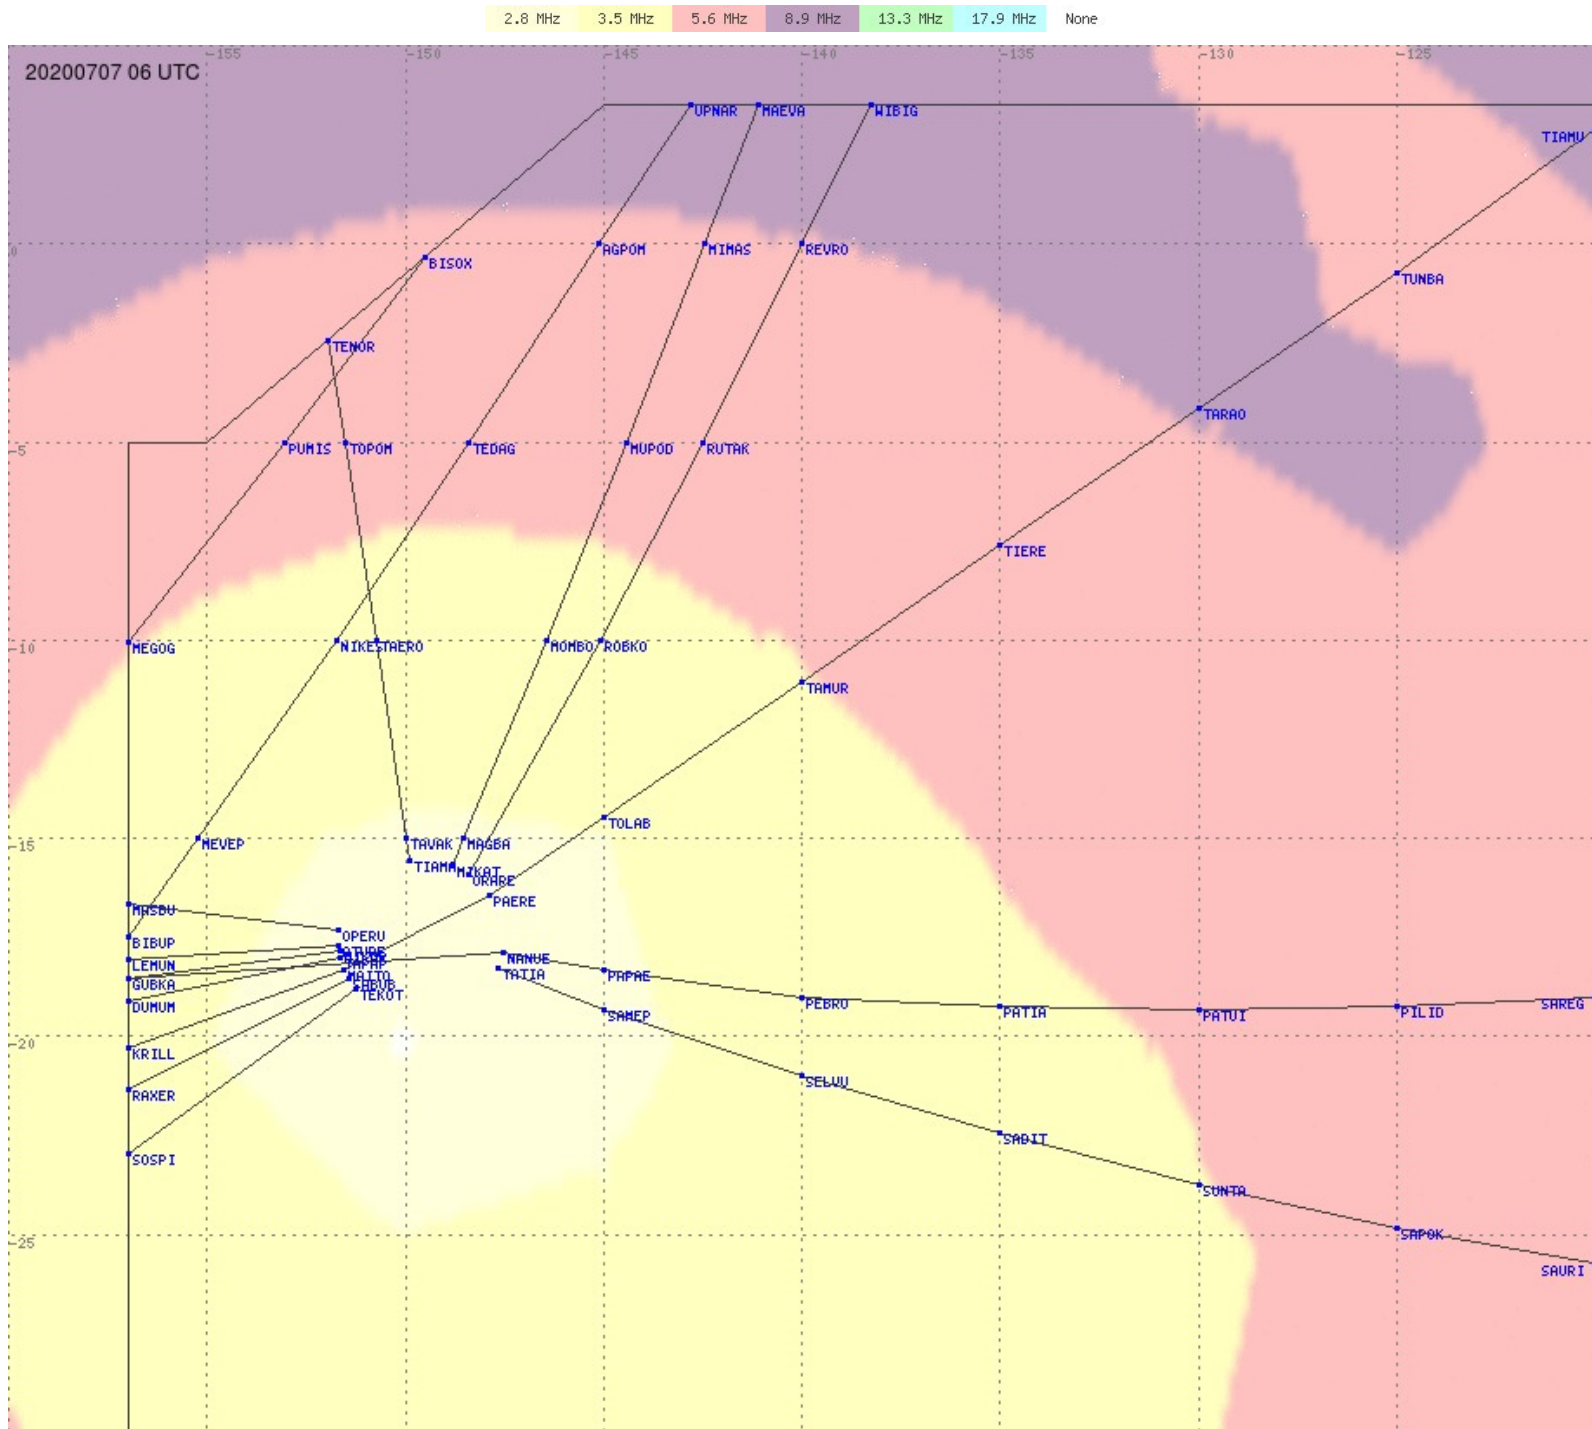

Tahiti FIR - HF Propag - 20200707

2.8 MHz 3.5 MHz 5.6 MHz 8.9 MHz 13.3 MHz 17.9 MHz None

Tahiti FIR - HF Propag - 20200707

2.8 MHz 3.5 MHz 5.6 MHz 8.9 MHz 13.3 MHz 17.9 MHz None

Tahiti FIR - HF Propag - 20200707

2.8 MHz 3.5 MHz 5.6 MHz 8.9 MHz 13.3 MHz 17.9 MHz None

Tahiti FIR - HF Propag - 20200707

Tahiti FIR - HF Propag - 20200707

Tahiti FIR - HF Propag - 20200707

2.8 MHz
3.5 MHz
5.6 MHz
8.9 MHz
13.3 MHz
17.9 MHz
None

Tahiti FIR - HF Propag - 20200707

Tahiti FIR - HF Propag - 20200707

Tahiti FIR - HF Propag - 20200707

2.8 MHz
3.5 MHz
5.6 MHz
8.9 MHz
13.3 MHz
17.9 MHz
None

Tahiti FIR - HF Propag - 20200707

Tahiti FIR - HF Propag - 20200707