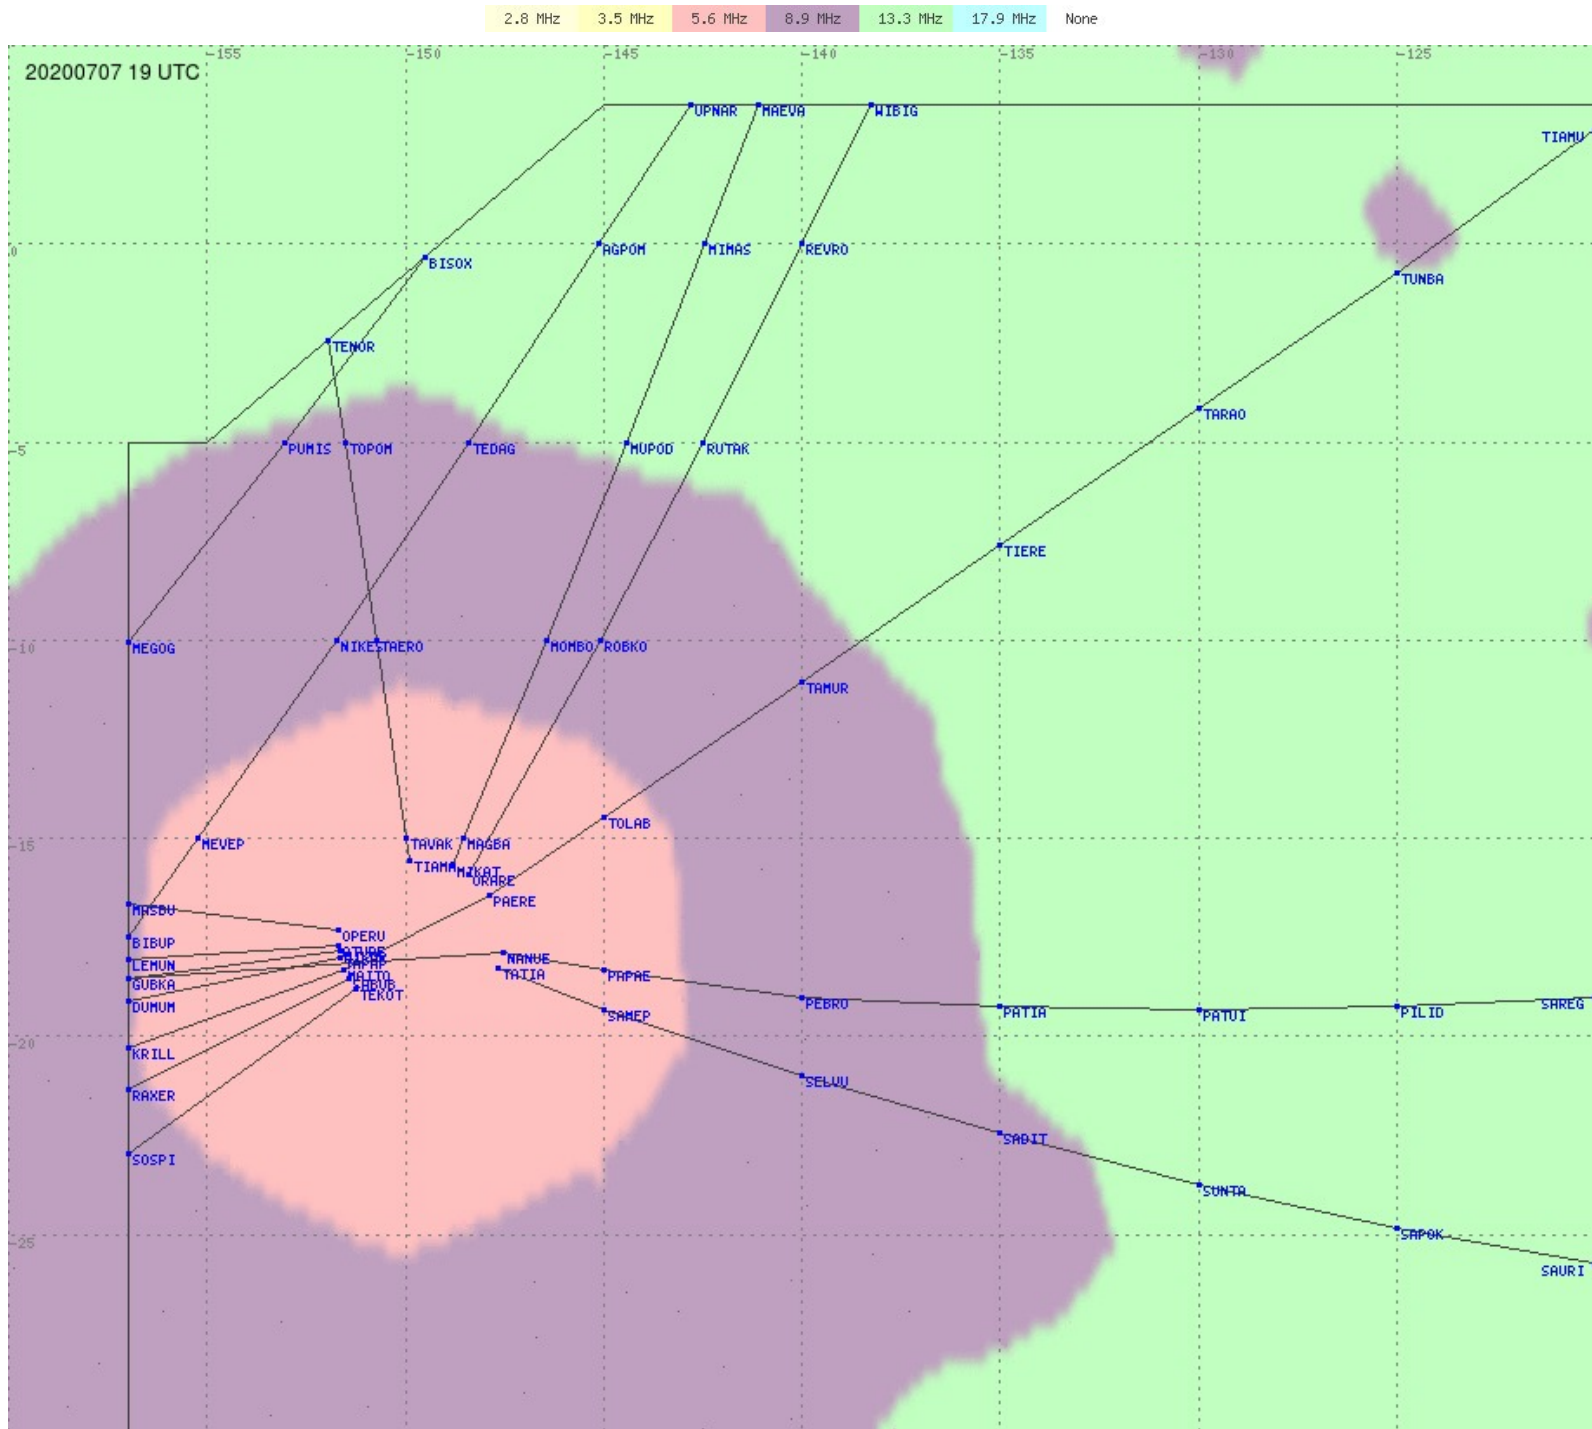

Tahiti FIR - HF Propag - 20200707

2.8 MHz 3.5 MHz 5.6 MHz 8.9 MHz 13.3 MHz 17.9 MHz None

Tahiti FIR - HF Propag - 20200707

2.8 MHz 3.5 MHz 5.6 MHz 8.9 MHz 13.3 MHz 17.9 MHz None

Tahiti FIR - HF Propag - 20200707

Tahiti FIR - HF Propag - 20200707

Tahiti FIR - HF Propag - 20200707

Tahiti FIR - HF Propag - 20200707

Tahiti FIR - HF Propag - 20200707

2.8 MHz
3.5 MHz
5.6 MHz
8.9 MHz
13.3 MHz
17.9 MHz
None

Tahiti FIR - HF Propag - 20200707

2.8 MHz
3.5 MHz
5.6 MHz
8.9 MHz
13.3 MHz
17.9 MHz
None

Tahiti FIR - HF Propag - 20200707

2.8 MHz 3.5 MHz 5.6 MHz 8.9 MHz 13.3 MHz 17.9 MHz None

Tahiti FIR - HF Propag - 20200707

Tahiti FIR - HF Propag - 20200707

Tahiti FIR - HF Propag - 20200707

Tahiti FIR - HF Propag - 20200707

2.8 MHz 3.5 MHz 5.6 MHz 8.9 MHz 13.3 MHz 17.9 MHz None

Tahiti FIR - HF Propag - 20200707

2.8 MHz 3.5 MHz 5.6 MHz 8.9 MHz 13.3 MHz 17.9 MHz None