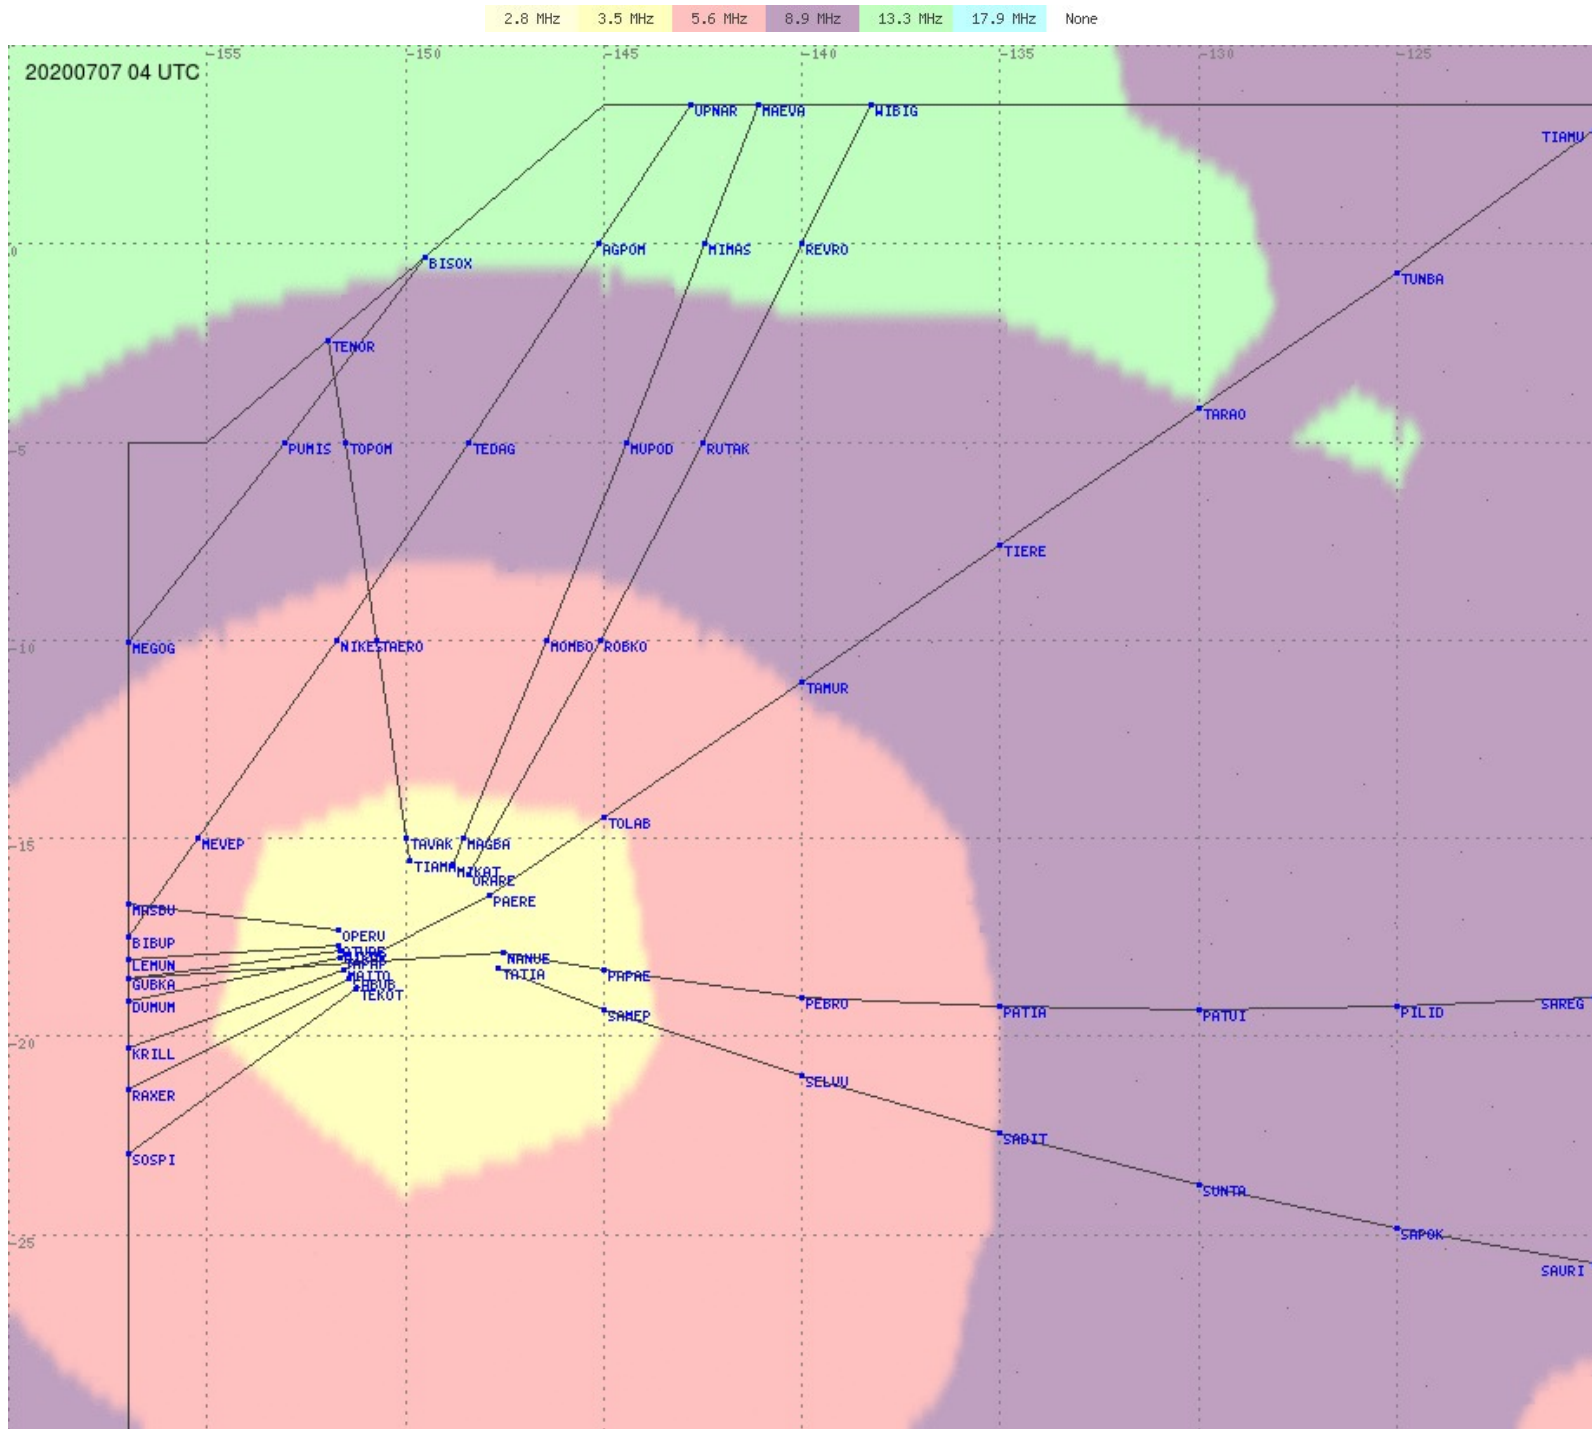

Tahiti FIR - HF Propag - 20200707

2.8 MHz 3.5 MHz 5.6 MHz 8.9 MHz 13.3 MHz 17.9 MHz None

Tahiti FIR - HF Propag - 20200707

2.8 MHz 3.5 MHz 5.6 MHz 8.9 MHz 13.3 MHz 17.9 MHz None

Tahiti FIR - HF Propag - 20200707

2.8 MHz 3.5 MHz 5.6 MHz 8.9 MHz 13.3 MHz 17.9 MHz None

Tahiti FIR - HF Propag - 20200707

Tahiti FIR - HF Propag - 20200707

Tahiti FIR - HF Propag - 20200707

2.8 MHz
3.5 MHz
5.6 MHz
8.9 MHz
13.3 MHz
17.9 MHz
None

Tahiti FIR - HF Propag - 20200707

Tahiti FIR - HF Propag - 20200707

Tahiti FIR - HF Propag - 20200707

2.8 MHz
3.5 MHz
5.6 MHz
8.9 MHz
13.3 MHz
17.9 MHz
None

Tahiti FIR - HF Propag - 20200707

Tahiti FIR - HF Propag - 20200707