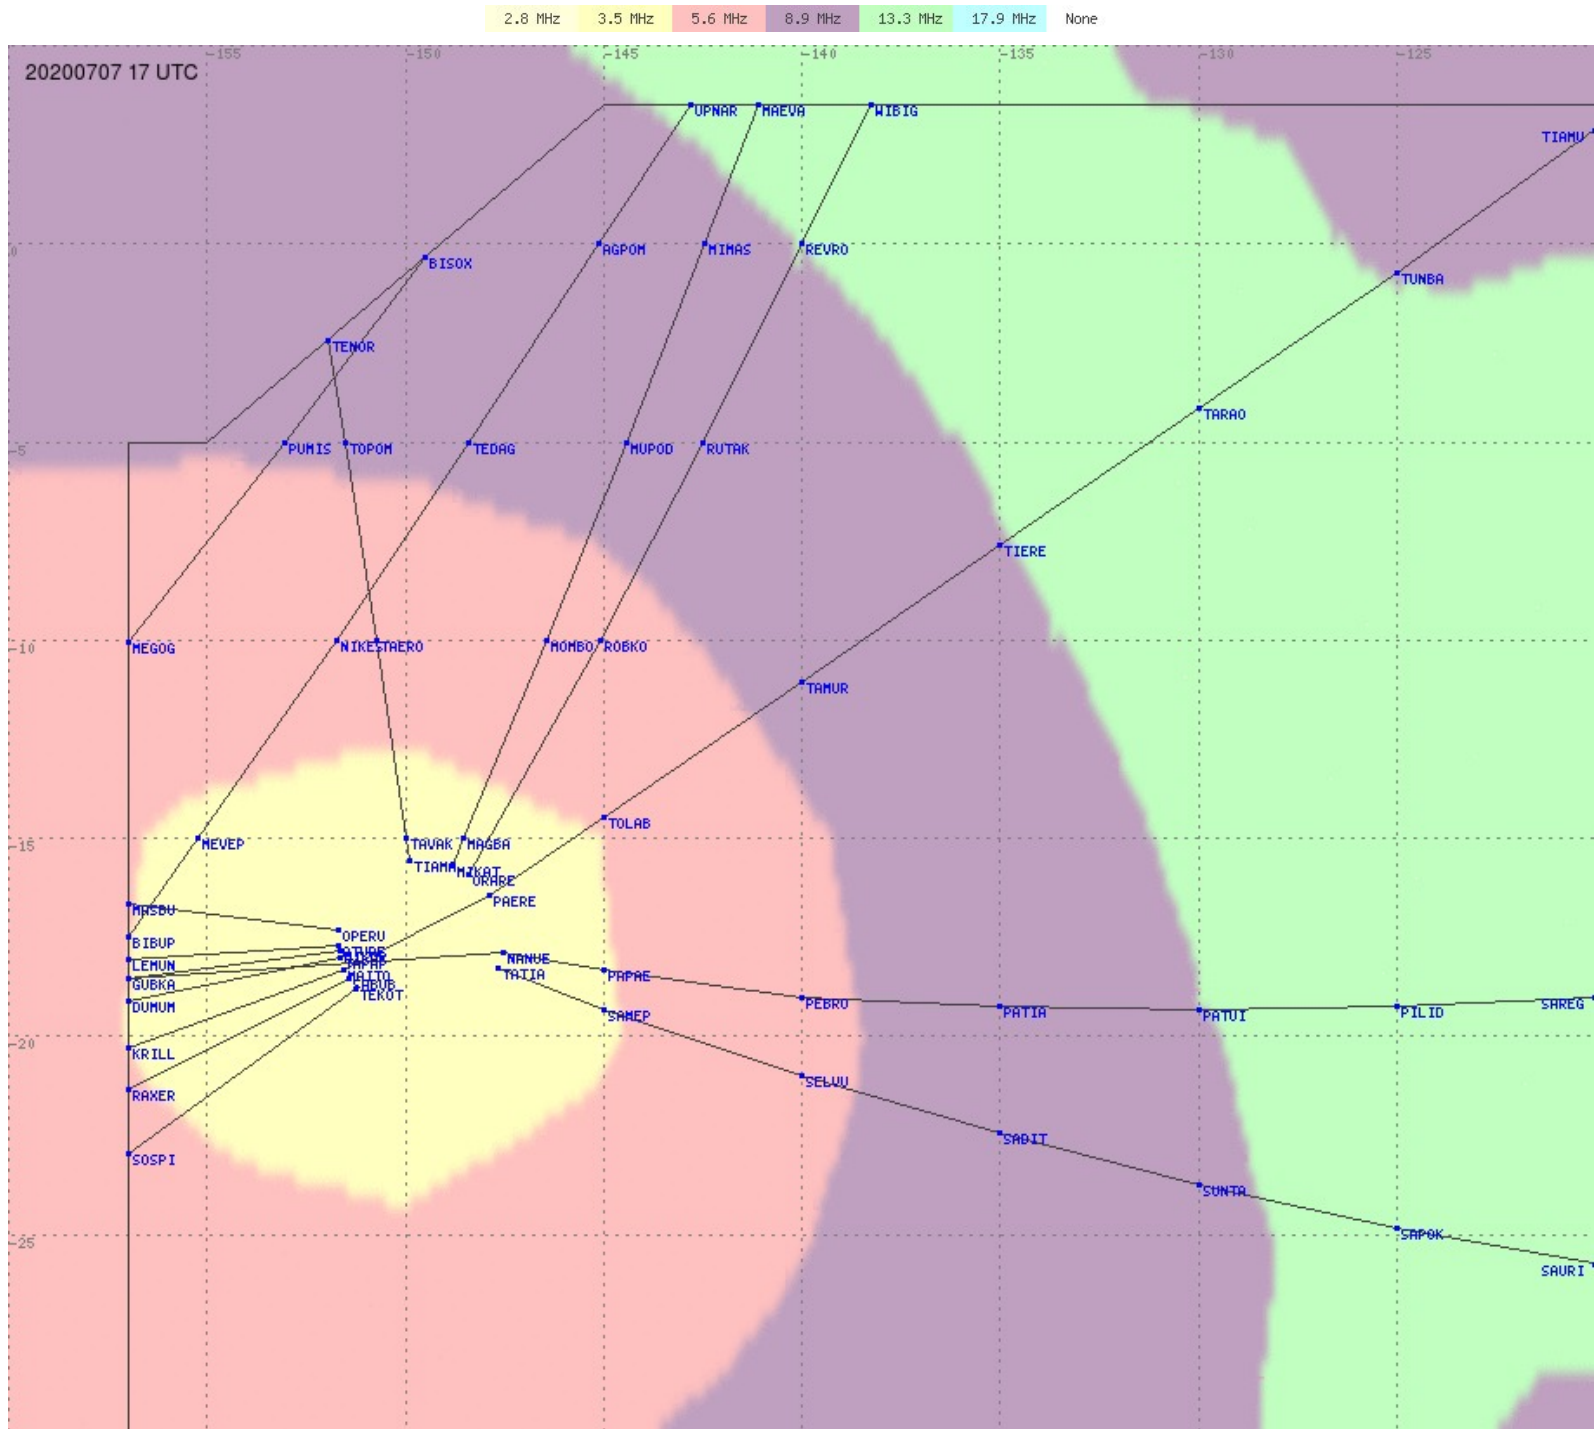

Tahiti FIR - HF Propag - 20200707

2.8 MHz 3.5 MHz 5.6 MHz 8.9 MHz 13.3 MHz 17.9 MHz None

Tahiti FIR - HF Propag - 20200707

2.8 MHz 3.5 MHz 5.6 MHz 8.9 MHz 13.3 MHz 17.9 MHz None

Tahiti FIR - HF Propag - 20200707

Tahiti FIR - HF Propag - 20200707

Tahiti FIR - HF Propag - 20200707

Tahiti FIR - HF Propag - 20200707

Tahiti FIR - HF Propag - 20200707

2.8 MHz
3.5 MHz
5.6 MHz
8.9 MHz
13.3 MHz
17.9 MHz
None

Tahiti FIR - HF Propag - 20200707

2.8 MHz
3.5 MHz
5.6 MHz
8.9 MHz
13.3 MHz
17.9 MHz
None

Tahiti FIR - HF Propag - 20200707

2.8 MHz 3.5 MHz 5.6 MHz 8.9 MHz 13.3 MHz 17.9 MHz None

Tahiti FIR - HF Propag - 20200707

Tahiti FIR - HF Propag - 20200707

Tahiti FIR - HF Propag - 20200707

Tahiti FIR - HF Propag - 20200707

2.8 MHz 3.5 MHz 5.6 MHz 8.9 MHz 13.3 MHz 17.9 MHz None

Tahiti FIR - HF Propag - 20200707

2.8 MHz 3.5 MHz 5.6 MHz 8.9 MHz 13.3 MHz 17.9 MHz None