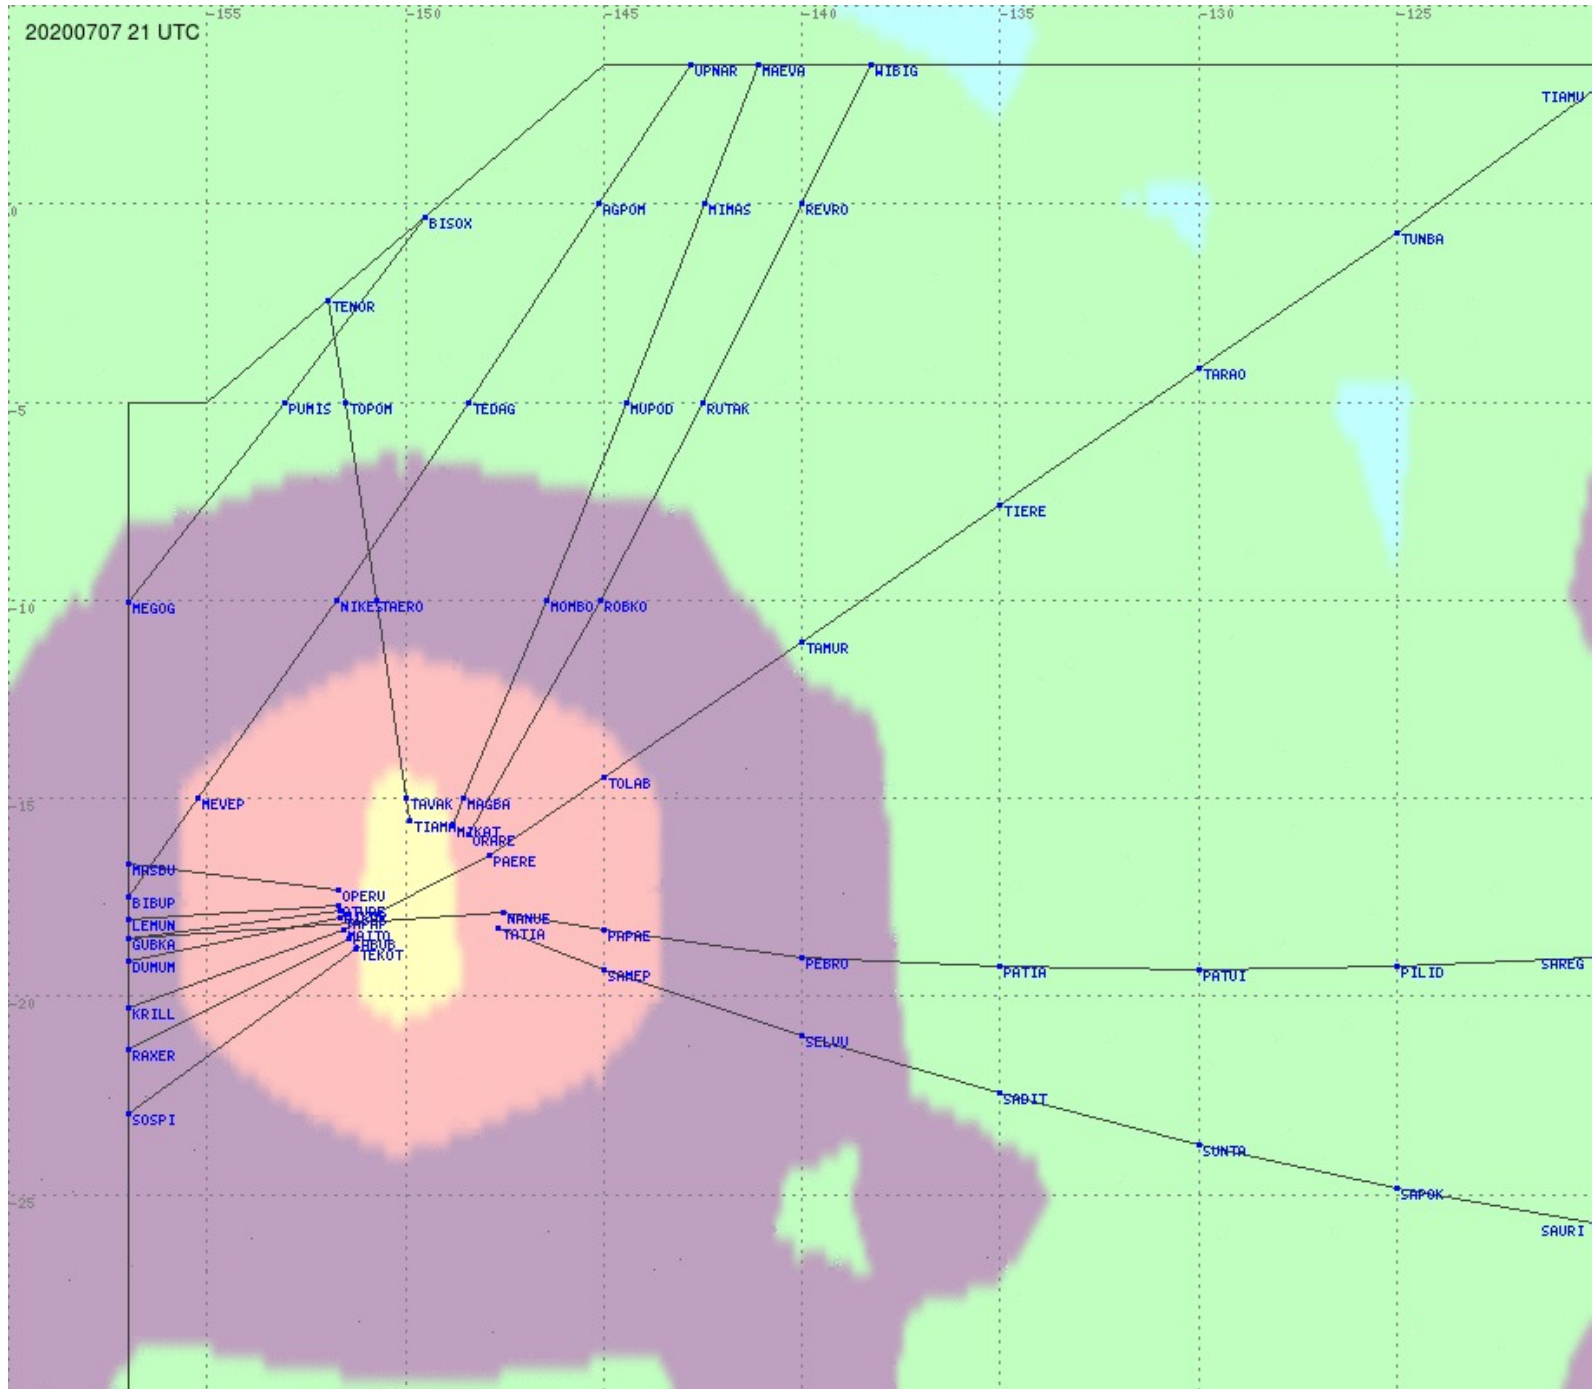

Tahiti FIR - HF Propag - 20200707

2.8 MHz 3.5 MHz 5.6 MHz 8.9 MHz 13.3 MHz 17.9 MHz None

Tahiti FIR - HF Propag - 20200707

2.8 MHz 3.5 MHz 5.6 MHz 8.9 MHz 13.3 MHz 17.9 MHz None

Tahiti FIR - HF Propag - 20200707

2.8 MHz
3.5 MHz
5.6 MHz
8.9 MHz
13.3 MHz
17.9 MHz
None

Tahiti FIR - HF Propag - 20200707

2.8 MHz 3.5 MHz 5.6 MHz 8.9 MHz 13.3 MHz 17.9 MHz None

Tahiti FIR - HF Propag - 20200707

Tahiti FIR - HF Propag - 20200707

Tahiti FIR - HF Propag - 20200707

Tahiti FIR - HF Propag - 20200707

2.8 MHz 3.5 MHz 5.6 MHz 8.9 MHz 13.3 MHz 17.9 MHz None

Tahiti FIR - HF Propag - 20200707

2.8 MHz 3.5 MHz 5.6 MHz 8.9 MHz 13.3 MHz 17.9 MHz None

Tahiti FIR - HF Propag - 20200707

2.8 MHz
3.5 MHz
5.6 MHz
8.9 MHz
13.3 MHz
17.9 MHz
None

Tahiti FIR - HF Propag - 20200707

2.8 MHz 3.5 MHz 5.6 MHz 8.9 MHz 13.3 MHz 17.9 MHz None