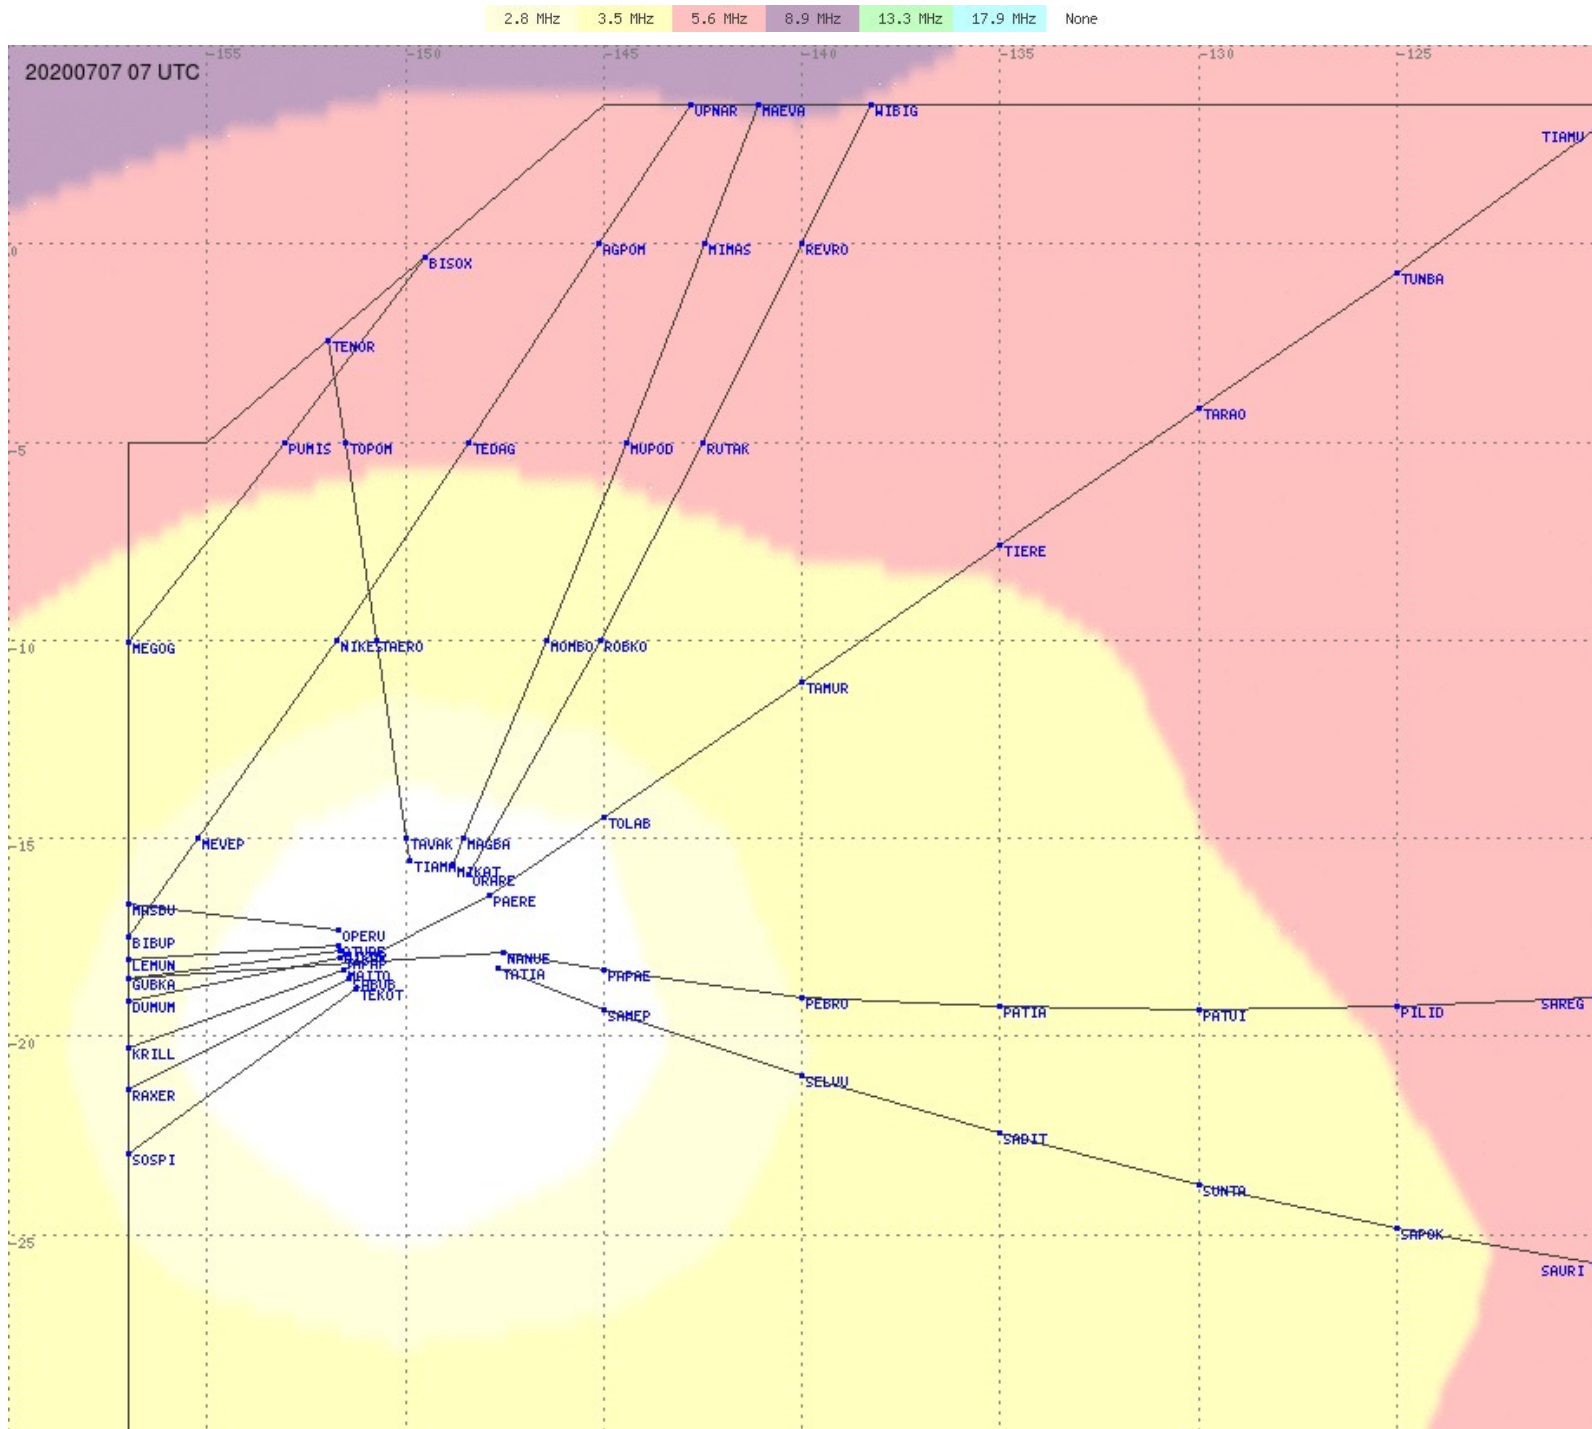

Tahiti FIR - HF Propag - 20200707

2.8 MHz 3.5 MHz 5.6 MHz 8.9 MHz 13.3 MHz 17.9 MHz None

Tahiti FIR - HF Propag - 20200707

2.8 MHz 3.5 MHz 5.6 MHz 8.9 MHz 13.3 MHz 17.9 MHz None

Tahiti FIR - HF Propag - 20200707

2.8 MHz 3.5 MHz 5.6 MHz 8.9 MHz 13.3 MHz 17.9 MHz None

Tahiti FIR - HF Propag - 20200707

Tahiti FIR - HF Propag - 20200707

Tahiti FIR - HF Propag - 20200707

2.8 MHz
3.5 MHz
5.6 MHz
8.9 MHz
13.3 MHz
17.9 MHz
None

Tahiti FIR - HF Propag - 20200707

Tahiti FIR - HF Propag - 20200707

Tahiti FIR - HF Propag - 20200707

2.8 MHz
3.5 MHz
5.6 MHz
8.9 MHz
13.3 MHz
17.9 MHz
None

Tahiti FIR - HF Propag - 20200707

Tahiti FIR - HF Propag - 20200707