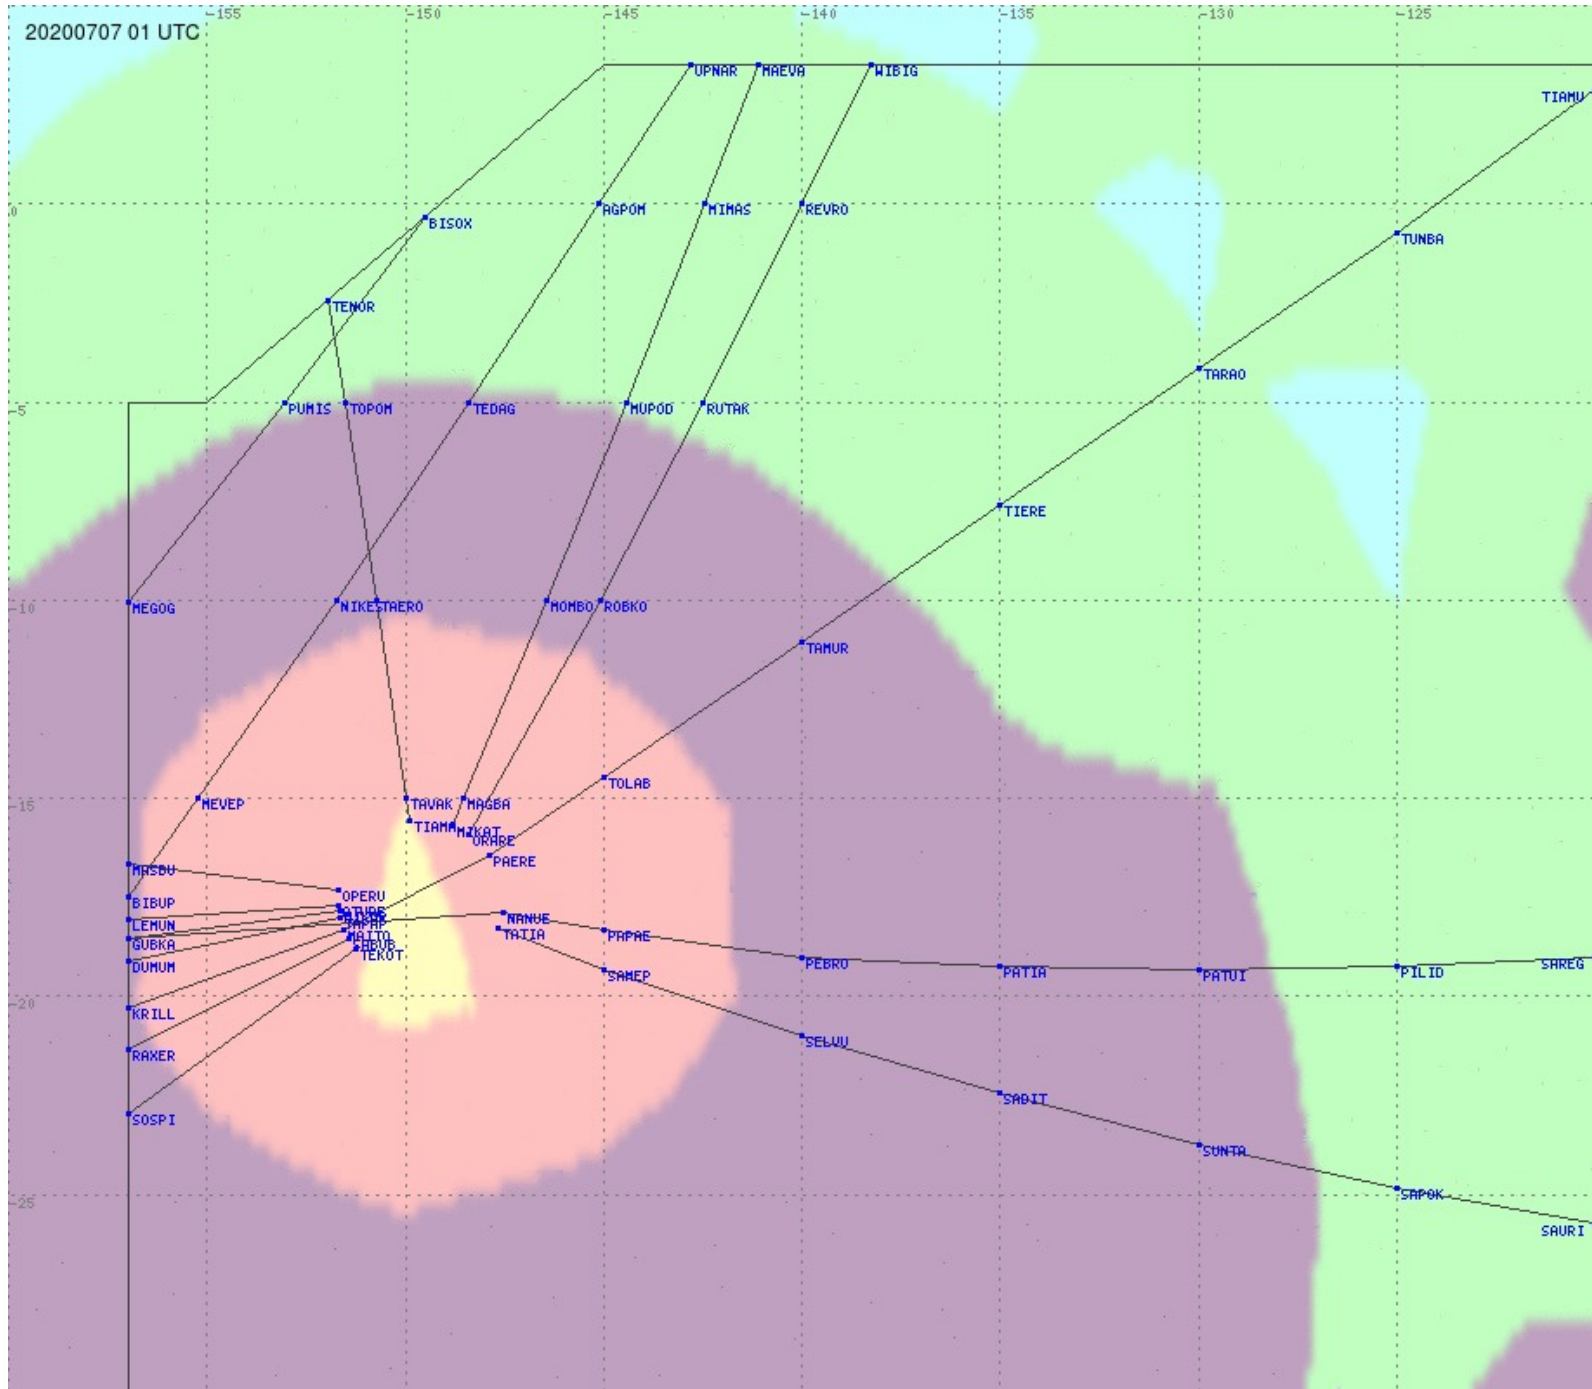

Tahiti FIR - HF Propag - 20200707

2.8 MHz 3.5 MHz 5.6 MHz 8.9 MHz 13.3 MHz 17.9 MHz None

Tahiti FIR - HF Propag - 20200707

2.8 MHz 3.5 MHz 5.6 MHz 8.9 MHz 13.3 MHz 17.9 MHz None

Tahiti FIR - HF Propag - 20200707

2.8 MHz 3.5 MHz 5.6 MHz 8.9 MHz 13.3 MHz 17.9 MHz None

Tahiti FIR - HF Propag - 20200707

Tahiti FIR - HF Propag - 20200707

Tahiti FIR - HF Propag - 20200707

2.8 MHz
3.5 MHz
5.6 MHz
8.9 MHz
13.3 MHz
17.9 MHz
None

Tahiti FIR - HF Propag - 20200707

Tahiti FIR - HF Propag - 20200707

Tahiti FIR - HF Propag - 20200707

2.8 MHz
3.5 MHz
5.6 MHz
8.9 MHz
13.3 MHz
17.9 MHz
None

Tahiti FIR - HF Propag - 20200707

Tahiti FIR - HF Propag - 20200707