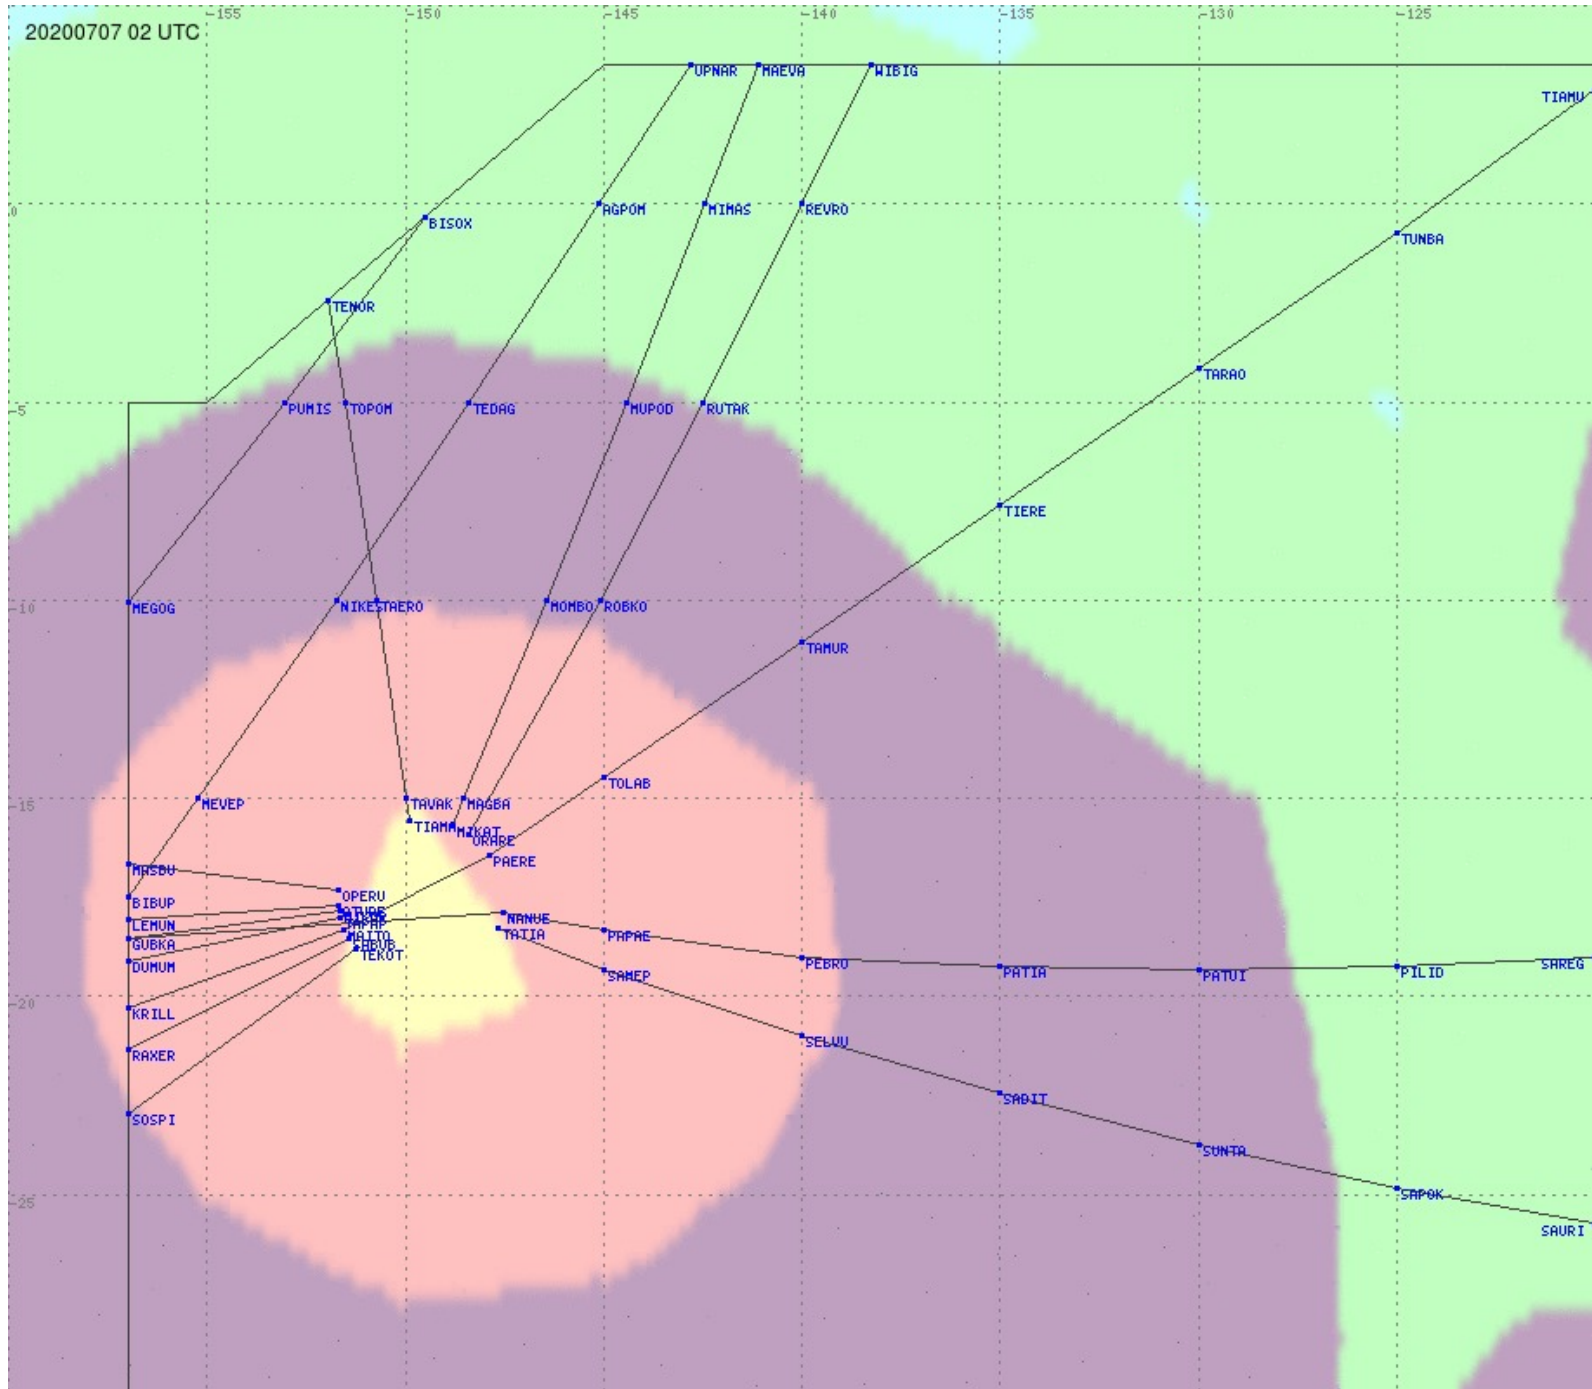

Tahiti FIR - HF Propag - 20200707

2.8 MHz 3.5 MHz 5.6 MHz 8.9 MHz 13.3 MHz 17.9 MHz None

Tahiti FIR - HF Propag - 20200707

2.8 MHz 3.5 MHz 5.6 MHz 8.9 MHz 13.3 MHz 17.9 MHz None

Tahiti FIR - HF Propag - 20200707

2.8 MHz 3.5 MHz 5.6 MHz 8.9 MHz 13.3 MHz 17.9 MHz None

Tahiti FIR - HF Propag - 20200707

Tahiti FIR - HF Propag - 20200707

Tahiti FIR - HF Propag - 20200707

2.8 MHz
3.5 MHz
5.6 MHz
8.9 MHz
13.3 MHz
17.9 MHz
None

Tahiti FIR - HF Propag - 20200707

Tahiti FIR - HF Propag - 20200707

Tahiti FIR - HF Propag - 20200707

2.8 MHz
3.5 MHz
5.6 MHz
8.9 MHz
13.3 MHz
17.9 MHz
None

Tahiti FIR - HF Propag - 20200707

Tahiti FIR - HF Propag - 20200707