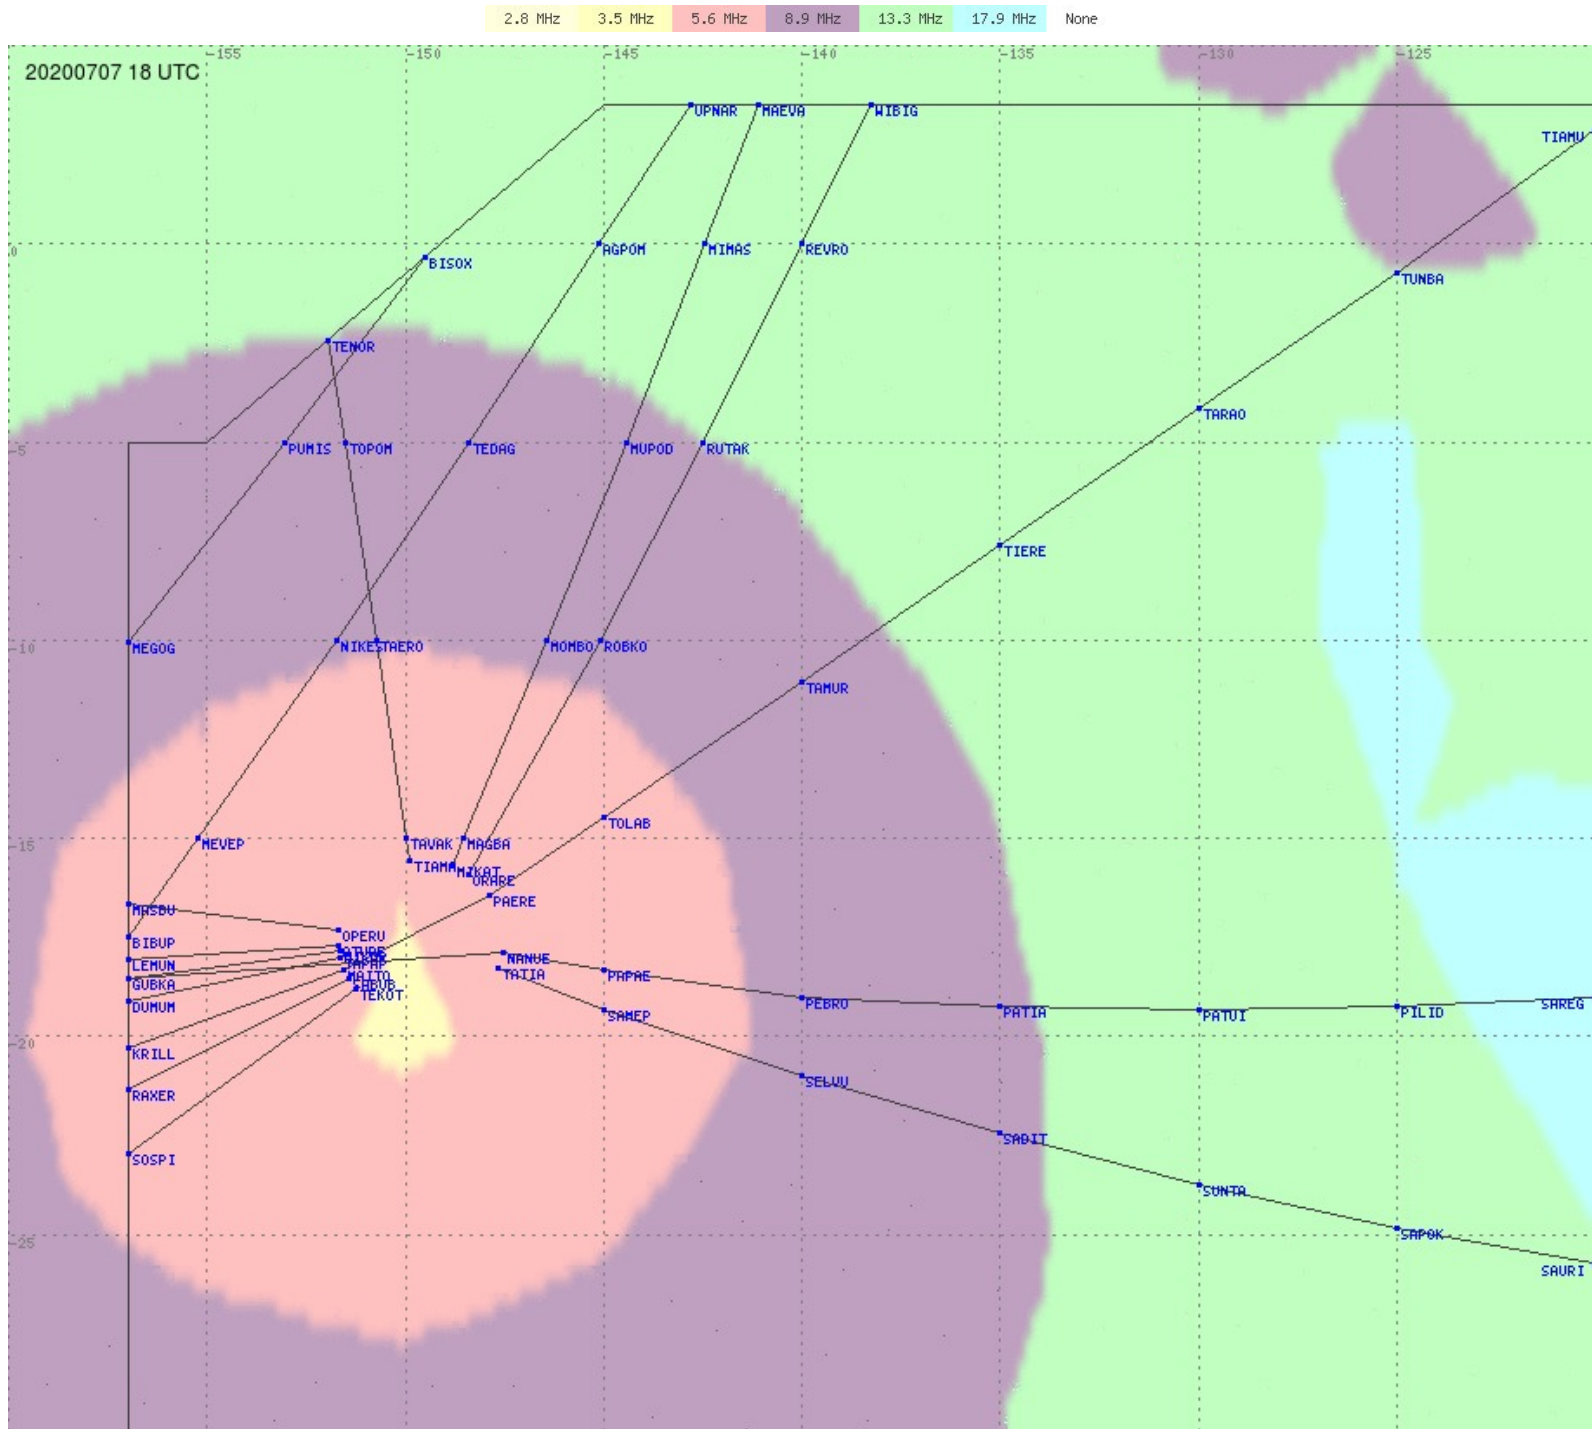

Tahiti FIR - HF Propag - 20200707

2.8 MHz 3.5 MHz 5.6 MHz 8.9 MHz 13.3 MHz 17.9 MHz None

Tahiti FIR - HF Propag - 20200707

2.8 MHz 3.5 MHz 5.6 MHz 8.9 MHz 13.3 MHz 17.9 MHz None

Tahiti FIR - HF Propag - 20200707

Tahiti FIR - HF Propag - 20200707

Tahiti FIR - HF Propag - 20200707

Tahiti FIR - HF Propag - 20200707

Tahiti FIR - HF Propag - 20200707

2.8 MHz
3.5 MHz
5.6 MHz
8.9 MHz
13.3 MHz
17.9 MHz
None

Tahiti FIR - HF Propag - 20200707

2.8 MHz
3.5 MHz
5.6 MHz
8.9 MHz
13.3 MHz
17.9 MHz
None

Tahiti FIR - HF Propag - 20200707

2.8 MHz 3.5 MHz 5.6 MHz 8.9 MHz 13.3 MHz 17.9 MHz None

Tahiti FIR - HF Propag - 20200707

Tahiti FIR - HF Propag - 20200707

Tahiti FIR - HF Propag - 20200707

Tahiti FIR - HF Propag - 20200707

2.8 MHz 3.5 MHz 5.6 MHz 8.9 MHz 13.3 MHz 17.9 MHz None

Tahiti FIR - HF Propag - 20200707

2.8 MHz 3.5 MHz 5.6 MHz 8.9 MHz 13.3 MHz 17.9 MHz None