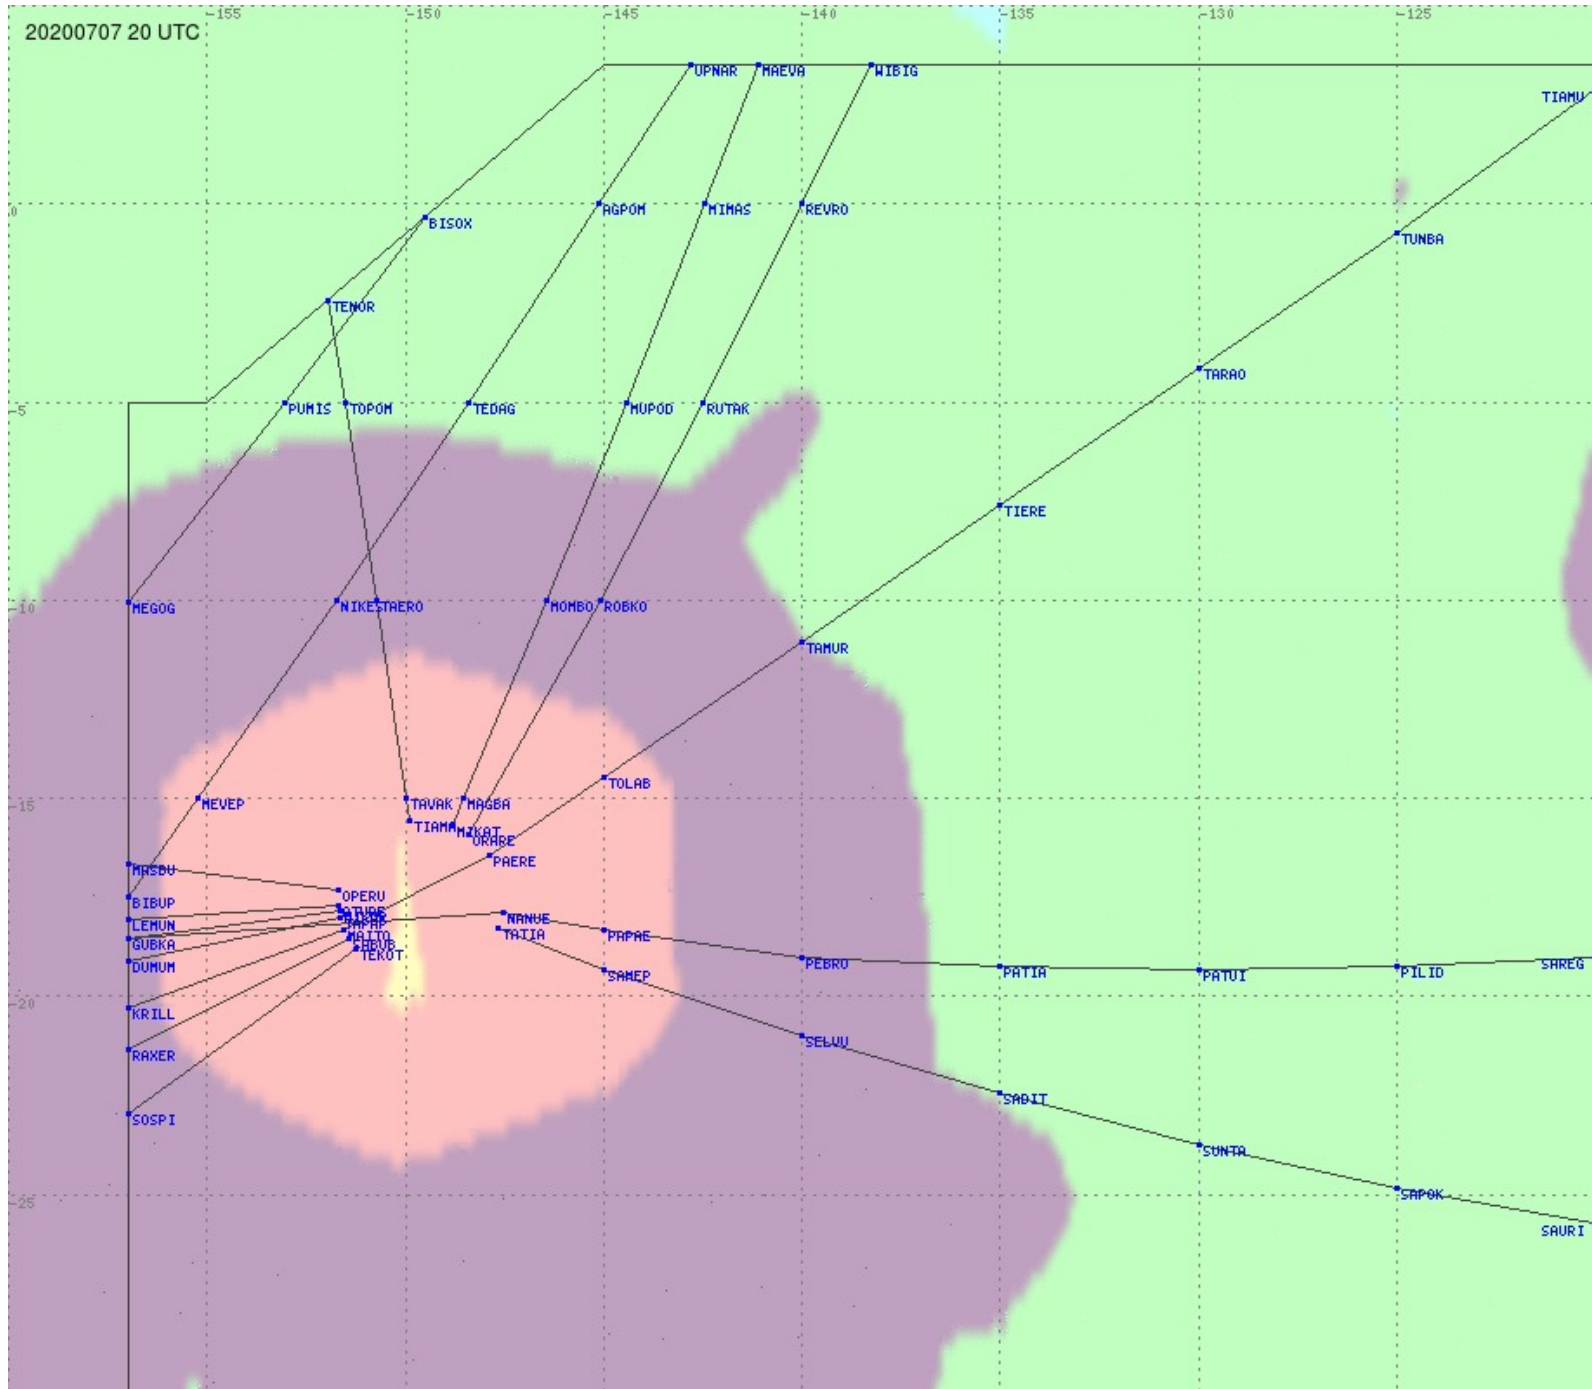

Tahiti FIR - HF Propag - 20200707

2.8 MHz 3.5 MHz 5.6 MHz 8.9 MHz 13.3 MHz 17.9 MHz None

Tahiti FIR - HF Propag - 20200707

2.8 MHz 3.5 MHz 5.6 MHz 8.9 MHz 13.3 MHz 17.9 MHz None

Tahiti FIR - HF Propag - 20200707

Tahiti FIR - HF Propag - 20200707

Tahiti FIR - HF Propag - 20200707

Tahiti FIR - HF Propag - 20200707

Tahiti FIR - HF Propag - 20200707

2.8 MHz
3.5 MHz
5.6 MHz
8.9 MHz
13.3 MHz
17.9 MHz
None

Tahiti FIR - HF Propag - 20200707

2.8 MHz
3.5 MHz
5.6 MHz
8.9 MHz
13.3 MHz
17.9 MHz
None

Tahiti FIR - HF Propag - 20200707

2.8 MHz 3.5 MHz 5.6 MHz 8.9 MHz 13.3 MHz 17.9 MHz None

Tahiti FIR - HF Propag - 20200707

Tahiti FIR - HF Propag - 20200707

Tahiti FIR - HF Propag - 20200707

Tahiti FIR - HF Propag - 20200707

2.8 MHz 3.5 MHz 5.6 MHz 8.9 MHz 13.3 MHz 17.9 MHz None

Tahiti FIR - HF Propag - 20200707

2.8 MHz 3.5 MHz 5.6 MHz 8.9 MHz 13.3 MHz 17.9 MHz None