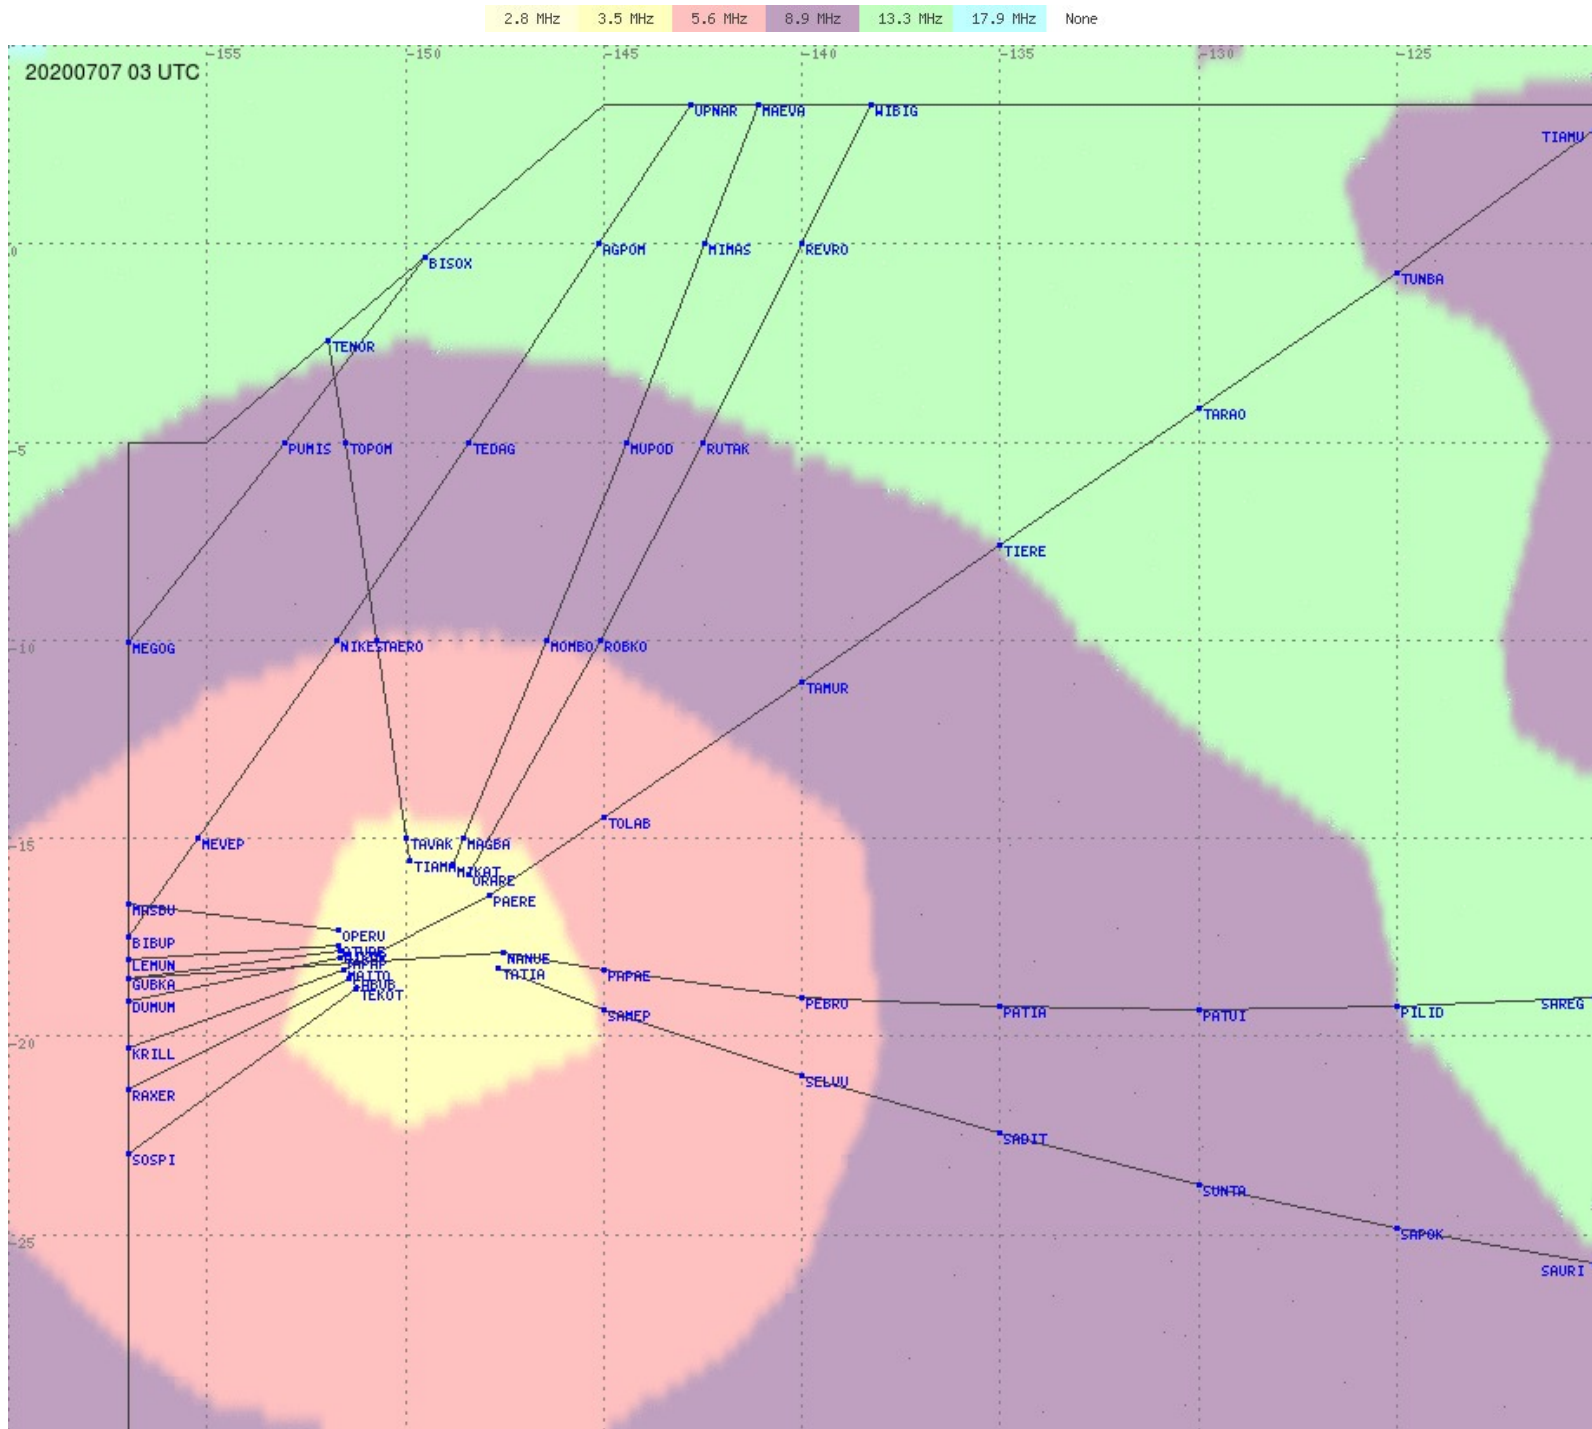

Tahiti FIR - HF Propag - 20200707

2.8 MHz 3.5 MHz 5.6 MHz 8.9 MHz 13.3 MHz 17.9 MHz None

Tahiti FIR - HF Propag - 20200707

2.8 MHz 3.5 MHz 5.6 MHz 8.9 MHz 13.3 MHz 17.9 MHz None

Tahiti FIR - HF Propag - 20200707

2.8 MHz 3.5 MHz 5.6 MHz 8.9 MHz 13.3 MHz 17.9 MHz None

Tahiti FIR - HF Propag - 20200707

Tahiti FIR - HF Propag - 20200707

Tahiti FIR - HF Propag - 20200707

2.8 MHz
3.5 MHz
5.6 MHz
8.9 MHz
13.3 MHz
17.9 MHz
None

Tahiti FIR - HF Propag - 20200707

Tahiti FIR - HF Propag - 20200707

Tahiti FIR - HF Propag - 20200707

2.8 MHz
3.5 MHz
5.6 MHz
8.9 MHz
13.3 MHz
17.9 MHz
None

Tahiti FIR - HF Propag - 20200707

Tahiti FIR - HF Propag - 20200707