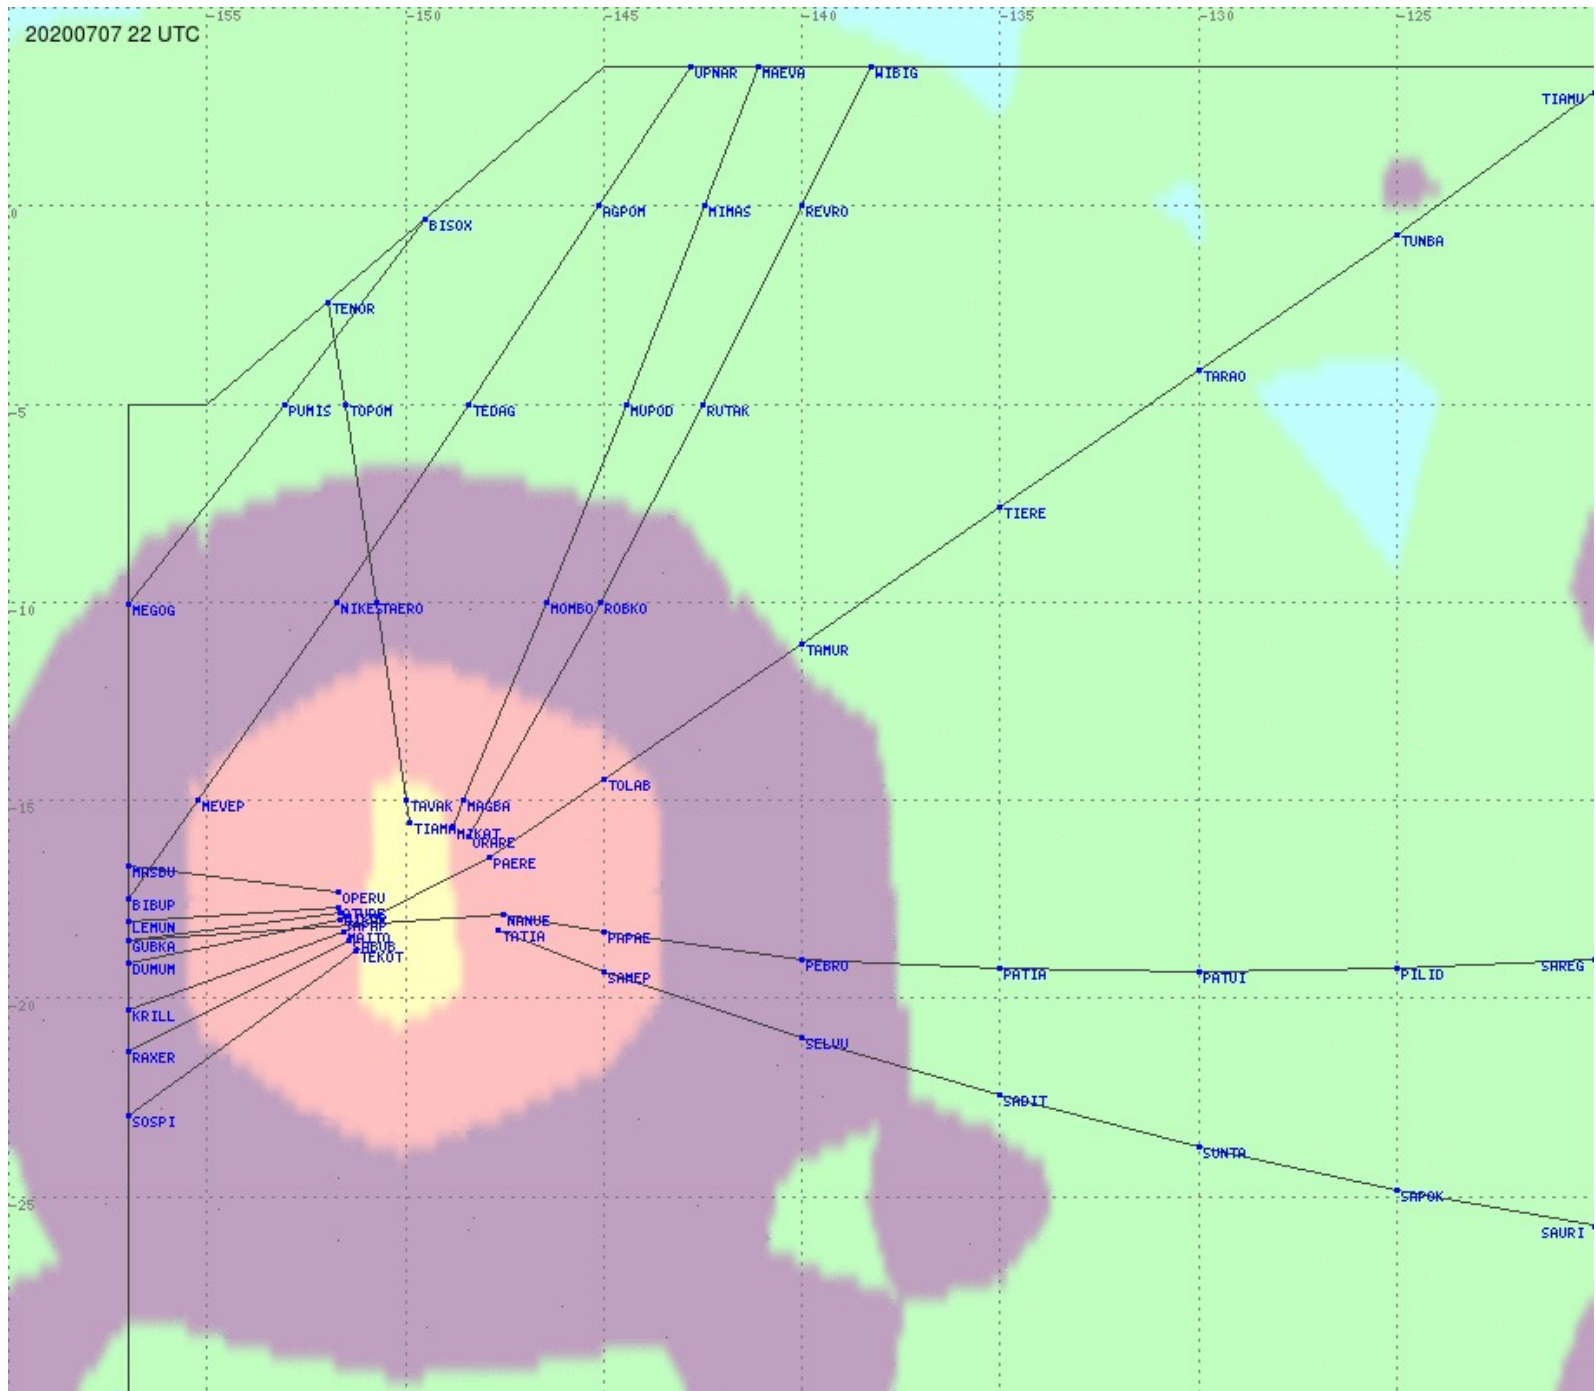

Tahiti FIR - HF Propag - 20200707

2.8 MHz 3.5 MHz 5.6 MHz 8.9 MHz 13.3 MHz 17.9 MHz None

Tahiti FIR - HF Propag - 20200707

2.8 MHz 3.5 MHz 5.6 MHz 8.9 MHz 13.3 MHz 17.9 MHz None

Tahiti FIR - HF Propag - 20200707

2.8 MHz
3.5 MHz
5.6 MHz
8.9 MHz
13.3 MHz
17.9 MHz
None

Tahiti FIR - HF Propag - 20200707

2.8 MHz 3.5 MHz 5.6 MHz 8.9 MHz 13.3 MHz 17.9 MHz None

Tahiti FIR - HF Propag - 20200707

Tahiti FIR - HF Propag - 20200707

Tahiti FIR - HF Propag - 20200707

Tahiti FIR - HF Propag - 20200707

2.8 MHz 3.5 MHz 5.6 MHz 8.9 MHz 13.3 MHz 17.9 MHz None

Tahiti FIR - HF Propag - 20200707

2.8 MHz 3.5 MHz 5.6 MHz 8.9 MHz 13.3 MHz 17.9 MHz None

Tahiti FIR - HF Propag - 20200707

2.8 MHz
3.5 MHz
5.6 MHz
8.9 MHz
13.3 MHz
17.9 MHz
None

Tahiti FIR - HF Propag - 20200707

2.8 MHz 3.5 MHz 5.6 MHz 8.9 MHz 13.3 MHz 17.9 MHz None