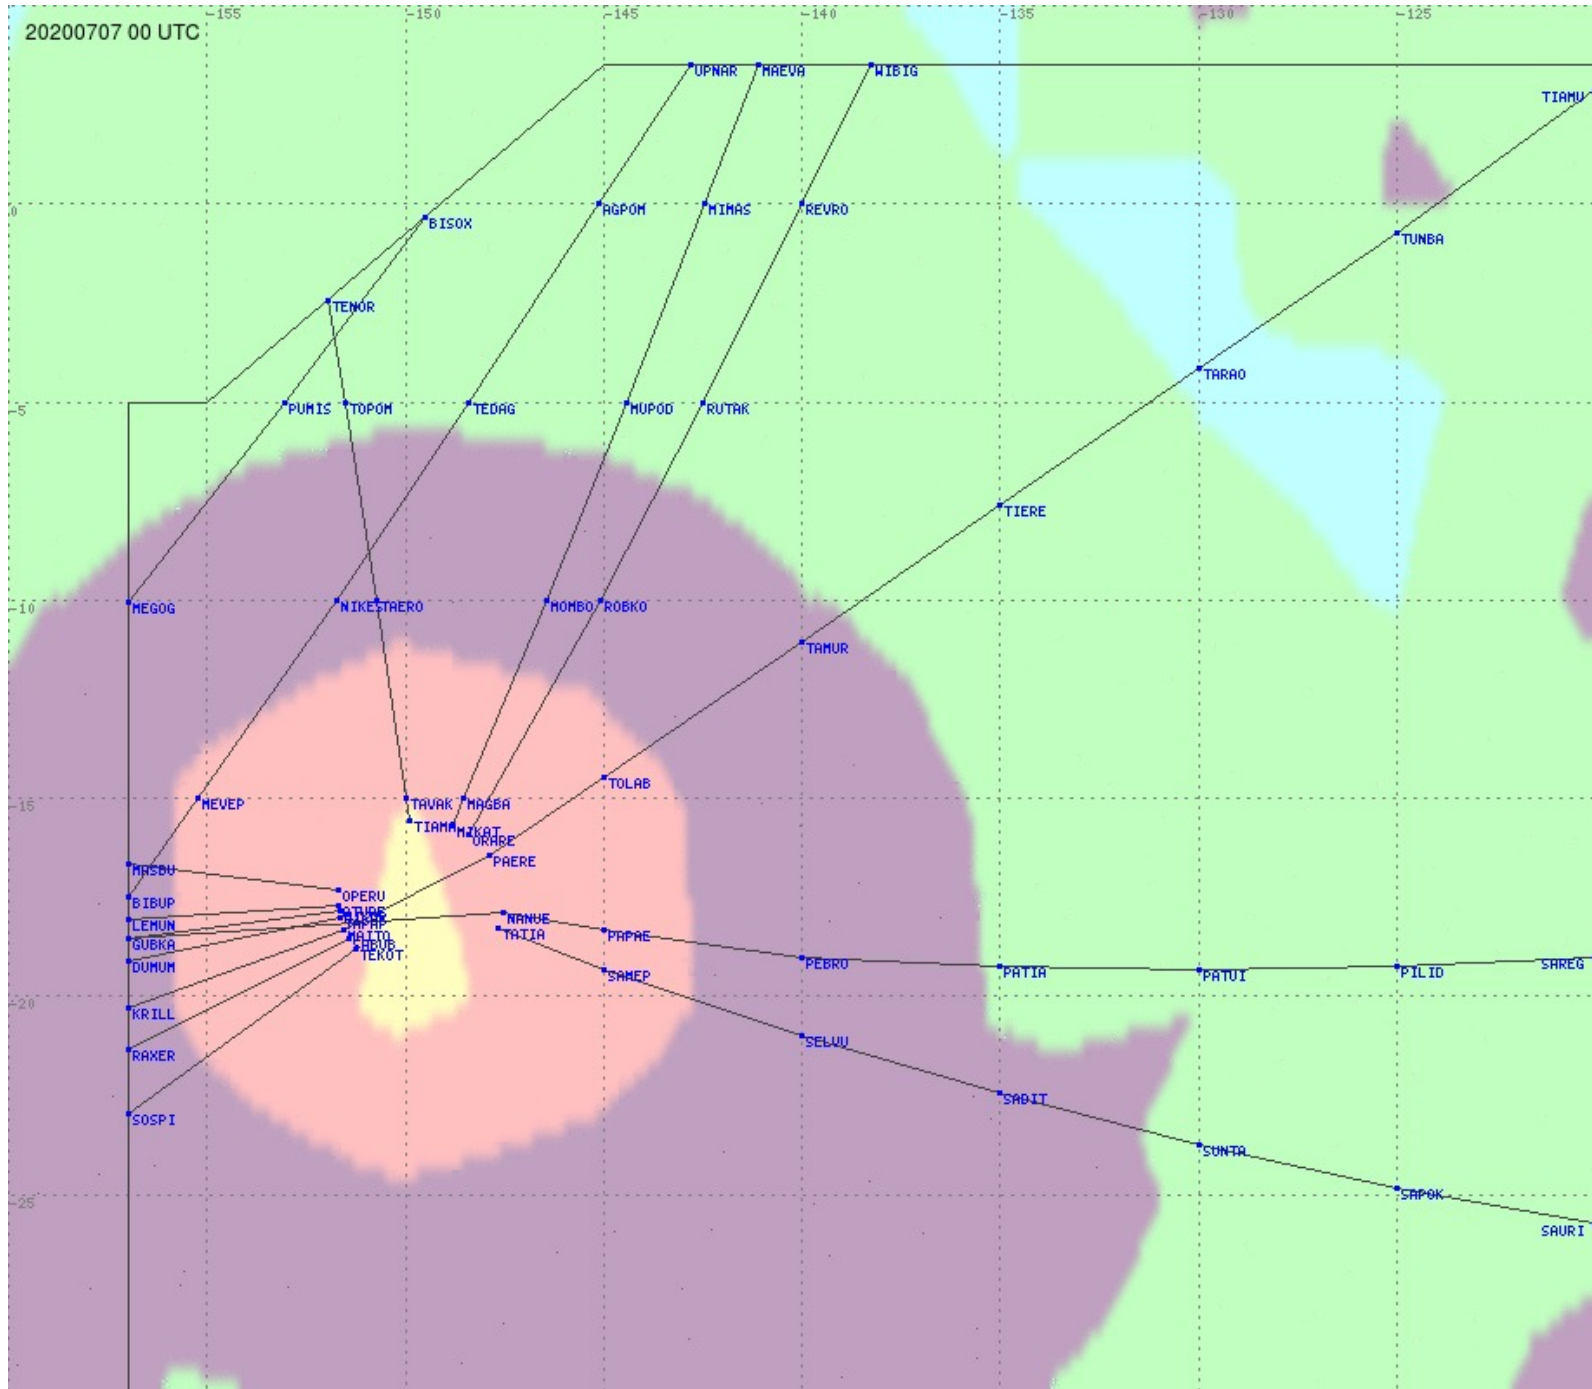

Tahiti FIR - HF Propag - 20200707

2.8 MHz 3.5 MHz 5.6 MHz 8.9 MHz 13.3 MHz 17.9 MHz None

Tahiti FIR - HF Propag - 20200707

2.8 MHz 3.5 MHz 5.6 MHz 8.9 MHz 13.3 MHz 17.9 MHz None

Tahiti FIR - HF Propag - 20200707

2.8 MHz 3.5 MHz 5.6 MHz 8.9 MHz 13.3 MHz 17.9 MHz None

Tahiti FIR - HF Propag - 20200707

Tahiti FIR - HF Propag - 20200707

Tahiti FIR - HF Propag - 20200707

2.8 MHz
3.5 MHz
5.6 MHz
8.9 MHz
13.3 MHz
17.9 MHz
None

Tahiti FIR - HF Propag - 20200707

Tahiti FIR - HF Propag - 20200707

Tahiti FIR - HF Propag - 20200707

2.8 MHz
3.5 MHz
5.6 MHz
8.9 MHz
13.3 MHz
17.9 MHz
None

Tahiti FIR - HF Propag - 20200707

Tahiti FIR - HF Propag - 20200707