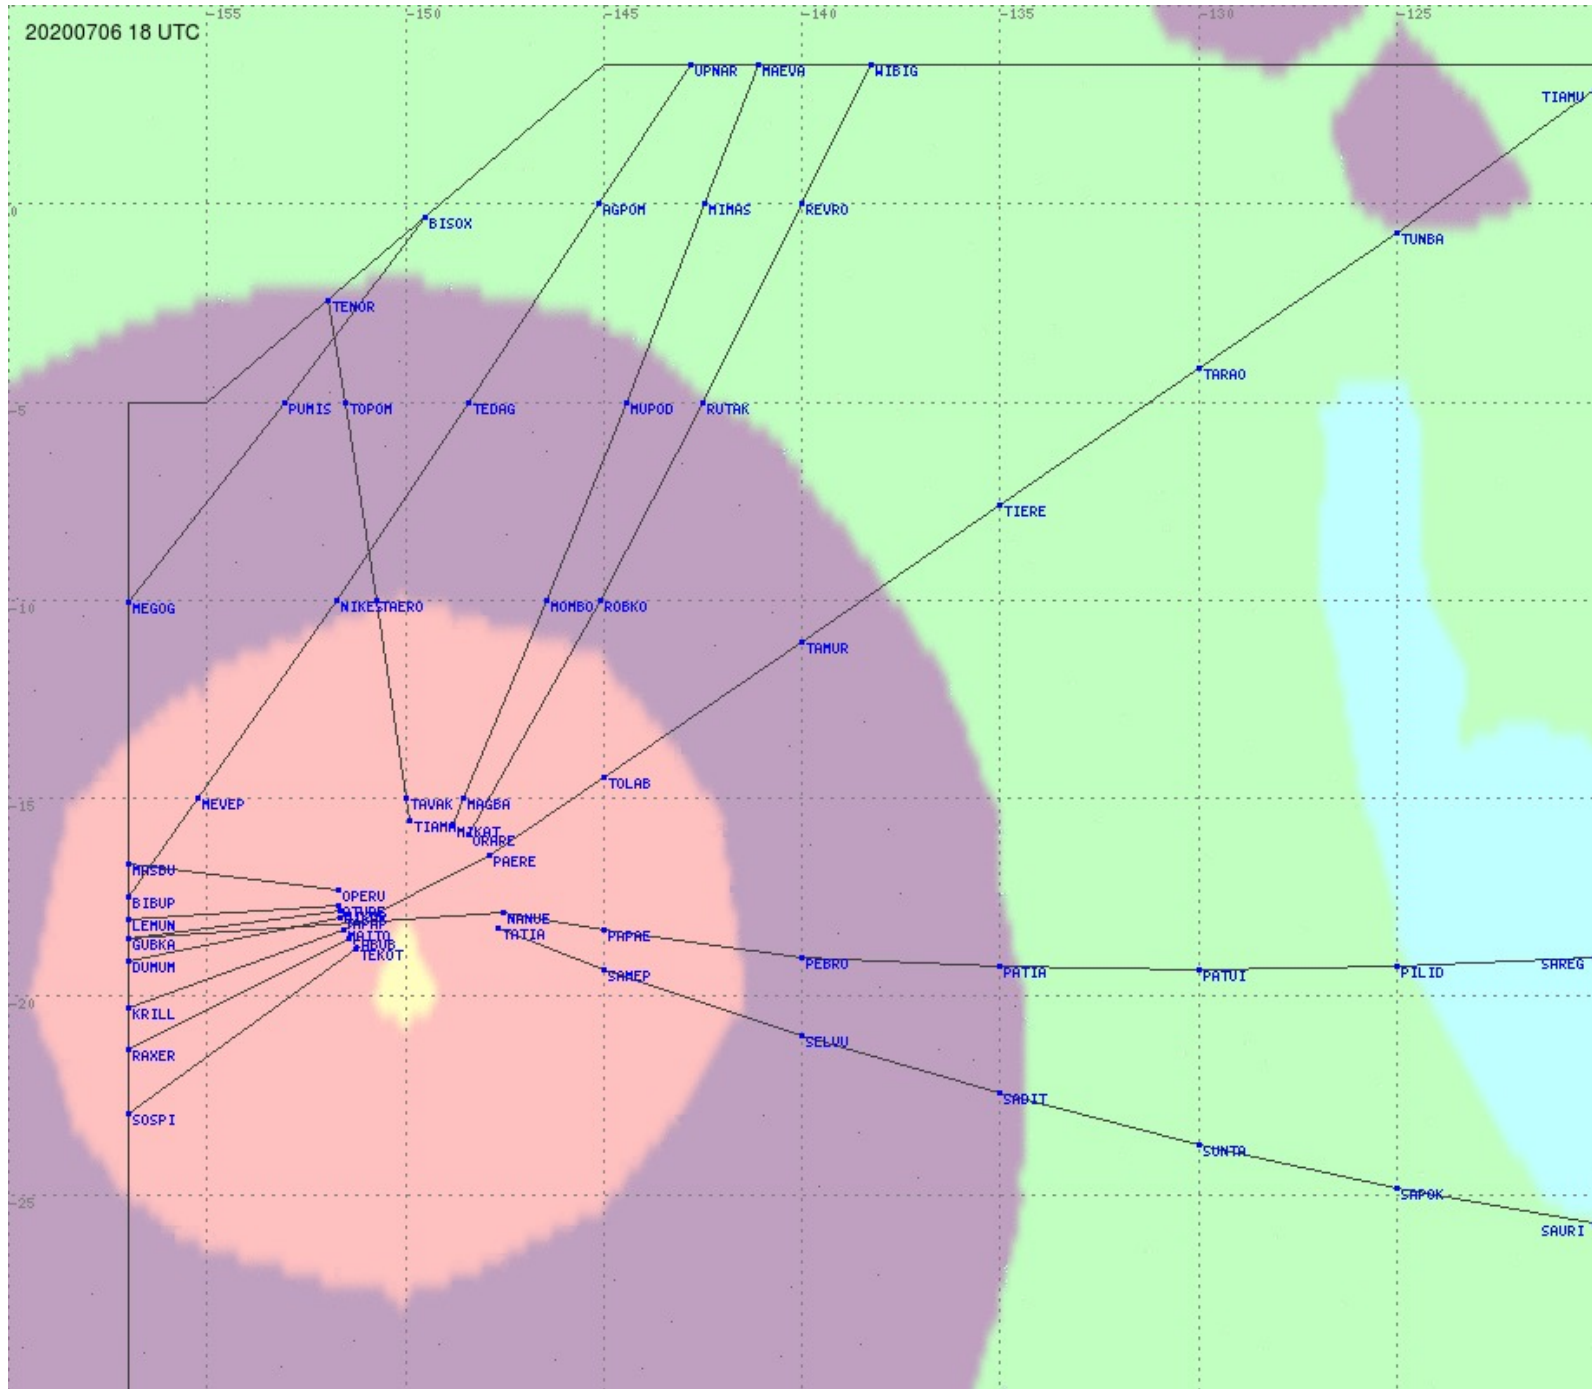

Tahiti FIR - HF Propag - 20200706

2.8 MHz 3.5 MHz 5.6 MHz 8.9 MHz 13.3 MHz 17.9 MHz None