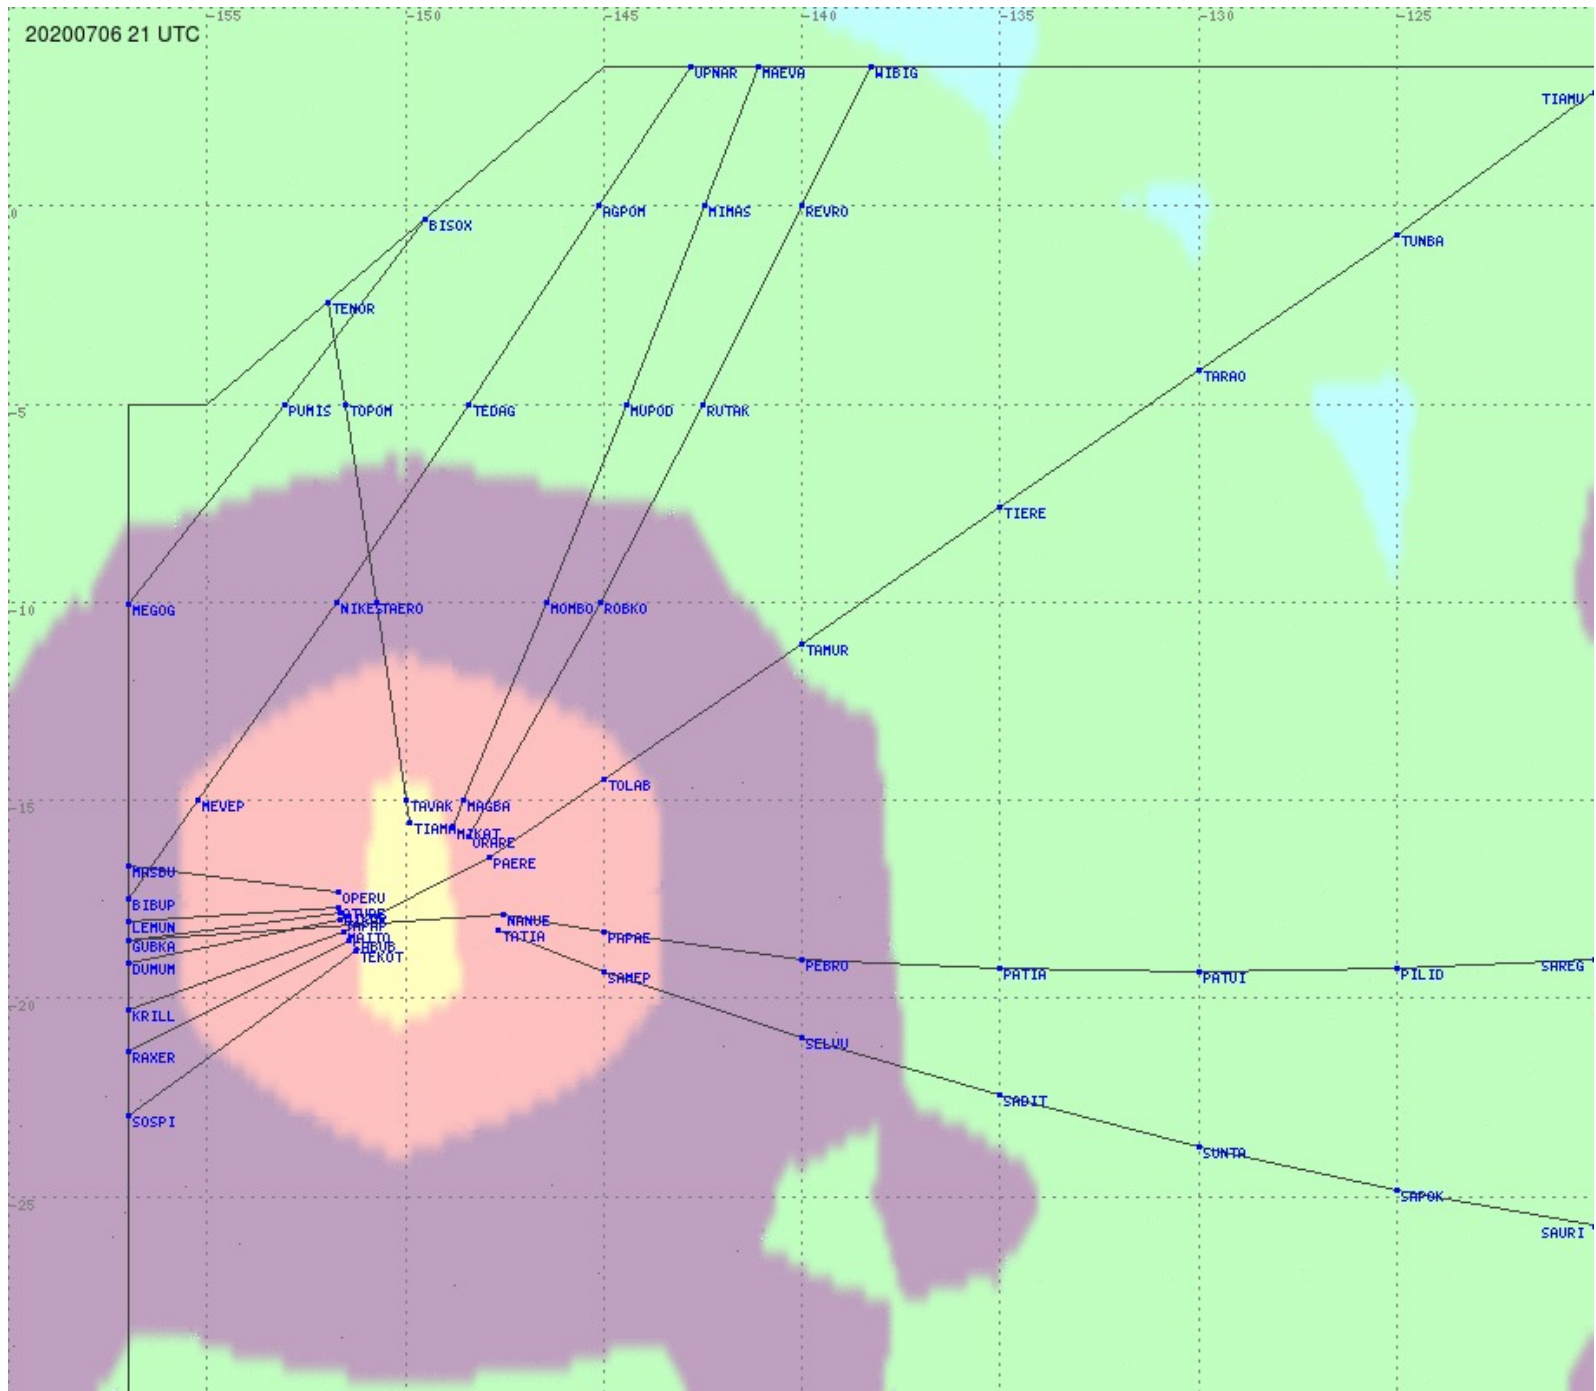

Tahiti FIR - HF Propag - 20200706

2.8 MHz
3.5 MHz
5.6 MHz
8.9 MHz
13.3 MHz
17.9 MHz
None