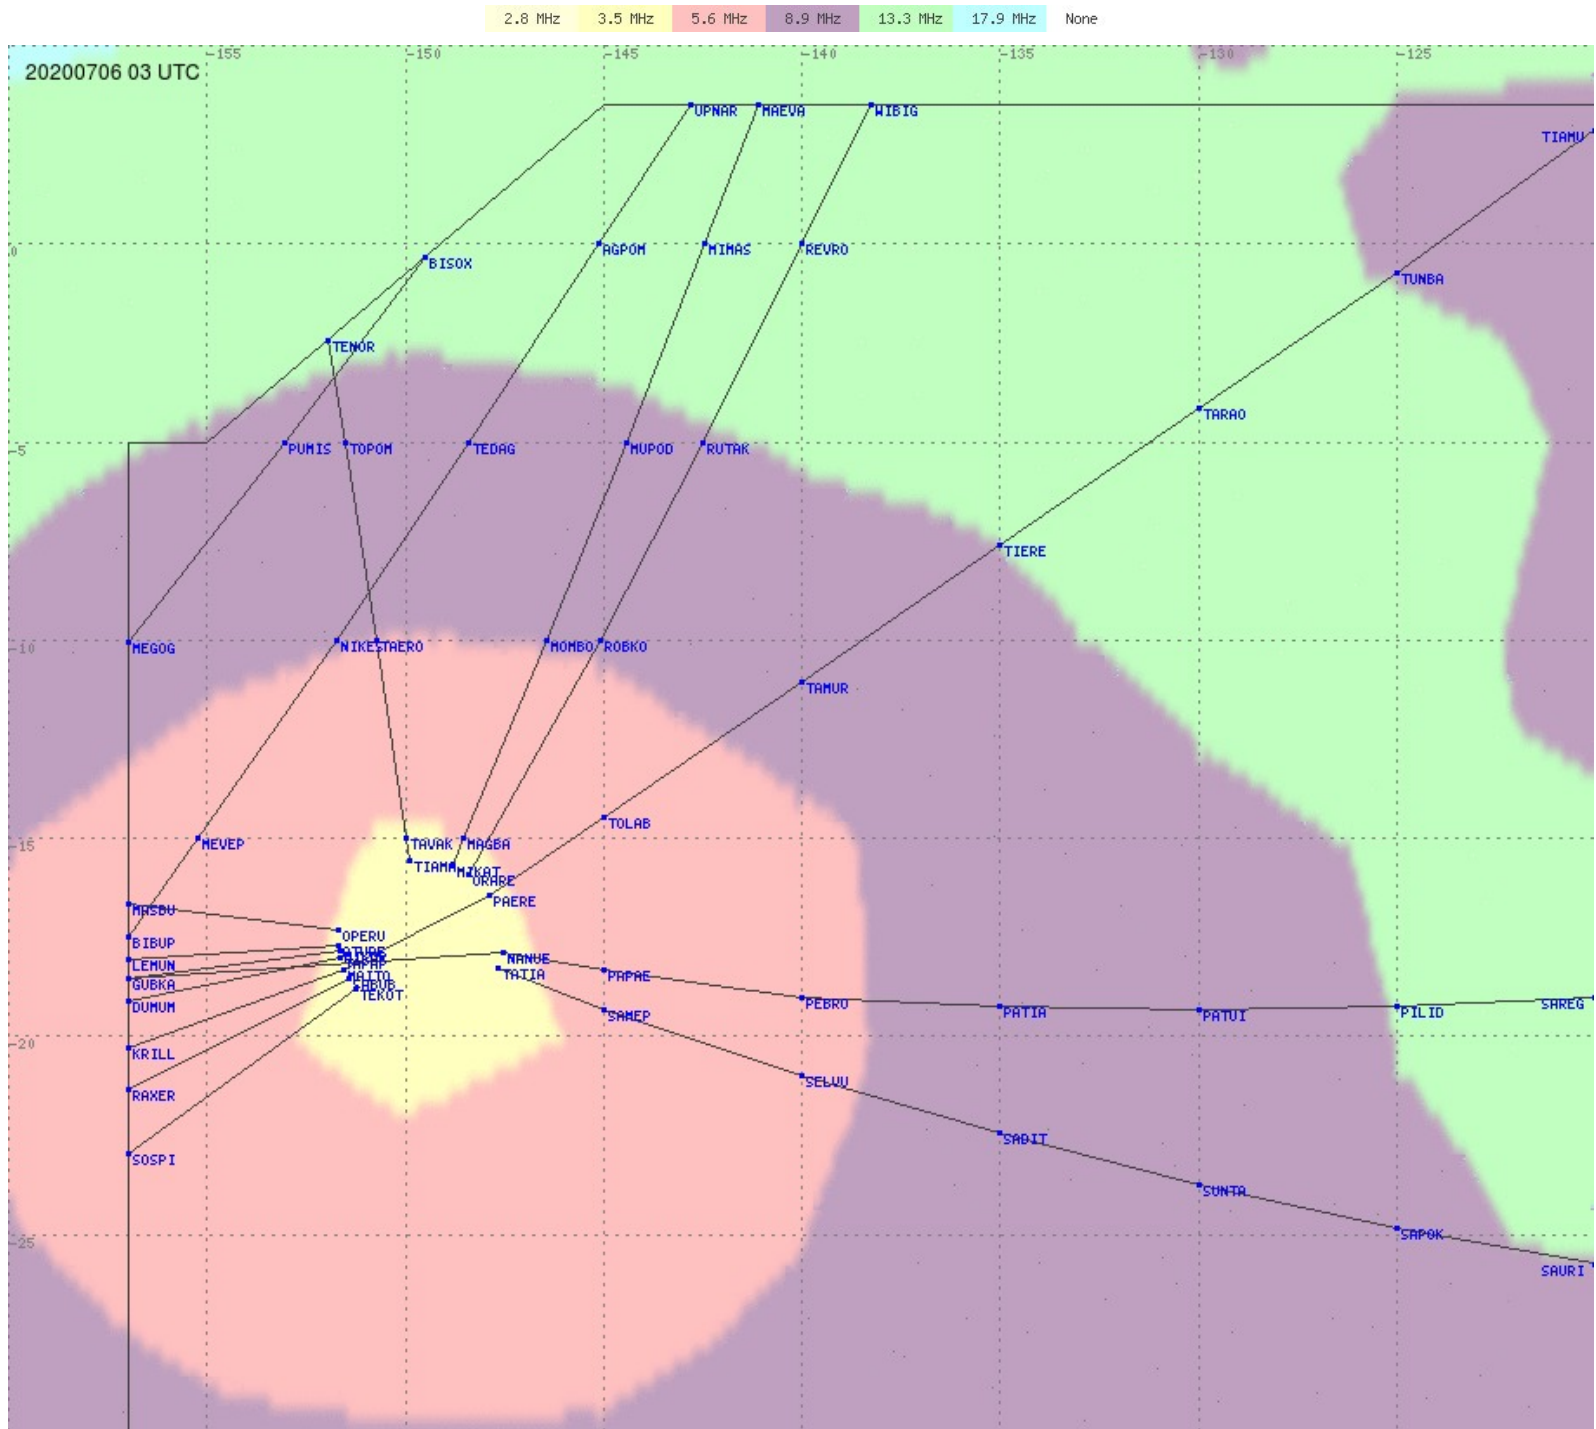

Tahiti FIR - HF Propag - 20200706