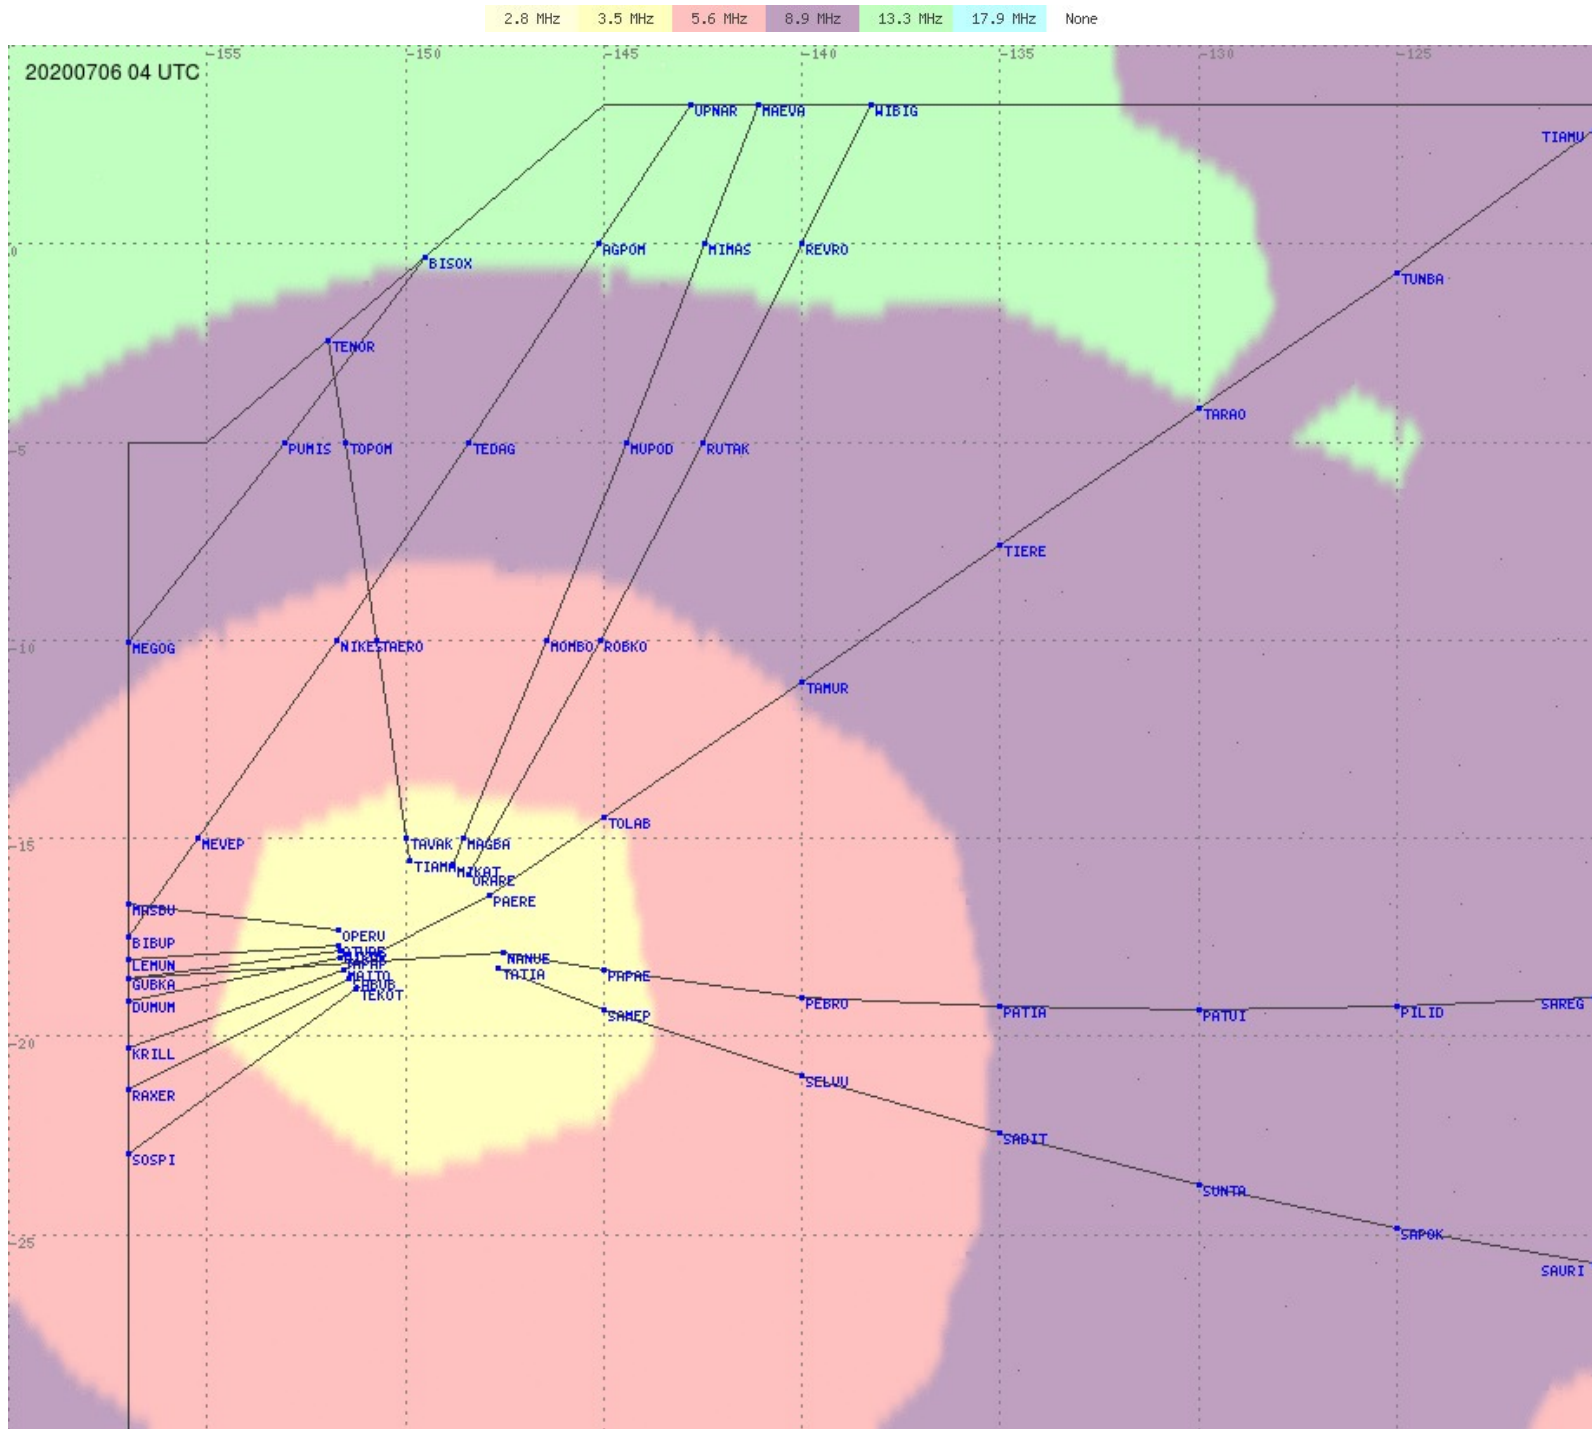

Tahiti FIR - HF Propag - 20200706