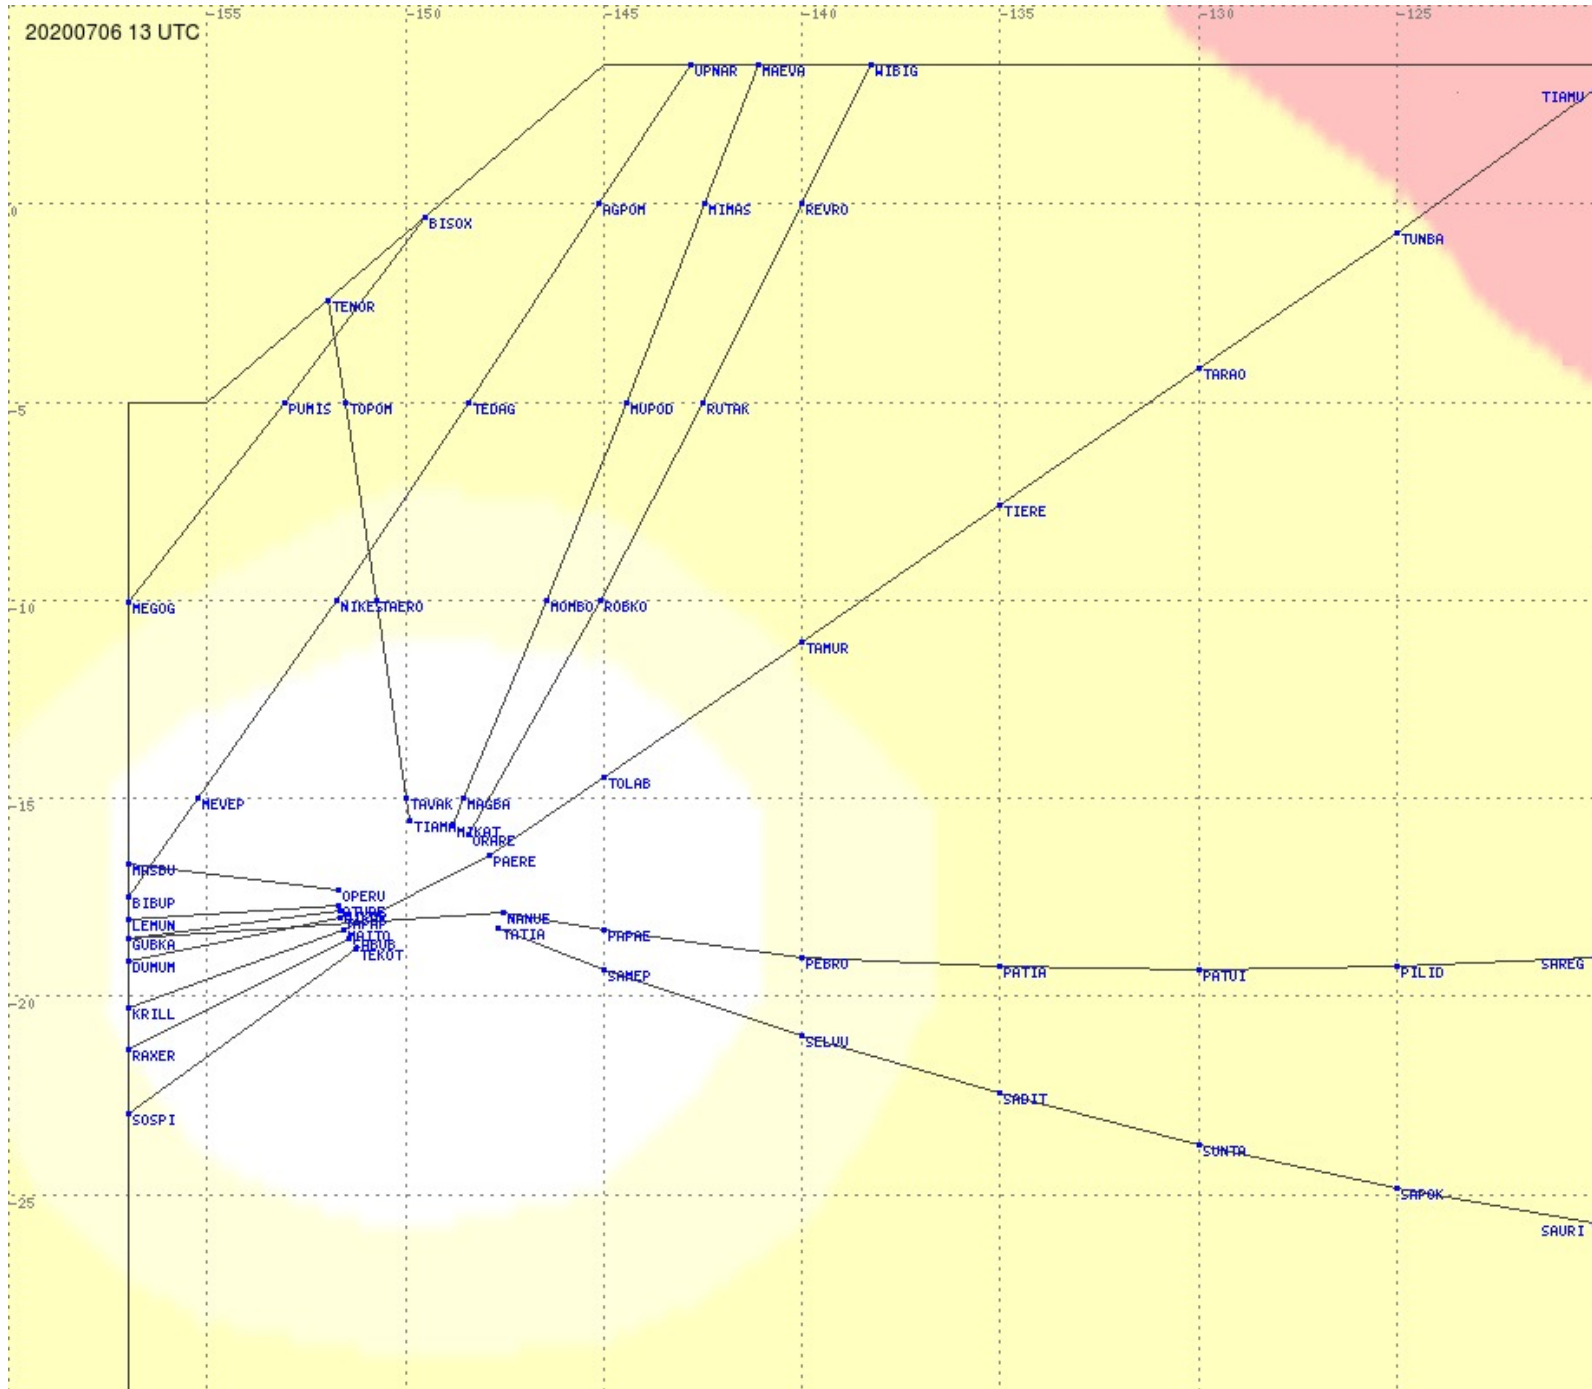

Tahiti FIR - HF Propag - 20200706

2.8 MHz
3.5 MHz
5.6 MHz
8.9 MHz
13.3 MHz
17.9 MHz
None