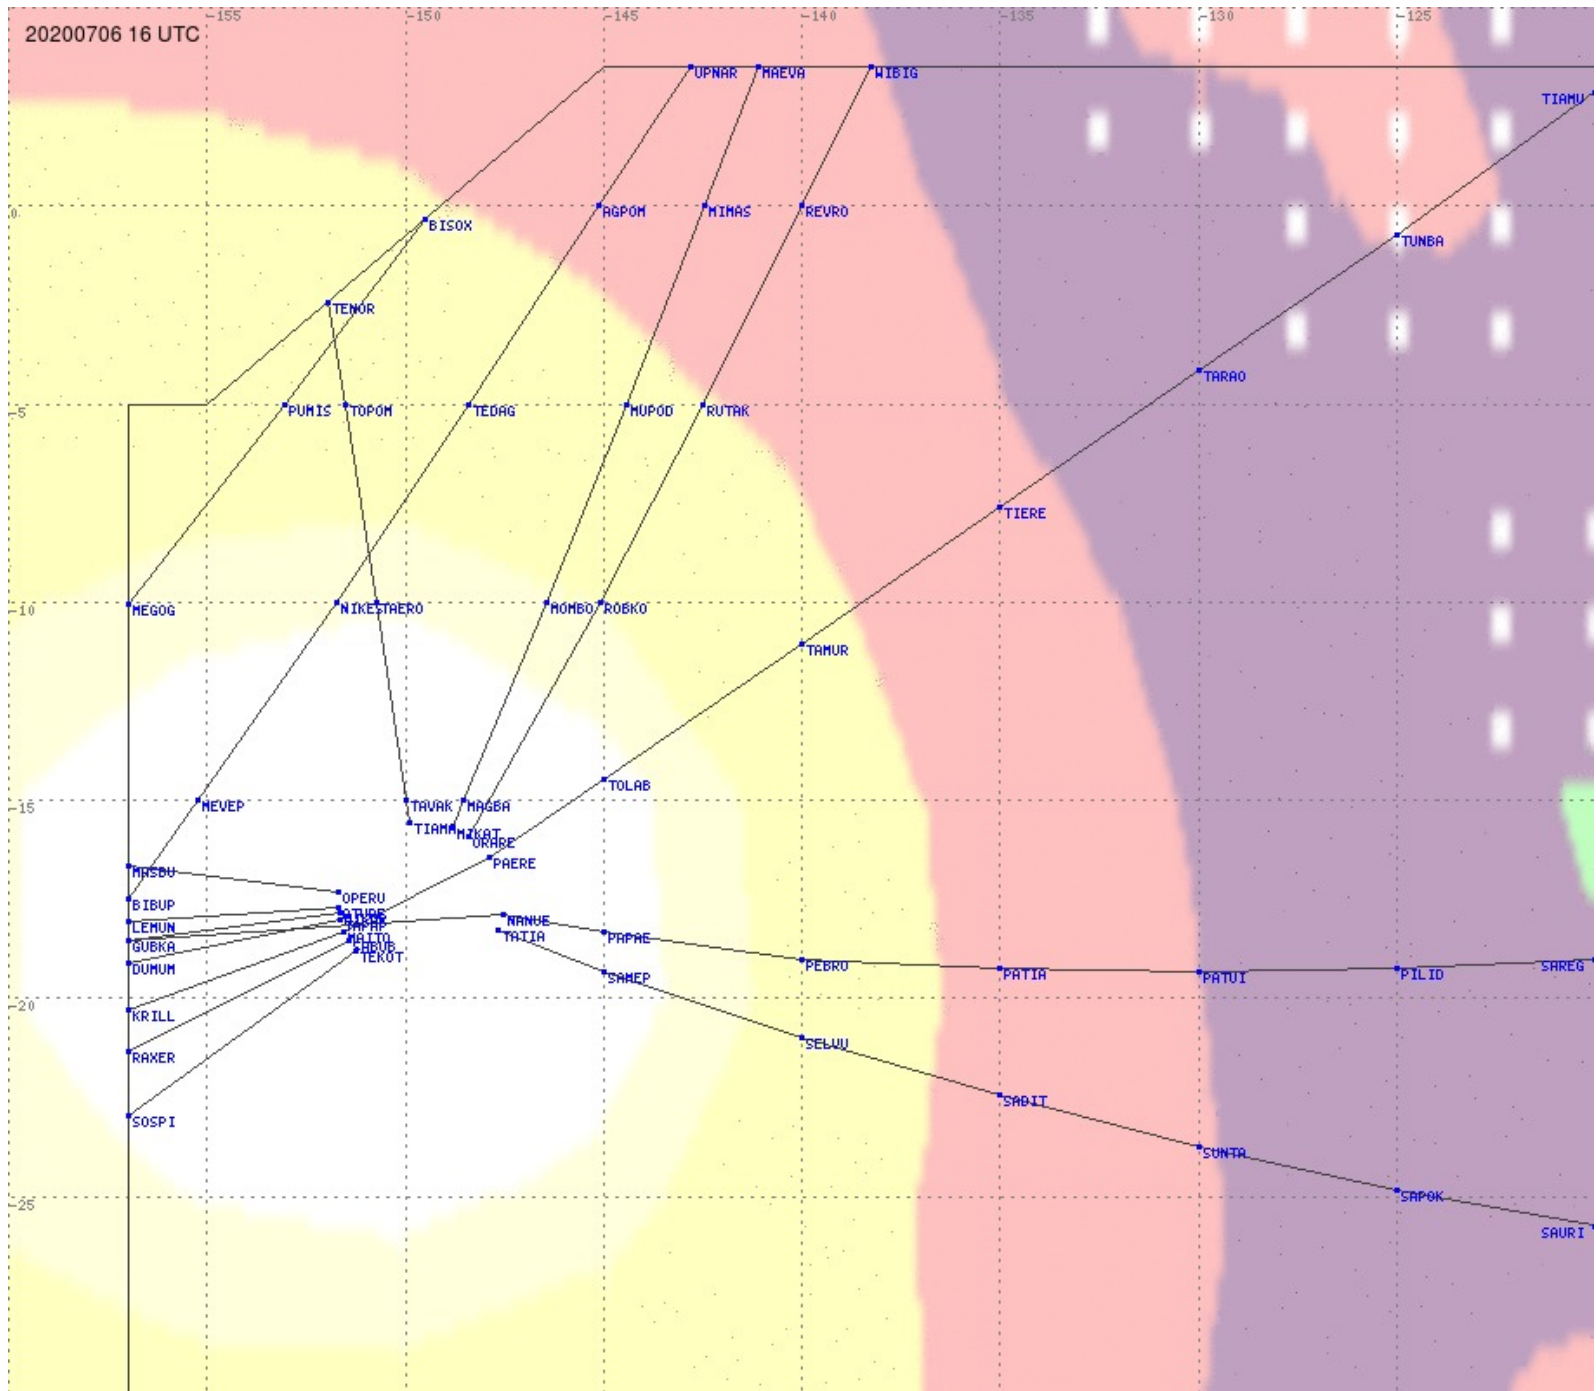

Tahiti FIR - HF Propag - 20200706

2.8 MHz
3.5 MHz
5.6 MHz
8.9 MHz
13.3 MHz
17.9 MHz
None