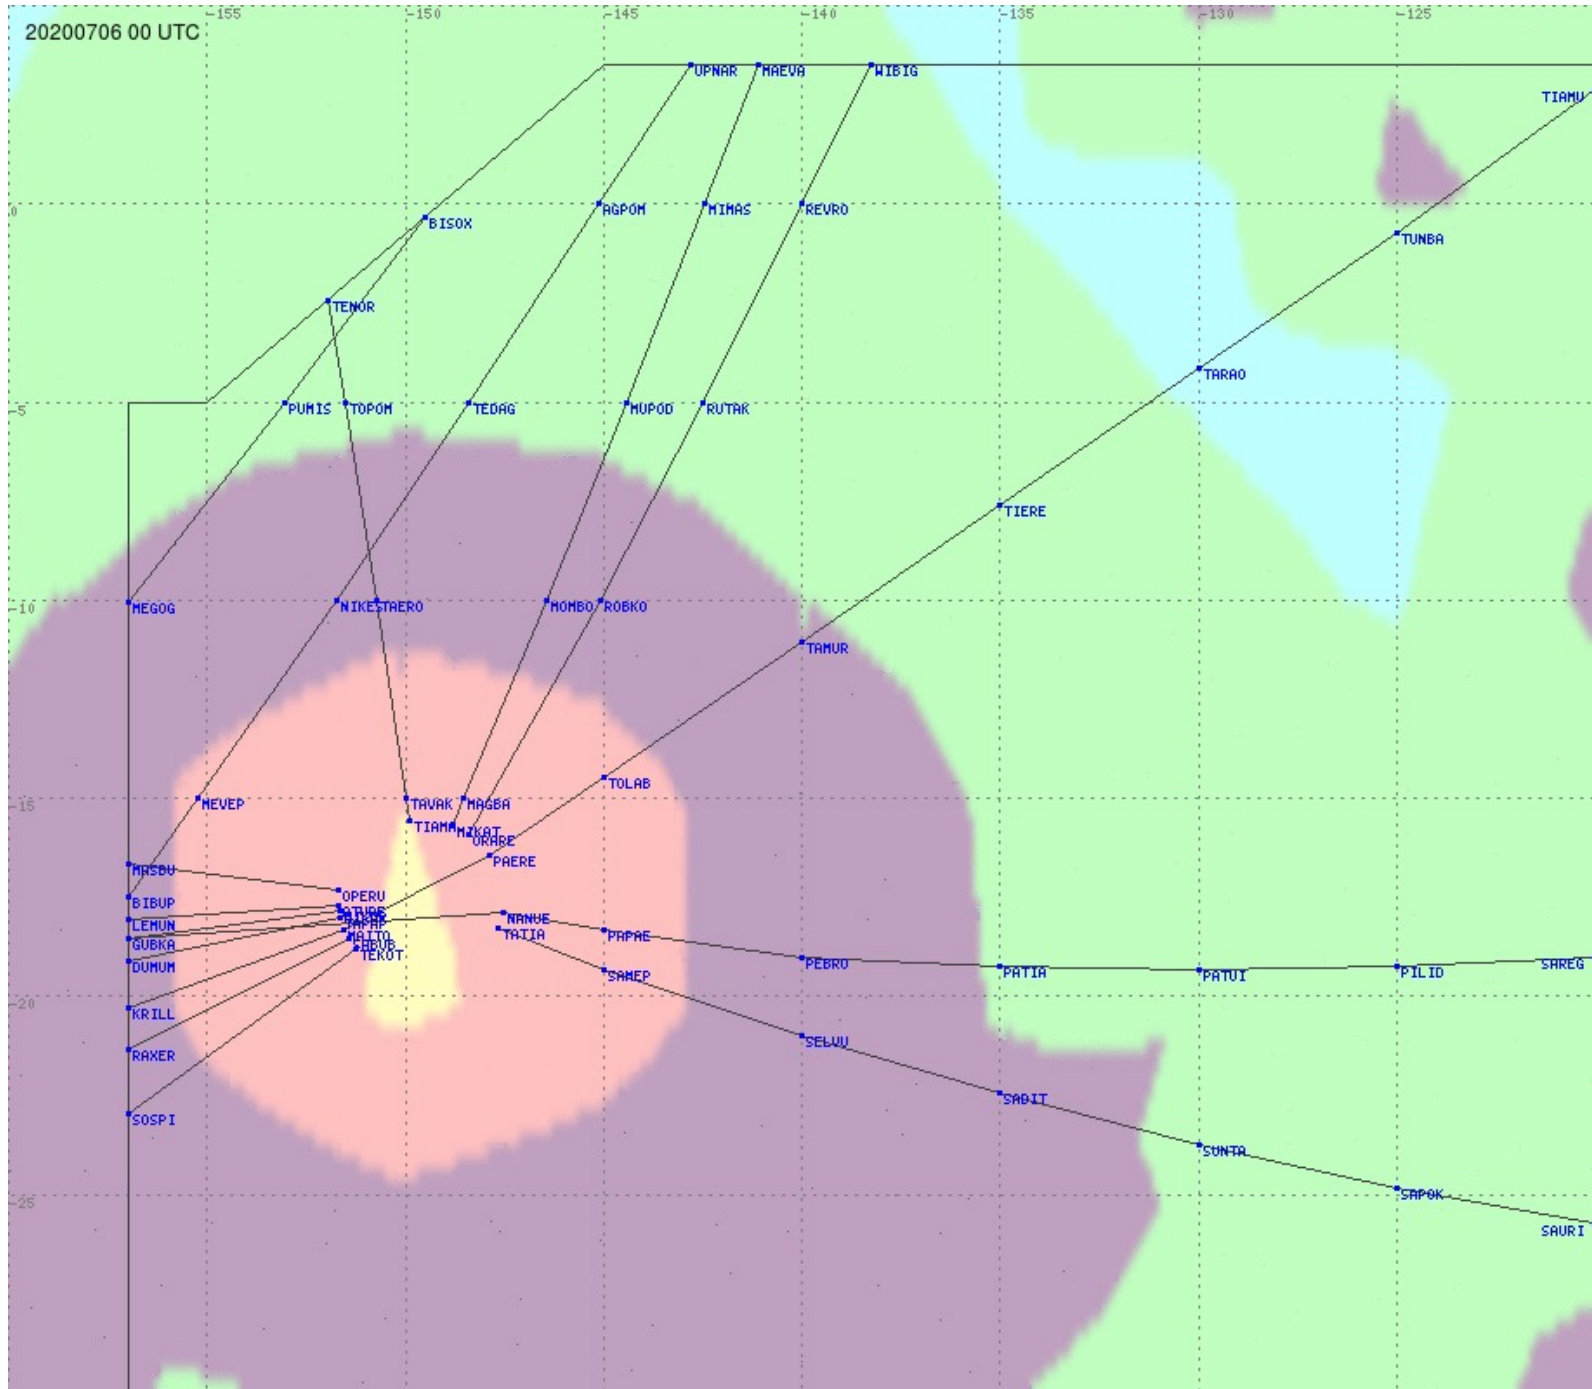

# Tahiti FIR - HF Propag - 20200706

2.8 MHz 3.5 MHz 5.6 MHz 8.9 MHz 13.3 MHz 17.9 MHz None