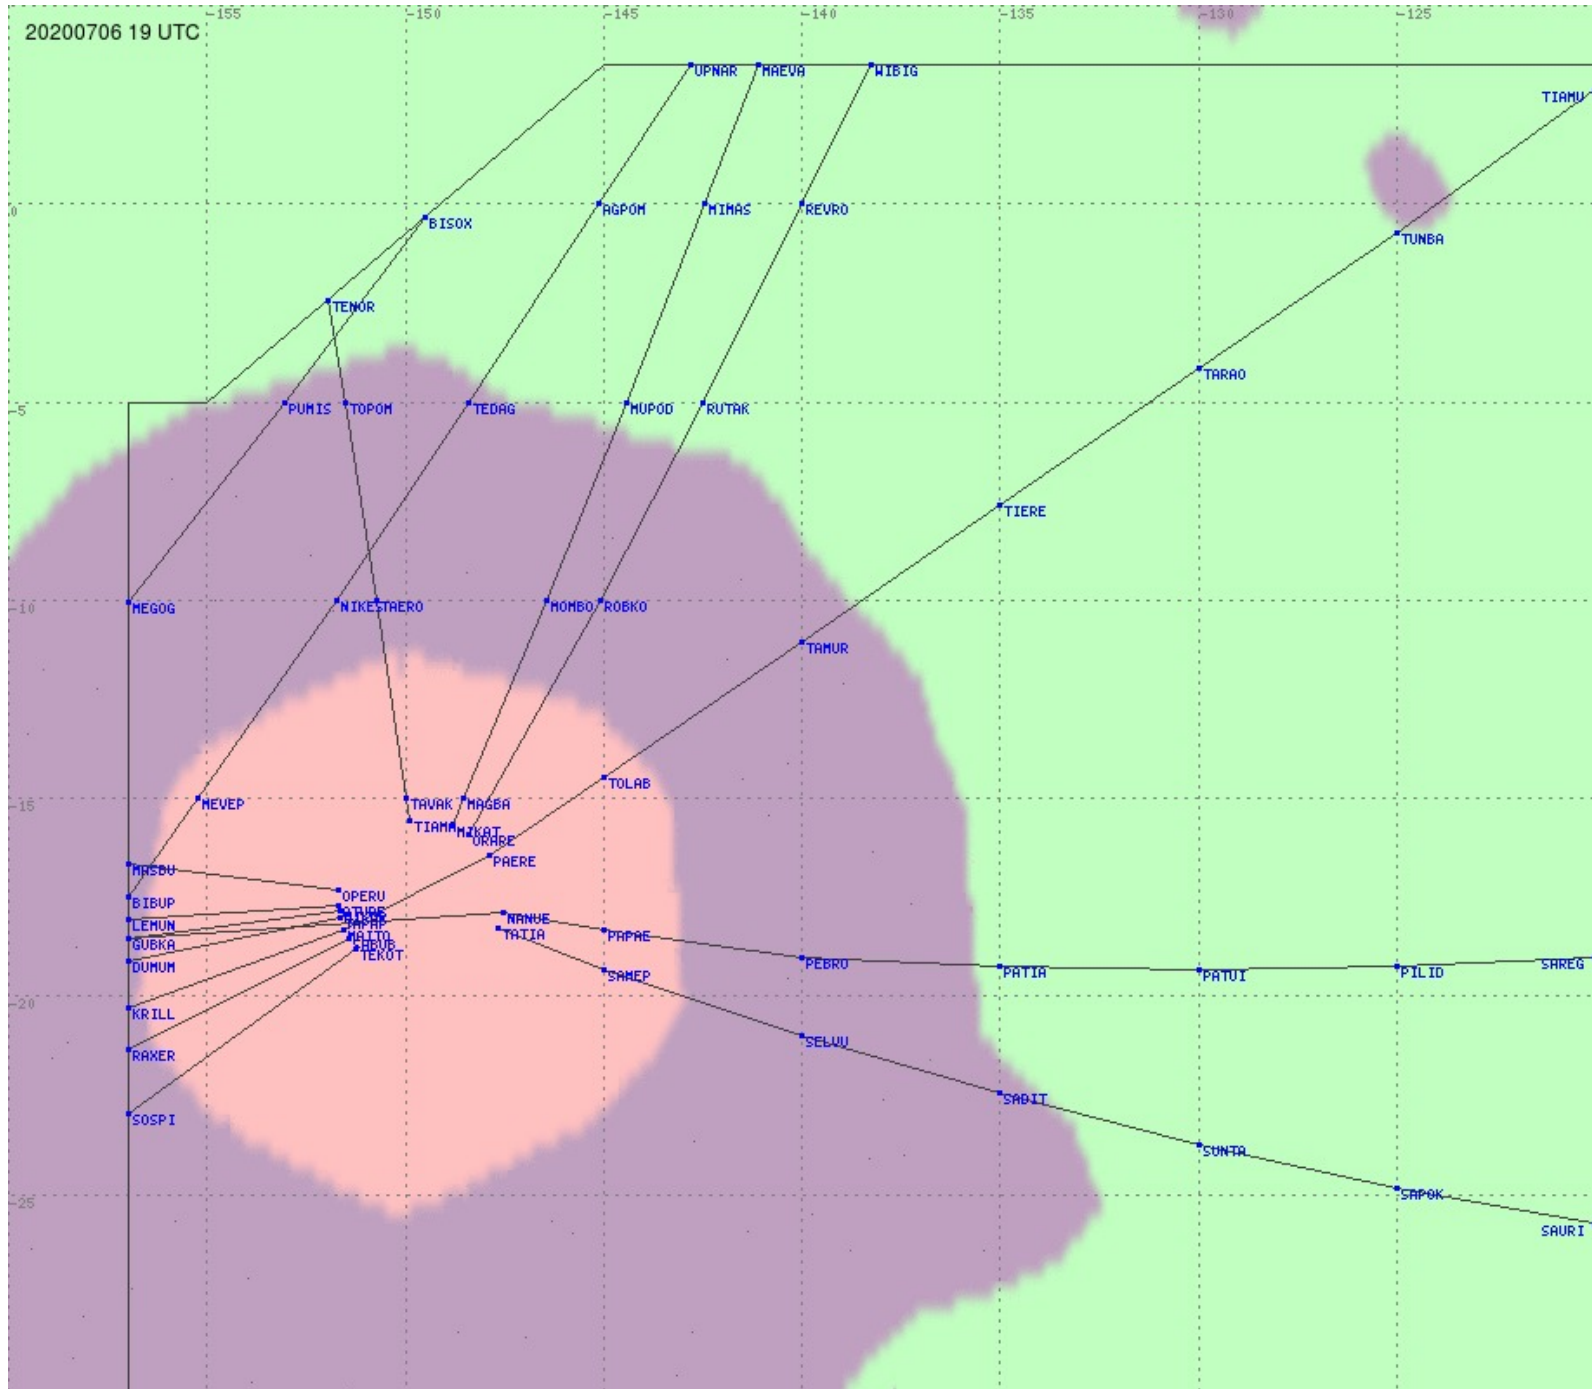

Tahiti FIR - HF Propag - 20200706

2.8 MHz 3.5 MHz 5.6 MHz 8.9 MHz 13.3 MHz 17.9 MHz None