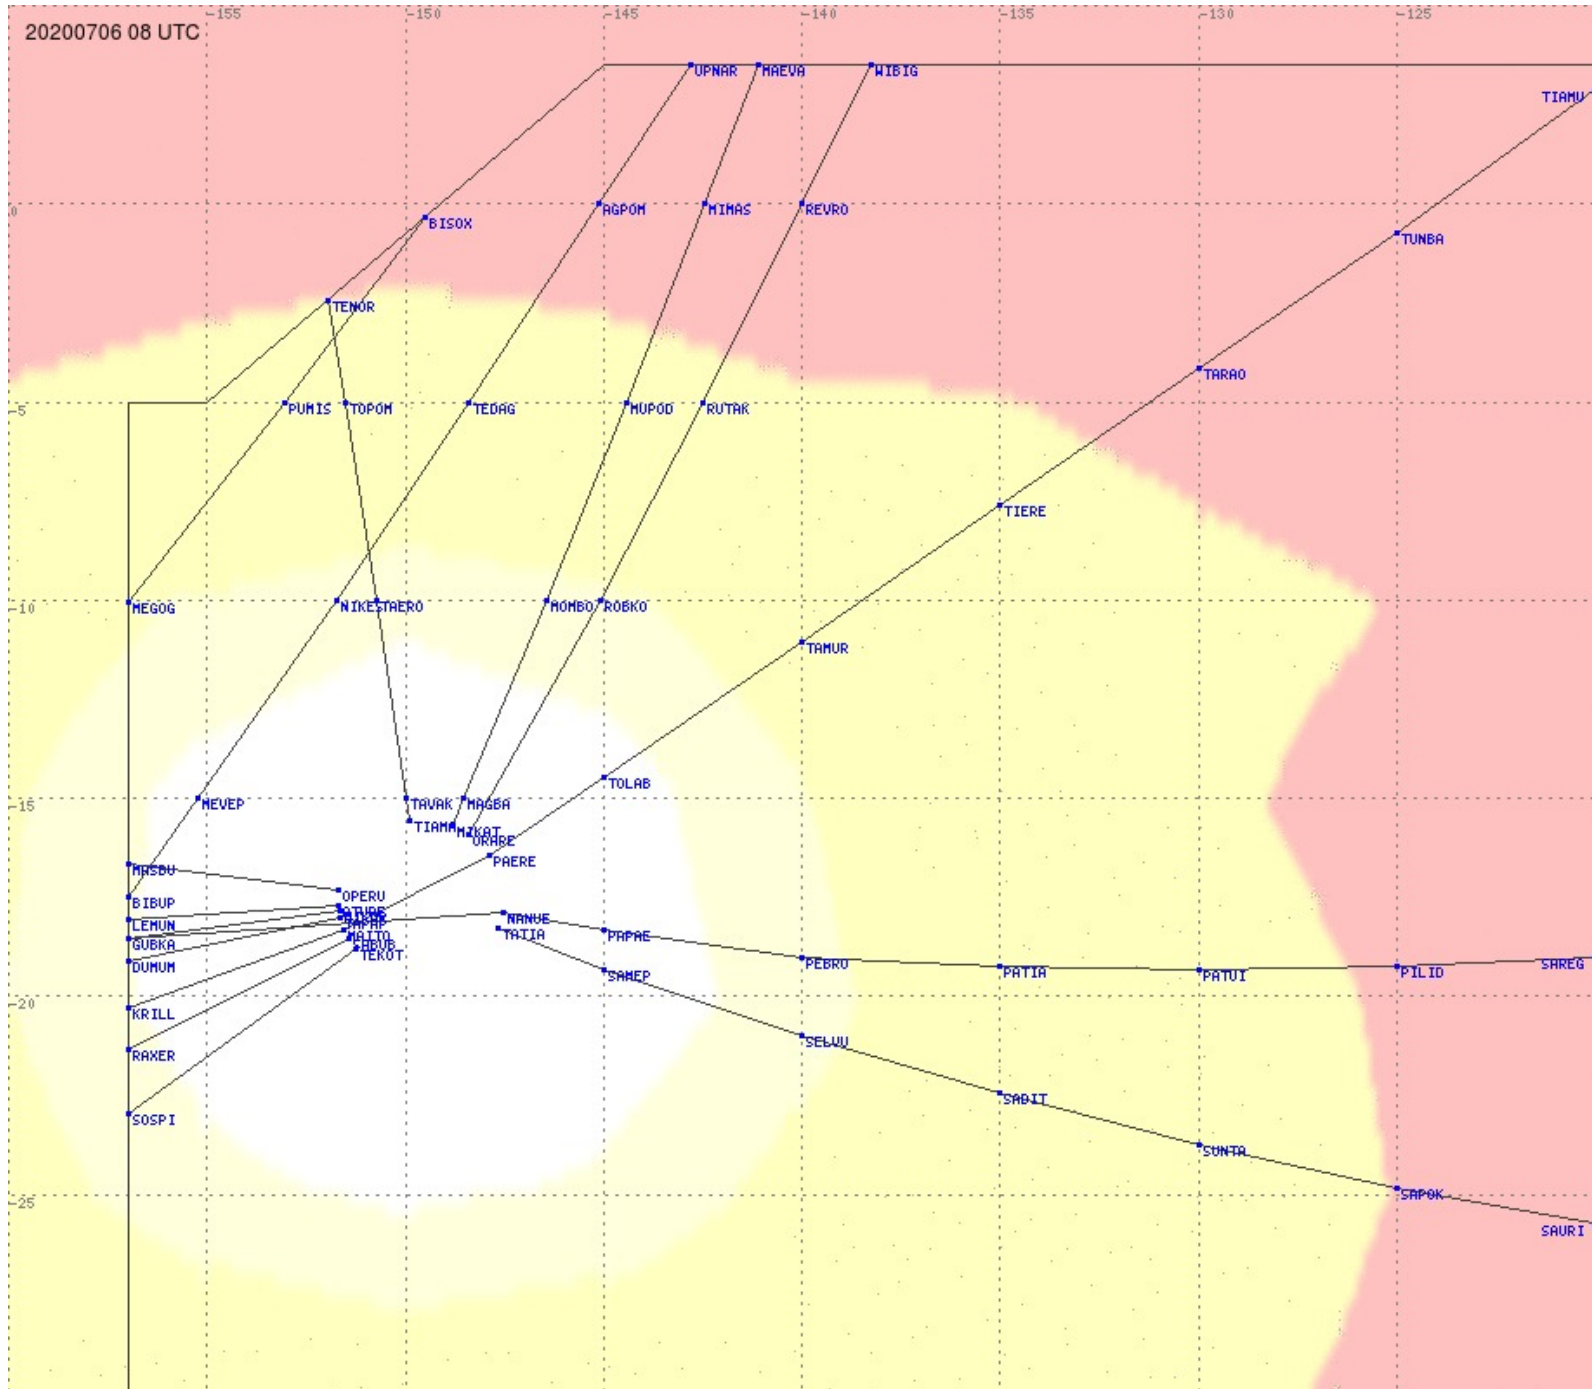

Tahiti FIR - HF Propag - 20200706

2.8 MHz
3.5 MHz
5.6 MHz
8.9 MHz
13.3 MHz
17.9 MHz
None