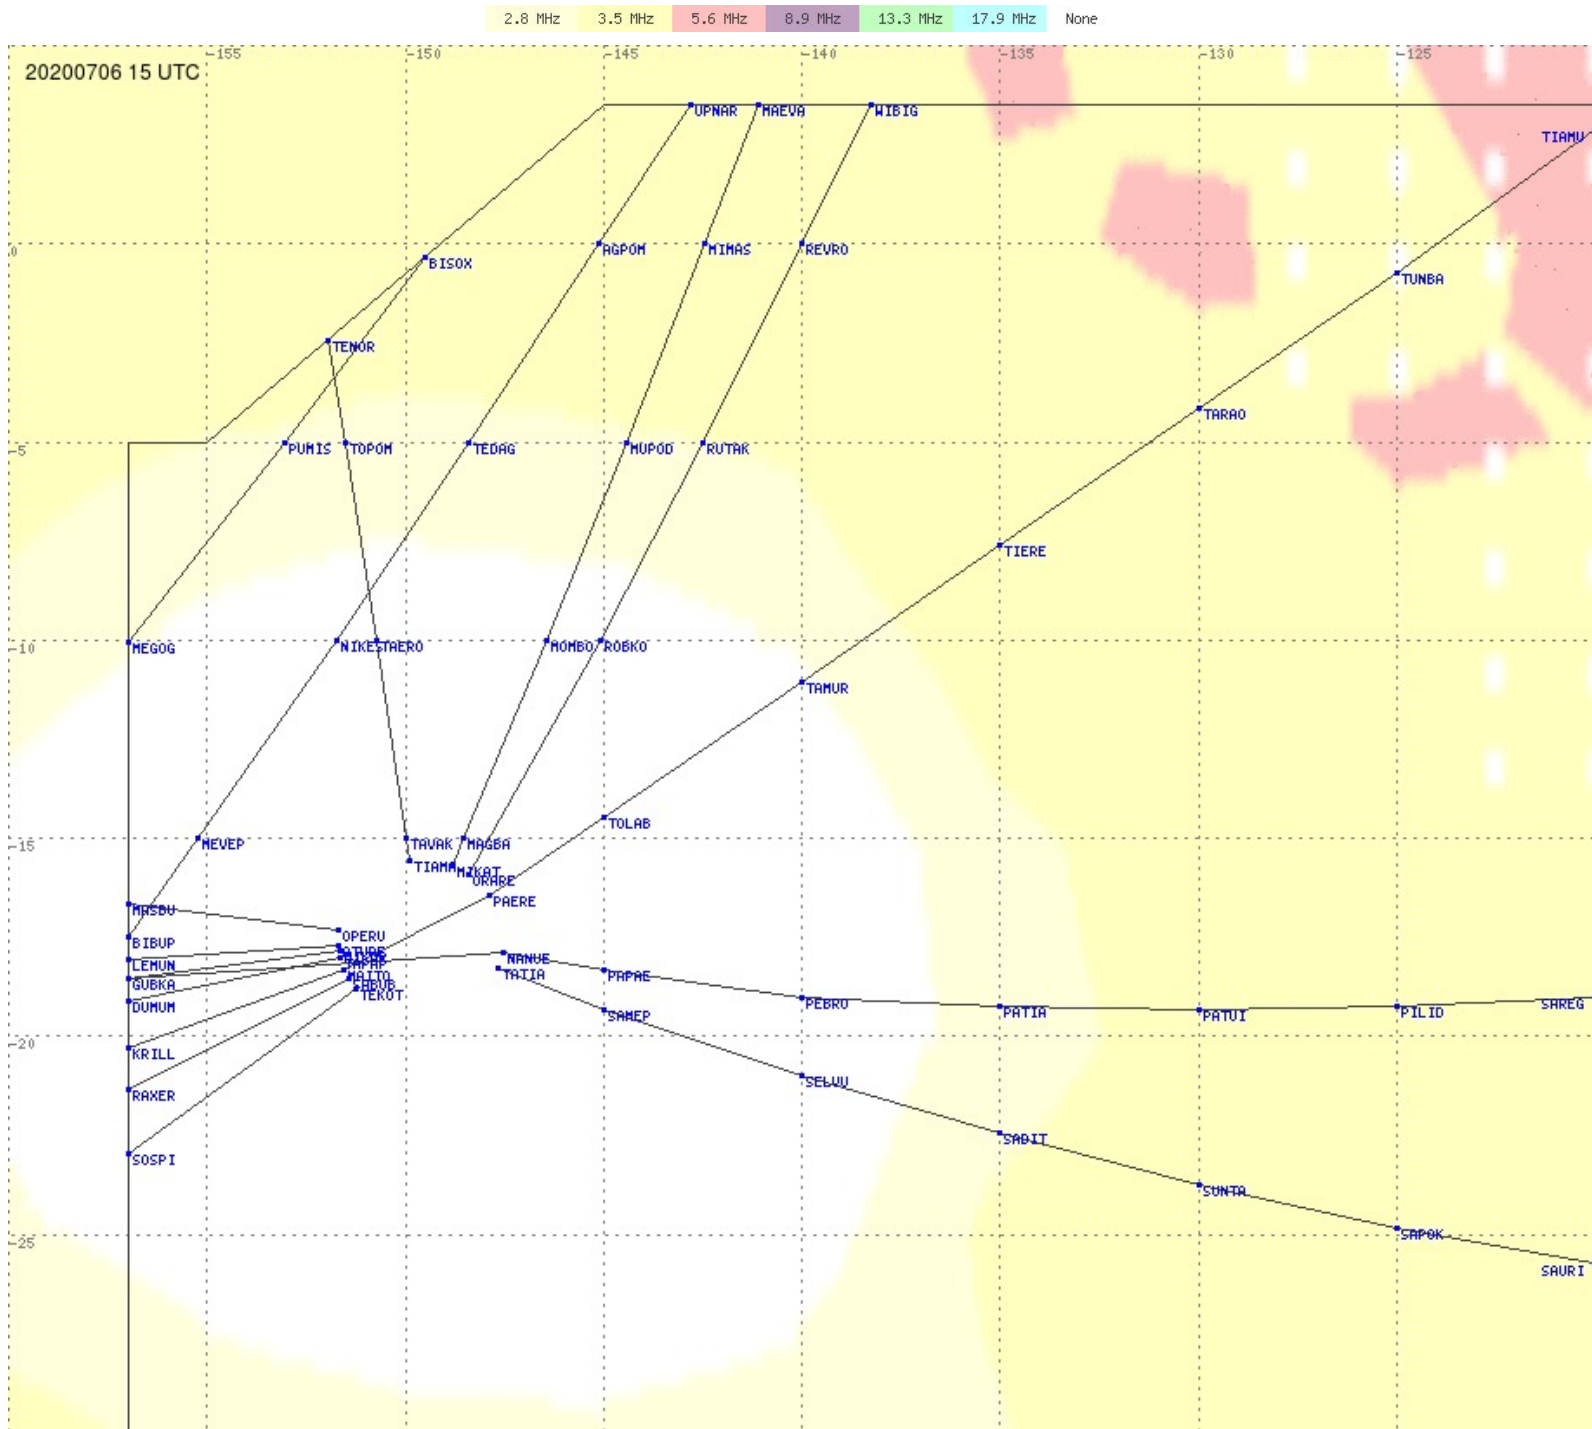

Tahiti FIR - HF Propag - 20200706