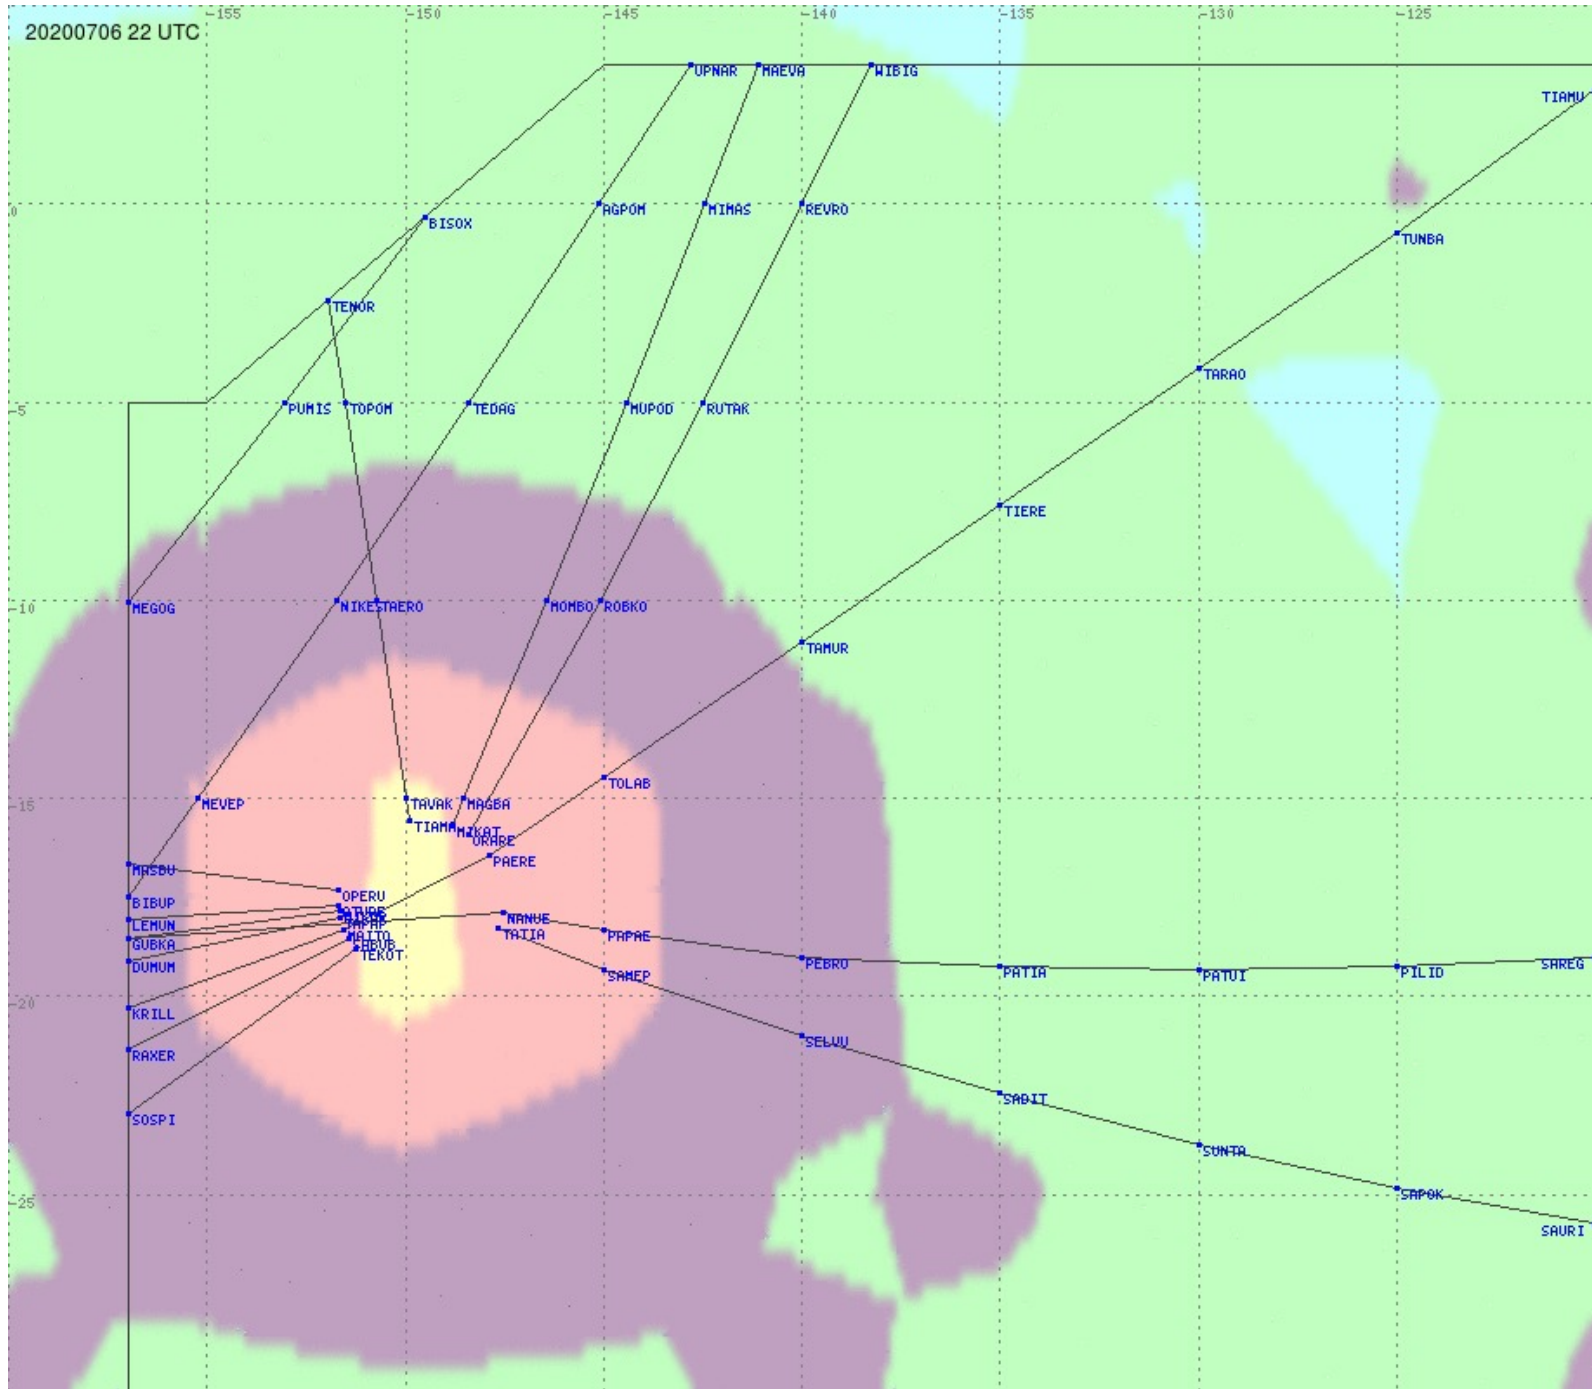

Tahiti FIR - HF Propag - 20200706

2.8 MHz 3.5 MHz 5.6 MHz 8.9 MHz 13.3 MHz 17.9 MHz None