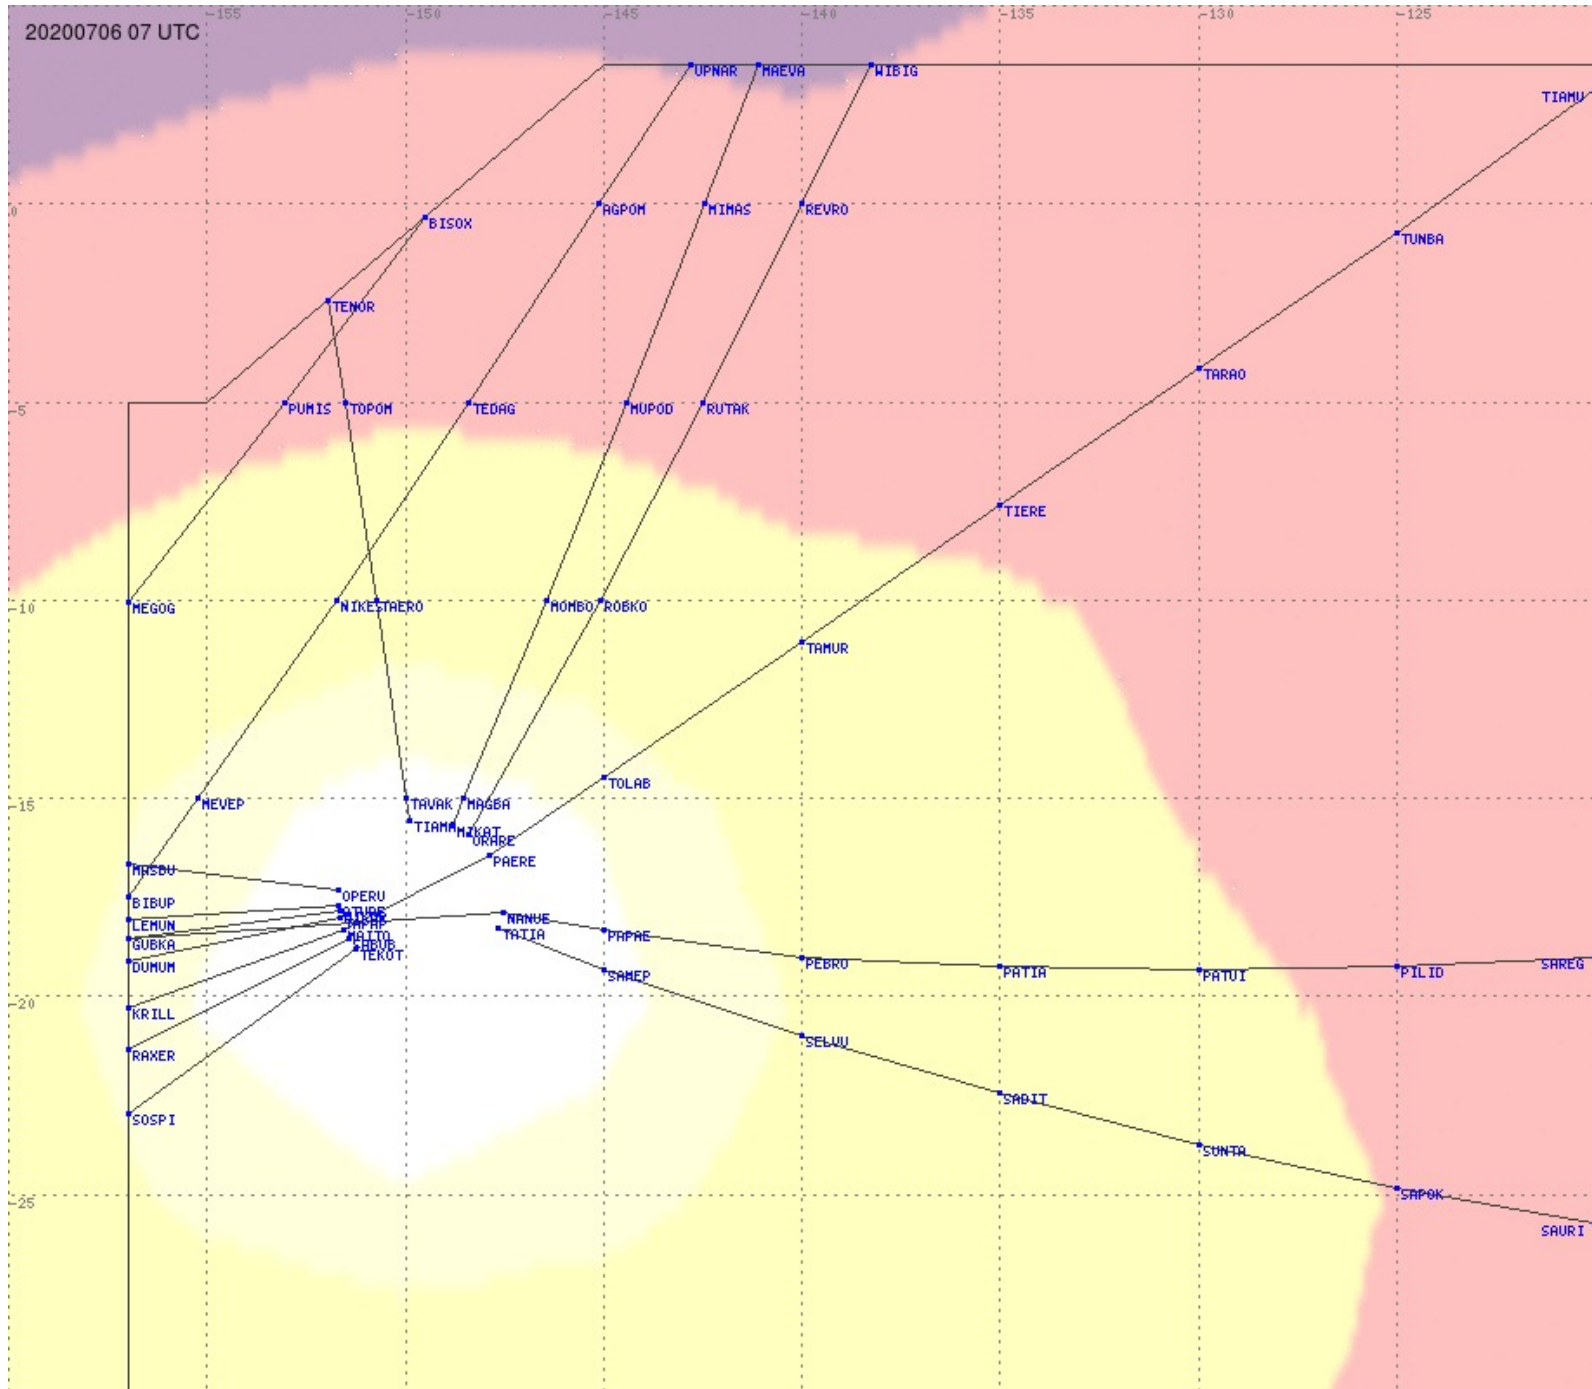

Tahiti FIR - HF Propag - 20200706

2.8 MHz
3.5 MHz
5.6 MHz
8.9 MHz
13.3 MHz
17.9 MHz
None