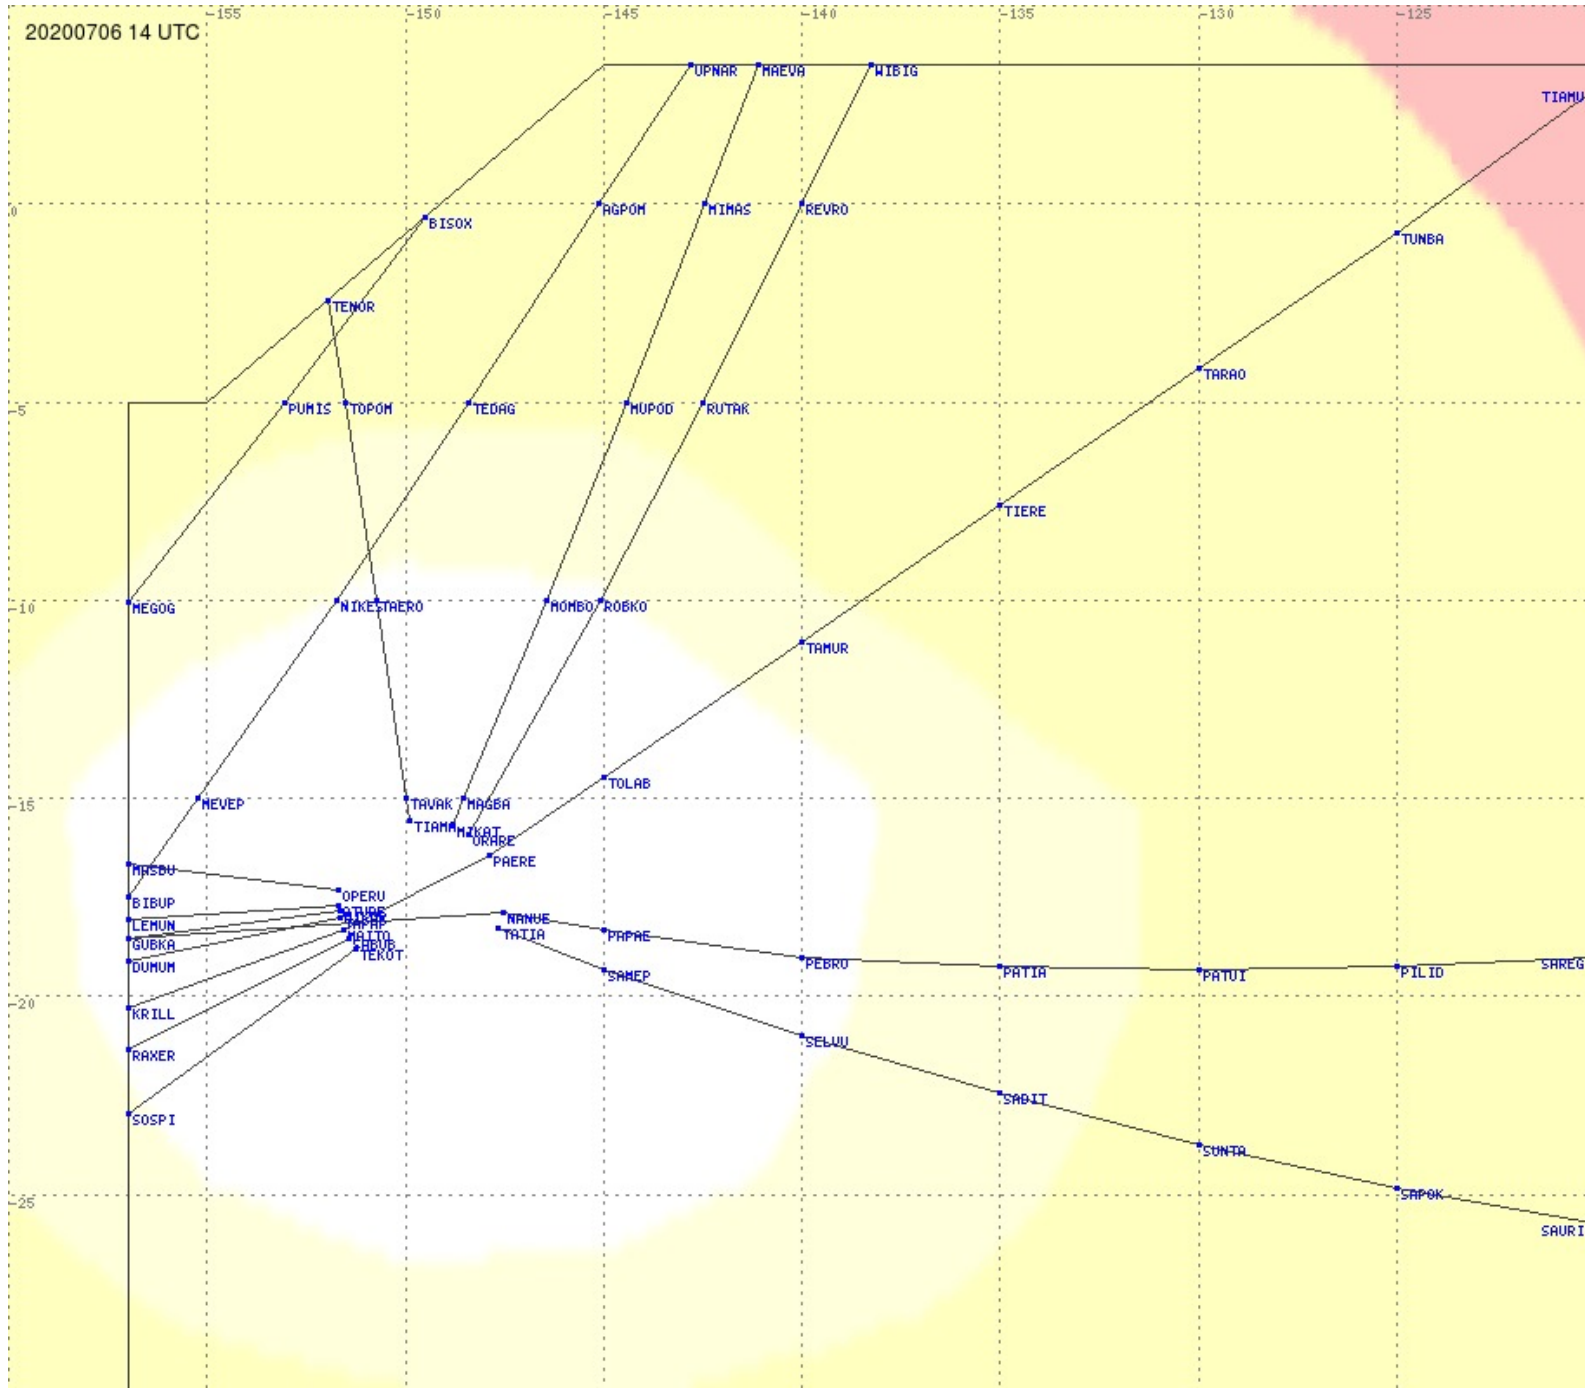

Tahiti FIR - HF Propag - 20200706

2.8 MHz 3.5 MHz 5.6 MHz 8.9 MHz 13.3 MHz 17.9 MHz None