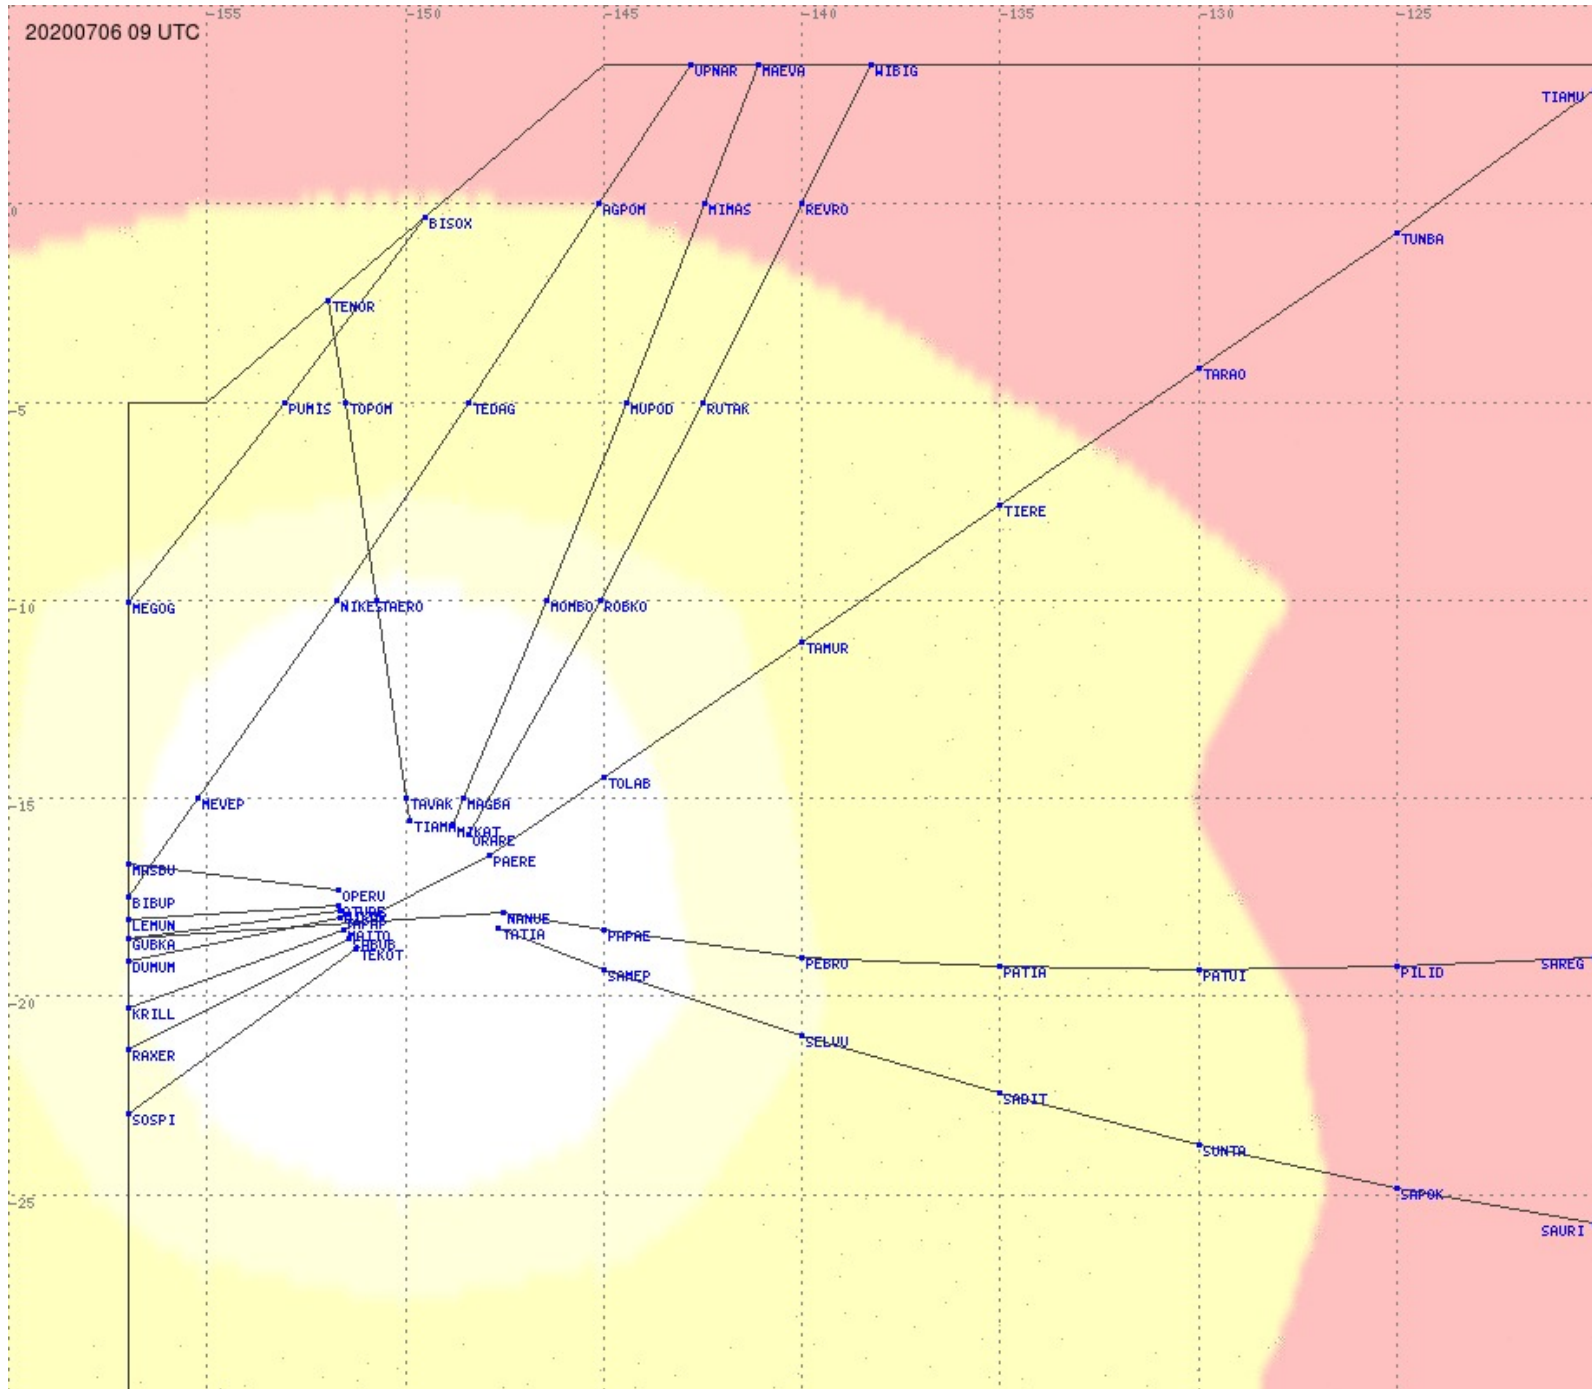

Tahiti FIR - HF Propag - 20200706

2.8 MHz
3.5 MHz
5.6 MHz
8.9 MHz
13.3 MHz
17.9 MHz
None