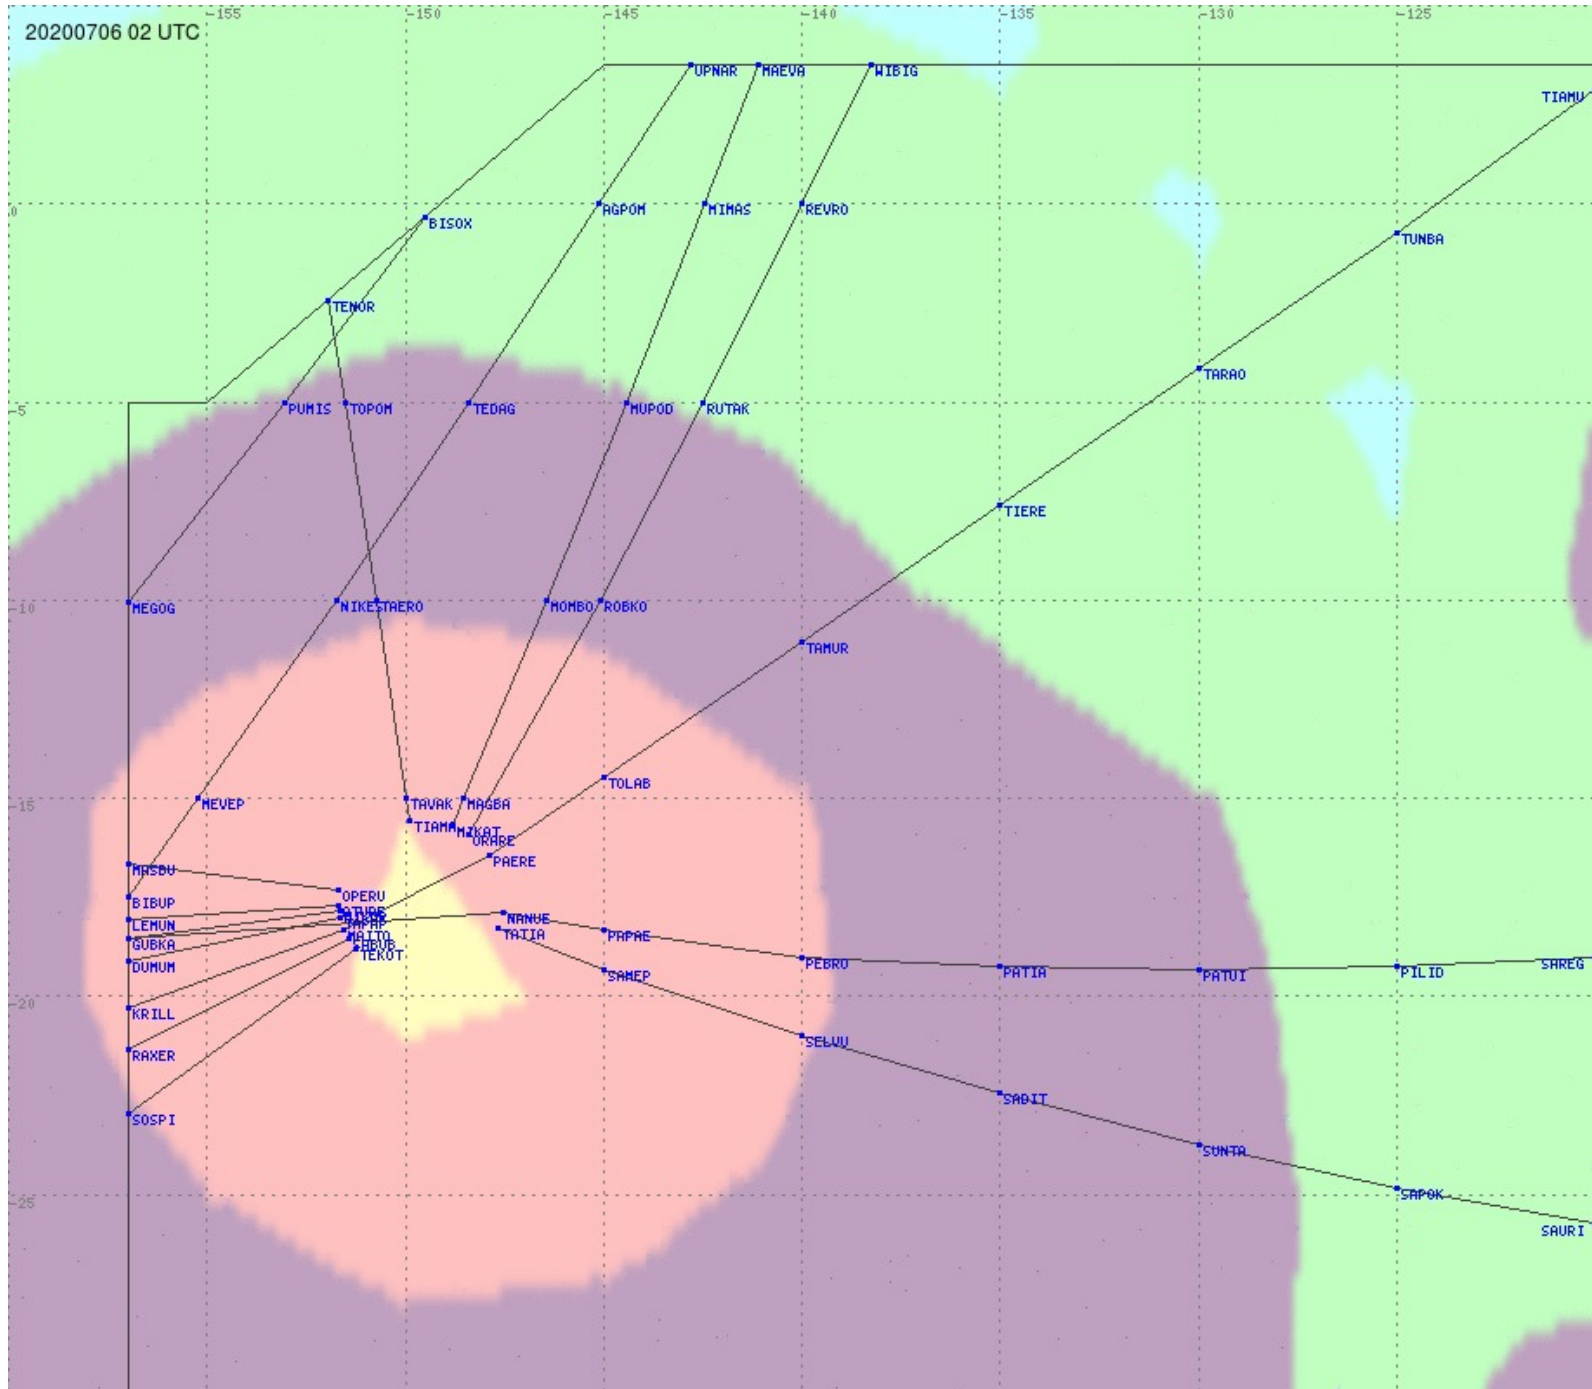

# Tahiti FIR - HF Propag - 20200706

2.8 MHz 3.5 MHz 5.6 MHz 8.9 MHz 13.3 MHz 17.9 MHz None