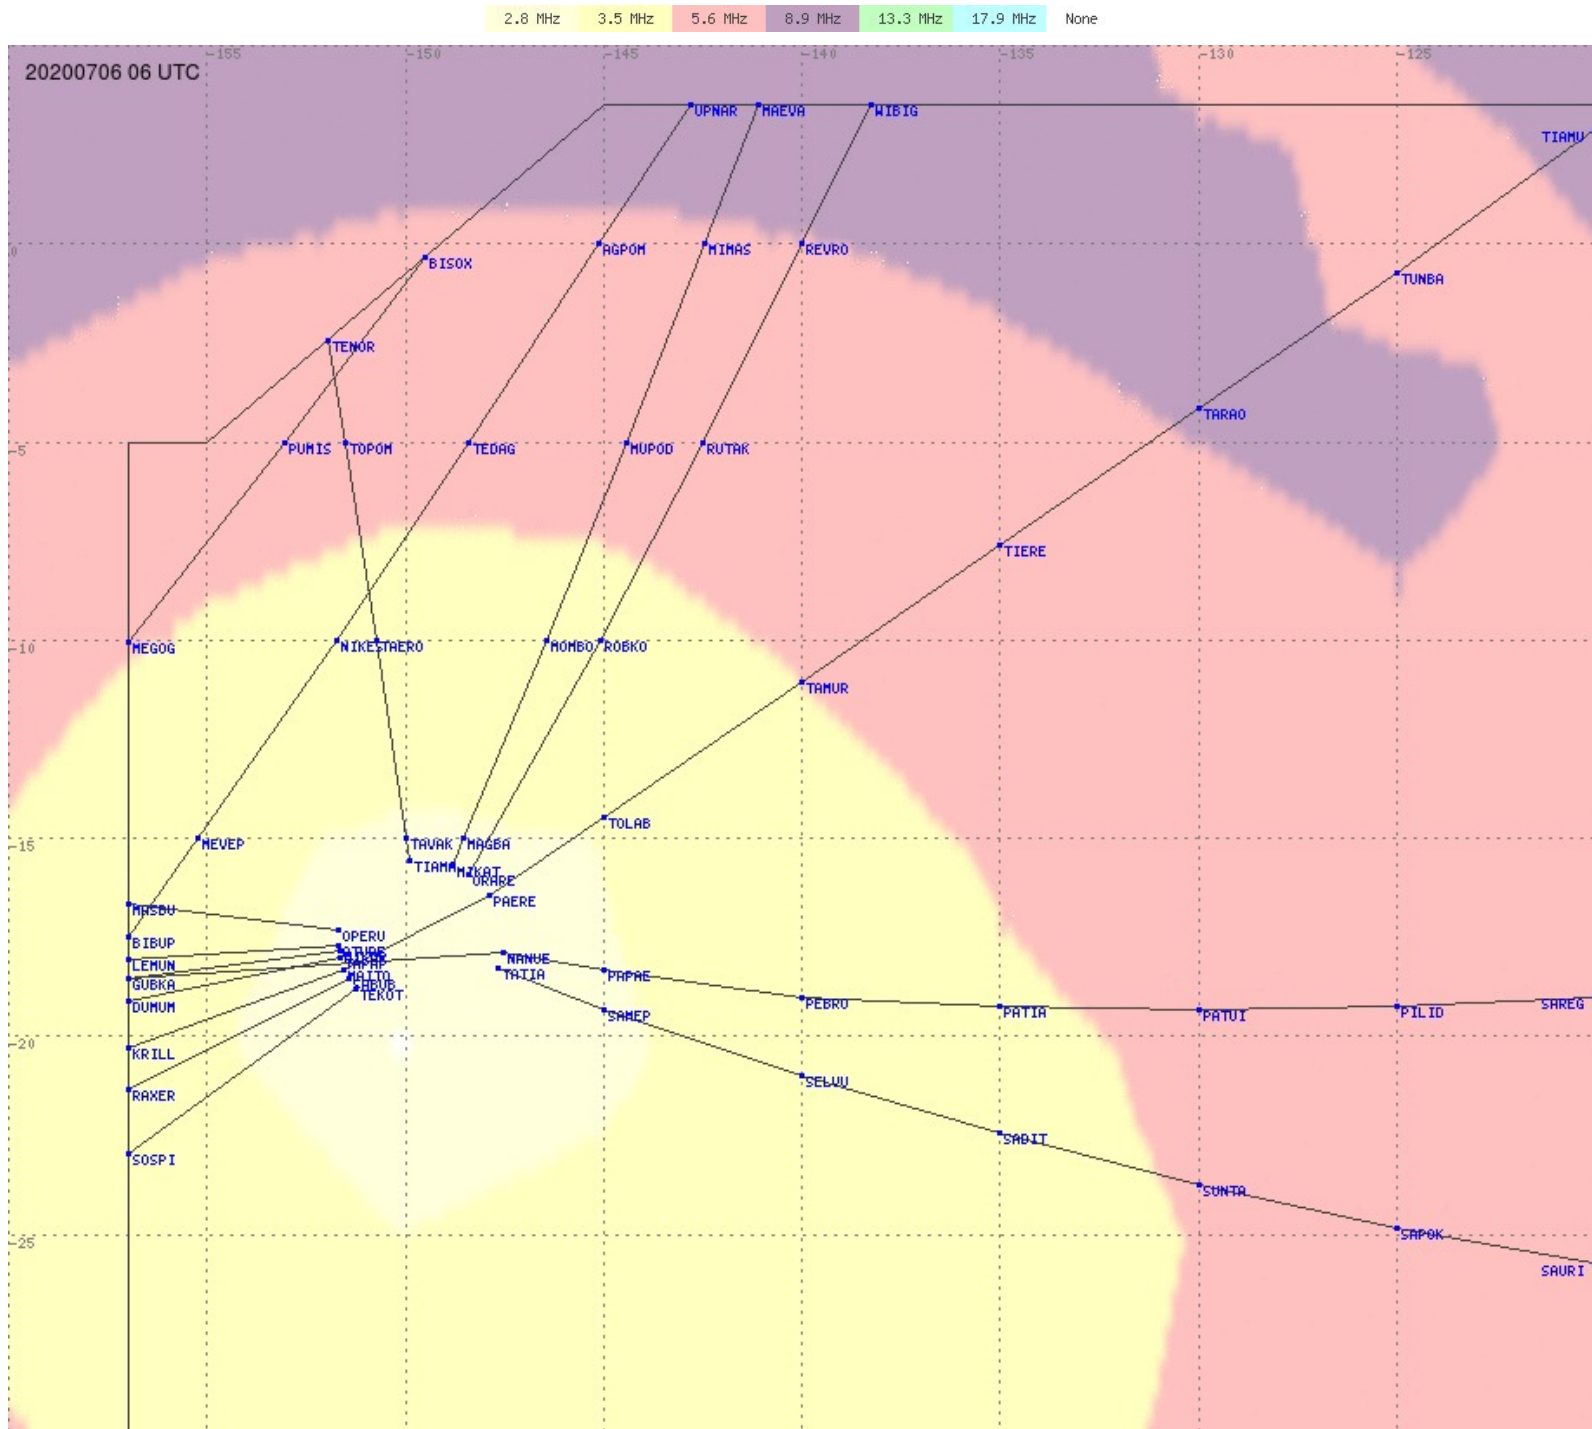

Tahiti FIR - HF Propag - 20200706