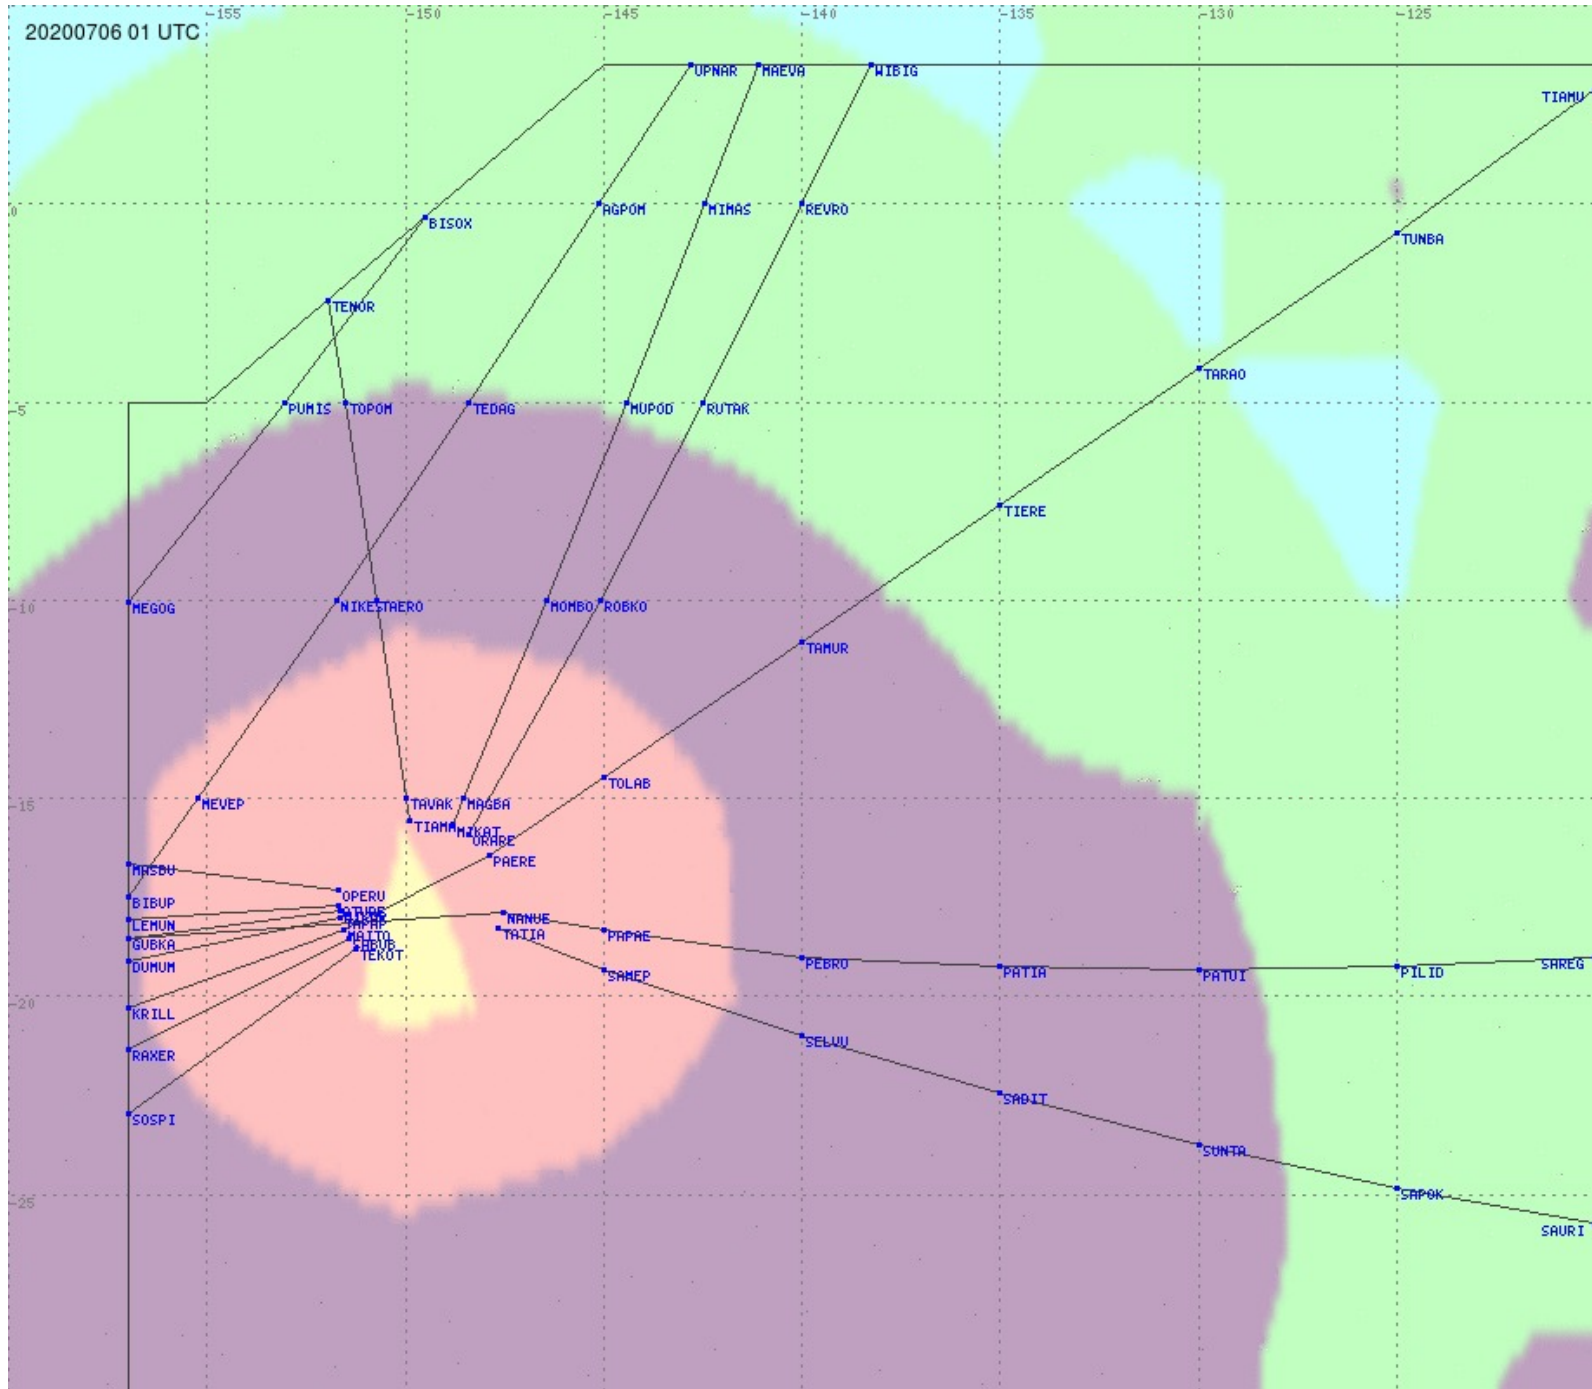

# Tahiti FIR - HF Propag - 20200706

2.8 MHz 3.5 MHz 5.6 MHz 8.9 MHz 13.3 MHz 17.9 MHz None