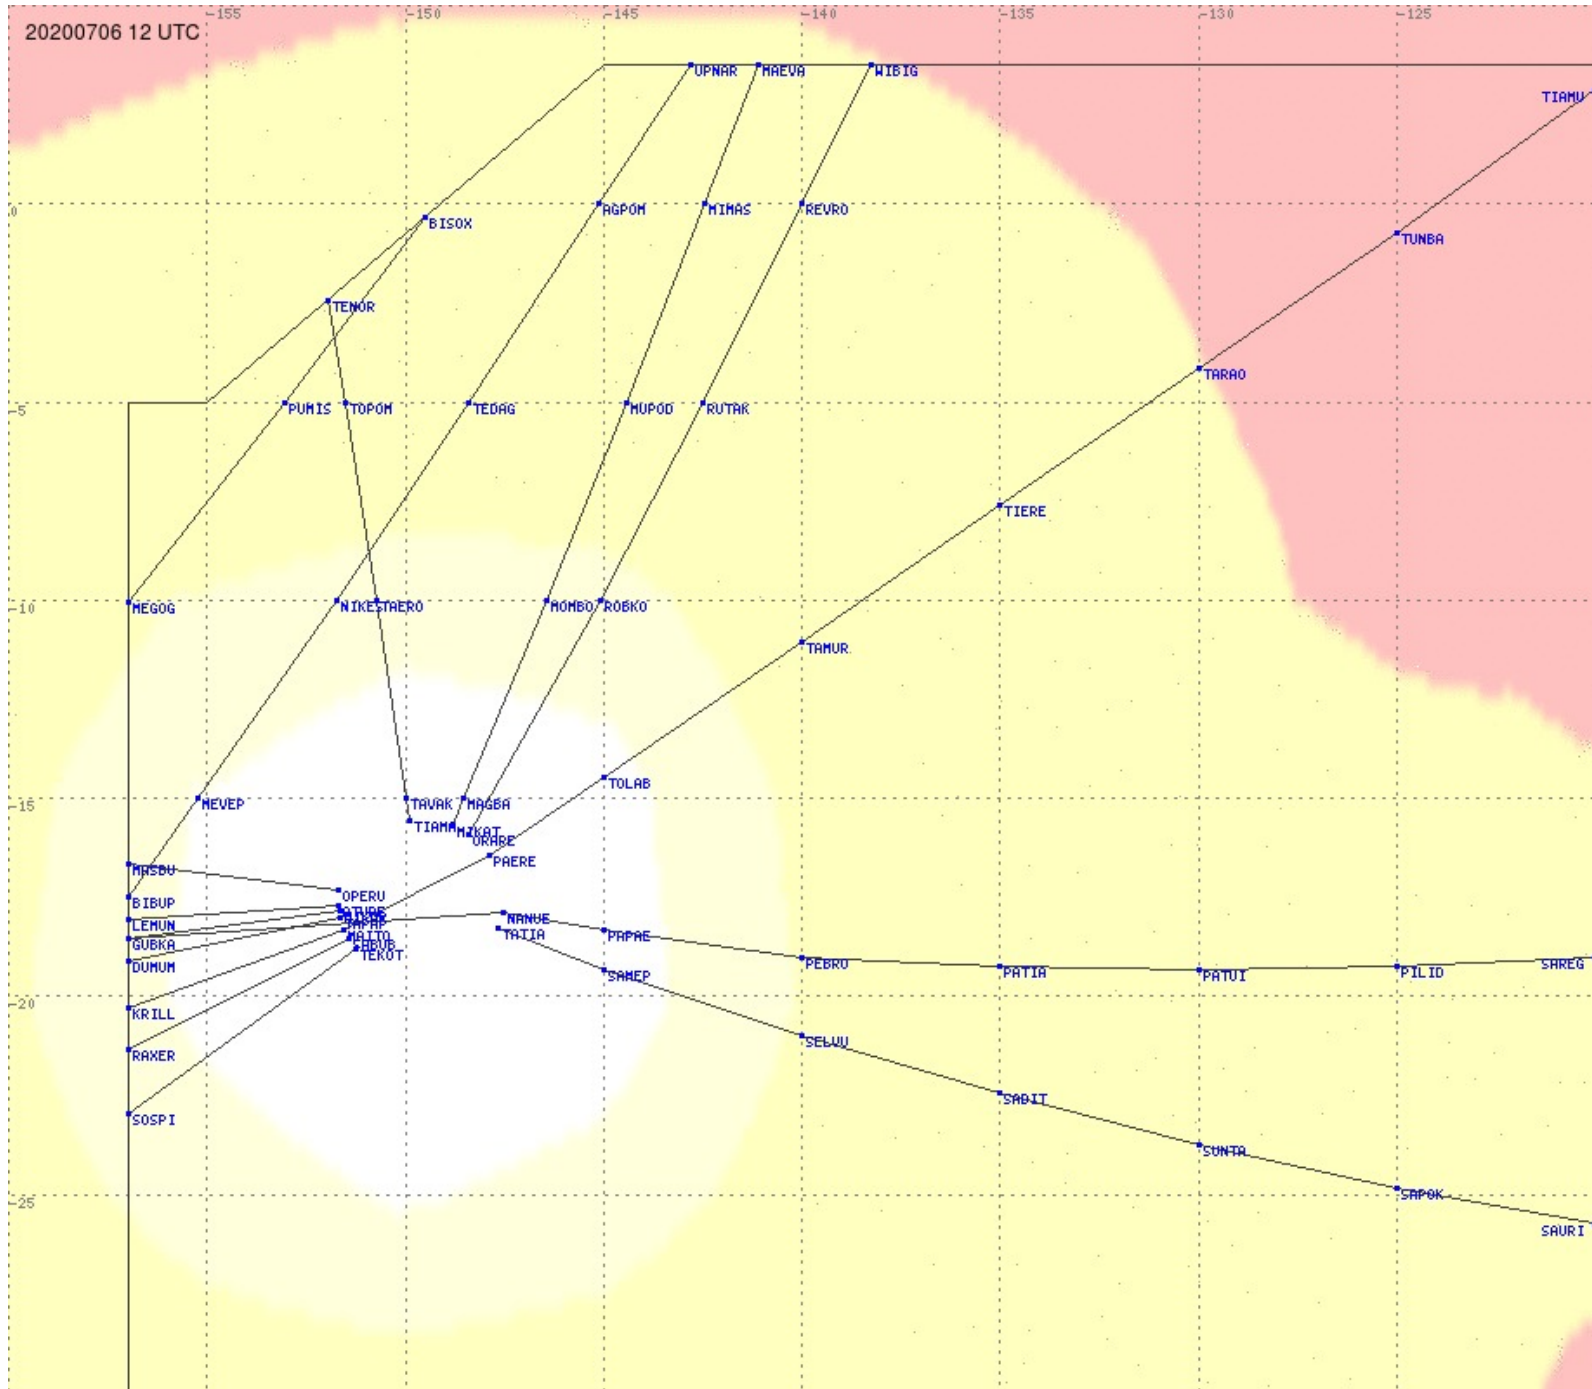

Tahiti FIR - HF Propag - 20200706

2.8 MHz
3.5 MHz
5.6 MHz
8.9 MHz
13.3 MHz
17.9 MHz
None