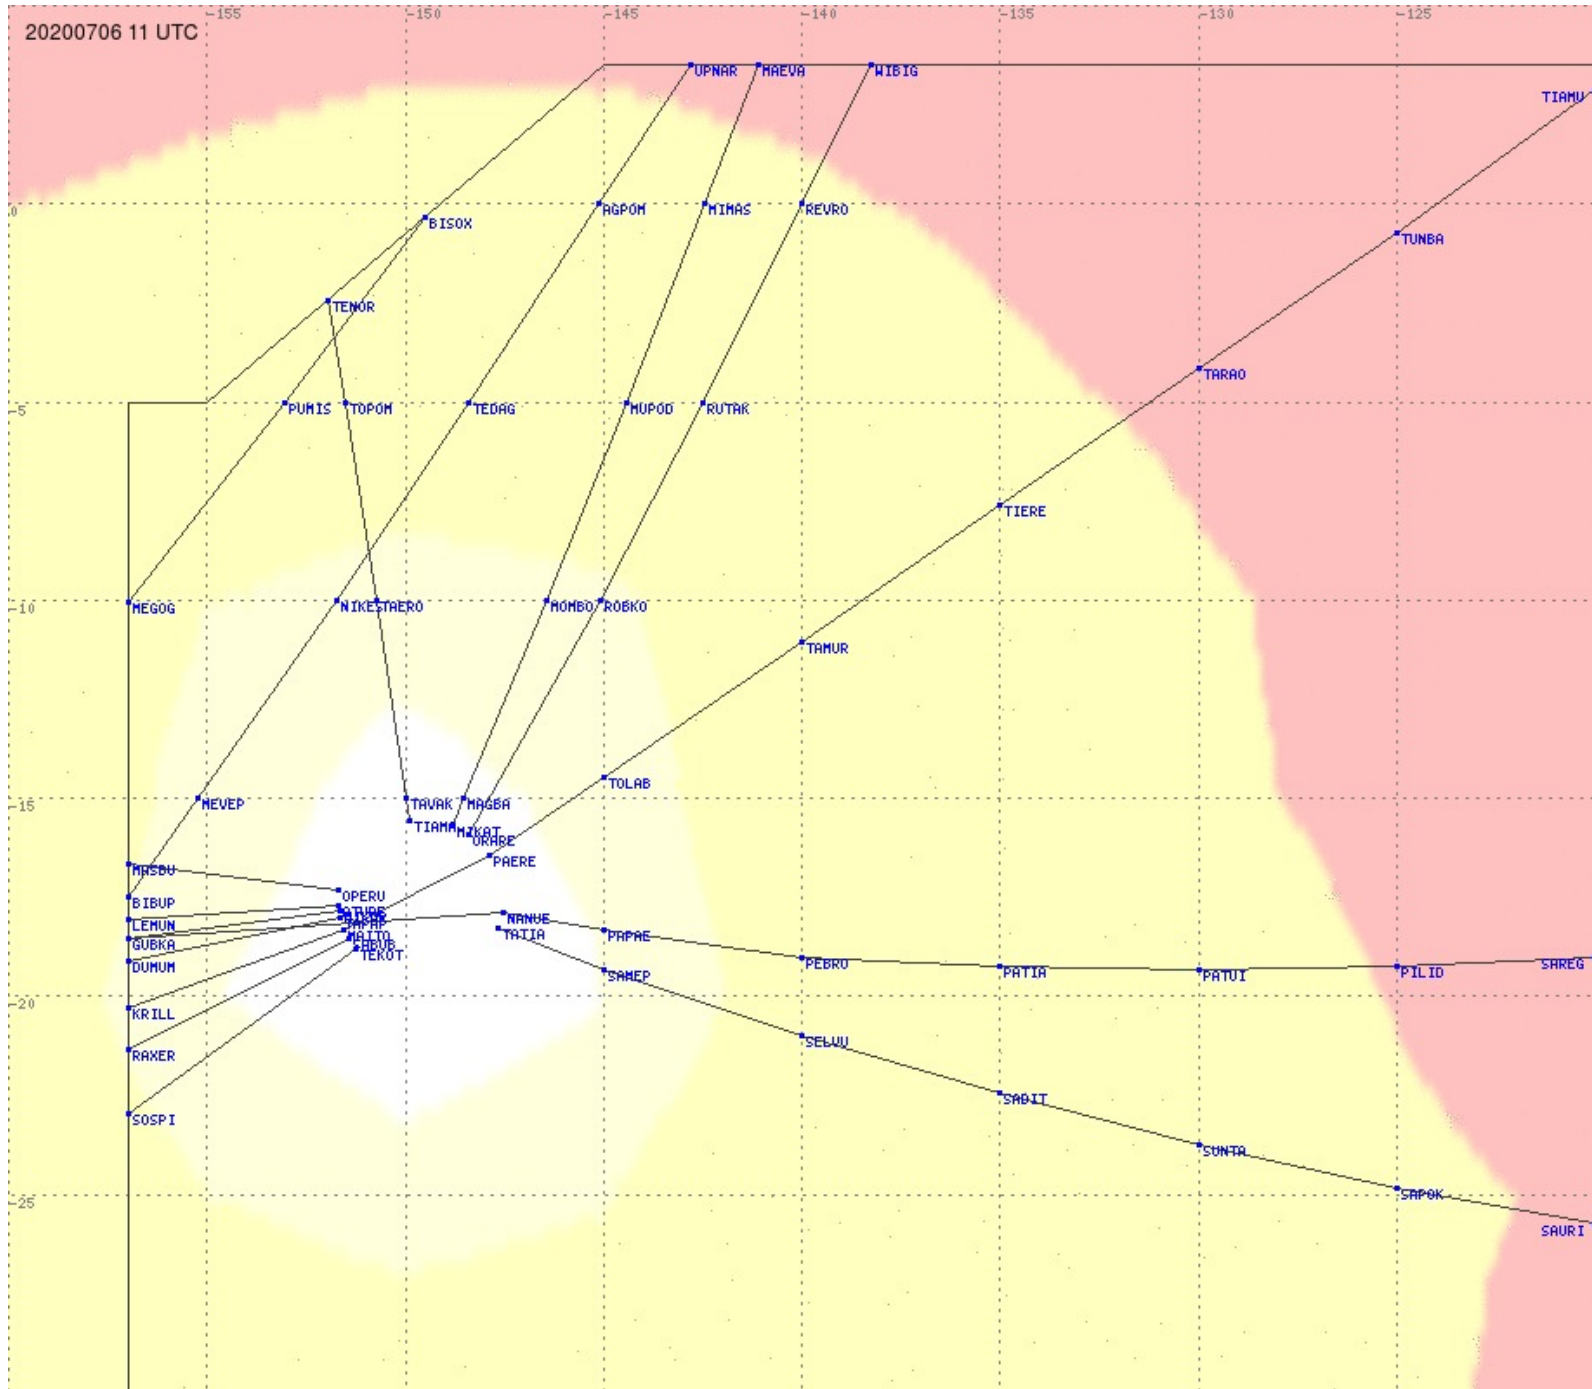

Tahiti FIR - HF Propag - 20200706

2.8 MHz 3.5 MHz 5.6 MHz 8.9 MHz 13.3 MHz 17.9 MHz None