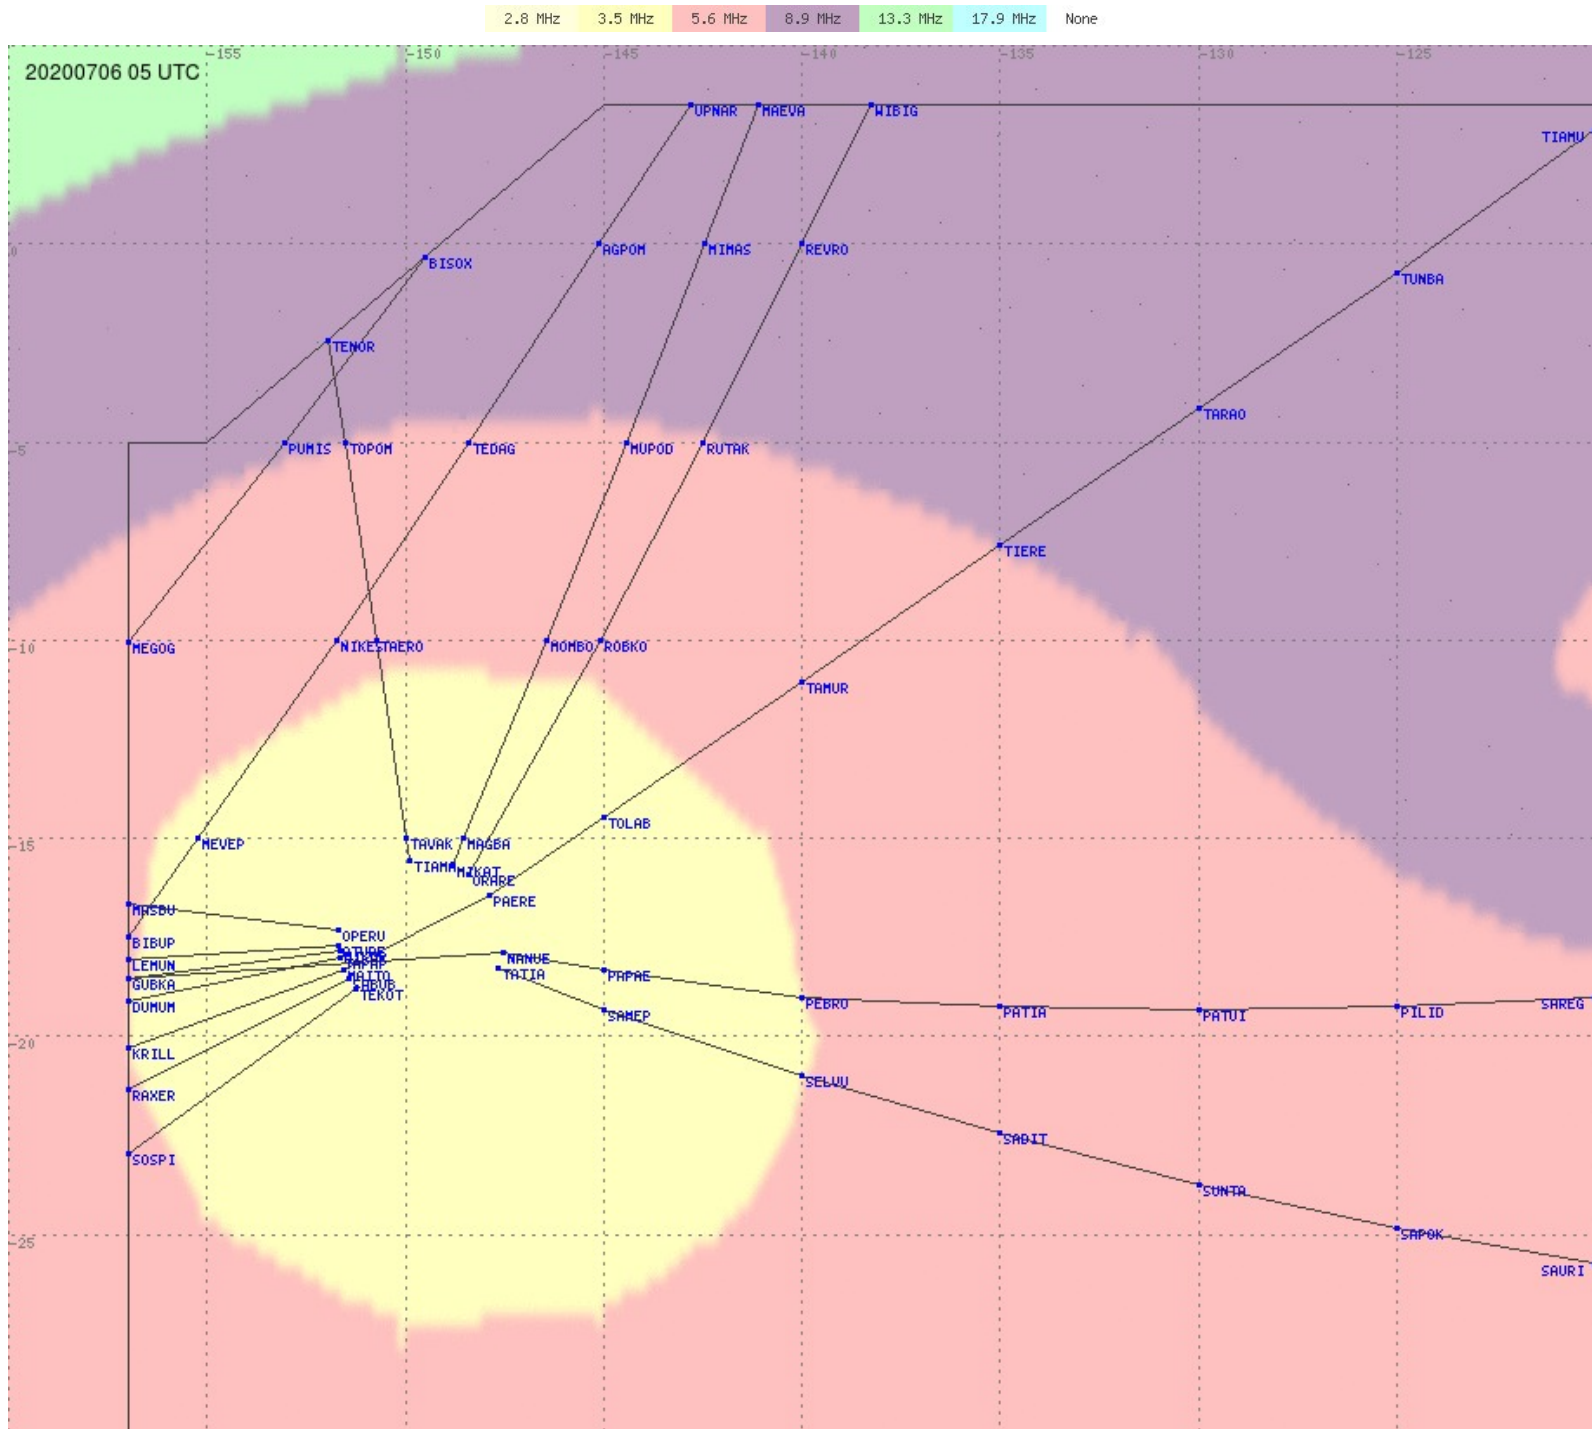

Tahiti FIR - HF Propag - 20200706