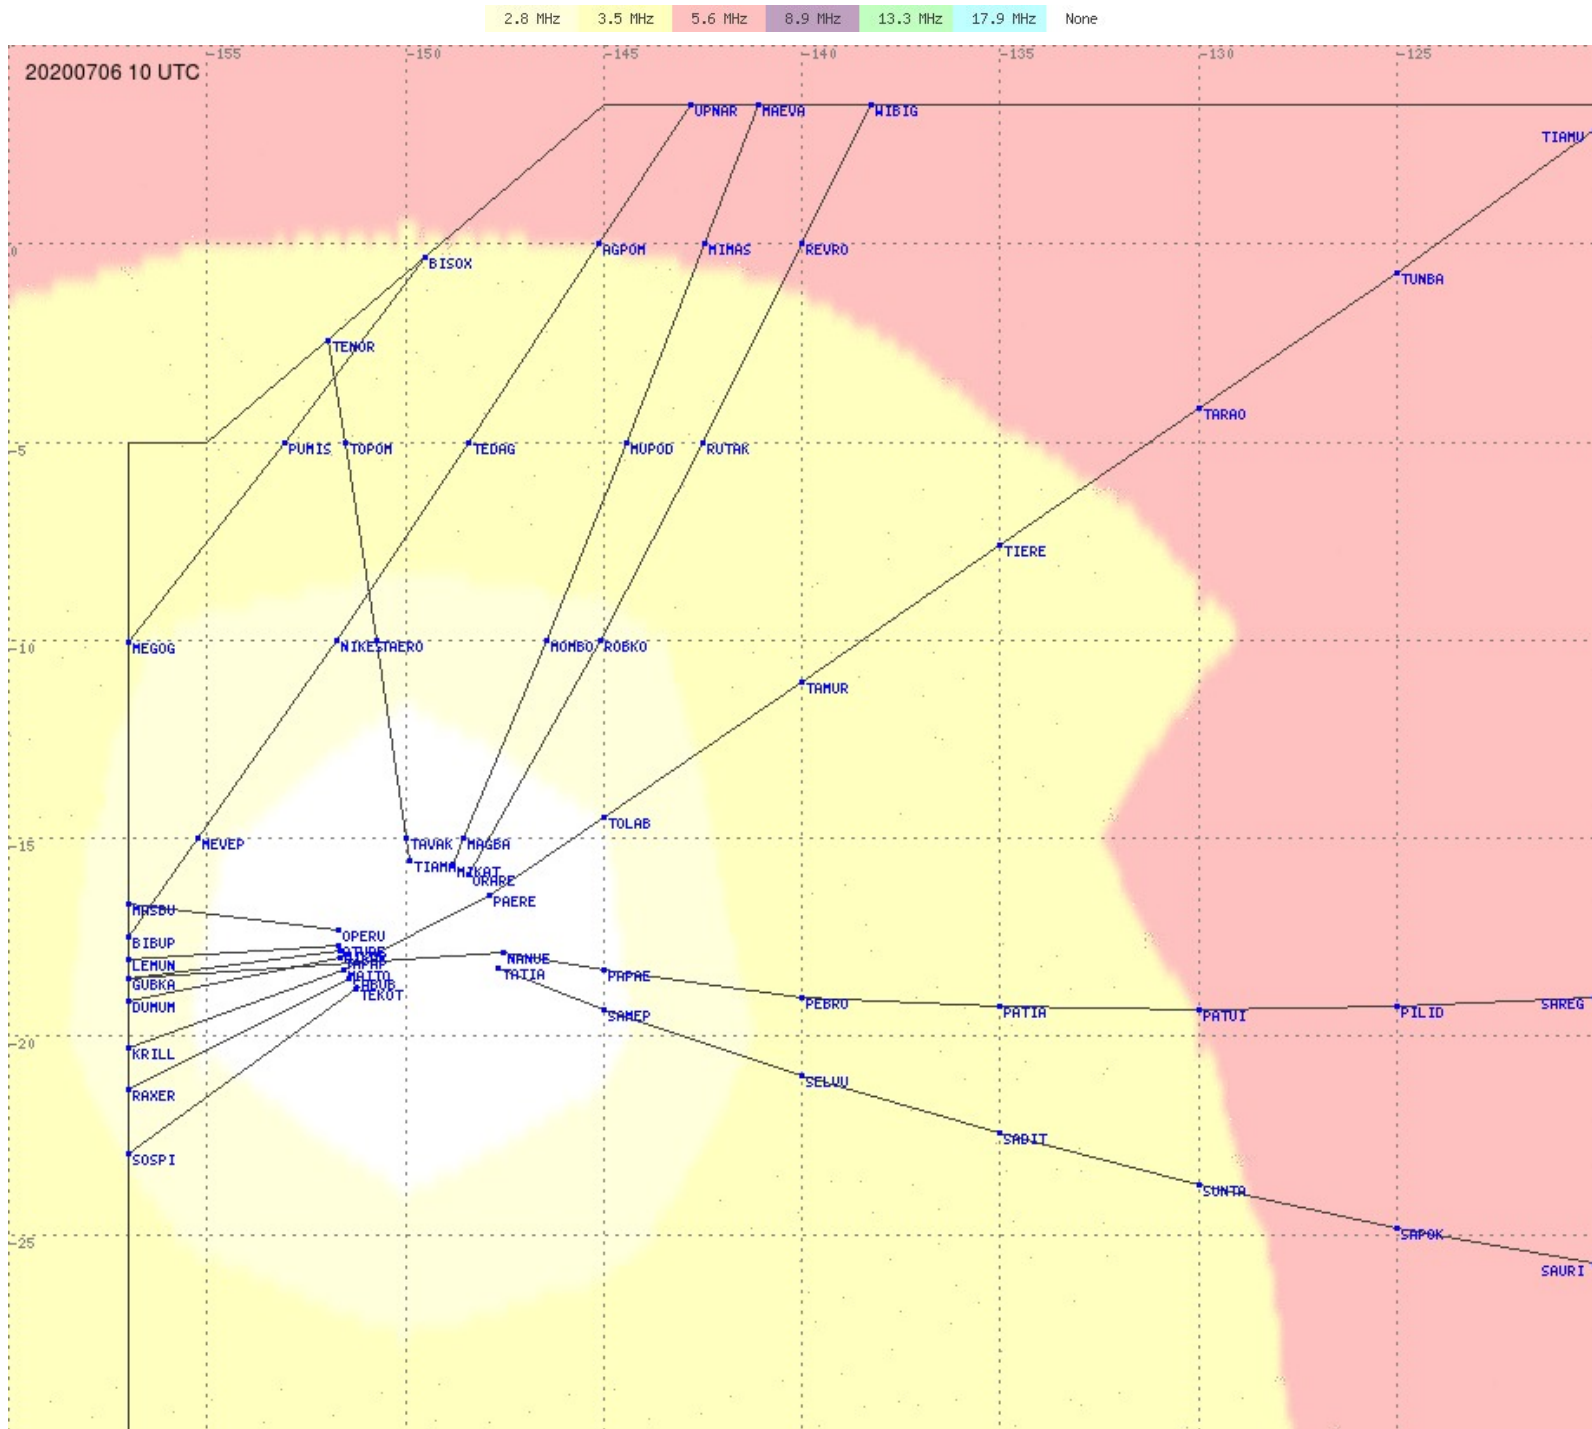

Tahiti FIR - HF Propag - 20200706