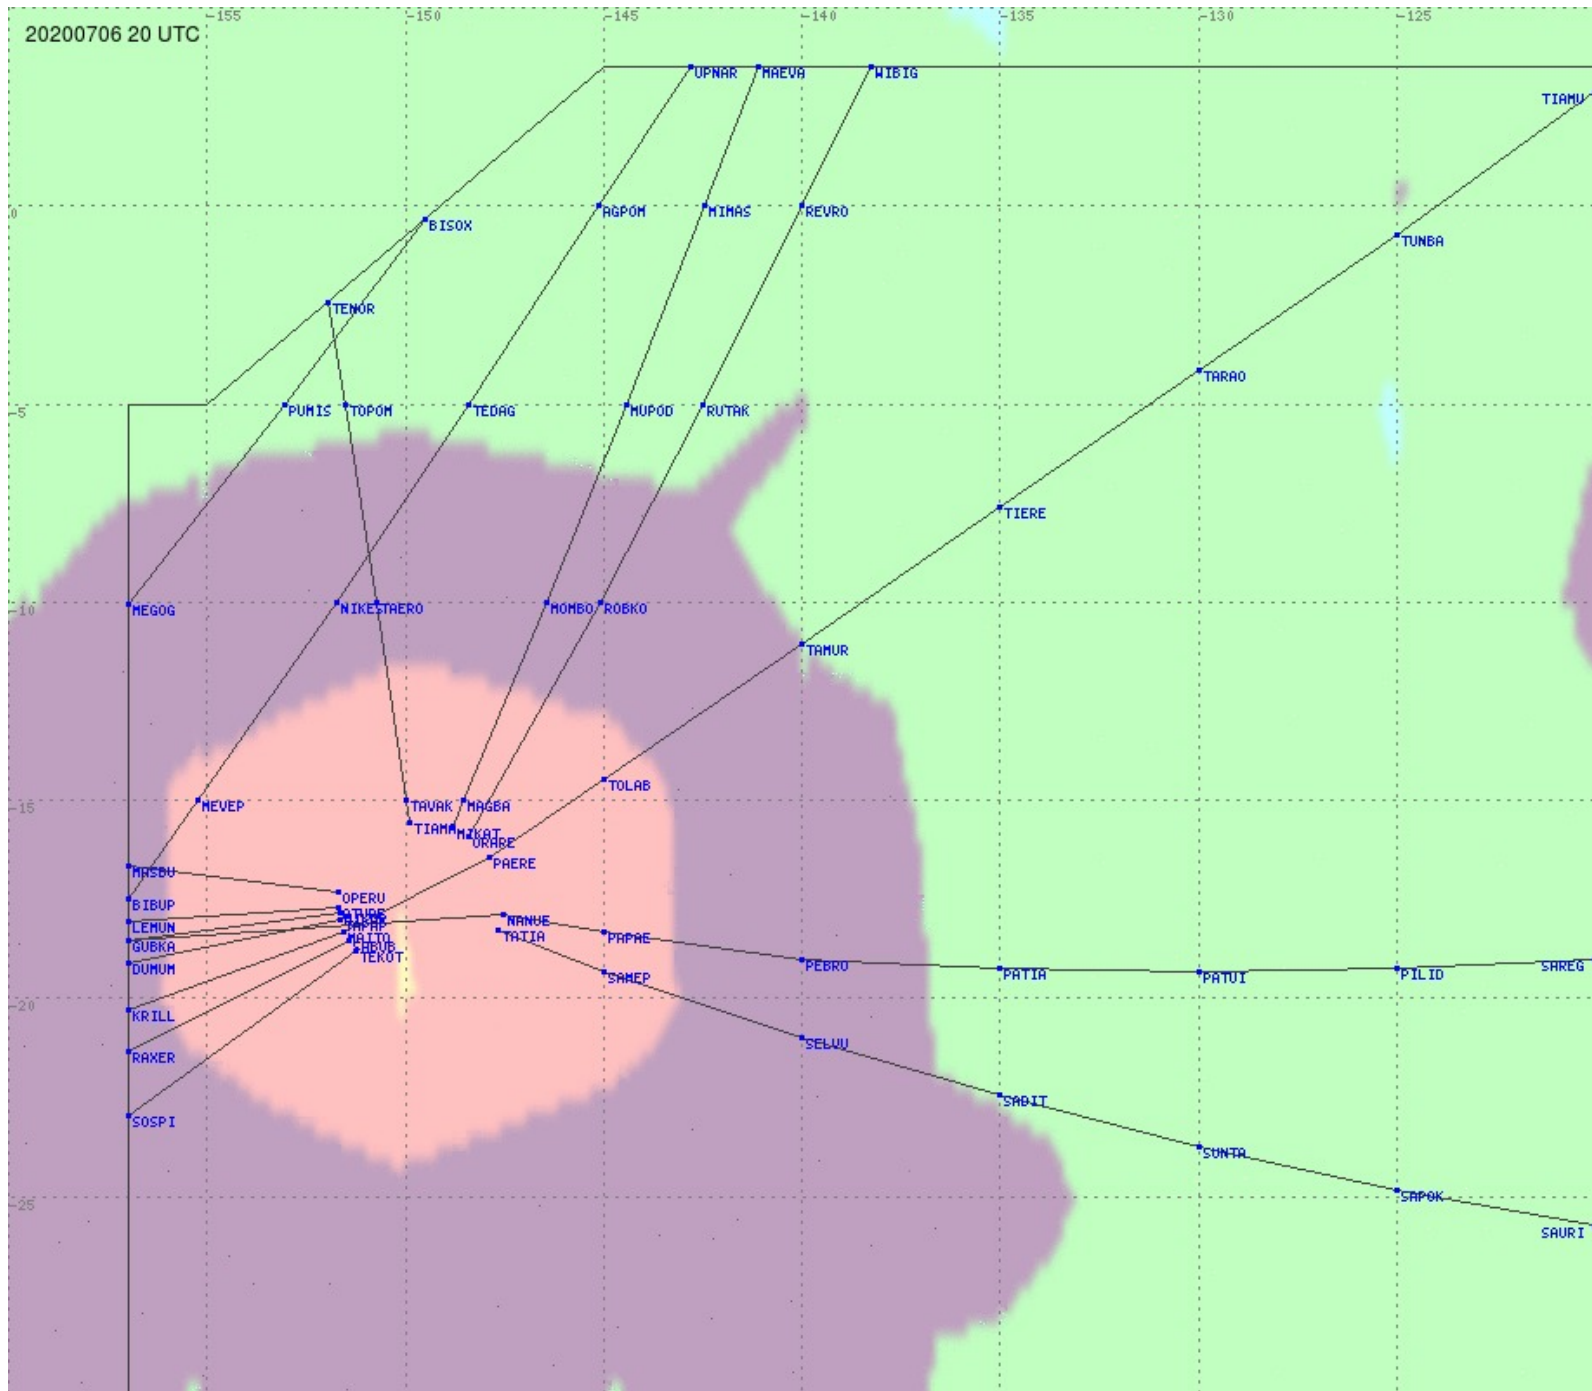

Tahiti FIR - HF Propag - 20200706

2.8 MHz
3.5 MHz
5.6 MHz
8.9 MHz
13.3 MHz
17.9 MHz
None