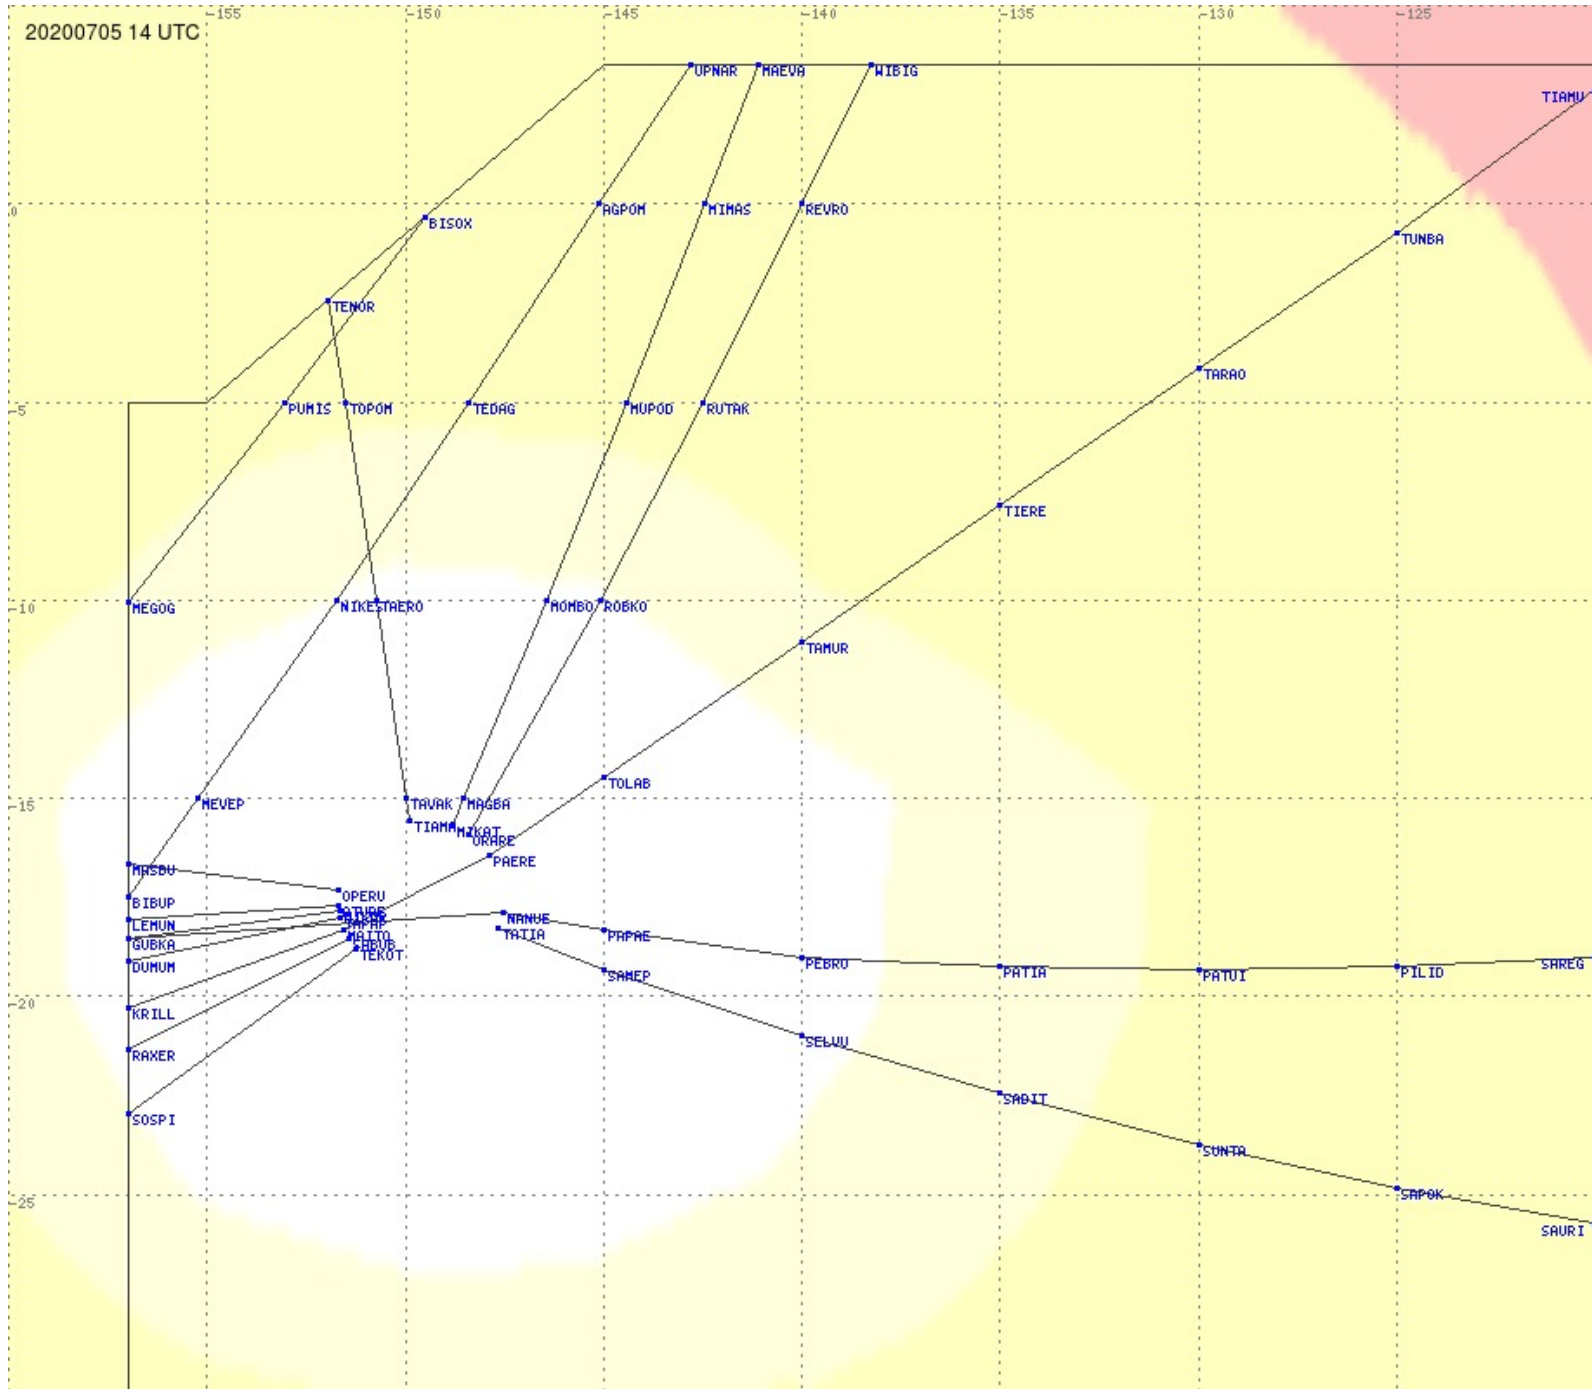

Tahiti FIR - HF Propag - 20200705

2.8 MHz
3.5 MHz
5.6 MHz
8.9 MHz
13.3 MHz
17.9 MHz
None