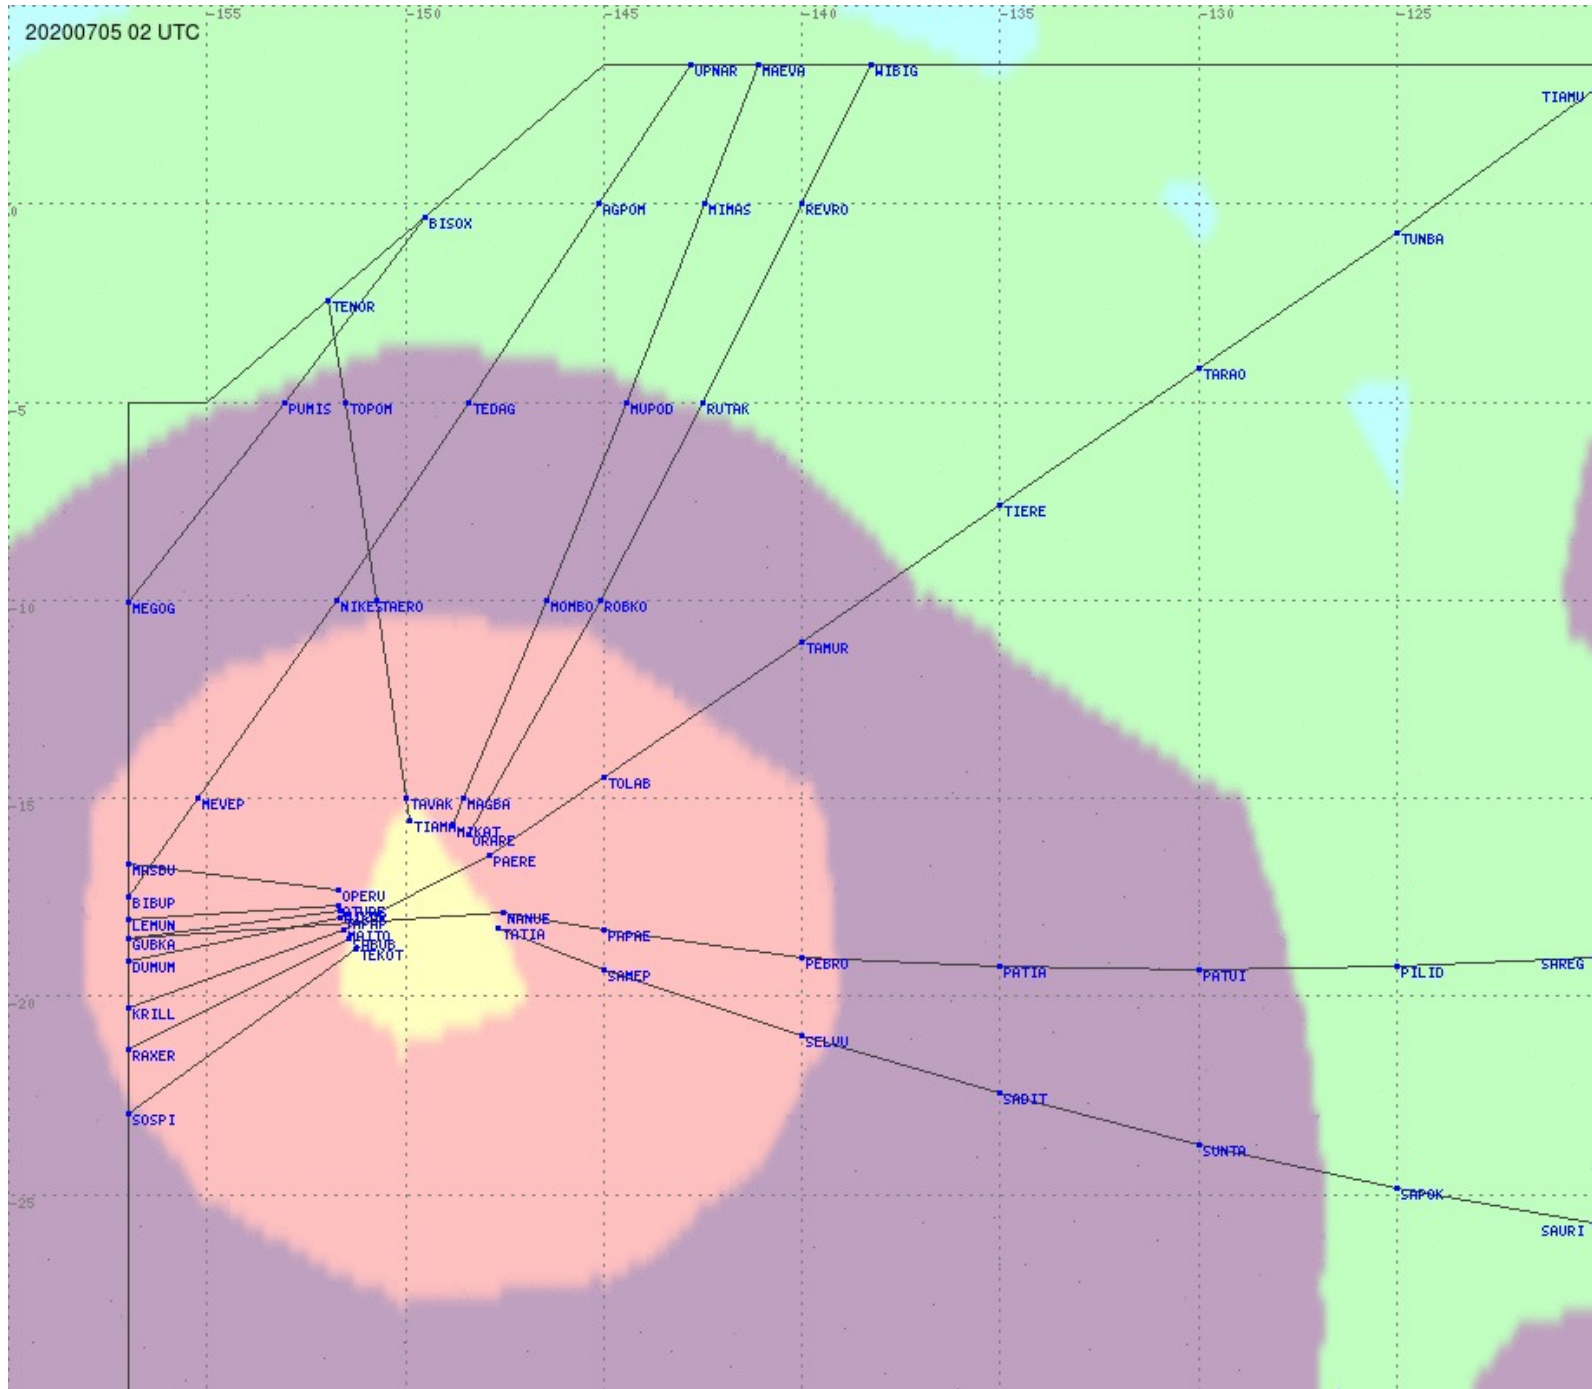

# Tahiti FIR - HF Propag - 20200705

2.8 MHz 3.5 MHz 5.6 MHz 8.9 MHz 13.3 MHz 17.9 MHz None