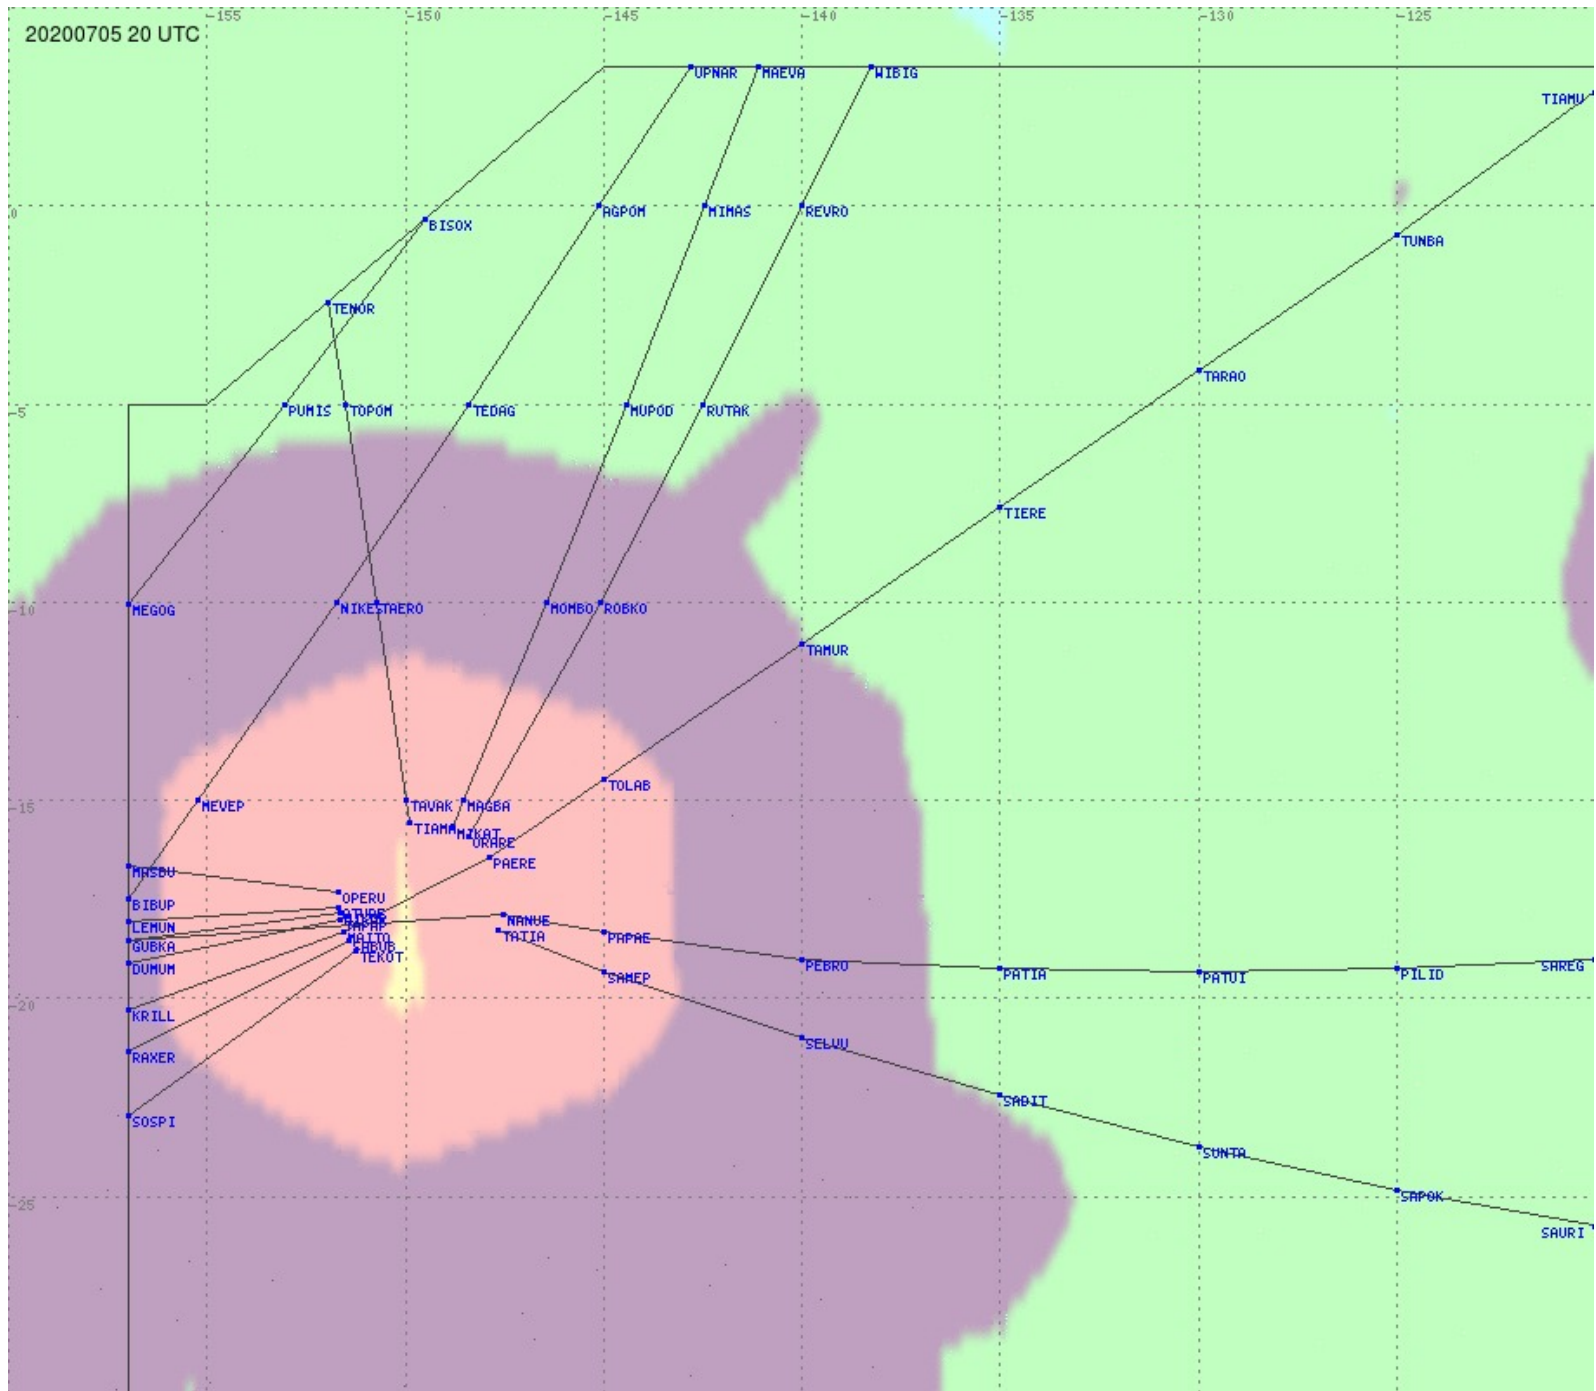

Tahiti FIR - HF Propag - 20200705

2.8 MHz
3.5 MHz
5.6 MHz
8.9 MHz
13.3 MHz
17.9 MHz
None