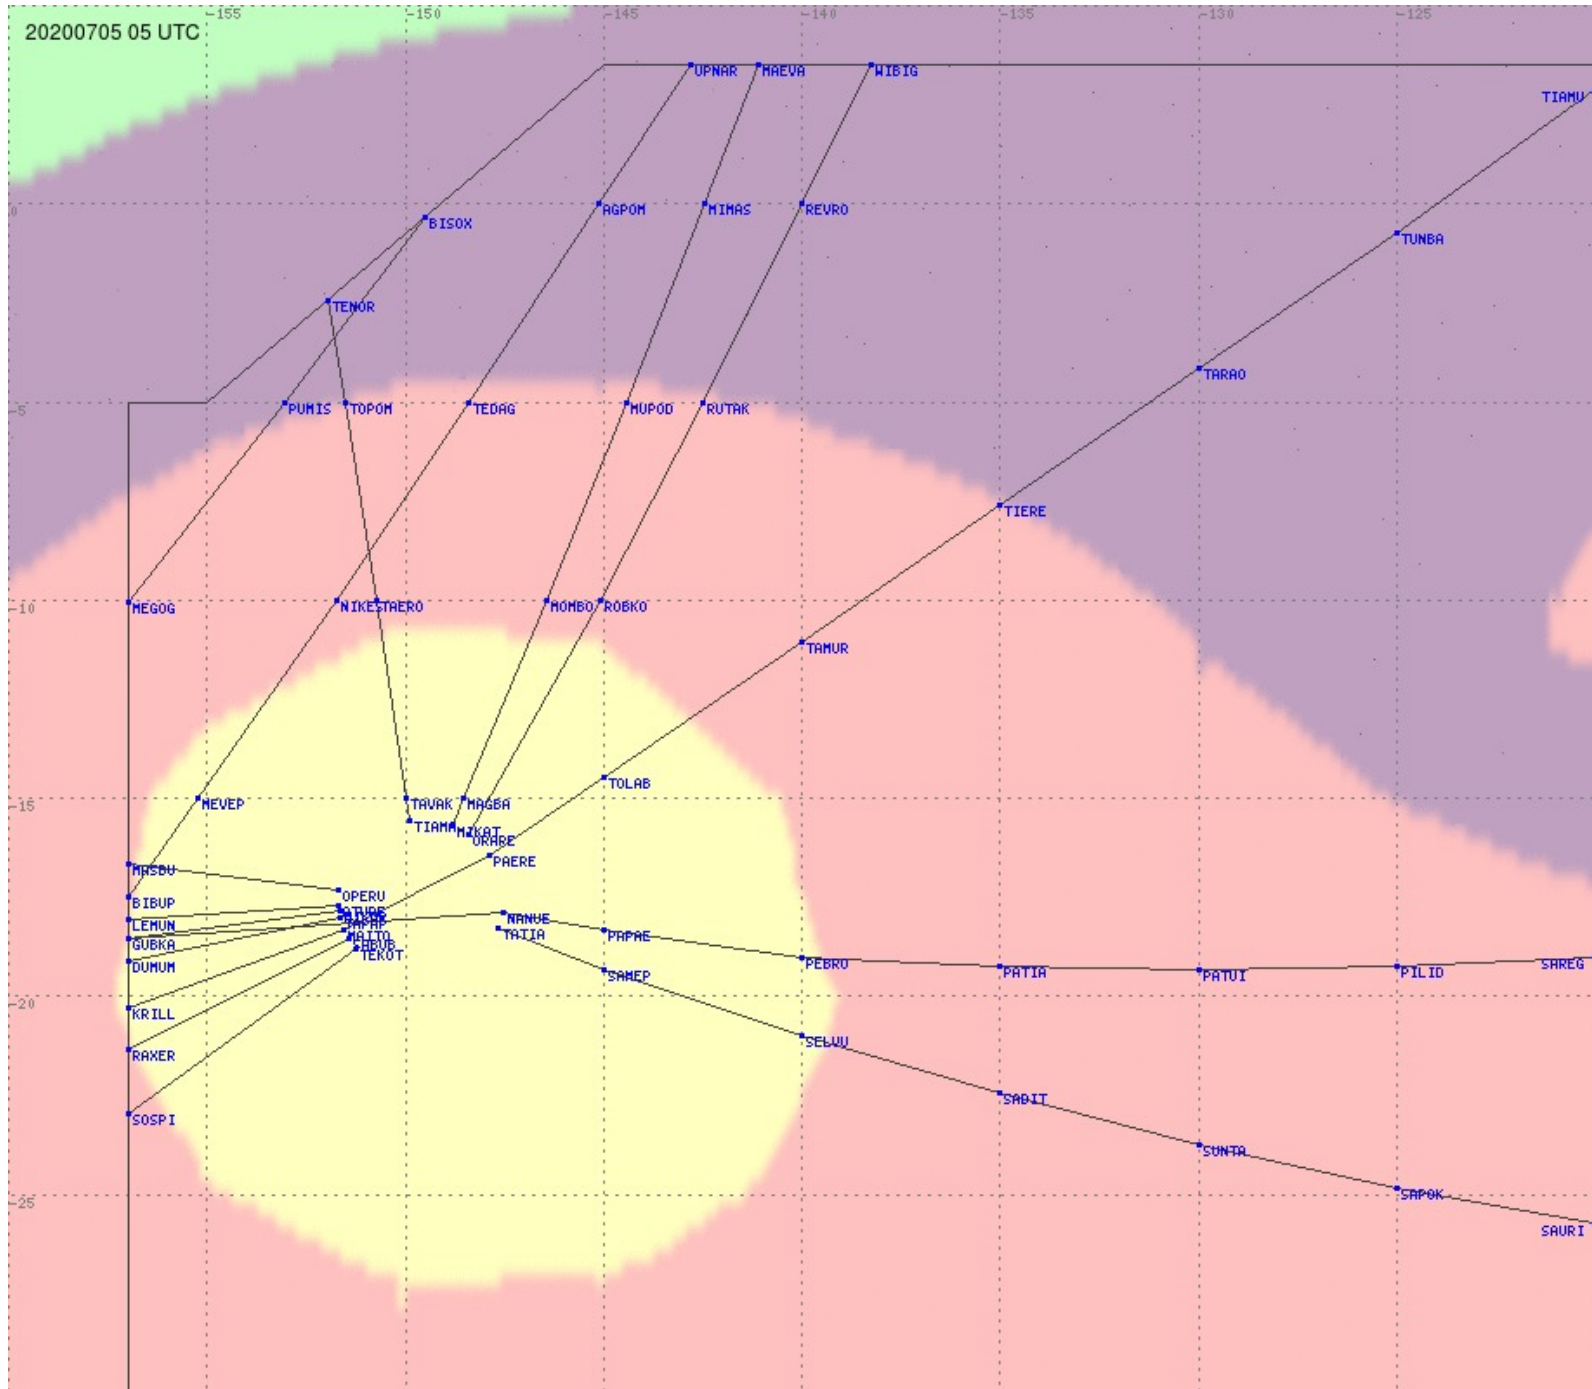

Tahiti FIR - HF Propag - 20200705

2.8 MHz
3.5 MHz
5.6 MHz
8.9 MHz
13.3 MHz
17.9 MHz
None