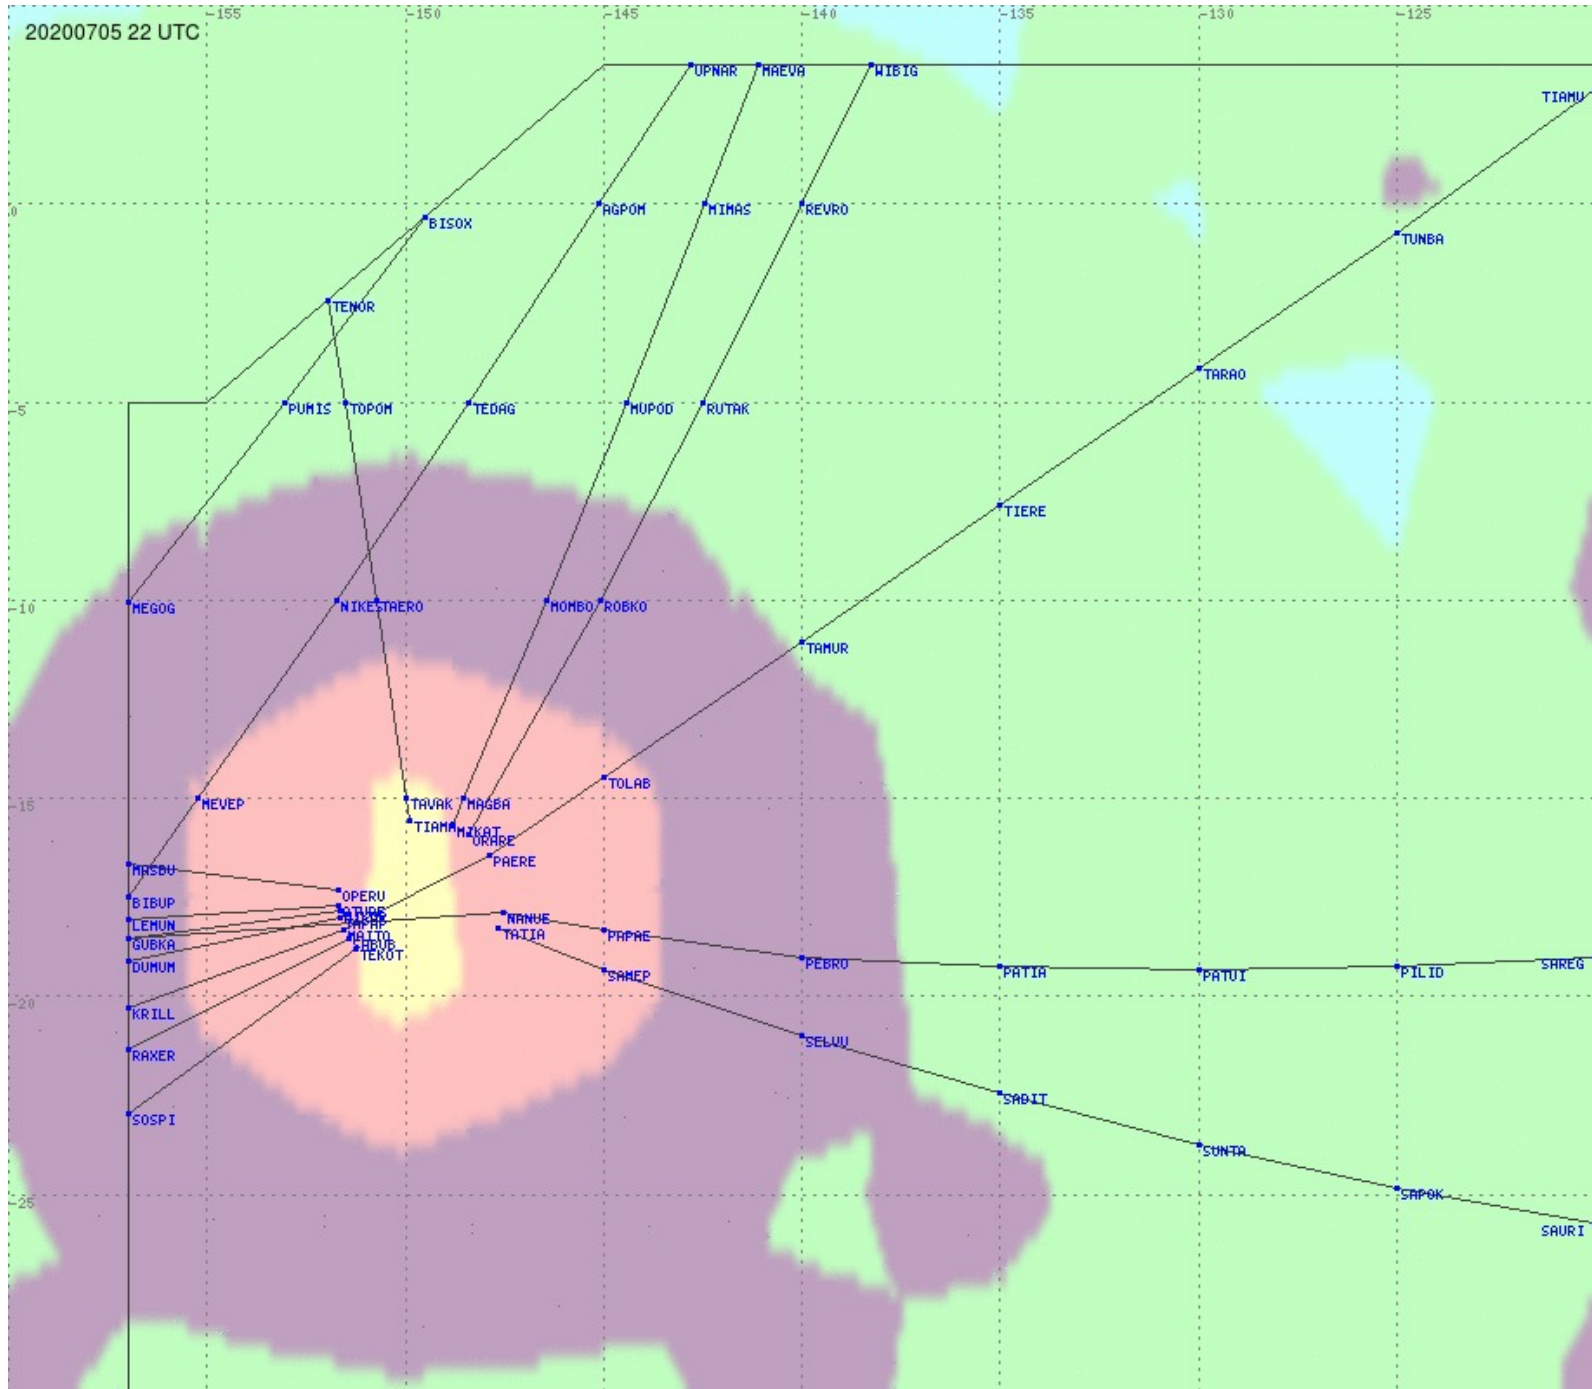

Tahiti FIR - HF Propag - 20200705

2.8 MHz
3.5 MHz
5.6 MHz
8.9 MHz
13.3 MHz
17.9 MHz
None