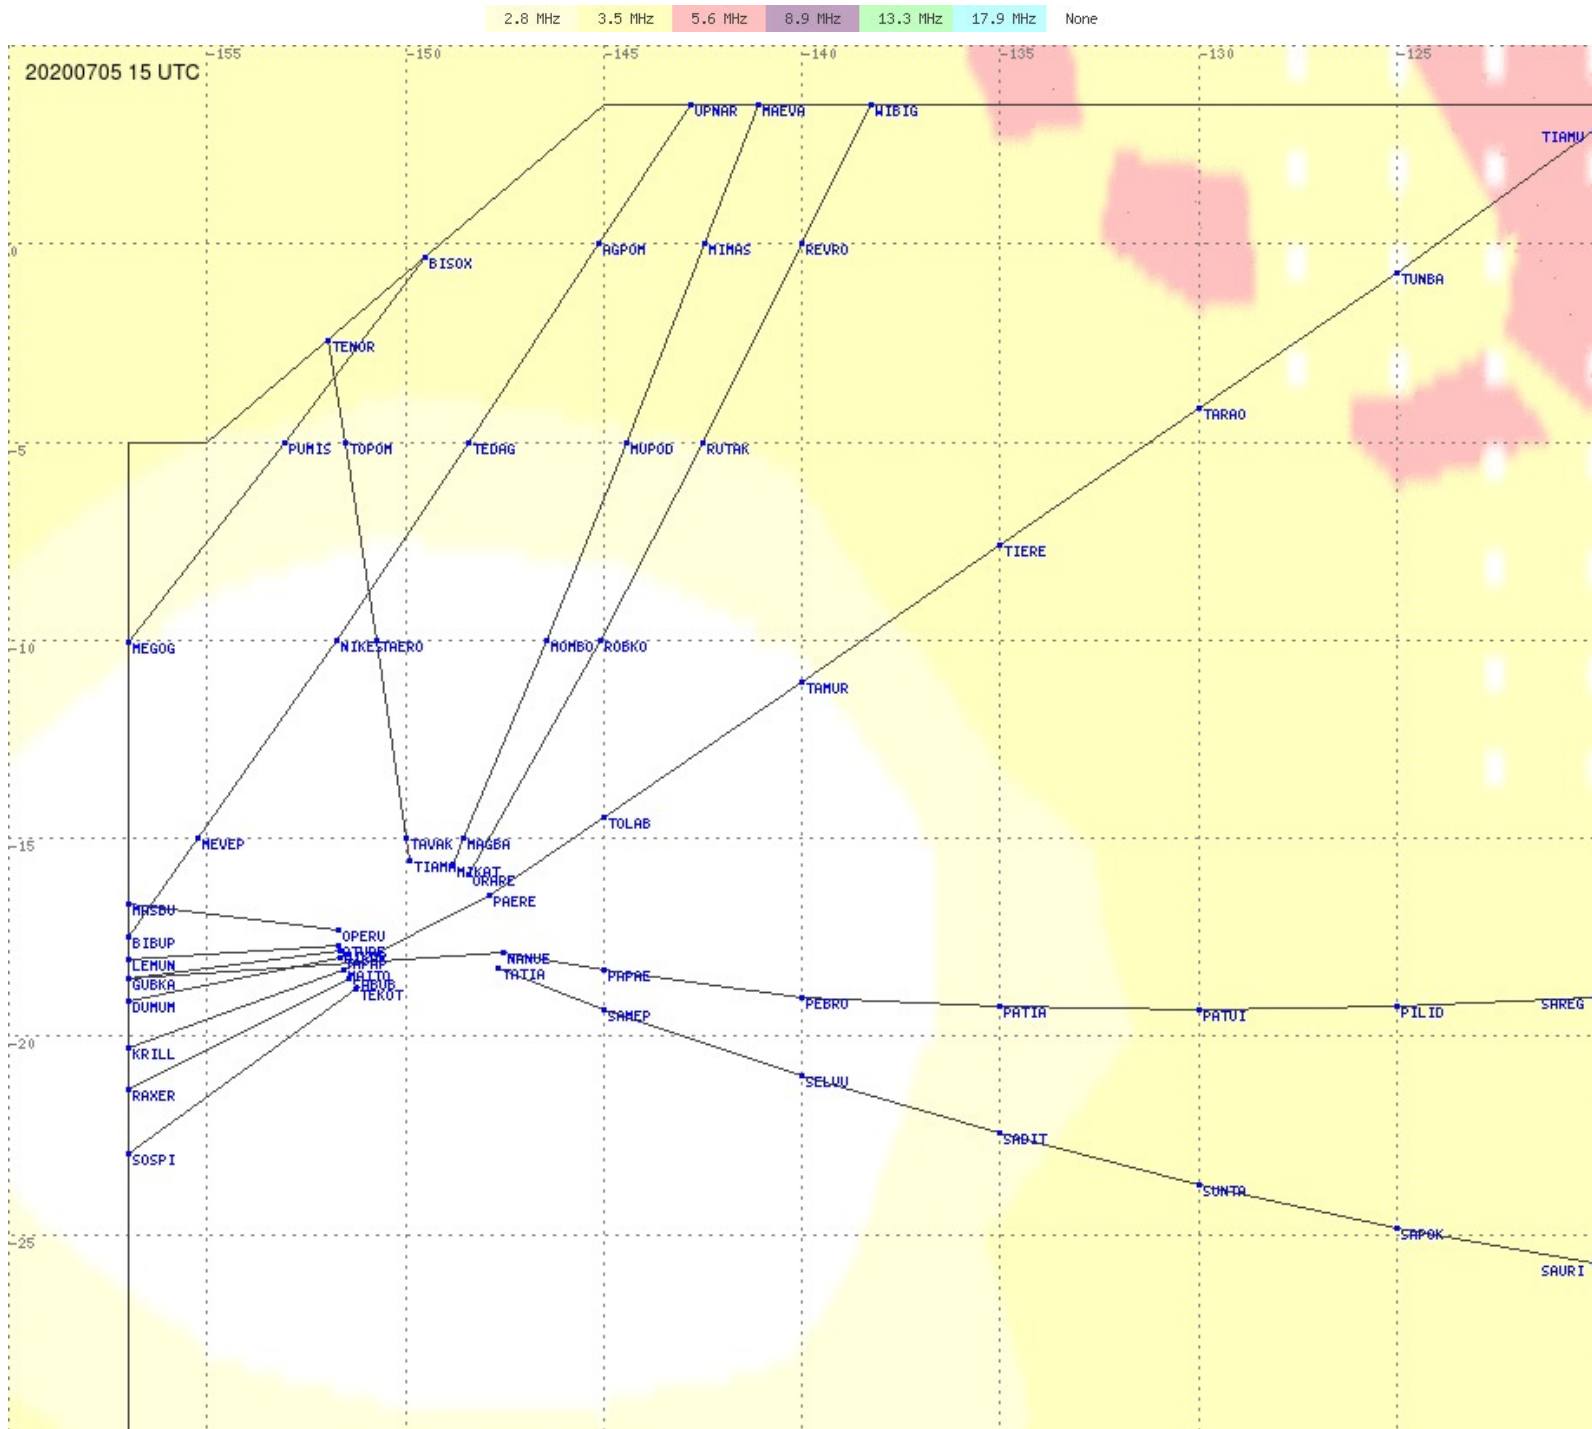

Tahiti FIR - HF Propag - 20200705