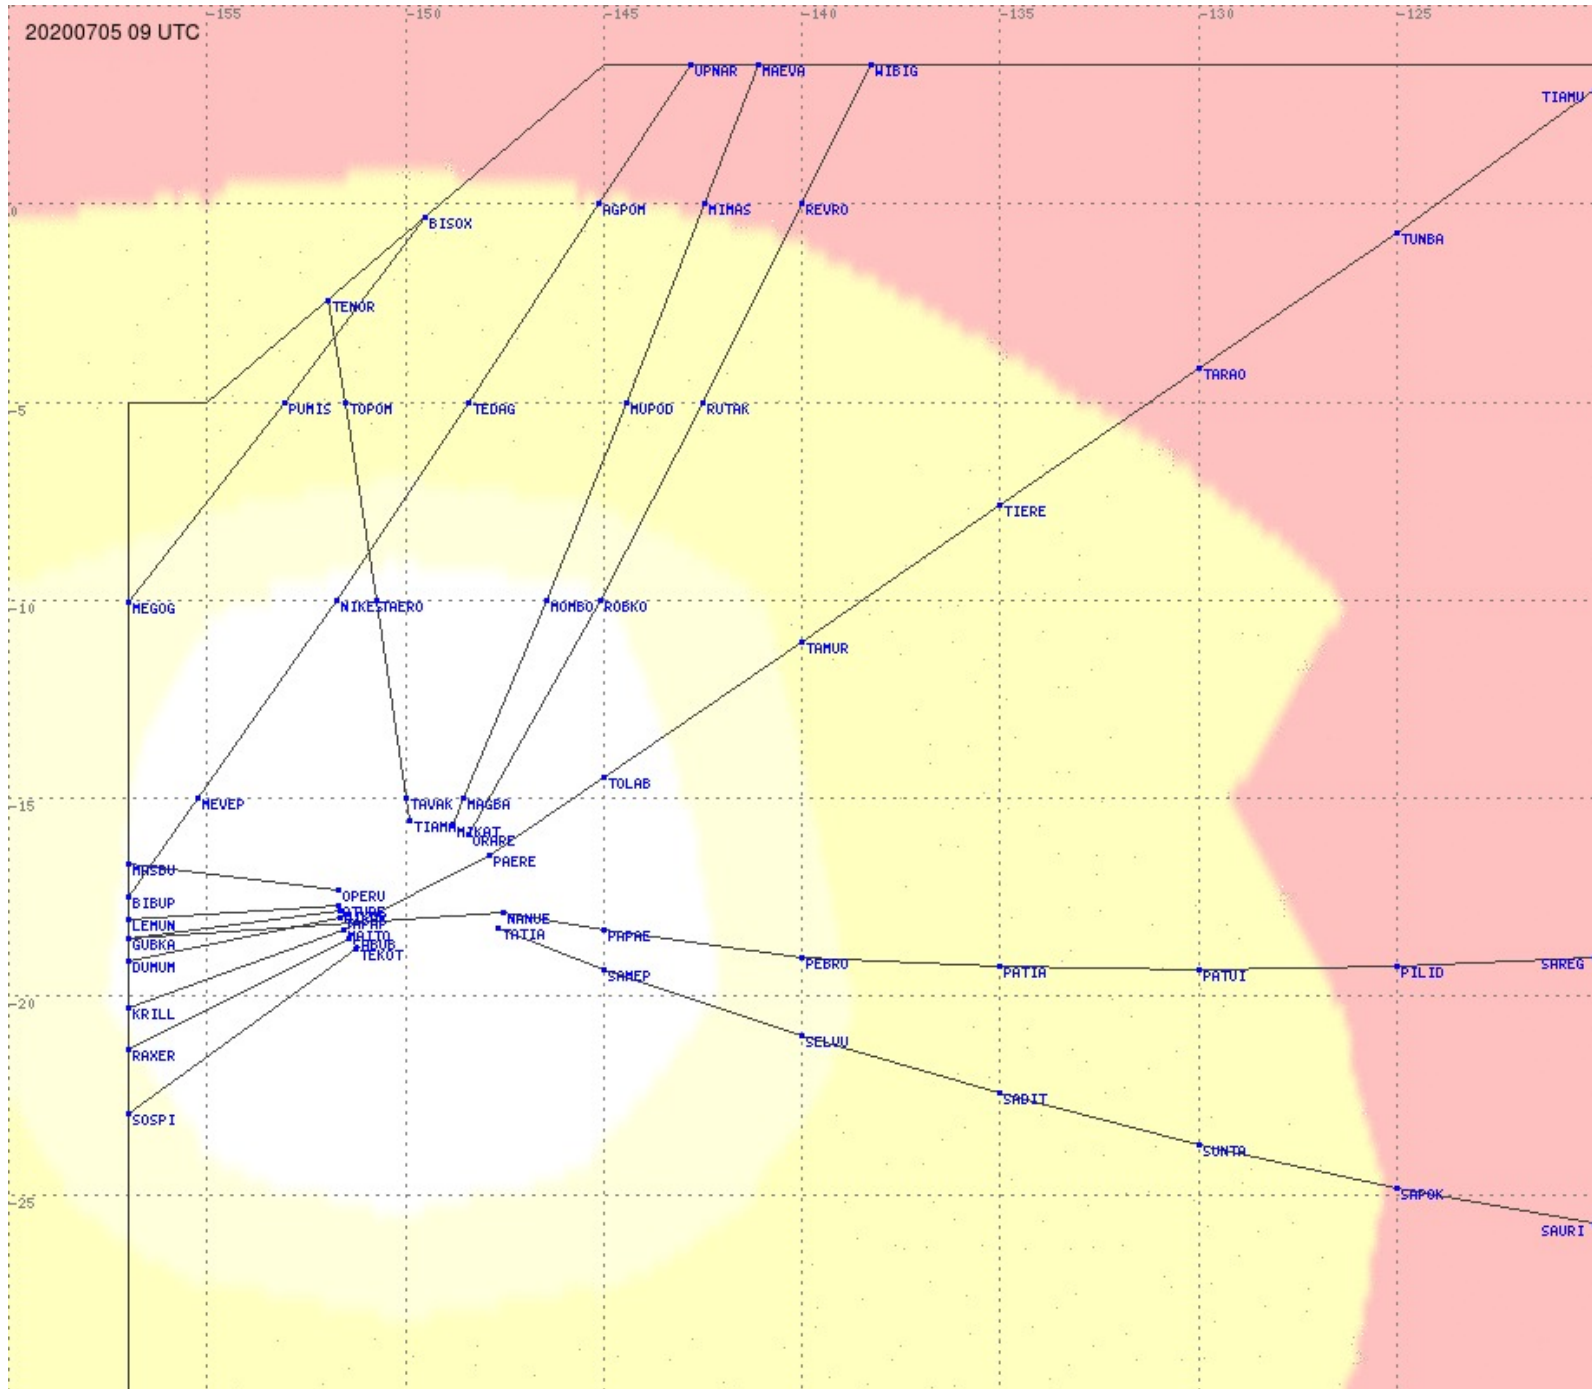

Tahiti FIR - HF Propag - 20200705

2.8 MHz
3.5 MHz
5.6 MHz
8.9 MHz
13.3 MHz
17.9 MHz
None