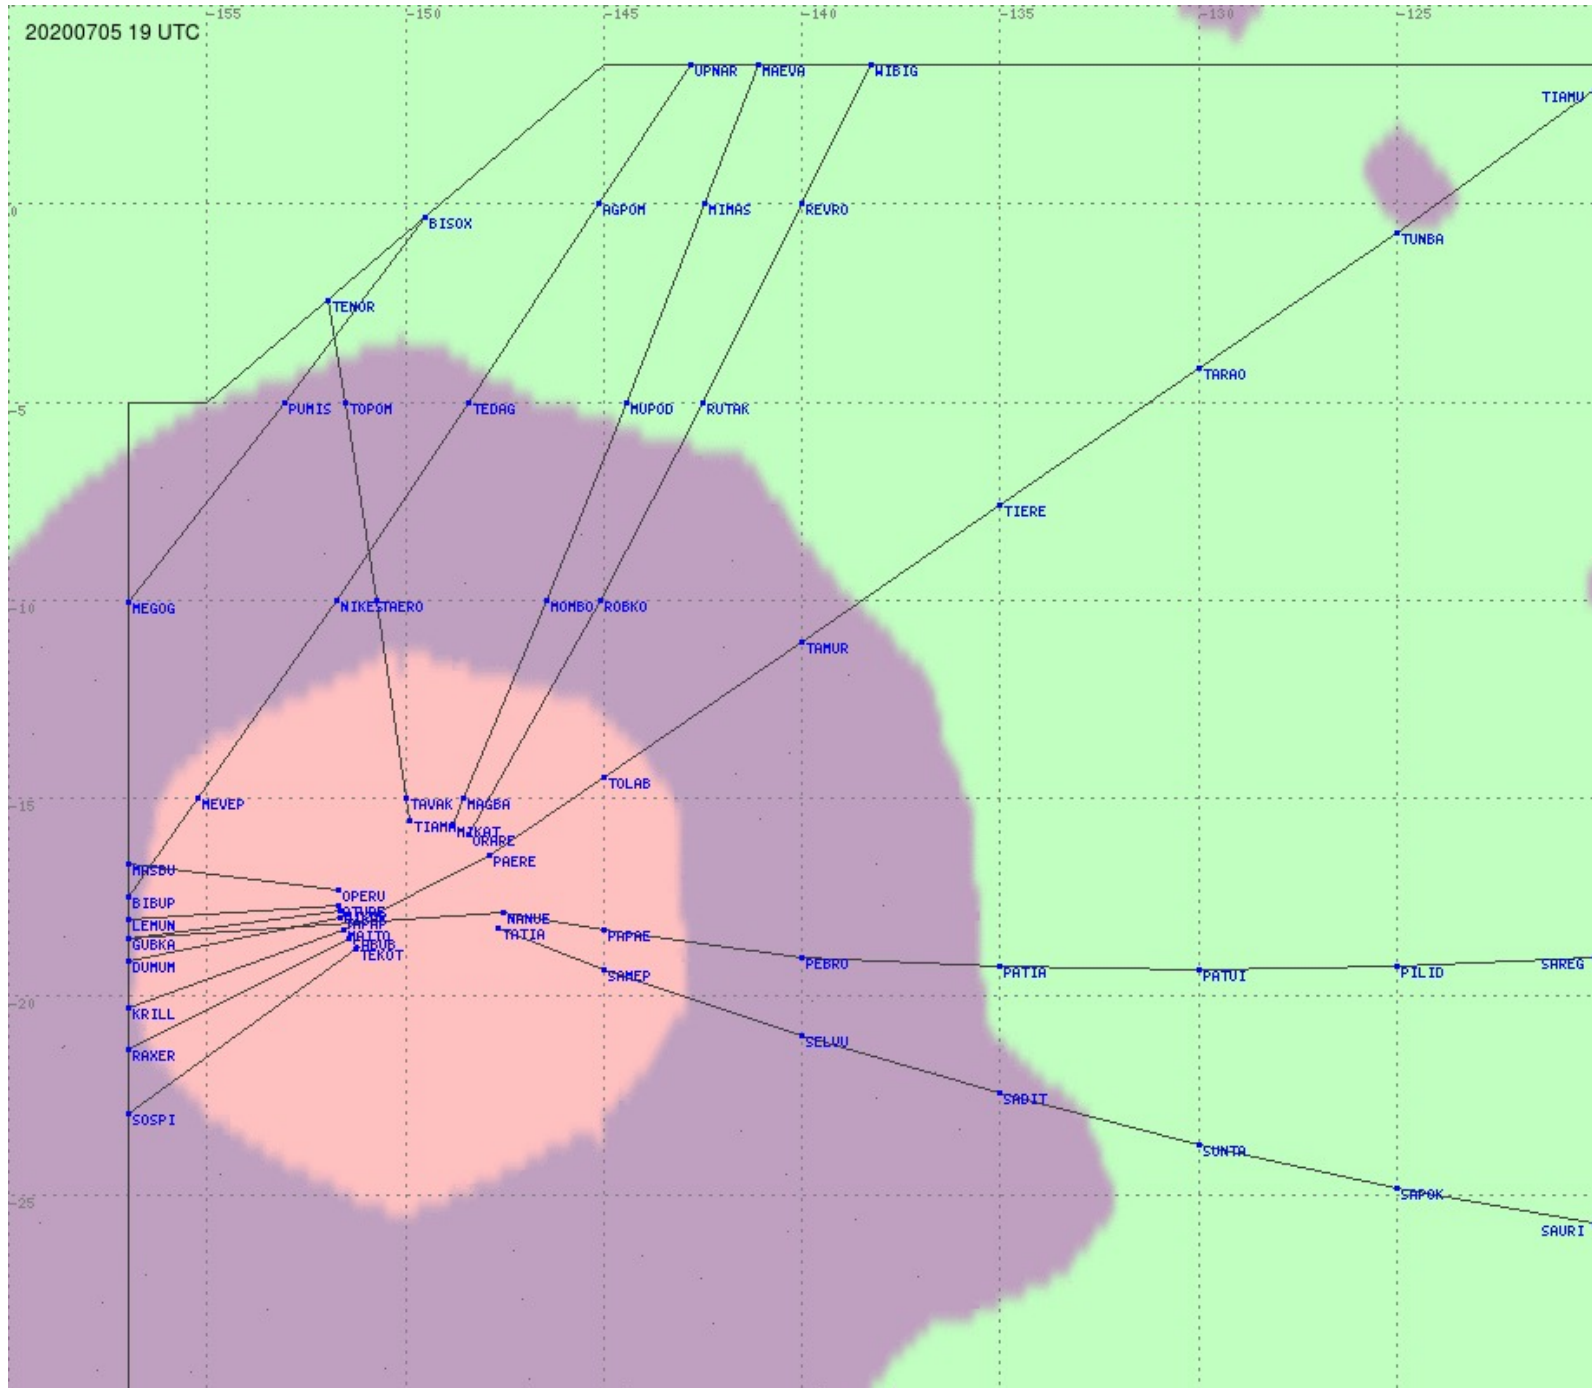

Tahiti FIR - HF Propag - 20200705

2.8 MHz
3.5 MHz
5.6 MHz
8.9 MHz
13.3 MHz
17.9 MHz
None