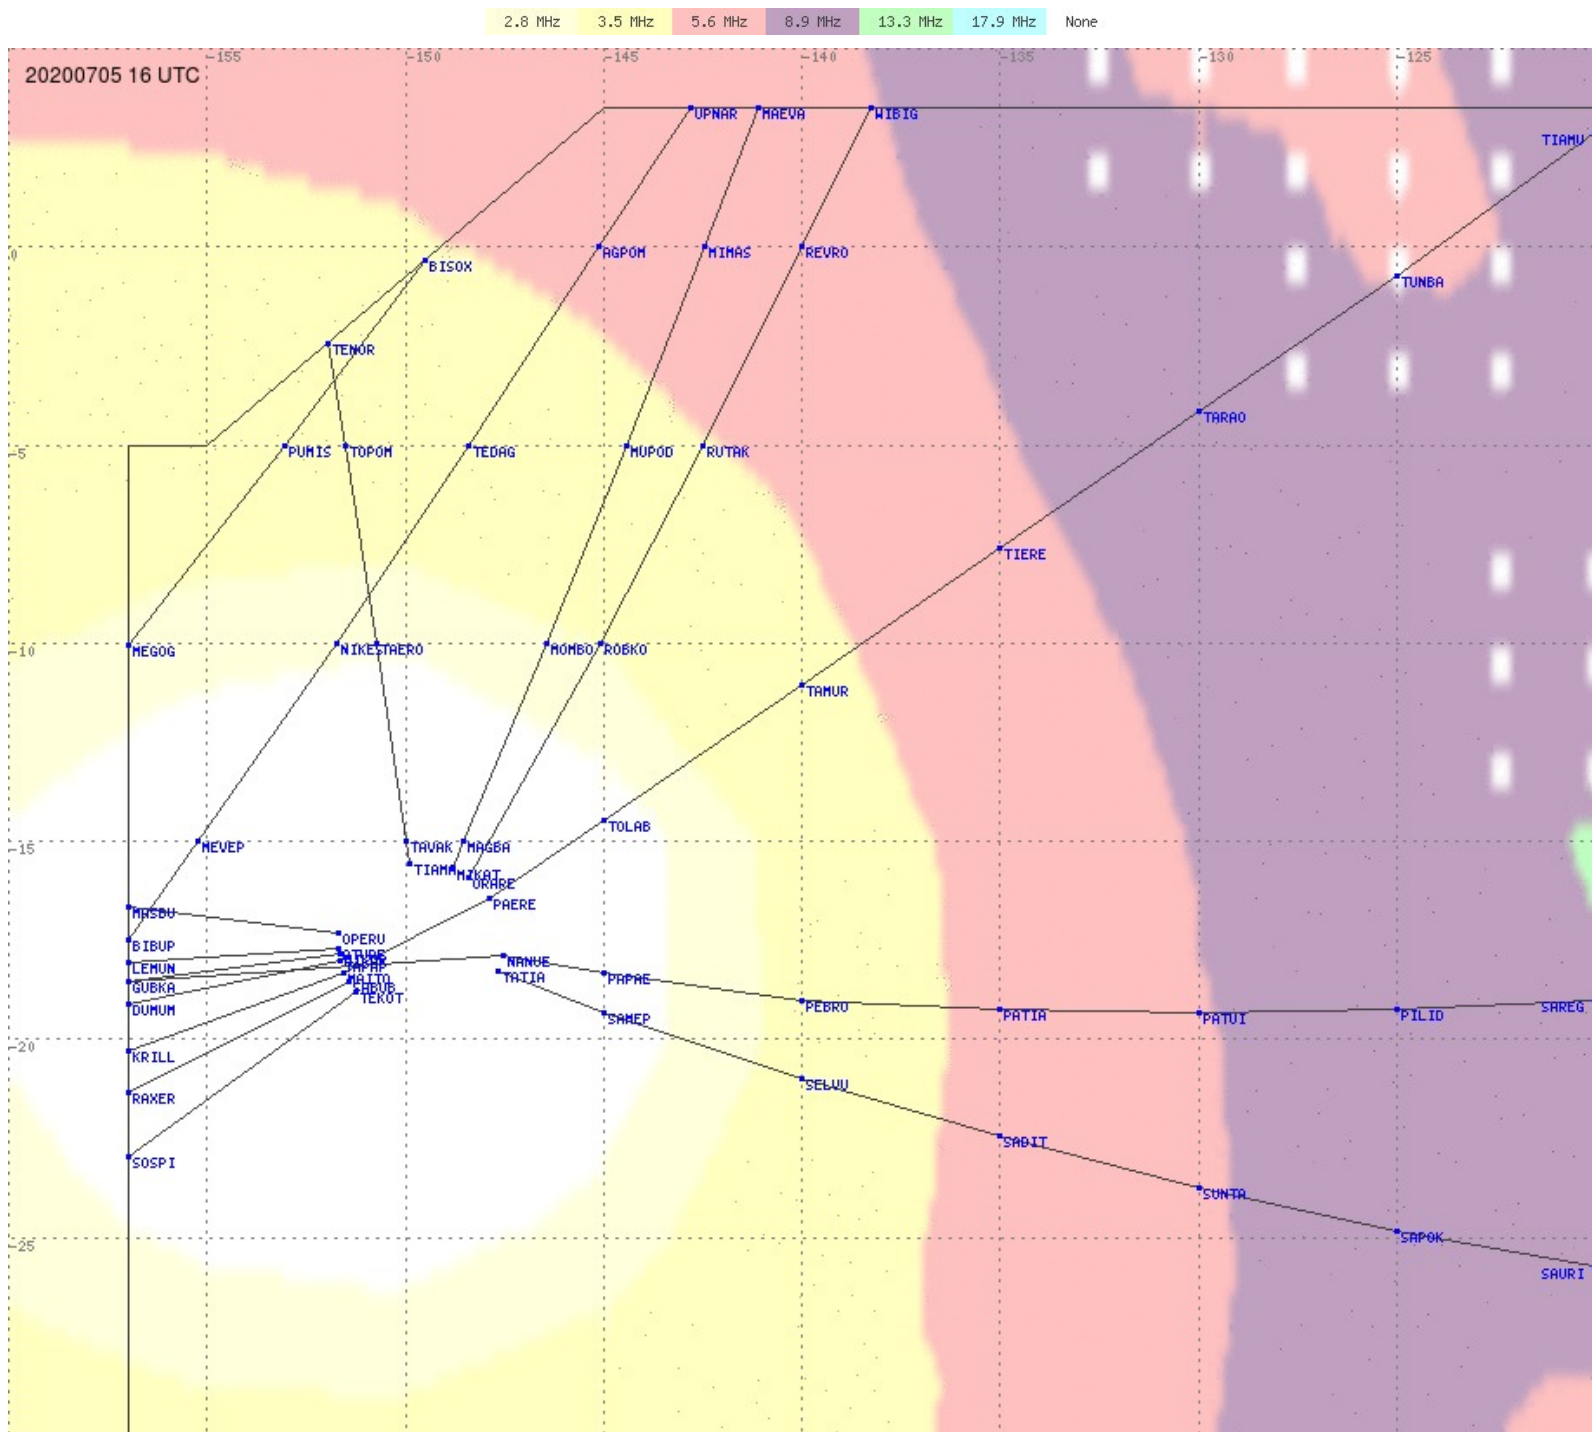

Tahiti FIR - HF Propag - 20200705