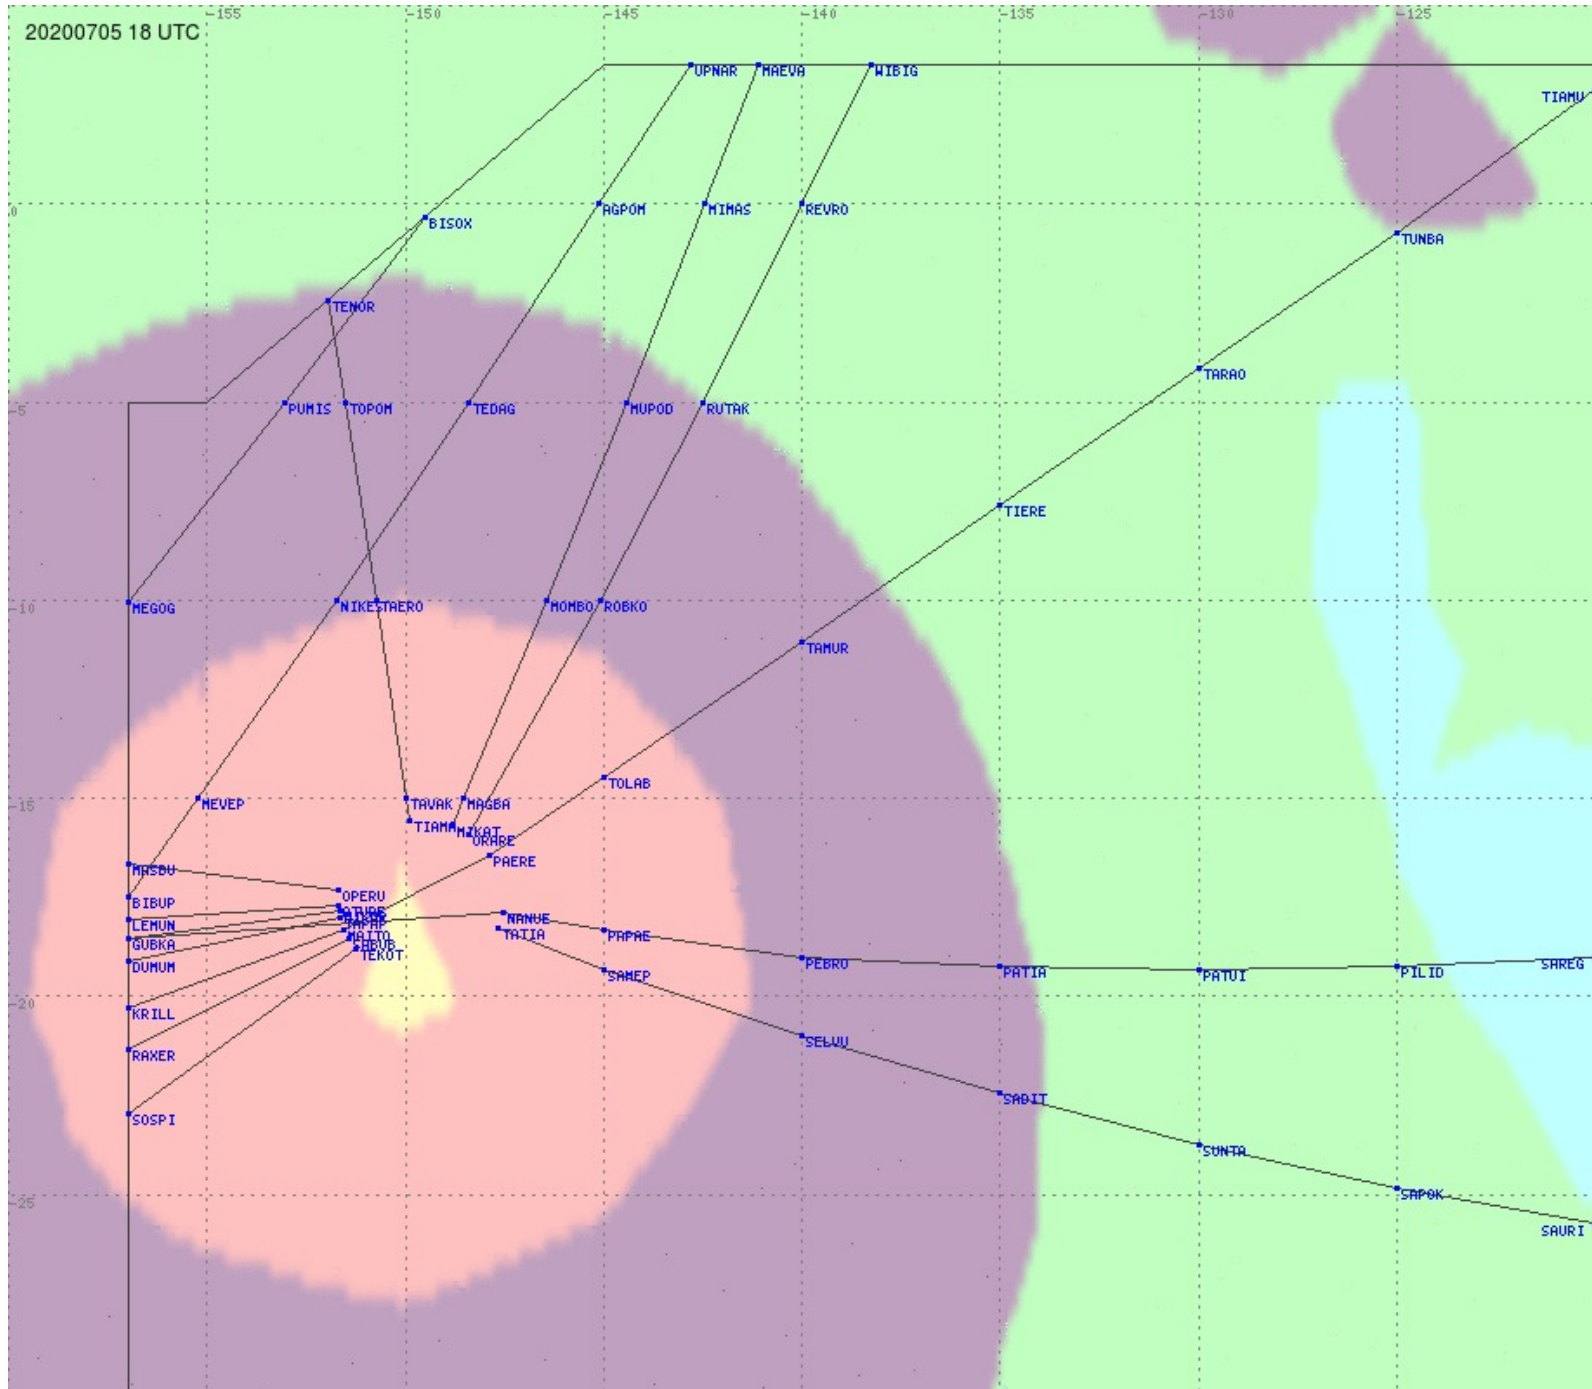

Tahiti FIR - HF Propag - 20200705

2.8 MHz 3.5 MHz 5.6 MHz 8.9 MHz 13.3 MHz 17.9 MHz None