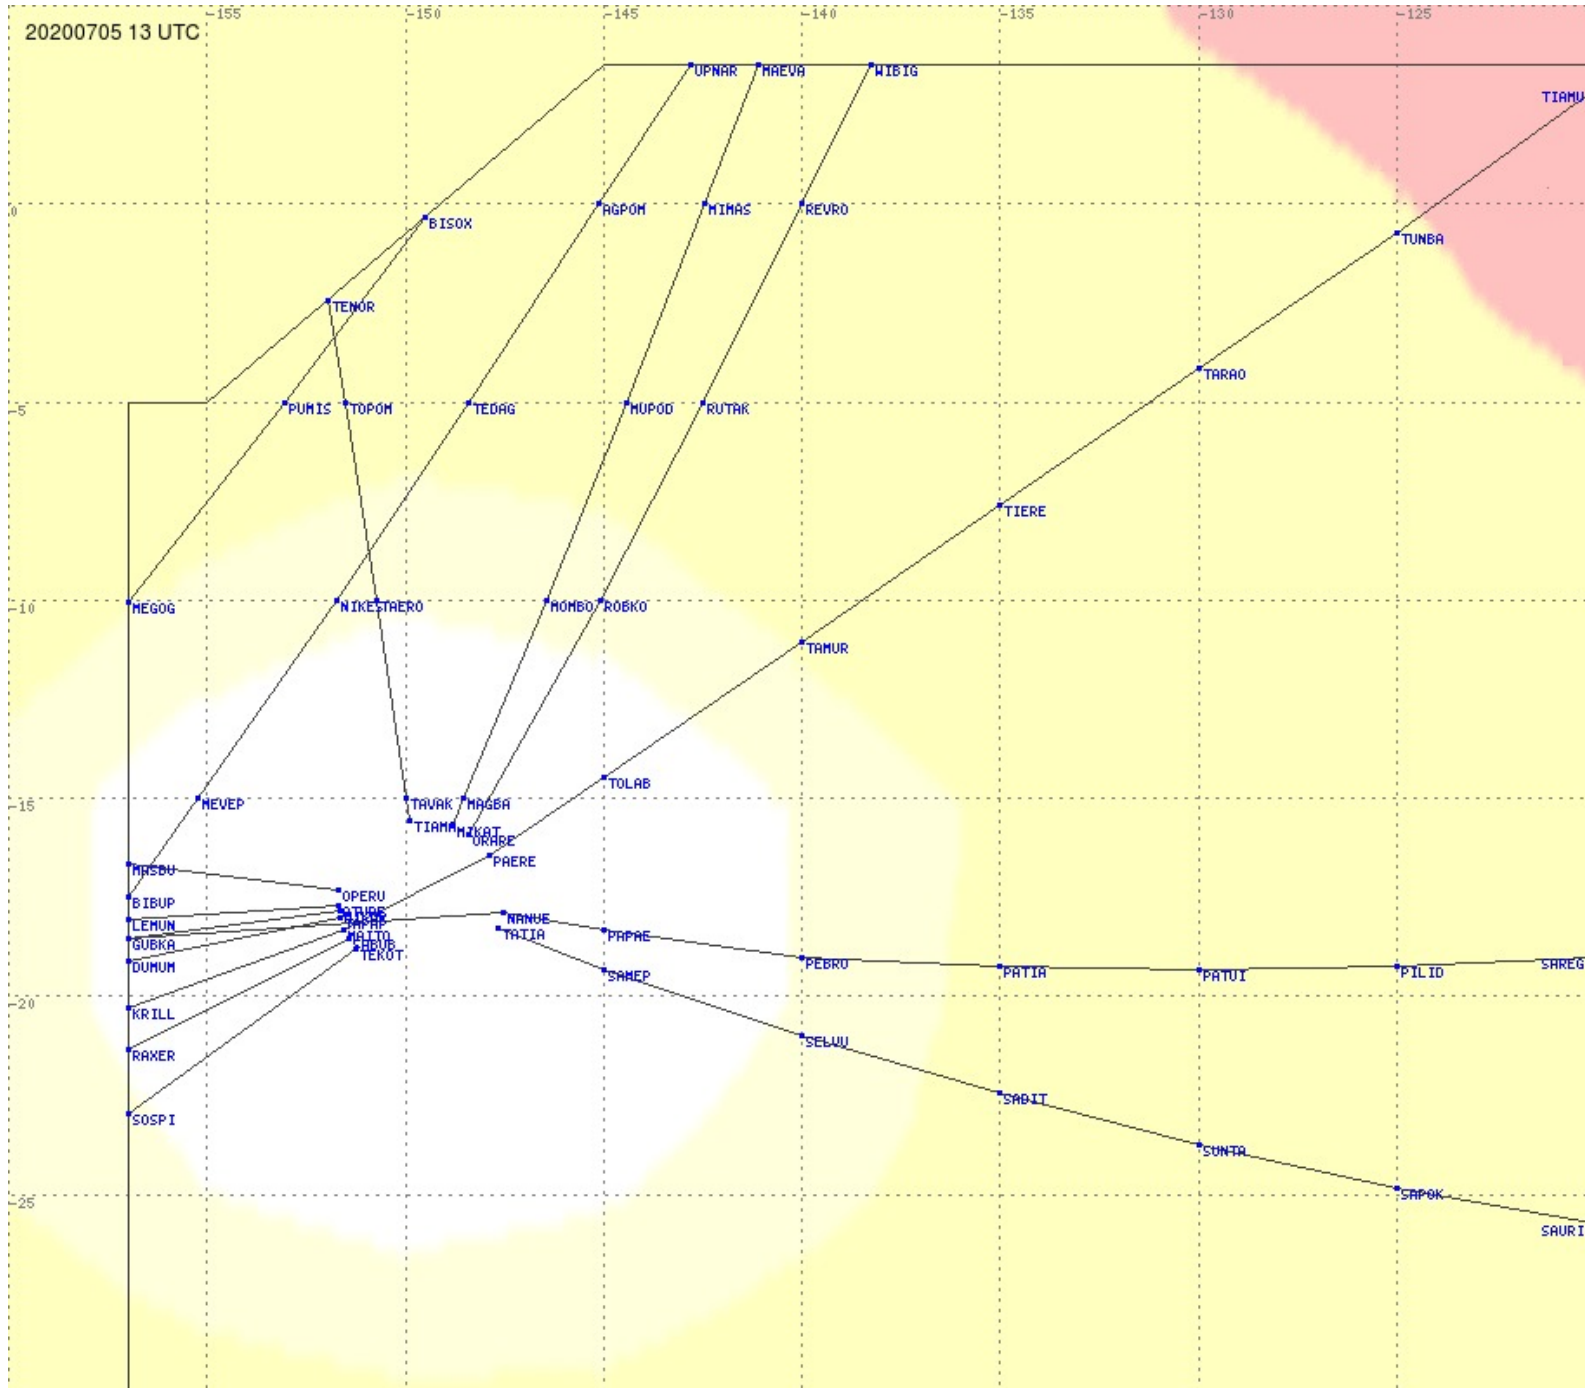

Tahiti FIR - HF Propag - 20200705

2.8 MHz 3.5 MHz 5.6 MHz 8.9 MHz 13.3 MHz 17.9 MHz None