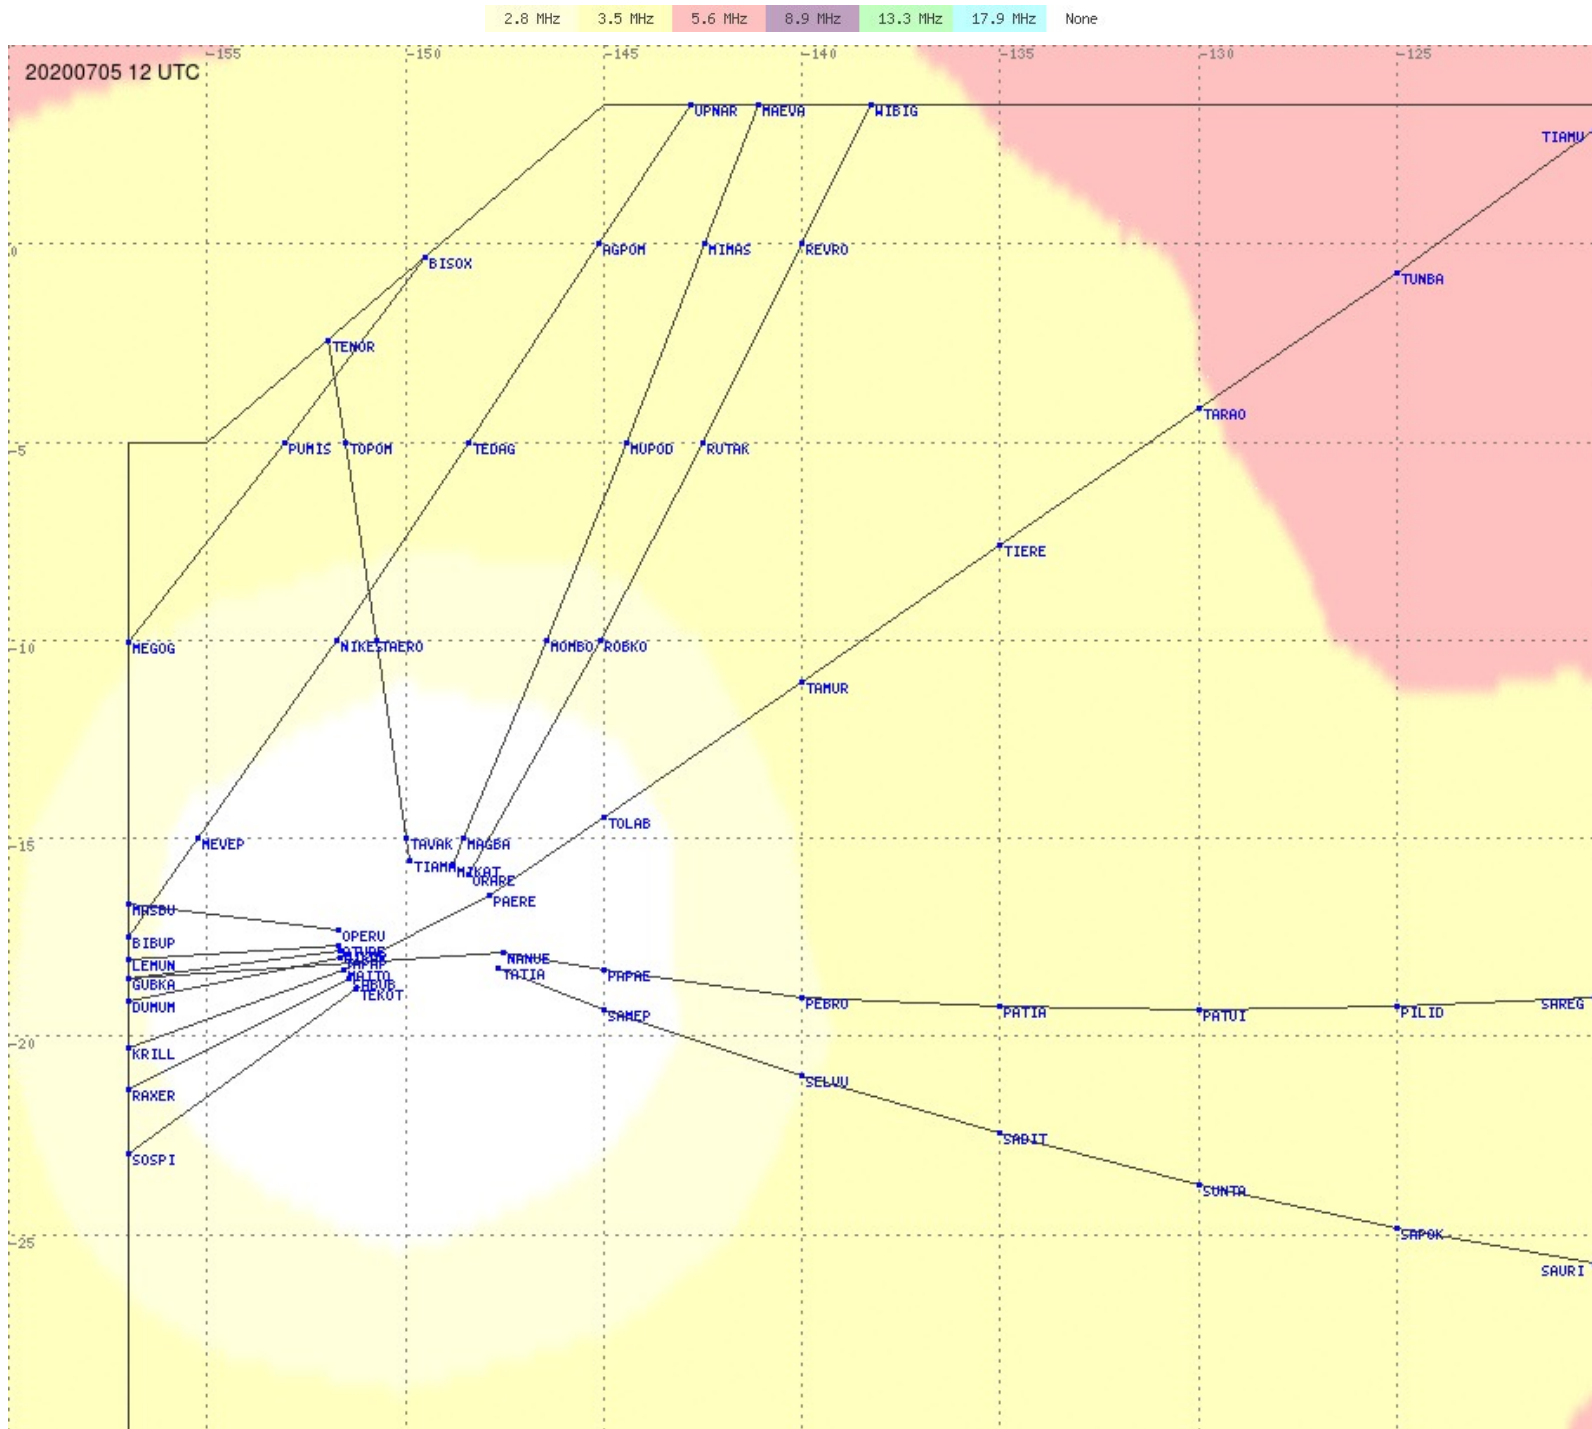

Tahiti FIR - HF Propag - 20200705