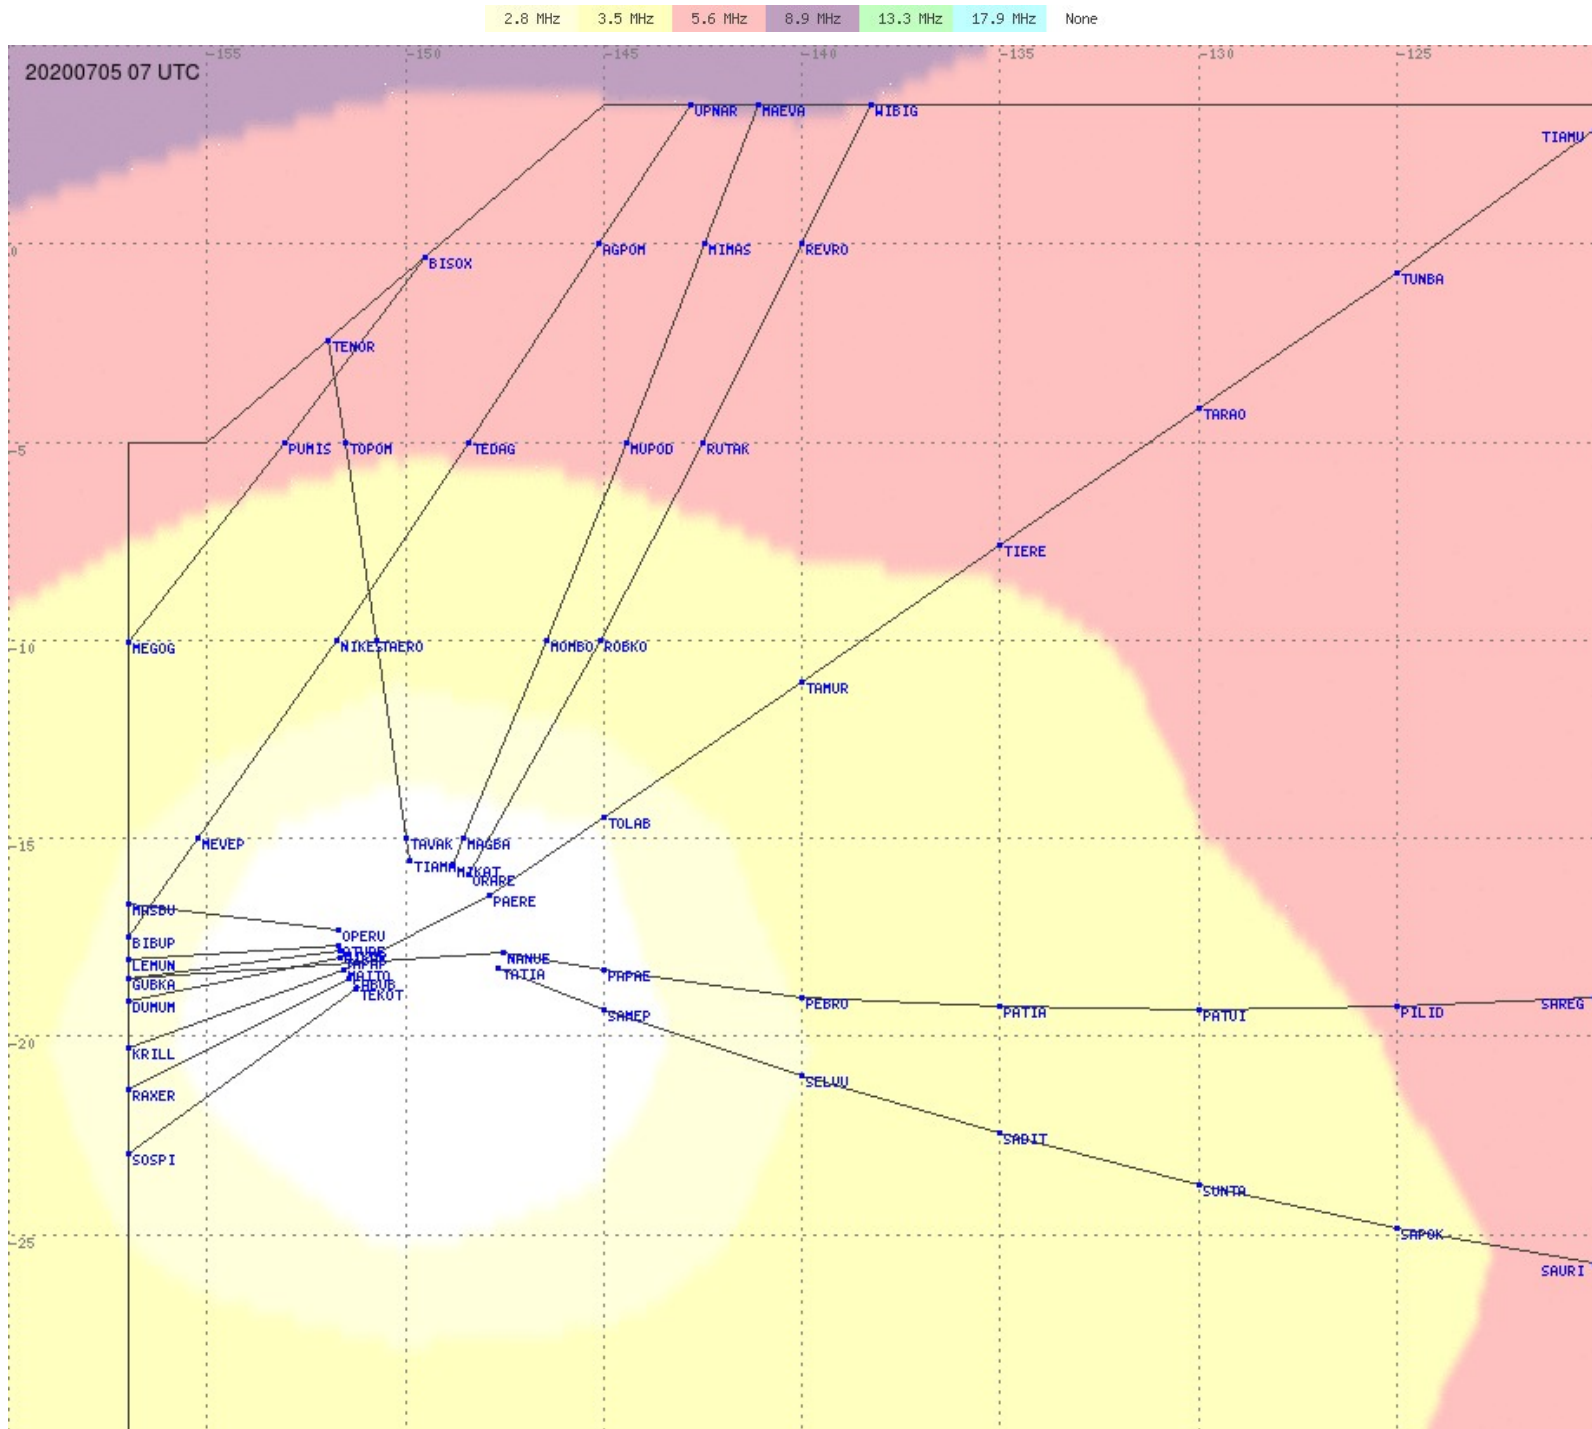

Tahiti FIR - HF Propag - 20200705