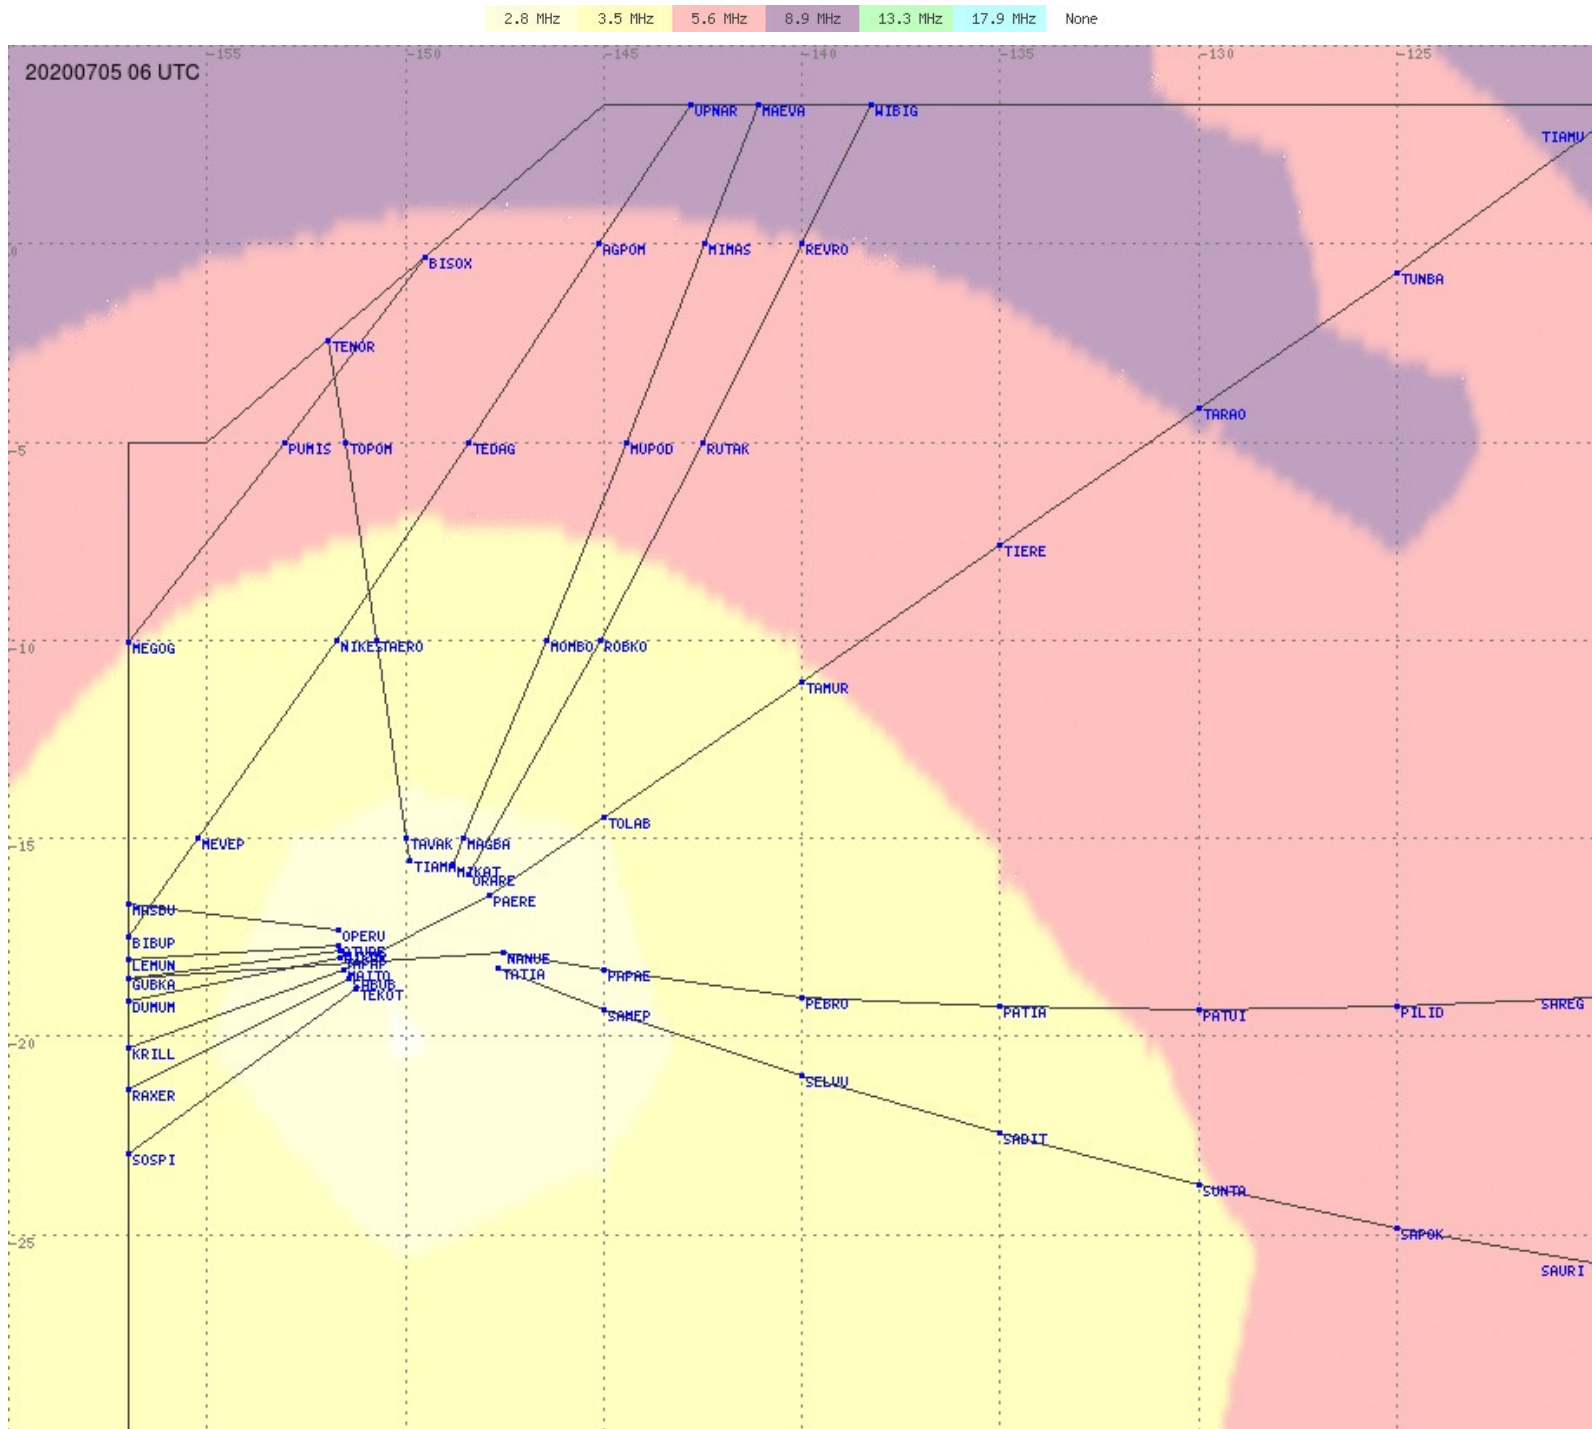

Tahiti FIR - HF Propag - 20200705