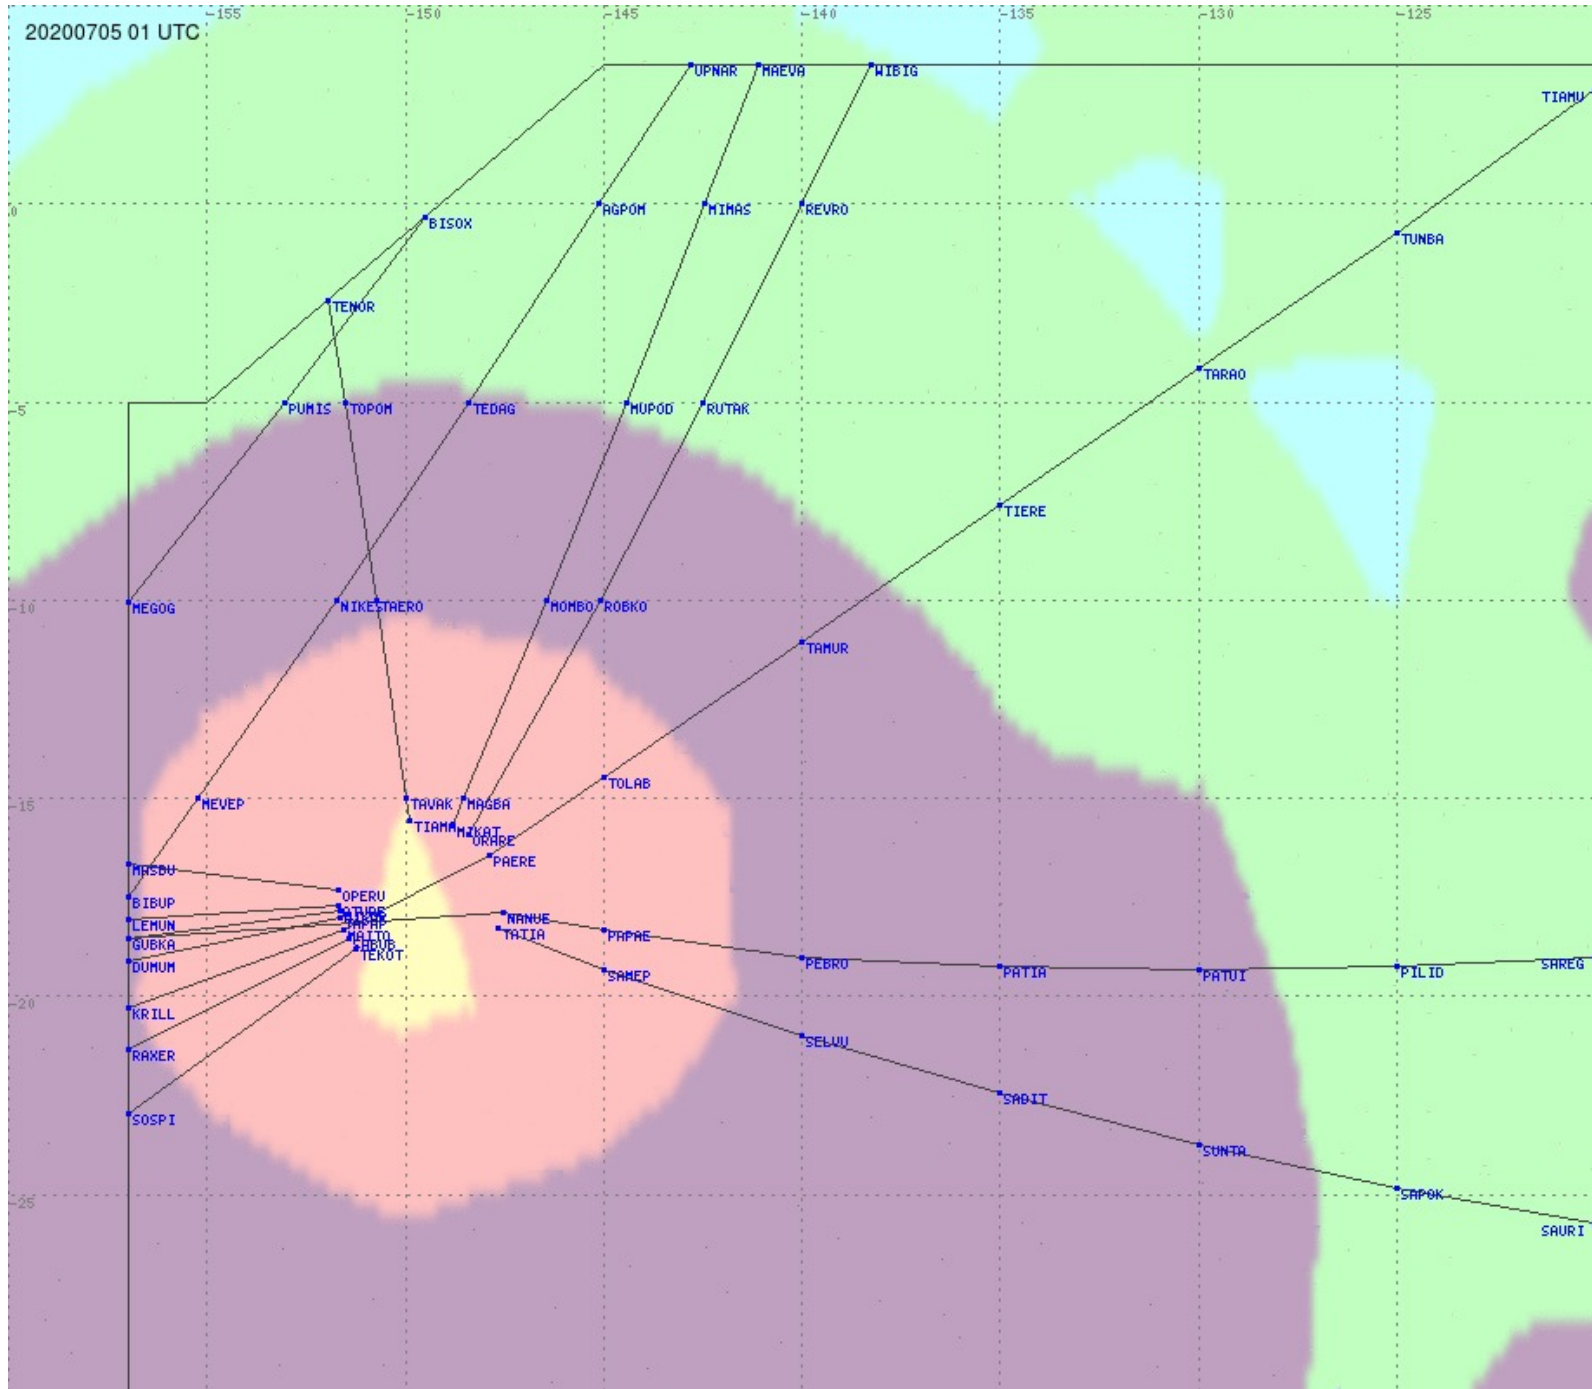

# Tahiti FIR - HF Propag - 20200705

2.8 MHz 3.5 MHz 5.6 MHz 8.9 MHz 13.3 MHz 17.9 MHz None