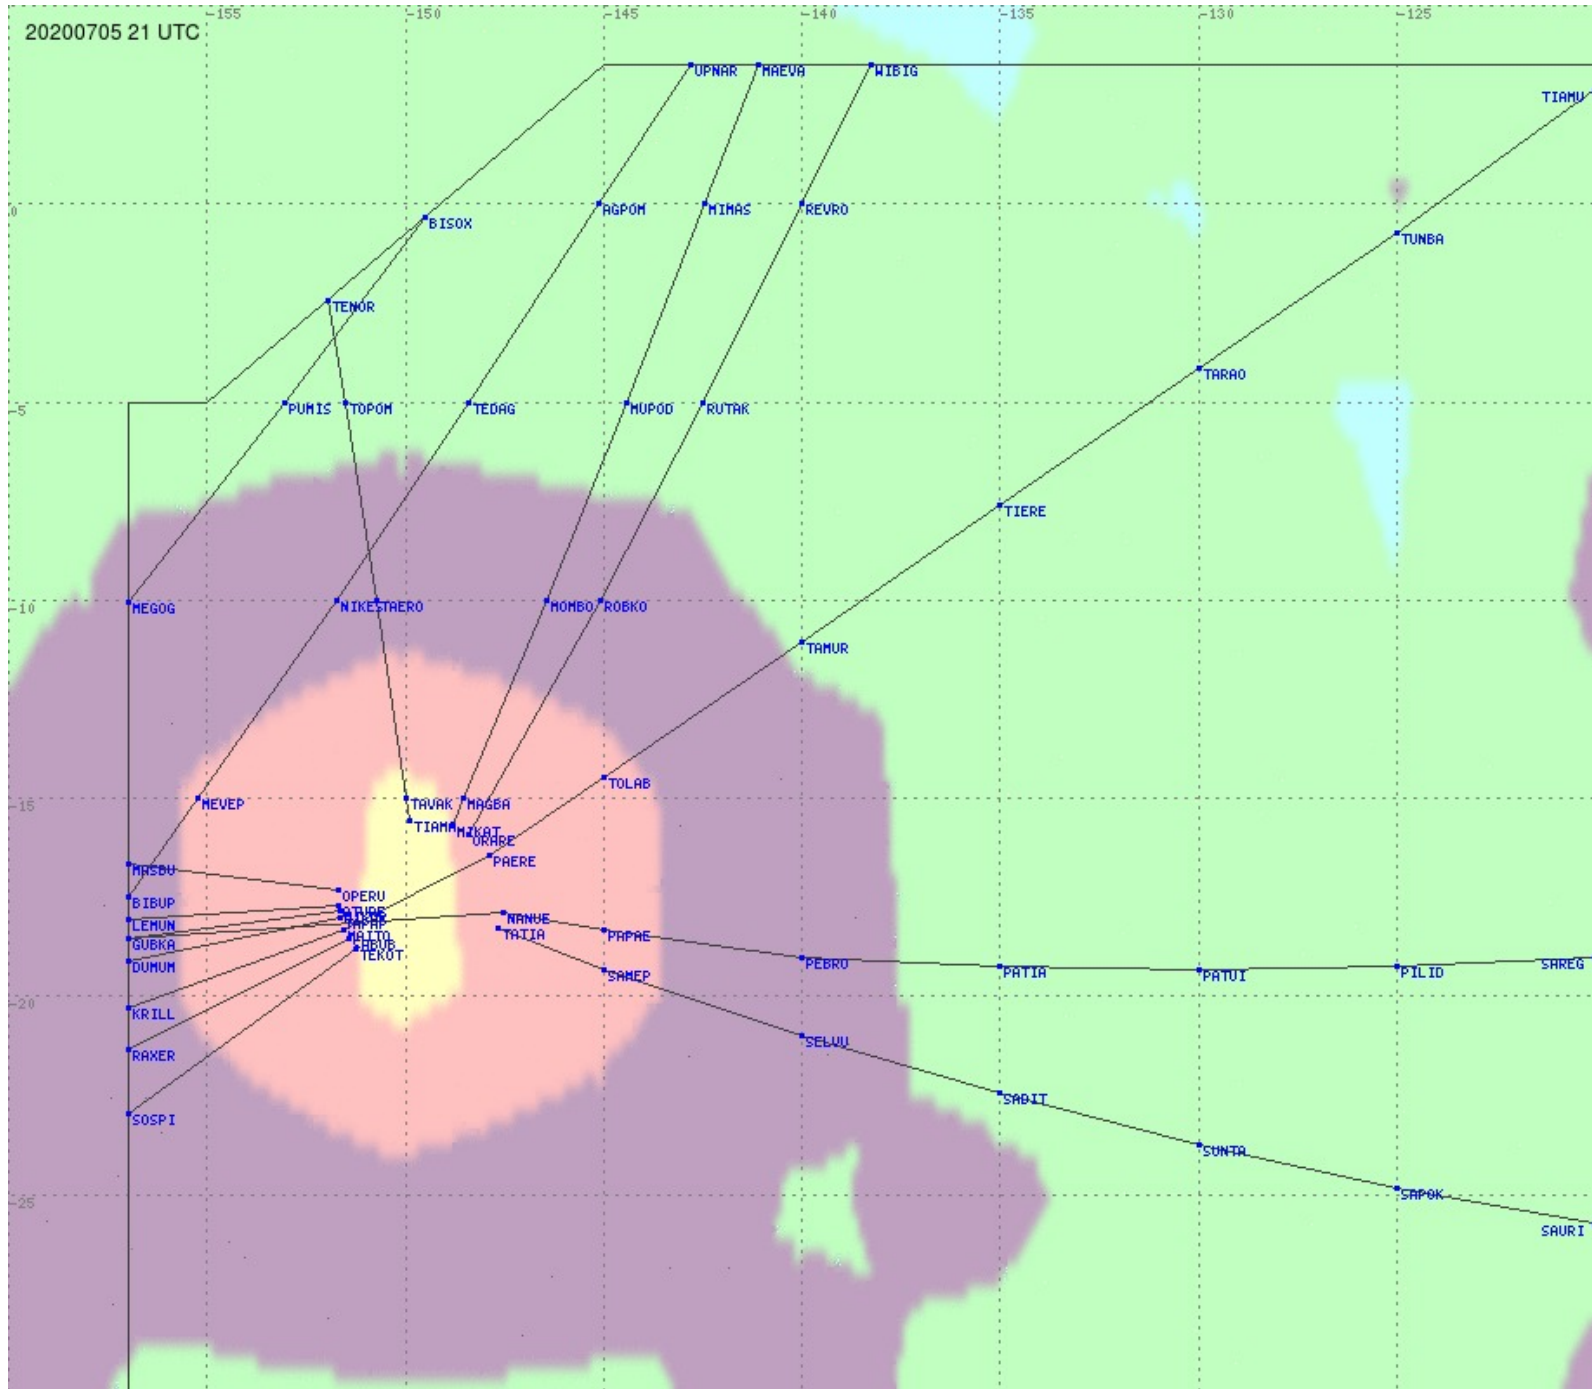

Tahiti FIR - HF Propag - 20200705

2.8 MHz 3.5 MHz 5.6 MHz 8.9 MHz 13.3 MHz 17.9 MHz None