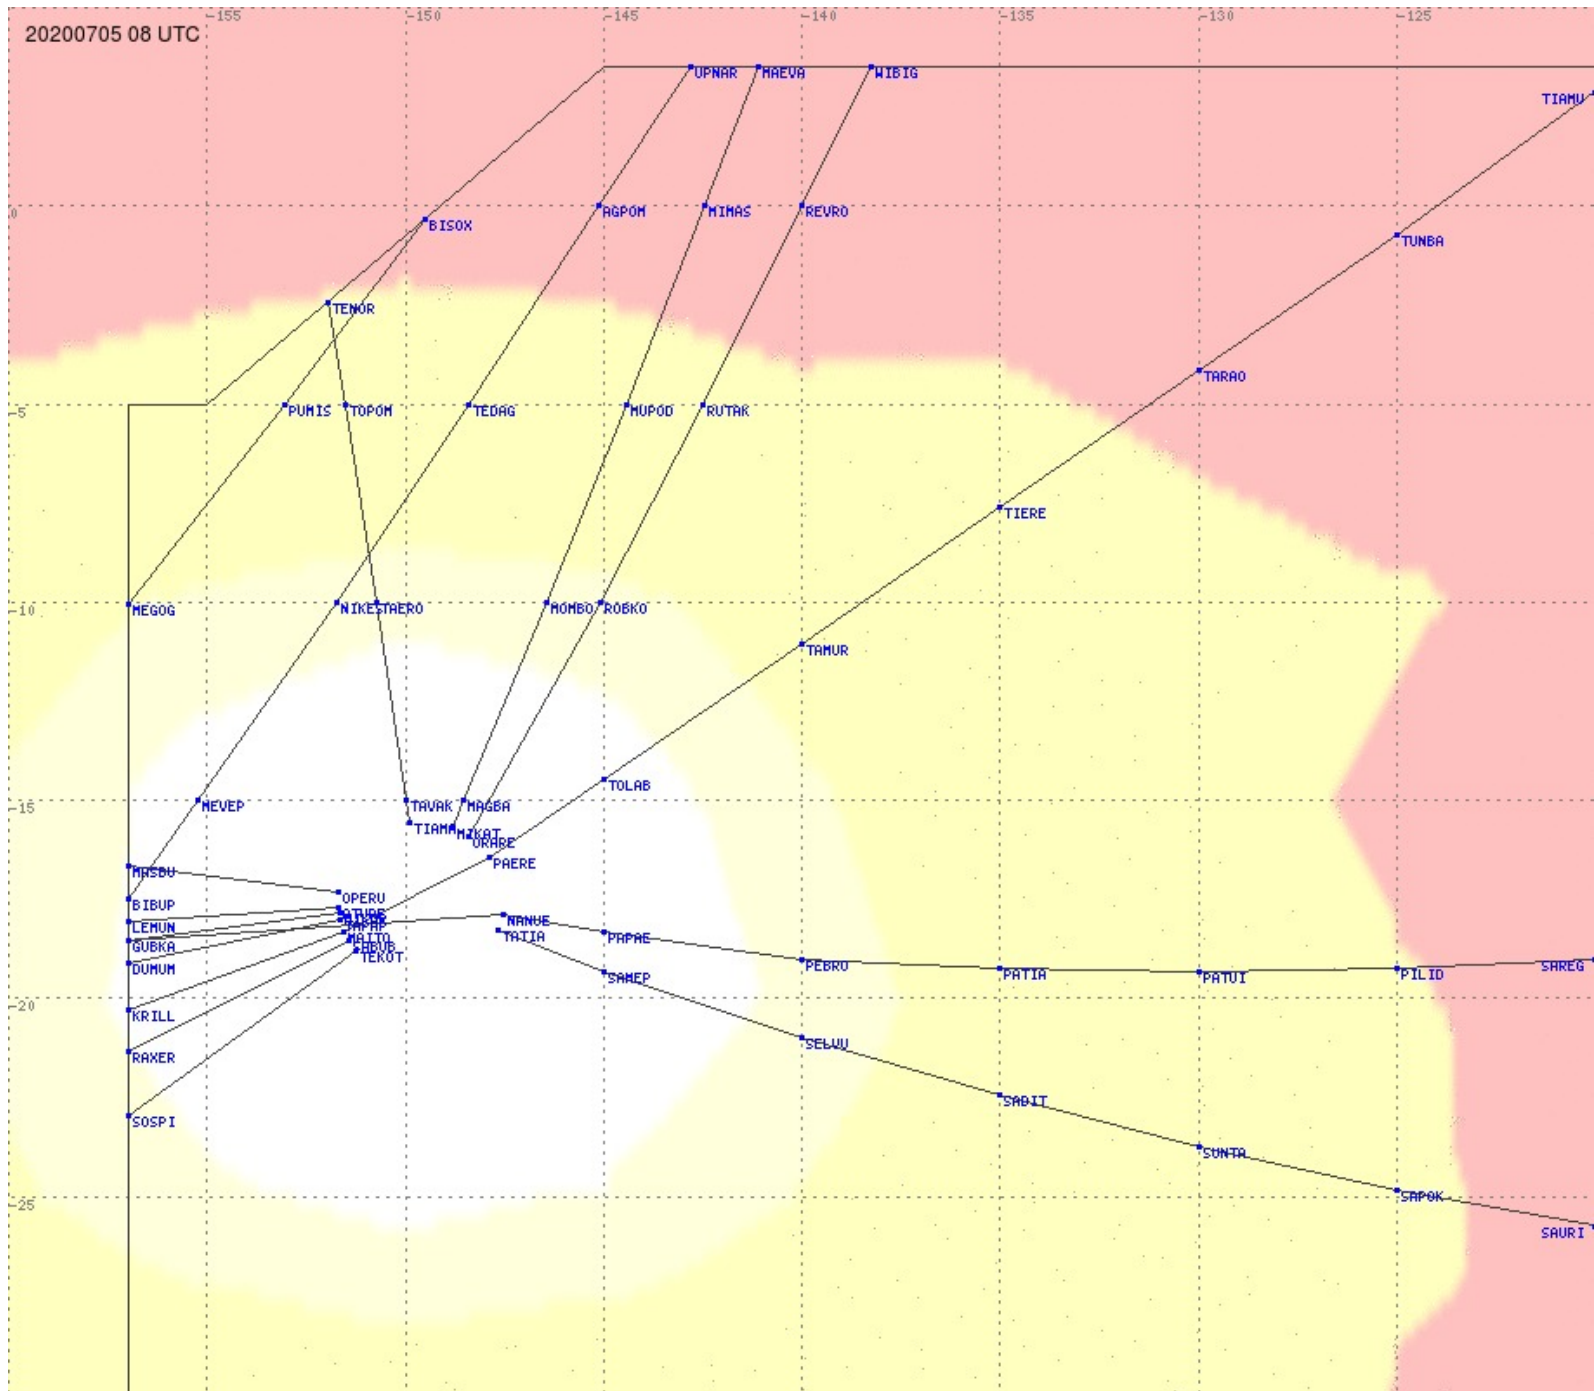

Tahiti FIR - HF Propag - 20200705

2.8 MHz
3.5 MHz
5.6 MHz
8.9 MHz
13.3 MHz
17.9 MHz
None