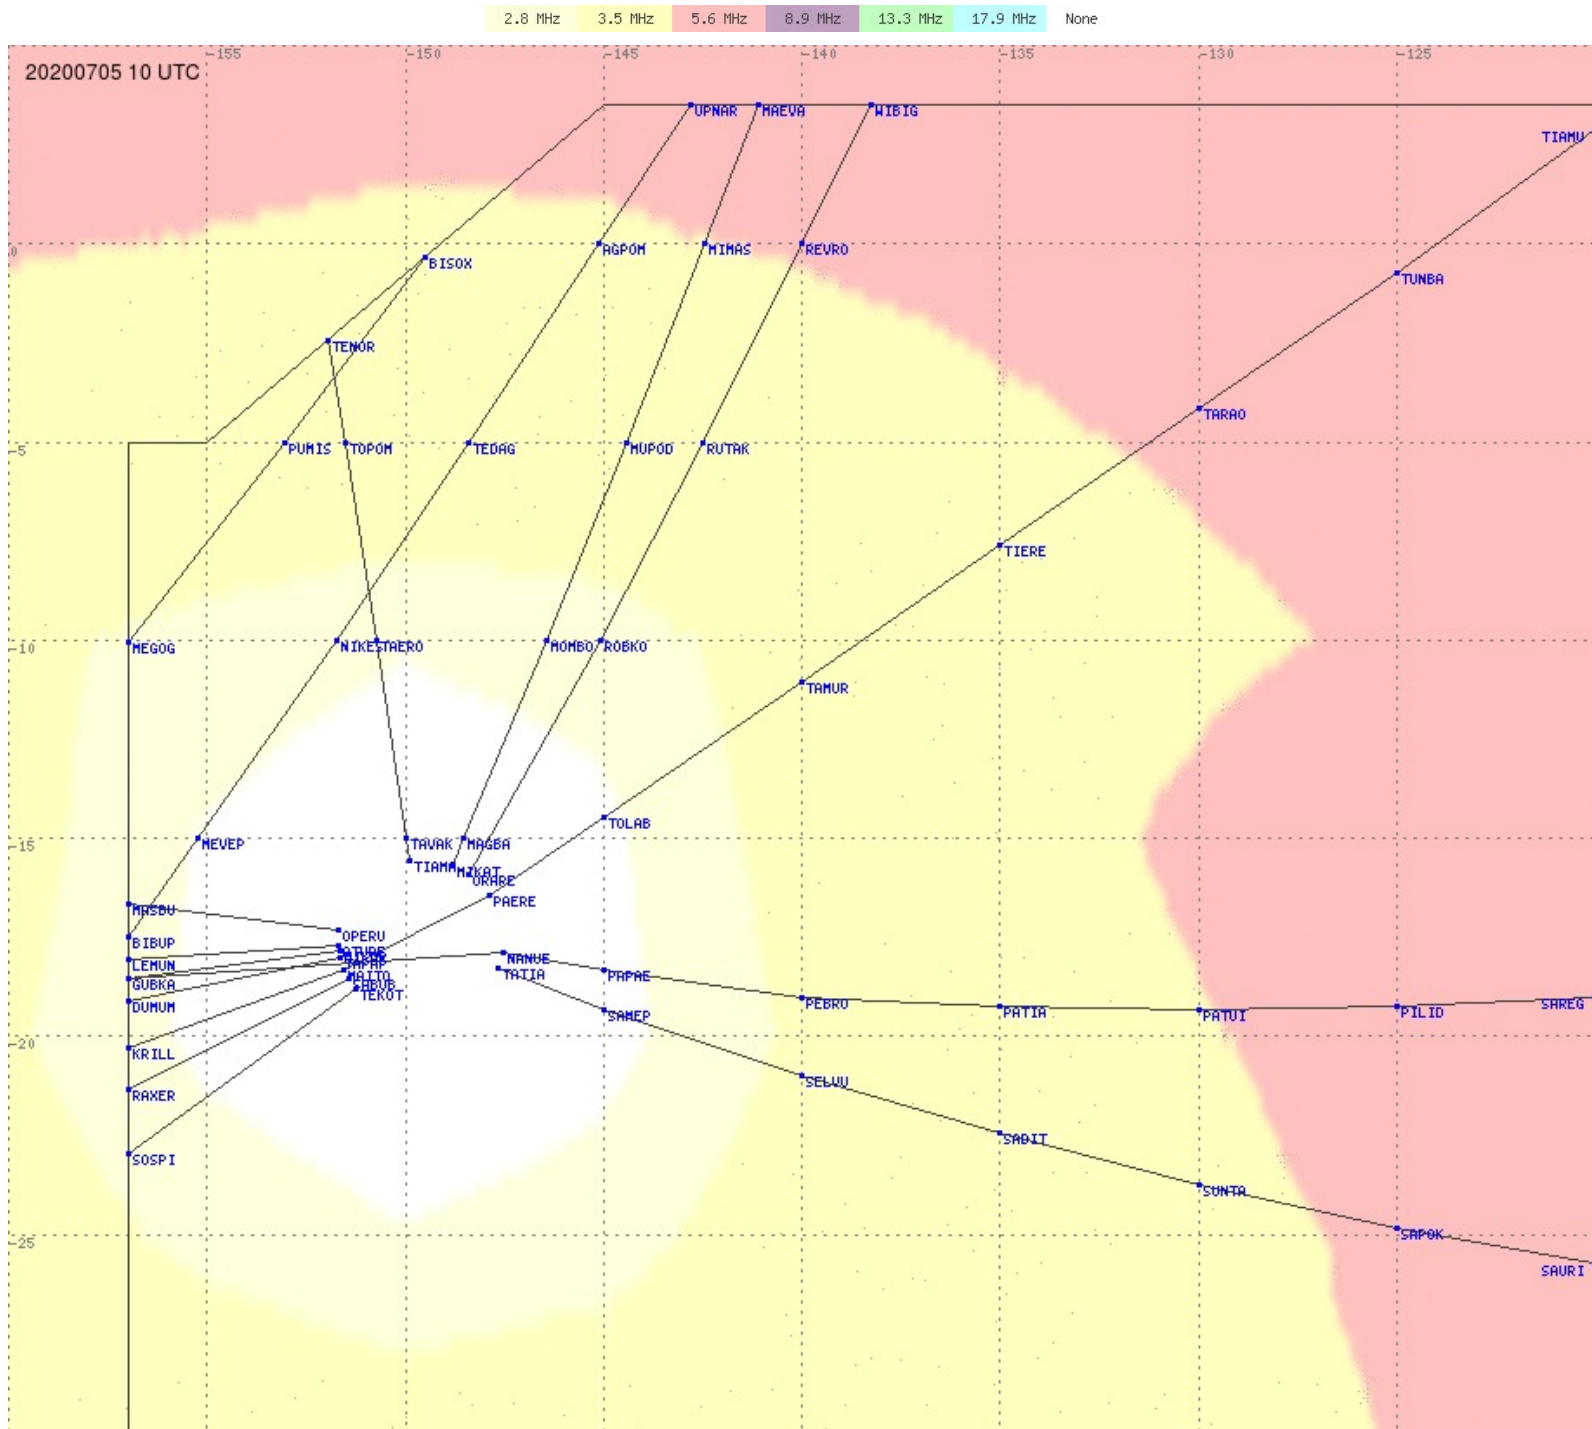

Tahiti FIR - HF Propag - 20200705