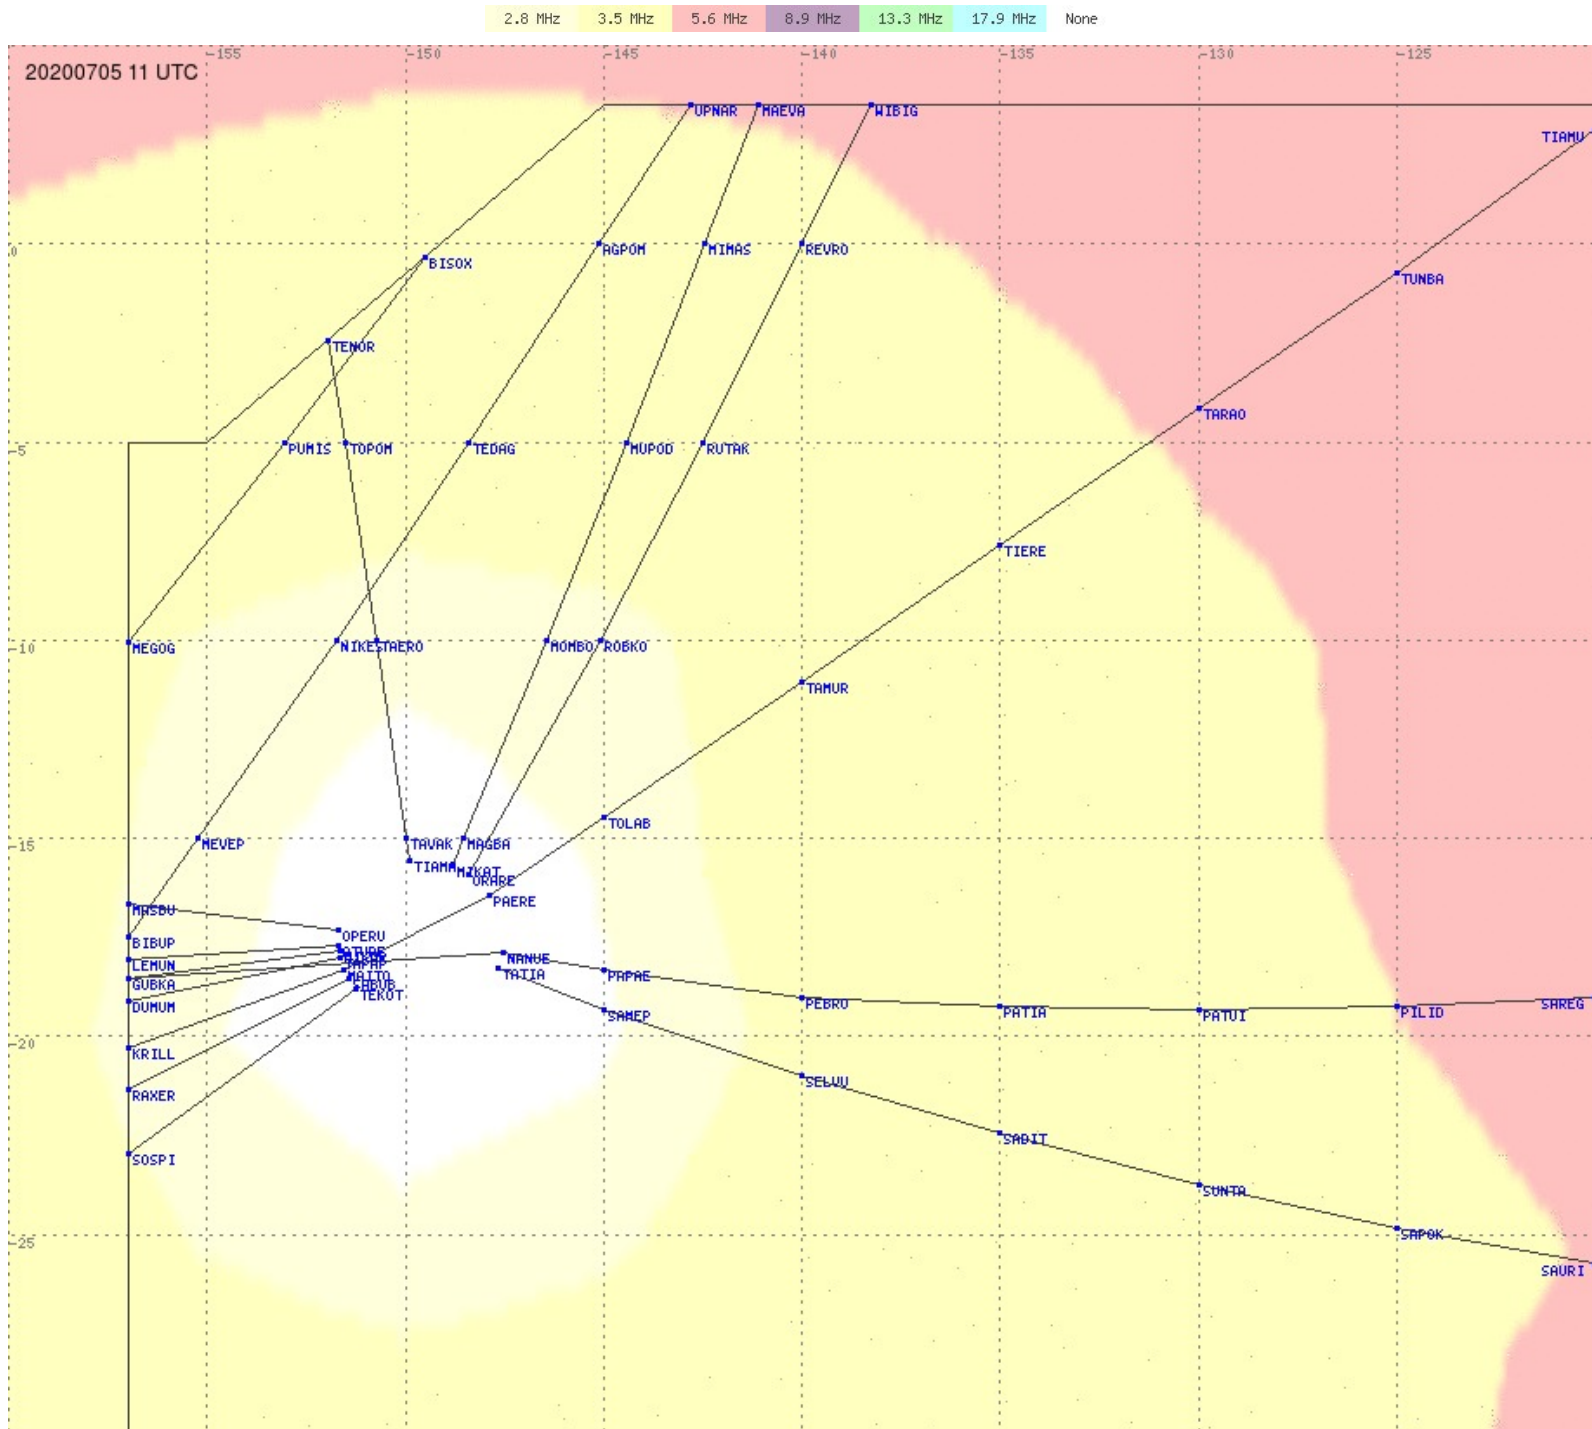

Tahiti FIR - HF Propag - 20200705