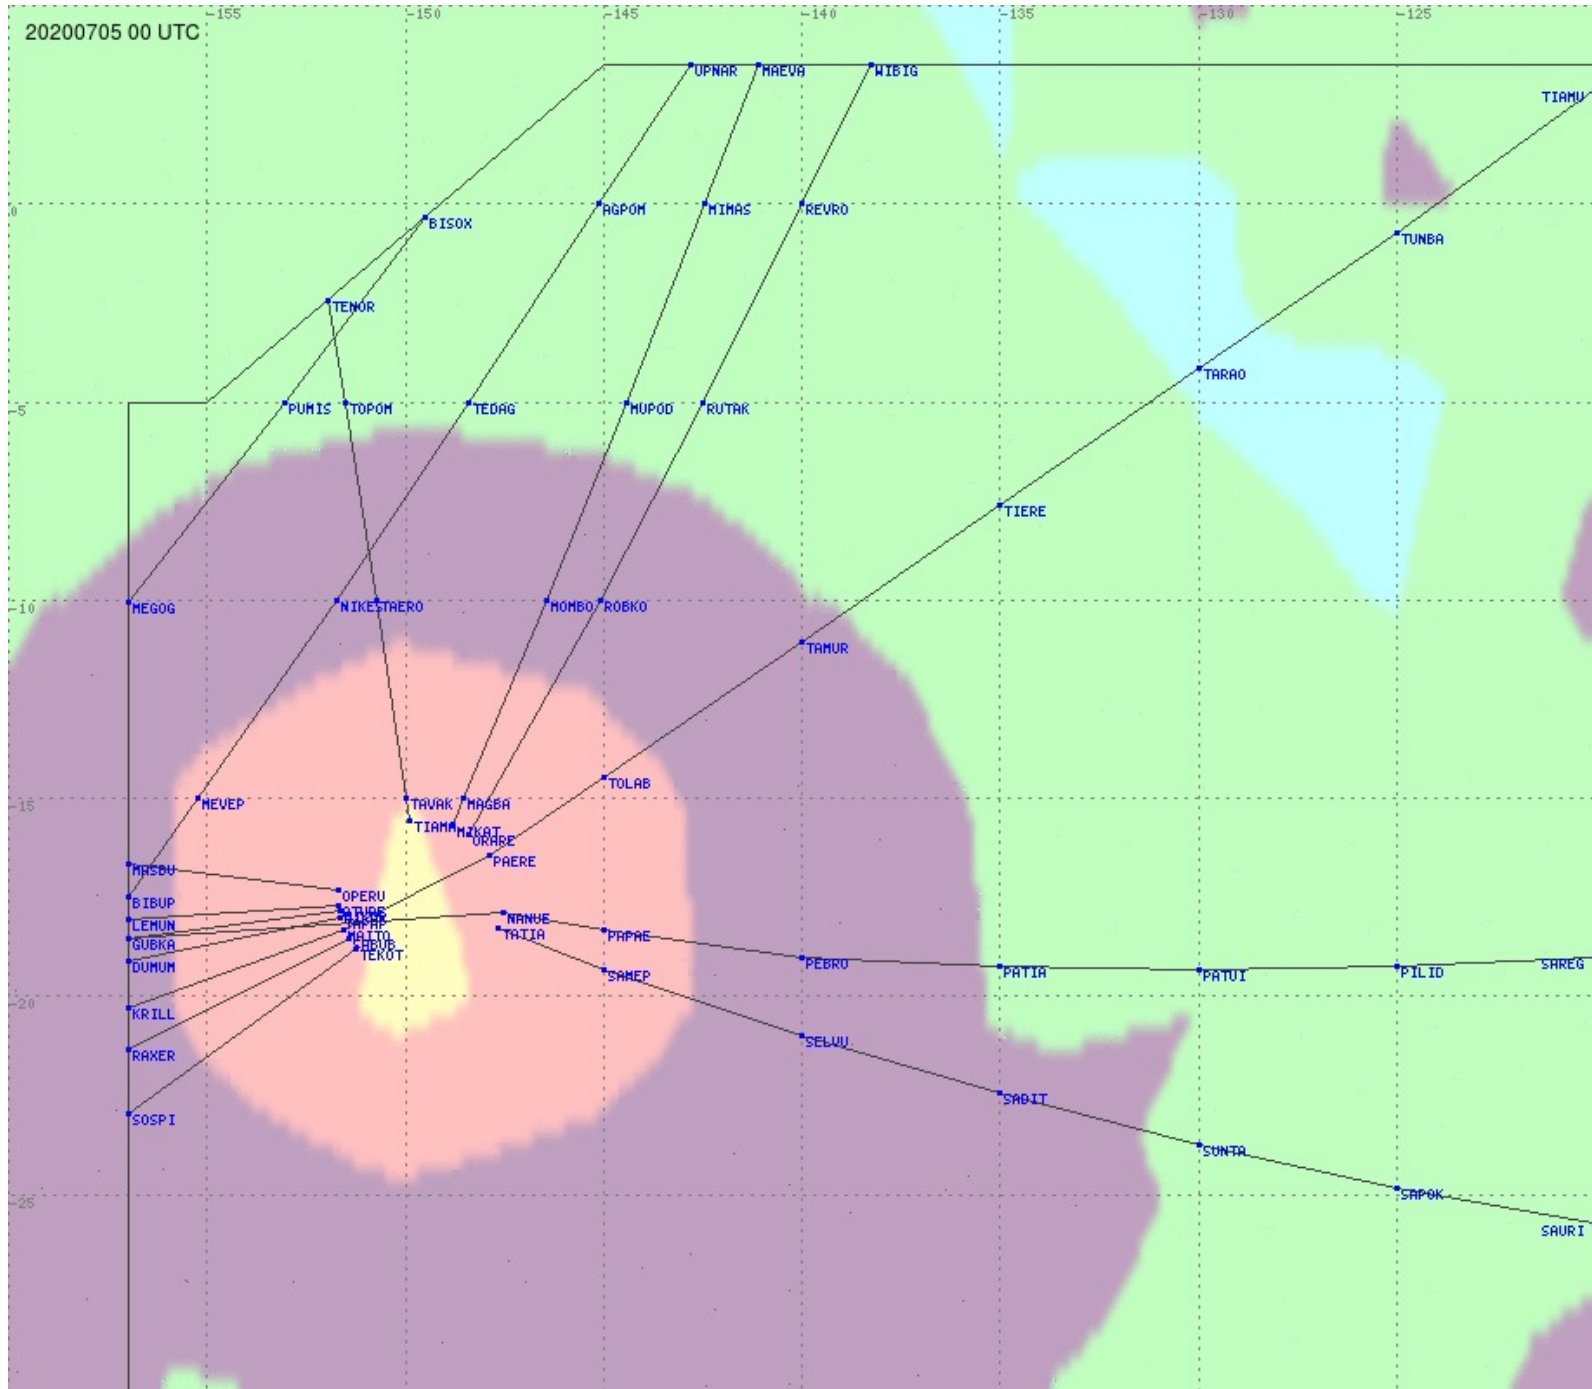

# Tahiti FIR - HF Propag - 20200705

2.8 MHz 3.5 MHz 5.6 MHz 8.9 MHz 13.3 MHz 17.9 MHz None