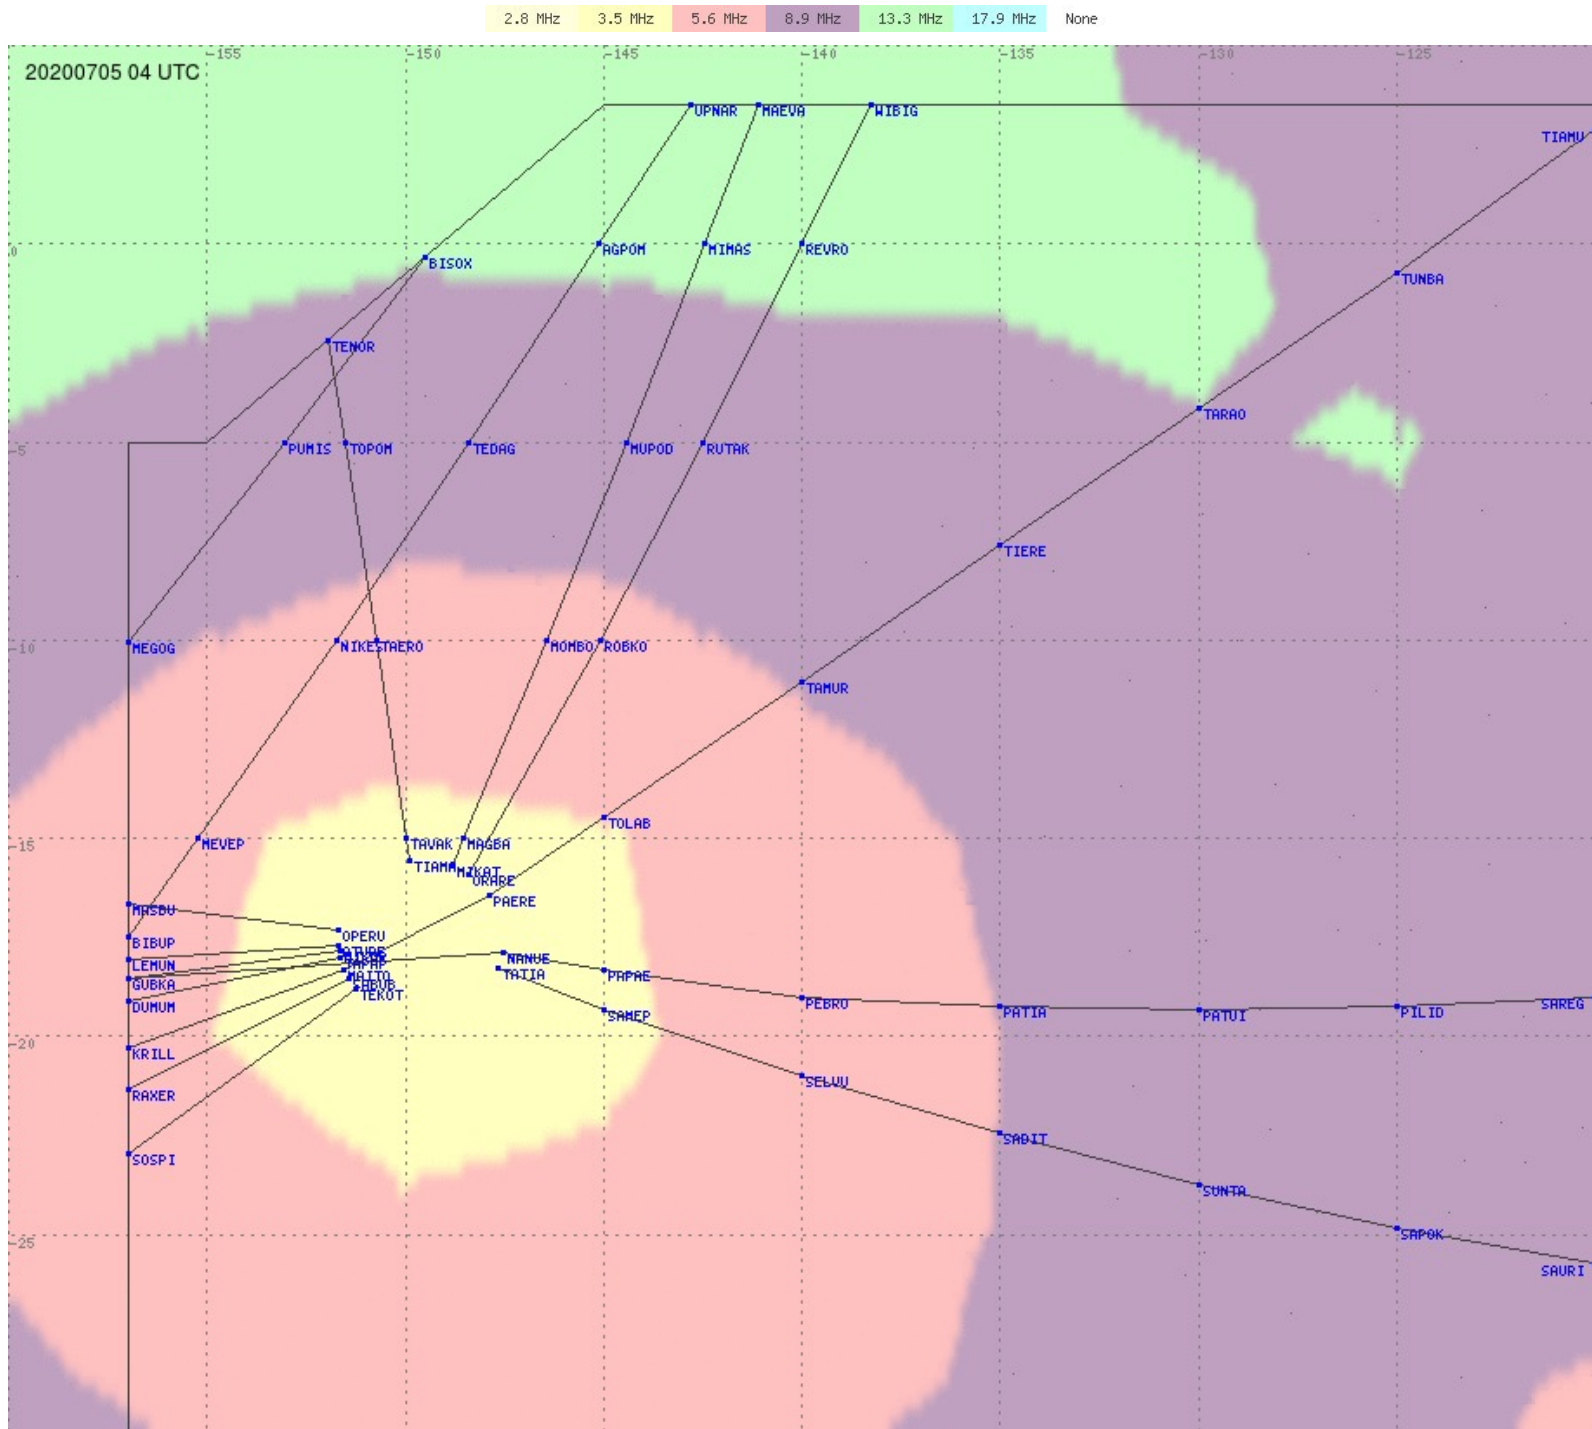

Tahiti FIR - HF Propag - 20200705