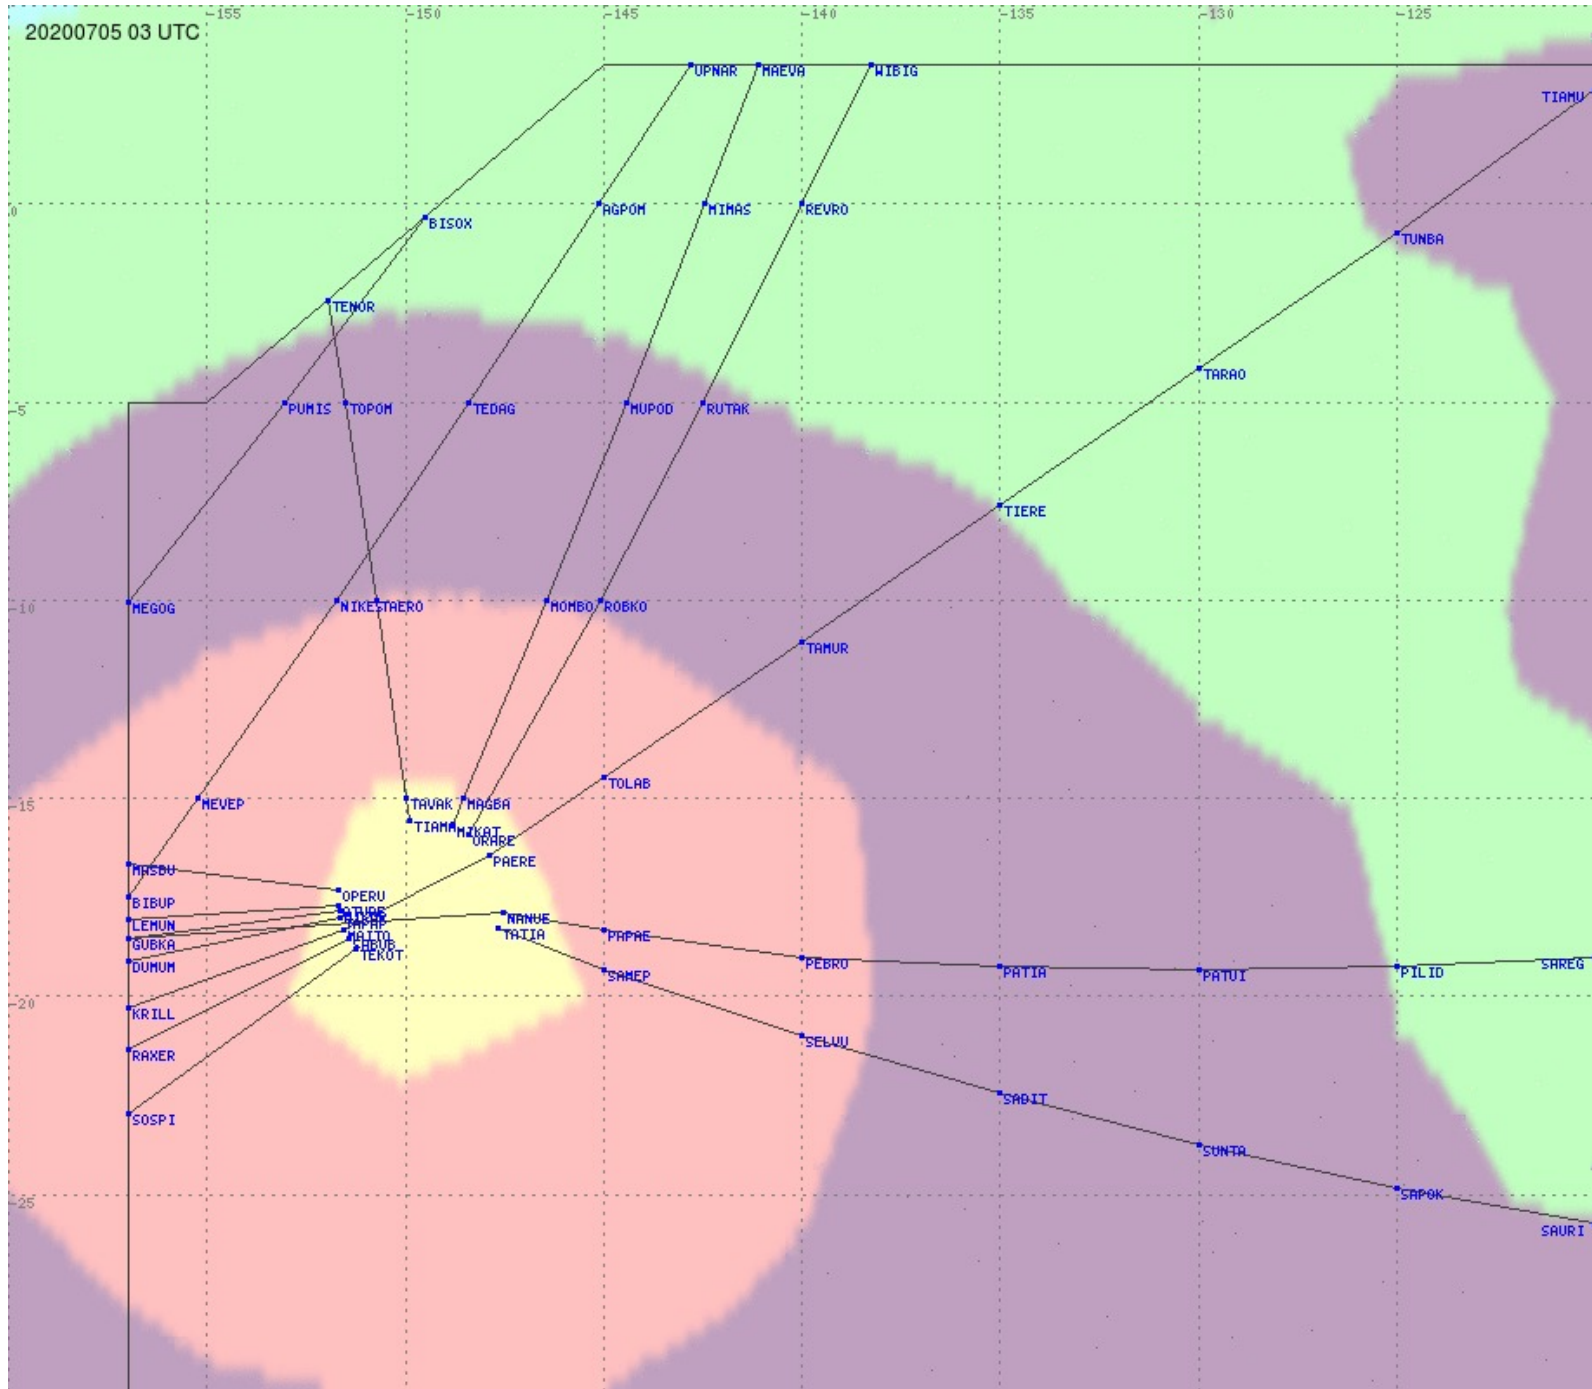

# Tahiti FIR - HF Propag - 20200705

2.8 MHz 3.5 MHz 5.6 MHz 8.9 MHz 13.3 MHz 17.9 MHz None