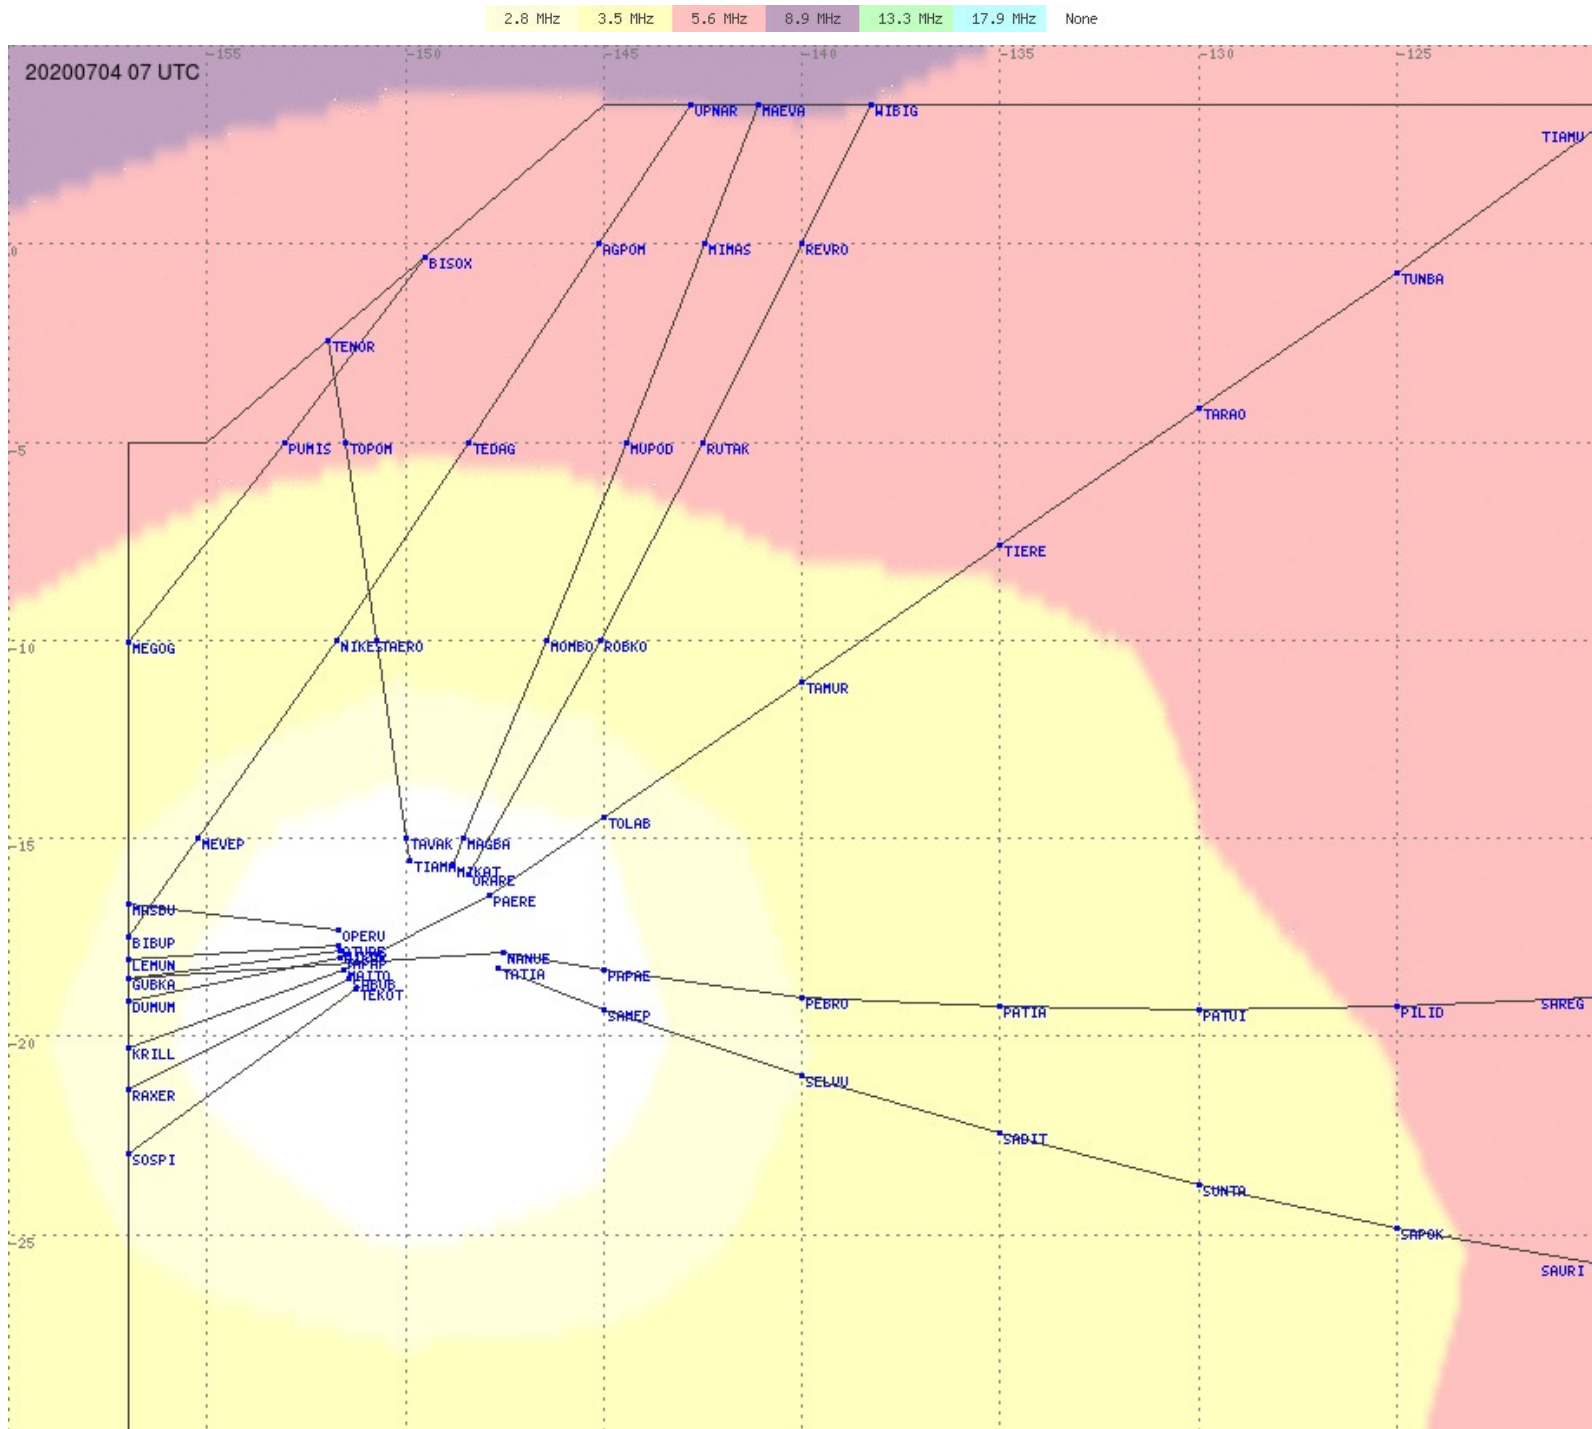

Tahiti FIR - HF Propag - 20200704

2.8 MHz 3.5 MHz 5.6 MHz 8.9 MHz 13.3 MHz 17.9 MHz None

Tahiti FIR - HF Propag - 20200704

2.8 MHz 3.5 MHz 5.6 MHz 8.9 MHz 13.3 MHz 17.9 MHz None

Tahiti FIR - HF Propag - 20200704

2.8 MHz 3.5 MHz 5.6 MHz 8.9 MHz 13.3 MHz 17.9 MHz None

Tahiti FIR - HF Propag - 20200704

2.8 MHz 3.5 MHz 5.6 MHz 8.9 MHz 13.3 MHz 17.9 MHz None

Tahiti FIR - HF Propag - 20200704

Tahiti FIR - HF Propag - 20200704

Tahiti FIR - HF Propag - 20200704

Tahiti FIR - HF Propag - 20200704

Tahiti FIR - HF Propag - 20200704

2.8 MHz
3.5 MHz
5.6 MHz
8.9 MHz
13.3 MHz
17.9 MHz
None

Tahiti FIR - HF Propag - 20200704

2.8 MHz
3.5 MHz
5.6 MHz
8.9 MHz
13.3 MHz
17.9 MHz
None