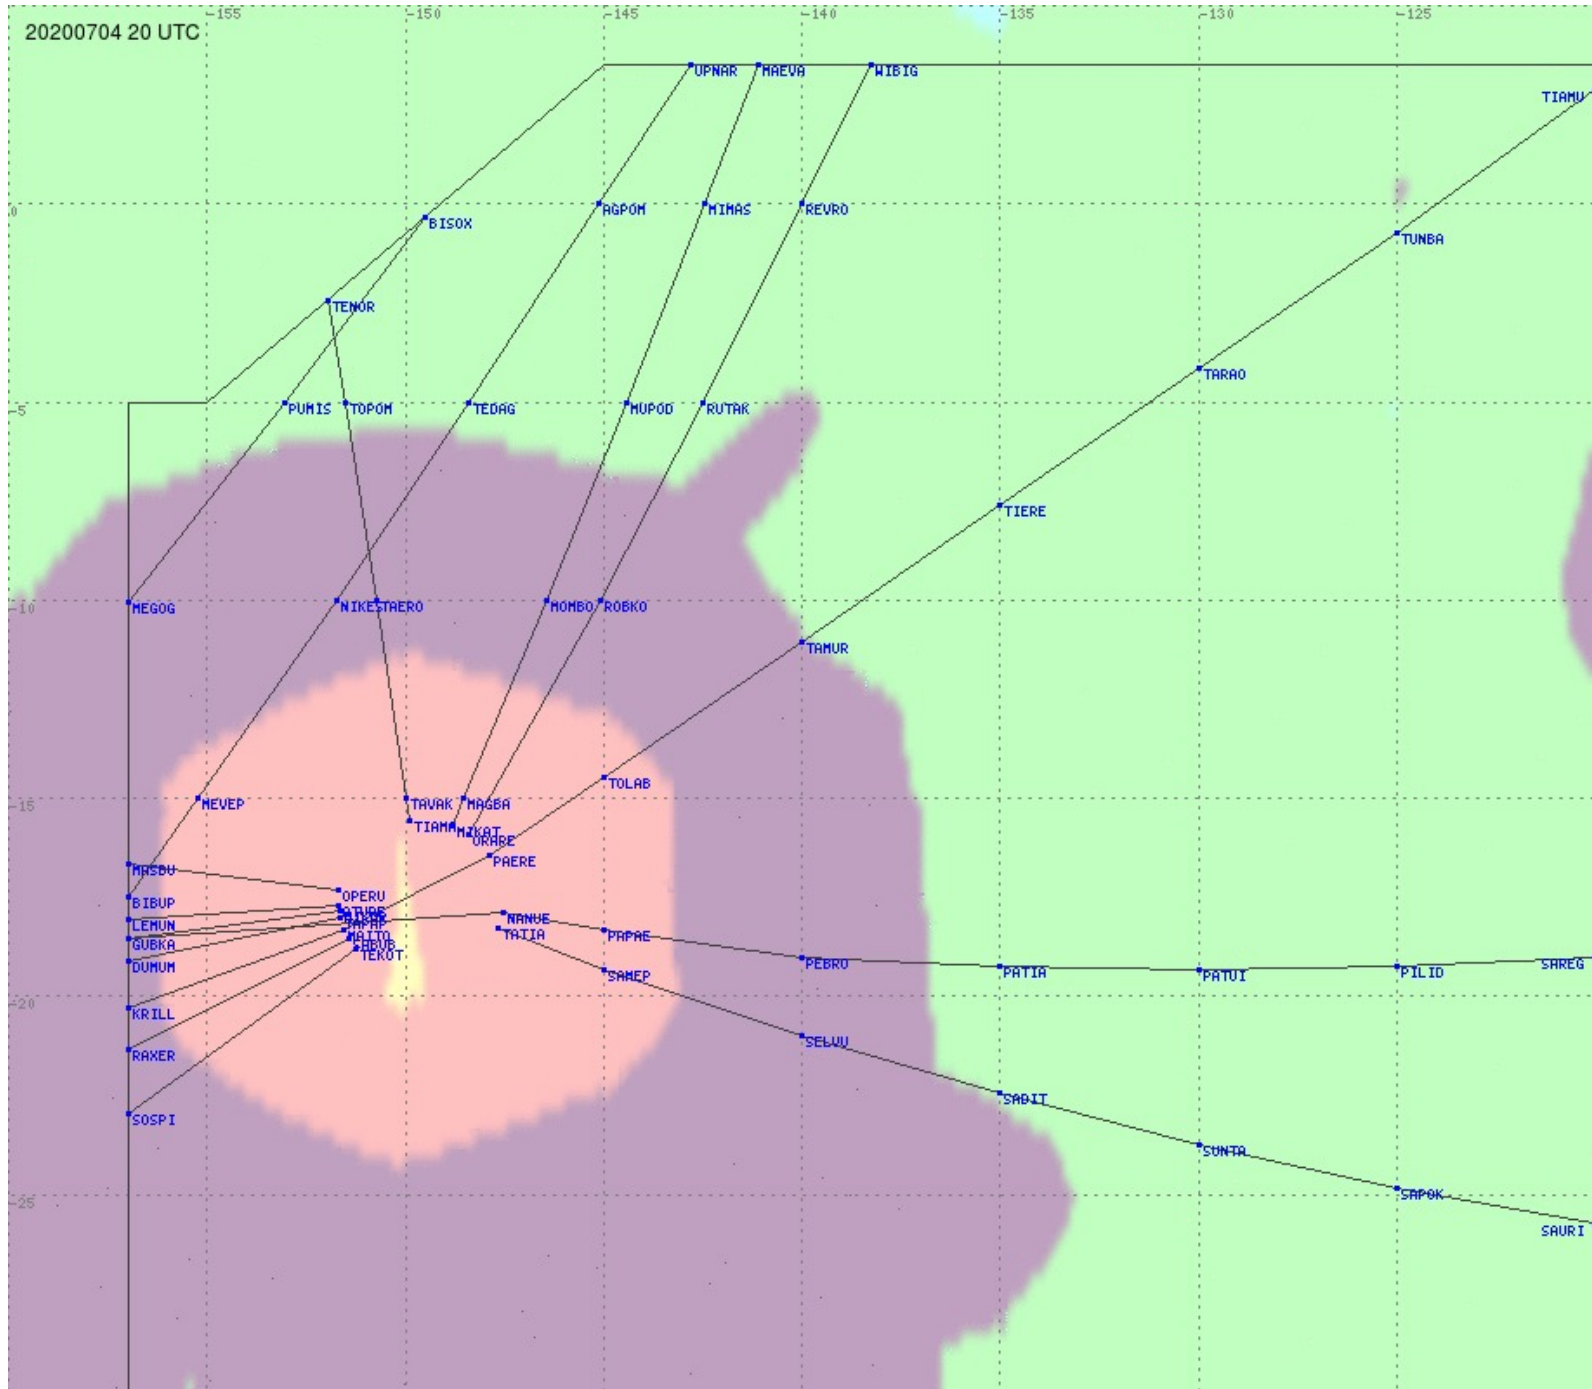

Tahiti FIR - HF Propag - 20200704

2.8 MHz 3.5 MHz 5.6 MHz 8.9 MHz 13.3 MHz 17.9 MHz None

Tahiti FIR - HF Propag - 20200704

2.8 MHz 3.5 MHz 5.6 MHz 8.9 MHz 13.3 MHz 17.9 MHz None

Tahiti FIR - HF Propag - 20200704

Tahiti FIR - HF Propag - 20200704

2.8 MHz 3.5 MHz 5.6 MHz 8.9 MHz 13.3 MHz 17.9 MHz None

Tahiti FIR - HF Propag - 20200704

Tahiti FIR - HF Propag - 20200704

2.8 MHz 3.5 MHz 5.6 MHz 8.9 MHz 13.3 MHz 17.9 MHz None

Tahiti FIR - HF Propag - 20200704

Tahiti FIR - HF Propag - 20200704

2.8 MHz 3.5 MHz 5.6 MHz 8.9 MHz 13.3 MHz 17.9 MHz None

Tahiti FIR - HF Propag - 20200704

2.8 MHz 3.5 MHz 5.6 MHz 8.9 MHz 13.3 MHz 17.9 MHz None