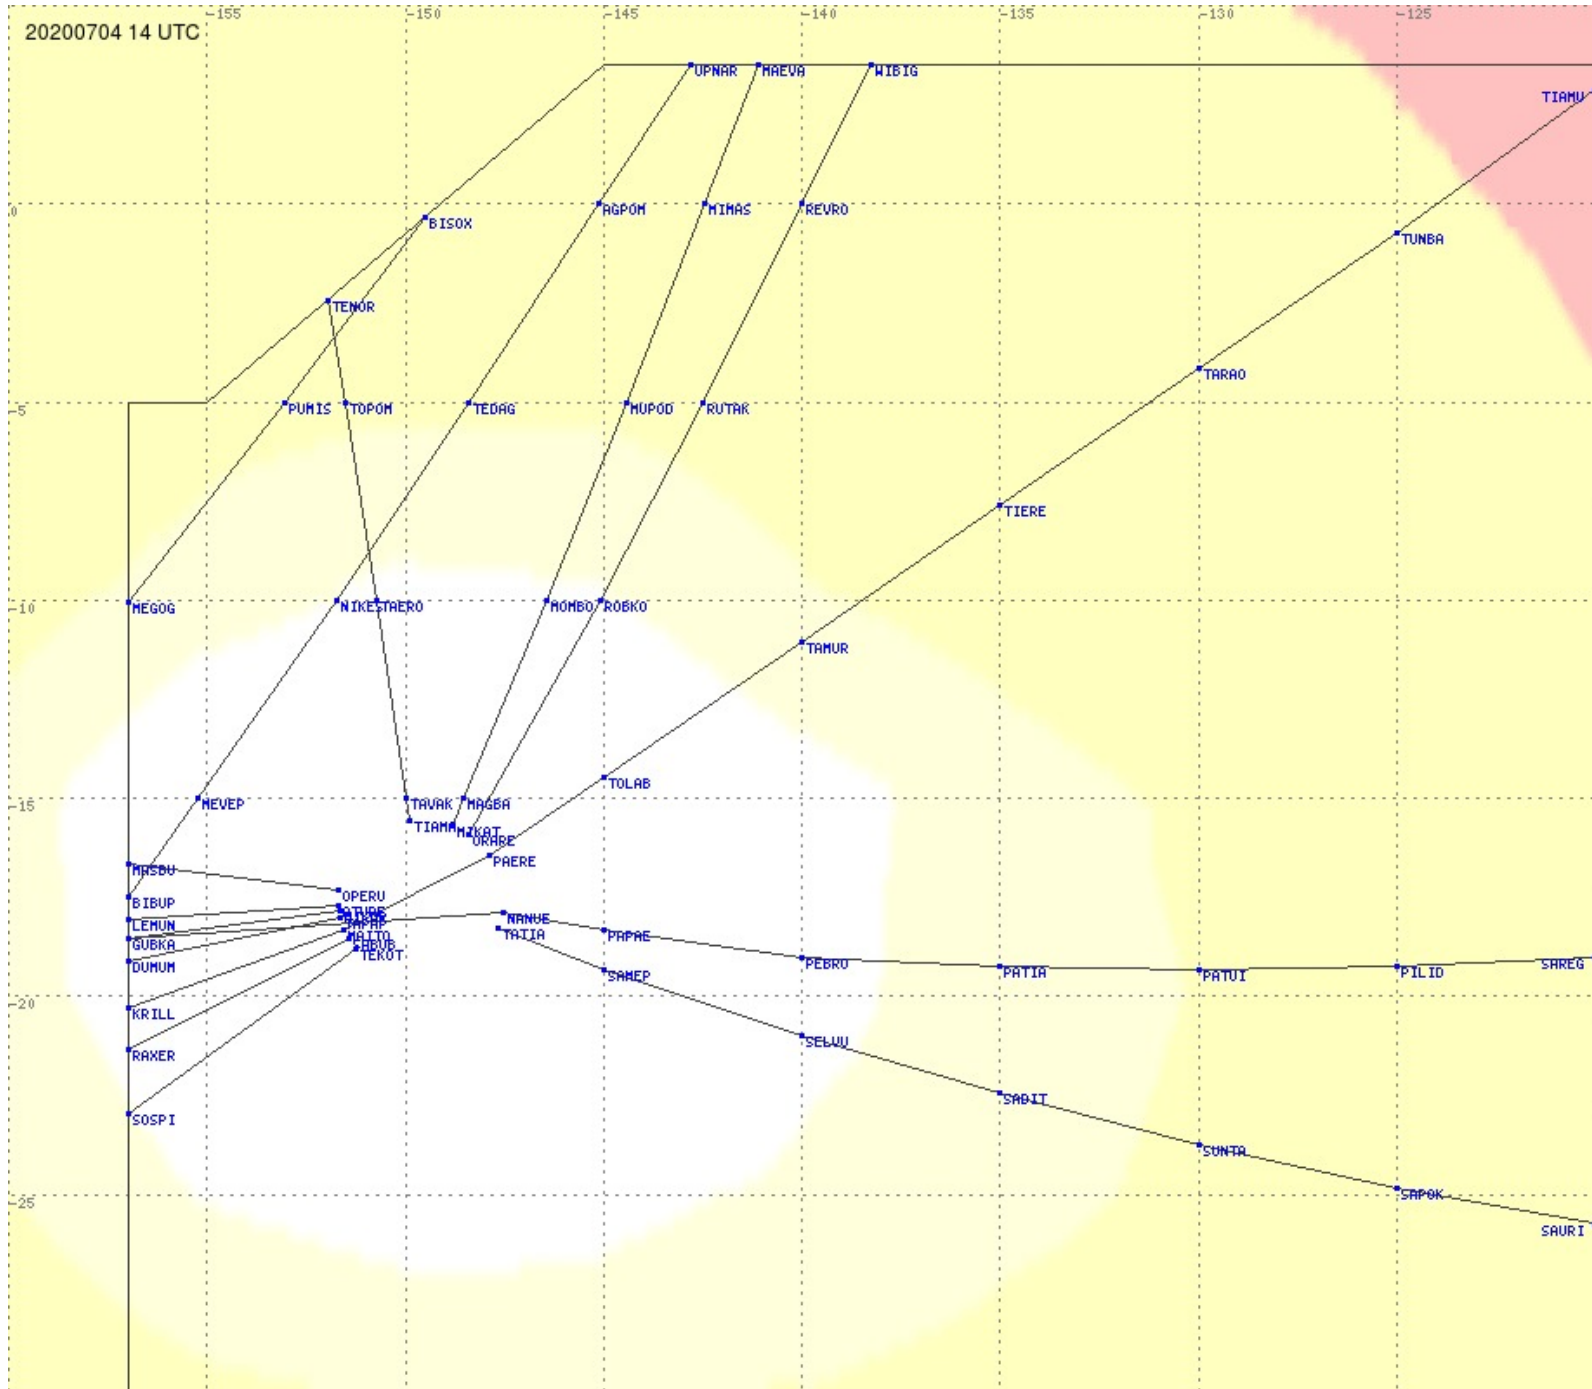

Tahiti FIR - HF Propag - 20200704

2.8 MHz
3.5 MHz
5.6 MHz
8.9 MHz
13.3 MHz
17.9 MHz
None