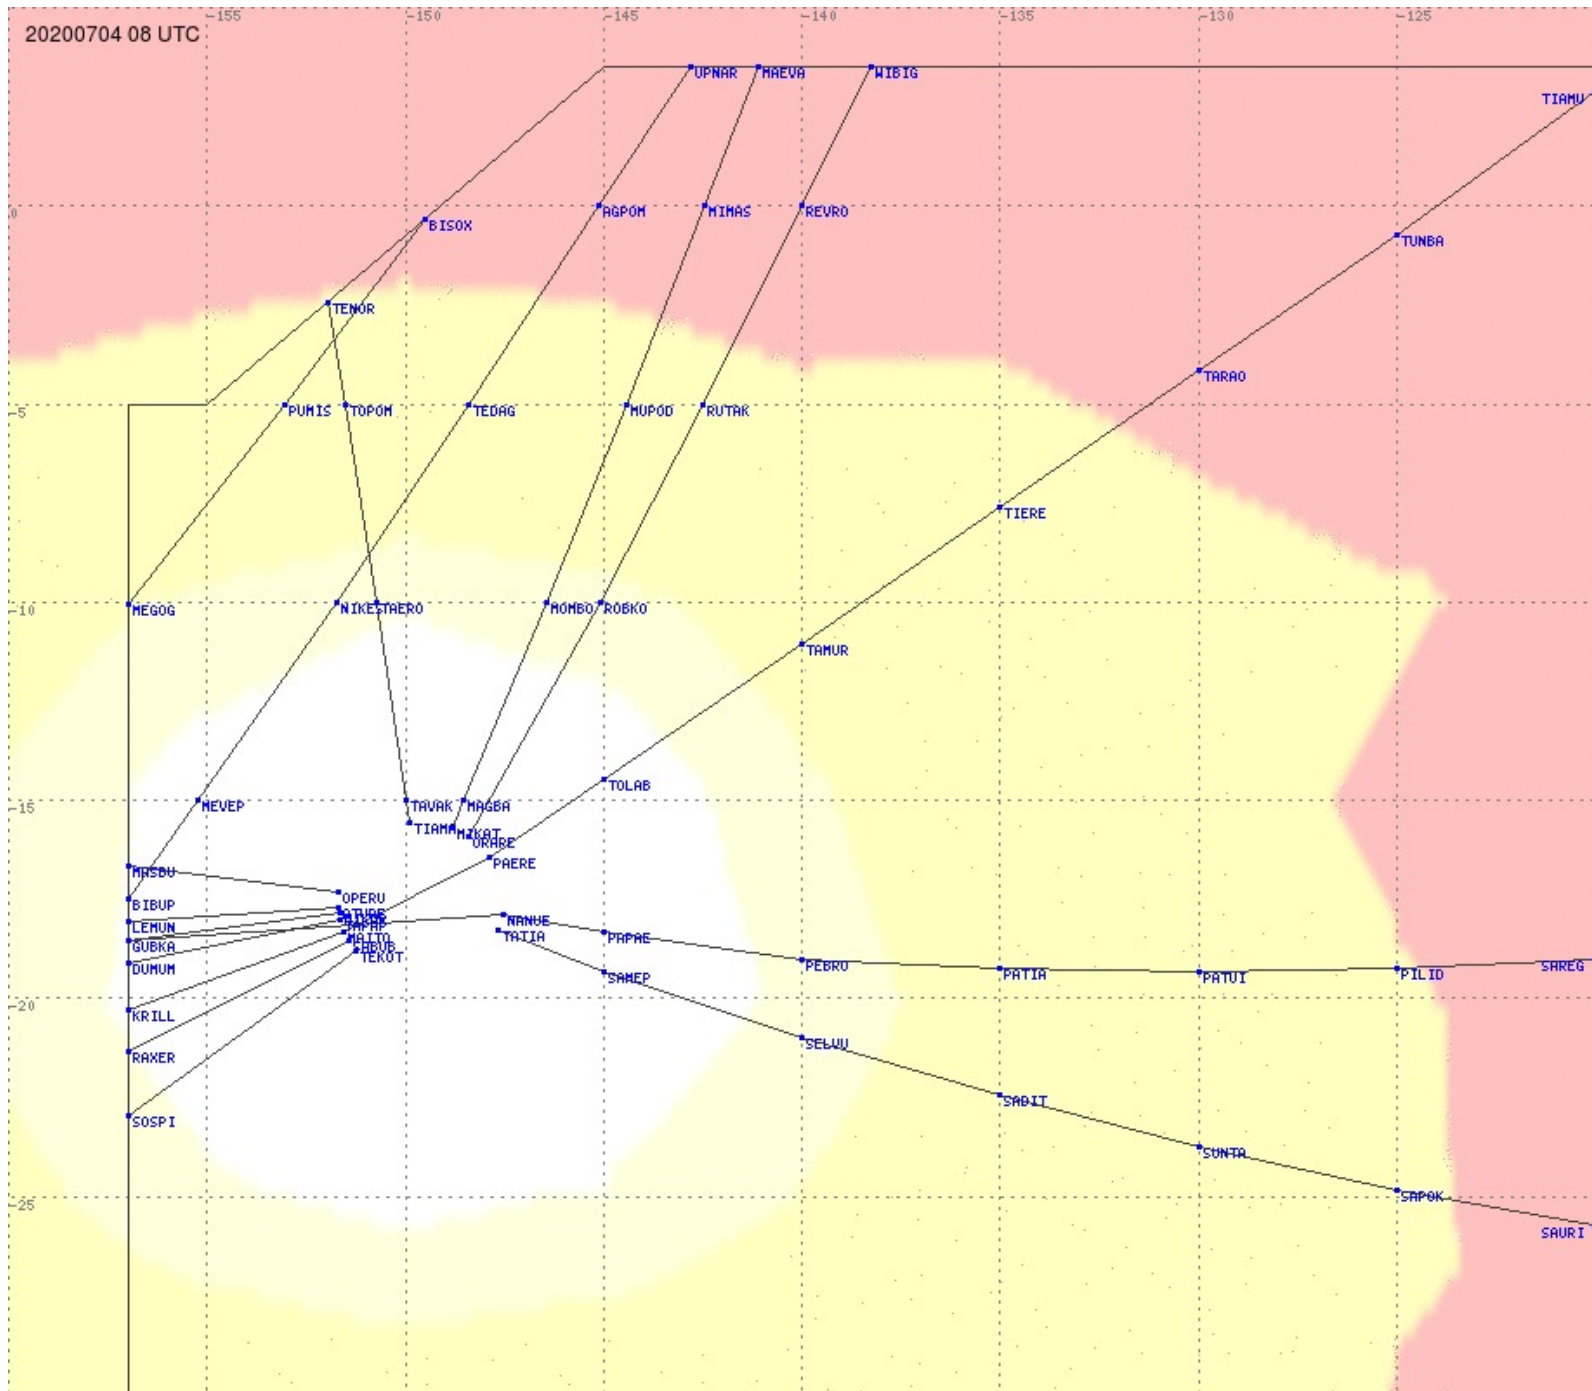

Tahiti FIR - HF Propag - 20200704

Tahiti FIR - HF Propag - 20200704

Tahiti FIR - HF Propag - 20200704

2.8 MHz
3.5 MHz
5.6 MHz
8.9 MHz
13.3 MHz
17.9 MHz
None

Tahiti FIR - HF Propag - 20200704

2.8 MHz
3.5 MHz
5.6 MHz
8.9 MHz
13.3 MHz
17.9 MHz
None

Tahiti FIR - HF Propag - 20200704

2.8 MHz 3.5 MHz 5.6 MHz 8.9 MHz 13.3 MHz 17.9 MHz None

Tahiti FIR - HF Propag - 20200704

Tahiti FIR - HF Propag - 20200704

2.8 MHz
3.5 MHz
5.6 MHz
8.9 MHz
13.3 MHz
17.9 MHz
None