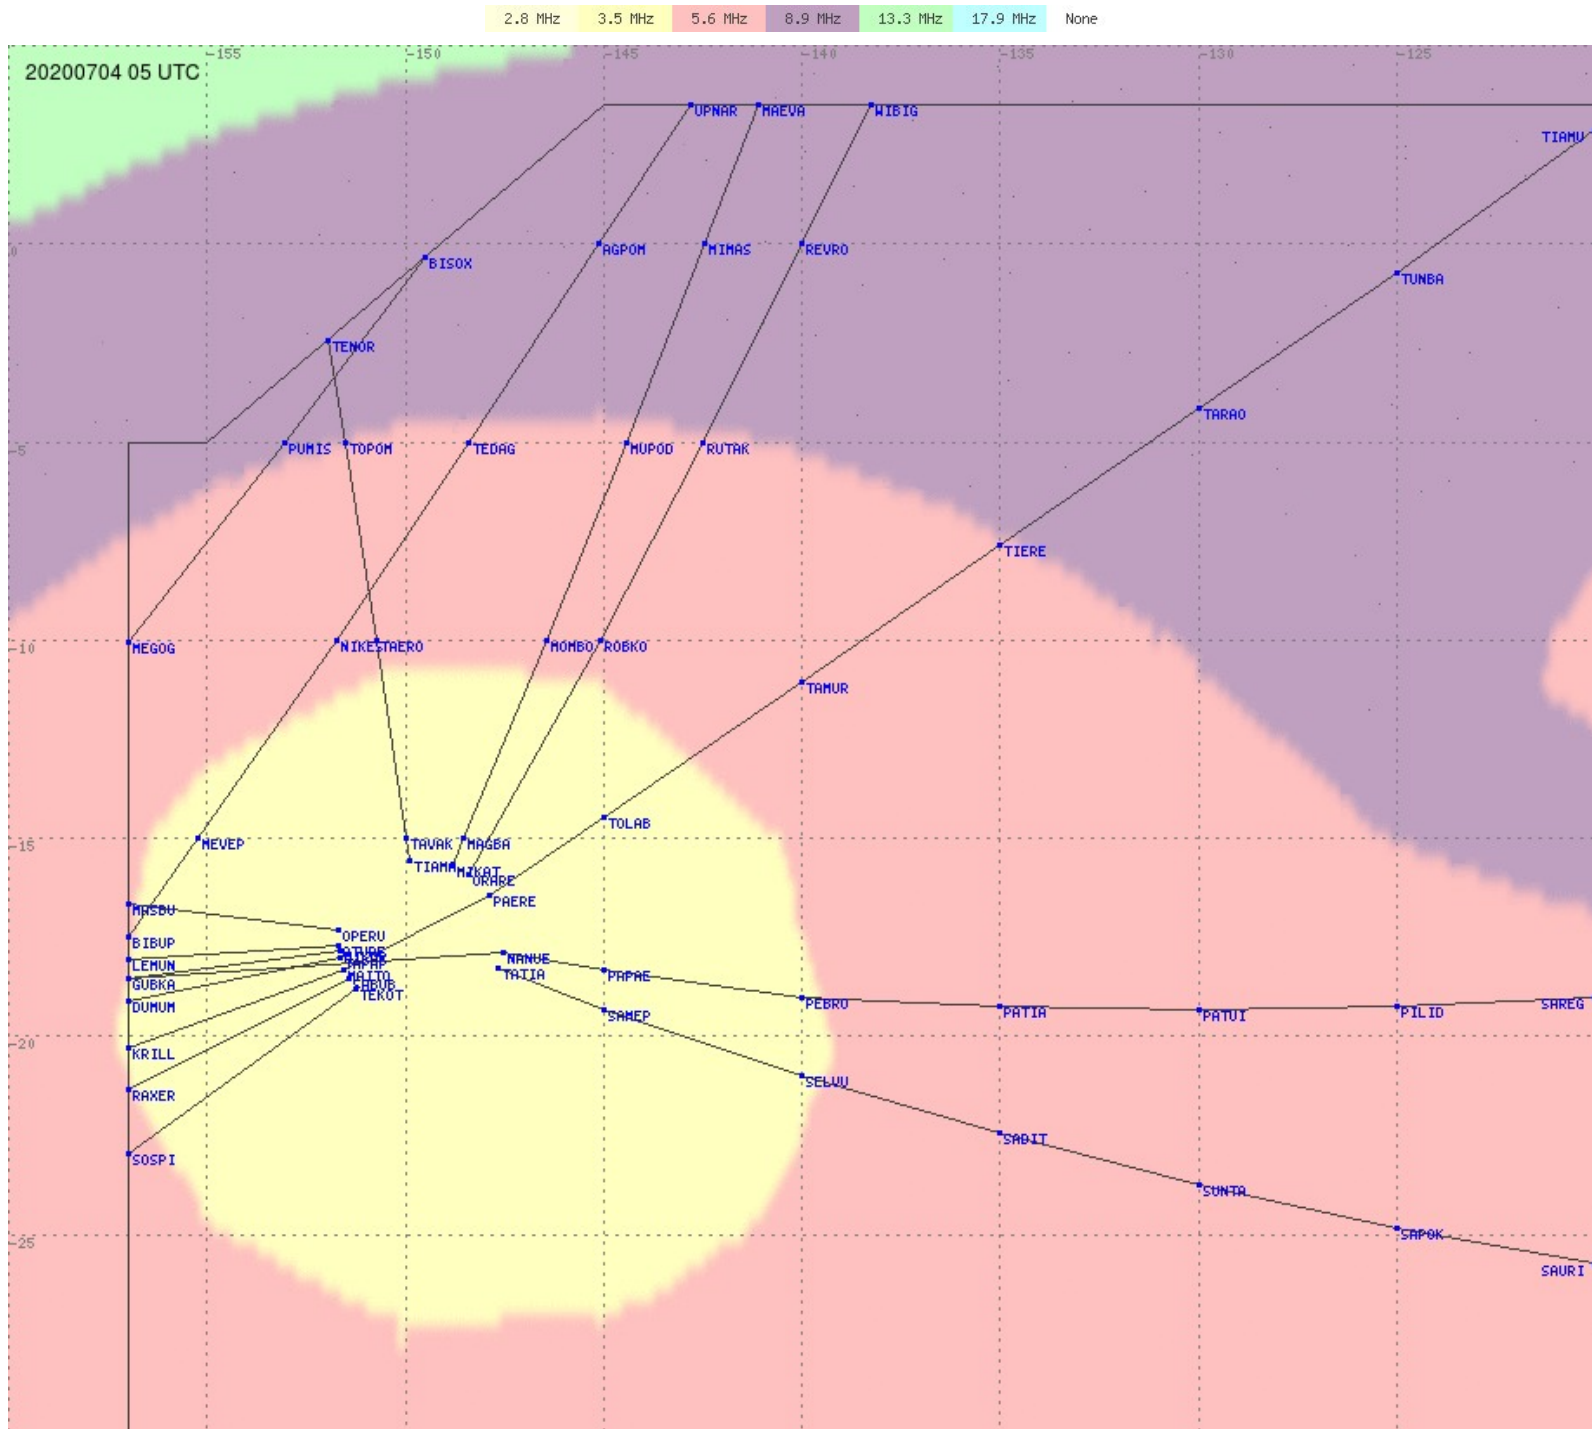

Tahiti FIR - HF Propag - 20200704

2.8 MHz 3.5 MHz 5.6 MHz 8.9 MHz 13.3 MHz 17.9 MHz None

Tahiti FIR - HF Propag - 20200704

2.8 MHz 3.5 MHz 5.6 MHz 8.9 MHz 13.3 MHz 17.9 MHz None

Tahiti FIR - HF Propag - 20200704

2.8 MHz 3.5 MHz 5.6 MHz 8.9 MHz 13.3 MHz 17.9 MHz None

Tahiti FIR - HF Propag - 20200704

2.8 MHz 3.5 MHz 5.6 MHz 8.9 MHz 13.3 MHz 17.9 MHz None

Tahiti FIR - HF Propag - 20200704

Tahiti FIR - HF Propag - 20200704

Tahiti FIR - HF Propag - 20200704

Tahiti FIR - HF Propag - 20200704

Tahiti FIR - HF Propag - 20200704

2.8 MHz
3.5 MHz
5.6 MHz
8.9 MHz
13.3 MHz
17.9 MHz
None

Tahiti FIR - HF Propag - 20200704

2.8 MHz
3.5 MHz
5.6 MHz
8.9 MHz
13.3 MHz
17.9 MHz
None

Tahiti FIR - HF Propag - 20200704

2.8 MHz 3.5 MHz 5.6 MHz 8.9 MHz 13.3 MHz 17.9 MHz None

Tahiti FIR - HF Propag - 20200704

Tahiti FIR - HF Propag - 20200704

2.8 MHz
3.5 MHz
5.6 MHz
8.9 MHz
13.3 MHz
17.9 MHz
None