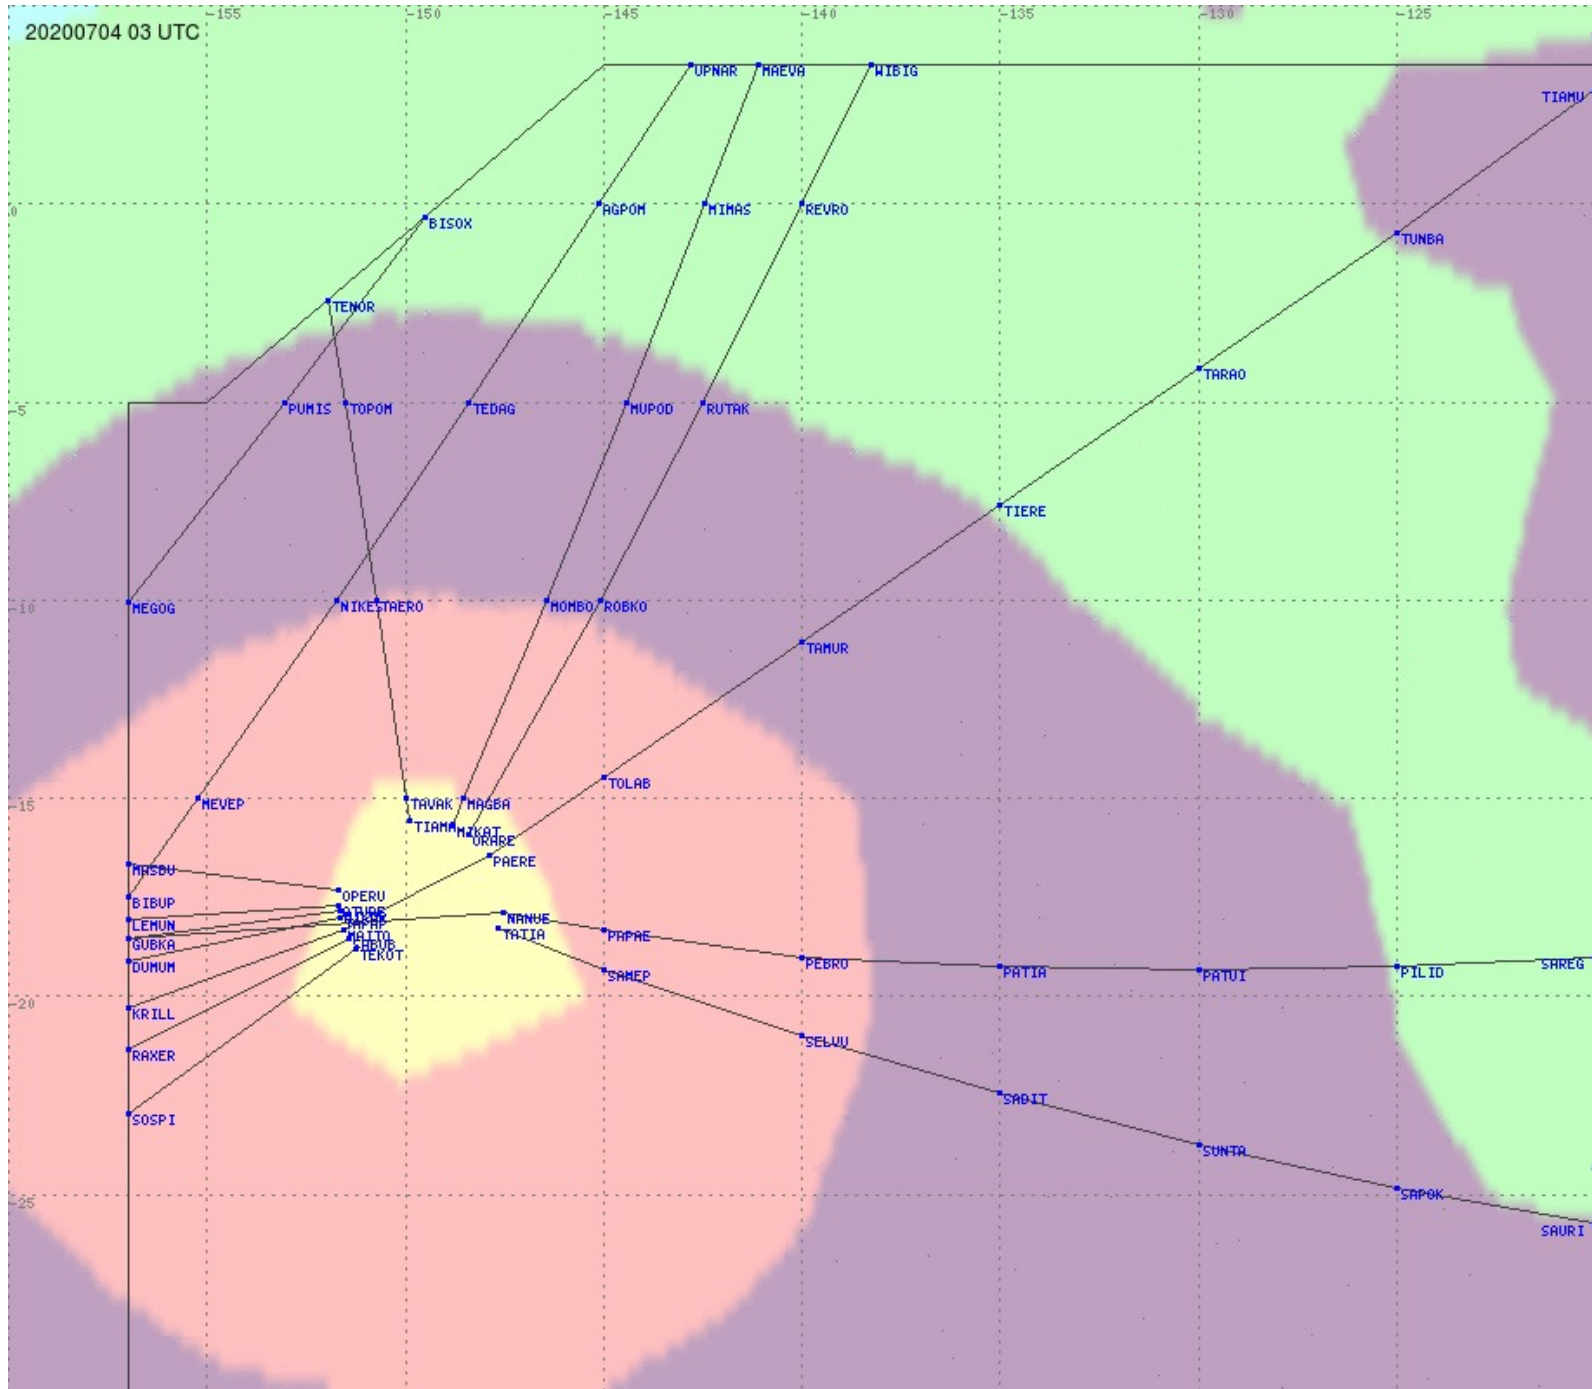

Tahiti FIR - HF Propag - 20200704

2.8 MHz 3.5 MHz 5.6 MHz 8.9 MHz 13.3 MHz 17.9 MHz None

Tahiti FIR - HF Propag - 20200704

2.8 MHz 3.5 MHz 5.6 MHz 8.9 MHz 13.3 MHz 17.9 MHz None

Tahiti FIR - HF Propag - 20200704

2.8 MHz 3.5 MHz 5.6 MHz 8.9 MHz 13.3 MHz 17.9 MHz None

Tahiti FIR - HF Propag - 20200704

2.8 MHz 3.5 MHz 5.6 MHz 8.9 MHz 13.3 MHz 17.9 MHz None

Tahiti FIR - HF Propag - 20200704

Tahiti FIR - HF Propag - 20200704

Tahiti FIR - HF Propag - 20200704

Tahiti FIR - HF Propag - 20200704

Tahiti FIR - HF Propag - 20200704

2.8 MHz
3.5 MHz
5.6 MHz
8.9 MHz
13.3 MHz
17.9 MHz
None

Tahiti FIR - HF Propag - 20200704

2.8 MHz
3.5 MHz
5.6 MHz
8.9 MHz
13.3 MHz
17.9 MHz
None

Tahiti FIR - HF Propag - 20200704

2.8 MHz 3.5 MHz 5.6 MHz 8.9 MHz 13.3 MHz 17.9 MHz None

Tahiti FIR - HF Propag - 20200704

Tahiti FIR - HF Propag - 20200704

2.8 MHz
3.5 MHz
5.6 MHz
8.9 MHz
13.3 MHz
17.9 MHz
None