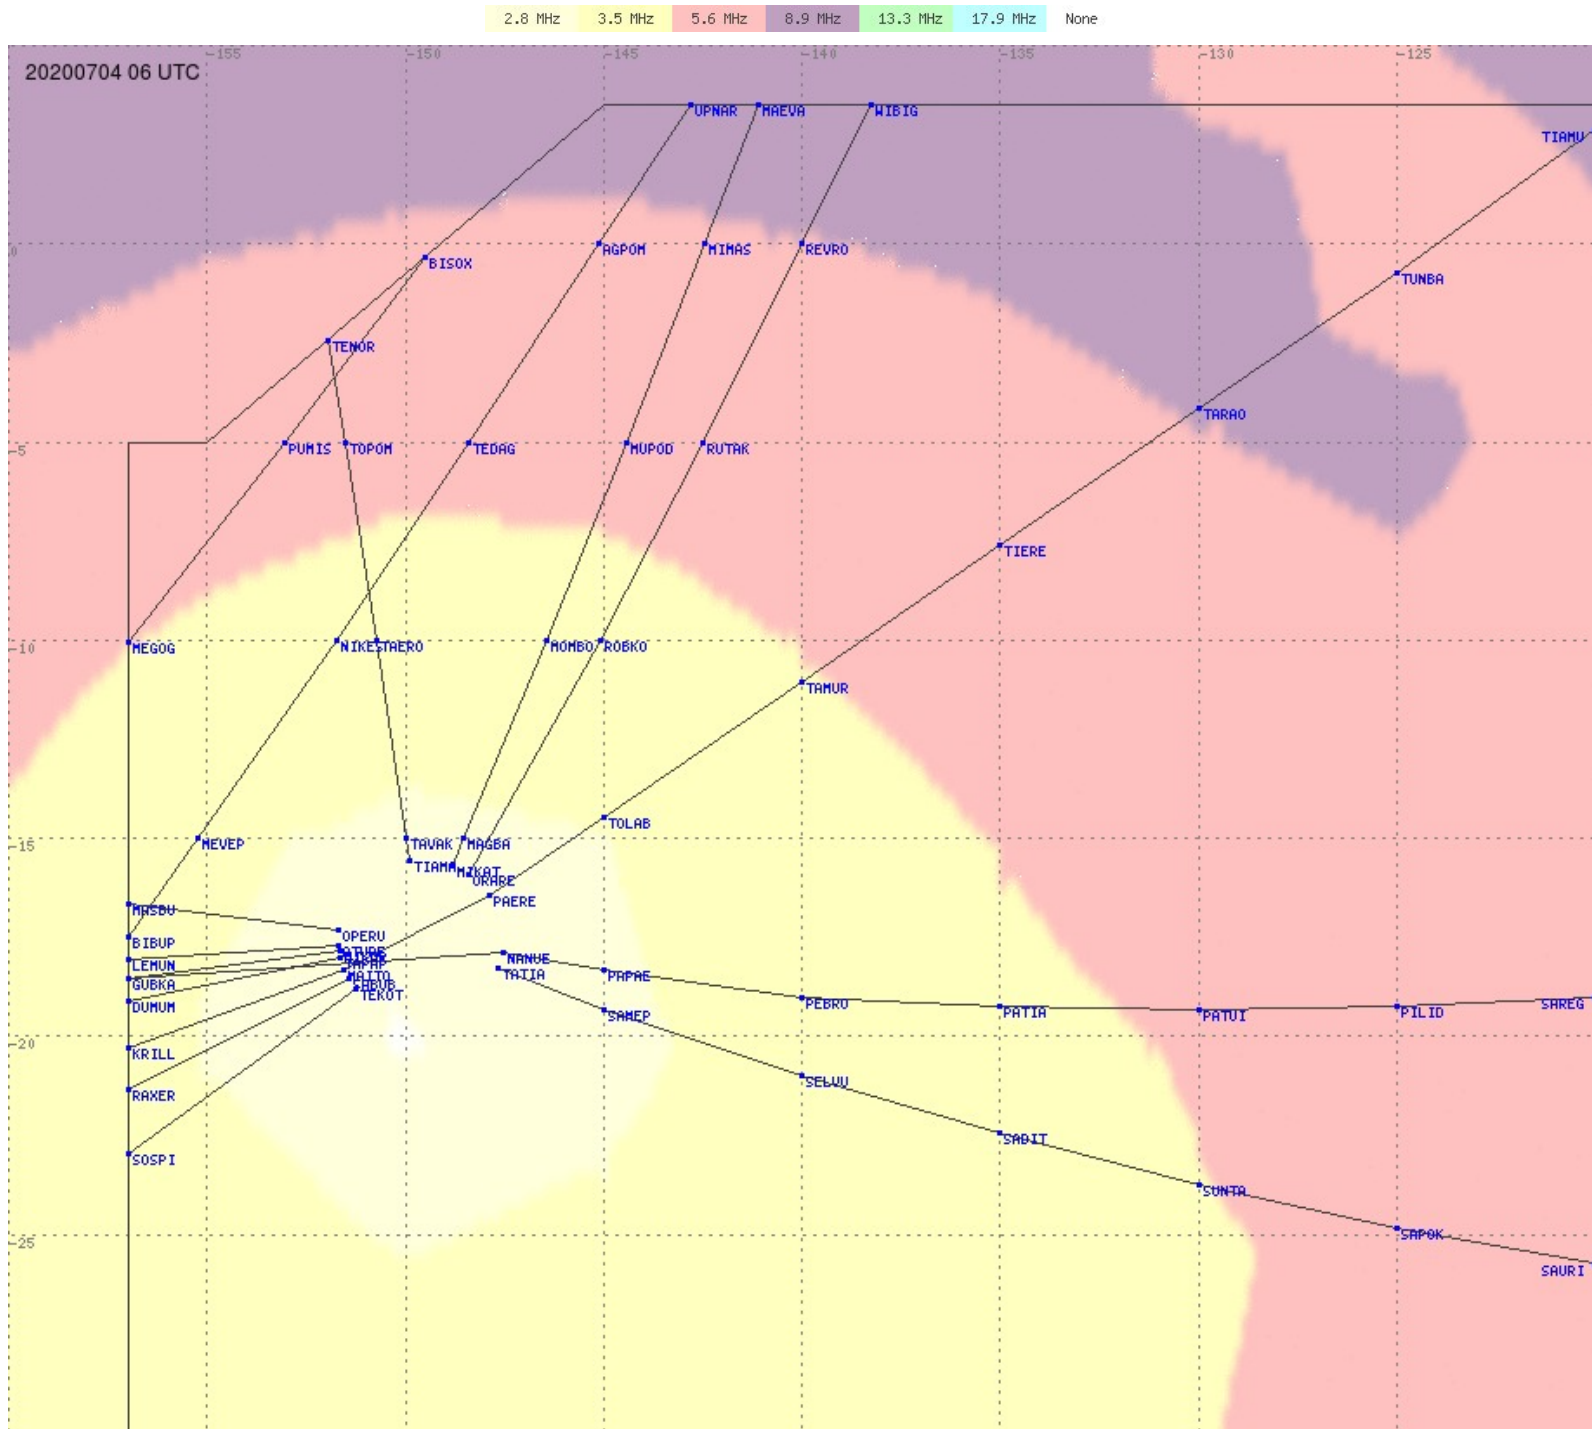

Tahiti FIR - HF Propag - 20200704

2.8 MHz 3.5 MHz 5.6 MHz 8.9 MHz 13.3 MHz 17.9 MHz None

Tahiti FIR - HF Propag - 20200704

2.8 MHz 3.5 MHz 5.6 MHz 8.9 MHz 13.3 MHz 17.9 MHz None

Tahiti FIR - HF Propag - 20200704

2.8 MHz 3.5 MHz 5.6 MHz 8.9 MHz 13.3 MHz 17.9 MHz None

Tahiti FIR - HF Propag - 20200704

2.8 MHz 3.5 MHz 5.6 MHz 8.9 MHz 13.3 MHz 17.9 MHz None

Tahiti FIR - HF Propag - 20200704

Tahiti FIR - HF Propag - 20200704

Tahiti FIR - HF Propag - 20200704

Tahiti FIR - HF Propag - 20200704

Tahiti FIR - HF Propag - 20200704

2.8 MHz
3.5 MHz
5.6 MHz
8.9 MHz
13.3 MHz
17.9 MHz
None

Tahiti FIR - HF Propag - 20200704

2.8 MHz
3.5 MHz
5.6 MHz
8.9 MHz
13.3 MHz
17.9 MHz
None