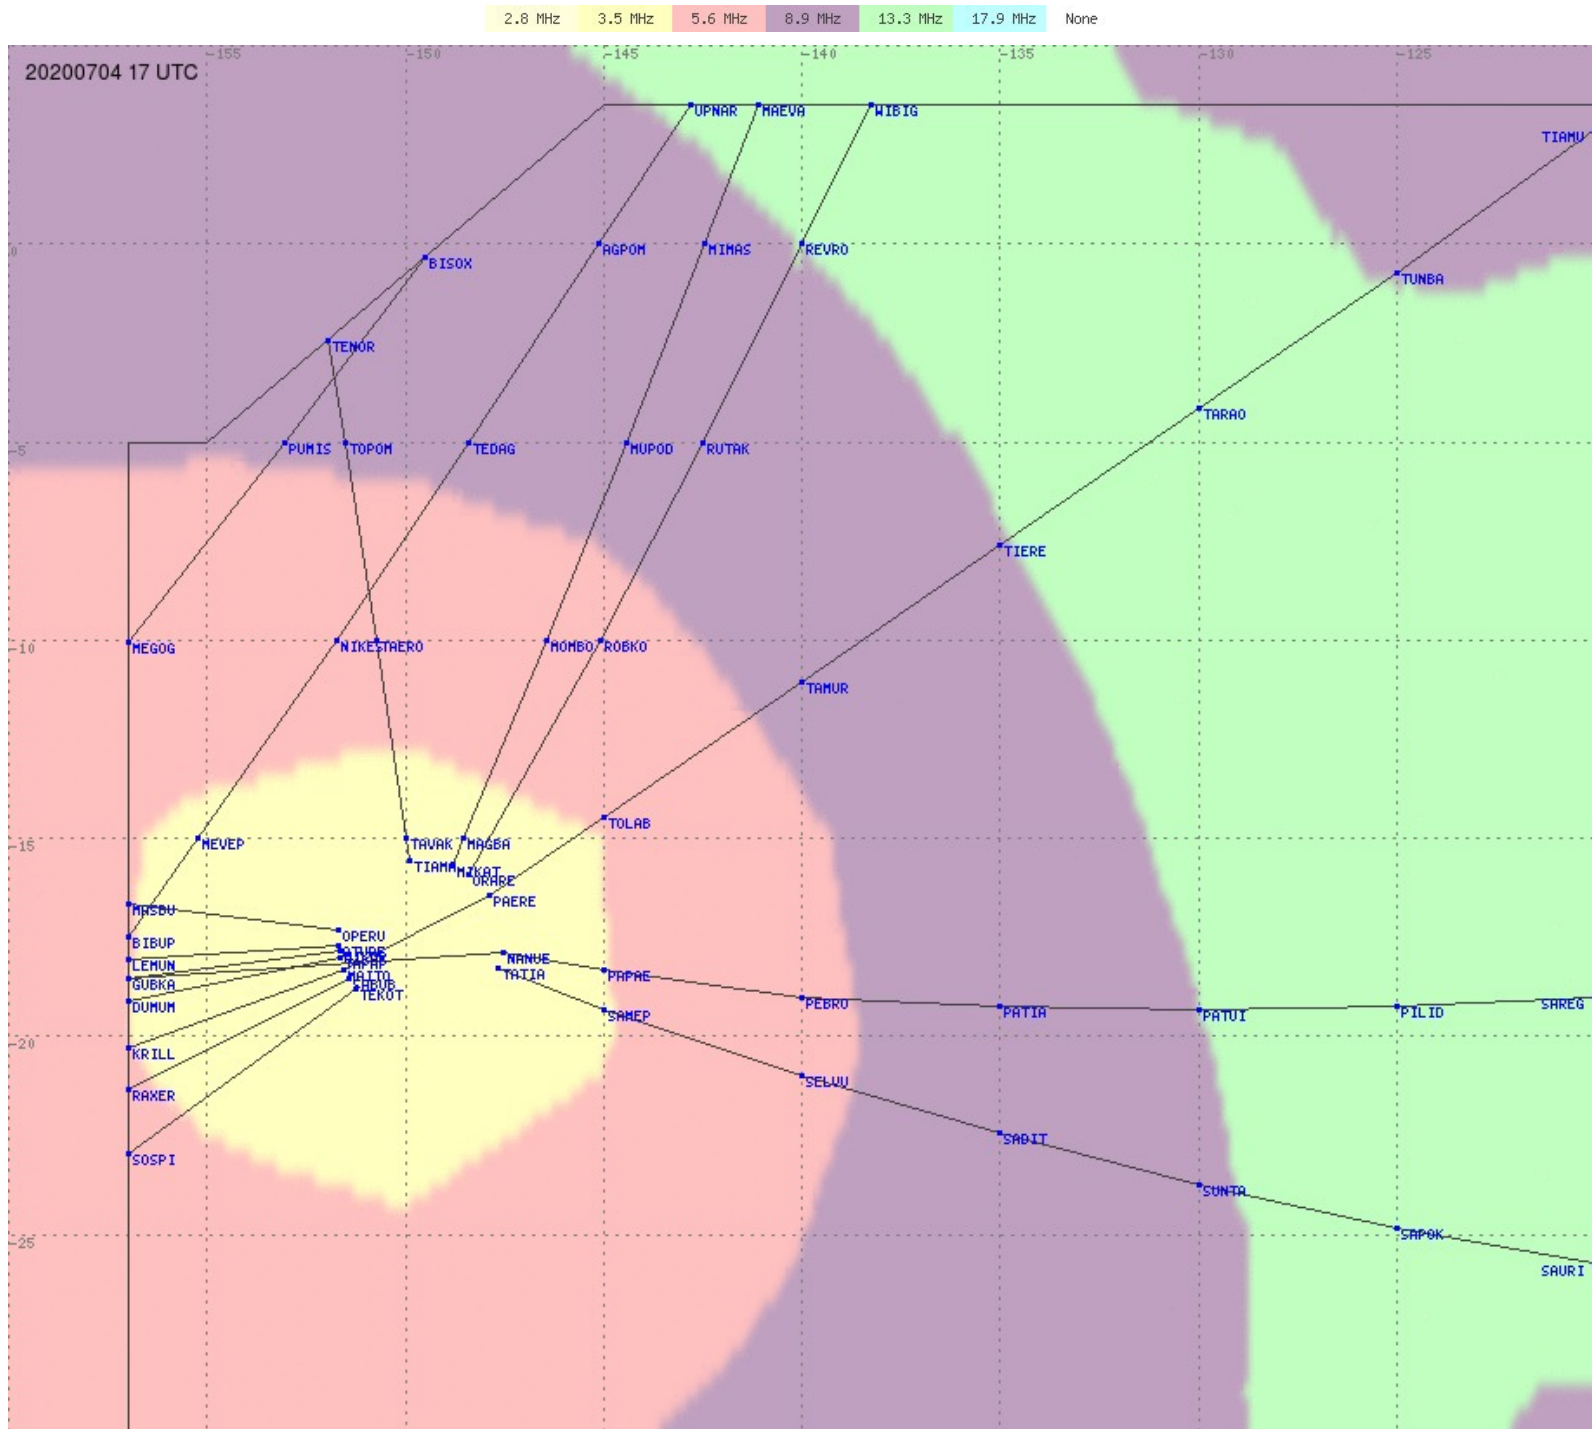

Tahiti FIR - HF Propag - 20200704

2.8 MHz 3.5 MHz 5.6 MHz 8.9 MHz 13.3 MHz 17.9 MHz None

Tahiti FIR - HF Propag - 20200704

2.8 MHz 3.5 MHz 5.6 MHz 8.9 MHz 13.3 MHz 17.9 MHz None

Tahiti FIR - HF Propag - 20200704

Tahiti FIR - HF Propag - 20200704

2.8 MHz 3.5 MHz 5.6 MHz 8.9 MHz 13.3 MHz 17.9 MHz None

Tahiti FIR - HF Propag - 20200704

Tahiti FIR - HF Propag - 20200704

2.8 MHz
3.5 MHz
5.6 MHz
8.9 MHz
13.3 MHz
17.9 MHz
None