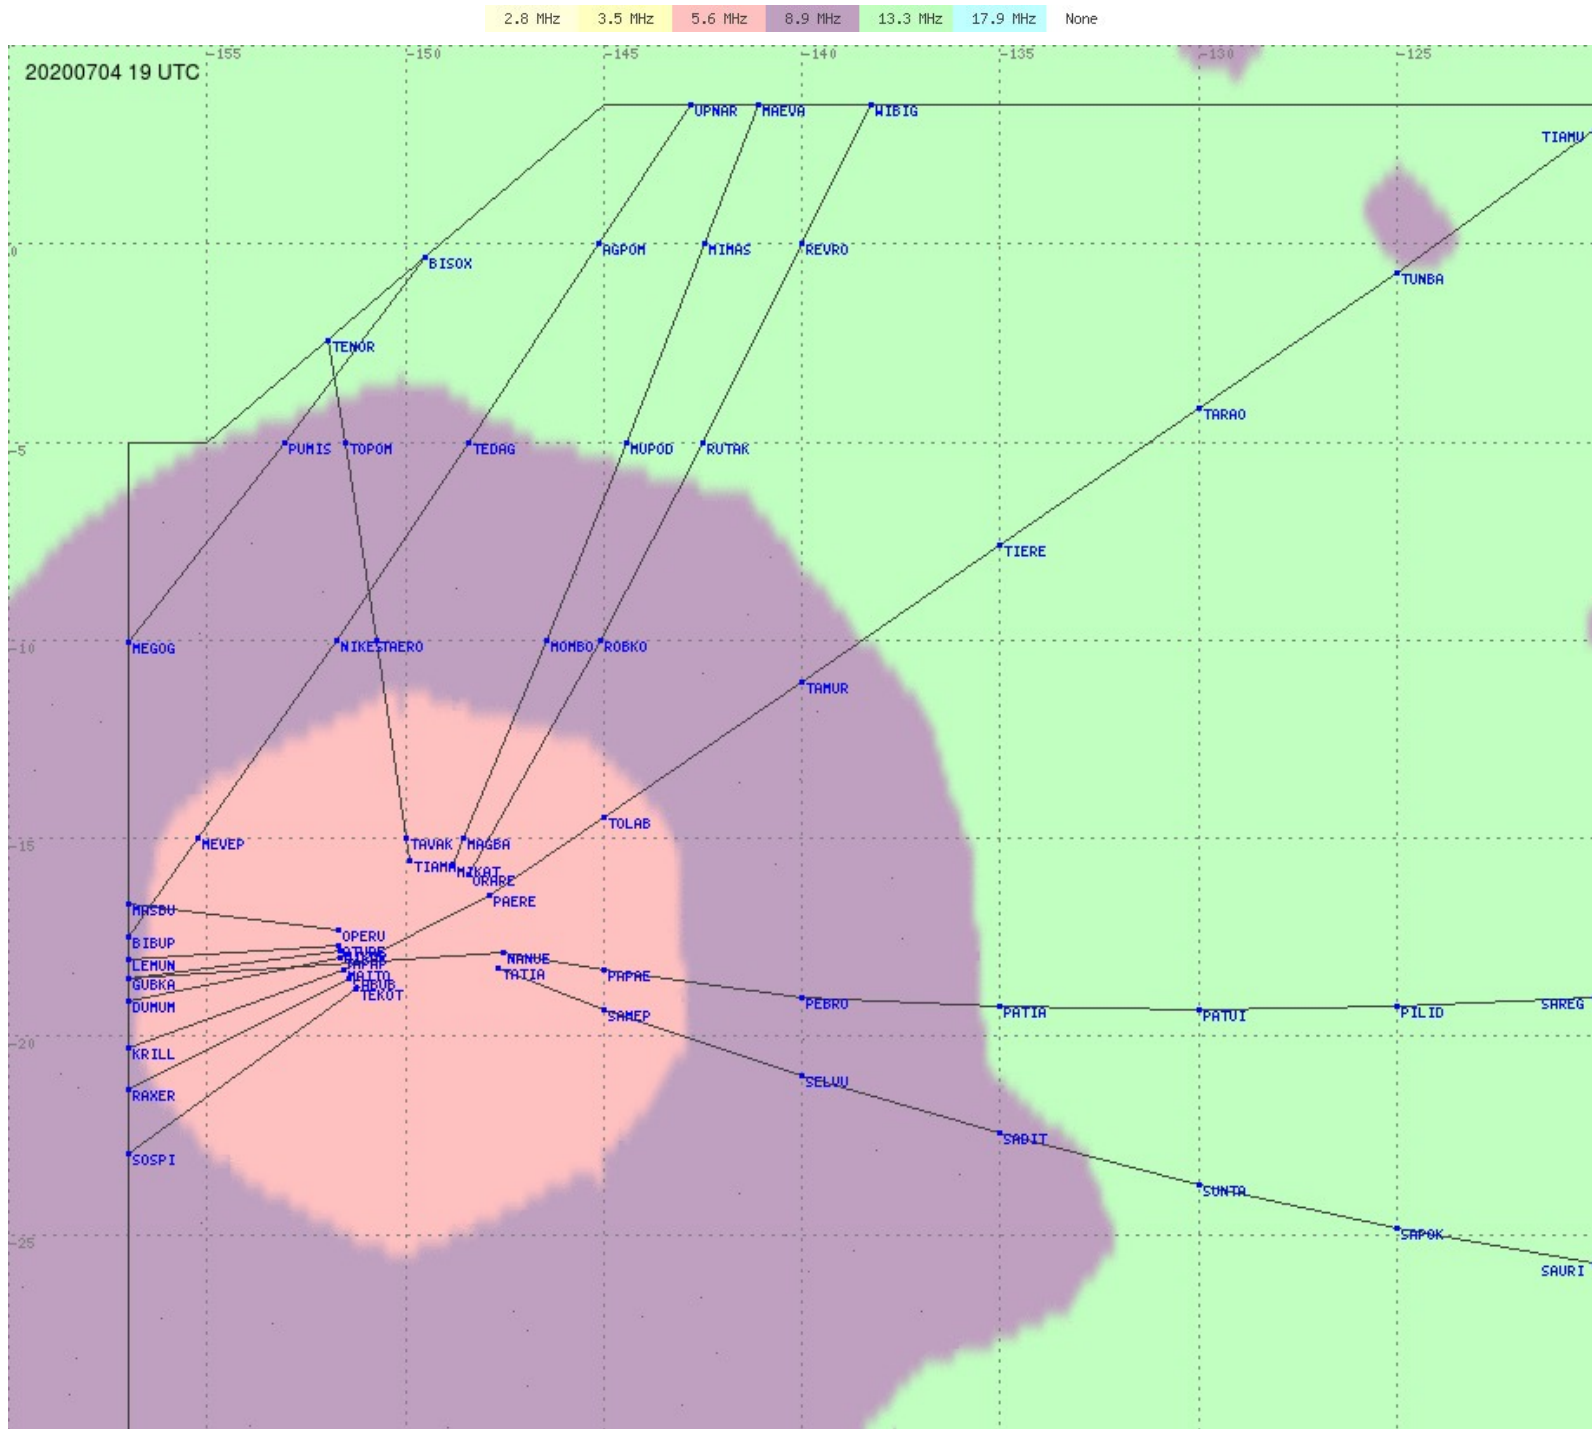

Tahiti FIR - HF Propag - 20200704

2.8 MHz 3.5 MHz 5.6 MHz 8.9 MHz 13.3 MHz 17.9 MHz None

Tahiti FIR - HF Propag - 20200704

2.8 MHz 3.5 MHz 5.6 MHz 8.9 MHz 13.3 MHz 17.9 MHz None

Tahiti FIR - HF Propag - 20200704

Tahiti FIR - HF Propag - 20200704

2.8 MHz 3.5 MHz 5.6 MHz 8.9 MHz 13.3 MHz 17.9 MHz None

Tahiti FIR - HF Propag - 20200704

Tahiti FIR - HF Propag - 20200704

2.8 MHz 3.5 MHz 5.6 MHz 8.9 MHz 13.3 MHz 17.9 MHz None

Tahiti FIR - HF Propag - 20200704

Tahiti FIR - HF Propag - 20200704

2.8 MHz 3.5 MHz 5.6 MHz 8.9 MHz 13.3 MHz 17.9 MHz None

Tahiti FIR - HF Propag - 20200704

2.8 MHz 3.5 MHz 5.6 MHz 8.9 MHz 13.3 MHz 17.9 MHz None