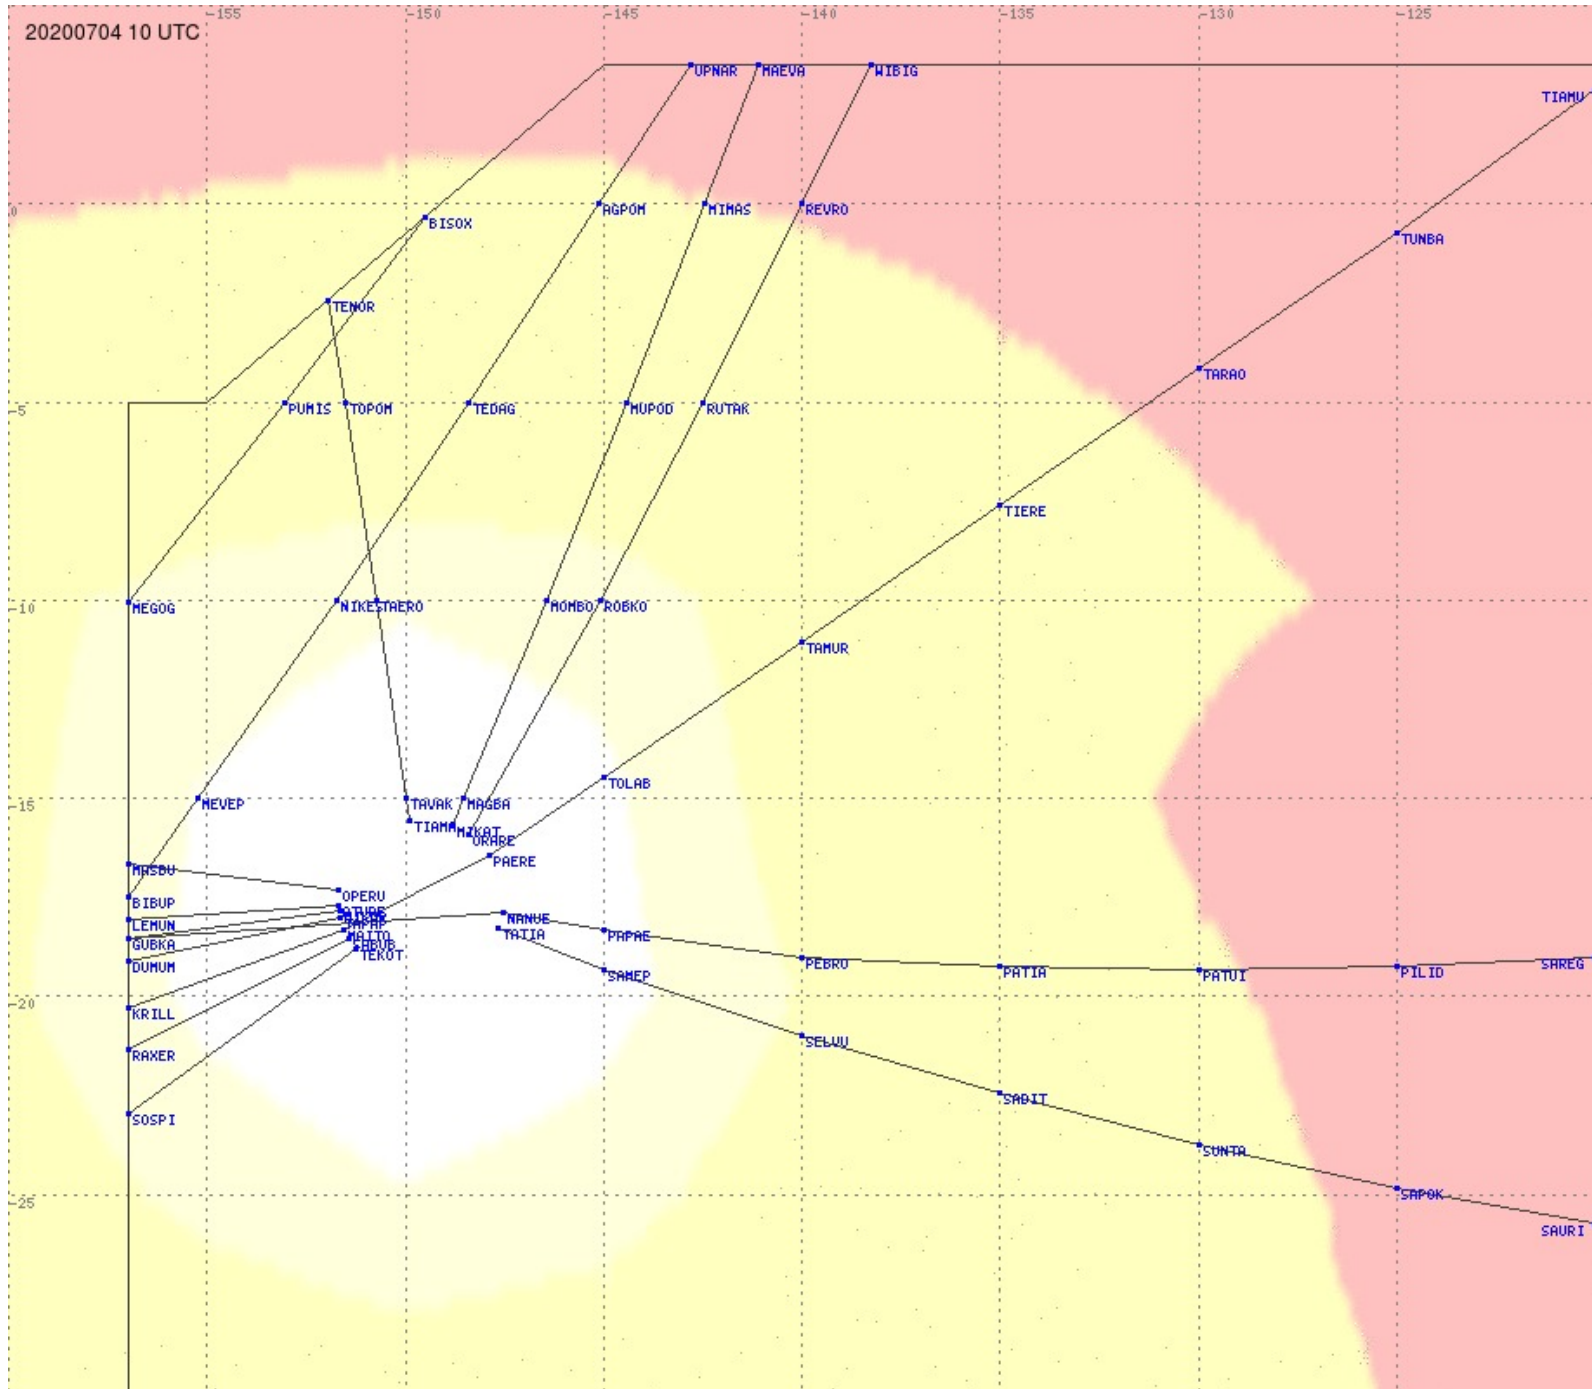

Tahiti FIR - HF Propag - 20200704

Tahiti FIR - HF Propag - 20200704

Tahiti FIR - HF Propag - 20200704

2.8 MHz
3.5 MHz
5.6 MHz
8.9 MHz
13.3 MHz
17.9 MHz
None

Tahiti FIR - HF Propag - 20200704

2.8 MHz
3.5 MHz
5.6 MHz
8.9 MHz
13.3 MHz
17.9 MHz
None

Tahiti FIR - HF Propag - 20200704

2.8 MHz 3.5 MHz 5.6 MHz 8.9 MHz 13.3 MHz 17.9 MHz None

Tahiti FIR - HF Propag - 20200704

Tahiti FIR - HF Propag - 20200704

2.8 MHz
3.5 MHz
5.6 MHz
8.9 MHz
13.3 MHz
17.9 MHz
None