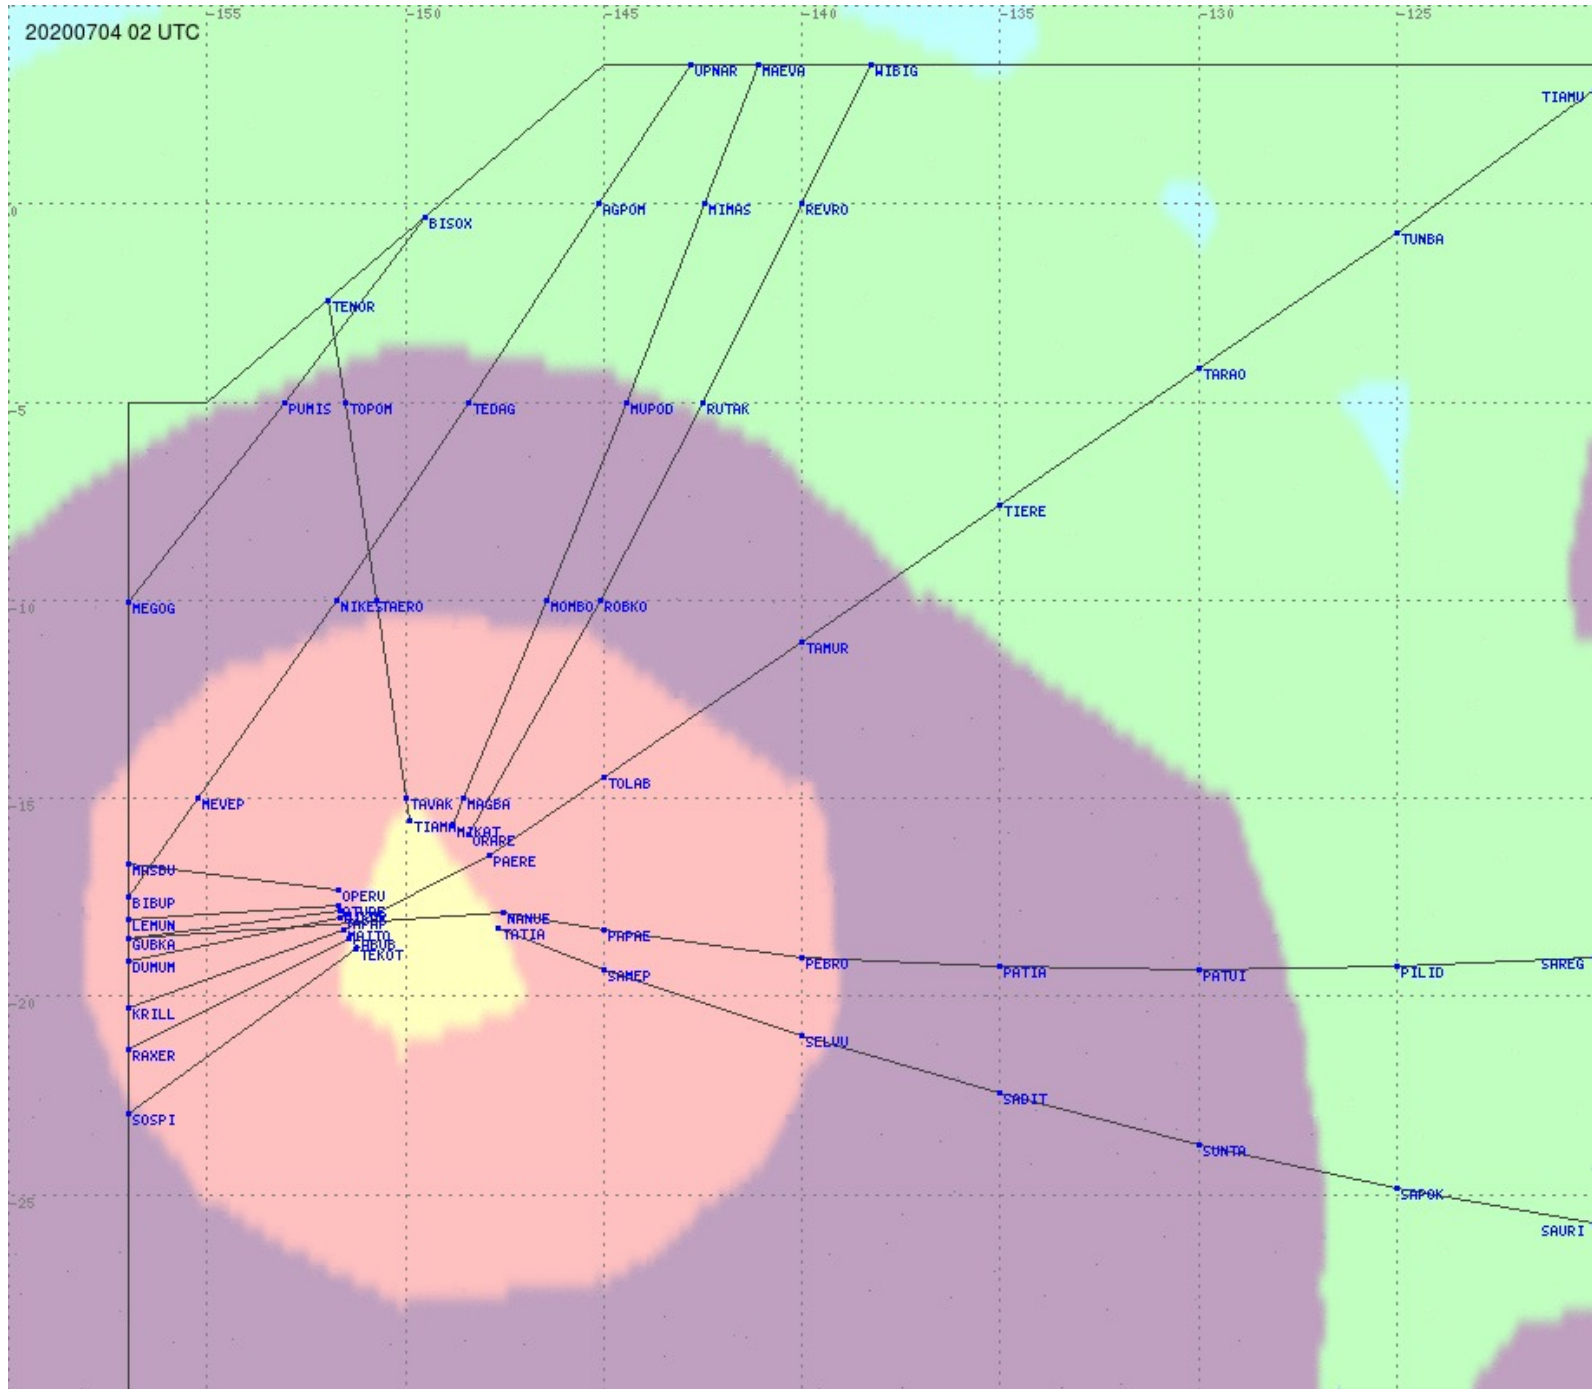

Tahiti FIR - HF Propag - 20200704

2.8 MHz 3.5 MHz 5.6 MHz 8.9 MHz 13.3 MHz 17.9 MHz None

Tahiti FIR - HF Propag - 20200704

2.8 MHz 3.5 MHz 5.6 MHz 8.9 MHz 13.3 MHz 17.9 MHz None

Tahiti FIR - HF Propag - 20200704

2.8 MHz 3.5 MHz 5.6 MHz 8.9 MHz 13.3 MHz 17.9 MHz None

Tahiti FIR - HF Propag - 20200704

2.8 MHz 3.5 MHz 5.6 MHz 8.9 MHz 13.3 MHz 17.9 MHz None

Tahiti FIR - HF Propag - 20200704

Tahiti FIR - HF Propag - 20200704

Tahiti FIR - HF Propag - 20200704

Tahiti FIR - HF Propag - 20200704

Tahiti FIR - HF Propag - 20200704

2.8 MHz
3.5 MHz
5.6 MHz
8.9 MHz
13.3 MHz
17.9 MHz
None

Tahiti FIR - HF Propag - 20200704

2.8 MHz
3.5 MHz
5.6 MHz
8.9 MHz
13.3 MHz
17.9 MHz
None