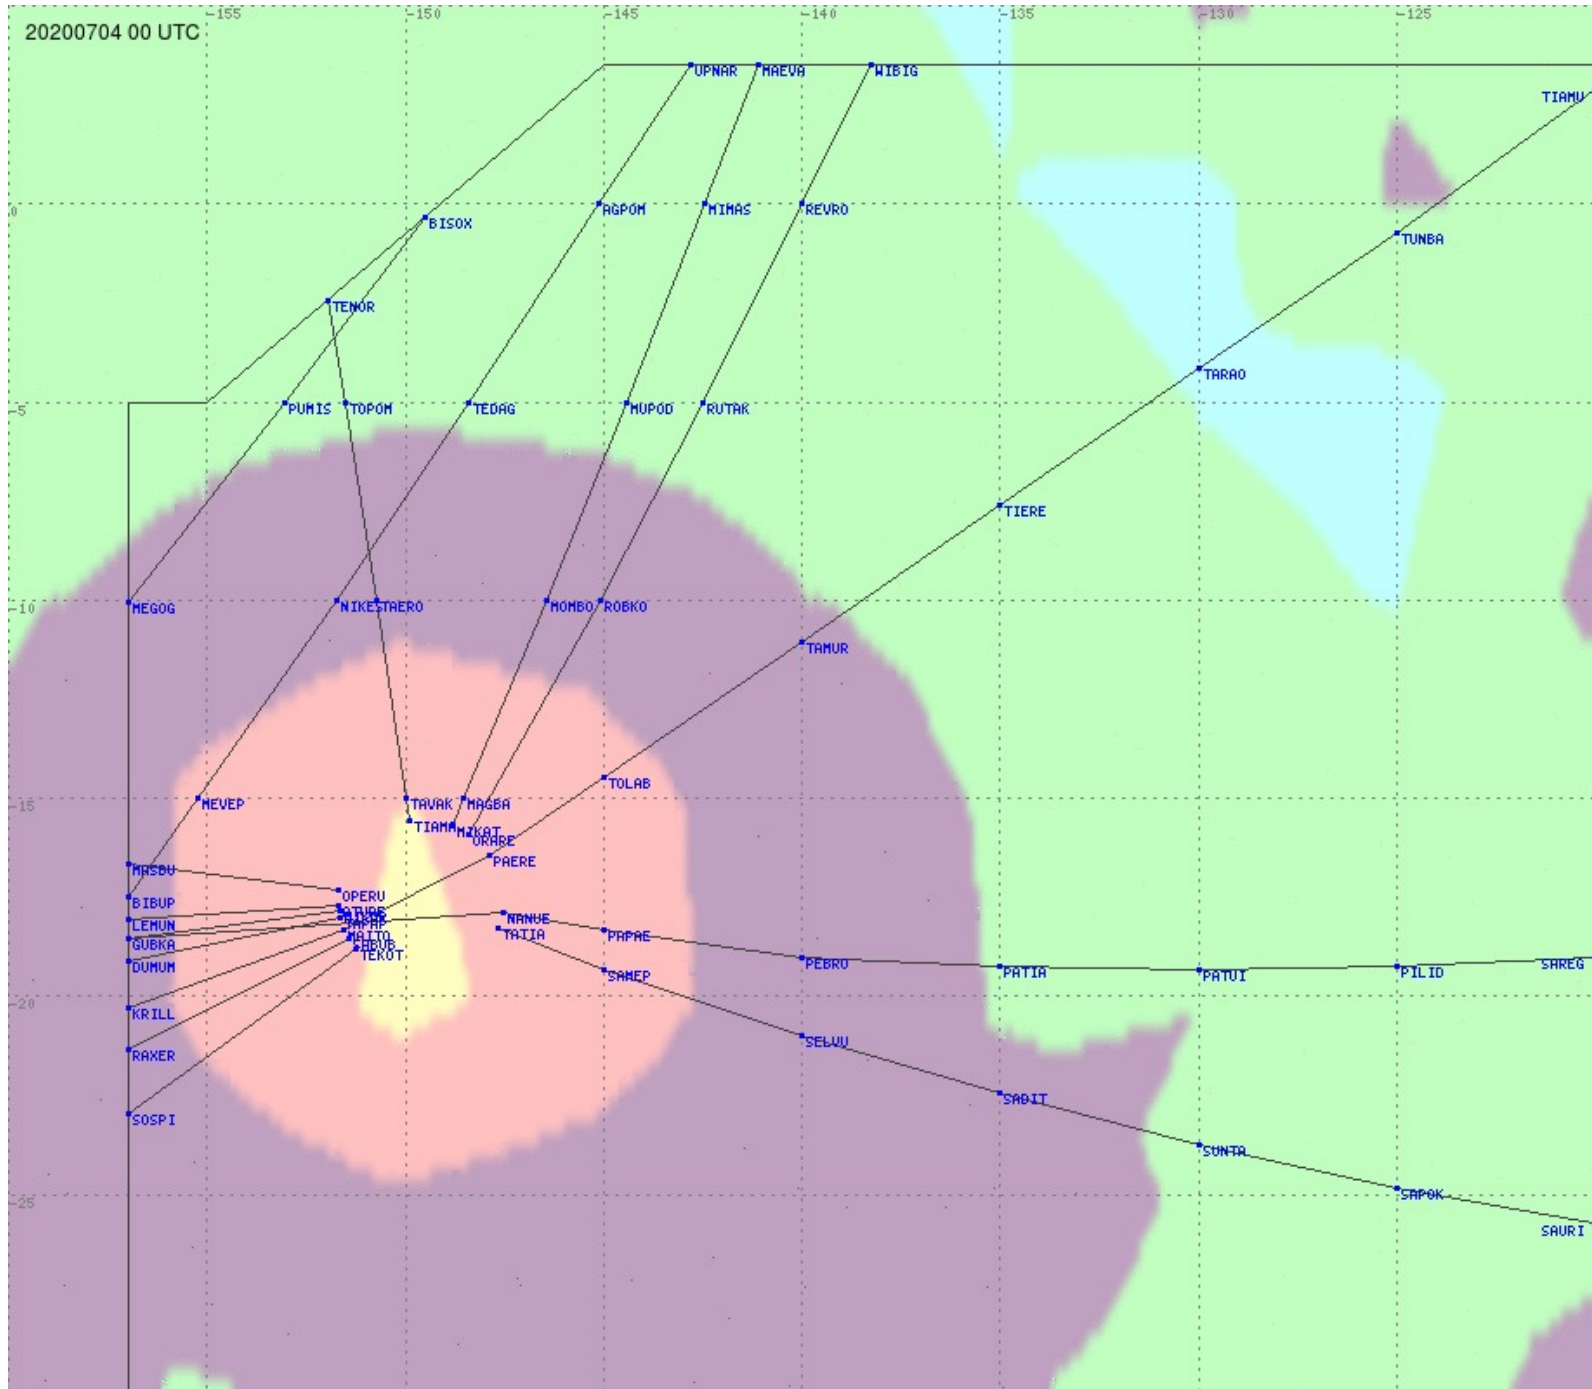

Tahiti FIR - HF Propag - 20200704

2.8 MHz 3.5 MHz 5.6 MHz 8.9 MHz 13.3 MHz 17.9 MHz None

Tahiti FIR - HF Propag - 20200704

2.8 MHz 3.5 MHz 5.6 MHz 8.9 MHz 13.3 MHz 17.9 MHz None

Tahiti FIR - HF Propag - 20200704

2.8 MHz 3.5 MHz 5.6 MHz 8.9 MHz 13.3 MHz 17.9 MHz None

Tahiti FIR - HF Propag - 20200704

2.8 MHz 3.5 MHz 5.6 MHz 8.9 MHz 13.3 MHz 17.9 MHz None

Tahiti FIR - HF Propag - 20200704

Tahiti FIR - HF Propag - 20200704

Tahiti FIR - HF Propag - 20200704

Tahiti FIR - HF Propag - 20200704

Tahiti FIR - HF Propag - 20200704

2.8 MHz
3.5 MHz
5.6 MHz
8.9 MHz
13.3 MHz
17.9 MHz
None

Tahiti FIR - HF Propag - 20200704

2.8 MHz
3.5 MHz
5.6 MHz
8.9 MHz
13.3 MHz
17.9 MHz
None