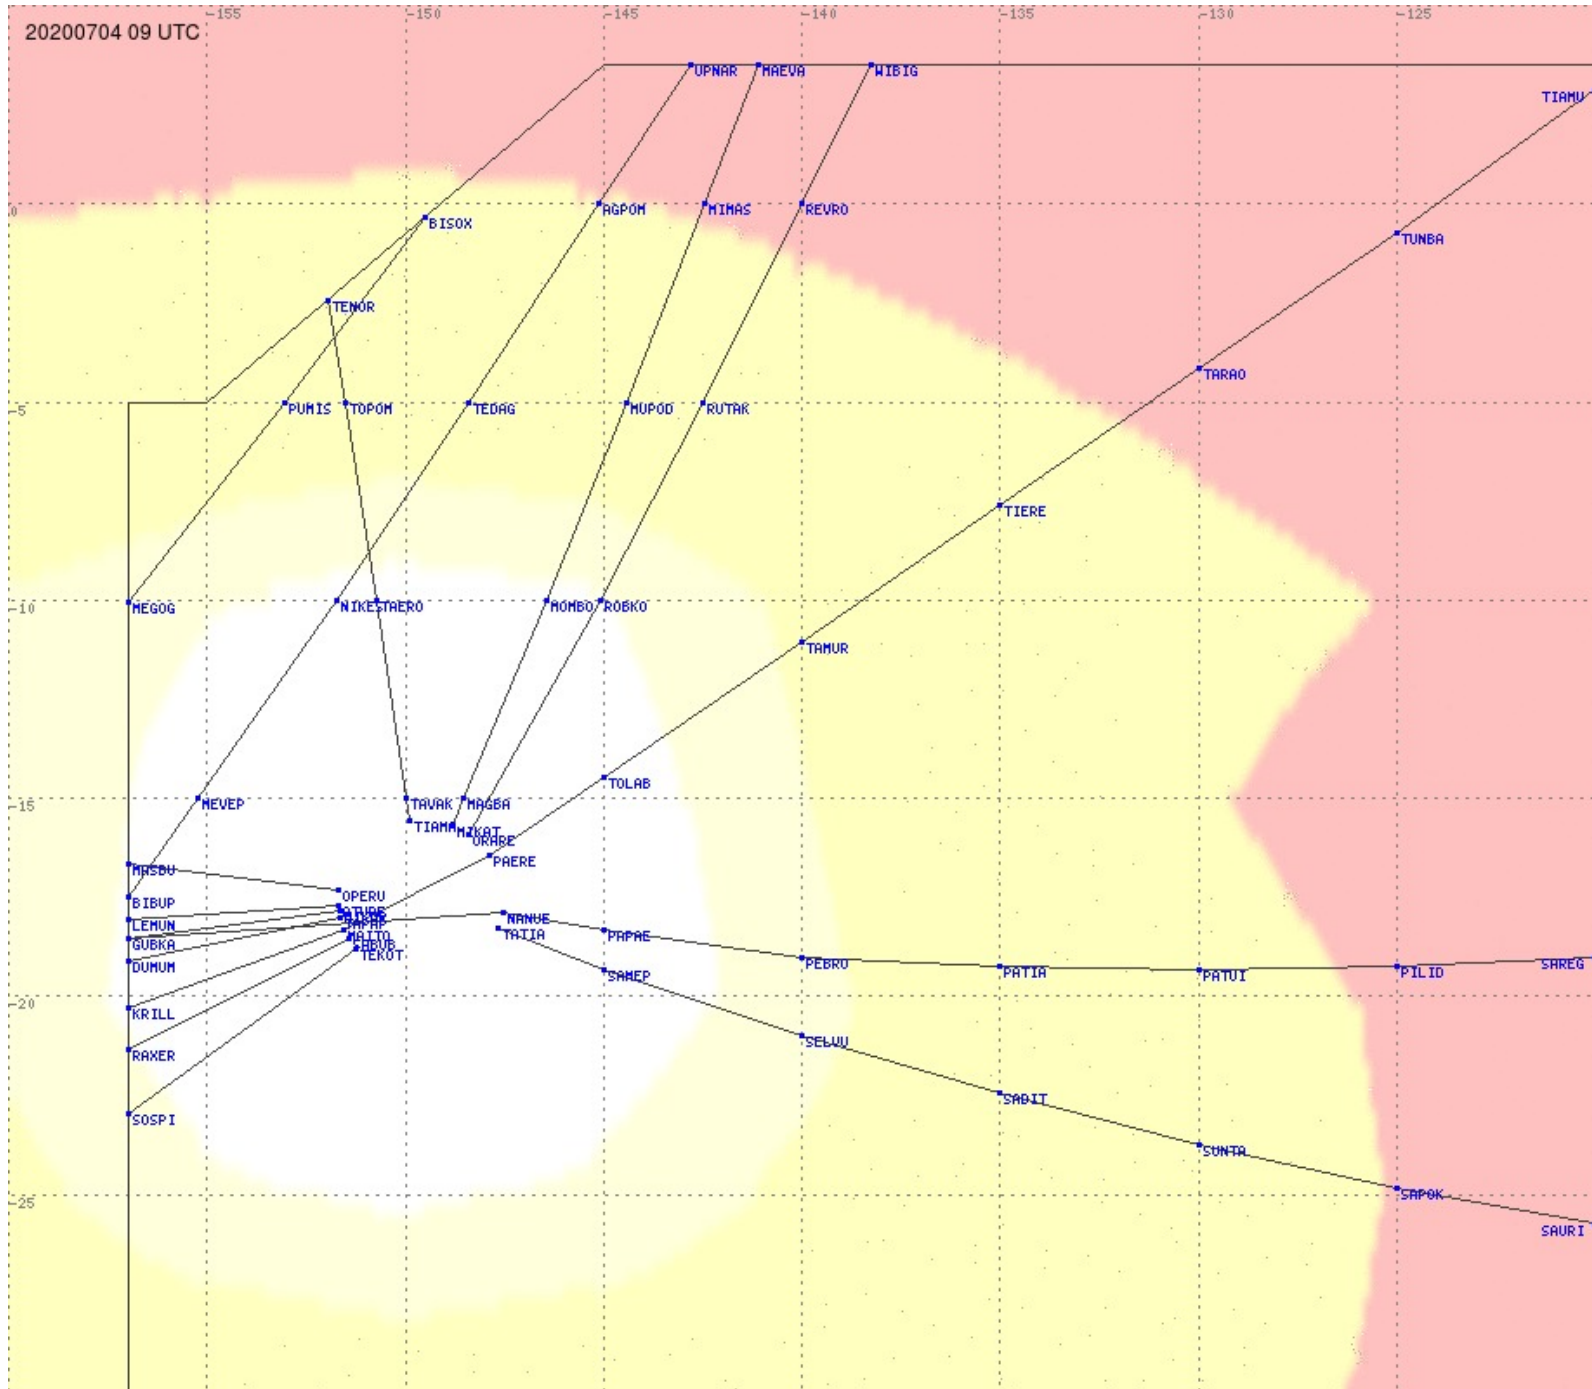

Tahiti FIR - HF Propag - 20200704

Tahiti FIR - HF Propag - 20200704

Tahiti FIR - HF Propag - 20200704

2.8 MHz
3.5 MHz
5.6 MHz
8.9 MHz
13.3 MHz
17.9 MHz
None

Tahiti FIR - HF Propag - 20200704

2.8 MHz
3.5 MHz
5.6 MHz
8.9 MHz
13.3 MHz
17.9 MHz
None

Tahiti FIR - HF Propag - 20200704

2.8 MHz 3.5 MHz 5.6 MHz 8.9 MHz 13.3 MHz 17.9 MHz None

Tahiti FIR - HF Propag - 20200704

Tahiti FIR - HF Propag - 20200704

2.8 MHz
3.5 MHz
5.6 MHz
8.9 MHz
13.3 MHz
17.9 MHz
None