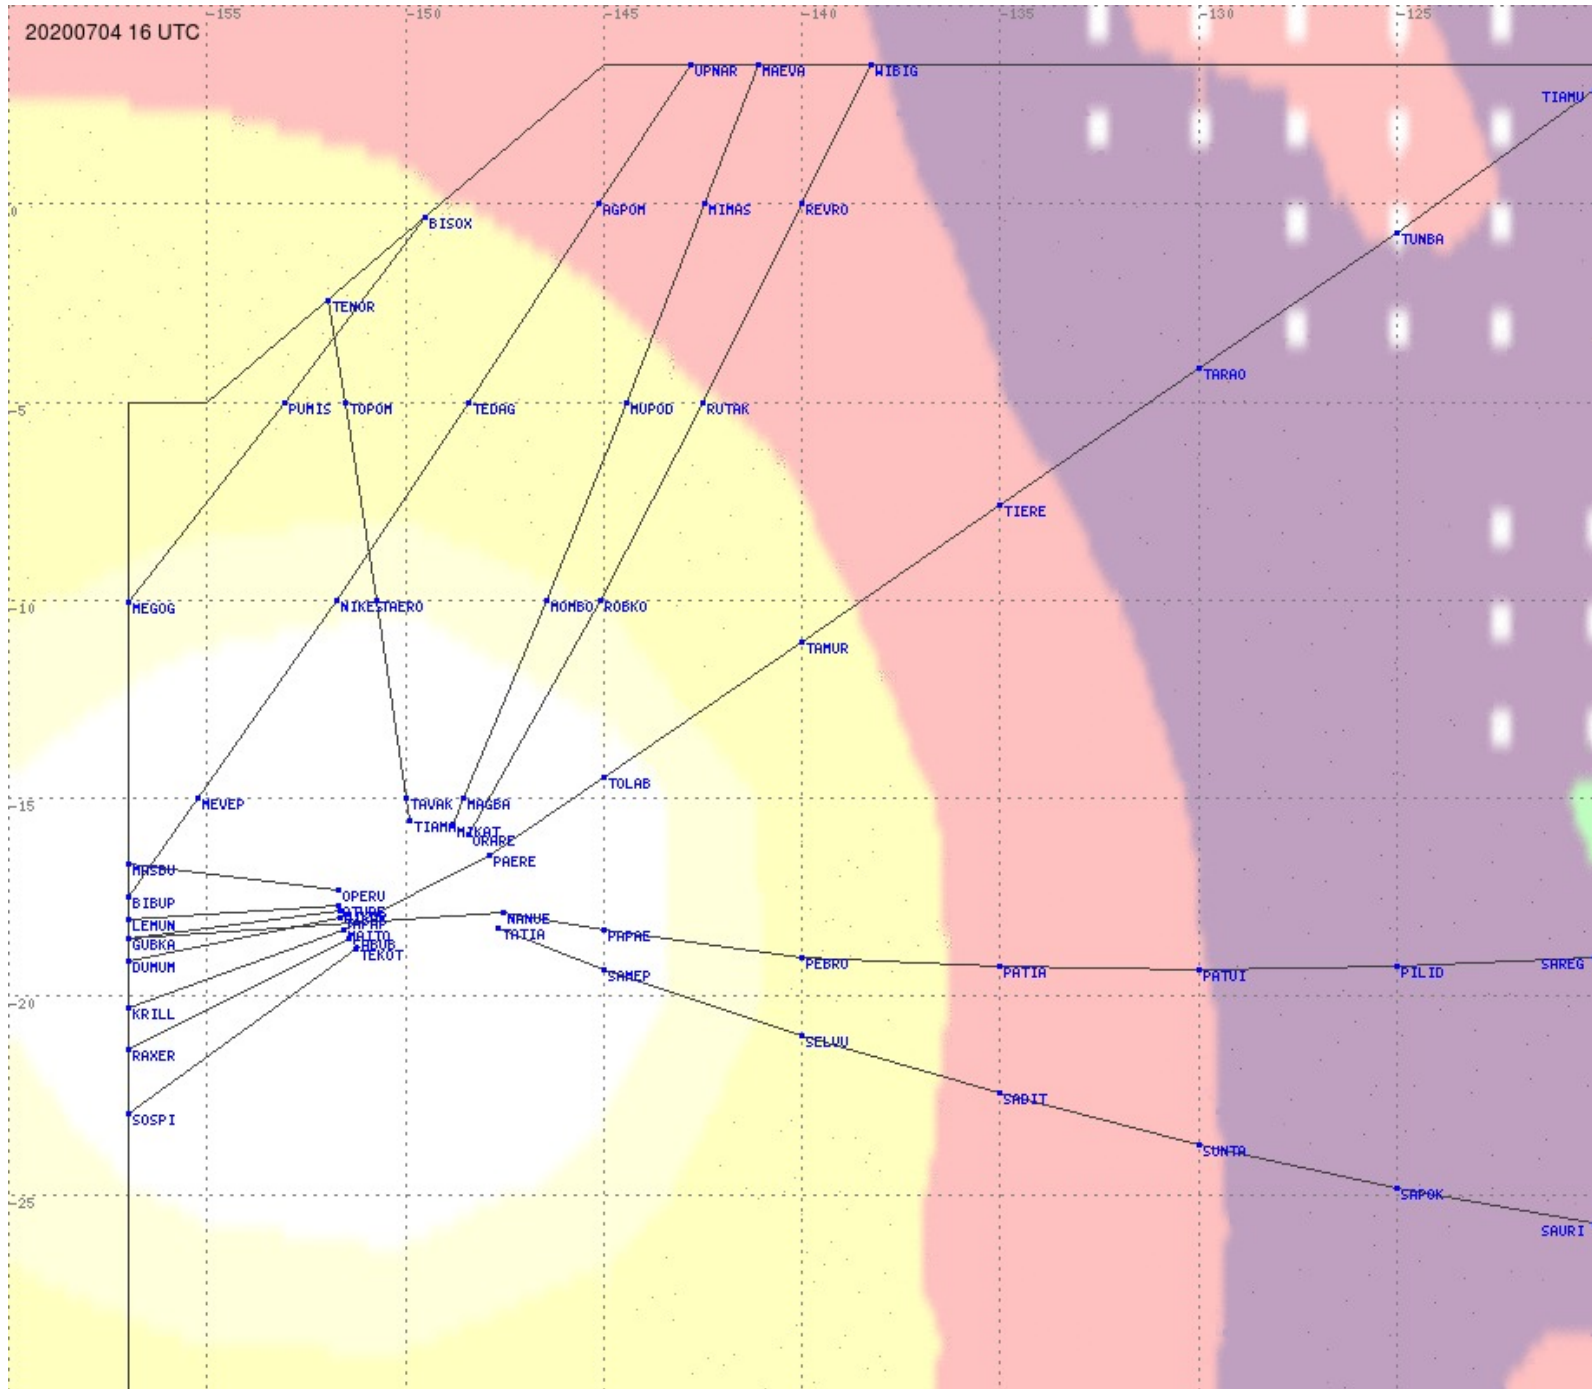

Tahiti FIR - HF Propag - 20200704

2.8 MHz 3.5 MHz 5.6 MHz 8.9 MHz 13.3 MHz 17.9 MHz None