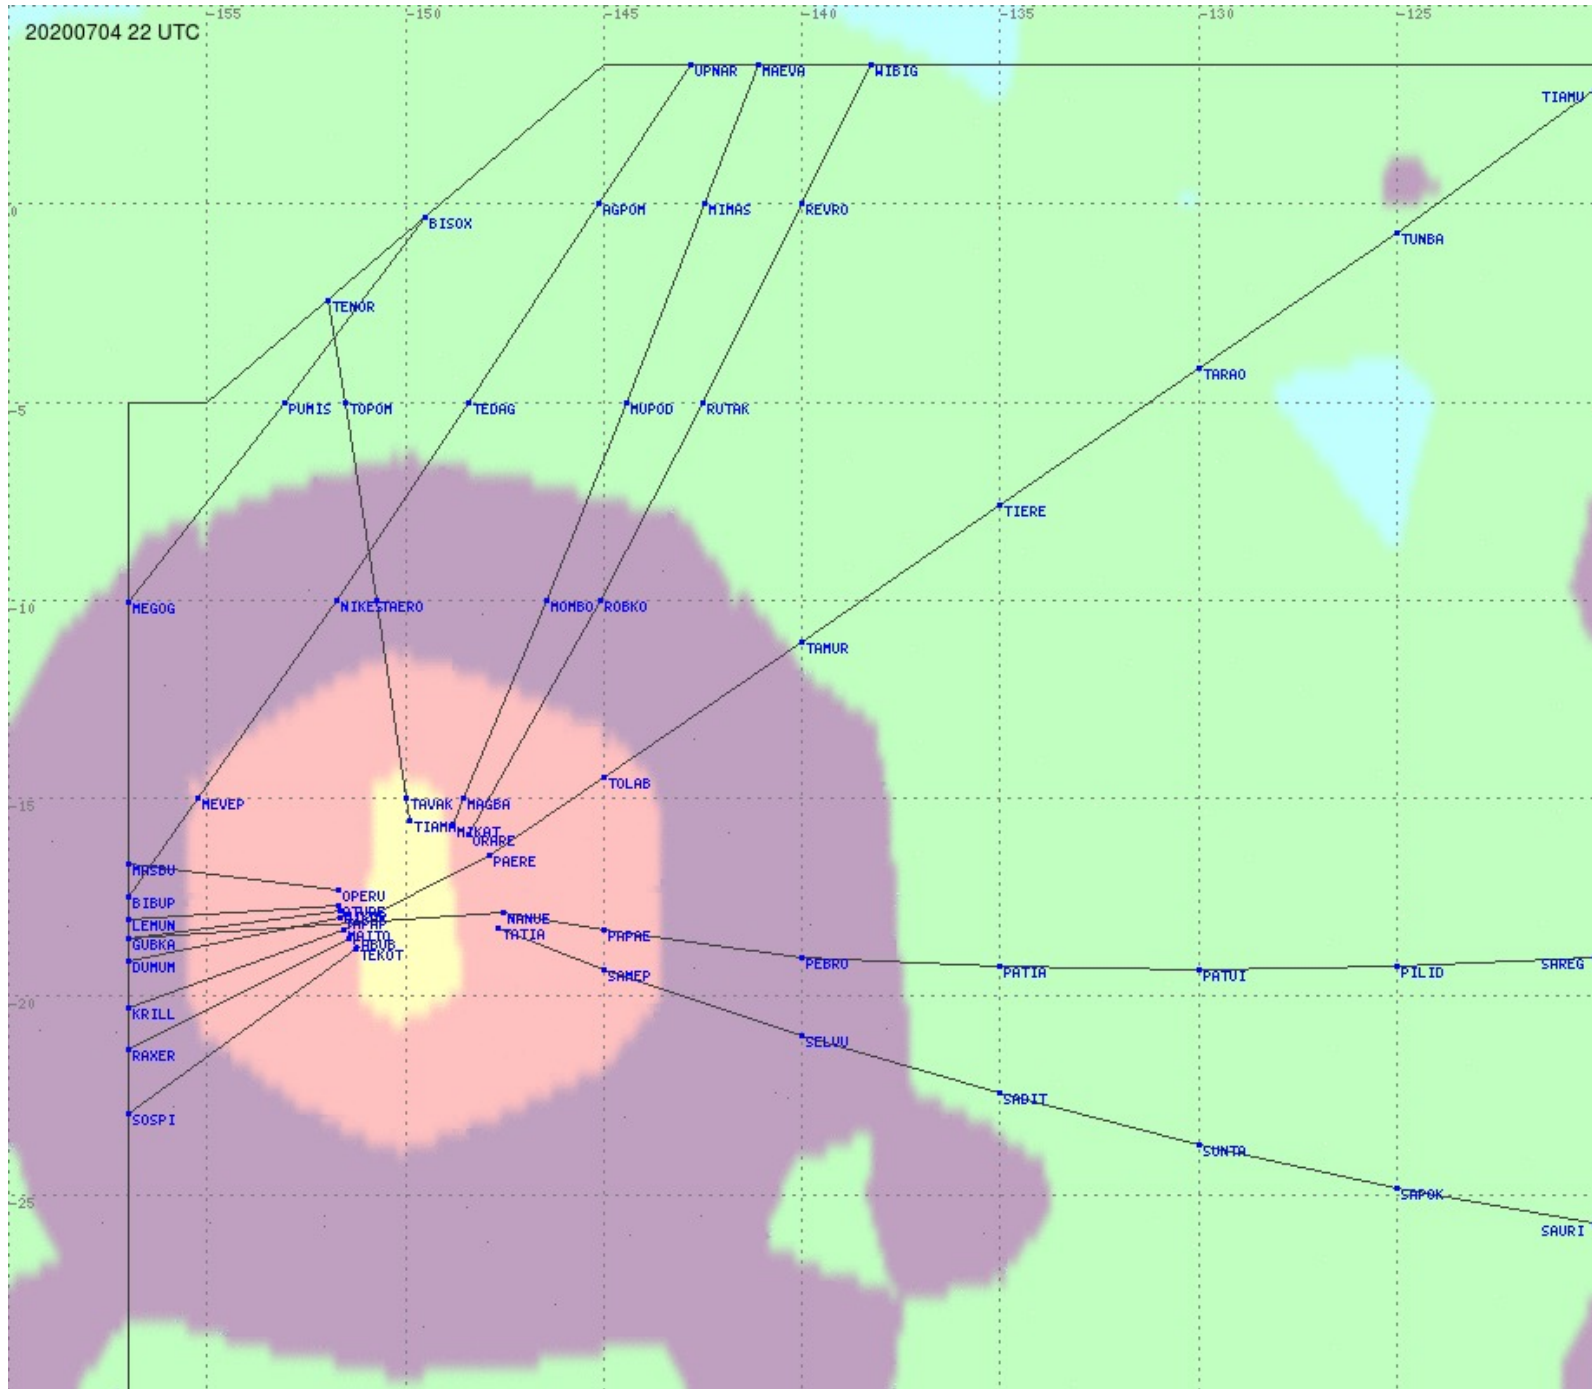

Tahiti FIR - HF Propag - 20200704

2.8 MHz 3.5 MHz 5.6 MHz 8.9 MHz 13.3 MHz 17.9 MHz None

Tahiti FIR - HF Propag - 20200704

2.8 MHz 3.5 MHz 5.6 MHz 8.9 MHz 13.3 MHz 17.9 MHz None

Tahiti FIR - HF Propag - 20200704

Tahiti FIR - HF Propag - 20200704

2.8 MHz 3.5 MHz 5.6 MHz 8.9 MHz 13.3 MHz 17.9 MHz None

Tahiti FIR - HF Propag - 20200704

Tahiti FIR - HF Propag - 20200704

2.8 MHz 3.5 MHz 5.6 MHz 8.9 MHz 13.3 MHz 17.9 MHz None

Tahiti FIR - HF Propag - 20200704

Tahiti FIR - HF Propag - 20200704

2.8 MHz 3.5 MHz 5.6 MHz 8.9 MHz 13.3 MHz 17.9 MHz None

Tahiti FIR - HF Propag - 20200704

2.8 MHz 3.5 MHz 5.6 MHz 8.9 MHz 13.3 MHz 17.9 MHz None

Tahiti FIR - HF Propag - 20200704

2.8 MHz 3.5 MHz 5.6 MHz 8.9 MHz 13.3 MHz 17.9 MHz None

Tahiti FIR - HF Propag - 20200704

2.8 MHz 3.5 MHz 5.6 MHz 8.9 MHz 13.3 MHz 17.9 MHz None