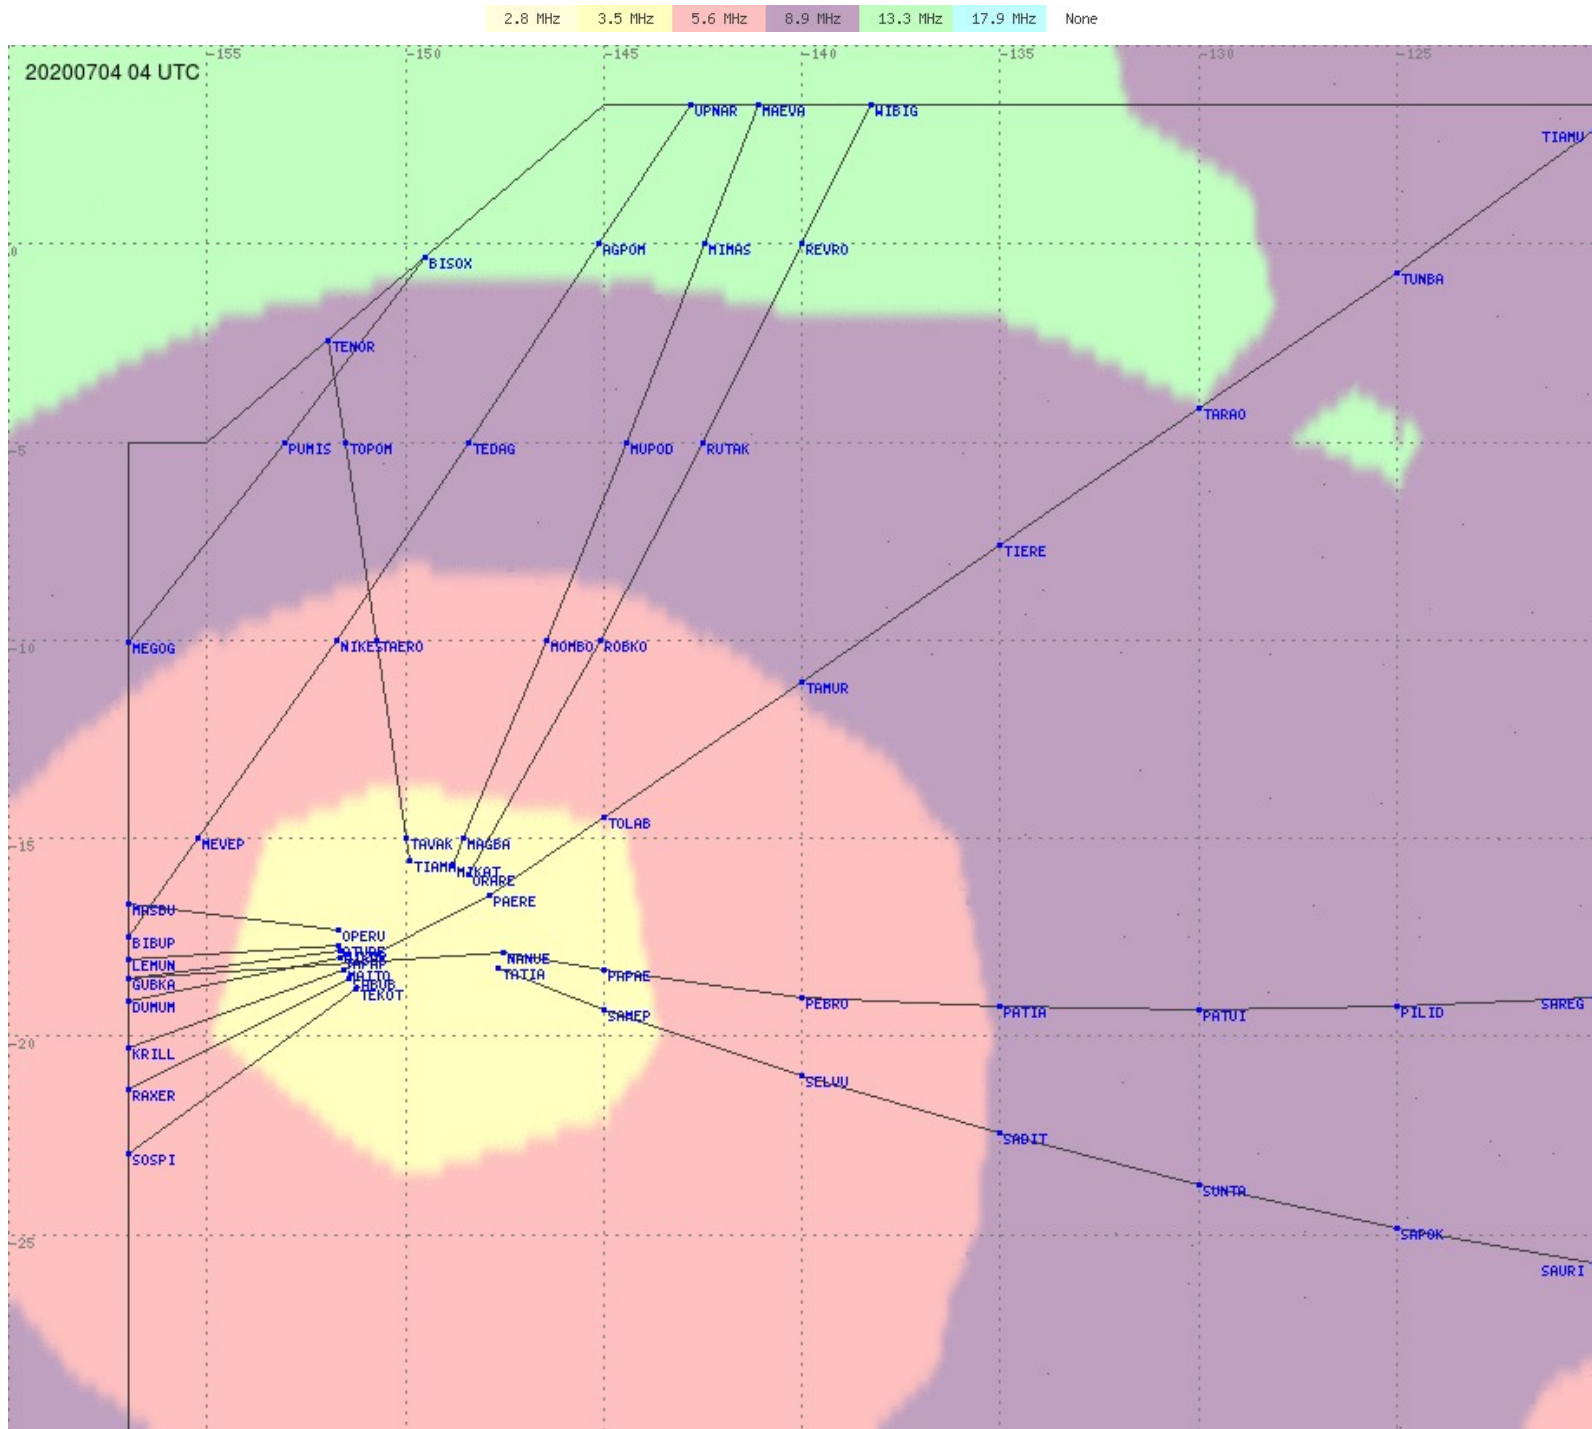

Tahiti FIR - HF Propag - 20200704

2.8 MHz 3.5 MHz 5.6 MHz 8.9 MHz 13.3 MHz 17.9 MHz None

Tahiti FIR - HF Propag - 20200704

2.8 MHz 3.5 MHz 5.6 MHz 8.9 MHz 13.3 MHz 17.9 MHz None

Tahiti FIR - HF Propag - 20200704

2.8 MHz 3.5 MHz 5.6 MHz 8.9 MHz 13.3 MHz 17.9 MHz None

Tahiti FIR - HF Propag - 20200704

2.8 MHz 3.5 MHz 5.6 MHz 8.9 MHz 13.3 MHz 17.9 MHz None

Tahiti FIR - HF Propag - 20200704

Tahiti FIR - HF Propag - 20200704

Tahiti FIR - HF Propag - 20200704

Tahiti FIR - HF Propag - 20200704

Tahiti FIR - HF Propag - 20200704

2.8 MHz
3.5 MHz
5.6 MHz
8.9 MHz
13.3 MHz
17.9 MHz
None

Tahiti FIR - HF Propag - 20200704

2.8 MHz
3.5 MHz
5.6 MHz
8.9 MHz
13.3 MHz
17.9 MHz
None