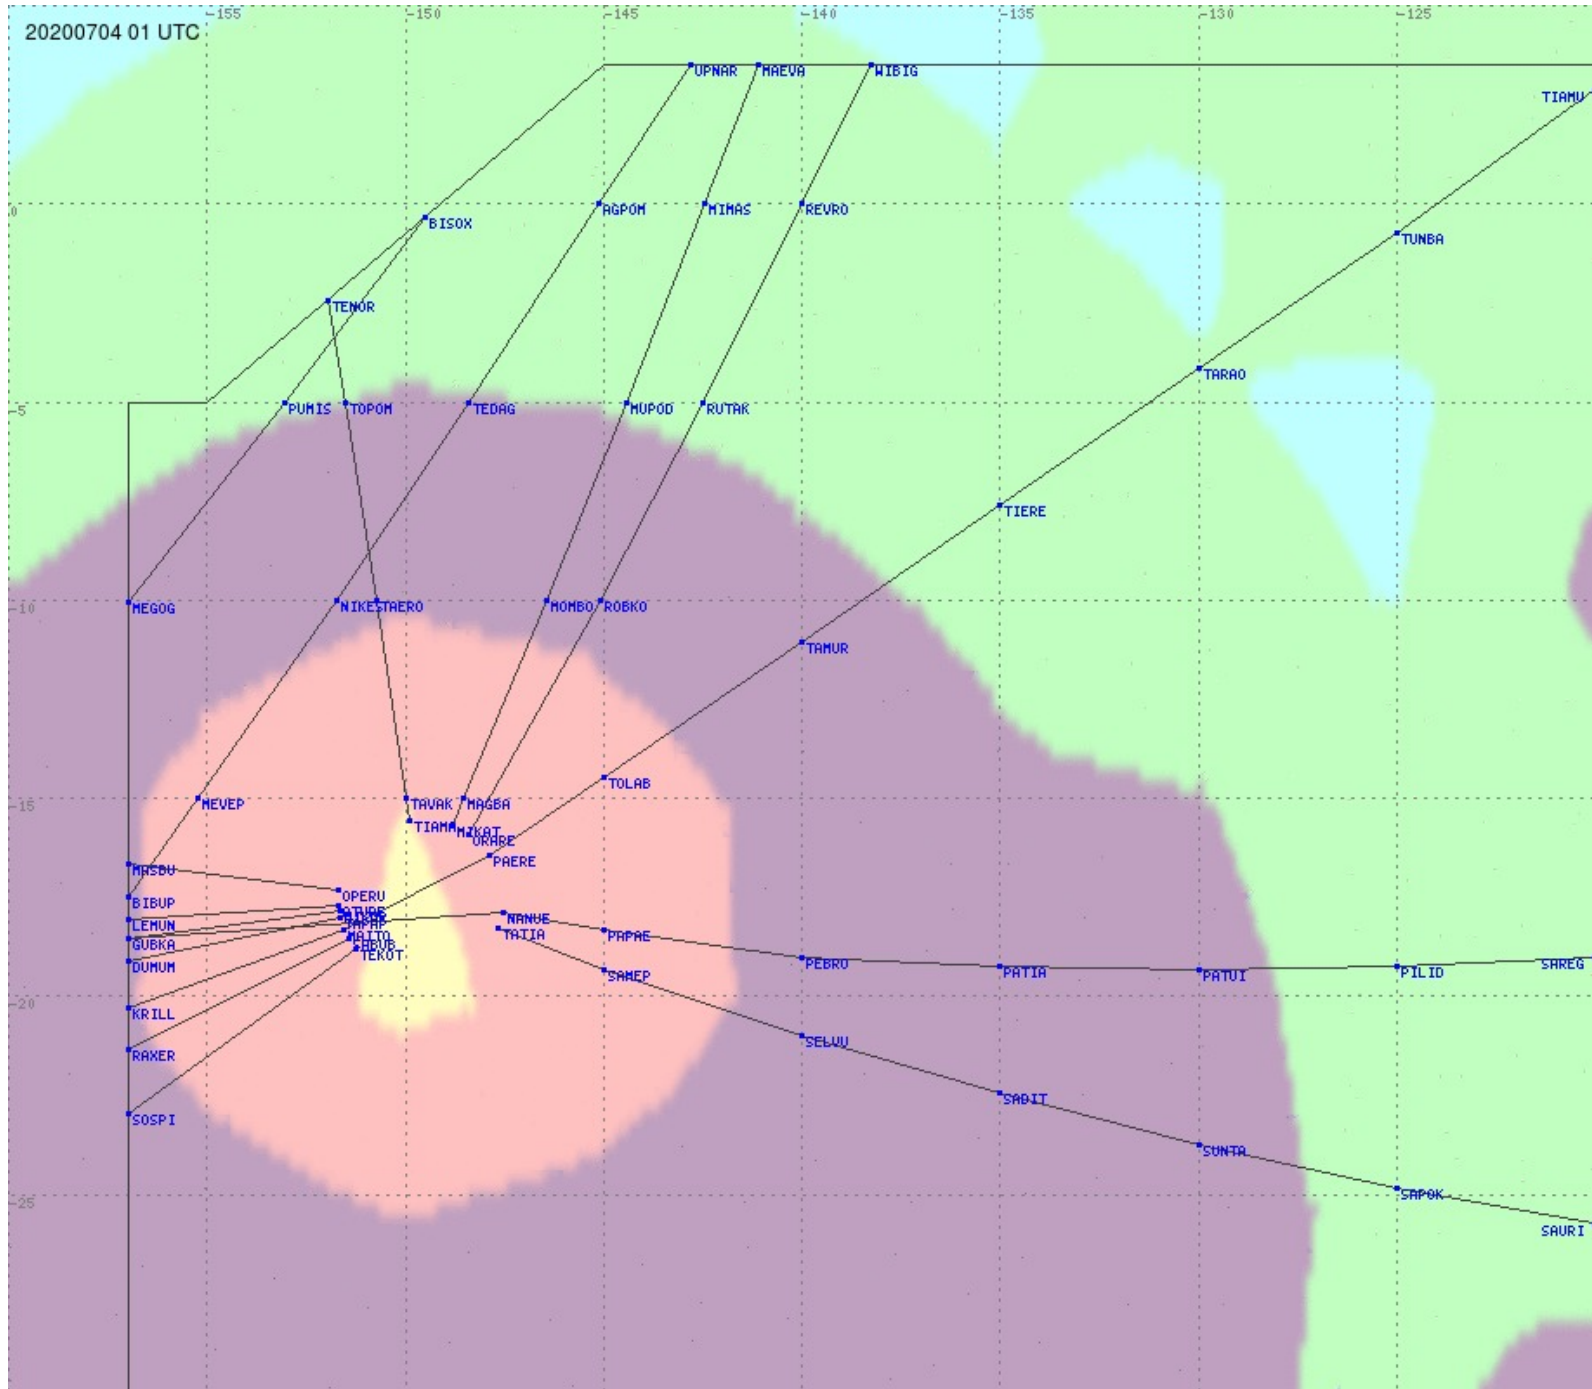

Tahiti FIR - HF Propag - 20200704

2.8 MHz 3.5 MHz 5.6 MHz 8.9 MHz 13.3 MHz 17.9 MHz None

Tahiti FIR - HF Propag - 20200704

2.8 MHz 3.5 MHz 5.6 MHz 8.9 MHz 13.3 MHz 17.9 MHz None

Tahiti FIR - HF Propag - 20200704

2.8 MHz 3.5 MHz 5.6 MHz 8.9 MHz 13.3 MHz 17.9 MHz None

Tahiti FIR - HF Propag - 20200704

2.8 MHz 3.5 MHz 5.6 MHz 8.9 MHz 13.3 MHz 17.9 MHz None

Tahiti FIR - HF Propag - 20200704

Tahiti FIR - HF Propag - 20200704

Tahiti FIR - HF Propag - 20200704

Tahiti FIR - HF Propag - 20200704

Tahiti FIR - HF Propag - 20200704

2.8 MHz
3.5 MHz
5.6 MHz
8.9 MHz
13.3 MHz
17.9 MHz
None

Tahiti FIR - HF Propag - 20200704

2.8 MHz
3.5 MHz
5.6 MHz
8.9 MHz
13.3 MHz
17.9 MHz
None