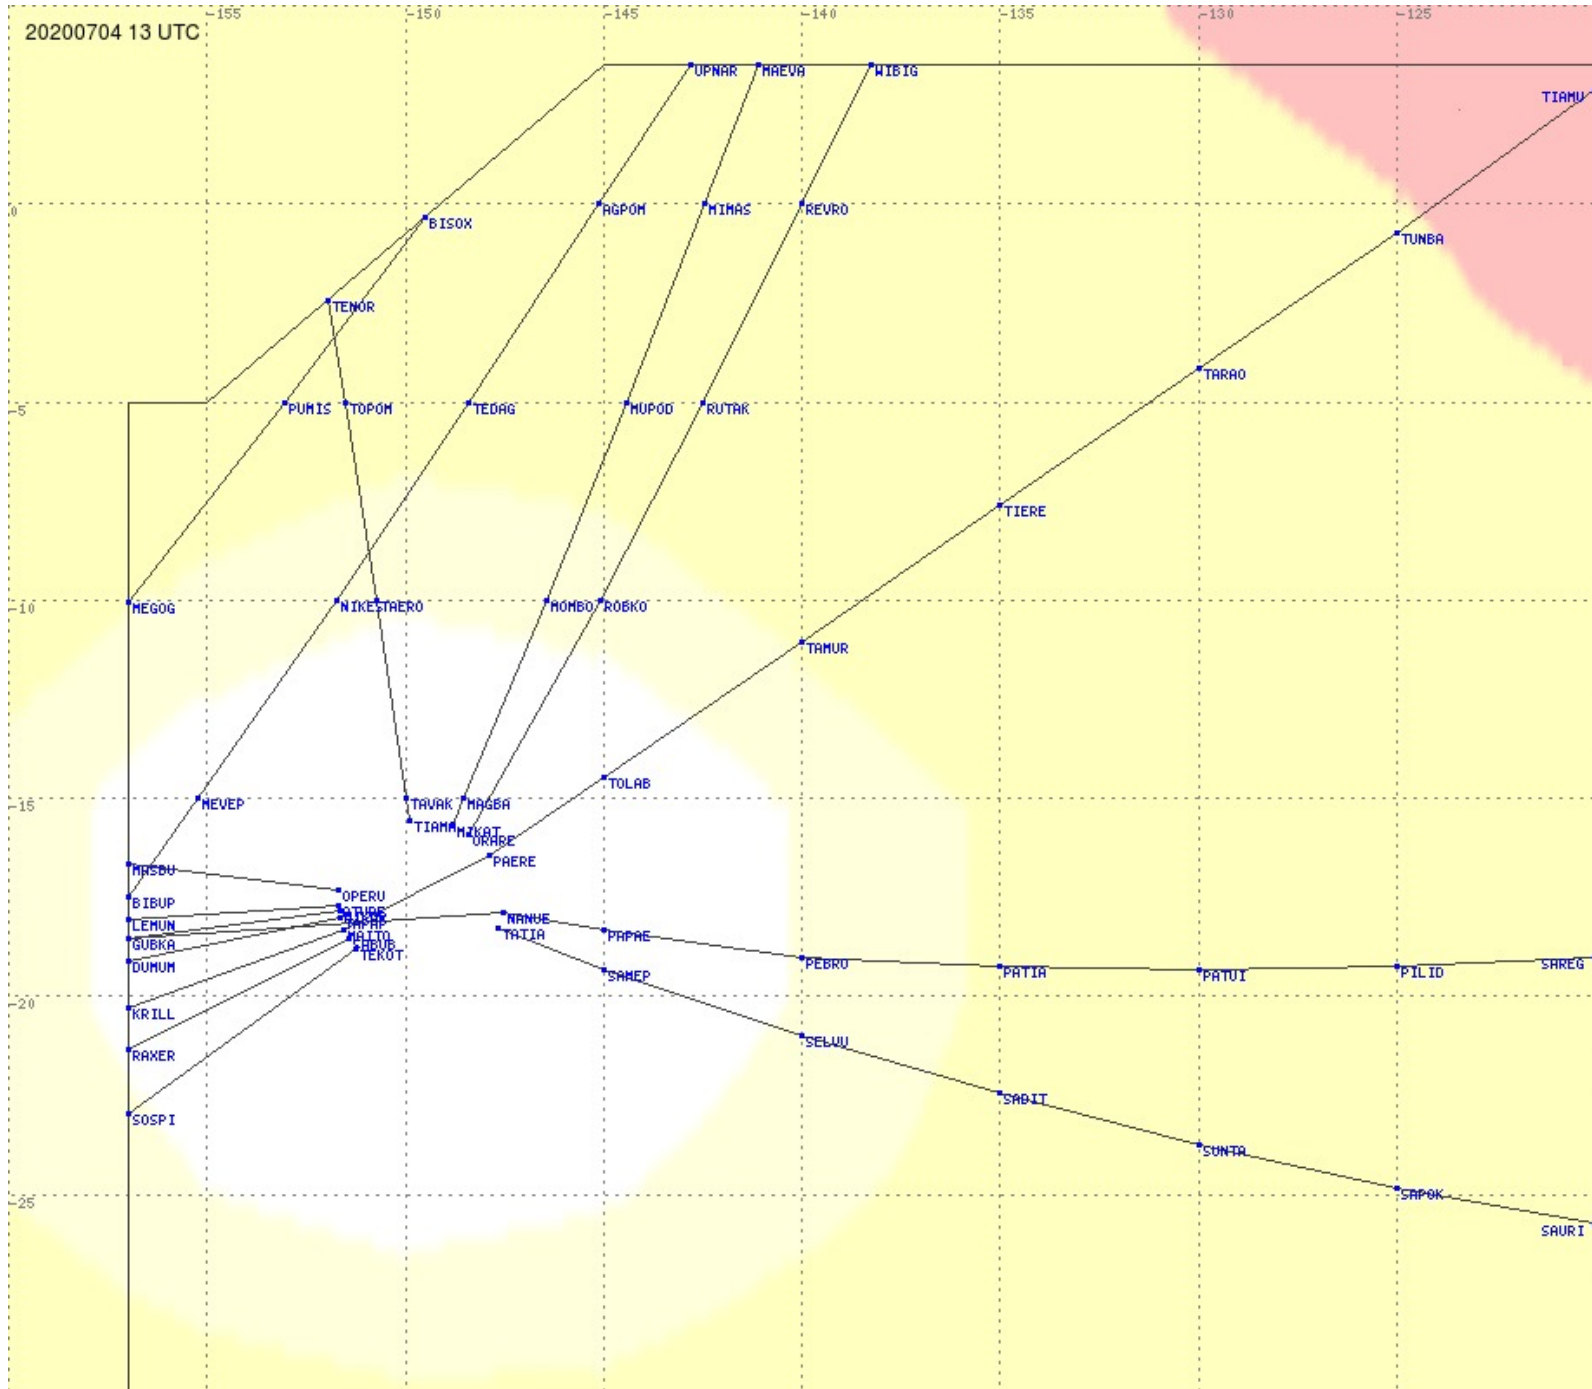

Tahiti FIR - HF Propag - 20200704

2.8 MHz
3.5 MHz
5.6 MHz
8.9 MHz
13.3 MHz
17.9 MHz
None