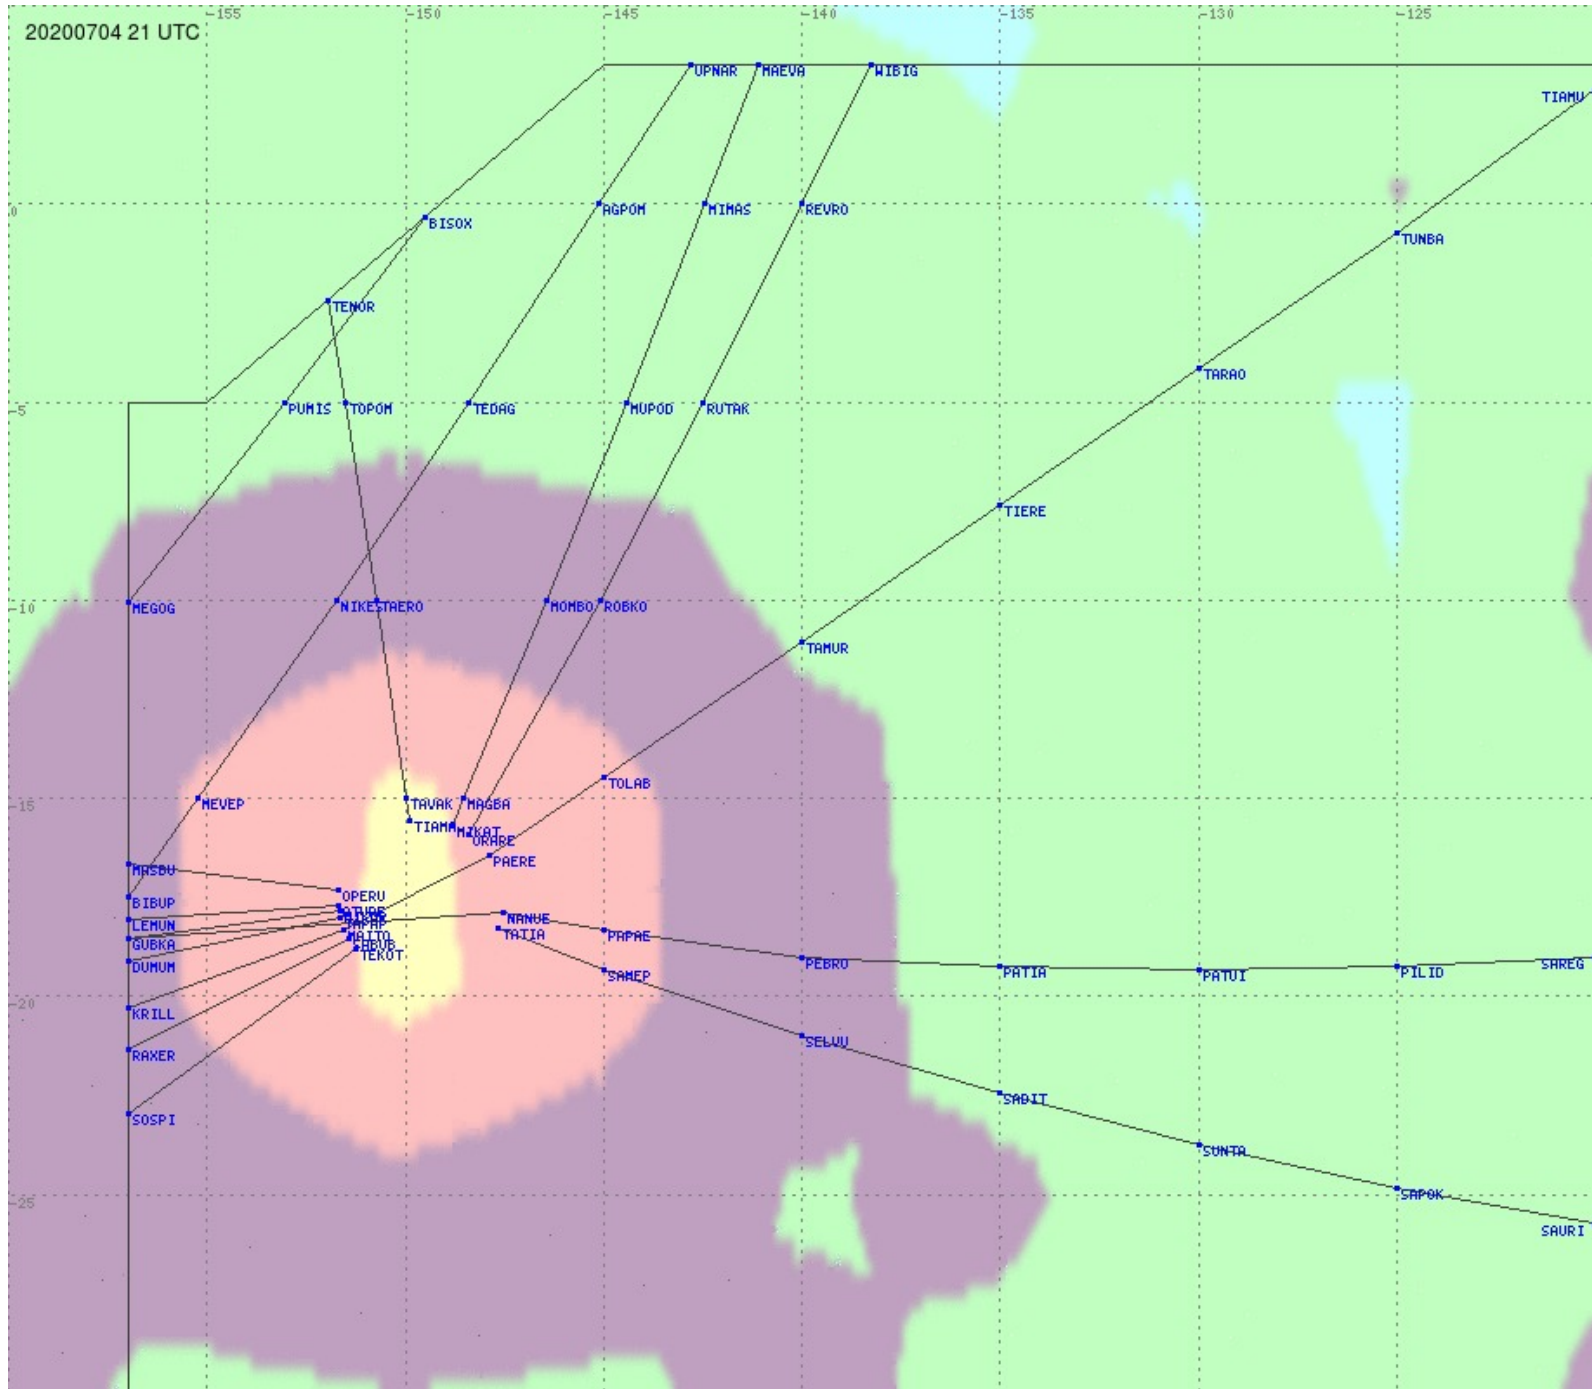

Tahiti FIR - HF Propag - 20200704

2.8 MHz 3.5 MHz 5.6 MHz 8.9 MHz 13.3 MHz 17.9 MHz None

Tahiti FIR - HF Propag - 20200704

2.8 MHz 3.5 MHz 5.6 MHz 8.9 MHz 13.3 MHz 17.9 MHz None

Tahiti FIR - HF Propag - 20200704

Tahiti FIR - HF Propag - 20200704

2.8 MHz 3.5 MHz 5.6 MHz 8.9 MHz 13.3 MHz 17.9 MHz None

Tahiti FIR - HF Propag - 20200704

Tahiti FIR - HF Propag - 20200704

2.8 MHz 3.5 MHz 5.6 MHz 8.9 MHz 13.3 MHz 17.9 MHz None

Tahiti FIR - HF Propag - 20200704

Tahiti FIR - HF Propag - 20200704

2.8 MHz 3.5 MHz 5.6 MHz 8.9 MHz 13.3 MHz 17.9 MHz None

Tahiti FIR - HF Propag - 20200704

2.8 MHz 3.5 MHz 5.6 MHz 8.9 MHz 13.3 MHz 17.9 MHz None

Tahiti FIR - HF Propag - 20200704

2.8 MHz 3.5 MHz 5.6 MHz 8.9 MHz 13.3 MHz 17.9 MHz None

Tahiti FIR - HF Propag - 20200704

2.8 MHz 3.5 MHz 5.6 MHz 8.9 MHz 13.3 MHz 17.9 MHz None