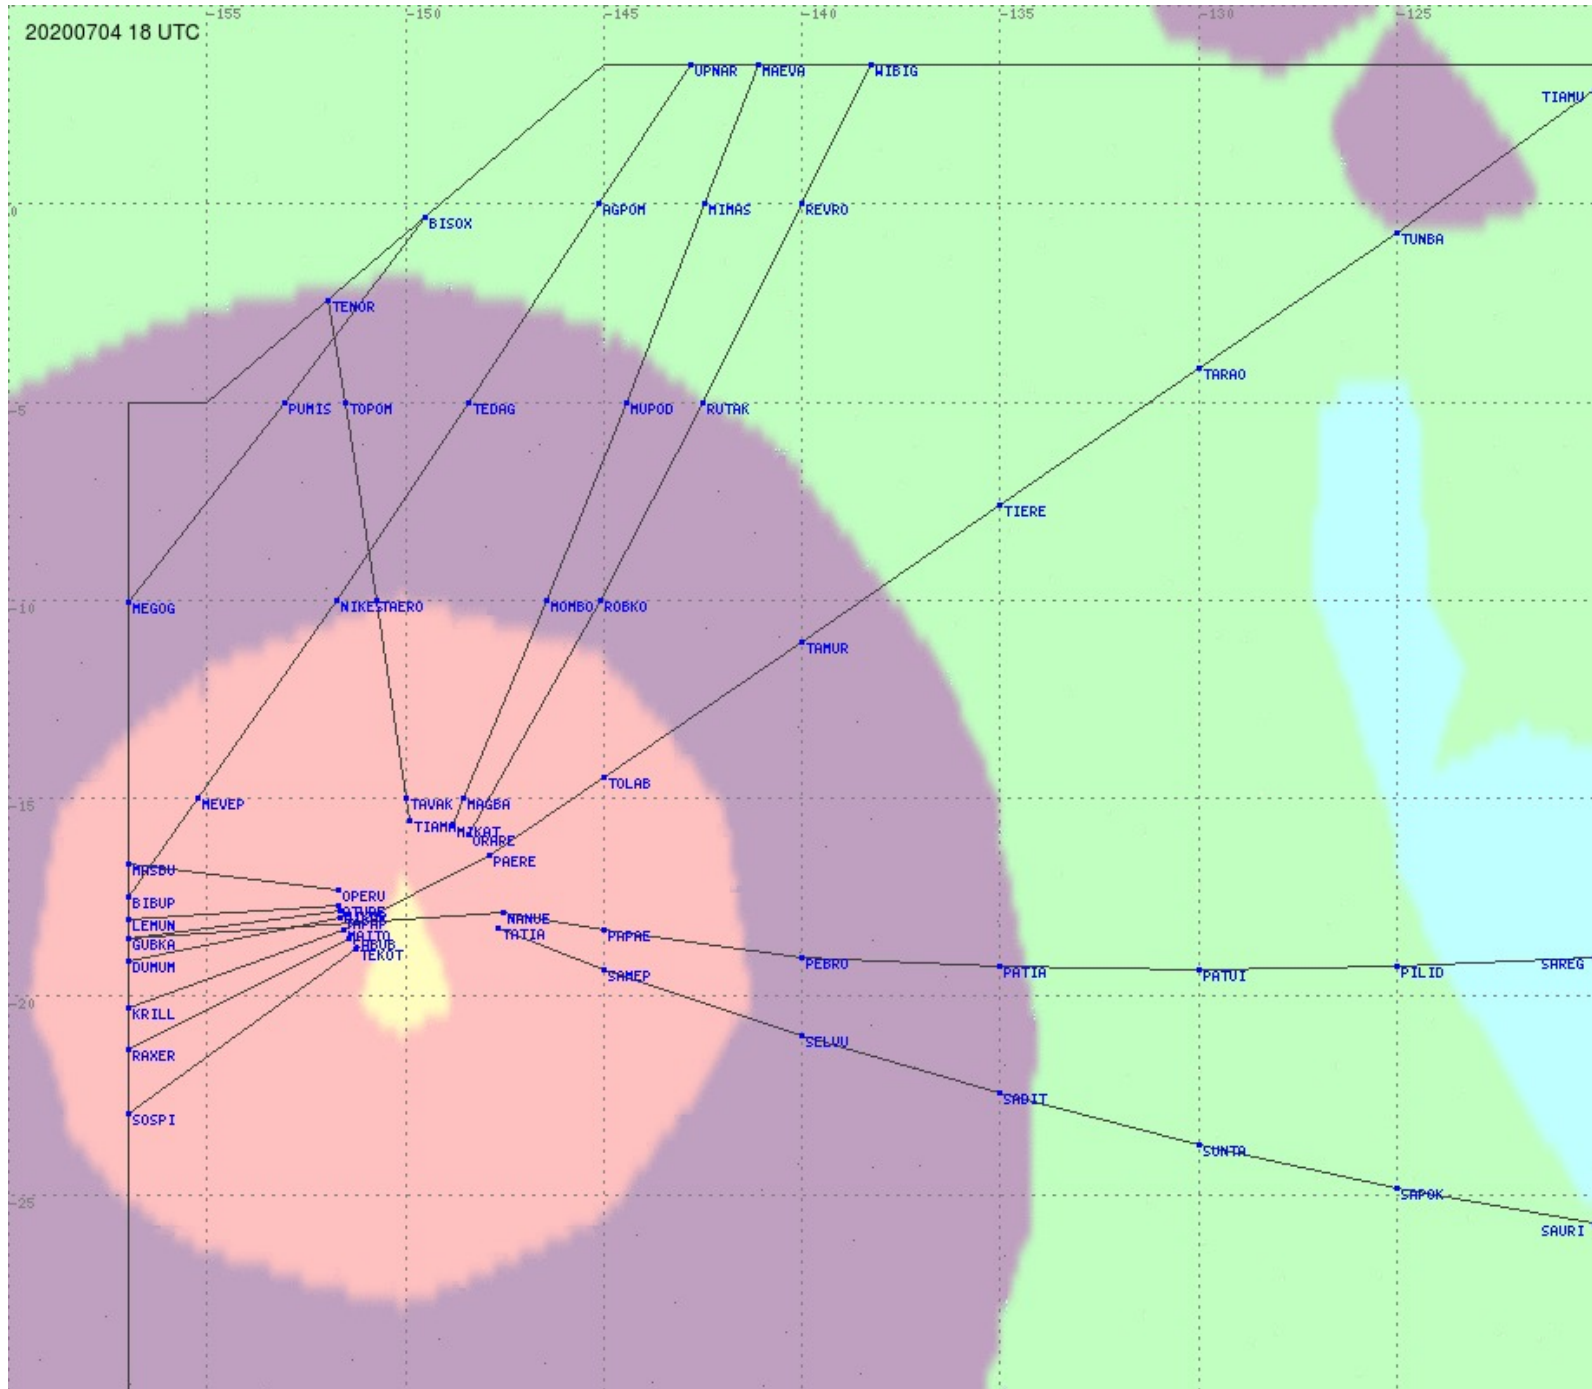

Tahiti FIR - HF Propag - 20200704

2.8 MHz 3.5 MHz 5.6 MHz 8.9 MHz 13.3 MHz 17.9 MHz None

Tahiti FIR - HF Propag - 20200704

2.8 MHz 3.5 MHz 5.6 MHz 8.9 MHz 13.3 MHz 17.9 MHz None

Tahiti FIR - HF Propag - 20200704

Tahiti FIR - HF Propag - 20200704

2.8 MHz 3.5 MHz 5.6 MHz 8.9 MHz 13.3 MHz 17.9 MHz None

Tahiti FIR - HF Propag - 20200704

Tahiti FIR - HF Propag - 20200704

2.8 MHz 3.5 MHz 5.6 MHz 8.9 MHz 13.3 MHz 17.9 MHz None

Tahiti FIR - HF Propag - 20200704

Tahiti FIR - HF Propag - 20200704

2.8 MHz 3.5 MHz 5.6 MHz 8.9 MHz 13.3 MHz 17.9 MHz None

Tahiti FIR - HF Propag - 20200704

2.8 MHz 3.5 MHz 5.6 MHz 8.9 MHz 13.3 MHz 17.9 MHz None