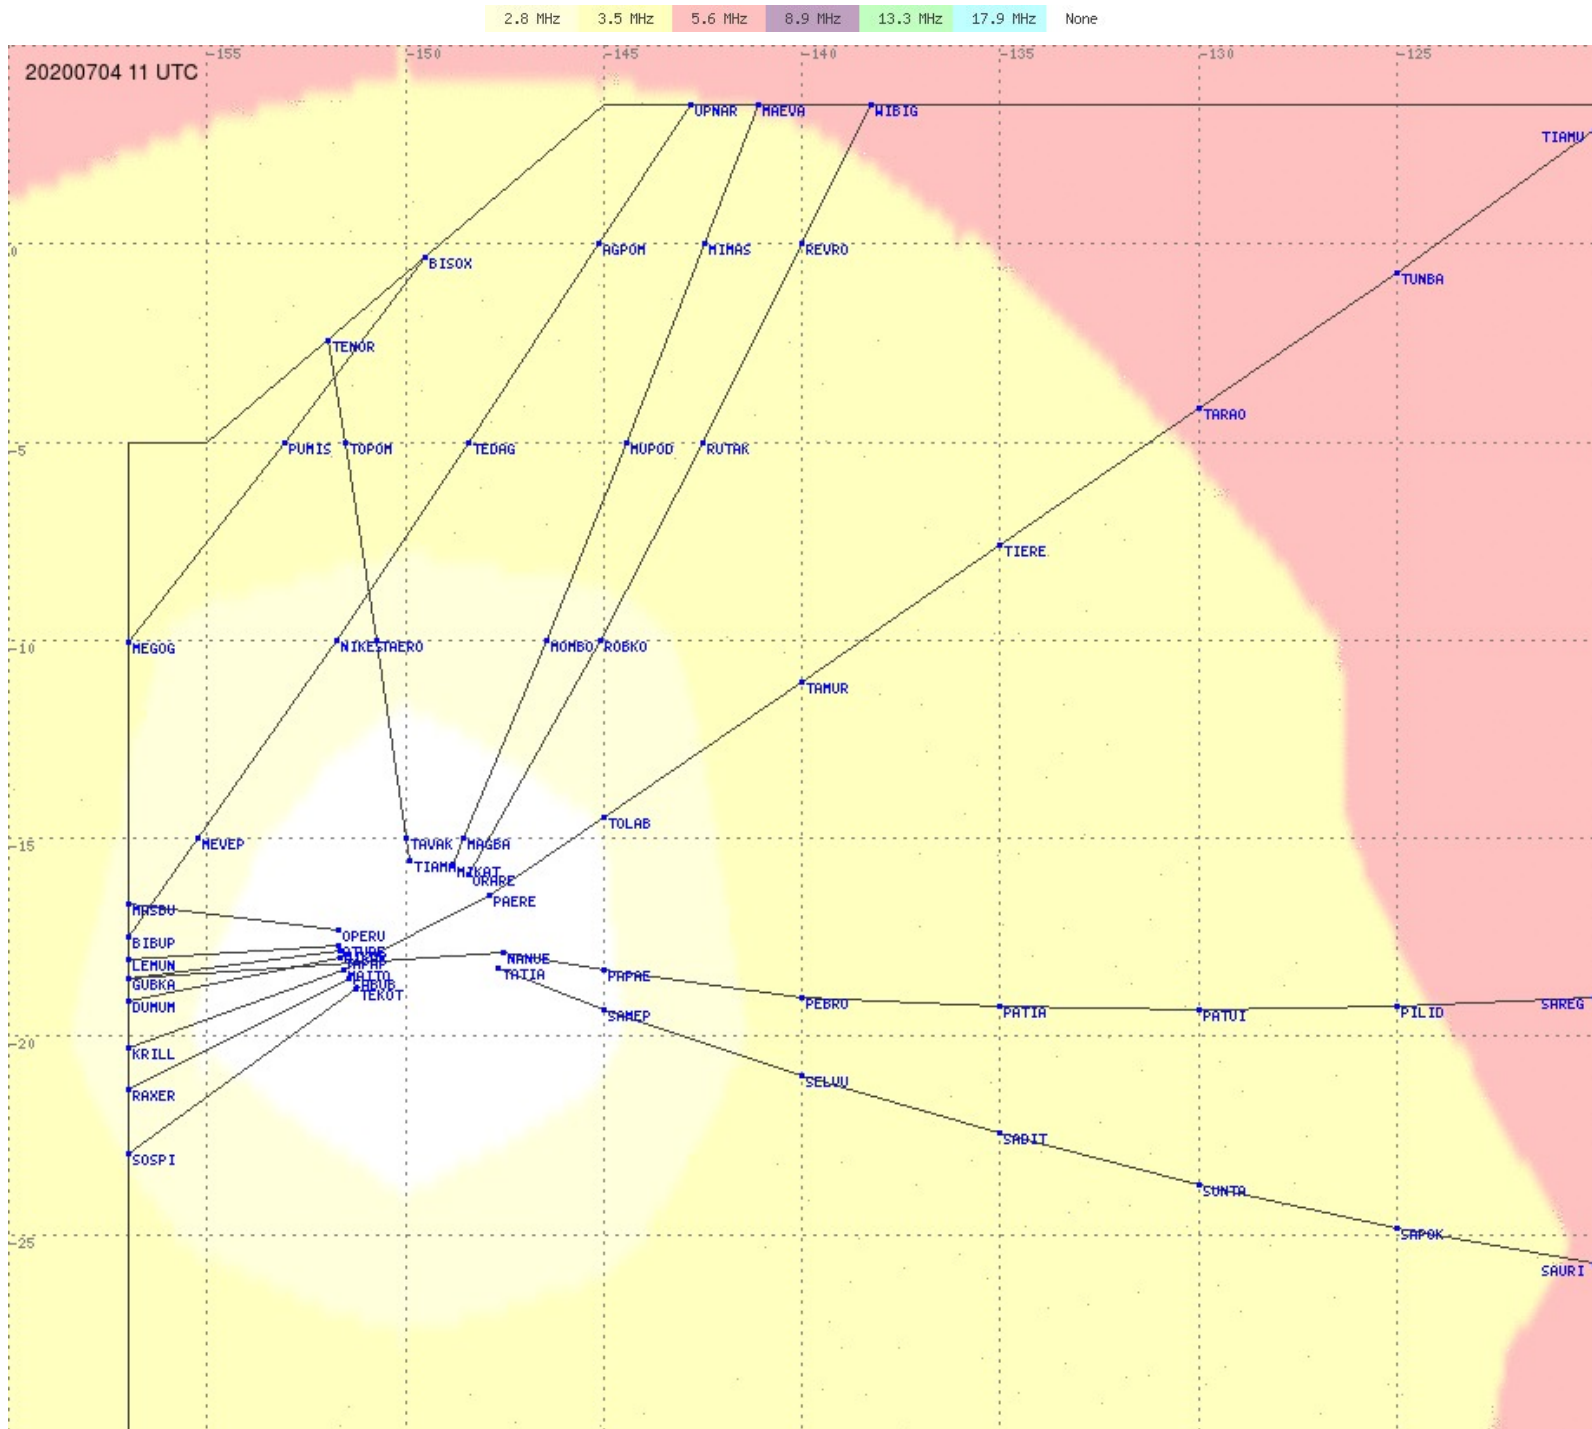

2.8 MHz 3.5 MHz 5.6 MHz 8.9 MHz 13.3 MHz 17.9 MHz None

Tahiti FIR - HF Propag - 20200704

2.8 MHz 3.5 MHz 5.6 MHz 8.9 MHz 13.3 MHz 17.9 MHz None

Tahiti FIR - HF Propag - 20200704

Tahiti FIR - HF Propag - 20200704

Tahiti FIR - HF Propag - 20200704

Tahiti FIR - HF Propag - 20200704

Tahiti FIR - HF Propag - 20200704

2.8 MHz
3.5 MHz
5.6 MHz
8.9 MHz
13.3 MHz
17.9 MHz
None

Tahiti FIR - HF Propag - 20200704

2.8 MHz
3.5 MHz
5.6 MHz
8.9 MHz
13.3 MHz
17.9 MHz
None

Tahiti FIR - HF Propag - 20200704

2.8 MHz 3.5 MHz 5.6 MHz 8.9 MHz 13.3 MHz 17.9 MHz None

Tahiti FIR - HF Propag - 20200704

Tahiti FIR - HF Propag - 20200704

2.8 MHz
3.5 MHz
5.6 MHz
8.9 MHz
13.3 MHz
17.9 MHz
None