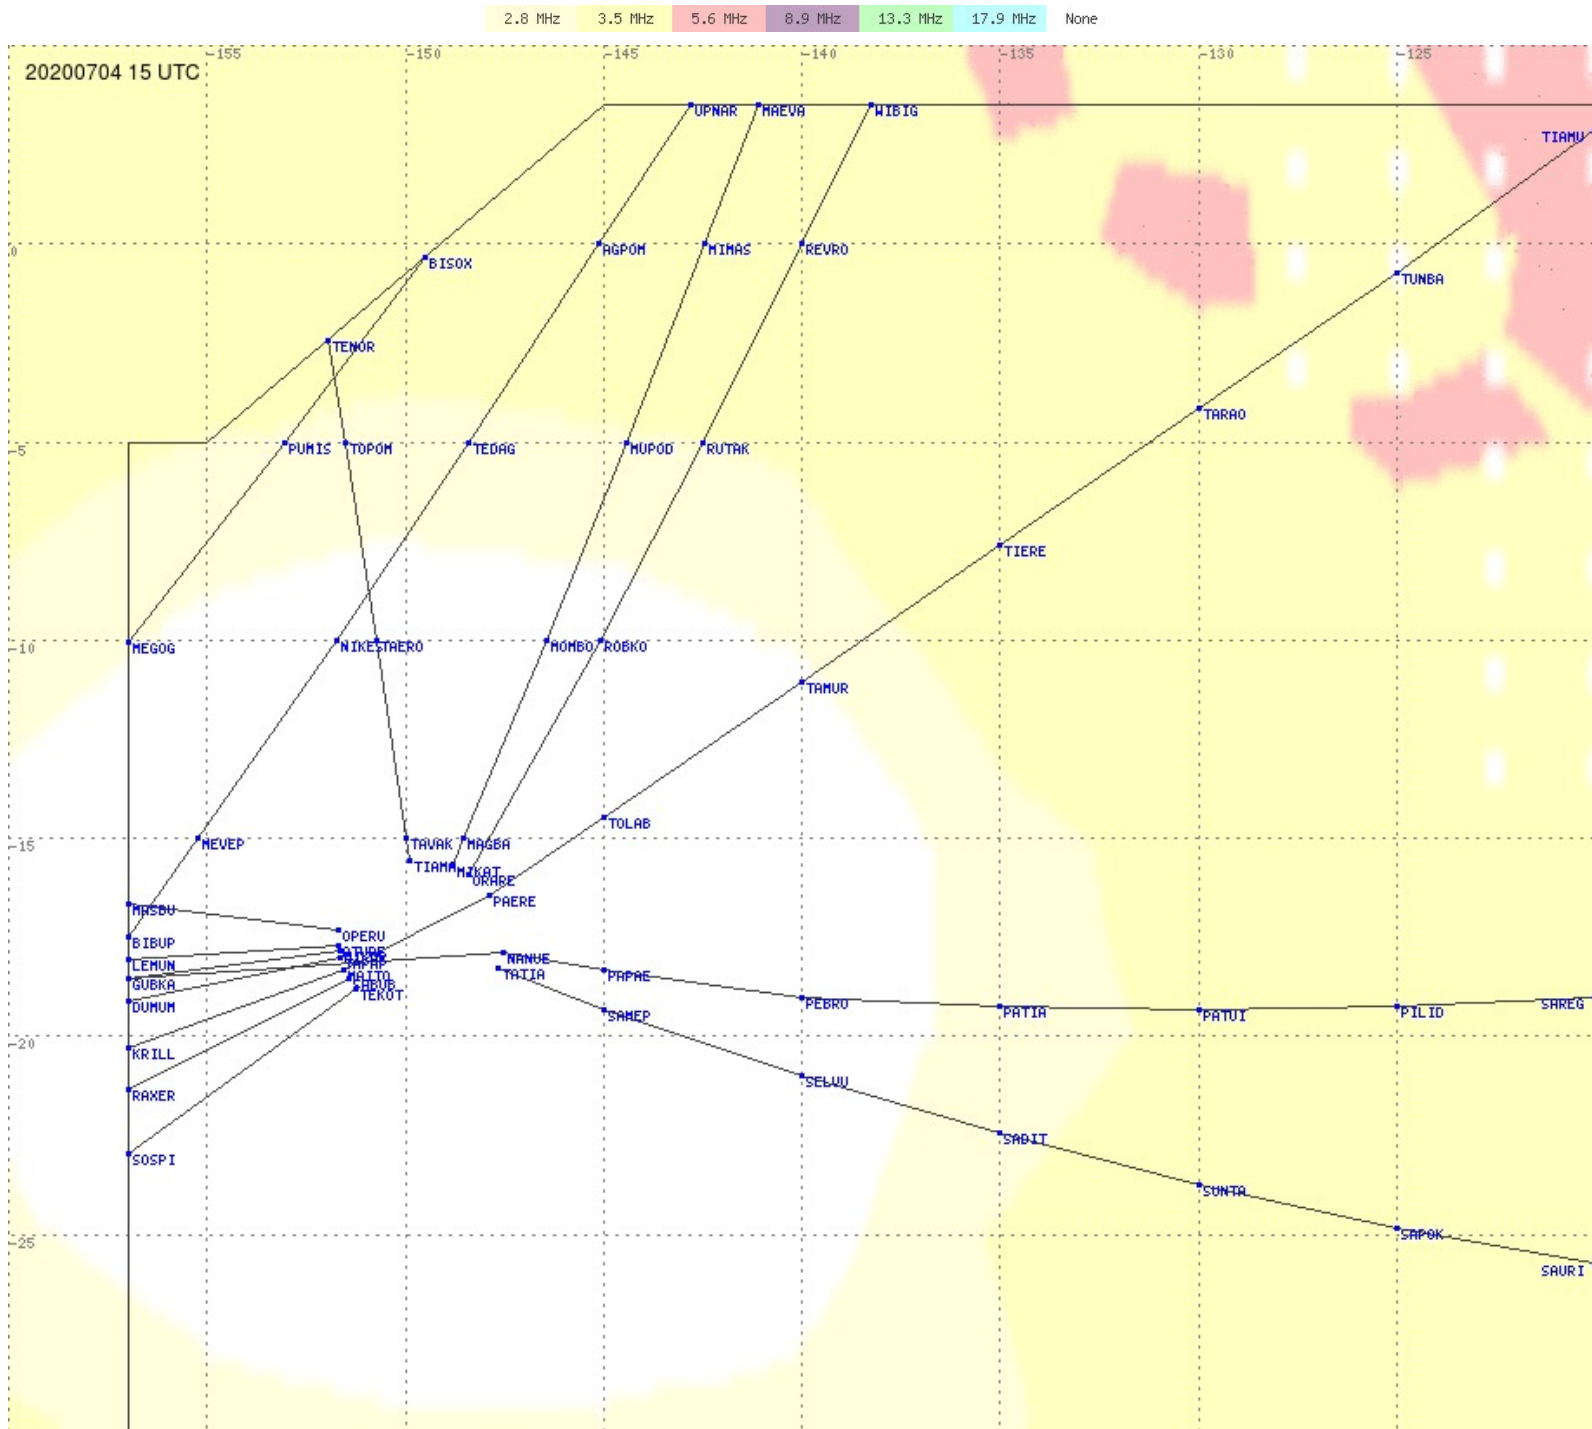

Tahiti FIR - HF Propag - 20200704