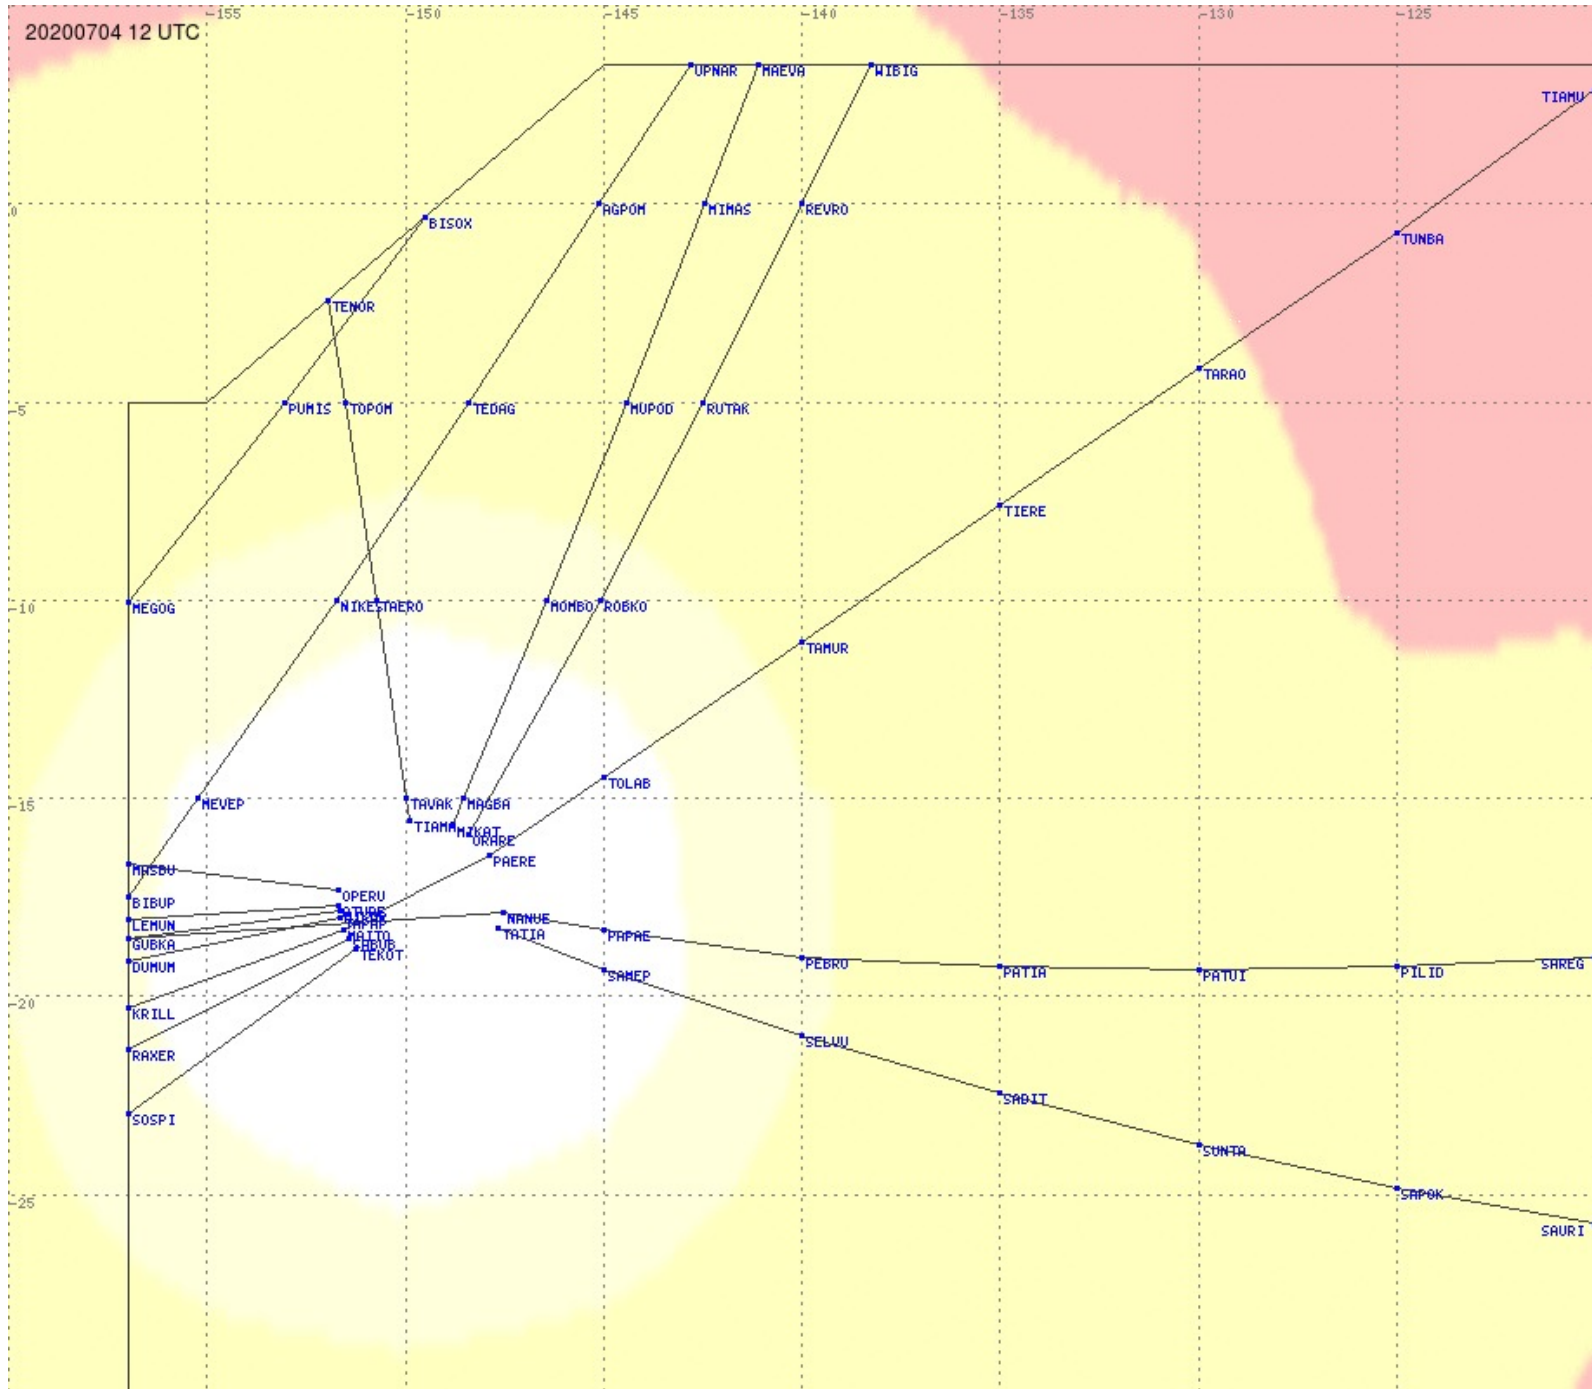

Tahiti FIR - HF Propag - 20200704

2.8 MHz
3.5 MHz
5.6 MHz
8.9 MHz
13.3 MHz
17.9 MHz
None