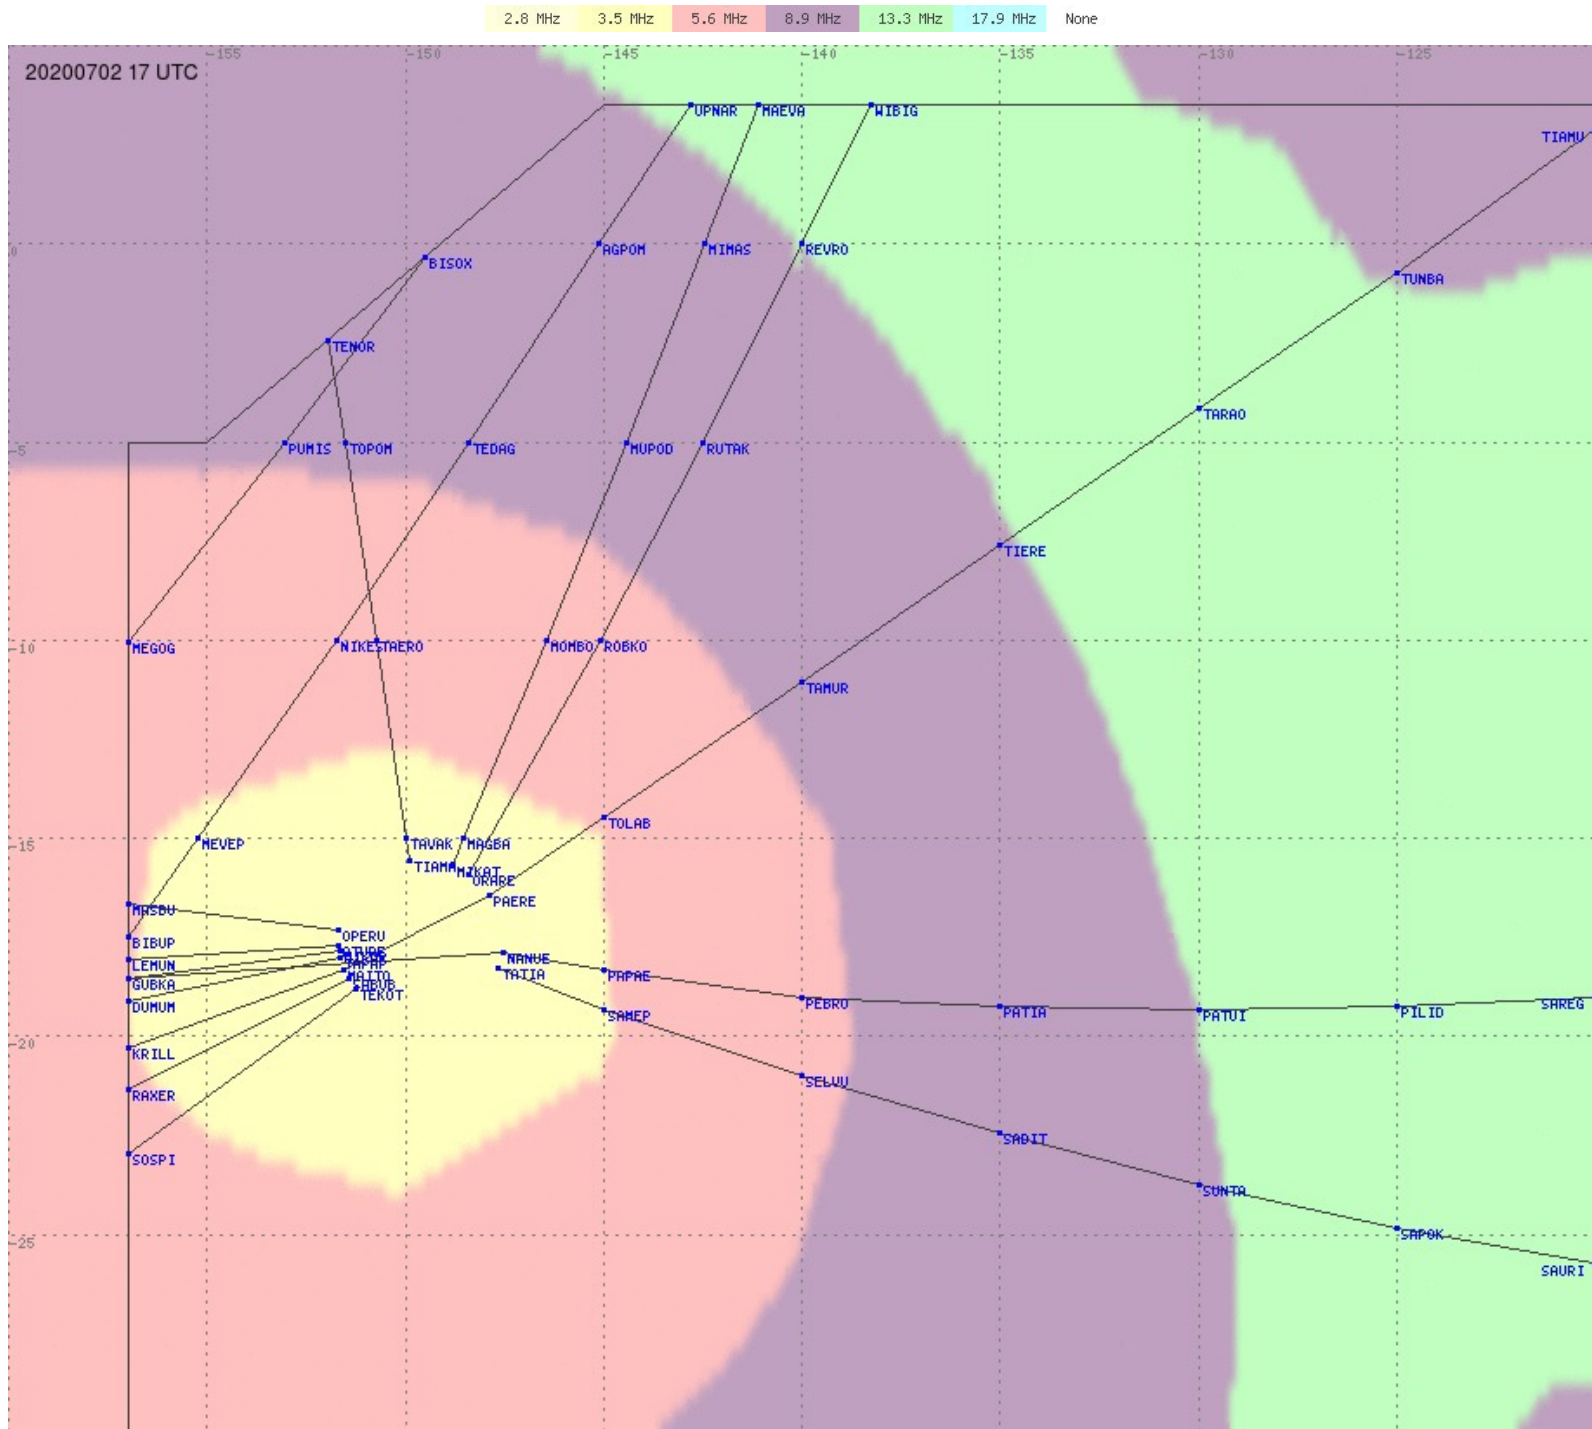

Tahiti FIR - HF Propag - 20200702