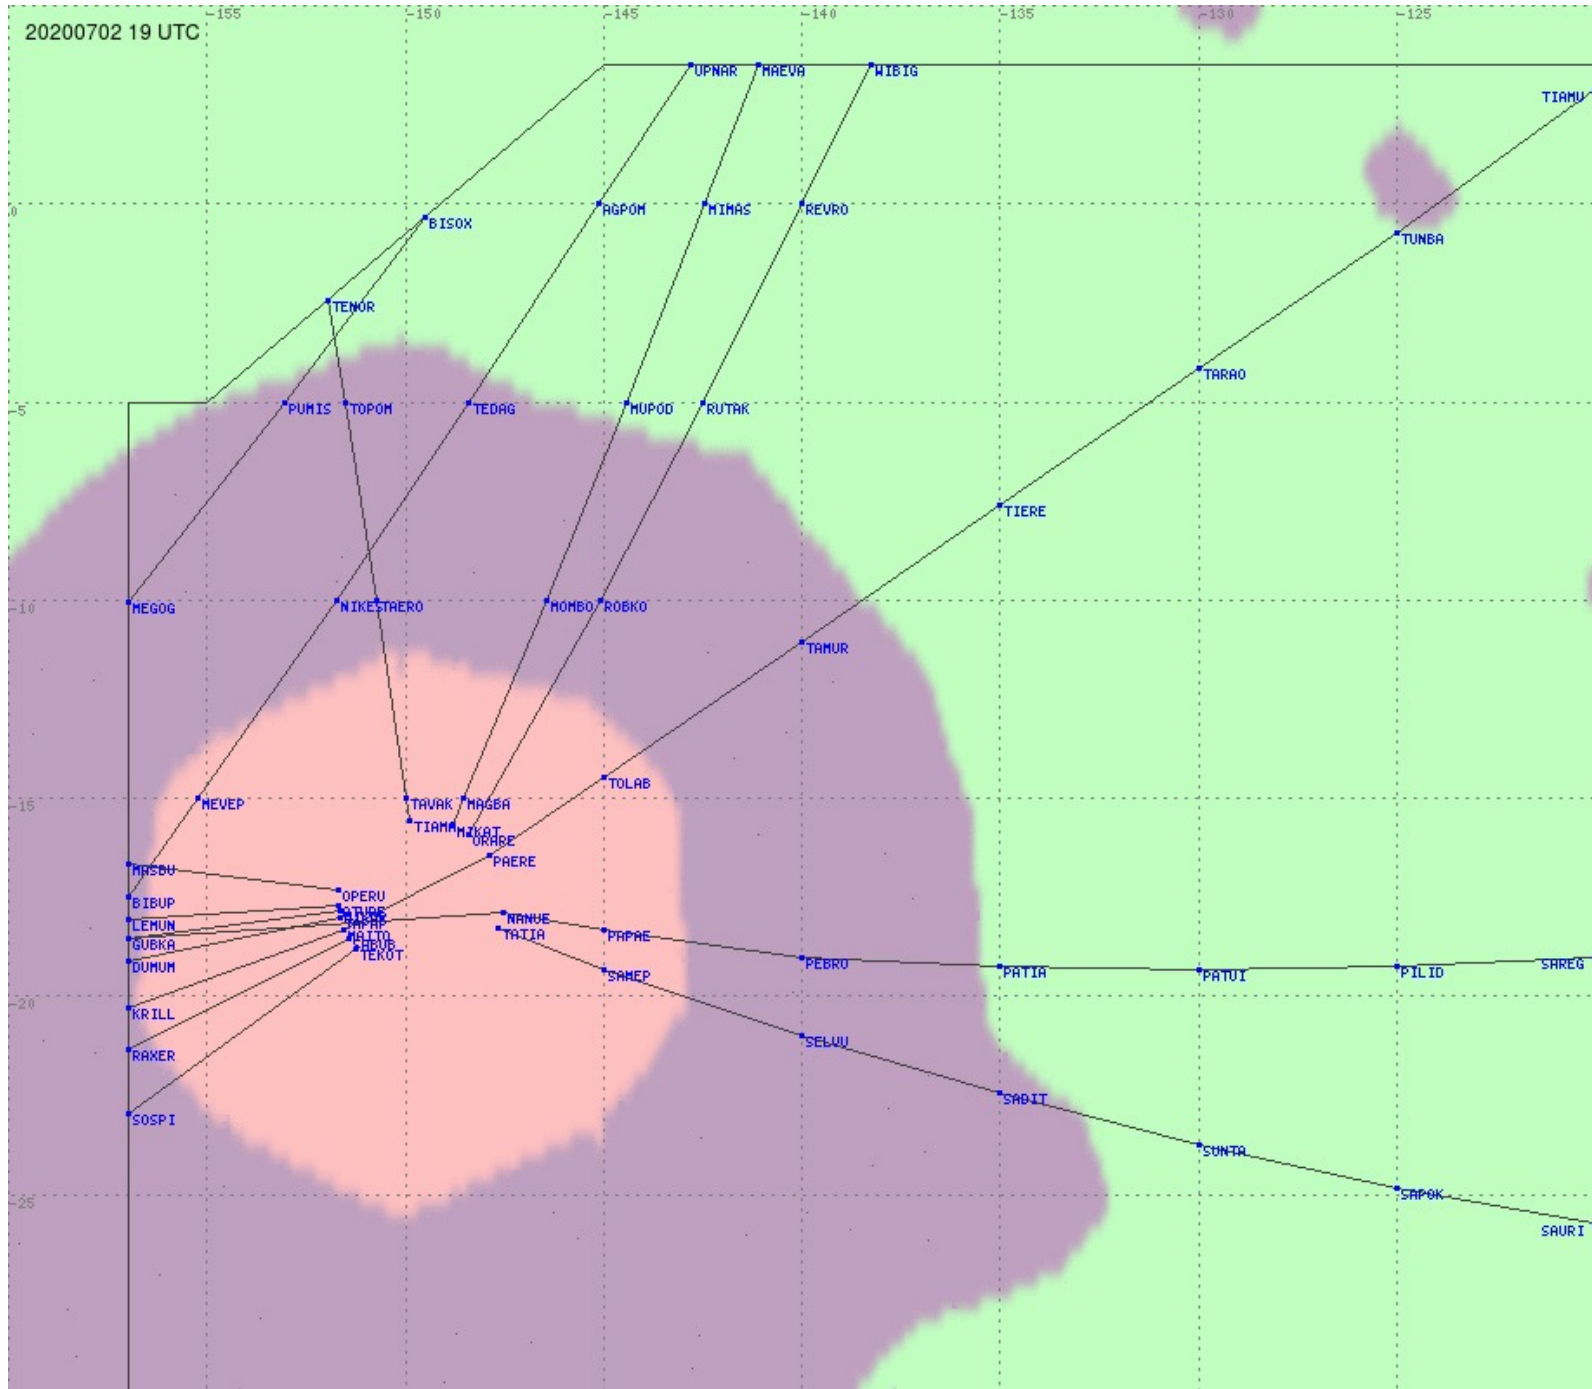

Tahiti FIR - HF Propag - 20200702

2.8 MHz 3.5 MHz 5.6 MHz 8.9 MHz 13.3 MHz 17.9 MHz None