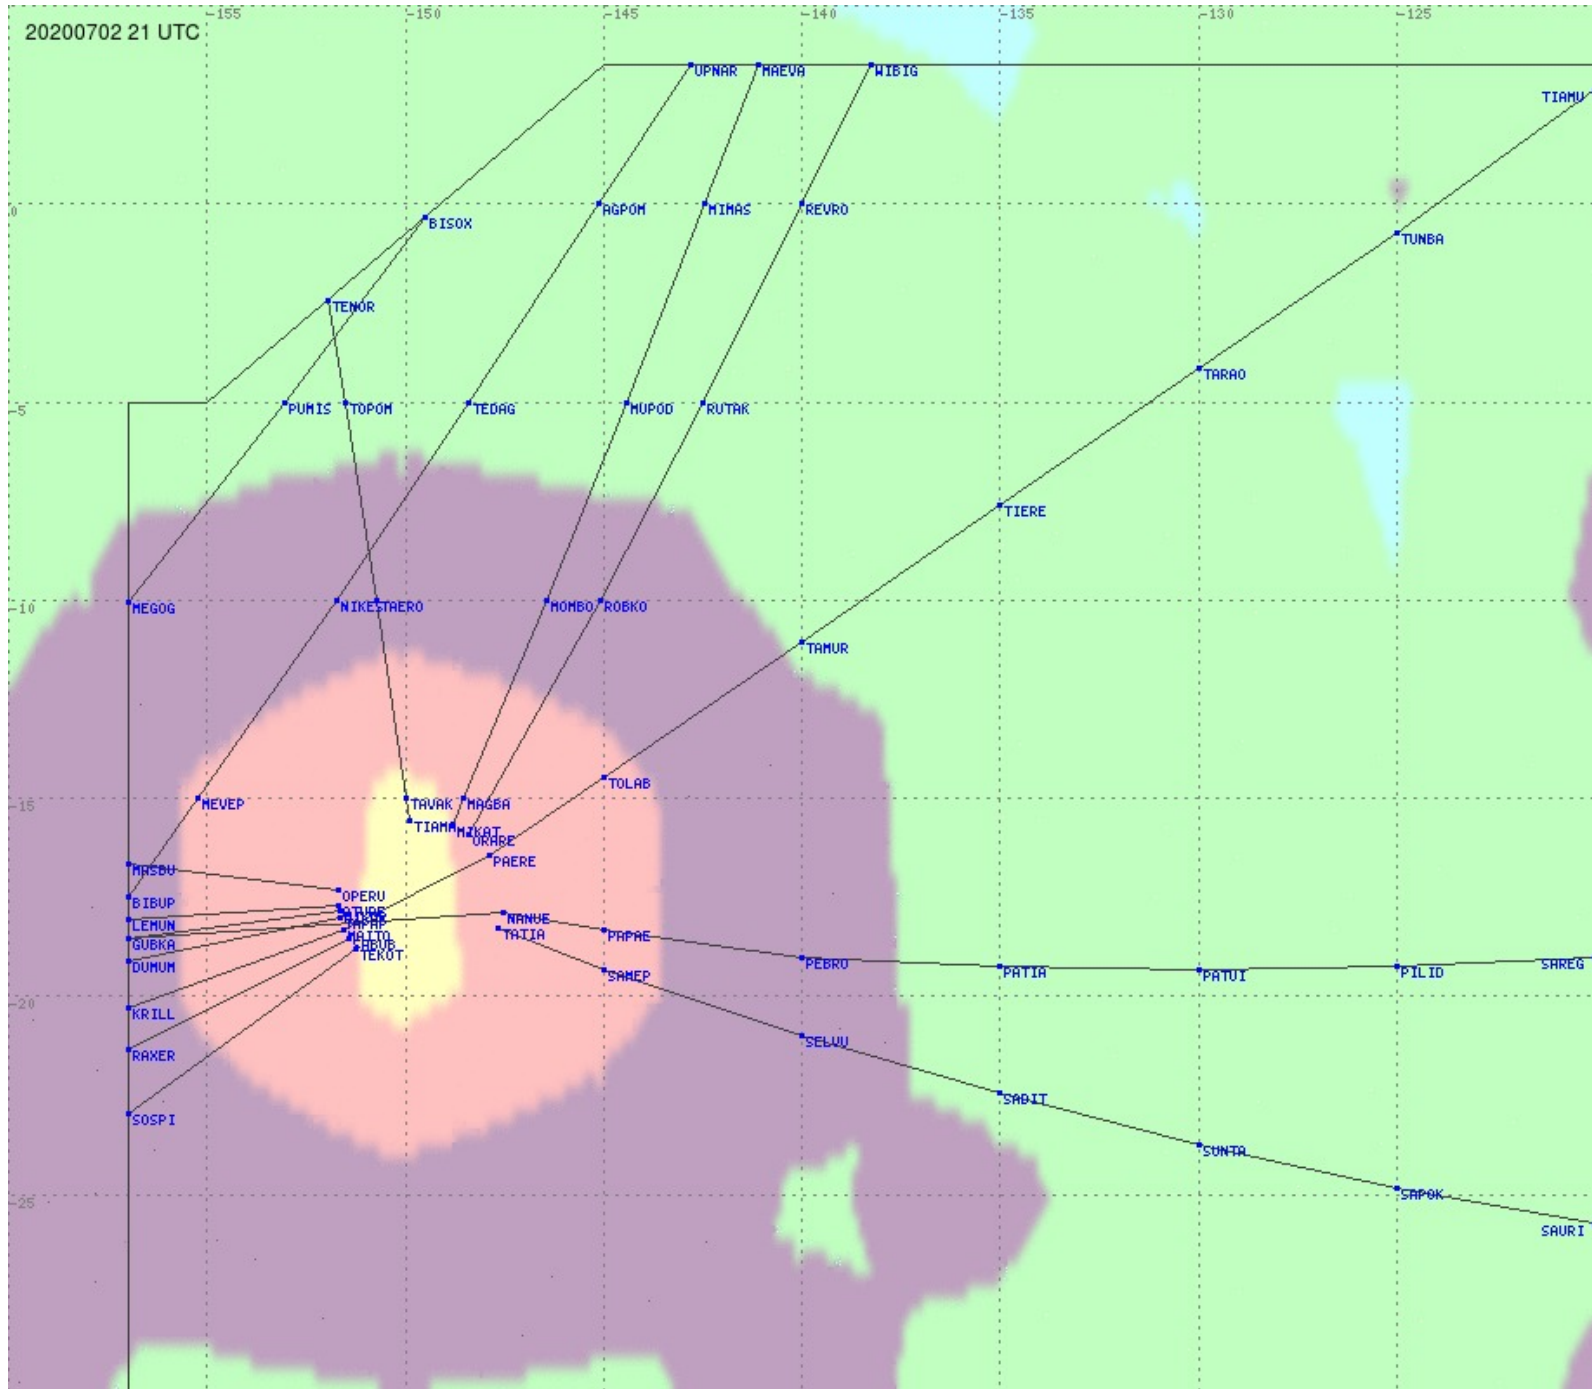

Tahiti FIR - HF Propag - 20200702

2.8 MHz 3.5 MHz 5.6 MHz 8.9 MHz 13.3 MHz 17.9 MHz None