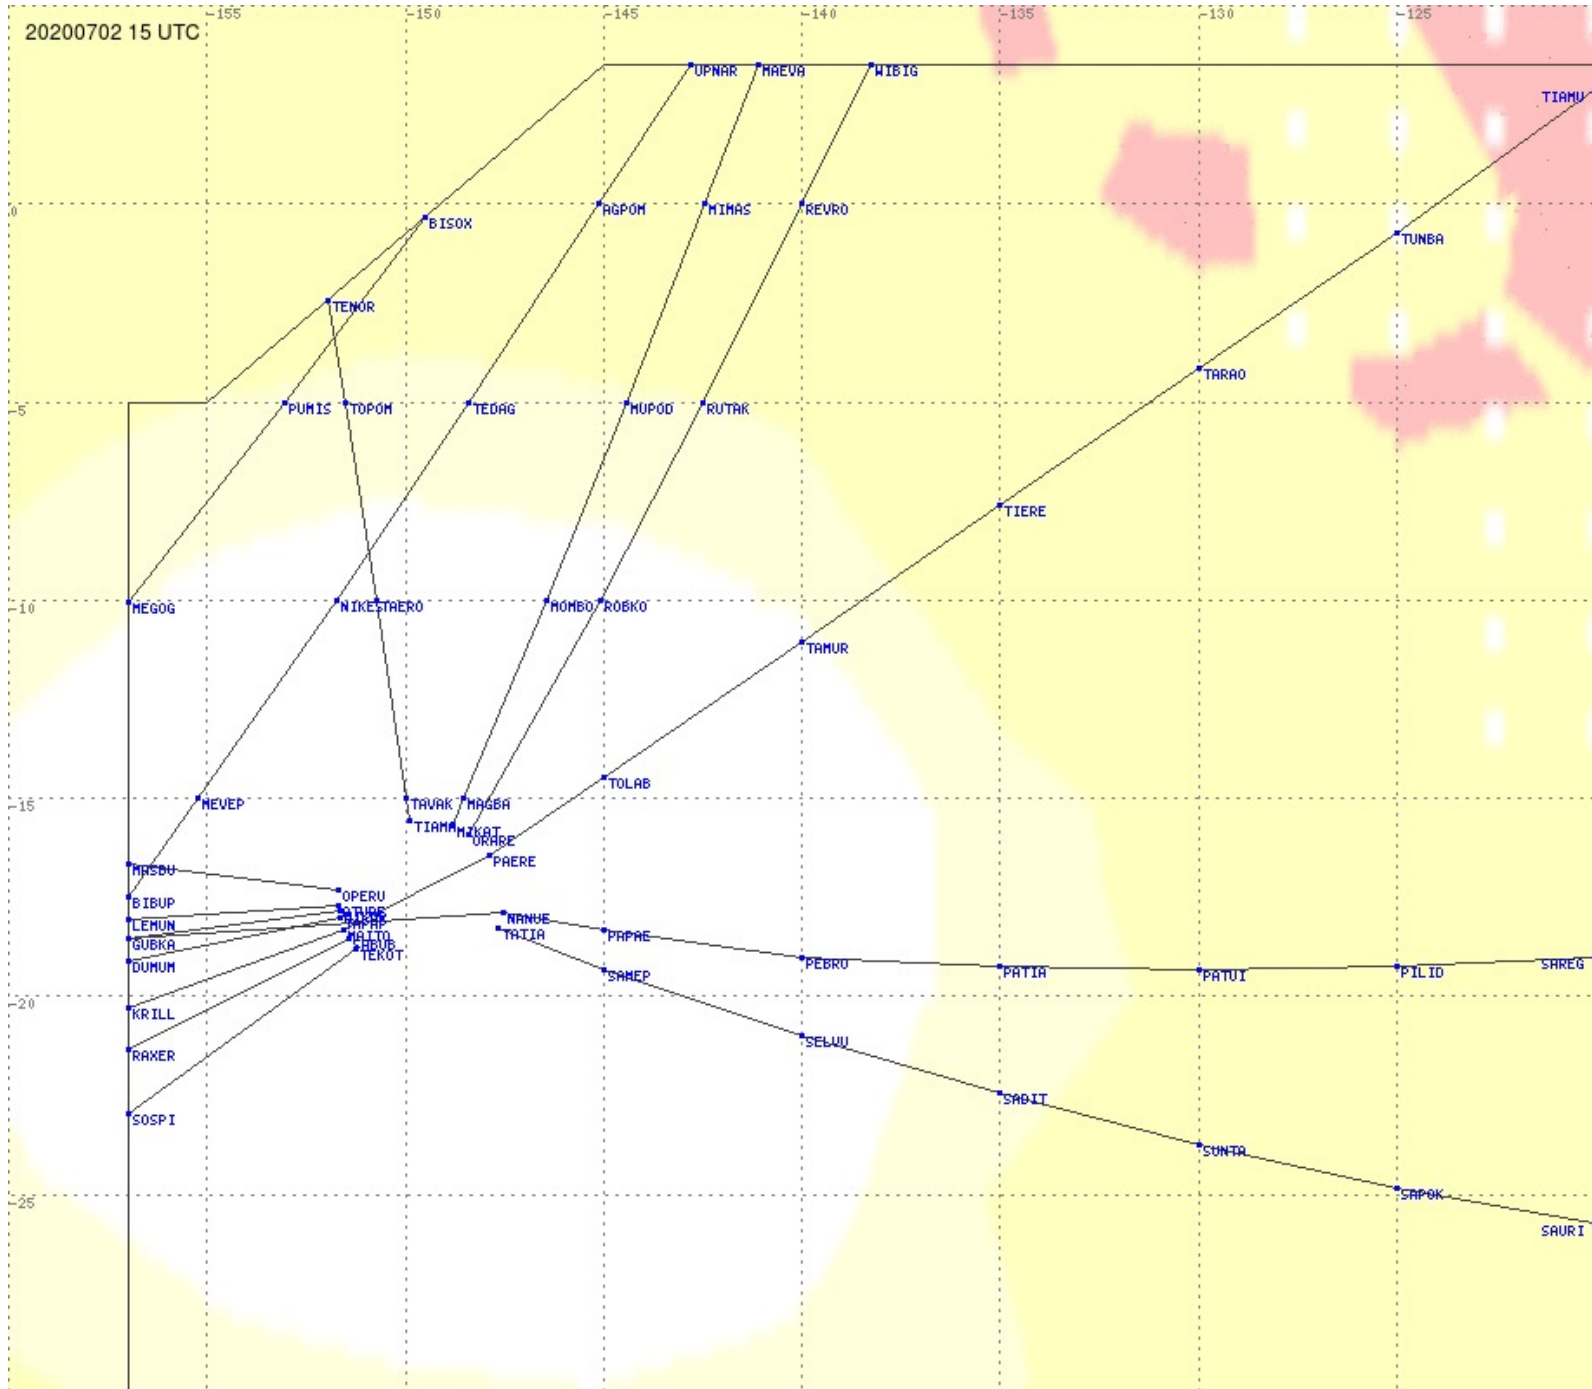

Tahiti FIR - HF Propag - 20200702

2.8 MHz
3.5 MHz
5.6 MHz
8.9 MHz
13.3 MHz
17.9 MHz
None