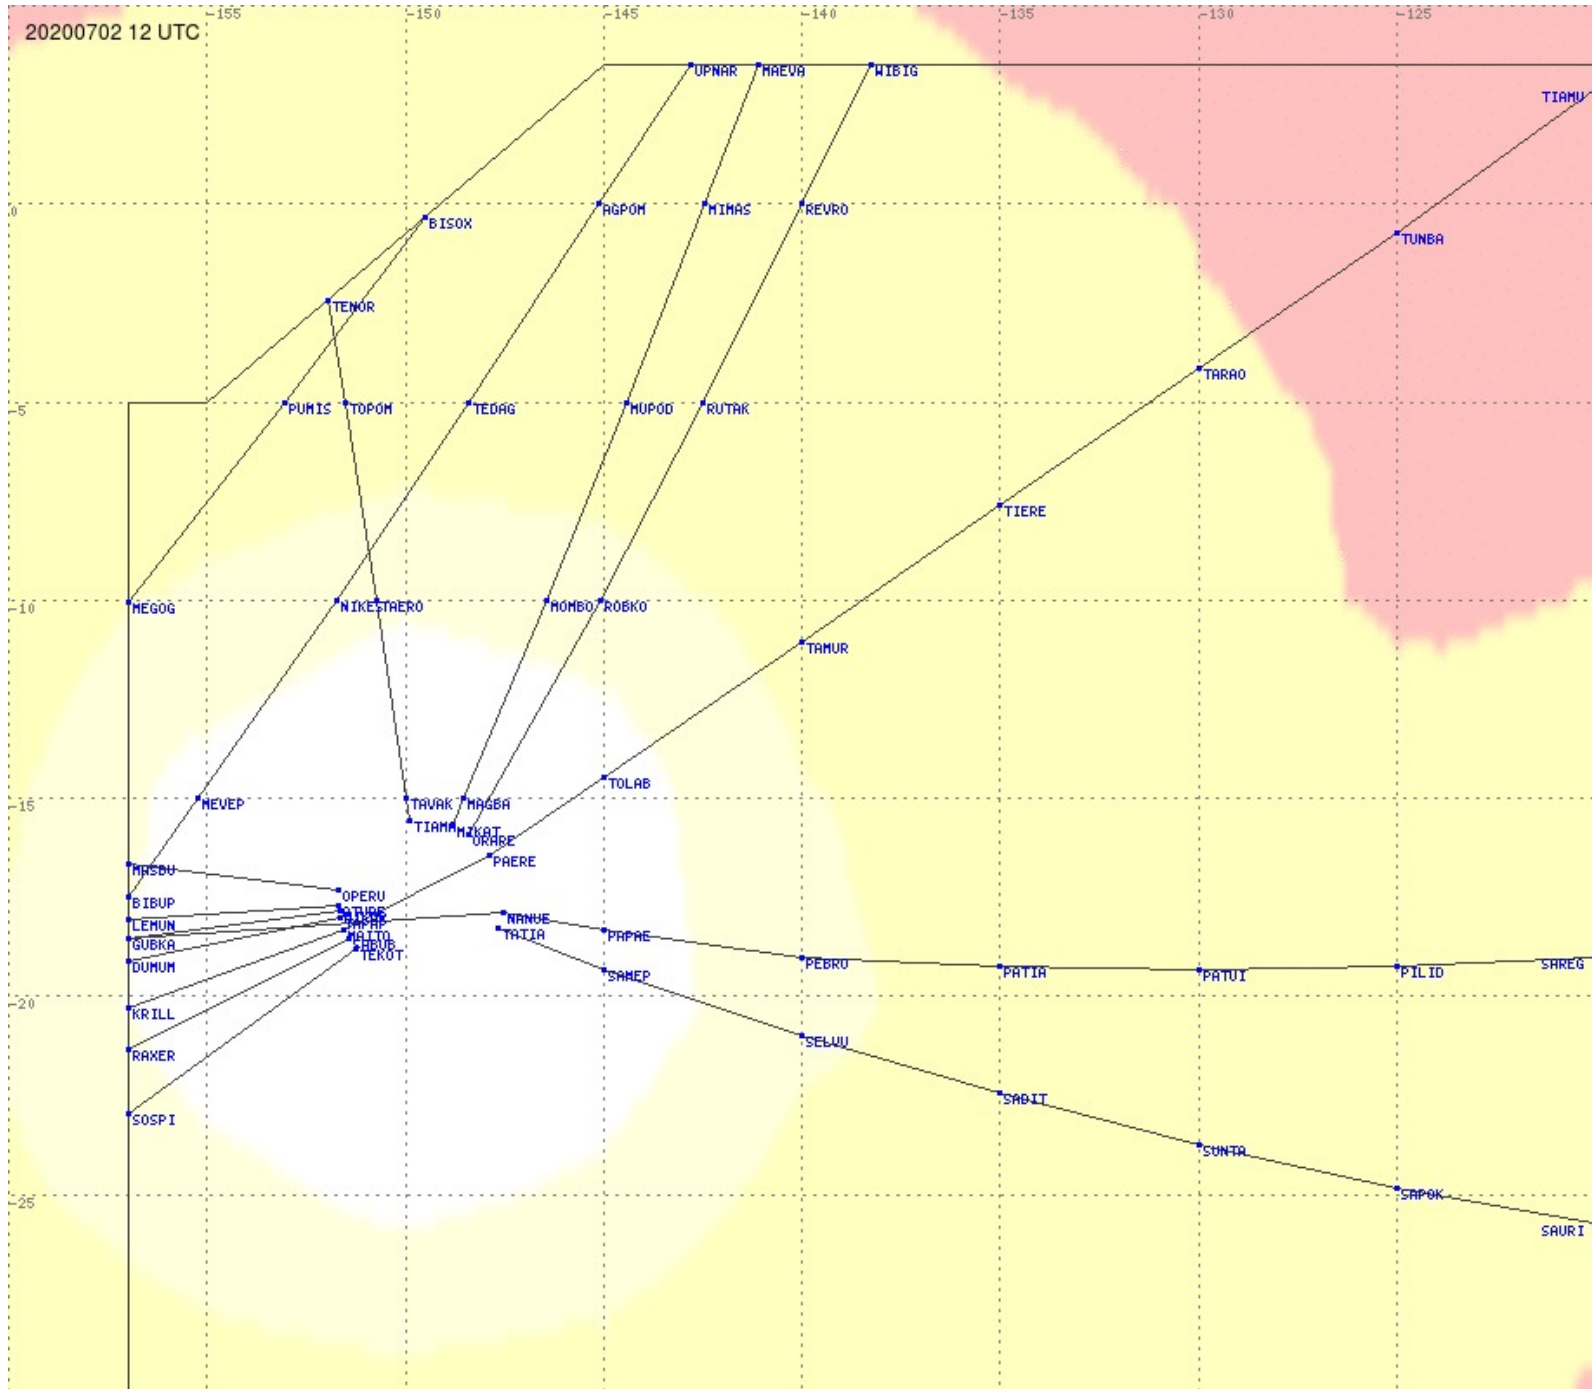

Tahiti FIR - HF Propag - 20200702

2.8 MHz 3.5 MHz 5.6 MHz 8.9 MHz 13.3 MHz 17.9 MHz None