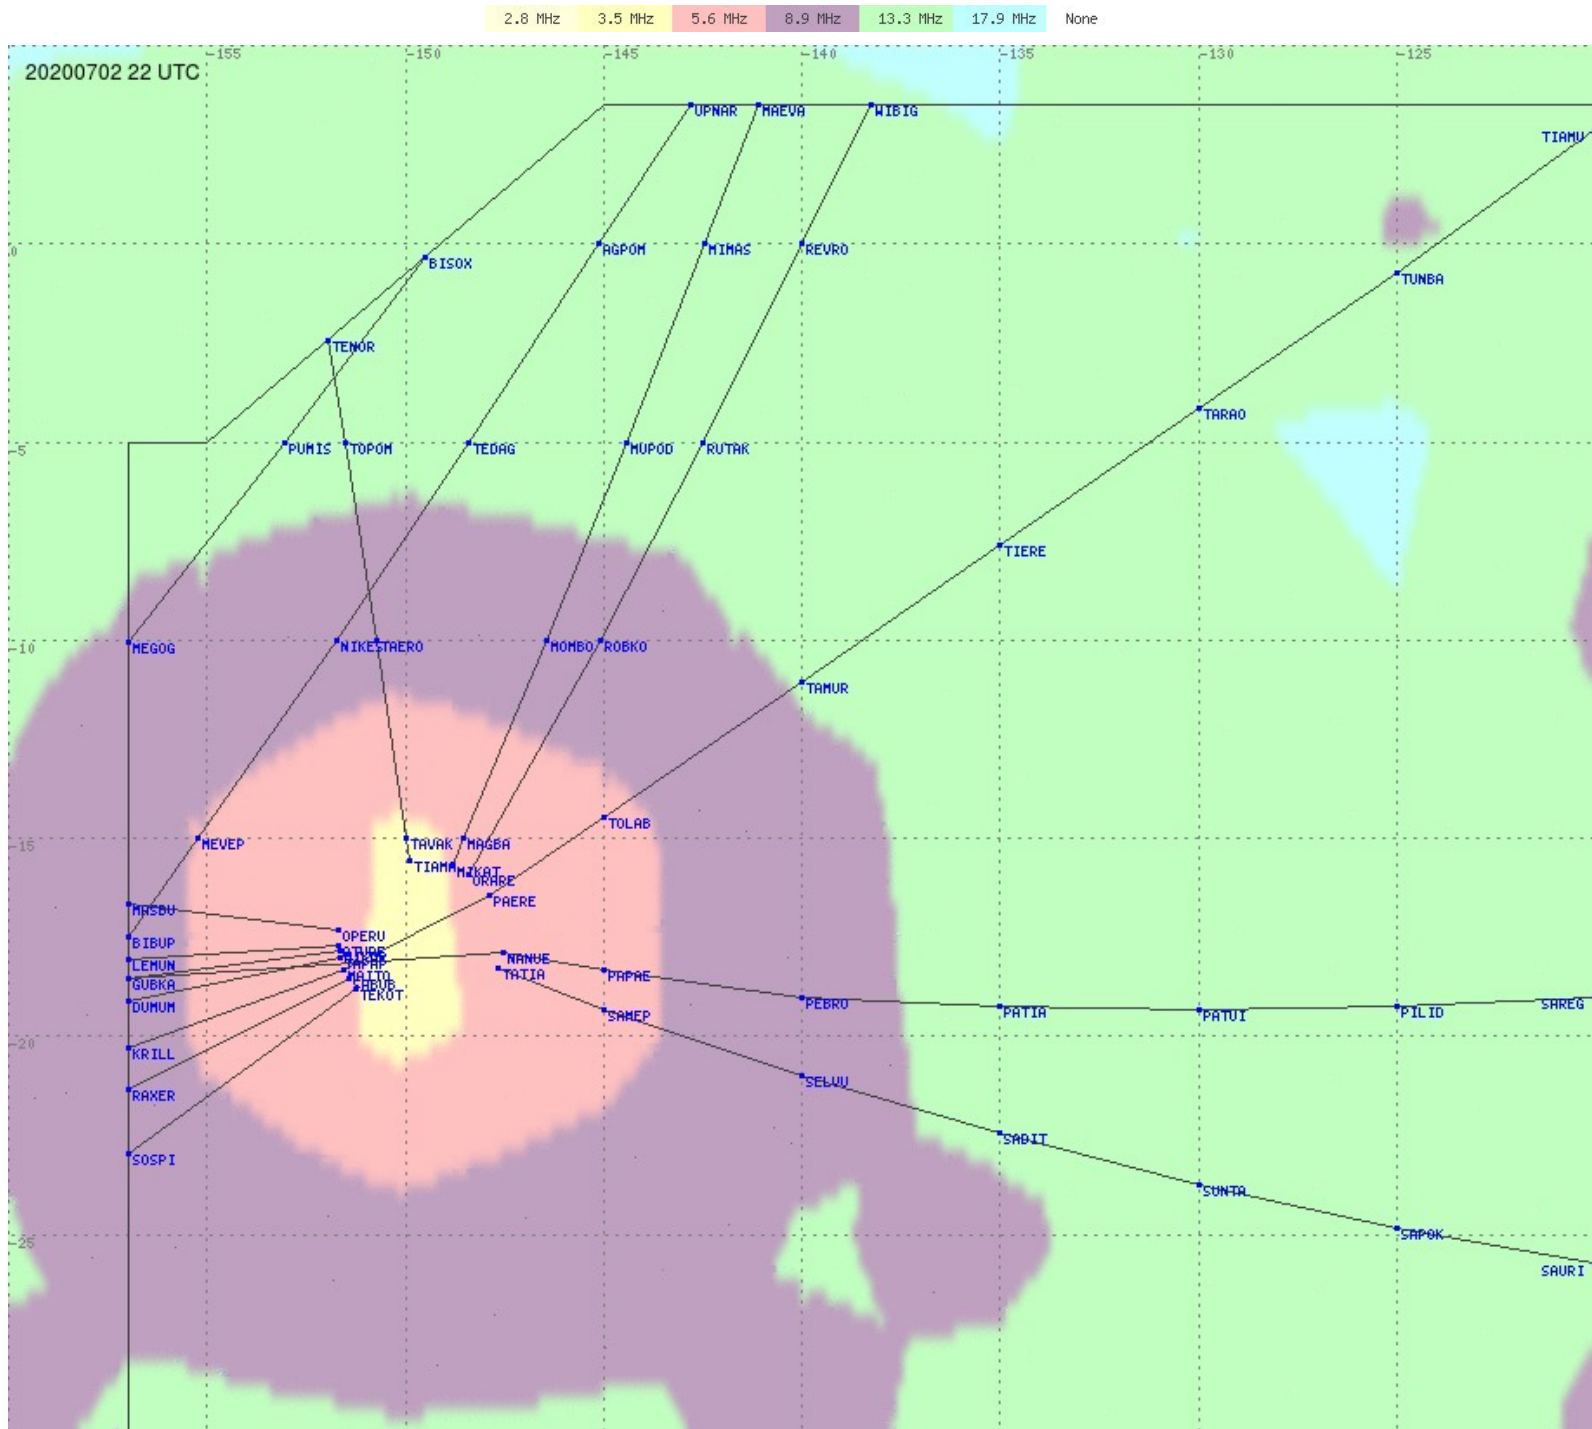

Tahiti FIR - HF Propag - 20200702