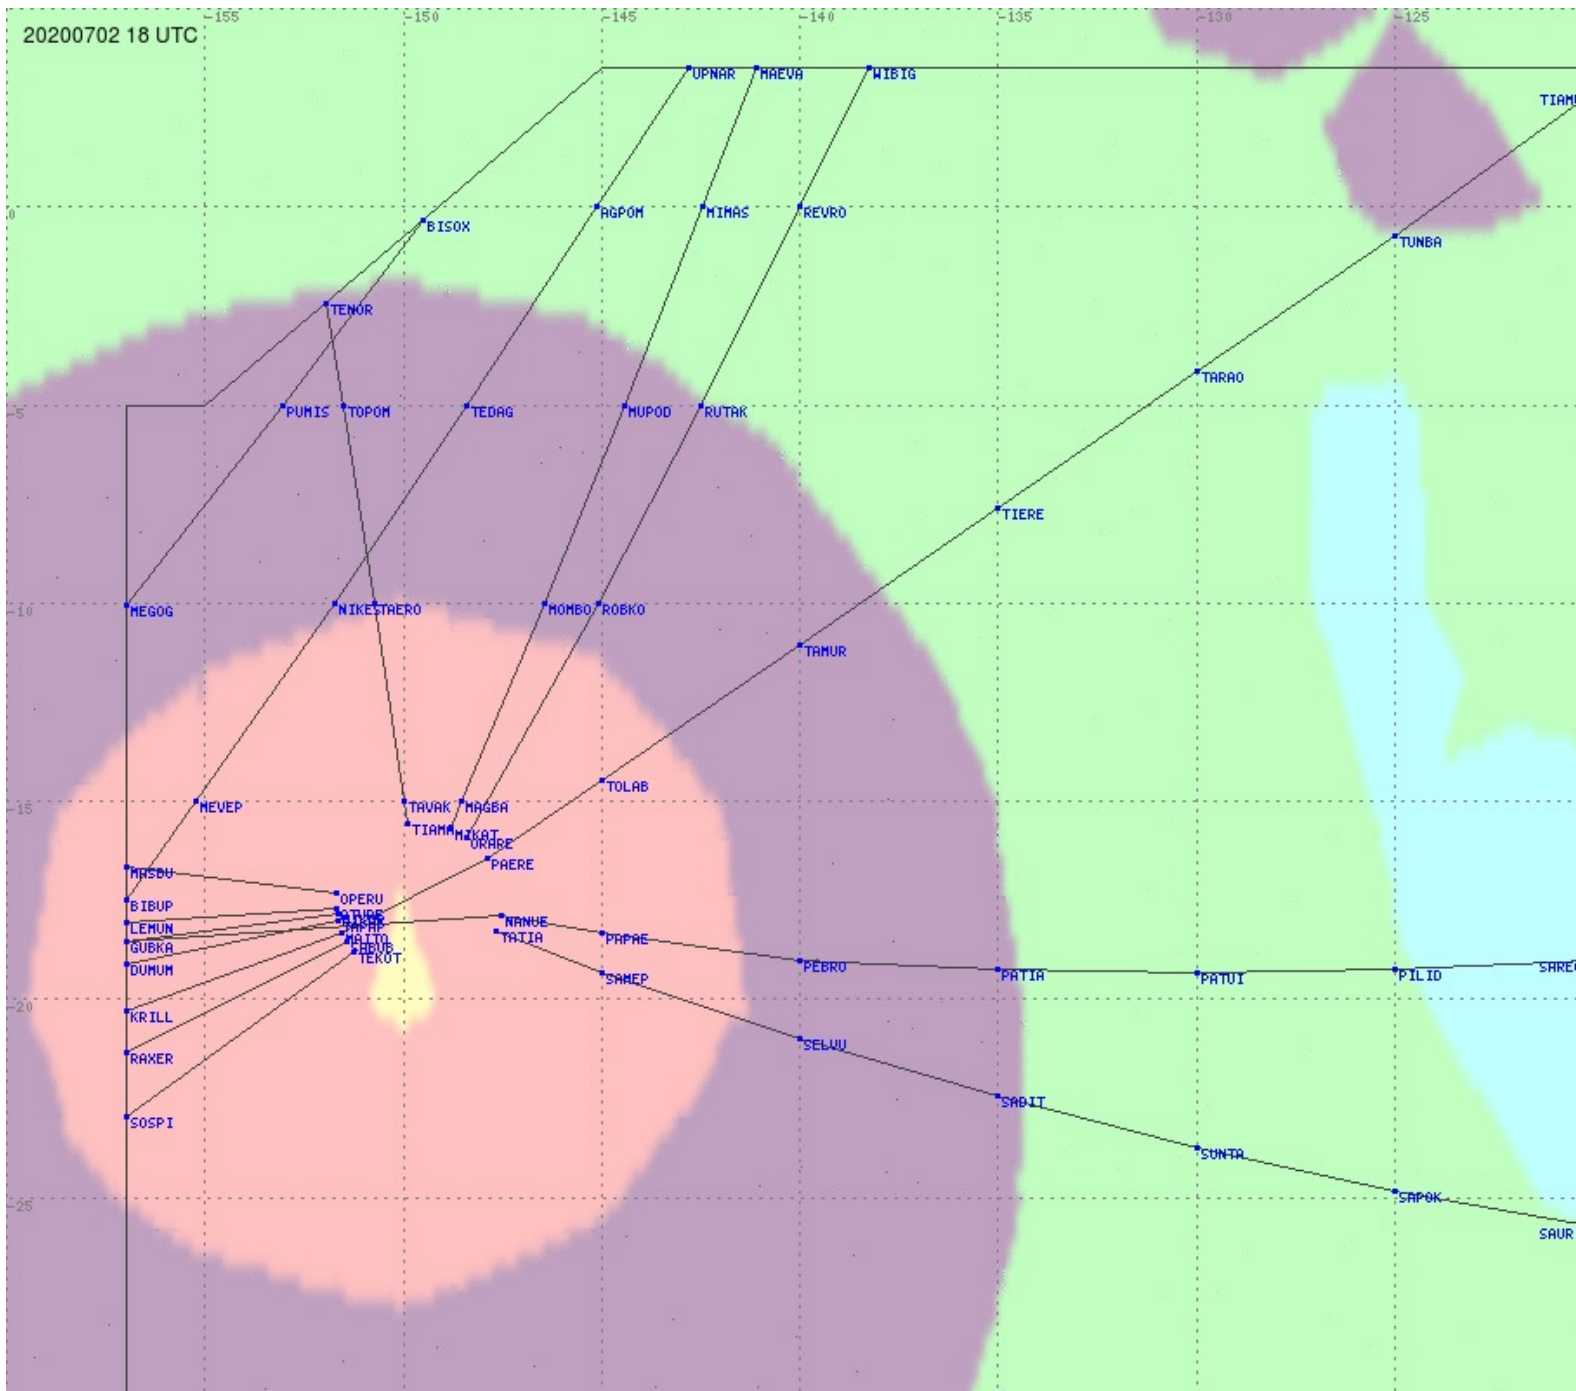

Tahiti FIR - HF Propag - 20200702

2.8 MHz 3.5 MHz 5.6 MHz 8.9 MHz 13.3 MHz 17.9 MHz None