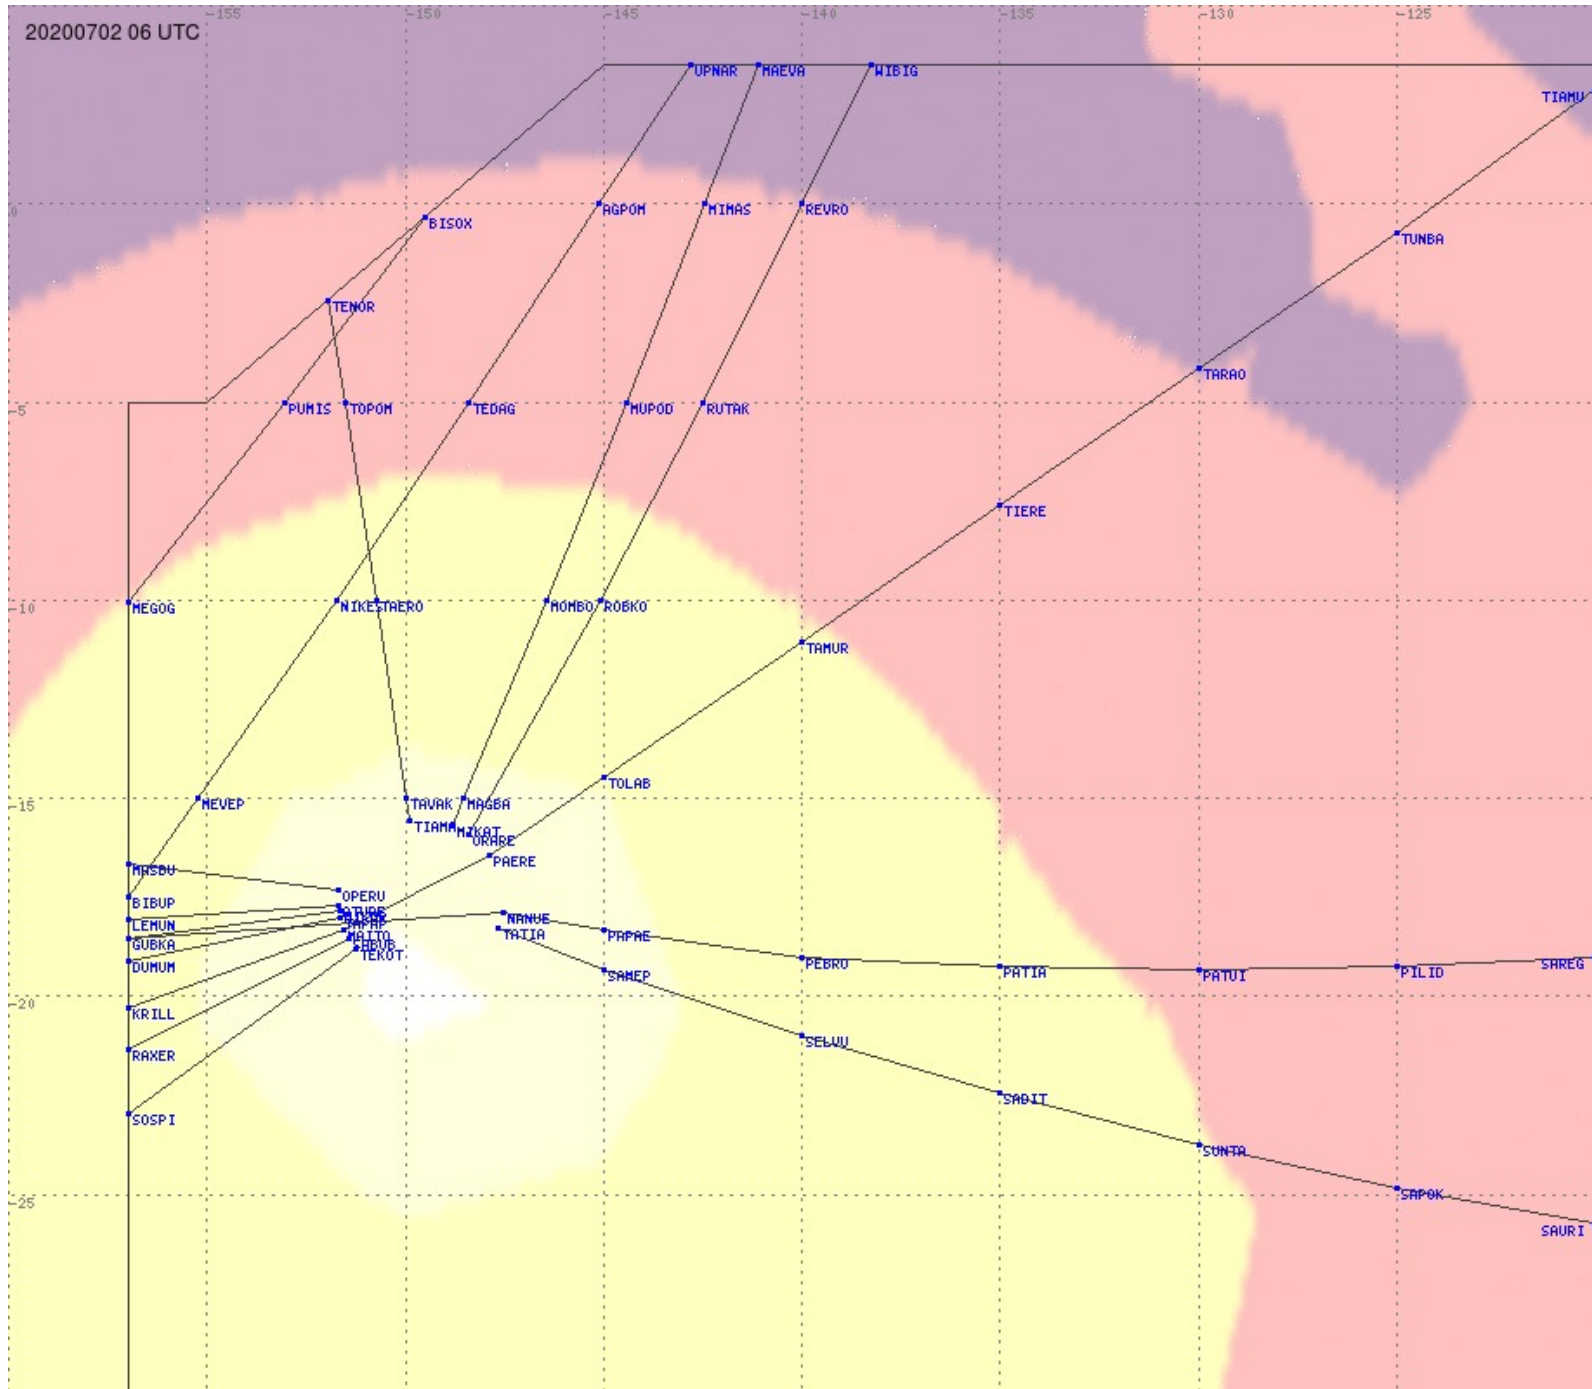

Tahiti FIR - HF Propag - 20200702

2.8 MHz 3.5 MHz 5.6 MHz 8.9 MHz 13.3 MHz 17.9 MHz None