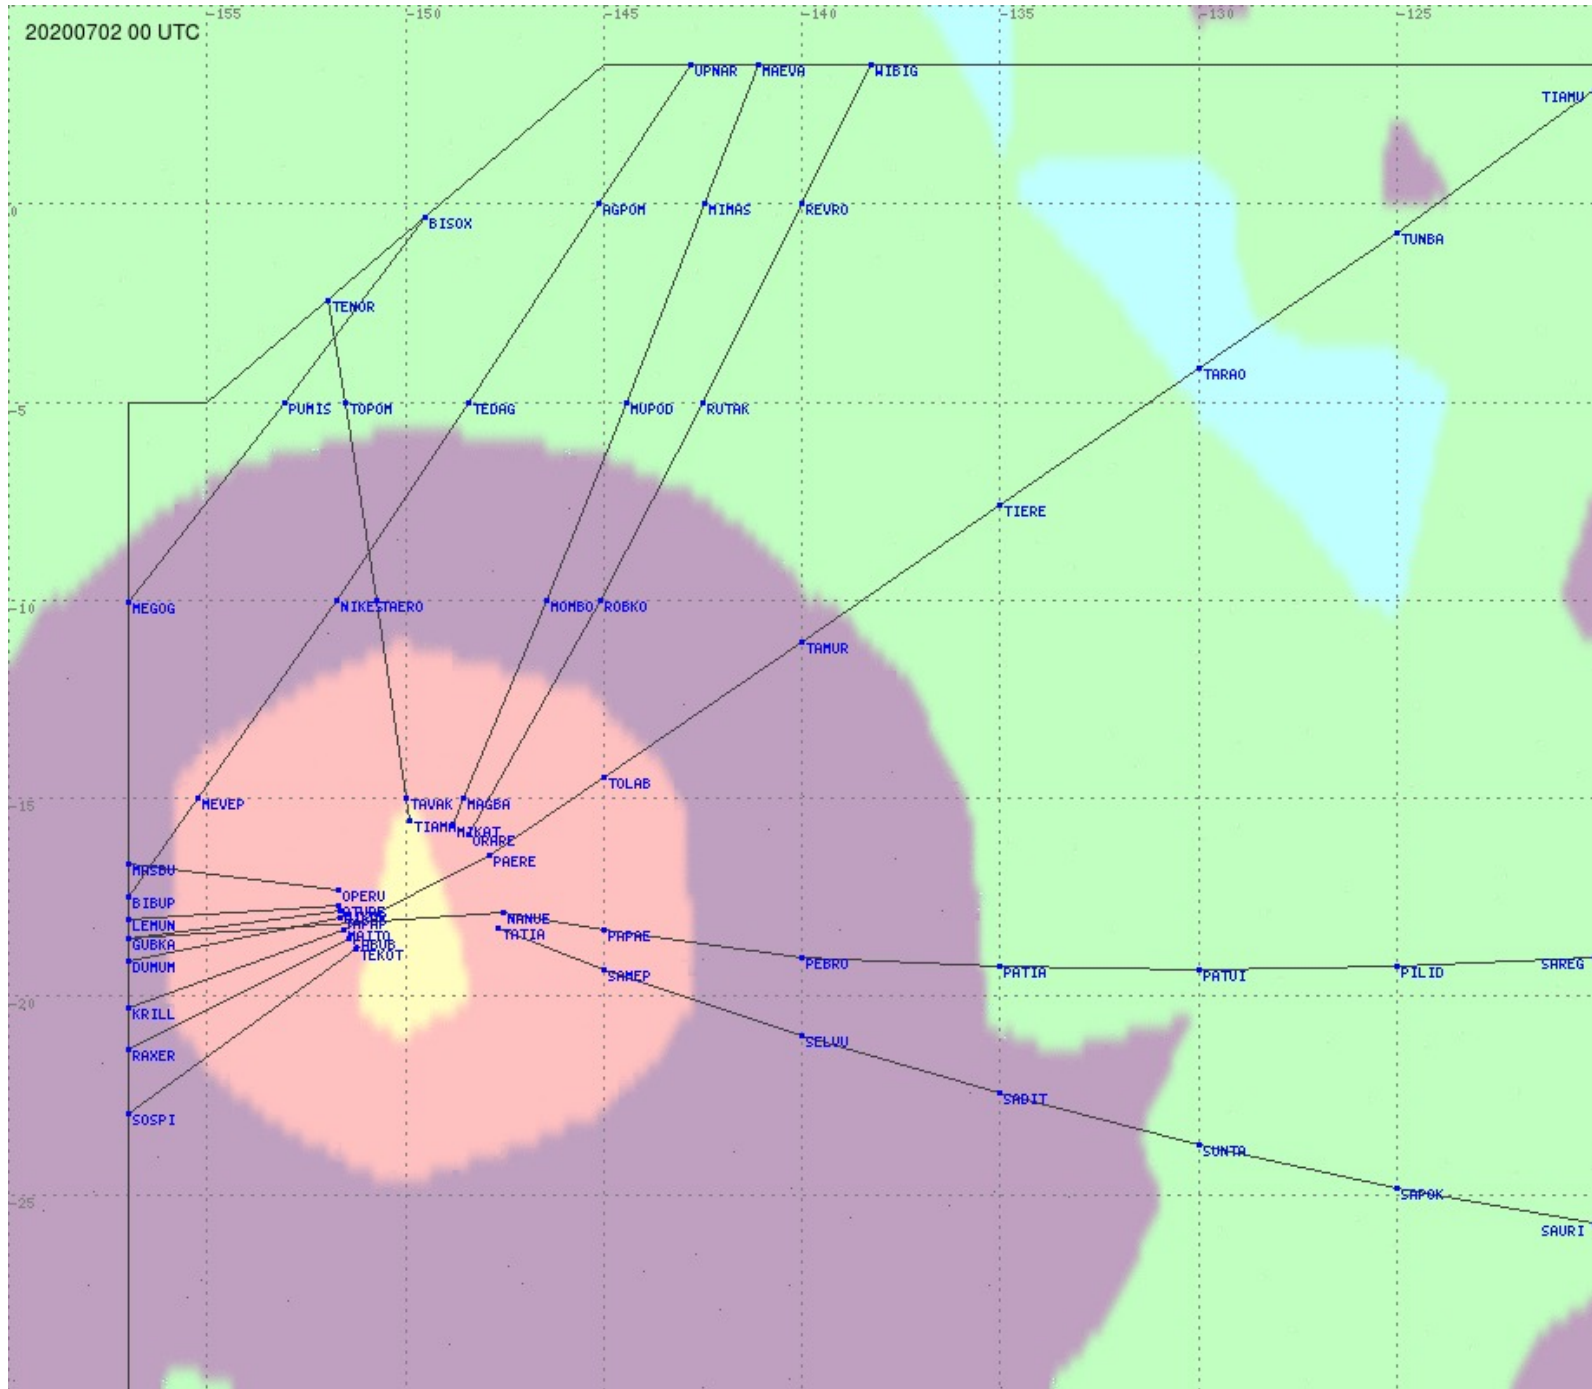

# Tahiti FIR - HF Propag - 20200702

2.8 MHz 3.5 MHz 5.6 MHz 8.9 MHz 13.3 MHz 17.9 MHz None