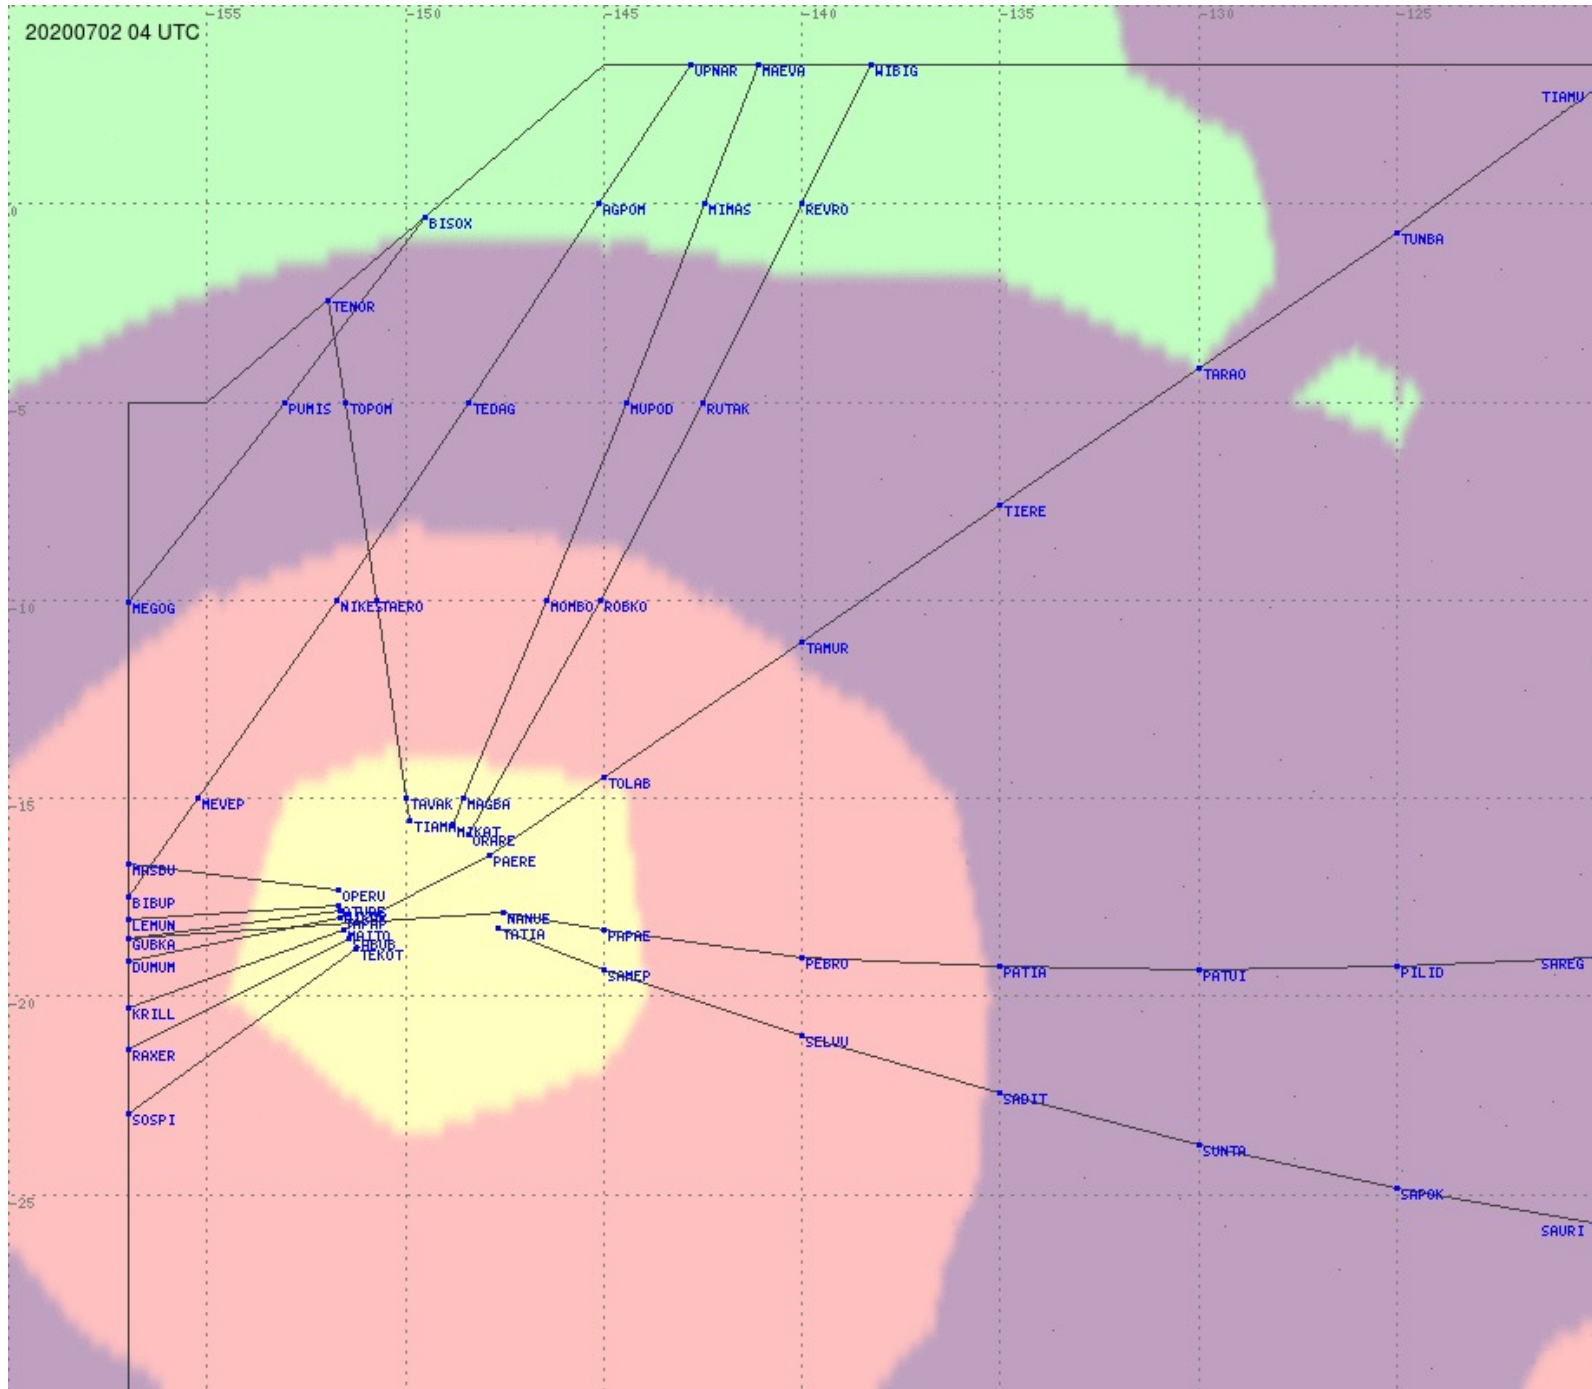

Tahiti FIR - HF Propag - 20200702

2.8 MHz 3.5 MHz 5.6 MHz 8.9 MHz 13.3 MHz 17.9 MHz None