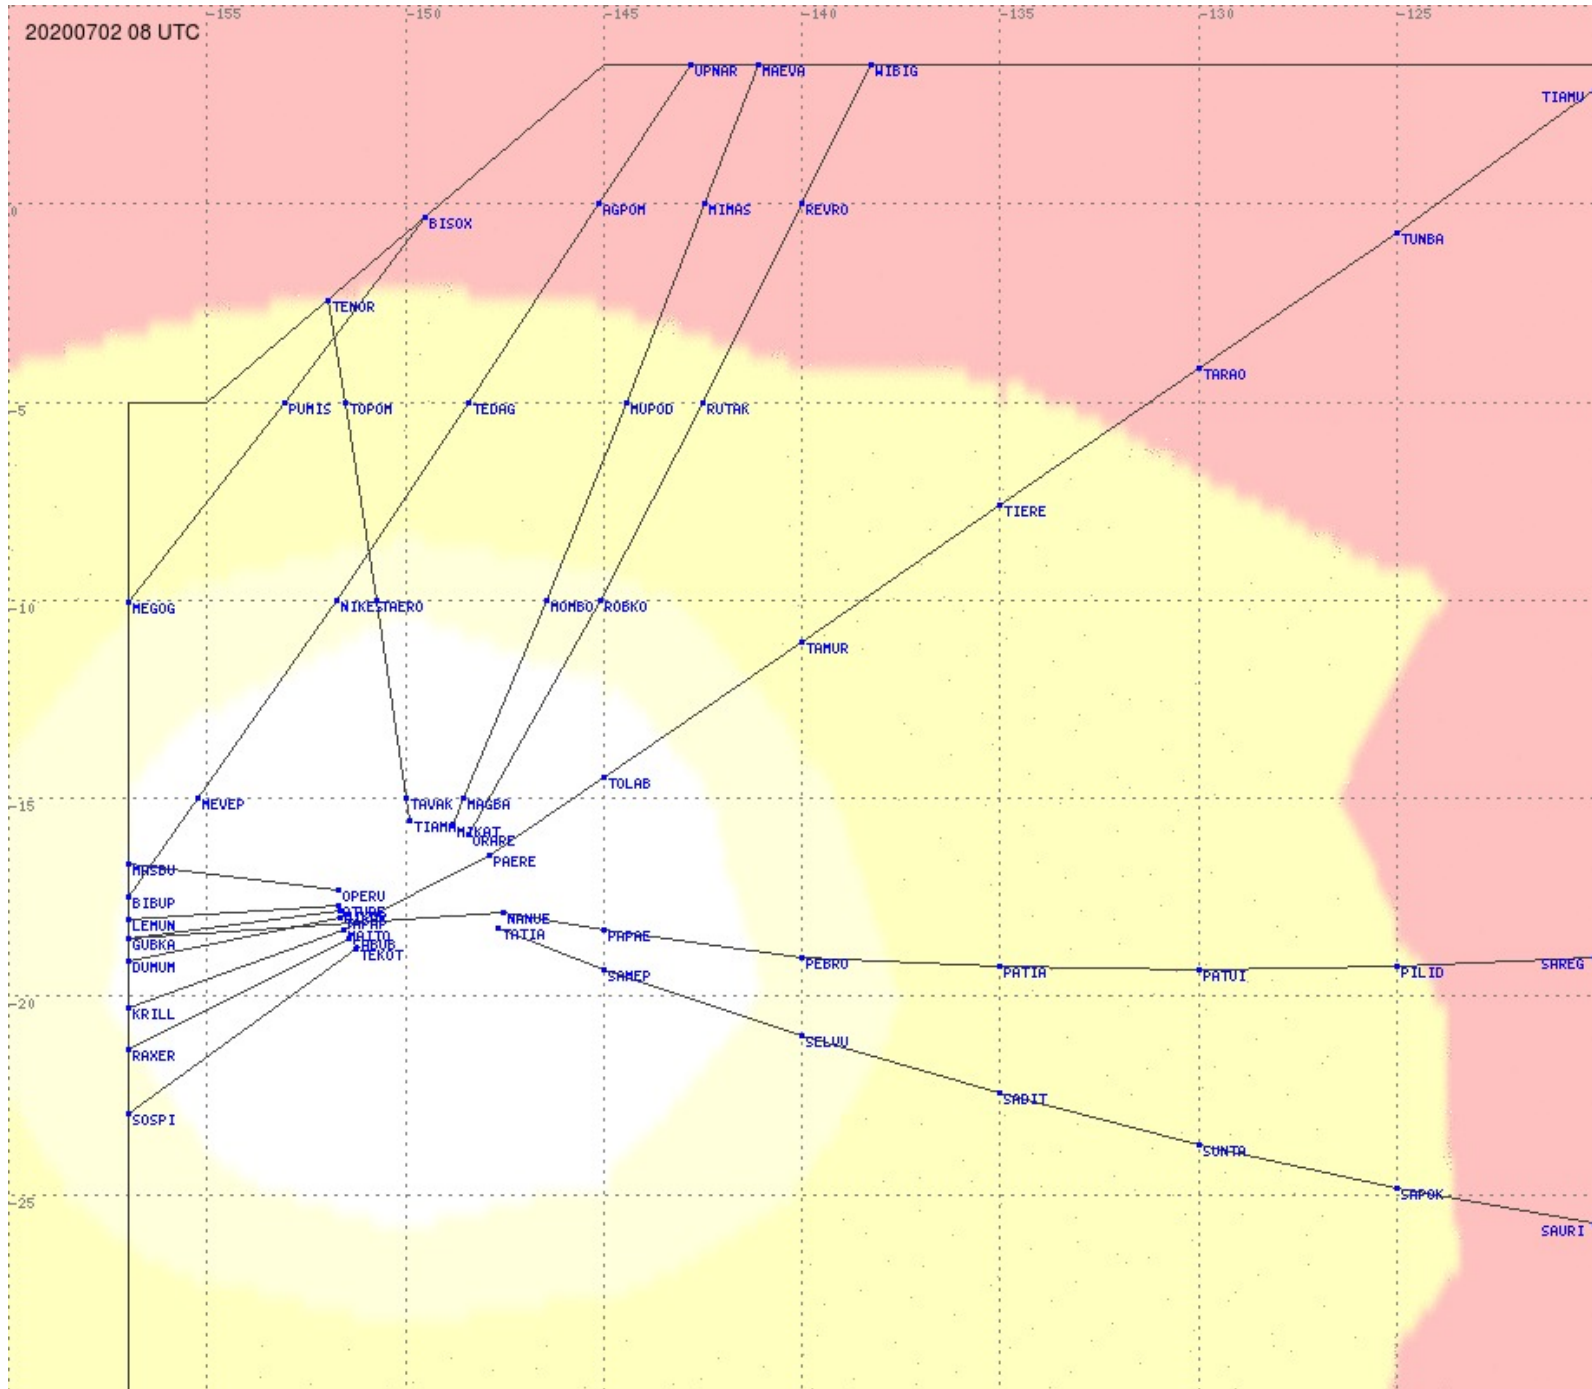

Tahiti FIR - HF Propag - 20200702

2.8 MHz
3.5 MHz
5.6 MHz
8.9 MHz
13.3 MHz
17.9 MHz
None