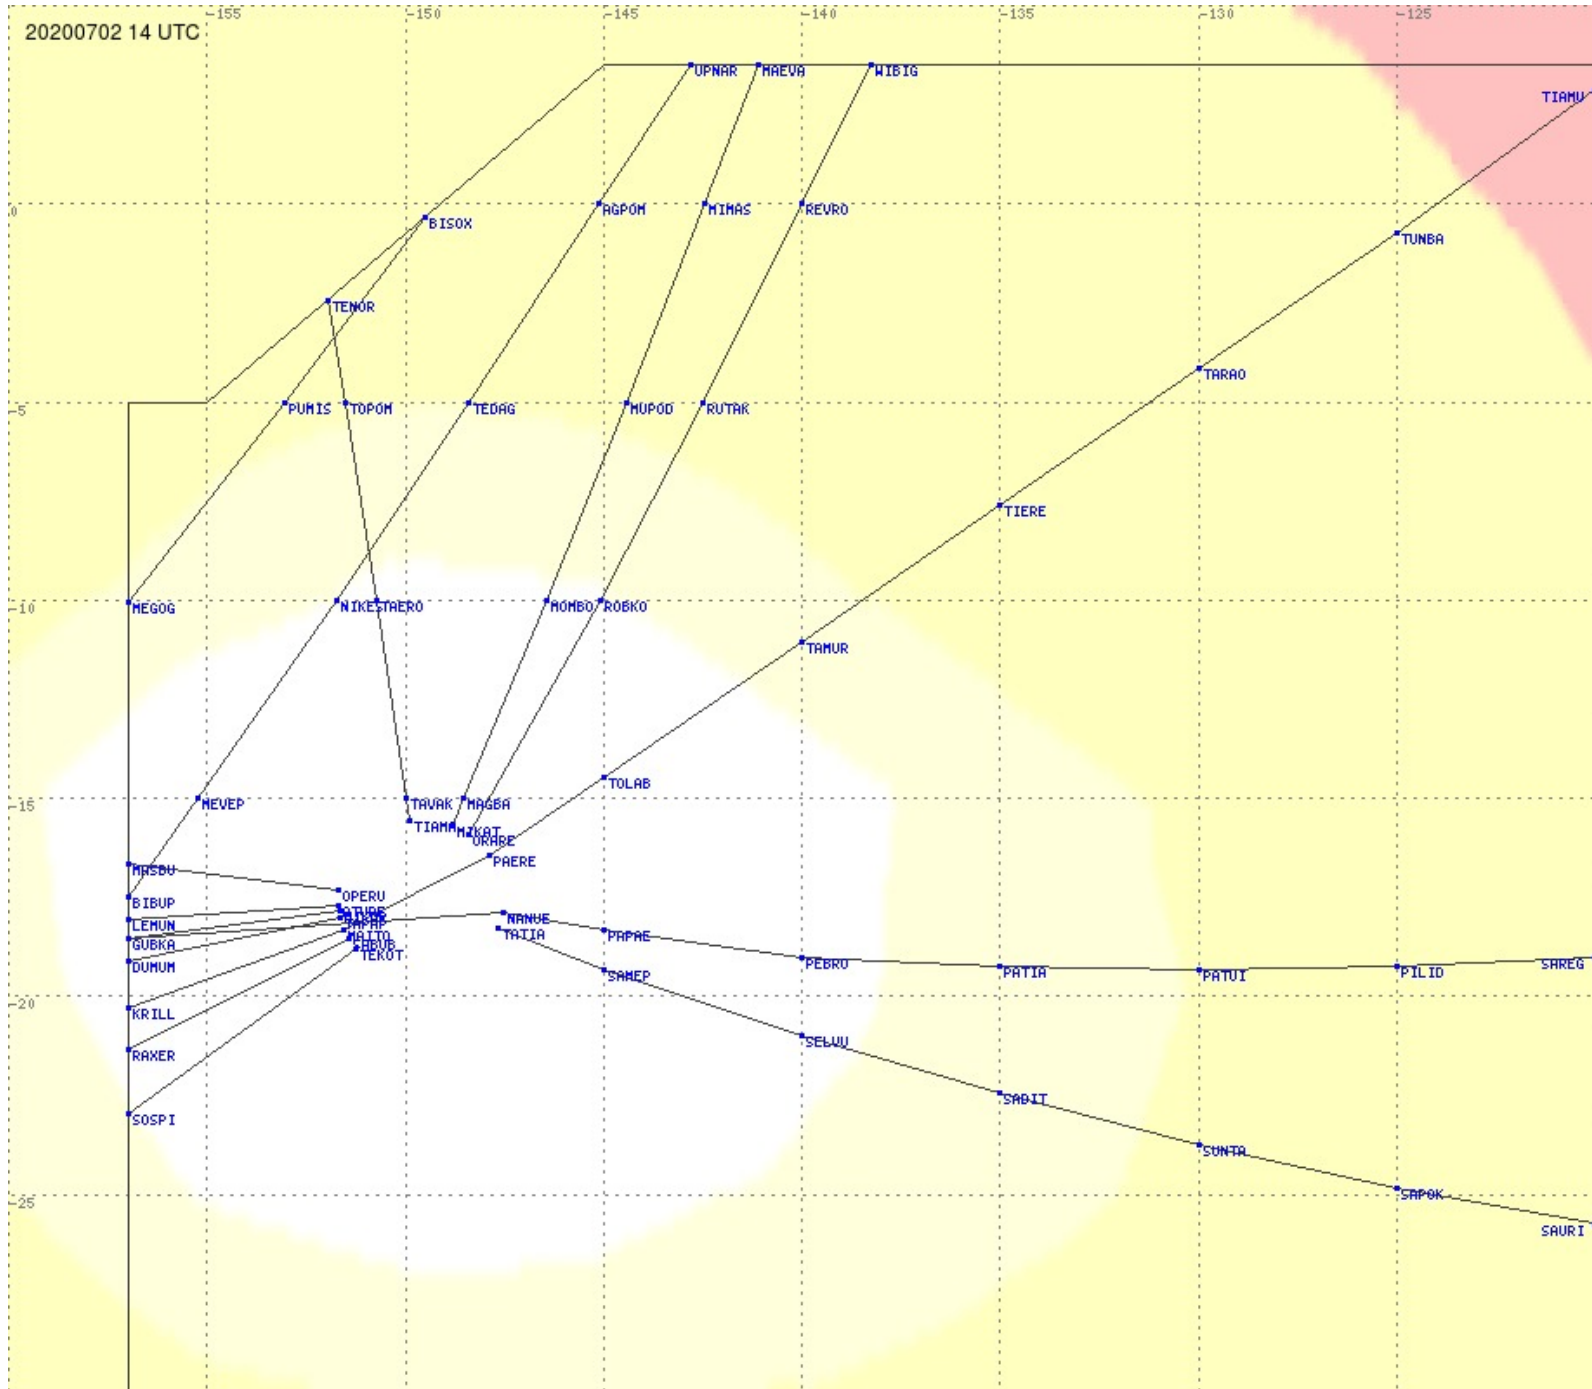

Tahiti FIR - HF Propag - 20200702

2.8 MHz 3.5 MHz 5.6 MHz 8.9 MHz 13.3 MHz 17.9 MHz None