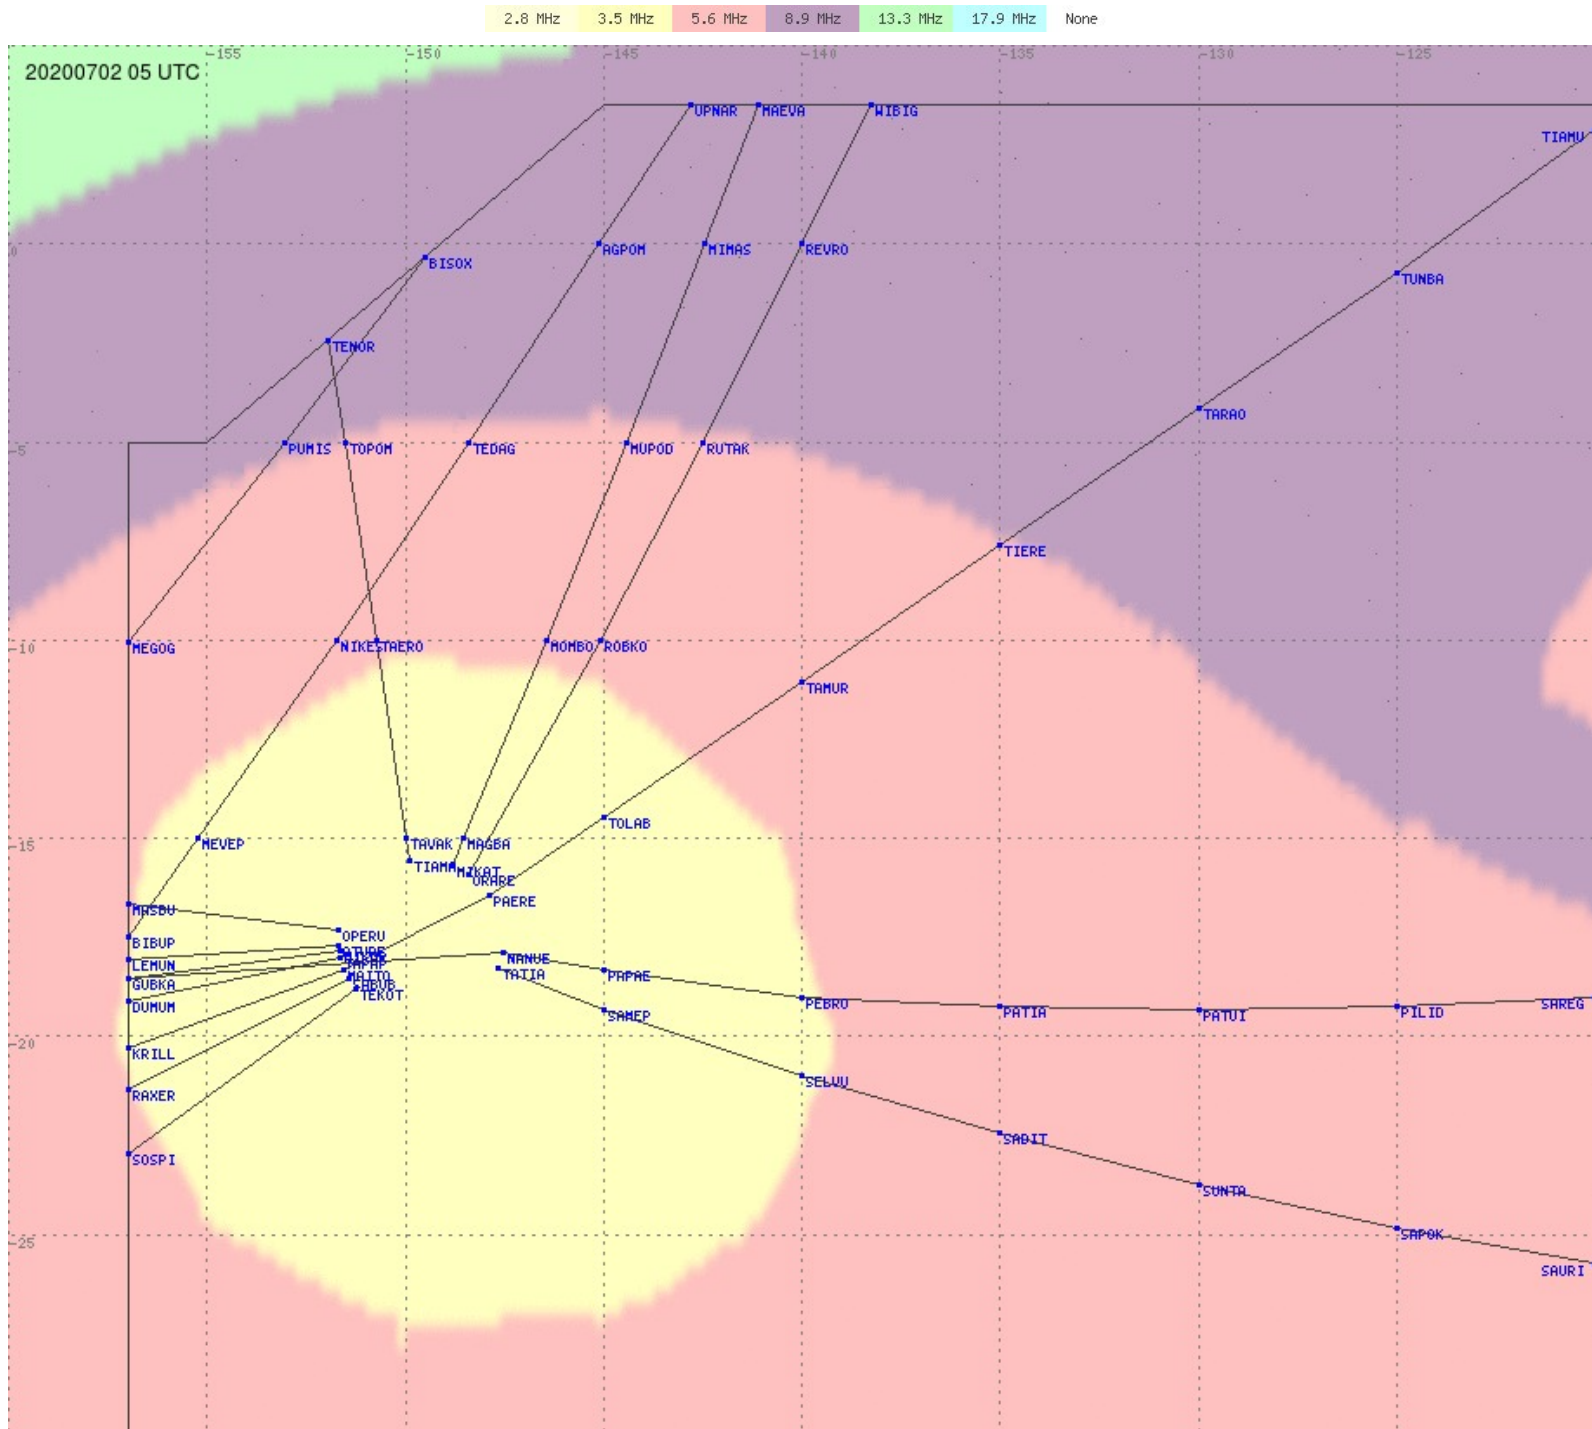

Tahiti FIR - HF Propag - 20200702