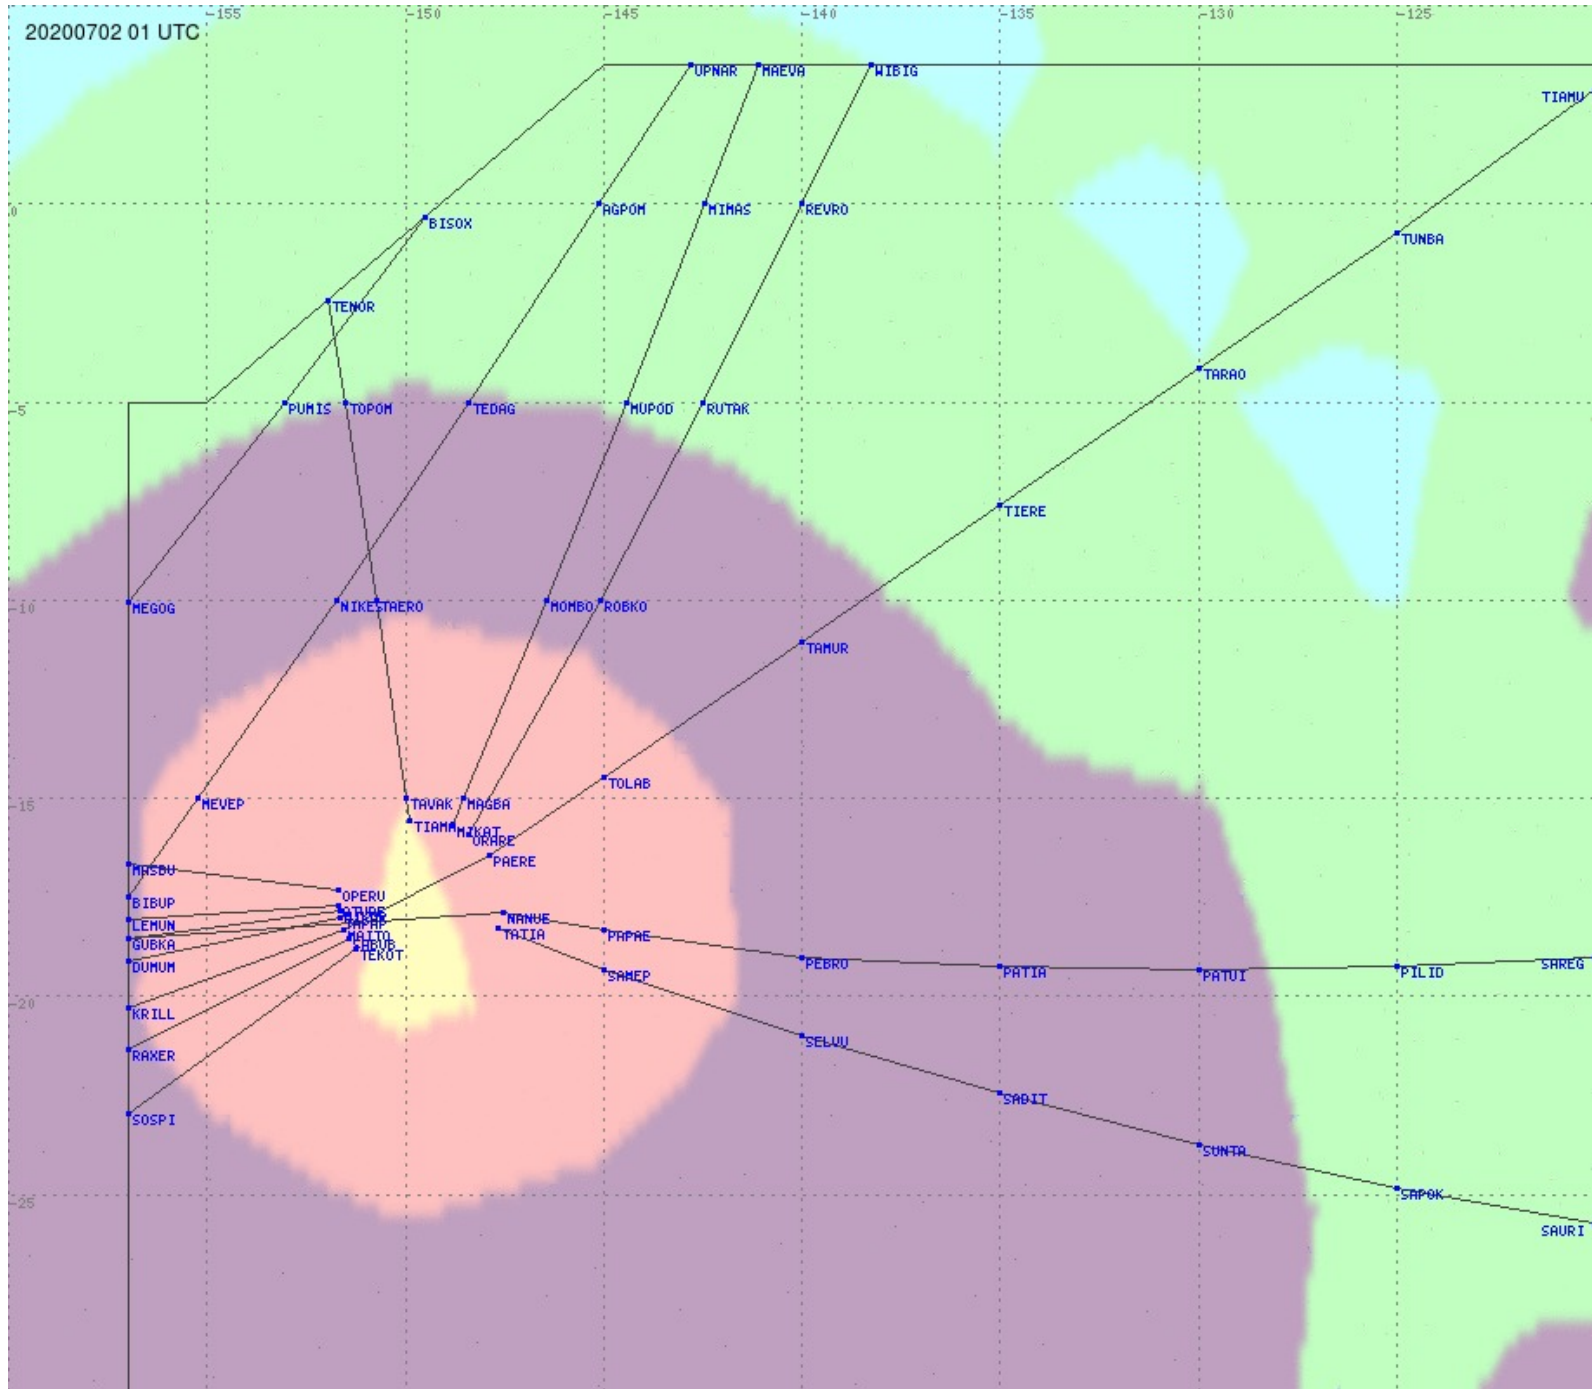

# Tahiti FIR - HF Propag - 20200702

2.8 MHz 3.5 MHz 5.6 MHz 8.9 MHz 13.3 MHz 17.9 MHz None