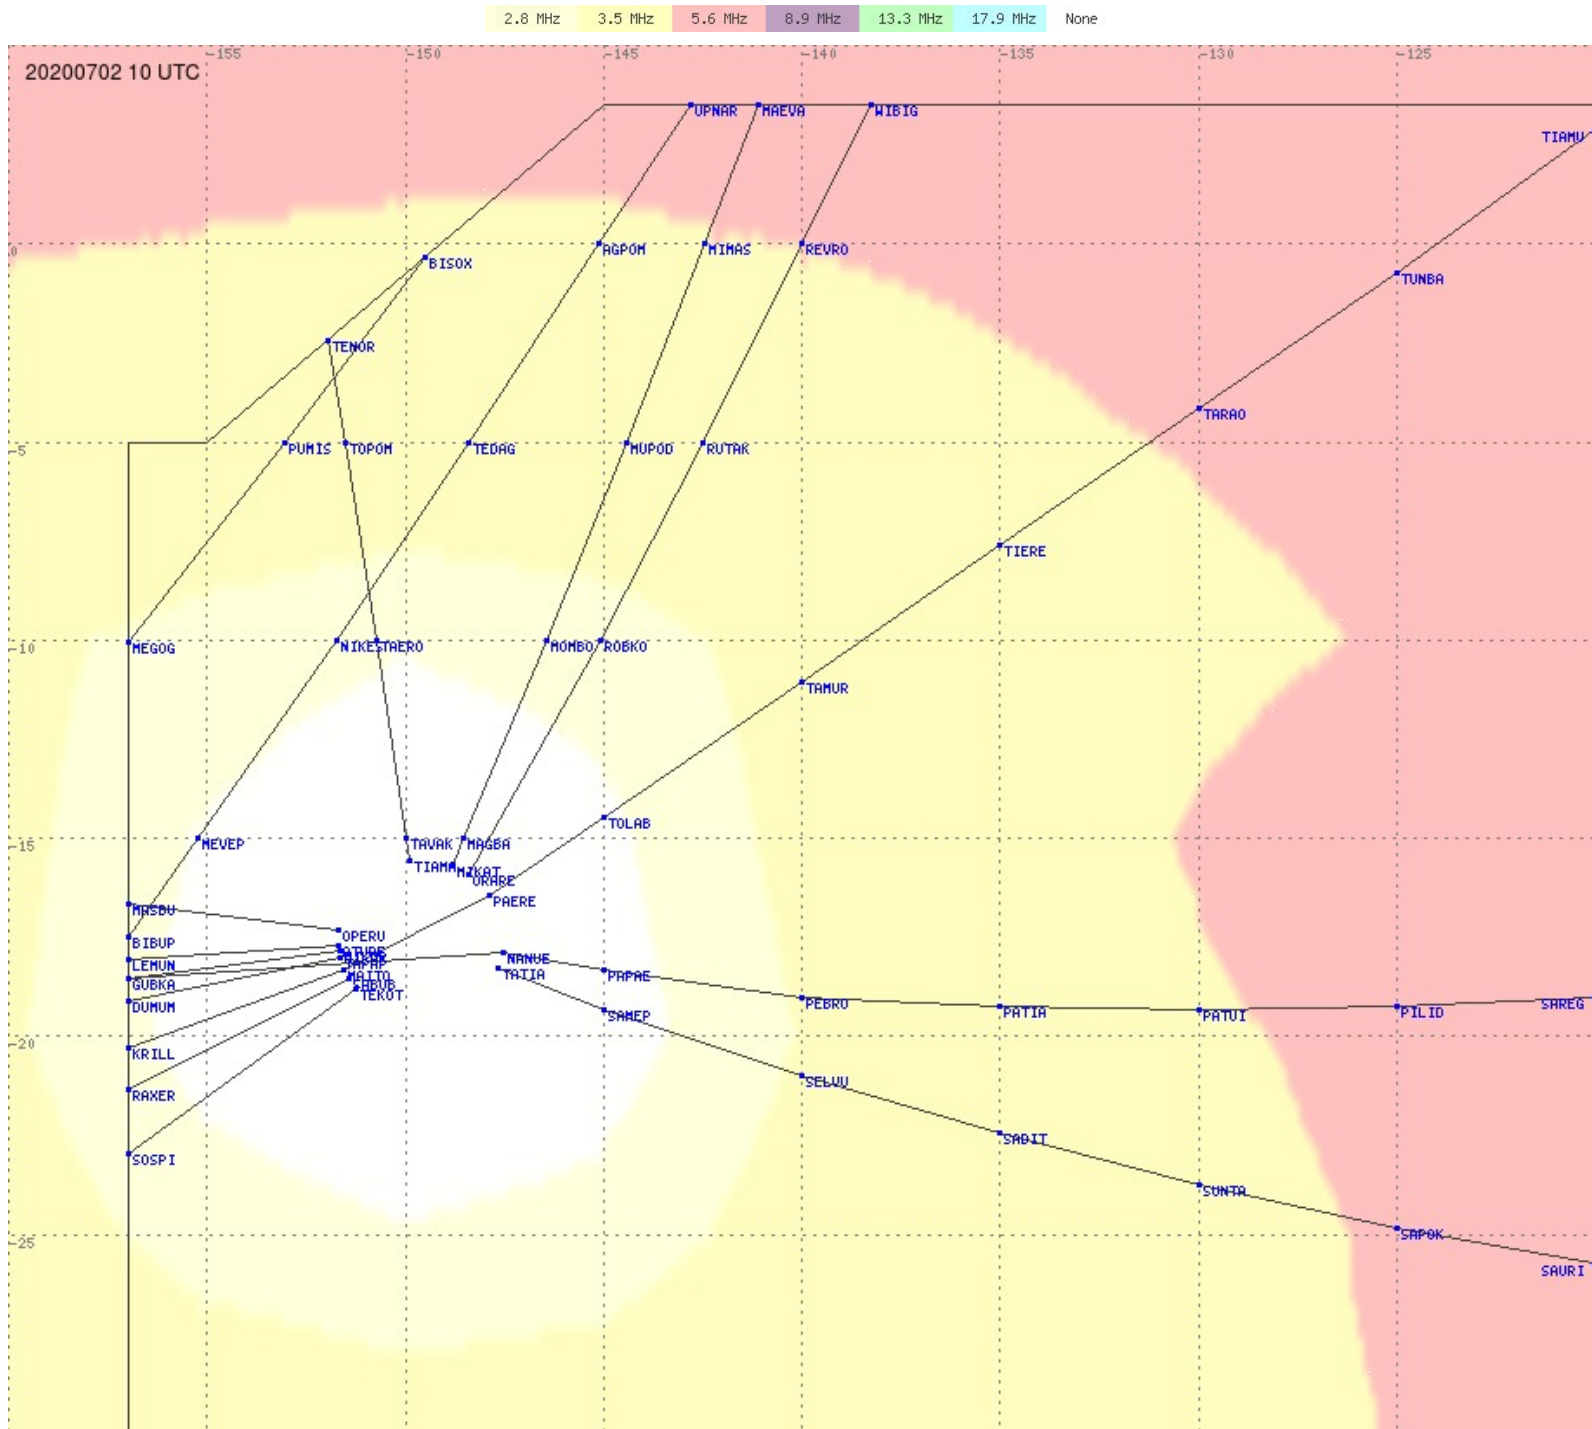

Tahiti FIR - HF Propag - 20200702