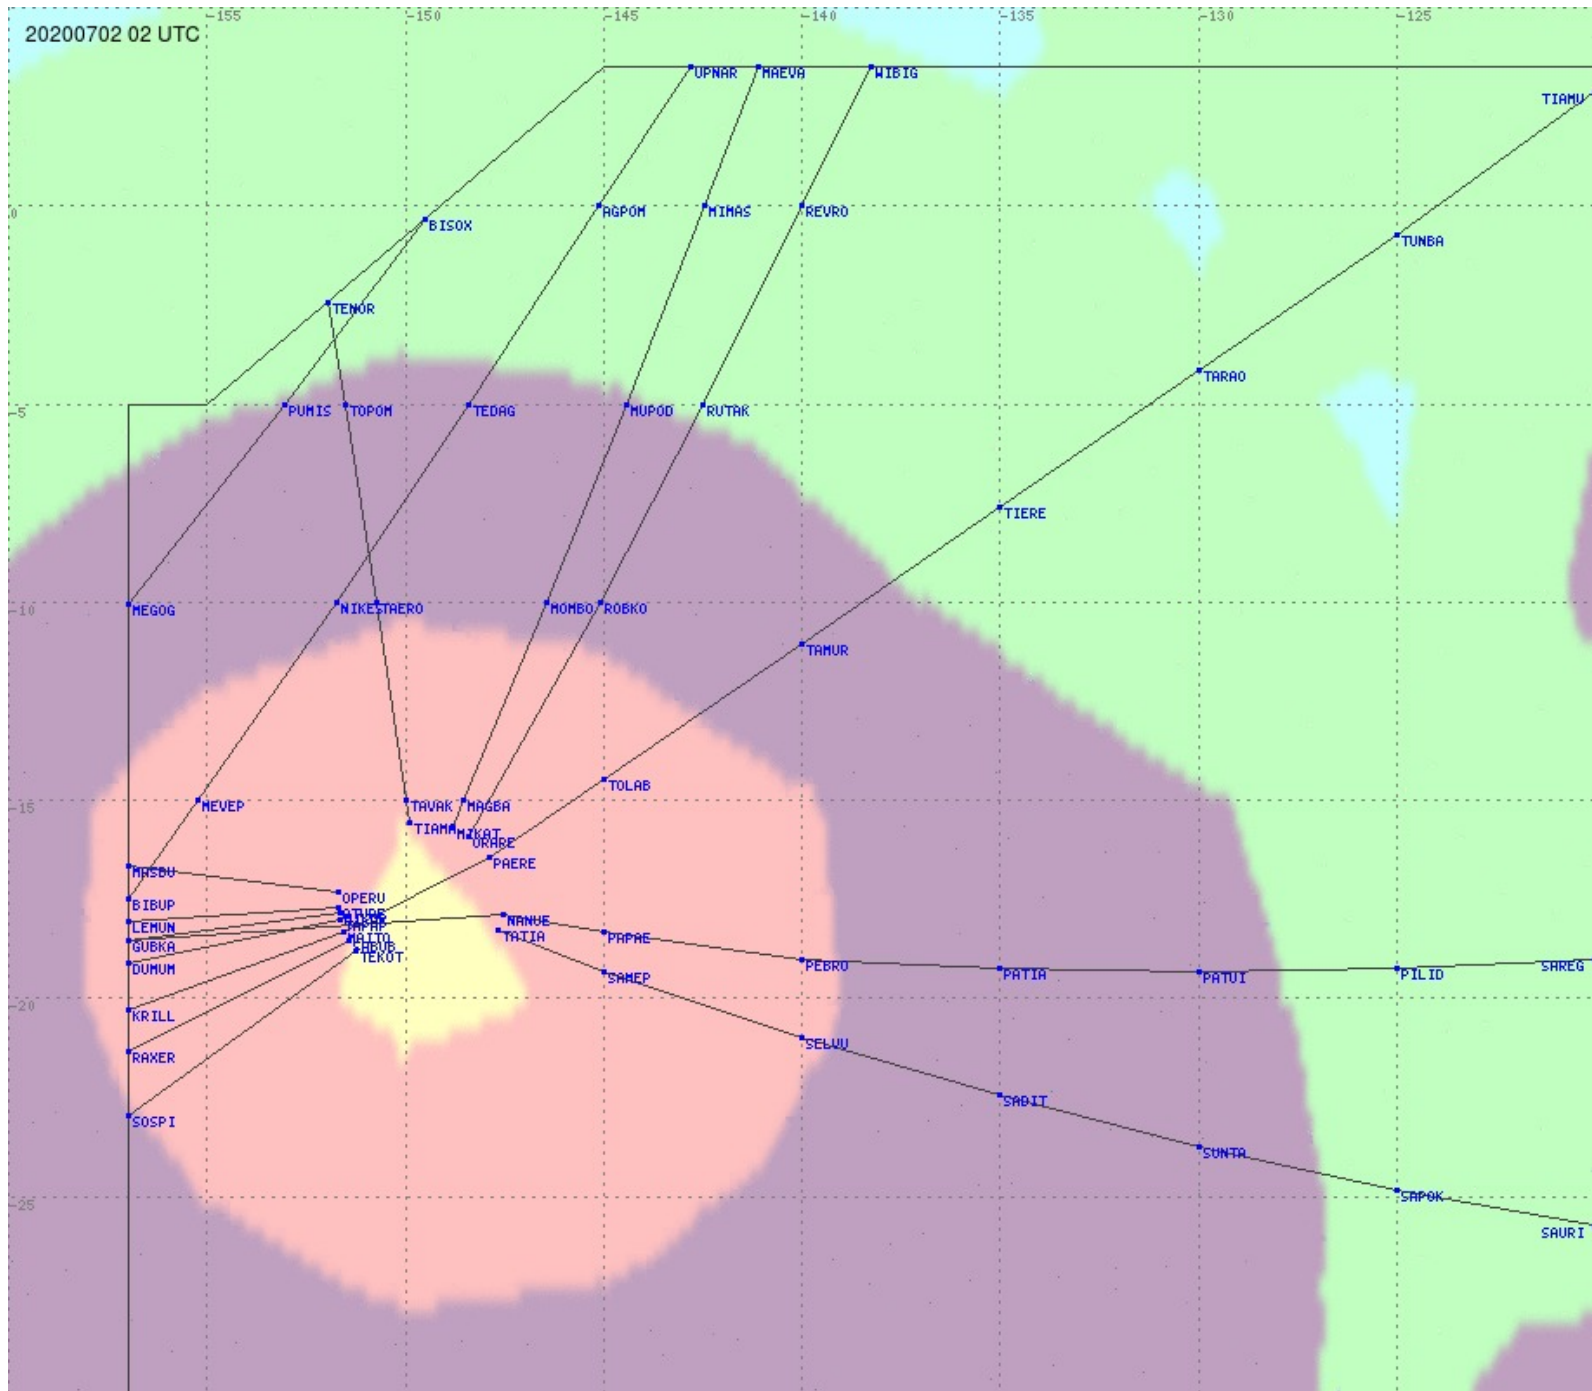

# Tahiti FIR - HF Propag - 20200702

2.8 MHz 3.5 MHz 5.6 MHz 8.9 MHz 13.3 MHz 17.9 MHz None