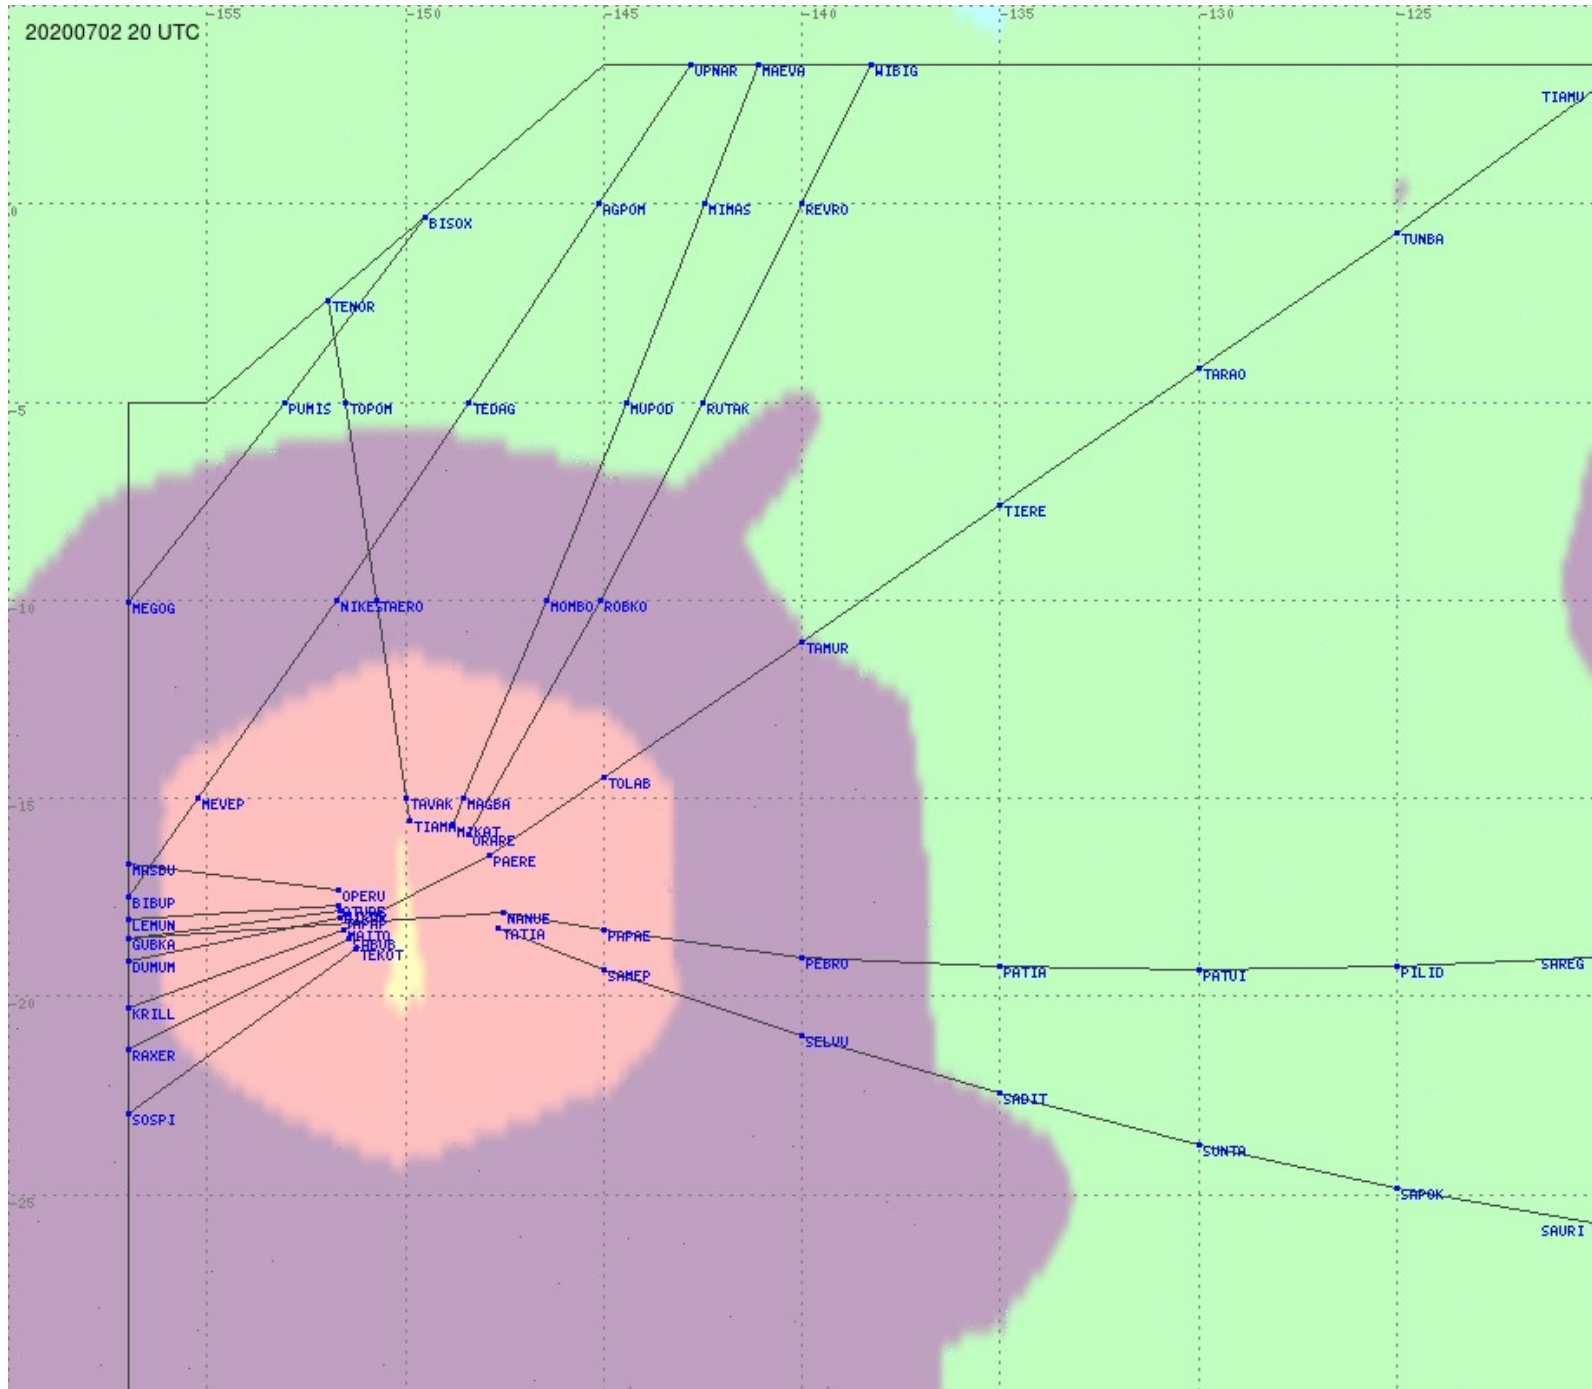

Tahiti FIR - HF Propag - 20200702

2.8 MHz 3.5 MHz 5.6 MHz 8.9 MHz 13.3 MHz 17.9 MHz None