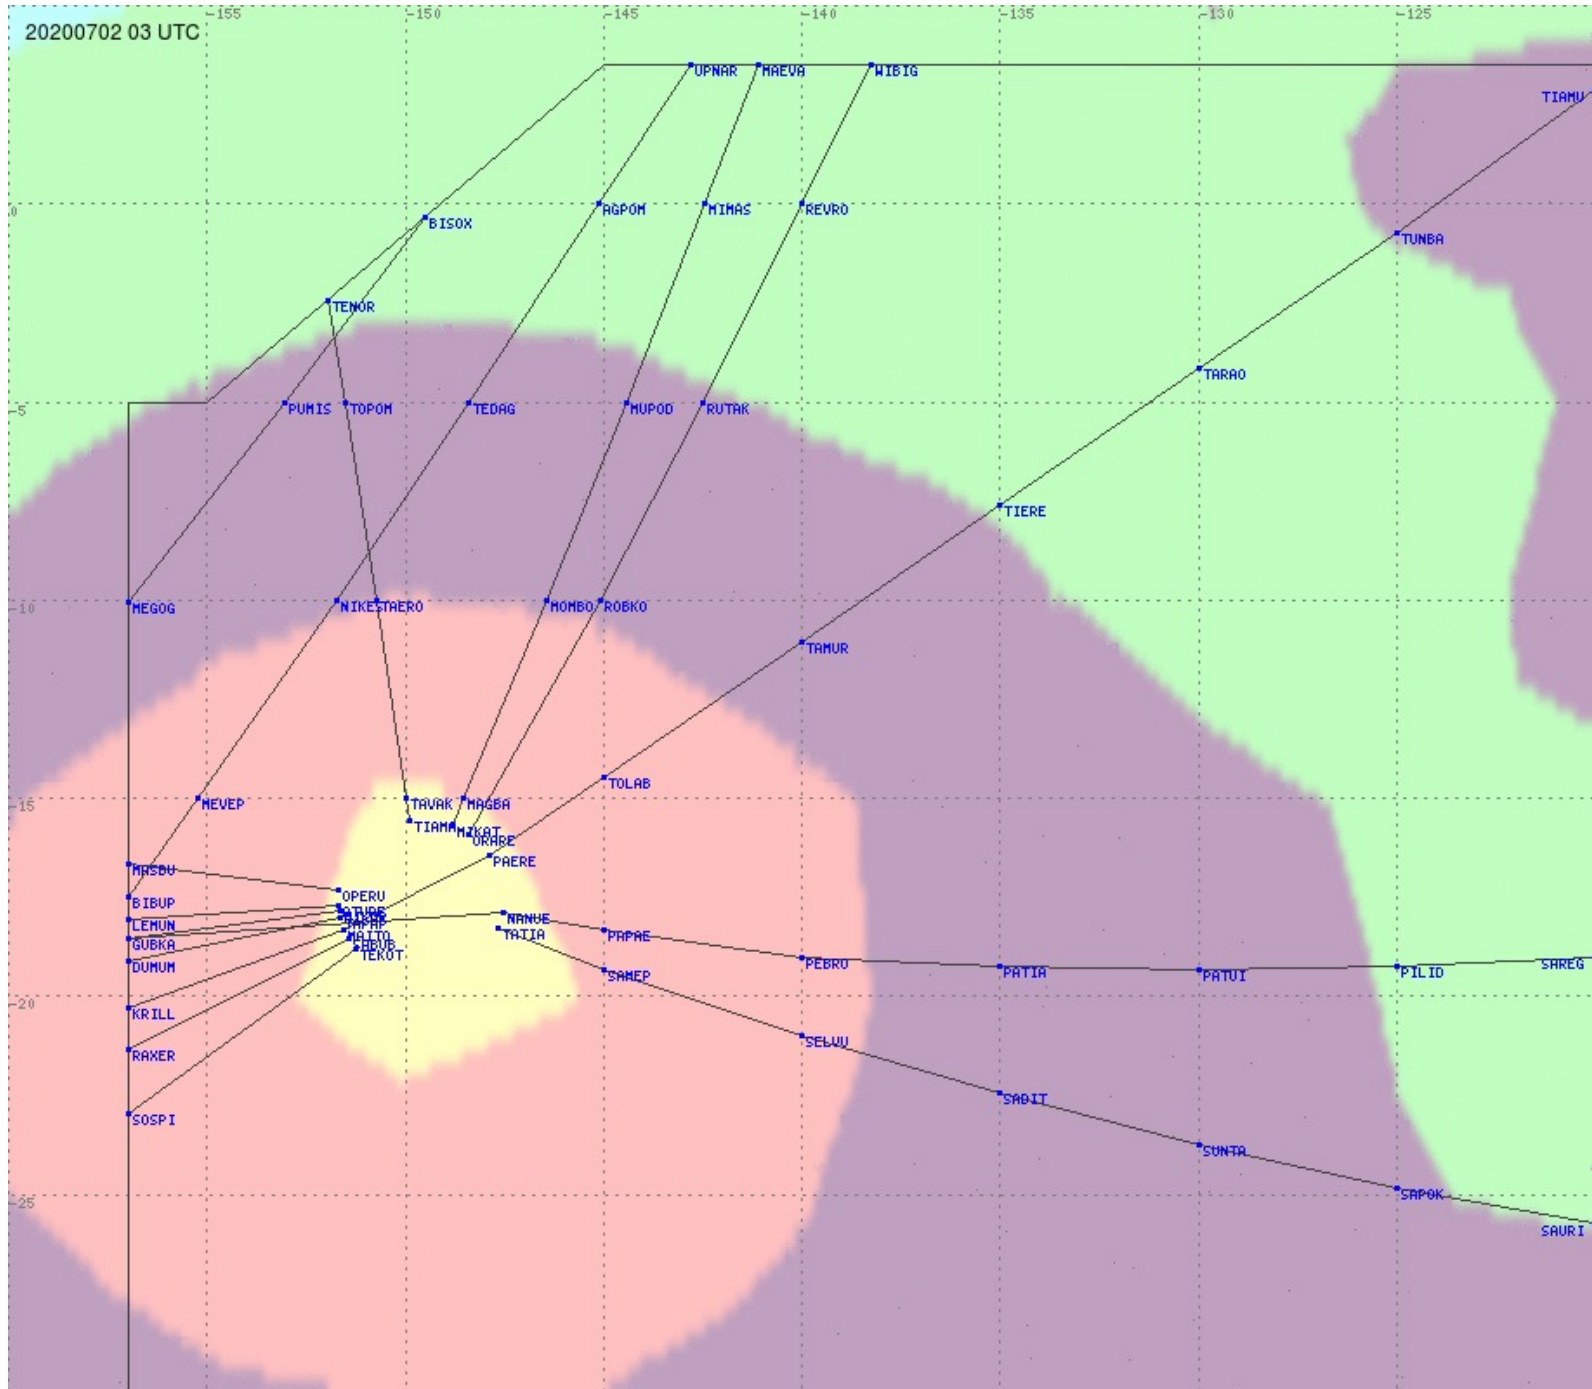

# Tahiti FIR - HF Propag - 20200702

2.8 MHz 3.5 MHz 5.6 MHz 8.9 MHz 13.3 MHz 17.9 MHz None