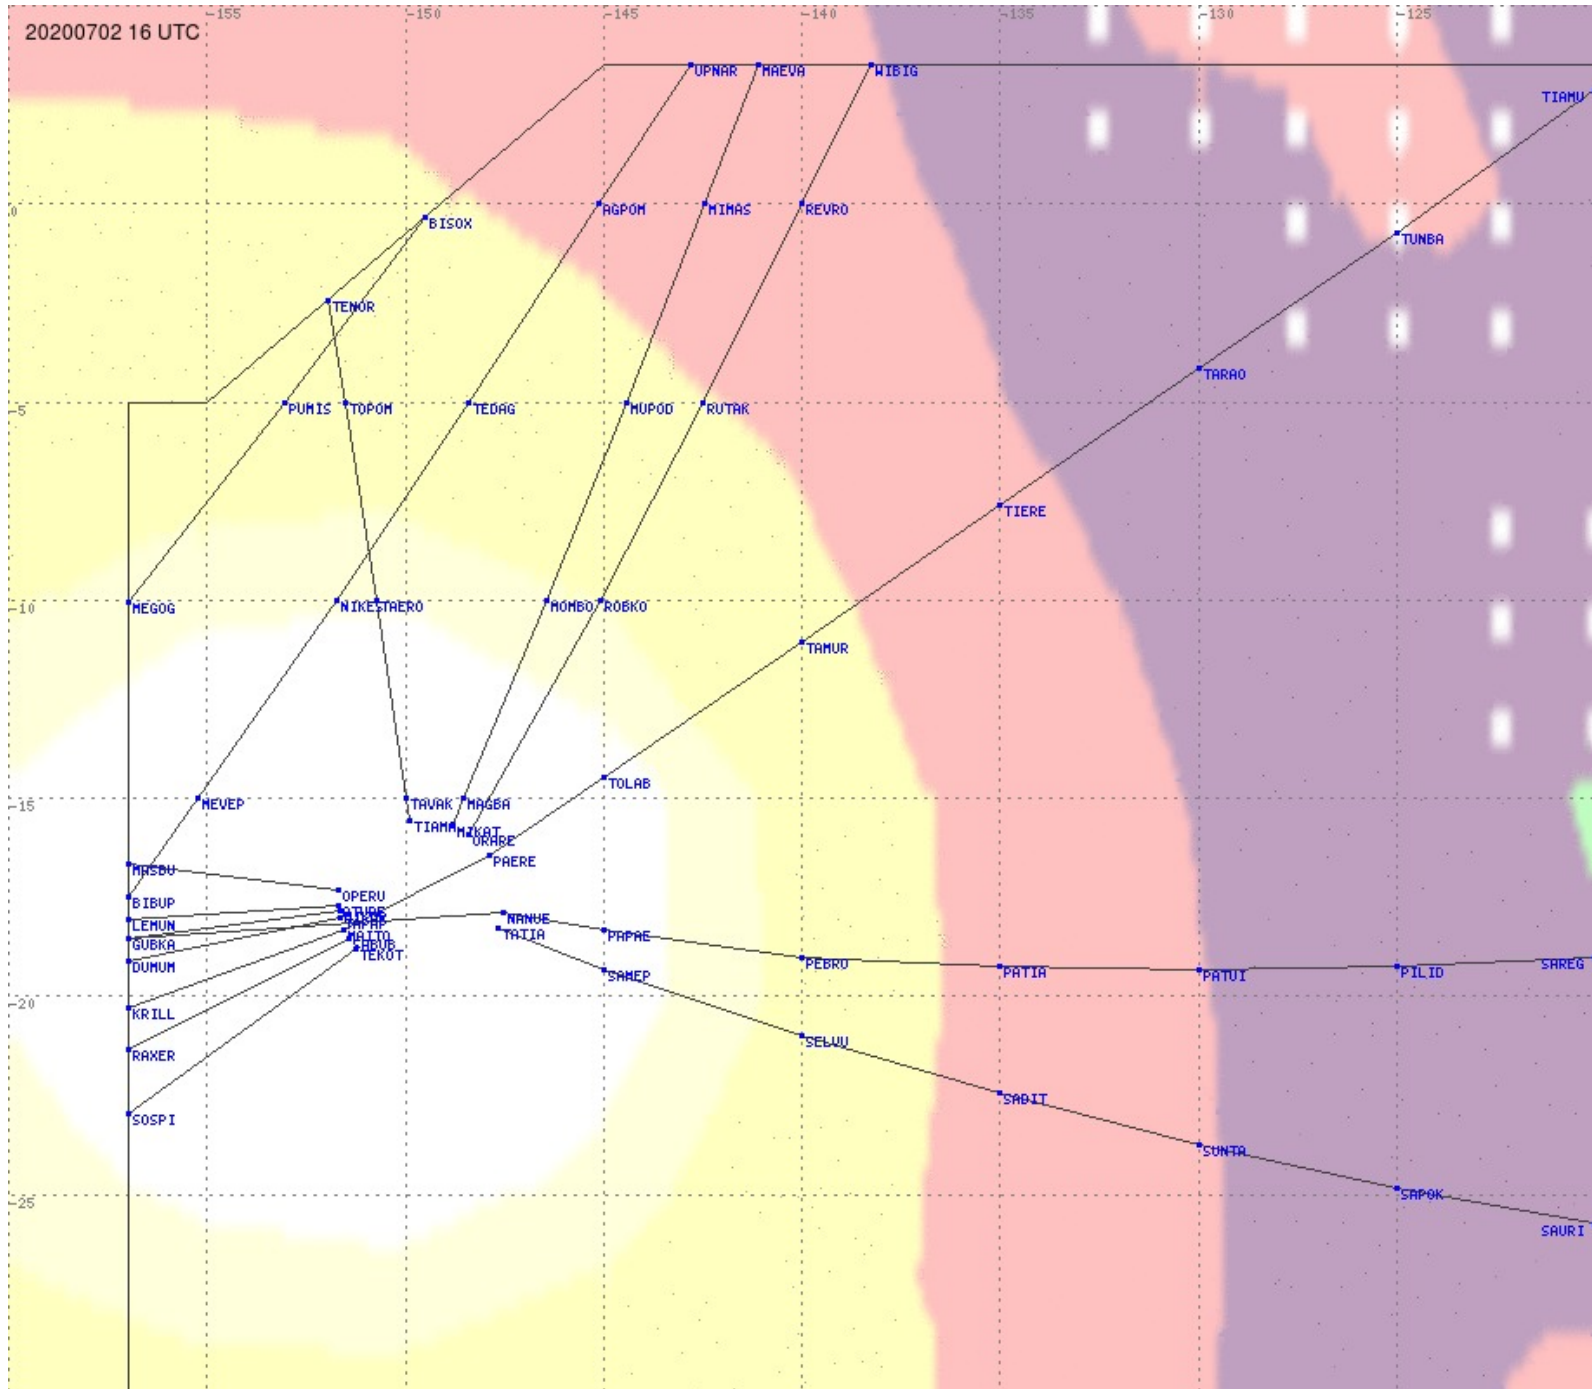

Tahiti FIR - HF Propag - 20200702

2.8 MHz
3.5 MHz
5.6 MHz
8.9 MHz
13.3 MHz
17.9 MHz
None