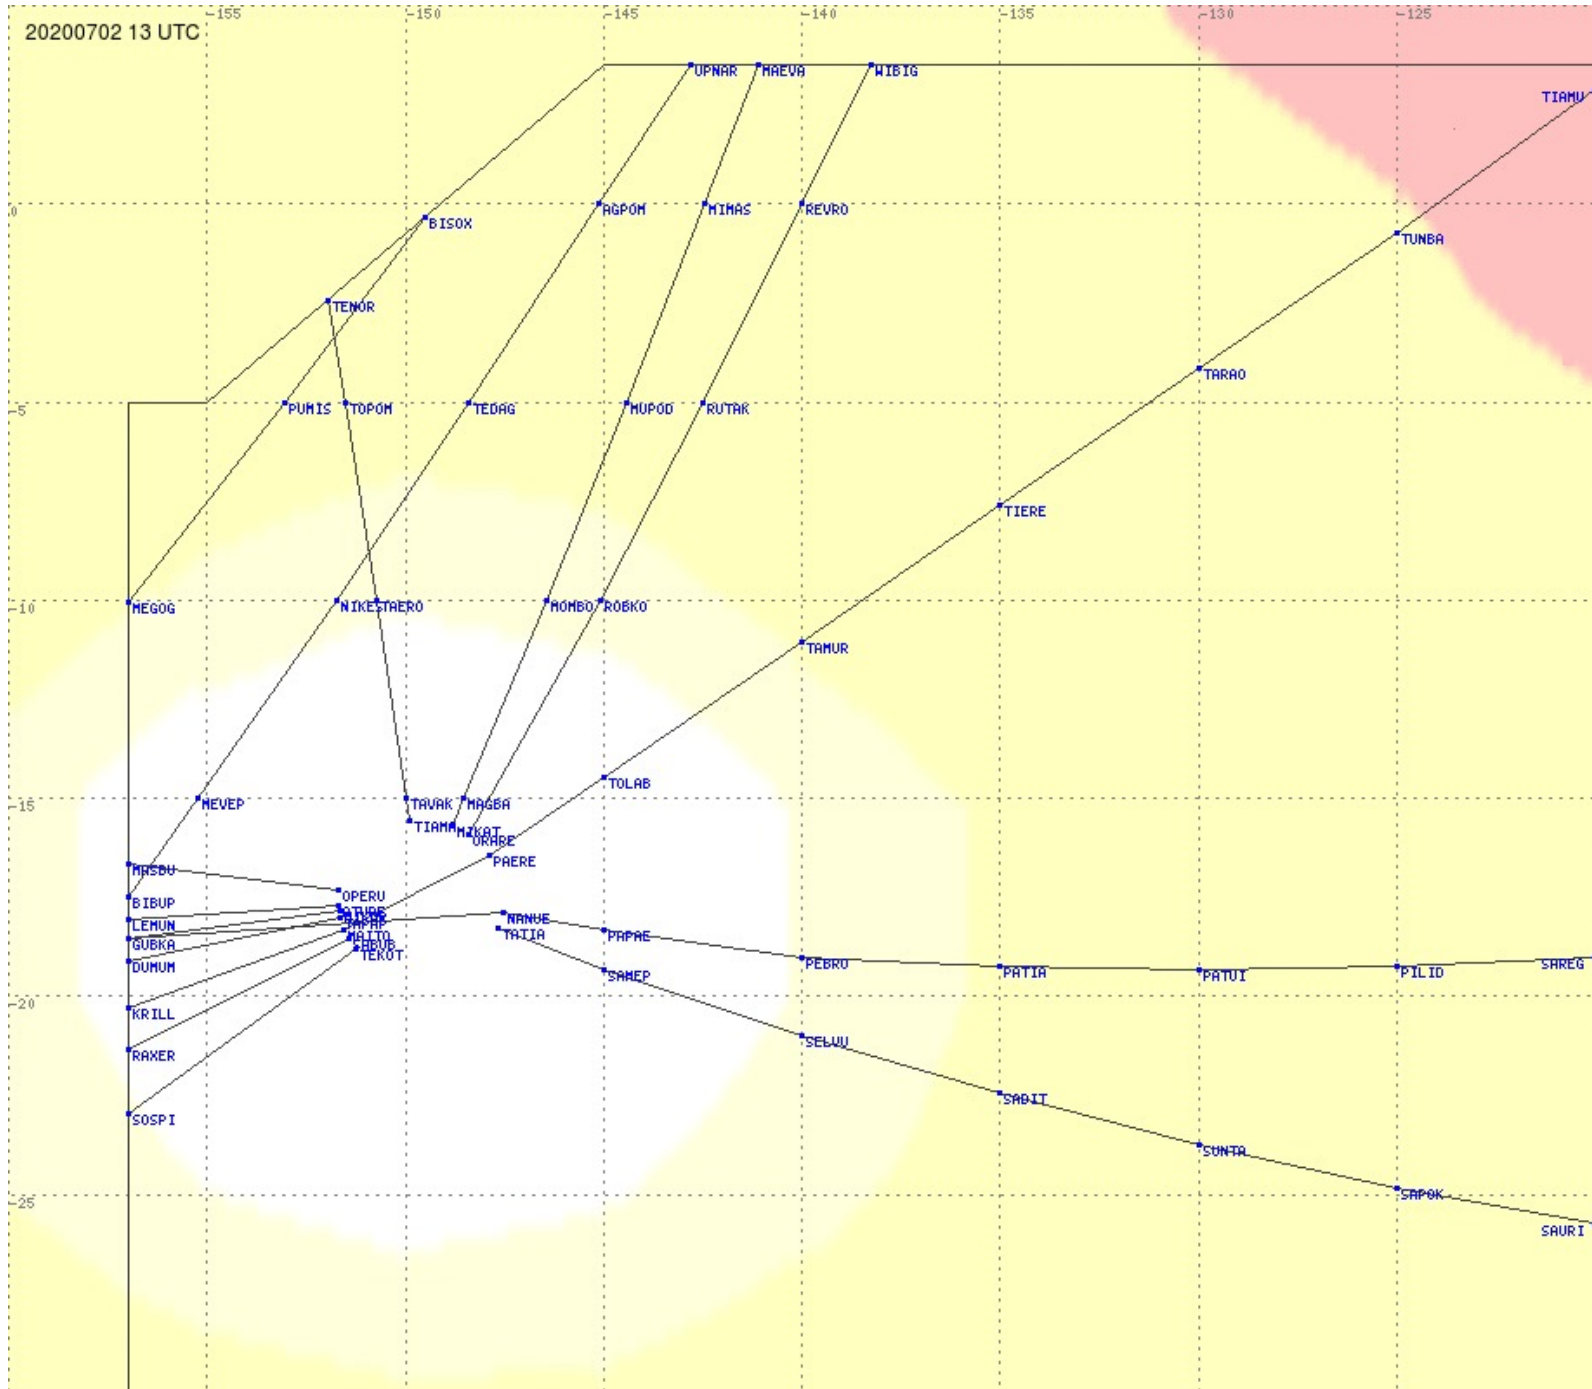

Tahiti FIR - HF Propag - 20200702

2.8 MHz
3.5 MHz
5.6 MHz
8.9 MHz
13.3 MHz
17.9 MHz
None