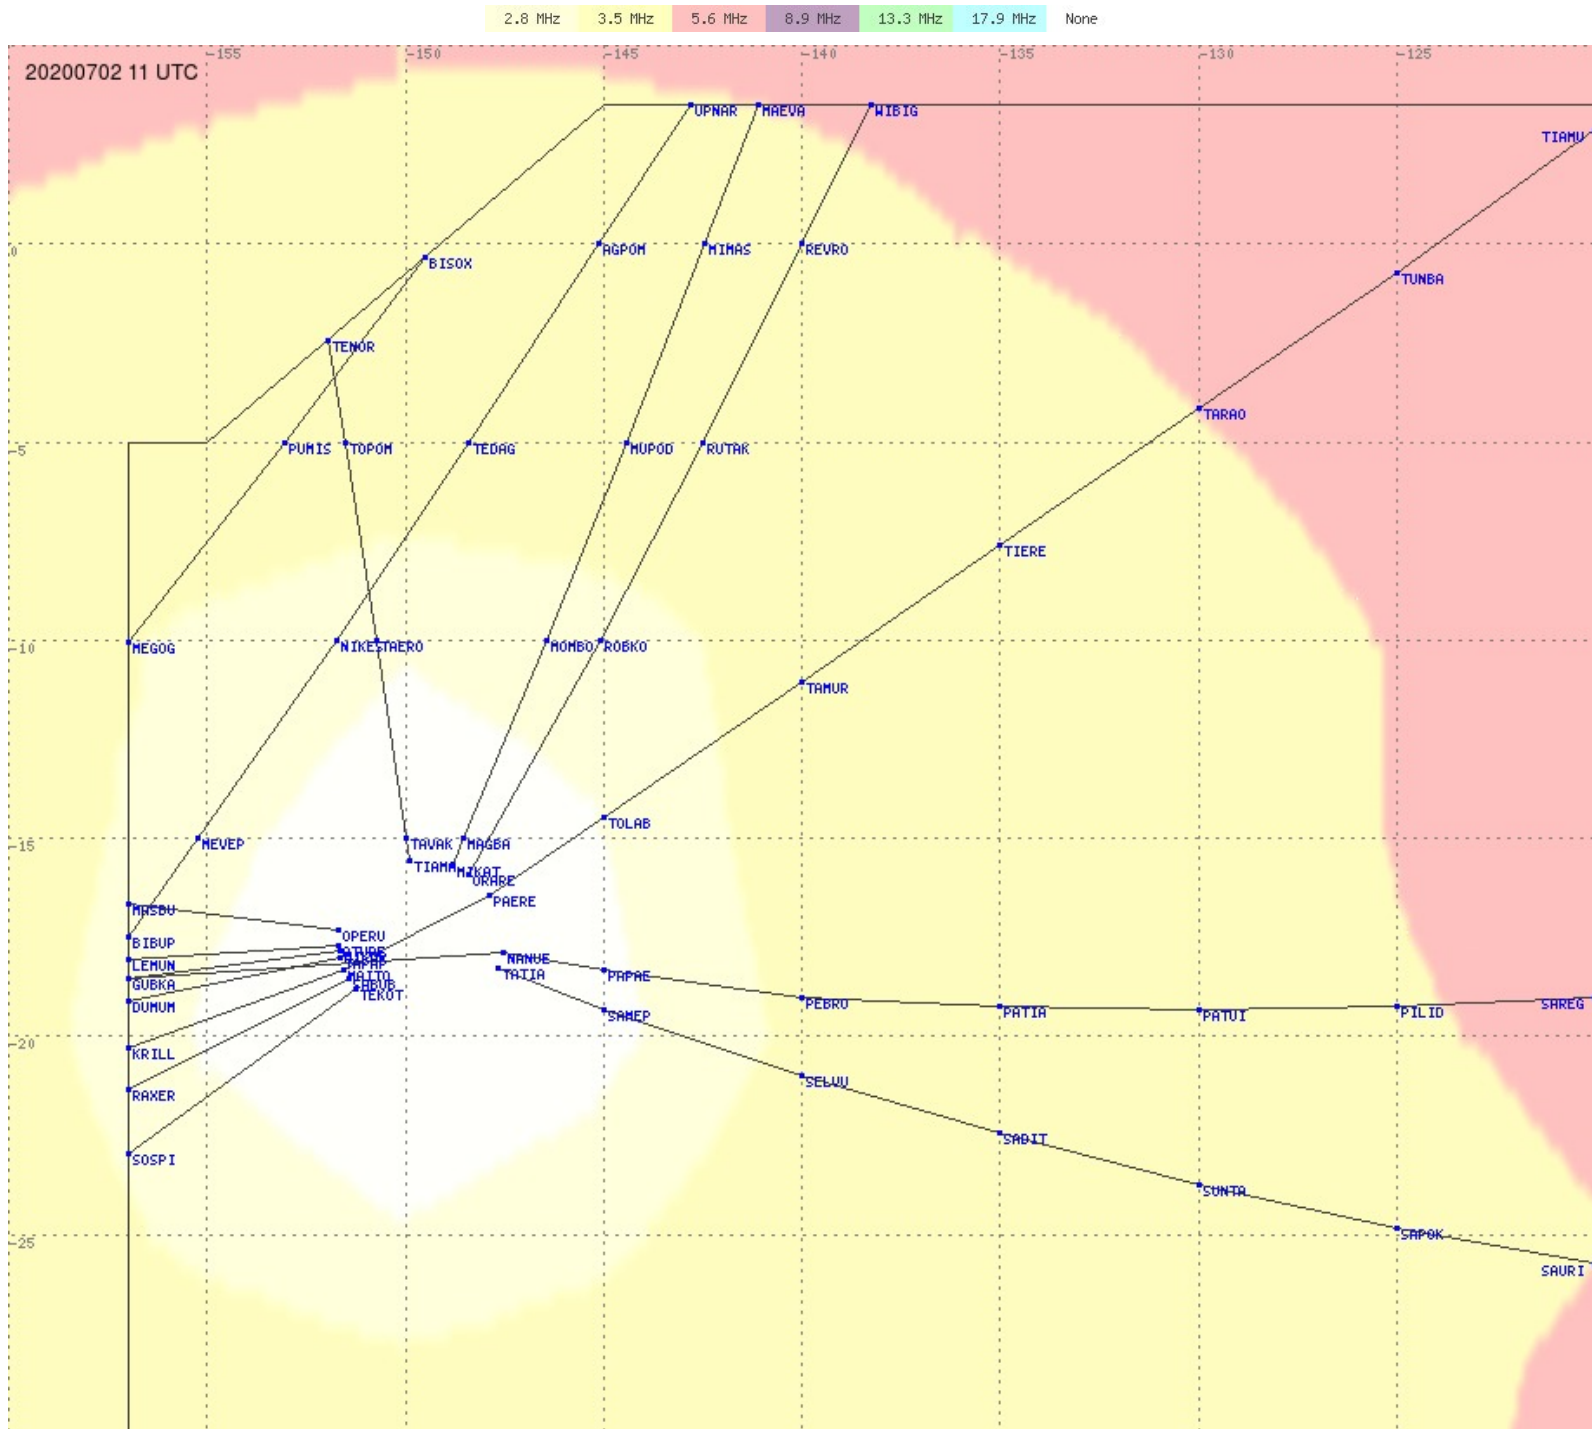

Tahiti FIR - HF Propag - 20200702