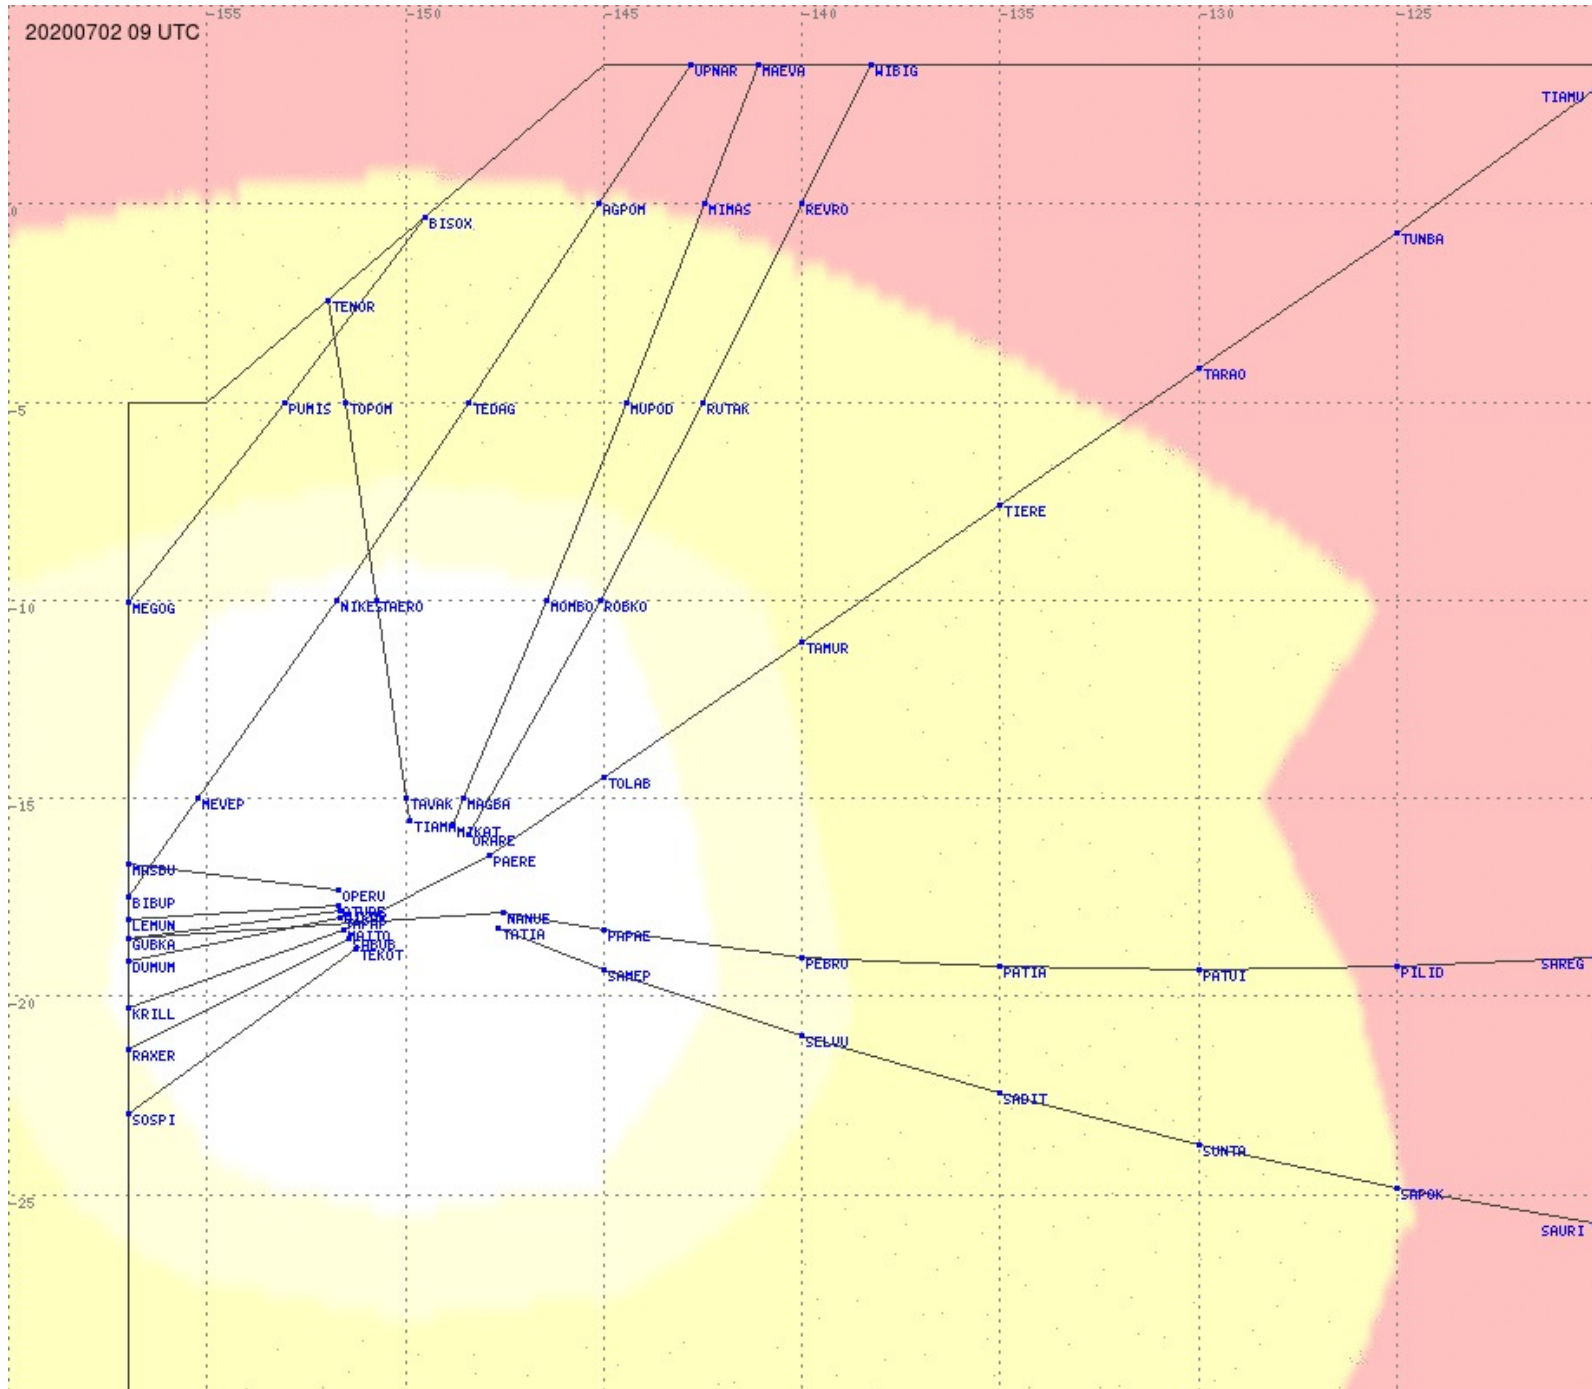

Tahiti FIR - HF Propag - 20200702

2.8 MHz
3.5 MHz
5.6 MHz
8.9 MHz
13.3 MHz
17.9 MHz
None