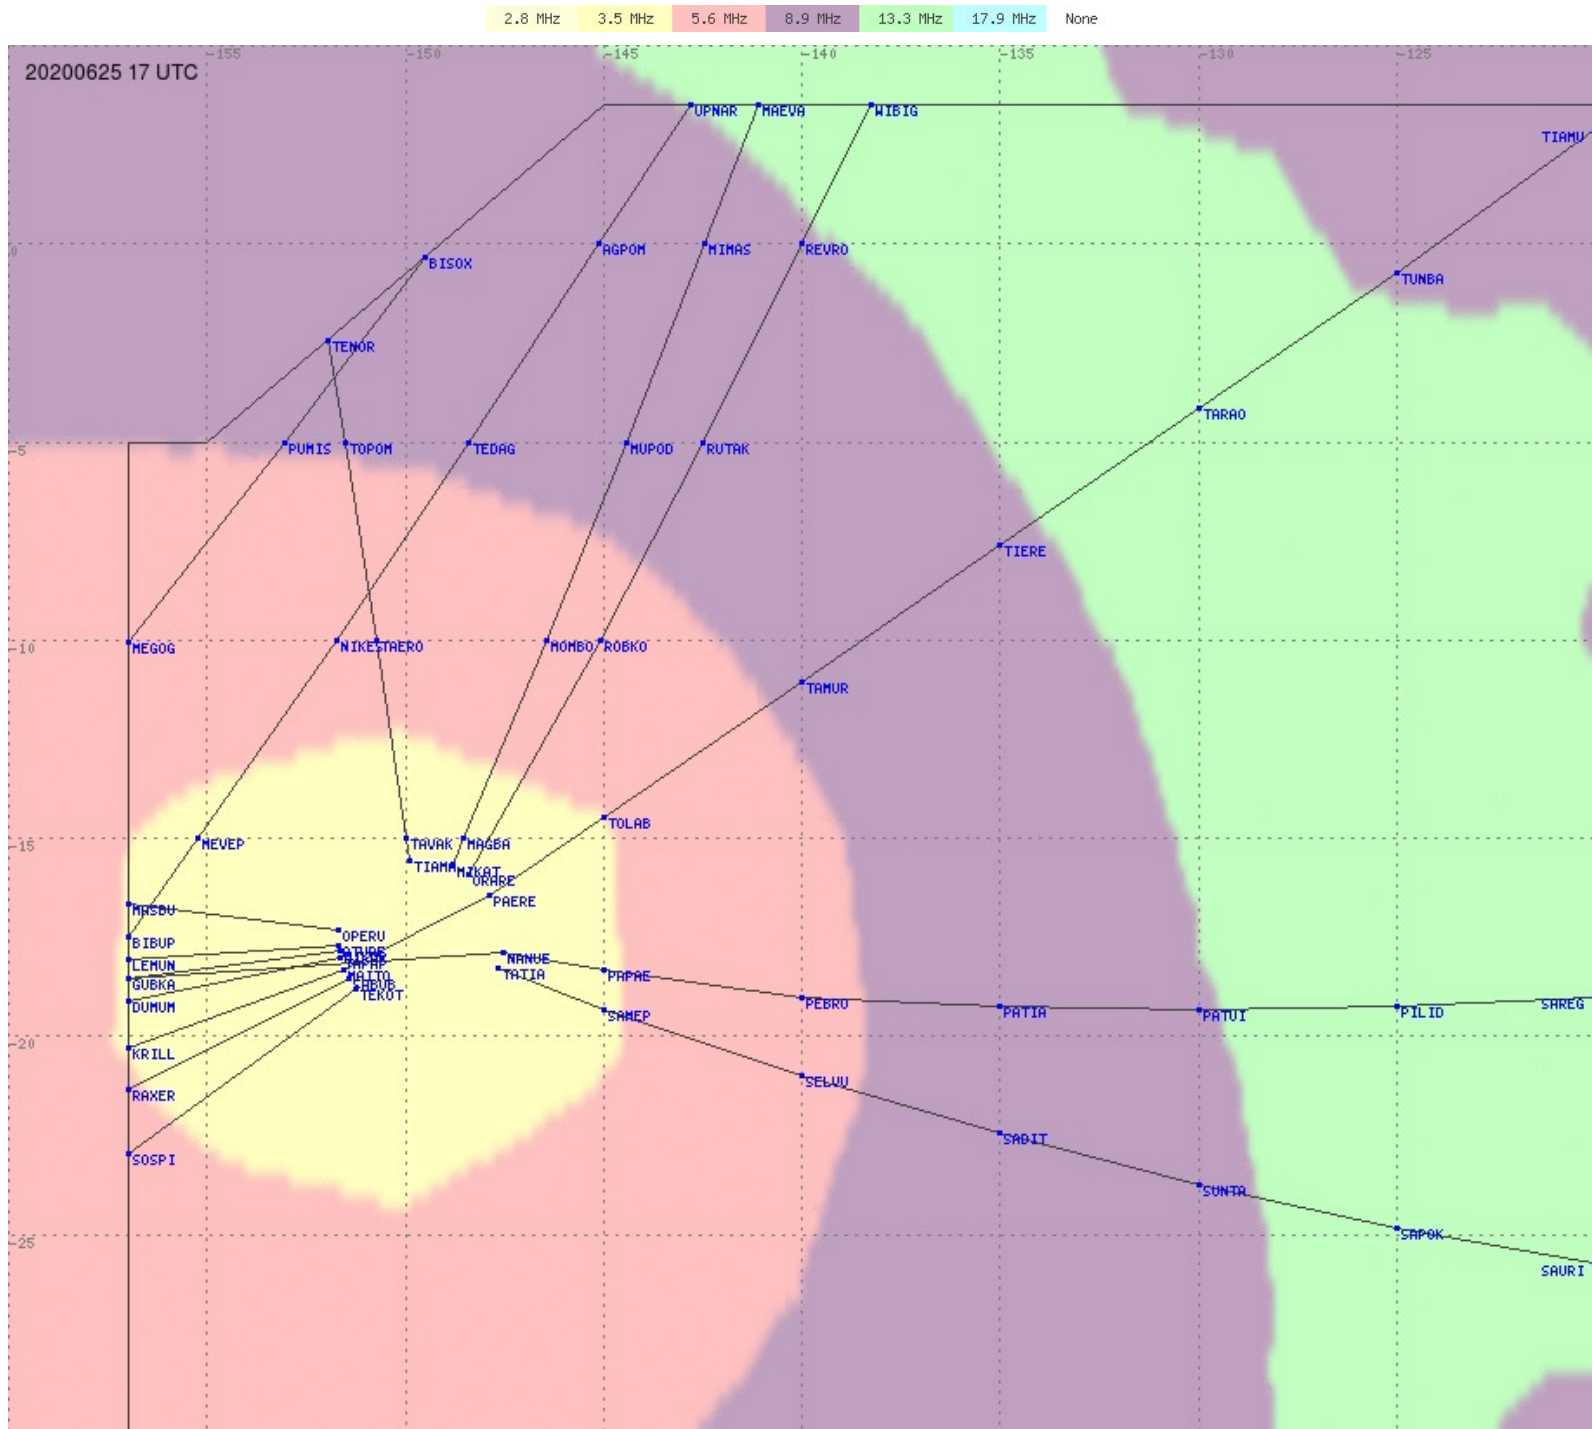

Tahiti FIR - HF Propag - 20200625

2.8 MHz 3.5 MHz 5.6 MHz 8.9 MHz 13.3 MHz 17.9 MHz None

Tahiti FIR - HF Propag - 20200625

2.8 MHz
3.5 MHz
5.6 MHz
8.9 MHz
13.3 MHz
17.9 MHz
None

Tahiti FIR - HF Propag - 20200625

Tahiti FIR - HF Propag - 20200625

Tahiti FIR - HF Propag - 20200625

2.8 MHz 3.5 MHz 5.6 MHz 8.9 MHz 13.3 MHz 17.9 MHz None

Tahiti FIR - HF Propag - 20200625

2.8 MHz
3.5 MHz
5.6 MHz
8.9 MHz
13.3 MHz
17.9 MHz
None