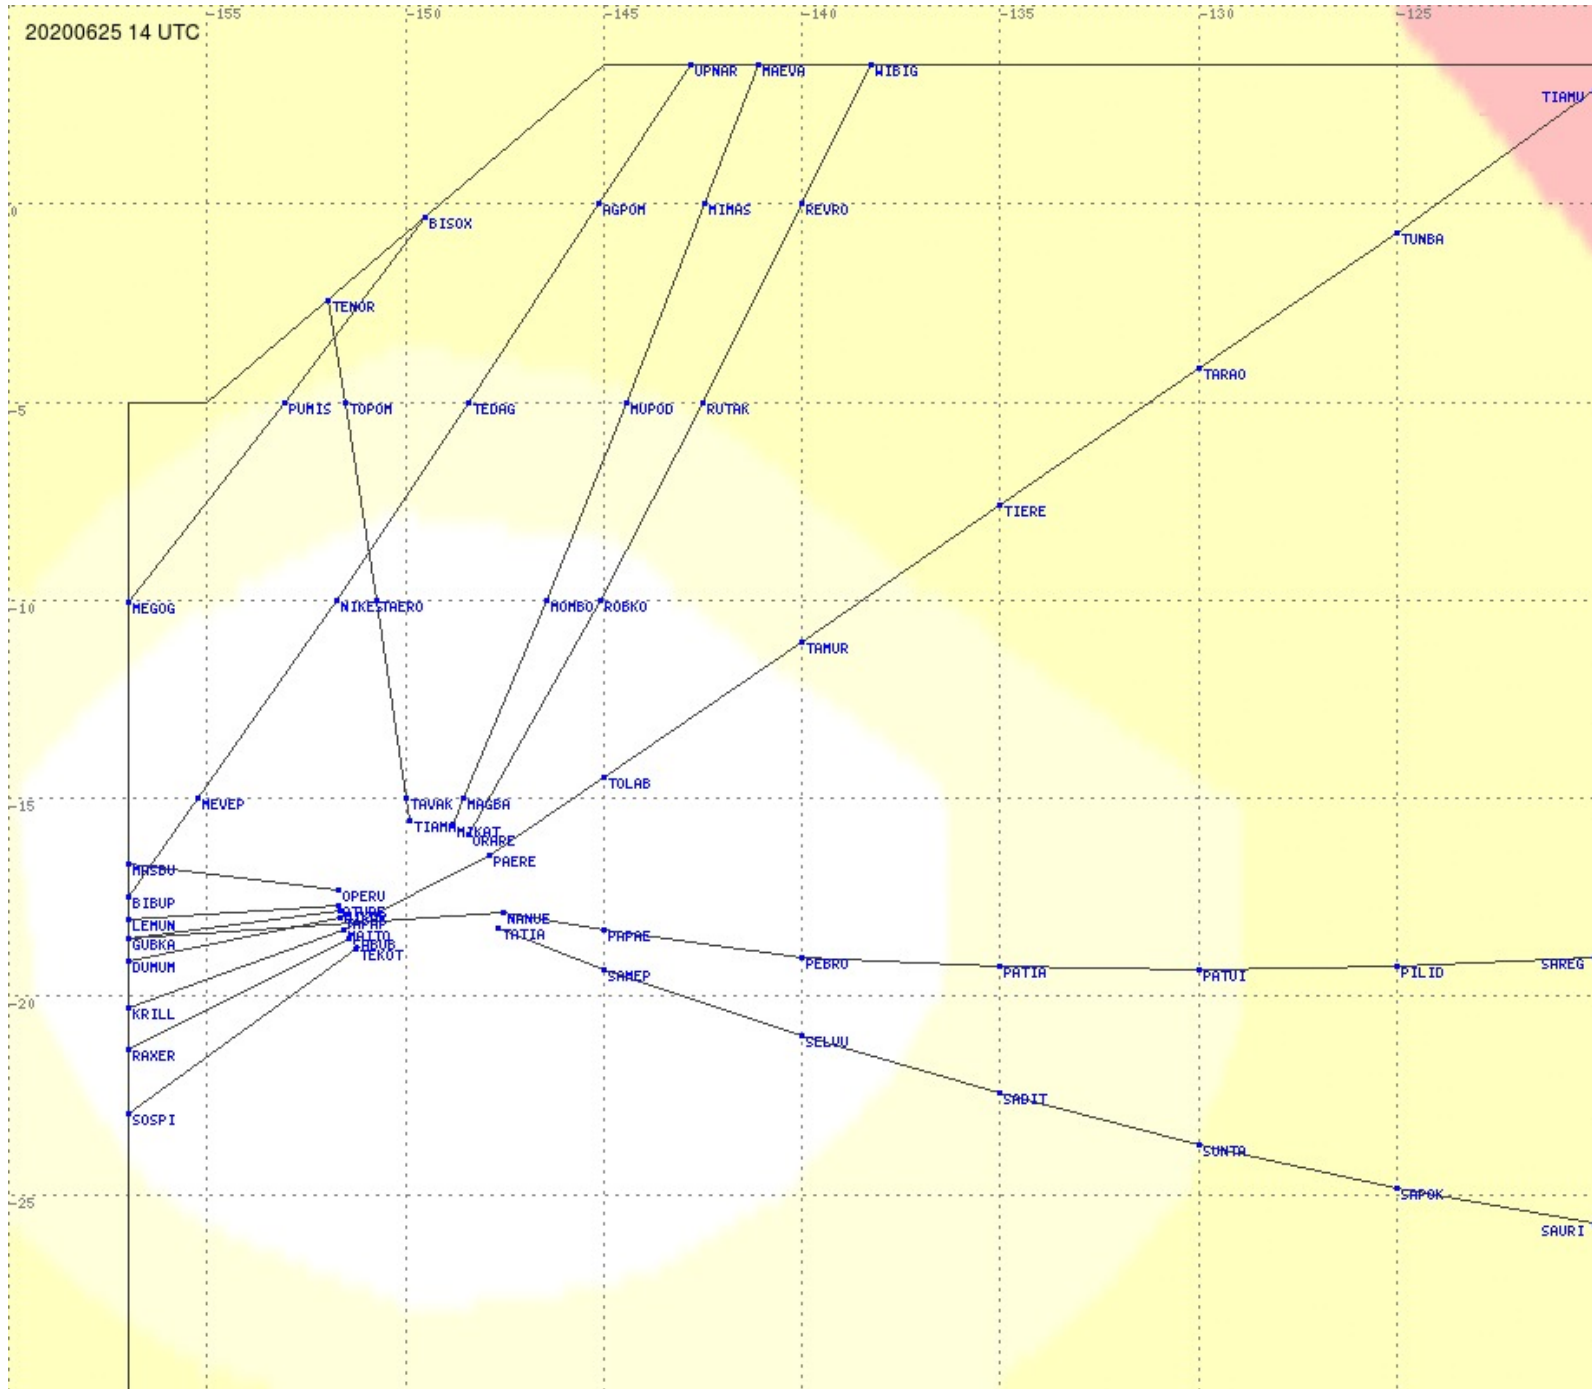

Tahiti FIR - HF Propag - 20200625

2.8 MHz 3.5 MHz 5.6 MHz 8.9 MHz 13.3 MHz 17.9 MHz None

Tahiti FIR - HF Propag - 20200625

2.8 MHz 3.5 MHz 5.6 MHz 8.9 MHz 13.3 MHz 17.9 MHz None

Tahiti FIR - HF Propag - 20200625