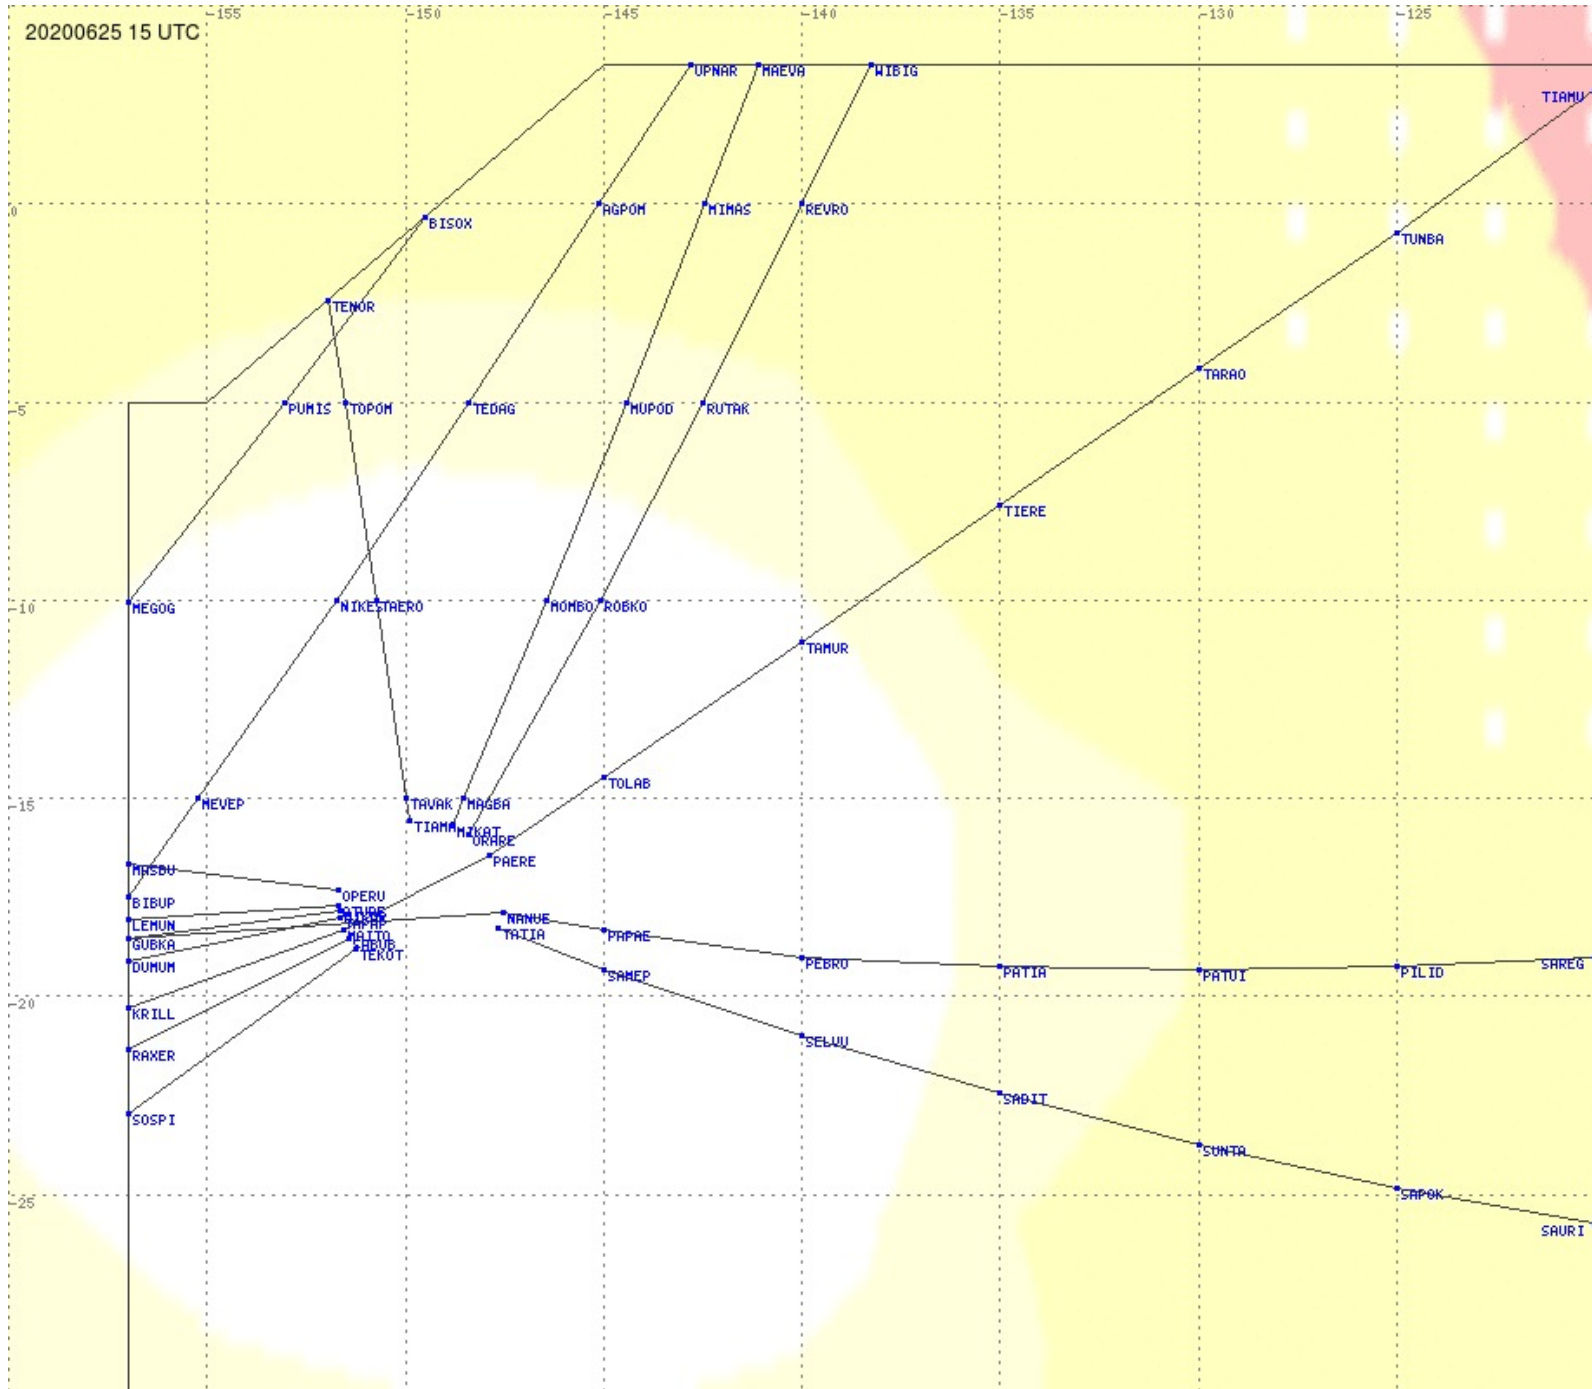

Tahiti FIR - HF Propag - 20200625

2.8 MHz
3.5 MHz
5.6 MHz
8.9 MHz
13.3 MHz
17.9 MHz
None

Tahiti FIR - HF Propag - 20200625

Tahiti FIR - HF Propag - 20200625

2.8 MHz
3.5 MHz
5.6 MHz
8.9 MHz
13.3 MHz
17.9 MHz
None

Tahiti FIR - HF Propag - 20200625

2.8 MHz 3.5 MHz 5.6 MHz 8.9 MHz 13.3 MHz 17.9 MHz None

Tahiti FIR - HF Propag - 20200625

2.8 MHz 3.5 MHz 5.6 MHz 8.9 MHz 13.3 MHz 17.9 MHz None

Tahiti FIR - HF Propag - 20200625