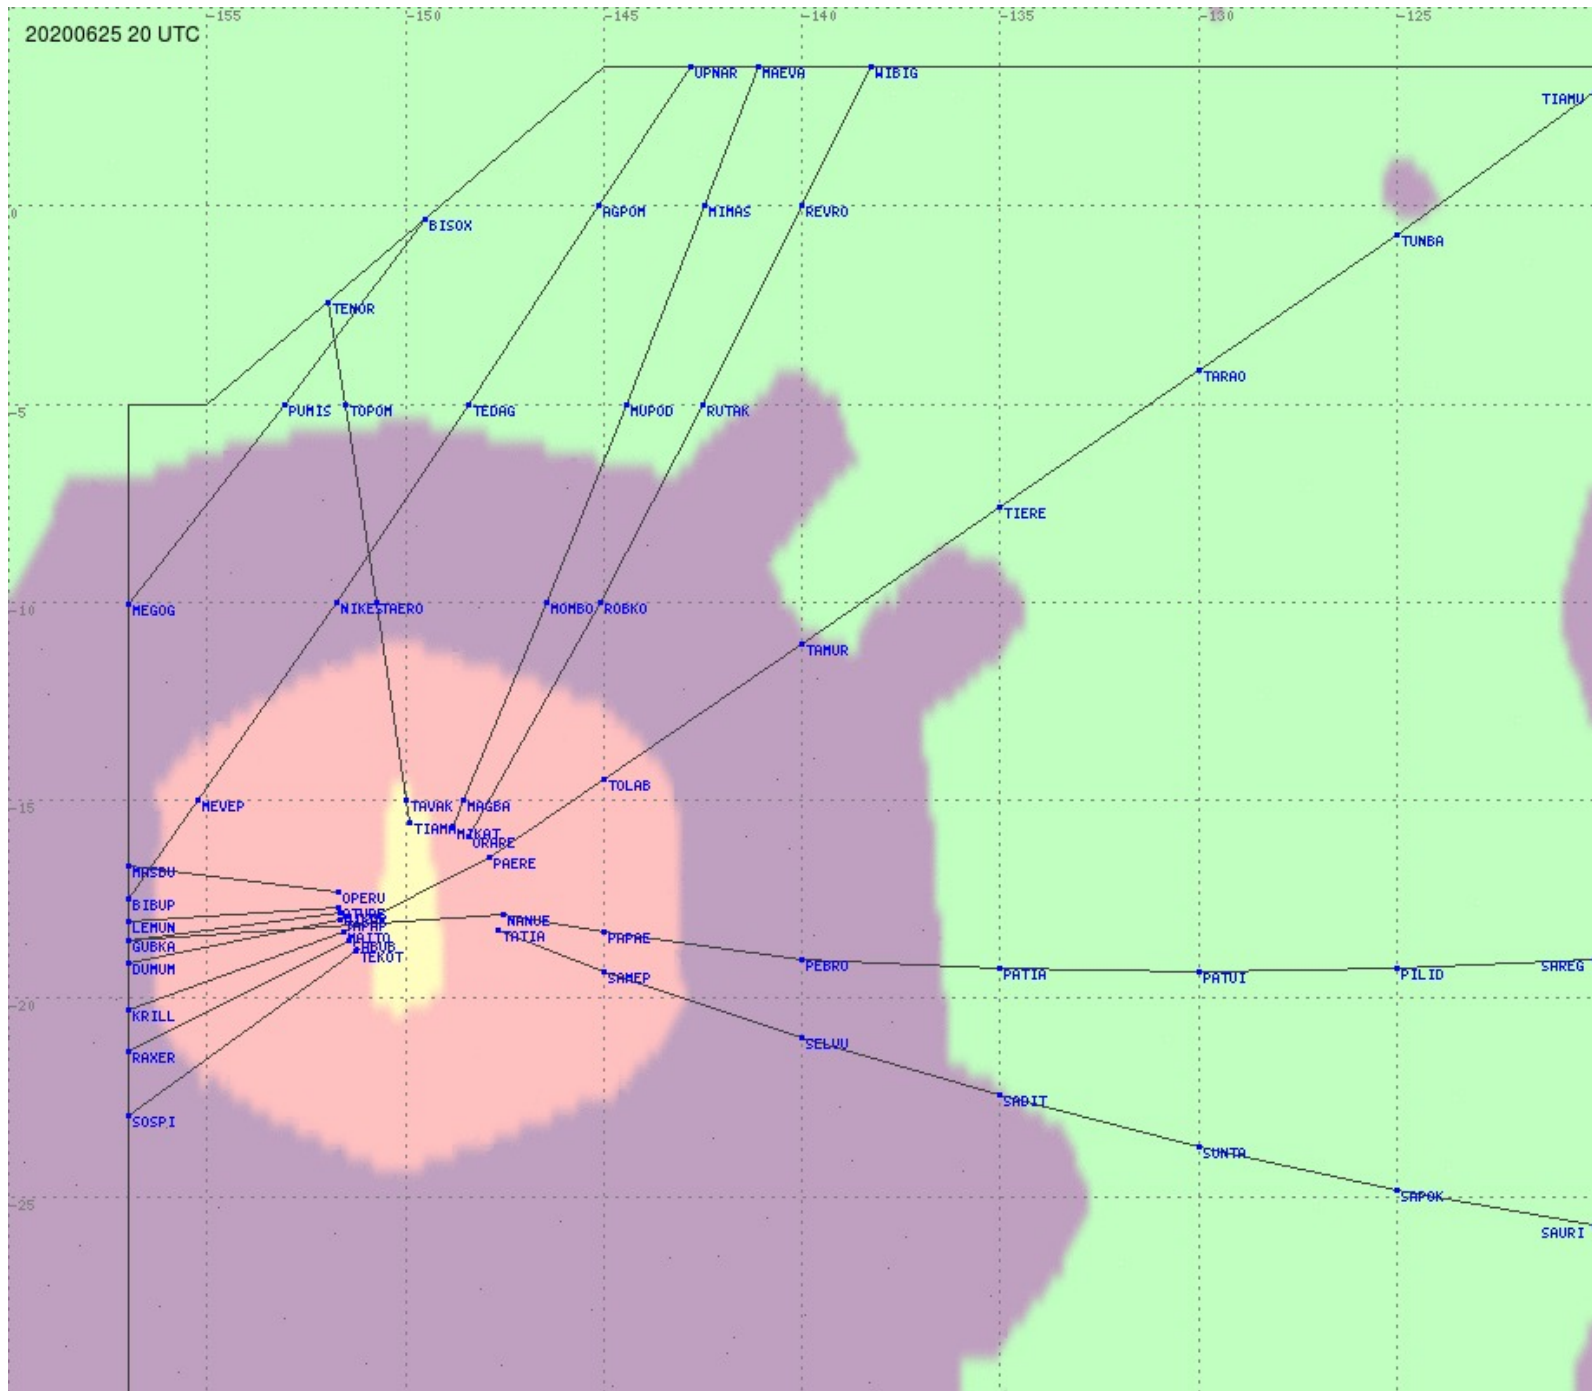

Tahiti FIR - HF Propag - 20200625

2.8 MHz 3.5 MHz 5.6 MHz 8.9 MHz 13.3 MHz 17.9 MHz None

Tahiti FIR - HF Propag - 20200625

2.8 MHz
3.5 MHz
5.6 MHz
8.9 MHz
13.3 MHz
17.9 MHz
None

Tahiti FIR - HF Propag - 20200625

Tahiti FIR - HF Propag - 20200625

Tahiti FIR - HF Propag - 20200625

2.8 MHz 3.5 MHz 5.6 MHz 8.9 MHz 13.3 MHz 17.9 MHz None

Tahiti FIR - HF Propag - 20200625

2.8 MHz
3.5 MHz
5.6 MHz
8.9 MHz
13.3 MHz
17.9 MHz
None