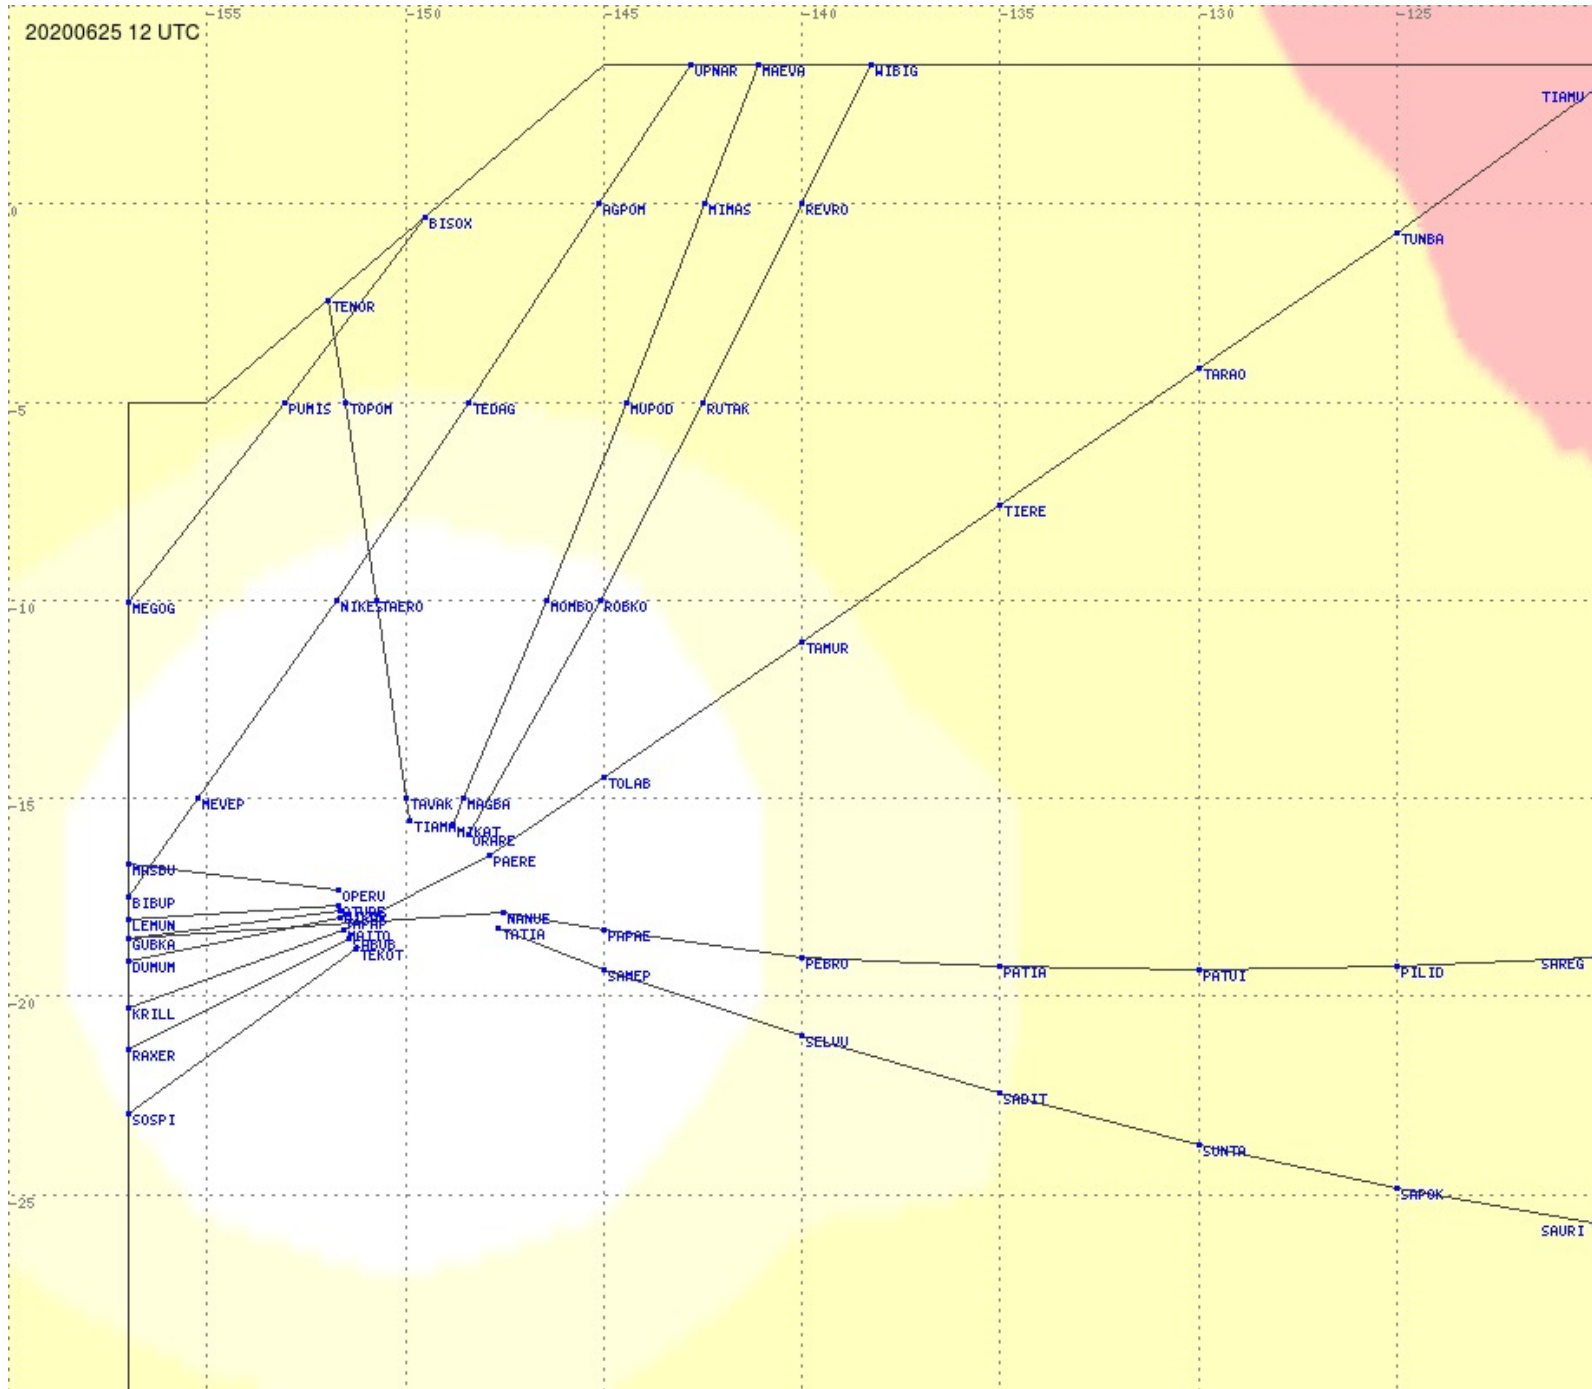

Tahiti FIR - HF Propag - 20200625

Tahiti FIR - HF Propag - 20200625

Tahiti FIR - HF Propag - 20200625

Tahiti FIR - HF Propag - 20200625

Tahiti FIR - HF Propag - 20200625

2.8 MHz 3.5 MHz 5.6 MHz 8.9 MHz 13.3 MHz 17.9 MHz None

Tahiti FIR - HF Propag - 20200625

2.8 MHz
3.5 MHz
5.6 MHz
8.9 MHz
13.3 MHz
17.9 MHz
None

Tahiti FIR - HF Propag - 20200625

Tahiti FIR - HF Propag - 20200625

2.8 MHz
3.5 MHz
5.6 MHz
8.9 MHz
13.3 MHz
17.9 MHz
None

Tahiti FIR - HF Propag - 20200625

2.8 MHz 3.5 MHz 5.6 MHz 8.9 MHz 13.3 MHz 17.9 MHz None

Tahiti FIR - HF Propag - 20200625

2.8 MHz 3.5 MHz 5.6 MHz 8.9 MHz 13.3 MHz 17.9 MHz None

Tahiti FIR - HF Propag - 20200625