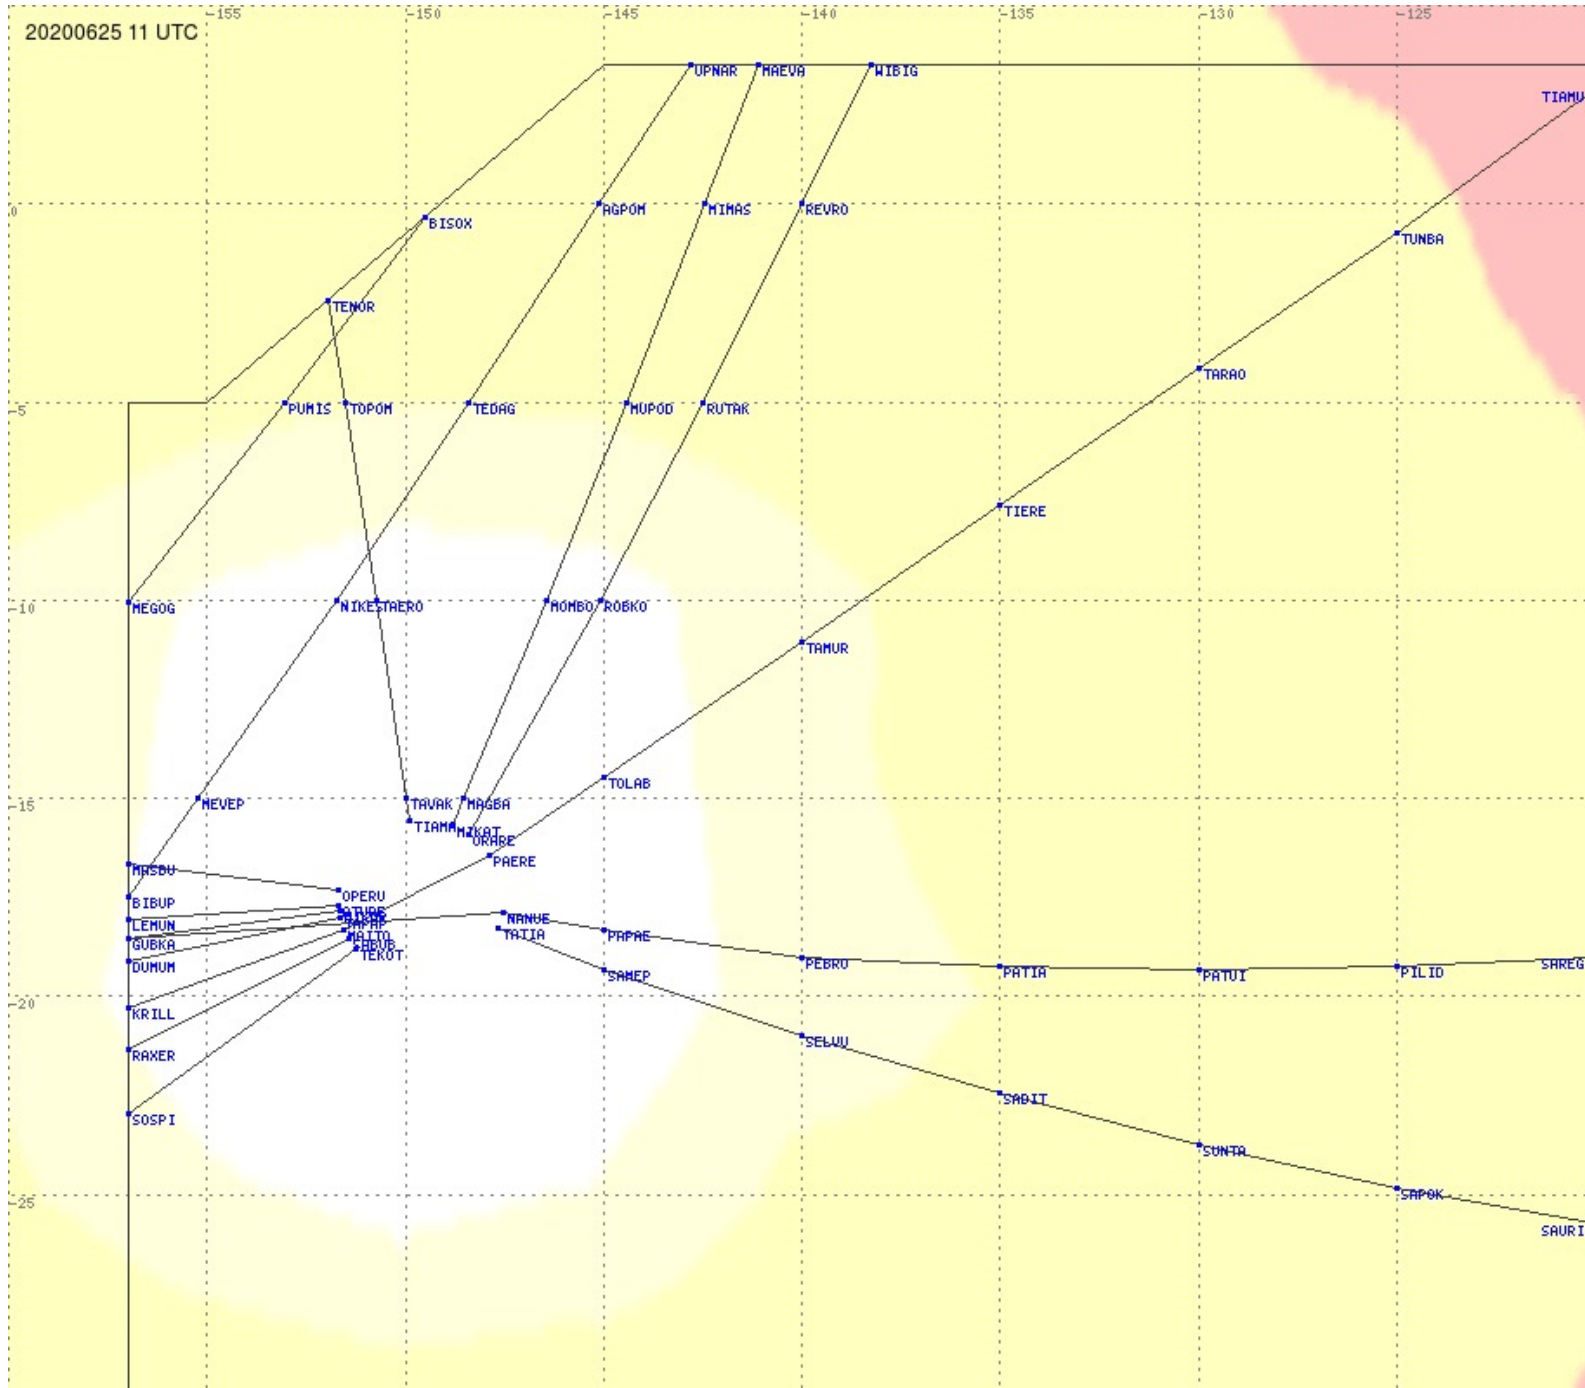

Tahiti FIR - HF Propag - 20200625

Tahiti FIR - HF Propag - 20200625

Tahiti FIR - HF Propag - 20200625

Tahiti FIR - HF Propag - 20200625

Tahiti FIR - HF Propag - 20200625

2.8 MHz 3.5 MHz 5.6 MHz 8.9 MHz 13.3 MHz 17.9 MHz None

Tahiti FIR - HF Propag - 20200625

2.8 MHz
3.5 MHz
5.6 MHz
8.9 MHz
13.3 MHz
17.9 MHz
None

Tahiti FIR - HF Propag - 20200625

Tahiti FIR - HF Propag - 20200625

2.8 MHz
3.5 MHz
5.6 MHz
8.9 MHz
13.3 MHz
17.9 MHz
None

Tahiti FIR - HF Propag - 20200625

2.8 MHz 3.5 MHz 5.6 MHz 8.9 MHz 13.3 MHz 17.9 MHz None

Tahiti FIR - HF Propag - 20200625

2.8 MHz 3.5 MHz 5.6 MHz 8.9 MHz 13.3 MHz 17.9 MHz None

Tahiti FIR - HF Propag - 20200625