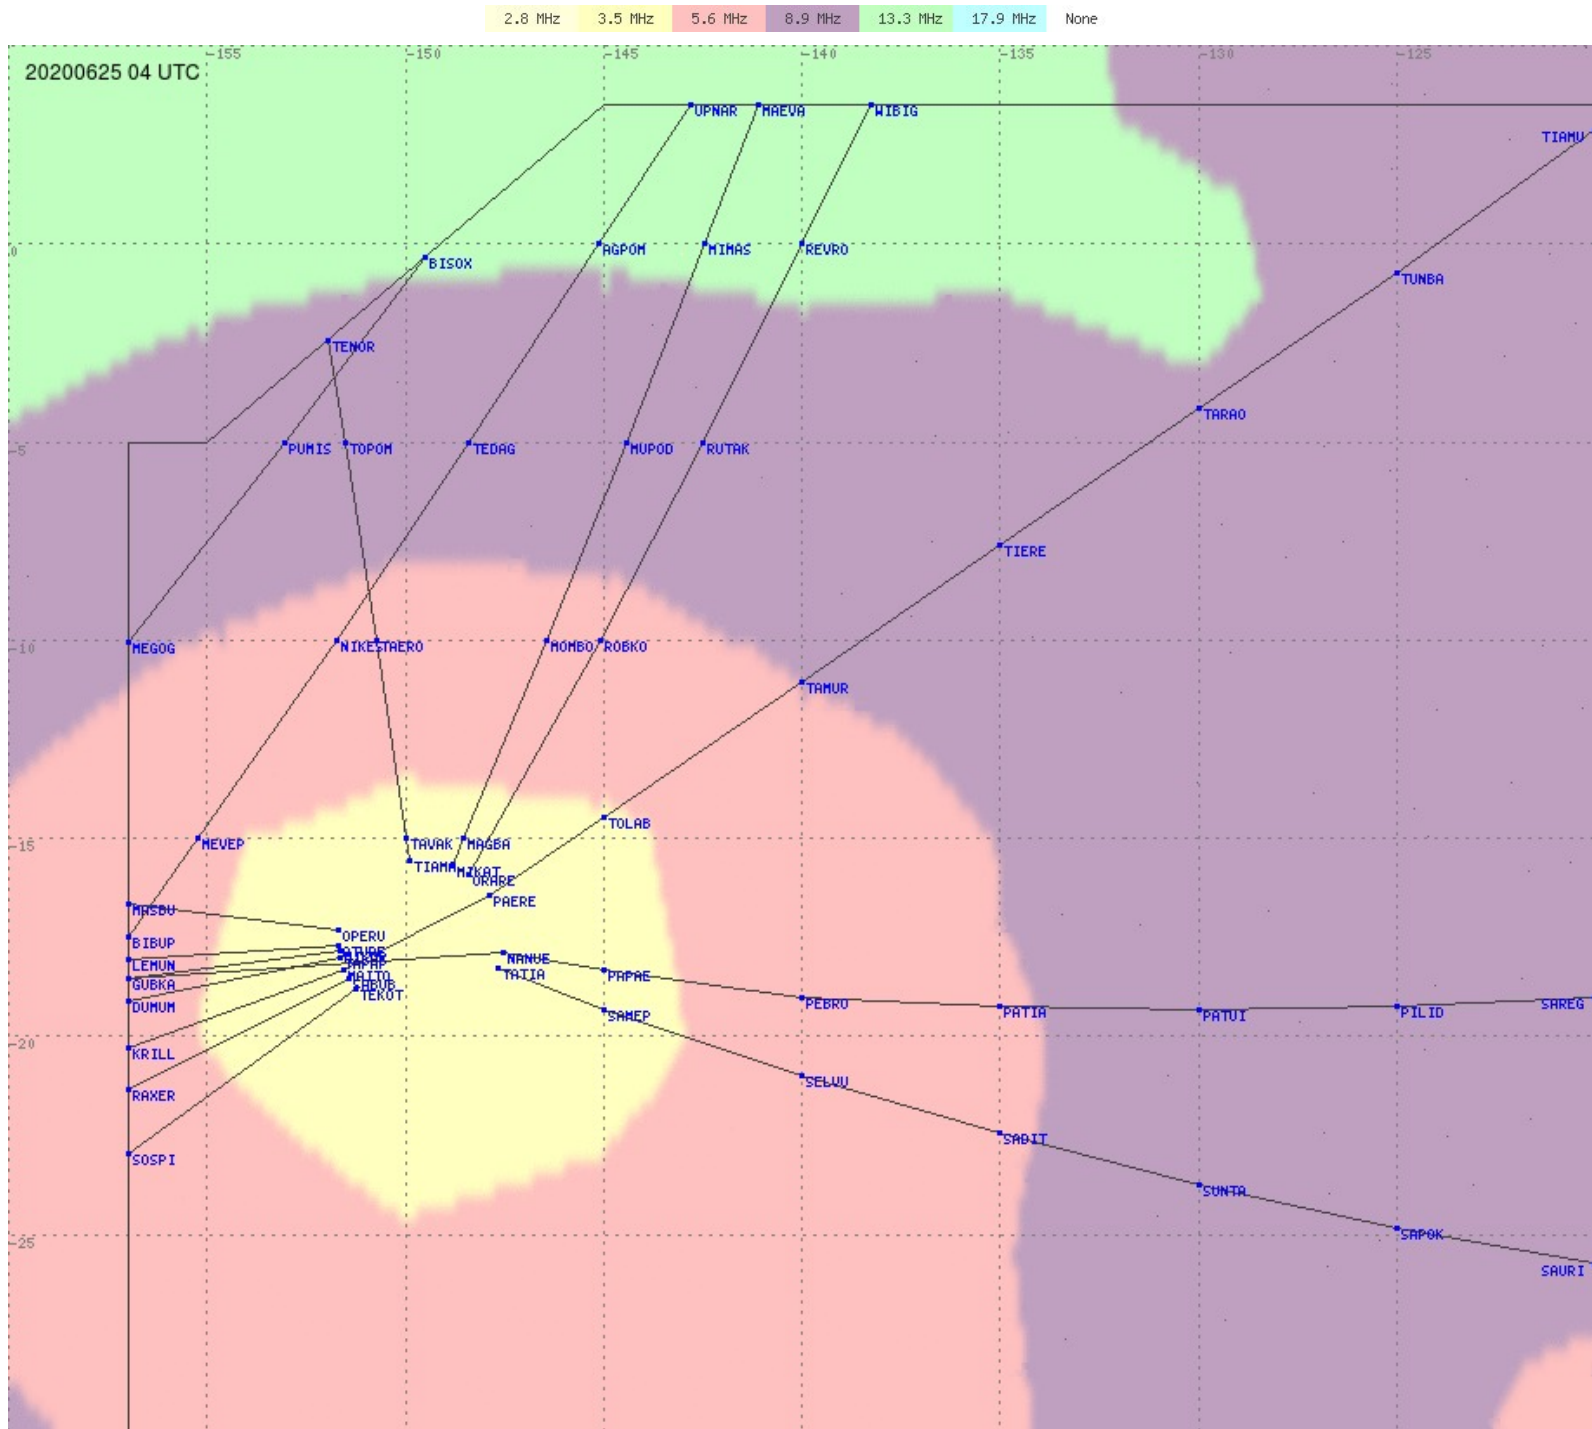

Tahiti FIR - HF Propag - 20200625

2.8 MHz 3.5 MHz 5.6 MHz 8.9 MHz 13.3 MHz 17.9 MHz None

Tahiti FIR - HF Propag - 20200625

2.8 MHz
3.5 MHz
5.6 MHz
8.9 MHz
13.3 MHz
17.9 MHz
None

Tahiti FIR - HF Propag - 20200625

Tahiti FIR - HF Propag - 20200625

Tahiti FIR - HF Propag - 20200625

Tahiti FIR - HF Propag - 20200625

Tahiti FIR - HF Propag - 20200625

Tahiti FIR - HF Propag - 20200625

2.8 MHz 3.5 MHz 5.6 MHz 8.9 MHz 13.3 MHz 17.9 MHz None

Tahiti FIR - HF Propag - 20200625

2.8 MHz
3.5 MHz
5.6 MHz
8.9 MHz
13.3 MHz
17.9 MHz
None

Tahiti FIR - HF Propag - 20200625

Tahiti FIR - HF Propag - 20200625

2.8 MHz
3.5 MHz
5.6 MHz
8.9 MHz
13.3 MHz
17.9 MHz
None