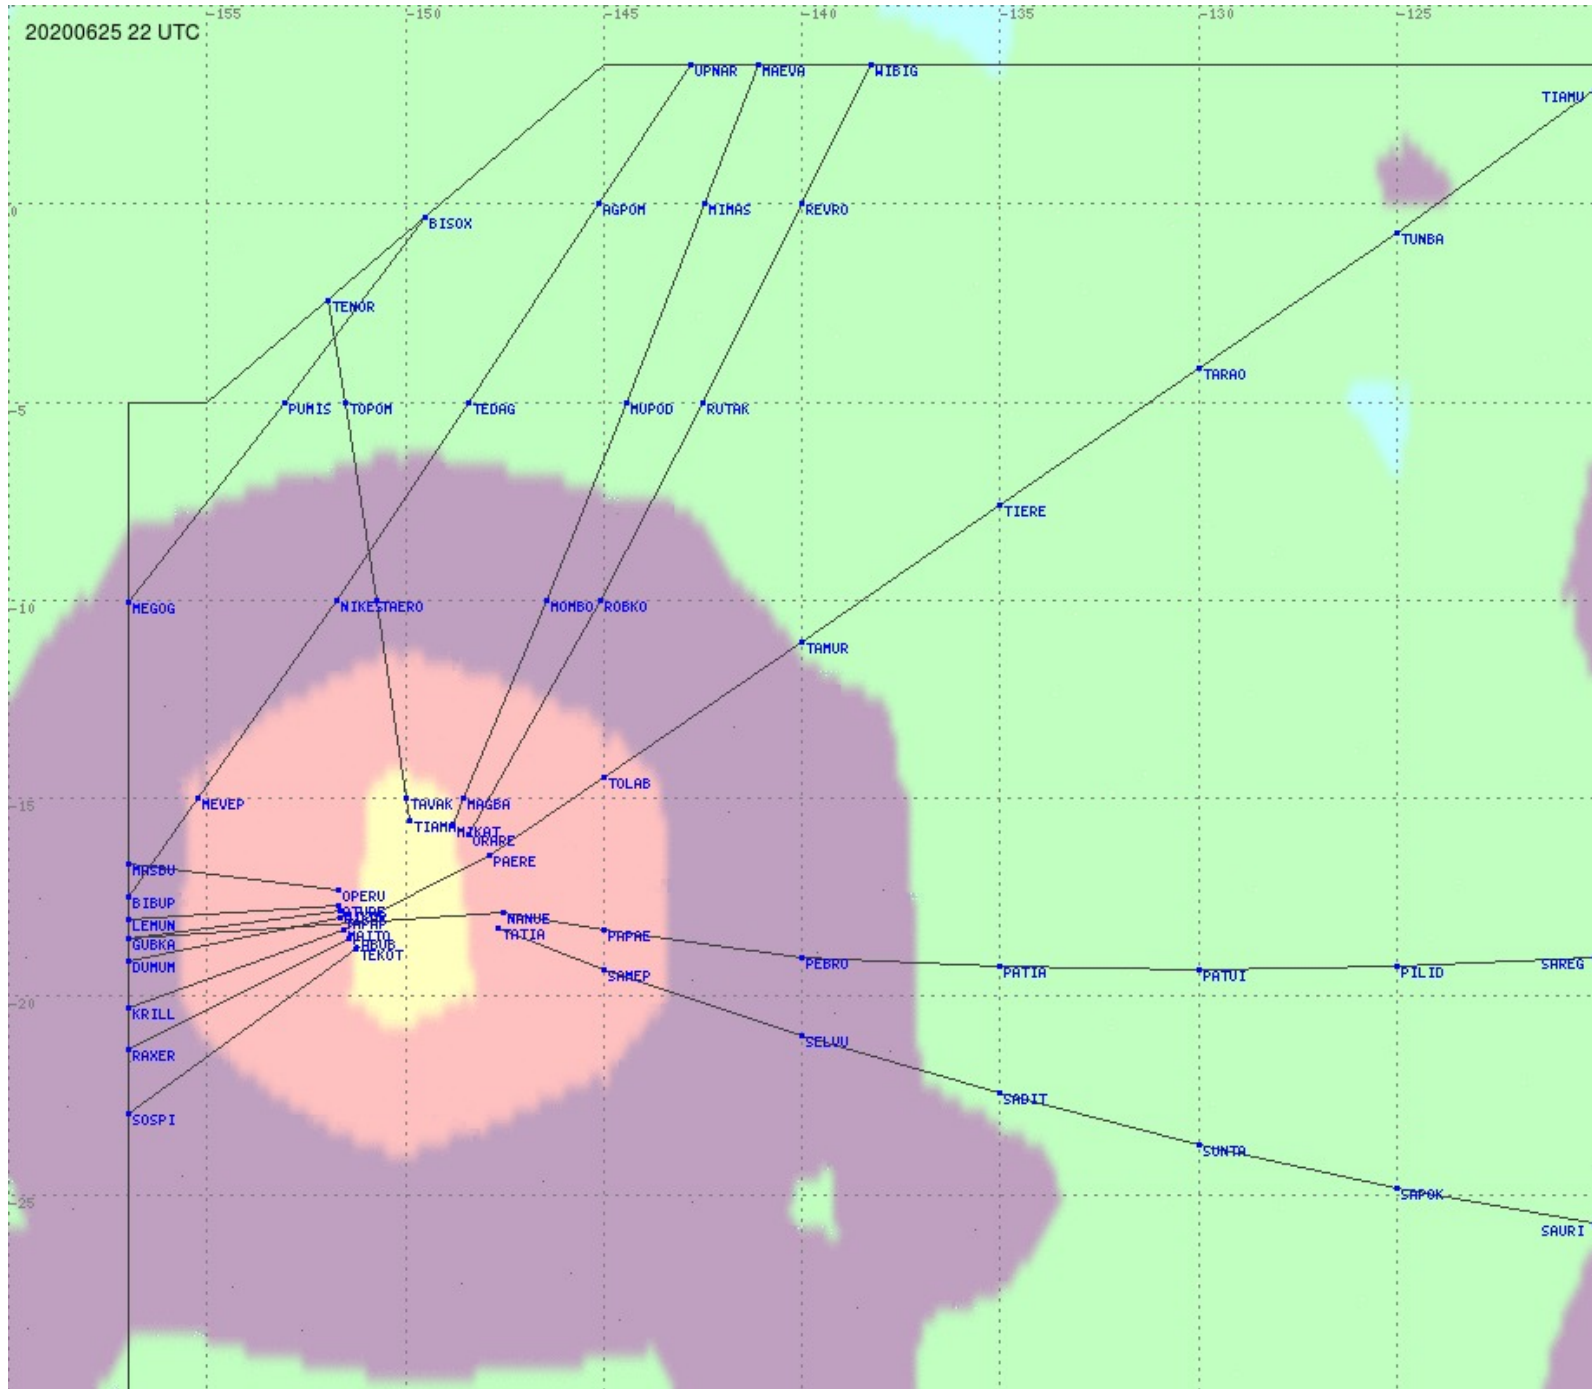

Tahiti FIR - HF Propag - 20200625

2.8 MHz 3.5 MHz 5.6 MHz 8.9 MHz 13.3 MHz 17.9 MHz None

Tahiti FIR - HF Propag - 20200625

2.8 MHz
3.5 MHz
5.6 MHz
8.9 MHz
13.3 MHz
17.9 MHz
None

Tahiti FIR - HF Propag - 20200625

Tahiti FIR - HF Propag - 20200625

Tahiti FIR - HF Propag - 20200625

2.8 MHz 3.5 MHz 5.6 MHz 8.9 MHz 13.3 MHz 17.9 MHz None

Tahiti FIR - HF Propag - 20200625

2.8 MHz
3.5 MHz
5.6 MHz
8.9 MHz
13.3 MHz
17.9 MHz
None

2.8 MHz 3.5 MHz 5.6 MHz 8.9 MHz 13.3 MHz 17.9 MHz None

Tahiti FIR - HF Propag - 20200625

2.8 MHz 3.5 MHz 5.6 MHz 8.9 MHz 13.3 MHz 17.9 MHz None