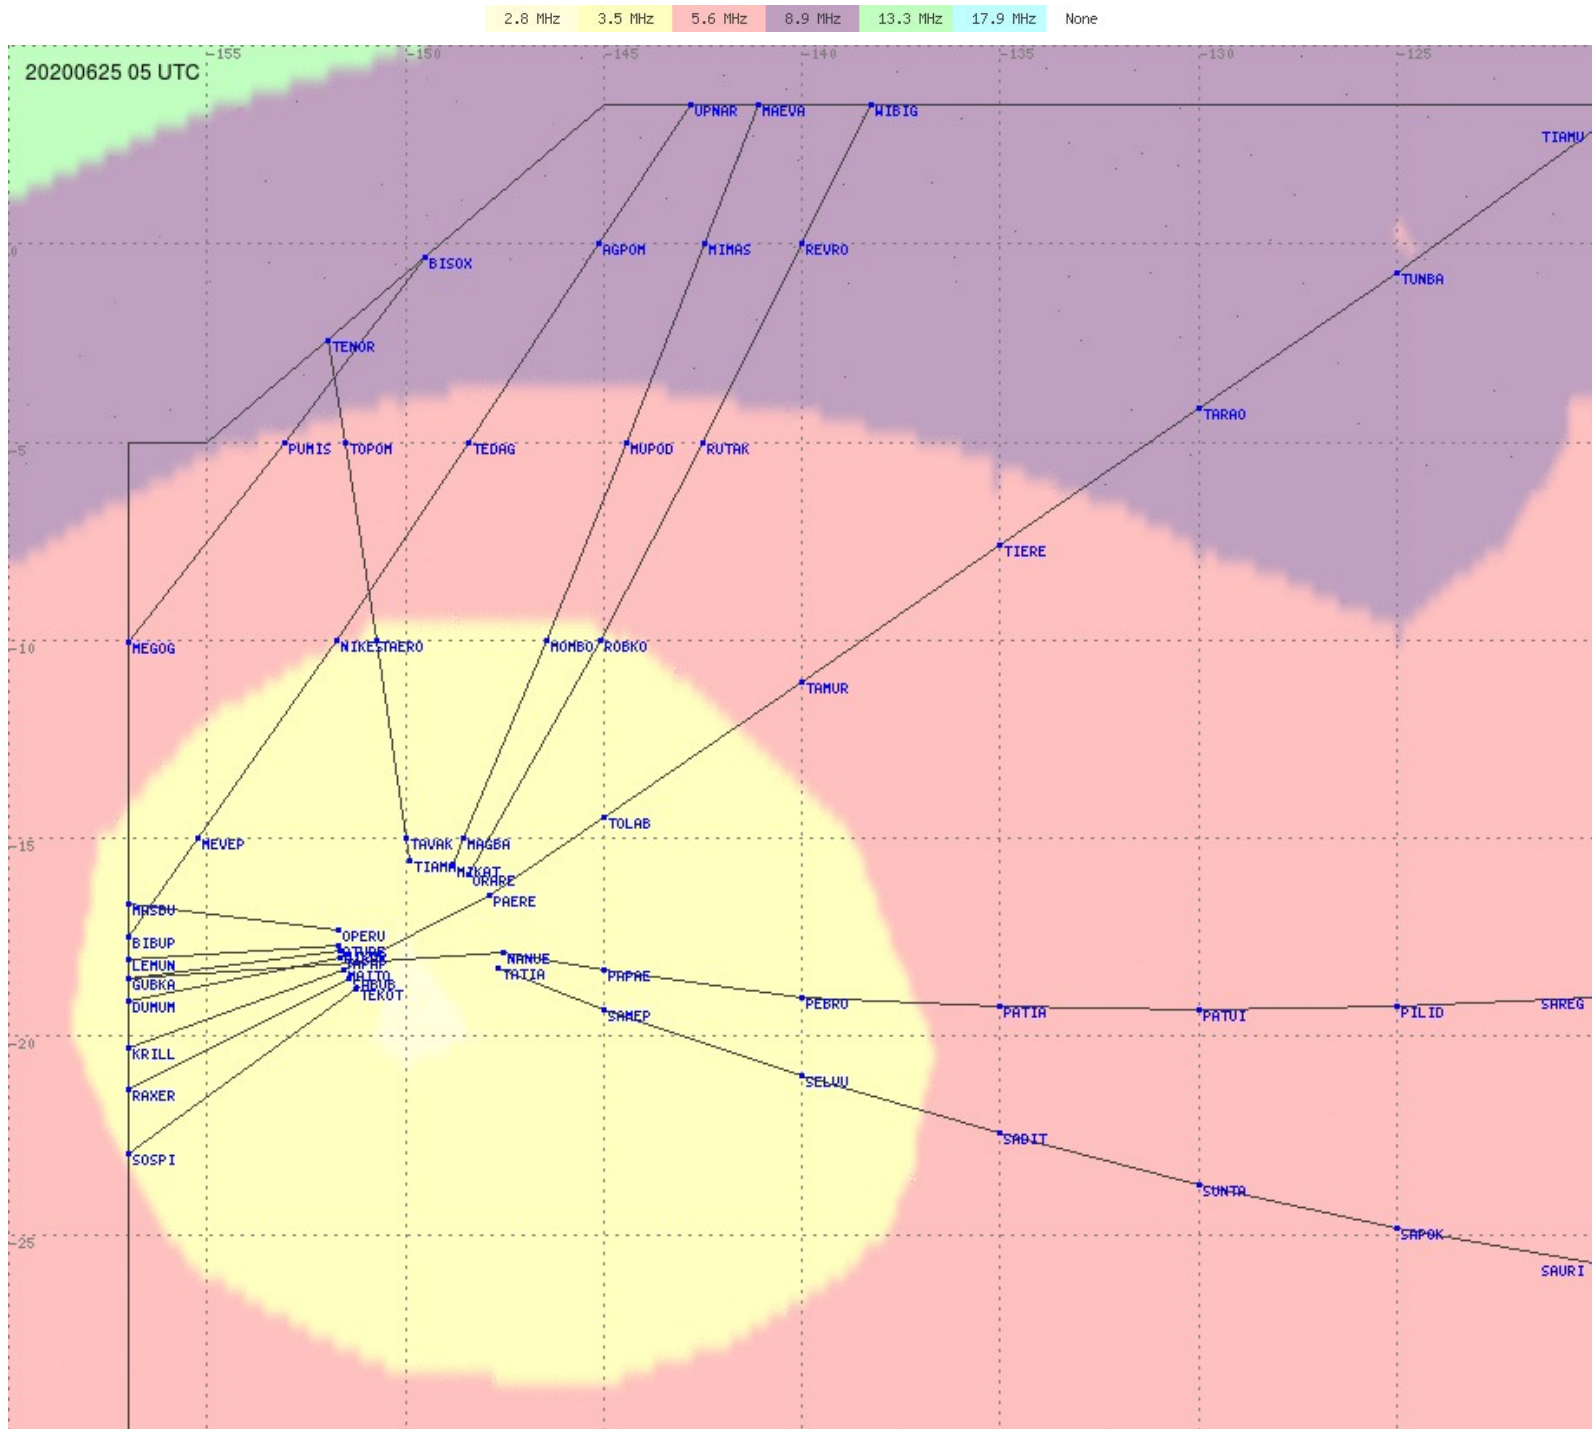

Tahiti FIR - HF Propag - 20200625

2.8 MHz 3.5 MHz 5.6 MHz 8.9 MHz 13.3 MHz 17.9 MHz None

Tahiti FIR - HF Propag - 20200625

2.8 MHz
3.5 MHz
5.6 MHz
8.9 MHz
13.3 MHz
17.9 MHz
None

Tahiti FIR - HF Propag - 20200625

Tahiti FIR - HF Propag - 20200625

Tahiti FIR - HF Propag - 20200625

Tahiti FIR - HF Propag - 20200625

Tahiti FIR - HF Propag - 20200625

Tahiti FIR - HF Propag - 20200625

2.8 MHz 3.5 MHz 5.6 MHz 8.9 MHz 13.3 MHz 17.9 MHz None

Tahiti FIR - HF Propag - 20200625

2.8 MHz
3.5 MHz
5.6 MHz
8.9 MHz
13.3 MHz
17.9 MHz
None

Tahiti FIR - HF Propag - 20200625

Tahiti FIR - HF Propag - 20200625

2.8 MHz
3.5 MHz
5.6 MHz
8.9 MHz
13.3 MHz
17.9 MHz
None