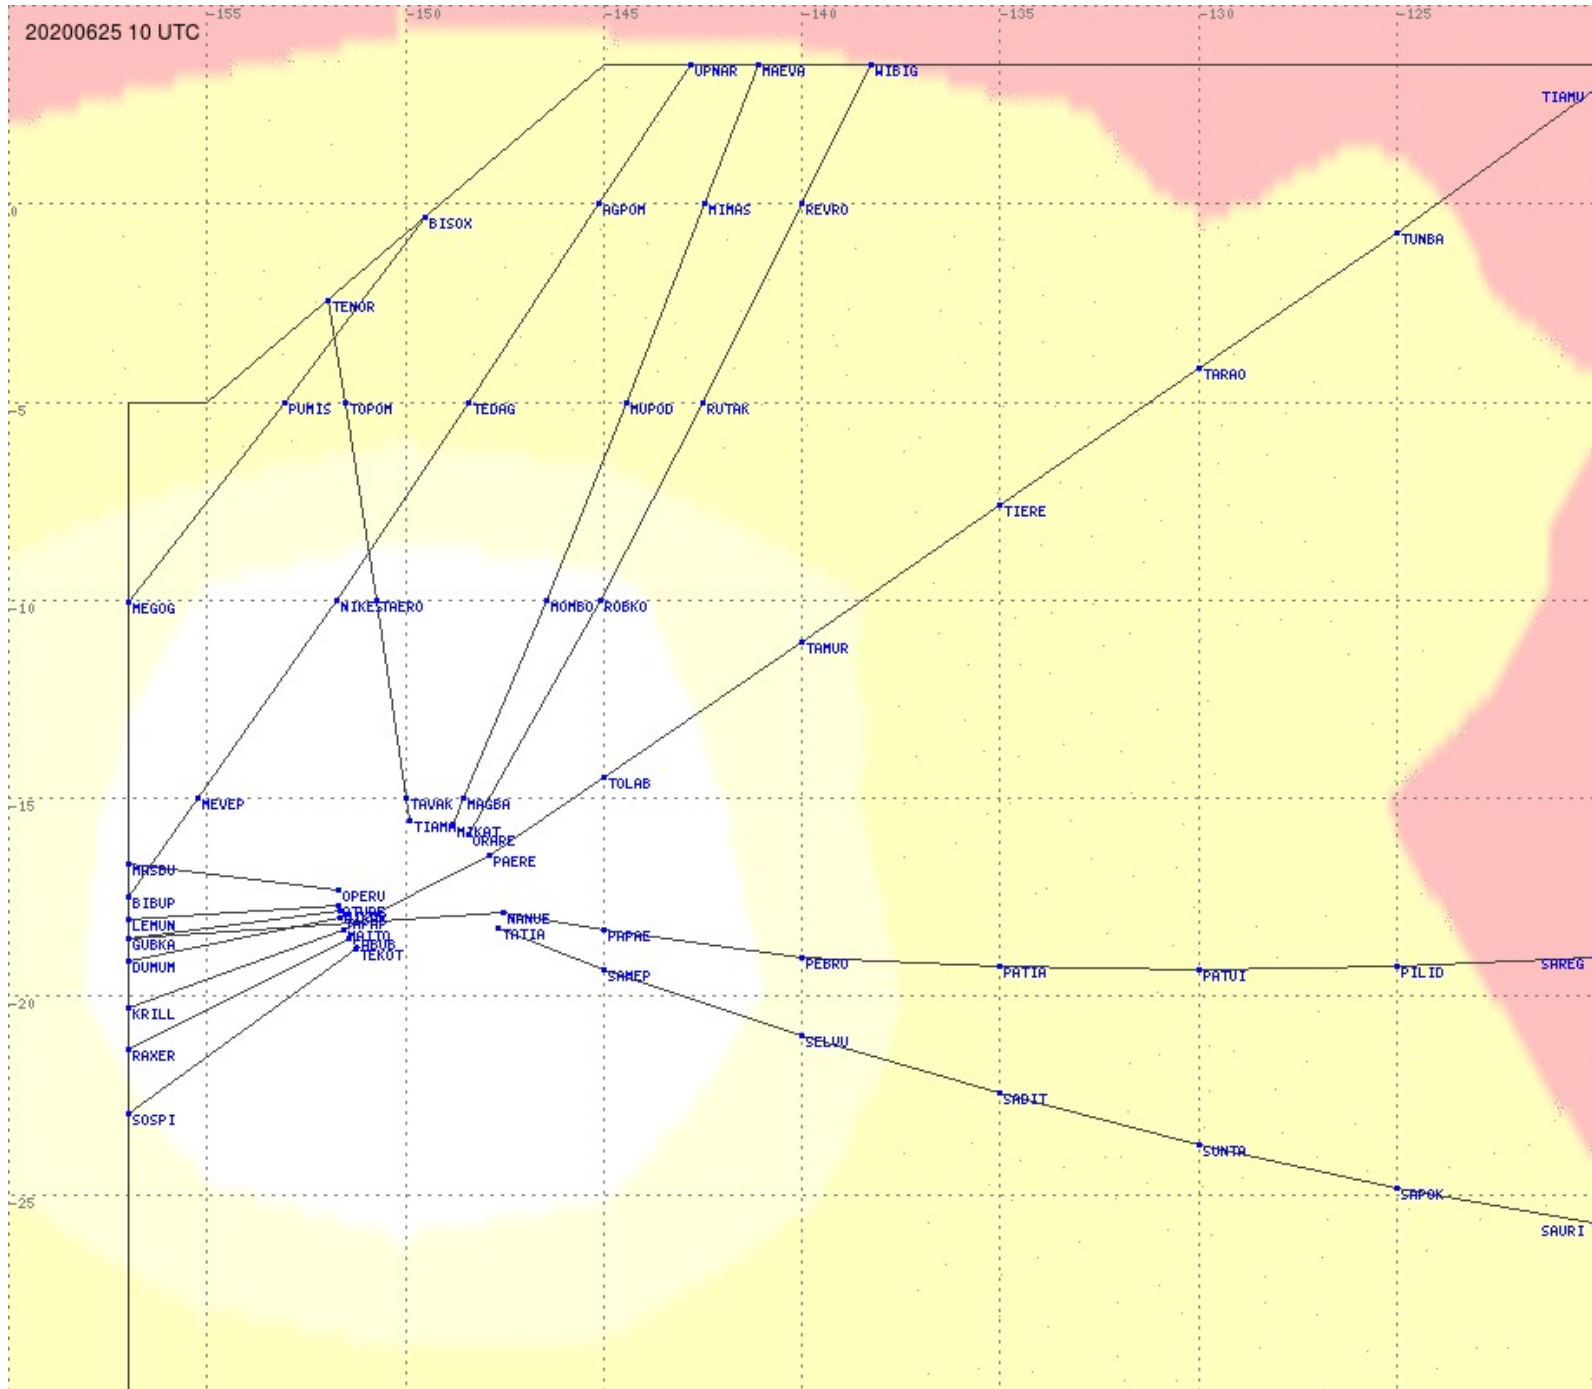

Tahiti FIR - HF Propag - 20200625

Tahiti FIR - HF Propag - 20200625

Tahiti FIR - HF Propag - 20200625

Tahiti FIR - HF Propag - 20200625

Tahiti FIR - HF Propag - 20200625

2.8 MHz 3.5 MHz 5.6 MHz 8.9 MHz 13.3 MHz 17.9 MHz None

Tahiti FIR - HF Propag - 20200625

2.8 MHz
3.5 MHz
5.6 MHz
8.9 MHz
13.3 MHz
17.9 MHz
None

Tahiti FIR - HF Propag - 20200625

Tahiti FIR - HF Propag - 20200625

2.8 MHz
3.5 MHz
5.6 MHz
8.9 MHz
13.3 MHz
17.9 MHz
None

Tahiti FIR - HF Propag - 20200625

2.8 MHz 3.5 MHz 5.6 MHz 8.9 MHz 13.3 MHz 17.9 MHz None

Tahiti FIR - HF Propag - 20200625

2.8 MHz 3.5 MHz 5.6 MHz 8.9 MHz 13.3 MHz 17.9 MHz None

Tahiti FIR - HF Propag - 20200625