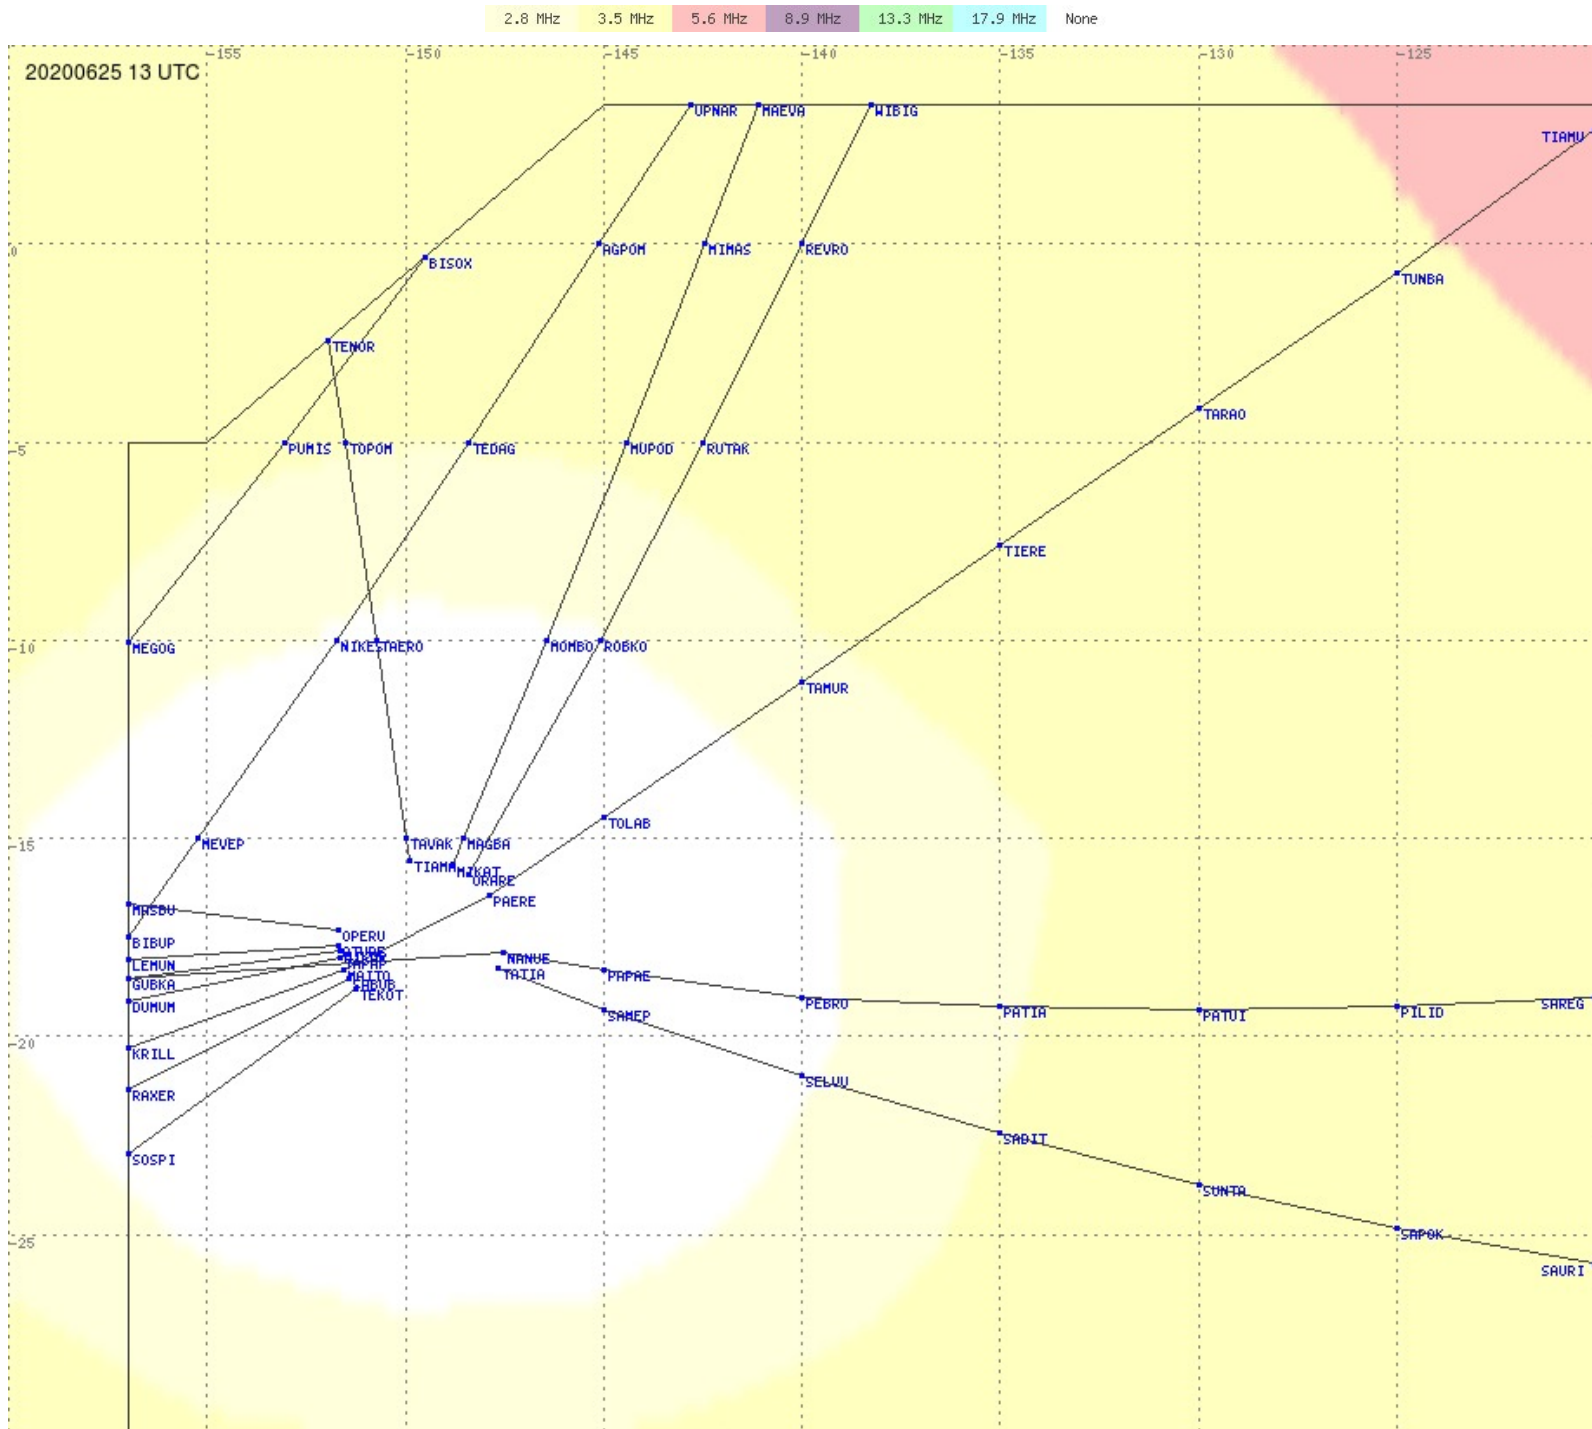

Tahiti FIR - HF Propag - 20200625

2.8 MHz
3.5 MHz
5.6 MHz
8.9 MHz
13.3 MHz
17.9 MHz
None

Tahiti FIR - HF Propag - 20200625

Tahiti FIR - HF Propag - 20200625

2.8 MHz
3.5 MHz
5.6 MHz
8.9 MHz
13.3 MHz
17.9 MHz
None

Tahiti FIR - HF Propag - 20200625

2.8 MHz 3.5 MHz 5.6 MHz 8.9 MHz 13.3 MHz 17.9 MHz None

Tahiti FIR - HF Propag - 20200625

2.8 MHz 3.5 MHz 5.6 MHz 8.9 MHz 13.3 MHz 17.9 MHz None

Tahiti FIR - HF Propag - 20200625