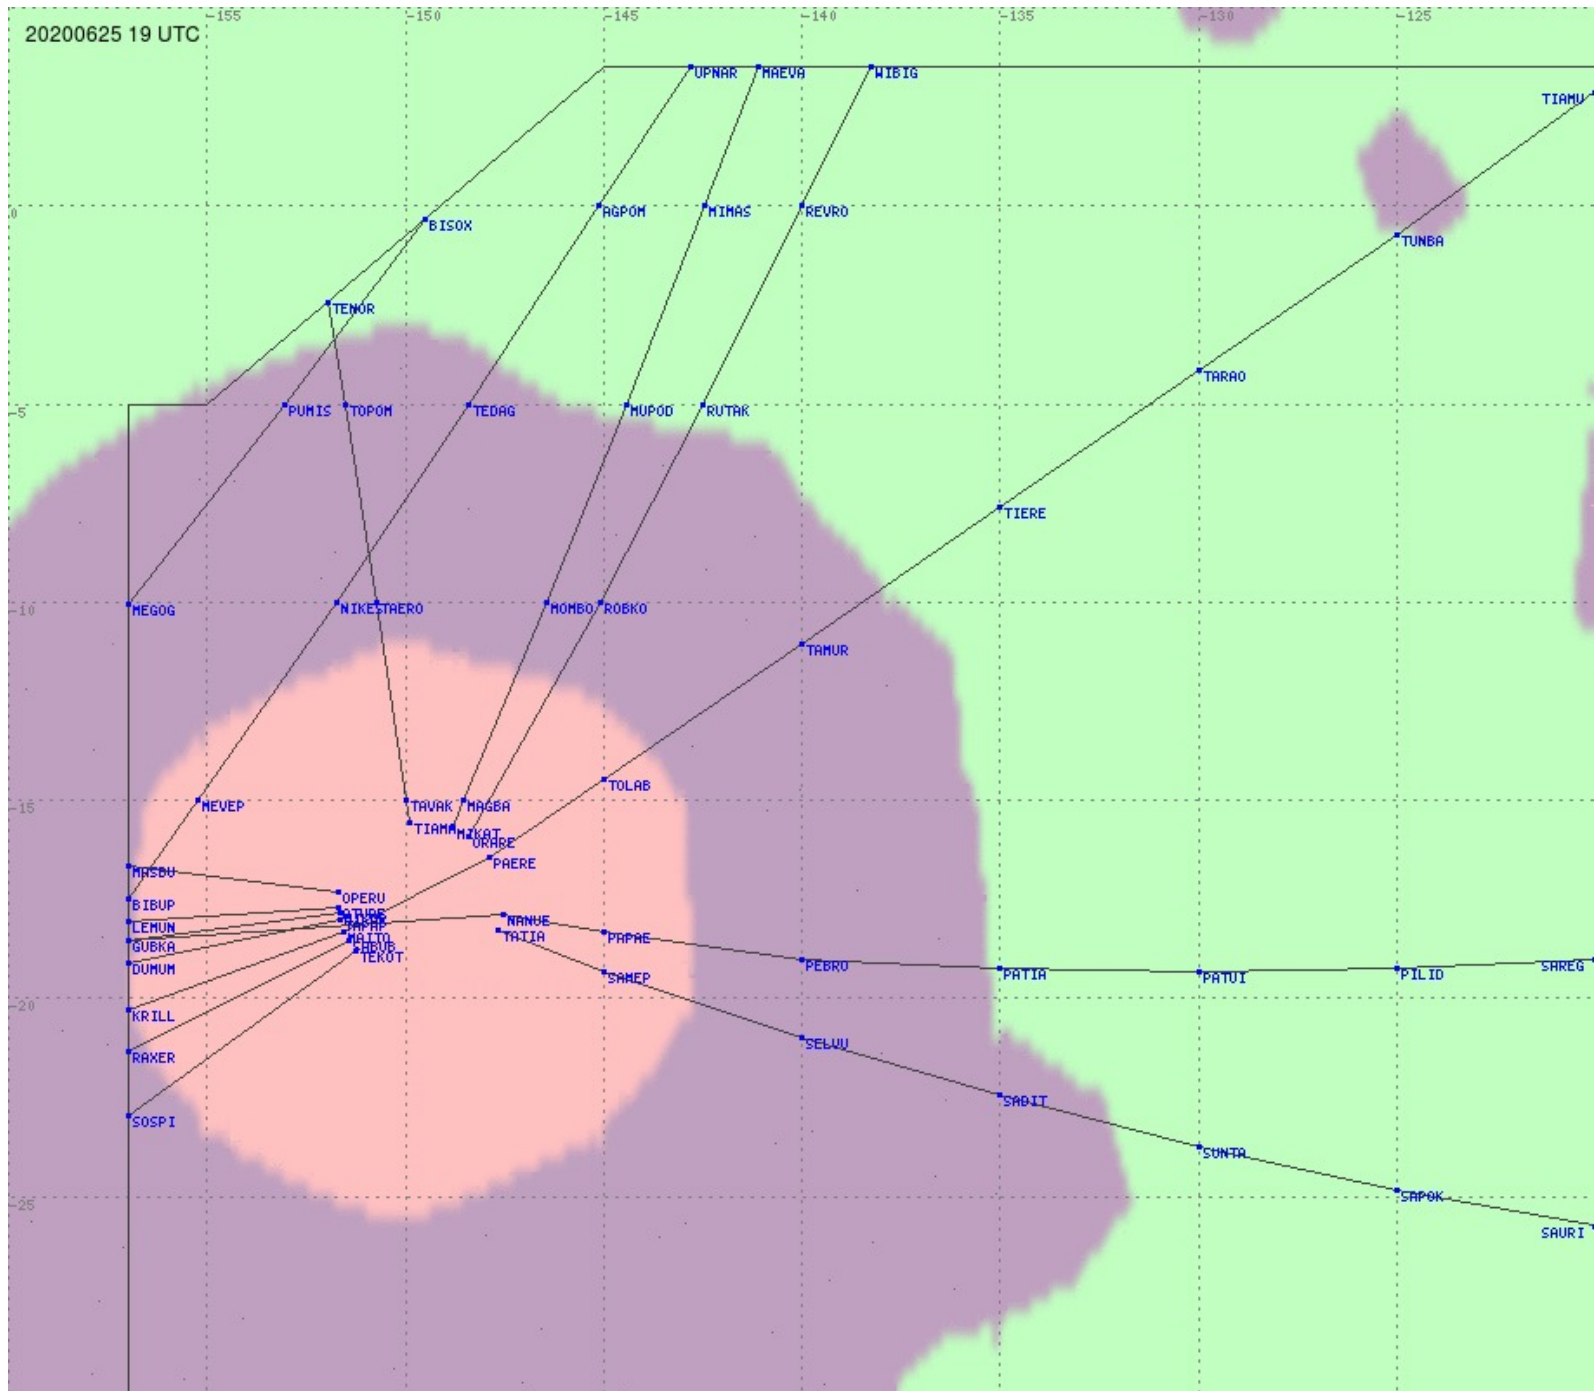

Tahiti FIR - HF Propag - 20200625

2.8 MHz 3.5 MHz 5.6 MHz 8.9 MHz 13.3 MHz 17.9 MHz None

Tahiti FIR - HF Propag - 20200625

2.8 MHz
3.5 MHz
5.6 MHz
8.9 MHz
13.3 MHz
17.9 MHz
None

Tahiti FIR - HF Propag - 20200625

Tahiti FIR - HF Propag - 20200625

Tahiti FIR - HF Propag - 20200625

Tahiti FIR - HF Propag - 20200625

Tahiti FIR - HF Propag - 20200625

Tahiti FIR - HF Propag - 20200625

2.8 MHz 3.5 MHz 5.6 MHz 8.9 MHz 13.3 MHz 17.9 MHz None

Tahiti FIR - HF Propag - 20200625

Tahiti FIR - HF Propag - 20200625

2.8 MHz 3.5 MHz 5.6 MHz 8.9 MHz 13.3 MHz 17.9 MHz None

Tahiti FIR - HF Propag - 20200625

2.8 MHz
3.5 MHz
5.6 MHz
8.9 MHz
13.3 MHz
17.9 MHz
None