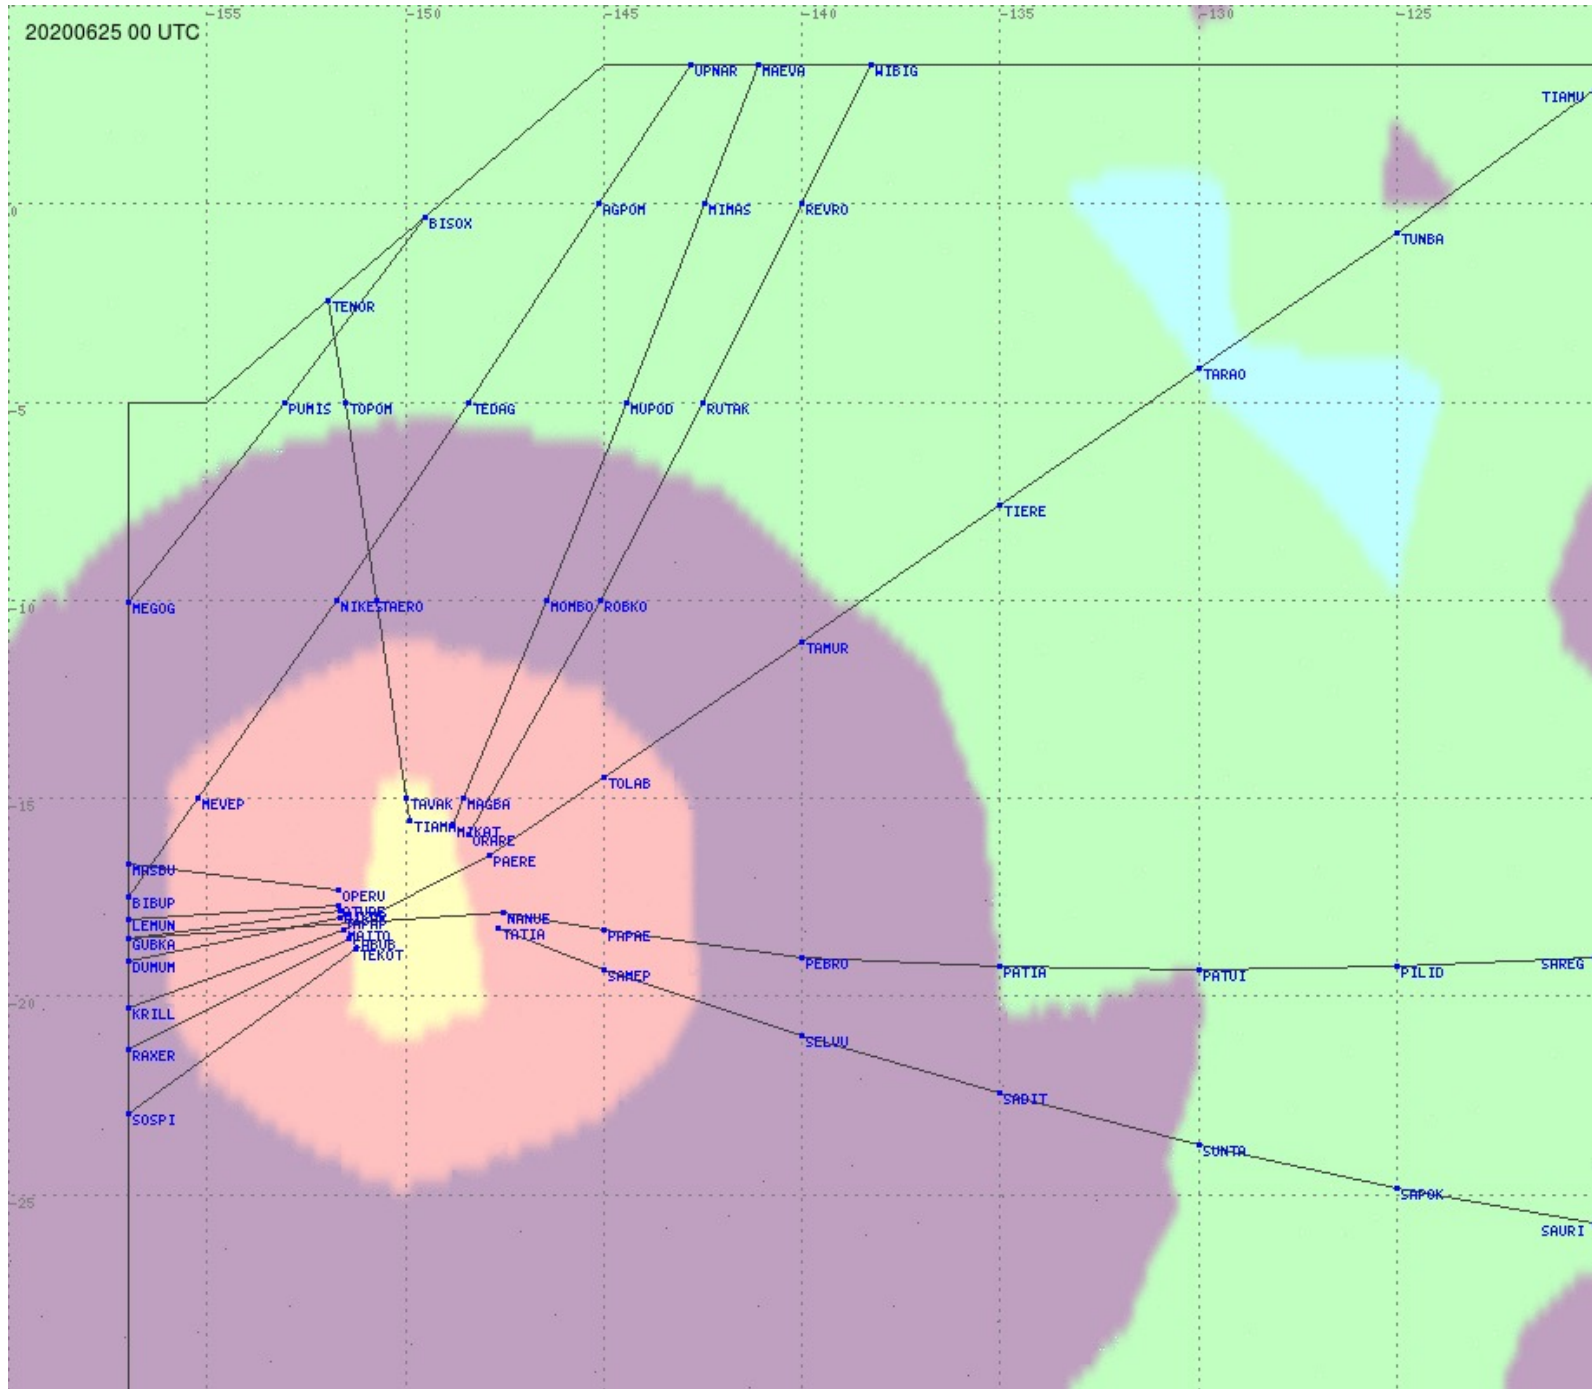

Tahiti FIR - HF Propag - 20200625

2.8 MHz 3.5 MHz 5.6 MHz 8.9 MHz 13.3 MHz 17.9 MHz None

Tahiti FIR - HF Propag - 20200625

2.8 MHz
3.5 MHz
5.6 MHz
8.9 MHz
13.3 MHz
17.9 MHz
None

Tahiti FIR - HF Propag - 20200625

Tahiti FIR - HF Propag - 20200625

Tahiti FIR - HF Propag - 20200625

Tahiti FIR - HF Propag - 20200625

Tahiti FIR - HF Propag - 20200625

Tahiti FIR - HF Propag - 20200625

2.8 MHz 3.5 MHz 5.6 MHz 8.9 MHz 13.3 MHz 17.9 MHz None

Tahiti FIR - HF Propag - 20200625

2.8 MHz
3.5 MHz
5.6 MHz
8.9 MHz
13.3 MHz
17.9 MHz
None

Tahiti FIR - HF Propag - 20200625

Tahiti FIR - HF Propag - 20200625

2.8 MHz
3.5 MHz
5.6 MHz
8.9 MHz
13.3 MHz
17.9 MHz
None