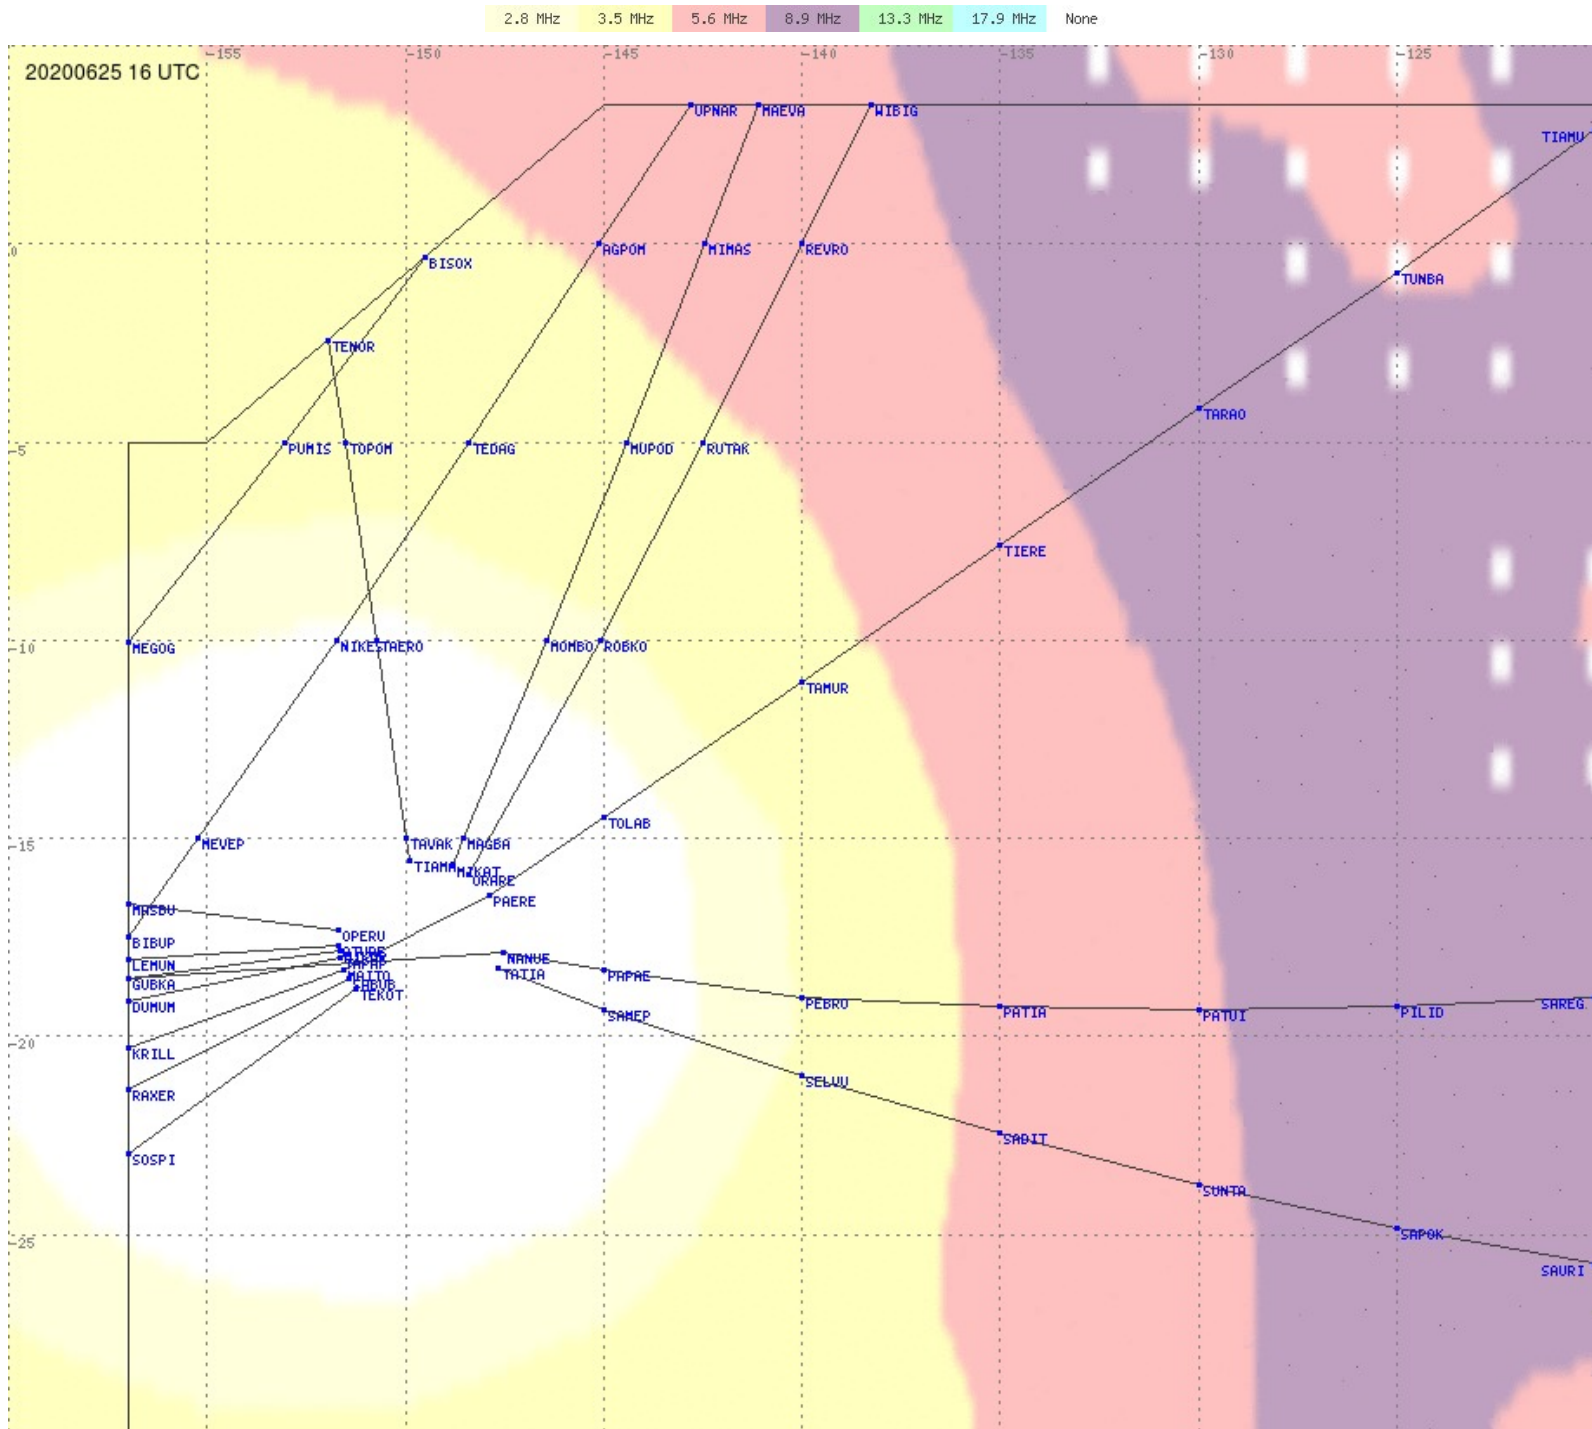

Tahiti FIR - HF Propag - 20200625

2.8 MHz 3.5 MHz 5.6 MHz 8.9 MHz 13.3 MHz 17.9 MHz None

Tahiti FIR - HF Propag - 20200625

2.8 MHz 3.5 MHz 5.6 MHz 8.9 MHz 13.3 MHz 17.9 MHz None

Tahiti FIR - HF Propag - 20200625

Tahiti FIR - HF Propag - 20200625

Tahiti FIR - HF Propag - 20200625

2.8 MHz 3.5 MHz 5.6 MHz 8.9 MHz 13.3 MHz 17.9 MHz None

Tahiti FIR - HF Propag - 20200625

2.8 MHz
3.5 MHz
5.6 MHz
8.9 MHz
13.3 MHz
17.9 MHz
None