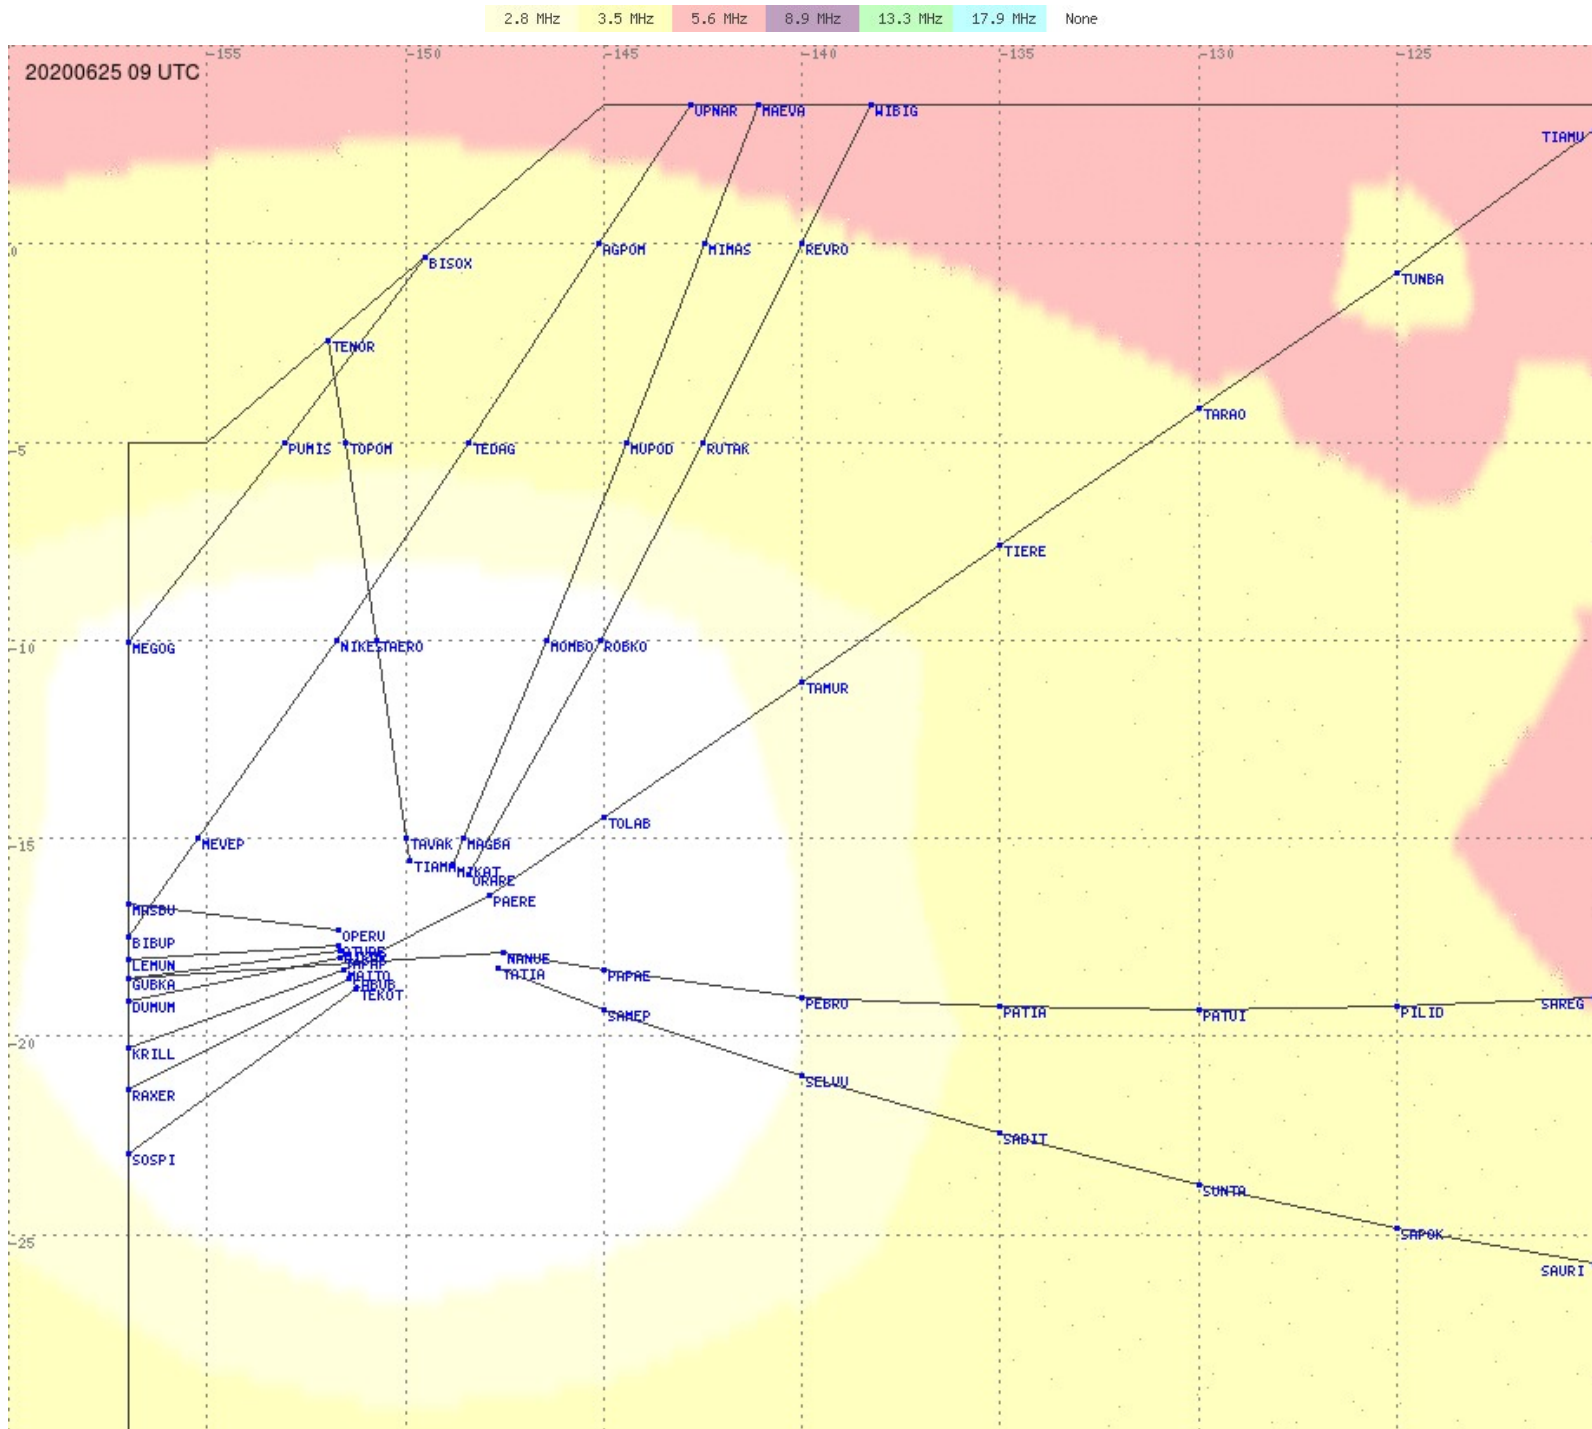

Tahiti FIR - HF Propag - 20200625

2.8 MHz 3.5 MHz 5.6 MHz 8.9 MHz 13.3 MHz 17.9 MHz None

Tahiti FIR - HF Propag - 20200625

2.8 MHz
3.5 MHz
5.6 MHz
8.9 MHz
13.3 MHz
17.9 MHz
None

Tahiti FIR - HF Propag - 20200625

Tahiti FIR - HF Propag - 20200625

Tahiti FIR - HF Propag - 20200625

Tahiti FIR - HF Propag - 20200625

Tahiti FIR - HF Propag - 20200625

Tahiti FIR - HF Propag - 20200625

2.8 MHz 3.5 MHz 5.6 MHz 8.9 MHz 13.3 MHz 17.9 MHz None

Tahiti FIR - HF Propag - 20200625

2.8 MHz
3.5 MHz
5.6 MHz
8.9 MHz
13.3 MHz
17.9 MHz
None

Tahiti FIR - HF Propag - 20200625

Tahiti FIR - HF Propag - 20200625

2.8 MHz
3.5 MHz
5.6 MHz
8.9 MHz
13.3 MHz
17.9 MHz
None