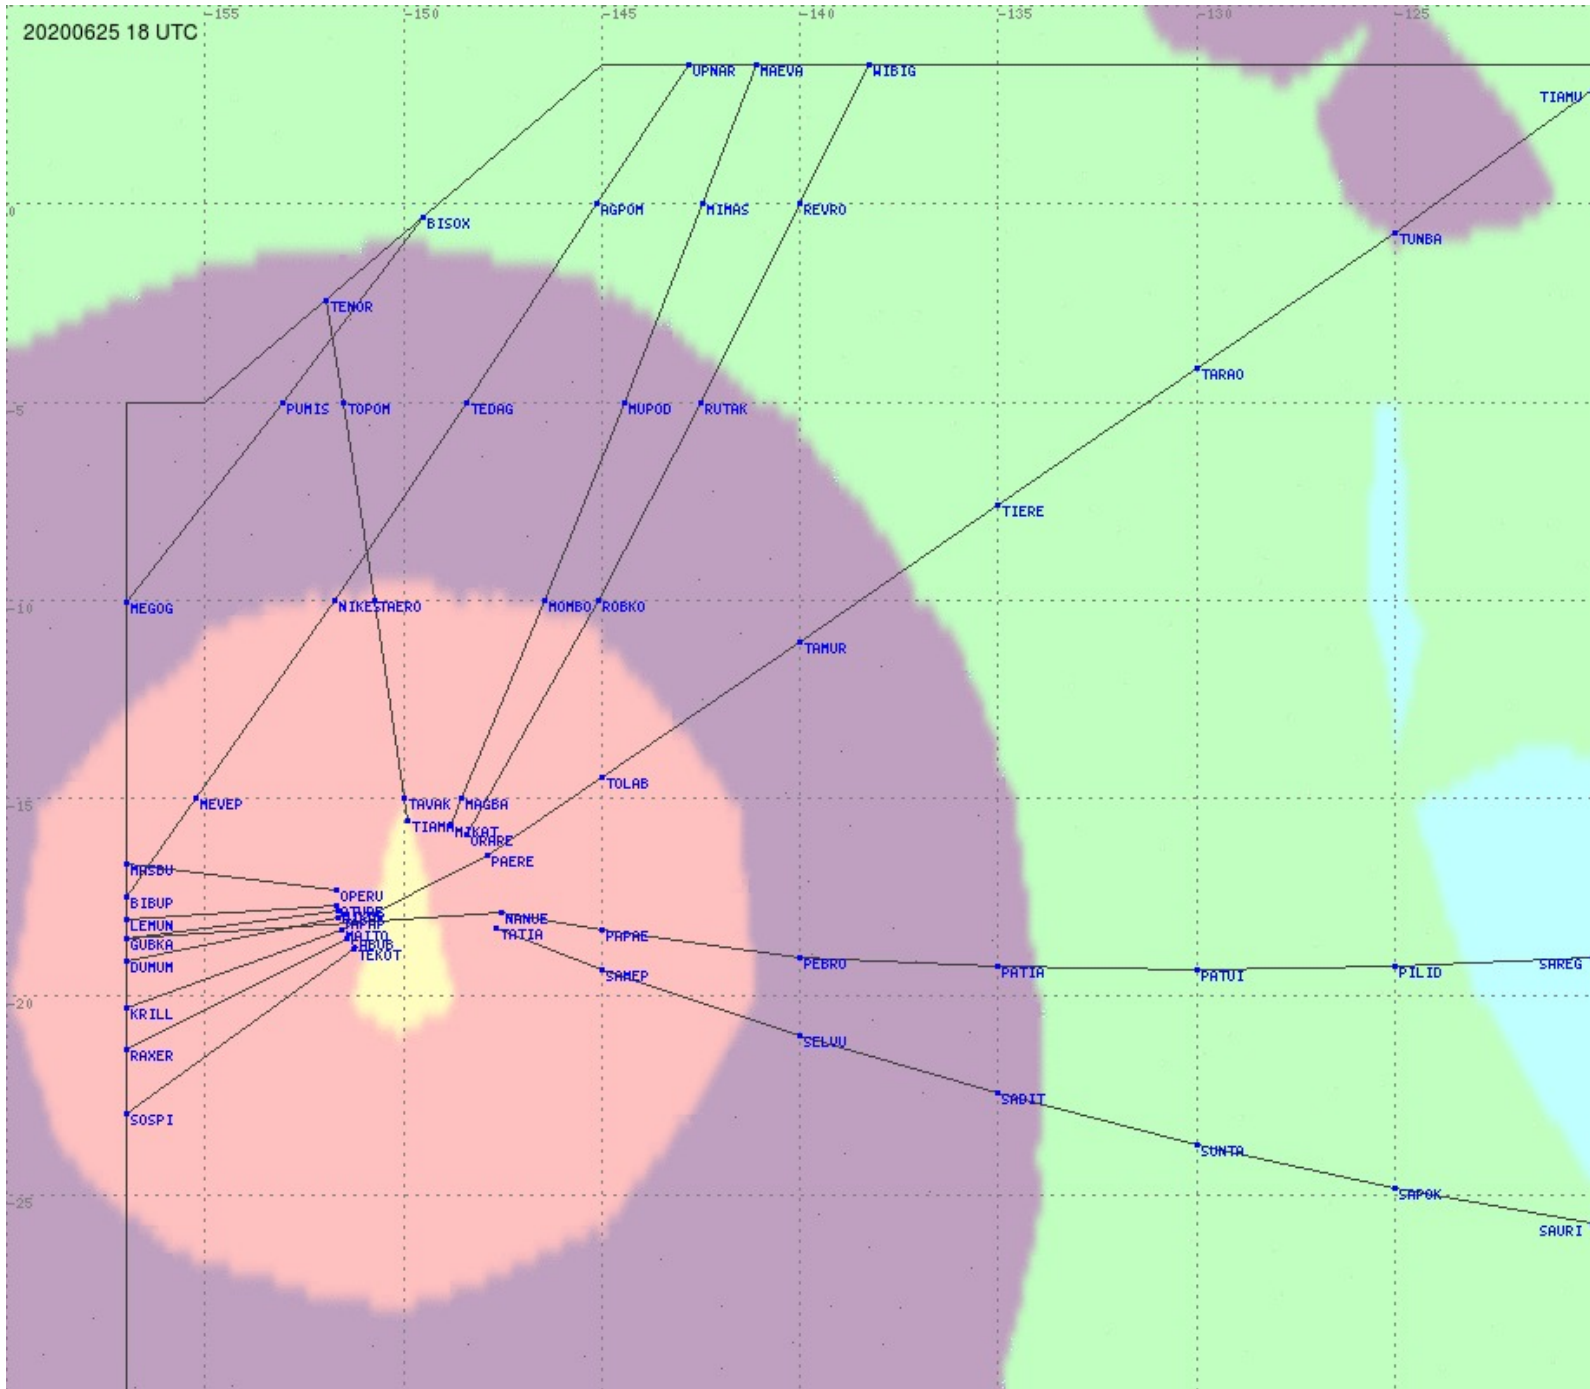

Tahiti FIR - HF Propag - 20200625

2.8 MHz 3.5 MHz 5.6 MHz 8.9 MHz 13.3 MHz 17.9 MHz None

Tahiti FIR - HF Propag - 20200625

2.8 MHz
3.5 MHz
5.6 MHz
8.9 MHz
13.3 MHz
17.9 MHz
None

Tahiti FIR - HF Propag - 20200625

Tahiti FIR - HF Propag - 20200625

Tahiti FIR - HF Propag - 20200625

2.8 MHz 3.5 MHz 5.6 MHz 8.9 MHz 13.3 MHz 17.9 MHz None

Tahiti FIR - HF Propag - 20200625

2.8 MHz
3.5 MHz
5.6 MHz
8.9 MHz
13.3 MHz
17.9 MHz
None