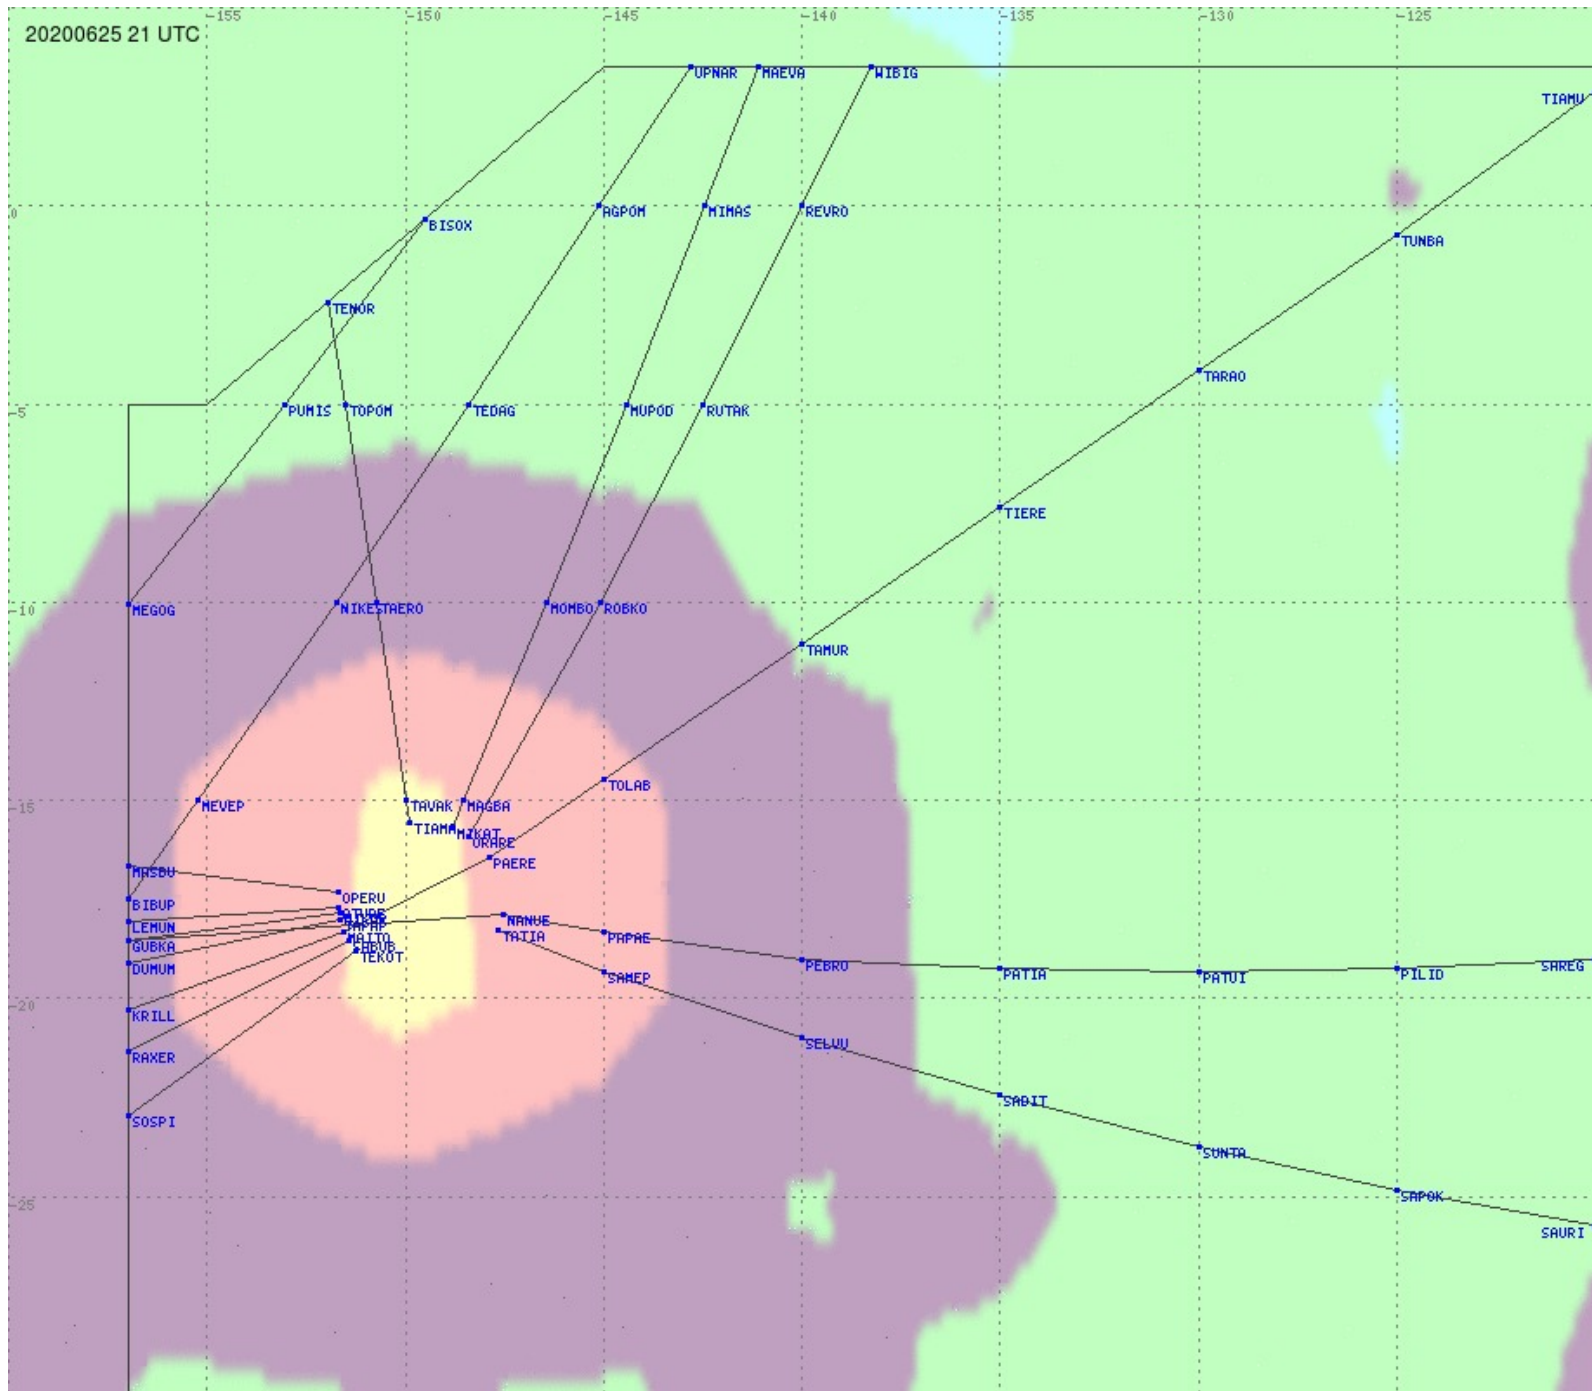

Tahiti FIR - HF Propag - 20200625

2.8 MHz 3.5 MHz 5.6 MHz 8.9 MHz 13.3 MHz 17.9 MHz None

Tahiti FIR - HF Propag - 20200625

2.8 MHz
3.5 MHz
5.6 MHz
8.9 MHz
13.3 MHz
17.9 MHz
None

Tahiti FIR - HF Propag - 20200625

Tahiti FIR - HF Propag - 20200625

Tahiti FIR - HF Propag - 20200625

2.8 MHz 3.5 MHz 5.6 MHz 8.9 MHz 13.3 MHz 17.9 MHz None

Tahiti FIR - HF Propag - 20200625

2.8 MHz
3.5 MHz
5.6 MHz
8.9 MHz
13.3 MHz
17.9 MHz
None