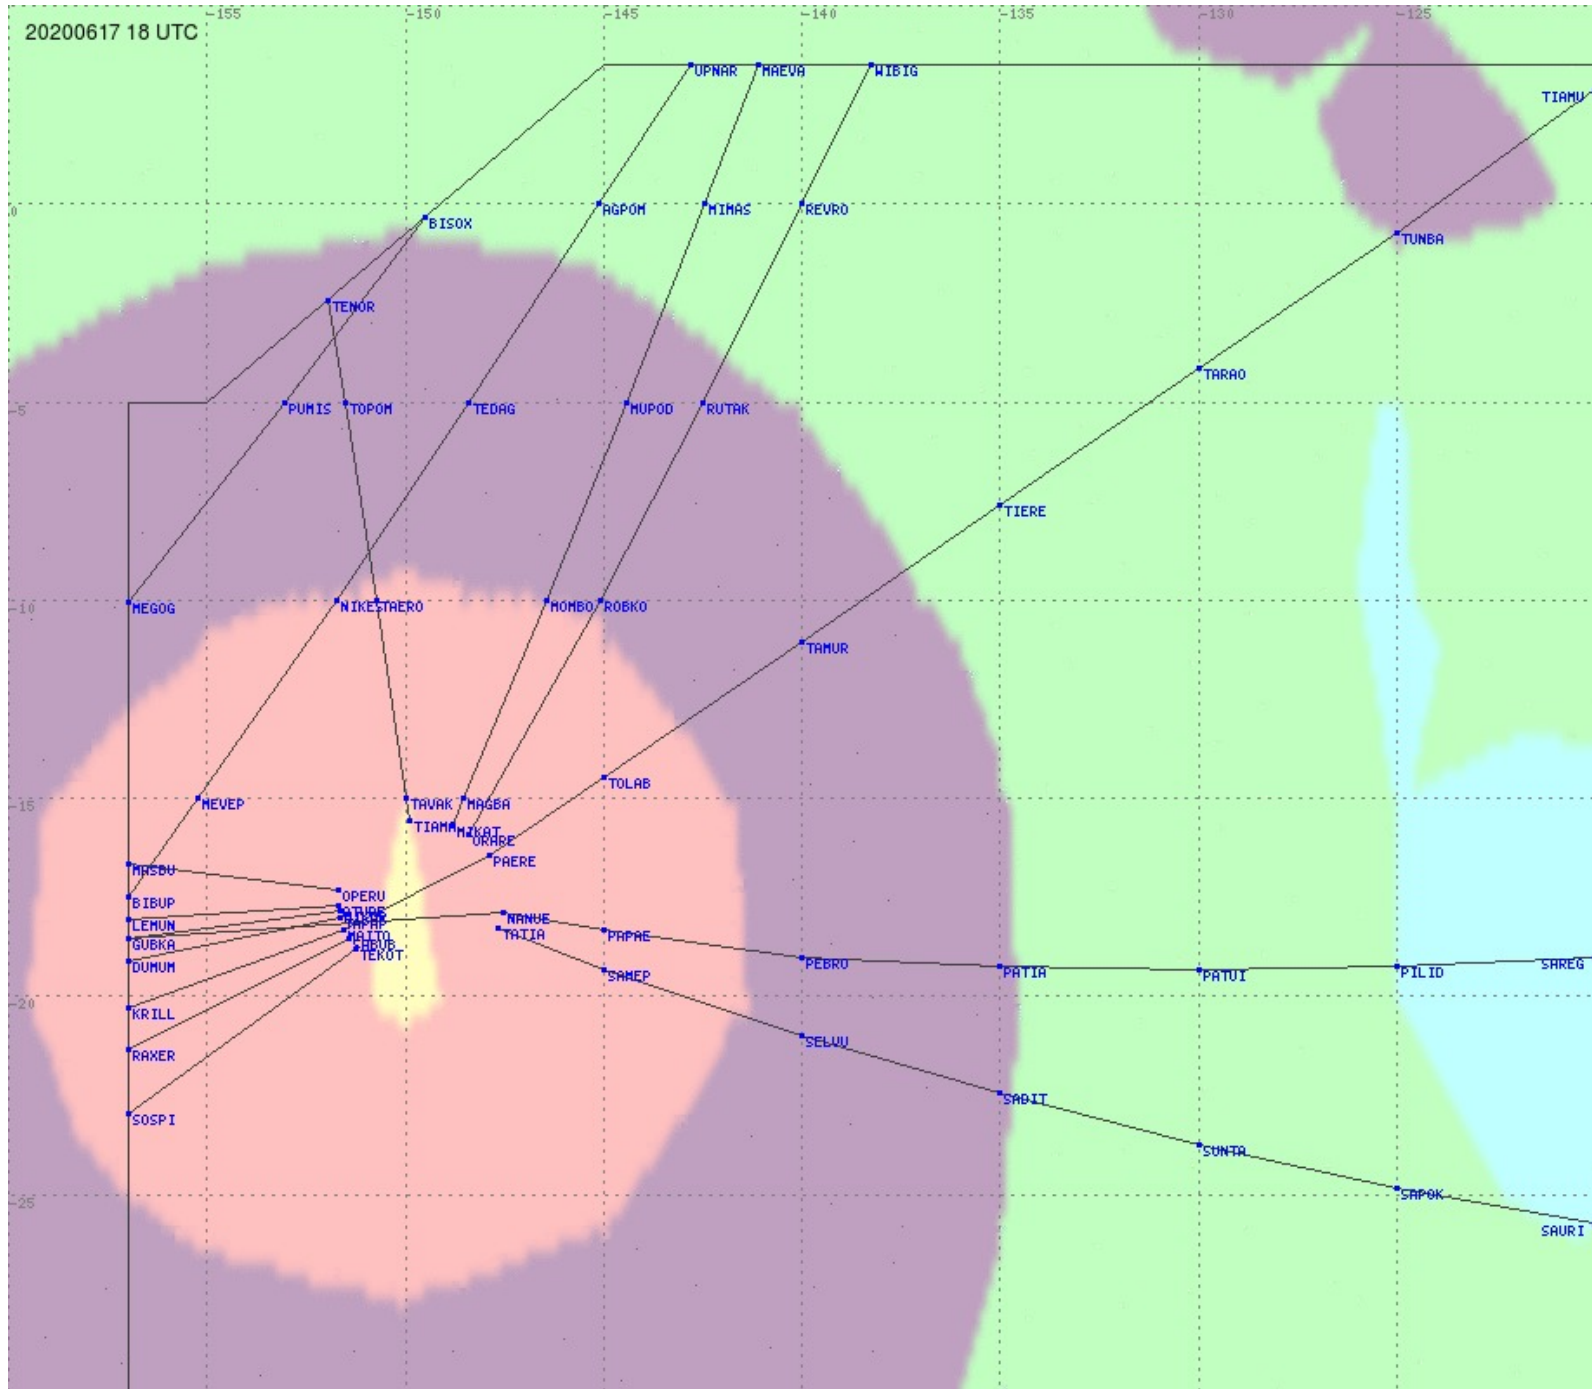

Tahiti FIR - HF Propag - 20200617

Tahiti FIR - HF Propag - 20200617

2.8 MHz 3.5 MHz 5.6 MHz 8.9 MHz 13.3 MHz 17.9 MHz None

Tahiti FIR - HF Propag - 20200617

2.8 MHz
3.5 MHz
5.6 MHz
8.9 MHz
13.3 MHz
17.9 MHz
None

Tahiti FIR - HF Propag - 20200617

2.8 MHz 3.5 MHz 5.6 MHz 8.9 MHz 13.3 MHz 17.9 MHz None

Tahiti FIR - HF Propag - 20200617

2.8 MHz
3.5 MHz
5.6 MHz
8.9 MHz
13.3 MHz
17.9 MHz
None

Tahiti FIR - HF Propag - 20200617

2.8 MHz 3.5 MHz 5.6 MHz 8.9 MHz 13.3 MHz 17.9 MHz None

Tahiti FIR - HF Propag - 20200617

2.8 MHz 3.5 MHz 5.6 MHz 8.9 MHz 13.3 MHz 17.9 MHz None

Tahiti FIR - HF Propag - 20200617

2.8 MHz 3.5 MHz 5.6 MHz 8.9 MHz 13.3 MHz 17.9 MHz None