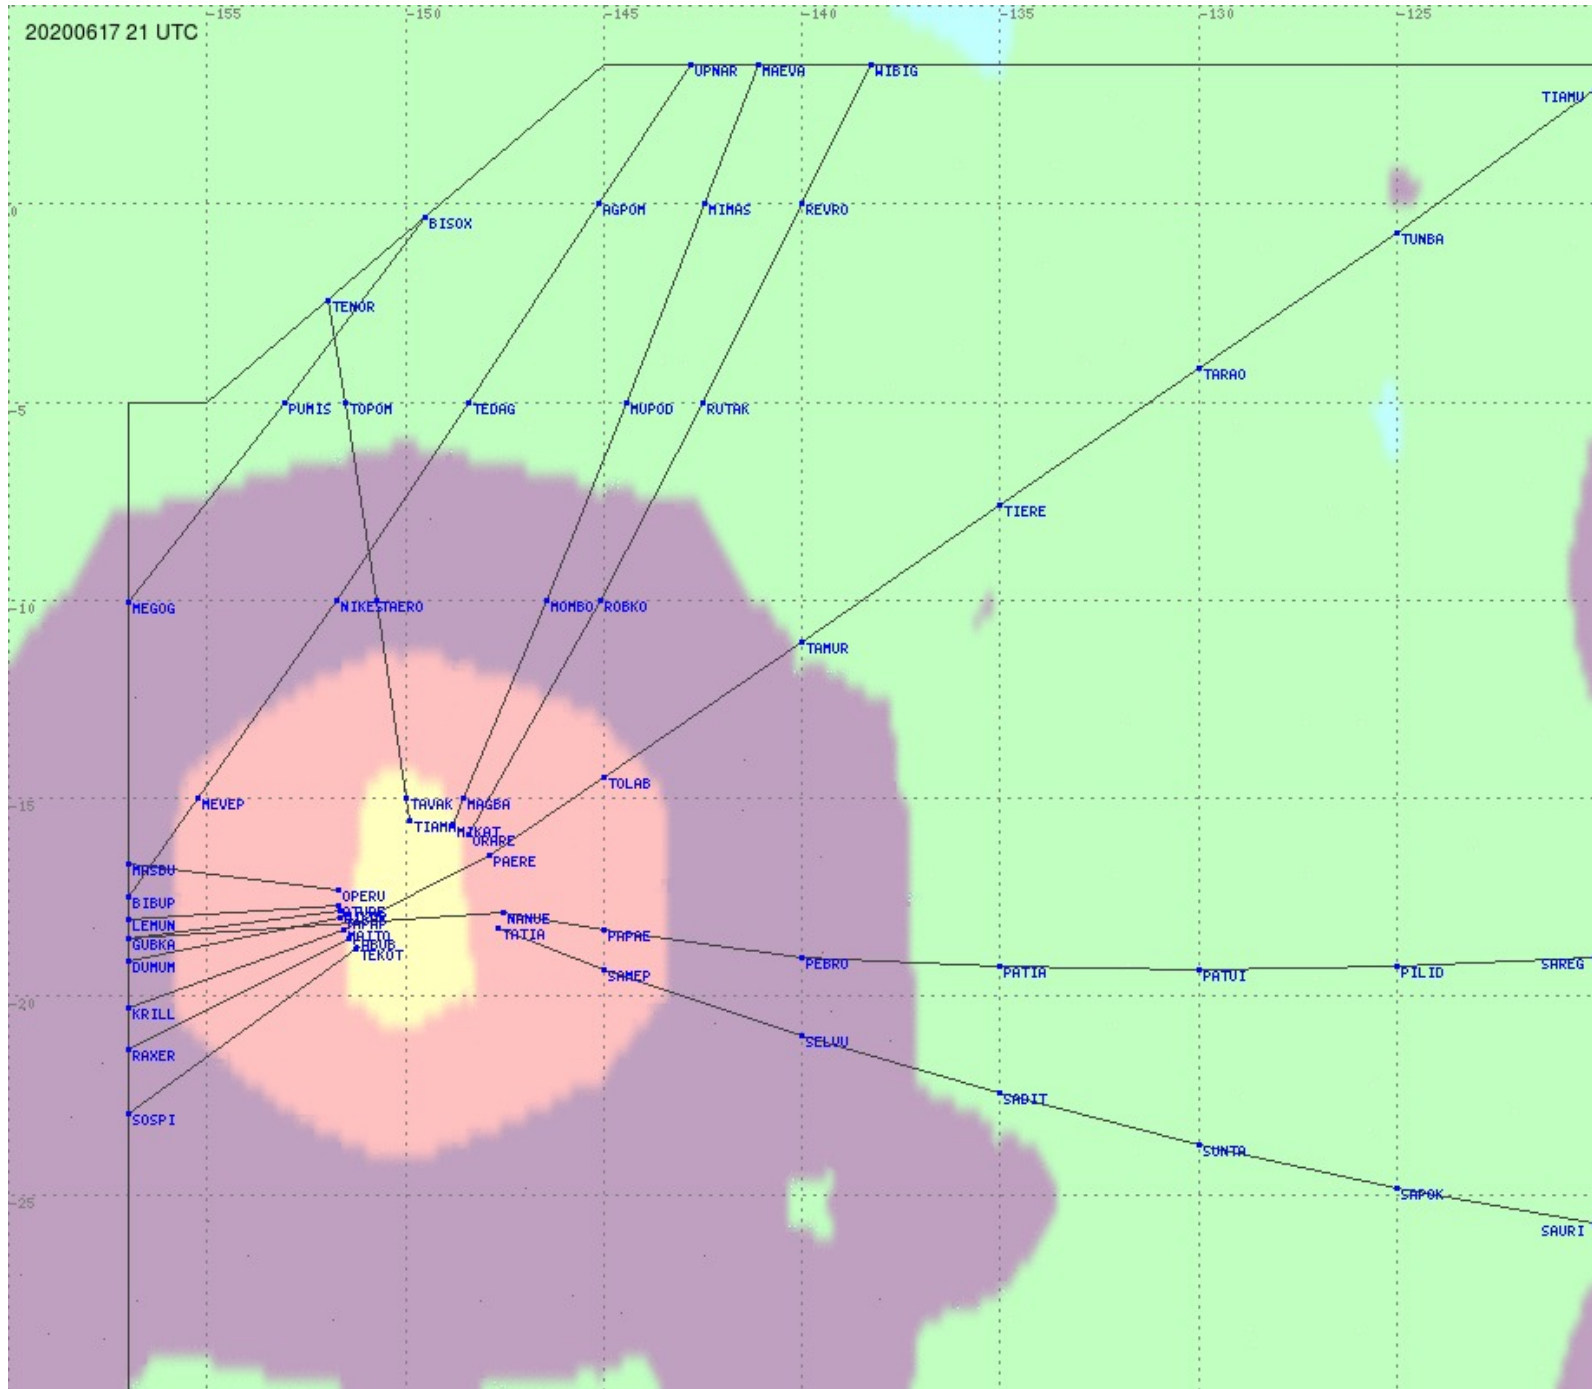

Tahiti FIR - HF Propag - 20200617

Tahiti FIR - HF Propag - 20200617

2.8 MHz 3.5 MHz 5.6 MHz 8.9 MHz 13.3 MHz 17.9 MHz None

Tahiti FIR - HF Propag - 20200617

2.8 MHz
3.5 MHz
5.6 MHz
8.9 MHz
13.3 MHz
17.9 MHz
None

Tahiti FIR - HF Propag - 20200617

2.8 MHz 3.5 MHz 5.6 MHz 8.9 MHz 13.3 MHz 17.9 MHz None

Tahiti FIR - HF Propag - 20200617

2.8 MHz
3.5 MHz
5.6 MHz
8.9 MHz
13.3 MHz
17.9 MHz
None

Tahiti FIR - HF Propag - 20200617

2.8 MHz 3.5 MHz 5.6 MHz 8.9 MHz 13.3 MHz 17.9 MHz None

Tahiti FIR - HF Propag - 20200617

2.8 MHz 3.5 MHz 5.6 MHz 8.9 MHz 13.3 MHz 17.9 MHz None

Tahiti FIR - HF Propag - 20200617

2.8 MHz 3.5 MHz 5.6 MHz 8.9 MHz 13.3 MHz 17.9 MHz None

Tahiti FIR - HF Propag - 20200617

2.8 MHz 3.5 MHz 5.6 MHz 8.9 MHz 13.3 MHz 17.9 MHz None

Tahiti FIR - HF Propag - 20200617

Tahiti FIR - HF Propag - 20200617

2.8 MHz
3.5 MHz
5.6 MHz
8.9 MHz
13.3 MHz
17.9 MHz
None