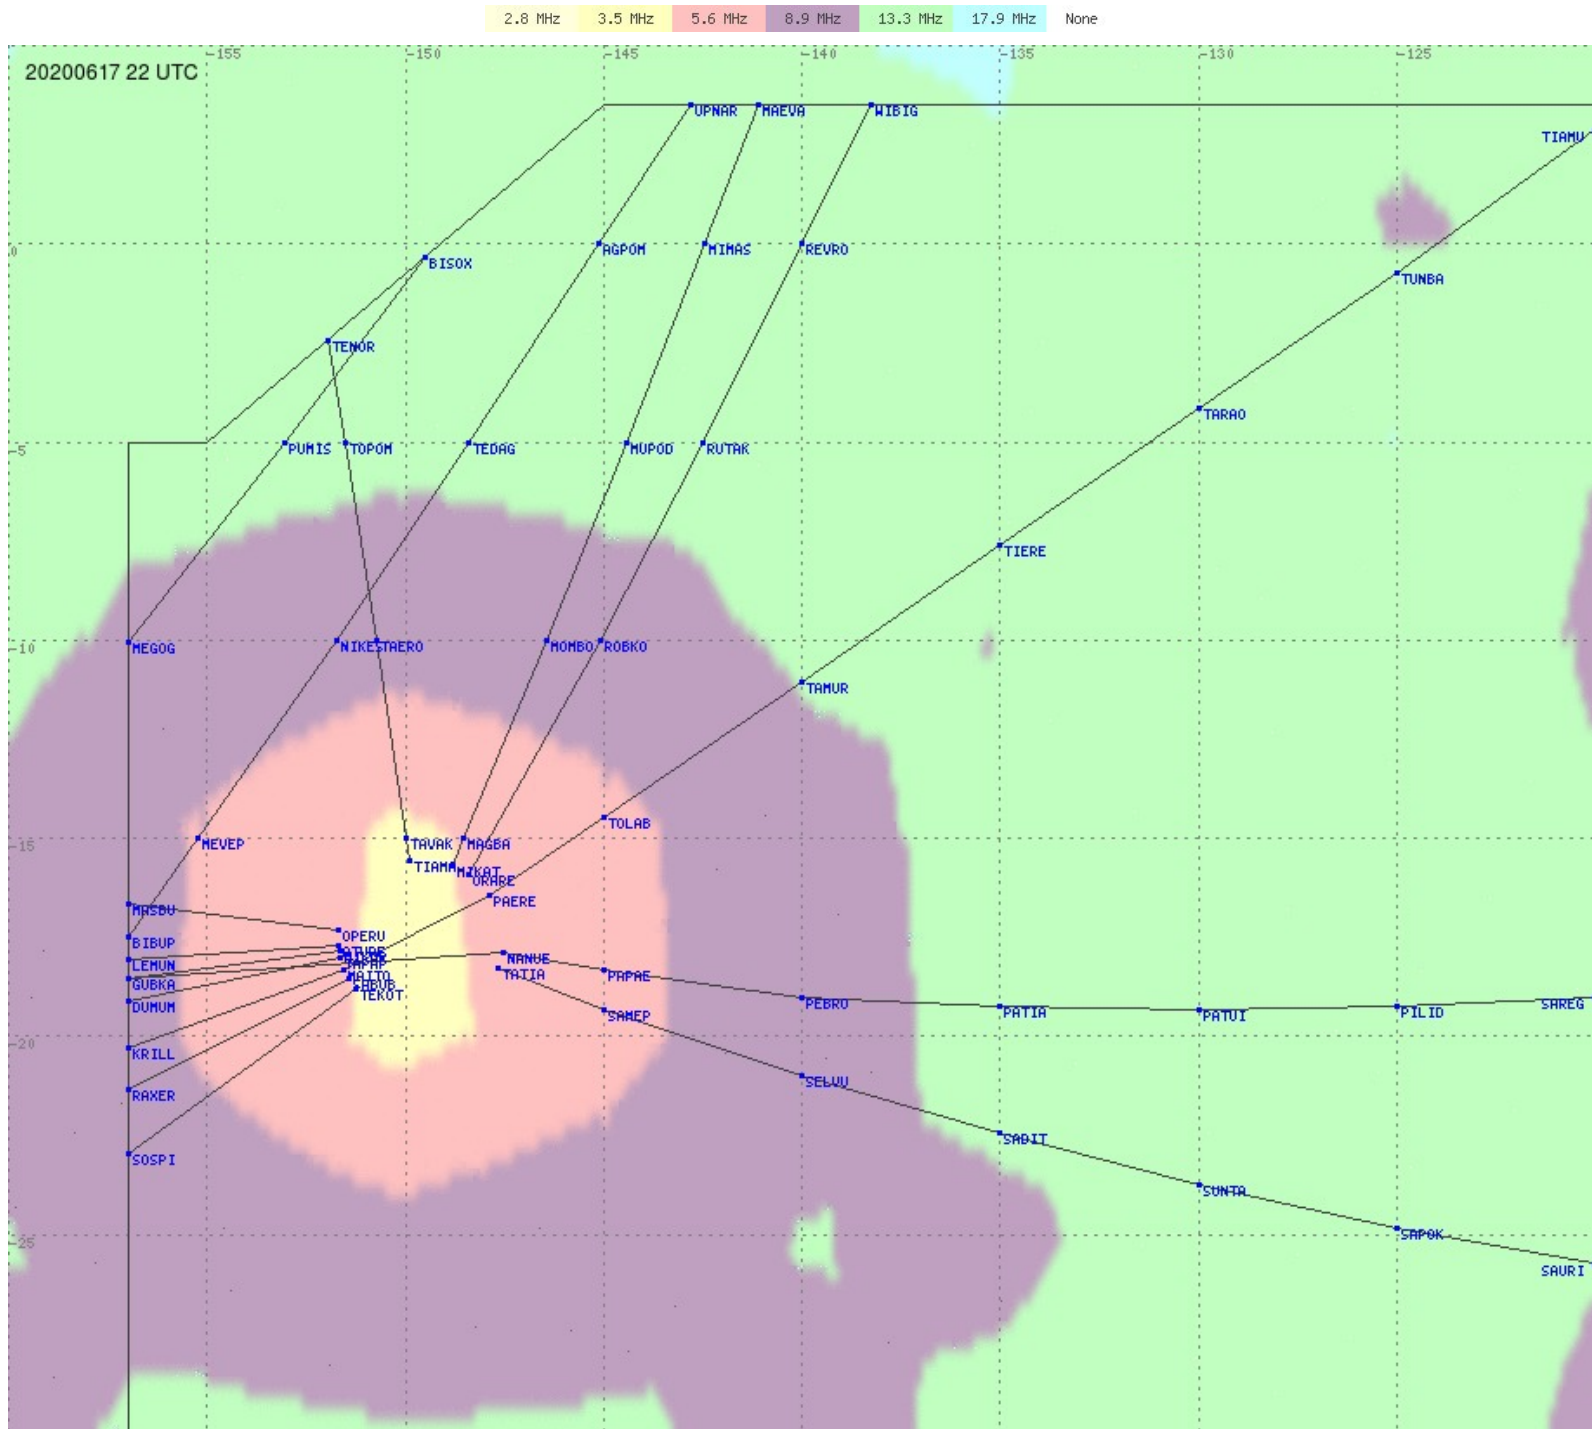

Tahiti FIR - HF Propag - 20200617

Tahiti FIR - HF Propag - 20200617

2.8 MHz 3.5 MHz 5.6 MHz 8.9 MHz 13.3 MHz 17.9 MHz None

Tahiti FIR - HF Propag - 20200617

2.8 MHz
3.5 MHz
5.6 MHz
8.9 MHz
13.3 MHz
17.9 MHz
None

Tahiti FIR - HF Propag - 20200617

2.8 MHz 3.5 MHz 5.6 MHz 8.9 MHz 13.3 MHz 17.9 MHz None

Tahiti FIR - HF Propag - 20200617

2.8 MHz
3.5 MHz
5.6 MHz
8.9 MHz
13.3 MHz
17.9 MHz
None

Tahiti FIR - HF Propag - 20200617

2.8 MHz 3.5 MHz 5.6 MHz 8.9 MHz 13.3 MHz 17.9 MHz None

Tahiti FIR - HF Propag - 20200617

2.8 MHz 3.5 MHz 5.6 MHz 8.9 MHz 13.3 MHz 17.9 MHz None

Tahiti FIR - HF Propag - 20200617

2.8 MHz 3.5 MHz 5.6 MHz 8.9 MHz 13.3 MHz 17.9 MHz None

Tahiti FIR - HF Propag - 20200617

2.8 MHz 3.5 MHz 5.6 MHz 8.9 MHz 13.3 MHz 17.9 MHz None

Tahiti FIR - HF Propag - 20200617

Tahiti FIR - HF Propag - 20200617

2.8 MHz
3.5 MHz
5.6 MHz
8.9 MHz
13.3 MHz
17.9 MHz
None