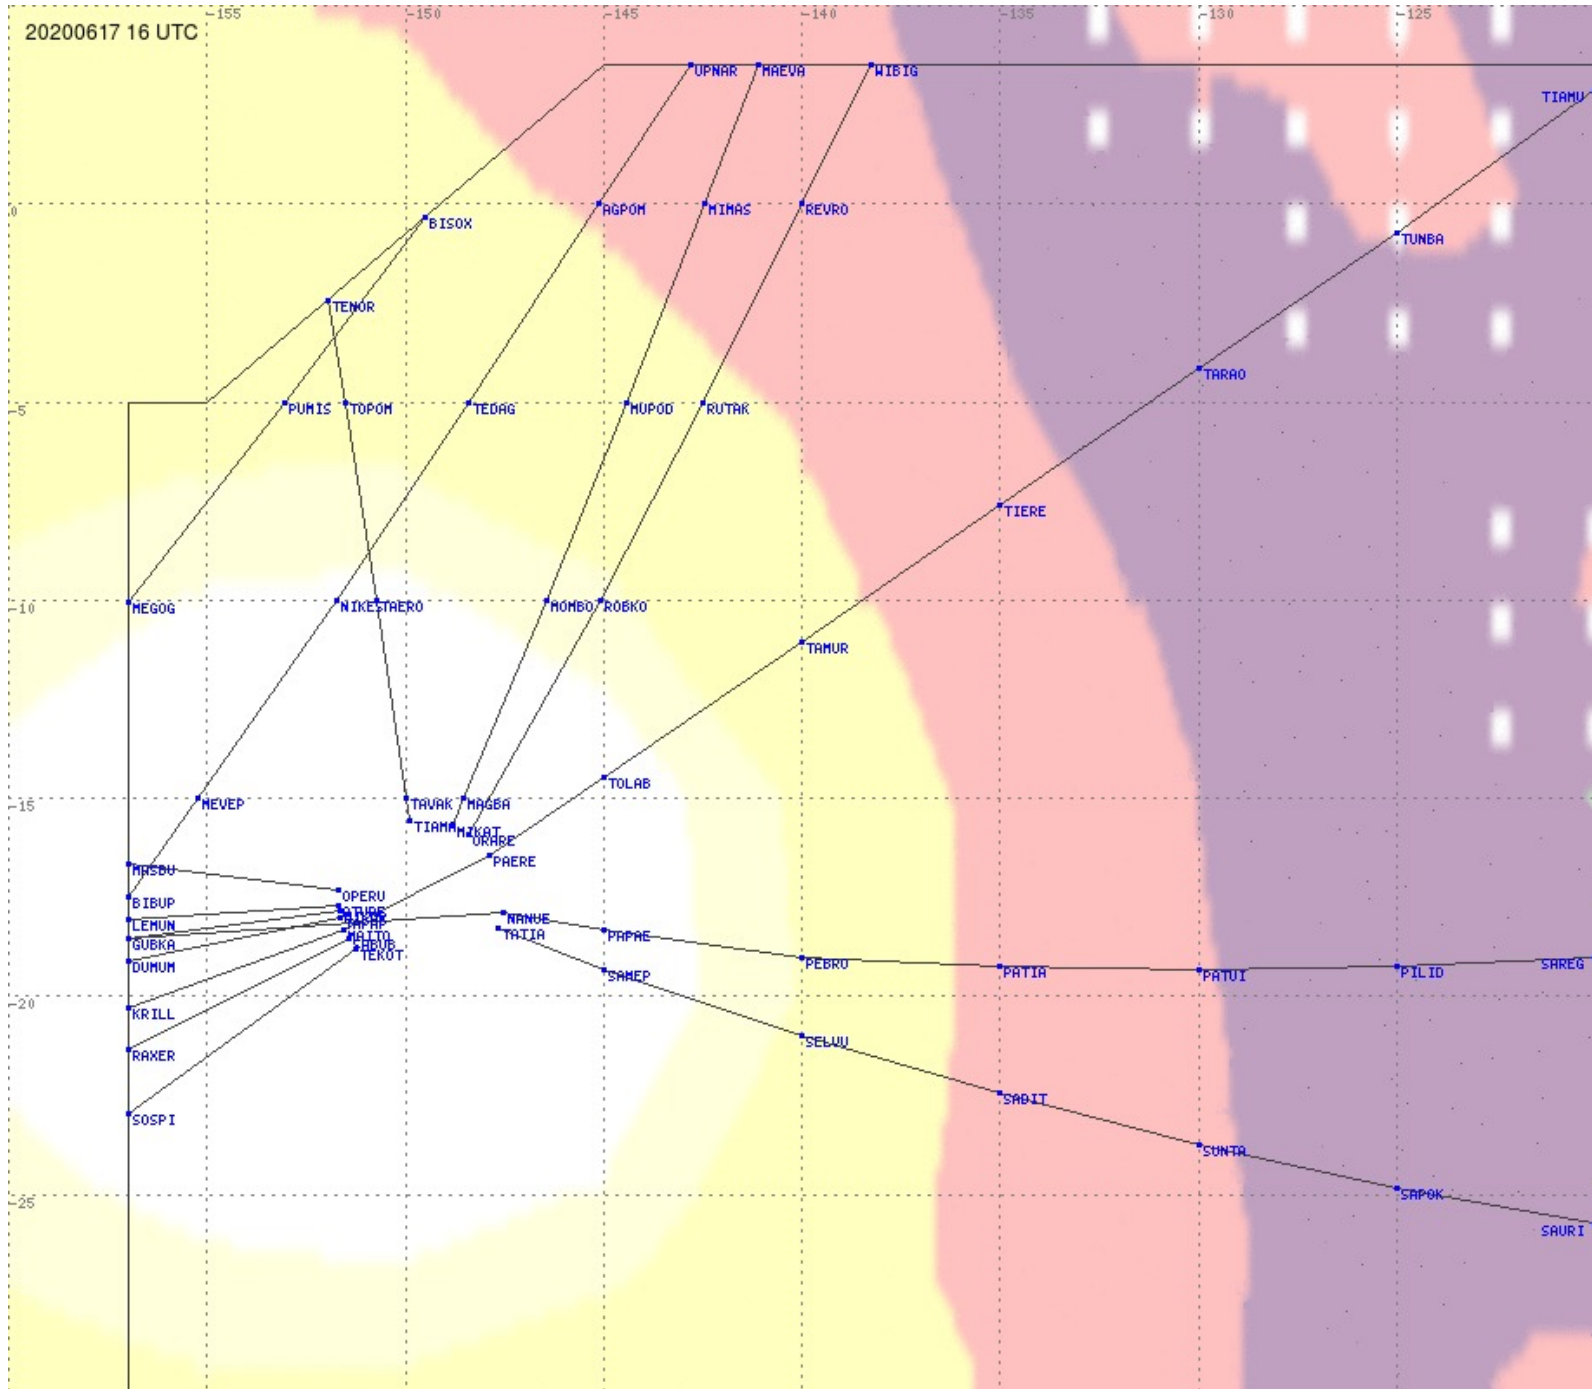

Tahiti FIR - HF Propag - 20200617

Tahiti FIR - HF Propag - 20200617

2.8 MHz
3.5 MHz
5.6 MHz
8.9 MHz
13.3 MHz
17.9 MHz
None

Tahiti FIR - HF Propag - 20200617

Tahiti FIR - HF Propag - 20200617

Tahiti FIR - HF Propag - 20200617

Tahiti FIR - HF Propag - 20200617

Tahiti FIR - HF Propag - 20200617

2.8 MHz 3.5 MHz 5.6 MHz 8.9 MHz 13.3 MHz 17.9 MHz None

Tahiti FIR - HF Propag - 20200617

2.8 MHz
3.5 MHz
5.6 MHz
8.9 MHz
13.3 MHz
17.9 MHz
None

Tahiti FIR - HF Propag - 20200617

2.8 MHz 3.5 MHz 5.6 MHz 8.9 MHz 13.3 MHz 17.9 MHz None

Tahiti FIR - HF Propag - 20200617

2.8 MHz
3.5 MHz
5.6 MHz
8.9 MHz
13.3 MHz
17.9 MHz
None

Tahiti FIR - HF Propag - 20200617

2.8 MHz 3.5 MHz 5.6 MHz 8.9 MHz 13.3 MHz 17.9 MHz None

Tahiti FIR - HF Propag - 20200617

2.8 MHz 3.5 MHz 5.6 MHz 8.9 MHz 13.3 MHz 17.9 MHz None

Tahiti FIR - HF Propag - 20200617

2.8 MHz 3.5 MHz 5.6 MHz 8.9 MHz 13.3 MHz 17.9 MHz None