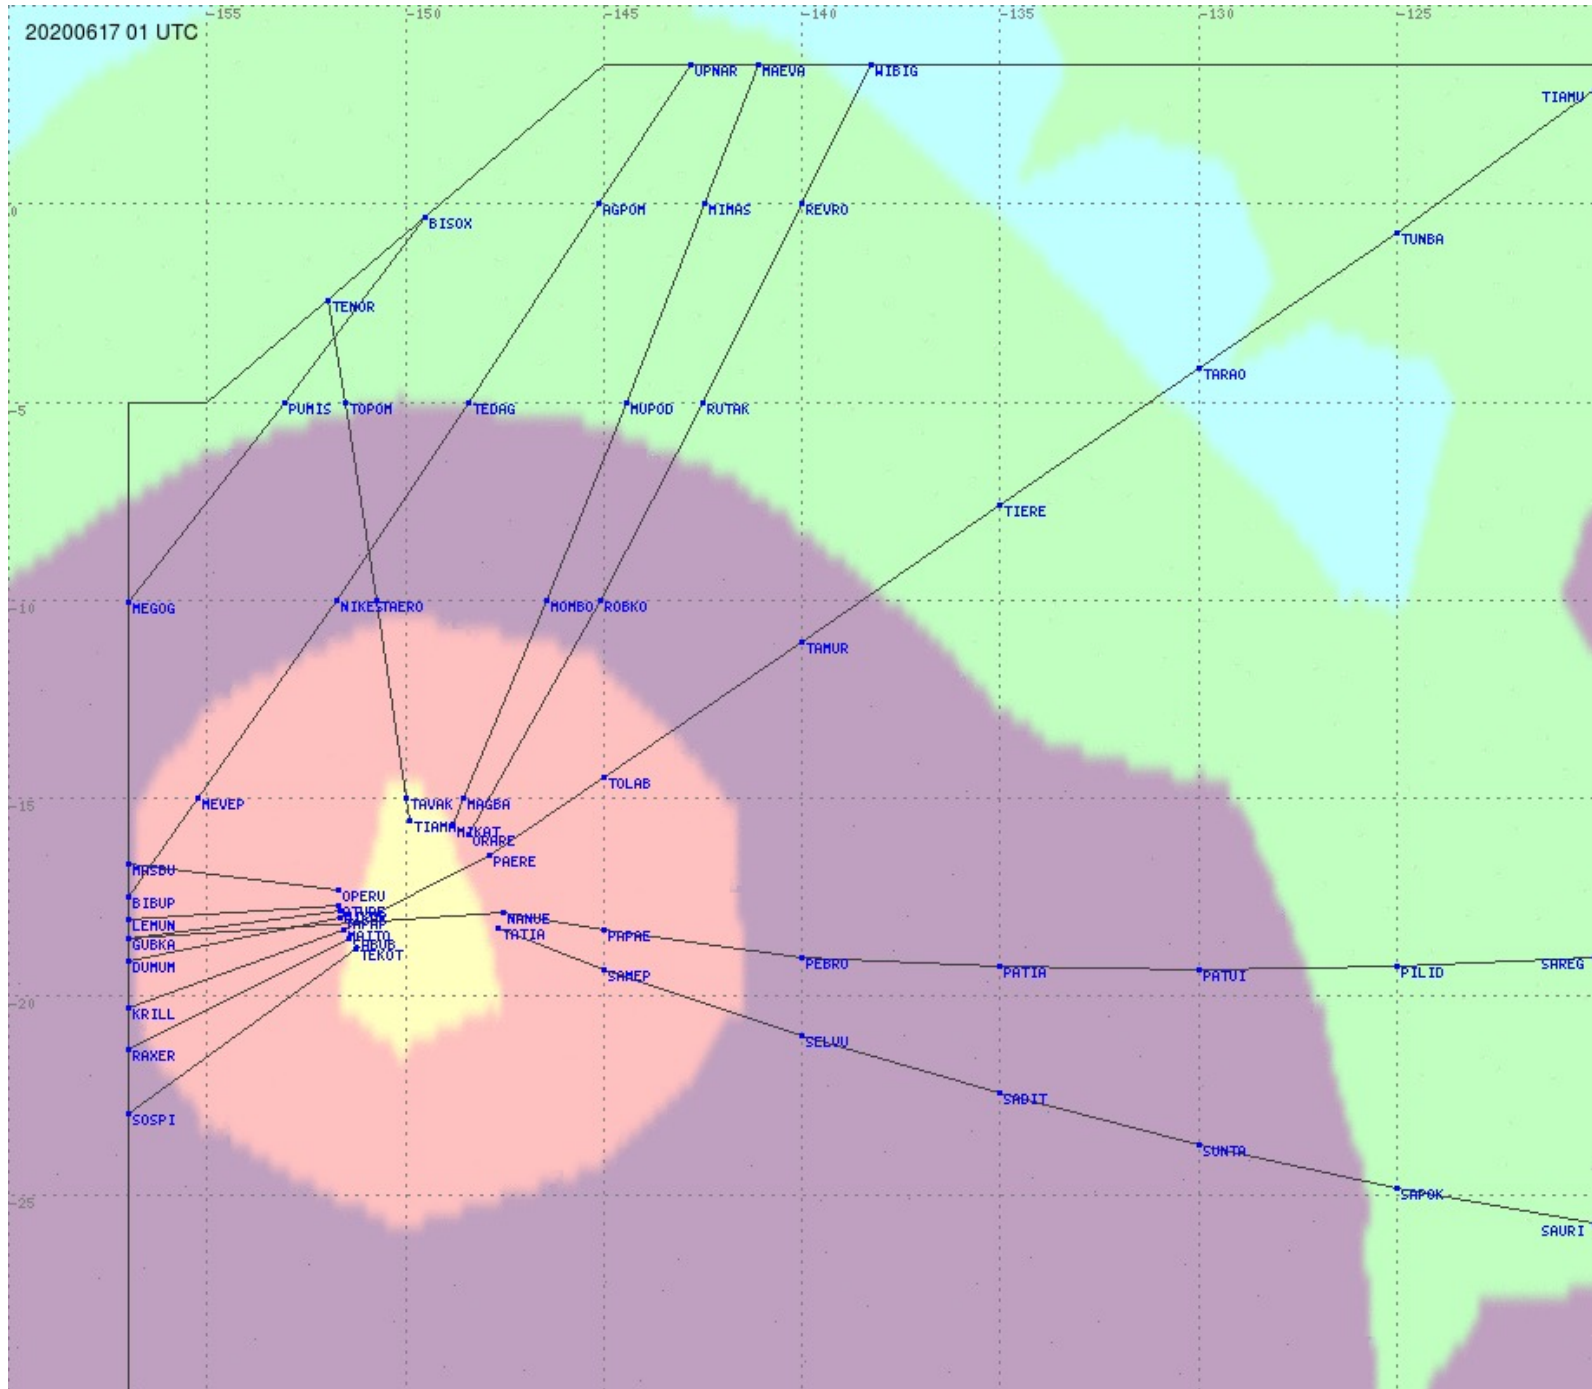

Tahiti FIR - HF Propag - 20200617

Tahiti FIR - HF Propag - 20200617

2.8 MHz 3.5 MHz 5.6 MHz 8.9 MHz 13.3 MHz 17.9 MHz None

Tahiti FIR - HF Propag - 20200617

2.8 MHz
3.5 MHz
5.6 MHz
8.9 MHz
13.3 MHz
17.9 MHz
None

Tahiti FIR - HF Propag - 20200617

2.8 MHz
3.5 MHz
5.6 MHz
8.9 MHz
13.3 MHz
17.9 MHz
None

Tahiti FIR - HF Propag - 20200617

Tahiti FIR - HF Propag - 20200617

Tahiti FIR - HF Propag - 20200617

2.8 MHz 3.5 MHz 5.6 MHz 8.9 MHz 13.3 MHz 17.9 MHz None