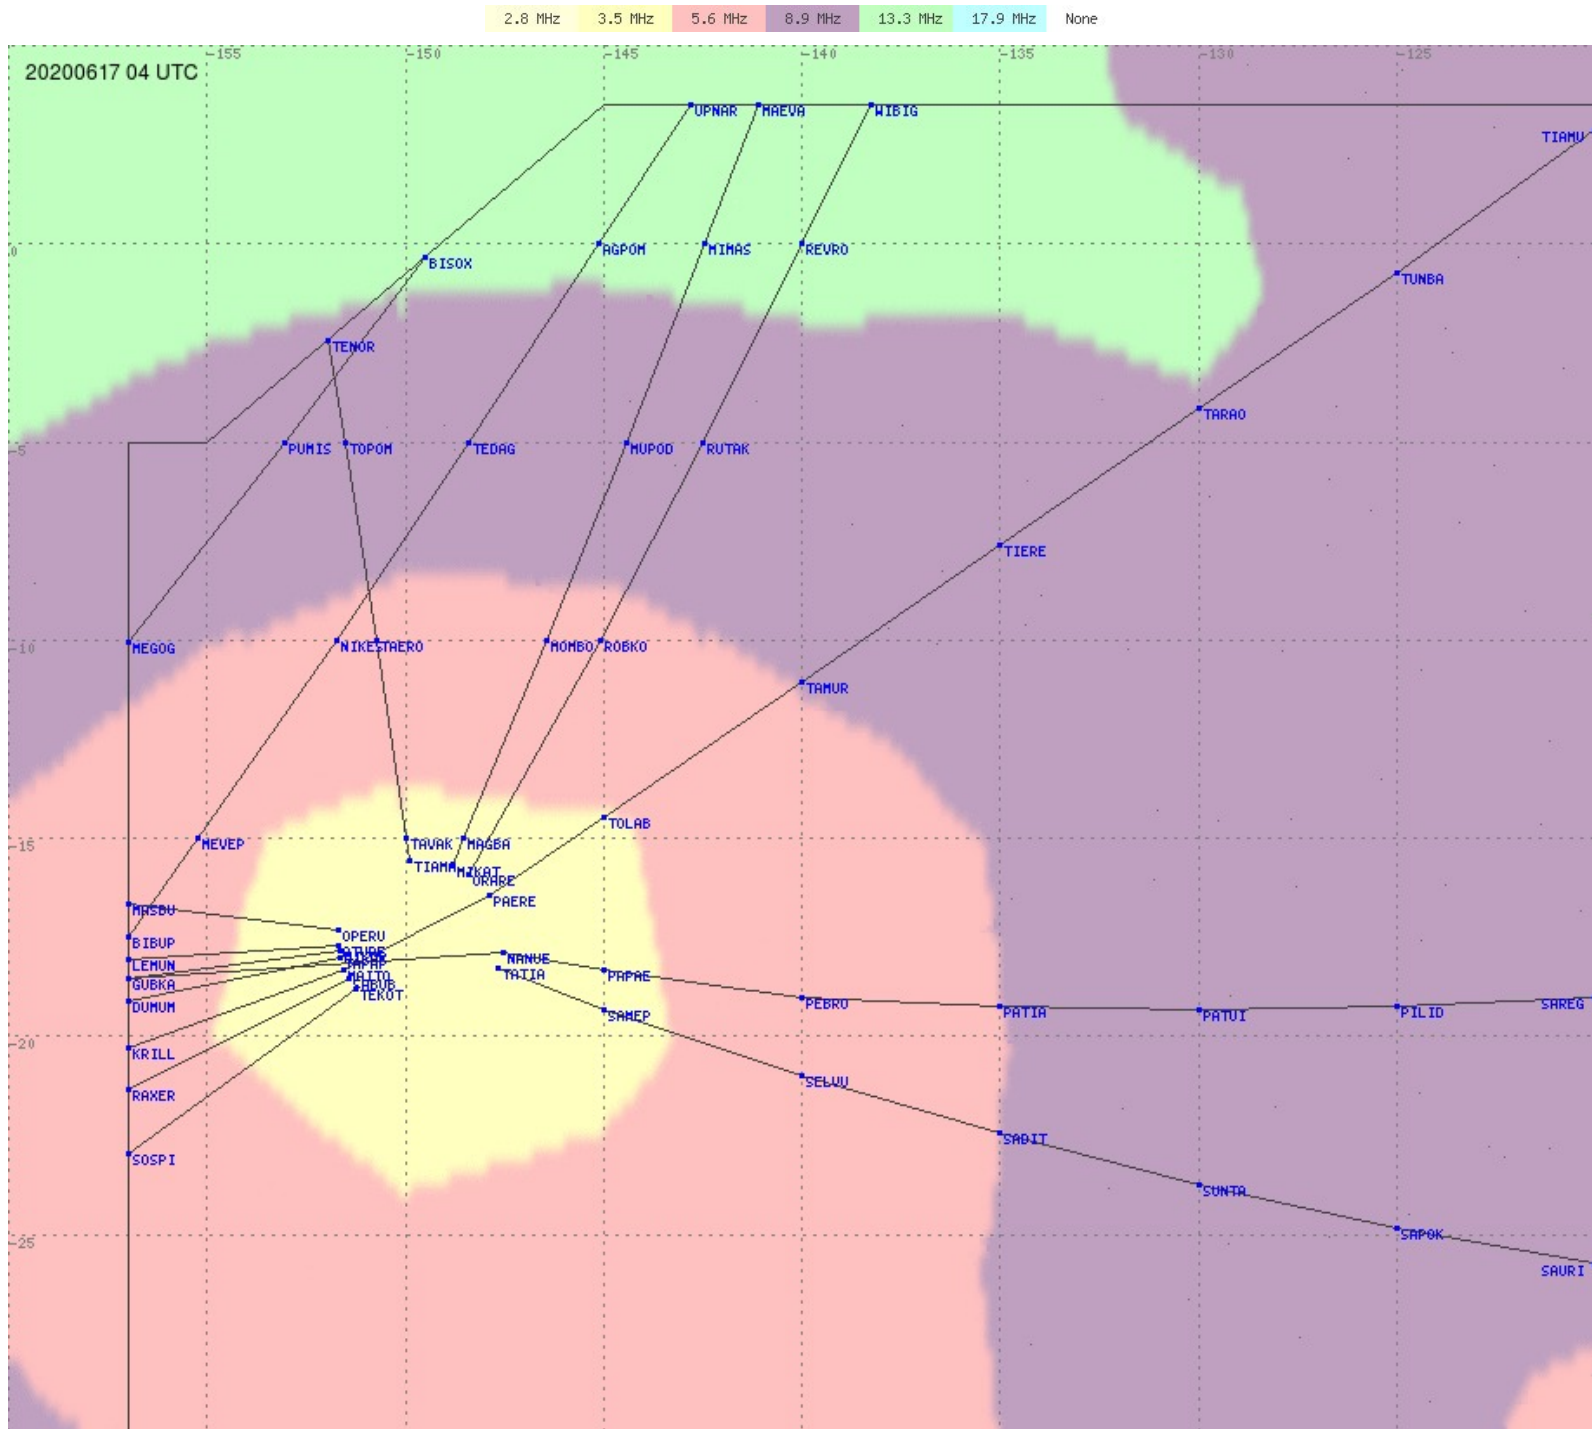

Tahiti FIR - HF Propag - 20200617

Tahiti FIR - HF Propag - 20200617

2.8 MHz 3.5 MHz 5.6 MHz 8.9 MHz 13.3 MHz 17.9 MHz None

Tahiti FIR - HF Propag - 20200617

2.8 MHz
3.5 MHz
5.6 MHz
8.9 MHz
13.3 MHz
17.9 MHz
None

Tahiti FIR - HF Propag - 20200617

2.8 MHz
3.5 MHz
5.6 MHz
8.9 MHz
13.3 MHz
17.9 MHz
None

Tahiti FIR - HF Propag - 20200617

Tahiti FIR - HF Propag - 20200617

Tahiti FIR - HF Propag - 20200617

2.8 MHz 3.5 MHz 5.6 MHz 8.9 MHz 13.3 MHz 17.9 MHz None