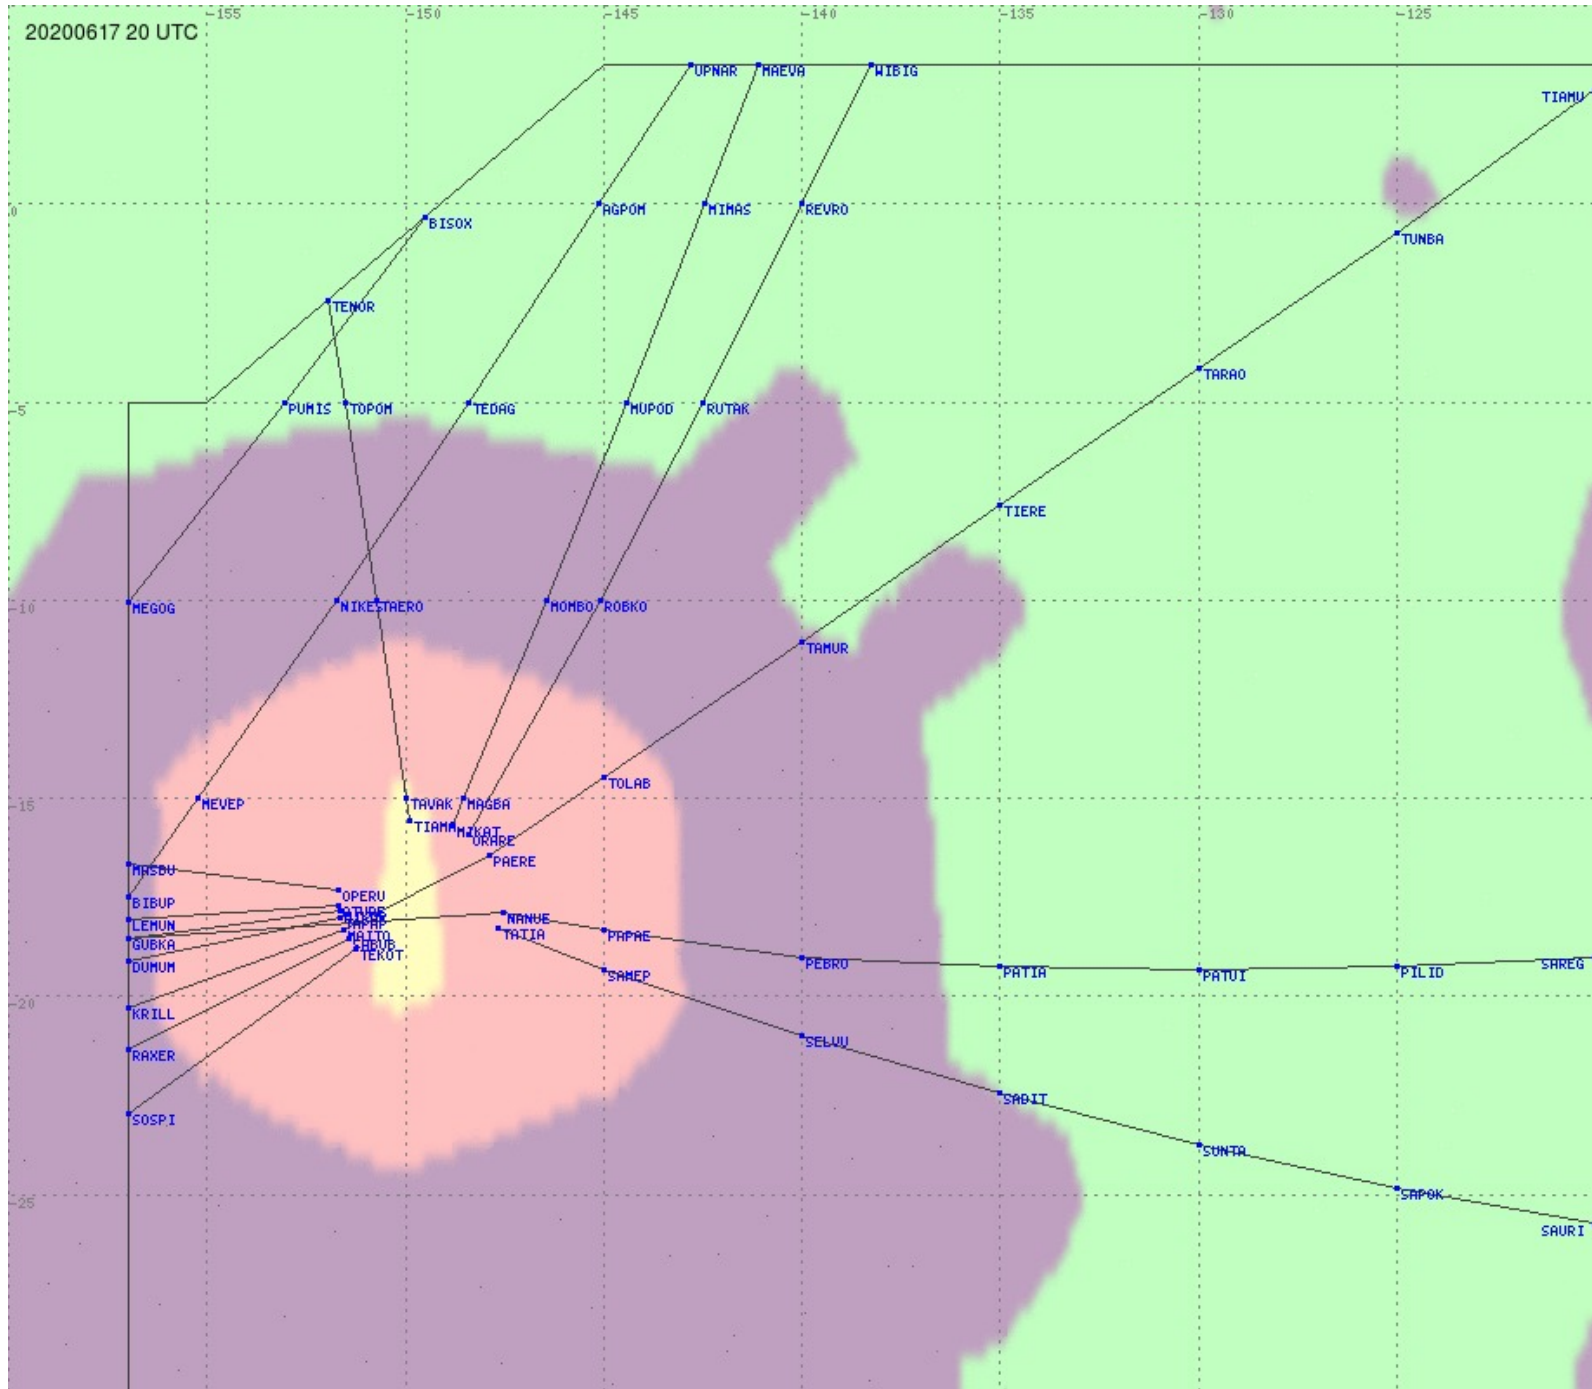

Tahiti FIR - HF Propag - 20200617

Tahiti FIR - HF Propag - 20200617

2.8 MHz 3.5 MHz 5.6 MHz 8.9 MHz 13.3 MHz 17.9 MHz None

Tahiti FIR - HF Propag - 20200617

2.8 MHz
3.5 MHz
5.6 MHz
8.9 MHz
13.3 MHz
17.9 MHz
None

Tahiti FIR - HF Propag - 20200617

2.8 MHz 3.5 MHz 5.6 MHz 8.9 MHz 13.3 MHz 17.9 MHz None

Tahiti FIR - HF Propag - 20200617

2.8 MHz
3.5 MHz
5.6 MHz
8.9 MHz
13.3 MHz
17.9 MHz
None

Tahiti FIR - HF Propag - 20200617

2.8 MHz 3.5 MHz 5.6 MHz 8.9 MHz 13.3 MHz 17.9 MHz None

Tahiti FIR - HF Propag - 20200617

2.8 MHz 3.5 MHz 5.6 MHz 8.9 MHz 13.3 MHz 17.9 MHz None

Tahiti FIR - HF Propag - 20200617

2.8 MHz 3.5 MHz 5.6 MHz 8.9 MHz 13.3 MHz 17.9 MHz None

Tahiti FIR - HF Propag - 20200617

2.8 MHz 3.5 MHz 5.6 MHz 8.9 MHz 13.3 MHz 17.9 MHz None

Tahiti FIR - HF Propag - 20200617

Tahiti FIR - HF Propag - 20200617

2.8 MHz
3.5 MHz
5.6 MHz
8.9 MHz
13.3 MHz
17.9 MHz
None