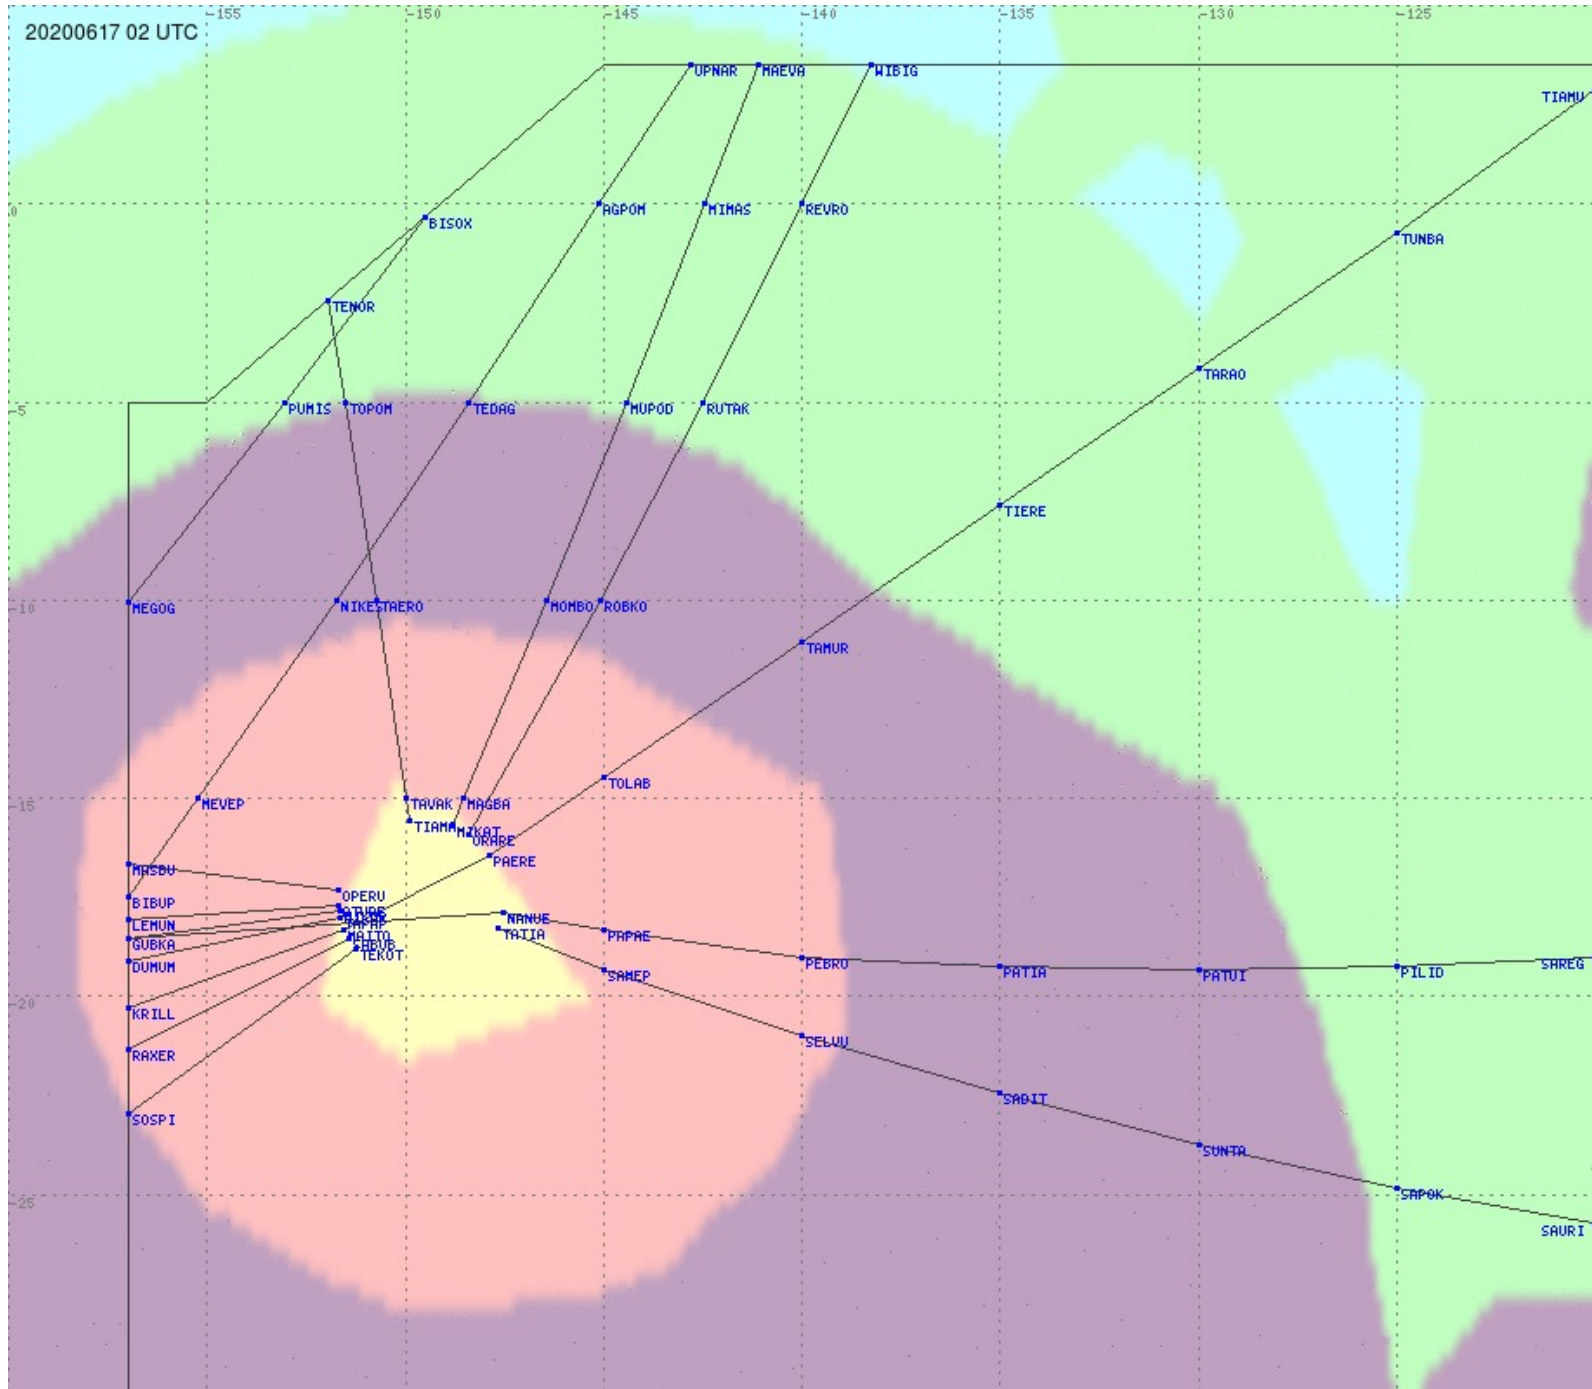

Tahiti FIR - HF Propag - 20200617

Tahiti FIR - HF Propag - 20200617

2.8 MHz 3.5 MHz 5.6 MHz 8.9 MHz 13.3 MHz 17.9 MHz None

Tahiti FIR - HF Propag - 20200617

2.8 MHz
3.5 MHz
5.6 MHz
8.9 MHz
13.3 MHz
17.9 MHz
None

Tahiti FIR - HF Propag - 20200617

2.8 MHz
3.5 MHz
5.6 MHz
8.9 MHz
13.3 MHz
17.9 MHz
None

Tahiti FIR - HF Propag - 20200617

Tahiti FIR - HF Propag - 20200617

Tahiti FIR - HF Propag - 20200617

2.8 MHz 3.5 MHz 5.6 MHz 8.9 MHz 13.3 MHz 17.9 MHz None