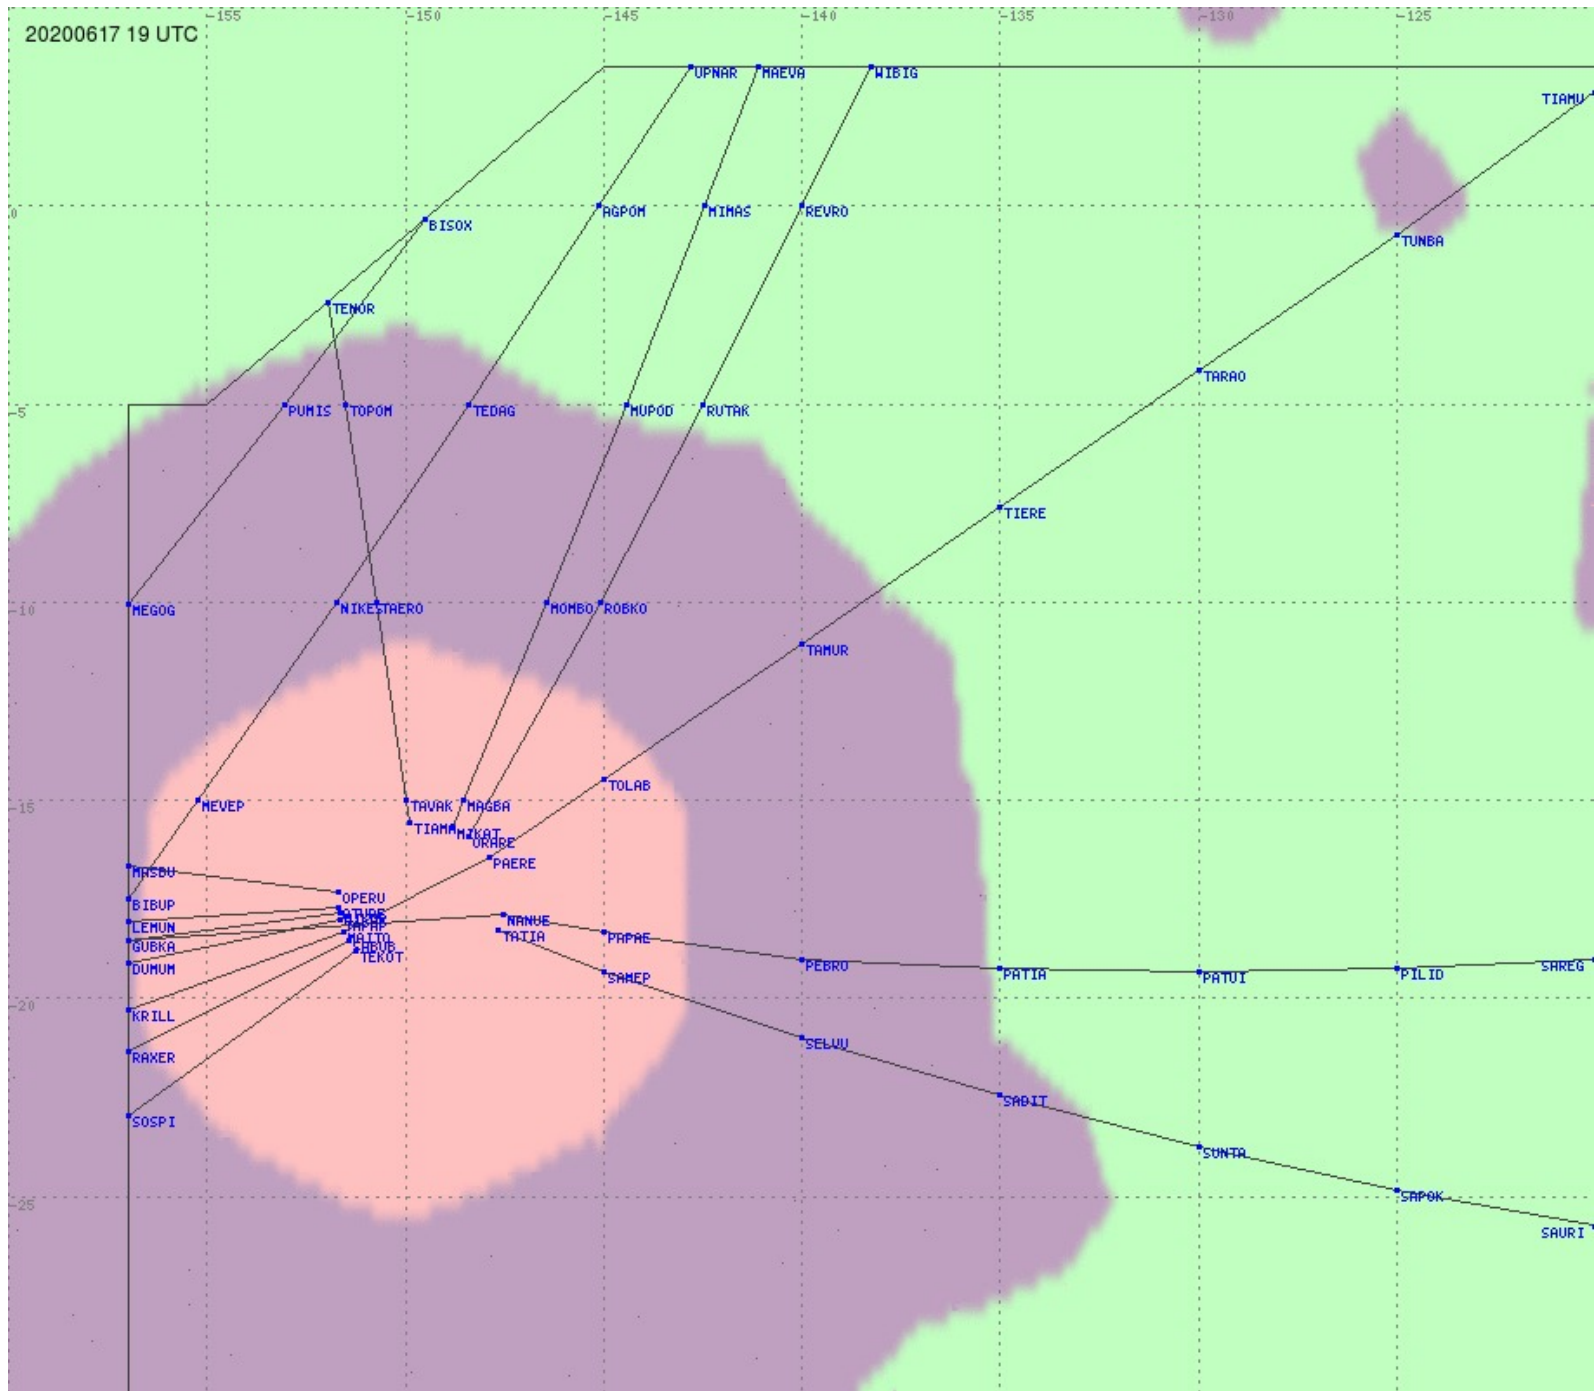

Tahiti FIR - HF Propag - 20200617

Tahiti FIR - HF Propag - 20200617

2.8 MHz 3.5 MHz 5.6 MHz 8.9 MHz 13.3 MHz 17.9 MHz None

Tahiti FIR - HF Propag - 20200617

2.8 MHz
3.5 MHz
5.6 MHz
8.9 MHz
13.3 MHz
17.9 MHz
None

Tahiti FIR - HF Propag - 20200617

2.8 MHz 3.5 MHz 5.6 MHz 8.9 MHz 13.3 MHz 17.9 MHz None

Tahiti FIR - HF Propag - 20200617

2.8 MHz
3.5 MHz
5.6 MHz
8.9 MHz
13.3 MHz
17.9 MHz
None

Tahiti FIR - HF Propag - 20200617

2.8 MHz 3.5 MHz 5.6 MHz 8.9 MHz 13.3 MHz 17.9 MHz None

Tahiti FIR - HF Propag - 20200617

2.8 MHz 3.5 MHz 5.6 MHz 8.9 MHz 13.3 MHz 17.9 MHz None

Tahiti FIR - HF Propag - 20200617

2.8 MHz 3.5 MHz 5.6 MHz 8.9 MHz 13.3 MHz 17.9 MHz None