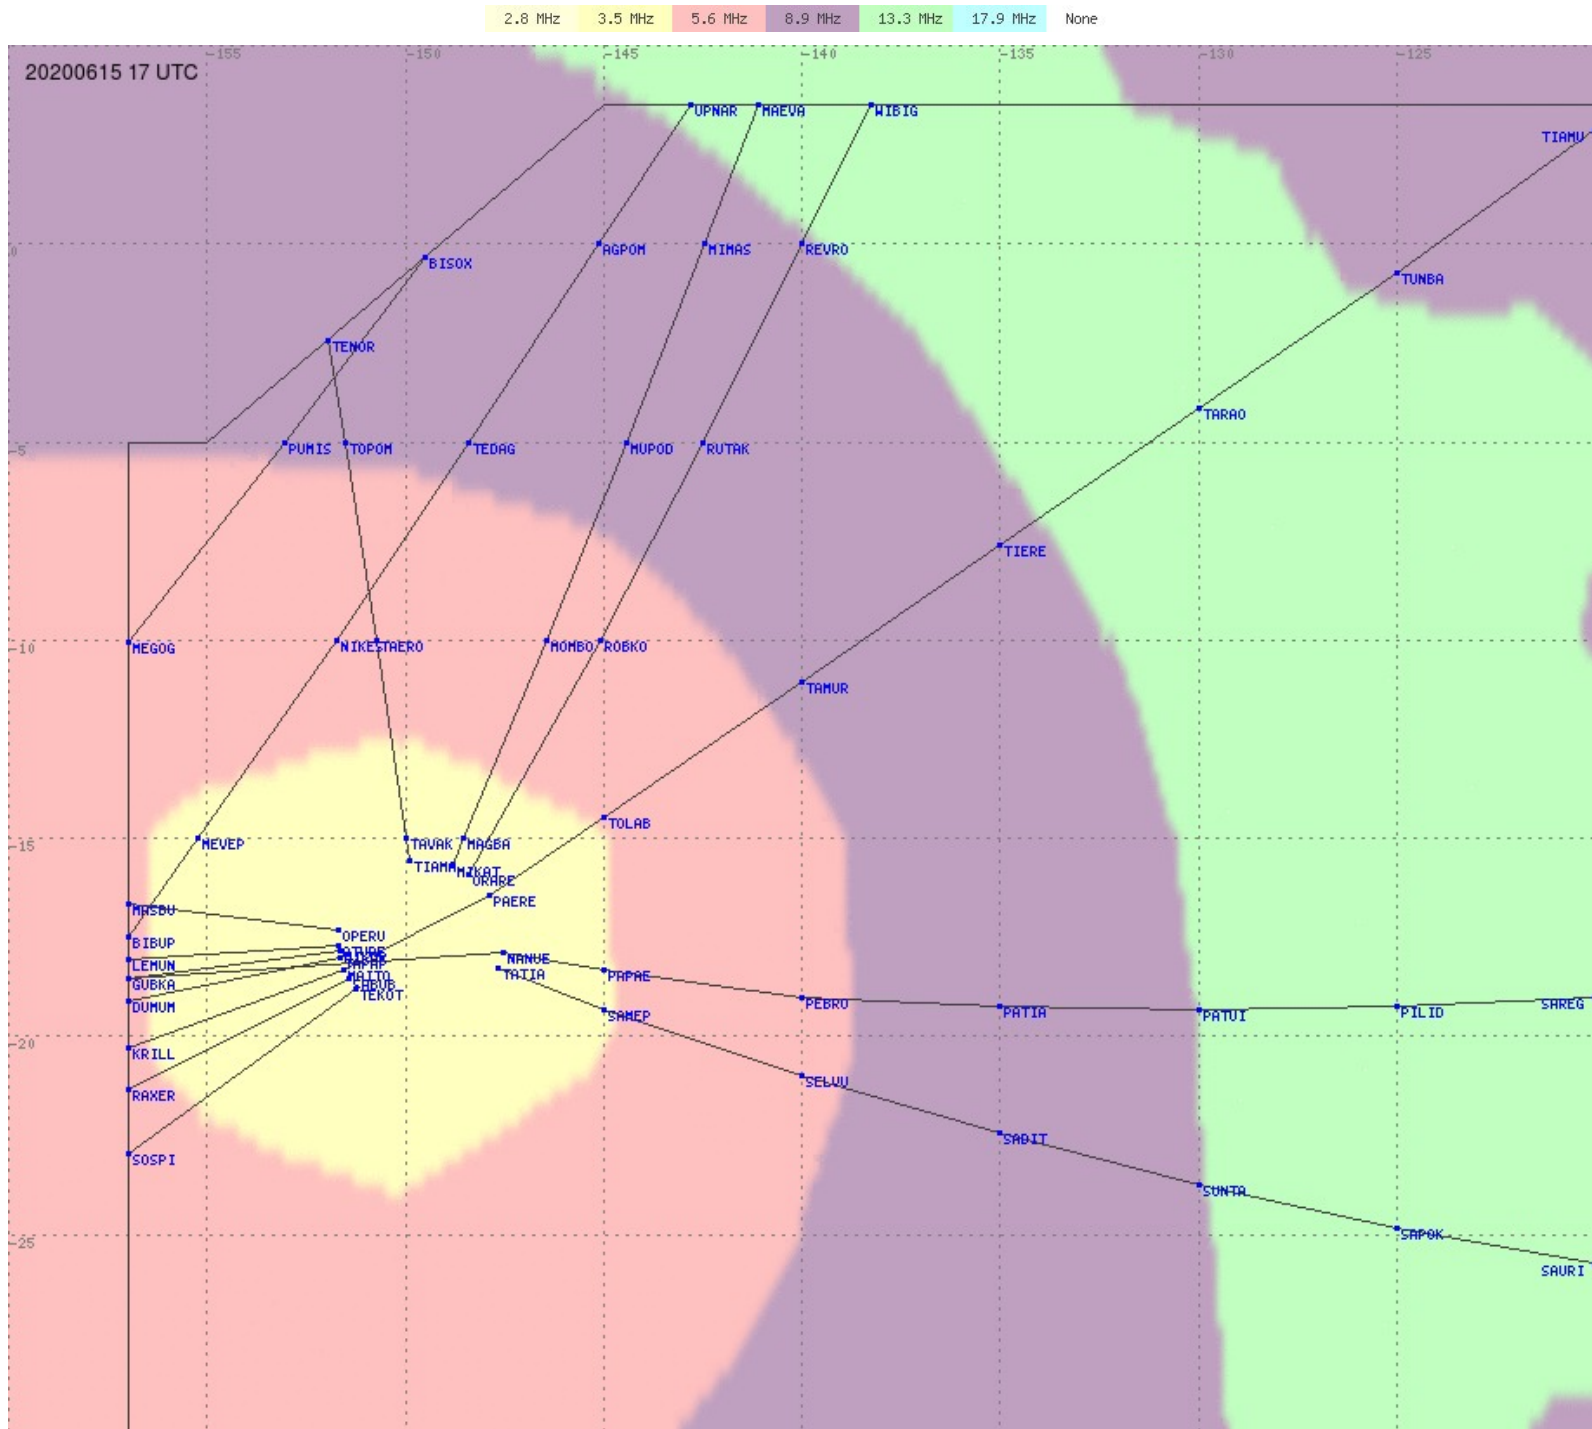

Tahiti FIR - HF Propag - 20200615