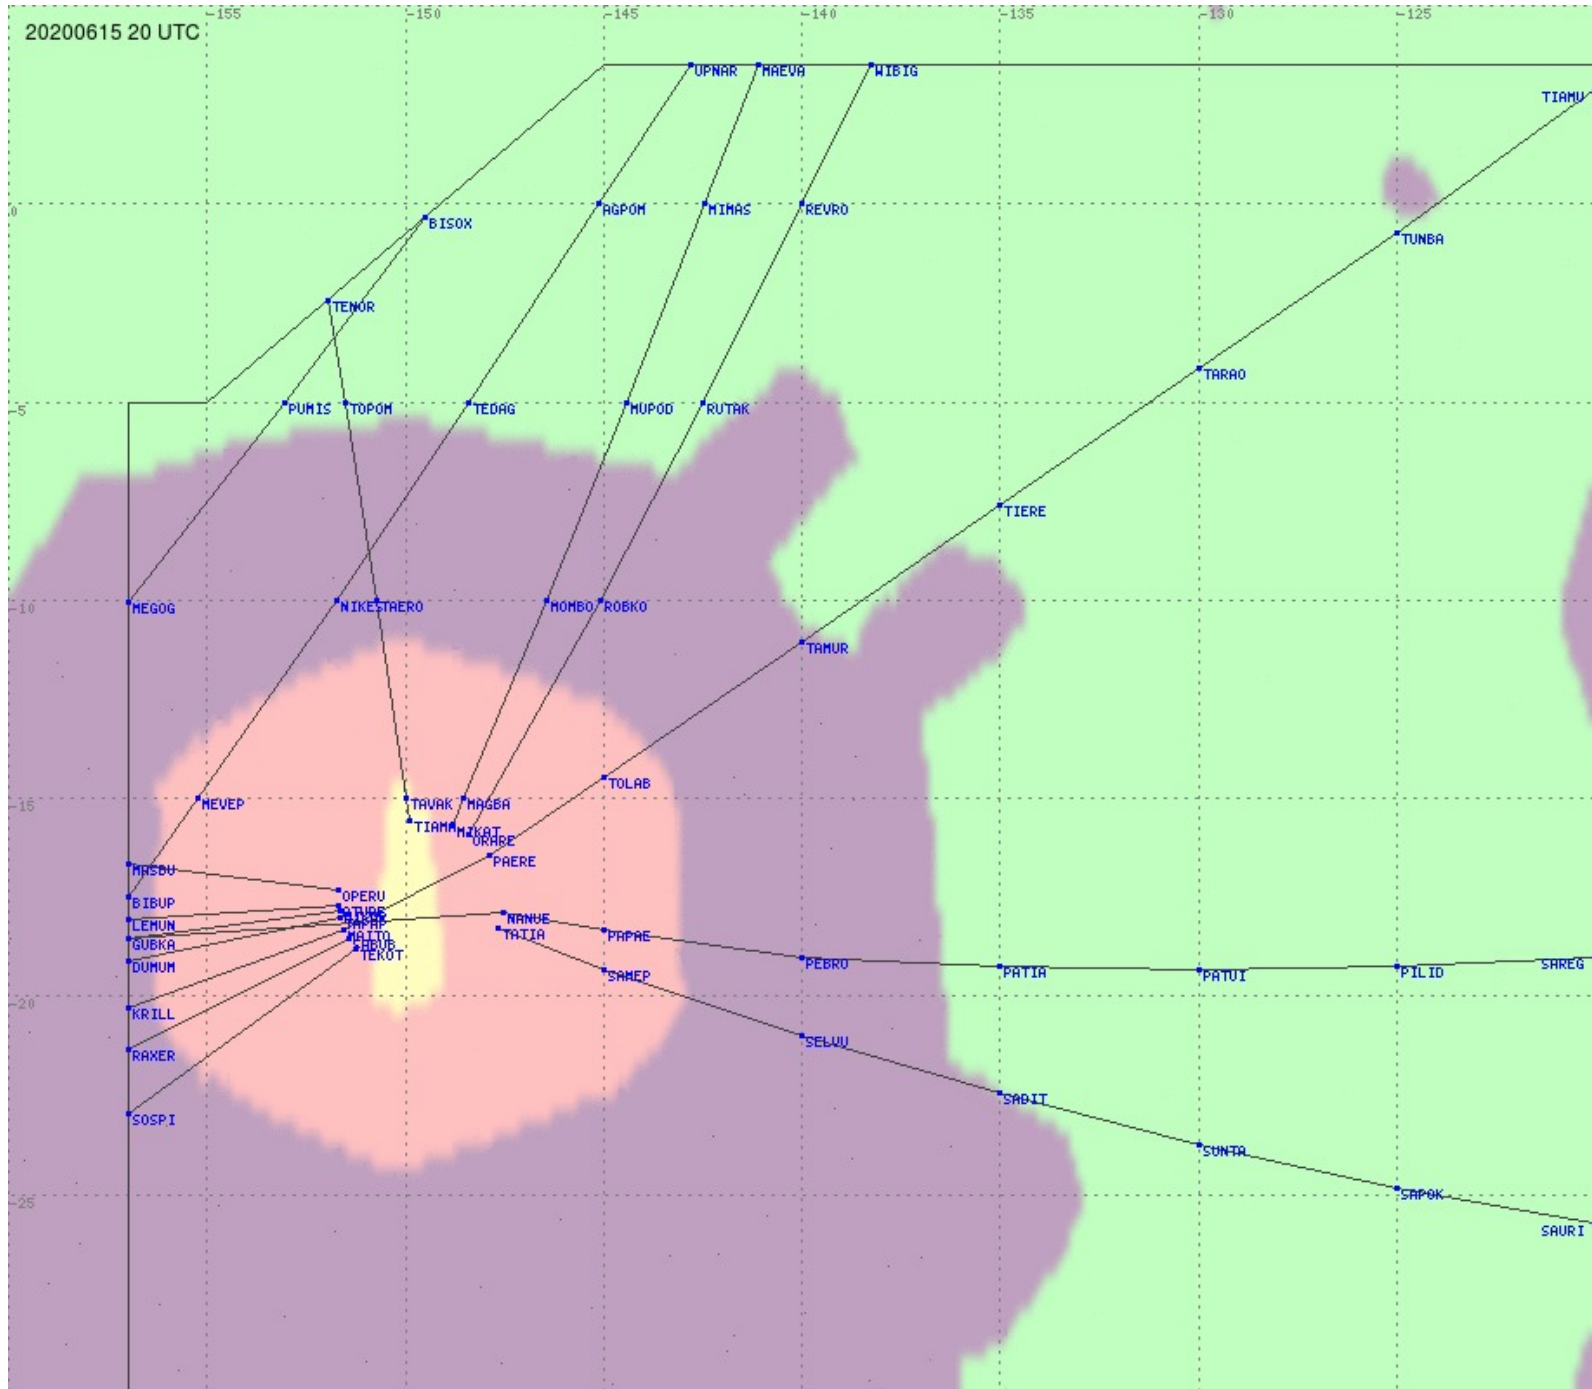

Tahiti FIR - HF Propag - 20200615

2.8 MHz
3.5 MHz
5.6 MHz
8.9 MHz
13.3 MHz
17.9 MHz
None