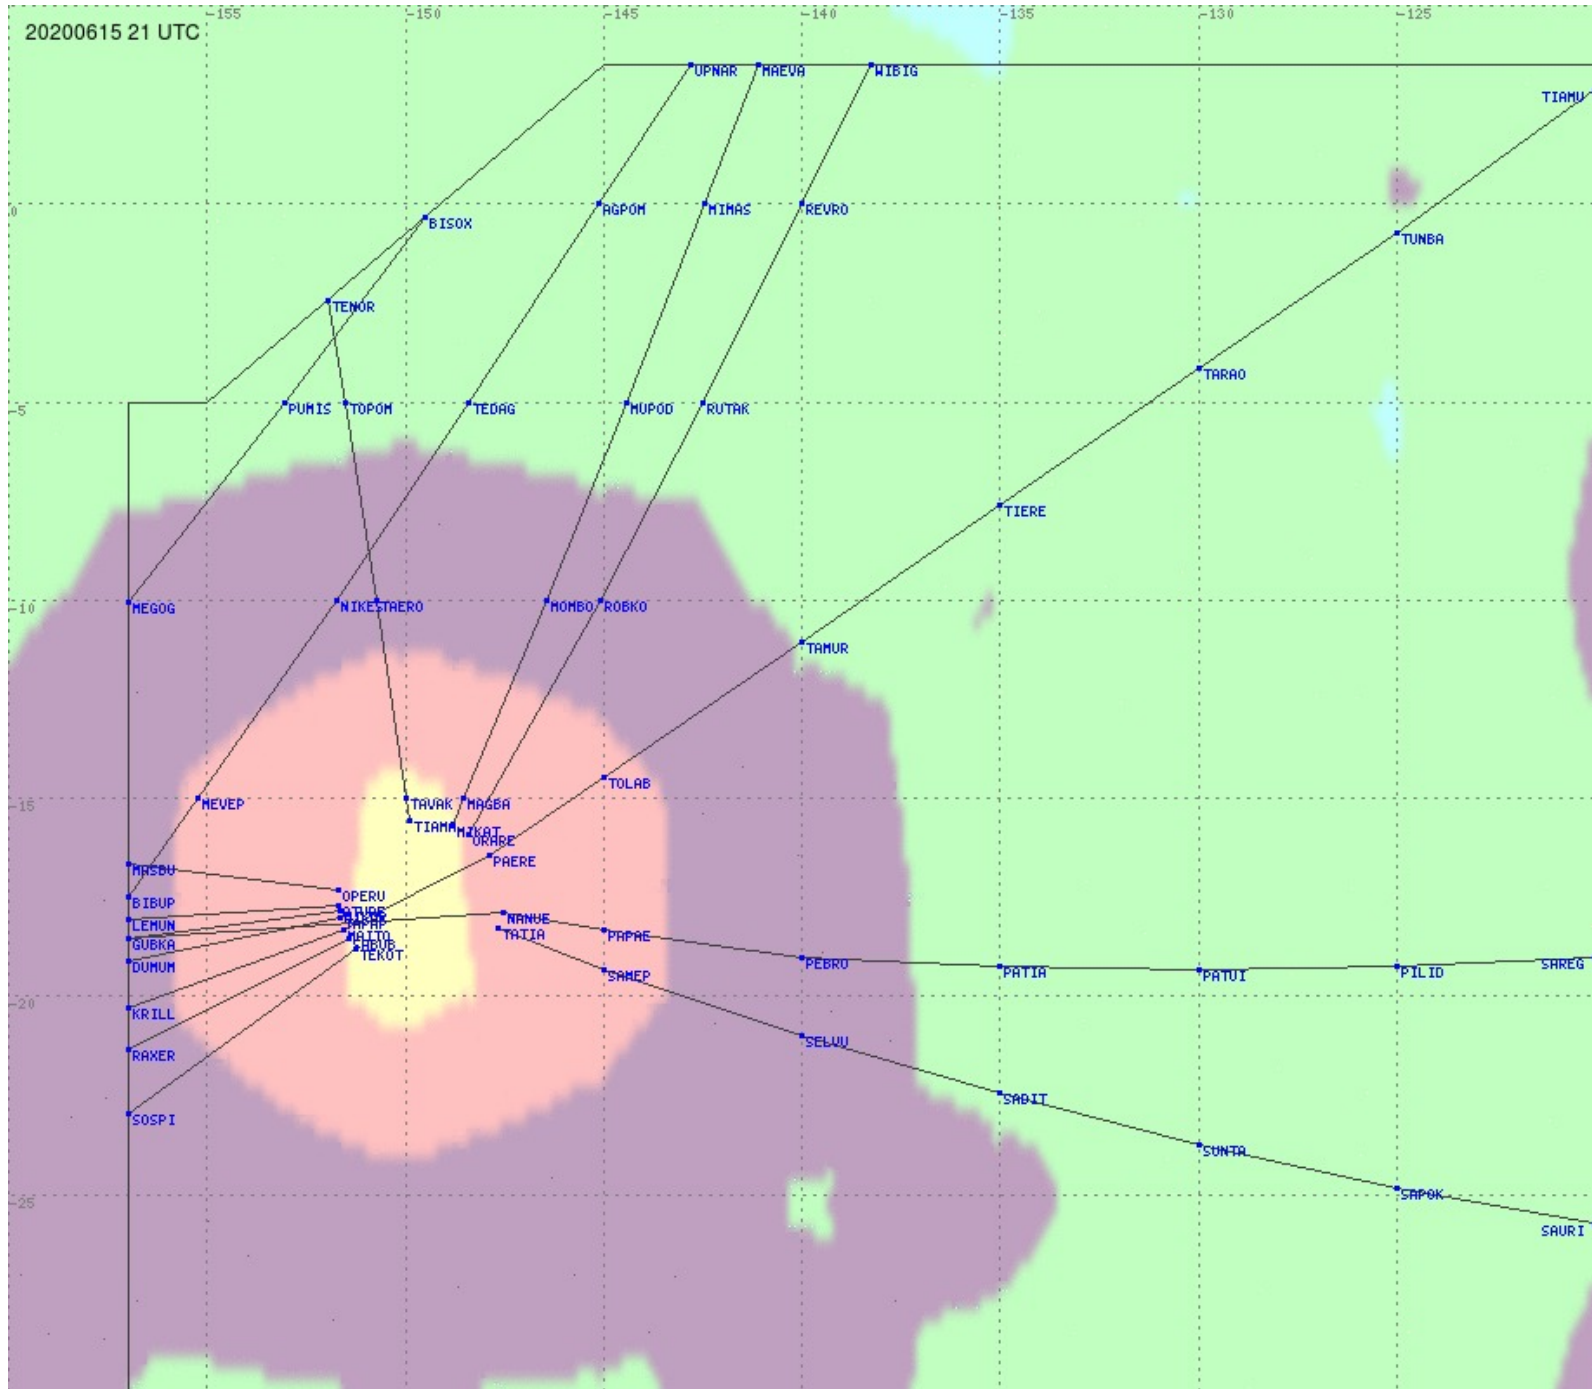

Tahiti FIR - HF Propag - 20200615

2.8 MHz 3.5 MHz 5.6 MHz 8.9 MHz 13.3 MHz 17.9 MHz None