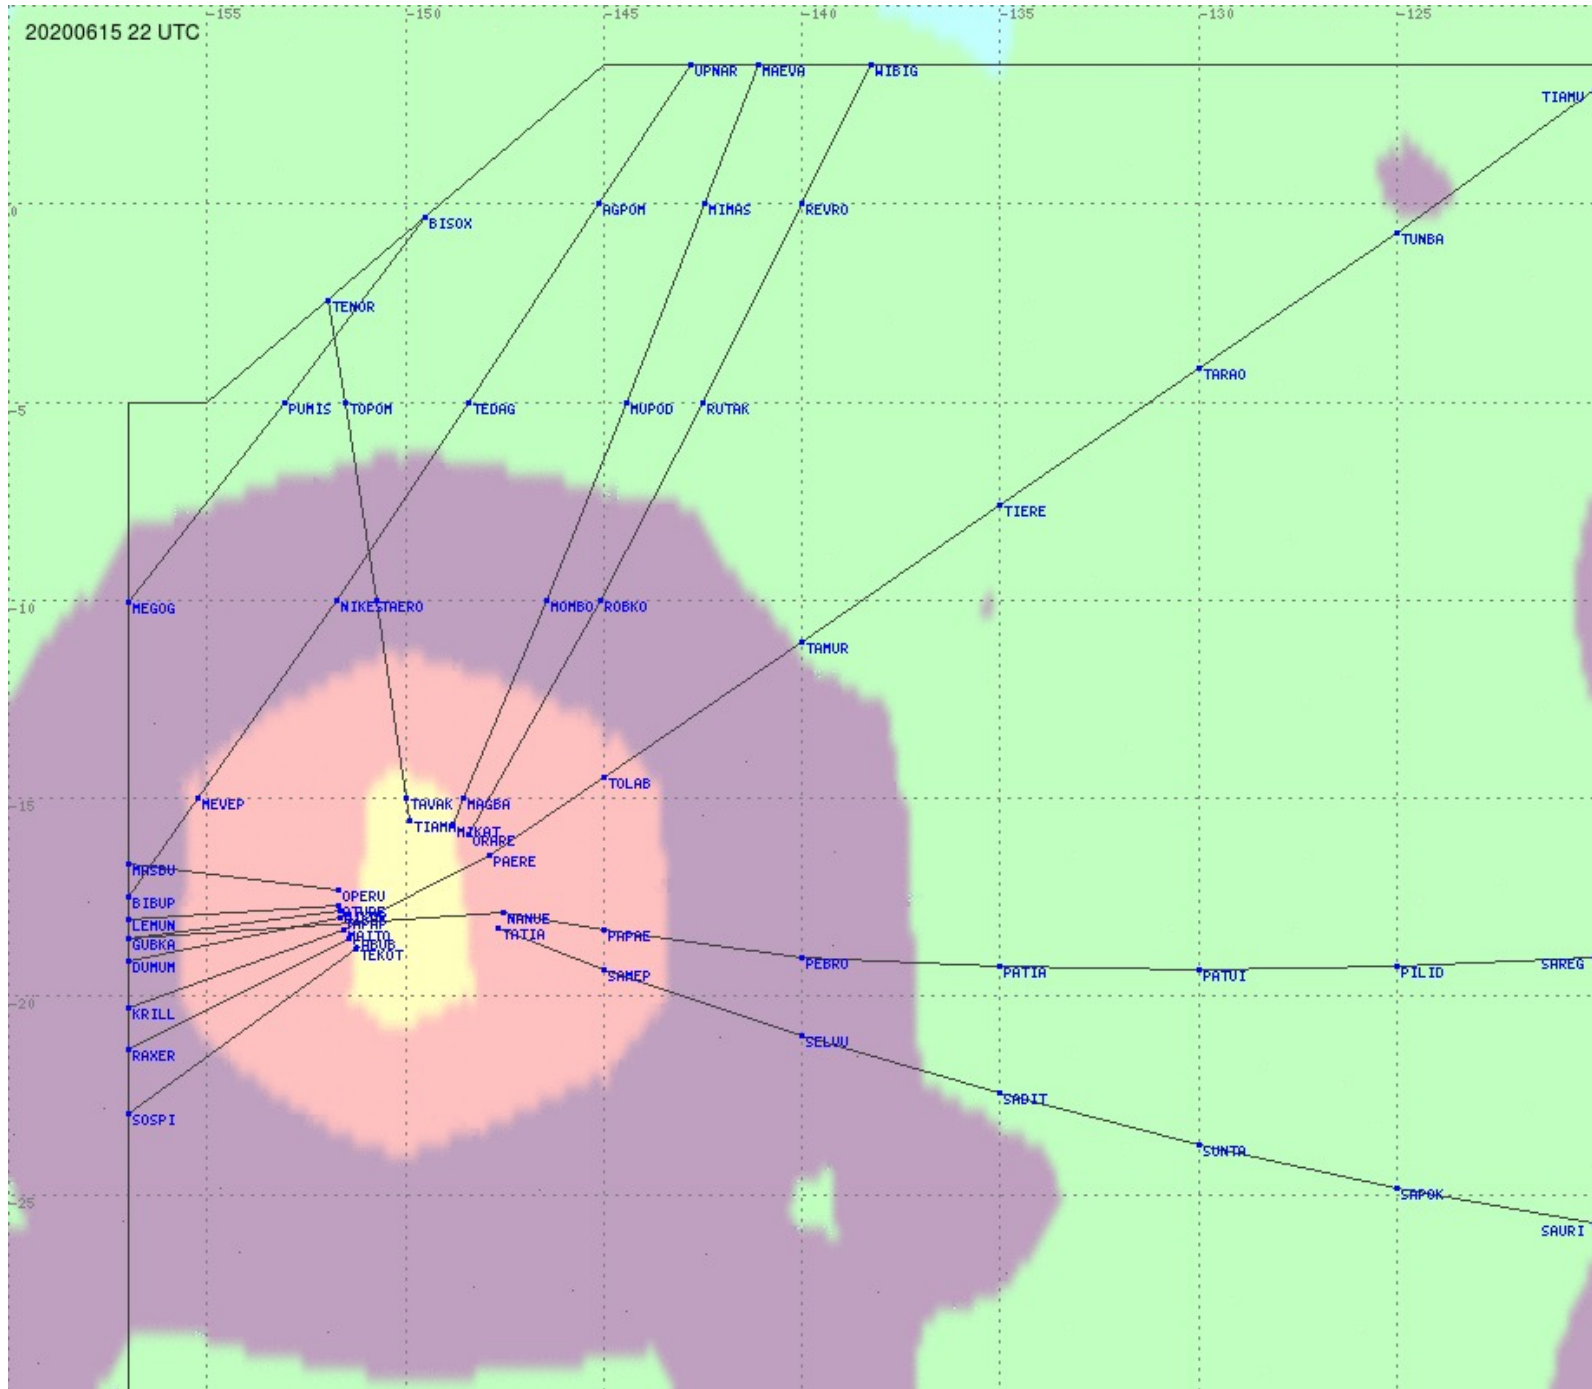

Tahiti FIR - HF Propag - 20200615

2.8 MHz 3.5 MHz 5.6 MHz 8.9 MHz 13.3 MHz 17.9 MHz None