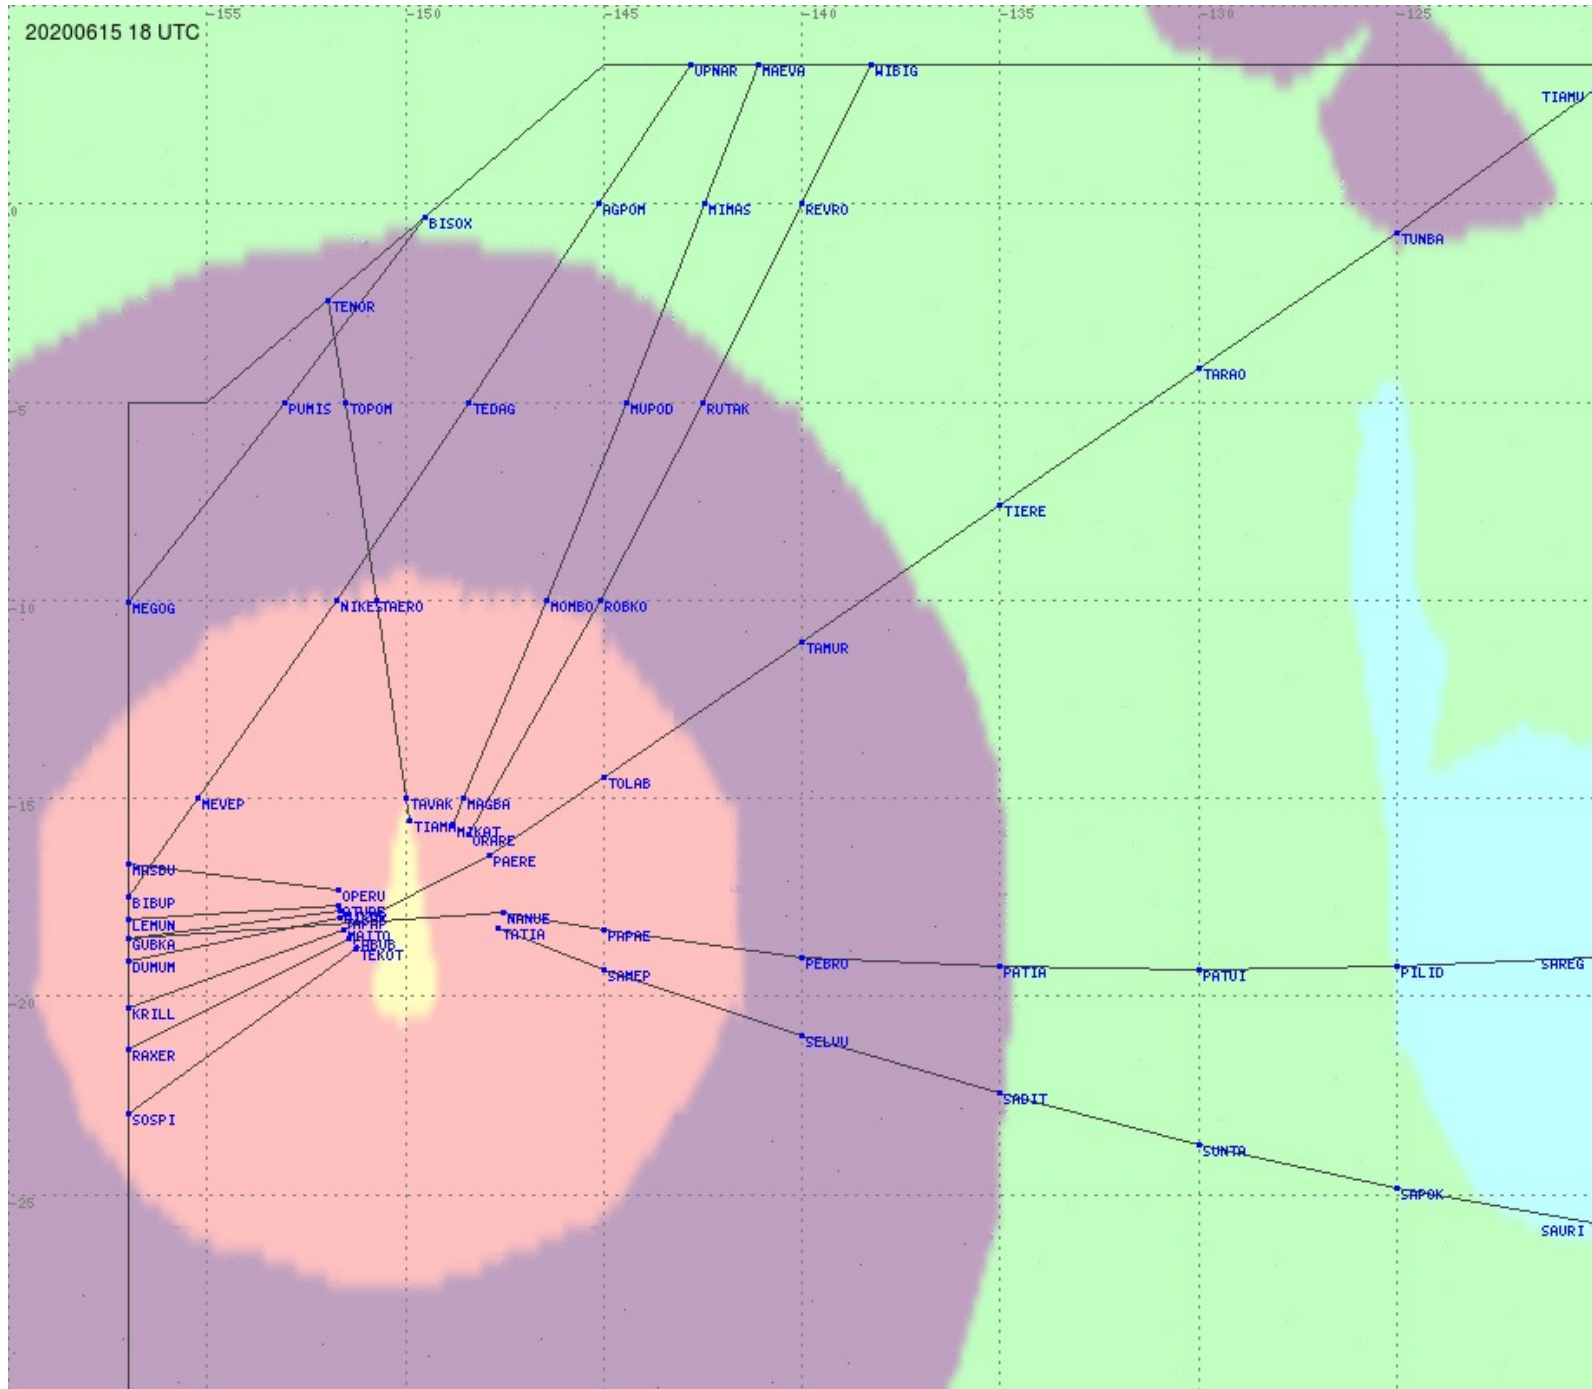

Tahiti FIR - HF Propag - 20200615

2.8 MHz 3.5 MHz 5.6 MHz 8.9 MHz 13.3 MHz 17.9 MHz None