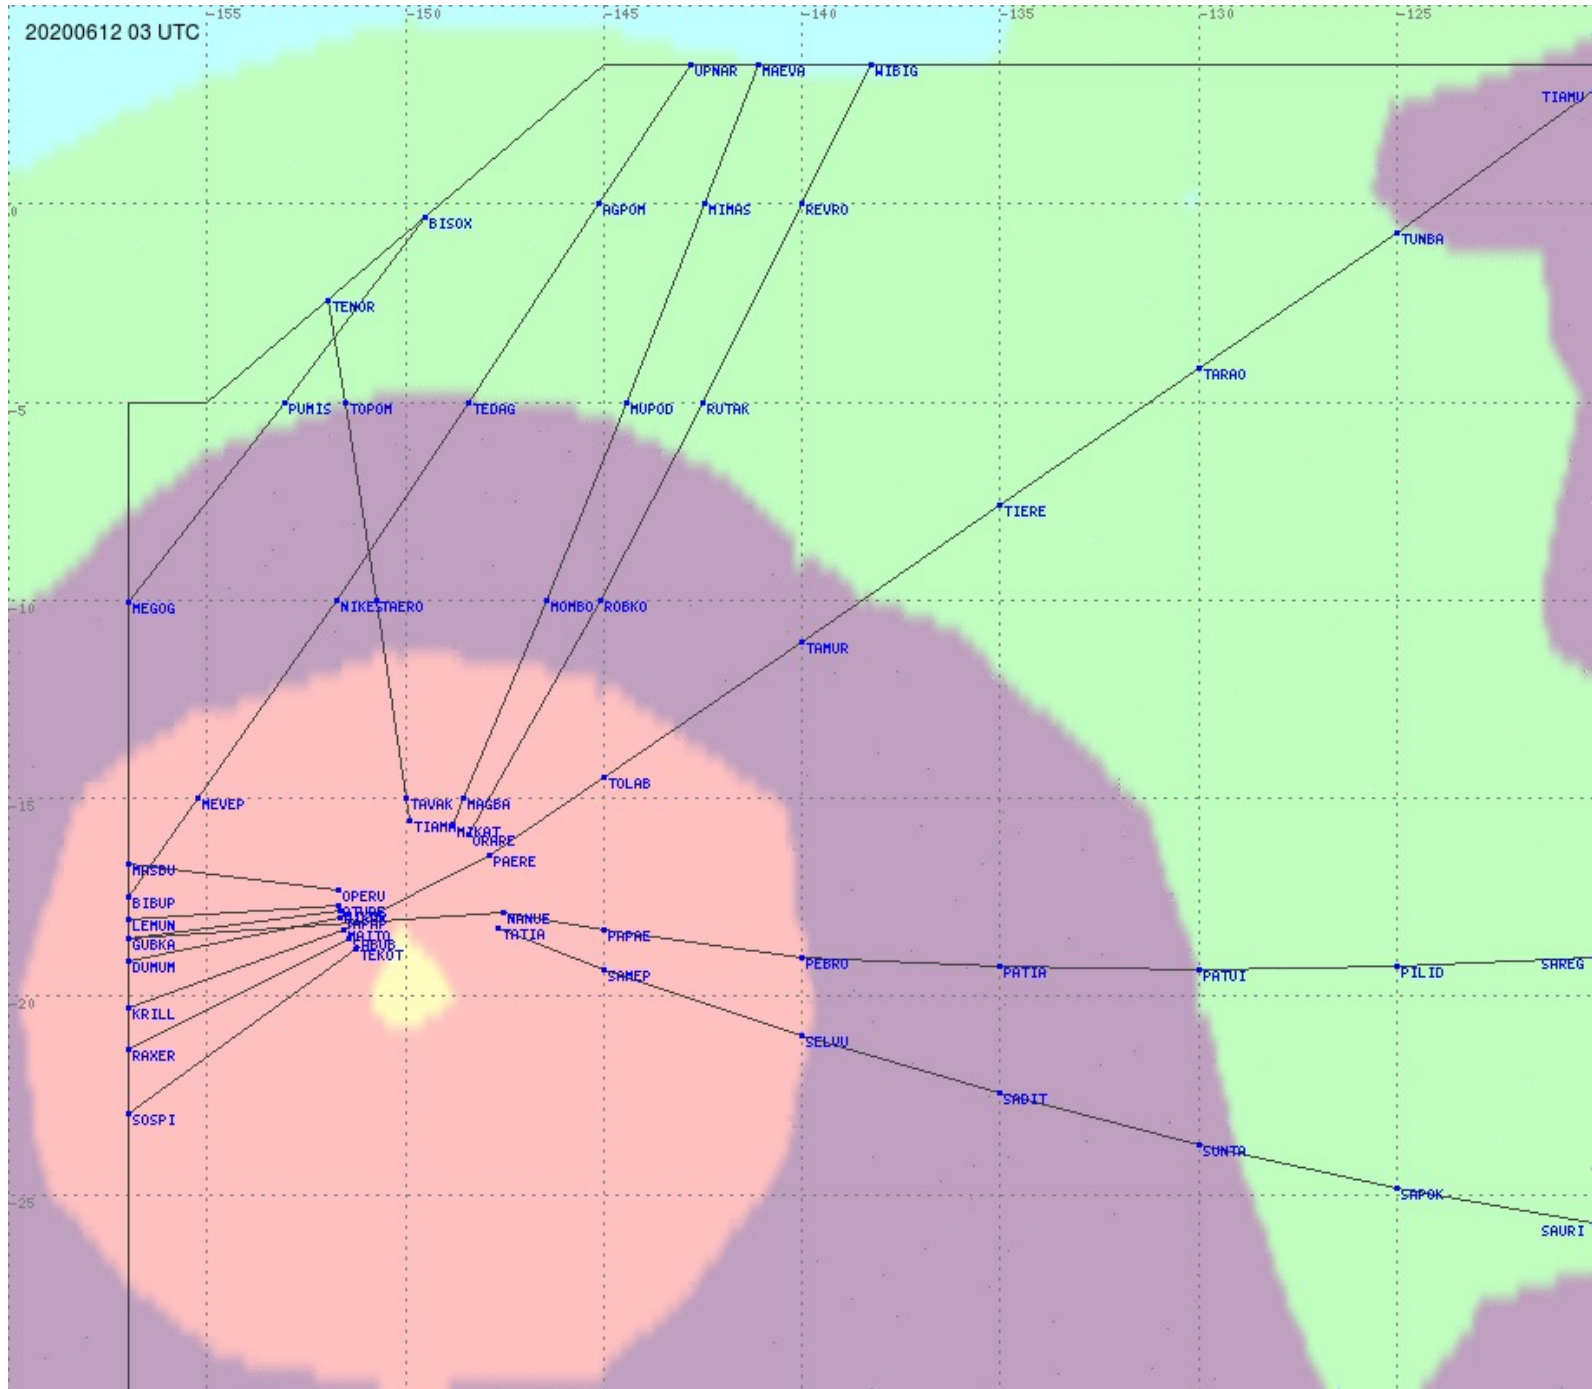

Tahiti FIR - HF Propag - 20200612

2.8 MHz 3.5 MHz 5.6 MHz 8.9 MHz 13.3 MHz 17.9 MHz None

Tahiti FIR - HF Propag - 20200612

2.8 MHz
3.5 MHz
5.6 MHz
8.9 MHz
13.3 MHz
17.9 MHz
None

Tahiti FIR - HF Propag - 20200612

2.8 MHz 3.5 MHz 5.6 MHz 8.9 MHz 13.3 MHz 17.9 MHz None

Tahiti FIR - HF Propag - 20200612

2.8 MHz 3.5 MHz 5.6 MHz 8.9 MHz 13.3 MHz 17.9 MHz None

Tahiti FIR - HF Propag - 20200612

Tahiti FIR - HF Propag - 20200612

Tahiti FIR - HF Propag - 20200612

2.8 MHz
3.5 MHz
5.6 MHz
8.9 MHz
13.3 MHz
17.9 MHz
None

Tahiti FIR - HF Propag - 20200612

Tahiti FIR - HF Propag - 20200612

2.8 MHz 3.5 MHz 5.6 MHz 8.9 MHz 13.3 MHz 17.9 MHz None