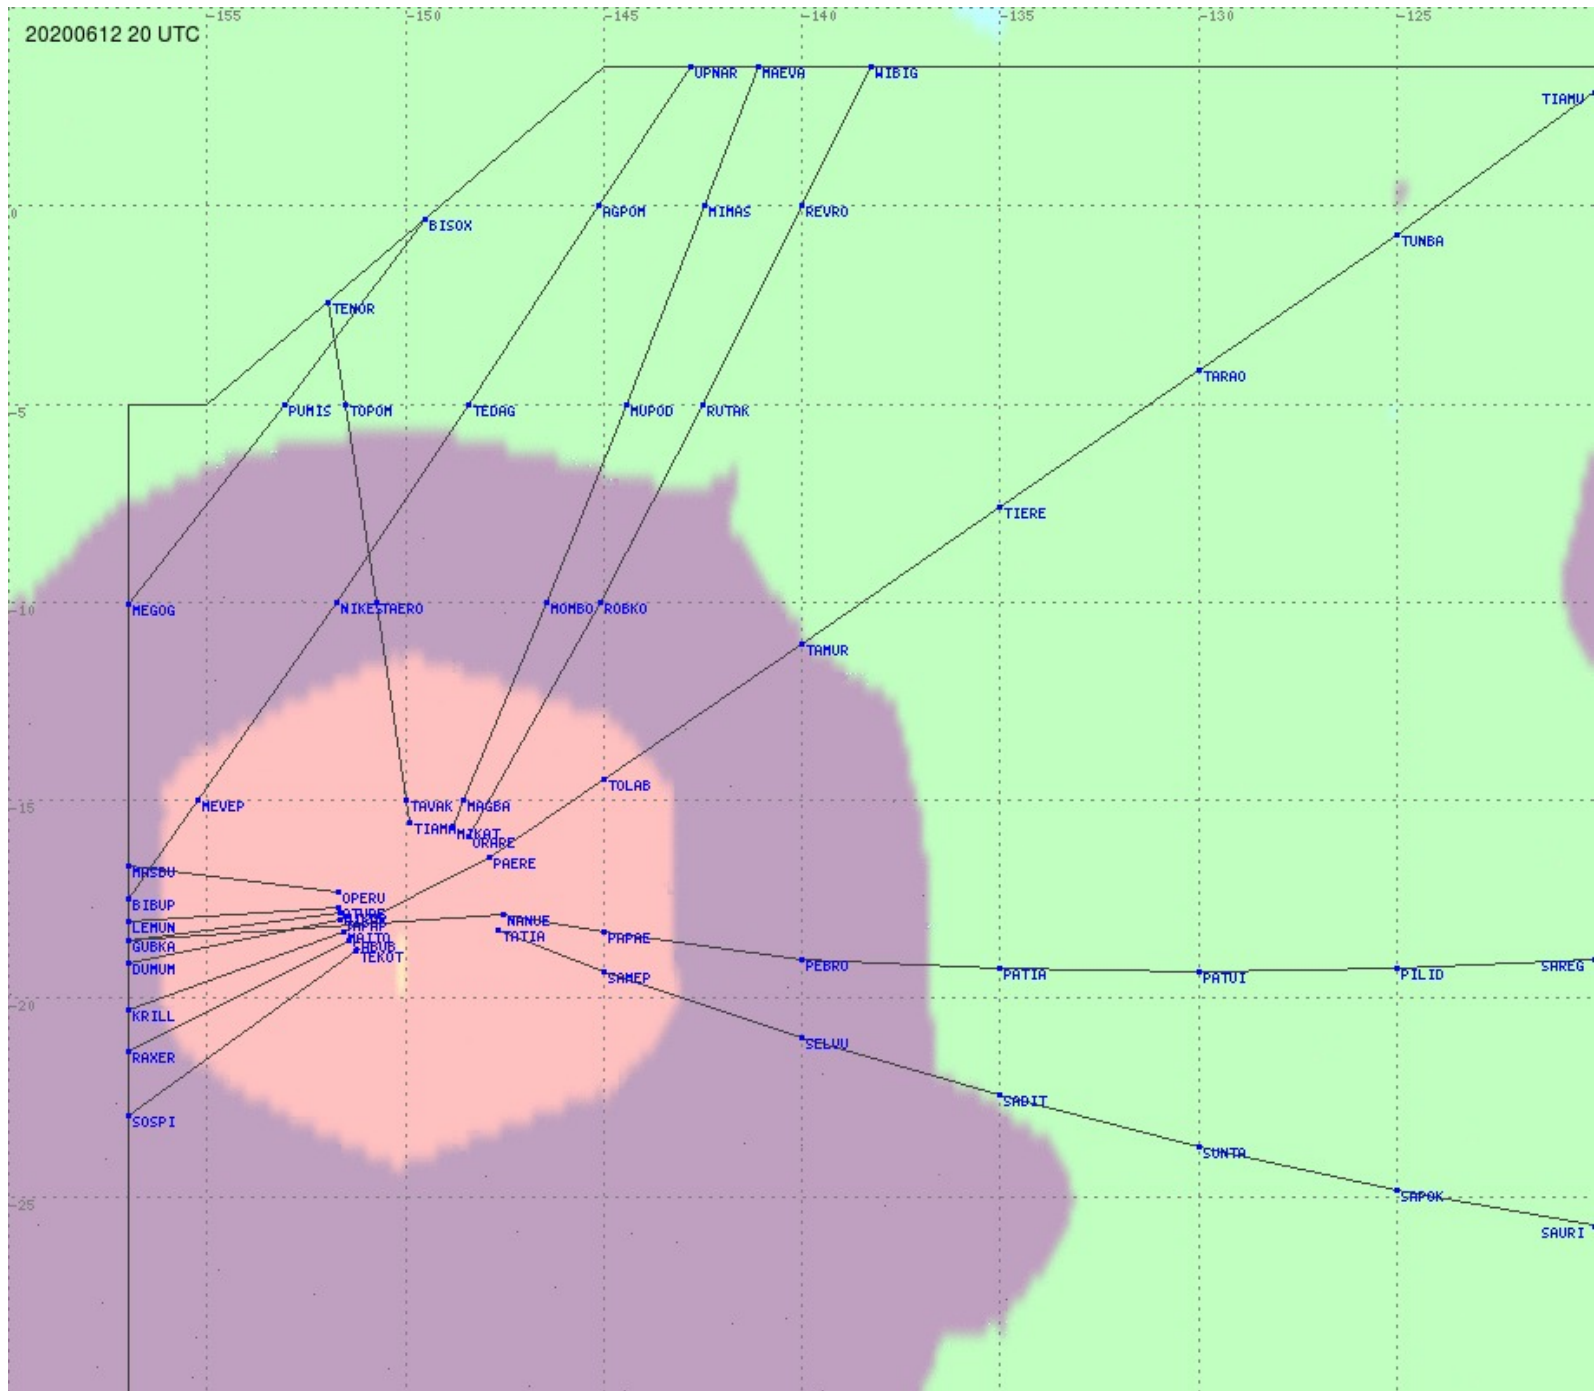

Tahiti FIR - HF Propag - 20200612

2.8 MHz 3.5 MHz 5.6 MHz 8.9 MHz 13.3 MHz 17.9 MHz None

Tahiti FIR - HF Propag - 20200612

2.8 MHz
3.5 MHz
5.6 MHz
8.9 MHz
13.3 MHz
17.9 MHz
None

Tahiti FIR - HF Propag - 20200612

Tahiti FIR - HF Propag - 20200612

2.8 MHz
3.5 MHz
5.6 MHz
8.9 MHz
13.3 MHz
17.9 MHz
None

Tahiti FIR - HF Propag - 20200612

Tahiti FIR - HF Propag - 20200612

2.8 MHz 3.5 MHz 5.6 MHz 8.9 MHz 13.3 MHz 17.9 MHz None

2.8 MHz 3.5 MHz 5.6 MHz 8.9 MHz 13.3 MHz 17.9 MHz None

Tahiti FIR - HF Propag - 20200612

2.8 MHz 3.5 MHz 5.6 MHz 8.9 MHz 13.3 MHz 17.9 MHz None

Tahiti FIR - HF Propag - 20200612

2.8 MHz 3.5 MHz 5.6 MHz 8.9 MHz 13.3 MHz 17.9 MHz None