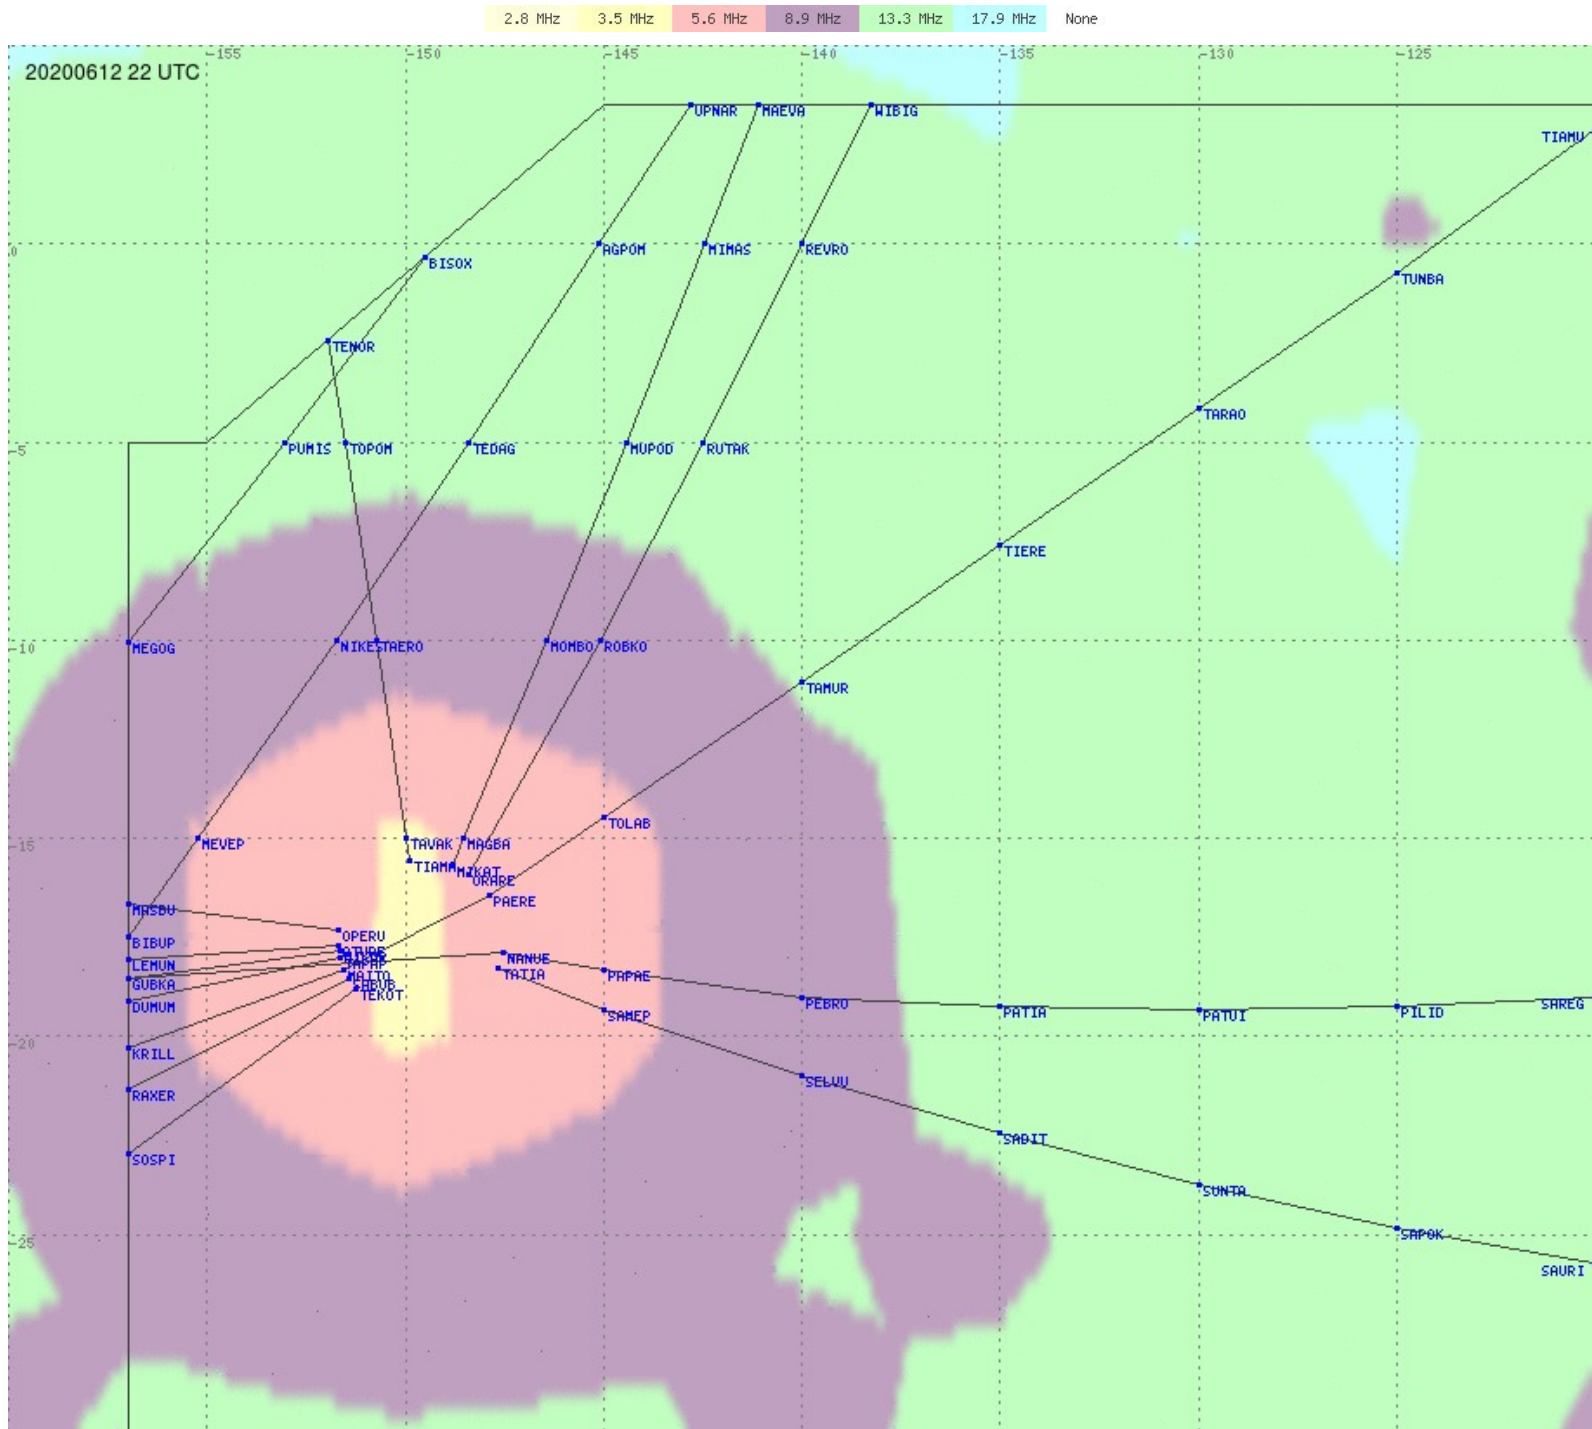

Tahiti FIR - HF Propag - 20200612

2.8 MHz 3.5 MHz 5.6 MHz 8.9 MHz 13.3 MHz 17.9 MHz None

Tahiti FIR - HF Propag - 20200612

2.8 MHz
3.5 MHz
5.6 MHz
8.9 MHz
13.3 MHz
17.9 MHz
None

Tahiti FIR - HF Propag - 20200612

Tahiti FIR - HF Propag - 20200612

2.8 MHz
3.5 MHz
5.6 MHz
8.9 MHz
13.3 MHz
17.9 MHz
None

Tahiti FIR - HF Propag - 20200612

Tahiti FIR - HF Propag - 20200612

2.8 MHz 3.5 MHz 5.6 MHz 8.9 MHz 13.3 MHz 17.9 MHz None

2.8 MHz 3.5 MHz 5.6 MHz 8.9 MHz 13.3 MHz 17.9 MHz None

Tahiti FIR - HF Propag - 20200612

2.8 MHz 3.5 MHz 5.6 MHz 8.9 MHz 13.3 MHz 17.9 MHz None

Tahiti FIR - HF Propag - 20200612

2.8 MHz 3.5 MHz 5.6 MHz 8.9 MHz 13.3 MHz 17.9 MHz None