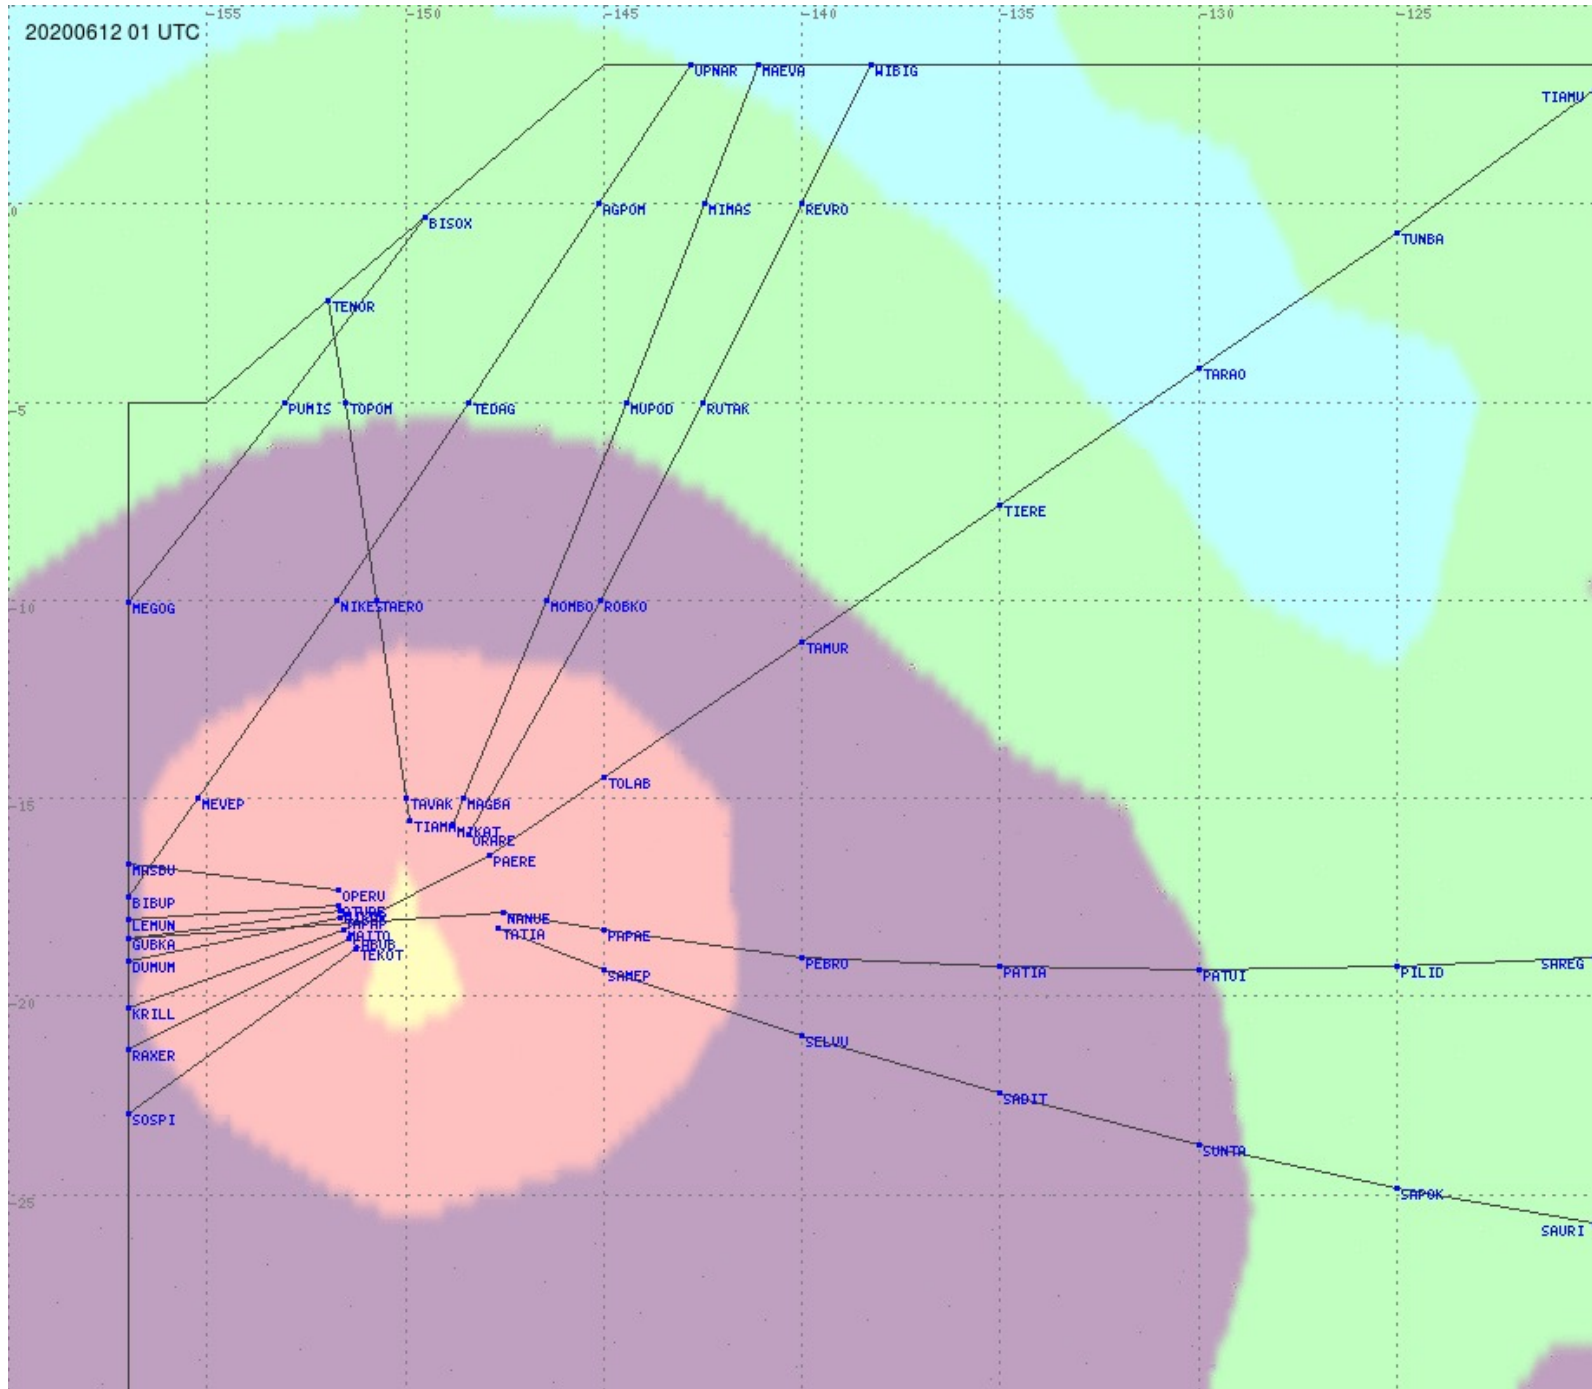

Tahiti FIR - HF Propag - 20200612

2.8 MHz 3.5 MHz 5.6 MHz 8.9 MHz 13.3 MHz 17.9 MHz None

Tahiti FIR - HF Propag - 20200612

2.8 MHz
3.5 MHz
5.6 MHz
8.9 MHz
13.3 MHz
17.9 MHz
None

Tahiti FIR - HF Propag - 20200612

2.8 MHz 3.5 MHz 5.6 MHz 8.9 MHz 13.3 MHz 17.9 MHz None

Tahiti FIR - HF Propag - 20200612

2.8 MHz 3.5 MHz 5.6 MHz 8.9 MHz 13.3 MHz 17.9 MHz None

Tahiti FIR - HF Propag - 20200612

Tahiti FIR - HF Propag - 20200612

Tahiti FIR - HF Propag - 20200612

2.8 MHz
3.5 MHz
5.6 MHz
8.9 MHz
13.3 MHz
17.9 MHz
None

Tahiti FIR - HF Propag - 20200612

Tahiti FIR - HF Propag - 20200612

2.8 MHz 3.5 MHz 5.6 MHz 8.9 MHz 13.3 MHz 17.9 MHz None