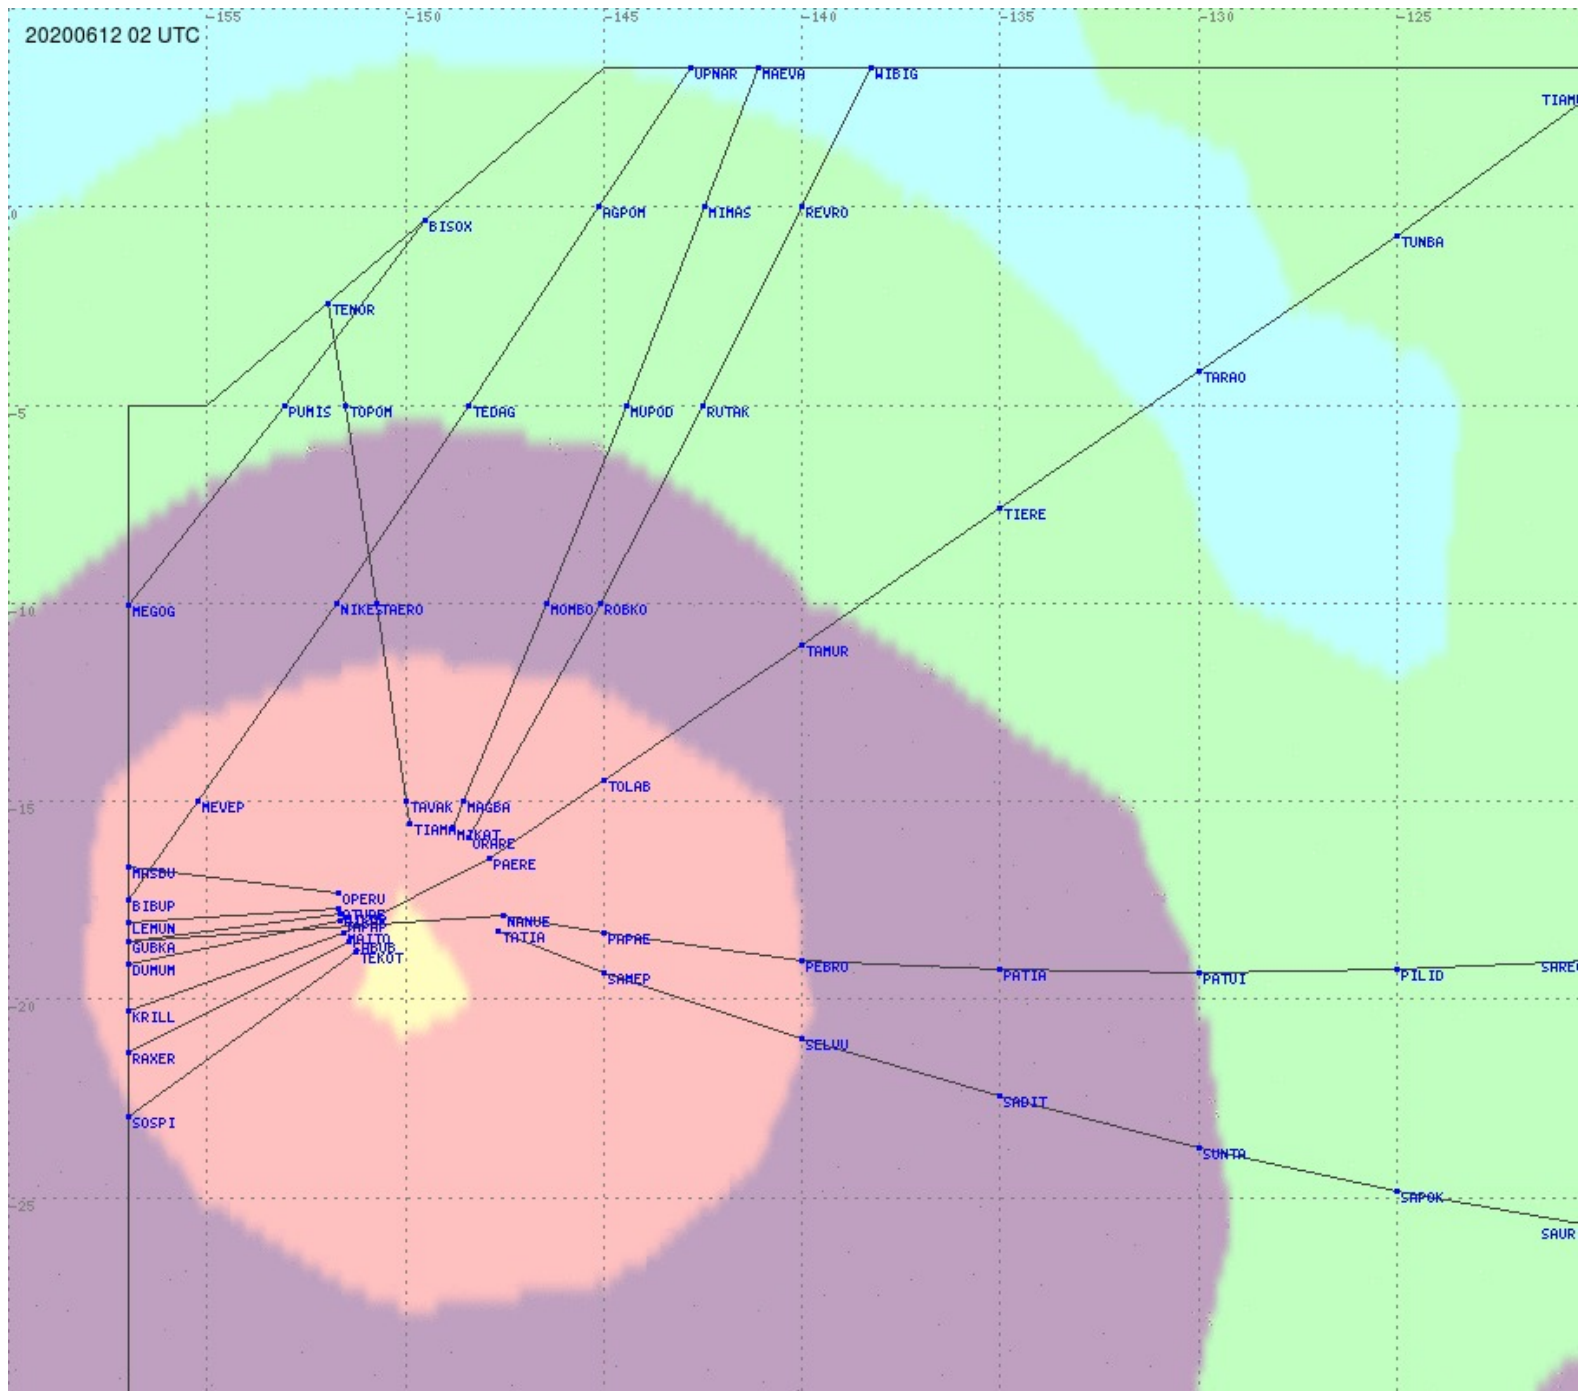

Tahiti FIR - HF Propag - 20200612

2.8 MHz 3.5 MHz 5.6 MHz 8.9 MHz 13.3 MHz 17.9 MHz None

Tahiti FIR - HF Propag - 20200612

2.8 MHz
3.5 MHz
5.6 MHz
8.9 MHz
13.3 MHz
17.9 MHz
None

Tahiti FIR - HF Propag - 20200612

2.8 MHz 3.5 MHz 5.6 MHz 8.9 MHz 13.3 MHz 17.9 MHz None

Tahiti FIR - HF Propag - 20200612

2.8 MHz 3.5 MHz 5.6 MHz 8.9 MHz 13.3 MHz 17.9 MHz None

Tahiti FIR - HF Propag - 20200612

Tahiti FIR - HF Propag - 20200612

Tahiti FIR - HF Propag - 20200612

2.8 MHz
3.5 MHz
5.6 MHz
8.9 MHz
13.3 MHz
17.9 MHz
None

Tahiti FIR - HF Propag - 20200612

Tahiti FIR - HF Propag - 20200612

2.8 MHz 3.5 MHz 5.6 MHz 8.9 MHz 13.3 MHz 17.9 MHz None