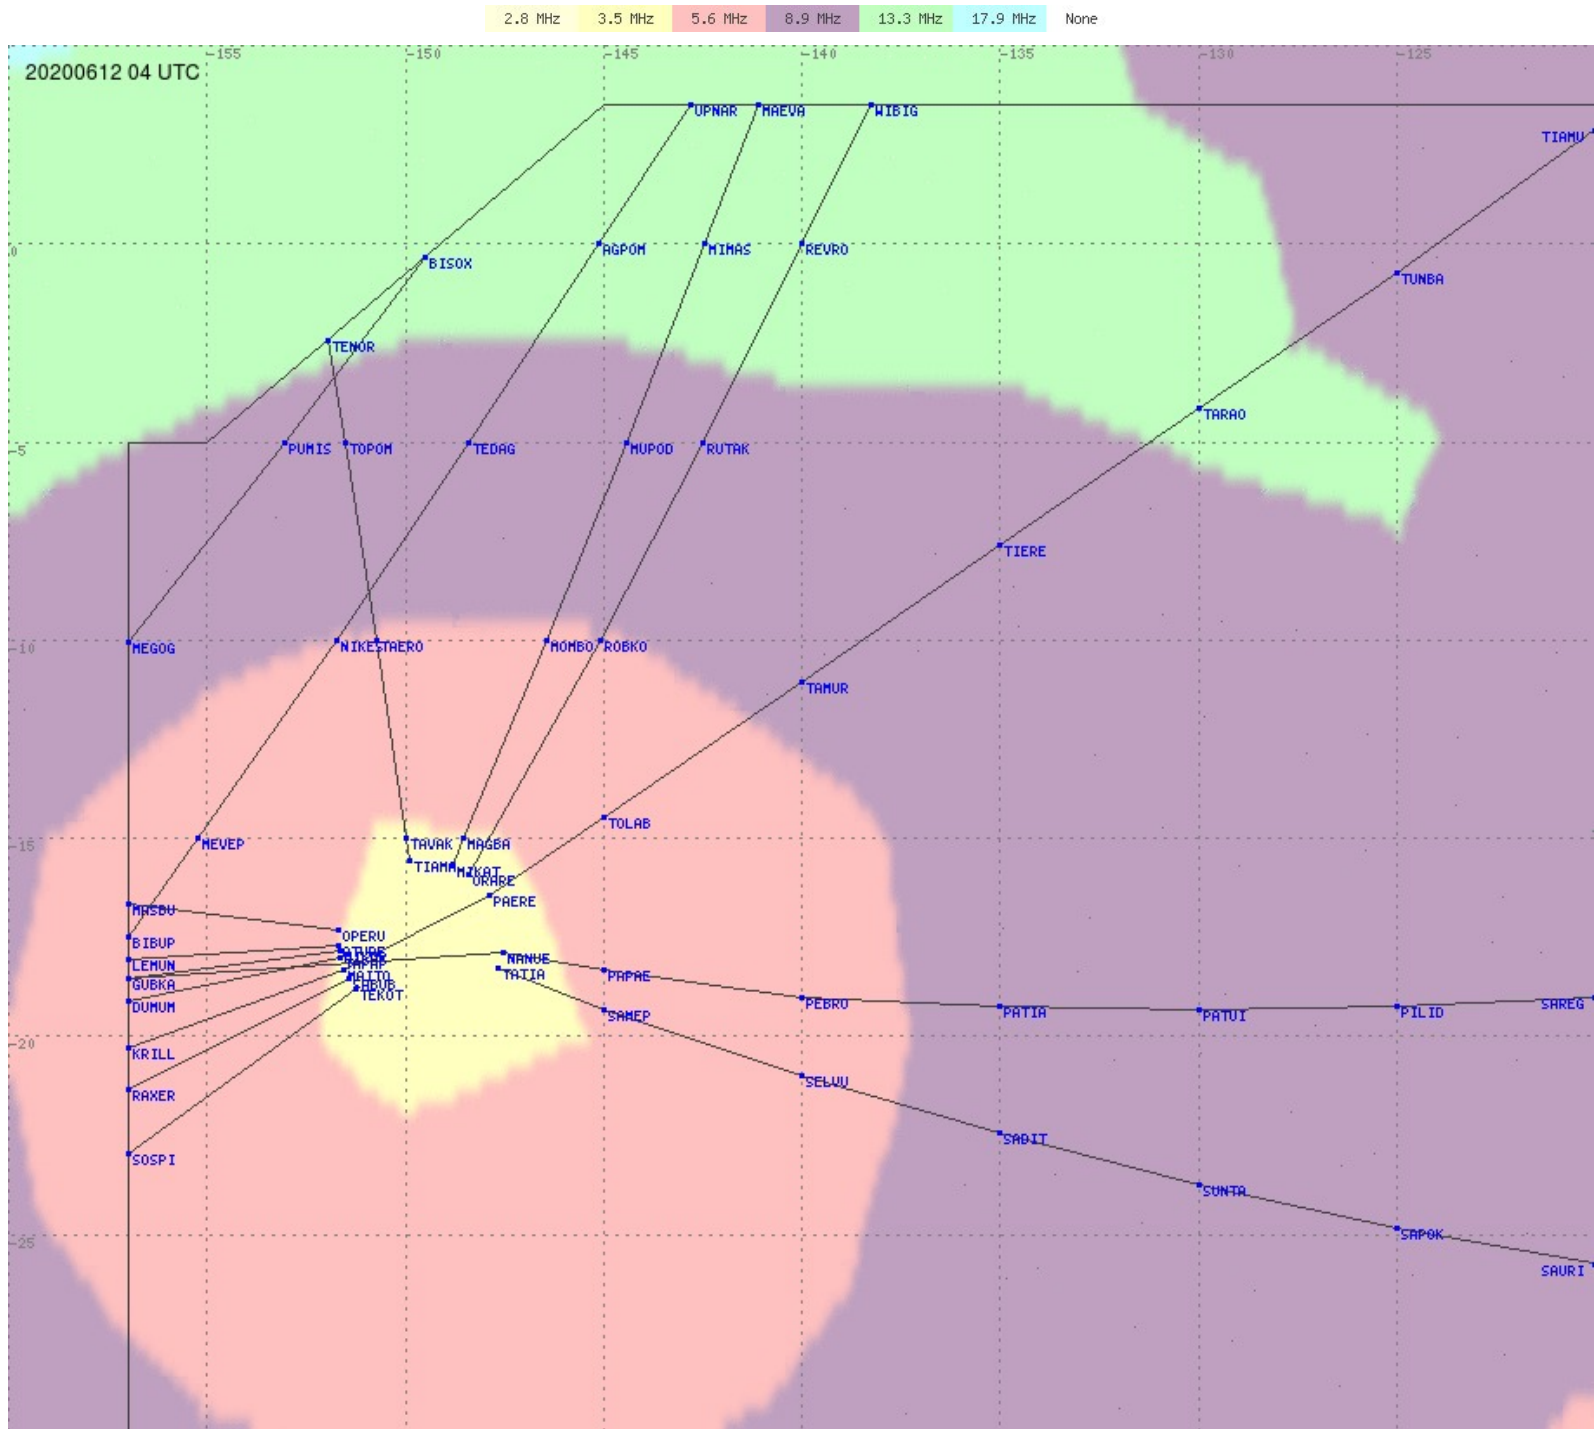

Tahiti FIR - HF Propag - 20200612

2.8 MHz 3.5 MHz 5.6 MHz 8.9 MHz 13.3 MHz 17.9 MHz None

Tahiti FIR - HF Propag - 20200612

2.8 MHz
3.5 MHz
5.6 MHz
8.9 MHz
13.3 MHz
17.9 MHz
None

Tahiti FIR - HF Propag - 20200612

2.8 MHz 3.5 MHz 5.6 MHz 8.9 MHz 13.3 MHz 17.9 MHz None

Tahiti FIR - HF Propag - 20200612

2.8 MHz 3.5 MHz 5.6 MHz 8.9 MHz 13.3 MHz 17.9 MHz None

Tahiti FIR - HF Propag - 20200612

Tahiti FIR - HF Propag - 20200612

Tahiti FIR - HF Propag - 20200612

2.8 MHz
3.5 MHz
5.6 MHz
8.9 MHz
13.3 MHz
17.9 MHz
None

Tahiti FIR - HF Propag - 20200612

Tahiti FIR - HF Propag - 20200612

2.8 MHz 3.5 MHz 5.6 MHz 8.9 MHz 13.3 MHz 17.9 MHz None