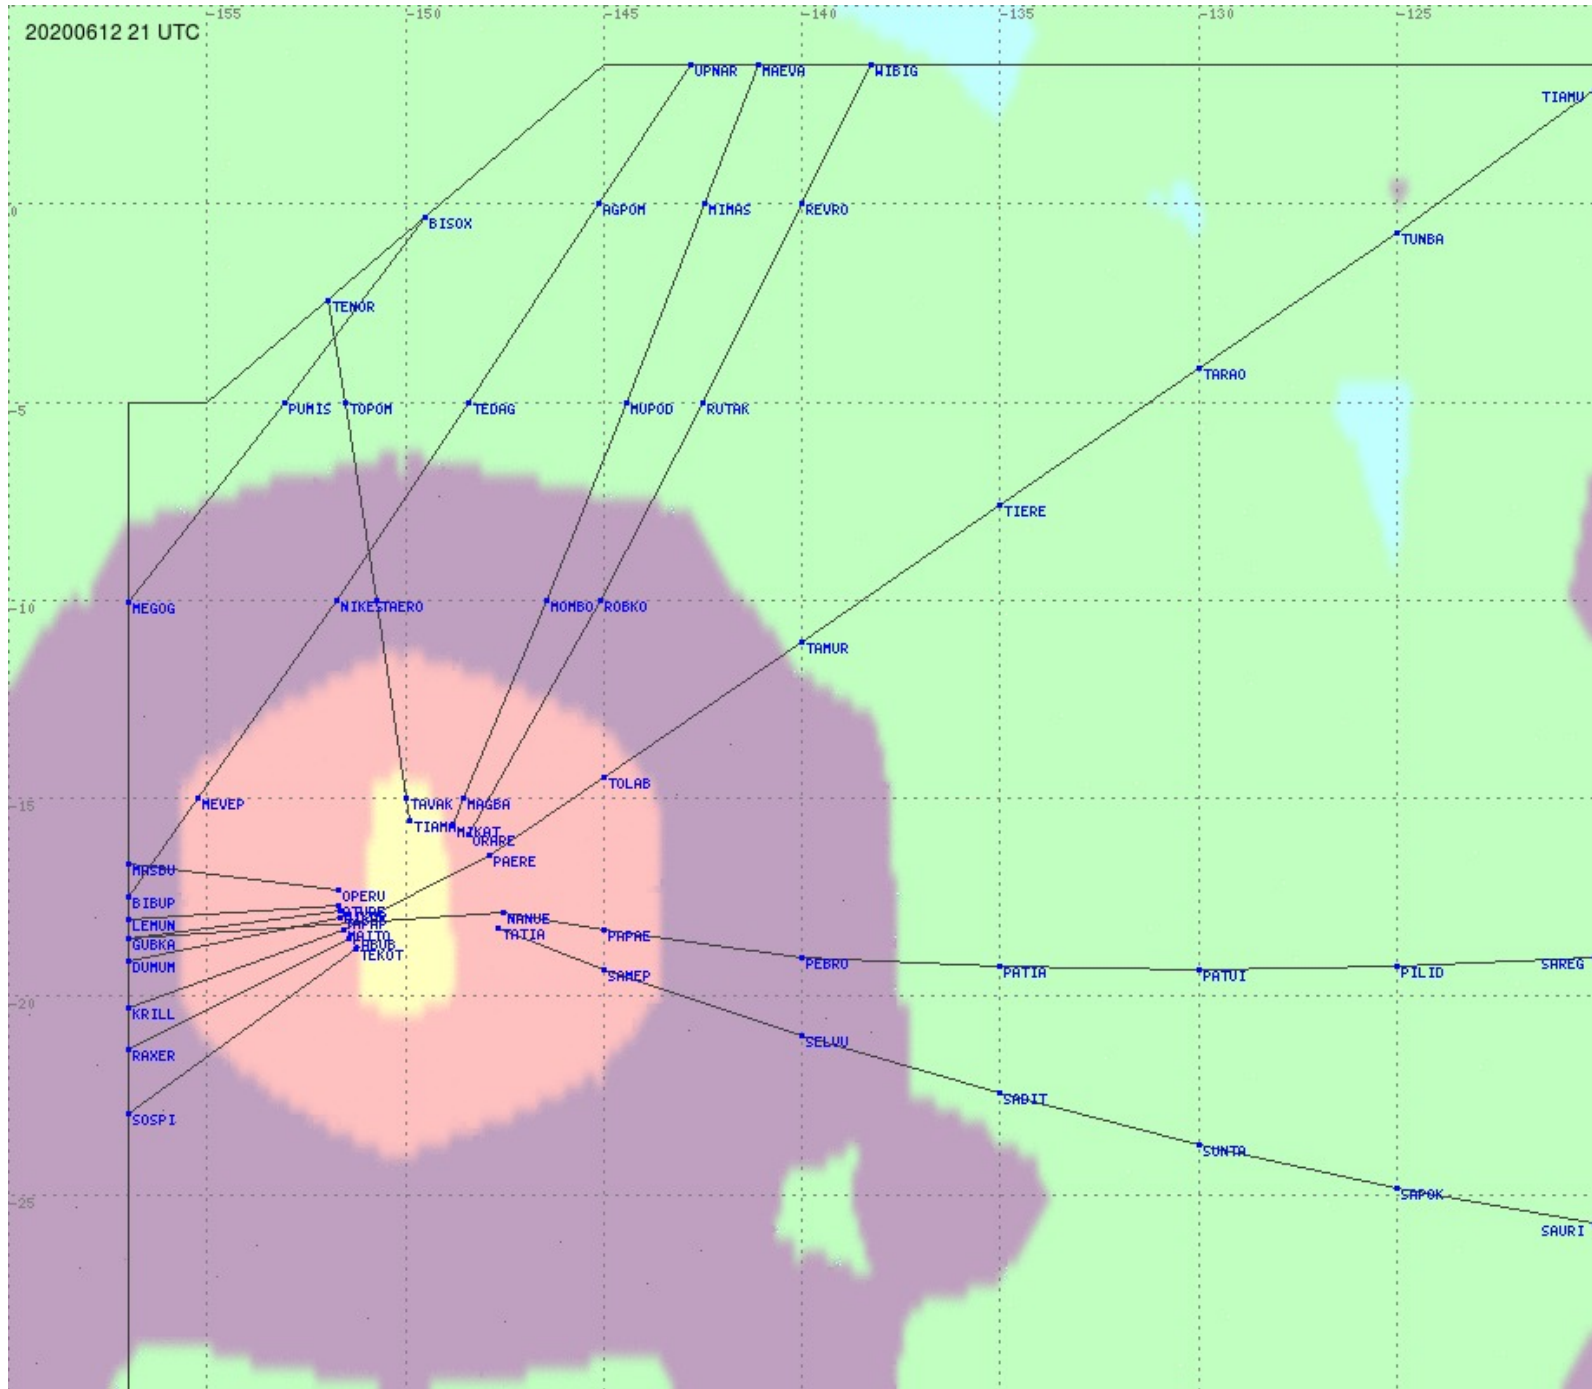

Tahiti FIR - HF Propag - 20200612

2.8 MHz 3.5 MHz 5.6 MHz 8.9 MHz 13.3 MHz 17.9 MHz None

Tahiti FIR - HF Propag - 20200612

2.8 MHz
3.5 MHz
5.6 MHz
8.9 MHz
13.3 MHz
17.9 MHz
None

Tahiti FIR - HF Propag - 20200612

Tahiti FIR - HF Propag - 20200612

2.8 MHz
3.5 MHz
5.6 MHz
8.9 MHz
13.3 MHz
17.9 MHz
None

Tahiti FIR - HF Propag - 20200612

Tahiti FIR - HF Propag - 20200612

2.8 MHz 3.5 MHz 5.6 MHz 8.9 MHz 13.3 MHz 17.9 MHz None

2.8 MHz 3.5 MHz 5.6 MHz 8.9 MHz 13.3 MHz 17.9 MHz None

Tahiti FIR - HF Propag - 20200612

2.8 MHz 3.5 MHz 5.6 MHz 8.9 MHz 13.3 MHz 17.9 MHz None

Tahiti FIR - HF Propag - 20200612

2.8 MHz 3.5 MHz 5.6 MHz 8.9 MHz 13.3 MHz 17.9 MHz None