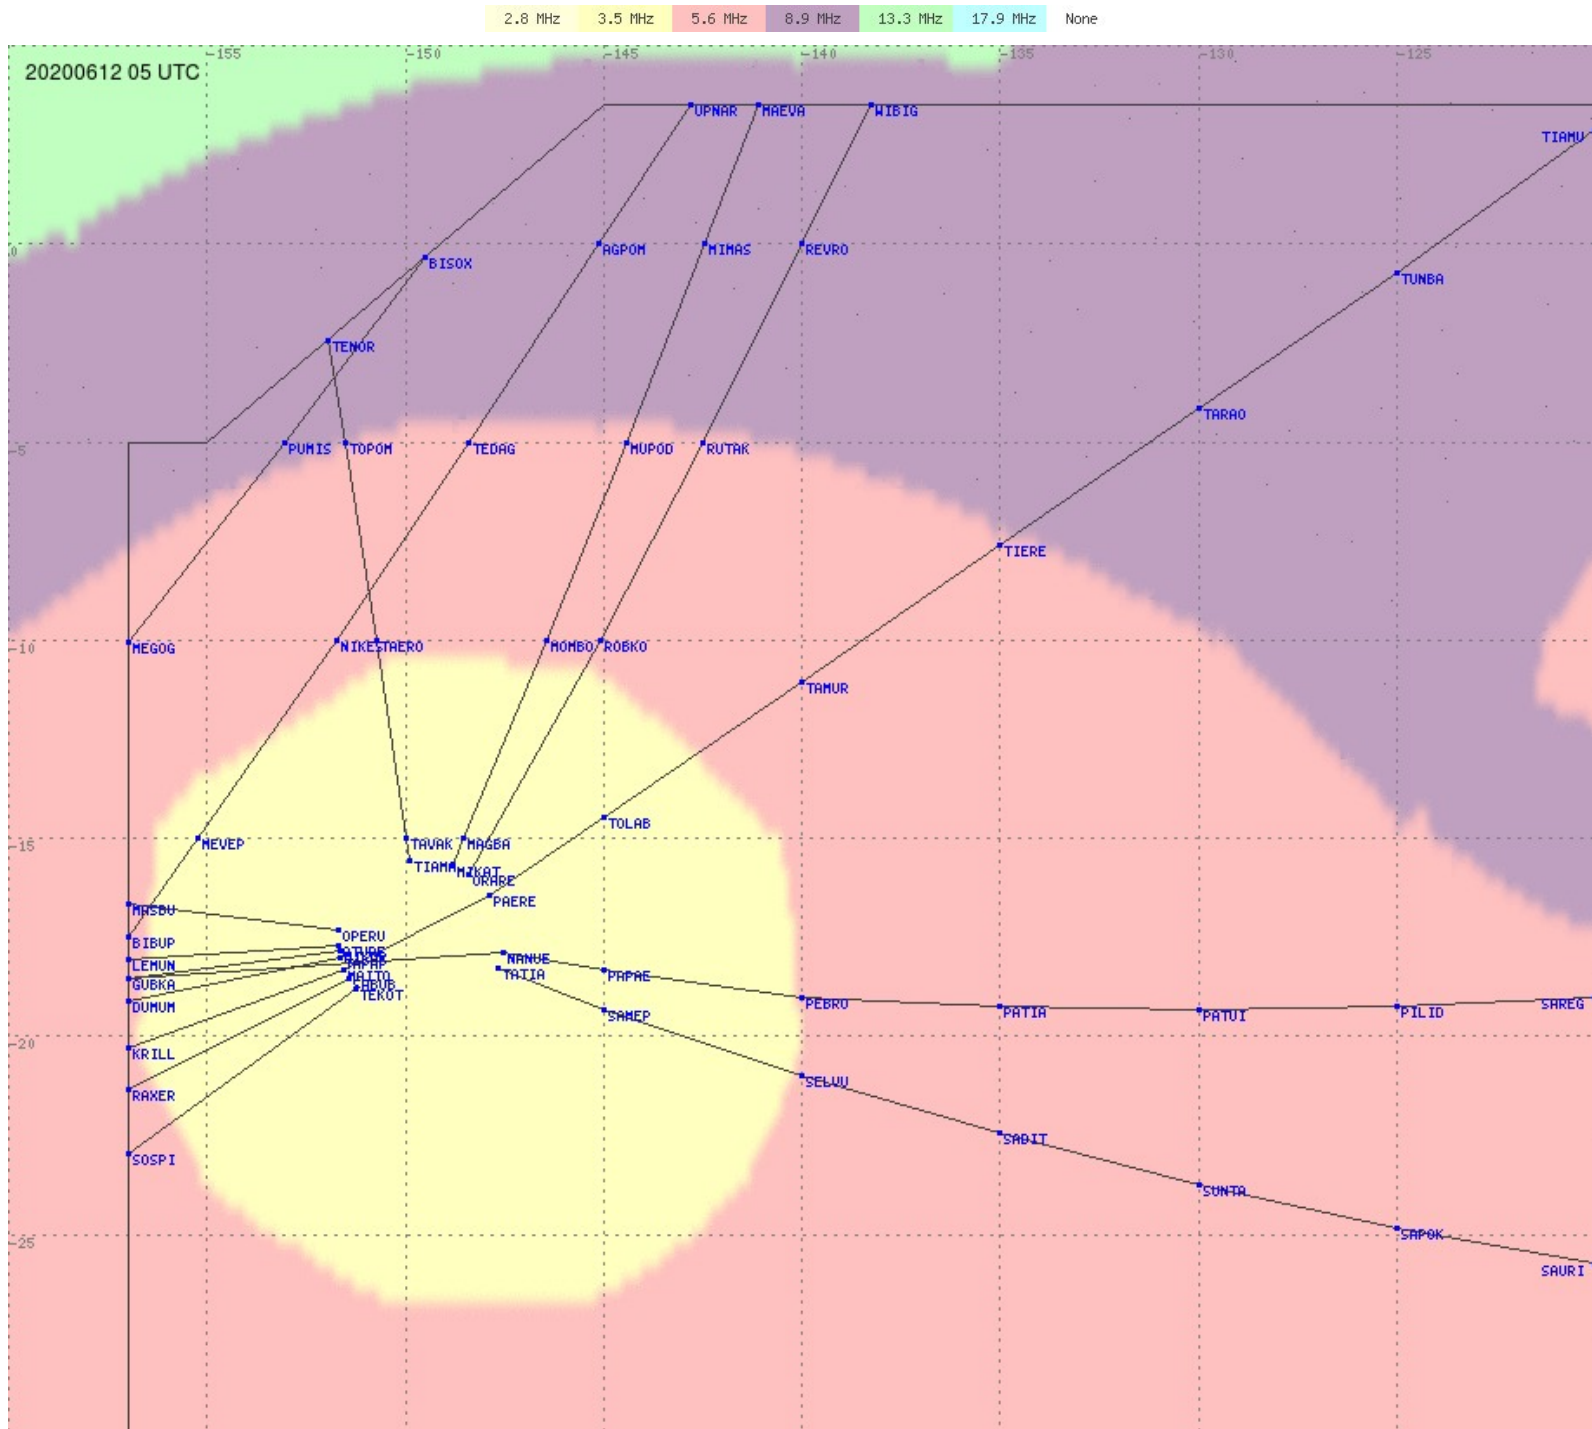

Tahiti FIR - HF Propag - 20200612

2.8 MHz 3.5 MHz 5.6 MHz 8.9 MHz 13.3 MHz 17.9 MHz None

Tahiti FIR - HF Propag - 20200612

2.8 MHz
3.5 MHz
5.6 MHz
8.9 MHz
13.3 MHz
17.9 MHz
None

Tahiti FIR - HF Propag - 20200612

2.8 MHz 3.5 MHz 5.6 MHz 8.9 MHz 13.3 MHz 17.9 MHz None

Tahiti FIR - HF Propag - 20200612

2.8 MHz 3.5 MHz 5.6 MHz 8.9 MHz 13.3 MHz 17.9 MHz None

Tahiti FIR - HF Propag - 20200612

Tahiti FIR - HF Propag - 20200612

Tahiti FIR - HF Propag - 20200612

2.8 MHz
3.5 MHz
5.6 MHz
8.9 MHz
13.3 MHz
17.9 MHz
None

Tahiti FIR - HF Propag - 20200612

Tahiti FIR - HF Propag - 20200612

2.8 MHz 3.5 MHz 5.6 MHz 8.9 MHz 13.3 MHz 17.9 MHz None