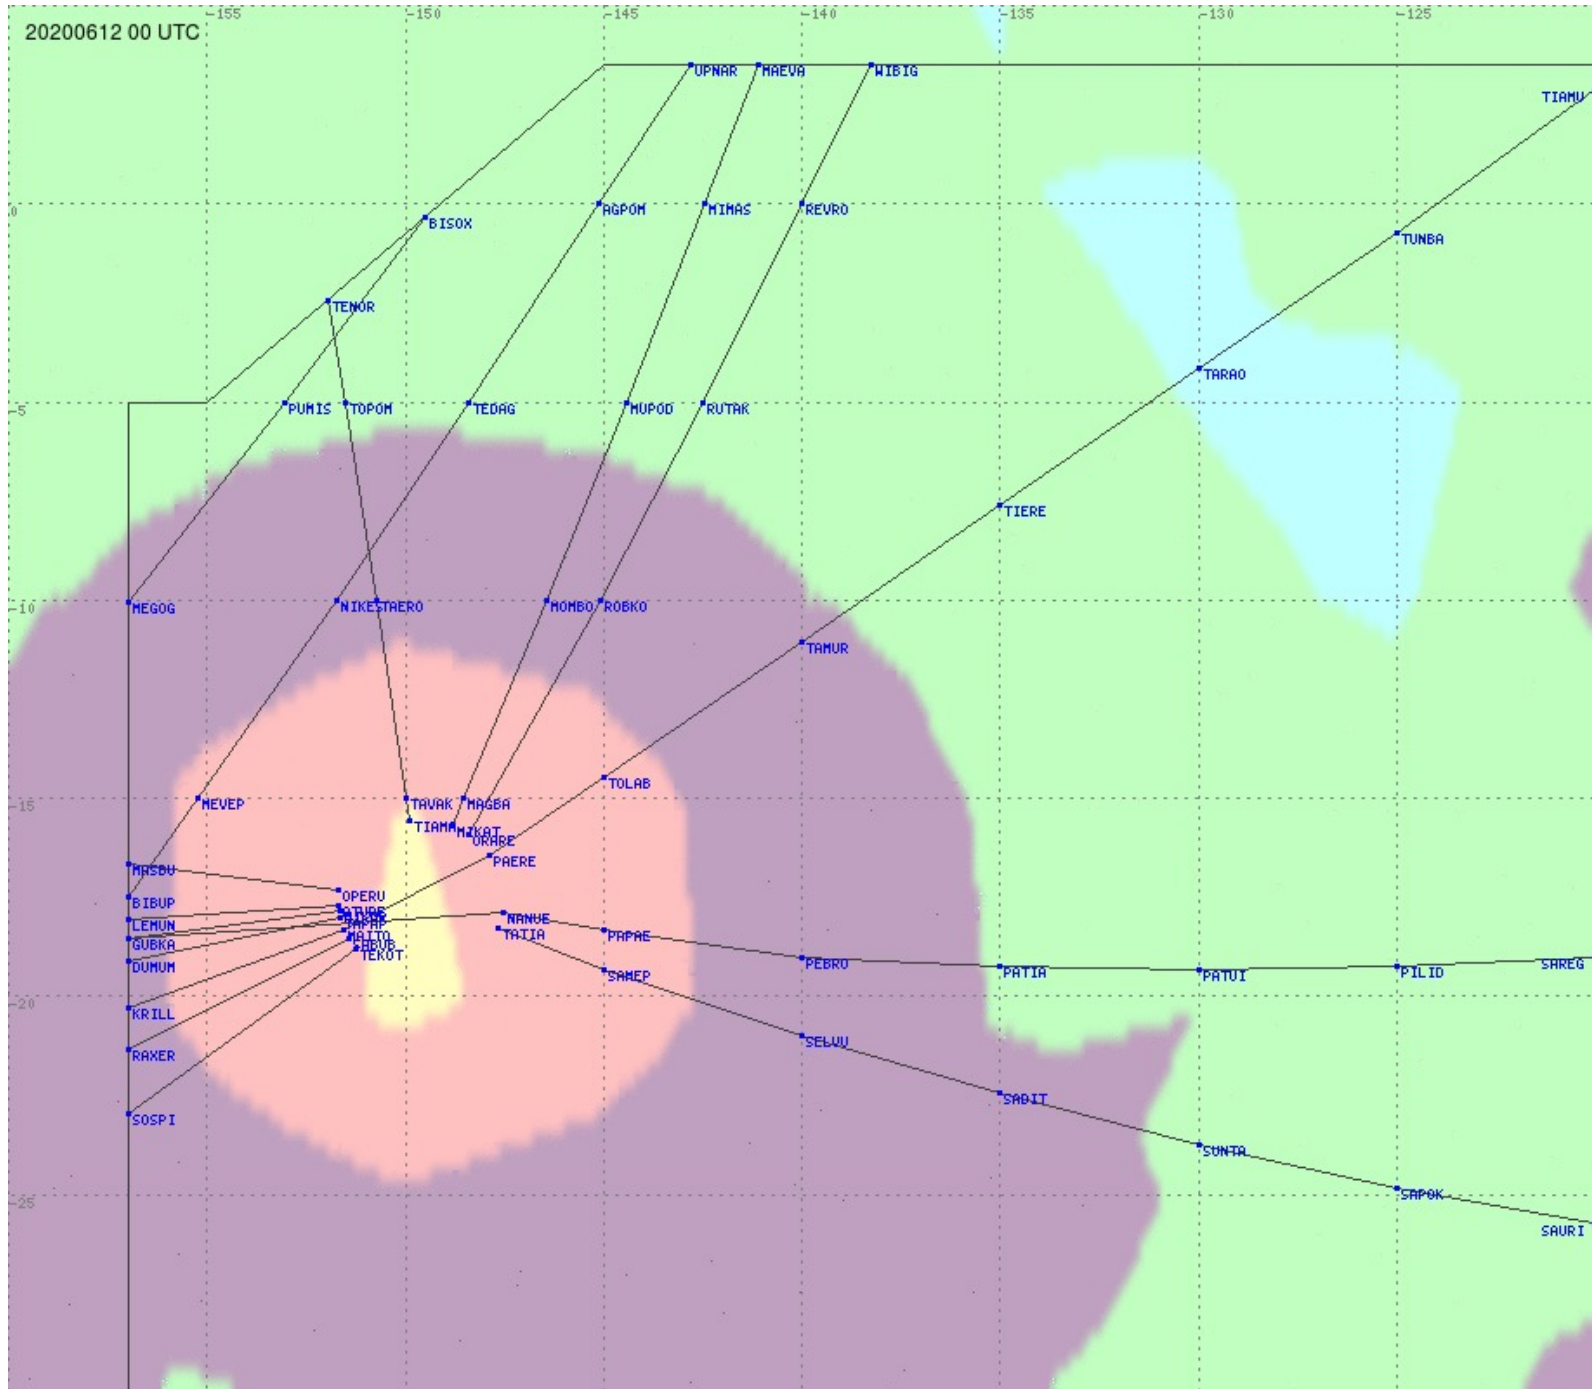

Tahiti FIR - HF Propag - 20200612

2.8 MHz 3.5 MHz 5.6 MHz 8.9 MHz 13.3 MHz 17.9 MHz None

Tahiti FIR - HF Propag - 20200612

2.8 MHz
3.5 MHz
5.6 MHz
8.9 MHz
13.3 MHz
17.9 MHz
None

Tahiti FIR - HF Propag - 20200612

2.8 MHz 3.5 MHz 5.6 MHz 8.9 MHz 13.3 MHz 17.9 MHz None

Tahiti FIR - HF Propag - 20200612

2.8 MHz 3.5 MHz 5.6 MHz 8.9 MHz 13.3 MHz 17.9 MHz None

Tahiti FIR - HF Propag - 20200612

Tahiti FIR - HF Propag - 20200612

Tahiti FIR - HF Propag - 20200612

2.8 MHz
3.5 MHz
5.6 MHz
8.9 MHz
13.3 MHz
17.9 MHz
None

Tahiti FIR - HF Propag - 20200612

Tahiti FIR - HF Propag - 20200612

2.8 MHz 3.5 MHz 5.6 MHz 8.9 MHz 13.3 MHz 17.9 MHz None