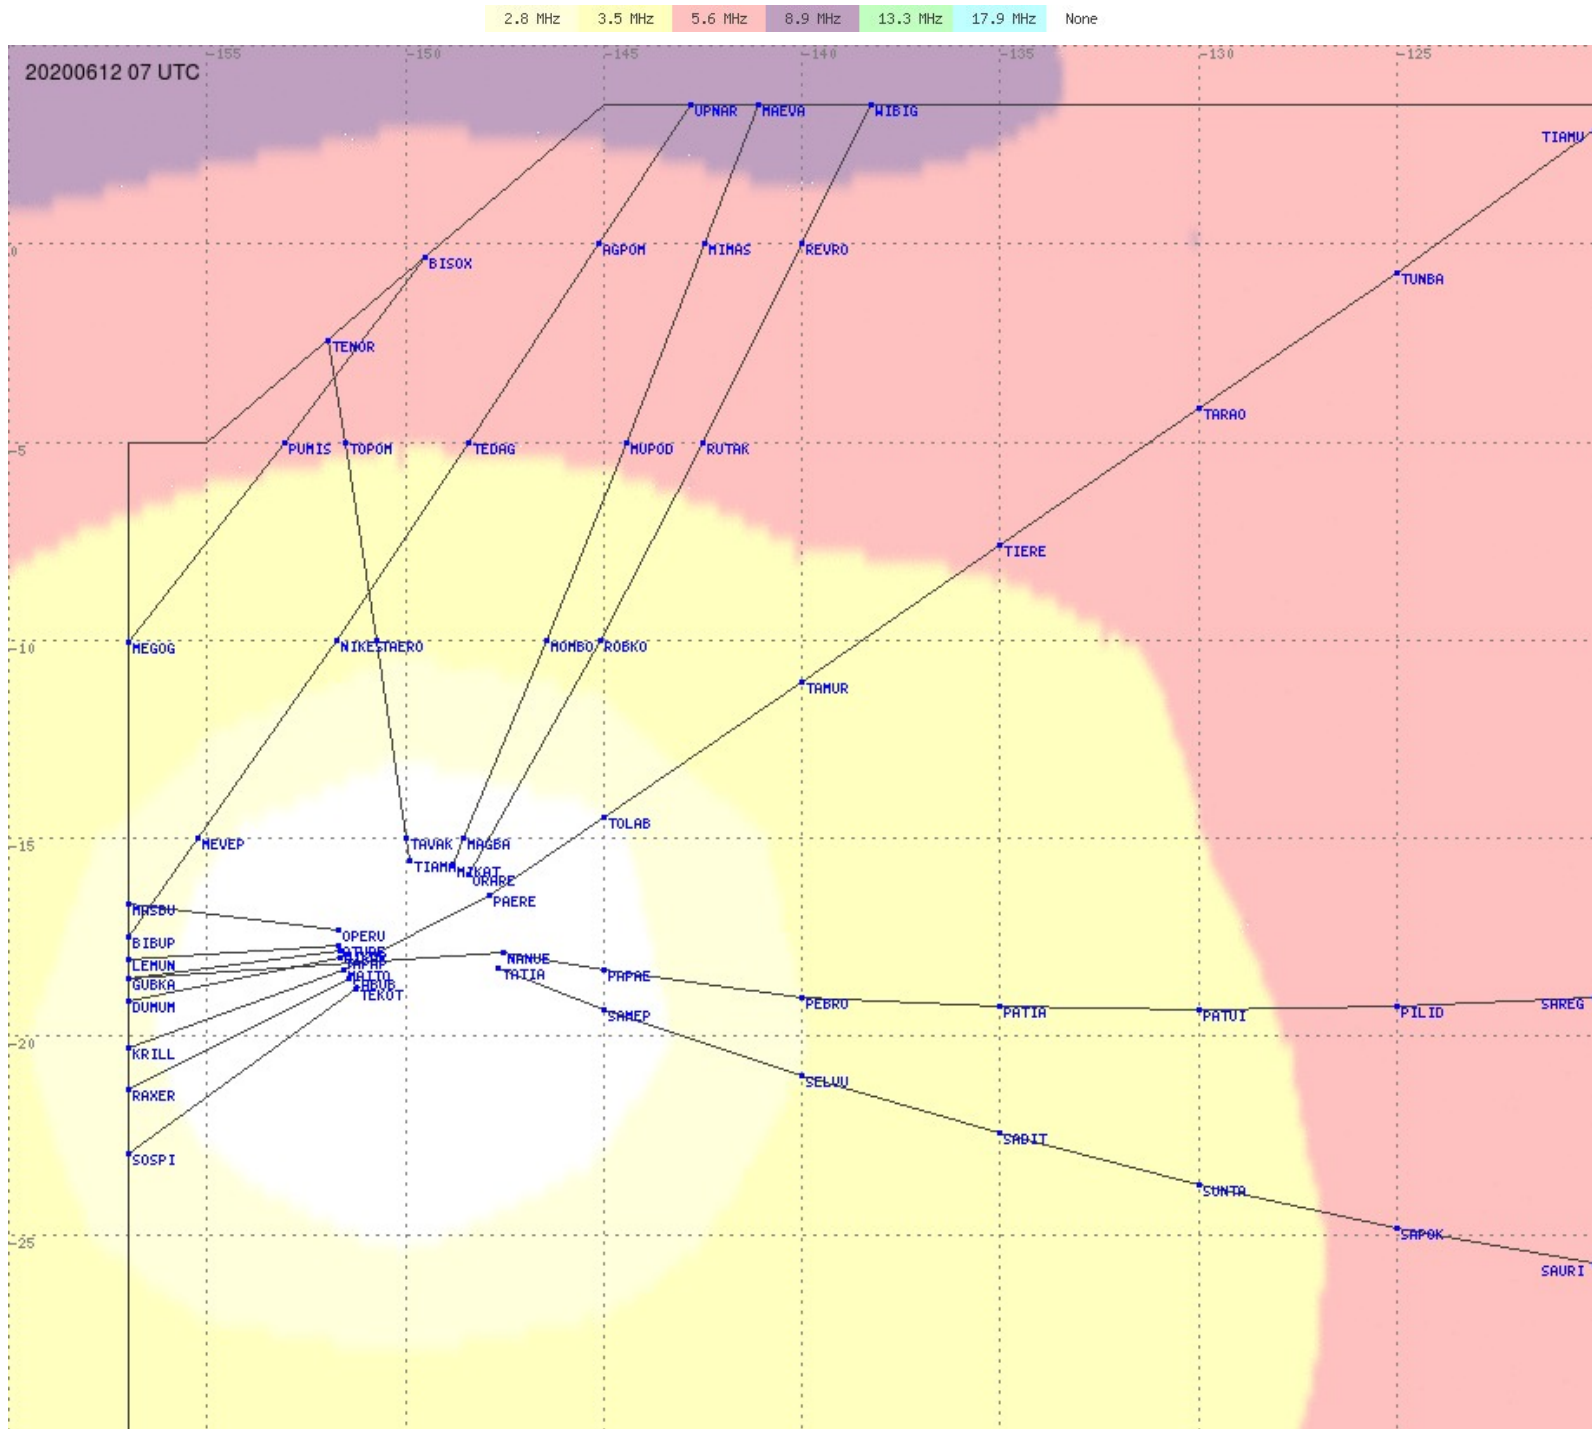

Tahiti FIR - HF Propag - 20200612

2.8 MHz 3.5 MHz 5.6 MHz 8.9 MHz 13.3 MHz 17.9 MHz None

Tahiti FIR - HF Propag - 20200612

2.8 MHz
3.5 MHz
5.6 MHz
8.9 MHz
13.3 MHz
17.9 MHz
None

Tahiti FIR - HF Propag - 20200612

2.8 MHz 3.5 MHz 5.6 MHz 8.9 MHz 13.3 MHz 17.9 MHz None

Tahiti FIR - HF Propag - 20200612

2.8 MHz 3.5 MHz 5.6 MHz 8.9 MHz 13.3 MHz 17.9 MHz None

Tahiti FIR - HF Propag - 20200612

Tahiti FIR - HF Propag - 20200612

Tahiti FIR - HF Propag - 20200612

2.8 MHz
3.5 MHz
5.6 MHz
8.9 MHz
13.3 MHz
17.9 MHz
None

Tahiti FIR - HF Propag - 20200612

Tahiti FIR - HF Propag - 20200612

2.8 MHz 3.5 MHz 5.6 MHz 8.9 MHz 13.3 MHz 17.9 MHz None