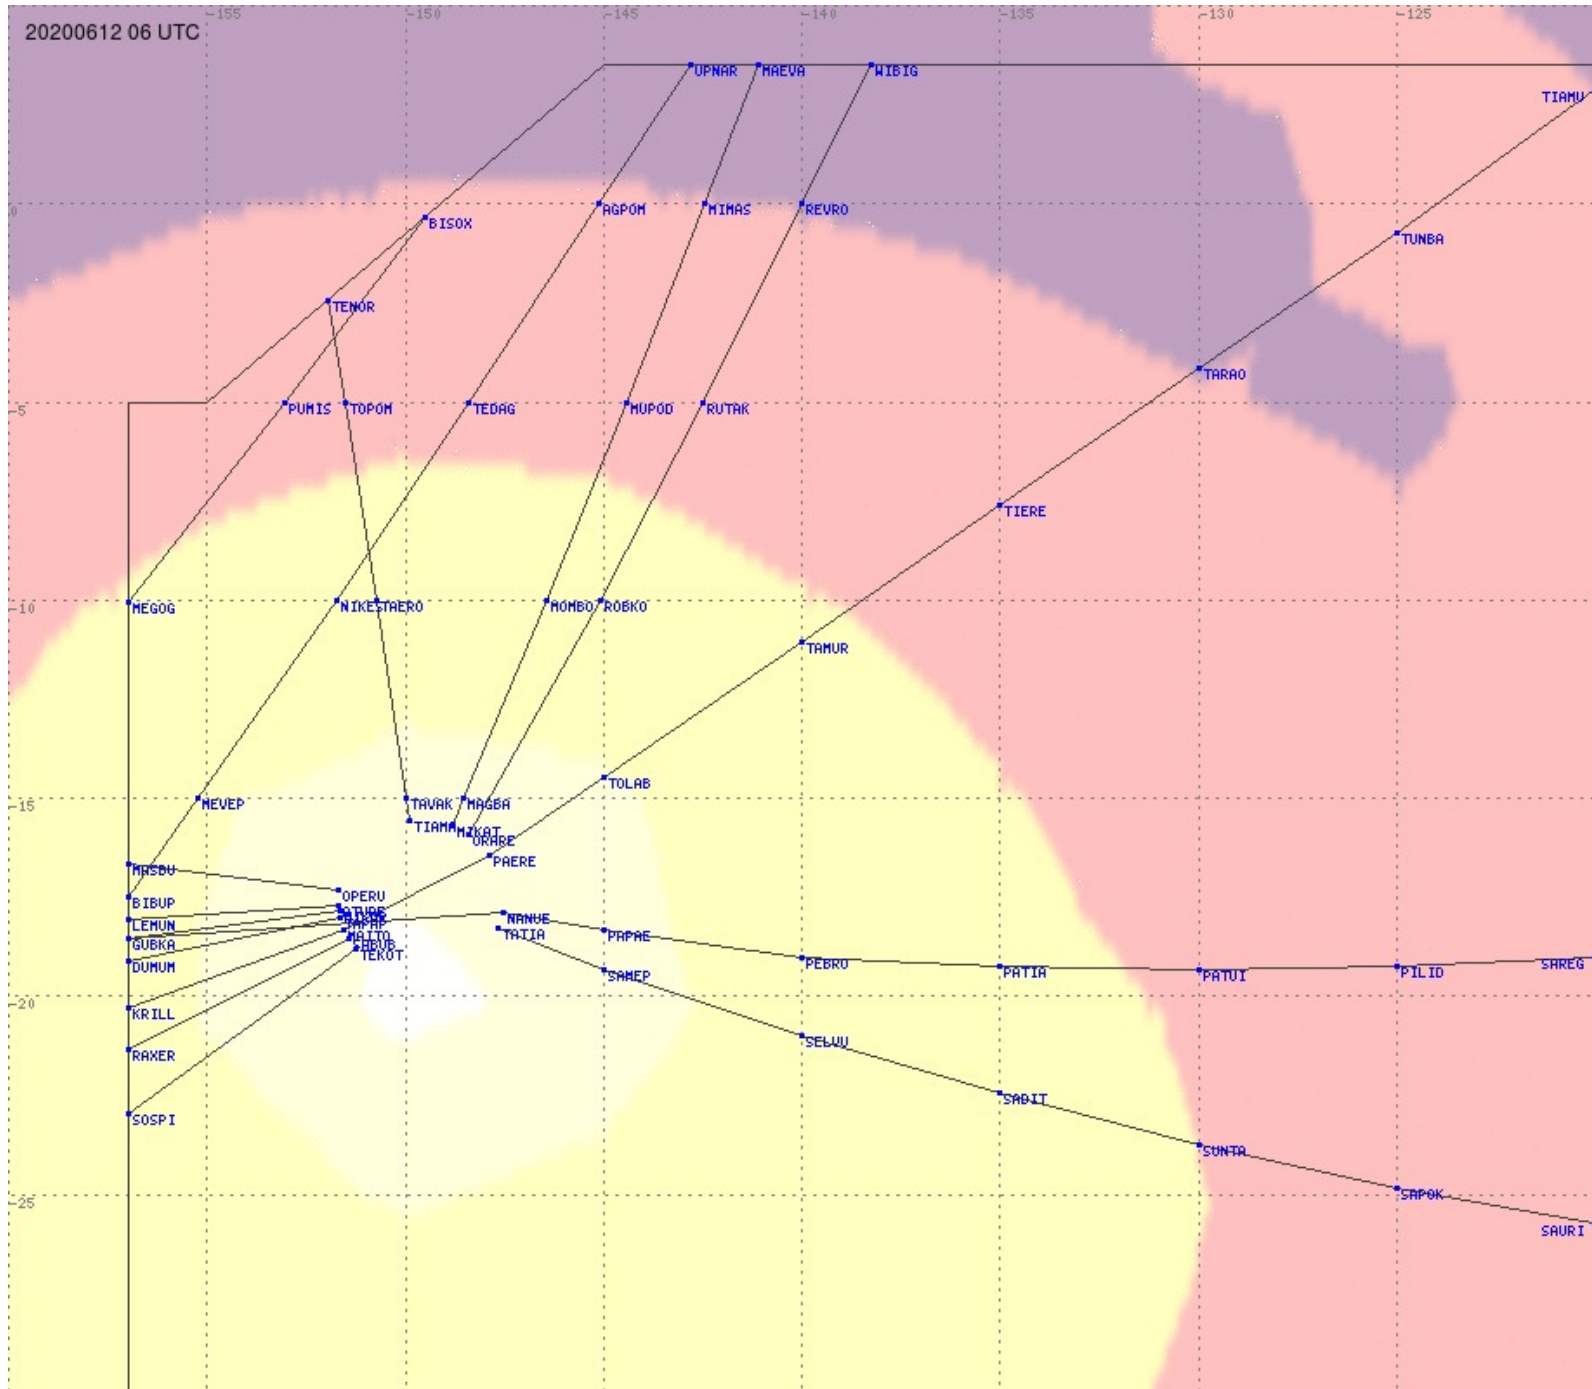

Tahiti FIR - HF Propag - 20200612

2.8 MHz 3.5 MHz 5.6 MHz 8.9 MHz 13.3 MHz 17.9 MHz None

Tahiti FIR - HF Propag - 20200612

2.8 MHz
3.5 MHz
5.6 MHz
8.9 MHz
13.3 MHz
17.9 MHz
None

Tahiti FIR - HF Propag - 20200612

2.8 MHz 3.5 MHz 5.6 MHz 8.9 MHz 13.3 MHz 17.9 MHz None

Tahiti FIR - HF Propag - 20200612

2.8 MHz 3.5 MHz 5.6 MHz 8.9 MHz 13.3 MHz 17.9 MHz None

Tahiti FIR - HF Propag - 20200612

Tahiti FIR - HF Propag - 20200612

Tahiti FIR - HF Propag - 20200612

2.8 MHz
3.5 MHz
5.6 MHz
8.9 MHz
13.3 MHz
17.9 MHz
None

Tahiti FIR - HF Propag - 20200612

Tahiti FIR - HF Propag - 20200612

2.8 MHz 3.5 MHz 5.6 MHz 8.9 MHz 13.3 MHz 17.9 MHz None