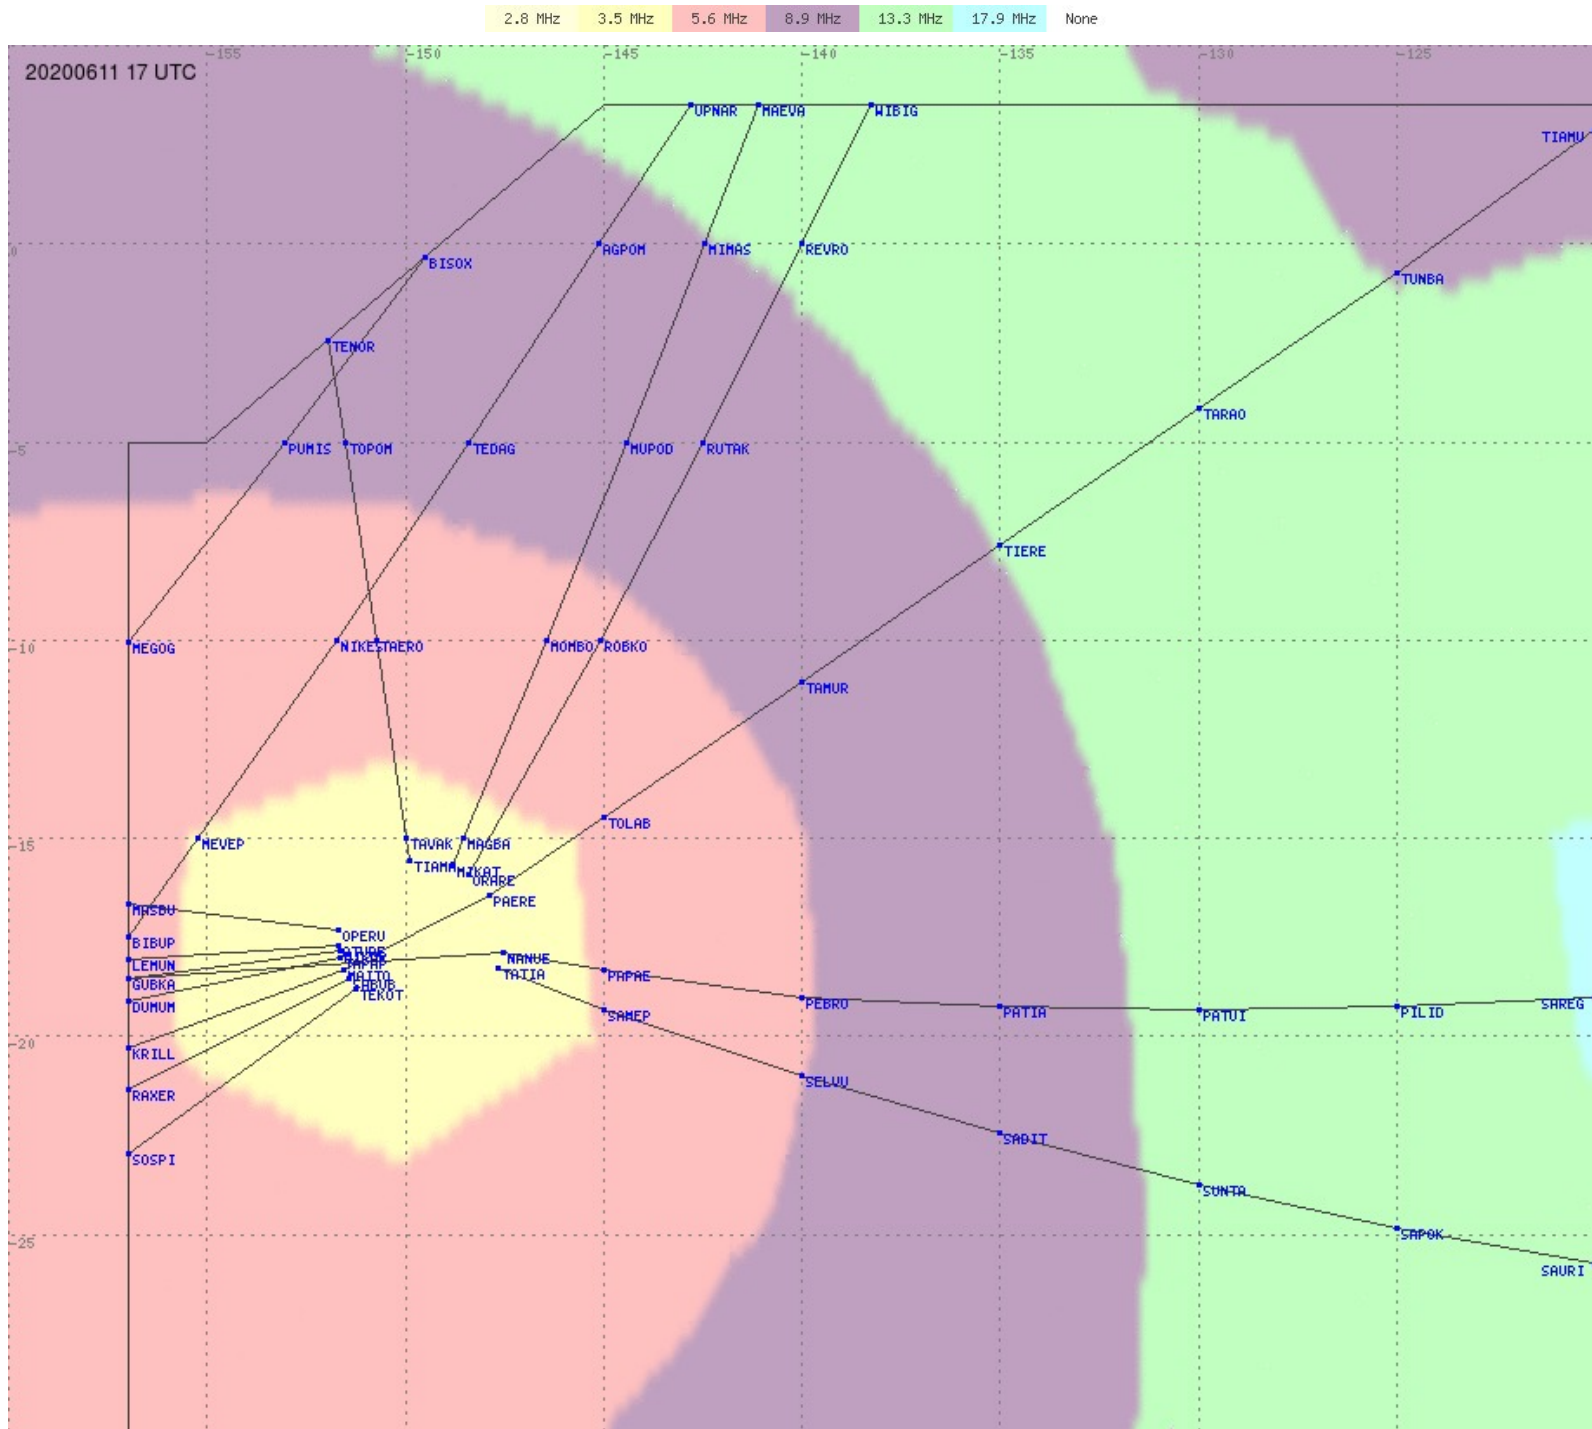

Tahiti FIR - HF Propag - 20200611

2.8 MHz 3.5 MHz 5.6 MHz 8.9 MHz 13.3 MHz 17.9 MHz None

Tahiti FIR - HF Propag - 20200611

2.8 MHz 3.5 MHz 5.6 MHz 8.9 MHz 13.3 MHz 17.9 MHz None

Tahiti FIR - HF Propag - 20200611

2.8 MHz 3.5 MHz 5.6 MHz 8.9 MHz 13.3 MHz 17.9 MHz None

Tahiti FIR - HF Propag - 20200611

2.8 MHz 3.5 MHz 5.6 MHz 8.9 MHz 13.3 MHz 17.9 MHz None

Tahiti FIR - HF Propag - 20200611

Tahiti FIR - HF Propag - 20200611

Tahiti FIR - HF Propag - 20200611

Tahiti FIR - HF Propag - 20200611

2.8 MHz 3.5 MHz 5.6 MHz 8.9 MHz 13.3 MHz 17.9 MHz None

Tahiti FIR - HF Propag - 20200611

2.8 MHz 3.5 MHz 5.6 MHz 8.9 MHz 13.3 MHz 17.9 MHz None