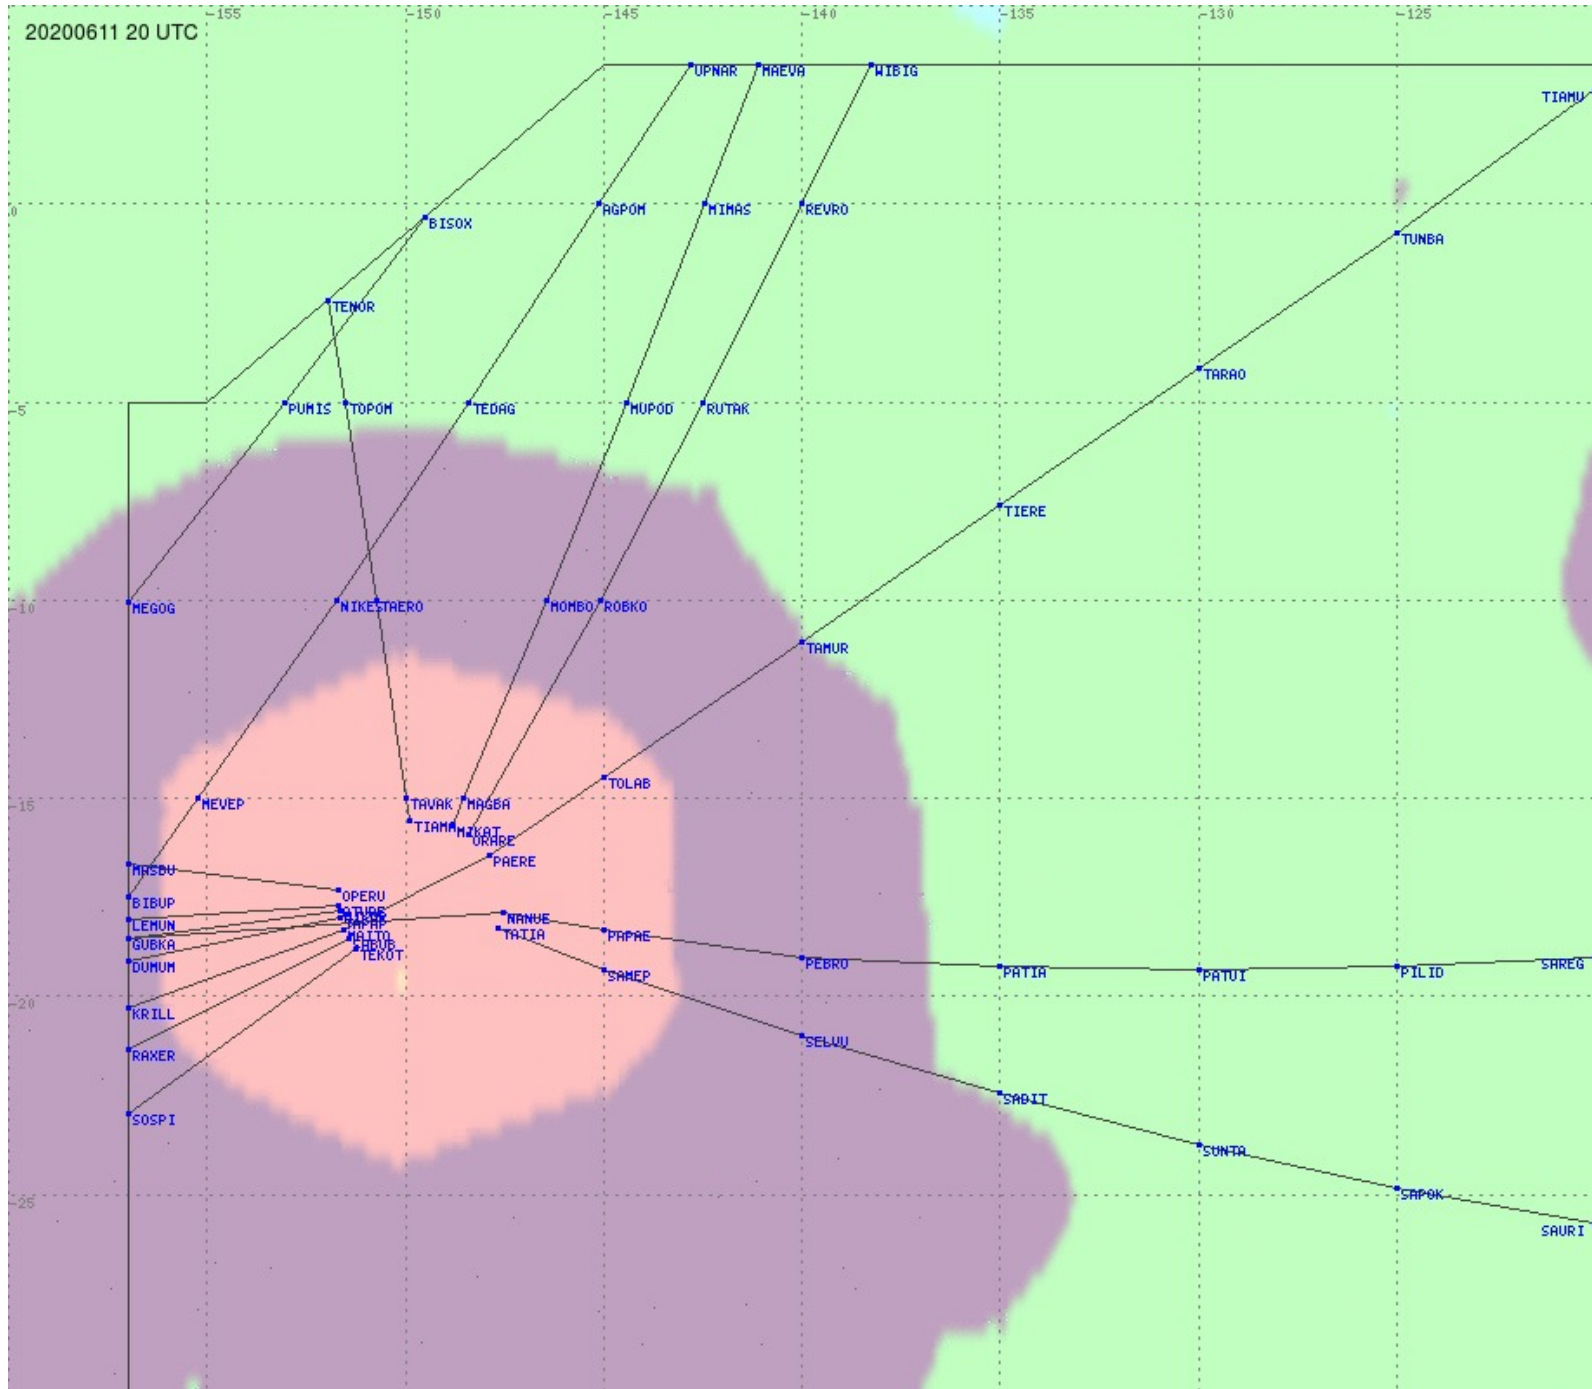

Tahiti FIR - HF Propag - 20200611

2.8 MHz 3.5 MHz 5.6 MHz 8.9 MHz 13.3 MHz 17.9 MHz None

Tahiti FIR - HF Propag - 20200611

2.8 MHz 3.5 MHz 5.6 MHz 8.9 MHz 13.3 MHz 17.9 MHz None

Tahiti FIR - HF Propag - 20200611

2.8 MHz 3.5 MHz 5.6 MHz 8.9 MHz 13.3 MHz 17.9 MHz None

Tahiti FIR - HF Propag - 20200611

2.8 MHz 3.5 MHz 5.6 MHz 8.9 MHz 13.3 MHz 17.9 MHz None

Tahiti FIR - HF Propag - 20200611

Tahiti FIR - HF Propag - 20200611

Tahiti FIR - HF Propag - 20200611

Tahiti FIR - HF Propag - 20200611

2.8 MHz 3.5 MHz 5.6 MHz 8.9 MHz 13.3 MHz 17.9 MHz None

Tahiti FIR - HF Propag - 20200611

2.8 MHz 3.5 MHz 5.6 MHz 8.9 MHz 13.3 MHz 17.9 MHz None