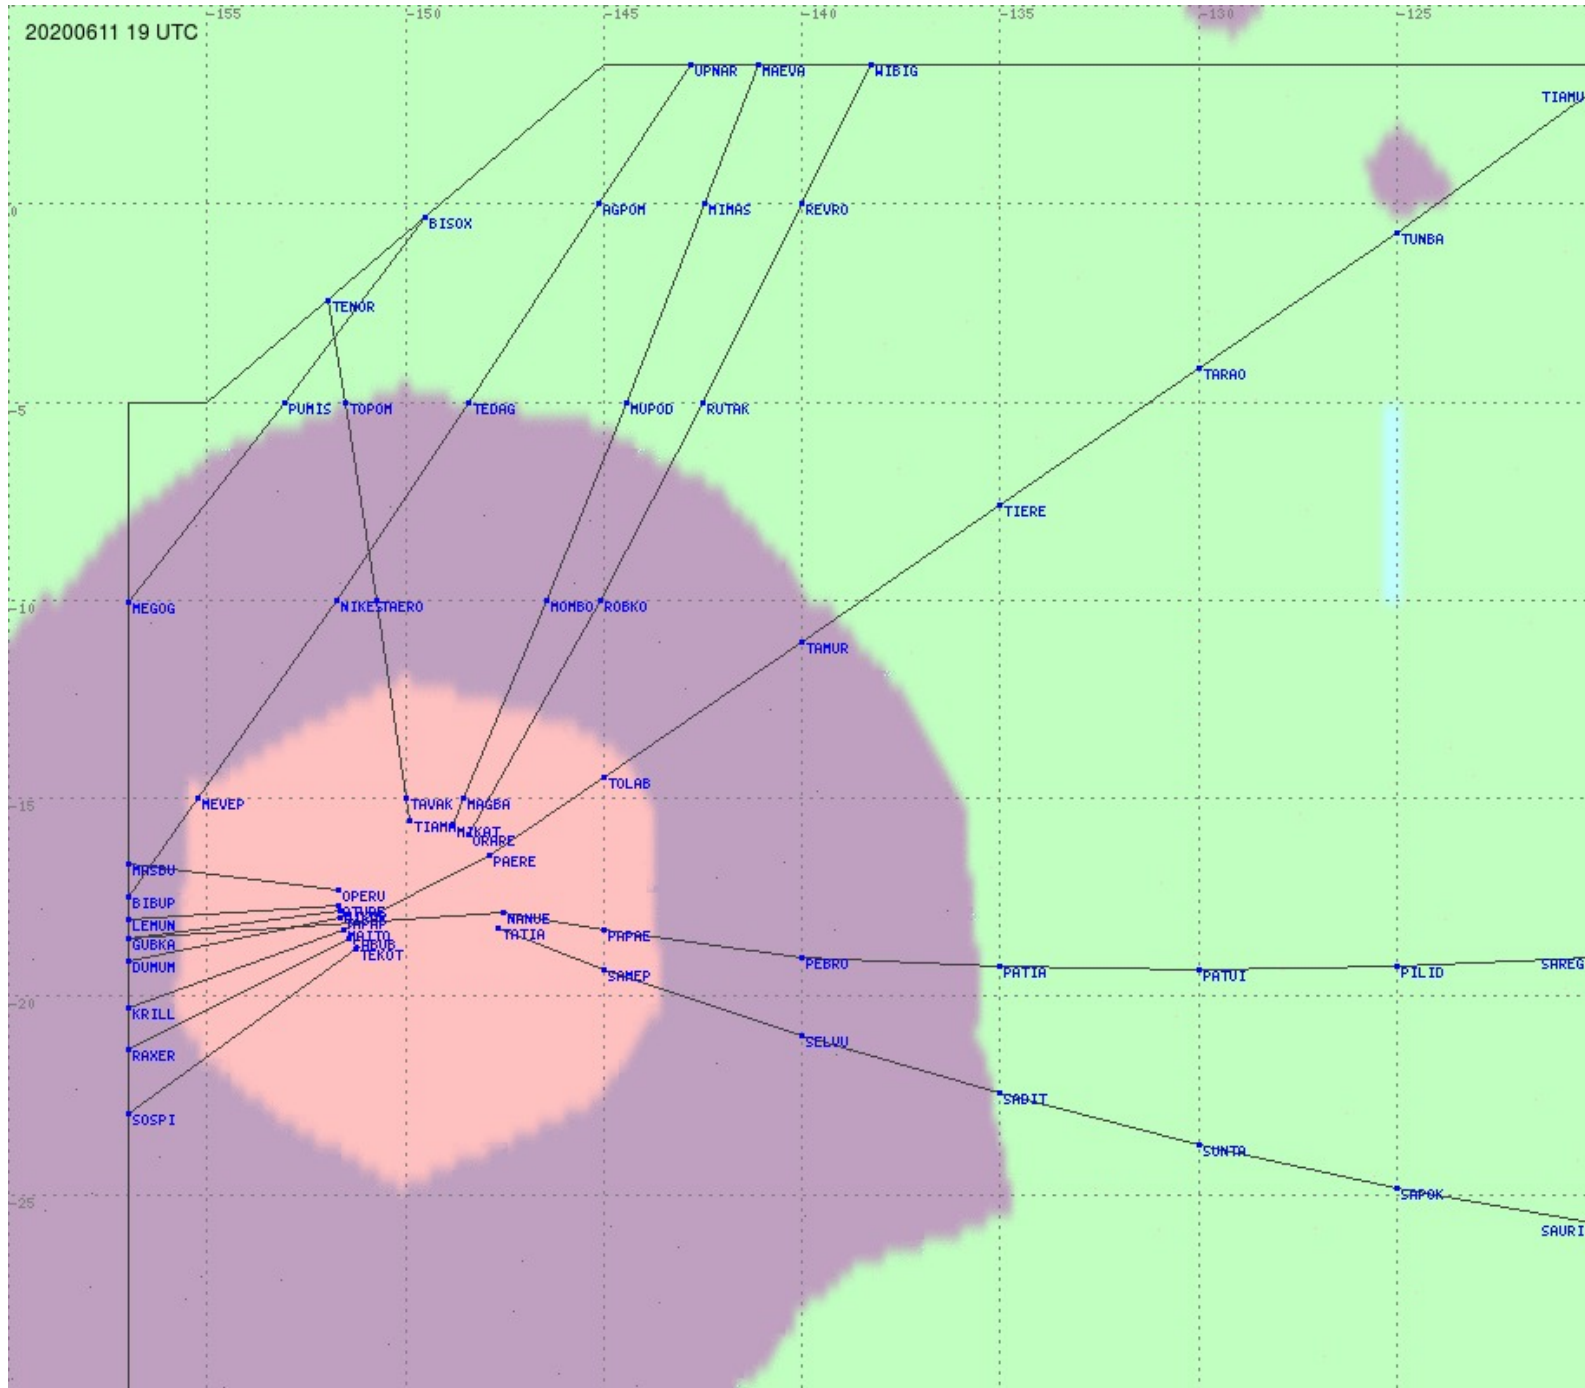

Tahiti FIR - HF Propag - 20200611

2.8 MHz 3.5 MHz 5.6 MHz 8.9 MHz 13.3 MHz 17.9 MHz None

Tahiti FIR - HF Propag - 20200611

2.8 MHz 3.5 MHz 5.6 MHz 8.9 MHz 13.3 MHz 17.9 MHz None

Tahiti FIR - HF Propag - 20200611

2.8 MHz 3.5 MHz 5.6 MHz 8.9 MHz 13.3 MHz 17.9 MHz None

Tahiti FIR - HF Propag - 20200611

2.8 MHz 3.5 MHz 5.6 MHz 8.9 MHz 13.3 MHz 17.9 MHz None

Tahiti FIR - HF Propag - 20200611

Tahiti FIR - HF Propag - 20200611

Tahiti FIR - HF Propag - 20200611

Tahiti FIR - HF Propag - 20200611

2.8 MHz 3.5 MHz 5.6 MHz 8.9 MHz 13.3 MHz 17.9 MHz None

Tahiti FIR - HF Propag - 20200611

2.8 MHz 3.5 MHz 5.6 MHz 8.9 MHz 13.3 MHz 17.9 MHz None