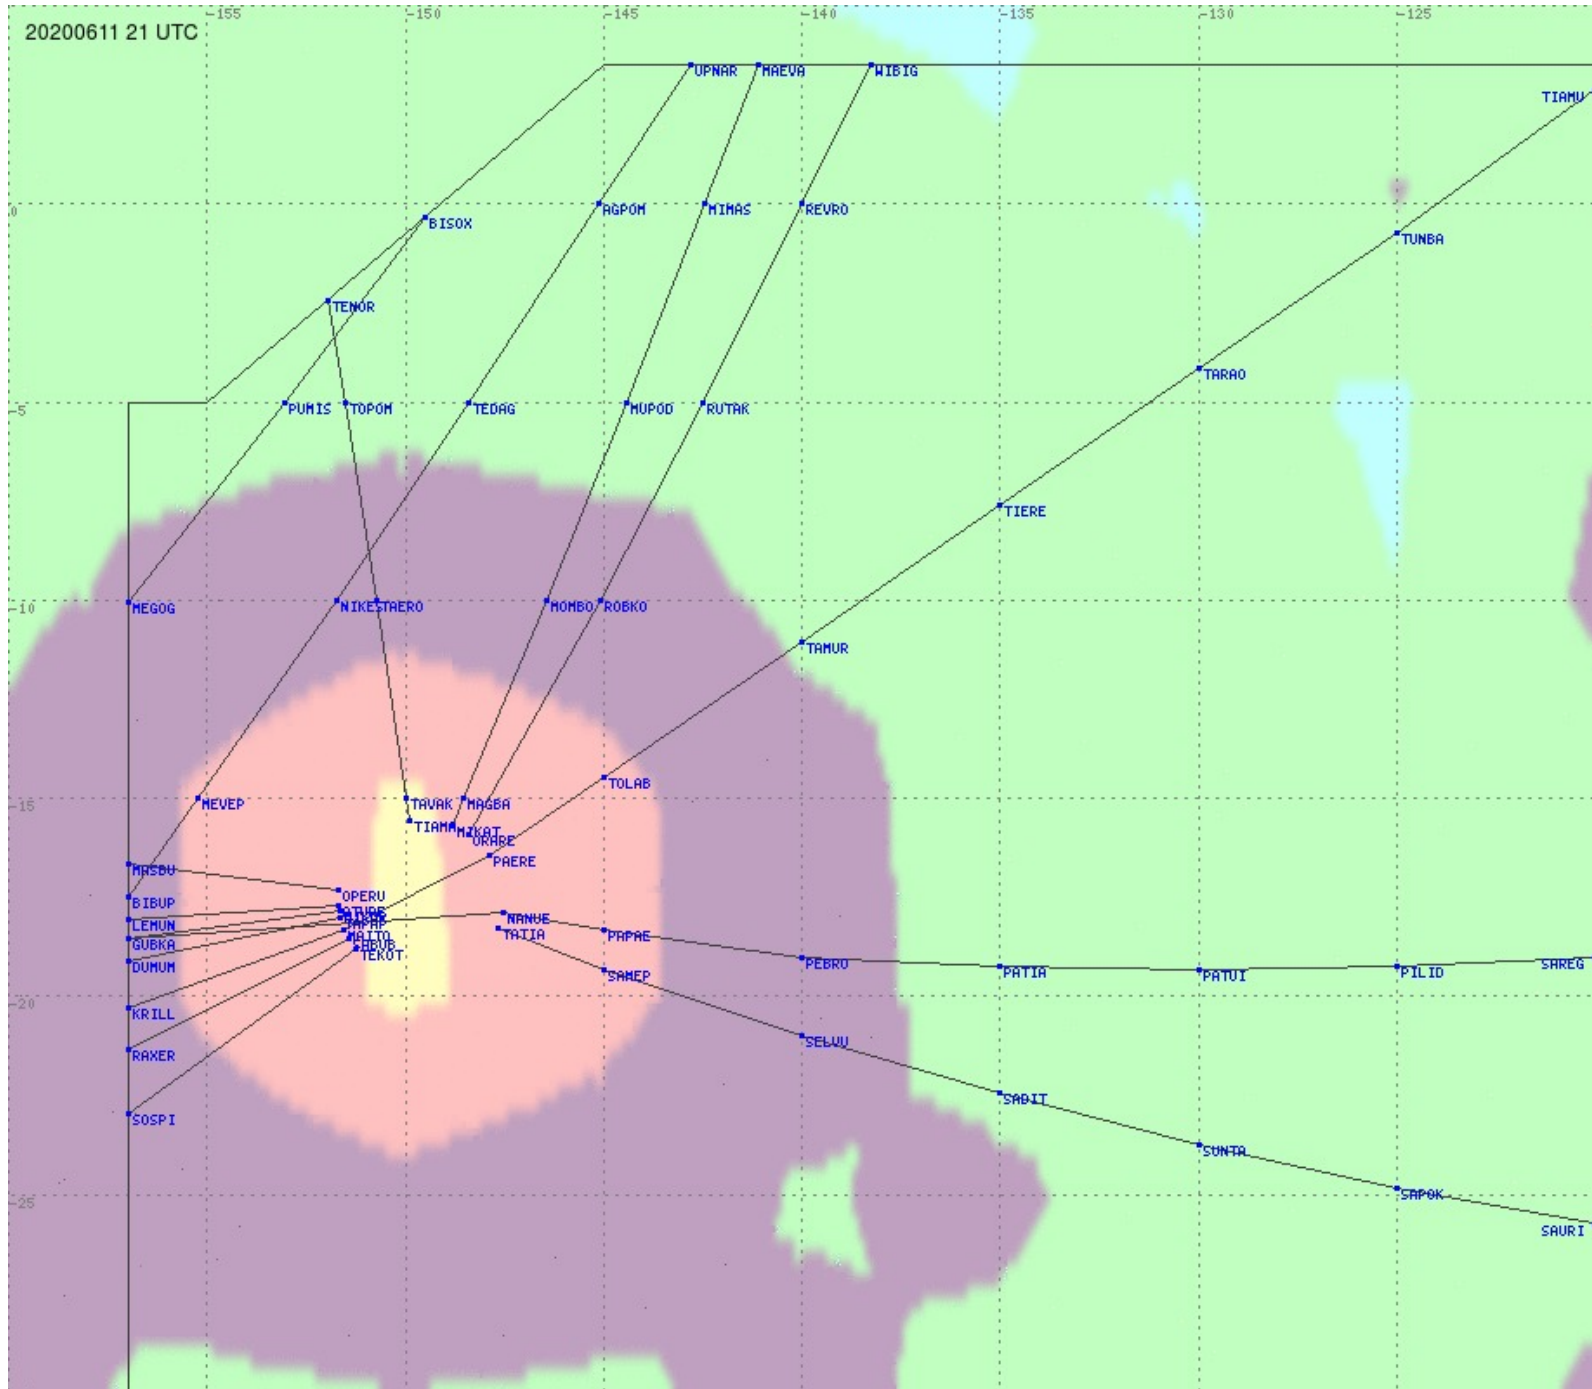

Tahiti FIR - HF Propag - 20200611

2.8 MHz 3.5 MHz 5.6 MHz 8.9 MHz 13.3 MHz 17.9 MHz None

Tahiti FIR - HF Propag - 20200611

2.8 MHz 3.5 MHz 5.6 MHz 8.9 MHz 13.3 MHz 17.9 MHz None

Tahiti FIR - HF Propag - 20200611

2.8 MHz 3.5 MHz 5.6 MHz 8.9 MHz 13.3 MHz 17.9 MHz None

Tahiti FIR - HF Propag - 20200611

2.8 MHz 3.5 MHz 5.6 MHz 8.9 MHz 13.3 MHz 17.9 MHz None

Tahiti FIR - HF Propag - 20200611

Tahiti FIR - HF Propag - 20200611

Tahiti FIR - HF Propag - 20200611

Tahiti FIR - HF Propag - 20200611

2.8 MHz 3.5 MHz 5.6 MHz 8.9 MHz 13.3 MHz 17.9 MHz None

Tahiti FIR - HF Propag - 20200611

2.8 MHz 3.5 MHz 5.6 MHz 8.9 MHz 13.3 MHz 17.9 MHz None