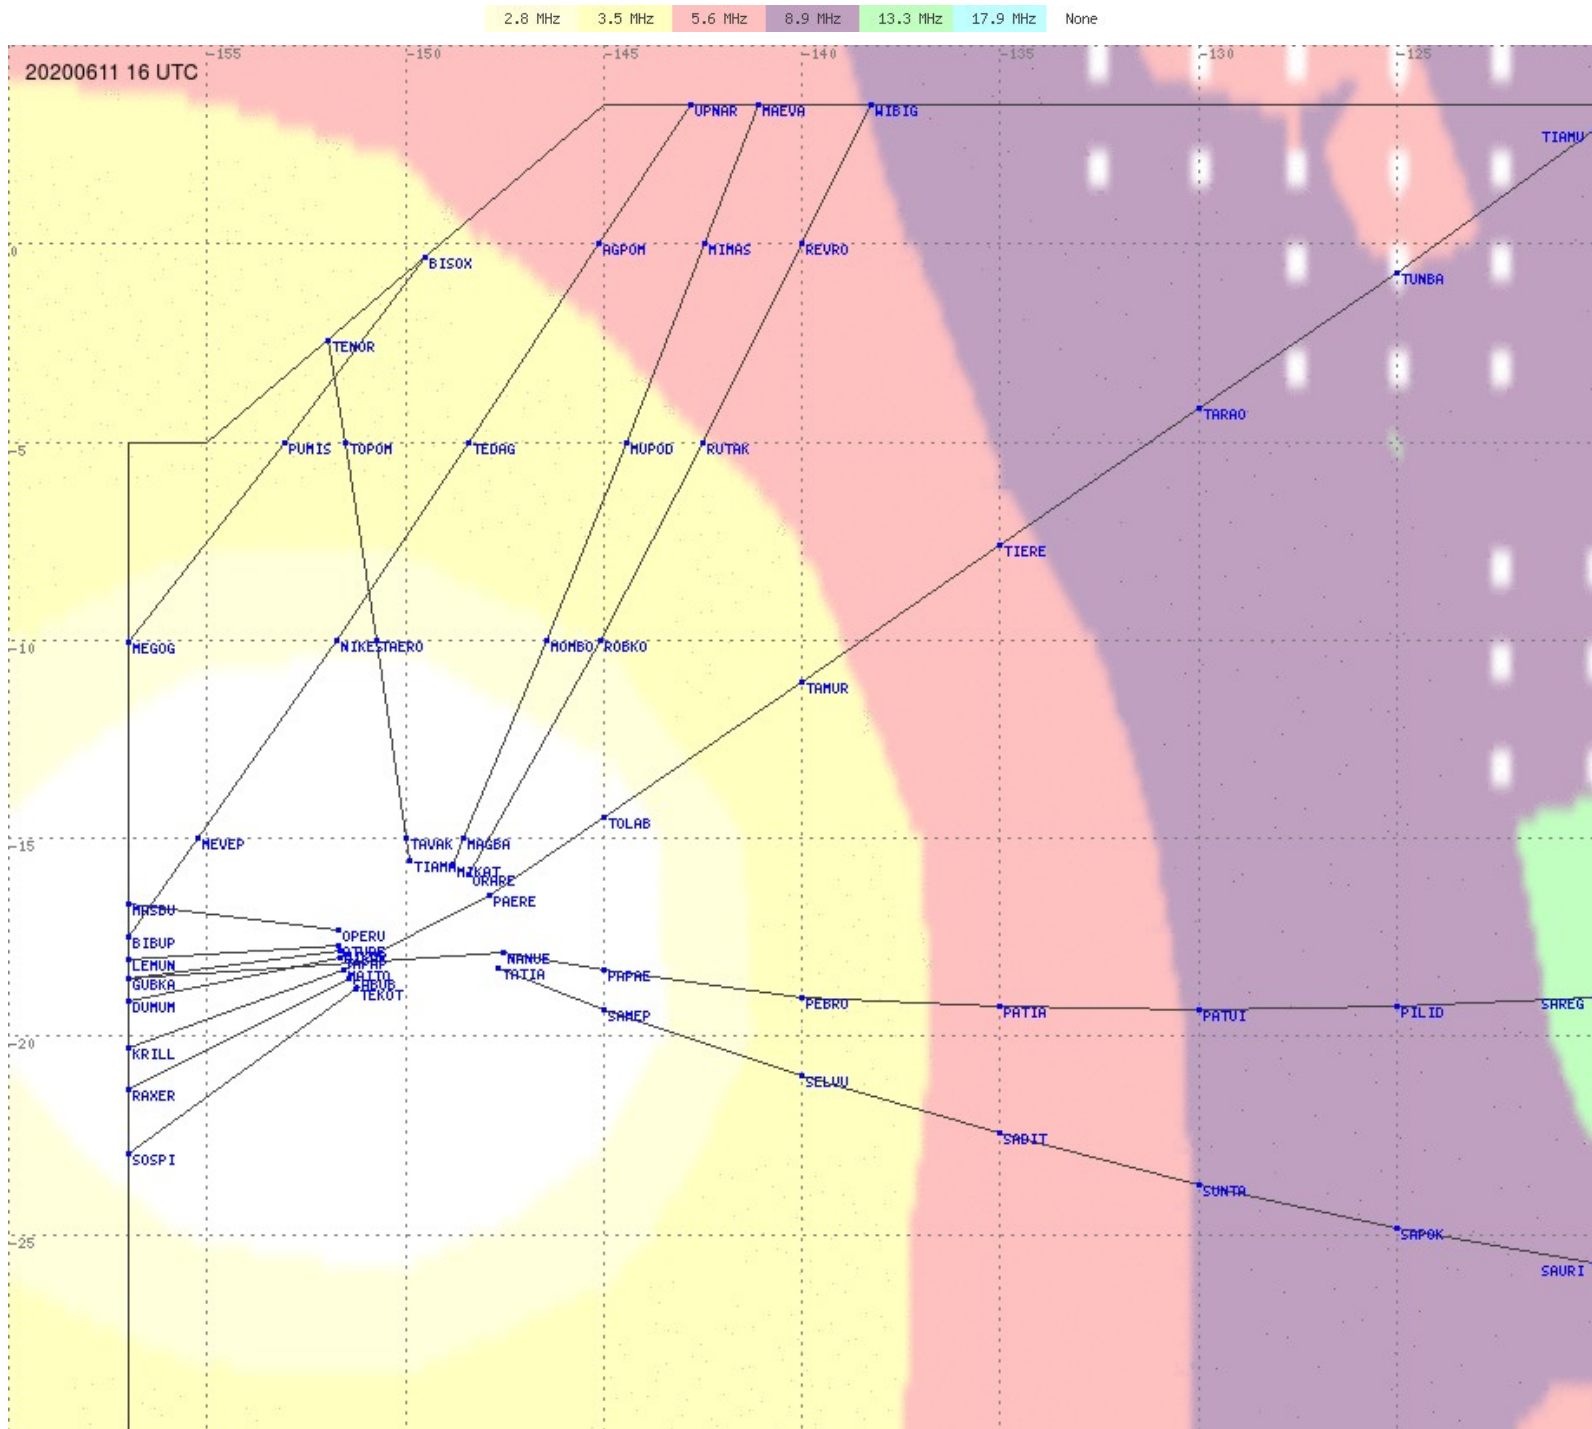

Tahiti FIR - HF Propag - 20200611

2.8 MHz 3.5 MHz 5.6 MHz 8.9 MHz 13.3 MHz 17.9 MHz None

Tahiti FIR - HF Propag - 20200611

2.8 MHz 3.5 MHz 5.6 MHz 8.9 MHz 13.3 MHz 17.9 MHz None

Tahiti FIR - HF Propag - 20200611

2.8 MHz 3.5 MHz 5.6 MHz 8.9 MHz 13.3 MHz 17.9 MHz None

Tahiti FIR - HF Propag - 20200611

2.8 MHz 3.5 MHz 5.6 MHz 8.9 MHz 13.3 MHz 17.9 MHz None

Tahiti FIR - HF Propag - 20200611

Tahiti FIR - HF Propag - 20200611

Tahiti FIR - HF Propag - 20200611

Tahiti FIR - HF Propag - 20200611

2.8 MHz 3.5 MHz 5.6 MHz 8.9 MHz 13.3 MHz 17.9 MHz None

Tahiti FIR - HF Propag - 20200611

2.8 MHz 3.5 MHz 5.6 MHz 8.9 MHz 13.3 MHz 17.9 MHz None