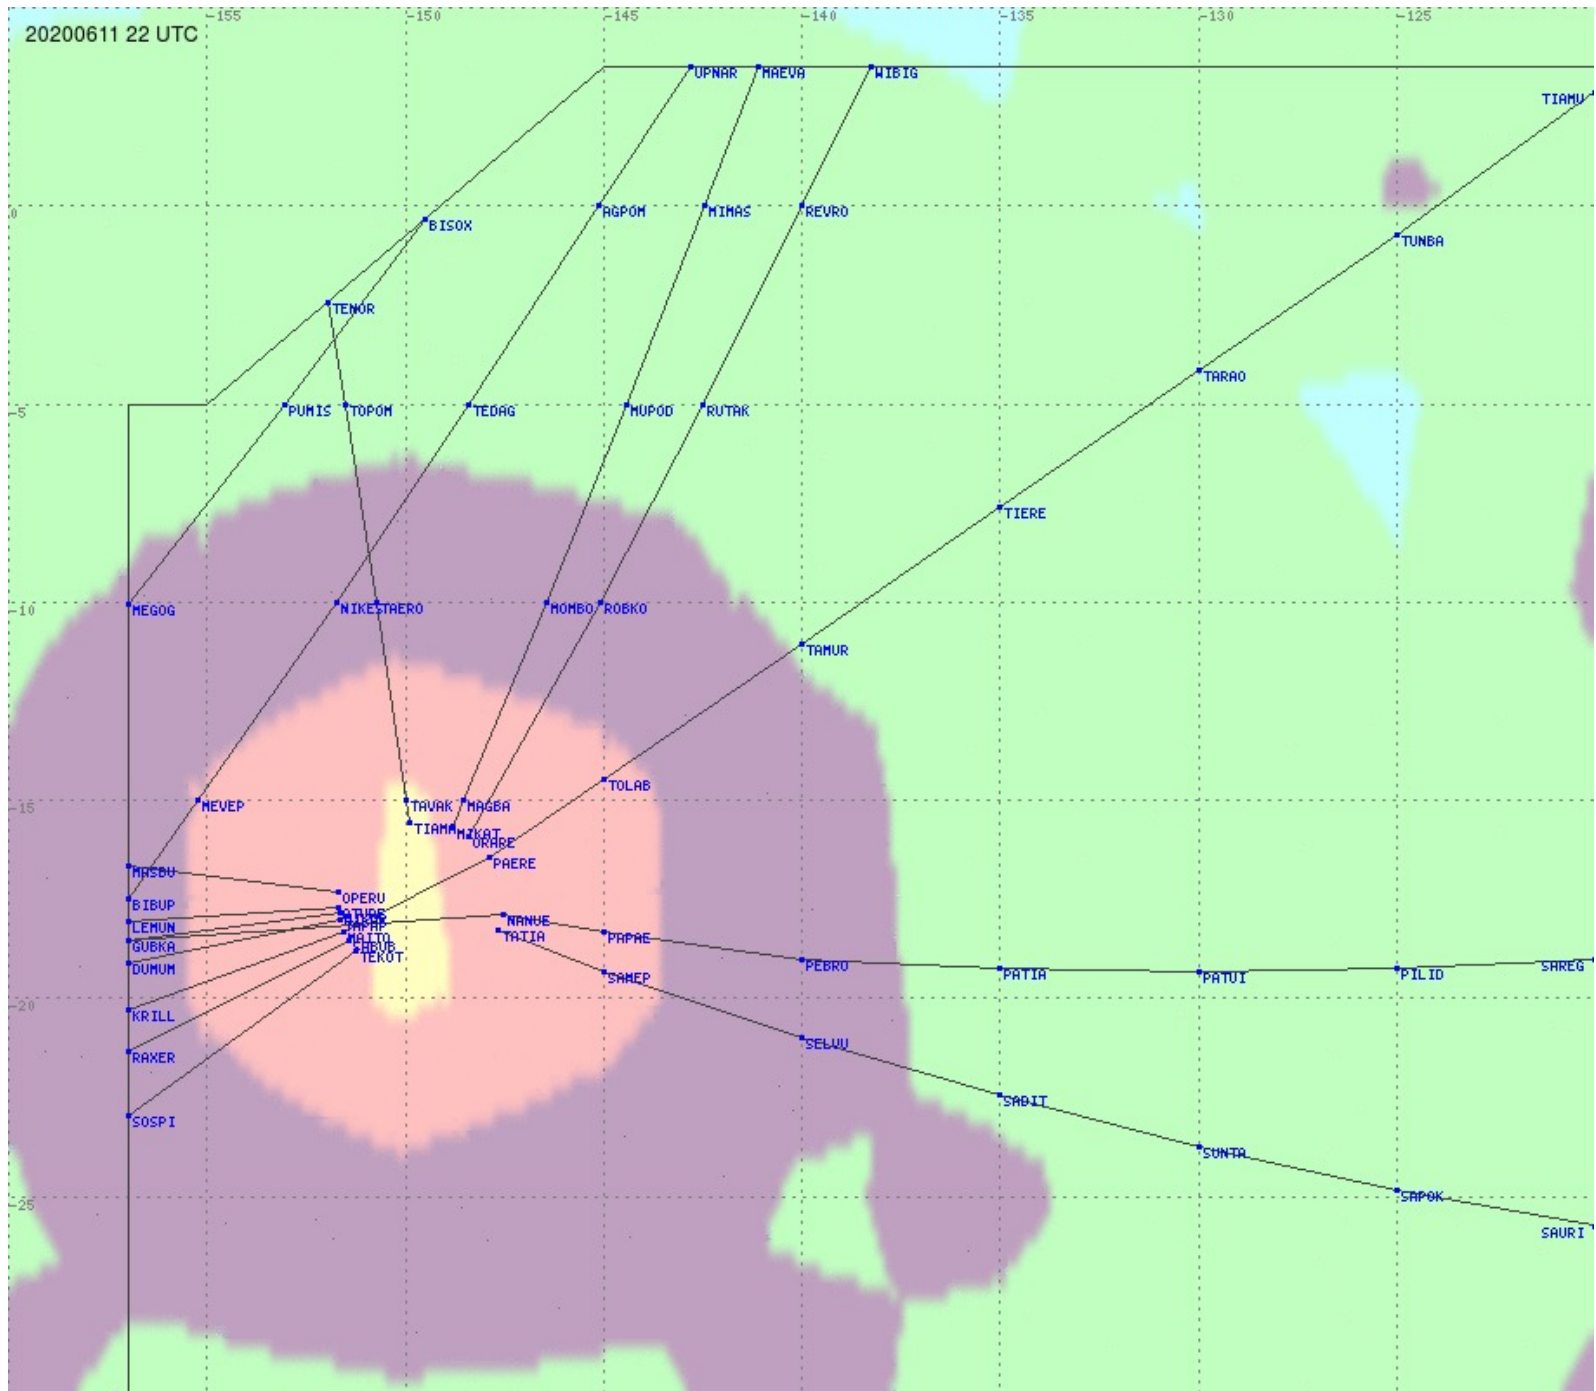

Tahiti FIR - HF Propag - 20200611

2.8 MHz 3.5 MHz 5.6 MHz 8.9 MHz 13.3 MHz 17.9 MHz None

Tahiti FIR - HF Propag - 20200611

2.8 MHz 3.5 MHz 5.6 MHz 8.9 MHz 13.3 MHz 17.9 MHz None

Tahiti FIR - HF Propag - 20200611

Tahiti FIR - HF Propag - 20200611

Tahiti FIR - HF Propag - 20200611

2.8 MHz 3.5 MHz 5.6 MHz 8.9 MHz 13.3 MHz 17.9 MHz None

Tahiti FIR - HF Propag - 20200611

2.8 MHz 3.5 MHz 5.6 MHz 8.9 MHz 13.3 MHz 17.9 MHz None

2.8 MHz
3.5 MHz
5.6 MHz
8.9 MHz
13.3 MHz
17.9 MHz
None

Tahiti FIR - HF Propag - 20200611

2.8 MHz 3.5 MHz 5.6 MHz 8.9 MHz 13.3 MHz 17.9 MHz None