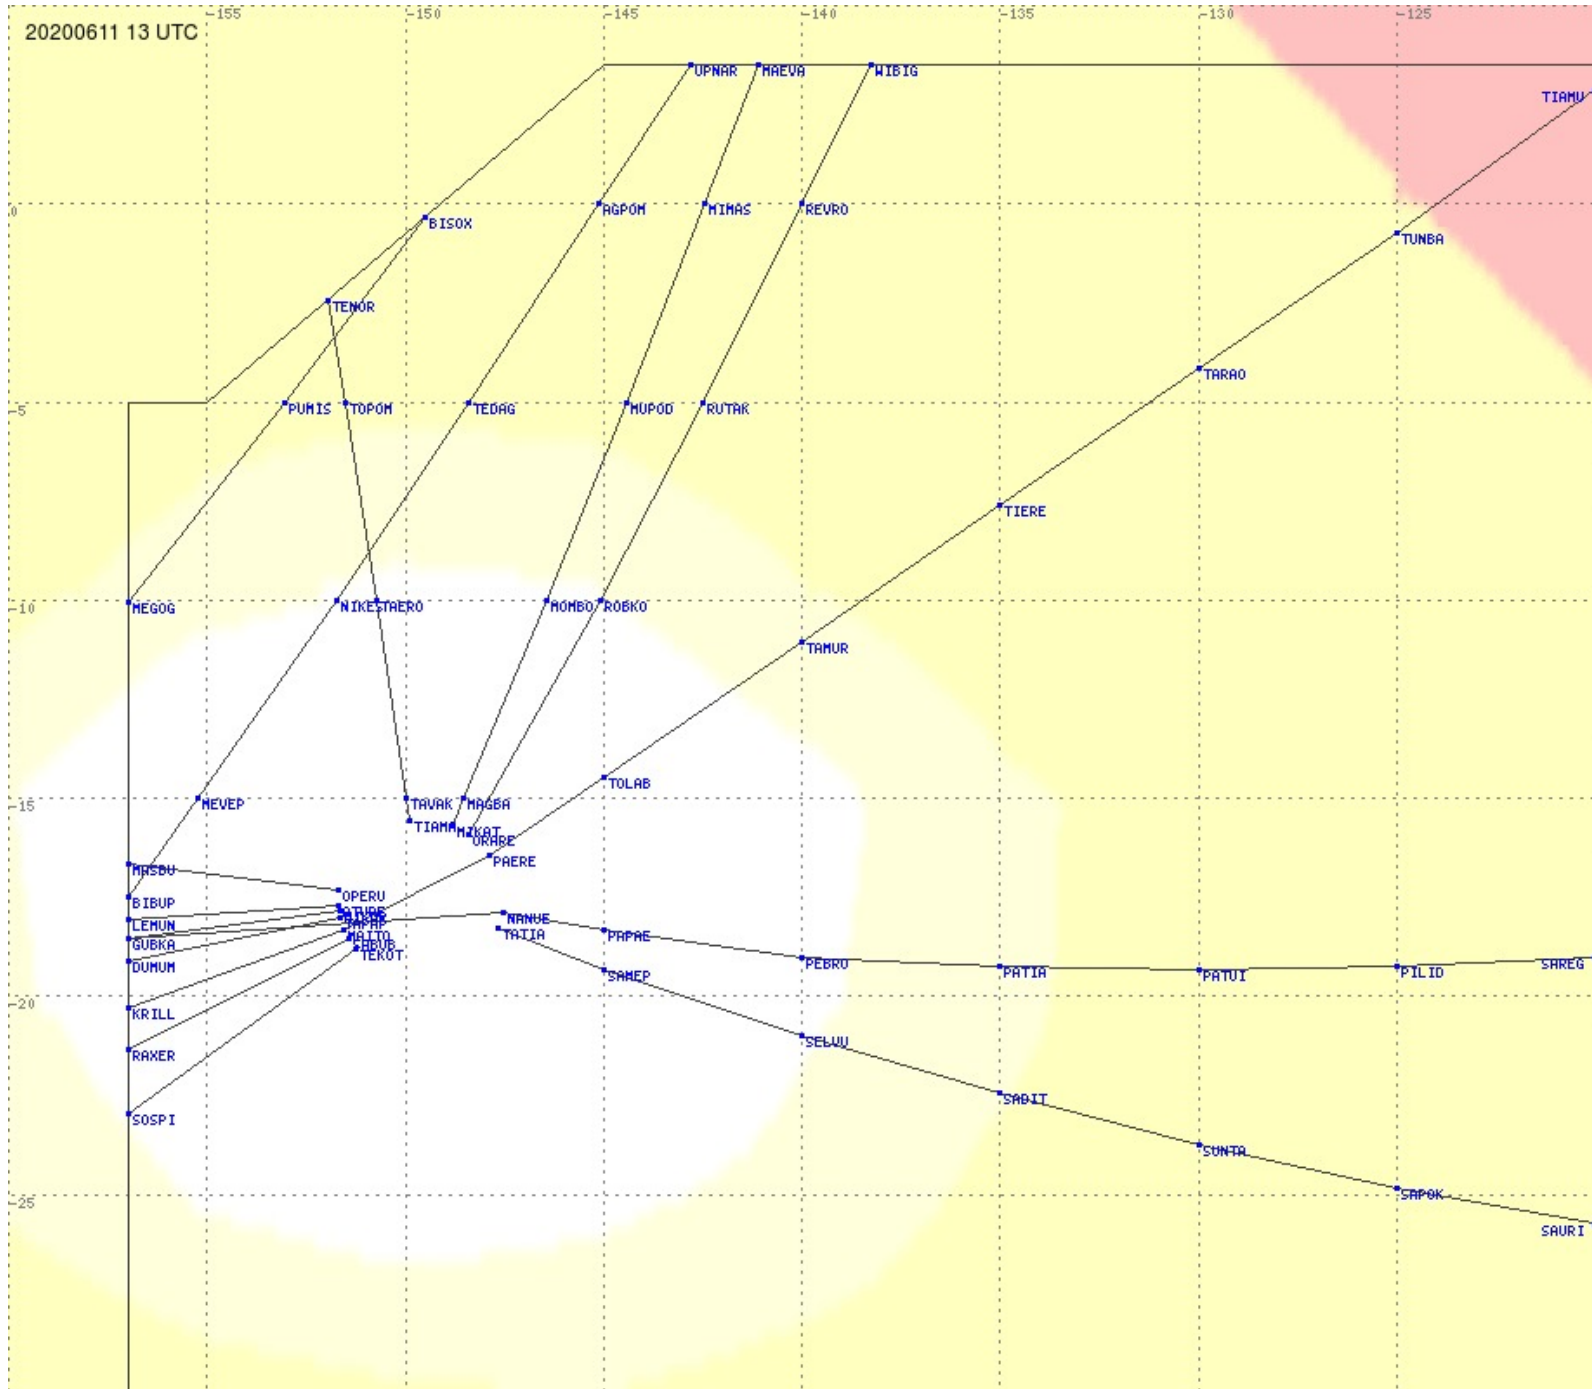

Tahiti FIR - HF Propag - 20200611

2.8 MHz
3.5 MHz
5.6 MHz
8.9 MHz
13.3 MHz
17.9 MHz
None

Tahiti FIR - HF Propag - 20200611

Tahiti FIR - HF Propag - 20200611

2.8 MHz 3.5 MHz 5.6 MHz 8.9 MHz 13.3 MHz 17.9 MHz None

Tahiti FIR - HF Propag - 20200611

2.8 MHz 3.5 MHz 5.6 MHz 8.9 MHz 13.3 MHz 17.9 MHz None

Tahiti FIR - HF Propag - 20200611

2.8 MHz 3.5 MHz 5.6 MHz 8.9 MHz 13.3 MHz 17.9 MHz None

Tahiti FIR - HF Propag - 20200611

2.8 MHz 3.5 MHz 5.6 MHz 8.9 MHz 13.3 MHz 17.9 MHz None

Tahiti FIR - HF Propag - 20200611

2.8 MHz 3.5 MHz 5.6 MHz 8.9 MHz 13.3 MHz 17.9 MHz None

Tahiti FIR - HF Propag - 20200611

Tahiti FIR - HF Propag - 20200611