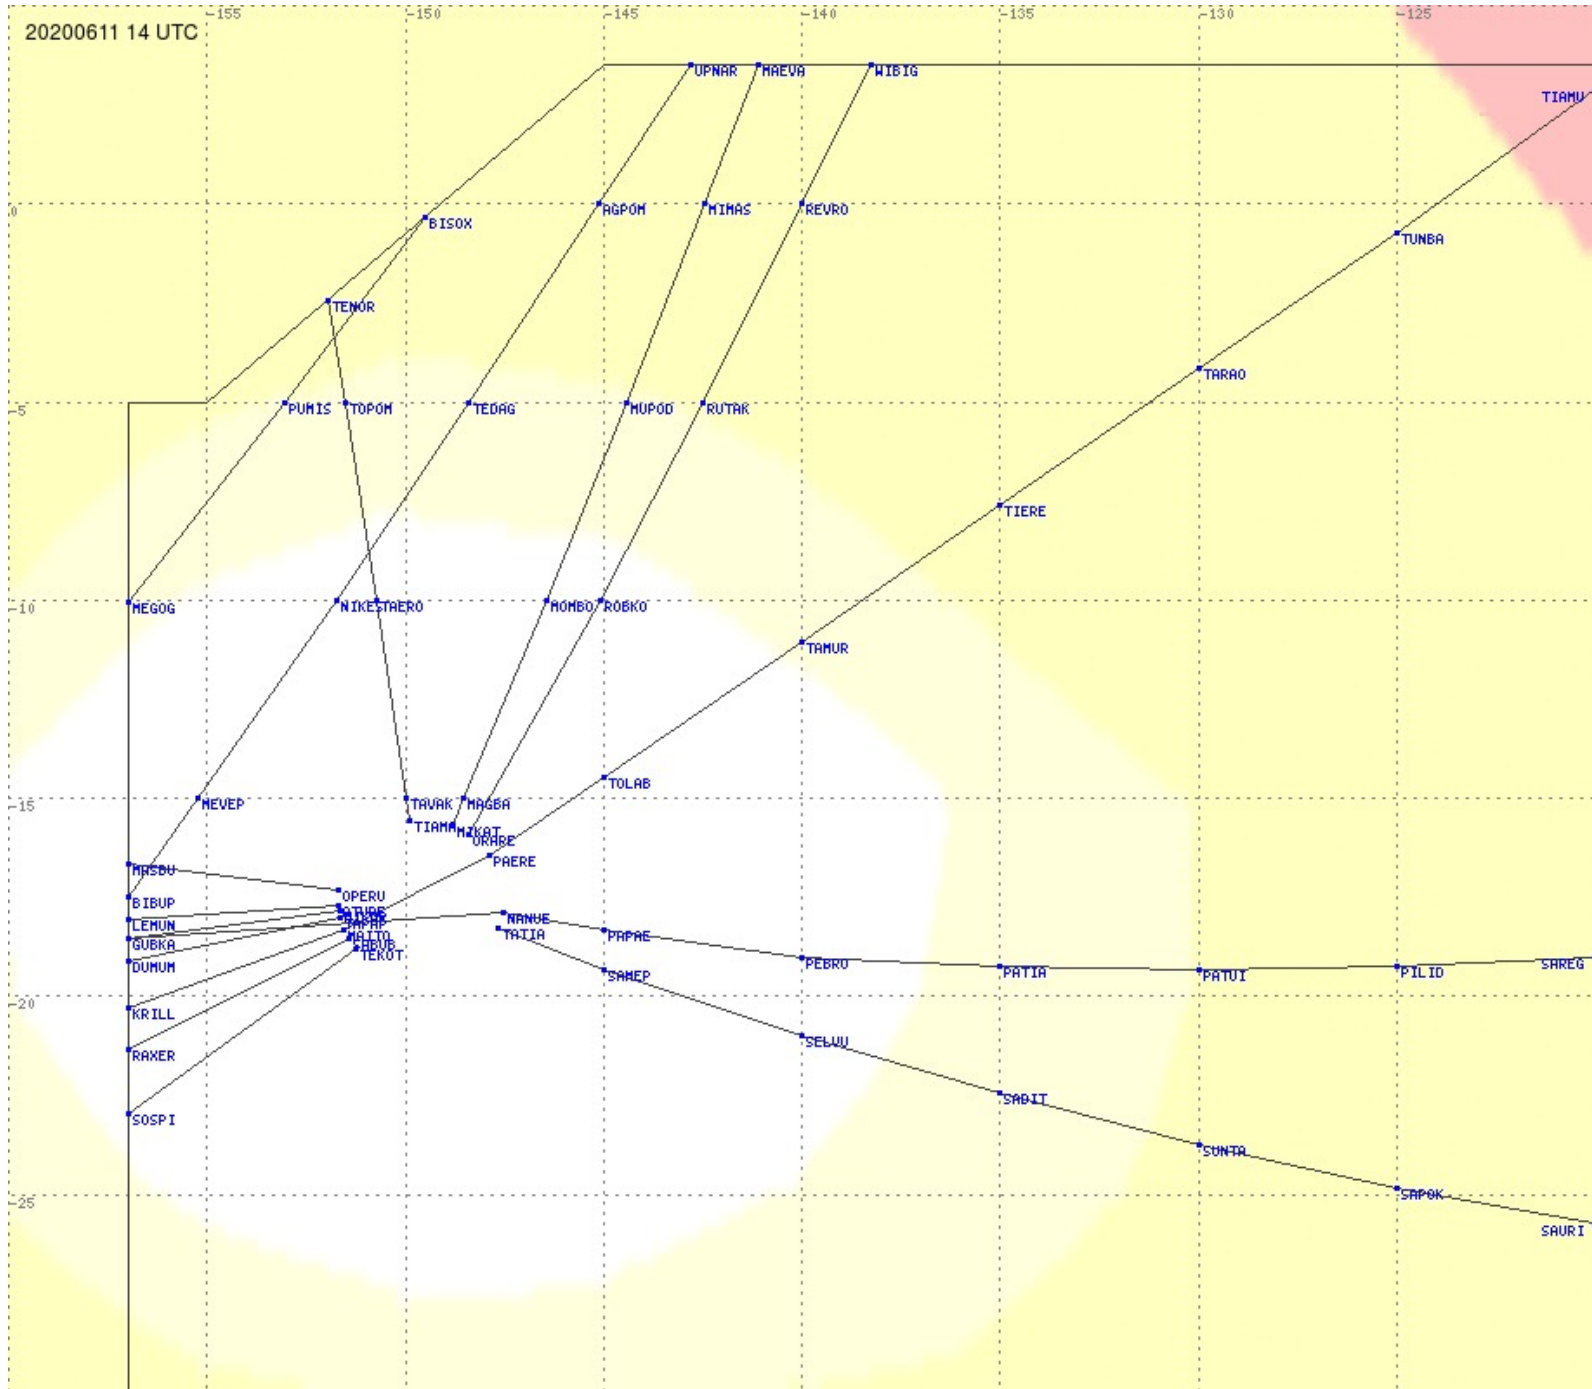

Tahiti FIR - HF Propag - 20200611

2.8 MHz
3.5 MHz
5.6 MHz
8.9 MHz
13.3 MHz
17.9 MHz
None

Tahiti FIR - HF Propag - 20200611

Tahiti FIR - HF Propag - 20200611

2.8 MHz 3.5 MHz 5.6 MHz 8.9 MHz 13.3 MHz 17.9 MHz None

Tahiti FIR - HF Propag - 20200611

2.8 MHz 3.5 MHz 5.6 MHz 8.9 MHz 13.3 MHz 17.9 MHz None

Tahiti FIR - HF Propag - 20200611

2.8 MHz 3.5 MHz 5.6 MHz 8.9 MHz 13.3 MHz 17.9 MHz None

Tahiti FIR - HF Propag - 20200611

2.8 MHz 3.5 MHz 5.6 MHz 8.9 MHz 13.3 MHz 17.9 MHz None

Tahiti FIR - HF Propag - 20200611

2.8 MHz 3.5 MHz 5.6 MHz 8.9 MHz 13.3 MHz 17.9 MHz None

Tahiti FIR - HF Propag - 20200611

Tahiti FIR - HF Propag - 20200611