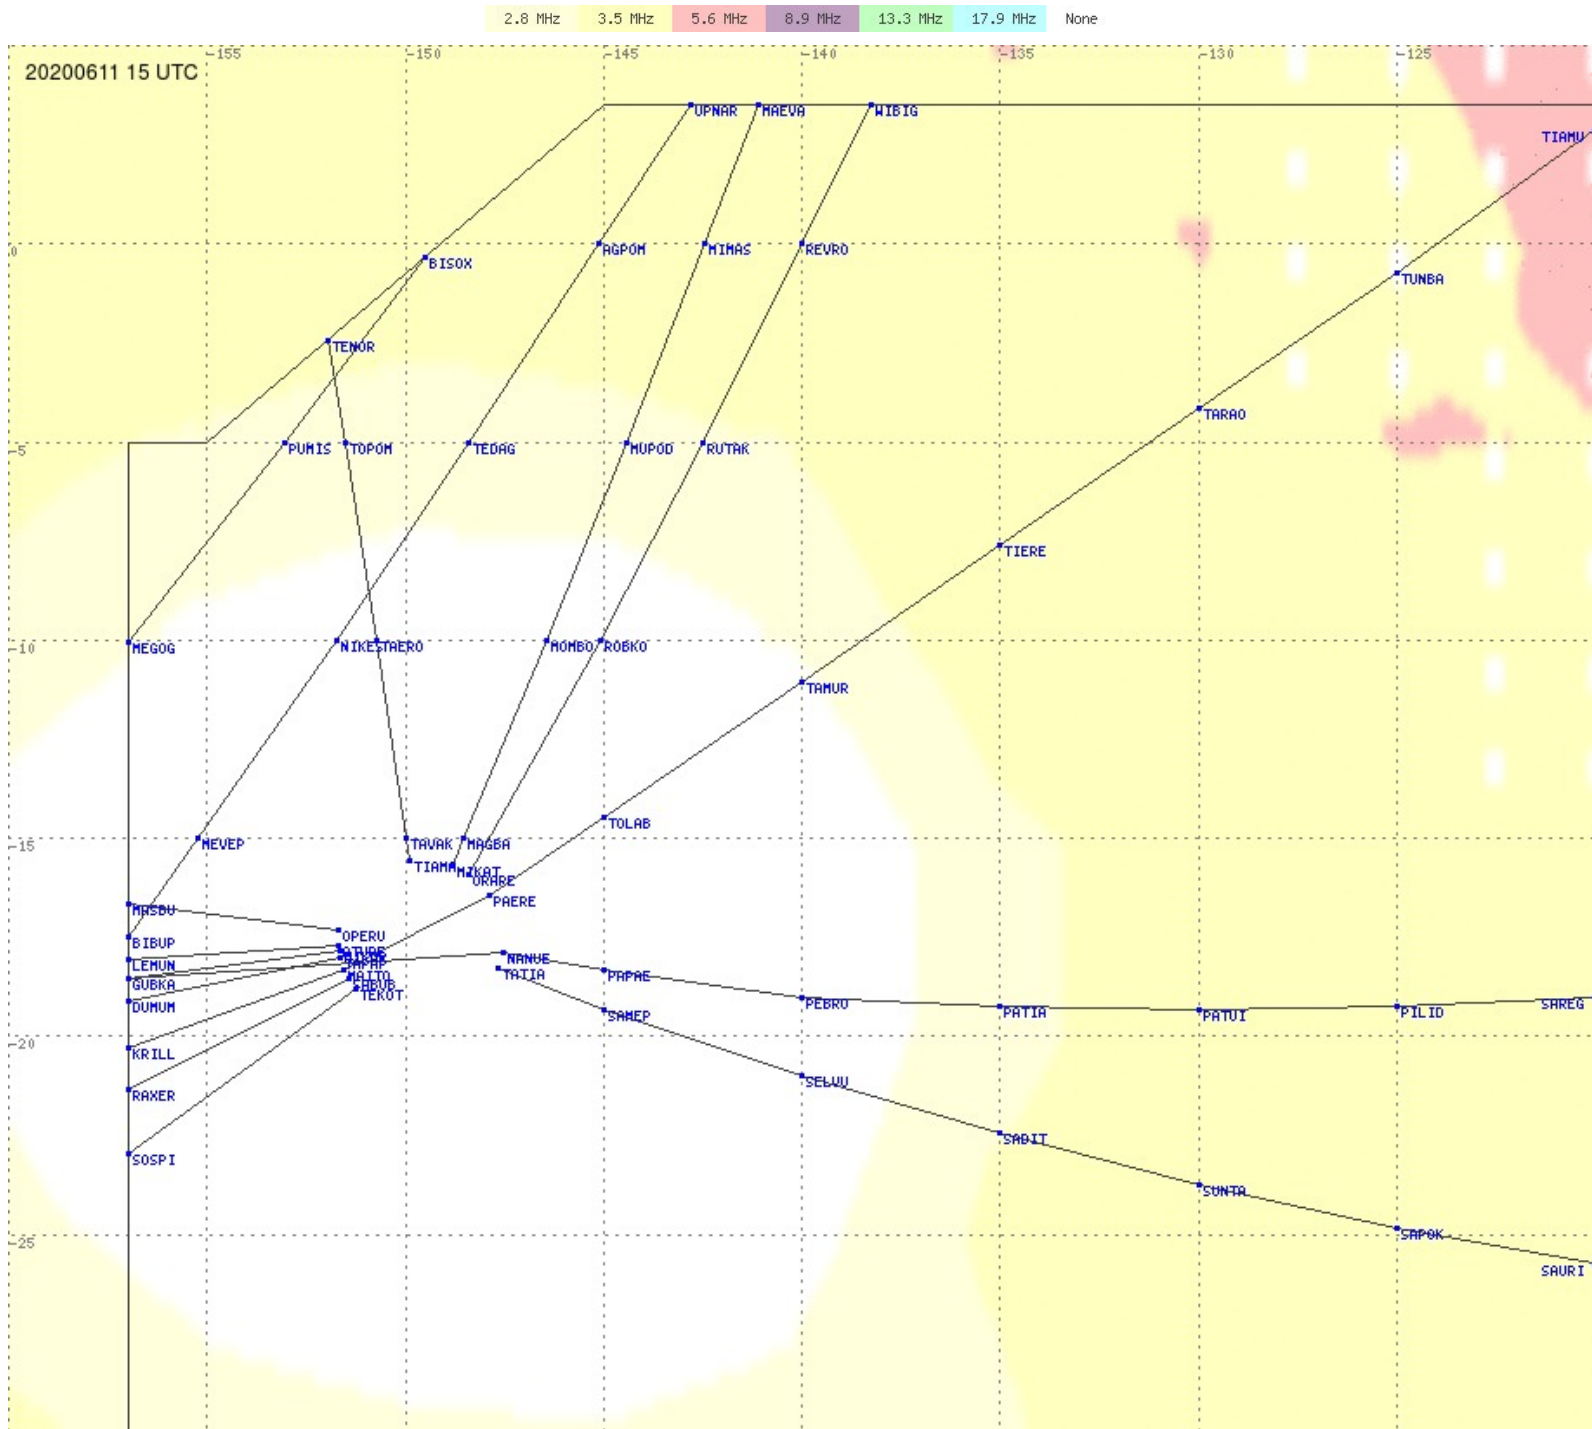

Tahiti FIR - HF Propag - 20200611

2.8 MHz 3.5 MHz 5.6 MHz 8.9 MHz 13.3 MHz 17.9 MHz None

Tahiti FIR - HF Propag - 20200611

2.8 MHz 3.5 MHz 5.6 MHz 8.9 MHz 13.3 MHz 17.9 MHz None

Tahiti FIR - HF Propag - 20200611

2.8 MHz 3.5 MHz 5.6 MHz 8.9 MHz 13.3 MHz 17.9 MHz None

Tahiti FIR - HF Propag - 20200611

2.8 MHz 3.5 MHz 5.6 MHz 8.9 MHz 13.3 MHz 17.9 MHz None

Tahiti FIR - HF Propag - 20200611

Tahiti FIR - HF Propag - 20200611

Tahiti FIR - HF Propag - 20200611

Tahiti FIR - HF Propag - 20200611

2.8 MHz 3.5 MHz 5.6 MHz 8.9 MHz 13.3 MHz 17.9 MHz None

Tahiti FIR - HF Propag - 20200611

2.8 MHz 3.5 MHz 5.6 MHz 8.9 MHz 13.3 MHz 17.9 MHz None