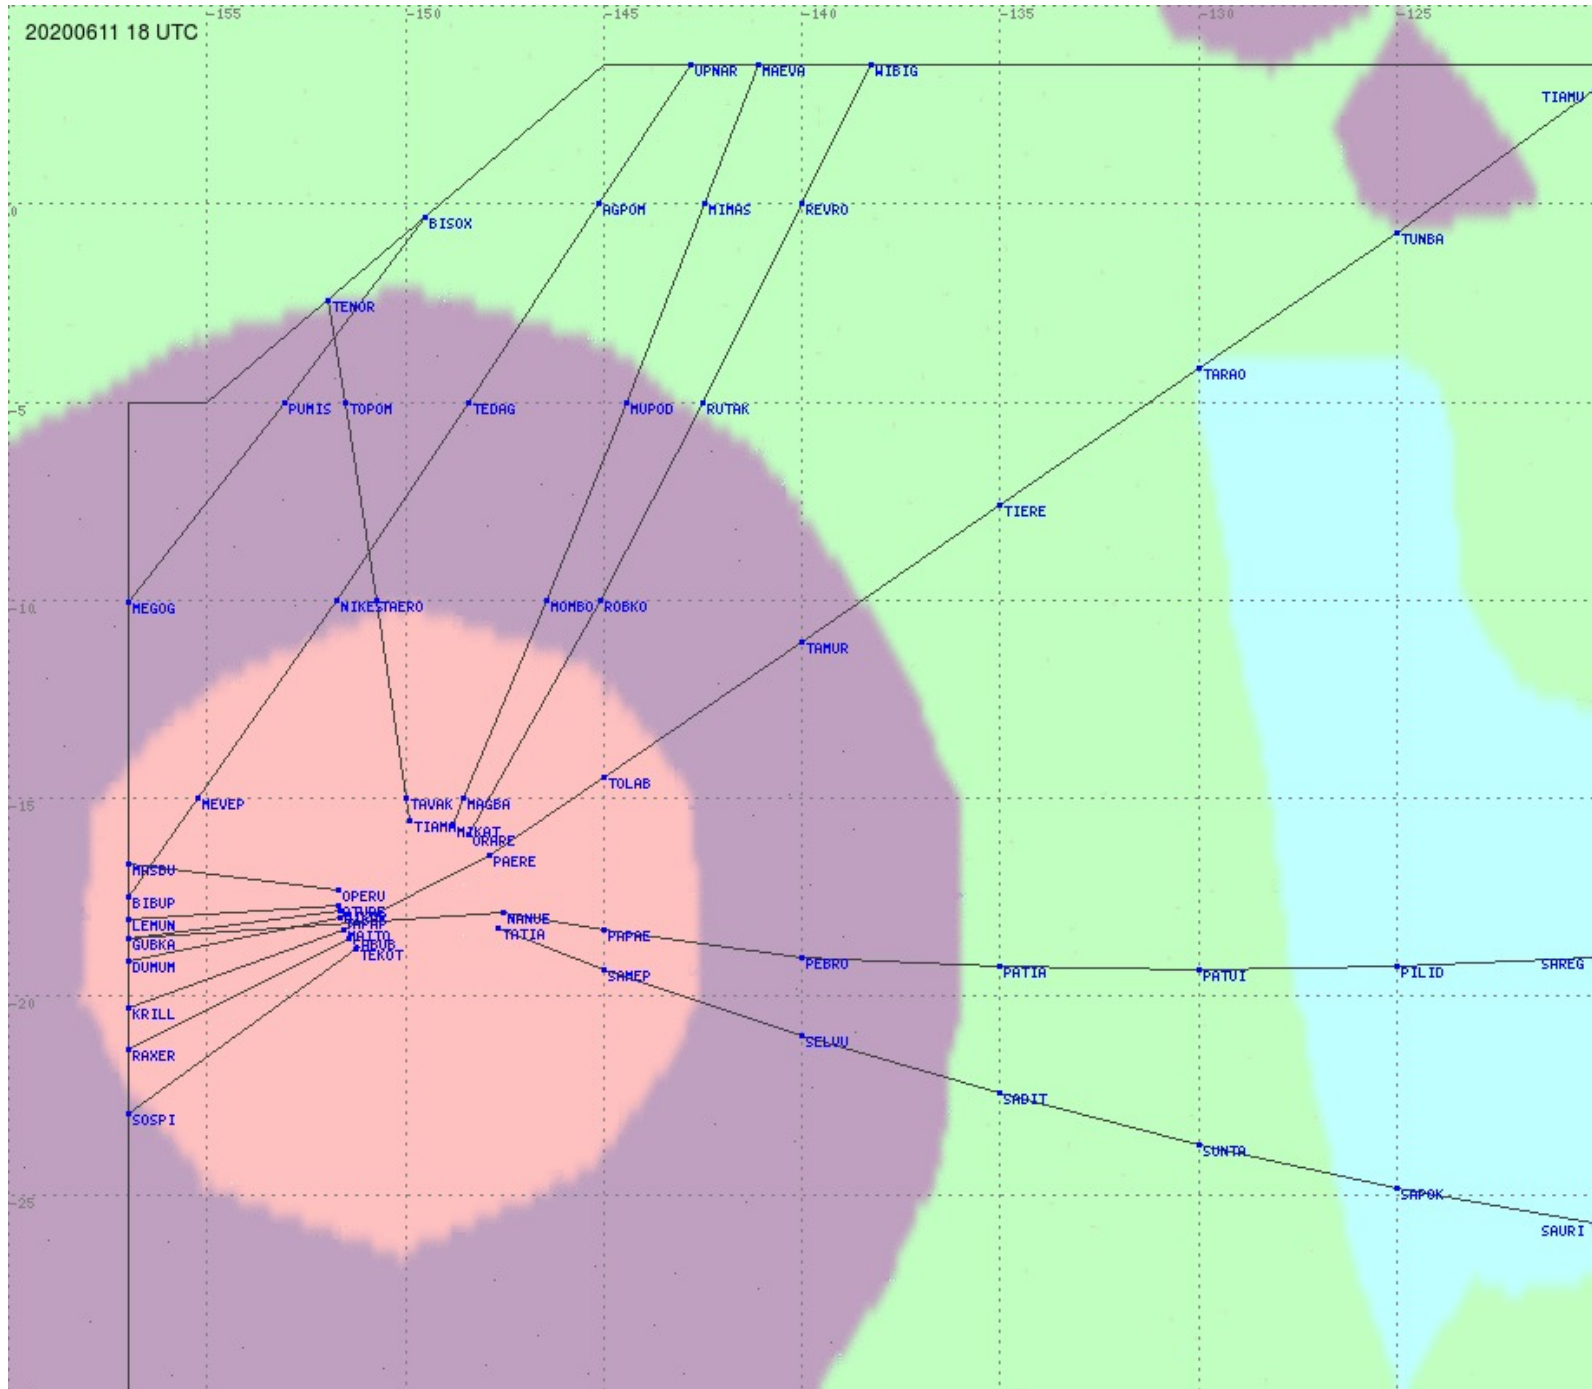

Tahiti FIR - HF Propag - 20200611

2.8 MHz
3.5 MHz
5.6 MHz
8.9 MHz
13.3 MHz
17.9 MHz
None

Tahiti FIR - HF Propag - 20200611

Tahiti FIR - HF Propag - 20200611

2.8 MHz 3.5 MHz 5.6 MHz 8.9 MHz 13.3 MHz 17.9 MHz None

Tahiti FIR - HF Propag - 20200611

2.8 MHz 3.5 MHz 5.6 MHz 8.9 MHz 13.3 MHz 17.9 MHz None

Tahiti FIR - HF Propag - 20200611

2.8 MHz 3.5 MHz 5.6 MHz 8.9 MHz 13.3 MHz 17.9 MHz None

Tahiti FIR - HF Propag - 20200611

2.8 MHz 3.5 MHz 5.6 MHz 8.9 MHz 13.3 MHz 17.9 MHz None

Tahiti FIR - HF Propag - 20200611

2.8 MHz 3.5 MHz 5.6 MHz 8.9 MHz 13.3 MHz 17.9 MHz None

Tahiti FIR - HF Propag - 20200611

Tahiti FIR - HF Propag - 20200611

Tahiti FIR - HF Propag - 20200611

Tahiti FIR - HF Propag - 20200611

2.8 MHz 3.5 MHz 5.6 MHz 8.9 MHz 13.3 MHz 17.9 MHz None

Tahiti FIR - HF Propag - 20200611

2.8 MHz 3.5 MHz 5.6 MHz 8.9 MHz 13.3 MHz 17.9 MHz None