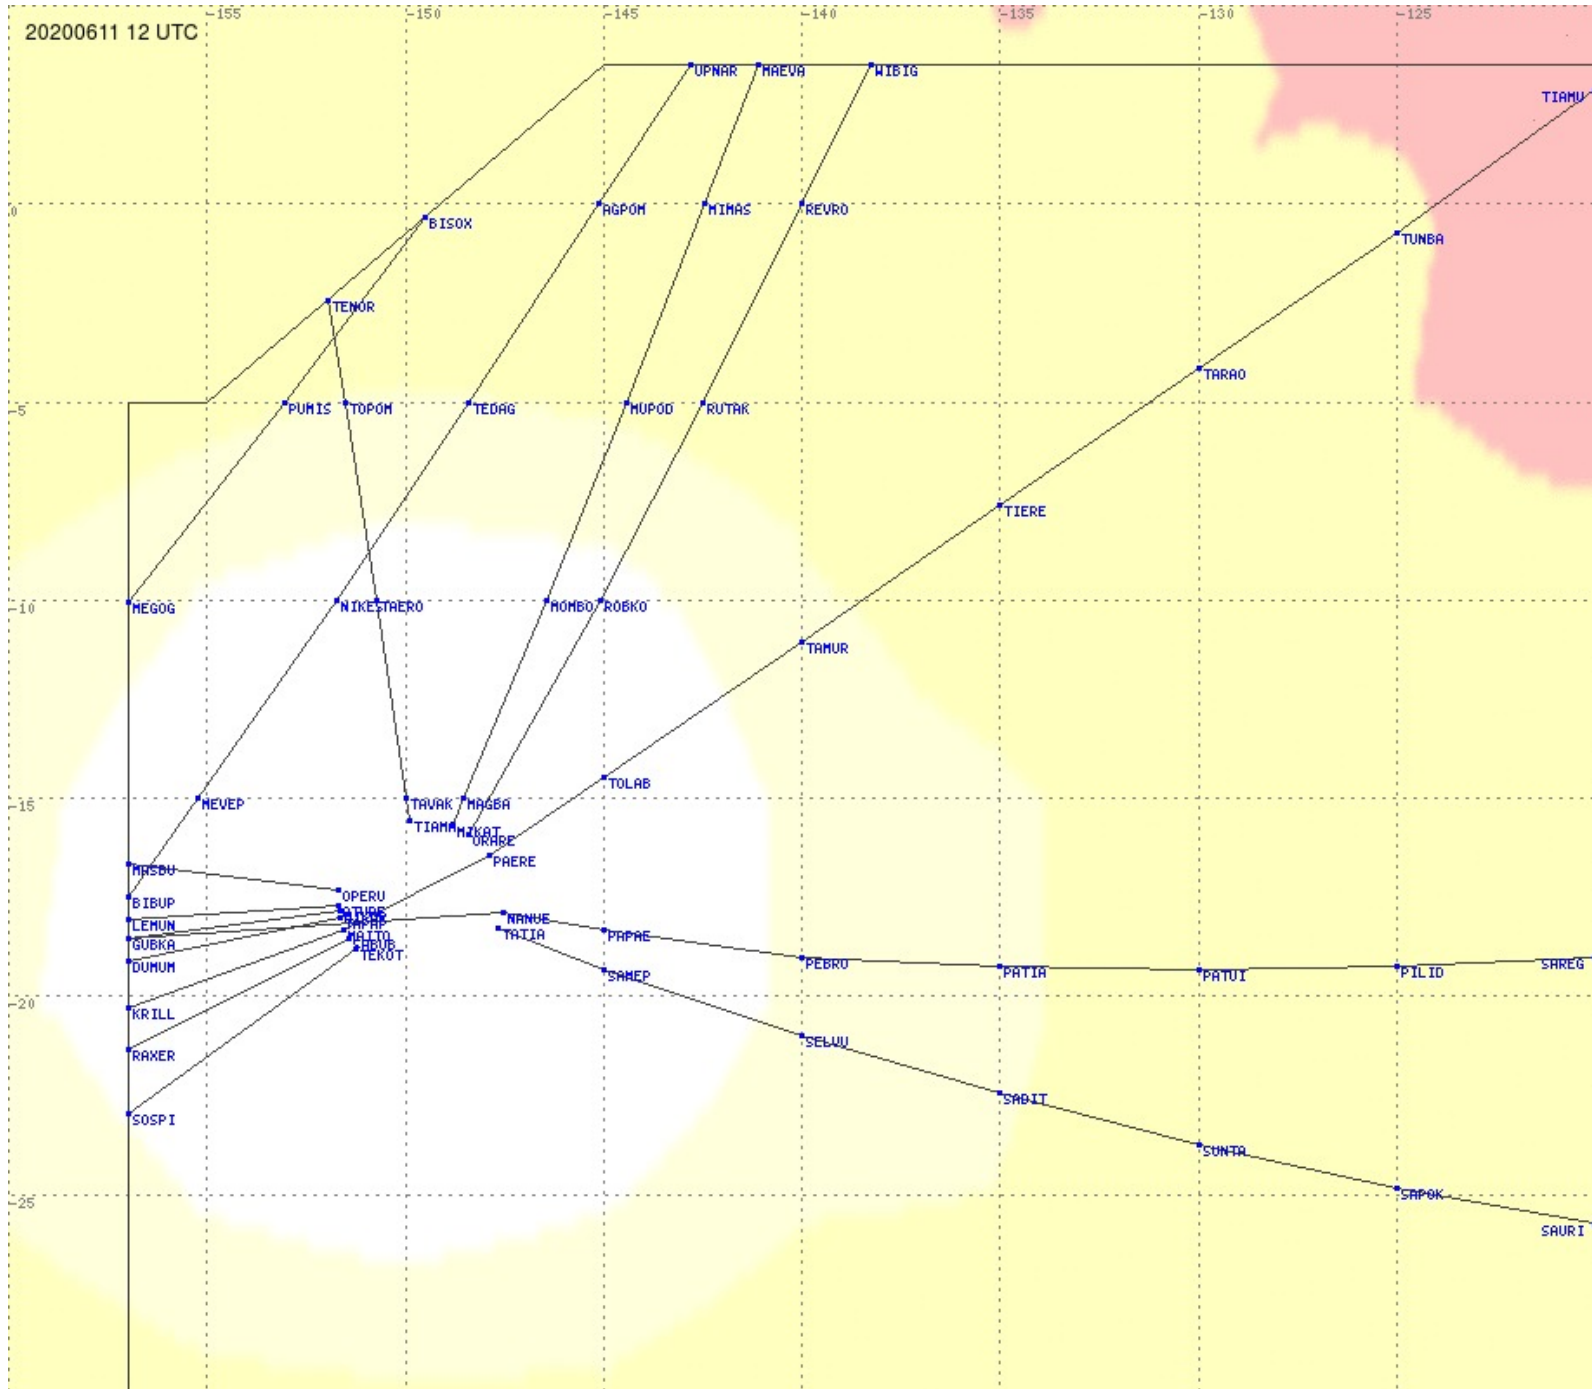

Tahiti FIR - HF Propag - 20200611

2.8 MHz 3.5 MHz 5.6 MHz 8.9 MHz 13.3 MHz 17.9 MHz None