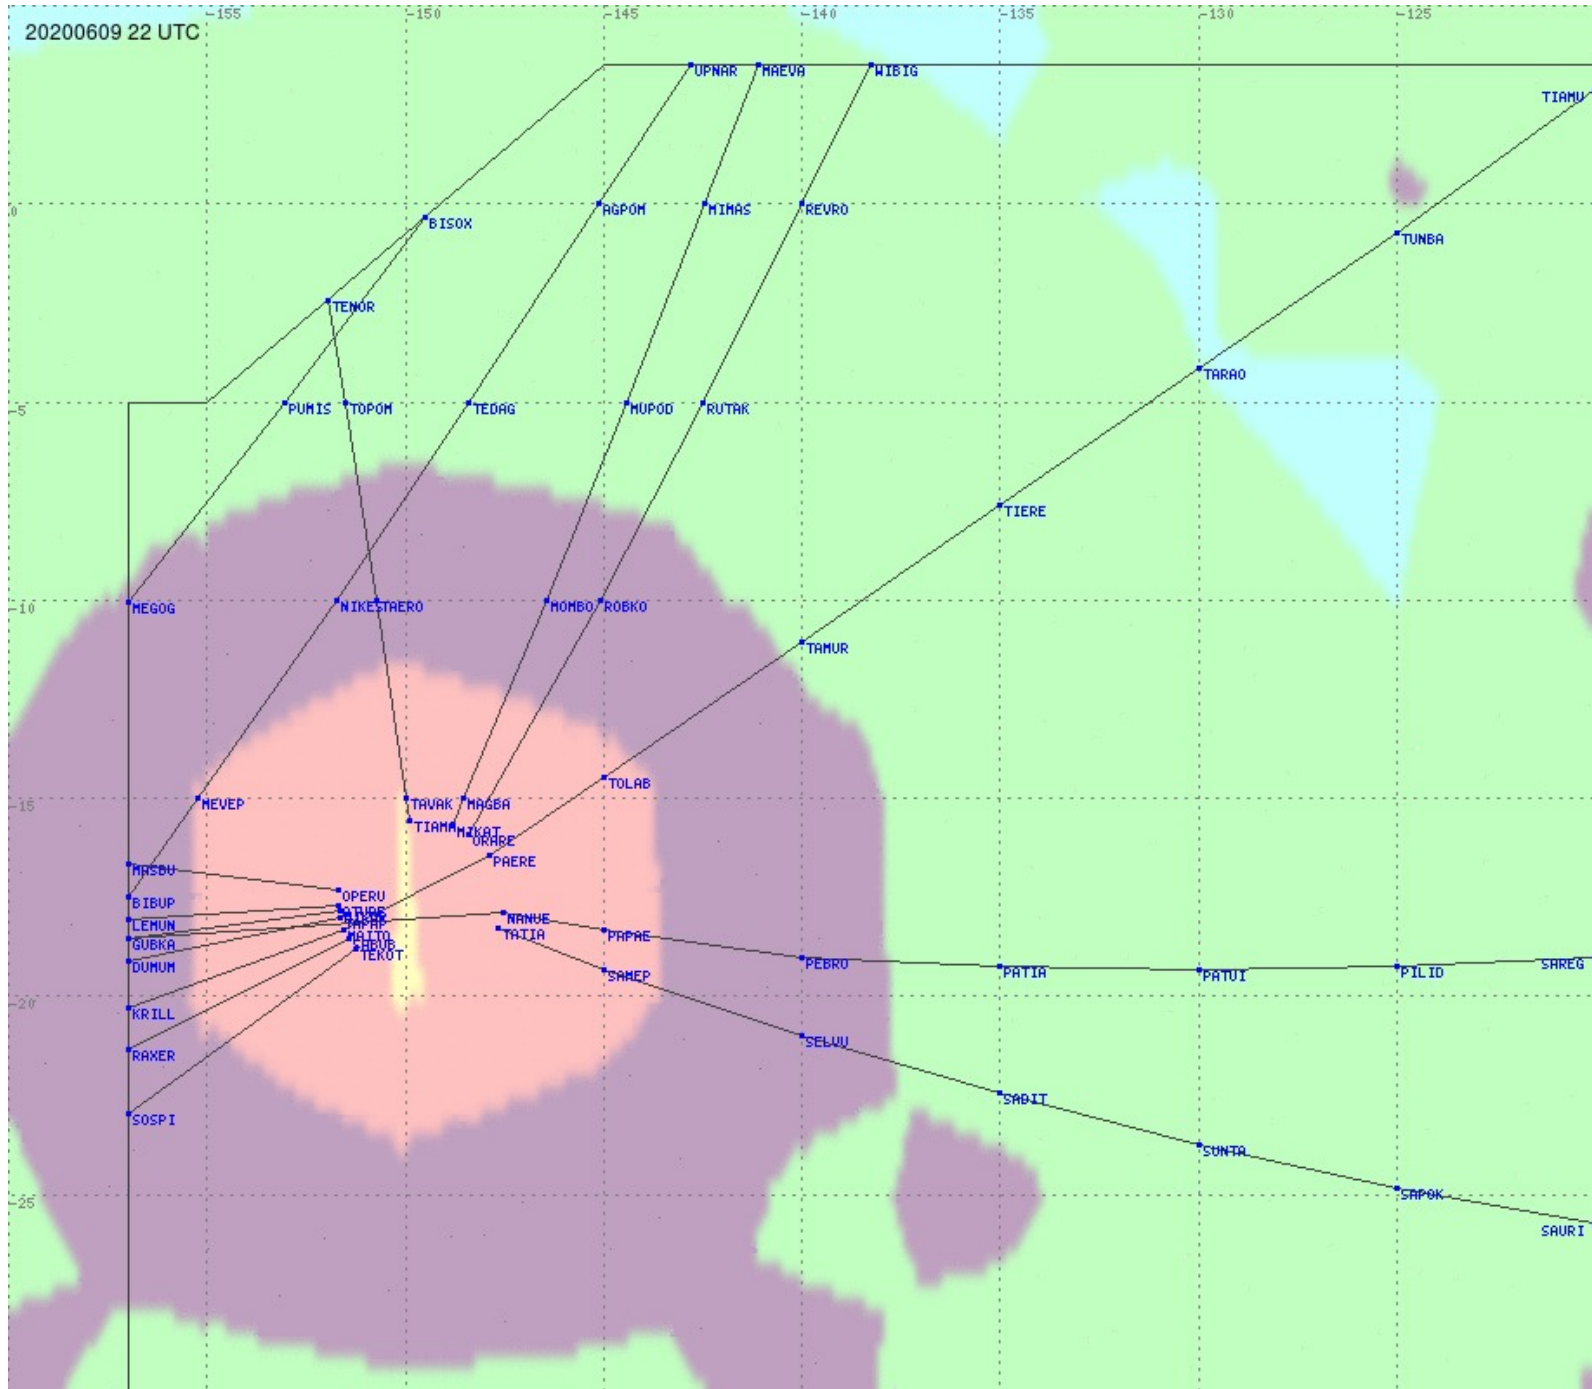

Tahiti FIR - HF Propag - 20200609

2.8 MHz 3.5 MHz 5.6 MHz 8.9 MHz 13.3 MHz 17.9 MHz None

Tahiti FIR - HF Propag - 20200609

2.8 MHz 3.5 MHz 5.6 MHz 8.9 MHz 13.3 MHz 17.9 MHz None

Tahiti FIR - HF Propag - 20200609

Tahiti FIR - HF Propag - 20200609

Tahiti FIR - HF Propag - 20200609

2.8 MHz 3.5 MHz 5.6 MHz 8.9 MHz 13.3 MHz 17.9 MHz None

Tahiti FIR - HF Propag - 20200609

2.8 MHz 3.5 MHz 5.6 MHz 8.9 MHz 13.3 MHz 17.9 MHz None

2.8 MHz 3.5 MHz 5.6 MHz 8.9 MHz 13.3 MHz 17.9 MHz None

Tahiti FIR - HF Propag - 20200609

2.8 MHz 3.5 MHz 5.6 MHz 8.9 MHz 13.3 MHz 17.9 MHz None