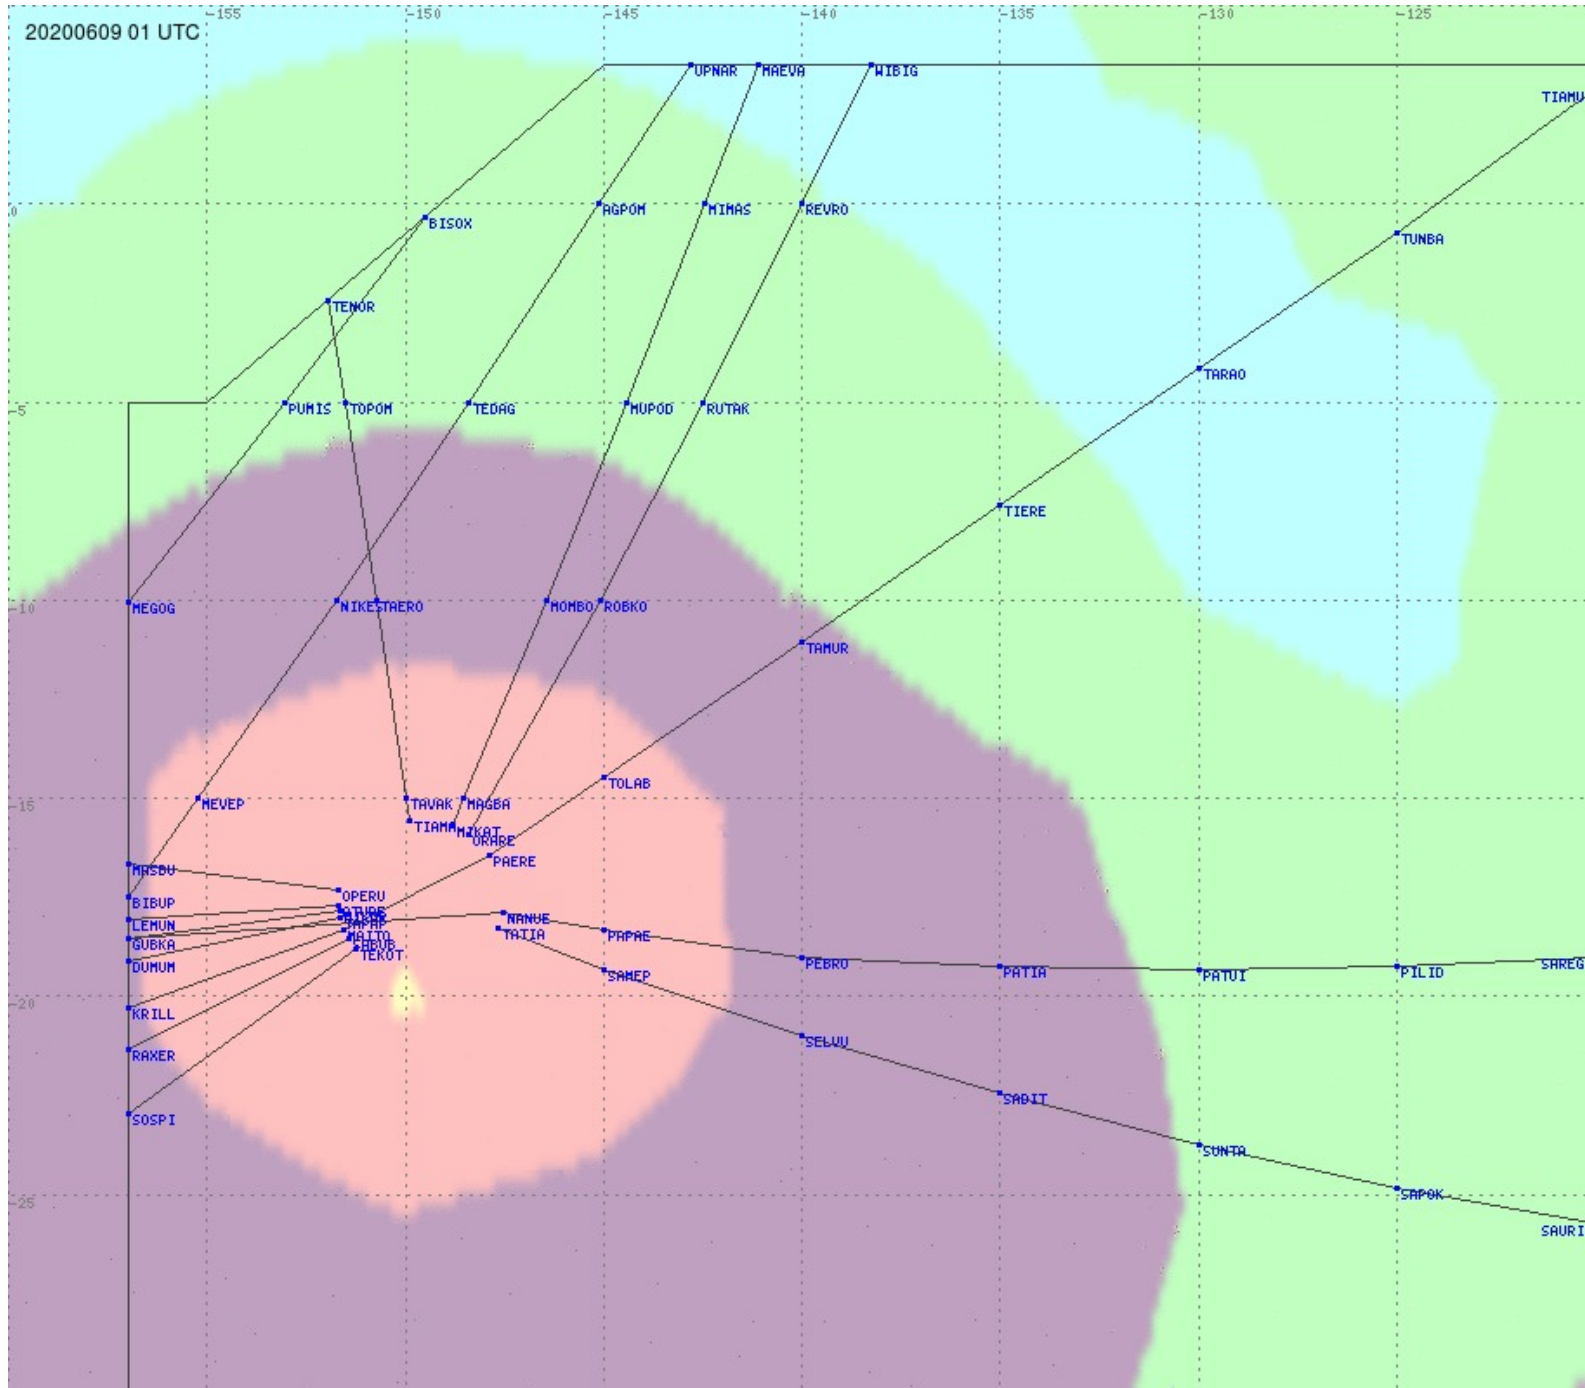

Tahiti FIR - HF Propag - 20200609

2.8 MHz 3.5 MHz 5.6 MHz 8.9 MHz 13.3 MHz 17.9 MHz None

Tahiti FIR - HF Propag - 20200609

2.8 MHz 3.5 MHz 5.6 MHz 8.9 MHz 13.3 MHz 17.9 MHz None

Tahiti FIR - HF Propag - 20200609

2.8 MHz 3.5 MHz 5.6 MHz 8.9 MHz 13.3 MHz 17.9 MHz None

Tahiti FIR - HF Propag - 20200609

2.8 MHz 3.5 MHz 5.6 MHz 8.9 MHz 13.3 MHz 17.9 MHz None

Tahiti FIR - HF Propag - 20200609

2.8 MHz
3.5 MHz
5.6 MHz
8.9 MHz
13.3 MHz
17.9 MHz
None