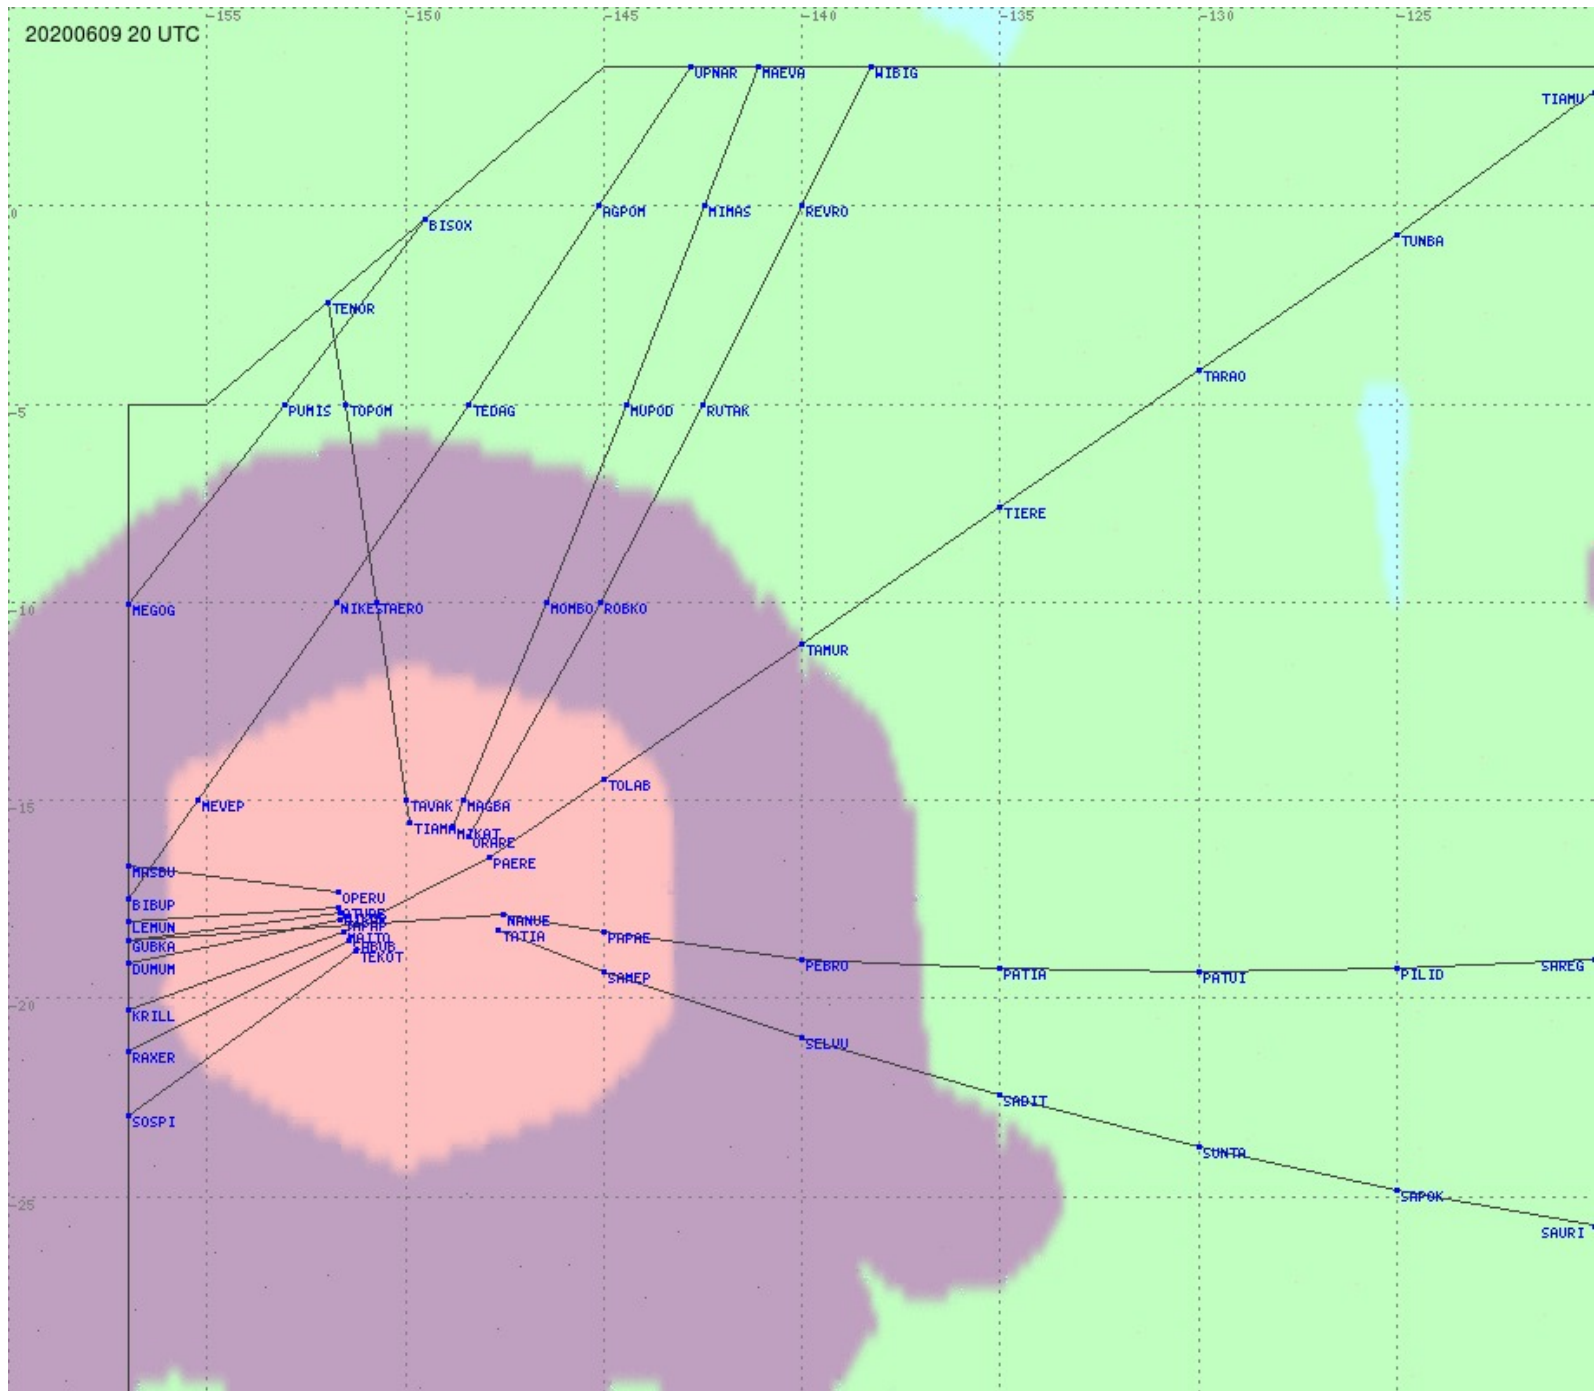

Tahiti FIR - HF Propag - 20200609

2.8 MHz 3.5 MHz 5.6 MHz 8.9 MHz 13.3 MHz 17.9 MHz None

Tahiti FIR - HF Propag - 20200609

2.8 MHz 3.5 MHz 5.6 MHz 8.9 MHz 13.3 MHz 17.9 MHz None

Tahiti FIR - HF Propag - 20200609

2.8 MHz
3.5 MHz
5.6 MHz
8.9 MHz
13.3 MHz
17.9 MHz
None

Tahiti FIR - HF Propag - 20200609

Tahiti FIR - HF Propag - 20200609

Tahiti FIR - HF Propag - 20200609

Tahiti FIR - HF Propag - 20200609

Tahiti FIR - HF Propag - 20200609

Tahiti FIR - HF Propag - 20200609

Tahiti FIR - HF Propag - 20200609

2.8 MHz 3.5 MHz 5.6 MHz 8.9 MHz 13.3 MHz 17.9 MHz None

Tahiti FIR - HF Propag - 20200609

2.8 MHz 3.5 MHz 5.6 MHz 8.9 MHz 13.3 MHz 17.9 MHz None