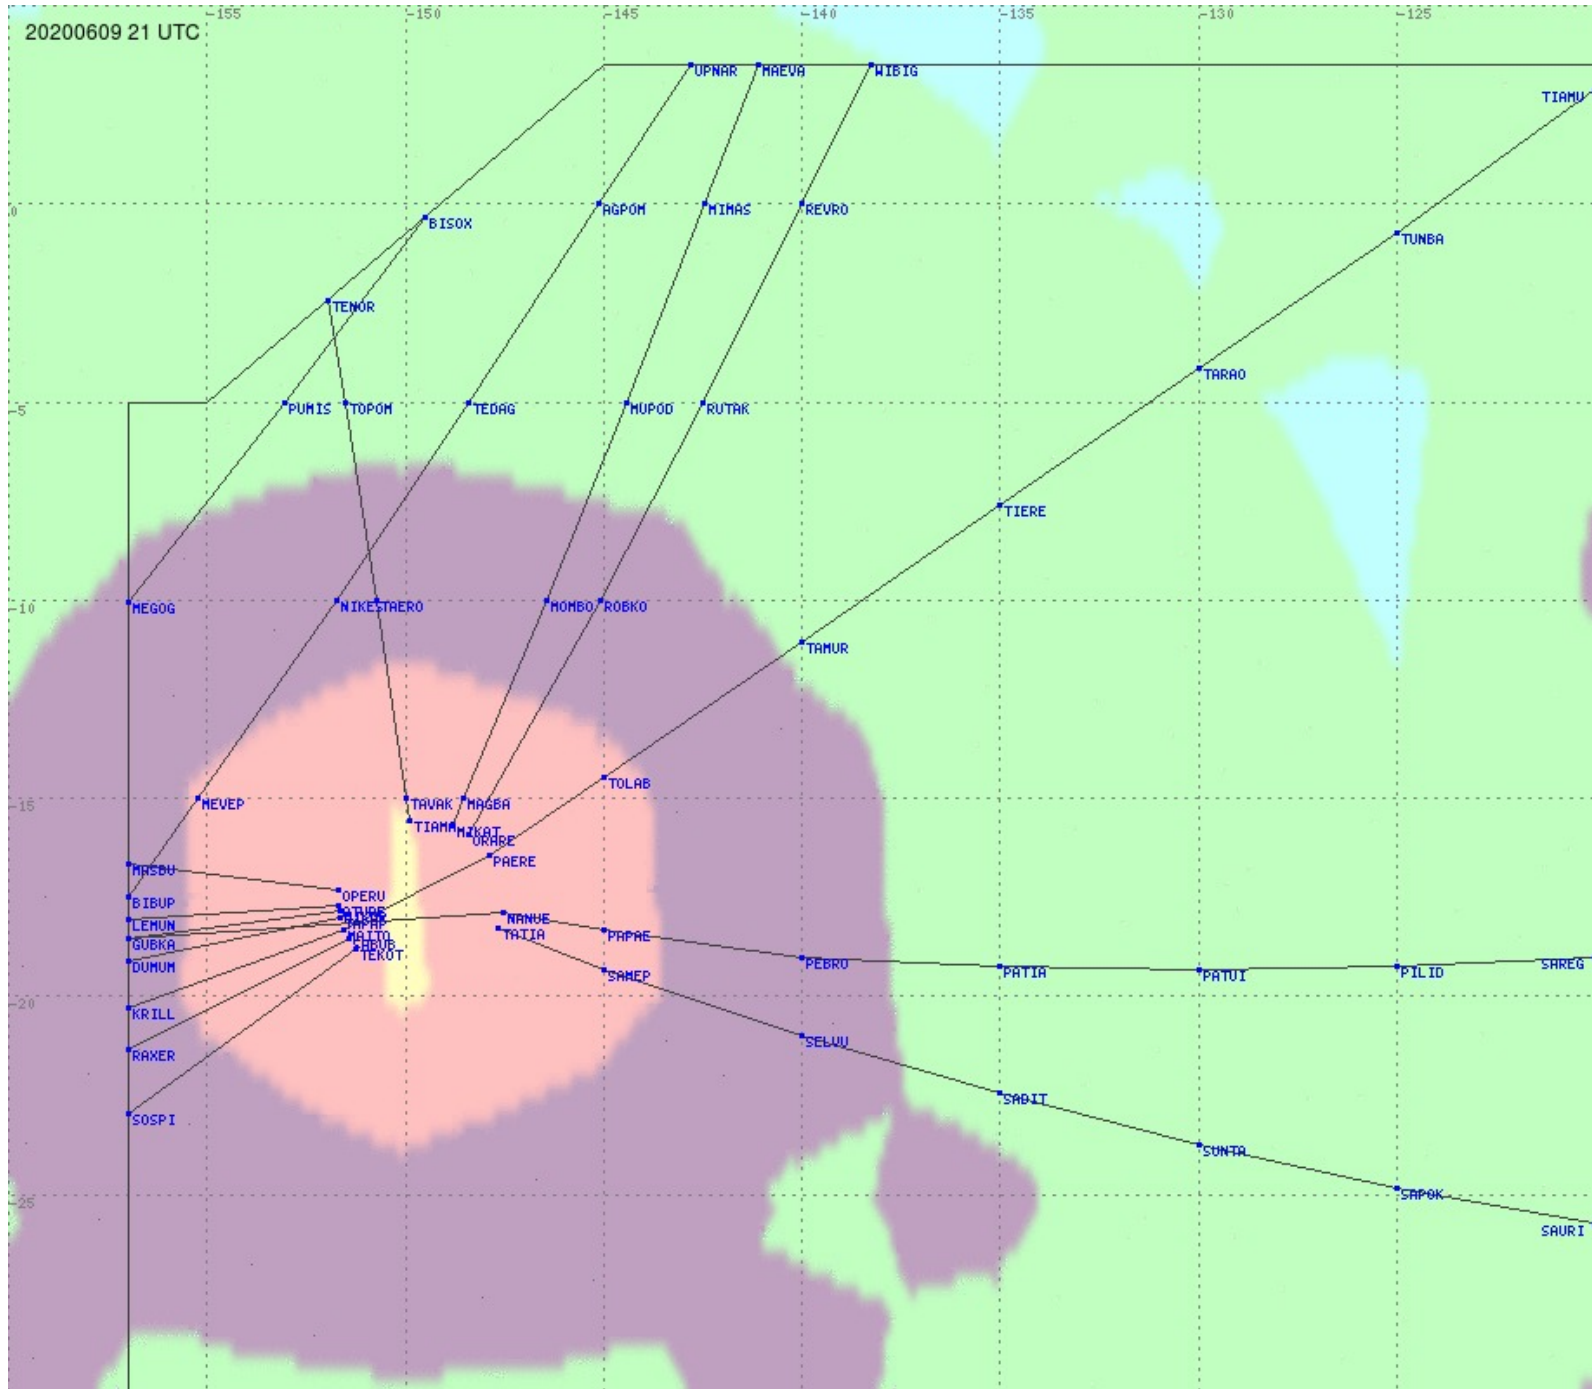

Tahiti FIR - HF Propag - 20200609

2.8 MHz 3.5 MHz 5.6 MHz 8.9 MHz 13.3 MHz 17.9 MHz None

Tahiti FIR - HF Propag - 20200609

2.8 MHz 3.5 MHz 5.6 MHz 8.9 MHz 13.3 MHz 17.9 MHz None

Tahiti FIR - HF Propag - 20200609

2.8 MHz
3.5 MHz
5.6 MHz
8.9 MHz
13.3 MHz
17.9 MHz
None

Tahiti FIR - HF Propag - 20200609

Tahiti FIR - HF Propag - 20200609

Tahiti FIR - HF Propag - 20200609

Tahiti FIR - HF Propag - 20200609

Tahiti FIR - HF Propag - 20200609

Tahiti FIR - HF Propag - 20200609

Tahiti FIR - HF Propag - 20200609

2.8 MHz 3.5 MHz 5.6 MHz 8.9 MHz 13.3 MHz 17.9 MHz None

Tahiti FIR - HF Propag - 20200609

2.8 MHz 3.5 MHz 5.6 MHz 8.9 MHz 13.3 MHz 17.9 MHz None