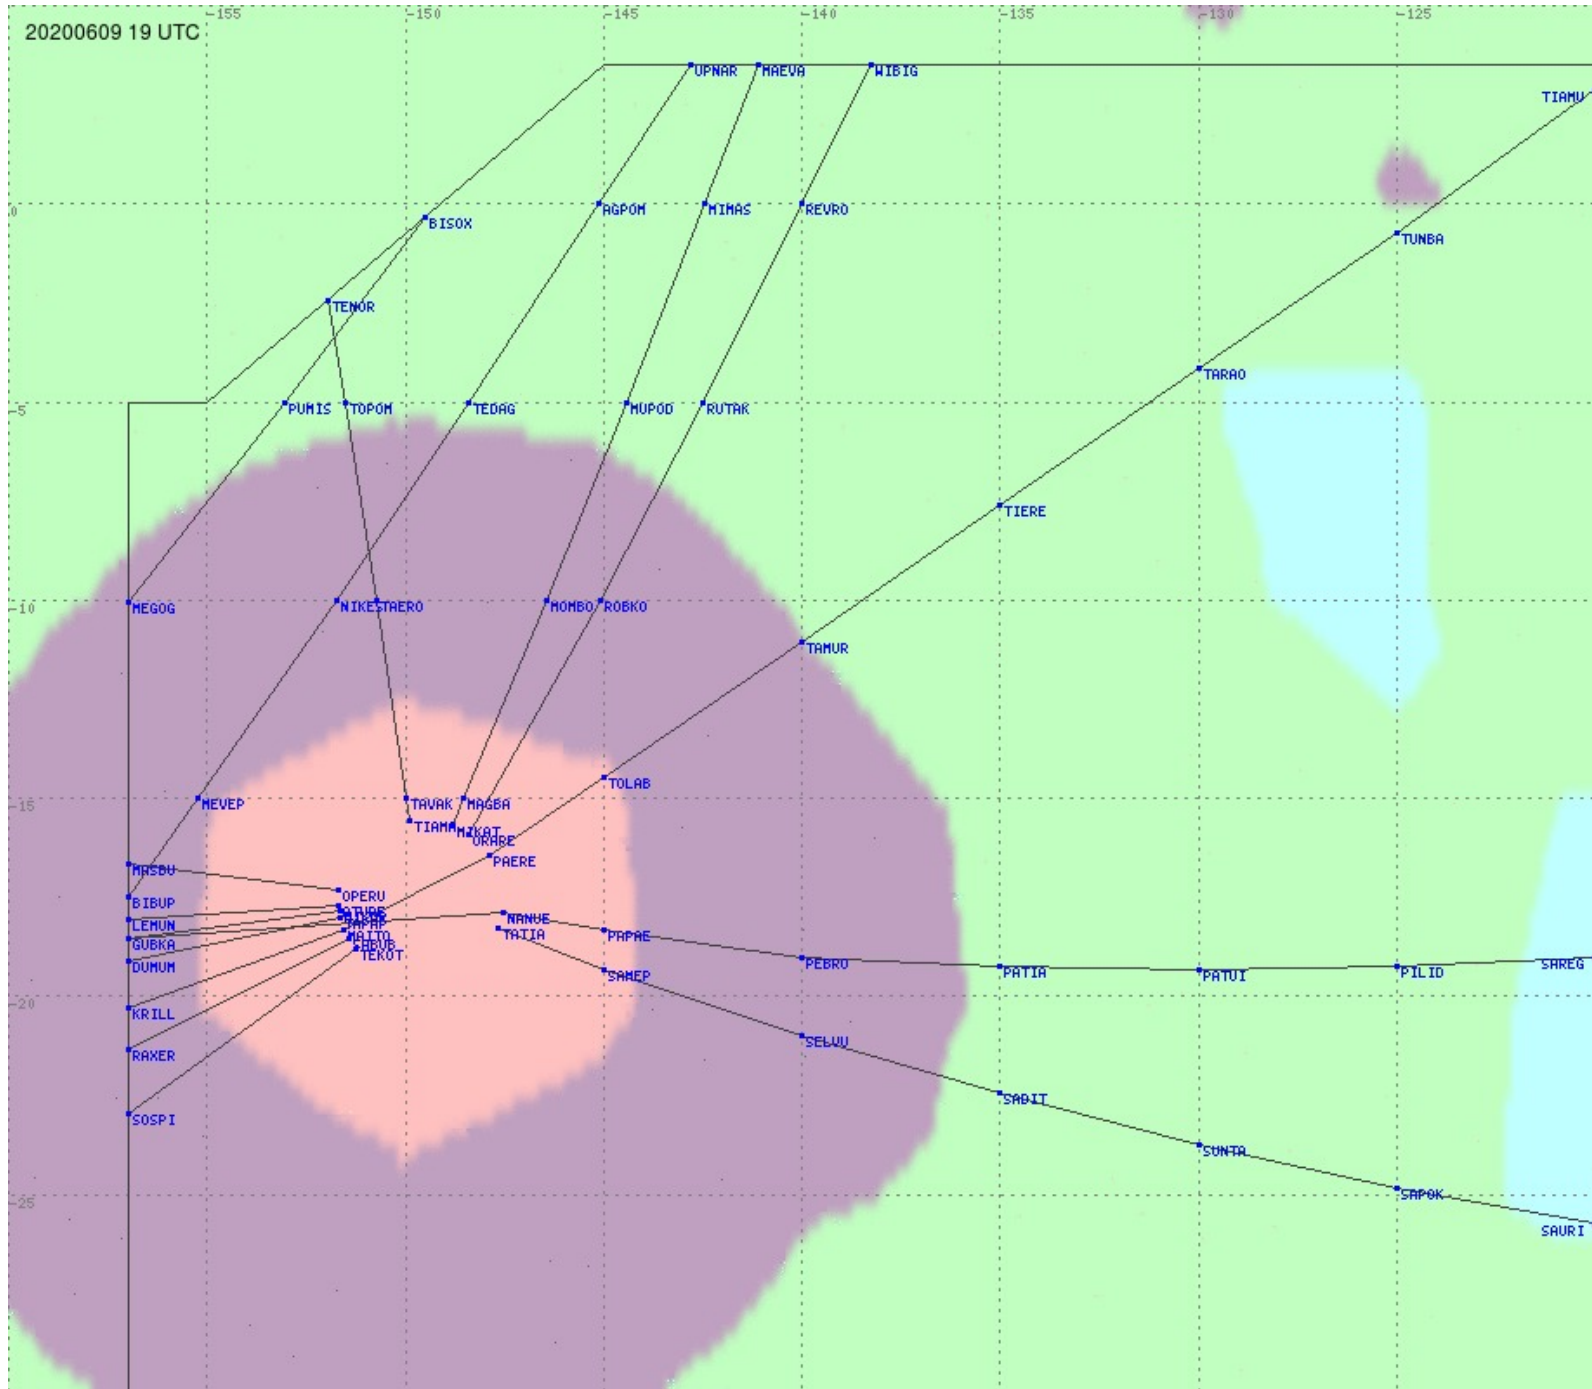

Tahiti FIR - HF Propag - 20200609

2.8 MHz 3.5 MHz 5.6 MHz 8.9 MHz 13.3 MHz 17.9 MHz None

Tahiti FIR - HF Propag - 20200609

2.8 MHz 3.5 MHz 5.6 MHz 8.9 MHz 13.3 MHz 17.9 MHz None

Tahiti FIR - HF Propag - 20200609

2.8 MHz
3.5 MHz
5.6 MHz
8.9 MHz
13.3 MHz
17.9 MHz
None

Tahiti FIR - HF Propag - 20200609

Tahiti FIR - HF Propag - 20200609

Tahiti FIR - HF Propag - 20200609

Tahiti FIR - HF Propag - 20200609

Tahiti FIR - HF Propag - 20200609

Tahiti FIR - HF Propag - 20200609

Tahiti FIR - HF Propag - 20200609

2.8 MHz 3.5 MHz 5.6 MHz 8.9 MHz 13.3 MHz 17.9 MHz None

Tahiti FIR - HF Propag - 20200609

2.8 MHz 3.5 MHz 5.6 MHz 8.9 MHz 13.3 MHz 17.9 MHz None