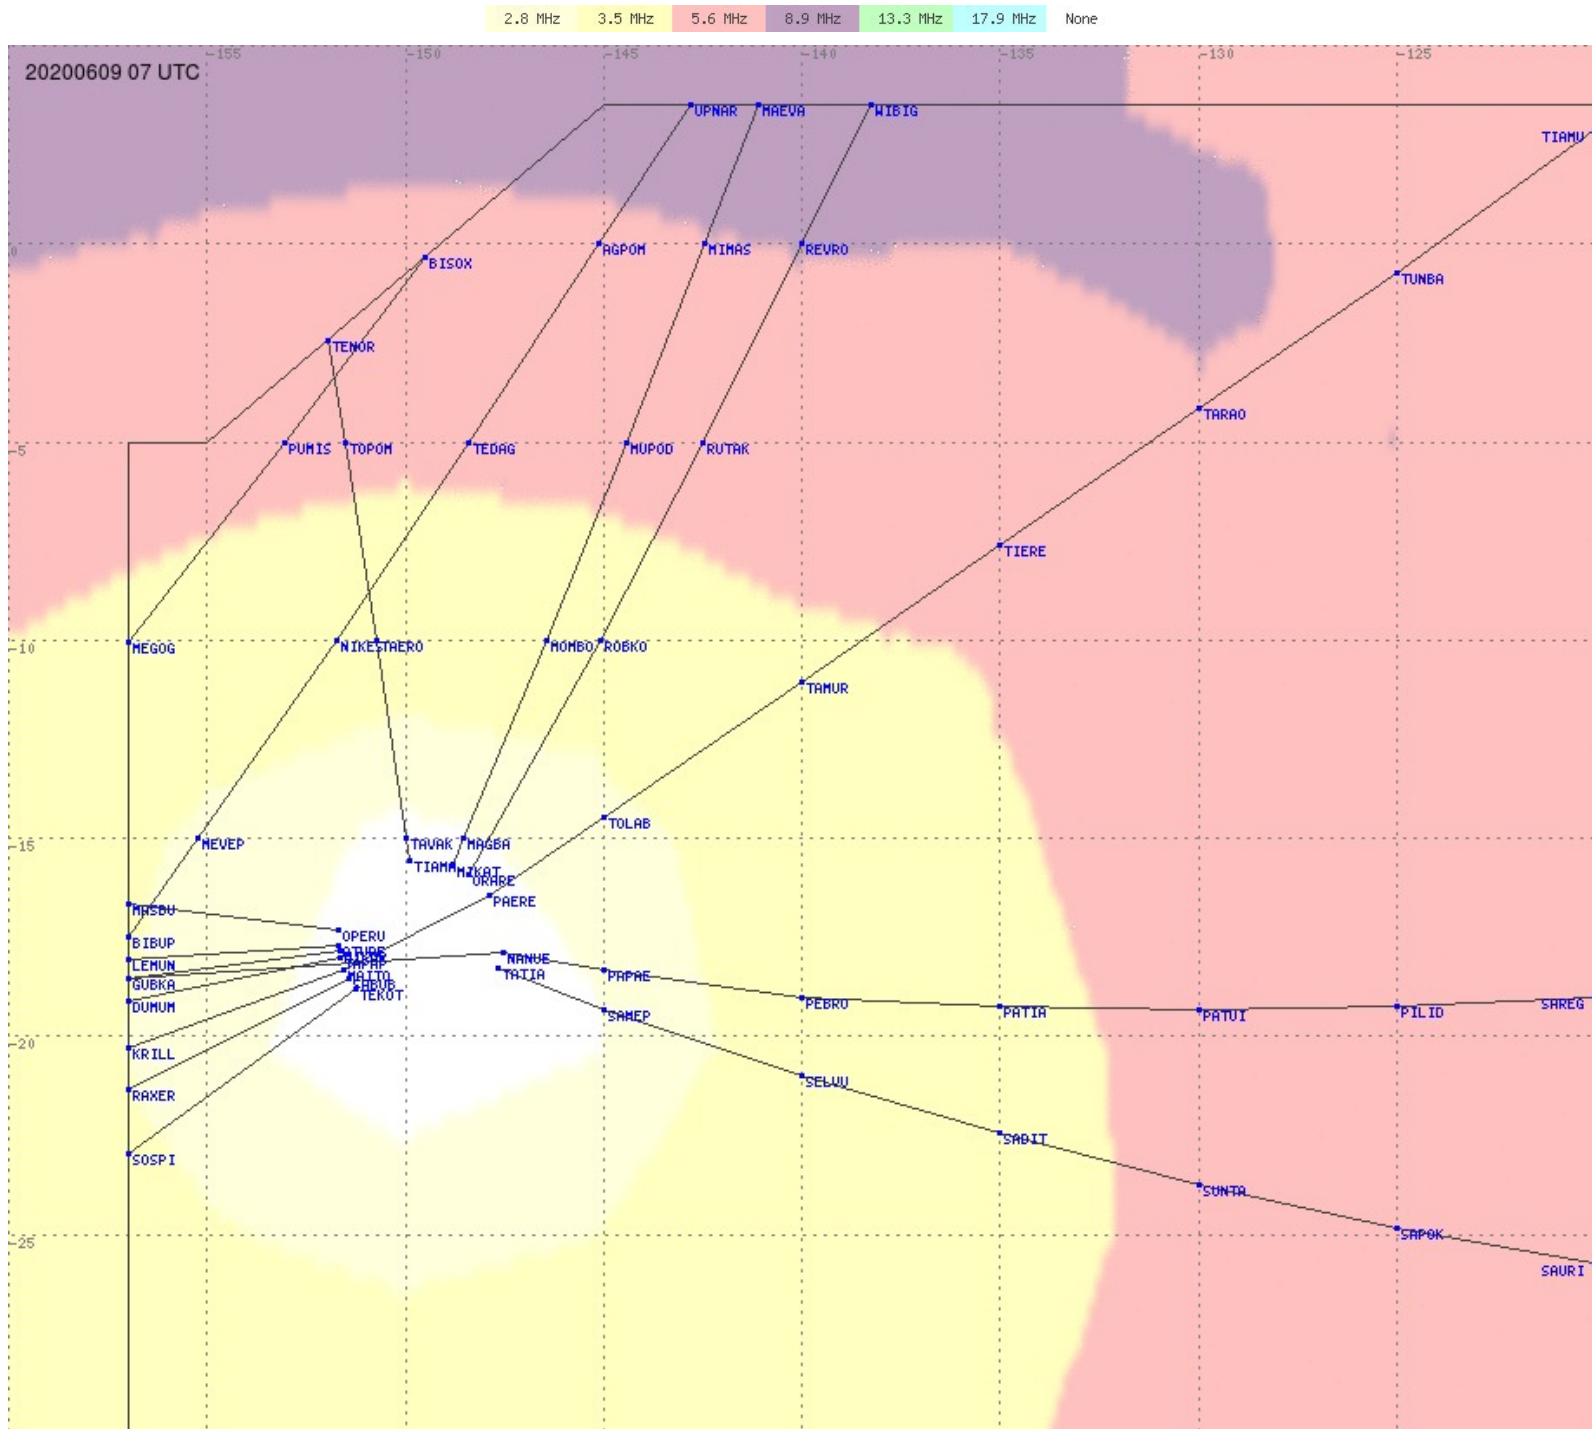

Tahiti FIR - HF Propag - 20200609