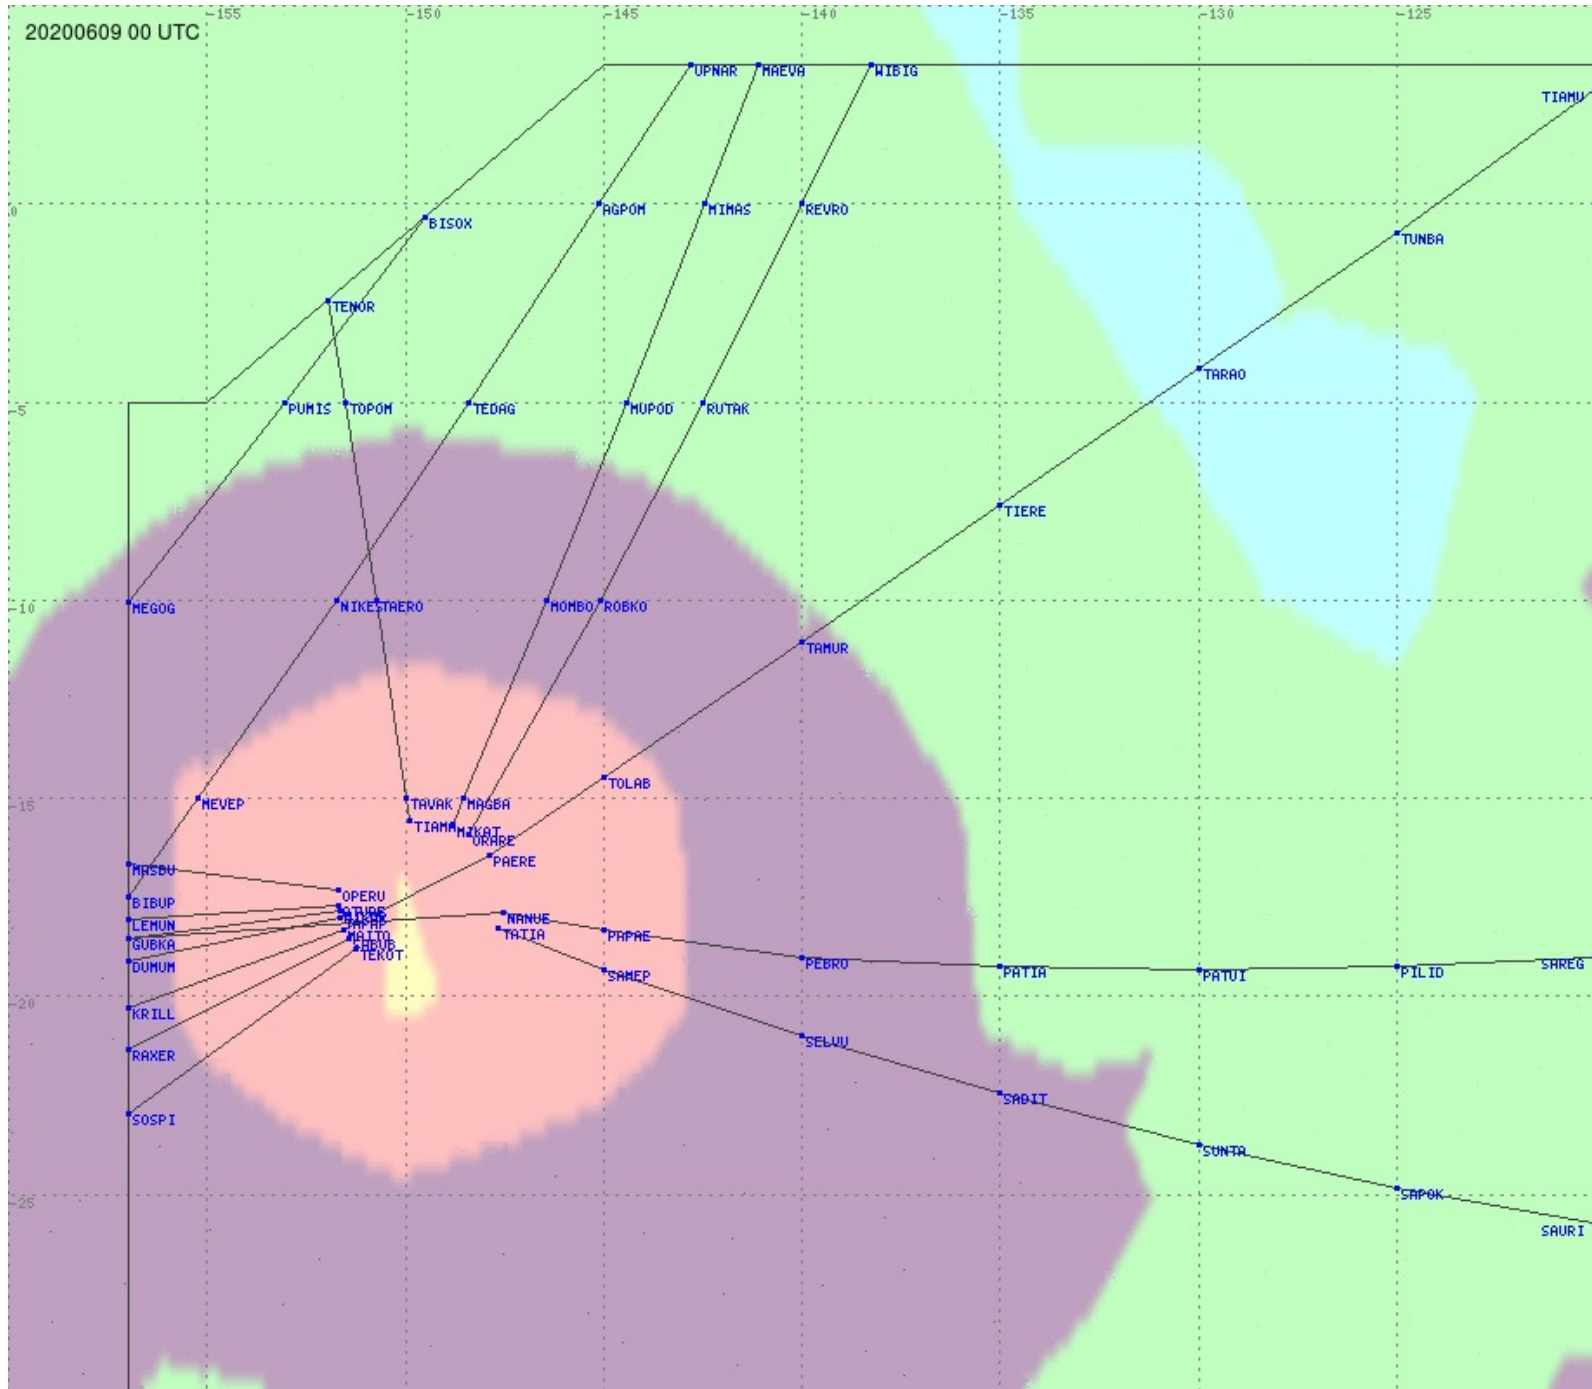

Tahiti FIR - HF Propag - 20200609

2.8 MHz 3.5 MHz 5.6 MHz 8.9 MHz 13.3 MHz 17.9 MHz None

Tahiti FIR - HF Propag - 20200609

2.8 MHz 3.5 MHz 5.6 MHz 8.9 MHz 13.3 MHz 17.9 MHz None

Tahiti FIR - HF Propag - 20200609

2.8 MHz 3.5 MHz 5.6 MHz 8.9 MHz 13.3 MHz 17.9 MHz None

Tahiti FIR - HF Propag - 20200609

2.8 MHz 3.5 MHz 5.6 MHz 8.9 MHz 13.3 MHz 17.9 MHz None

Tahiti FIR - HF Propag - 20200609

2.8 MHz
3.5 MHz
5.6 MHz
8.9 MHz
13.3 MHz
17.9 MHz
None