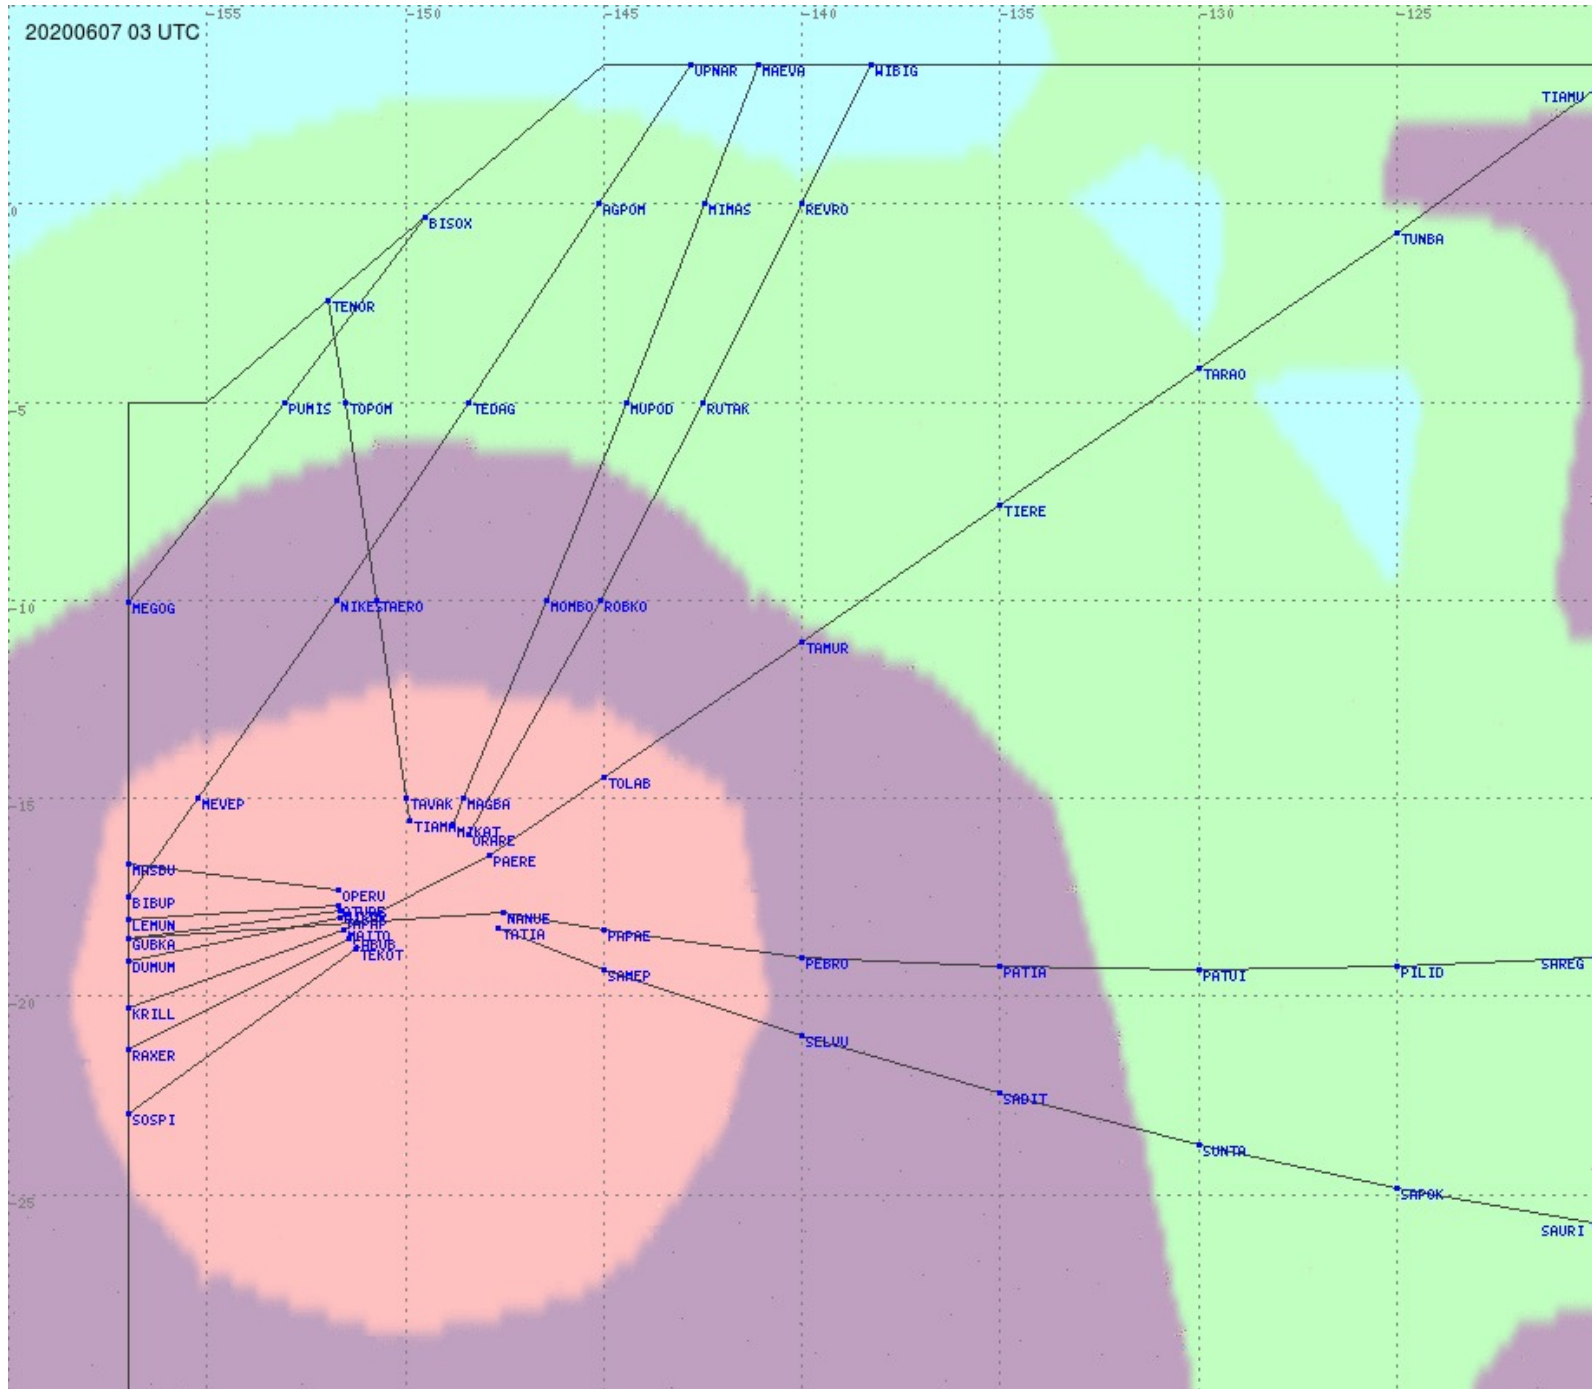

Tahiti FIR - HF Propag - 20200607

2.8 MHz 3.5 MHz 5.6 MHz 8.9 MHz 13.3 MHz 17.9 MHz None