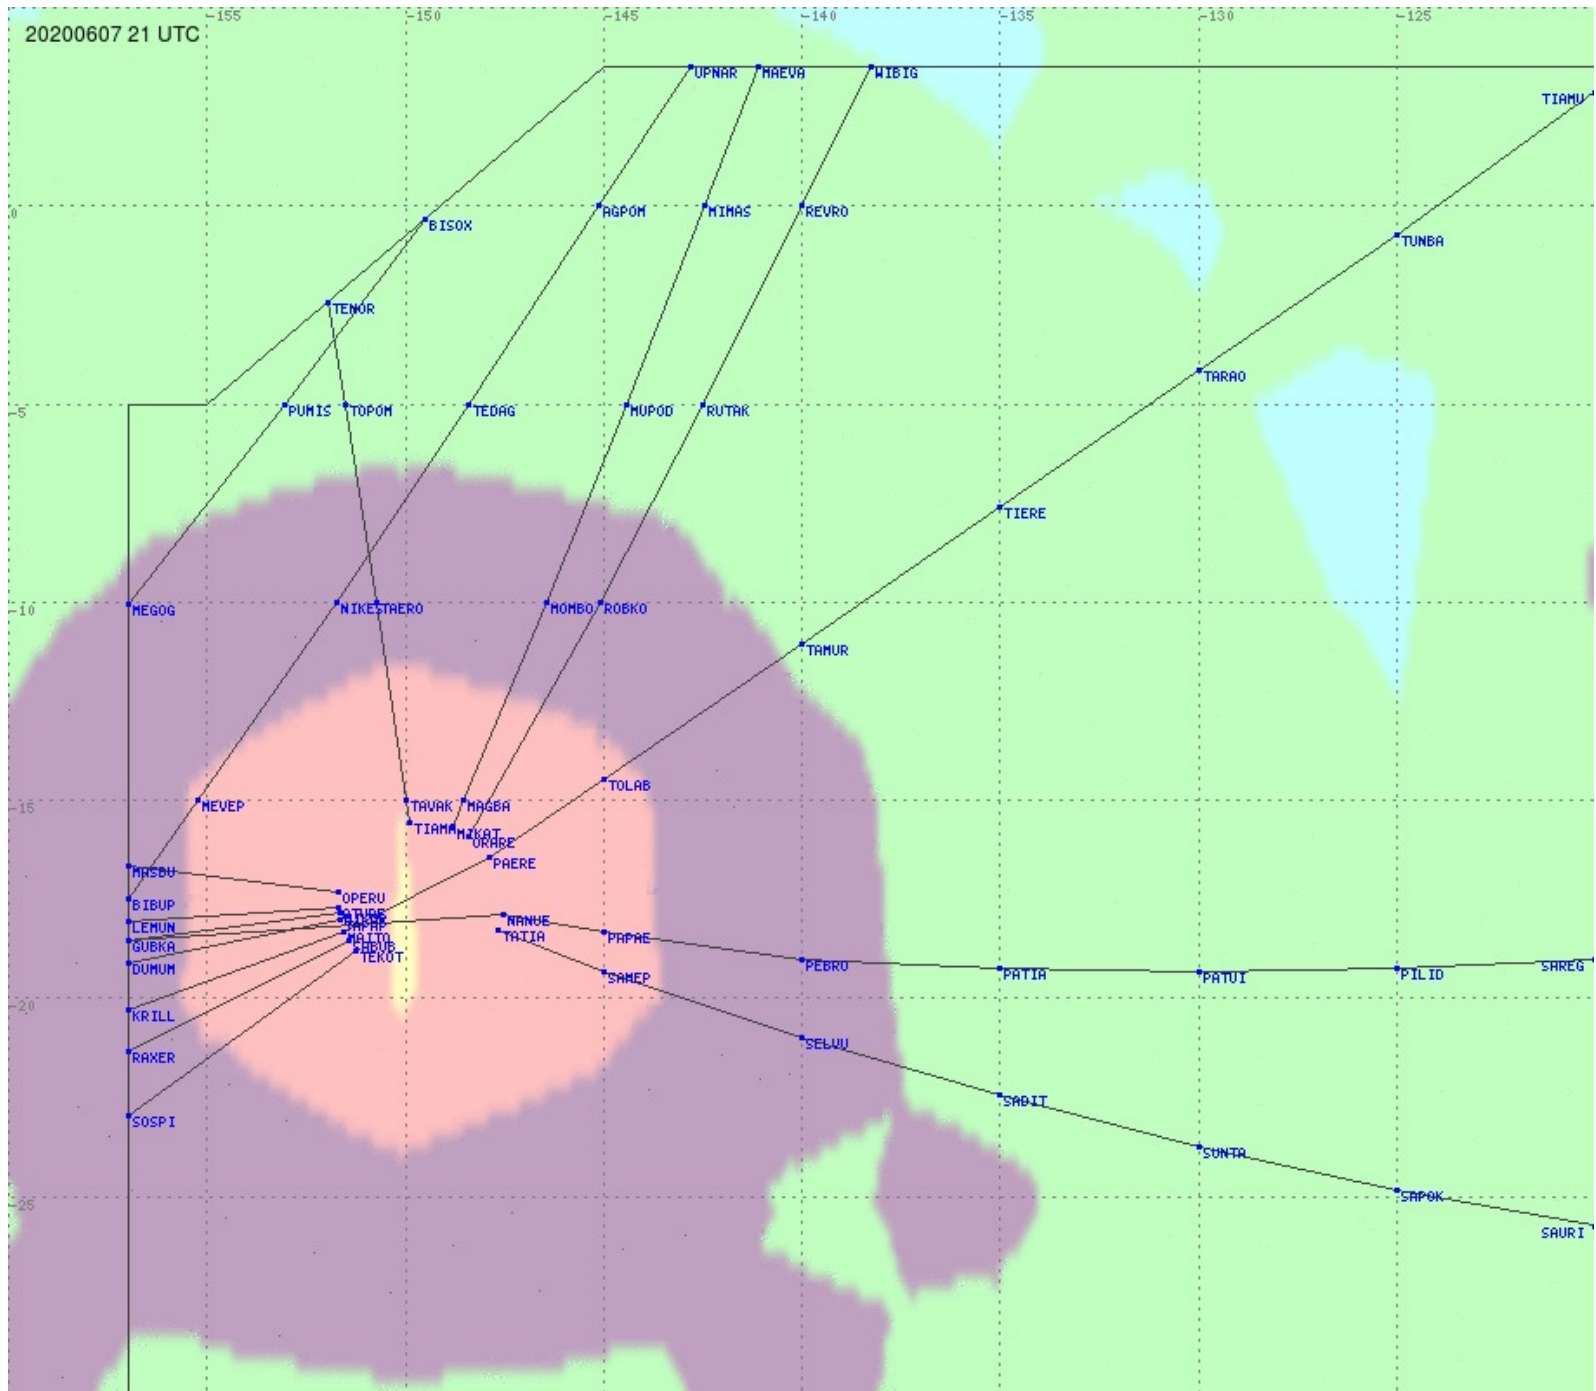

Tahiti FIR - HF Propag - 20200607

2.8 MHz
3.5 MHz
5.6 MHz
8.9 MHz
13.3 MHz
17.9 MHz
None