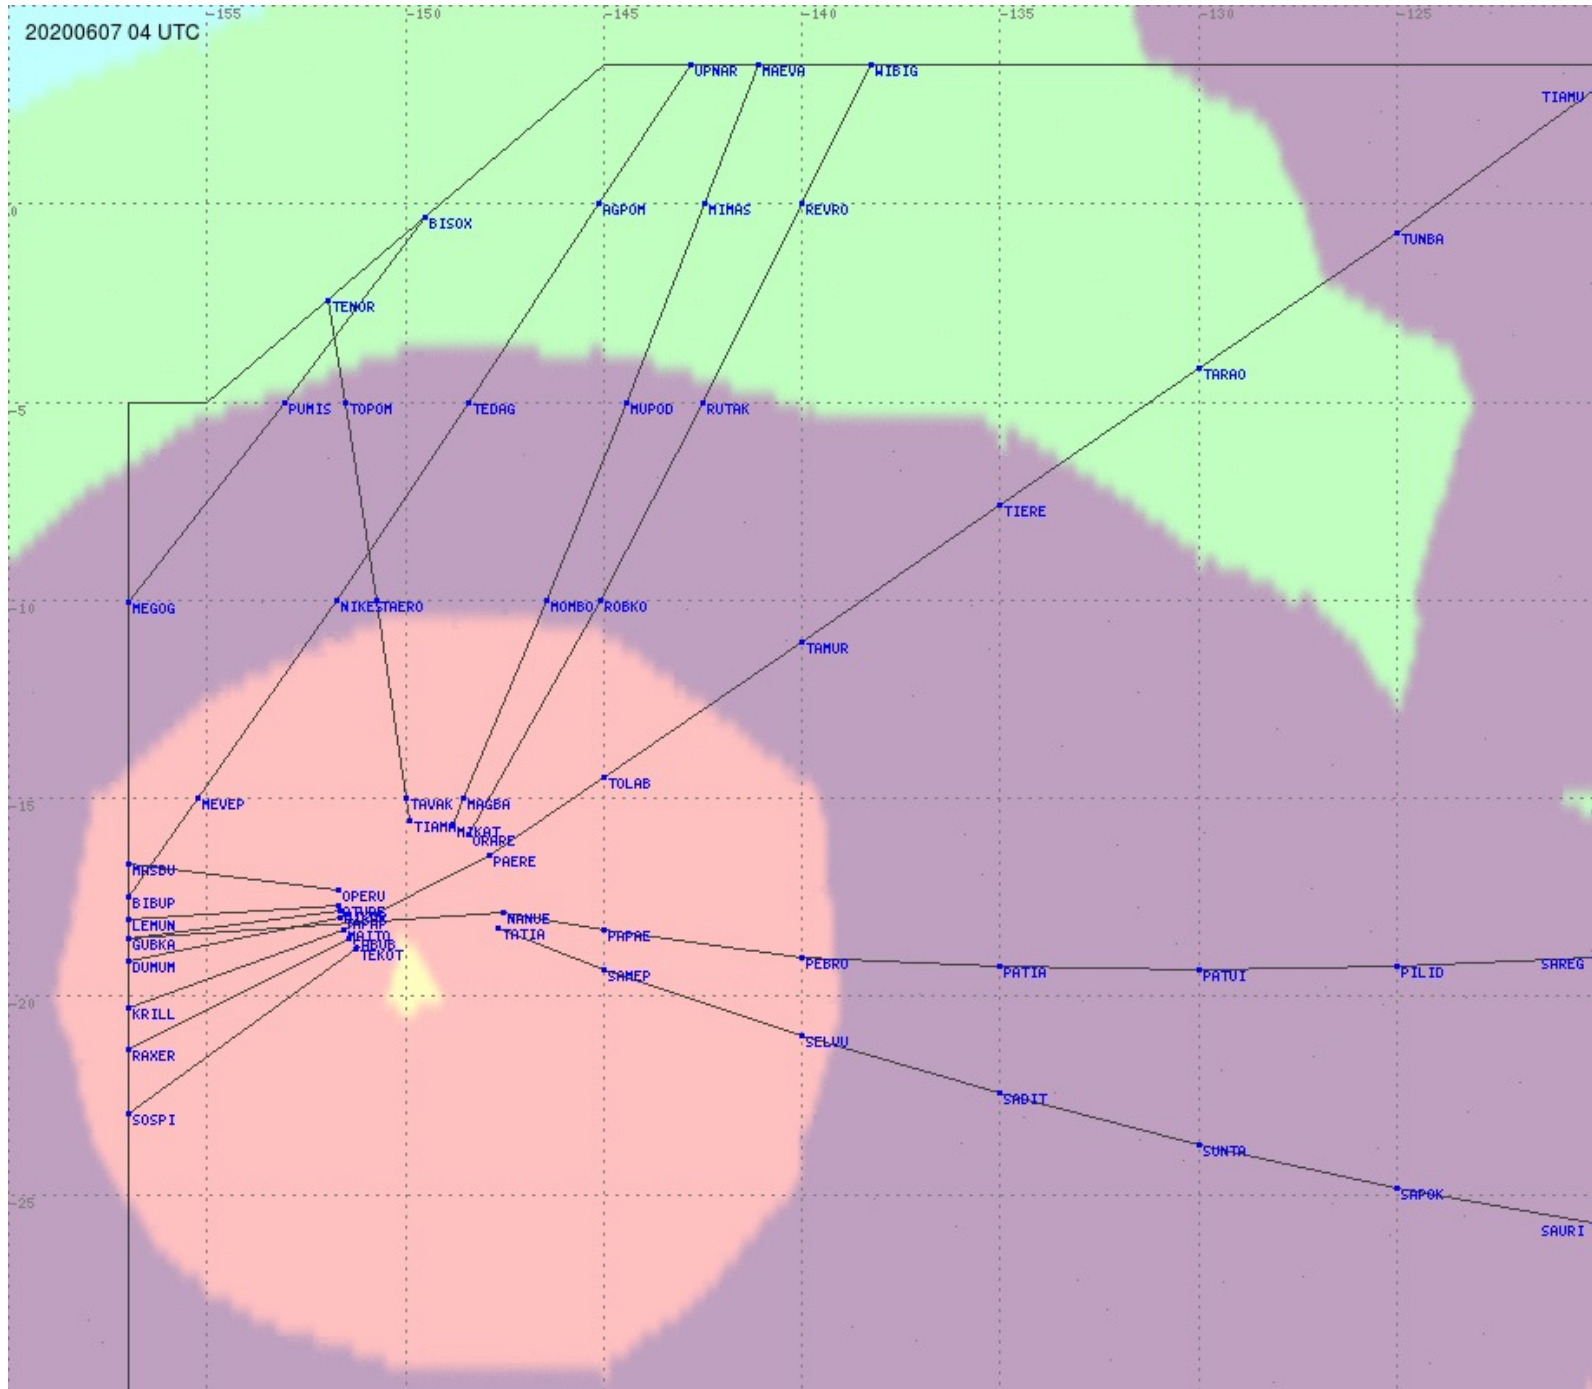

Tahiti FIR - HF Propag - 20200607

2.8 MHz 3.5 MHz 5.6 MHz 8.9 MHz 13.3 MHz 17.9 MHz None