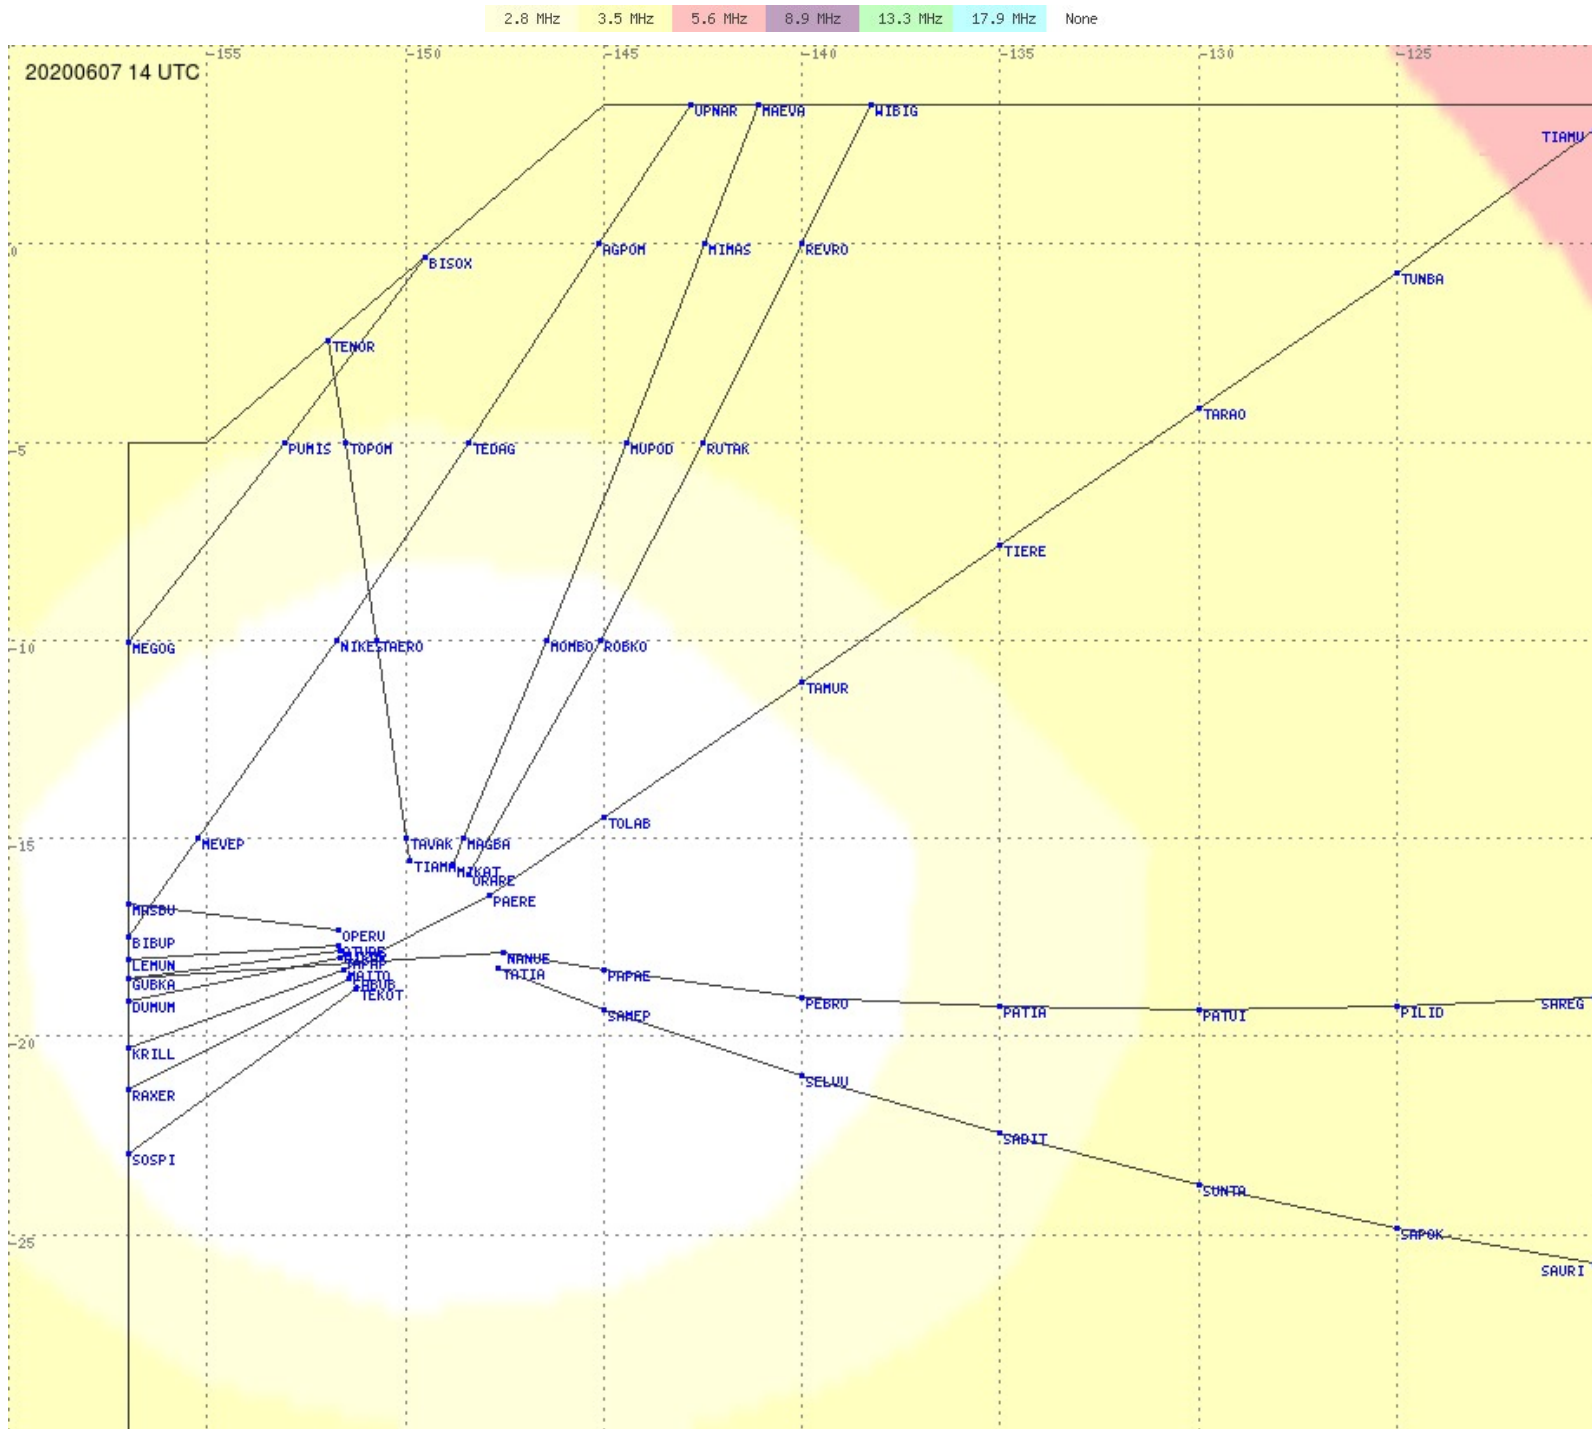

Tahiti FIR - HF Propag - 20200607