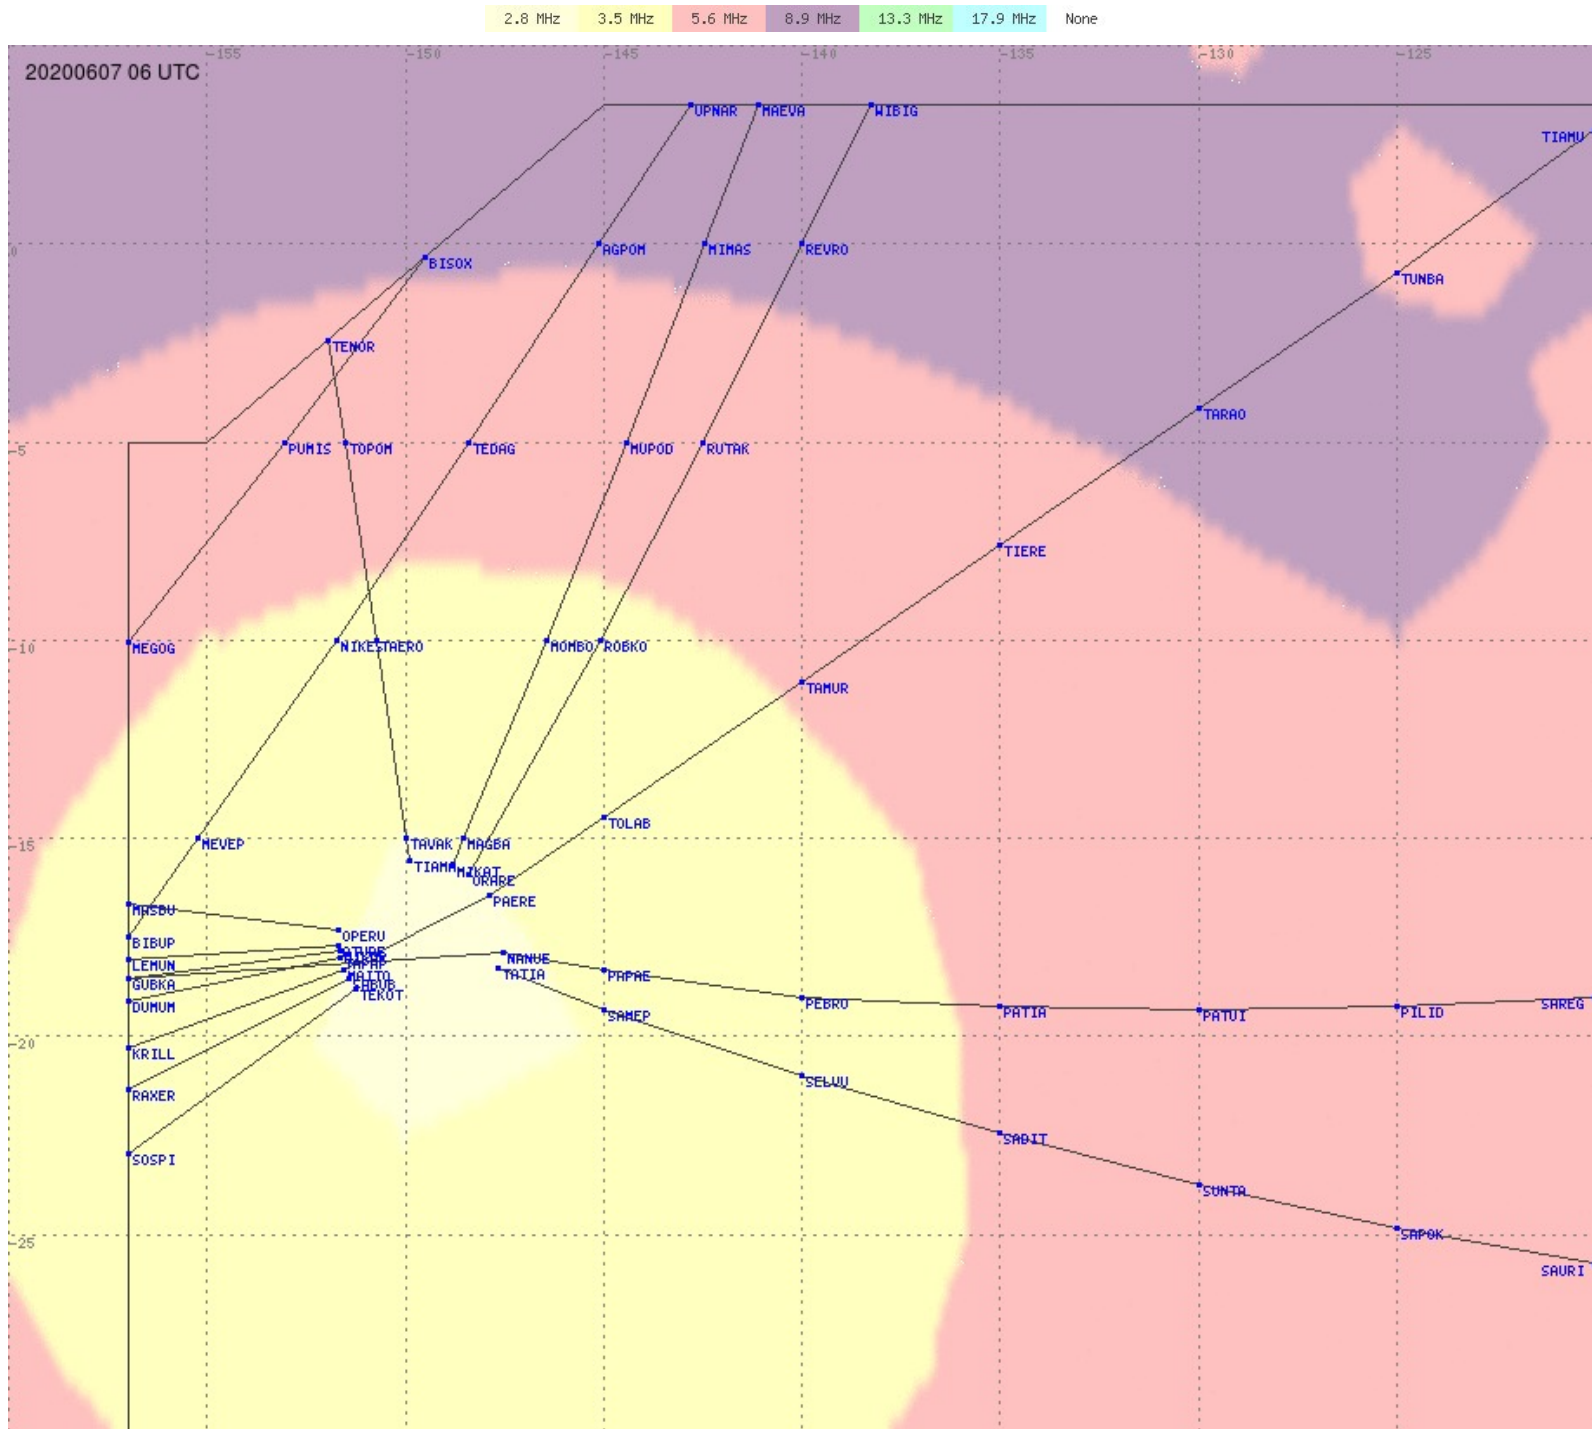

Tahiti FIR - HF Propag - 20200607