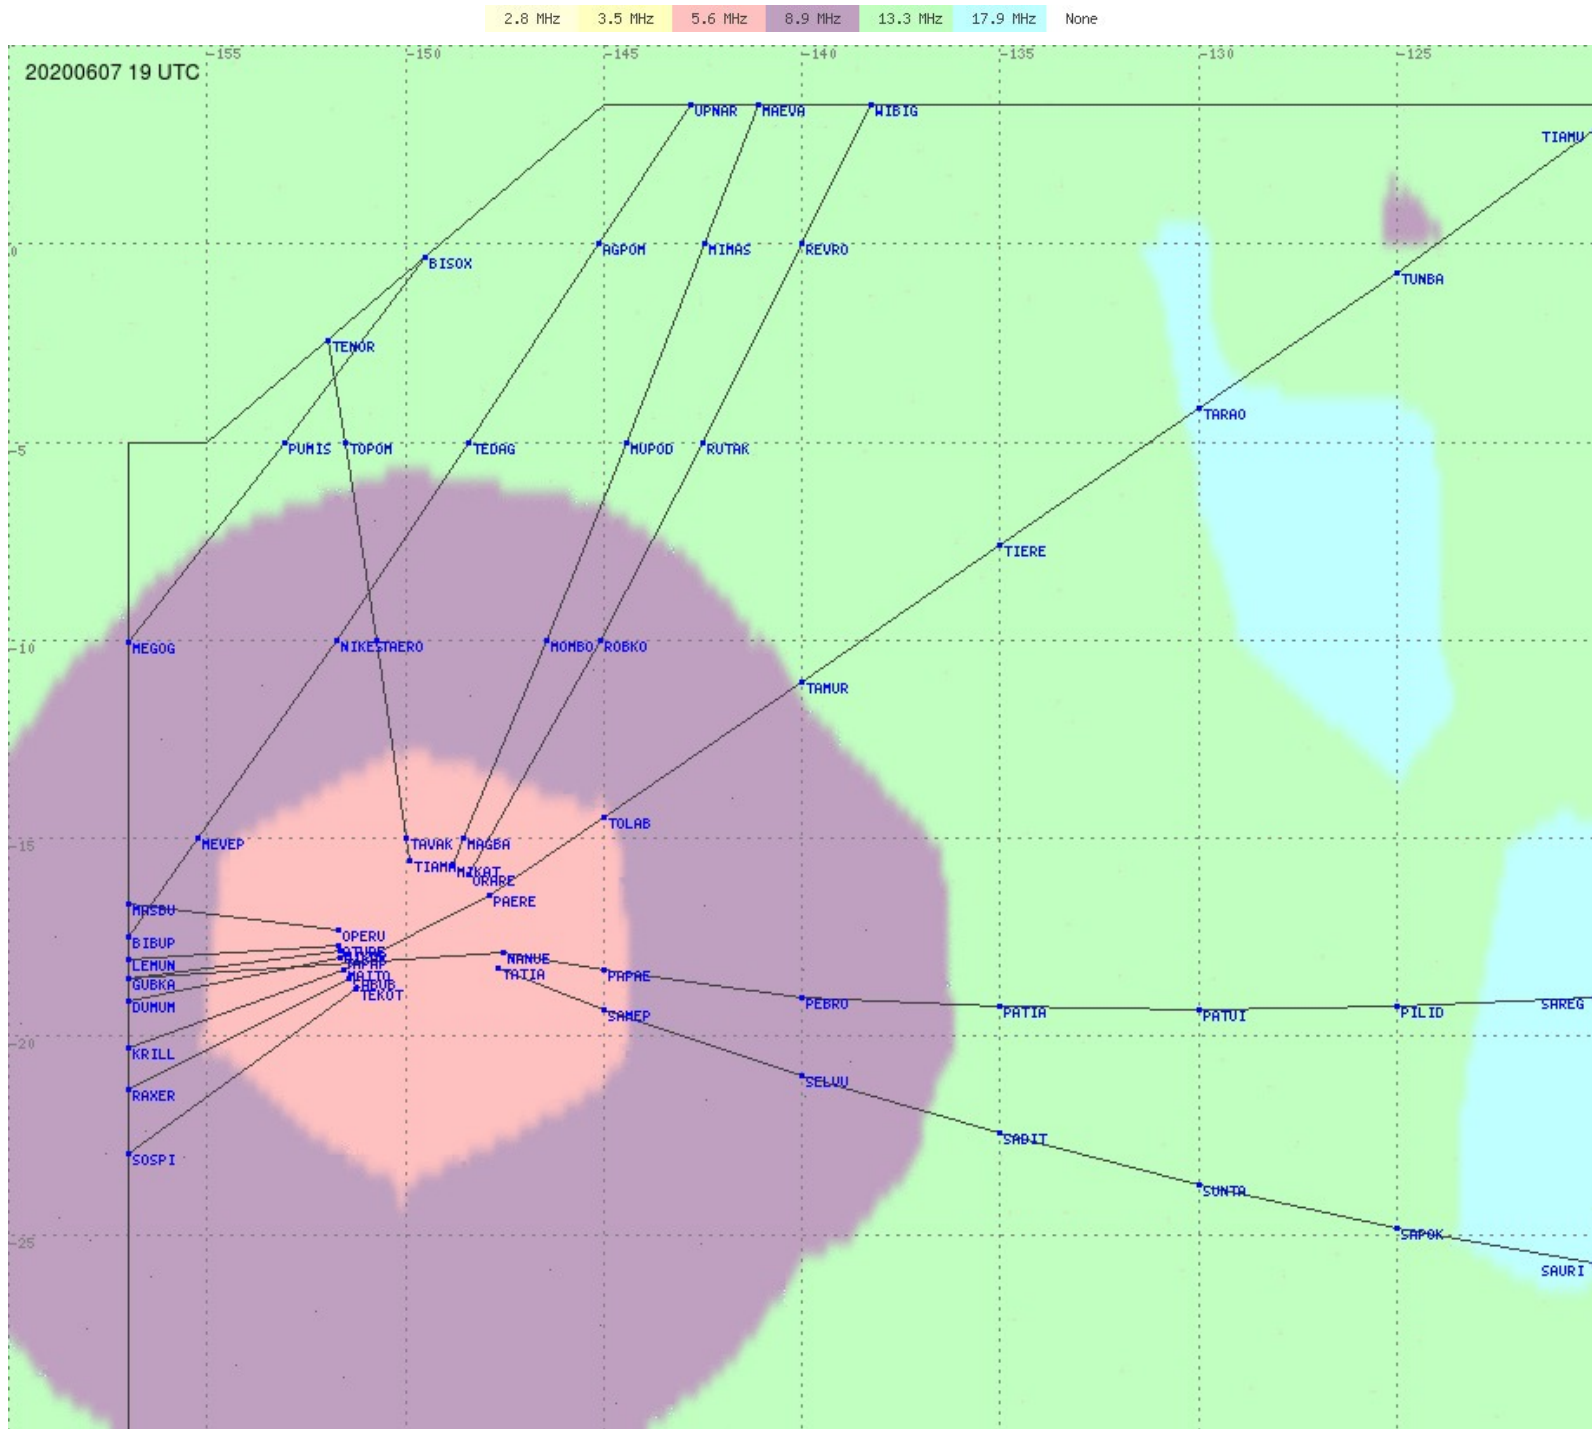

Tahiti FIR - HF Propag - 20200607