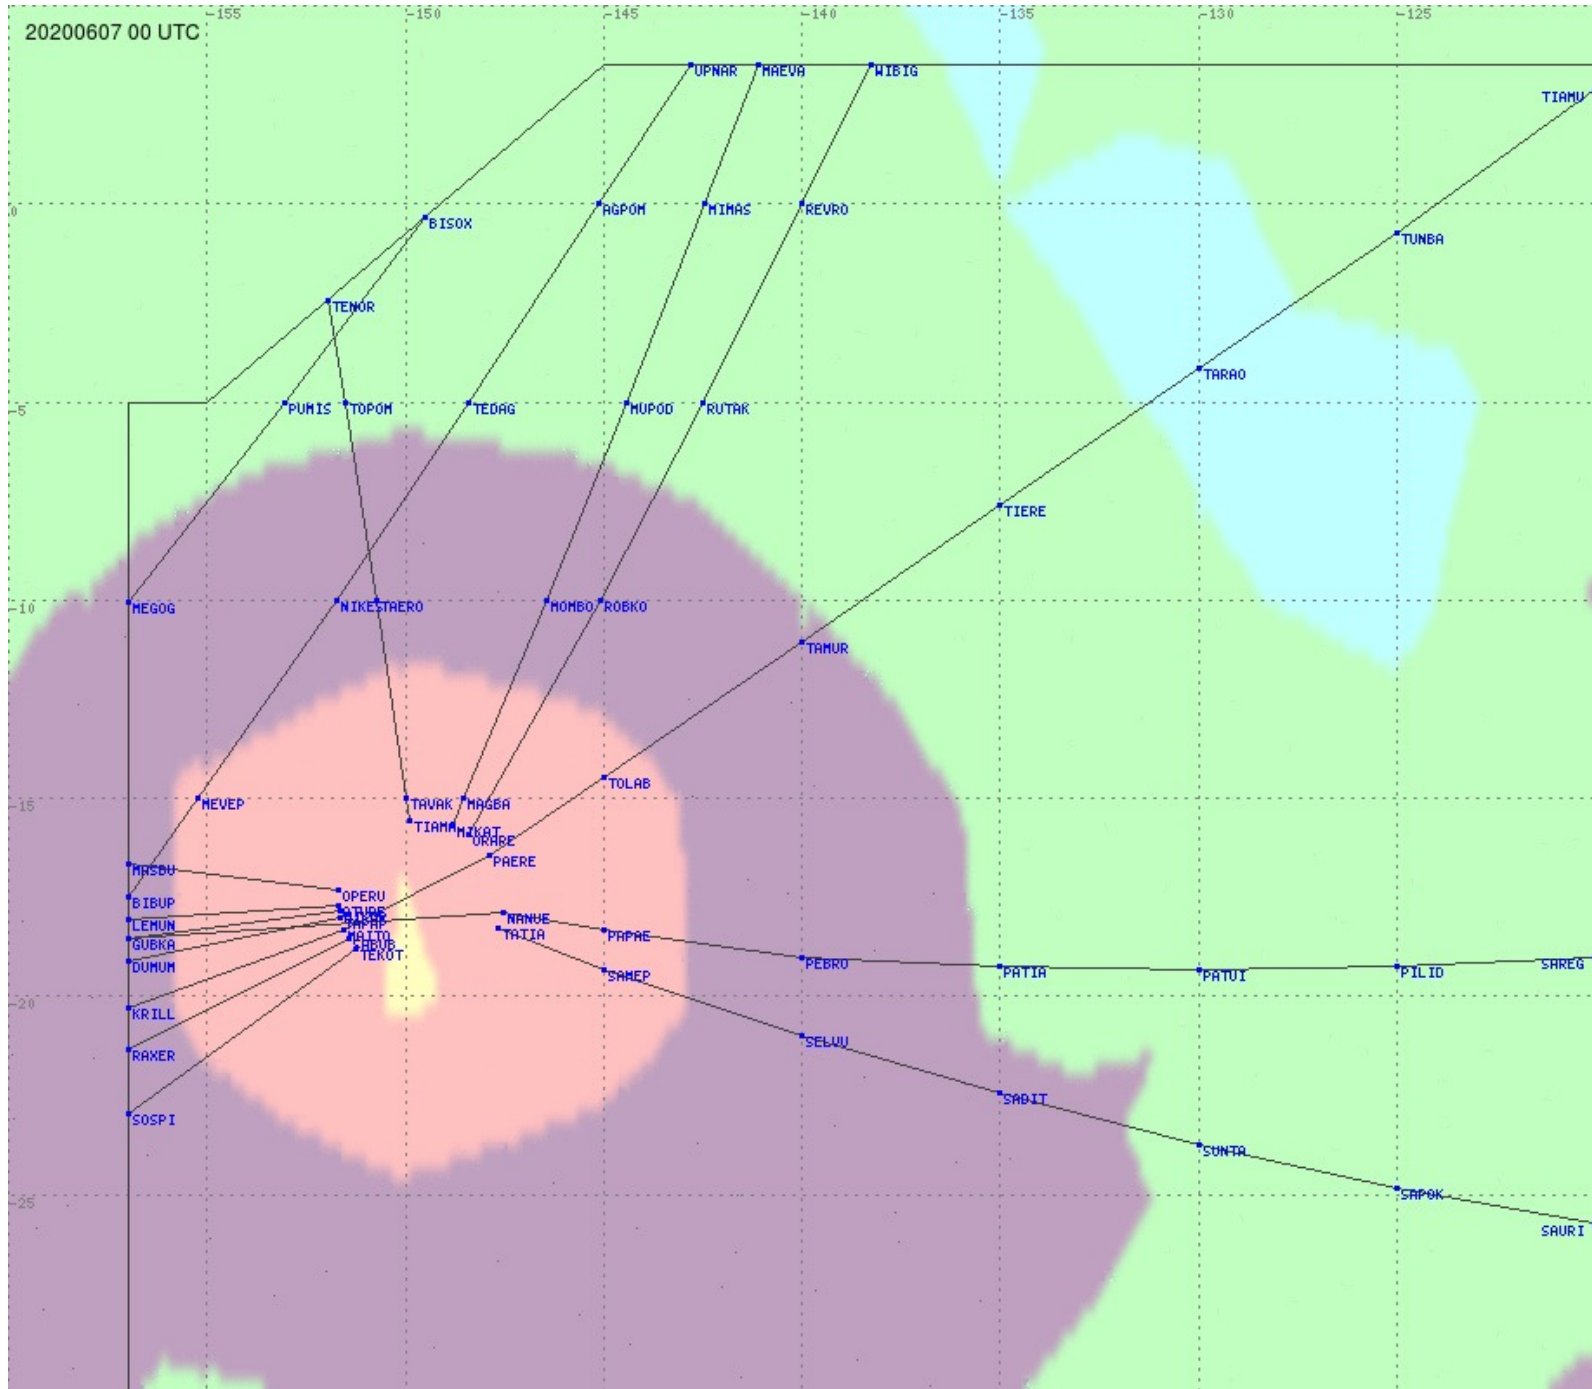

# Tahiti FIR - HF Propag - 20200607

2.8 MHz
3.5 MHz
5.6 MHz
8.9 MHz
13.3 MHz
17.9 MHz
None