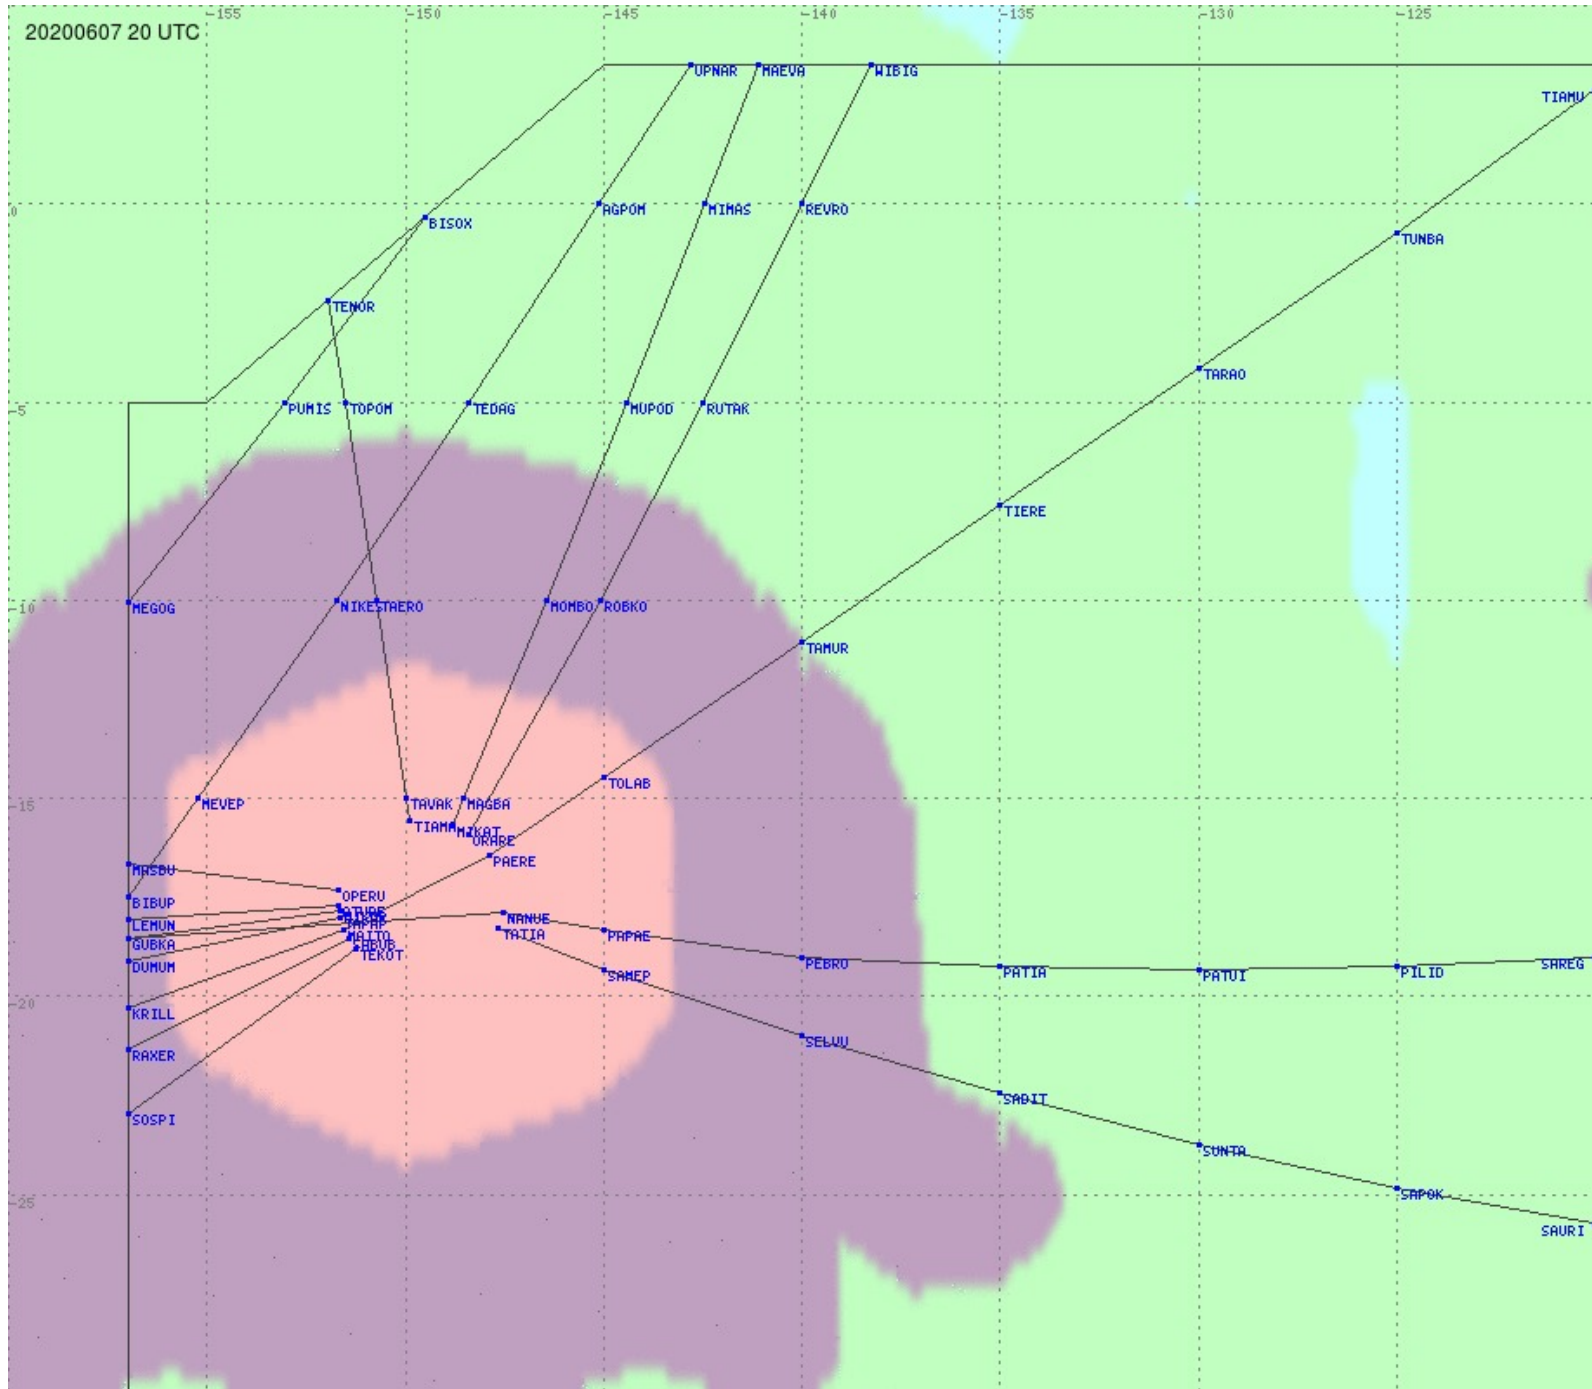

Tahiti FIR - HF Propag - 20200607

2.8 MHz 3.5 MHz 5.6 MHz 8.9 MHz 13.3 MHz 17.9 MHz None