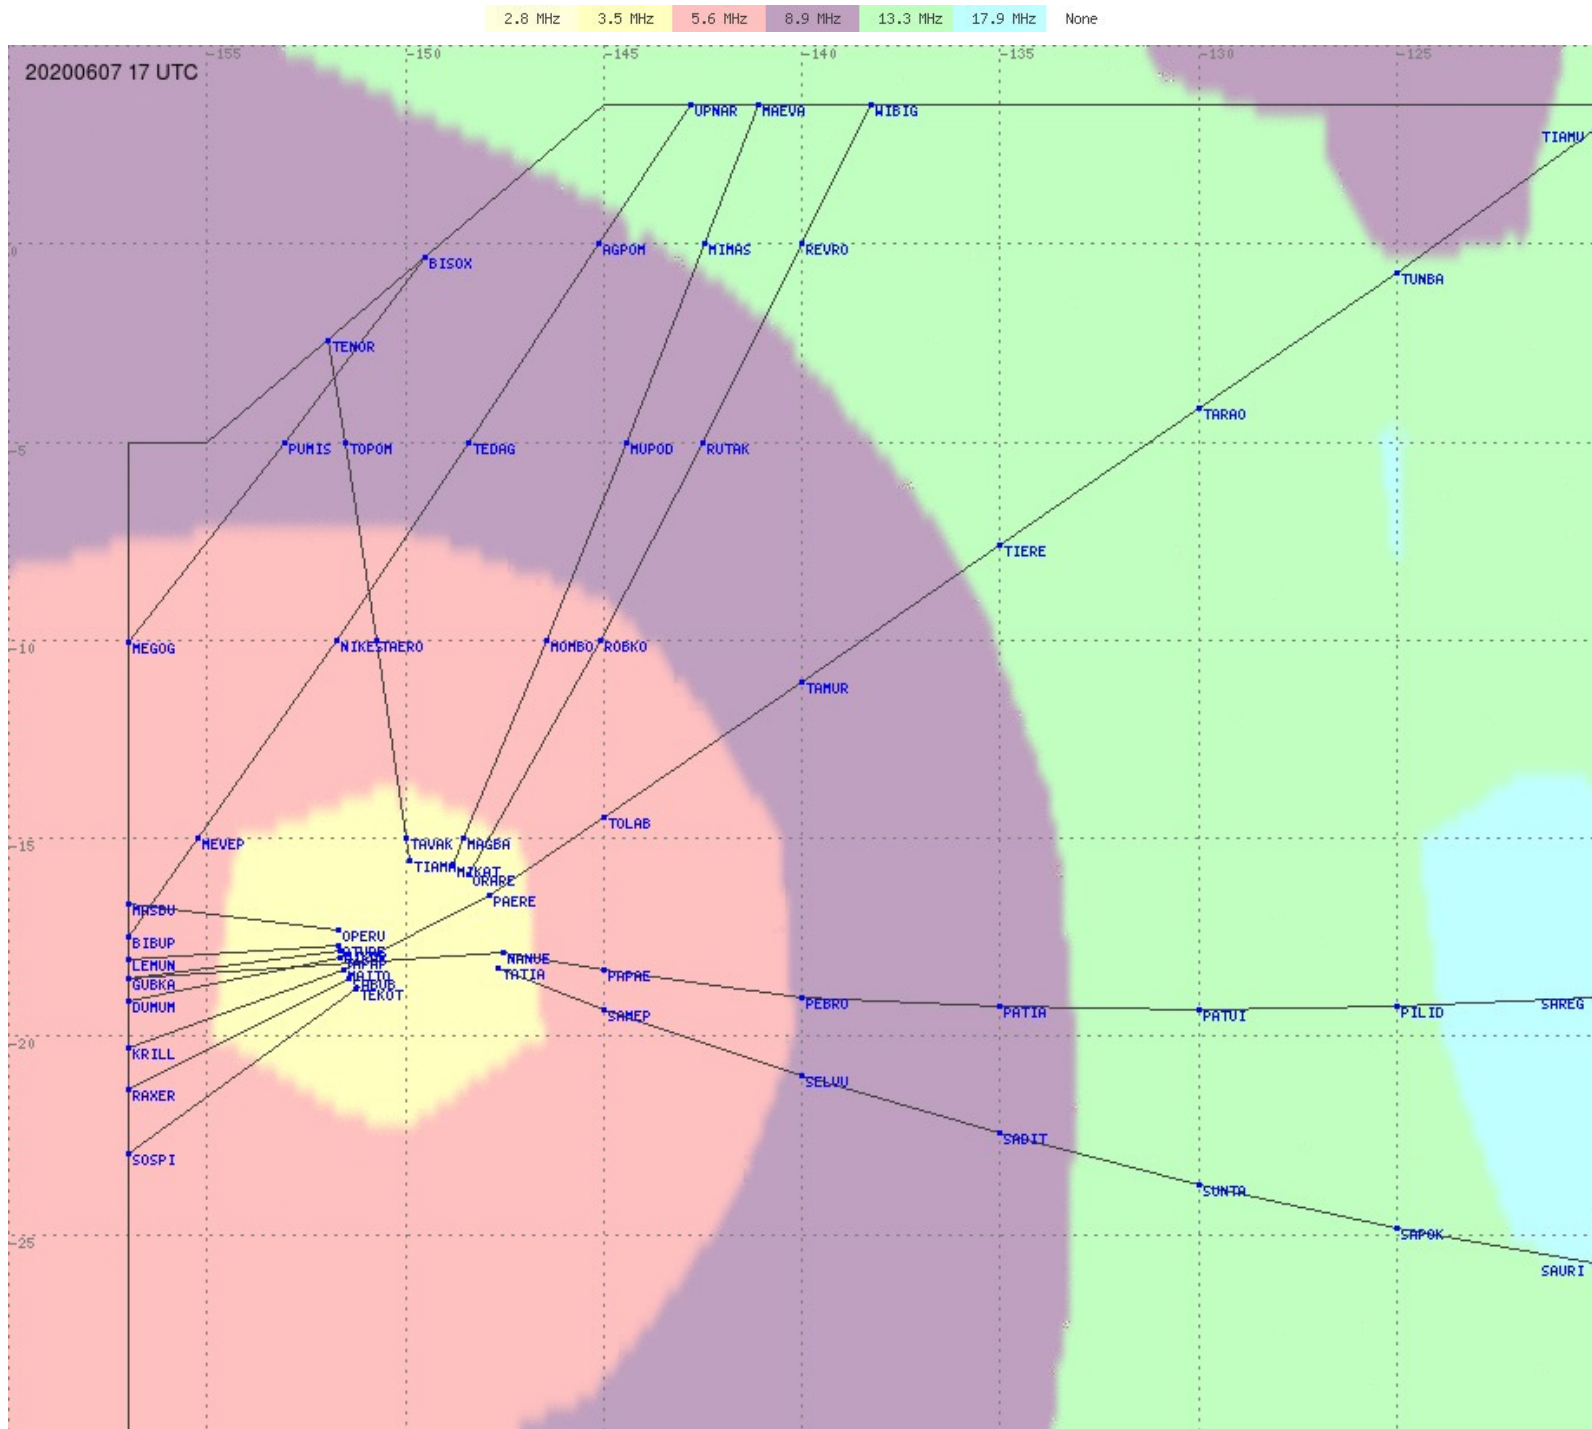

Tahiti FIR - HF Propag - 20200607