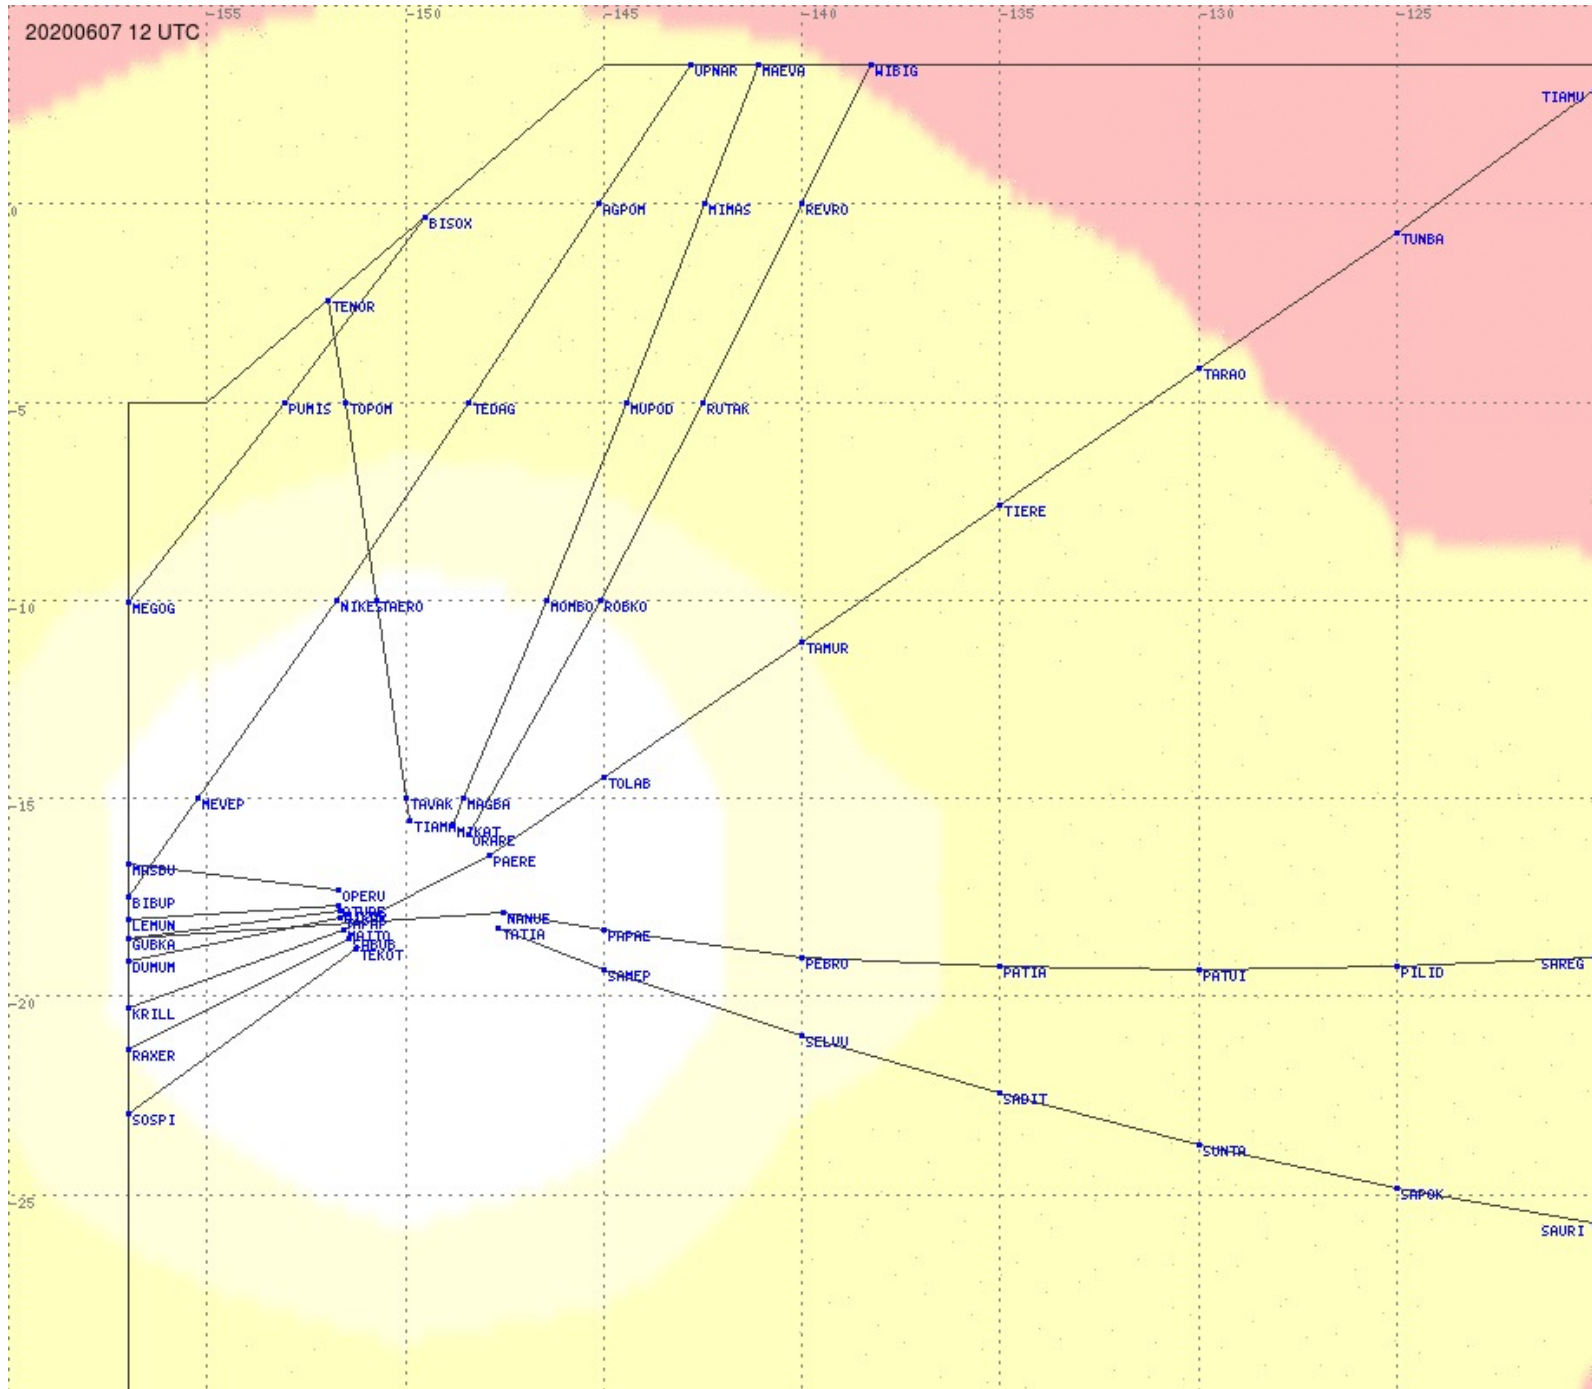

Tahiti FIR - HF Propag - 20200607

2.8 MHz
3.5 MHz
5.6 MHz
8.9 MHz
13.3 MHz
17.9 MHz
None