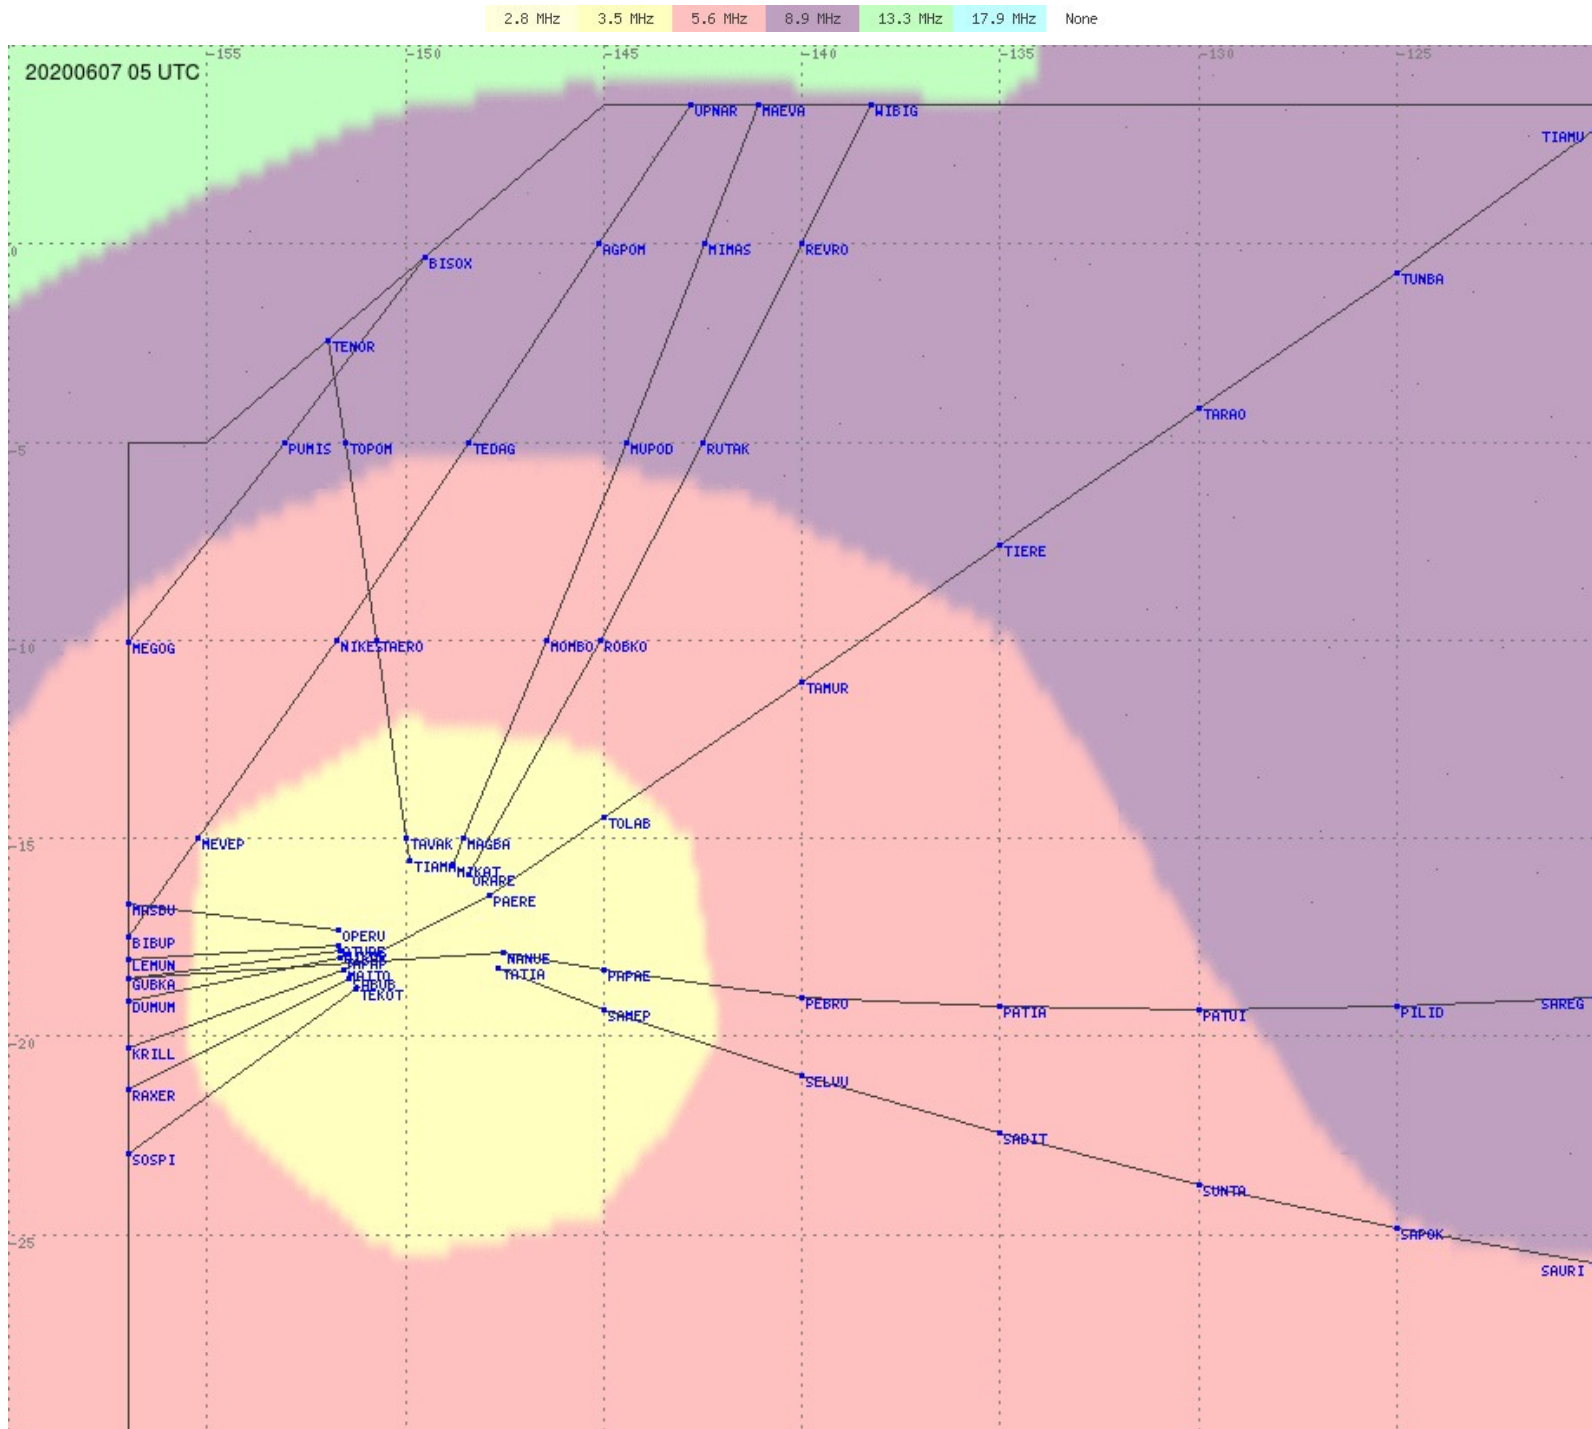

Tahiti FIR - HF Propag - 20200607