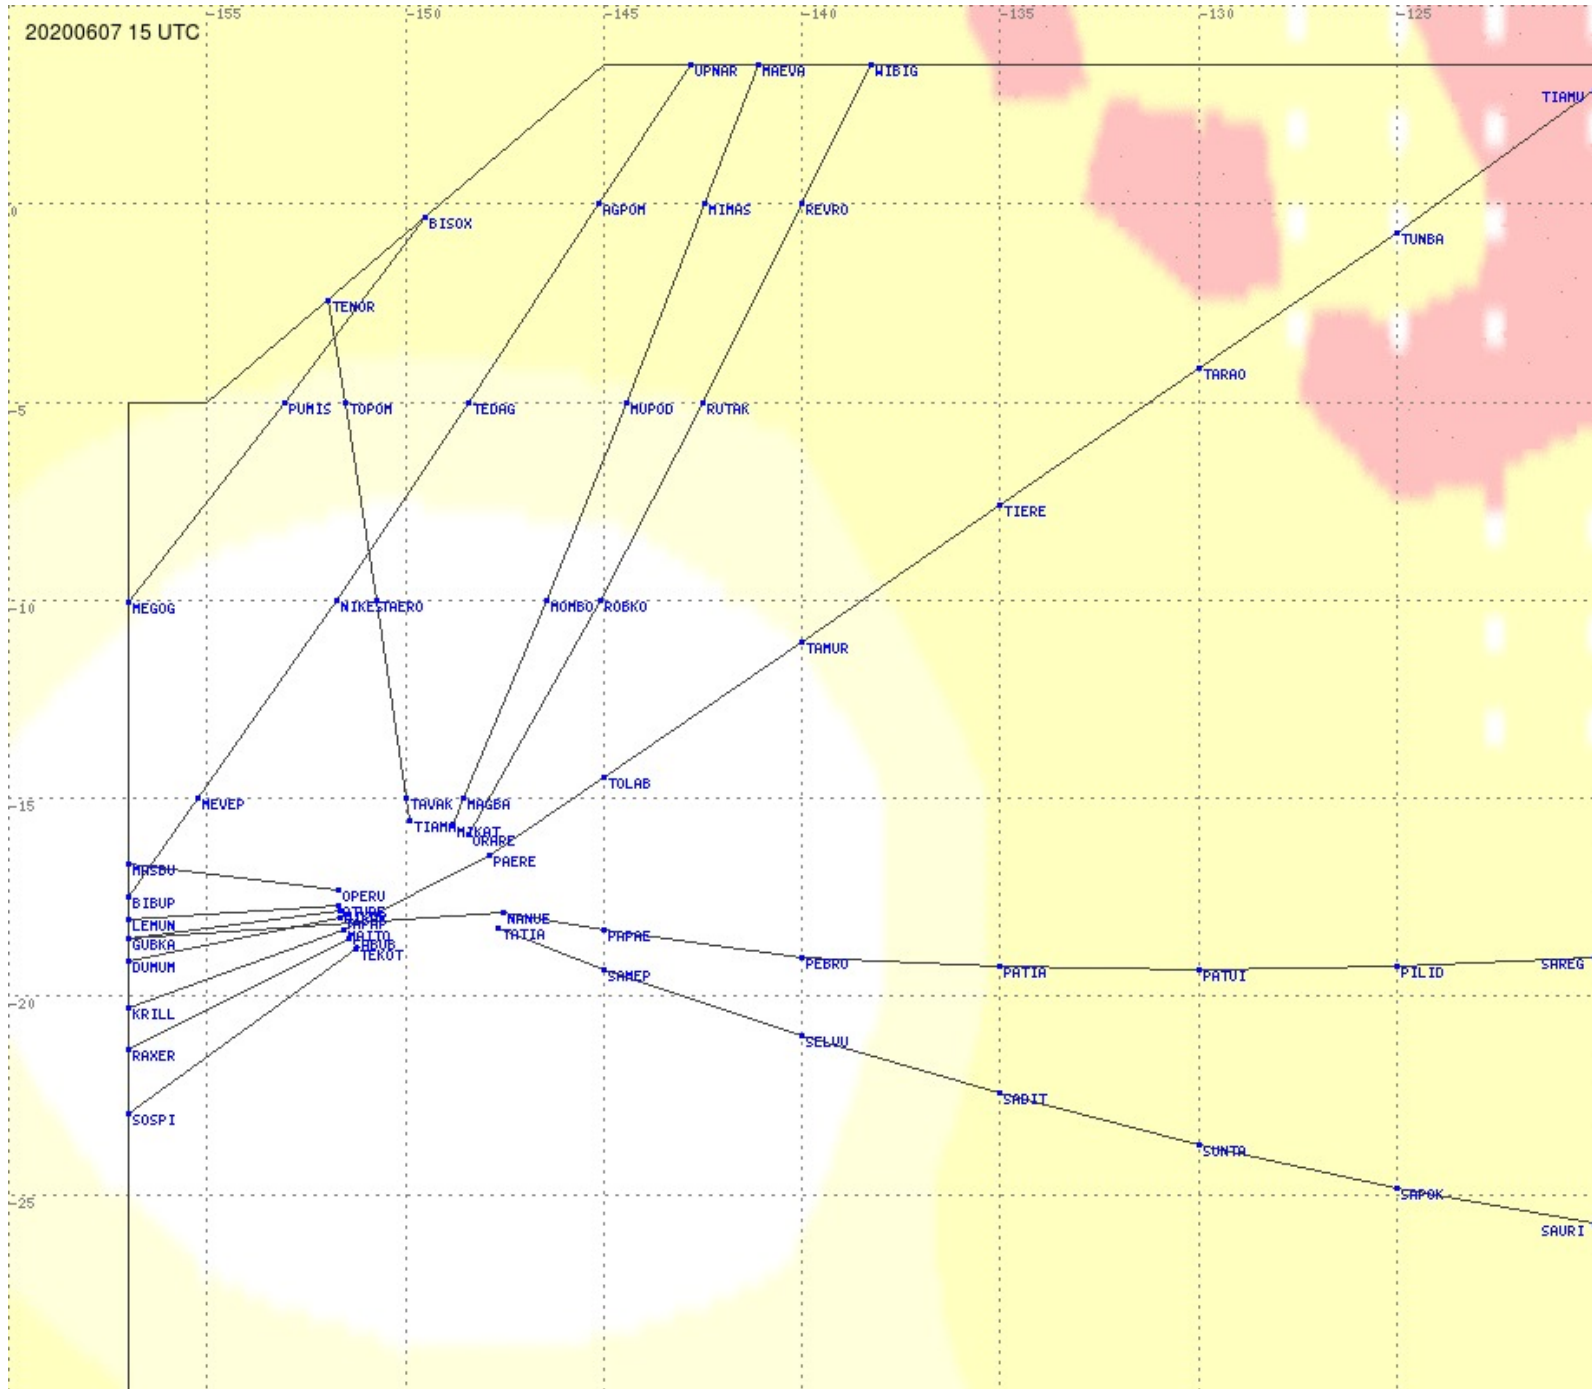

Tahiti FIR - HF Propag - 20200607

2.8 MHz 3.5 MHz 5.6 MHz 8.9 MHz 13.3 MHz 17.9 MHz None