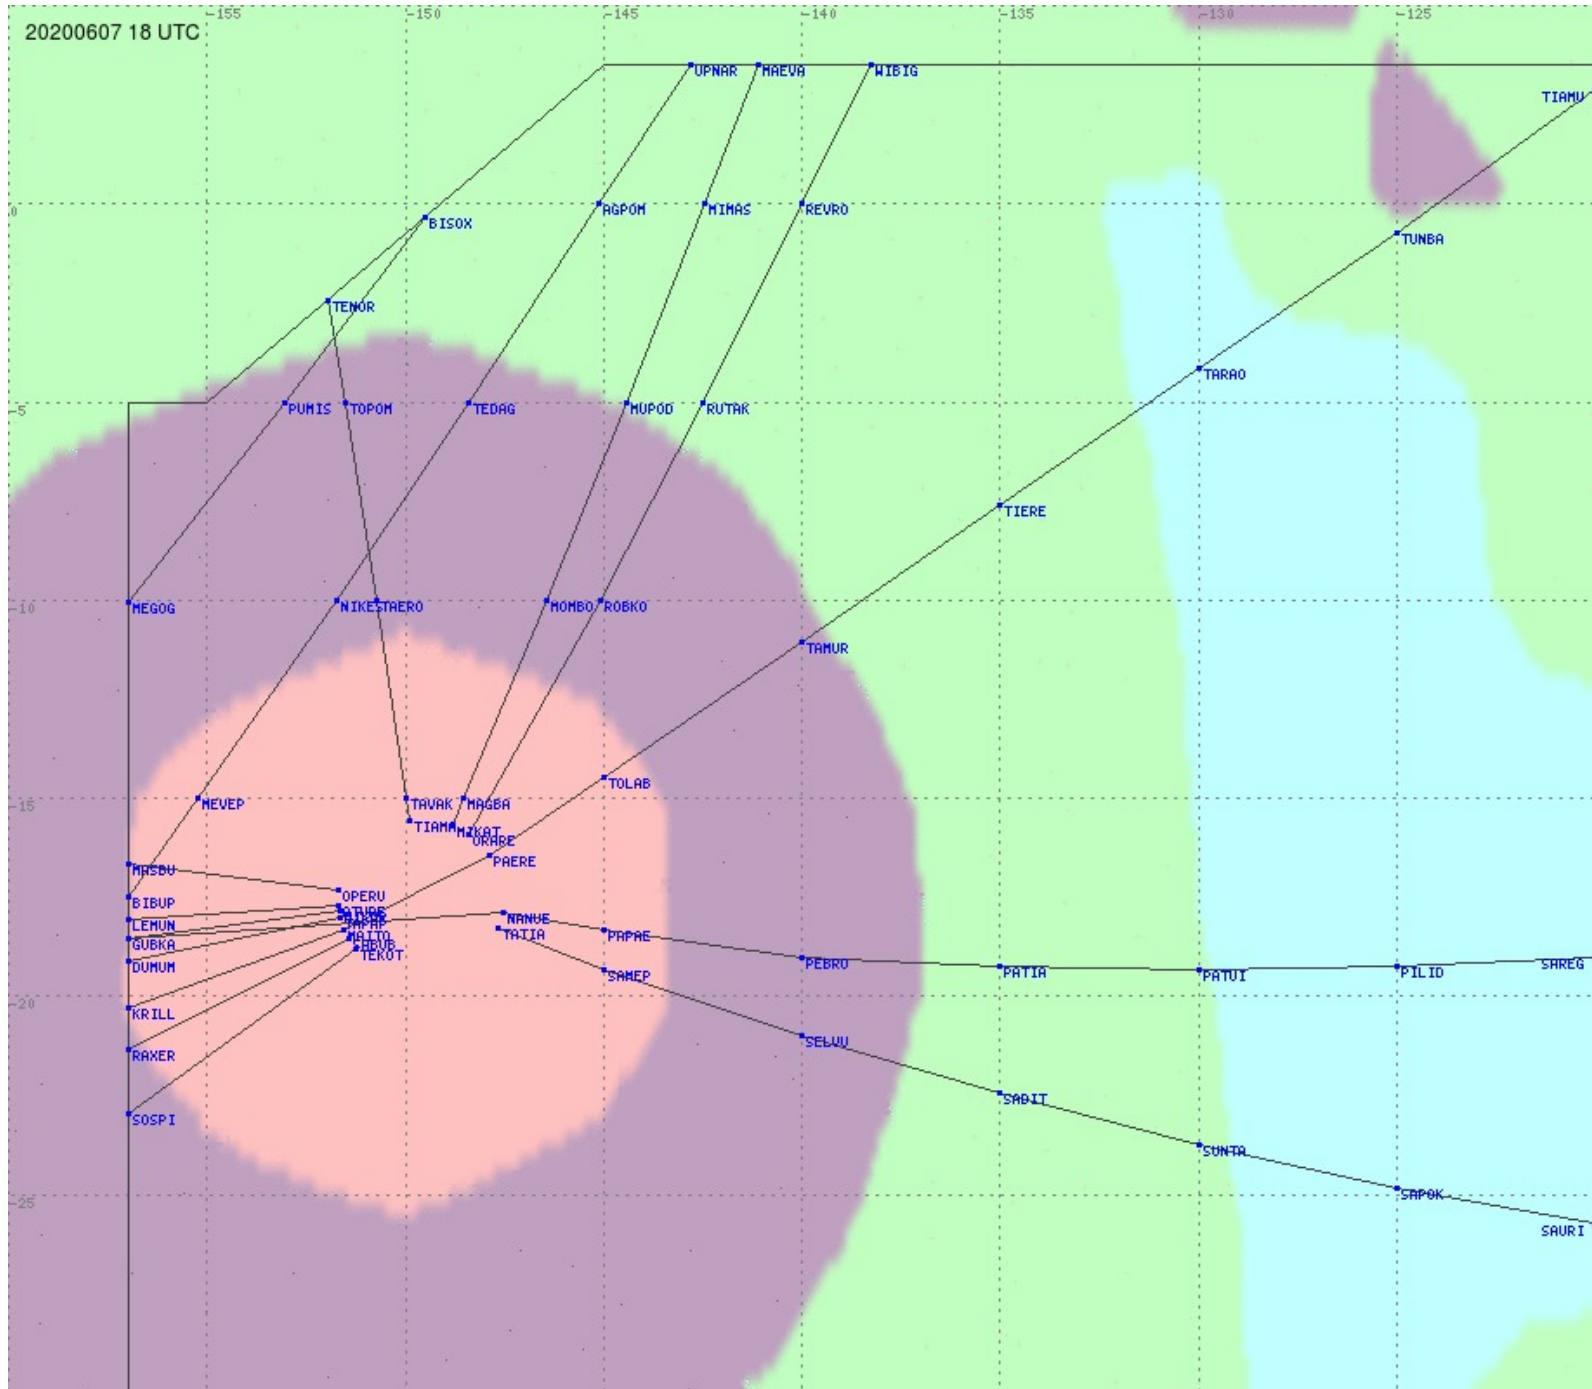

Tahiti FIR - HF Propag - 20200607

2.8 MHz 3.5 MHz 5.6 MHz 8.9 MHz 13.3 MHz 17.9 MHz None