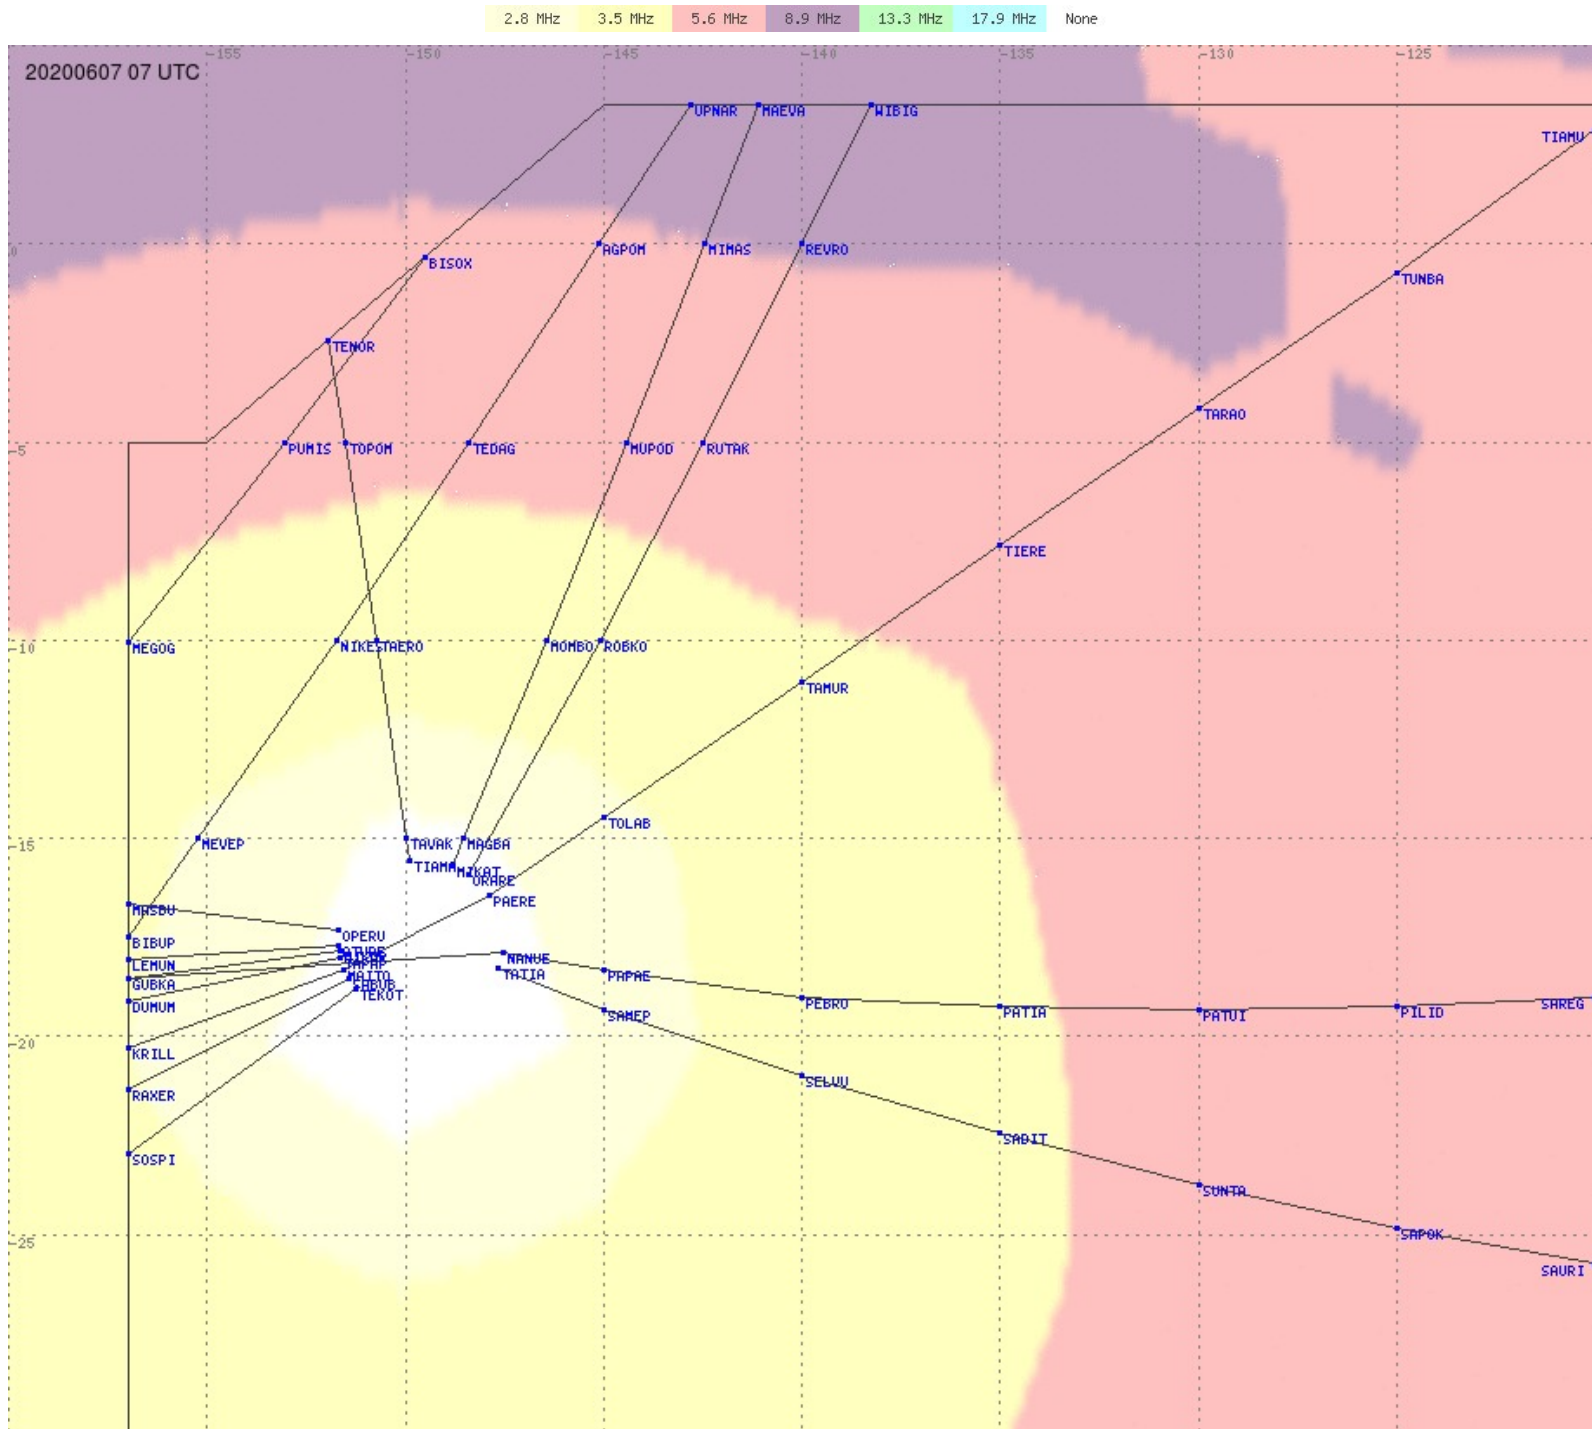

Tahiti FIR - HF Propag - 20200607