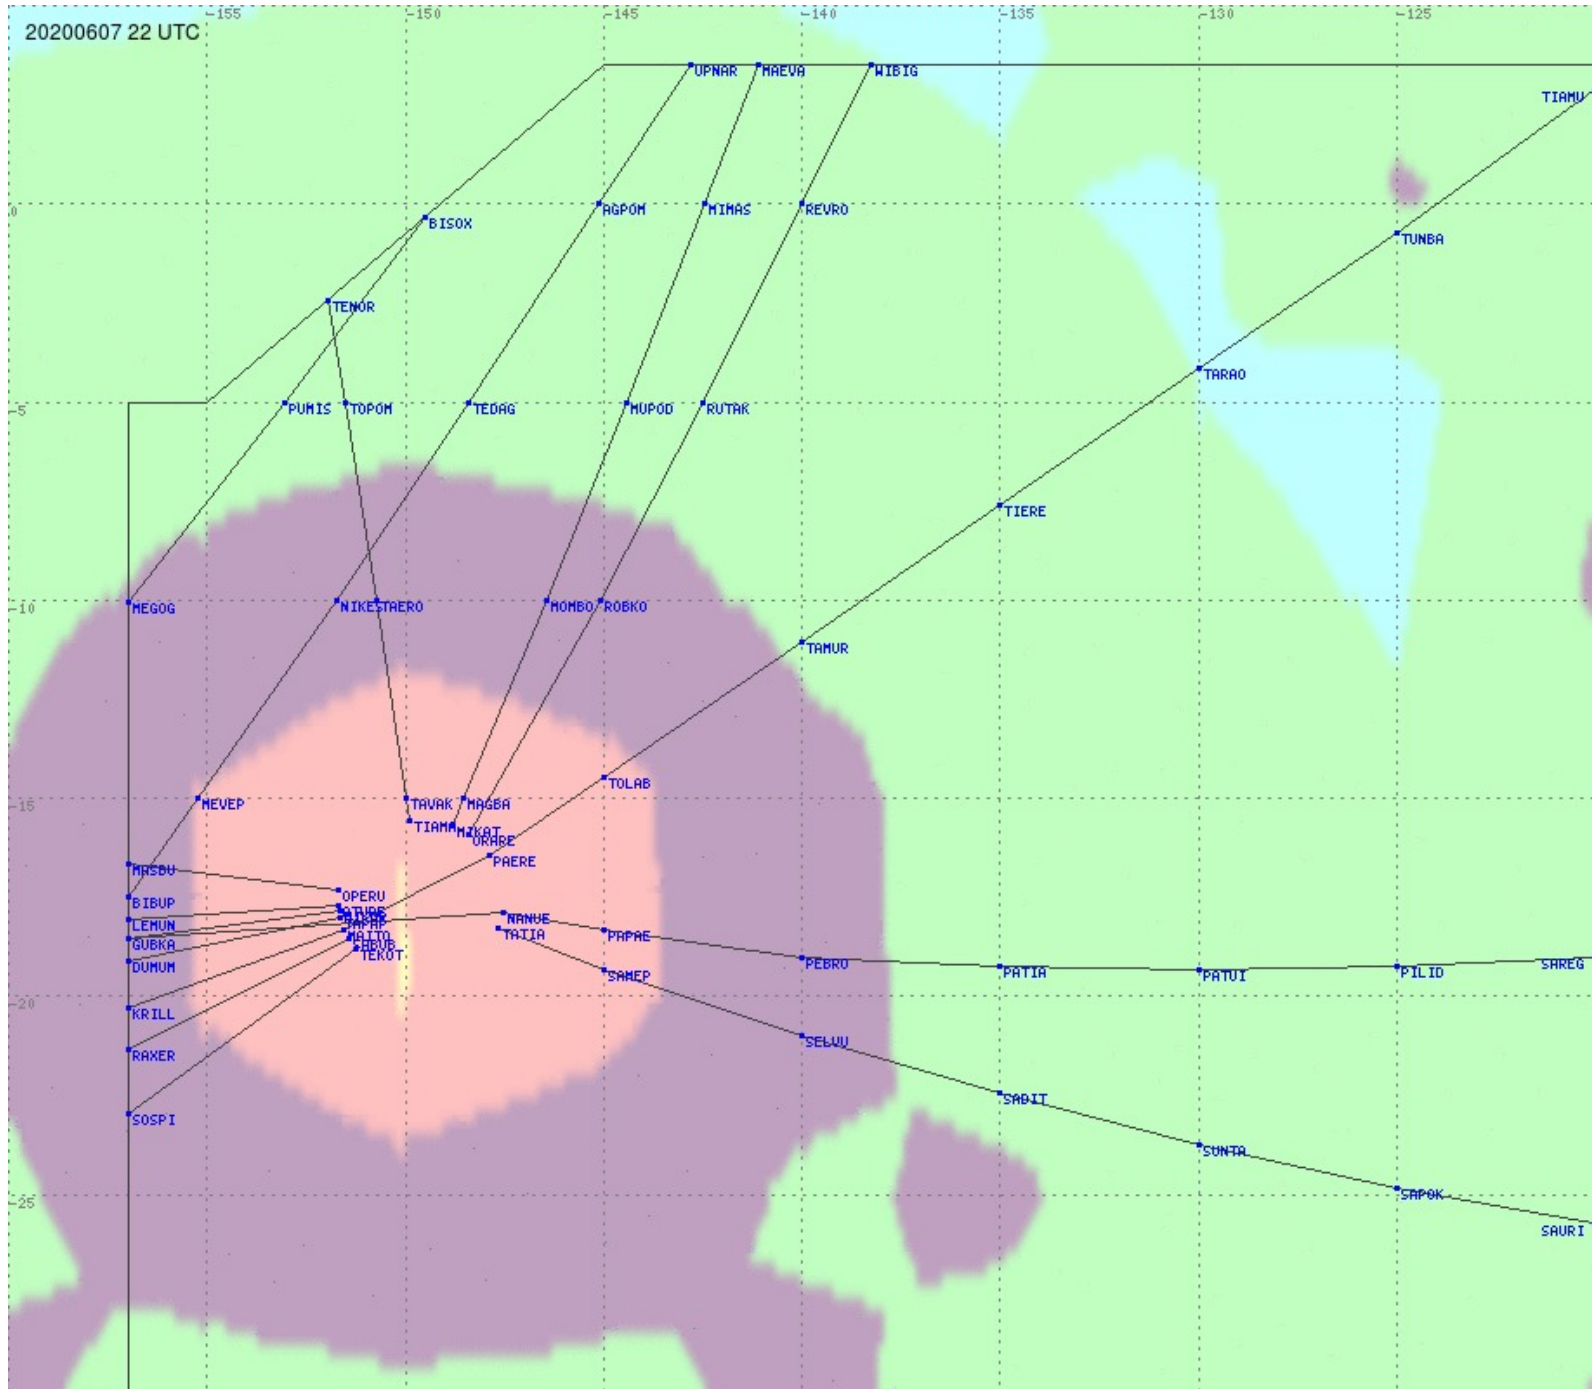

Tahiti FIR - HF Propag - 20200607

2.8 MHz 3.5 MHz 5.6 MHz 8.9 MHz 13.3 MHz 17.9 MHz None