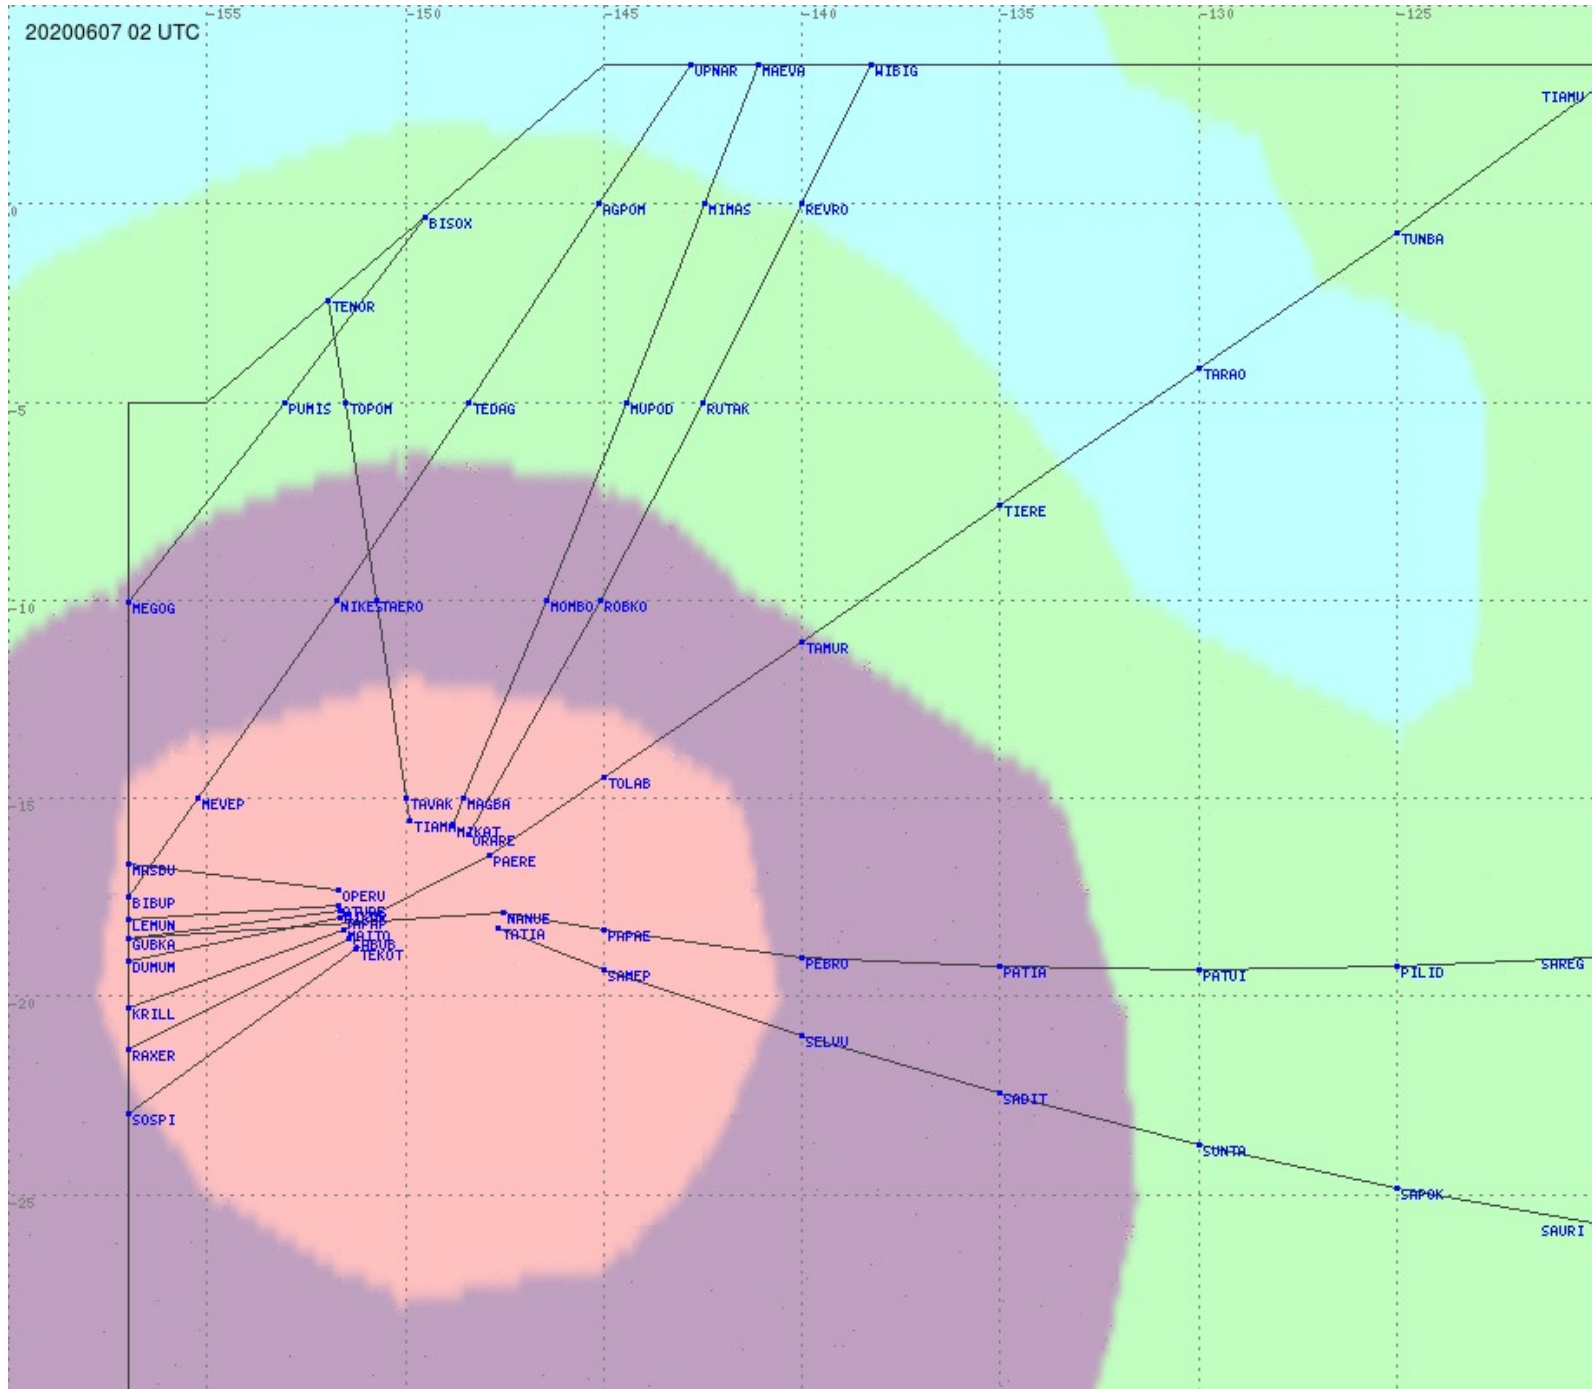

Tahiti FIR - HF Propag - 20200607

2.8 MHz 3.5 MHz 5.6 MHz 8.9 MHz 13.3 MHz 17.9 MHz None