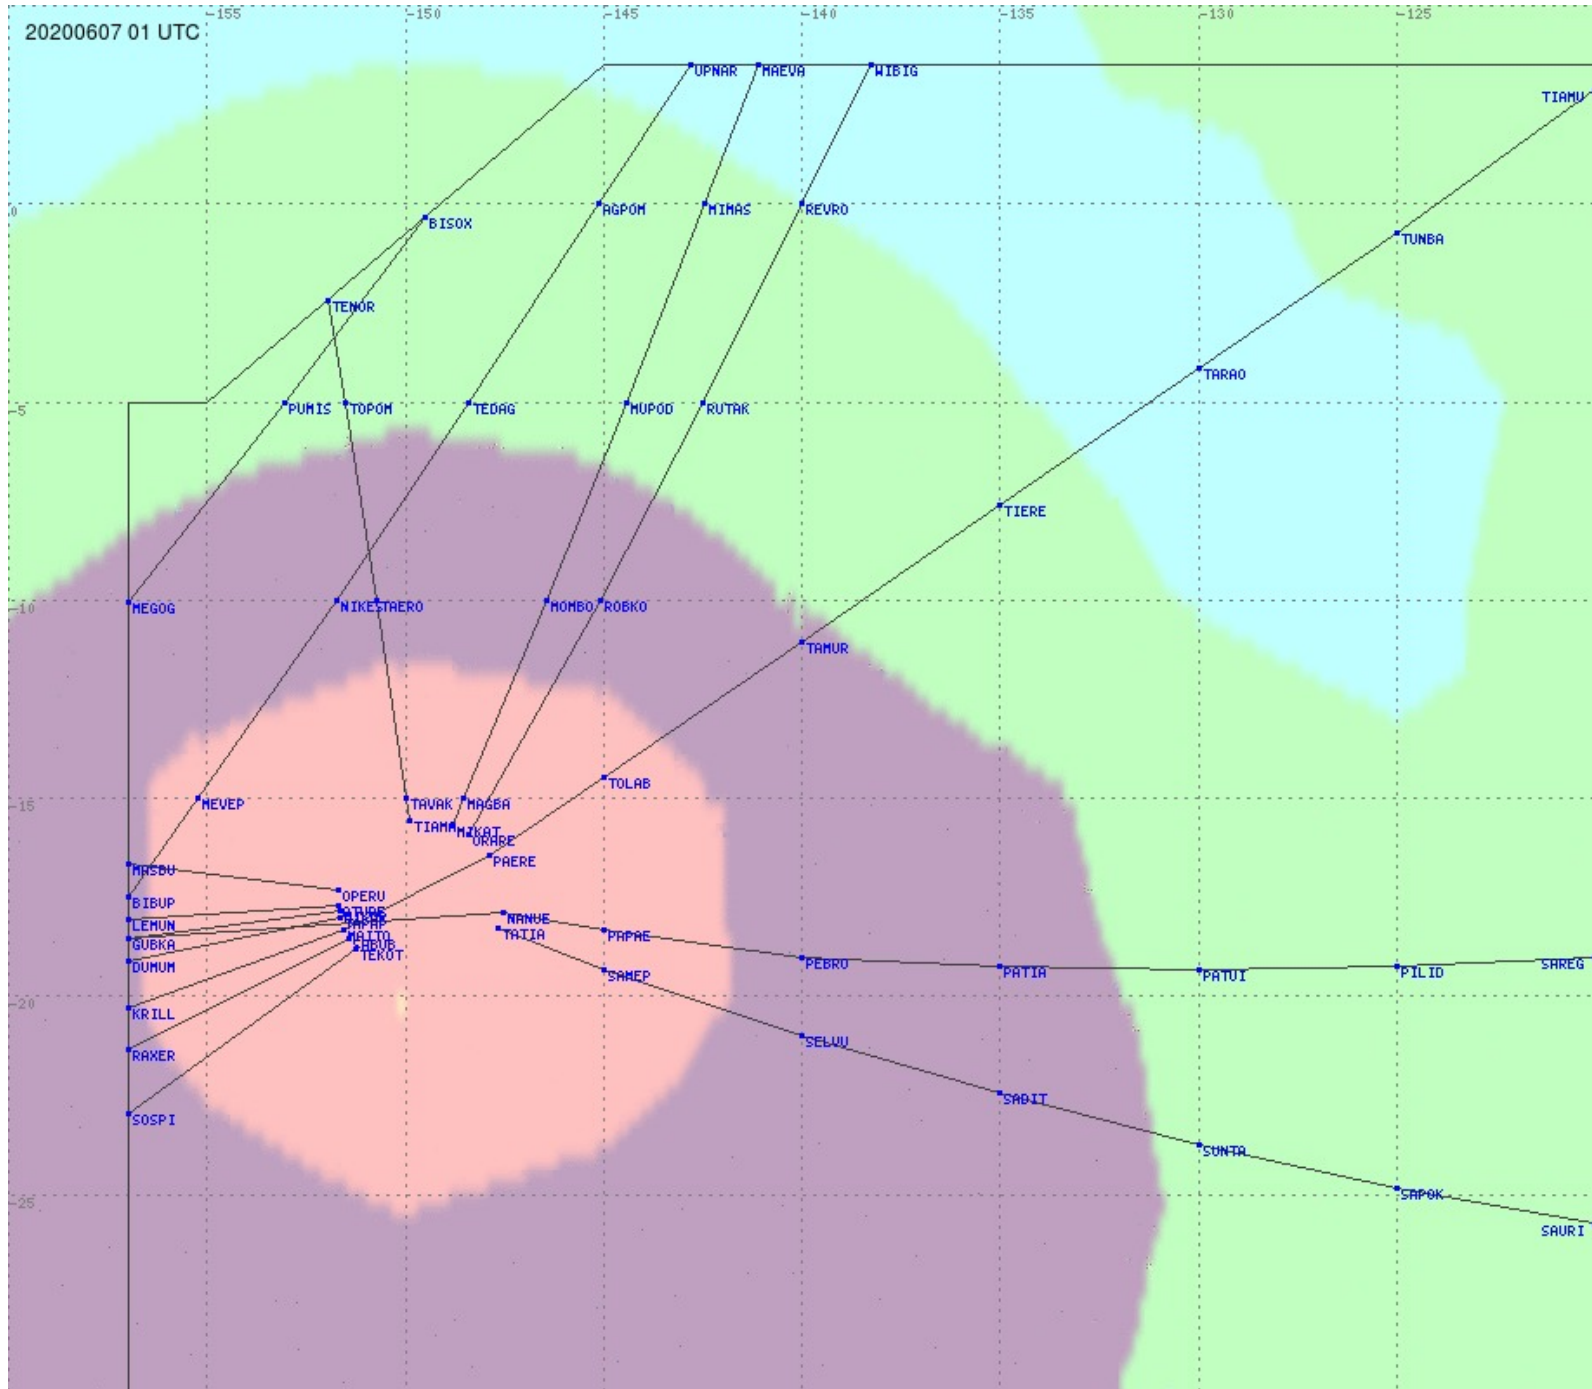

# Tahiti FIR - HF Propag - 20200607

2.8 MHz
3.5 MHz
5.6 MHz
8.9 MHz
13.3 MHz
17.9 MHz
None