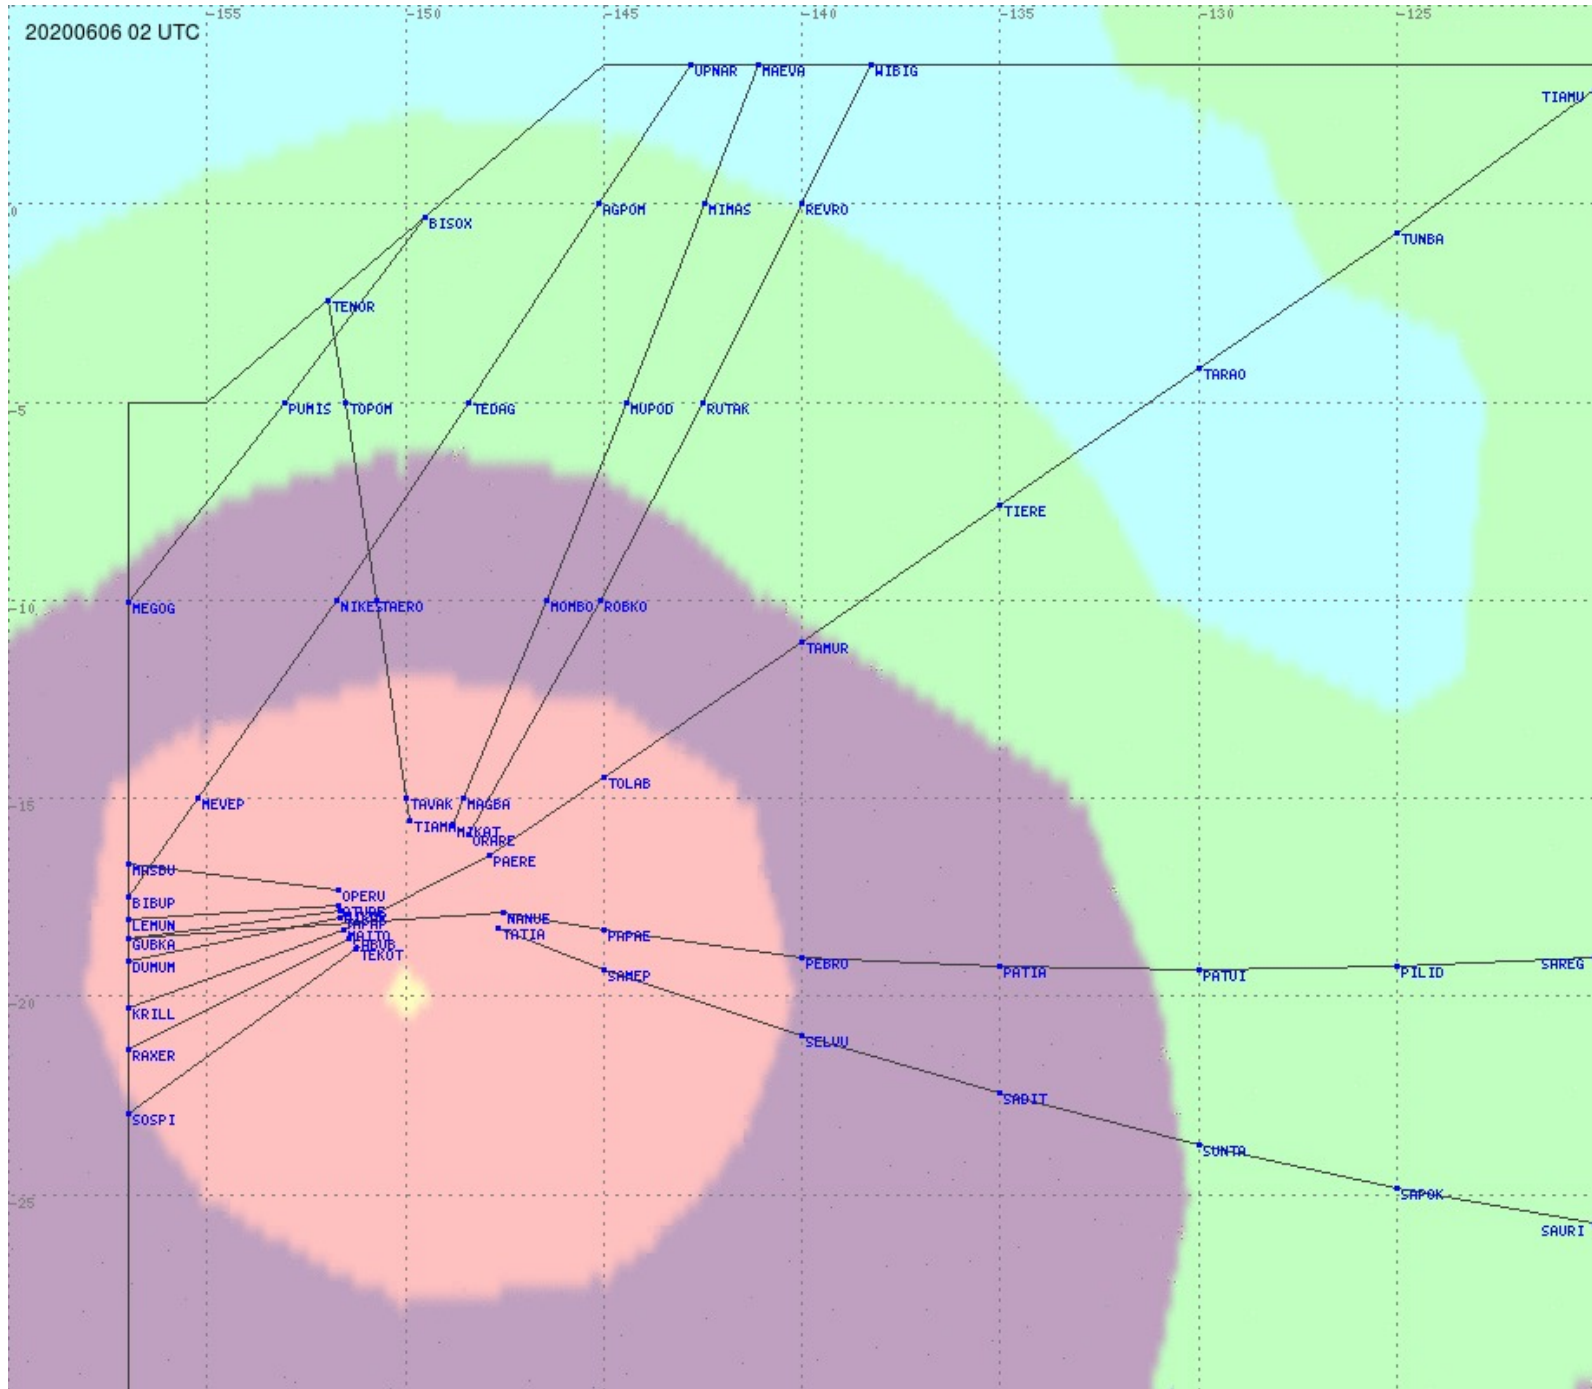

Tahiti FIR - HF Propag - 20200606

2.8 MHz 3.5 MHz 5.6 MHz 8.9 MHz 13.3 MHz 17.9 MHz None

Tahiti FIR - HF Propag - 20200606

2.8 MHz 3.5 MHz 5.6 MHz 8.9 MHz 13.3 MHz 17.9 MHz None

Tahiti FIR - HF Propag - 20200606

2.8 MHz 3.5 MHz 5.6 MHz 8.9 MHz 13.3 MHz 17.9 MHz None

Tahiti FIR - HF Propag - 20200606

2.8 MHz 3.5 MHz 5.6 MHz 8.9 MHz 13.3 MHz 17.9 MHz None

Tahiti FIR - HF Propag - 20200606

2.8 MHz 3.5 MHz 5.6 MHz 8.9 MHz 13.3 MHz 17.9 MHz None

Tahiti FIR - HF Propag - 20200606

Tahiti FIR - HF Propag - 20200606

Tahiti FIR - HF Propag - 20200606

Tahiti FIR - HF Propag - 20200606

Tahiti FIR - HF Propag - 20200606

2.8 MHz 3.5 MHz 5.6 MHz 8.9 MHz 13.3 MHz 17.9 MHz None