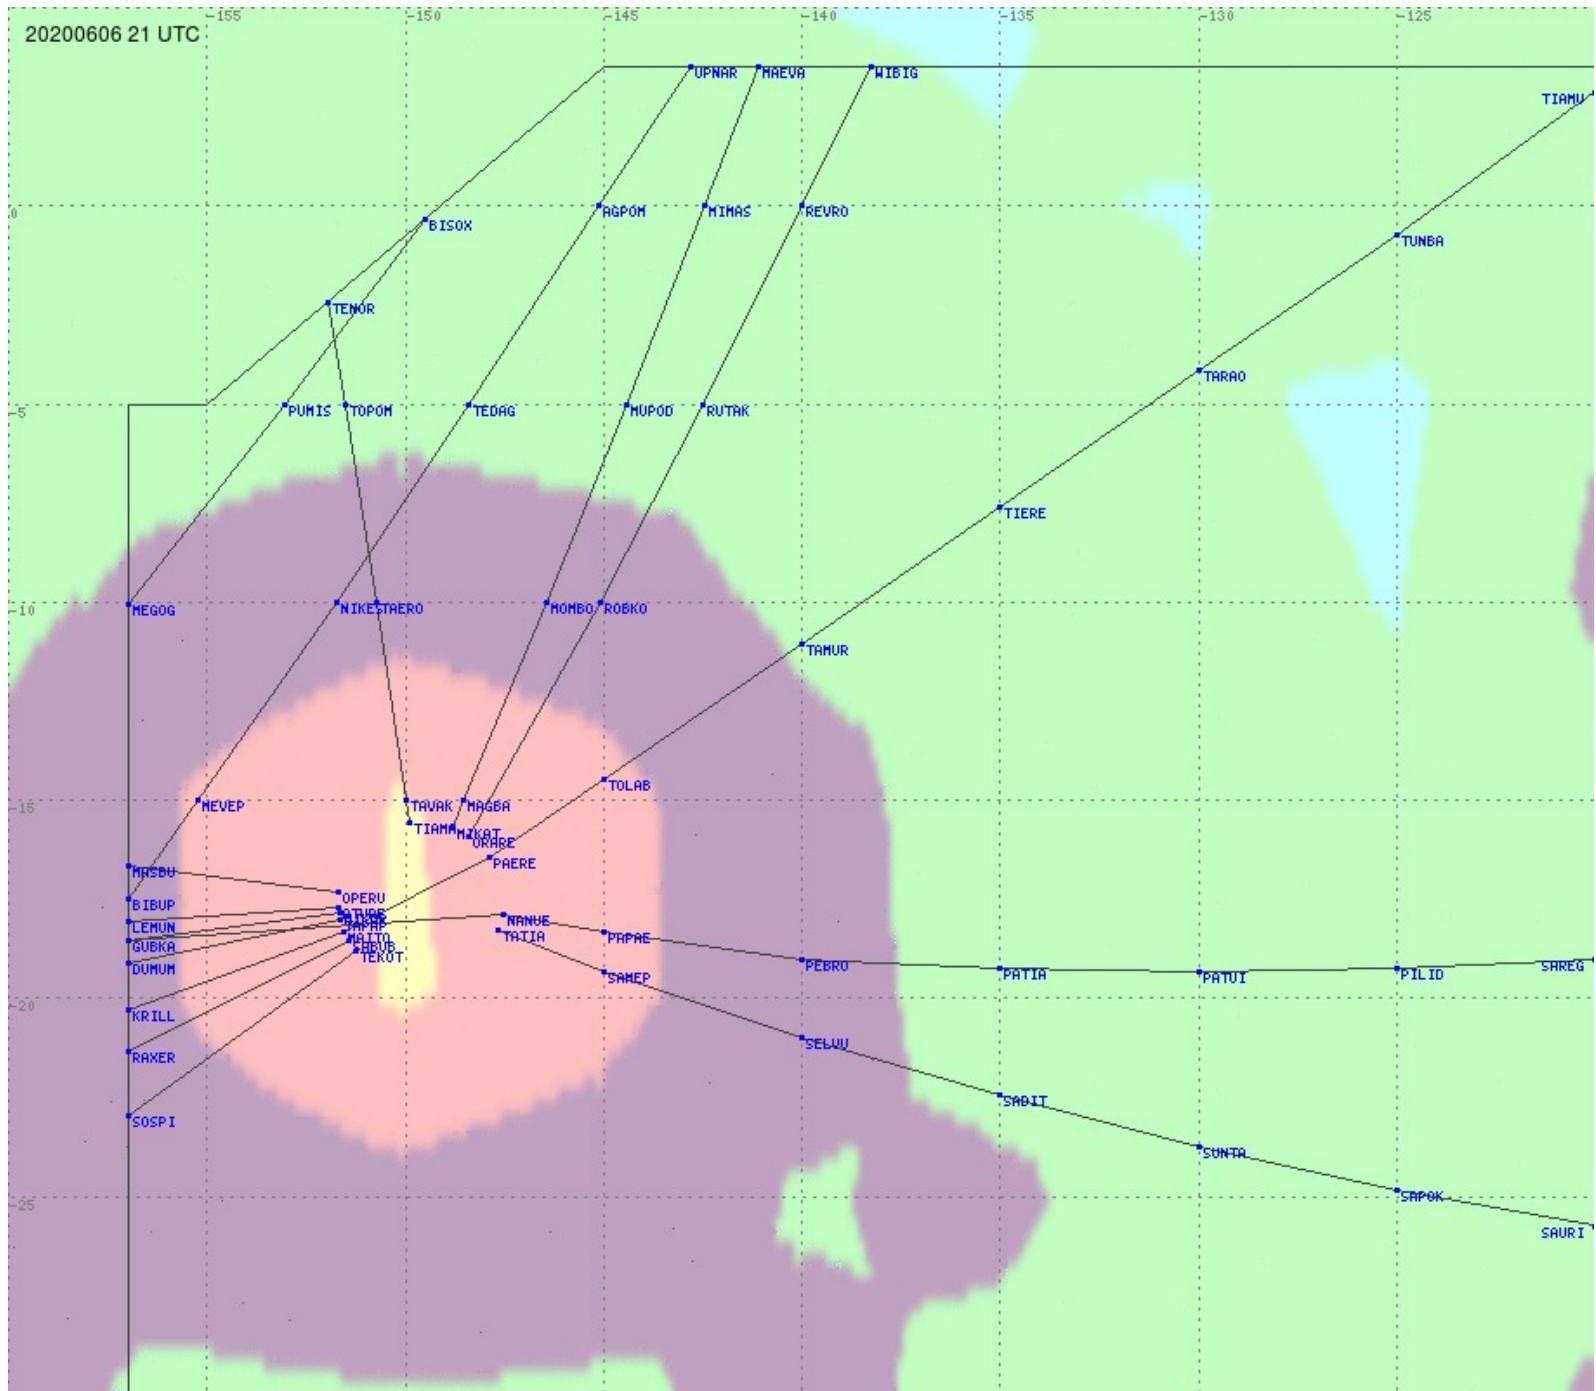

Tahiti FIR - HF Propag - 20200606

2.8 MHz 3.5 MHz 5.6 MHz 8.9 MHz 13.3 MHz 17.9 MHz None

Tahiti FIR - HF Propag - 20200606

2.8 MHz 3.5 MHz 5.6 MHz 8.9 MHz 13.3 MHz 17.9 MHz None

Tahiti FIR - HF Propag - 20200606

2.8 MHz 3.5 MHz 5.6 MHz 8.9 MHz 13.3 MHz 17.9 MHz None

Tahiti FIR - HF Propag - 20200606

Tahiti FIR - HF Propag - 20200606

2.8 MHz 3.5 MHz 5.6 MHz 8.9 MHz 13.3 MHz 17.9 MHz None

Tahiti FIR - HF Propag - 20200606

2.8 MHz
3.5 MHz
5.6 MHz
8.9 MHz
13.3 MHz
17.9 MHz
None

Tahiti FIR - HF Propag - 20200606

2.8 MHz 3.5 MHz 5.6 MHz 8.9 MHz 13.3 MHz 17.9 MHz None

Tahiti FIR - HF Propag - 20200606

2.8 MHz 3.5 MHz 5.6 MHz 8.9 MHz 13.3 MHz 17.9 MHz None

Tahiti FIR - HF Propag - 20200606

Tahiti FIR - HF Propag - 20200606

2.8 MHz 3.5 MHz 5.6 MHz 8.9 MHz 13.3 MHz 17.9 MHz None