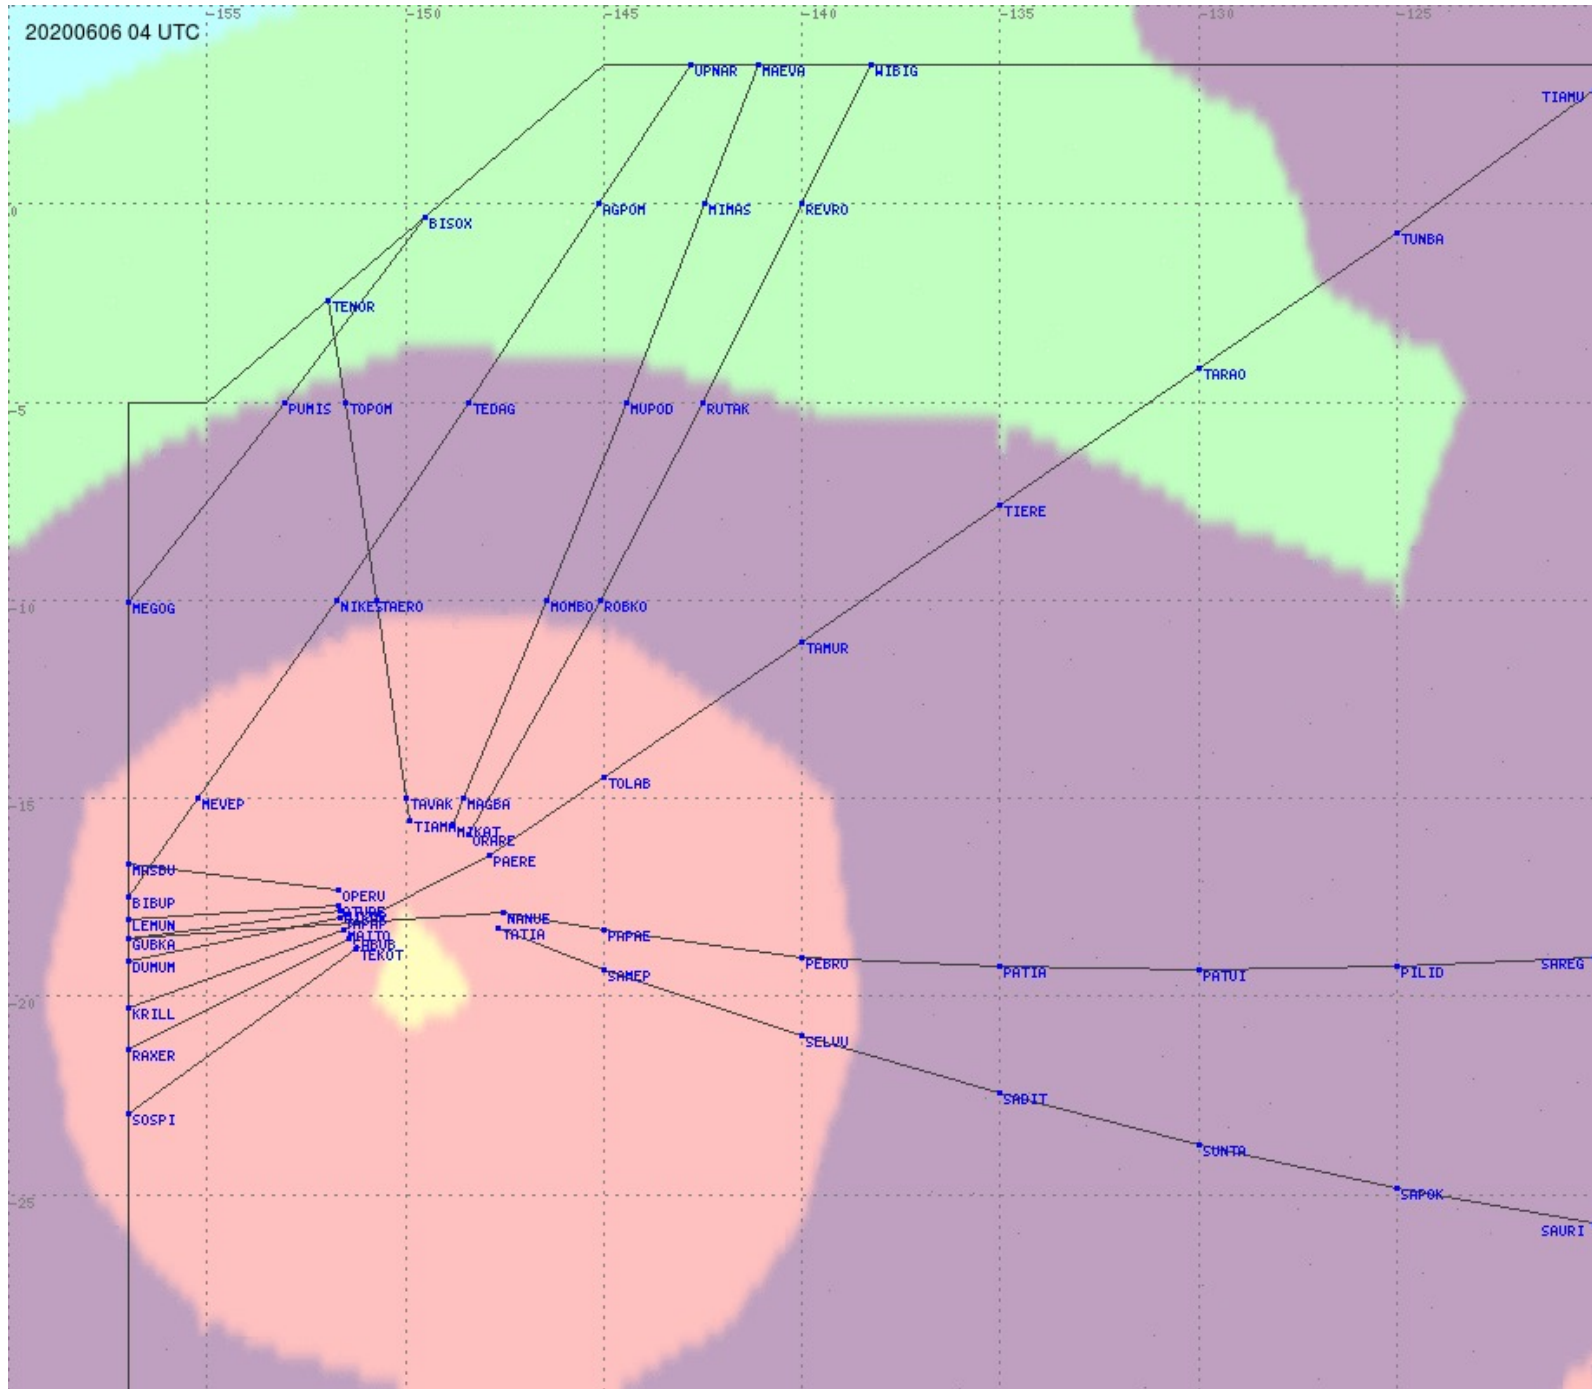

Tahiti FIR - HF Propag - 20200606

2.8 MHz 3.5 MHz 5.6 MHz 8.9 MHz 13.3 MHz 17.9 MHz None

Tahiti FIR - HF Propag - 20200606

2.8 MHz 3.5 MHz 5.6 MHz 8.9 MHz 13.3 MHz 17.9 MHz None

Tahiti FIR - HF Propag - 20200606

2.8 MHz 3.5 MHz 5.6 MHz 8.9 MHz 13.3 MHz 17.9 MHz None

Tahiti FIR - HF Propag - 20200606

2.8 MHz 3.5 MHz 5.6 MHz 8.9 MHz 13.3 MHz 17.9 MHz None

Tahiti FIR - HF Propag - 20200606

2.8 MHz 3.5 MHz 5.6 MHz 8.9 MHz 13.3 MHz 17.9 MHz None

Tahiti FIR - HF Propag - 20200606

Tahiti FIR - HF Propag - 20200606

Tahiti FIR - HF Propag - 20200606

Tahiti FIR - HF Propag - 20200606

Tahiti FIR - HF Propag - 20200606

2.8 MHz 3.5 MHz 5.6 MHz 8.9 MHz 13.3 MHz 17.9 MHz None