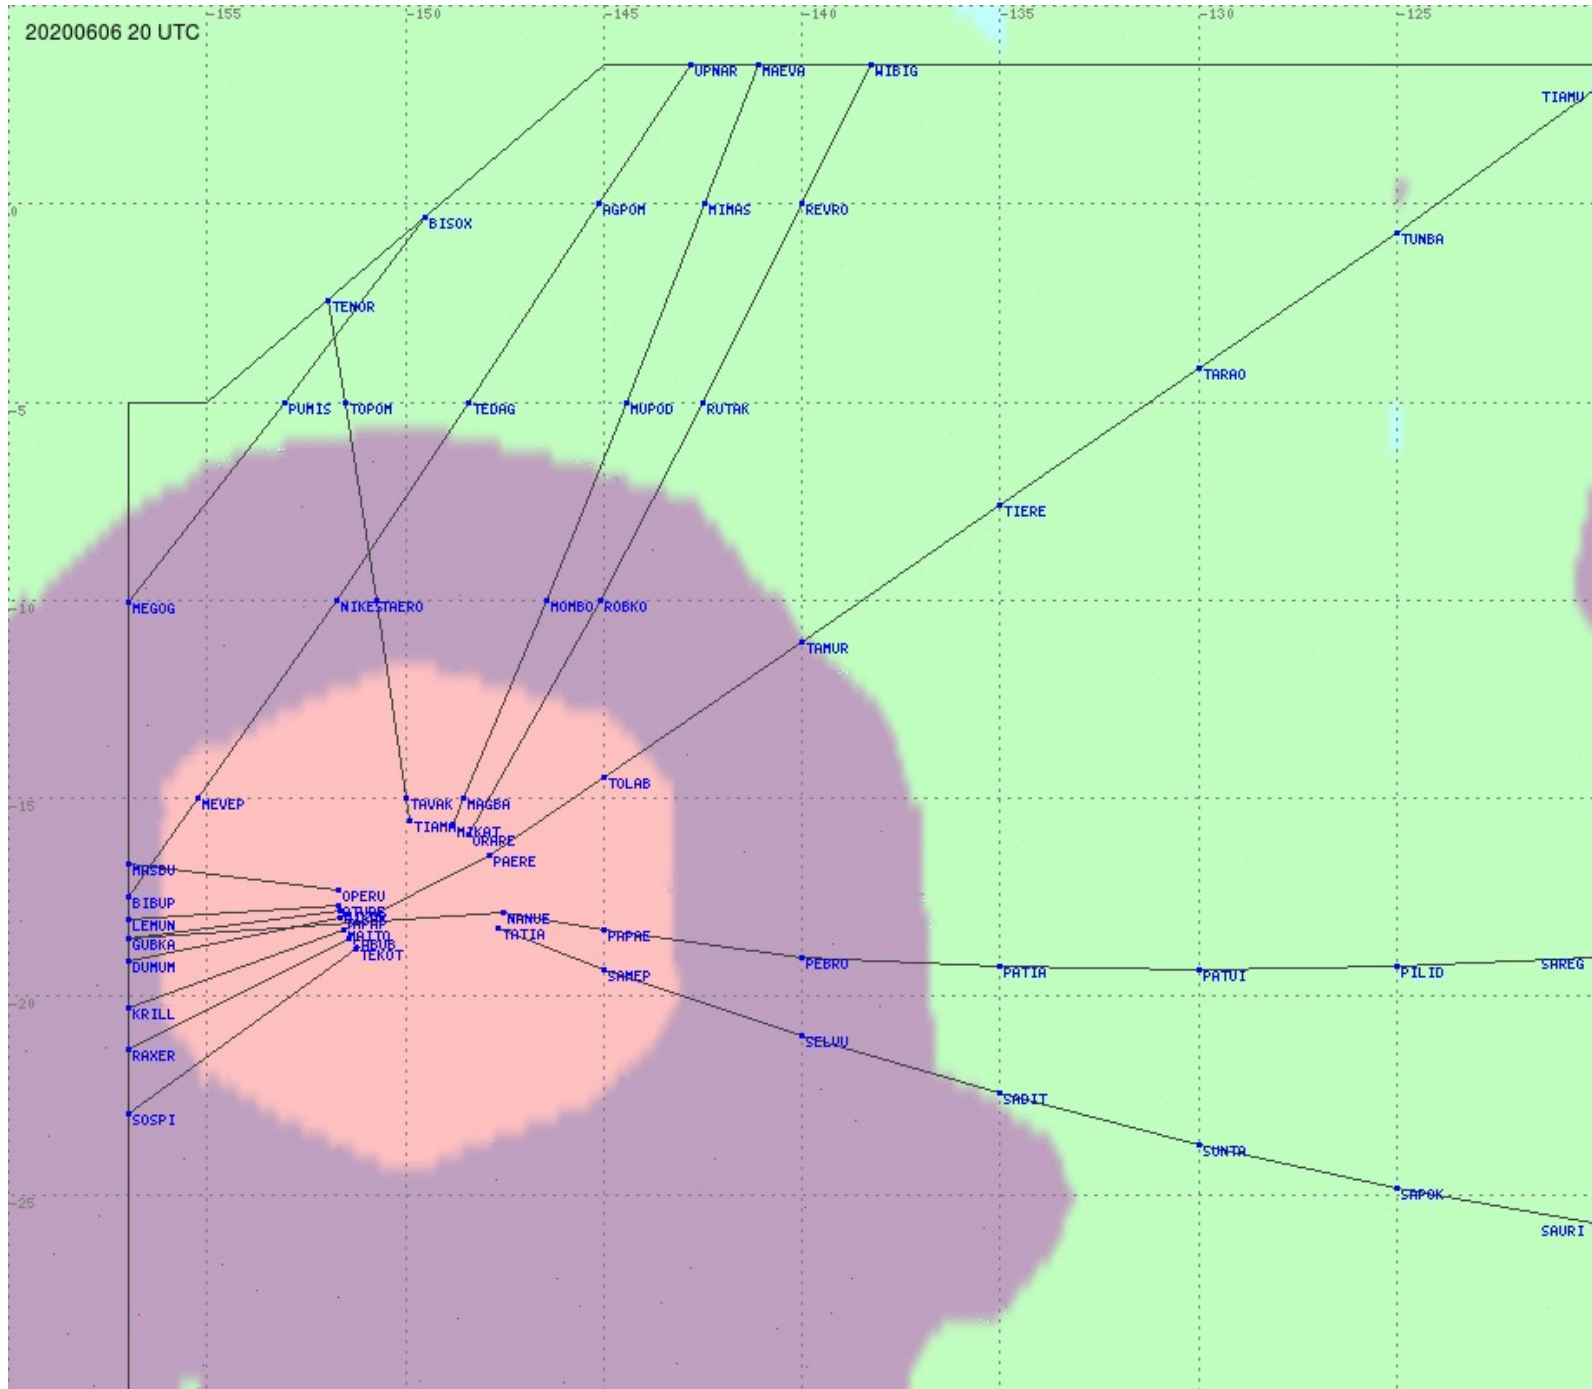

Tahiti FIR - HF Propag - 20200606

2.8 MHz 3.5 MHz 5.6 MHz 8.9 MHz 13.3 MHz 17.9 MHz None

Tahiti FIR - HF Propag - 20200606

2.8 MHz 3.5 MHz 5.6 MHz 8.9 MHz 13.3 MHz 17.9 MHz None

Tahiti FIR - HF Propag - 20200606

2.8 MHz 3.5 MHz 5.6 MHz 8.9 MHz 13.3 MHz 17.9 MHz None

Tahiti FIR - HF Propag - 20200606

Tahiti FIR - HF Propag - 20200606

2.8 MHz 3.5 MHz 5.6 MHz 8.9 MHz 13.3 MHz 17.9 MHz None

Tahiti FIR - HF Propag - 20200606

2.8 MHz
3.5 MHz
5.6 MHz
8.9 MHz
13.3 MHz
17.9 MHz
None

Tahiti FIR - HF Propag - 20200606

2.8 MHz 3.5 MHz 5.6 MHz 8.9 MHz 13.3 MHz 17.9 MHz None

Tahiti FIR - HF Propag - 20200606

2.8 MHz 3.5 MHz 5.6 MHz 8.9 MHz 13.3 MHz 17.9 MHz None