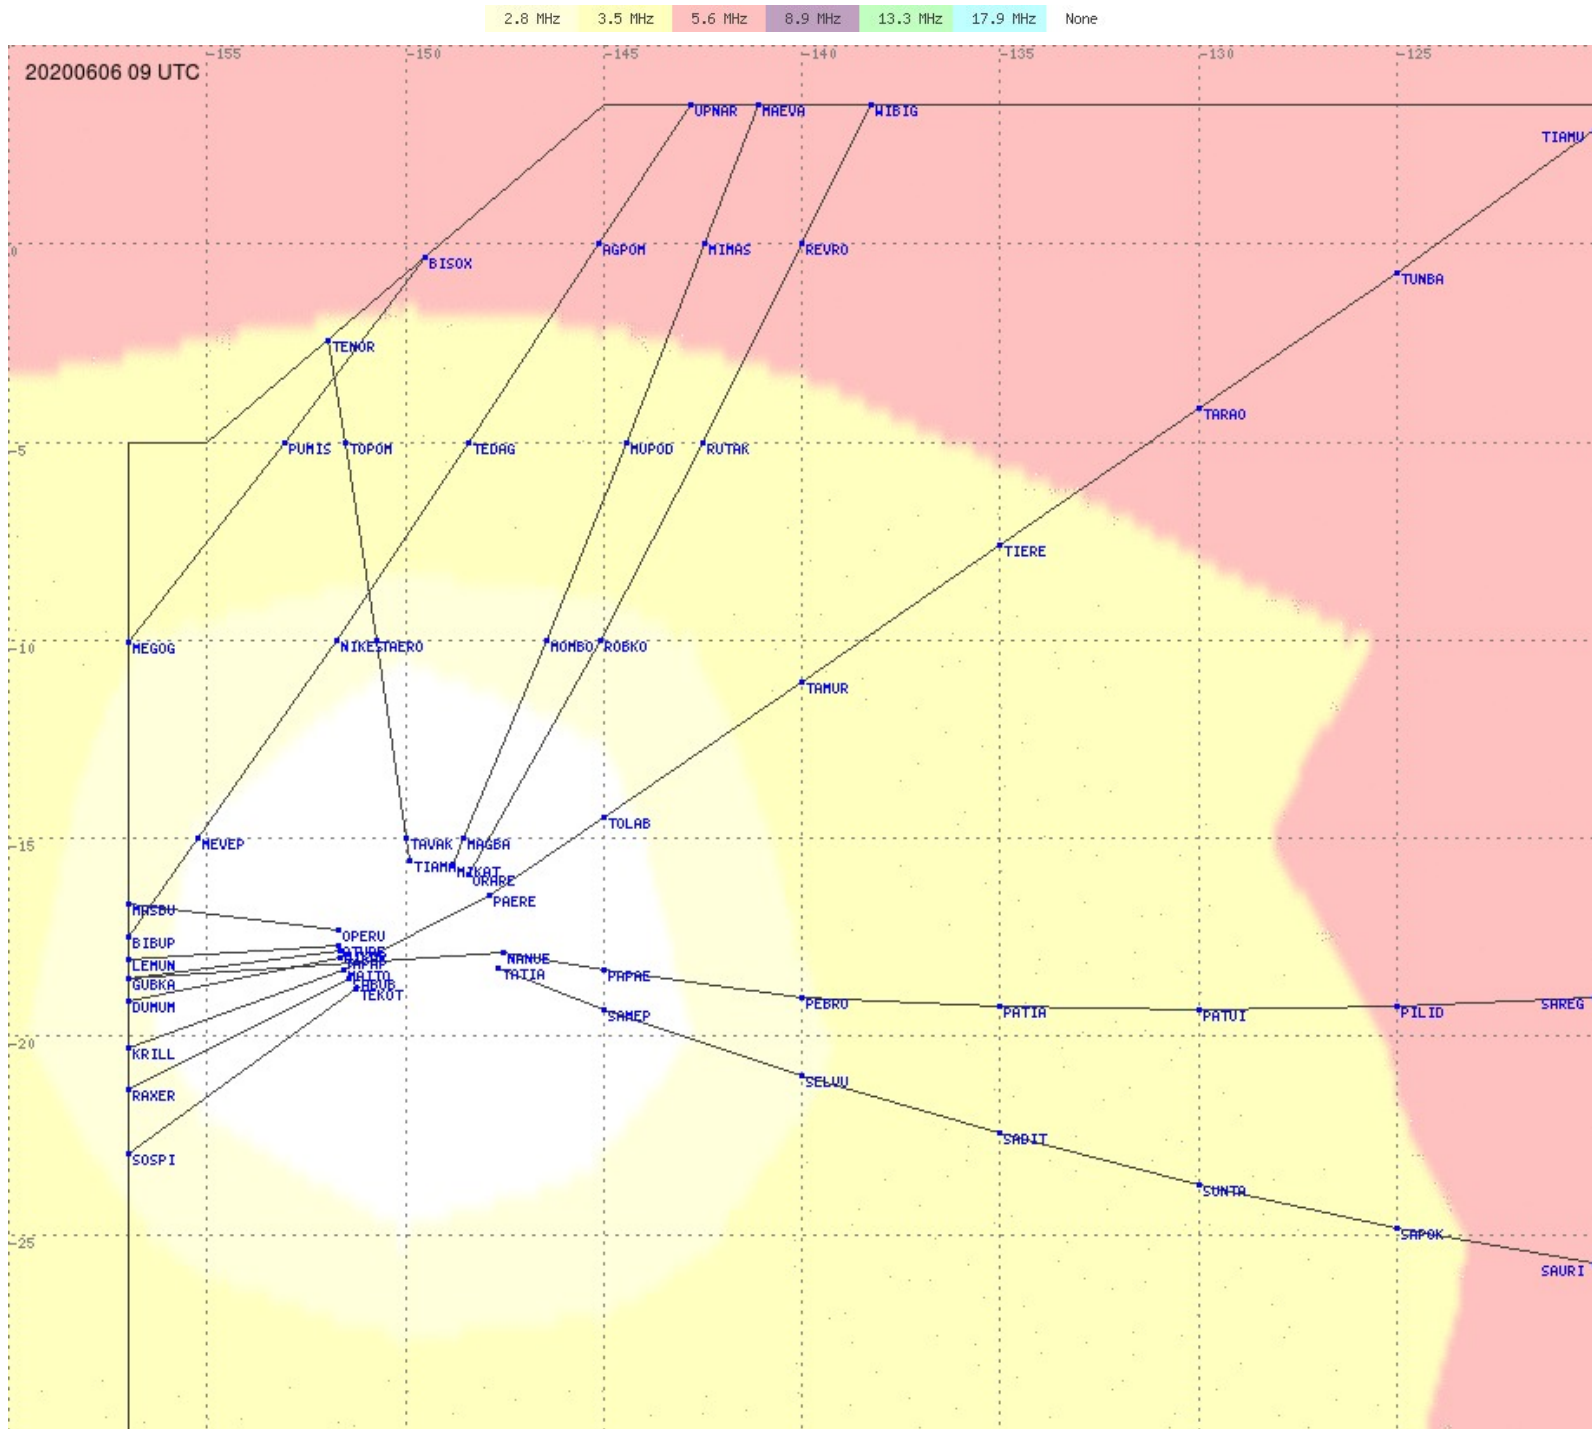

2.8 MHz 3.5 MHz 5.6 MHz 8.9 MHz 13.3 MHz 17.9 MHz None

Tahiti FIR - HF Propag - 20200606

2.8 MHz 3.5 MHz 5.6 MHz 8.9 MHz 13.3 MHz 17.9 MHz None

Tahiti FIR - HF Propag - 20200606

2.8 MHz 3.5 MHz 5.6 MHz 8.9 MHz 13.3 MHz 17.9 MHz None

Tahiti FIR - HF Propag - 20200606

Tahiti FIR - HF Propag - 20200606

Tahiti FIR - HF Propag - 20200606

Tahiti FIR - HF Propag - 20200606

Tahiti FIR - HF Propag - 20200606

2.8 MHz 3.5 MHz 5.6 MHz 8.9 MHz 13.3 MHz 17.9 MHz None

Tahiti FIR - HF Propag - 20200606

Tahiti FIR - HF Propag - 20200606

2.8 MHz
3.5 MHz
5.6 MHz
8.9 MHz
13.3 MHz
17.9 MHz
None

Tahiti FIR - HF Propag - 20200606

2.8 MHz
3.5 MHz
5.6 MHz
8.9 MHz
13.3 MHz
17.9 MHz
None