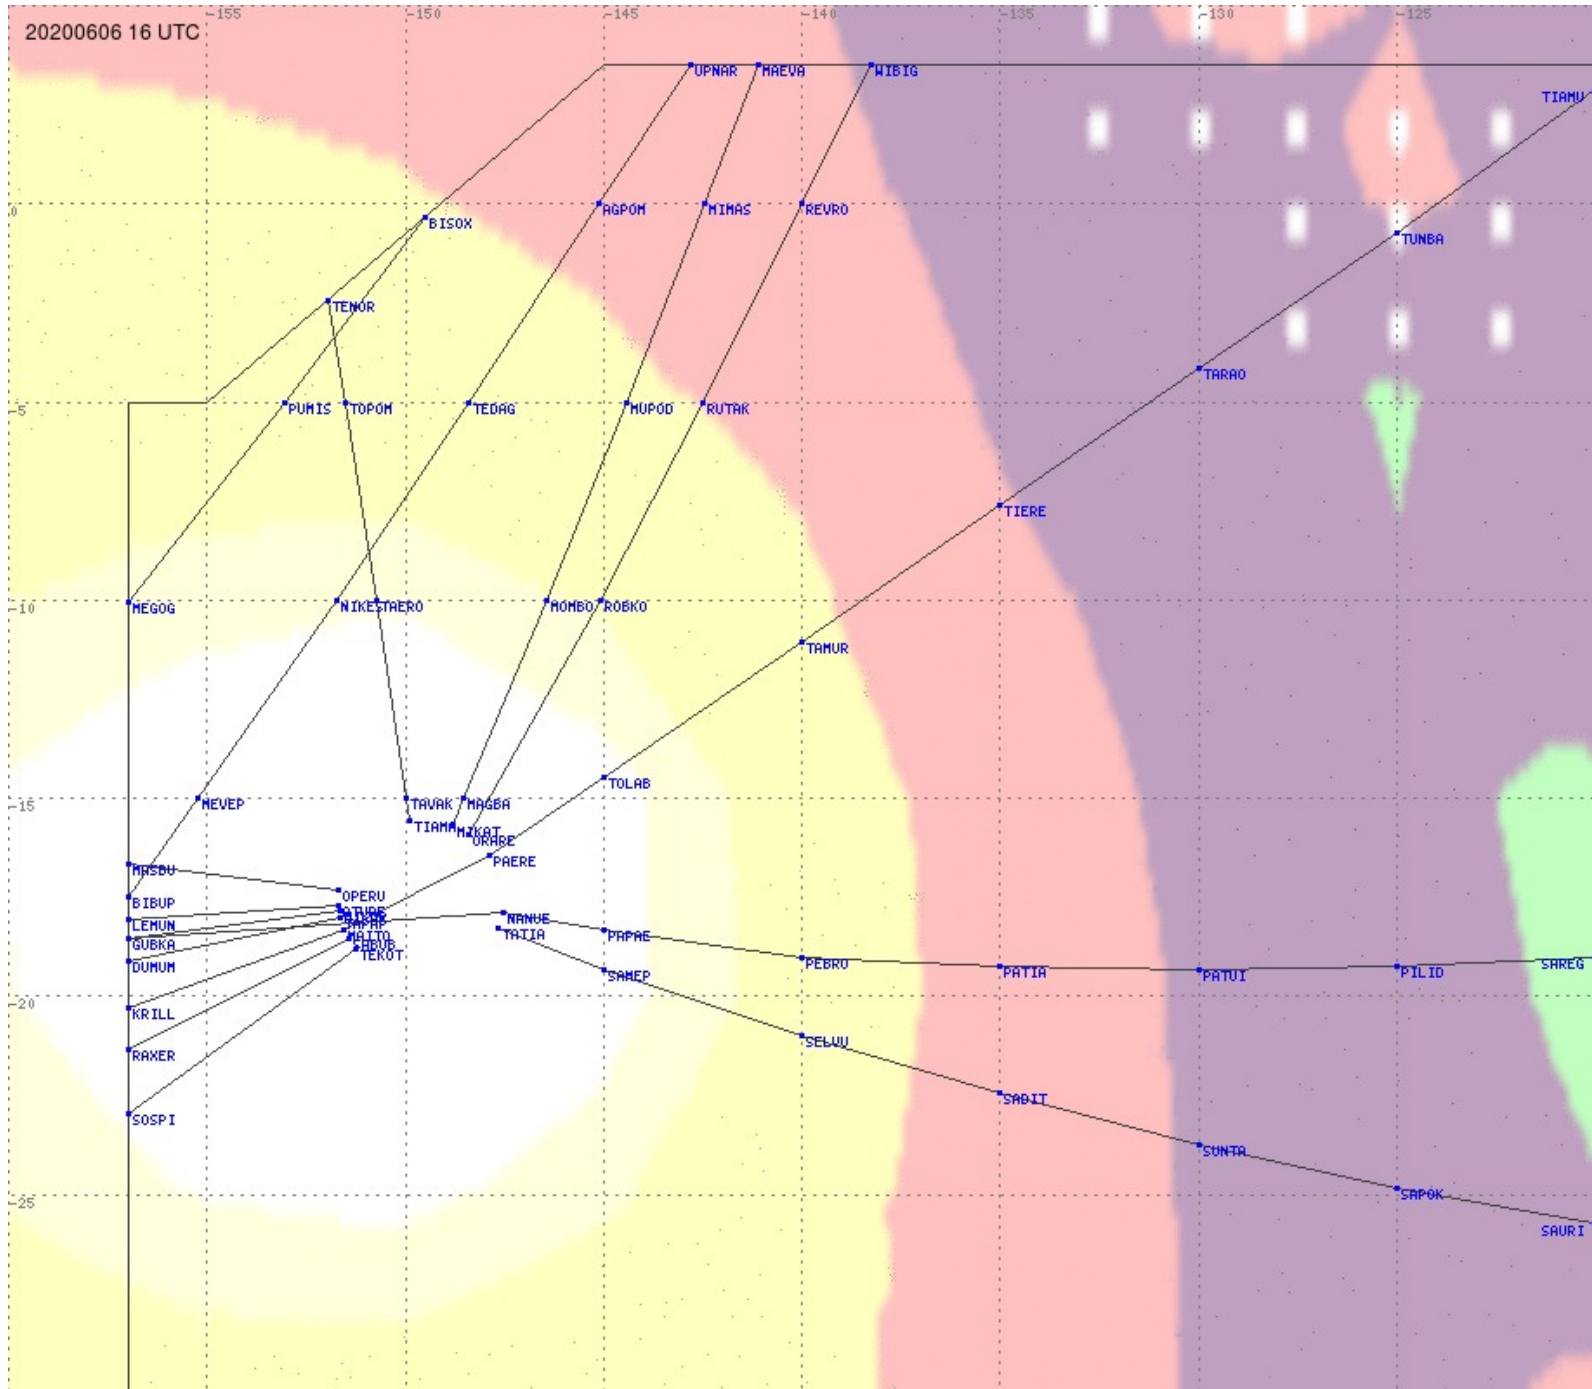

Tahiti FIR - HF Propag - 20200606

2.8 MHz 3.5 MHz 5.6 MHz 8.9 MHz 13.3 MHz 17.9 MHz None