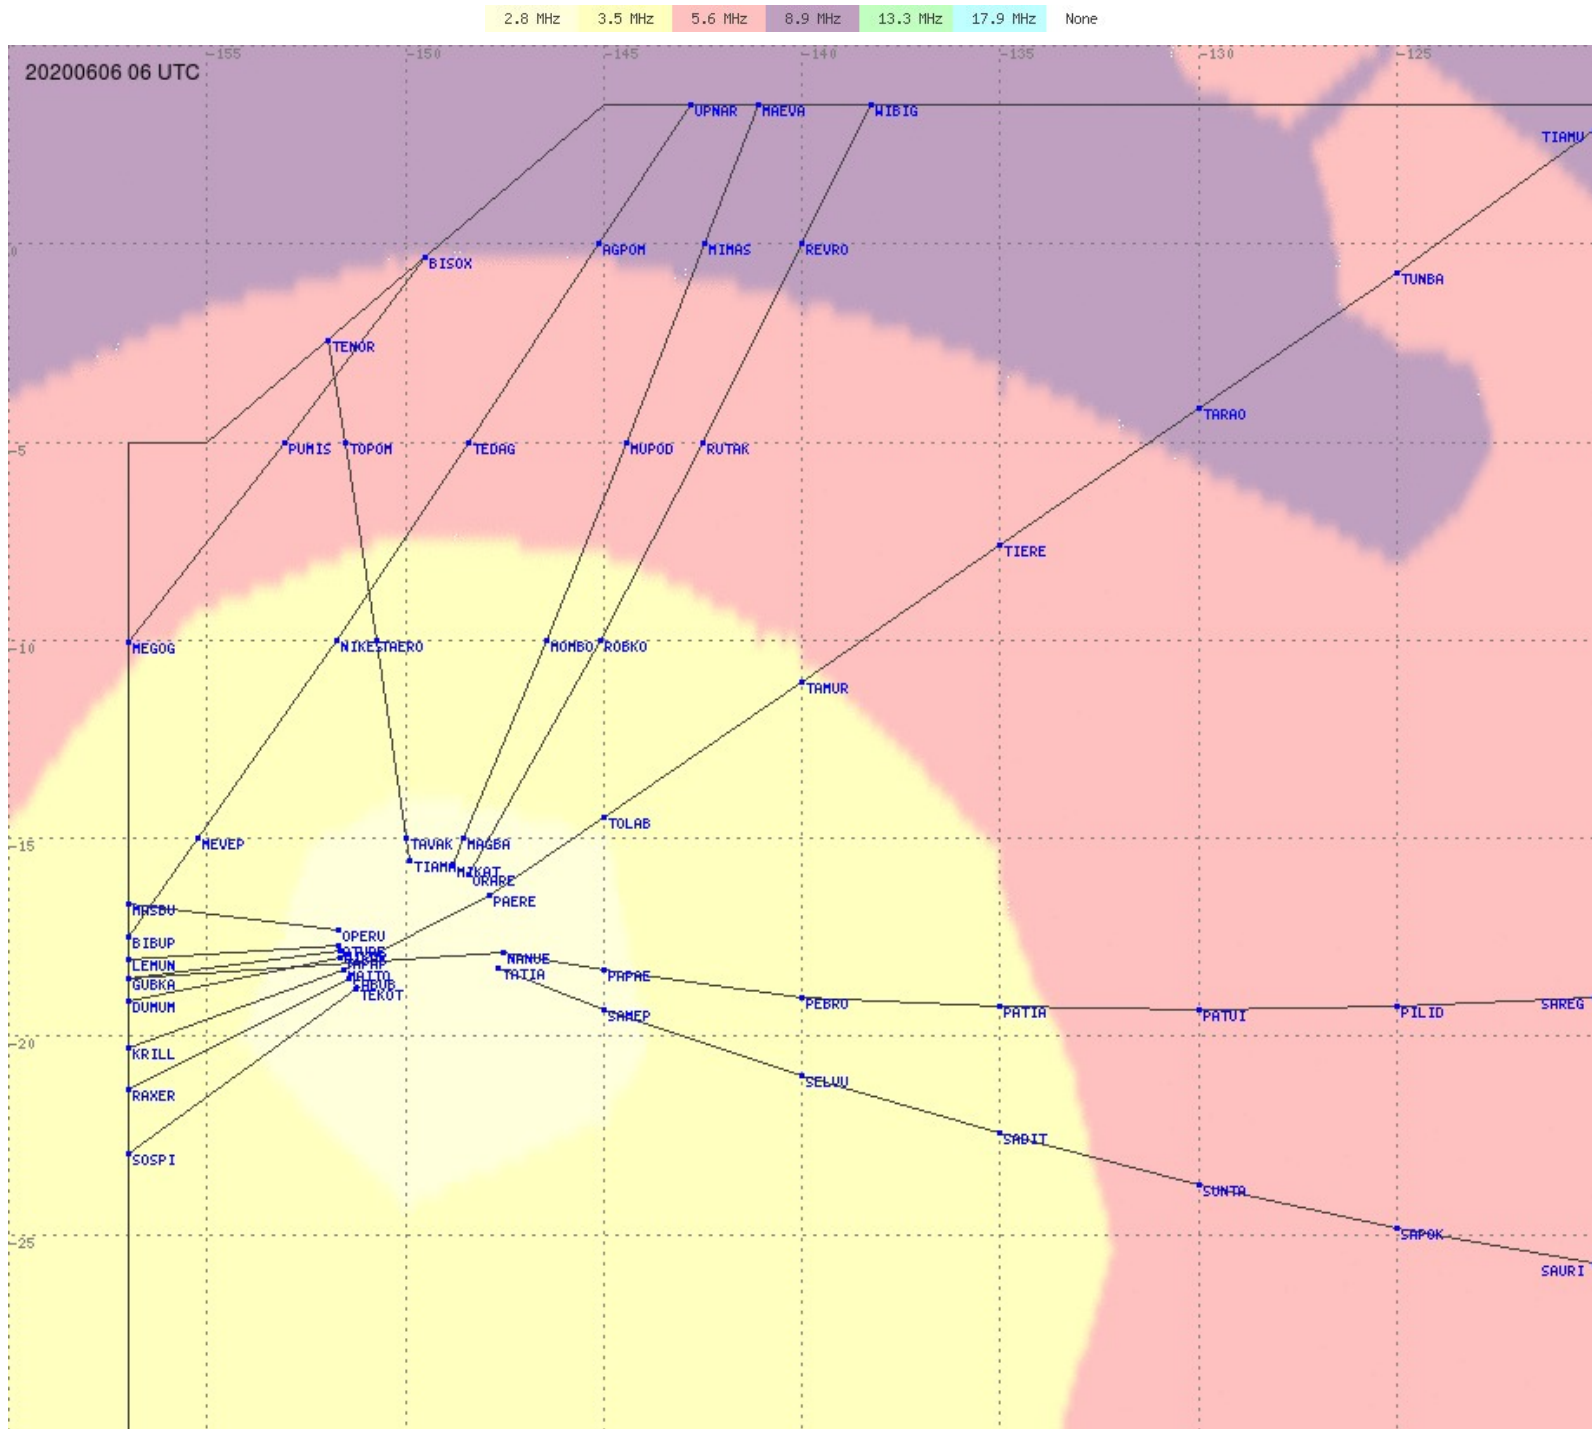

Tahiti FIR - HF Propag - 20200606

2.8 MHz 3.5 MHz 5.6 MHz 8.9 MHz 13.3 MHz 17.9 MHz None

Tahiti FIR - HF Propag - 20200606

2.8 MHz 3.5 MHz 5.6 MHz 8.9 MHz 13.3 MHz 17.9 MHz None

Tahiti FIR - HF Propag - 20200606

2.8 MHz 3.5 MHz 5.6 MHz 8.9 MHz 13.3 MHz 17.9 MHz None

Tahiti FIR - HF Propag - 20200606

2.8 MHz 3.5 MHz 5.6 MHz 8.9 MHz 13.3 MHz 17.9 MHz None

Tahiti FIR - HF Propag - 20200606

2.8 MHz 3.5 MHz 5.6 MHz 8.9 MHz 13.3 MHz 17.9 MHz None

Tahiti FIR - HF Propag - 20200606

Tahiti FIR - HF Propag - 20200606

Tahiti FIR - HF Propag - 20200606

Tahiti FIR - HF Propag - 20200606

Tahiti FIR - HF Propag - 20200606

2.8 MHz 3.5 MHz 5.6 MHz 8.9 MHz 13.3 MHz 17.9 MHz None