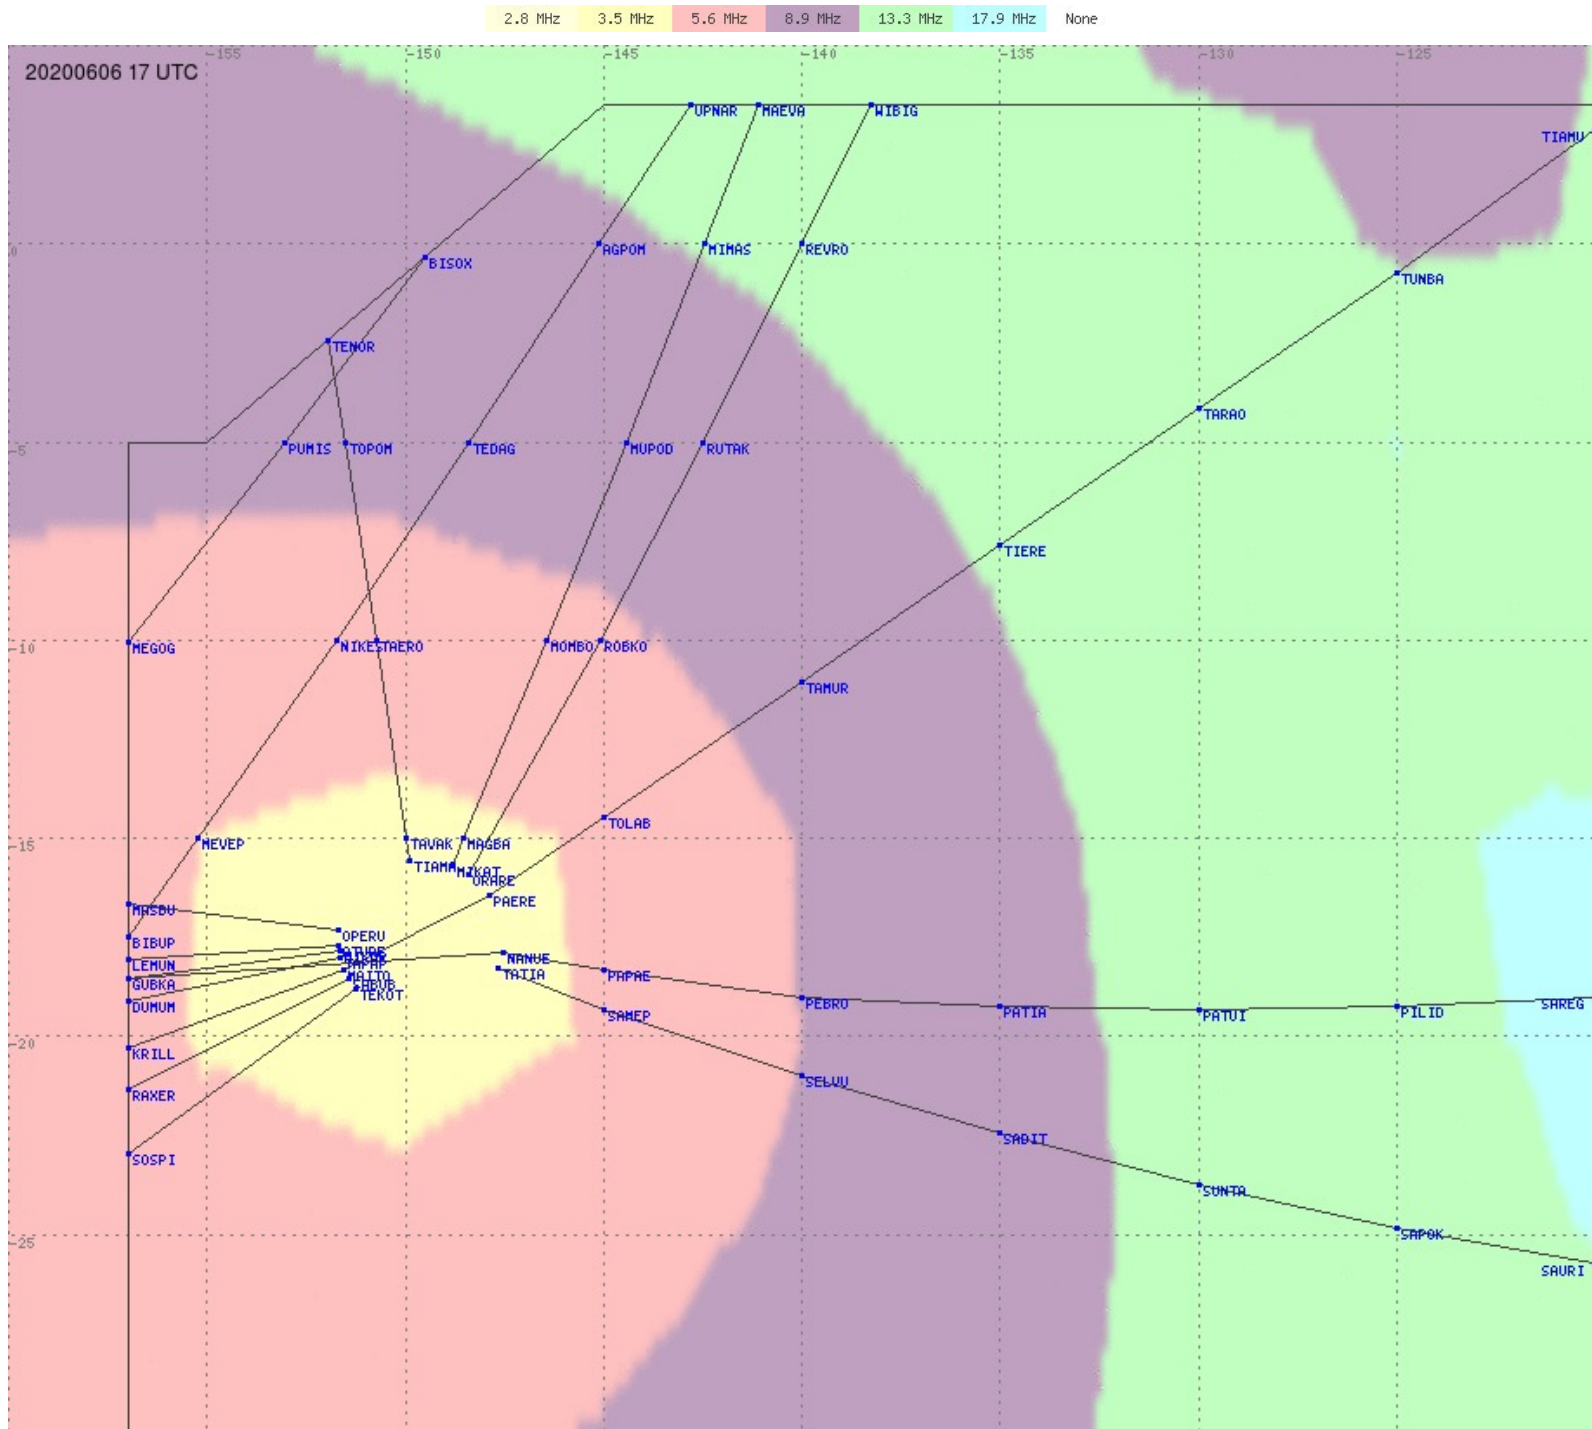

Tahiti FIR - HF Propag - 20200606

2.8 MHz 3.5 MHz 5.6 MHz 8.9 MHz 13.3 MHz 17.9 MHz None

Tahiti FIR - HF Propag - 20200606

2.8 MHz 3.5 MHz 5.6 MHz 8.9 MHz 13.3 MHz 17.9 MHz None

Tahiti FIR - HF Propag - 20200606

Tahiti FIR - HF Propag - 20200606

Tahiti FIR - HF Propag - 20200606

2.8 MHz
3.5 MHz
5.6 MHz
8.9 MHz
13.3 MHz
17.9 MHz
None

Tahiti FIR - HF Propag - 20200606

2.8 MHz
3.5 MHz
5.6 MHz
8.9 MHz
13.3 MHz
17.9 MHz
None

2.8 MHz 3.5 MHz 5.6 MHz 8.9 MHz 13.3 MHz 17.9 MHz None

Tahiti FIR - HF Propag - 20200606

Tahiti FIR - HF Propag - 20200606

2.8 MHz 3.5 MHz 5.6 MHz 8.9 MHz 13.3 MHz 17.9 MHz None

Tahiti FIR - HF Propag - 20200606