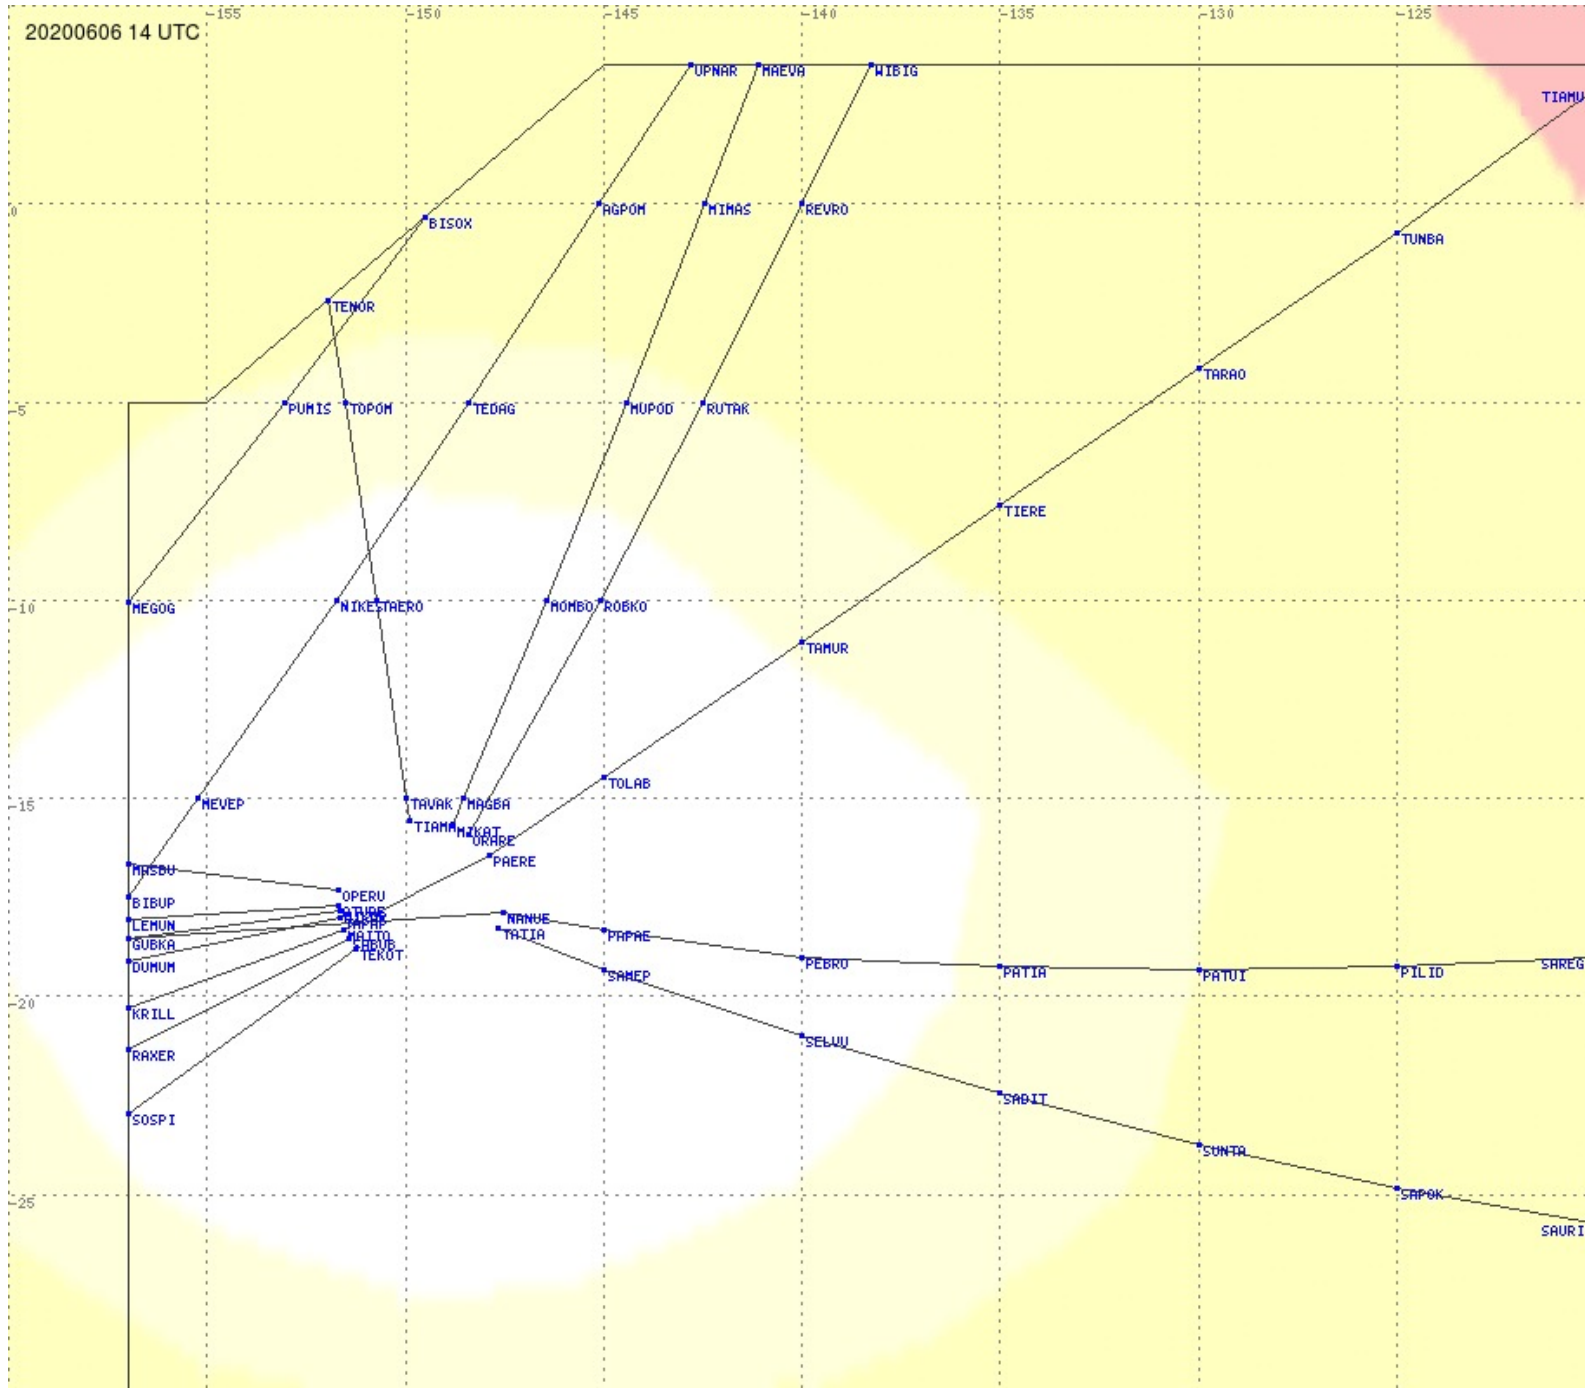

Tahiti FIR - HF Propag - 20200606

Tahiti FIR - HF Propag - 20200606

2.8 MHz
3.5 MHz
5.6 MHz
8.9 MHz
13.3 MHz
17.9 MHz
None

Tahiti FIR - HF Propag - 20200606

2.8 MHz
3.5 MHz
5.6 MHz
8.9 MHz
13.3 MHz
17.9 MHz
None

Tahiti FIR - HF Propag - 20200606

2.8 MHz 3.5 MHz 5.6 MHz 8.9 MHz 13.3 MHz 17.9 MHz None

Tahiti FIR - HF Propag - 20200606

2.8 MHz
3.5 MHz
5.6 MHz
8.9 MHz
13.3 MHz
17.9 MHz
None

Tahiti FIR - HF Propag - 20200606