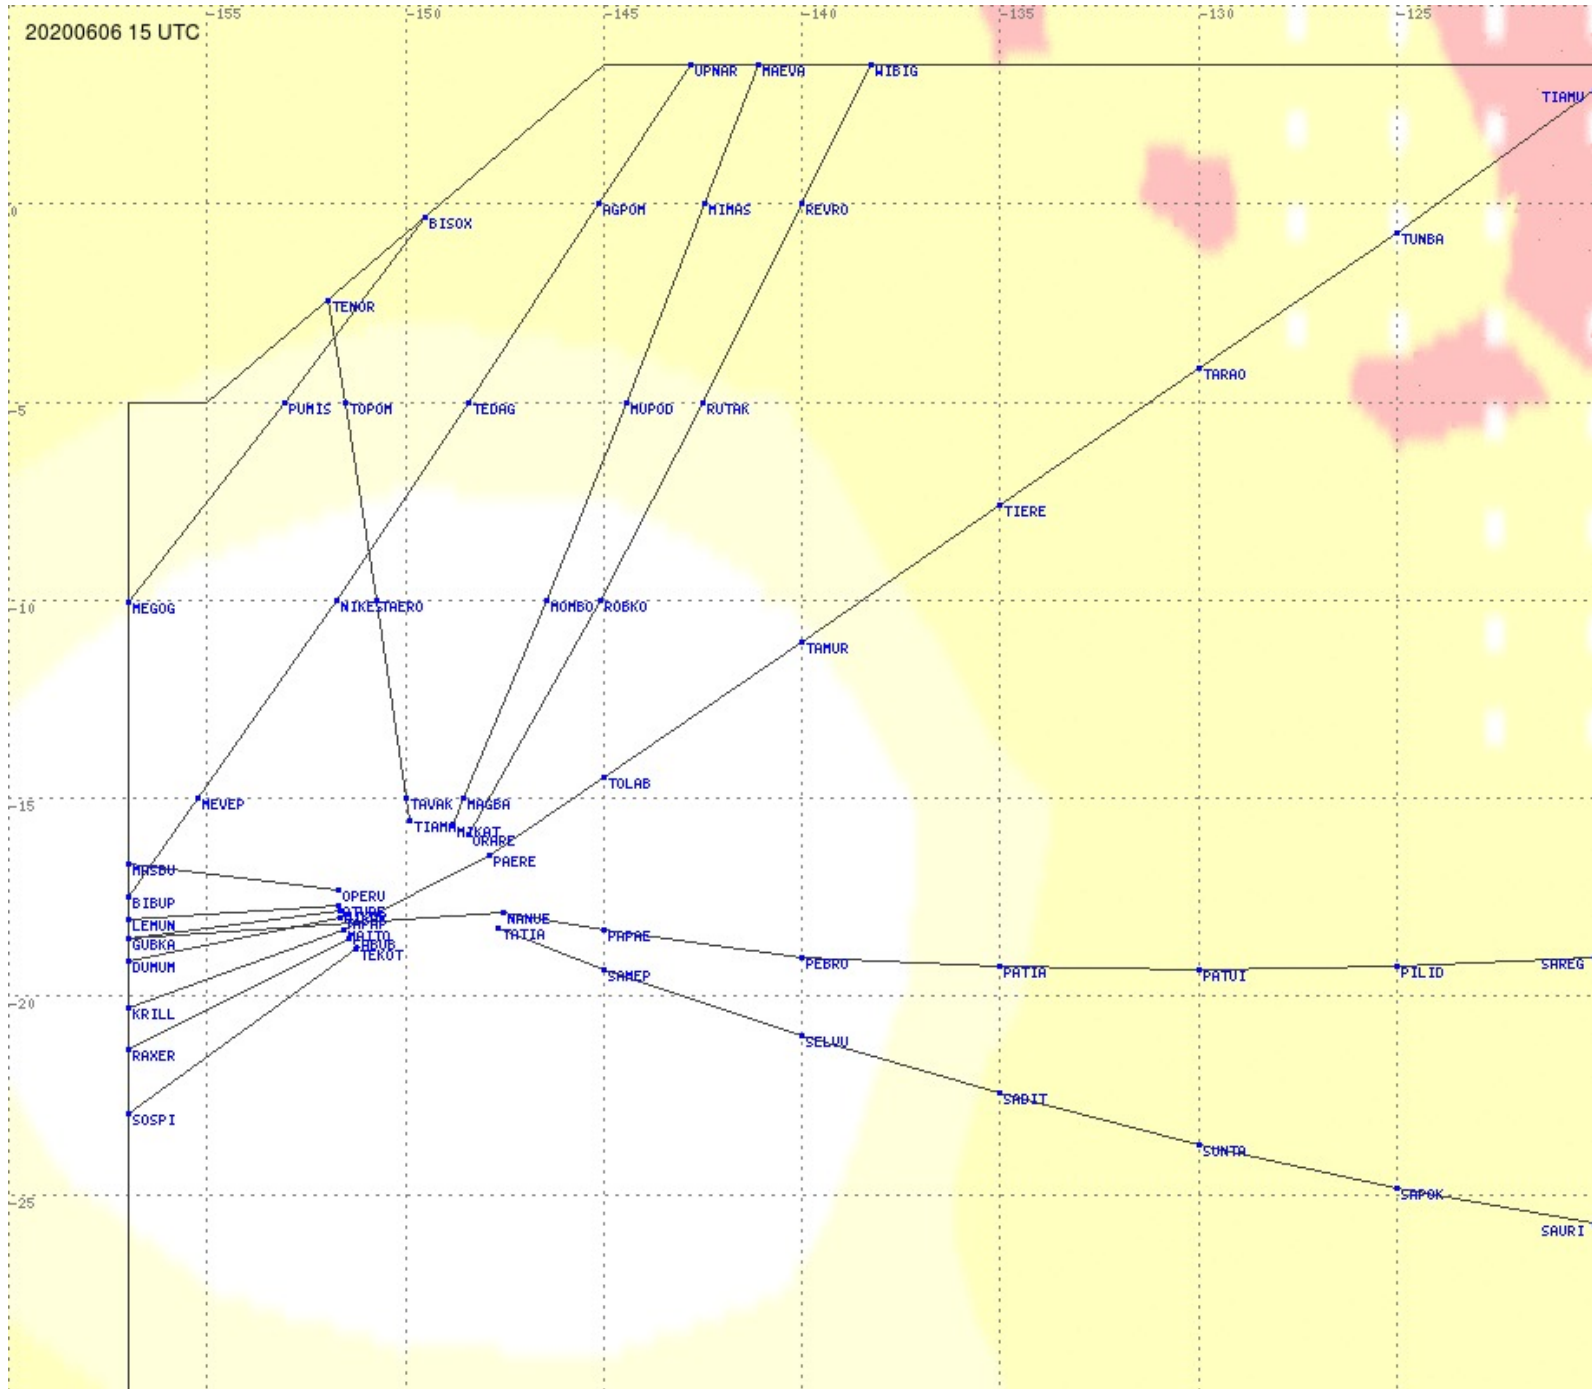

Tahiti FIR - HF Propag - 20200606

Tahiti FIR - HF Propag - 20200606

2.8 MHz
3.5 MHz
5.6 MHz
8.9 MHz
13.3 MHz
17.9 MHz
None

Tahiti FIR - HF Propag - 20200606

2.8 MHz
3.5 MHz
5.6 MHz
8.9 MHz
13.3 MHz
17.9 MHz
None

Tahiti FIR - HF Propag - 20200606

2.8 MHz 3.5 MHz 5.6 MHz 8.9 MHz 13.3 MHz 17.9 MHz None

Tahiti FIR - HF Propag - 20200606

2.8 MHz
3.5 MHz
5.6 MHz
8.9 MHz
13.3 MHz
17.9 MHz
None

Tahiti FIR - HF Propag - 20200606