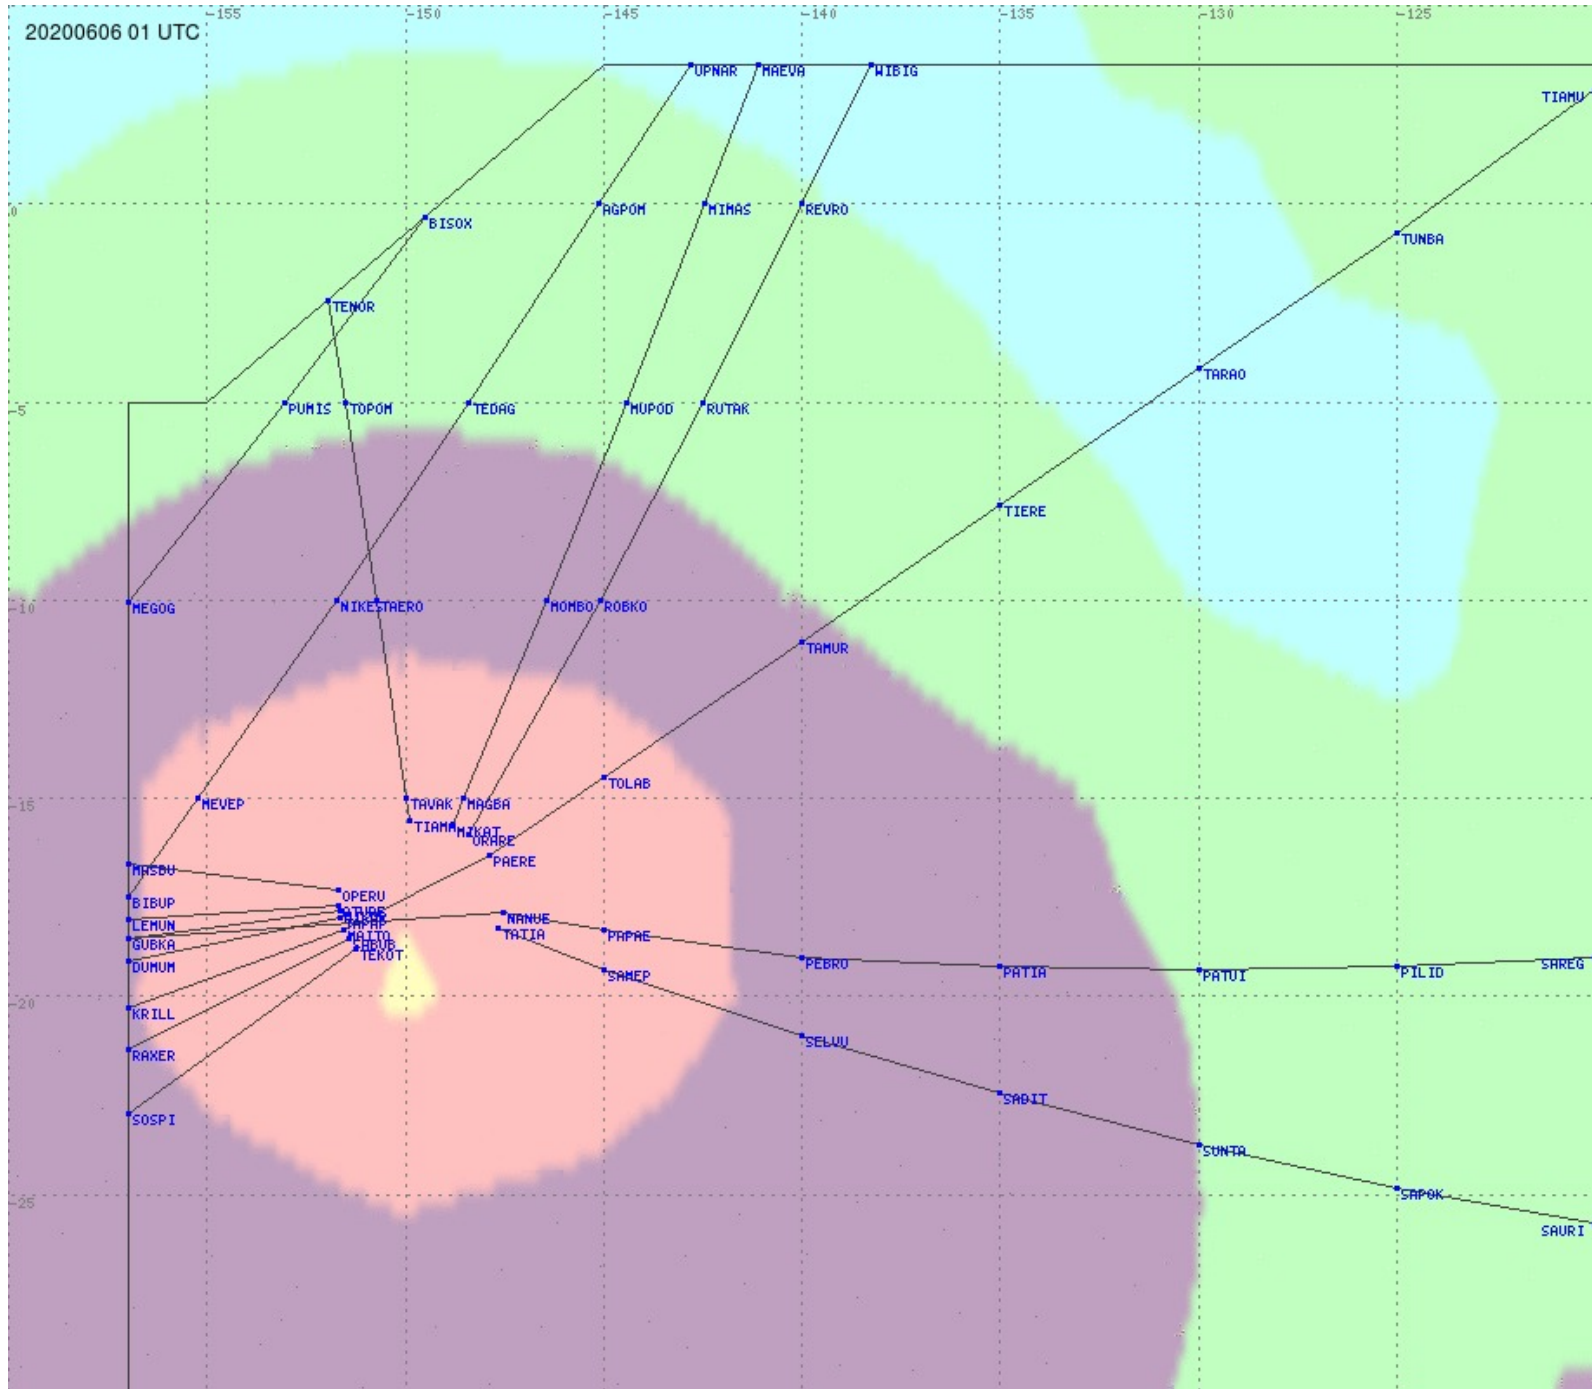

Tahiti FIR - HF Propag - 20200606

2.8 MHz 3.5 MHz 5.6 MHz 8.9 MHz 13.3 MHz 17.9 MHz None

Tahiti FIR - HF Propag - 20200606

2.8 MHz 3.5 MHz 5.6 MHz 8.9 MHz 13.3 MHz 17.9 MHz None

Tahiti FIR - HF Propag - 20200606

2.8 MHz 3.5 MHz 5.6 MHz 8.9 MHz 13.3 MHz 17.9 MHz None

Tahiti FIR - HF Propag - 20200606

2.8 MHz 3.5 MHz 5.6 MHz 8.9 MHz 13.3 MHz 17.9 MHz None

Tahiti FIR - HF Propag - 20200606

2.8 MHz 3.5 MHz 5.6 MHz 8.9 MHz 13.3 MHz 17.9 MHz None