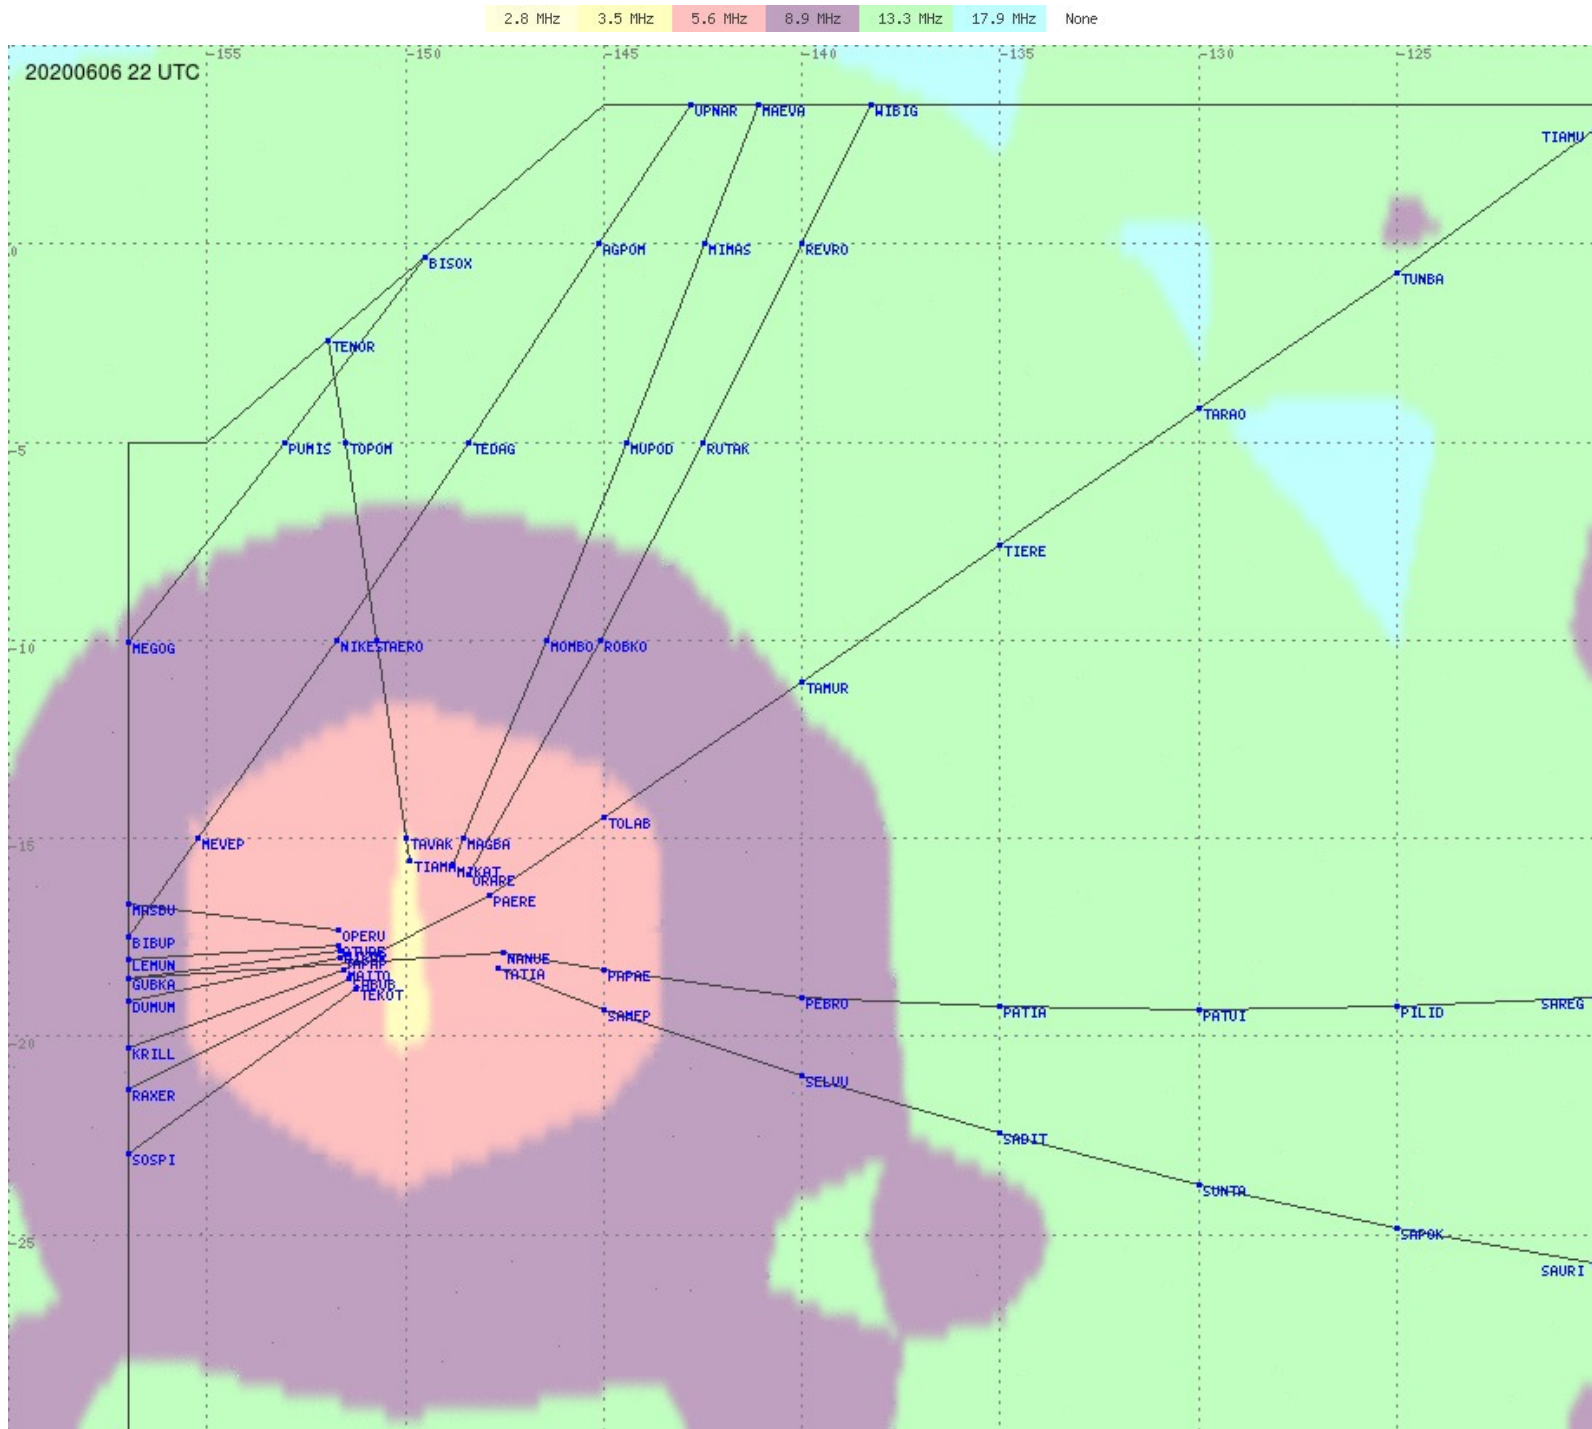

Tahiti FIR - HF Propag - 20200606

2.8 MHz 3.5 MHz 5.6 MHz 8.9 MHz 13.3 MHz 17.9 MHz None

Tahiti FIR - HF Propag - 20200606

2.8 MHz 3.5 MHz 5.6 MHz 8.9 MHz 13.3 MHz 17.9 MHz None

Tahiti FIR - HF Propag - 20200606

2.8 MHz 3.5 MHz 5.6 MHz 8.9 MHz 13.3 MHz 17.9 MHz None

Tahiti FIR - HF Propag - 20200606

Tahiti FIR - HF Propag - 20200606

2.8 MHz 3.5 MHz 5.6 MHz 8.9 MHz 13.3 MHz 17.9 MHz None

Tahiti FIR - HF Propag - 20200606

2.8 MHz
3.5 MHz
5.6 MHz
8.9 MHz
13.3 MHz
17.9 MHz
None

Tahiti FIR - HF Propag - 20200606

2.8 MHz 3.5 MHz 5.6 MHz 8.9 MHz 13.3 MHz 17.9 MHz None

Tahiti FIR - HF Propag - 20200606

2.8 MHz 3.5 MHz 5.6 MHz 8.9 MHz 13.3 MHz 17.9 MHz None

Tahiti FIR - HF Propag - 20200606

Tahiti FIR - HF Propag - 20200606

2.8 MHz 3.5 MHz 5.6 MHz 8.9 MHz 13.3 MHz 17.9 MHz None