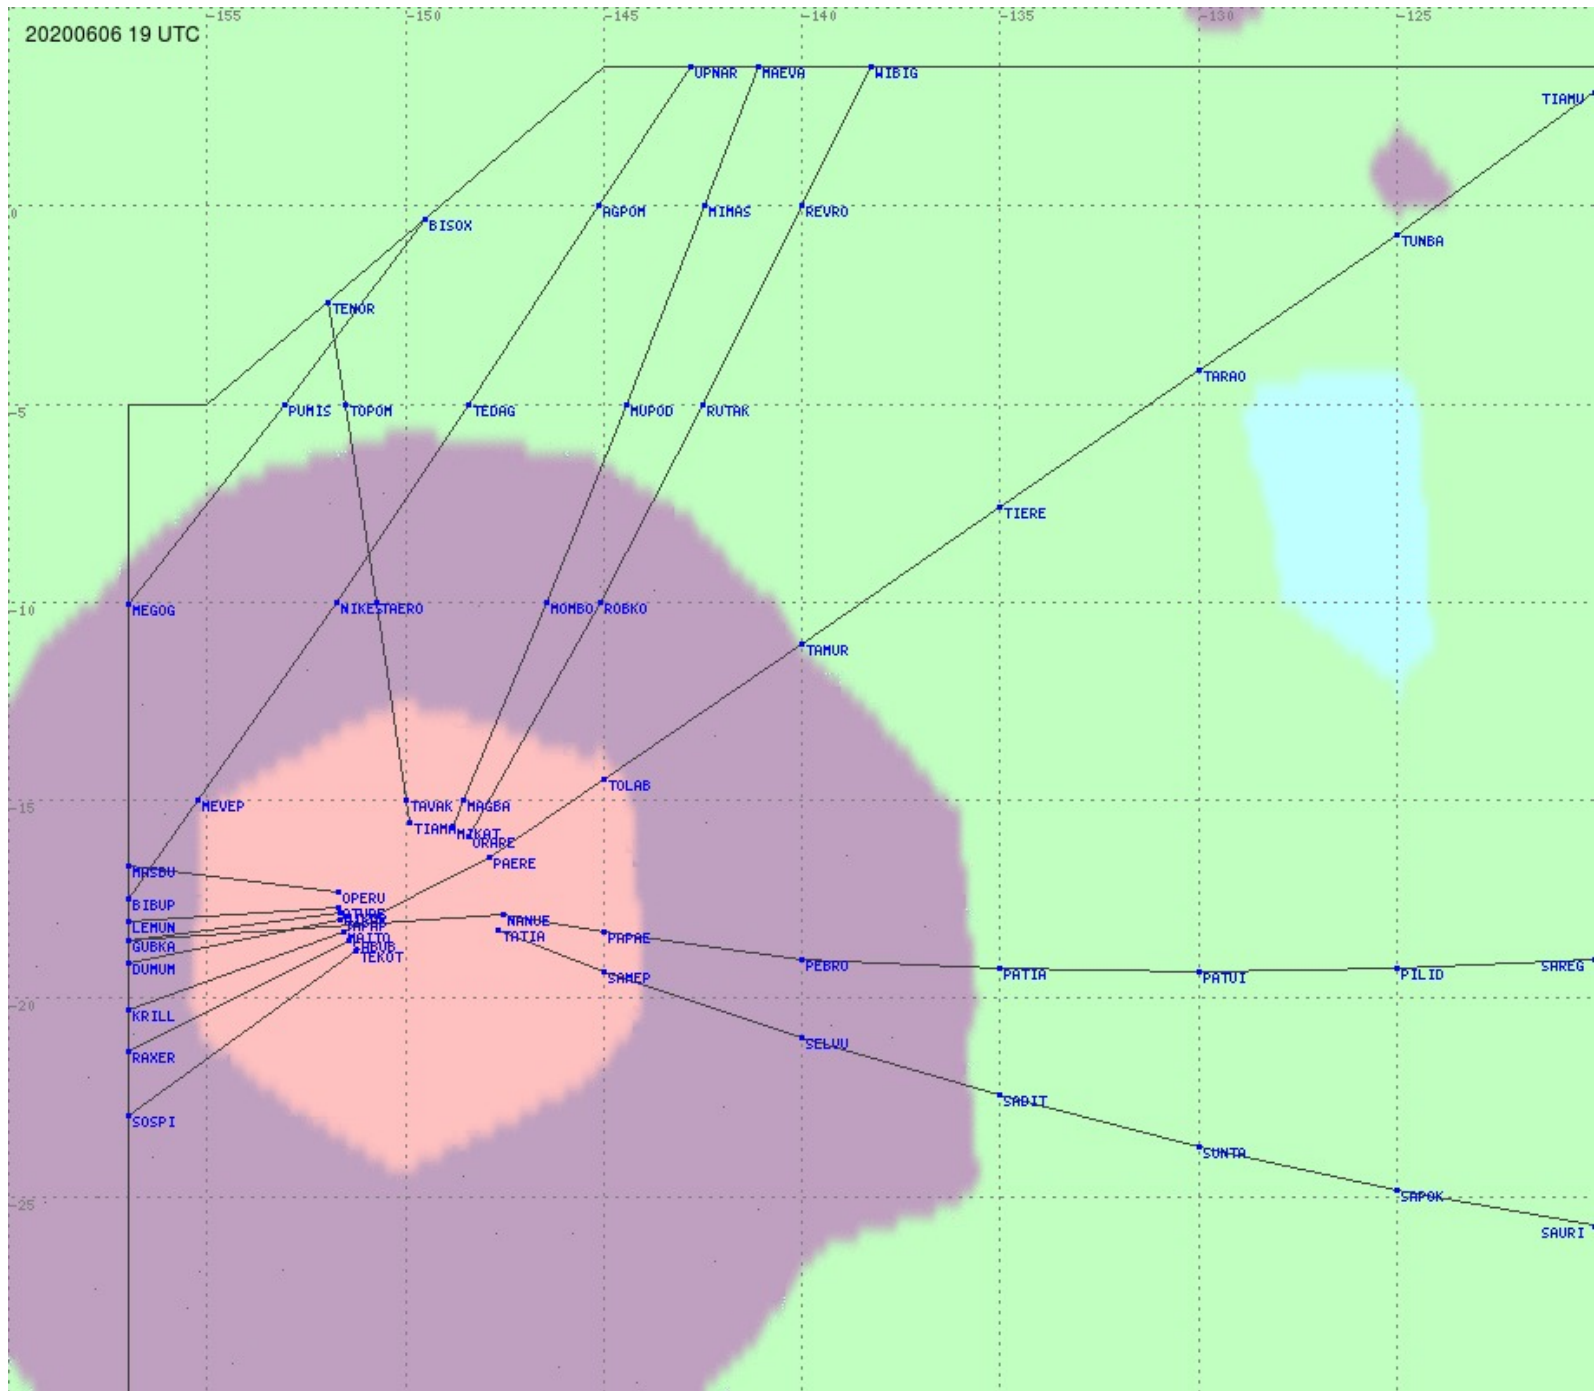

Tahiti FIR - HF Propag - 20200606

2.8 MHz 3.5 MHz 5.6 MHz 8.9 MHz 13.3 MHz 17.9 MHz None

Tahiti FIR - HF Propag - 20200606

2.8 MHz 3.5 MHz 5.6 MHz 8.9 MHz 13.3 MHz 17.9 MHz None

Tahiti FIR - HF Propag - 20200606

2.8 MHz 3.5 MHz 5.6 MHz 8.9 MHz 13.3 MHz 17.9 MHz None

Tahiti FIR - HF Propag - 20200606

Tahiti FIR - HF Propag - 20200606

2.8 MHz 3.5 MHz 5.6 MHz 8.9 MHz 13.3 MHz 17.9 MHz None

Tahiti FIR - HF Propag - 20200606

2.8 MHz
3.5 MHz
5.6 MHz
8.9 MHz
13.3 MHz
17.9 MHz
None

Tahiti FIR - HF Propag - 20200606

2.8 MHz 3.5 MHz 5.6 MHz 8.9 MHz 13.3 MHz 17.9 MHz None

Tahiti FIR - HF Propag - 20200606

2.8 MHz 3.5 MHz 5.6 MHz 8.9 MHz 13.3 MHz 17.9 MHz None