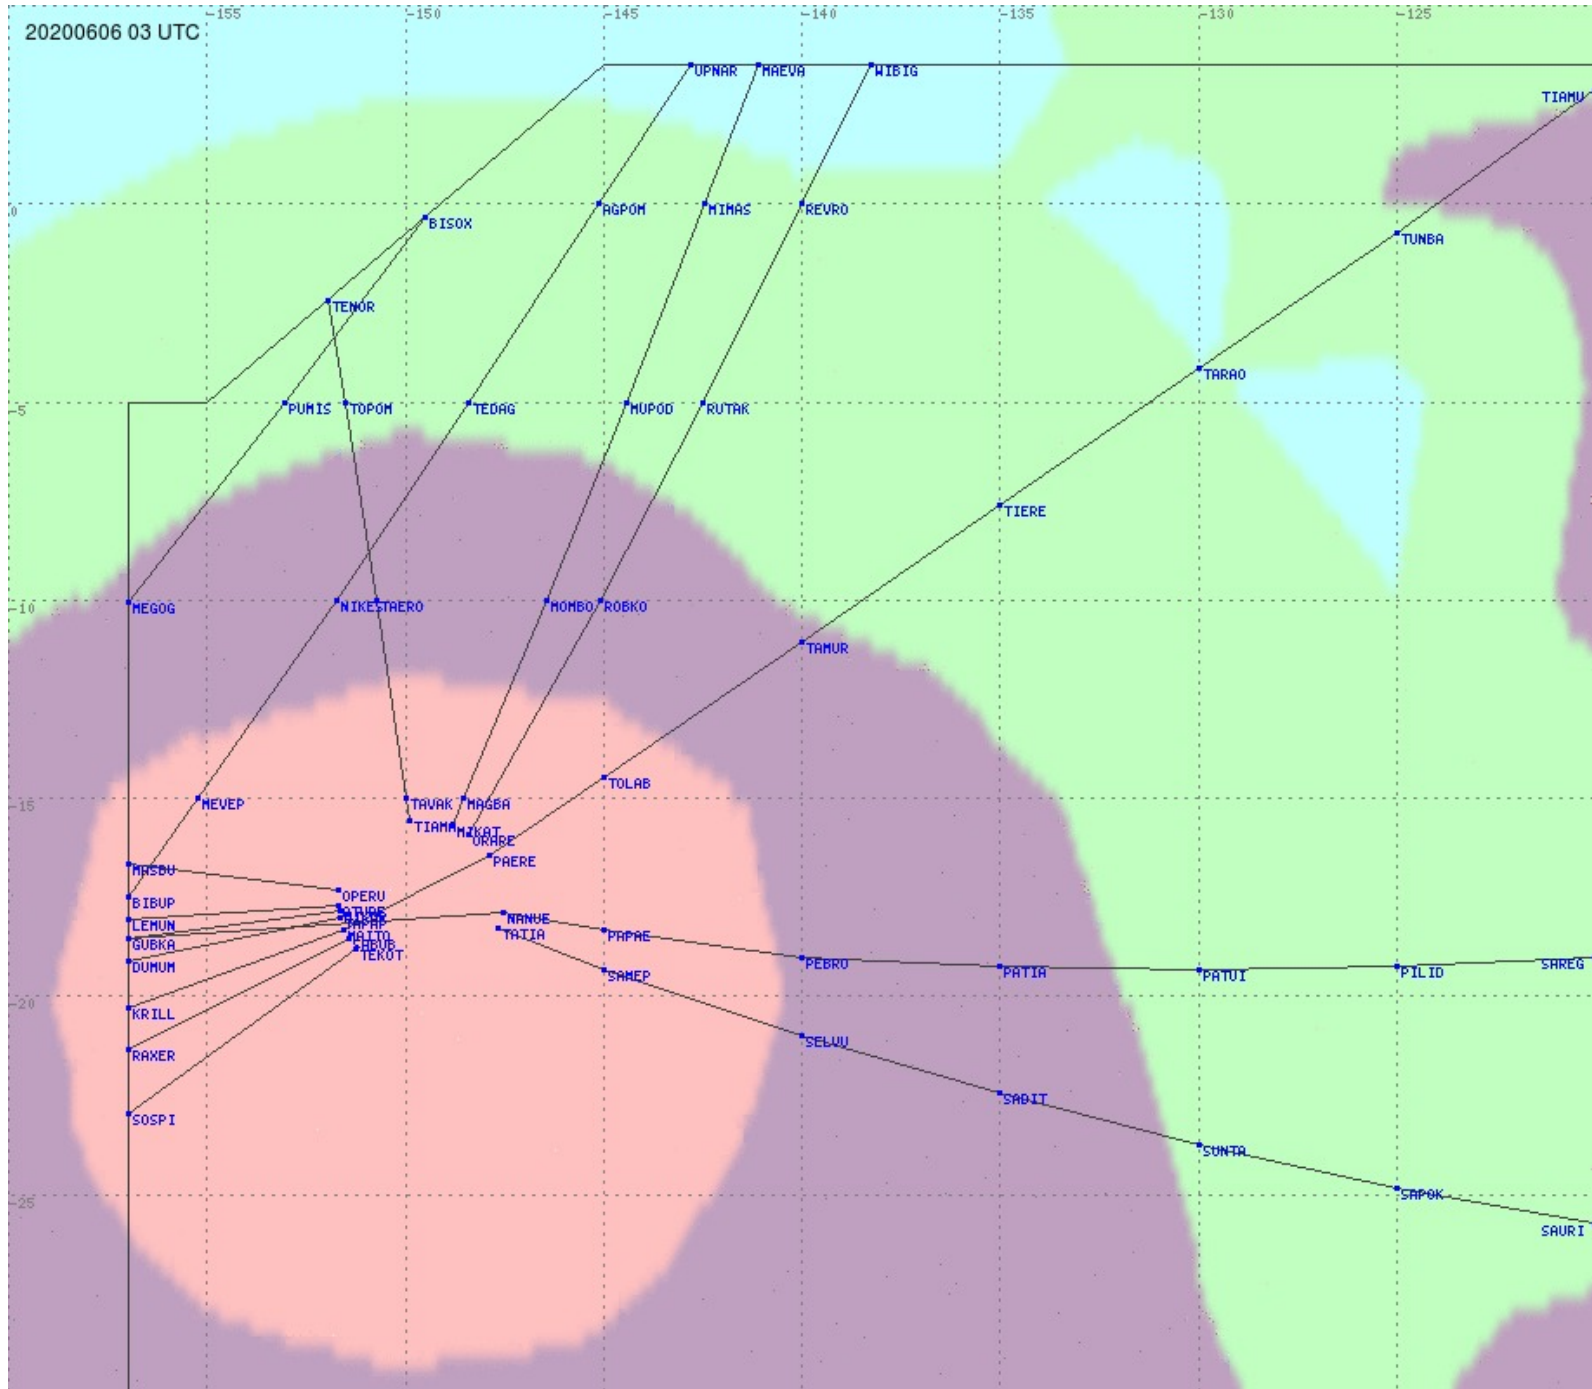

Tahiti FIR - HF Propag - 20200606

2.8 MHz 3.5 MHz 5.6 MHz 8.9 MHz 13.3 MHz 17.9 MHz None

Tahiti FIR - HF Propag - 20200606

2.8 MHz 3.5 MHz 5.6 MHz 8.9 MHz 13.3 MHz 17.9 MHz None

Tahiti FIR - HF Propag - 20200606

2.8 MHz 3.5 MHz 5.6 MHz 8.9 MHz 13.3 MHz 17.9 MHz None

Tahiti FIR - HF Propag - 20200606

2.8 MHz 3.5 MHz 5.6 MHz 8.9 MHz 13.3 MHz 17.9 MHz None

Tahiti FIR - HF Propag - 20200606

2.8 MHz 3.5 MHz 5.6 MHz 8.9 MHz 13.3 MHz 17.9 MHz None

Tahiti FIR - HF Propag - 20200606

Tahiti FIR - HF Propag - 20200606

Tahiti FIR - HF Propag - 20200606

Tahiti FIR - HF Propag - 20200606

Tahiti FIR - HF Propag - 20200606

2.8 MHz 3.5 MHz 5.6 MHz 8.9 MHz 13.3 MHz 17.9 MHz None