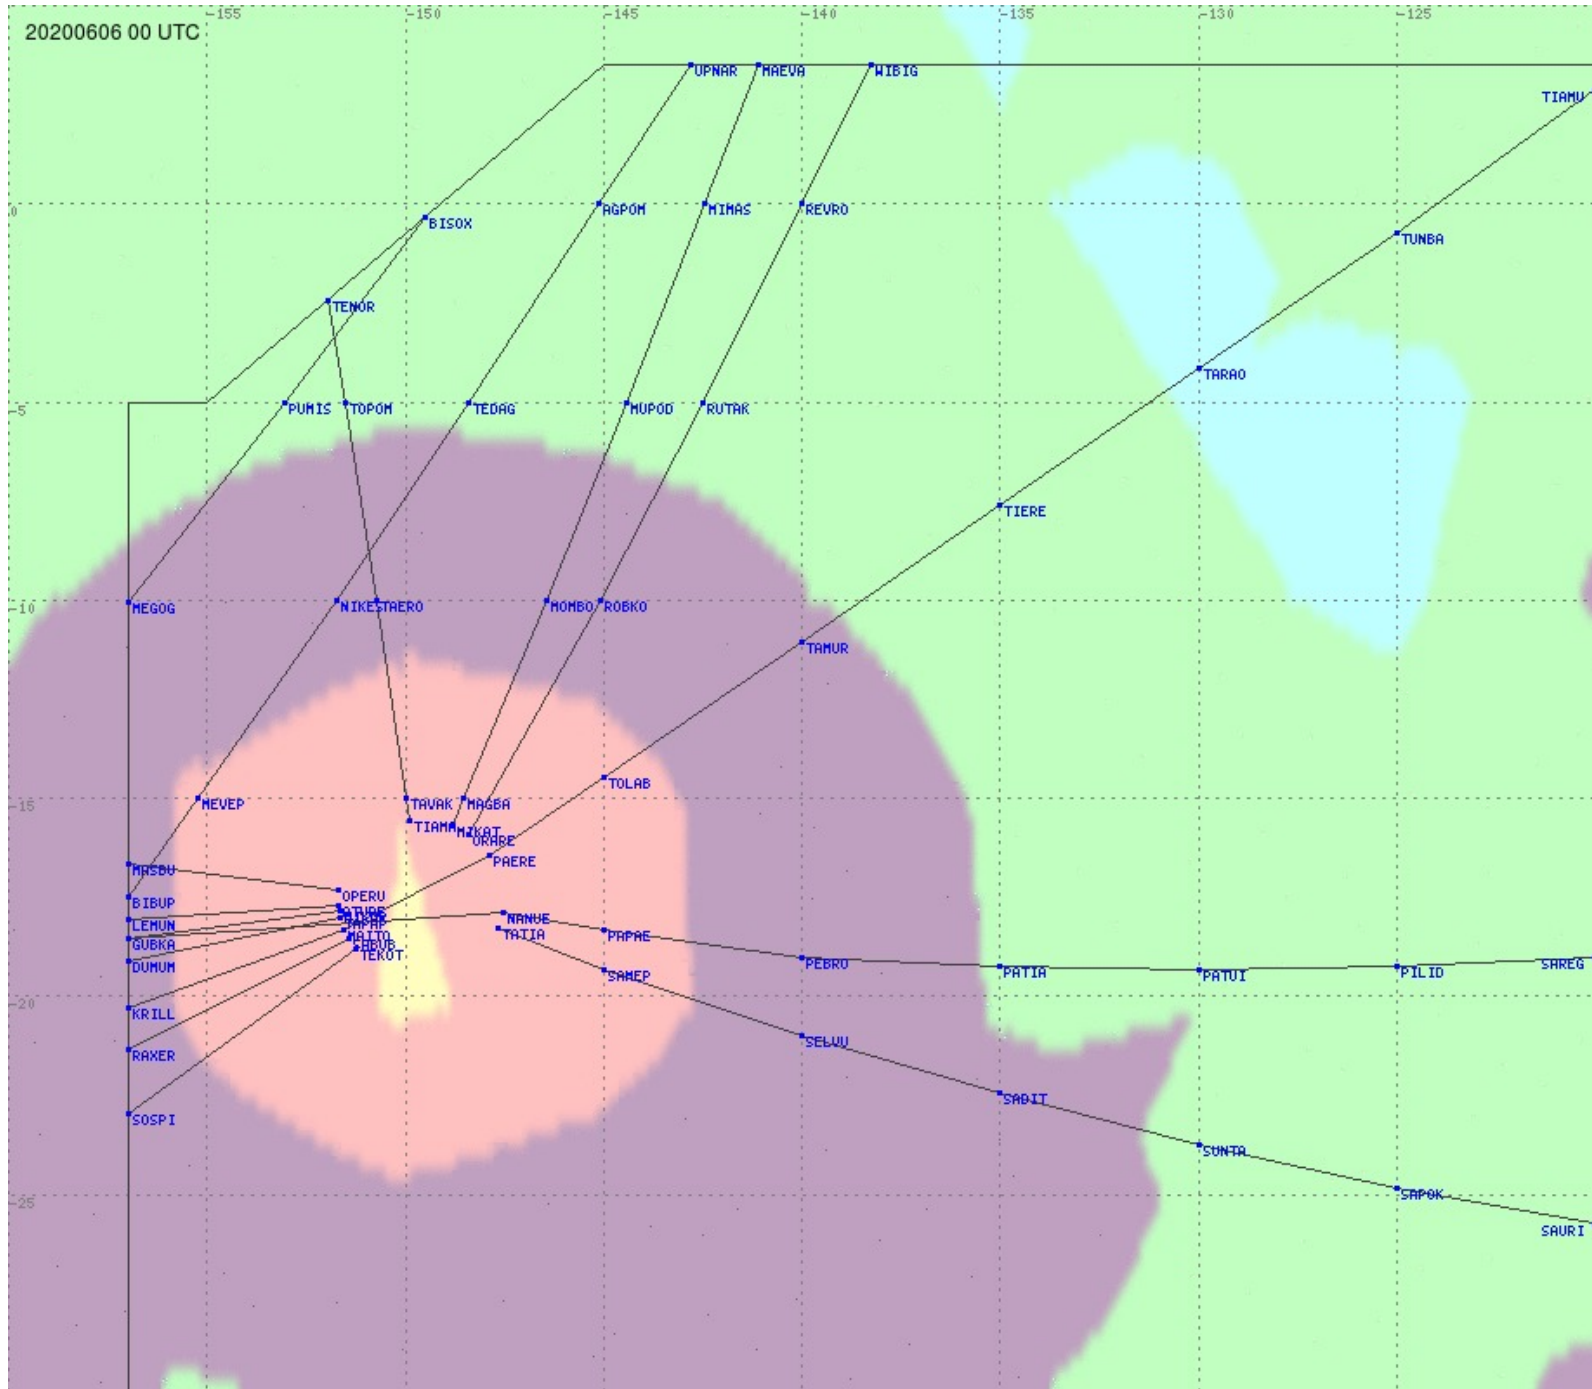

Tahiti FIR - HF Propag - 20200606

2.8 MHz 3.5 MHz 5.6 MHz 8.9 MHz 13.3 MHz 17.9 MHz None

Tahiti FIR - HF Propag - 20200606

2.8 MHz 3.5 MHz 5.6 MHz 8.9 MHz 13.3 MHz 17.9 MHz None

Tahiti FIR - HF Propag - 20200606

2.8 MHz 3.5 MHz 5.6 MHz 8.9 MHz 13.3 MHz 17.9 MHz None

Tahiti FIR - HF Propag - 20200606

2.8 MHz 3.5 MHz 5.6 MHz 8.9 MHz 13.3 MHz 17.9 MHz None

Tahiti FIR - HF Propag - 20200606

2.8 MHz 3.5 MHz 5.6 MHz 8.9 MHz 13.3 MHz 17.9 MHz None