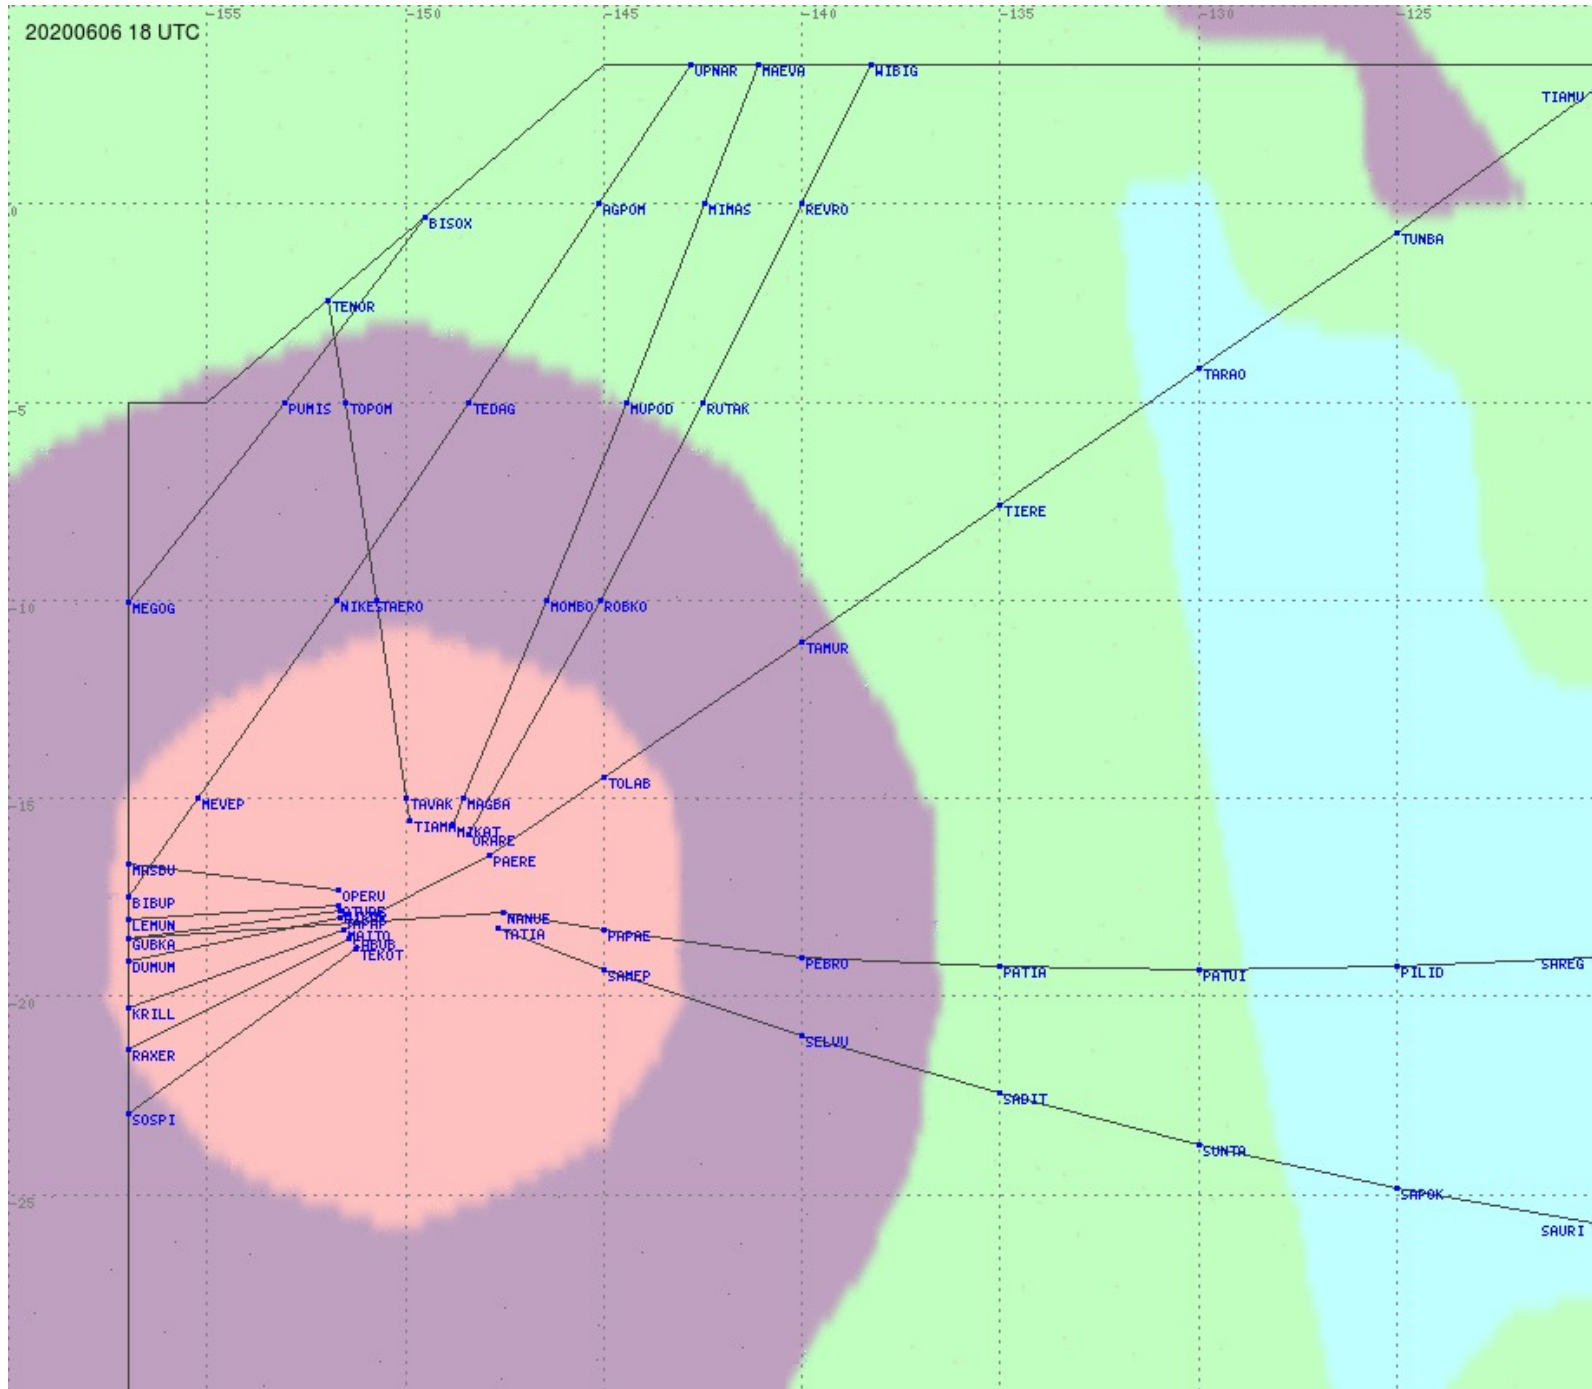

Tahiti FIR - HF Propag - 20200606

2.8 MHz 3.5 MHz 5.6 MHz 8.9 MHz 13.3 MHz 17.9 MHz None

Tahiti FIR - HF Propag - 20200606

2.8 MHz 3.5 MHz 5.6 MHz 8.9 MHz 13.3 MHz 17.9 MHz None

Tahiti FIR - HF Propag - 20200606

2.8 MHz 3.5 MHz 5.6 MHz 8.9 MHz 13.3 MHz 17.9 MHz None

Tahiti FIR - HF Propag - 20200606

Tahiti FIR - HF Propag - 20200606

2.8 MHz 3.5 MHz 5.6 MHz 8.9 MHz 13.3 MHz 17.9 MHz None

Tahiti FIR - HF Propag - 20200606

2.8 MHz
3.5 MHz
5.6 MHz
8.9 MHz
13.3 MHz
17.9 MHz
None

Tahiti FIR - HF Propag - 20200606

2.8 MHz 3.5 MHz 5.6 MHz 8.9 MHz 13.3 MHz 17.9 MHz None

Tahiti FIR - HF Propag - 20200606

2.8 MHz 3.5 MHz 5.6 MHz 8.9 MHz 13.3 MHz 17.9 MHz None