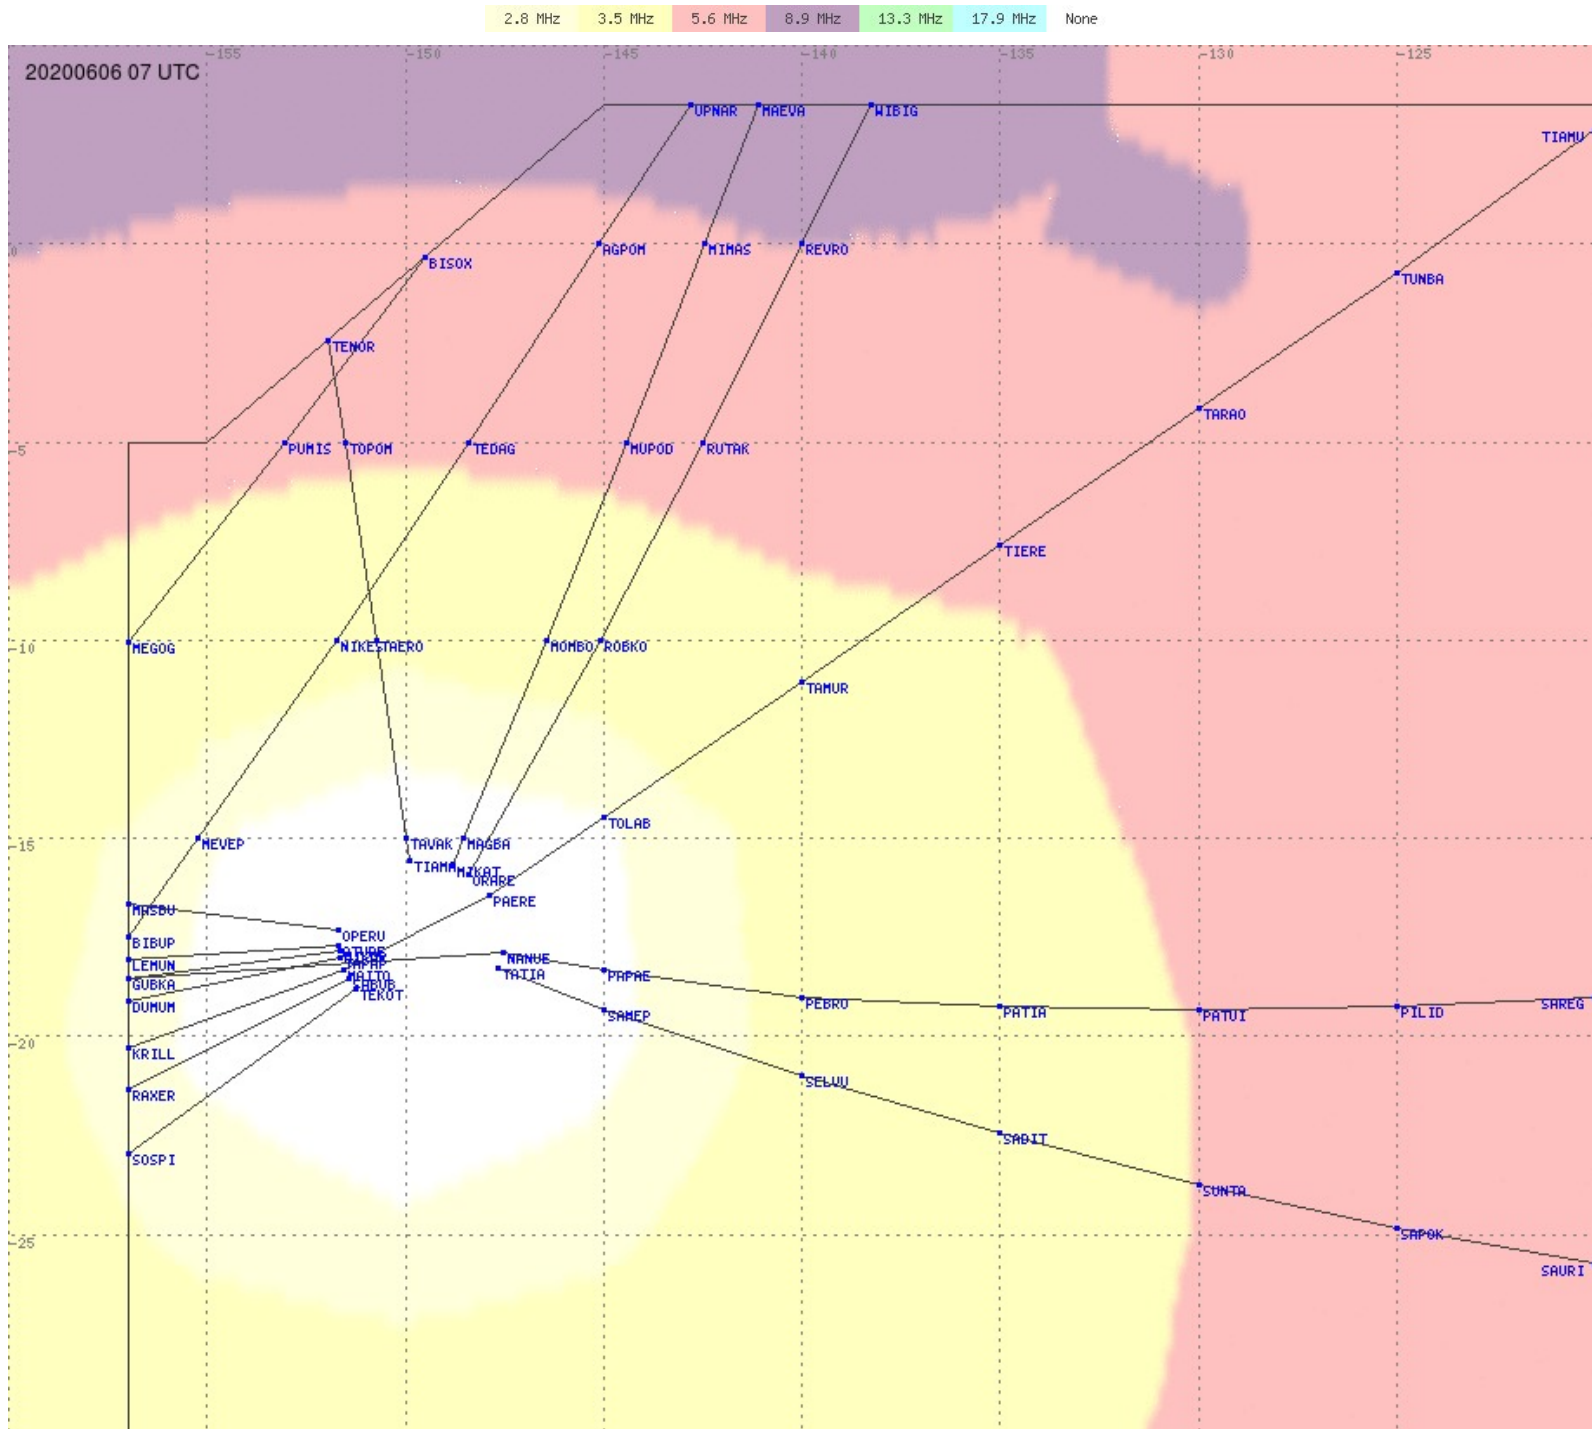

Tahiti FIR - HF Propag - 20200606

2.8 MHz 3.5 MHz 5.6 MHz 8.9 MHz 13.3 MHz 17.9 MHz None

Tahiti FIR - HF Propag - 20200606

2.8 MHz 3.5 MHz 5.6 MHz 8.9 MHz 13.3 MHz 17.9 MHz None

Tahiti FIR - HF Propag - 20200606

2.8 MHz 3.5 MHz 5.6 MHz 8.9 MHz 13.3 MHz 17.9 MHz None

Tahiti FIR - HF Propag - 20200606

2.8 MHz 3.5 MHz 5.6 MHz 8.9 MHz 13.3 MHz 17.9 MHz None

Tahiti FIR - HF Propag - 20200606

2.8 MHz 3.5 MHz 5.6 MHz 8.9 MHz 13.3 MHz 17.9 MHz None

Tahiti FIR - HF Propag - 20200606

Tahiti FIR - HF Propag - 20200606

Tahiti FIR - HF Propag - 20200606

Tahiti FIR - HF Propag - 20200606

Tahiti FIR - HF Propag - 20200606

2.8 MHz 3.5 MHz 5.6 MHz 8.9 MHz 13.3 MHz 17.9 MHz None