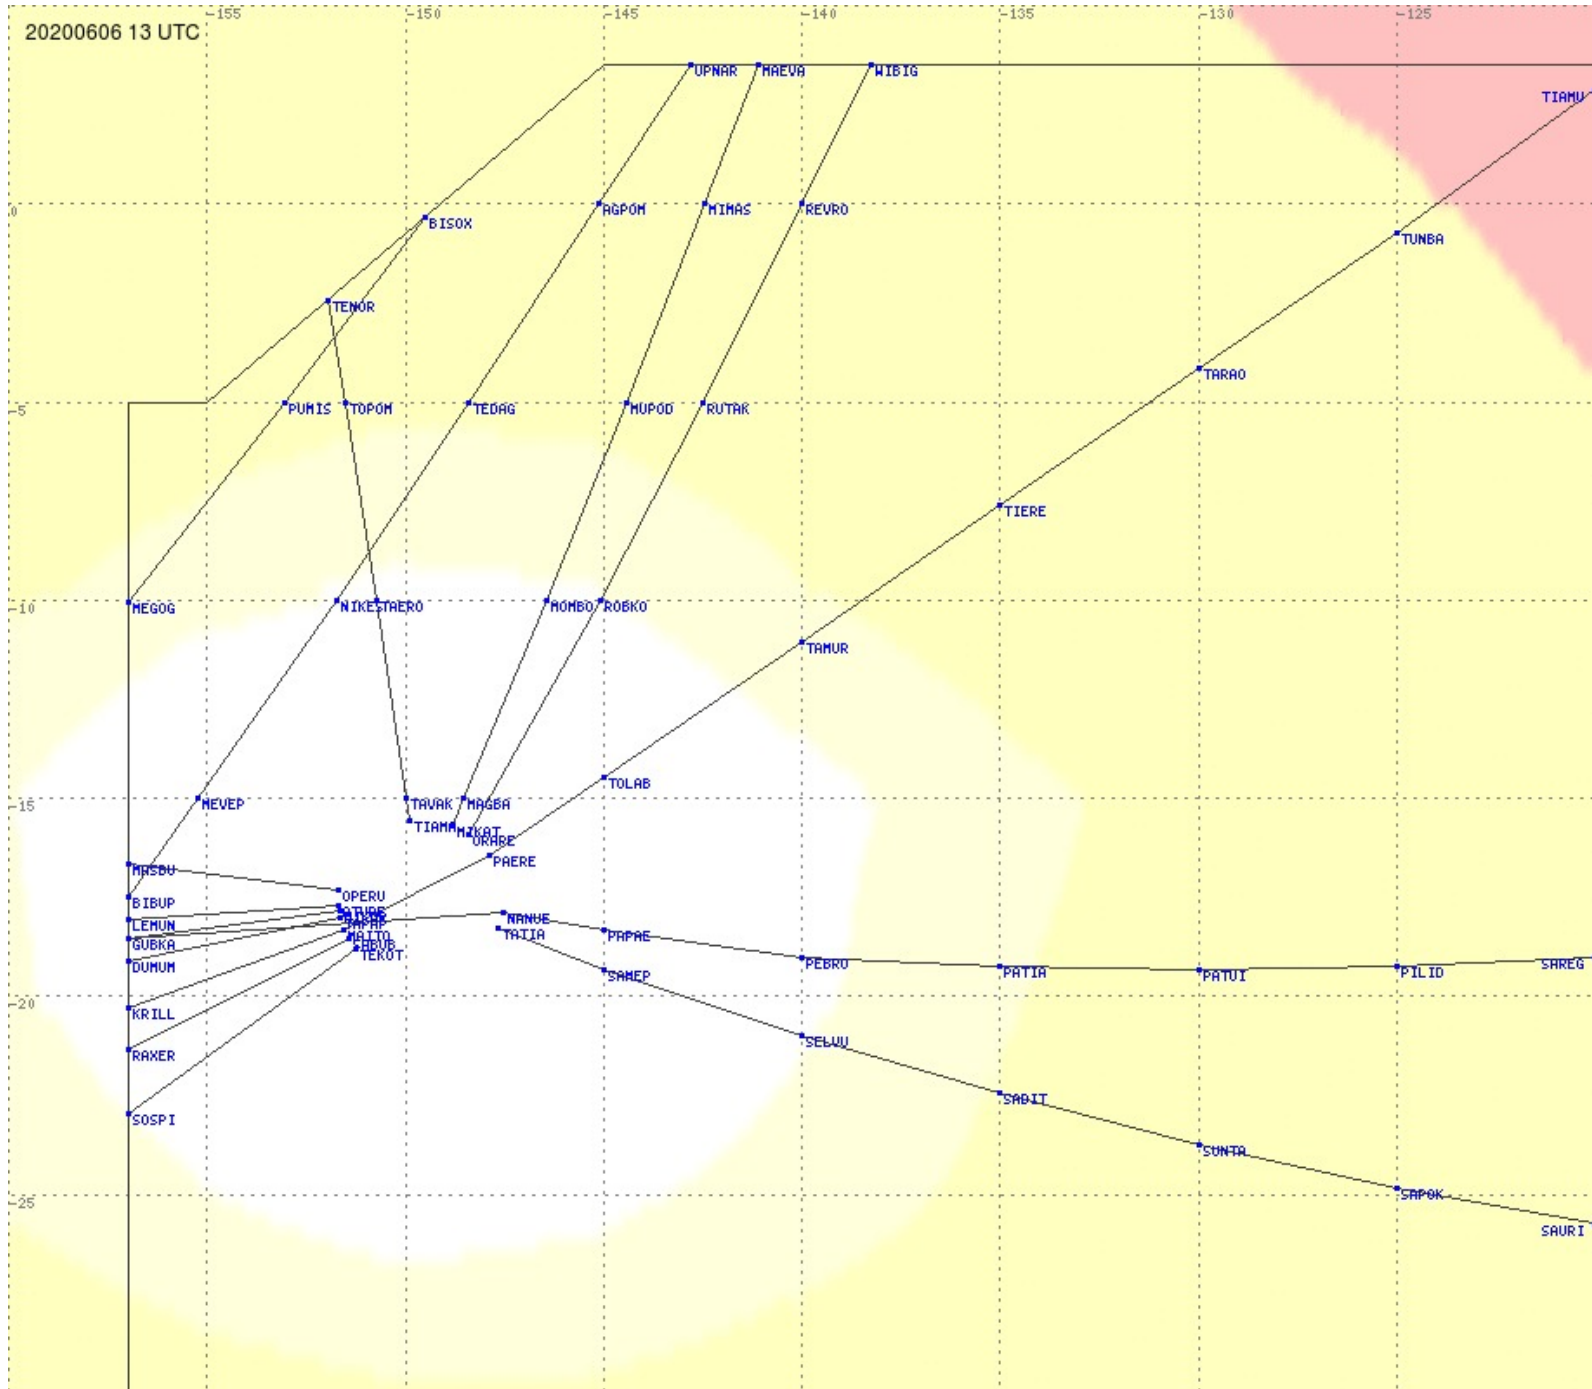

Tahiti FIR - HF Propag - 20200606

Tahiti FIR - HF Propag - 20200606

2.8 MHz
3.5 MHz
5.6 MHz
8.9 MHz
13.3 MHz
17.9 MHz
None

Tahiti FIR - HF Propag - 20200606

2.8 MHz
3.5 MHz
5.6 MHz
8.9 MHz
13.3 MHz
17.9 MHz
None

Tahiti FIR - HF Propag - 20200606

2.8 MHz 3.5 MHz 5.6 MHz 8.9 MHz 13.3 MHz 17.9 MHz None

Tahiti FIR - HF Propag - 20200606

2.8 MHz
3.5 MHz
5.6 MHz
8.9 MHz
13.3 MHz
17.9 MHz
None

Tahiti FIR - HF Propag - 20200606