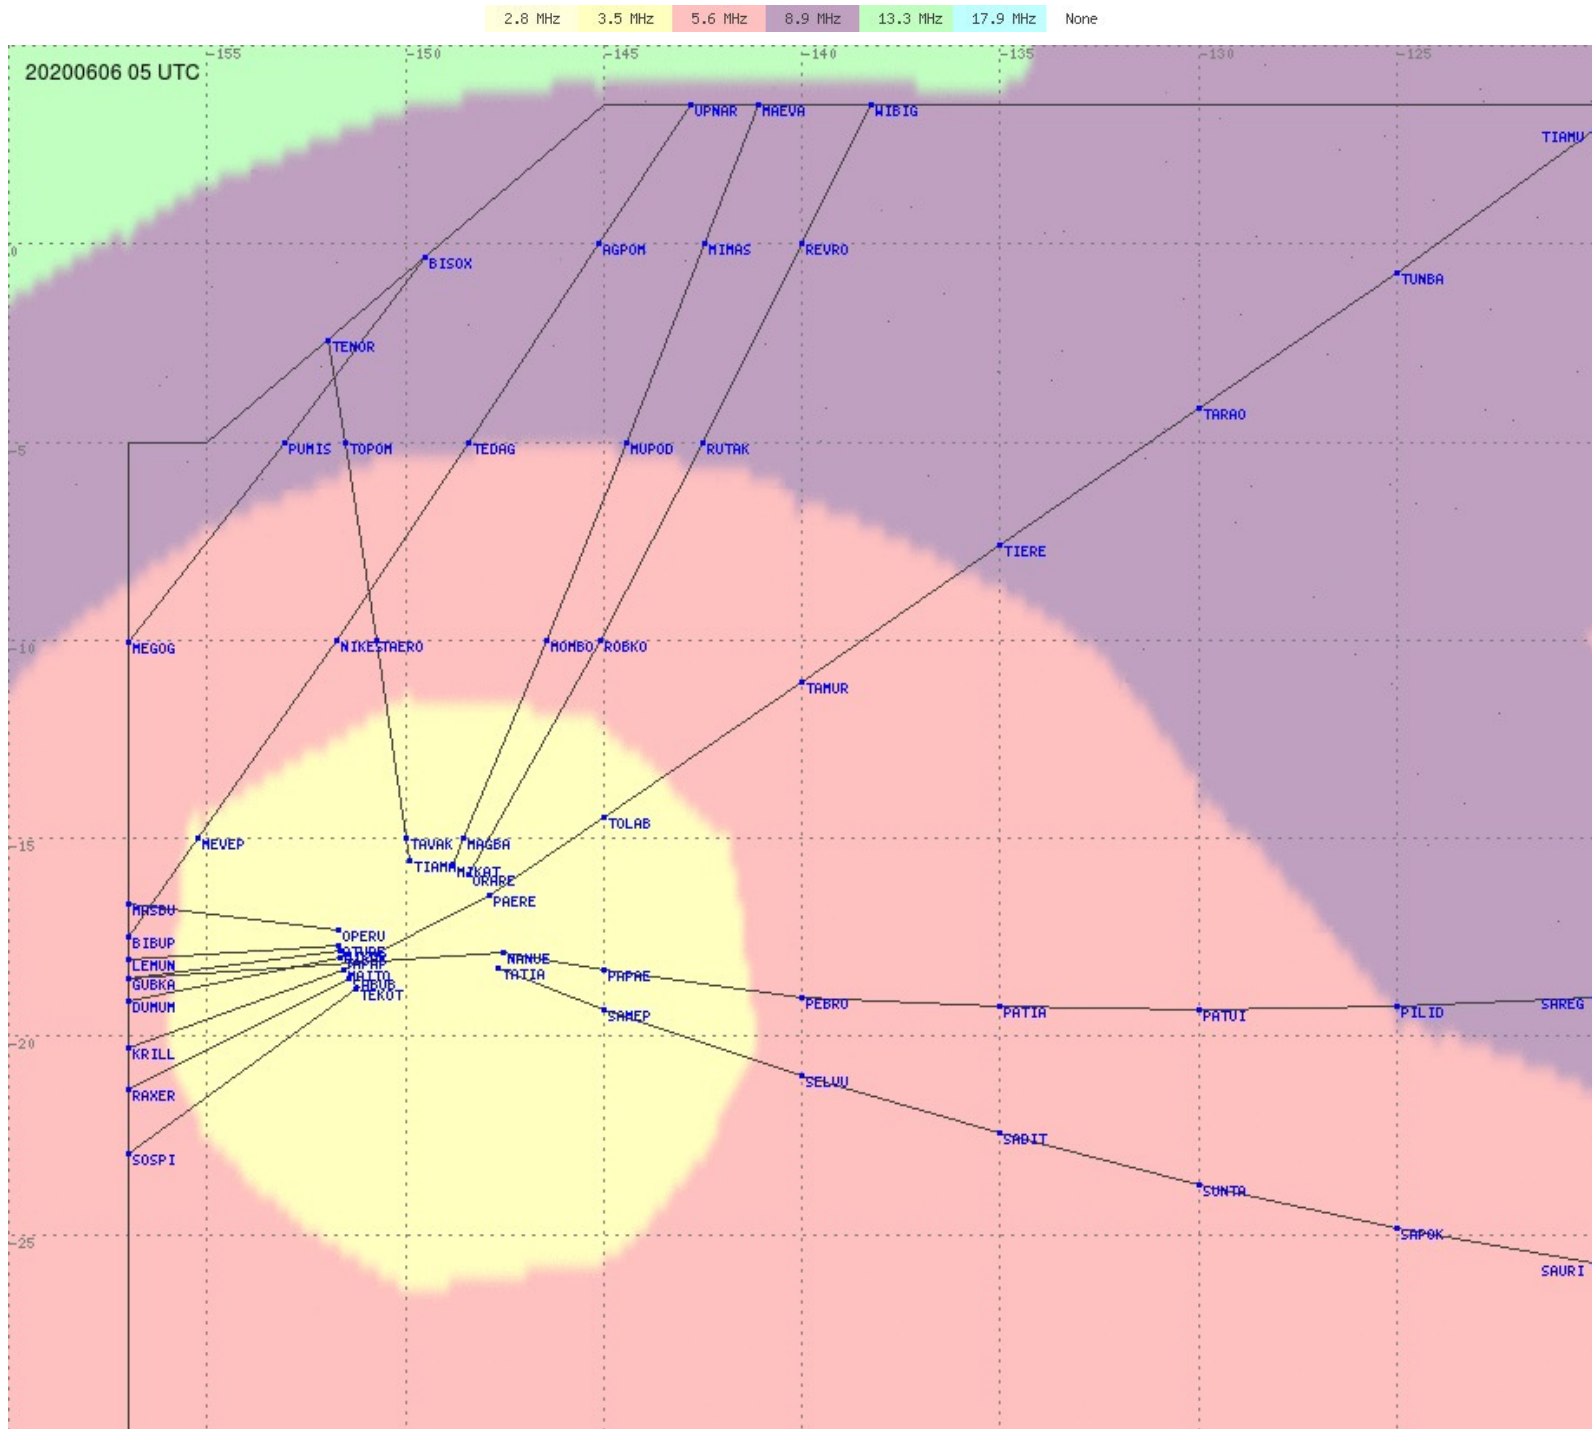

Tahiti FIR - HF Propag - 20200606

2.8 MHz 3.5 MHz 5.6 MHz 8.9 MHz 13.3 MHz 17.9 MHz None

Tahiti FIR - HF Propag - 20200606

2.8 MHz 3.5 MHz 5.6 MHz 8.9 MHz 13.3 MHz 17.9 MHz None

Tahiti FIR - HF Propag - 20200606

2.8 MHz 3.5 MHz 5.6 MHz 8.9 MHz 13.3 MHz 17.9 MHz None

Tahiti FIR - HF Propag - 20200606

2.8 MHz 3.5 MHz 5.6 MHz 8.9 MHz 13.3 MHz 17.9 MHz None

Tahiti FIR - HF Propag - 20200606

2.8 MHz 3.5 MHz 5.6 MHz 8.9 MHz 13.3 MHz 17.9 MHz None

Tahiti FIR - HF Propag - 20200606

Tahiti FIR - HF Propag - 20200606

Tahiti FIR - HF Propag - 20200606

Tahiti FIR - HF Propag - 20200606

Tahiti FIR - HF Propag - 20200606

2.8 MHz 3.5 MHz 5.6 MHz 8.9 MHz 13.3 MHz 17.9 MHz None