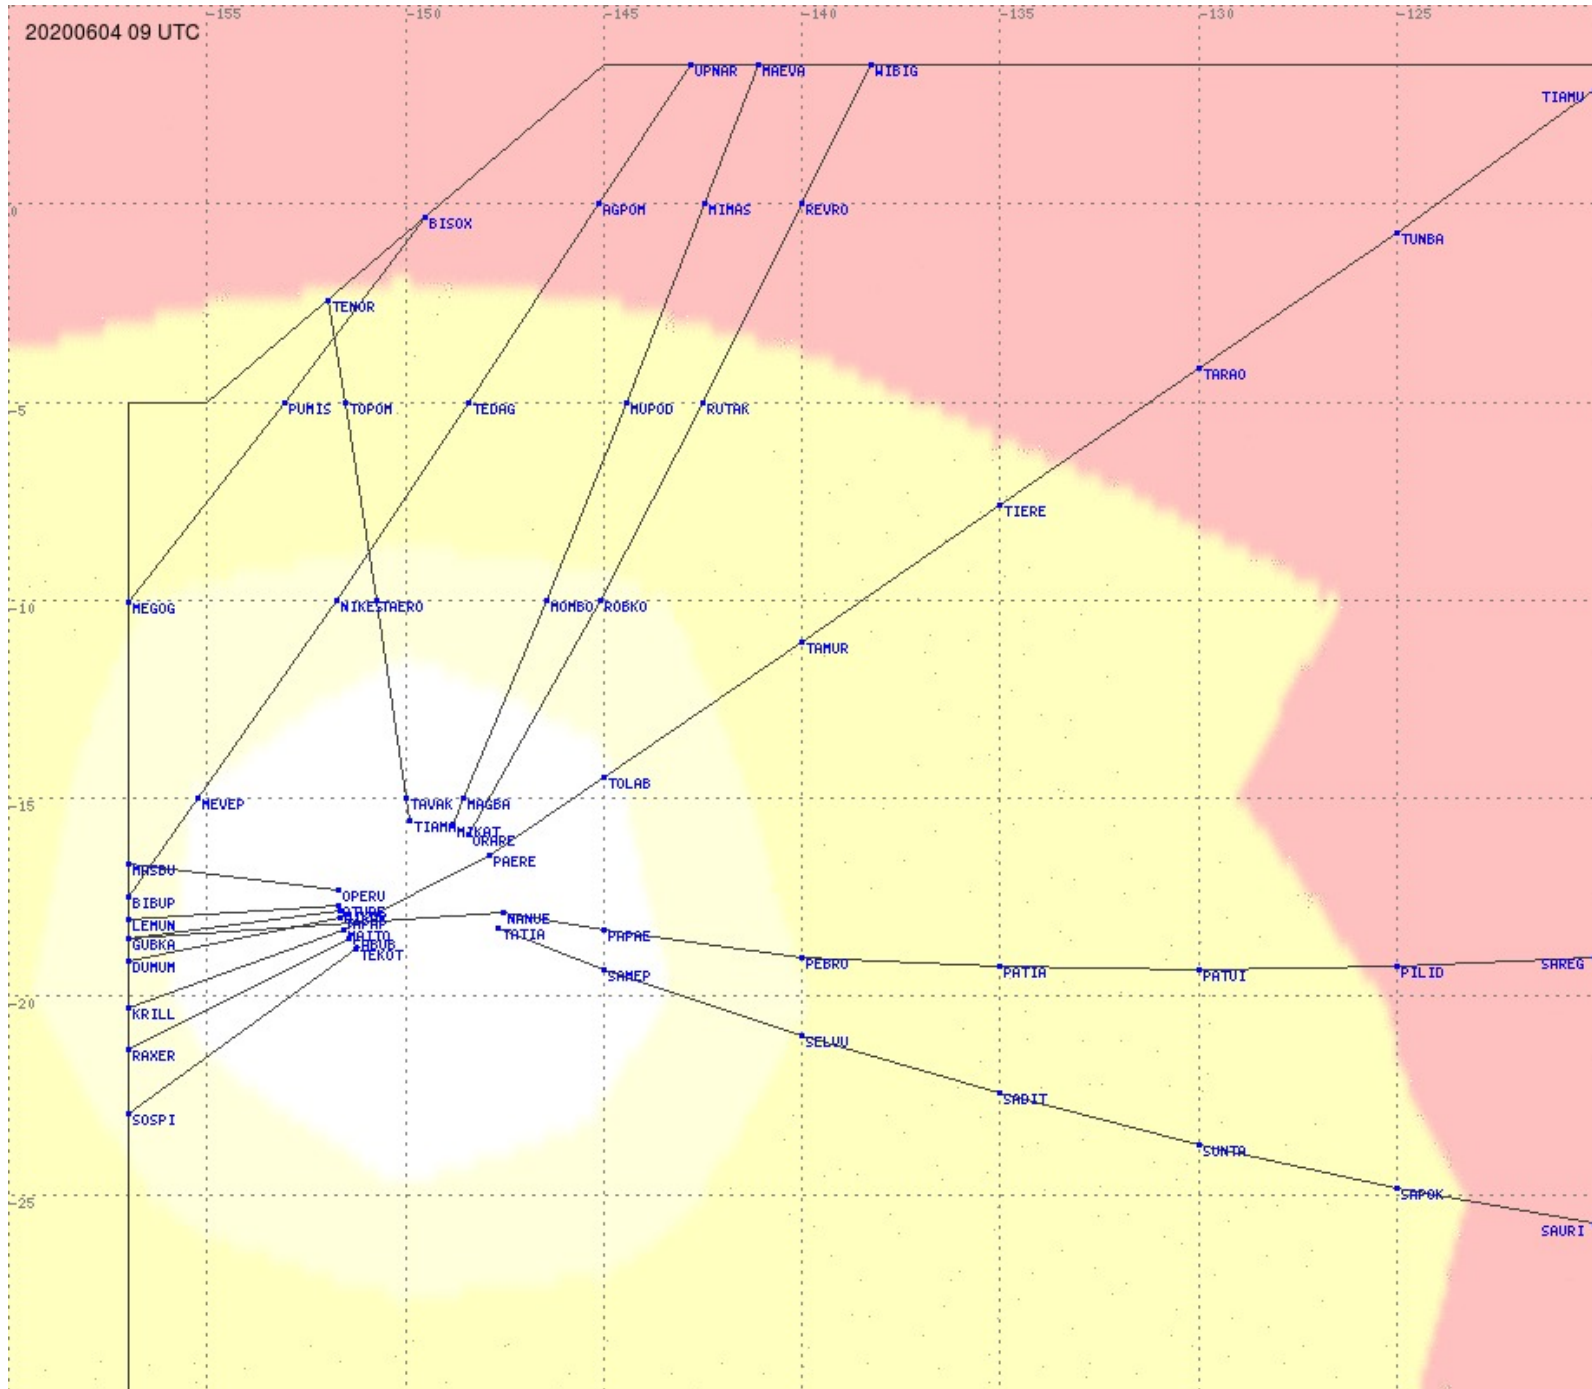

Tahiti FIR - HF Propag - 20200604

2.8 MHz
3.5 MHz
5.6 MHz
8.9 MHz
13.3 MHz
17.9 MHz
None

Tahiti FIR - HF Propag - 20200604

2.8 MHz 3.5 MHz 5.6 MHz 8.9 MHz 13.3 MHz 17.9 MHz None

Tahiti FIR - HF Propag - 20200604

2.8 MHz
3.5 MHz
5.6 MHz
8.9 MHz
13.3 MHz
17.9 MHz
None

Tahiti FIR - HF Propag - 20200604

2.8 MHz 3.5 MHz 5.6 MHz 8.9 MHz 13.3 MHz 17.9 MHz None

Tahiti FIR - HF Propag - 20200604

2.8 MHz
3.5 MHz
5.6 MHz
8.9 MHz
13.3 MHz
17.9 MHz
None