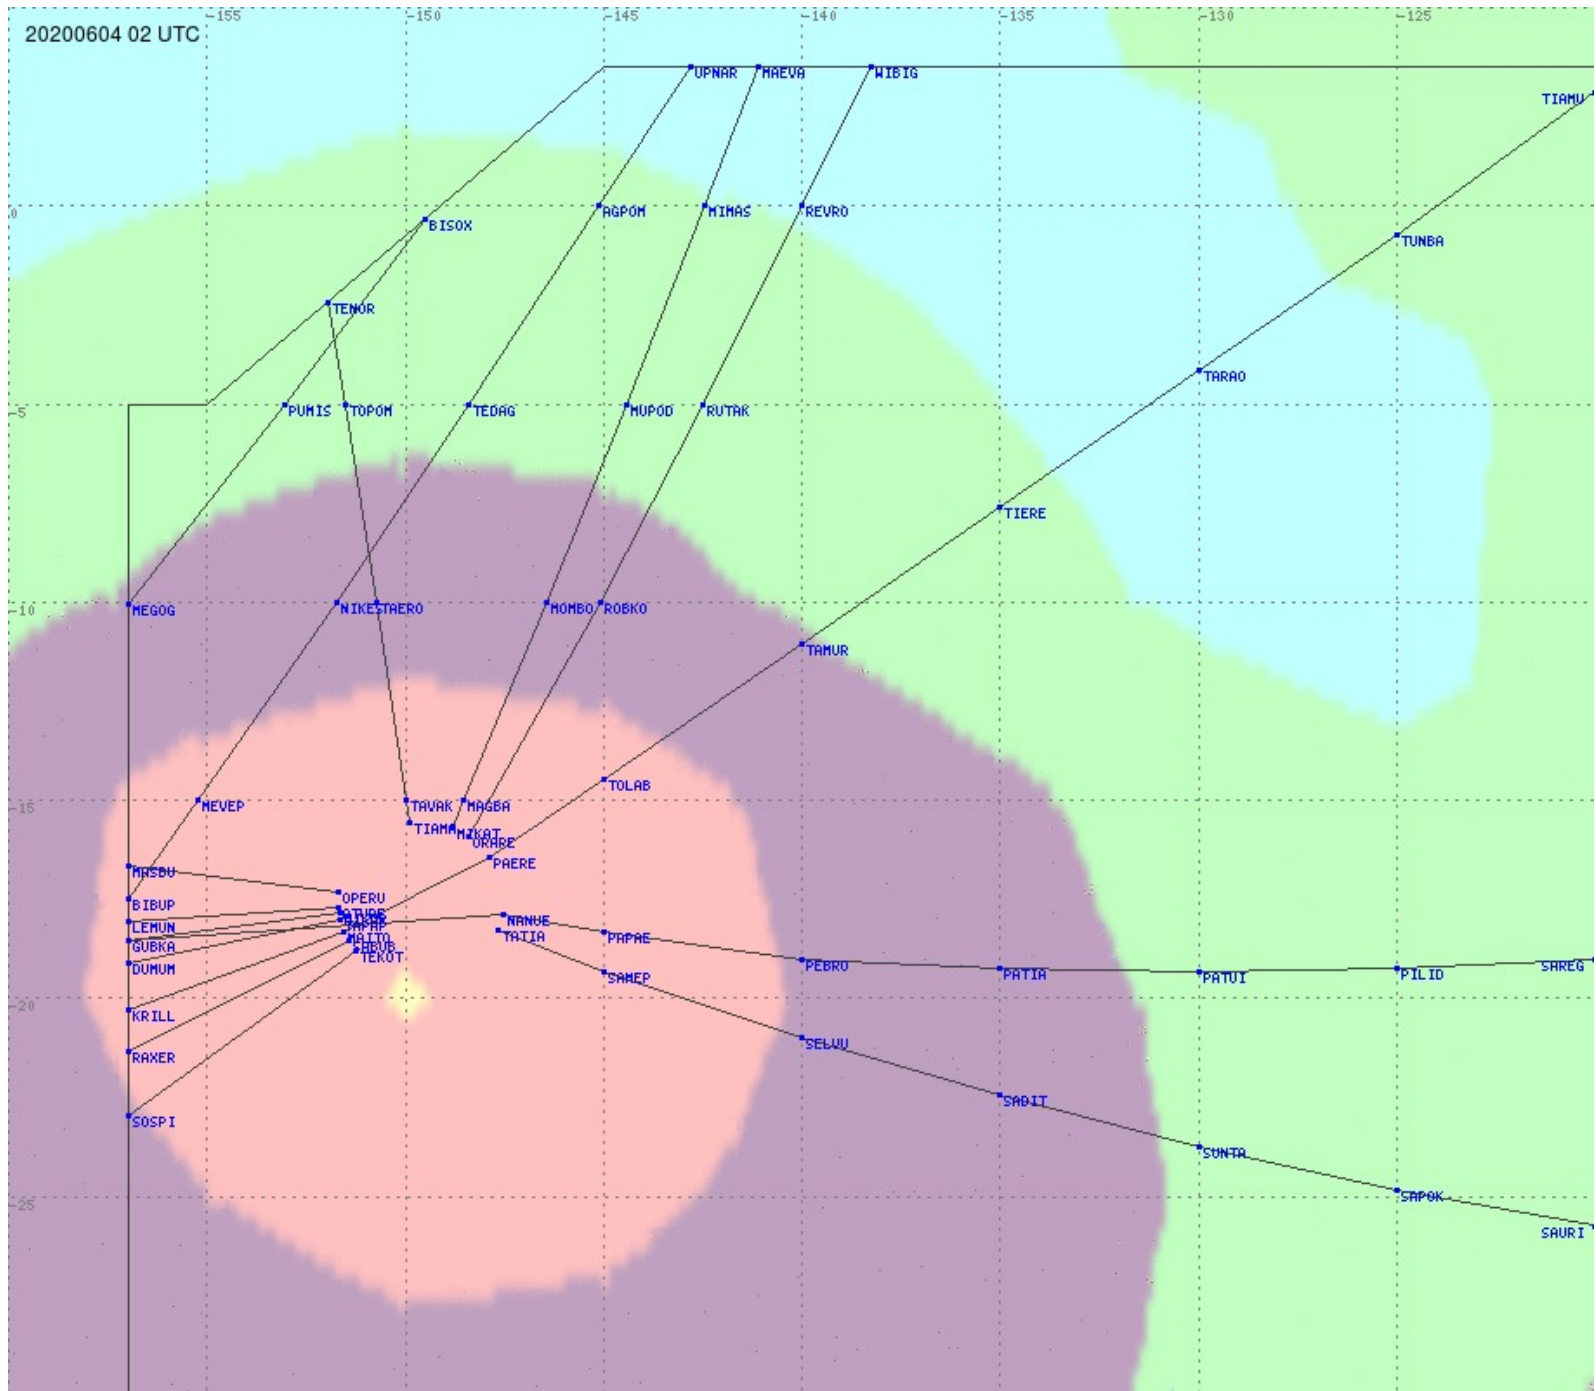

Tahiti FIR - HF Propag - 20200604

2.8 MHz 3.5 MHz 5.6 MHz 8.9 MHz 13.3 MHz 17.9 MHz None

Tahiti FIR - HF Propag - 20200604

2.8 MHz 3.5 MHz 5.6 MHz 8.9 MHz 13.3 MHz 17.9 MHz None

Tahiti FIR - HF Propag - 20200604

2.8 MHz 3.5 MHz 5.6 MHz 8.9 MHz 13.3 MHz 17.9 MHz None

Tahiti FIR - HF Propag - 20200604

2.8 MHz 3.5 MHz 5.6 MHz 8.9 MHz 13.3 MHz 17.9 MHz None

Tahiti FIR - HF Propag - 20200604

2.8 MHz 3.5 MHz 5.6 MHz 8.9 MHz 13.3 MHz 17.9 MHz None