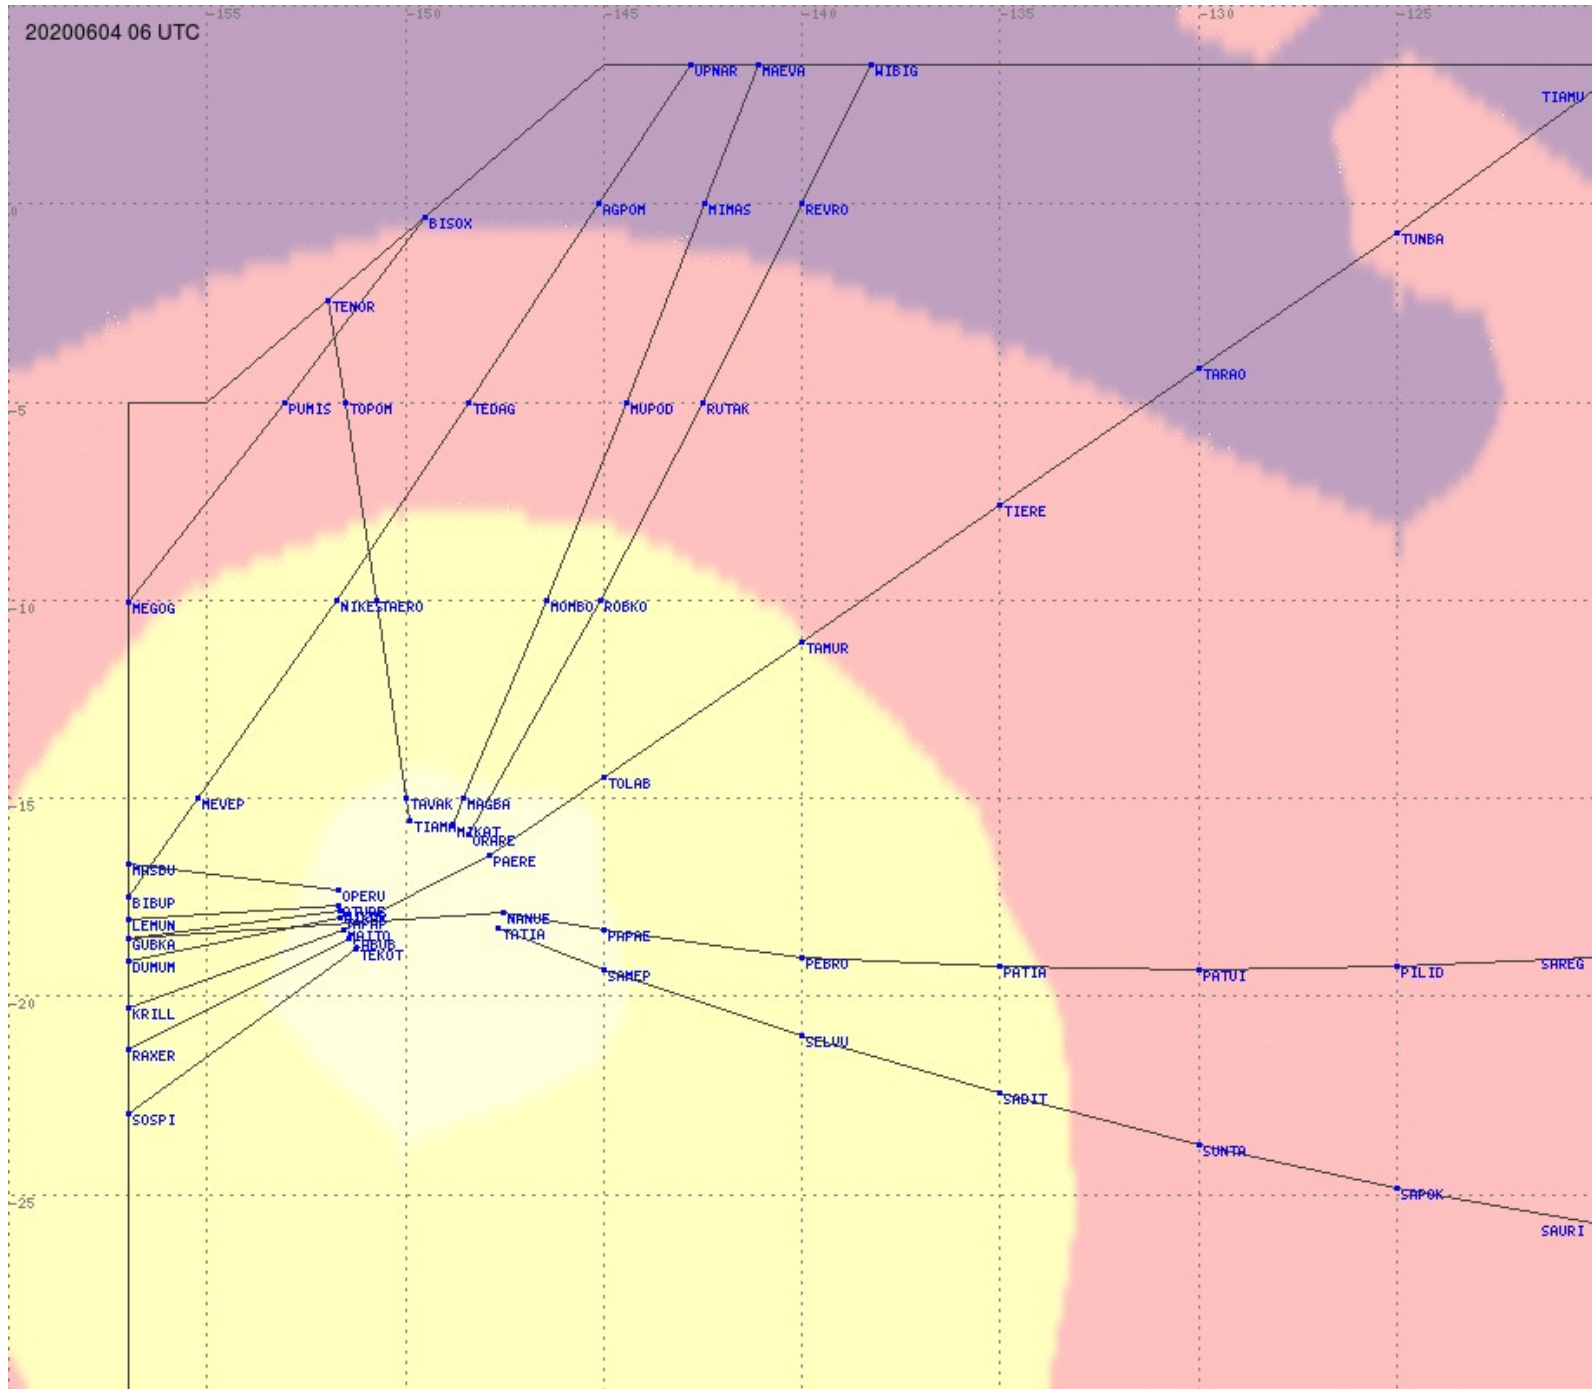

Tahiti FIR - HF Propag - 20200604

2.8 MHz 3.5 MHz 5.6 MHz 8.9 MHz 13.3 MHz 17.9 MHz None

Tahiti FIR - HF Propag - 20200604

2.8 MHz 3.5 MHz 5.6 MHz 8.9 MHz 13.3 MHz 17.9 MHz None

Tahiti FIR - HF Propag - 20200604

2.8 MHz 3.5 MHz 5.6 MHz 8.9 MHz 13.3 MHz 17.9 MHz None

Tahiti FIR - HF Propag - 20200604

2.8 MHz 3.5 MHz 5.6 MHz 8.9 MHz 13.3 MHz 17.9 MHz None

Tahiti FIR - HF Propag - 20200604

2.8 MHz 3.5 MHz 5.6 MHz 8.9 MHz 13.3 MHz 17.9 MHz None