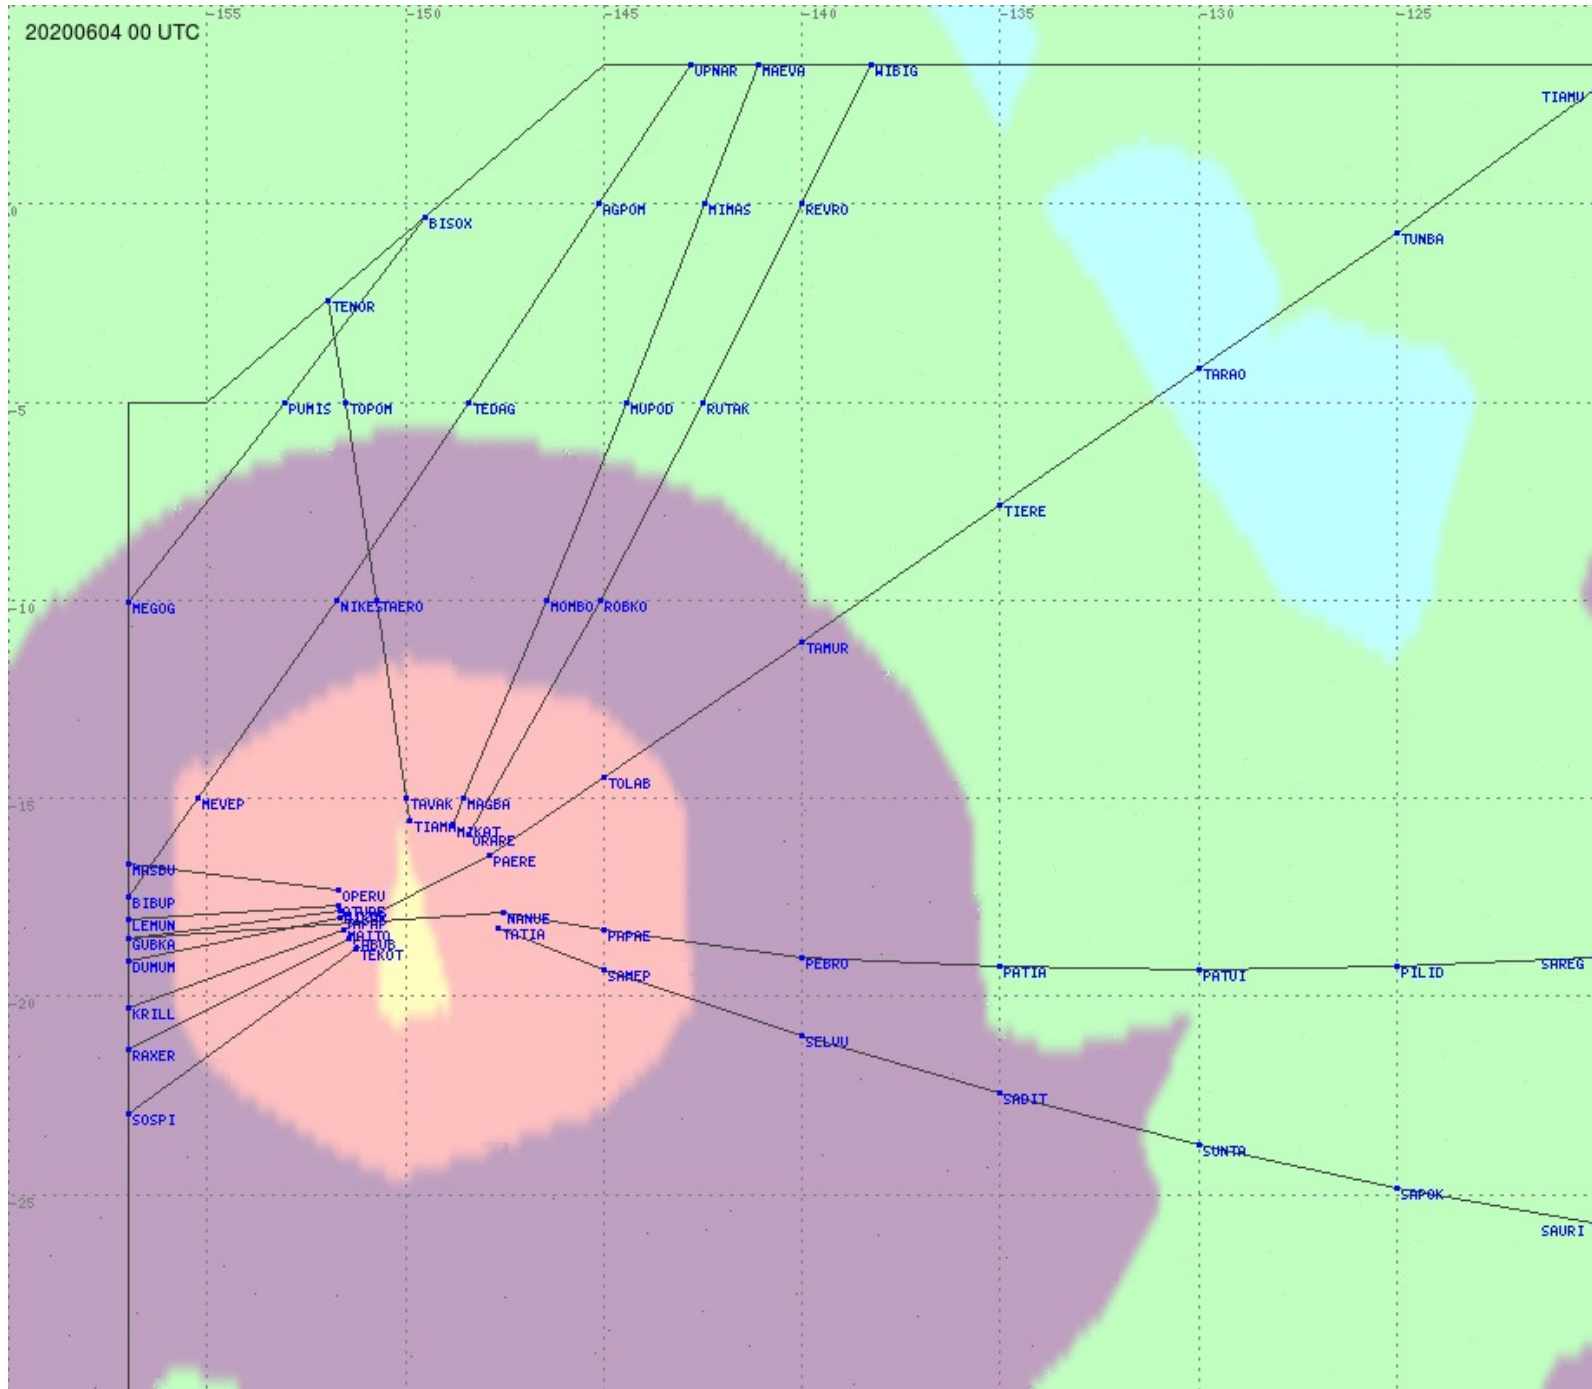

Tahiti FIR - HF Propag - 20200604

2.8 MHz 3.5 MHz 5.6 MHz 8.9 MHz 13.3 MHz 17.9 MHz None

Tahiti FIR - HF Propag - 20200604

2.8 MHz 3.5 MHz 5.6 MHz 8.9 MHz 13.3 MHz 17.9 MHz None

Tahiti FIR - HF Propag - 20200604

2.8 MHz 3.5 MHz 5.6 MHz 8.9 MHz 13.3 MHz 17.9 MHz None

Tahiti FIR - HF Propag - 20200604

2.8 MHz 3.5 MHz 5.6 MHz 8.9 MHz 13.3 MHz 17.9 MHz None

Tahiti FIR - HF Propag - 20200604

2.8 MHz 3.5 MHz 5.6 MHz 8.9 MHz 13.3 MHz 17.9 MHz None