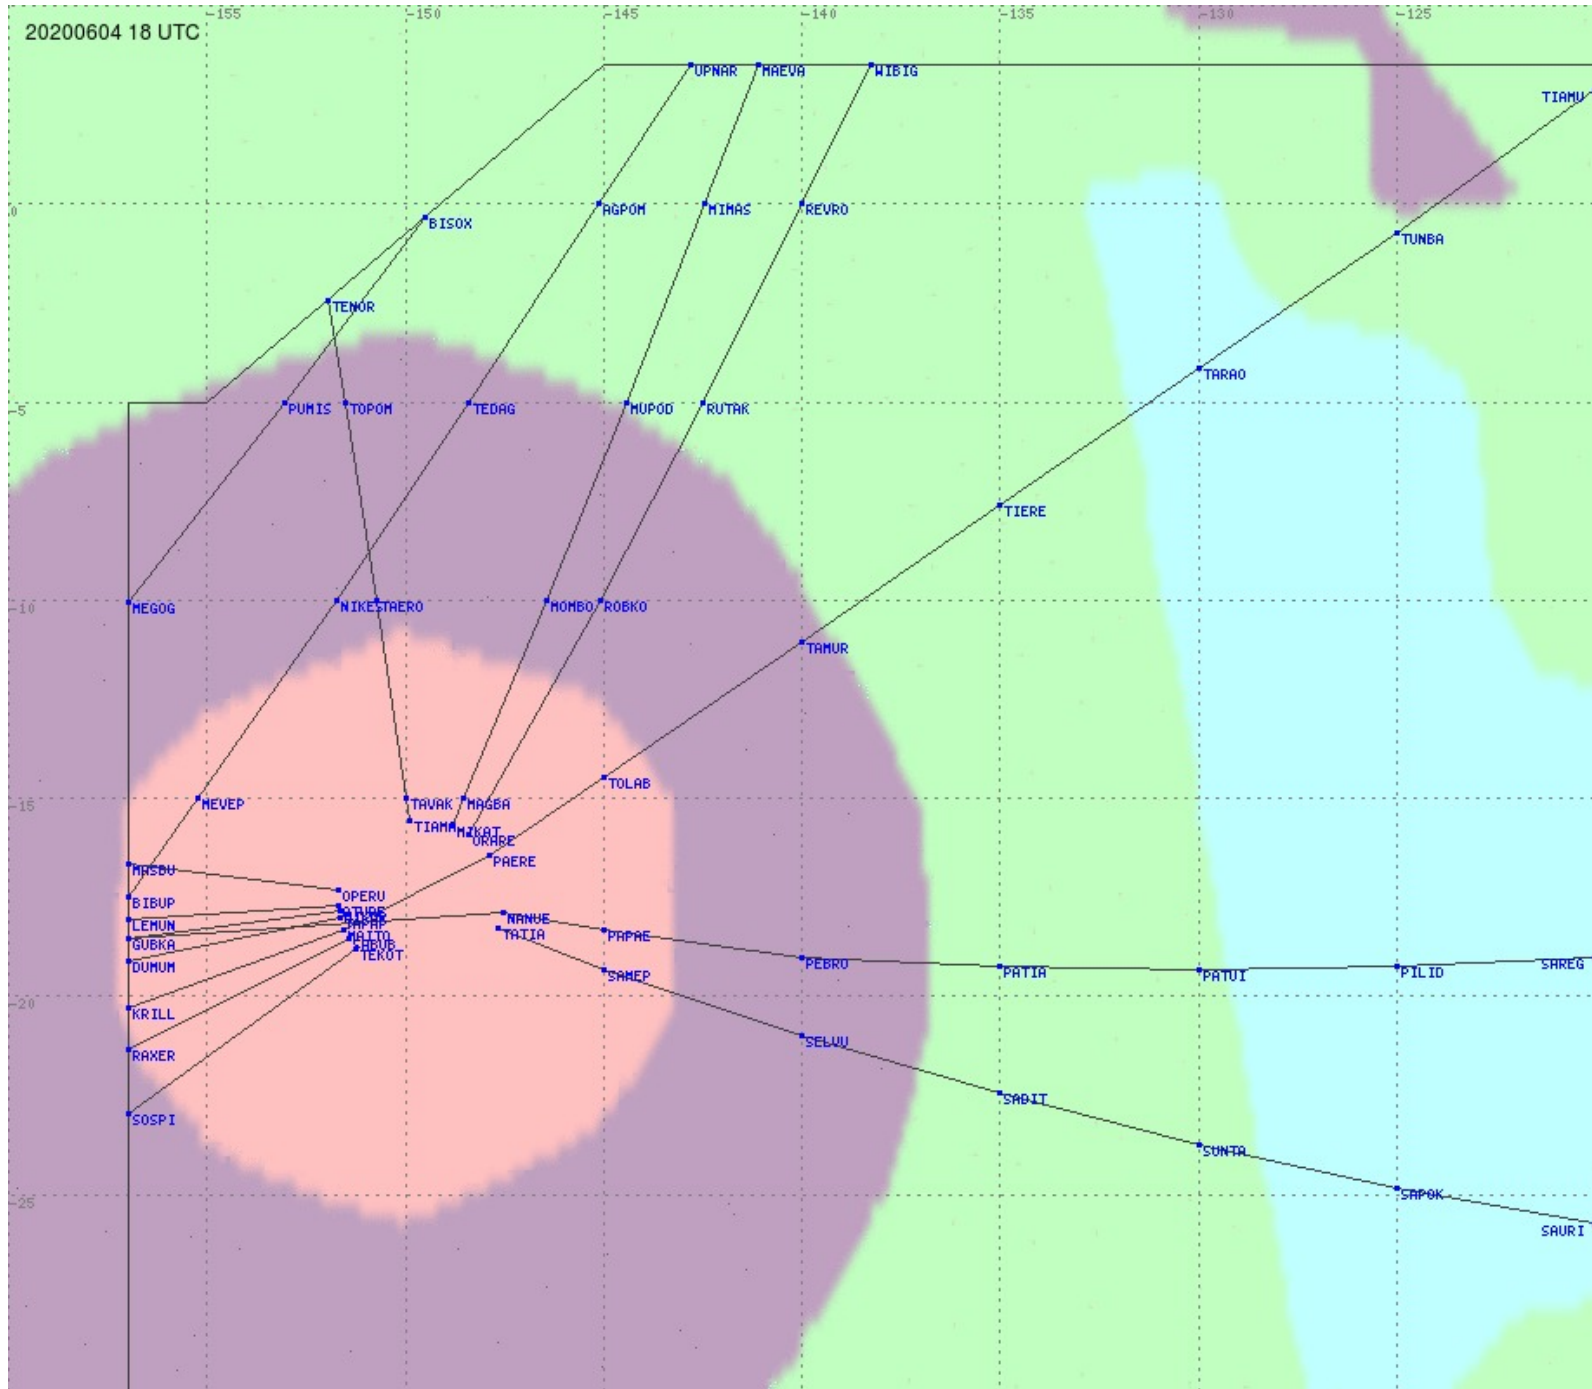

Tahiti FIR - HF Propag - 20200604

2.8 MHz 3.5 MHz 5.6 MHz 8.9 MHz 13.3 MHz 17.9 MHz None

Tahiti FIR - HF Propag - 20200604

2.8 MHz 3.5 MHz 5.6 MHz 8.9 MHz 13.3 MHz 17.9 MHz None

Tahiti FIR - HF Propag - 20200604

2.8 MHz
3.5 MHz
5.6 MHz
8.9 MHz
13.3 MHz
17.9 MHz
None

Tahiti FIR - HF Propag - 20200604

2.8 MHz 3.5 MHz 5.6 MHz 8.9 MHz 13.3 MHz 17.9 MHz None

Tahiti FIR - HF Propag - 20200604

2.8 MHz
3.5 MHz
5.6 MHz
8.9 MHz
13.3 MHz
17.9 MHz
None