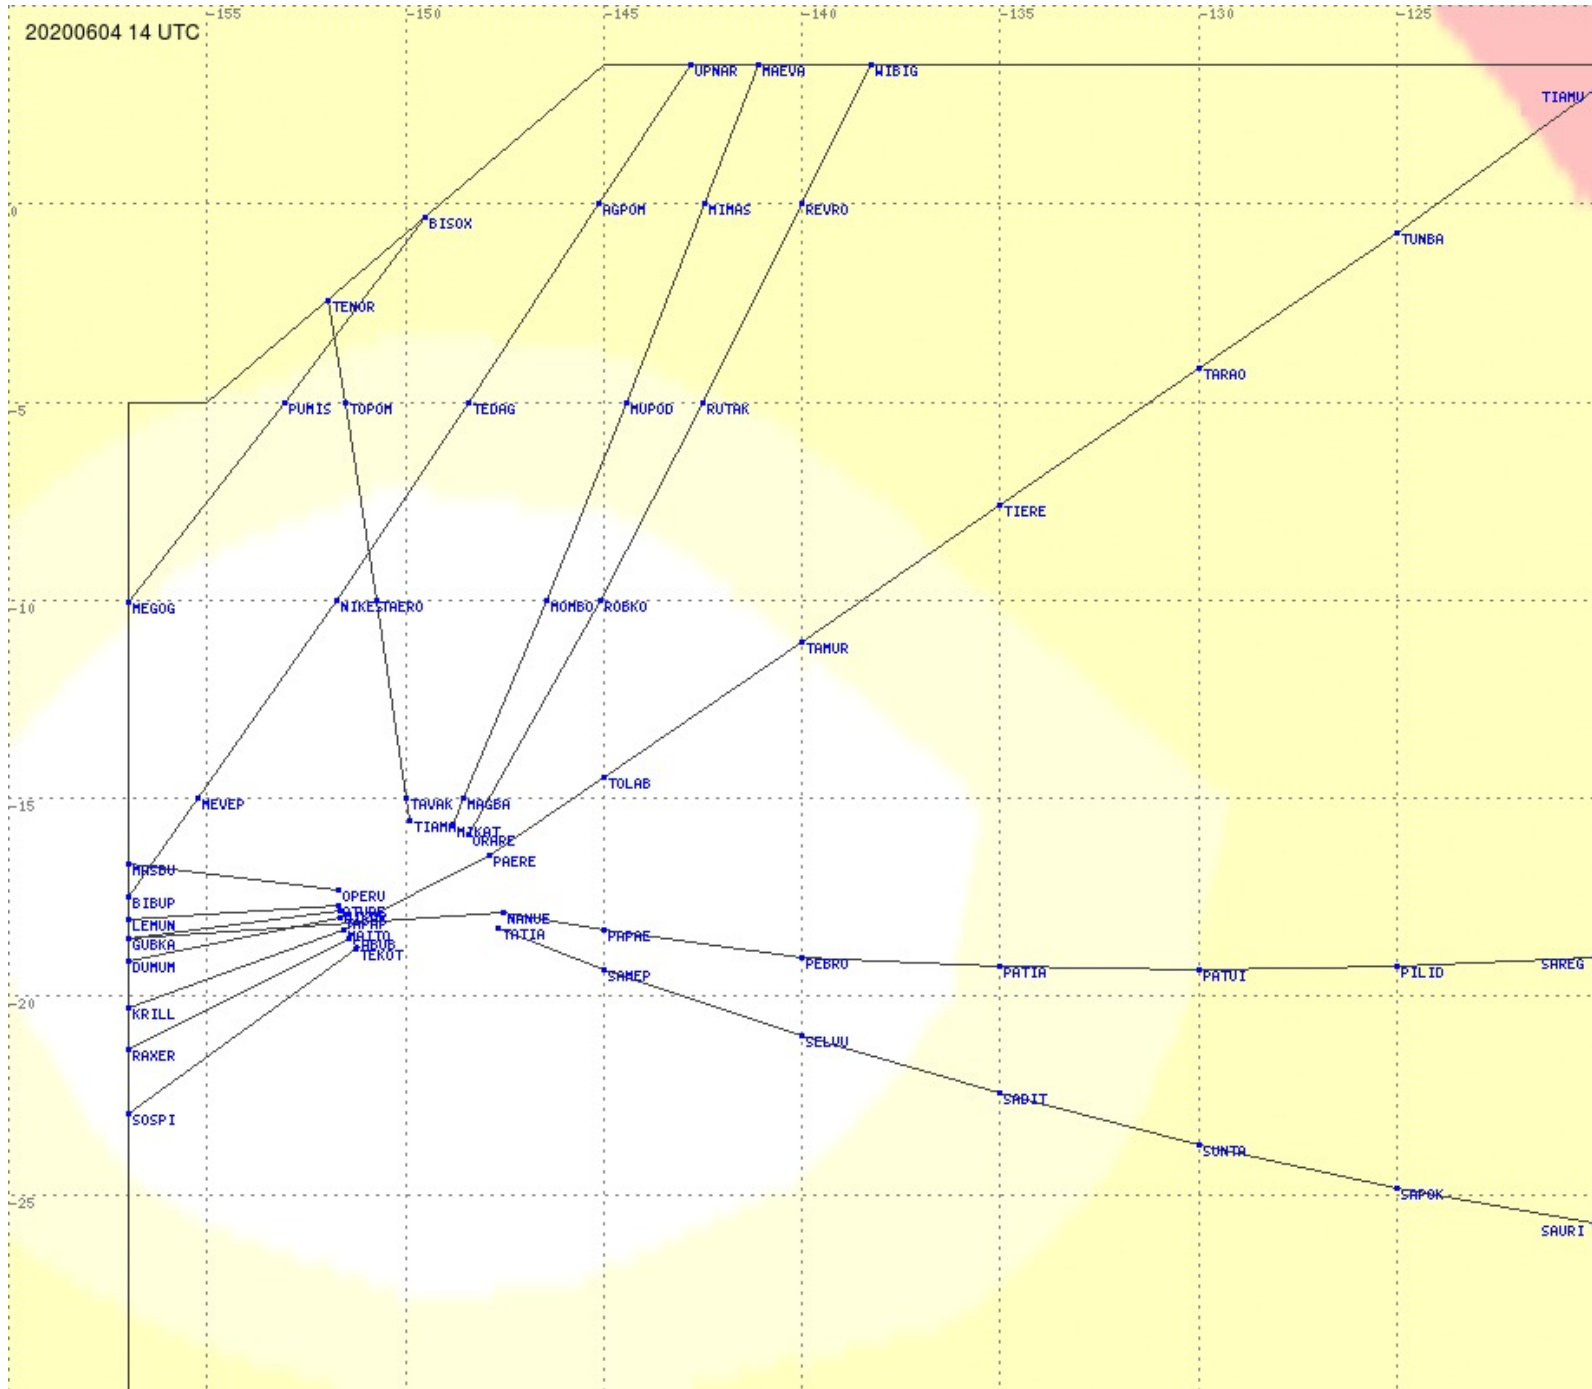

2.8 MHz
3.5 MHz
5.6 MHz
8.9 MHz
13.3 MHz
17.9 MHz
None

Tahiti FIR - HF Propag - 20200604

2.8 MHz 3.5 MHz 5.6 MHz 8.9 MHz 13.3 MHz 17.9 MHz None

Tahiti FIR - HF Propag - 20200604

2.8 MHz
3.5 MHz
5.6 MHz
8.9 MHz
13.3 MHz
17.9 MHz
None

Tahiti FIR - HF Propag - 20200604

2.8 MHz 3.5 MHz 5.6 MHz 8.9 MHz 13.3 MHz 17.9 MHz None

Tahiti FIR - HF Propag - 20200604

2.8 MHz
3.5 MHz
5.6 MHz
8.9 MHz
13.3 MHz
17.9 MHz
None

Tahiti FIR - HF Propag - 20200604