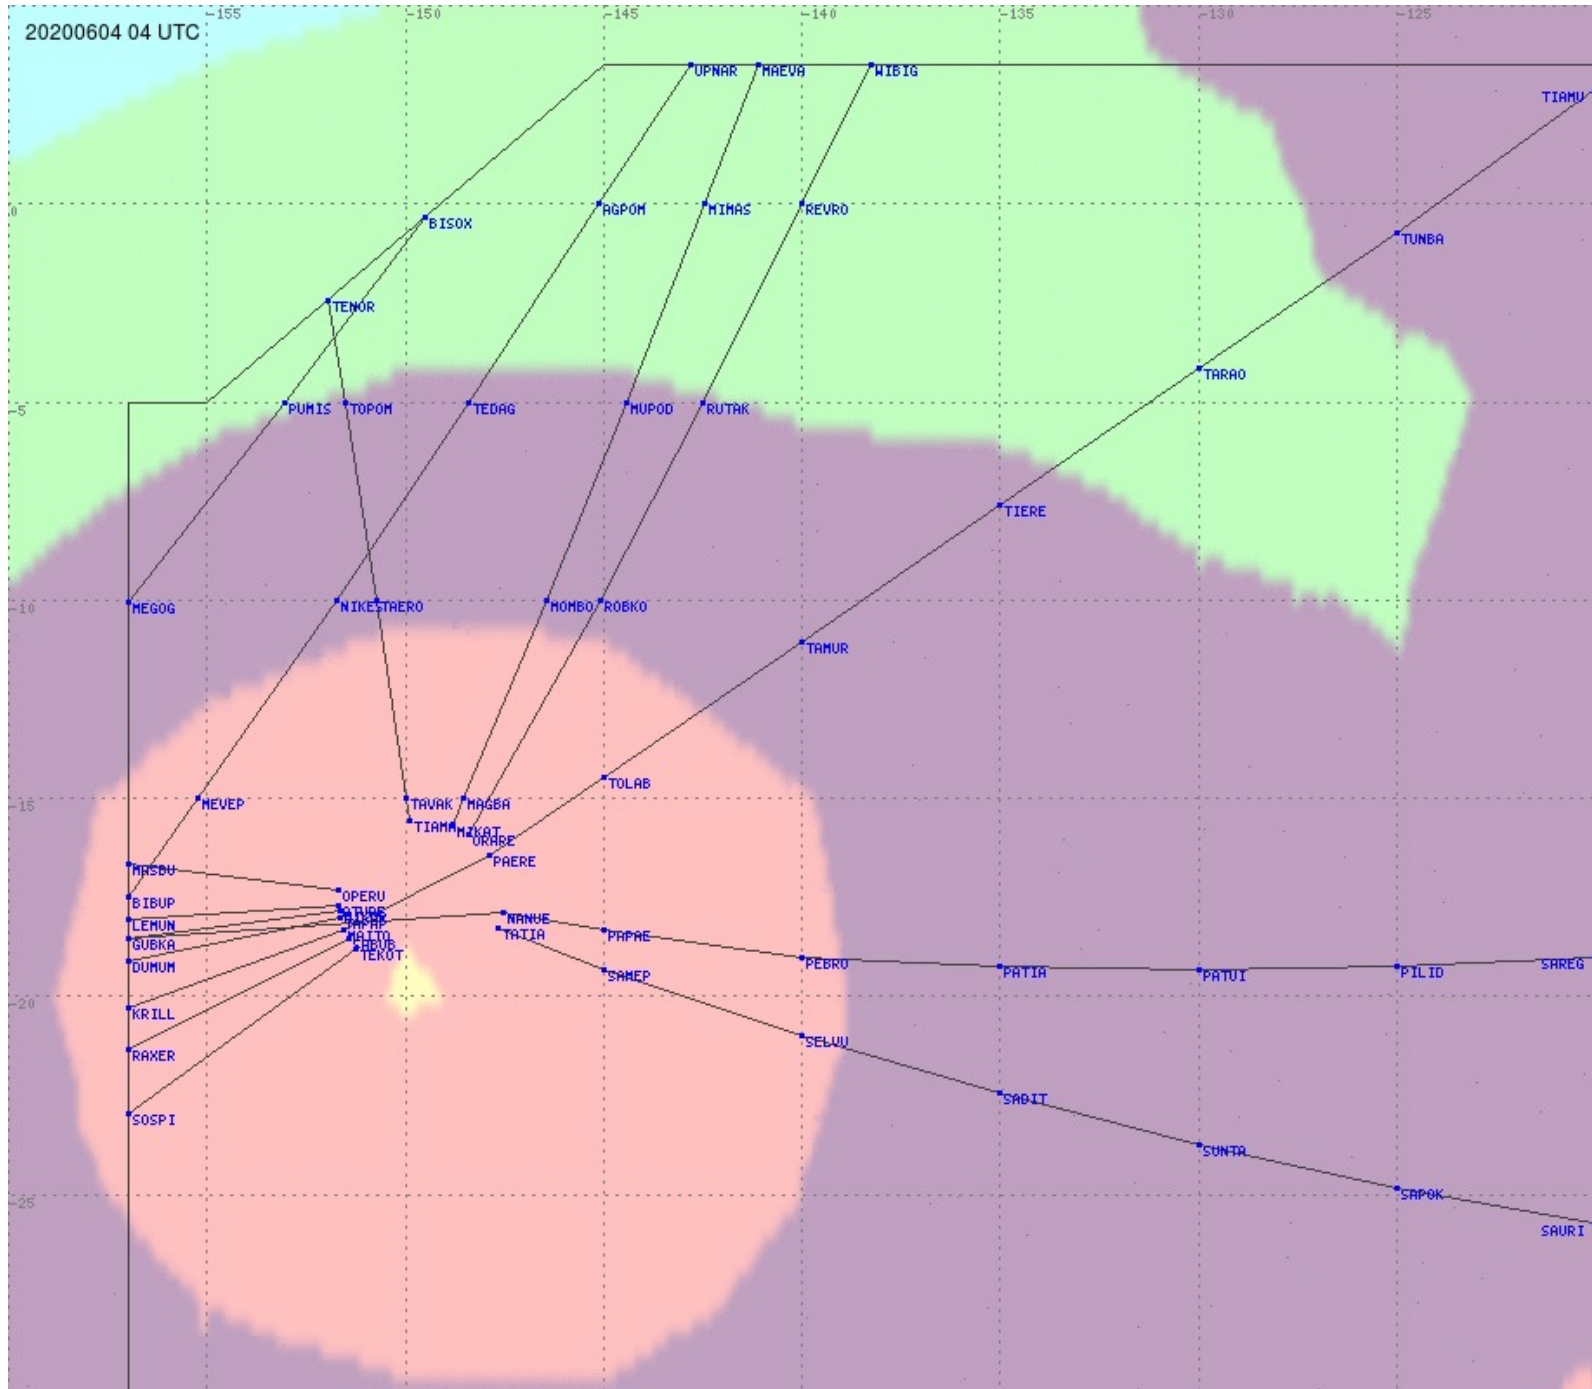

Tahiti FIR - HF Propag - 20200604

2.8 MHz 3.5 MHz 5.6 MHz 8.9 MHz 13.3 MHz 17.9 MHz None

Tahiti FIR - HF Propag - 20200604

2.8 MHz 3.5 MHz 5.6 MHz 8.9 MHz 13.3 MHz 17.9 MHz None

Tahiti FIR - HF Propag - 20200604

2.8 MHz 3.5 MHz 5.6 MHz 8.9 MHz 13.3 MHz 17.9 MHz None

Tahiti FIR - HF Propag - 20200604

2.8 MHz 3.5 MHz 5.6 MHz 8.9 MHz 13.3 MHz 17.9 MHz None

Tahiti FIR - HF Propag - 20200604

2.8 MHz 3.5 MHz 5.6 MHz 8.9 MHz 13.3 MHz 17.9 MHz None