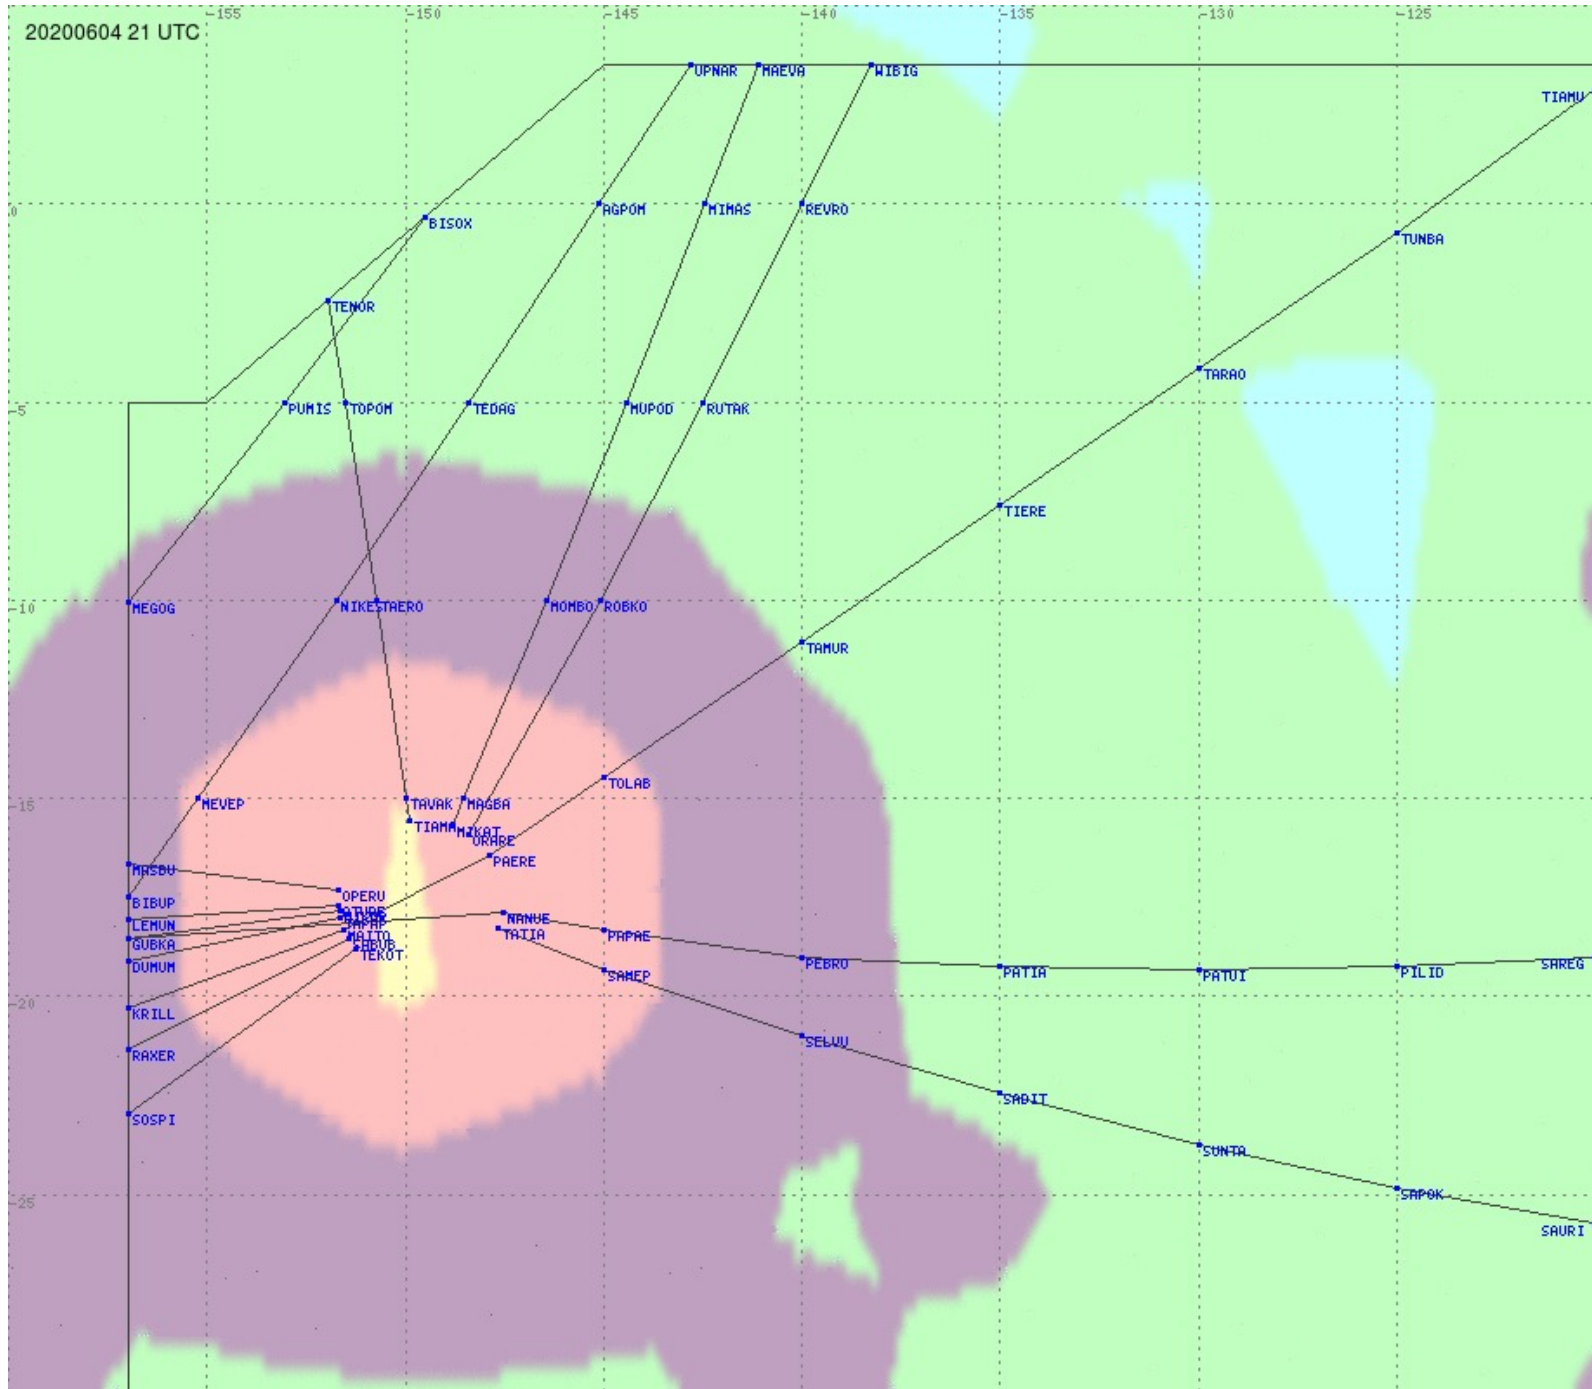

Tahiti FIR - HF Propag - 20200604

2.8 MHz 3.5 MHz 5.6 MHz 8.9 MHz 13.3 MHz 17.9 MHz None

Tahiti FIR - HF Propag - 20200604

2.8 MHz 3.5 MHz 5.6 MHz 8.9 MHz 13.3 MHz 17.9 MHz None

Tahiti FIR - HF Propag - 20200604

2.8 MHz 3.5 MHz 5.6 MHz 8.9 MHz 13.3 MHz 17.9 MHz None

Tahiti FIR - HF Propag - 20200604

2.8 MHz 3.5 MHz 5.6 MHz 8.9 MHz 13.3 MHz 17.9 MHz None

Tahiti FIR - HF Propag - 20200604

Tahiti FIR - HF Propag - 20200604