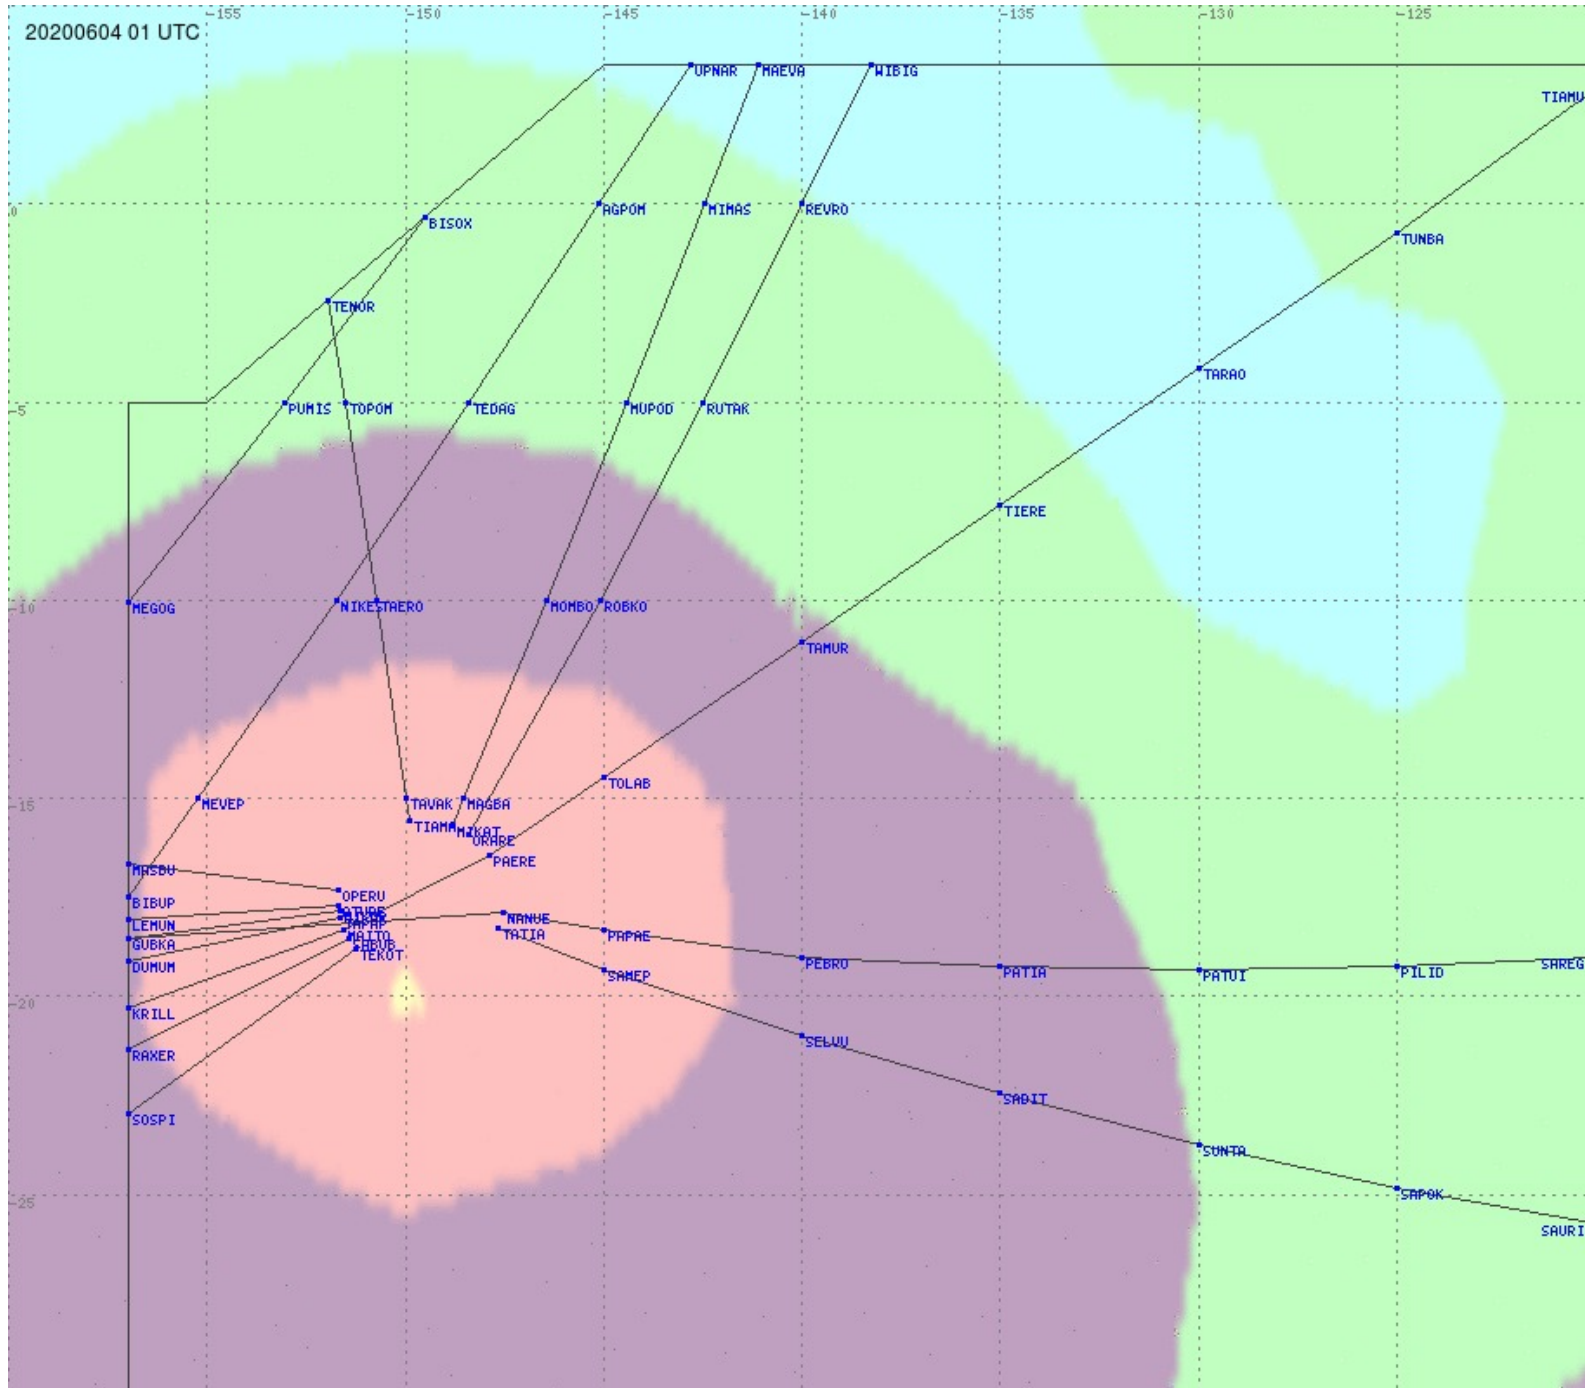

Tahiti FIR - HF Propag - 20200604

2.8 MHz 3.5 MHz 5.6 MHz 8.9 MHz 13.3 MHz 17.9 MHz None

Tahiti FIR - HF Propag - 20200604

2.8 MHz 3.5 MHz 5.6 MHz 8.9 MHz 13.3 MHz 17.9 MHz None

Tahiti FIR - HF Propag - 20200604

2.8 MHz 3.5 MHz 5.6 MHz 8.9 MHz 13.3 MHz 17.9 MHz None

Tahiti FIR - HF Propag - 20200604

2.8 MHz 3.5 MHz 5.6 MHz 8.9 MHz 13.3 MHz 17.9 MHz None

Tahiti FIR - HF Propag - 20200604

2.8 MHz 3.5 MHz 5.6 MHz 8.9 MHz 13.3 MHz 17.9 MHz None