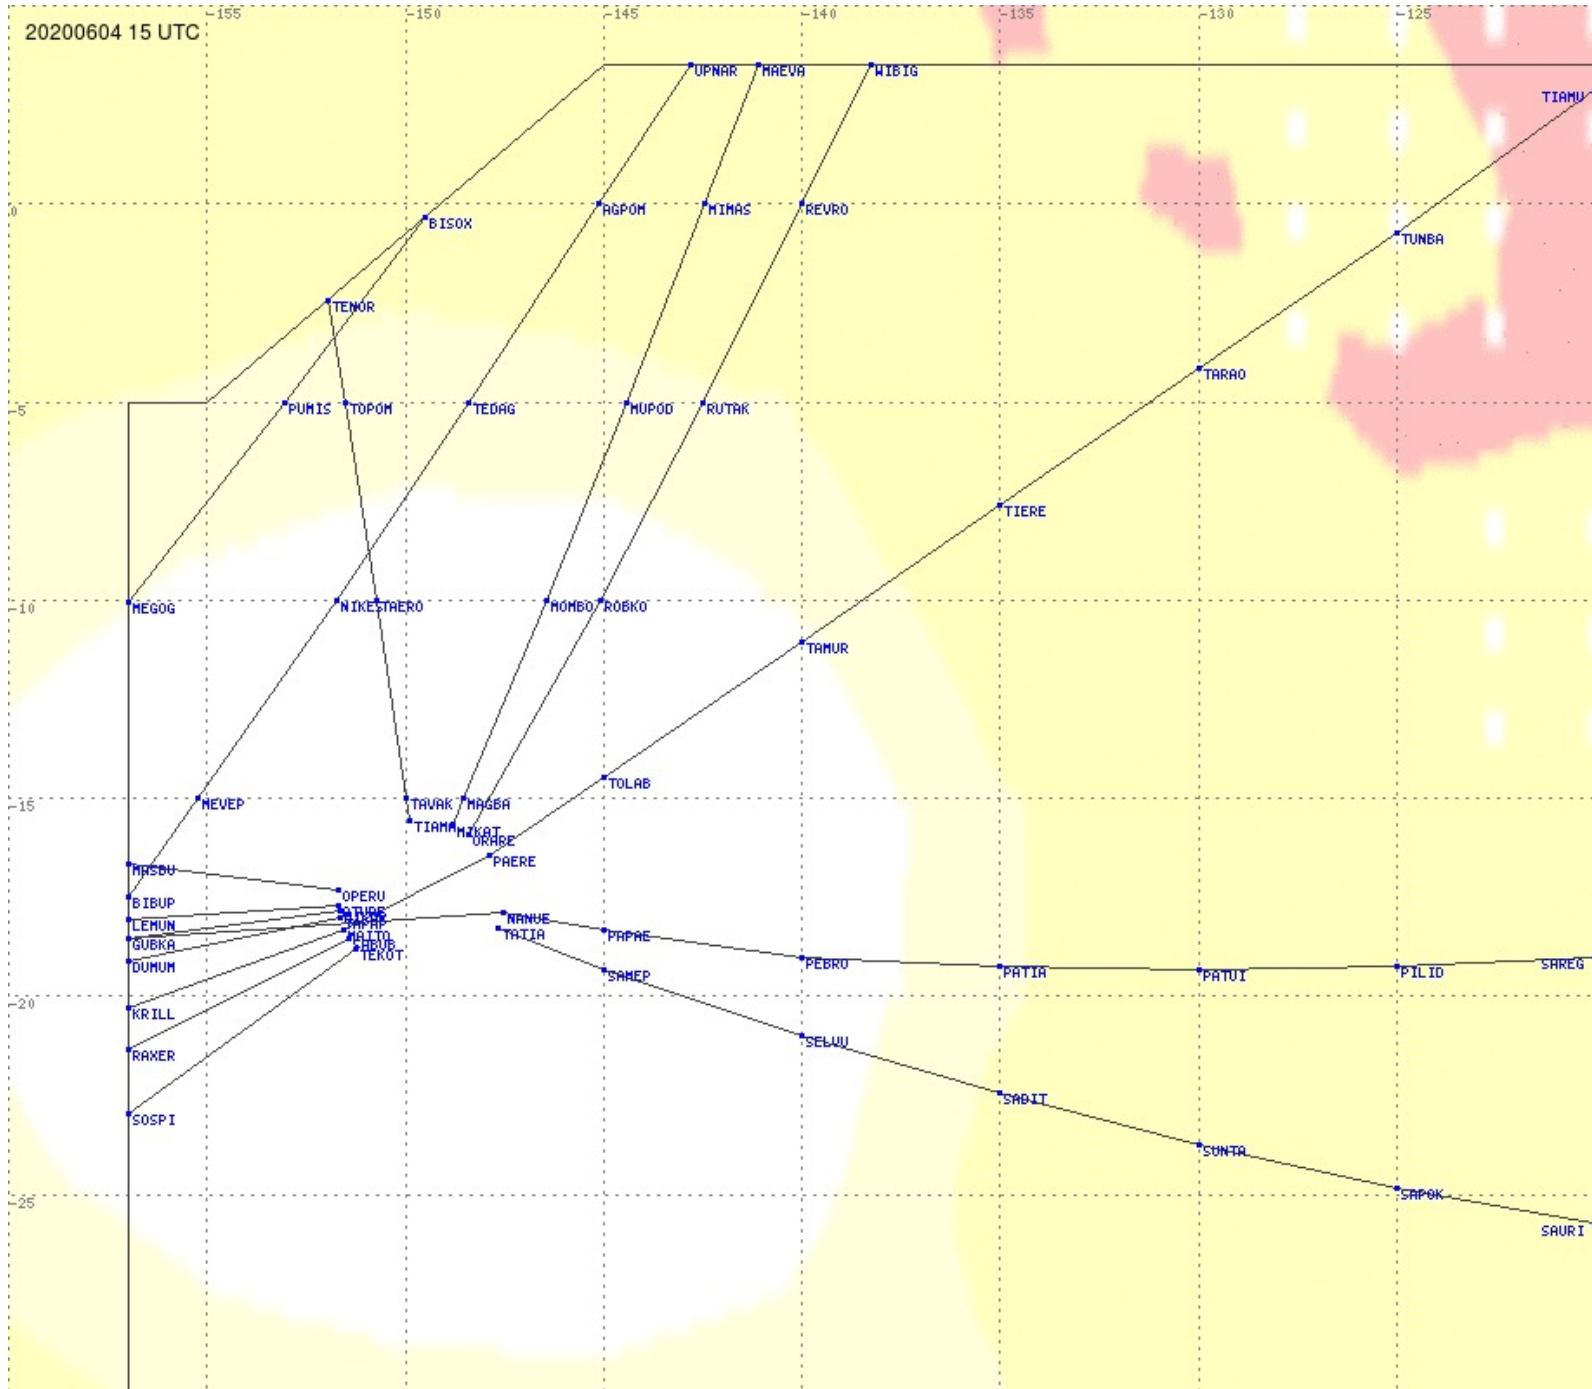

Tahiti FIR - HF Propag - 20200604

2.8 MHz
3.5 MHz
5.6 MHz
8.9 MHz
13.3 MHz
17.9 MHz
None