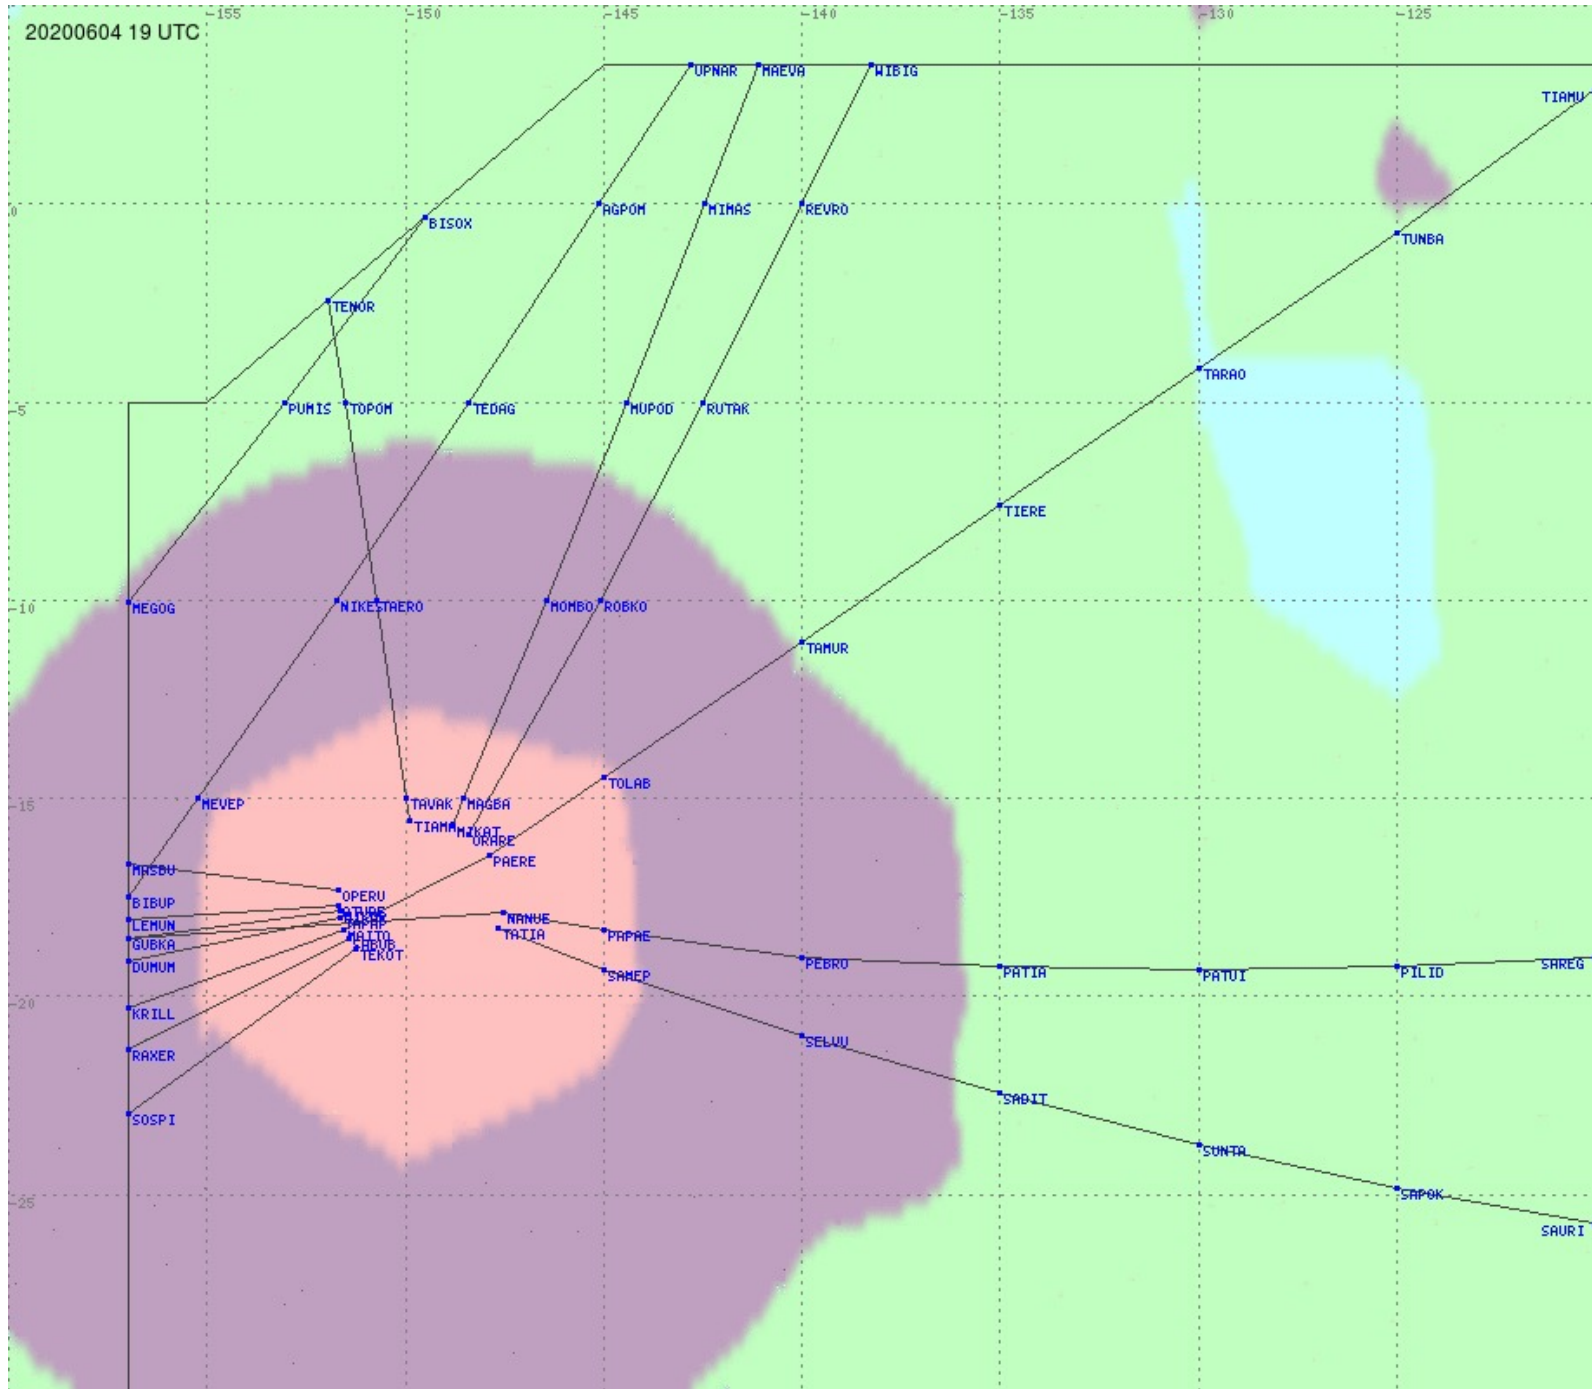

2.8 MHz
3.5 MHz
5.6 MHz
8.9 MHz
13.3 MHz
17.9 MHz
None

Tahiti FIR - HF Propag - 20200604

2.8 MHz 3.5 MHz 5.6 MHz 8.9 MHz 13.3 MHz 17.9 MHz None

Tahiti FIR - HF Propag - 20200604

2.8 MHz
3.5 MHz
5.6 MHz
8.9 MHz
13.3 MHz
17.9 MHz
None

Tahiti FIR - HF Propag - 20200604

2.8 MHz 3.5 MHz 5.6 MHz 8.9 MHz 13.3 MHz 17.9 MHz None

Tahiti FIR - HF Propag - 20200604

2.8 MHz
3.5 MHz
5.6 MHz
8.9 MHz
13.3 MHz
17.9 MHz
None

Tahiti FIR - HF Propag - 20200604