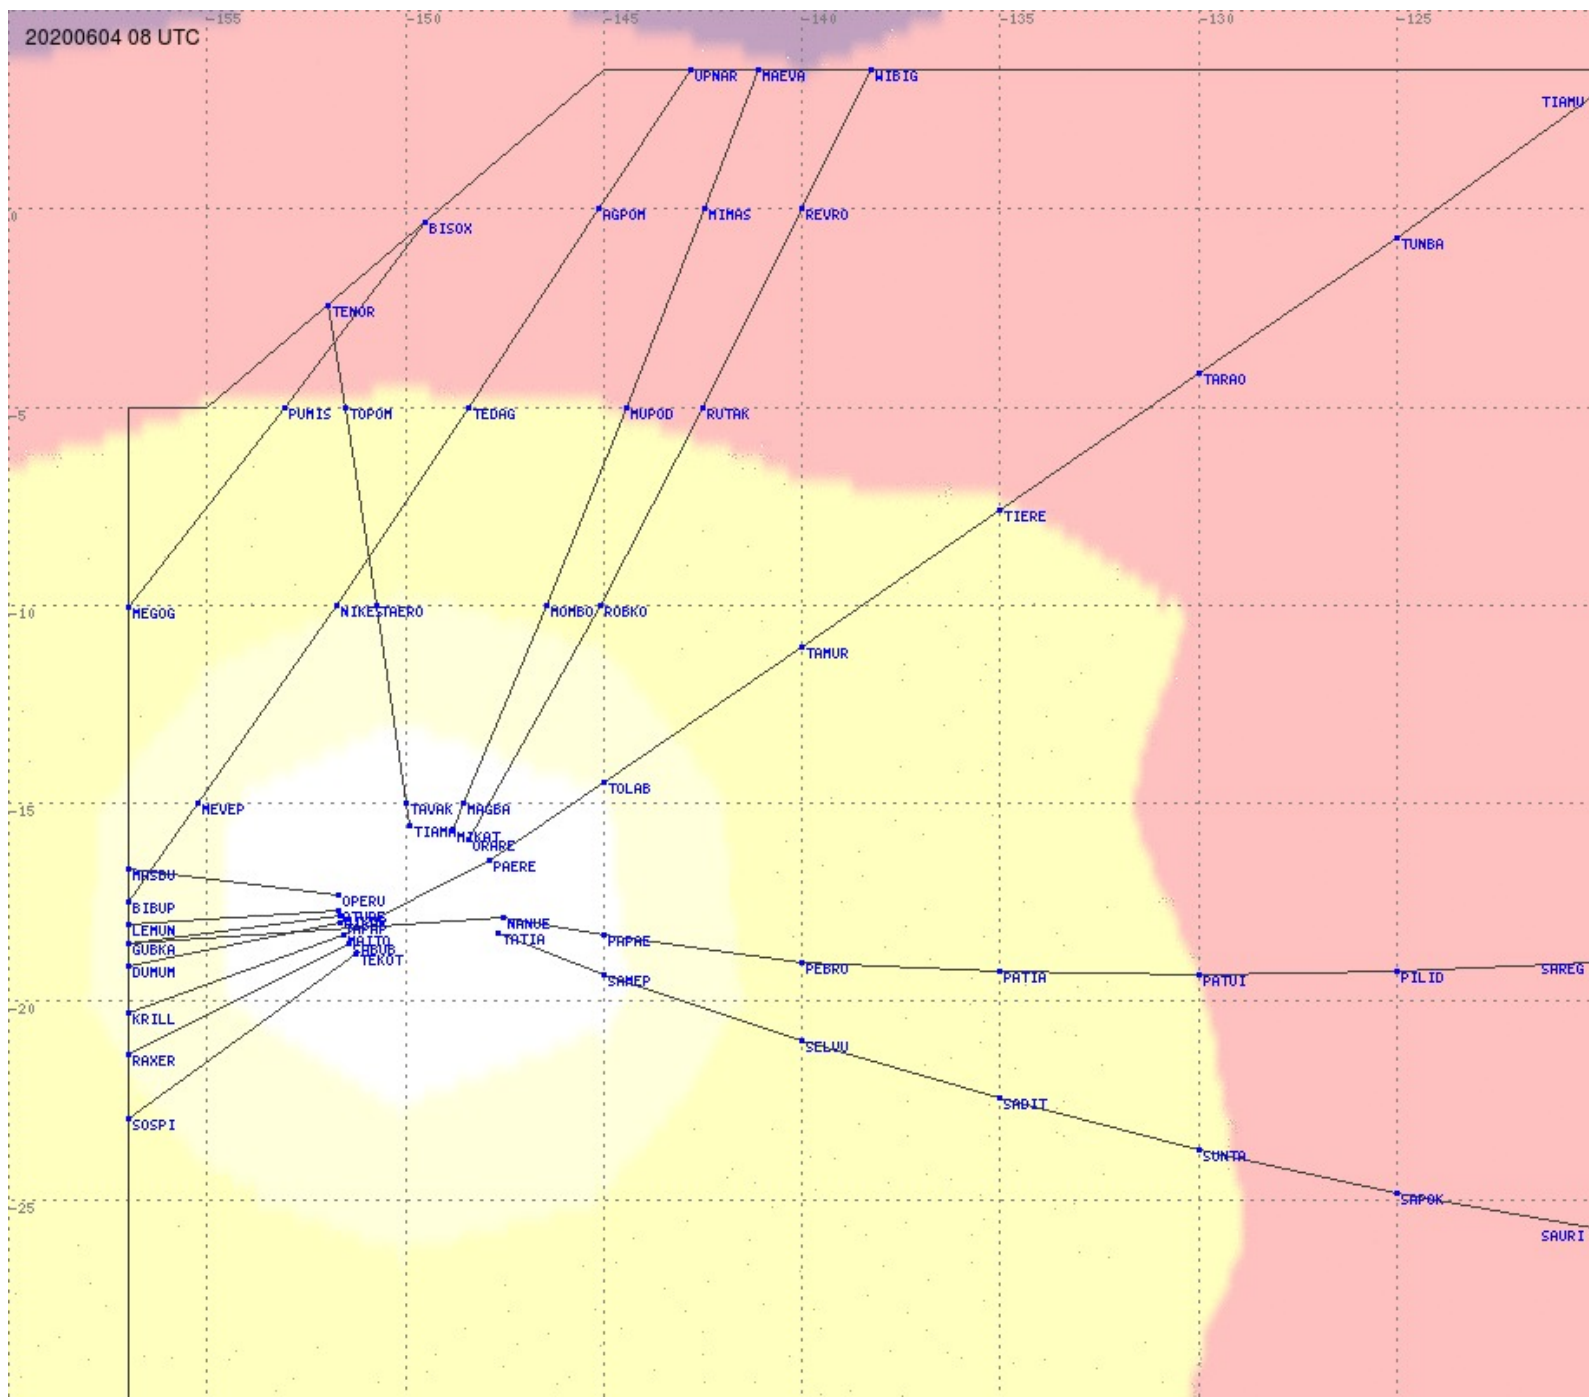

Tahiti FIR - HF Propag - 20200604

2.8 MHz 3.5 MHz 5.6 MHz 8.9 MHz 13.3 MHz 17.9 MHz None

Tahiti FIR - HF Propag - 20200604

2.8 MHz 3.5 MHz 5.6 MHz 8.9 MHz 13.3 MHz 17.9 MHz None

Tahiti FIR - HF Propag - 20200604

2.8 MHz 3.5 MHz 5.6 MHz 8.9 MHz 13.3 MHz 17.9 MHz None

Tahiti FIR - HF Propag - 20200604

2.8 MHz 3.5 MHz 5.6 MHz 8.9 MHz 13.3 MHz 17.9 MHz None

Tahiti FIR - HF Propag - 20200604

2.8 MHz 3.5 MHz 5.6 MHz 8.9 MHz 13.3 MHz 17.9 MHz None