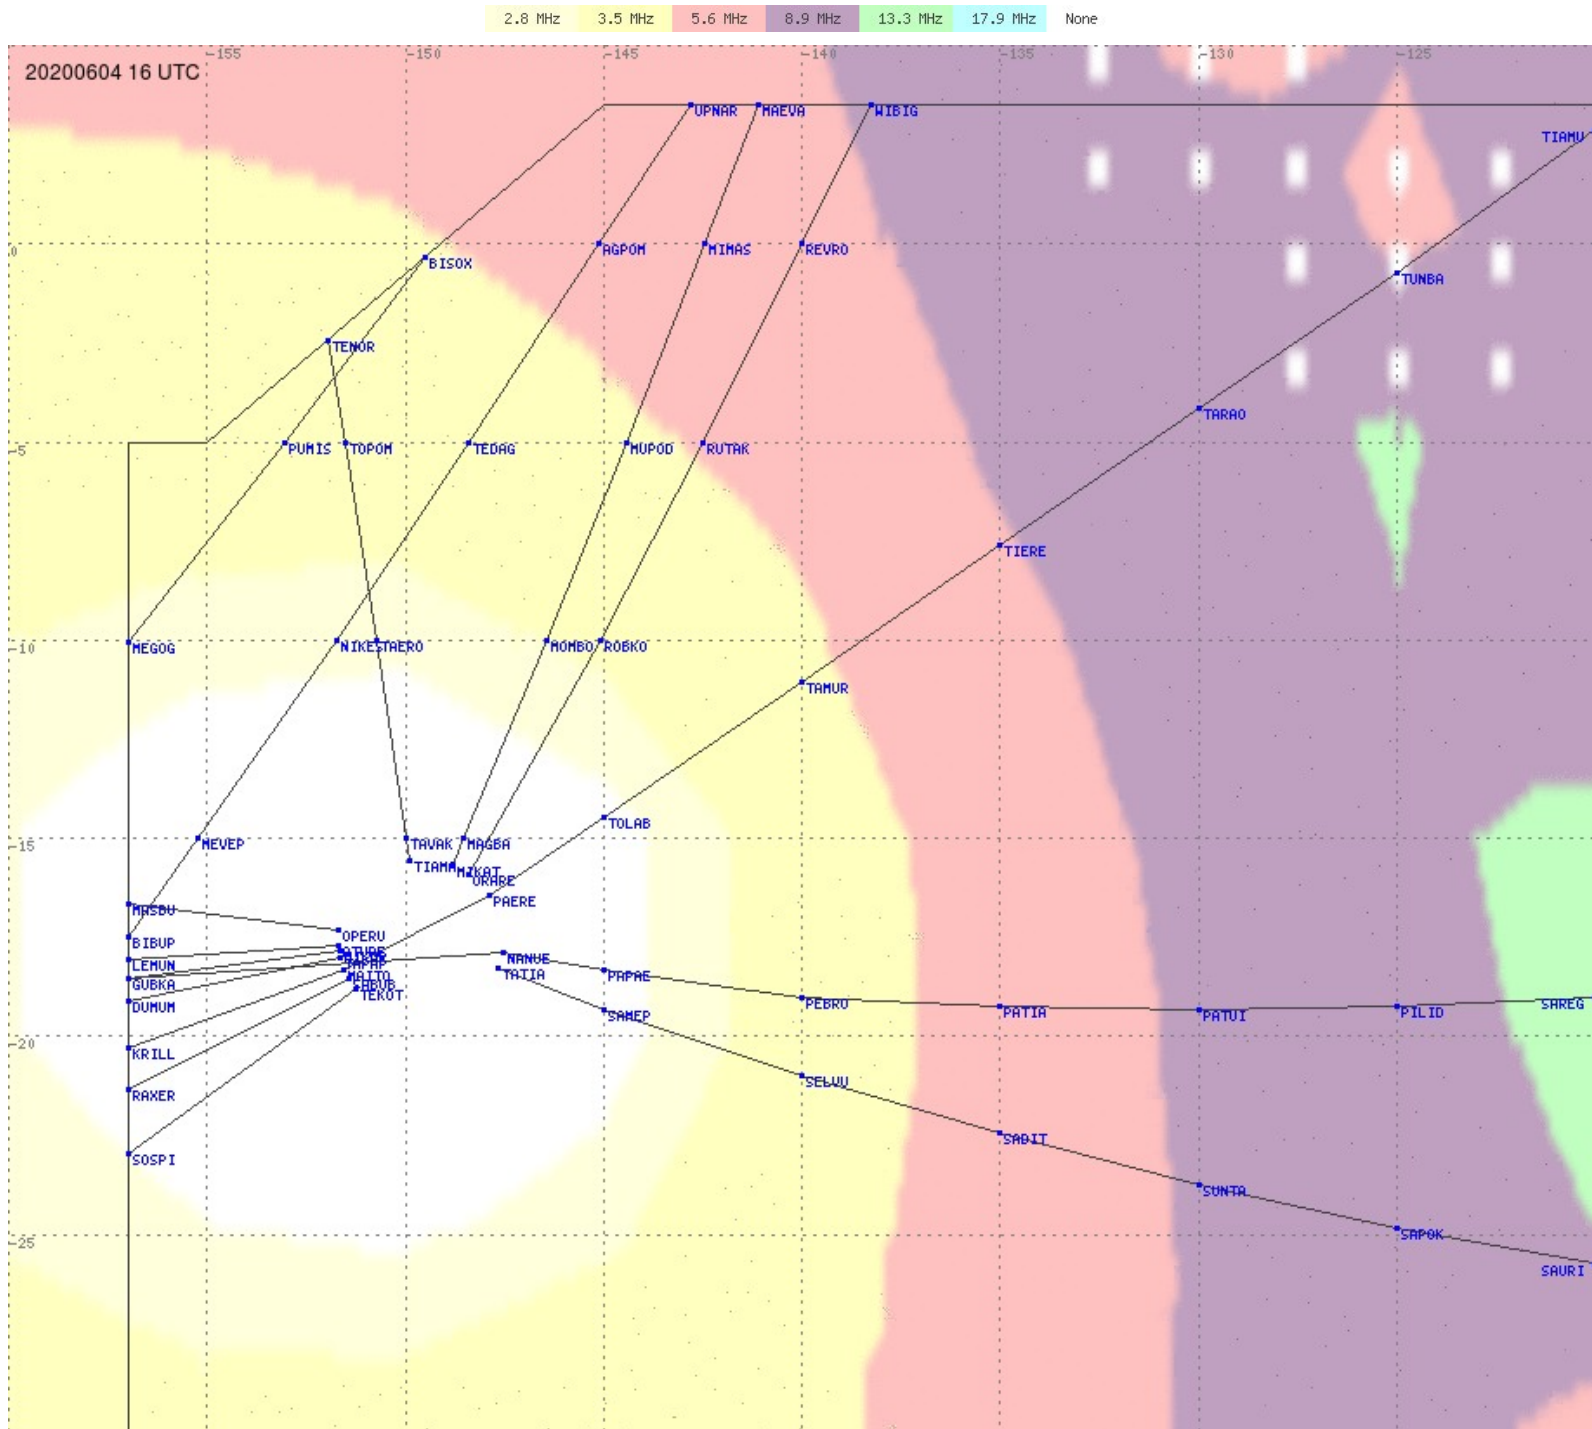

2.8 MHz
3.5 MHz
5.6 MHz
8.9 MHz
13.3 MHz
17.9 MHz
None

Tahiti FIR - HF Propag - 20200604

2.8 MHz 3.5 MHz 5.6 MHz 8.9 MHz 13.3 MHz 17.9 MHz None

Tahiti FIR - HF Propag - 20200604

2.8 MHz
3.5 MHz
5.6 MHz
8.9 MHz
13.3 MHz
17.9 MHz
None

Tahiti FIR - HF Propag - 20200604

2.8 MHz 3.5 MHz 5.6 MHz 8.9 MHz 13.3 MHz 17.9 MHz None

Tahiti FIR - HF Propag - 20200604

2.8 MHz
3.5 MHz
5.6 MHz
8.9 MHz
13.3 MHz
17.9 MHz
None

Tahiti FIR - HF Propag - 20200604