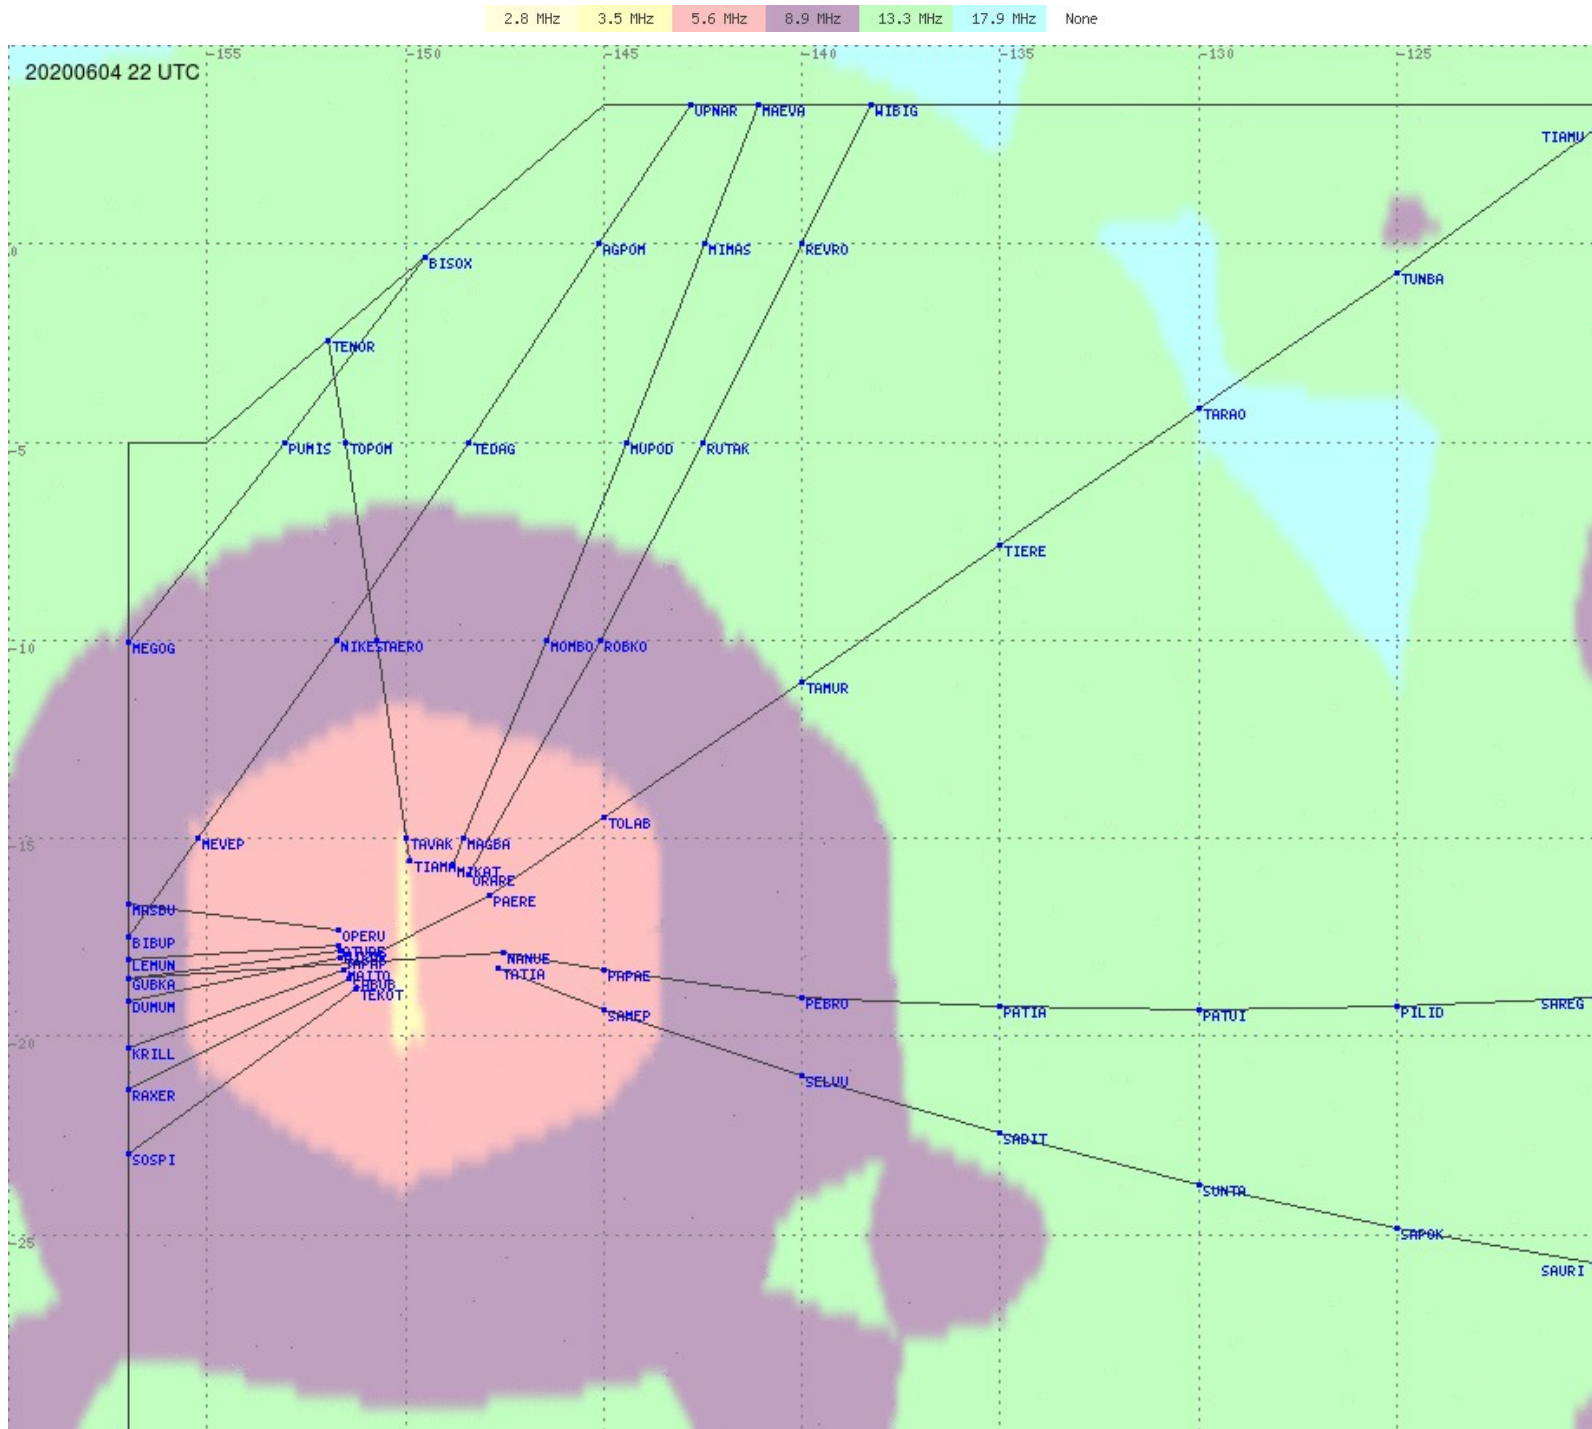

Tahiti FIR - HF Propag - 20200604

2.8 MHz 3.5 MHz 5.6 MHz 8.9 MHz 13.3 MHz 17.9 MHz None

Tahiti FIR - HF Propag - 20200604

2.8 MHz 3.5 MHz 5.6 MHz 8.9 MHz 13.3 MHz 17.9 MHz None

Tahiti FIR - HF Propag - 20200604

2.8 MHz 3.5 MHz 5.6 MHz 8.9 MHz 13.3 MHz 17.9 MHz None

Tahiti FIR - HF Propag - 20200604

2.8 MHz 3.5 MHz 5.6 MHz 8.9 MHz 13.3 MHz 17.9 MHz None

Tahiti FIR - HF Propag - 20200604

Tahiti FIR - HF Propag - 20200604

2.8 MHz
3.5 MHz
5.6 MHz
8.9 MHz
13.3 MHz
17.9 MHz
None