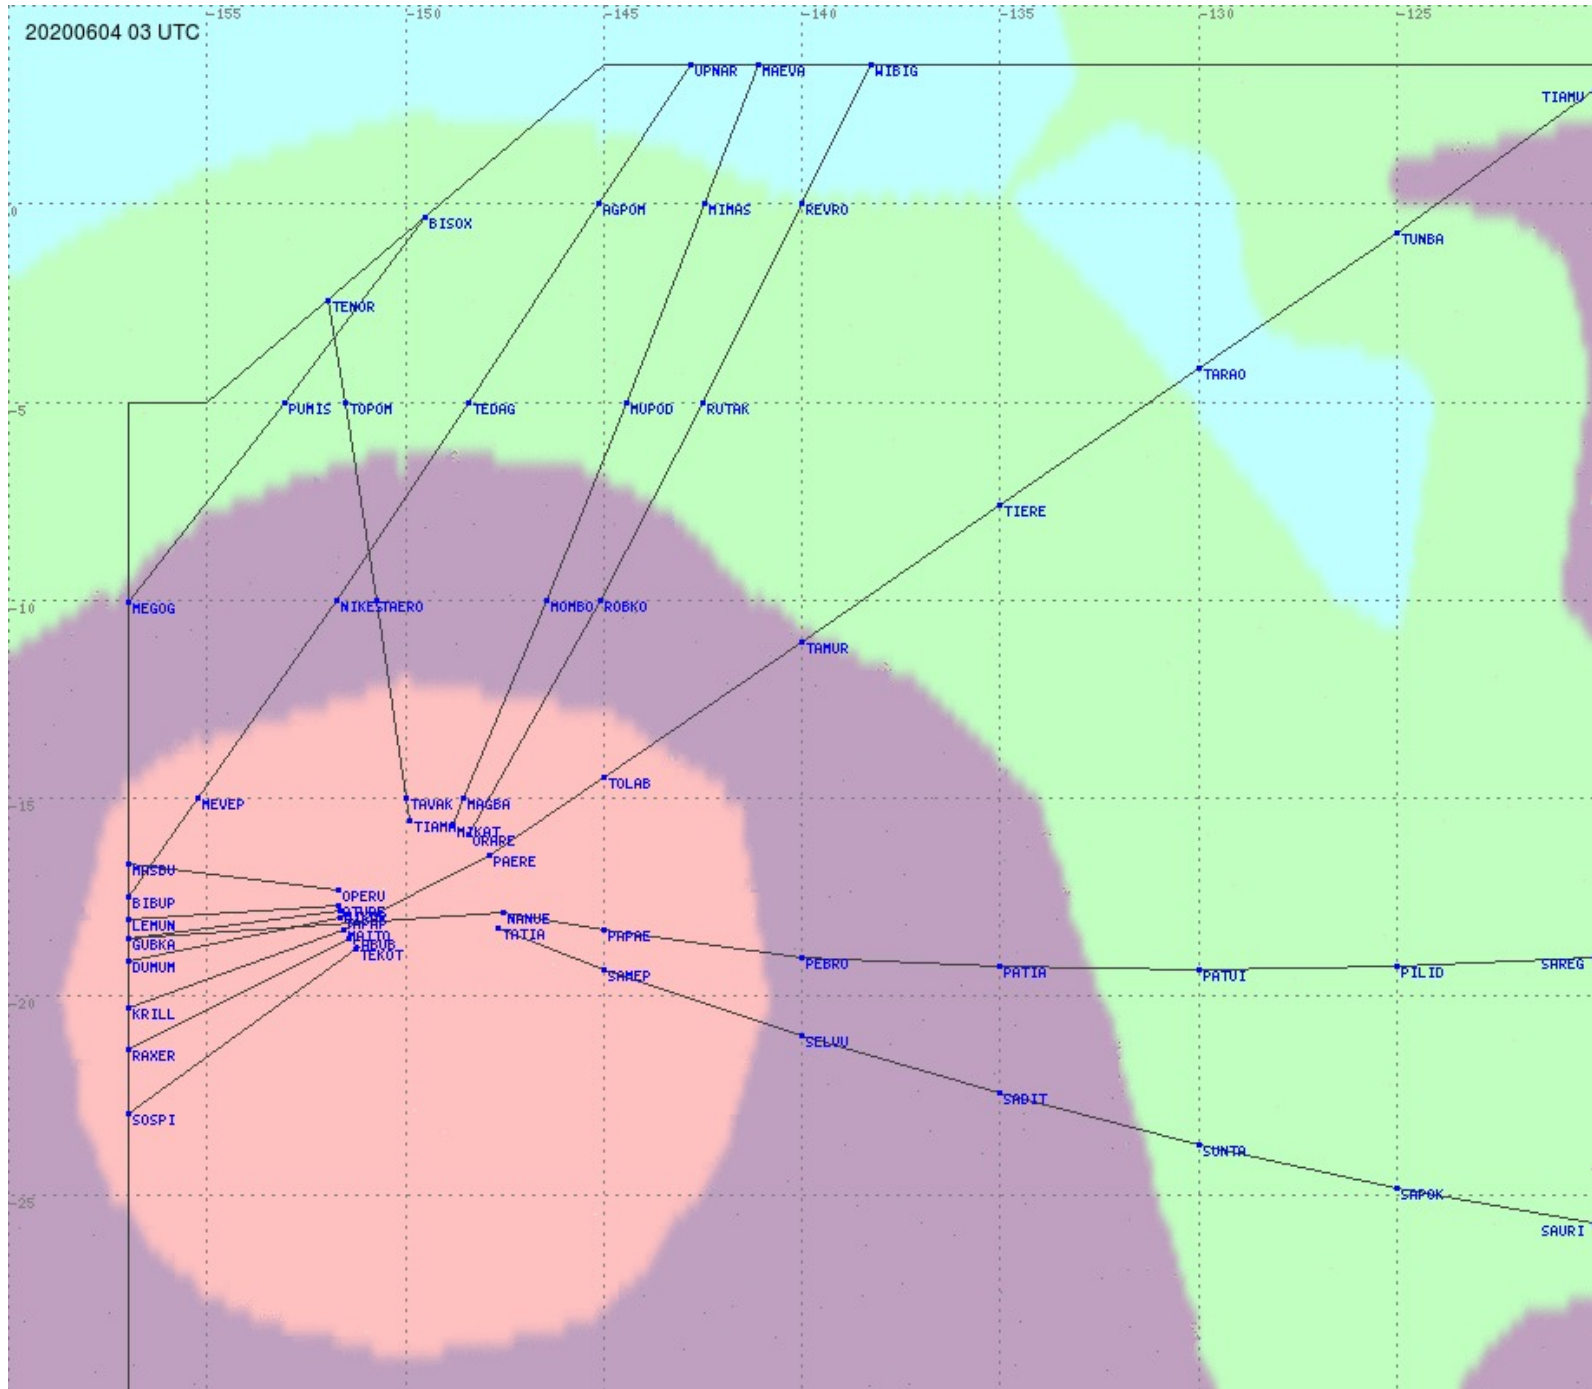

Tahiti FIR - HF Propag - 20200604

2.8 MHz 3.5 MHz 5.6 MHz 8.9 MHz 13.3 MHz 17.9 MHz None

Tahiti FIR - HF Propag - 20200604

2.8 MHz 3.5 MHz 5.6 MHz 8.9 MHz 13.3 MHz 17.9 MHz None

Tahiti FIR - HF Propag - 20200604

2.8 MHz 3.5 MHz 5.6 MHz 8.9 MHz 13.3 MHz 17.9 MHz None

Tahiti FIR - HF Propag - 20200604

2.8 MHz 3.5 MHz 5.6 MHz 8.9 MHz 13.3 MHz 17.9 MHz None

Tahiti FIR - HF Propag - 20200604

2.8 MHz 3.5 MHz 5.6 MHz 8.9 MHz 13.3 MHz 17.9 MHz None