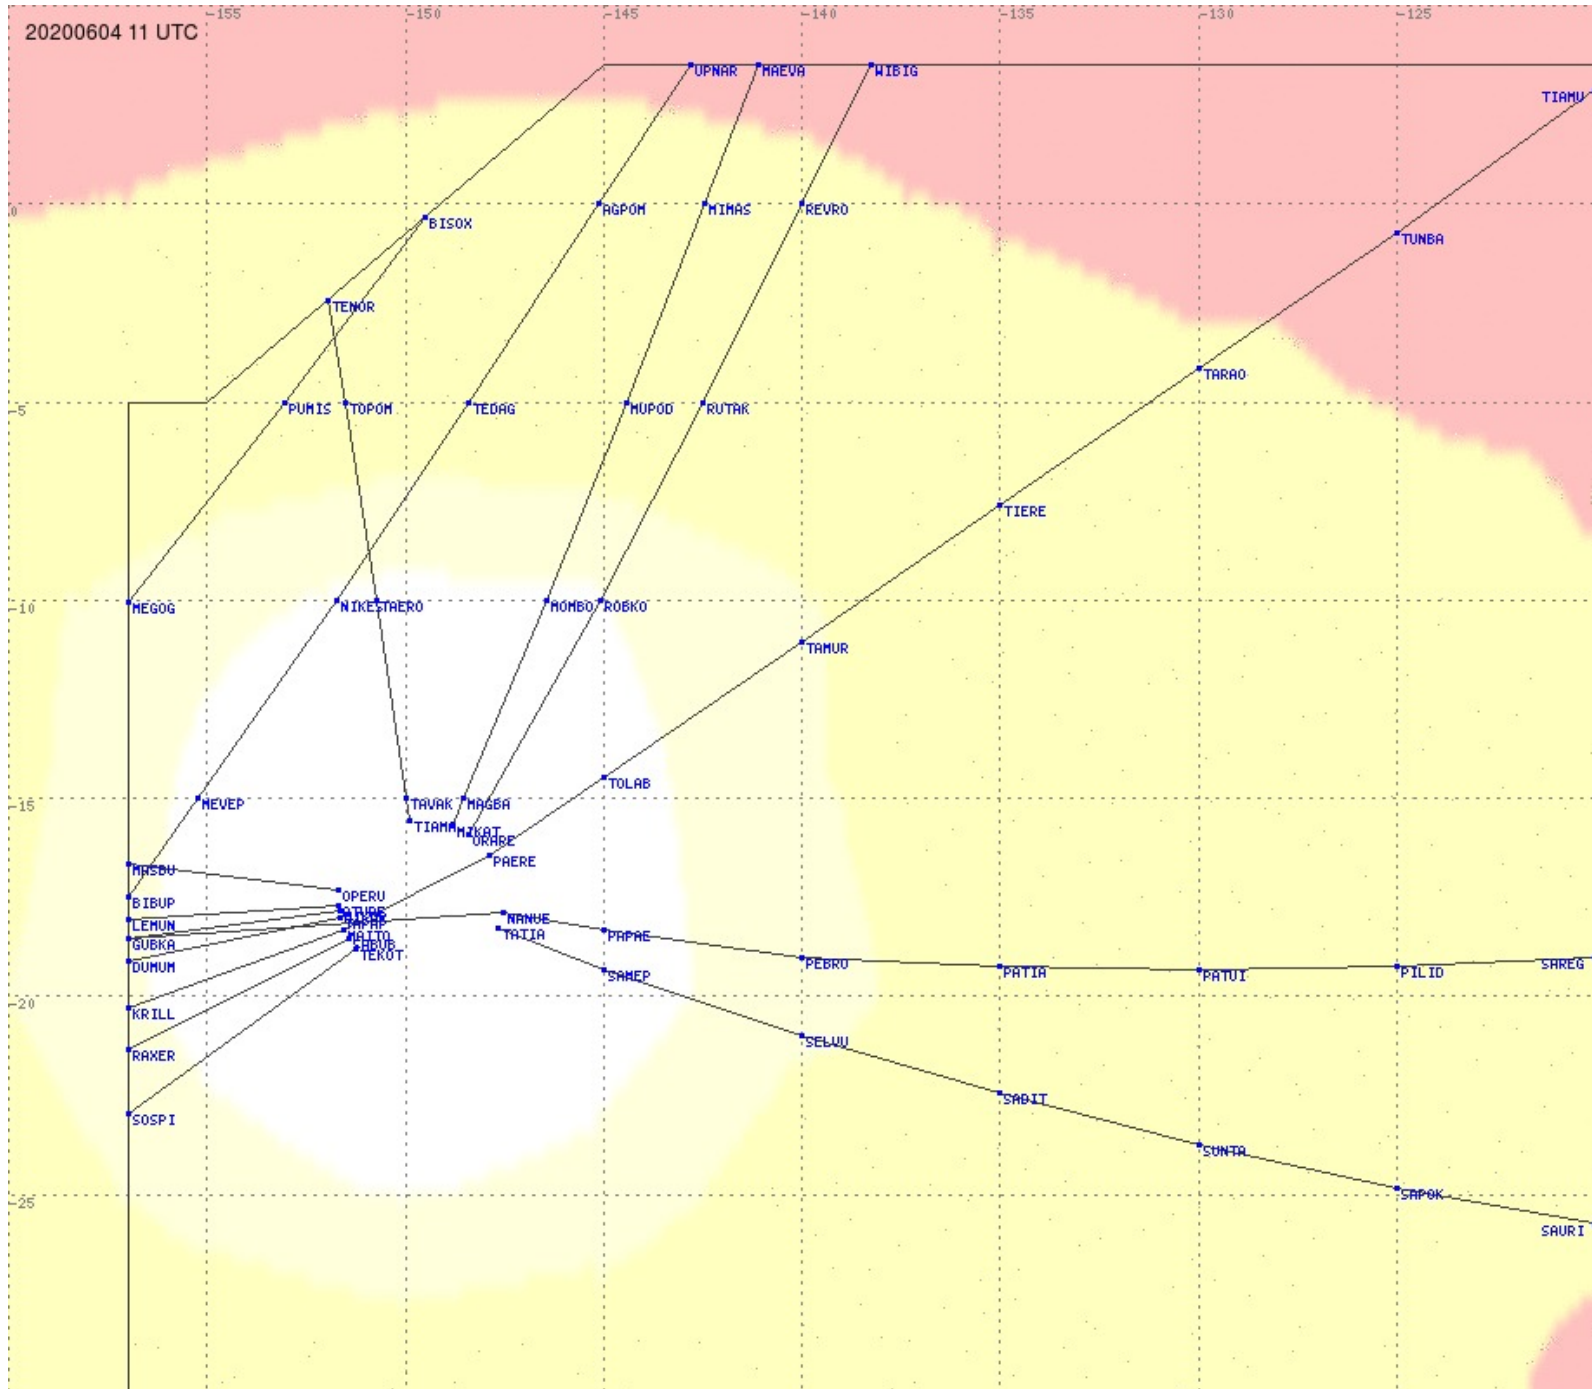

Tahiti FIR - HF Propag - 20200604

2.8 MHz
3.5 MHz
5.6 MHz
8.9 MHz
13.3 MHz
17.9 MHz
None

Tahiti FIR - HF Propag - 20200604

2.8 MHz 3.5 MHz 5.6 MHz 8.9 MHz 13.3 MHz 17.9 MHz None

Tahiti FIR - HF Propag - 20200604

2.8 MHz
3.5 MHz
5.6 MHz
8.9 MHz
13.3 MHz
17.9 MHz
None

Tahiti FIR - HF Propag - 20200604

2.8 MHz 3.5 MHz 5.6 MHz 8.9 MHz 13.3 MHz 17.9 MHz None

Tahiti FIR - HF Propag - 20200604

2.8 MHz
3.5 MHz
5.6 MHz
8.9 MHz
13.3 MHz
17.9 MHz
None