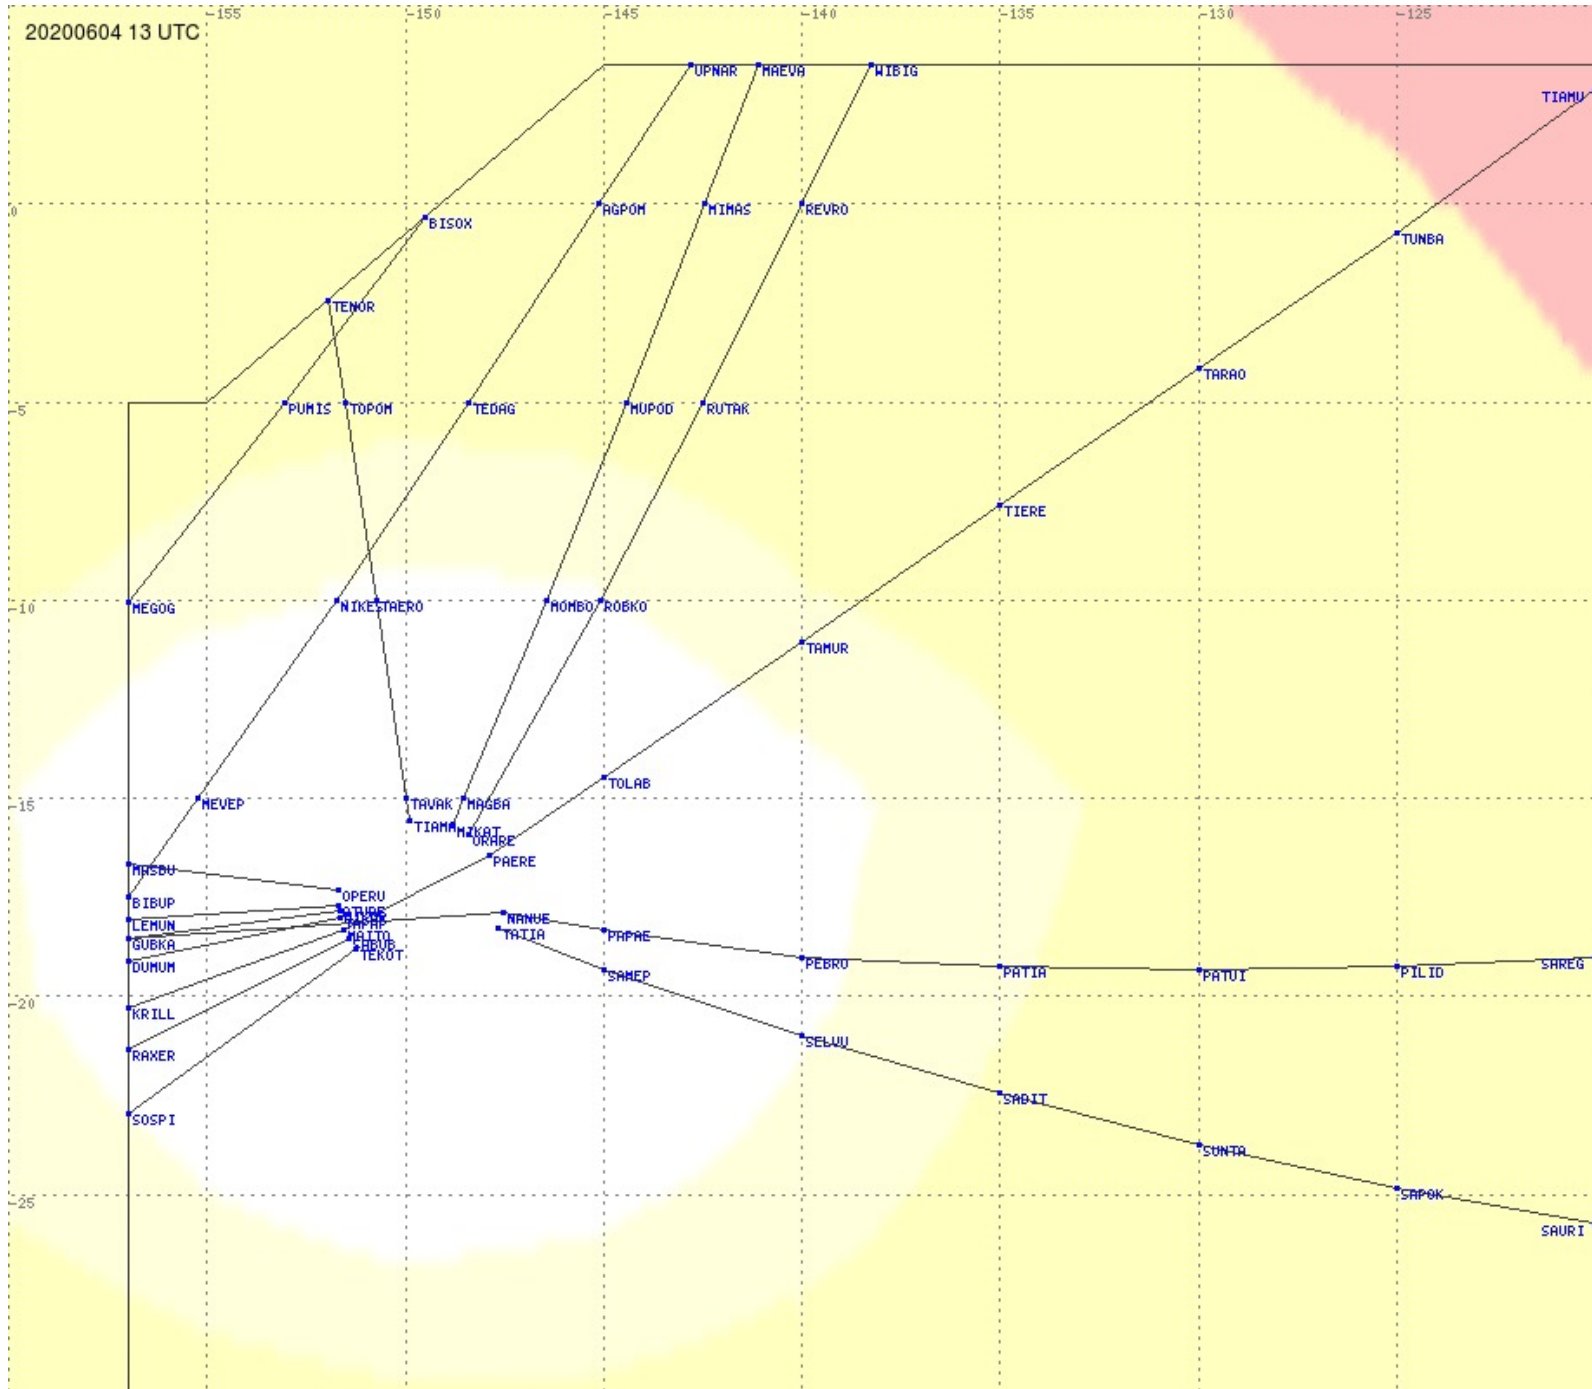

2.8 MHz
3.5 MHz
5.6 MHz
8.9 MHz
13.3 MHz
17.9 MHz
None

Tahiti FIR - HF Propag - 20200604

2.8 MHz 3.5 MHz 5.6 MHz 8.9 MHz 13.3 MHz 17.9 MHz None

Tahiti FIR - HF Propag - 20200604

2.8 MHz
3.5 MHz
5.6 MHz
8.9 MHz
13.3 MHz
17.9 MHz
None

Tahiti FIR - HF Propag - 20200604

2.8 MHz 3.5 MHz 5.6 MHz 8.9 MHz 13.3 MHz 17.9 MHz None

Tahiti FIR - HF Propag - 20200604

2.8 MHz
3.5 MHz
5.6 MHz
8.9 MHz
13.3 MHz
17.9 MHz
None

Tahiti FIR - HF Propag - 20200604