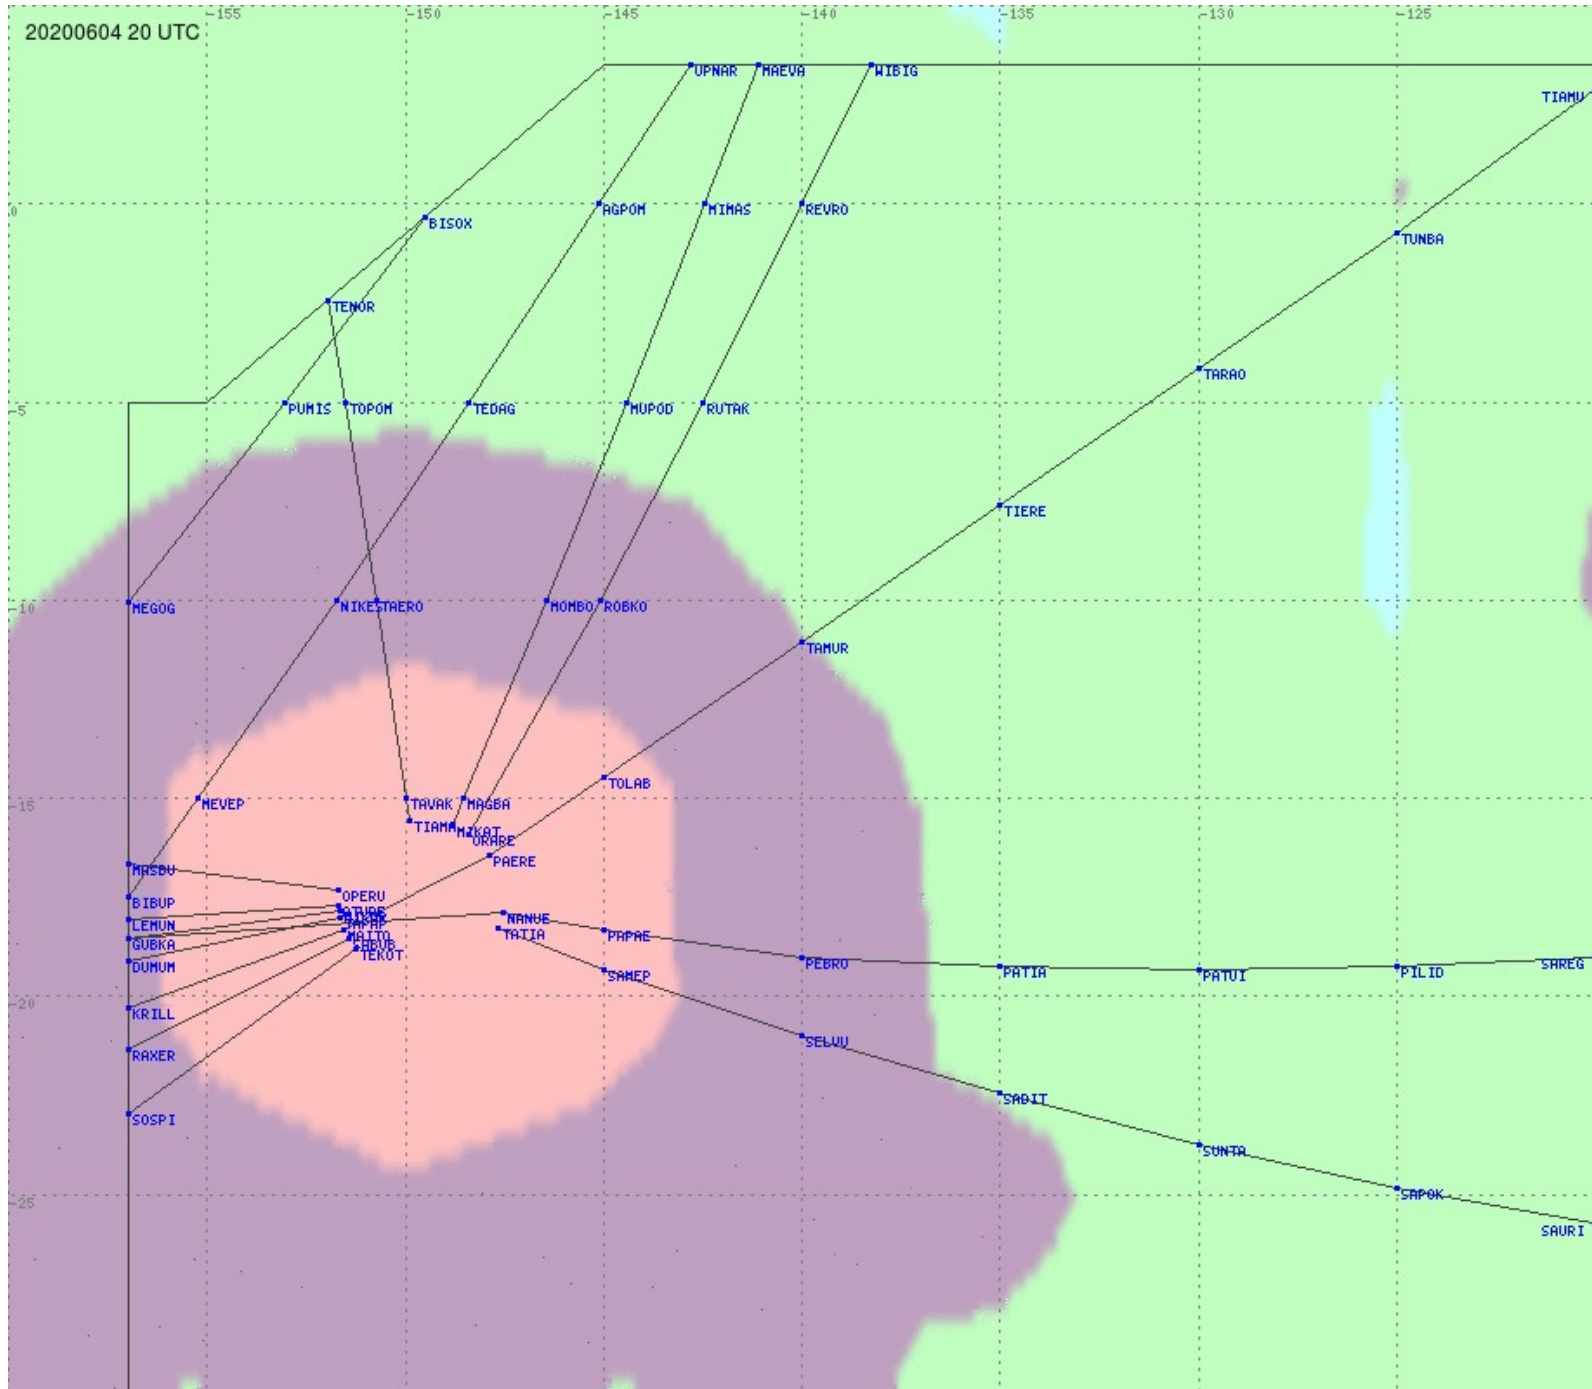

Tahiti FIR - HF Propag - 20200604

2.8 MHz 3.5 MHz 5.6 MHz 8.9 MHz 13.3 MHz 17.9 MHz None

Tahiti FIR - HF Propag - 20200604

2.8 MHz 3.5 MHz 5.6 MHz 8.9 MHz 13.3 MHz 17.9 MHz None

Tahiti FIR - HF Propag - 20200604

2.8 MHz 3.5 MHz 5.6 MHz 8.9 MHz 13.3 MHz 17.9 MHz None

Tahiti FIR - HF Propag - 20200604

2.8 MHz 3.5 MHz 5.6 MHz 8.9 MHz 13.3 MHz 17.9 MHz None

Tahiti FIR - HF Propag - 20200604

Tahiti FIR - HF Propag - 20200604