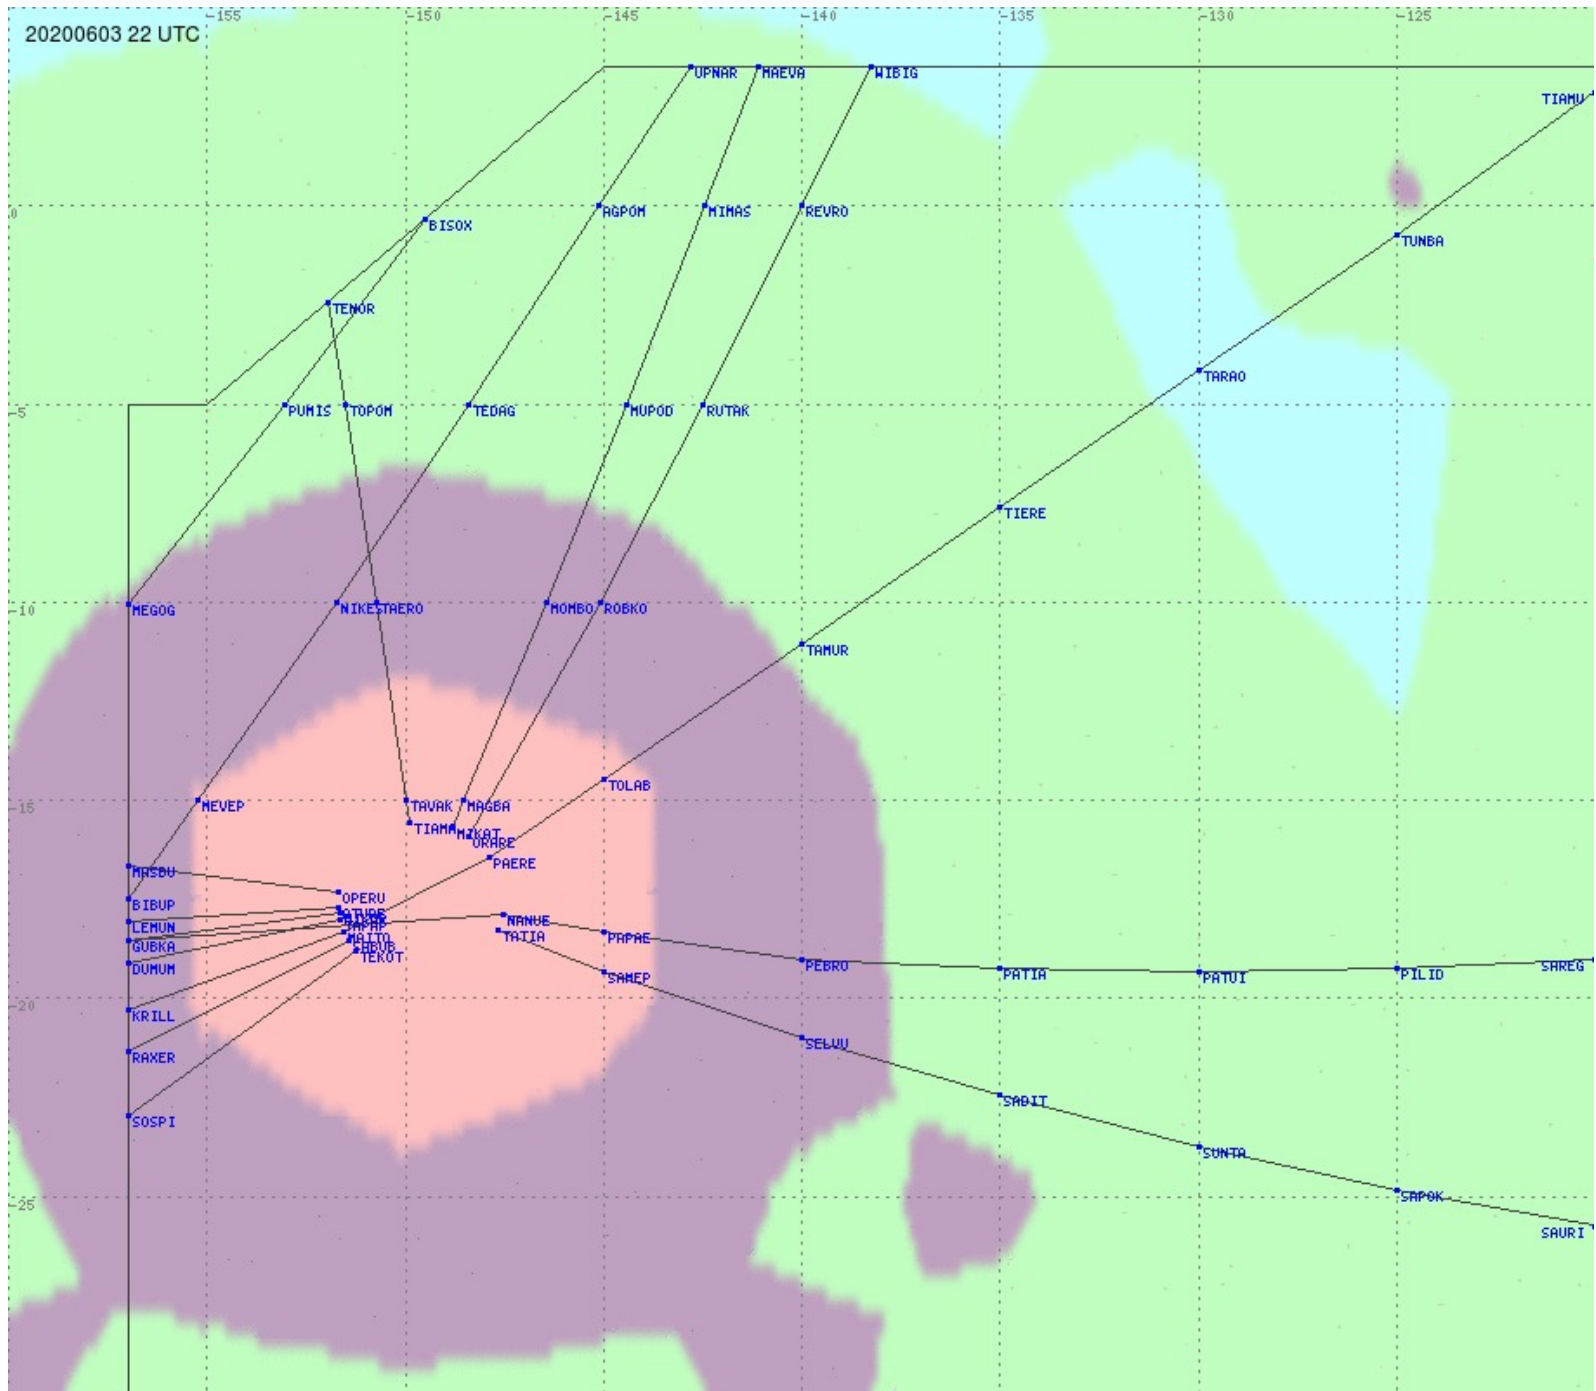

Tahiti FIR - HF Propag - 20200603

2.8 MHz 3.5 MHz 5.6 MHz 8.9 MHz 13.3 MHz 17.9 MHz None

Tahiti FIR - HF Propag - 20200603

2.8 MHz 3.5 MHz 5.6 MHz 8.9 MHz 13.3 MHz 17.9 MHz None

Tahiti FIR - HF Propag - 20200603

Tahiti FIR - HF Propag - 20200603

Tahiti FIR - HF Propag - 20200603

2.8 MHz 3.5 MHz 5.6 MHz 8.9 MHz 13.3 MHz 17.9 MHz None

Tahiti FIR - HF Propag - 20200603

2.8 MHz 3.5 MHz 5.6 MHz 8.9 MHz 13.3 MHz 17.9 MHz None

2.8 MHz 3.5 MHz 5.6 MHz 8.9 MHz 13.3 MHz 17.9 MHz None

Tahiti FIR - HF Propag - 20200603