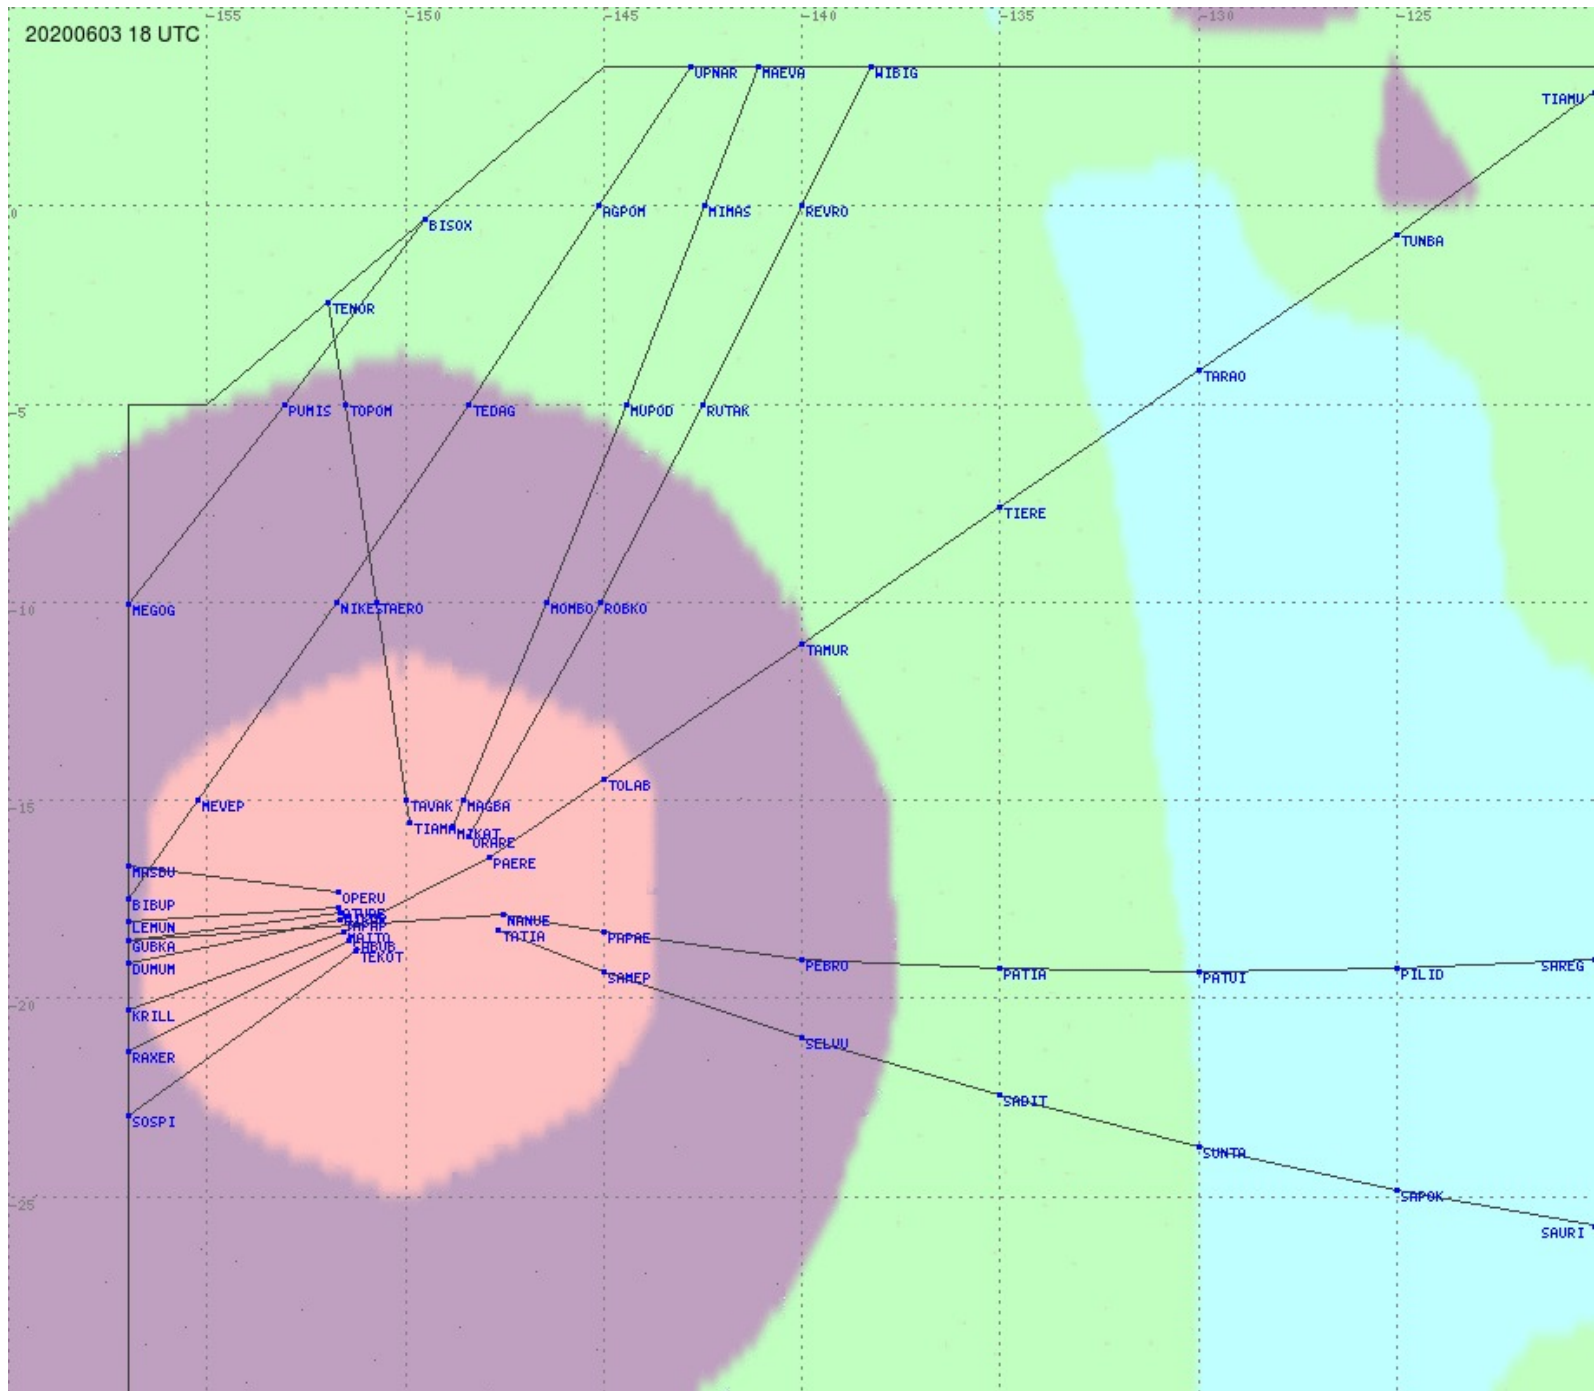

Tahiti FIR - HF Propag - 20200603

2.8 MHz   3.5 MHz   5.6 MHz   8.9 MHz   13.3 MHz   17.9 MHz   None