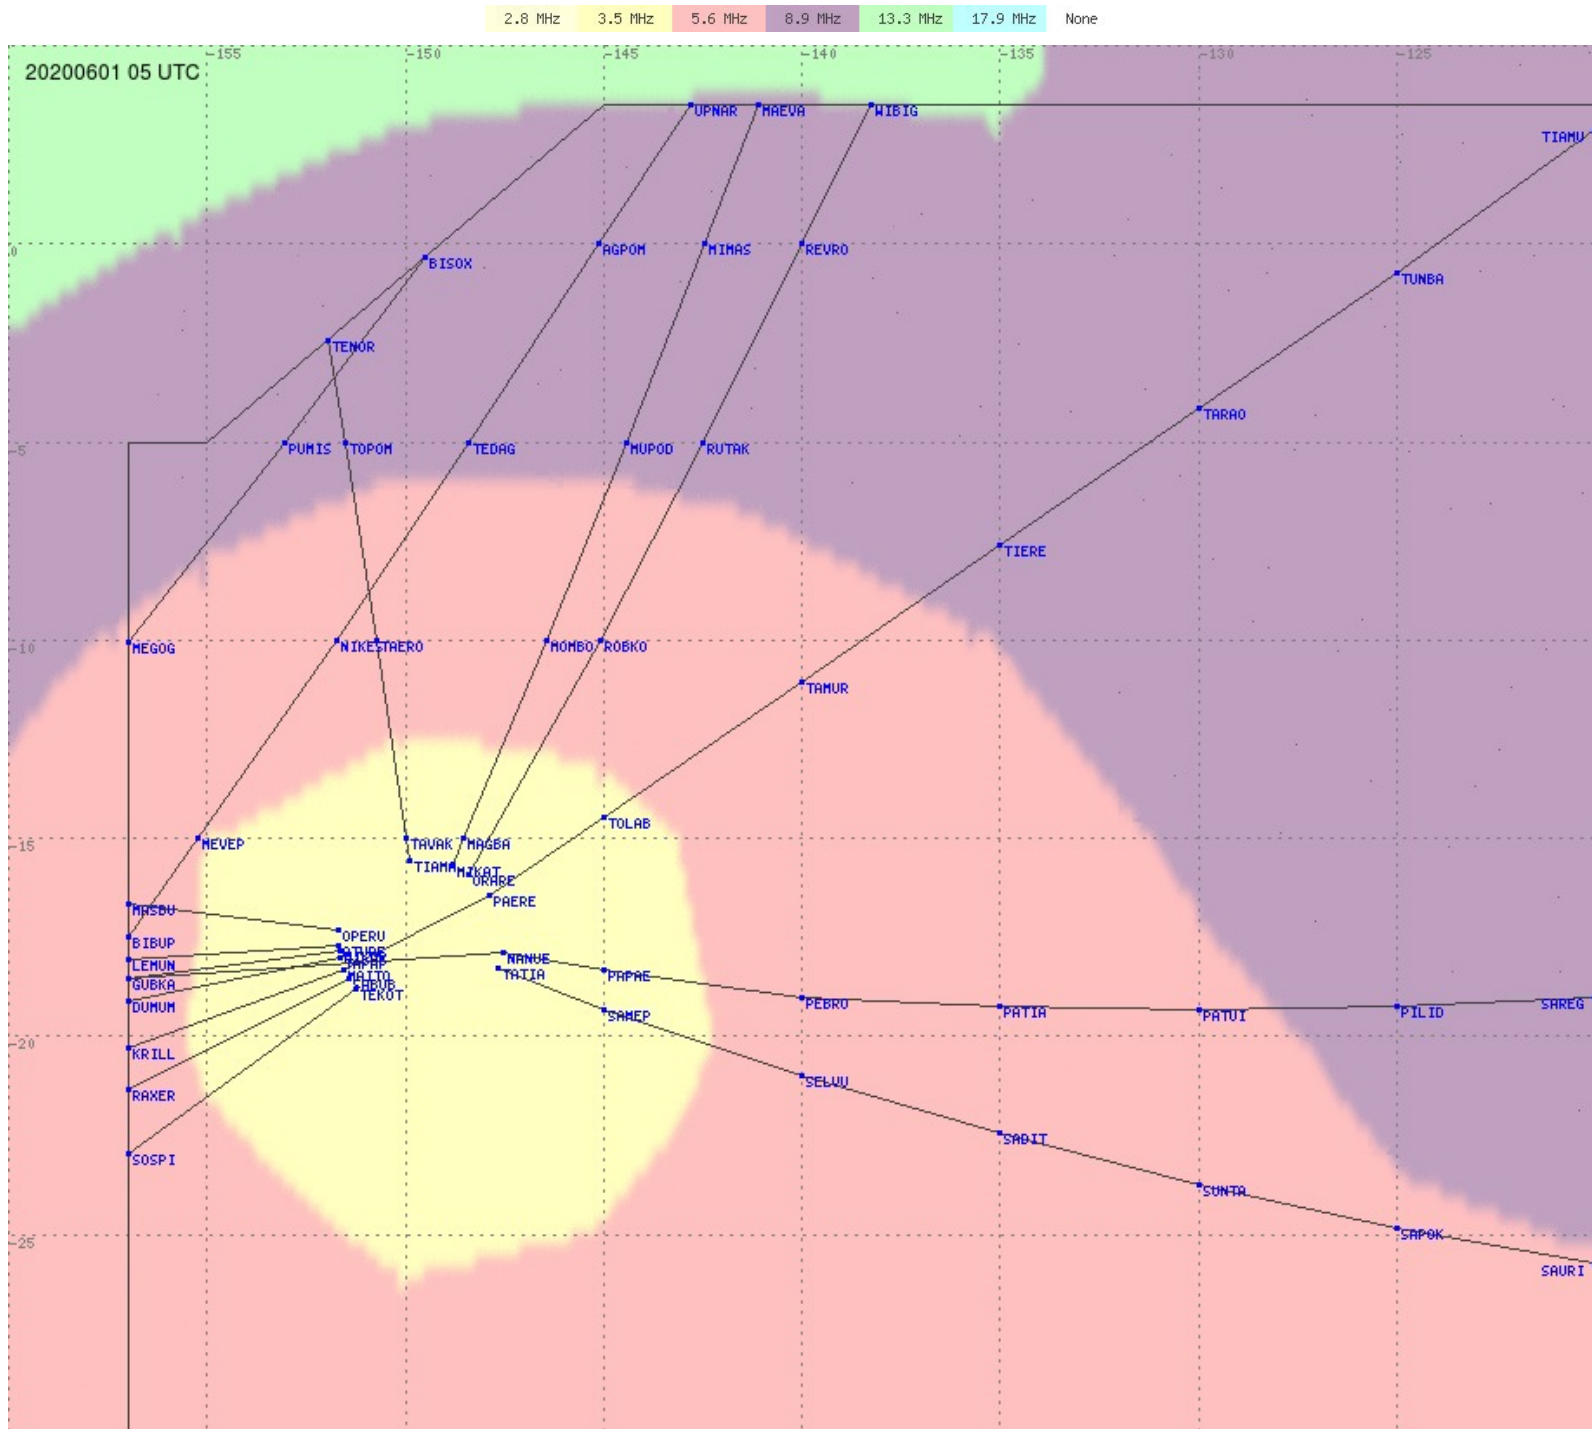

Tahiti FIR - HF Propag - 20200601