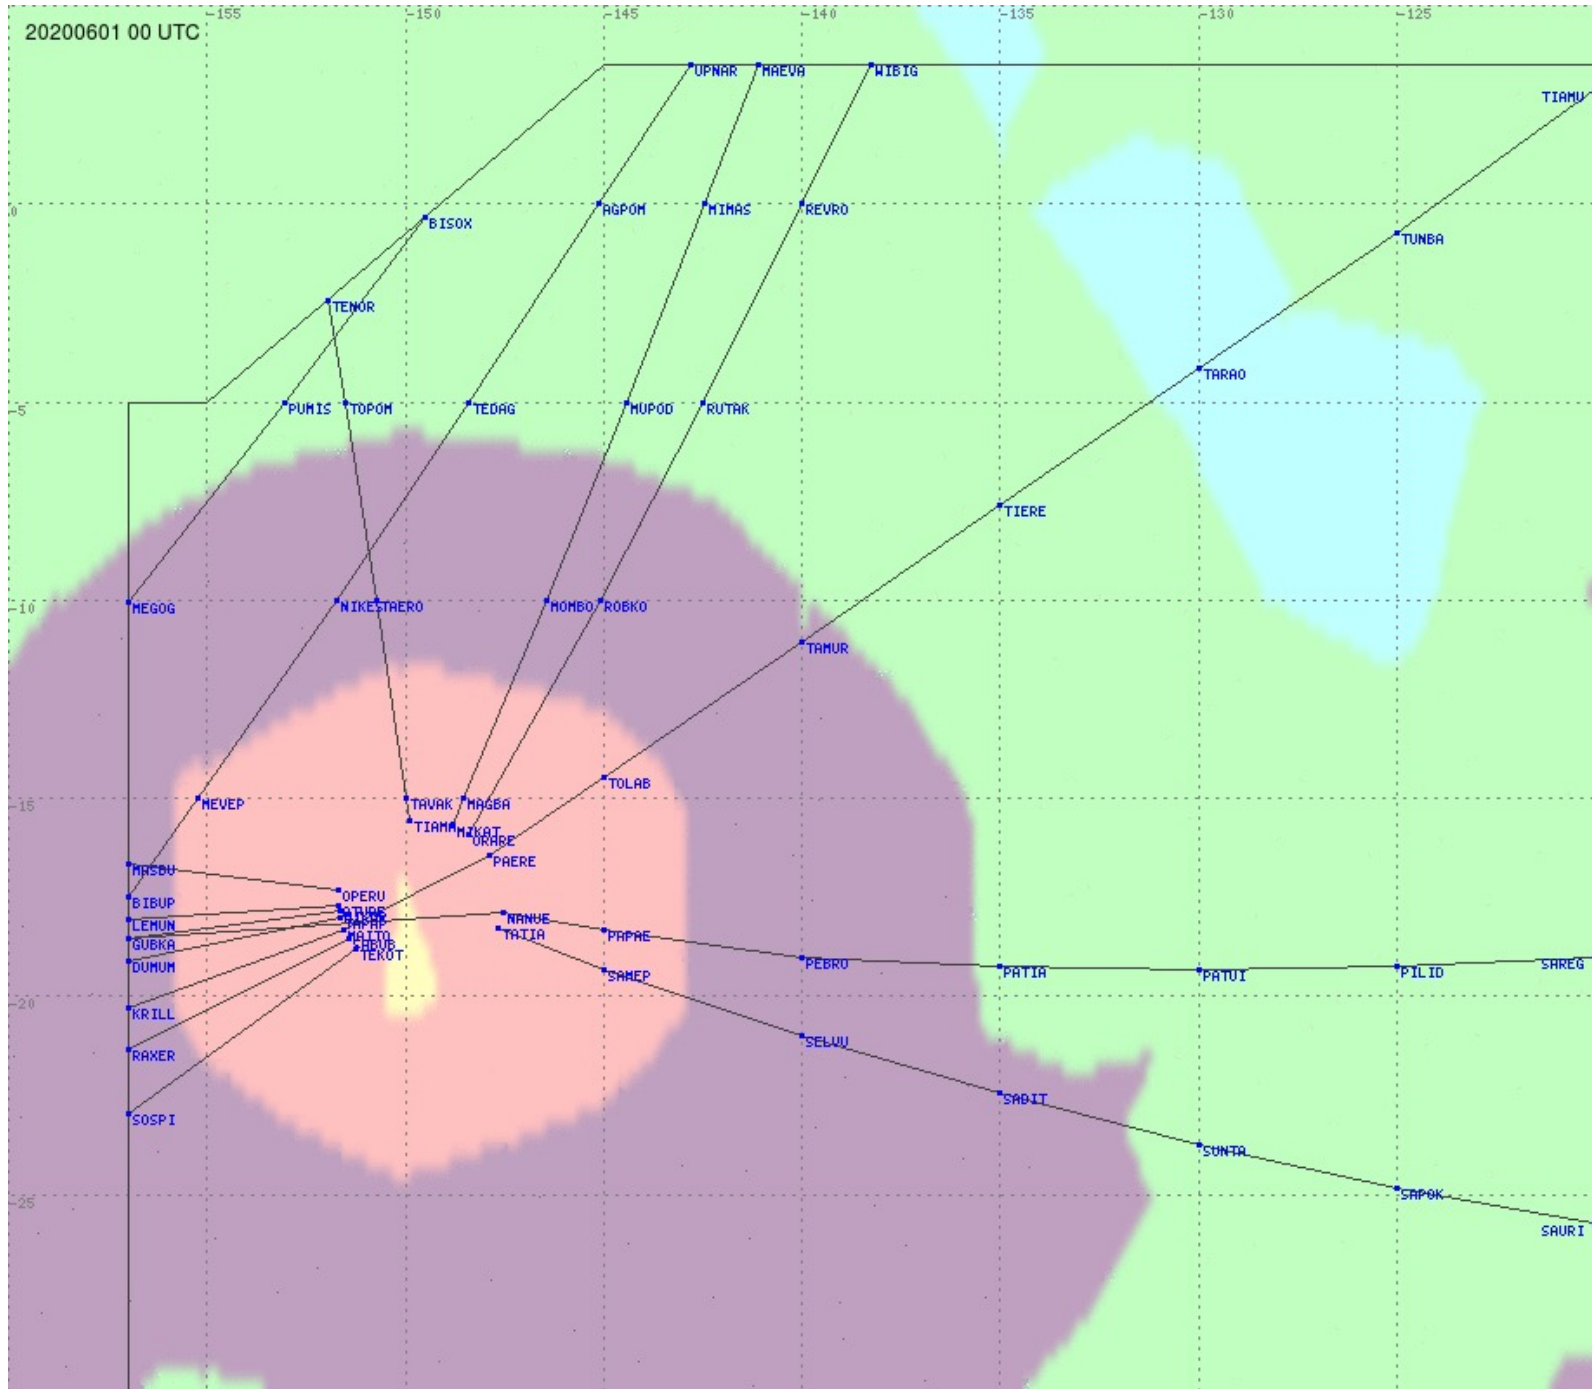

# Tahiti FIR - HF Propag - 20200601

2.8 MHz 3.5 MHz 5.6 MHz 8.9 MHz 13.3 MHz 17.9 MHz None