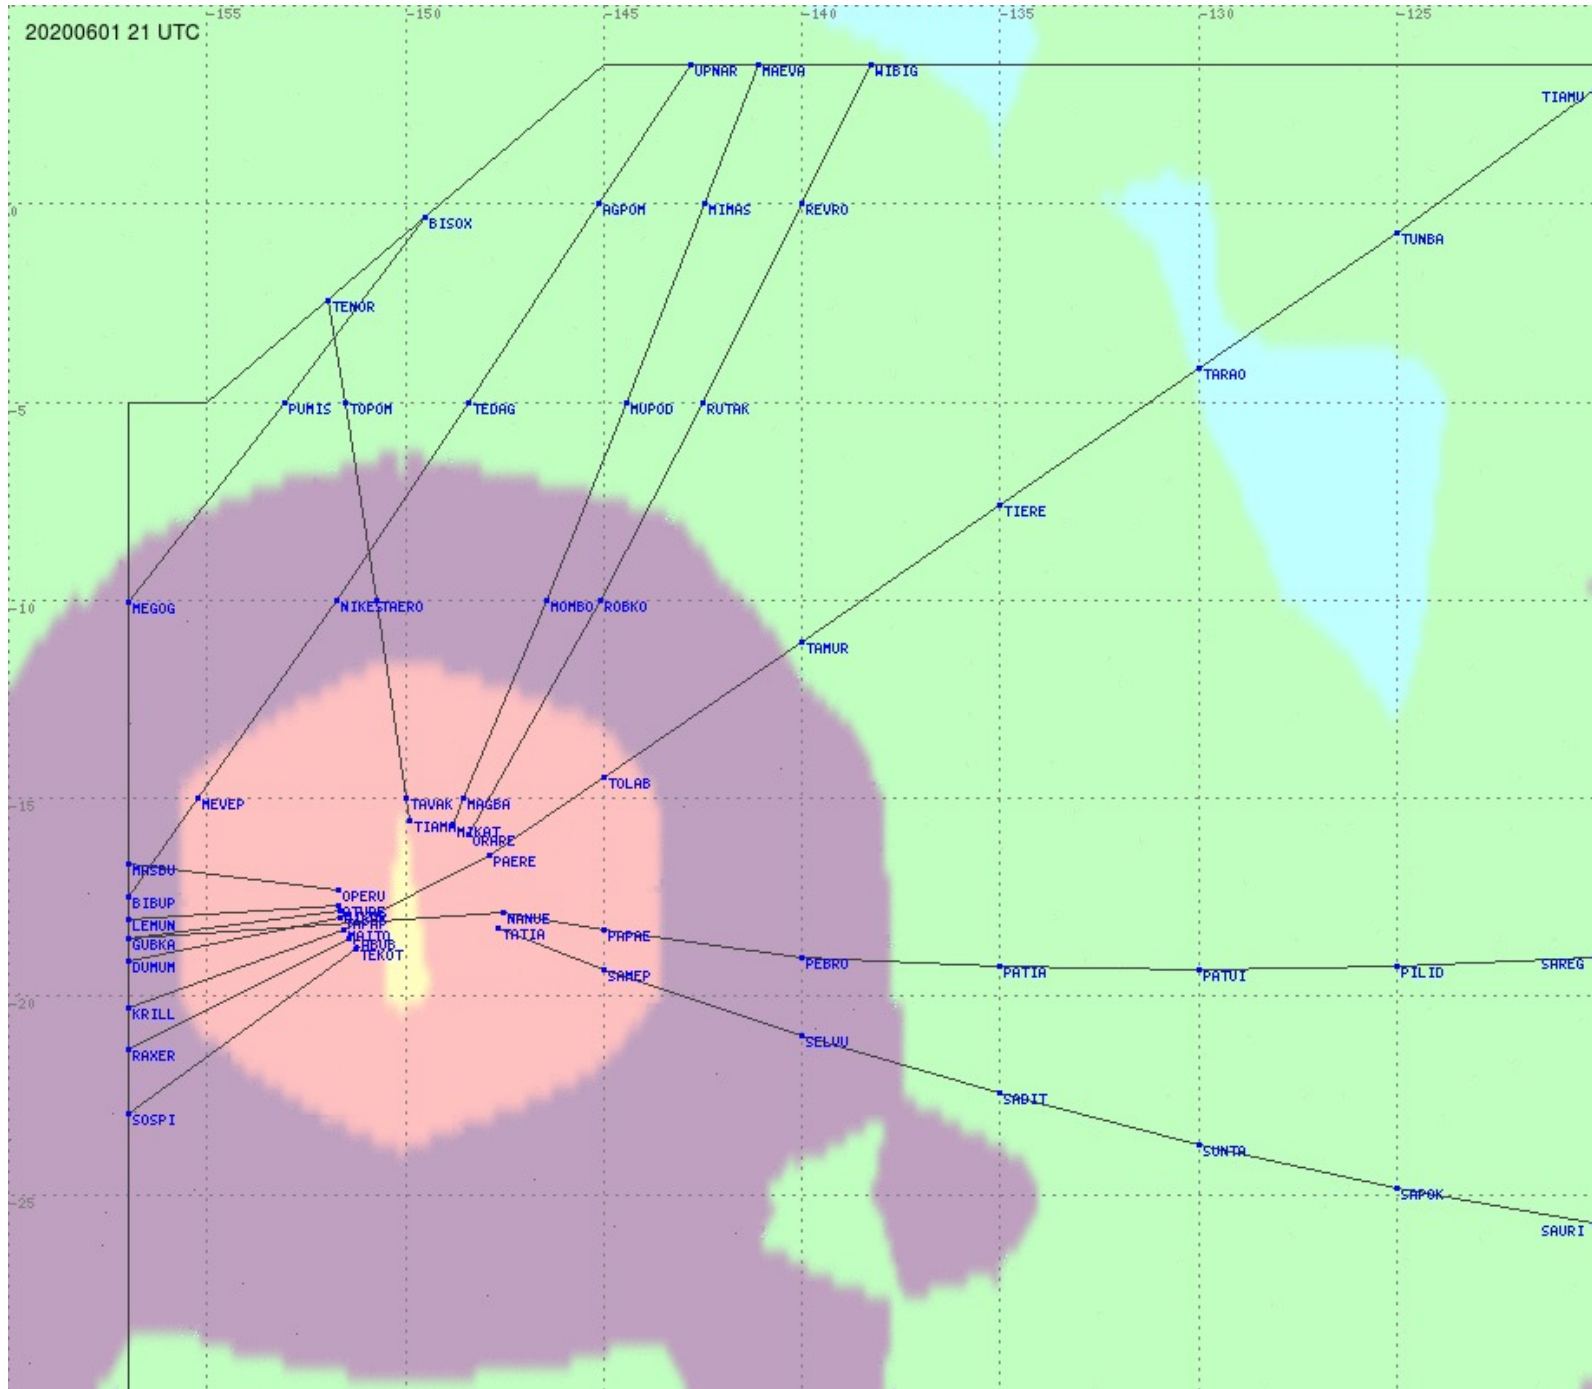

Tahiti FIR - HF Propag - 20200601

2.8 MHz 3.5 MHz 5.6 MHz 8.9 MHz 13.3 MHz 17.9 MHz None