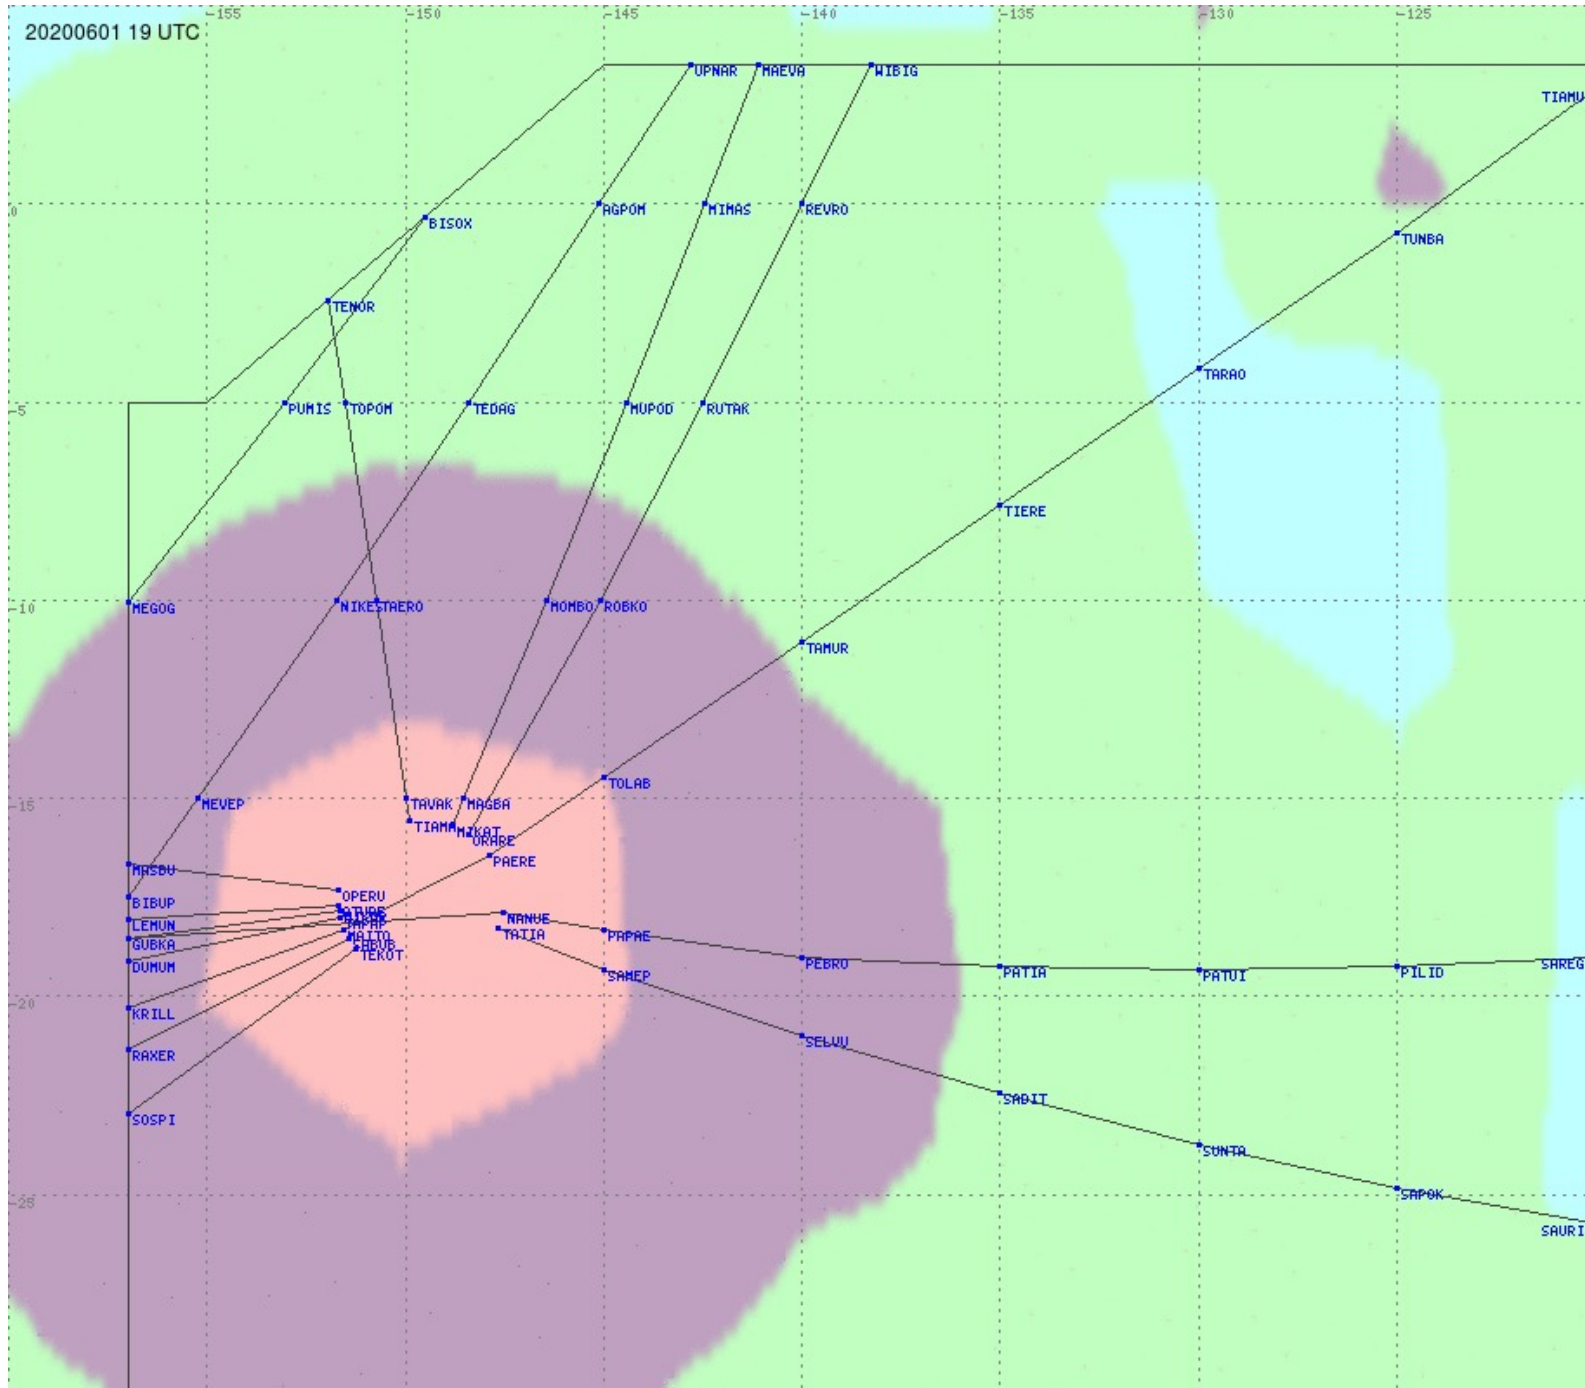

Tahiti FIR - HF Propag - 20200601

2.8 MHz 3.5 MHz 5.6 MHz 8.9 MHz 13.3 MHz 17.9 MHz None