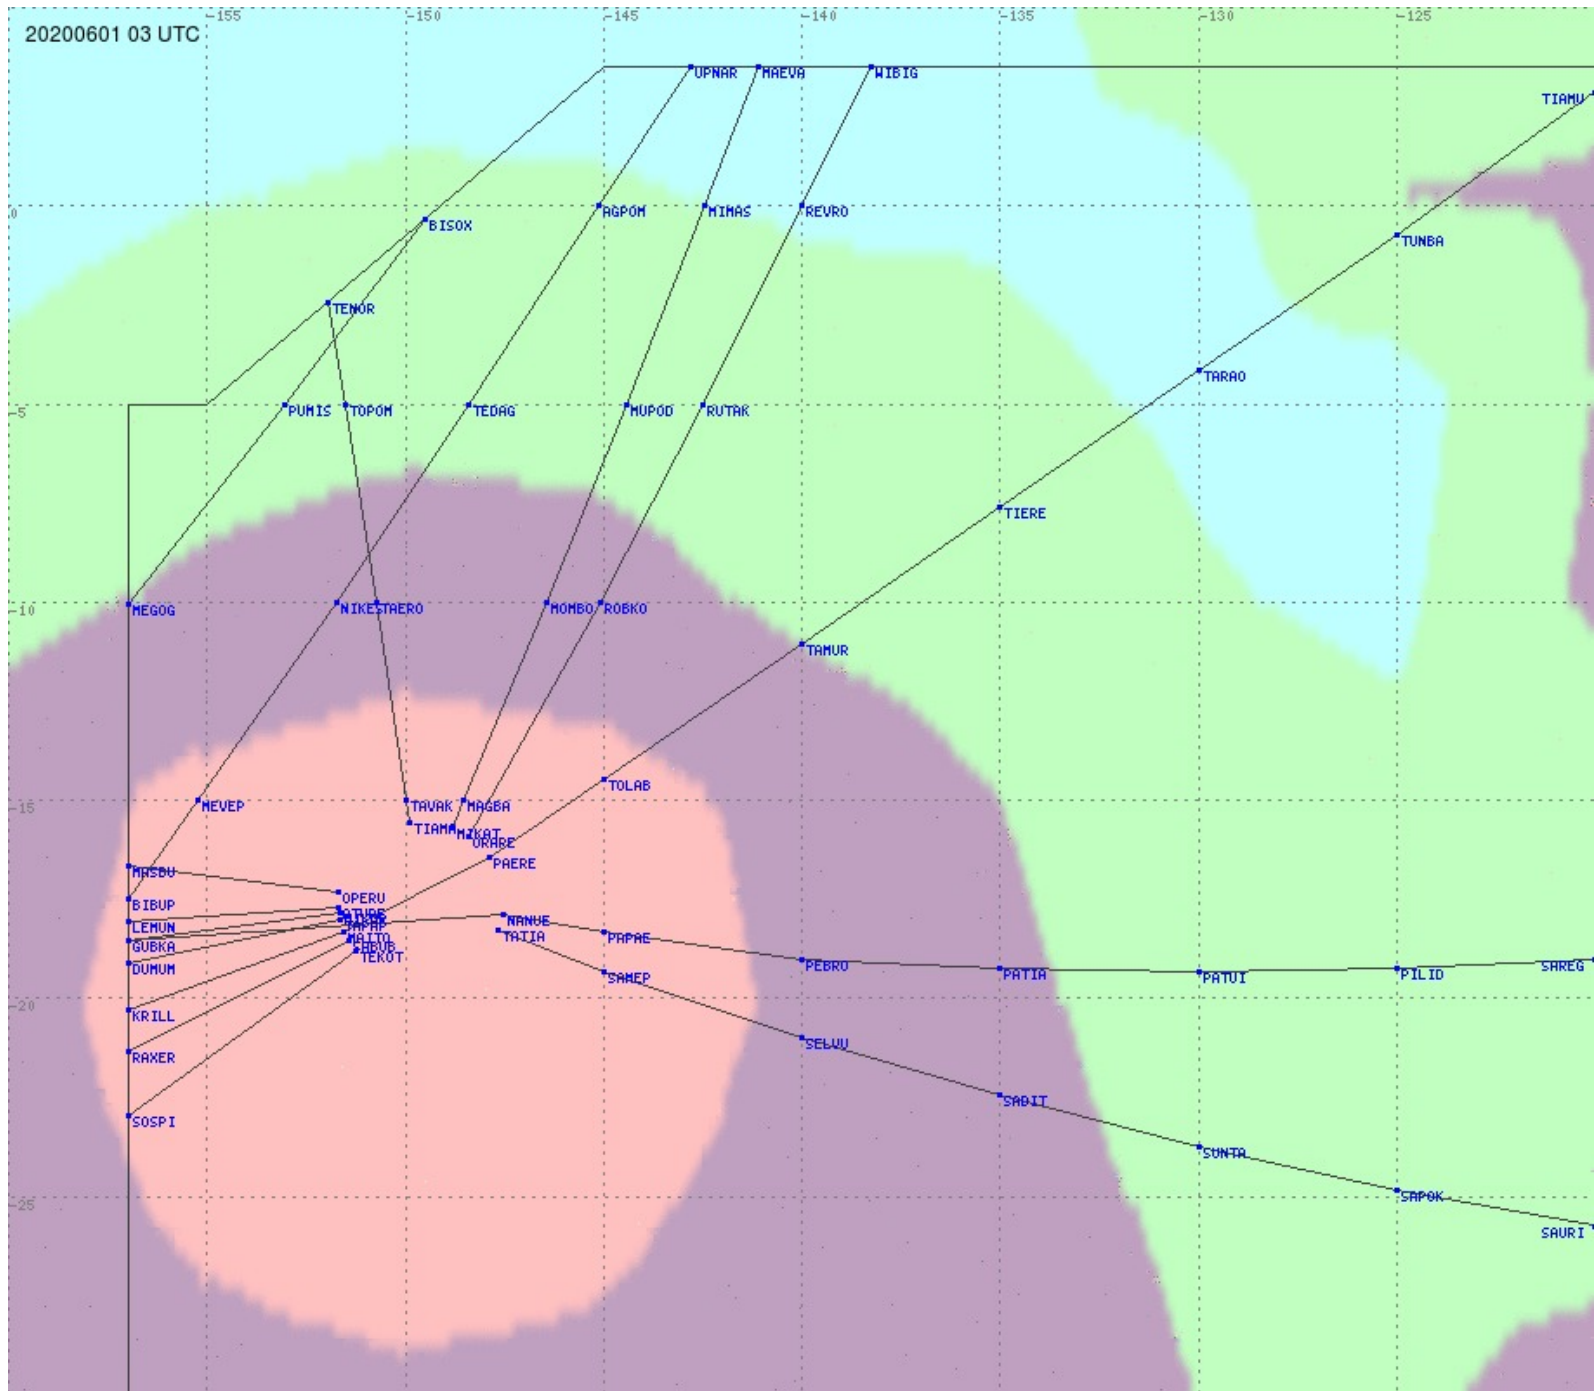

Tahiti FIR - HF Propag - 20200601

2.8 MHz 3.5 MHz 5.6 MHz 8.9 MHz 13.3 MHz 17.9 MHz None