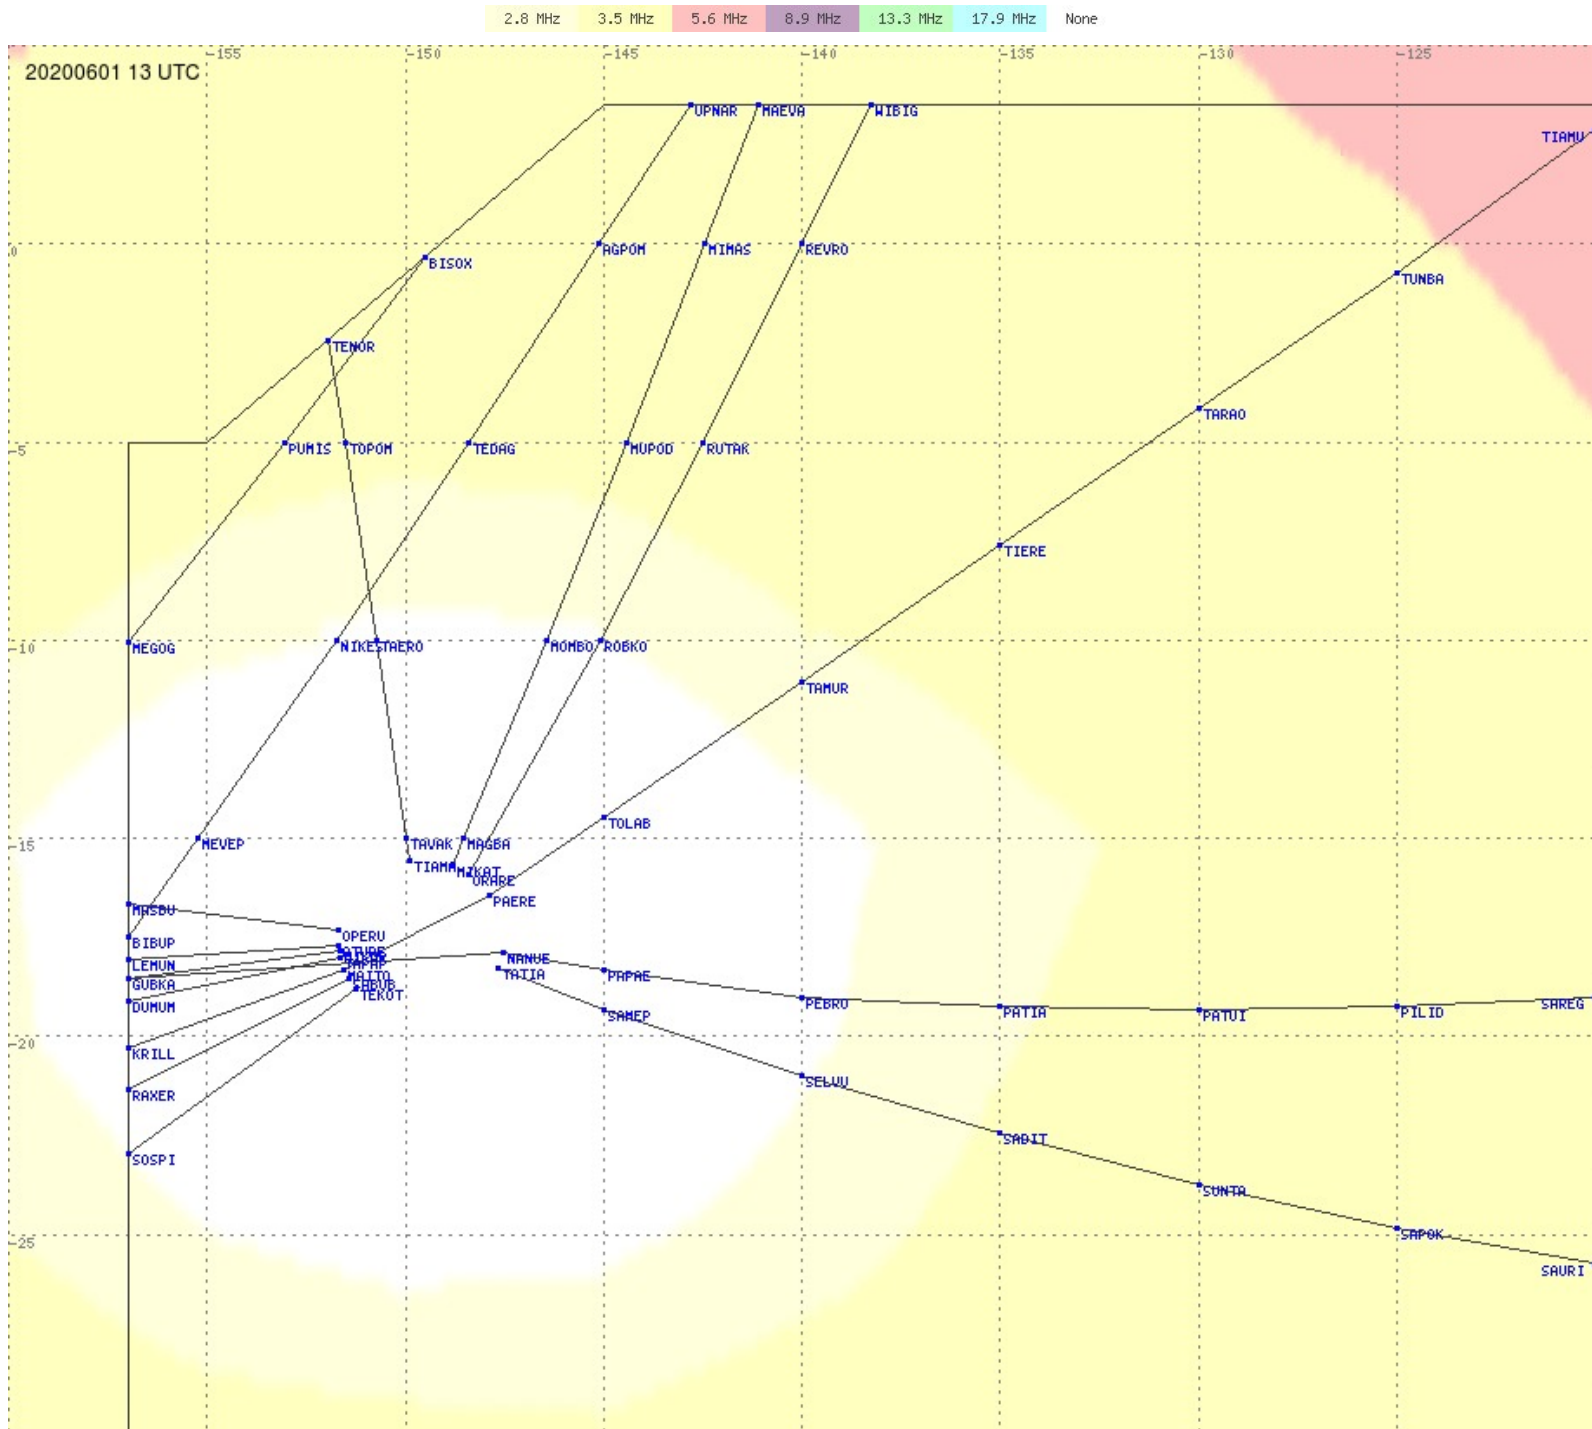

Tahiti FIR - HF Propag - 20200601