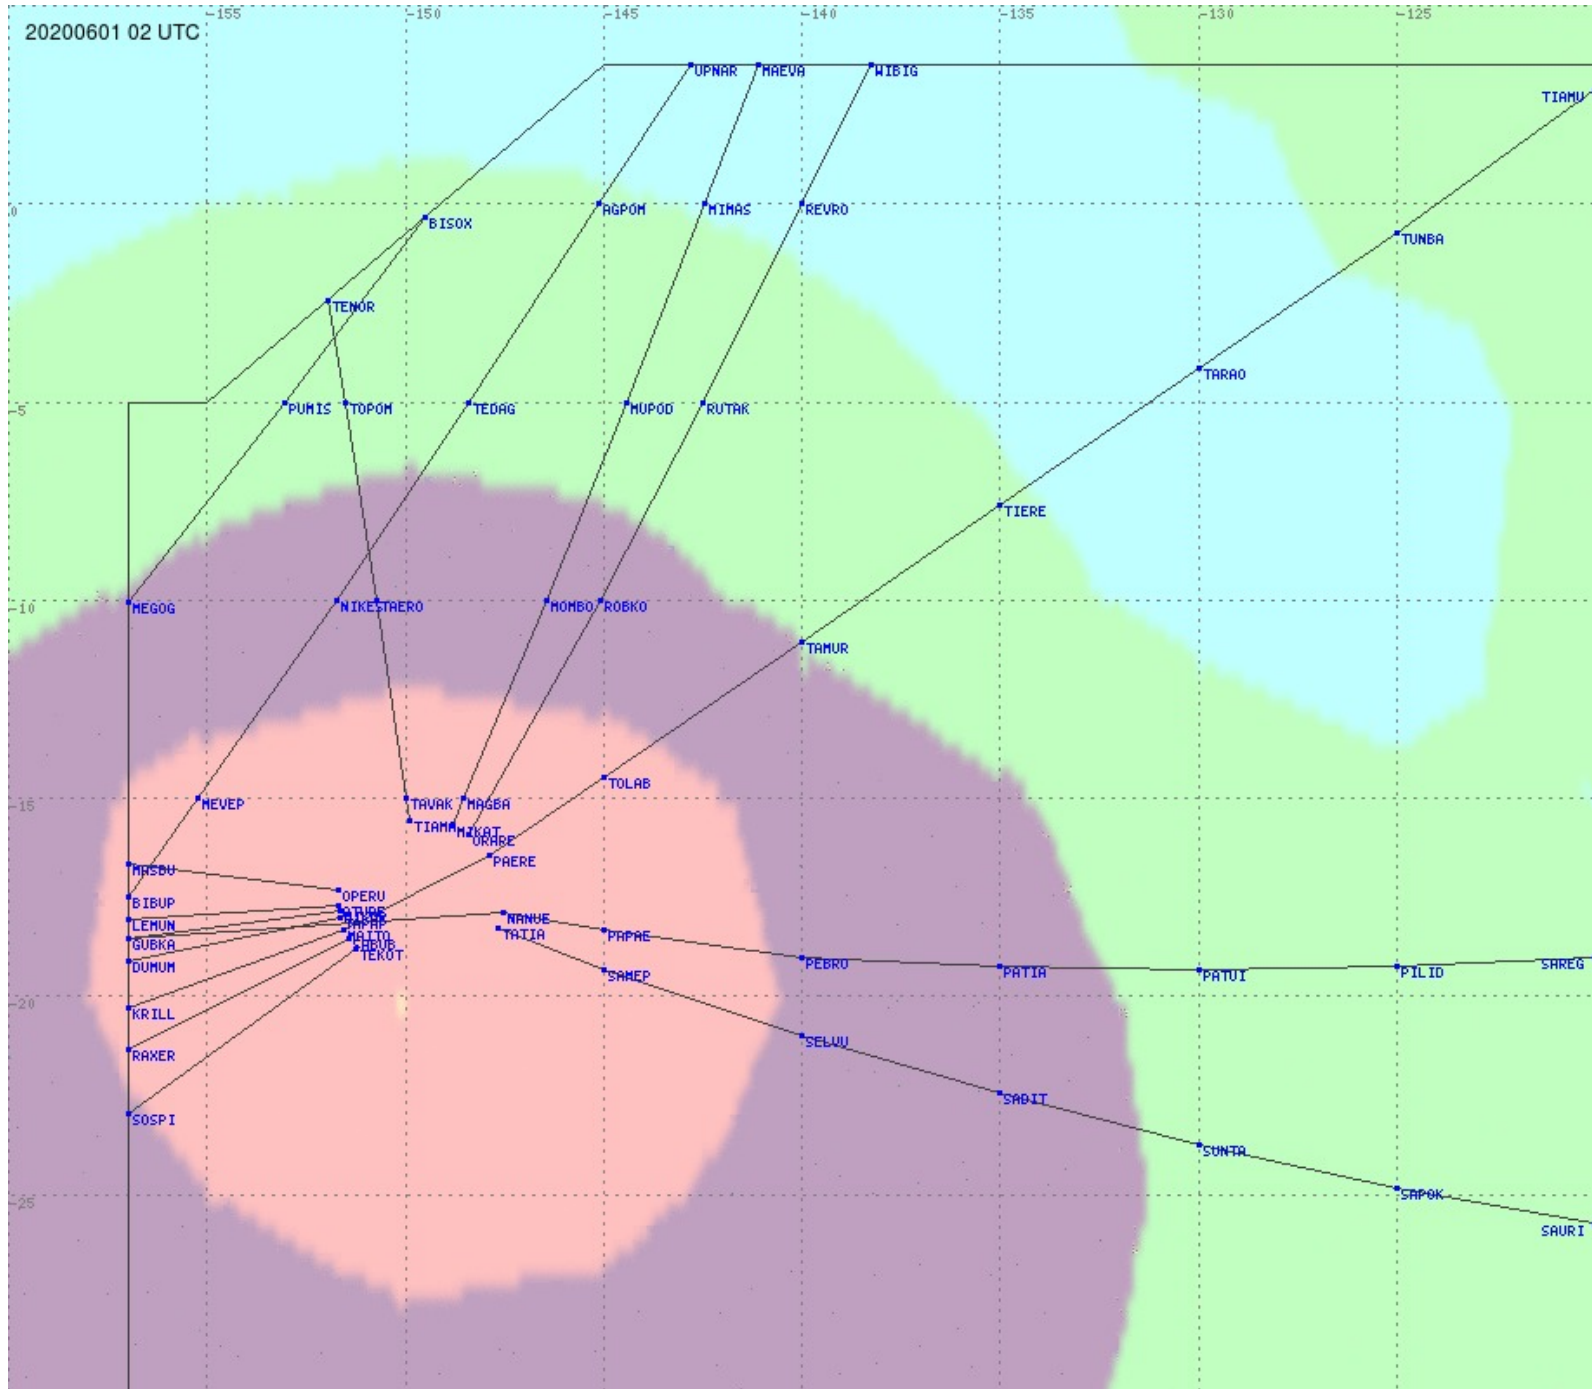

# Tahiti FIR - HF Propag - 20200601

2.8 MHz 3.5 MHz 5.6 MHz 8.9 MHz 13.3 MHz 17.9 MHz None