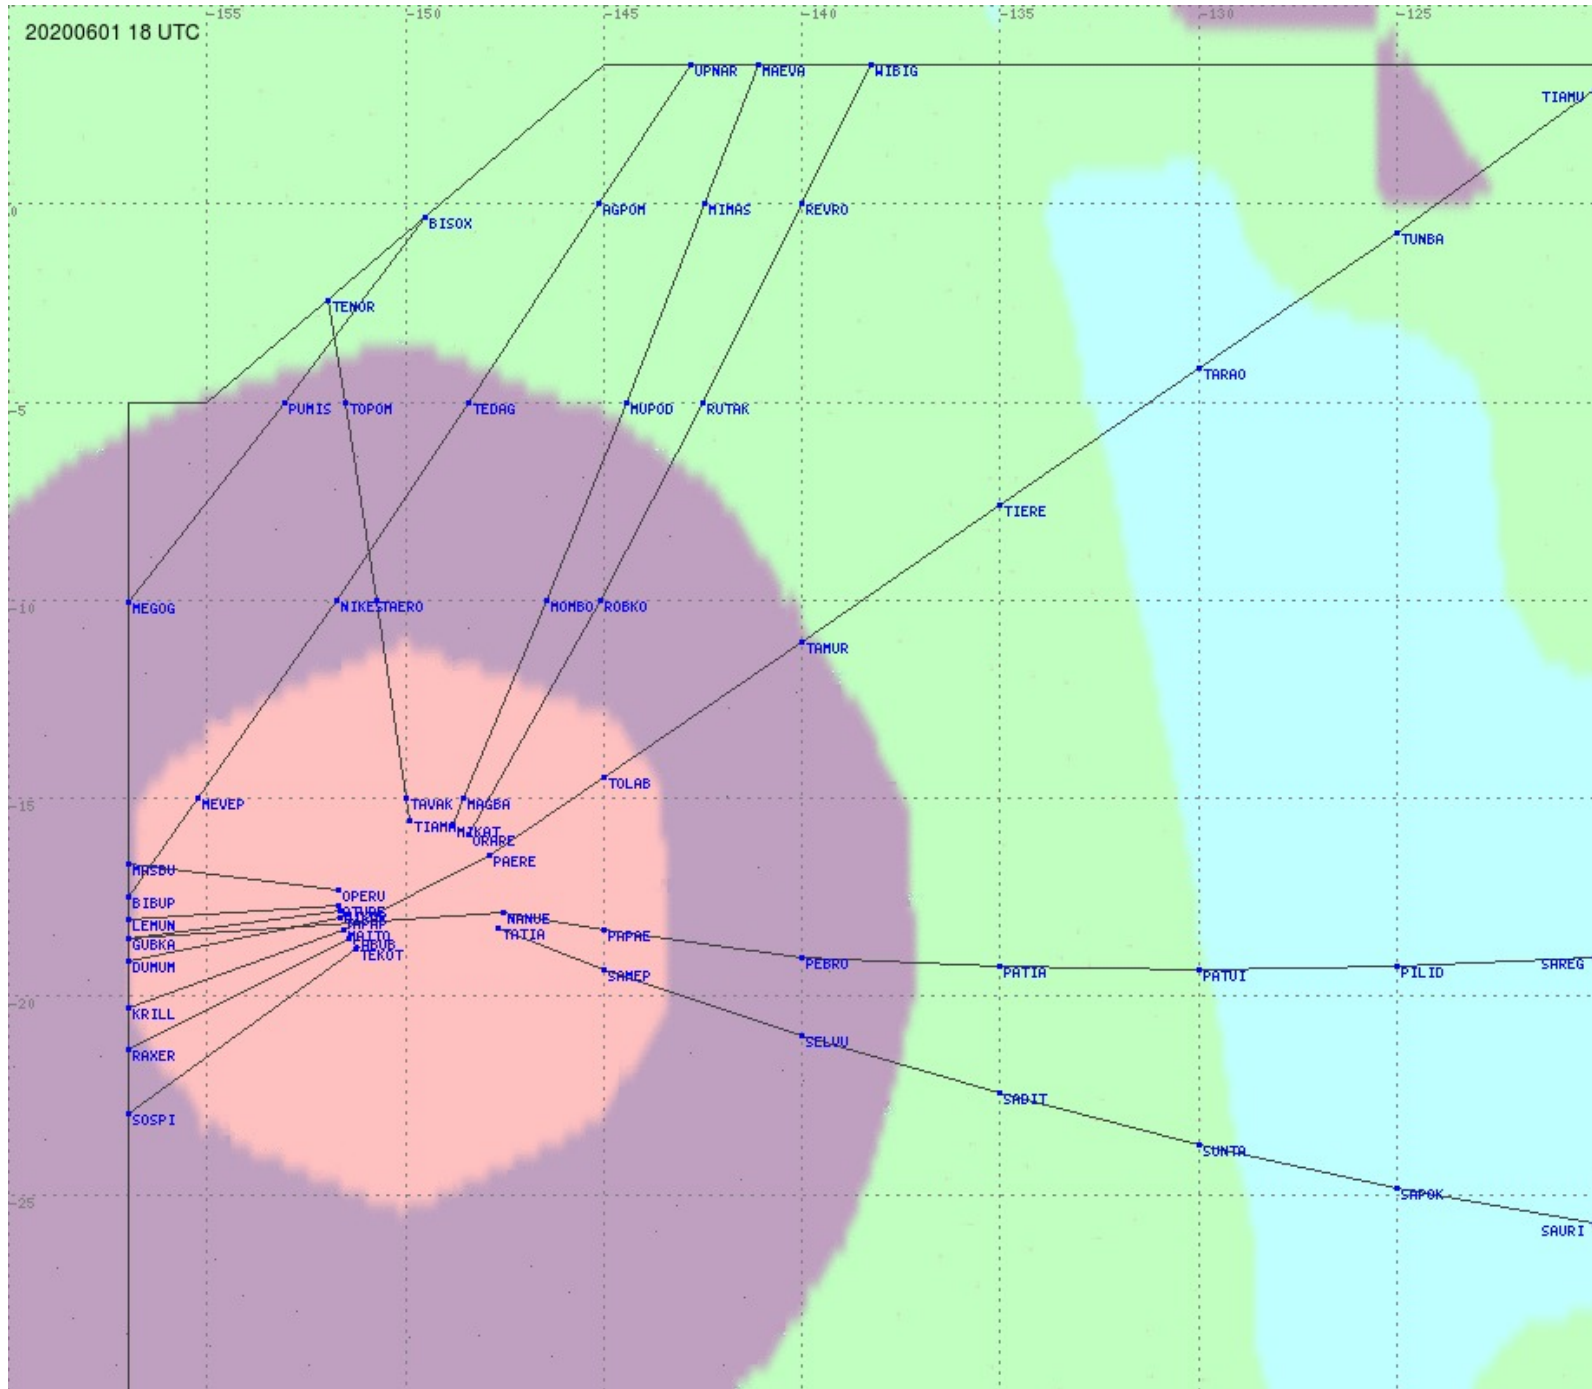

Tahiti FIR - HF Propag - 20200601

2.8 MHz
3.5 MHz
5.6 MHz
8.9 MHz
13.3 MHz
17.9 MHz
None