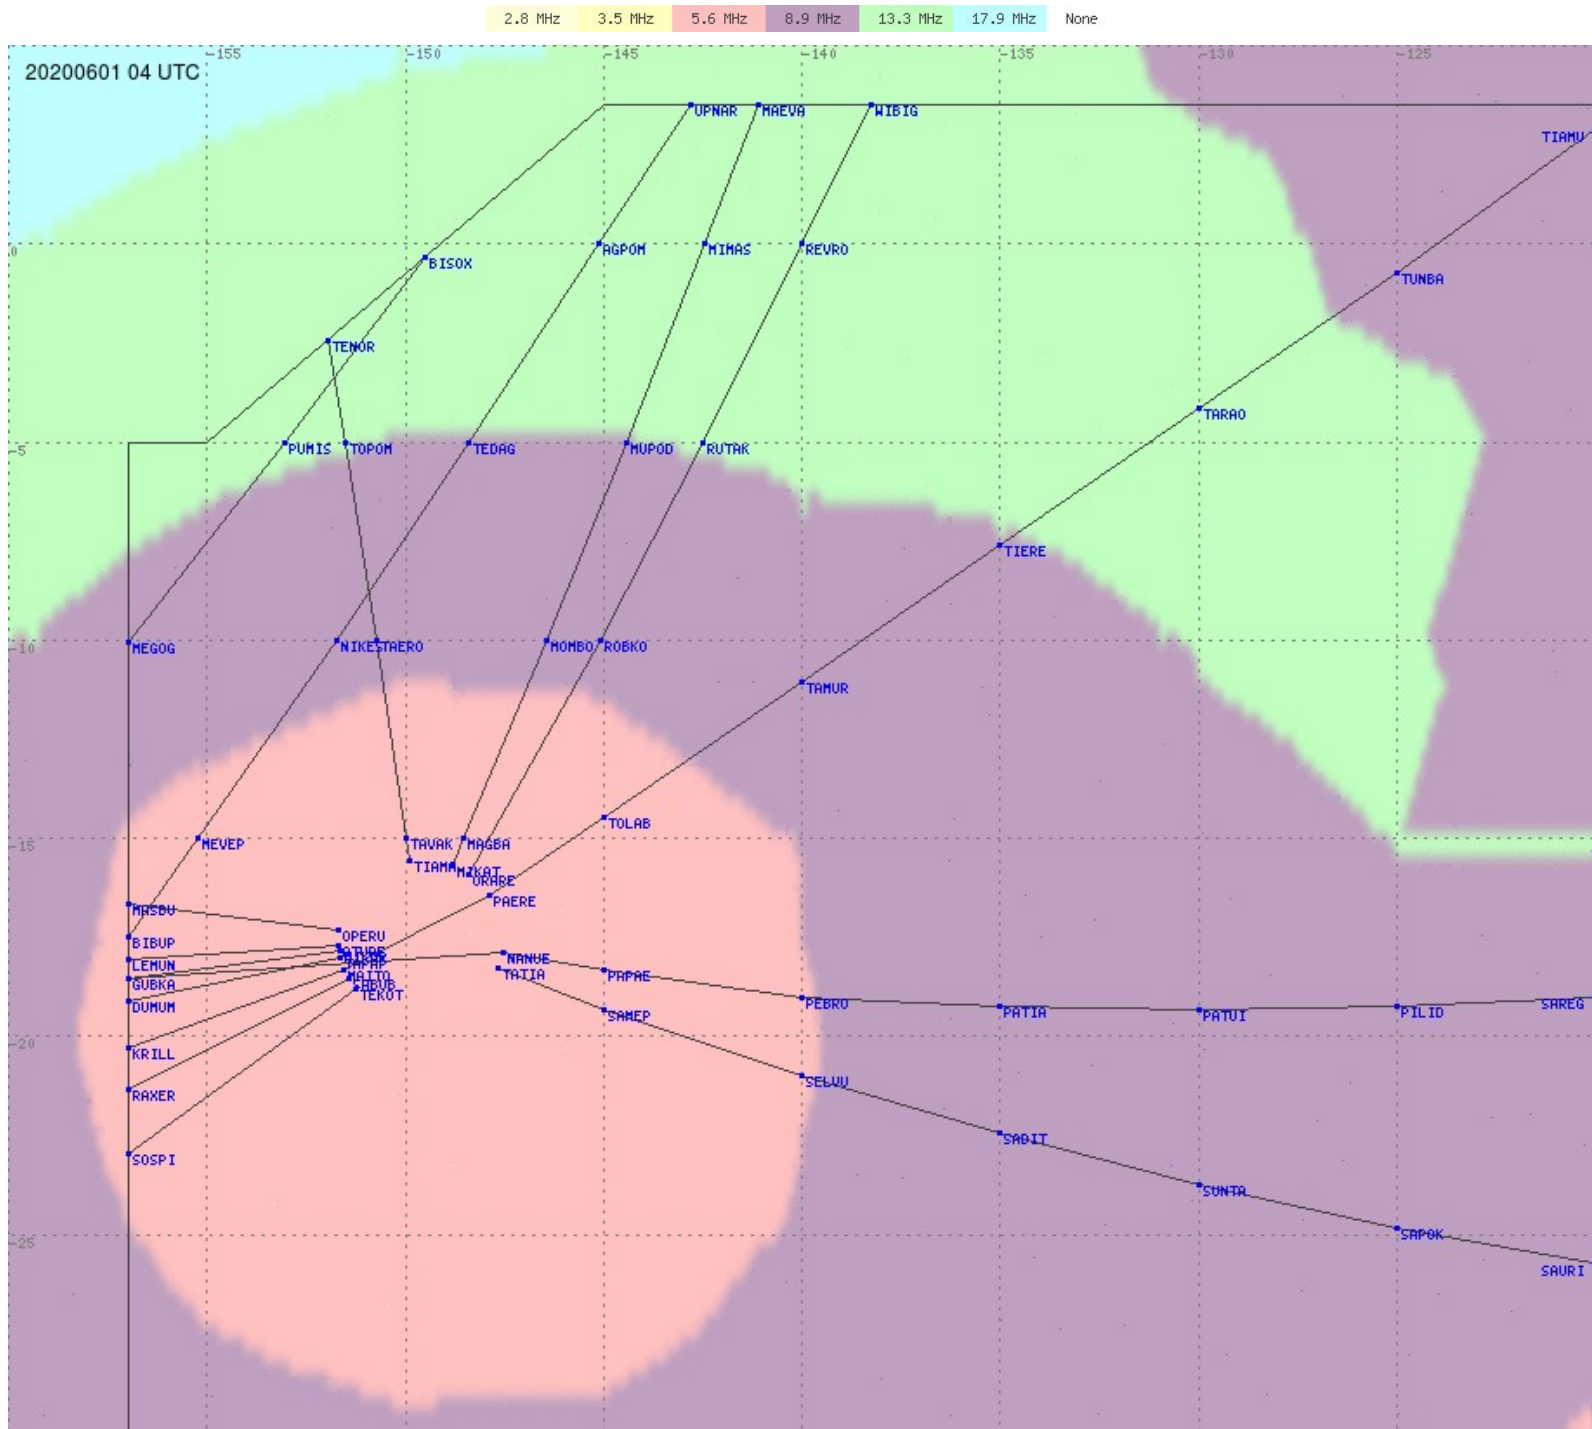

# Tahiti FIR - HF Propag - 20200601

2.8 MHz 3.5 MHz 5.6 MHz 8.9 MHz 13.3 MHz 17.9 MHz None

# Tahiti FIR - HF Propag - 20200601