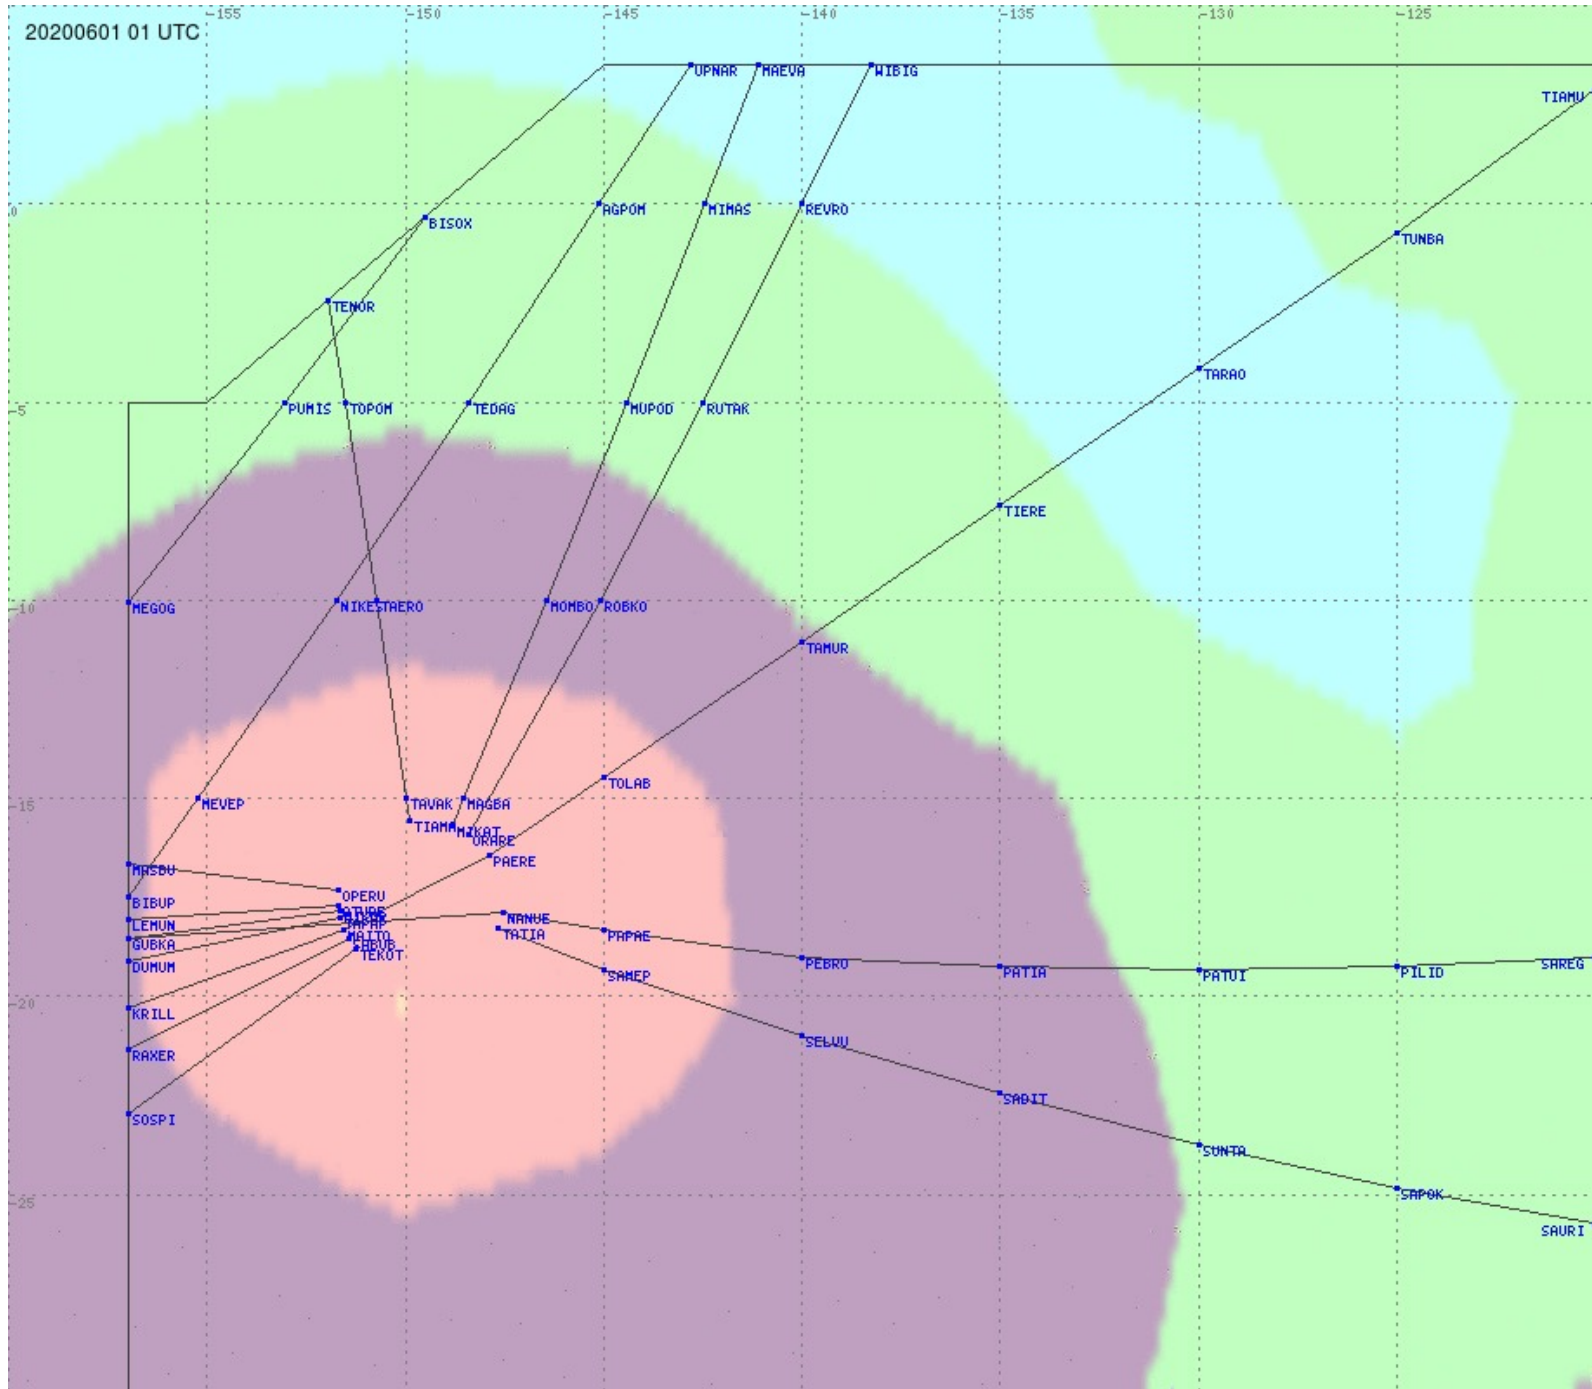

# Tahiti FIR - HF Propag - 20200601

2.8 MHz 3.5 MHz 5.6 MHz 8.9 MHz 13.3 MHz 17.9 MHz None