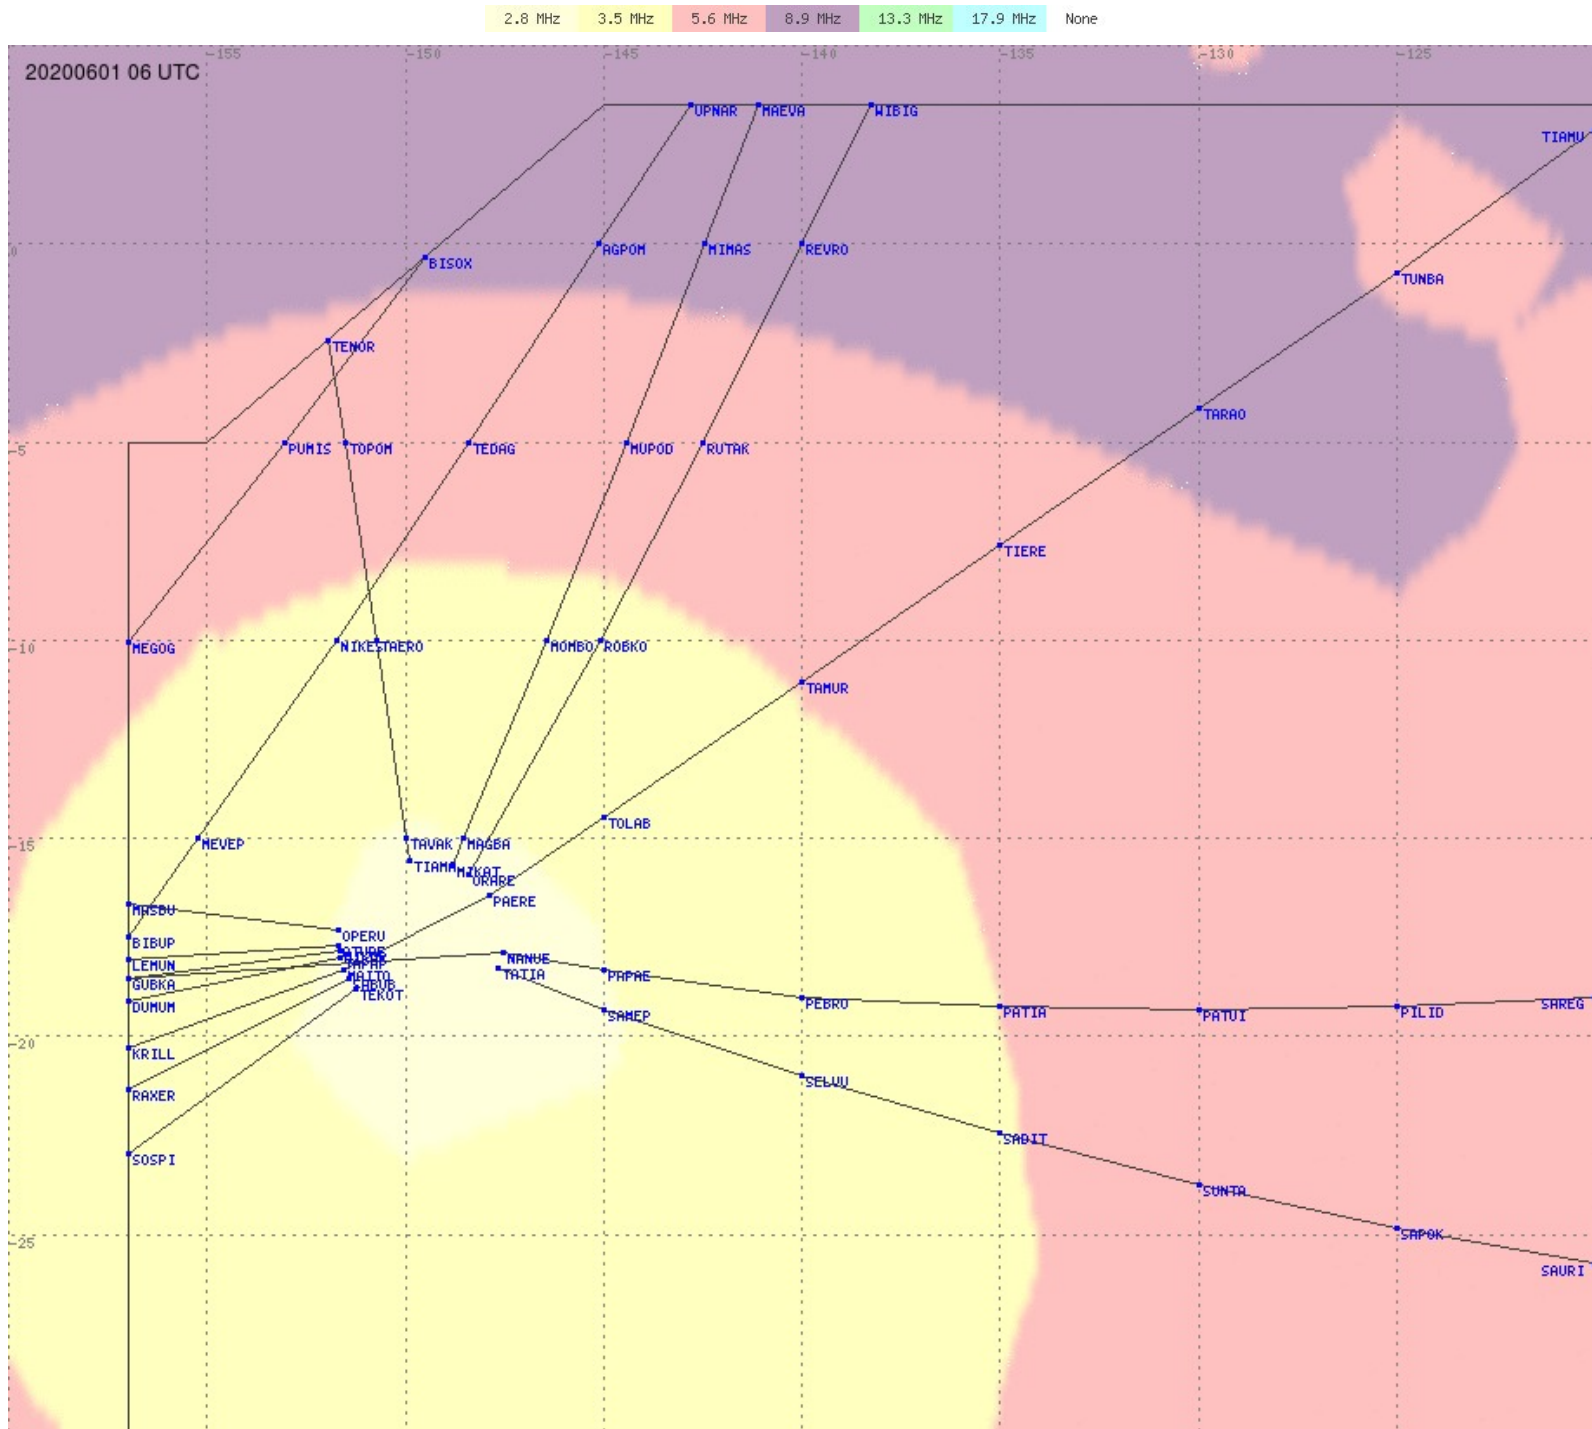

Tahiti FIR - HF Propag - 20200601