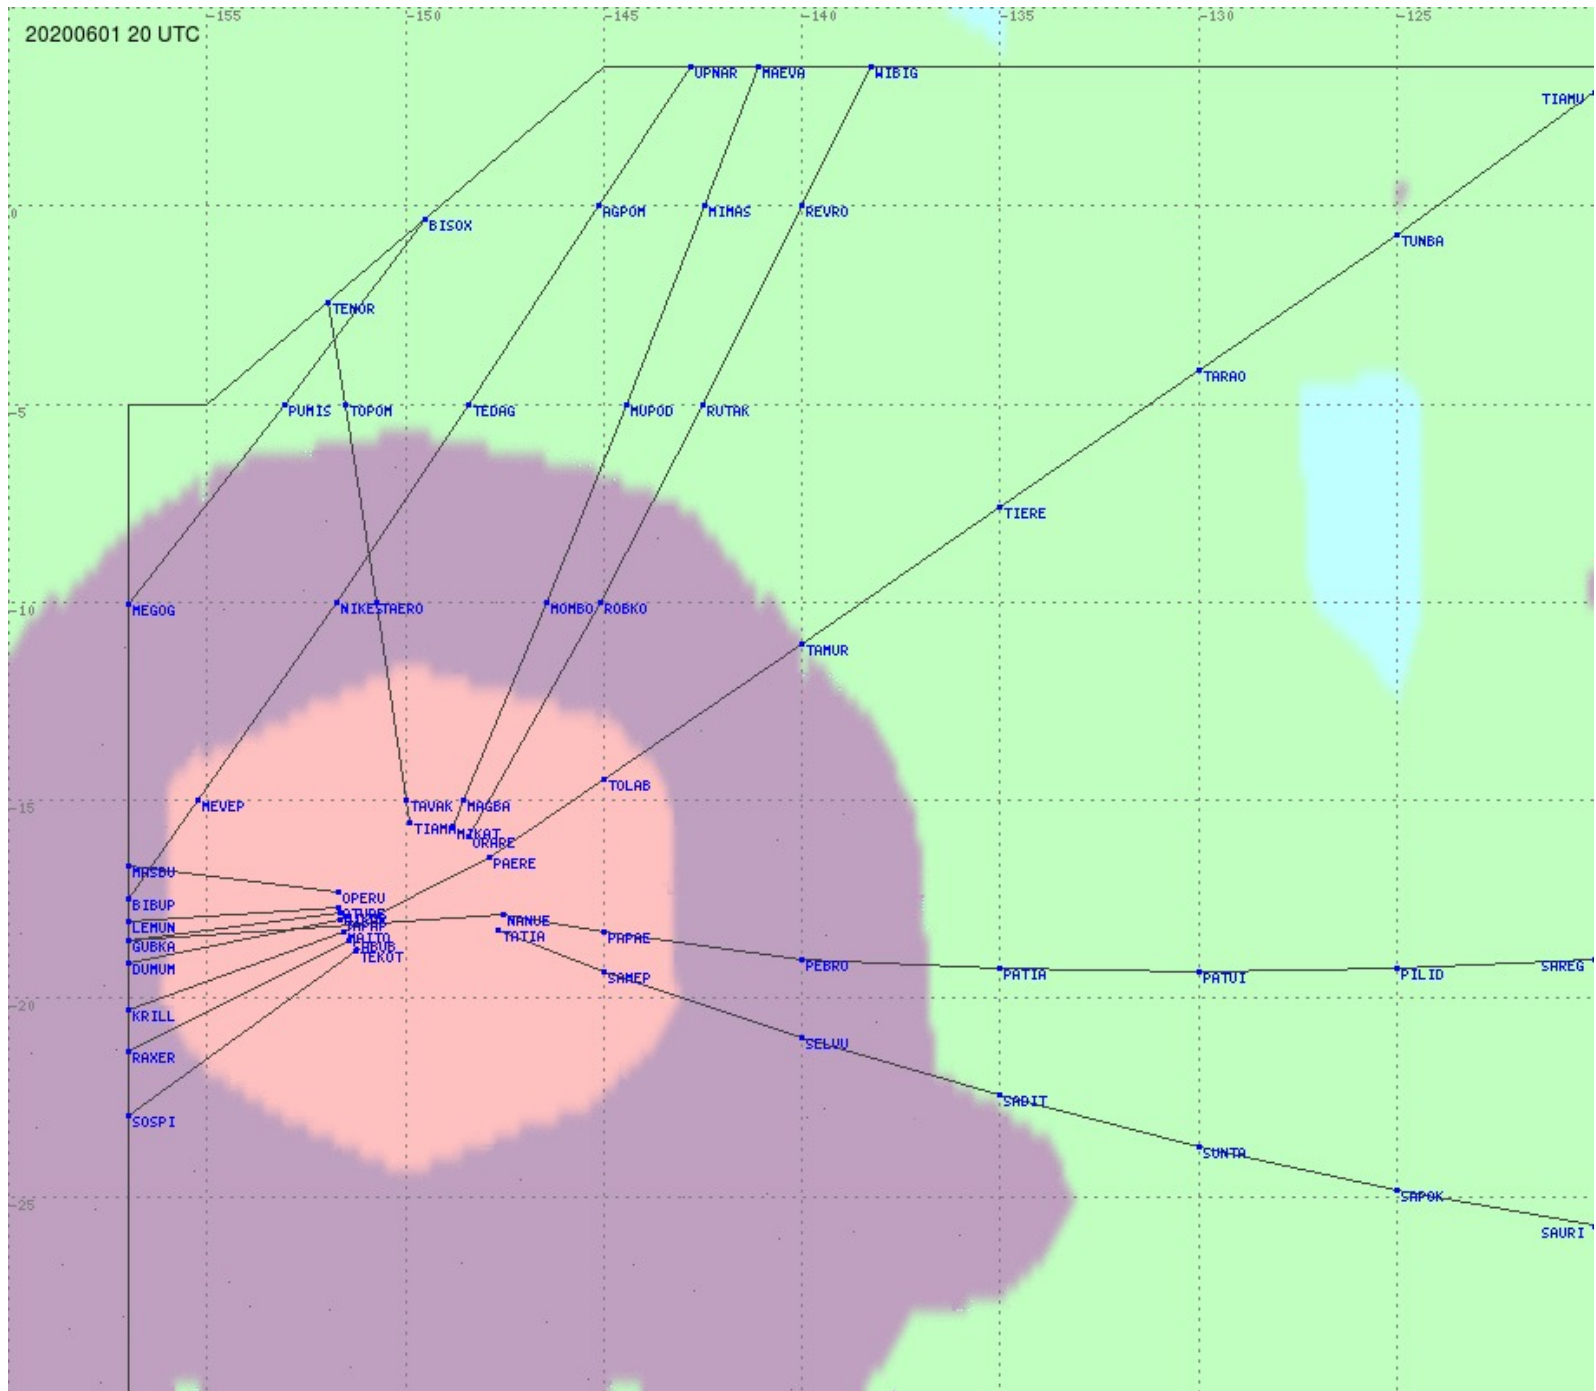

Tahiti FIR - HF Propag - 20200601

2.8 MHz
3.5 MHz
5.6 MHz
8.9 MHz
13.3 MHz
17.9 MHz
None