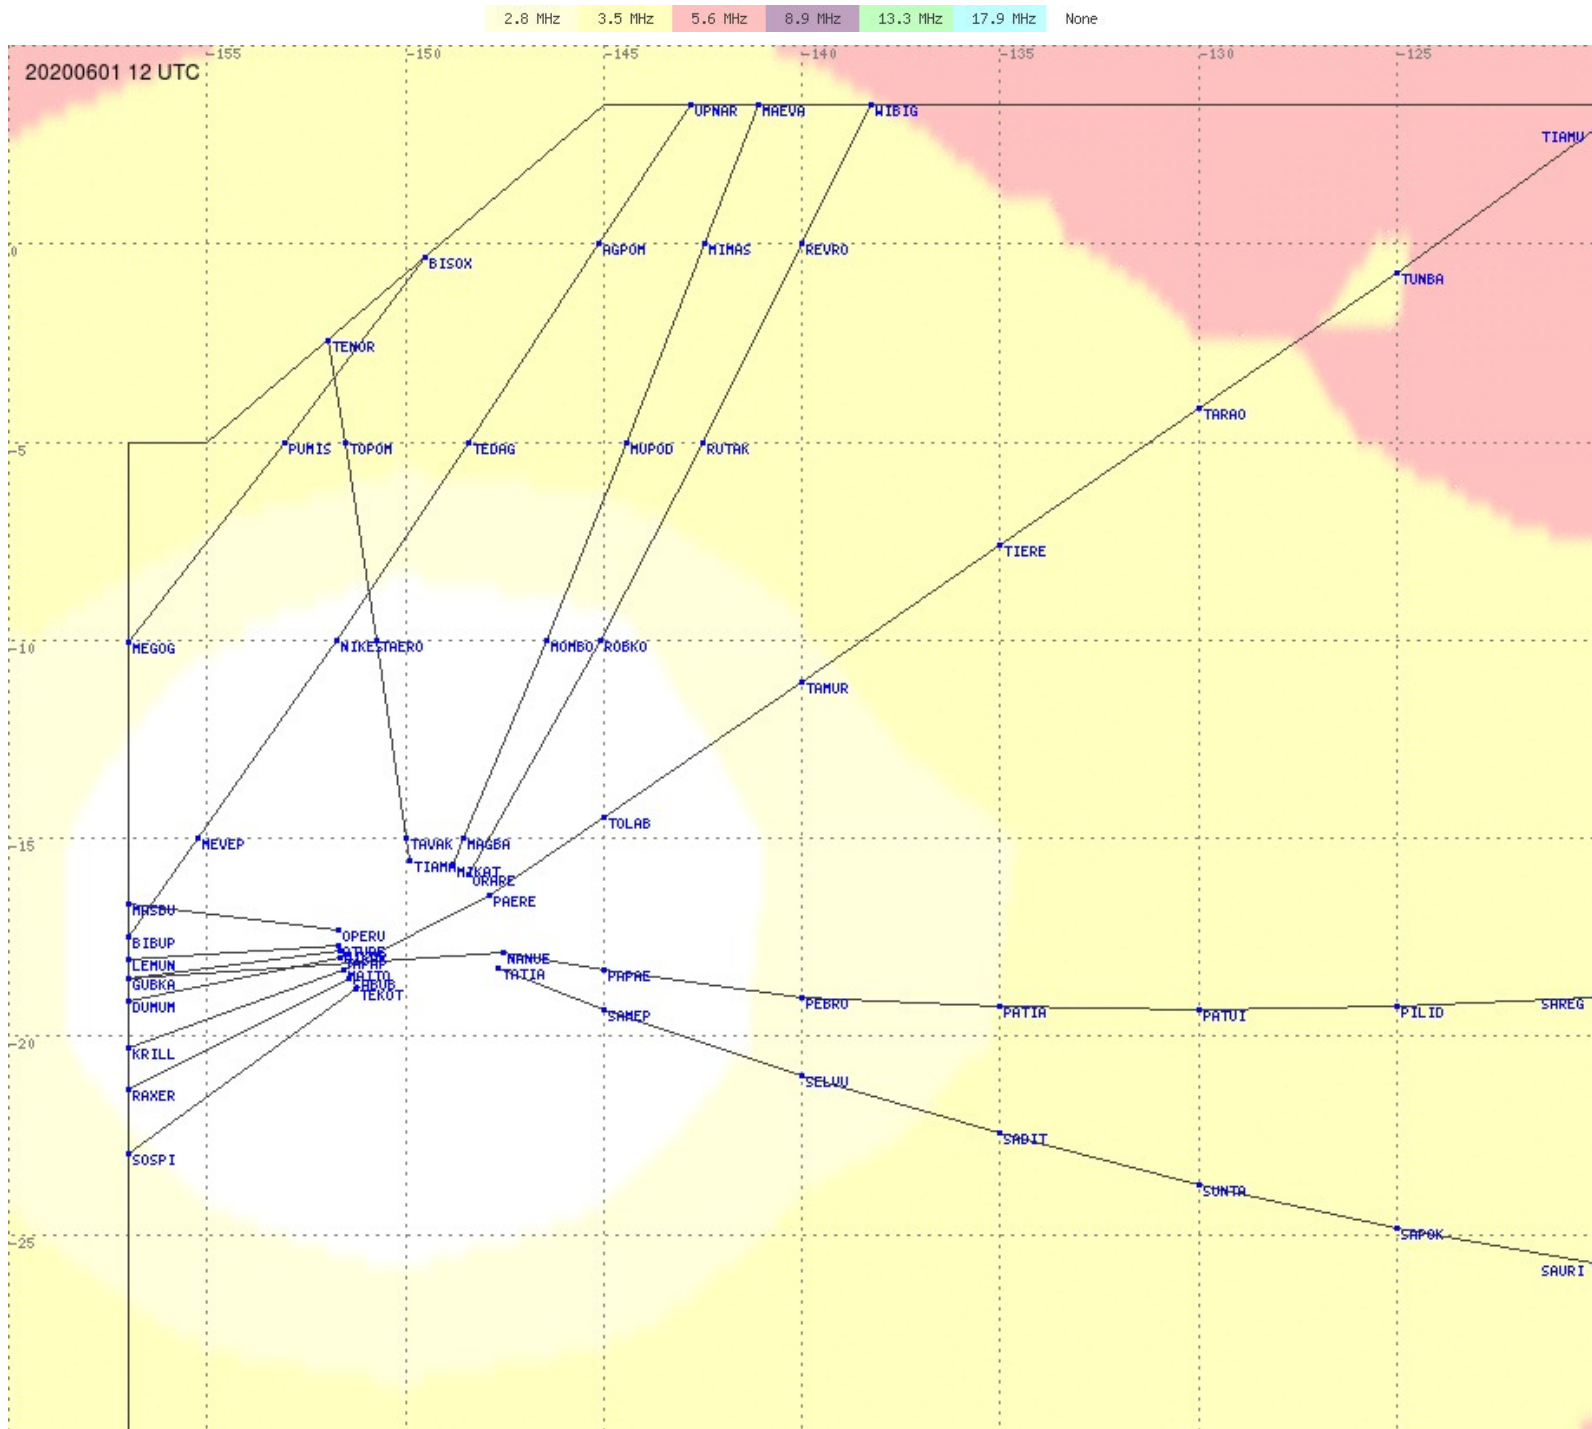

Tahiti FIR - HF Propag - 20200601