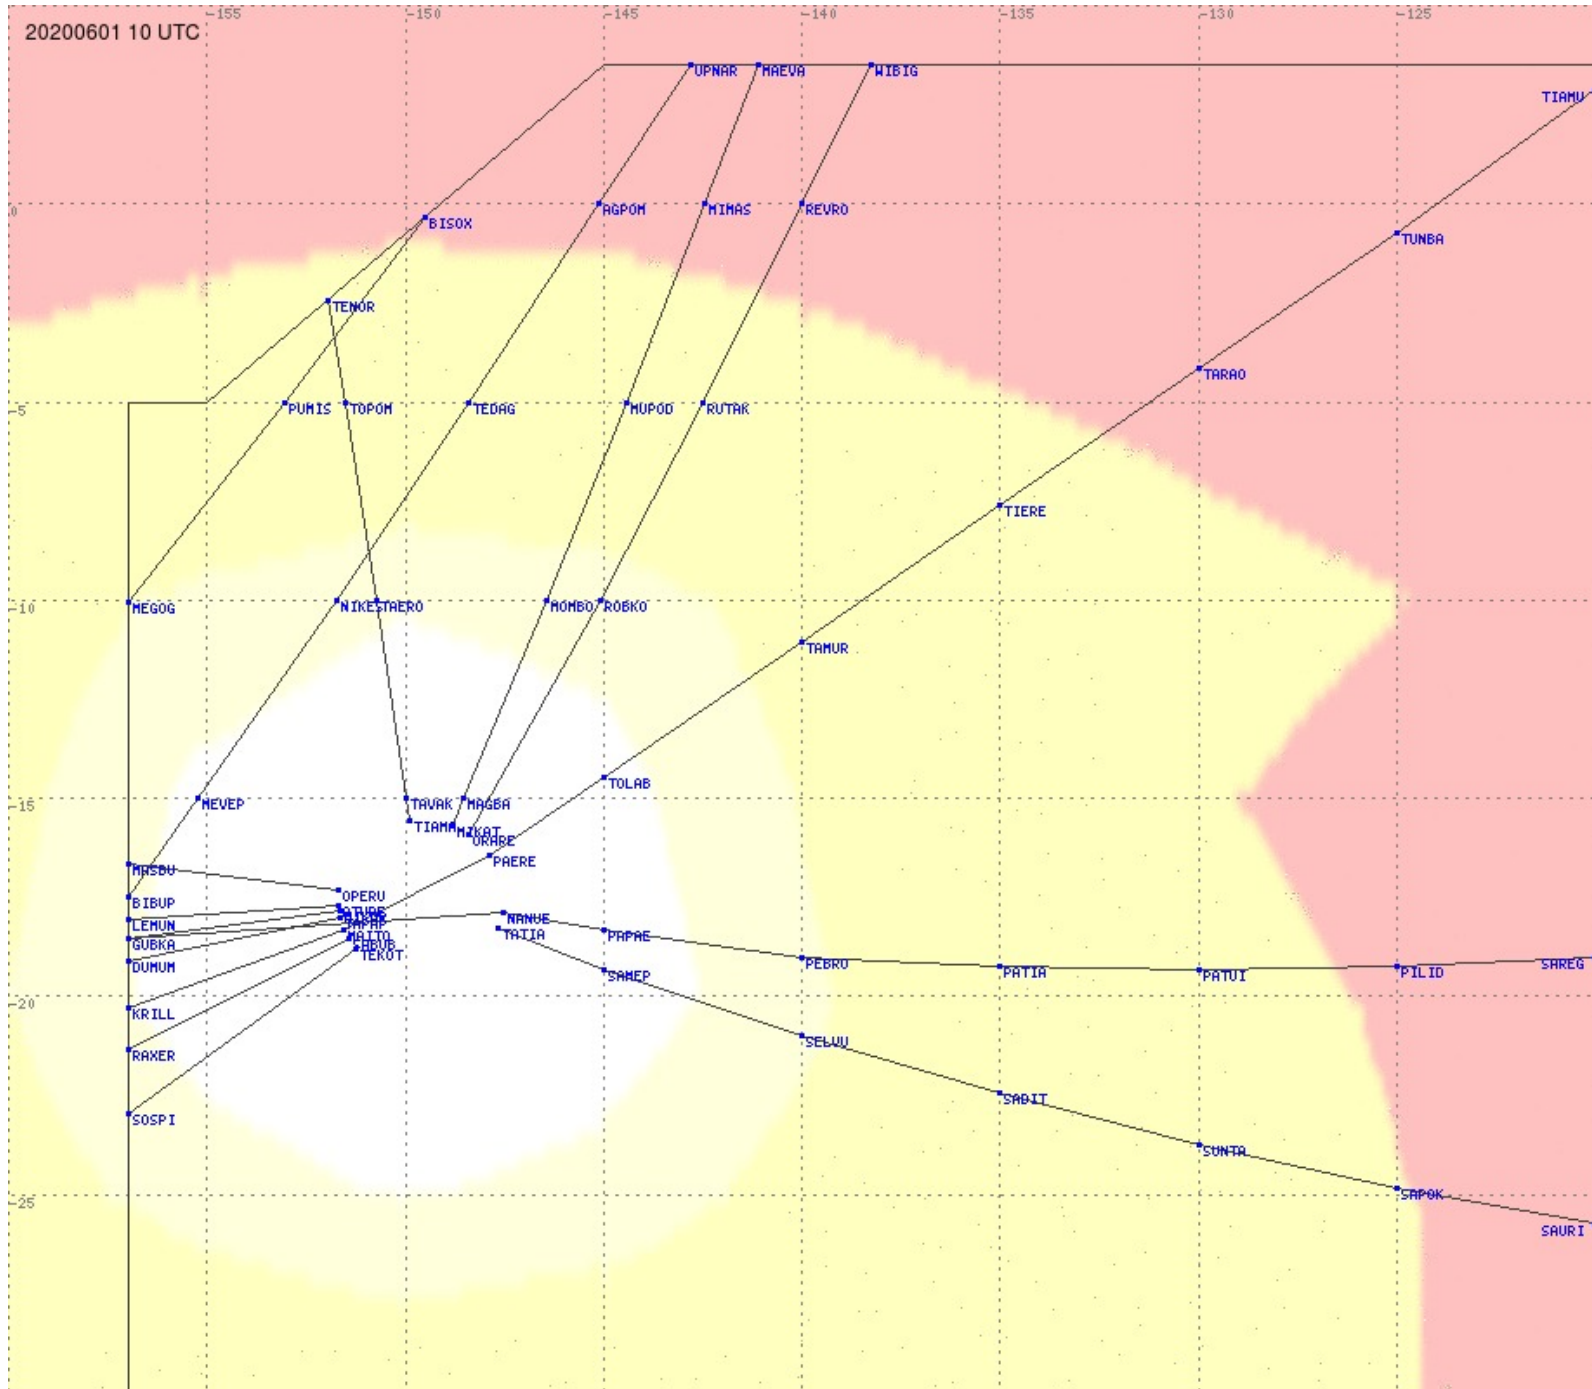

Tahiti FIR - HF Propag - 20200601

2.8 MHz
3.5 MHz
5.6 MHz
8.9 MHz
13.3 MHz
17.9 MHz
None