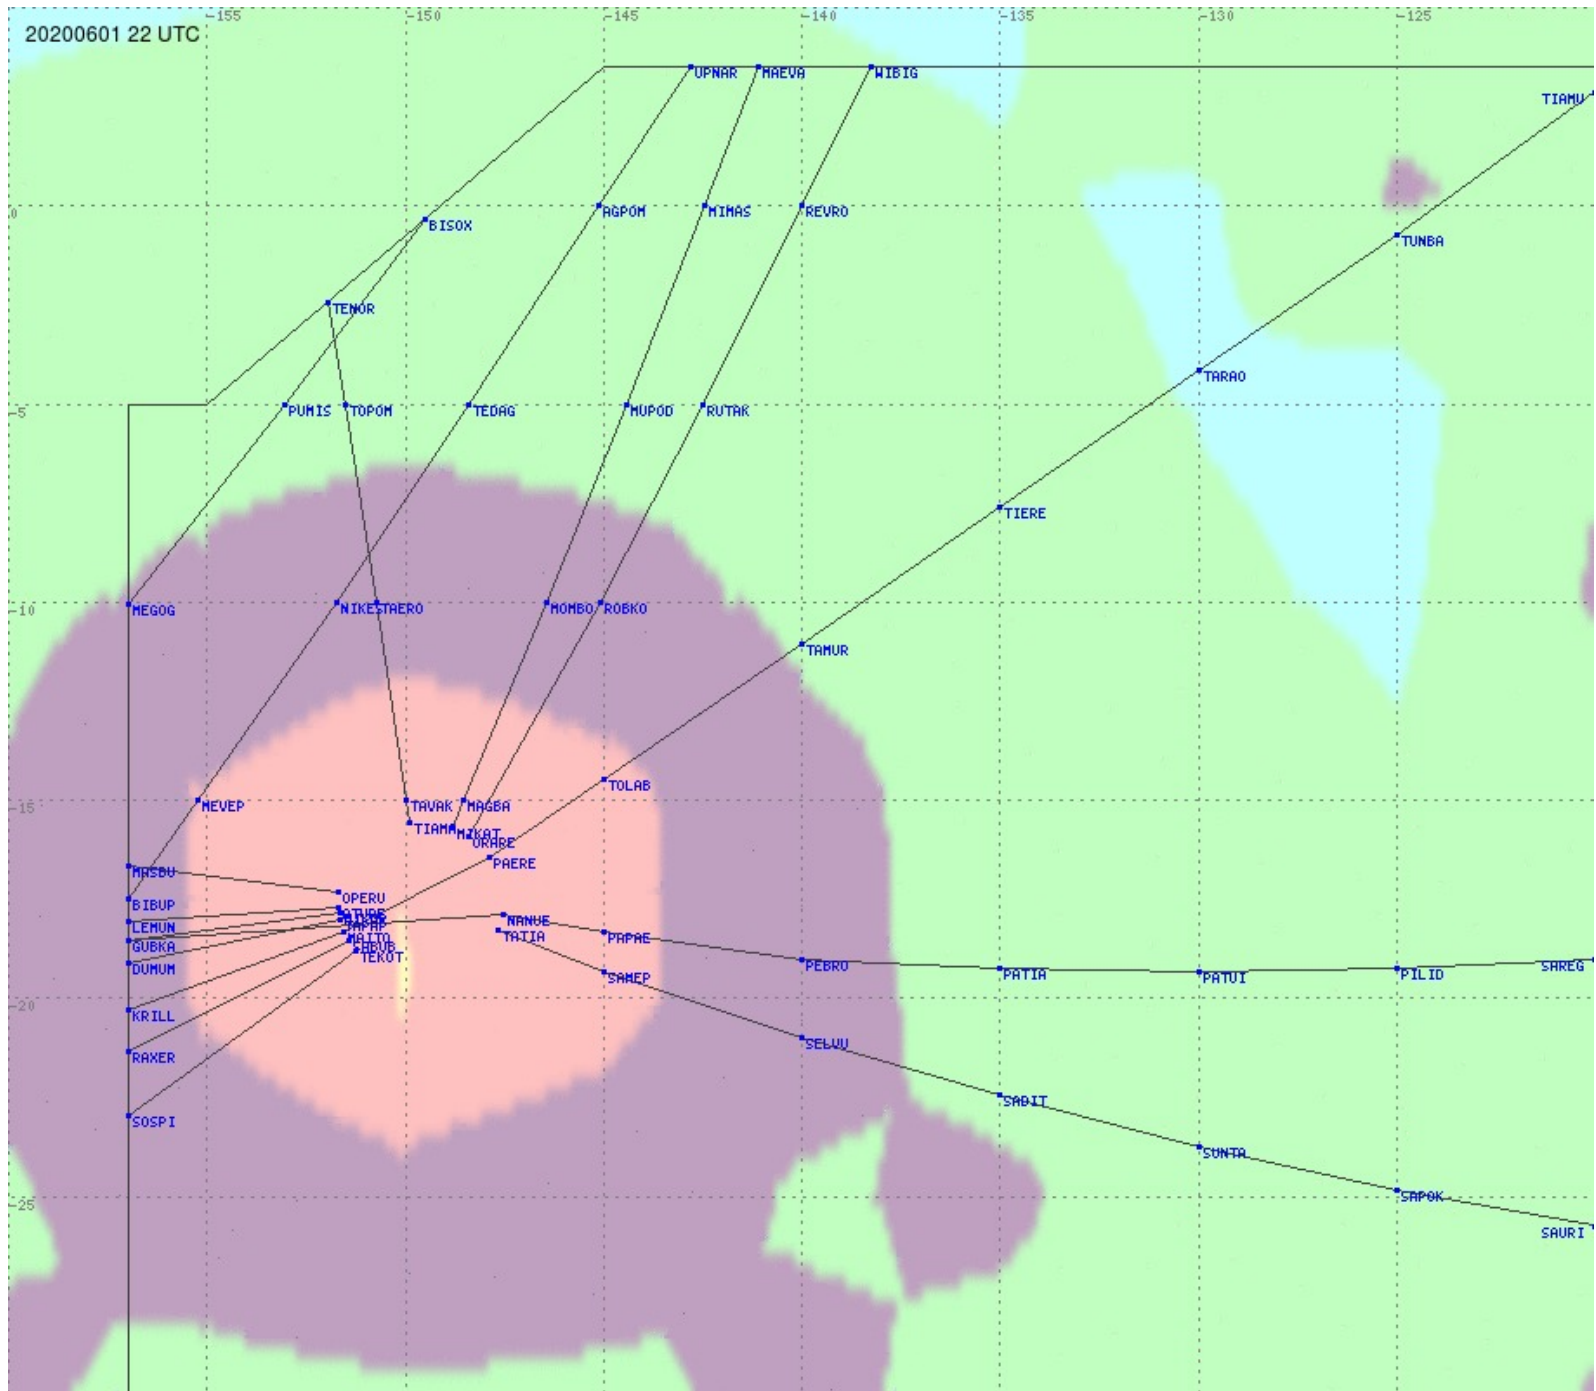

Tahiti FIR - HF Propag - 20200601

2.8 MHz
3.5 MHz
5.6 MHz
8.9 MHz
13.3 MHz
17.9 MHz
None