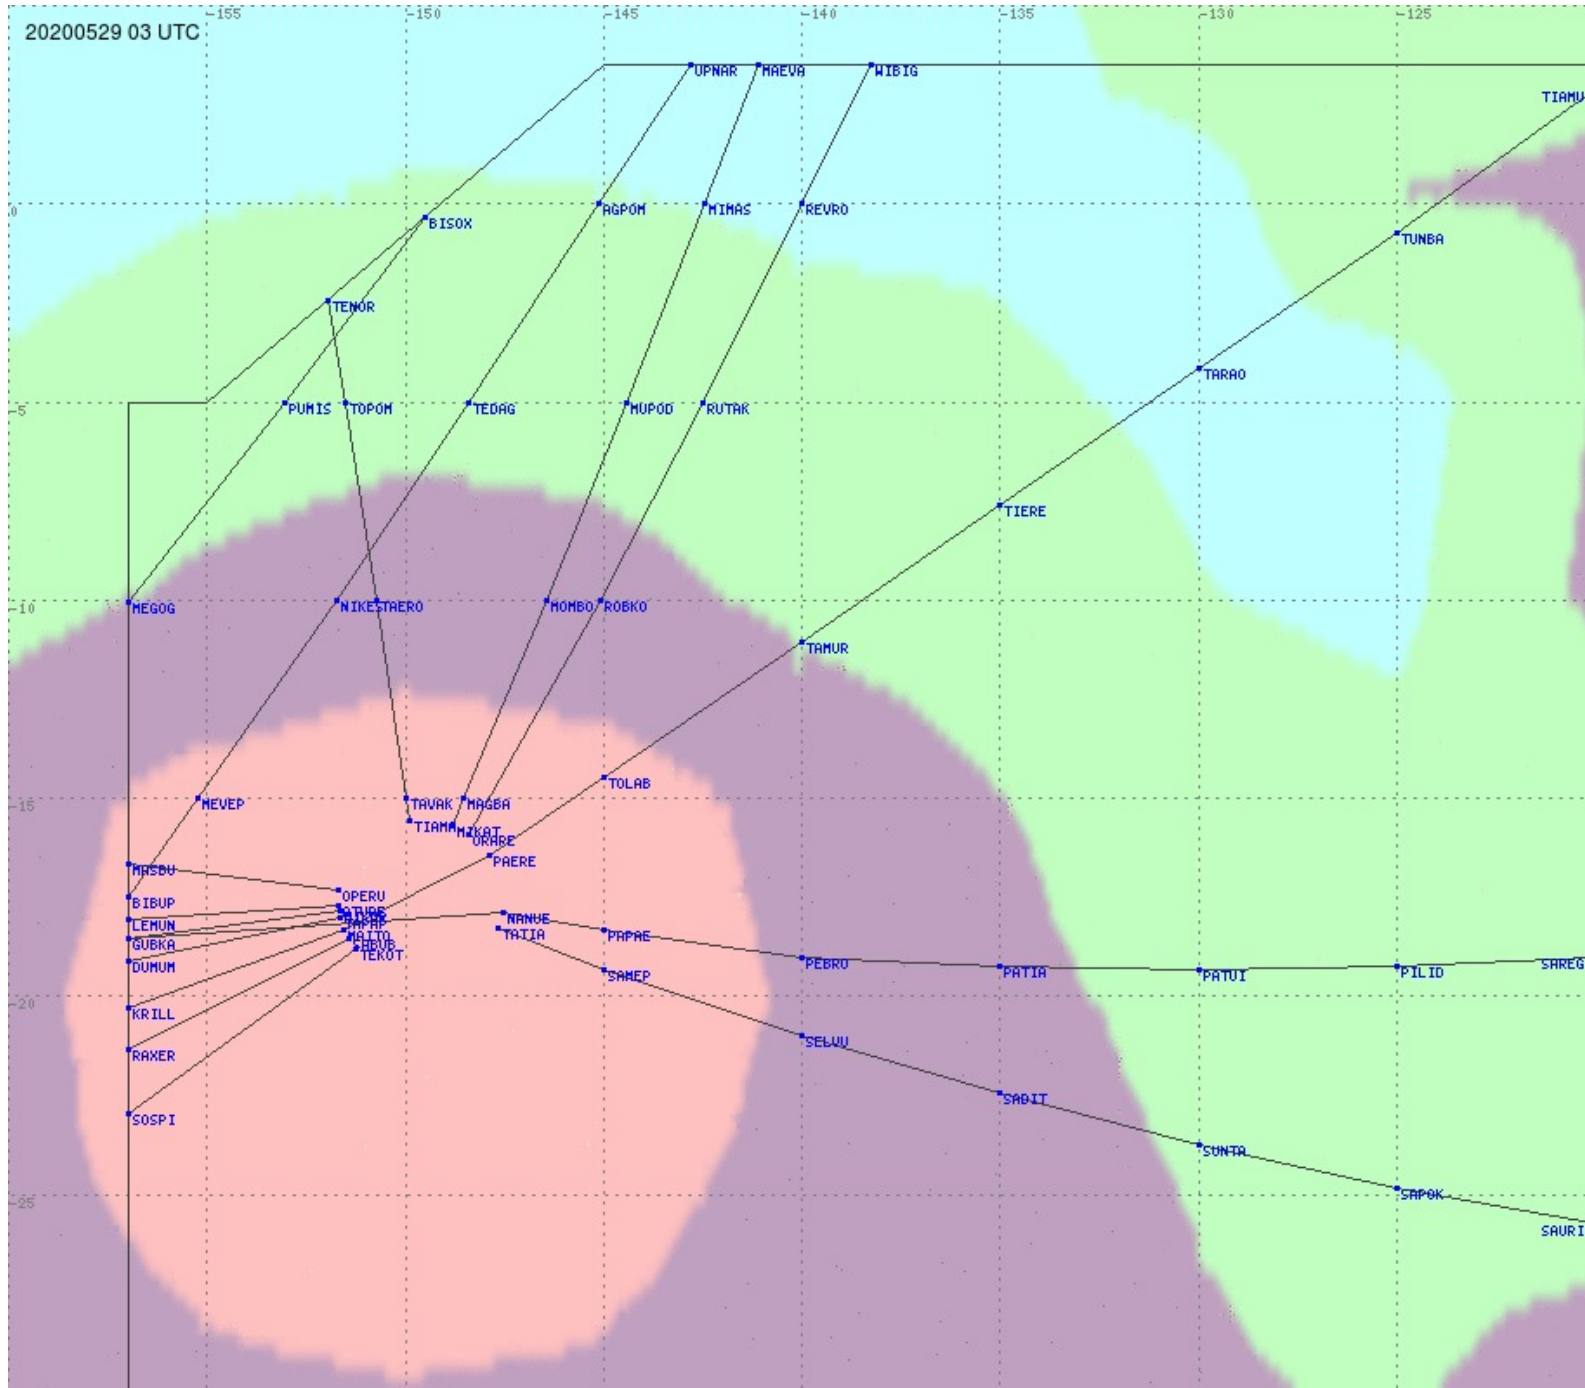

Tahiti FIR - HF Propag - 20200529

2.8 MHz 3.5 MHz 5.6 MHz 8.9 MHz 13.3 MHz 17.9 MHz None

Tahiti FIR - HF Propag - 20200529

2.8 MHz 3.5 MHz 5.6 MHz 8.9 MHz 13.3 MHz 17.9 MHz None

Tahiti FIR - HF Propag - 20200529

2.8 MHz 3.5 MHz 5.6 MHz 8.9 MHz 13.3 MHz 17.9 MHz None

Tahiti FIR - HF Propag - 20200529

2.8 MHz 3.5 MHz 5.6 MHz 8.9 MHz 13.3 MHz 17.9 MHz None

Tahiti FIR - HF Propag - 20200529

2.8 MHz 3.5 MHz 5.6 MHz 8.9 MHz 13.3 MHz 17.9 MHz None

Tahiti FIR - HF Propag - 20200529

Tahiti FIR - HF Propag - 20200529

Tahiti FIR - HF Propag - 20200529

2.8 MHz
3.5 MHz
5.6 MHz
8.9 MHz
13.3 MHz
17.9 MHz
None

Tahiti FIR - HF Propag - 20200529

2.8 MHz 3.5 MHz 5.6 MHz 8.9 MHz 13.3 MHz 17.9 MHz None