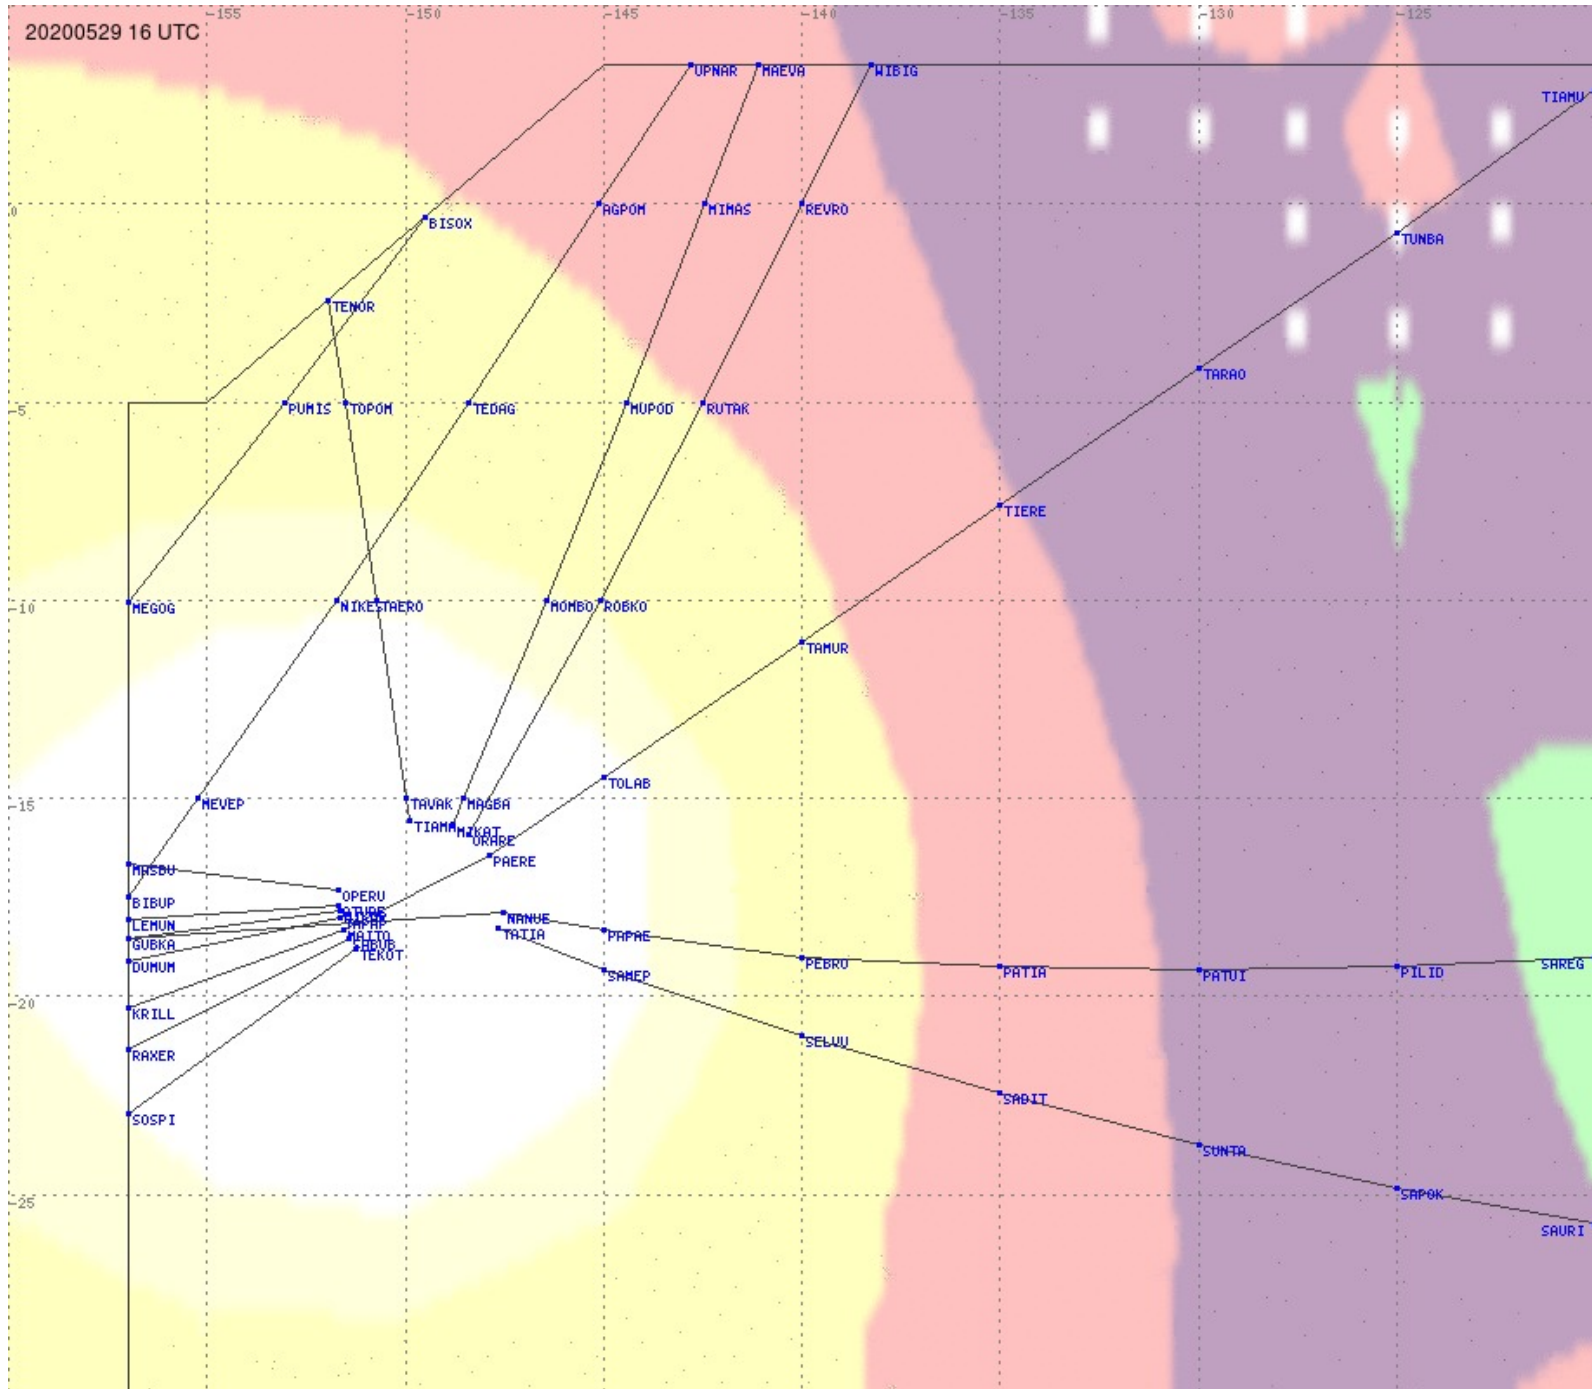

Tahiti FIR - HF Propag - 20200529

2.8 MHz
3.5 MHz
5.6 MHz
8.9 MHz
13.3 MHz
17.9 MHz
None

Tahiti FIR - HF Propag - 20200529

Tahiti FIR - HF Propag - 20200529

2.8 MHz 3.5 MHz 5.6 MHz 8.9 MHz 13.3 MHz 17.9 MHz None

Tahiti FIR - HF Propag - 20200529

Tahiti FIR - HF Propag - 20200529

Tahiti FIR - HF Propag - 20200529

2.8 MHz 3.5 MHz 5.6 MHz 8.9 MHz 13.3 MHz 17.9 MHz None

Tahiti FIR - HF Propag - 20200529

Tahiti FIR - HF Propag - 20200529

2.8 MHz 3.5 MHz 5.6 MHz 8.9 MHz 13.3 MHz 17.9 MHz None

Tahiti FIR - HF Propag - 20200529

Tahiti FIR - HF Propag - 20200529

2.8 MHz 3.5 MHz 5.6 MHz 8.9 MHz 13.3 MHz 17.9 MHz None

Tahiti FIR - HF Propag - 20200529

2.8 MHz 3.5 MHz 5.6 MHz 8.9 MHz 13.3 MHz 17.9 MHz None

Tahiti FIR - HF Propag - 20200529

2.8 MHz 3.5 MHz 5.6 MHz 8.9 MHz 13.3 MHz 17.9 MHz None

Tahiti FIR - HF Propag - 20200529

2.8 MHz
3.5 MHz
5.6 MHz
8.9 MHz
13.3 MHz
17.9 MHz
None