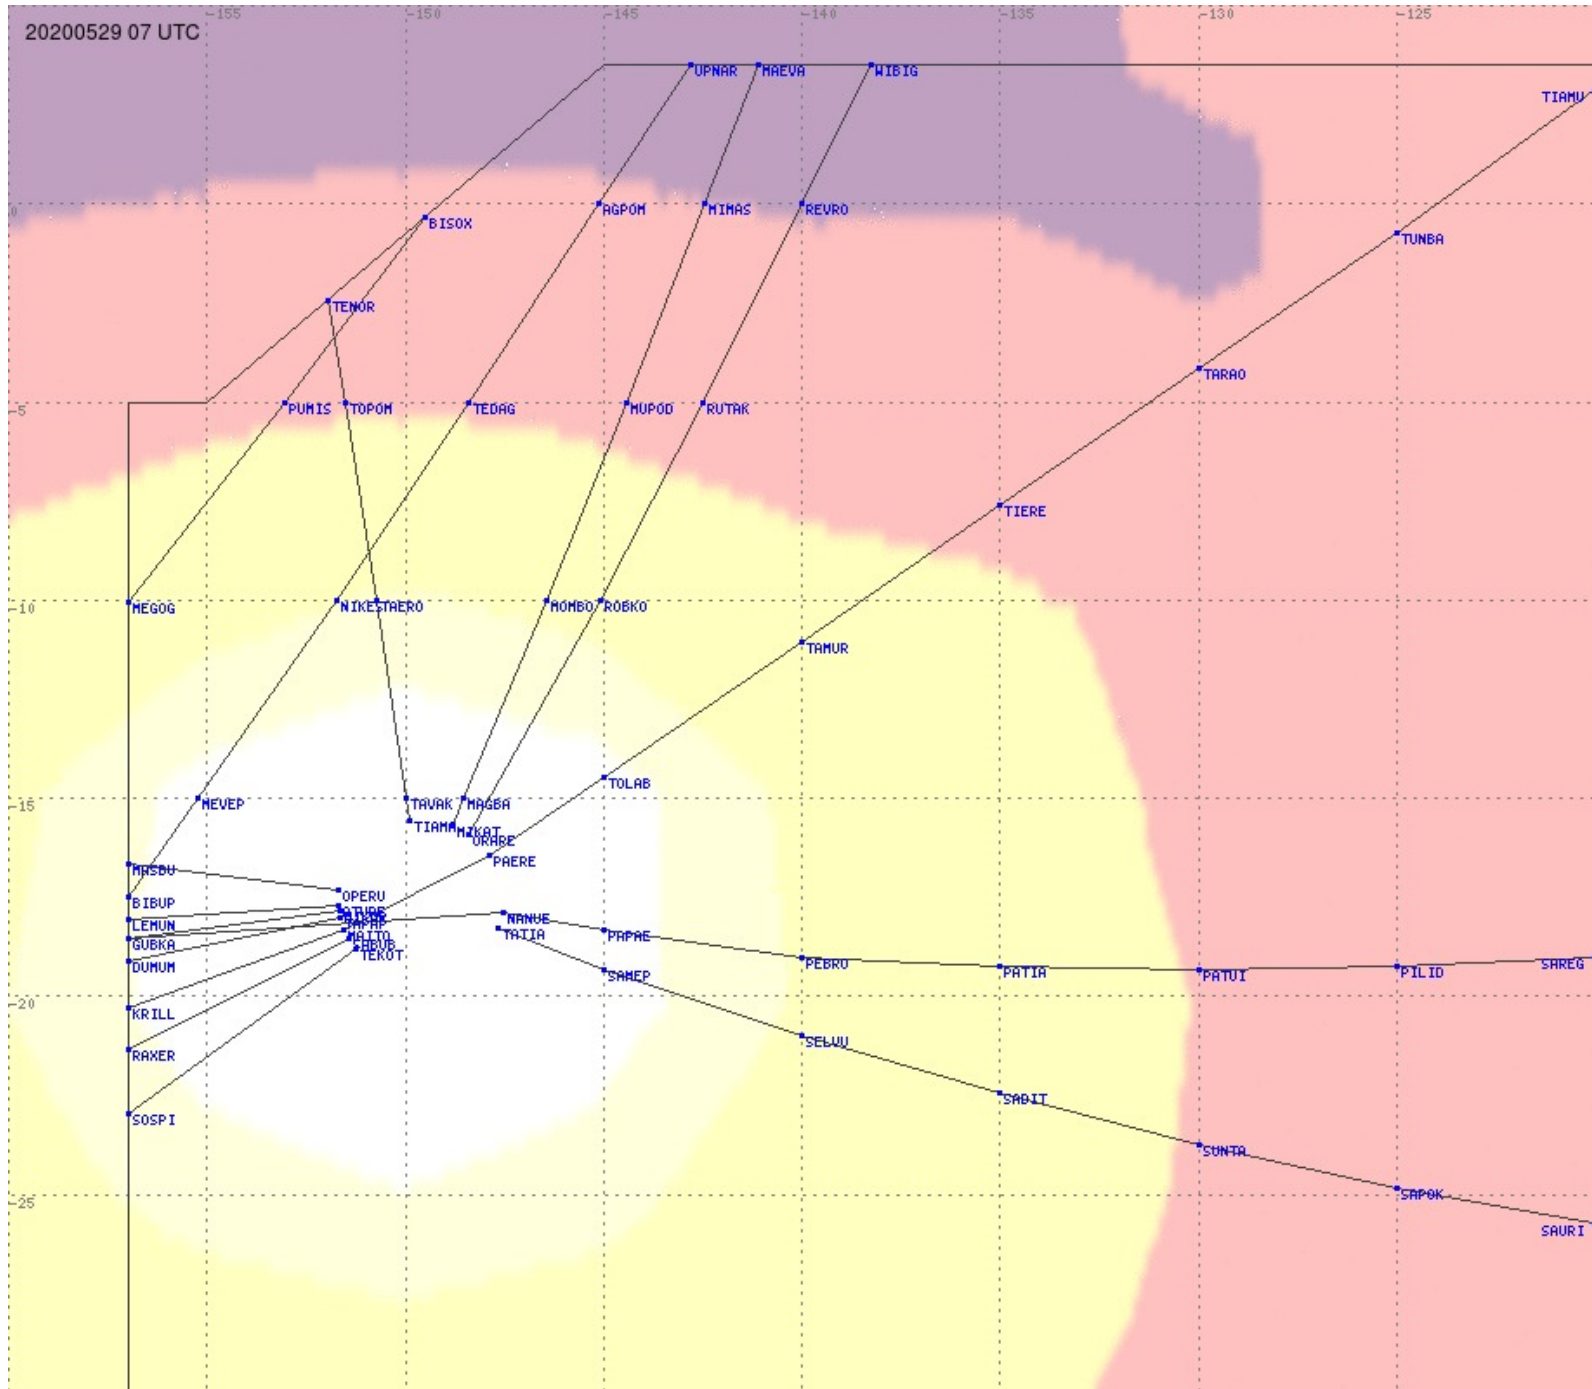

Tahiti FIR - HF Propag - 20200529

Tahiti FIR - HF Propag - 20200529

Tahiti FIR - HF Propag - 20200529

2.8 MHz
3.5 MHz
5.6 MHz
8.9 MHz
13.3 MHz
17.9 MHz
None

Tahiti FIR - HF Propag - 20200529

2.8 MHz 3.5 MHz 5.6 MHz 8.9 MHz 13.3 MHz 17.9 MHz None

Tahiti FIR - HF Propag - 20200529

2.8 MHz
3.5 MHz
5.6 MHz
8.9 MHz
13.3 MHz
17.9 MHz
None

Tahiti FIR - HF Propag - 20200529

Tahiti FIR - HF Propag - 20200529

2.8 MHz 3.5 MHz 5.6 MHz 8.9 MHz 13.3 MHz 17.9 MHz None