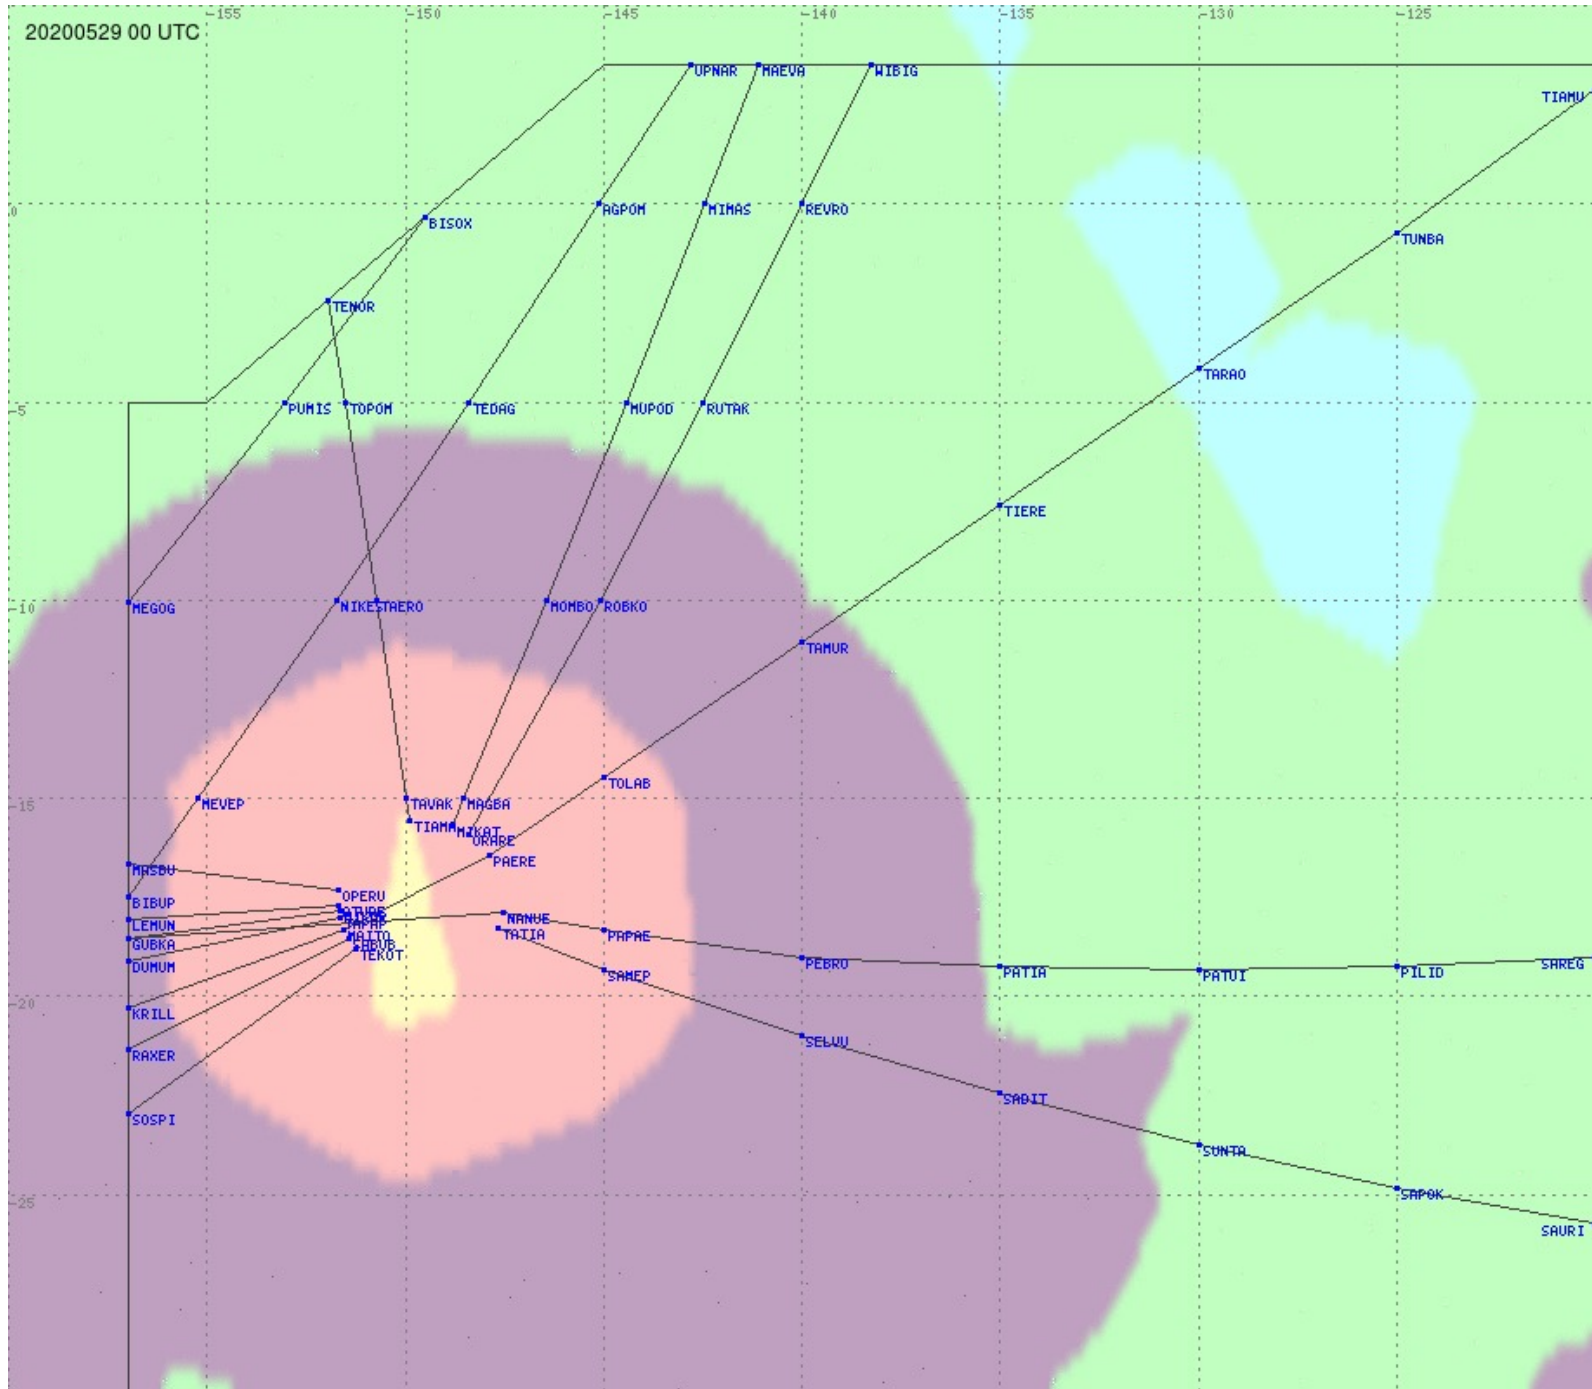

Tahiti FIR - HF Propag - 20200529

2.8 MHz 3.5 MHz 5.6 MHz 8.9 MHz 13.3 MHz 17.9 MHz None

Tahiti FIR - HF Propag - 20200529

2.8 MHz 3.5 MHz 5.6 MHz 8.9 MHz 13.3 MHz 17.9 MHz None

Tahiti FIR - HF Propag - 20200529

2.8 MHz 3.5 MHz 5.6 MHz 8.9 MHz 13.3 MHz 17.9 MHz None

Tahiti FIR - HF Propag - 20200529

2.8 MHz 3.5 MHz 5.6 MHz 8.9 MHz 13.3 MHz 17.9 MHz None

Tahiti FIR - HF Propag - 20200529

2.8 MHz 3.5 MHz 5.6 MHz 8.9 MHz 13.3 MHz 17.9 MHz None

Tahiti FIR - HF Propag - 20200529

Tahiti FIR - HF Propag - 20200529

Tahiti FIR - HF Propag - 20200529

2.8 MHz
3.5 MHz
5.6 MHz
8.9 MHz
13.3 MHz
17.9 MHz
None

Tahiti FIR - HF Propag - 20200529

2.8 MHz 3.5 MHz 5.6 MHz 8.9 MHz 13.3 MHz 17.9 MHz None