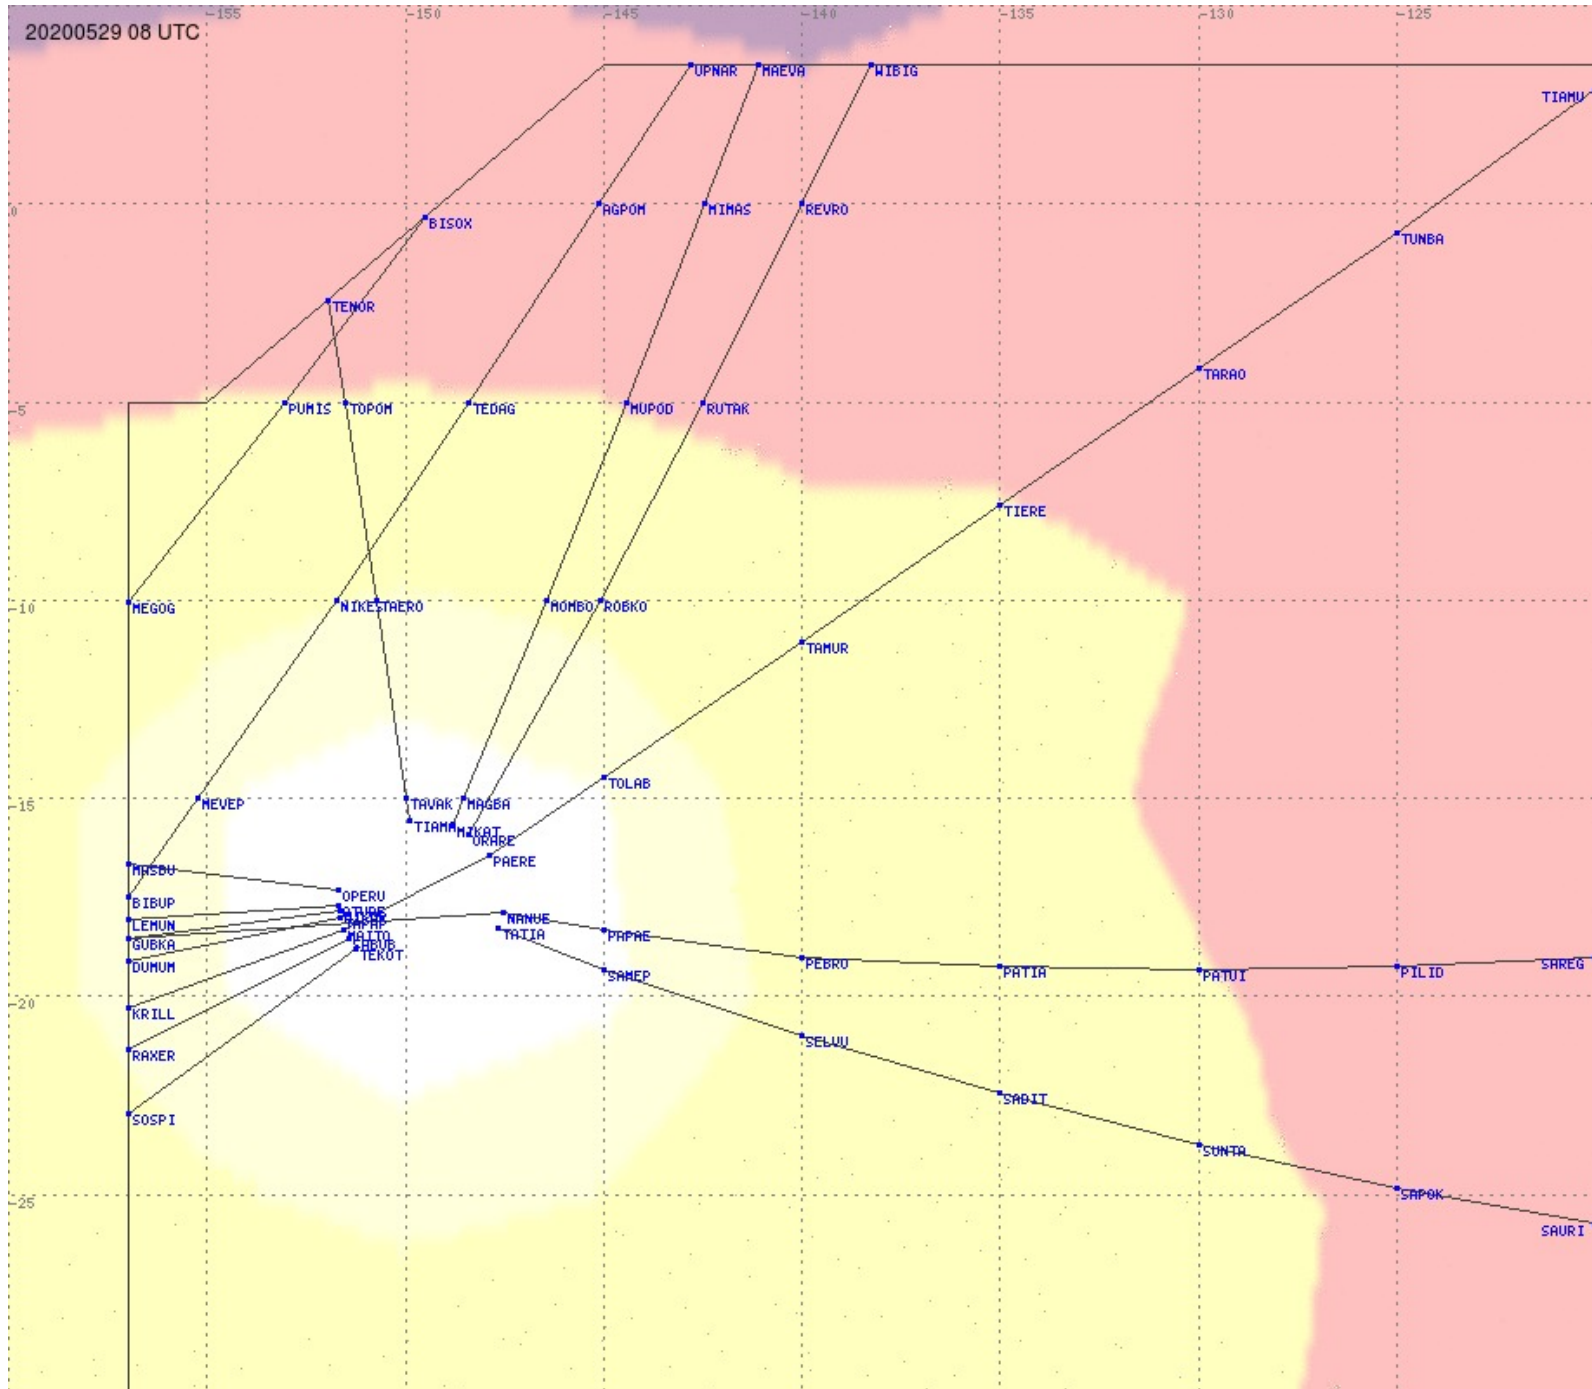

Tahiti FIR - HF Propag - 20200529

Tahiti FIR - HF Propag - 20200529

Tahiti FIR - HF Propag - 20200529

2.8 MHz
3.5 MHz
5.6 MHz
8.9 MHz
13.3 MHz
17.9 MHz
None

Tahiti FIR - HF Propag - 20200529

2.8 MHz 3.5 MHz 5.6 MHz 8.9 MHz 13.3 MHz 17.9 MHz None

Tahiti FIR - HF Propag - 20200529

2.8 MHz
3.5 MHz
5.6 MHz
8.9 MHz
13.3 MHz
17.9 MHz
None

Tahiti FIR - HF Propag - 20200529

Tahiti FIR - HF Propag - 20200529

2.8 MHz 3.5 MHz 5.6 MHz 8.9 MHz 13.3 MHz 17.9 MHz None