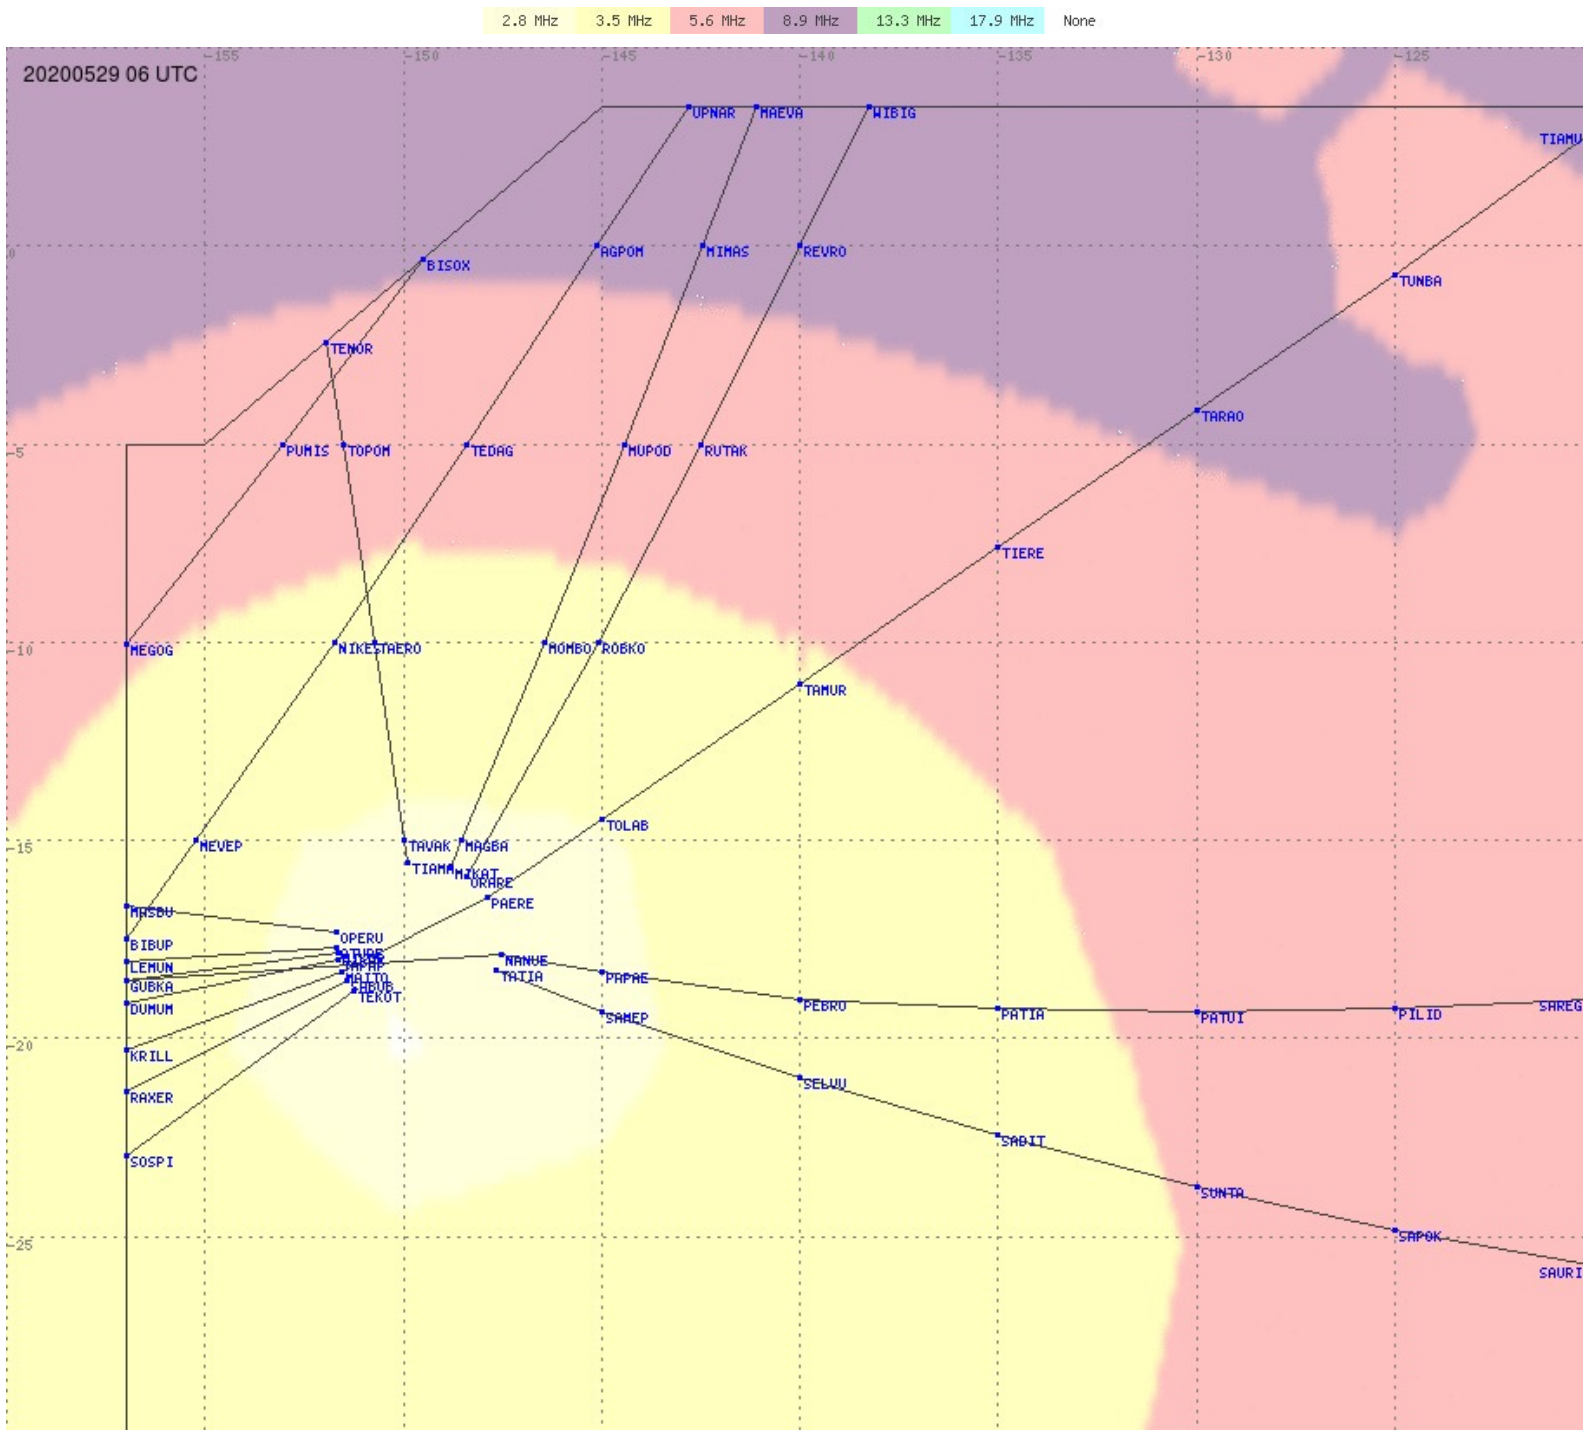

Tahiti FIR - HF Propag - 20200529

2.8 MHz 3.5 MHz 5.6 MHz 8.9 MHz 13.3 MHz 17.9 MHz None

Tahiti FIR - HF Propag - 20200529

2.8 MHz 3.5 MHz 5.6 MHz 8.9 MHz 13.3 MHz 17.9 MHz None

Tahiti FIR - HF Propag - 20200529

2.8 MHz 3.5 MHz 5.6 MHz 8.9 MHz 13.3 MHz 17.9 MHz None

Tahiti FIR - HF Propag - 20200529

2.8 MHz 3.5 MHz 5.6 MHz 8.9 MHz 13.3 MHz 17.9 MHz None

Tahiti FIR - HF Propag - 20200529

2.8 MHz 3.5 MHz 5.6 MHz 8.9 MHz 13.3 MHz 17.9 MHz None

Tahiti FIR - HF Propag - 20200529

Tahiti FIR - HF Propag - 20200529

Tahiti FIR - HF Propag - 20200529

2.8 MHz
3.5 MHz
5.6 MHz
8.9 MHz
13.3 MHz
17.9 MHz
None

Tahiti FIR - HF Propag - 20200529

2.8 MHz 3.5 MHz 5.6 MHz 8.9 MHz 13.3 MHz 17.9 MHz None