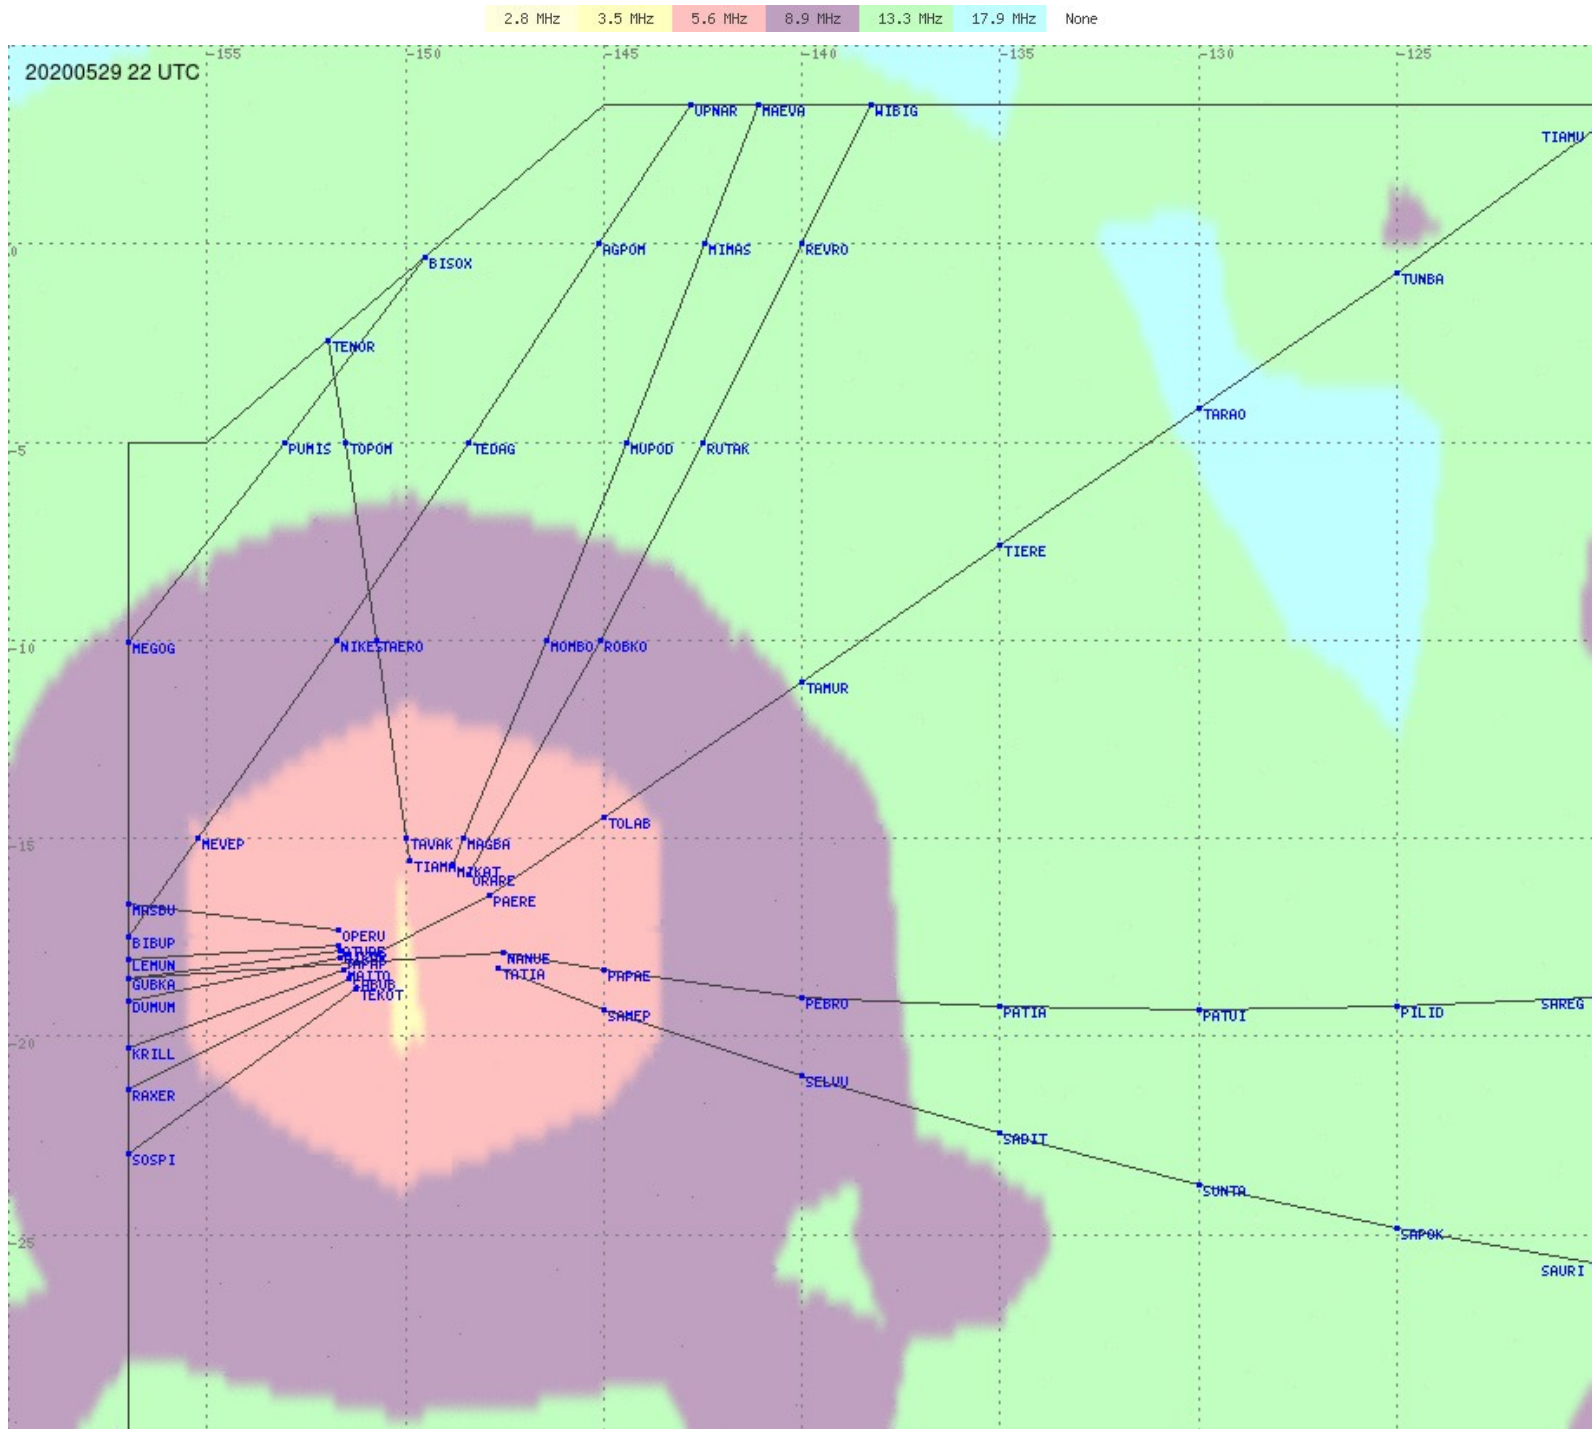

Tahiti FIR - HF Propag - 20200529