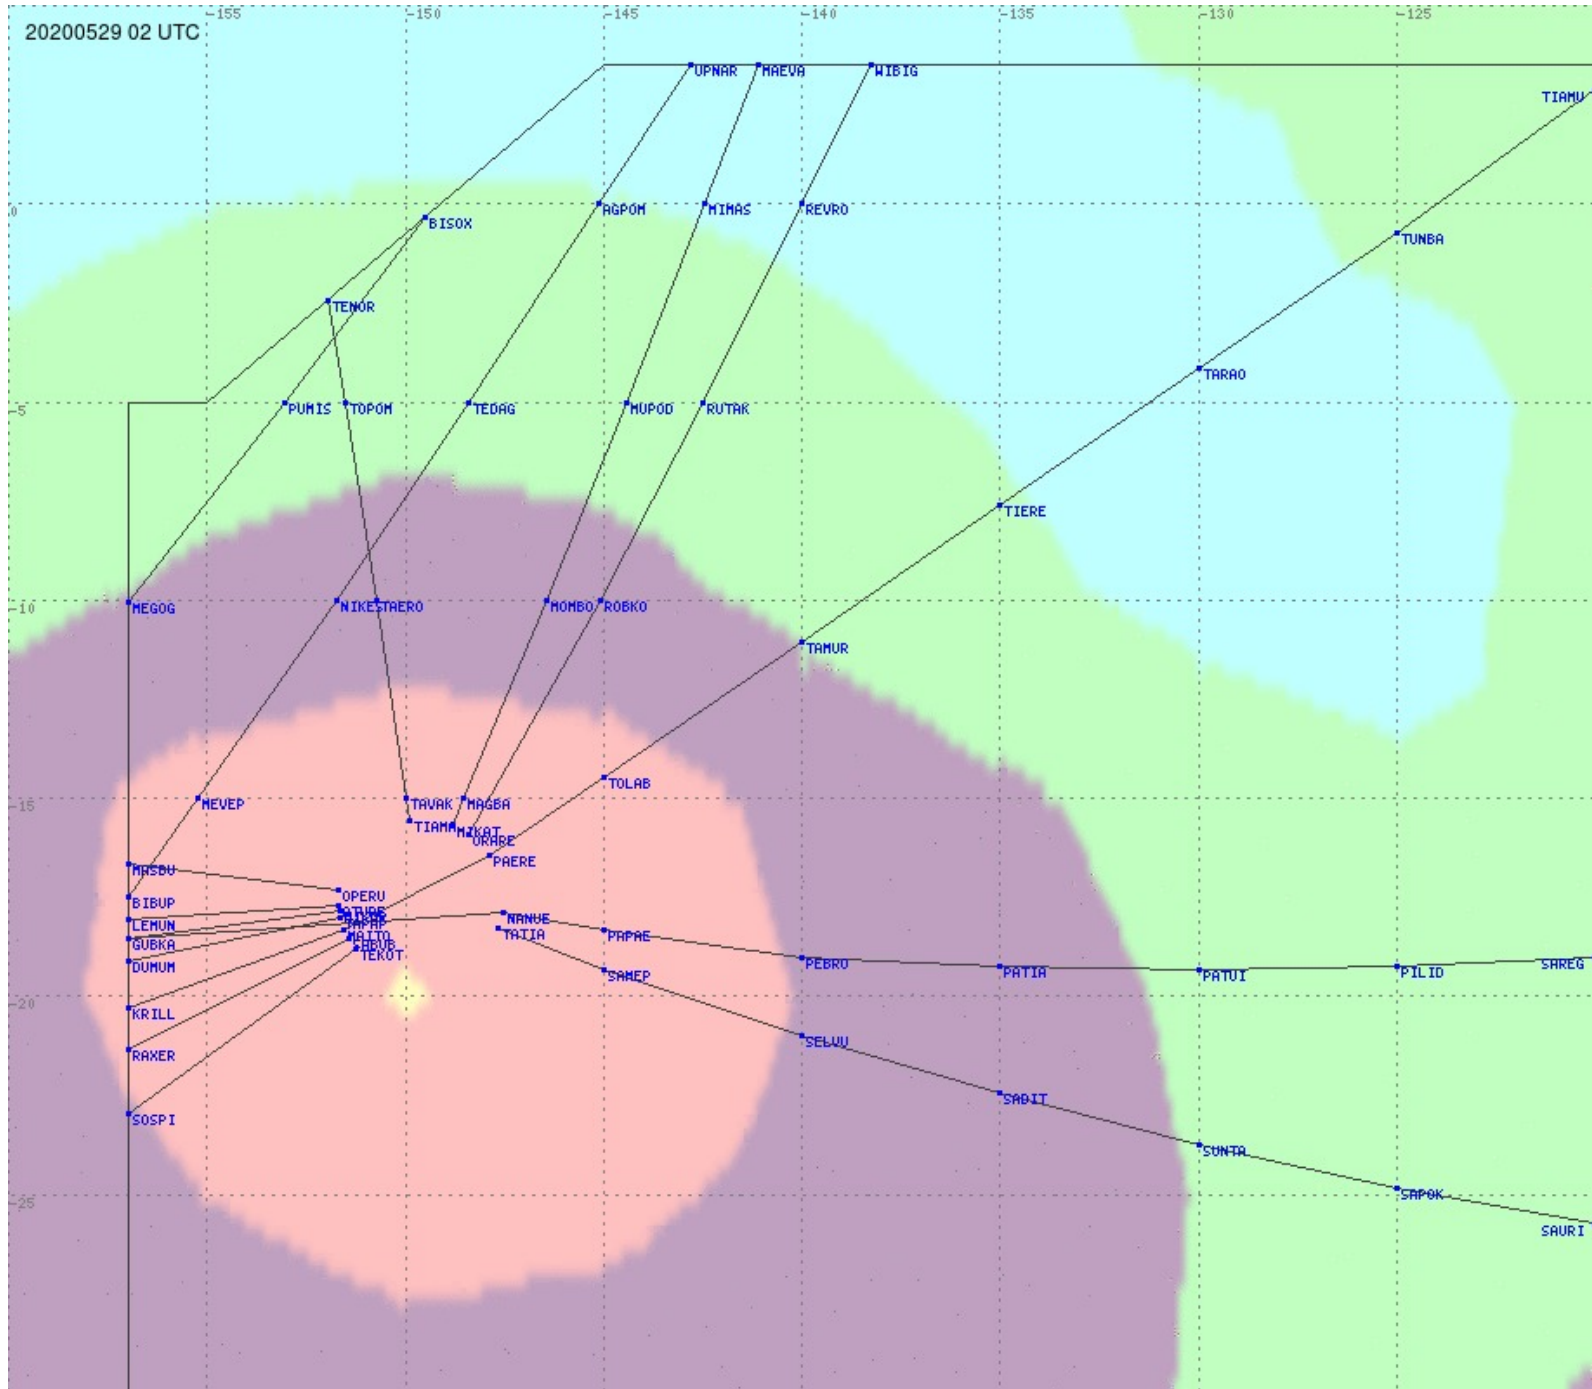

Tahiti FIR - HF Propag - 20200529

2.8 MHz 3.5 MHz 5.6 MHz 8.9 MHz 13.3 MHz 17.9 MHz None

Tahiti FIR - HF Propag - 20200529

2.8 MHz 3.5 MHz 5.6 MHz 8.9 MHz 13.3 MHz 17.9 MHz None

Tahiti FIR - HF Propag - 20200529

2.8 MHz 3.5 MHz 5.6 MHz 8.9 MHz 13.3 MHz 17.9 MHz None

Tahiti FIR - HF Propag - 20200529

2.8 MHz 3.5 MHz 5.6 MHz 8.9 MHz 13.3 MHz 17.9 MHz None

Tahiti FIR - HF Propag - 20200529

2.8 MHz 3.5 MHz 5.6 MHz 8.9 MHz 13.3 MHz 17.9 MHz None

Tahiti FIR - HF Propag - 20200529

Tahiti FIR - HF Propag - 20200529

Tahiti FIR - HF Propag - 20200529

2.8 MHz
3.5 MHz
5.6 MHz
8.9 MHz
13.3 MHz
17.9 MHz
None

Tahiti FIR - HF Propag - 20200529

2.8 MHz 3.5 MHz 5.6 MHz 8.9 MHz 13.3 MHz 17.9 MHz None