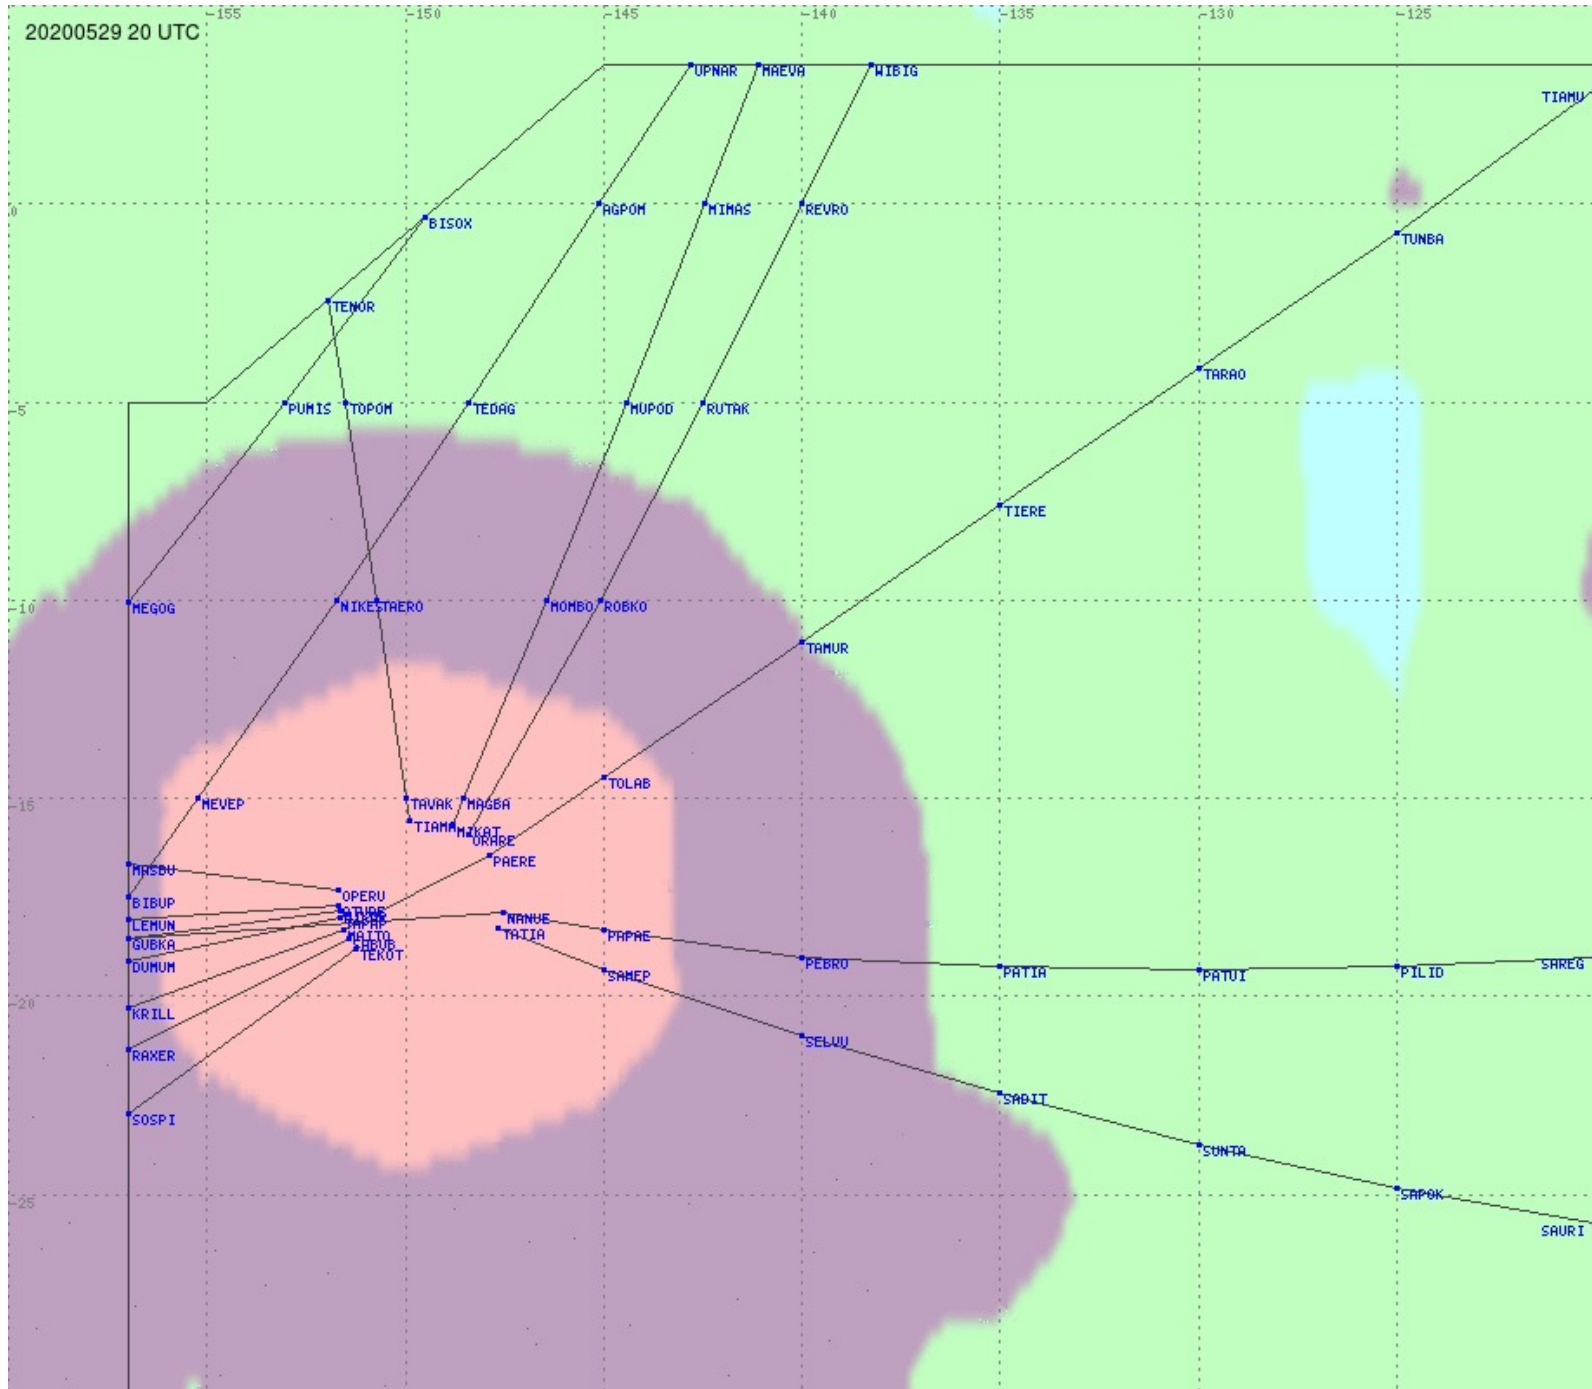

Tahiti FIR - HF Propag - 20200529

2.8 MHz 3.5 MHz 5.6 MHz 8.9 MHz 13.3 MHz 17.9 MHz None

Tahiti FIR - HF Propag - 20200529

2.8 MHz 3.5 MHz 5.6 MHz 8.9 MHz 13.3 MHz 17.9 MHz None

Tahiti FIR - HF Propag - 20200529

Tahiti FIR - HF Propag - 20200529

Tahiti FIR - HF Propag - 20200529

Tahiti FIR - HF Propag - 20200529

2.8 MHz 3.5 MHz 5.6 MHz 8.9 MHz 13.3 MHz 17.9 MHz None

Tahiti FIR - HF Propag - 20200529

Tahiti FIR - HF Propag - 20200529

2.8 MHz 3.5 MHz 5.6 MHz 8.9 MHz 13.3 MHz 17.9 MHz None

Tahiti FIR - HF Propag - 20200529

Tahiti FIR - HF Propag - 20200529

2.8 MHz 3.5 MHz 5.6 MHz 8.9 MHz 13.3 MHz 17.9 MHz None

Tahiti FIR - HF Propag - 20200529

2.8 MHz 3.5 MHz 5.6 MHz 8.9 MHz 13.3 MHz 17.9 MHz None

Tahiti FIR - HF Propag - 20200529

2.8 MHz 3.5 MHz 5.6 MHz 8.9 MHz 13.3 MHz 17.9 MHz None

Tahiti FIR - HF Propag - 20200529

2.8 MHz
3.5 MHz
5.6 MHz
8.9 MHz
13.3 MHz
17.9 MHz
None