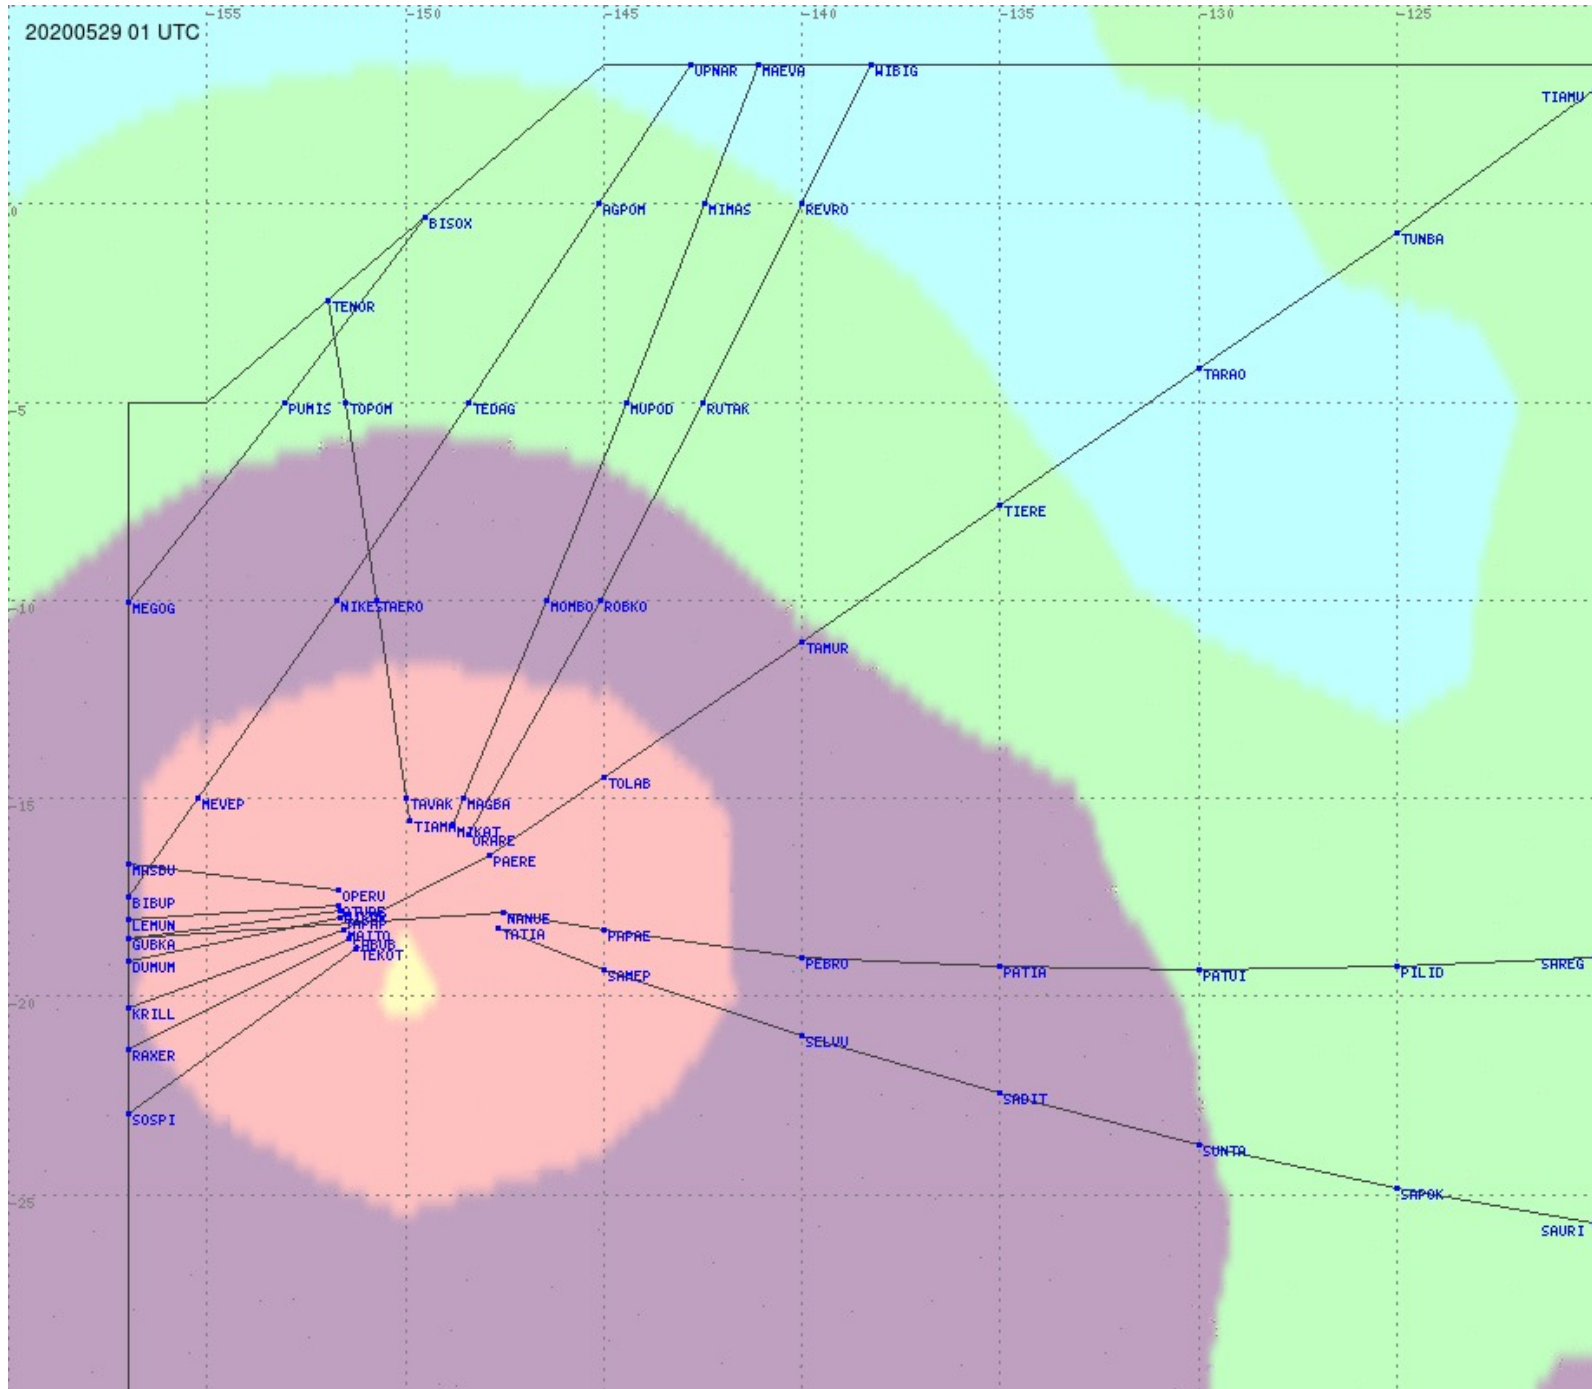

Tahiti FIR - HF Propag - 20200529

2.8 MHz 3.5 MHz 5.6 MHz 8.9 MHz 13.3 MHz 17.9 MHz None

Tahiti FIR - HF Propag - 20200529

2.8 MHz 3.5 MHz 5.6 MHz 8.9 MHz 13.3 MHz 17.9 MHz None

Tahiti FIR - HF Propag - 20200529

2.8 MHz 3.5 MHz 5.6 MHz 8.9 MHz 13.3 MHz 17.9 MHz None

Tahiti FIR - HF Propag - 20200529

2.8 MHz 3.5 MHz 5.6 MHz 8.9 MHz 13.3 MHz 17.9 MHz None

Tahiti FIR - HF Propag - 20200529

2.8 MHz 3.5 MHz 5.6 MHz 8.9 MHz 13.3 MHz 17.9 MHz None

Tahiti FIR - HF Propag - 20200529

Tahiti FIR - HF Propag - 20200529

Tahiti FIR - HF Propag - 20200529

2.8 MHz
3.5 MHz
5.6 MHz
8.9 MHz
13.3 MHz
17.9 MHz
None

Tahiti FIR - HF Propag - 20200529

2.8 MHz 3.5 MHz 5.6 MHz 8.9 MHz 13.3 MHz 17.9 MHz None