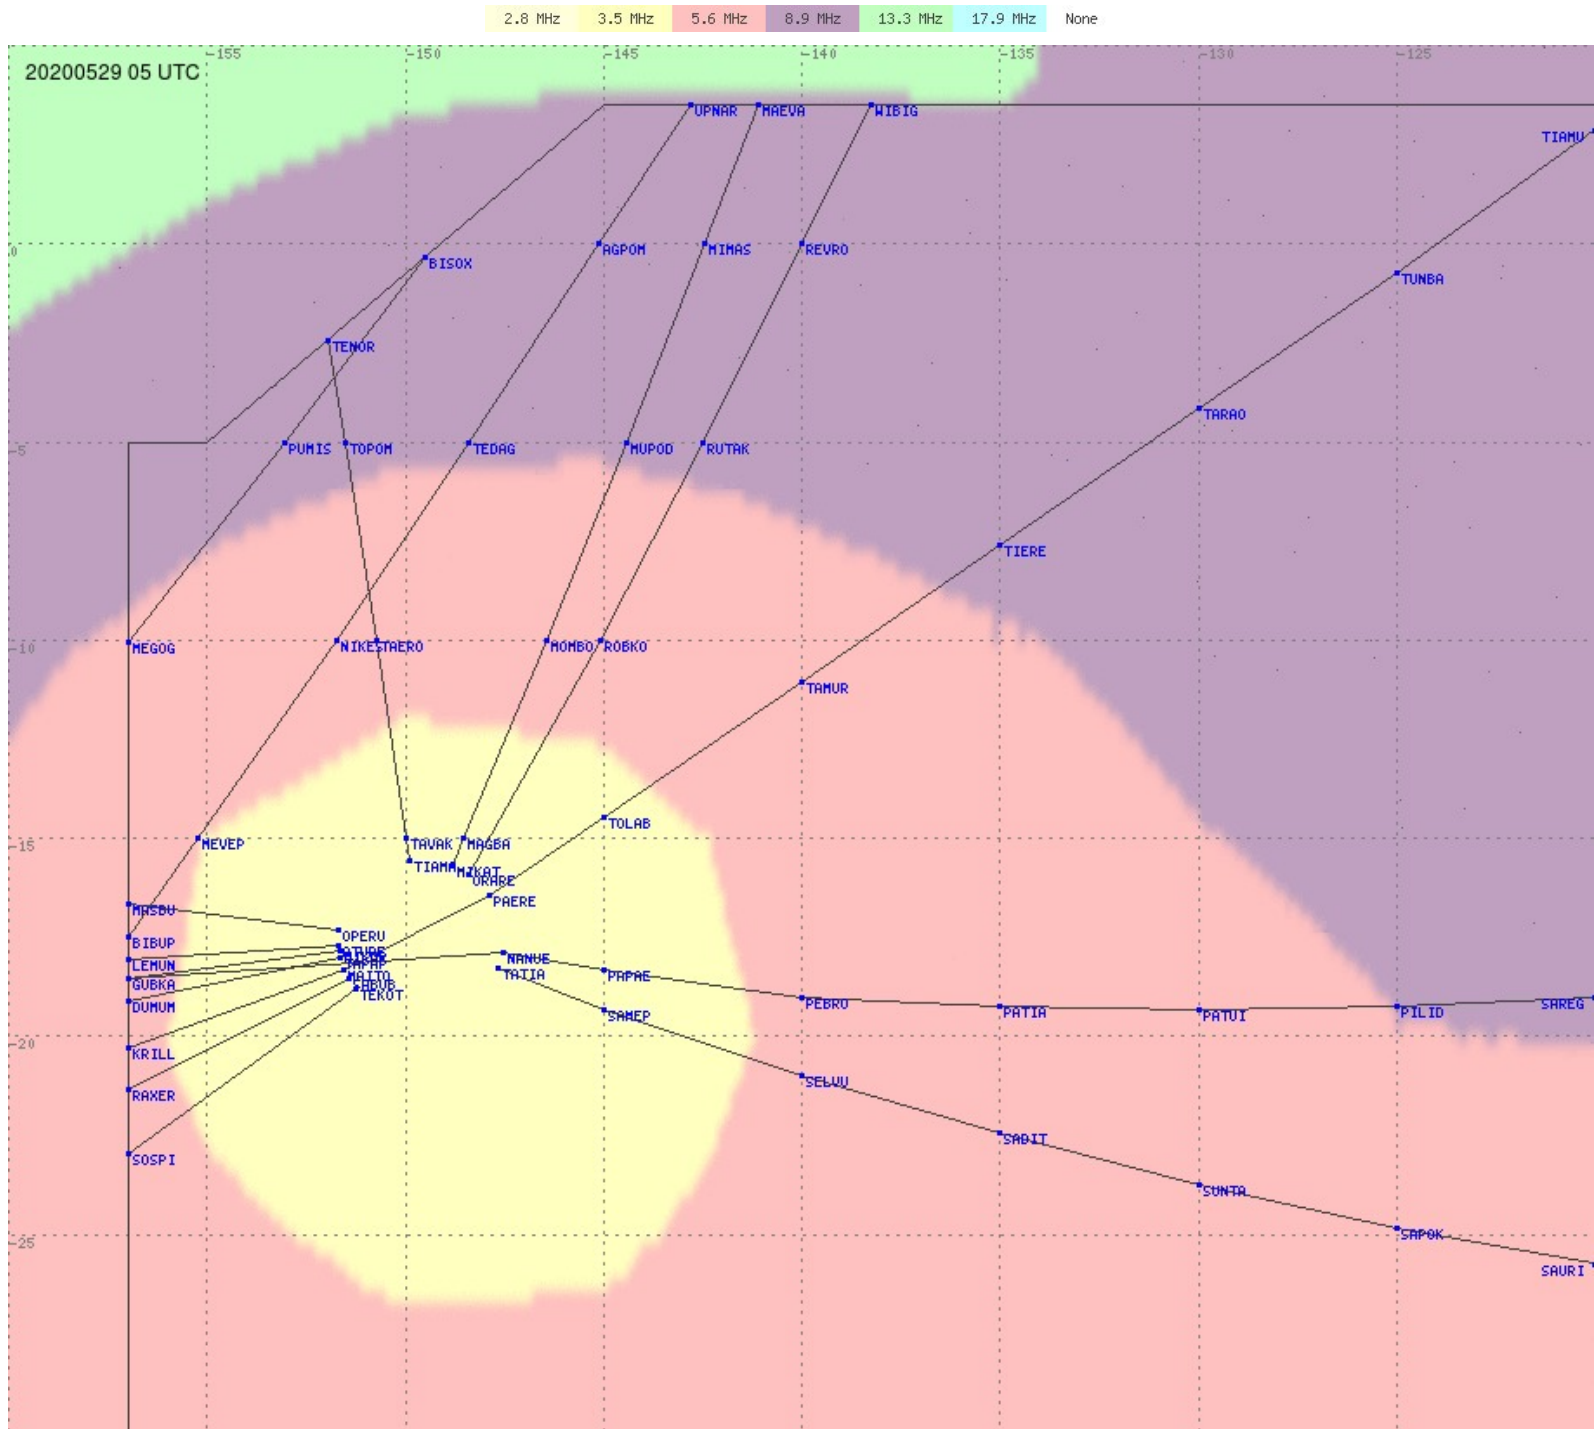

Tahiti FIR - HF Propag - 20200529

2.8 MHz 3.5 MHz 5.6 MHz 8.9 MHz 13.3 MHz 17.9 MHz None

Tahiti FIR - HF Propag - 20200529

2.8 MHz 3.5 MHz 5.6 MHz 8.9 MHz 13.3 MHz 17.9 MHz None

Tahiti FIR - HF Propag - 20200529

2.8 MHz 3.5 MHz 5.6 MHz 8.9 MHz 13.3 MHz 17.9 MHz None

Tahiti FIR - HF Propag - 20200529

2.8 MHz 3.5 MHz 5.6 MHz 8.9 MHz 13.3 MHz 17.9 MHz None

Tahiti FIR - HF Propag - 20200529

2.8 MHz 3.5 MHz 5.6 MHz 8.9 MHz 13.3 MHz 17.9 MHz None

Tahiti FIR - HF Propag - 20200529

Tahiti FIR - HF Propag - 20200529

Tahiti FIR - HF Propag - 20200529

2.8 MHz
3.5 MHz
5.6 MHz
8.9 MHz
13.3 MHz
17.9 MHz
None

Tahiti FIR - HF Propag - 20200529

2.8 MHz 3.5 MHz 5.6 MHz 8.9 MHz 13.3 MHz 17.9 MHz None