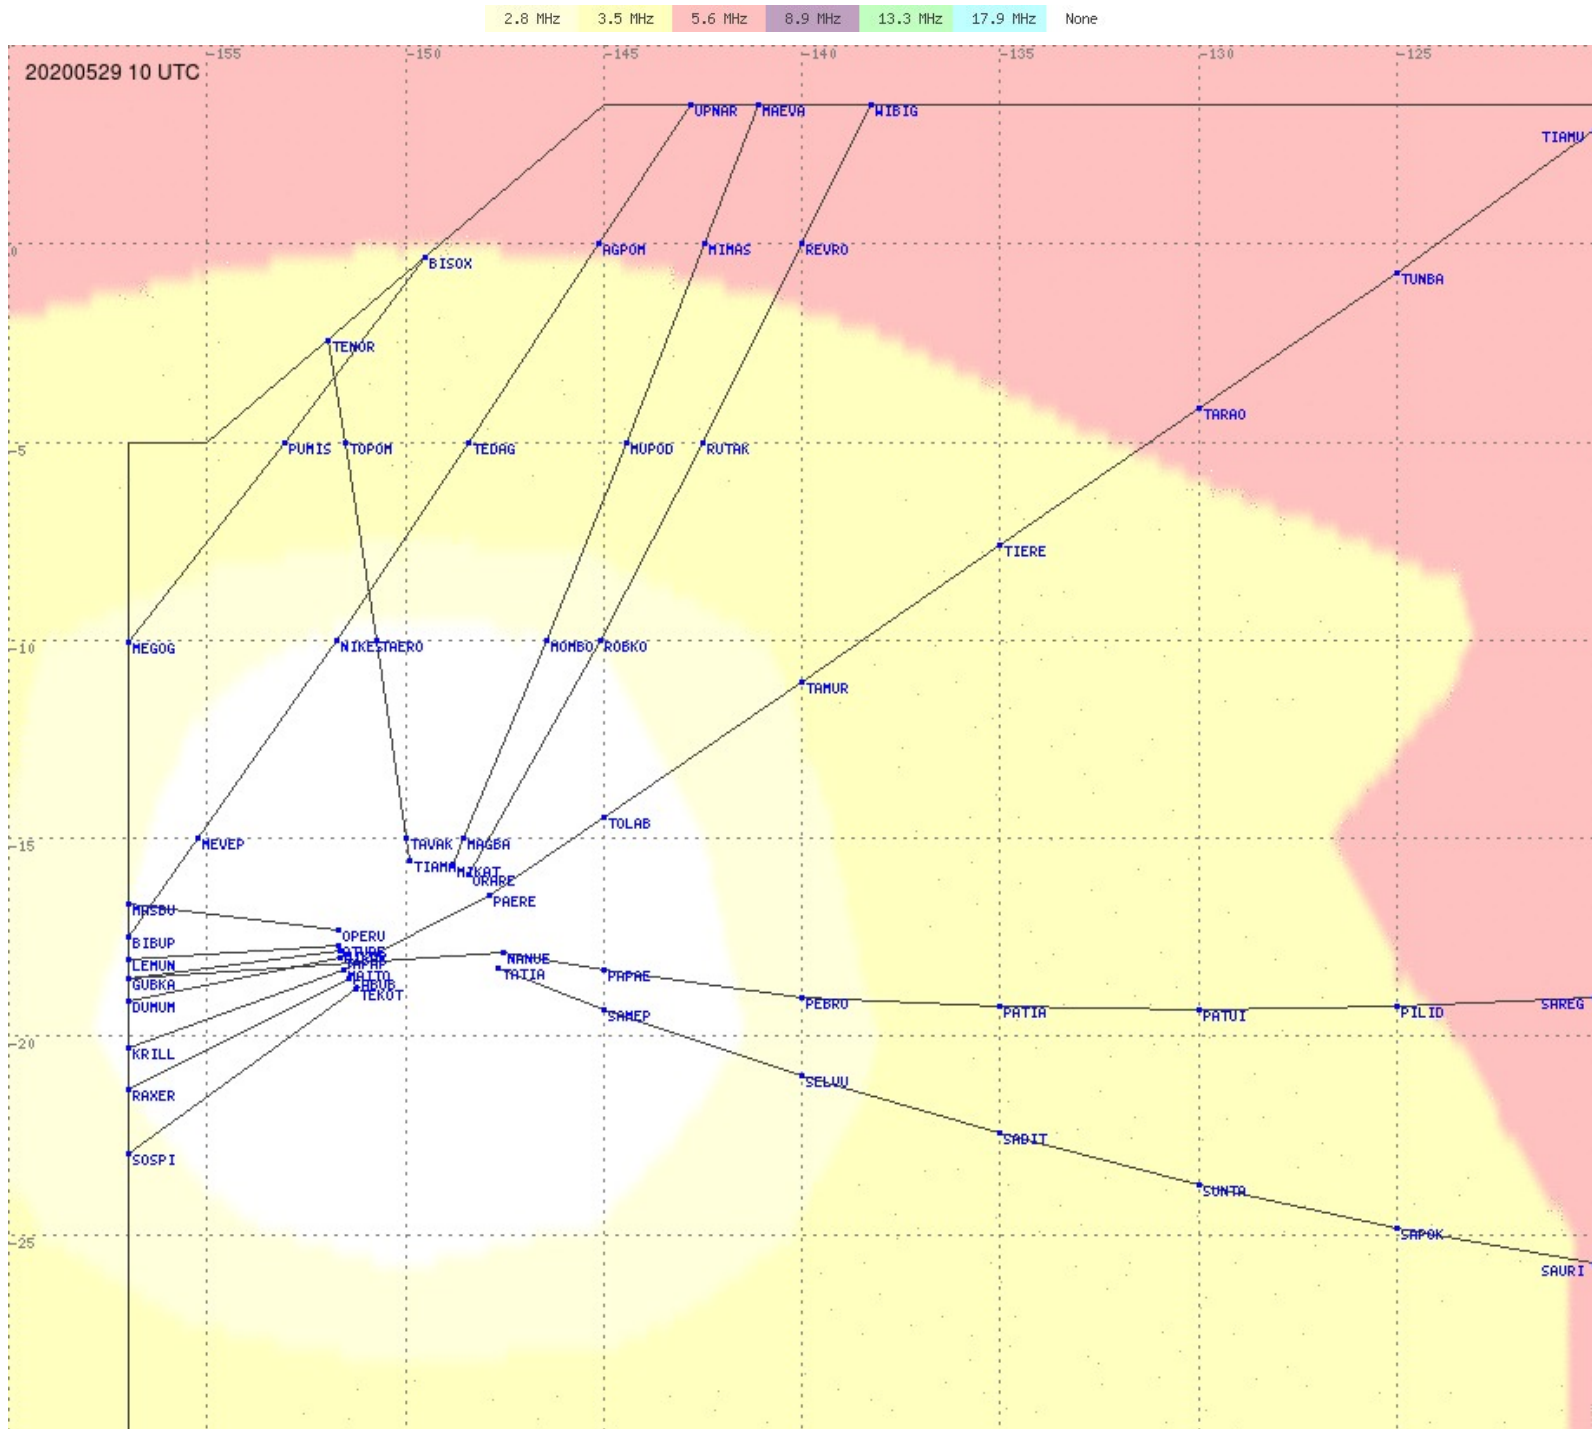

2.8 MHz 3.5 MHz 5.6 MHz 8.9 MHz 13.3 MHz 17.9 MHz None

Tahiti FIR - HF Propag - 20200529

2.8 MHz 3.5 MHz 5.6 MHz 8.9 MHz 13.3 MHz 17.9 MHz None

Tahiti FIR - HF Propag - 20200529

2.8 MHz 3.5 MHz 5.6 MHz 8.9 MHz 13.3 MHz 17.9 MHz None

Tahiti FIR - HF Propag - 20200529

Tahiti FIR - HF Propag - 20200529

Tahiti FIR - HF Propag - 20200529

2.8 MHz
3.5 MHz
5.6 MHz
8.9 MHz
13.3 MHz
17.9 MHz
None

Tahiti FIR - HF Propag - 20200529

2.8 MHz 3.5 MHz 5.6 MHz 8.9 MHz 13.3 MHz 17.9 MHz None

Tahiti FIR - HF Propag - 20200529

2.8 MHz
3.5 MHz
5.6 MHz
8.9 MHz
13.3 MHz
17.9 MHz
None

Tahiti FIR - HF Propag - 20200529

Tahiti FIR - HF Propag - 20200529

2.8 MHz 3.5 MHz 5.6 MHz 8.9 MHz 13.3 MHz 17.9 MHz None