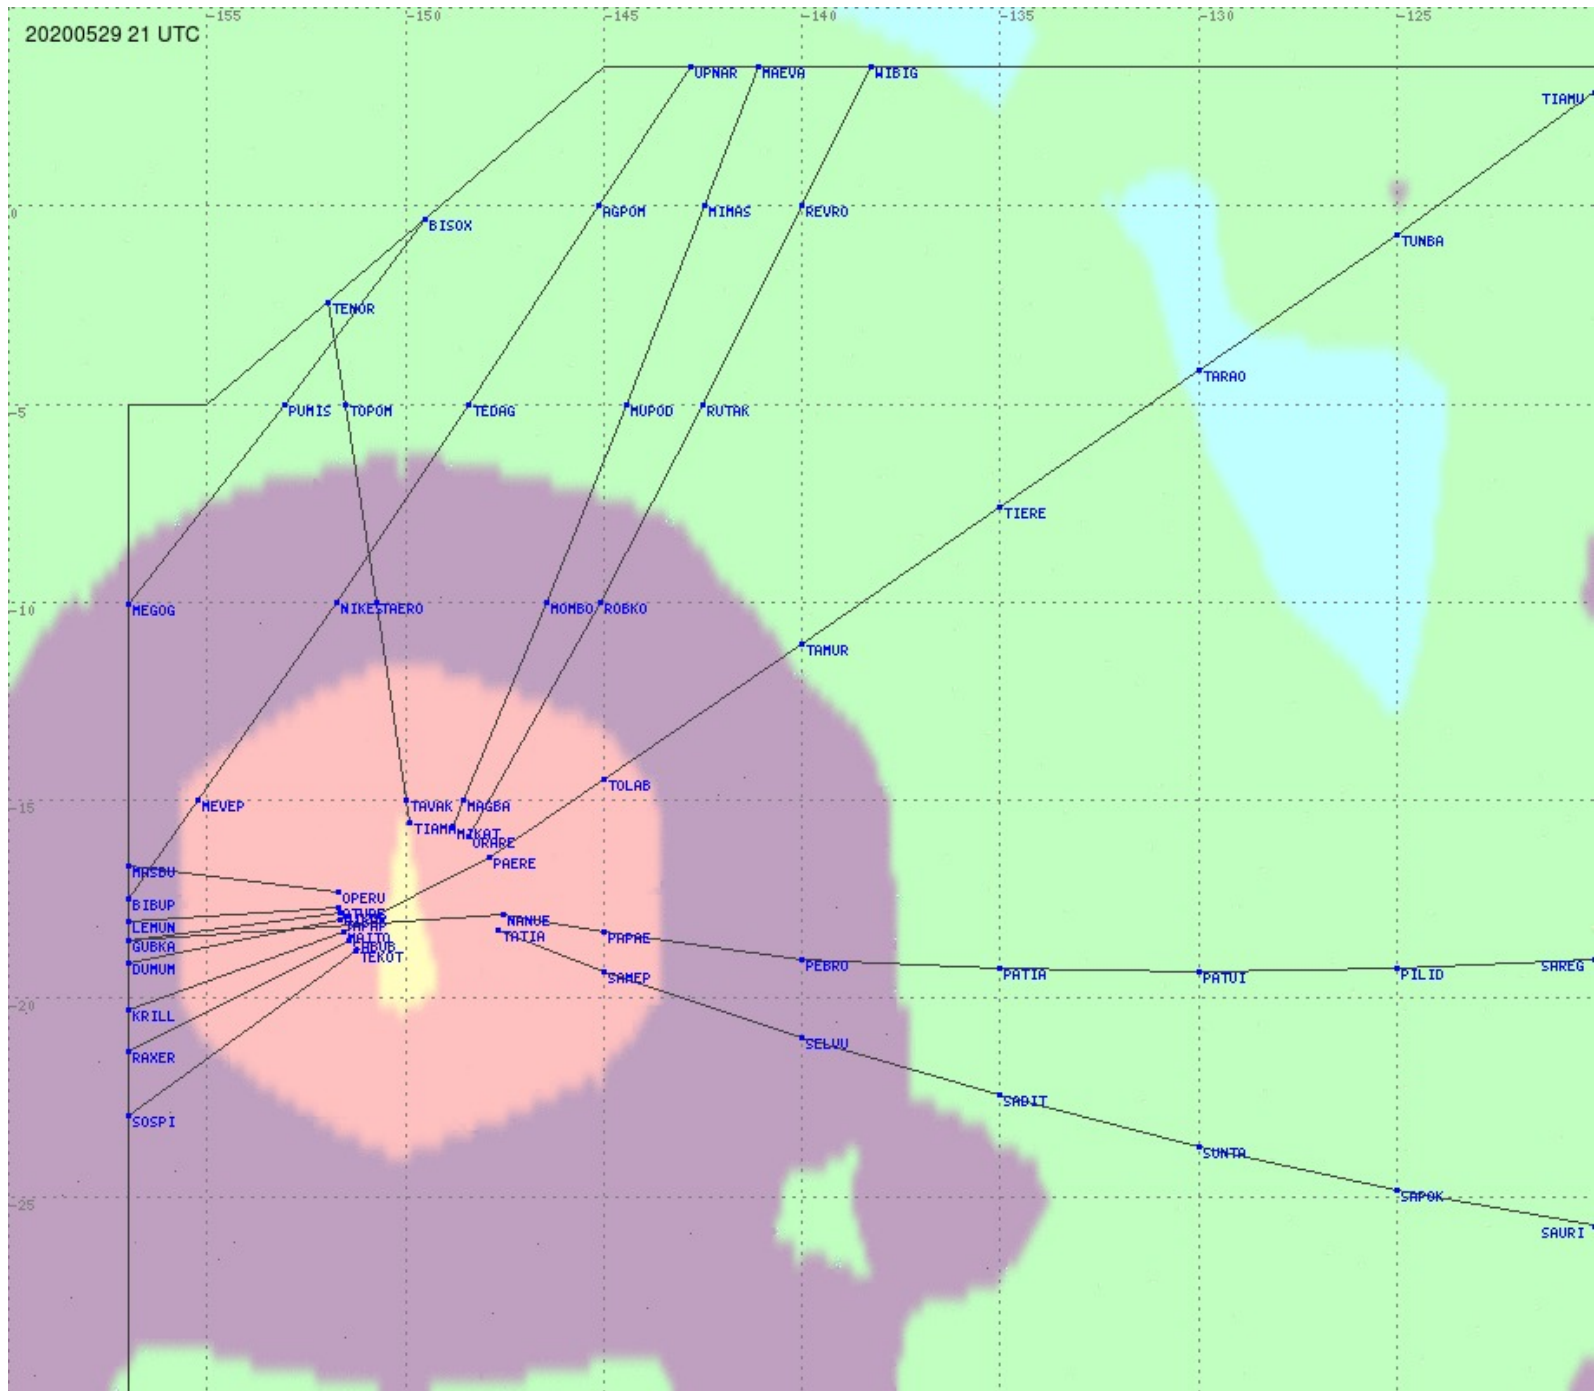

Tahiti FIR - HF Propag - 20200529

2.8 MHz 3.5 MHz 5.6 MHz 8.9 MHz 13.3 MHz 17.9 MHz None

Tahiti FIR - HF Propag - 20200529

2.8 MHz 3.5 MHz 5.6 MHz 8.9 MHz 13.3 MHz 17.9 MHz None

Tahiti FIR - HF Propag - 20200529

2.8 MHz 3.5 MHz 5.6 MHz 8.9 MHz 13.3 MHz 17.9 MHz None

Tahiti FIR - HF Propag - 20200529

2.8 MHz 3.5 MHz 5.6 MHz 8.9 MHz 13.3 MHz 17.9 MHz None

Tahiti FIR - HF Propag - 20200529

2.8 MHz 3.5 MHz 5.6 MHz 8.9 MHz 13.3 MHz 17.9 MHz None

Tahiti FIR - HF Propag - 20200529

Tahiti FIR - HF Propag - 20200529

Tahiti FIR - HF Propag - 20200529

2.8 MHz
3.5 MHz
5.6 MHz
8.9 MHz
13.3 MHz
17.9 MHz
None

Tahiti FIR - HF Propag - 20200529

2.8 MHz 3.5 MHz 5.6 MHz 8.9 MHz 13.3 MHz 17.9 MHz None