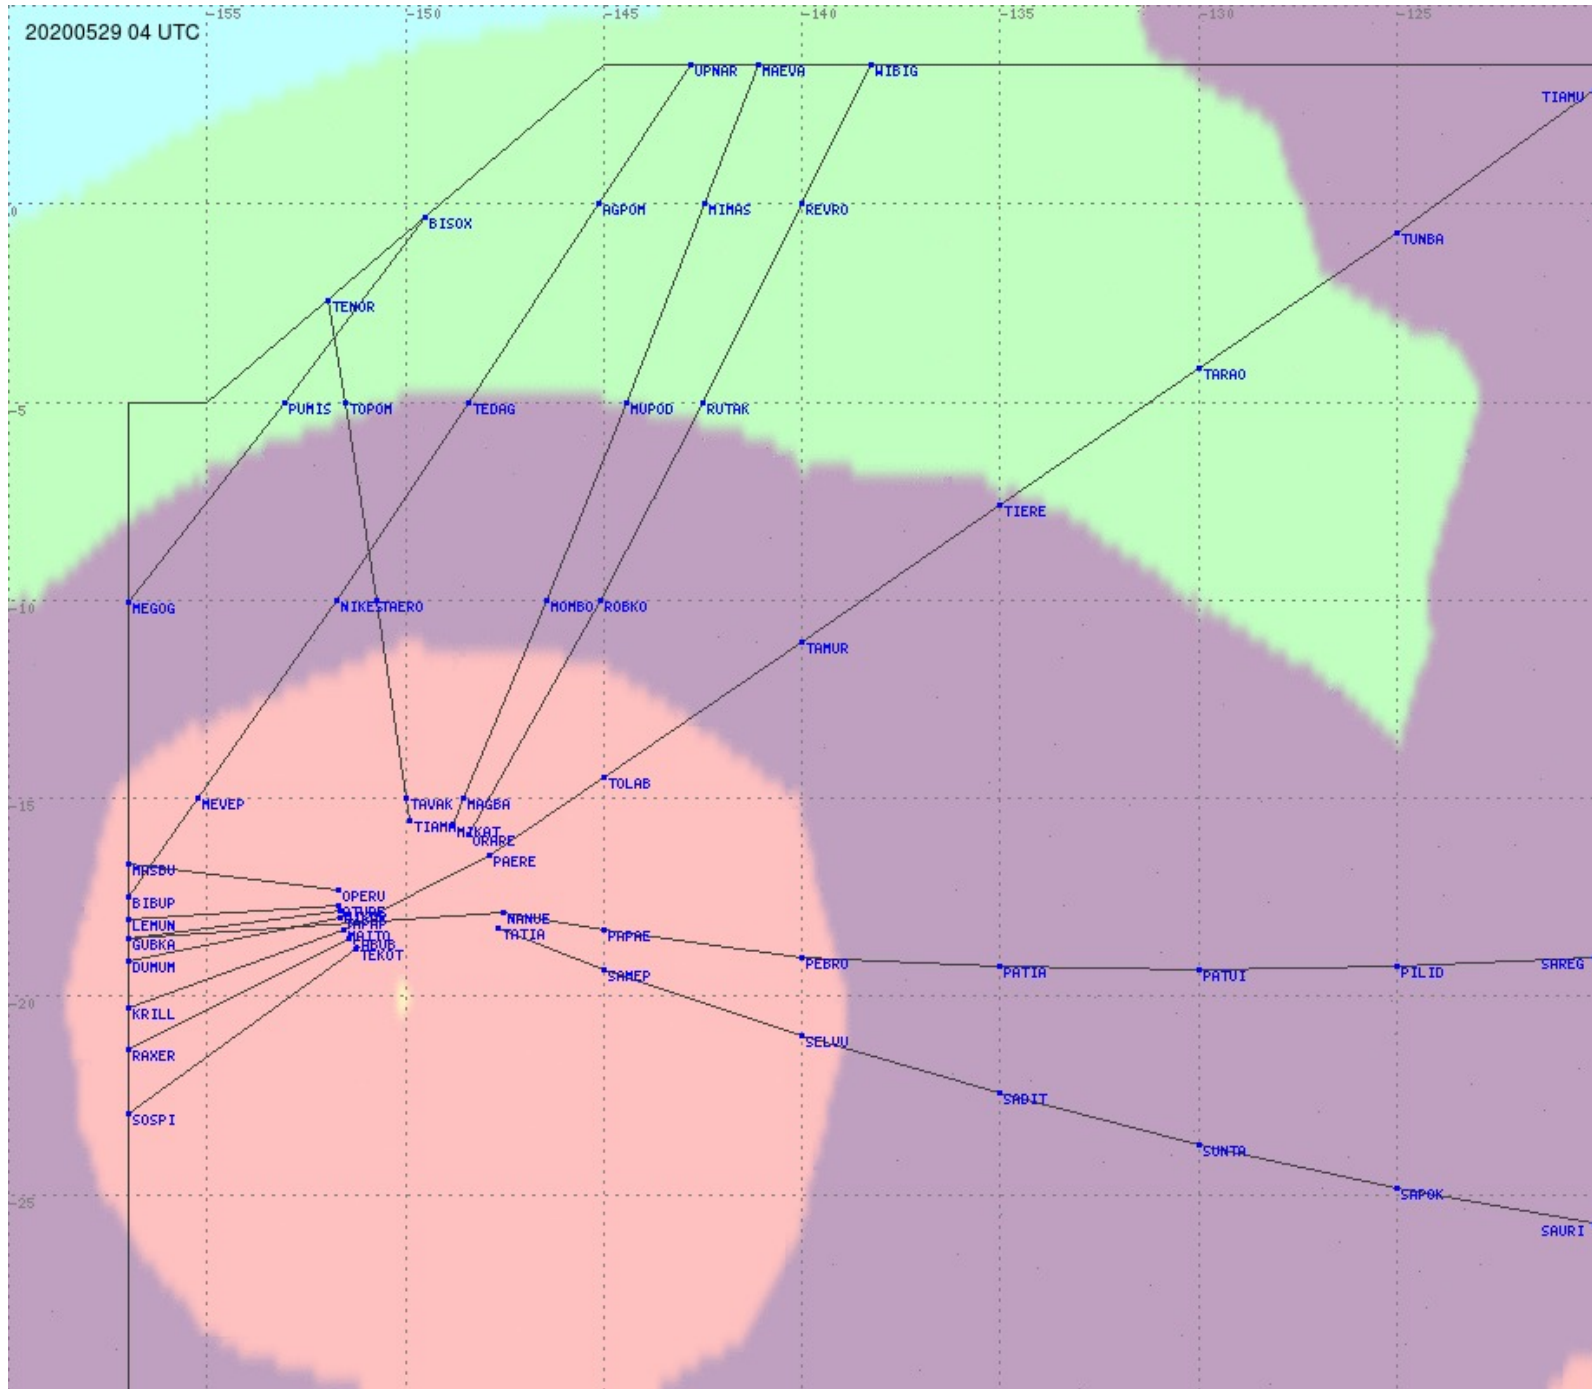

Tahiti FIR - HF Propag - 20200529

2.8 MHz 3.5 MHz 5.6 MHz 8.9 MHz 13.3 MHz 17.9 MHz None

Tahiti FIR - HF Propag - 20200529

2.8 MHz 3.5 MHz 5.6 MHz 8.9 MHz 13.3 MHz 17.9 MHz None

Tahiti FIR - HF Propag - 20200529

2.8 MHz 3.5 MHz 5.6 MHz 8.9 MHz 13.3 MHz 17.9 MHz None

Tahiti FIR - HF Propag - 20200529

2.8 MHz 3.5 MHz 5.6 MHz 8.9 MHz 13.3 MHz 17.9 MHz None

Tahiti FIR - HF Propag - 20200529

2.8 MHz 3.5 MHz 5.6 MHz 8.9 MHz 13.3 MHz 17.9 MHz None

Tahiti FIR - HF Propag - 20200529

Tahiti FIR - HF Propag - 20200529

Tahiti FIR - HF Propag - 20200529

2.8 MHz
3.5 MHz
5.6 MHz
8.9 MHz
13.3 MHz
17.9 MHz
None

Tahiti FIR - HF Propag - 20200529

2.8 MHz 3.5 MHz 5.6 MHz 8.9 MHz 13.3 MHz 17.9 MHz None