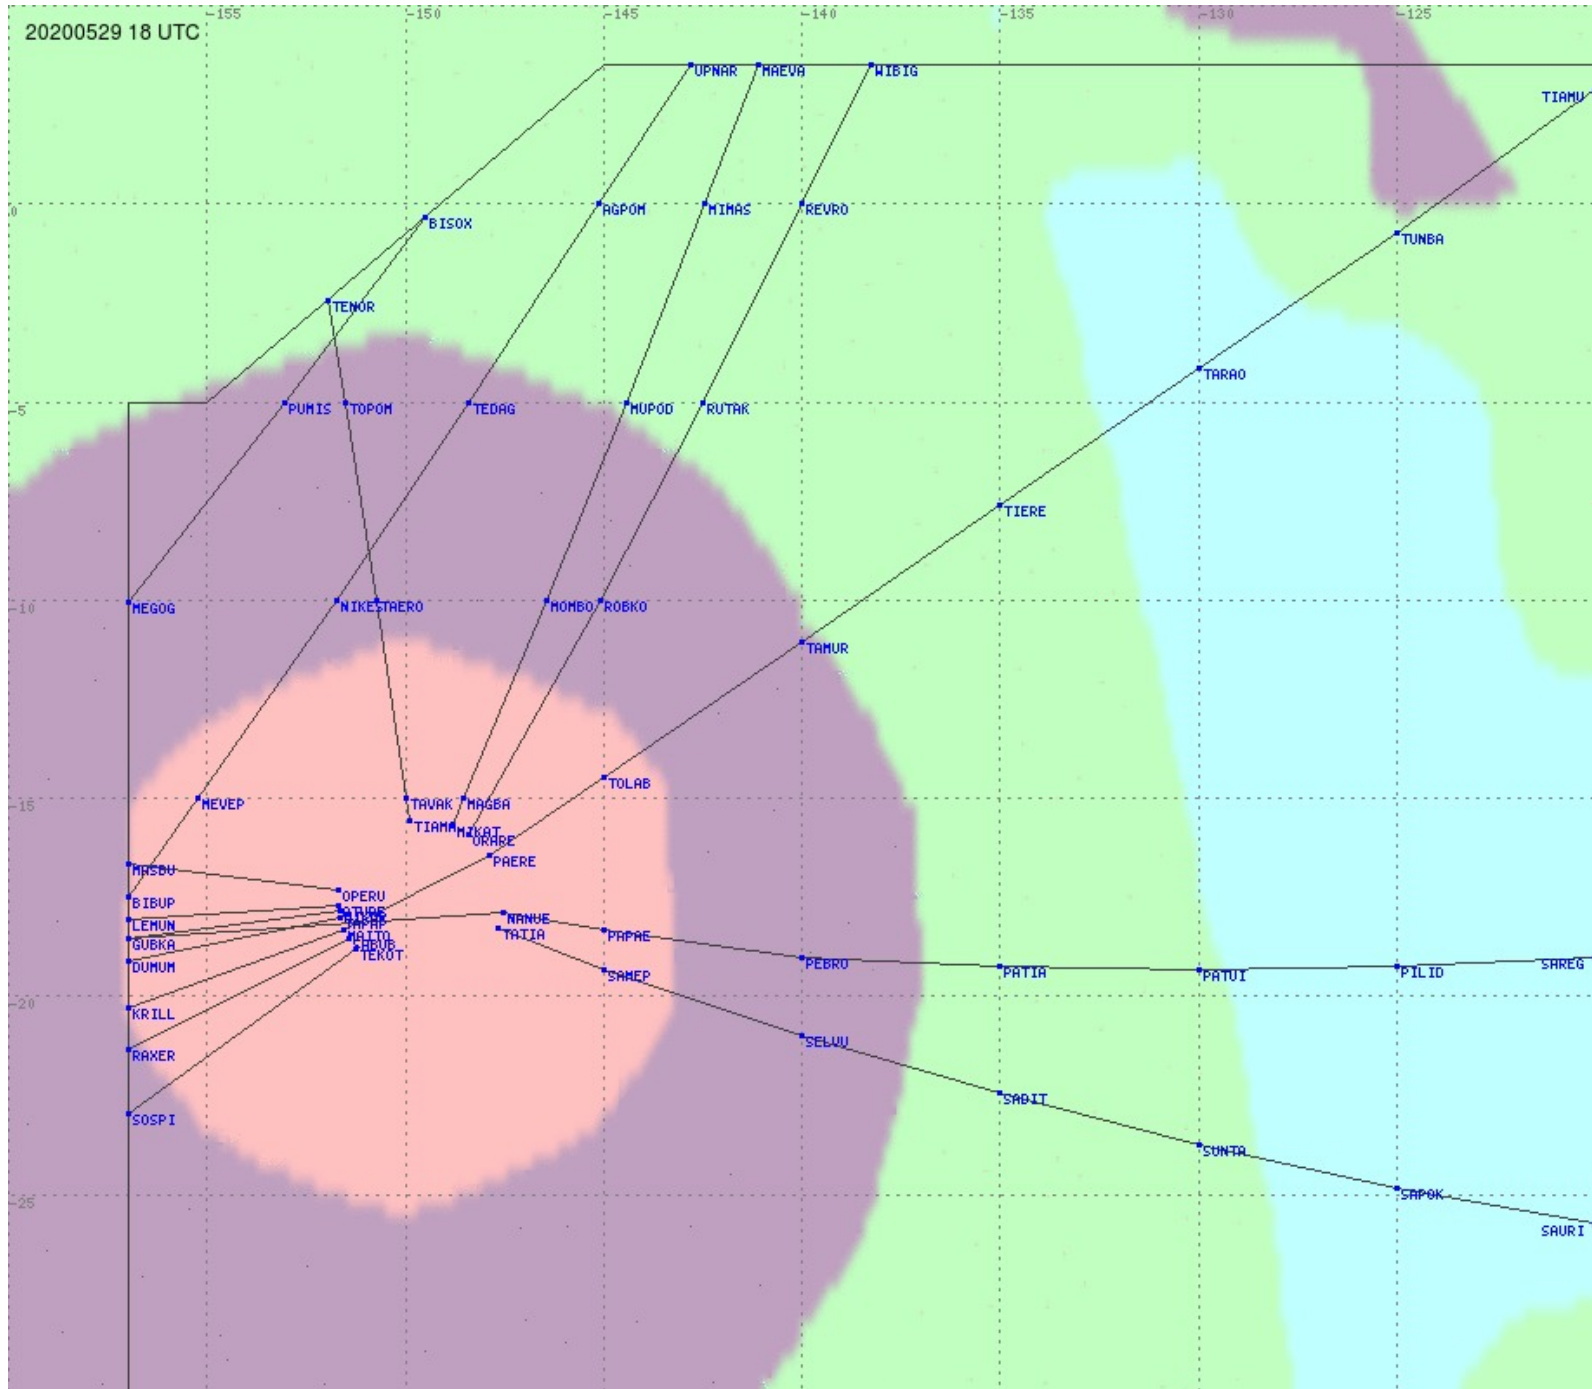

Tahiti FIR - HF Propag - 20200529

2.8 MHz 3.5 MHz 5.6 MHz 8.9 MHz 13.3 MHz 17.9 MHz None

Tahiti FIR - HF Propag - 20200529

2.8 MHz 3.5 MHz 5.6 MHz 8.9 MHz 13.3 MHz 17.9 MHz None

Tahiti FIR - HF Propag - 20200529

Tahiti FIR - HF Propag - 20200529

Tahiti FIR - HF Propag - 20200529

Tahiti FIR - HF Propag - 20200529

2.8 MHz 3.5 MHz 5.6 MHz 8.9 MHz 13.3 MHz 17.9 MHz None

Tahiti FIR - HF Propag - 20200529

Tahiti FIR - HF Propag - 20200529

2.8 MHz 3.5 MHz 5.6 MHz 8.9 MHz 13.3 MHz 17.9 MHz None

Tahiti FIR - HF Propag - 20200529

Tahiti FIR - HF Propag - 20200529

2.8 MHz 3.5 MHz 5.6 MHz 8.9 MHz 13.3 MHz 17.9 MHz None

Tahiti FIR - HF Propag - 20200529

2.8 MHz 3.5 MHz 5.6 MHz 8.9 MHz 13.3 MHz 17.9 MHz None

Tahiti FIR - HF Propag - 20200529

2.8 MHz 3.5 MHz 5.6 MHz 8.9 MHz 13.3 MHz 17.9 MHz None

Tahiti FIR - HF Propag - 20200529

2.8 MHz
3.5 MHz
5.6 MHz
8.9 MHz
13.3 MHz
17.9 MHz
None