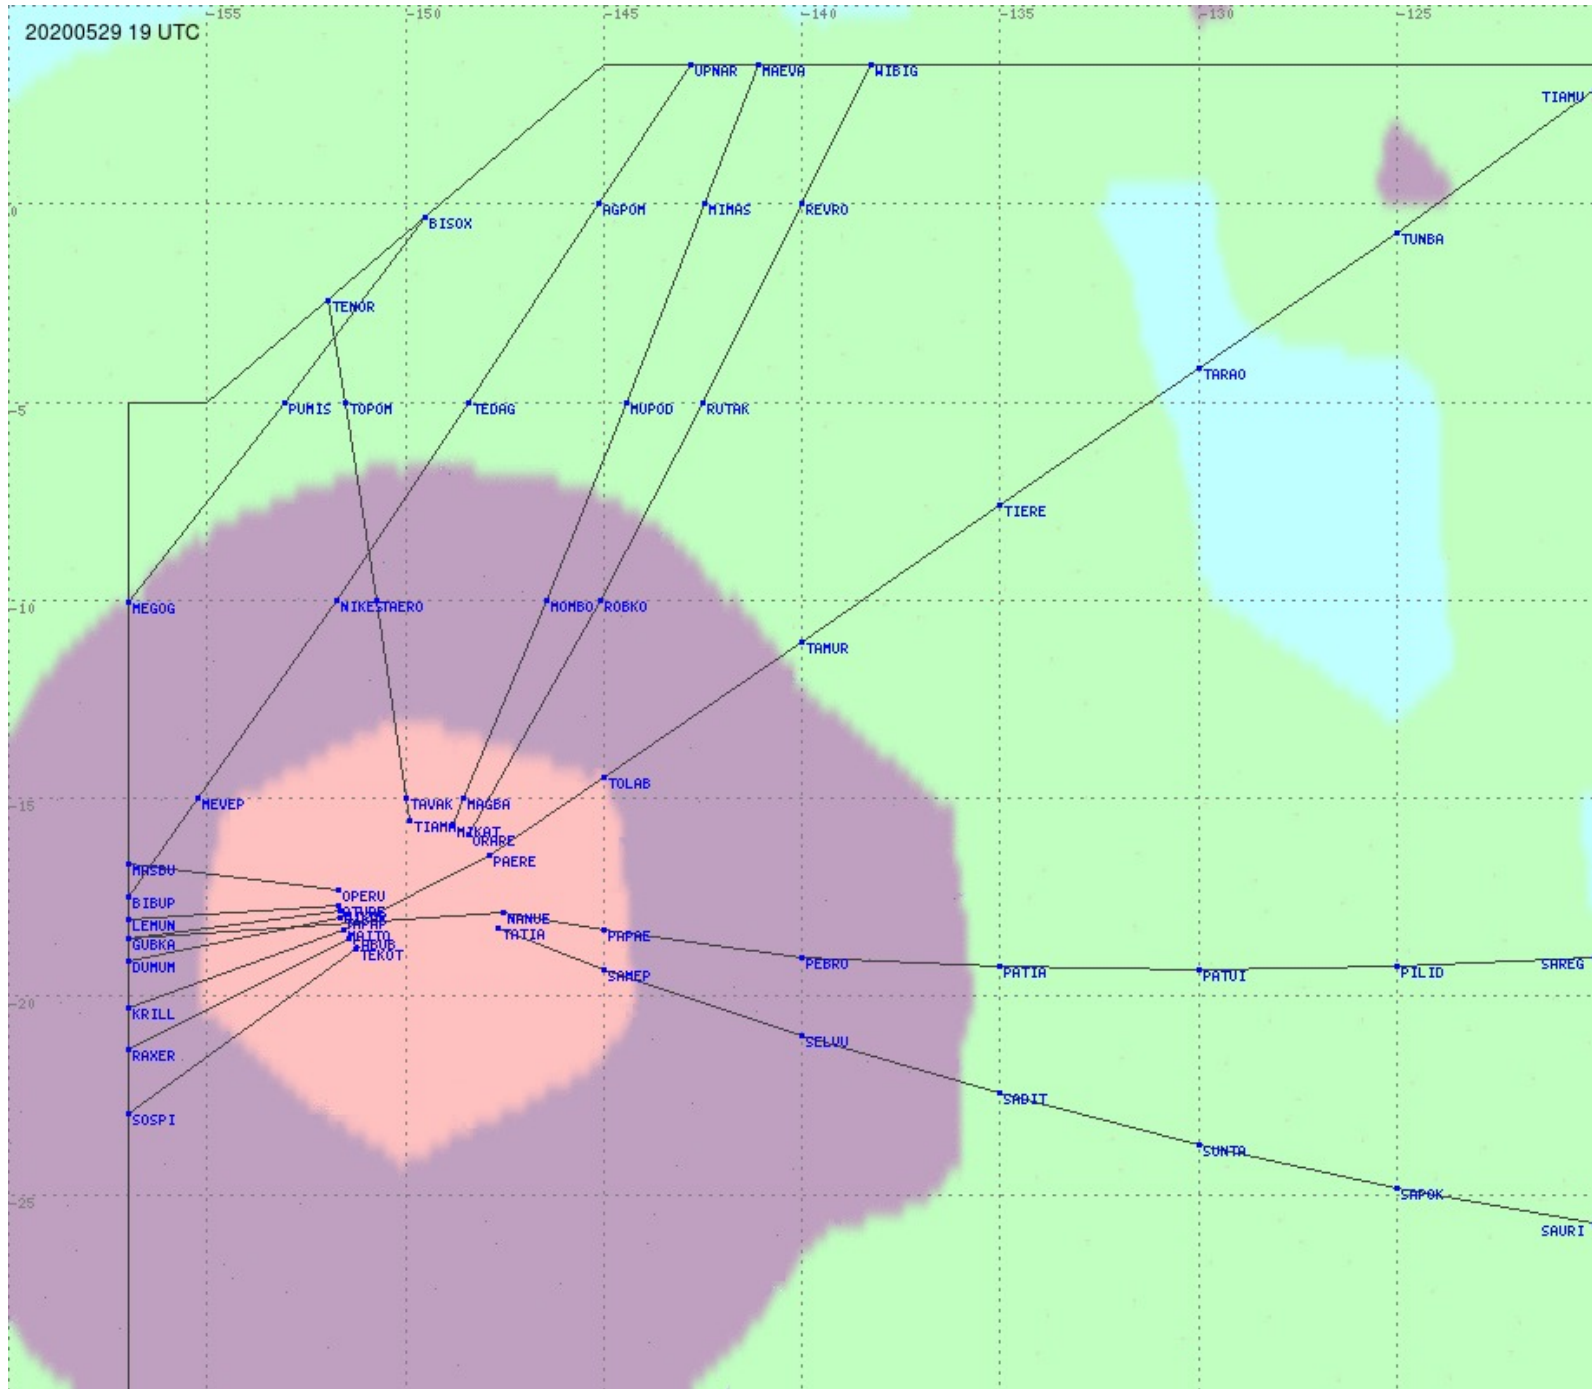

Tahiti FIR - HF Propag - 20200529

2.8 MHz 3.5 MHz 5.6 MHz 8.9 MHz 13.3 MHz 17.9 MHz None

Tahiti FIR - HF Propag - 20200529

2.8 MHz 3.5 MHz 5.6 MHz 8.9 MHz 13.3 MHz 17.9 MHz None

Tahiti FIR - HF Propag - 20200529

Tahiti FIR - HF Propag - 20200529

Tahiti FIR - HF Propag - 20200529

Tahiti FIR - HF Propag - 20200529

2.8 MHz 3.5 MHz 5.6 MHz 8.9 MHz 13.3 MHz 17.9 MHz None

Tahiti FIR - HF Propag - 20200529

Tahiti FIR - HF Propag - 20200529

2.8 MHz 3.5 MHz 5.6 MHz 8.9 MHz 13.3 MHz 17.9 MHz None

Tahiti FIR - HF Propag - 20200529

Tahiti FIR - HF Propag - 20200529

2.8 MHz 3.5 MHz 5.6 MHz 8.9 MHz 13.3 MHz 17.9 MHz None

Tahiti FIR - HF Propag - 20200529

2.8 MHz 3.5 MHz 5.6 MHz 8.9 MHz 13.3 MHz 17.9 MHz None

Tahiti FIR - HF Propag - 20200529

2.8 MHz 3.5 MHz 5.6 MHz 8.9 MHz 13.3 MHz 17.9 MHz None

Tahiti FIR - HF Propag - 20200529

2.8 MHz
3.5 MHz
5.6 MHz
8.9 MHz
13.3 MHz
17.9 MHz
None