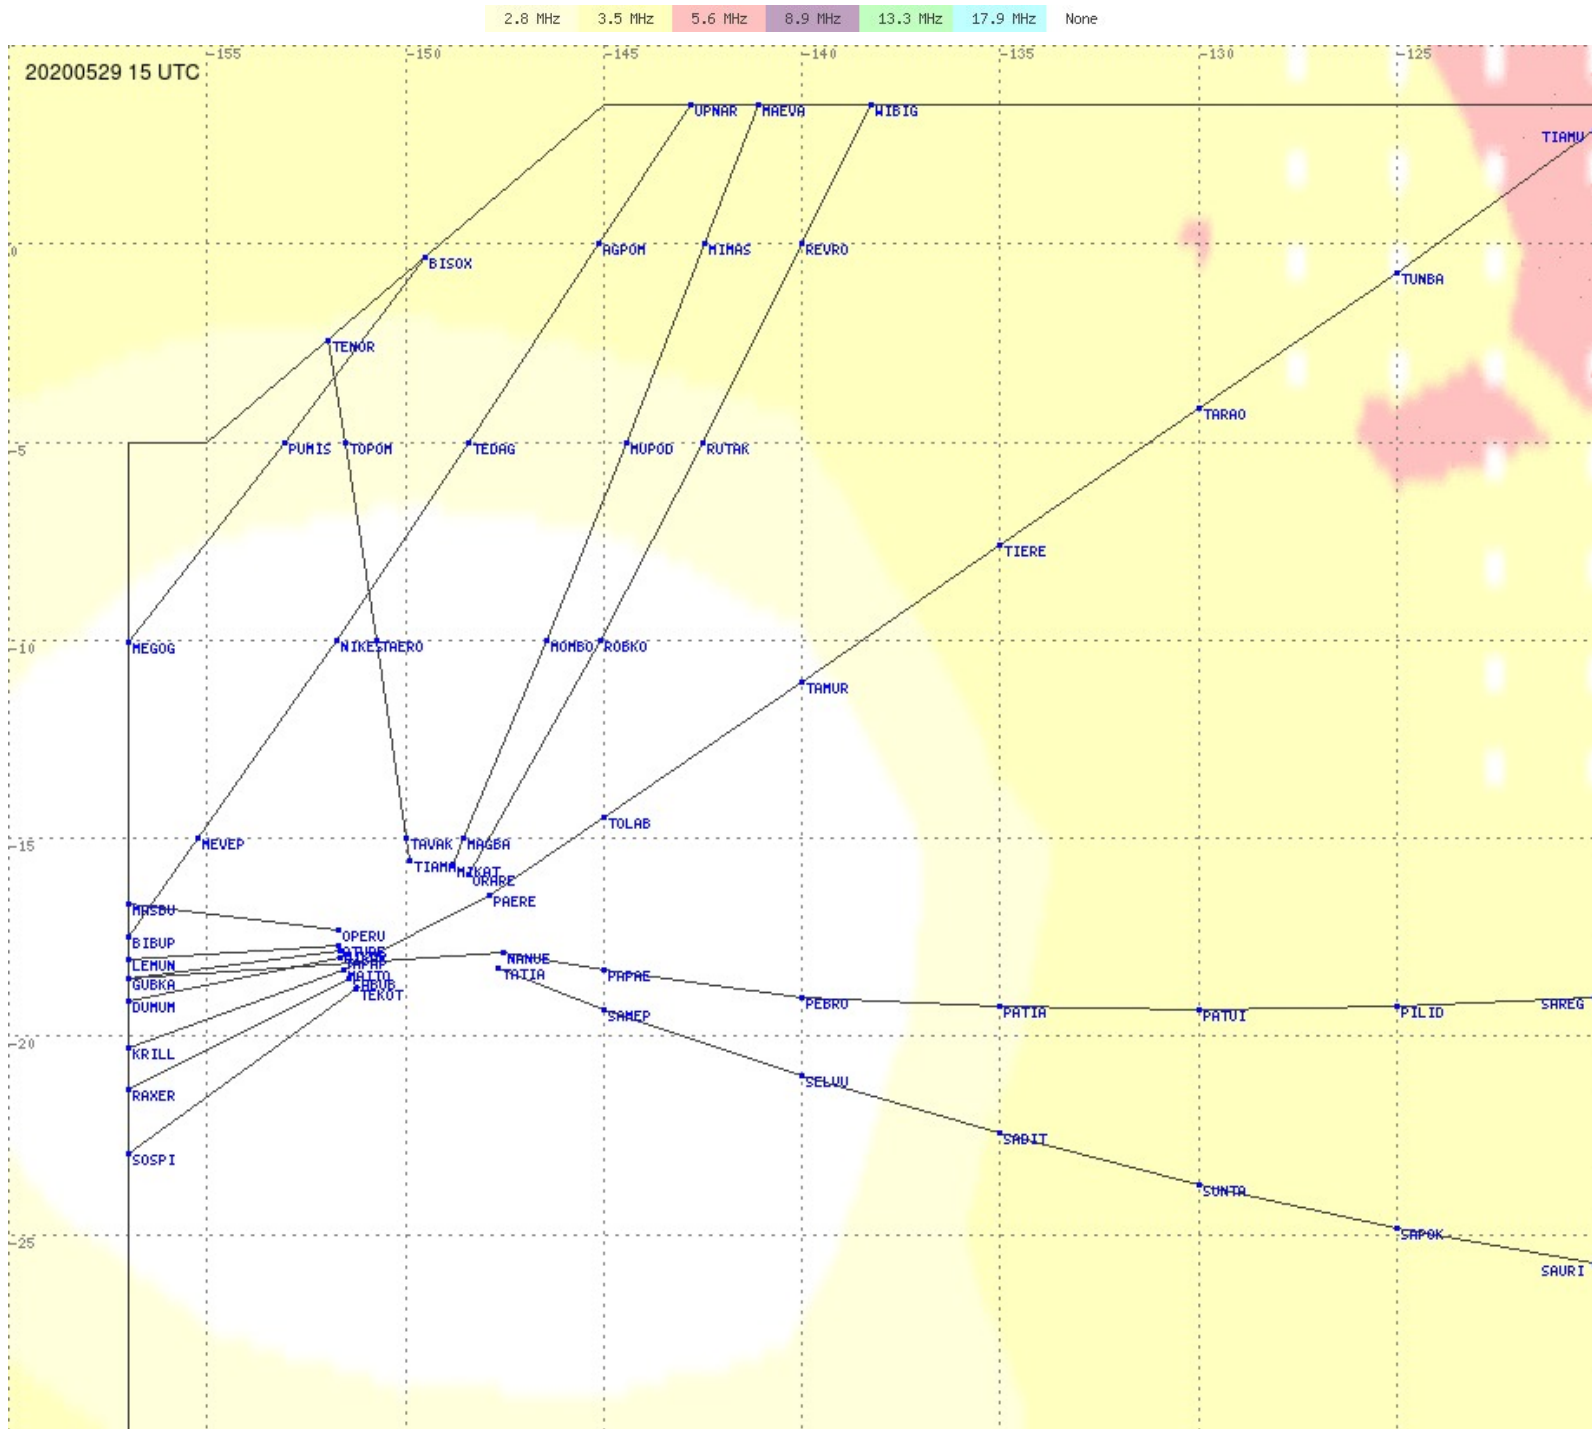

Tahiti FIR - HF Propag - 20200529

2.8 MHz
3.5 MHz
5.6 MHz
8.9 MHz
13.3 MHz
17.9 MHz
None

Tahiti FIR - HF Propag - 20200529

Tahiti FIR - HF Propag - 20200529

2.8 MHz 3.5 MHz 5.6 MHz 8.9 MHz 13.3 MHz 17.9 MHz None

Tahiti FIR - HF Propag - 20200529

Tahiti FIR - HF Propag - 20200529

Tahiti FIR - HF Propag - 20200529

2.8 MHz 3.5 MHz 5.6 MHz 8.9 MHz 13.3 MHz 17.9 MHz None

Tahiti FIR - HF Propag - 20200529

Tahiti FIR - HF Propag - 20200529

2.8 MHz 3.5 MHz 5.6 MHz 8.9 MHz 13.3 MHz 17.9 MHz None

Tahiti FIR - HF Propag - 20200529

Tahiti FIR - HF Propag - 20200529

2.8 MHz 3.5 MHz 5.6 MHz 8.9 MHz 13.3 MHz 17.9 MHz None

Tahiti FIR - HF Propag - 20200529

2.8 MHz 3.5 MHz 5.6 MHz 8.9 MHz 13.3 MHz 17.9 MHz None

Tahiti FIR - HF Propag - 20200529

2.8 MHz 3.5 MHz 5.6 MHz 8.9 MHz 13.3 MHz 17.9 MHz None

Tahiti FIR - HF Propag - 20200529

2.8 MHz
3.5 MHz
5.6 MHz
8.9 MHz
13.3 MHz
17.9 MHz
None