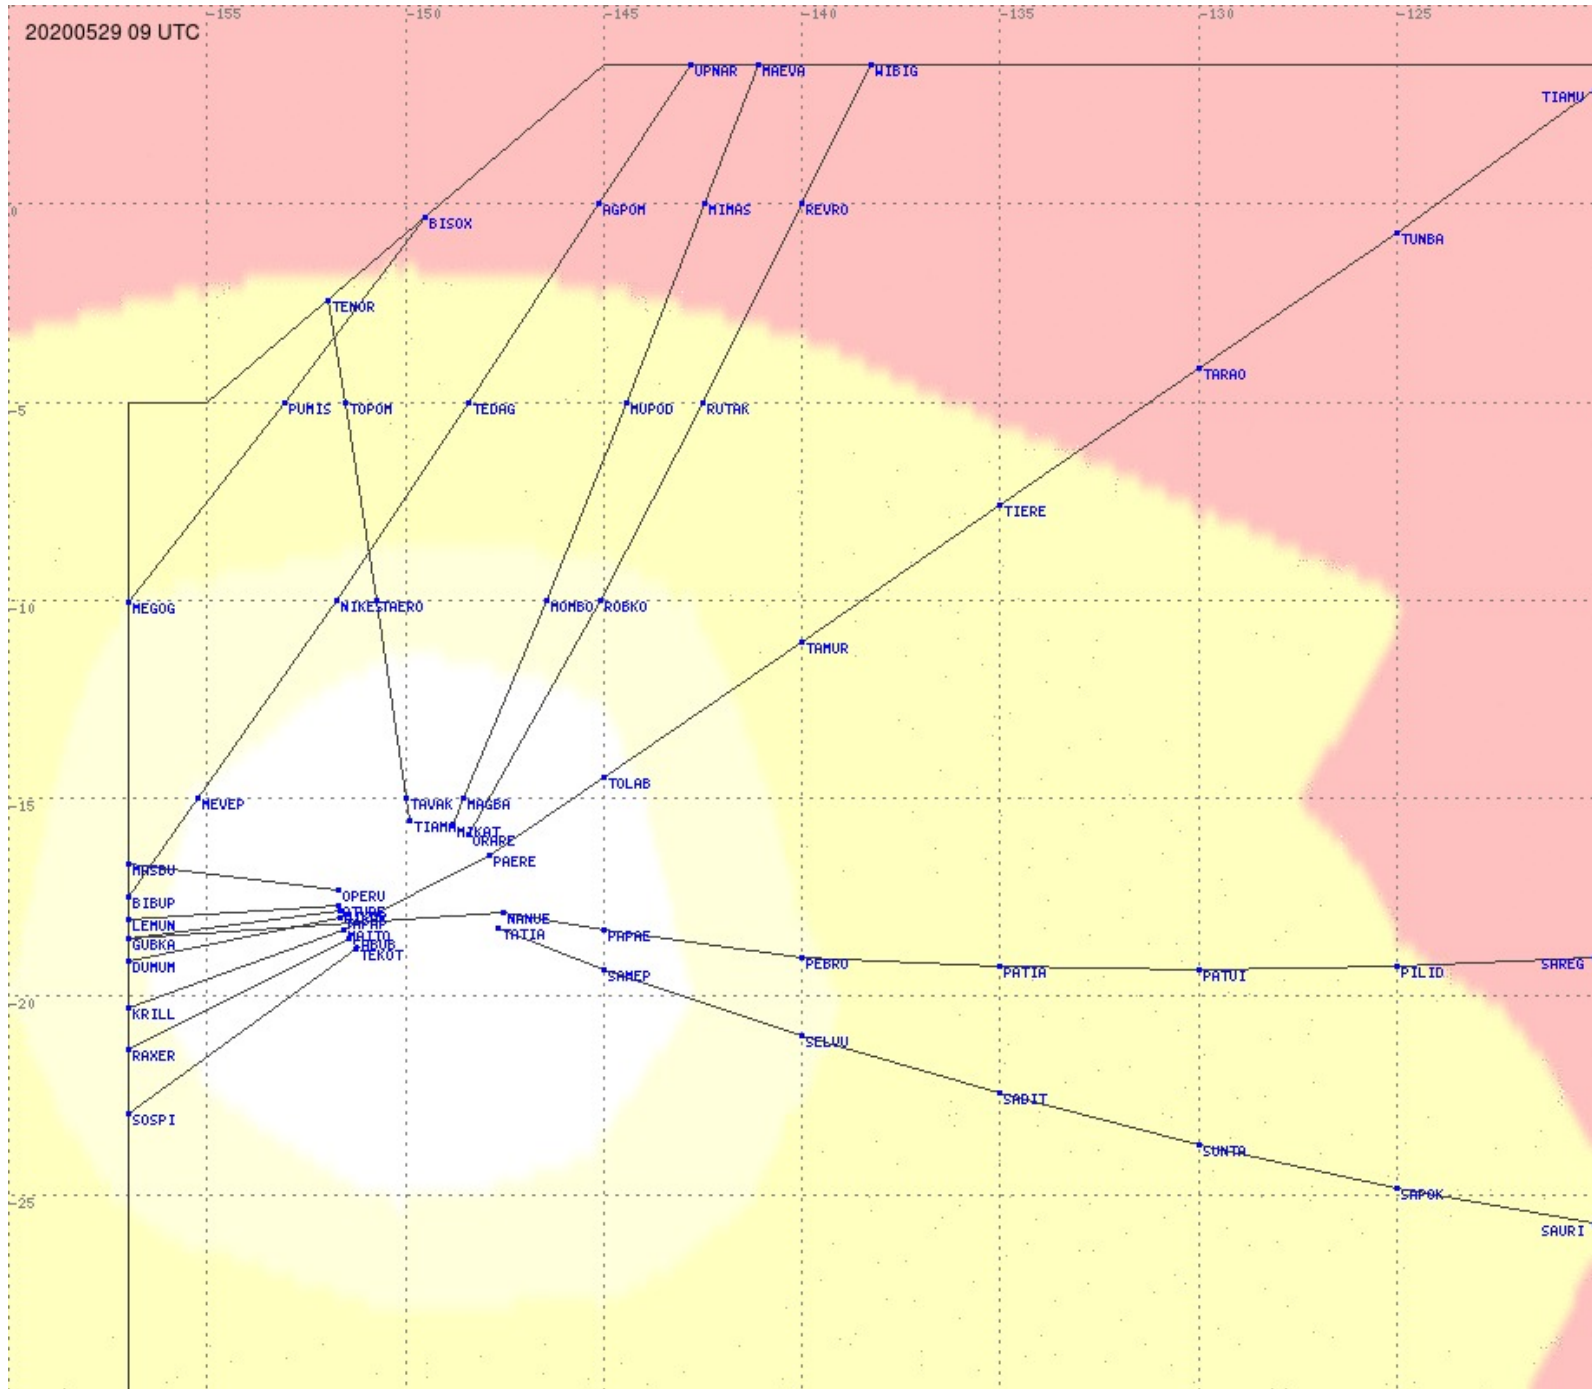

Tahiti FIR - HF Propag - 20200529

Tahiti FIR - HF Propag - 20200529

Tahiti FIR - HF Propag - 20200529

2.8 MHz
3.5 MHz
5.6 MHz
8.9 MHz
13.3 MHz
17.9 MHz
None

Tahiti FIR - HF Propag - 20200529

2.8 MHz 3.5 MHz 5.6 MHz 8.9 MHz 13.3 MHz 17.9 MHz None

Tahiti FIR - HF Propag - 20200529

2.8 MHz
3.5 MHz
5.6 MHz
8.9 MHz
13.3 MHz
17.9 MHz
None

Tahiti FIR - HF Propag - 20200529

Tahiti FIR - HF Propag - 20200529

2.8 MHz 3.5 MHz 5.6 MHz 8.9 MHz 13.3 MHz 17.9 MHz None