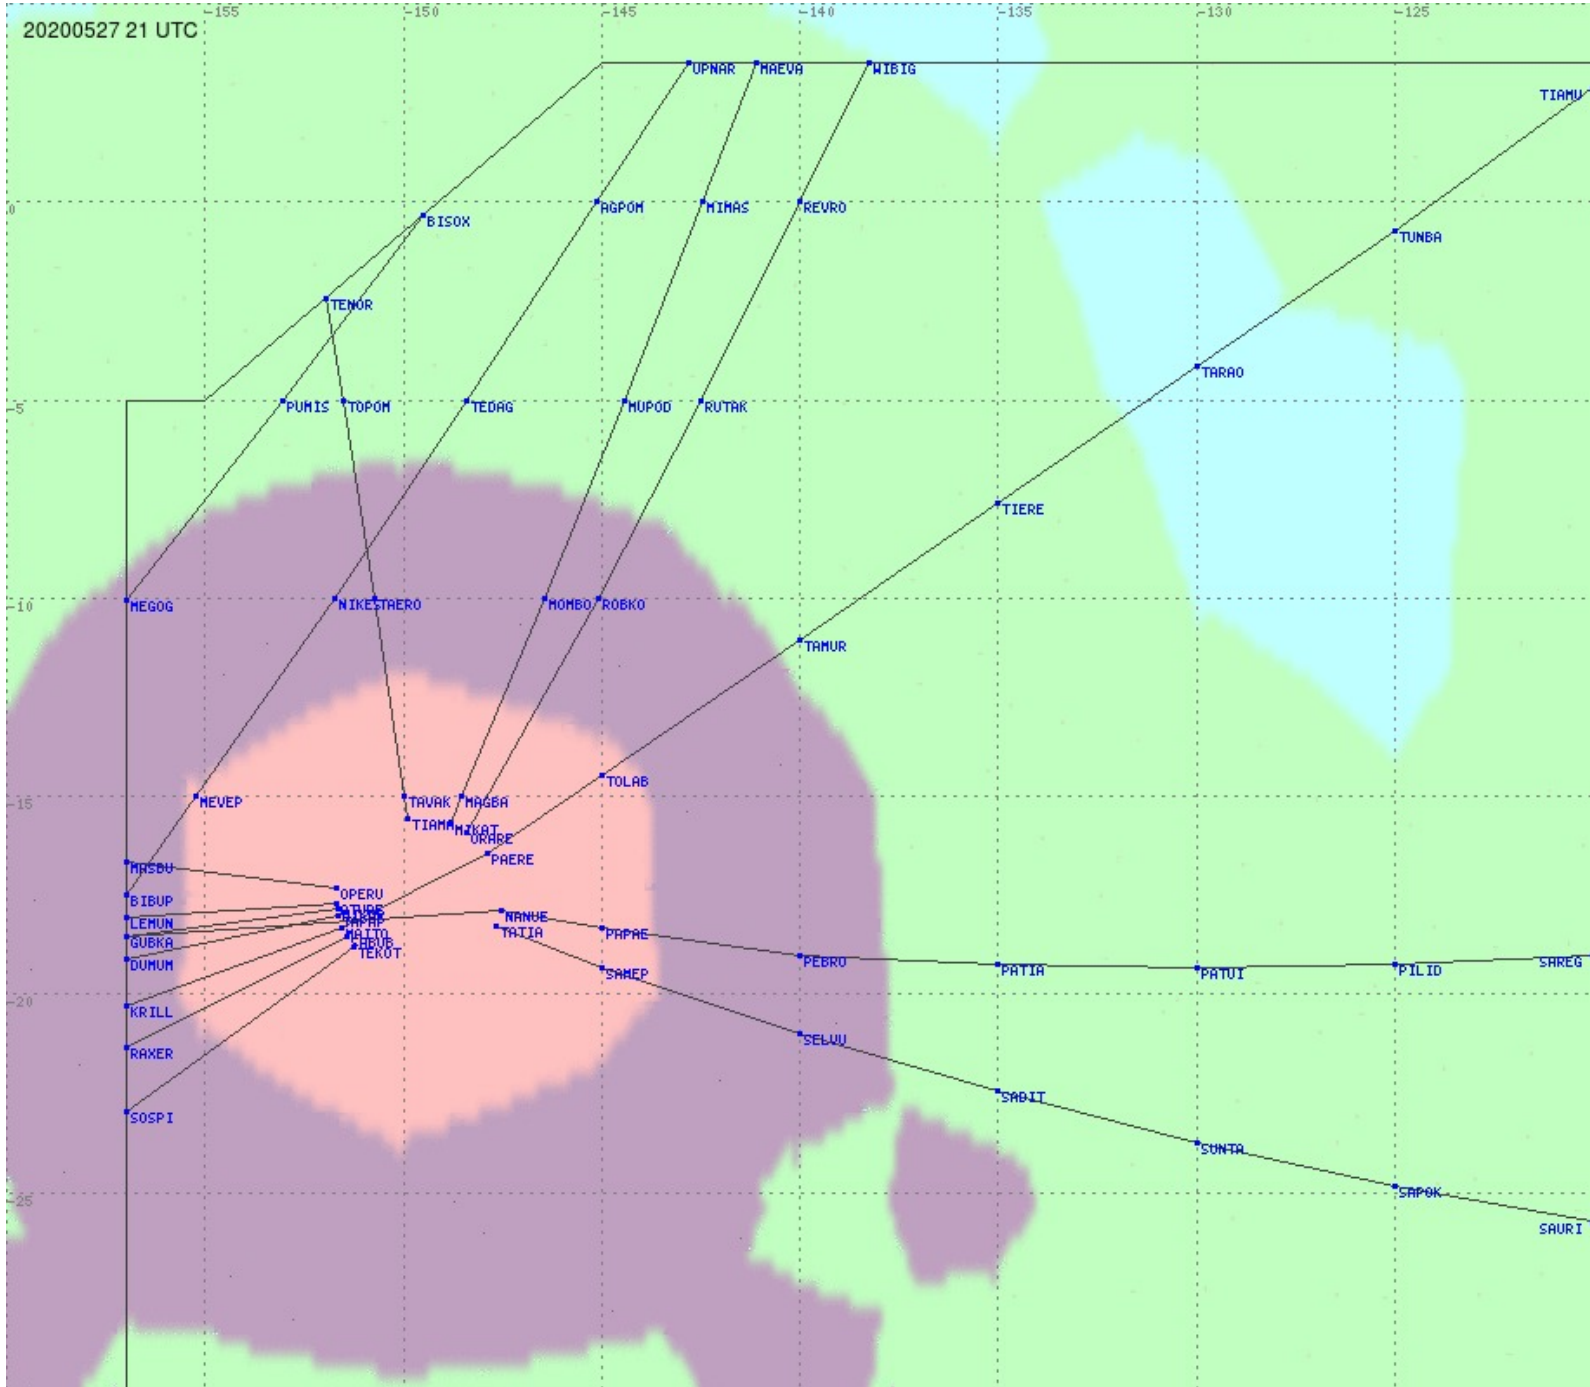

Tahiti FIR - HF Propag - 20200527

2.8 MHz 3.5 MHz 5.6 MHz 8.9 MHz 13.3 MHz 17.9 MHz None

Tahiti FIR - HF Propag - 20200527

2.8 MHz 3.5 MHz 5.6 MHz 8.9 MHz 13.3 MHz 17.9 MHz None

Tahiti FIR - HF Propag - 20200527

2.8 MHz
3.5 MHz
5.6 MHz
8.9 MHz
13.3 MHz
17.9 MHz
None

Tahiti FIR - HF Propag - 20200527

Tahiti FIR - HF Propag - 20200527

2.8 MHz 3.5 MHz 5.6 MHz 8.9 MHz 13.3 MHz 17.9 MHz None

Tahiti FIR - HF Propag - 20200527

2.8 MHz 3.5 MHz 5.6 MHz 8.9 MHz 13.3 MHz 17.9 MHz None

Tahiti FIR - HF Propag - 20200527

2.8 MHz 3.5 MHz 5.6 MHz 8.9 MHz 13.3 MHz 17.9 MHz None

Tahiti FIR - HF Propag - 20200527

2.8 MHz 3.5 MHz 5.6 MHz 8.9 MHz 13.3 MHz 17.9 MHz None