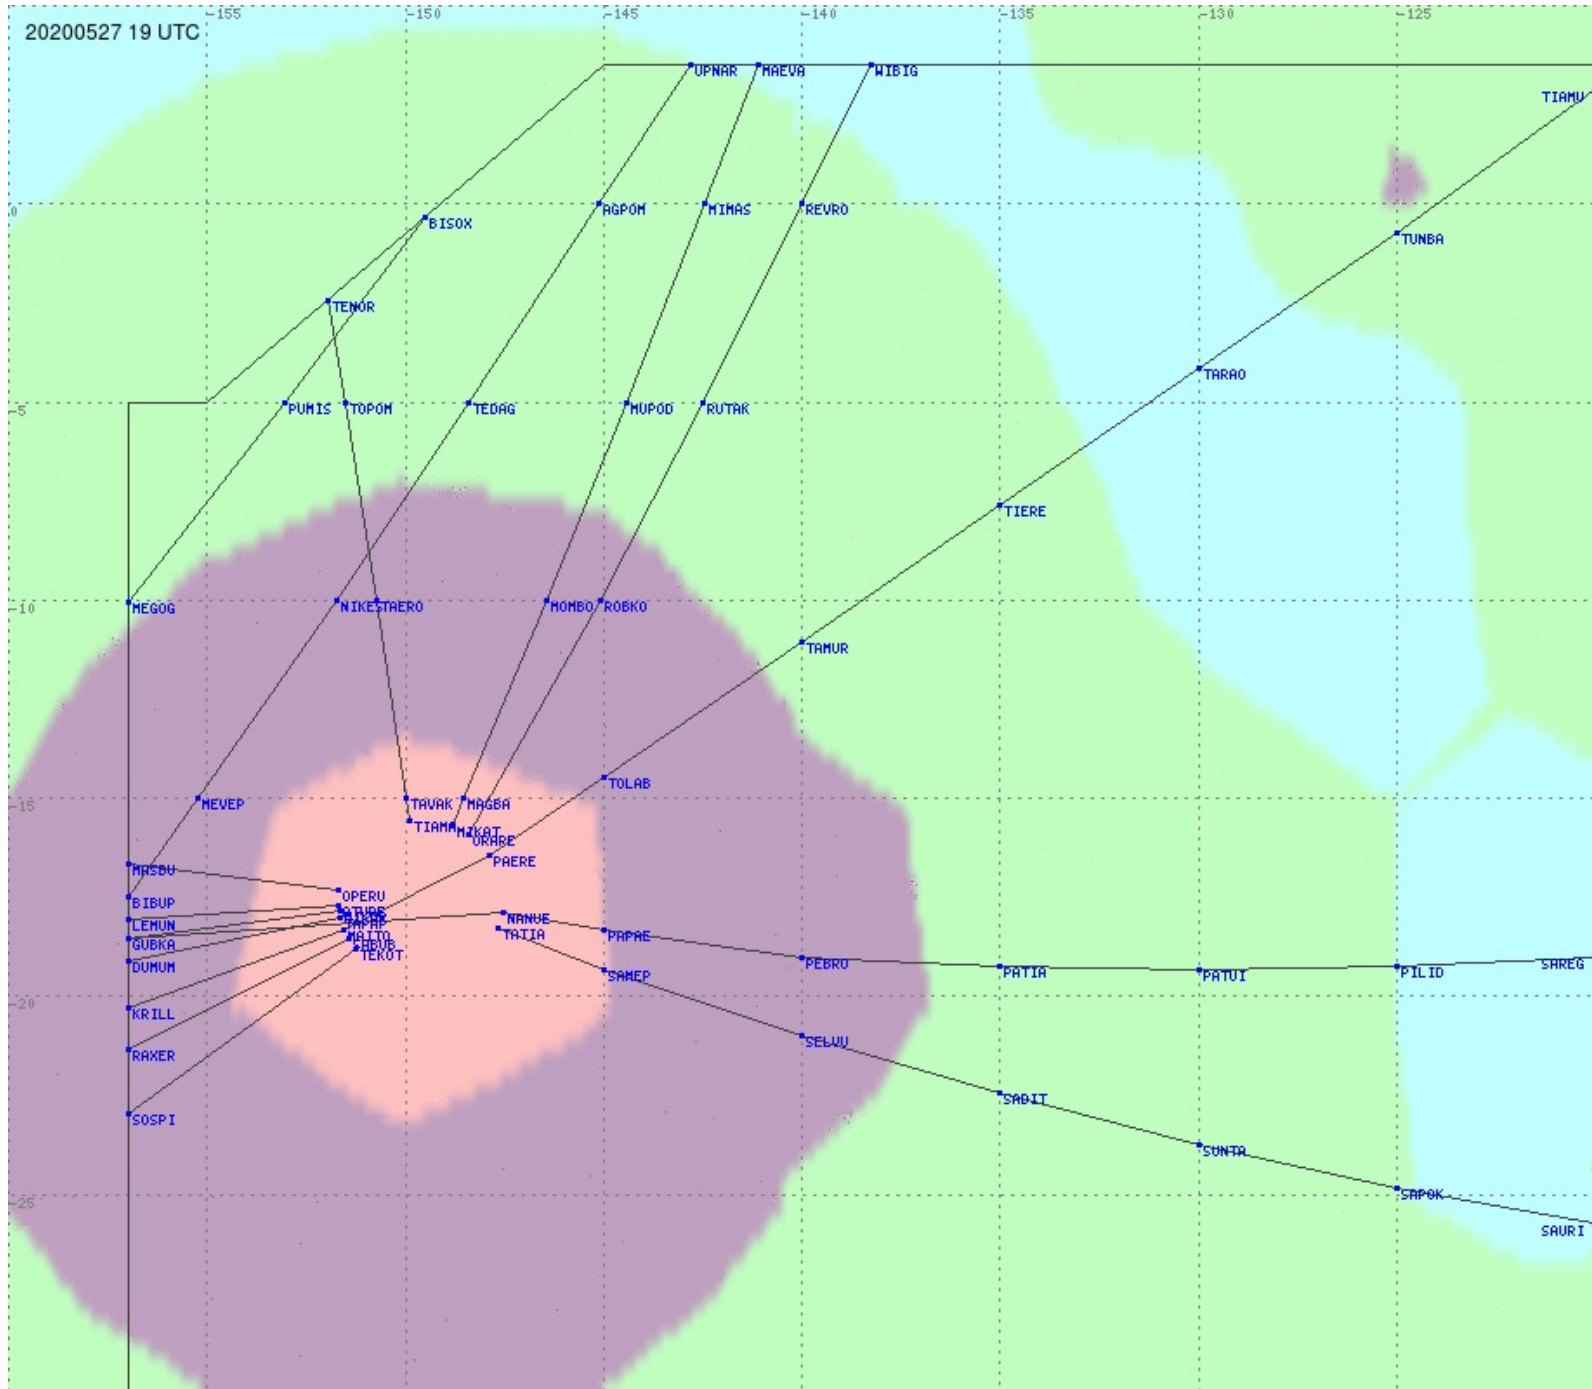

2.8 MHz
3.5 MHz
5.6 MHz
8.9 MHz
13.3 MHz
17.9 MHz
None

Tahiti FIR - HF Propag - 20200527

Tahiti FIR - HF Propag - 20200527

2.8 MHz 3.5 MHz 5.6 MHz 8.9 MHz 13.3 MHz 17.9 MHz None

Tahiti FIR - HF Propag - 20200527

Tahiti FIR - HF Propag - 20200527

2.8 MHz 3.5 MHz 5.6 MHz 8.9 MHz 13.3 MHz 17.9 MHz None

Tahiti FIR - HF Propag - 20200527

2.8 MHz 3.5 MHz 5.6 MHz 8.9 MHz 13.3 MHz 17.9 MHz None

Tahiti FIR - HF Propag - 20200527