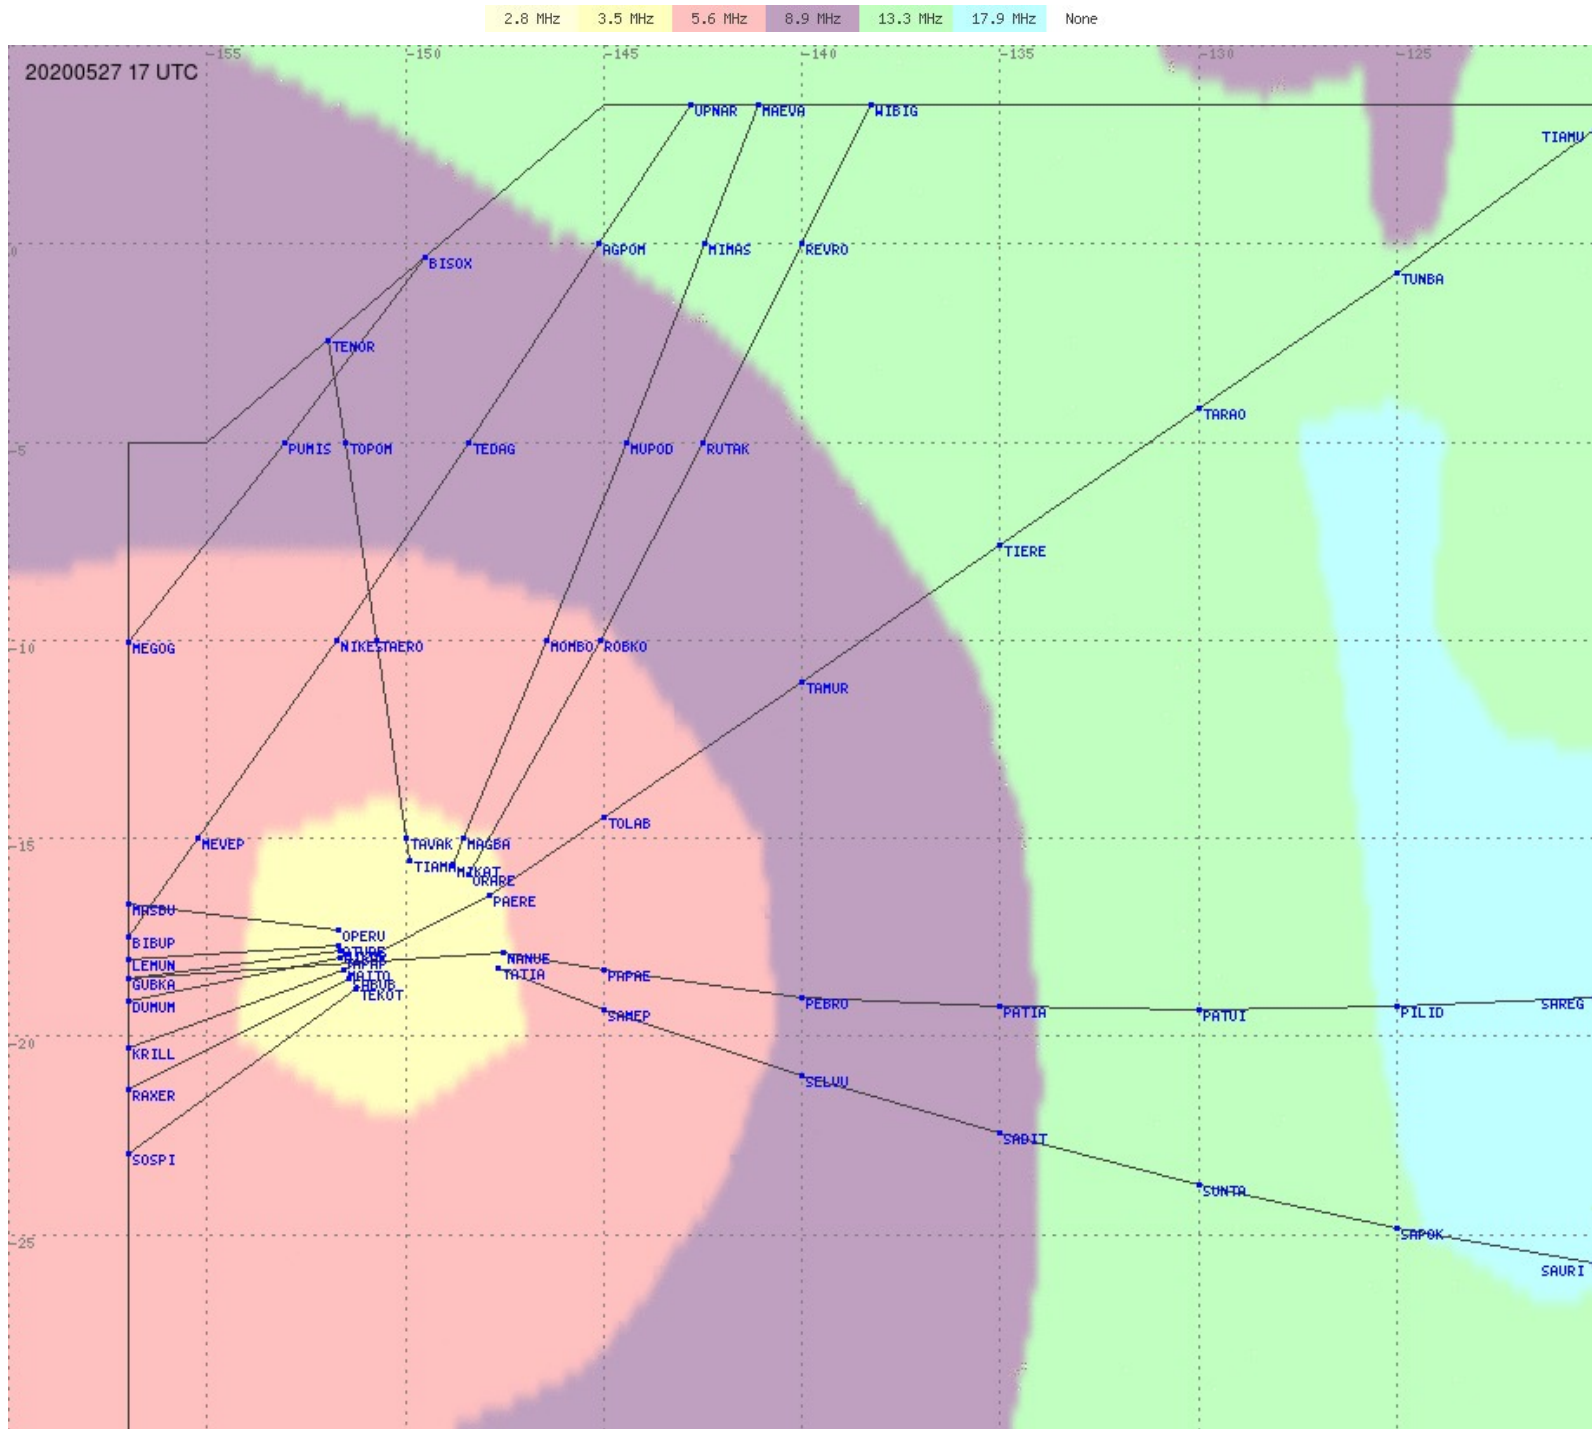

Tahiti FIR - HF Propag - 20200527

2.8 MHz
3.5 MHz
5.6 MHz
8.9 MHz
13.3 MHz
17.9 MHz
None

Tahiti FIR - HF Propag - 20200527

2.8 MHz
3.5 MHz
5.6 MHz
8.9 MHz
13.3 MHz
17.9 MHz
None

Tahiti FIR - HF Propag - 20200527

2.8 MHz
3.5 MHz
5.6 MHz
8.9 MHz
13.3 MHz
17.9 MHz
None

Tahiti FIR - HF Propag - 20200527

Tahiti FIR - HF Propag - 20200527

2.8 MHz 3.5 MHz 5.6 MHz 8.9 MHz 13.3 MHz 17.9 MHz None

Tahiti FIR - HF Propag - 20200527