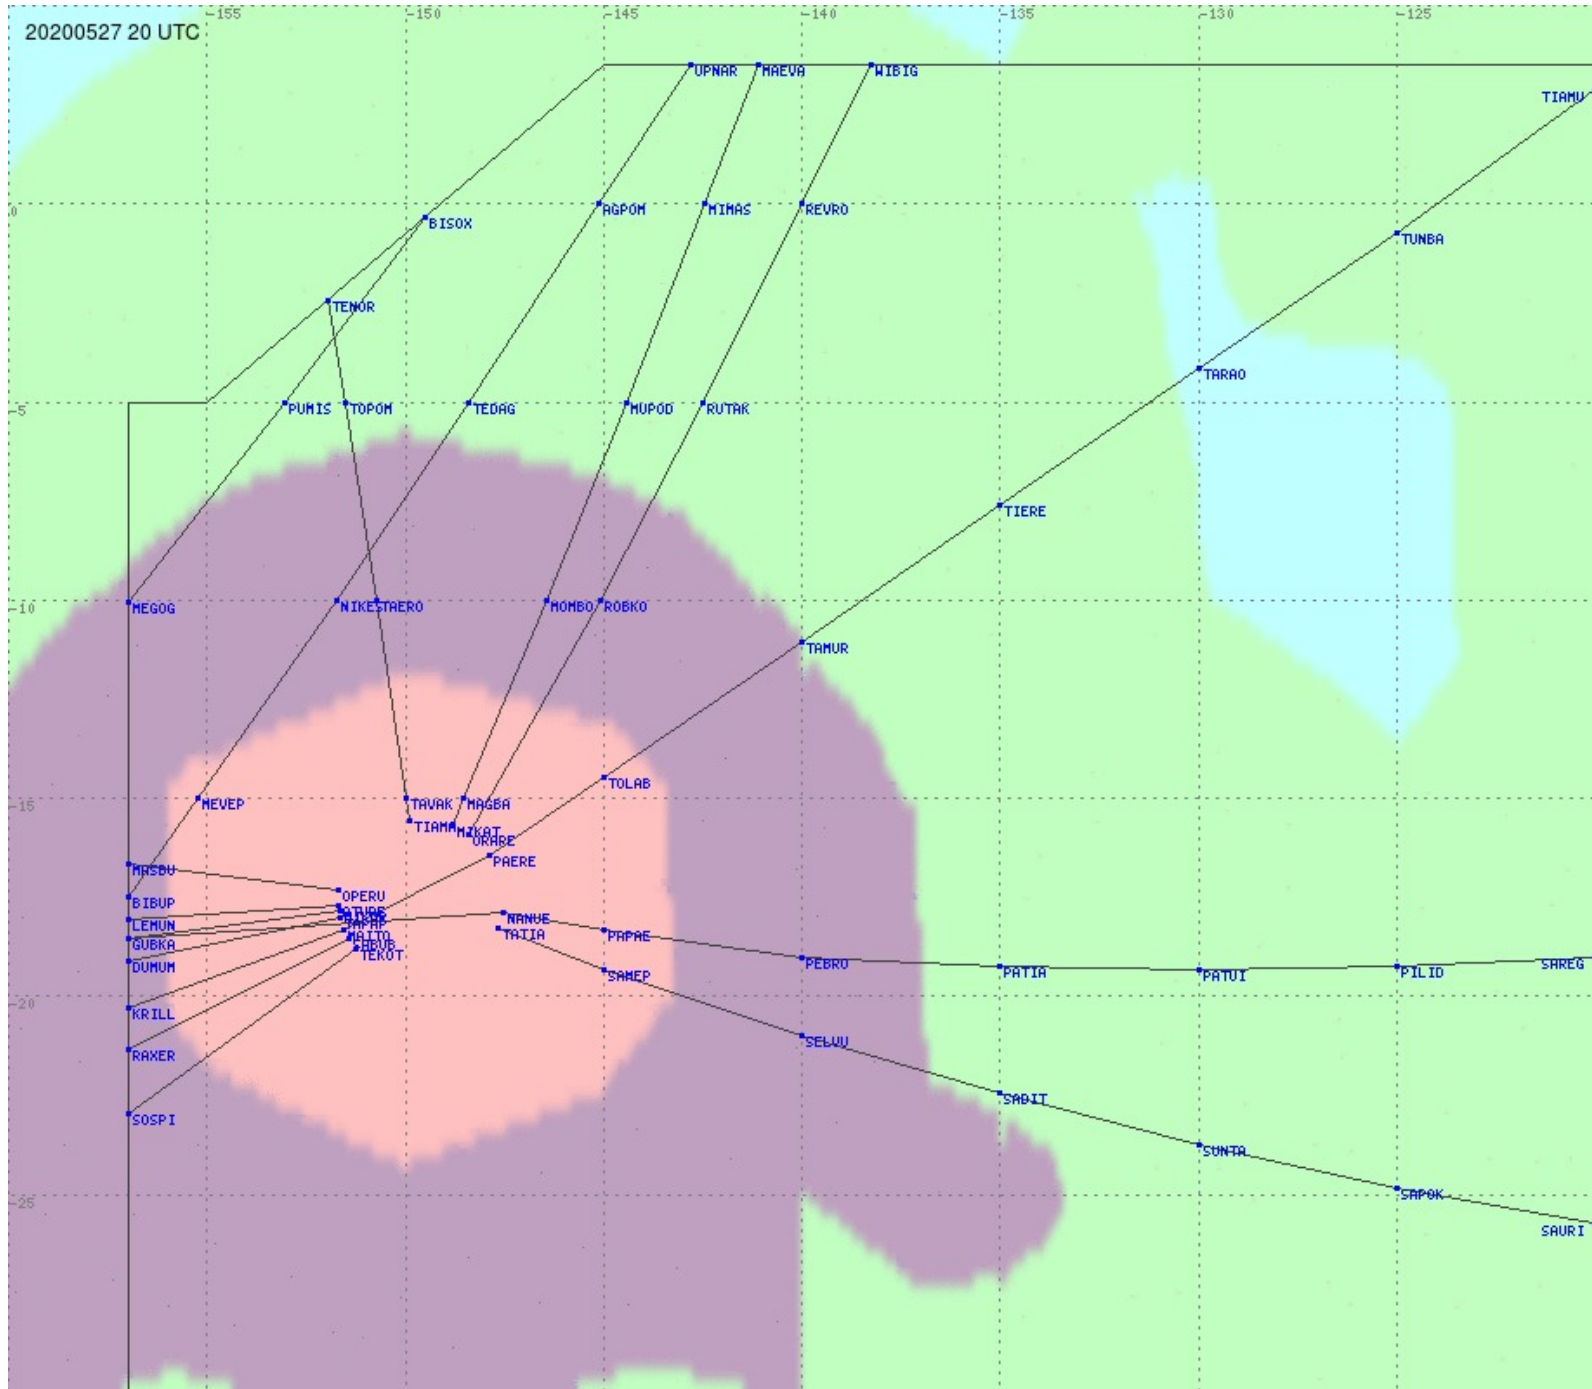

Tahiti FIR - HF Propag - 20200527

2.8 MHz 3.5 MHz 5.6 MHz 8.9 MHz 13.3 MHz 17.9 MHz None

Tahiti FIR - HF Propag - 20200527

2.8 MHz 3.5 MHz 5.6 MHz 8.9 MHz 13.3 MHz 17.9 MHz None

Tahiti FIR - HF Propag - 20200527

2.8 MHz
3.5 MHz
5.6 MHz
8.9 MHz
13.3 MHz
17.9 MHz
None

Tahiti FIR - HF Propag - 20200527

Tahiti FIR - HF Propag - 20200527

2.8 MHz 3.5 MHz 5.6 MHz 8.9 MHz 13.3 MHz 17.9 MHz None

Tahiti FIR - HF Propag - 20200527

2.8 MHz 3.5 MHz 5.6 MHz 8.9 MHz 13.3 MHz 17.9 MHz None

Tahiti FIR - HF Propag - 20200527

2.8 MHz 3.5 MHz 5.6 MHz 8.9 MHz 13.3 MHz 17.9 MHz None

Tahiti FIR - HF Propag - 20200527

2.8 MHz 3.5 MHz 5.6 MHz 8.9 MHz 13.3 MHz 17.9 MHz None