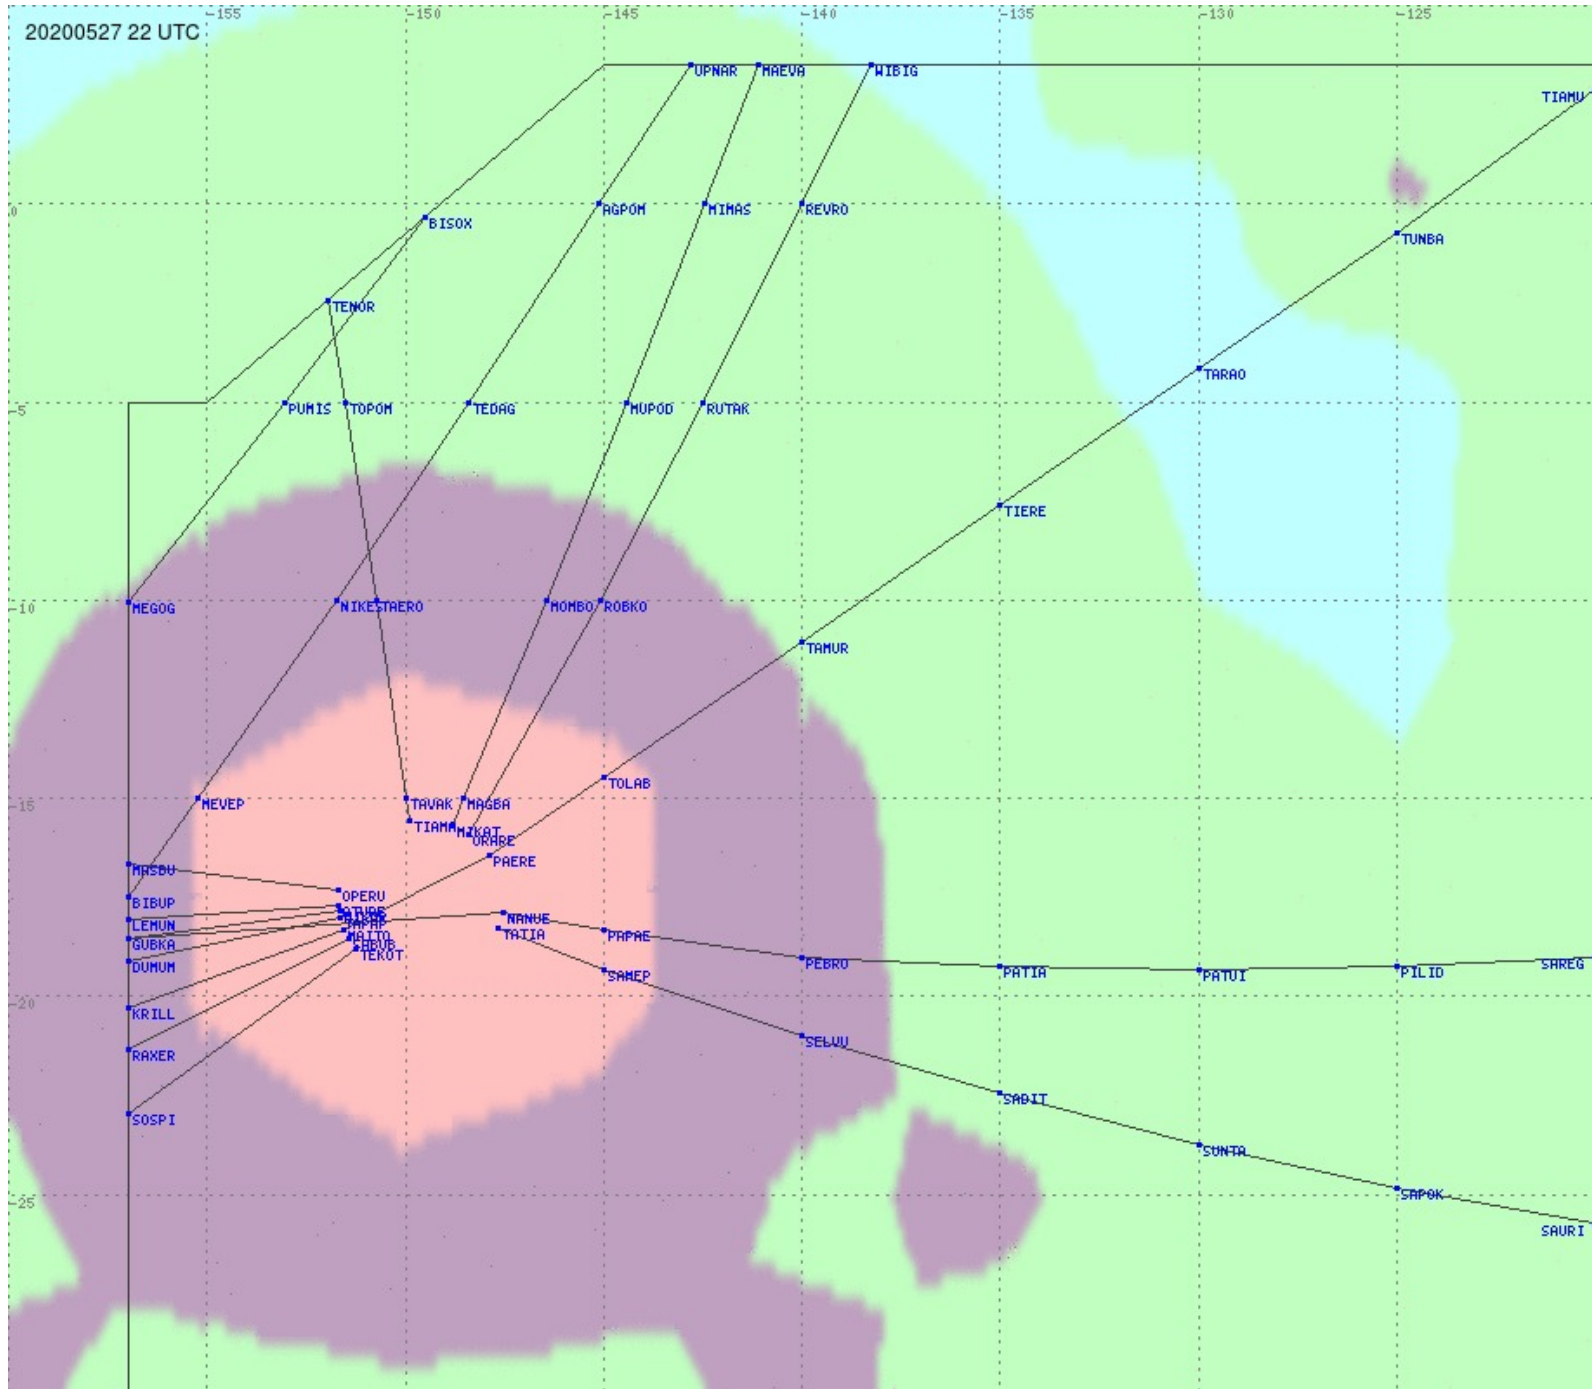

Tahiti FIR - HF Propag - 20200527

2.8 MHz 3.5 MHz 5.6 MHz 8.9 MHz 13.3 MHz 17.9 MHz None

Tahiti FIR - HF Propag - 20200527

2.8 MHz 3.5 MHz 5.6 MHz 8.9 MHz 13.3 MHz 17.9 MHz None

Tahiti FIR - HF Propag - 20200527

2.8 MHz 3.5 MHz 5.6 MHz 8.9 MHz 13.3 MHz 17.9 MHz None

Tahiti FIR - HF Propag - 20200527

2.8 MHz 3.5 MHz 5.6 MHz 8.9 MHz 13.3 MHz 17.9 MHz None

Tahiti FIR - HF Propag - 20200527

2.8 MHz 3.5 MHz 5.6 MHz 8.9 MHz 13.3 MHz 17.9 MHz None

Tahiti FIR - HF Propag - 20200527

2.8 MHz 3.5 MHz 5.6 MHz 8.9 MHz 13.3 MHz 17.9 MHz None