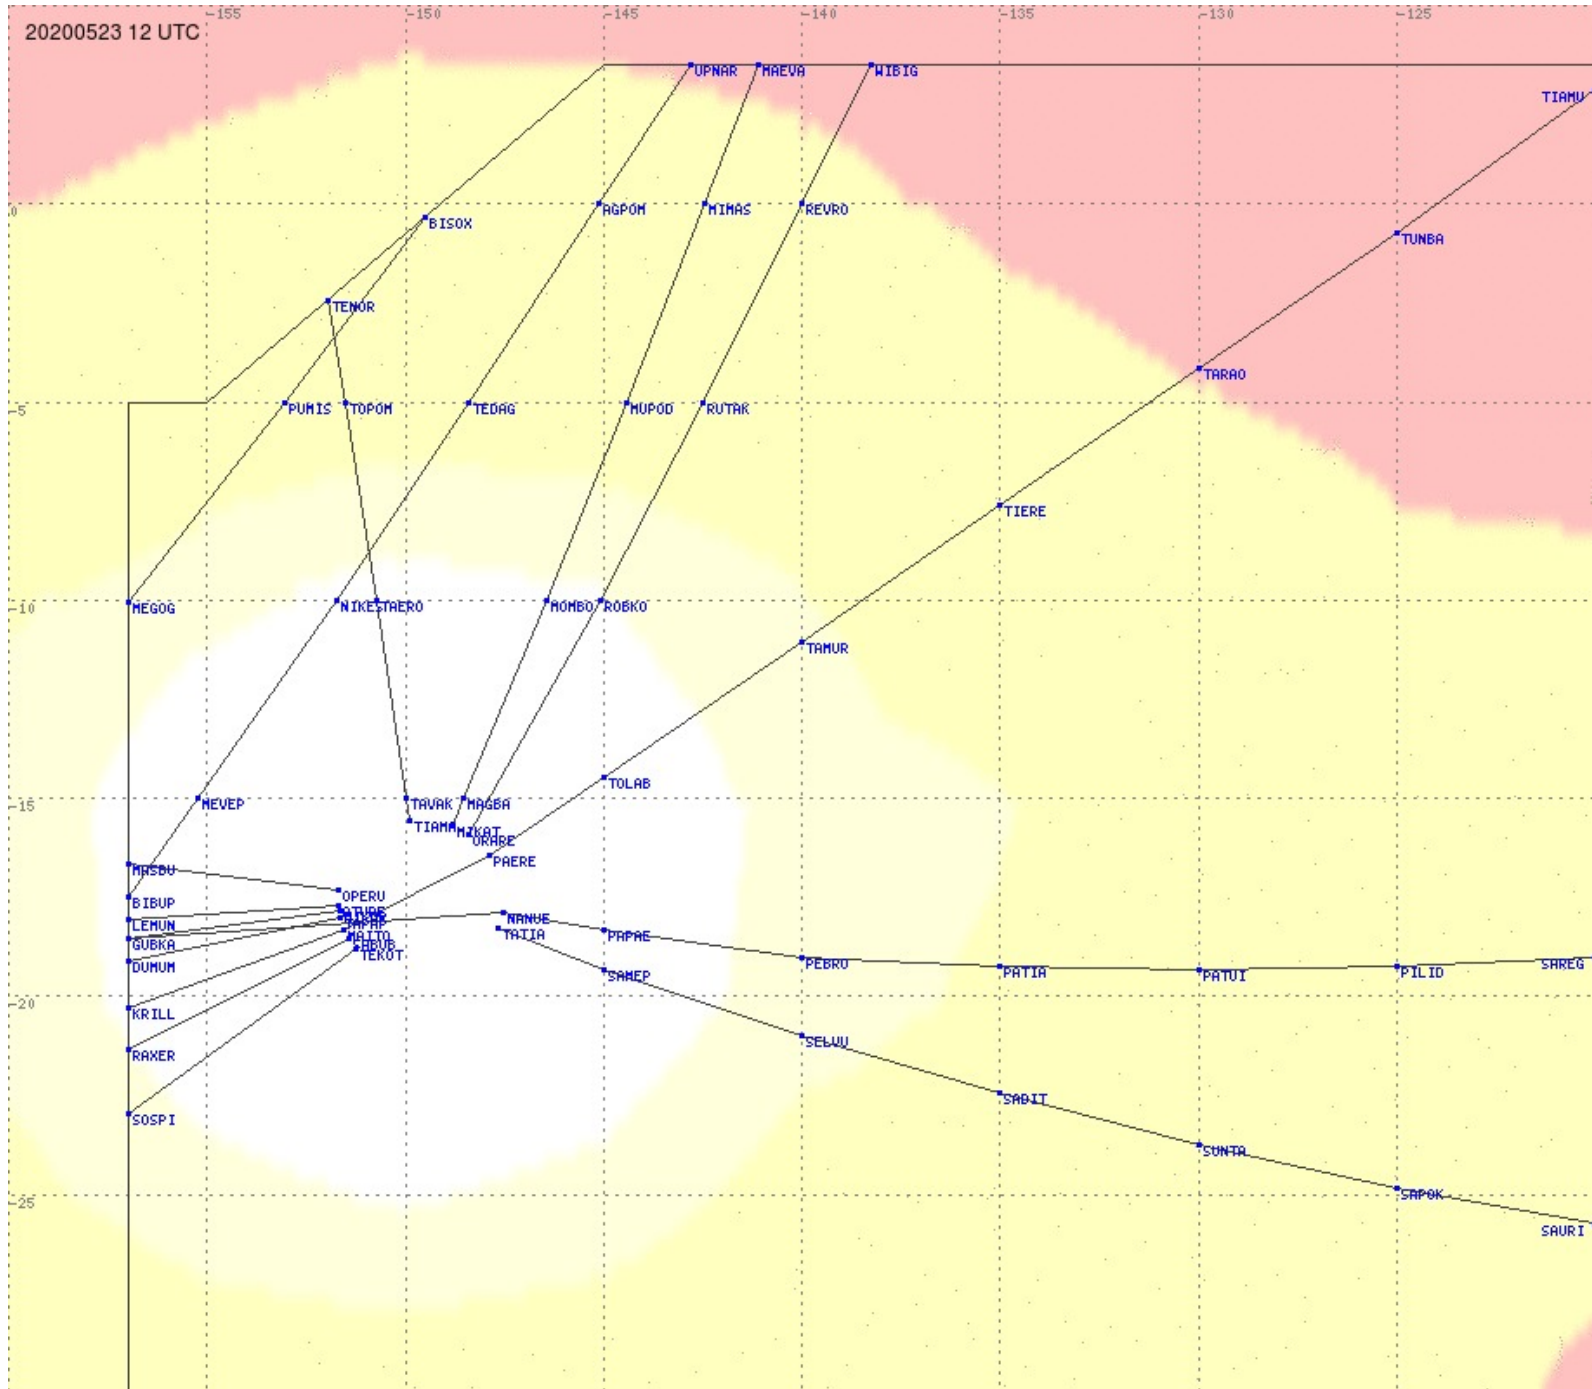

Tahiti FIR - HF Propag - 20200523

2.8 MHz 3.5 MHz 5.6 MHz 8.9 MHz 13.3 MHz 17.9 MHz None