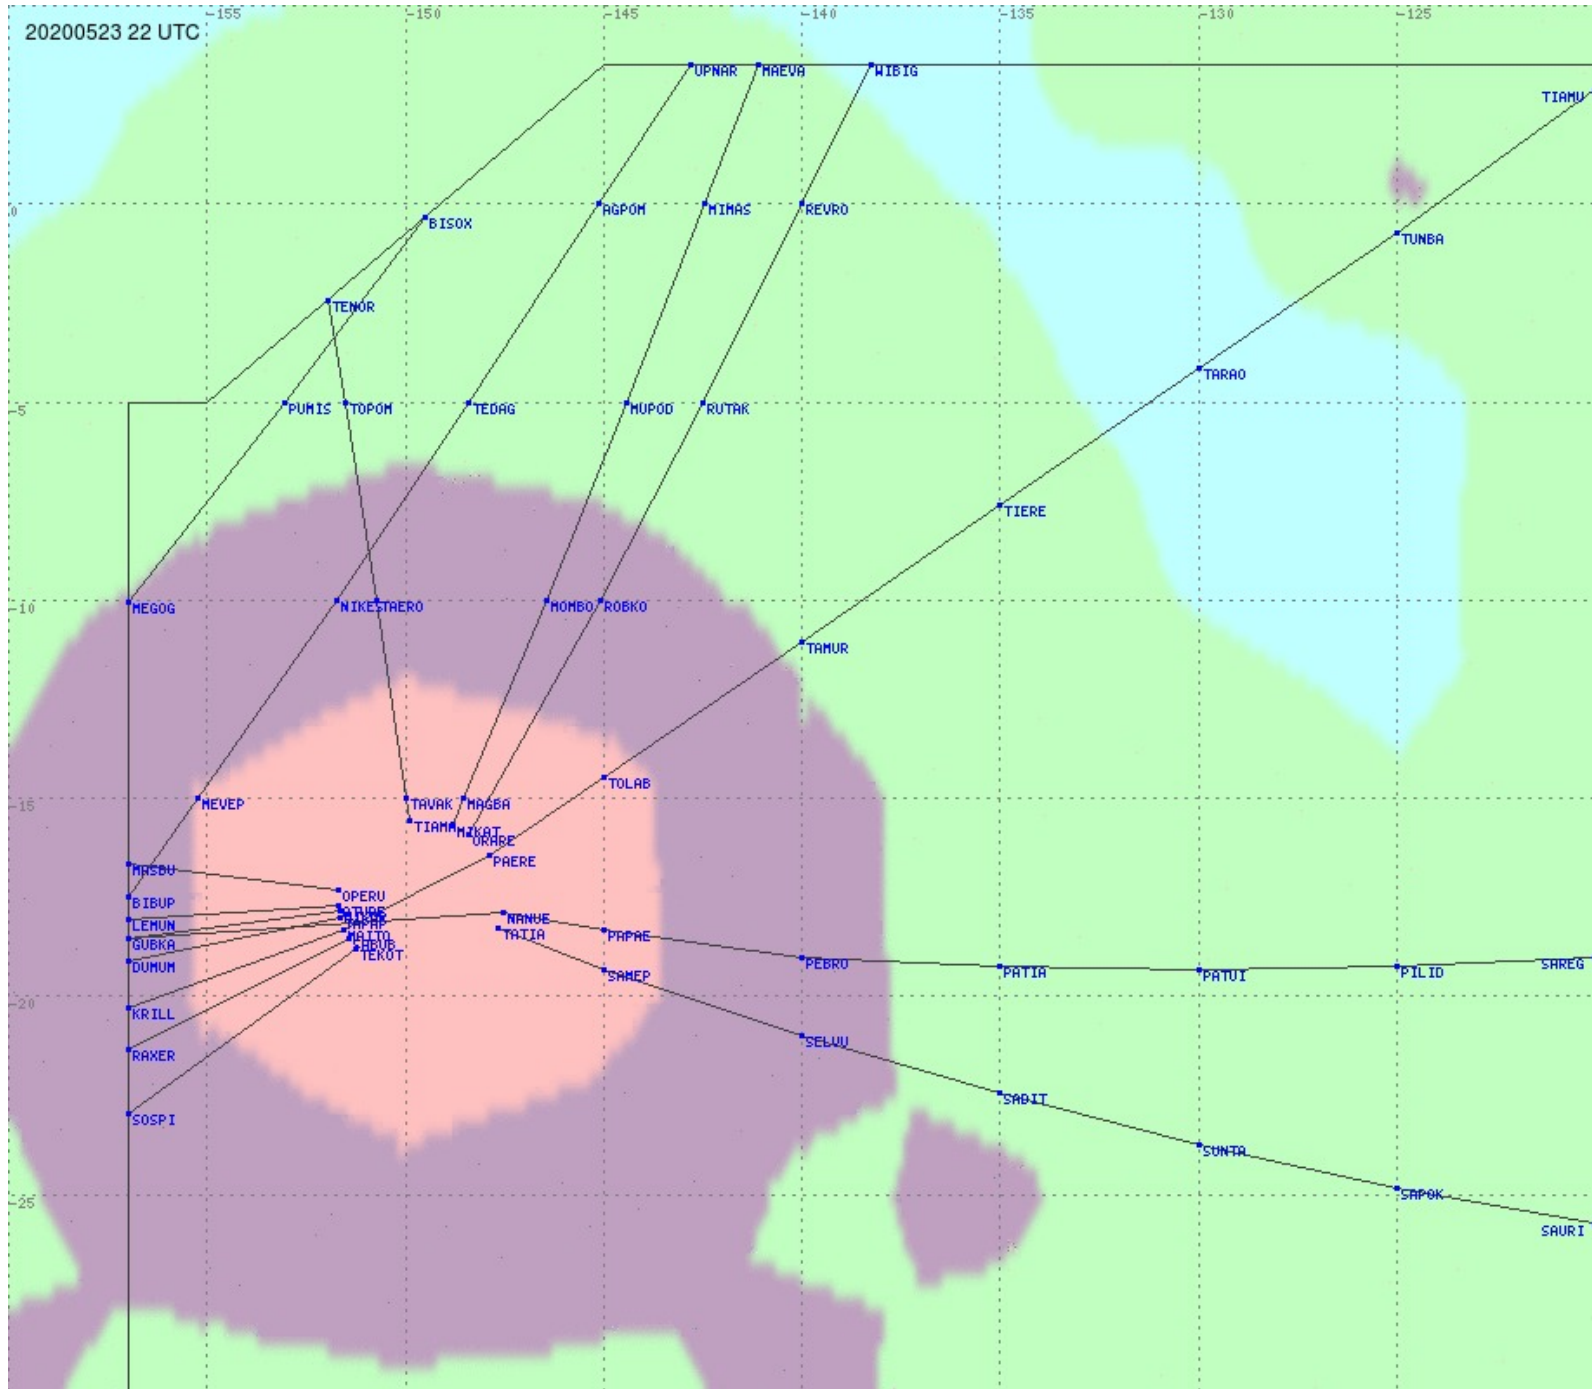

Tahiti FIR - HF Propag - 20200523

2.8 MHz 3.5 MHz 5.6 MHz 8.9 MHz 13.3 MHz 17.9 MHz None