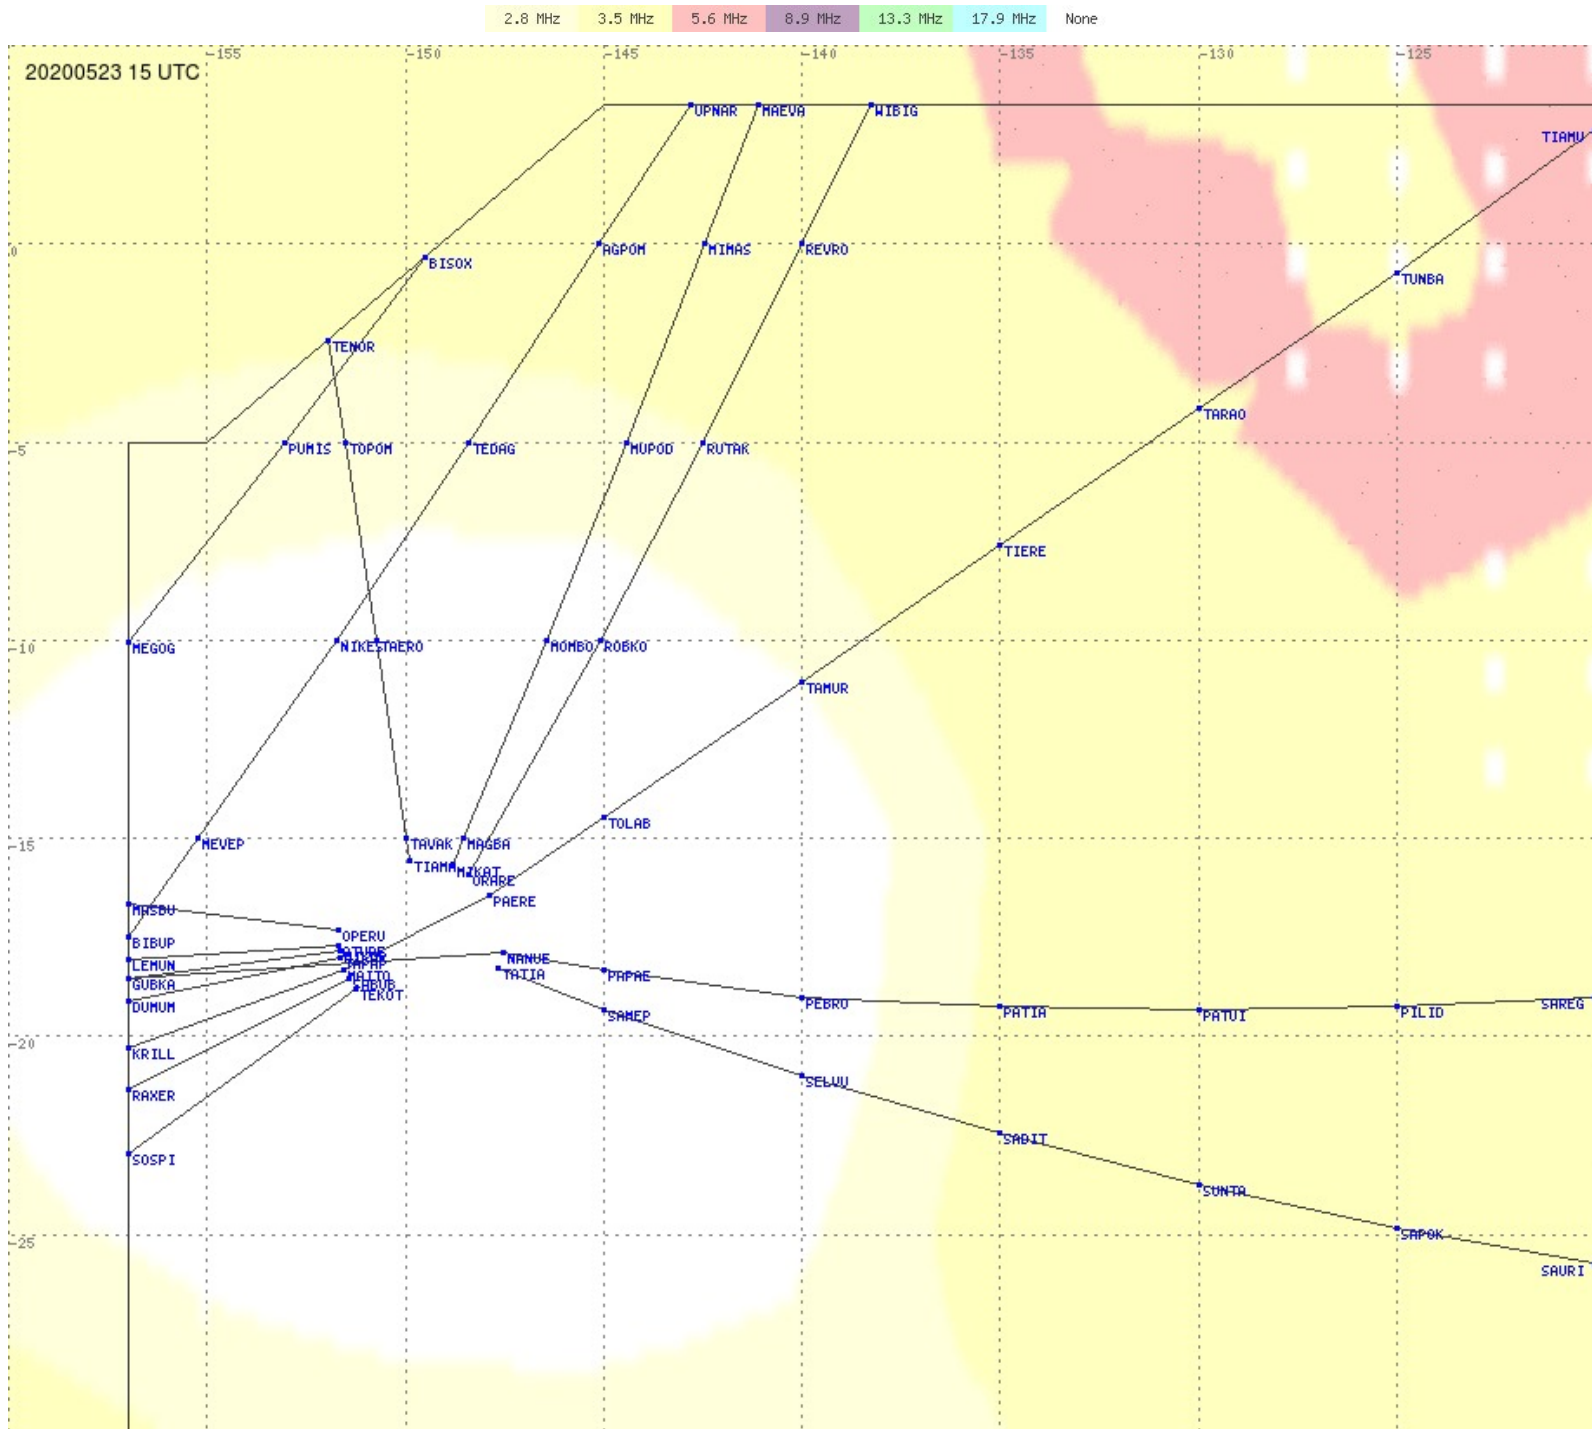

Tahiti FIR - HF Propag - 20200523