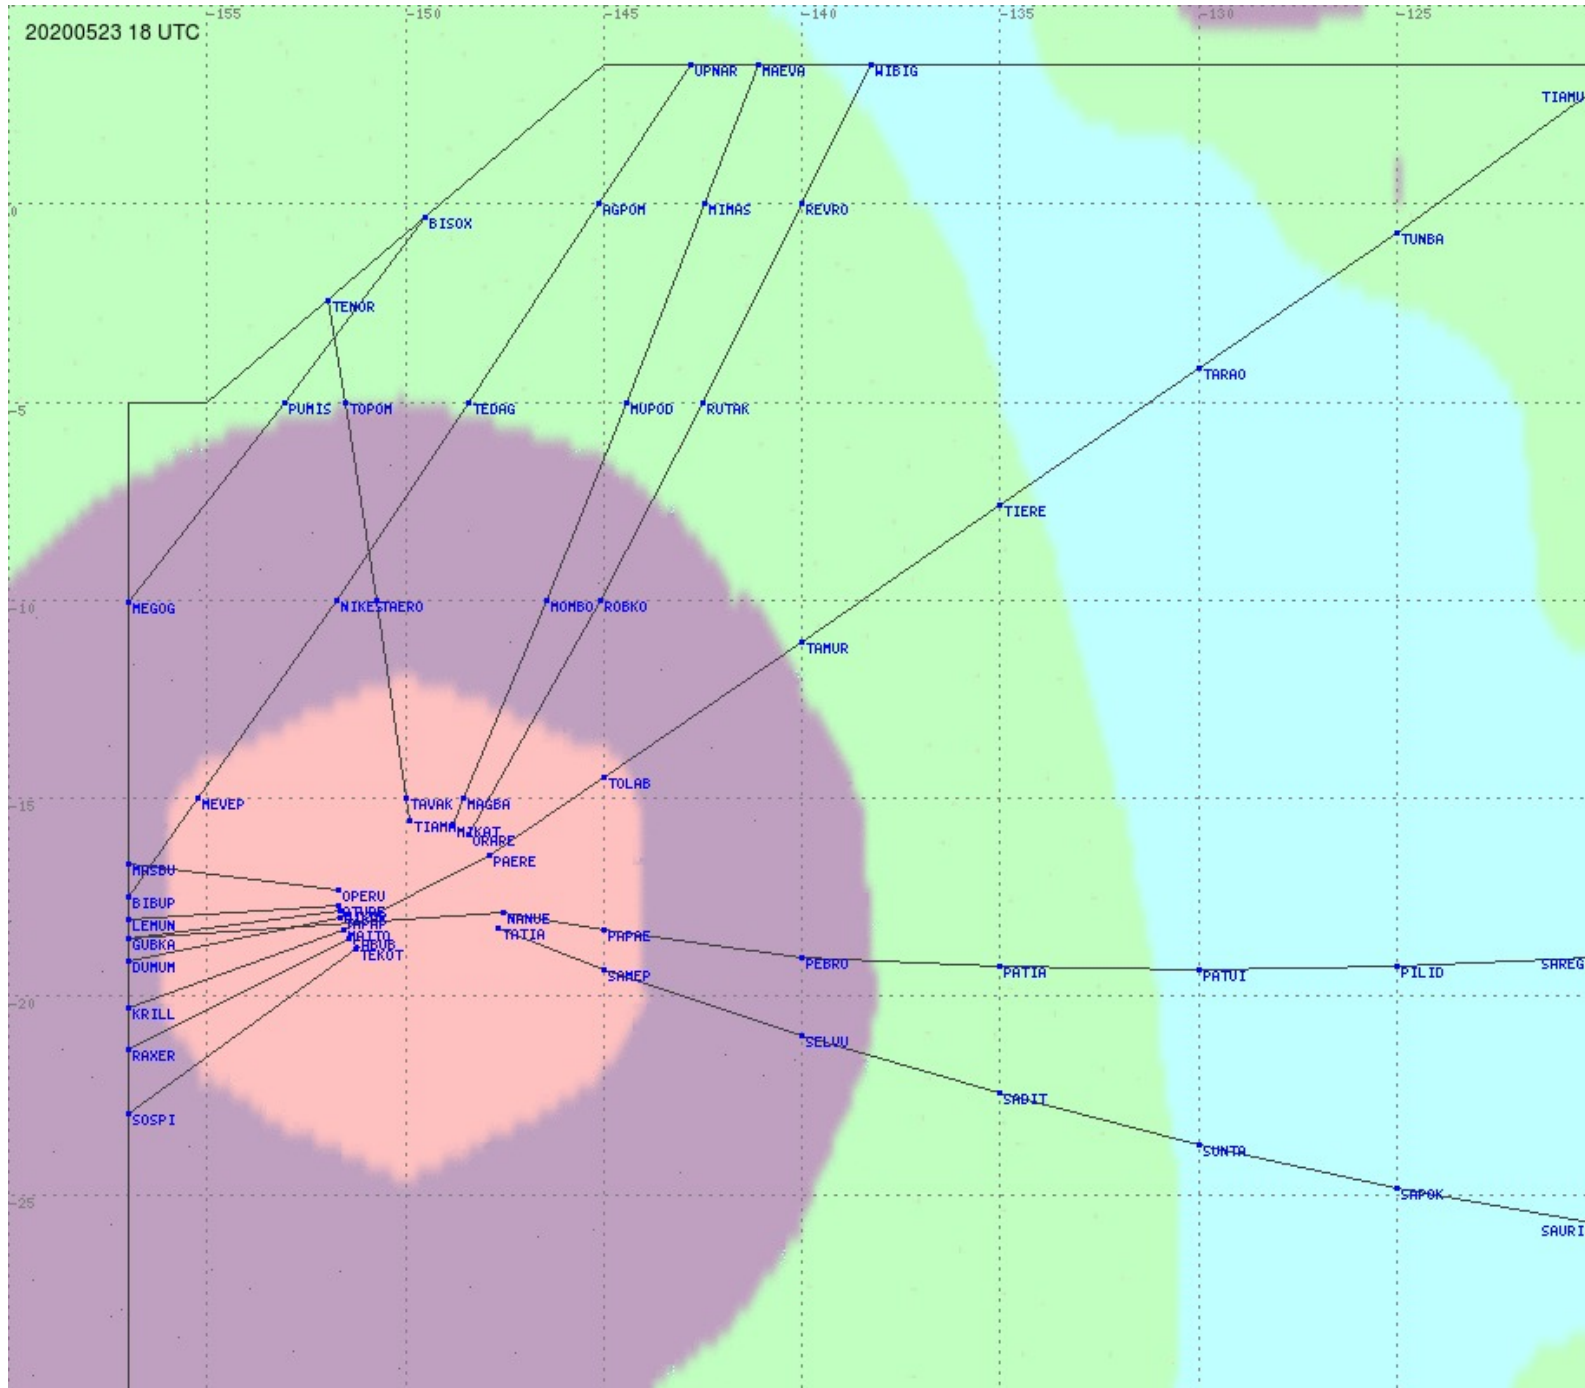

Tahiti FIR - HF Propag - 20200523

2.8 MHz 3.5 MHz 5.6 MHz 8.9 MHz 13.3 MHz 17.9 MHz None