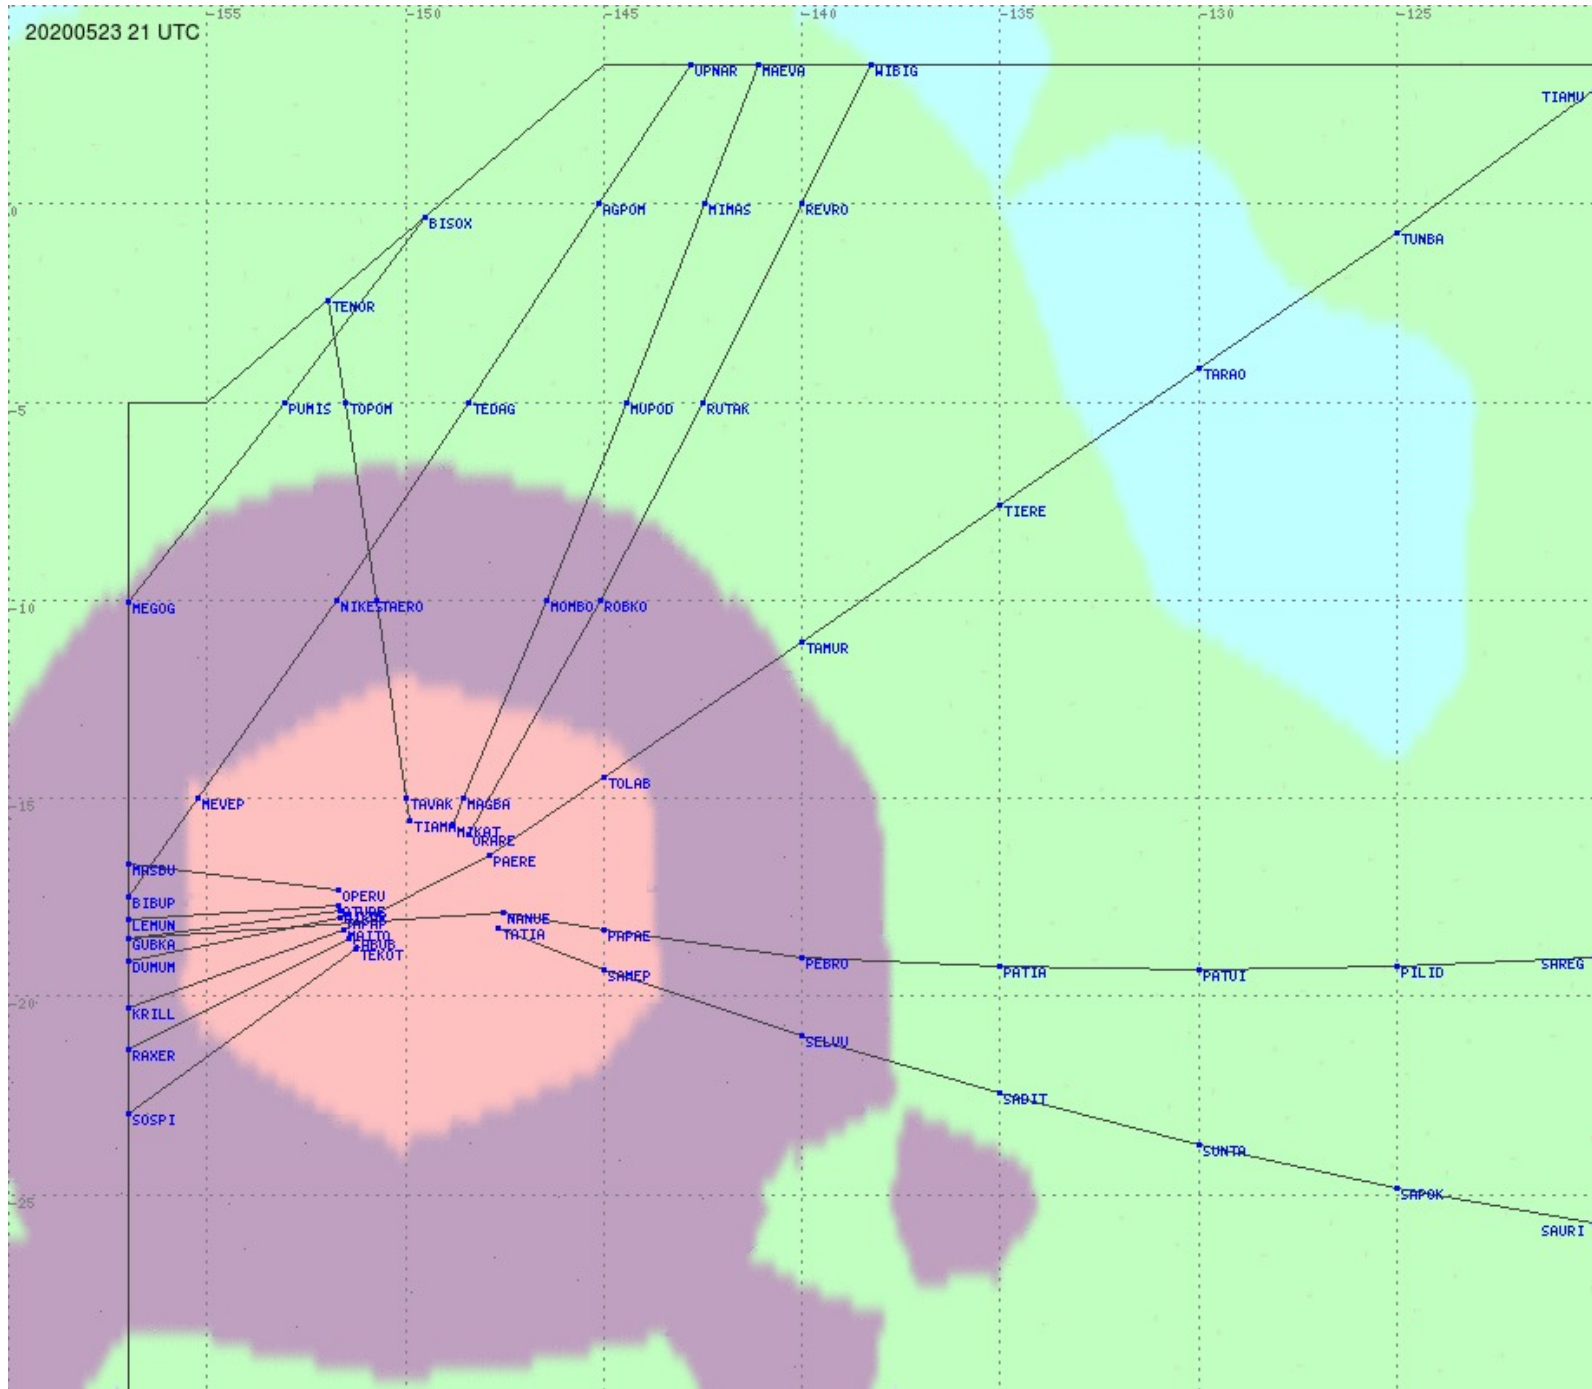

Tahiti FIR - HF Propag - 20200523

2.8 MHz 3.5 MHz 5.6 MHz 8.9 MHz 13.3 MHz 17.9 MHz None