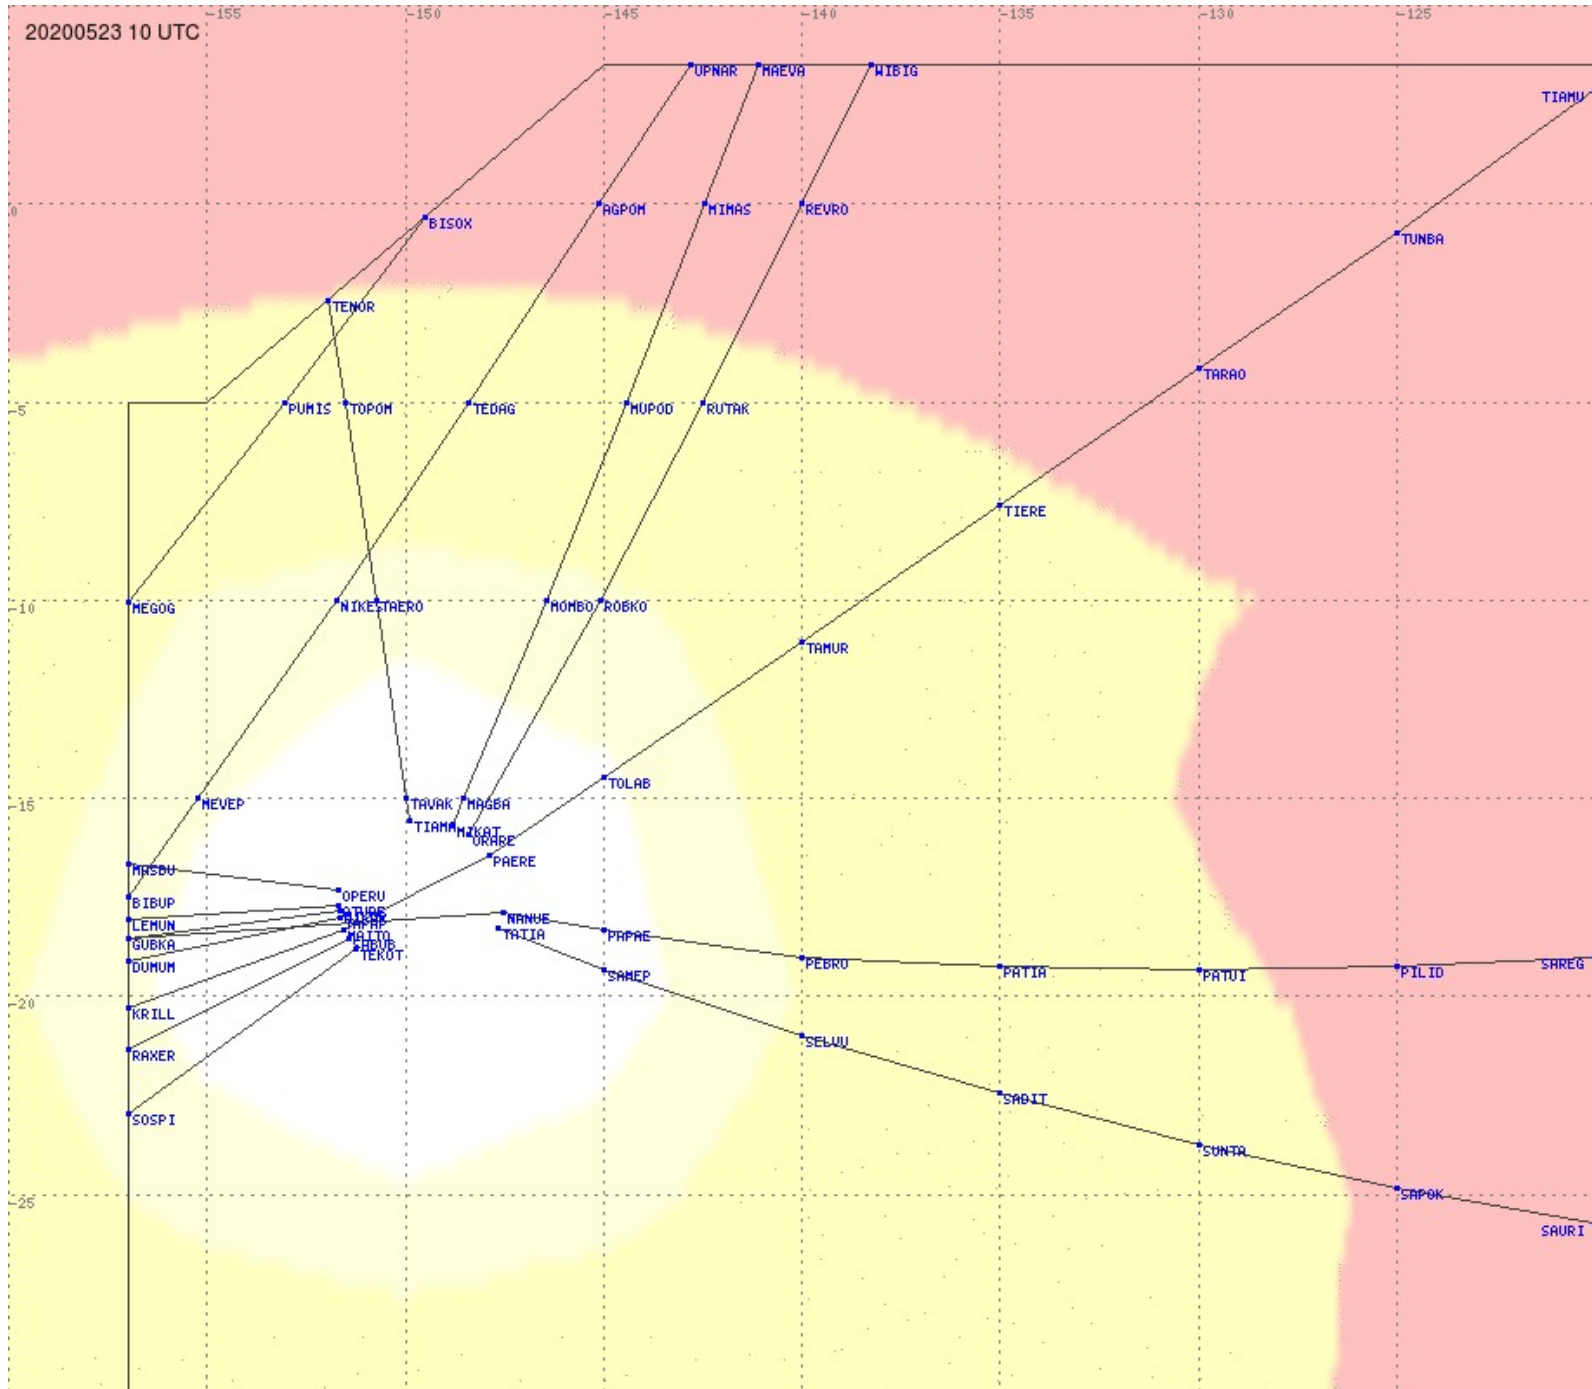

Tahiti FIR - HF Propag - 20200523

2.8 MHz
3.5 MHz
5.6 MHz
8.9 MHz
13.3 MHz
17.9 MHz
None