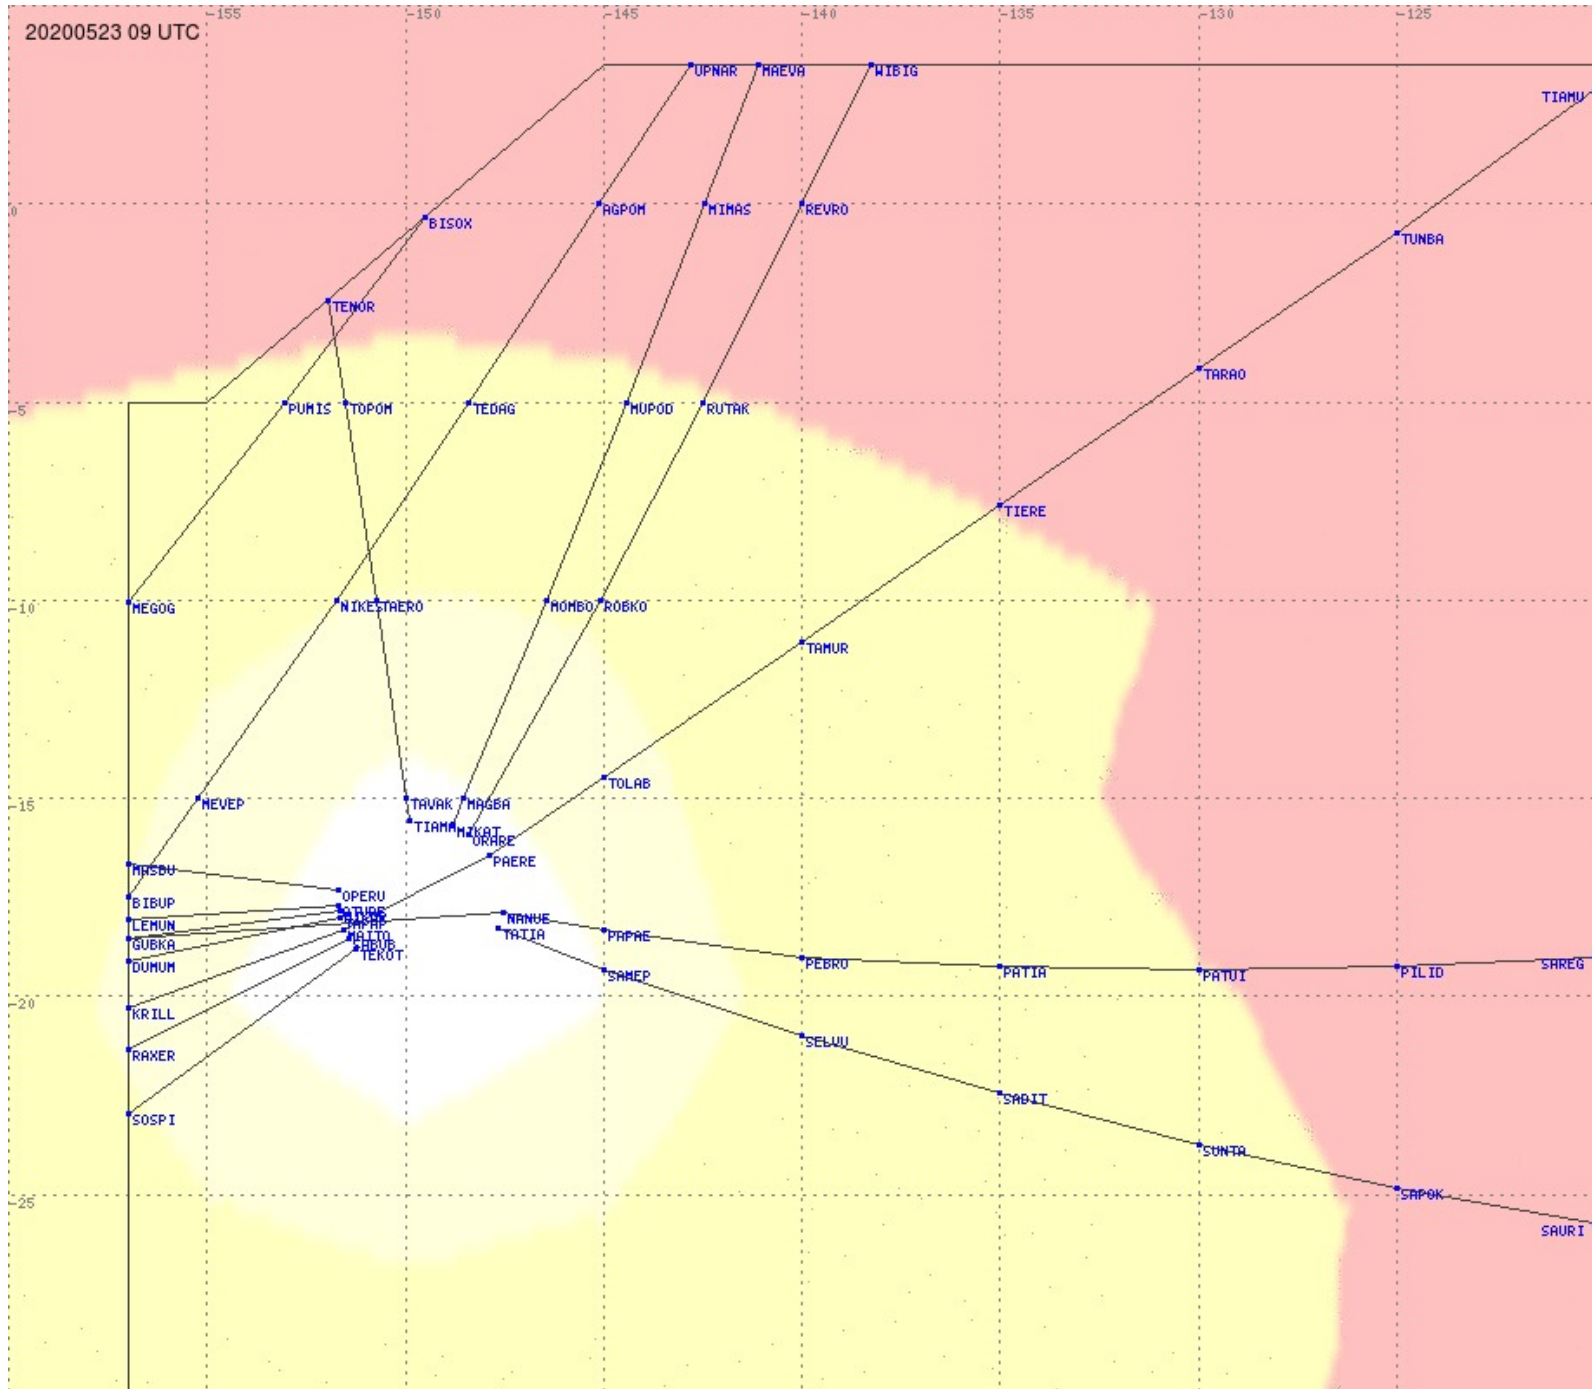

Tahiti FIR - HF Propag - 20200523

2.8 MHz
3.5 MHz
5.6 MHz
8.9 MHz
13.3 MHz
17.9 MHz
None