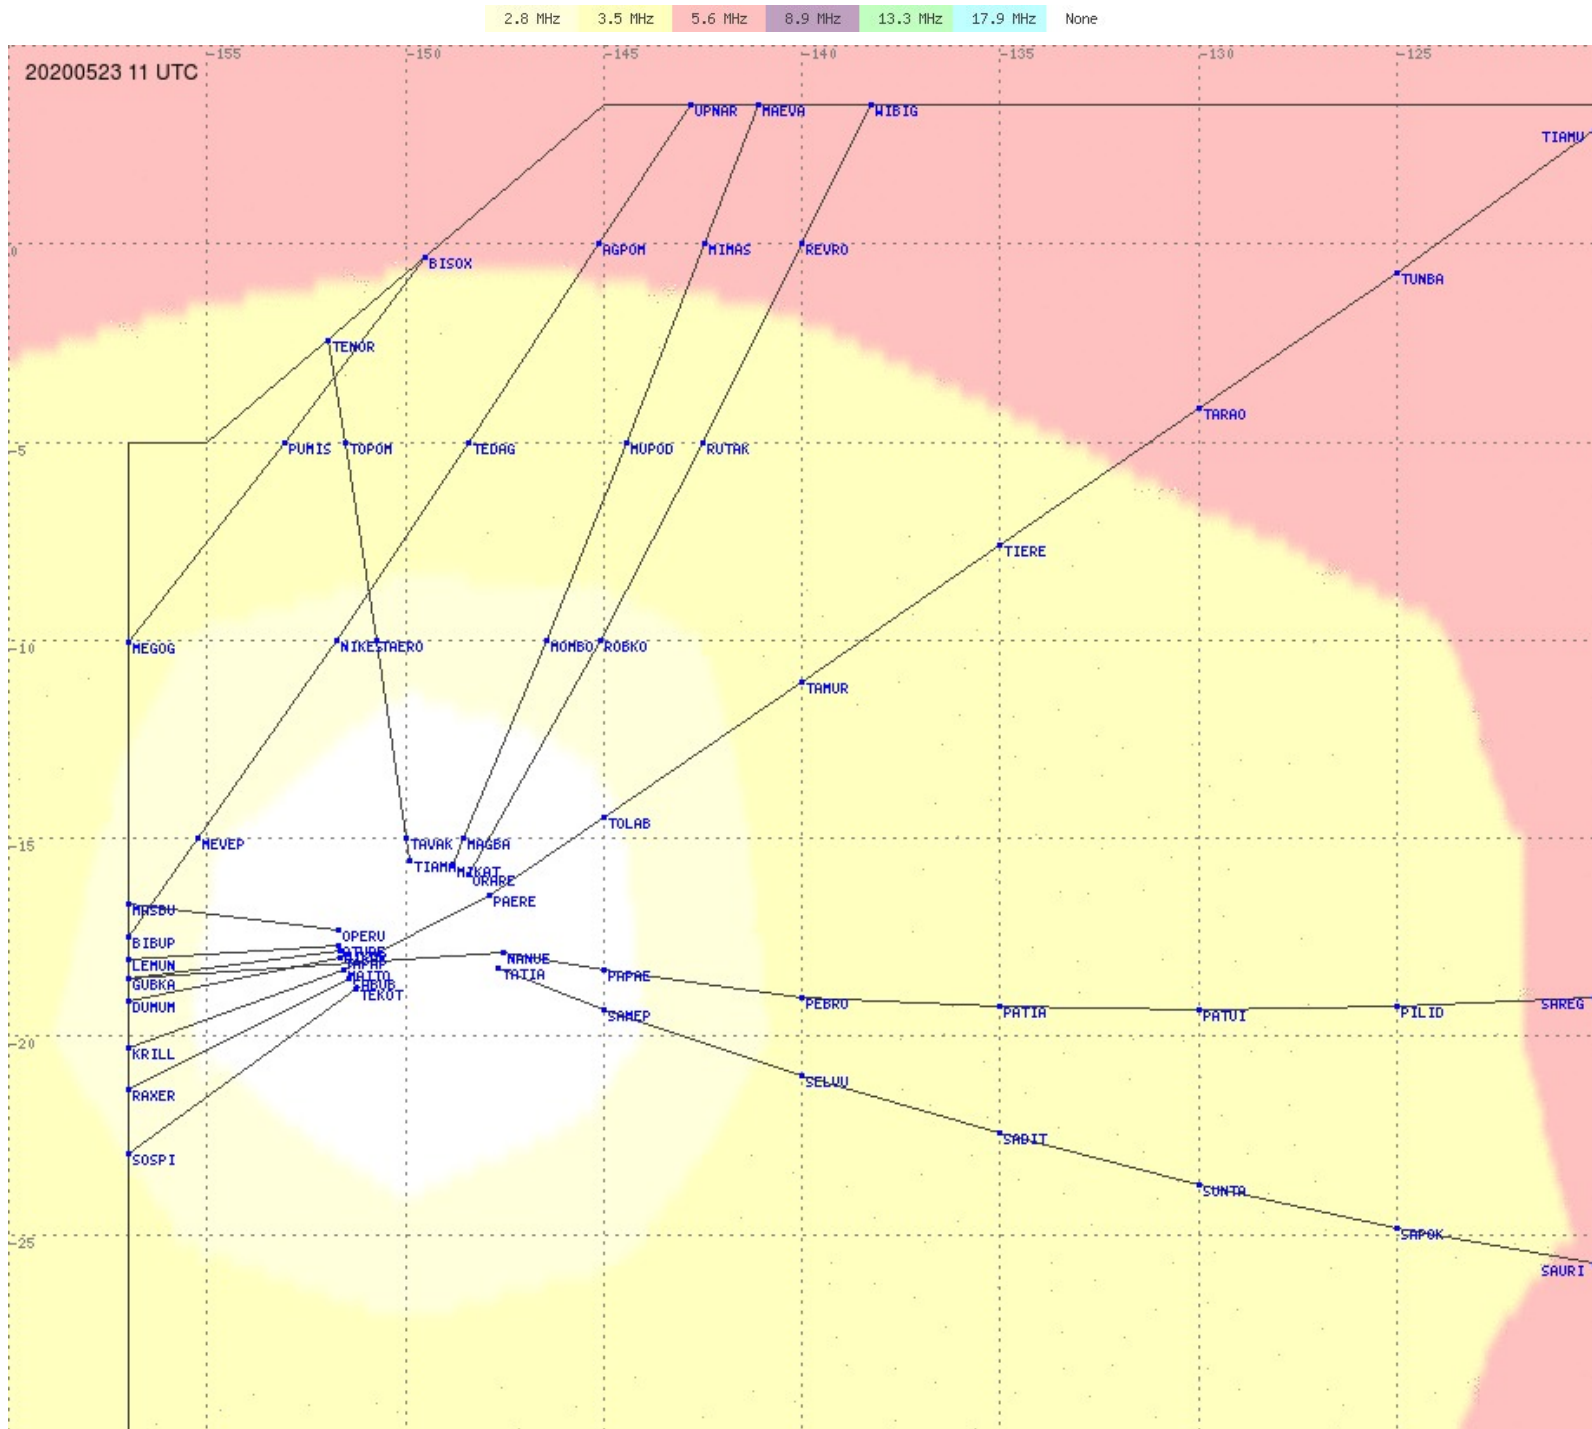

Tahiti FIR - HF Propag - 20200523