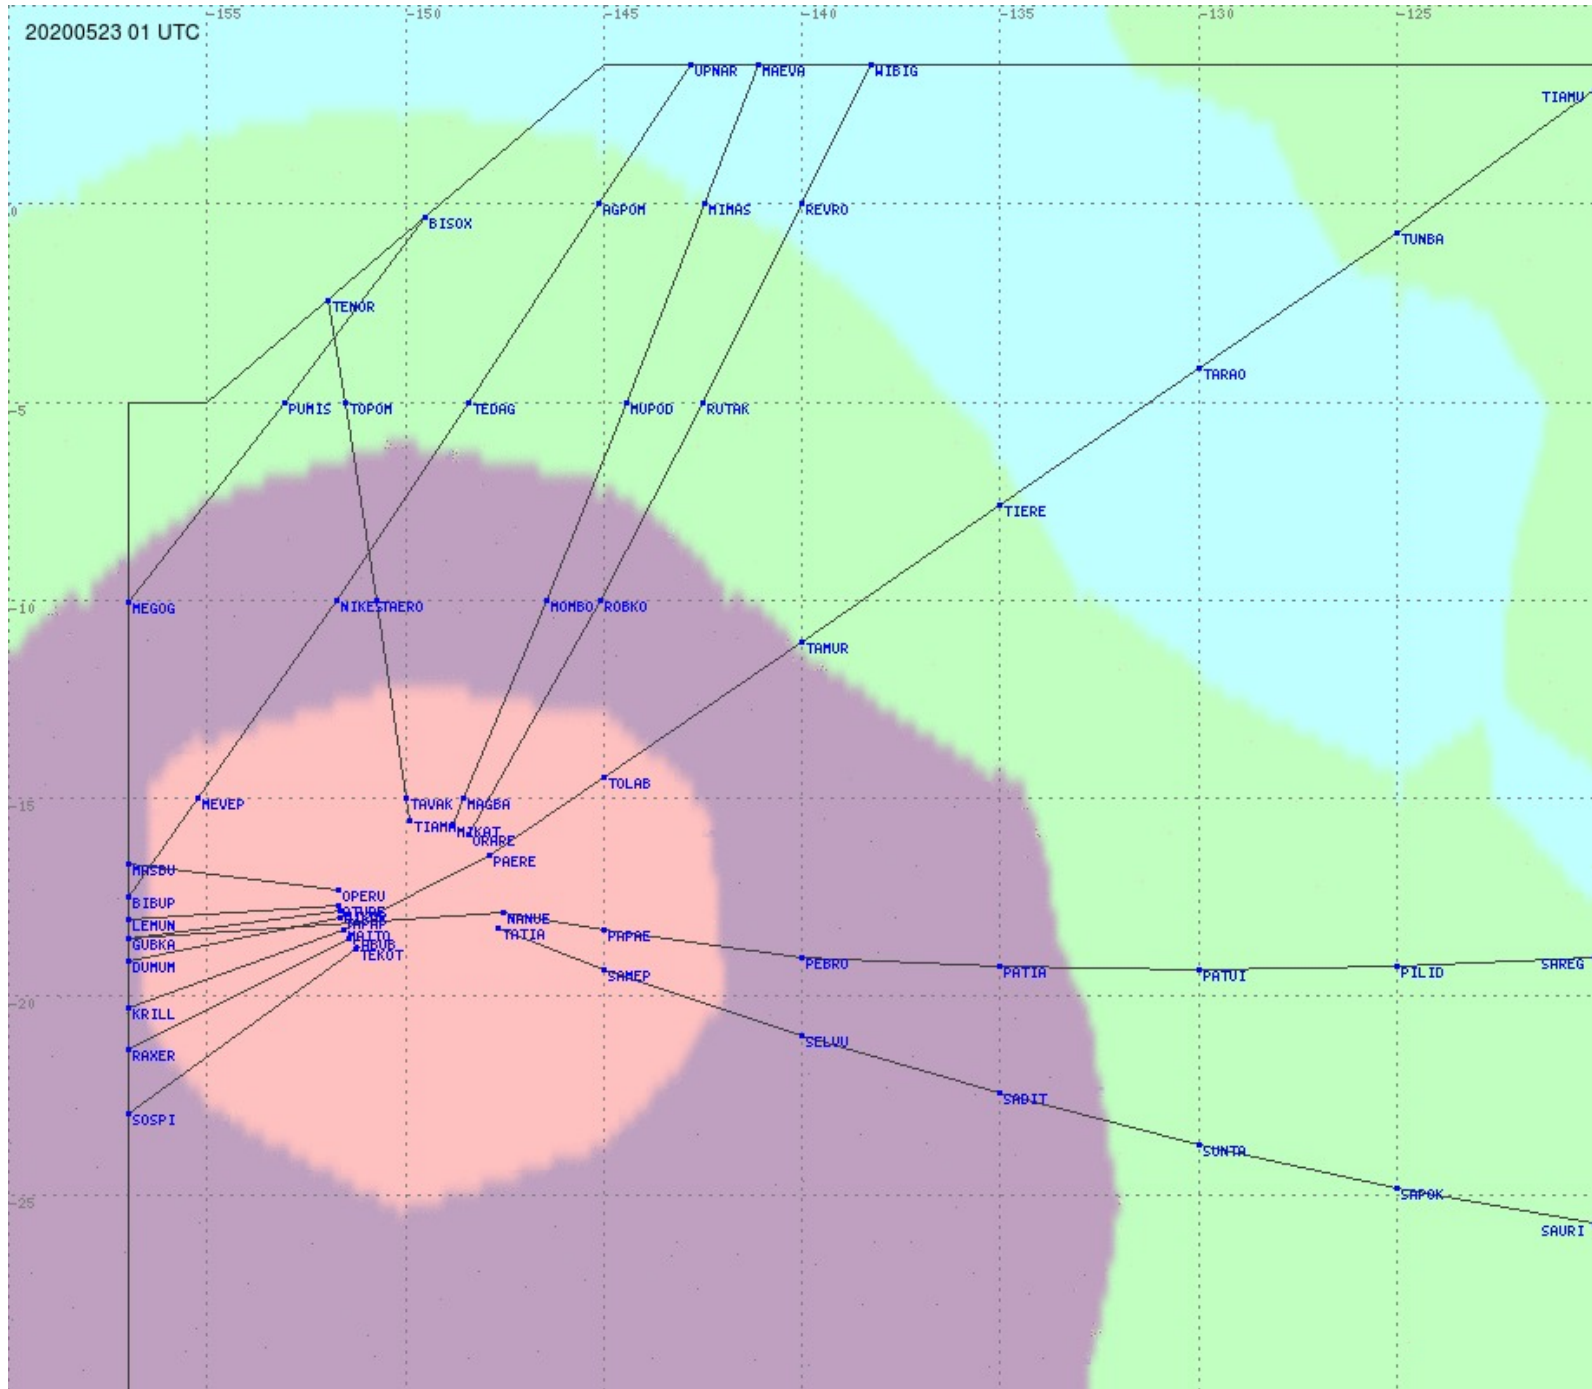

# Tahiti FIR - HF Propag - 20200523

2.8 MHz 3.5 MHz 5.6 MHz 8.9 MHz 13.3 MHz 17.9 MHz None