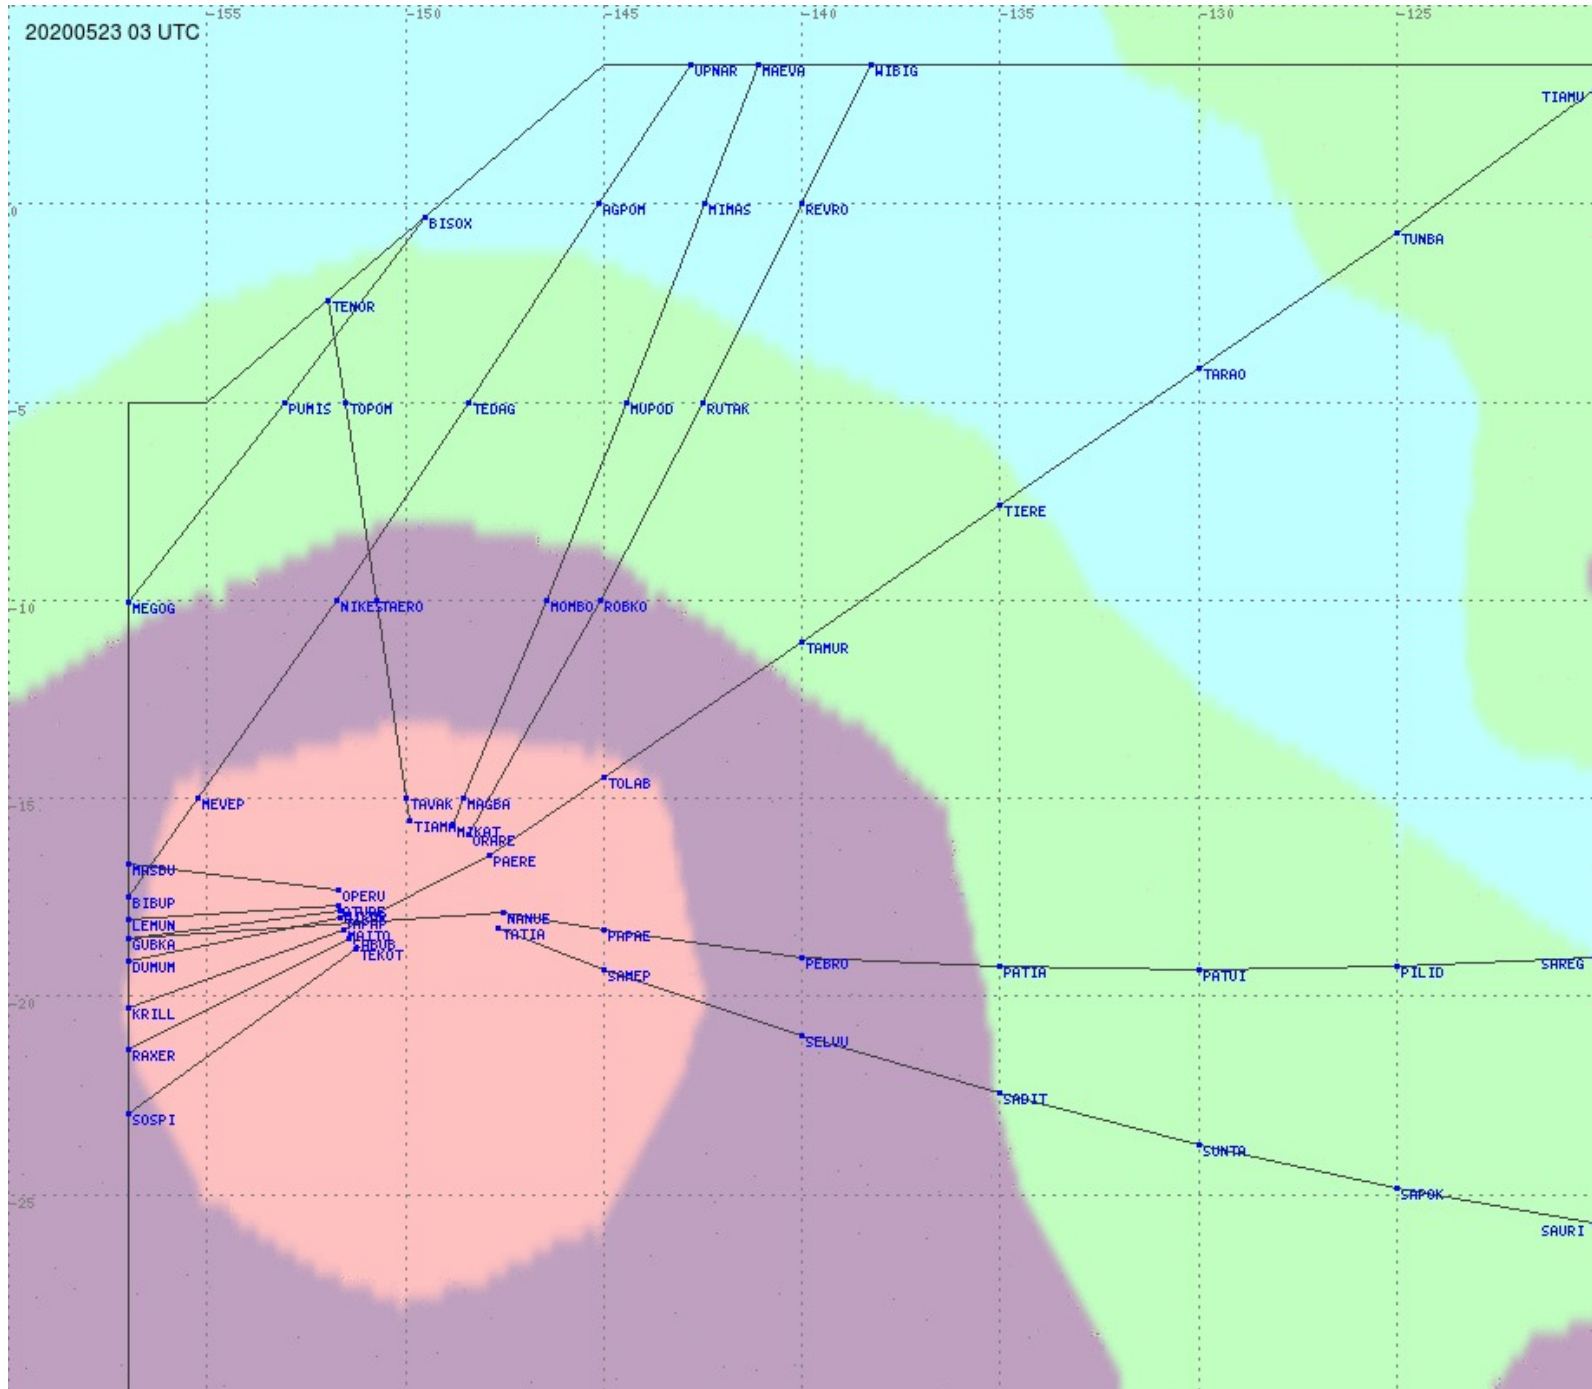

Tahiti FIR - HF Propag - 20200523

2.8 MHz 3.5 MHz 5.6 MHz 8.9 MHz 13.3 MHz 17.9 MHz None