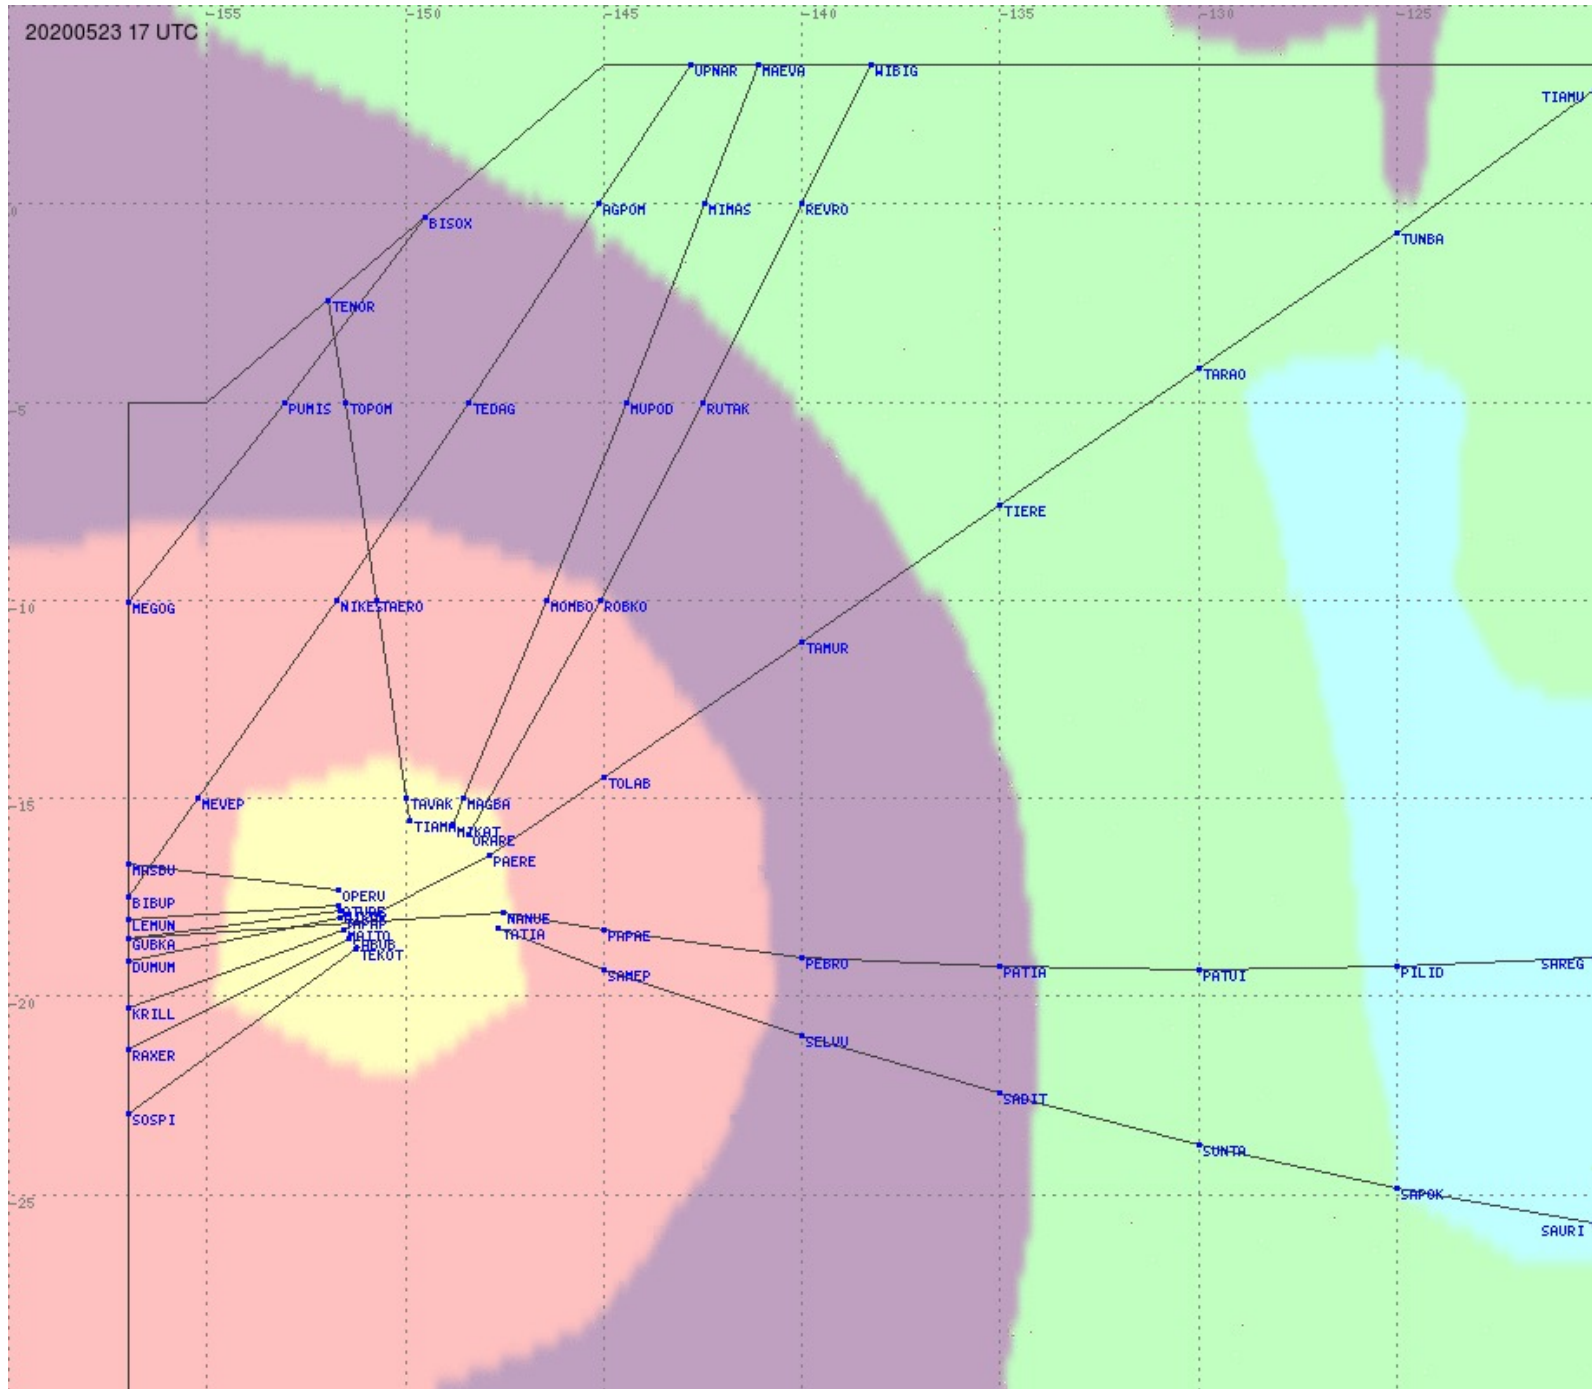

Tahiti FIR - HF Propag - 20200523

2.8 MHz
3.5 MHz
5.6 MHz
8.9 MHz
13.3 MHz
17.9 MHz
None