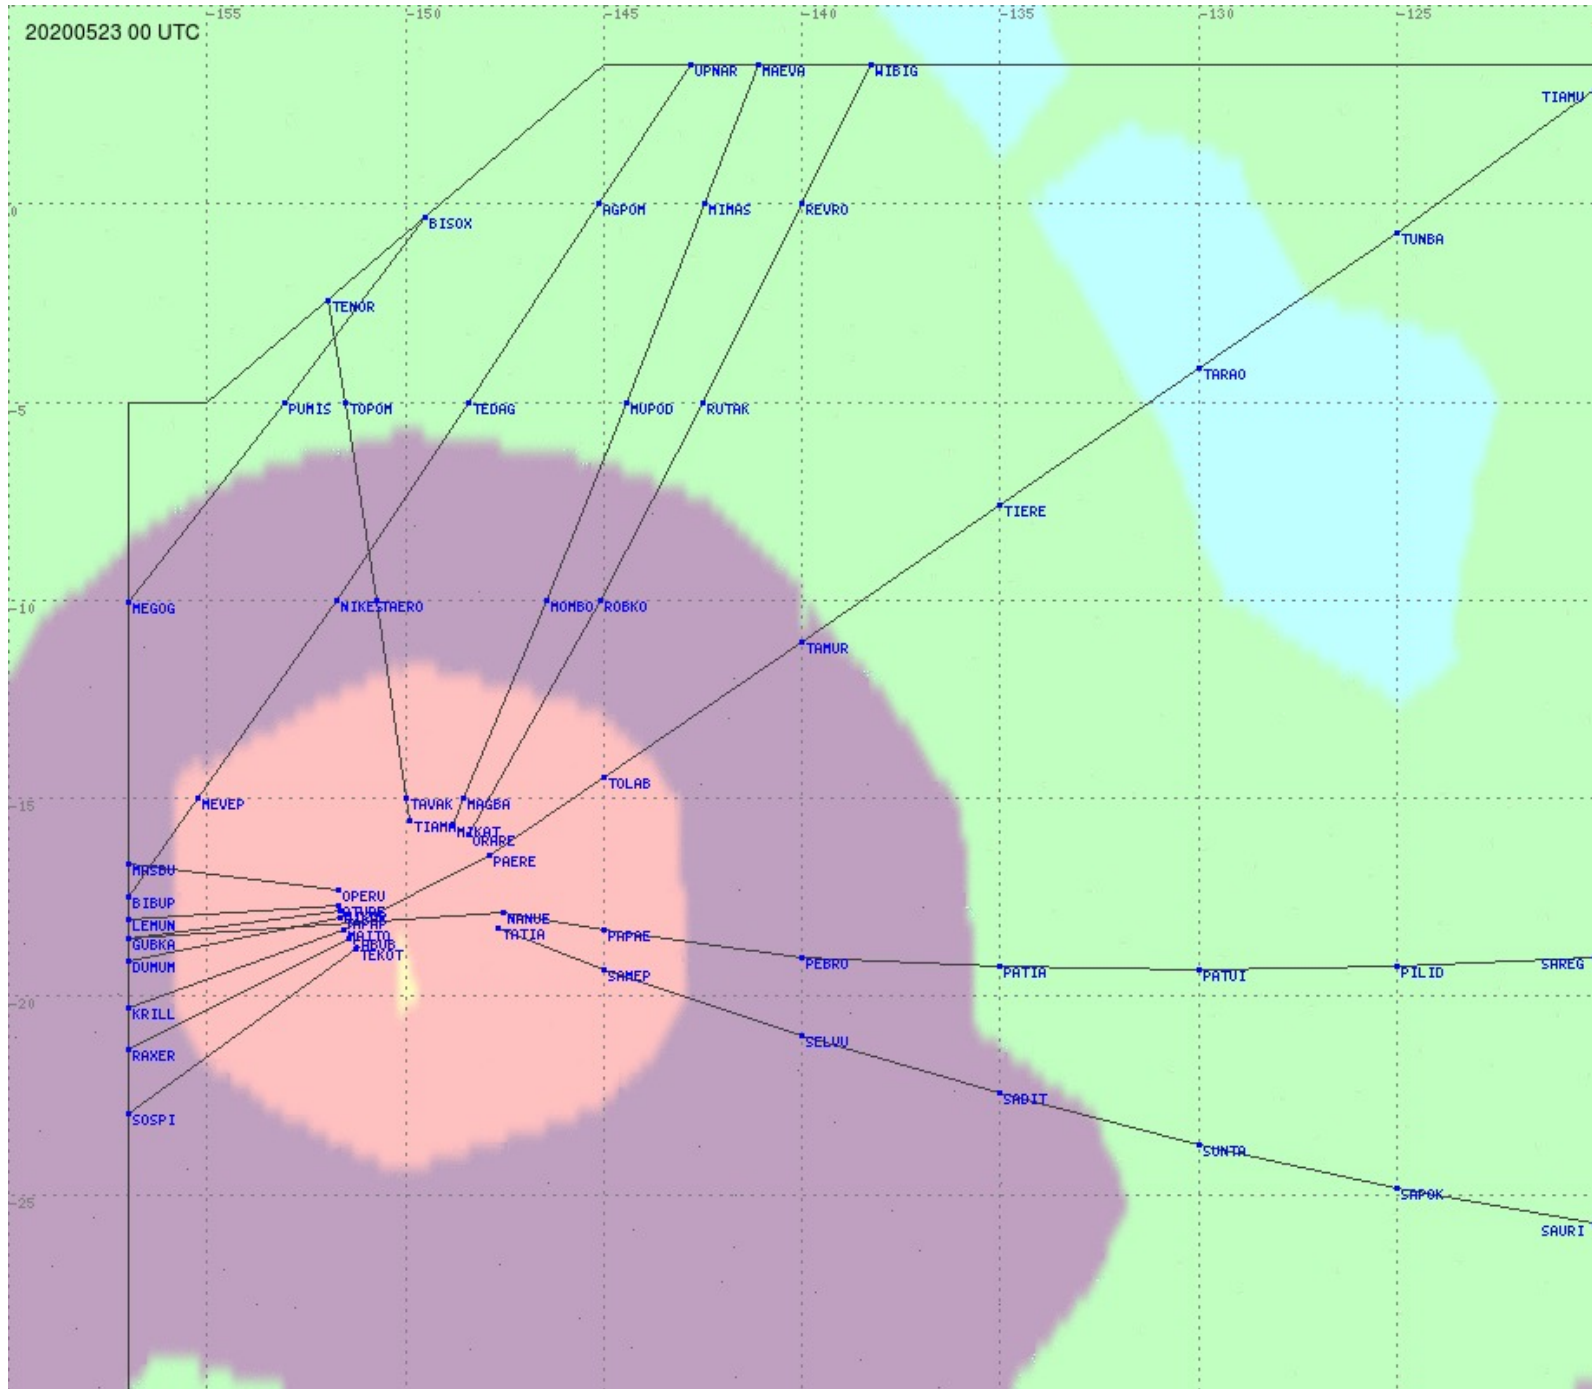

# Tahiti FIR - HF Propag - 20200523

2.8 MHz 3.5 MHz 5.6 MHz 8.9 MHz 13.3 MHz 17.9 MHz None