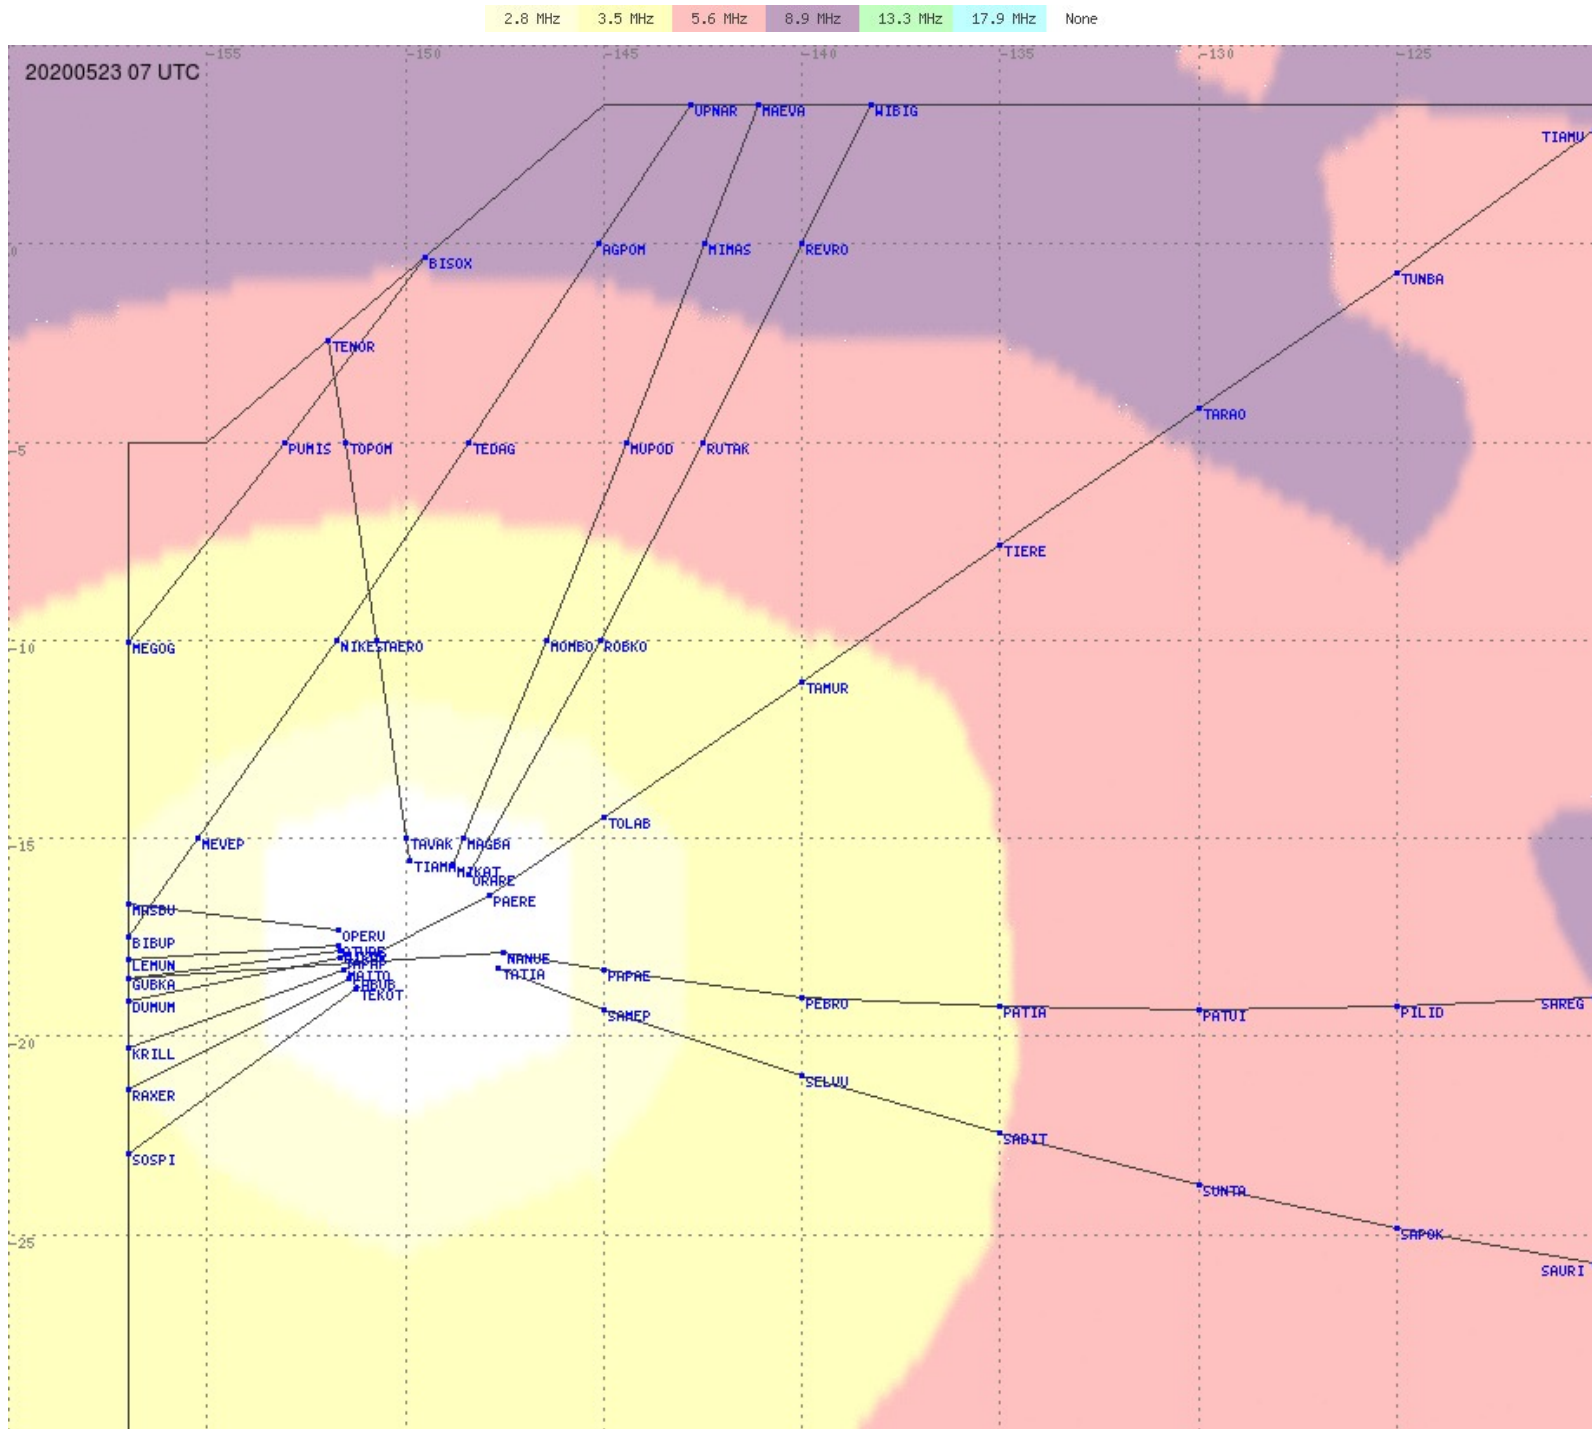

# Tahiti FIR - HF Propag - 20200523

2.8 MHz 3.5 MHz 5.6 MHz 8.9 MHz 13.3 MHz 17.9 MHz None

# Tahiti FIR - HF Propag - 20200523