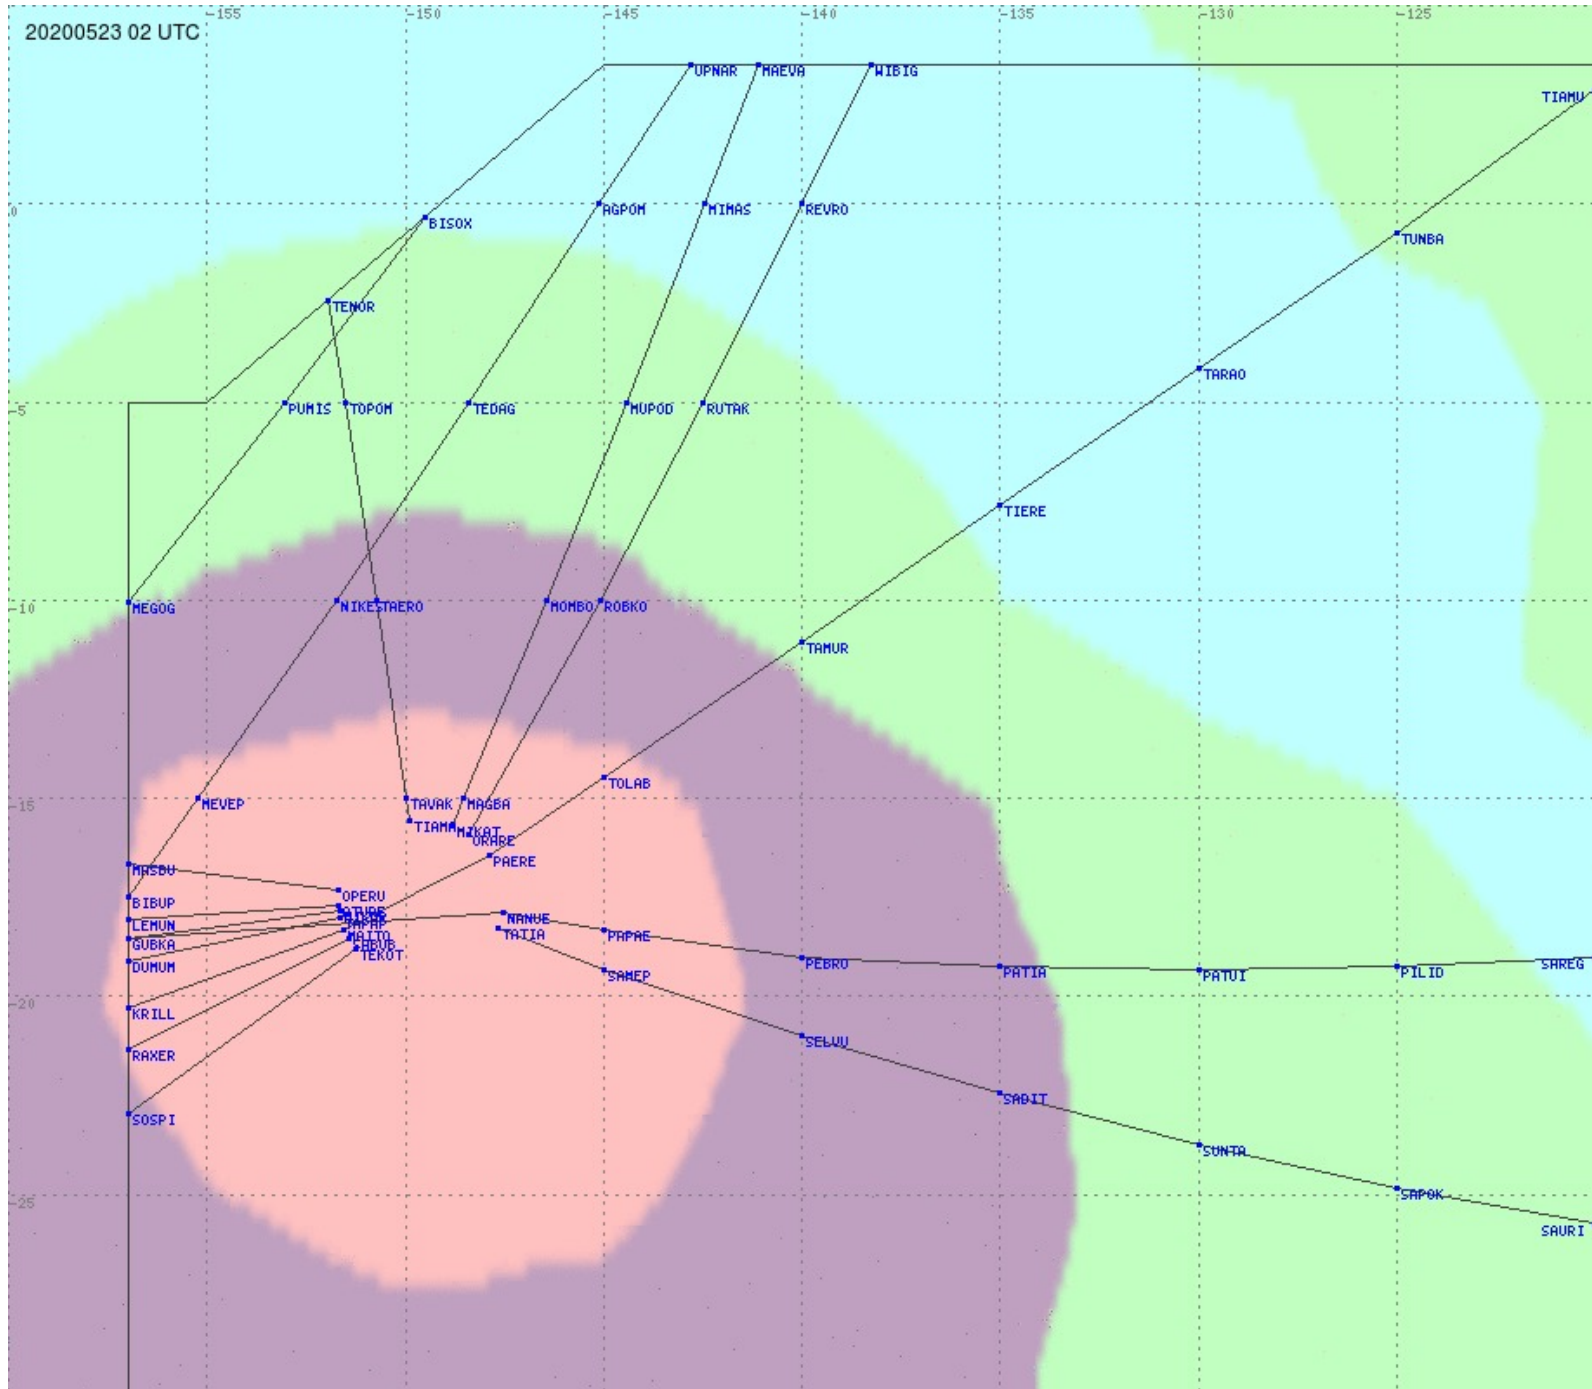

Tahiti FIR - HF Propag - 20200523

2.8 MHz 3.5 MHz 5.6 MHz 8.9 MHz 13.3 MHz 17.9 MHz None