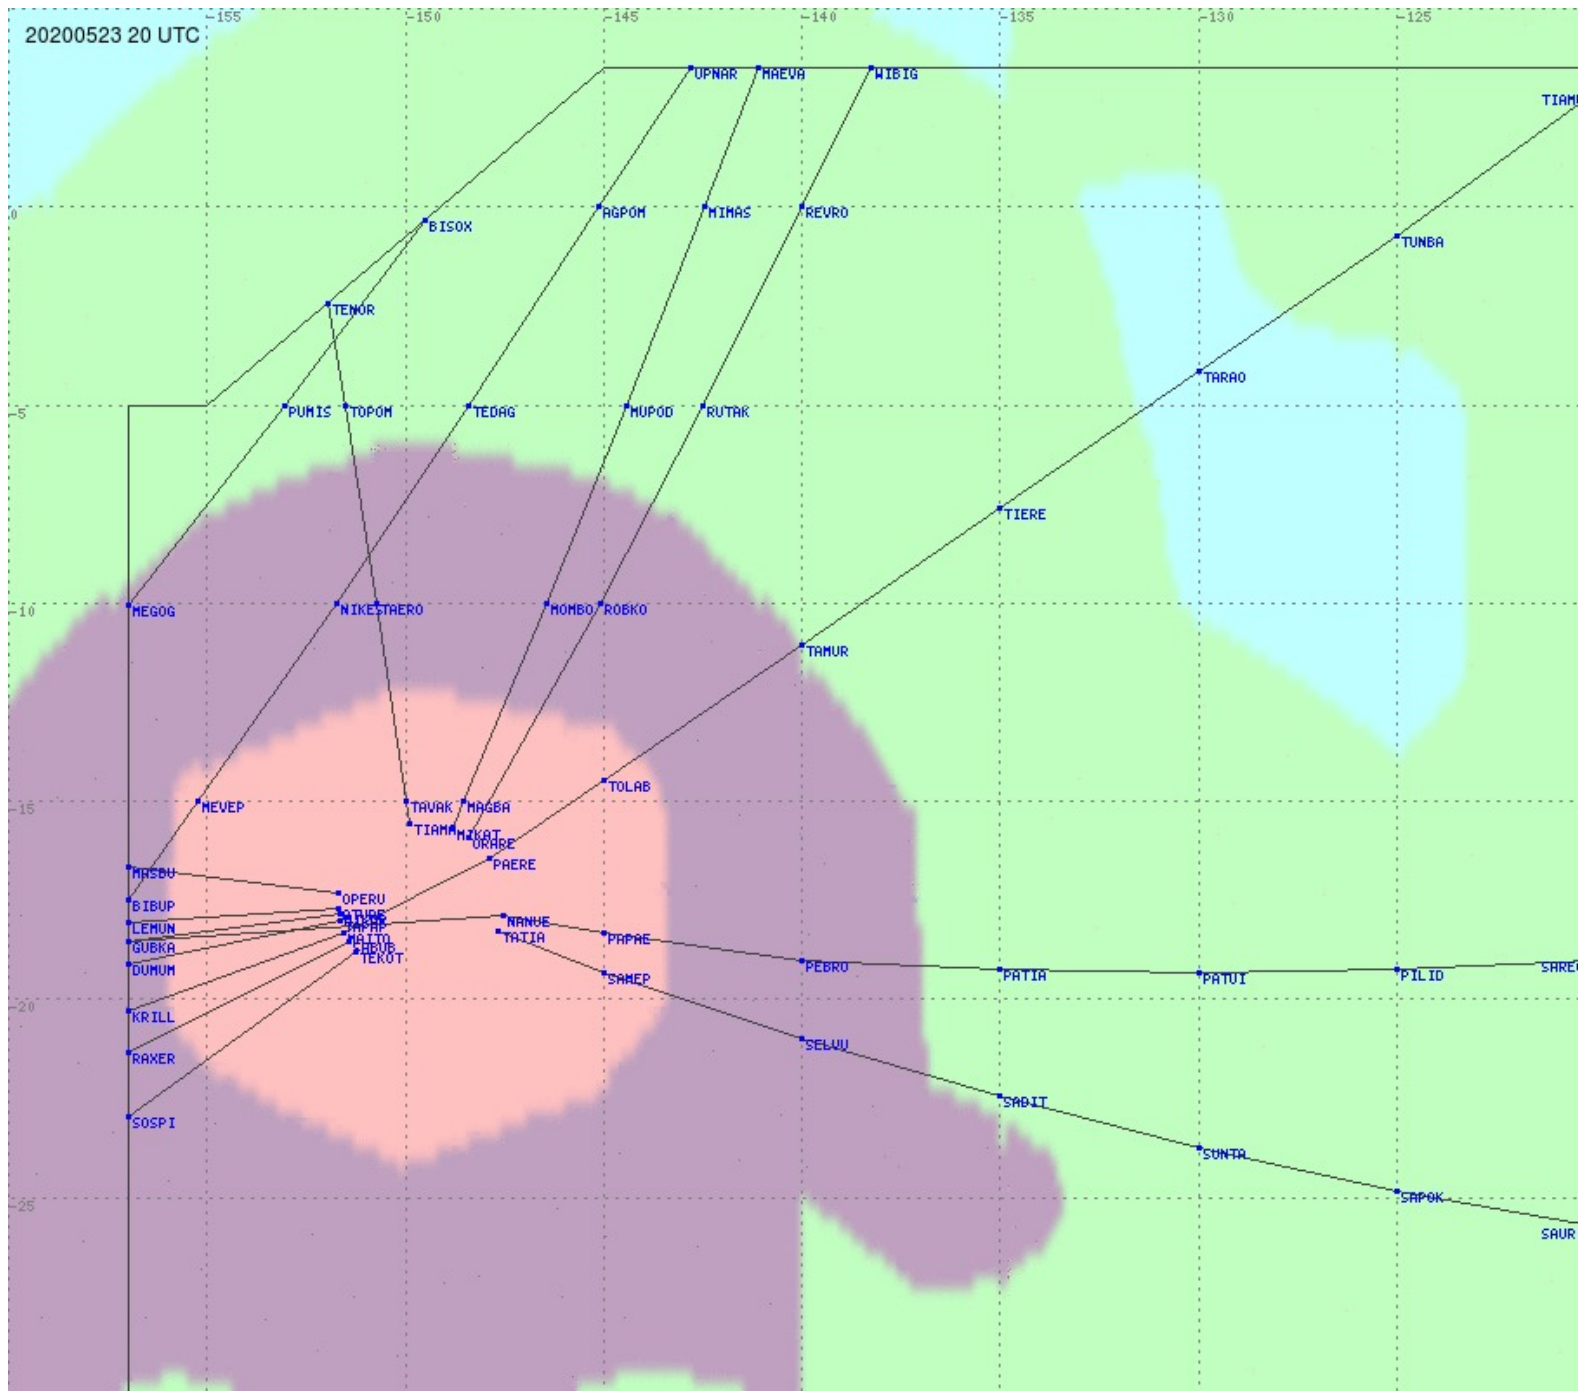

Tahiti FIR - HF Propag - 20200523

2.8 MHz 3.5 MHz 5.6 MHz 8.9 MHz 13.3 MHz 17.9 MHz None