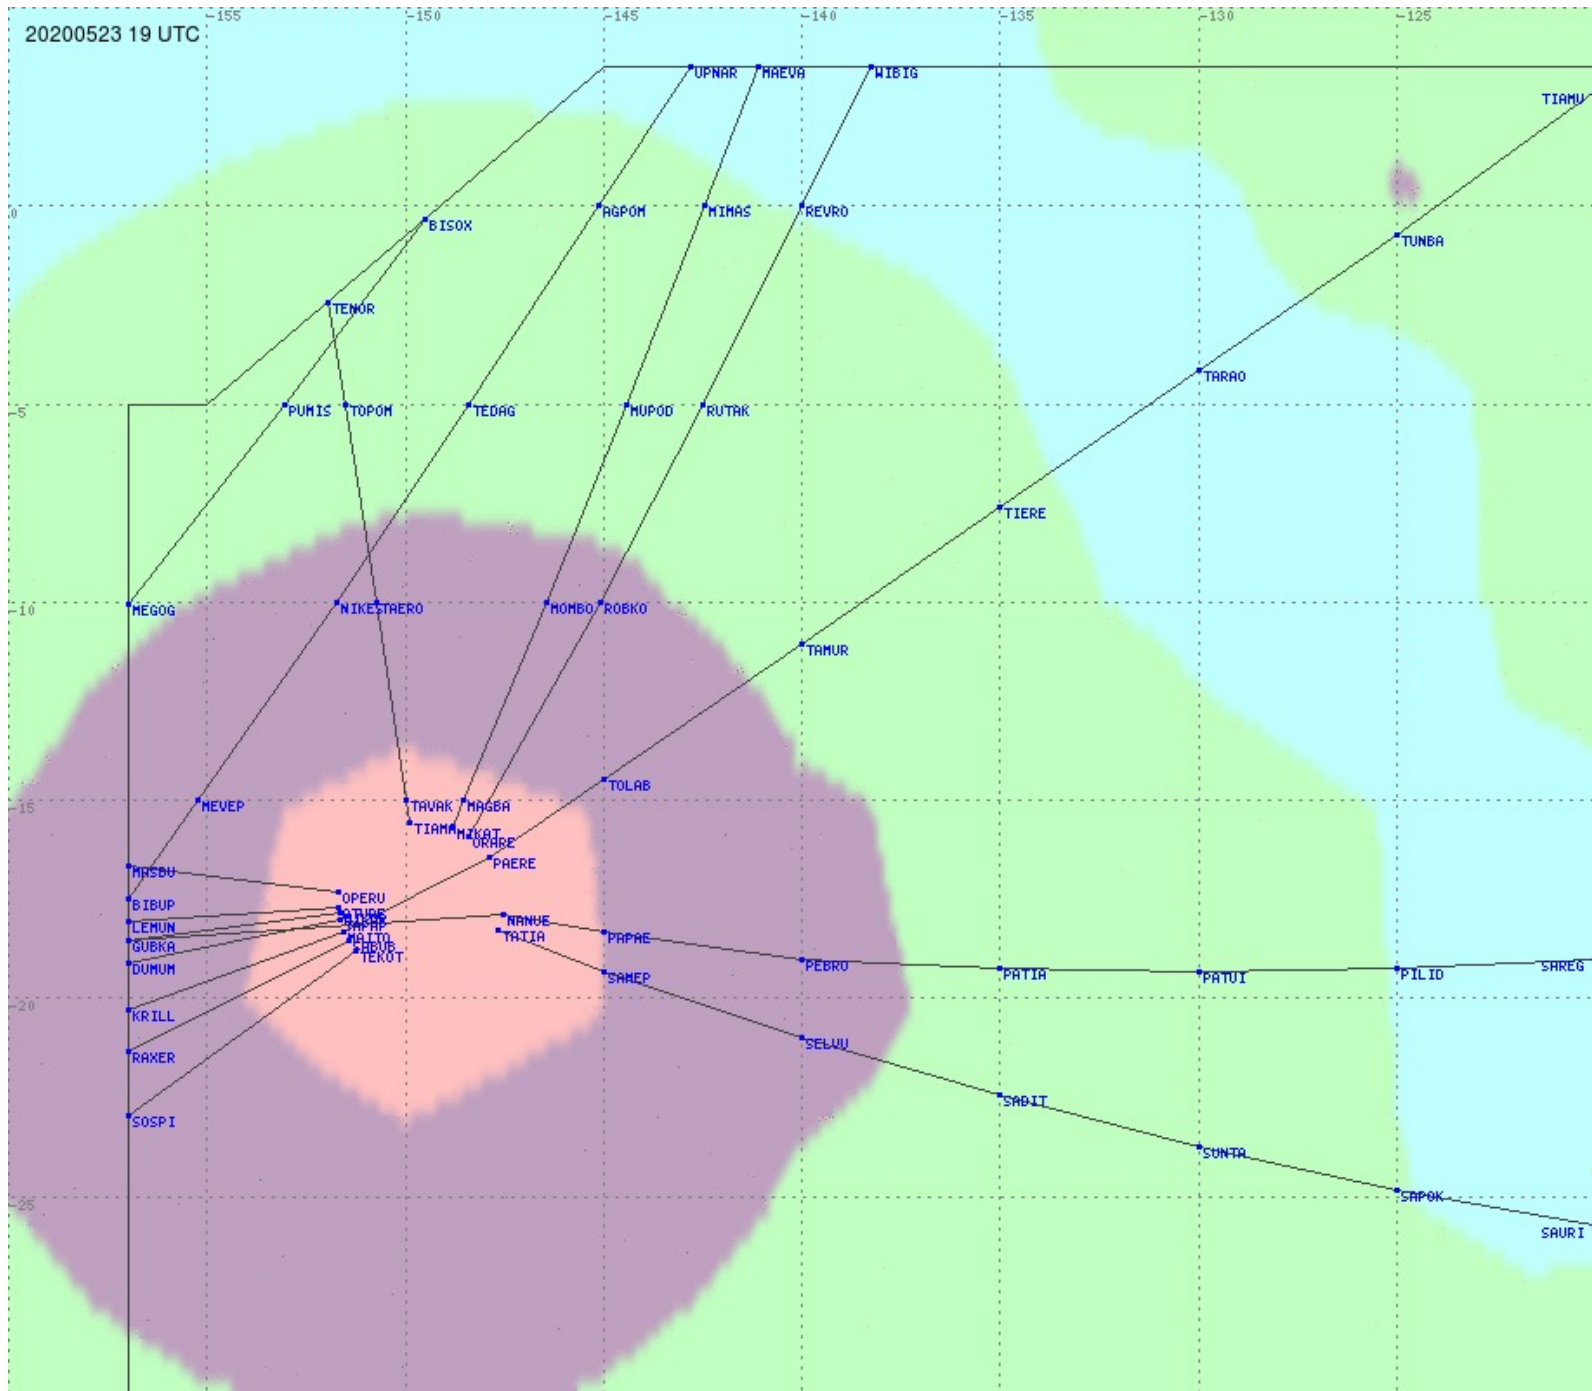

Tahiti FIR - HF Propag - 20200523

2.8 MHz 3.5 MHz 5.6 MHz 8.9 MHz 13.3 MHz 17.9 MHz None