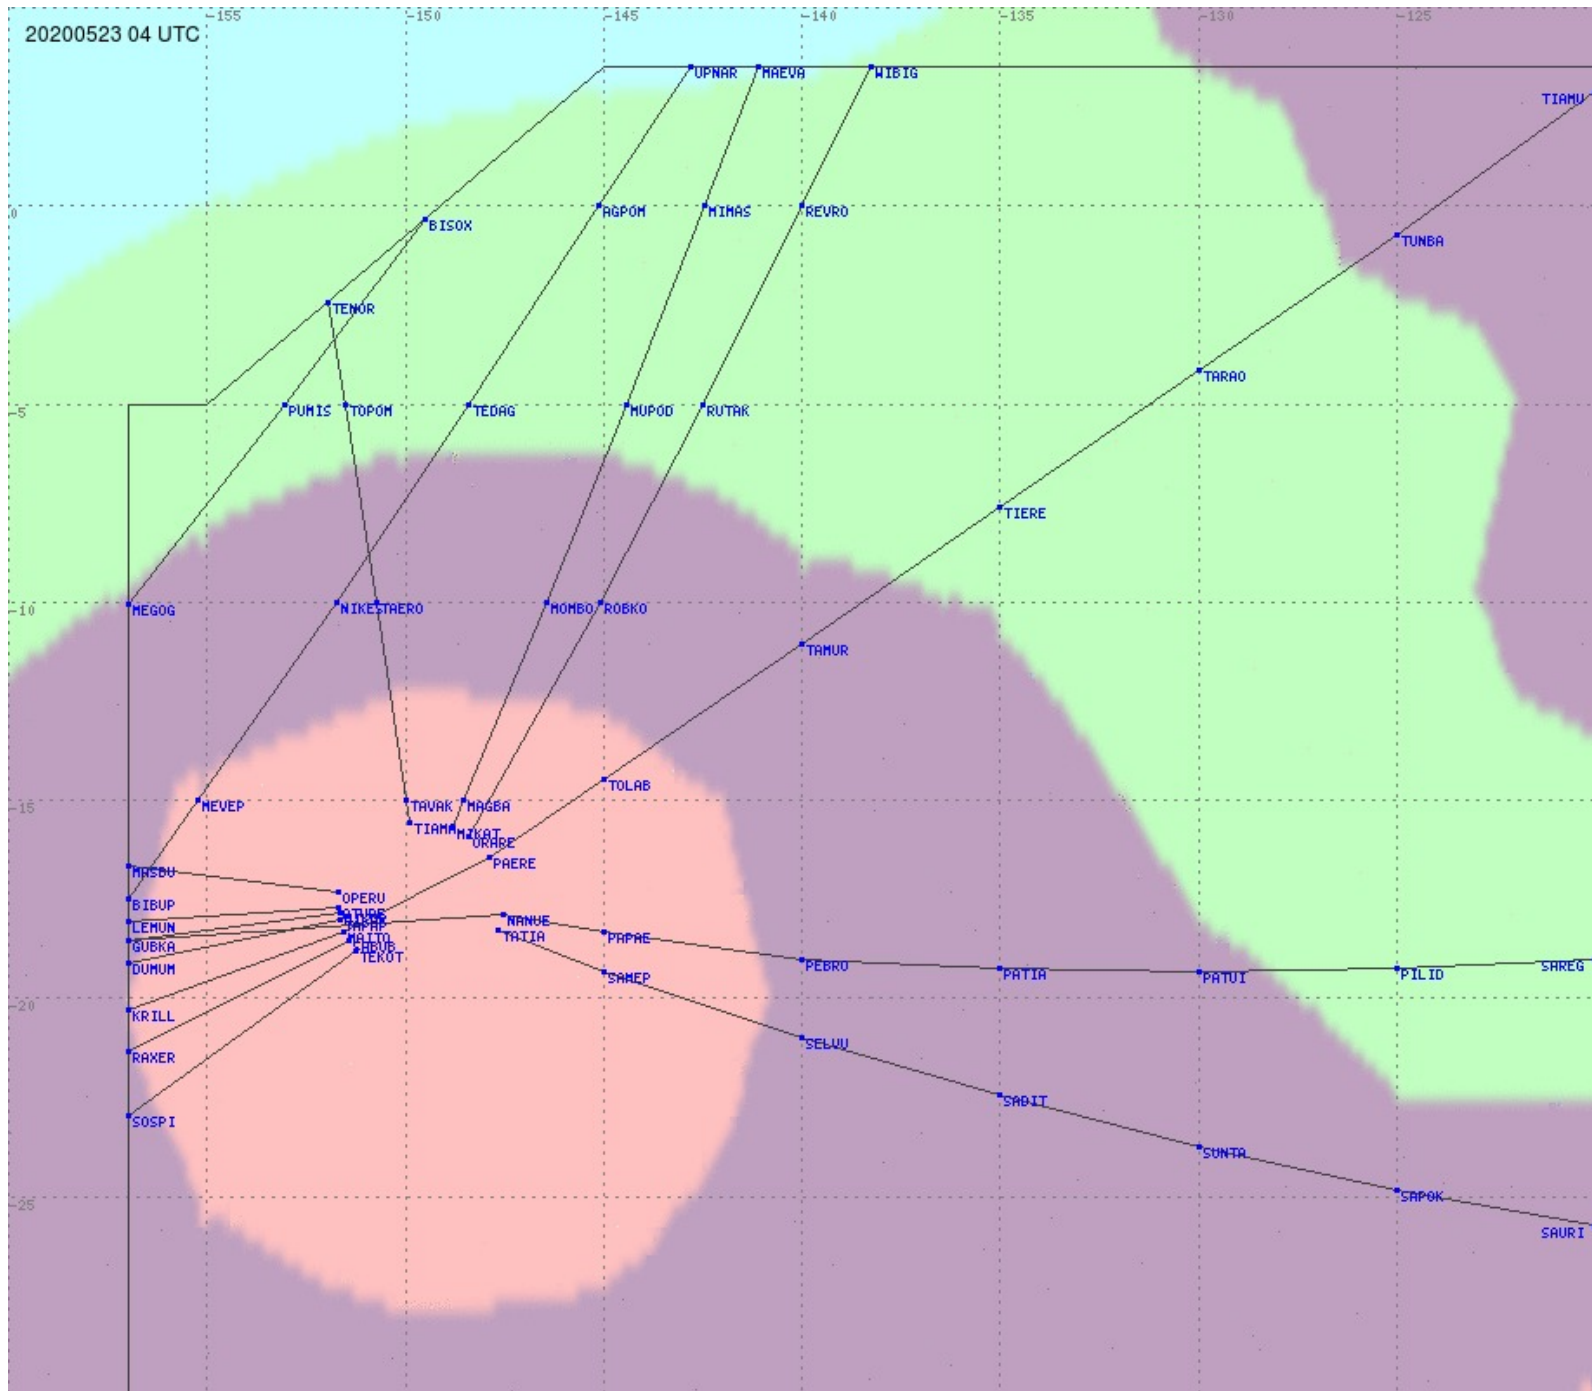

Tahiti FIR - HF Propag - 20200523

2.8 MHz 3.5 MHz 5.6 MHz 8.9 MHz 13.3 MHz 17.9 MHz None