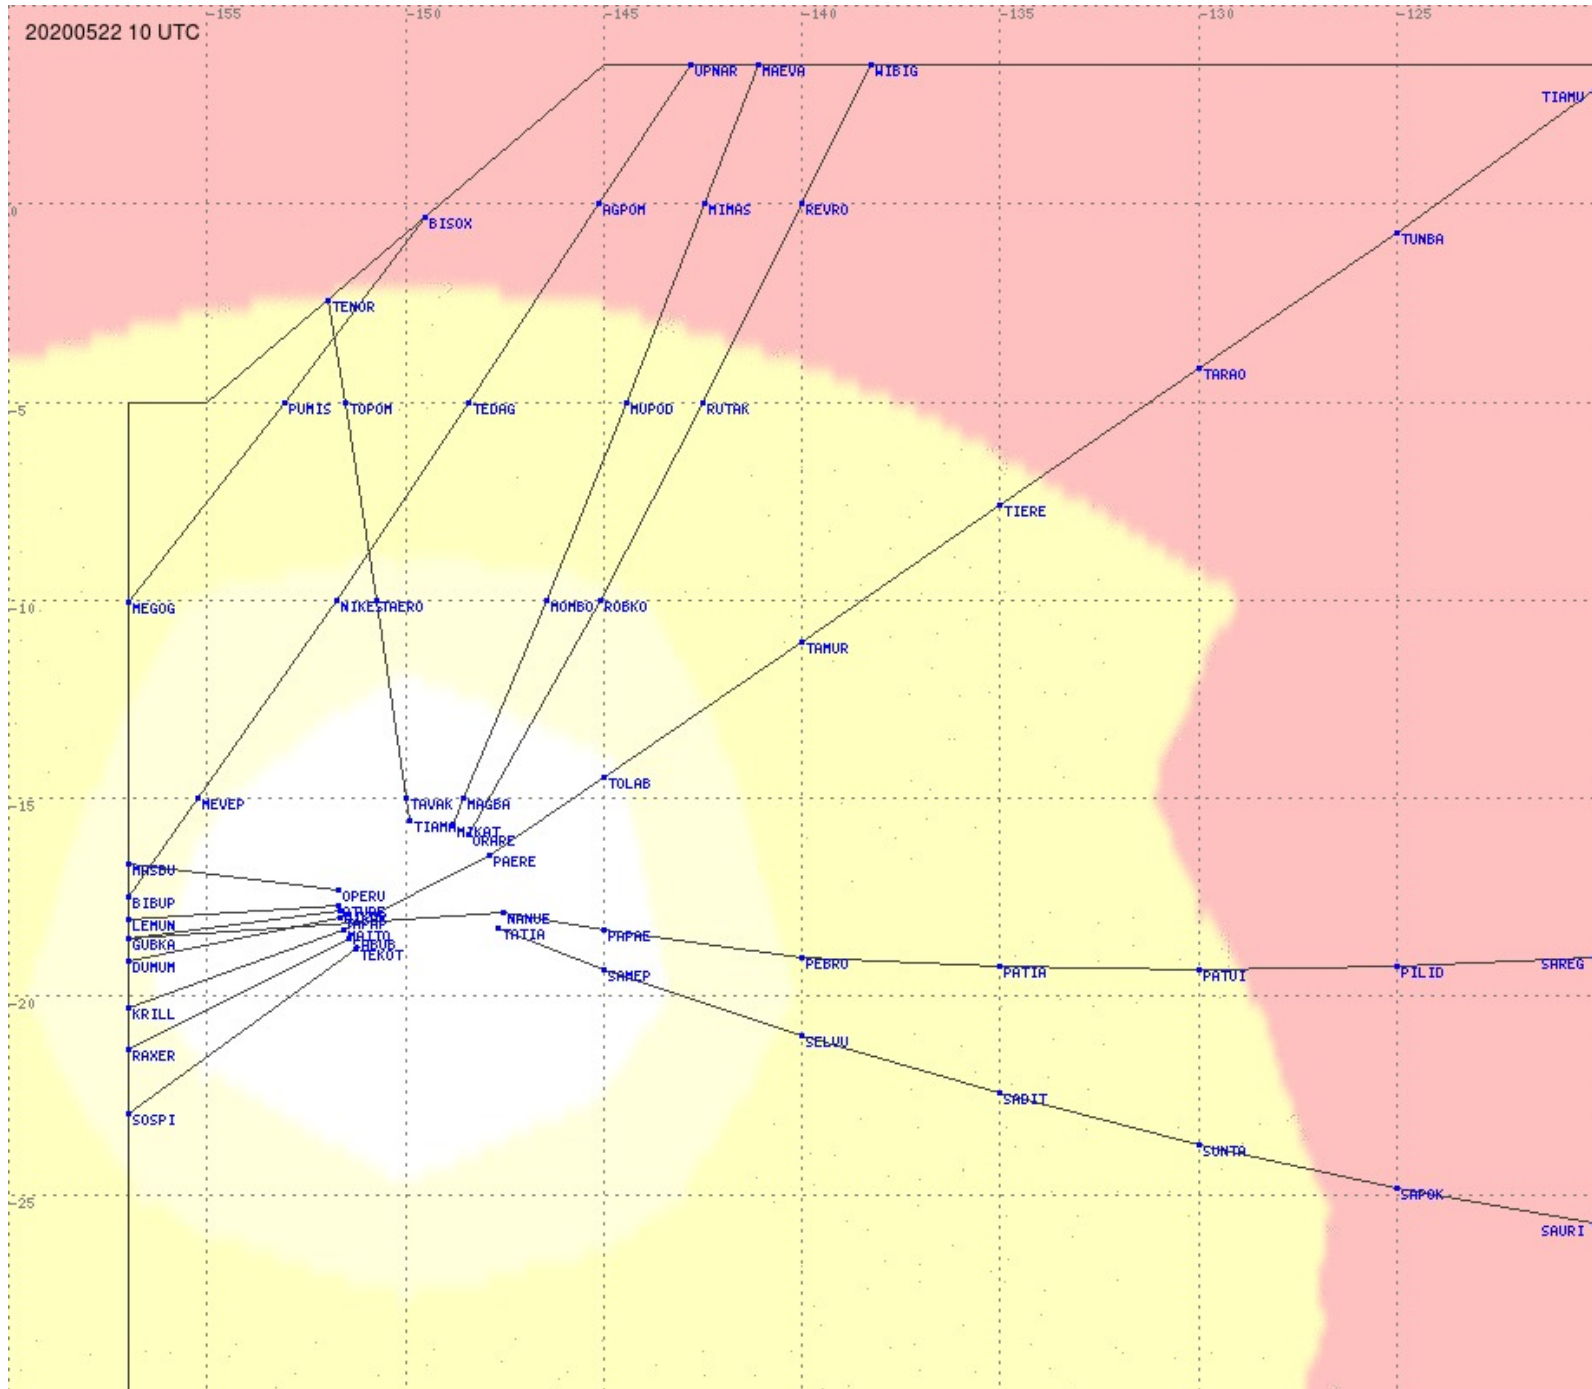

Tahiti FIR - HF Propag - 20200522

2.8 MHz
3.5 MHz
5.6 MHz
8.9 MHz
13.3 MHz
17.9 MHz
None