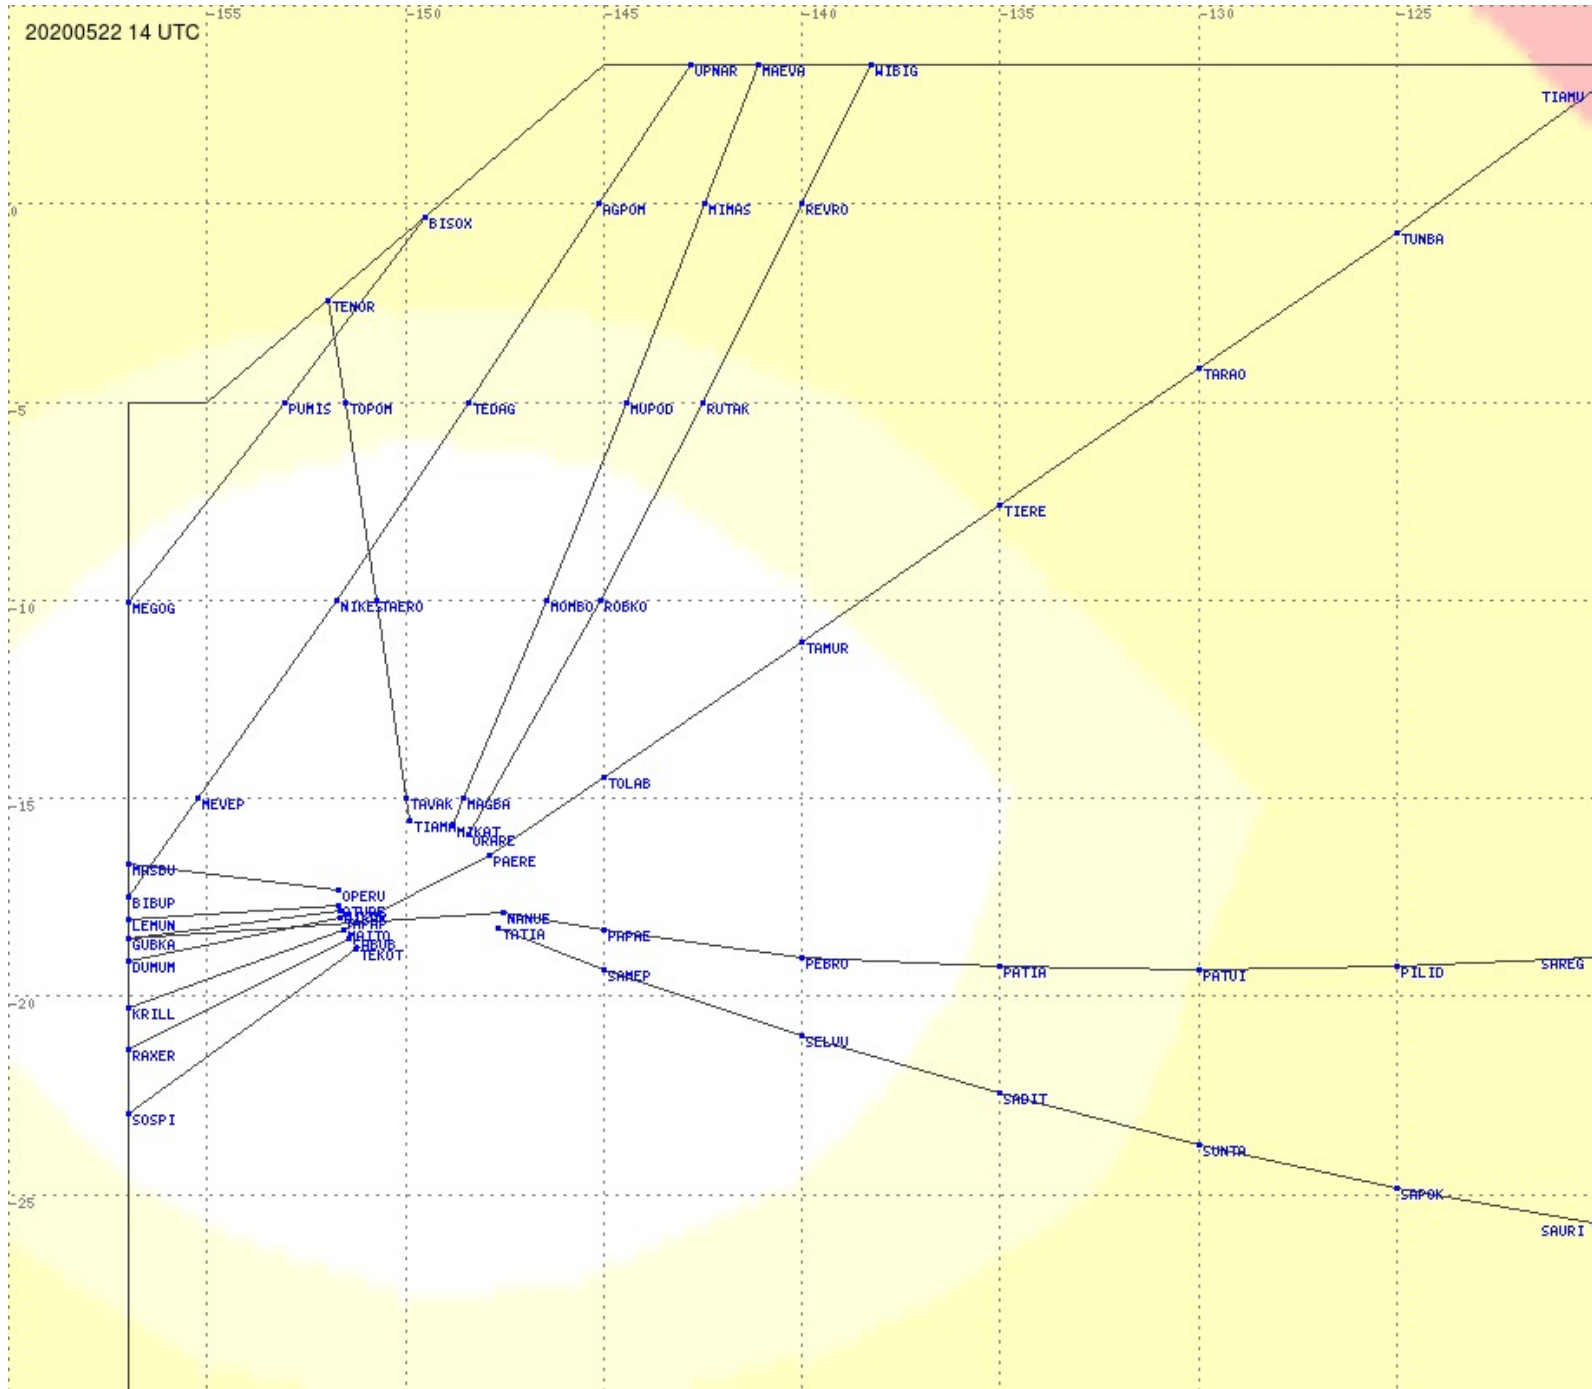

Tahiti FIR - HF Propag - 20200522

2.8 MHz
3.5 MHz
5.6 MHz
8.9 MHz
13.3 MHz
17.9 MHz
None