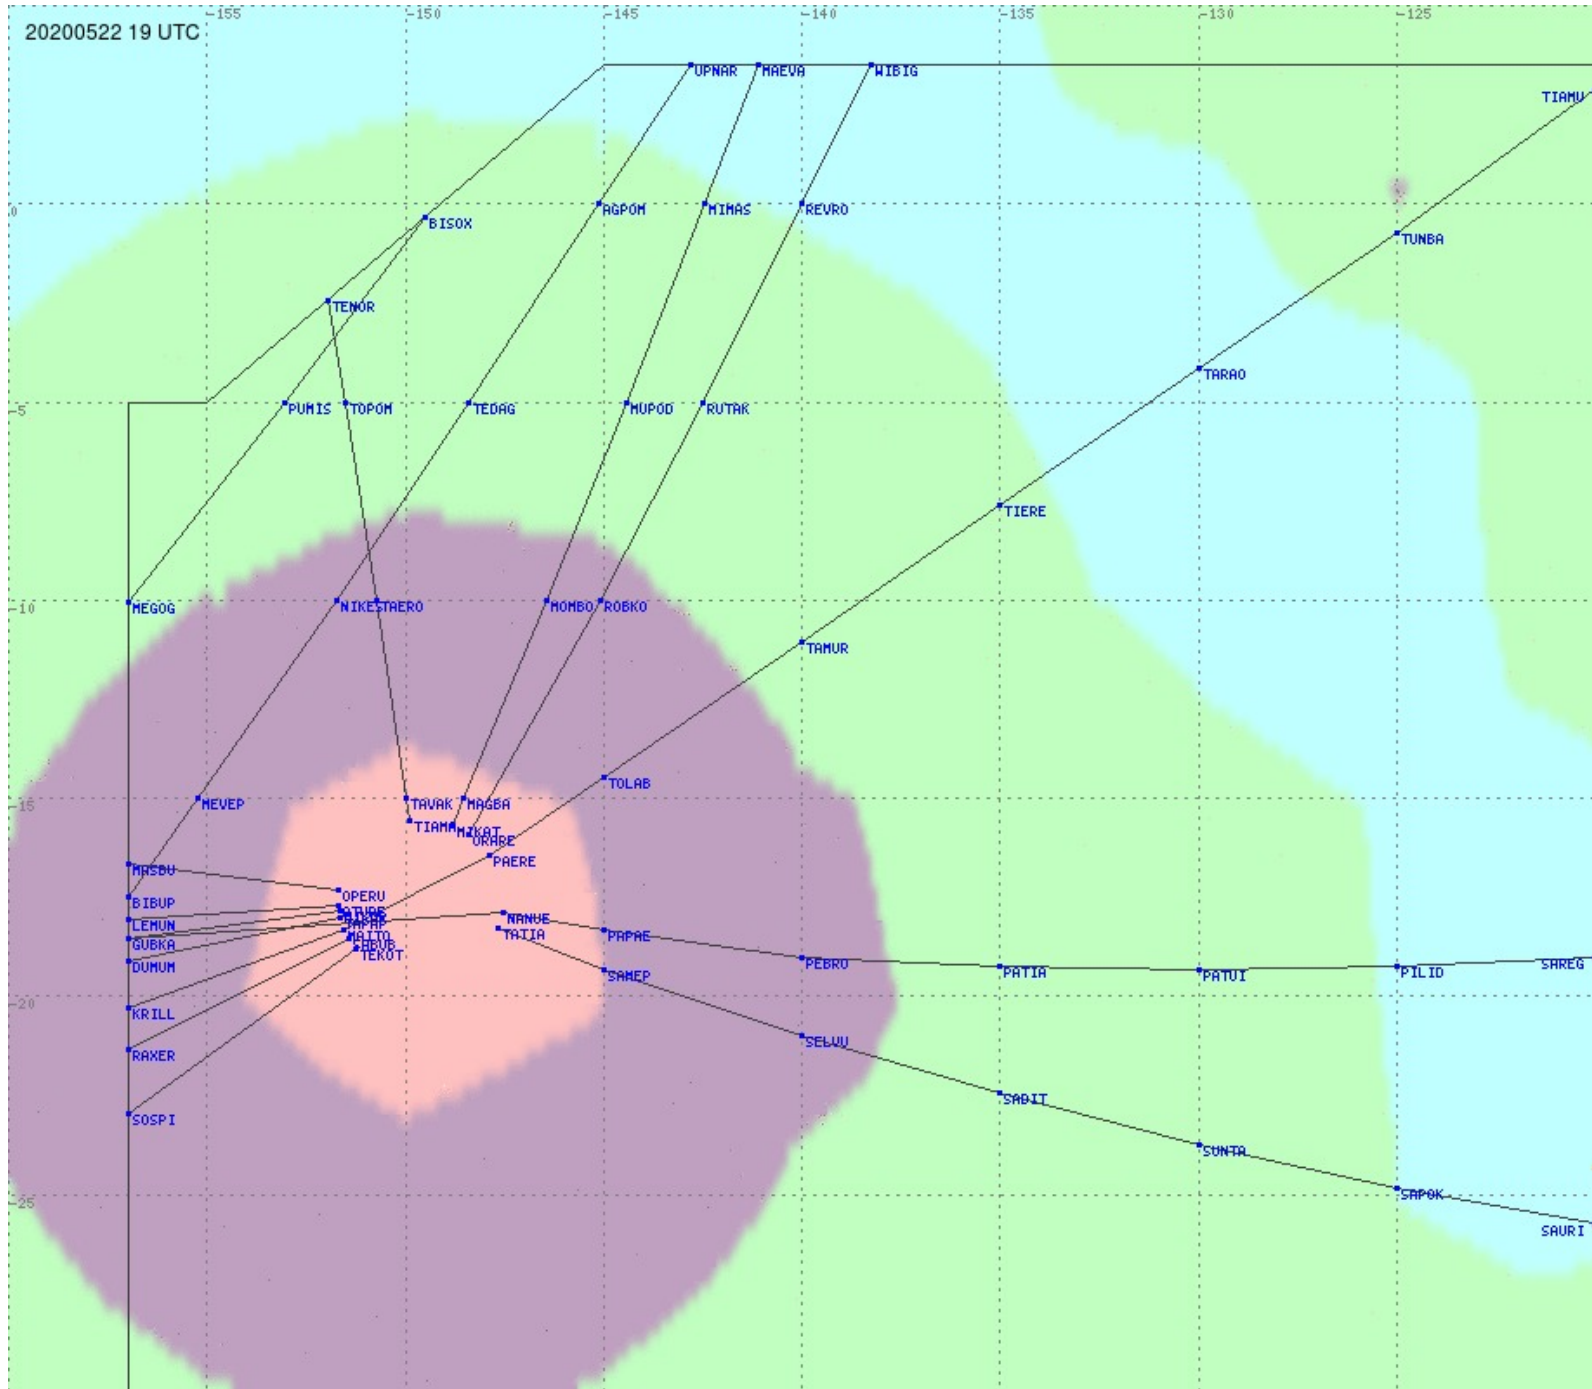

Tahiti FIR - HF Propag - 20200522

2.8 MHz 3.5 MHz 5.6 MHz 8.9 MHz 13.3 MHz 17.9 MHz None