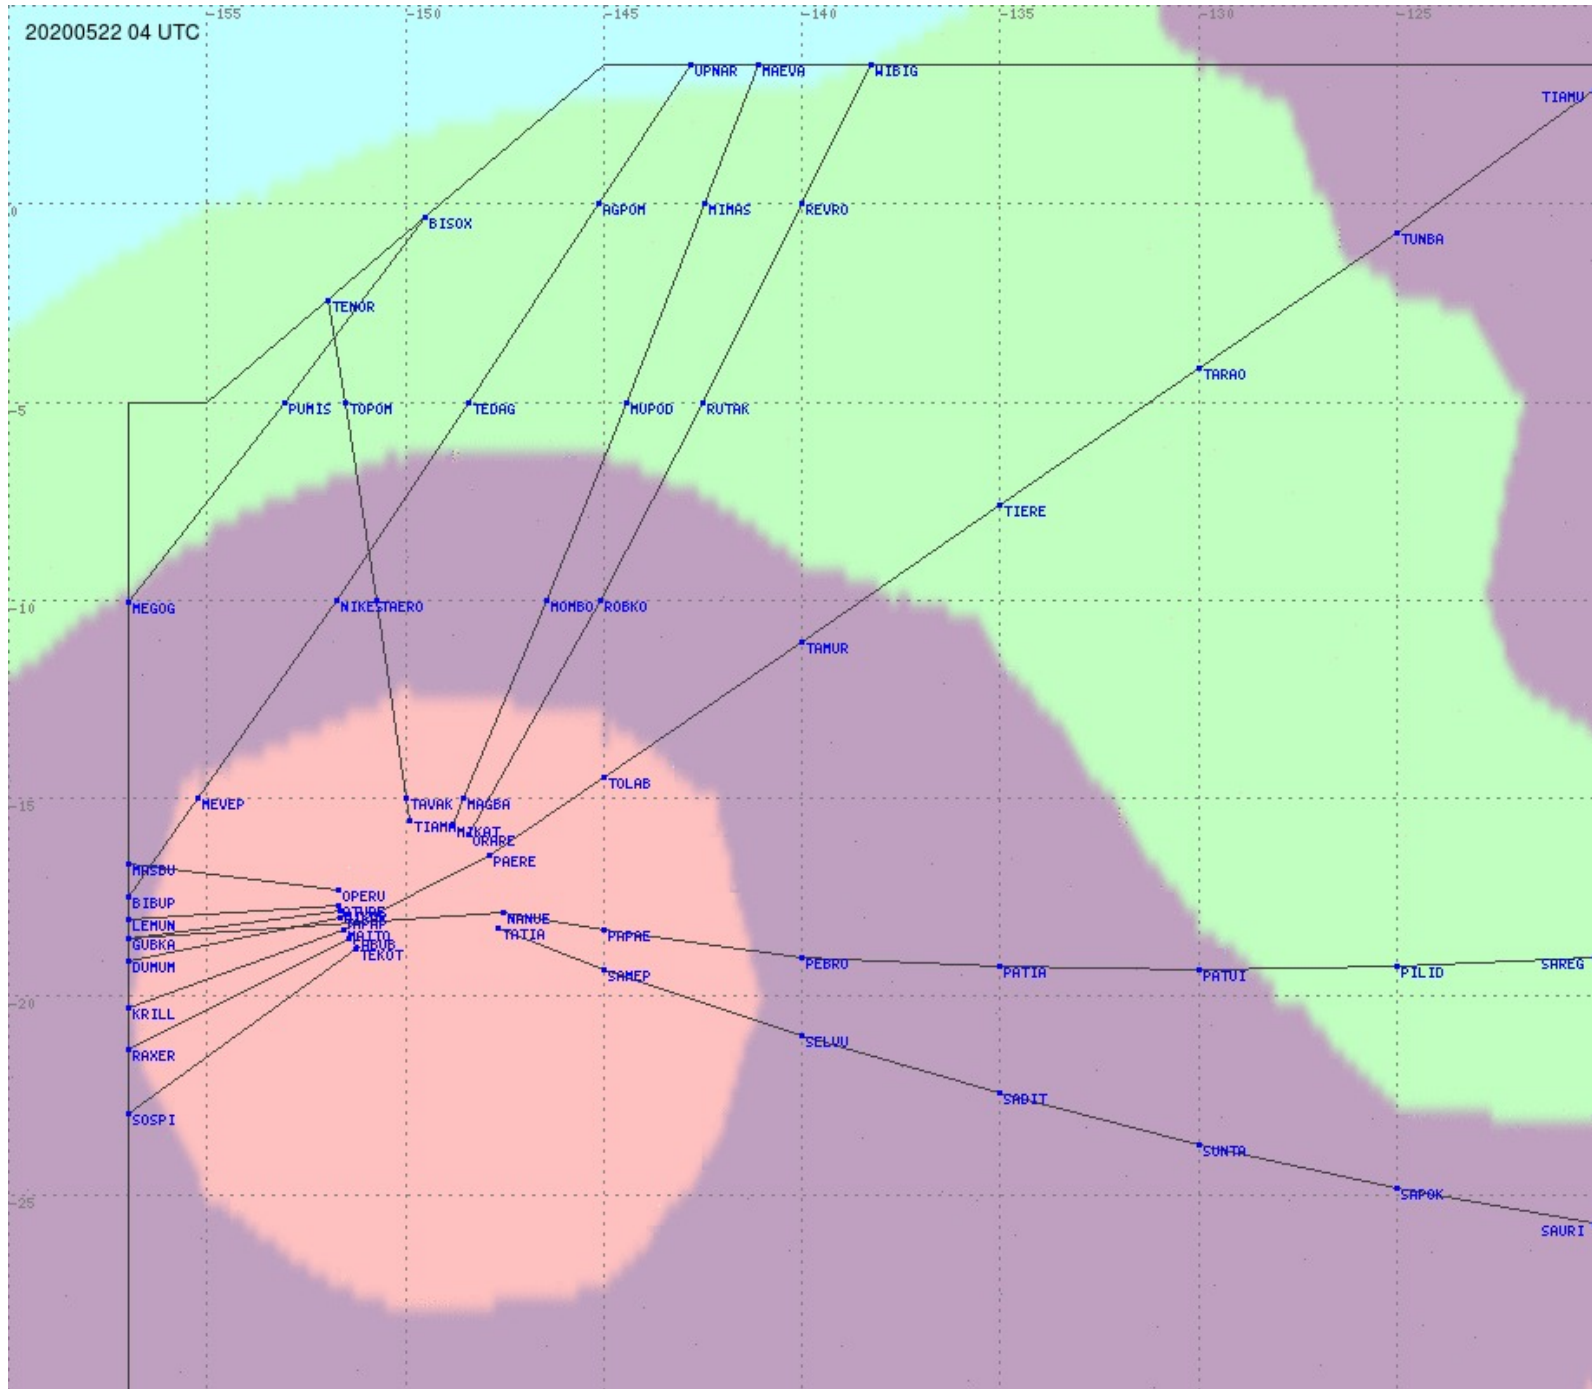

Tahiti FIR - HF Propag - 20200522

2.8 MHz 3.5 MHz 5.6 MHz 8.9 MHz 13.3 MHz 17.9 MHz None