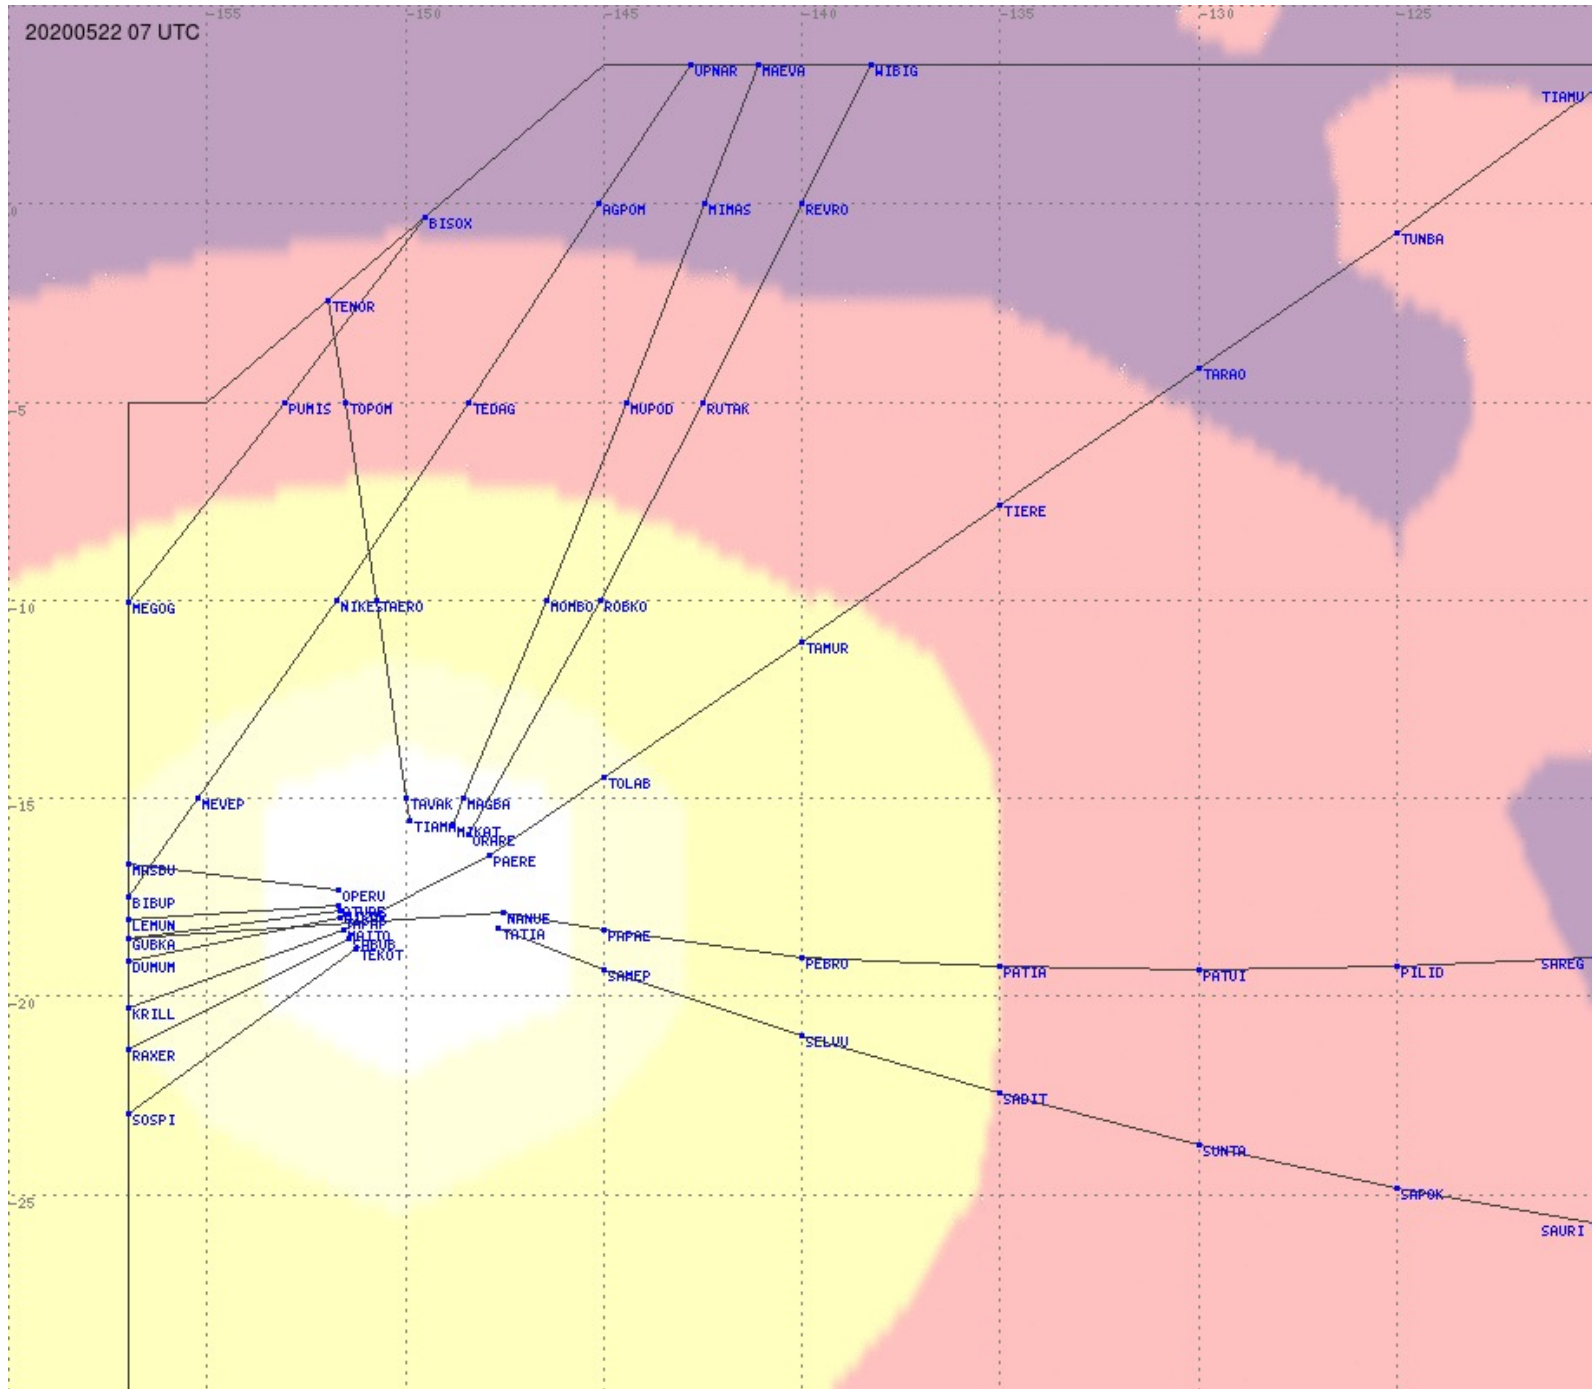

Tahiti FIR - HF Propag - 20200522

2.8 MHz
3.5 MHz
5.6 MHz
8.9 MHz
13.3 MHz
17.9 MHz
None