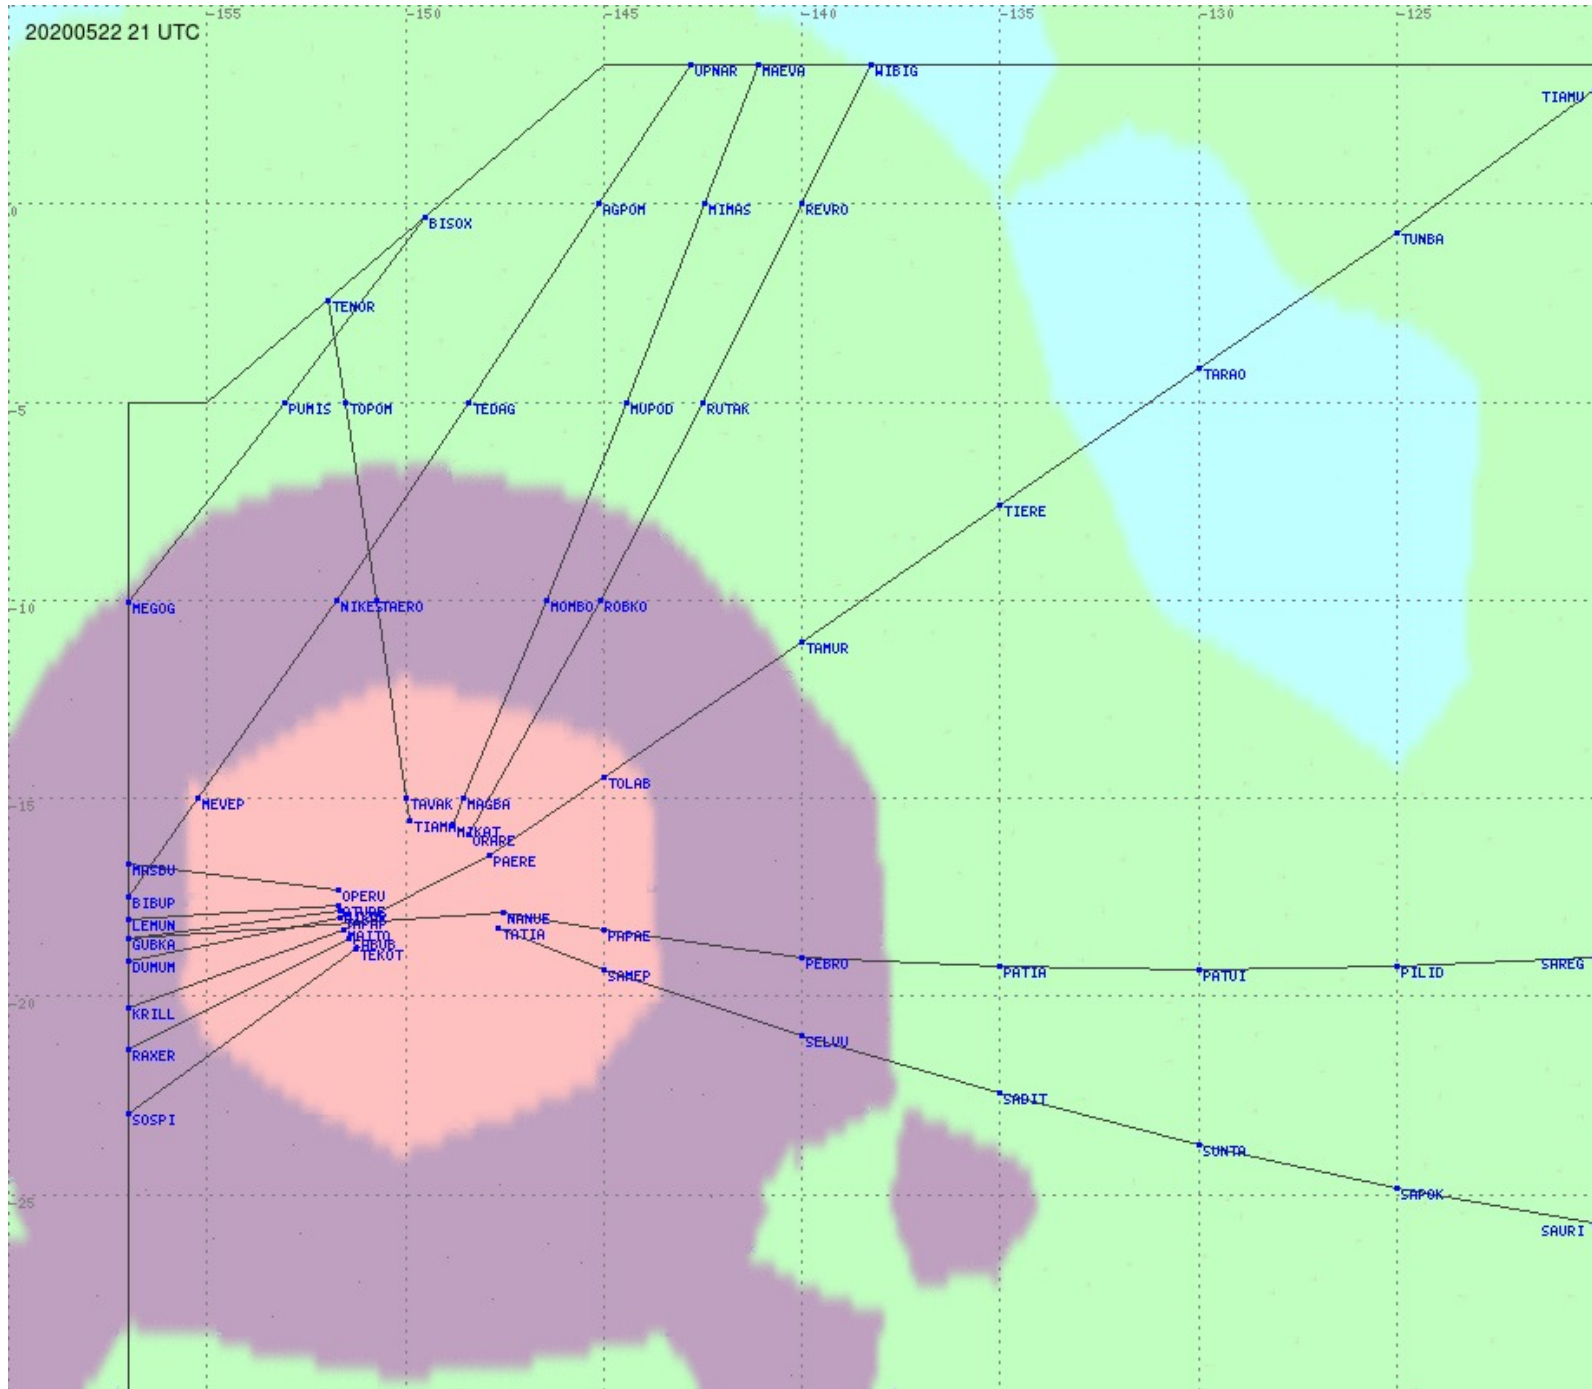

Tahiti FIR - HF Propag - 20200522

2.8 MHz 3.5 MHz 5.6 MHz 8.9 MHz 13.3 MHz 17.9 MHz None