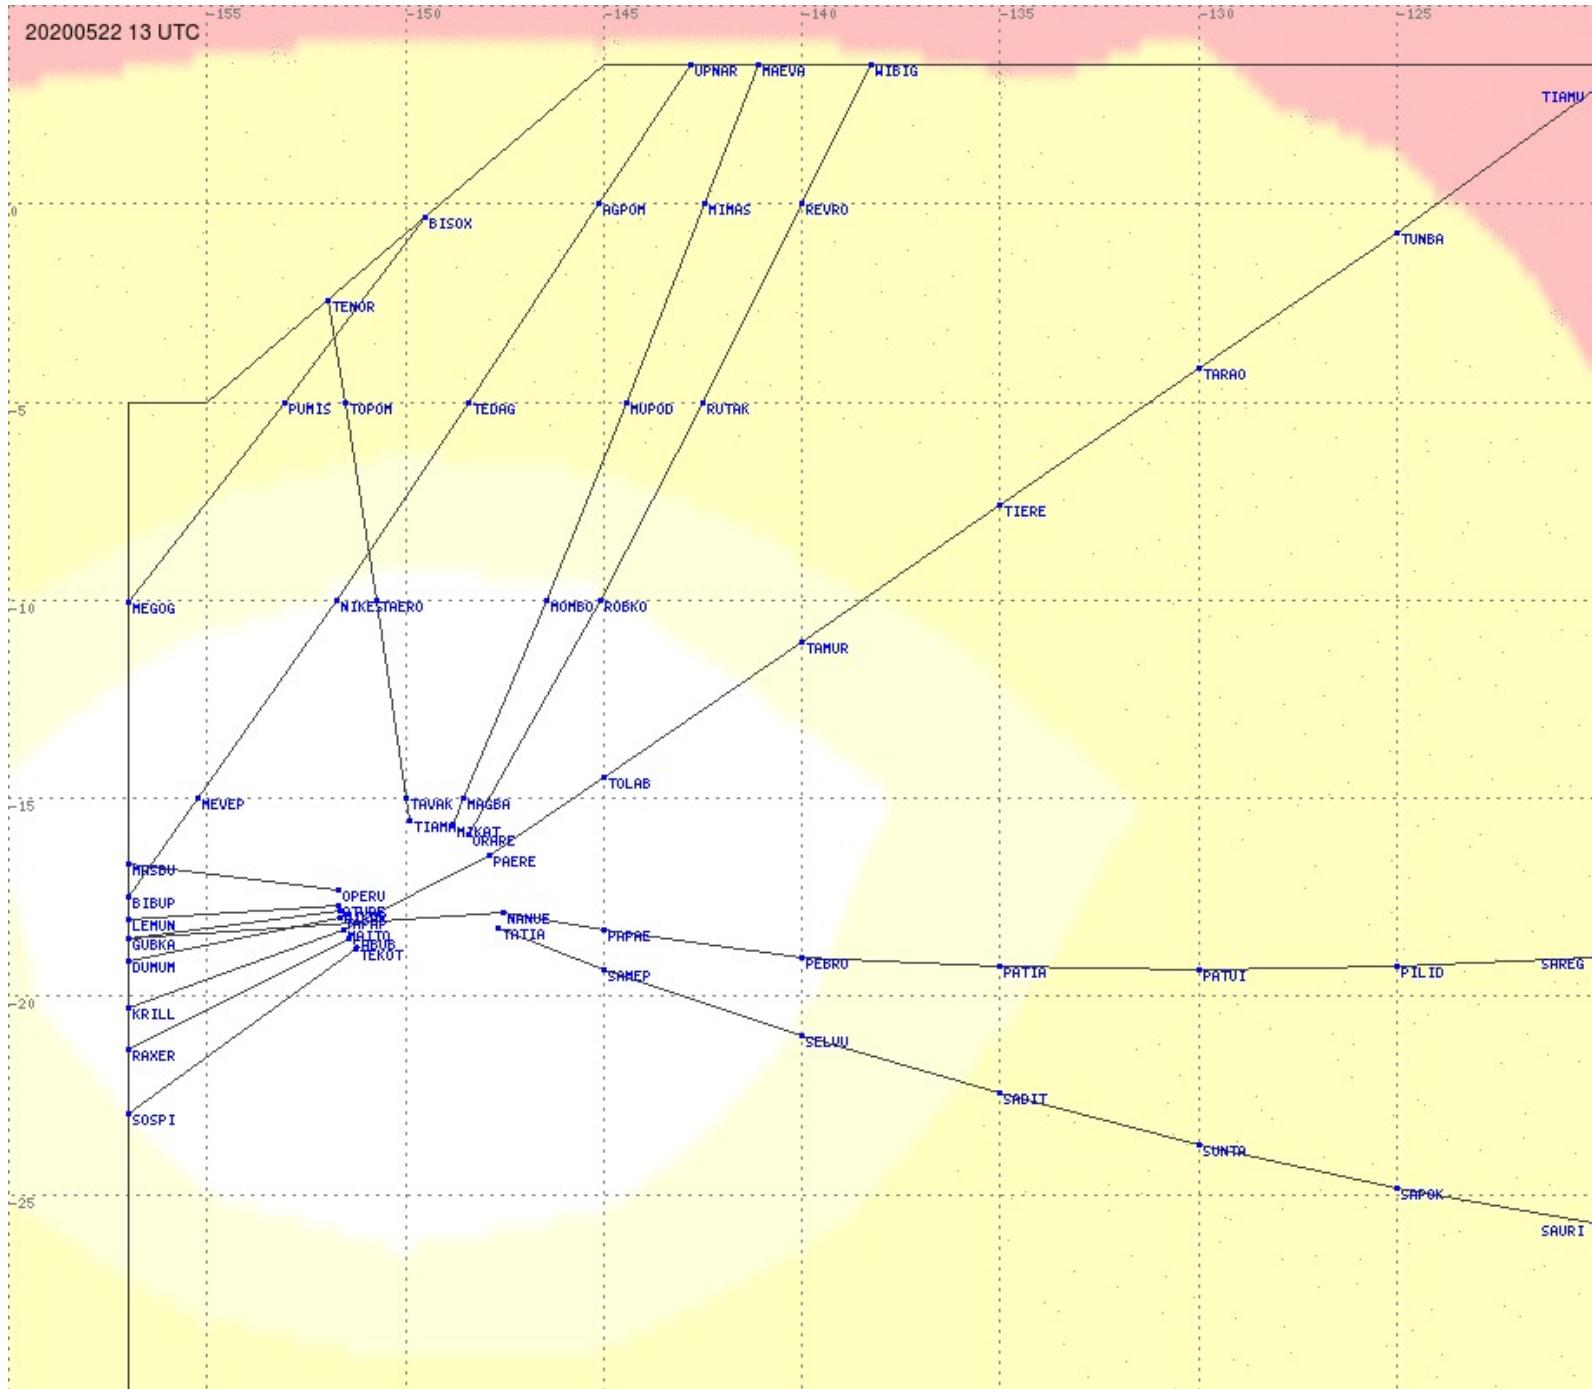

Tahiti FIR - HF Propag - 20200522

2.8 MHz 3.5 MHz 5.6 MHz 8.9 MHz 13.3 MHz 17.9 MHz None