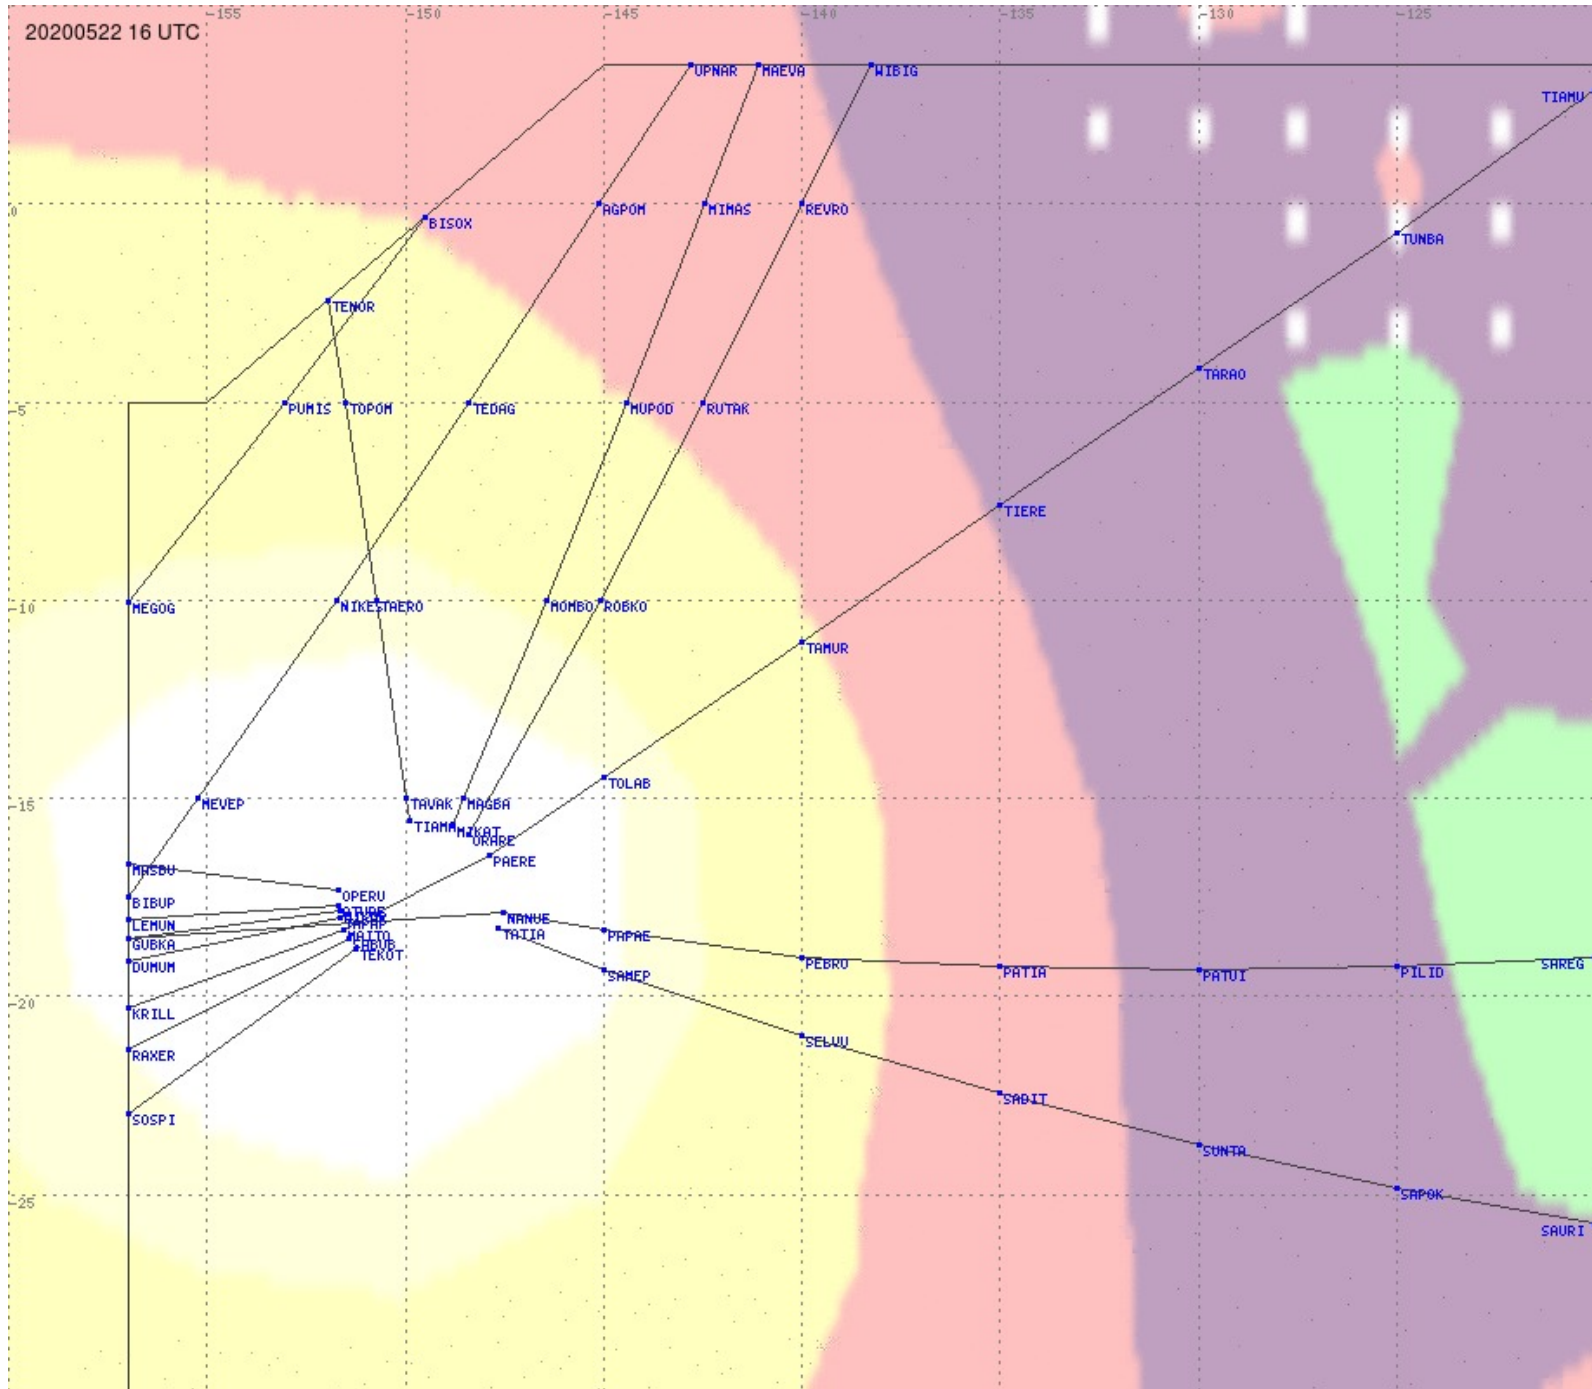

Tahiti FIR - HF Propag - 20200522

2.8 MHz
3.5 MHz
5.6 MHz
8.9 MHz
13.3 MHz
17.9 MHz
None