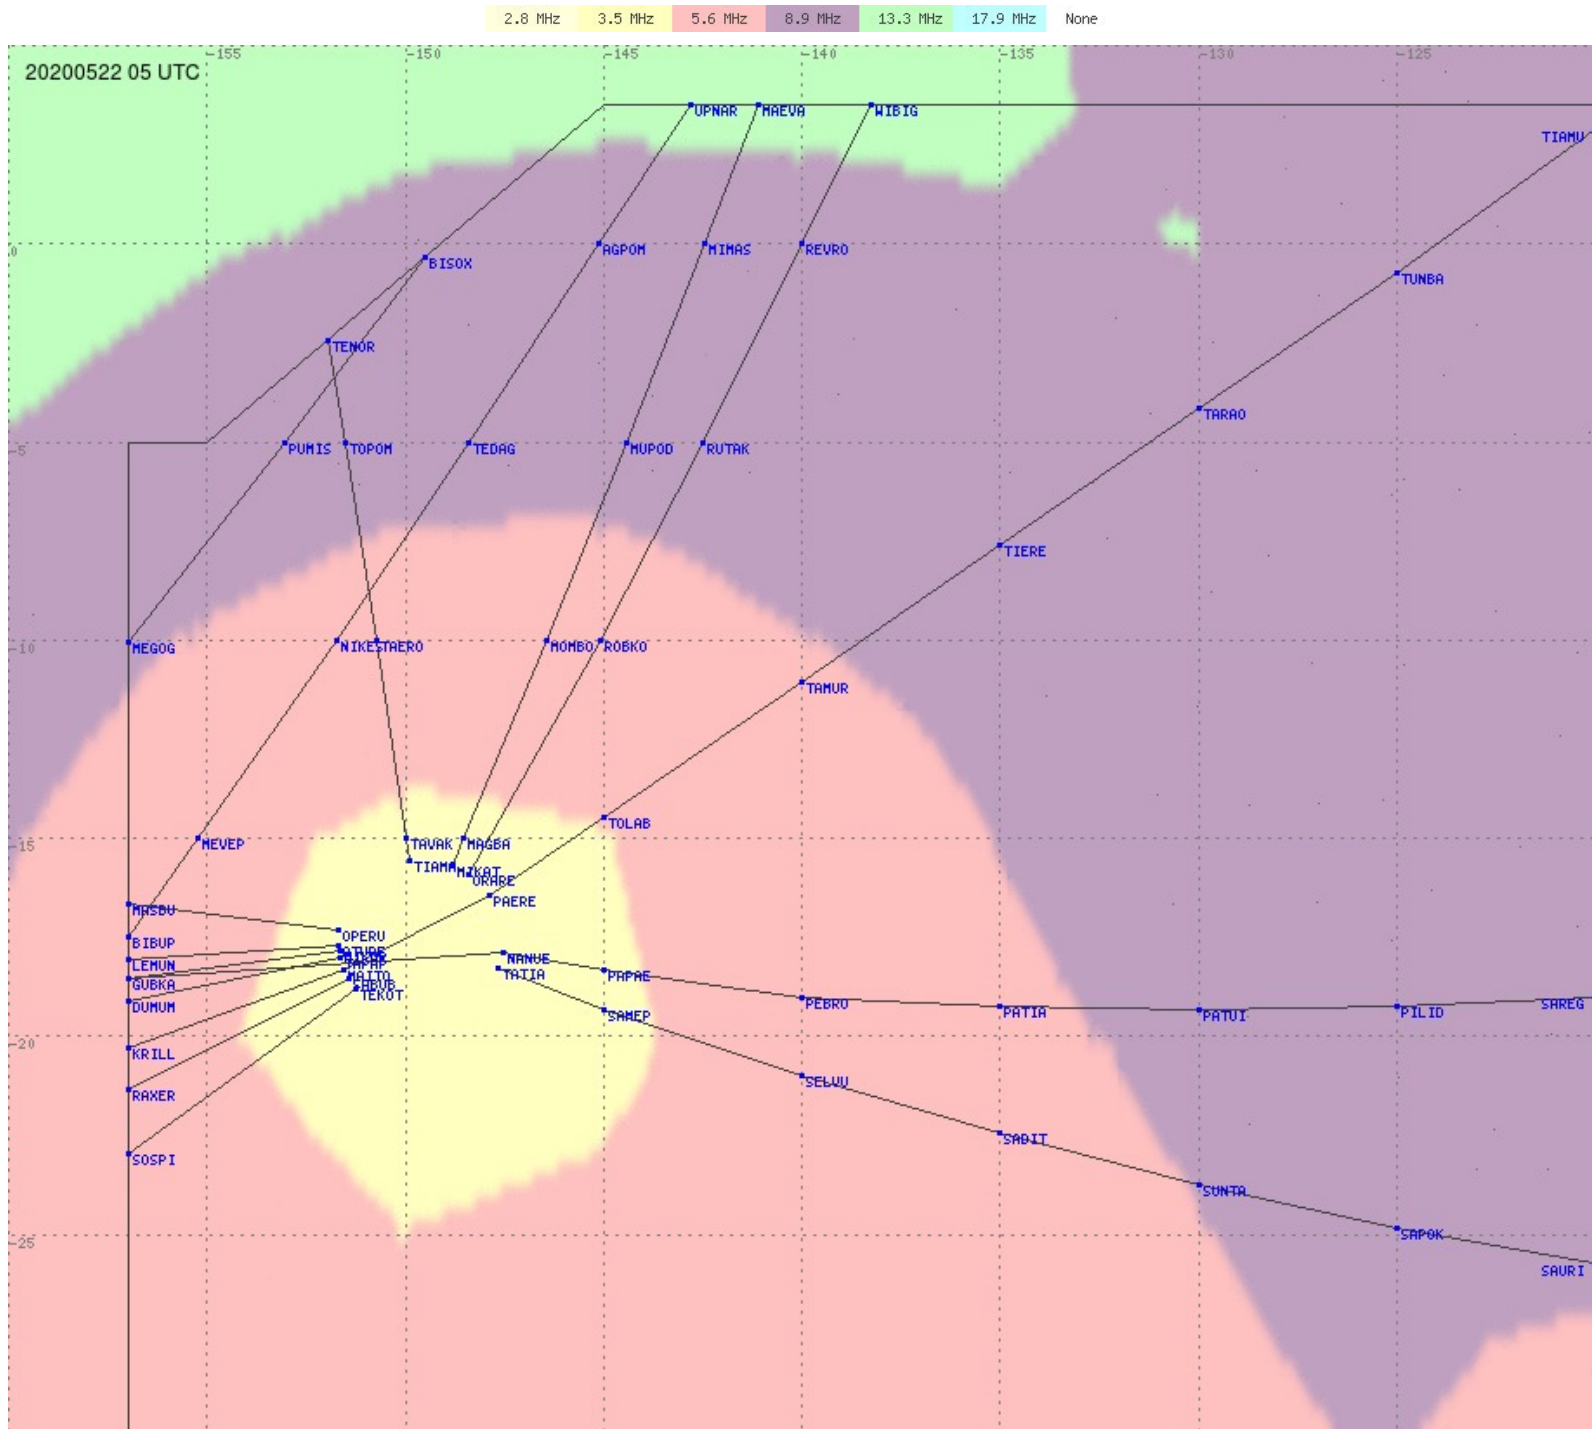

Tahiti FIR - HF Propag - 20200522