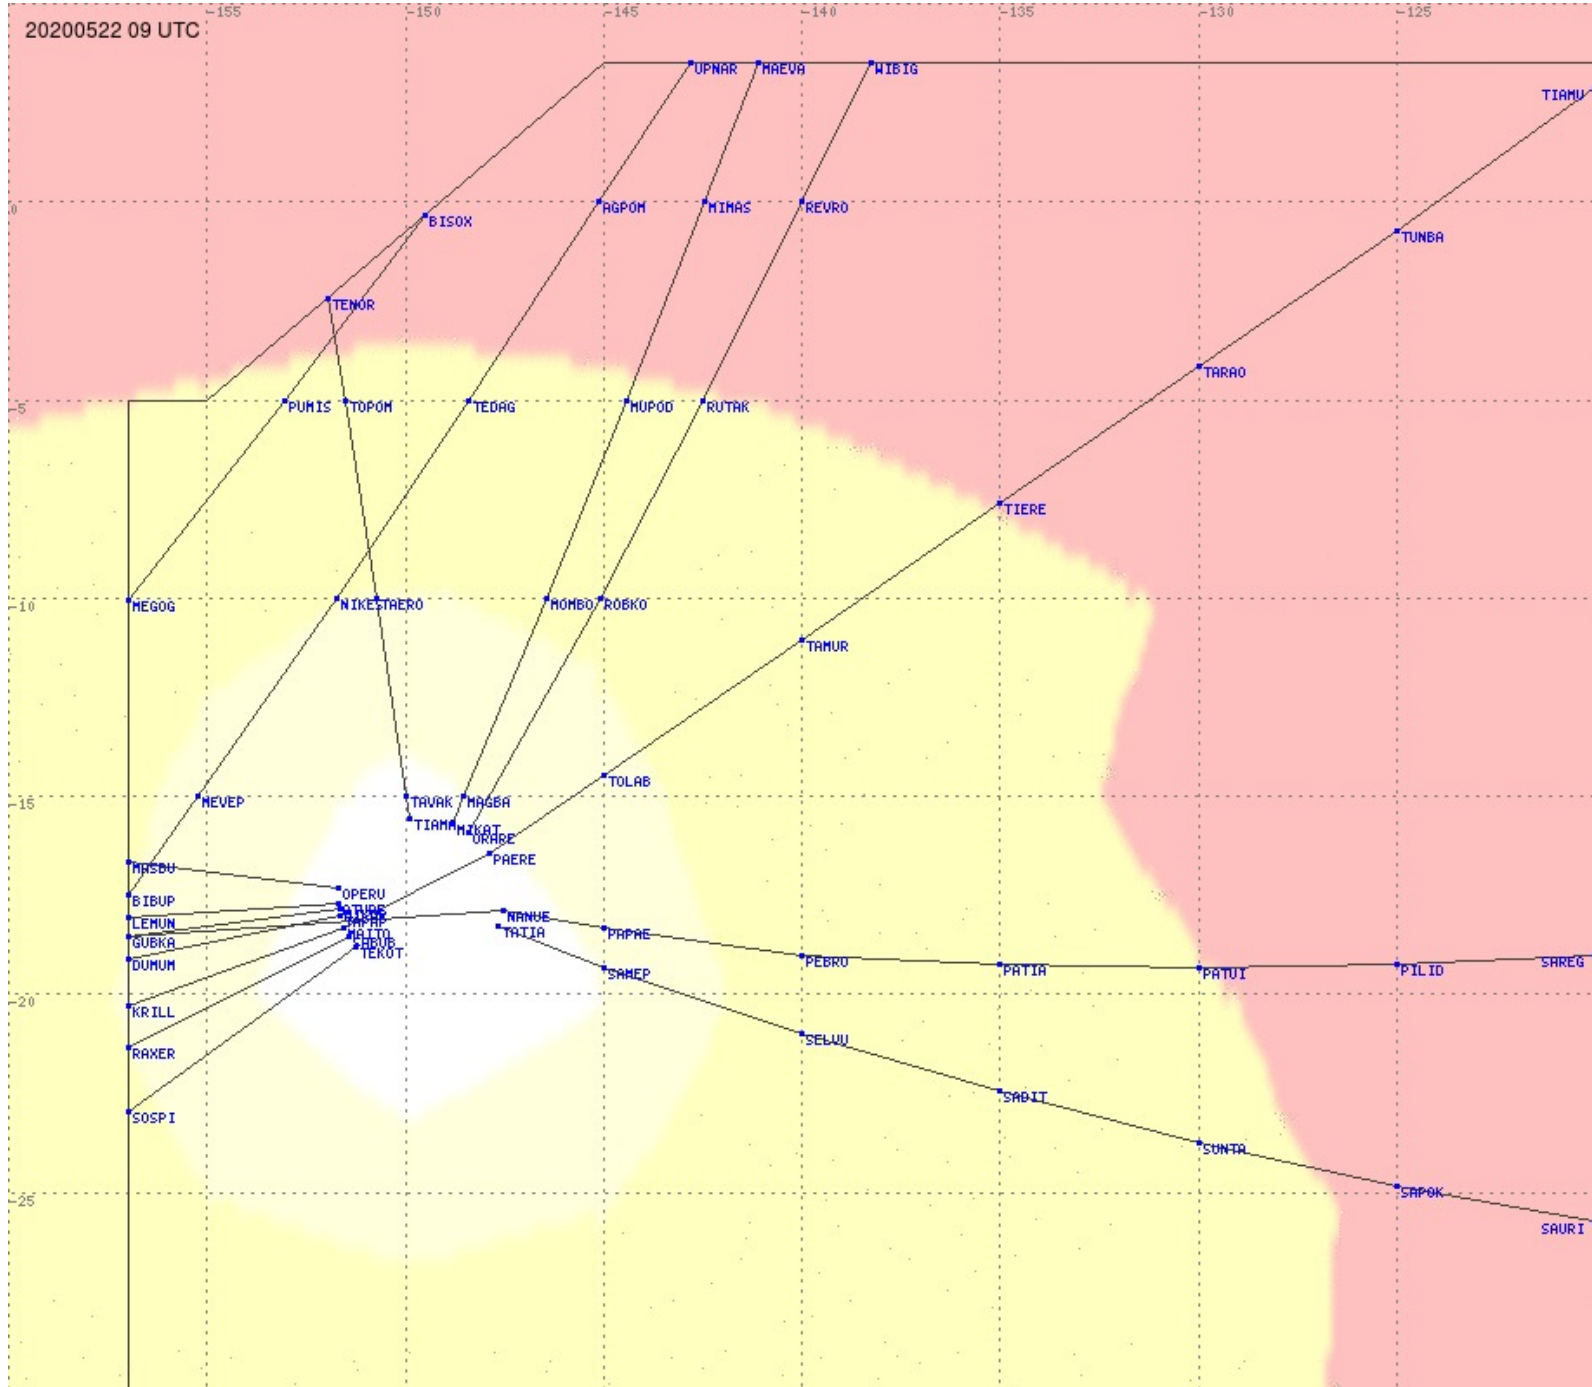

Tahiti FIR - HF Propag - 20200522

2.8 MHz
3.5 MHz
5.6 MHz
8.9 MHz
13.3 MHz
17.9 MHz
None