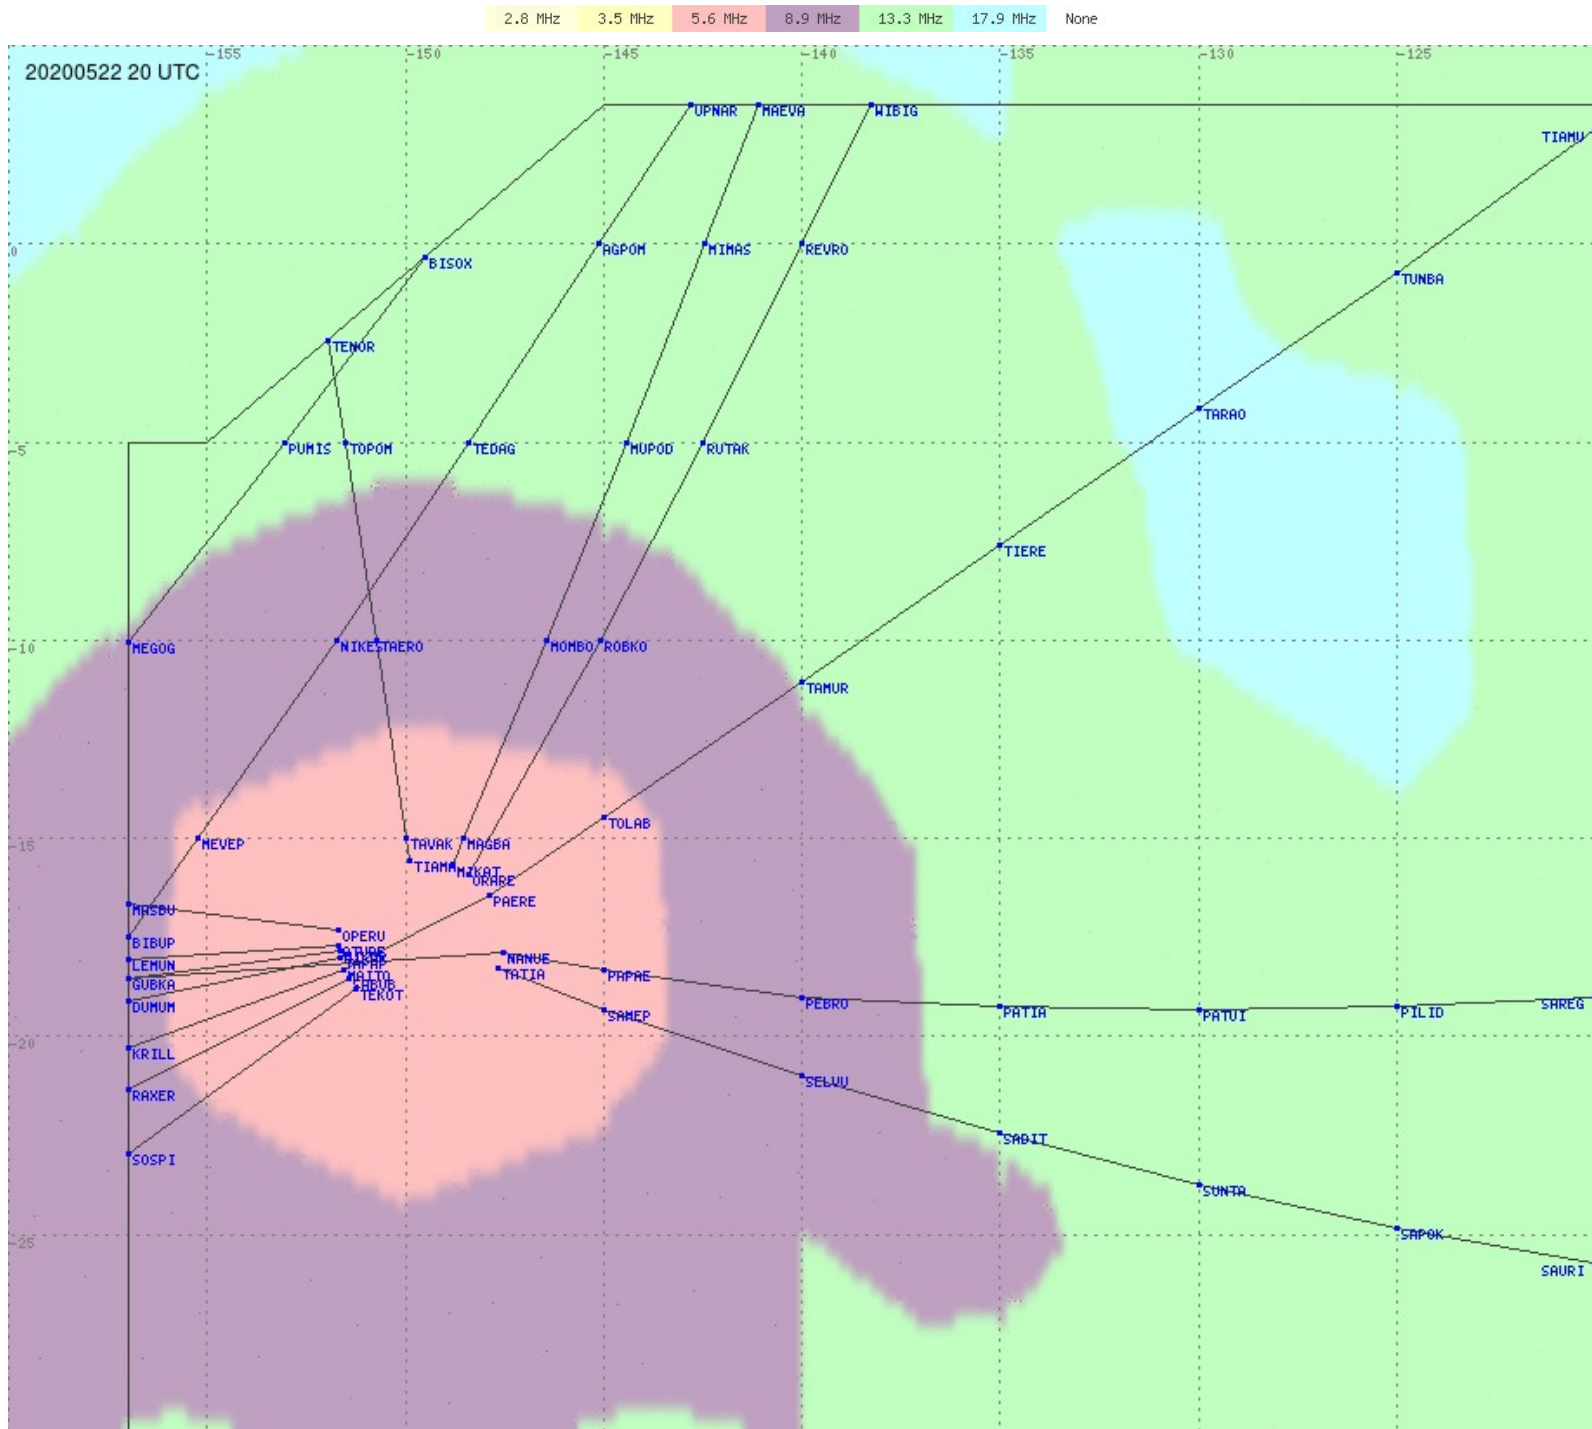

Tahiti FIR - HF Propag - 20200522