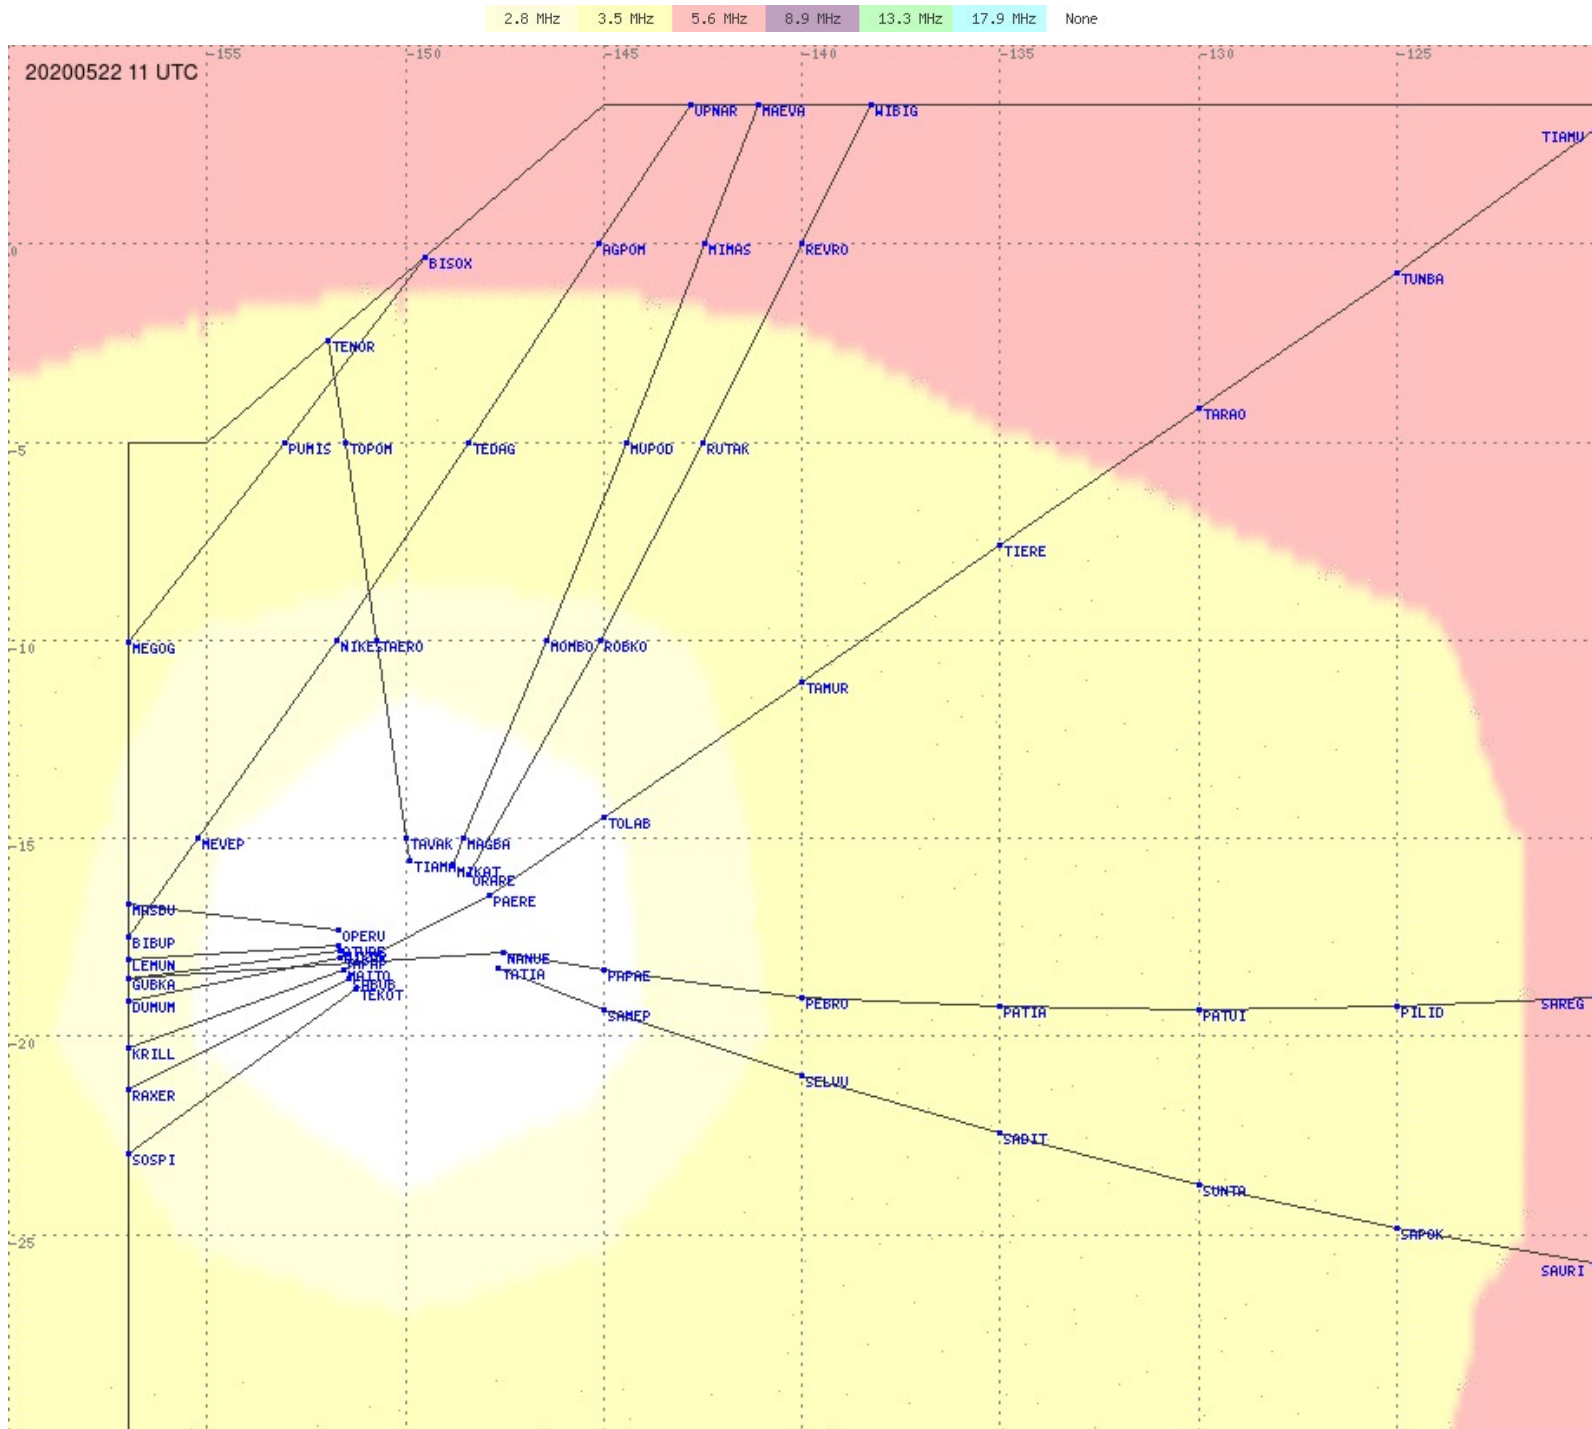

Tahiti FIR - HF Propag - 20200522