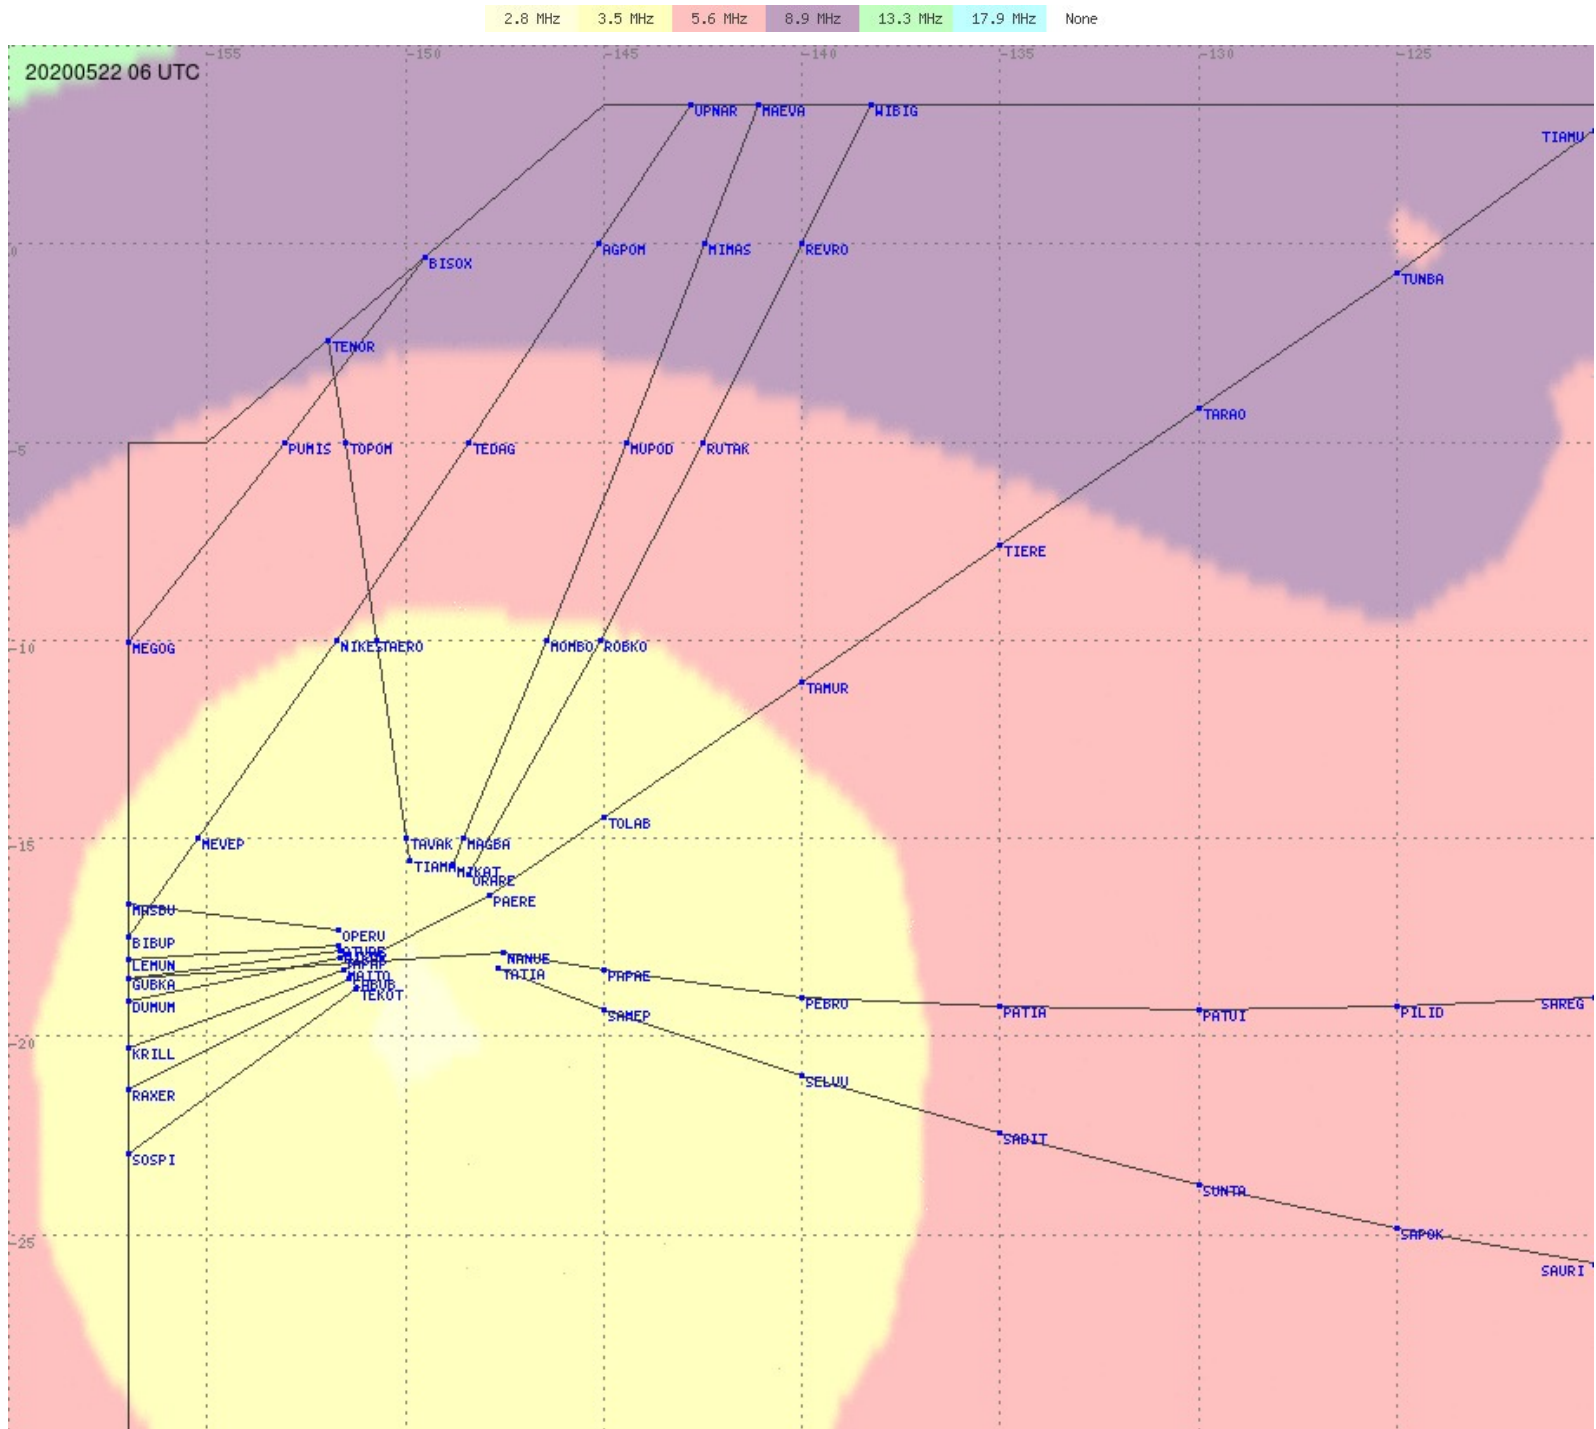

Tahiti FIR - HF Propag - 20200522