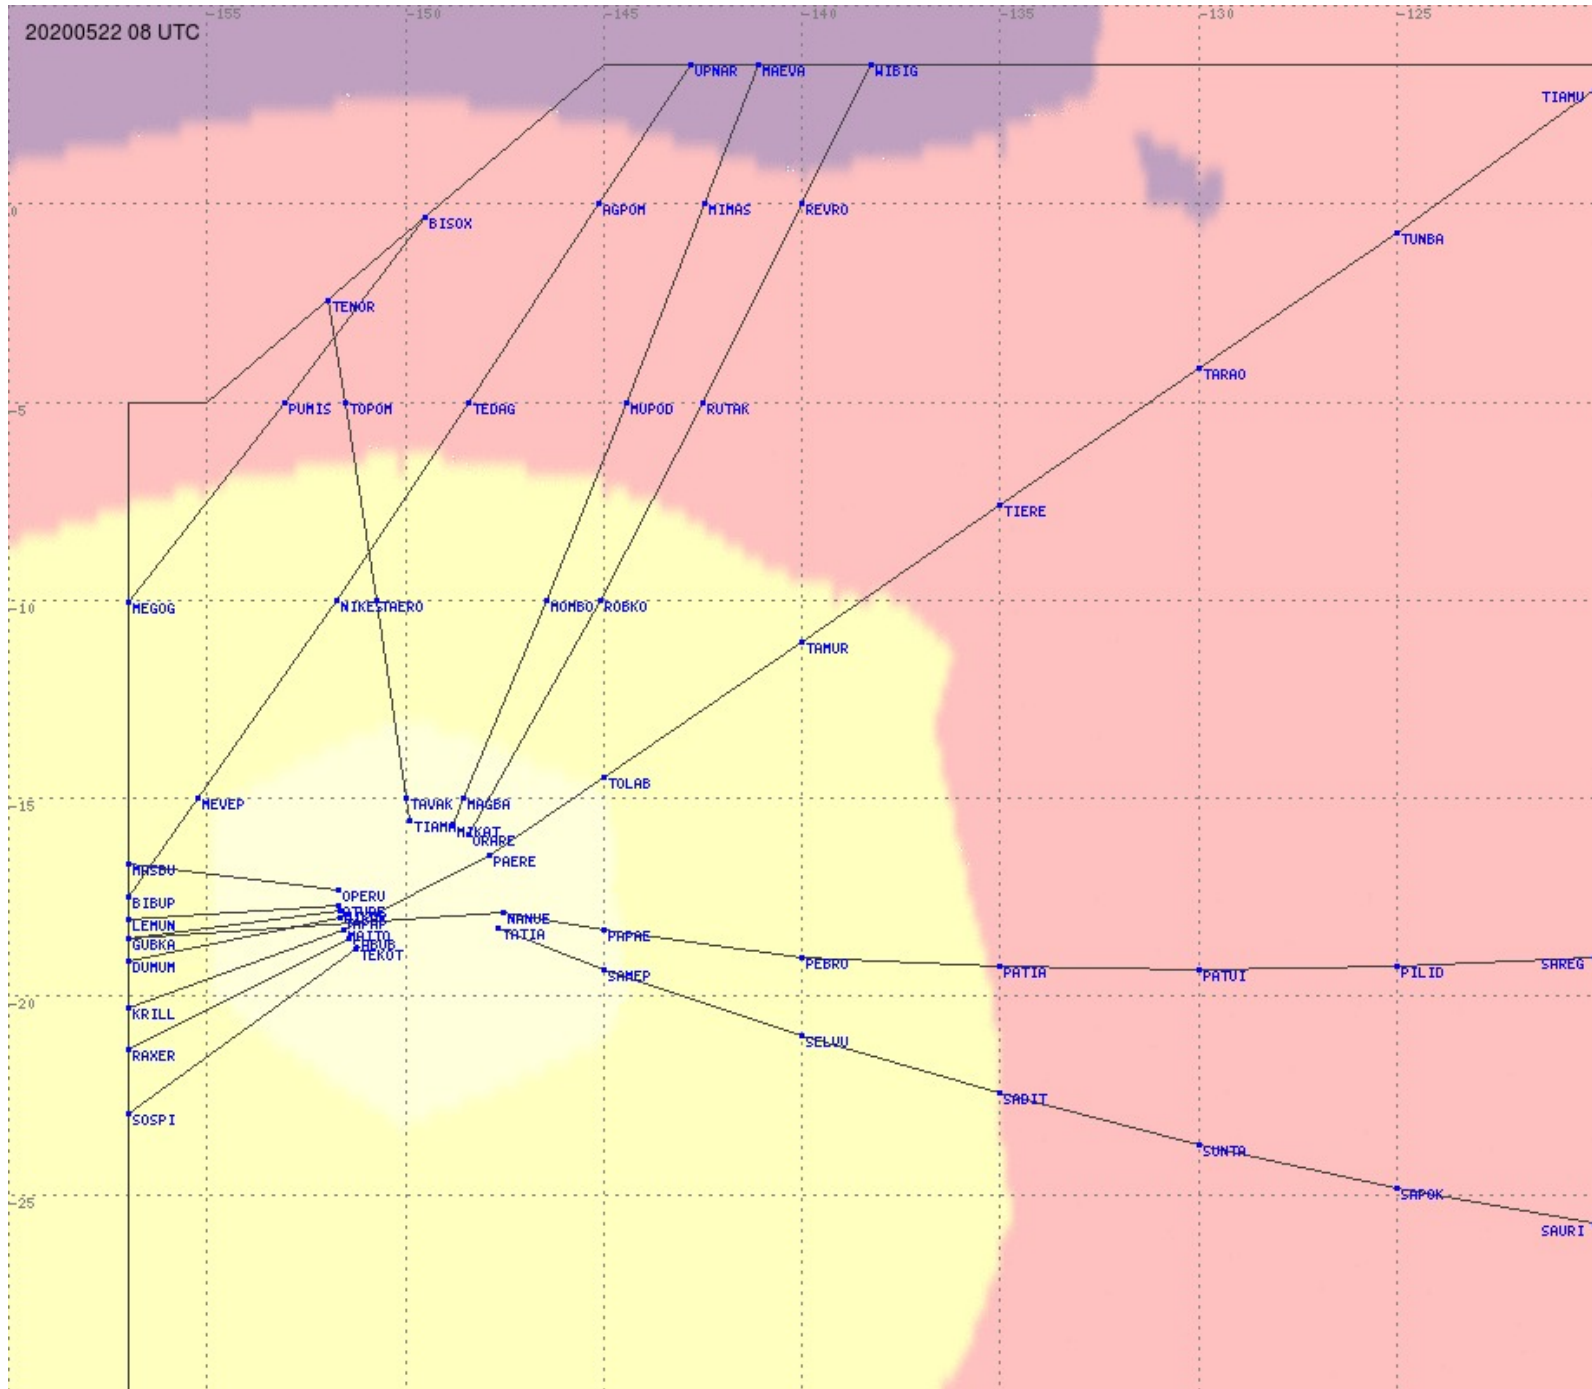

Tahiti FIR - HF Propag - 20200522

2.8 MHz
3.5 MHz
5.6 MHz
8.9 MHz
13.3 MHz
17.9 MHz
None