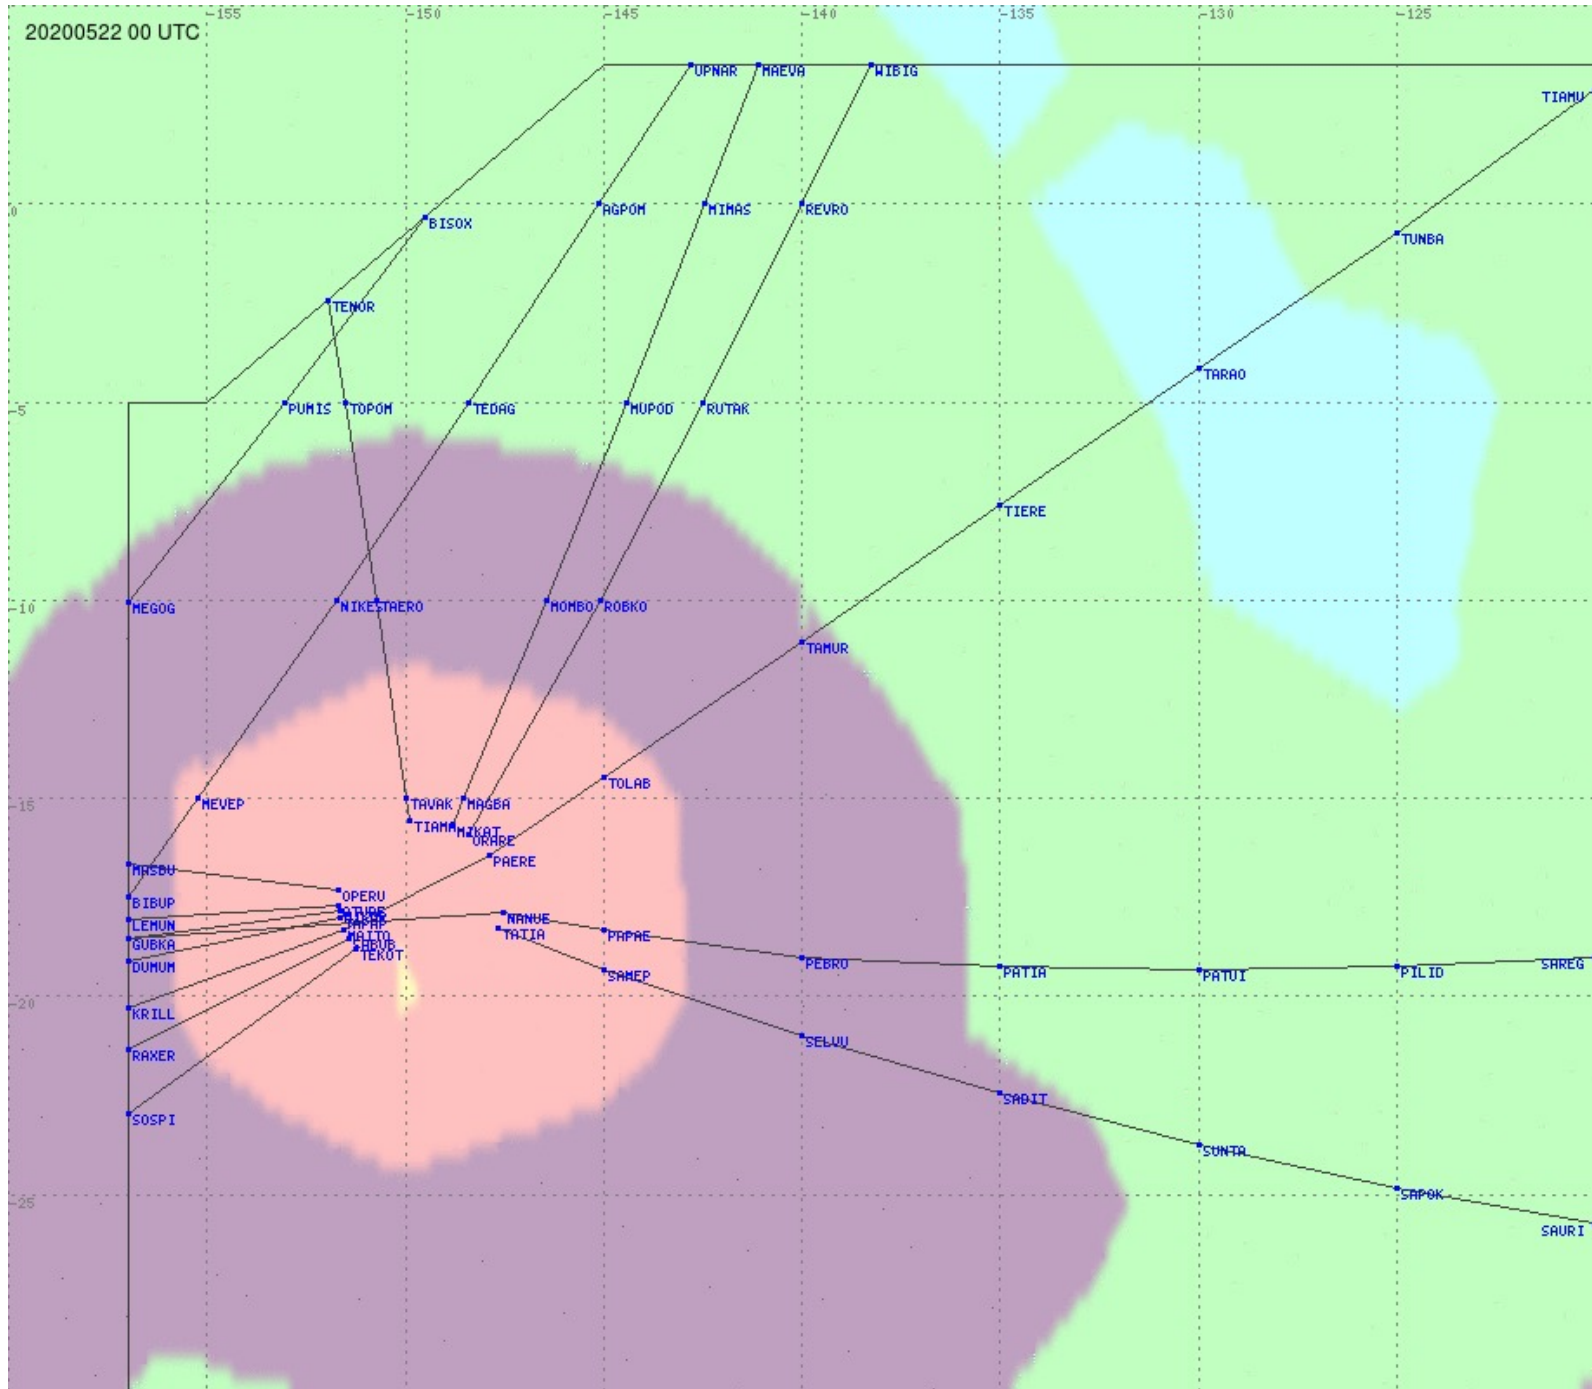

# Tahiti FIR - HF Propag - 20200522

2.8 MHz
3.5 MHz
5.6 MHz
8.9 MHz
13.3 MHz
17.9 MHz
None