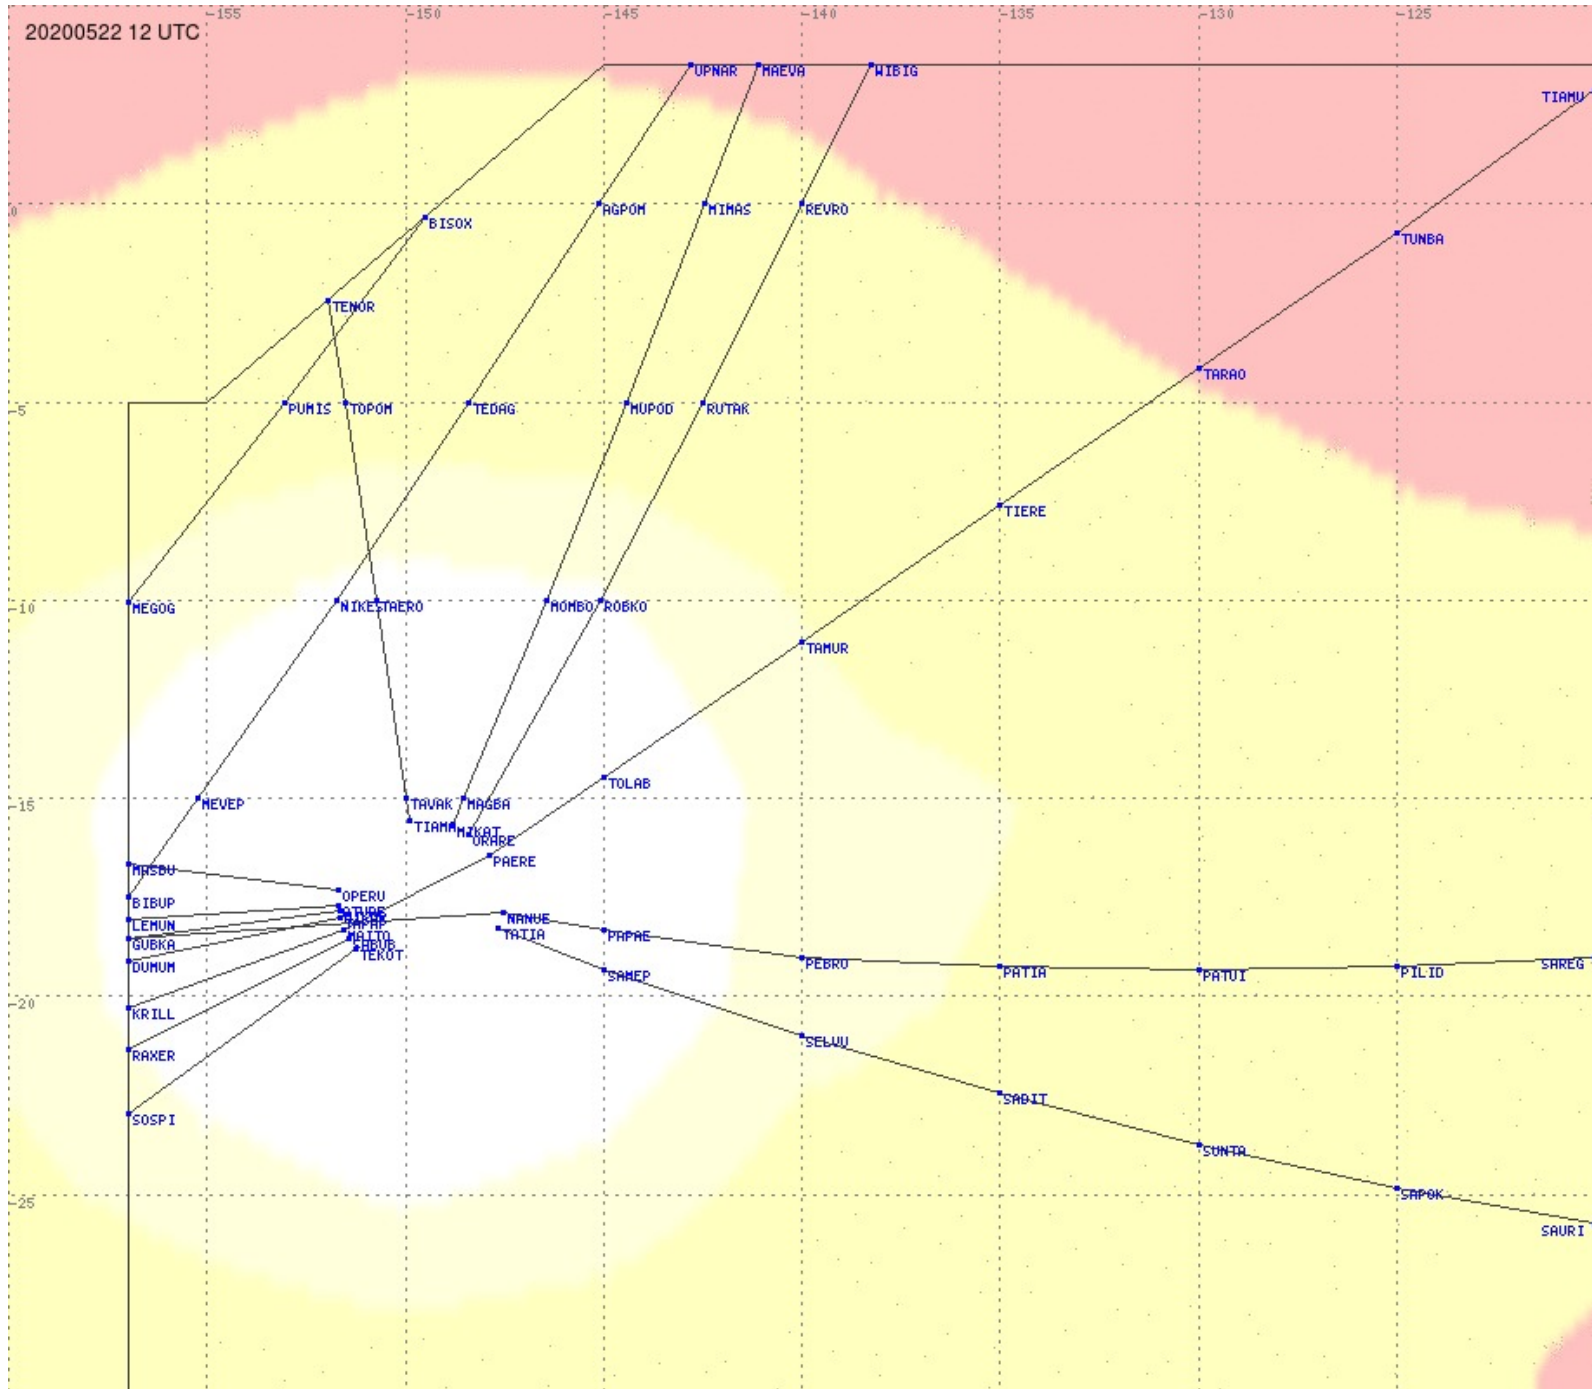

Tahiti FIR - HF Propag - 20200522

2.8 MHz 3.5 MHz 5.6 MHz 8.9 MHz 13.3 MHz 17.9 MHz None