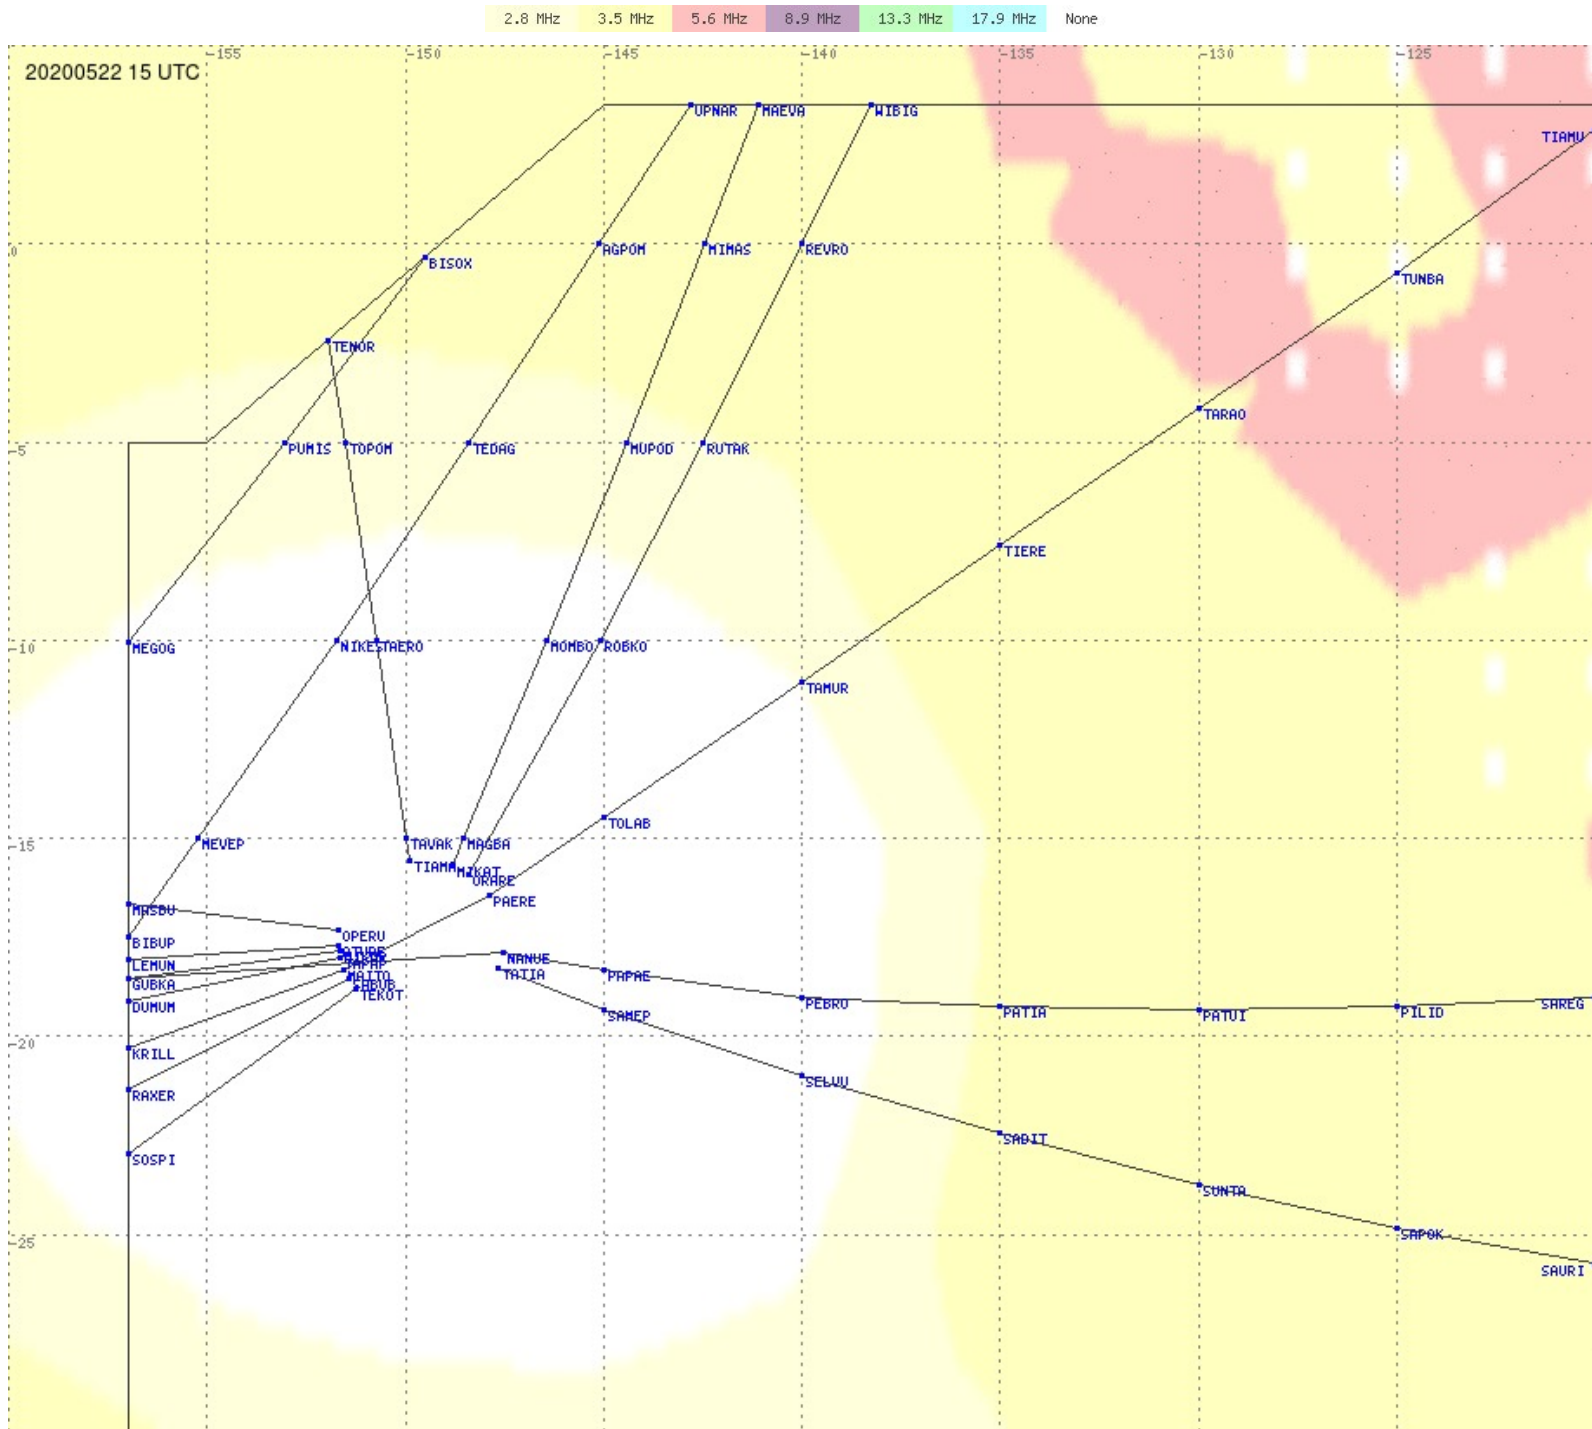

Tahiti FIR - HF Propag - 20200522