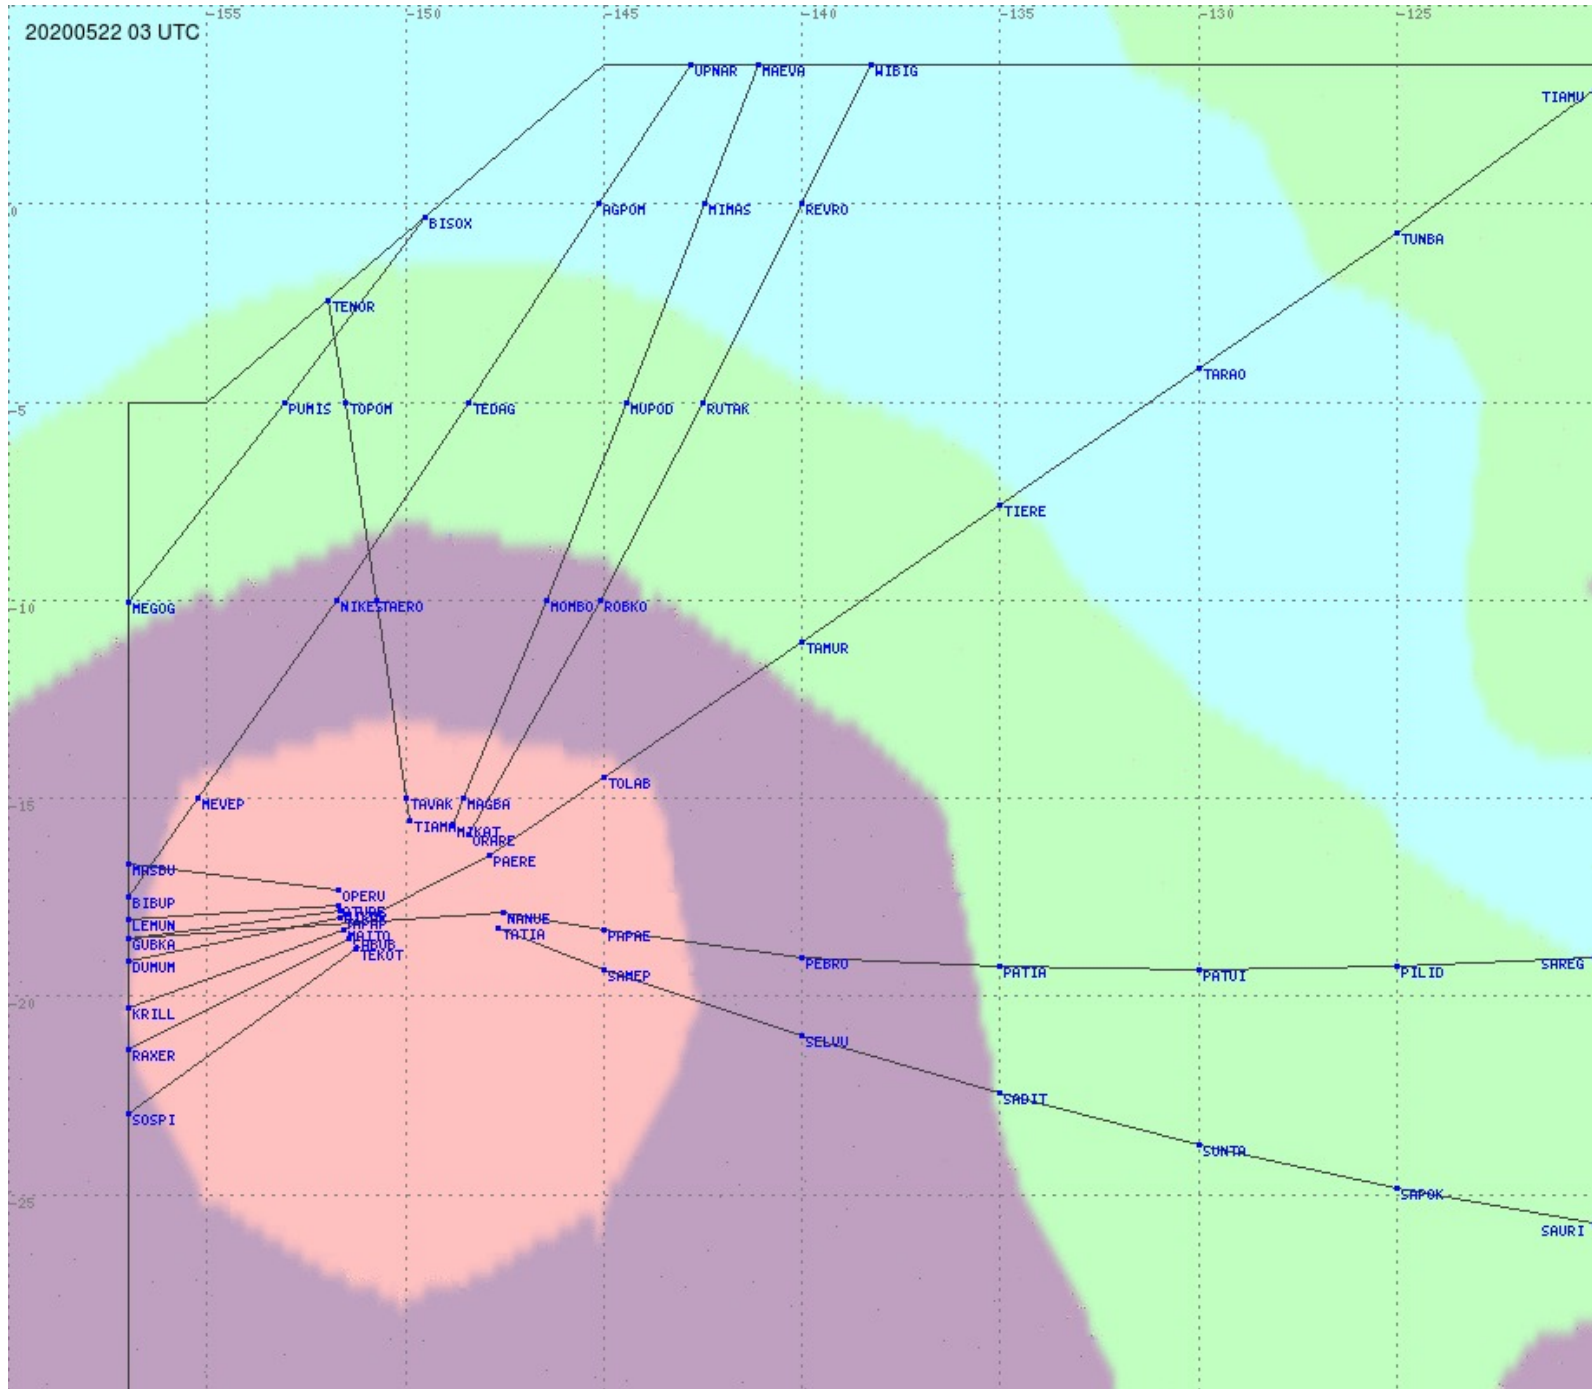

Tahiti FIR - HF Propag - 20200522

2.8 MHz
3.5 MHz
5.6 MHz
8.9 MHz
13.3 MHz
17.9 MHz
None