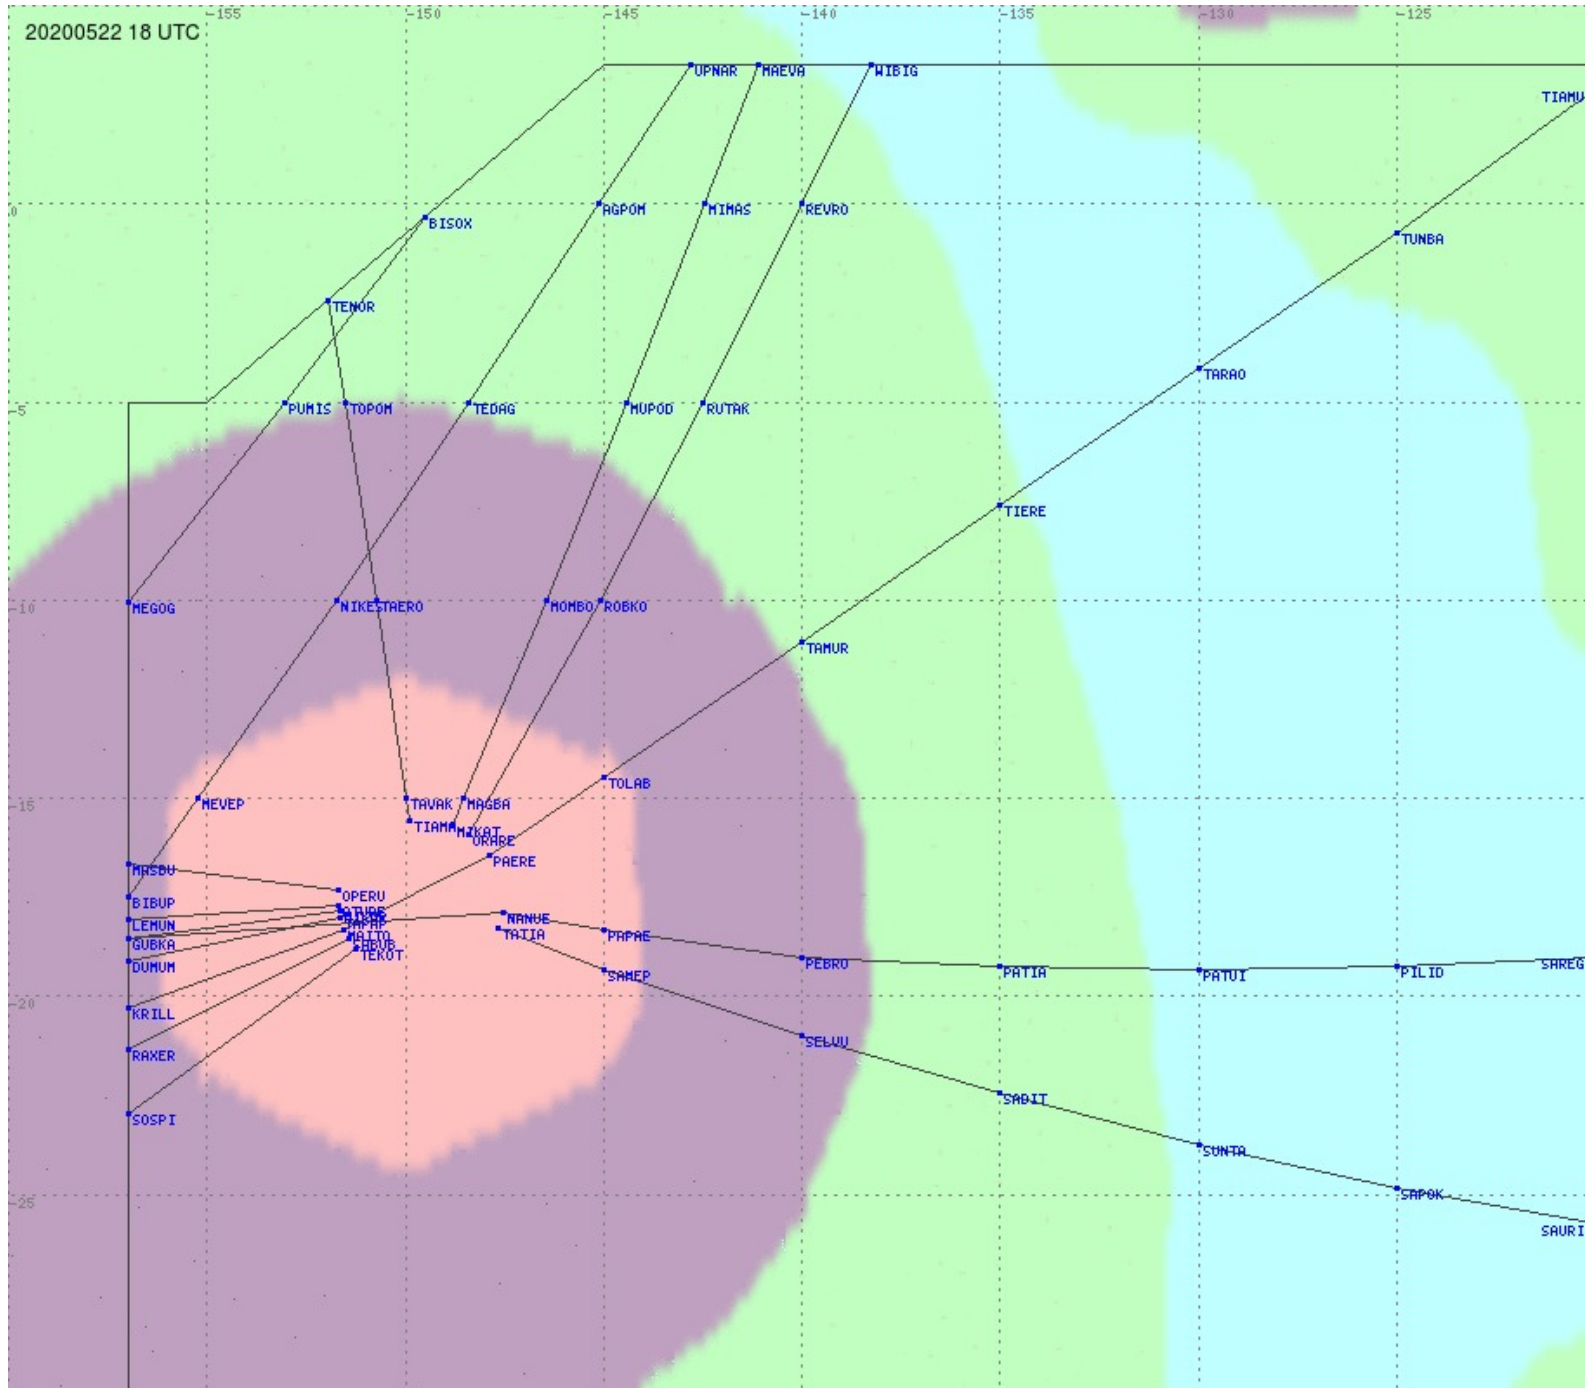

Tahiti FIR - HF Propag - 20200522

2.8 MHz 3.5 MHz 5.6 MHz 8.9 MHz 13.3 MHz 17.9 MHz None