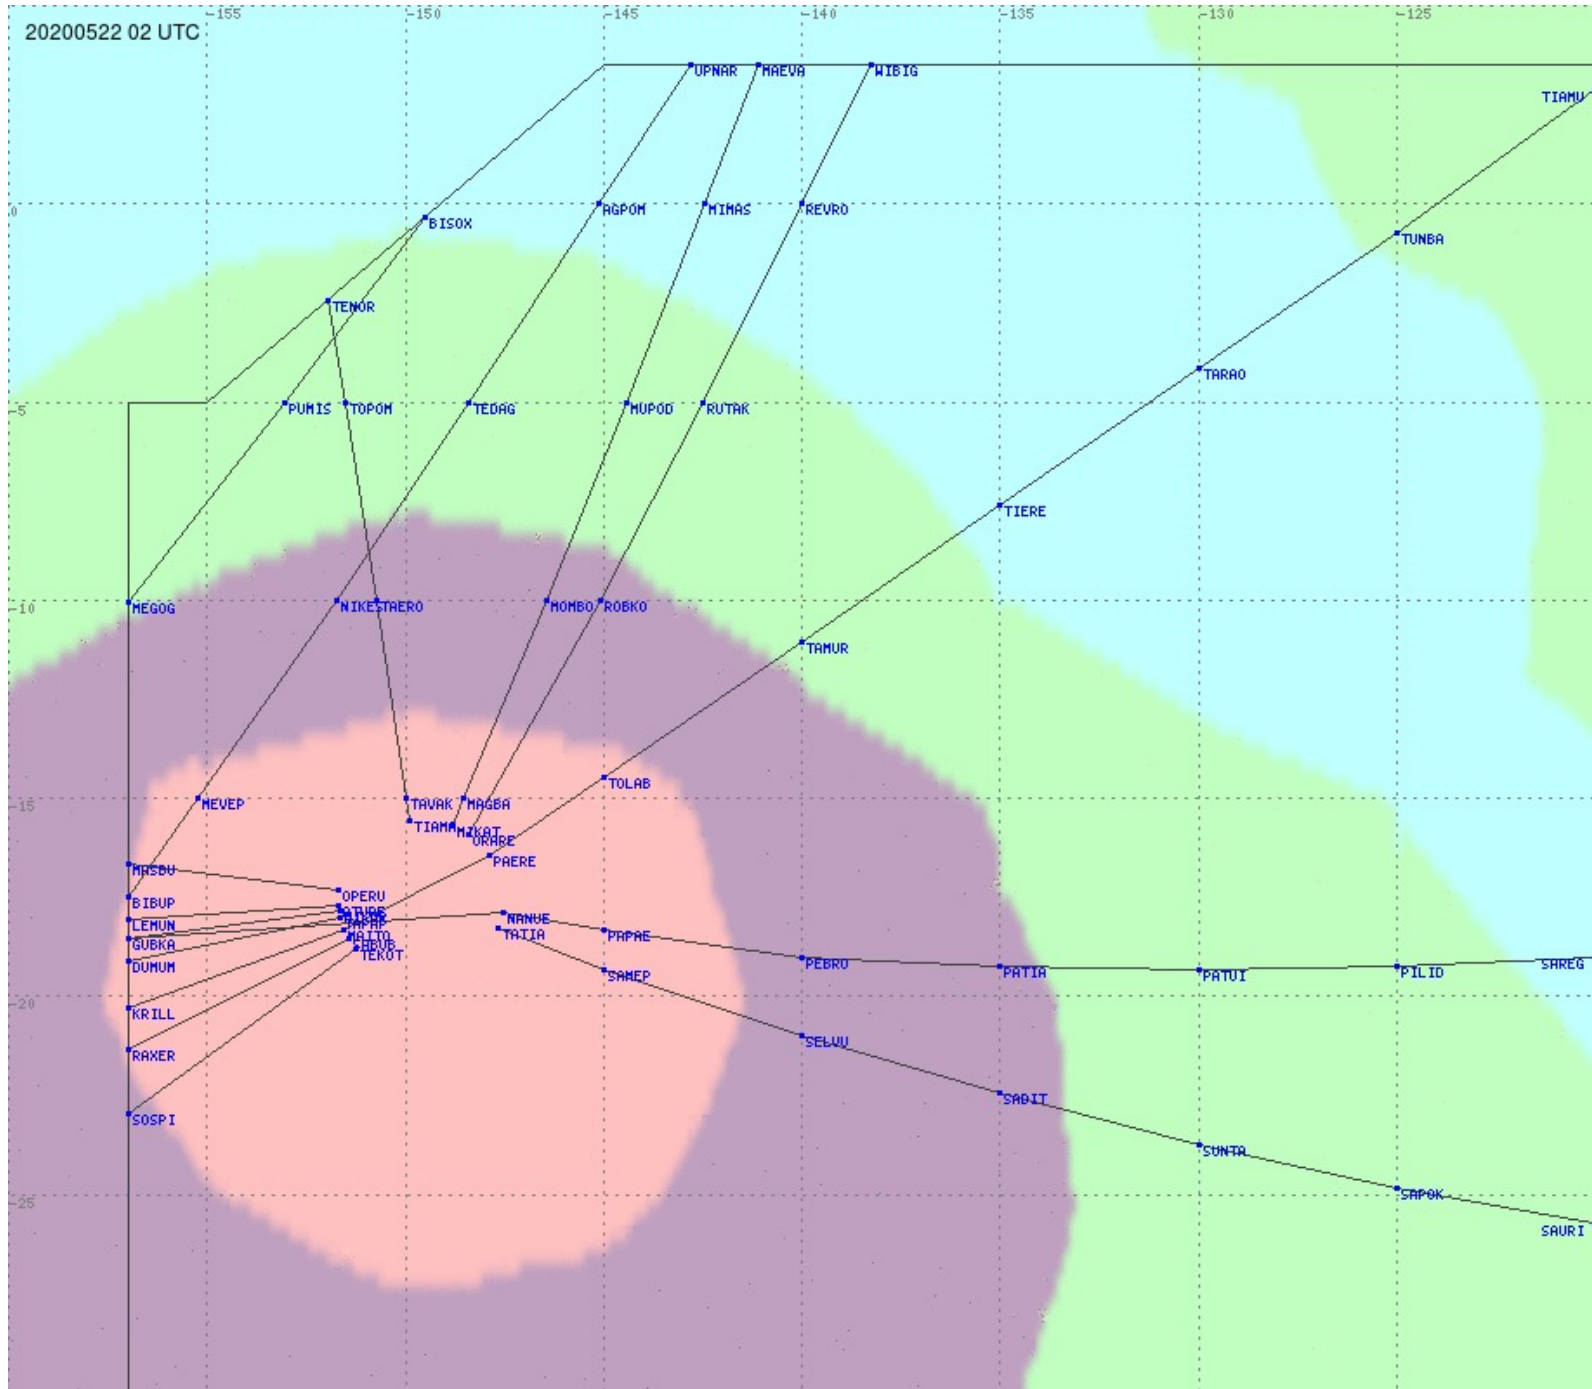

# Tahiti FIR - HF Propag - 20200522

2.8 MHz
3.5 MHz
5.6 MHz
8.9 MHz
13.3 MHz
17.9 MHz
None