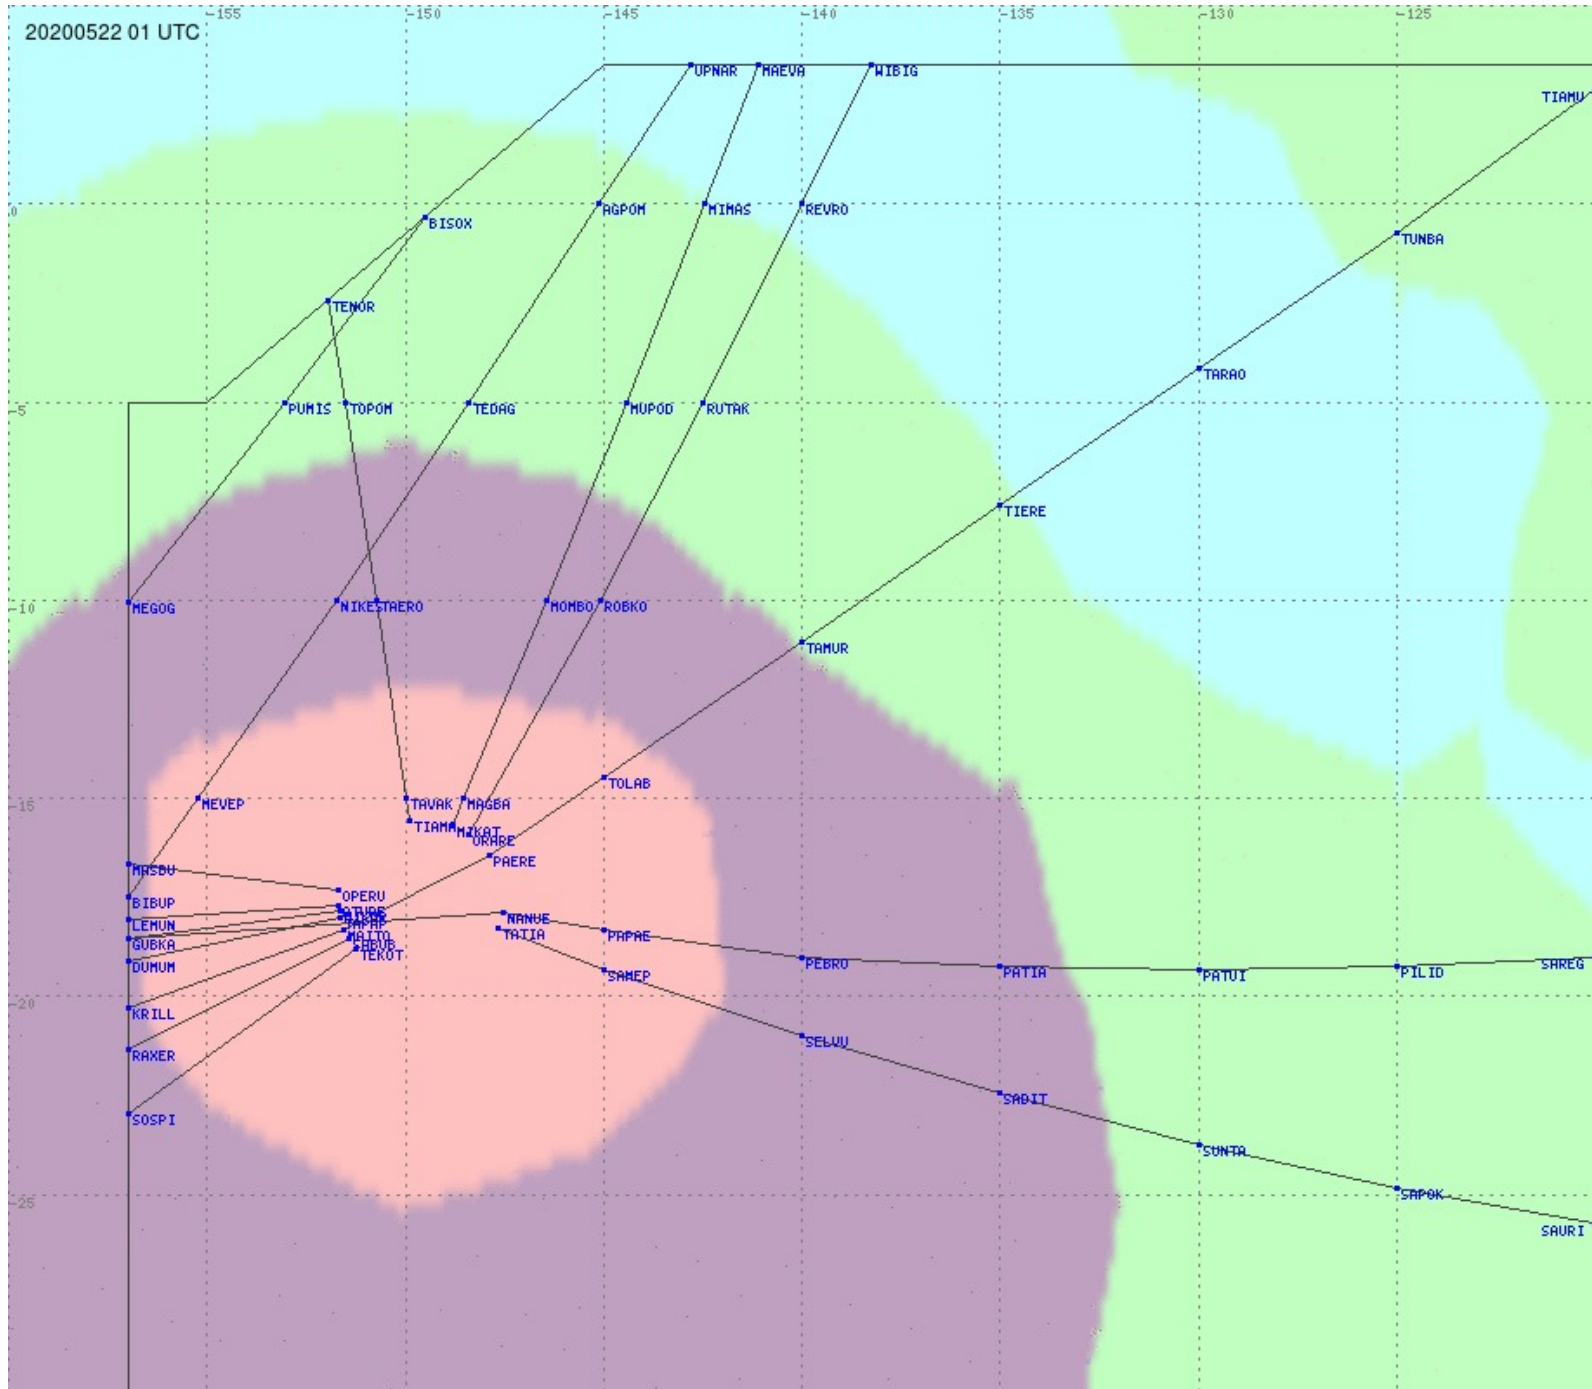

# Tahiti FIR - HF Propag - 20200522

2.8 MHz
3.5 MHz
5.6 MHz
8.9 MHz
13.3 MHz
17.9 MHz
None