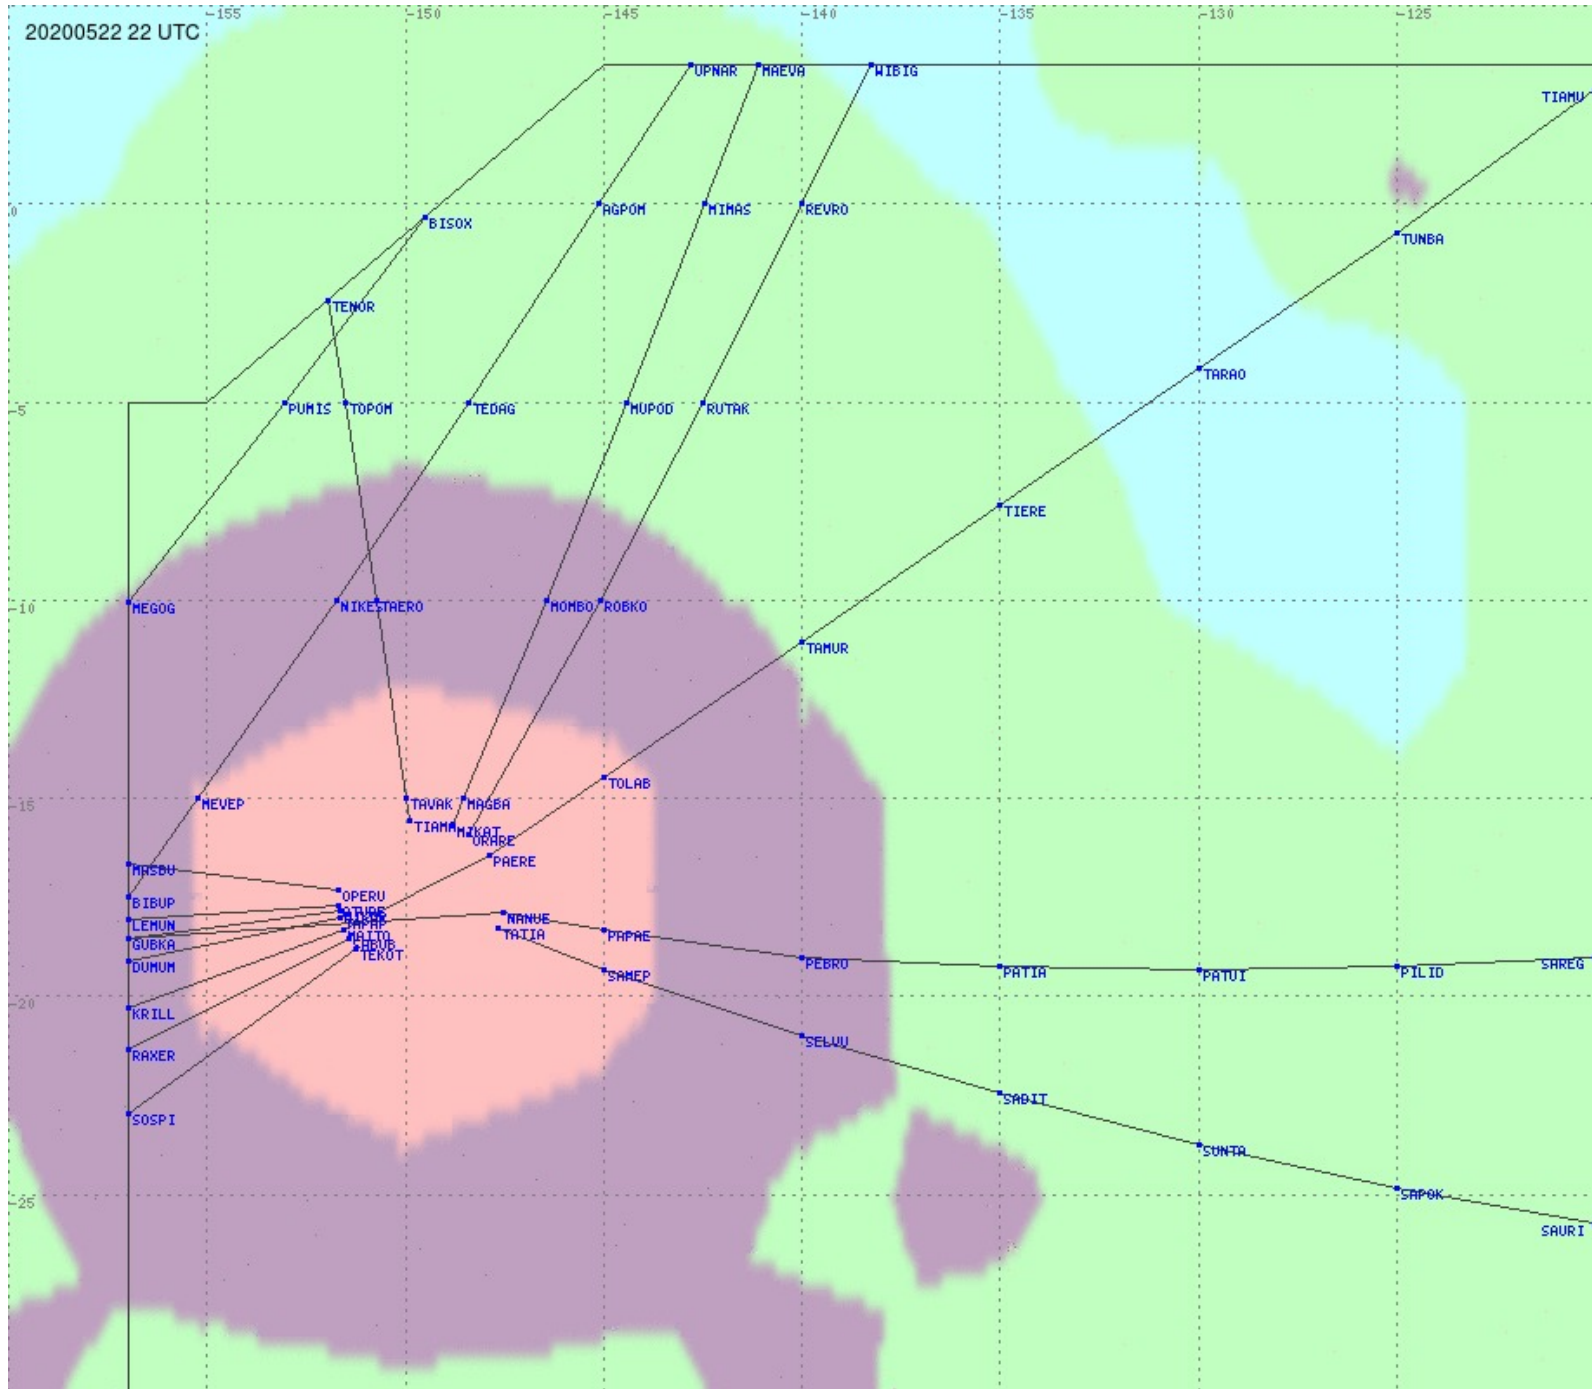

Tahiti FIR - HF Propag - 20200522

2.8 MHz 3.5 MHz 5.6 MHz 8.9 MHz 13.3 MHz 17.9 MHz None