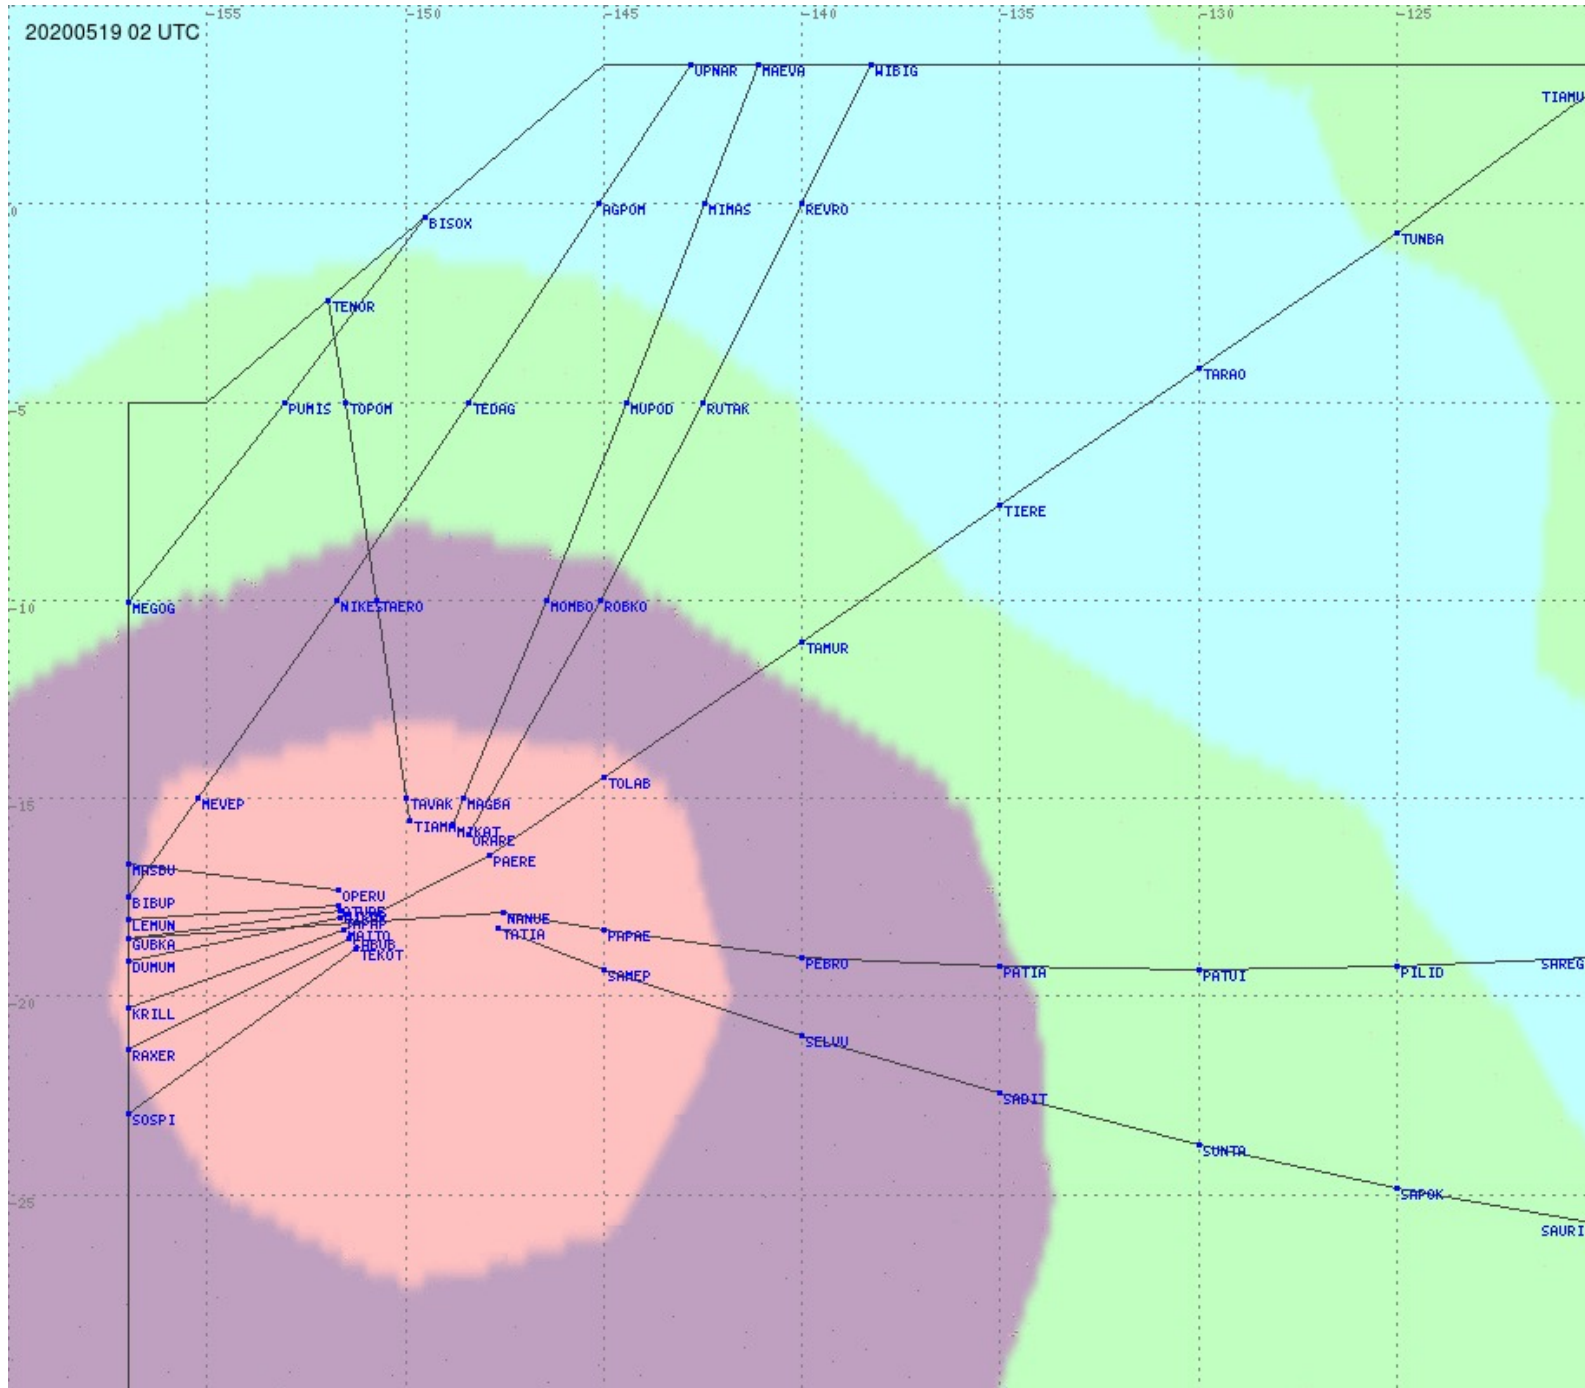

Tahiti FIR - HF Propag - 20200519

2.8 MHz 3.5 MHz 5.6 MHz 8.9 MHz 13.3 MHz 17.9 MHz None

Tahiti FIR - HF Propag - 20200519

2.8 MHz
3.5 MHz
5.6 MHz
8.9 MHz
13.3 MHz
17.9 MHz
None

Tahiti FIR - HF Propag - 20200519

2.8 MHz 3.5 MHz 5.6 MHz 8.9 MHz 13.3 MHz 17.9 MHz None

Tahiti FIR - HF Propag - 20200519

2.8 MHz
3.5 MHz
5.6 MHz
8.9 MHz
13.3 MHz
17.9 MHz
None

Tahiti FIR - HF Propag - 20200519

2.8 MHz
3.5 MHz
5.6 MHz
8.9 MHz
13.3 MHz
17.9 MHz
None

Tahiti FIR - HF Propag - 20200519

Tahiti FIR - HF Propag - 20200519

Tahiti FIR - HF Propag - 20200519

Tahiti FIR - HF Propag - 20200519

2.8 MHz 3.5 MHz 5.6 MHz 8.9 MHz 13.3 MHz 17.9 MHz None

Tahiti FIR - HF Propag - 20200519