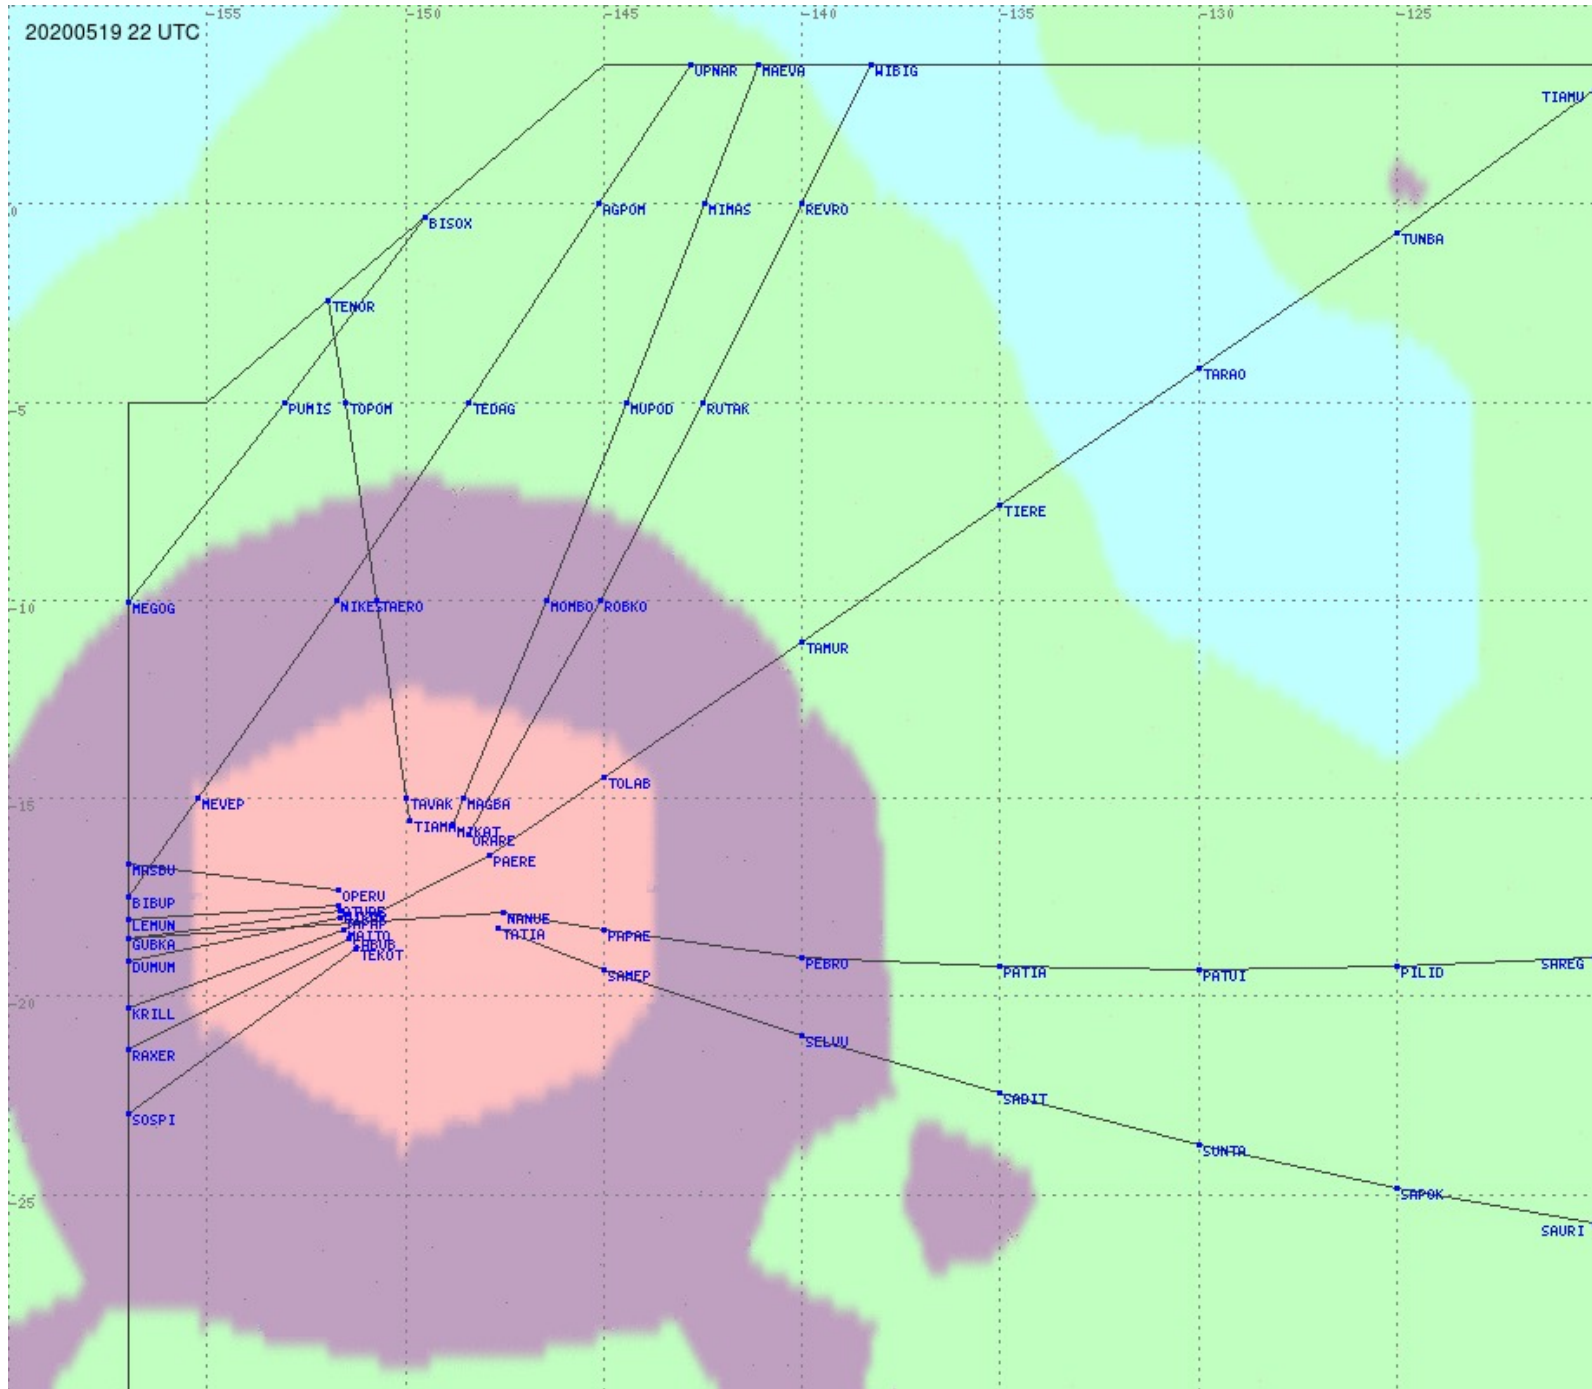

Tahiti FIR - HF Propag - 20200519

2.8 MHz 3.5 MHz 5.6 MHz 8.9 MHz 13.3 MHz 17.9 MHz None

Tahiti FIR - HF Propag - 20200519

2.8 MHz
3.5 MHz
5.6 MHz
8.9 MHz
13.3 MHz
17.9 MHz
None

Tahiti FIR - HF Propag - 20200519

2.8 MHz 3.5 MHz 5.6 MHz 8.9 MHz 13.3 MHz 17.9 MHz None

Tahiti FIR - HF Propag - 20200519

2.8 MHz 3.5 MHz 5.6 MHz 8.9 MHz 13.3 MHz 17.9 MHz None

Tahiti FIR - HF Propag - 20200519

2.8 MHz 3.5 MHz 5.6 MHz 8.9 MHz 13.3 MHz 17.9 MHz None

2.8 MHz 3.5 MHz 5.6 MHz 8.9 MHz 13.3 MHz 17.9 MHz None

Tahiti FIR - HF Propag - 20200519

2.8 MHz 3.5 MHz 5.6 MHz 8.9 MHz 13.3 MHz 17.9 MHz None