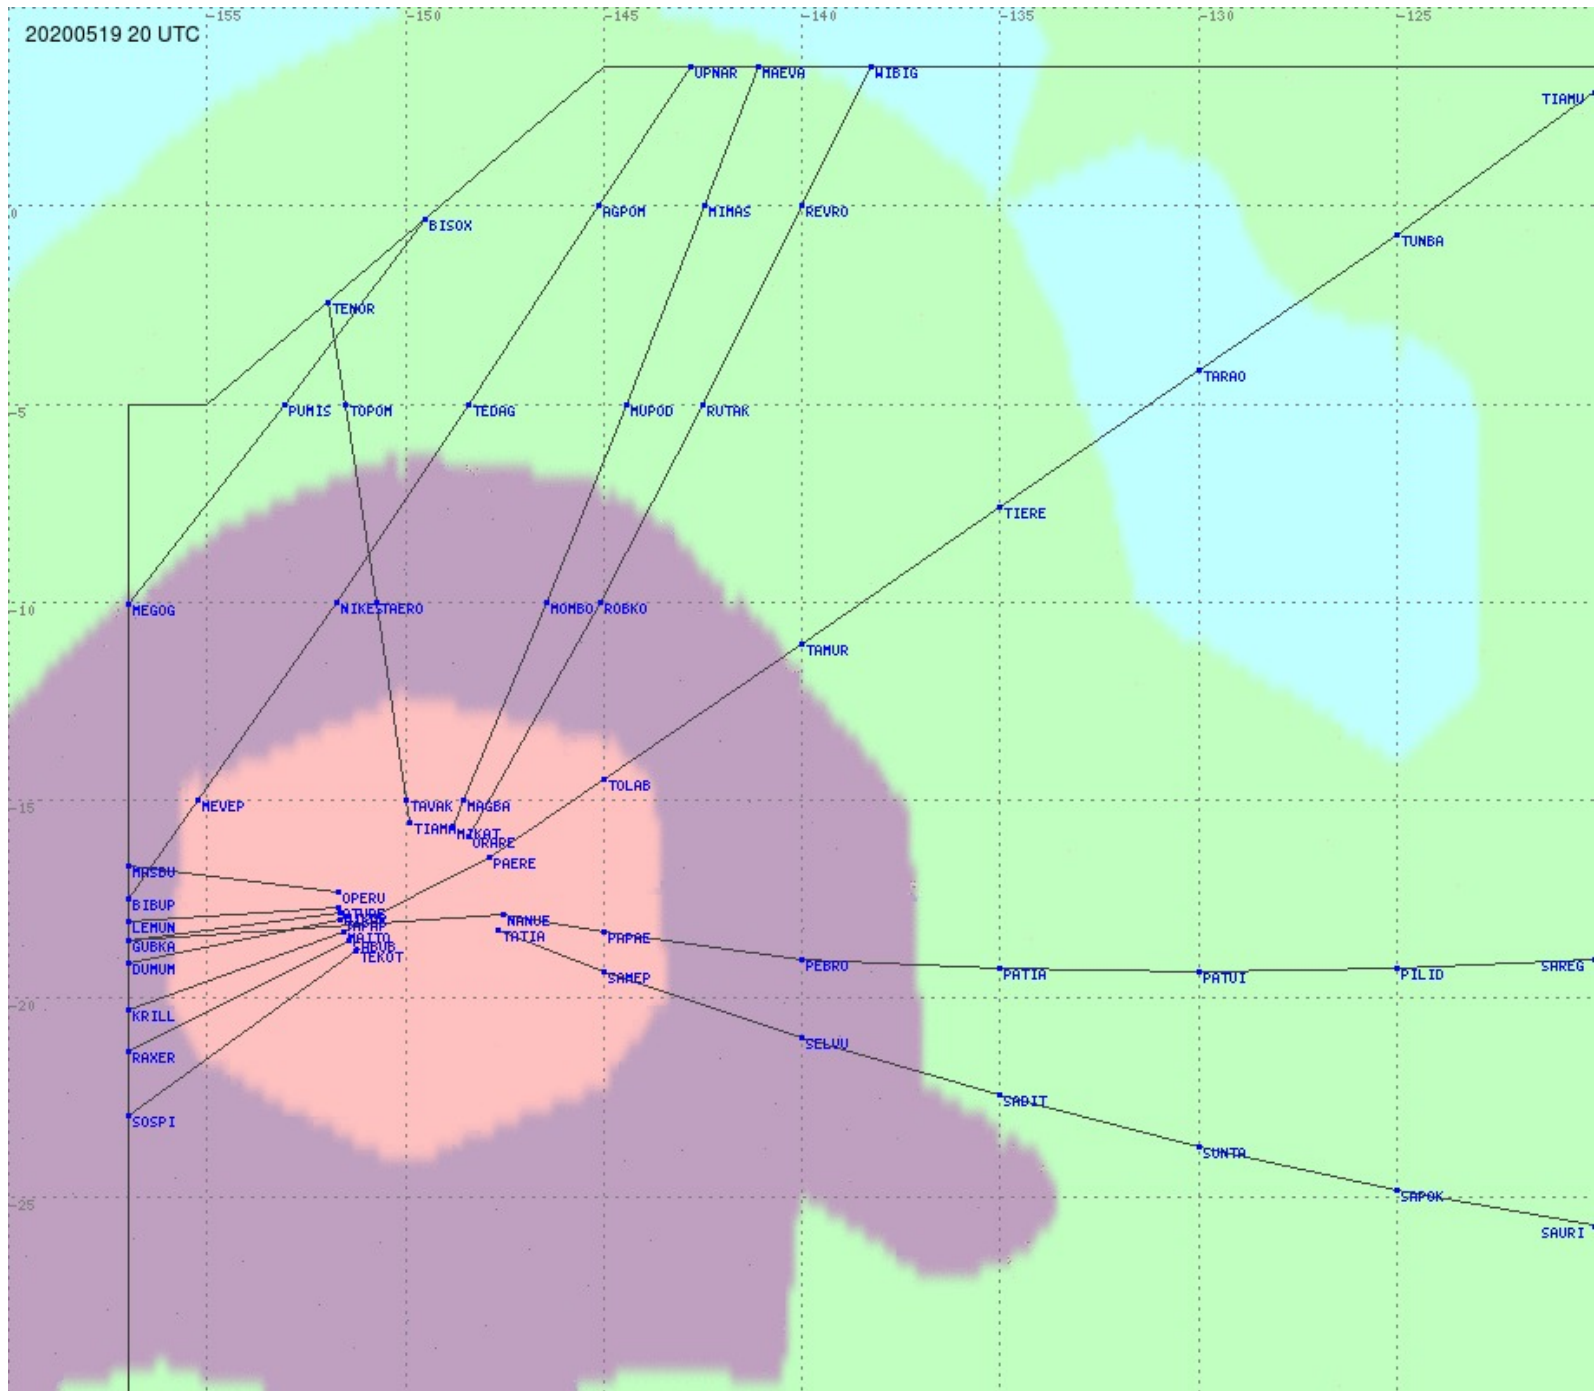

Tahiti FIR - HF Propag - 20200519

2.8 MHz 3.5 MHz 5.6 MHz 8.9 MHz 13.3 MHz 17.9 MHz None

Tahiti FIR - HF Propag - 20200519

2.8 MHz
3.5 MHz
5.6 MHz
8.9 MHz
13.3 MHz
17.9 MHz
None

Tahiti FIR - HF Propag - 20200519

2.8 MHz 3.5 MHz 5.6 MHz 8.9 MHz 13.3 MHz 17.9 MHz None

Tahiti FIR - HF Propag - 20200519

2.8 MHz 3.5 MHz 5.6 MHz 8.9 MHz 13.3 MHz 17.9 MHz None

Tahiti FIR - HF Propag - 20200519

2.8 MHz 3.5 MHz 5.6 MHz 8.9 MHz 13.3 MHz 17.9 MHz None