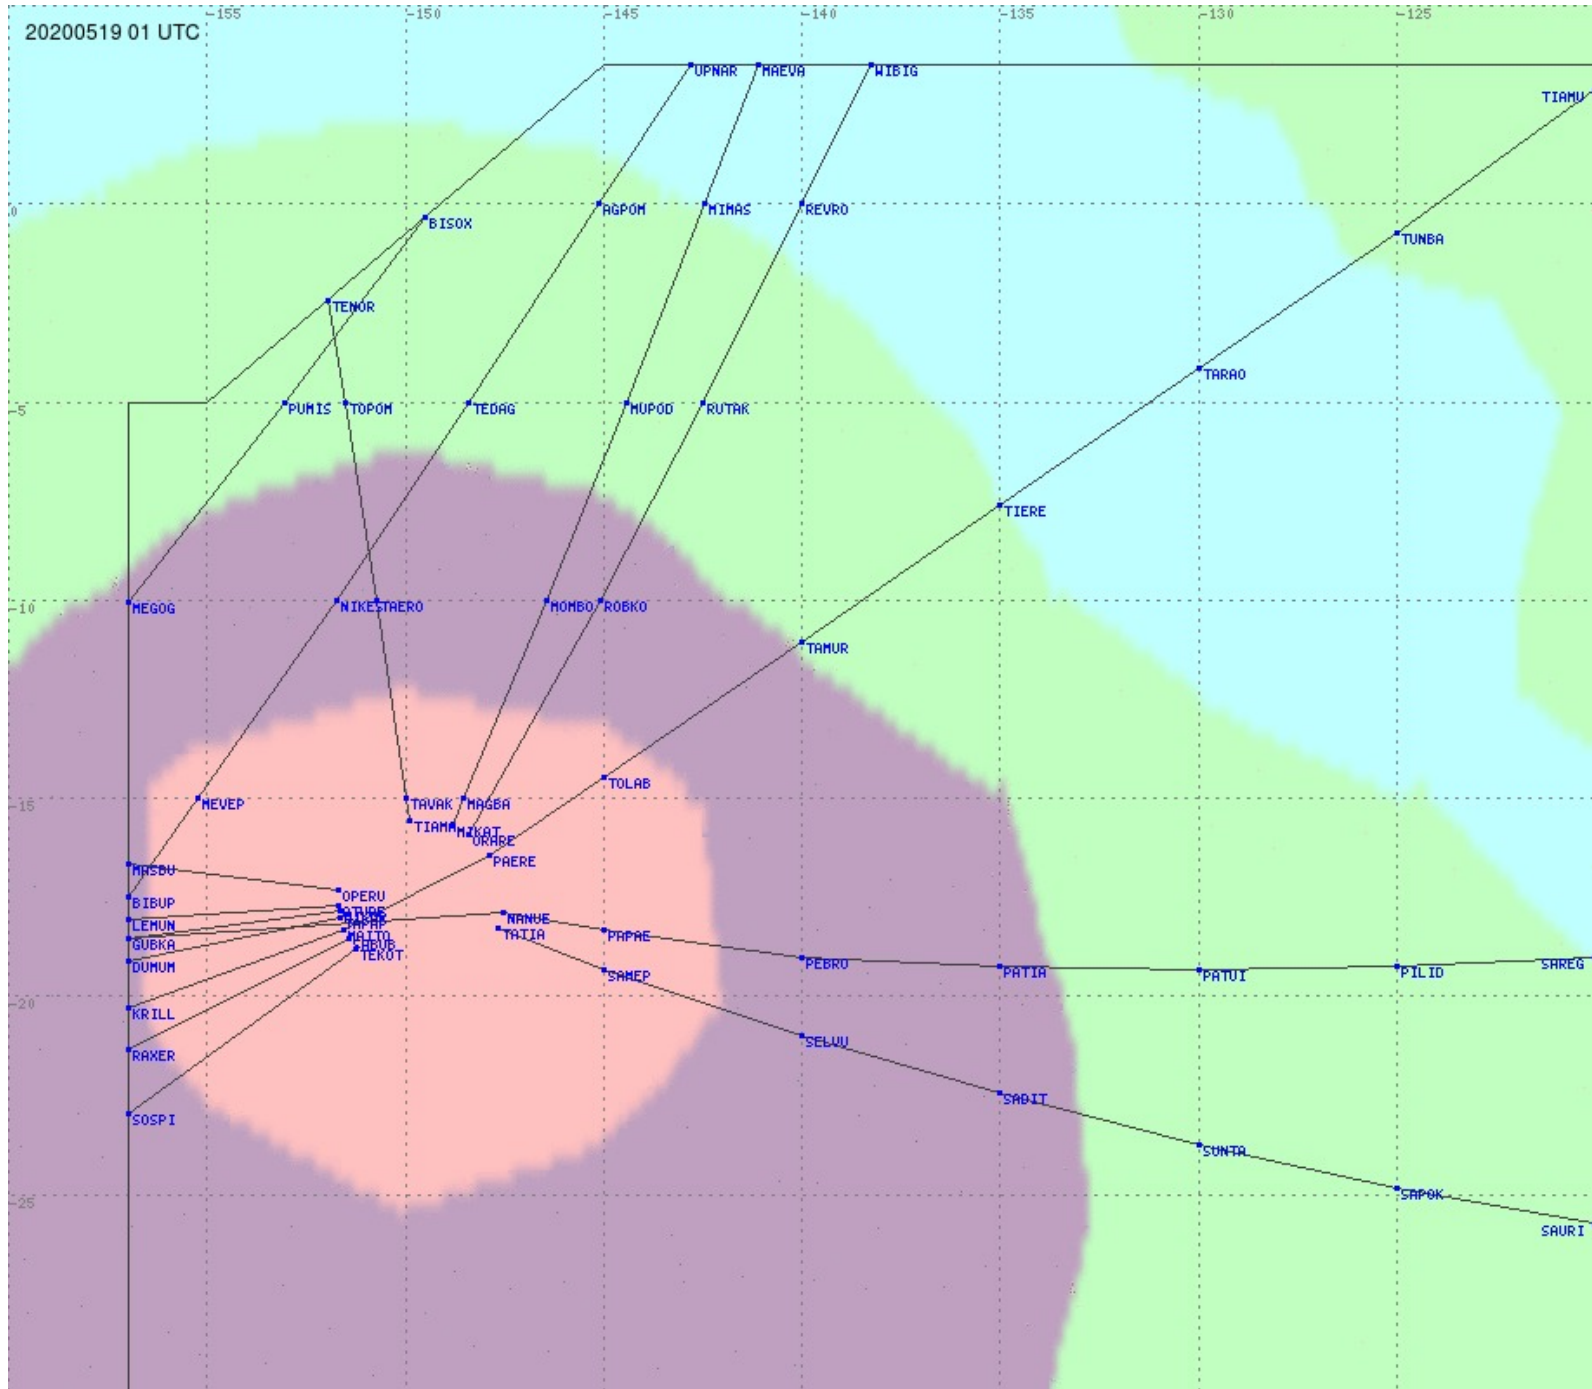

Tahiti FIR - HF Propag - 20200519

2.8 MHz 3.5 MHz 5.6 MHz 8.9 MHz 13.3 MHz 17.9 MHz None

Tahiti FIR - HF Propag - 20200519

2.8 MHz
3.5 MHz
5.6 MHz
8.9 MHz
13.3 MHz
17.9 MHz
None

Tahiti FIR - HF Propag - 20200519

2.8 MHz 3.5 MHz 5.6 MHz 8.9 MHz 13.3 MHz 17.9 MHz None

Tahiti FIR - HF Propag - 20200519

2.8 MHz
3.5 MHz
5.6 MHz
8.9 MHz
13.3 MHz
17.9 MHz
None

Tahiti FIR - HF Propag - 20200519

2.8 MHz
3.5 MHz
5.6 MHz
8.9 MHz
13.3 MHz
17.9 MHz
None

Tahiti FIR - HF Propag - 20200519

Tahiti FIR - HF Propag - 20200519

Tahiti FIR - HF Propag - 20200519

Tahiti FIR - HF Propag - 20200519

2.8 MHz 3.5 MHz 5.6 MHz 8.9 MHz 13.3 MHz 17.9 MHz None

Tahiti FIR - HF Propag - 20200519