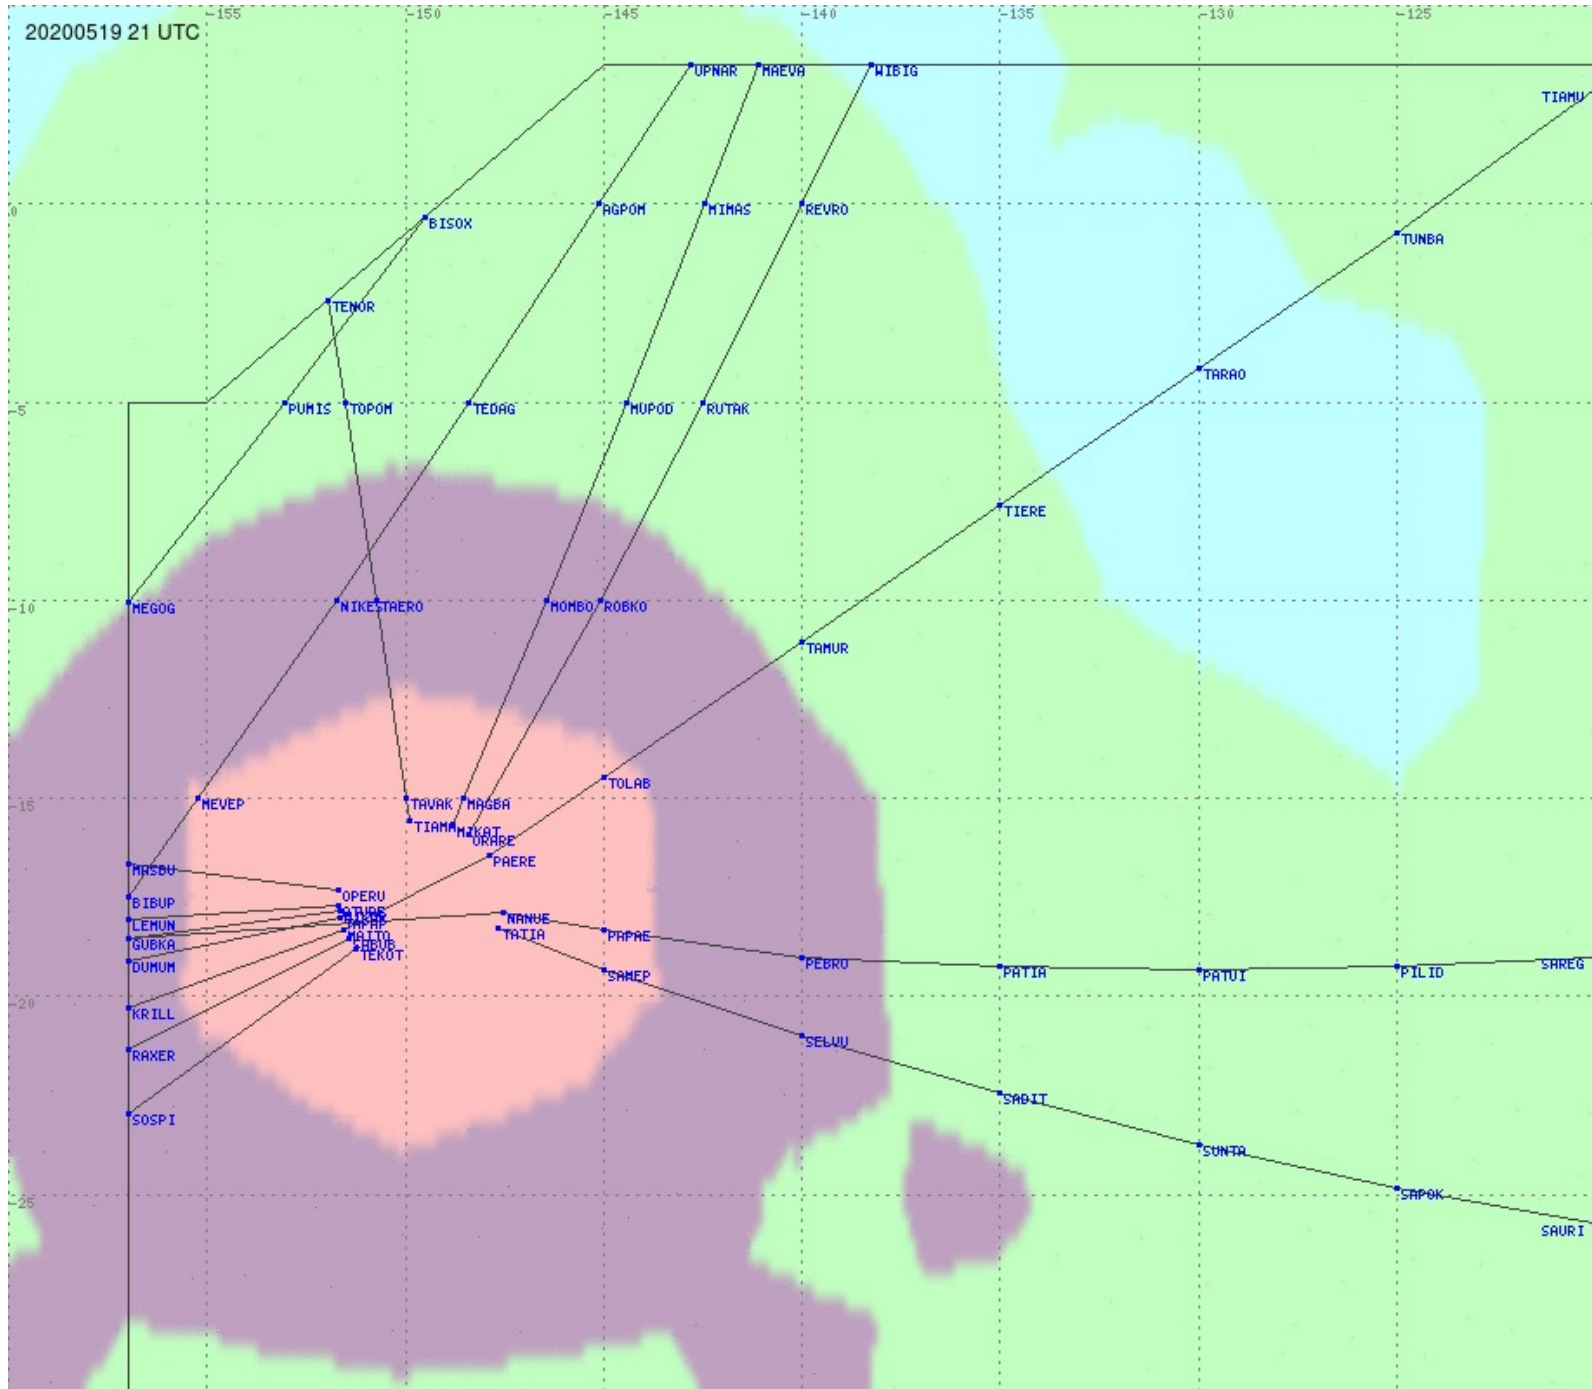

Tahiti FIR - HF Propag - 20200519

2.8 MHz 3.5 MHz 5.6 MHz 8.9 MHz 13.3 MHz 17.9 MHz None

Tahiti FIR - HF Propag - 20200519

2.8 MHz
3.5 MHz
5.6 MHz
8.9 MHz
13.3 MHz
17.9 MHz
None

Tahiti FIR - HF Propag - 20200519

2.8 MHz 3.5 MHz 5.6 MHz 8.9 MHz 13.3 MHz 17.9 MHz None

Tahiti FIR - HF Propag - 20200519

2.8 MHz 3.5 MHz 5.6 MHz 8.9 MHz 13.3 MHz 17.9 MHz None

Tahiti FIR - HF Propag - 20200519

2.8 MHz 3.5 MHz 5.6 MHz 8.9 MHz 13.3 MHz 17.9 MHz None