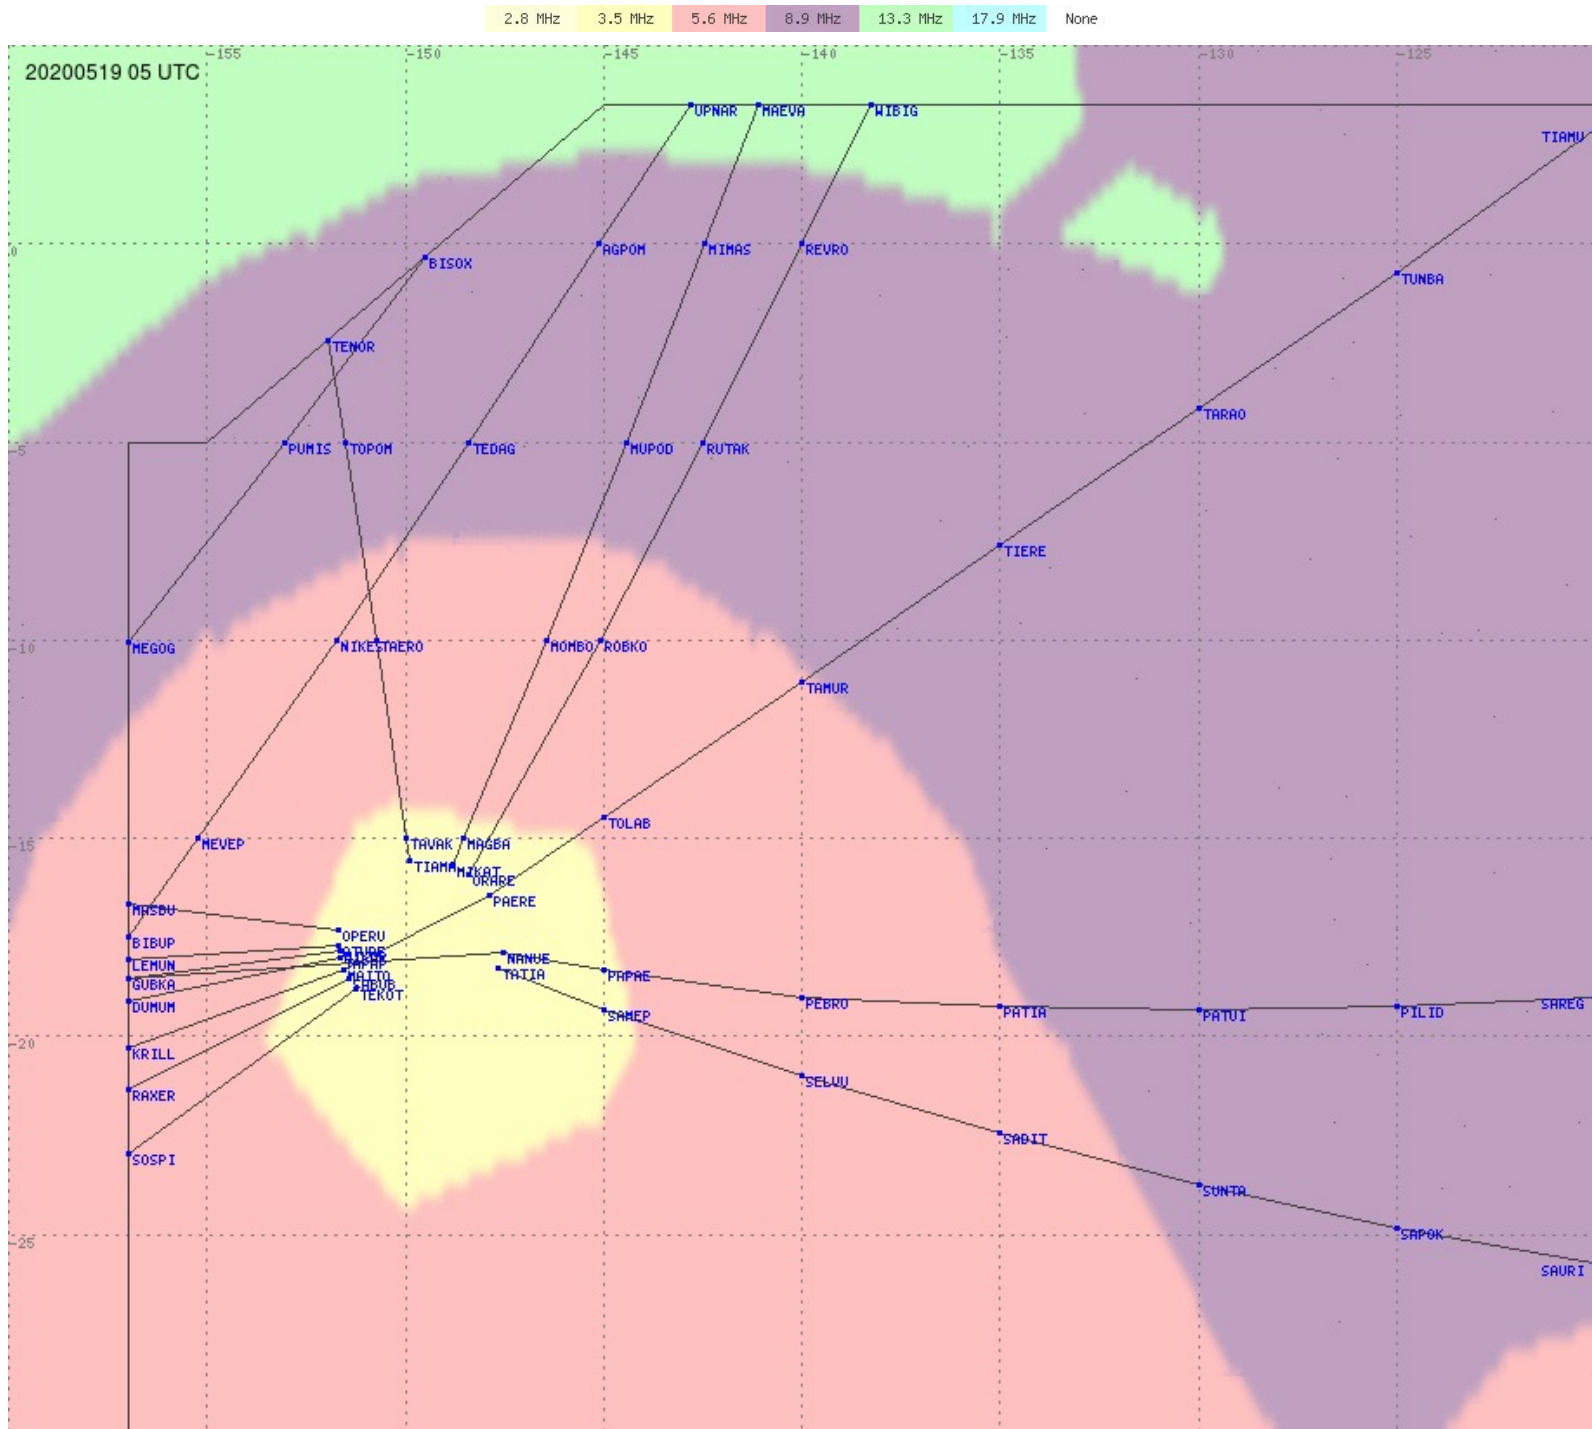

Tahiti FIR - HF Propag - 20200519

2.8 MHz 3.5 MHz 5.6 MHz 8.9 MHz 13.3 MHz 17.9 MHz None

Tahiti FIR - HF Propag - 20200519

2.8 MHz
3.5 MHz
5.6 MHz
8.9 MHz
13.3 MHz
17.9 MHz
None

Tahiti FIR - HF Propag - 20200519

2.8 MHz 3.5 MHz 5.6 MHz 8.9 MHz 13.3 MHz 17.9 MHz None

Tahiti FIR - HF Propag - 20200519

2.8 MHz
3.5 MHz
5.6 MHz
8.9 MHz
13.3 MHz
17.9 MHz
None

Tahiti FIR - HF Propag - 20200519

2.8 MHz
3.5 MHz
5.6 MHz
8.9 MHz
13.3 MHz
17.9 MHz
None

Tahiti FIR - HF Propag - 20200519

Tahiti FIR - HF Propag - 20200519

Tahiti FIR - HF Propag - 20200519

Tahiti FIR - HF Propag - 20200519

2.8 MHz 3.5 MHz 5.6 MHz 8.9 MHz 13.3 MHz 17.9 MHz None

Tahiti FIR - HF Propag - 20200519