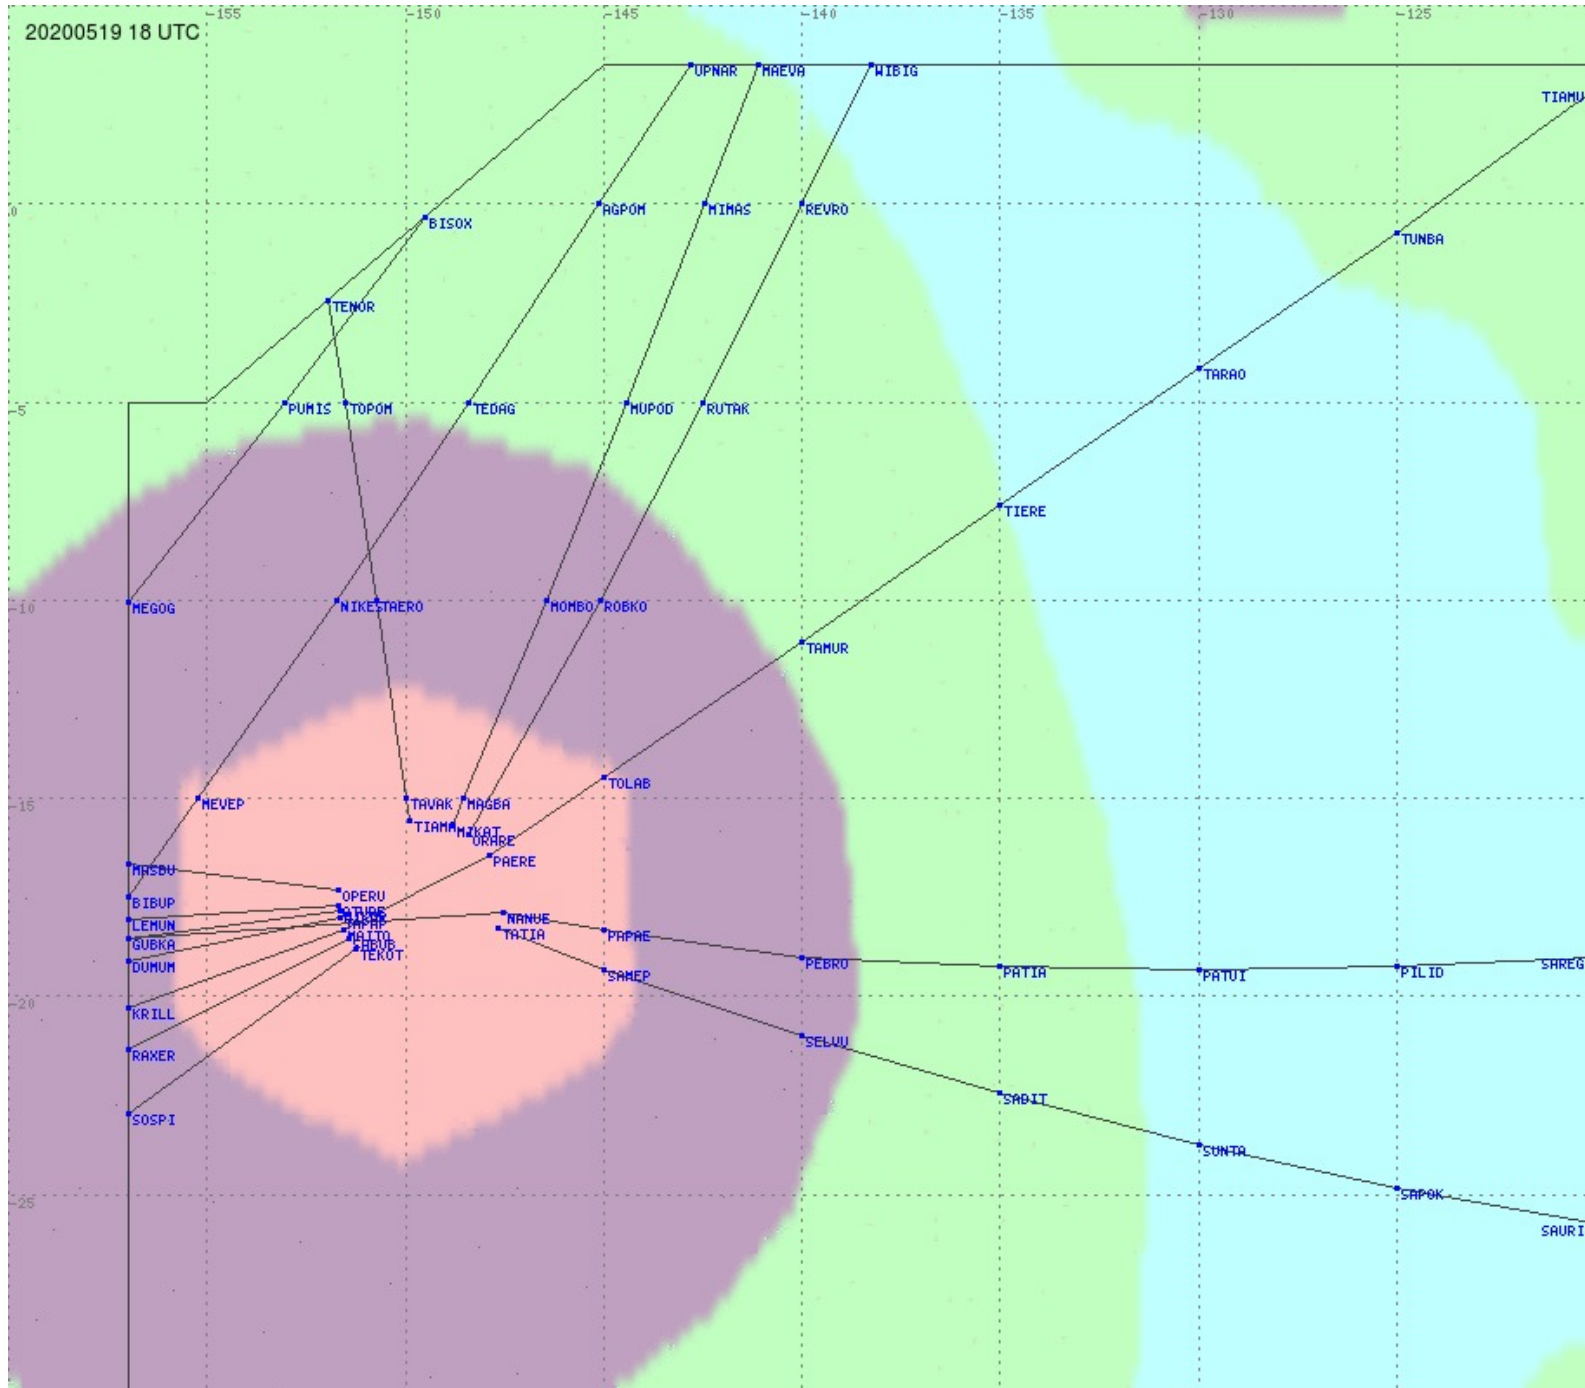

Tahiti FIR - HF Propag - 20200519

Tahiti FIR - HF Propag - 20200519

Tahiti FIR - HF Propag - 20200519

2.8 MHz
3.5 MHz
5.6 MHz
8.9 MHz
13.3 MHz
17.9 MHz
None

Tahiti FIR - HF Propag - 20200519

Tahiti FIR - HF Propag - 20200519

Tahiti FIR - HF Propag - 20200519

2.8 MHz 3.5 MHz 5.6 MHz 8.9 MHz 13.3 MHz 17.9 MHz None

Tahiti FIR - HF Propag - 20200519

2.8 MHz 3.5 MHz 5.6 MHz 8.9 MHz 13.3 MHz 17.9 MHz None

Tahiti FIR - HF Propag - 20200519

2.8 MHz 3.5 MHz 5.6 MHz 8.9 MHz 13.3 MHz 17.9 MHz None

Tahiti FIR - HF Propag - 20200519

2.8 MHz 3.5 MHz 5.6 MHz 8.9 MHz 13.3 MHz 17.9 MHz None

Tahiti FIR - HF Propag - 20200519

2.8 MHz 3.5 MHz 5.6 MHz 8.9 MHz 13.3 MHz 17.9 MHz None