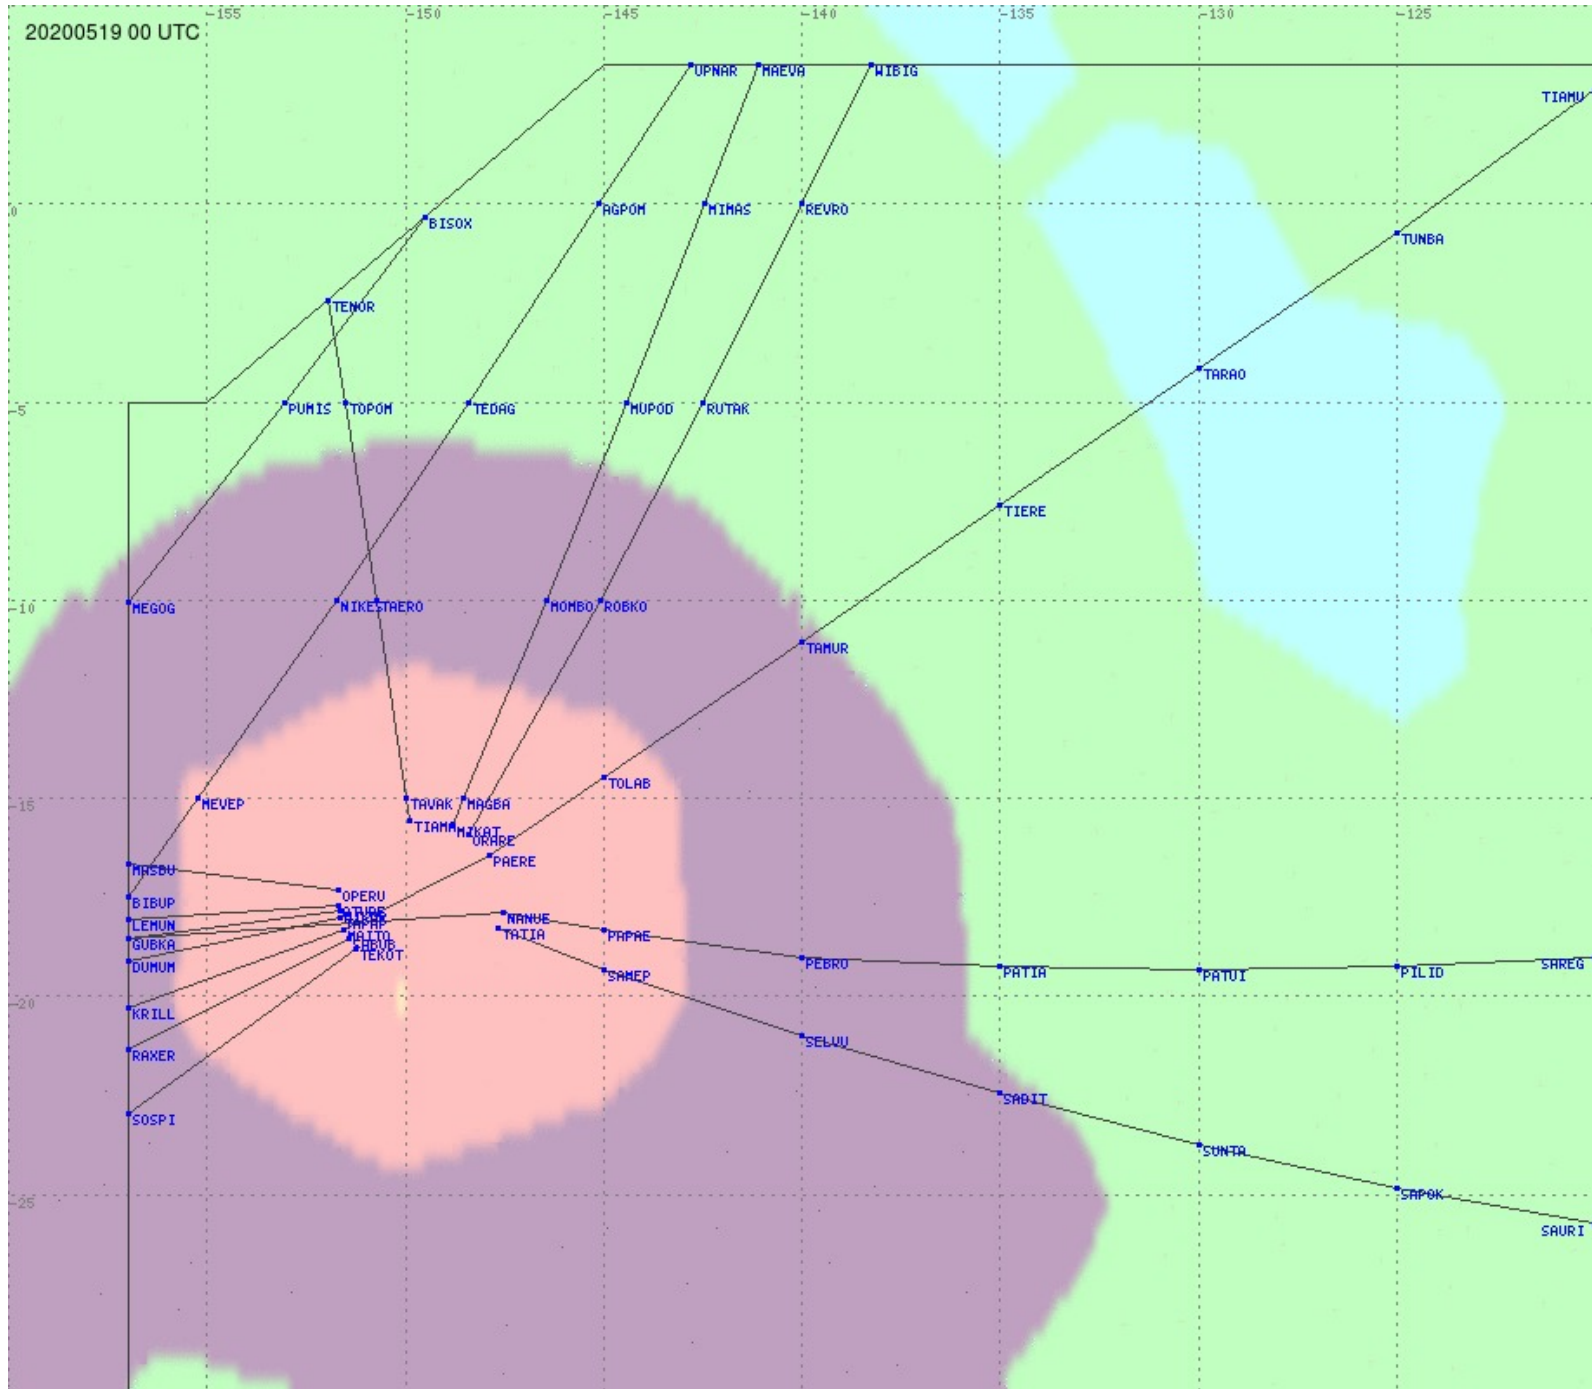

Tahiti FIR - HF Propag - 20200519

2.8 MHz 3.5 MHz 5.6 MHz 8.9 MHz 13.3 MHz 17.9 MHz None

Tahiti FIR - HF Propag - 20200519

2.8 MHz
3.5 MHz
5.6 MHz
8.9 MHz
13.3 MHz
17.9 MHz
None

Tahiti FIR - HF Propag - 20200519

2.8 MHz 3.5 MHz 5.6 MHz 8.9 MHz 13.3 MHz 17.9 MHz None

Tahiti FIR - HF Propag - 20200519

2.8 MHz
3.5 MHz
5.6 MHz
8.9 MHz
13.3 MHz
17.9 MHz
None

Tahiti FIR - HF Propag - 20200519

2.8 MHz
3.5 MHz
5.6 MHz
8.9 MHz
13.3 MHz
17.9 MHz
None

Tahiti FIR - HF Propag - 20200519

Tahiti FIR - HF Propag - 20200519

Tahiti FIR - HF Propag - 20200519

Tahiti FIR - HF Propag - 20200519

2.8 MHz 3.5 MHz 5.6 MHz 8.9 MHz 13.3 MHz 17.9 MHz None

Tahiti FIR - HF Propag - 20200519