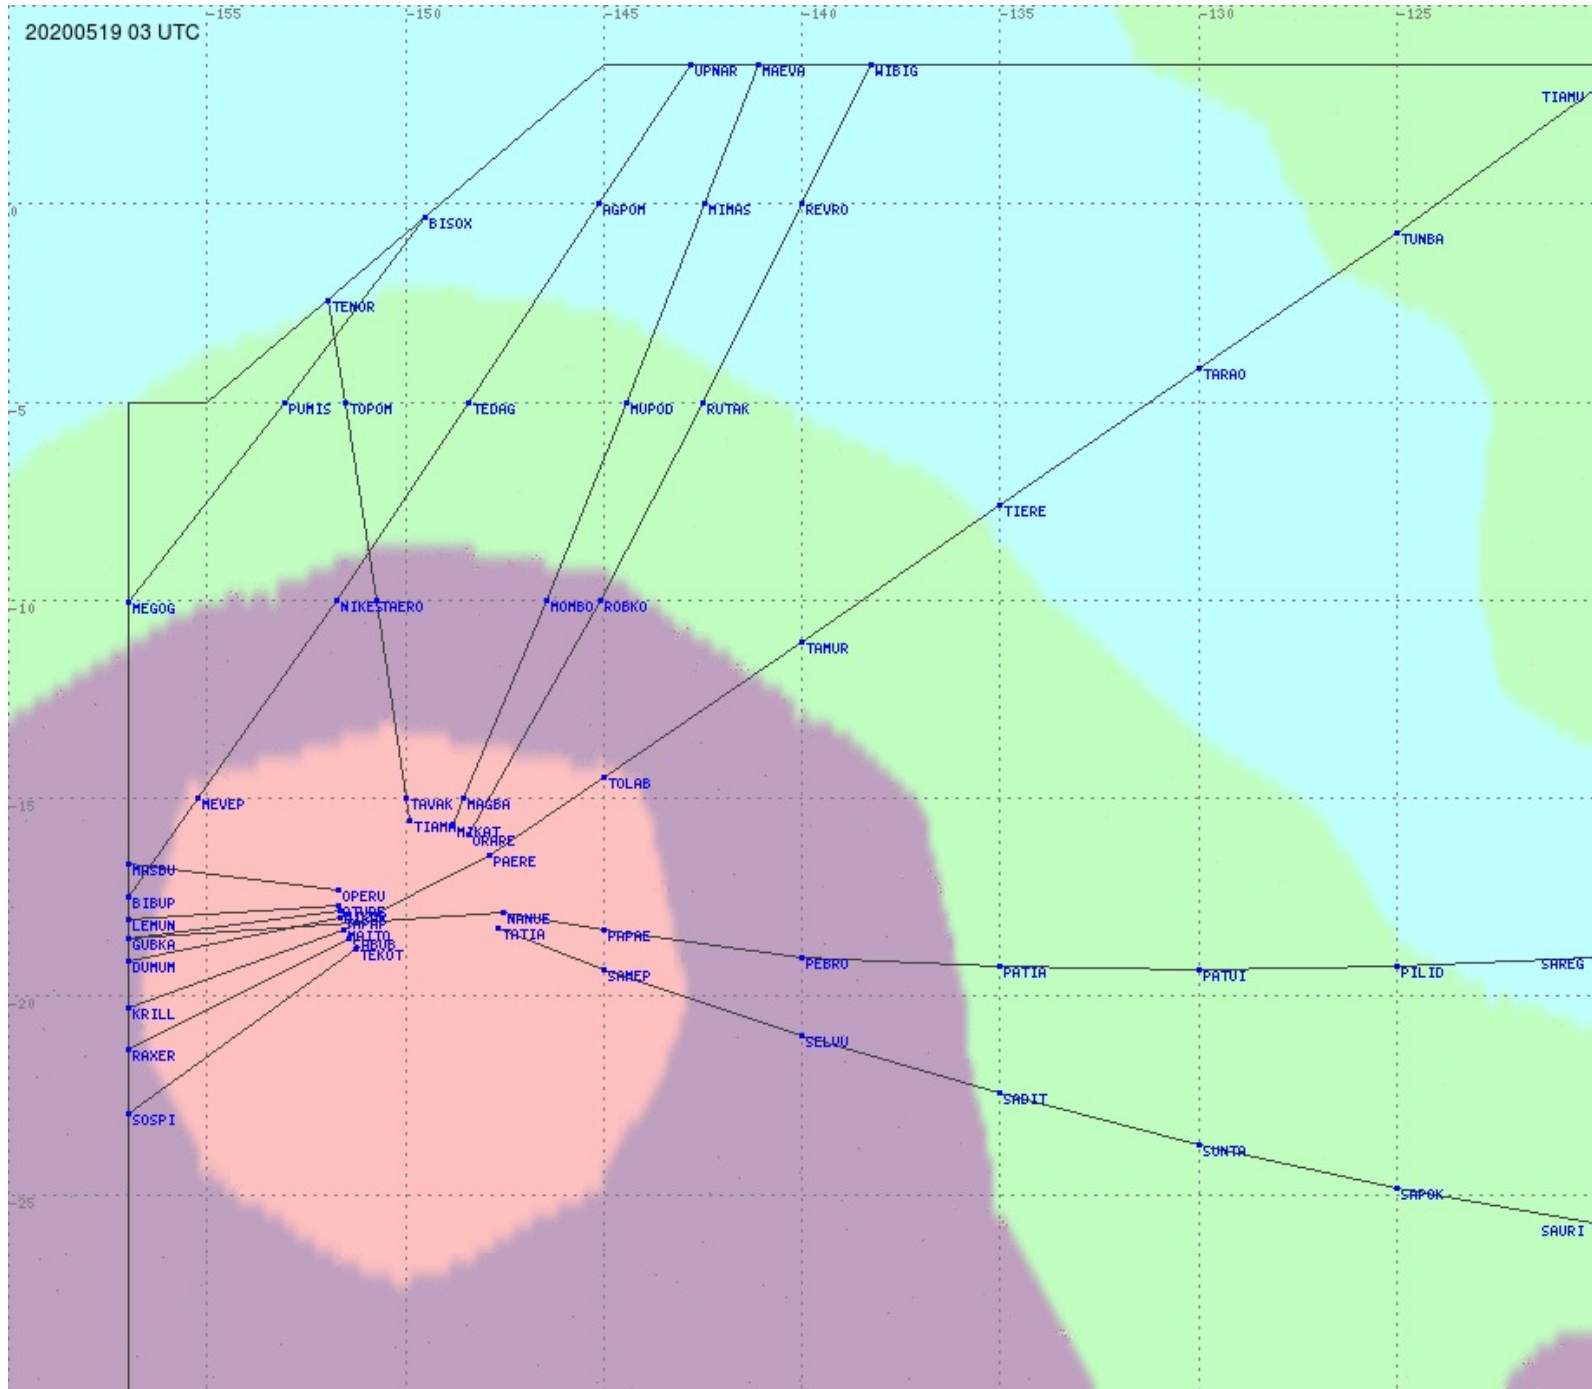

Tahiti FIR - HF Propag - 20200519

2.8 MHz 3.5 MHz 5.6 MHz 8.9 MHz 13.3 MHz 17.9 MHz None

Tahiti FIR - HF Propag - 20200519

2.8 MHz
3.5 MHz
5.6 MHz
8.9 MHz
13.3 MHz
17.9 MHz
None

Tahiti FIR - HF Propag - 20200519

2.8 MHz 3.5 MHz 5.6 MHz 8.9 MHz 13.3 MHz 17.9 MHz None

Tahiti FIR - HF Propag - 20200519

2.8 MHz
3.5 MHz
5.6 MHz
8.9 MHz
13.3 MHz
17.9 MHz
None

Tahiti FIR - HF Propag - 20200519

2.8 MHz
3.5 MHz
5.6 MHz
8.9 MHz
13.3 MHz
17.9 MHz
None

Tahiti FIR - HF Propag - 20200519

Tahiti FIR - HF Propag - 20200519

Tahiti FIR - HF Propag - 20200519

Tahiti FIR - HF Propag - 20200519

2.8 MHz 3.5 MHz 5.6 MHz 8.9 MHz 13.3 MHz 17.9 MHz None

Tahiti FIR - HF Propag - 20200519