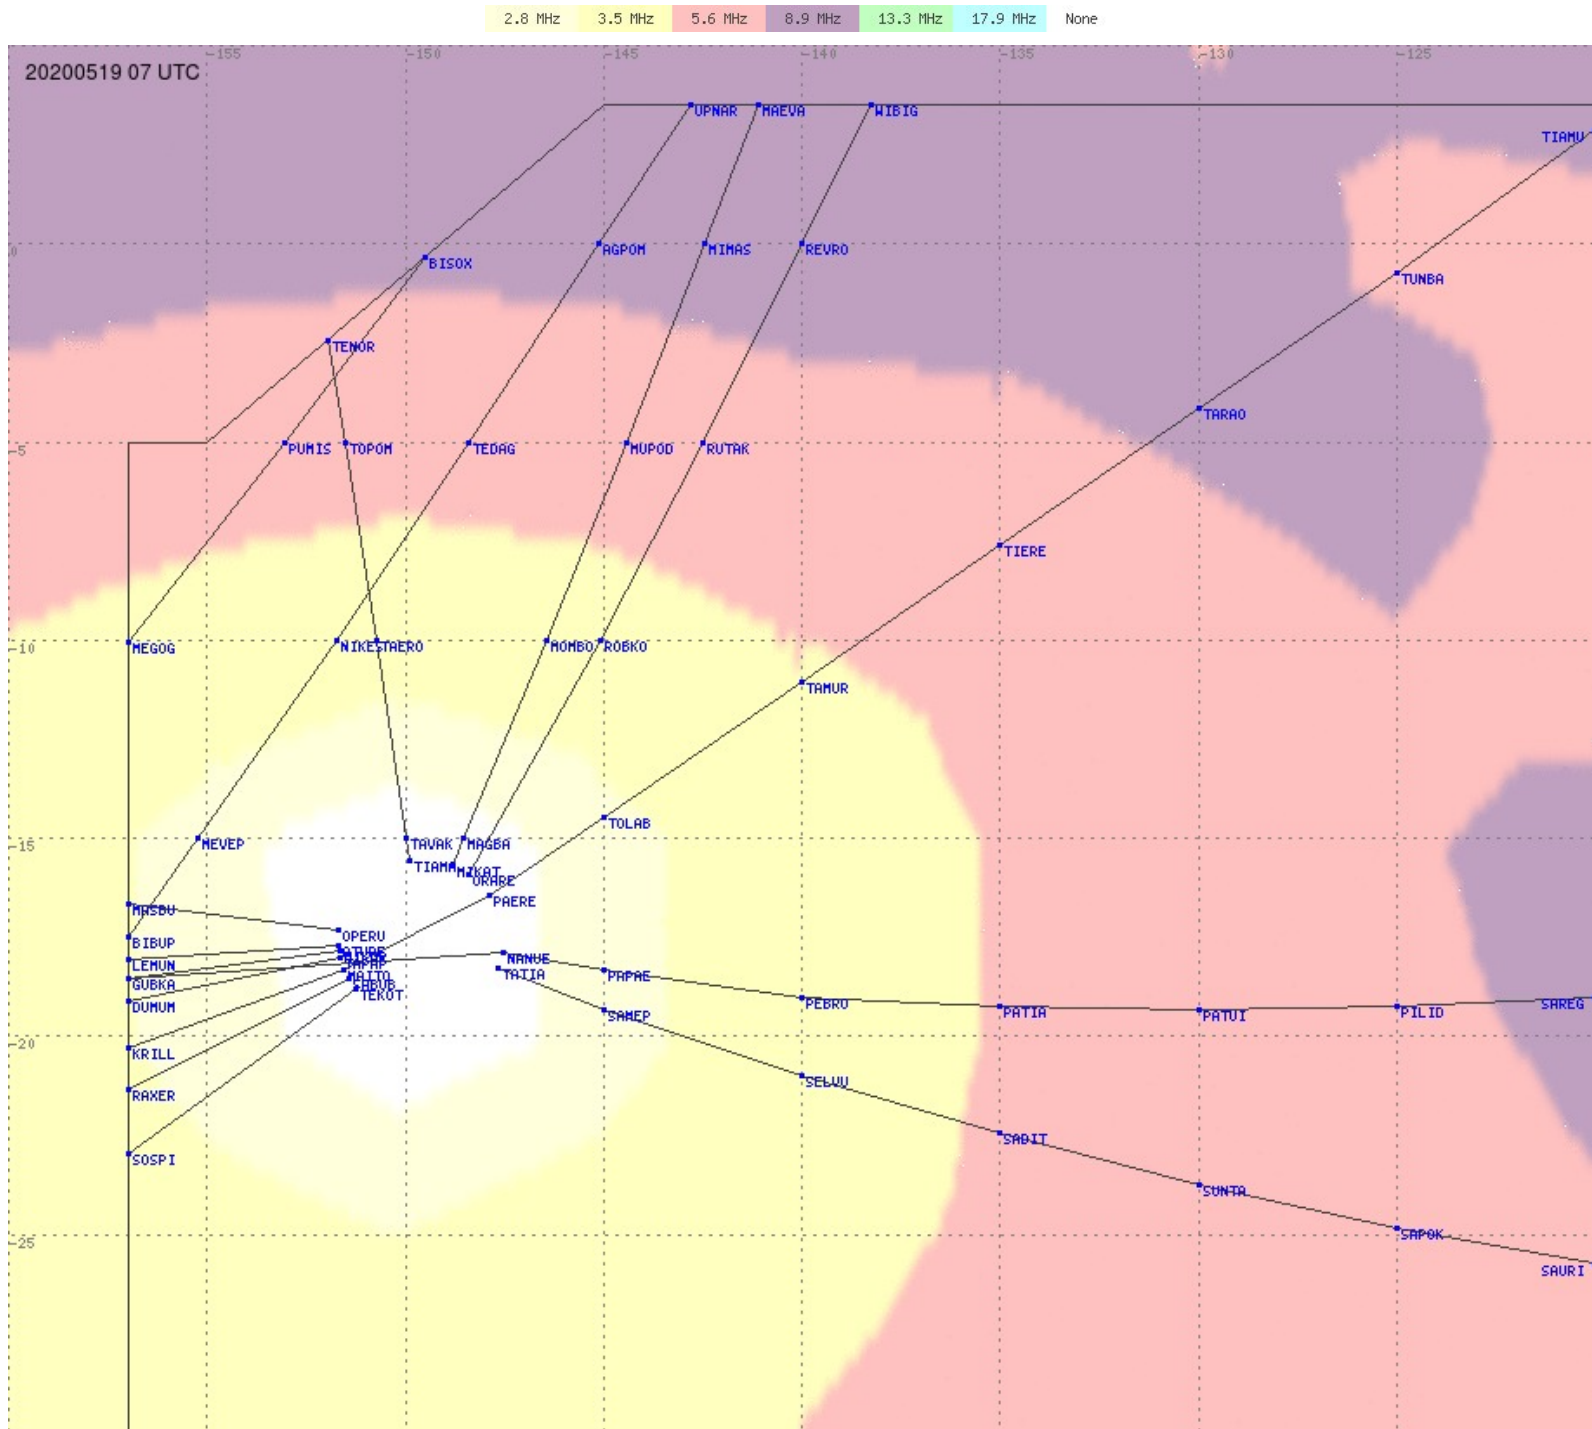

Tahiti FIR - HF Propag - 20200519

2.8 MHz 3.5 MHz 5.6 MHz 8.9 MHz 13.3 MHz 17.9 MHz None

Tahiti FIR - HF Propag - 20200519

2.8 MHz
3.5 MHz
5.6 MHz
8.9 MHz
13.3 MHz
17.9 MHz
None

Tahiti FIR - HF Propag - 20200519

2.8 MHz 3.5 MHz 5.6 MHz 8.9 MHz 13.3 MHz 17.9 MHz None

Tahiti FIR - HF Propag - 20200519

2.8 MHz
3.5 MHz
5.6 MHz
8.9 MHz
13.3 MHz
17.9 MHz
None

Tahiti FIR - HF Propag - 20200519

2.8 MHz
3.5 MHz
5.6 MHz
8.9 MHz
13.3 MHz
17.9 MHz
None

Tahiti FIR - HF Propag - 20200519

Tahiti FIR - HF Propag - 20200519

Tahiti FIR - HF Propag - 20200519

Tahiti FIR - HF Propag - 20200519

2.8 MHz 3.5 MHz 5.6 MHz 8.9 MHz 13.3 MHz 17.9 MHz None

Tahiti FIR - HF Propag - 20200519