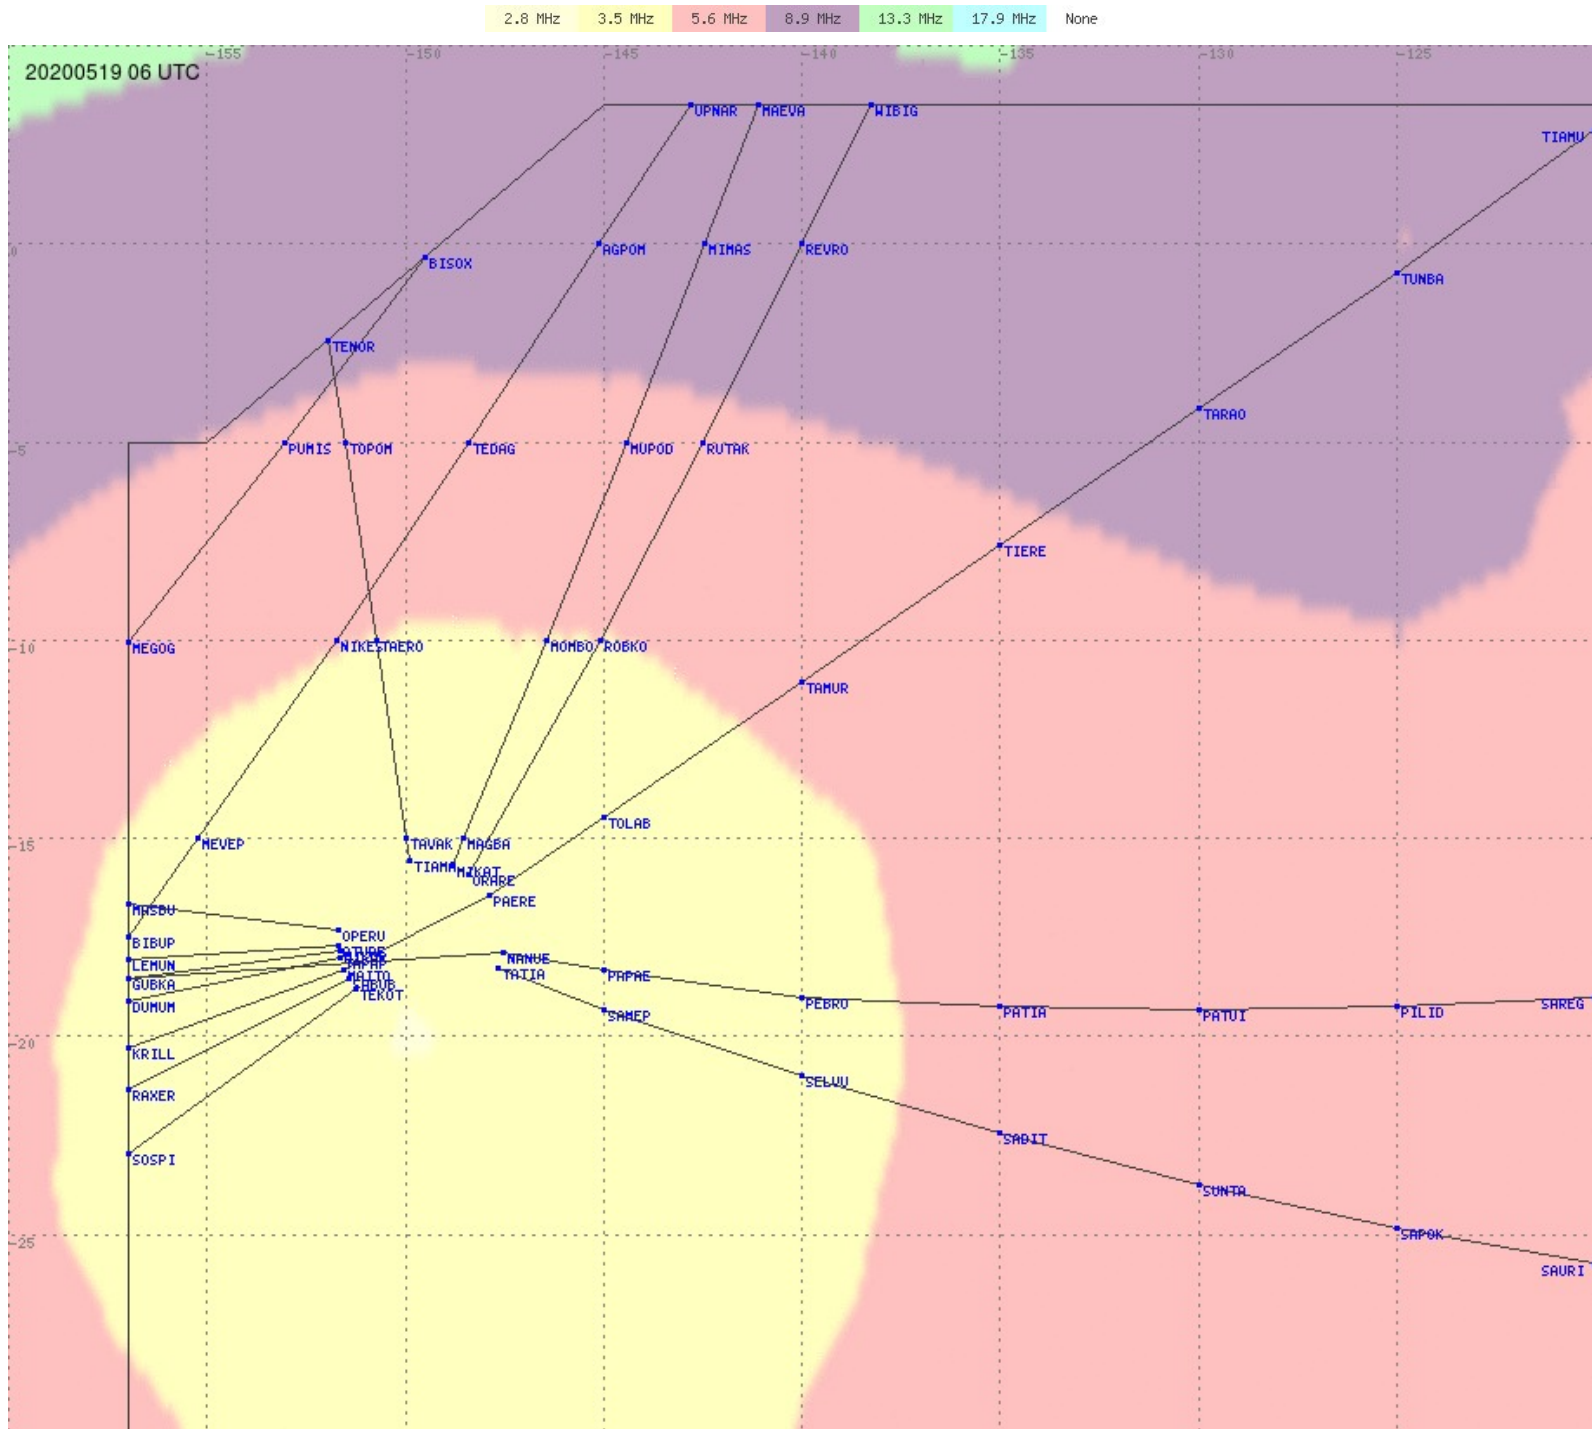

Tahiti FIR - HF Propag - 20200519

2.8 MHz 3.5 MHz 5.6 MHz 8.9 MHz 13.3 MHz 17.9 MHz None

Tahiti FIR - HF Propag - 20200519

2.8 MHz
3.5 MHz
5.6 MHz
8.9 MHz
13.3 MHz
17.9 MHz
None

Tahiti FIR - HF Propag - 20200519

2.8 MHz 3.5 MHz 5.6 MHz 8.9 MHz 13.3 MHz 17.9 MHz None

Tahiti FIR - HF Propag - 20200519

2.8 MHz
3.5 MHz
5.6 MHz
8.9 MHz
13.3 MHz
17.9 MHz
None

Tahiti FIR - HF Propag - 20200519

2.8 MHz
3.5 MHz
5.6 MHz
8.9 MHz
13.3 MHz
17.9 MHz
None

Tahiti FIR - HF Propag - 20200519

Tahiti FIR - HF Propag - 20200519

Tahiti FIR - HF Propag - 20200519

Tahiti FIR - HF Propag - 20200519

2.8 MHz 3.5 MHz 5.6 MHz 8.9 MHz 13.3 MHz 17.9 MHz None

Tahiti FIR - HF Propag - 20200519