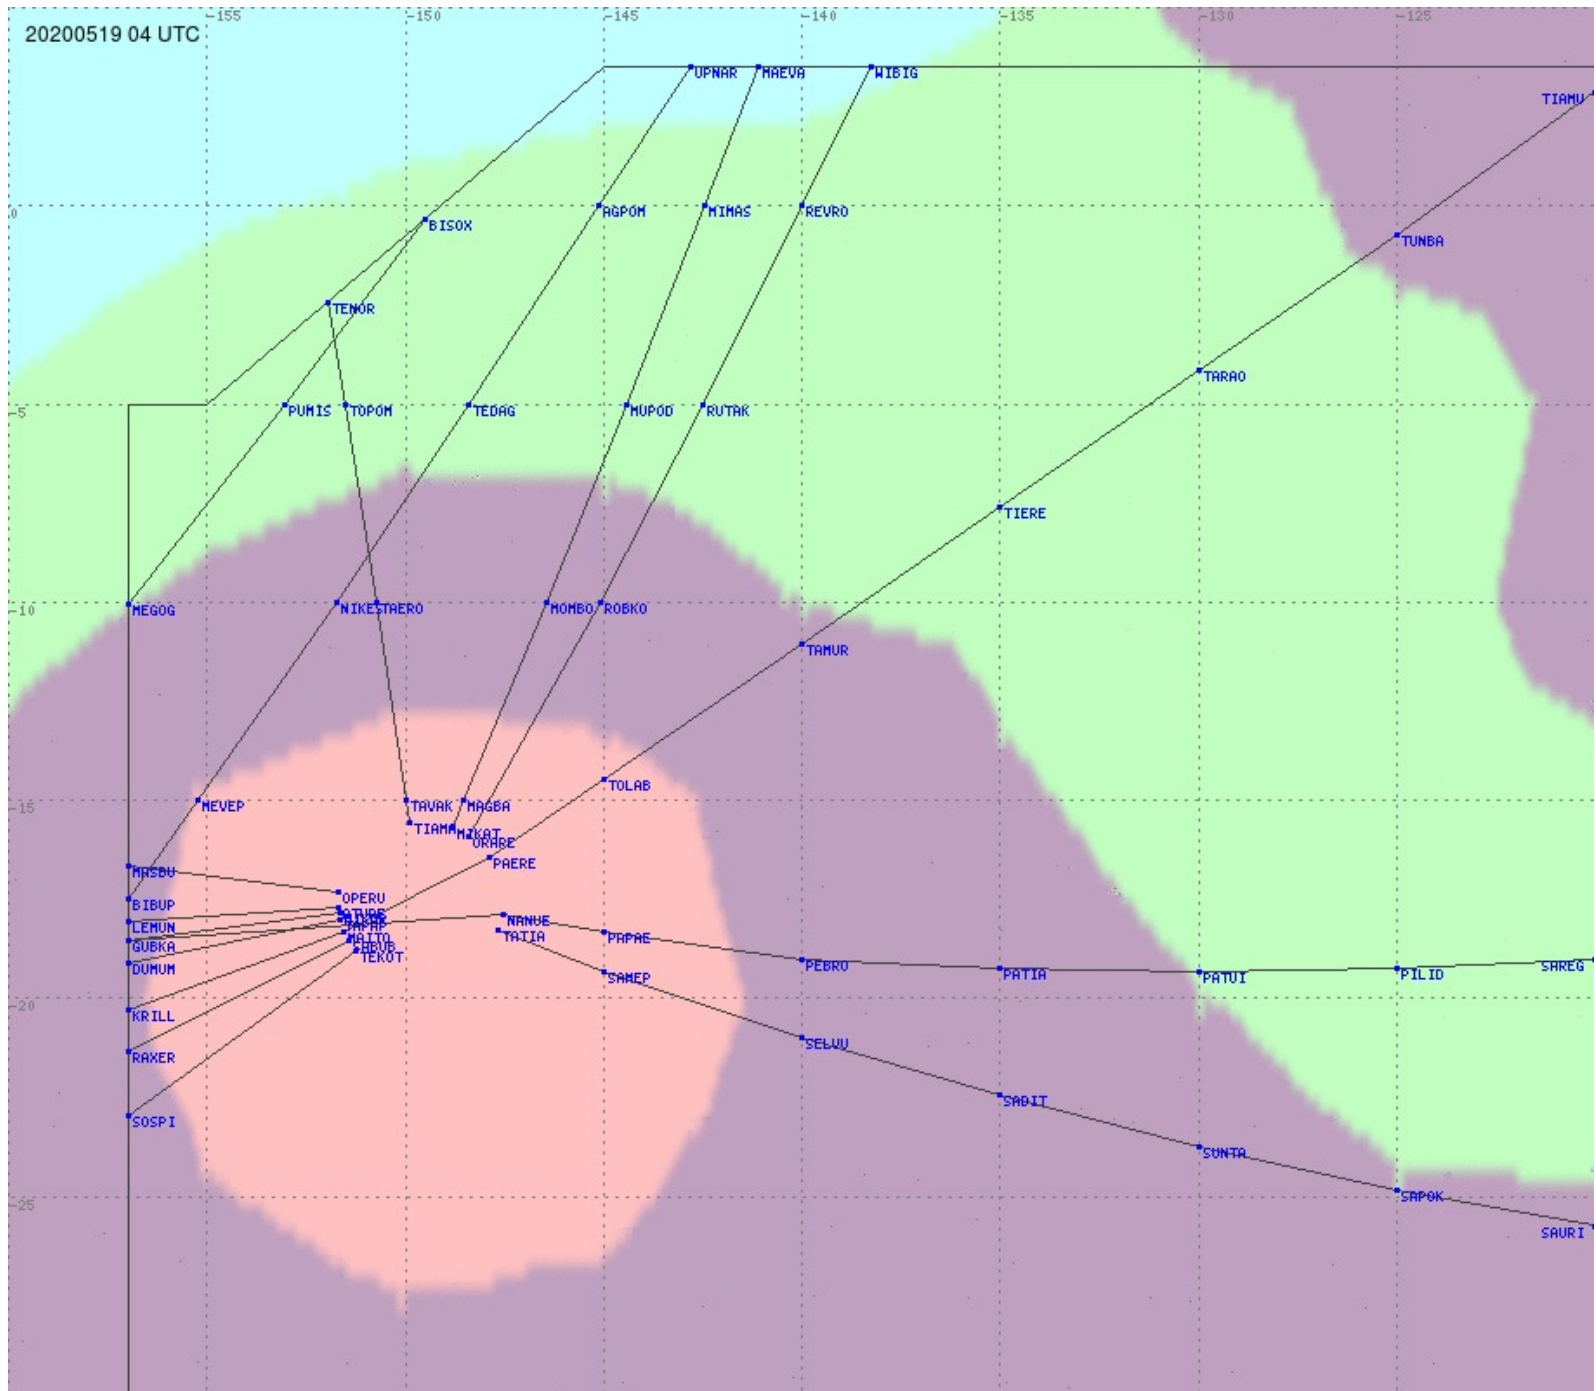

Tahiti FIR - HF Propag - 20200519

2.8 MHz 3.5 MHz 5.6 MHz 8.9 MHz 13.3 MHz 17.9 MHz None

Tahiti FIR - HF Propag - 20200519

2.8 MHz
3.5 MHz
5.6 MHz
8.9 MHz
13.3 MHz
17.9 MHz
None

Tahiti FIR - HF Propag - 20200519

2.8 MHz 3.5 MHz 5.6 MHz 8.9 MHz 13.3 MHz 17.9 MHz None

Tahiti FIR - HF Propag - 20200519

2.8 MHz
3.5 MHz
5.6 MHz
8.9 MHz
13.3 MHz
17.9 MHz
None

Tahiti FIR - HF Propag - 20200519

2.8 MHz
3.5 MHz
5.6 MHz
8.9 MHz
13.3 MHz
17.9 MHz
None

Tahiti FIR - HF Propag - 20200519

Tahiti FIR - HF Propag - 20200519

Tahiti FIR - HF Propag - 20200519

Tahiti FIR - HF Propag - 20200519

2.8 MHz 3.5 MHz 5.6 MHz 8.9 MHz 13.3 MHz 17.9 MHz None

Tahiti FIR - HF Propag - 20200519