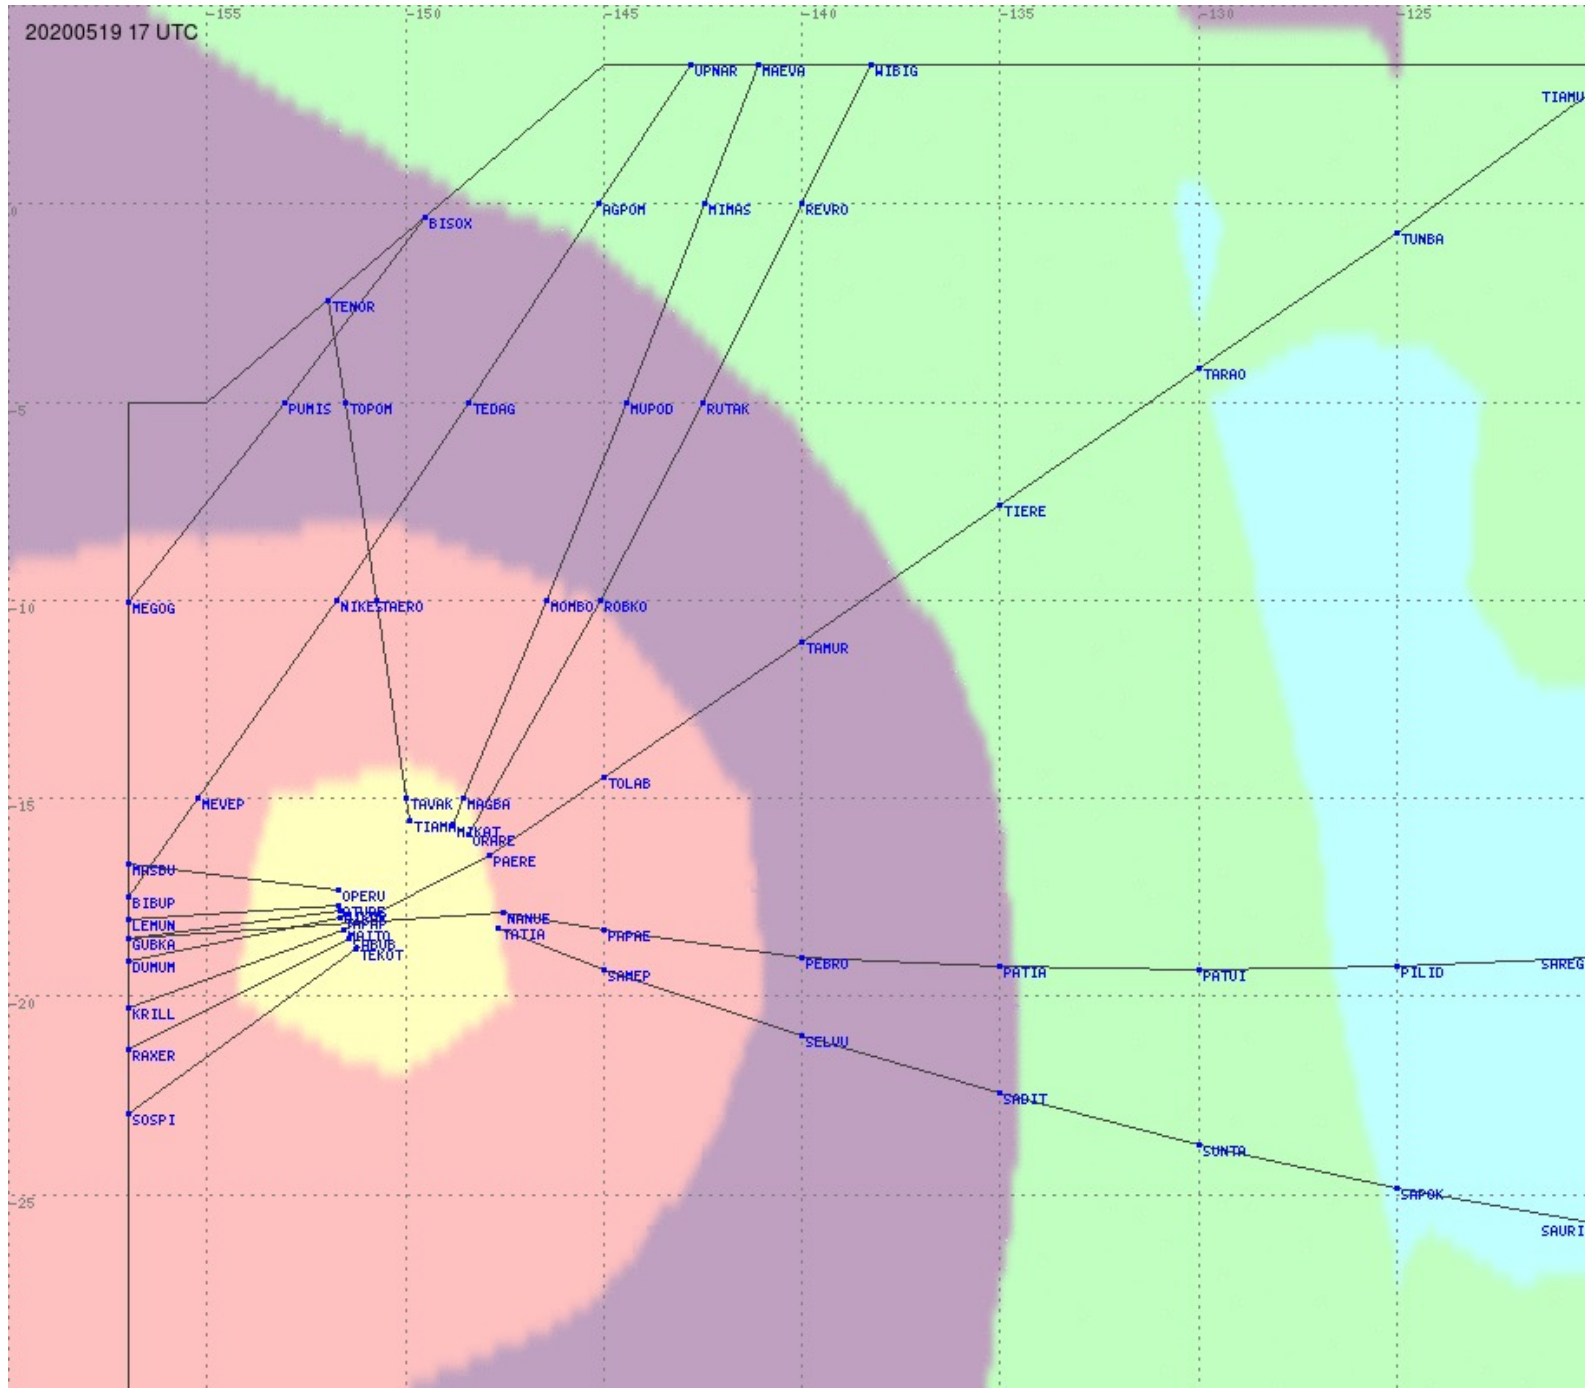

Tahiti FIR - HF Propag - 20200519

Tahiti FIR - HF Propag - 20200519

Tahiti FIR - HF Propag - 20200519

2.8 MHz
3.5 MHz
5.6 MHz
8.9 MHz
13.3 MHz
17.9 MHz
None

Tahiti FIR - HF Propag - 20200519

Tahiti FIR - HF Propag - 20200519

Tahiti FIR - HF Propag - 20200519

2.8 MHz 3.5 MHz 5.6 MHz 8.9 MHz 13.3 MHz 17.9 MHz None

Tahiti FIR - HF Propag - 20200519

2.8 MHz 3.5 MHz 5.6 MHz 8.9 MHz 13.3 MHz 17.9 MHz None

Tahiti FIR - HF Propag - 20200519

2.8 MHz 3.5 MHz 5.6 MHz 8.9 MHz 13.3 MHz 17.9 MHz None

Tahiti FIR - HF Propag - 20200519

2.8 MHz 3.5 MHz 5.6 MHz 8.9 MHz 13.3 MHz 17.9 MHz None

Tahiti FIR - HF Propag - 20200519

2.8 MHz 3.5 MHz 5.6 MHz 8.9 MHz 13.3 MHz 17.9 MHz None