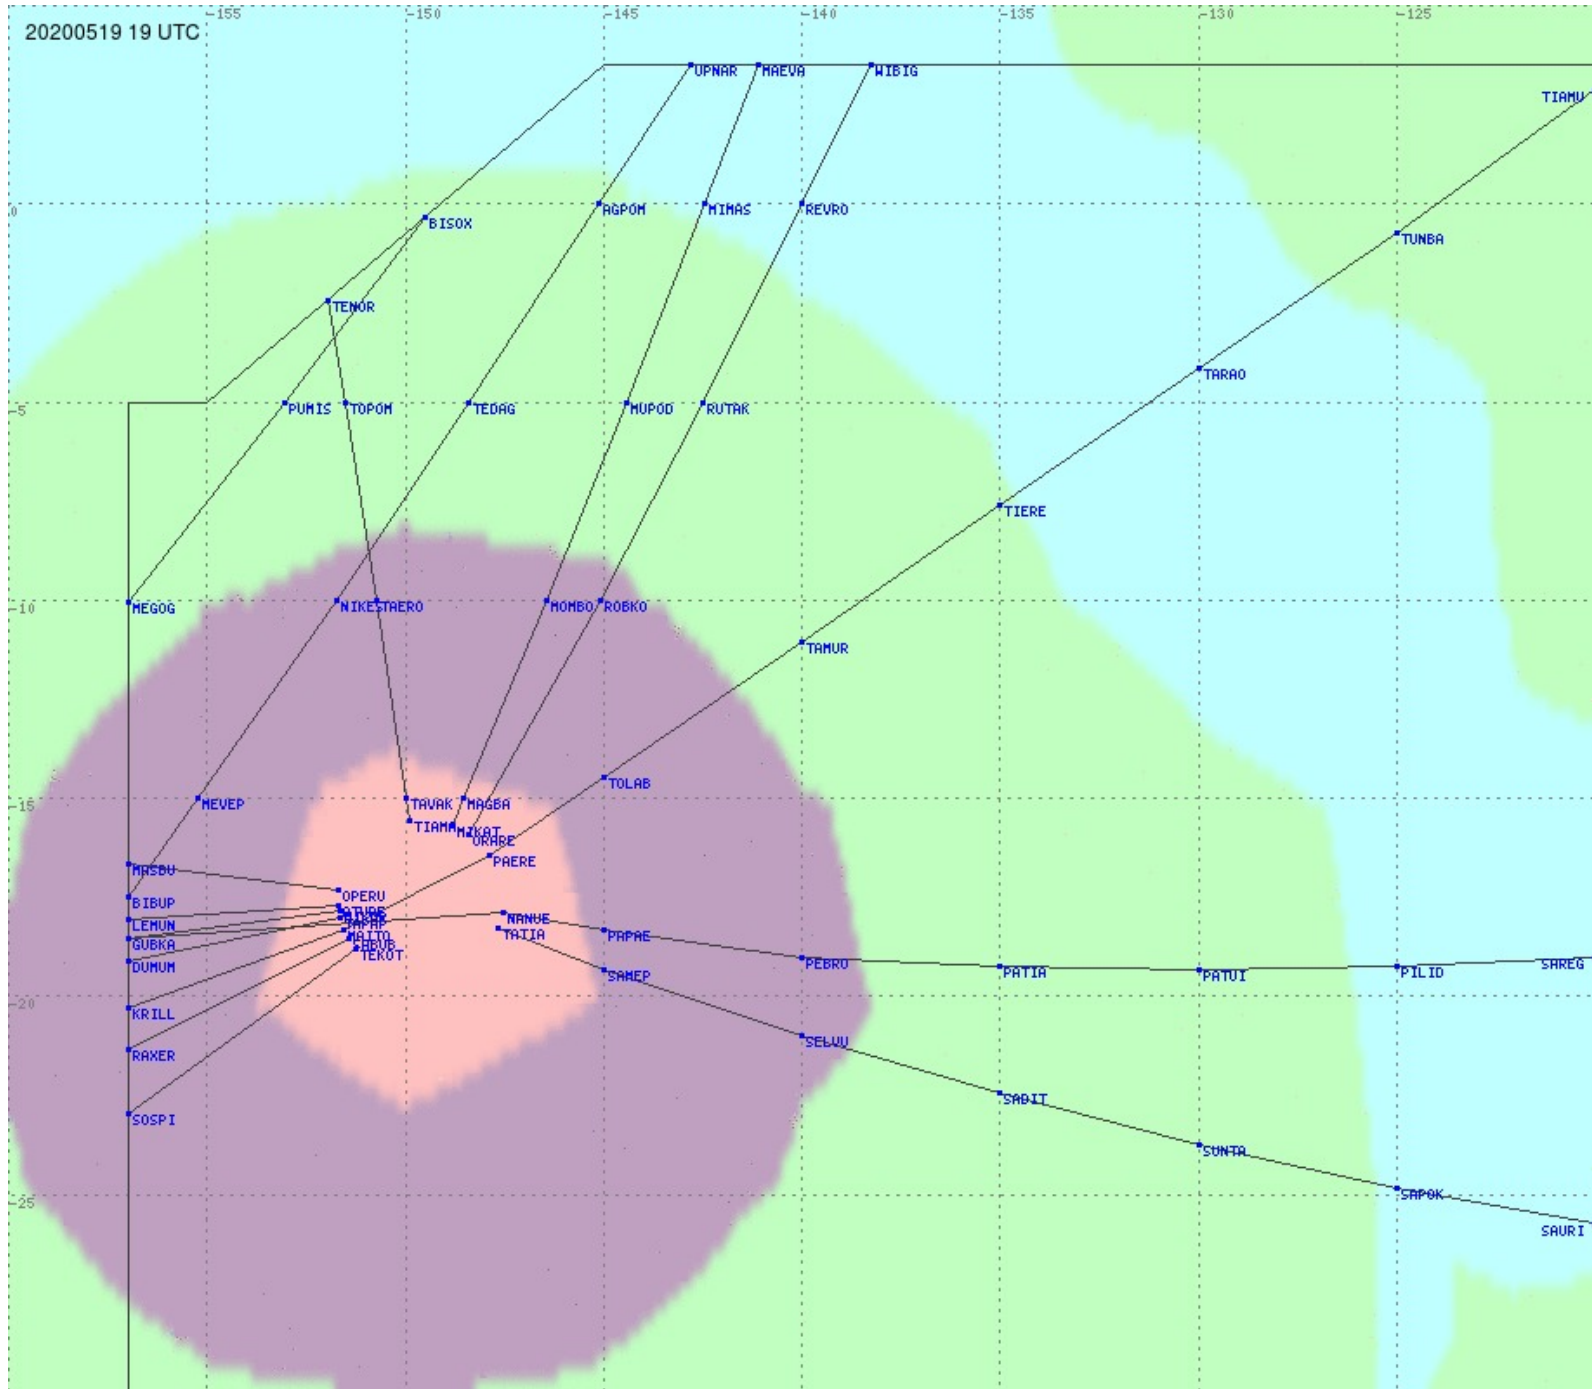

Tahiti FIR - HF Propag - 20200519

2.8 MHz 3.5 MHz 5.6 MHz 8.9 MHz 13.3 MHz 17.9 MHz None

Tahiti FIR - HF Propag - 20200519

2.8 MHz
3.5 MHz
5.6 MHz
8.9 MHz
13.3 MHz
17.9 MHz
None

Tahiti FIR - HF Propag - 20200519

2.8 MHz 3.5 MHz 5.6 MHz 8.9 MHz 13.3 MHz 17.9 MHz None

Tahiti FIR - HF Propag - 20200519

2.8 MHz 3.5 MHz 5.6 MHz 8.9 MHz 13.3 MHz 17.9 MHz None

Tahiti FIR - HF Propag - 20200519

2.8 MHz 3.5 MHz 5.6 MHz 8.9 MHz 13.3 MHz 17.9 MHz None