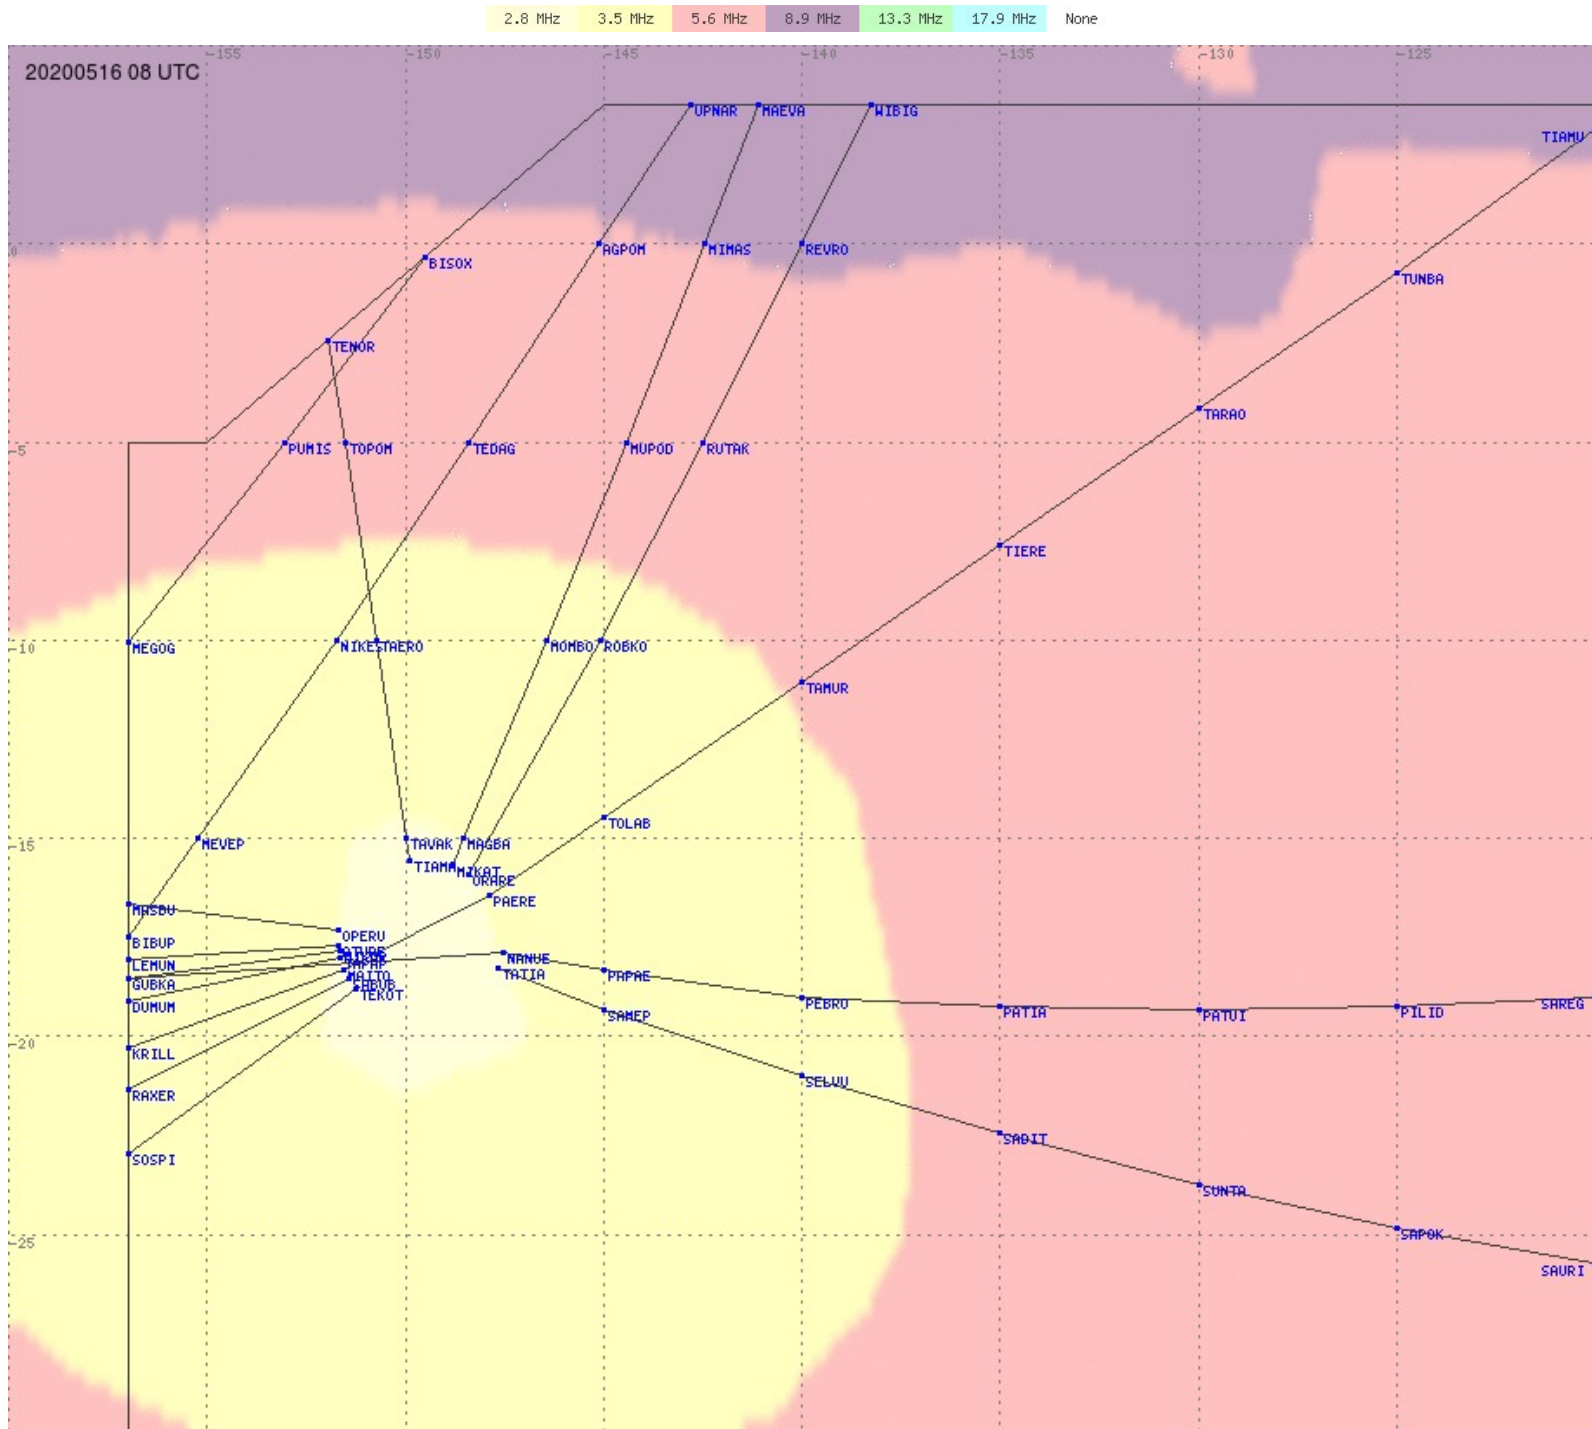

Tahiti FIR - HF Propag - 20200516