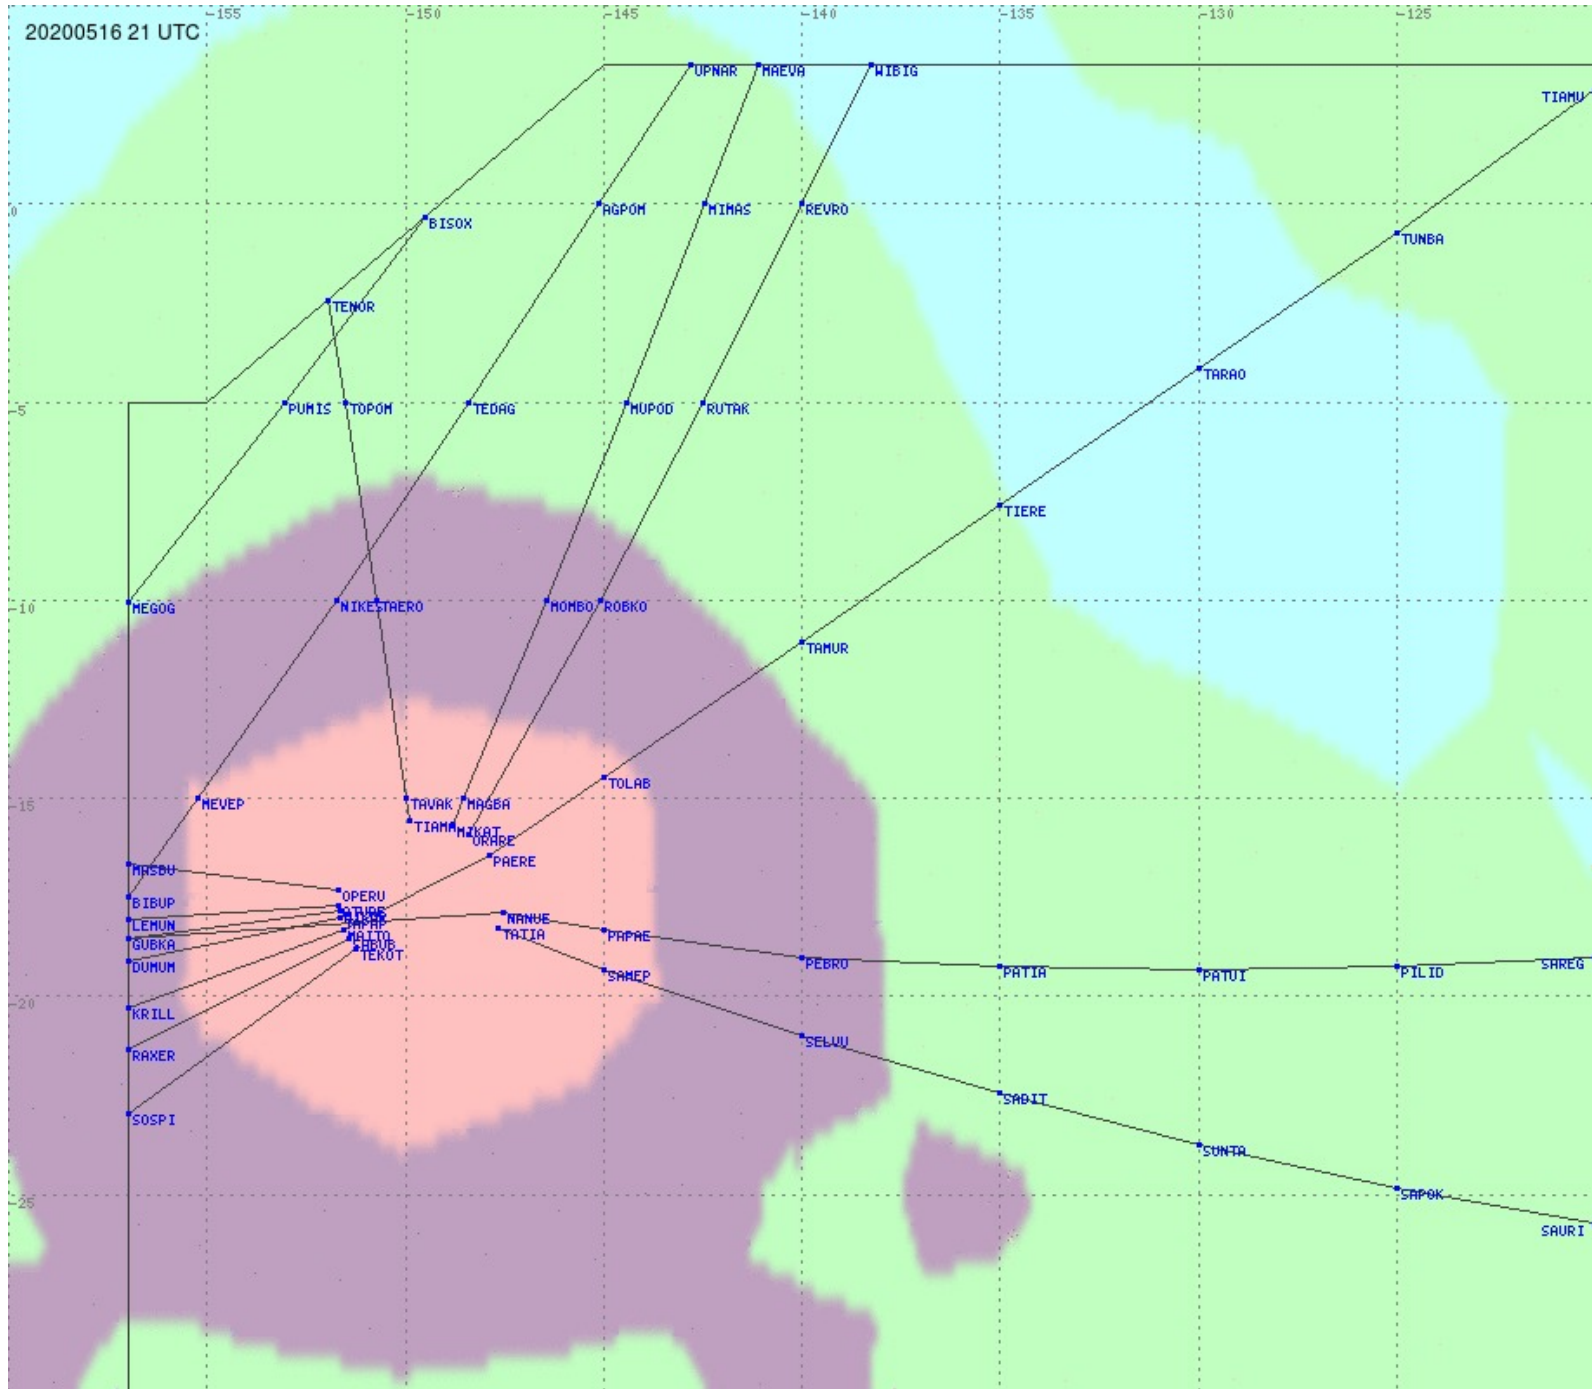

Tahiti FIR - HF Propag - 20200516

2.8 MHz 3.5 MHz 5.6 MHz 8.9 MHz 13.3 MHz 17.9 MHz None