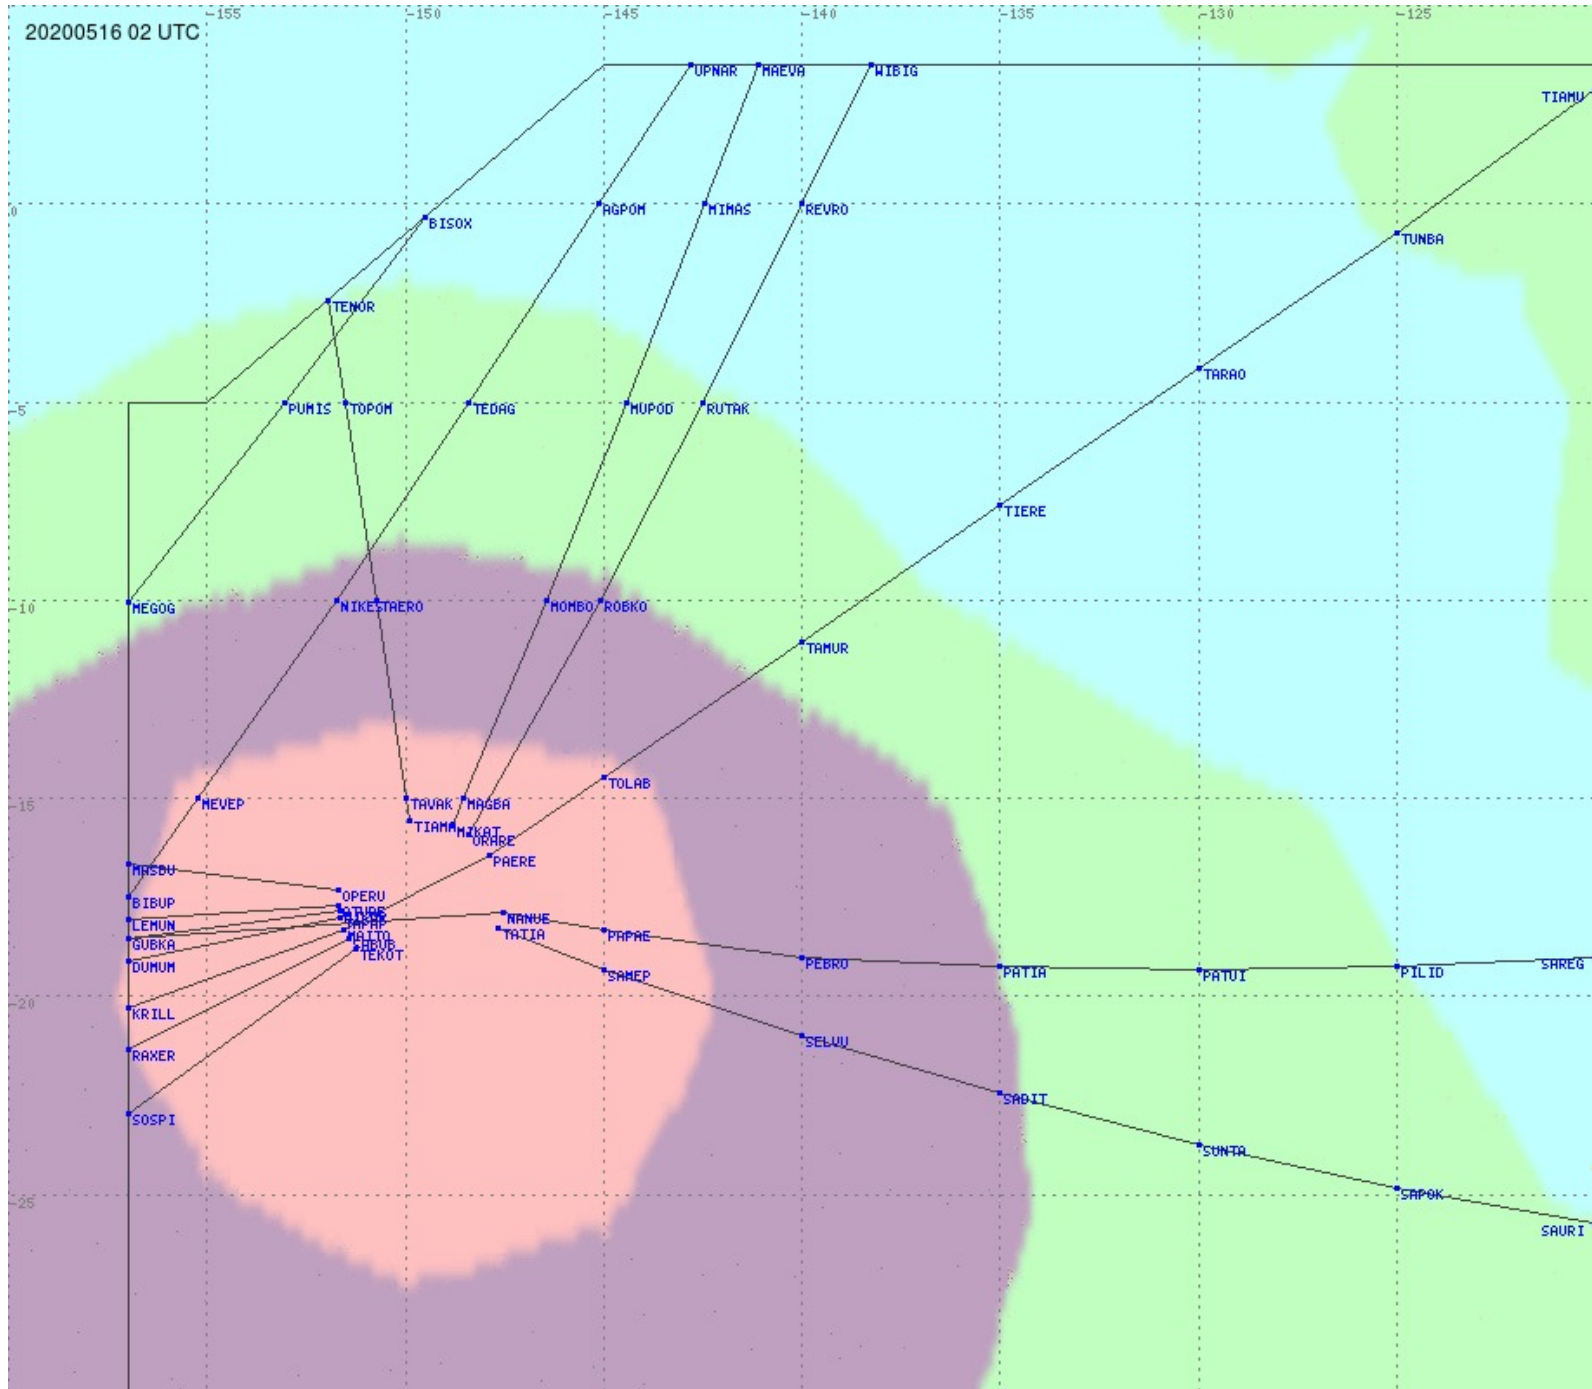

Tahiti FIR - HF Propag - 20200516

2.8 MHz 3.5 MHz 5.6 MHz 8.9 MHz 13.3 MHz 17.9 MHz None