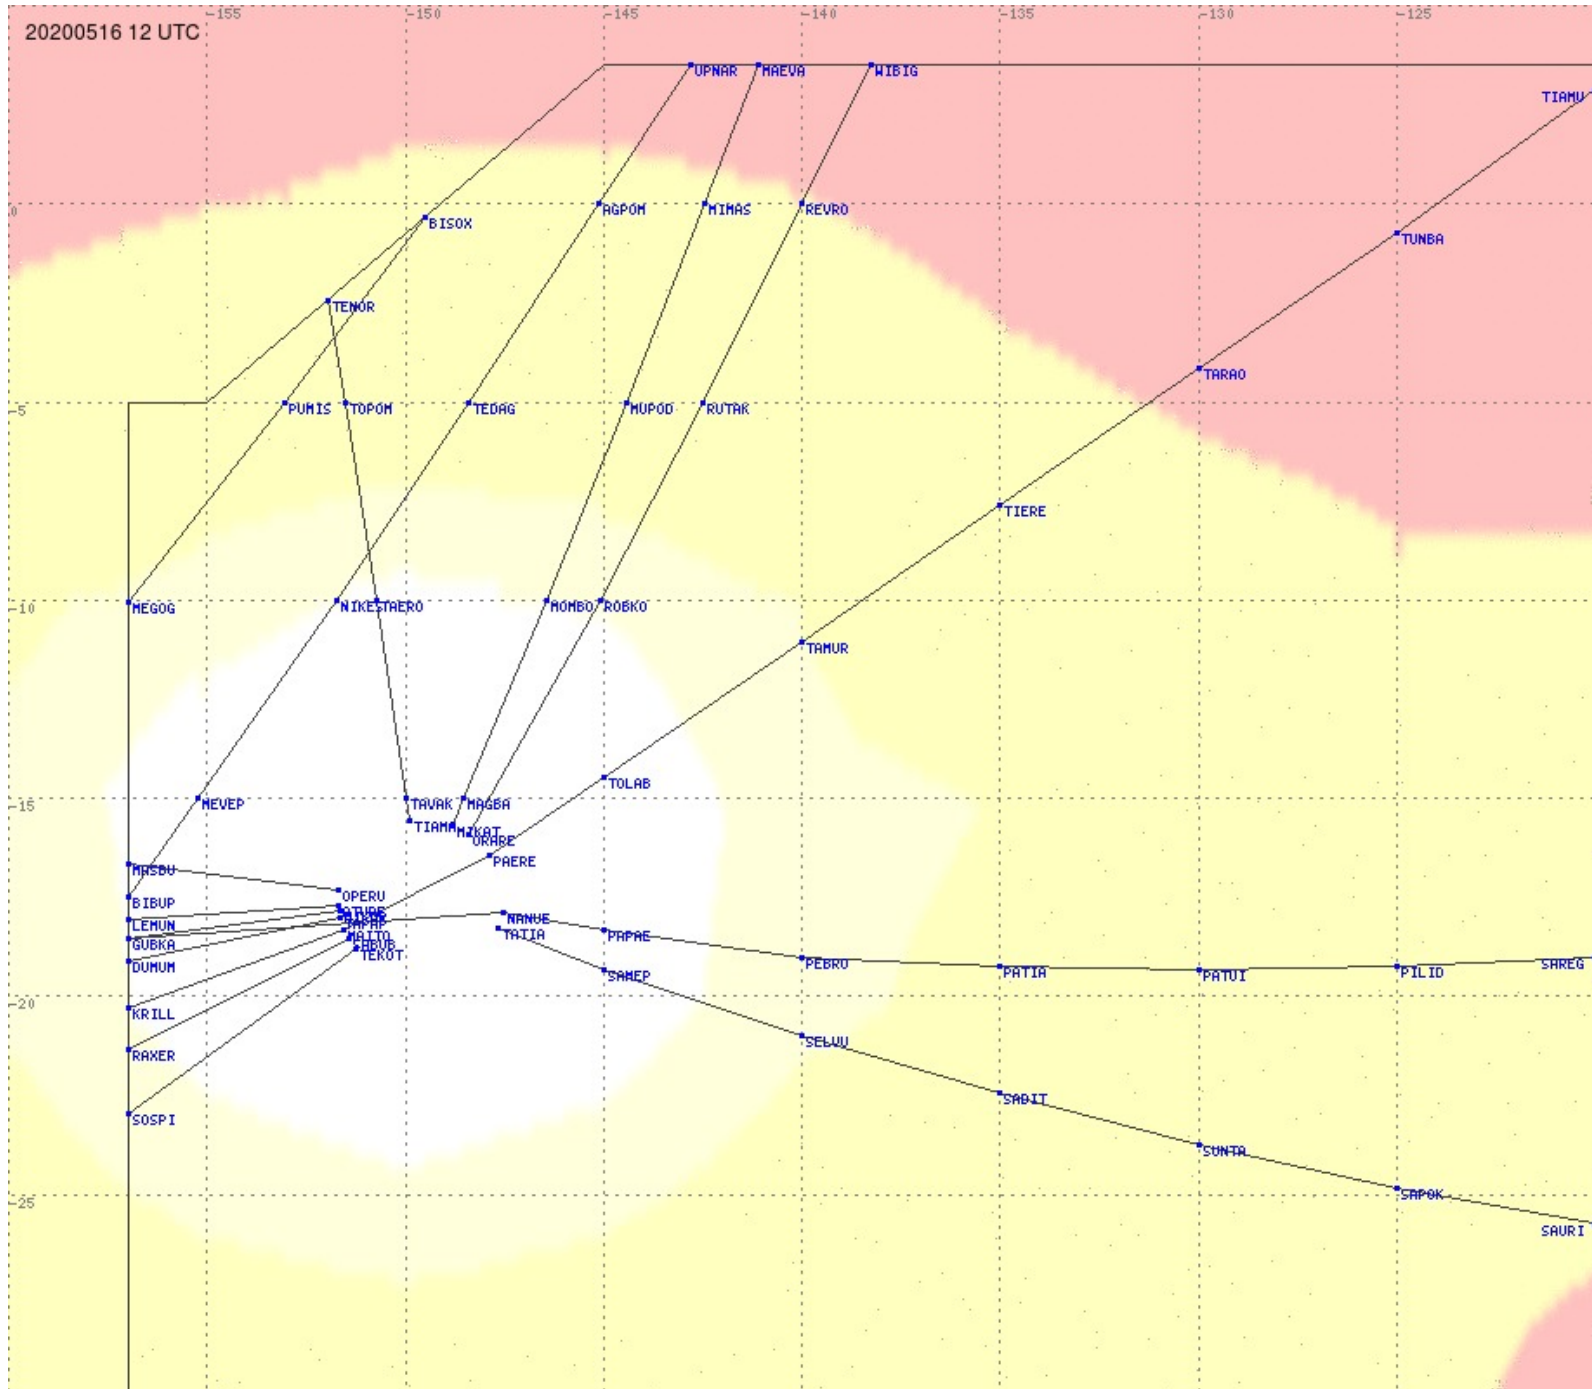

Tahiti FIR - HF Propag - 20200516

2.8 MHz
3.5 MHz
5.6 MHz
8.9 MHz
13.3 MHz
17.9 MHz
None