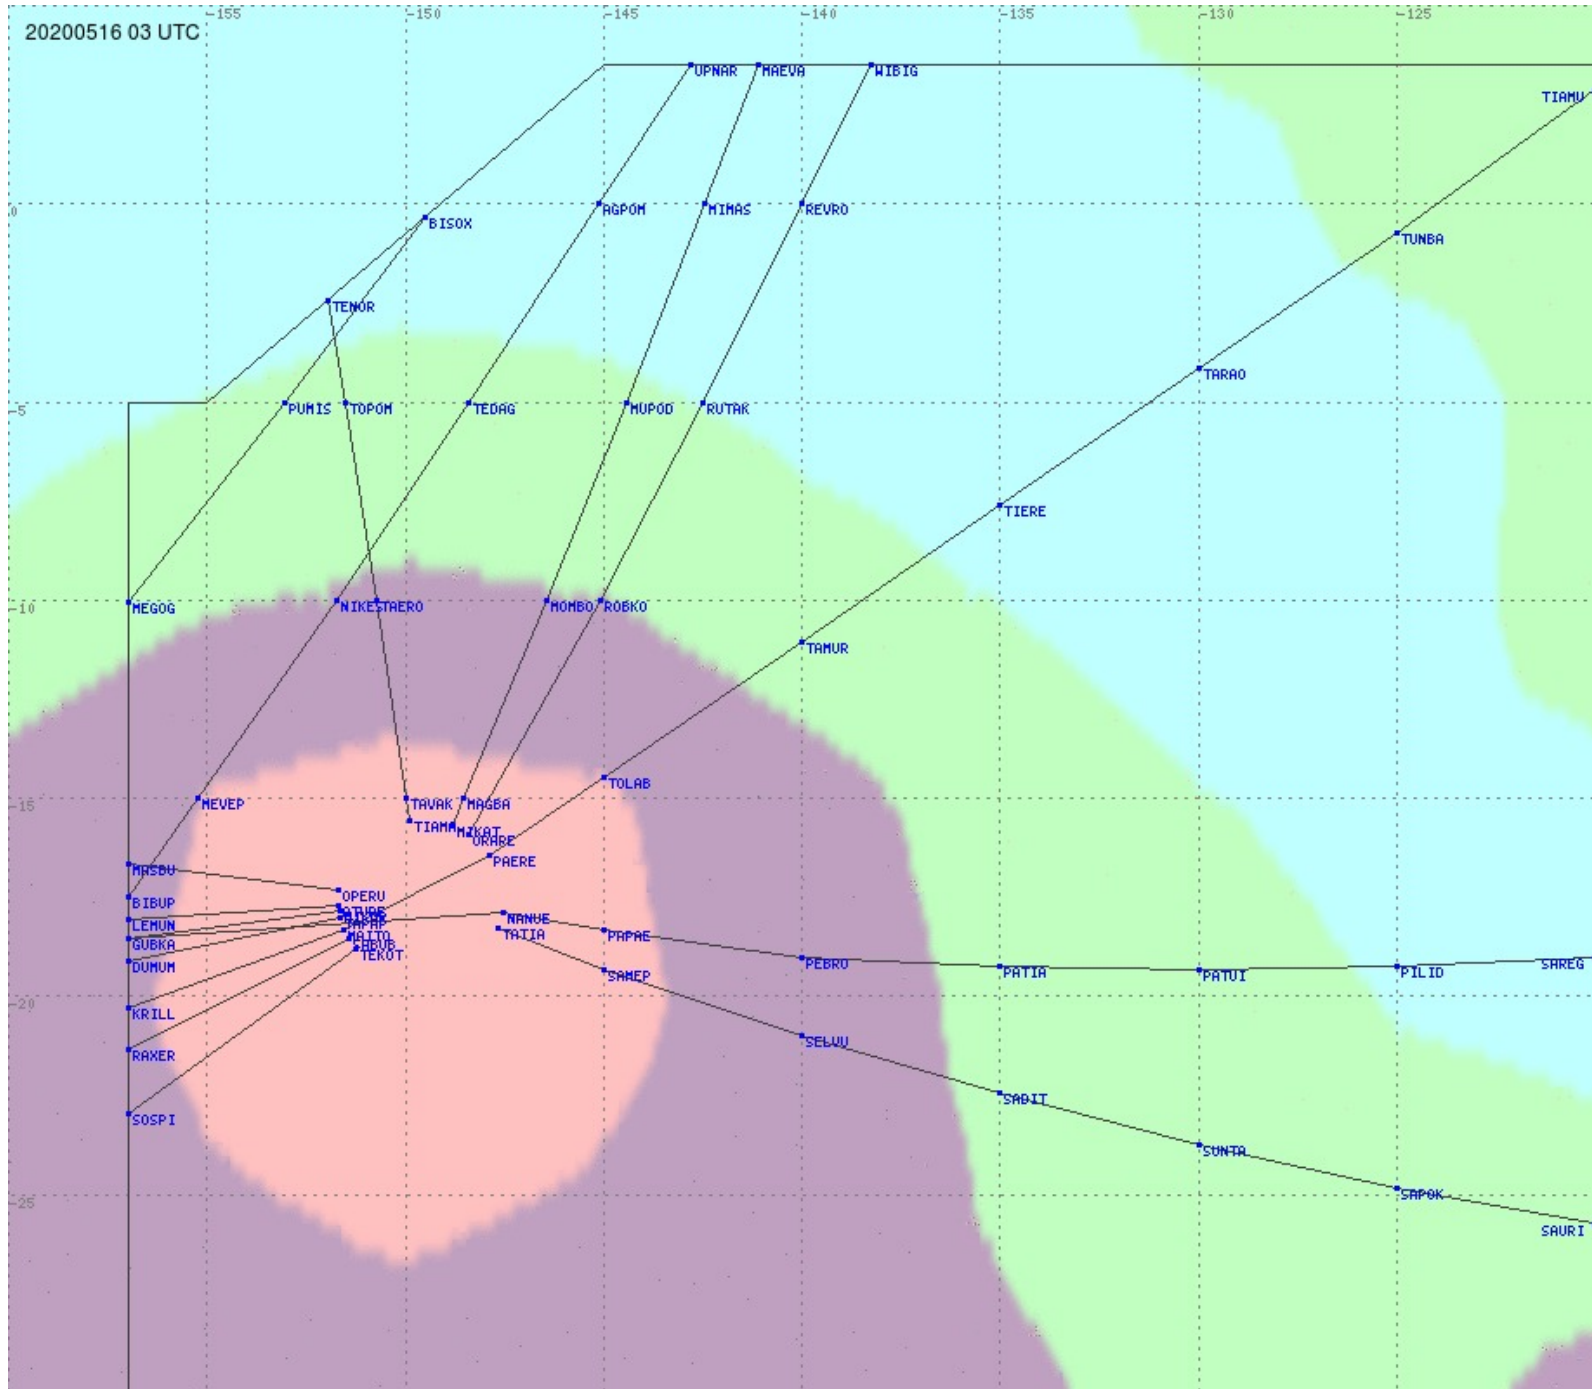

Tahiti FIR - HF Propag - 20200516

2.8 MHz 3.5 MHz 5.6 MHz 8.9 MHz 13.3 MHz 17.9 MHz None