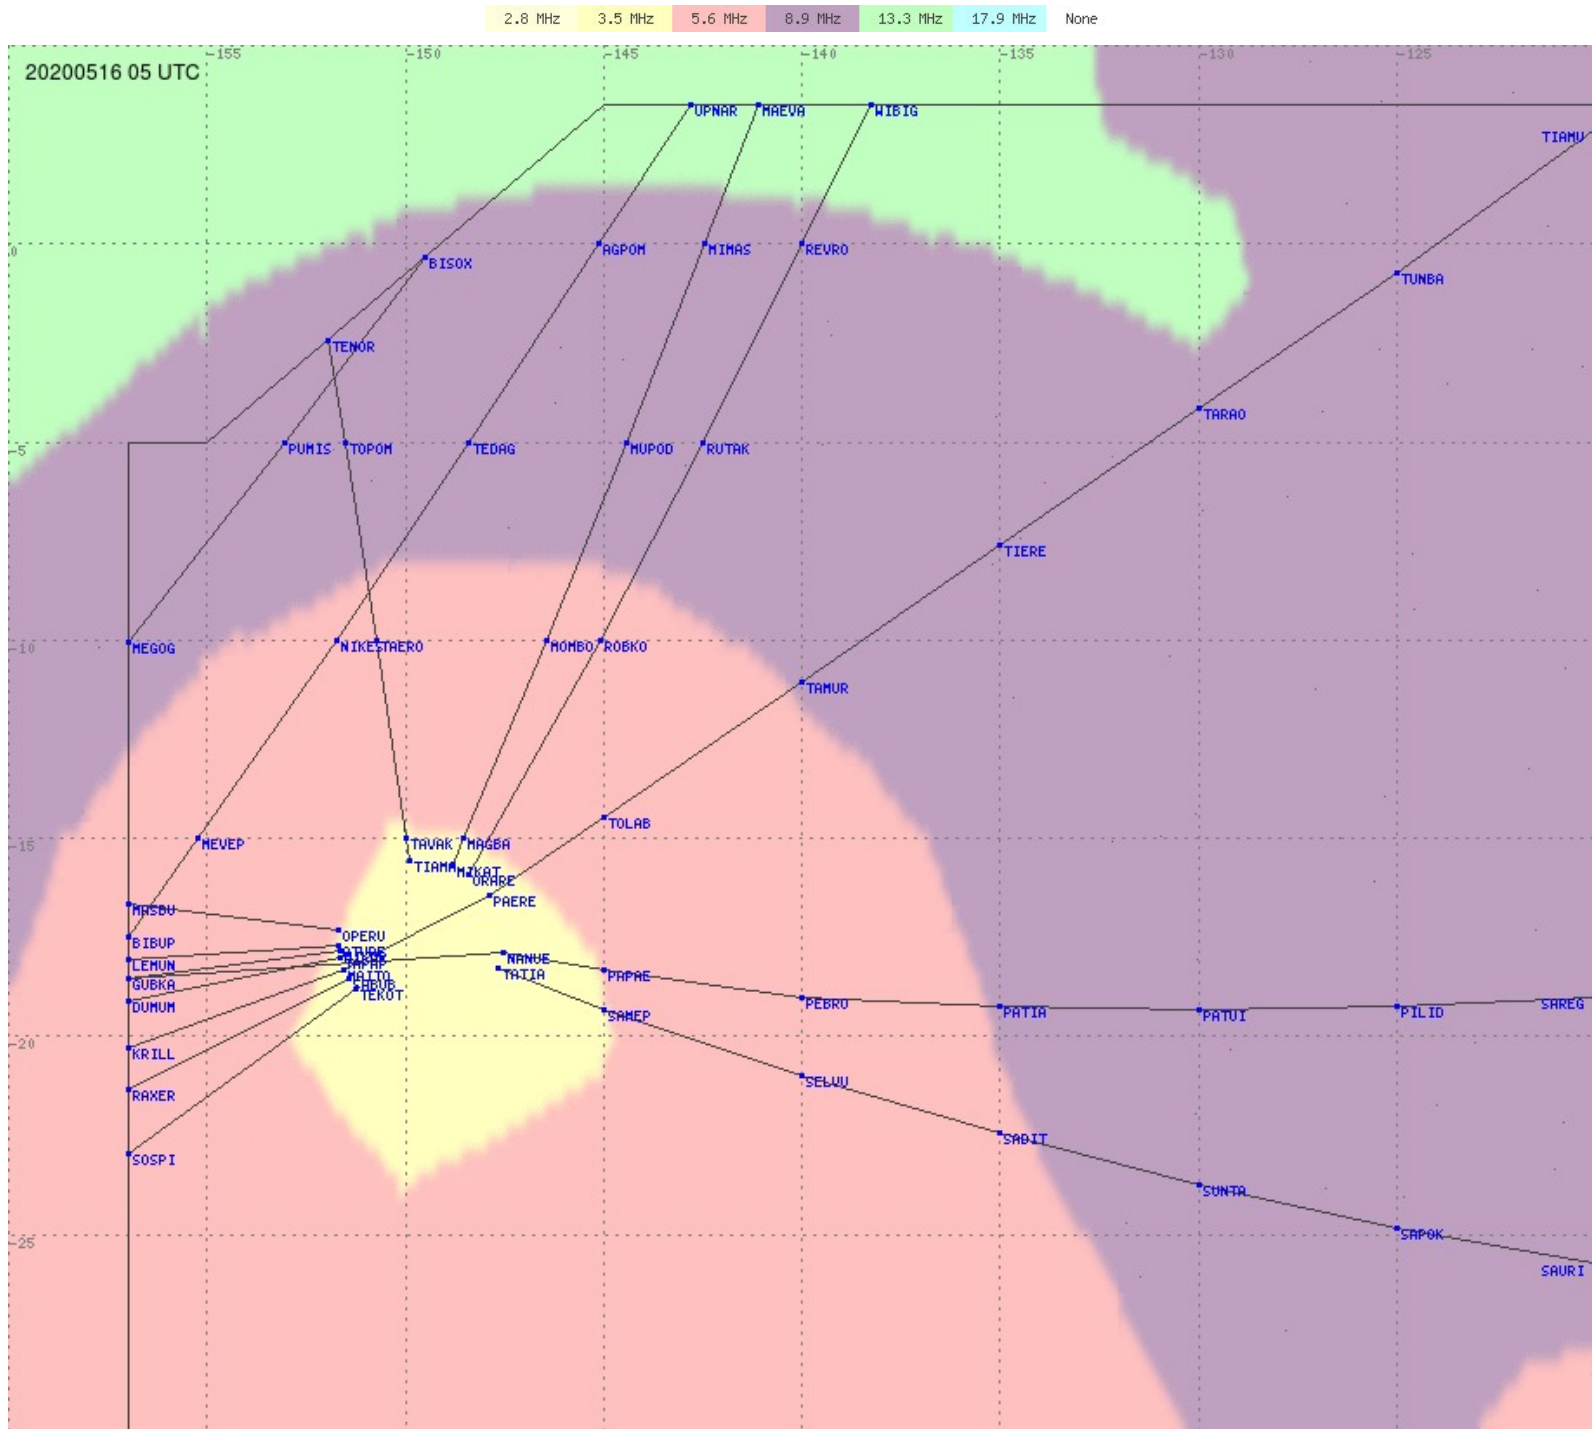

Tahiti FIR - HF Propag - 20200516