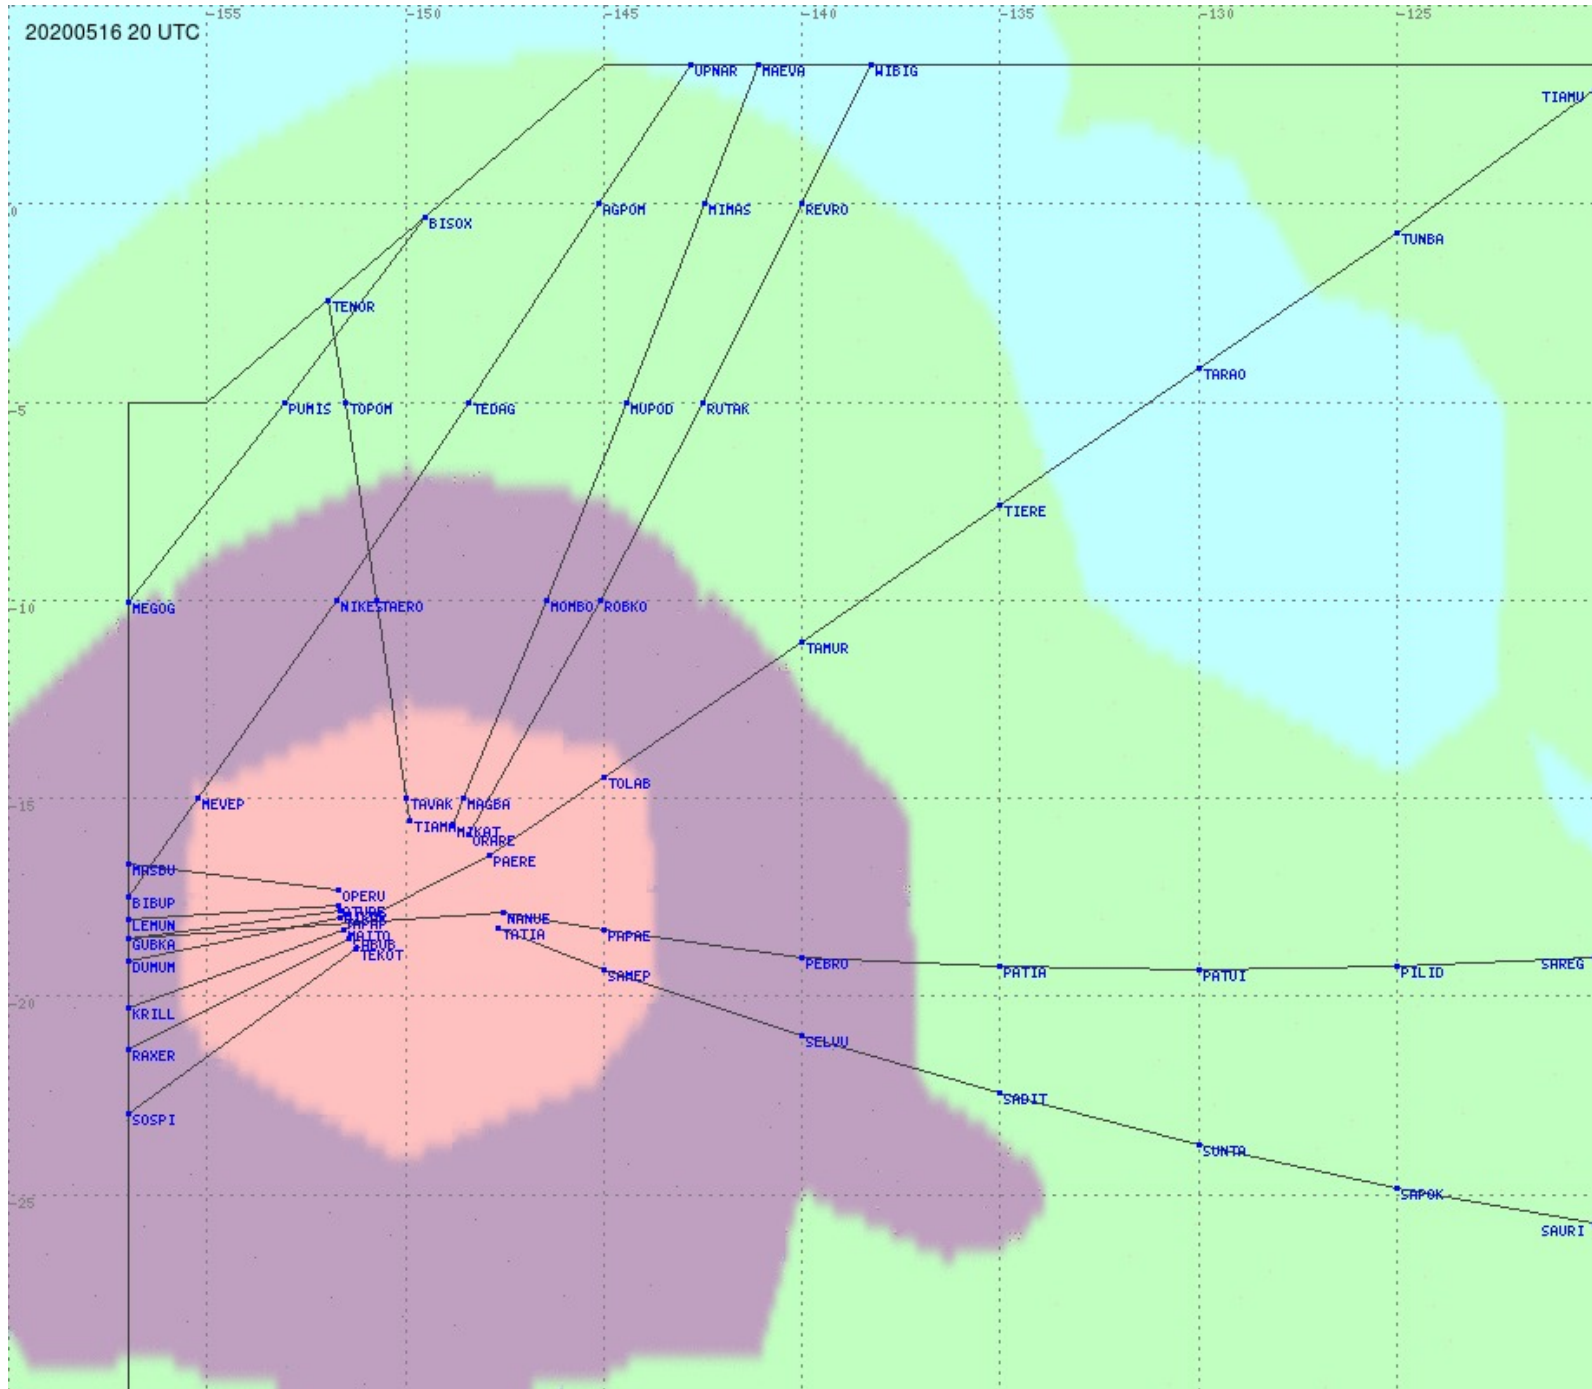

Tahiti FIR - HF Propag - 20200516

2.8 MHz 3.5 MHz 5.6 MHz 8.9 MHz 13.3 MHz 17.9 MHz None