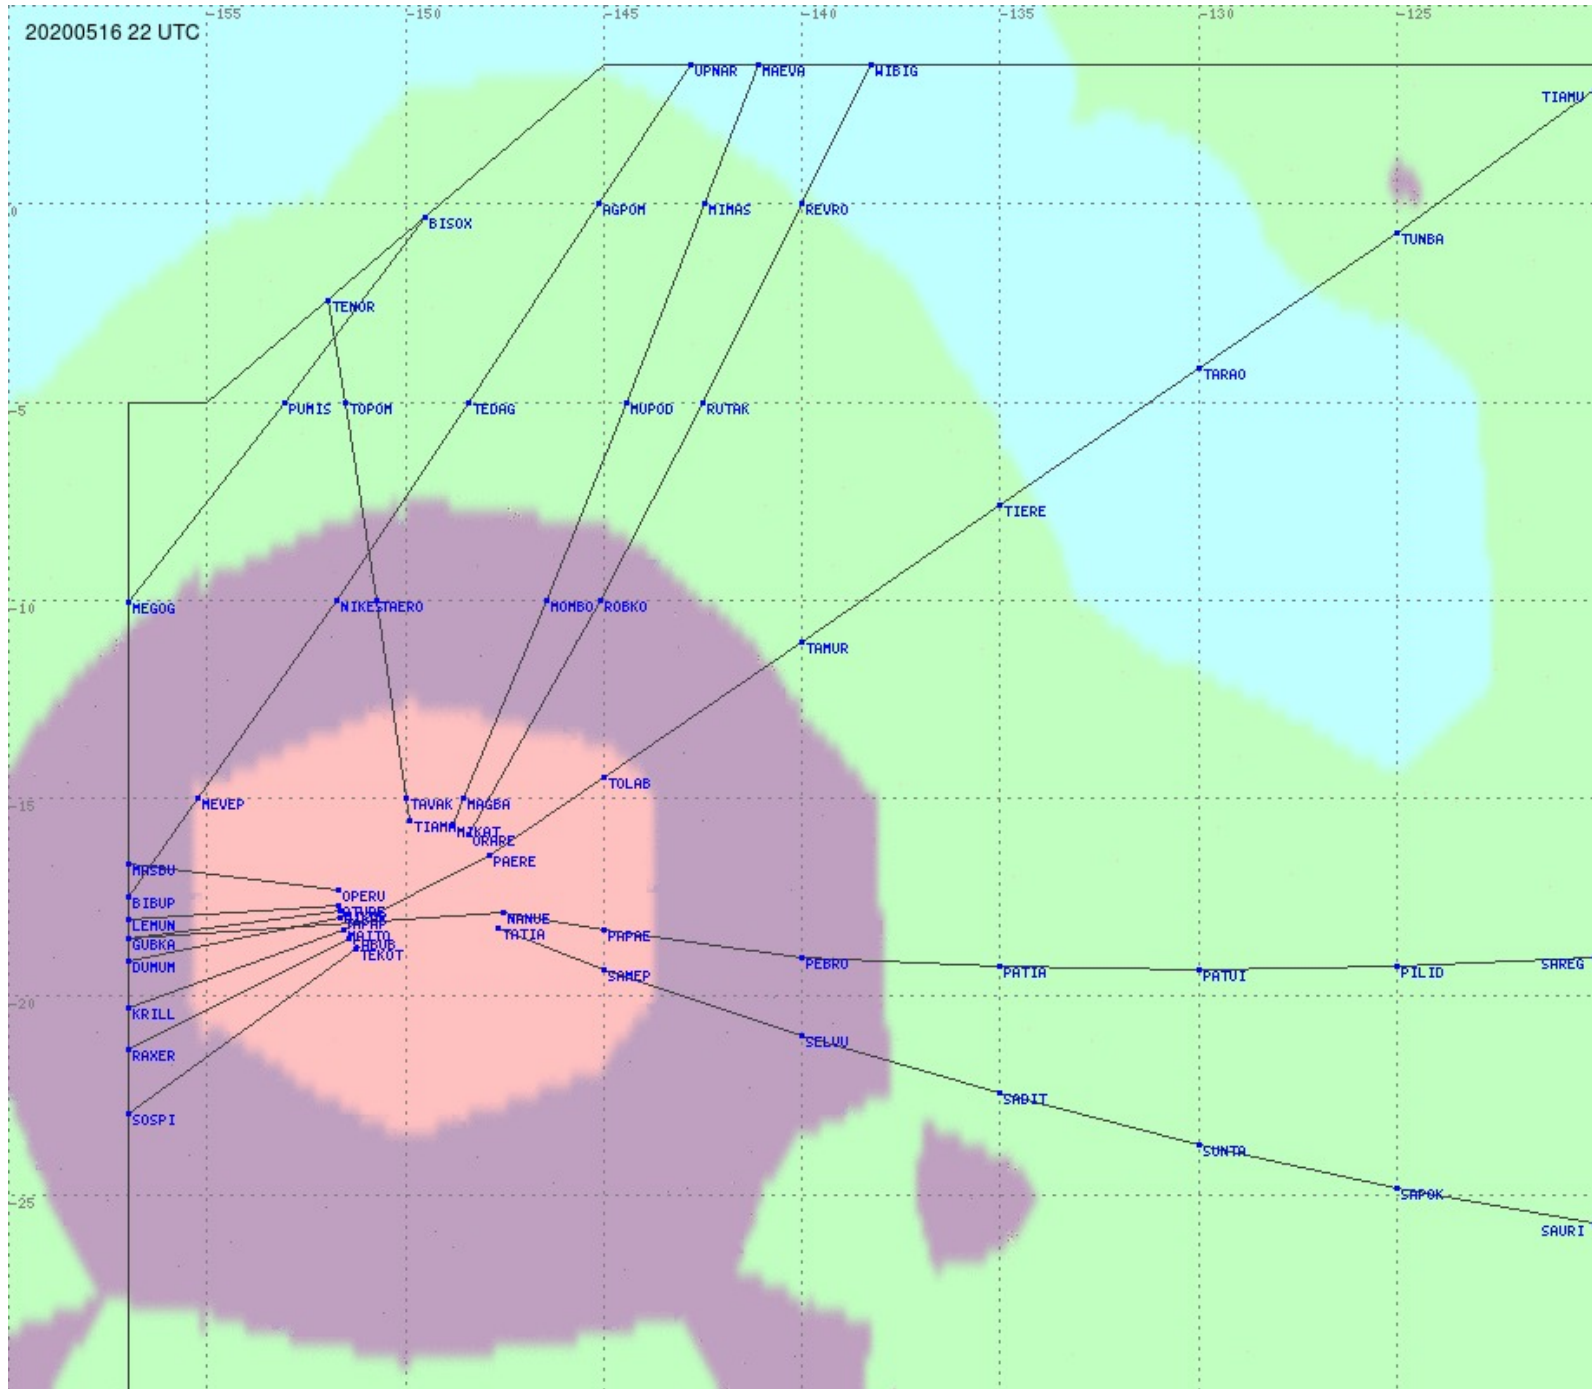

Tahiti FIR - HF Propag - 20200516

2.8 MHz 3.5 MHz 5.6 MHz 8.9 MHz 13.3 MHz 17.9 MHz None