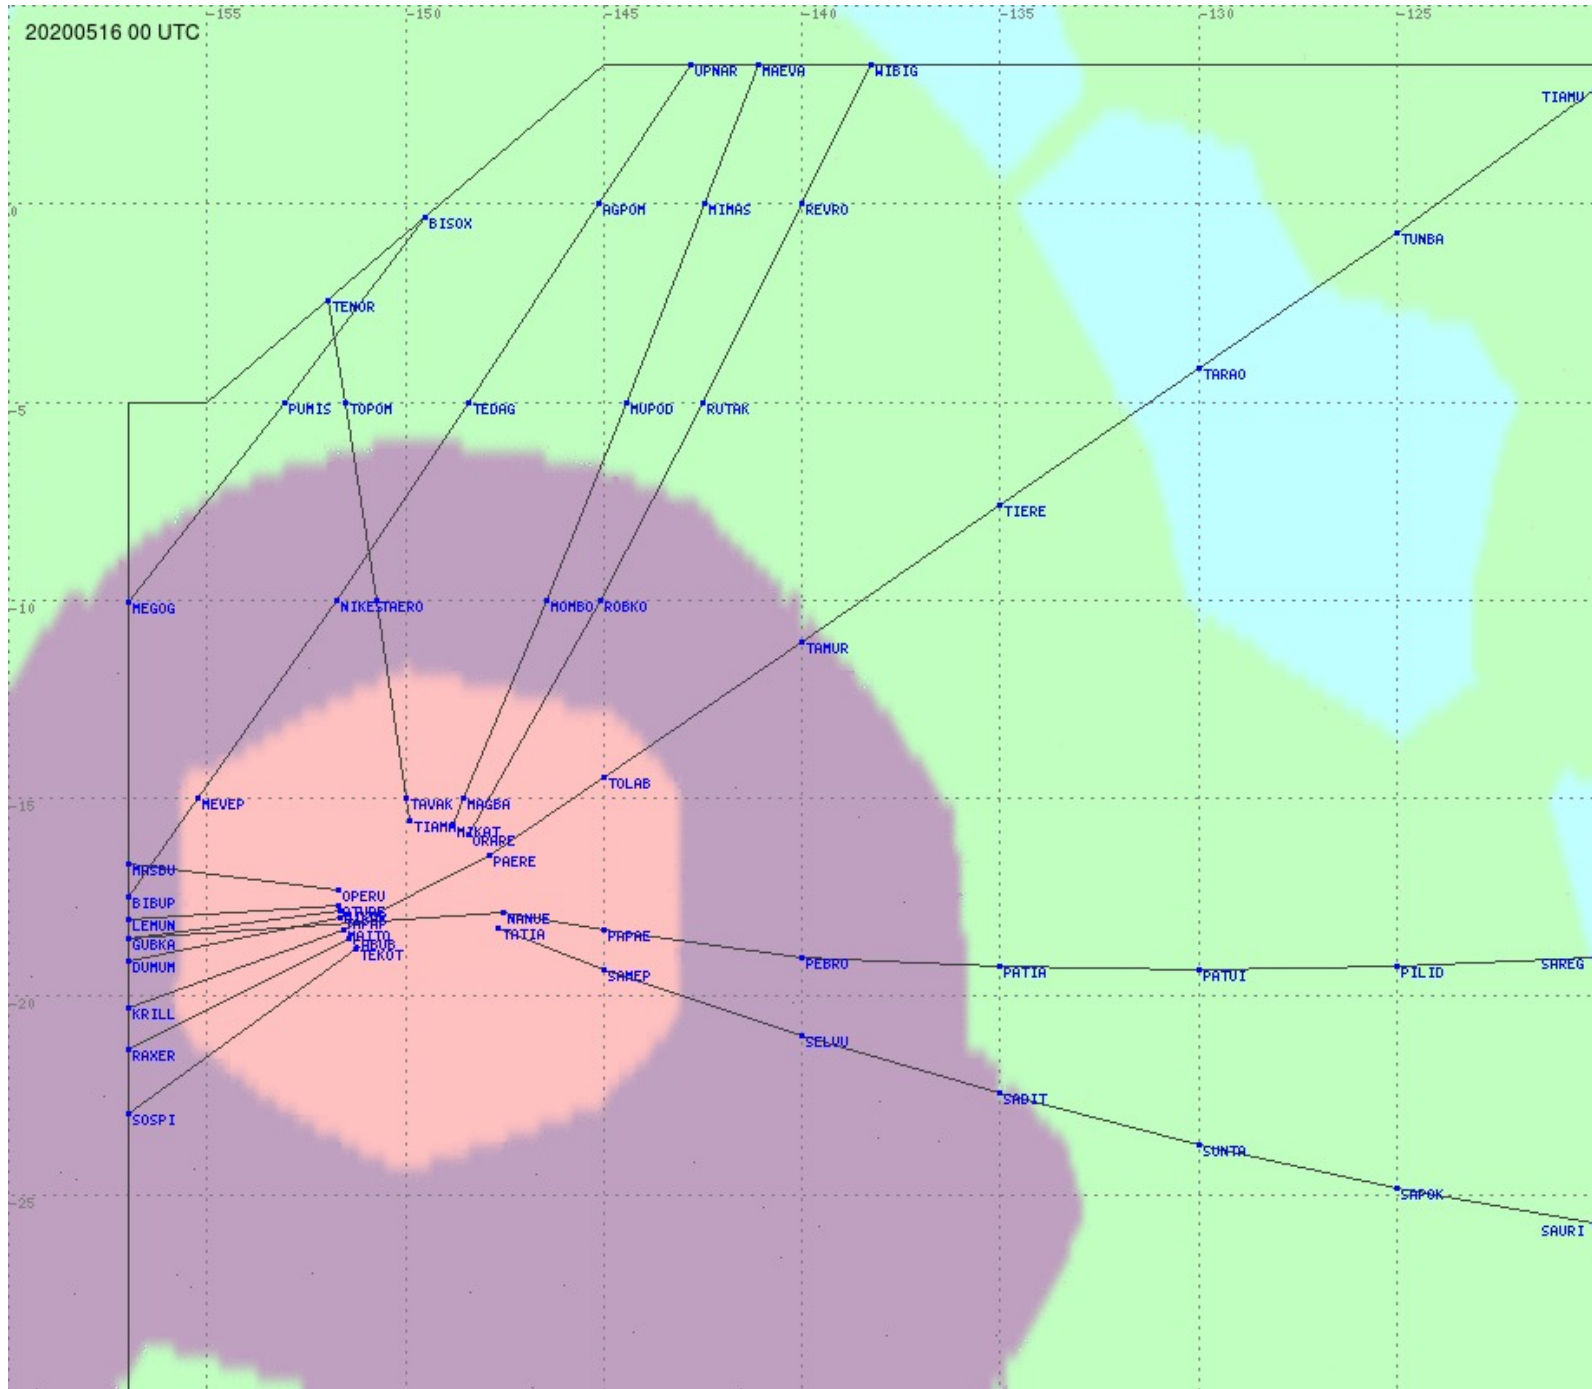

# Tahiti FIR - HF Propag - 20200516

2.8 MHz 3.5 MHz 5.6 MHz 8.9 MHz 13.3 MHz 17.9 MHz None