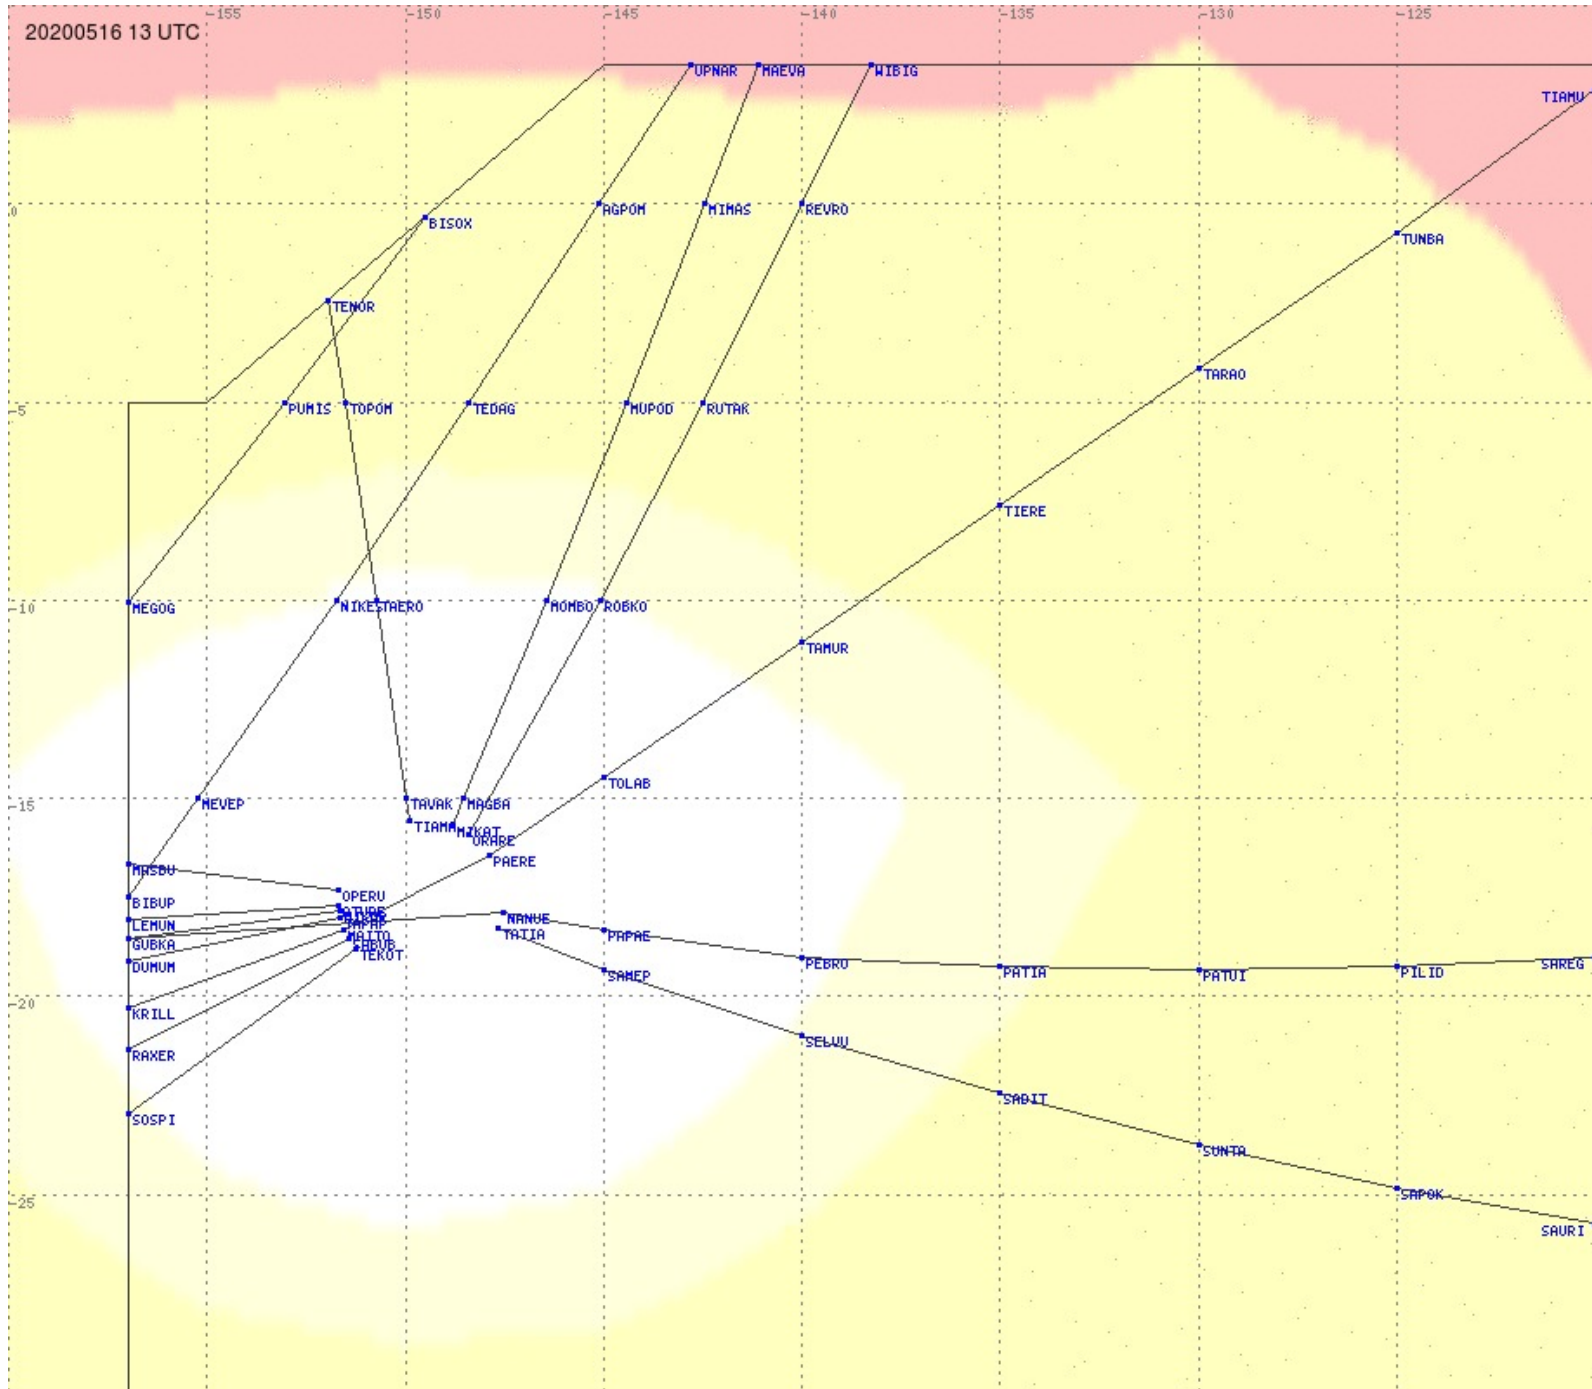

Tahiti FIR - HF Propag - 20200516

2.8 MHz
3.5 MHz
5.6 MHz
8.9 MHz
13.3 MHz
17.9 MHz
None