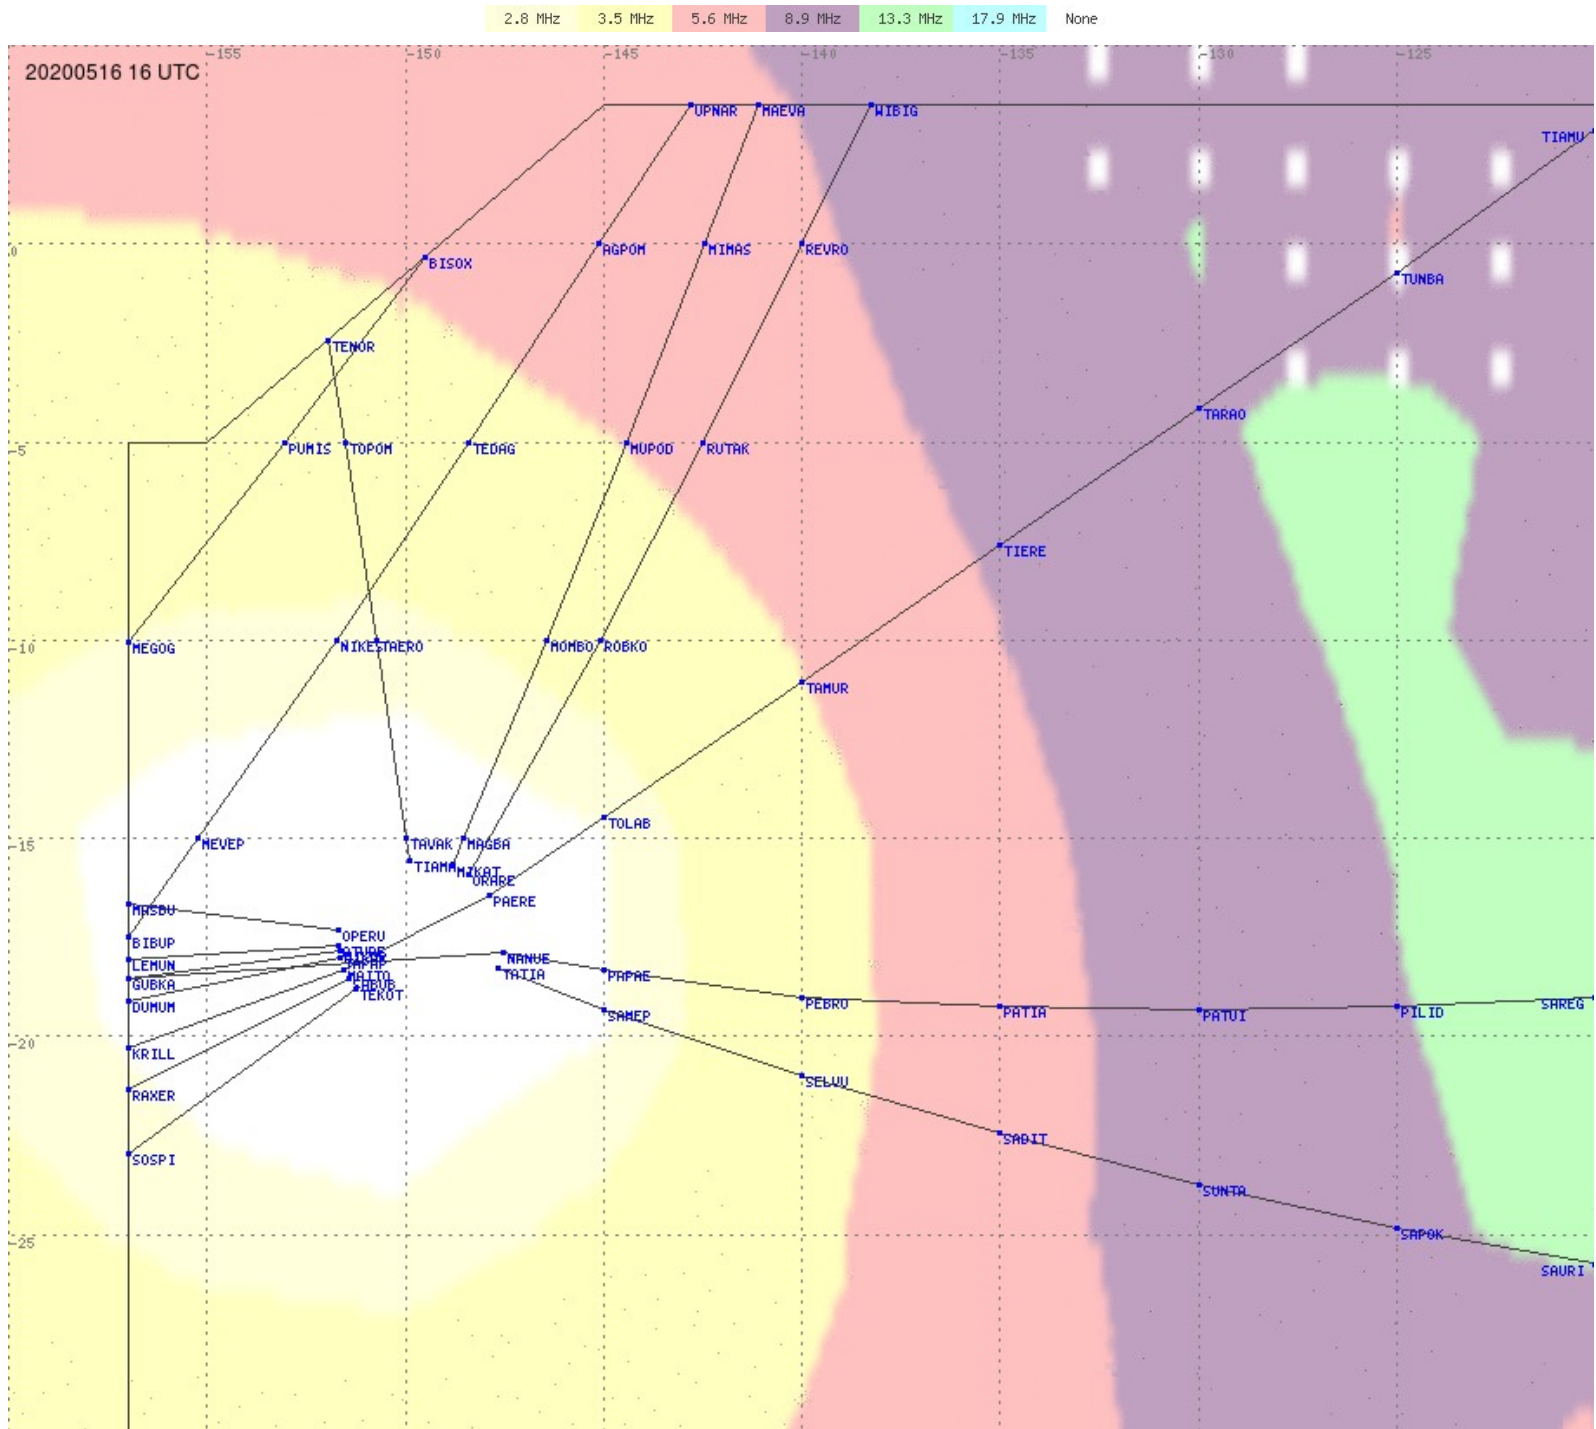

Tahiti FIR - HF Propag - 20200516