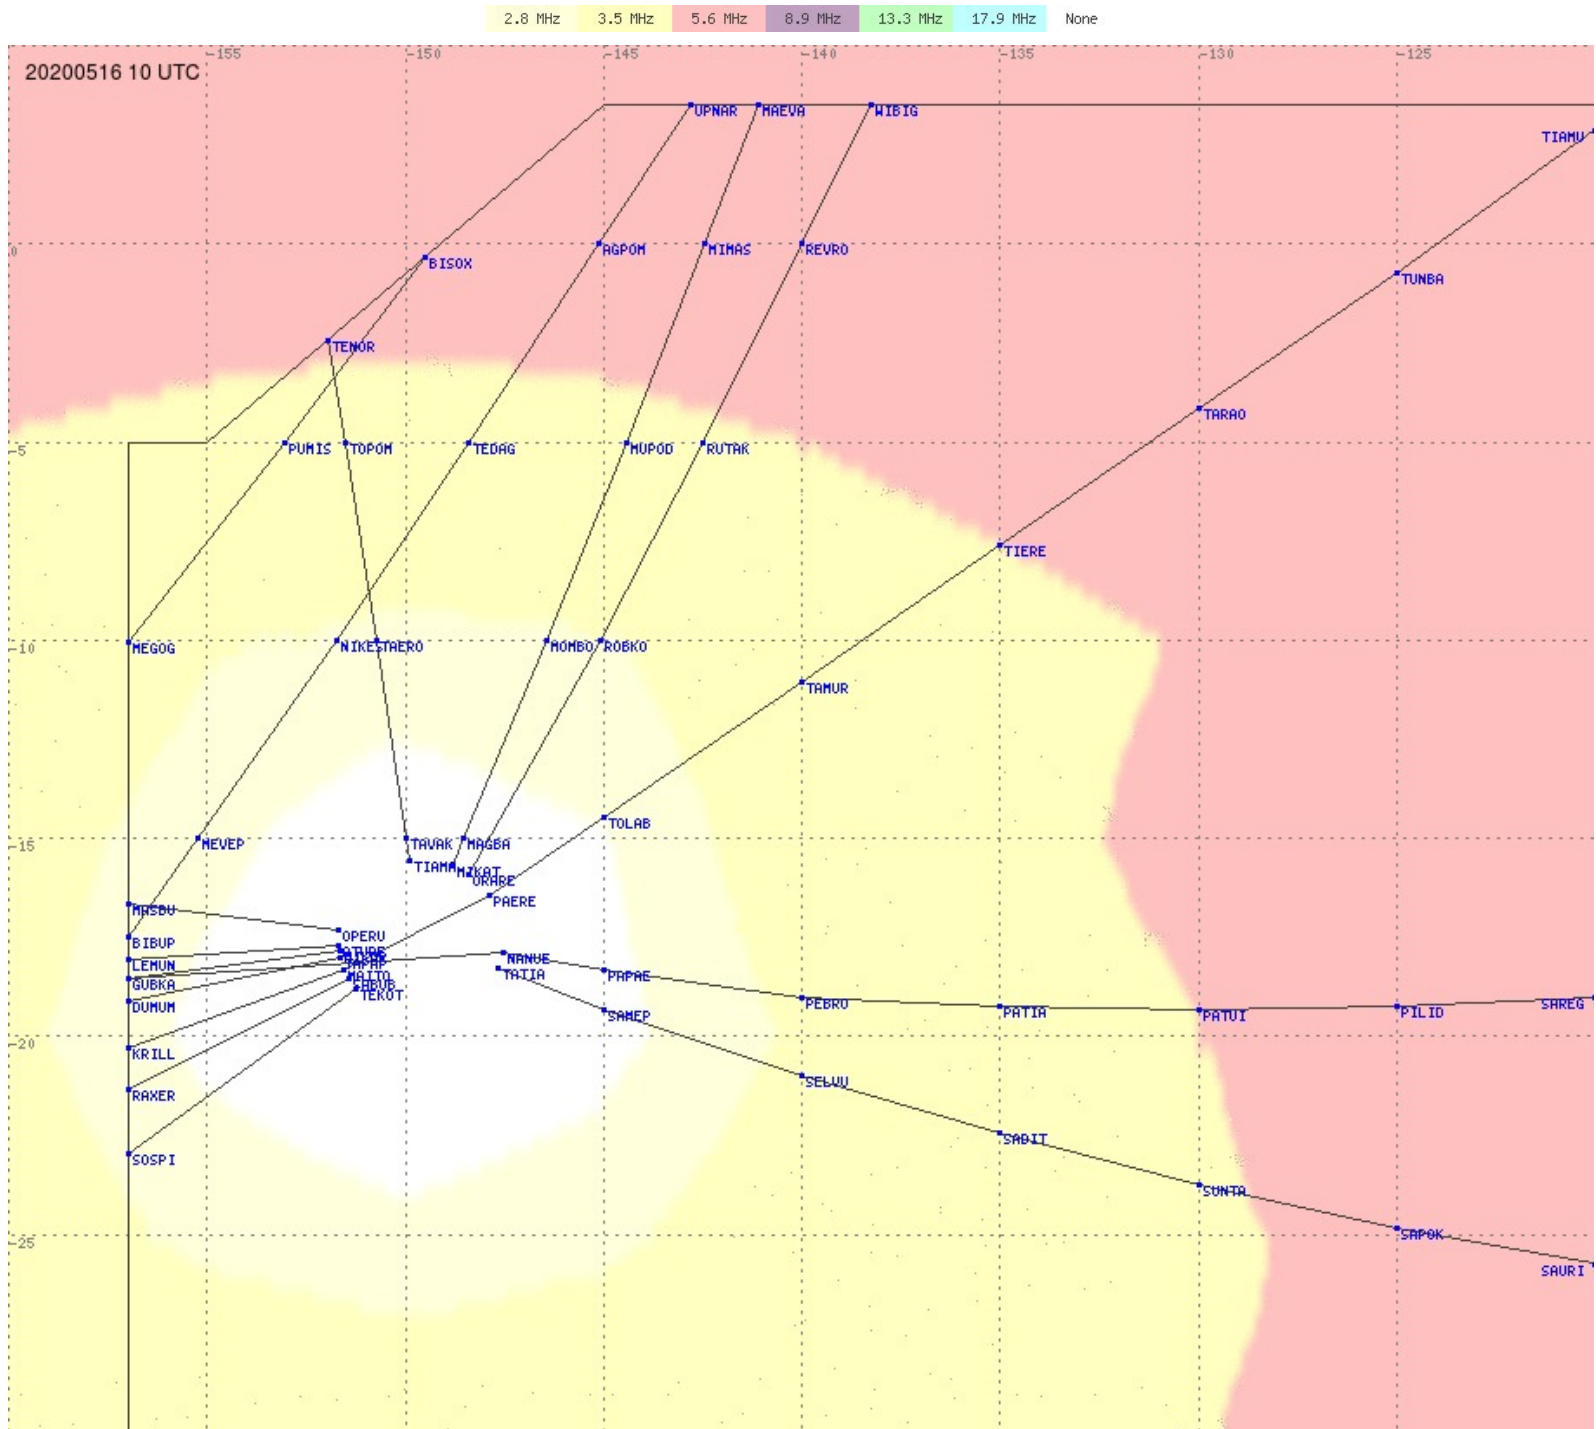

Tahiti FIR - HF Propag - 20200516