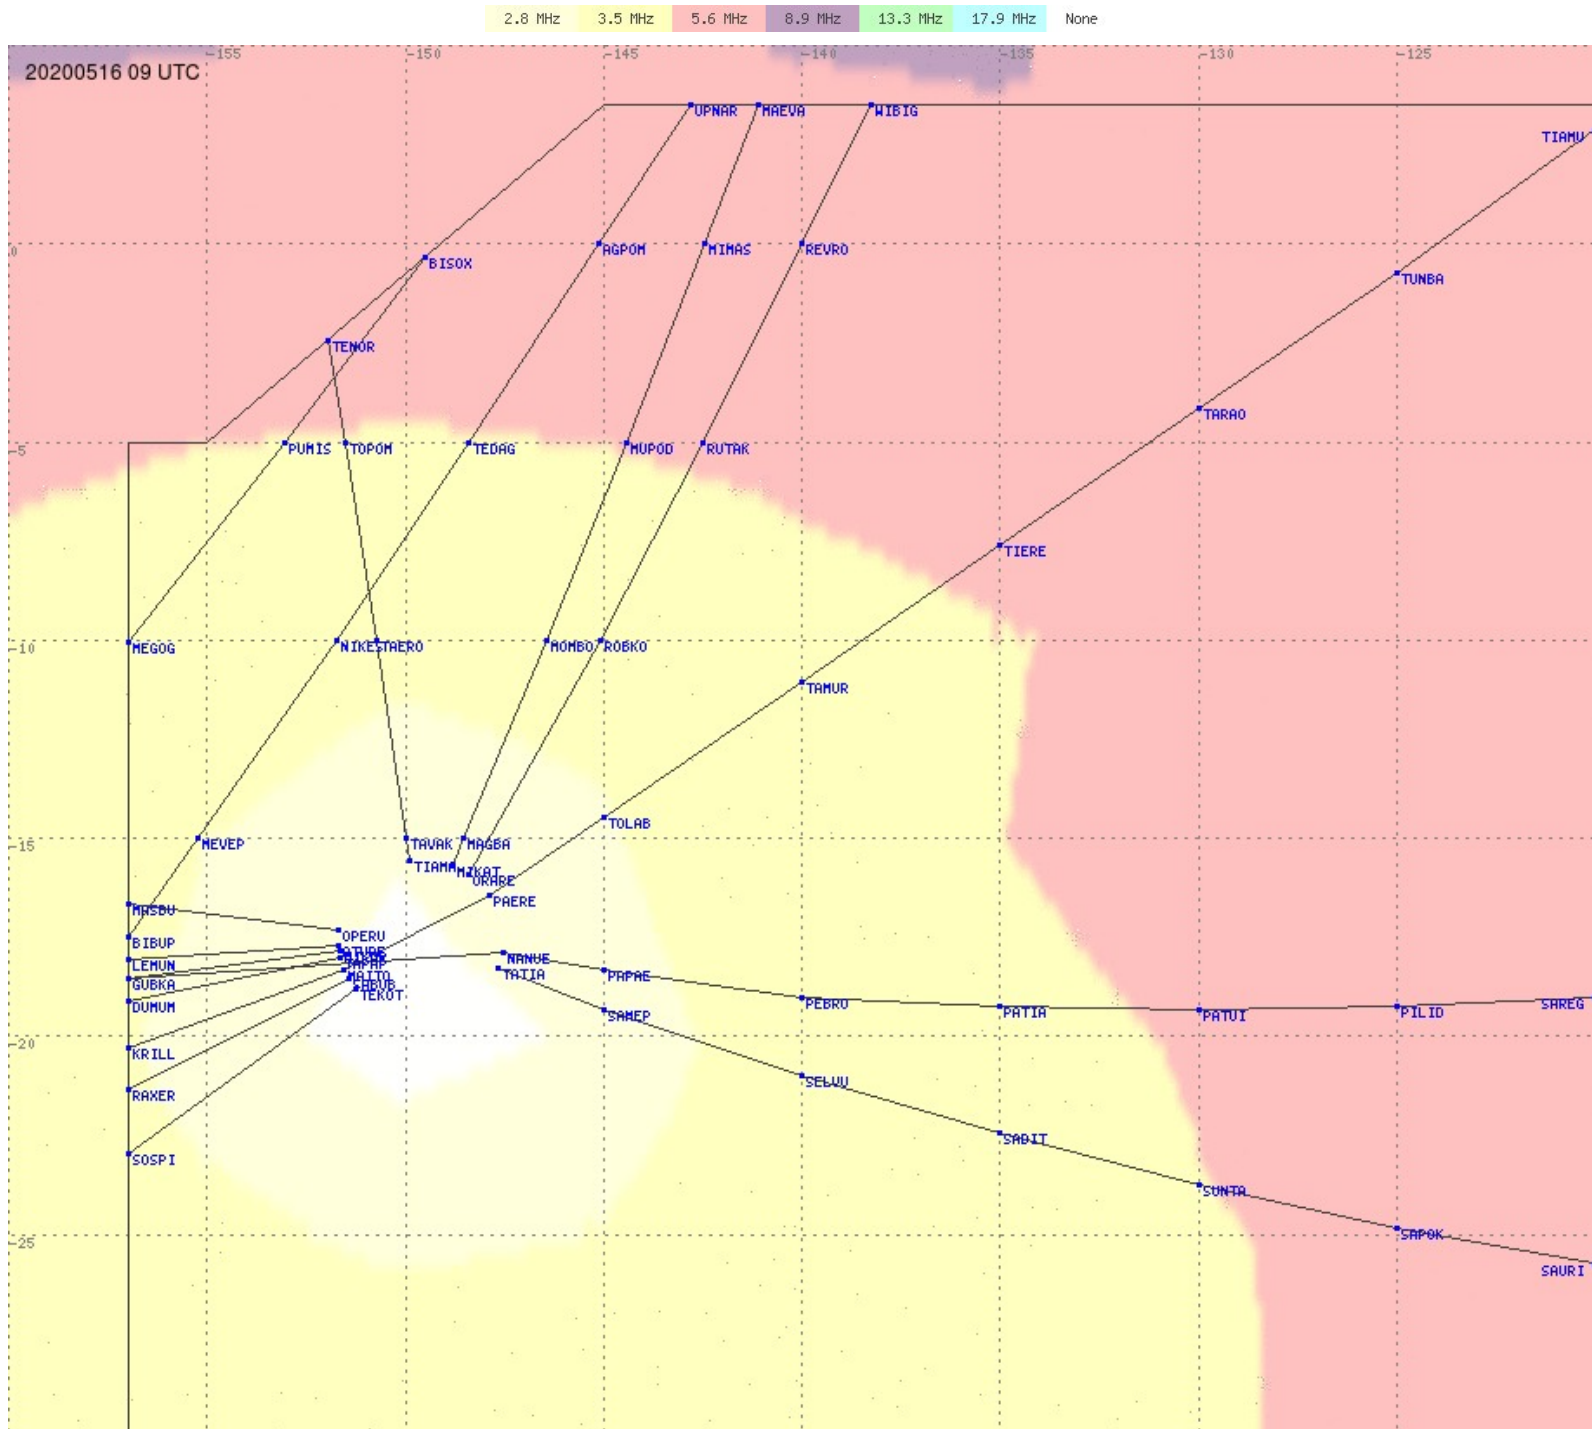

Tahiti FIR - HF Propag - 20200516