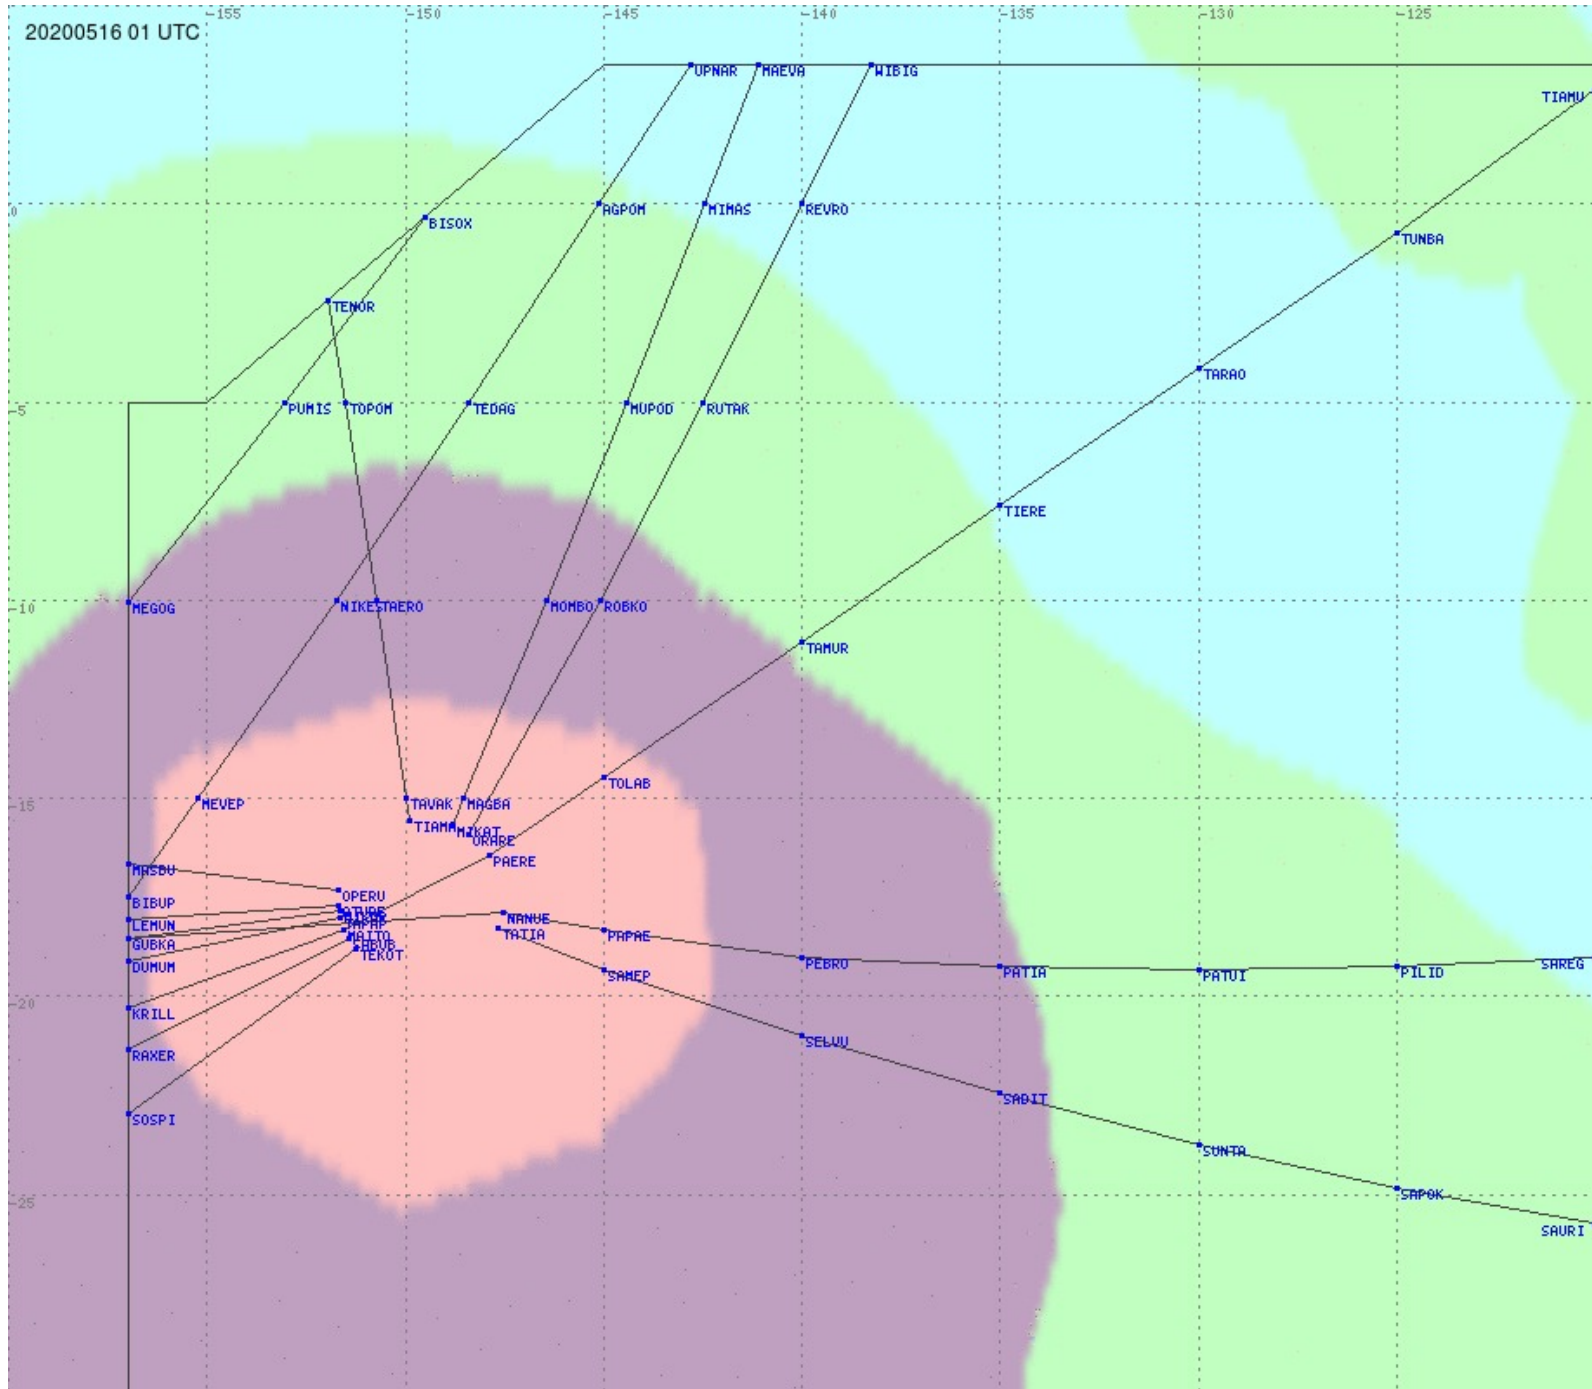

# Tahiti FIR - HF Propag - 20200516

2.8 MHz 3.5 MHz 5.6 MHz 8.9 MHz 13.3 MHz 17.9 MHz None