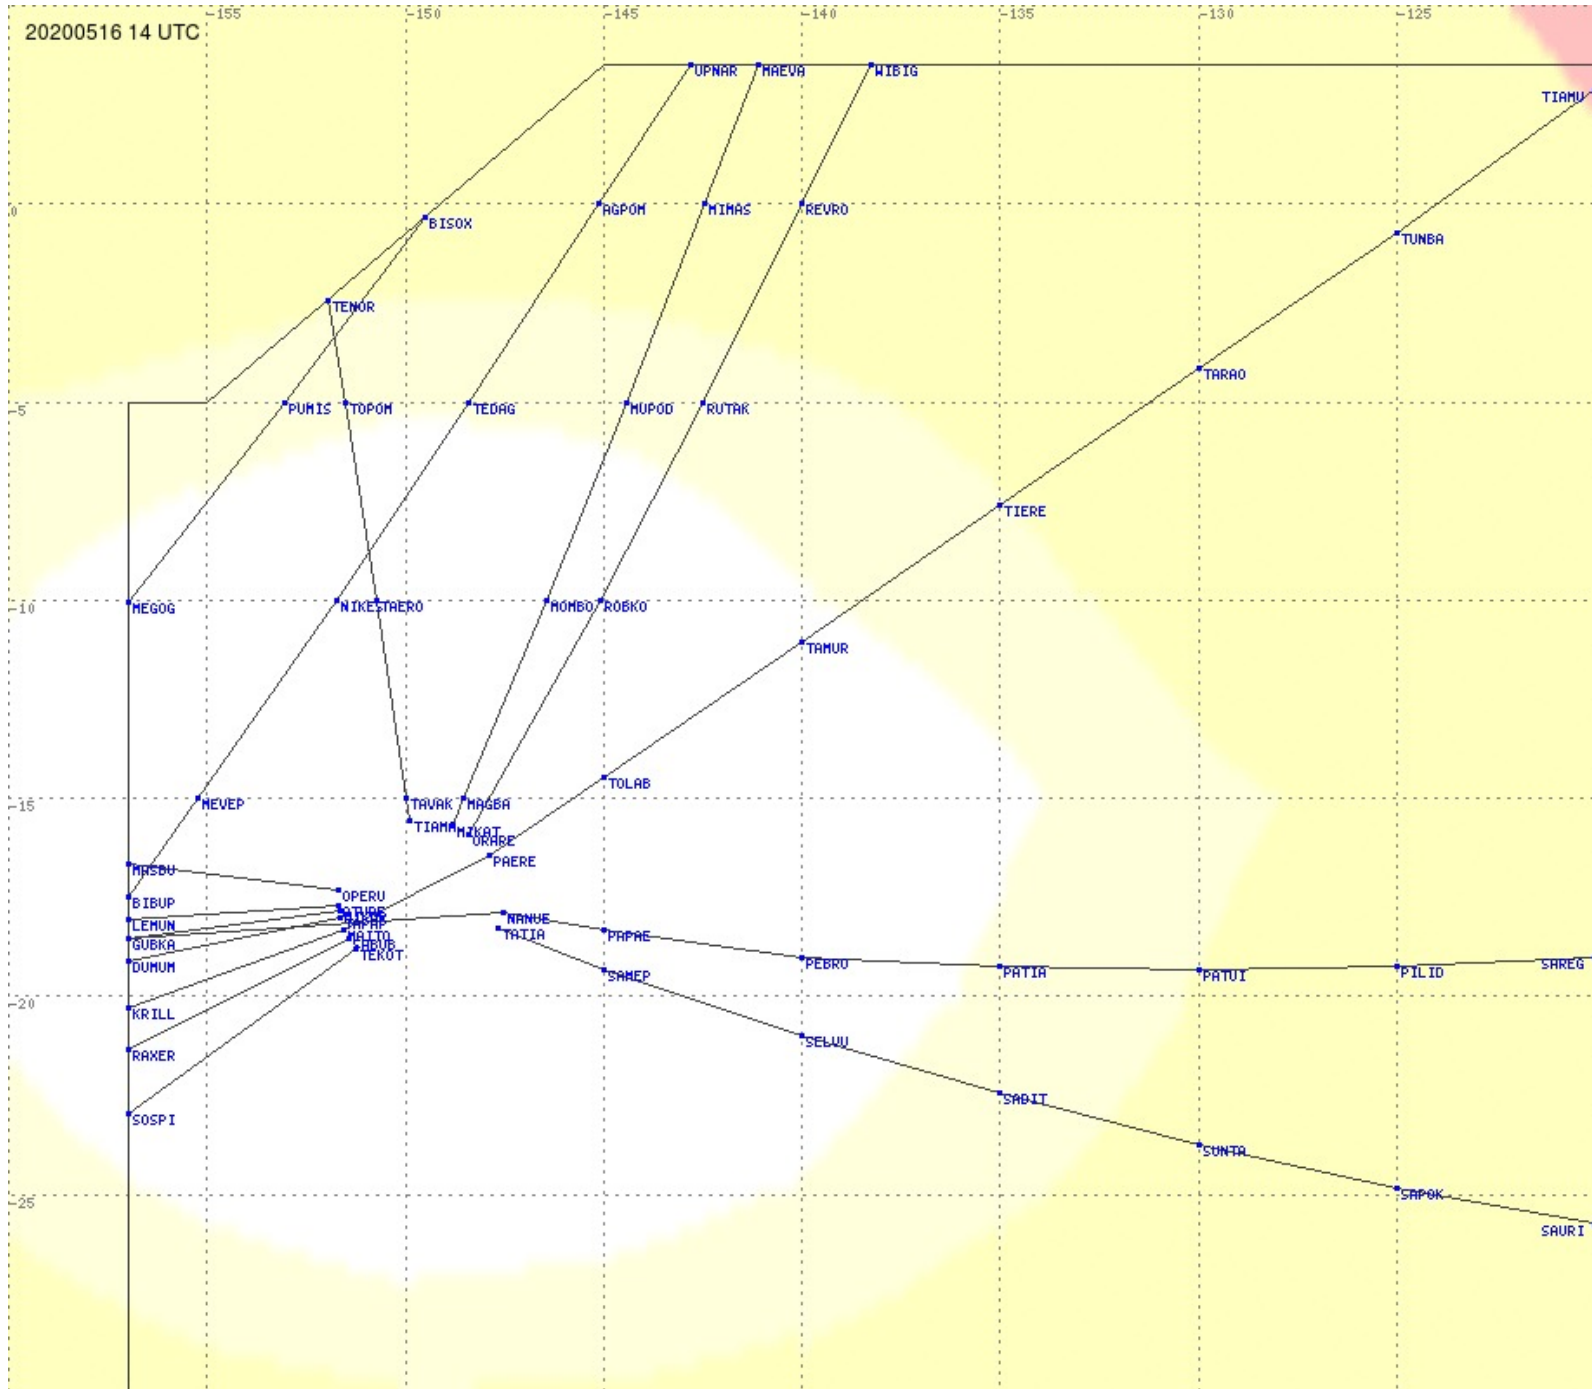

Tahiti FIR - HF Propag - 20200516

2.8 MHz 3.5 MHz 5.6 MHz 8.9 MHz 13.3 MHz 17.9 MHz None