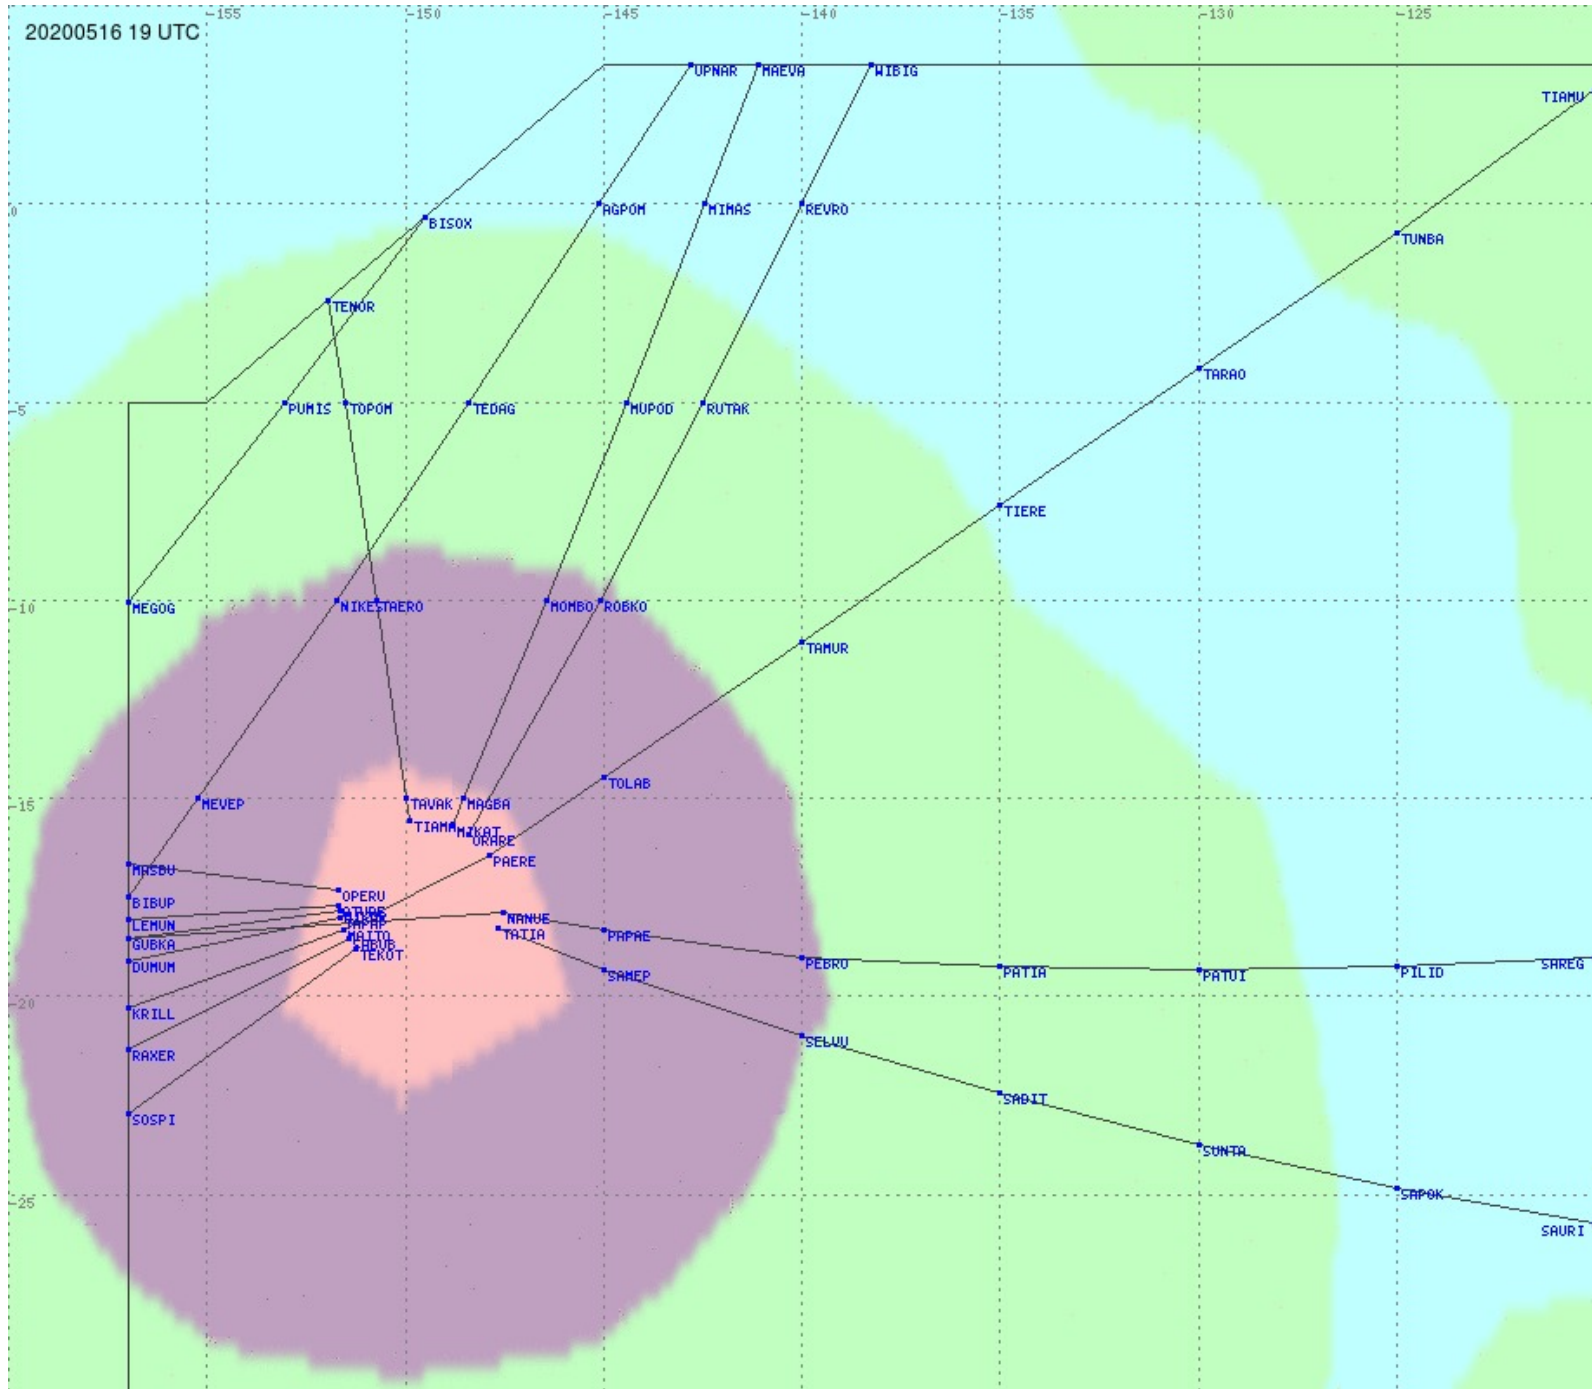

Tahiti FIR - HF Propag - 20200516

2.8 MHz 3.5 MHz 5.6 MHz 8.9 MHz 13.3 MHz 17.9 MHz None