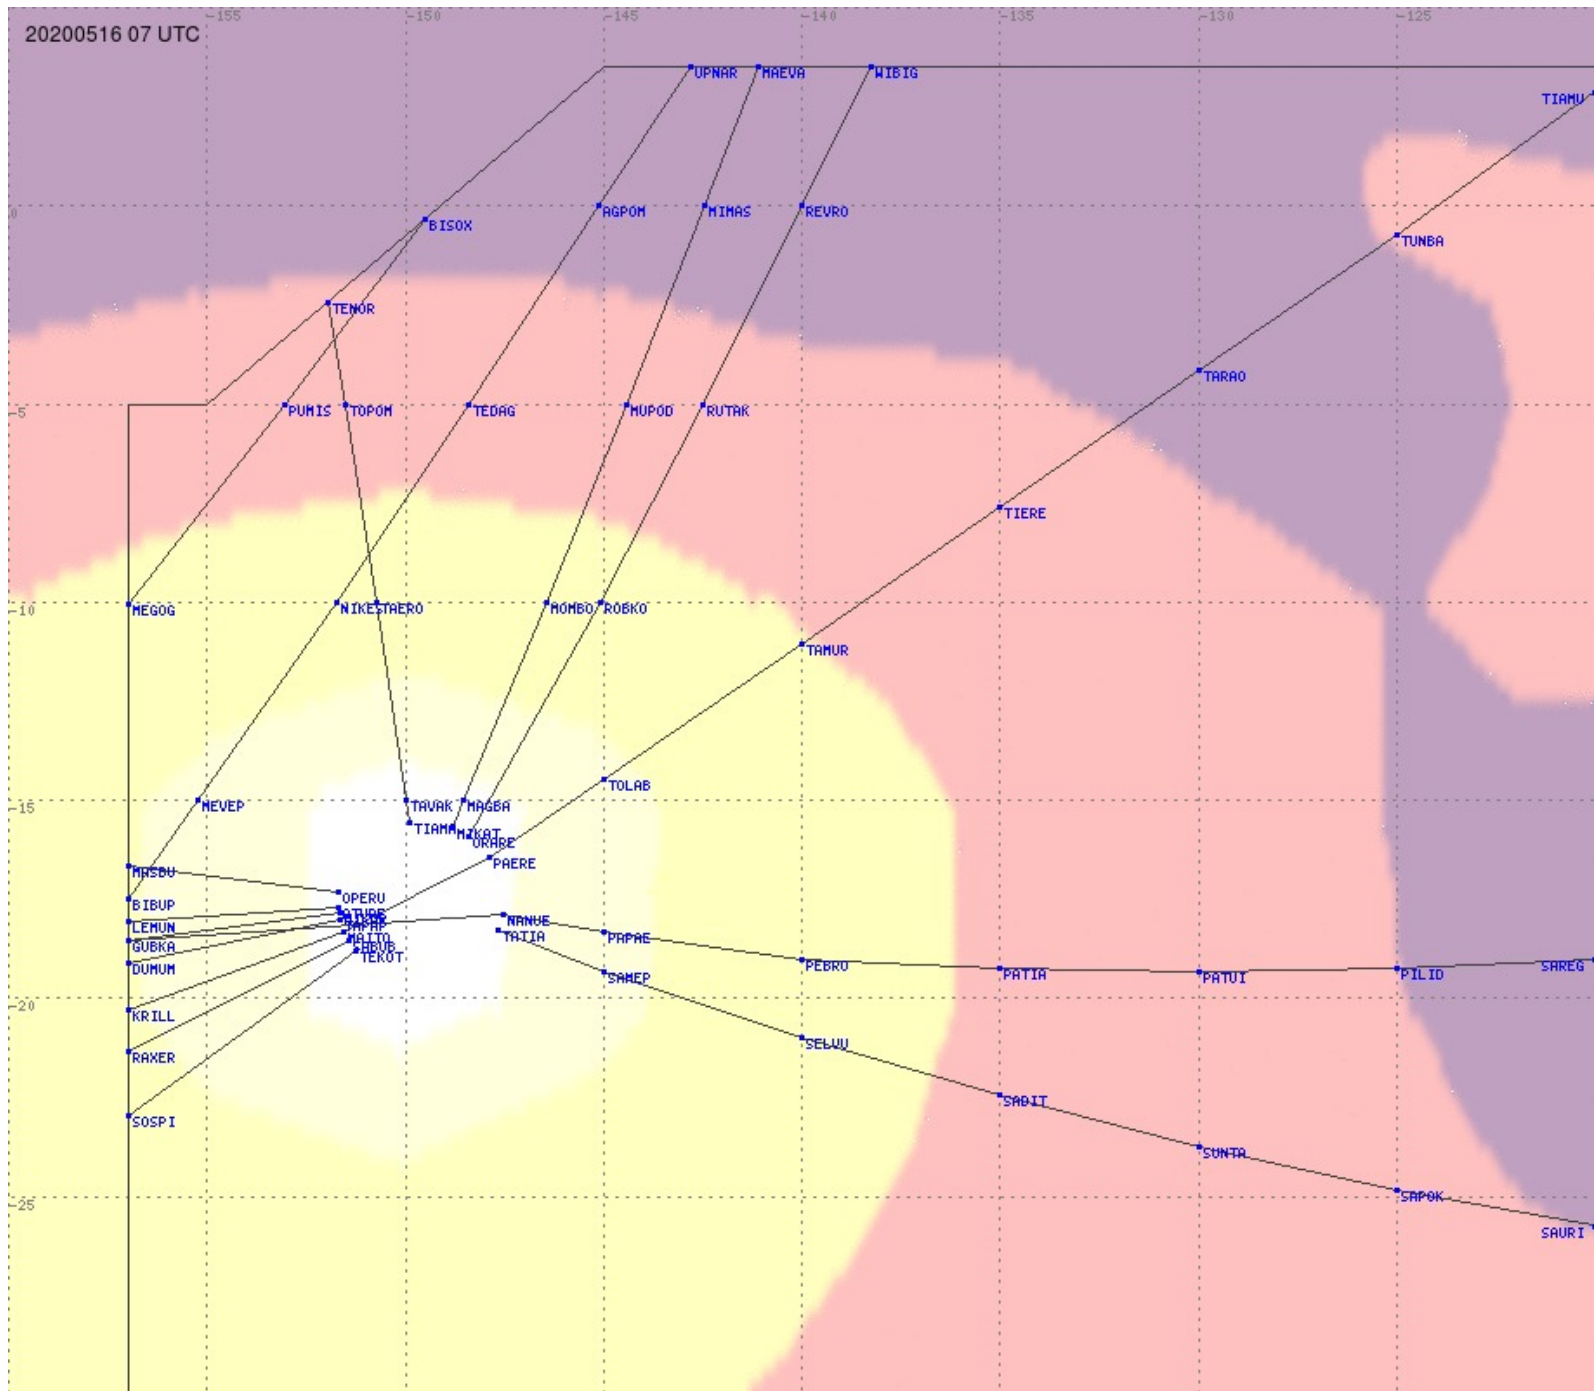

Tahiti FIR - HF Propag - 20200516

2.8 MHz
3.5 MHz
5.6 MHz
8.9 MHz
13.3 MHz
17.9 MHz
None