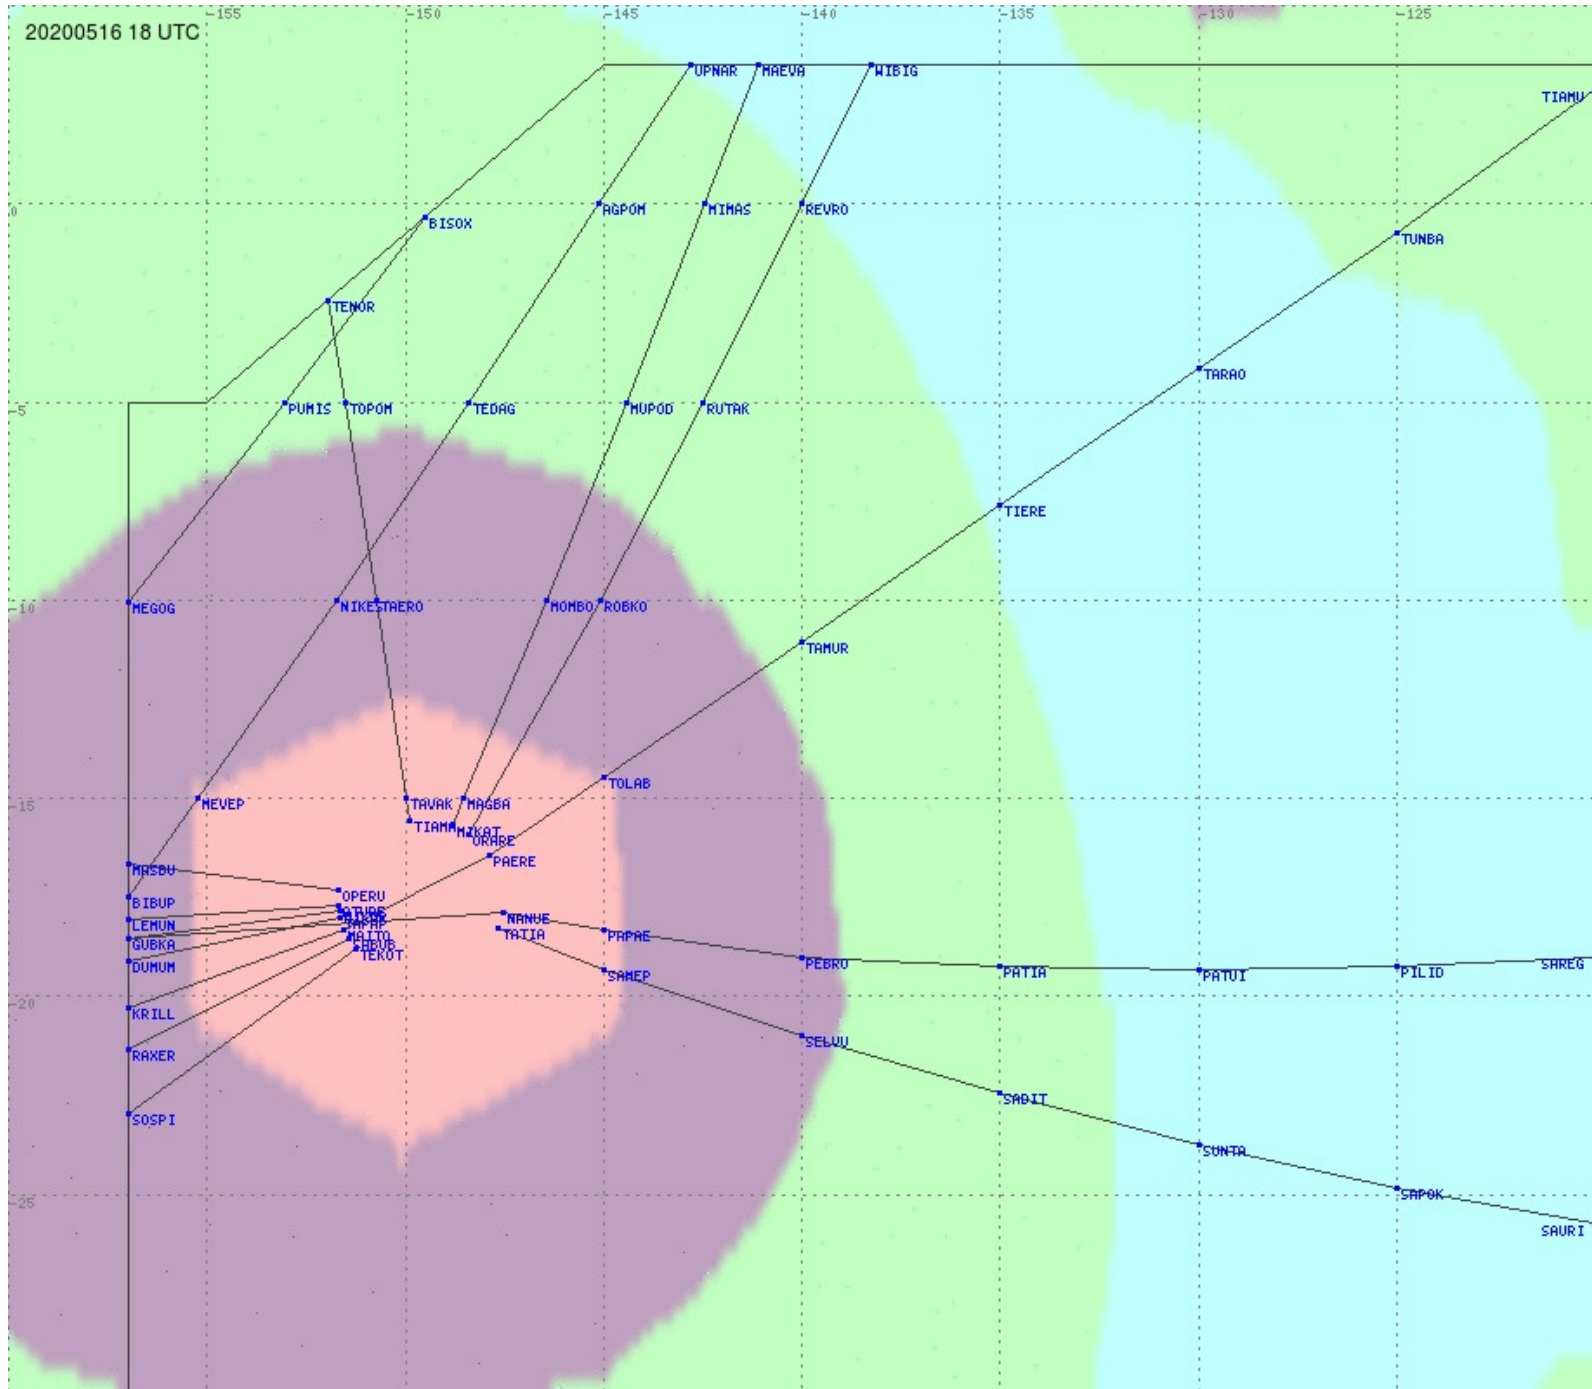

Tahiti FIR - HF Propag - 20200516

2.8 MHz 3.5 MHz 5.6 MHz 8.9 MHz 13.3 MHz 17.9 MHz None