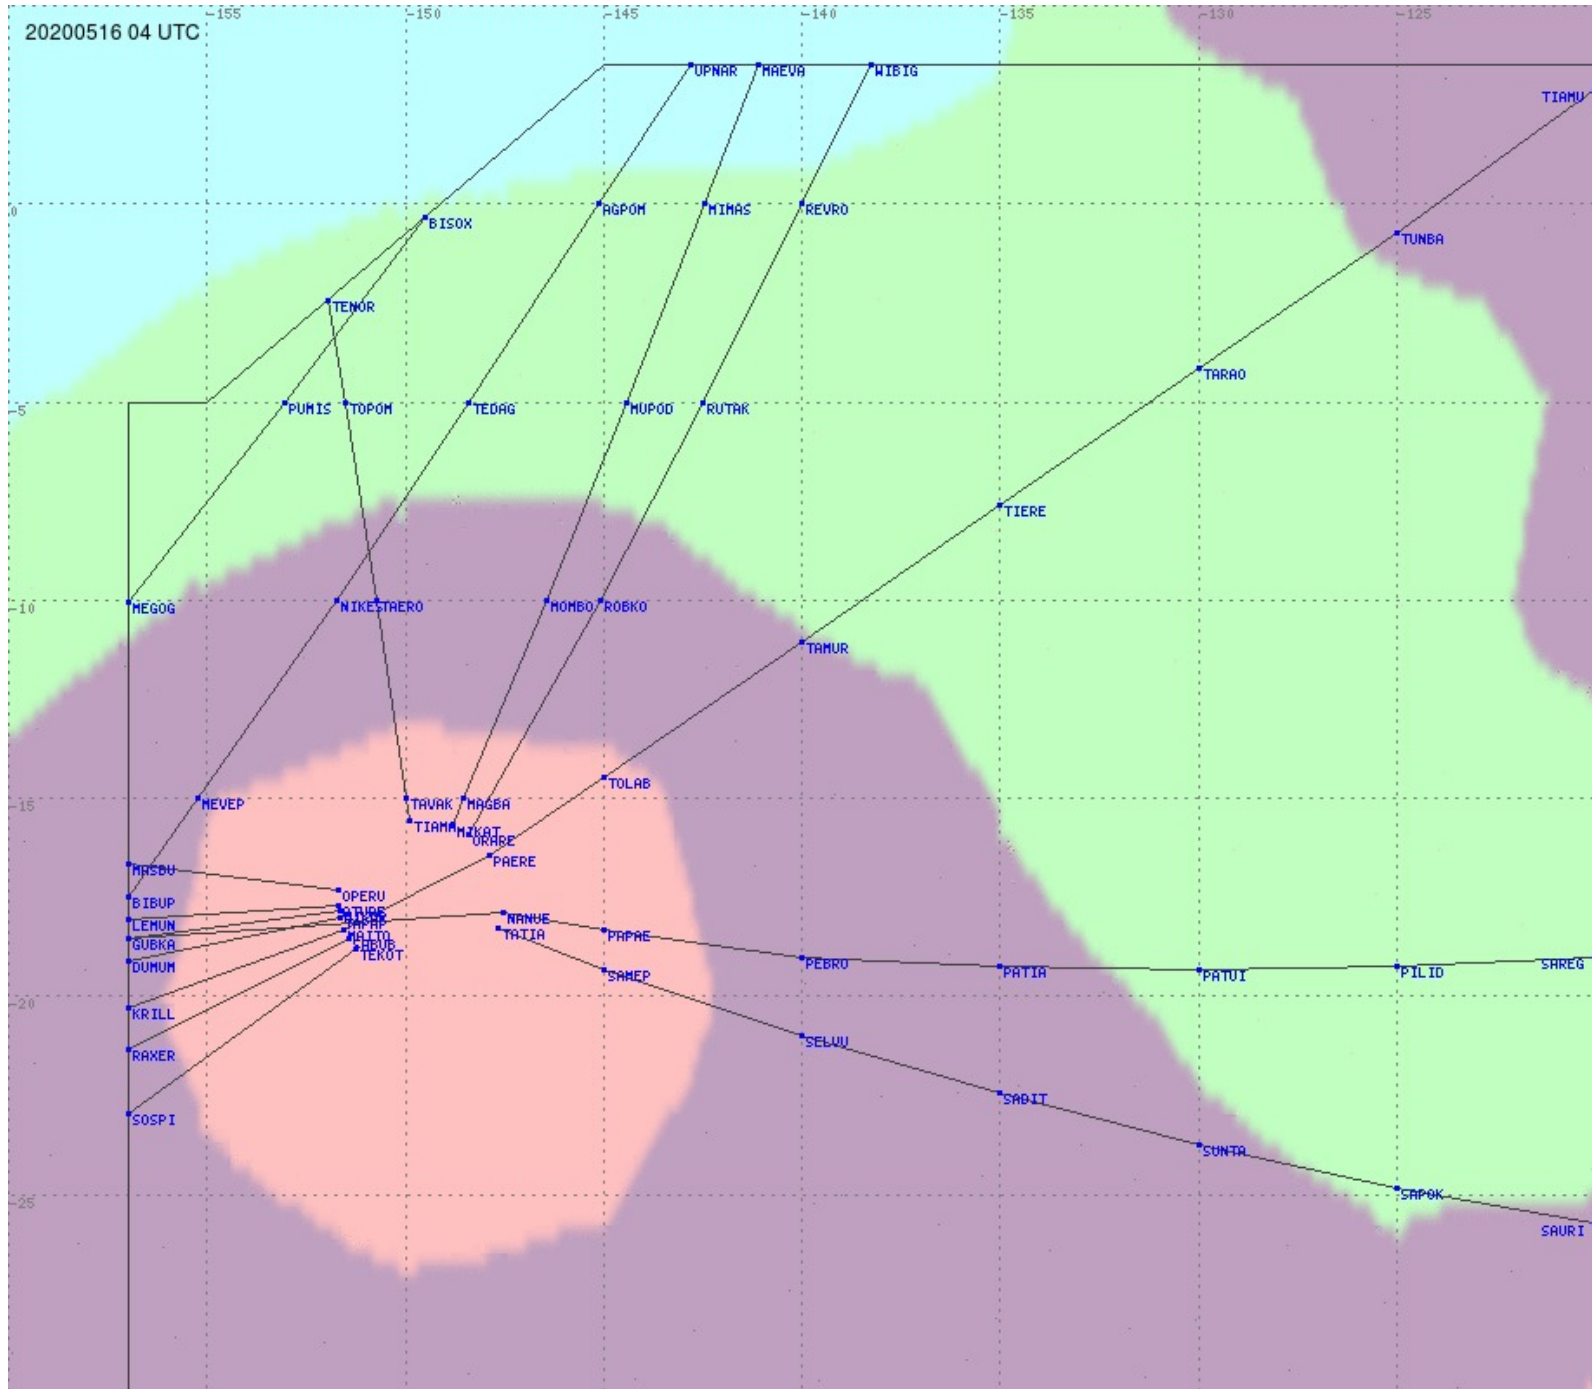

Tahiti FIR - HF Propag - 20200516

2.8 MHz 3.5 MHz 5.6 MHz 8.9 MHz 13.3 MHz 17.9 MHz None