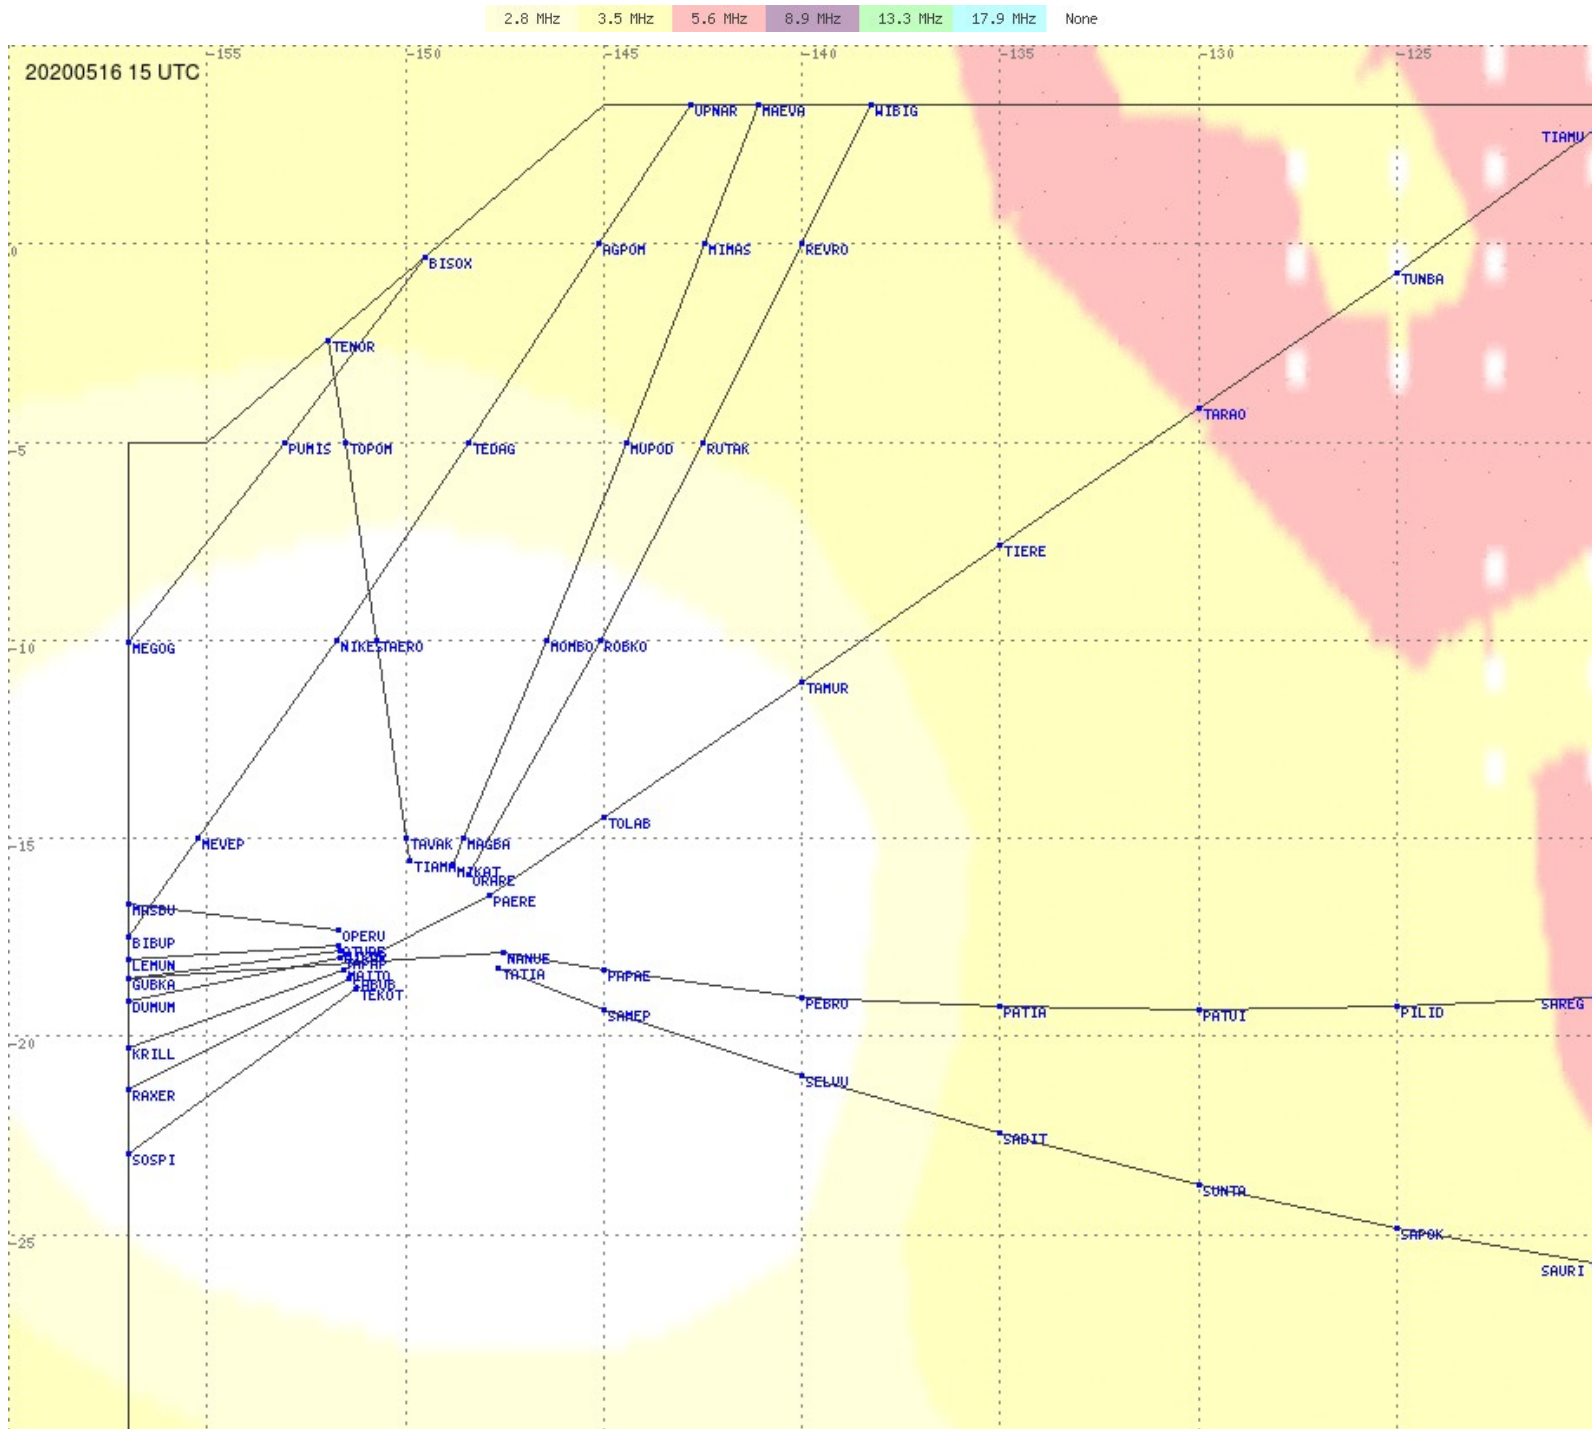

Tahiti FIR - HF Propag - 20200516