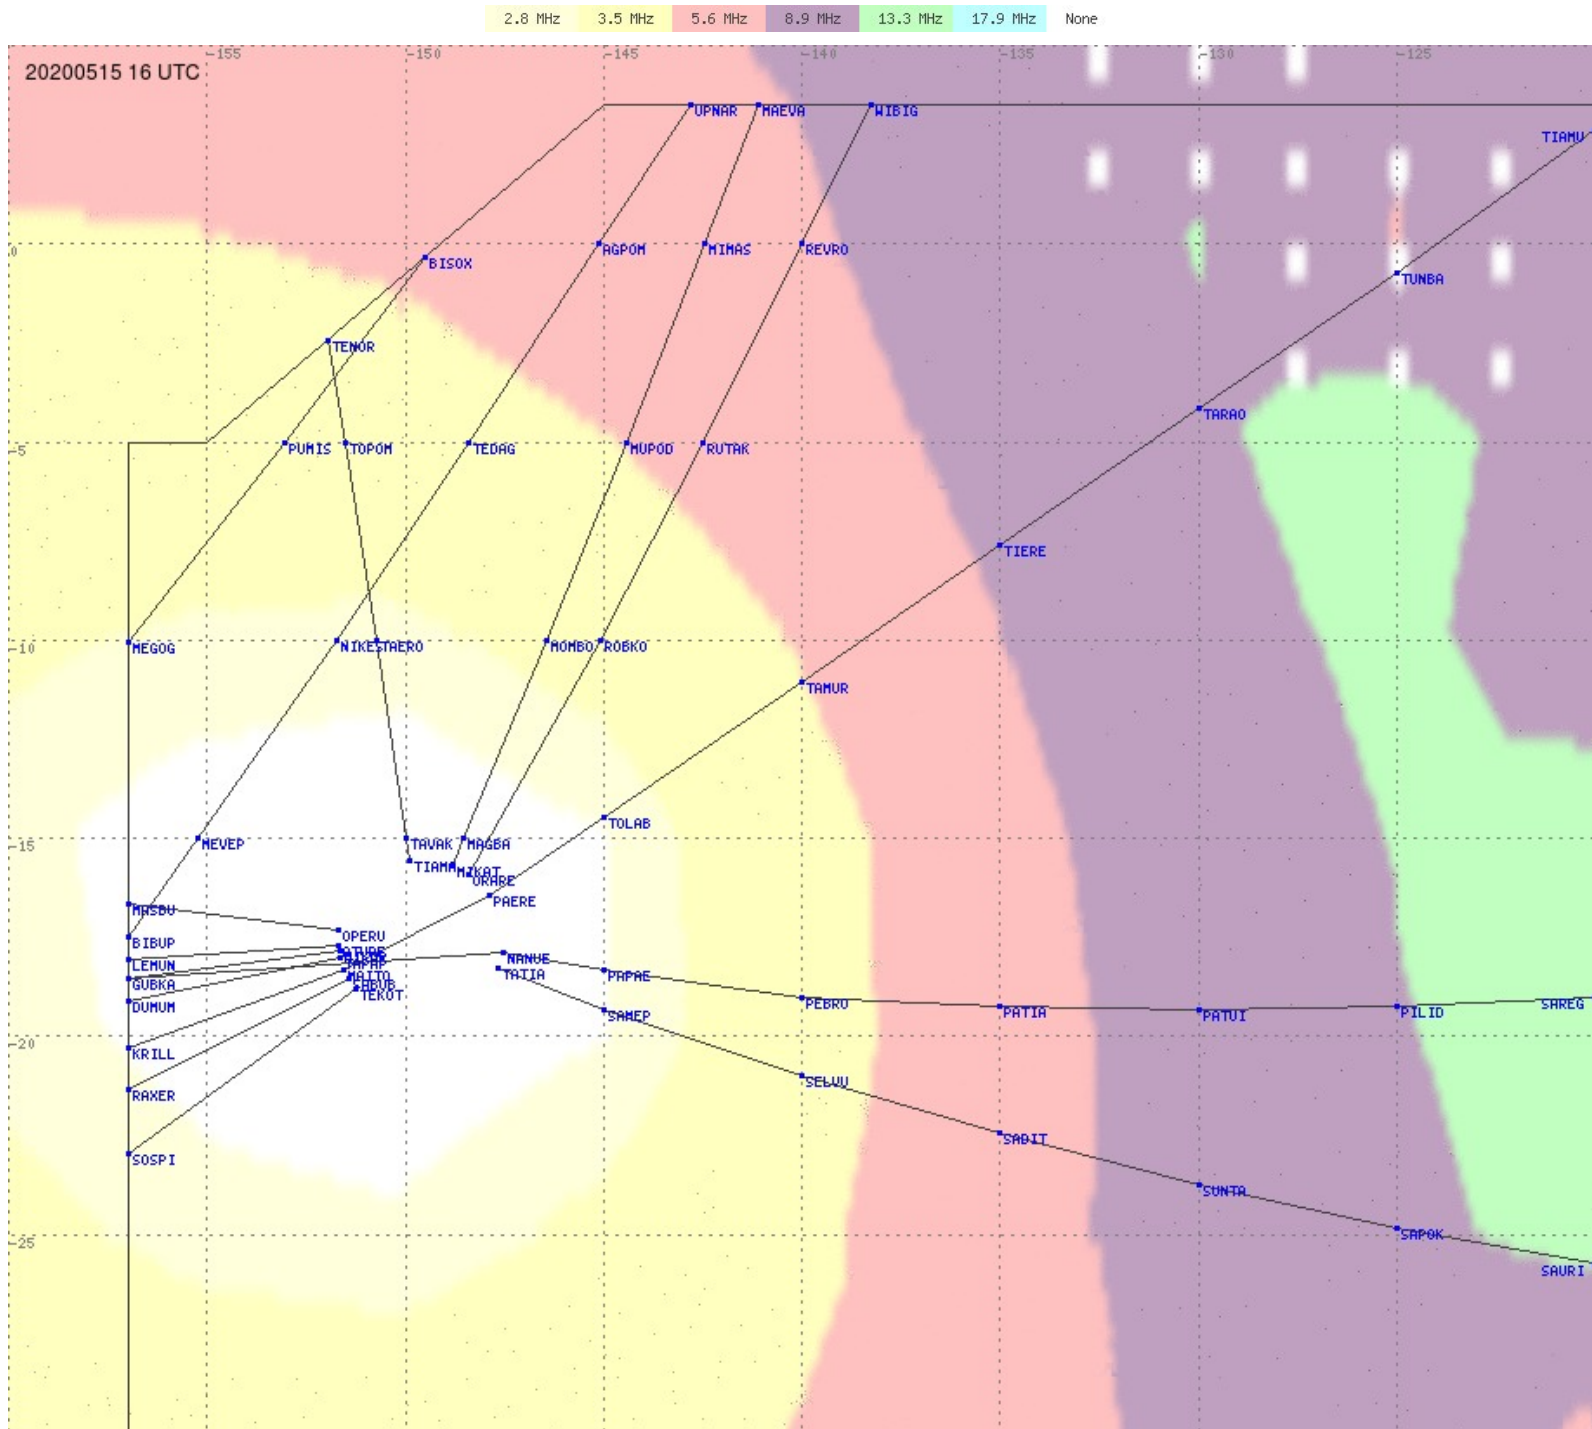

Tahiti FIR - HF Propag - 20200515