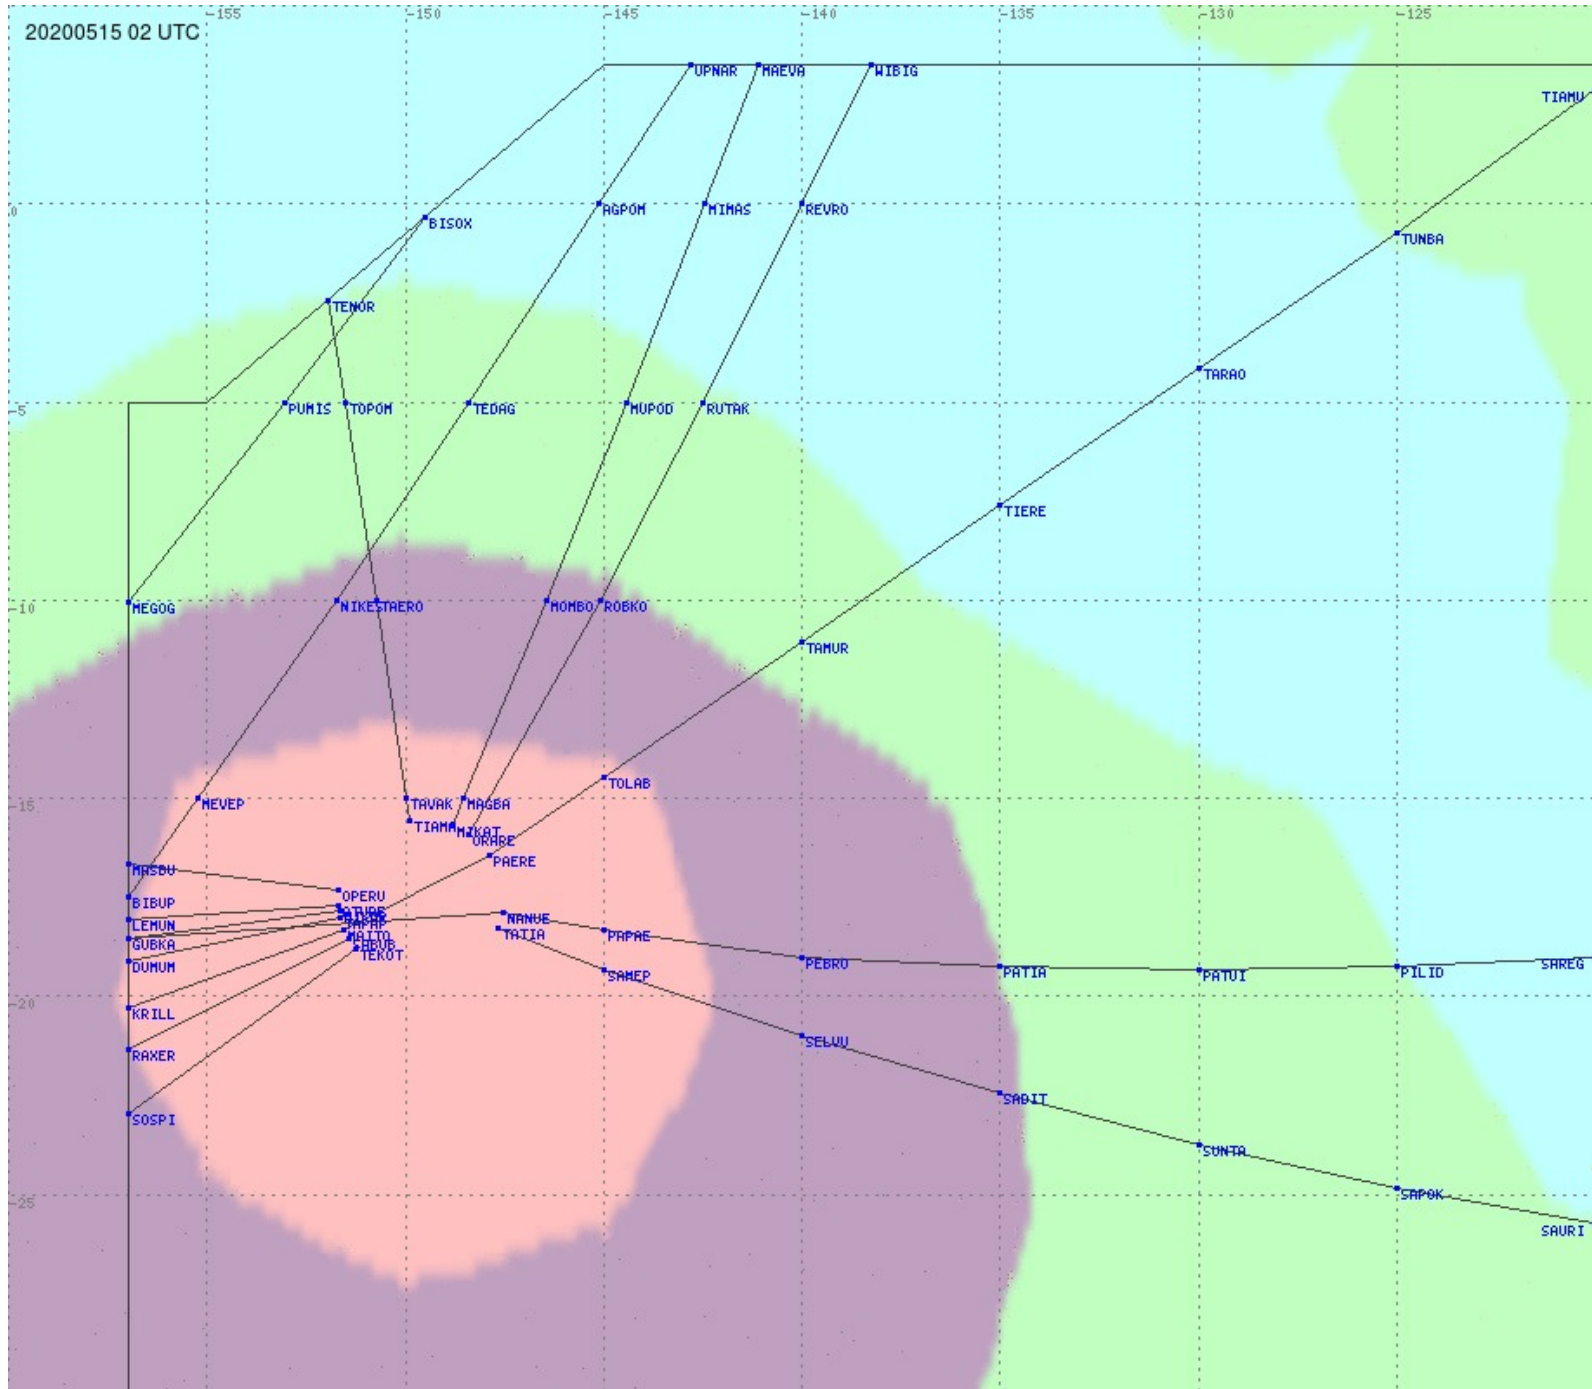

# Tahiti FIR - HF Propag - 20200515

2.8 MHz 3.5 MHz 5.6 MHz 8.9 MHz 13.3 MHz 17.9 MHz None