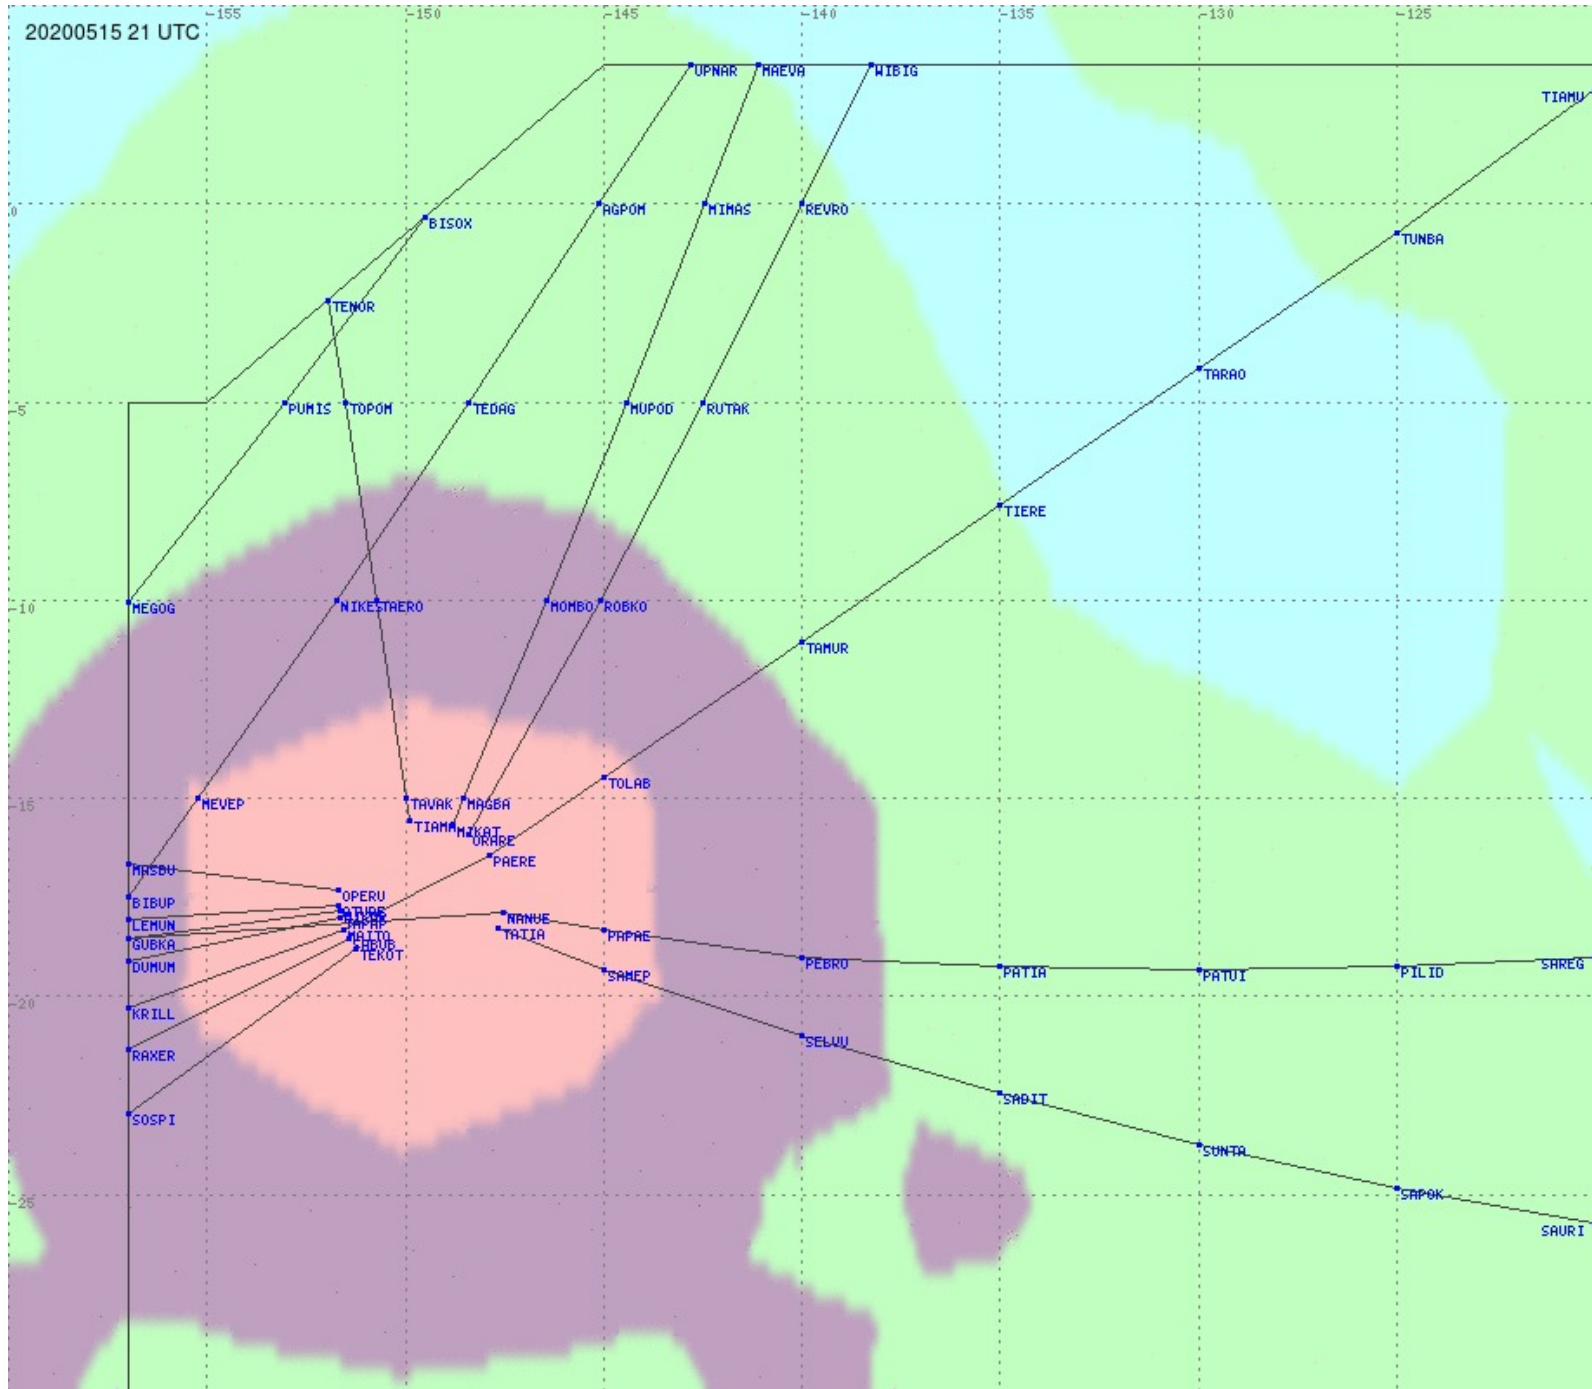

Tahiti FIR - HF Propag - 20200515

2.8 MHz 3.5 MHz 5.6 MHz 8.9 MHz 13.3 MHz 17.9 MHz None