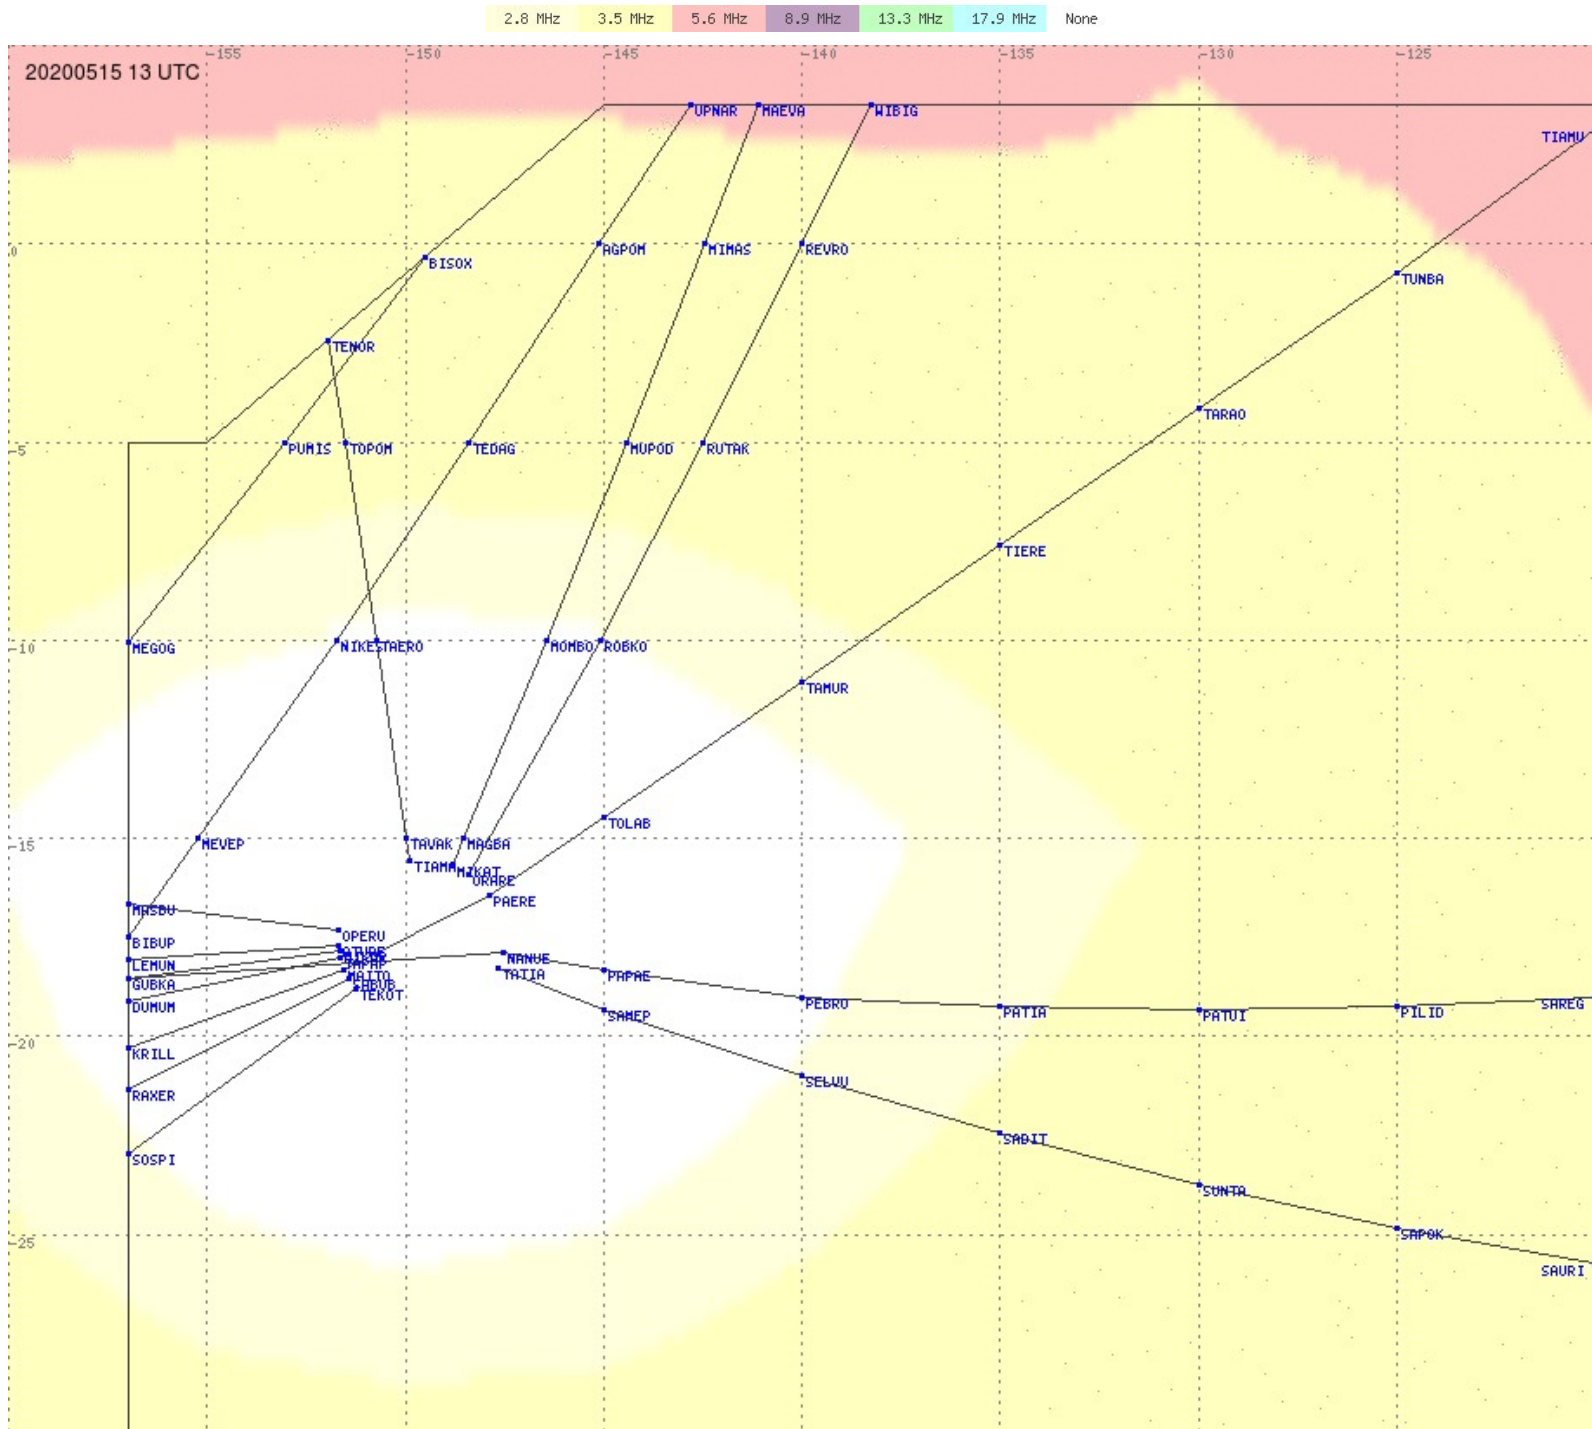

Tahiti FIR - HF Propag - 20200515