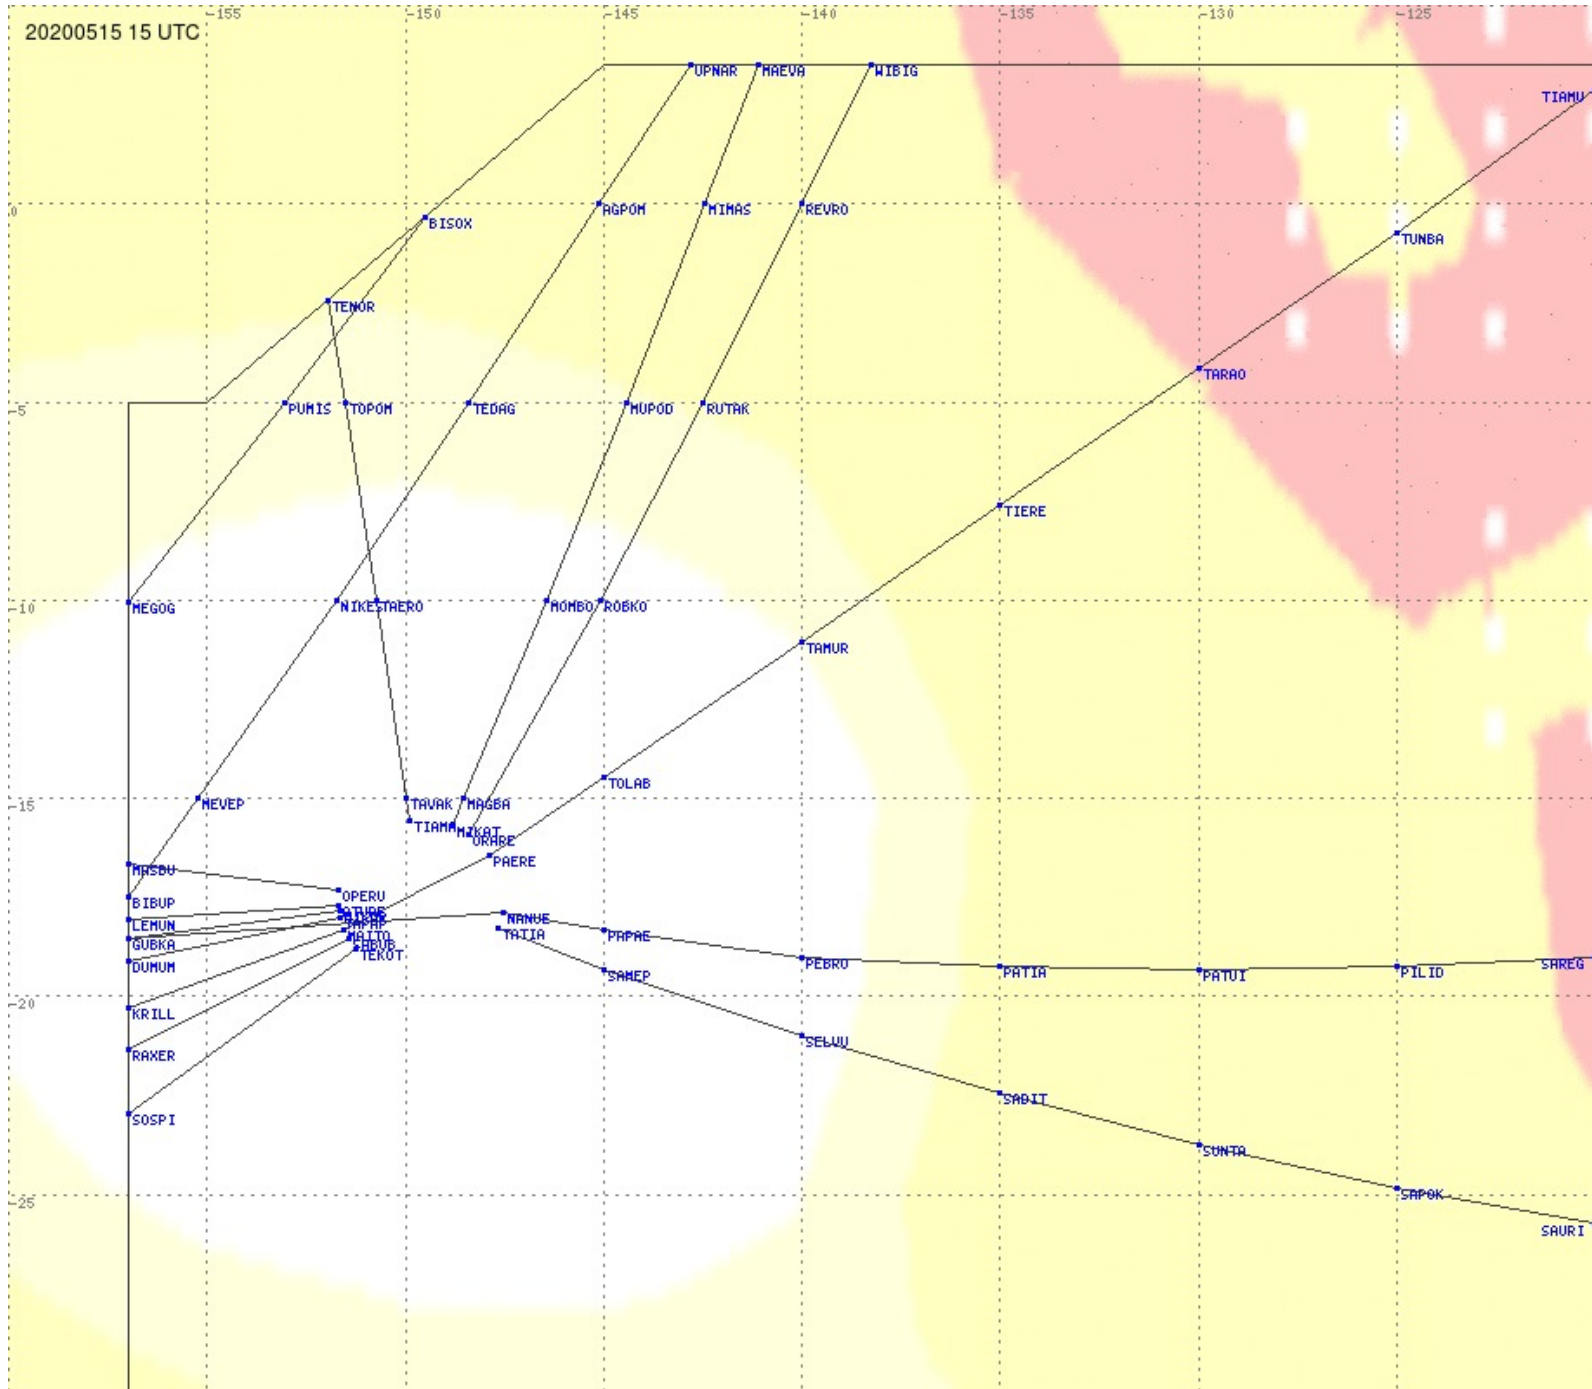

Tahiti FIR - HF Propag - 20200515

2.8 MHz
3.5 MHz
5.6 MHz
8.9 MHz
13.3 MHz
17.9 MHz
None