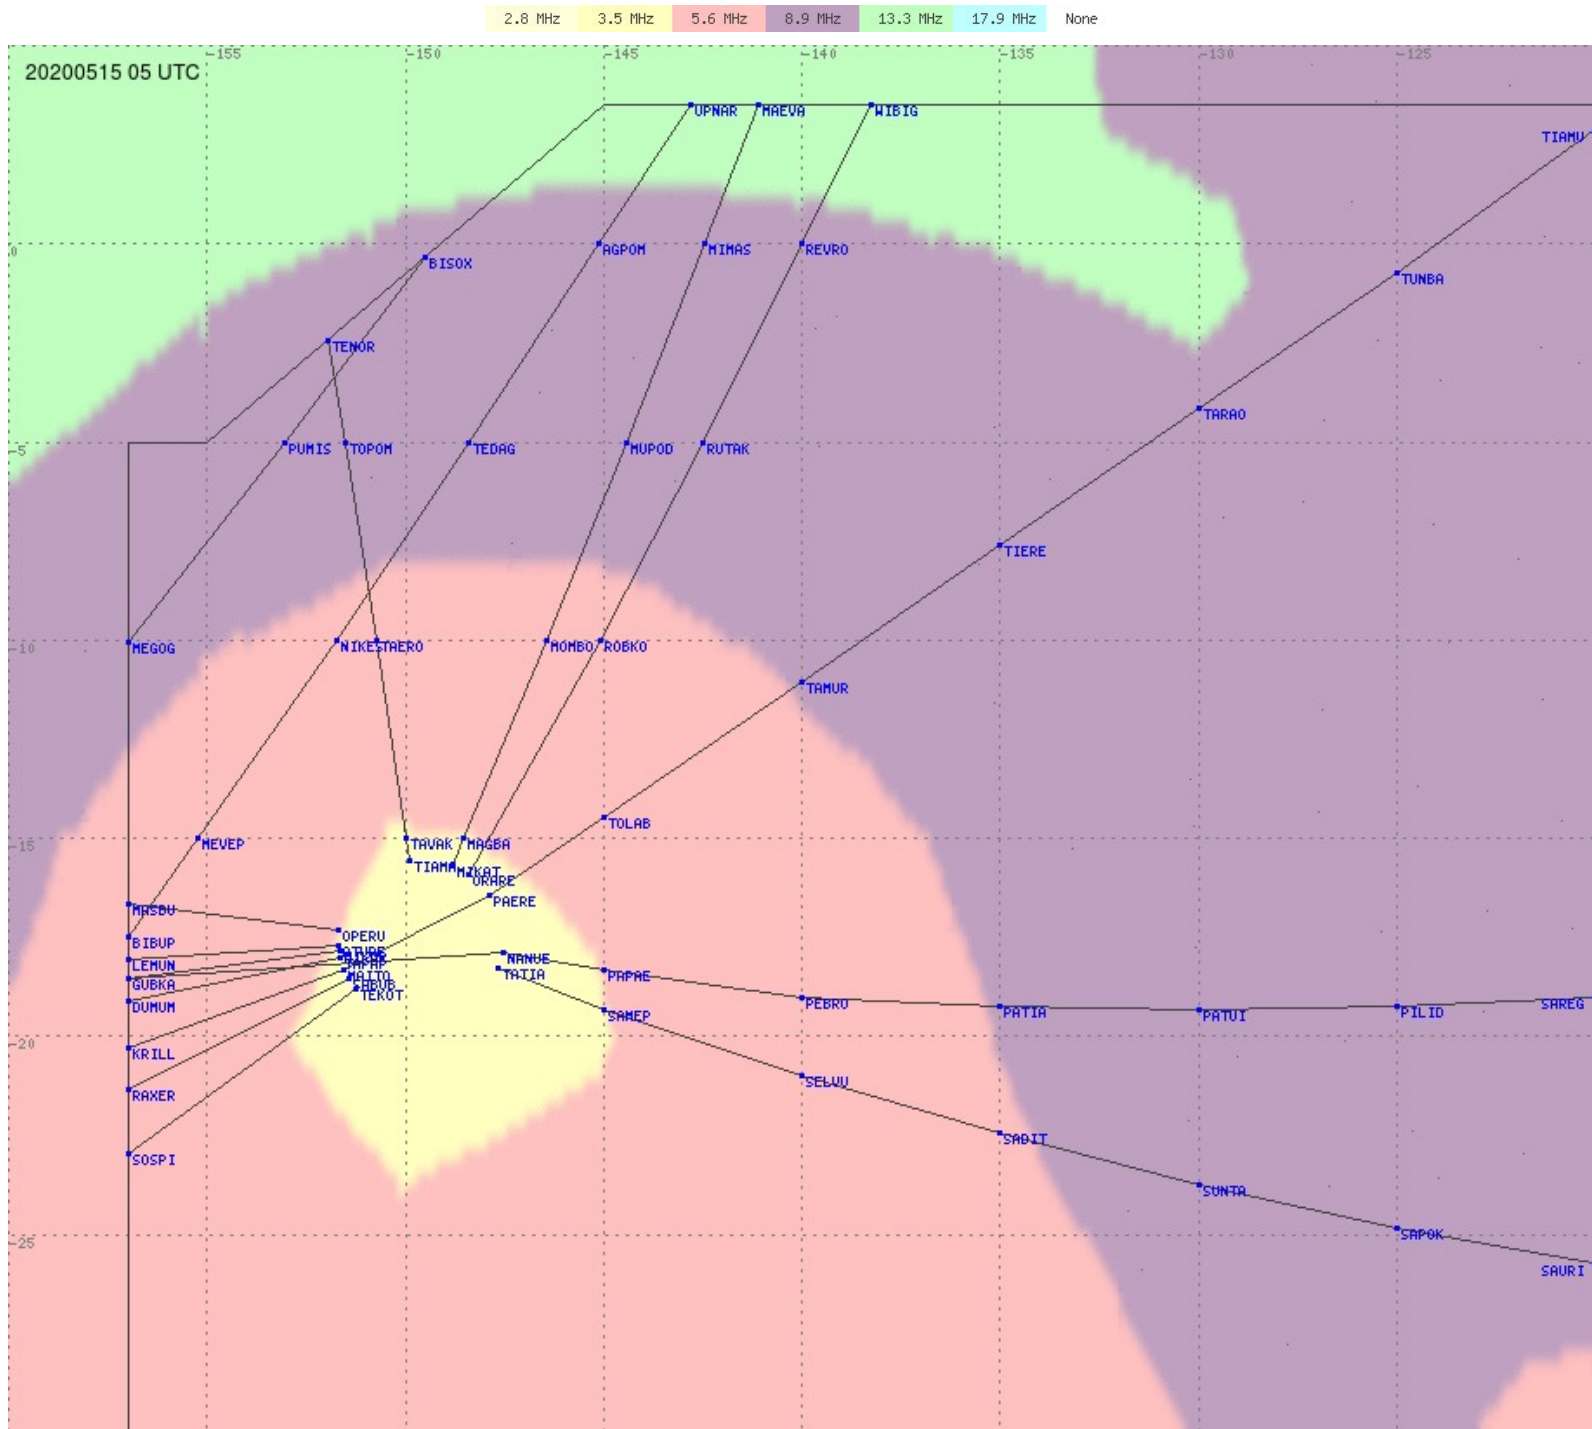

Tahiti FIR - HF Propag - 20200515