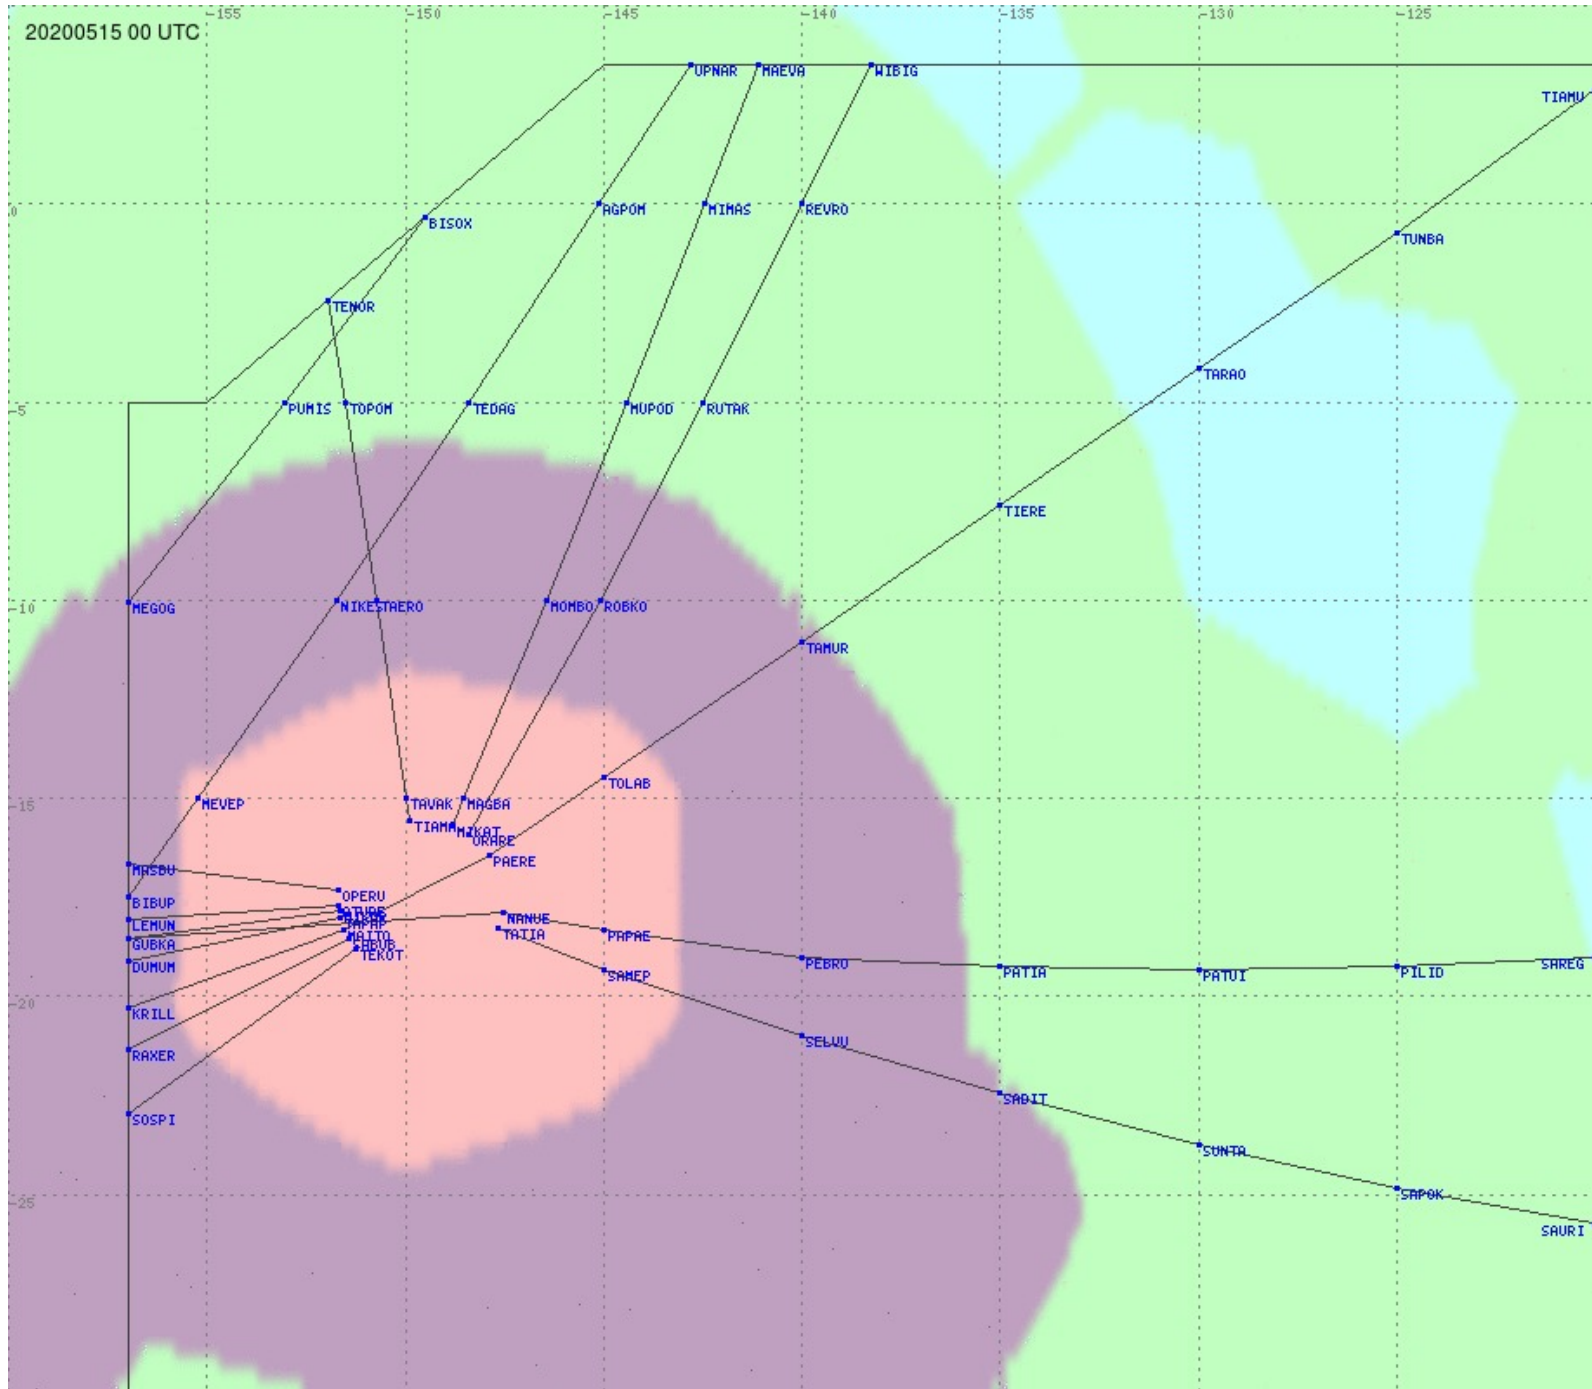

# Tahiti FIR - HF Propag - 20200515

2.8 MHz 3.5 MHz 5.6 MHz 8.9 MHz 13.3 MHz 17.9 MHz None