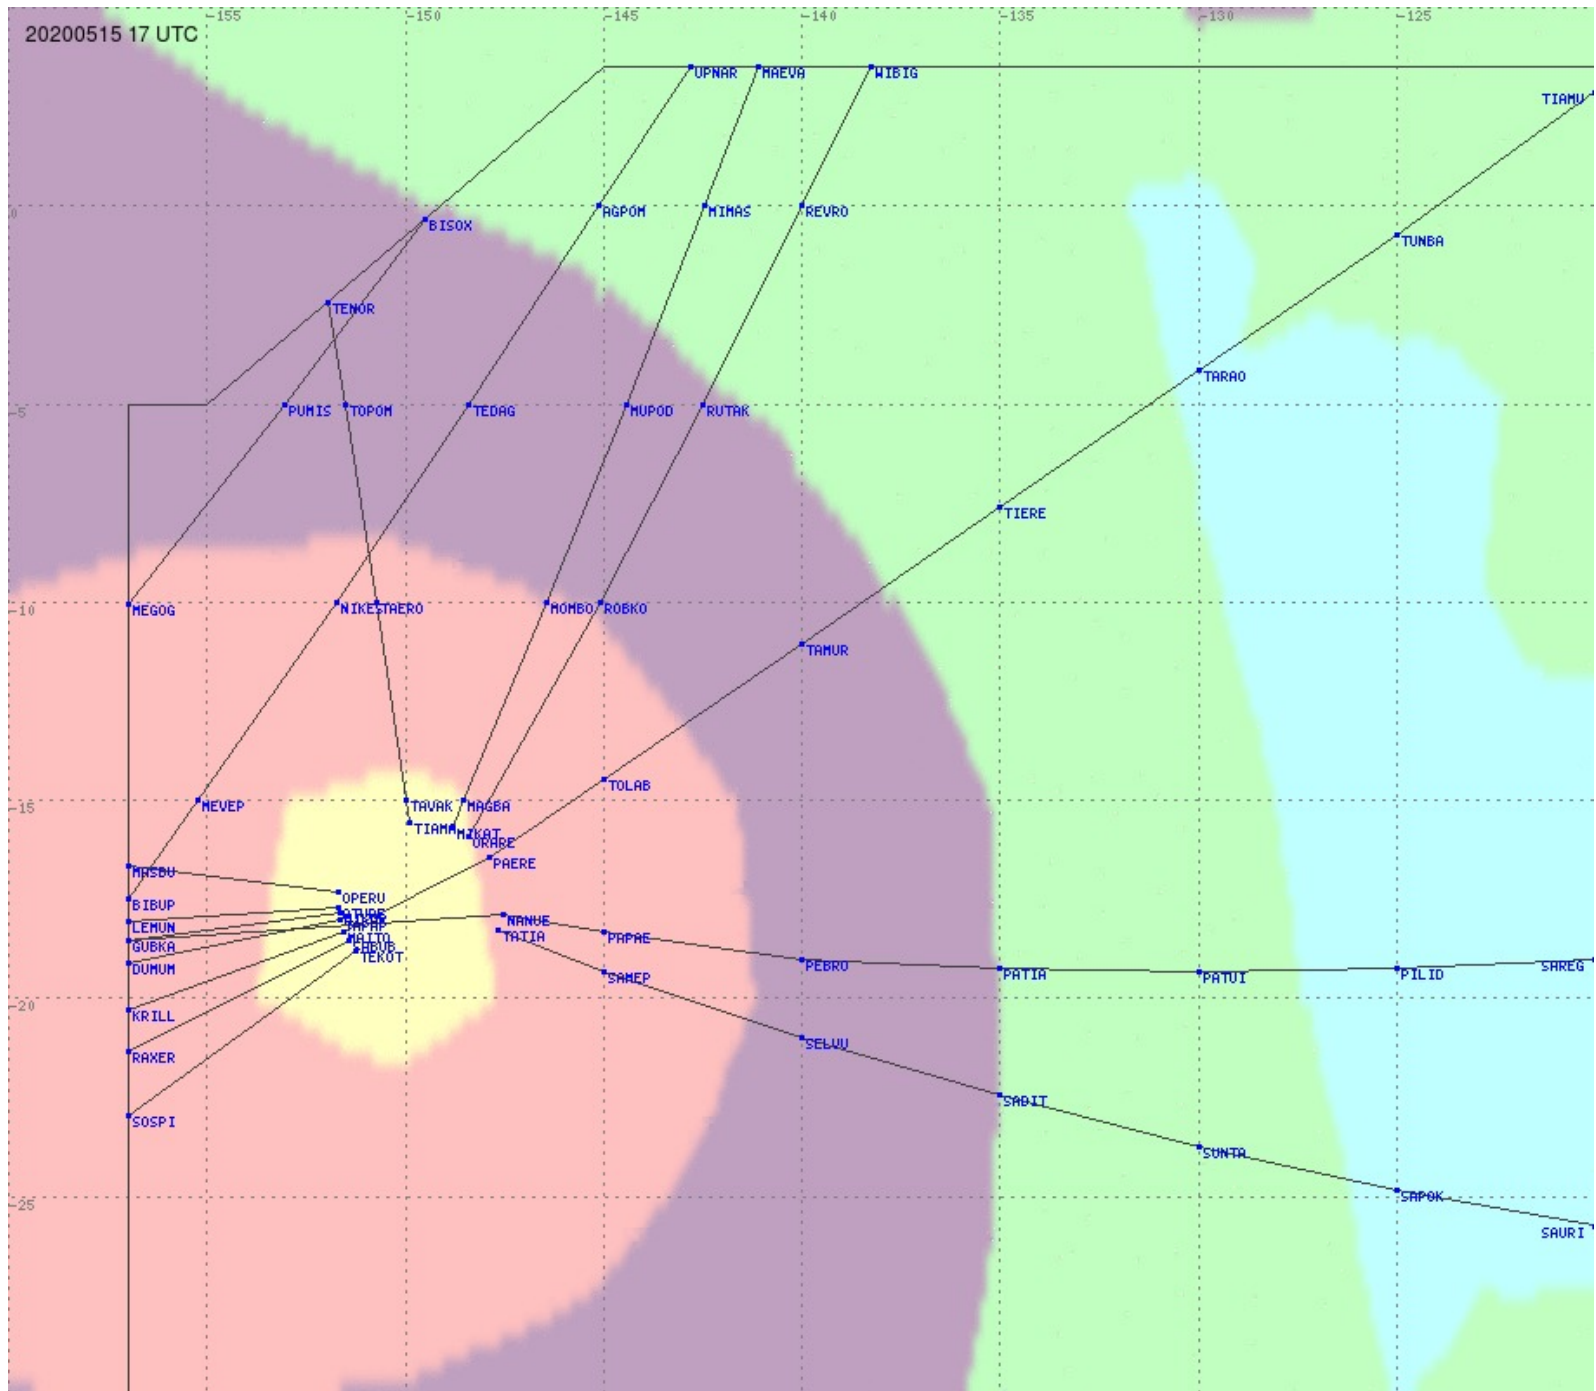

Tahiti FIR - HF Propag - 20200515

2.8 MHz
3.5 MHz
5.6 MHz
8.9 MHz
13.3 MHz
17.9 MHz
None