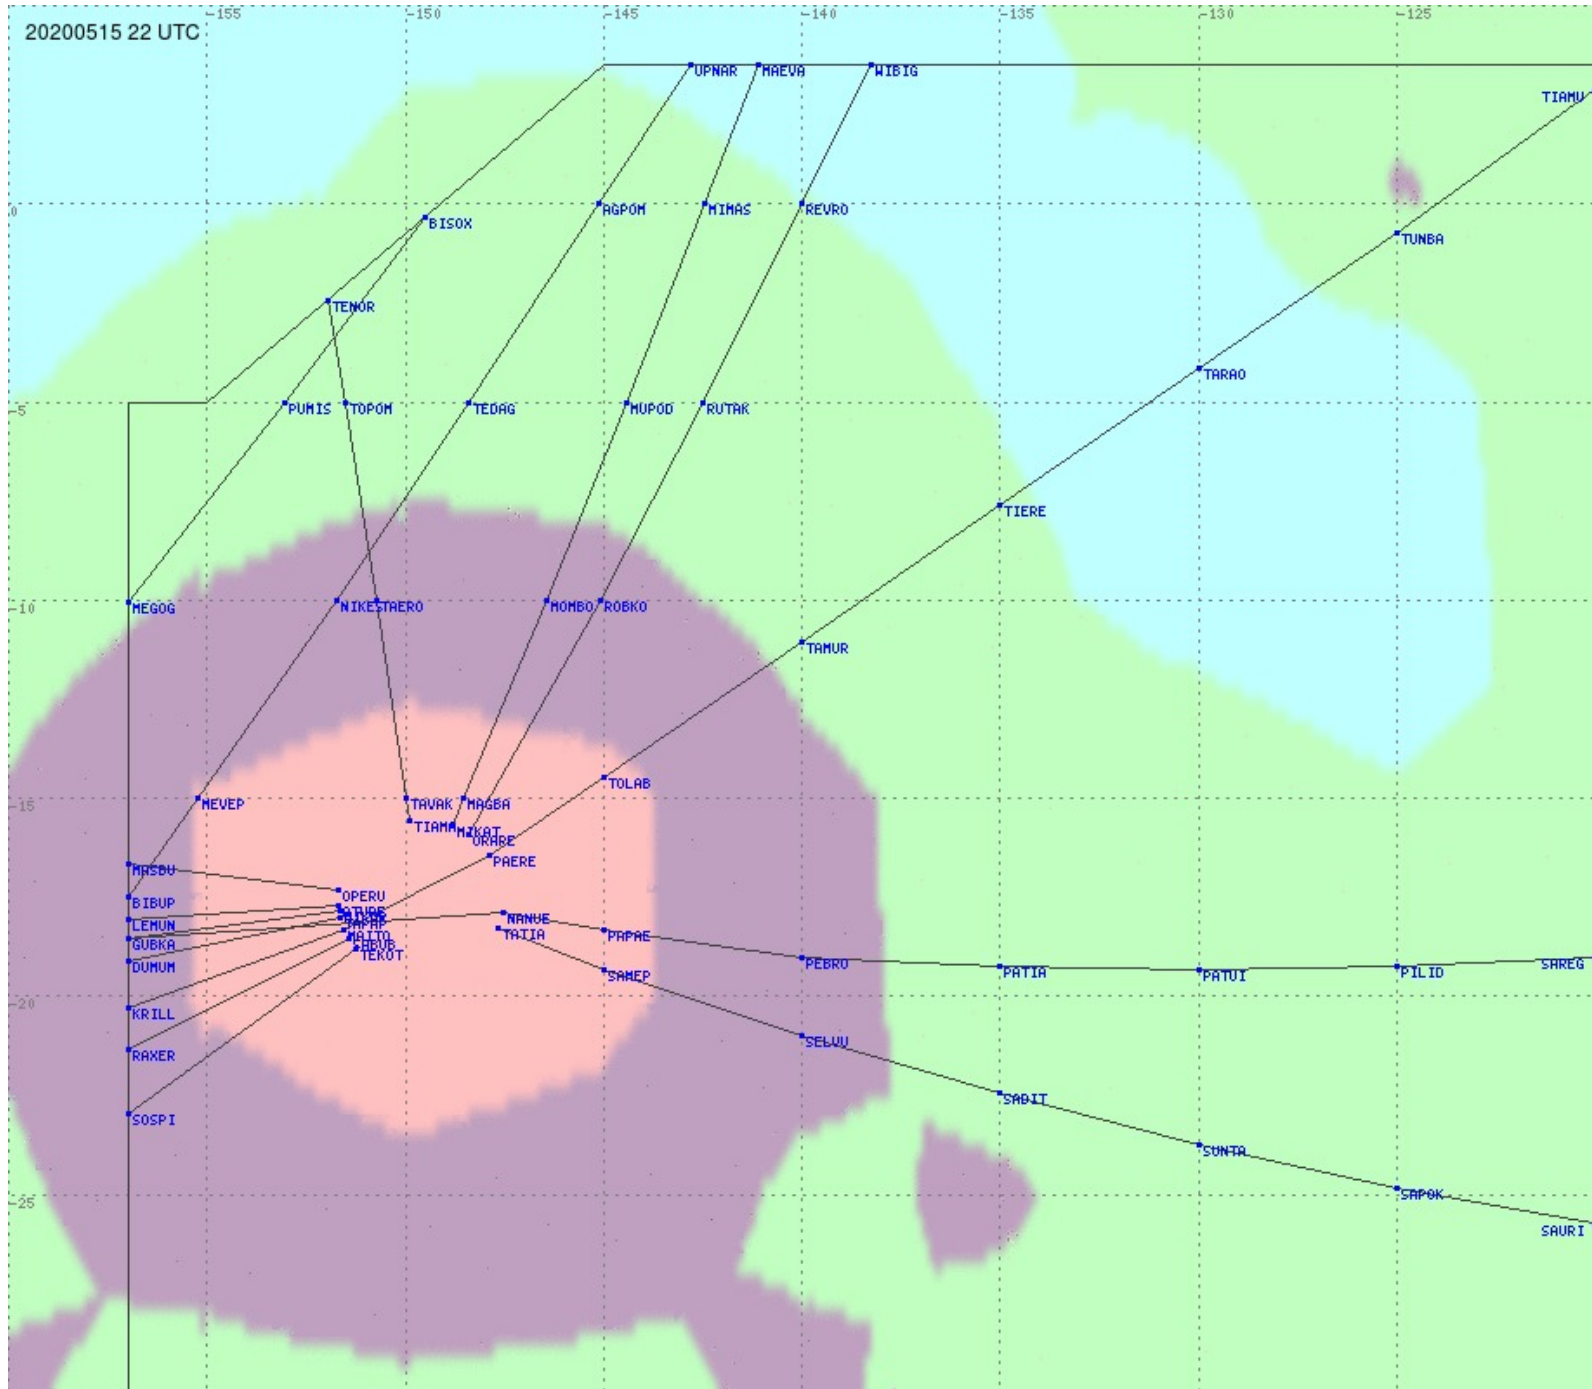

Tahiti FIR - HF Propag - 20200515

2.8 MHz 3.5 MHz 5.6 MHz 8.9 MHz 13.3 MHz 17.9 MHz None