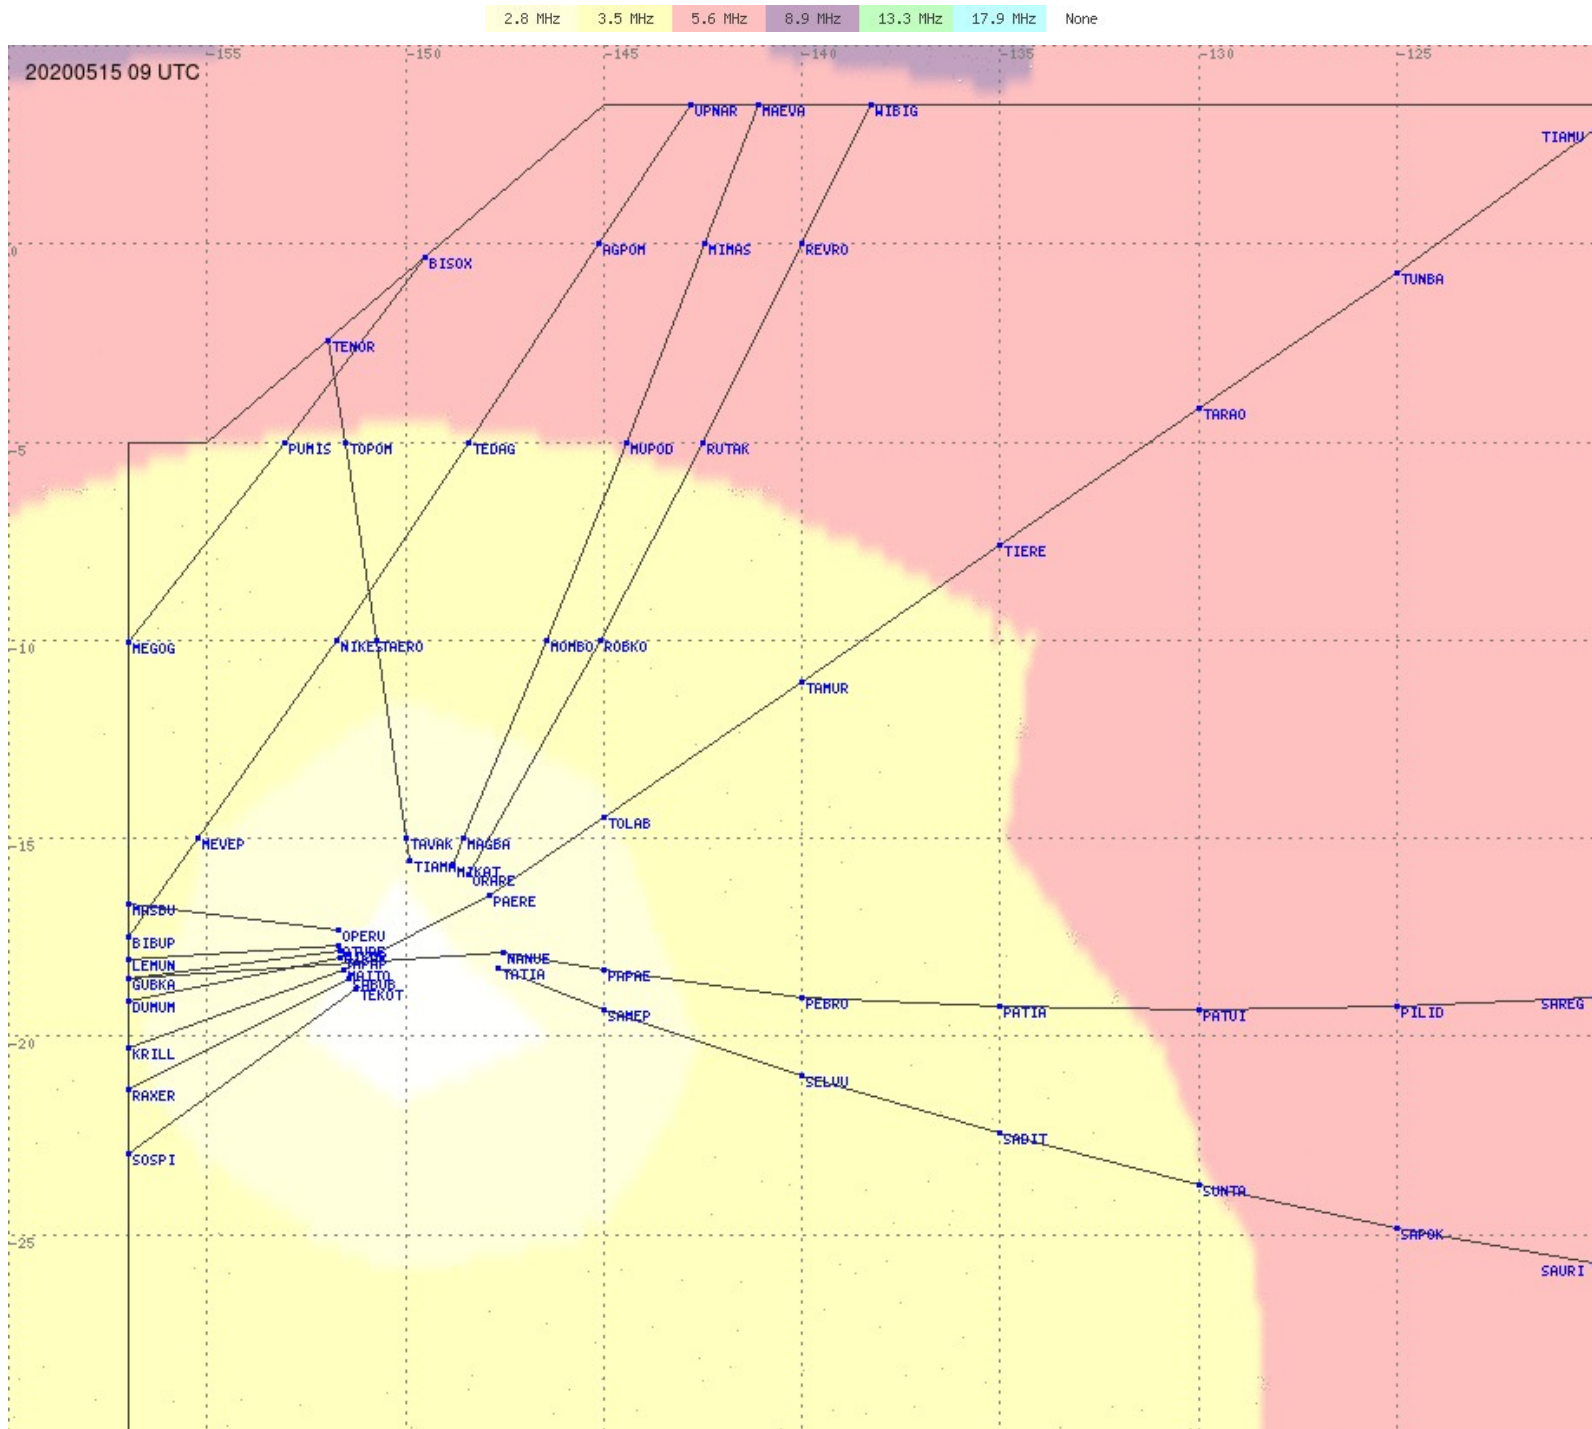

Tahiti FIR - HF Propag - 20200515