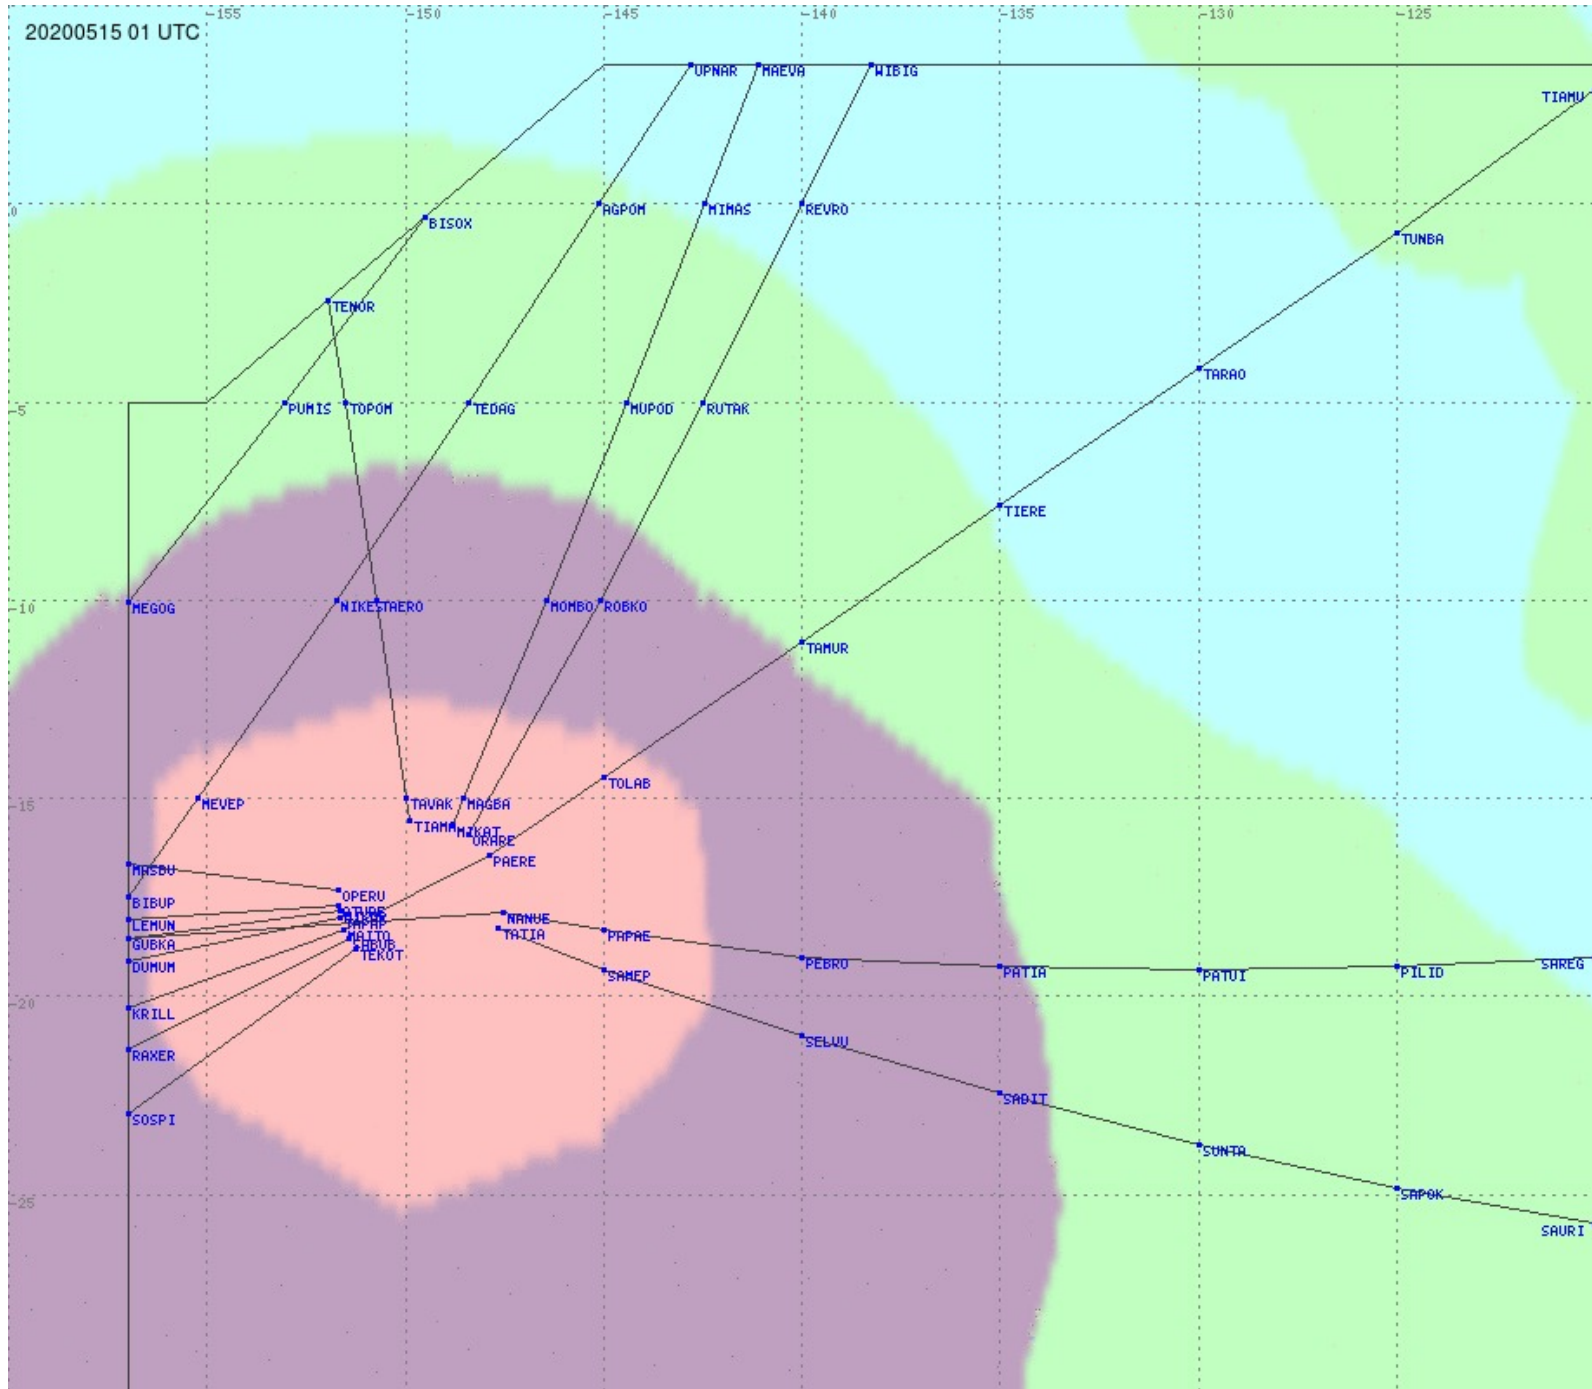

# Tahiti FIR - HF Propag - 20200515

2.8 MHz 3.5 MHz 5.6 MHz 8.9 MHz 13.3 MHz 17.9 MHz None