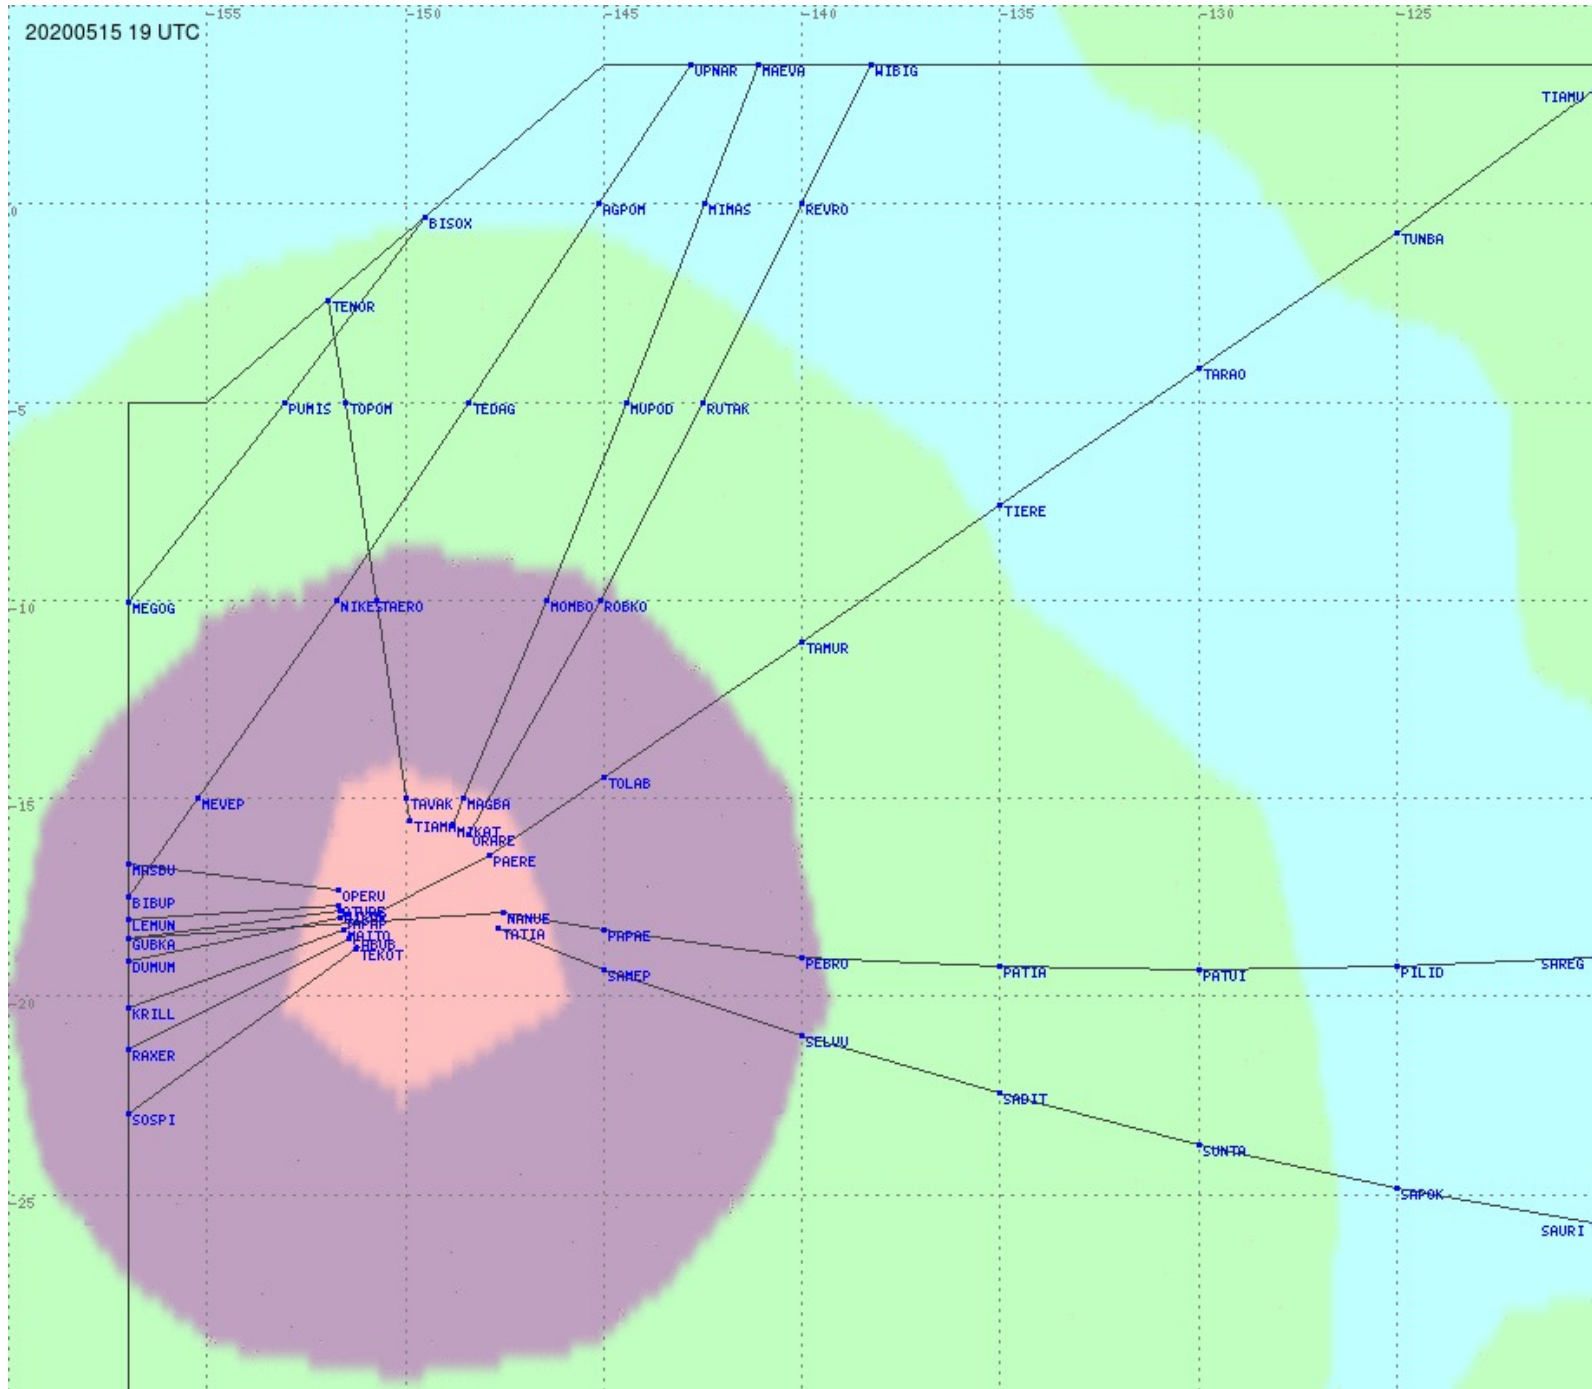

Tahiti FIR - HF Propag - 20200515

2.8 MHz 3.5 MHz 5.6 MHz 8.9 MHz 13.3 MHz 17.9 MHz None