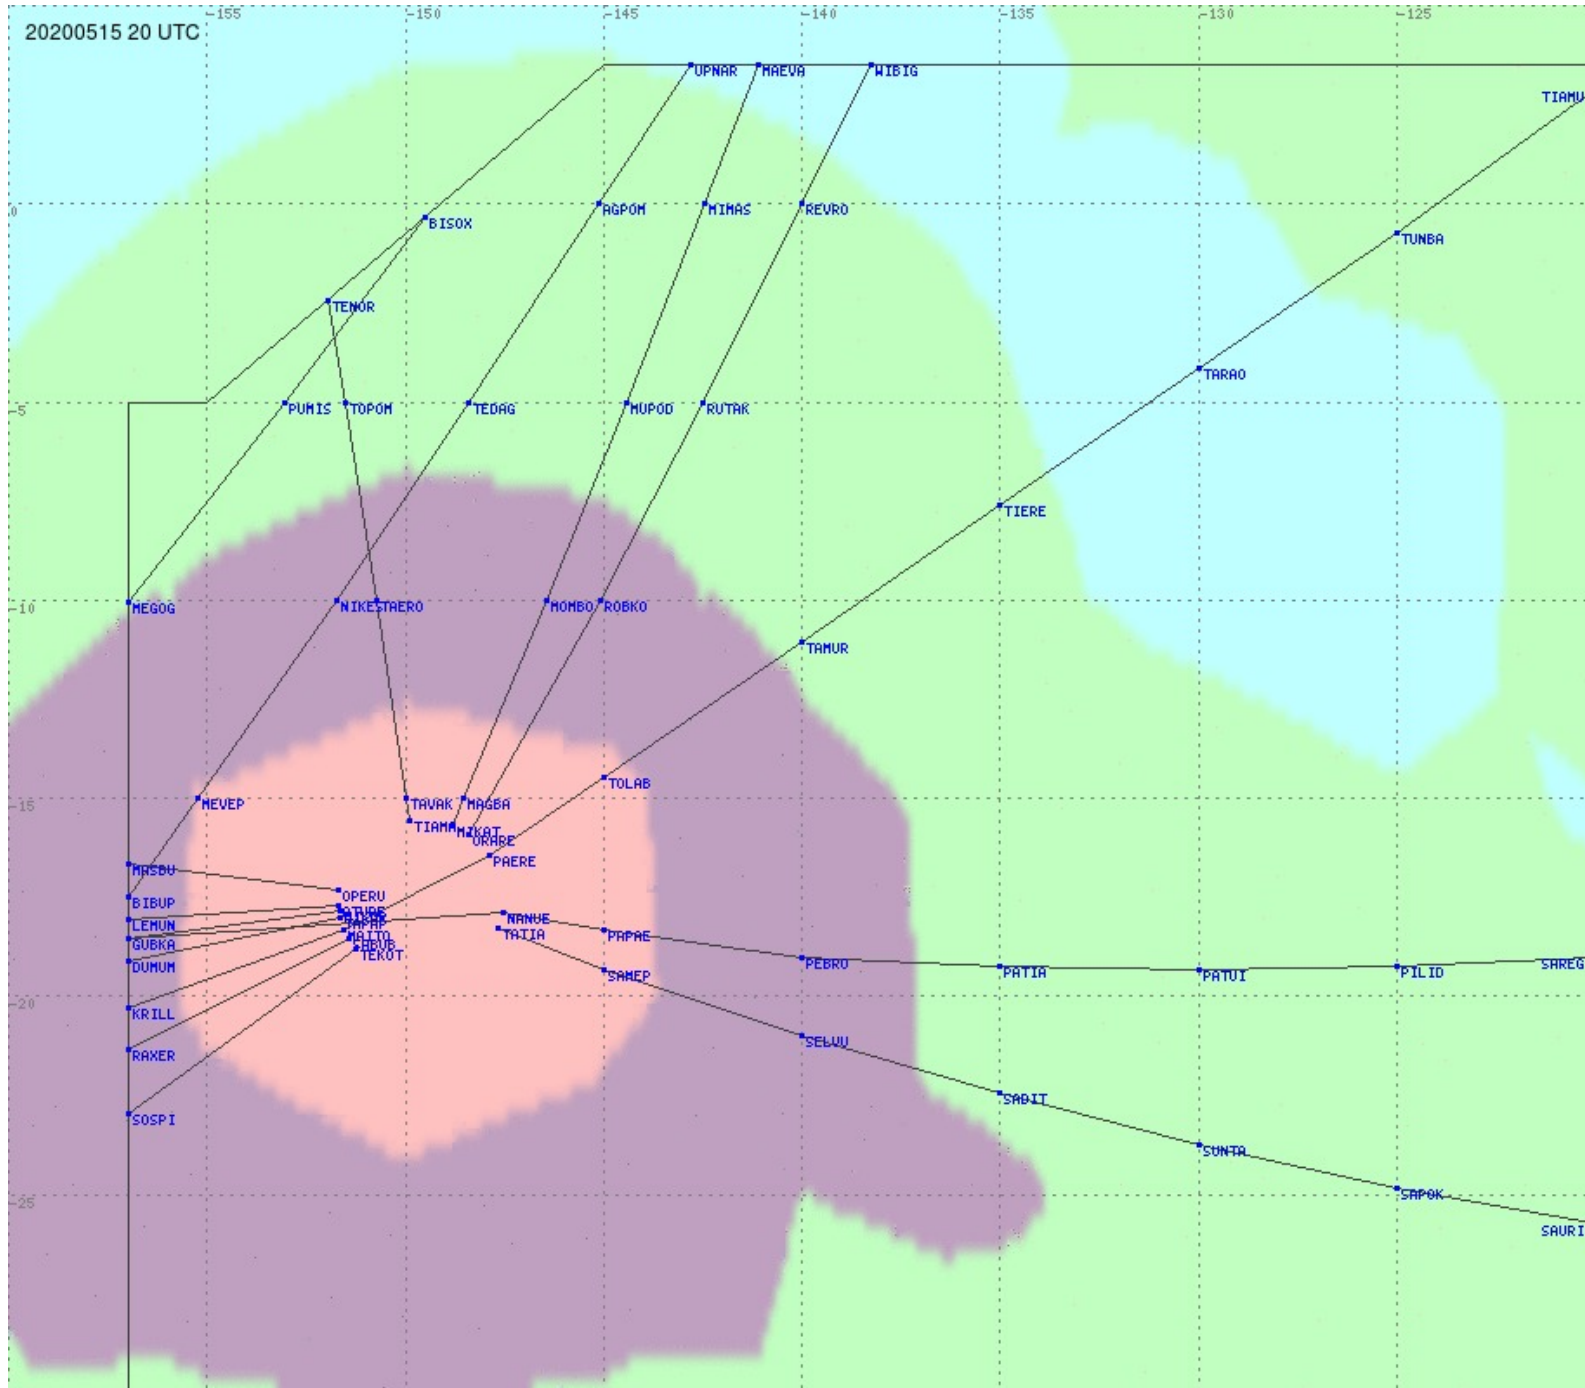

Tahiti FIR - HF Propag - 20200515

2.8 MHz 3.5 MHz 5.6 MHz 8.9 MHz 13.3 MHz 17.9 MHz None