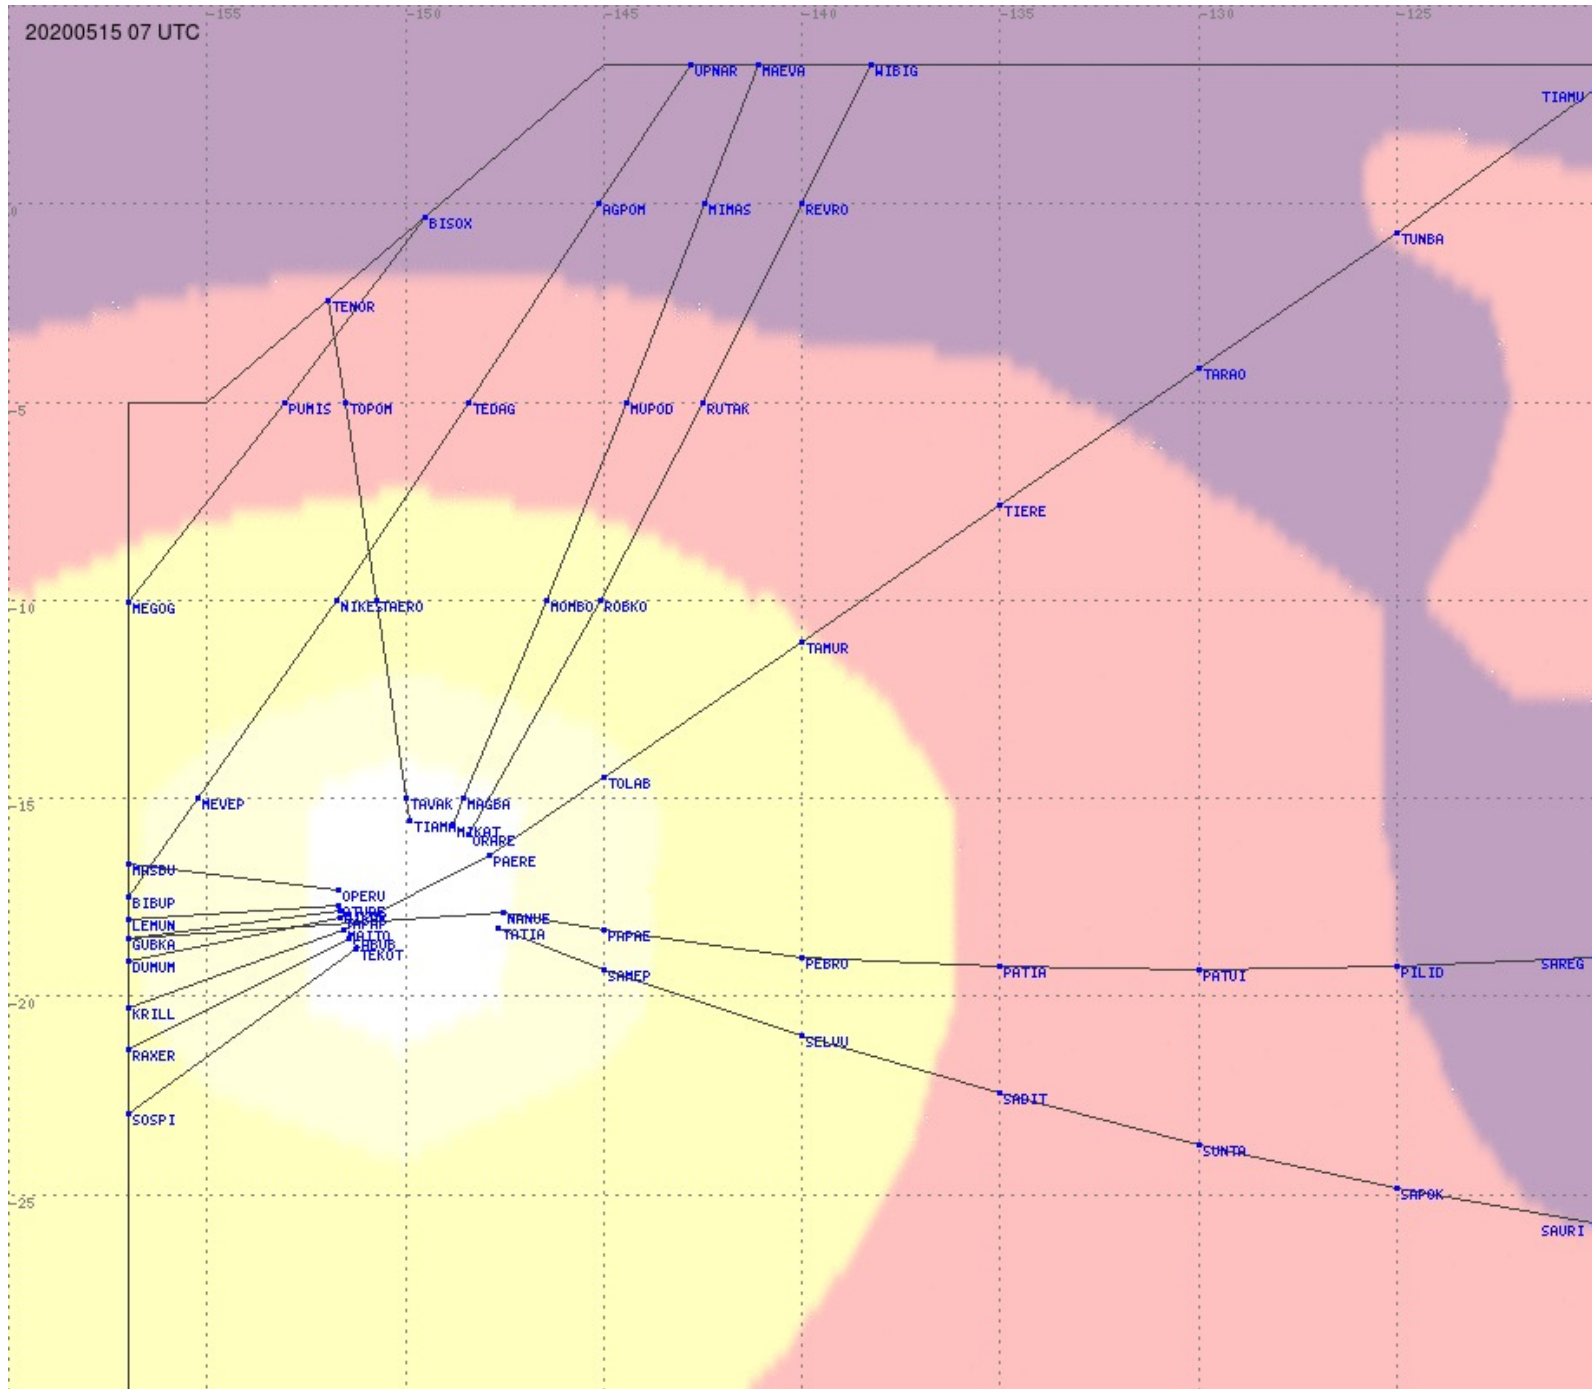

Tahiti FIR - HF Propag - 20200515

2.8 MHz 3.5 MHz 5.6 MHz 8.9 MHz 13.3 MHz 17.9 MHz None