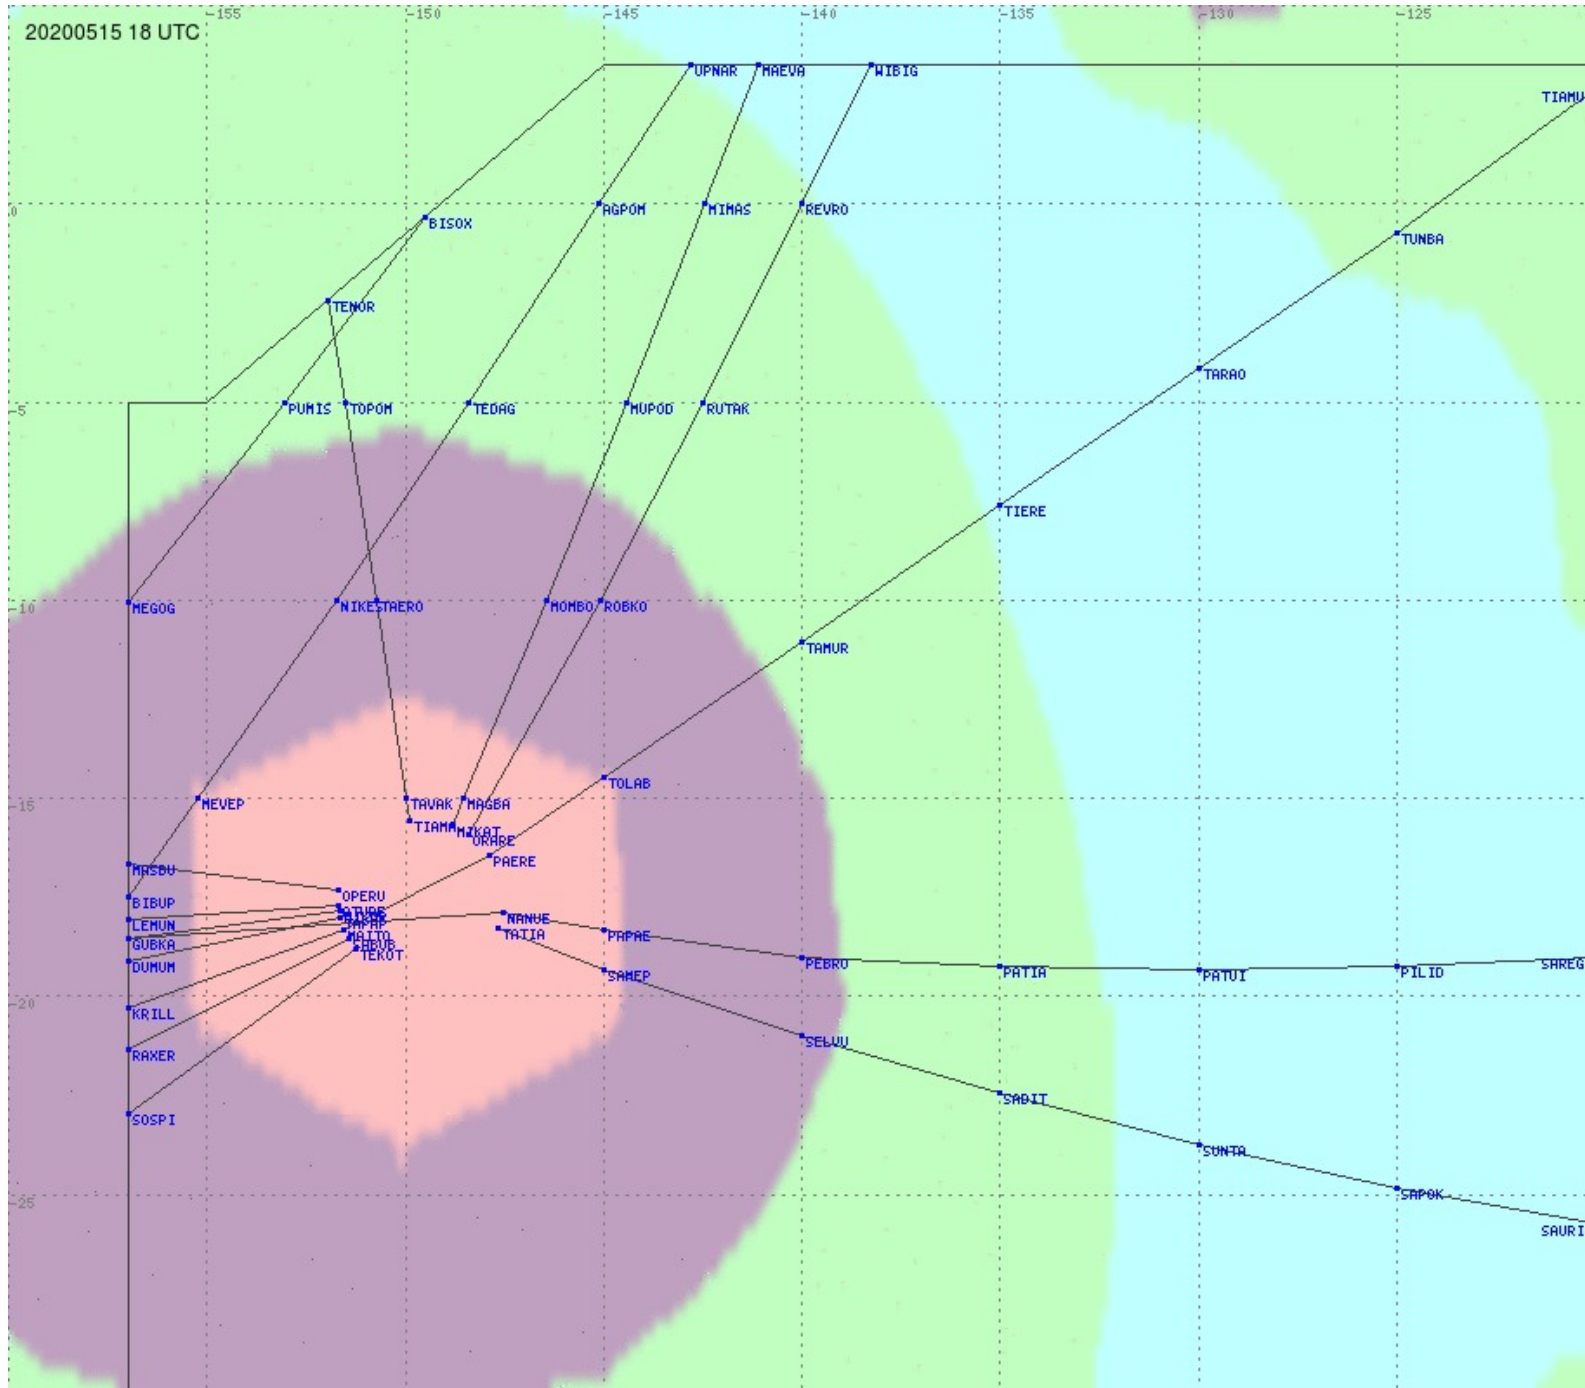

Tahiti FIR - HF Propag - 20200515

2.8 MHz 3.5 MHz 5.6 MHz 8.9 MHz 13.3 MHz 17.9 MHz None