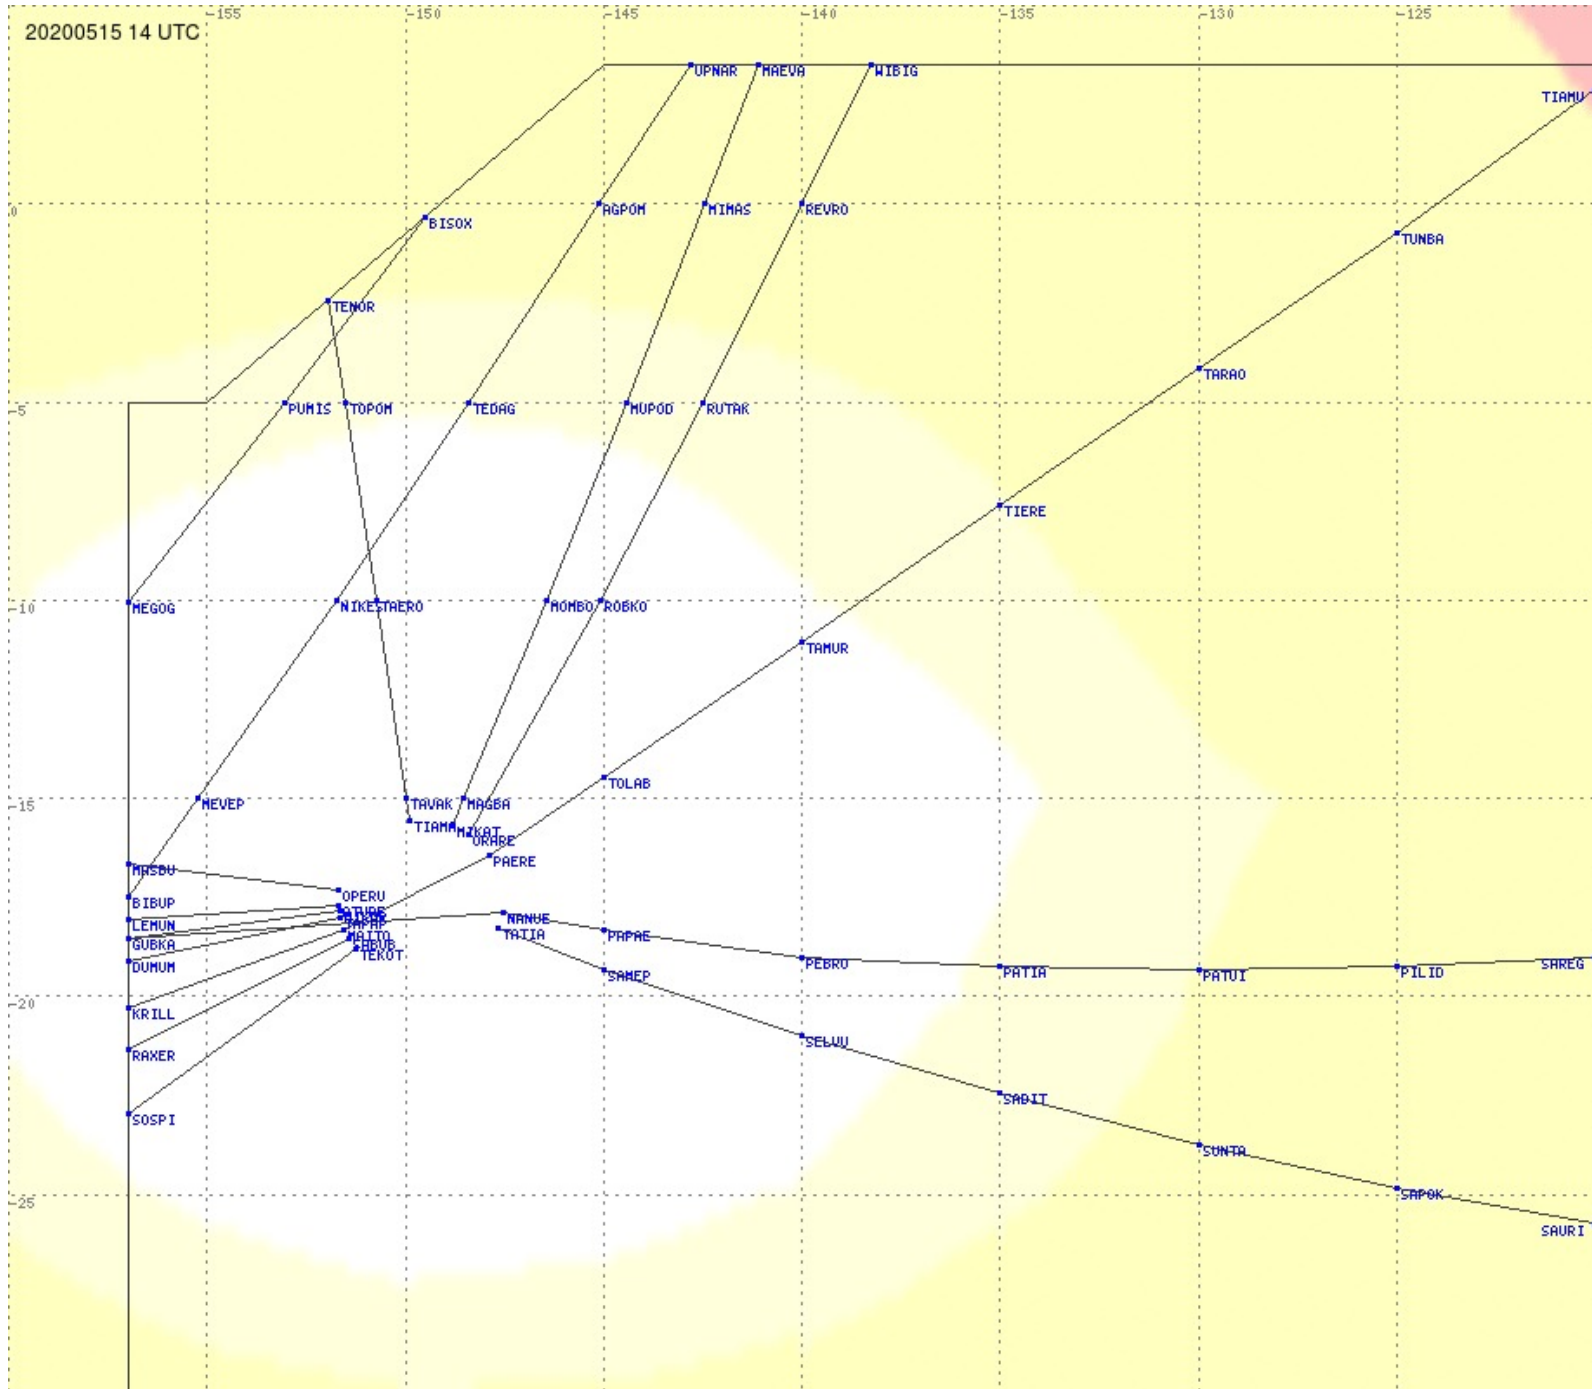

Tahiti FIR - HF Propag - 20200515

2.8 MHz 3.5 MHz 5.6 MHz 8.9 MHz 13.3 MHz 17.9 MHz None