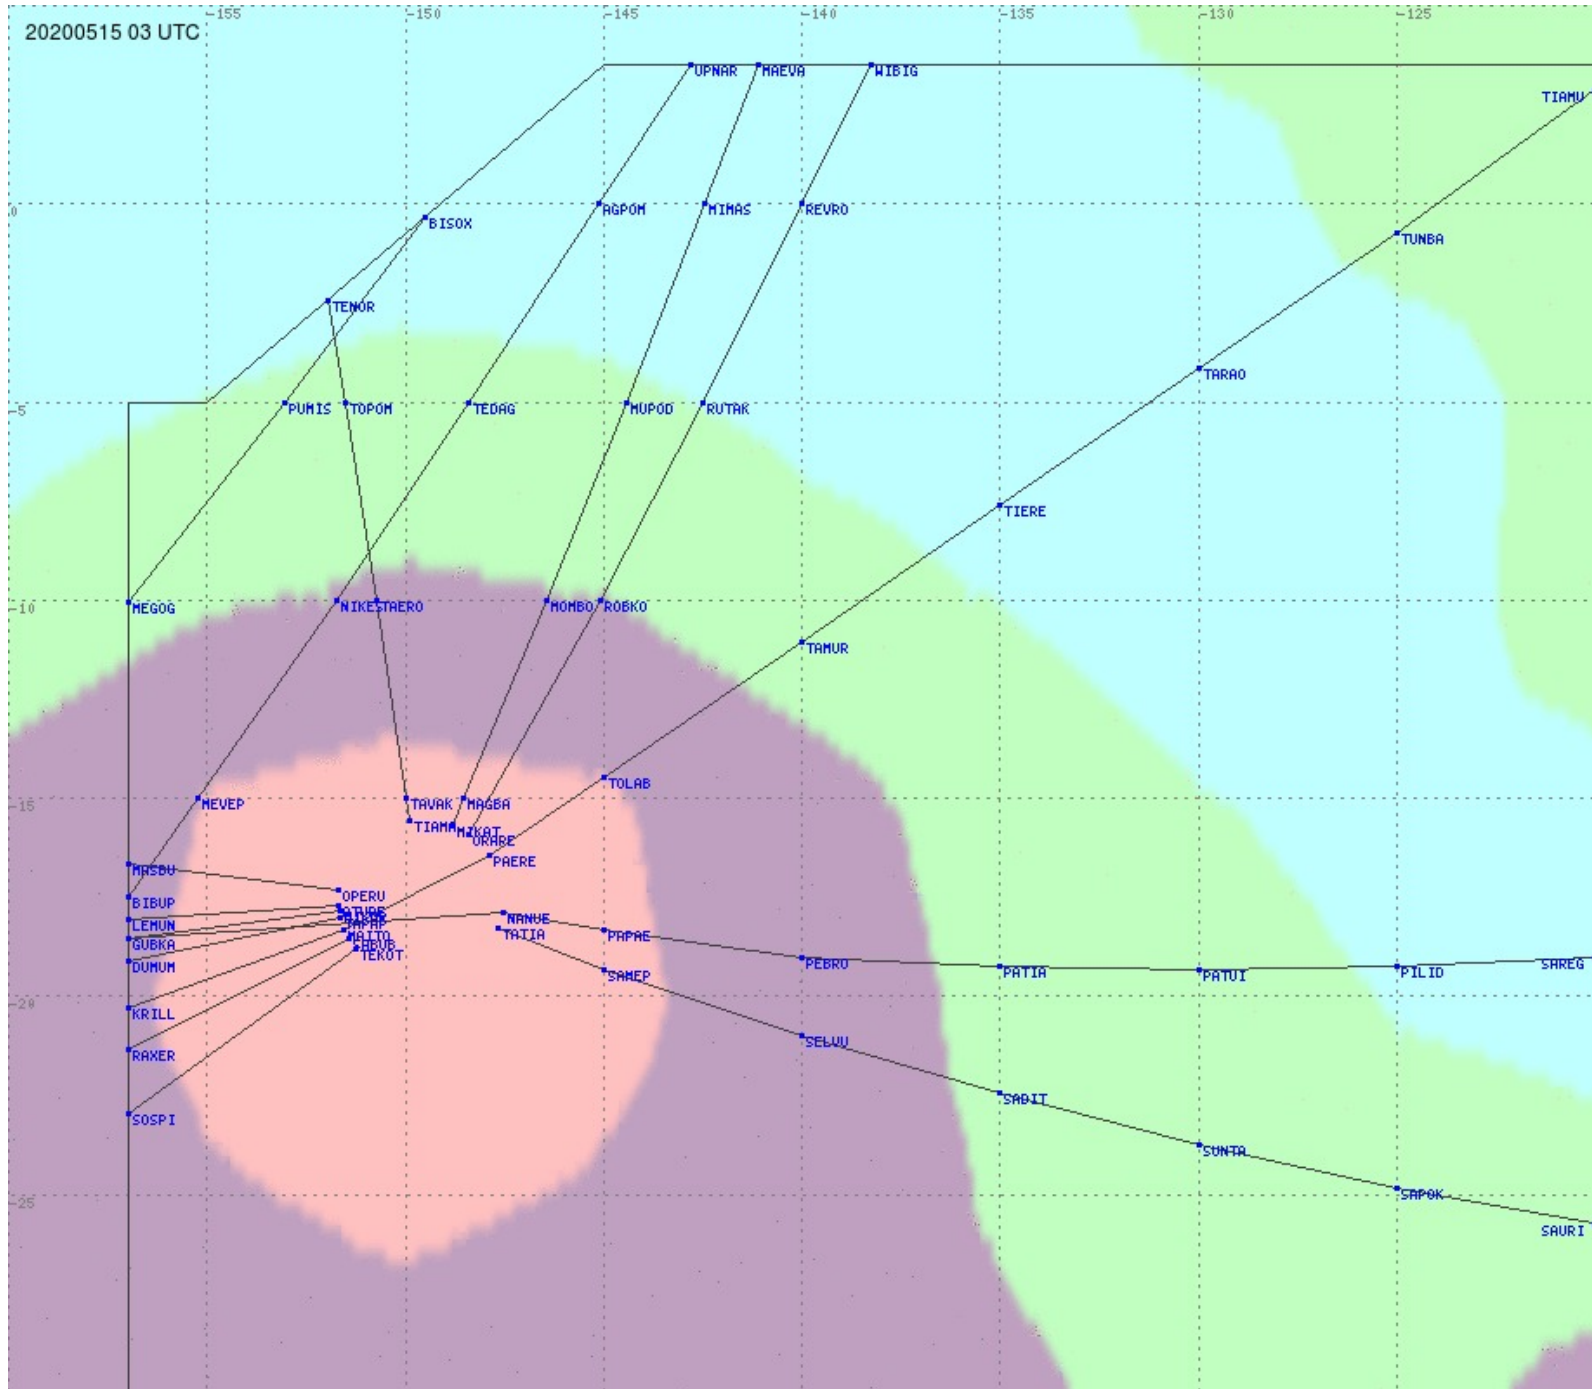

Tahiti FIR - HF Propag - 20200515

2.8 MHz 3.5 MHz 5.6 MHz 8.9 MHz 13.3 MHz 17.9 MHz None