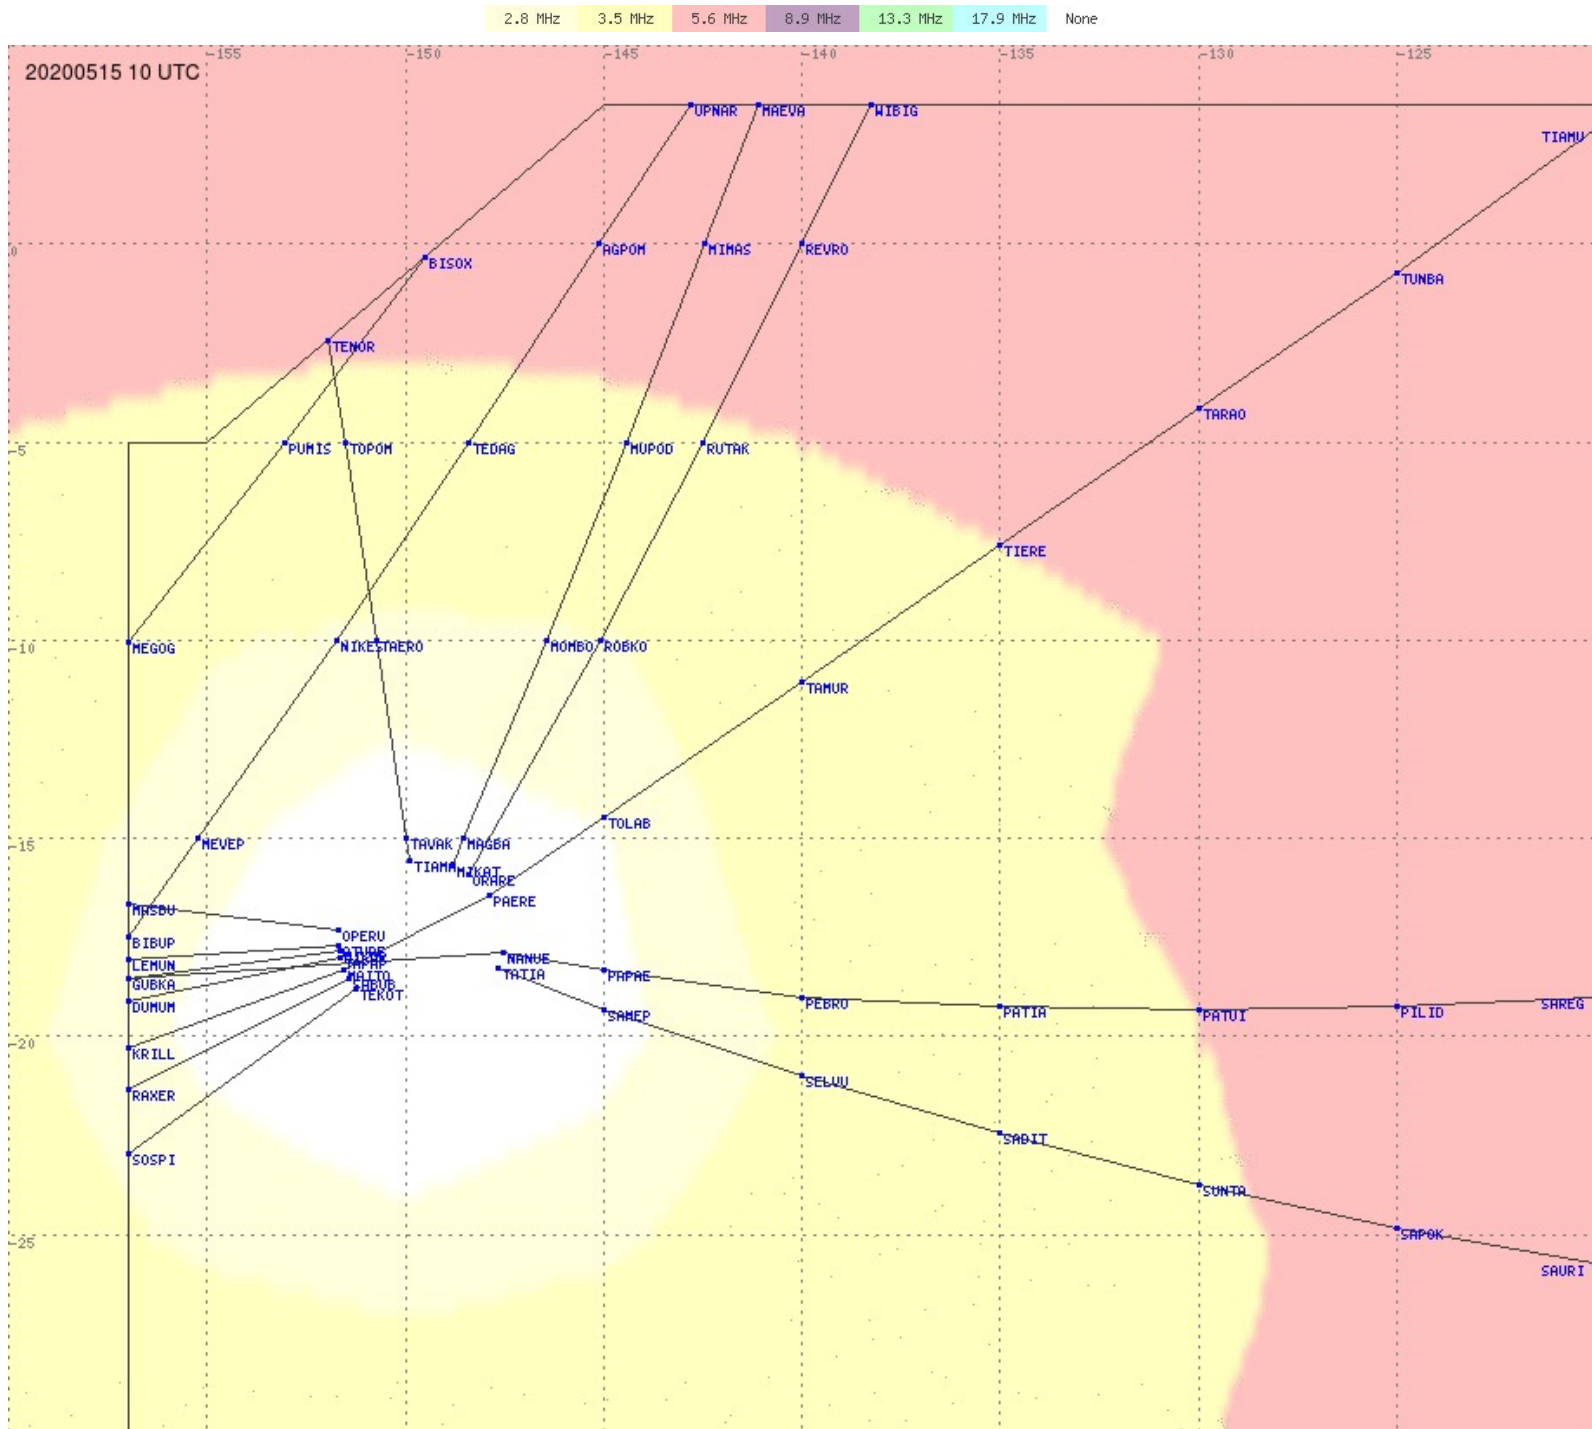

Tahiti FIR - HF Propag - 20200515