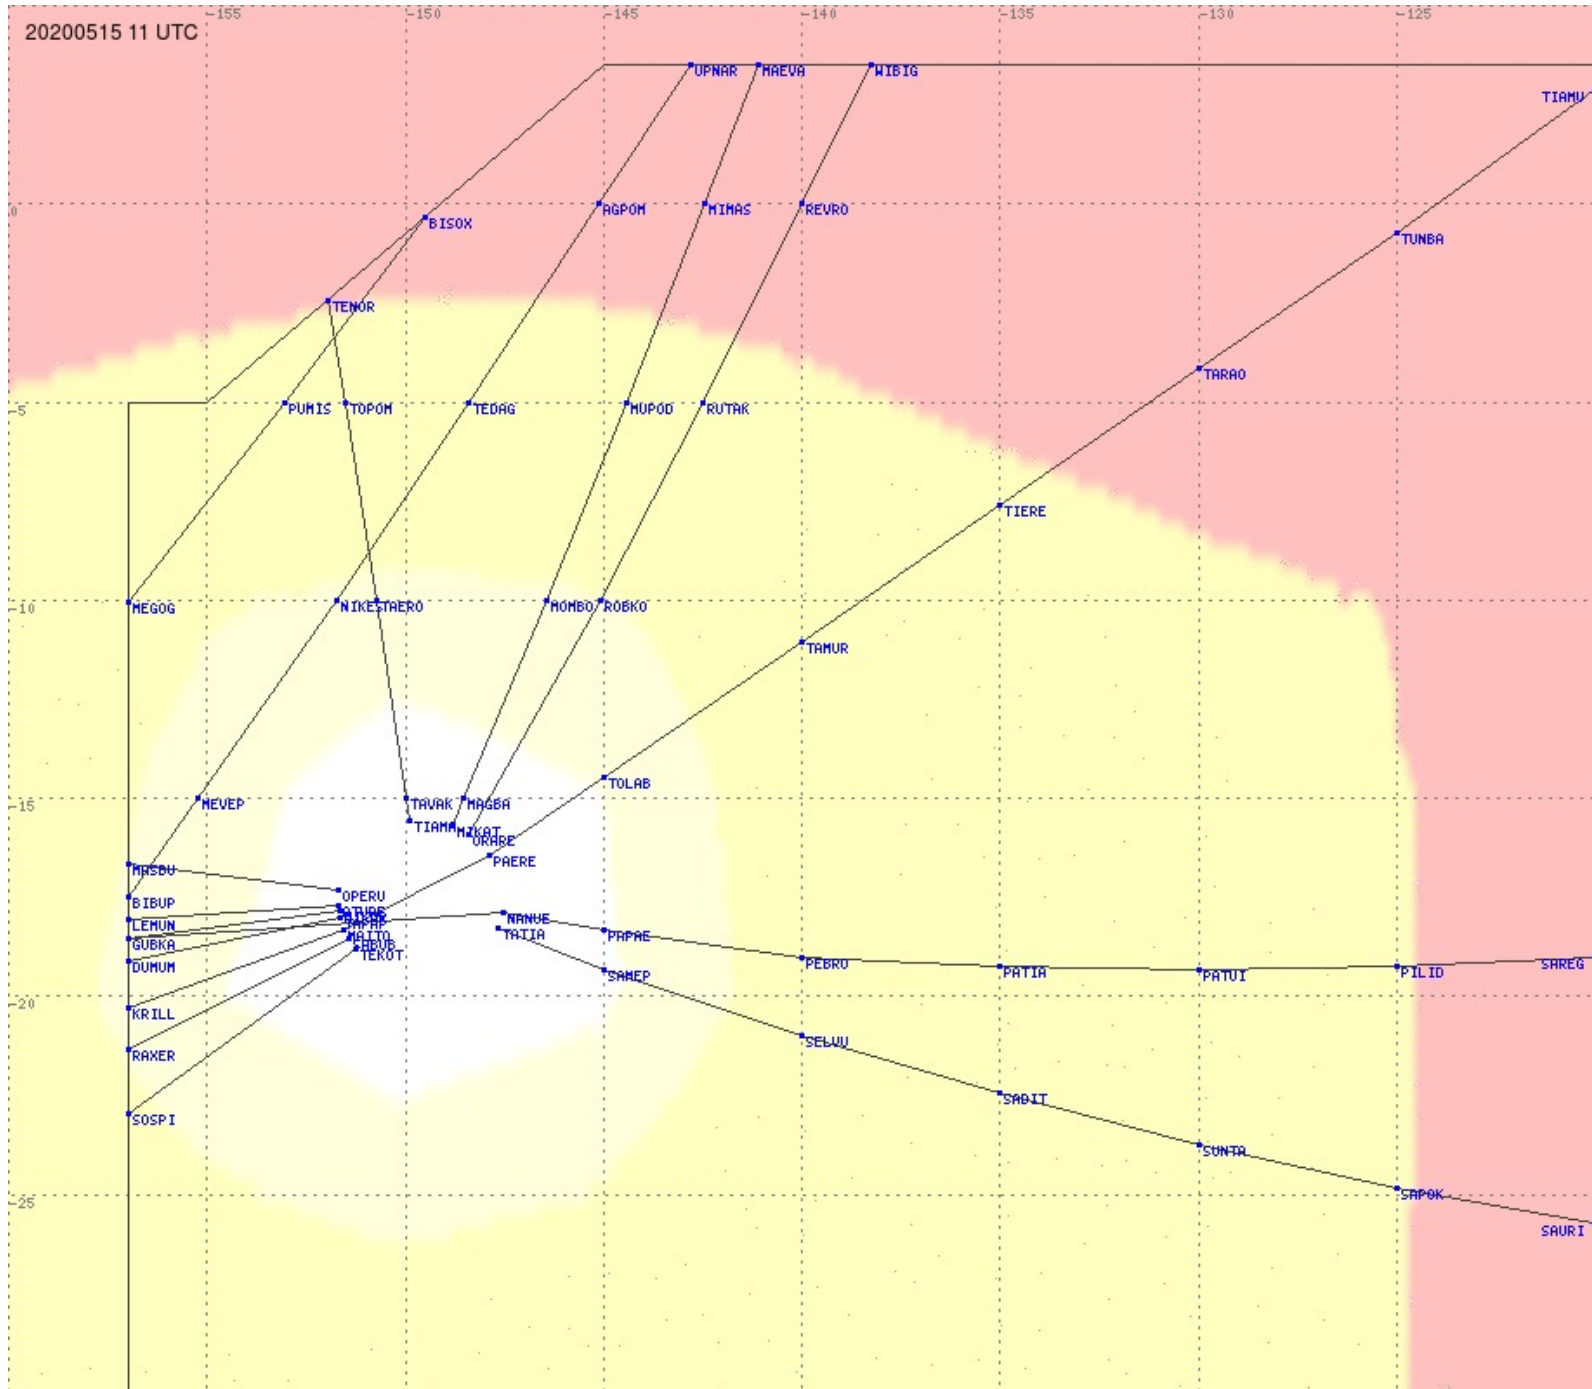

Tahiti FIR - HF Propag - 20200515

2.8 MHz
3.5 MHz
5.6 MHz
8.9 MHz
13.3 MHz
17.9 MHz
None