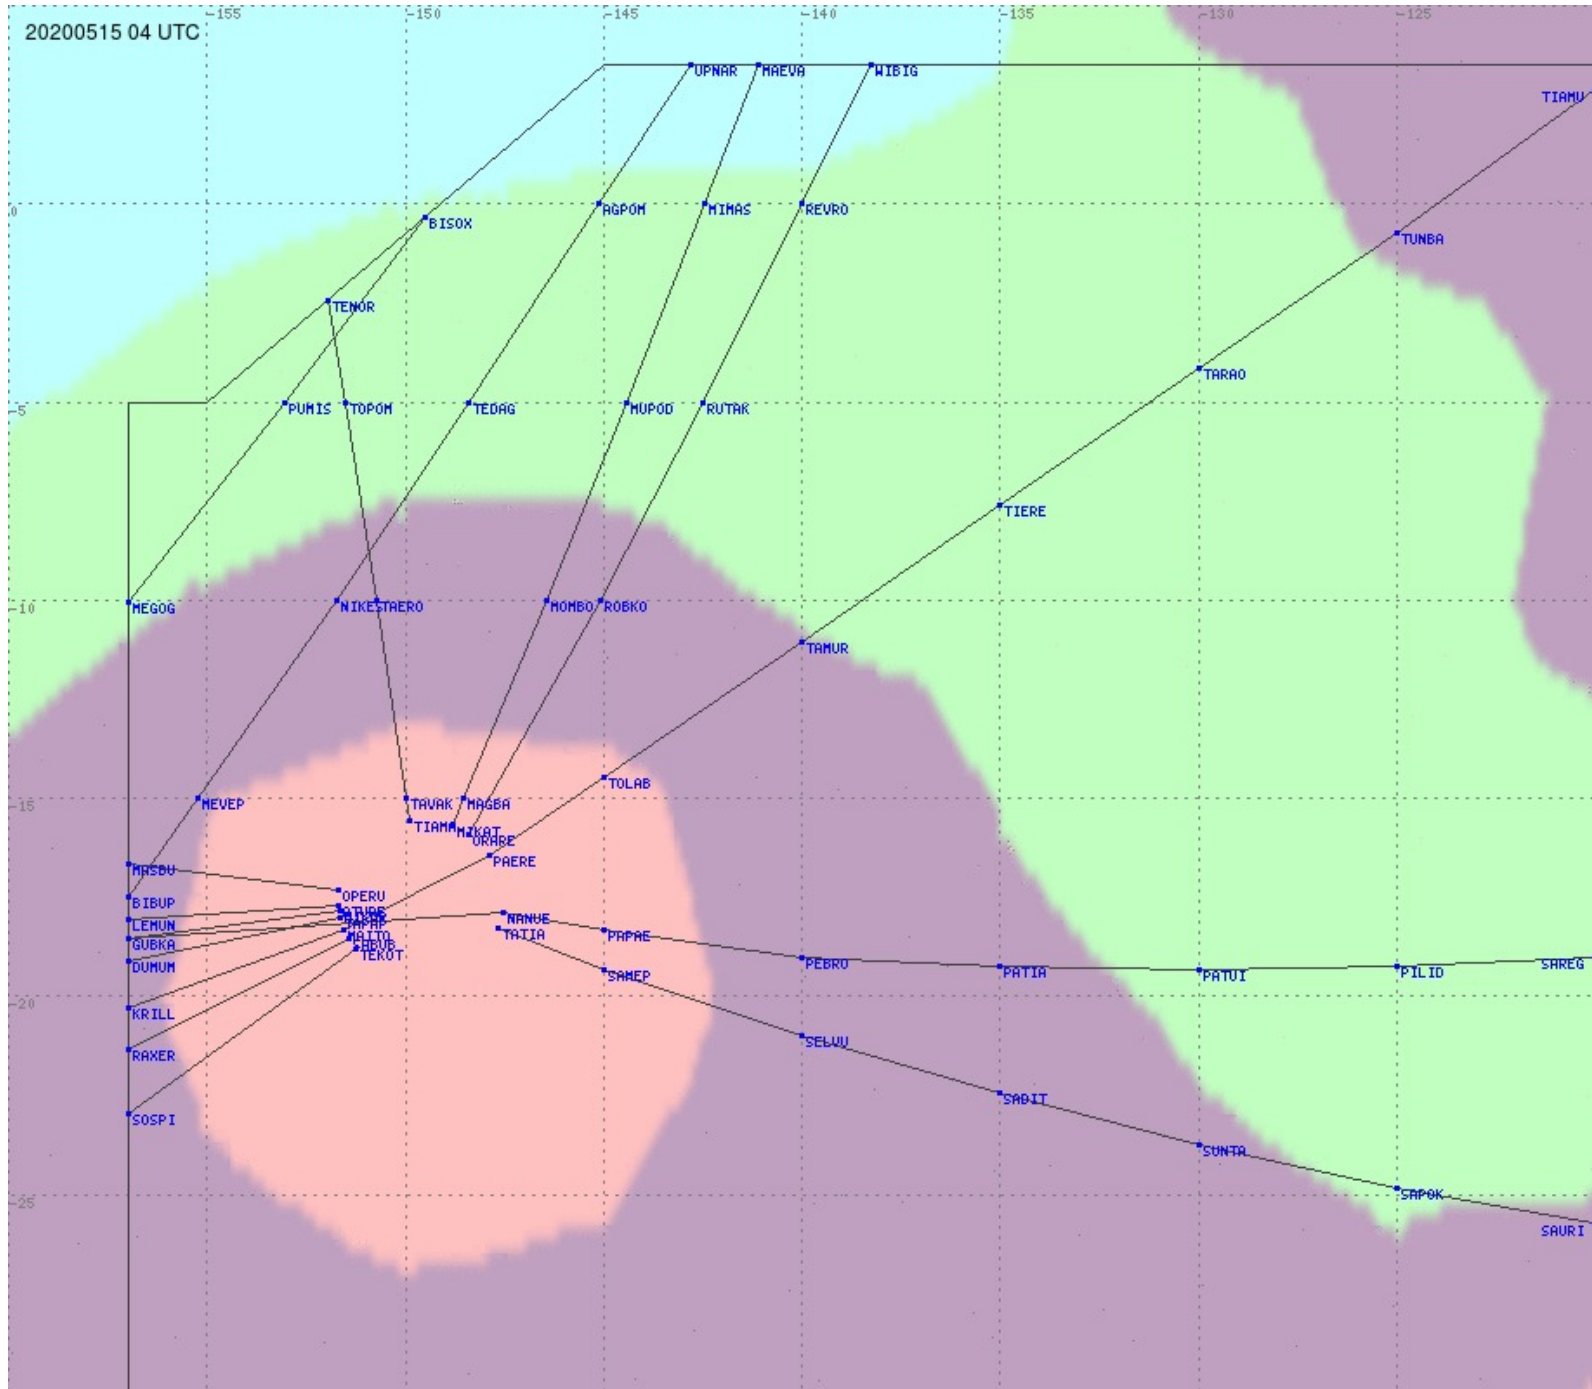

Tahiti FIR - HF Propag - 20200515

2.8 MHz 3.5 MHz 5.6 MHz 8.9 MHz 13.3 MHz 17.9 MHz None