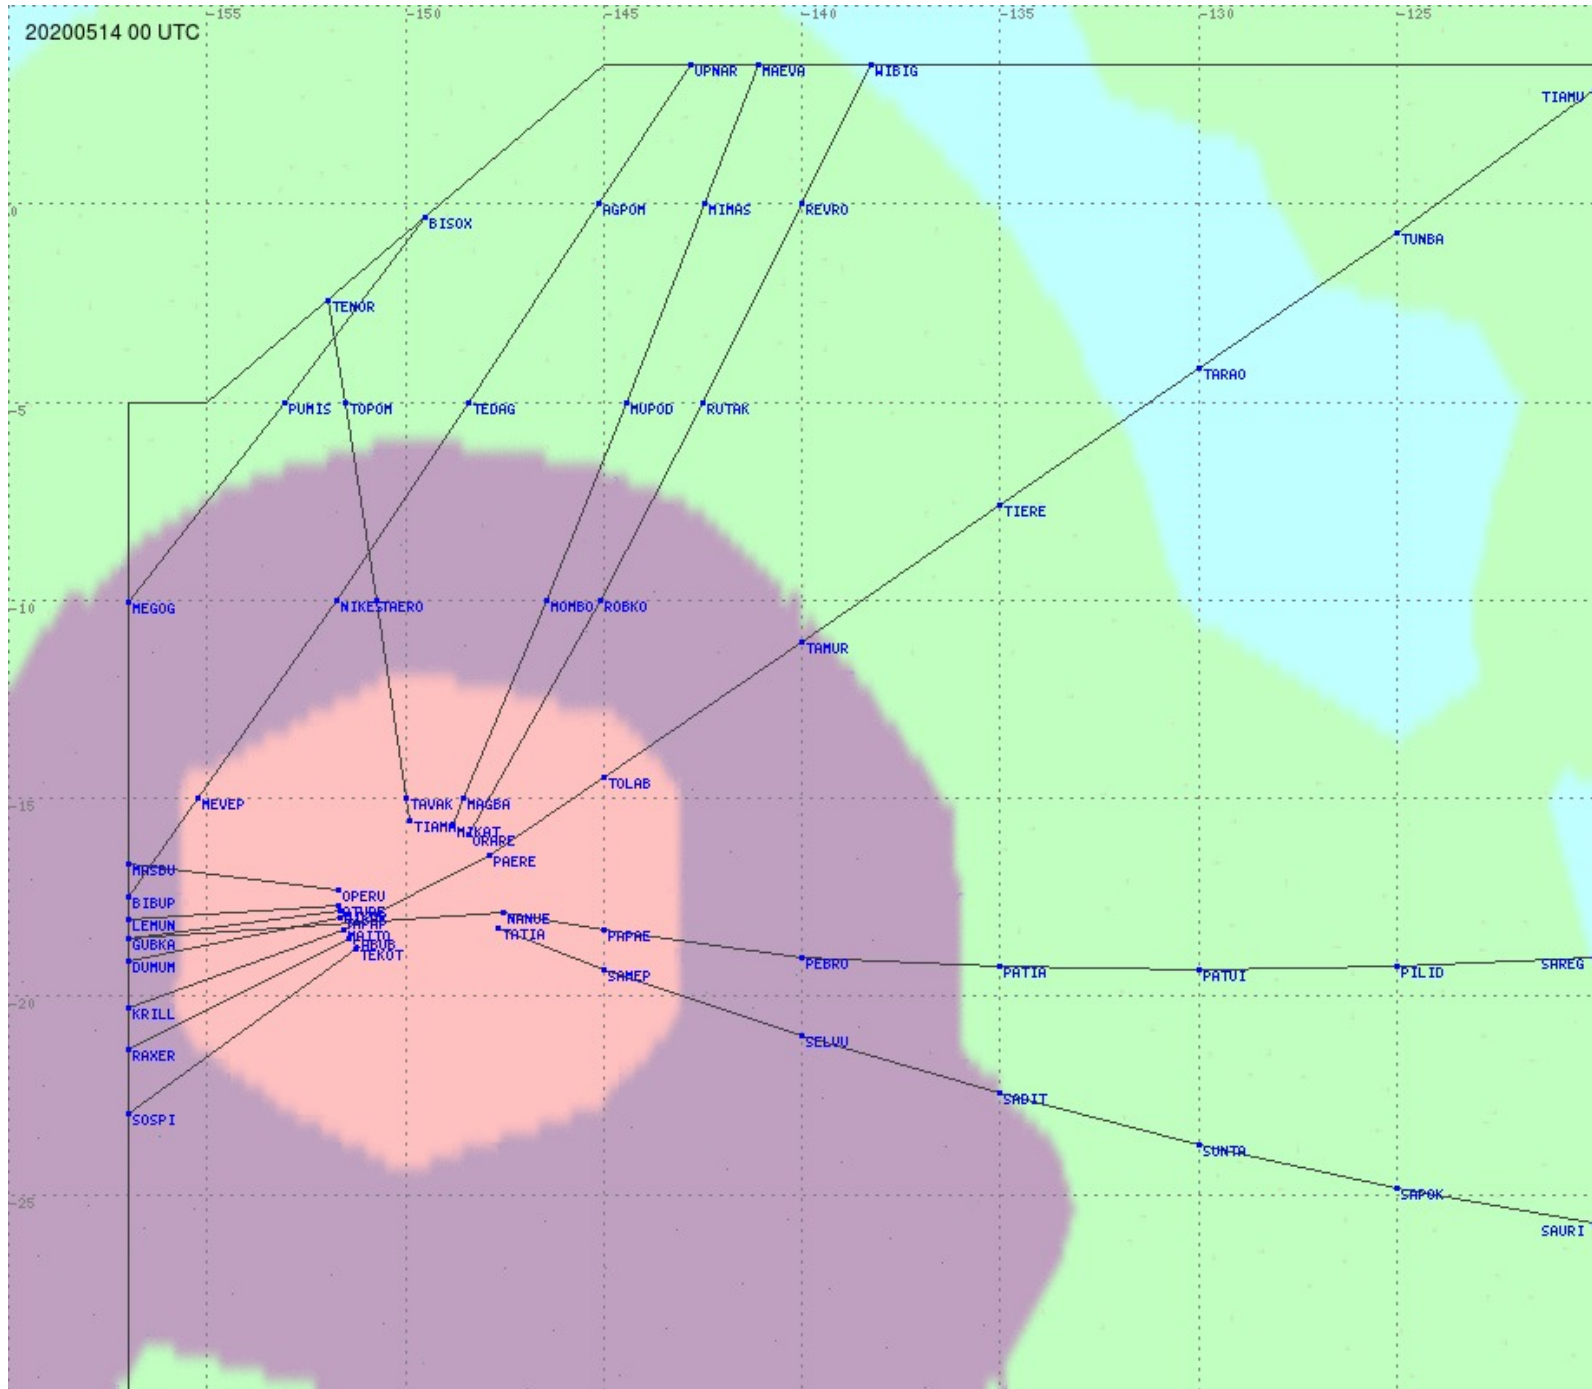

Tahiti FIR - HF Propag - 20200514

2.8 MHz
3.5 MHz
5.6 MHz
8.9 MHz
13.3 MHz
17.9 MHz
None

Tahiti FIR - HF Propag - 20200514

2.8 MHz 3.5 MHz 5.6 MHz 8.9 MHz 13.3 MHz 17.9 MHz None

Tahiti FIR - HF Propag - 20200514

2.8 MHz 3.5 MHz 5.6 MHz 8.9 MHz 13.3 MHz 17.9 MHz None

Tahiti FIR - HF Propag - 20200514

2.8 MHz 3.5 MHz 5.6 MHz 8.9 MHz 13.3 MHz 17.9 MHz None

Tahiti FIR - HF Propag - 20200514

2.8 MHz 3.5 MHz 5.6 MHz 8.9 MHz 13.3 MHz 17.9 MHz None