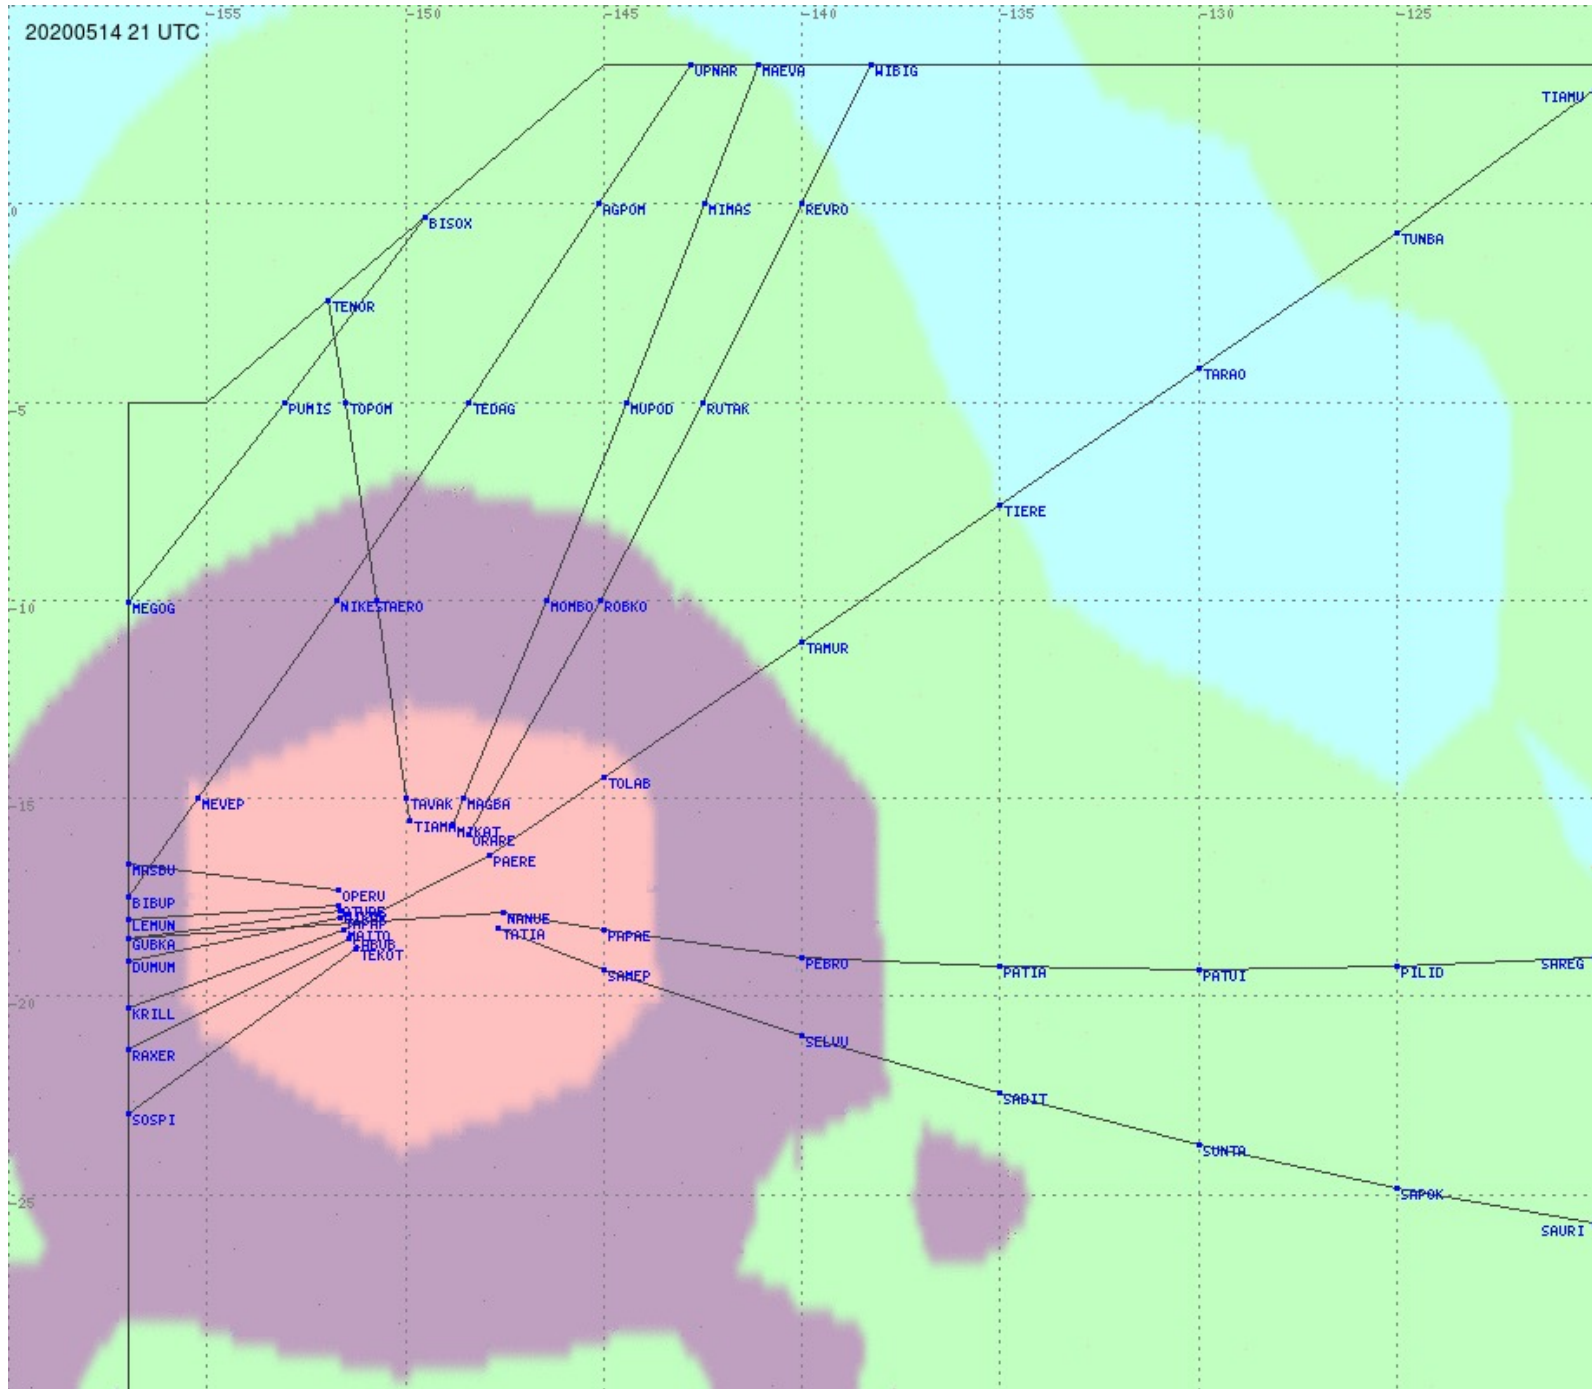

Tahiti FIR - HF Propag - 20200514

2.8 MHz
3.5 MHz
5.6 MHz
8.9 MHz
13.3 MHz
17.9 MHz
None

Tahiti FIR - HF Propag - 20200514

2.8 MHz 3.5 MHz 5.6 MHz 8.9 MHz 13.3 MHz 17.9 MHz None

Tahiti FIR - HF Propag - 20200514

Tahiti FIR - HF Propag - 20200514

2.8 MHz 3.5 MHz 5.6 MHz 8.9 MHz 13.3 MHz 17.9 MHz None

Tahiti FIR - HF Propag - 20200514

Tahiti FIR - HF Propag - 20200514

Tahiti FIR - HF Propag - 20200514

2.8 MHz 3.5 MHz 5.6 MHz 8.9 MHz 13.3 MHz 17.9 MHz None

2.8 MHz 3.5 MHz 5.6 MHz 8.9 MHz 13.3 MHz 17.9 MHz None

Tahiti FIR - HF Propag - 20200514

2.8 MHz 3.5 MHz 5.6 MHz 8.9 MHz 13.3 MHz 17.9 MHz None

Tahiti FIR - HF Propag - 20200514

2.8 MHz 3.5 MHz 5.6 MHz 8.9 MHz 13.3 MHz 17.9 MHz None