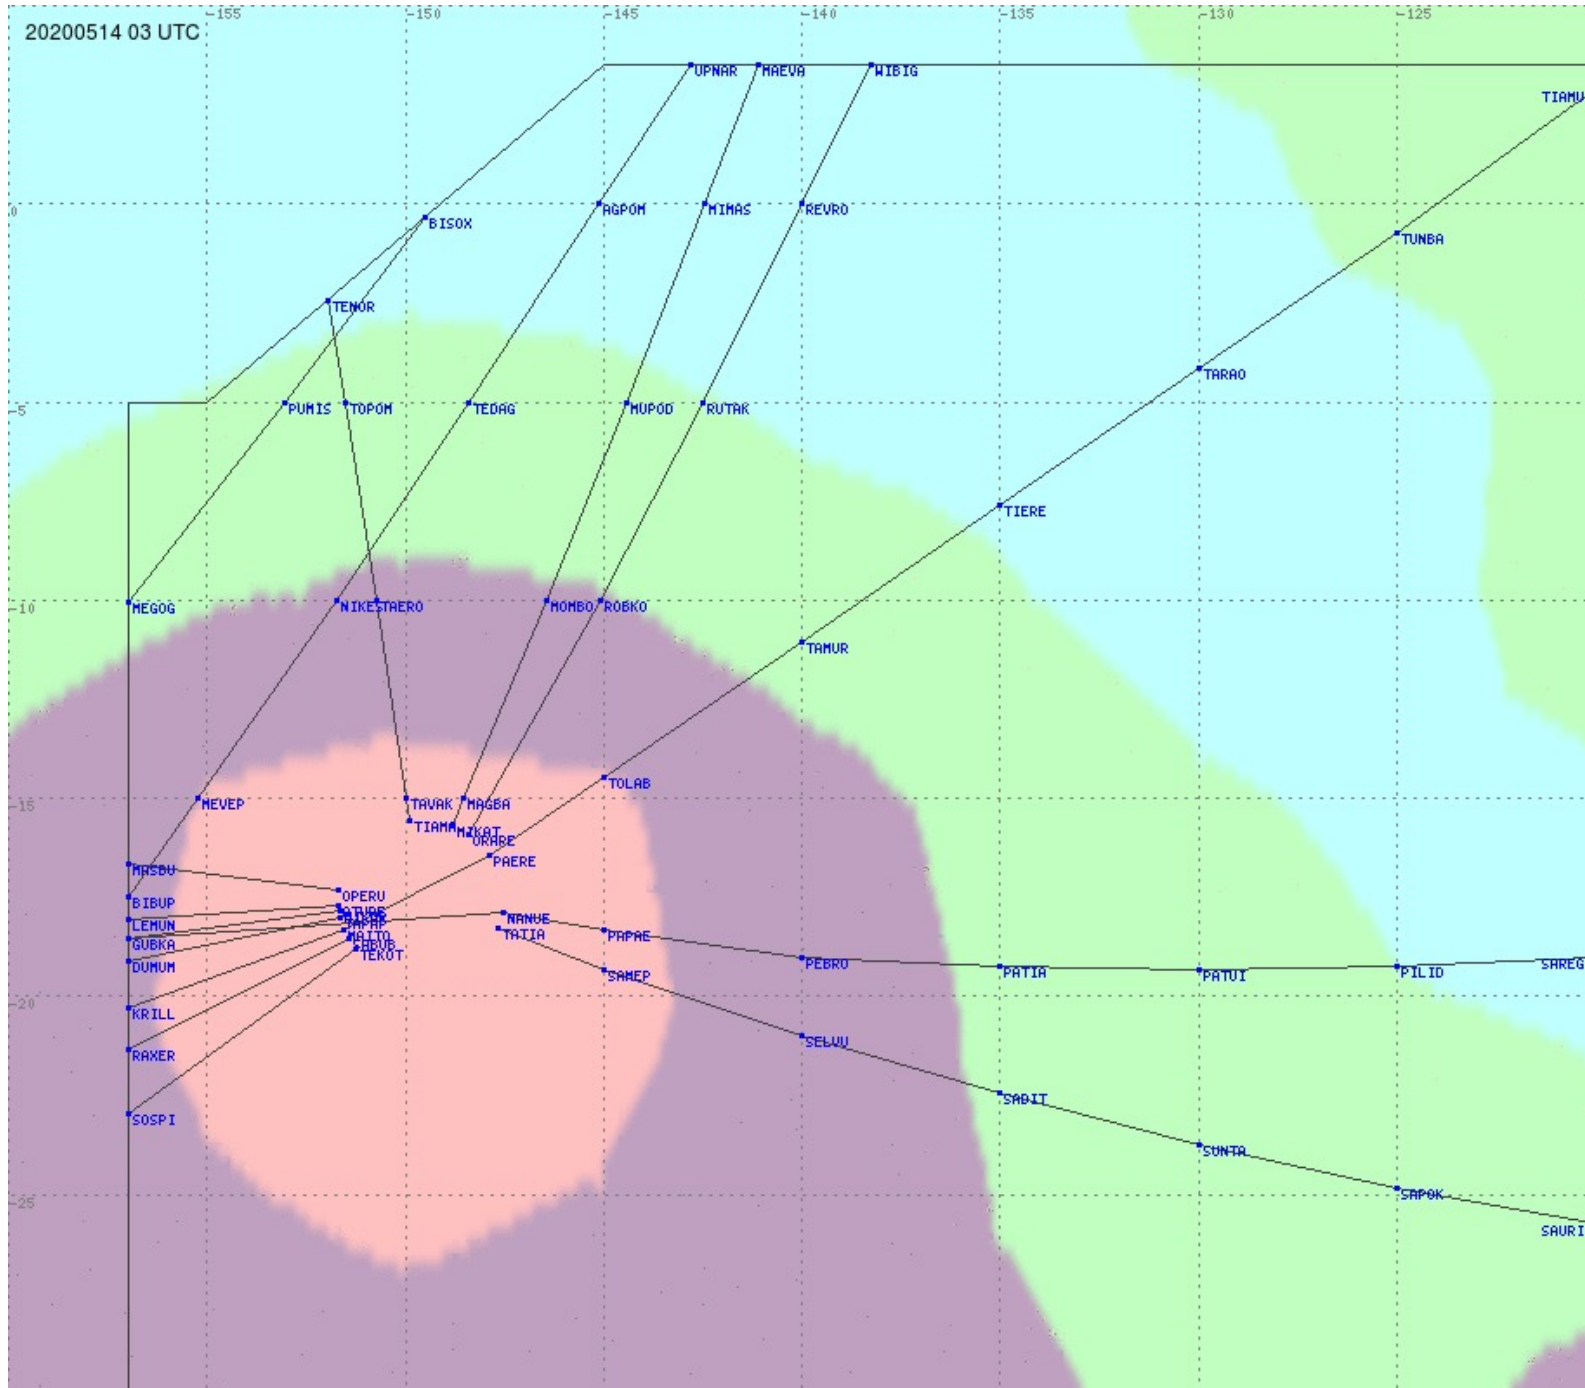

Tahiti FIR - HF Propag - 20200514

2.8 MHz
3.5 MHz
5.6 MHz
8.9 MHz
13.3 MHz
17.9 MHz
None

Tahiti FIR - HF Propag - 20200514

2.8 MHz 3.5 MHz 5.6 MHz 8.9 MHz 13.3 MHz 17.9 MHz None

Tahiti FIR - HF Propag - 20200514

2.8 MHz 3.5 MHz 5.6 MHz 8.9 MHz 13.3 MHz 17.9 MHz None

Tahiti FIR - HF Propag - 20200514

2.8 MHz 3.5 MHz 5.6 MHz 8.9 MHz 13.3 MHz 17.9 MHz None

Tahiti FIR - HF Propag - 20200514

2.8 MHz 3.5 MHz 5.6 MHz 8.9 MHz 13.3 MHz 17.9 MHz None

Tahiti FIR - HF Propag - 20200514

Tahiti FIR - HF Propag - 20200514

Tahiti FIR - HF Propag - 20200514

2.8 MHz 3.5 MHz 5.6 MHz 8.9 MHz 13.3 MHz 17.9 MHz None

Tahiti FIR - HF Propag - 20200514

Tahiti FIR - HF Propag - 20200514