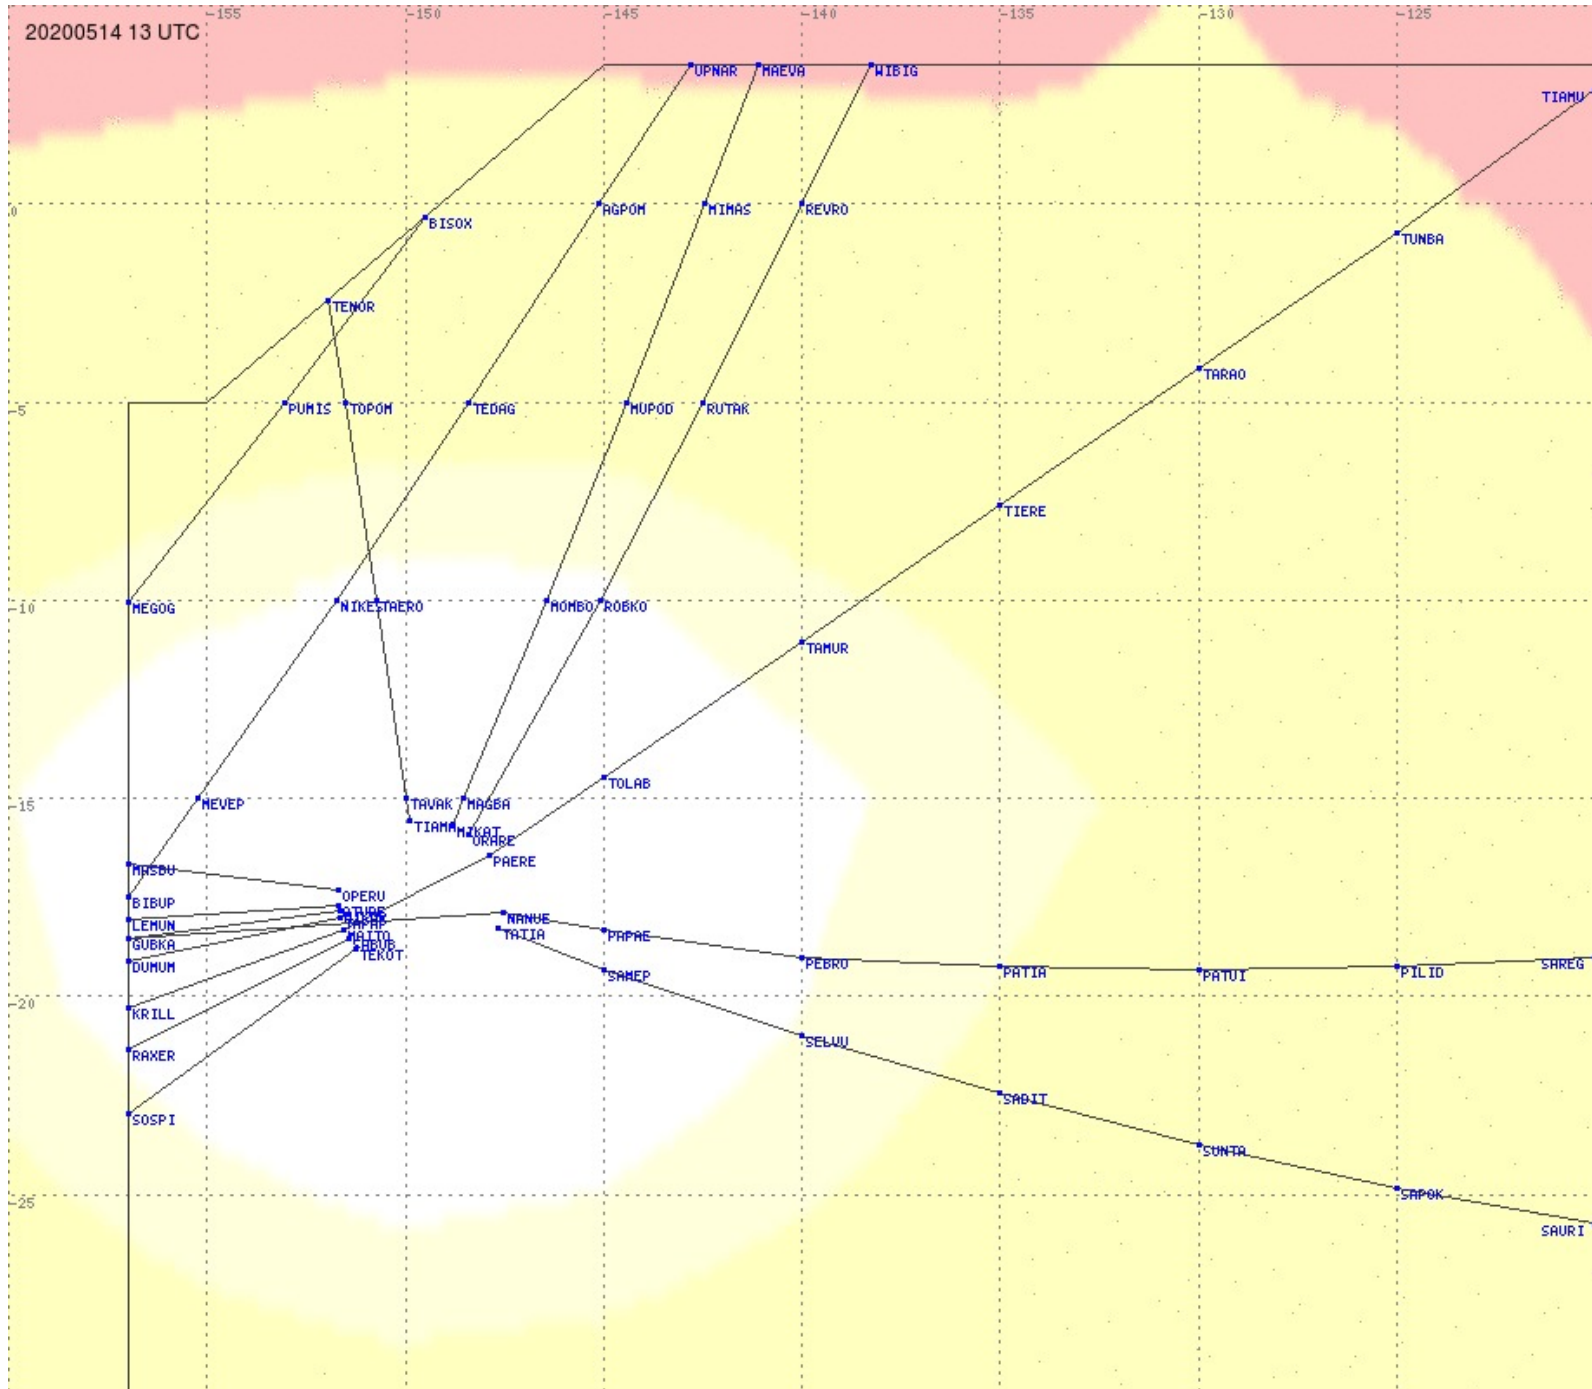

Tahiti FIR - HF Propag - 20200514

Tahiti FIR - HF Propag - 20200514

Tahiti FIR - HF Propag - 20200514

2.8 MHz
3.5 MHz
5.6 MHz
8.9 MHz
13.3 MHz
17.9 MHz
None

Tahiti FIR - HF Propag - 20200514

2.8 MHz 3.5 MHz 5.6 MHz 8.9 MHz 13.3 MHz 17.9 MHz None

Tahiti FIR - HF Propag - 20200514

2.8 MHz 3.5 MHz 5.6 MHz 8.9 MHz 13.3 MHz 17.9 MHz None

Tahiti FIR - HF Propag - 20200514

Tahiti FIR - HF Propag - 20200514

Tahiti FIR - HF Propag - 20200514

2.8 MHz 3.5 MHz 5.6 MHz 8.9 MHz 13.3 MHz 17.9 MHz None