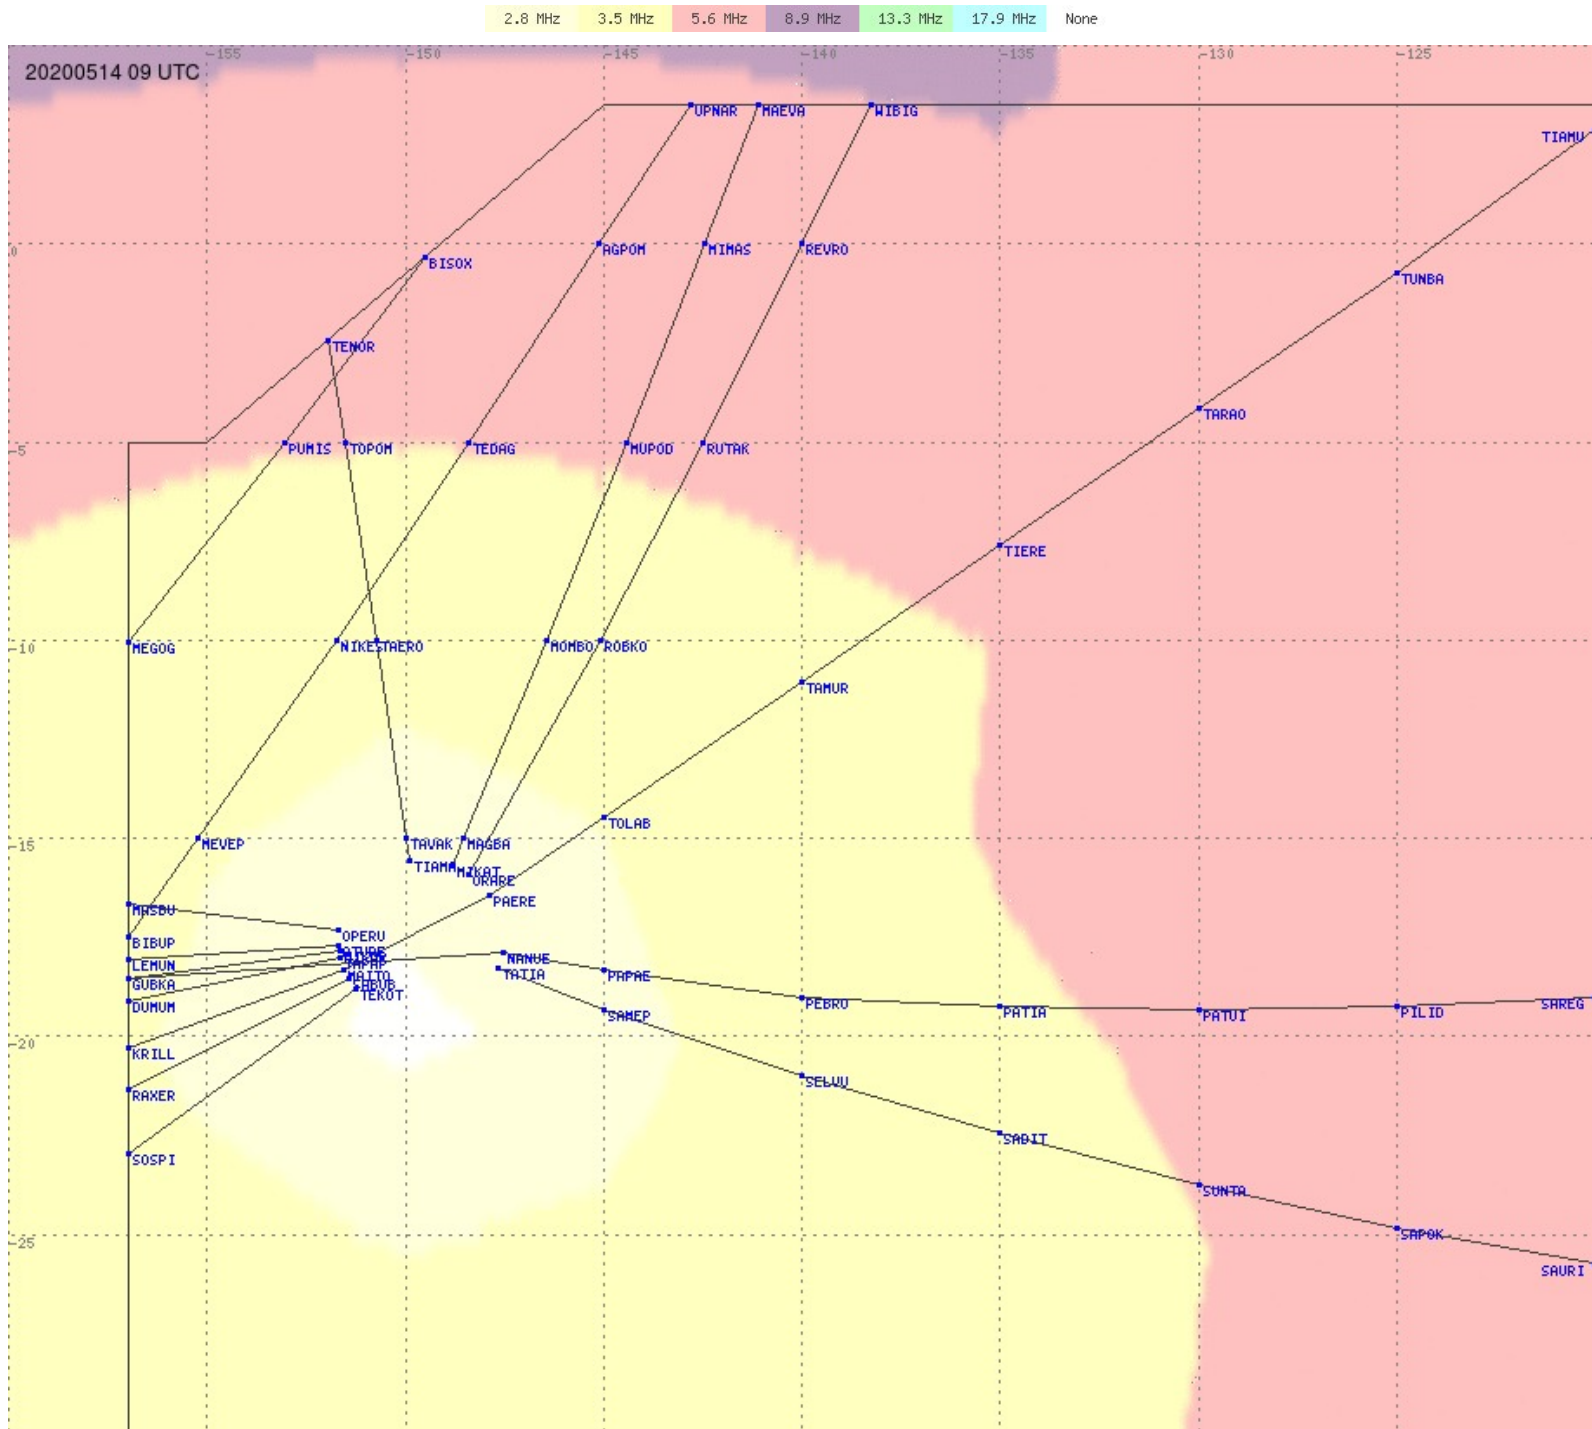

2.8 MHz 3.5 MHz 5.6 MHz 8.9 MHz 13.3 MHz 17.9 MHz None

Tahiti FIR - HF Propag - 20200514

2.8 MHz 3.5 MHz 5.6 MHz 8.9 MHz 13.3 MHz 17.9 MHz None

Tahiti FIR - HF Propag - 20200514

2.8 MHz 3.5 MHz 5.6 MHz 8.9 MHz 13.3 MHz 17.9 MHz None

Tahiti FIR - HF Propag - 20200514

Tahiti FIR - HF Propag - 20200514

Tahiti FIR - HF Propag - 20200514

2.8 MHz 3.5 MHz 5.6 MHz 8.9 MHz 13.3 MHz 17.9 MHz None

Tahiti FIR - HF Propag - 20200514

Tahiti FIR - HF Propag - 20200514

Tahiti FIR - HF Propag - 20200514

Tahiti FIR - HF Propag - 20200514

Tahiti FIR - HF Propag - 20200514

2.8 MHz
3.5 MHz
5.6 MHz
8.9 MHz
13.3 MHz
17.9 MHz
None

Tahiti FIR - HF Propag - 20200514

2.8 MHz 3.5 MHz 5.6 MHz 8.9 MHz 13.3 MHz 17.9 MHz None