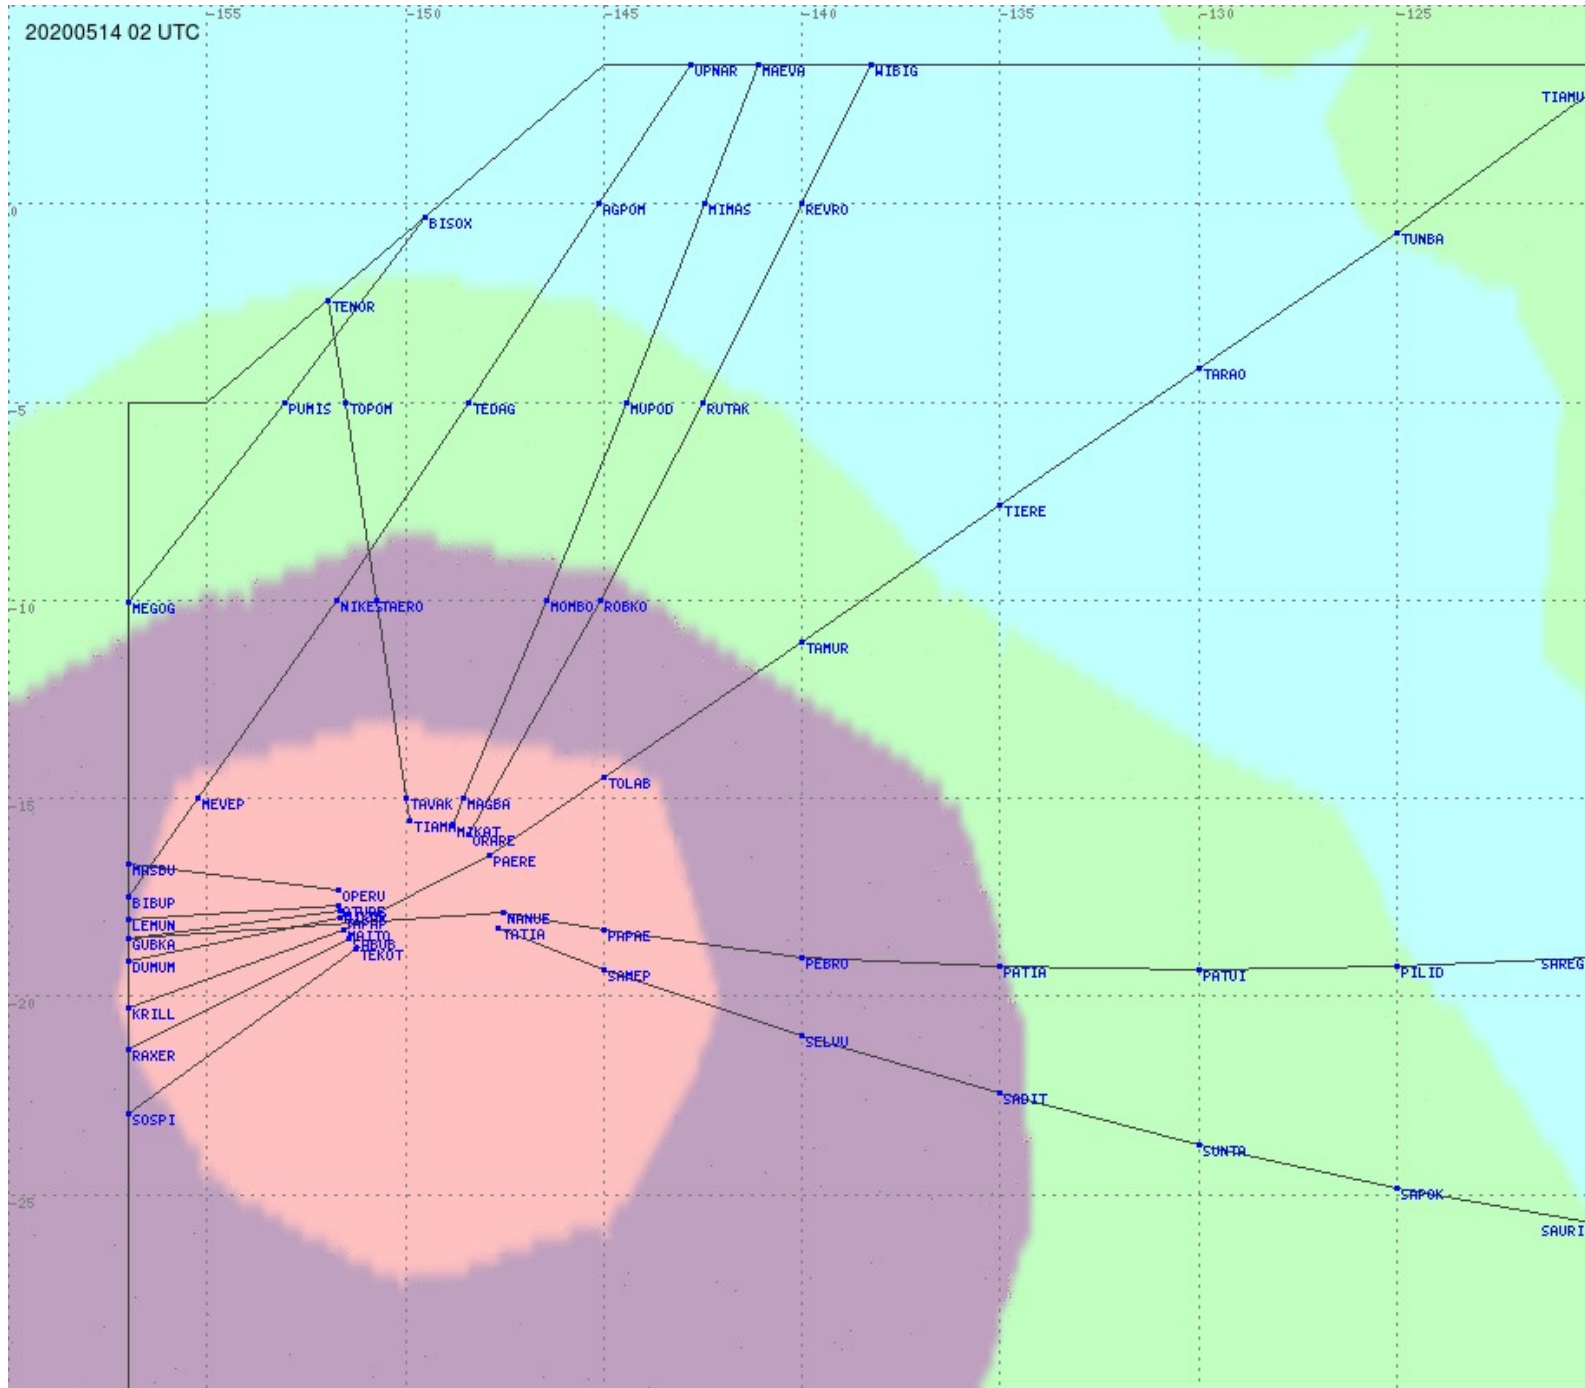

Tahiti FIR - HF Propag - 20200514

2.8 MHz
3.5 MHz
5.6 MHz
8.9 MHz
13.3 MHz
17.9 MHz
None

Tahiti FIR - HF Propag - 20200514

2.8 MHz 3.5 MHz 5.6 MHz 8.9 MHz 13.3 MHz 17.9 MHz None

Tahiti FIR - HF Propag - 20200514

2.8 MHz 3.5 MHz 5.6 MHz 8.9 MHz 13.3 MHz 17.9 MHz None

Tahiti FIR - HF Propag - 20200514

2.8 MHz 3.5 MHz 5.6 MHz 8.9 MHz 13.3 MHz 17.9 MHz None

Tahiti FIR - HF Propag - 20200514

2.8 MHz 3.5 MHz 5.6 MHz 8.9 MHz 13.3 MHz 17.9 MHz None

Tahiti FIR - HF Propag - 20200514

Tahiti FIR - HF Propag - 20200514

Tahiti FIR - HF Propag - 20200514

2.8 MHz 3.5 MHz 5.6 MHz 8.9 MHz 13.3 MHz 17.9 MHz None

Tahiti FIR - HF Propag - 20200514

Tahiti FIR - HF Propag - 20200514