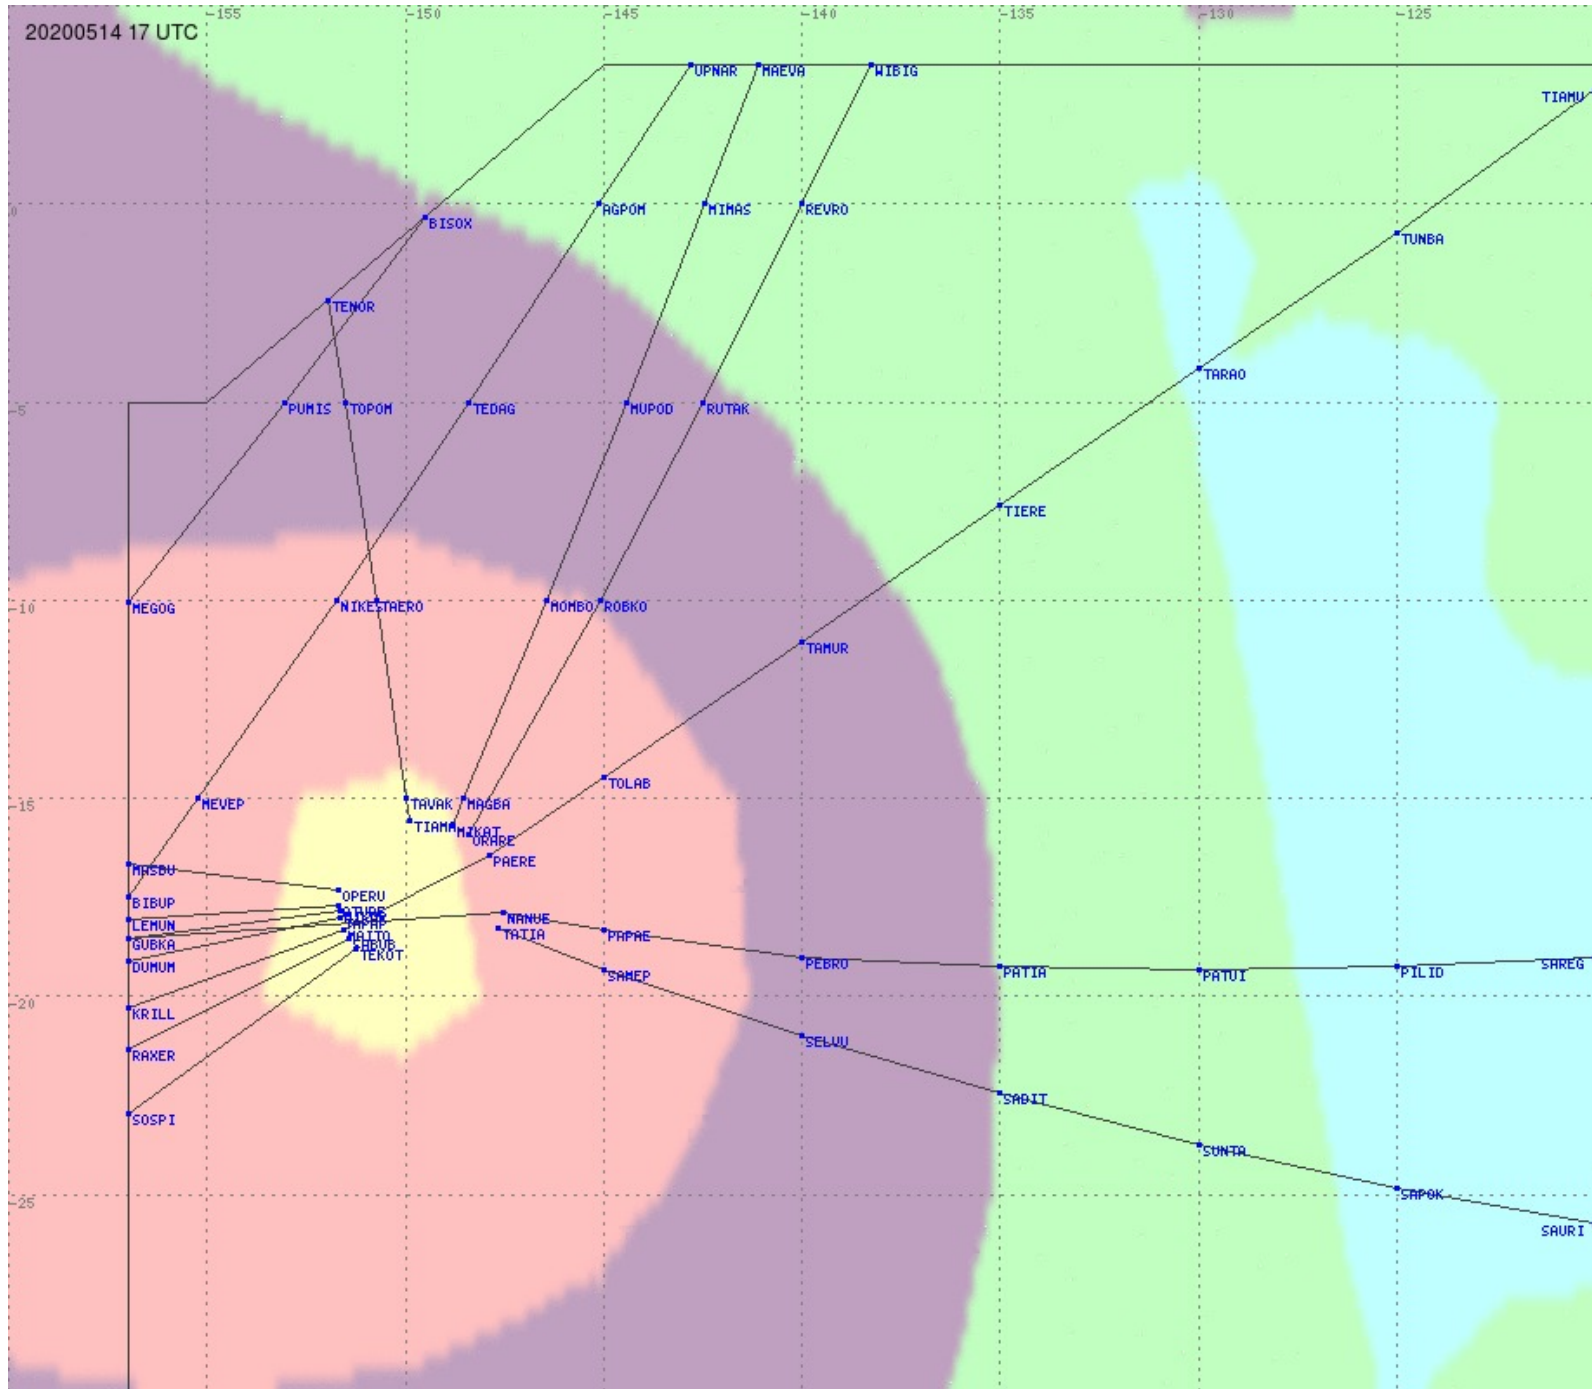

Tahiti FIR - HF Propag - 20200514

Tahiti FIR - HF Propag - 20200514

Tahiti FIR - HF Propag - 20200514

2.8 MHz
3.5 MHz
5.6 MHz
8.9 MHz
13.3 MHz
17.9 MHz
None

Tahiti FIR - HF Propag - 20200514

2.8 MHz 3.5 MHz 5.6 MHz 8.9 MHz 13.3 MHz 17.9 MHz None

Tahiti FIR - HF Propag - 20200514

2.8 MHz 3.5 MHz 5.6 MHz 8.9 MHz 13.3 MHz 17.9 MHz None

Tahiti FIR - HF Propag - 20200514

Tahiti FIR - HF Propag - 20200514

Tahiti FIR - HF Propag - 20200514

2.8 MHz 3.5 MHz 5.6 MHz 8.9 MHz 13.3 MHz 17.9 MHz None

Tahiti FIR - HF Propag - 20200514

2.8 MHz 3.5 MHz 5.6 MHz 8.9 MHz 13.3 MHz 17.9 MHz None

Tahiti FIR - HF Propag - 20200514

2.8 MHz
3.5 MHz
5.6 MHz
8.9 MHz
13.3 MHz
17.9 MHz
None

Tahiti FIR - HF Propag - 20200514