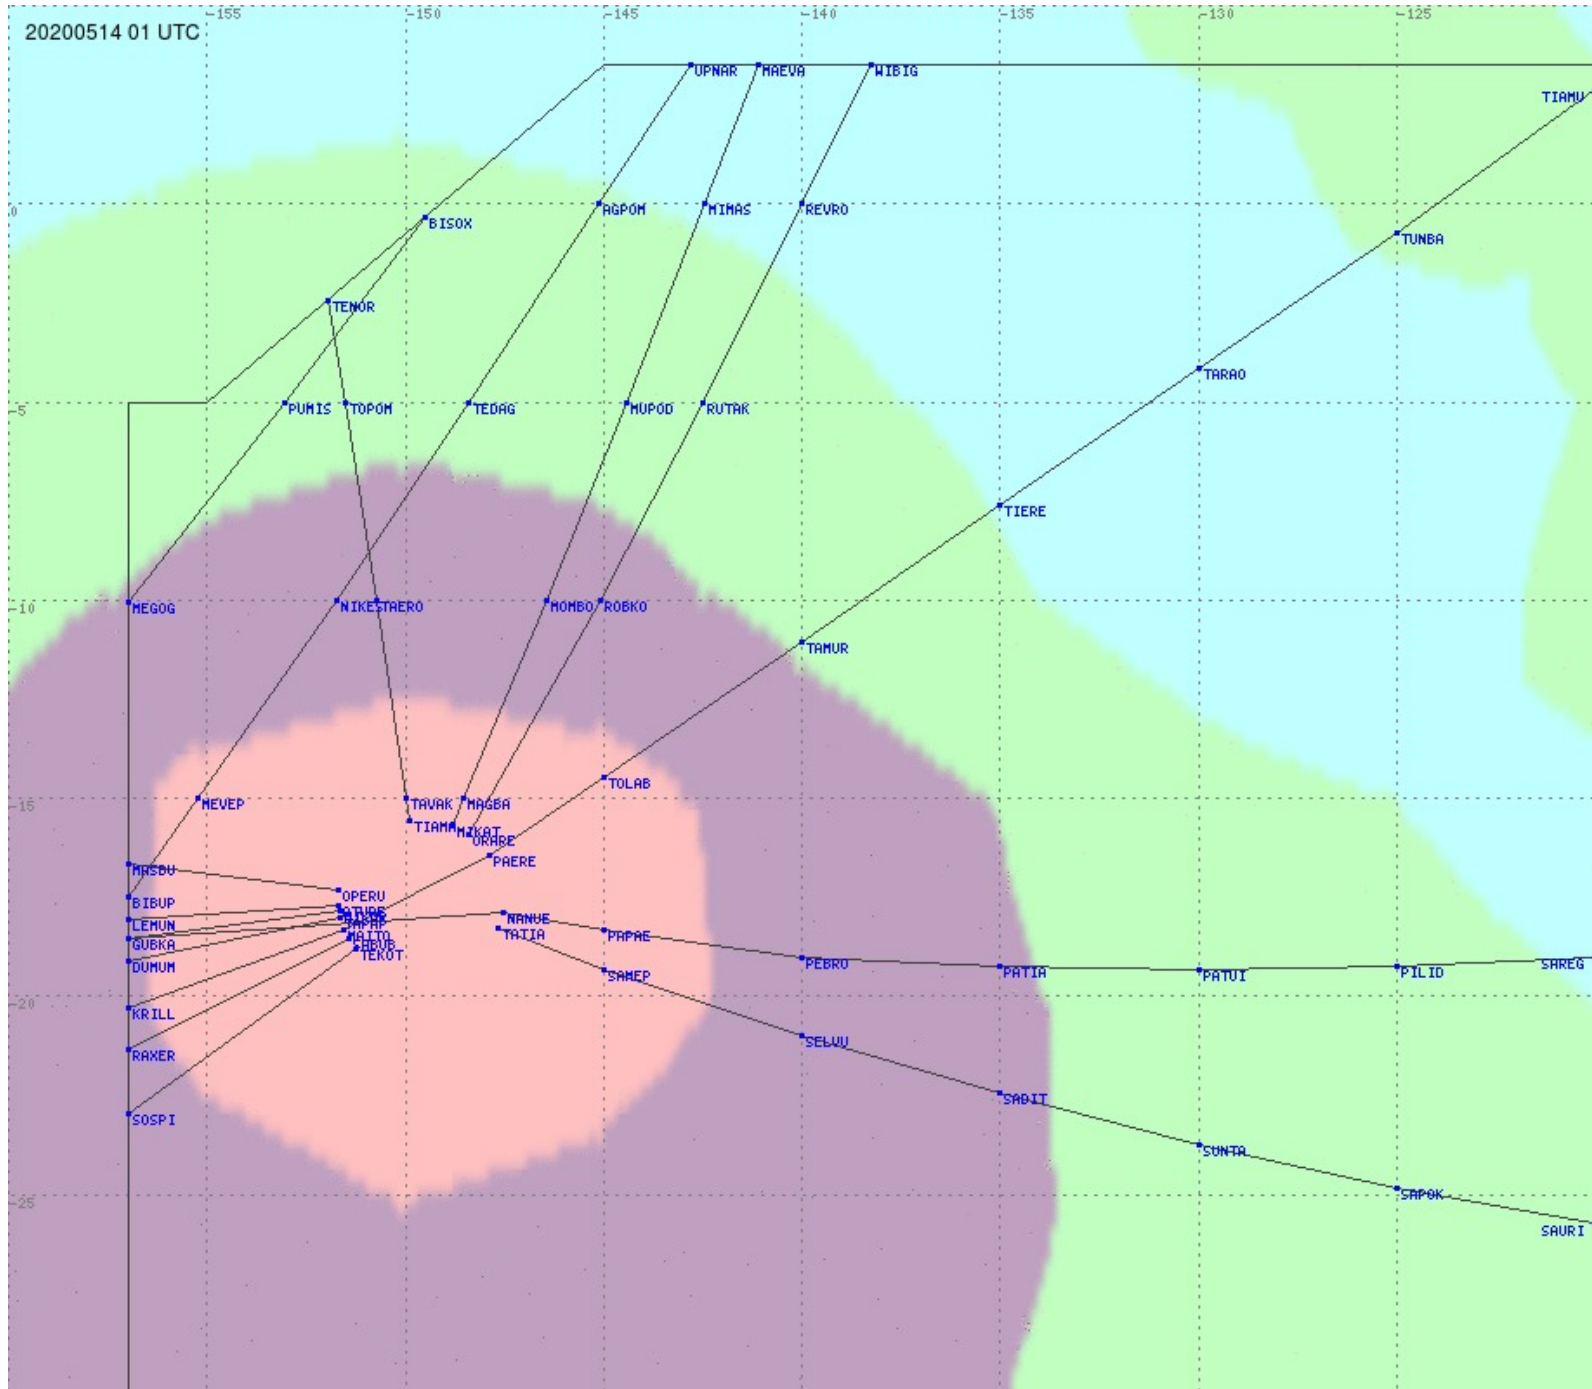

Tahiti FIR - HF Propag - 20200514

2.8 MHz
3.5 MHz
5.6 MHz
8.9 MHz
13.3 MHz
17.9 MHz
None

Tahiti FIR - HF Propag - 20200514

2.8 MHz 3.5 MHz 5.6 MHz 8.9 MHz 13.3 MHz 17.9 MHz None

Tahiti FIR - HF Propag - 20200514

2.8 MHz 3.5 MHz 5.6 MHz 8.9 MHz 13.3 MHz 17.9 MHz None

Tahiti FIR - HF Propag - 20200514

2.8 MHz 3.5 MHz 5.6 MHz 8.9 MHz 13.3 MHz 17.9 MHz None

Tahiti FIR - HF Propag - 20200514

2.8 MHz 3.5 MHz 5.6 MHz 8.9 MHz 13.3 MHz 17.9 MHz None

Tahiti FIR - HF Propag - 20200514

Tahiti FIR - HF Propag - 20200514

Tahiti FIR - HF Propag - 20200514

2.8 MHz 3.5 MHz 5.6 MHz 8.9 MHz 13.3 MHz 17.9 MHz None

Tahiti FIR - HF Propag - 20200514

Tahiti FIR - HF Propag - 20200514