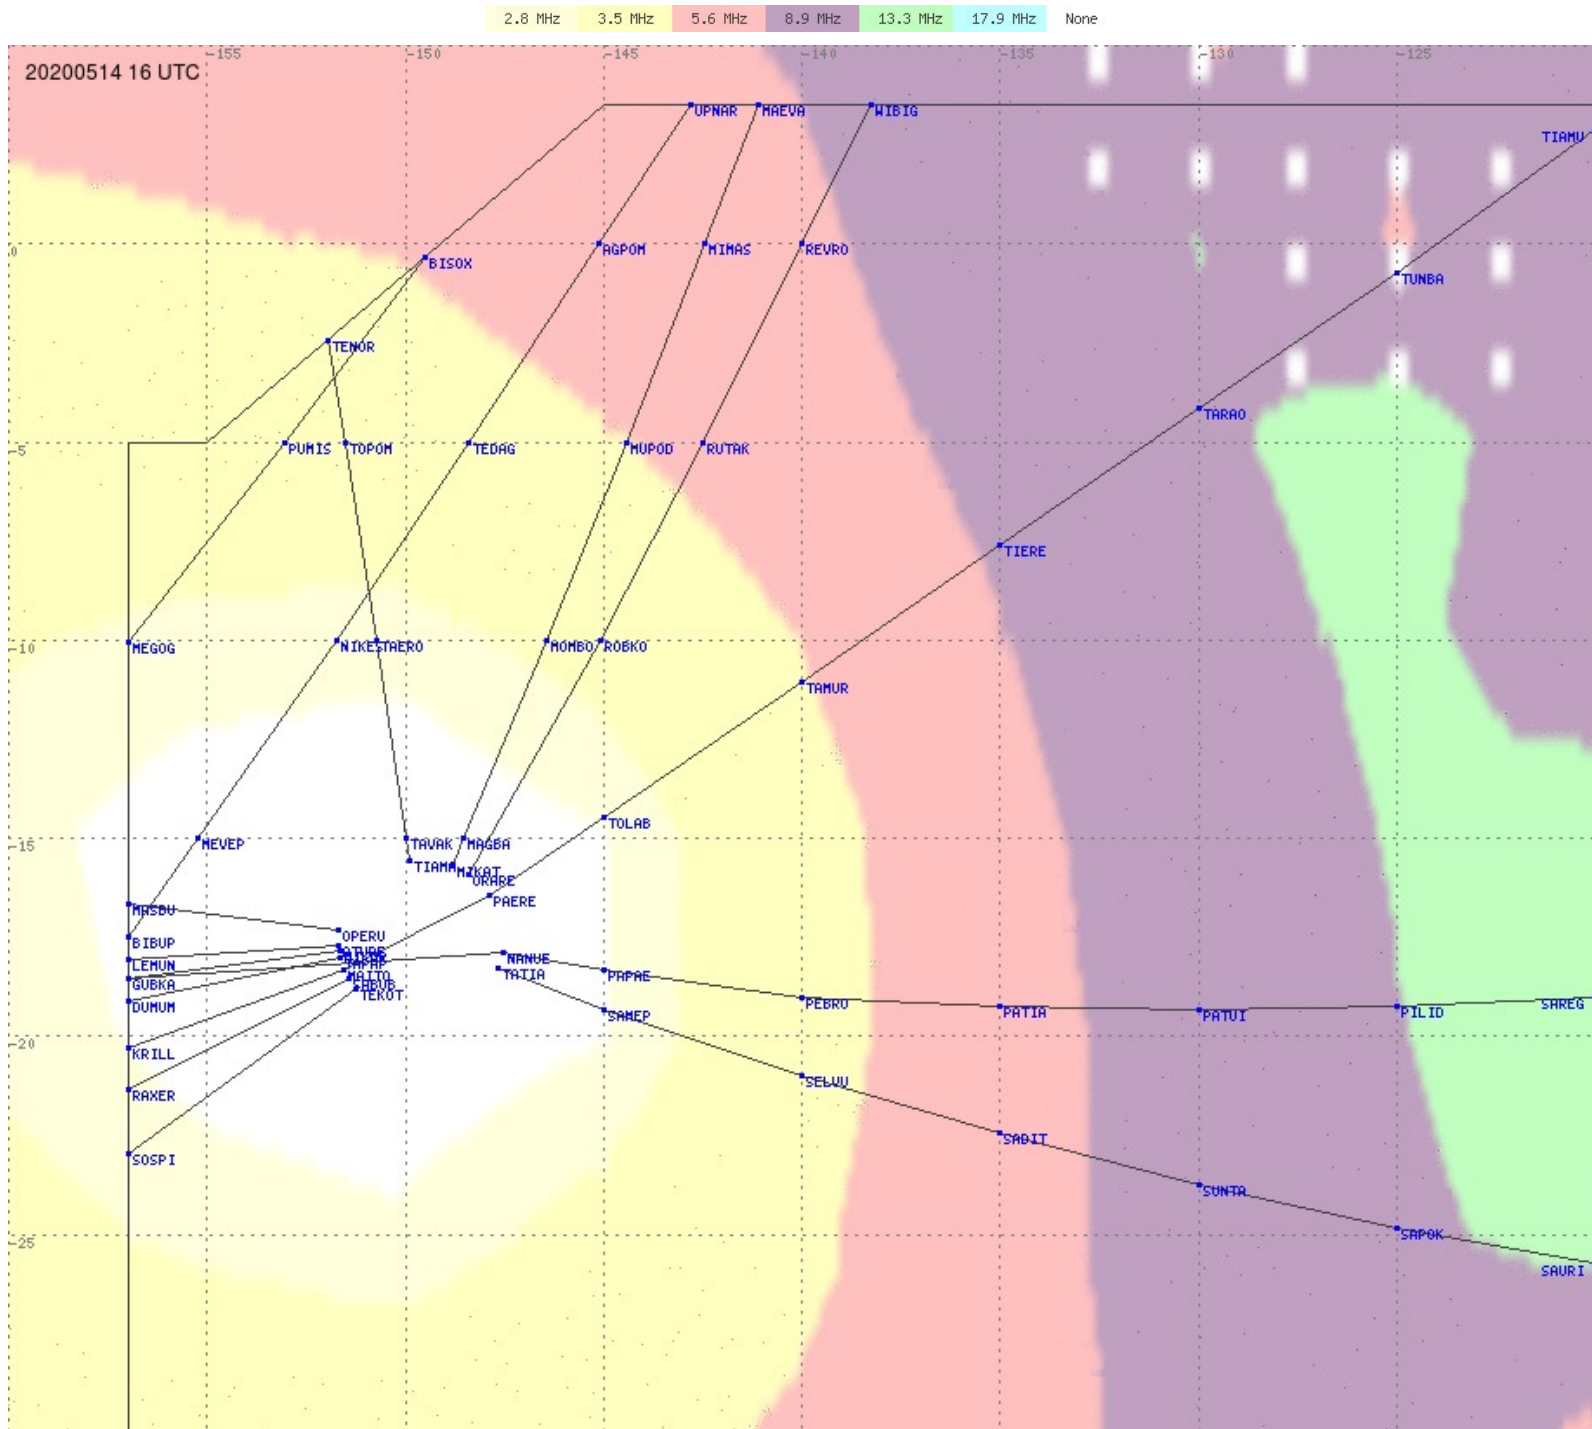

Tahiti FIR - HF Propag - 20200514

Tahiti FIR - HF Propag - 20200514

Tahiti FIR - HF Propag - 20200514

2.8 MHz
3.5 MHz
5.6 MHz
8.9 MHz
13.3 MHz
17.9 MHz
None

Tahiti FIR - HF Propag - 20200514

2.8 MHz 3.5 MHz 5.6 MHz 8.9 MHz 13.3 MHz 17.9 MHz None

Tahiti FIR - HF Propag - 20200514

2.8 MHz 3.5 MHz 5.6 MHz 8.9 MHz 13.3 MHz 17.9 MHz None

Tahiti FIR - HF Propag - 20200514

Tahiti FIR - HF Propag - 20200514

Tahiti FIR - HF Propag - 20200514

2.8 MHz 3.5 MHz 5.6 MHz 8.9 MHz 13.3 MHz 17.9 MHz None

Tahiti FIR - HF Propag - 20200514

2.8 MHz 3.5 MHz 5.6 MHz 8.9 MHz 13.3 MHz 17.9 MHz None

Tahiti FIR - HF Propag - 20200514

2.8 MHz
3.5 MHz
5.6 MHz
8.9 MHz
13.3 MHz
17.9 MHz
None

Tahiti FIR - HF Propag - 20200514

2.8 MHz 3.5 MHz 5.6 MHz 8.9 MHz 13.3 MHz 17.9 MHz None

Tahiti FIR - HF Propag - 20200514

2.8 MHz 3.5 MHz 5.6 MHz 8.9 MHz 13.3 MHz 17.9 MHz None

Tahiti FIR - HF Propag - 20200514

2.8 MHz 3.5 MHz 5.6 MHz 8.9 MHz 13.3 MHz 17.9 MHz None