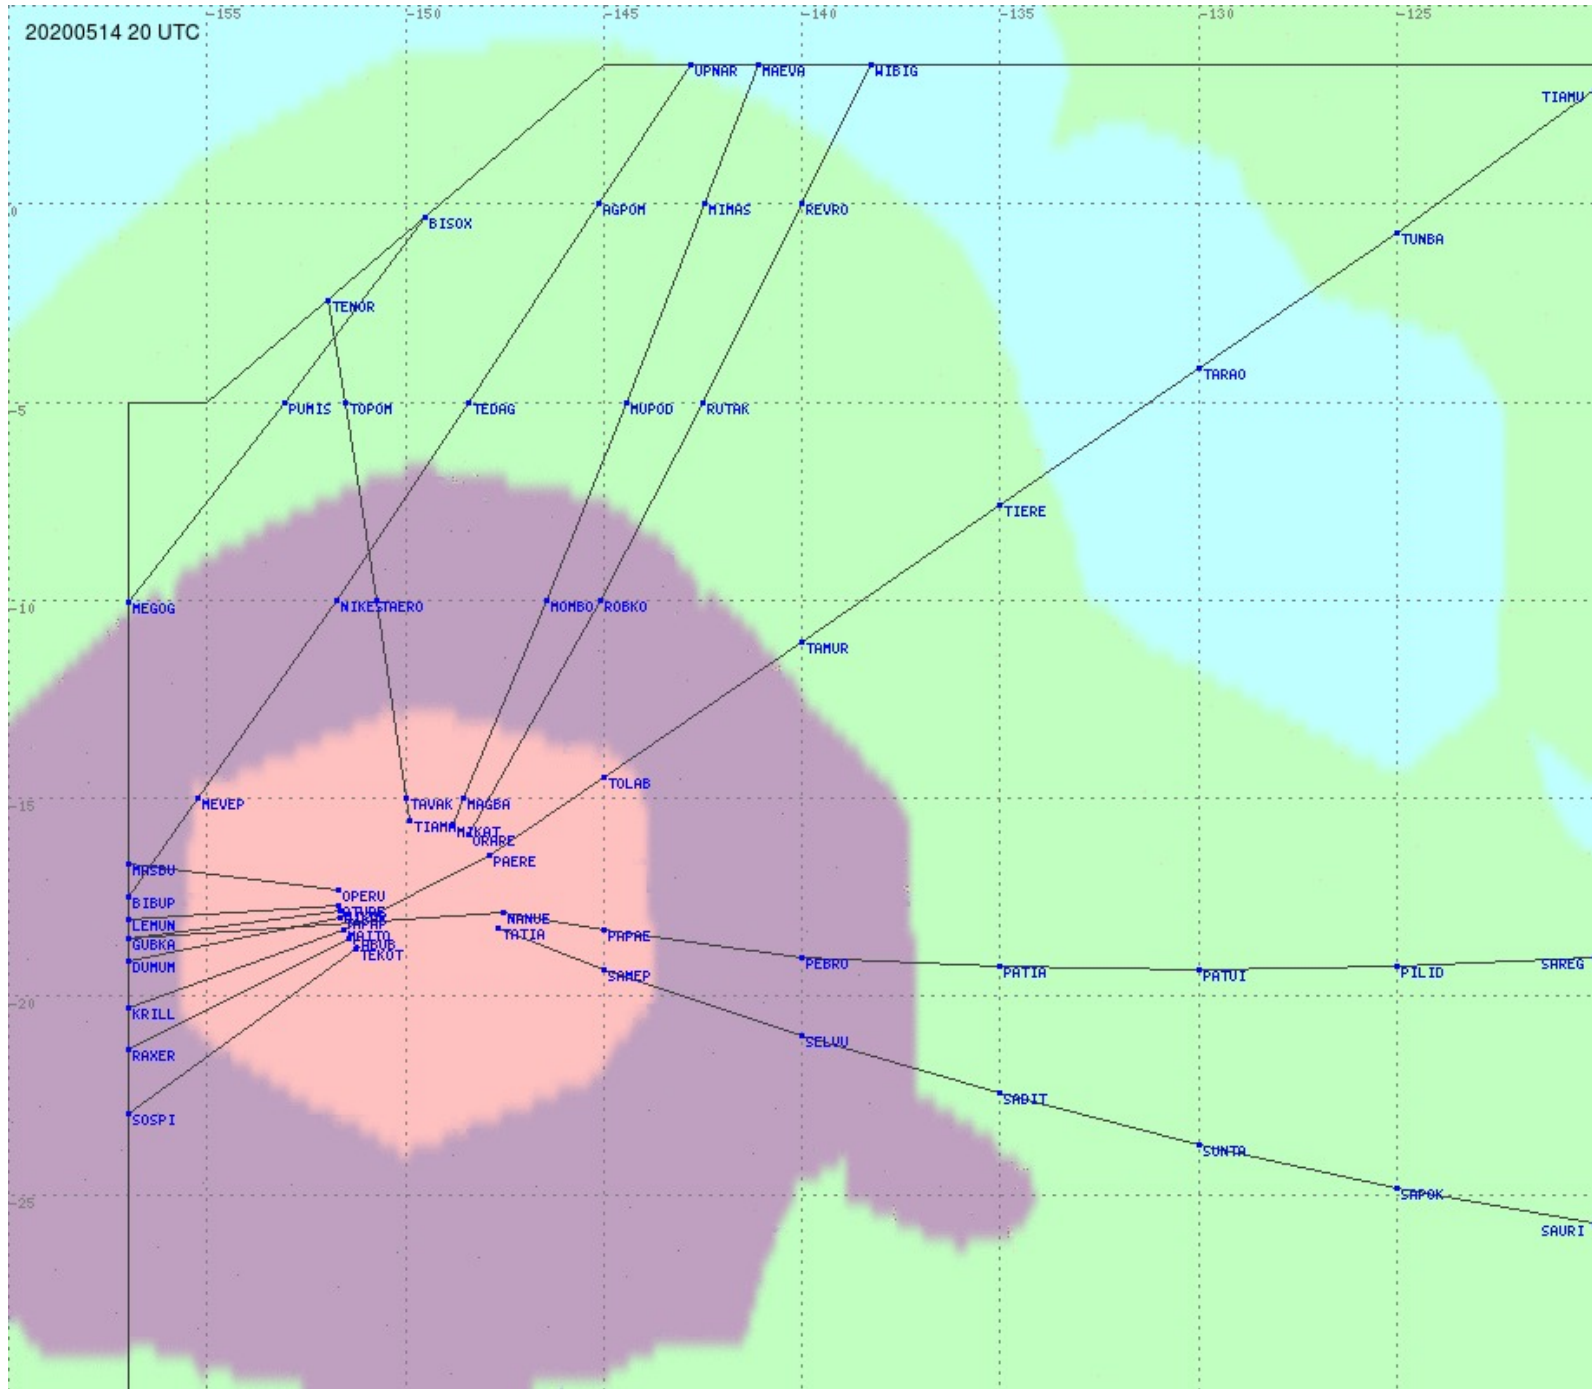

Tahiti FIR - HF Propag - 20200514

Tahiti FIR - HF Propag - 20200514

Tahiti FIR - HF Propag - 20200514

2.8 MHz
3.5 MHz
5.6 MHz
8.9 MHz
13.3 MHz
17.9 MHz
None

Tahiti FIR - HF Propag - 20200514

2.8 MHz 3.5 MHz 5.6 MHz 8.9 MHz 13.3 MHz 17.9 MHz None

Tahiti FIR - HF Propag - 20200514

2.8 MHz 3.5 MHz 5.6 MHz 8.9 MHz 13.3 MHz 17.9 MHz None

Tahiti FIR - HF Propag - 20200514

Tahiti FIR - HF Propag - 20200514

Tahiti FIR - HF Propag - 20200514

2.8 MHz 3.5 MHz 5.6 MHz 8.9 MHz 13.3 MHz 17.9 MHz None

Tahiti FIR - HF Propag - 20200514

2.8 MHz 3.5 MHz 5.6 MHz 8.9 MHz 13.3 MHz 17.9 MHz None

Tahiti FIR - HF Propag - 20200514

2.8 MHz
3.5 MHz
5.6 MHz
8.9 MHz
13.3 MHz
17.9 MHz
None

Tahiti FIR - HF Propag - 20200514

2.8 MHz 3.5 MHz 5.6 MHz 8.9 MHz 13.3 MHz 17.9 MHz None

Tahiti FIR - HF Propag - 20200514

2.8 MHz 3.5 MHz 5.6 MHz 8.9 MHz 13.3 MHz 17.9 MHz None

Tahiti FIR - HF Propag - 20200514

2.8 MHz 3.5 MHz 5.6 MHz 8.9 MHz 13.3 MHz 17.9 MHz None