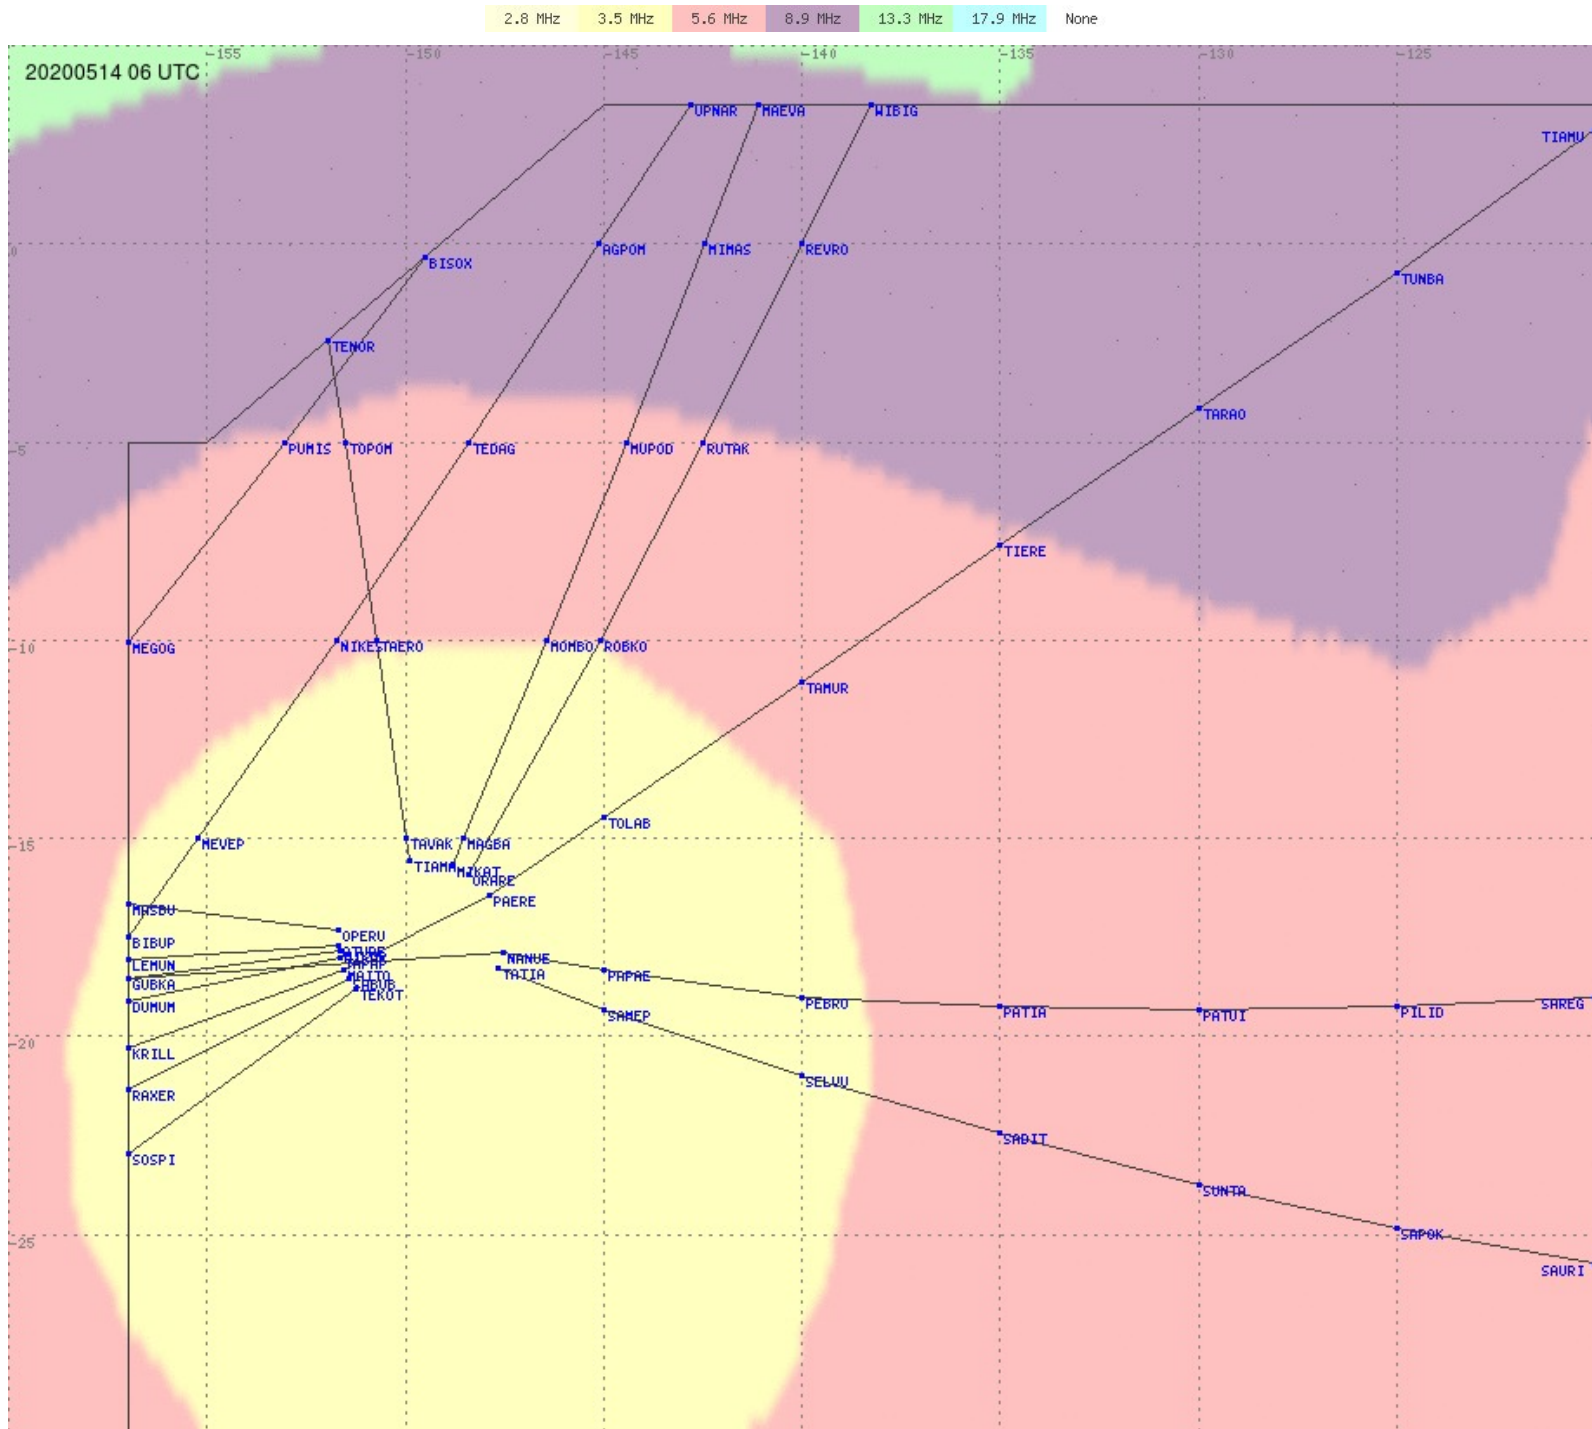

Tahiti FIR - HF Propag - 20200514

2.8 MHz
3.5 MHz
5.6 MHz
8.9 MHz
13.3 MHz
17.9 MHz
None

Tahiti FIR - HF Propag - 20200514

2.8 MHz 3.5 MHz 5.6 MHz 8.9 MHz 13.3 MHz 17.9 MHz None

Tahiti FIR - HF Propag - 20200514

2.8 MHz 3.5 MHz 5.6 MHz 8.9 MHz 13.3 MHz 17.9 MHz None

Tahiti FIR - HF Propag - 20200514

2.8 MHz 3.5 MHz 5.6 MHz 8.9 MHz 13.3 MHz 17.9 MHz None

Tahiti FIR - HF Propag - 20200514

2.8 MHz 3.5 MHz 5.6 MHz 8.9 MHz 13.3 MHz 17.9 MHz None

Tahiti FIR - HF Propag - 20200514

Tahiti FIR - HF Propag - 20200514

Tahiti FIR - HF Propag - 20200514

2.8 MHz 3.5 MHz 5.6 MHz 8.9 MHz 13.3 MHz 17.9 MHz None

Tahiti FIR - HF Propag - 20200514

Tahiti FIR - HF Propag - 20200514

Tahiti FIR - HF Propag - 20200514

Tahiti FIR - HF Propag - 20200514

Tahiti FIR - HF Propag - 20200514

2.8 MHz
3.5 MHz
5.6 MHz
8.9 MHz
13.3 MHz
17.9 MHz
None

Tahiti FIR - HF Propag - 20200514

2.8 MHz 3.5 MHz 5.6 MHz 8.9 MHz 13.3 MHz 17.9 MHz None