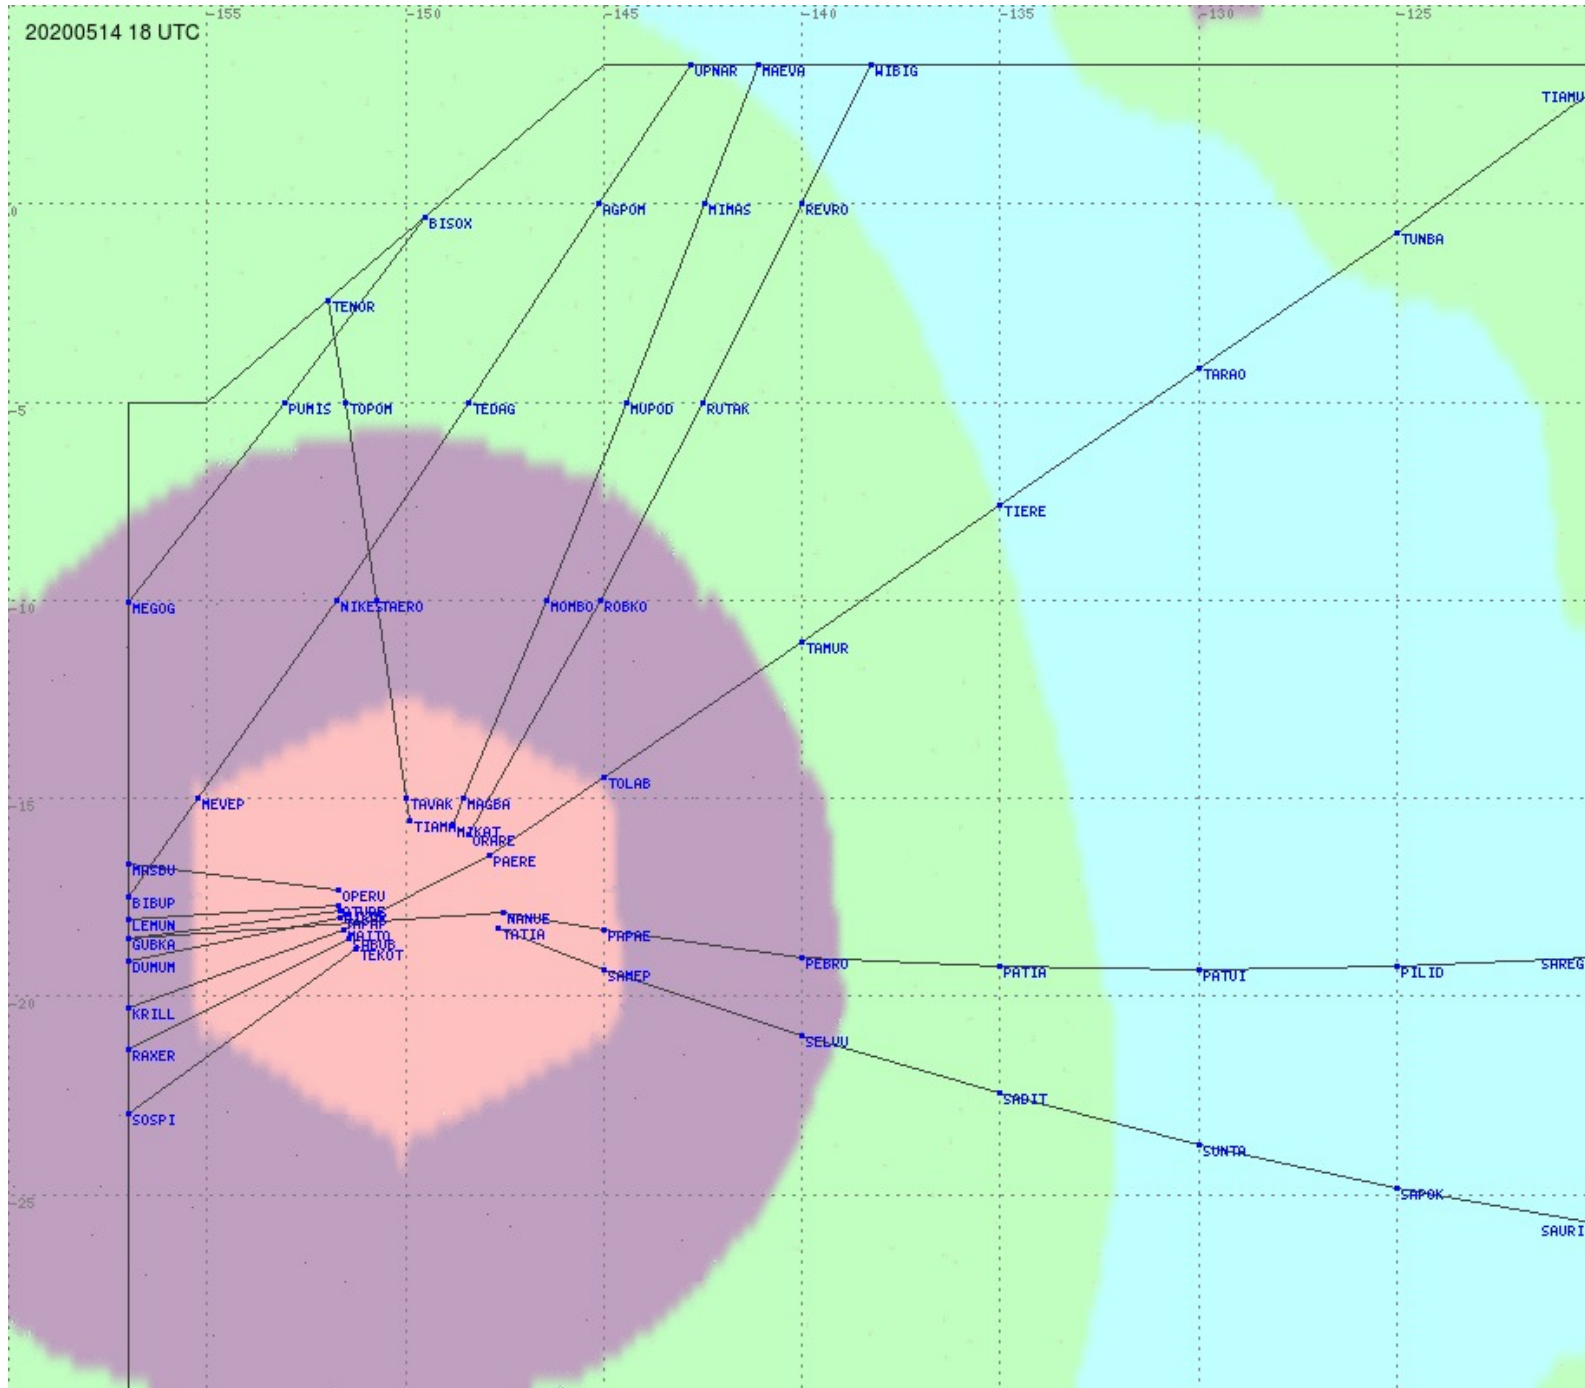

Tahiti FIR - HF Propag - 20200514

Tahiti FIR - HF Propag - 20200514

Tahiti FIR - HF Propag - 20200514

2.8 MHz
3.5 MHz
5.6 MHz
8.9 MHz
13.3 MHz
17.9 MHz
None

Tahiti FIR - HF Propag - 20200514

2.8 MHz 3.5 MHz 5.6 MHz 8.9 MHz 13.3 MHz 17.9 MHz None

Tahiti FIR - HF Propag - 20200514

2.8 MHz 3.5 MHz 5.6 MHz 8.9 MHz 13.3 MHz 17.9 MHz None

Tahiti FIR - HF Propag - 20200514

Tahiti FIR - HF Propag - 20200514

Tahiti FIR - HF Propag - 20200514

2.8 MHz 3.5 MHz 5.6 MHz 8.9 MHz 13.3 MHz 17.9 MHz None

Tahiti FIR - HF Propag - 20200514

2.8 MHz 3.5 MHz 5.6 MHz 8.9 MHz 13.3 MHz 17.9 MHz None

Tahiti FIR - HF Propag - 20200514

2.8 MHz
3.5 MHz
5.6 MHz
8.9 MHz
13.3 MHz
17.9 MHz
None

Tahiti FIR - HF Propag - 20200514

2.8 MHz 3.5 MHz 5.6 MHz 8.9 MHz 13.3 MHz 17.9 MHz None

Tahiti FIR - HF Propag - 20200514

2.8 MHz 3.5 MHz 5.6 MHz 8.9 MHz 13.3 MHz 17.9 MHz None

Tahiti FIR - HF Propag - 20200514

2.8 MHz 3.5 MHz 5.6 MHz 8.9 MHz 13.3 MHz 17.9 MHz None