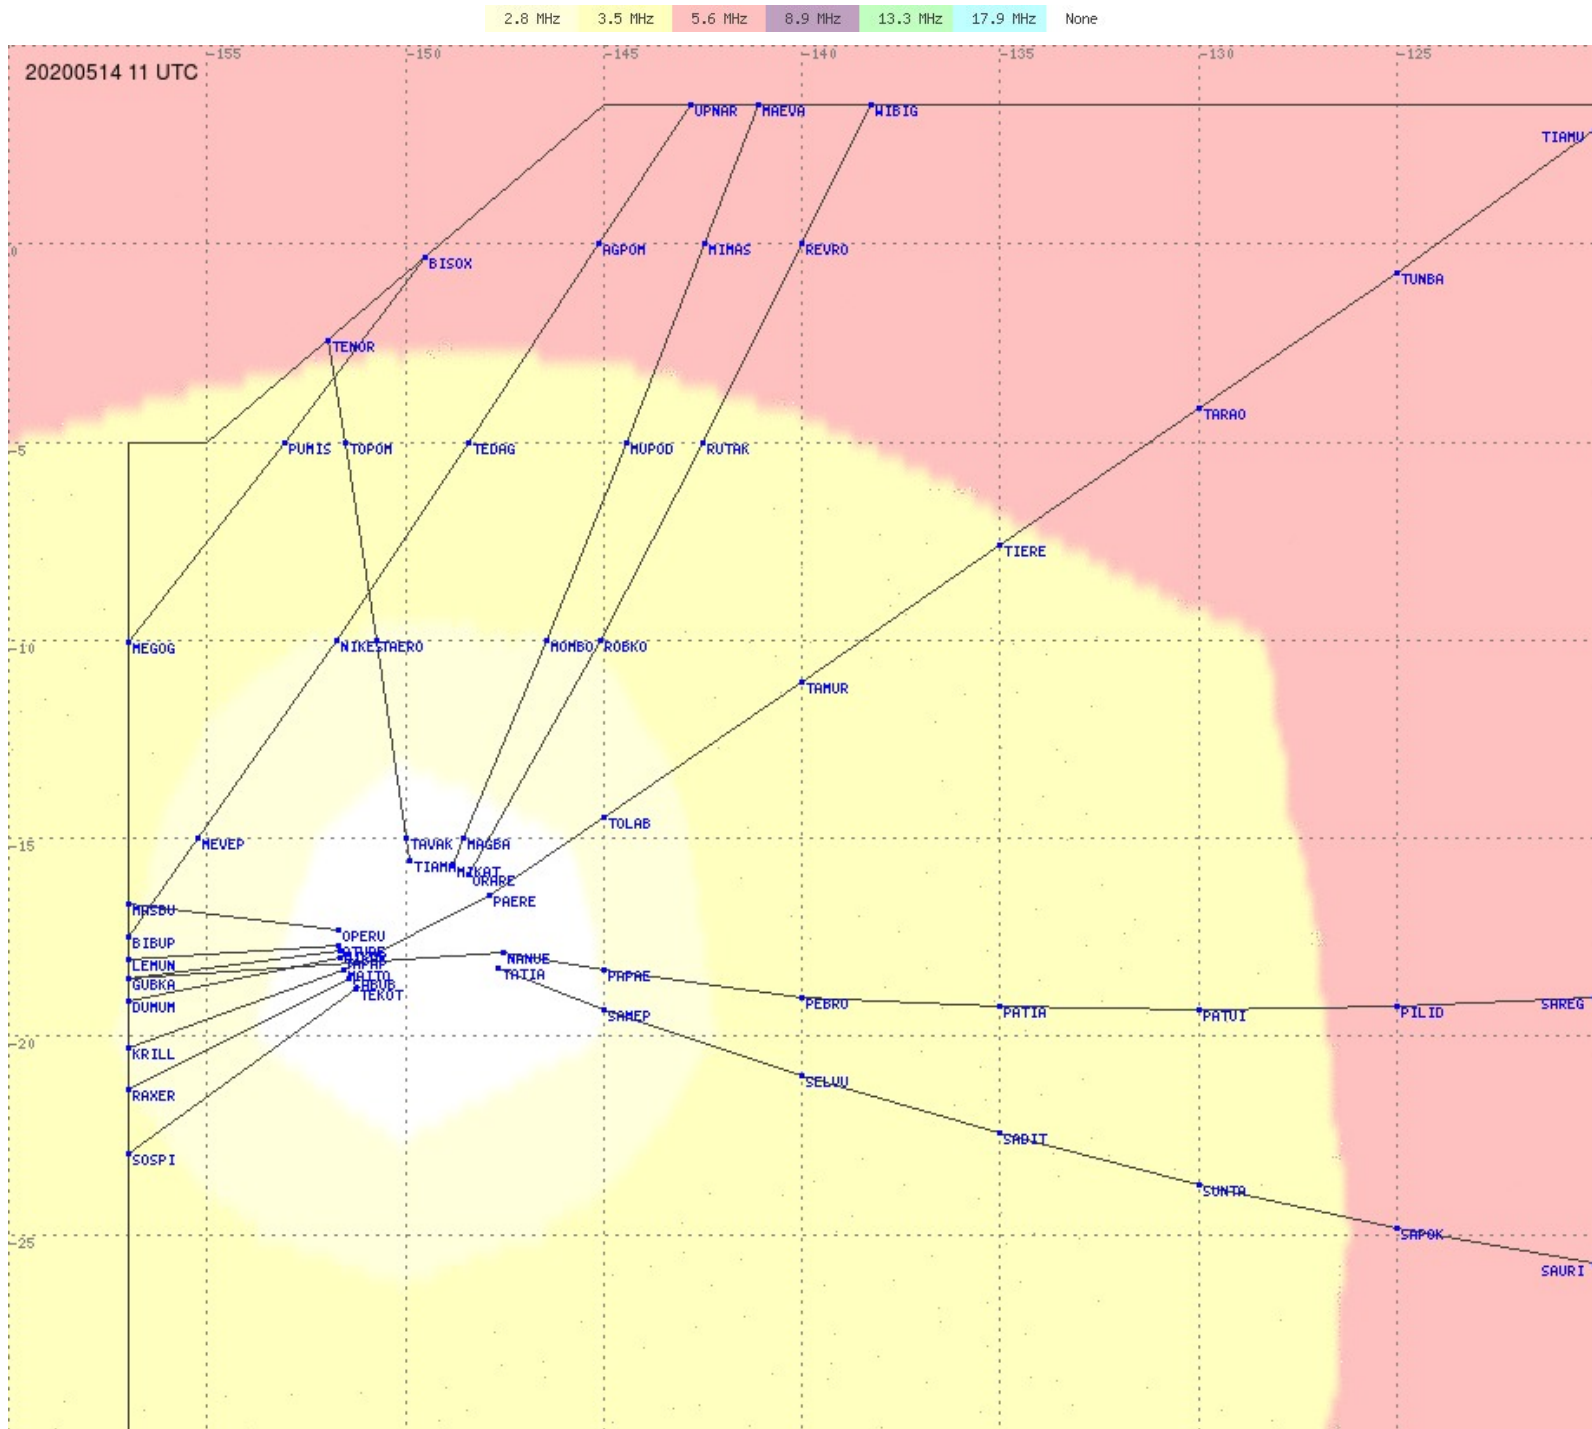

2.8 MHz 3.5 MHz 5.6 MHz 8.9 MHz 13.3 MHz 17.9 MHz None

Tahiti FIR - HF Propag - 20200514

2.8 MHz 3.5 MHz 5.6 MHz 8.9 MHz 13.3 MHz 17.9 MHz None

Tahiti FIR - HF Propag - 20200514

2.8 MHz 3.5 MHz 5.6 MHz 8.9 MHz 13.3 MHz 17.9 MHz None

Tahiti FIR - HF Propag - 20200514

Tahiti FIR - HF Propag - 20200514

Tahiti FIR - HF Propag - 20200514

2.8 MHz 3.5 MHz 5.6 MHz 8.9 MHz 13.3 MHz 17.9 MHz None

Tahiti FIR - HF Propag - 20200514

Tahiti FIR - HF Propag - 20200514

Tahiti FIR - HF Propag - 20200514

Tahiti FIR - HF Propag - 20200514

Tahiti FIR - HF Propag - 20200514

2.8 MHz
3.5 MHz
5.6 MHz
8.9 MHz
13.3 MHz
17.9 MHz
None

Tahiti FIR - HF Propag - 20200514

2.8 MHz 3.5 MHz 5.6 MHz 8.9 MHz 13.3 MHz 17.9 MHz None