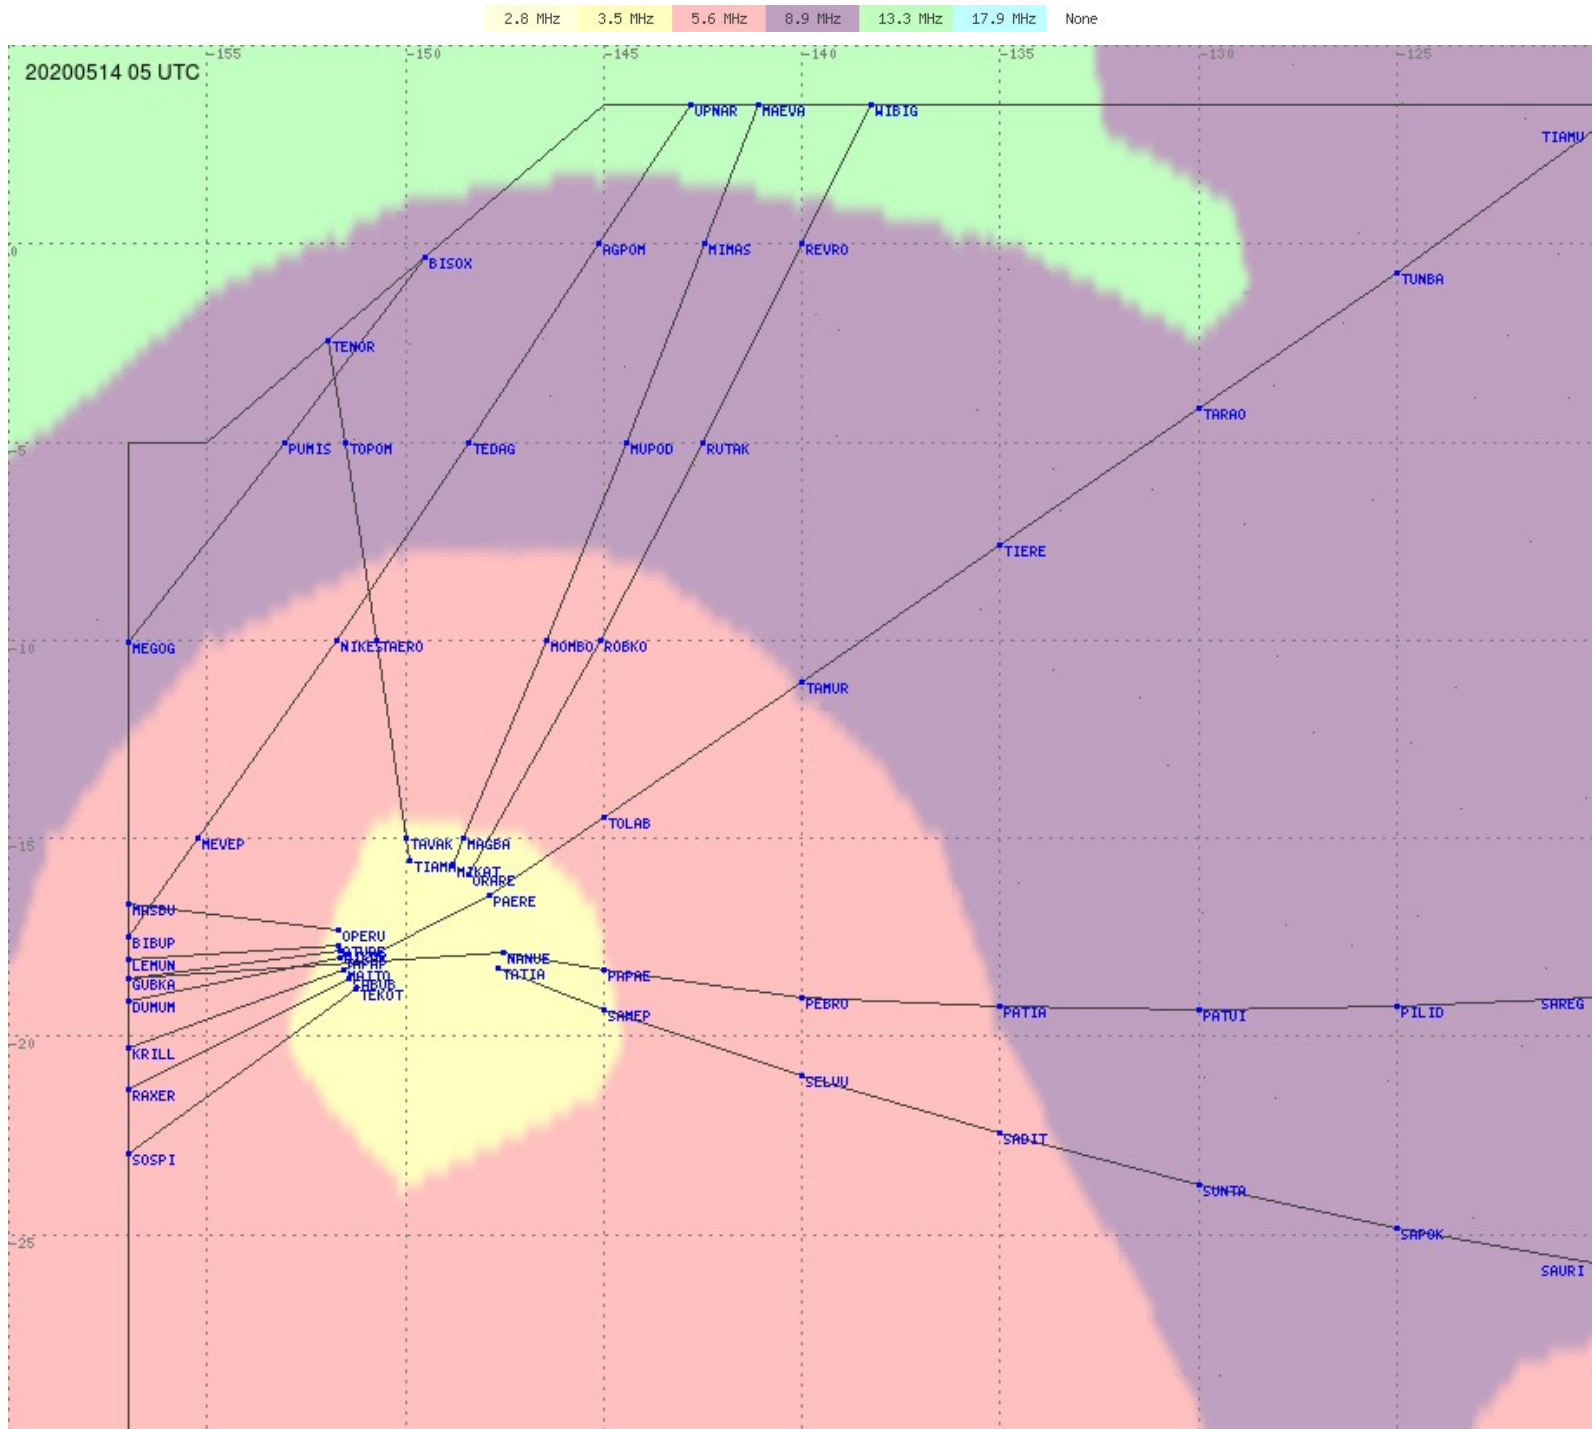

Tahiti FIR - HF Propag - 20200514

2.8 MHz
3.5 MHz
5.6 MHz
8.9 MHz
13.3 MHz
17.9 MHz
None

Tahiti FIR - HF Propag - 20200514

2.8 MHz 3.5 MHz 5.6 MHz 8.9 MHz 13.3 MHz 17.9 MHz None

Tahiti FIR - HF Propag - 20200514

2.8 MHz 3.5 MHz 5.6 MHz 8.9 MHz 13.3 MHz 17.9 MHz None

Tahiti FIR - HF Propag - 20200514

2.8 MHz 3.5 MHz 5.6 MHz 8.9 MHz 13.3 MHz 17.9 MHz None

Tahiti FIR - HF Propag - 20200514

2.8 MHz 3.5 MHz 5.6 MHz 8.9 MHz 13.3 MHz 17.9 MHz None

Tahiti FIR - HF Propag - 20200514

Tahiti FIR - HF Propag - 20200514

Tahiti FIR - HF Propag - 20200514

2.8 MHz 3.5 MHz 5.6 MHz 8.9 MHz 13.3 MHz 17.9 MHz None

Tahiti FIR - HF Propag - 20200514

Tahiti FIR - HF Propag - 20200514