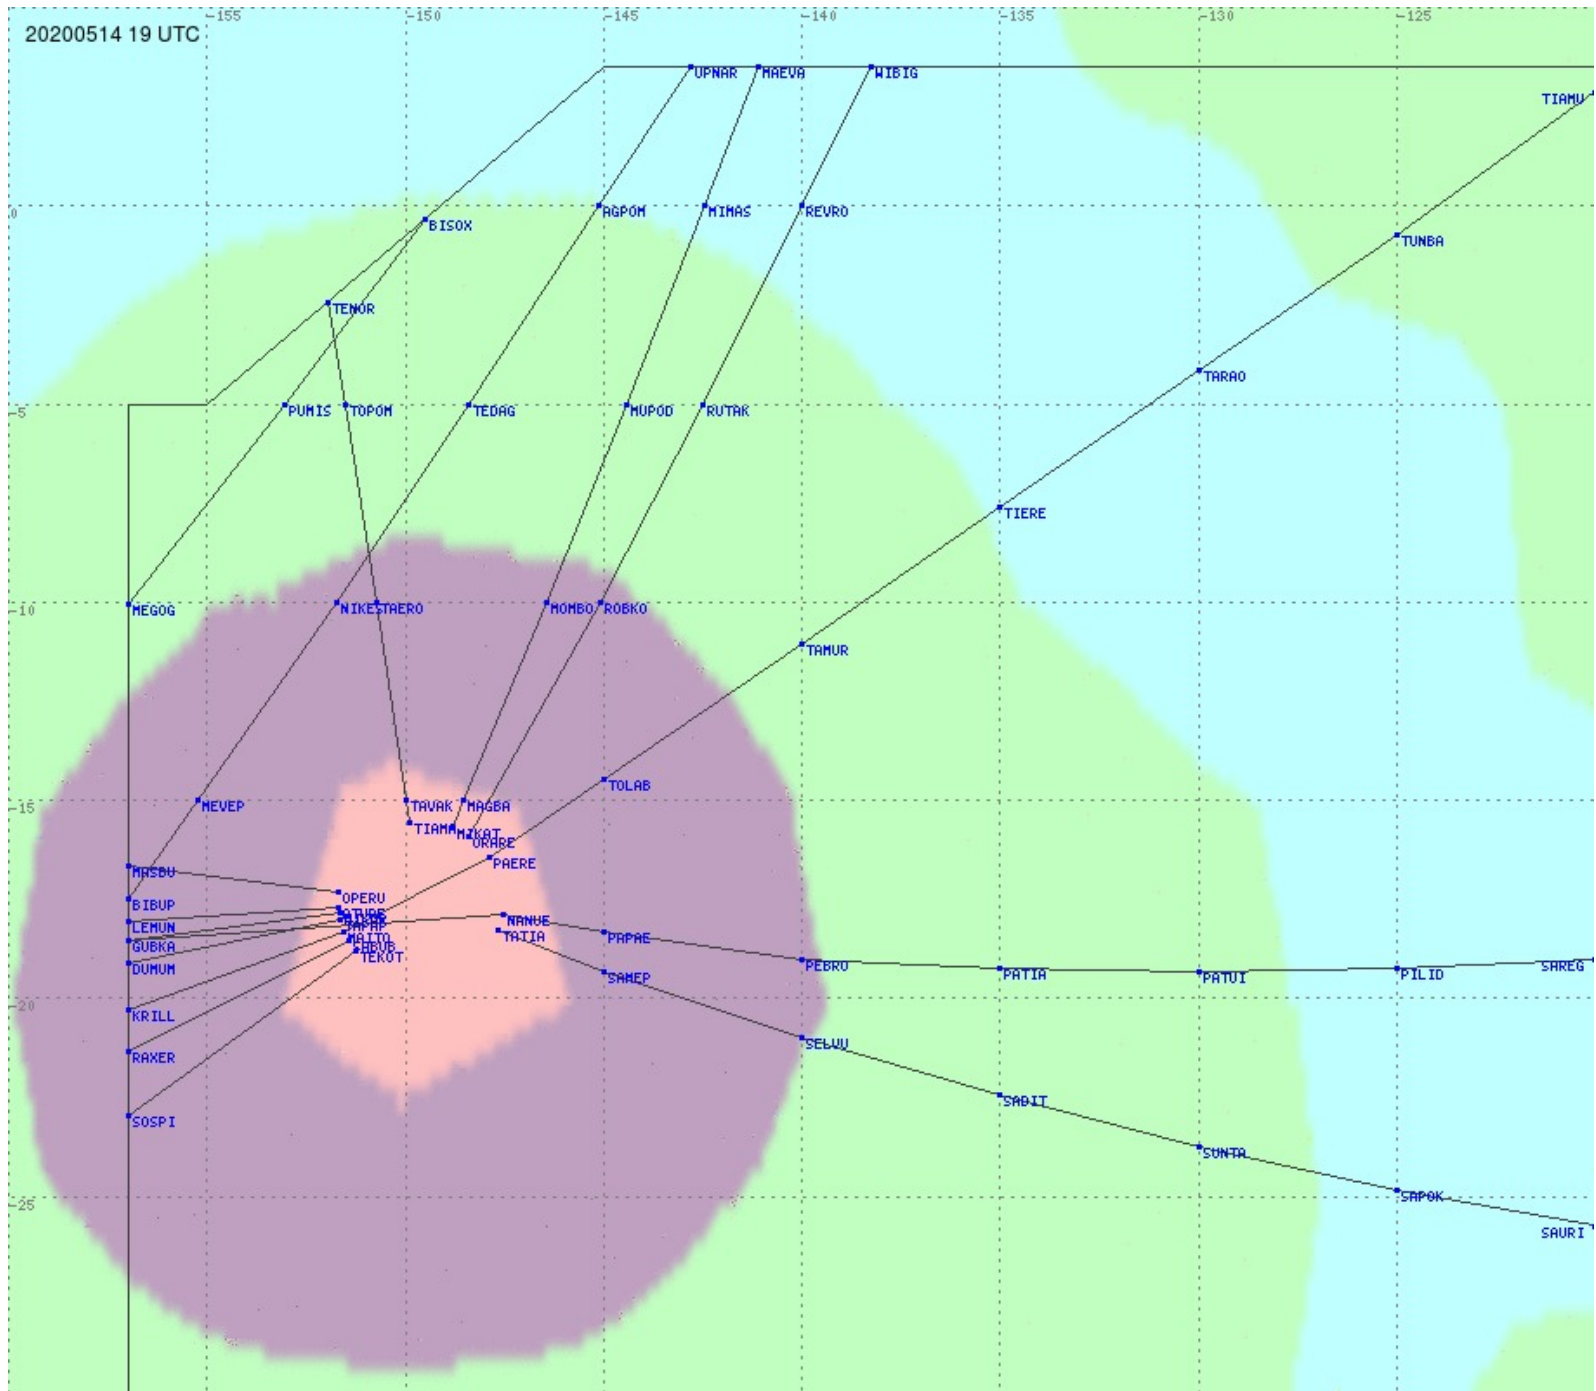

Tahiti FIR - HF Propag - 20200514

Tahiti FIR - HF Propag - 20200514

Tahiti FIR - HF Propag - 20200514

2.8 MHz
3.5 MHz
5.6 MHz
8.9 MHz
13.3 MHz
17.9 MHz
None

Tahiti FIR - HF Propag - 20200514

2.8 MHz 3.5 MHz 5.6 MHz 8.9 MHz 13.3 MHz 17.9 MHz None

Tahiti FIR - HF Propag - 20200514

2.8 MHz 3.5 MHz 5.6 MHz 8.9 MHz 13.3 MHz 17.9 MHz None

Tahiti FIR - HF Propag - 20200514

Tahiti FIR - HF Propag - 20200514

Tahiti FIR - HF Propag - 20200514

2.8 MHz 3.5 MHz 5.6 MHz 8.9 MHz 13.3 MHz 17.9 MHz None

Tahiti FIR - HF Propag - 20200514

2.8 MHz 3.5 MHz 5.6 MHz 8.9 MHz 13.3 MHz 17.9 MHz None

Tahiti FIR - HF Propag - 20200514

2.8 MHz
3.5 MHz
5.6 MHz
8.9 MHz
13.3 MHz
17.9 MHz
None

Tahiti FIR - HF Propag - 20200514

2.8 MHz 3.5 MHz 5.6 MHz 8.9 MHz 13.3 MHz 17.9 MHz None

Tahiti FIR - HF Propag - 20200514

2.8 MHz 3.5 MHz 5.6 MHz 8.9 MHz 13.3 MHz 17.9 MHz None

Tahiti FIR - HF Propag - 20200514

2.8 MHz 3.5 MHz 5.6 MHz 8.9 MHz 13.3 MHz 17.9 MHz None