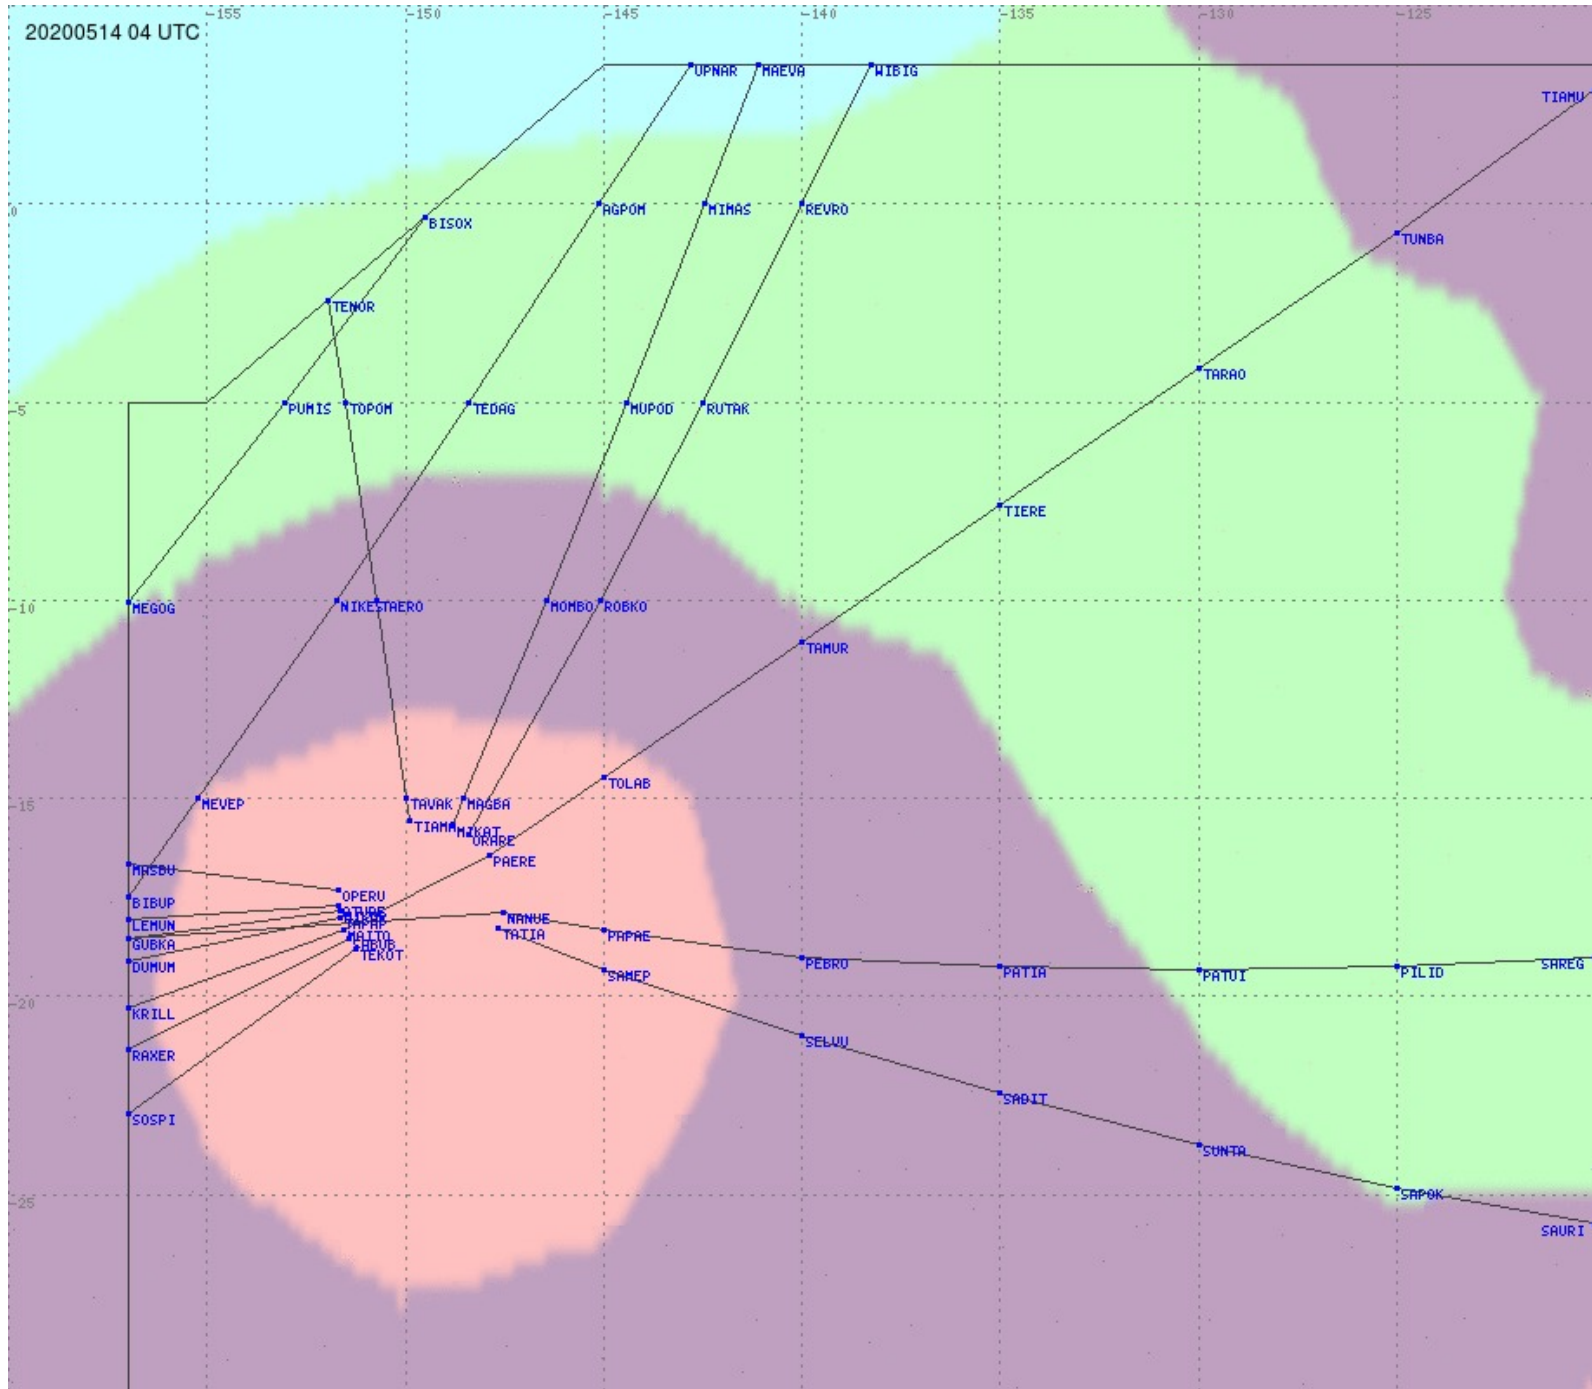

Tahiti FIR - HF Propag - 20200514

2.8 MHz
3.5 MHz
5.6 MHz
8.9 MHz
13.3 MHz
17.9 MHz
None

Tahiti FIR - HF Propag - 20200514

2.8 MHz 3.5 MHz 5.6 MHz 8.9 MHz 13.3 MHz 17.9 MHz None

Tahiti FIR - HF Propag - 20200514

2.8 MHz 3.5 MHz 5.6 MHz 8.9 MHz 13.3 MHz 17.9 MHz None

Tahiti FIR - HF Propag - 20200514

2.8 MHz 3.5 MHz 5.6 MHz 8.9 MHz 13.3 MHz 17.9 MHz None

Tahiti FIR - HF Propag - 20200514

2.8 MHz 3.5 MHz 5.6 MHz 8.9 MHz 13.3 MHz 17.9 MHz None

Tahiti FIR - HF Propag - 20200514

Tahiti FIR - HF Propag - 20200514

Tahiti FIR - HF Propag - 20200514

2.8 MHz 3.5 MHz 5.6 MHz 8.9 MHz 13.3 MHz 17.9 MHz None

Tahiti FIR - HF Propag - 20200514

Tahiti FIR - HF Propag - 20200514

Tahiti FIR - HF Propag - 20200514

Tahiti FIR - HF Propag - 20200514

Tahiti FIR - HF Propag - 20200514

2.8 MHz
3.5 MHz
5.6 MHz
8.9 MHz
13.3 MHz
17.9 MHz
None

Tahiti FIR - HF Propag - 20200514

2.8 MHz 3.5 MHz 5.6 MHz 8.9 MHz 13.3 MHz 17.9 MHz None