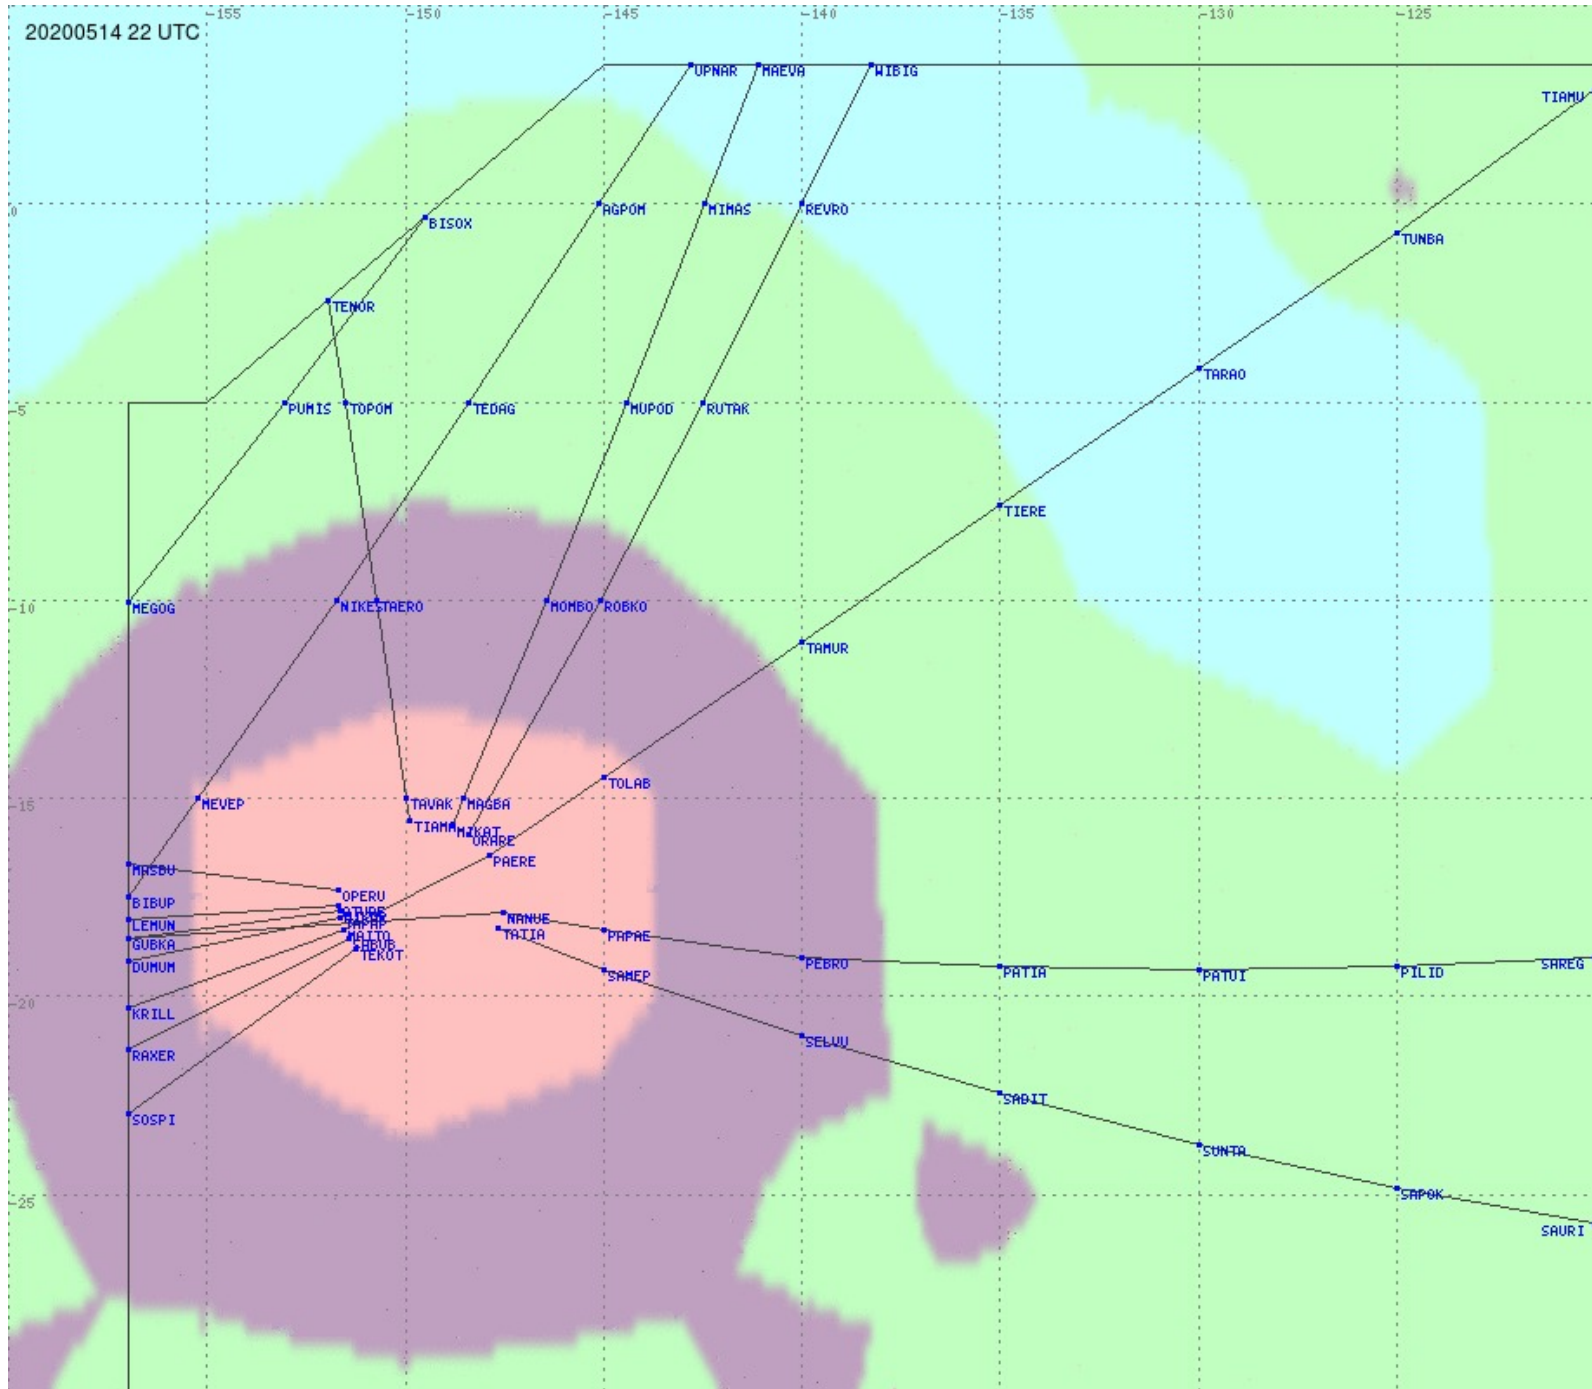

Tahiti FIR - HF Propag - 20200514

2.8 MHz
3.5 MHz
5.6 MHz
8.9 MHz
13.3 MHz
17.9 MHz
None

Tahiti FIR - HF Propag - 20200514

2.8 MHz 3.5 MHz 5.6 MHz 8.9 MHz 13.3 MHz 17.9 MHz None

Tahiti FIR - HF Propag - 20200514

2.8 MHz 3.5 MHz 5.6 MHz 8.9 MHz 13.3 MHz 17.9 MHz None

Tahiti FIR - HF Propag - 20200514

2.8 MHz 3.5 MHz 5.6 MHz 8.9 MHz 13.3 MHz 17.9 MHz None

Tahiti FIR - HF Propag - 20200514

2.8 MHz 3.5 MHz 5.6 MHz 8.9 MHz 13.3 MHz 17.9 MHz None

Tahiti FIR - HF Propag - 20200514

2.8 MHz 3.5 MHz 5.6 MHz 8.9 MHz 13.3 MHz 17.9 MHz None