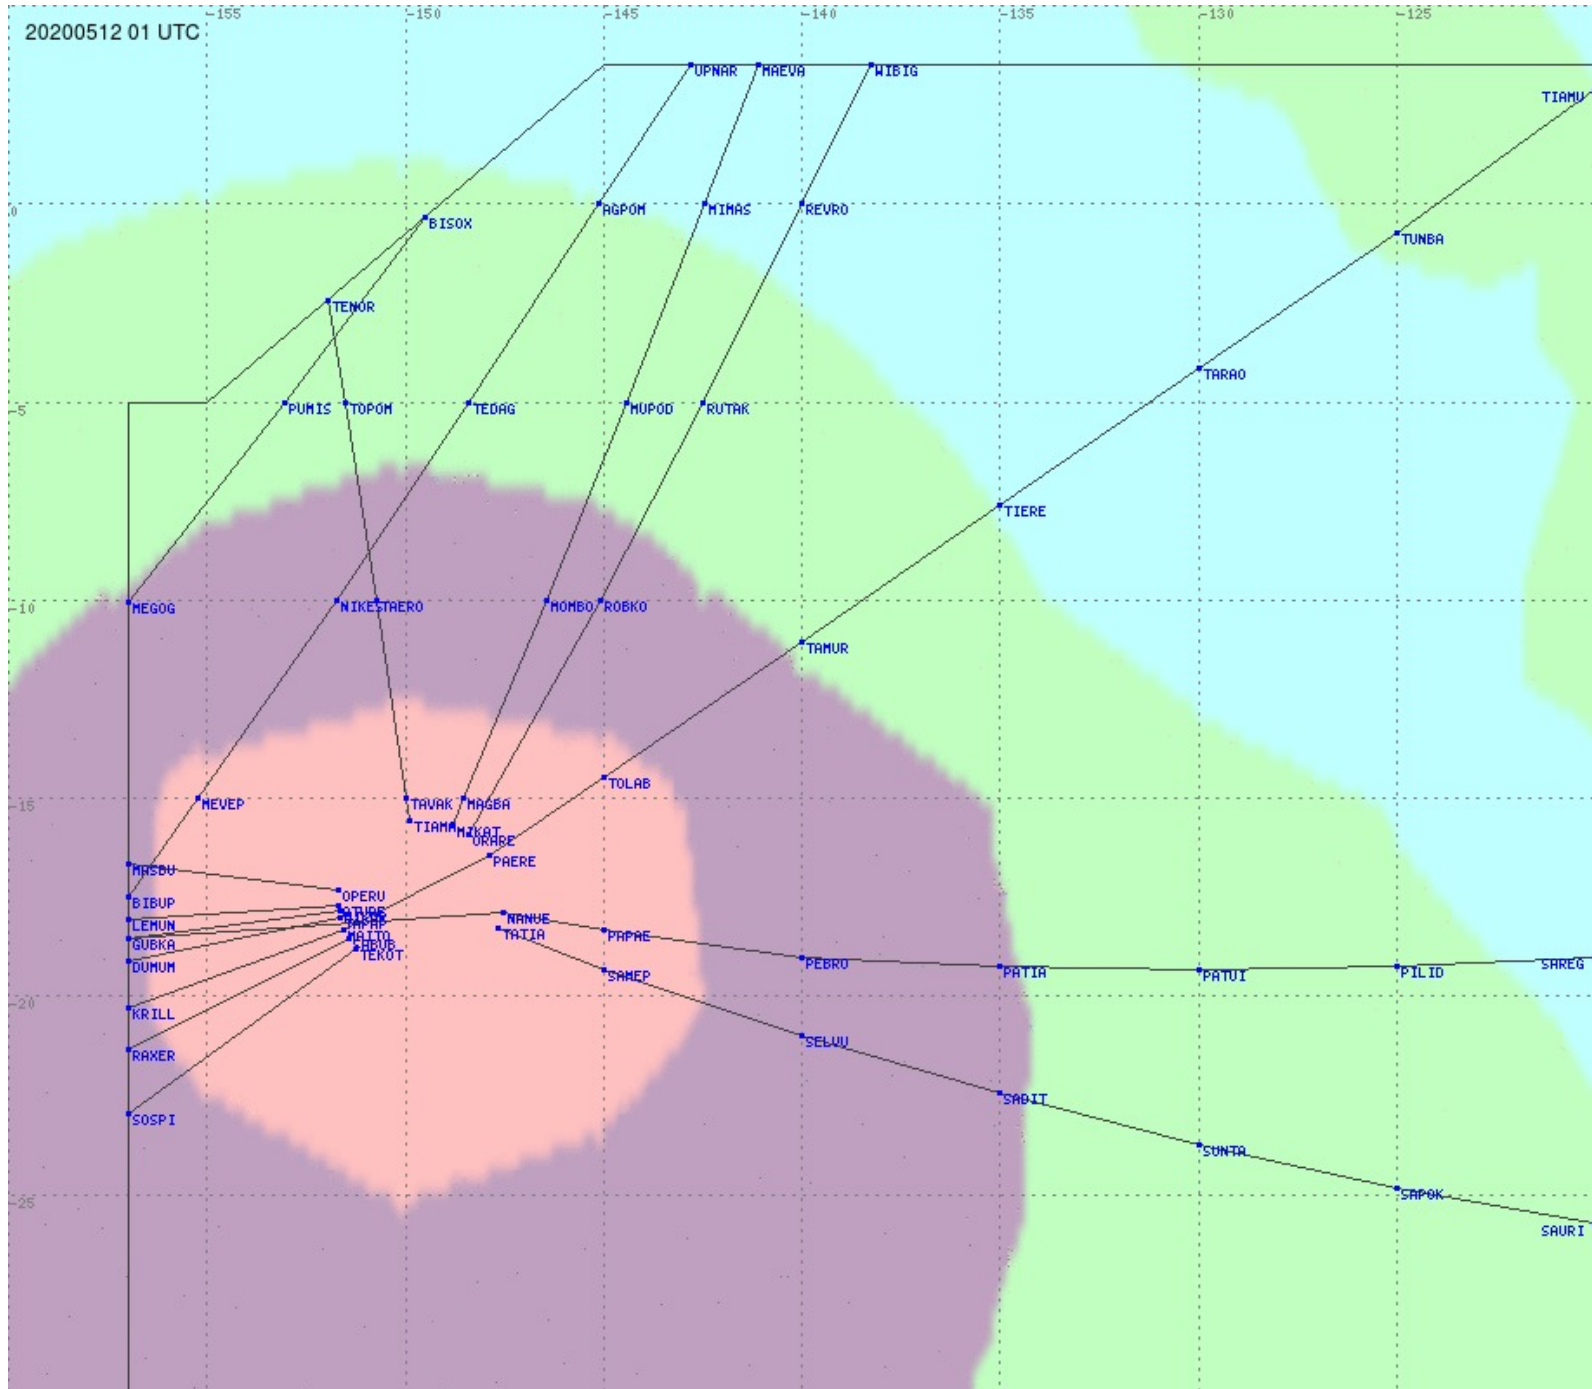

# Tahiti FIR - HF Propag - 20200512

# Tahiti FIR - HF Propag - 20200512

2.8 MHz 3.5 MHz 5.6 MHz 8.9 MHz 13.3 MHz 17.9 MHz None