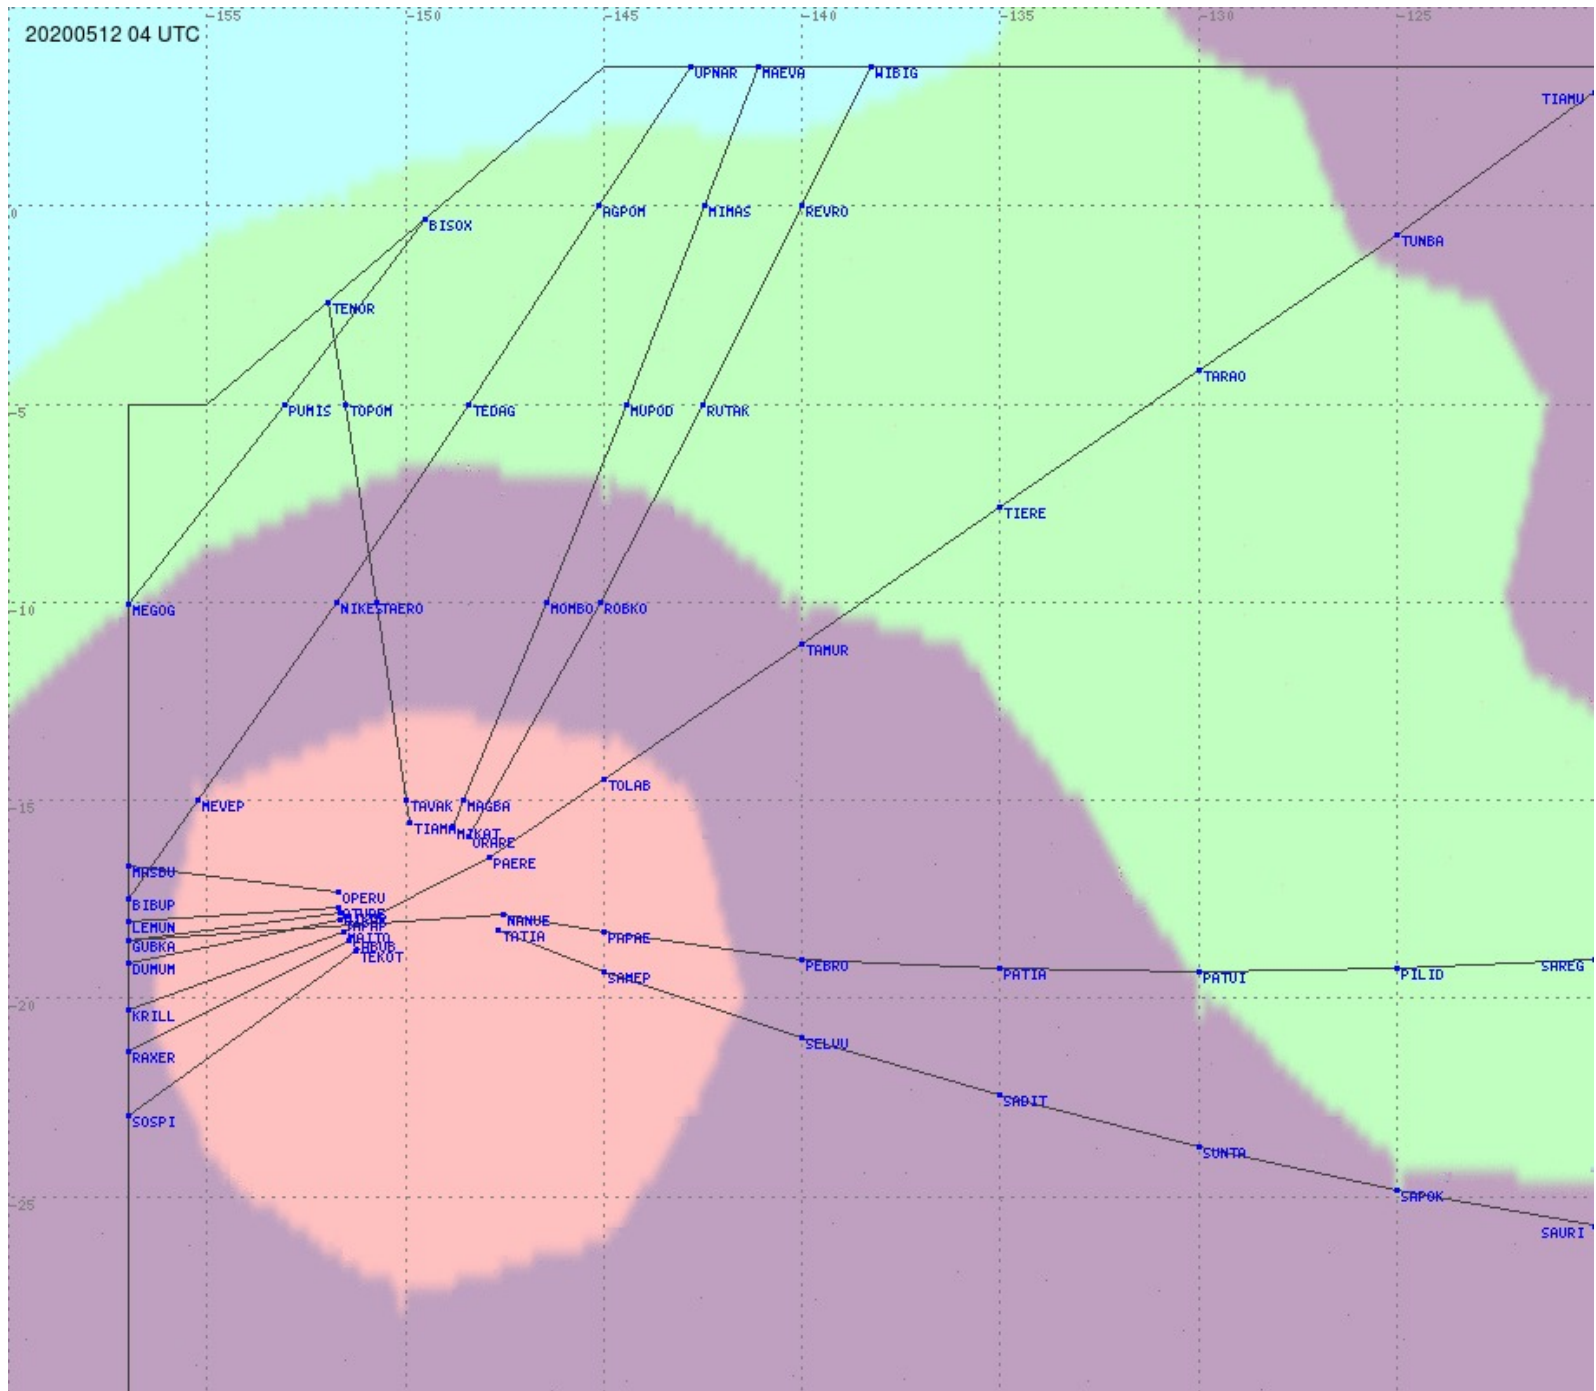

Tahiti FIR - HF Propag - 20200512

2.8 MHz   3.5 MHz   5.6 MHz   8.9 MHz   13.3 MHz   17.9 MHz   None