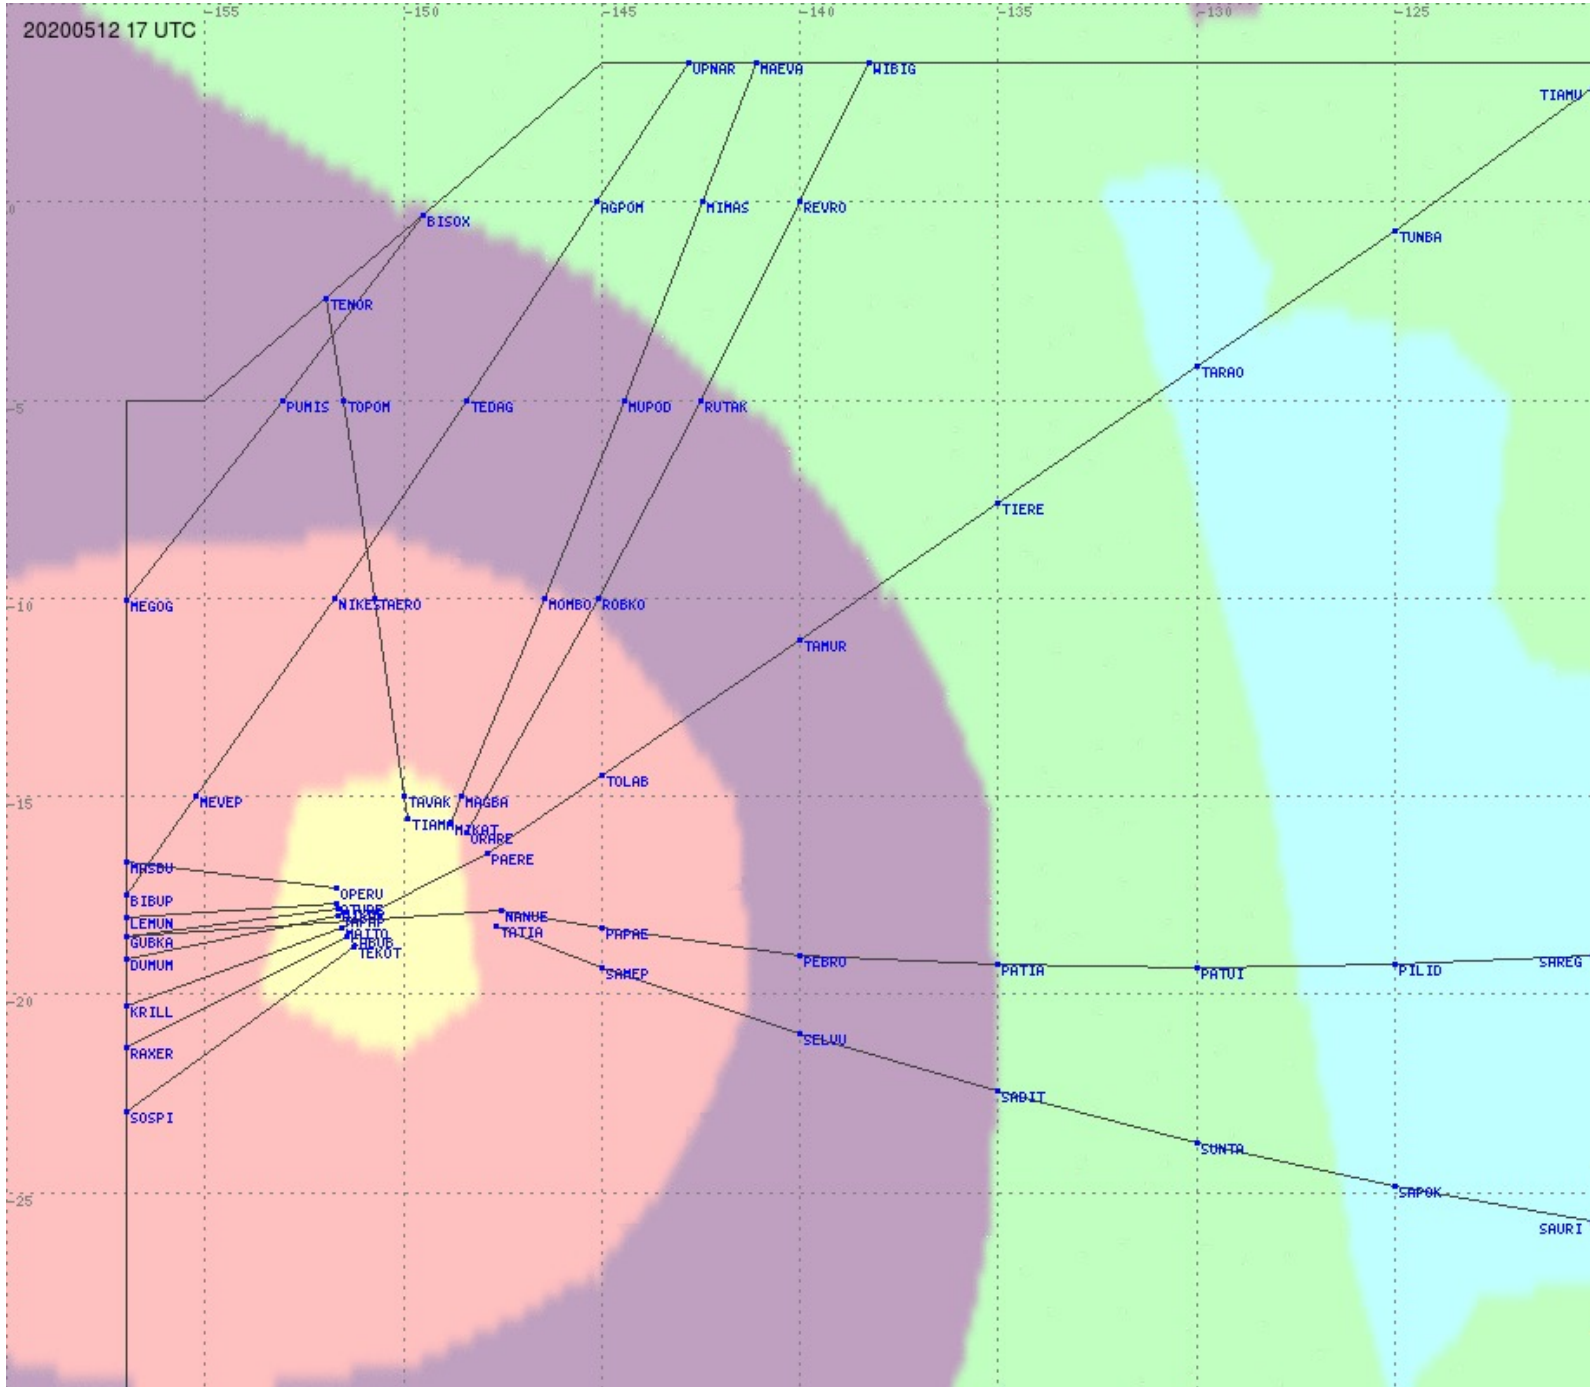

Tahiti FIR - HF Propag - 20200512

2.8 MHz 3.5 MHz 5.6 MHz 8.9 MHz 13.3 MHz 17.9 MHz None