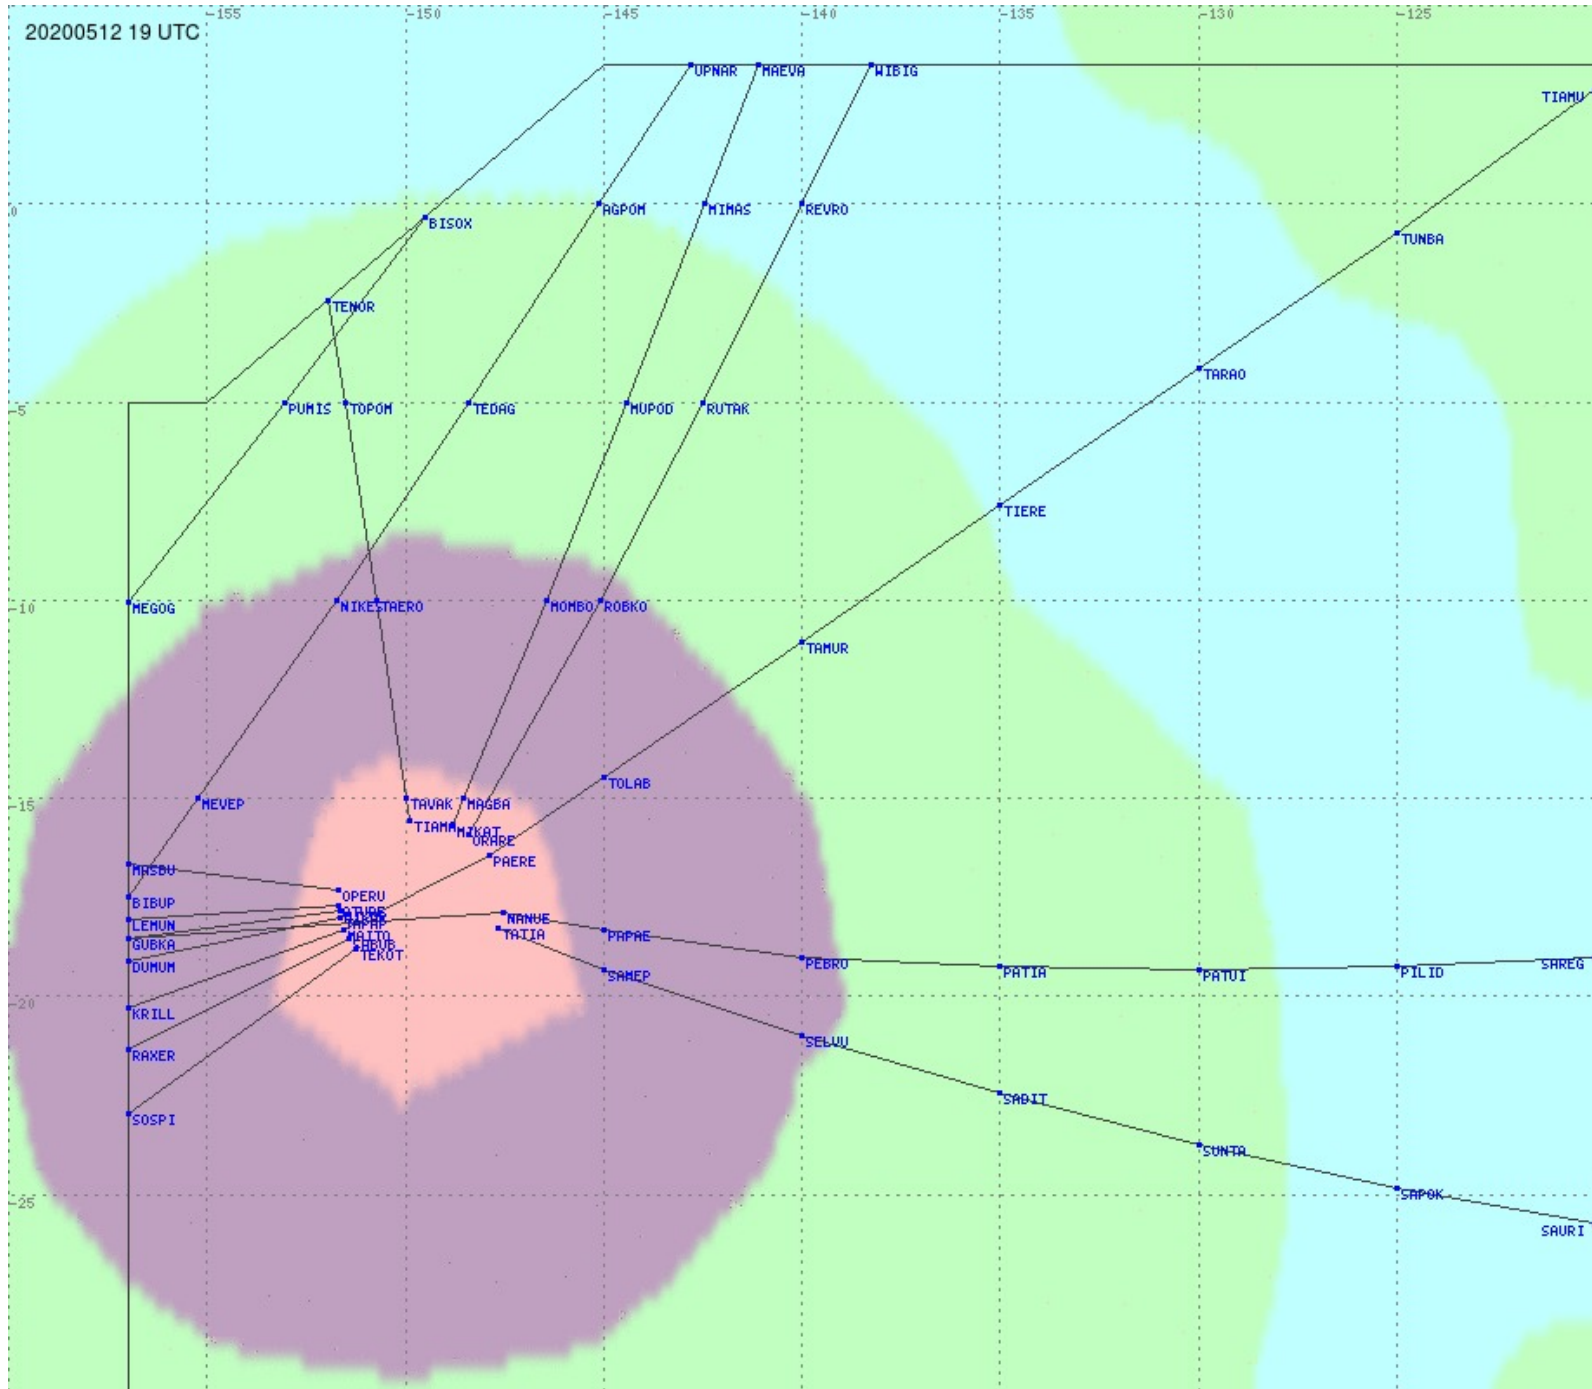

Tahiti FIR - HF Propag - 20200512

2.8 MHz
3.5 MHz
5.6 MHz
8.9 MHz
13.3 MHz
17.9 MHz
None