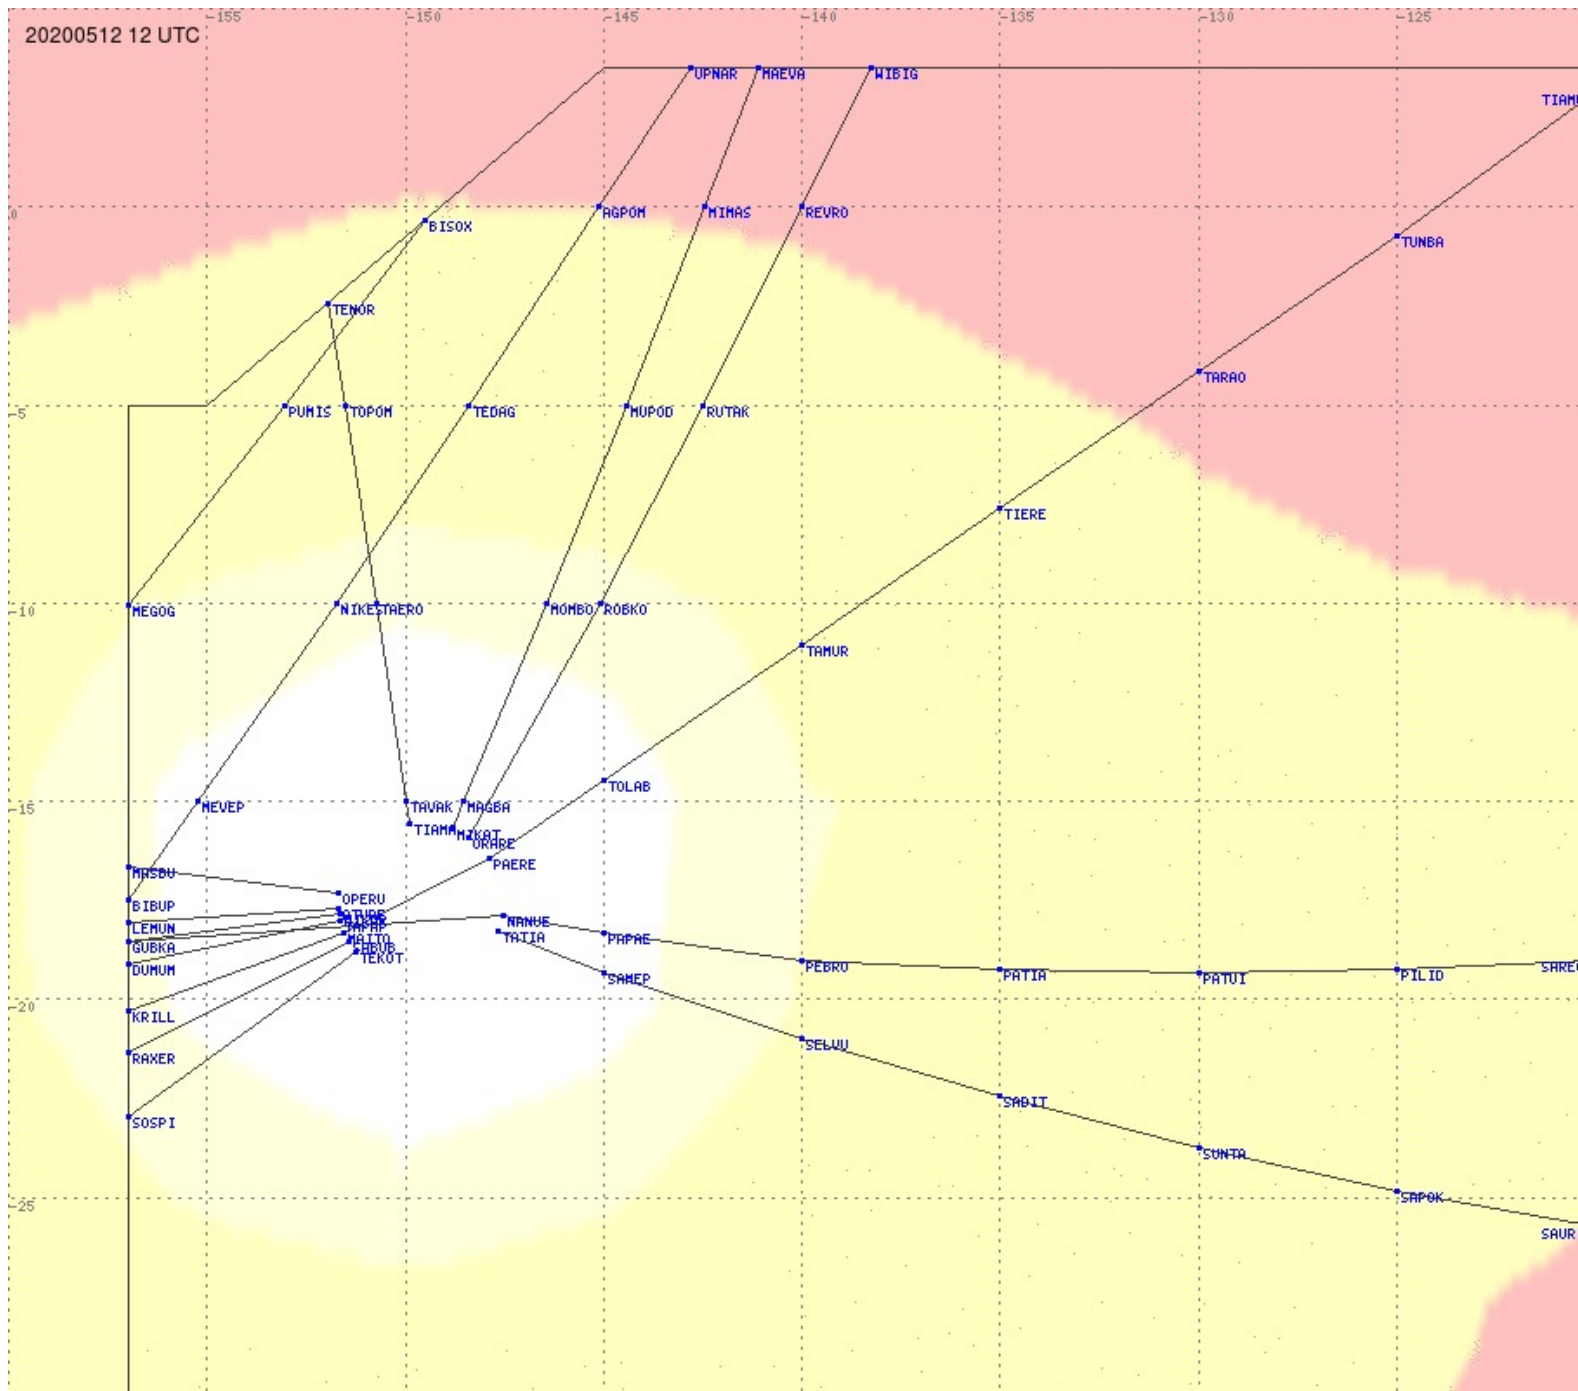

Tahiti FIR - HF Propag - 20200512

2.8 MHz
3.5 MHz
5.6 MHz
8.9 MHz
13.3 MHz
17.9 MHz
None