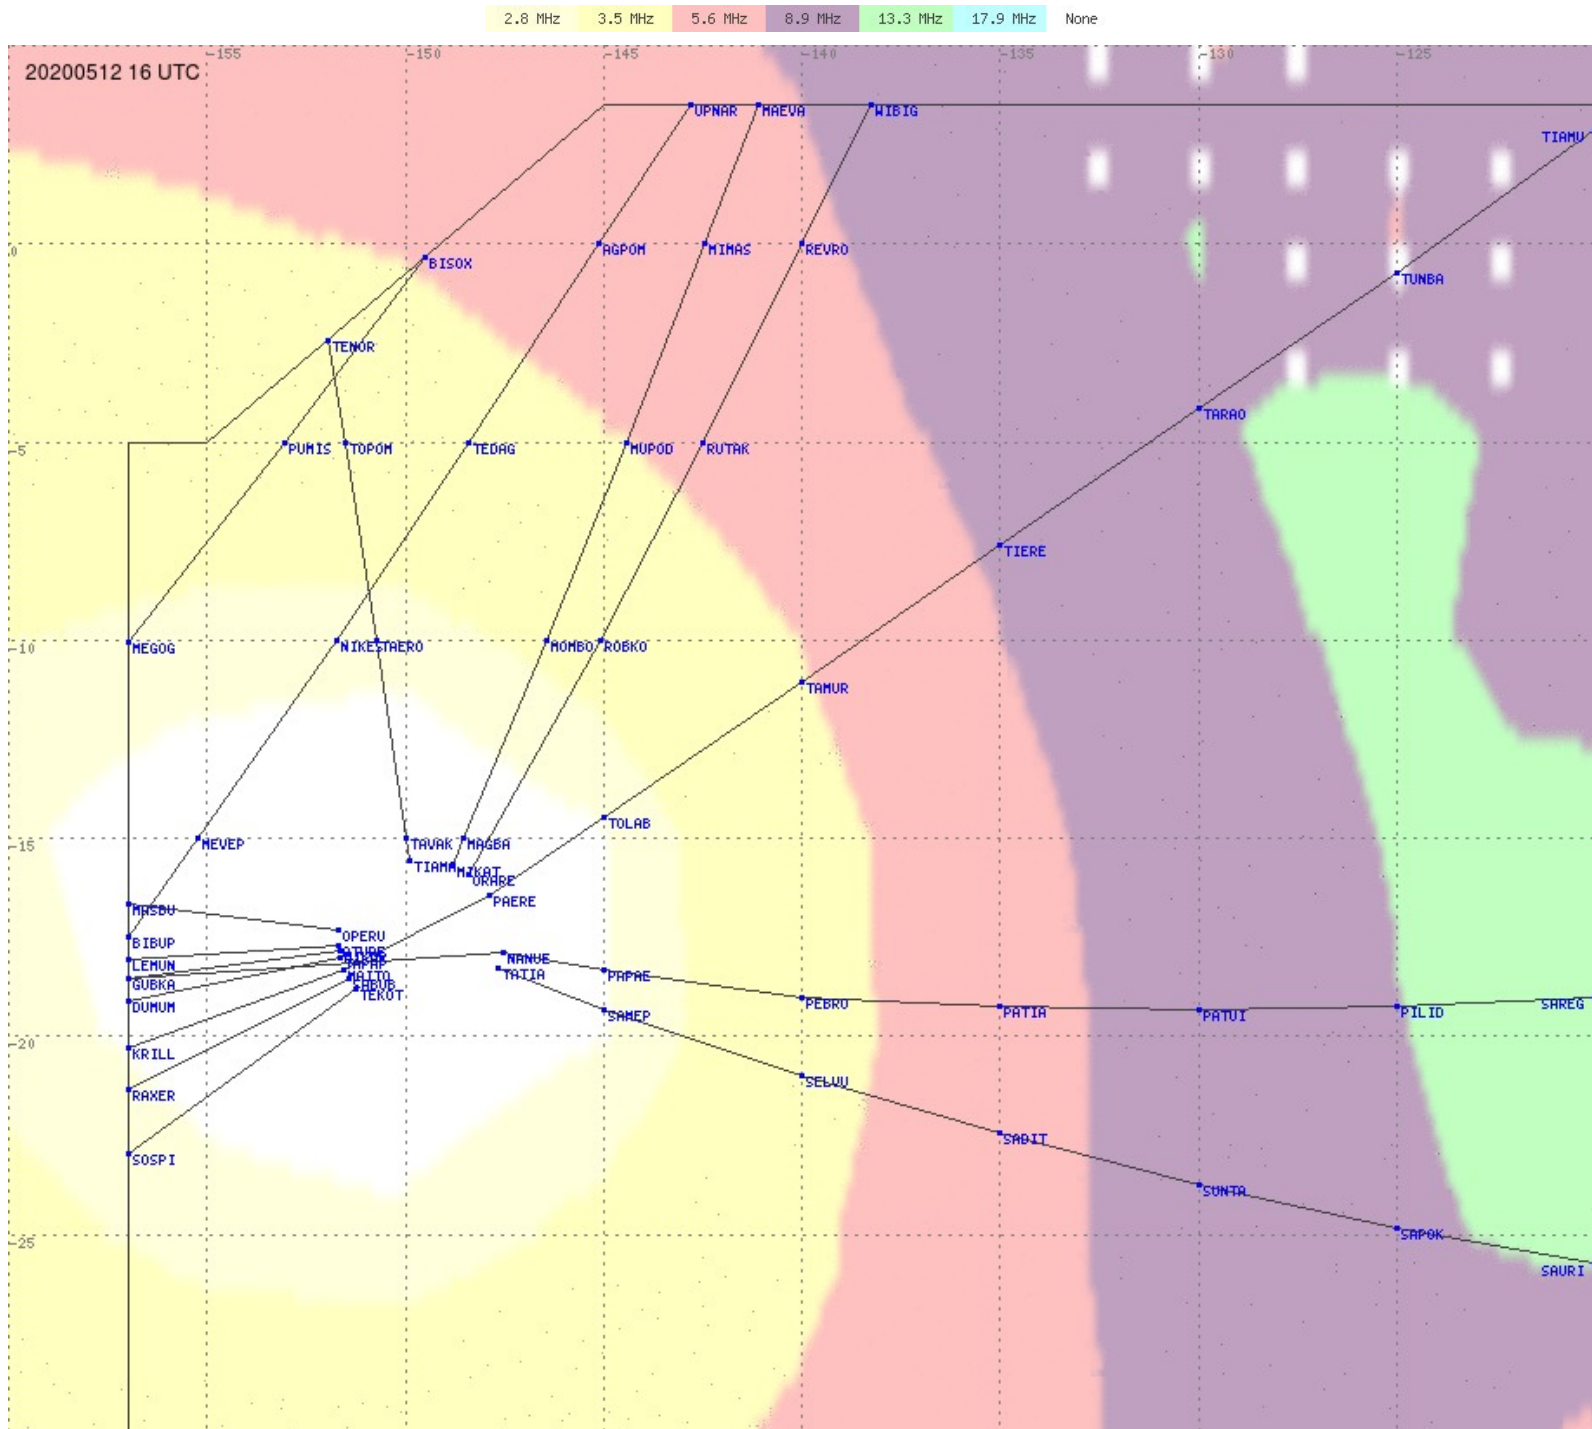

Tahiti FIR - HF Propag - 20200512