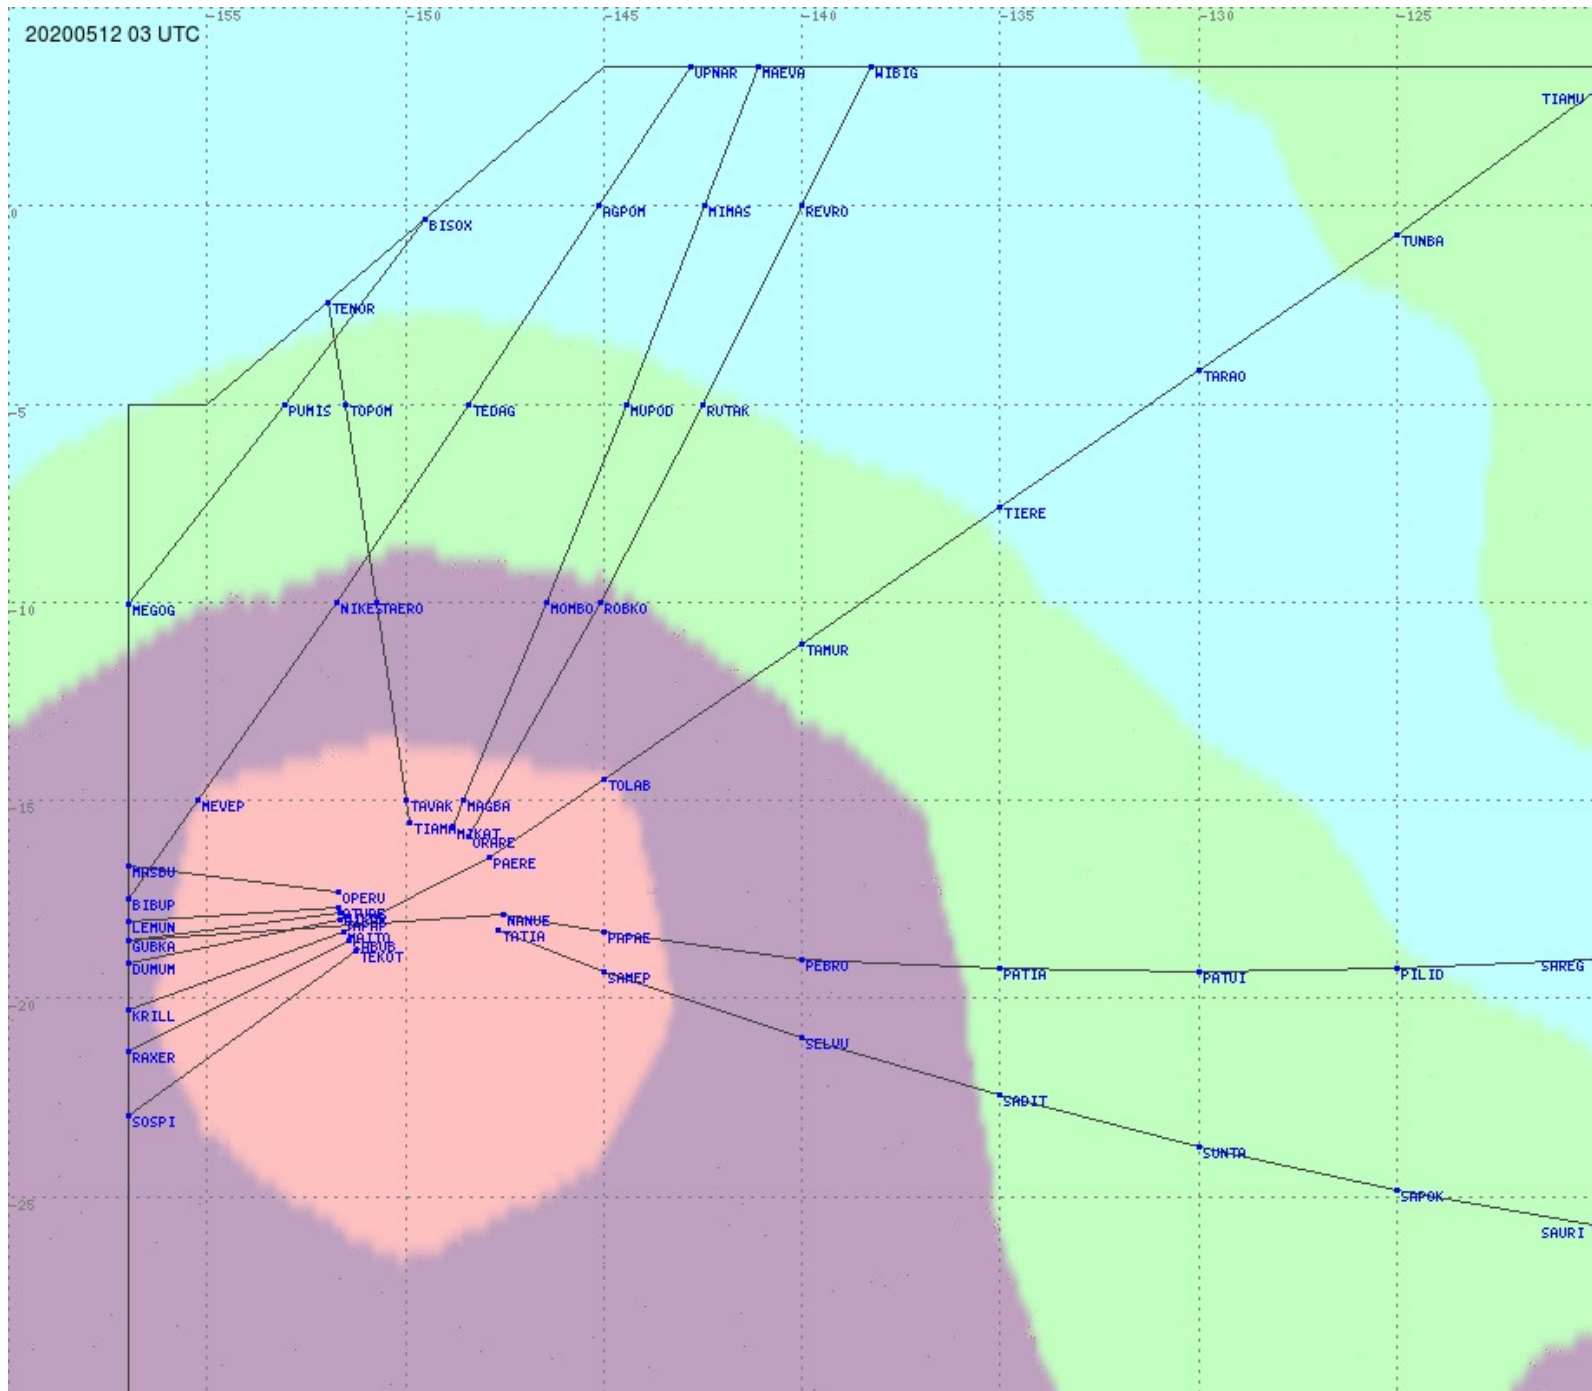

Tahiti FIR - HF Propag - 20200512

2.8 MHz 3.5 MHz 5.6 MHz 8.9 MHz 13.3 MHz 17.9 MHz None