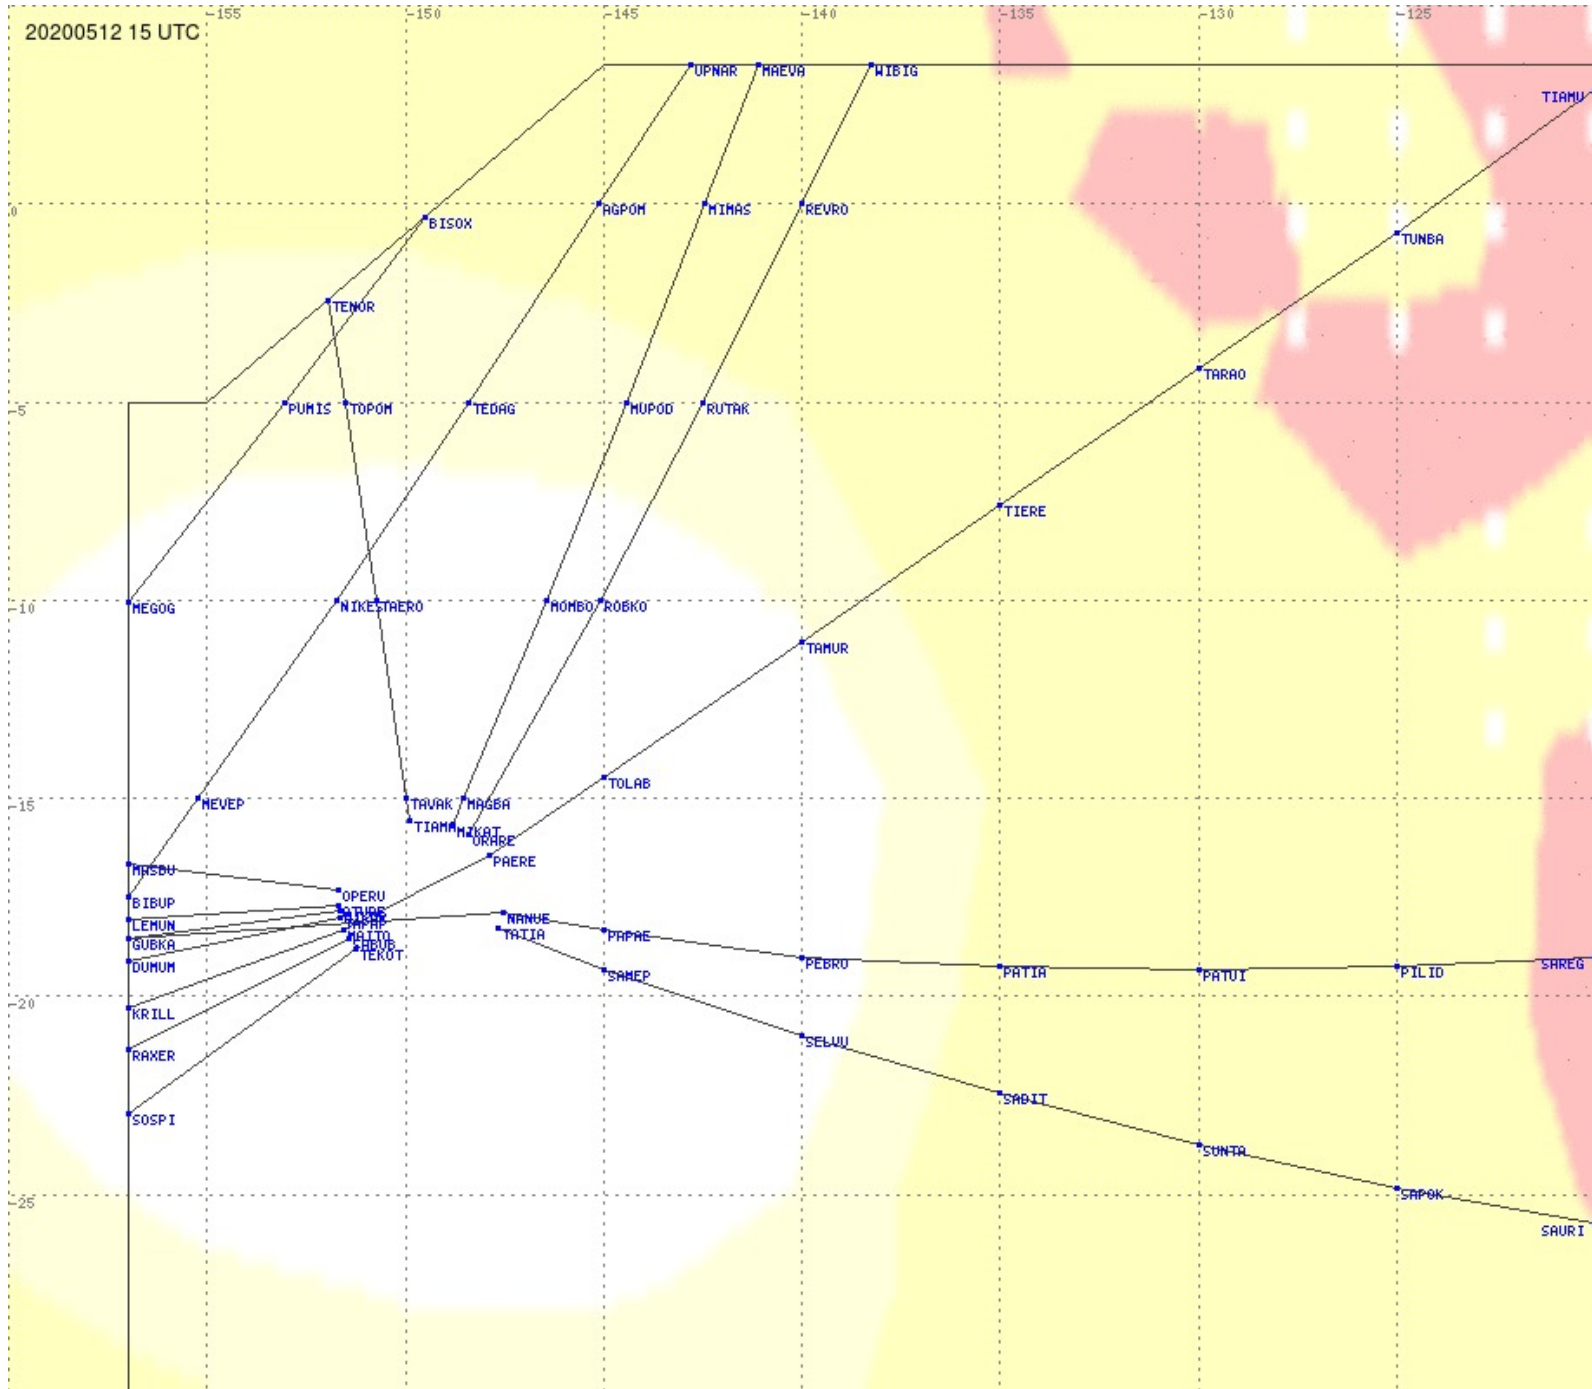

Tahiti FIR - HF Propag - 20200512

2.8 MHz 3.5 MHz 5.6 MHz 8.9 MHz 13.3 MHz 17.9 MHz None