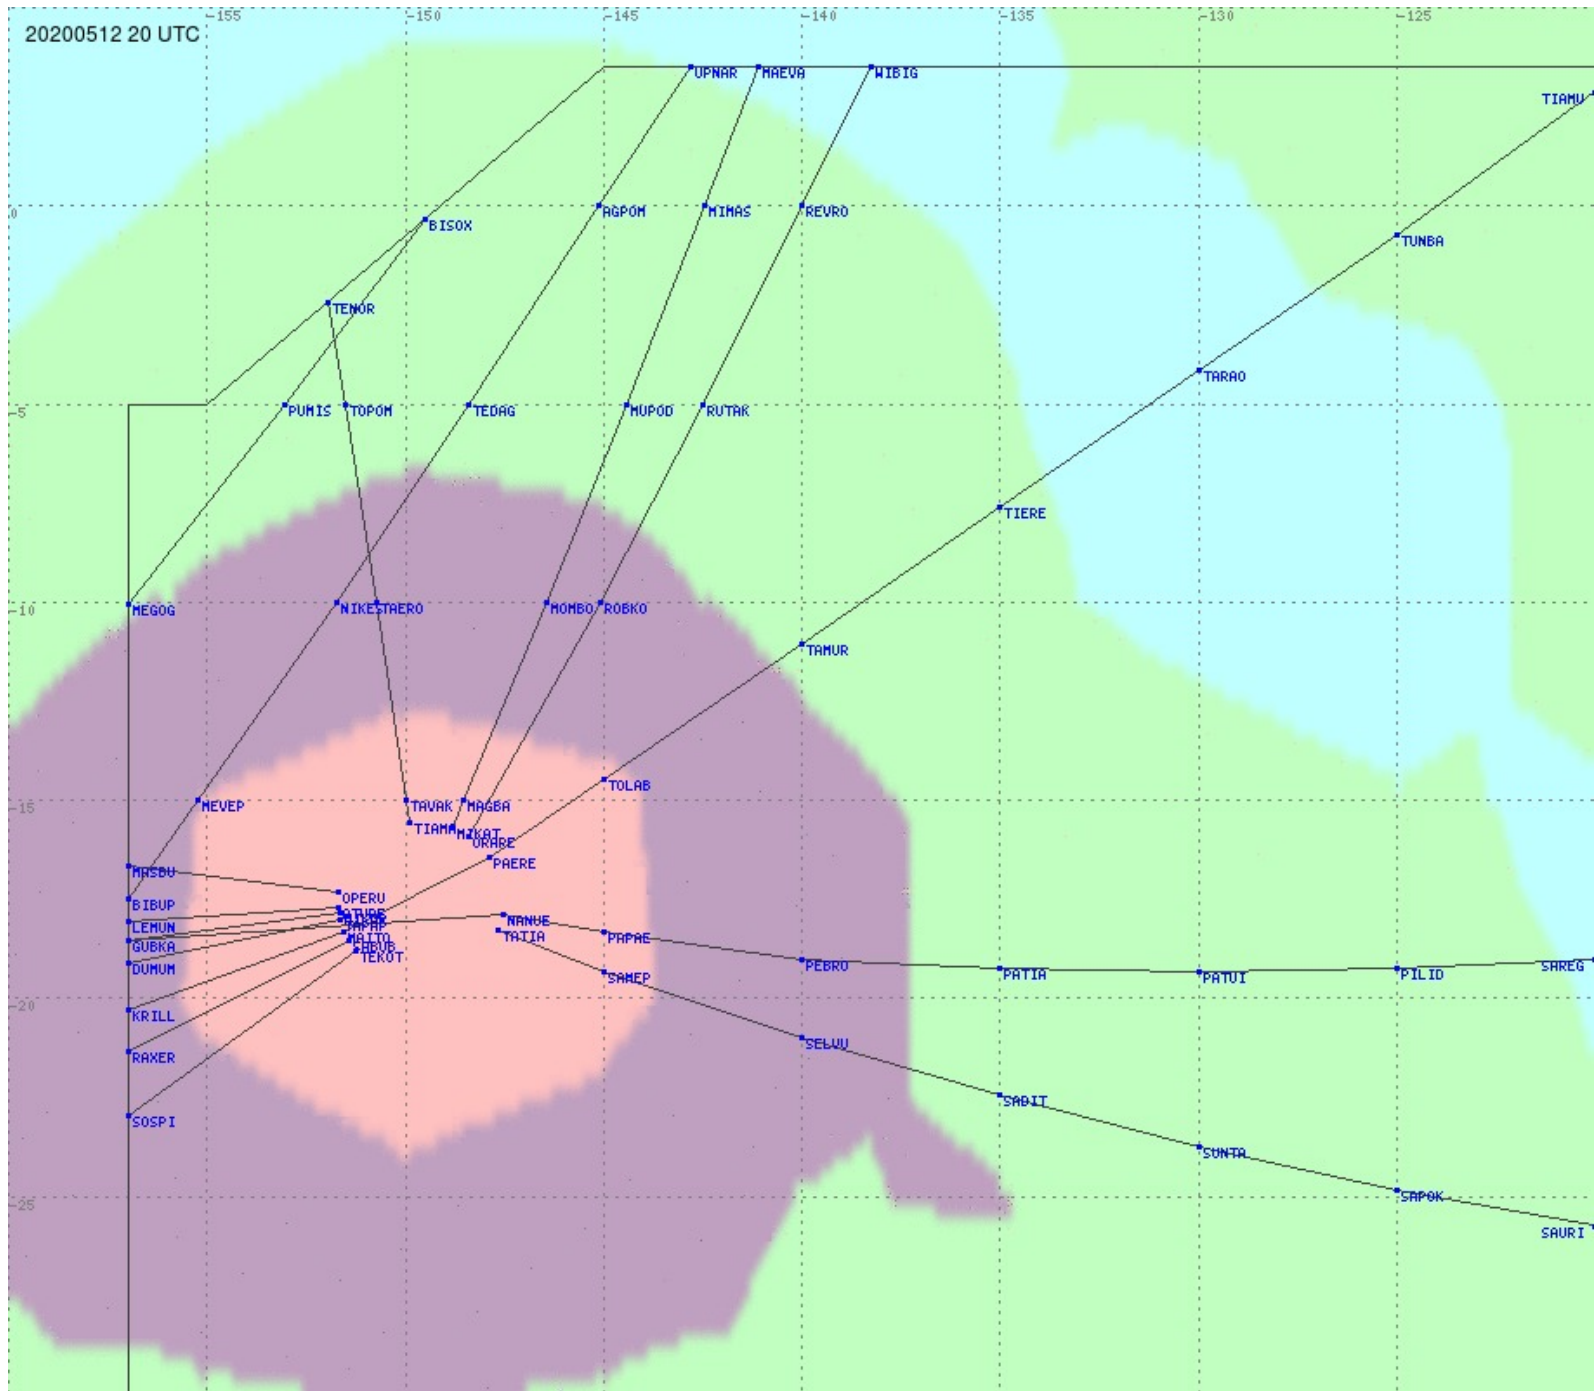

Tahiti FIR - HF Propag - 20200512

2.8 MHz
3.5 MHz
5.6 MHz
8.9 MHz
13.3 MHz
17.9 MHz
None