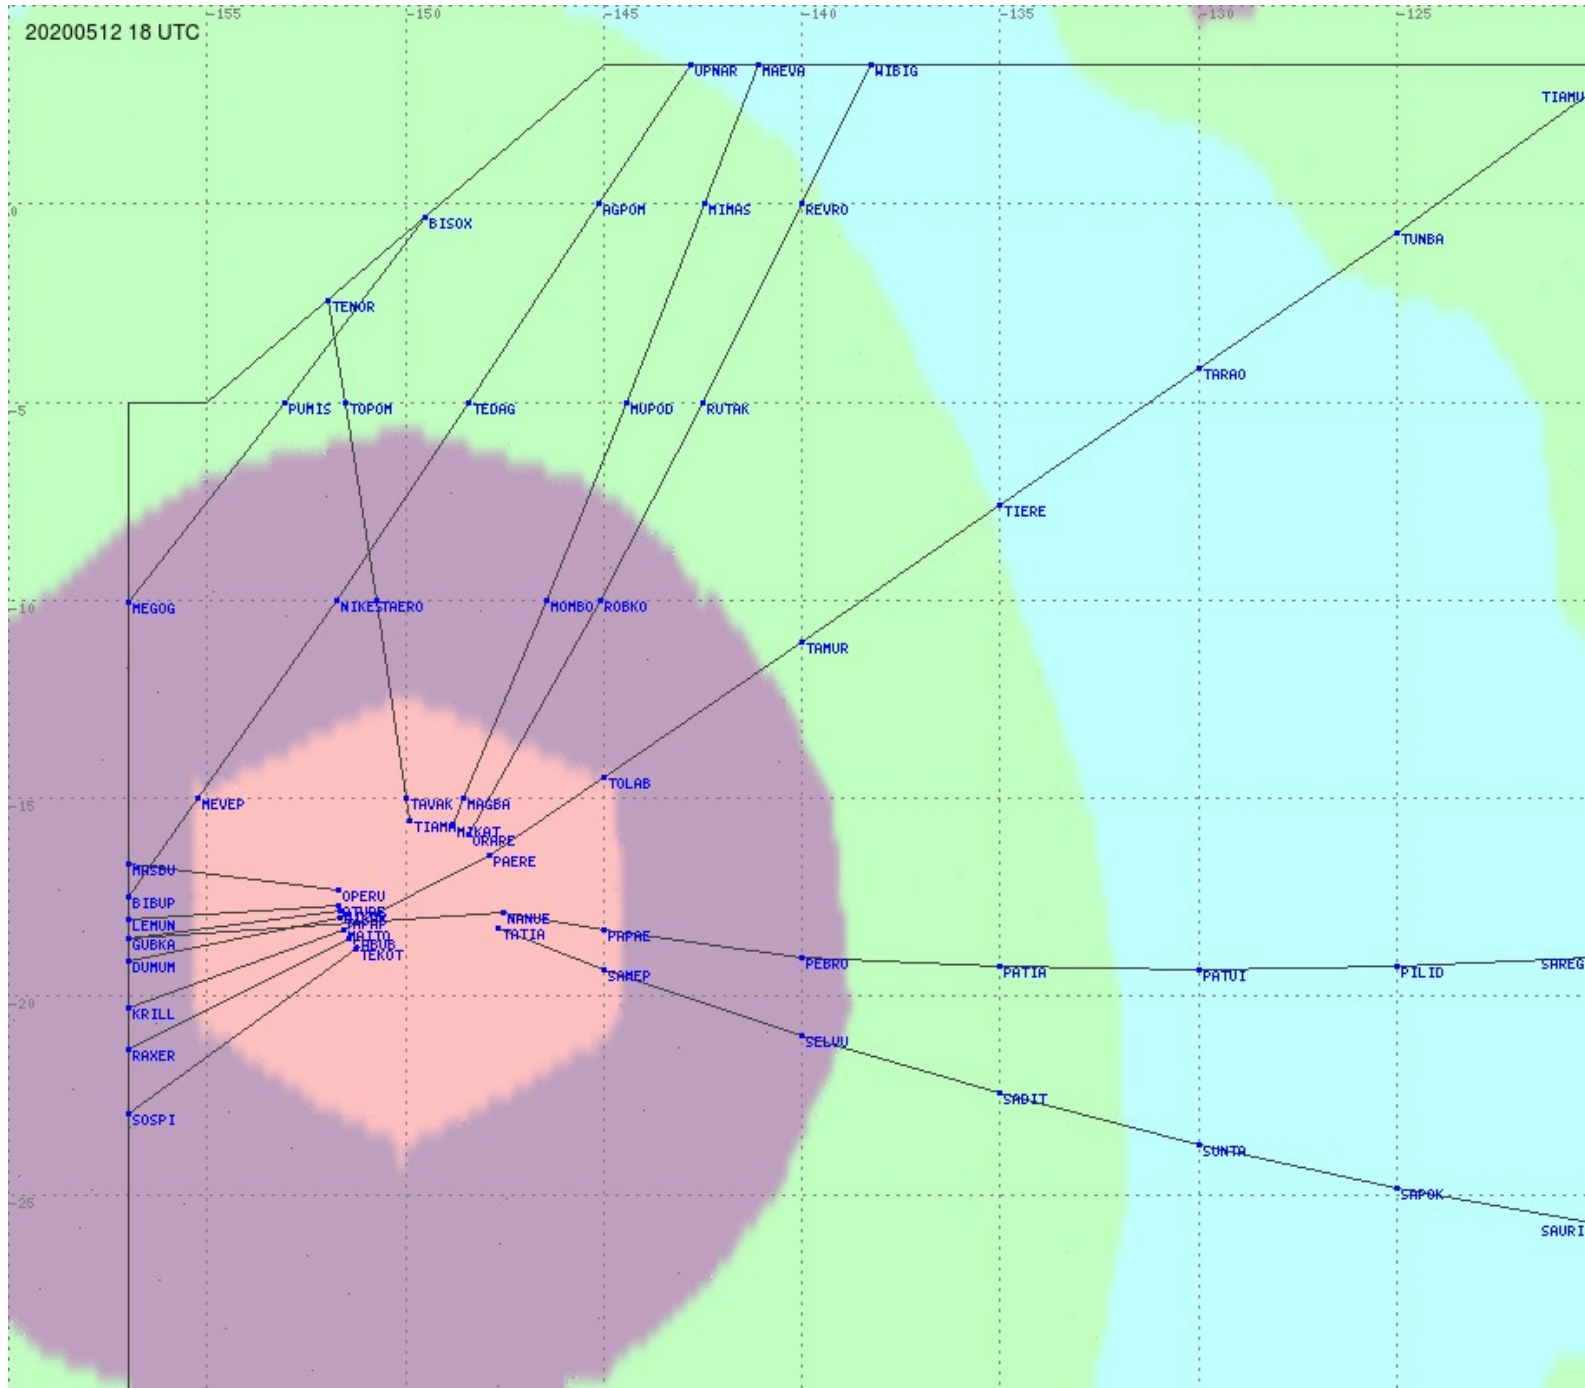

Tahiti FIR - HF Propag - 20200512

2.8 MHz 3.5 MHz 5.6 MHz 8.9 MHz 13.3 MHz 17.9 MHz None