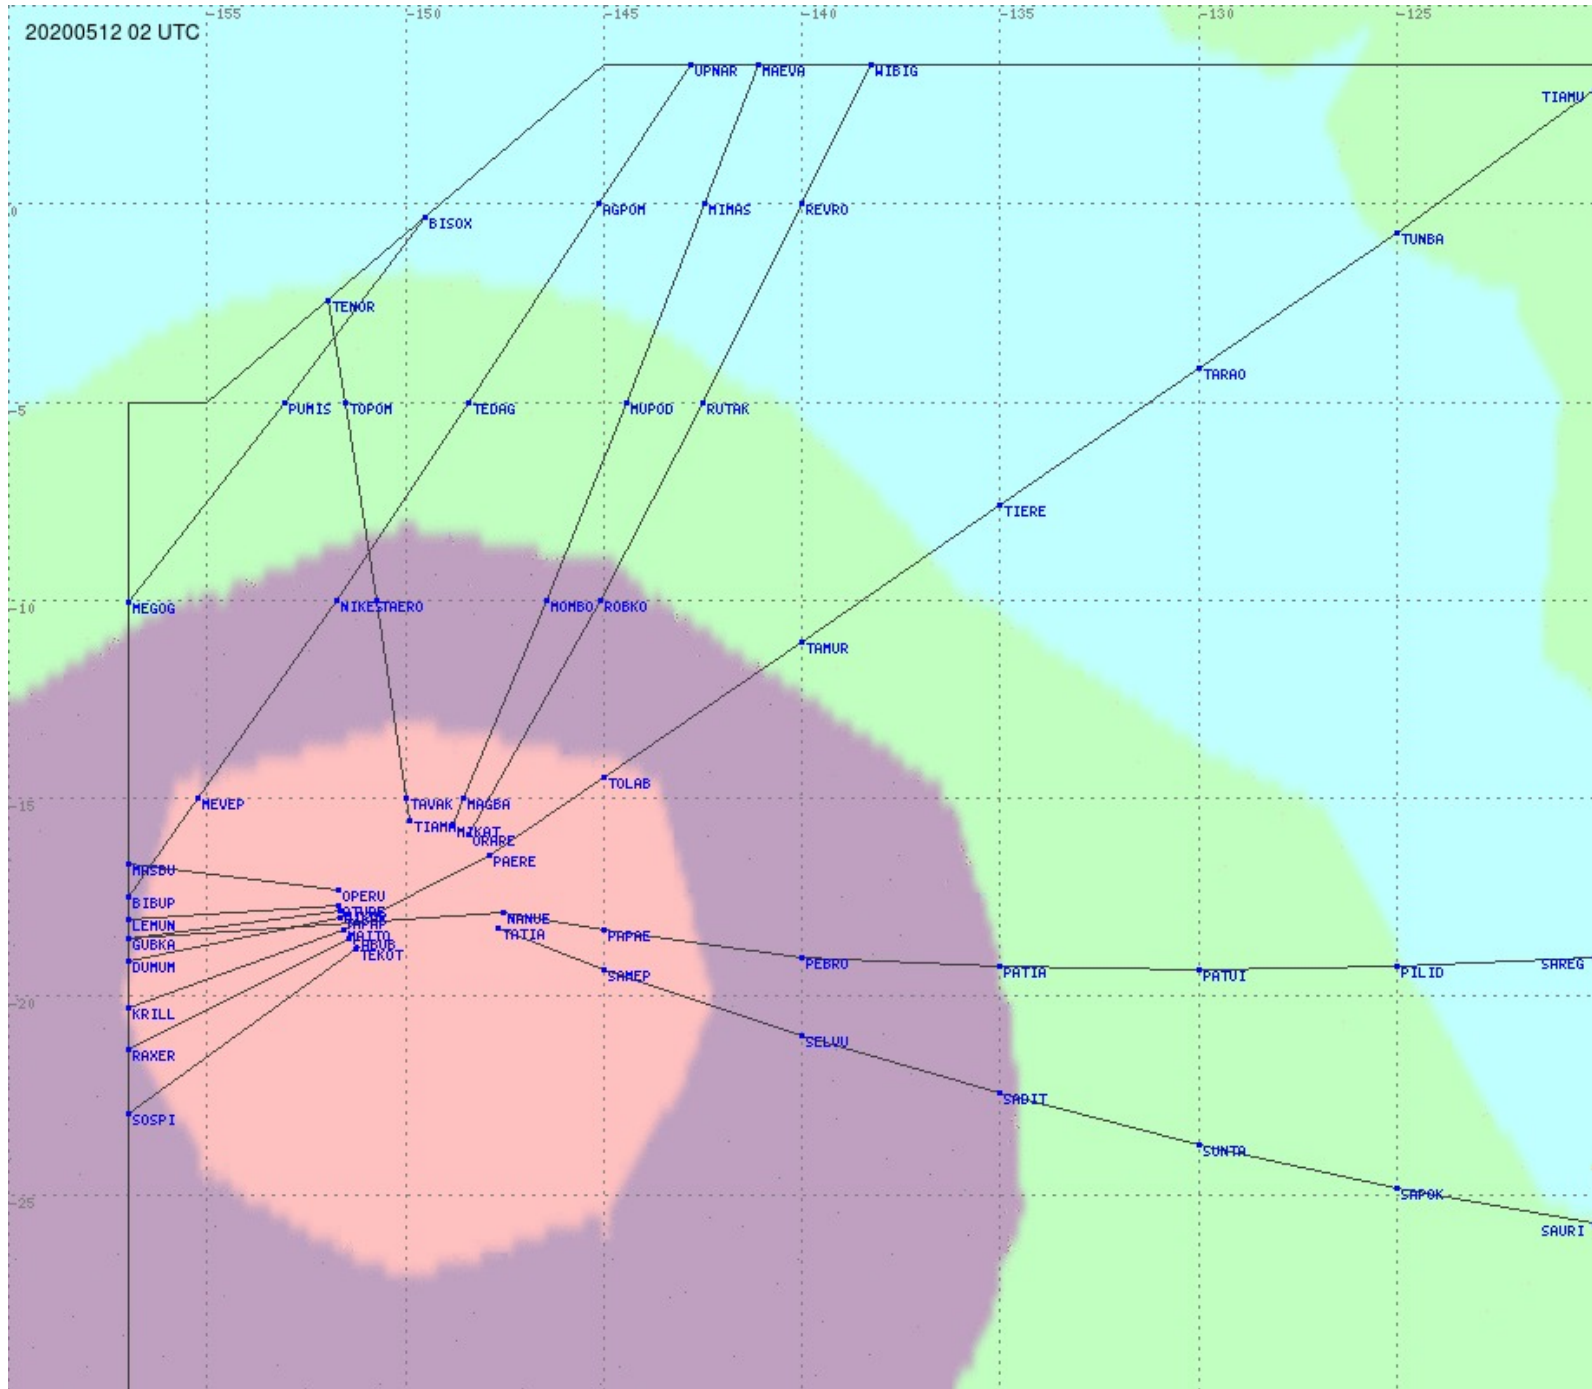

# Tahiti FIR - HF Propag - 20200512

# Tahiti FIR - HF Propag - 20200512

2.8 MHz 3.5 MHz 5.6 MHz 8.9 MHz 13.3 MHz 17.9 MHz None