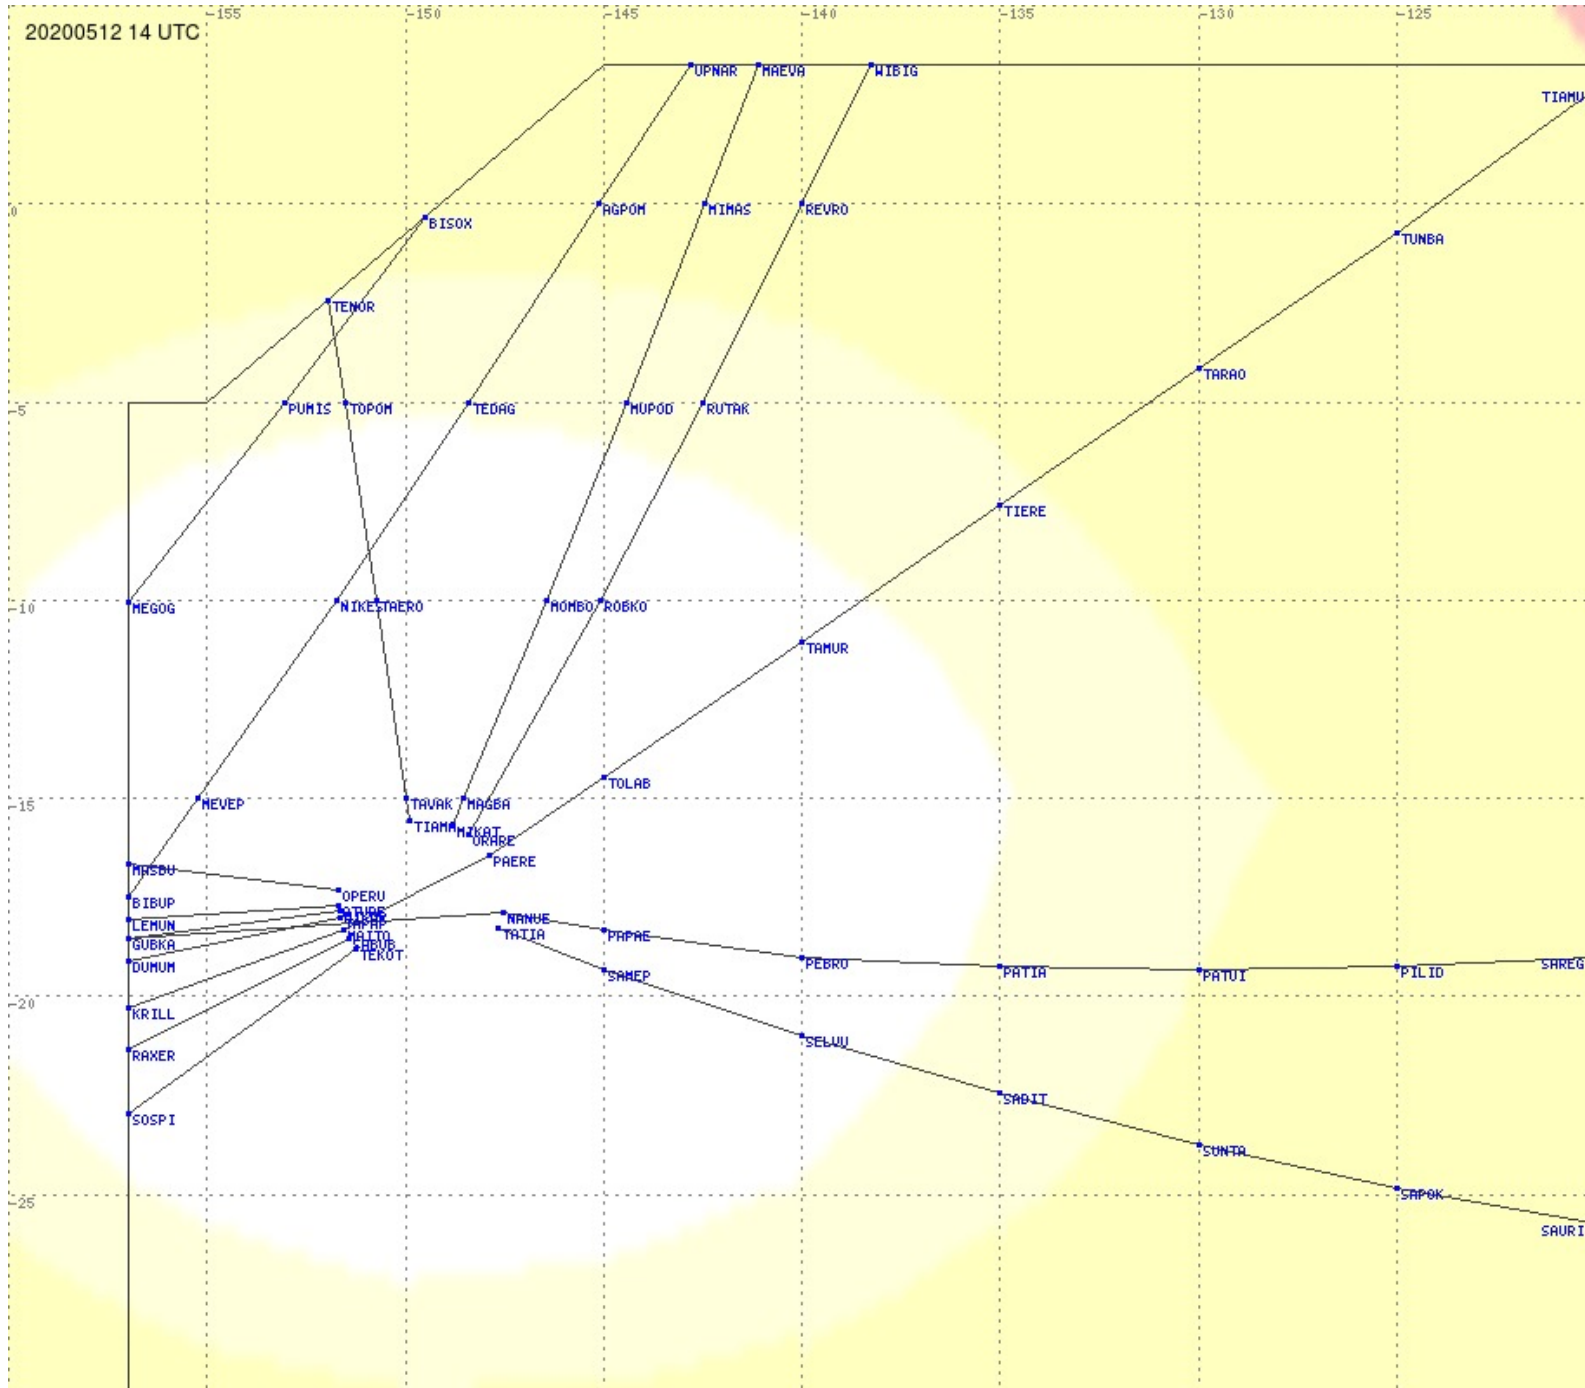

Tahiti FIR - HF Propag - 20200512

2.8 MHz 3.5 MHz 5.6 MHz 8.9 MHz 13.3 MHz 17.9 MHz None