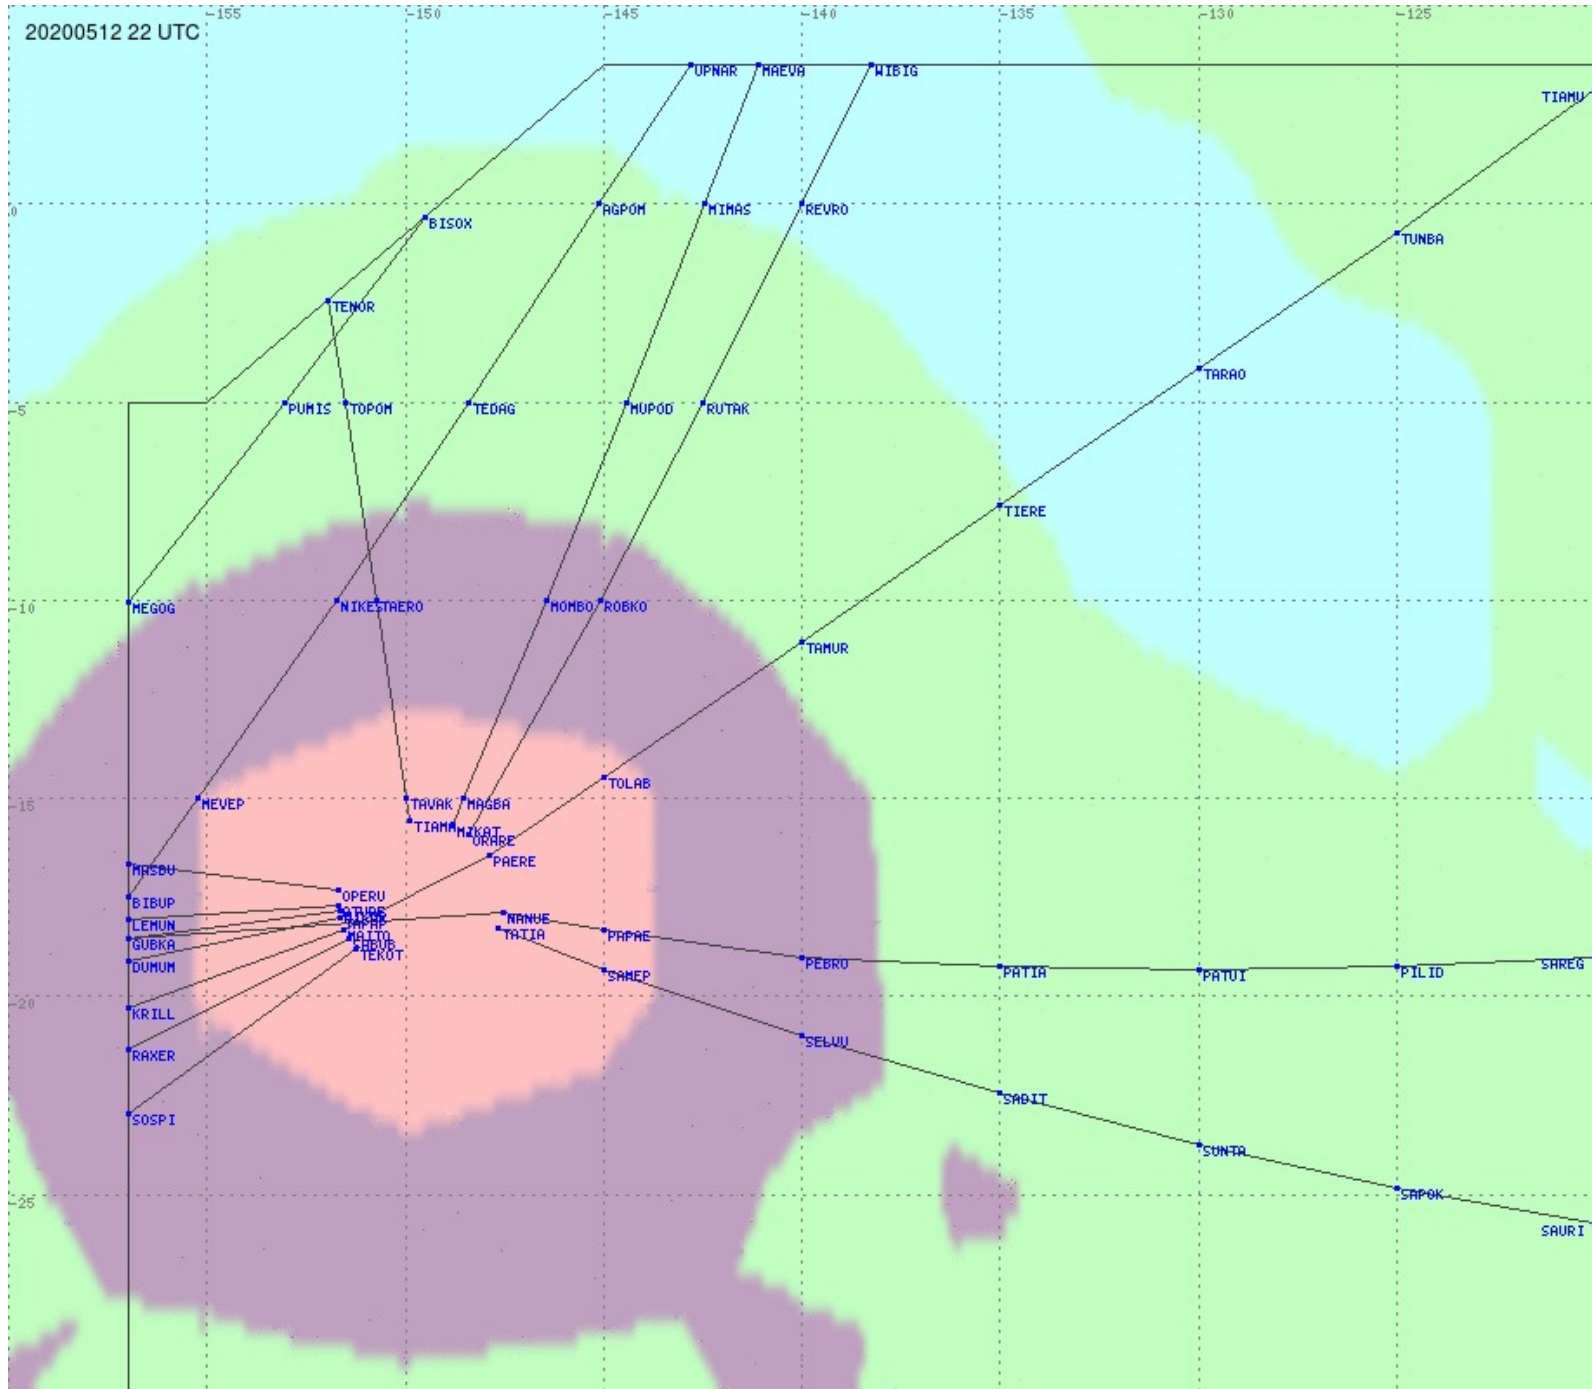

Tahiti FIR - HF Propag - 20200512

2.8 MHz 3.5 MHz 5.6 MHz 8.9 MHz 13.3 MHz 17.9 MHz None