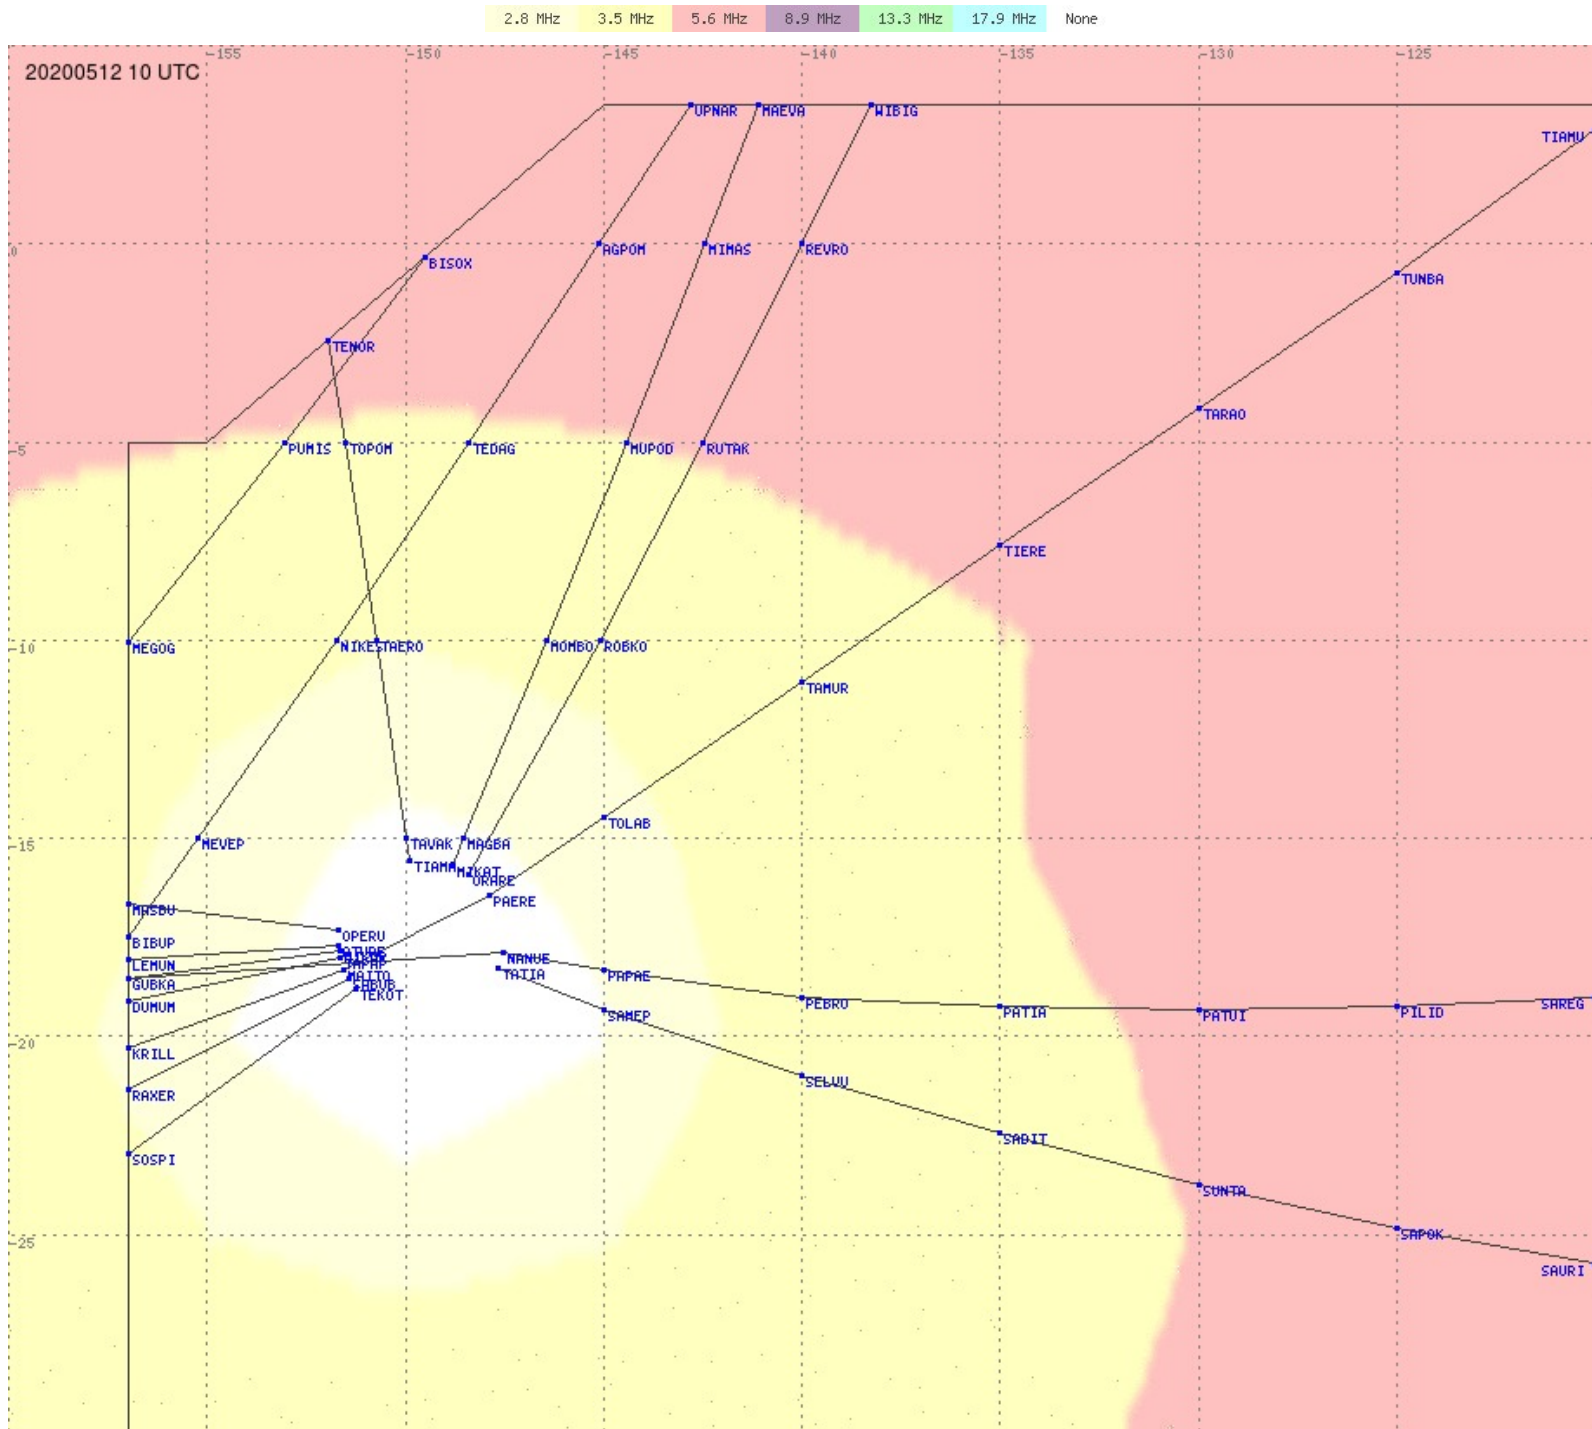

Tahiti FIR - HF Propag - 20200512