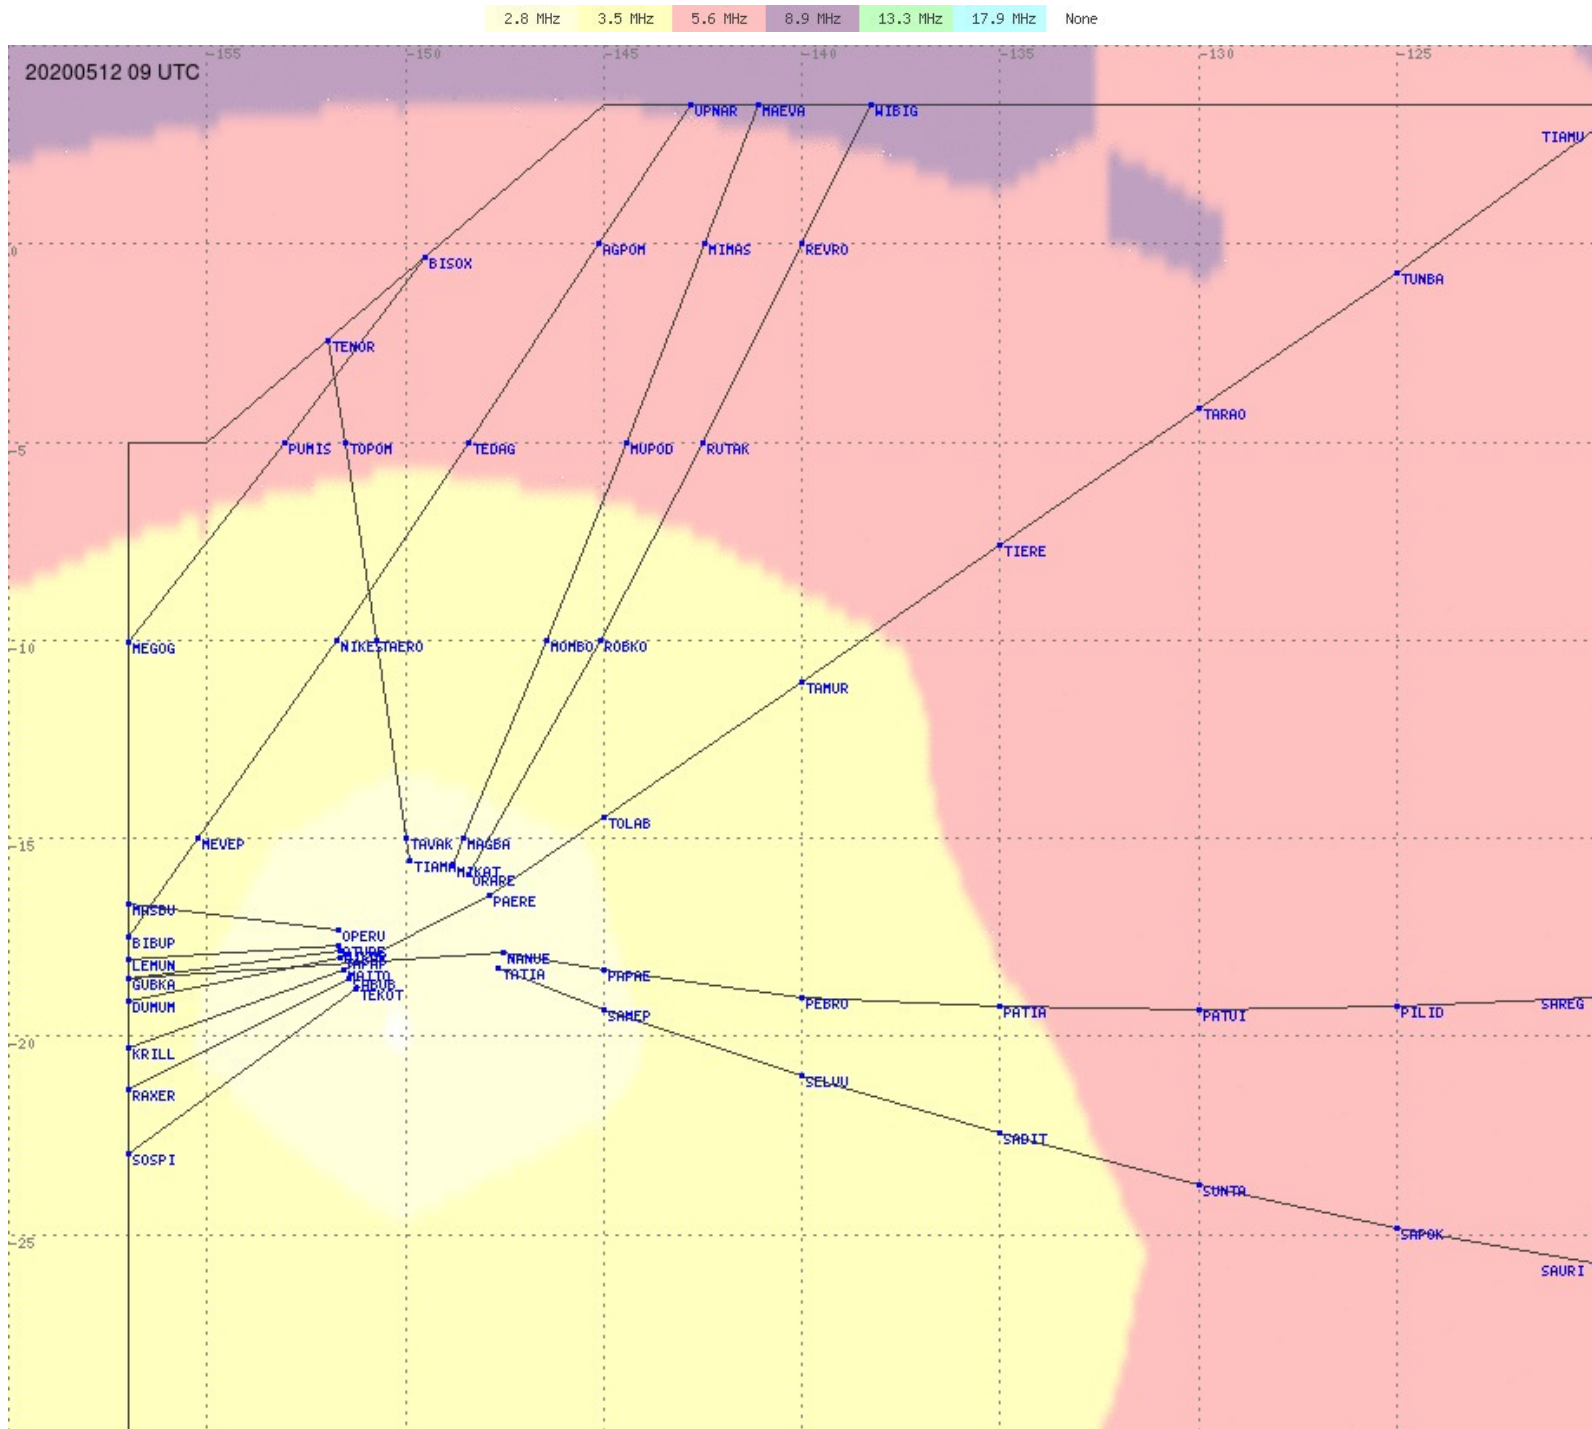

Tahiti FIR - HF Propag - 20200512