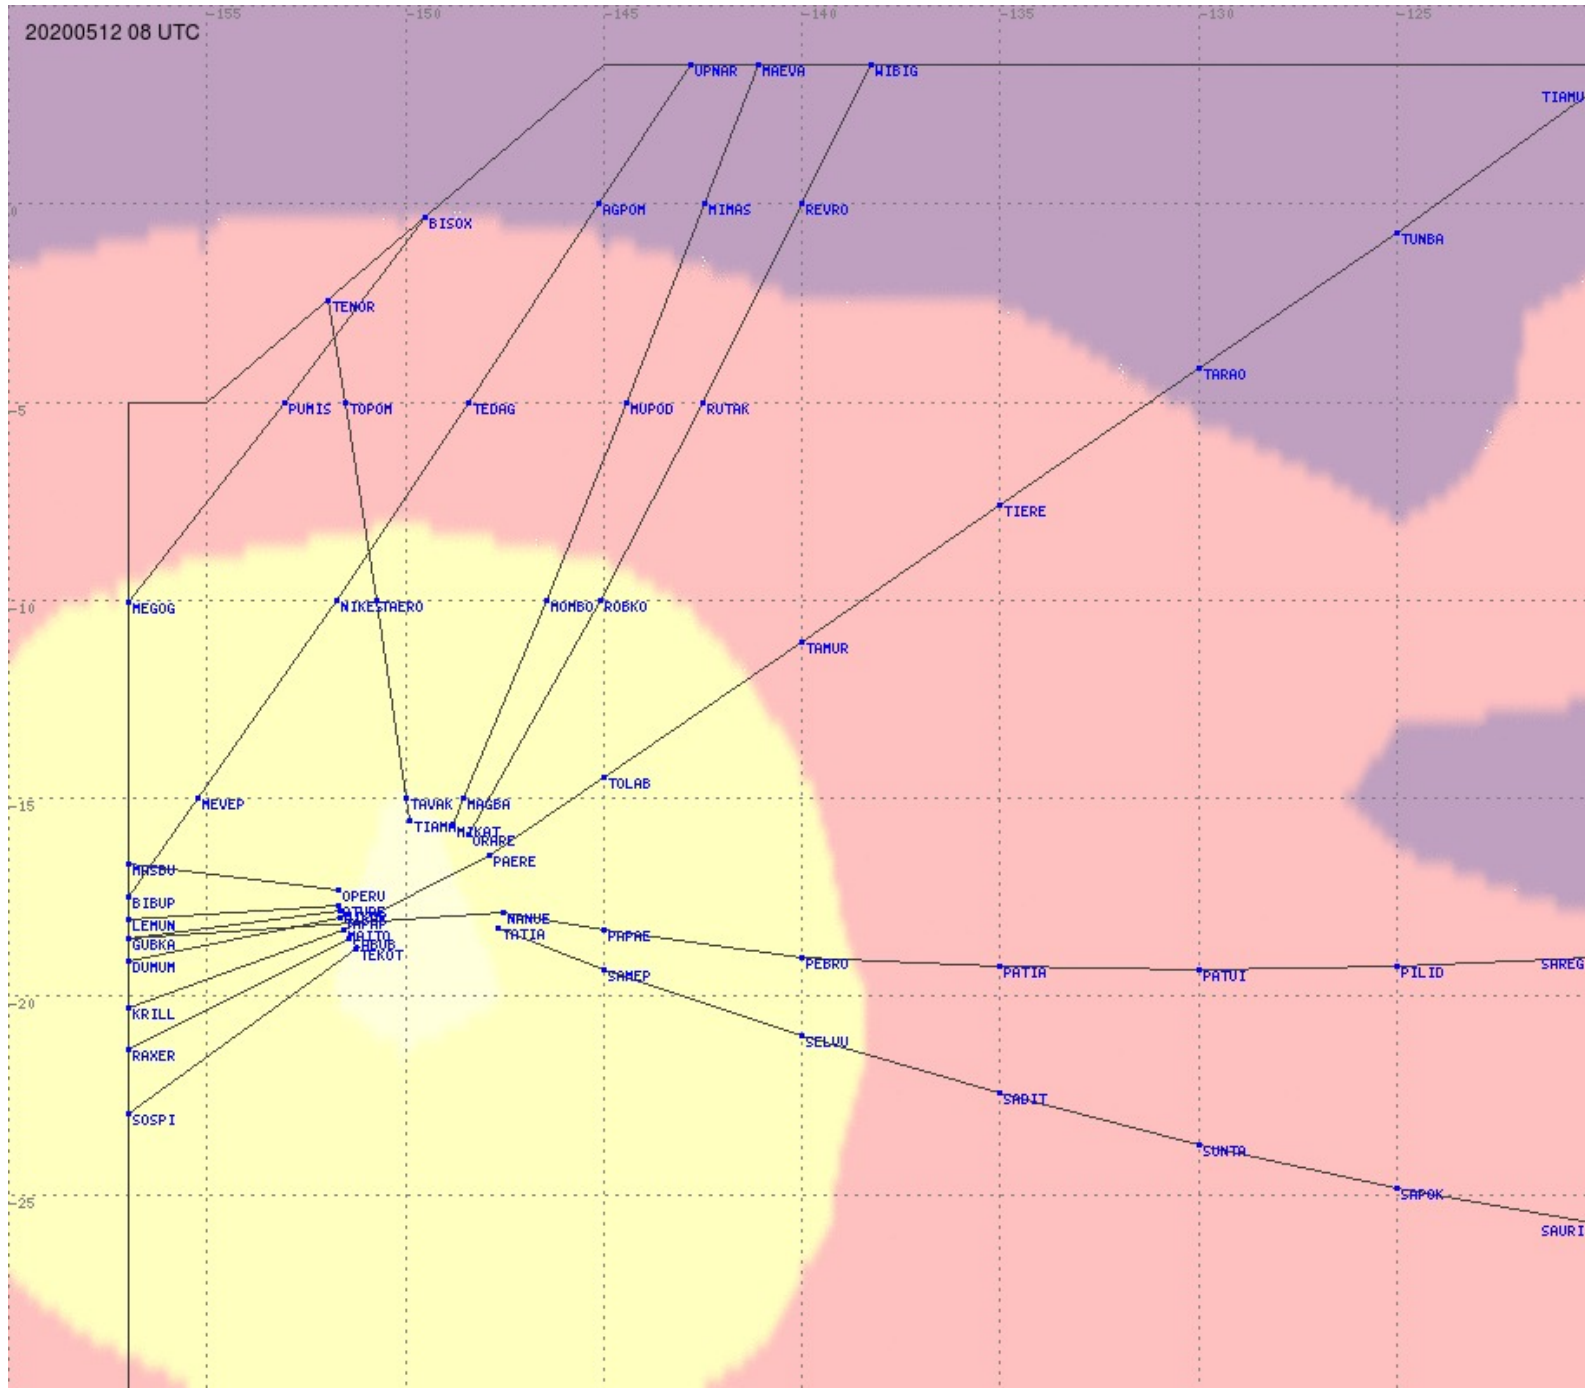

Tahiti FIR - HF Propag - 20200512

2.8 MHz 3.5 MHz 5.6 MHz 8.9 MHz 13.3 MHz 17.9 MHz None