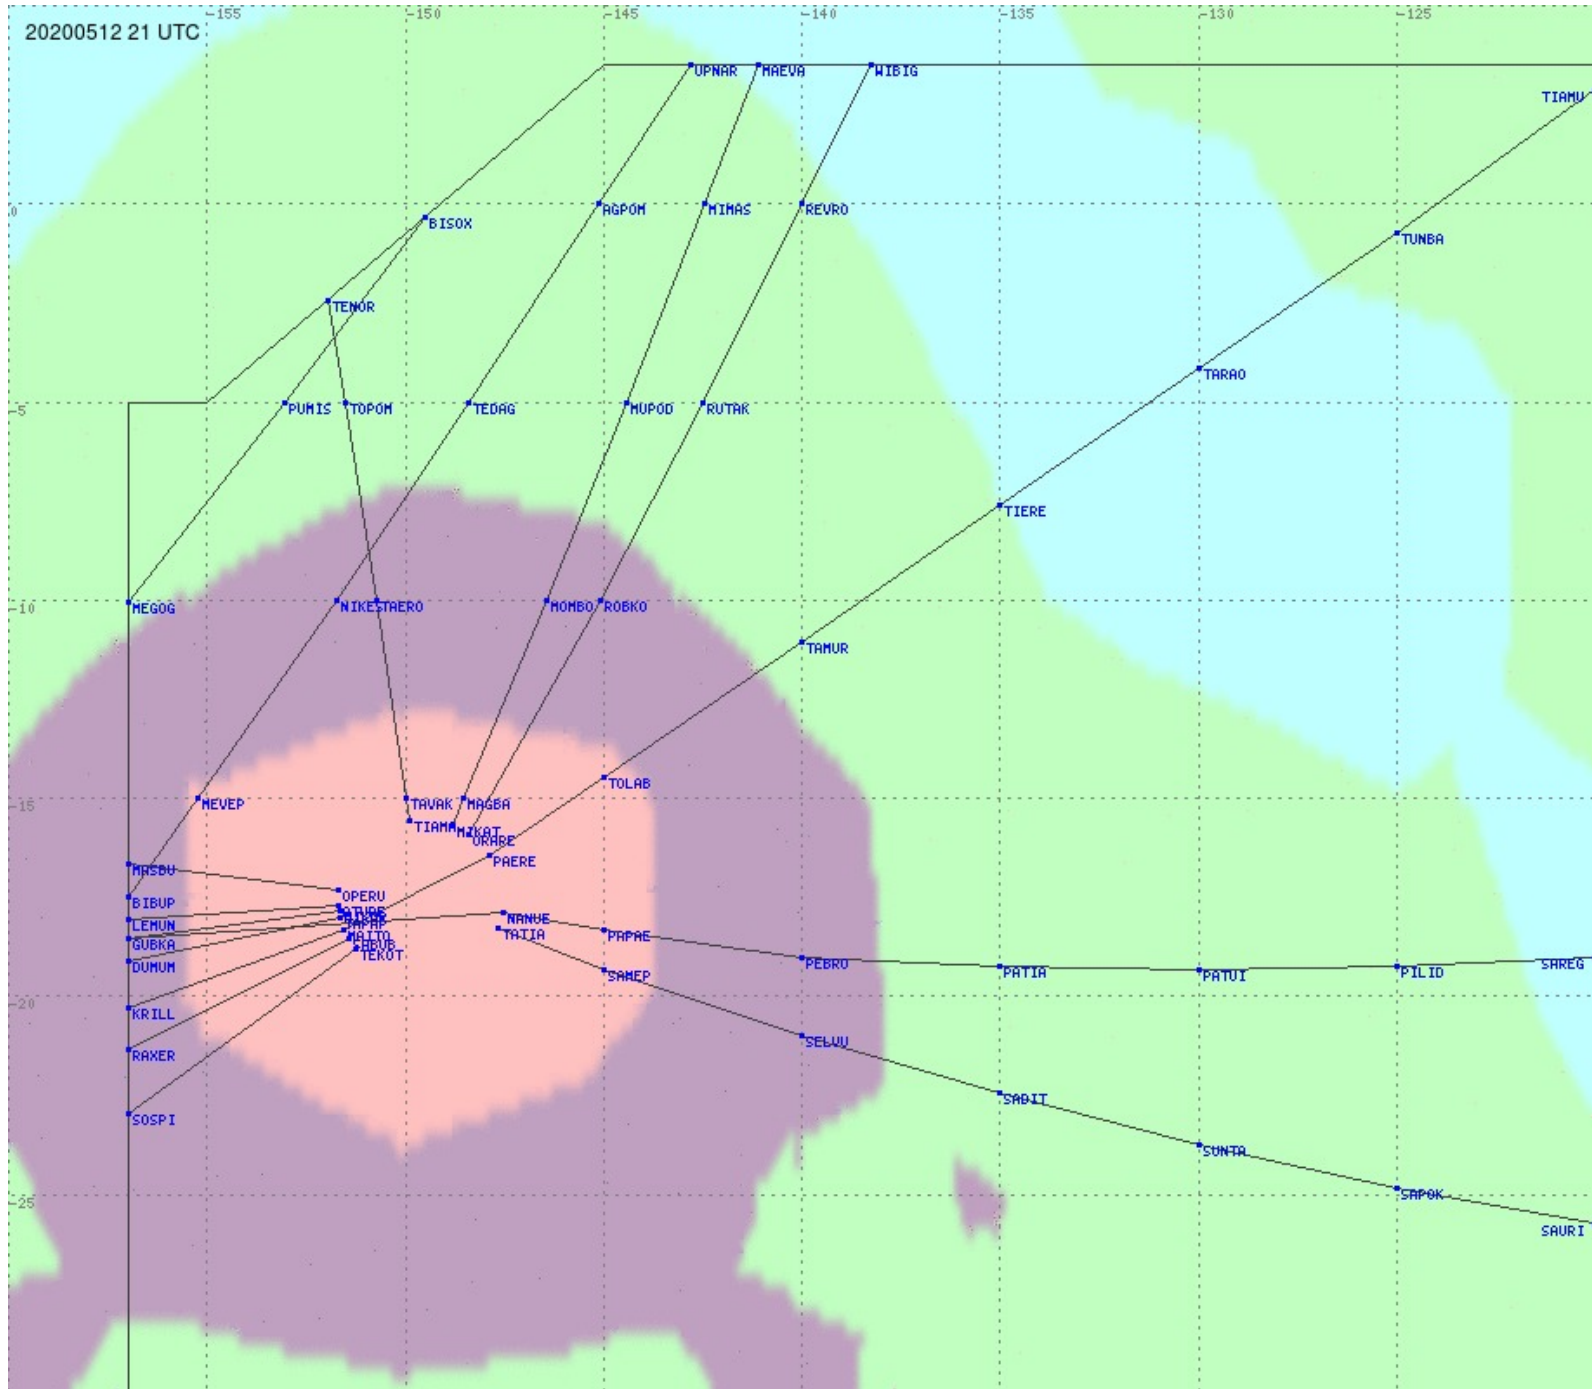

Tahiti FIR - HF Propag - 20200512

2.8 MHz 3.5 MHz 5.6 MHz 8.9 MHz 13.3 MHz 17.9 MHz None