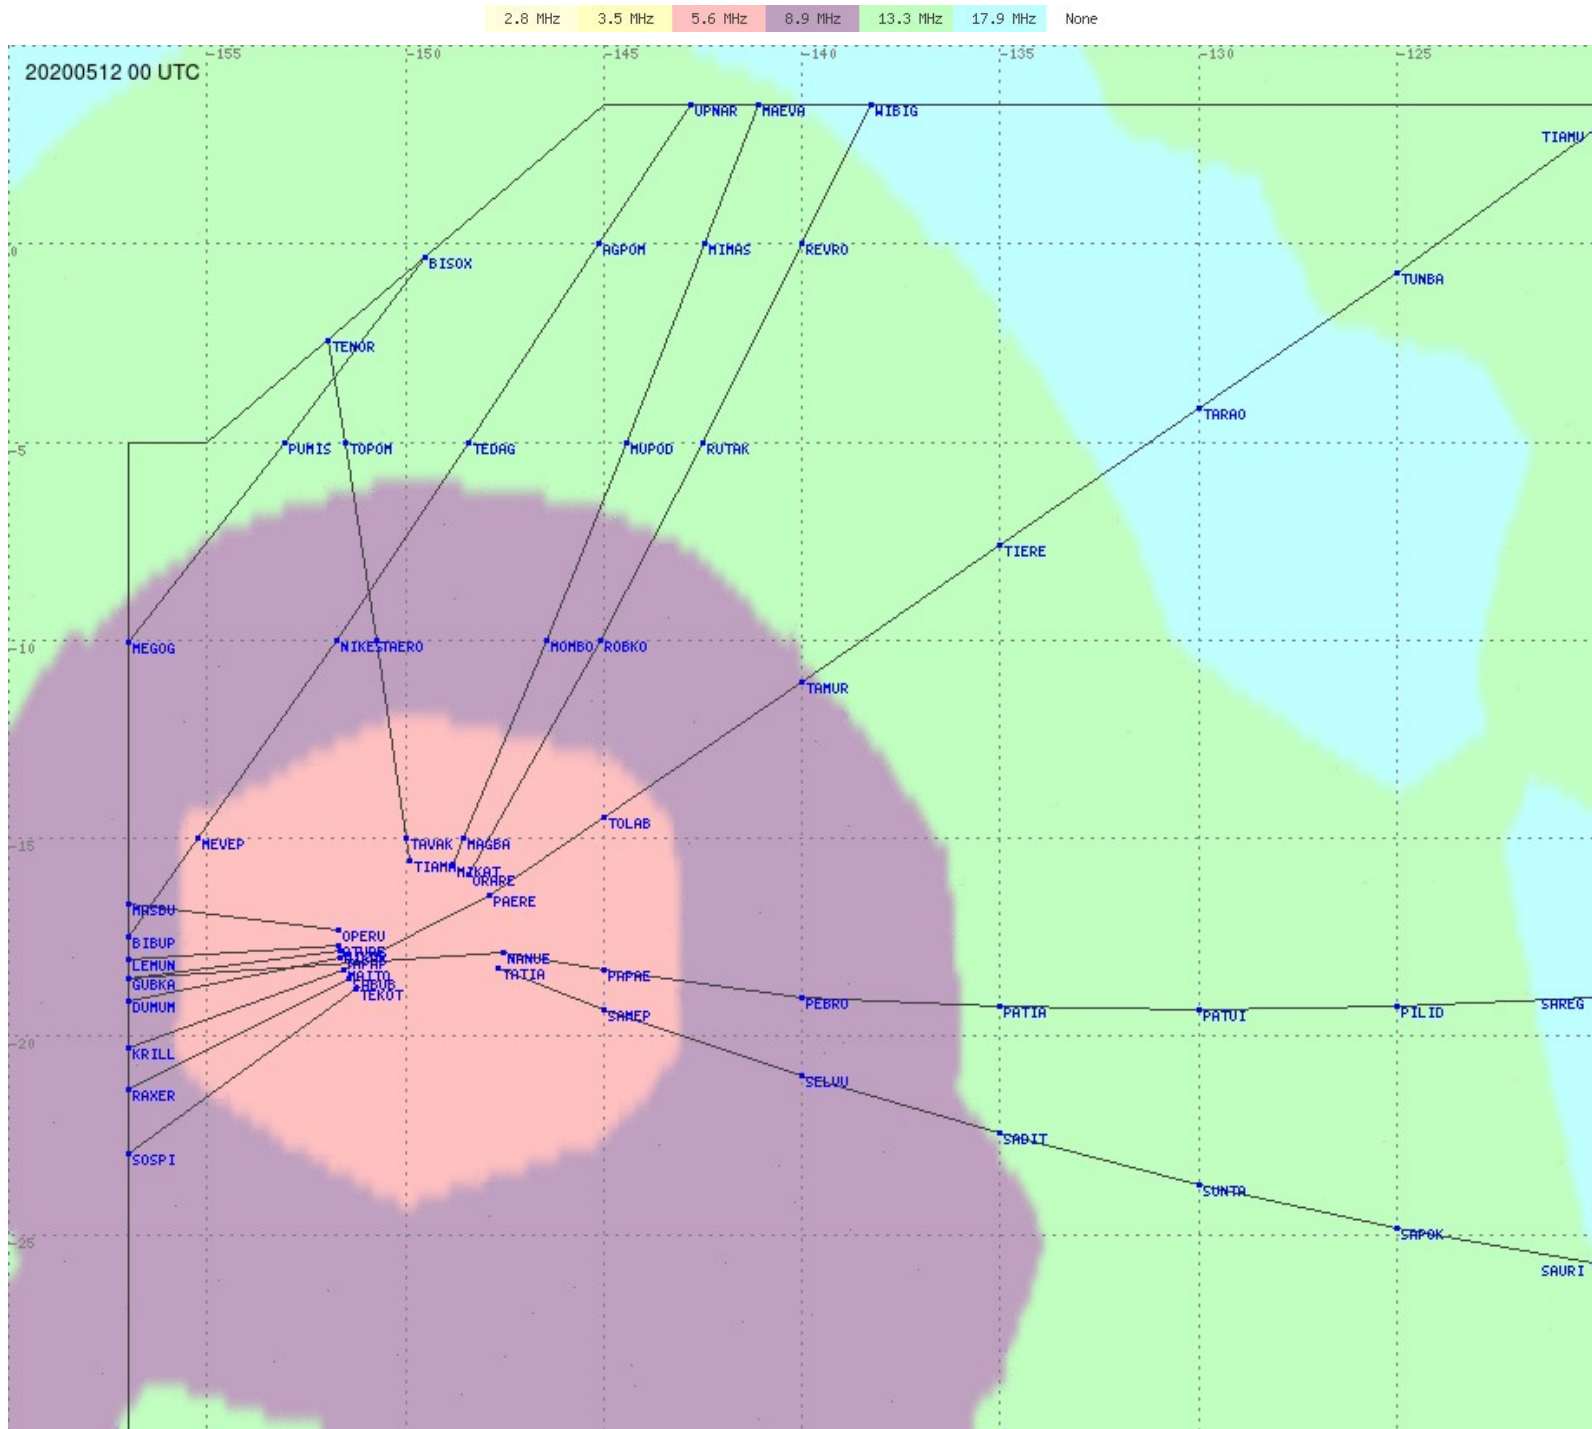

# Tahiti FIR - HF Propag - 20200512

# Tahiti FIR - HF Propag - 20200512

2.8 MHz 3.5 MHz 5.6 MHz 8.9 MHz 13.3 MHz 17.9 MHz None