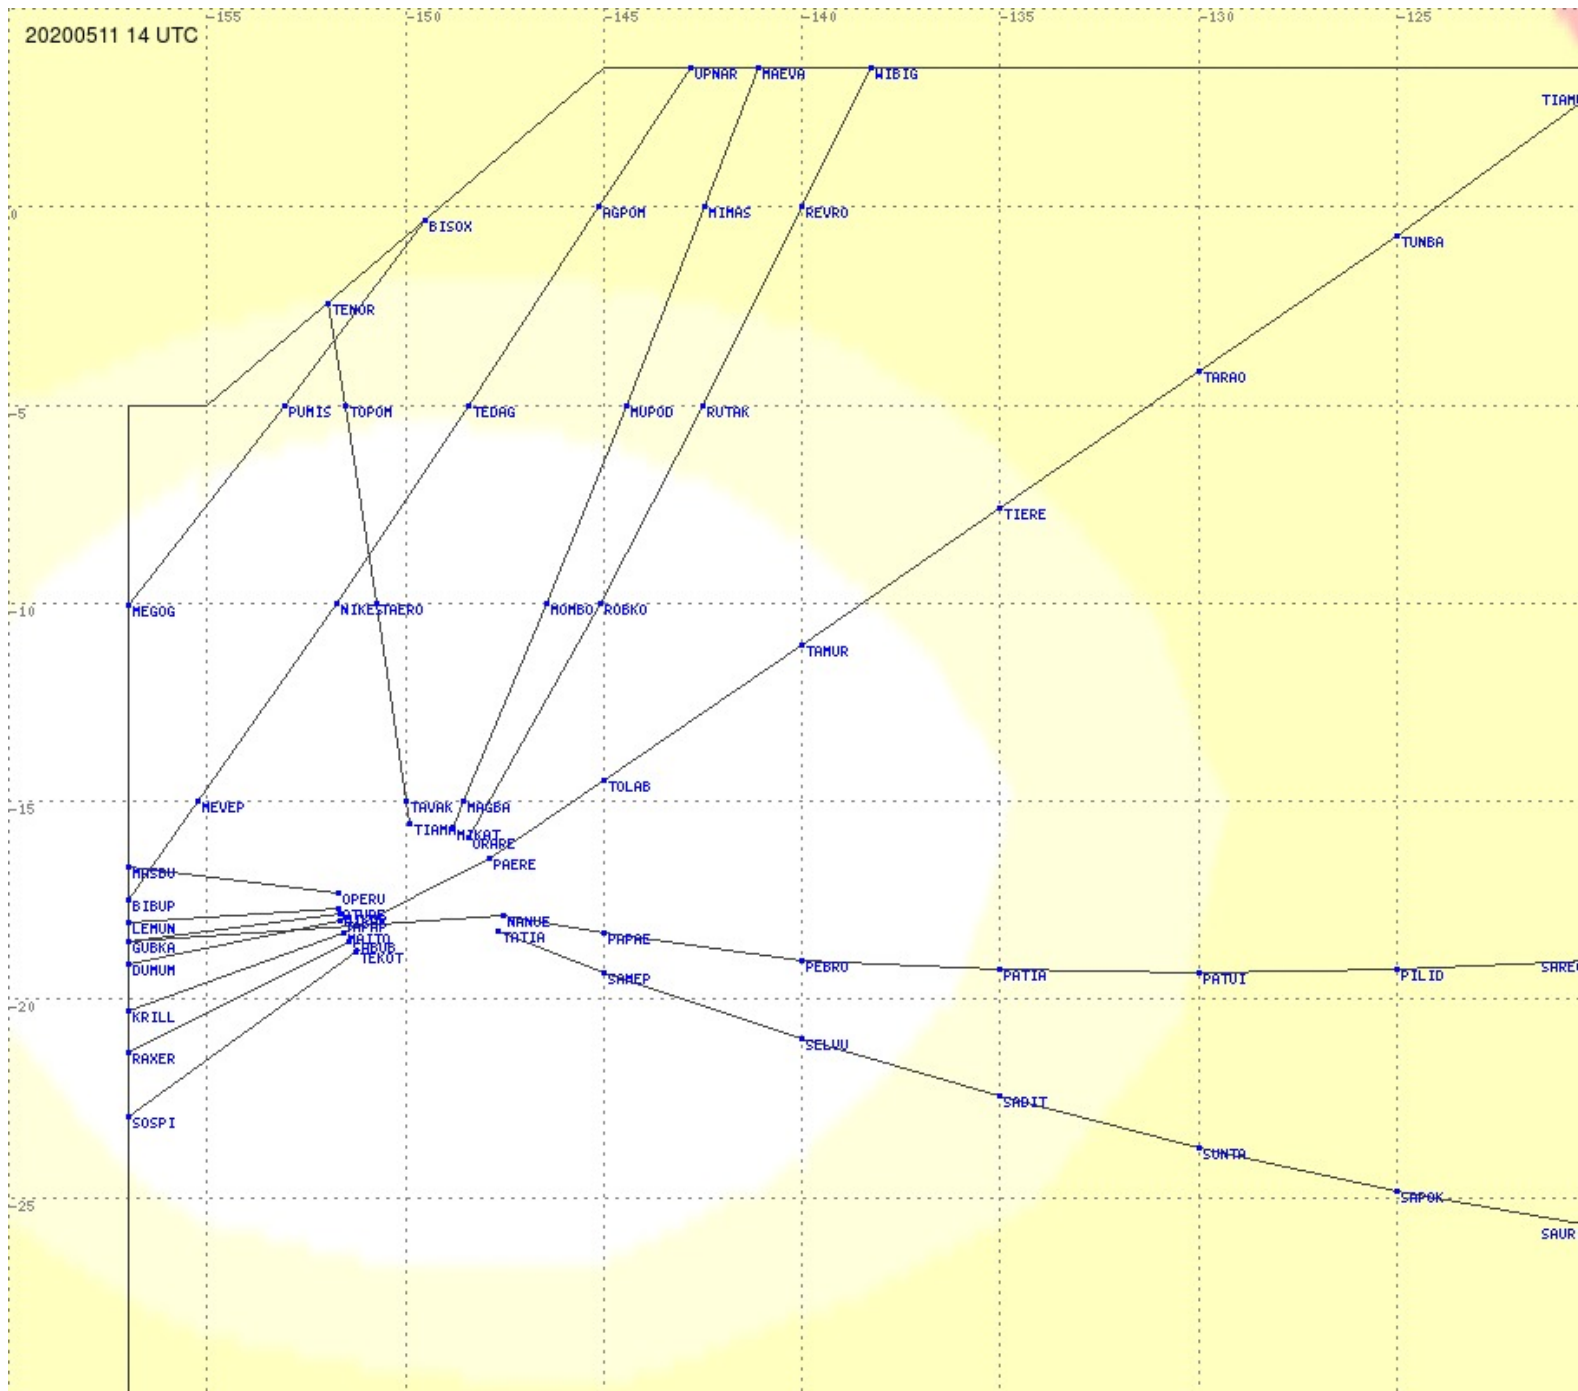

Tahiti FIR - HF Propag - 20200511

2.8 MHz 3.5 MHz 5.6 MHz 8.9 MHz 13.3 MHz 17.9 MHz None