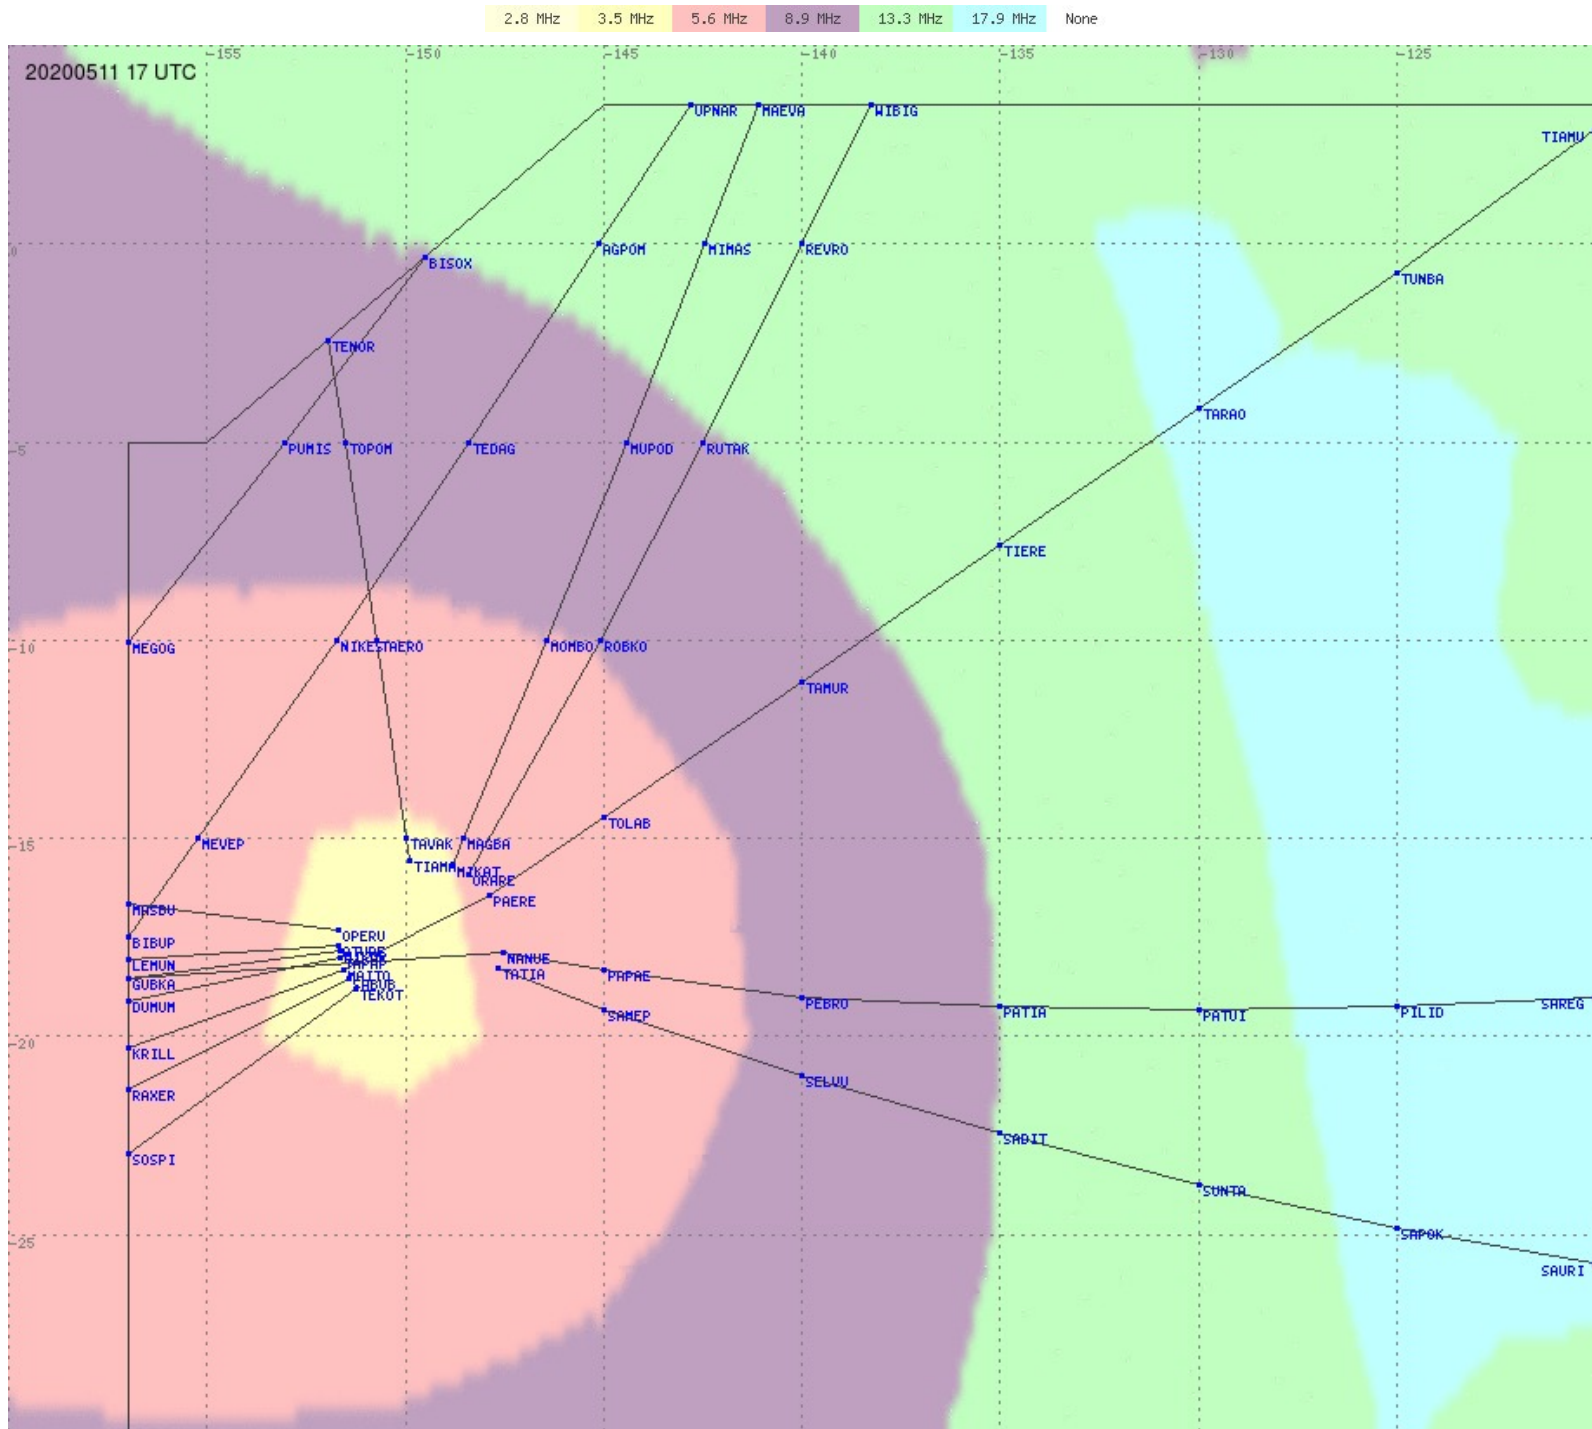

Tahiti FIR - HF Propag - 20200511