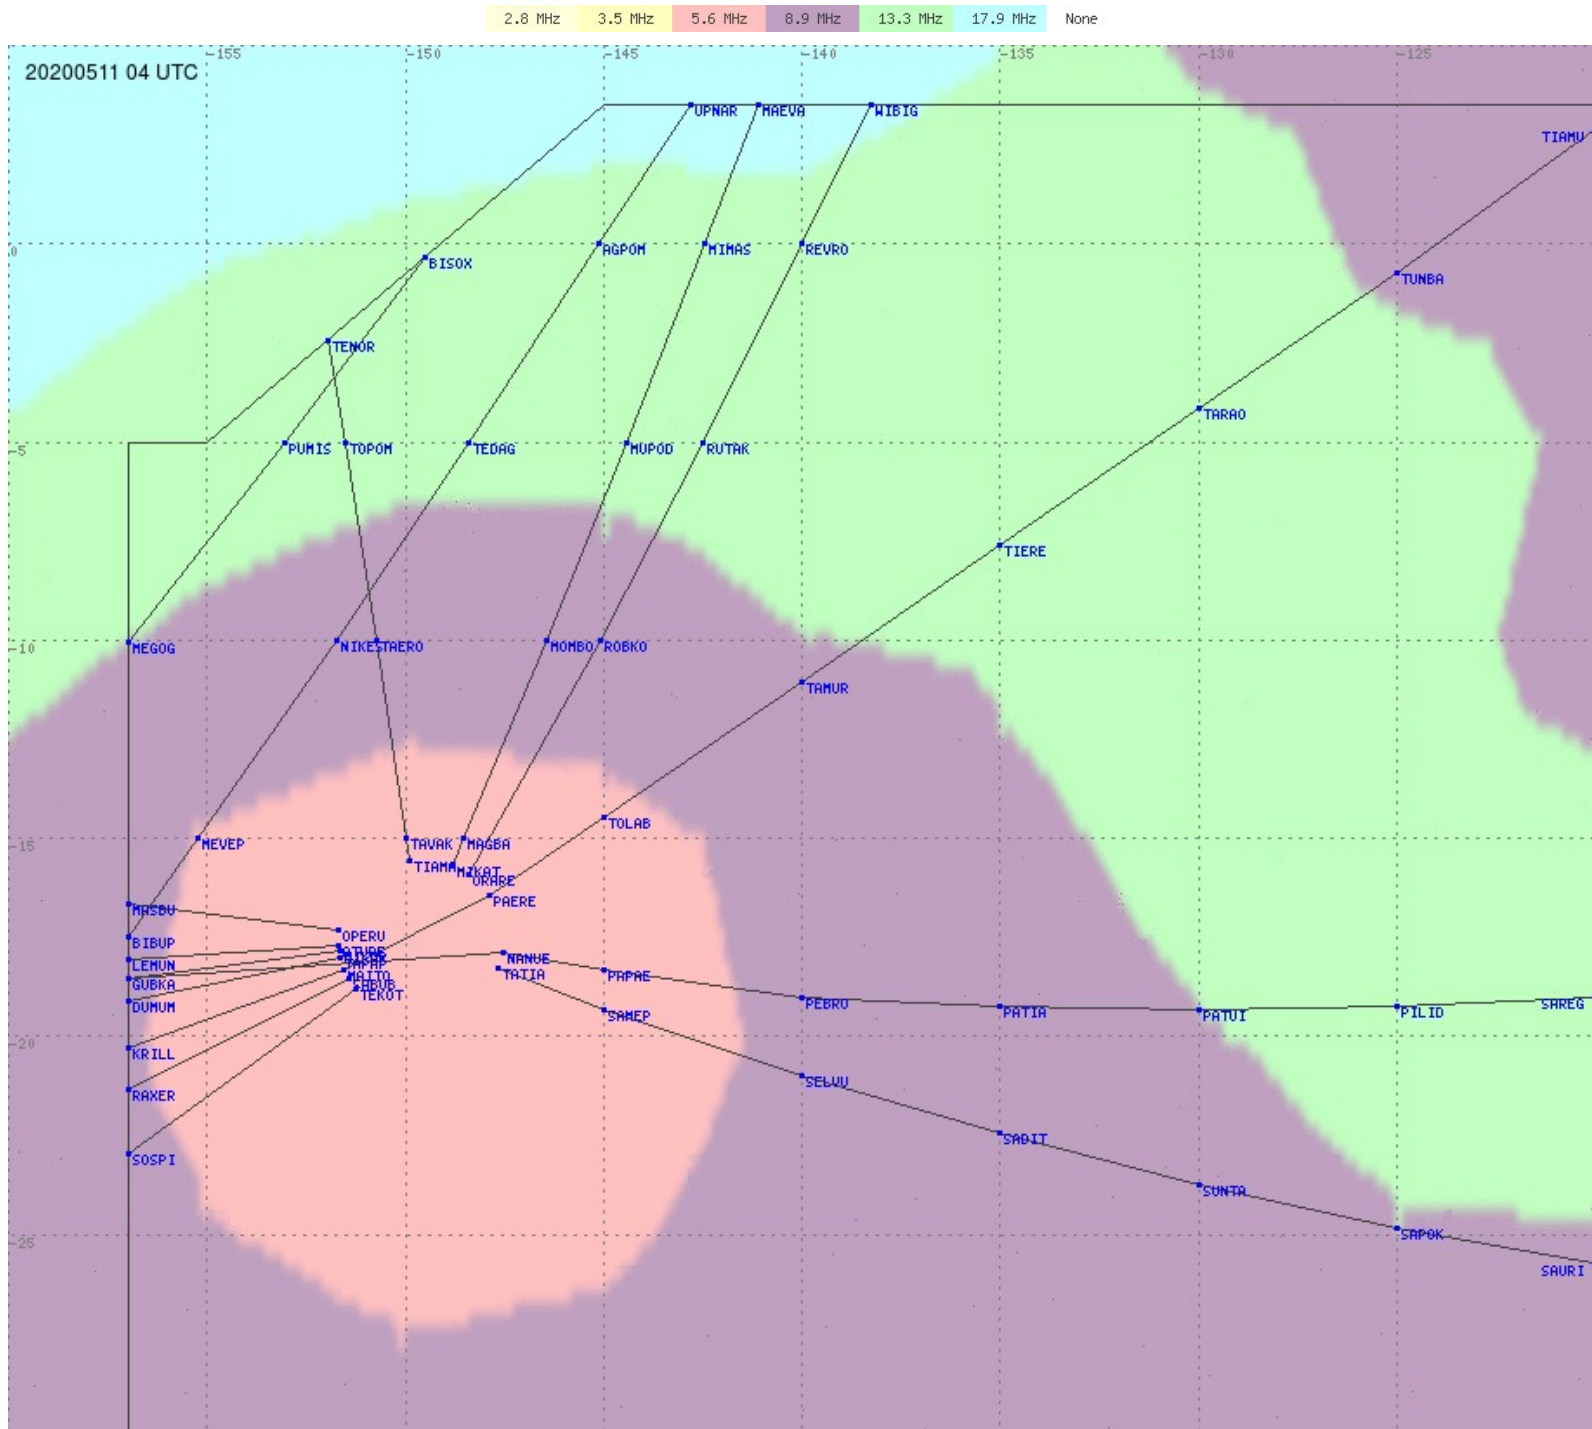

Tahiti FIR - HF Propag - 20200511