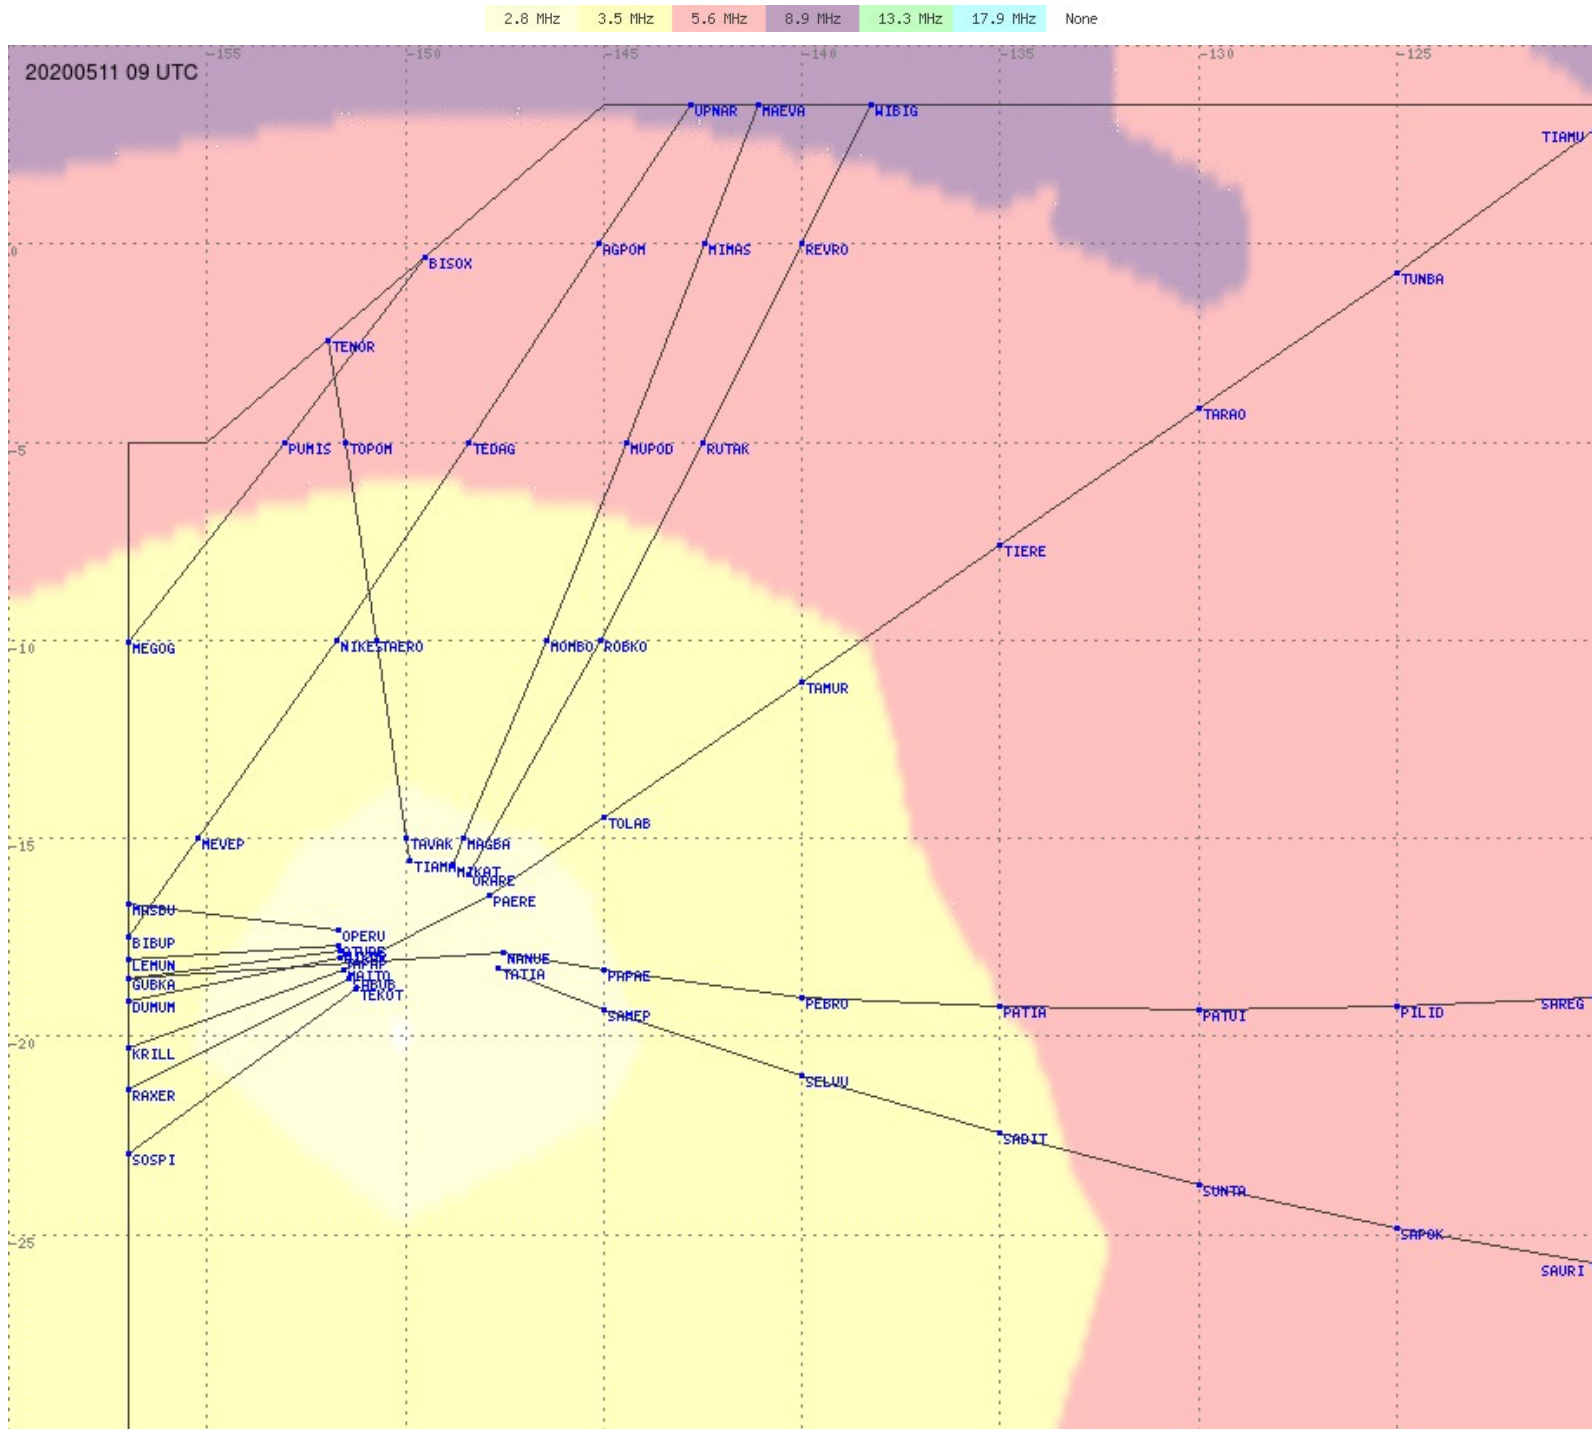

Tahiti FIR - HF Propag - 20200511