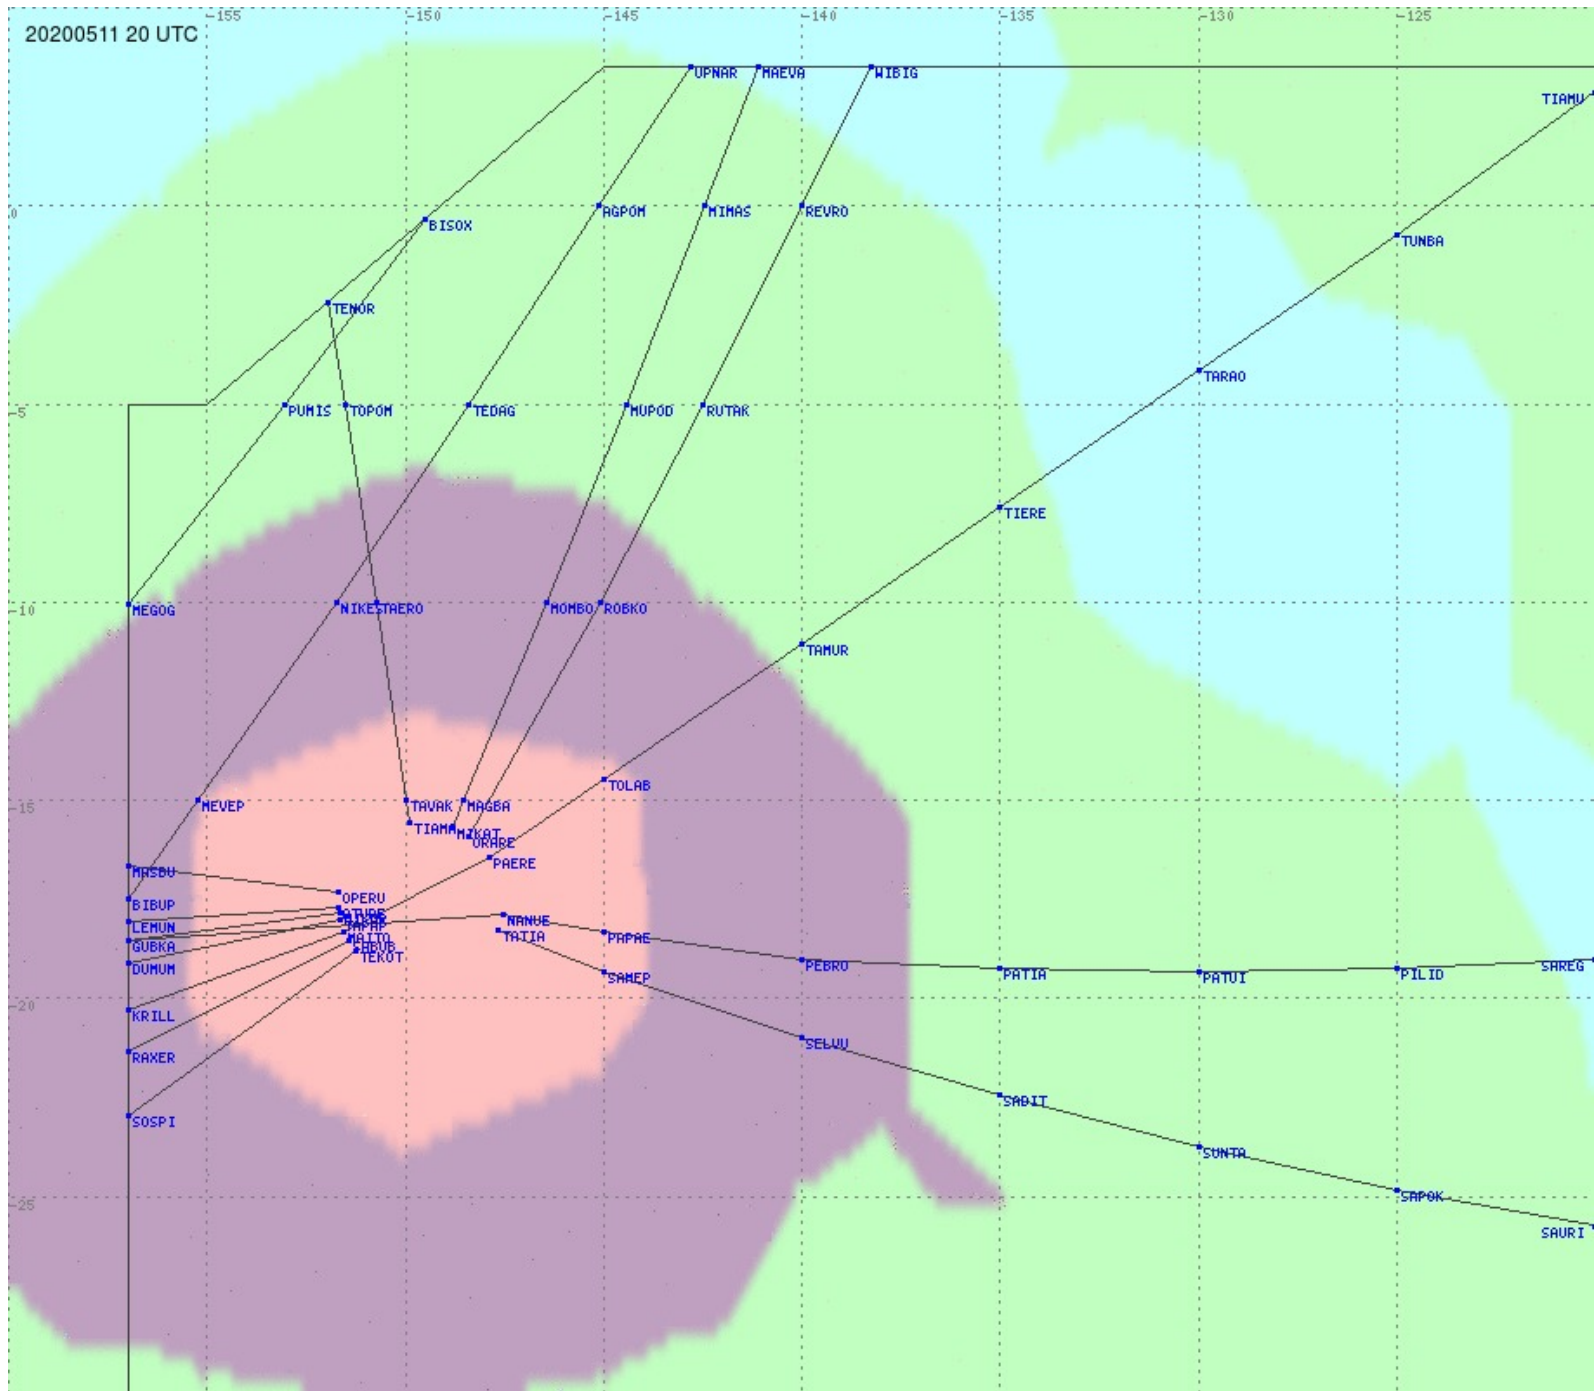

Tahiti FIR - HF Propag - 20200511

2.8 MHz 3.5 MHz 5.6 MHz 8.9 MHz 13.3 MHz 17.9 MHz None