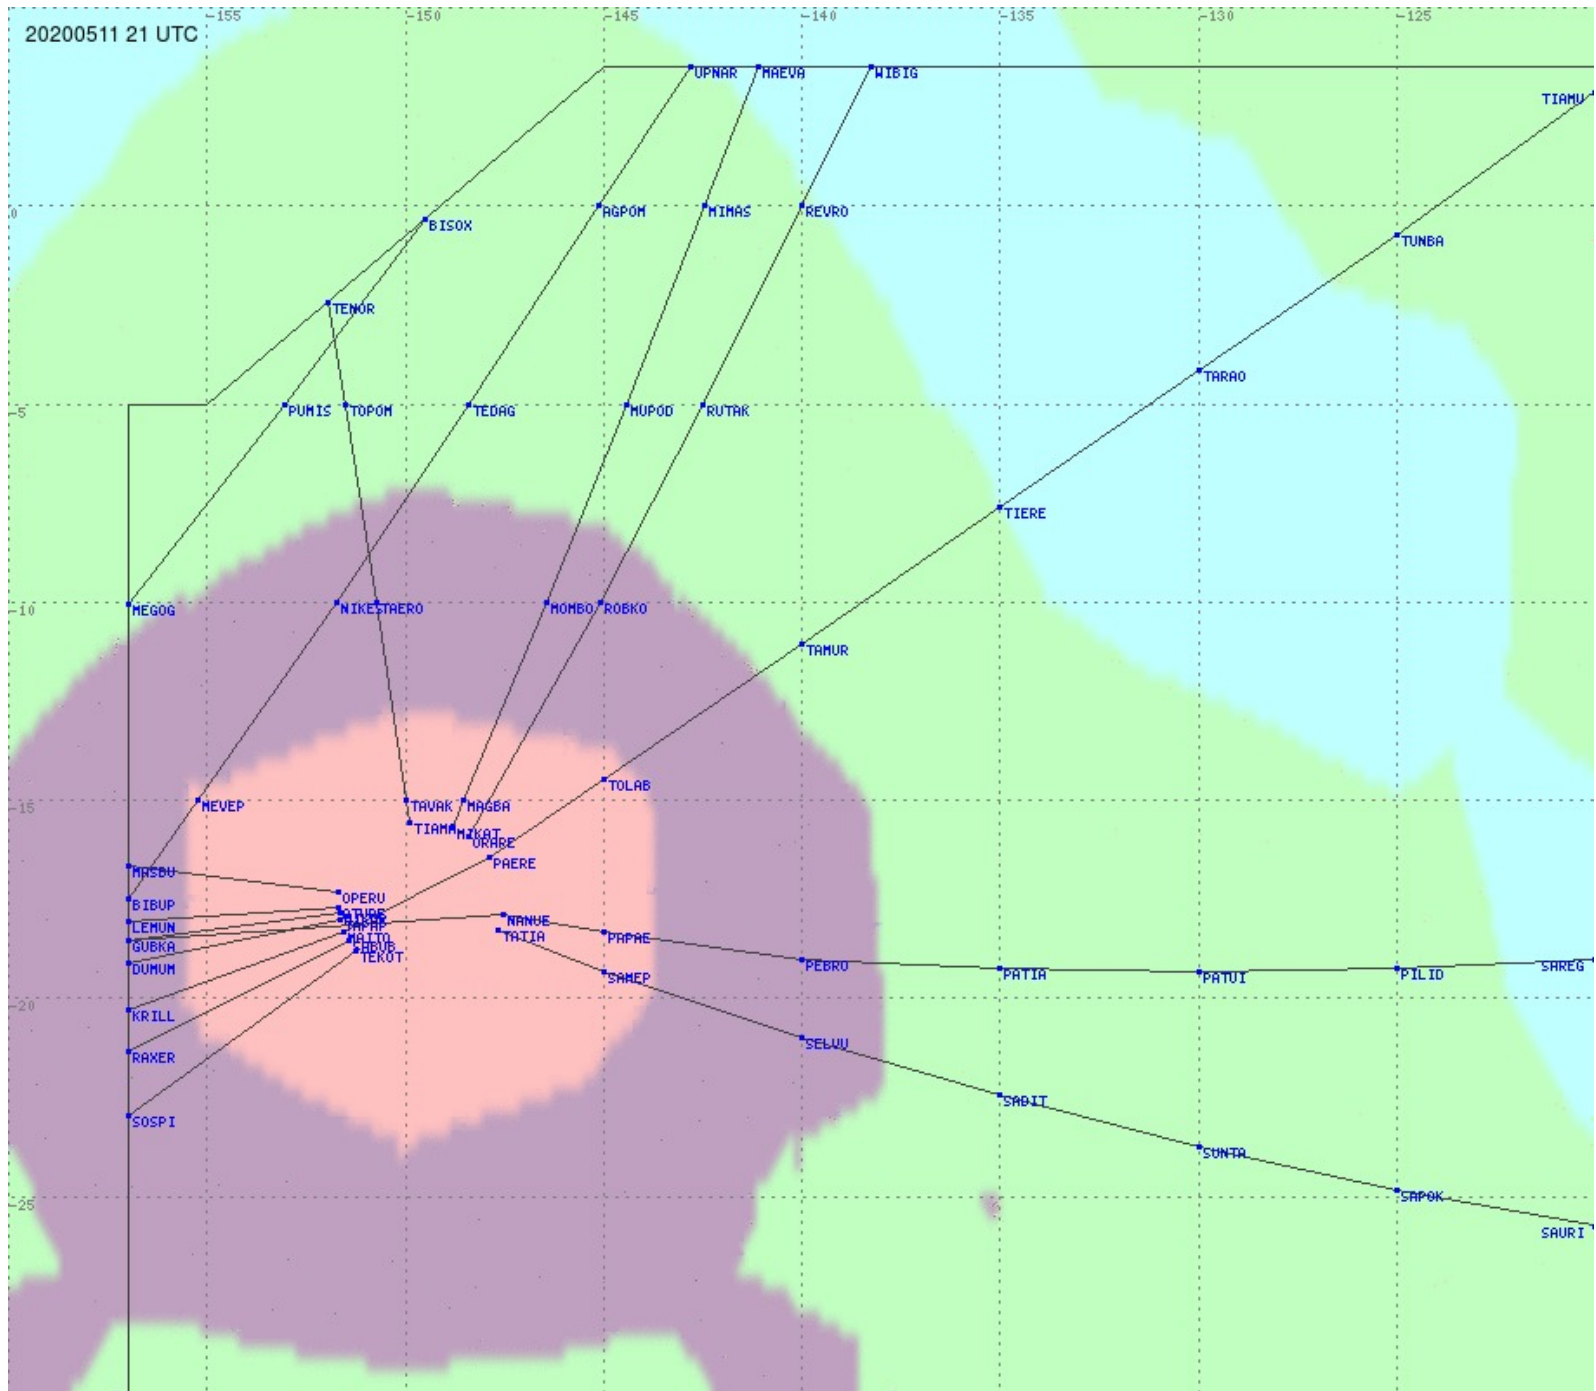

Tahiti FIR - HF Propag - 20200511

2.8 MHz 3.5 MHz 5.6 MHz 8.9 MHz 13.3 MHz 17.9 MHz None