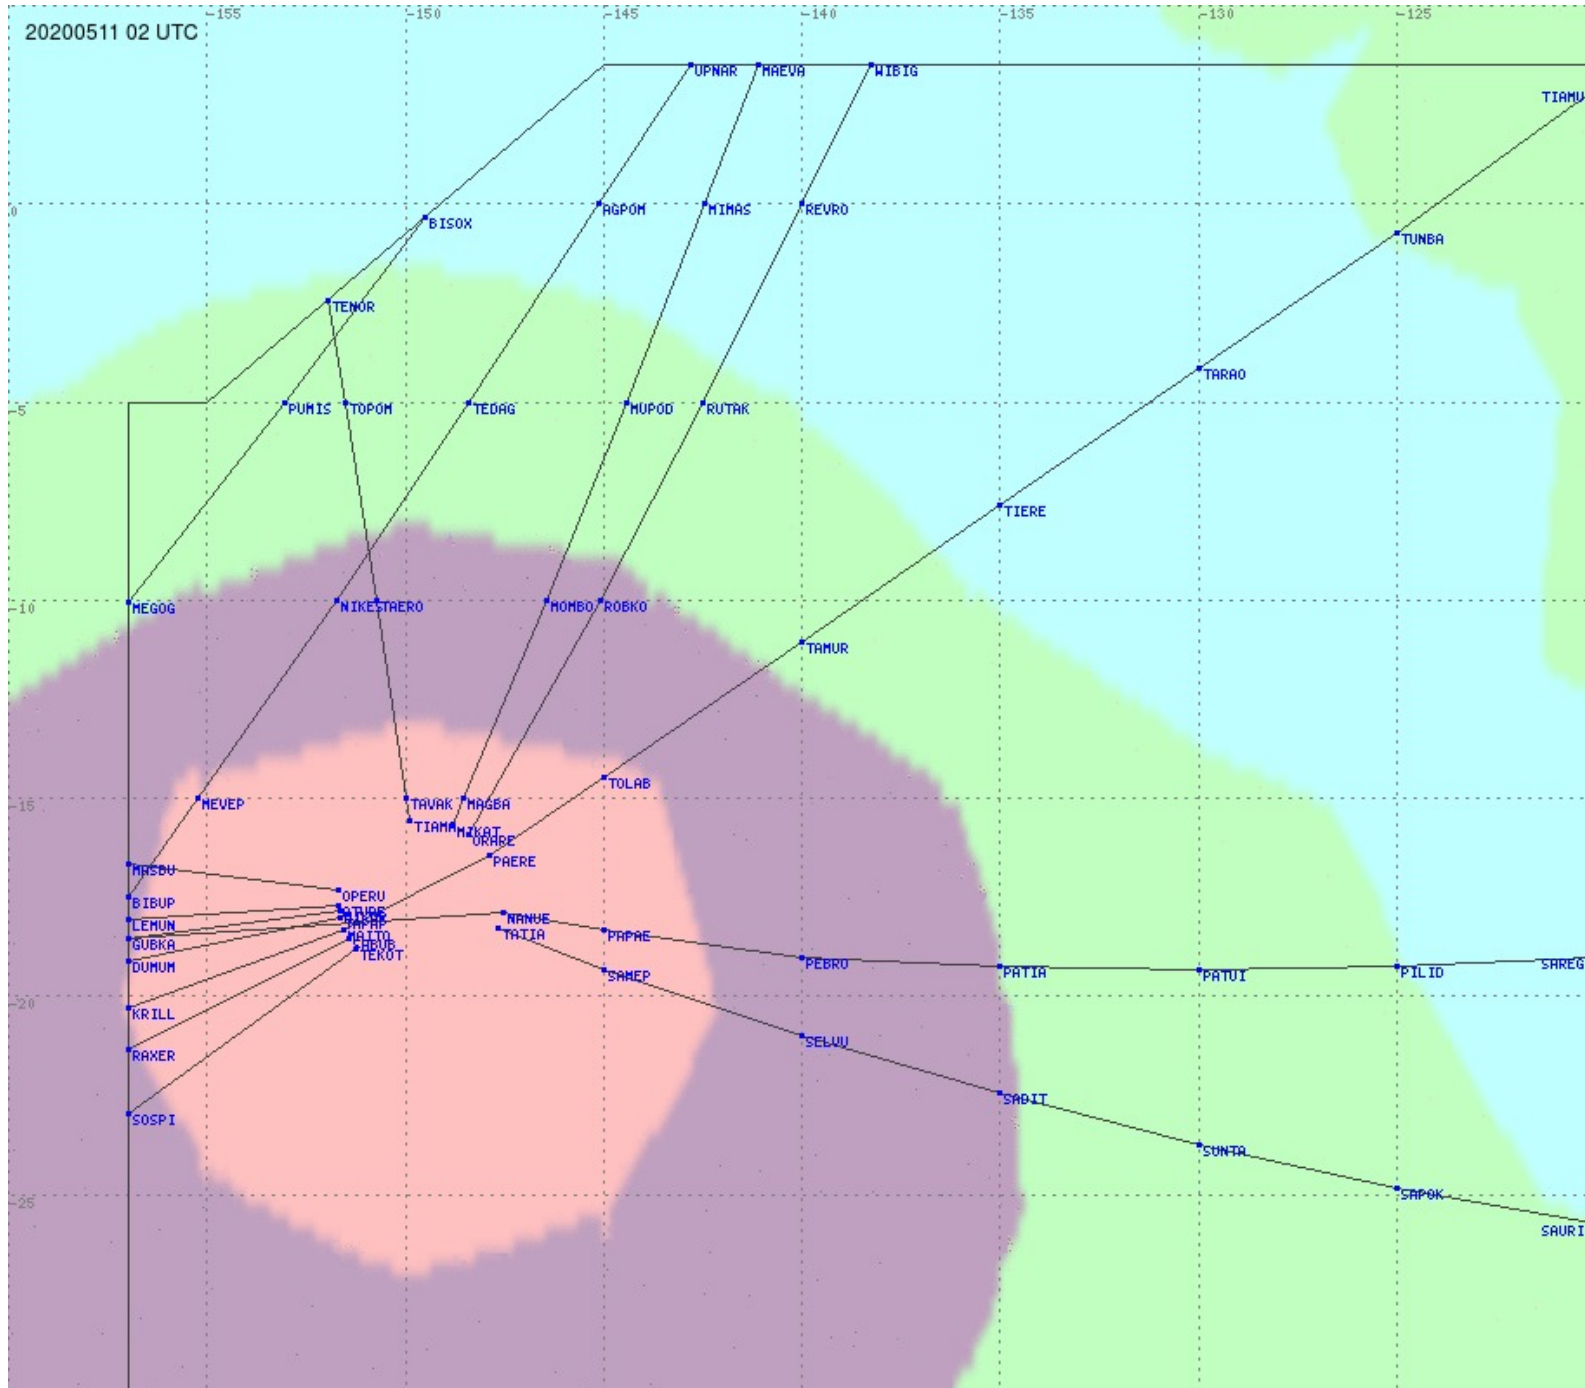

# Tahiti FIR - HF Propag - 20200511

2.8 MHz 3.5 MHz 5.6 MHz 8.9 MHz 13.3 MHz 17.9 MHz None