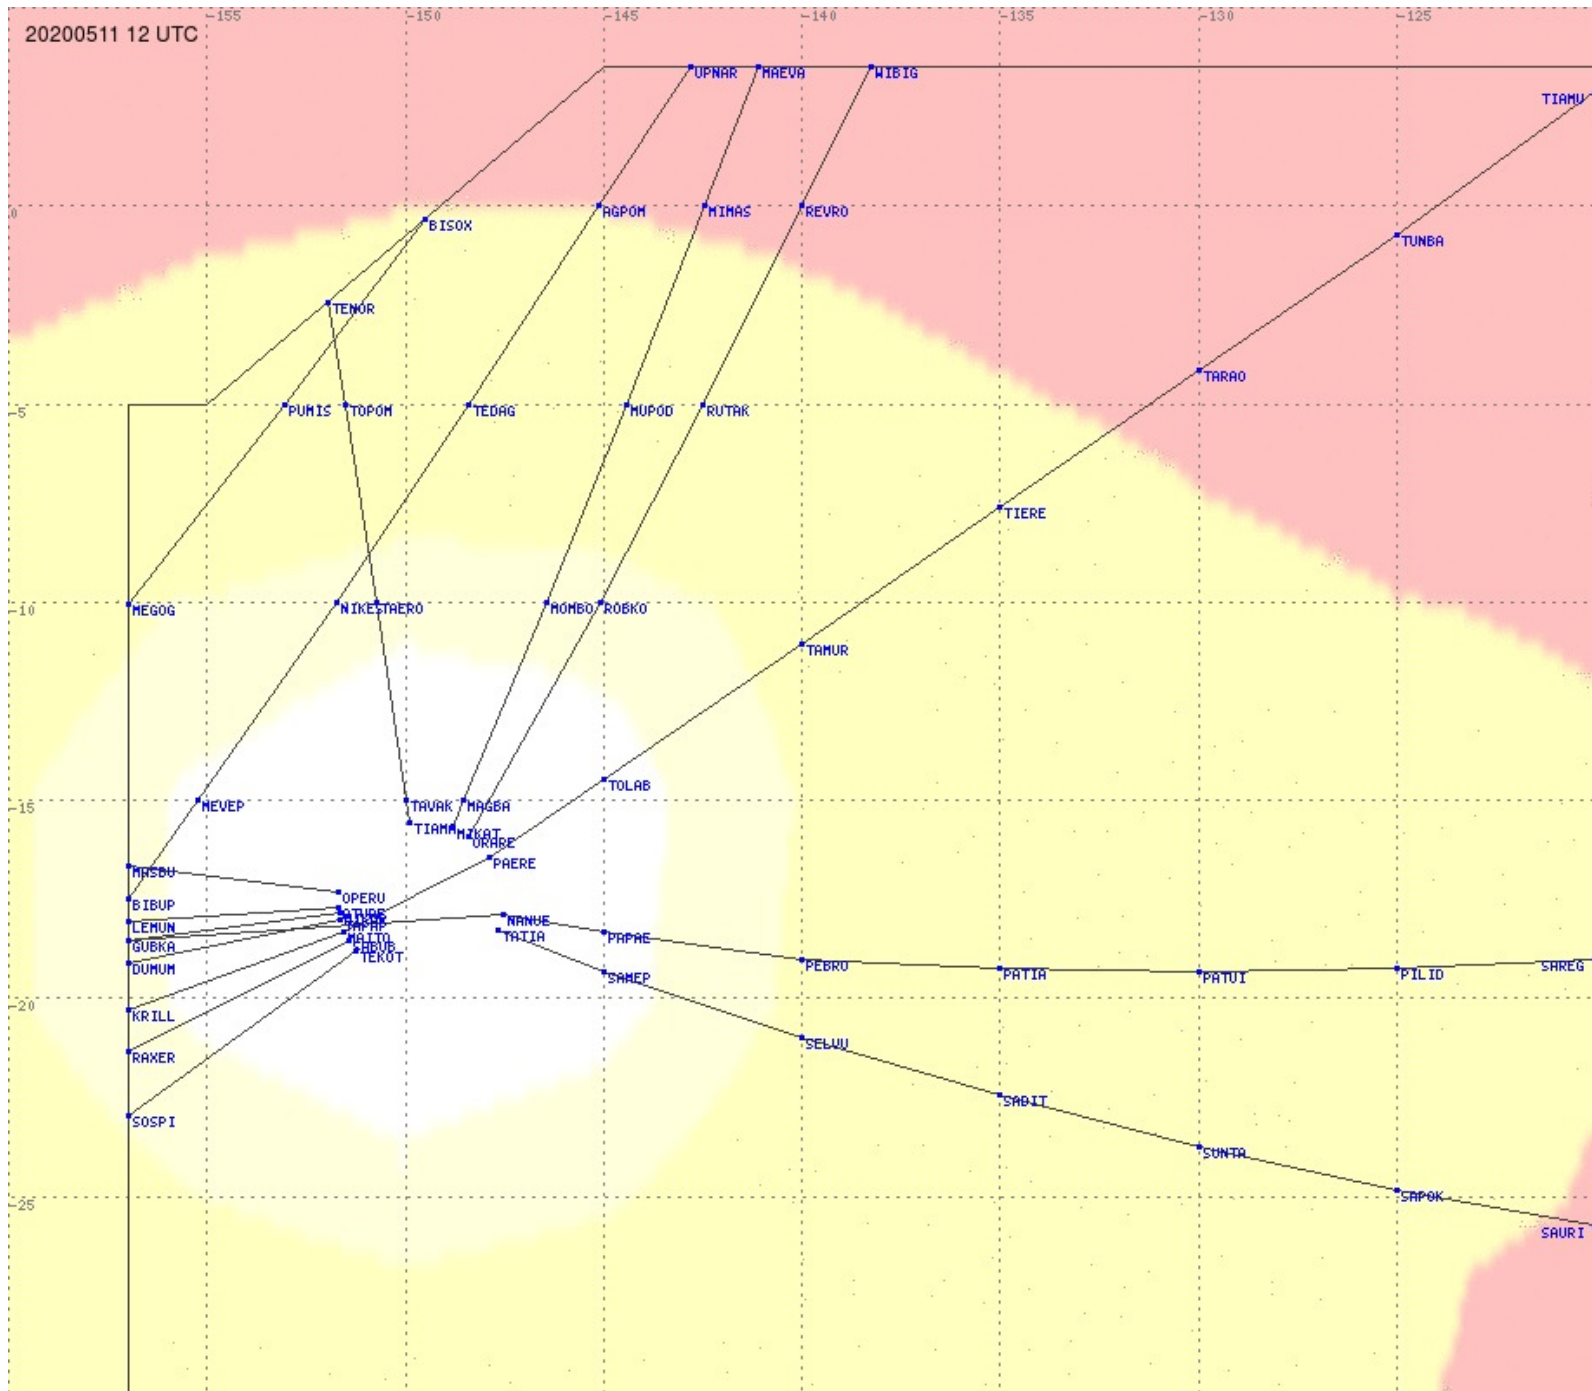

Tahiti FIR - HF Propag - 20200511

2.8 MHz 3.5 MHz 5.6 MHz 8.9 MHz 13.3 MHz 17.9 MHz None