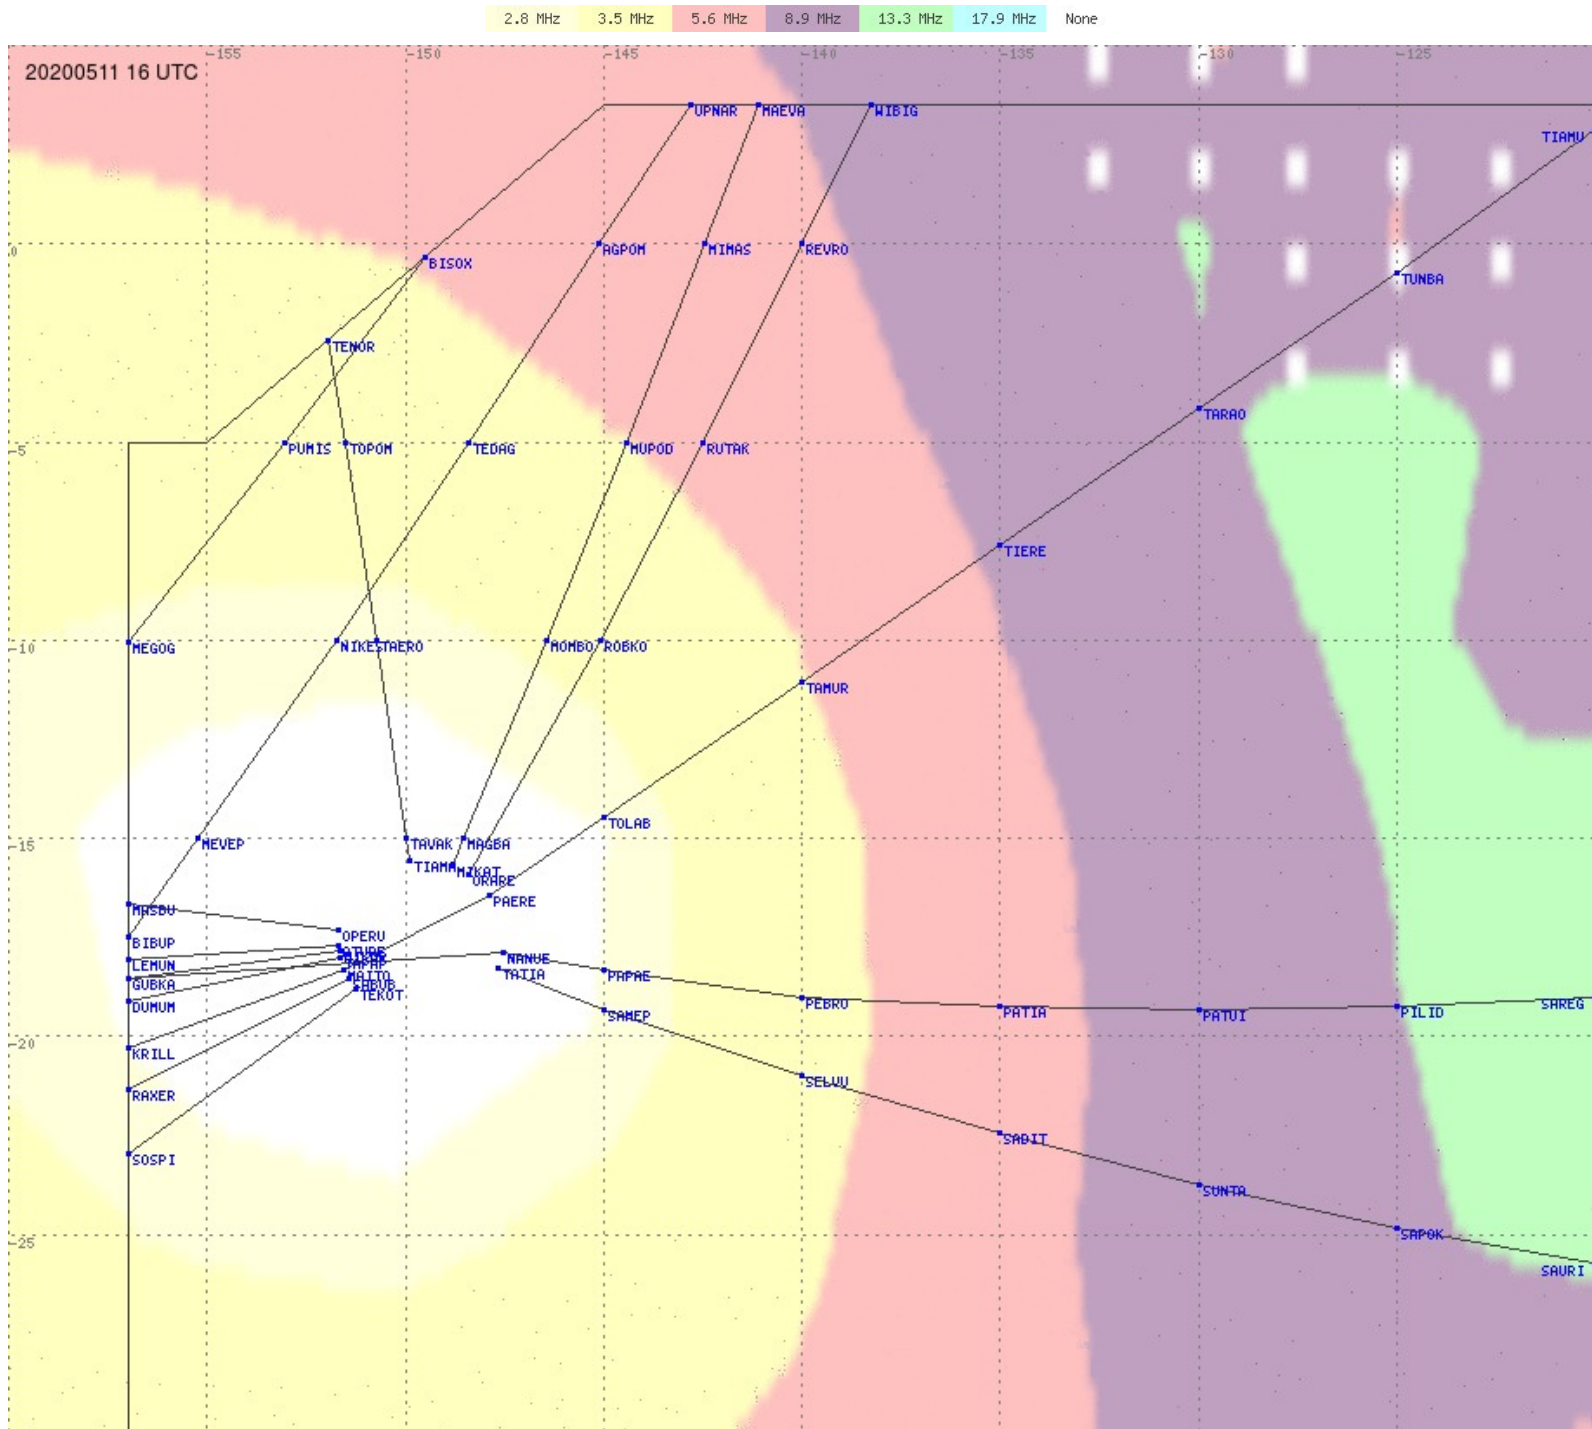

Tahiti FIR - HF Propag - 20200511