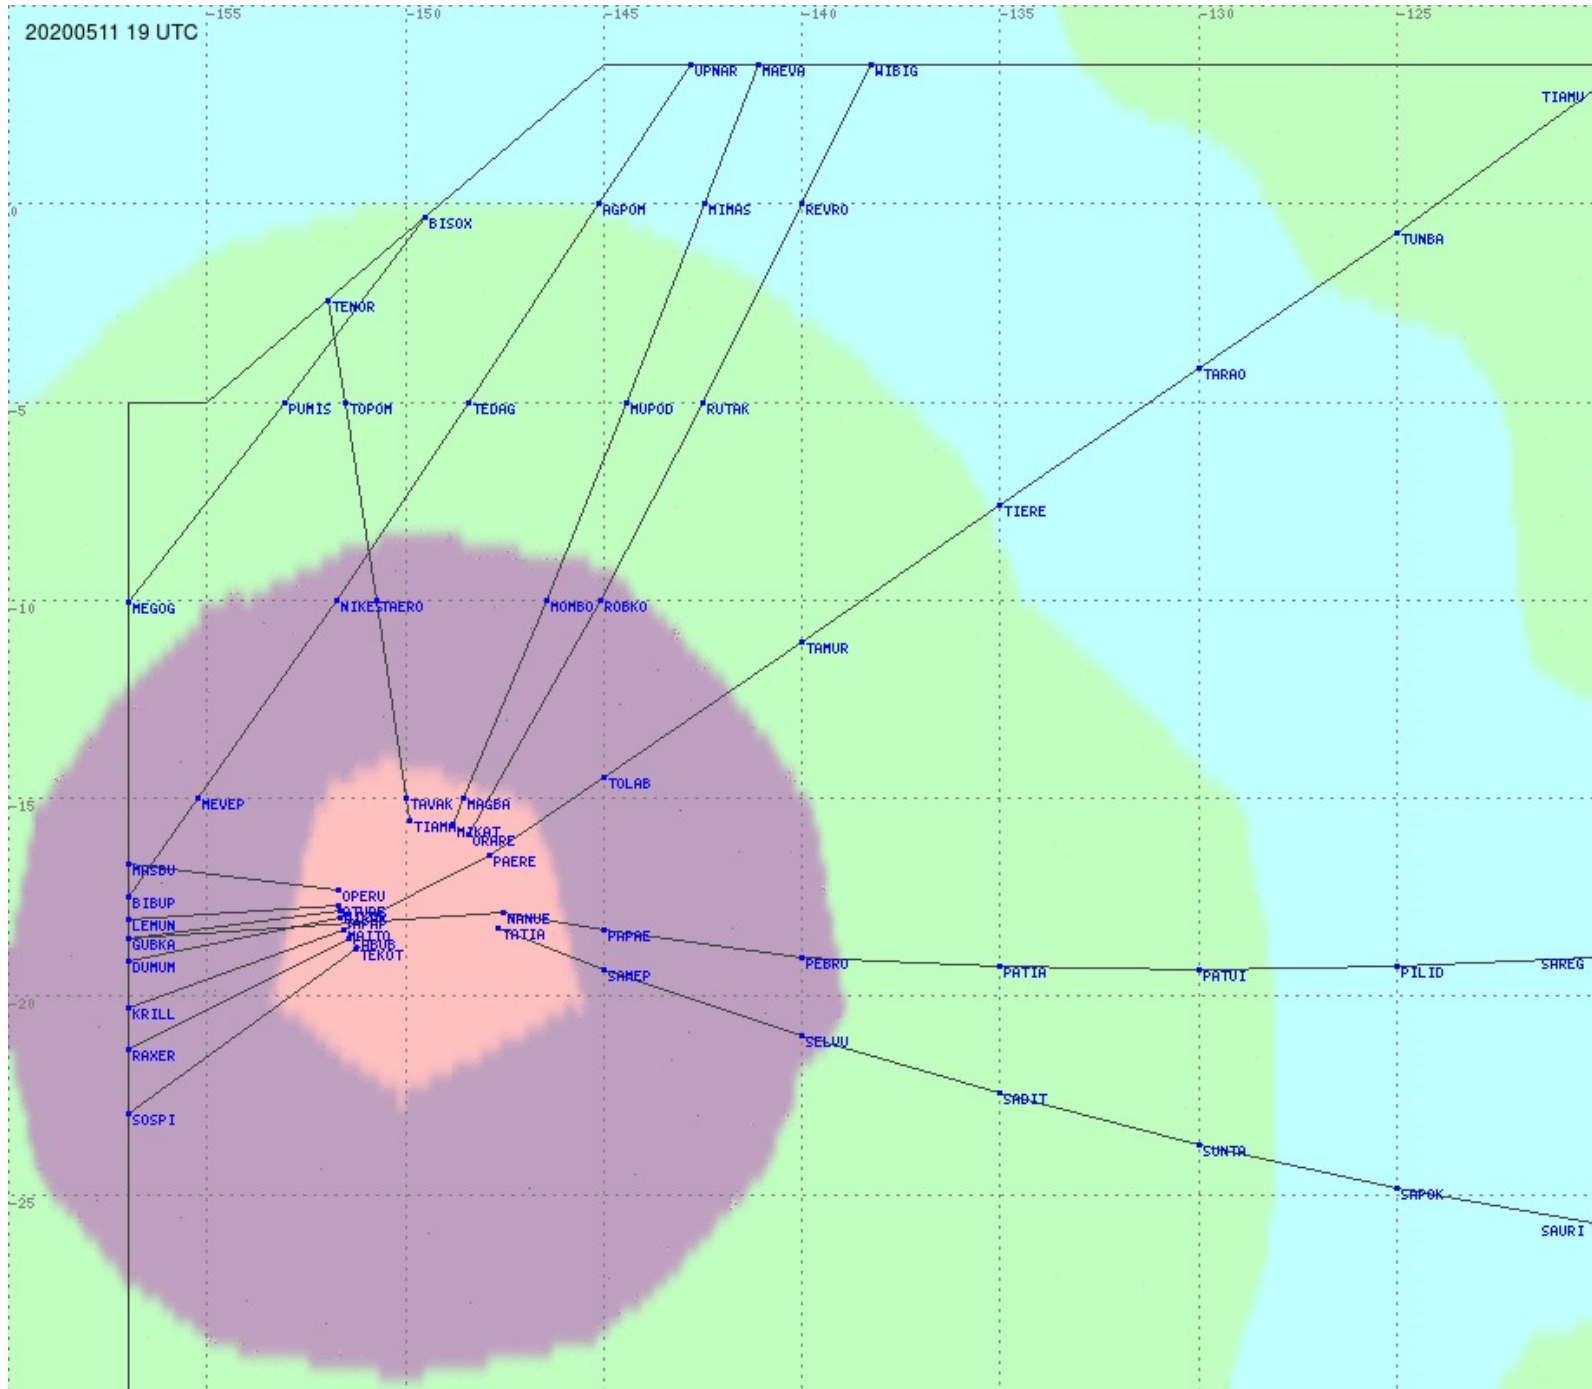

Tahiti FIR - HF Propag - 20200511

2.8 MHz 3.5 MHz 5.6 MHz 8.9 MHz 13.3 MHz 17.9 MHz None