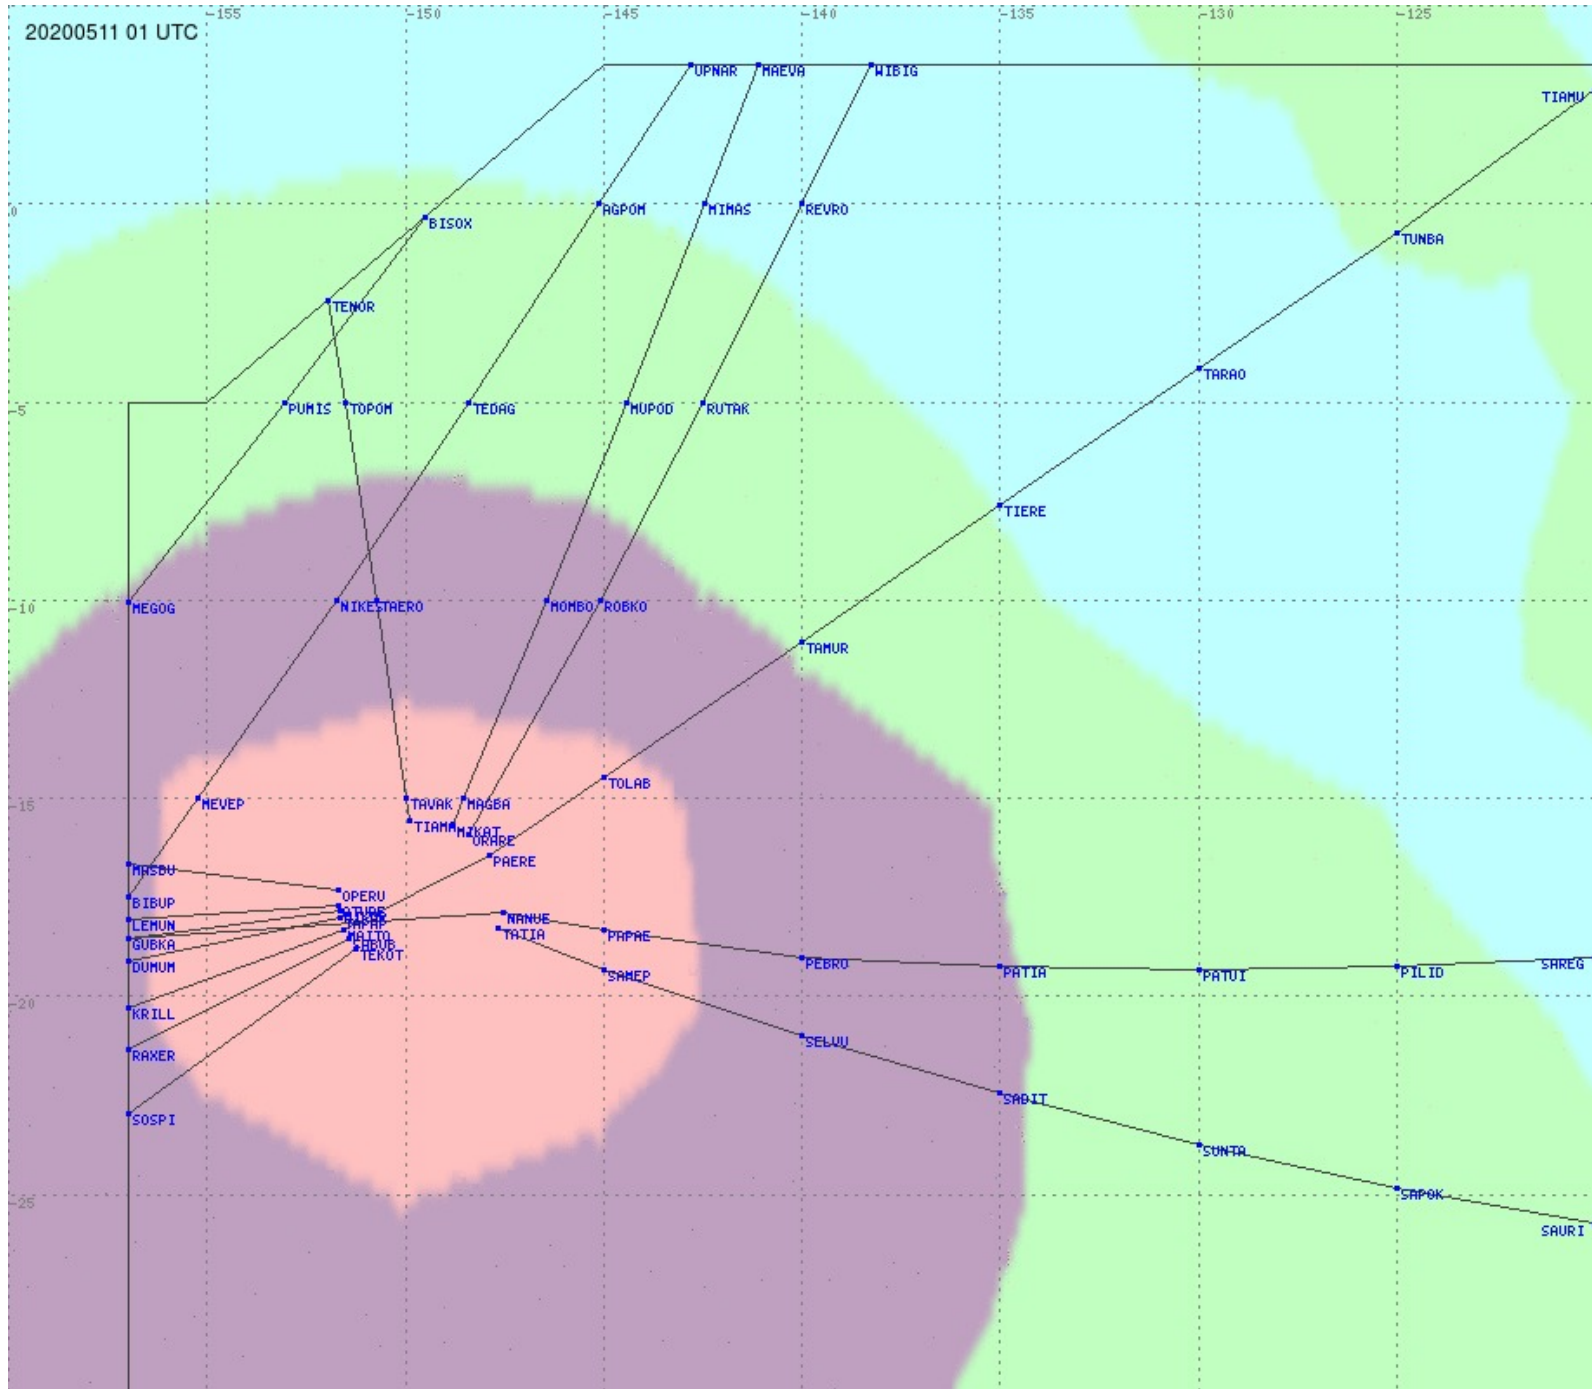

# Tahiti FIR - HF Propag - 20200511

2.8 MHz 3.5 MHz 5.6 MHz 8.9 MHz 13.3 MHz 17.9 MHz None