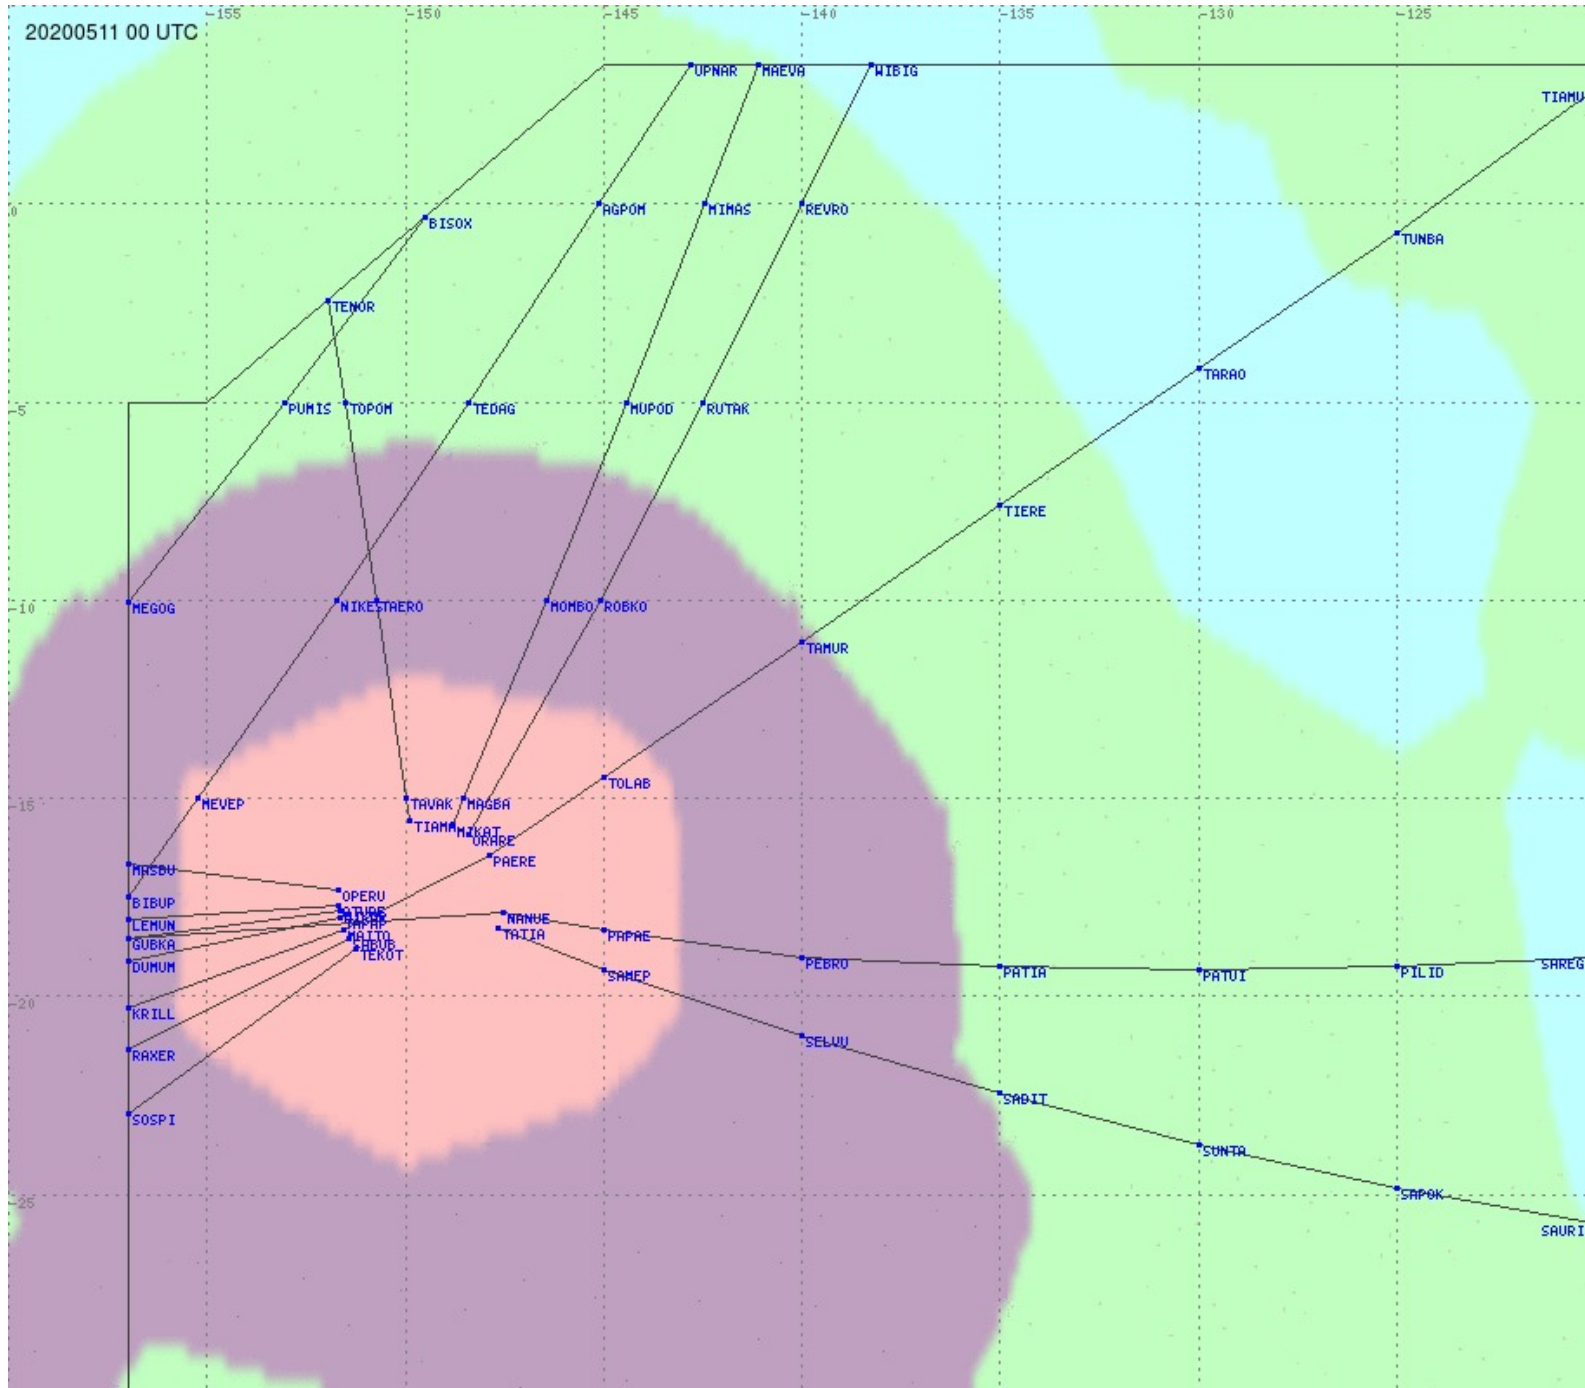

# Tahiti FIR - HF Propag - 20200511

2.8 MHz 3.5 MHz 5.6 MHz 8.9 MHz 13.3 MHz 17.9 MHz None