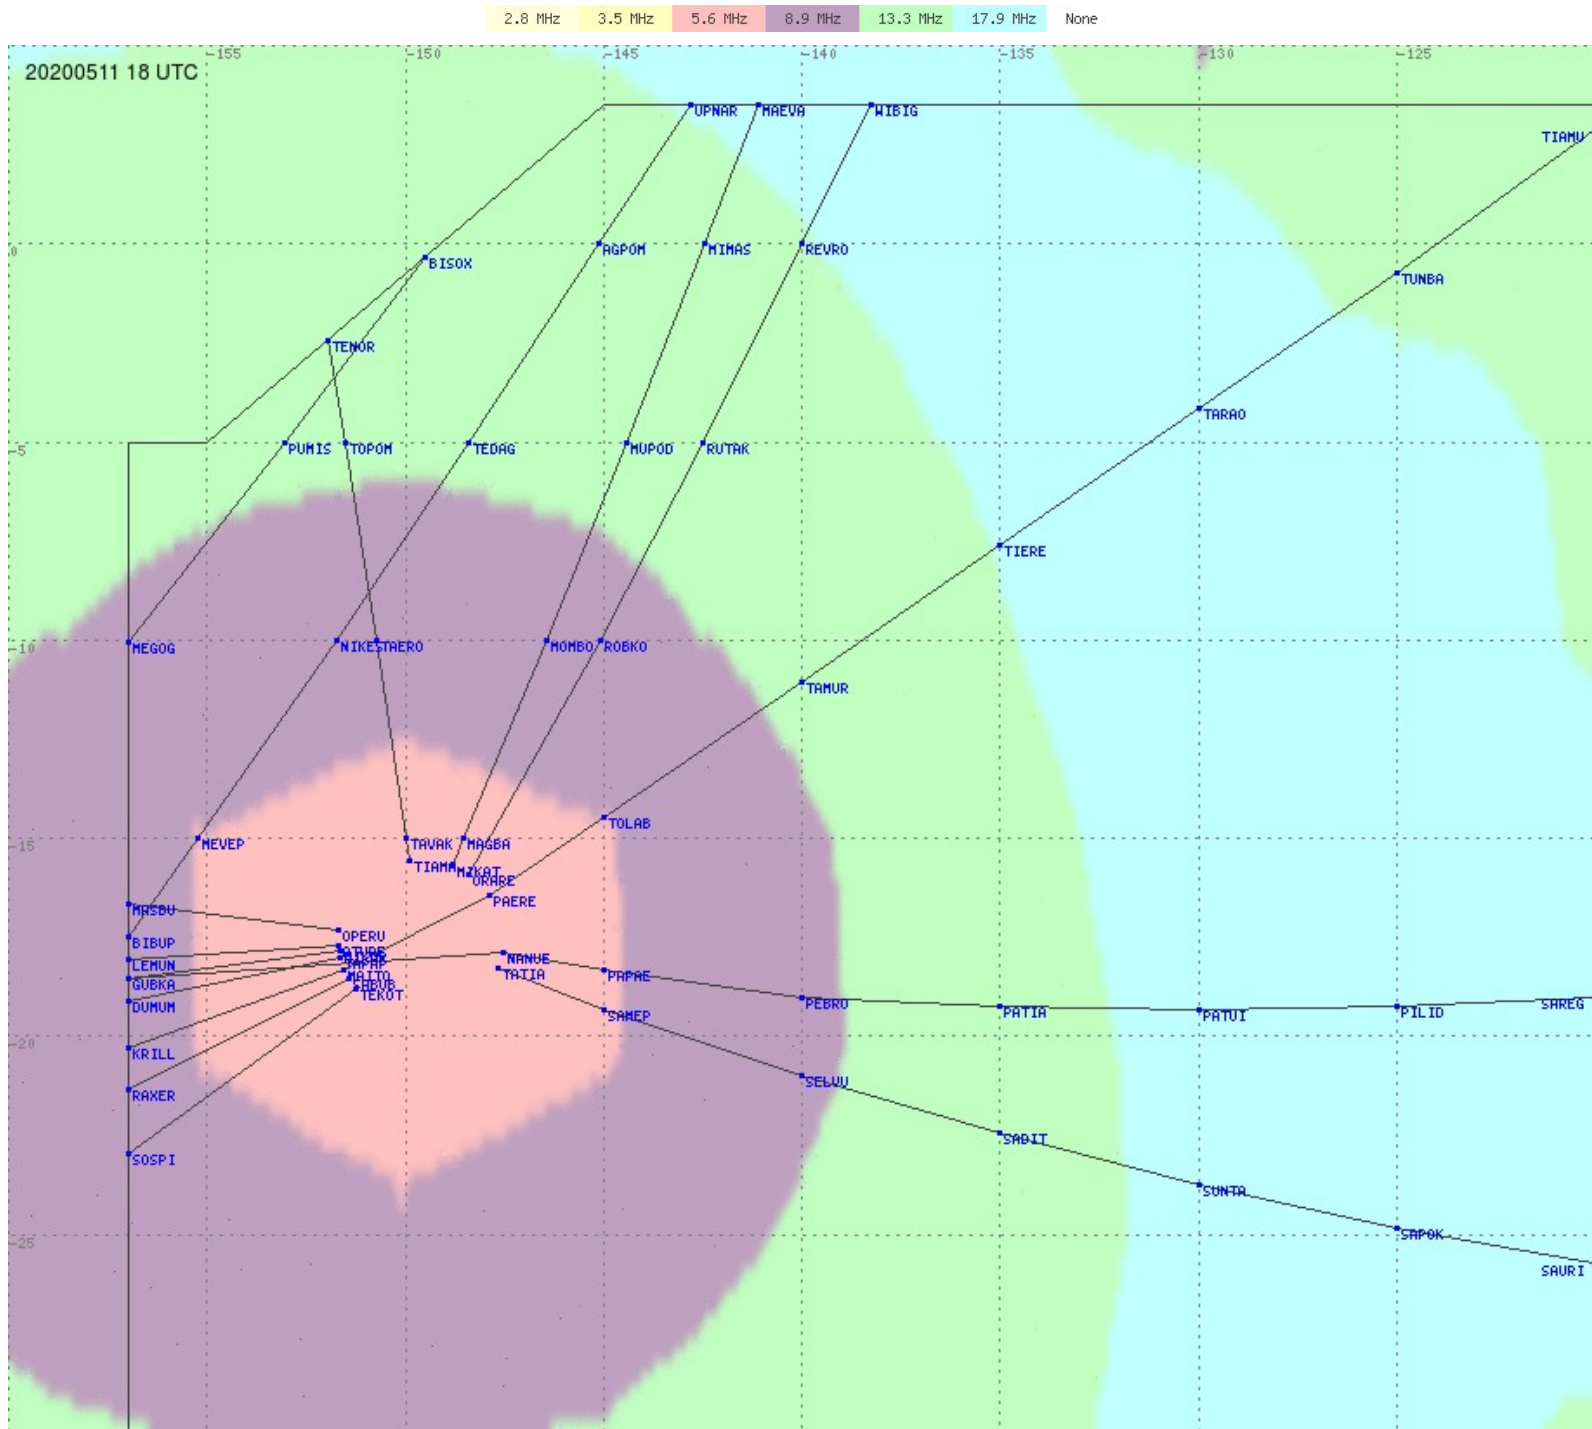

Tahiti FIR - HF Propag - 20200511