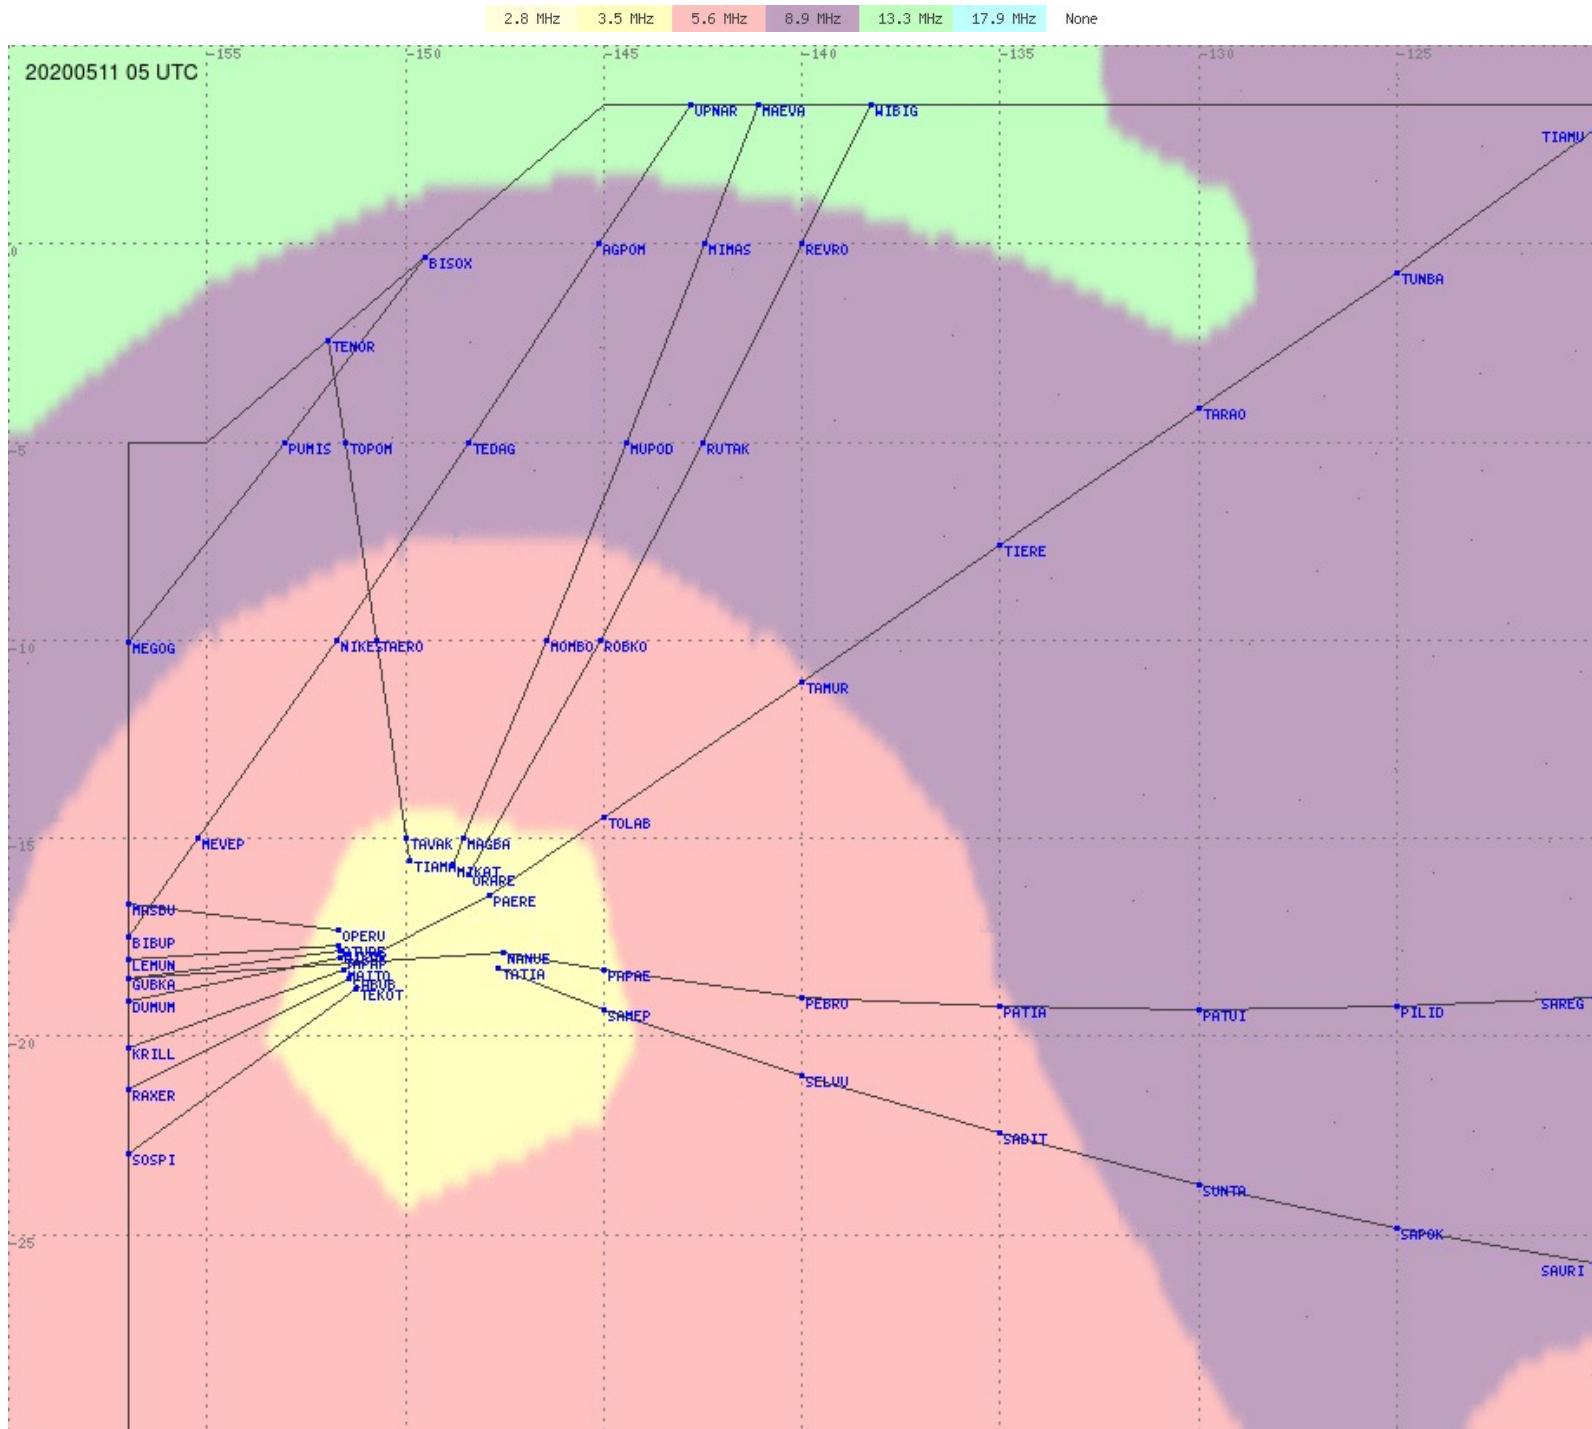

Tahiti FIR - HF Propag - 20200511