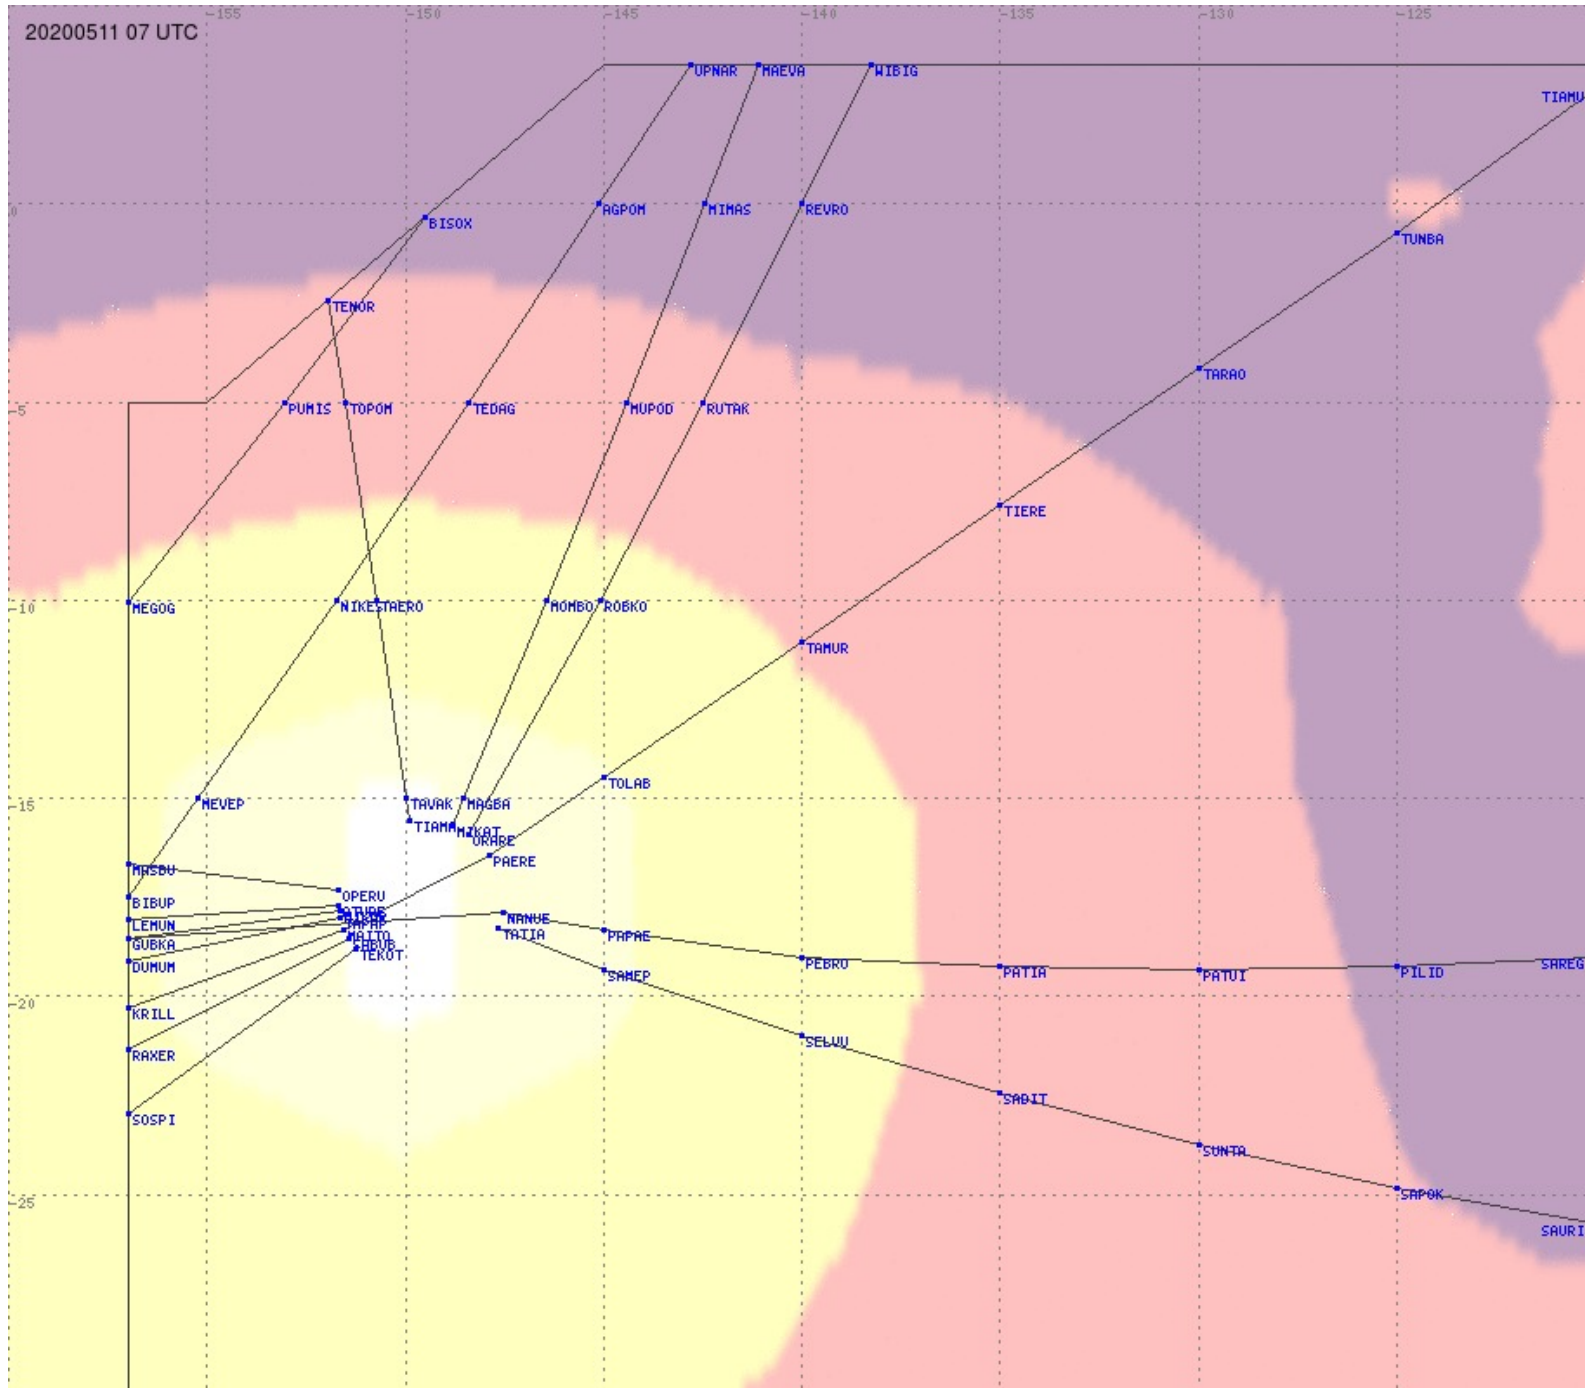

Tahiti FIR - HF Propag - 20200511

2.8 MHz 3.5 MHz 5.6 MHz 8.9 MHz 13.3 MHz 17.9 MHz None