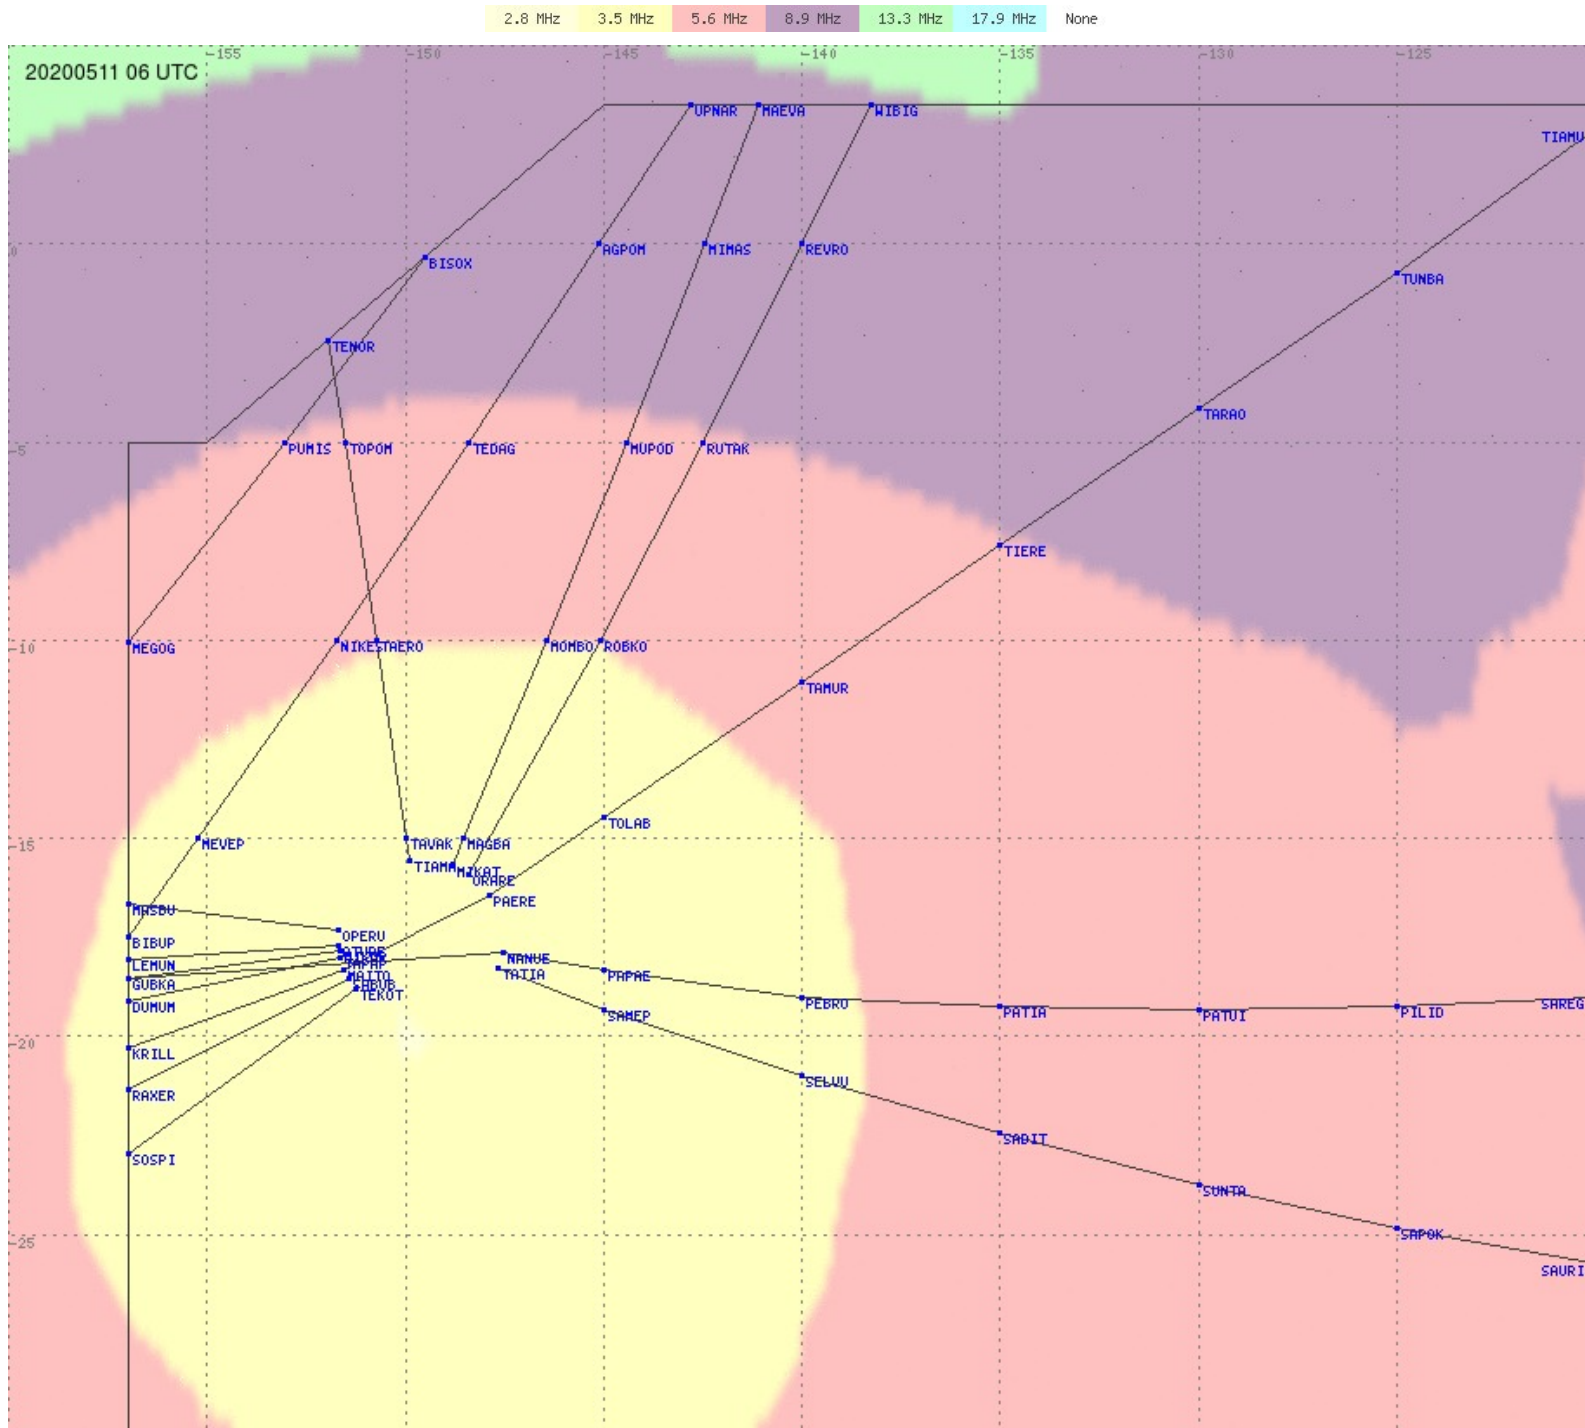

Tahiti FIR - HF Propag - 20200511