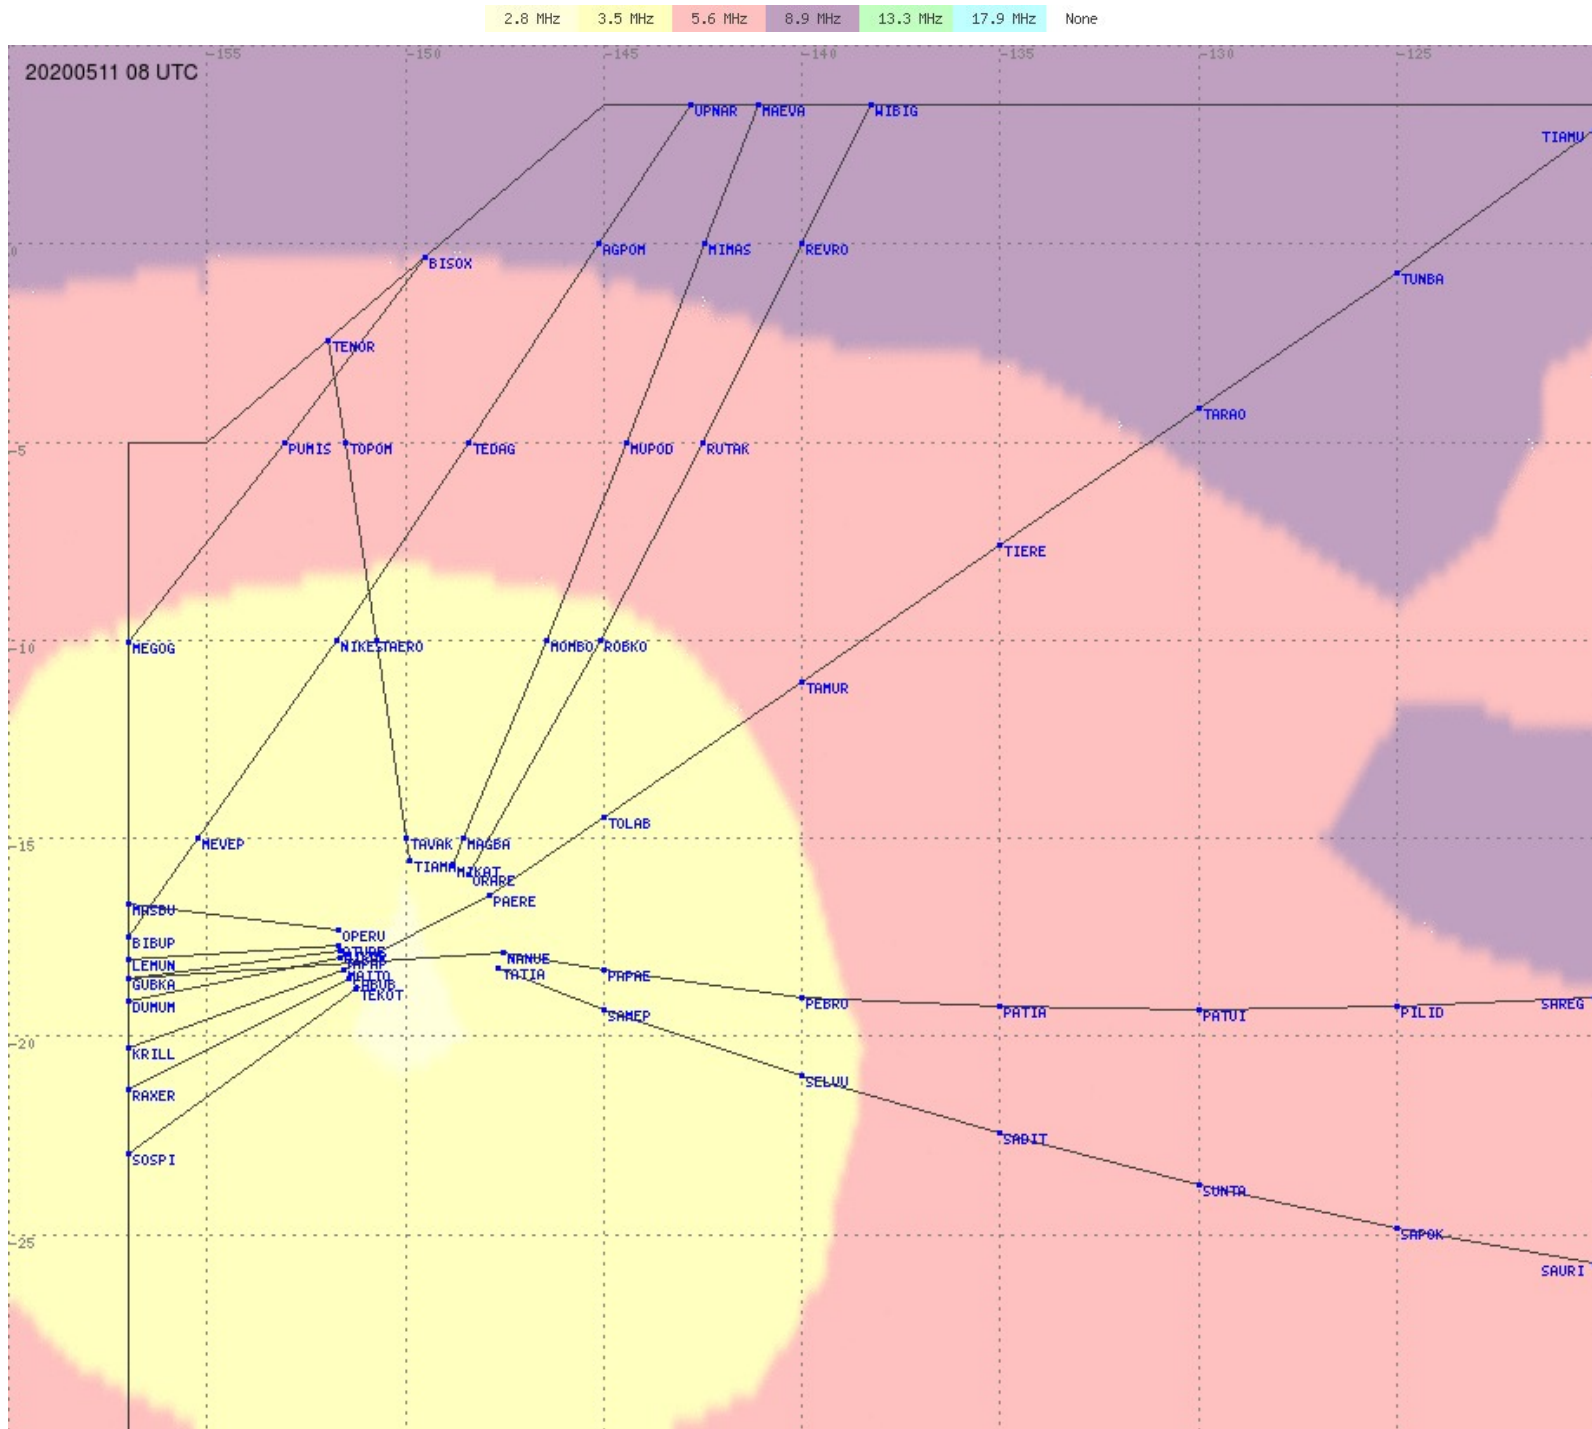

Tahiti FIR - HF Propag - 20200511