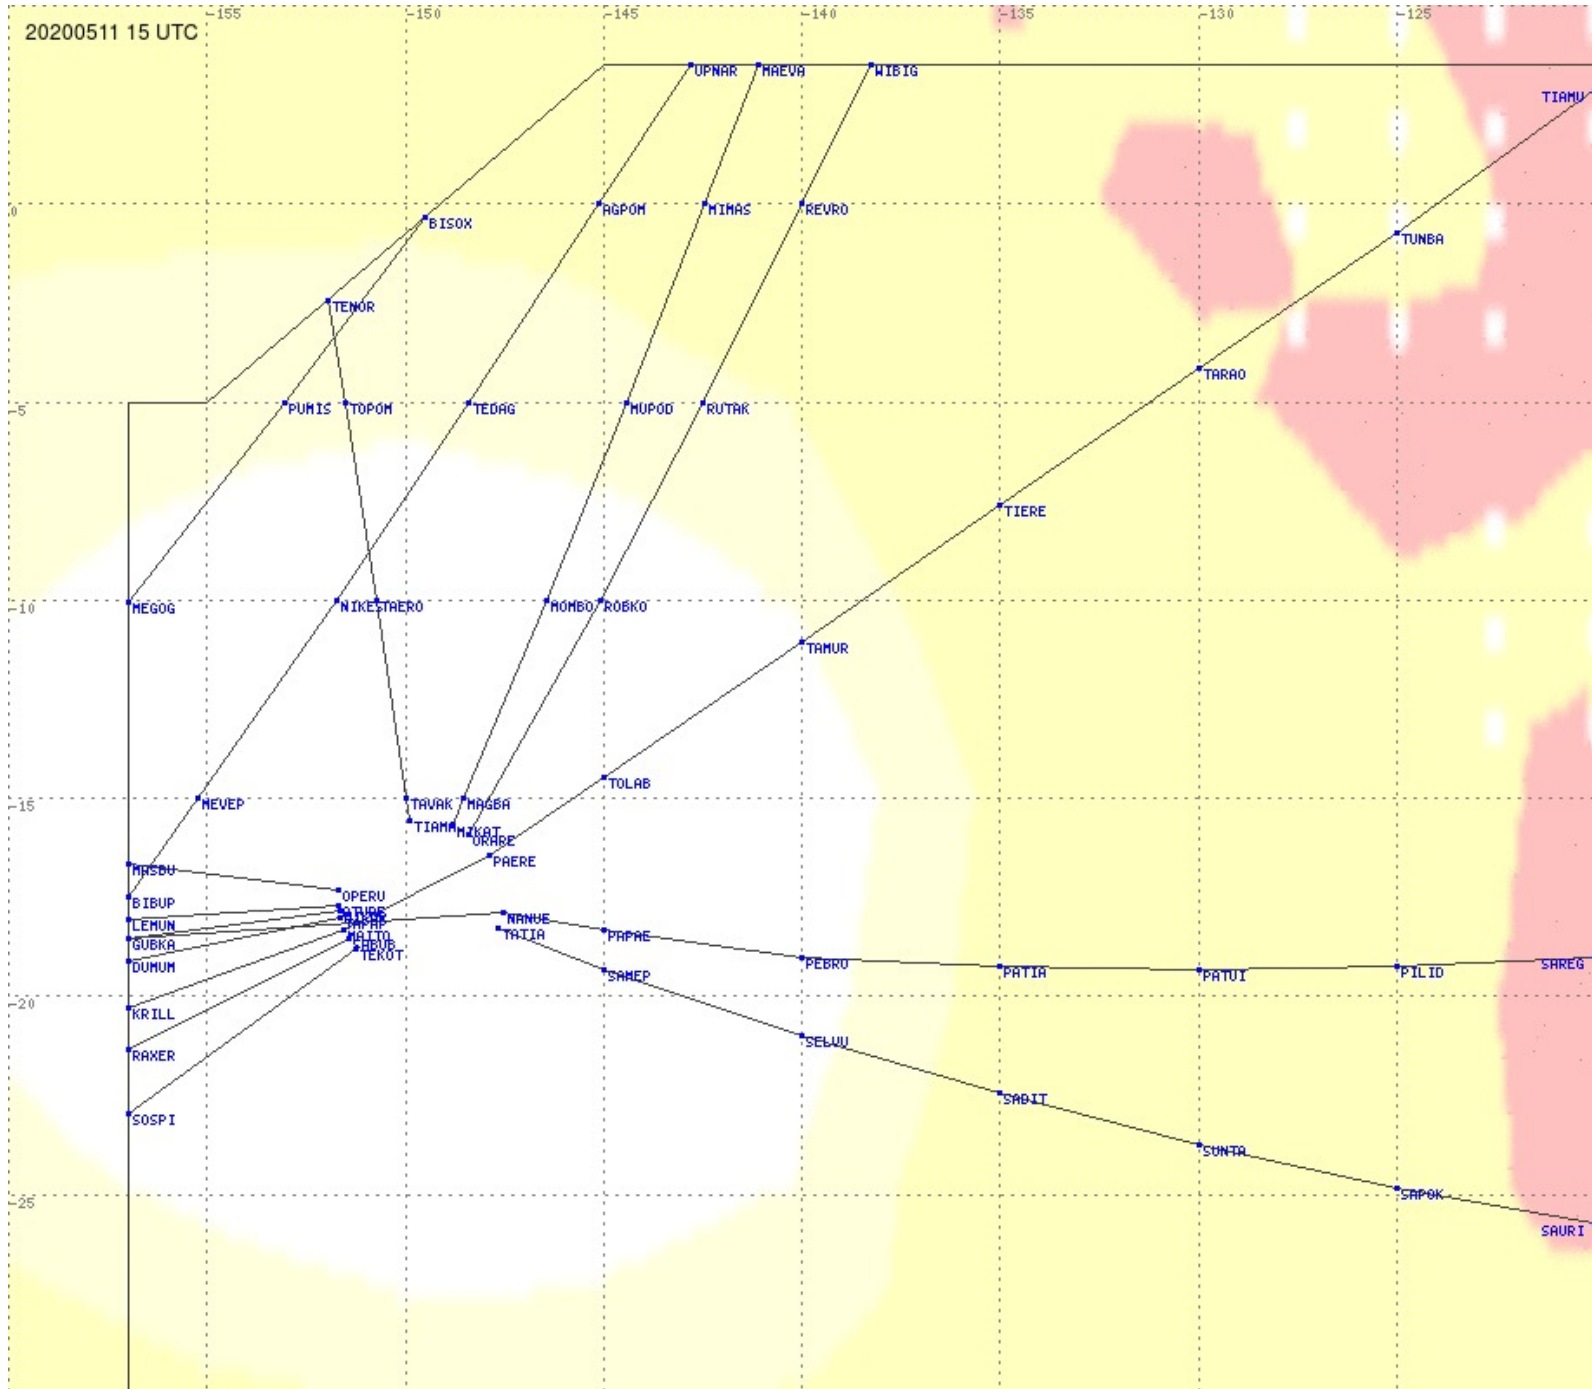

Tahiti FIR - HF Propag - 20200511

2.8 MHz 3.5 MHz 5.6 MHz 8.9 MHz 13.3 MHz 17.9 MHz None