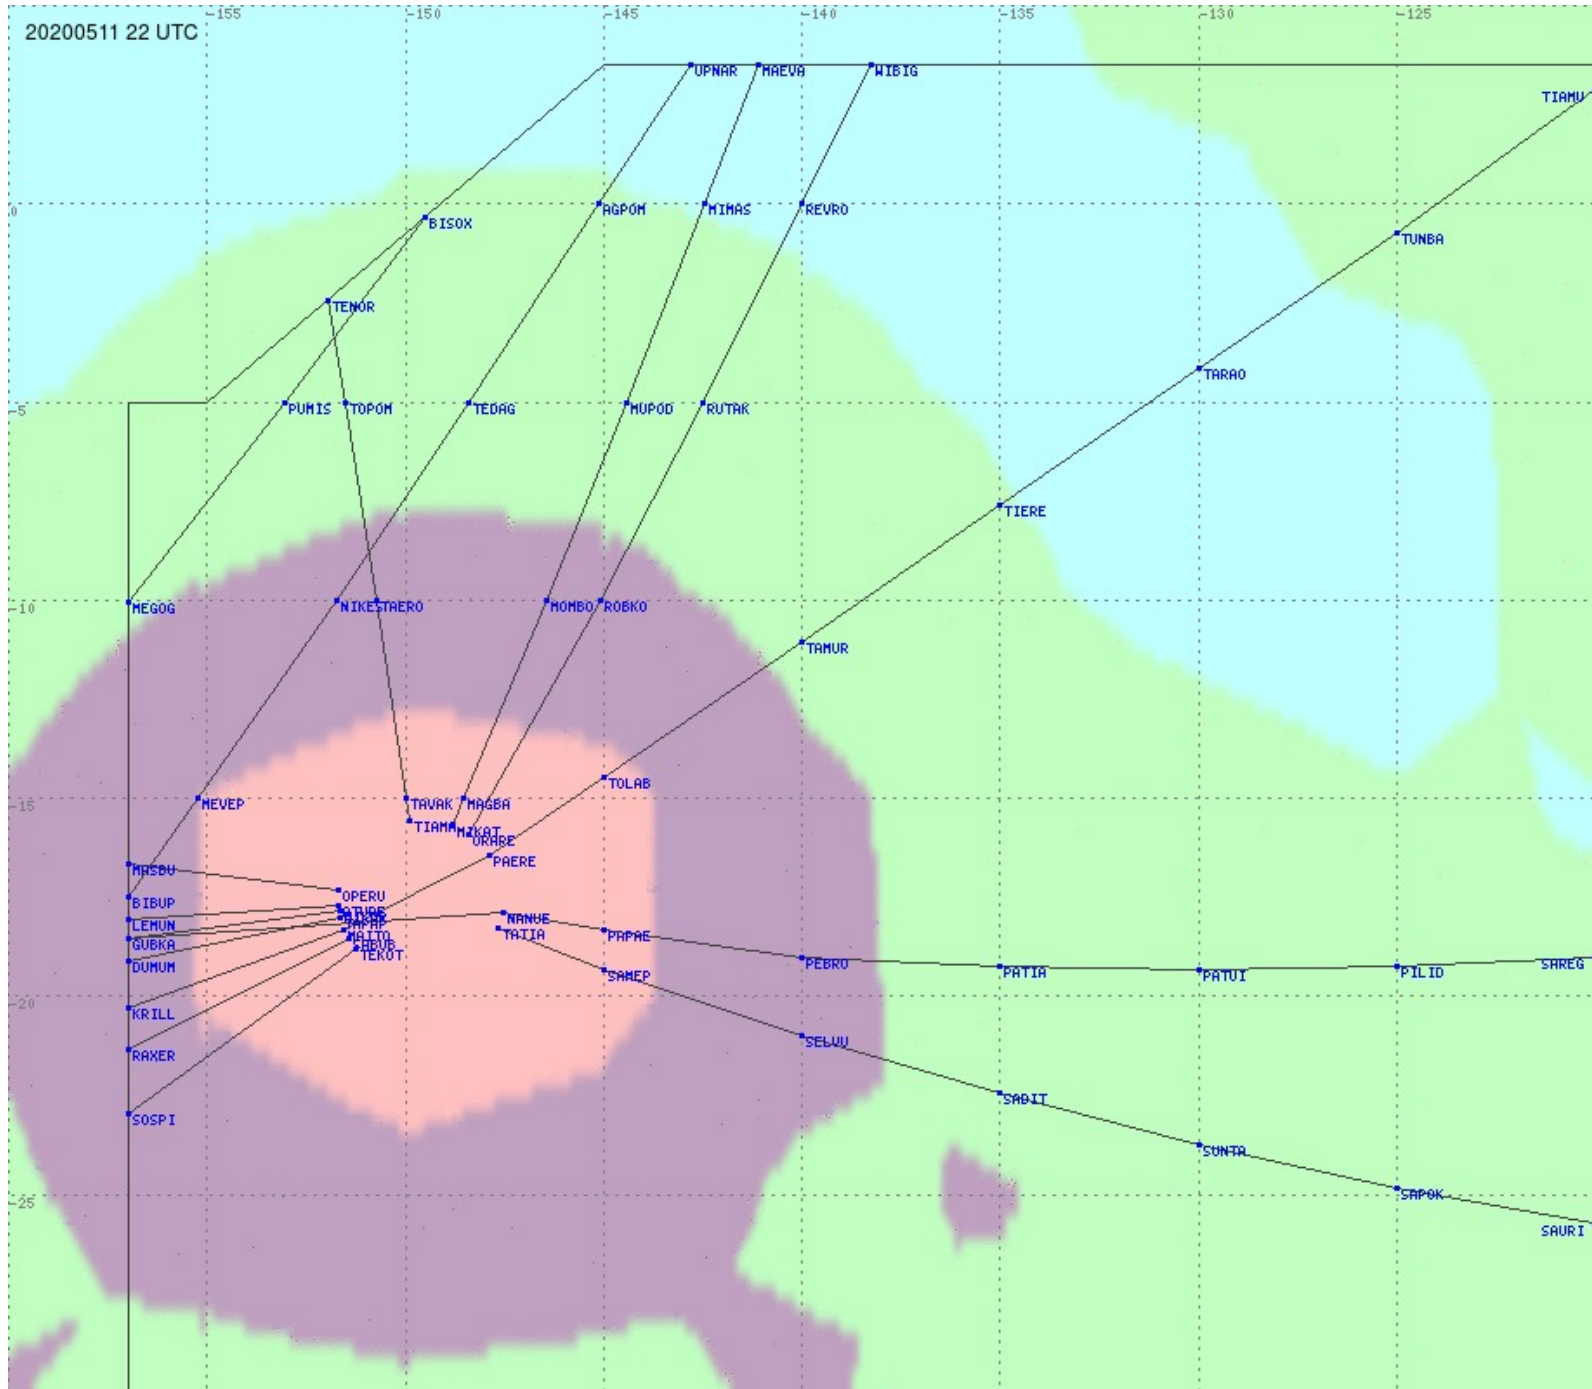

Tahiti FIR - HF Propag - 20200511

2.8 MHz 3.5 MHz 5.6 MHz 8.9 MHz 13.3 MHz 17.9 MHz None