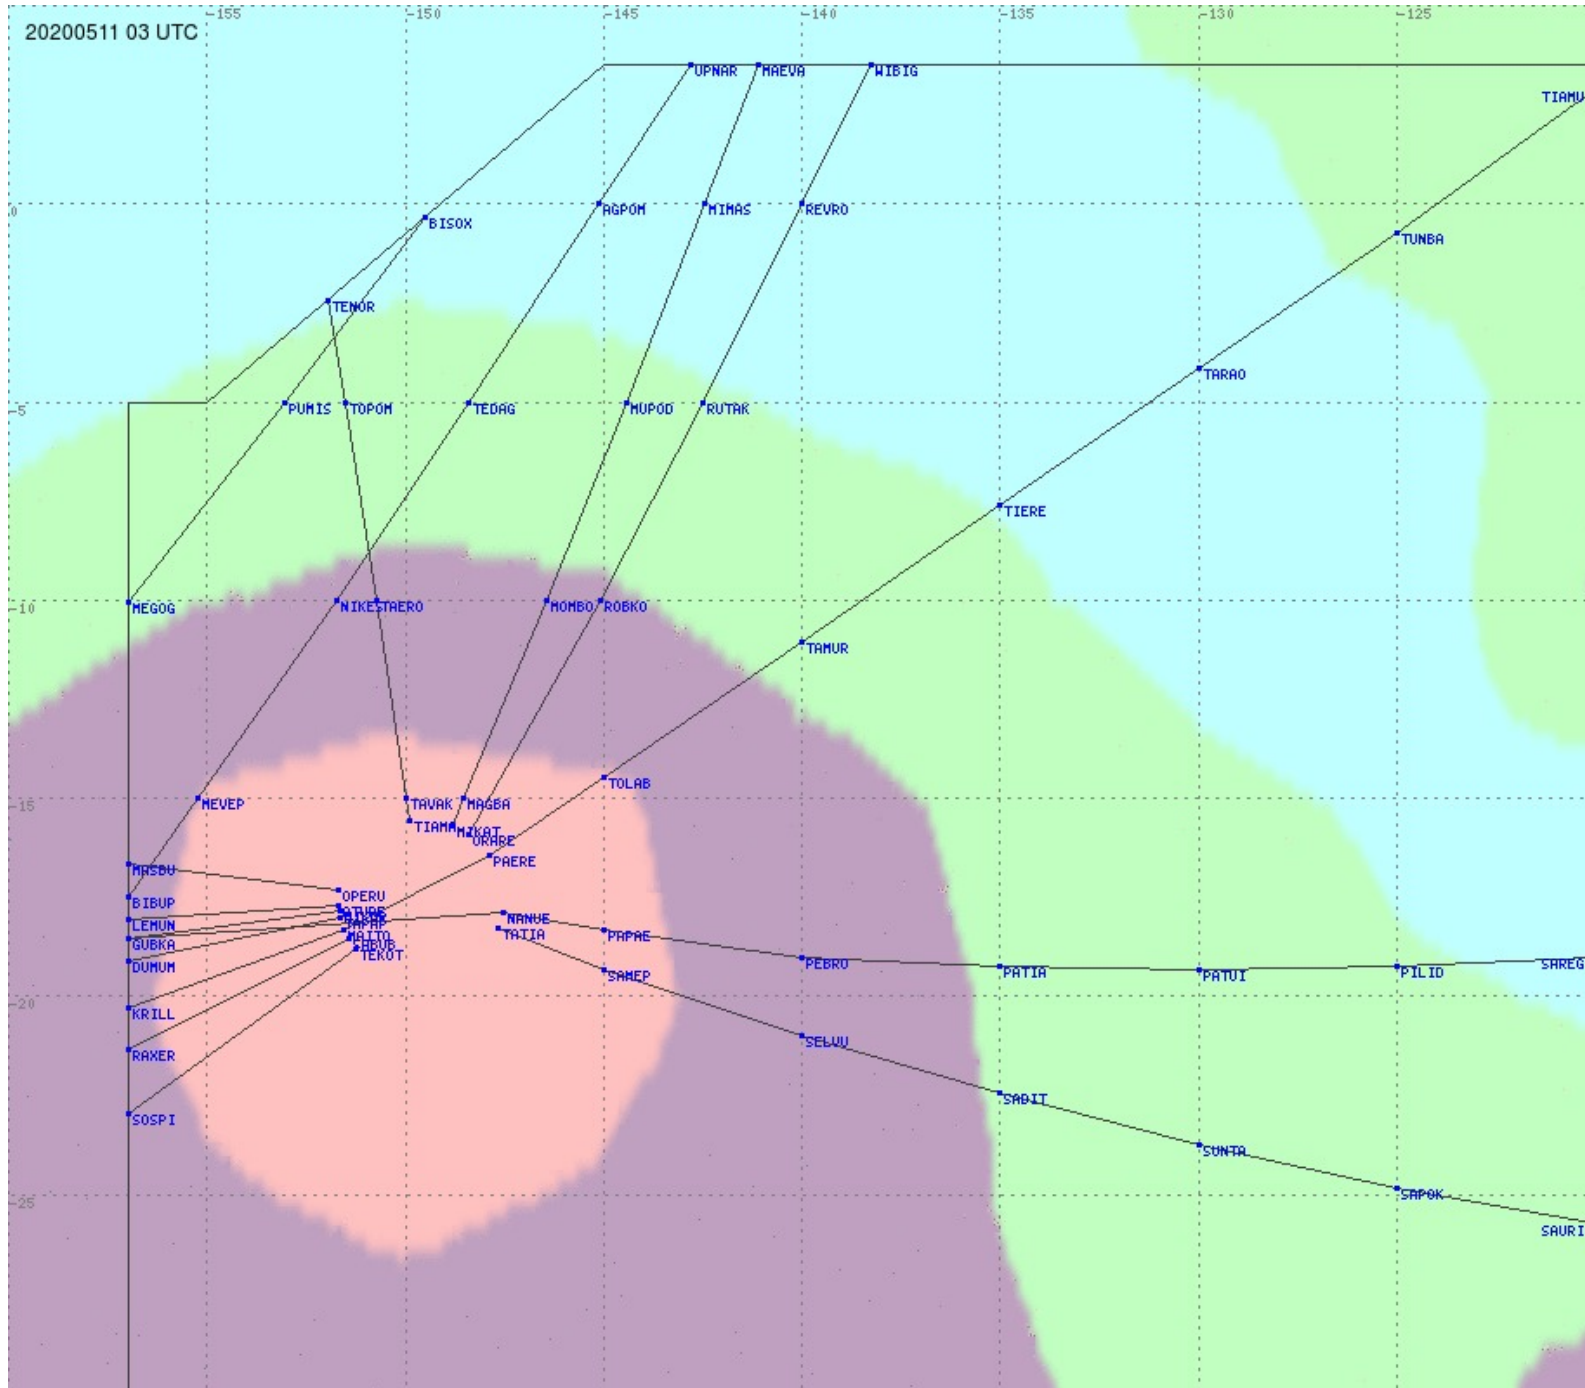

Tahiti FIR - HF Propag - 20200511

2.8 MHz 3.5 MHz 5.6 MHz 8.9 MHz 13.3 MHz 17.9 MHz None