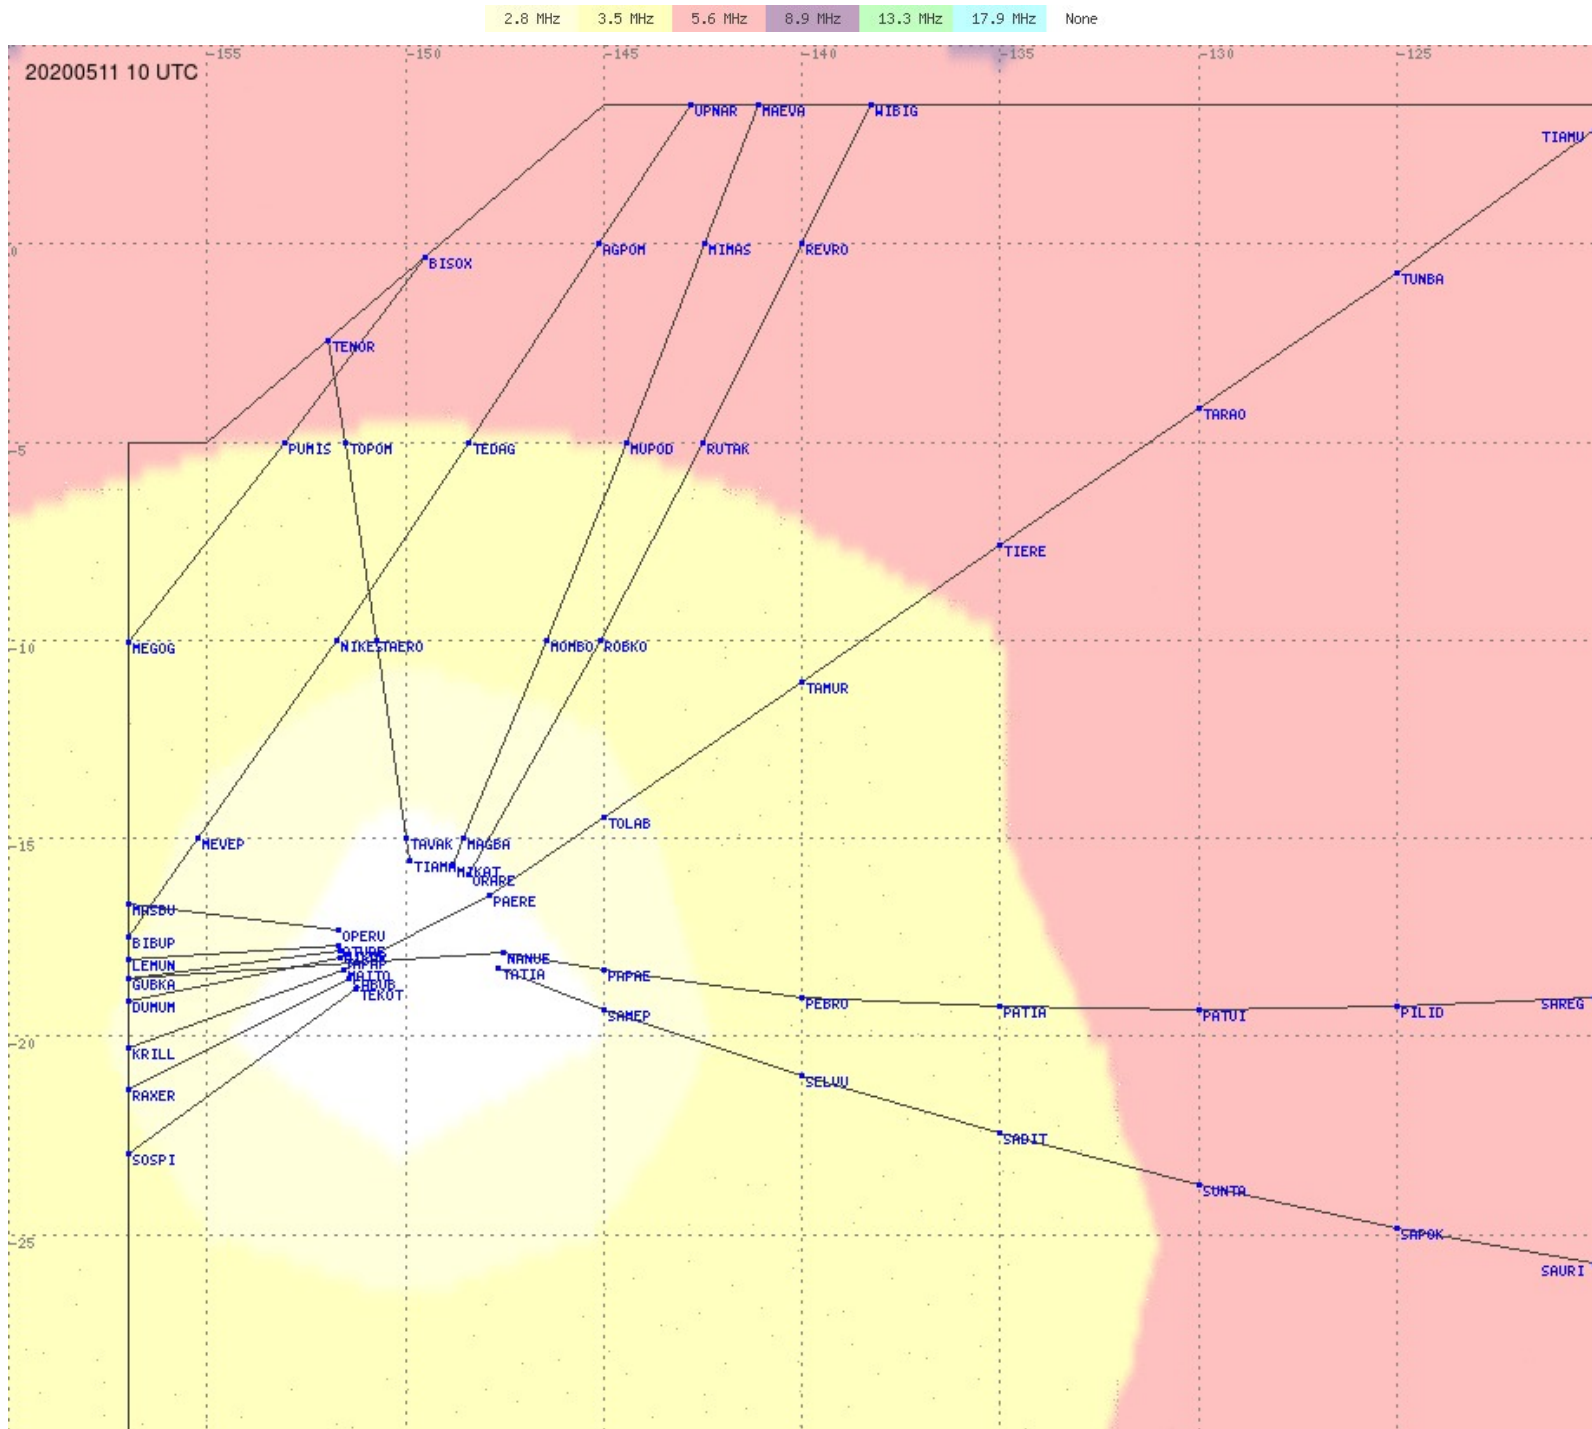

Tahiti FIR - HF Propag - 20200511