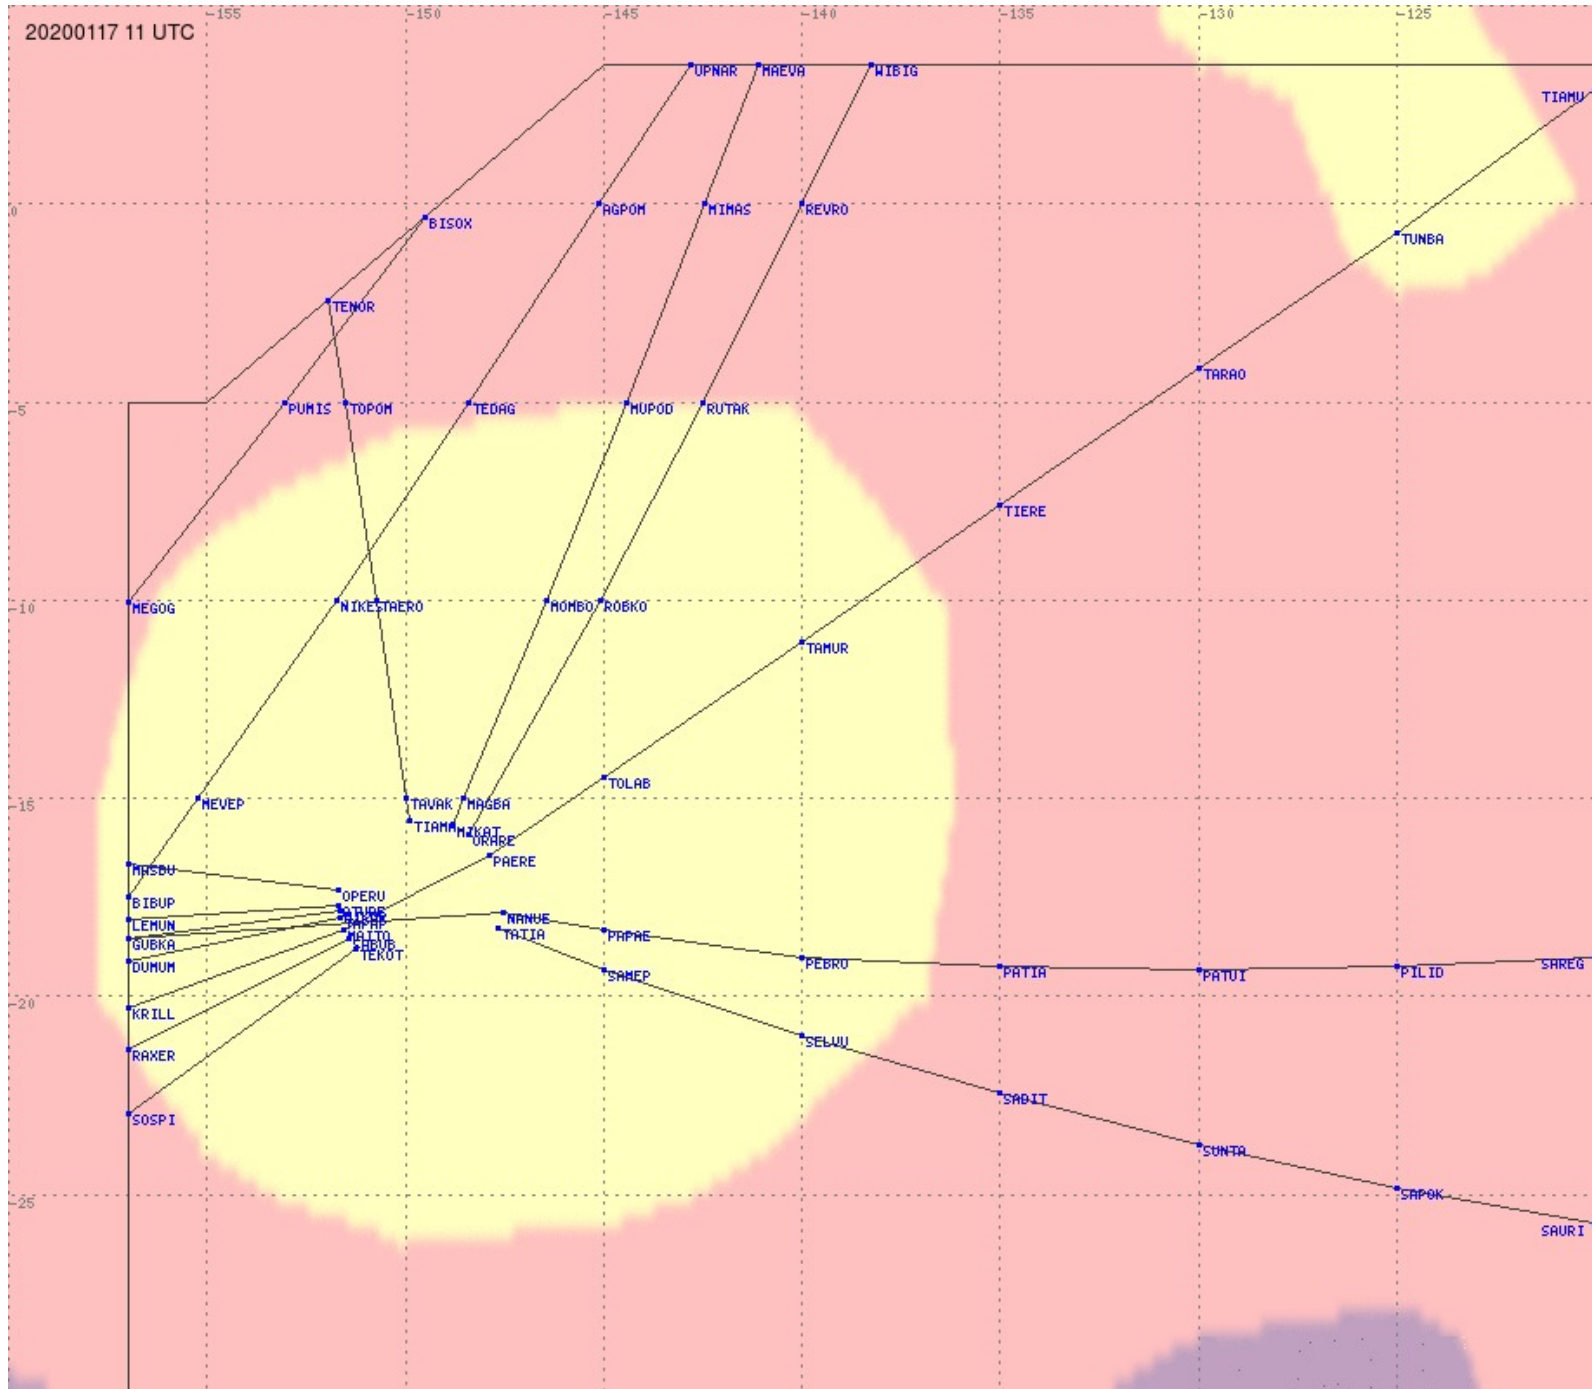

Tahiti FIR - HF Propag - 20200117

2.8 MHz   3.5 MHz   5.6 MHz   8.9 MHz   13.3 MHz   17.9 MHz   None