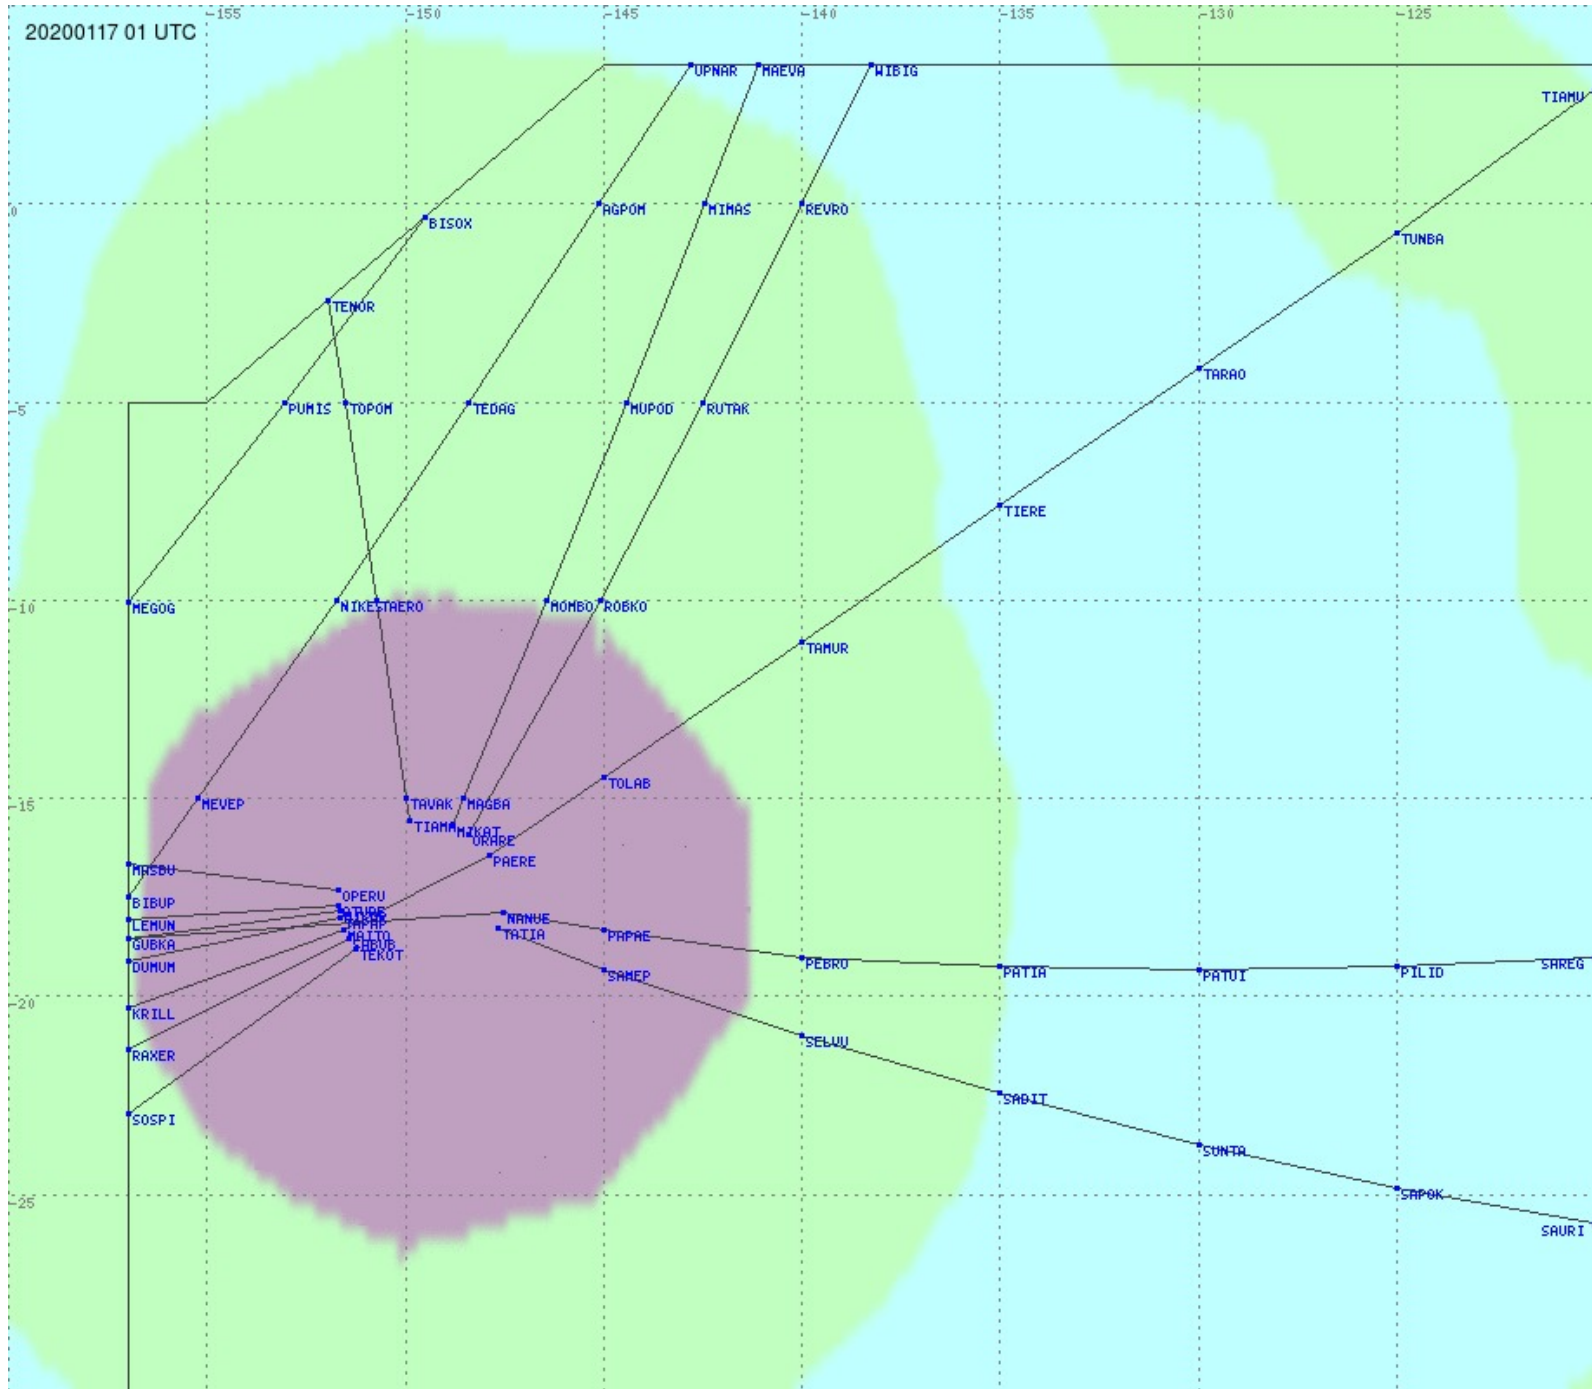

# Tahiti FIR - HF Propag - 20200117

2.8 MHz 3.5 MHz 5.6 MHz 8.9 MHz 13.3 MHz 17.9 MHz None