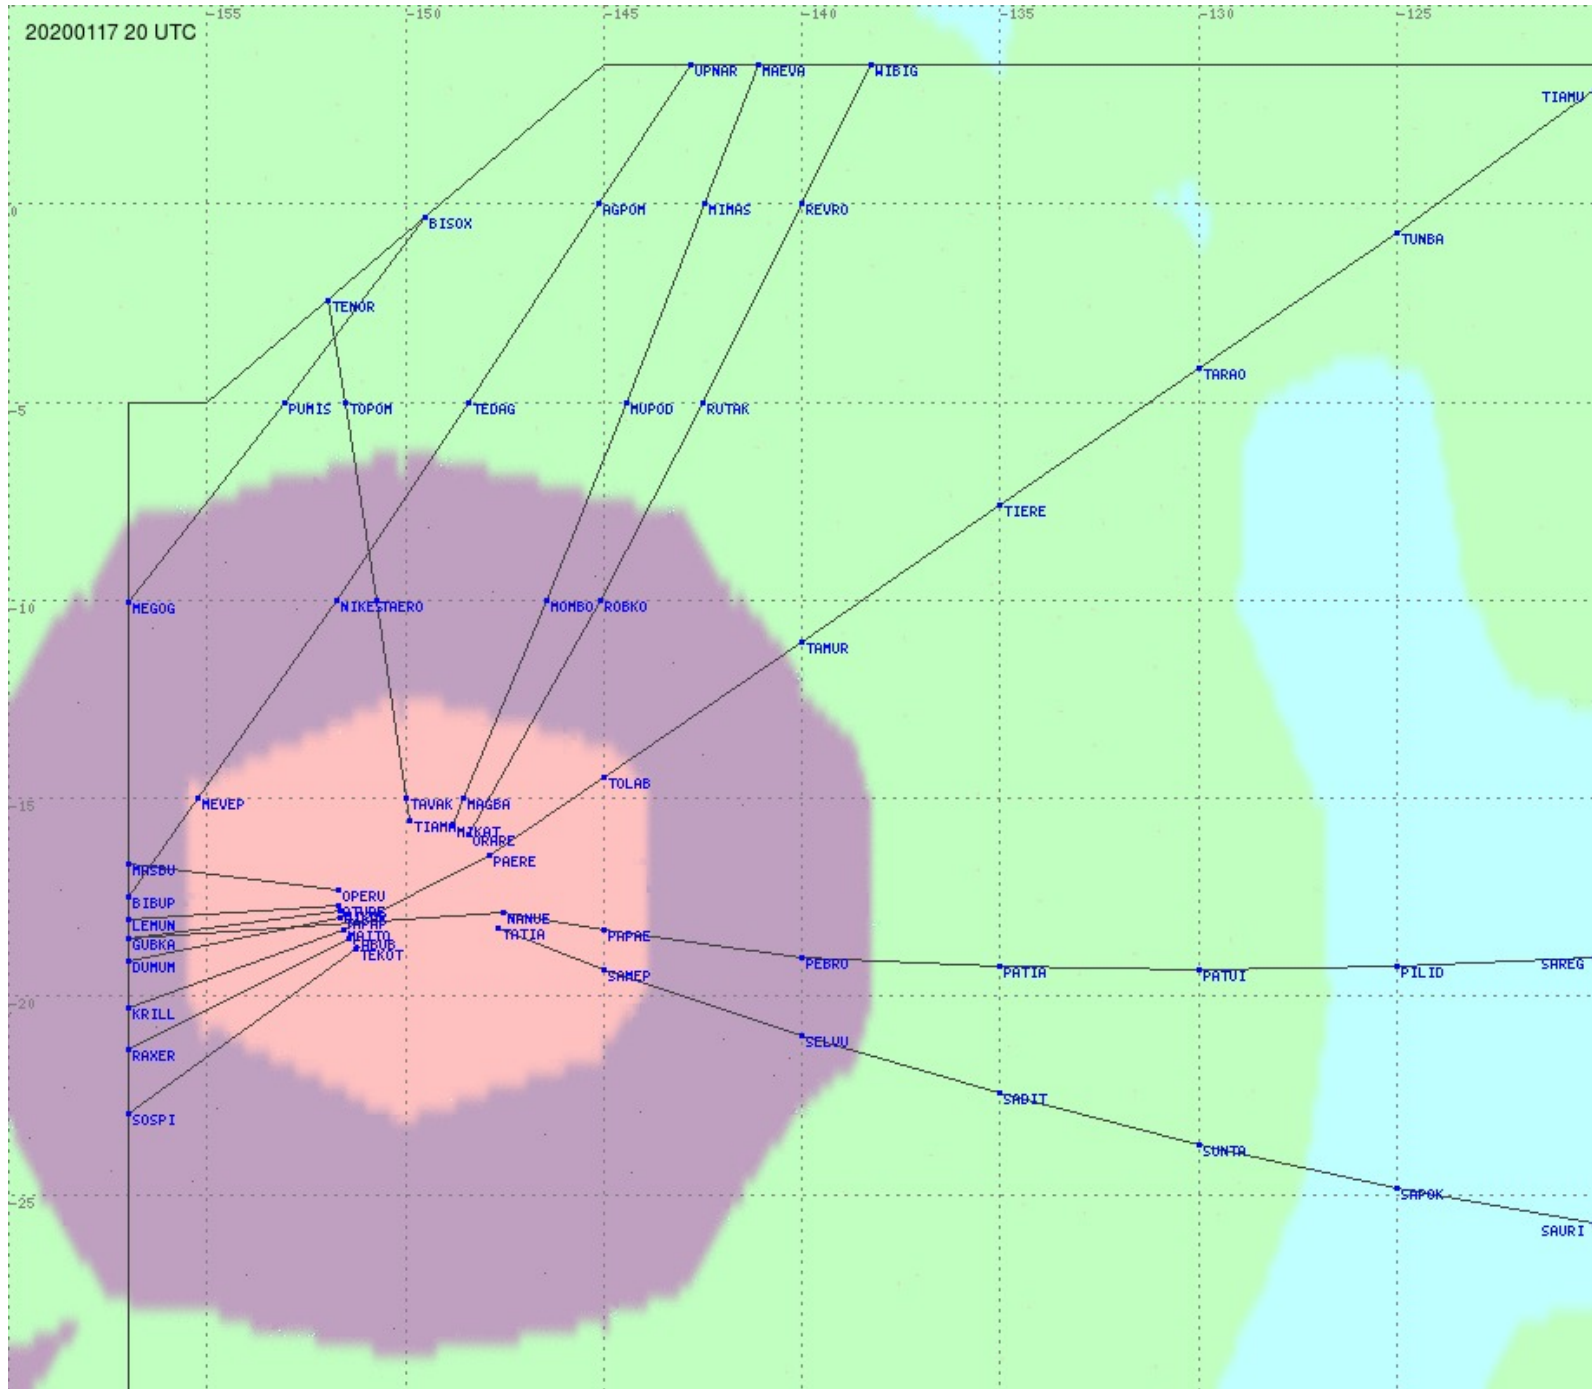

Tahiti FIR - HF Propag - 20200117

2.8 MHz 3.5 MHz 5.6 MHz 8.9 MHz 13.3 MHz 17.9 MHz None