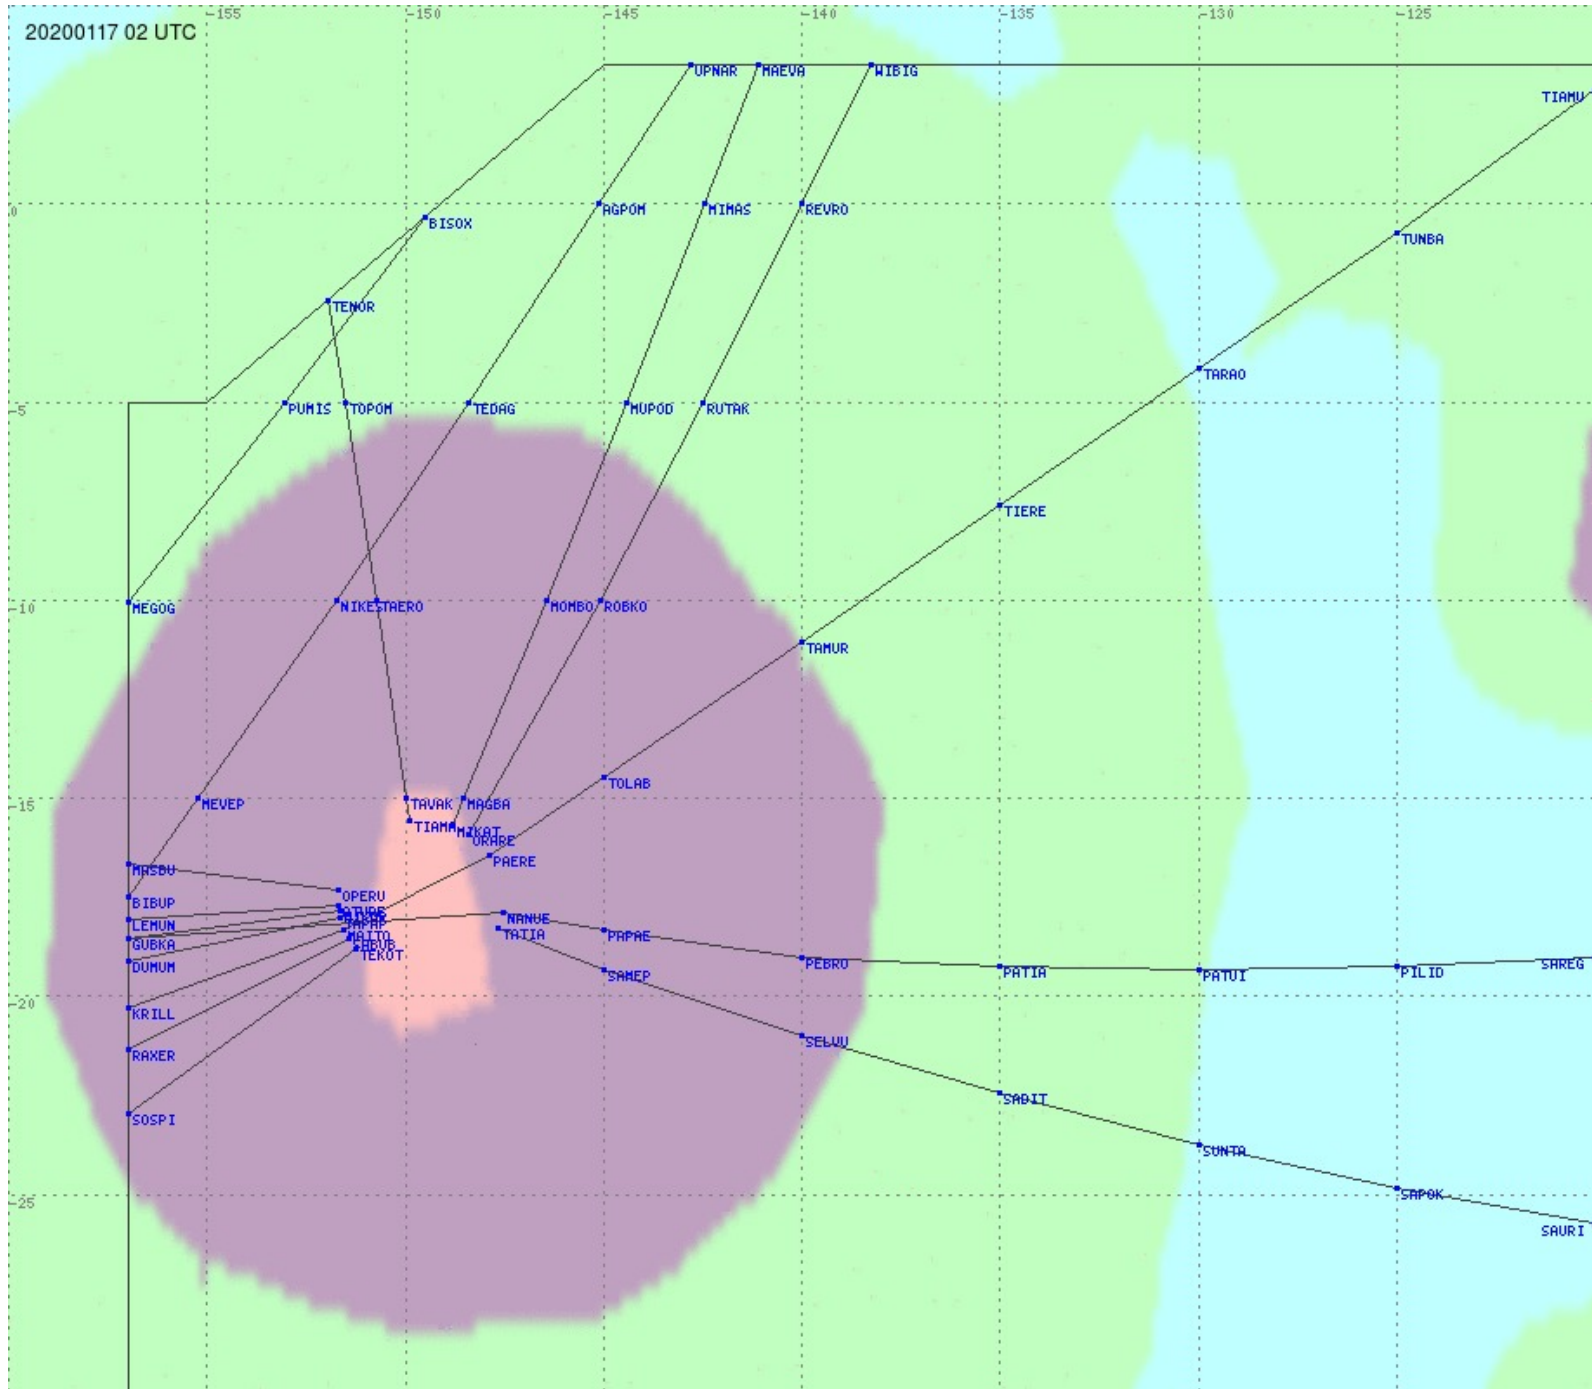

# Tahiti FIR - HF Propag - 20200117

2.8 MHz 3.5 MHz 5.6 MHz 8.9 MHz 13.3 MHz 17.9 MHz None