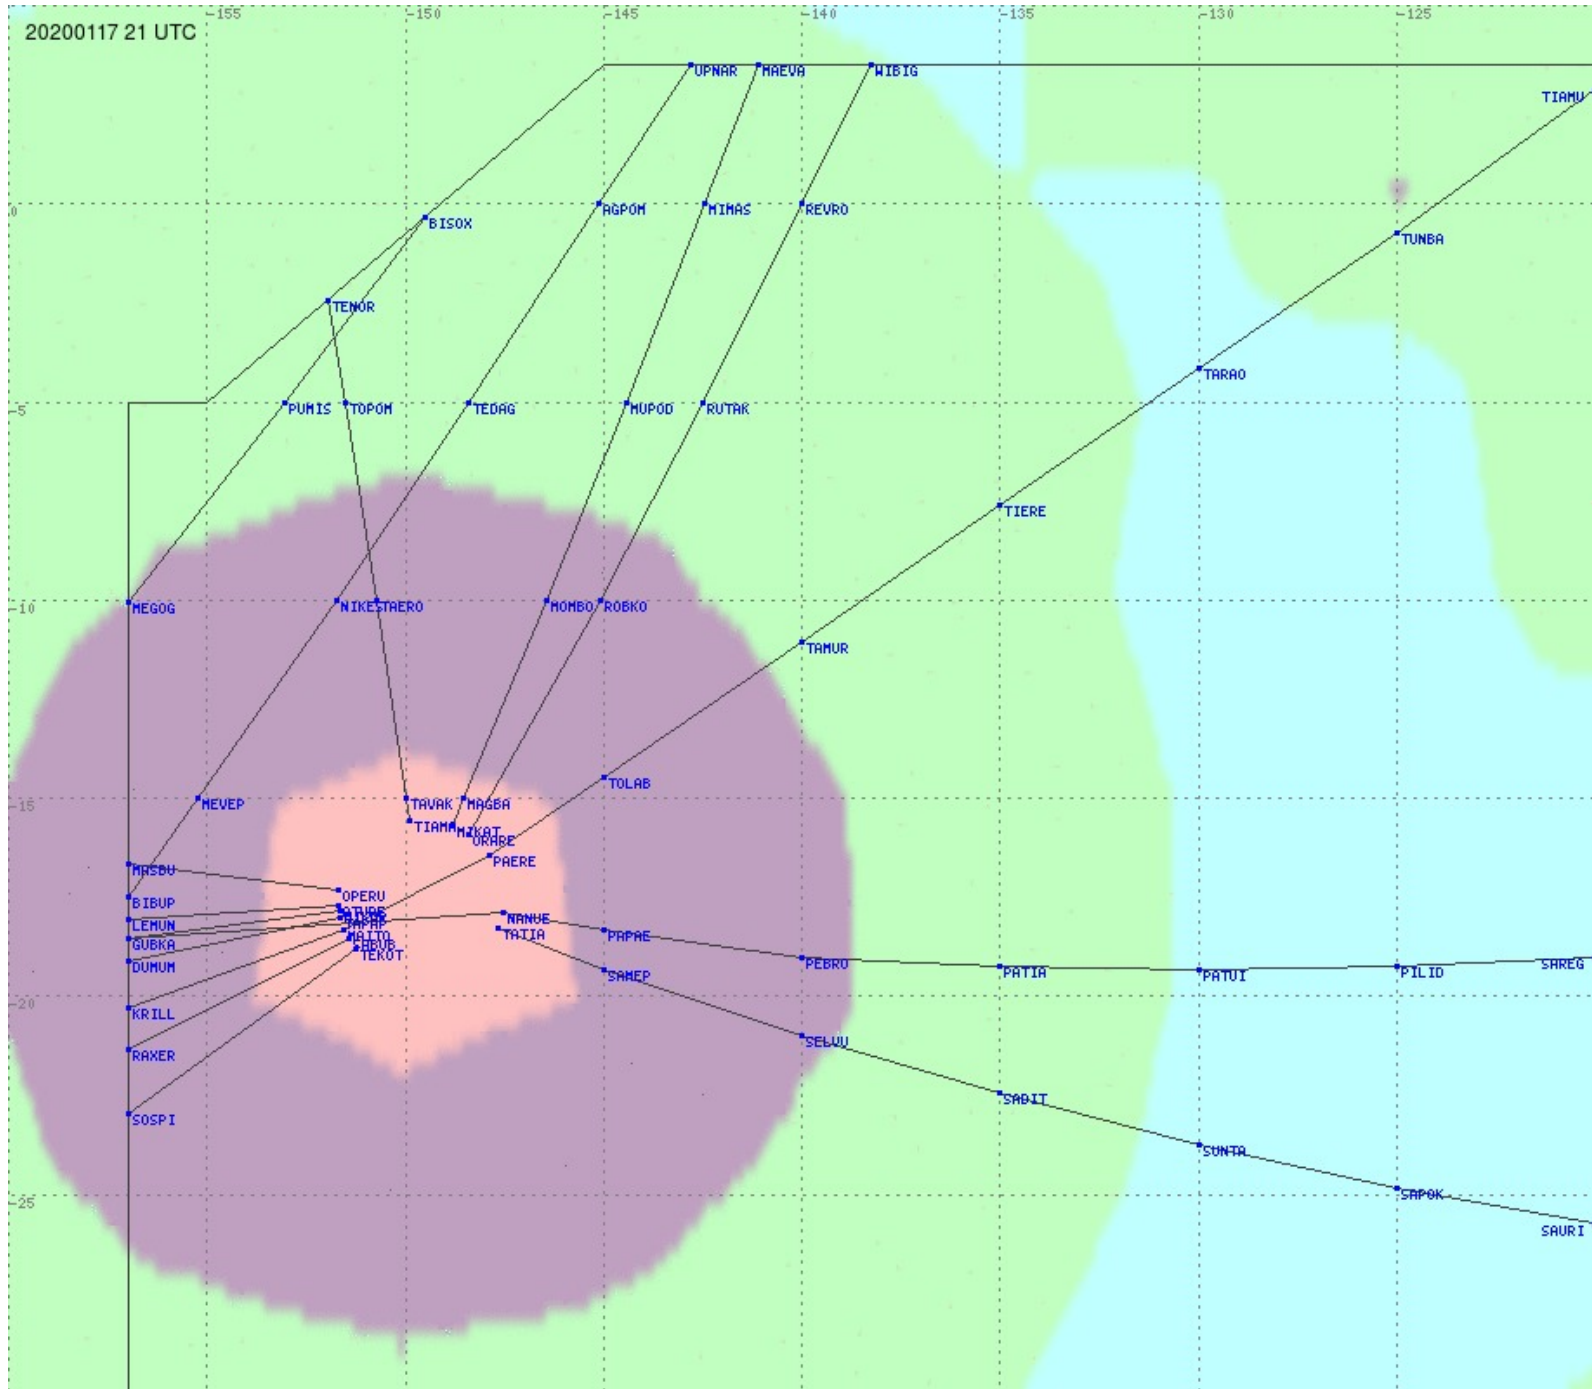

Tahiti FIR - HF Propag - 20200117

2.8 MHz 3.5 MHz 5.6 MHz 8.9 MHz 13.3 MHz 17.9 MHz None