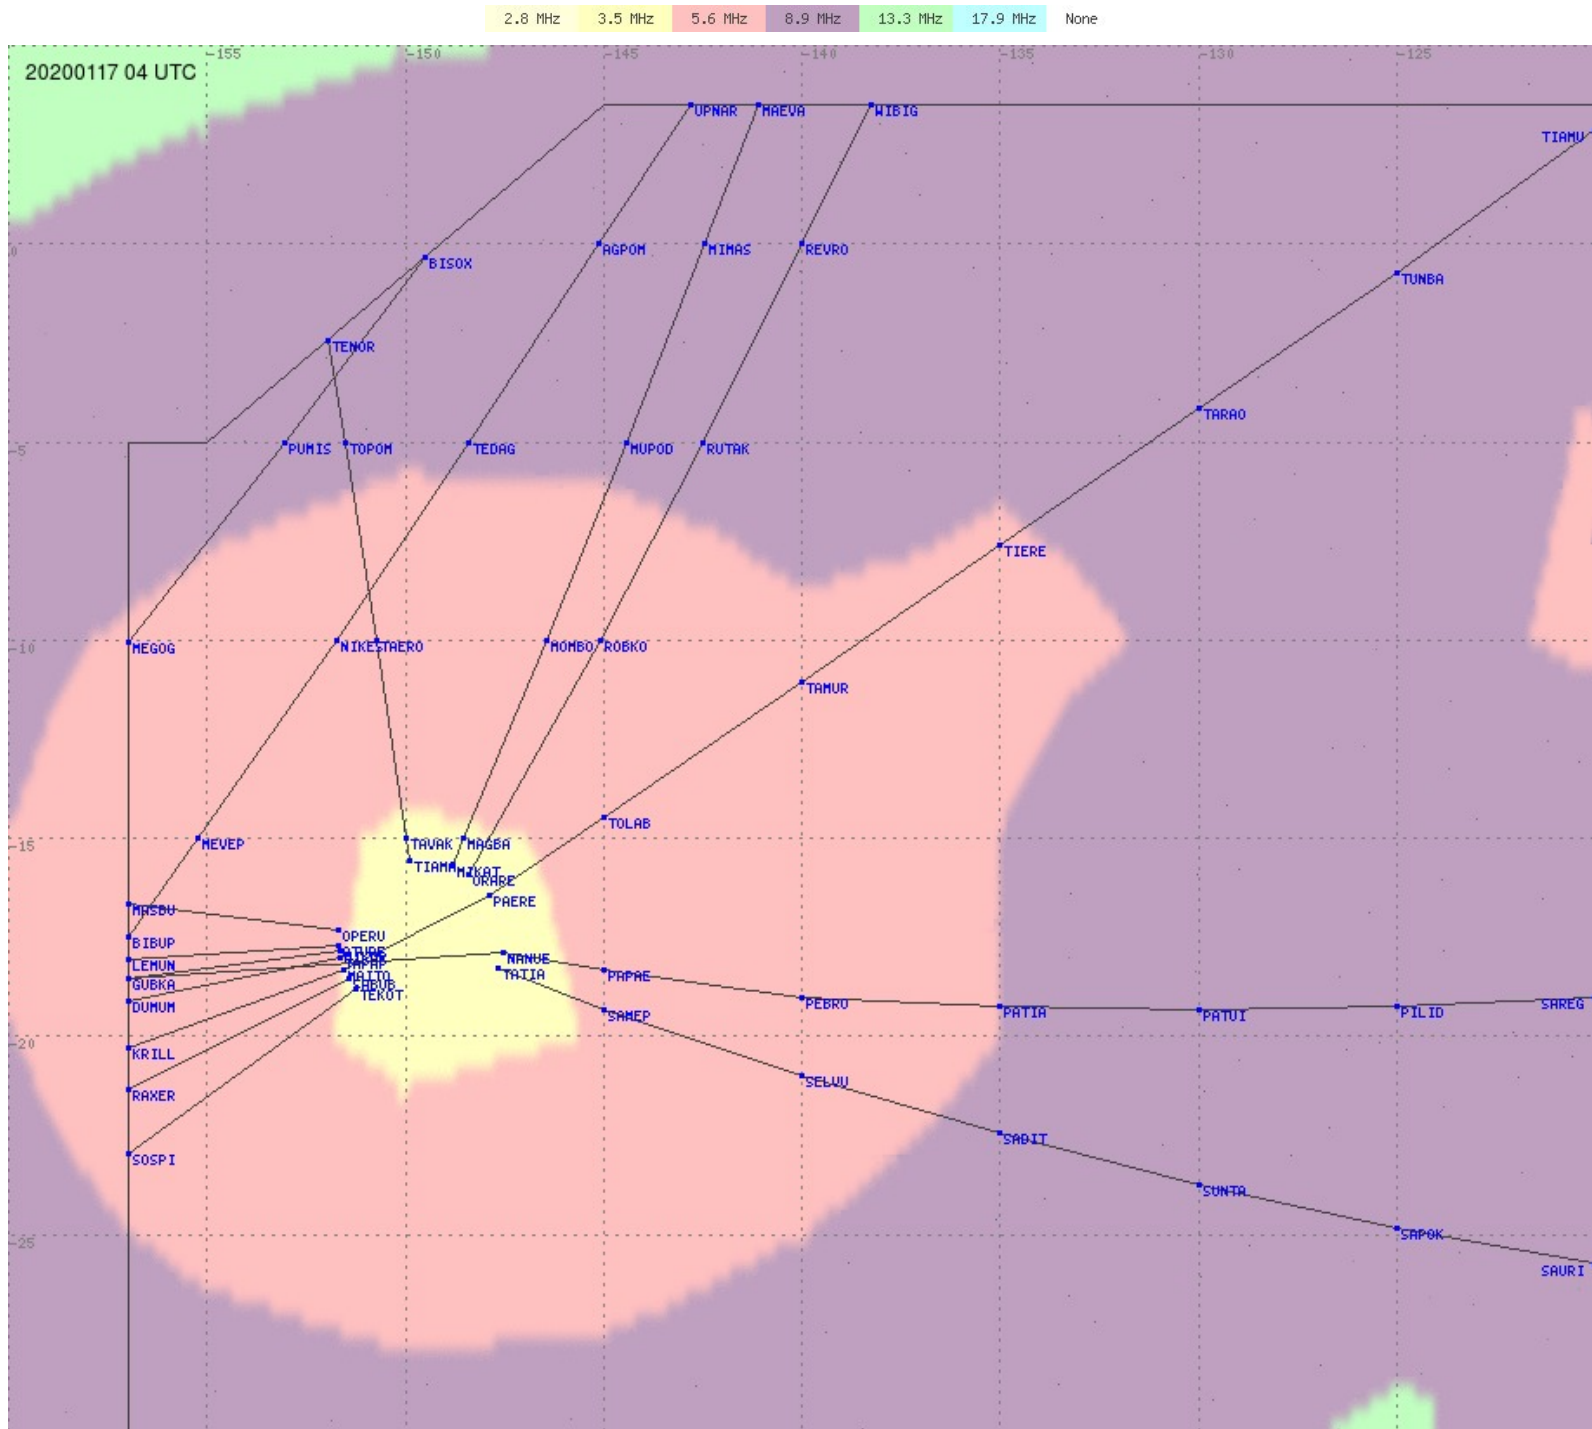

# Tahiti FIR - HF Propag - 20200117

2.8 MHz 3.5 MHz 5.6 MHz 8.9 MHz 13.3 MHz 17.9 MHz None

# Tahiti FIR - HF Propag - 20200117