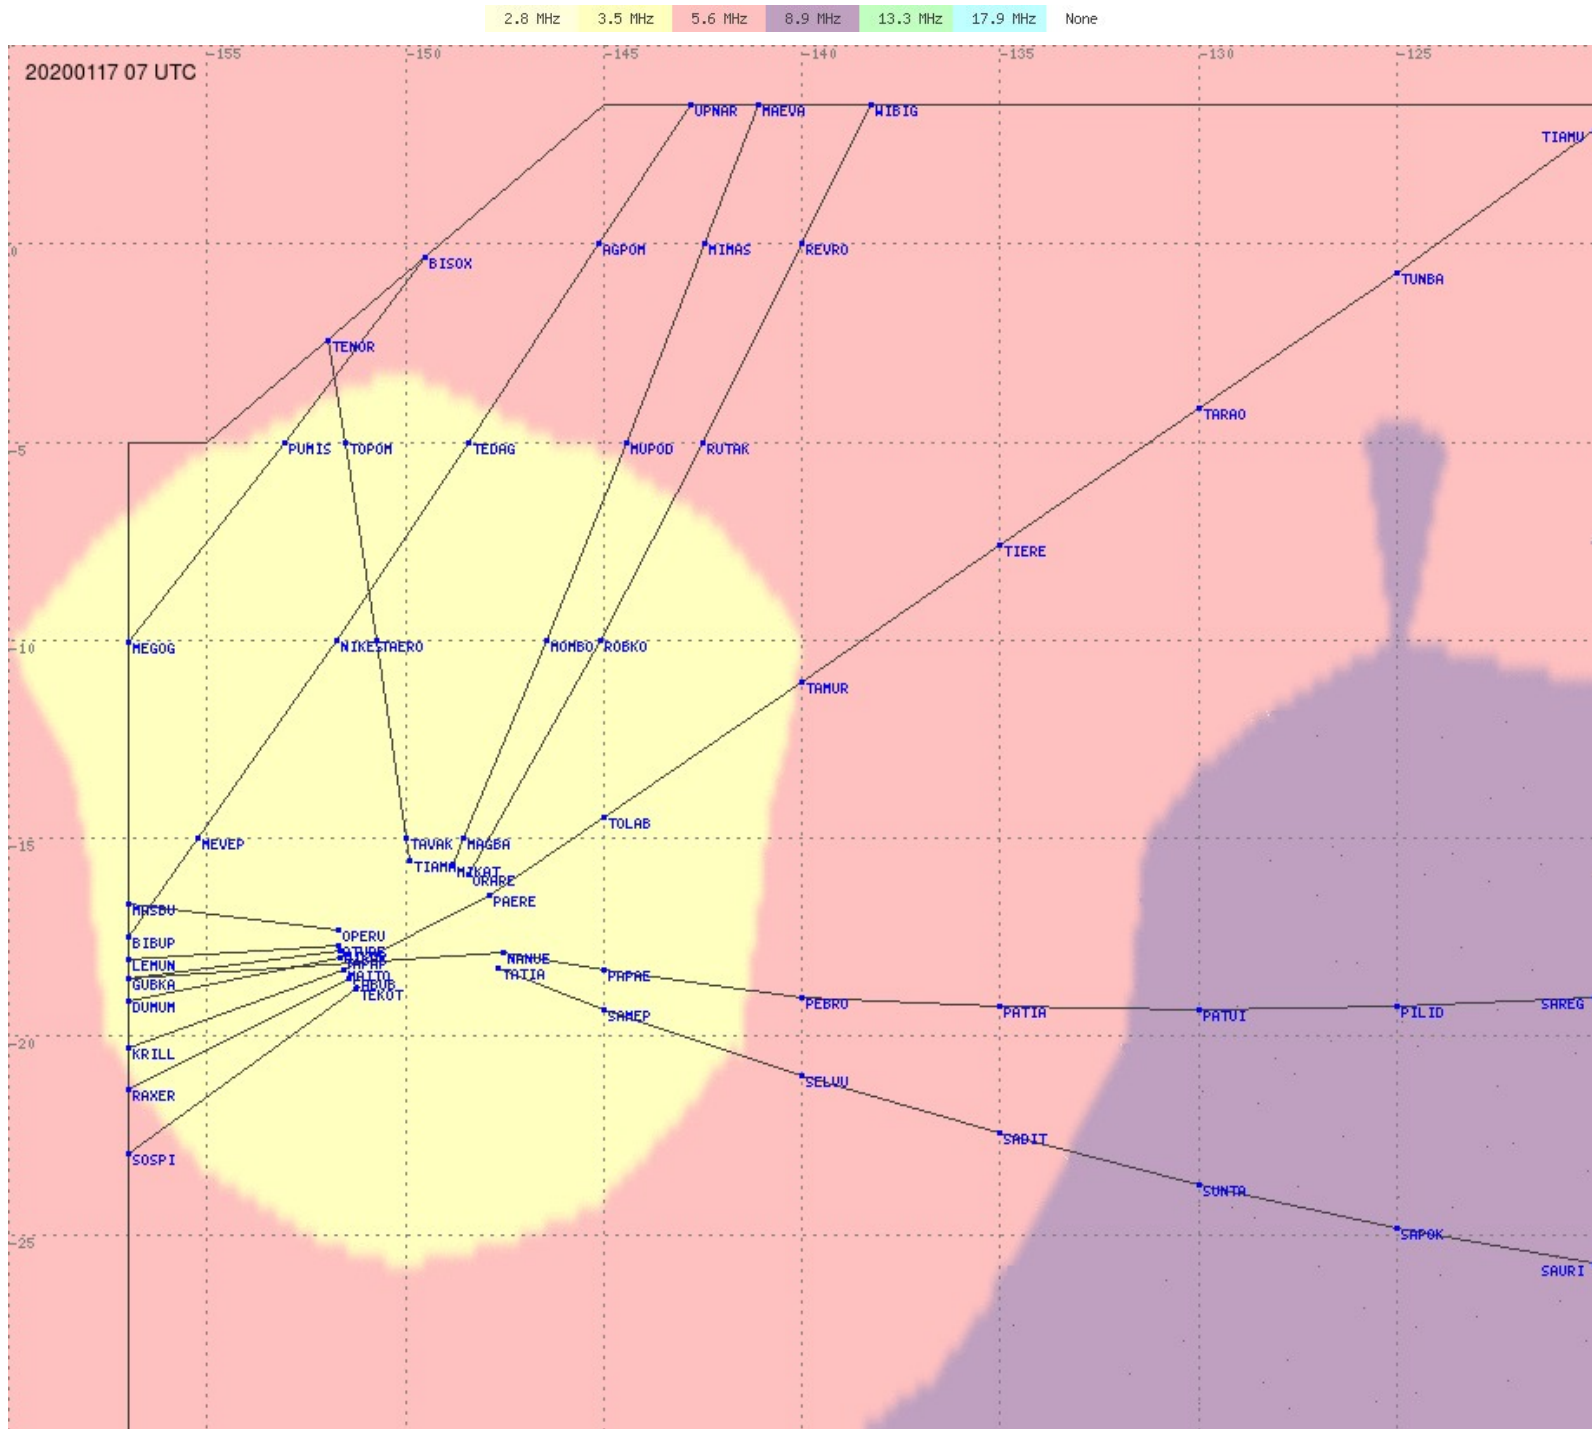

Tahiti FIR - HF Propag - 20200117