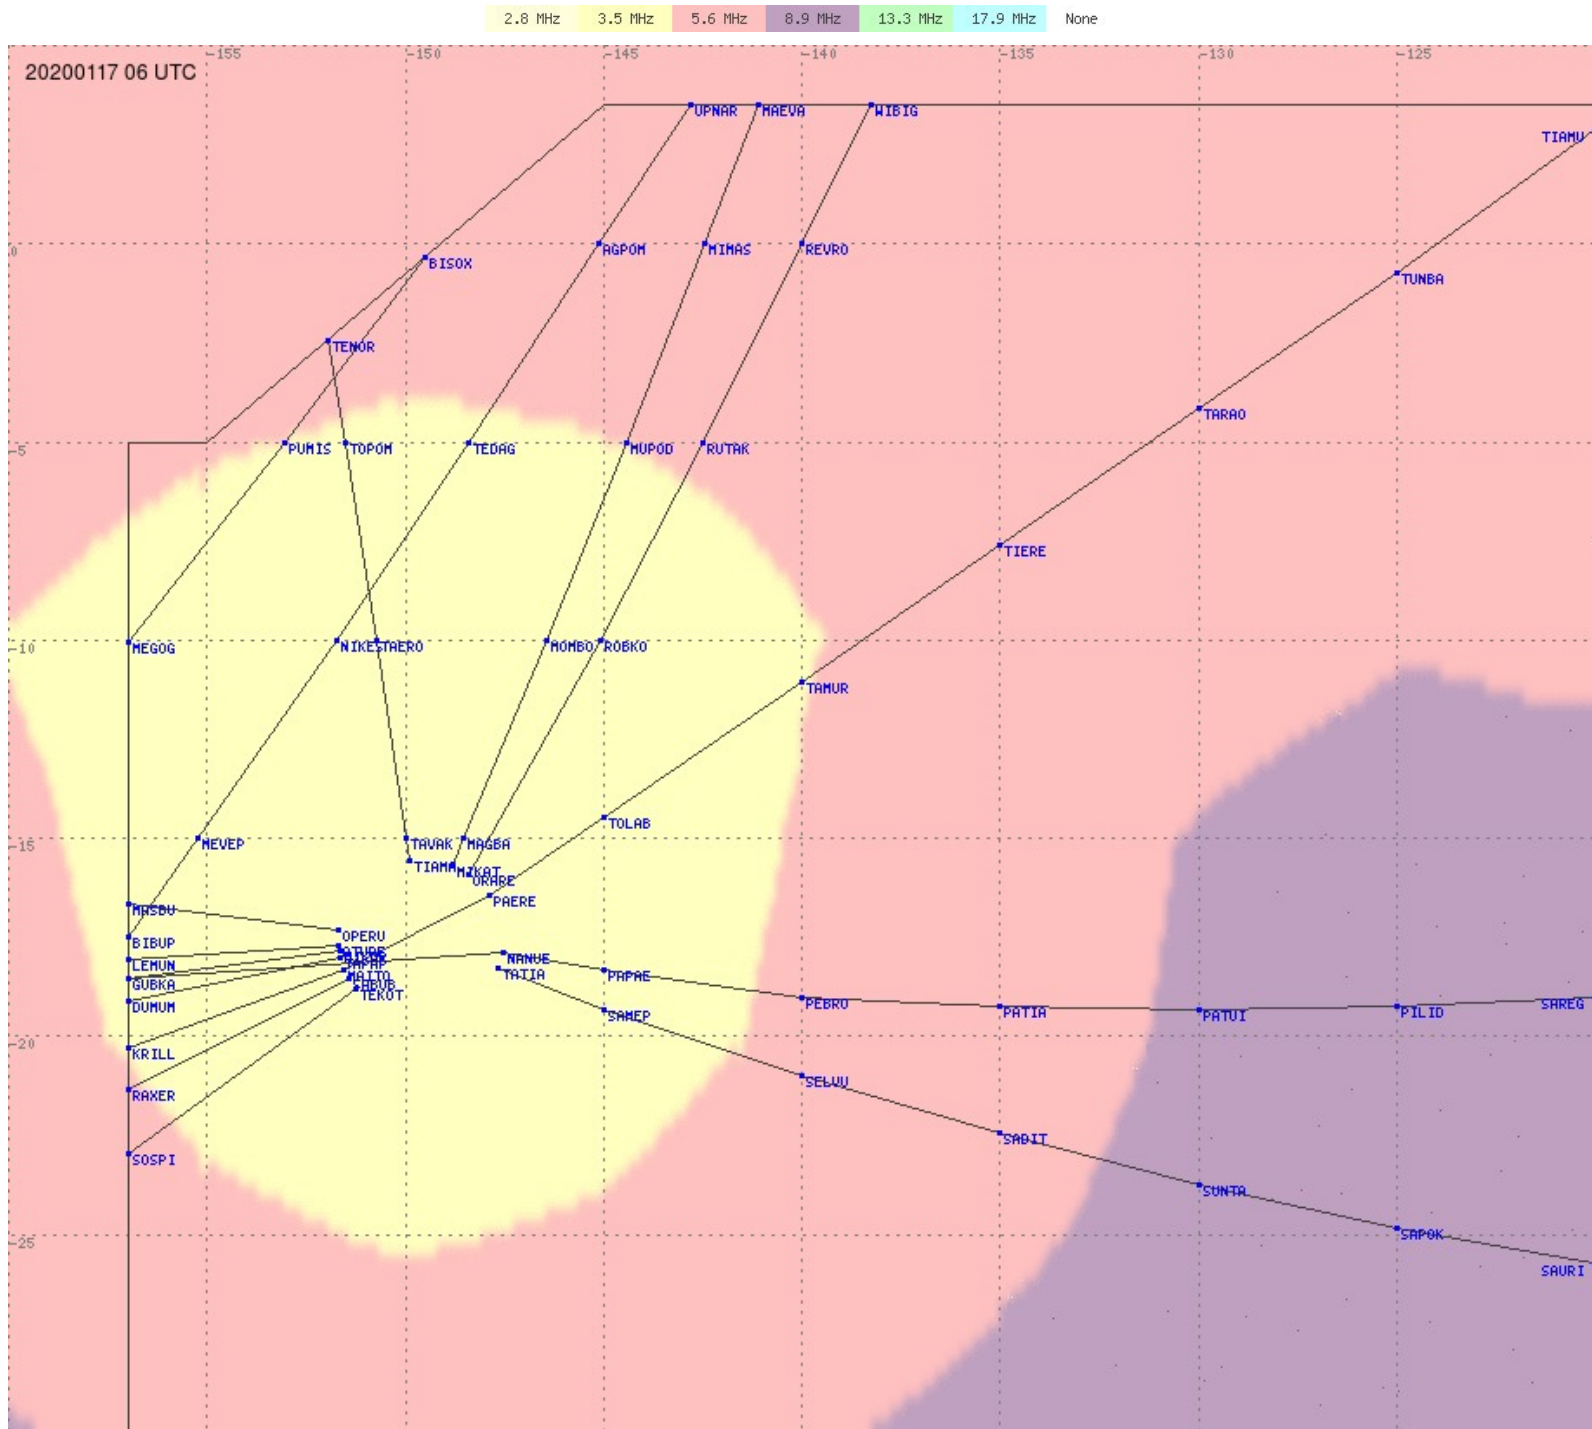

Tahiti FIR - HF Propag - 20200117