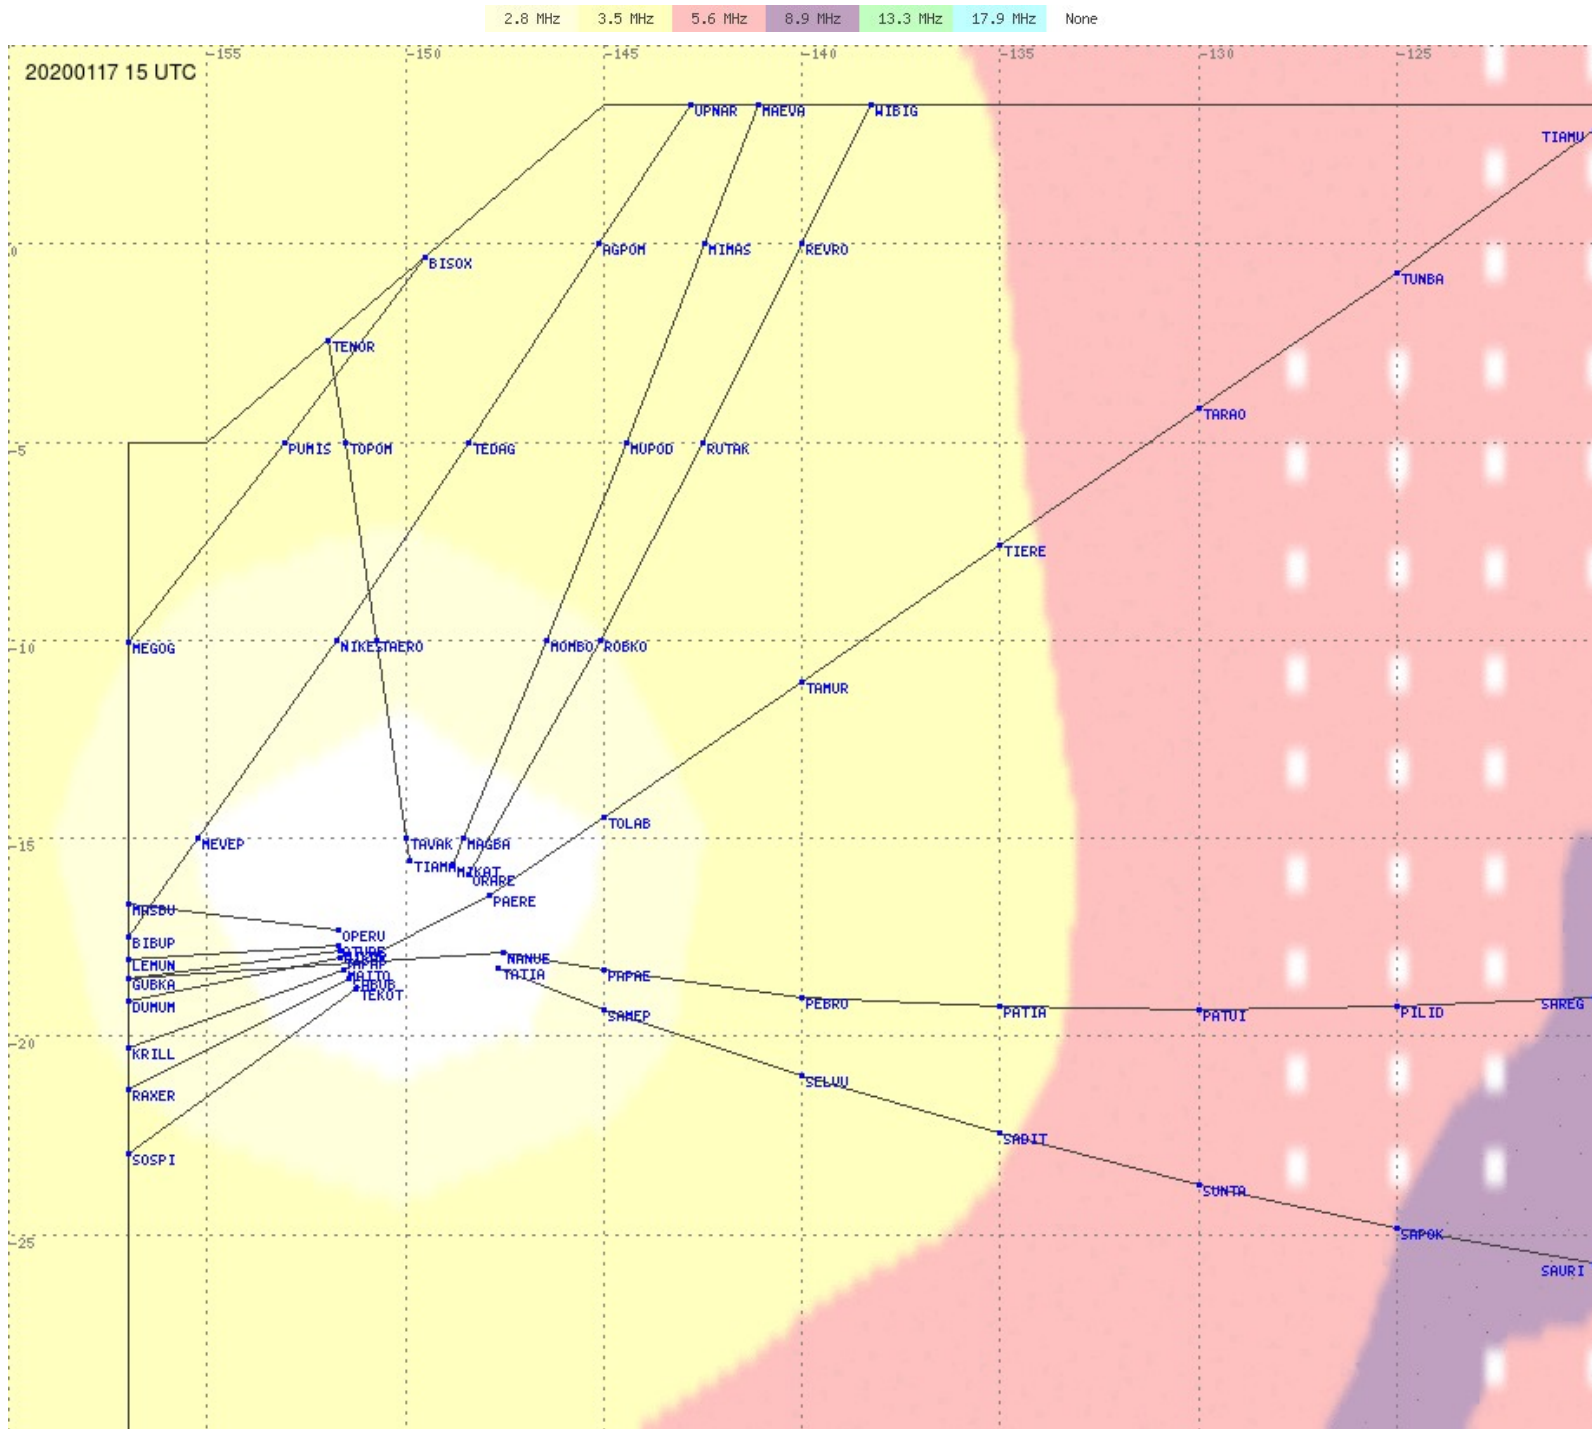

Tahiti FIR - HF Propag - 20200117