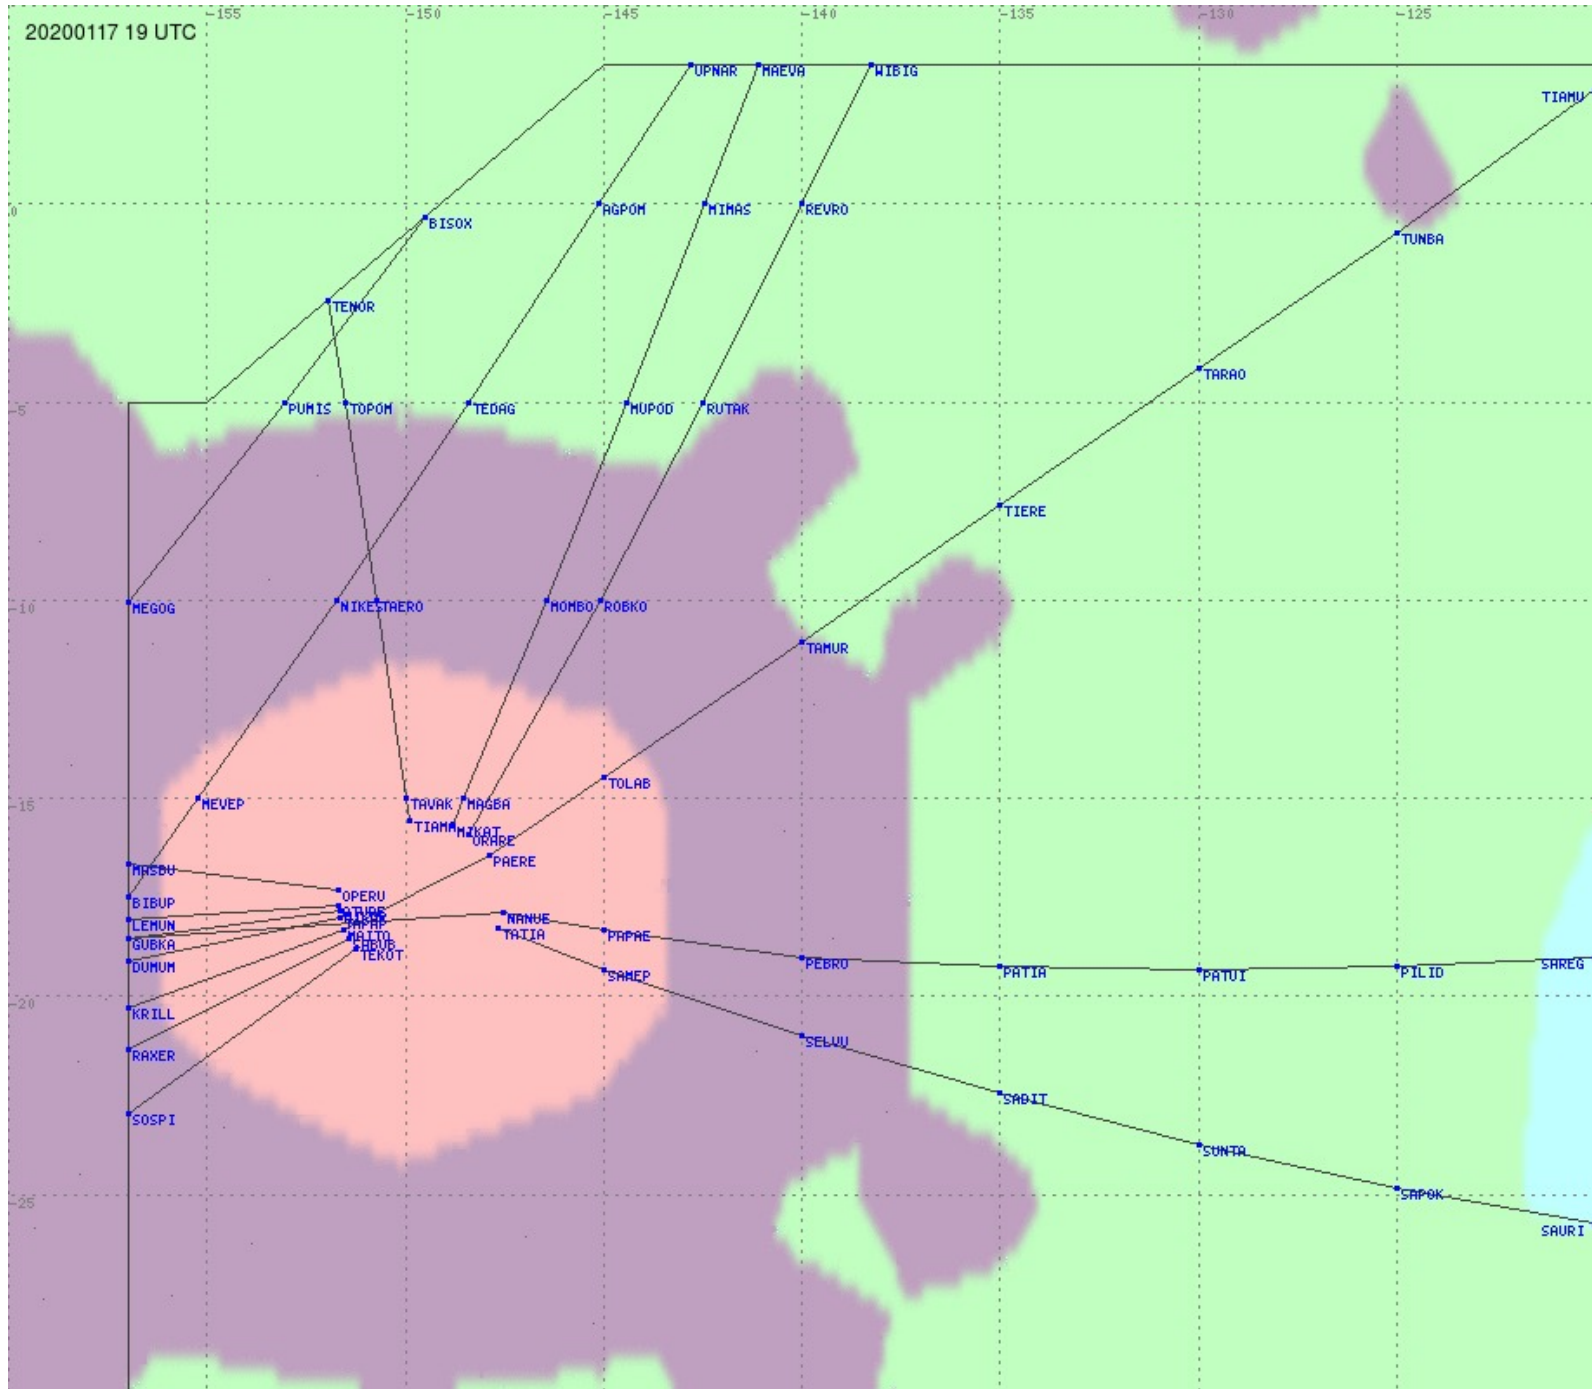

Tahiti FIR - HF Propag - 20200117

2.8 MHz 3.5 MHz 5.6 MHz 8.9 MHz 13.3 MHz 17.9 MHz None