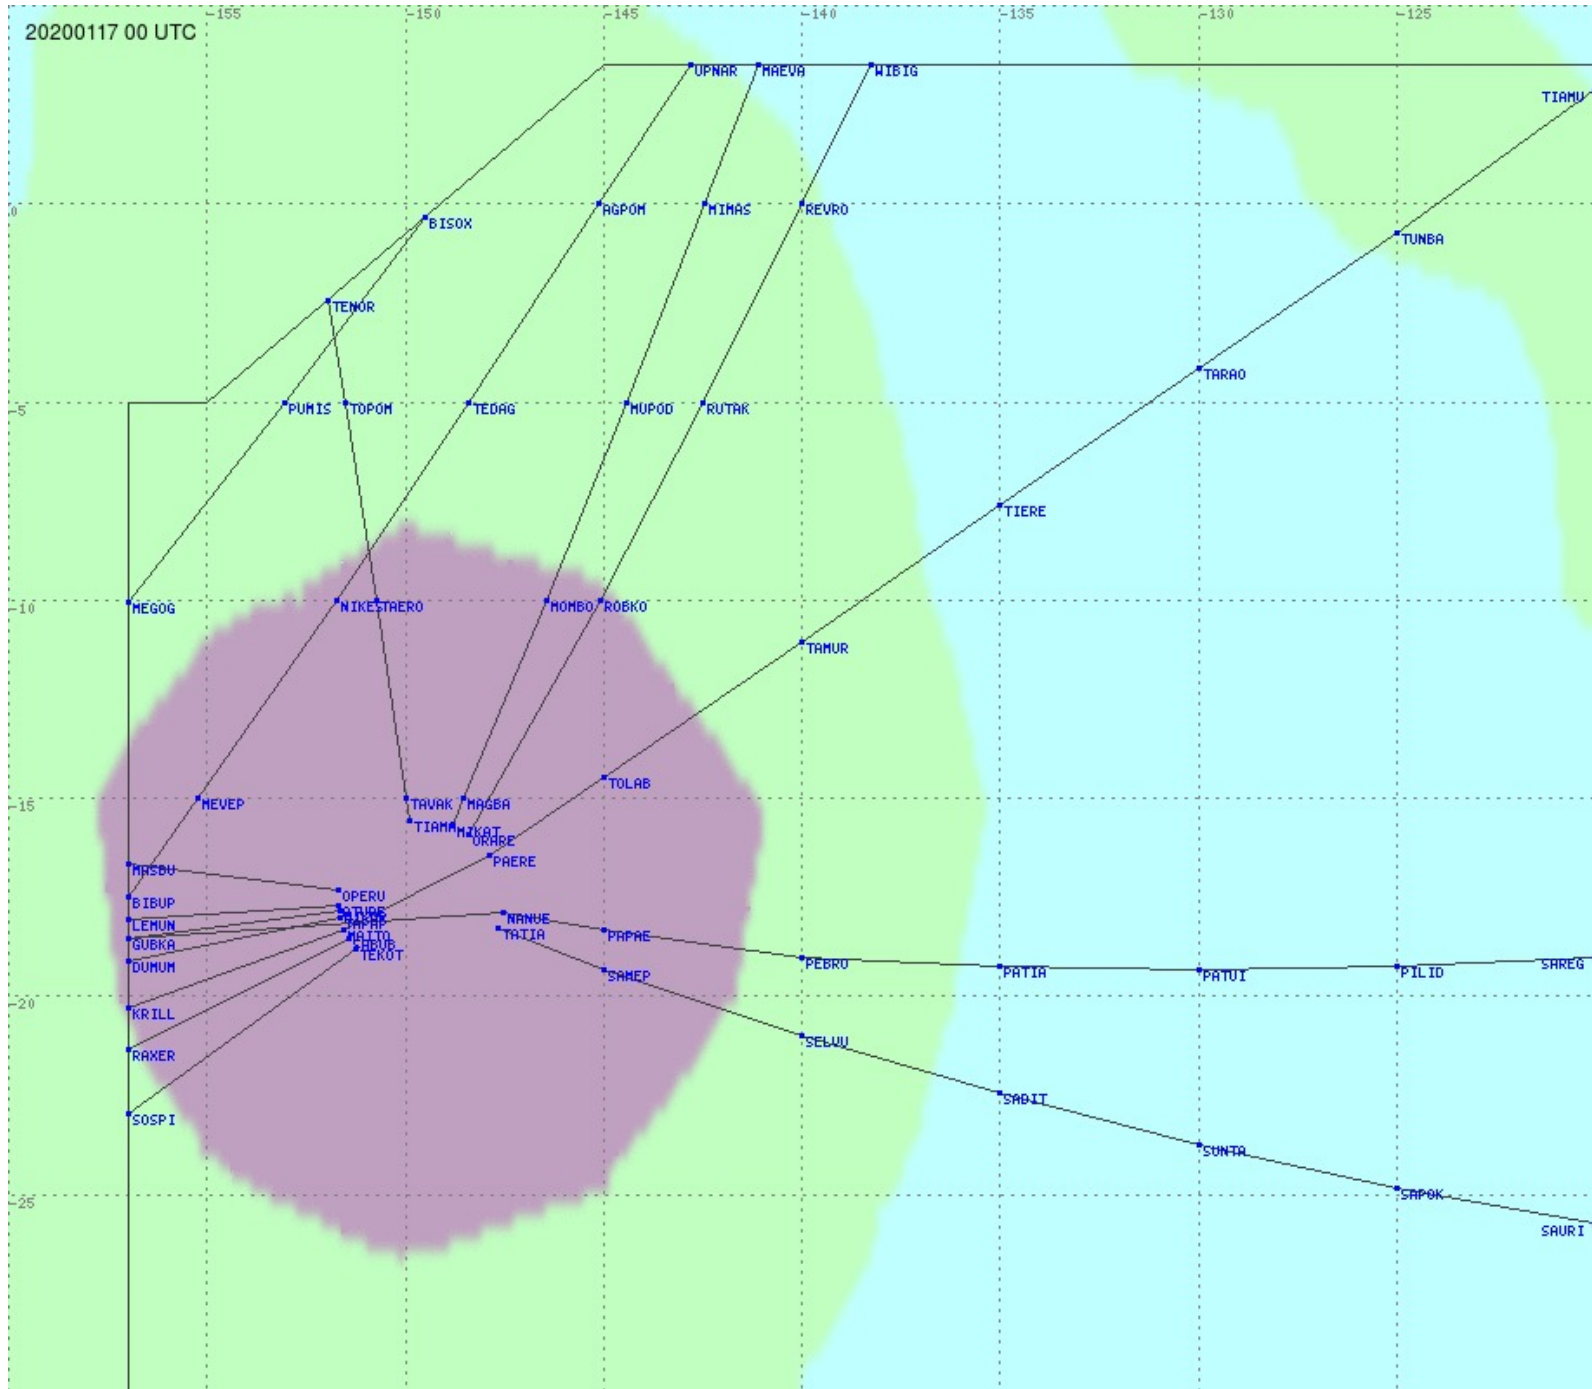

# Tahiti FIR - HF Propag - 20200117

2.8 MHz 3.5 MHz 5.6 MHz 8.9 MHz 13.3 MHz 17.9 MHz None