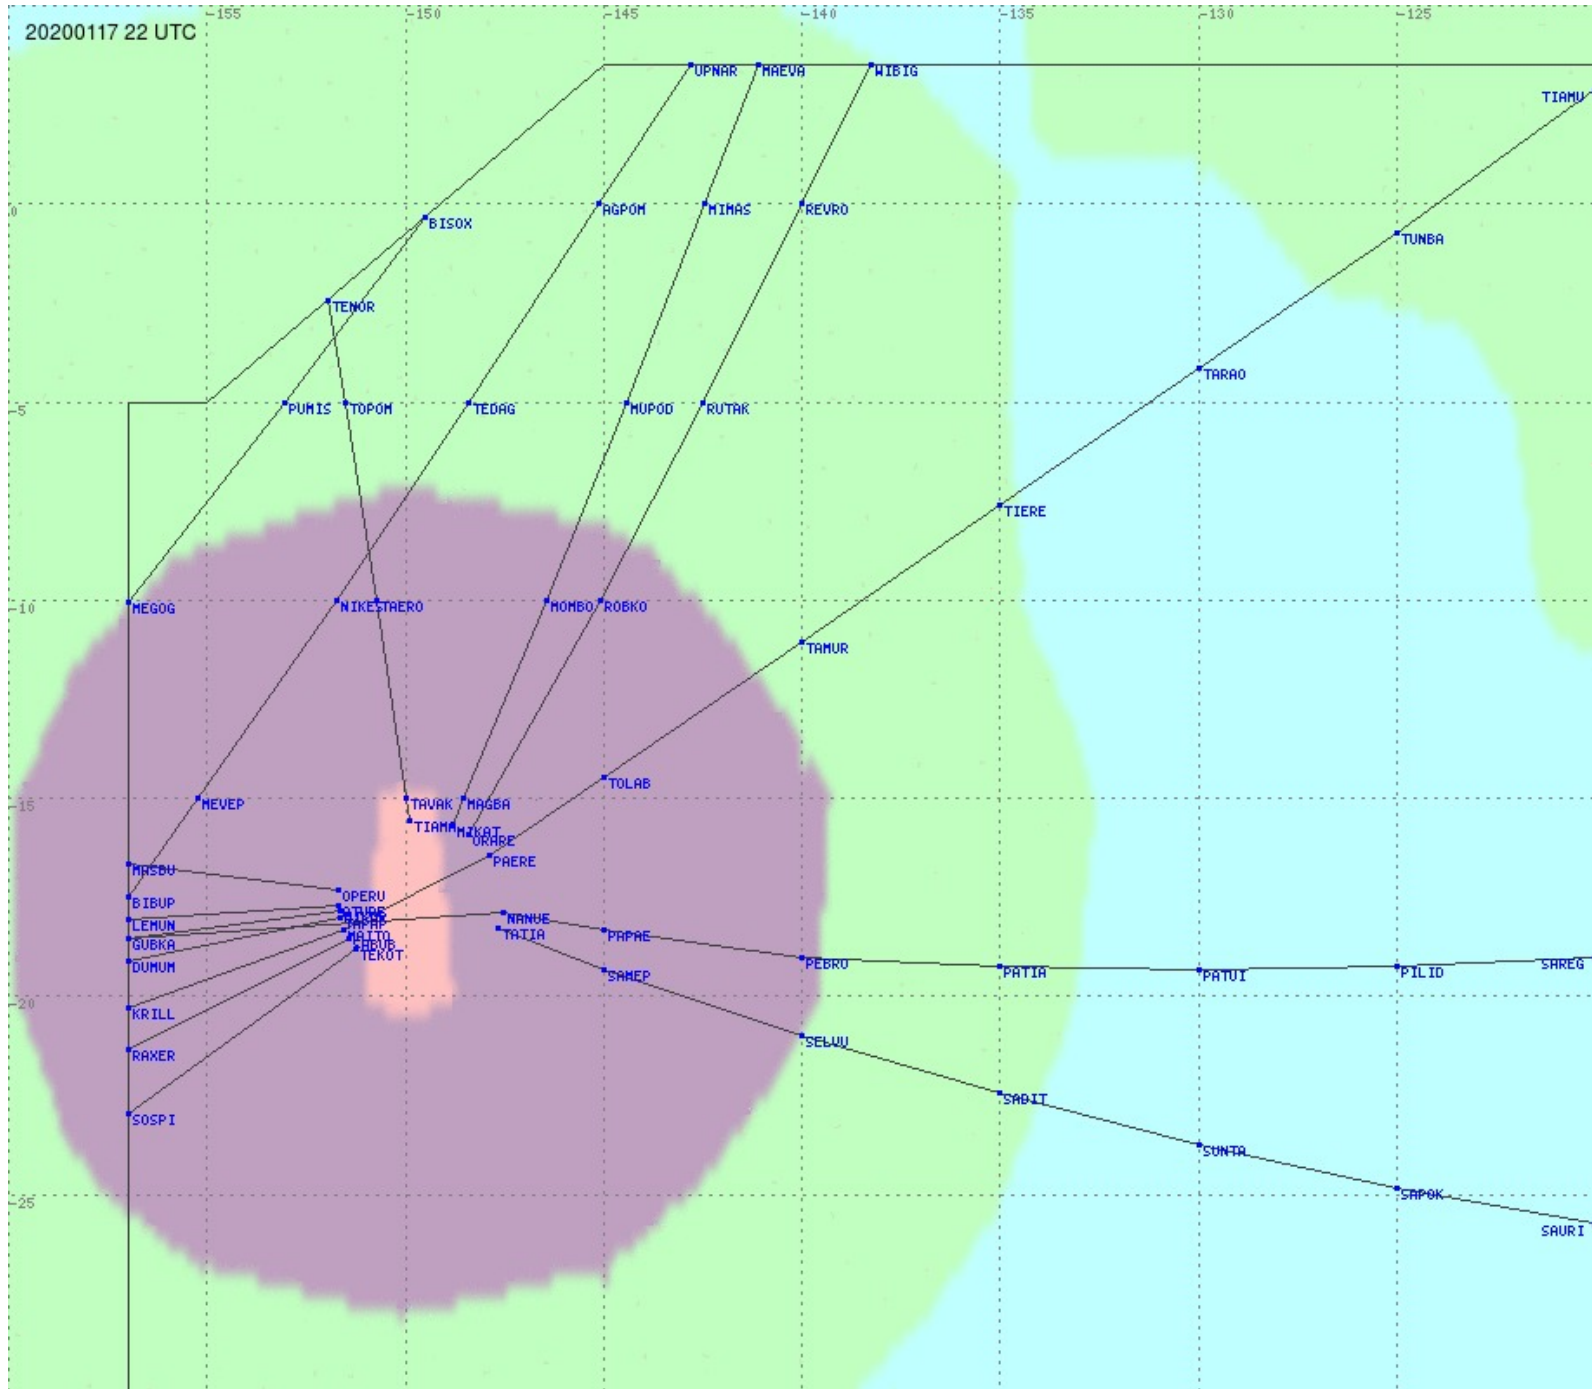

Tahiti FIR - HF Propag - 20200117

2.8 MHz 3.5 MHz 5.6 MHz 8.9 MHz 13.3 MHz 17.9 MHz None