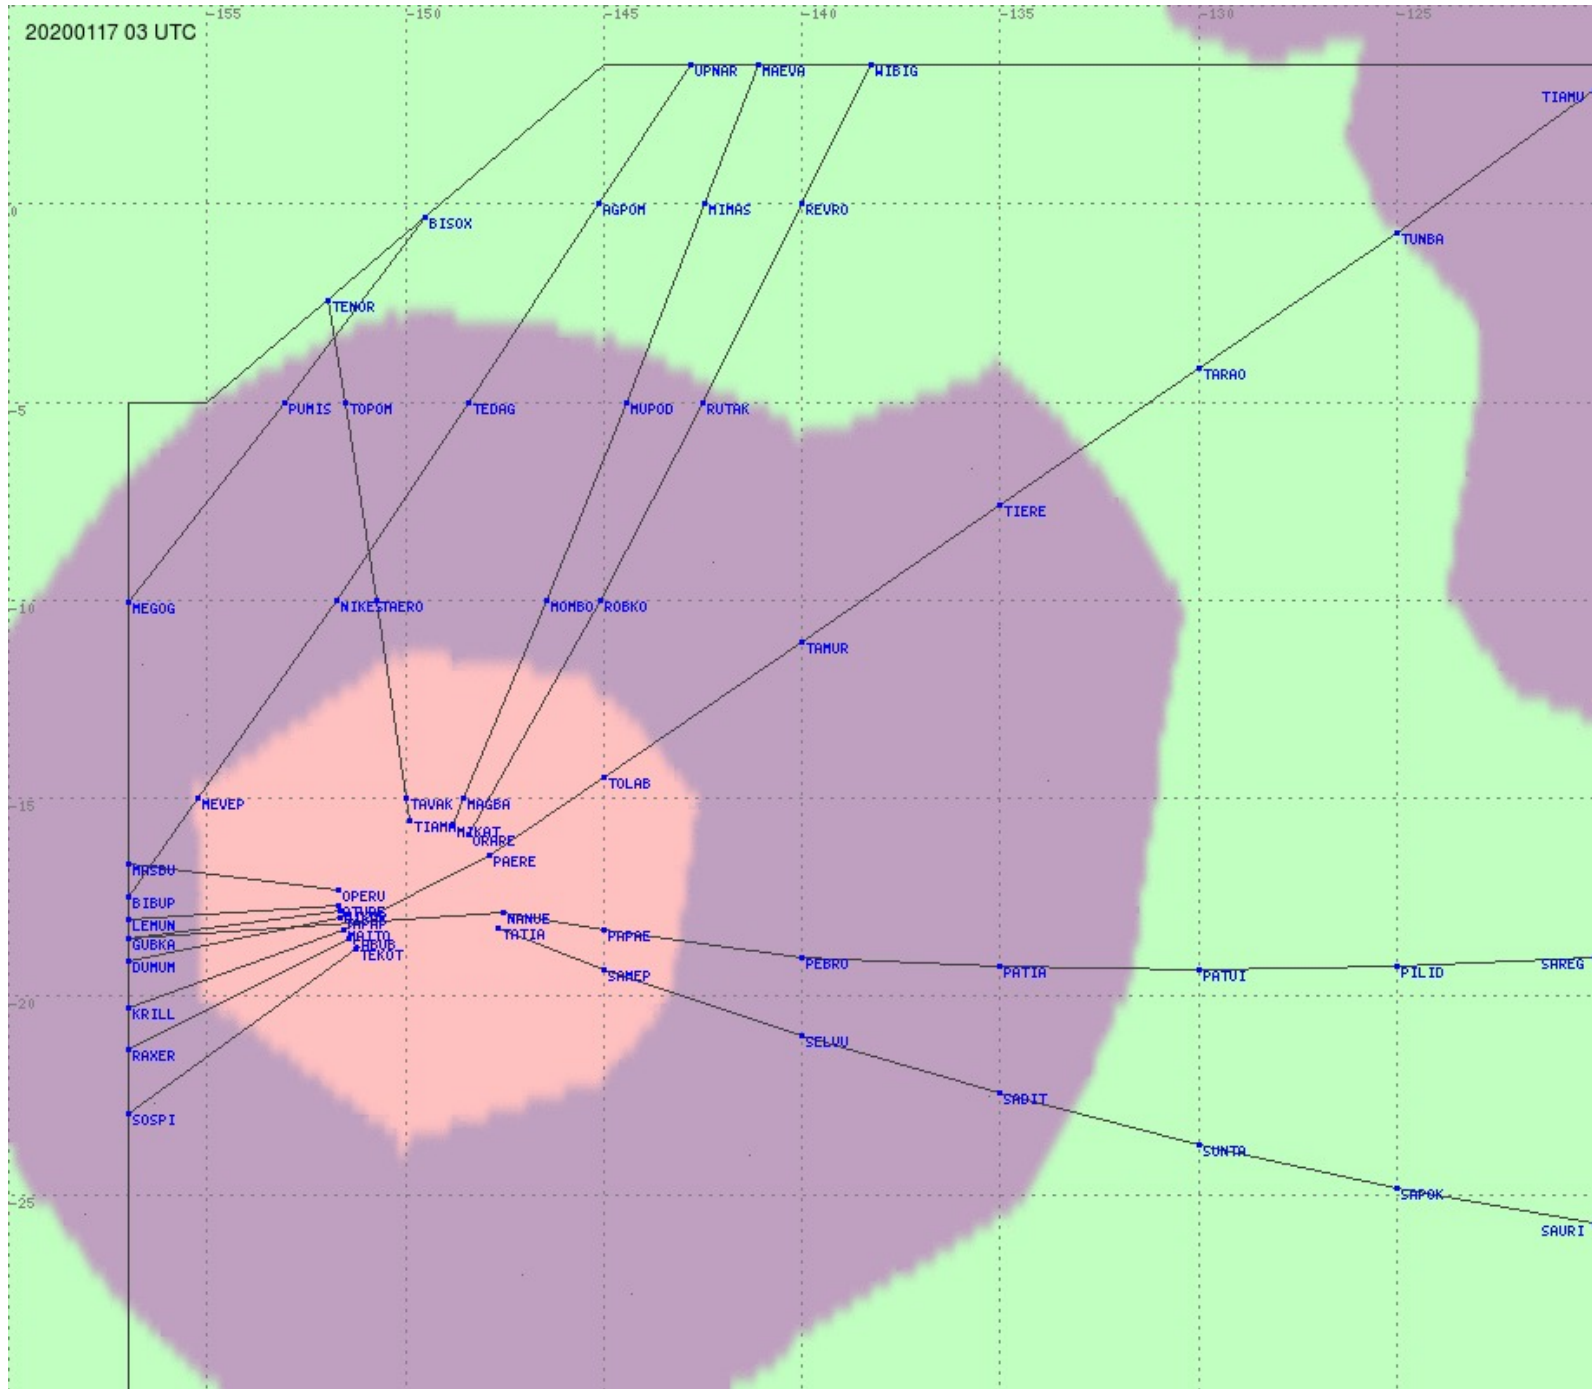

# Tahiti FIR - HF Propag - 20200117

2.8 MHz 3.5 MHz 5.6 MHz 8.9 MHz 13.3 MHz 17.9 MHz None