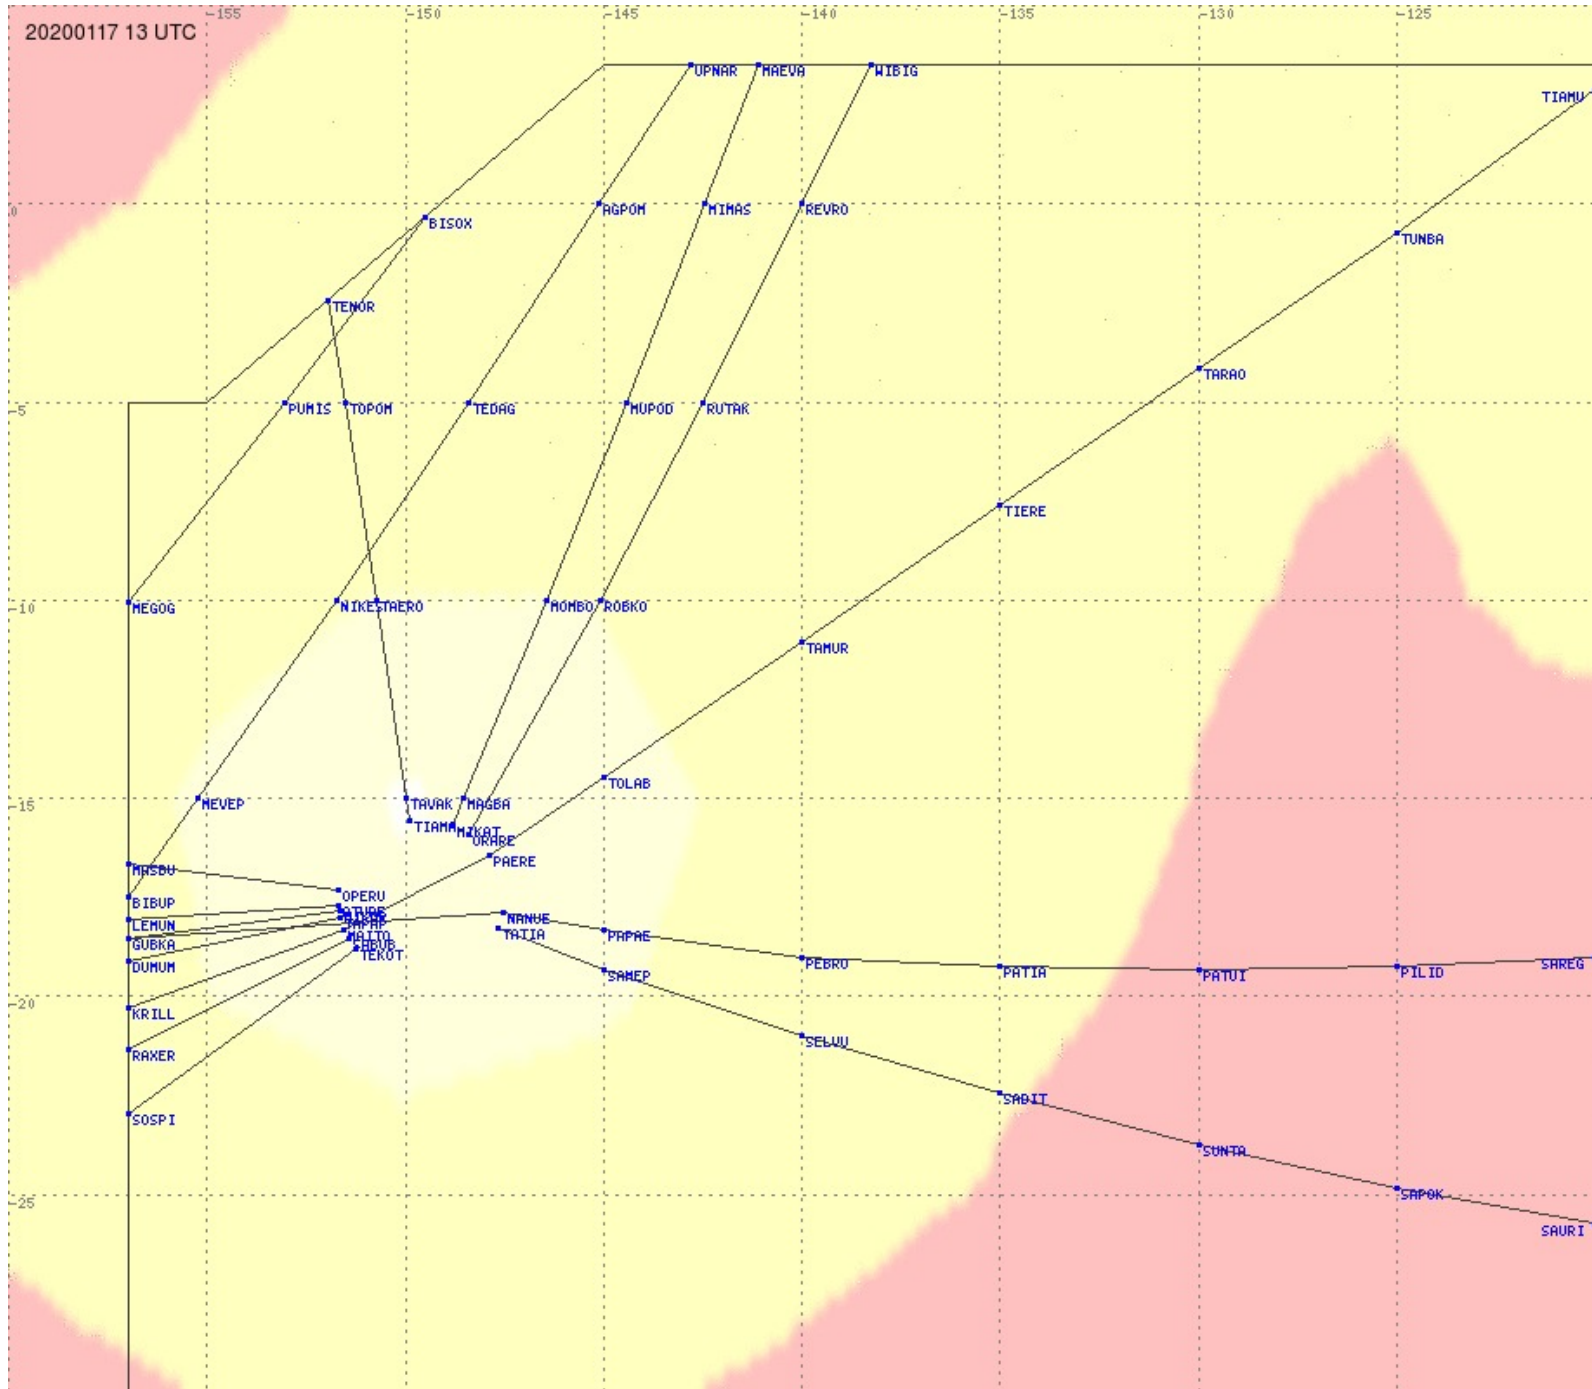

Tahiti FIR - HF Propag - 20200117

2.8 MHz 3.5 MHz 5.6 MHz 8.9 MHz 13.3 MHz 17.9 MHz None