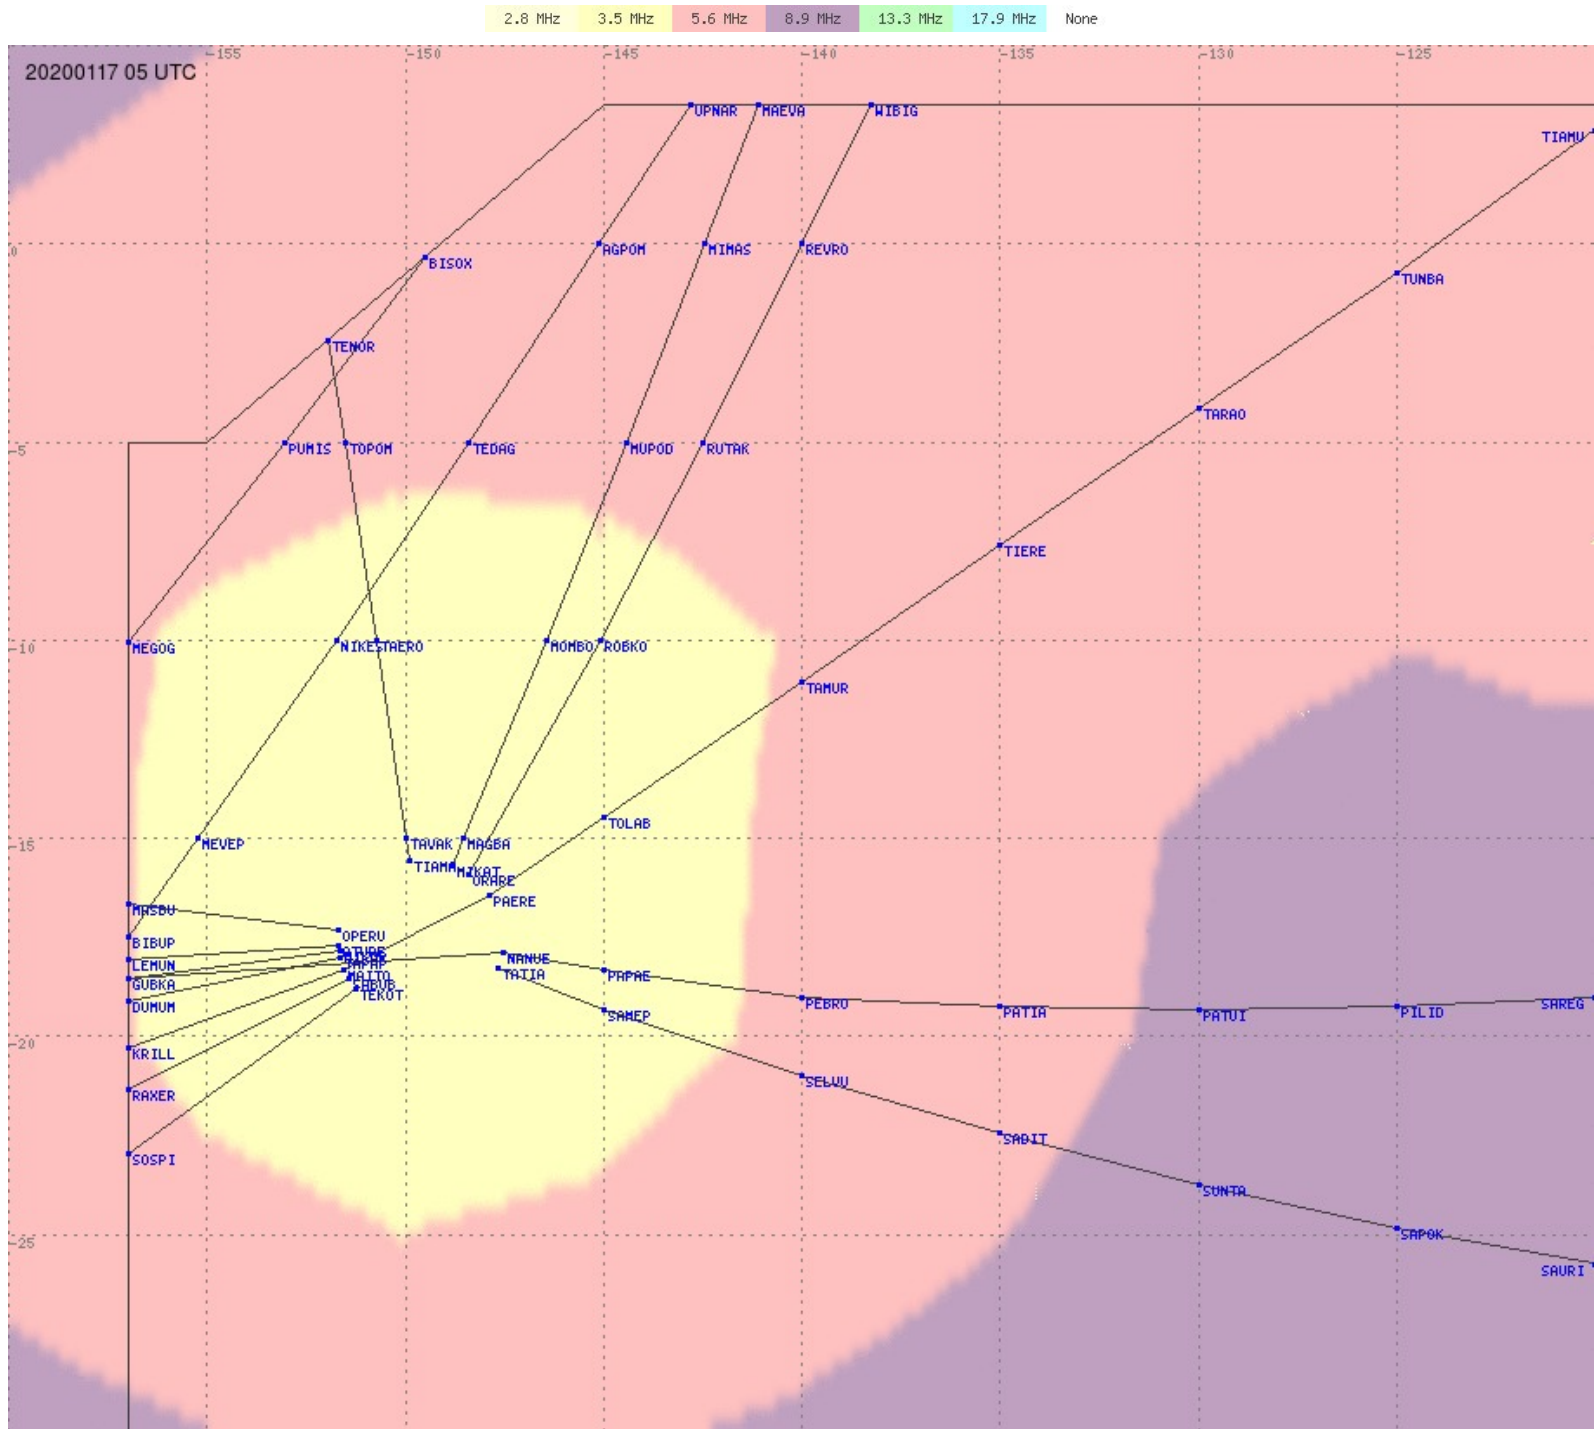

Tahiti FIR - HF Propag - 20200117