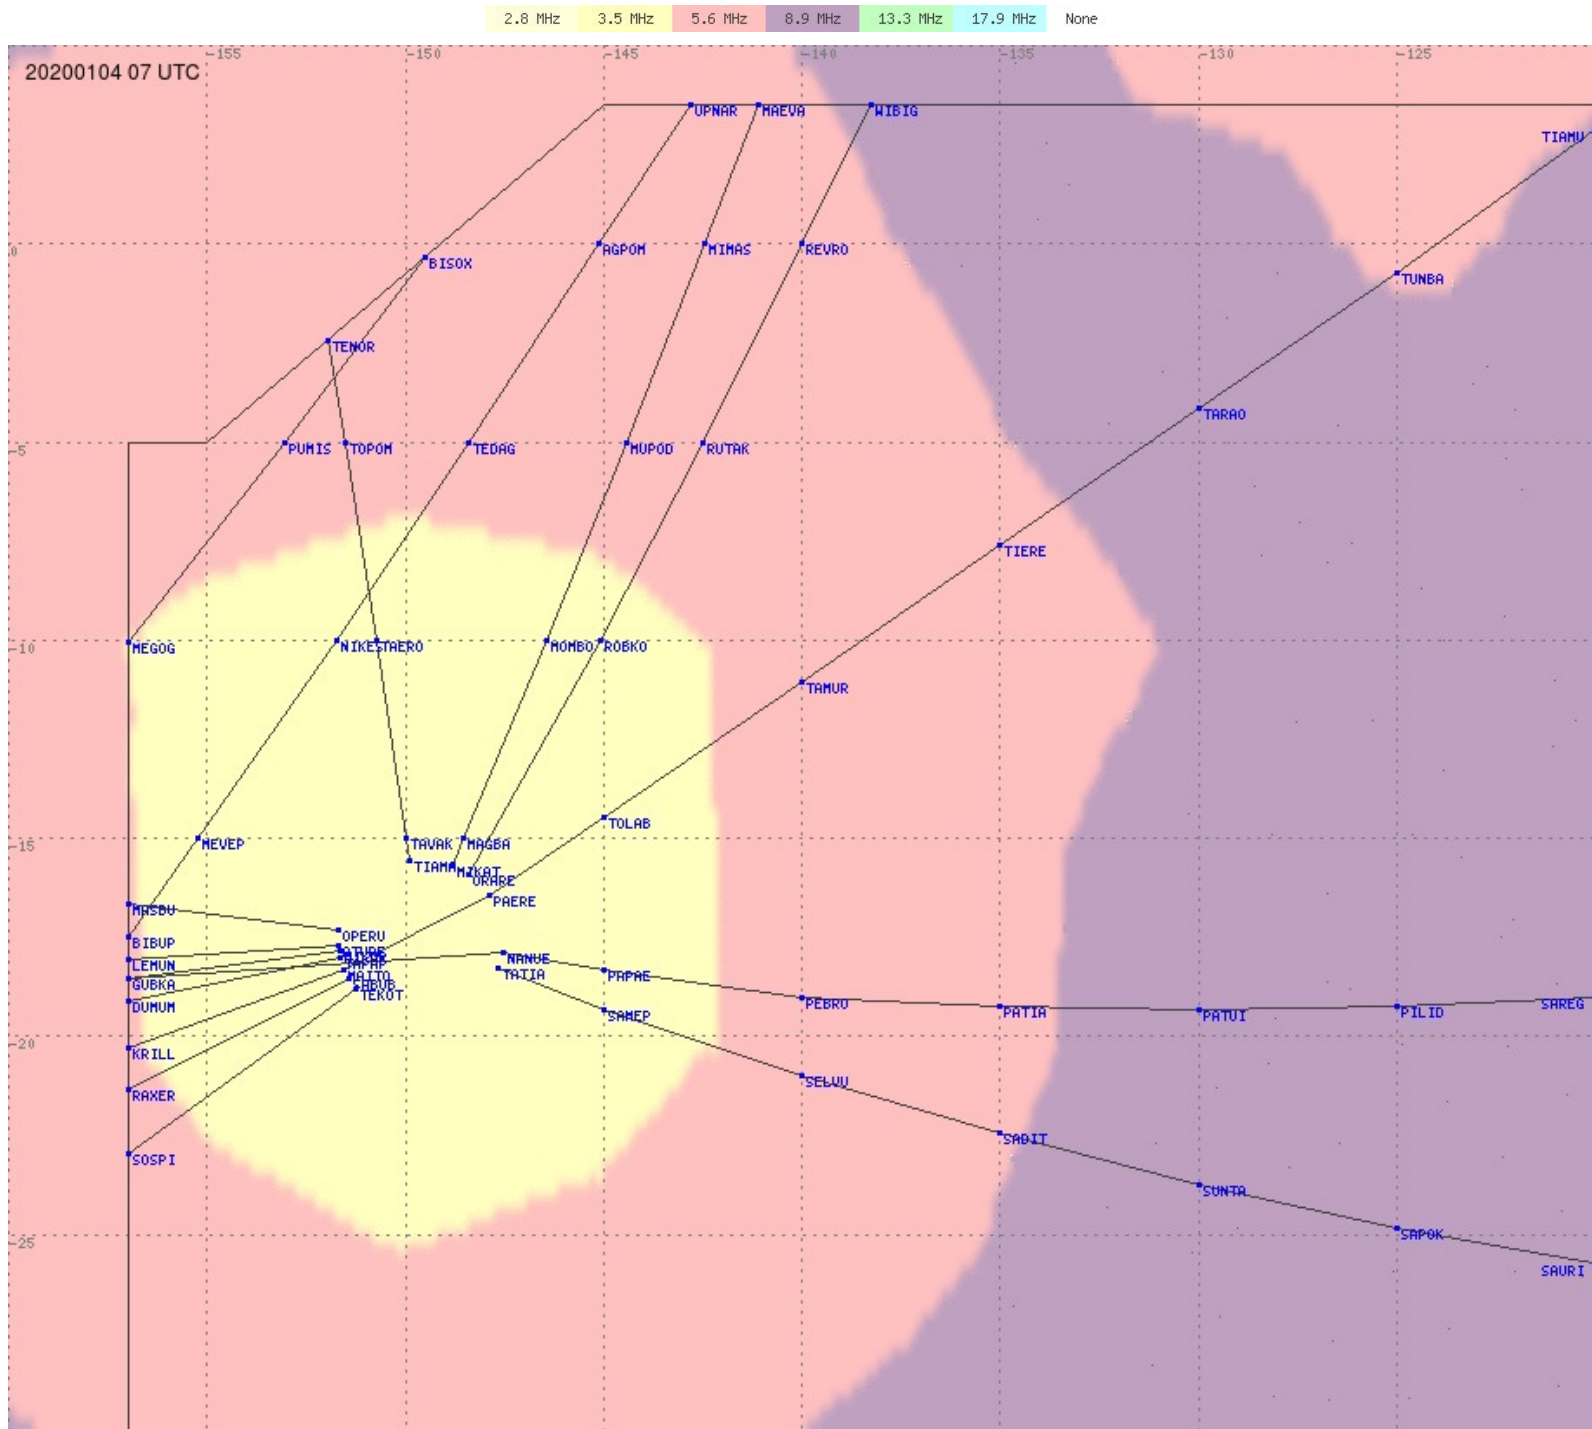

Tahiti FIR - HF Propag - 20200104

2.8 MHz 3.5 MHz 5.6 MHz 8.9 MHz 13.3 MHz 17.9 MHz None

Tahiti FIR - HF Propag - 20200104

2.8 MHz 3.5 MHz 5.6 MHz 8.9 MHz 13.3 MHz 17.9 MHz None

Tahiti FIR - HF Propag - 20200104

2.8 MHz 3.5 MHz 5.6 MHz 8.9 MHz 13.3 MHz 17.9 MHz None

Tahiti FIR - HF Propag - 20200104

2.8 MHz 3.5 MHz 5.6 MHz 8.9 MHz 13.3 MHz 17.9 MHz None

Tahiti FIR - HF Propag - 20200104

2.8 MHz
3.5 MHz
5.6 MHz
8.9 MHz
13.3 MHz
17.9 MHz
None

Tahiti FIR - HF Propag - 20200104

Tahiti FIR - HF Propag - 20200104

Tahiti FIR - HF Propag - 20200104

Tahiti FIR - HF Propag - 20200104

2.8 MHz
3.5 MHz
5.6 MHz
8.9 MHz
13.3 MHz
17.9 MHz
None

Tahiti FIR - HF Propag - 20200104