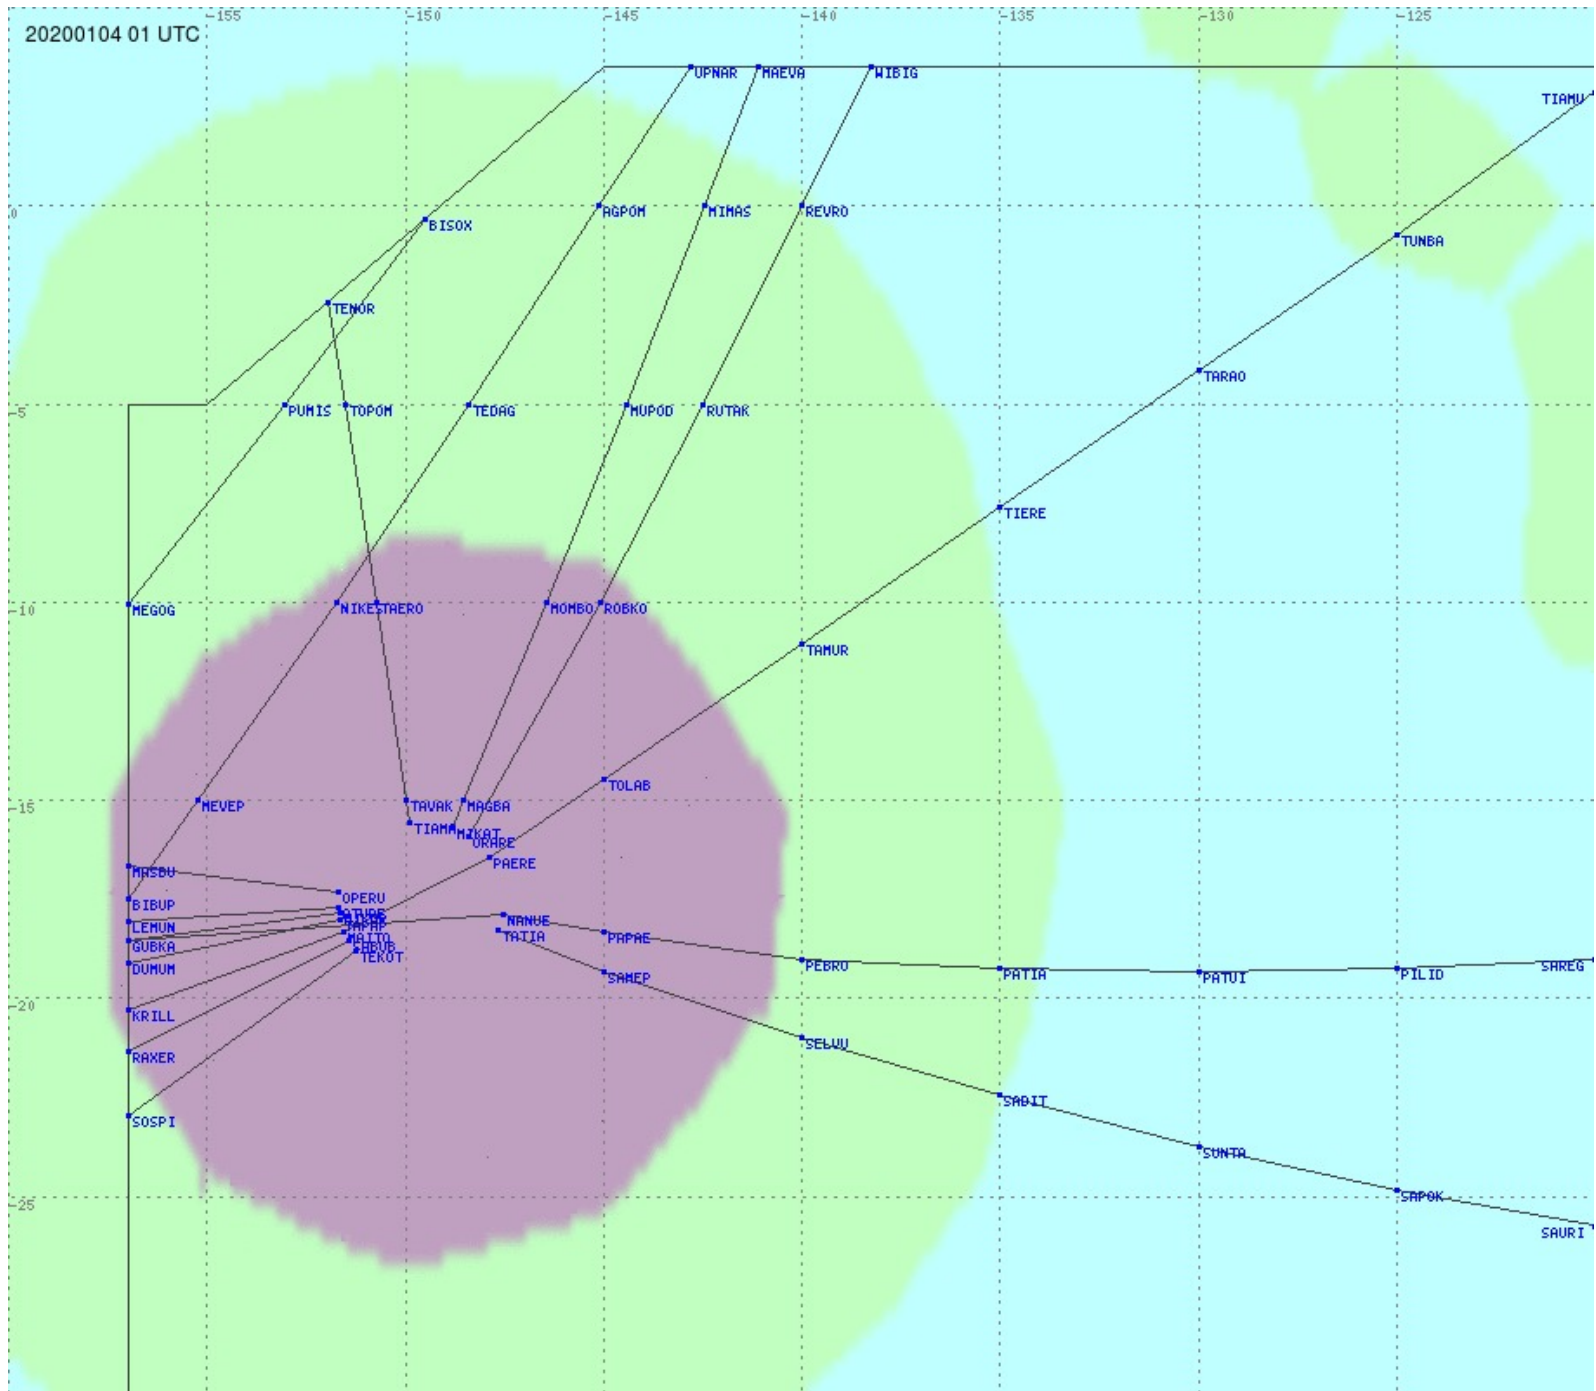

Tahiti FIR - HF Propag - 20200104

2.8 MHz 3.5 MHz 5.6 MHz 8.9 MHz 13.3 MHz 17.9 MHz None

Tahiti FIR - HF Propag - 20200104

2.8 MHz 3.5 MHz 5.6 MHz 8.9 MHz 13.3 MHz 17.9 MHz None

Tahiti FIR - HF Propag - 20200104

2.8 MHz 3.5 MHz 5.6 MHz 8.9 MHz 13.3 MHz 17.9 MHz None

Tahiti FIR - HF Propag - 20200104

2.8 MHz 3.5 MHz 5.6 MHz 8.9 MHz 13.3 MHz 17.9 MHz None

Tahiti FIR - HF Propag - 20200104

2.8 MHz
3.5 MHz
5.6 MHz
8.9 MHz
13.3 MHz
17.9 MHz
None

Tahiti FIR - HF Propag - 20200104

Tahiti FIR - HF Propag - 20200104

Tahiti FIR - HF Propag - 20200104

Tahiti FIR - HF Propag - 20200104

2.8 MHz
3.5 MHz
5.6 MHz
8.9 MHz
13.3 MHz
17.9 MHz
None

Tahiti FIR - HF Propag - 20200104