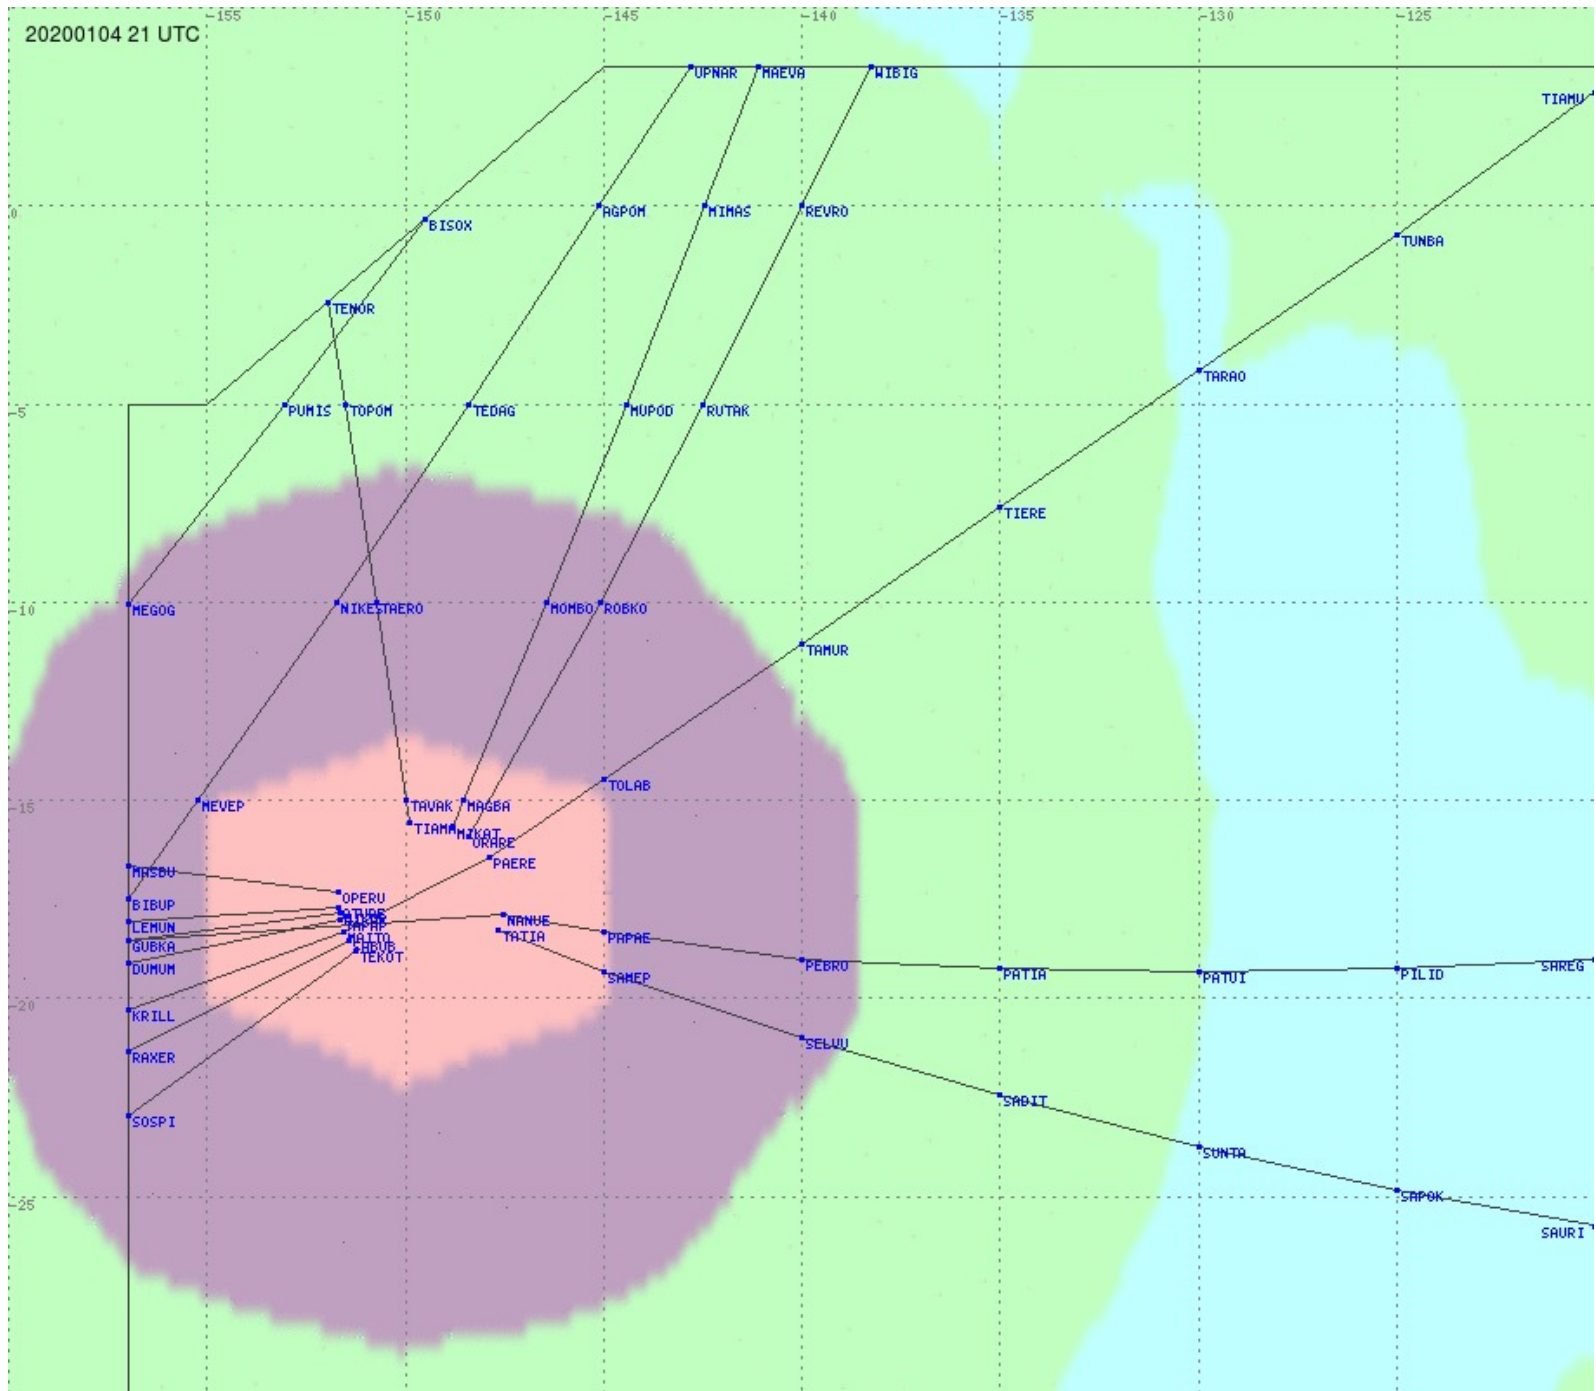

Tahiti FIR - HF Propag - 20200104

2.8 MHz 3.5 MHz 5.6 MHz 8.9 MHz 13.3 MHz 17.9 MHz None

Tahiti FIR - HF Propag - 20200104

2.8 MHz 3.5 MHz 5.6 MHz 8.9 MHz 13.3 MHz 17.9 MHz None

Tahiti FIR - HF Propag - 20200104

2.8 MHz
3.5 MHz
5.6 MHz
8.9 MHz
13.3 MHz
17.9 MHz
None

Tahiti FIR - HF Propag - 20200104

Tahiti FIR - HF Propag - 20200104

Tahiti FIR - HF Propag - 20200104

Tahiti FIR - HF Propag - 20200104

Tahiti FIR - HF Propag - 20200104

2.8 MHz 3.5 MHz 5.6 MHz 8.9 MHz 13.3 MHz 17.9 MHz None

Tahiti FIR - HF Propag - 20200104

2.8 MHz 3.5 MHz 5.6 MHz 8.9 MHz 13.3 MHz 17.9 MHz None

Tahiti FIR - HF Propag - 20200104

2.8 MHz 3.5 MHz 5.6 MHz 8.9 MHz 13.3 MHz 17.9 MHz None

Tahiti FIR - HF Propag - 20200104

2.8 MHz 3.5 MHz 5.6 MHz 8.9 MHz 13.3 MHz 17.9 MHz None

Tahiti FIR - HF Propag - 20200104

2.8 MHz 3.5 MHz 5.6 MHz 8.9 MHz 13.3 MHz 17.9 MHz None