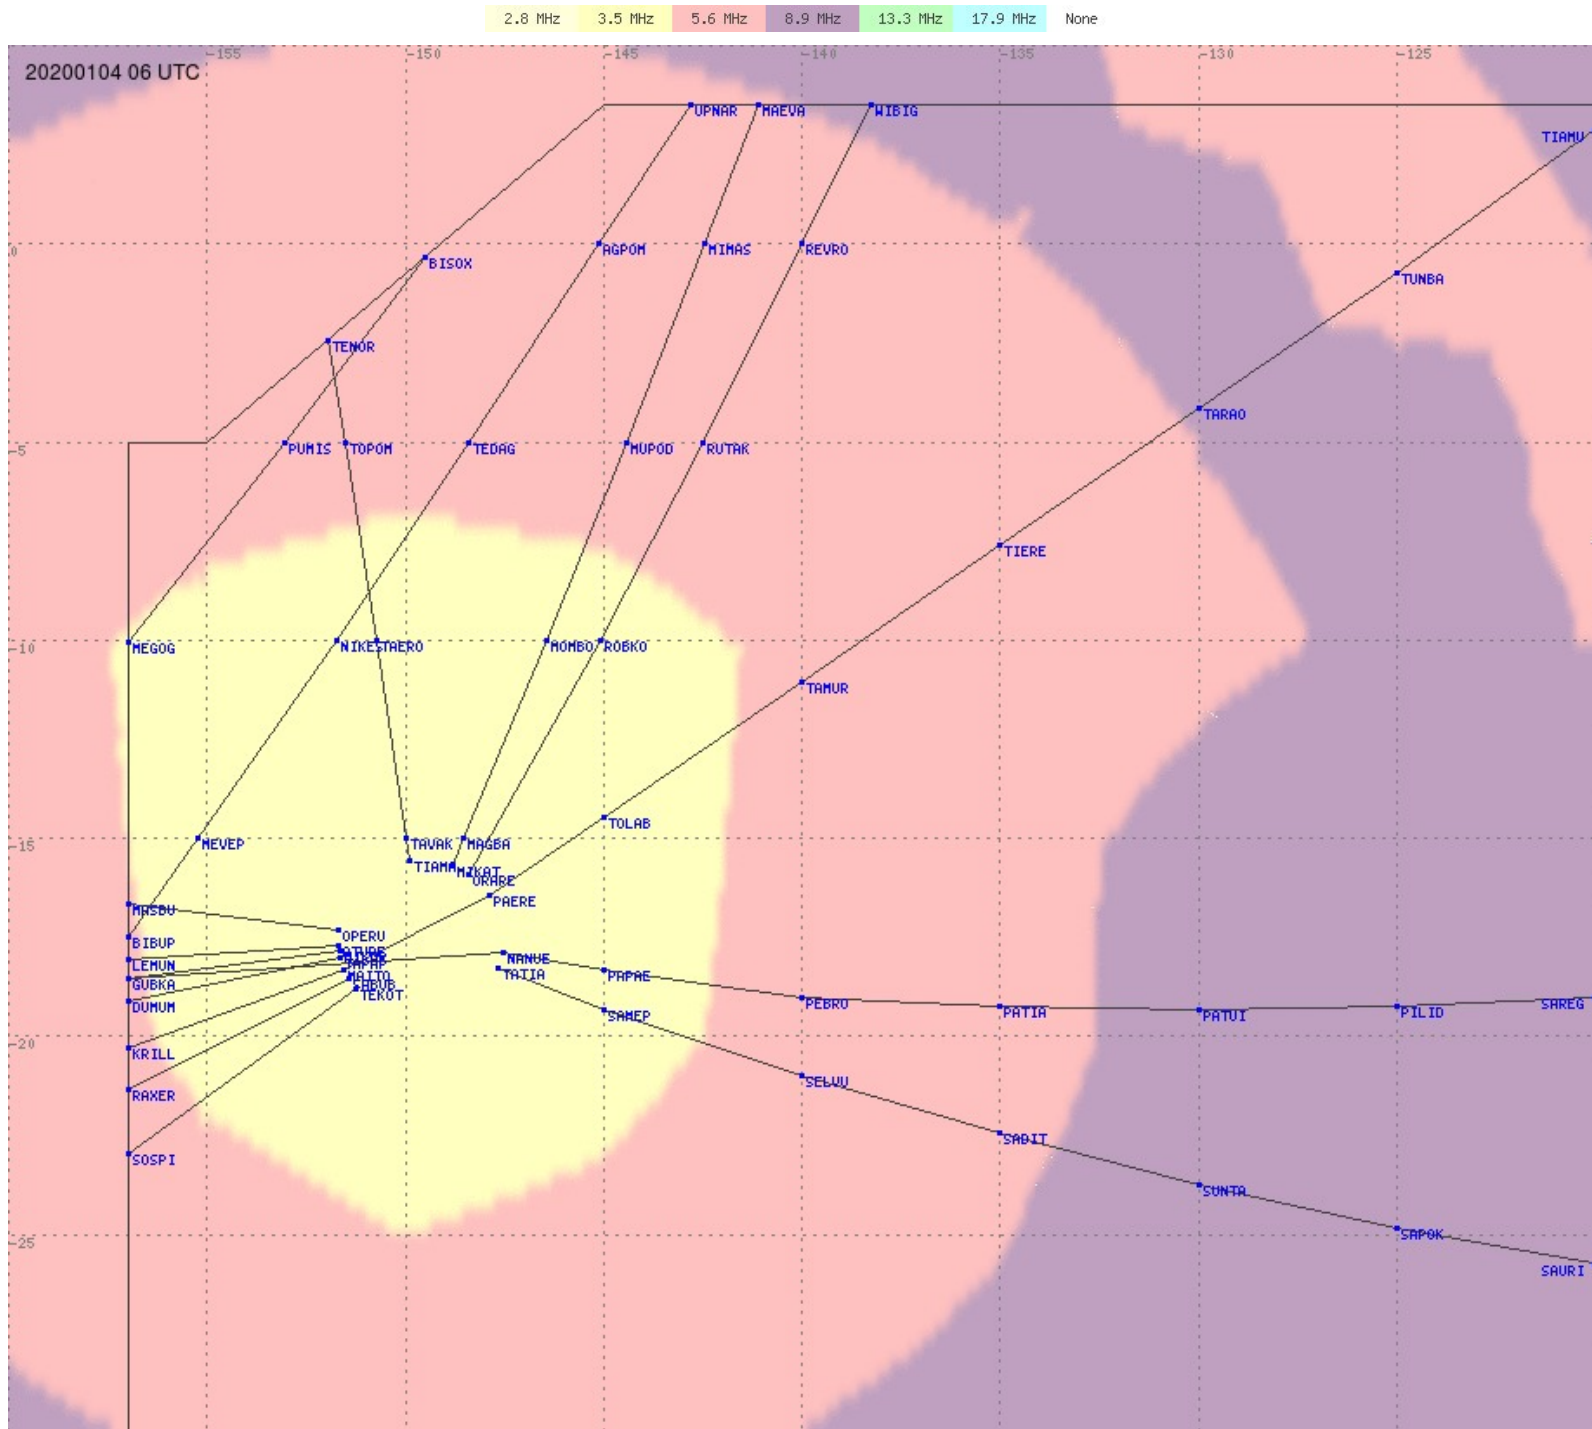

Tahiti FIR - HF Propag - 20200104

2.8 MHz 3.5 MHz 5.6 MHz 8.9 MHz 13.3 MHz 17.9 MHz None

Tahiti FIR - HF Propag - 20200104

2.8 MHz 3.5 MHz 5.6 MHz 8.9 MHz 13.3 MHz 17.9 MHz None

Tahiti FIR - HF Propag - 20200104

2.8 MHz 3.5 MHz 5.6 MHz 8.9 MHz 13.3 MHz 17.9 MHz None

Tahiti FIR - HF Propag - 20200104

2.8 MHz 3.5 MHz 5.6 MHz 8.9 MHz 13.3 MHz 17.9 MHz None

Tahiti FIR - HF Propag - 20200104

2.8 MHz
3.5 MHz
5.6 MHz
8.9 MHz
13.3 MHz
17.9 MHz
None

Tahiti FIR - HF Propag - 20200104

Tahiti FIR - HF Propag - 20200104

Tahiti FIR - HF Propag - 20200104

Tahiti FIR - HF Propag - 20200104

2.8 MHz
3.5 MHz
5.6 MHz
8.9 MHz
13.3 MHz
17.9 MHz
None

Tahiti FIR - HF Propag - 20200104