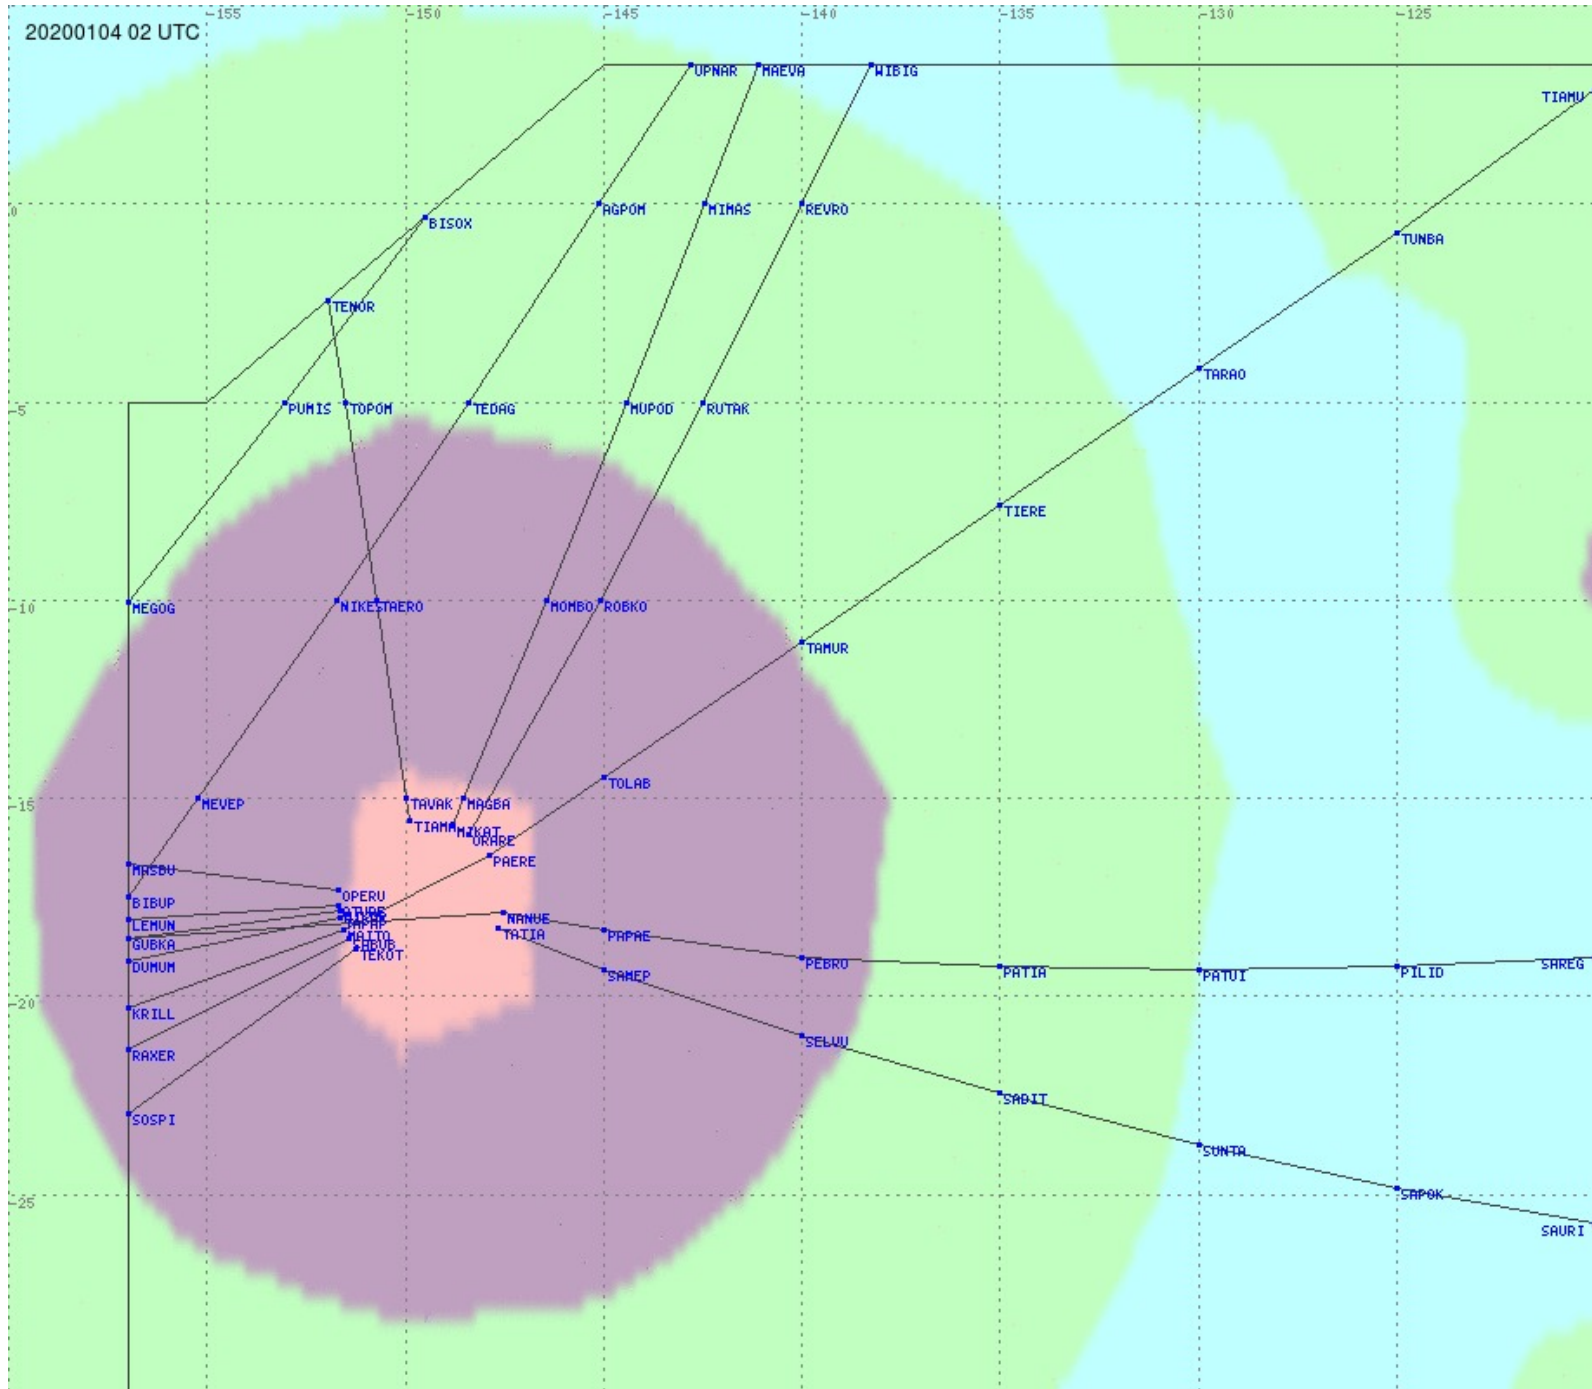

Tahiti FIR - HF Propag - 20200104

2.8 MHz 3.5 MHz 5.6 MHz 8.9 MHz 13.3 MHz 17.9 MHz None

Tahiti FIR - HF Propag - 20200104

2.8 MHz 3.5 MHz 5.6 MHz 8.9 MHz 13.3 MHz 17.9 MHz None

Tahiti FIR - HF Propag - 20200104

2.8 MHz 3.5 MHz 5.6 MHz 8.9 MHz 13.3 MHz 17.9 MHz None

Tahiti FIR - HF Propag - 20200104

2.8 MHz 3.5 MHz 5.6 MHz 8.9 MHz 13.3 MHz 17.9 MHz None

Tahiti FIR - HF Propag - 20200104

2.8 MHz
3.5 MHz
5.6 MHz
8.9 MHz
13.3 MHz
17.9 MHz
None

Tahiti FIR - HF Propag - 20200104

Tahiti FIR - HF Propag - 20200104

Tahiti FIR - HF Propag - 20200104

Tahiti FIR - HF Propag - 20200104

2.8 MHz
3.5 MHz
5.6 MHz
8.9 MHz
13.3 MHz
17.9 MHz
None

Tahiti FIR - HF Propag - 20200104