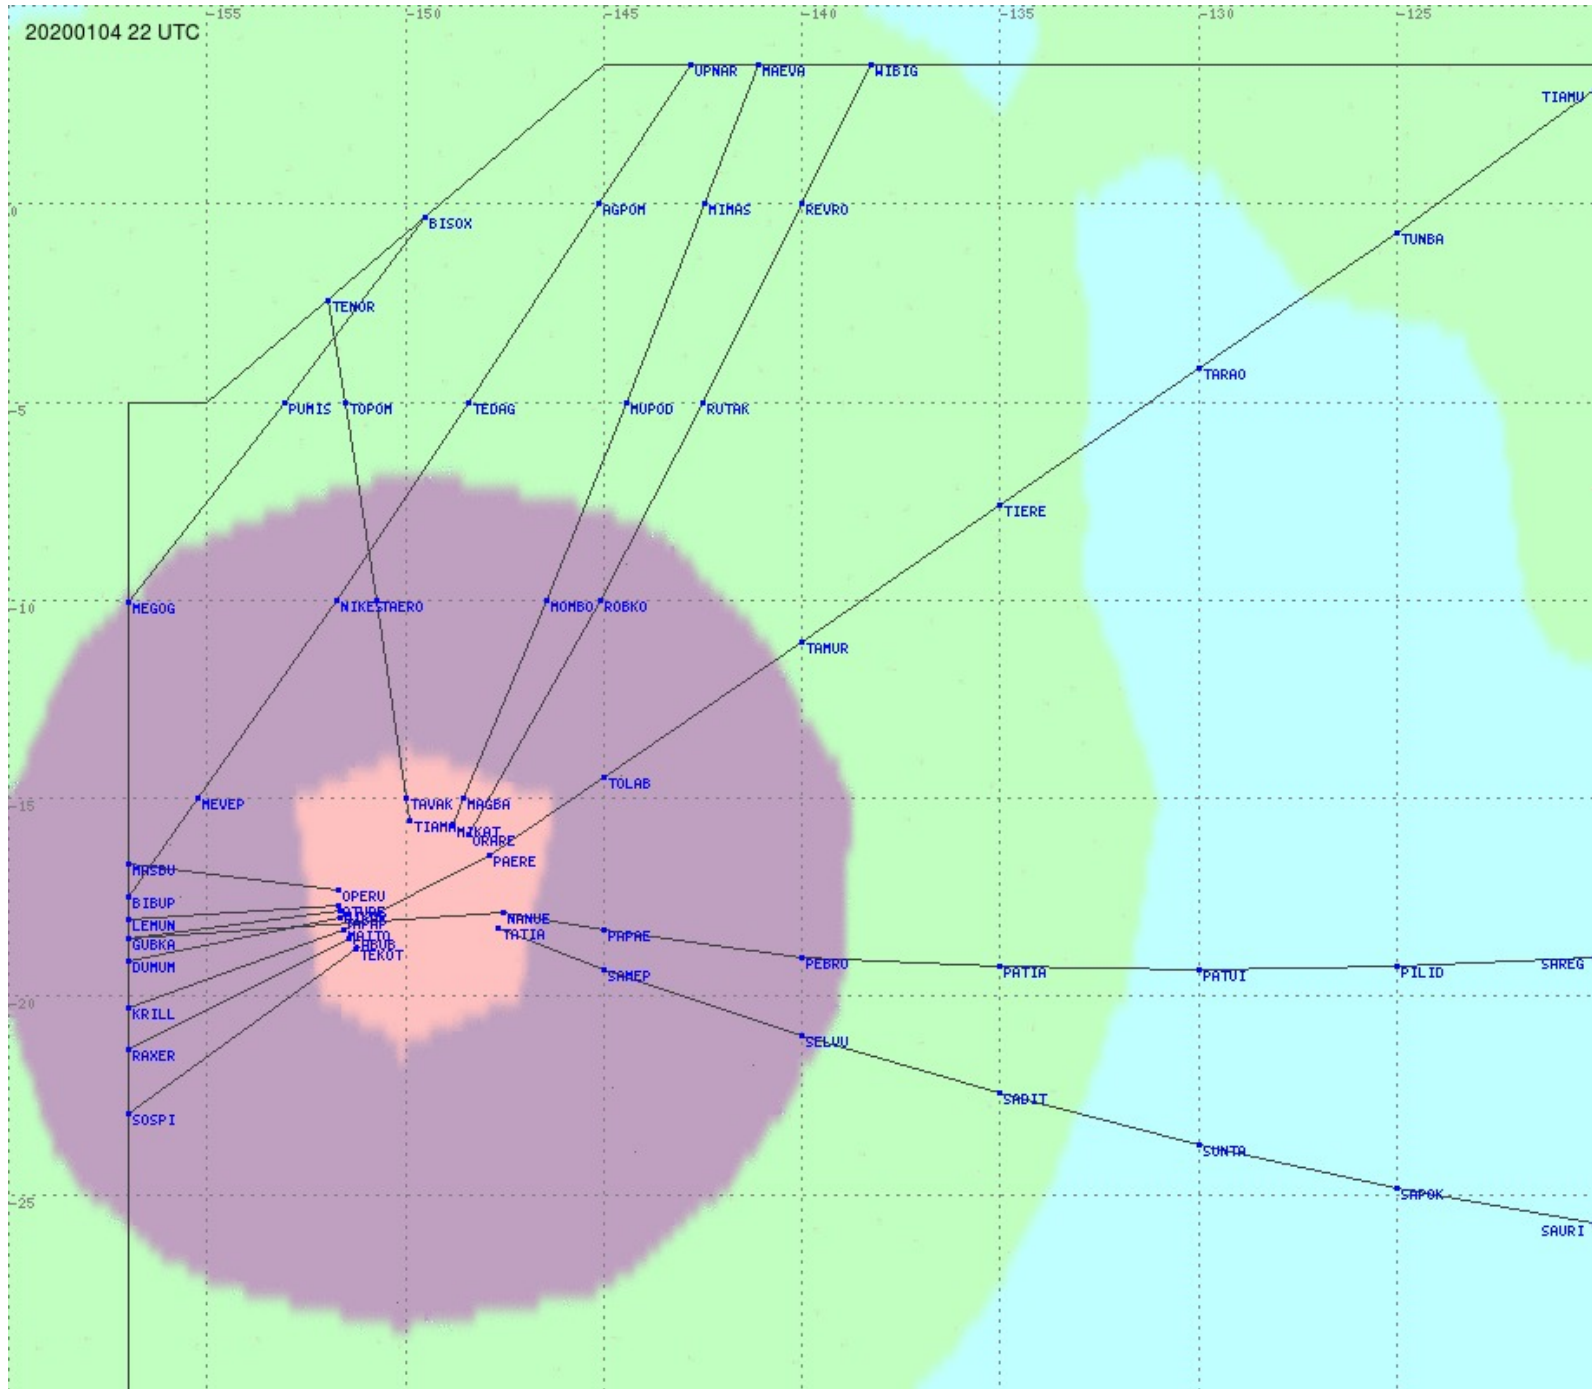

Tahiti FIR - HF Propag - 20200104

2.8 MHz 3.5 MHz 5.6 MHz 8.9 MHz 13.3 MHz 17.9 MHz None

Tahiti FIR - HF Propag - 20200104

2.8 MHz 3.5 MHz 5.6 MHz 8.9 MHz 13.3 MHz 17.9 MHz None

Tahiti FIR - HF Propag - 20200104

2.8 MHz
3.5 MHz
5.6 MHz
8.9 MHz
13.3 MHz
17.9 MHz
None

Tahiti FIR - HF Propag - 20200104

Tahiti FIR - HF Propag - 20200104

Tahiti FIR - HF Propag - 20200104

Tahiti FIR - HF Propag - 20200104

Tahiti FIR - HF Propag - 20200104

2.8 MHz 3.5 MHz 5.6 MHz 8.9 MHz 13.3 MHz 17.9 MHz None

Tahiti FIR - HF Propag - 20200104

2.8 MHz 3.5 MHz 5.6 MHz 8.9 MHz 13.3 MHz 17.9 MHz None

Tahiti FIR - HF Propag - 20200104

2.8 MHz 3.5 MHz 5.6 MHz 8.9 MHz 13.3 MHz 17.9 MHz None

Tahiti FIR - HF Propag - 20200104

2.8 MHz 3.5 MHz 5.6 MHz 8.9 MHz 13.3 MHz 17.9 MHz None

Tahiti FIR - HF Propag - 20200104

2.8 MHz 3.5 MHz 5.6 MHz 8.9 MHz 13.3 MHz 17.9 MHz None