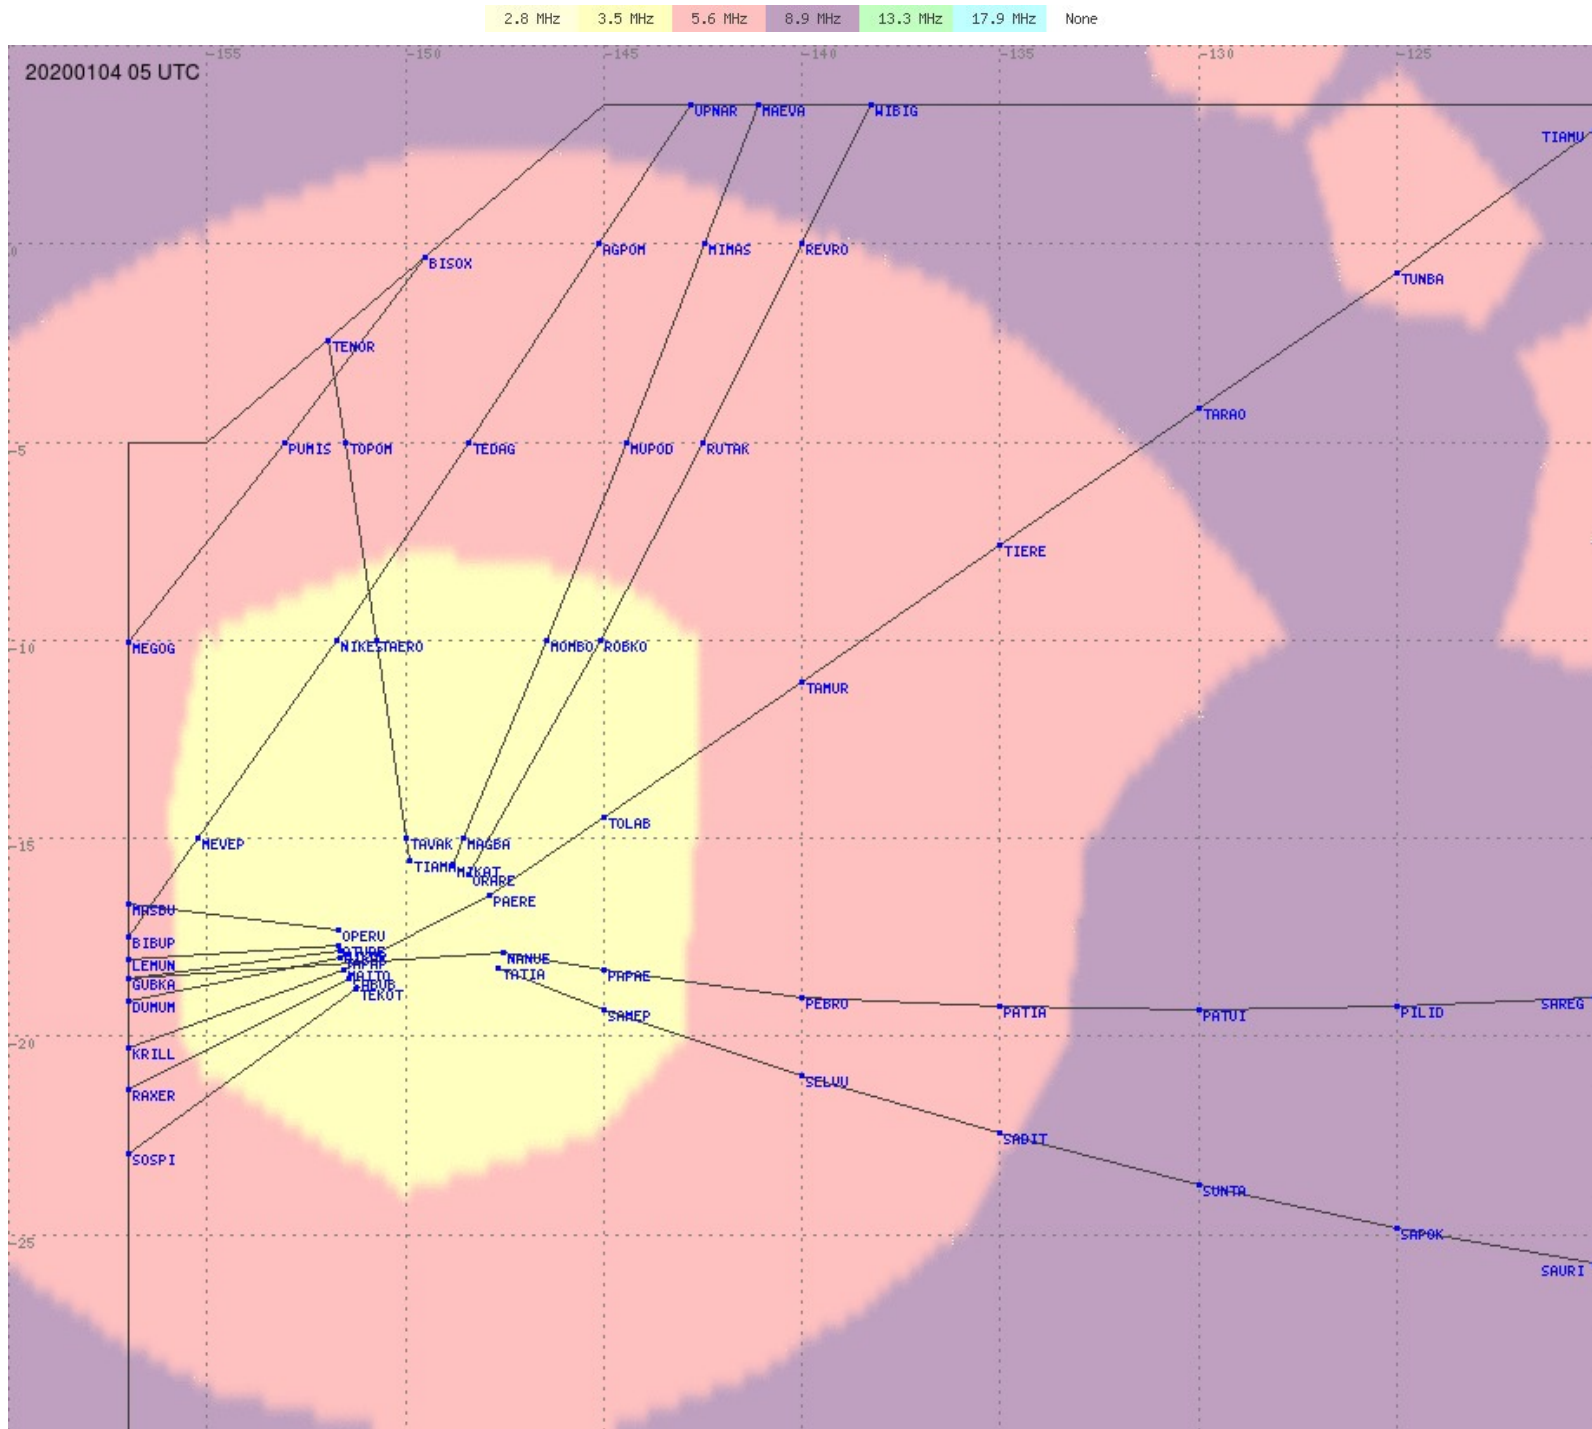

Tahiti FIR - HF Propag - 20200104

2.8 MHz 3.5 MHz 5.6 MHz 8.9 MHz 13.3 MHz 17.9 MHz None

Tahiti FIR - HF Propag - 20200104

2.8 MHz 3.5 MHz 5.6 MHz 8.9 MHz 13.3 MHz 17.9 MHz None

Tahiti FIR - HF Propag - 20200104

2.8 MHz 3.5 MHz 5.6 MHz 8.9 MHz 13.3 MHz 17.9 MHz None

Tahiti FIR - HF Propag - 20200104

2.8 MHz 3.5 MHz 5.6 MHz 8.9 MHz 13.3 MHz 17.9 MHz None

Tahiti FIR - HF Propag - 20200104

2.8 MHz
3.5 MHz
5.6 MHz
8.9 MHz
13.3 MHz
17.9 MHz
None

Tahiti FIR - HF Propag - 20200104

Tahiti FIR - HF Propag - 20200104

Tahiti FIR - HF Propag - 20200104

Tahiti FIR - HF Propag - 20200104

2.8 MHz
3.5 MHz
5.6 MHz
8.9 MHz
13.3 MHz
17.9 MHz
None

Tahiti FIR - HF Propag - 20200104