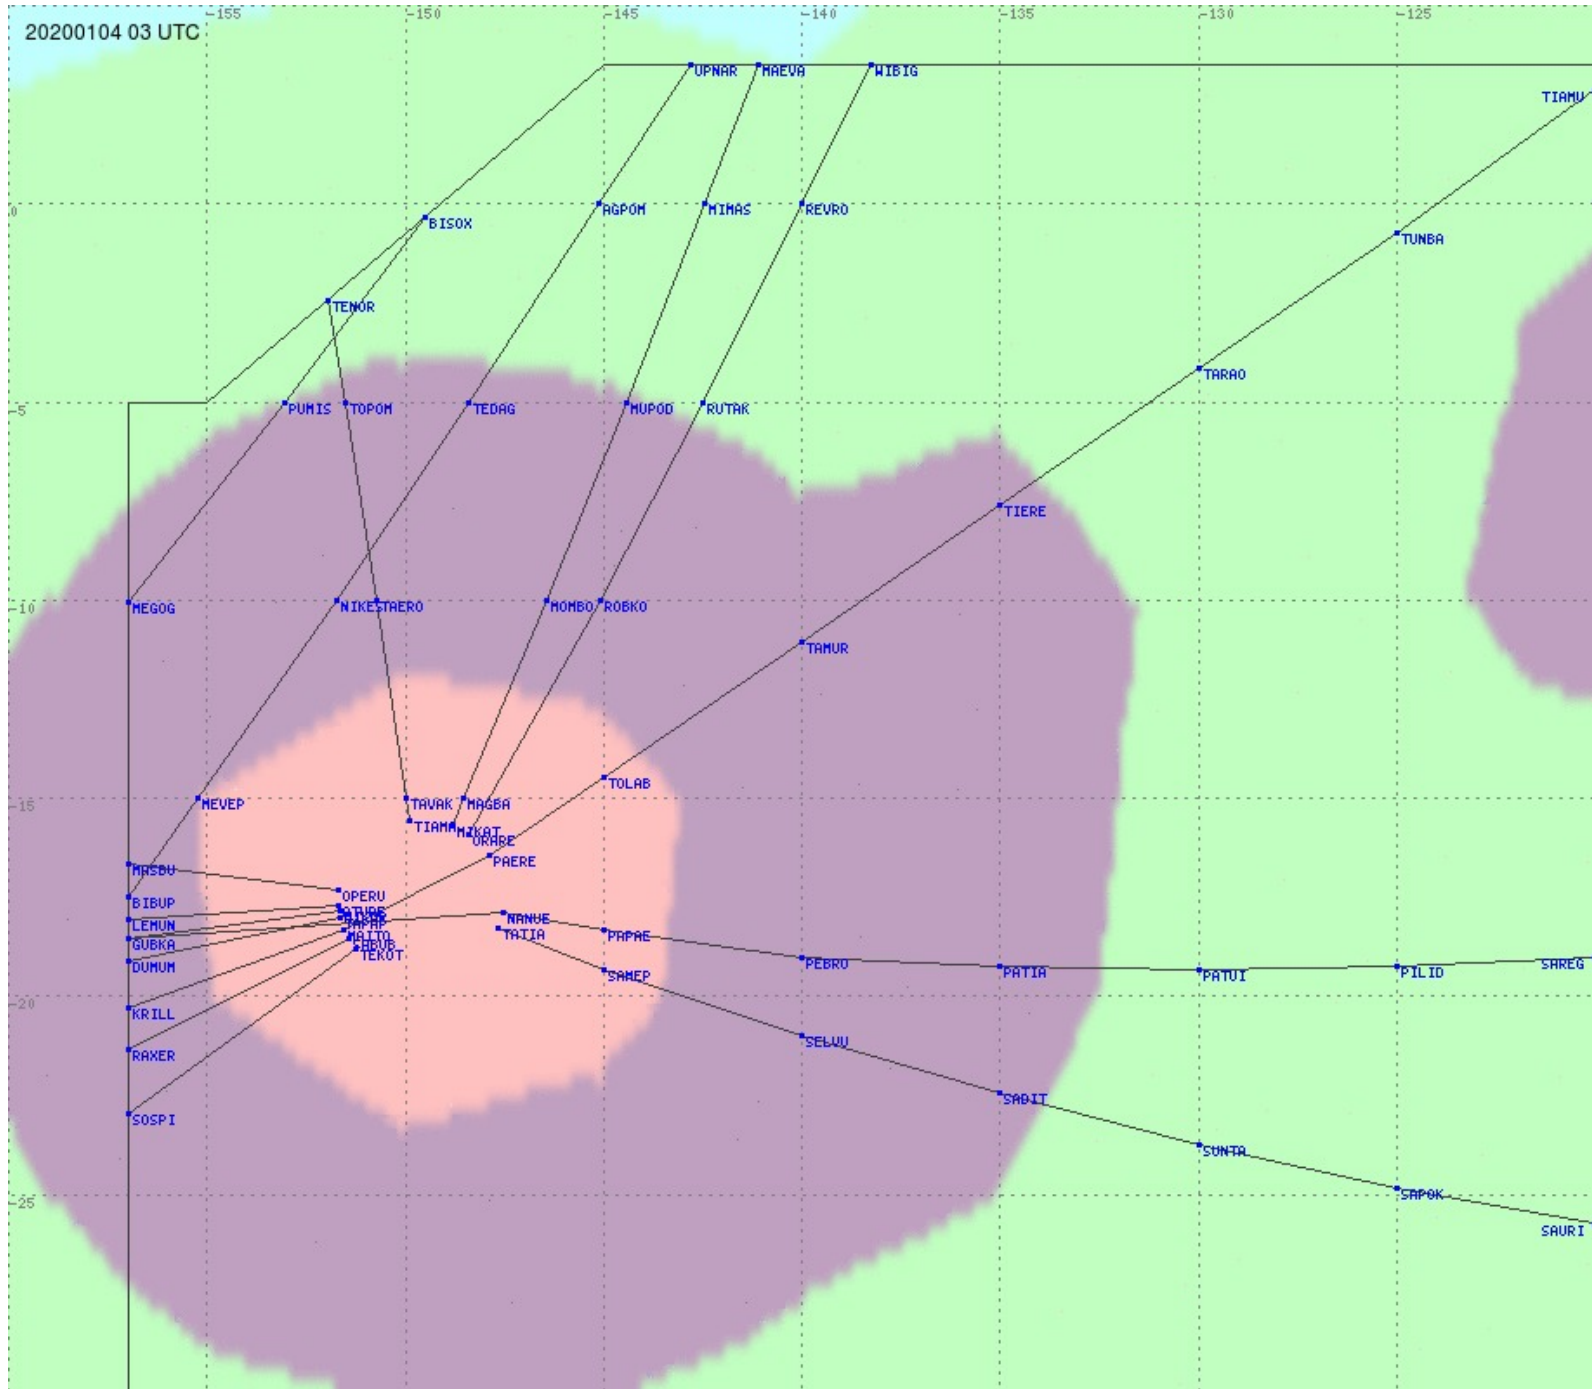

Tahiti FIR - HF Propag - 20200104

2.8 MHz 3.5 MHz 5.6 MHz 8.9 MHz 13.3 MHz 17.9 MHz None

Tahiti FIR - HF Propag - 20200104

2.8 MHz 3.5 MHz 5.6 MHz 8.9 MHz 13.3 MHz 17.9 MHz None

Tahiti FIR - HF Propag - 20200104

2.8 MHz 3.5 MHz 5.6 MHz 8.9 MHz 13.3 MHz 17.9 MHz None

Tahiti FIR - HF Propag - 20200104

2.8 MHz 3.5 MHz 5.6 MHz 8.9 MHz 13.3 MHz 17.9 MHz None

Tahiti FIR - HF Propag - 20200104

2.8 MHz
3.5 MHz
5.6 MHz
8.9 MHz
13.3 MHz
17.9 MHz
None

Tahiti FIR - HF Propag - 20200104

Tahiti FIR - HF Propag - 20200104

Tahiti FIR - HF Propag - 20200104

Tahiti FIR - HF Propag - 20200104

2.8 MHz
3.5 MHz
5.6 MHz
8.9 MHz
13.3 MHz
17.9 MHz
None

Tahiti FIR - HF Propag - 20200104