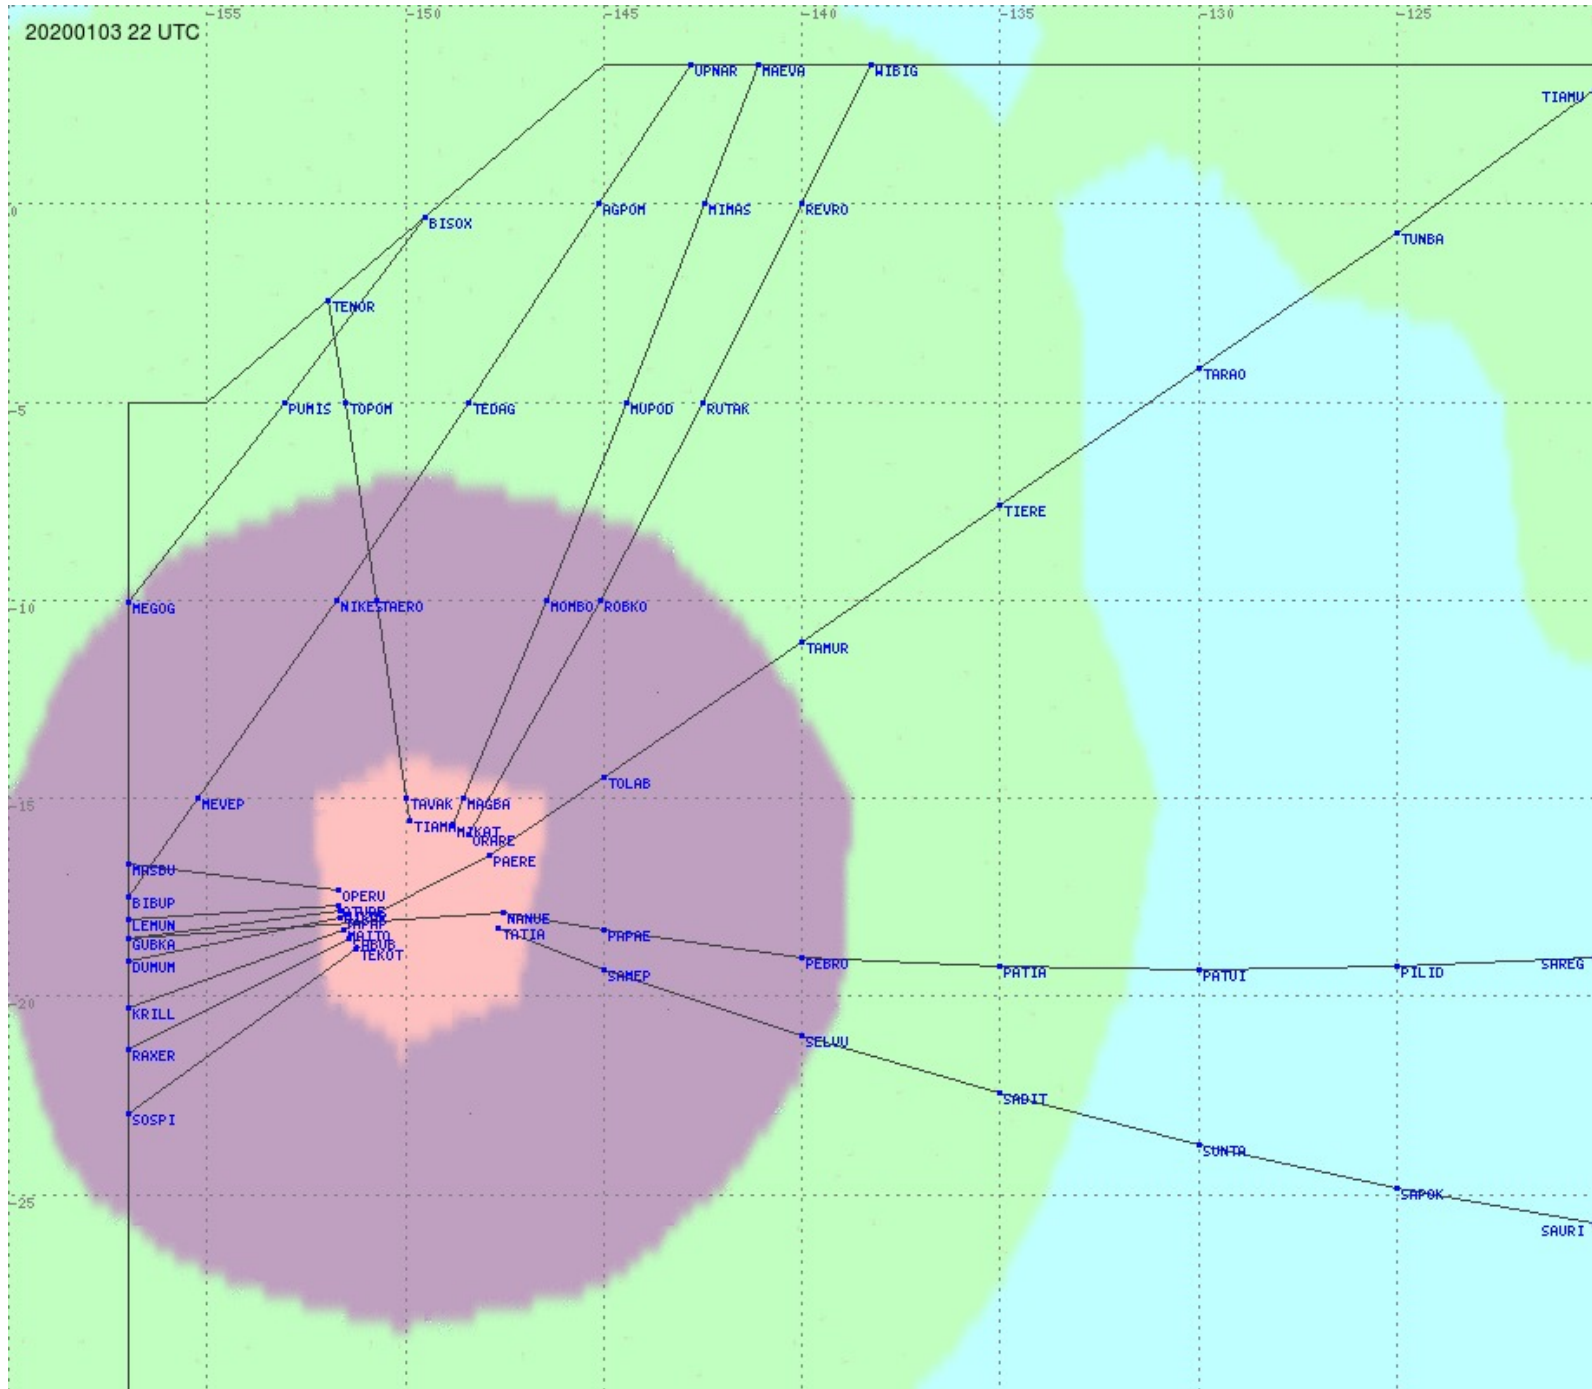

Tahiti FIR - HF Propag - 20200103

2.8 MHz 3.5 MHz 5.6 MHz 8.9 MHz 13.3 MHz 17.9 MHz None

Tahiti FIR - HF Propag - 20200103

2.8 MHz 3.5 MHz 5.6 MHz 8.9 MHz 13.3 MHz 17.9 MHz None

Tahiti FIR - HF Propag - 20200103

Tahiti FIR - HF Propag - 20200103

Tahiti FIR - HF Propag - 20200103

2.8 MHz 3.5 MHz 5.6 MHz 8.9 MHz 13.3 MHz 17.9 MHz None

Tahiti FIR - HF Propag - 20200103

Tahiti FIR - HF Propag - 20200103

Tahiti FIR - HF Propag - 20200103

2.8 MHz
3.5 MHz
5.6 MHz
8.9 MHz
13.3 MHz
17.9 MHz
None

Tahiti FIR - HF Propag - 20200103

2.8 MHz
3.5 MHz
5.6 MHz
8.9 MHz
13.3 MHz
17.9 MHz
None

Tahiti FIR - HF Propag - 20200103

2.8 MHz 3.5 MHz 5.6 MHz 8.9 MHz 13.3 MHz 17.9 MHz None

Tahiti FIR - HF Propag - 20200103

2.8 MHz 3.5 MHz 5.6 MHz 8.9 MHz 13.3 MHz 17.9 MHz None

Tahiti FIR - HF Propag - 20200103

2.8 MHz 3.5 MHz 5.6 MHz 8.9 MHz 13.3 MHz 17.9 MHz None