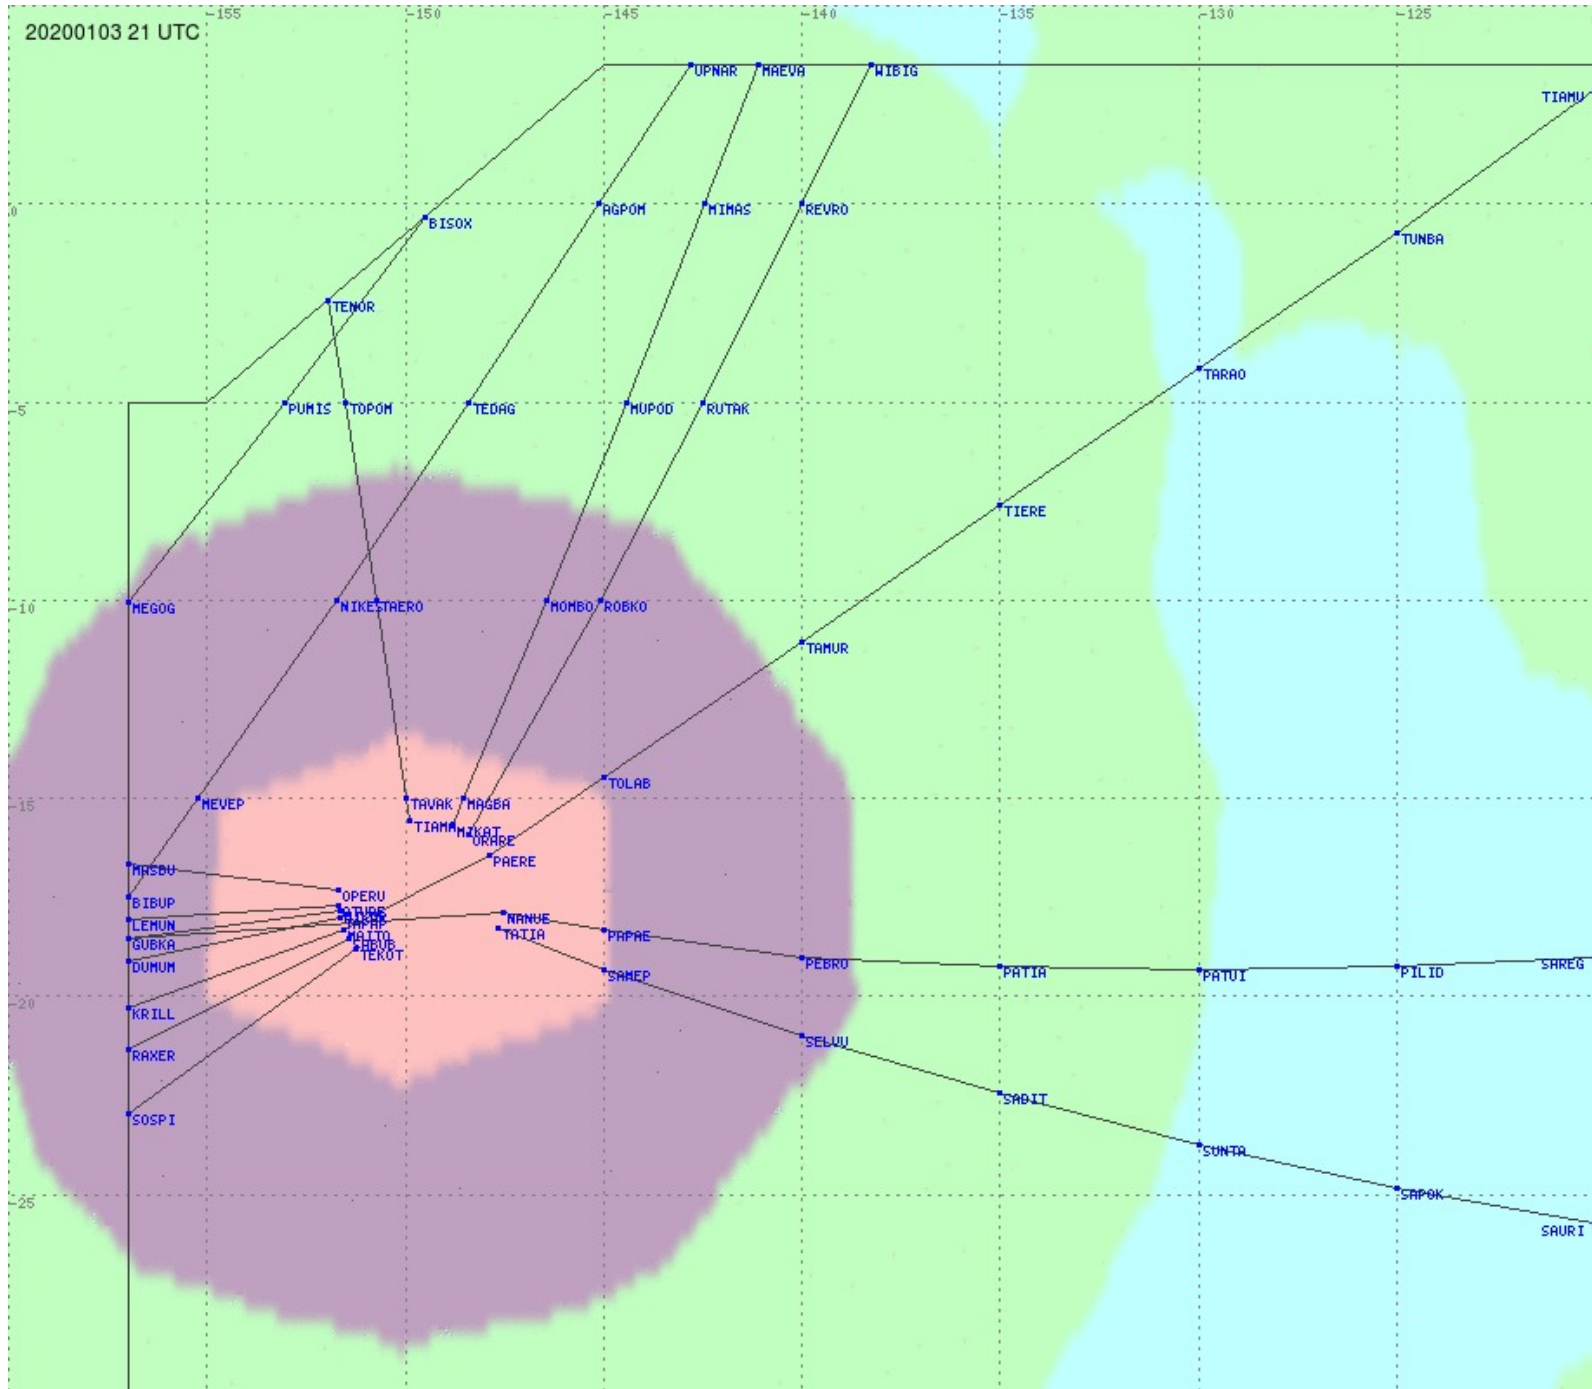

Tahiti FIR - HF Propag - 20200103

2.8 MHz 3.5 MHz 5.6 MHz 8.9 MHz 13.3 MHz 17.9 MHz None

Tahiti FIR - HF Propag - 20200103

2.8 MHz 3.5 MHz 5.6 MHz 8.9 MHz 13.3 MHz 17.9 MHz None

Tahiti FIR - HF Propag - 20200103

Tahiti FIR - HF Propag - 20200103

Tahiti FIR - HF Propag - 20200103

2.8 MHz 3.5 MHz 5.6 MHz 8.9 MHz 13.3 MHz 17.9 MHz None

Tahiti FIR - HF Propag - 20200103

Tahiti FIR - HF Propag - 20200103

Tahiti FIR - HF Propag - 20200103

2.8 MHz
3.5 MHz
5.6 MHz
8.9 MHz
13.3 MHz
17.9 MHz
None

Tahiti FIR - HF Propag - 20200103

2.8 MHz
3.5 MHz
5.6 MHz
8.9 MHz
13.3 MHz
17.9 MHz
None

Tahiti FIR - HF Propag - 20200103

2.8 MHz 3.5 MHz 5.6 MHz 8.9 MHz 13.3 MHz 17.9 MHz None

Tahiti FIR - HF Propag - 20200103

2.8 MHz 3.5 MHz 5.6 MHz 8.9 MHz 13.3 MHz 17.9 MHz None

Tahiti FIR - HF Propag - 20200103

2.8 MHz 3.5 MHz 5.6 MHz 8.9 MHz 13.3 MHz 17.9 MHz None