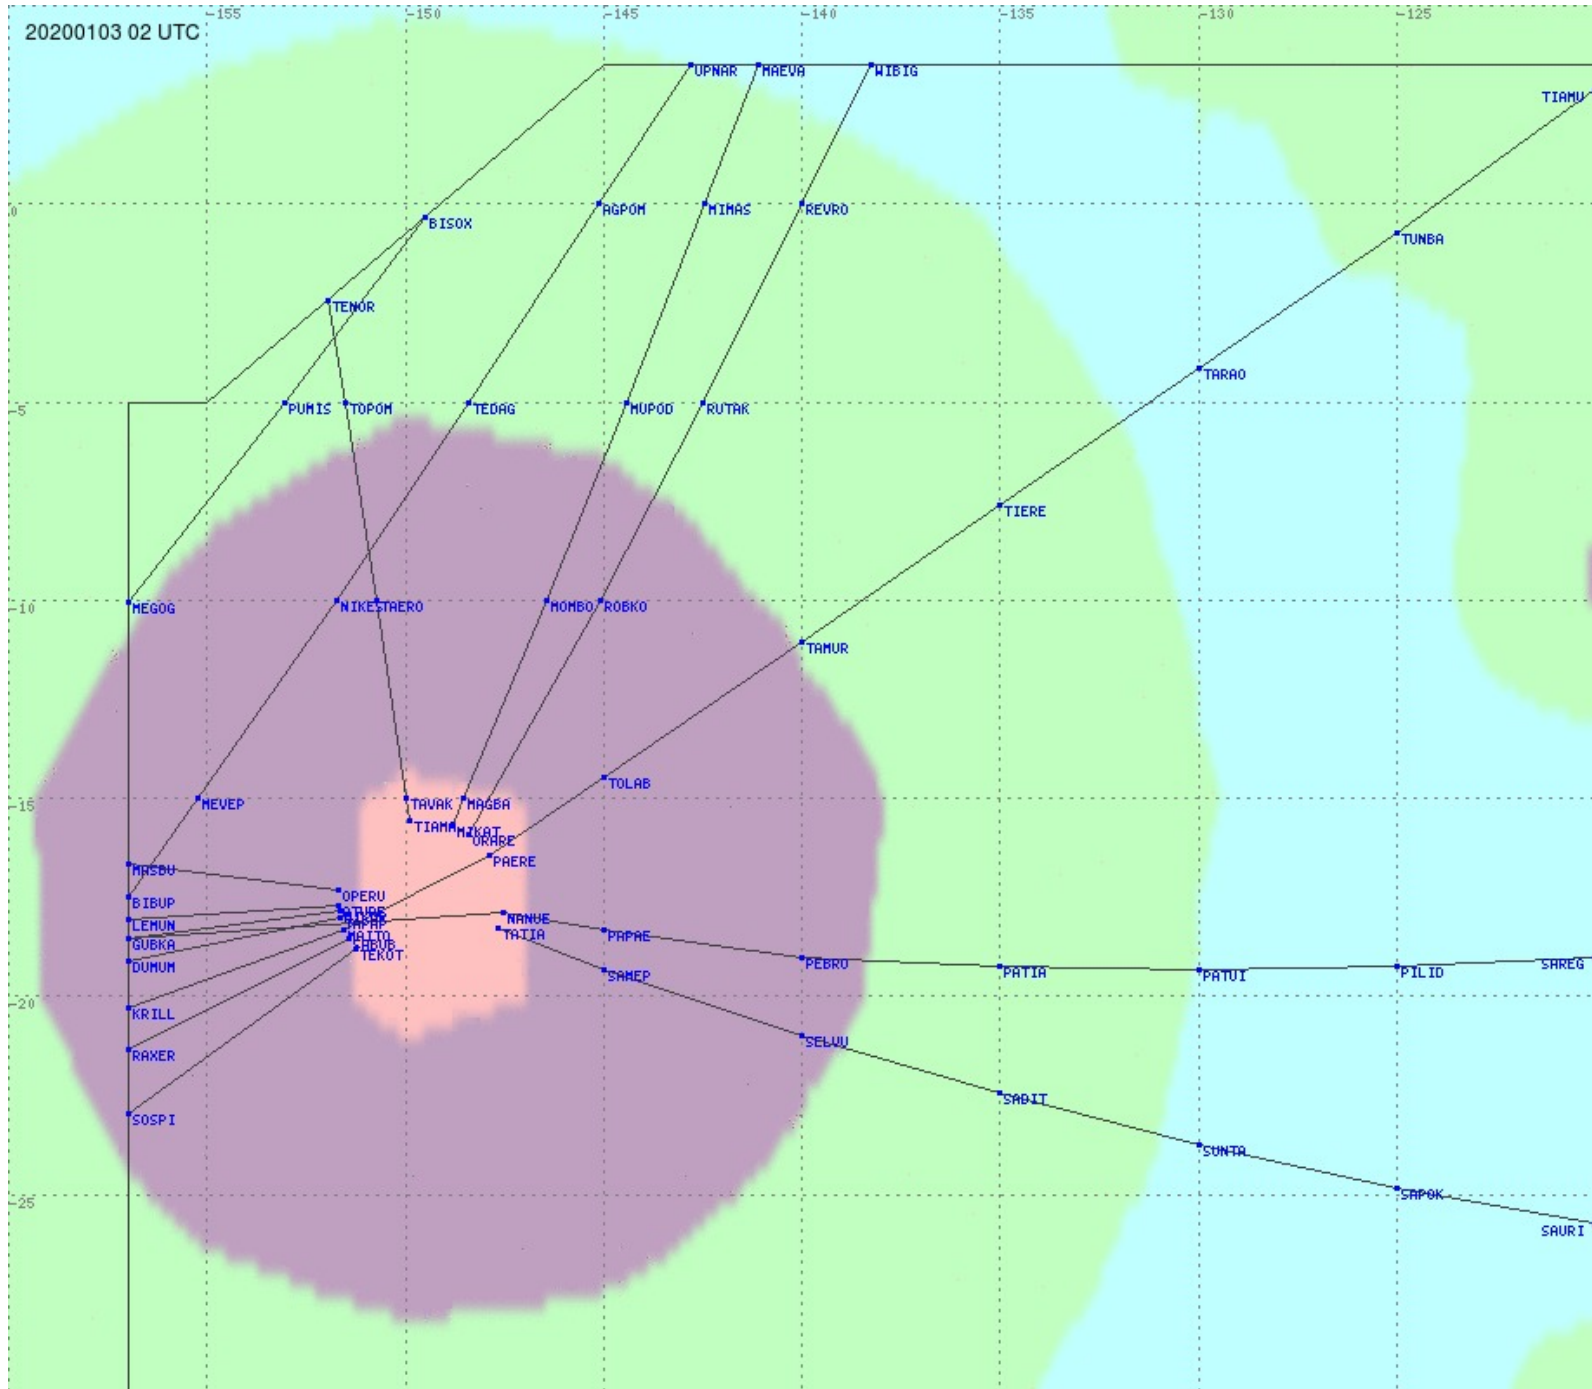

Tahiti FIR - HF Propag - 20200103

2.8 MHz 3.5 MHz 5.6 MHz 8.9 MHz 13.3 MHz 17.9 MHz None

Tahiti FIR - HF Propag - 20200103

2.8 MHz 3.5 MHz 5.6 MHz 8.9 MHz 13.3 MHz 17.9 MHz None

Tahiti FIR - HF Propag - 20200103

2.8 MHz 3.5 MHz 5.6 MHz 8.9 MHz 13.3 MHz 17.9 MHz None

Tahiti FIR - HF Propag - 20200103

2.8 MHz
3.5 MHz
5.6 MHz
8.9 MHz
13.3 MHz
17.9 MHz
None

Tahiti FIR - HF Propag - 20200103

Tahiti FIR - HF Propag - 20200103

2.8 MHz 3.5 MHz 5.6 MHz 8.9 MHz 13.3 MHz 17.9 MHz None

Tahiti FIR - HF Propag - 20200103

Tahiti FIR - HF Propag - 20200103

Tahiti FIR - HF Propag - 20200103

2.8 MHz 3.5 MHz 5.6 MHz 8.9 MHz 13.3 MHz 17.9 MHz None