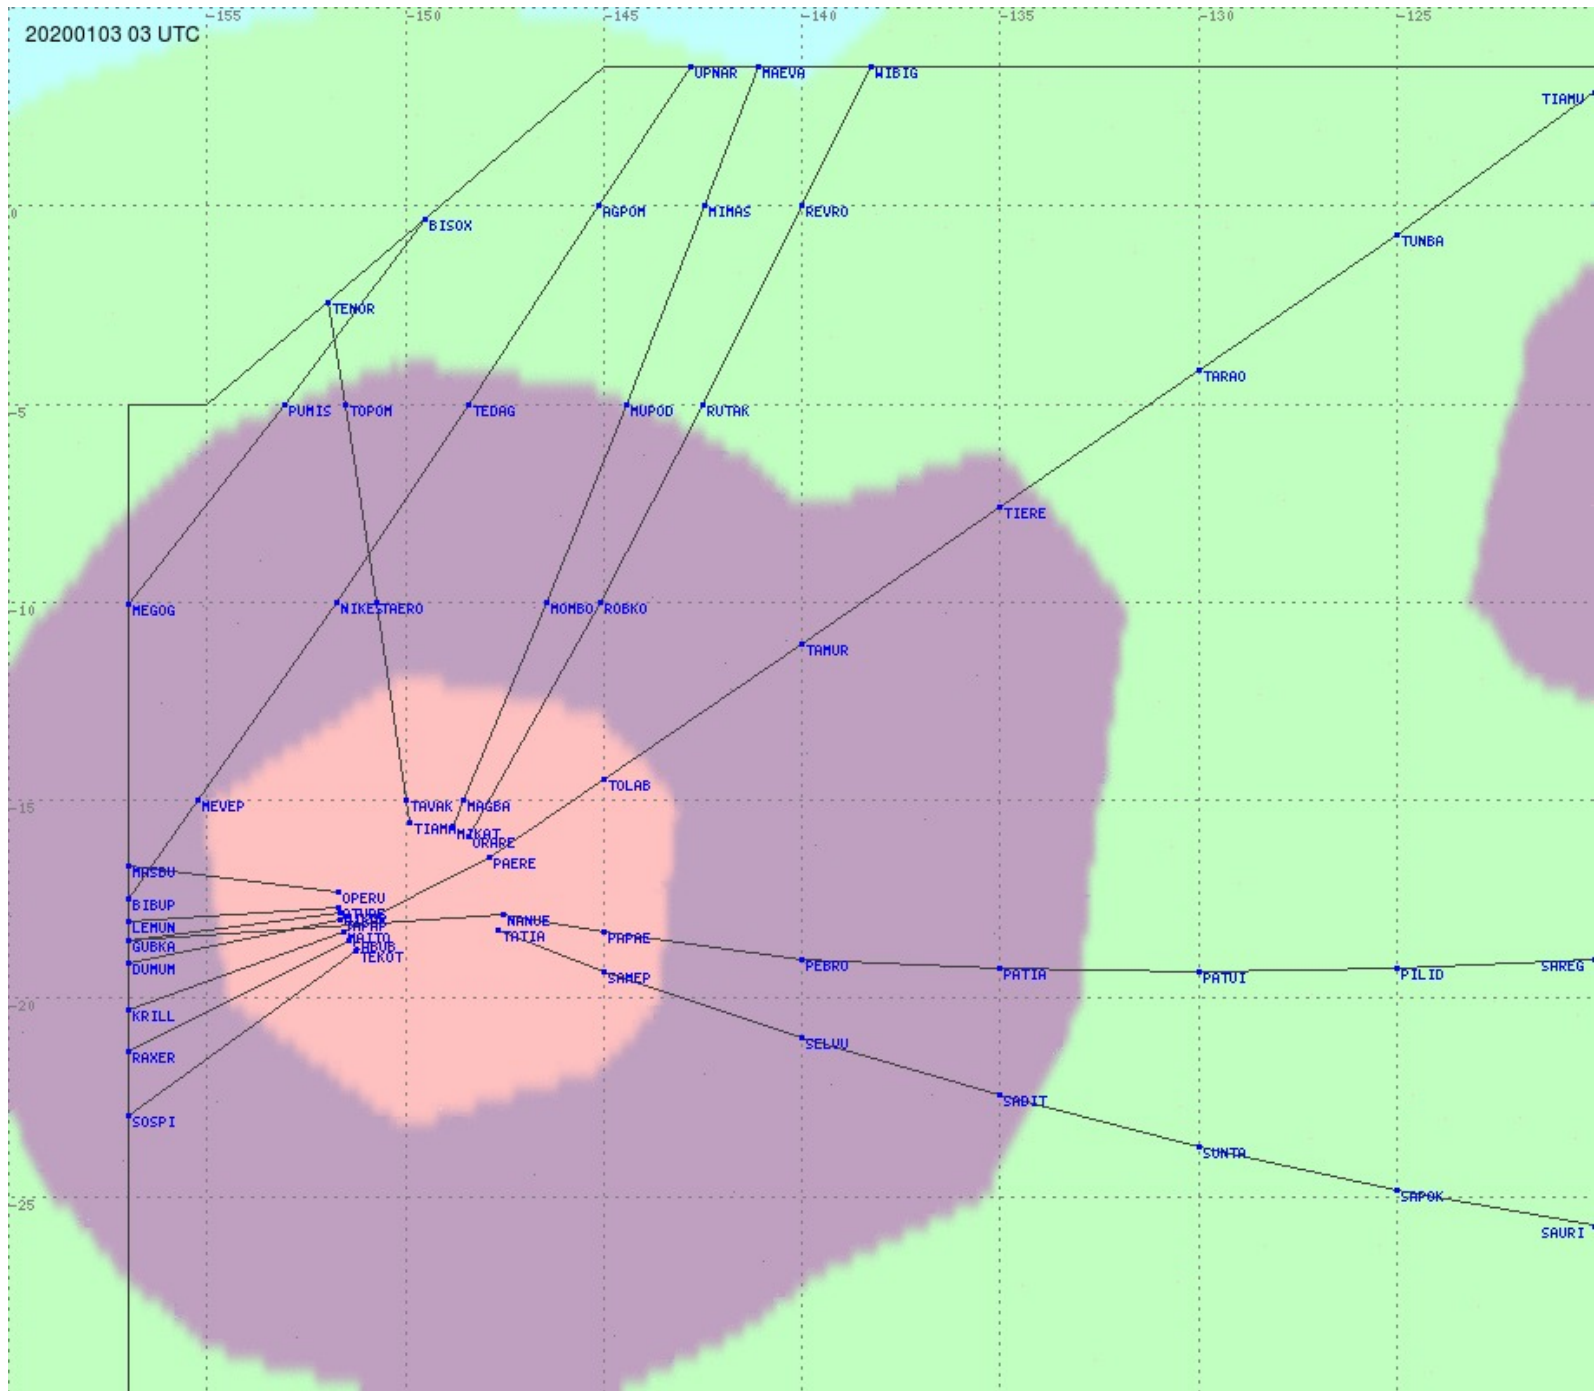

Tahiti FIR - HF Propag - 20200103

2.8 MHz 3.5 MHz 5.6 MHz 8.9 MHz 13.3 MHz 17.9 MHz None

Tahiti FIR - HF Propag - 20200103

2.8 MHz 3.5 MHz 5.6 MHz 8.9 MHz 13.3 MHz 17.9 MHz None

Tahiti FIR - HF Propag - 20200103

2.8 MHz 3.5 MHz 5.6 MHz 8.9 MHz 13.3 MHz 17.9 MHz None

Tahiti FIR - HF Propag - 20200103

2.8 MHz
3.5 MHz
5.6 MHz
8.9 MHz
13.3 MHz
17.9 MHz
None

Tahiti FIR - HF Propag - 20200103

Tahiti FIR - HF Propag - 20200103

2.8 MHz 3.5 MHz 5.6 MHz 8.9 MHz 13.3 MHz 17.9 MHz None

Tahiti FIR - HF Propag - 20200103

Tahiti FIR - HF Propag - 20200103

Tahiti FIR - HF Propag - 20200103

2.8 MHz 3.5 MHz 5.6 MHz 8.9 MHz 13.3 MHz 17.9 MHz None