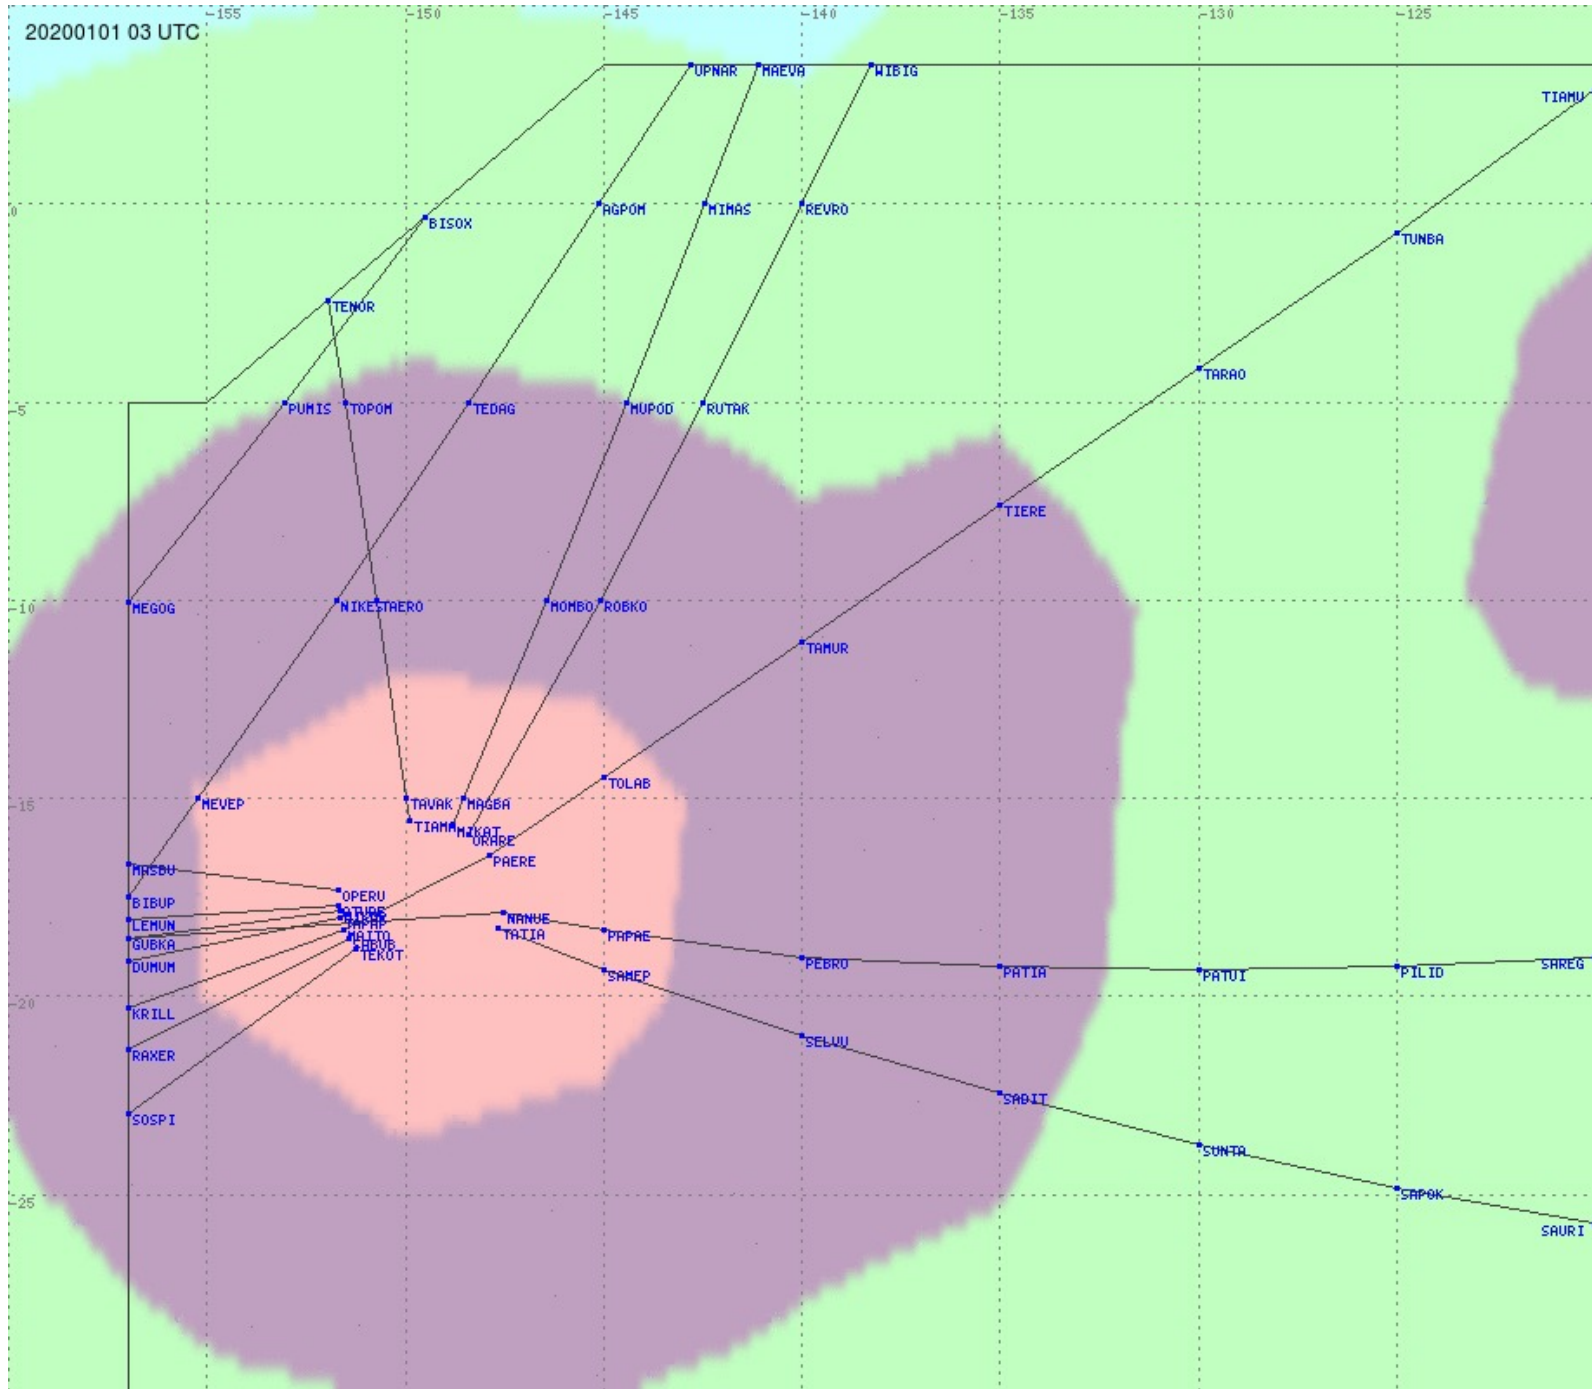

Tahiti FIR - HF Propag - 20200101

2.8 MHz 3.5 MHz 5.6 MHz 8.9 MHz 13.3 MHz 17.9 MHz None

Tahiti FIR - HF Propag - 20200101

2.8 MHz 3.5 MHz 5.6 MHz 8.9 MHz 13.3 MHz 17.9 MHz None

Tahiti FIR - HF Propag - 20200101

2.8 MHz 3.5 MHz 5.6 MHz 8.9 MHz 13.3 MHz 17.9 MHz None

Tahiti FIR - HF Propag - 20200101

2.8 MHz 3.5 MHz 5.6 MHz 8.9 MHz 13.3 MHz 17.9 MHz None

Tahiti FIR - HF Propag - 20200101

Tahiti FIR - HF Propag - 20200101

2.8 MHz 3.5 MHz 5.6 MHz 8.9 MHz 13.3 MHz 17.9 MHz None

Tahiti FIR - HF Propag - 20200101

Tahiti FIR - HF Propag - 20200101

Tahiti FIR - HF Propag - 20200101

2.8 MHz 3.5 MHz 5.6 MHz 8.9 MHz 13.3 MHz 17.9 MHz None