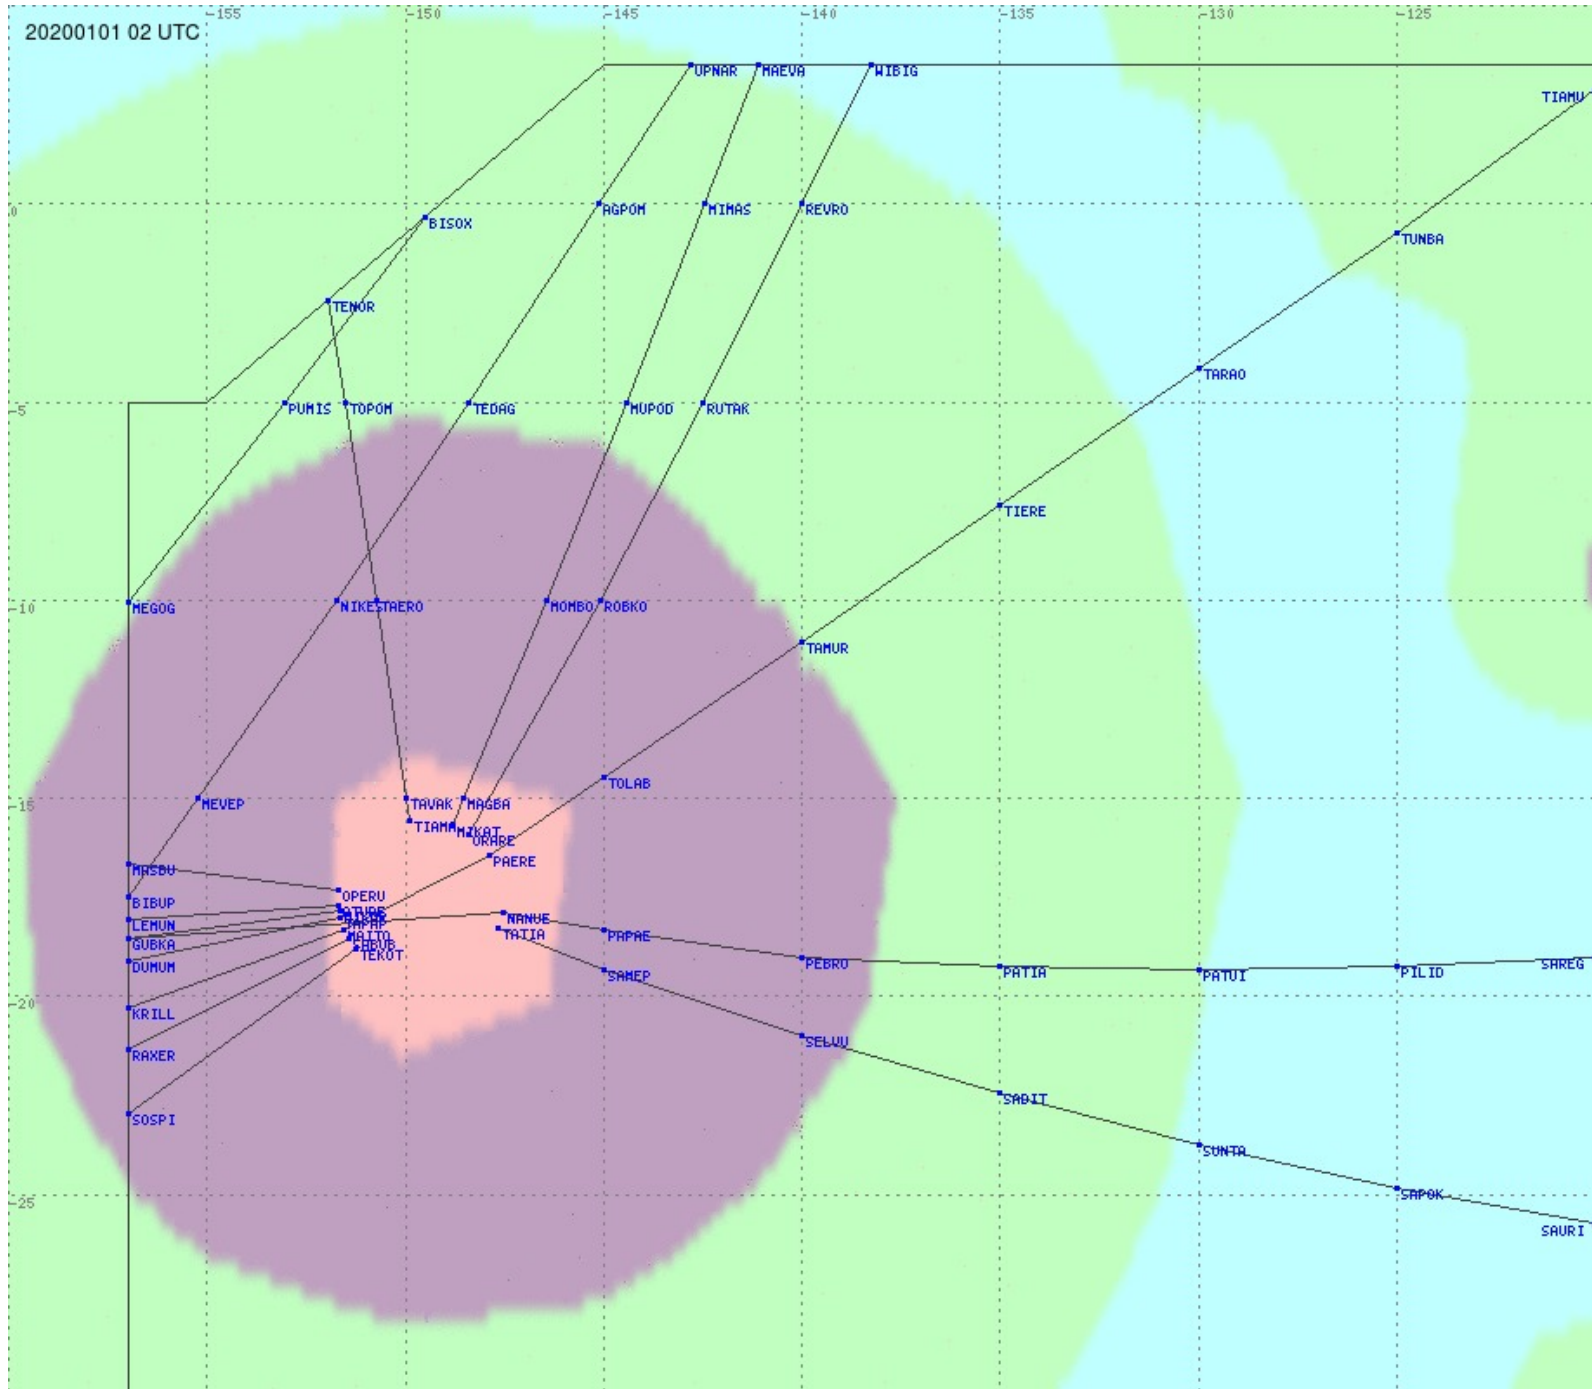

Tahiti FIR - HF Propag - 20200101

2.8 MHz 3.5 MHz 5.6 MHz 8.9 MHz 13.3 MHz 17.9 MHz None

Tahiti FIR - HF Propag - 20200101

2.8 MHz 3.5 MHz 5.6 MHz 8.9 MHz 13.3 MHz 17.9 MHz None

Tahiti FIR - HF Propag - 20200101

2.8 MHz 3.5 MHz 5.6 MHz 8.9 MHz 13.3 MHz 17.9 MHz None

Tahiti FIR - HF Propag - 20200101

2.8 MHz 3.5 MHz 5.6 MHz 8.9 MHz 13.3 MHz 17.9 MHz None

Tahiti FIR - HF Propag - 20200101

Tahiti FIR - HF Propag - 20200101

2.8 MHz 3.5 MHz 5.6 MHz 8.9 MHz 13.3 MHz 17.9 MHz None

Tahiti FIR - HF Propag - 20200101

Tahiti FIR - HF Propag - 20200101

Tahiti FIR - HF Propag - 20200101

2.8 MHz 3.5 MHz 5.6 MHz 8.9 MHz 13.3 MHz 17.9 MHz None