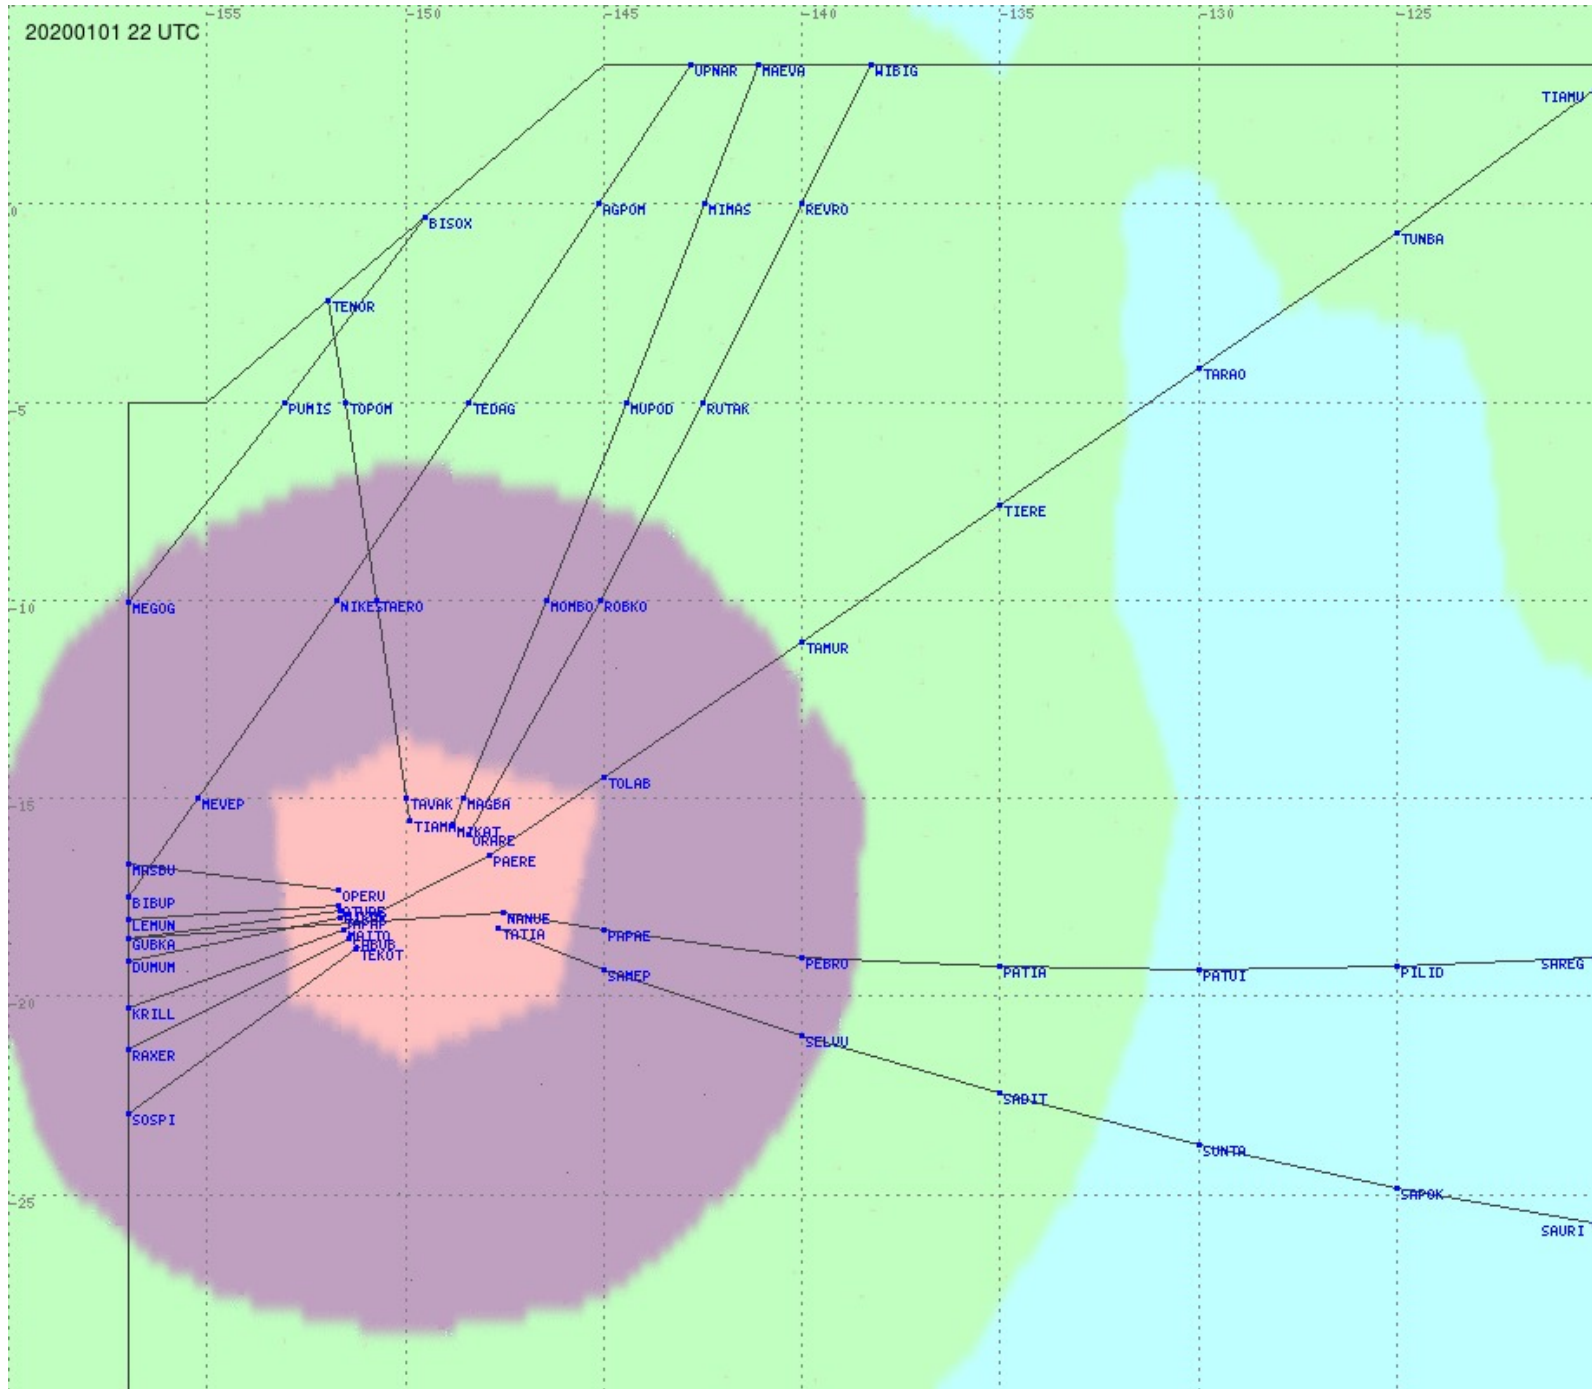

Tahiti FIR - HF Propag - 20200101

2.8 MHz 3.5 MHz 5.6 MHz 8.9 MHz 13.3 MHz 17.9 MHz None

Tahiti FIR - HF Propag - 20200101

2.8 MHz 3.5 MHz 5.6 MHz 8.9 MHz 13.3 MHz 17.9 MHz None

Tahiti FIR - HF Propag - 20200101

Tahiti FIR - HF Propag - 20200101

Tahiti FIR - HF Propag - 20200101

Tahiti FIR - HF Propag - 20200101

Tahiti FIR - HF Propag - 20200101

2.8 MHz
3.5 MHz
5.6 MHz
8.9 MHz
13.3 MHz
17.9 MHz
None

Tahiti FIR - HF Propag - 20200101

2.8 MHz 3.5 MHz 5.6 MHz 8.9 MHz 13.3 MHz 17.9 MHz None

Tahiti FIR - HF Propag - 20200101

2.8 MHz 3.5 MHz 5.6 MHz 8.9 MHz 13.3 MHz 17.9 MHz None

Tahiti FIR - HF Propag - 20200101

2.8 MHz 3.5 MHz 5.6 MHz 8.9 MHz 13.3 MHz 17.9 MHz None

Tahiti FIR - HF Propag - 20200101

2.8 MHz 3.5 MHz 5.6 MHz 8.9 MHz 13.3 MHz 17.9 MHz None

Tahiti FIR - HF Propag - 20200101

2.8 MHz 3.5 MHz 5.6 MHz 8.9 MHz 13.3 MHz 17.9 MHz None