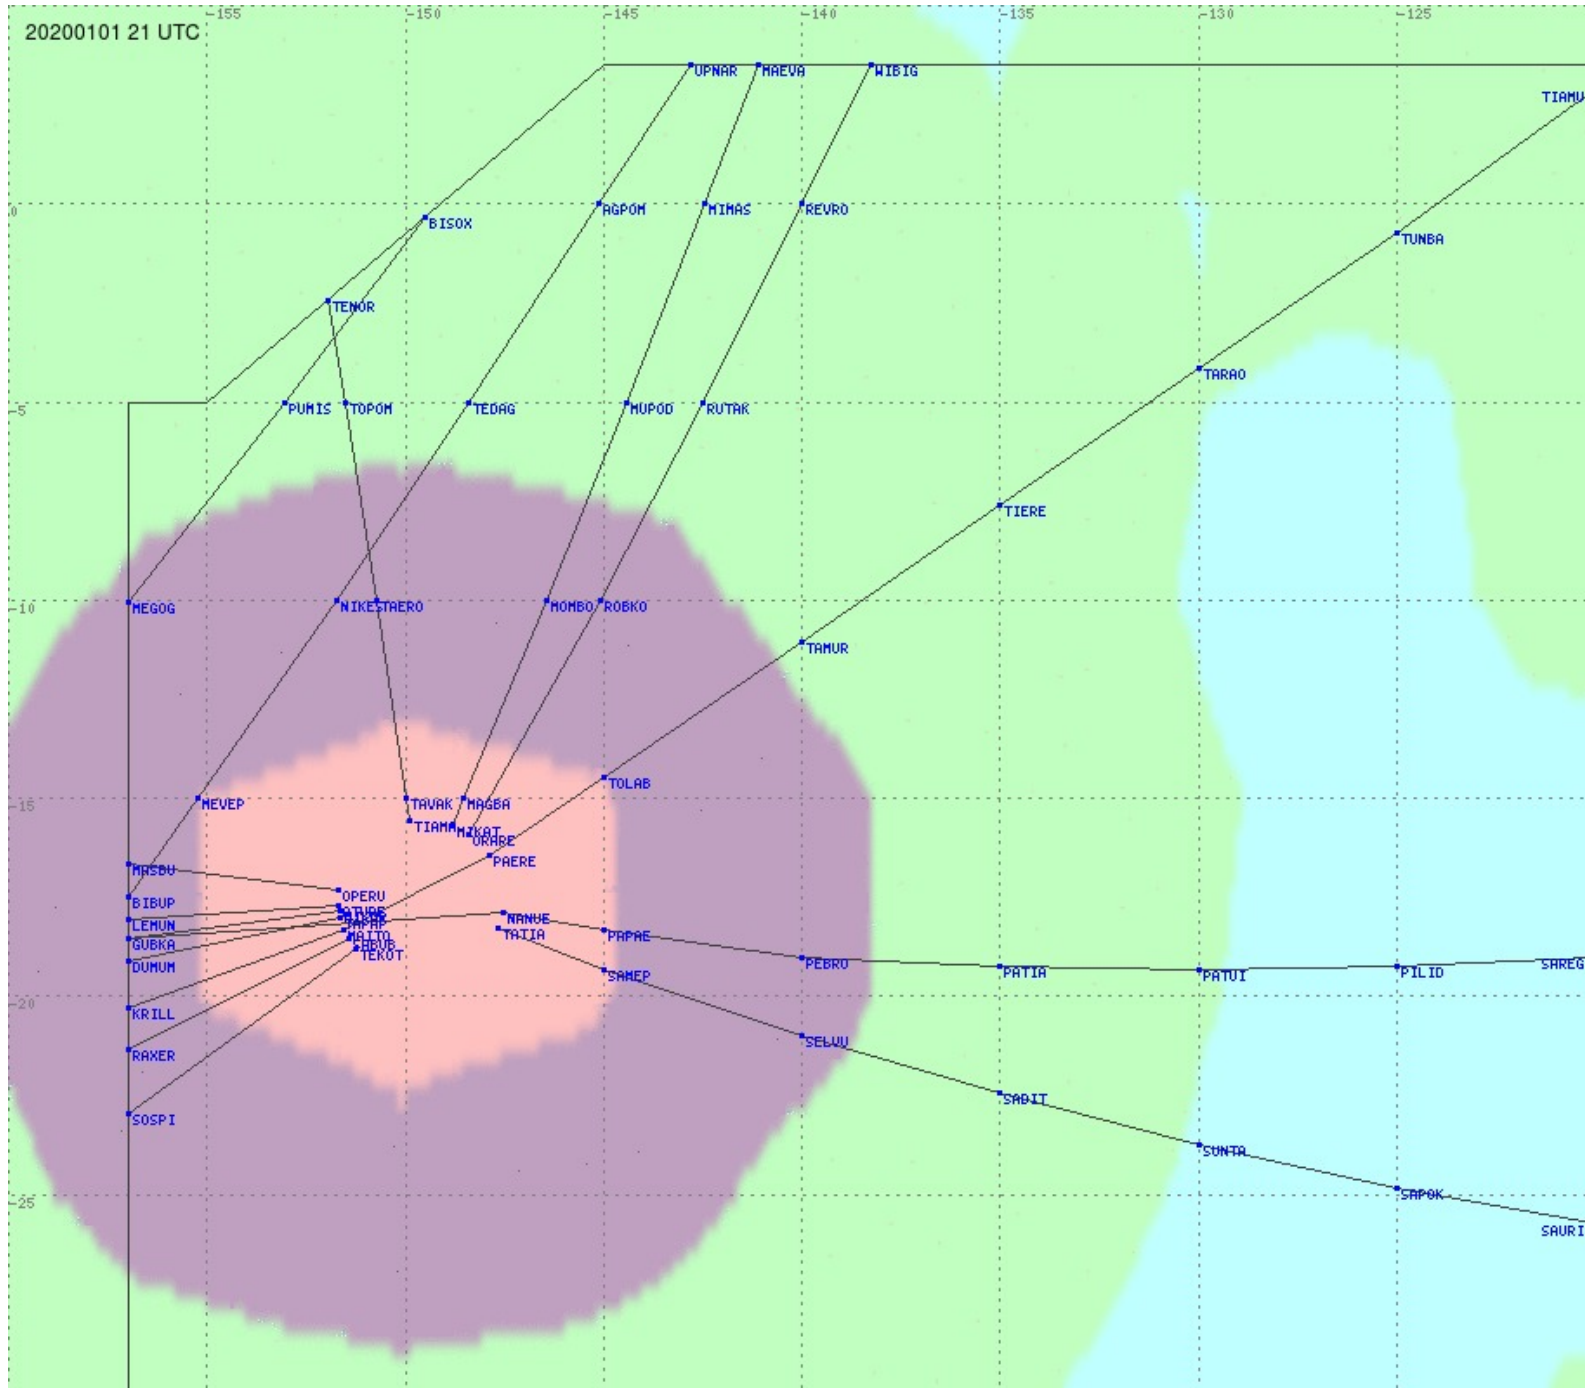

Tahiti FIR - HF Propag - 20200101

2.8 MHz 3.5 MHz 5.6 MHz 8.9 MHz 13.3 MHz 17.9 MHz None

Tahiti FIR - HF Propag - 20200101

2.8 MHz 3.5 MHz 5.6 MHz 8.9 MHz 13.3 MHz 17.9 MHz None

Tahiti FIR - HF Propag - 20200101

Tahiti FIR - HF Propag - 20200101

Tahiti FIR - HF Propag - 20200101

Tahiti FIR - HF Propag - 20200101

Tahiti FIR - HF Propag - 20200101

2.8 MHz
3.5 MHz
5.6 MHz
8.9 MHz
13.3 MHz
17.9 MHz
None

Tahiti FIR - HF Propag - 20200101

2.8 MHz 3.5 MHz 5.6 MHz 8.9 MHz 13.3 MHz 17.9 MHz None

Tahiti FIR - HF Propag - 20200101

2.8 MHz 3.5 MHz 5.6 MHz 8.9 MHz 13.3 MHz 17.9 MHz None

Tahiti FIR - HF Propag - 20200101

2.8 MHz 3.5 MHz 5.6 MHz 8.9 MHz 13.3 MHz 17.9 MHz None

Tahiti FIR - HF Propag - 20200101

2.8 MHz 3.5 MHz 5.6 MHz 8.9 MHz 13.3 MHz 17.9 MHz None

Tahiti FIR - HF Propag - 20200101

2.8 MHz 3.5 MHz 5.6 MHz 8.9 MHz 13.3 MHz 17.9 MHz None