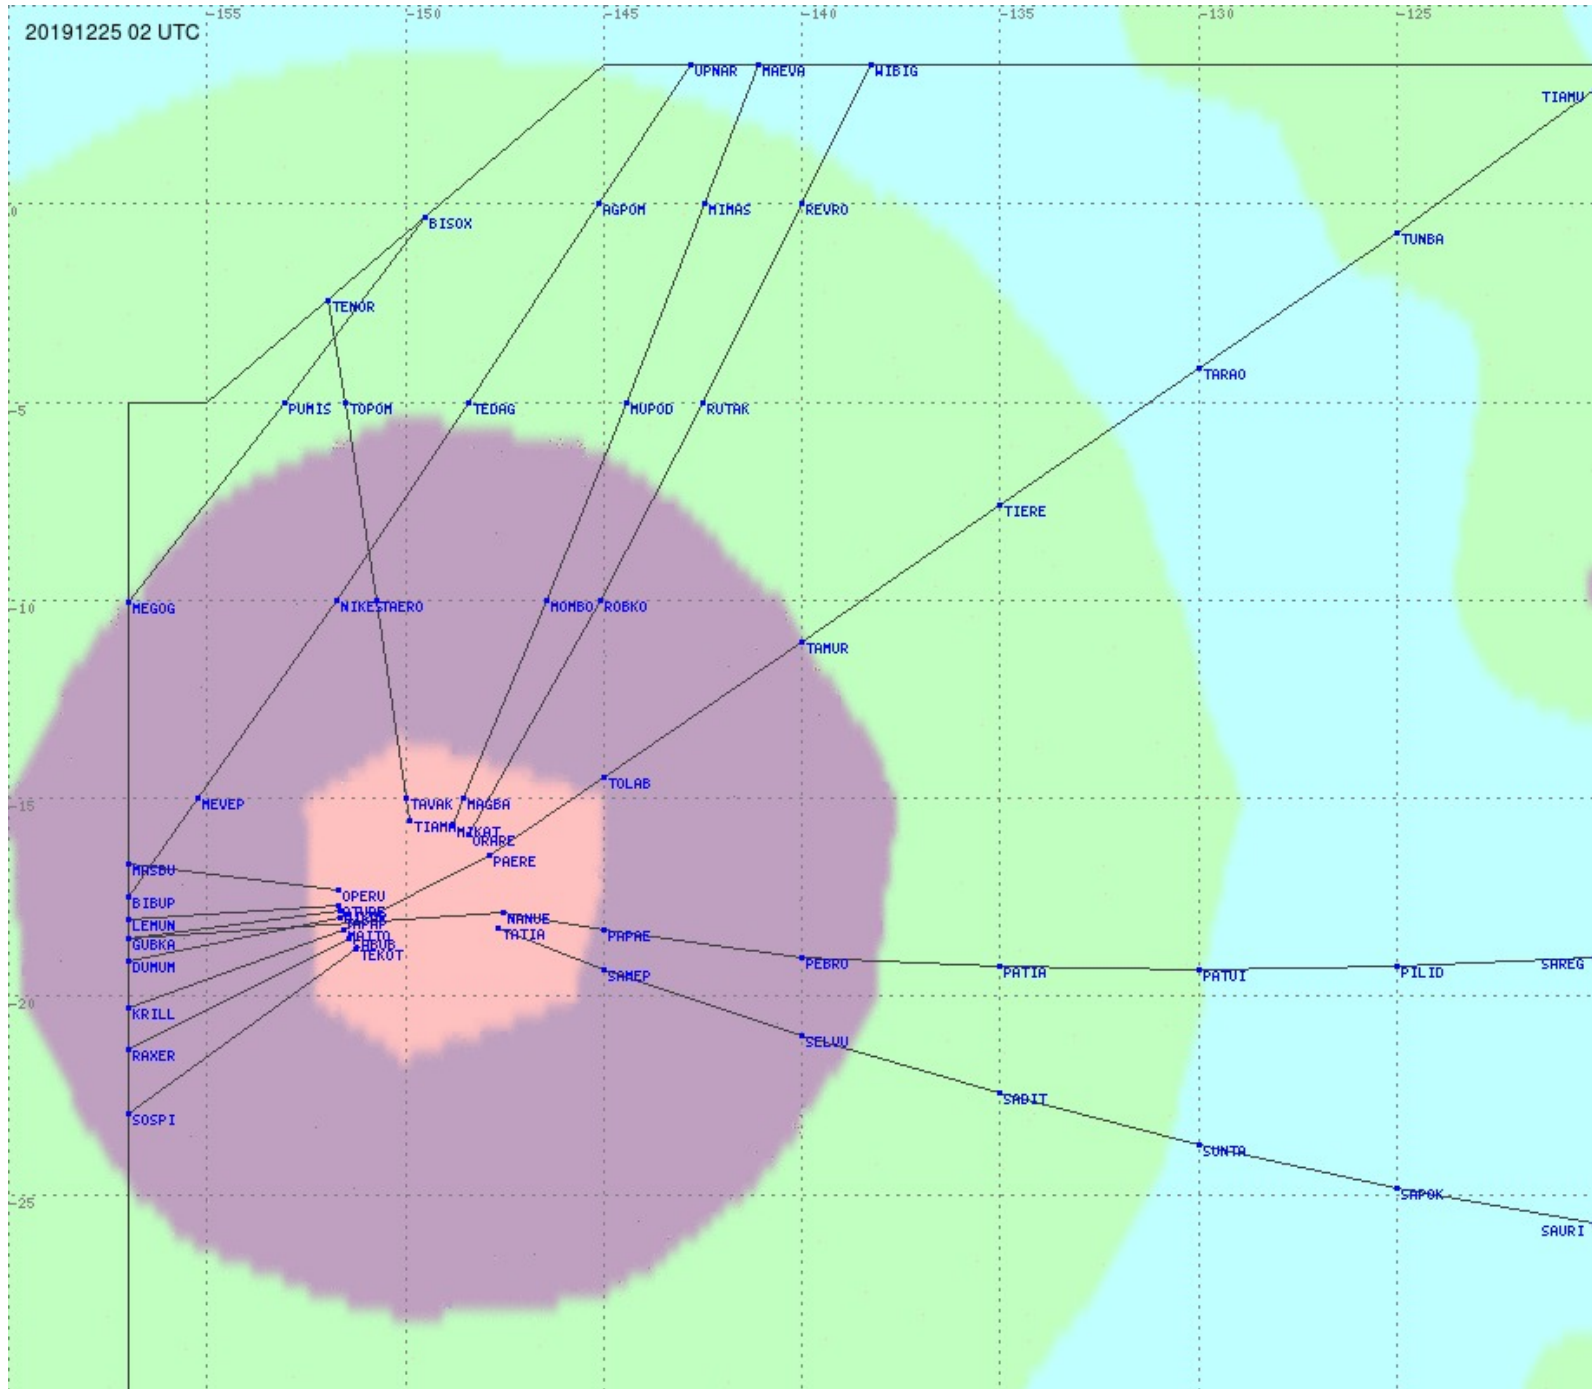

Tahiti FIR - HF Propag - 20191225

Tahiti FIR - HF Propag - 20191225

2.8 MHz 3.5 MHz 5.6 MHz 8.9 MHz 13.3 MHz 17.9 MHz None

Tahiti FIR - HF Propag - 20191225

2.8 MHz 3.5 MHz 5.6 MHz 8.9 MHz 13.3 MHz 17.9 MHz None

Tahiti FIR - HF Propag - 20191225

2.8 MHz 3.5 MHz 5.6 MHz 8.9 MHz 13.3 MHz 17.9 MHz None

Tahiti FIR - HF Propag - 20191225

Tahiti FIR - HF Propag - 20191225

2.8 MHz 3.5 MHz 5.6 MHz 8.9 MHz 13.3 MHz 17.9 MHz None