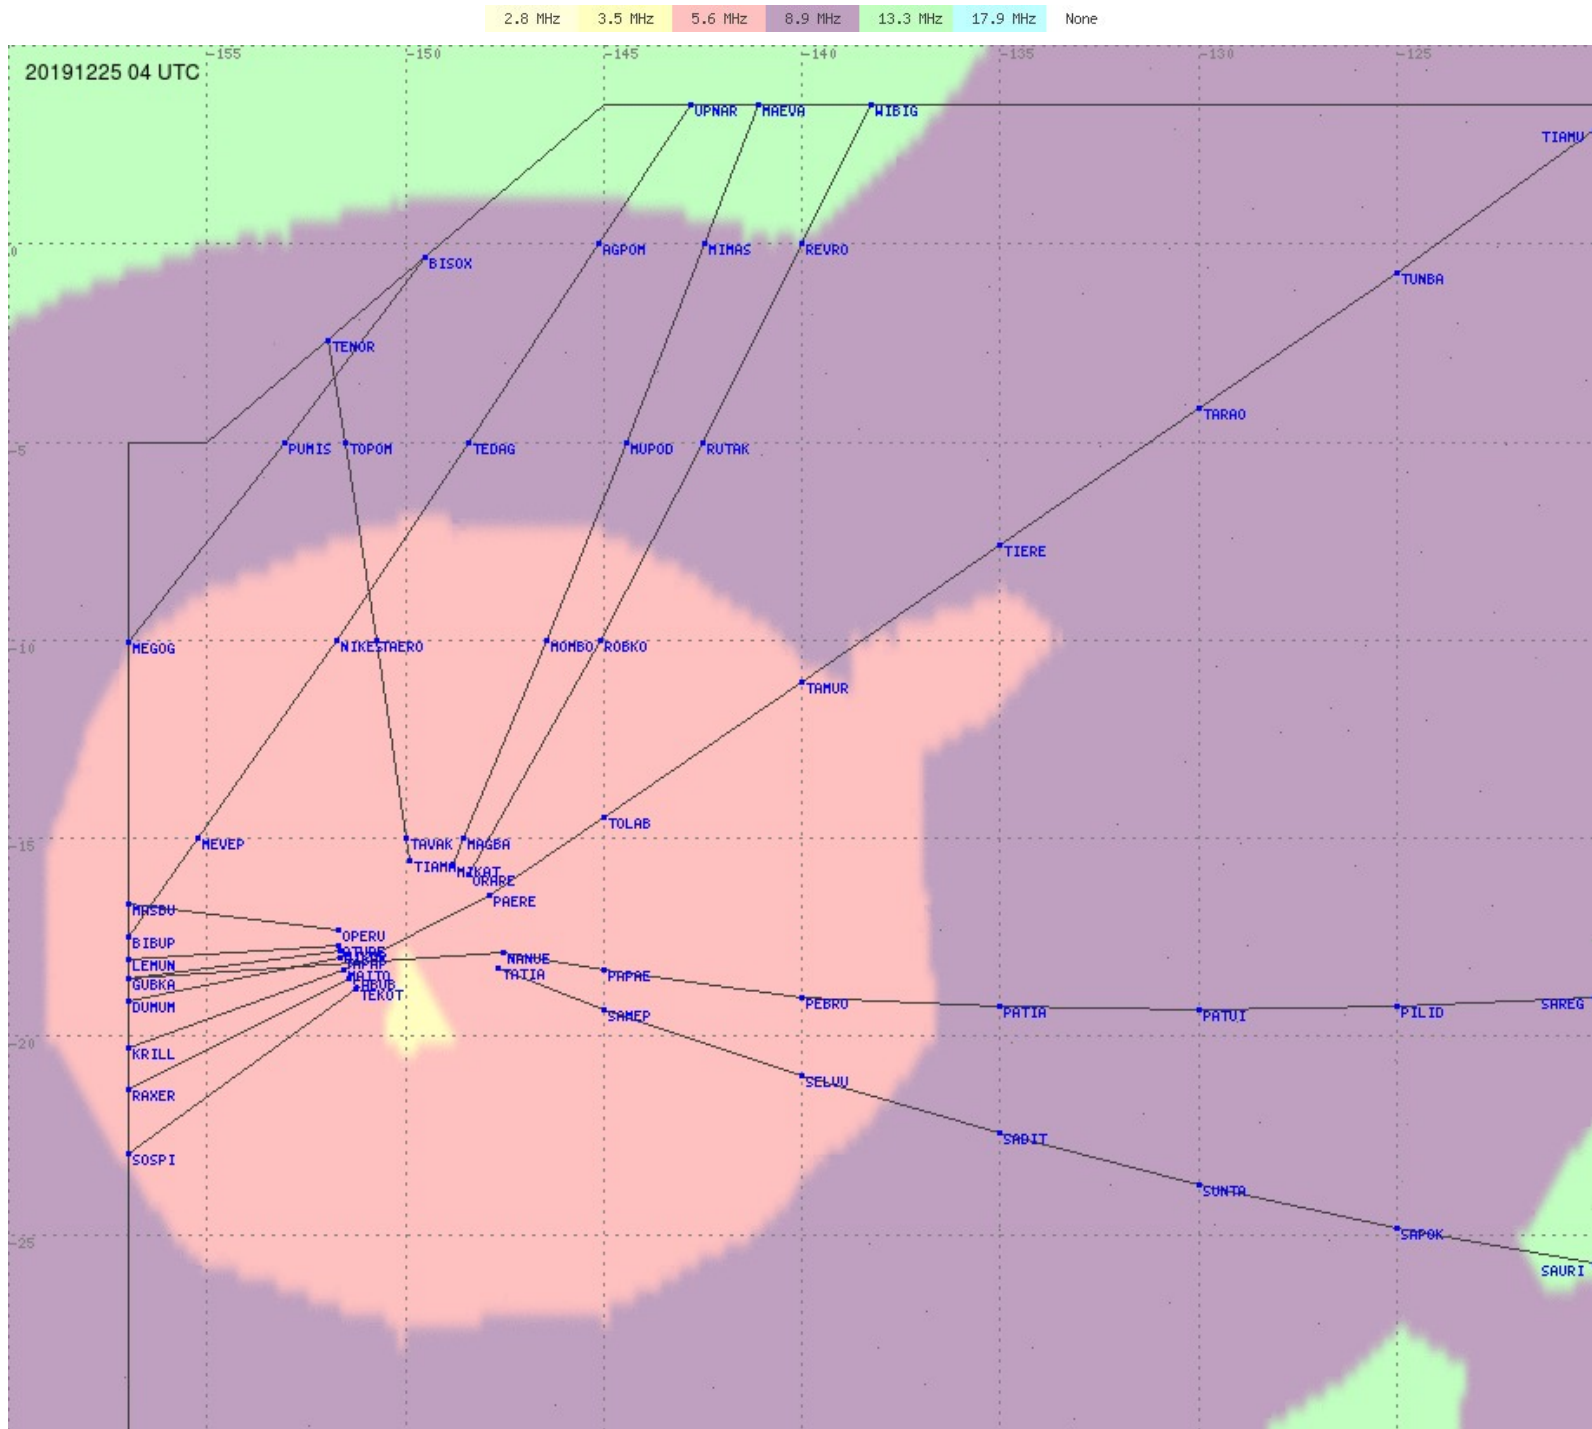

Tahiti FIR - HF Propag - 20191225

Tahiti FIR - HF Propag - 20191225

2.8 MHz 3.5 MHz 5.6 MHz 8.9 MHz 13.3 MHz 17.9 MHz None

Tahiti FIR - HF Propag - 20191225

2.8 MHz 3.5 MHz 5.6 MHz 8.9 MHz 13.3 MHz 17.9 MHz None

Tahiti FIR - HF Propag - 20191225

2.8 MHz 3.5 MHz 5.6 MHz 8.9 MHz 13.3 MHz 17.9 MHz None

Tahiti FIR - HF Propag - 20191225

Tahiti FIR - HF Propag - 20191225

2.8 MHz 3.5 MHz 5.6 MHz 8.9 MHz 13.3 MHz 17.9 MHz None