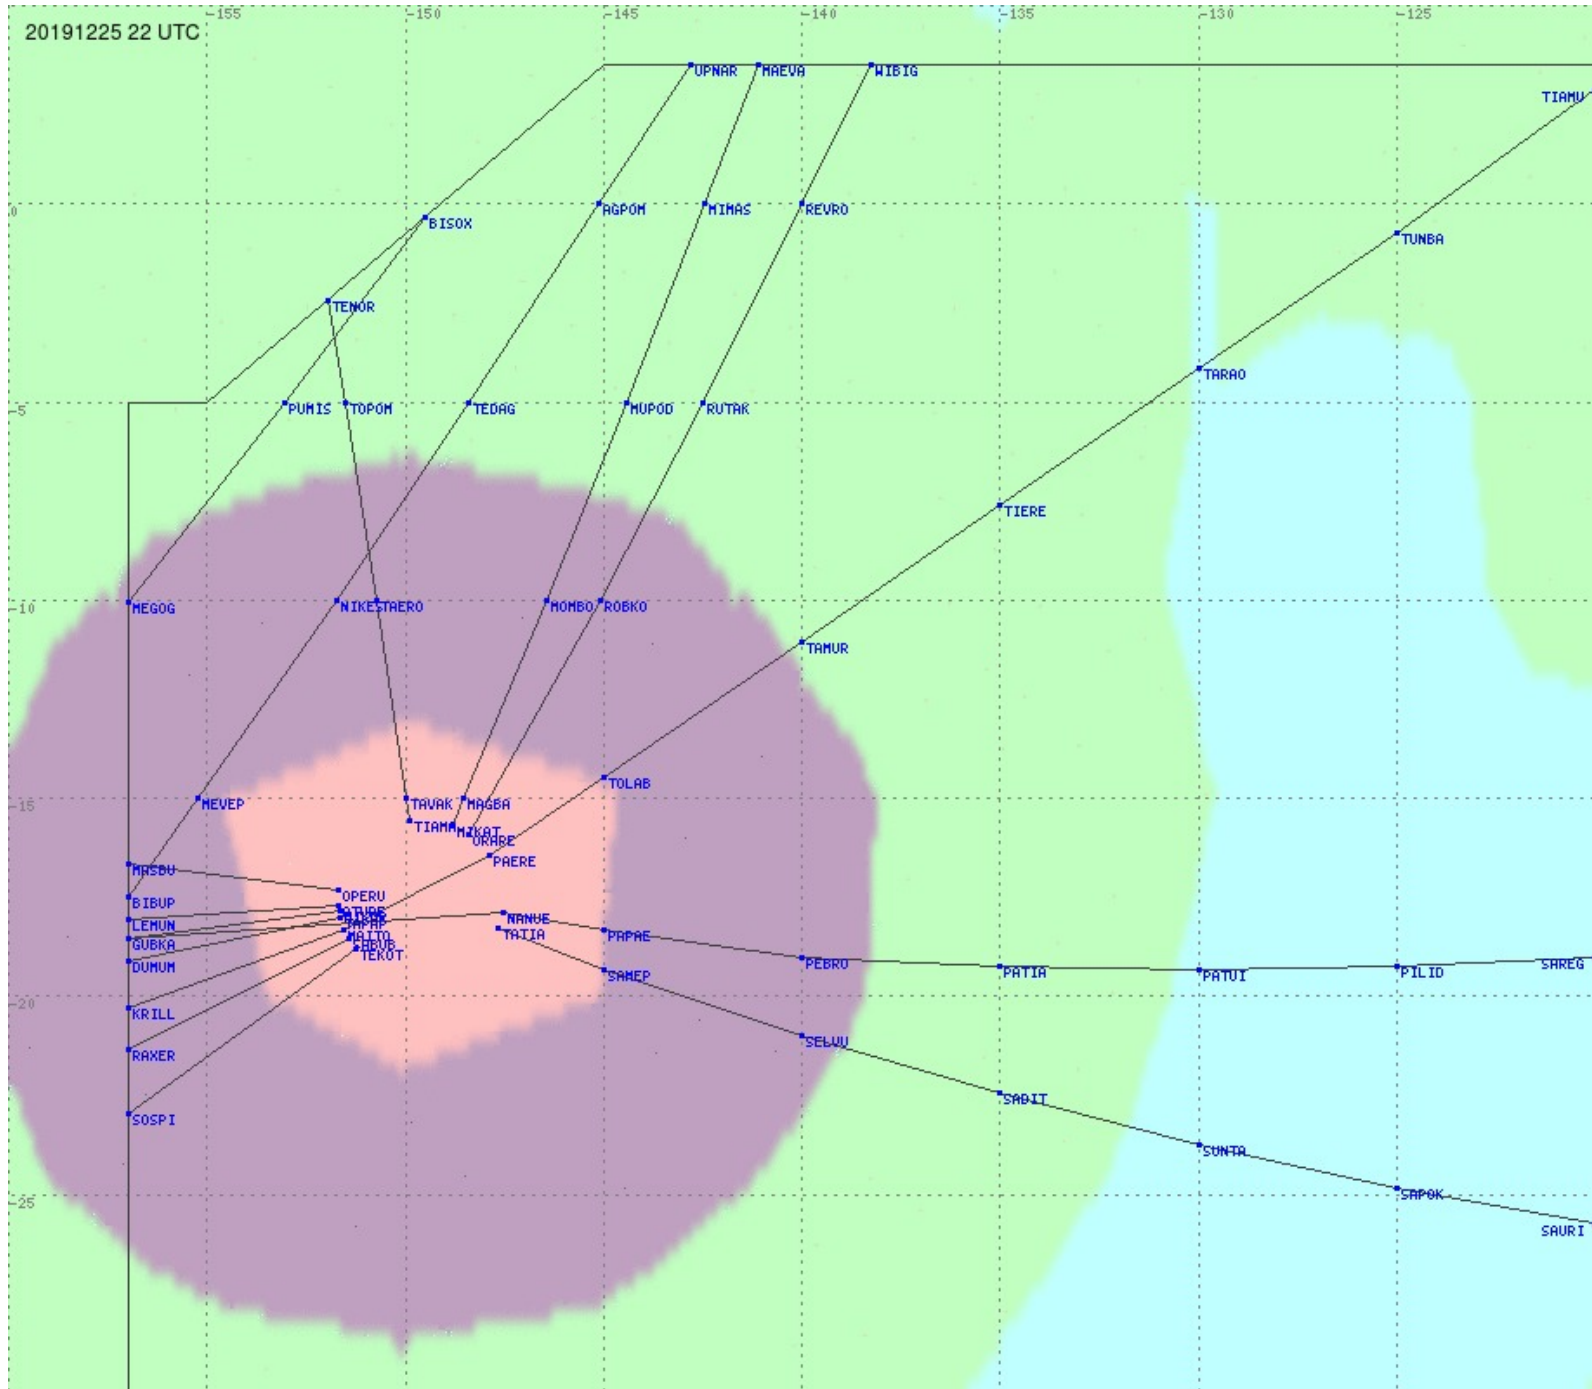

Tahiti FIR - HF Propag - 20191225

Tahiti FIR - HF Propag - 20191225

2.8 MHz 3.5 MHz 5.6 MHz 8.9 MHz 13.3 MHz 17.9 MHz None

Tahiti FIR - HF Propag - 20191225

2.8 MHz 3.5 MHz 5.6 MHz 8.9 MHz 13.3 MHz 17.9 MHz None

Tahiti FIR - HF Propag - 20191225

2.8 MHz 3.5 MHz 5.6 MHz 8.9 MHz 13.3 MHz 17.9 MHz None

Tahiti FIR - HF Propag - 20191225

Tahiti FIR - HF Propag - 20191225

2.8 MHz 3.5 MHz 5.6 MHz 8.9 MHz 13.3 MHz 17.9 MHz None

Tahiti FIR - HF Propag - 20191225

2.8 MHz
3.5 MHz
5.6 MHz
8.9 MHz
13.3 MHz
17.9 MHz
None

Tahiti FIR - HF Propag - 20191225

2.8 MHz 3.5 MHz 5.6 MHz 8.9 MHz 13.3 MHz 17.9 MHz None

Tahiti FIR - HF Propag - 20191225

2.8 MHz 3.5 MHz 5.6 MHz 8.9 MHz 13.3 MHz 17.9 MHz None

Tahiti FIR - HF Propag - 20191225

2.8 MHz 3.5 MHz 5.6 MHz 8.9 MHz 13.3 MHz 17.9 MHz None