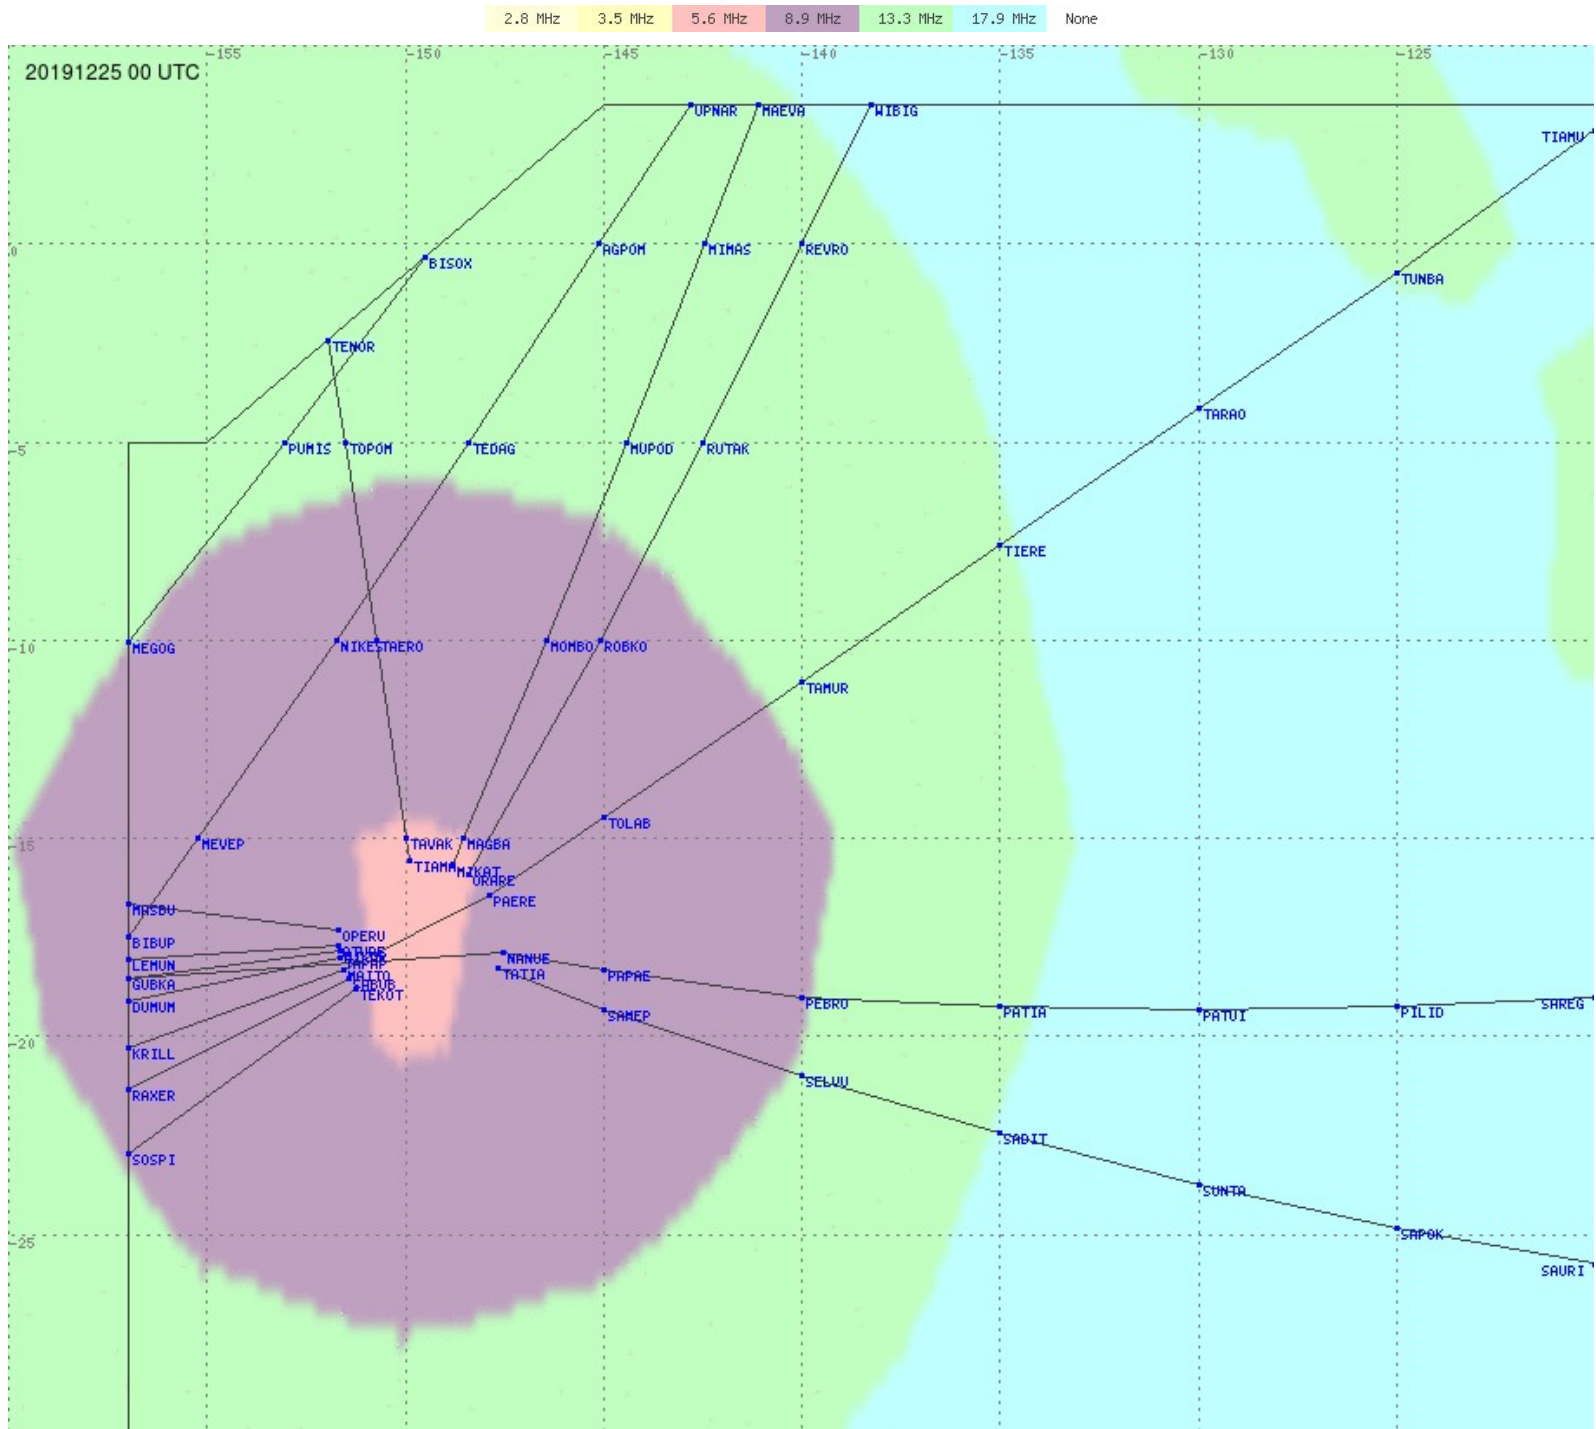

Tahiti FIR - HF Propag - 20191225

Tahiti FIR - HF Propag - 20191225

2.8 MHz 3.5 MHz 5.6 MHz 8.9 MHz 13.3 MHz 17.9 MHz None

Tahiti FIR - HF Propag - 20191225

2.8 MHz 3.5 MHz 5.6 MHz 8.9 MHz 13.3 MHz 17.9 MHz None

Tahiti FIR - HF Propag - 20191225

2.8 MHz 3.5 MHz 5.6 MHz 8.9 MHz 13.3 MHz 17.9 MHz None

Tahiti FIR - HF Propag - 20191225

Tahiti FIR - HF Propag - 20191225

2.8 MHz 3.5 MHz 5.6 MHz 8.9 MHz 13.3 MHz 17.9 MHz None