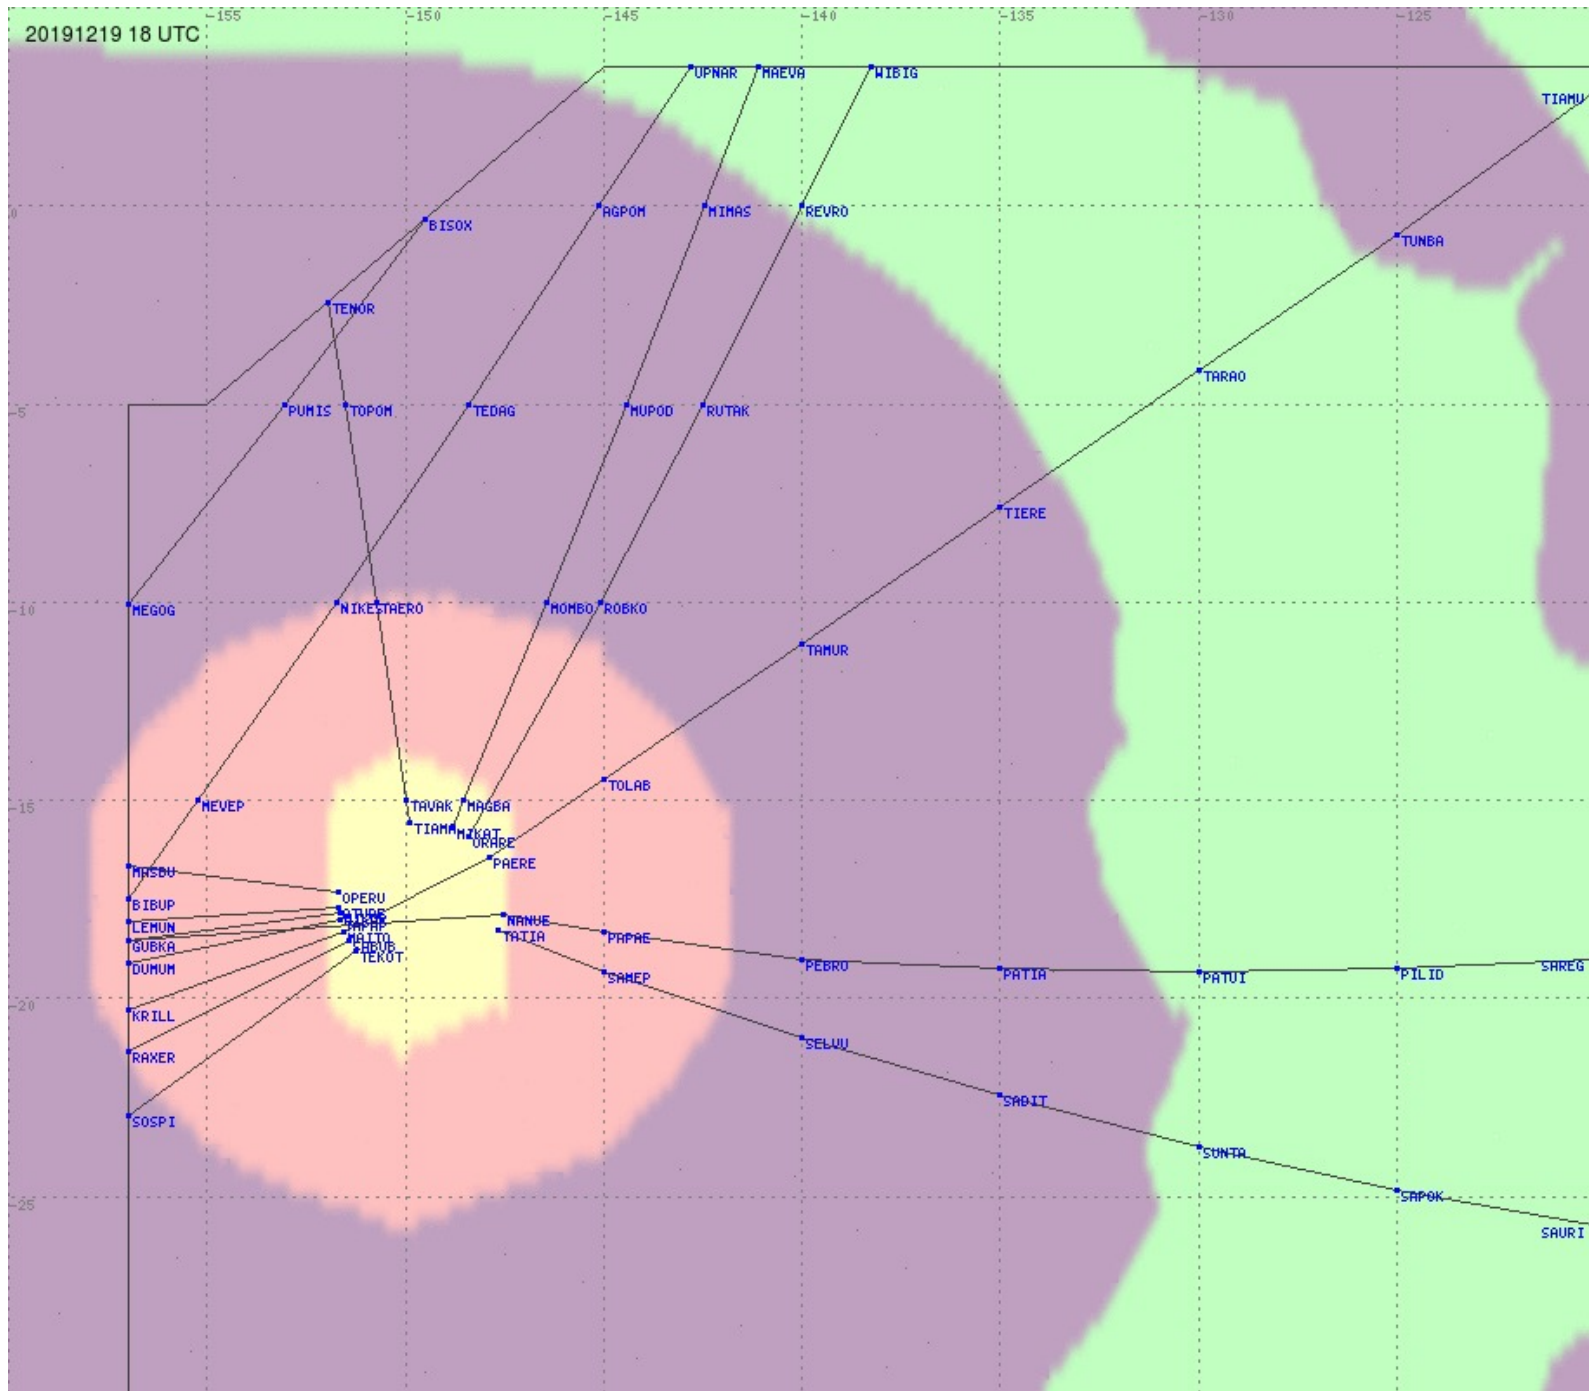

Tahiti FIR - HF Propag - 20191219

Tahiti FIR - HF Propag - 20191219

2.8 MHz
3.5 MHz
5.6 MHz
8.9 MHz
13.3 MHz
17.9 MHz
None

Tahiti FIR - HF Propag - 20191219

Tahiti FIR - HF Propag - 20191219

Tahiti FIR - HF Propag - 20191219

2.8 MHz 3.5 MHz 5.6 MHz 8.9 MHz 13.3 MHz 17.9 MHz None

Tahiti FIR - HF Propag - 20191219

2.8 MHz 3.5 MHz 5.6 MHz 8.9 MHz 13.3 MHz 17.9 MHz None

Tahiti FIR - HF Propag - 20191219

2.8 MHz 3.5 MHz 5.6 MHz 8.9 MHz 13.3 MHz 17.9 MHz None