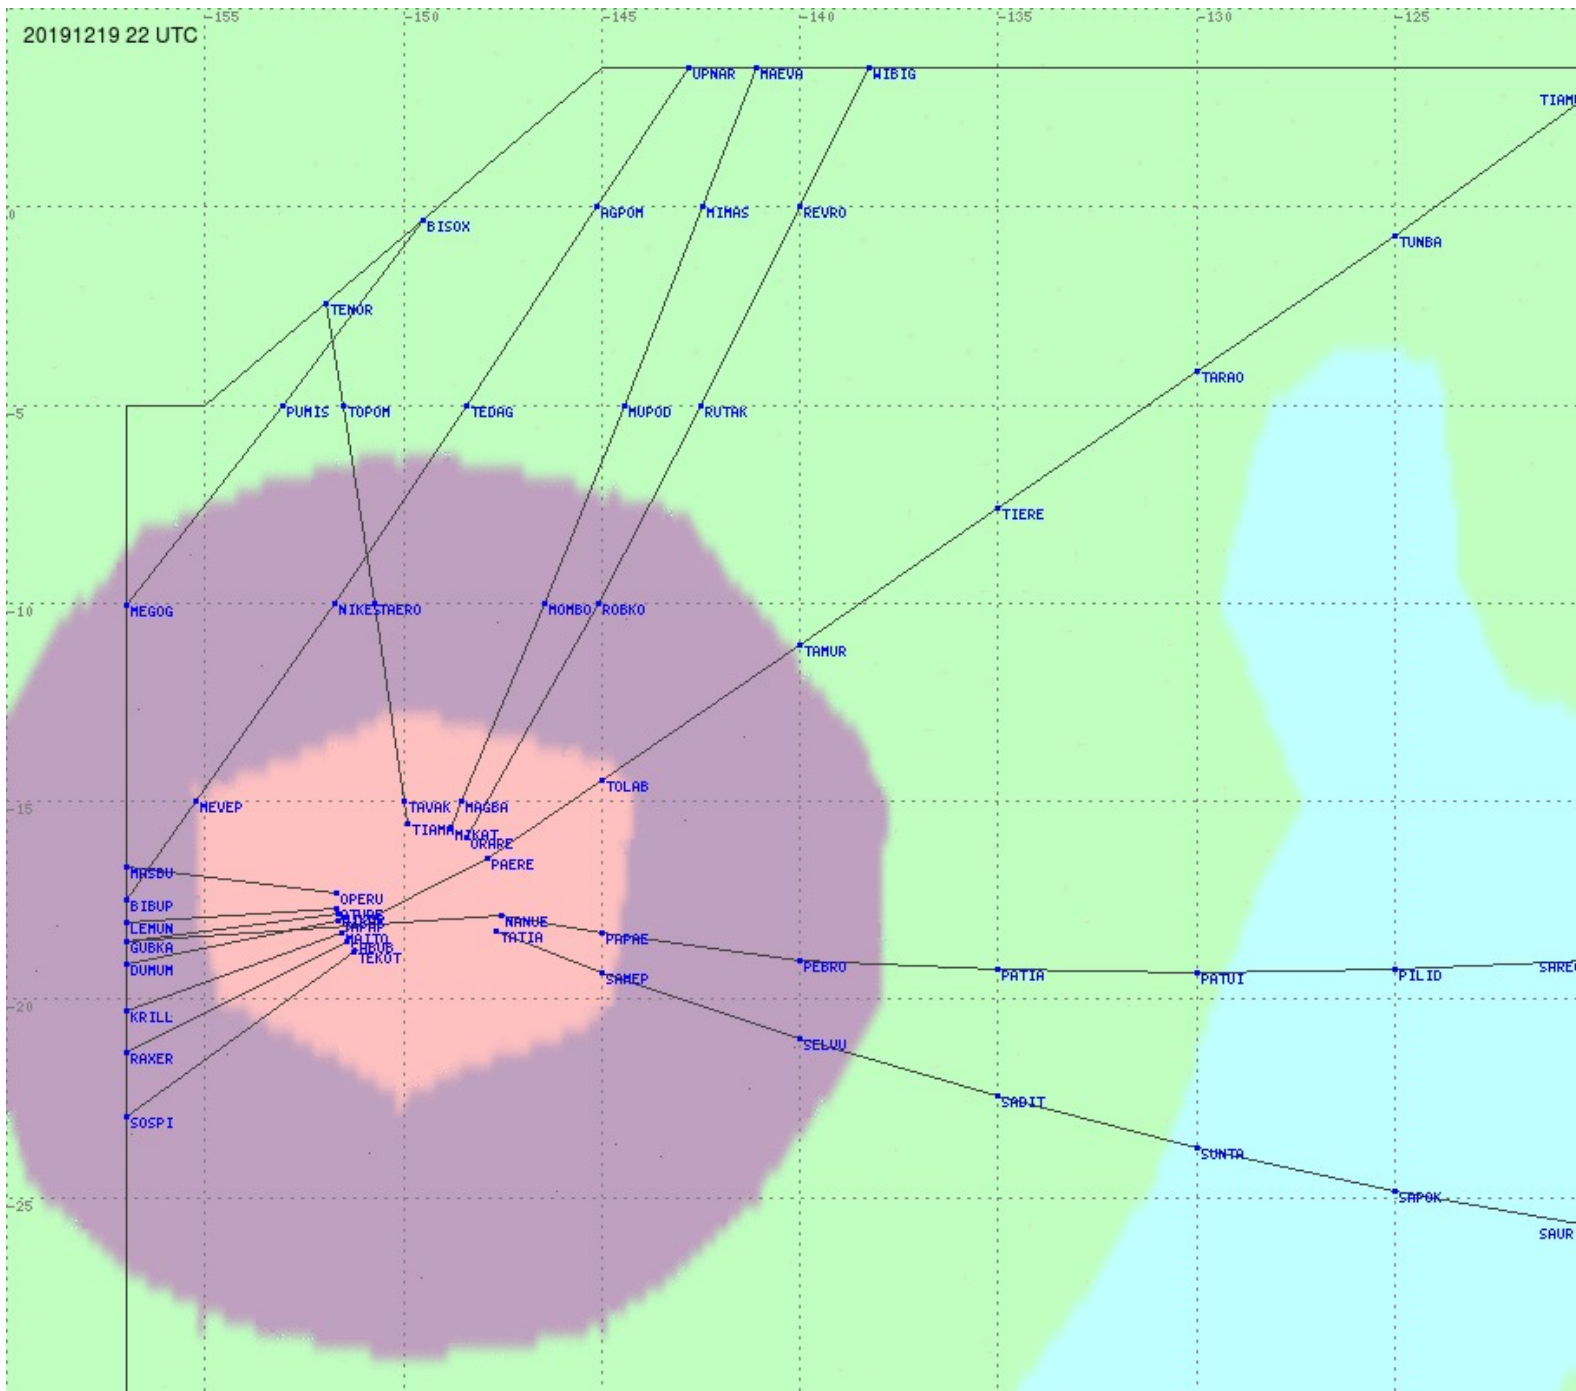

Tahiti FIR - HF Propag - 20191219

2.8 MHz 3.5 MHz 5.6 MHz 8.9 MHz 13.3 MHz 17.9 MHz None

Tahiti FIR - HF Propag - 20191219

Tahiti FIR - HF Propag - 20191219

2.8 MHz 3.5 MHz 5.6 MHz 8.9 MHz 13.3 MHz 17.9 MHz None

Tahiti FIR - HF Propag - 20191219

Tahiti FIR - HF Propag - 20191219

2.8 MHz
3.5 MHz
5.6 MHz
8.9 MHz
13.3 MHz
17.9 MHz
None

Tahiti FIR - HF Propag - 20191219

Tahiti FIR - HF Propag - 20191219

Tahiti FIR - HF Propag - 20191219

2.8 MHz 3.5 MHz 5.6 MHz 8.9 MHz 13.3 MHz 17.9 MHz None

Tahiti FIR - HF Propag - 20191219

2.8 MHz 3.5 MHz 5.6 MHz 8.9 MHz 13.3 MHz 17.9 MHz None

Tahiti FIR - HF Propag - 20191219

2.8 MHz 3.5 MHz 5.6 MHz 8.9 MHz 13.3 MHz 17.9 MHz None

Tahiti FIR - HF Propag - 20191219

2.8 MHz 3.5 MHz 5.6 MHz 8.9 MHz 13.3 MHz 17.9 MHz None

Tahiti FIR - HF Propag - 20191219

2.8 MHz 3.5 MHz 5.6 MHz 8.9 MHz 13.3 MHz 17.9 MHz None

Tahiti FIR - HF Propag - 20191219