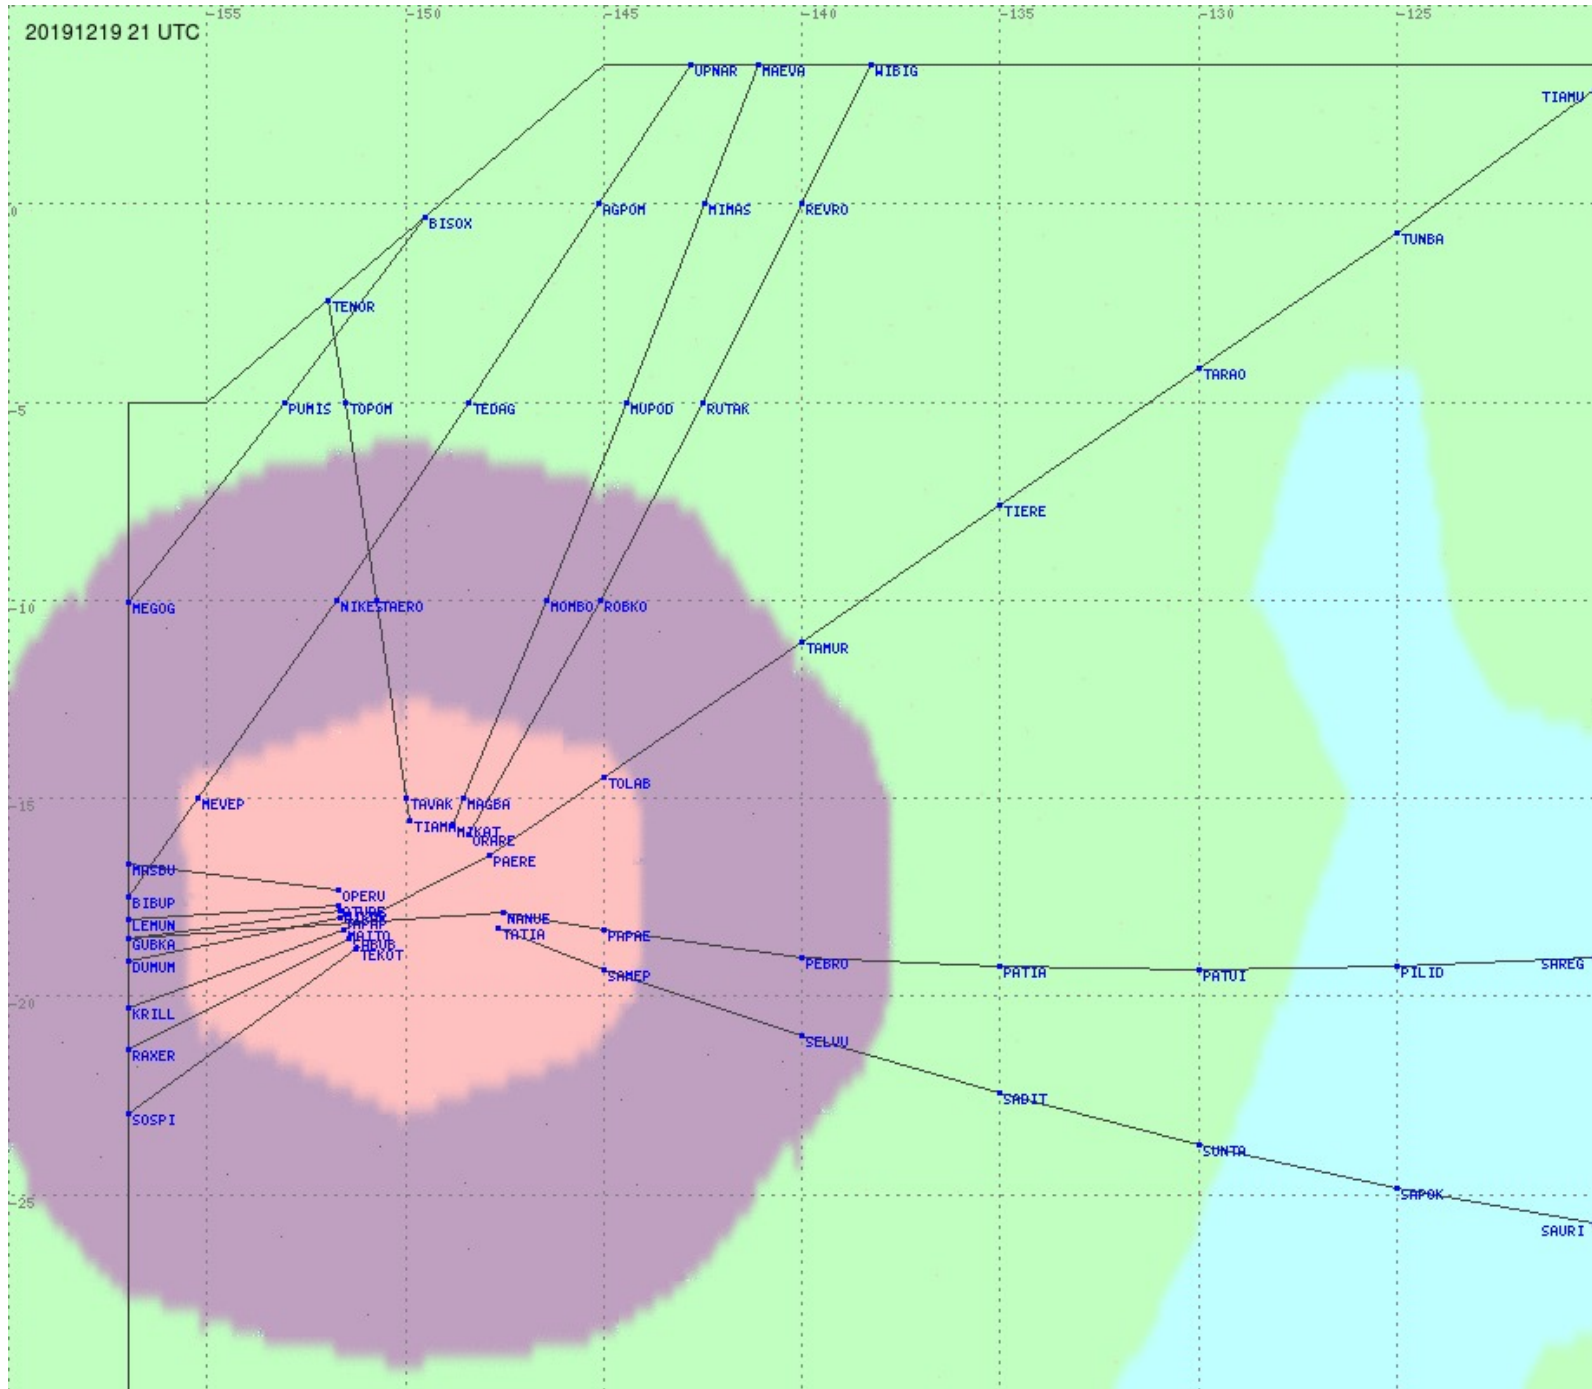

Tahiti FIR - HF Propag - 20191219

2.8 MHz 3.5 MHz 5.6 MHz 8.9 MHz 13.3 MHz 17.9 MHz None

Tahiti FIR - HF Propag - 20191219

Tahiti FIR - HF Propag - 20191219

2.8 MHz 3.5 MHz 5.6 MHz 8.9 MHz 13.3 MHz 17.9 MHz None

Tahiti FIR - HF Propag - 20191219

Tahiti FIR - HF Propag - 20191219

2.8 MHz
3.5 MHz
5.6 MHz
8.9 MHz
13.3 MHz
17.9 MHz
None

Tahiti FIR - HF Propag - 20191219

Tahiti FIR - HF Propag - 20191219

Tahiti FIR - HF Propag - 20191219

2.8 MHz 3.5 MHz 5.6 MHz 8.9 MHz 13.3 MHz 17.9 MHz None

Tahiti FIR - HF Propag - 20191219

2.8 MHz 3.5 MHz 5.6 MHz 8.9 MHz 13.3 MHz 17.9 MHz None

Tahiti FIR - HF Propag - 20191219

2.8 MHz 3.5 MHz 5.6 MHz 8.9 MHz 13.3 MHz 17.9 MHz None

Tahiti FIR - HF Propag - 20191219

2.8 MHz 3.5 MHz 5.6 MHz 8.9 MHz 13.3 MHz 17.9 MHz None

Tahiti FIR - HF Propag - 20191219

2.8 MHz 3.5 MHz 5.6 MHz 8.9 MHz 13.3 MHz 17.9 MHz None

Tahiti FIR - HF Propag - 20191219