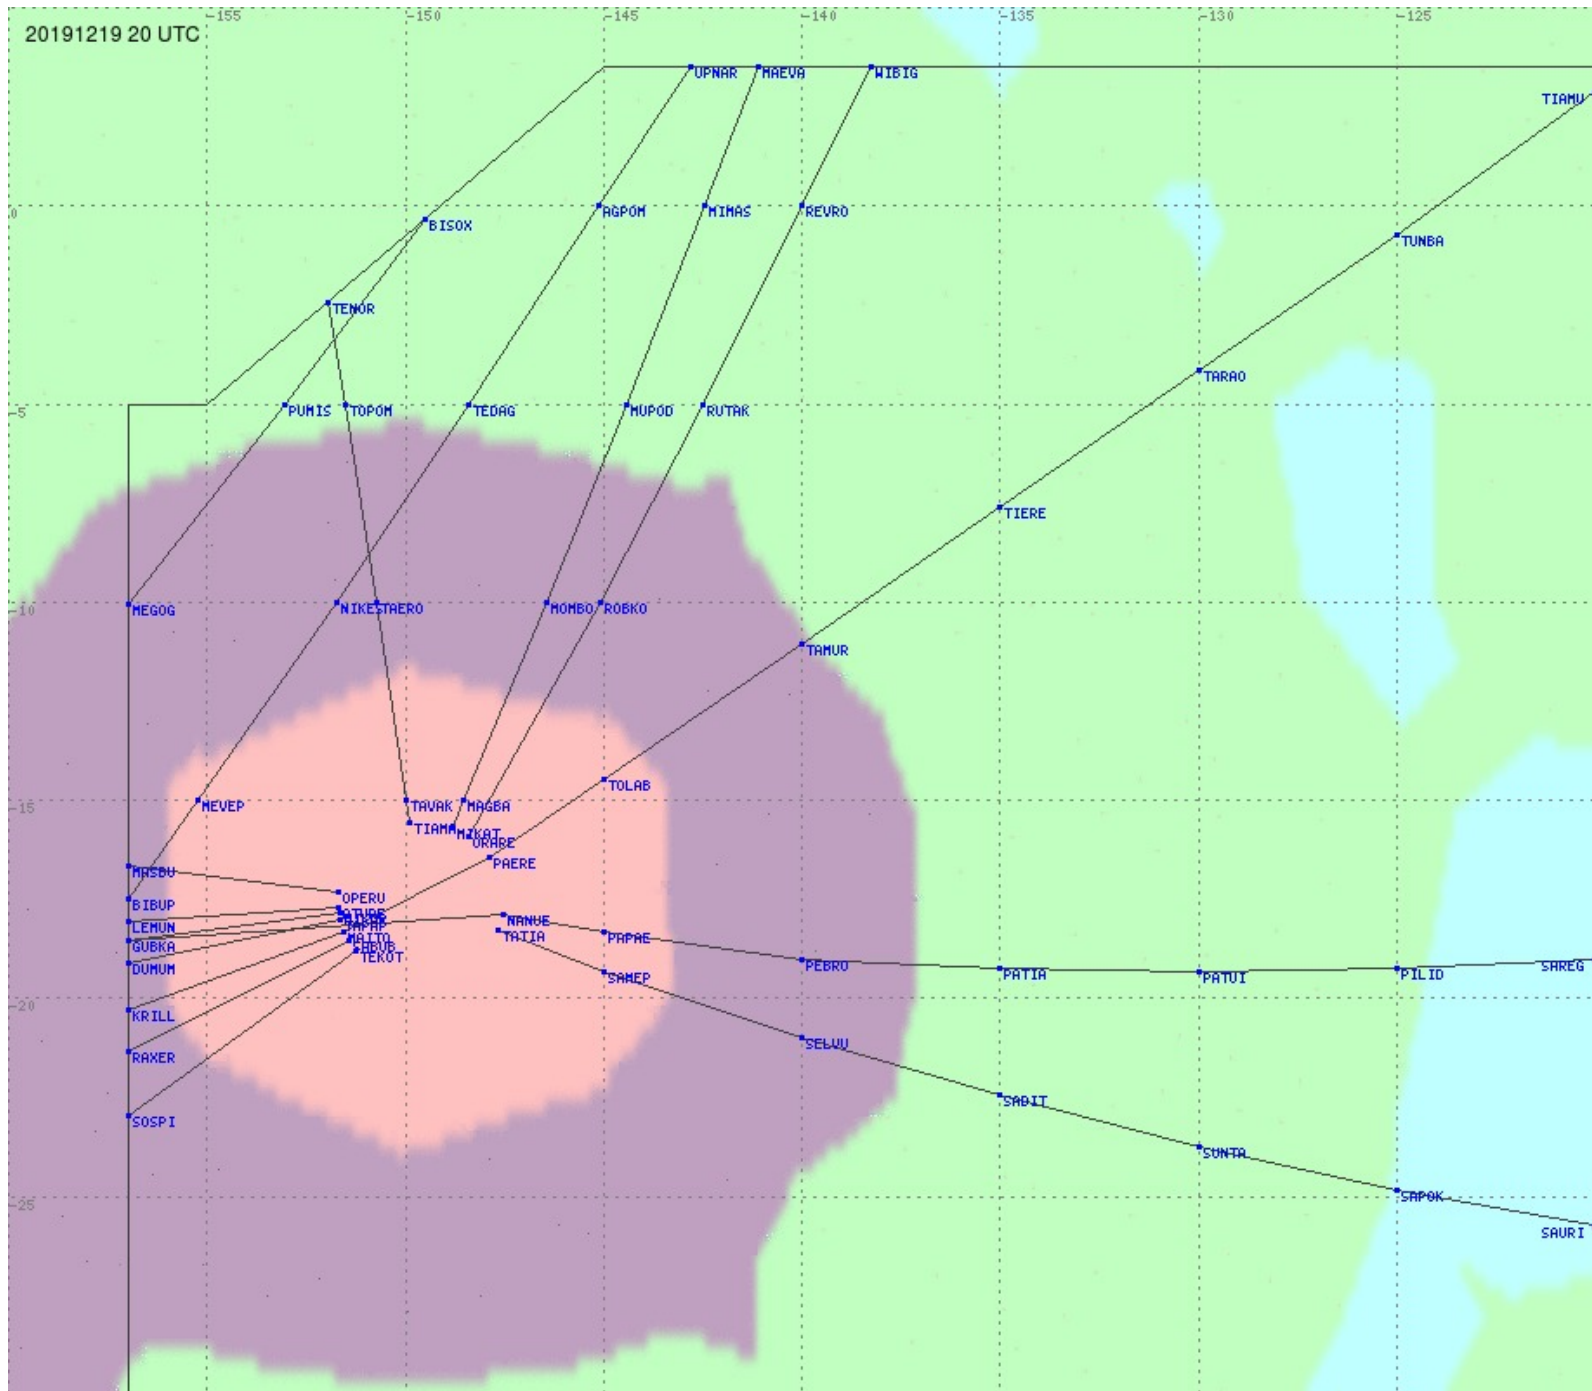

Tahiti FIR - HF Propag - 20191219

2.8 MHz 3.5 MHz 5.6 MHz 8.9 MHz 13.3 MHz 17.9 MHz None

Tahiti FIR - HF Propag - 20191219

Tahiti FIR - HF Propag - 20191219

2.8 MHz 3.5 MHz 5.6 MHz 8.9 MHz 13.3 MHz 17.9 MHz None

Tahiti FIR - HF Propag - 20191219

Tahiti FIR - HF Propag - 20191219

2.8 MHz
3.5 MHz
5.6 MHz
8.9 MHz
13.3 MHz
17.9 MHz
None

Tahiti FIR - HF Propag - 20191219

Tahiti FIR - HF Propag - 20191219

Tahiti FIR - HF Propag - 20191219

2.8 MHz 3.5 MHz 5.6 MHz 8.9 MHz 13.3 MHz 17.9 MHz None

Tahiti FIR - HF Propag - 20191219

2.8 MHz 3.5 MHz 5.6 MHz 8.9 MHz 13.3 MHz 17.9 MHz None

Tahiti FIR - HF Propag - 20191219

2.8 MHz 3.5 MHz 5.6 MHz 8.9 MHz 13.3 MHz 17.9 MHz None

Tahiti FIR - HF Propag - 20191219

2.8 MHz 3.5 MHz 5.6 MHz 8.9 MHz 13.3 MHz 17.9 MHz None

Tahiti FIR - HF Propag - 20191219

2.8 MHz 3.5 MHz 5.6 MHz 8.9 MHz 13.3 MHz 17.9 MHz None

Tahiti FIR - HF Propag - 20191219