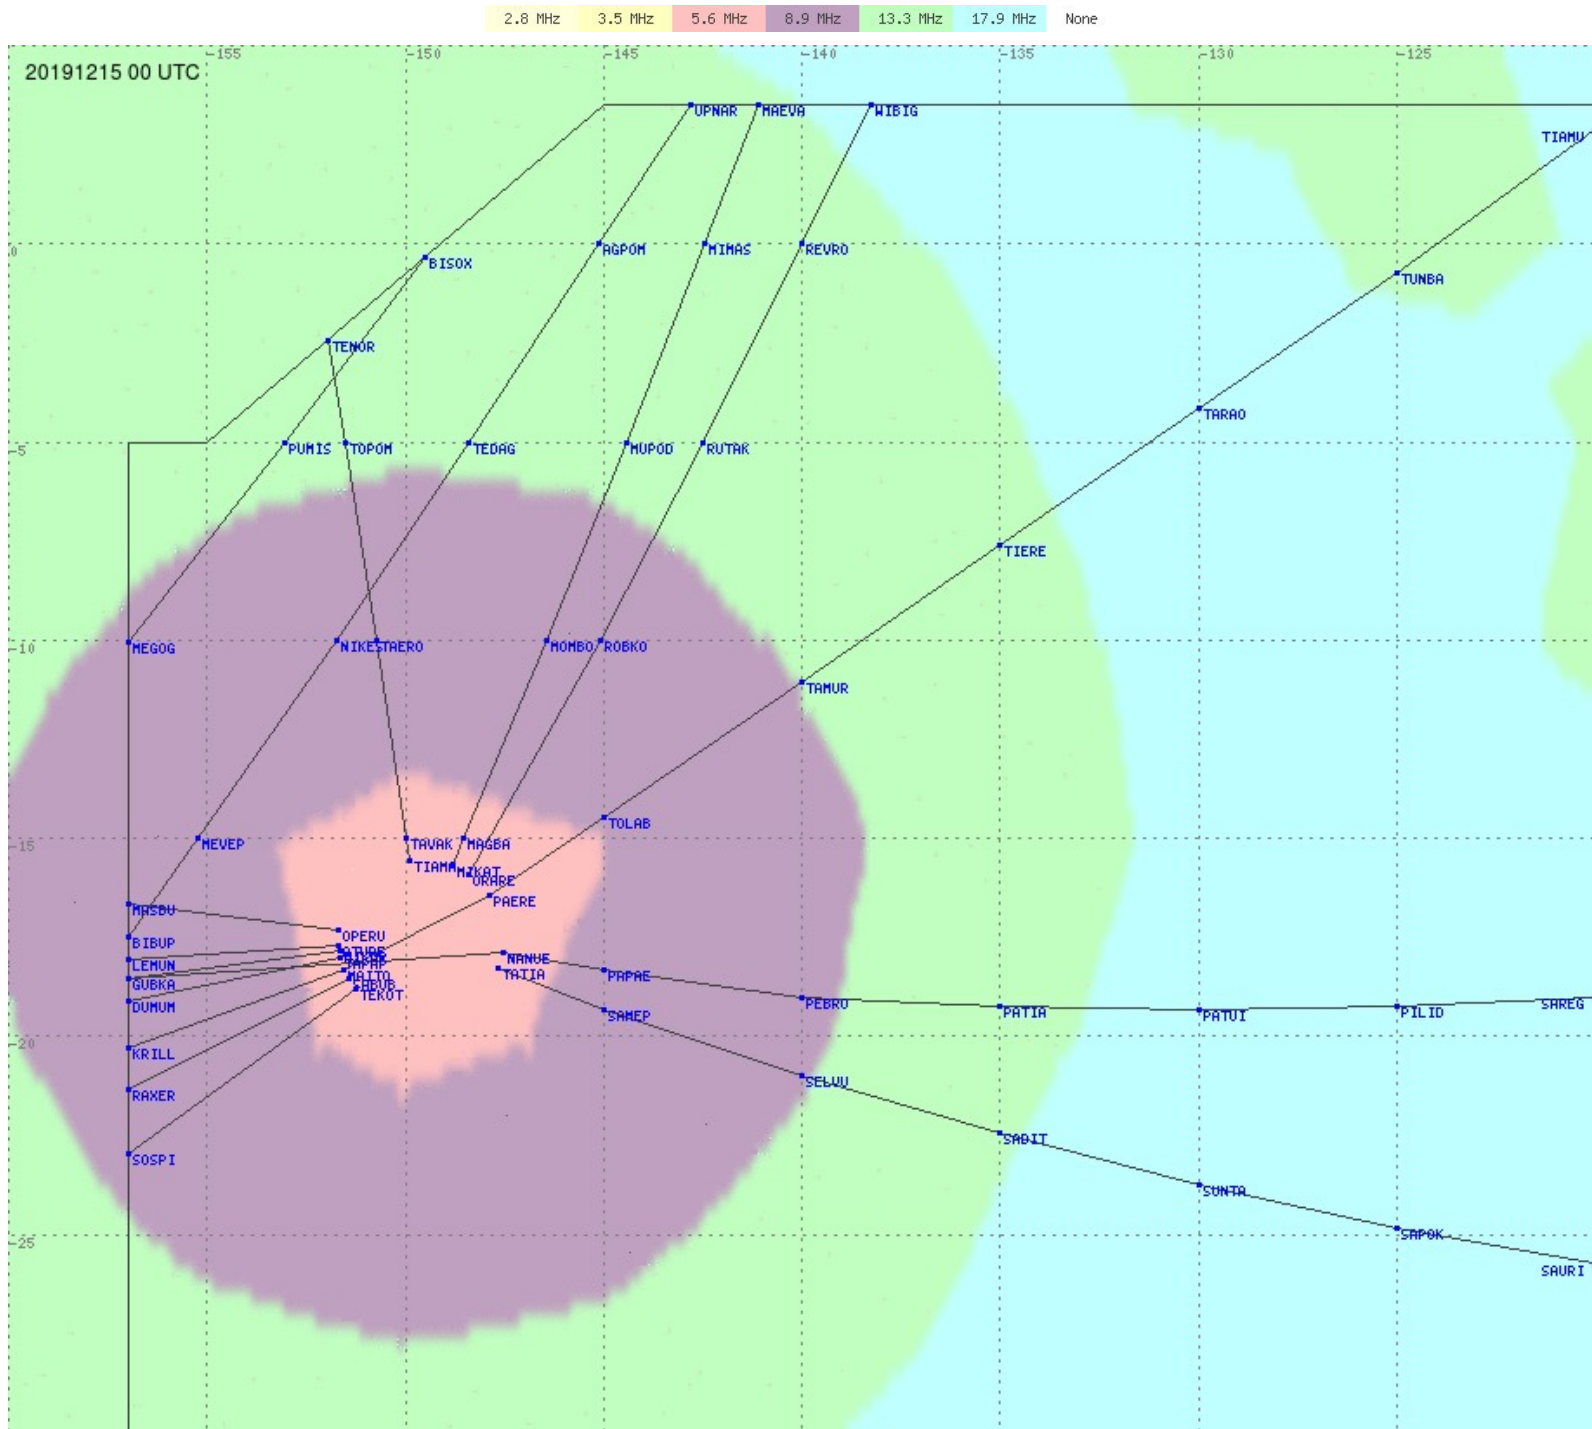

# Tahiti FIR - HF Propag - 20191215

# Tahiti FIR - HF Propag - 20191215

2.8 MHz 3.5 MHz 5.6 MHz 8.9 MHz 13.3 MHz 17.9 MHz None