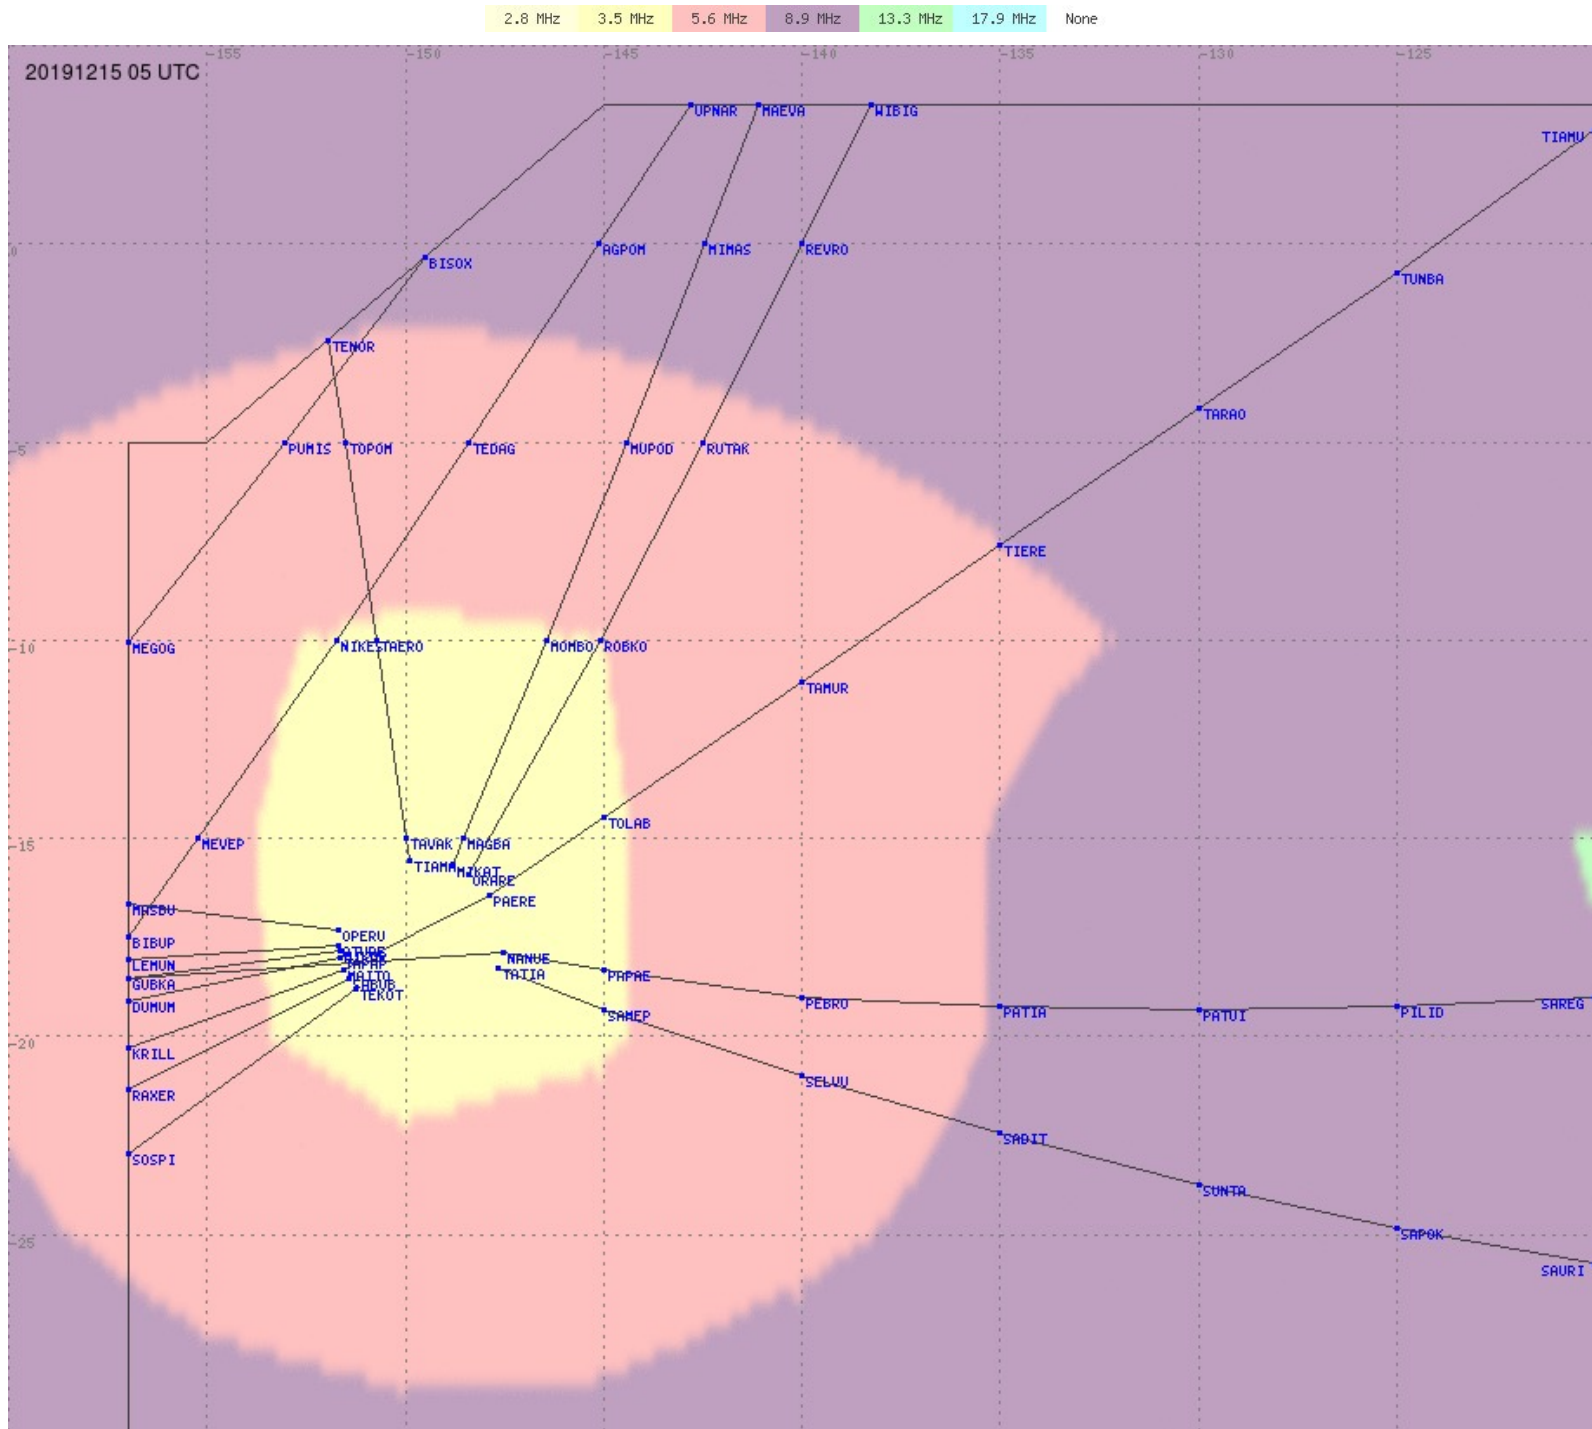

Tahiti FIR - HF Propag - 20191215