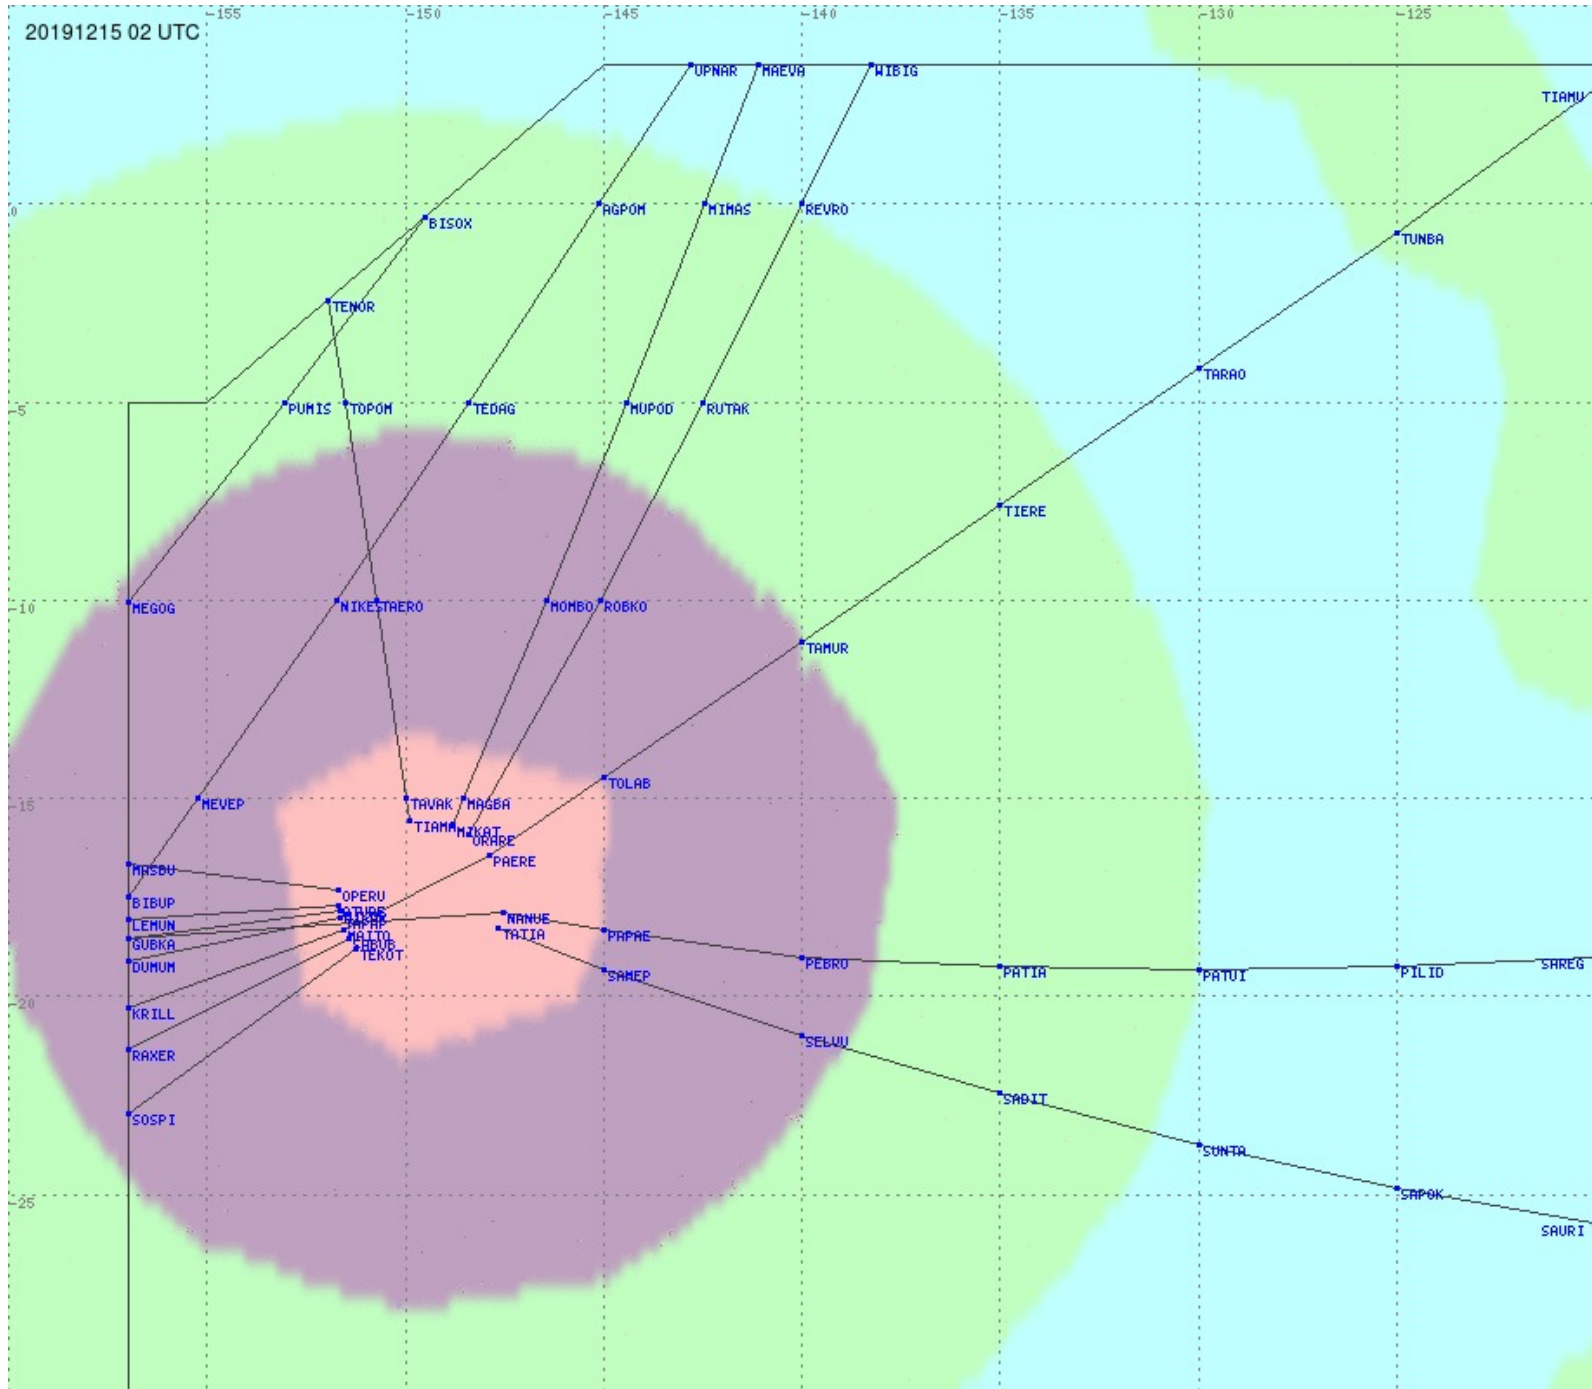

Tahiti FIR - HF Propag - 20191215

2.8 MHz 3.5 MHz 5.6 MHz 8.9 MHz 13.3 MHz 17.9 MHz None