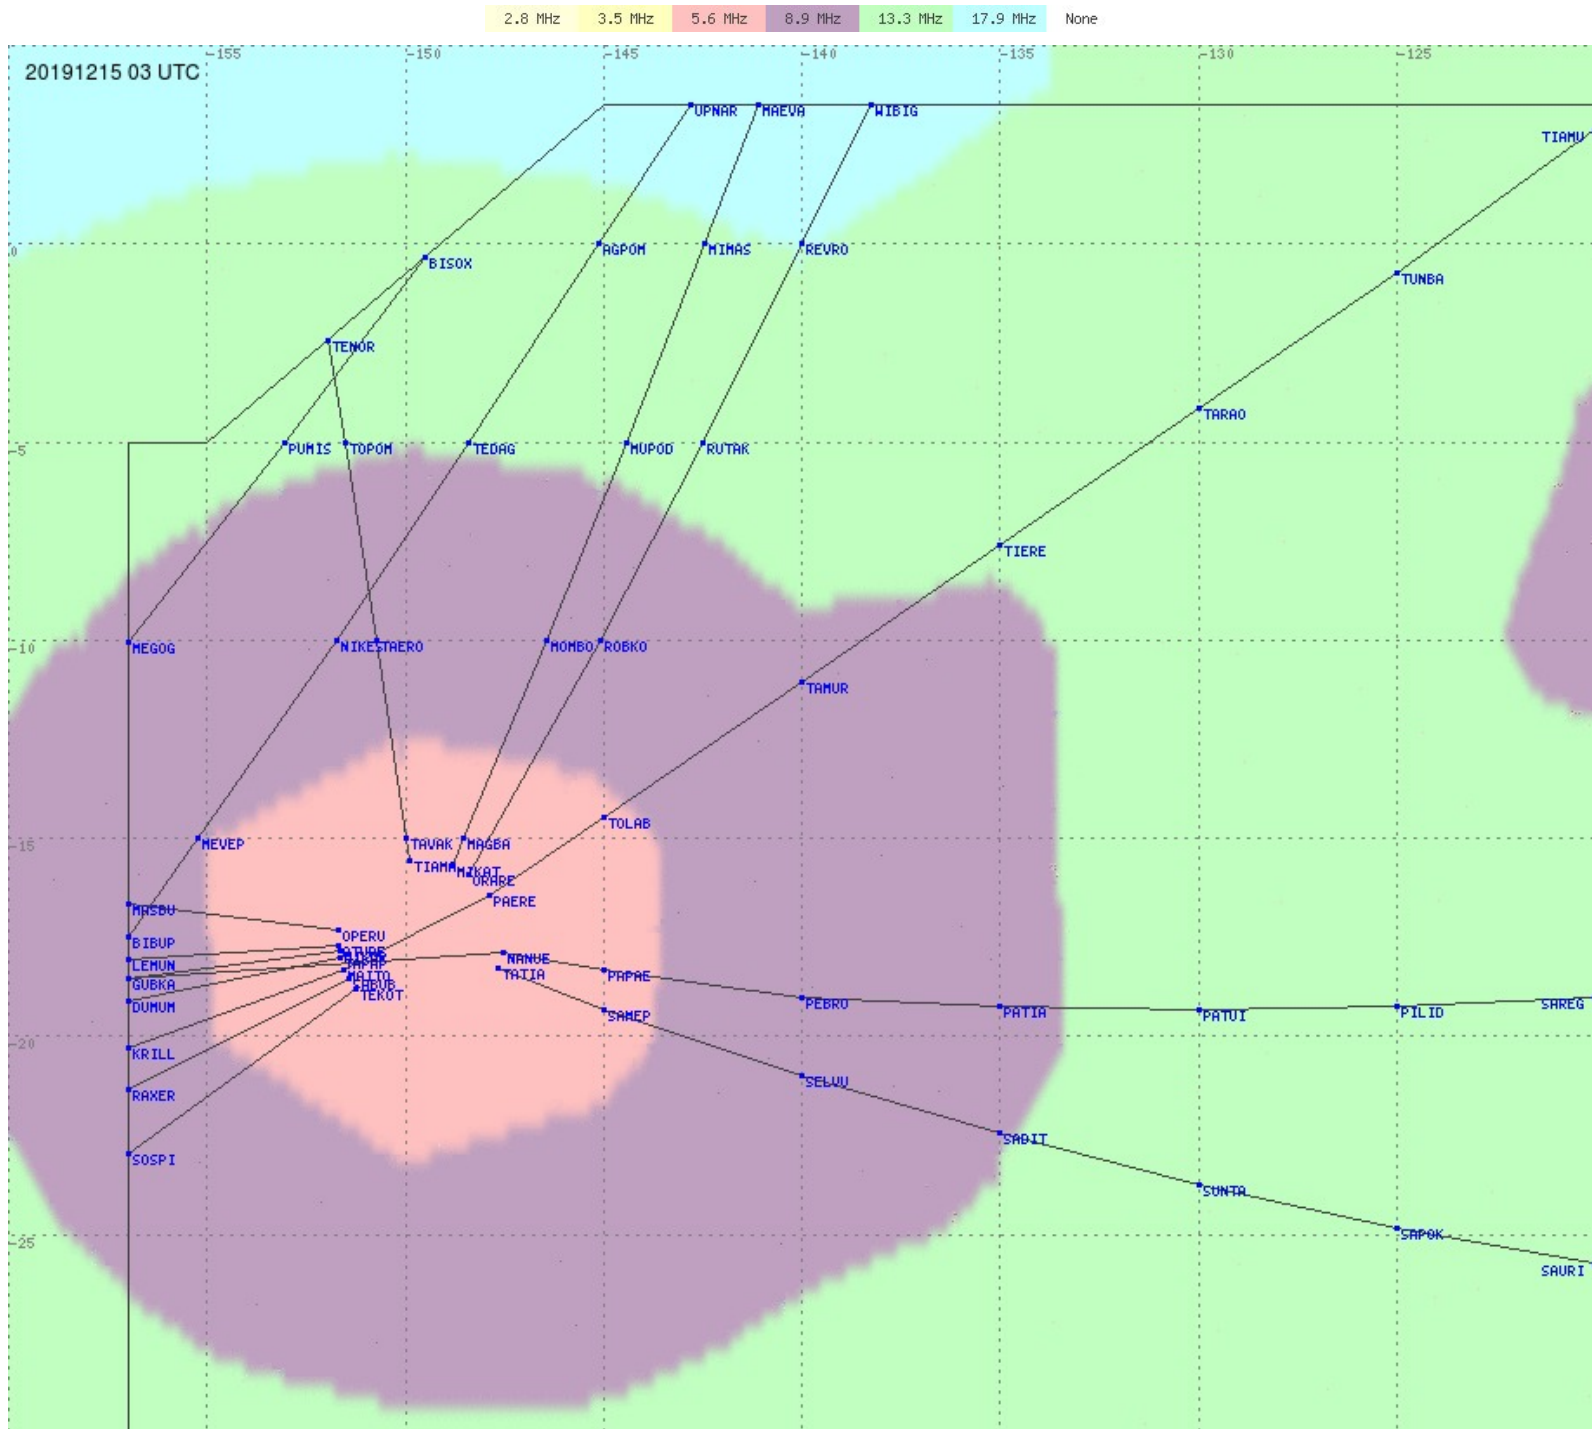

Tahiti FIR - HF Propag - 20191215