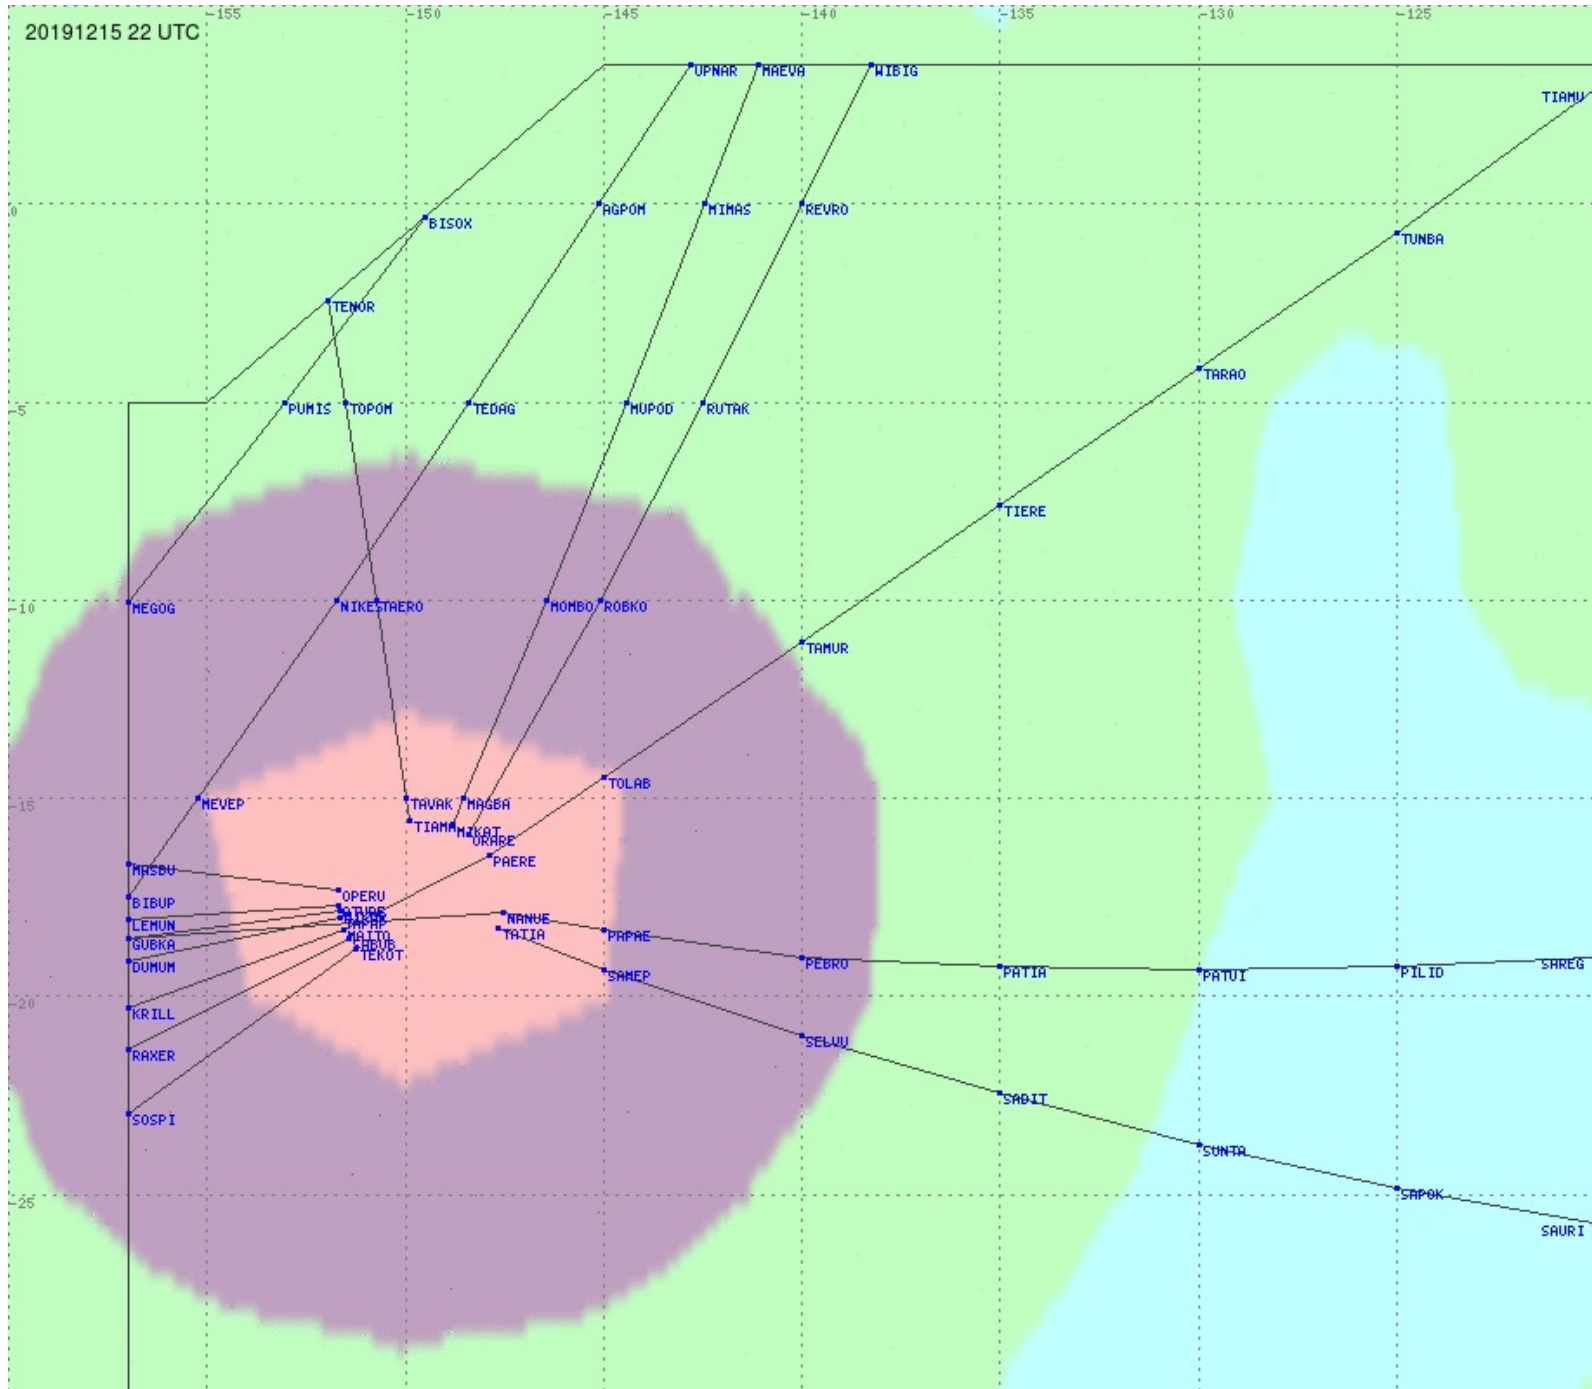

Tahiti FIR - HF Propag - 20191215

2.8 MHz 3.5 MHz 5.6 MHz 8.9 MHz 13.3 MHz 17.9 MHz None