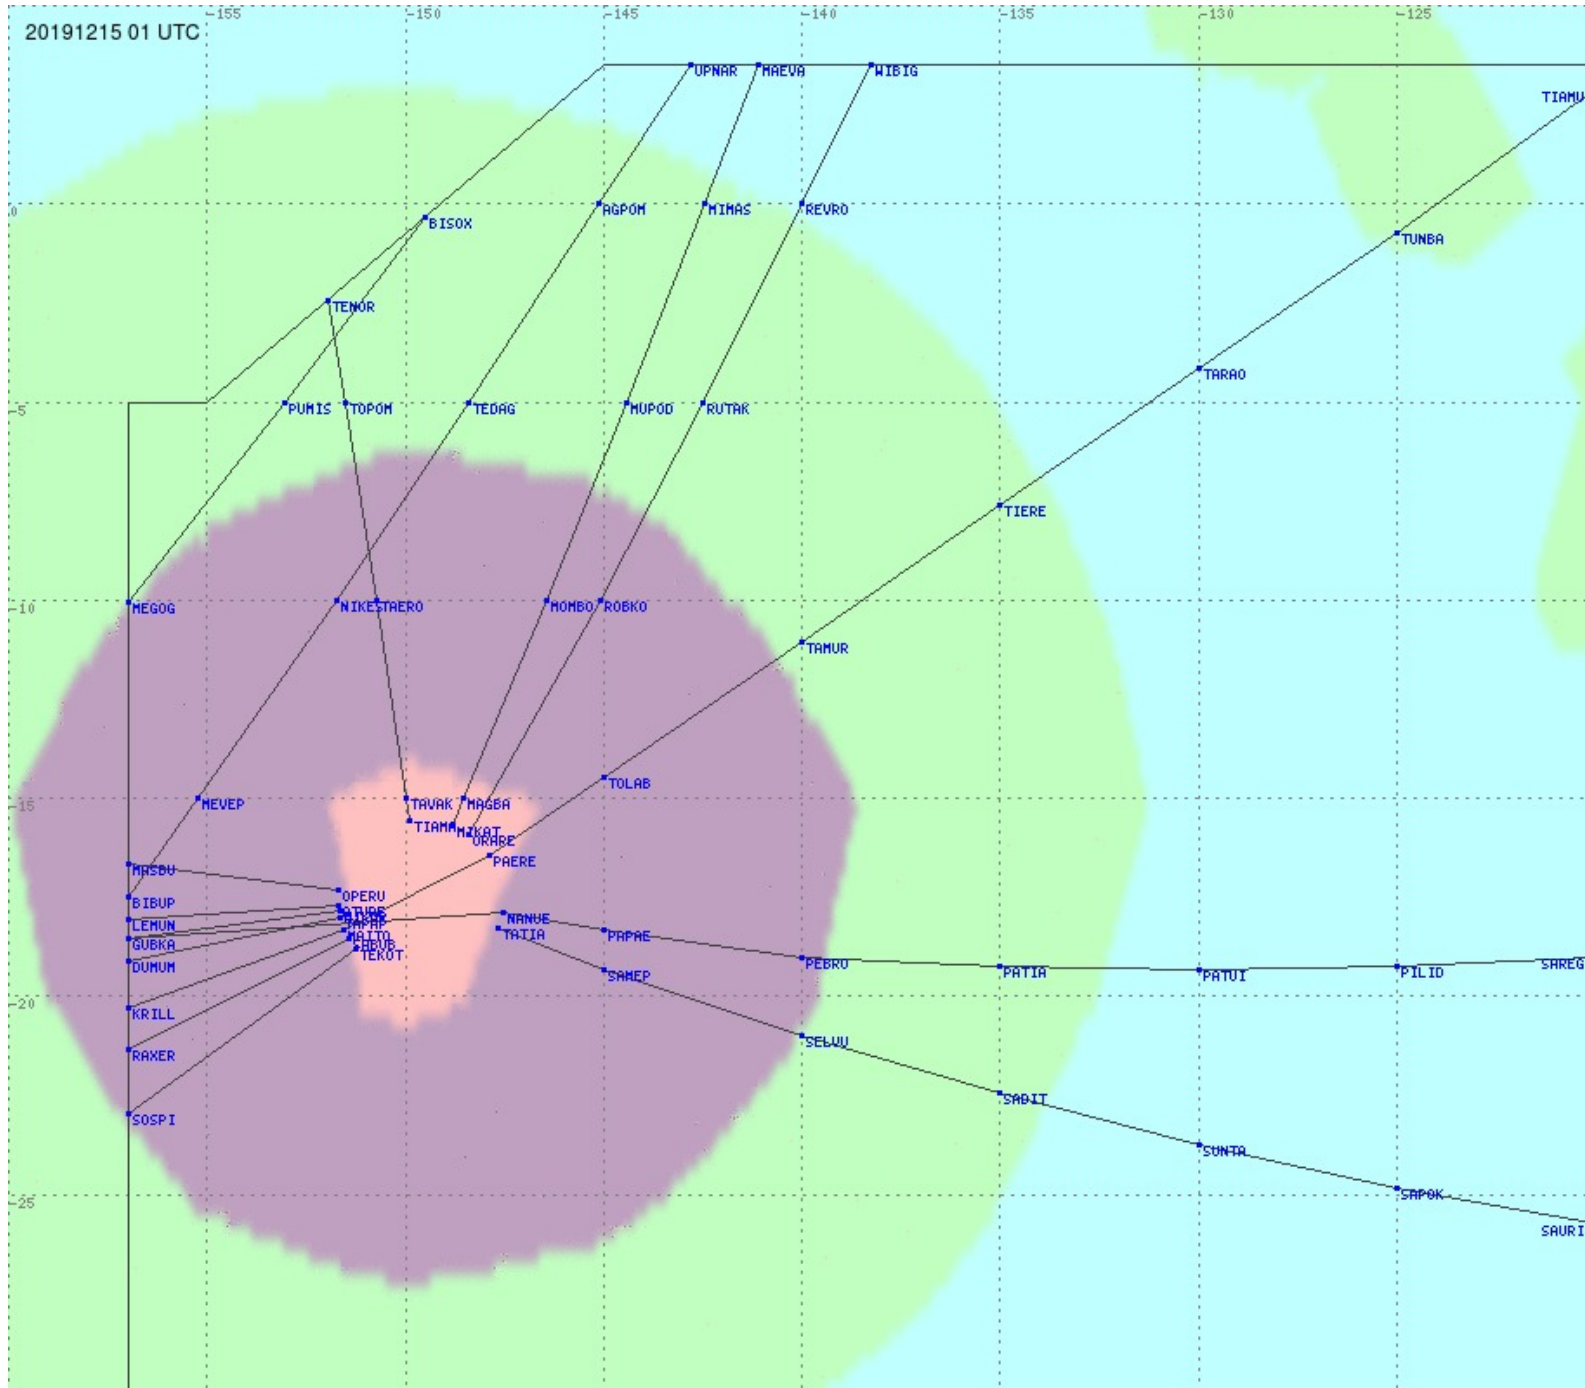

# Tahiti FIR - HF Propag - 20191215

# Tahiti FIR - HF Propag - 20191215

2.8 MHz 3.5 MHz 5.6 MHz 8.9 MHz 13.3 MHz 17.9 MHz None