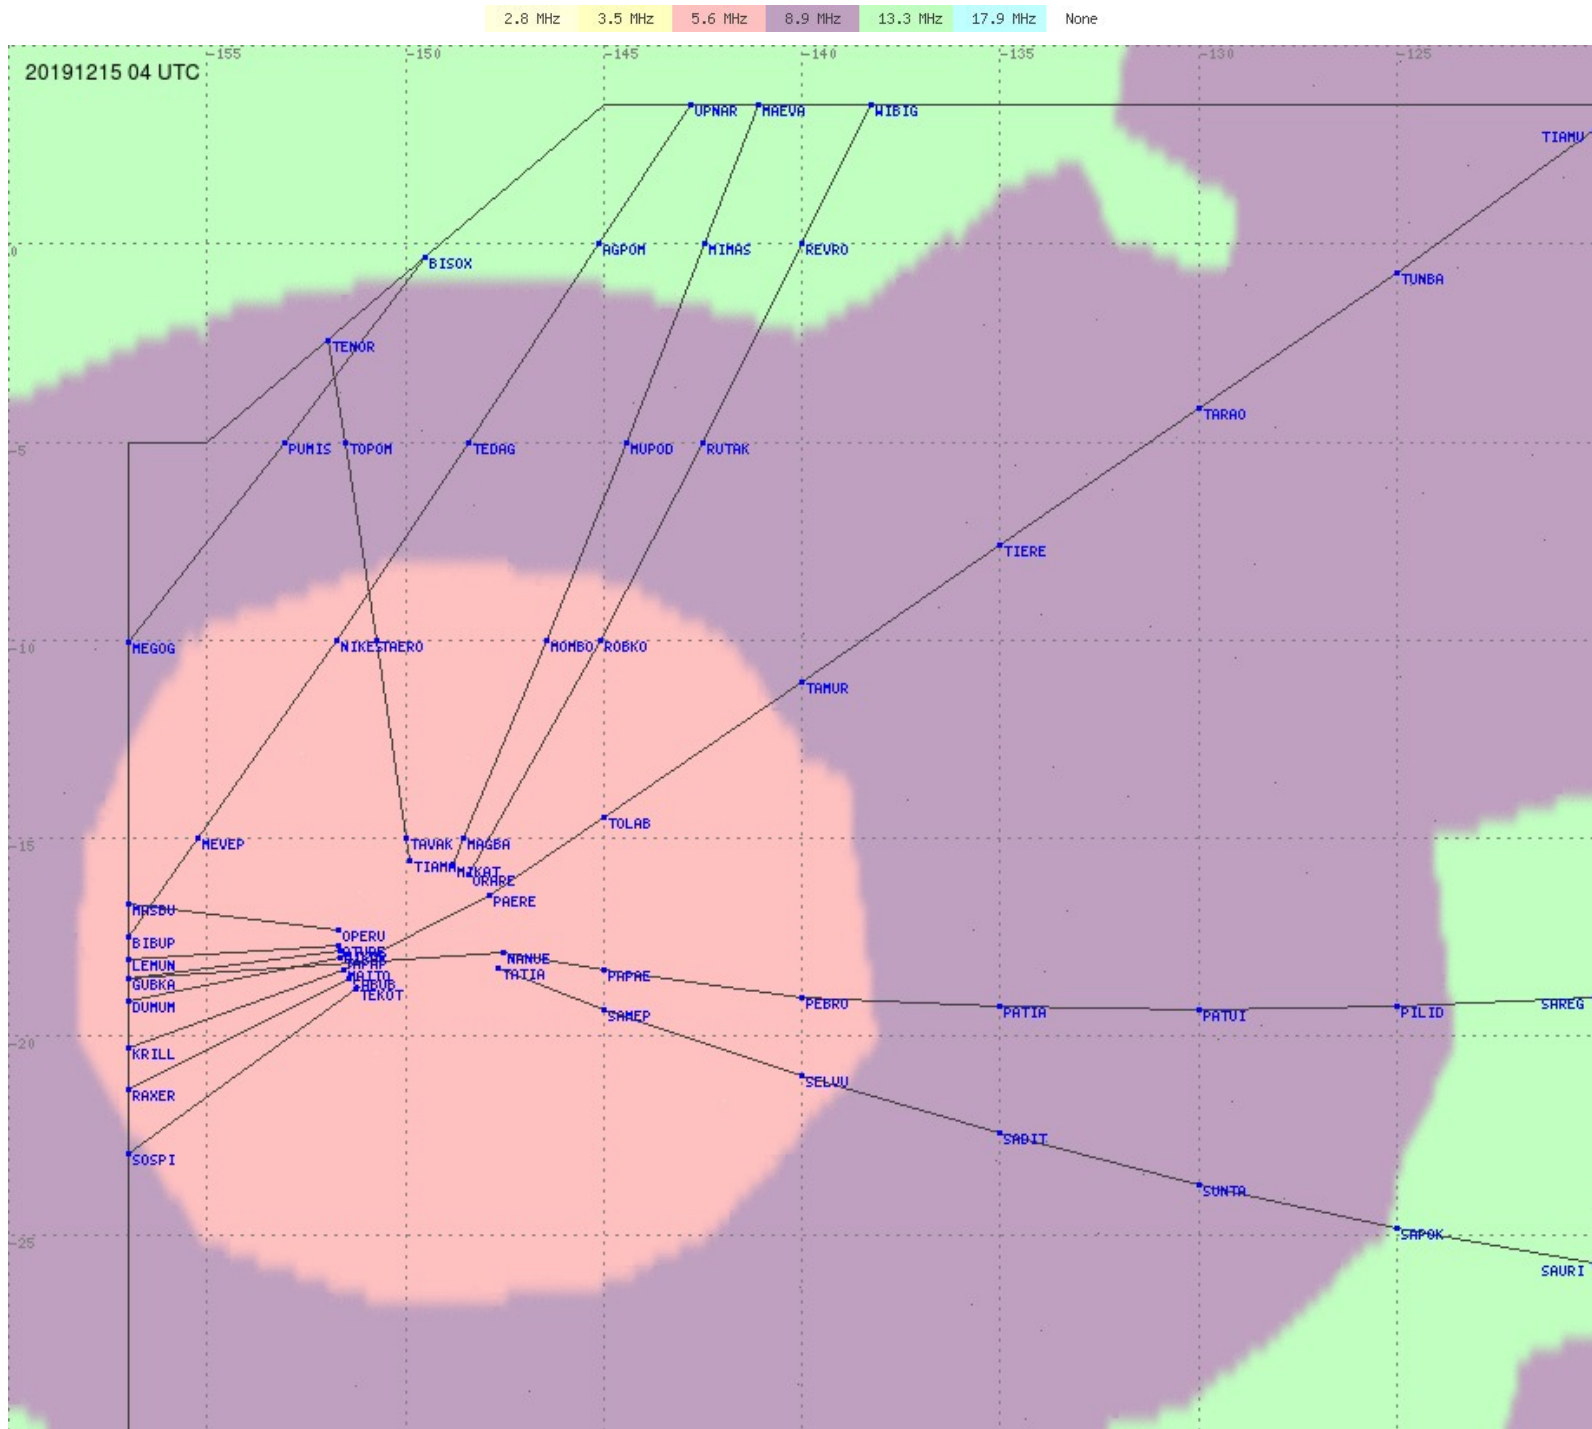

Tahiti FIR - HF Propag - 20191215