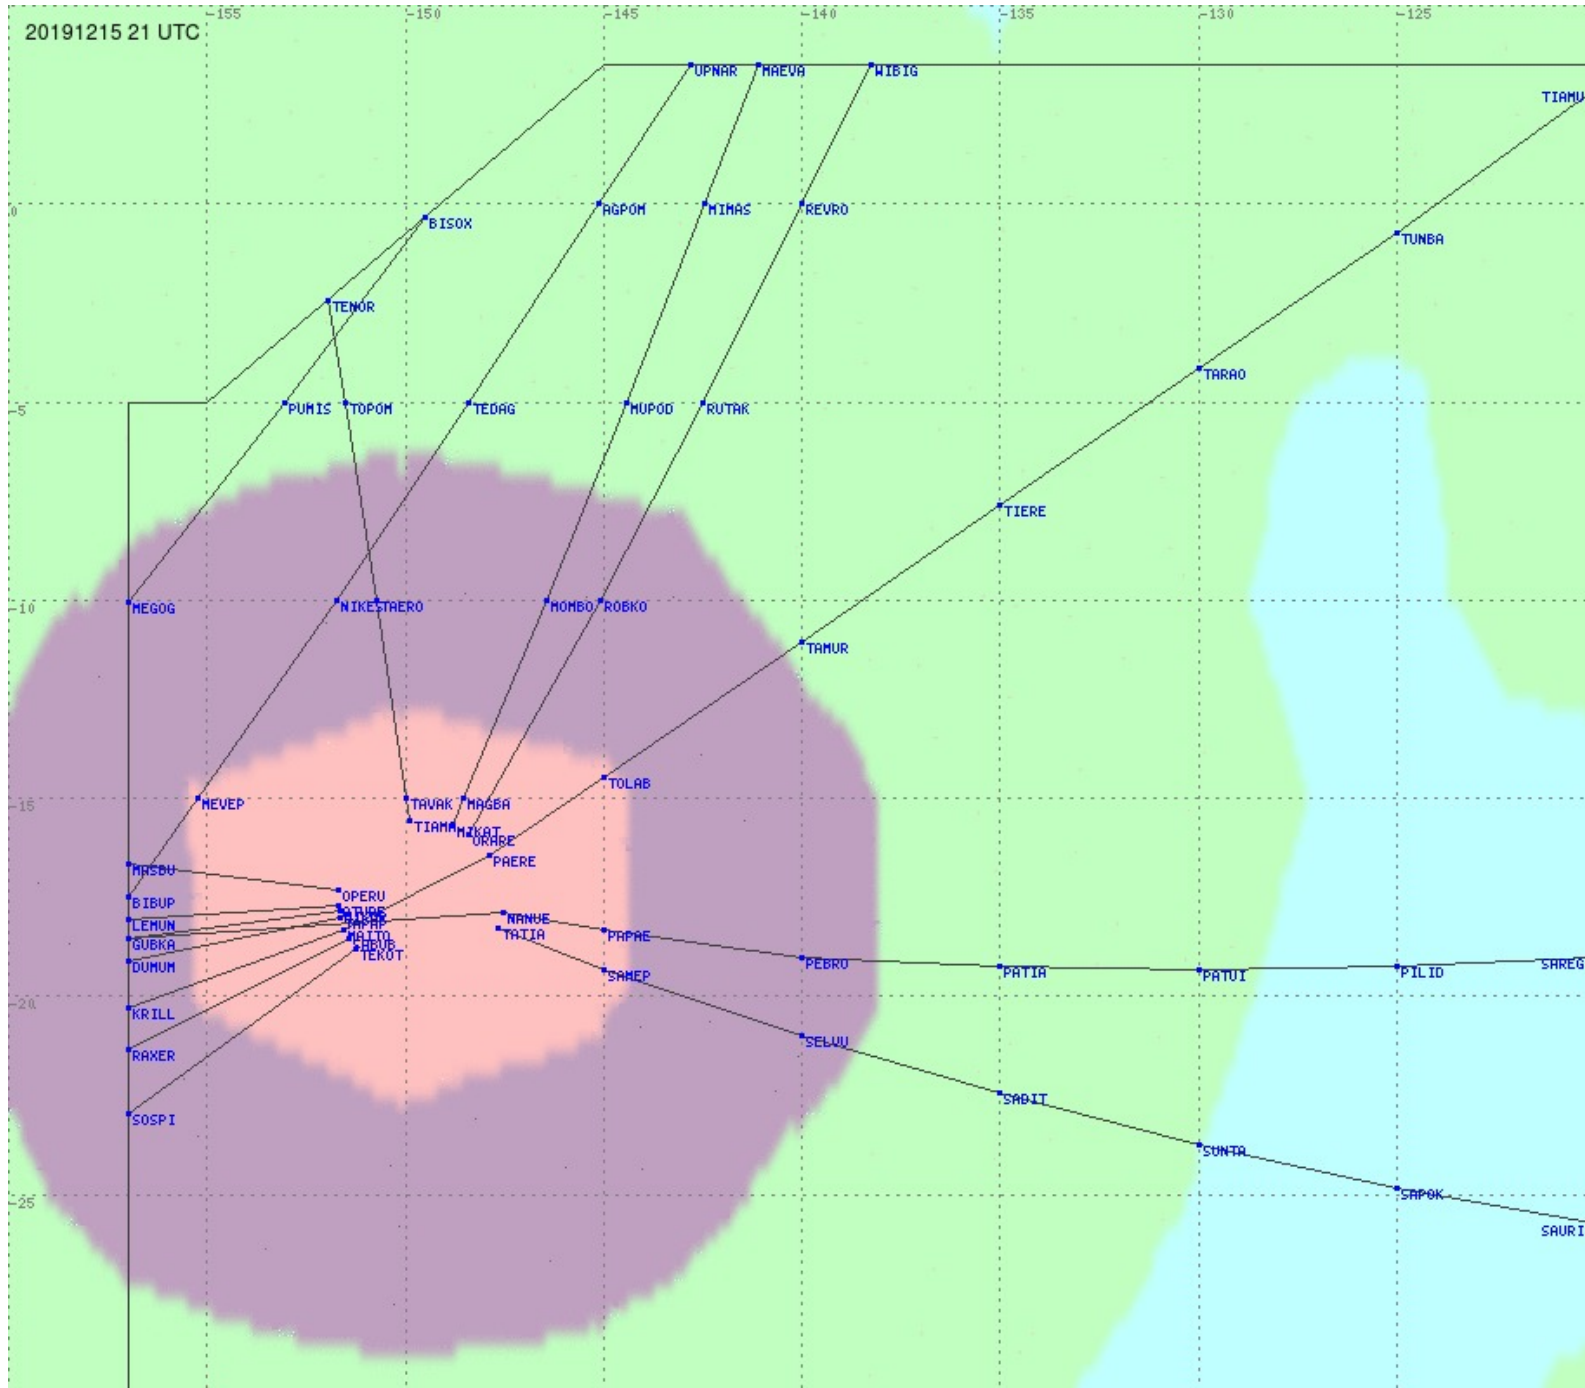

Tahiti FIR - HF Propag - 20191215

2.8 MHz 3.5 MHz 5.6 MHz 8.9 MHz 13.3 MHz 17.9 MHz None