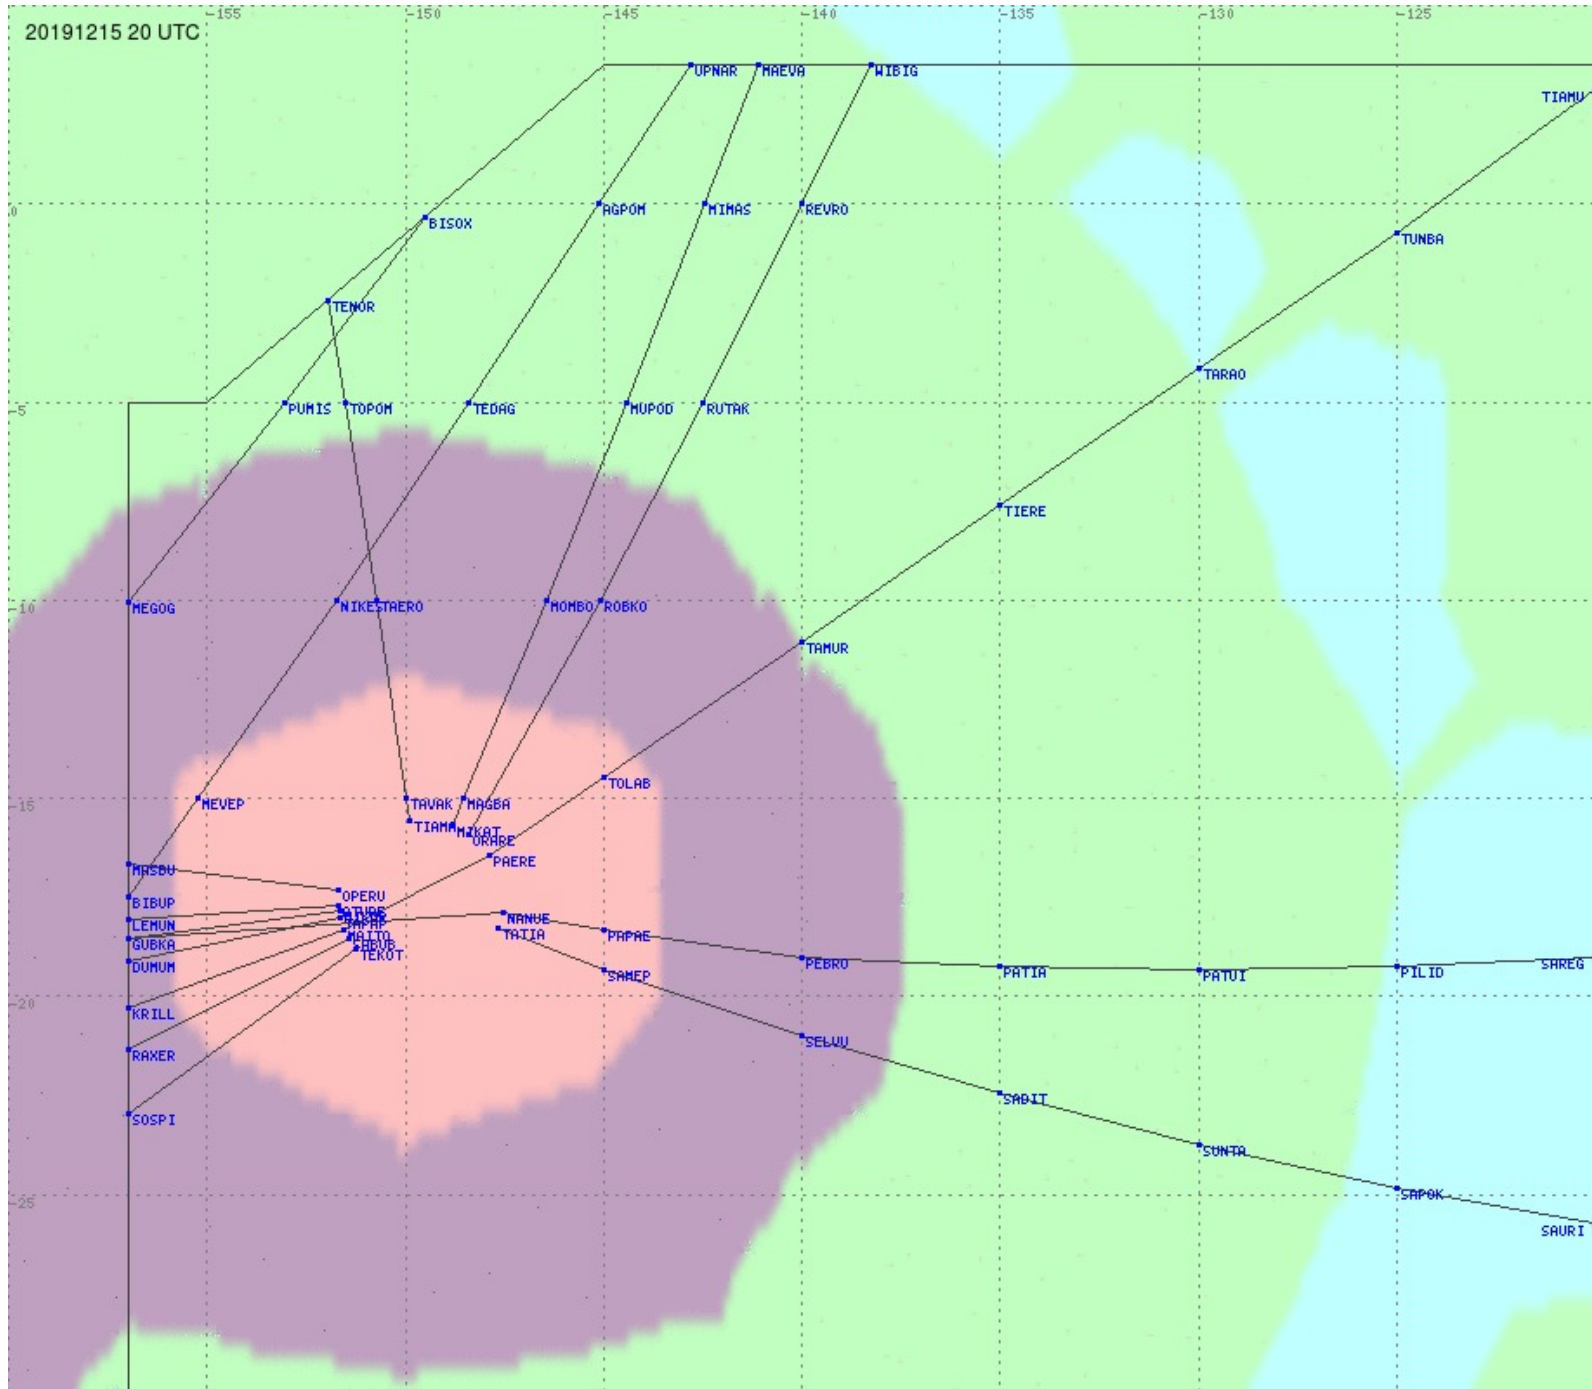

Tahiti FIR - HF Propag - 20191215

2.8 MHz
3.5 MHz
5.6 MHz
8.9 MHz
13.3 MHz
17.9 MHz
None