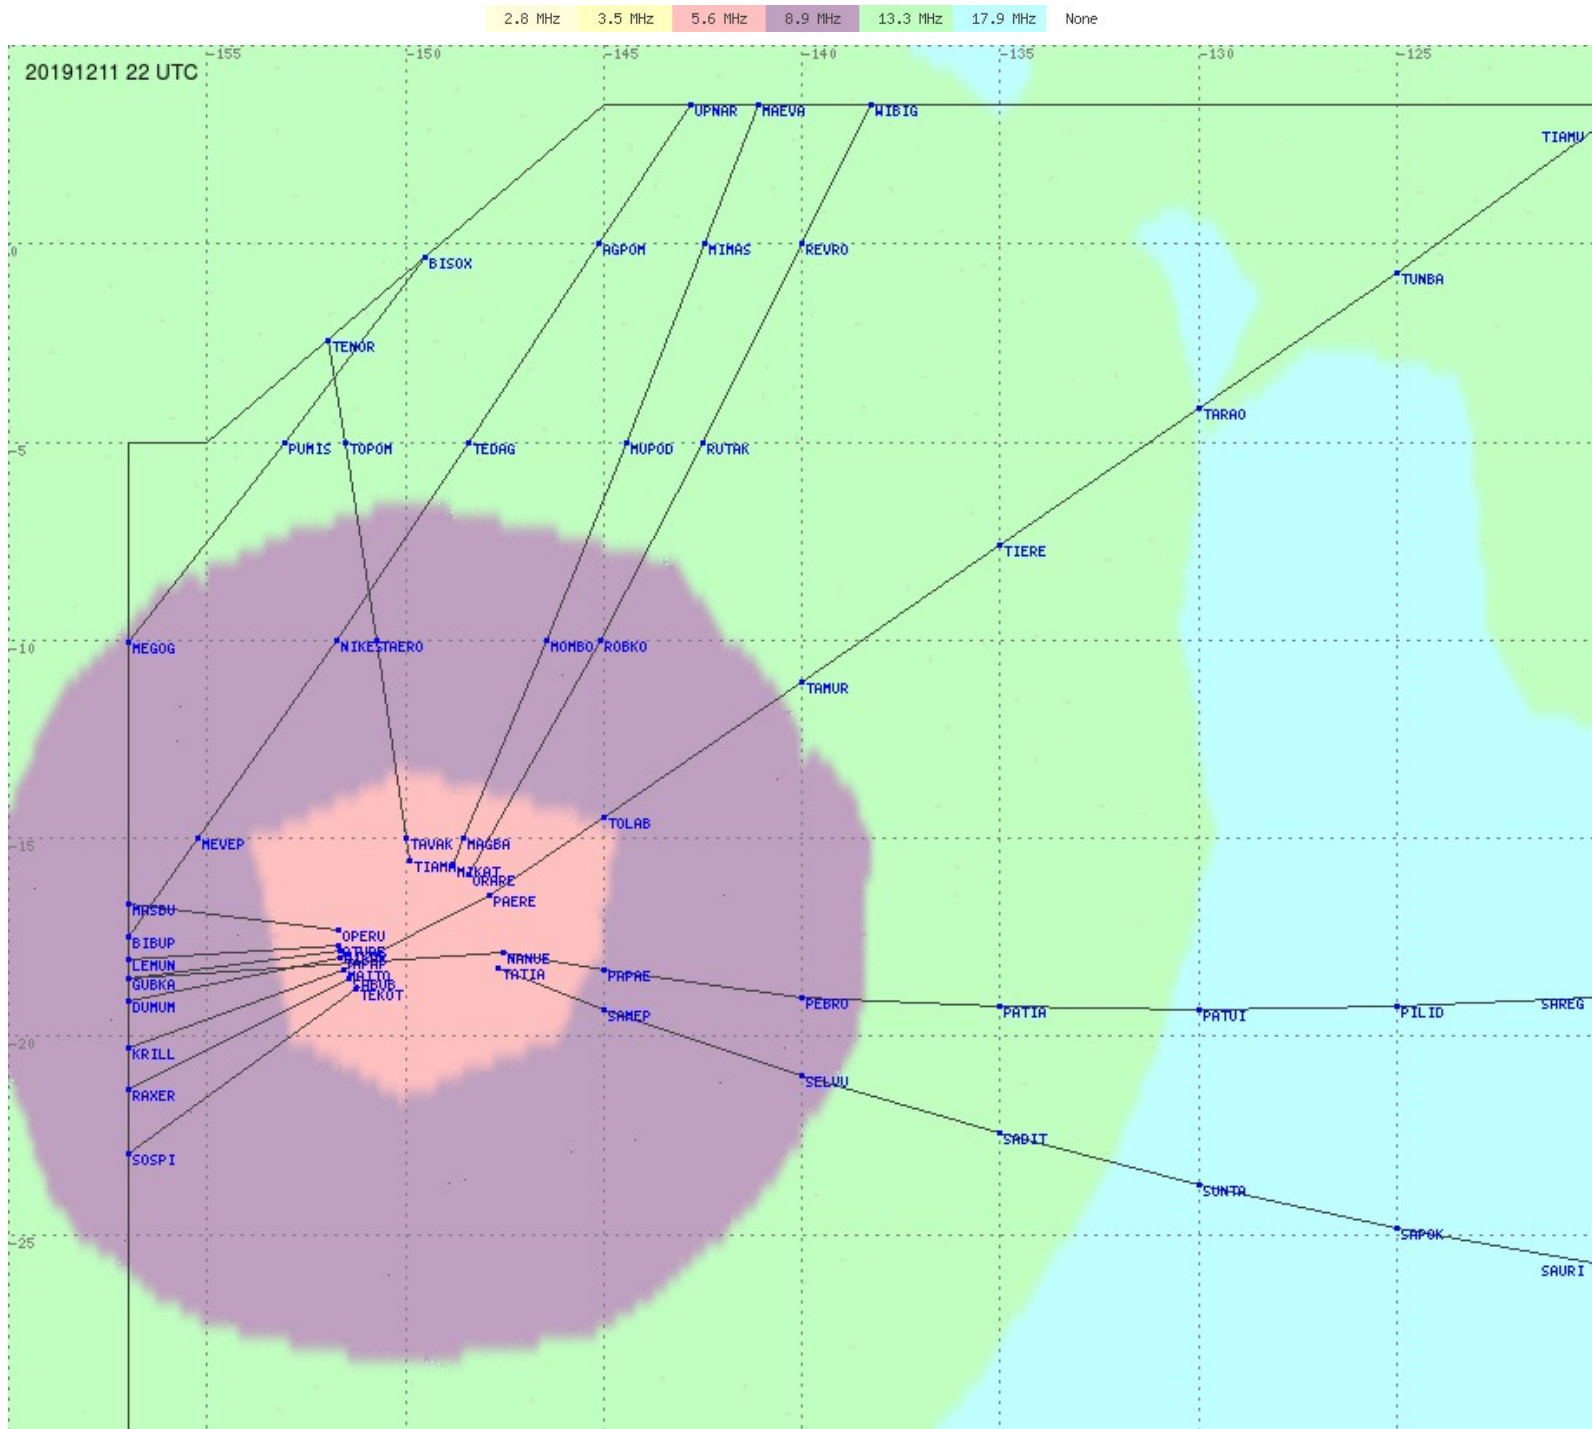

Tahiti FIR - HF Propag - 20191211