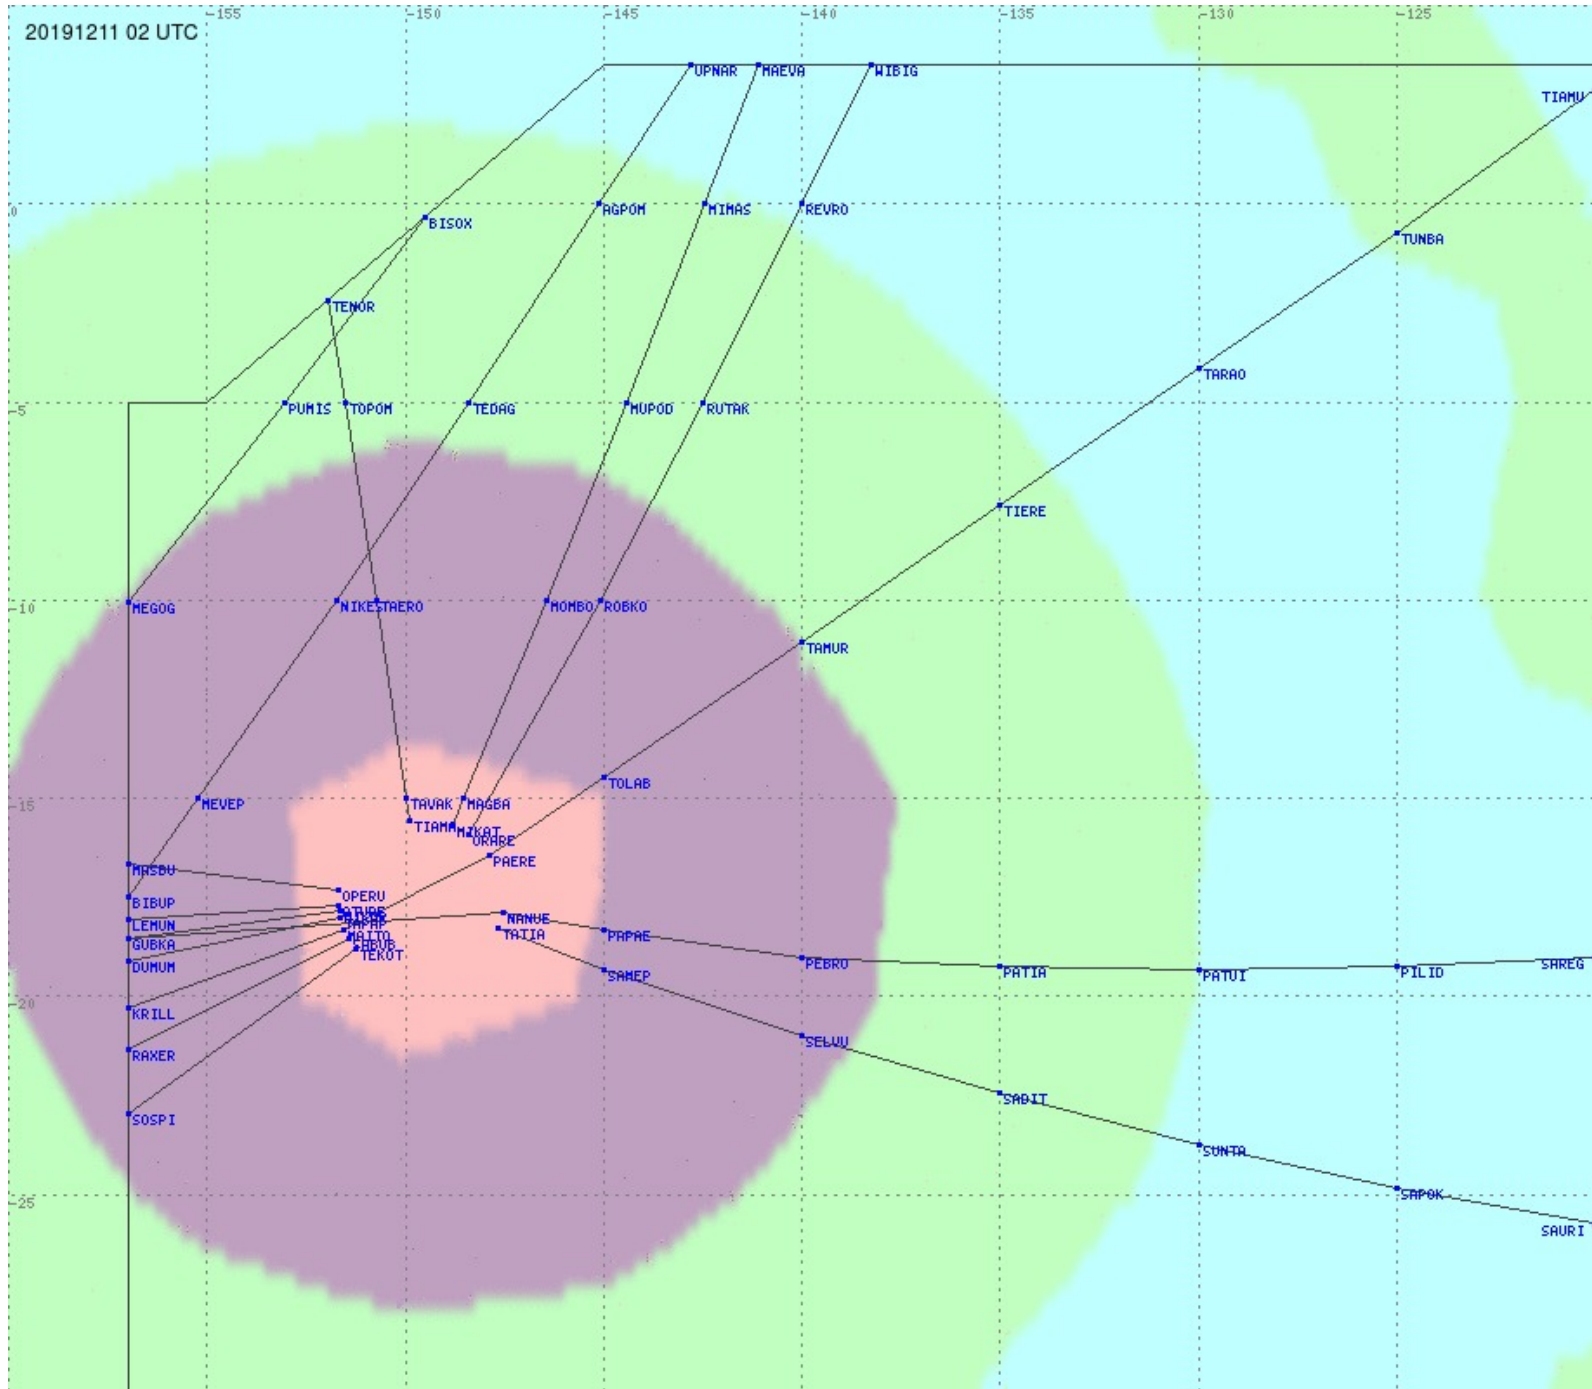

Tahiti FIR - HF Propag - 20191211

2.8 MHz 3.5 MHz 5.6 MHz 8.9 MHz 13.3 MHz 17.9 MHz None