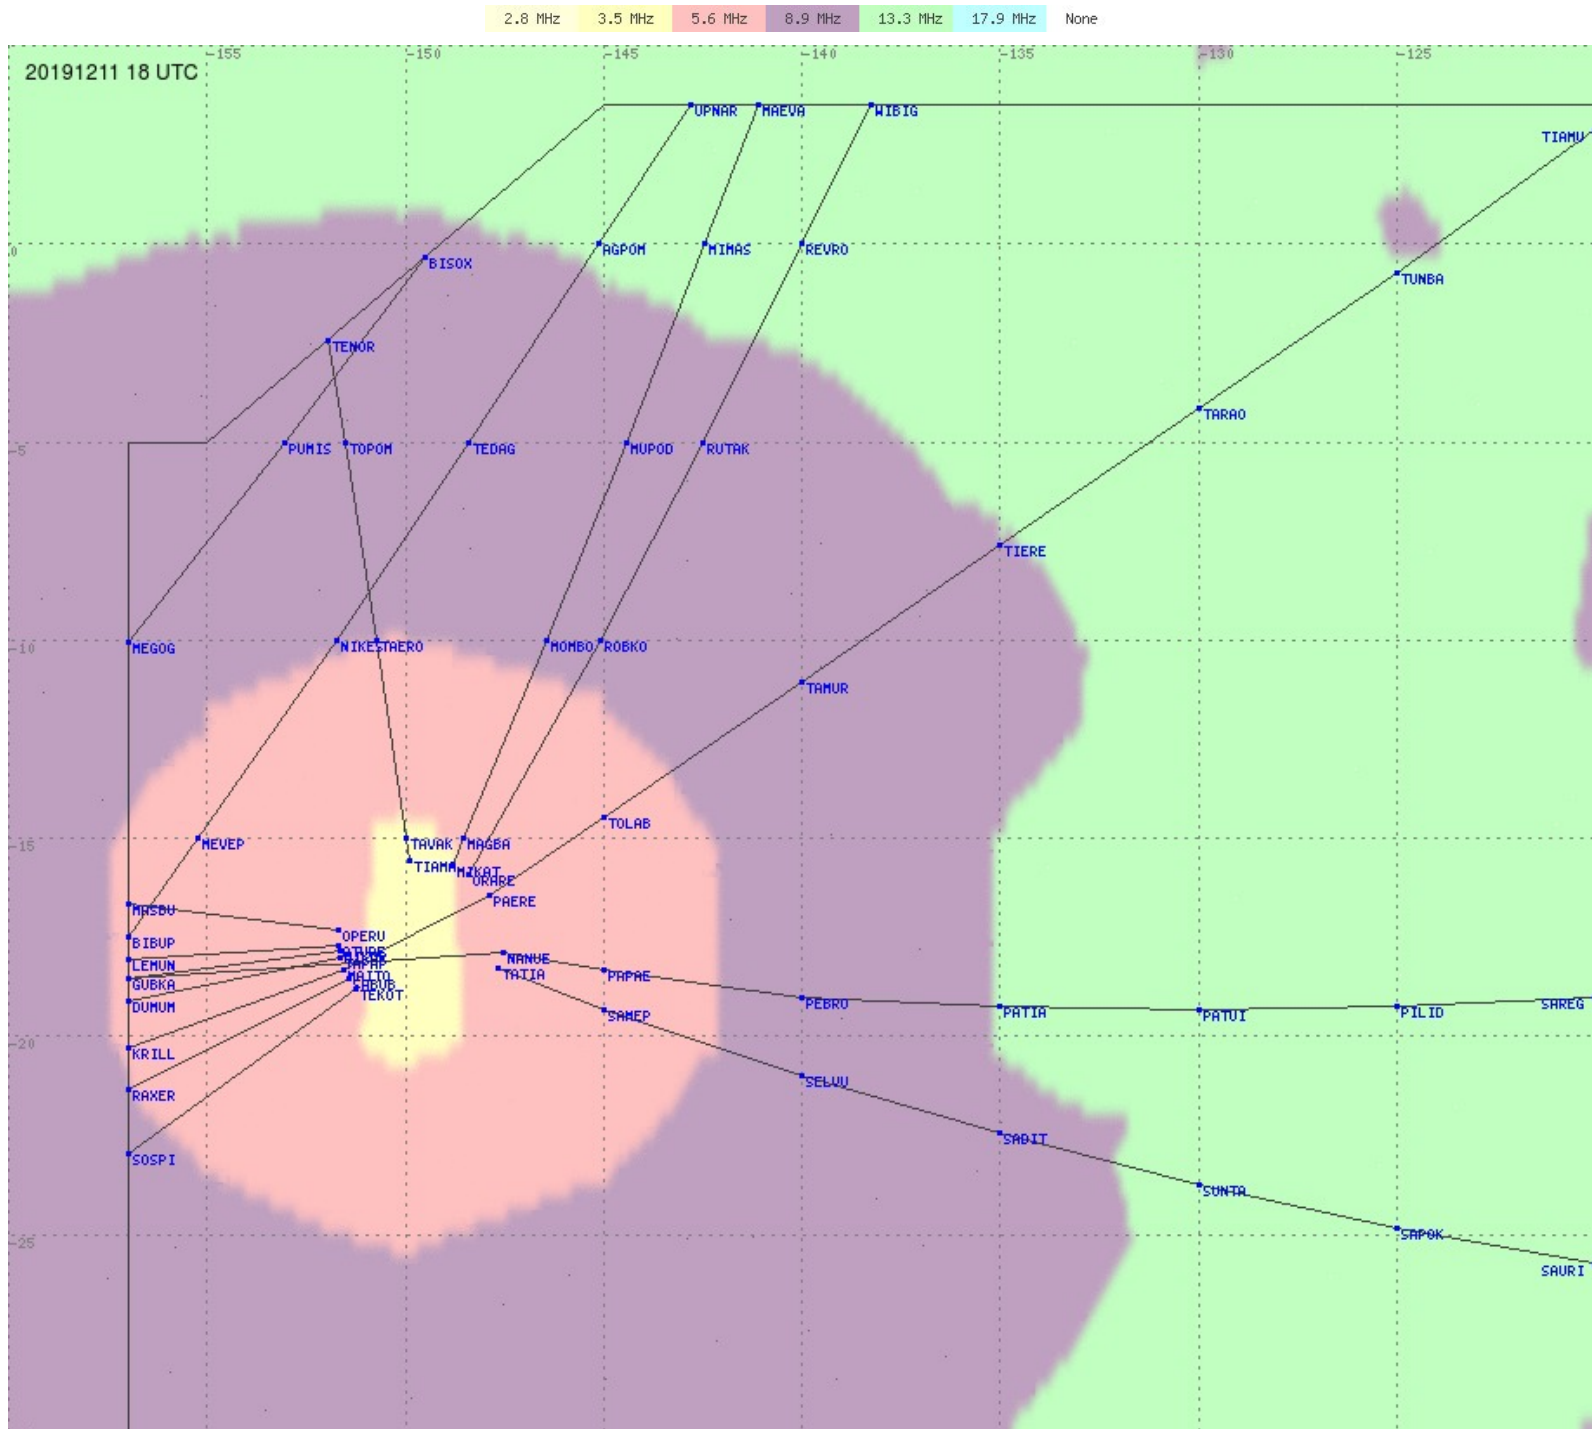

Tahiti FIR - HF Propag - 20191211