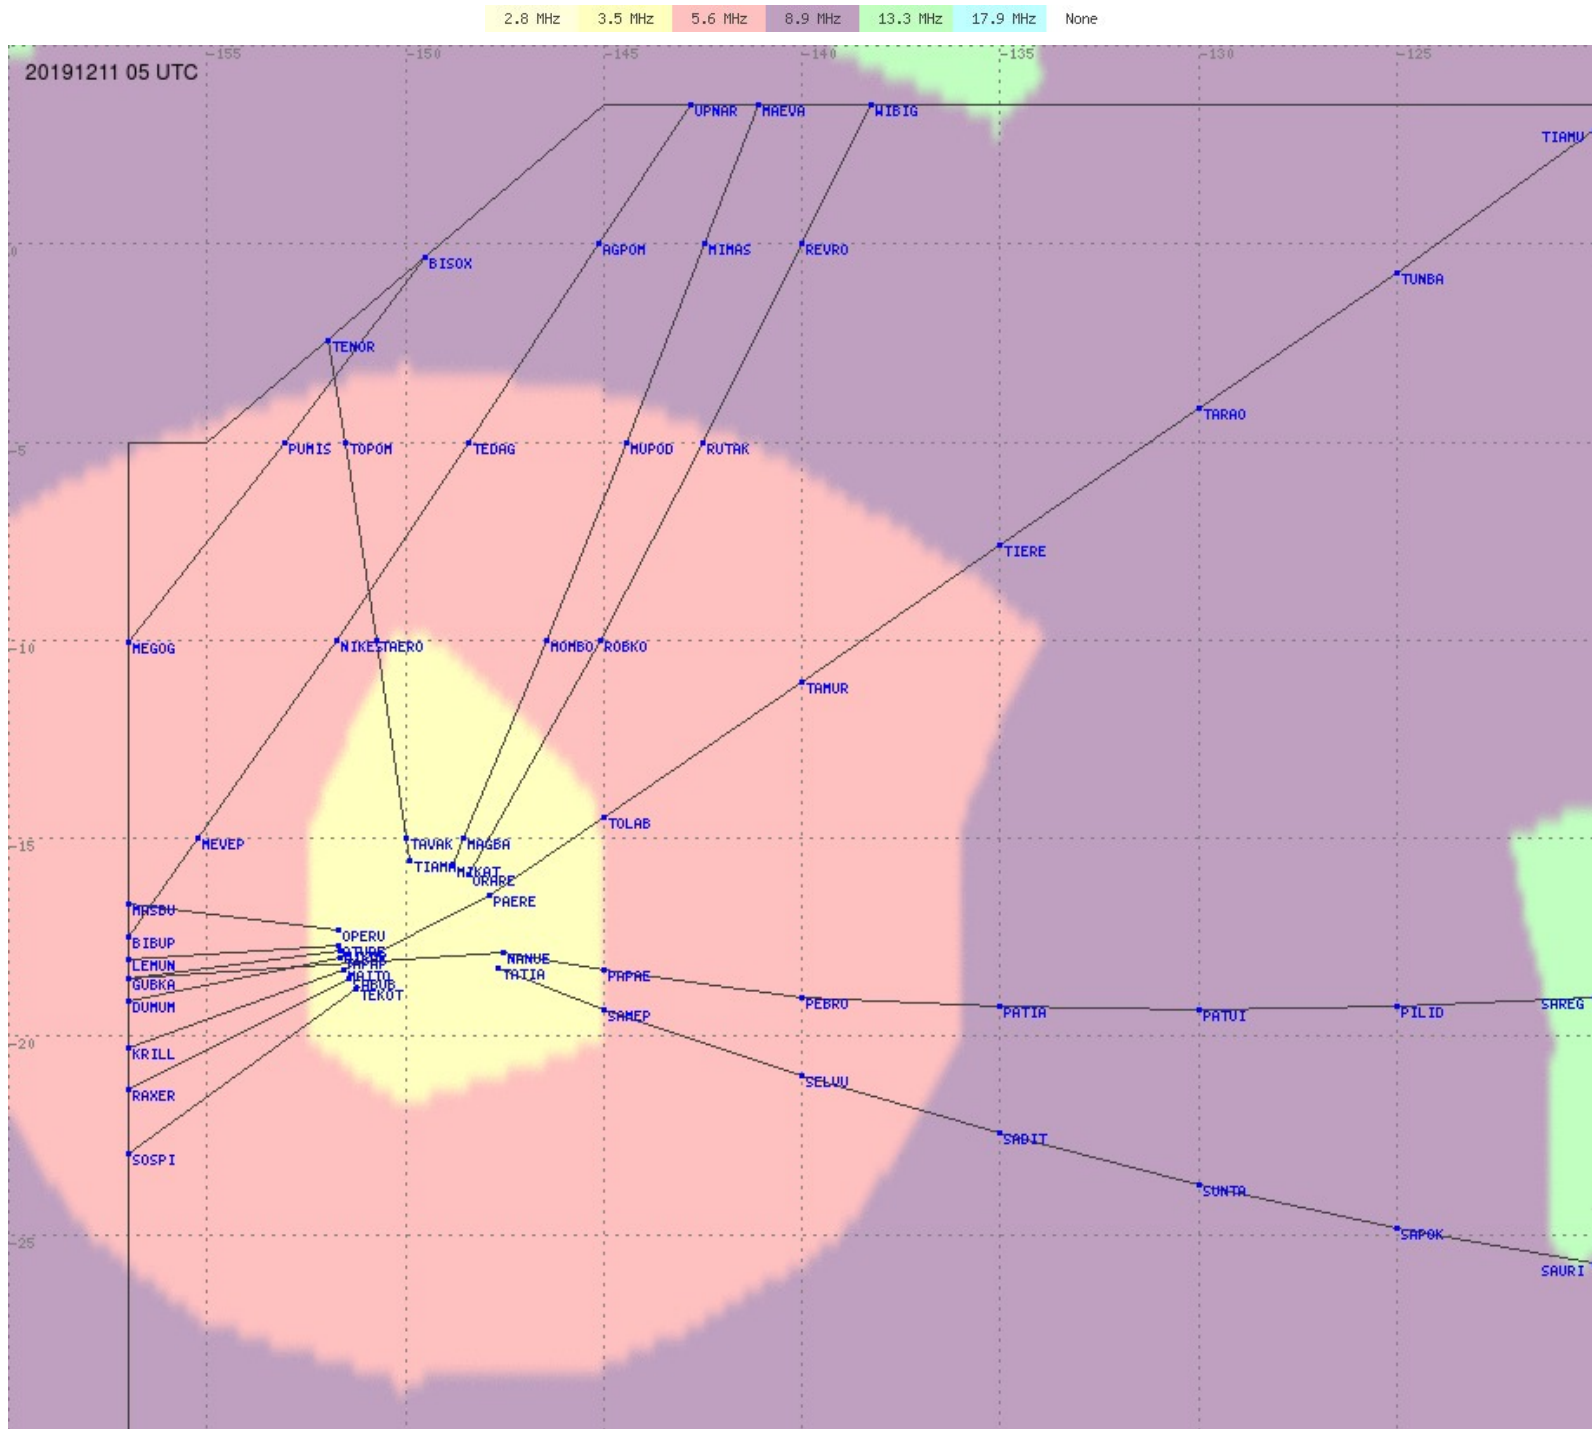

Tahiti FIR - HF Propag - 20191211