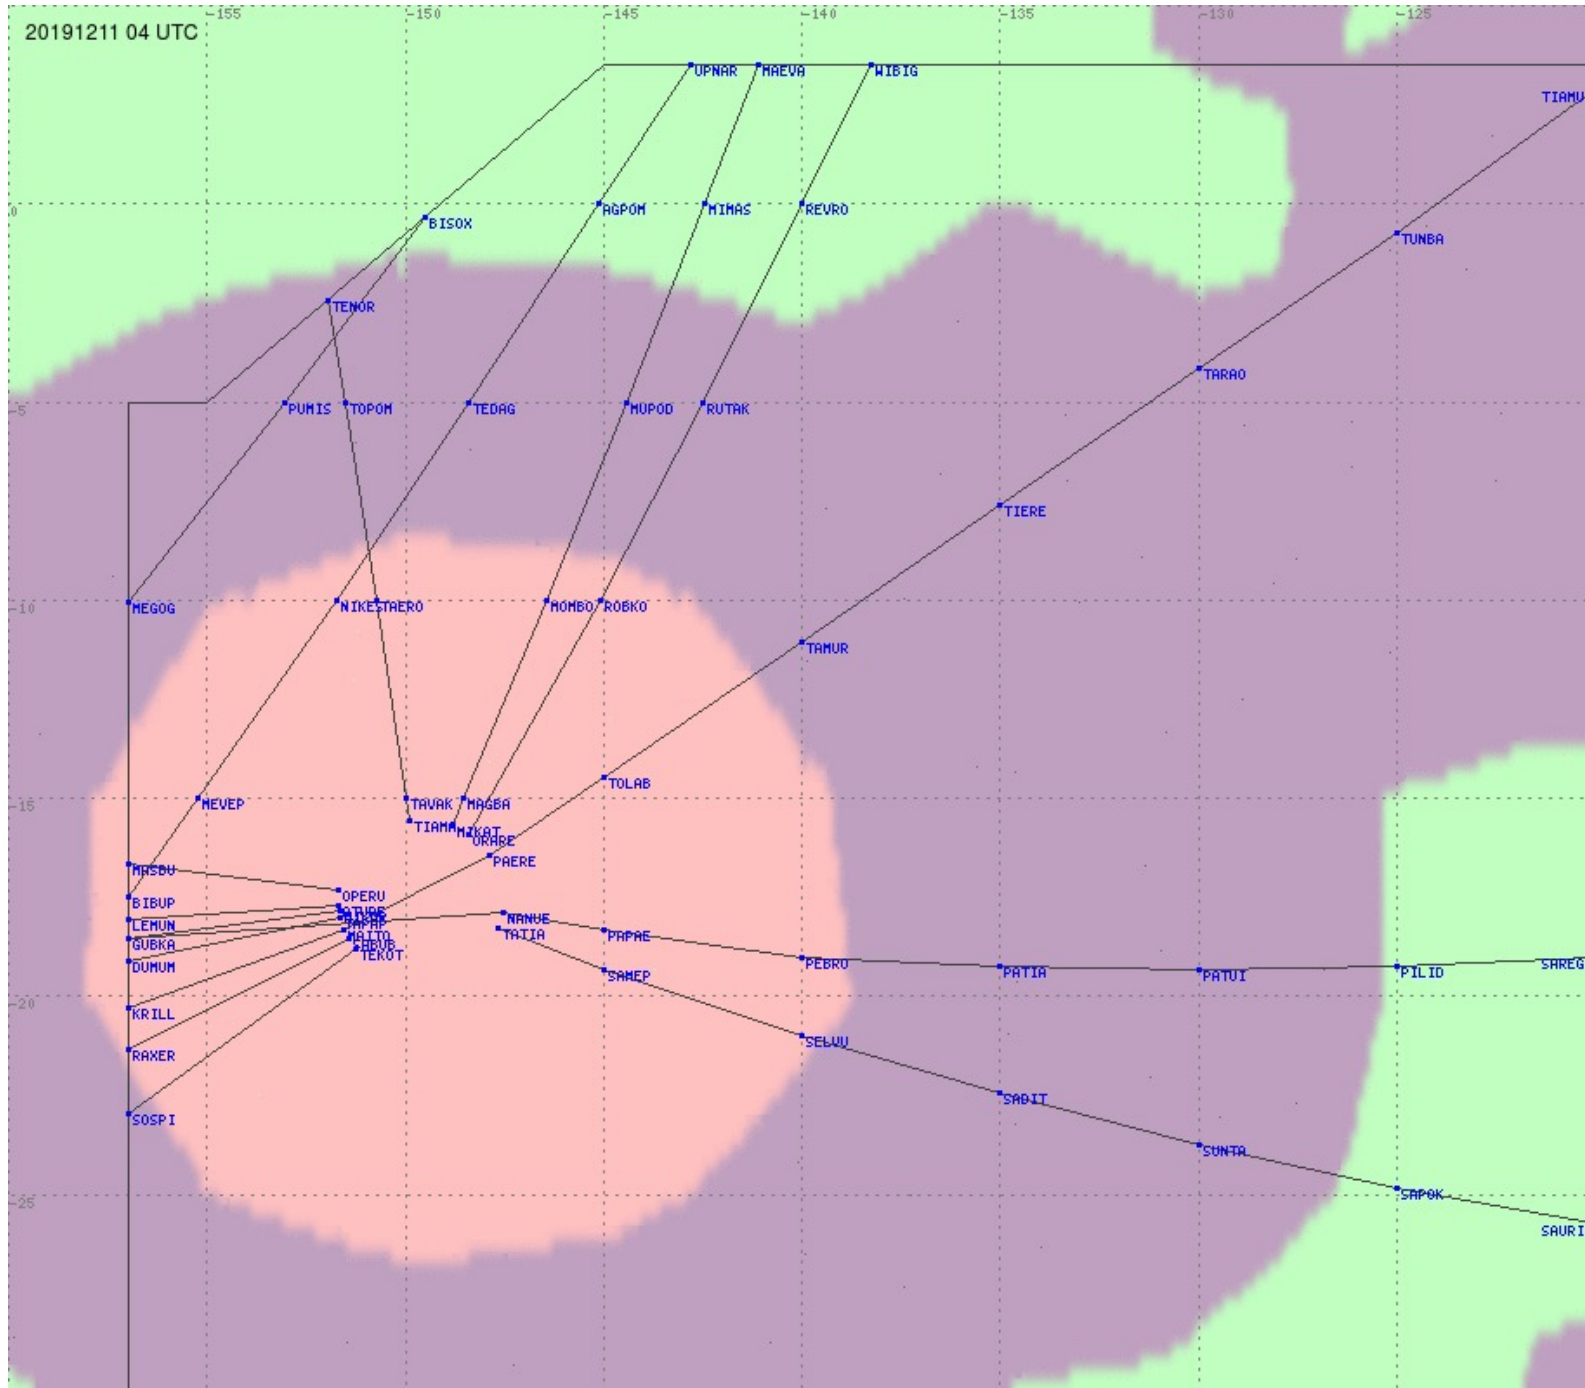

Tahiti FIR - HF Propag - 20191211

2.8 MHz 3.5 MHz 5.6 MHz 8.9 MHz 13.3 MHz 17.9 MHz None