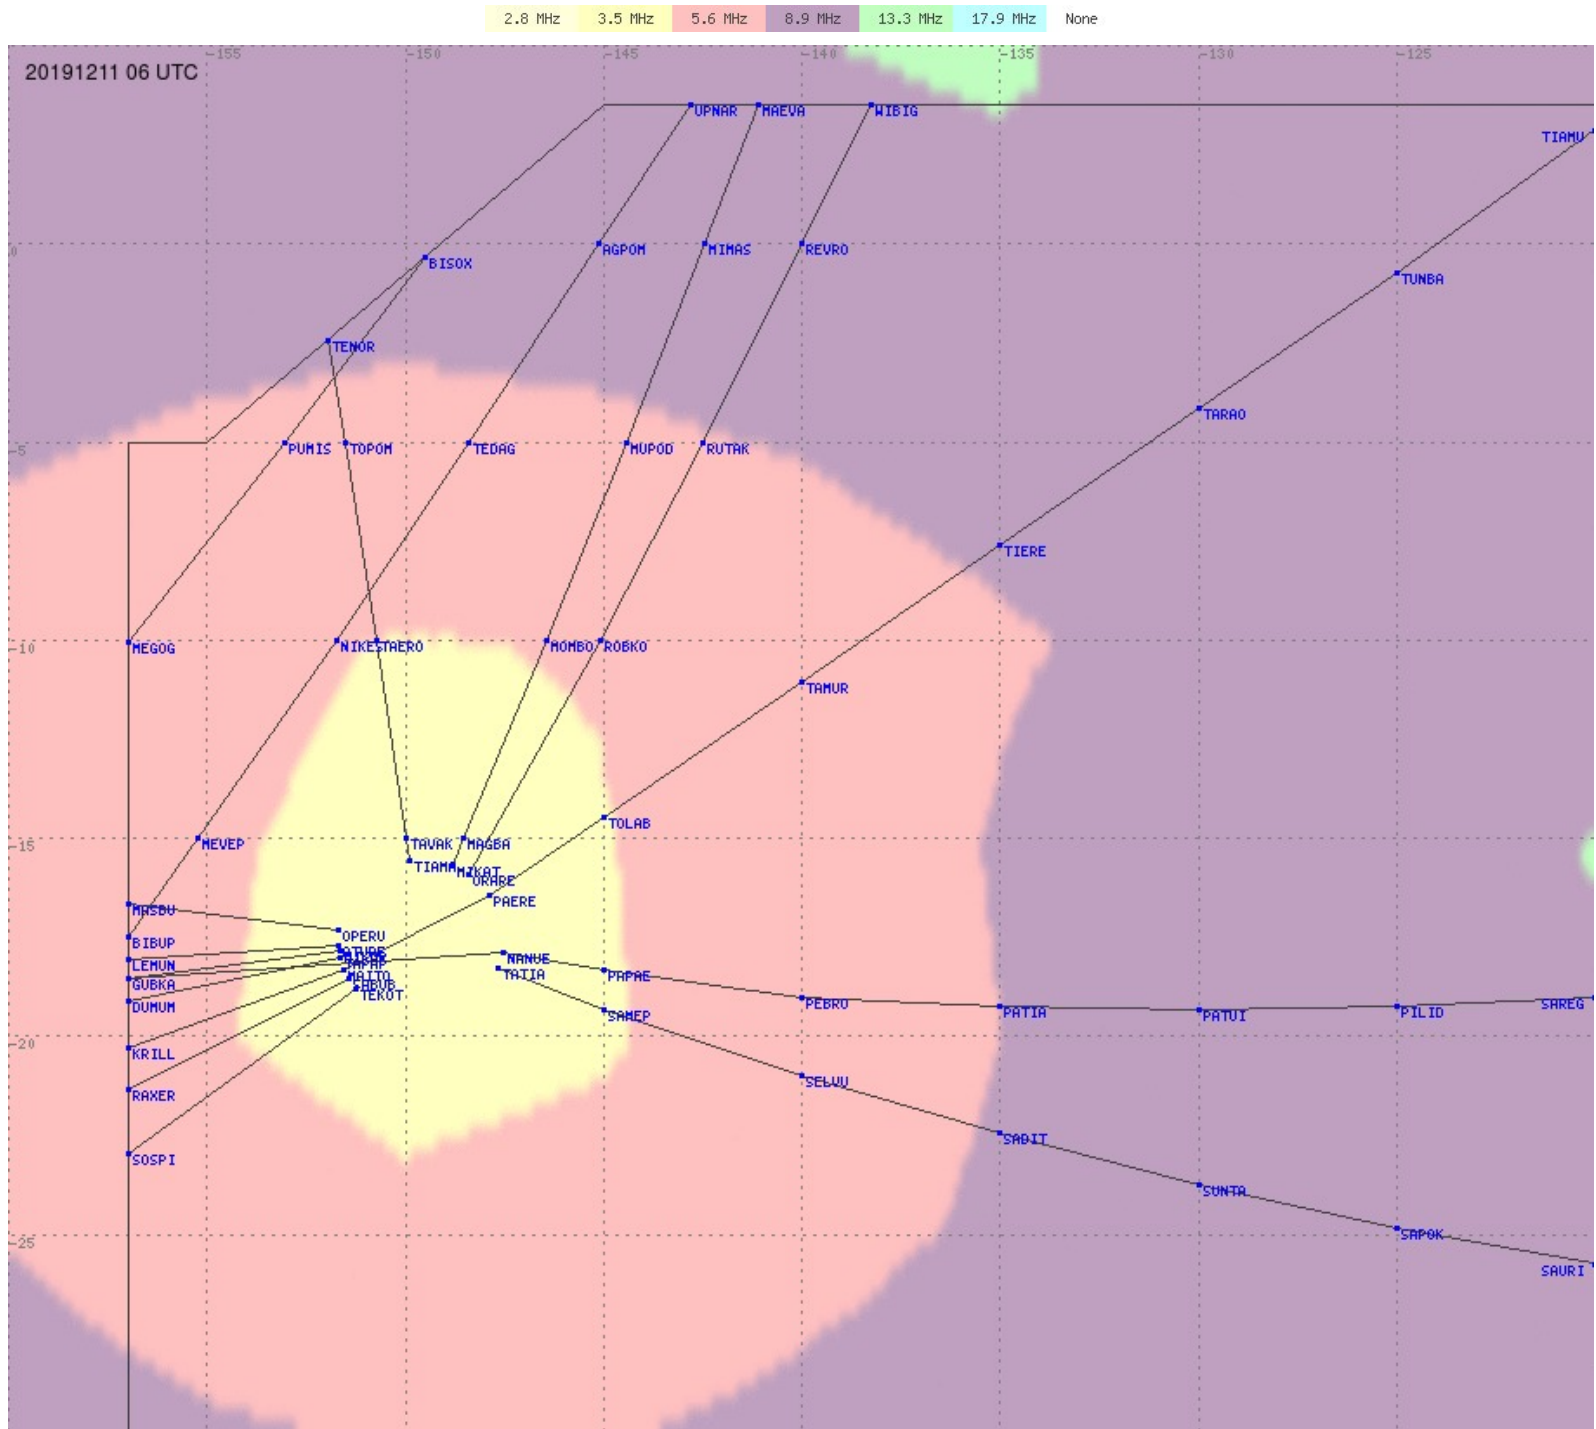

Tahiti FIR - HF Propag - 20191211