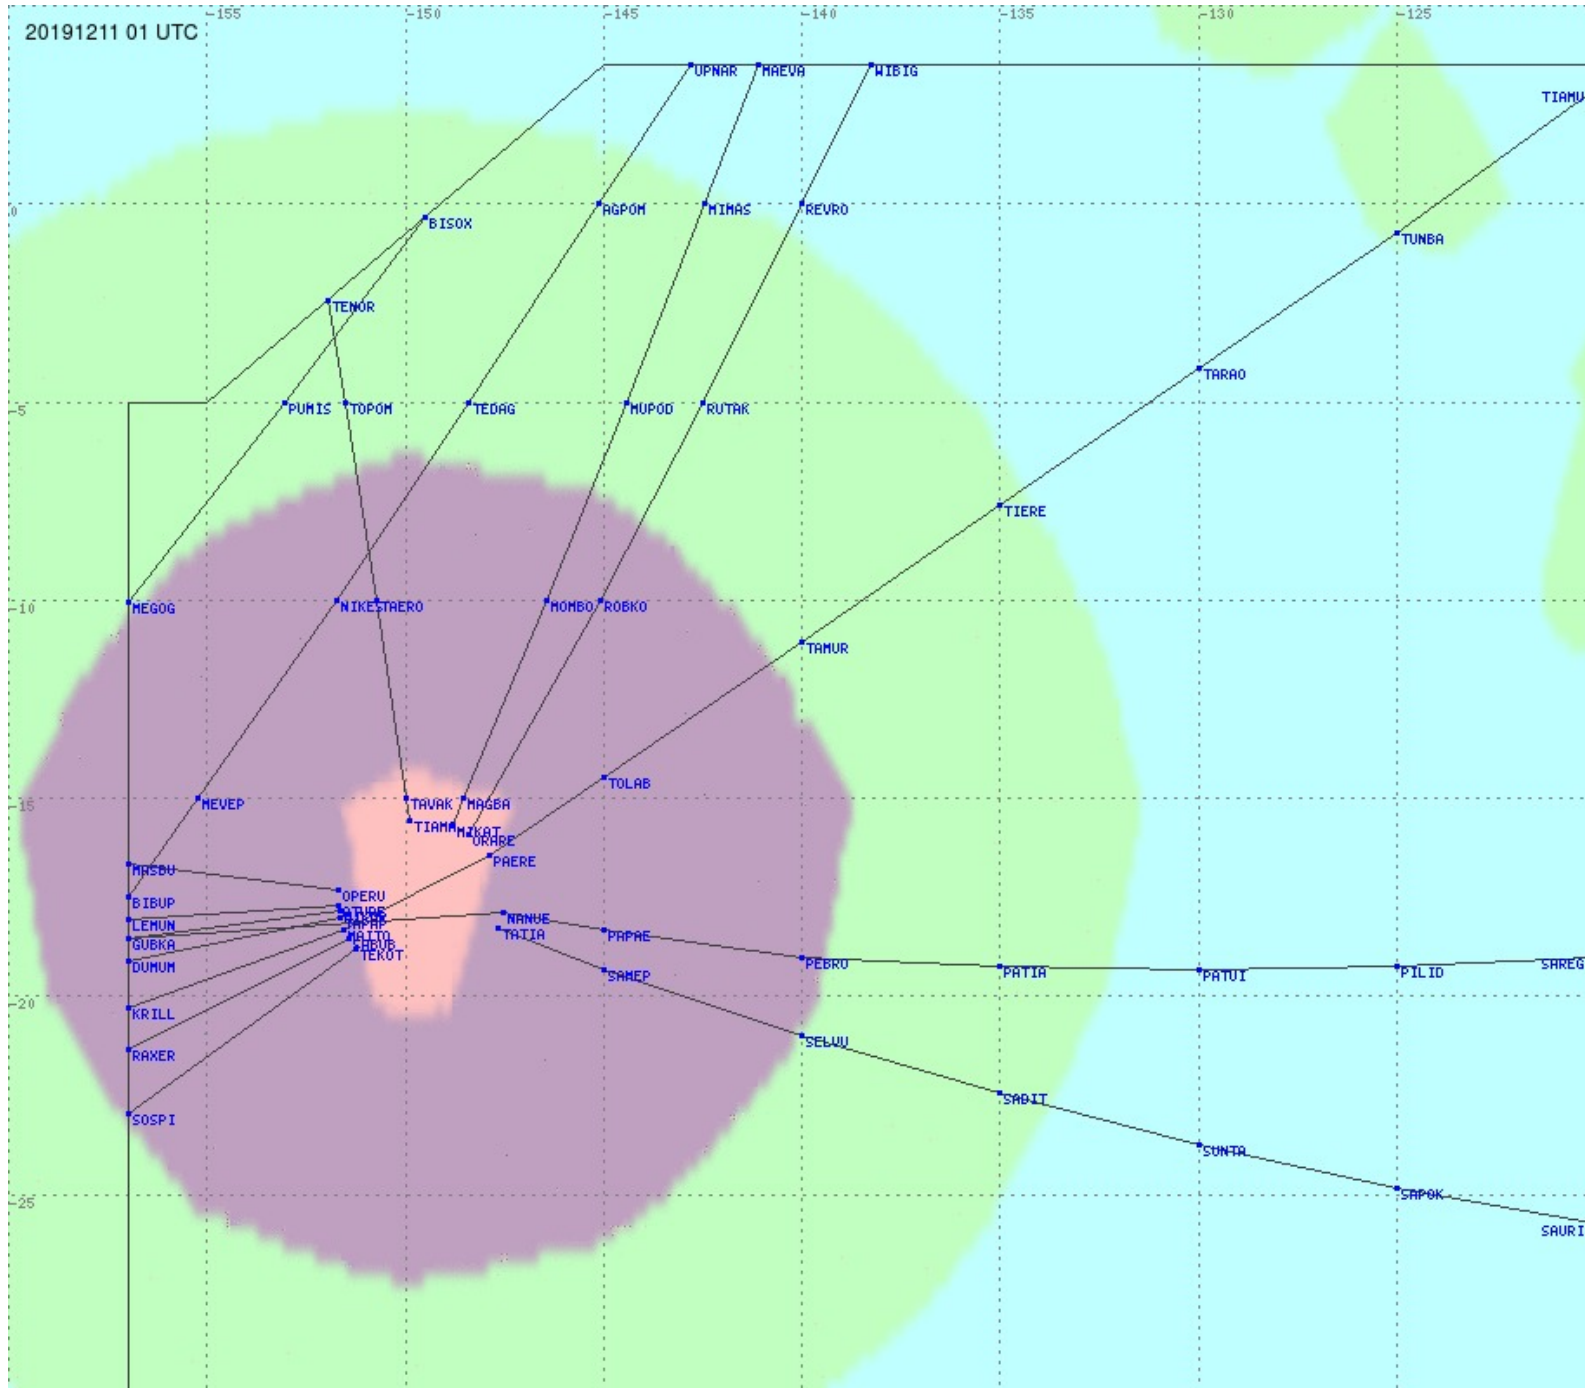

# Tahiti FIR - HF Propag - 20191211

2.8 MHz 3.5 MHz 5.6 MHz 8.9 MHz 13.3 MHz 17.9 MHz None