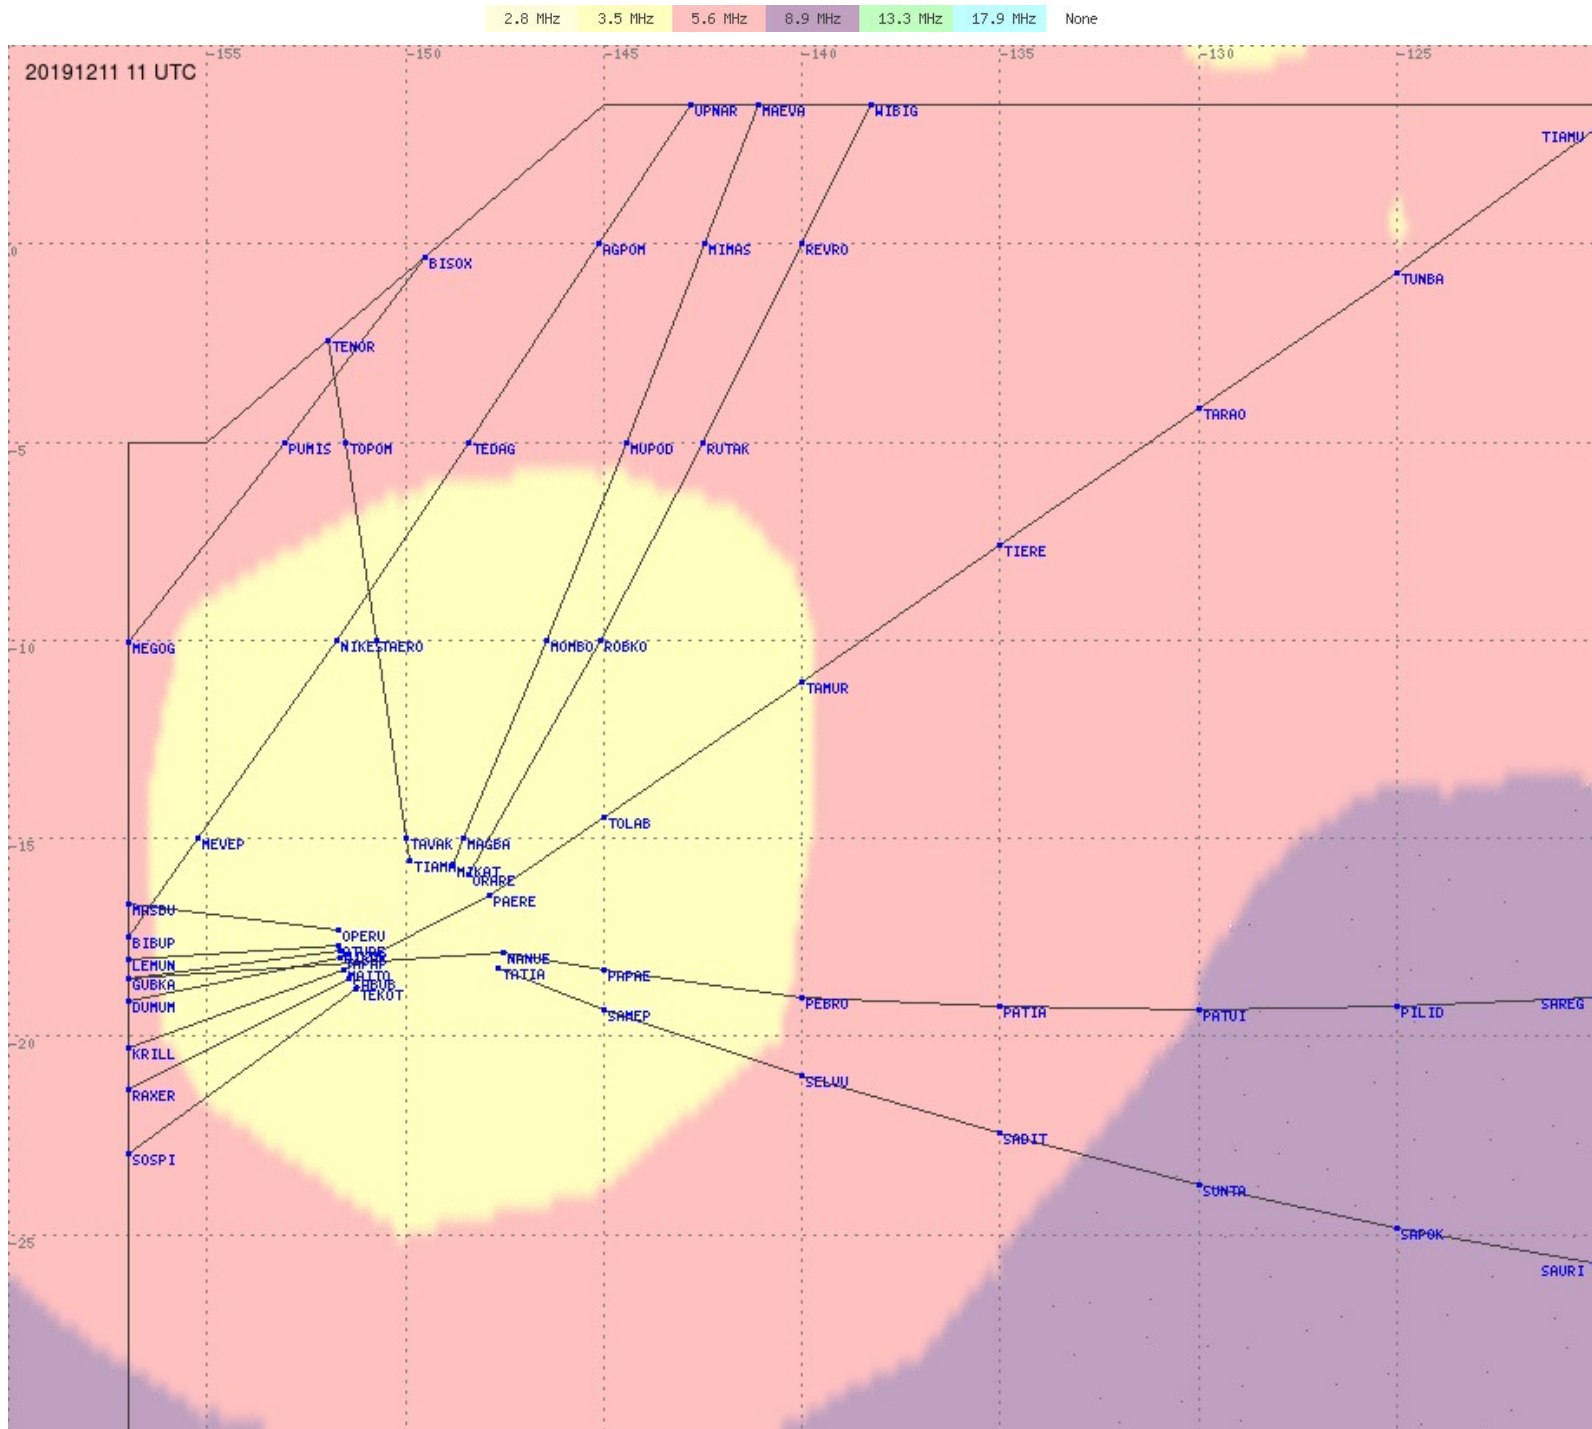

Tahiti FIR - HF Propag - 20191211