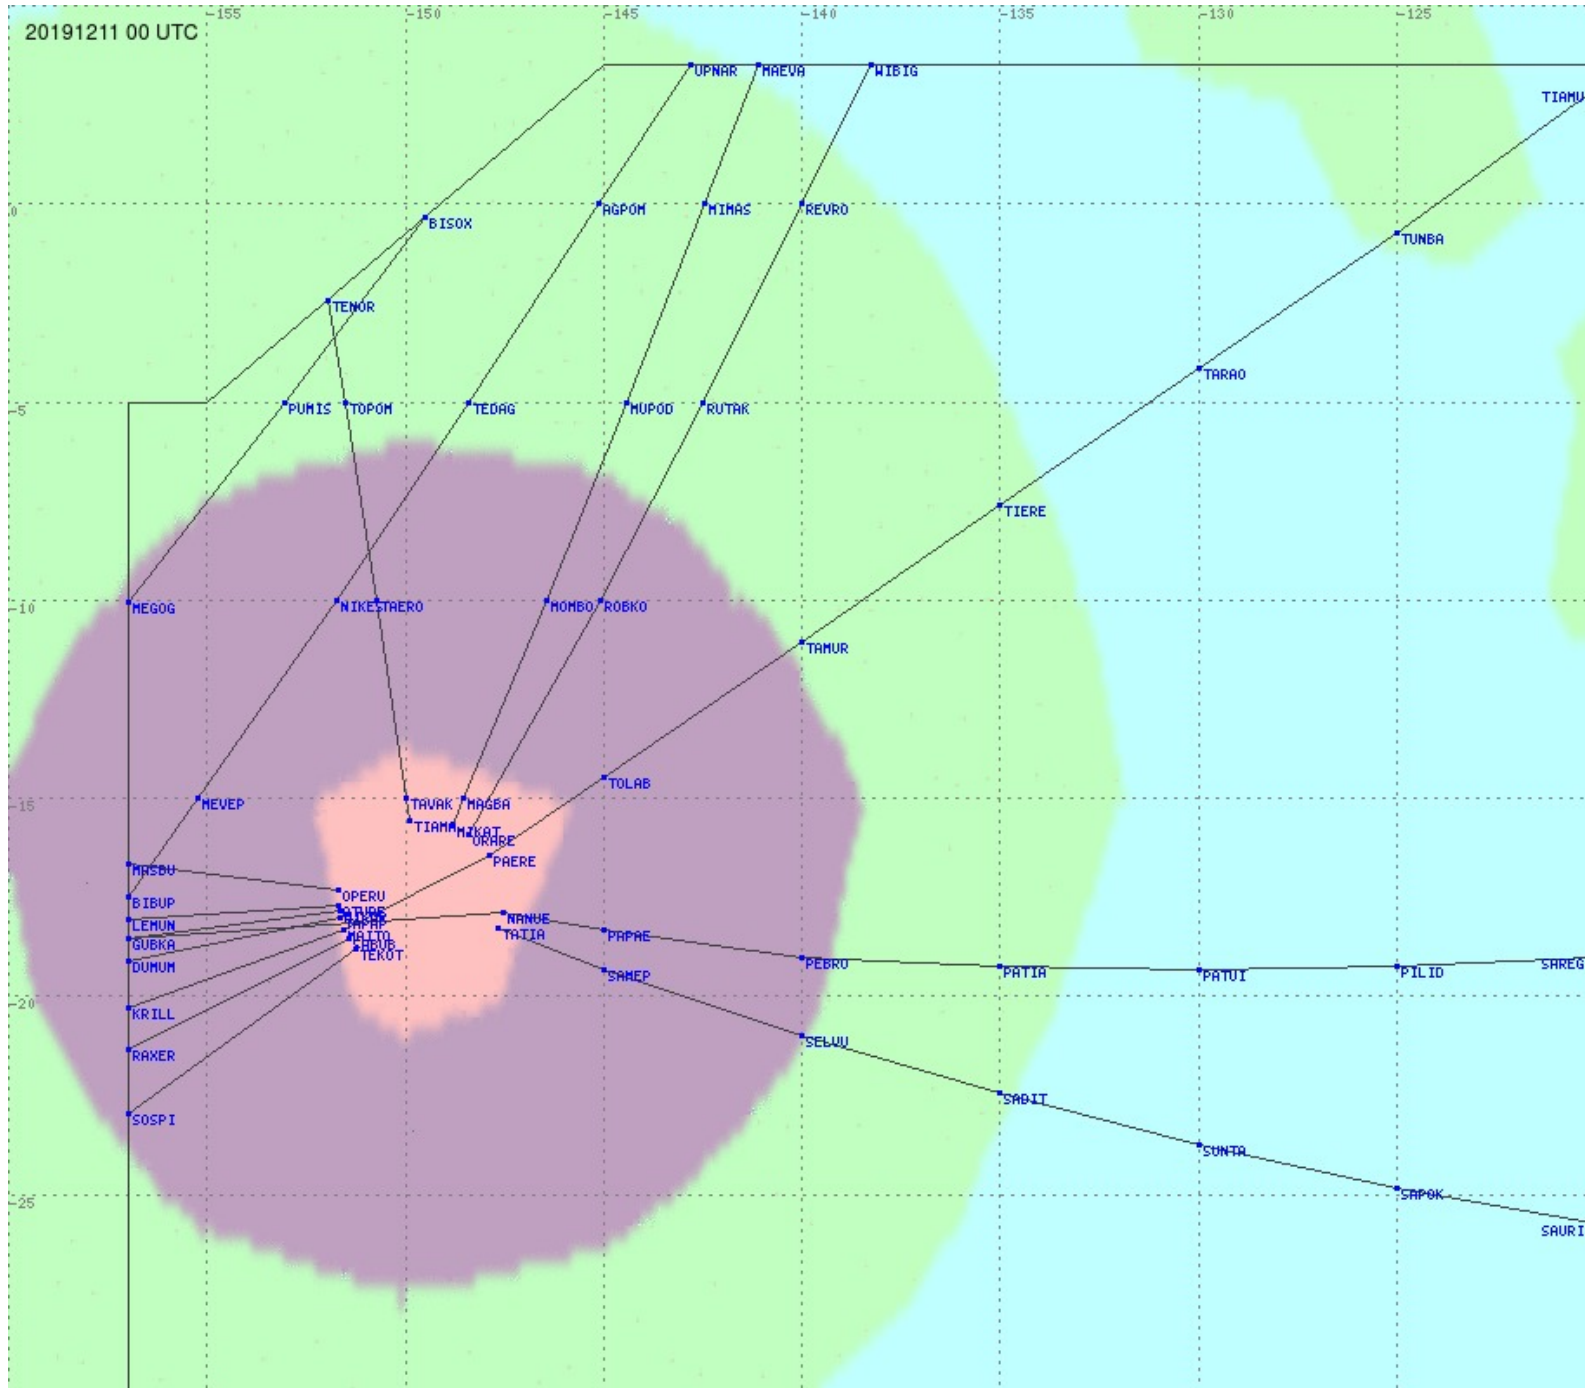

# Tahiti FIR - HF Propag - 20191211

2.8 MHz 3.5 MHz 5.6 MHz 8.9 MHz 13.3 MHz 17.9 MHz None