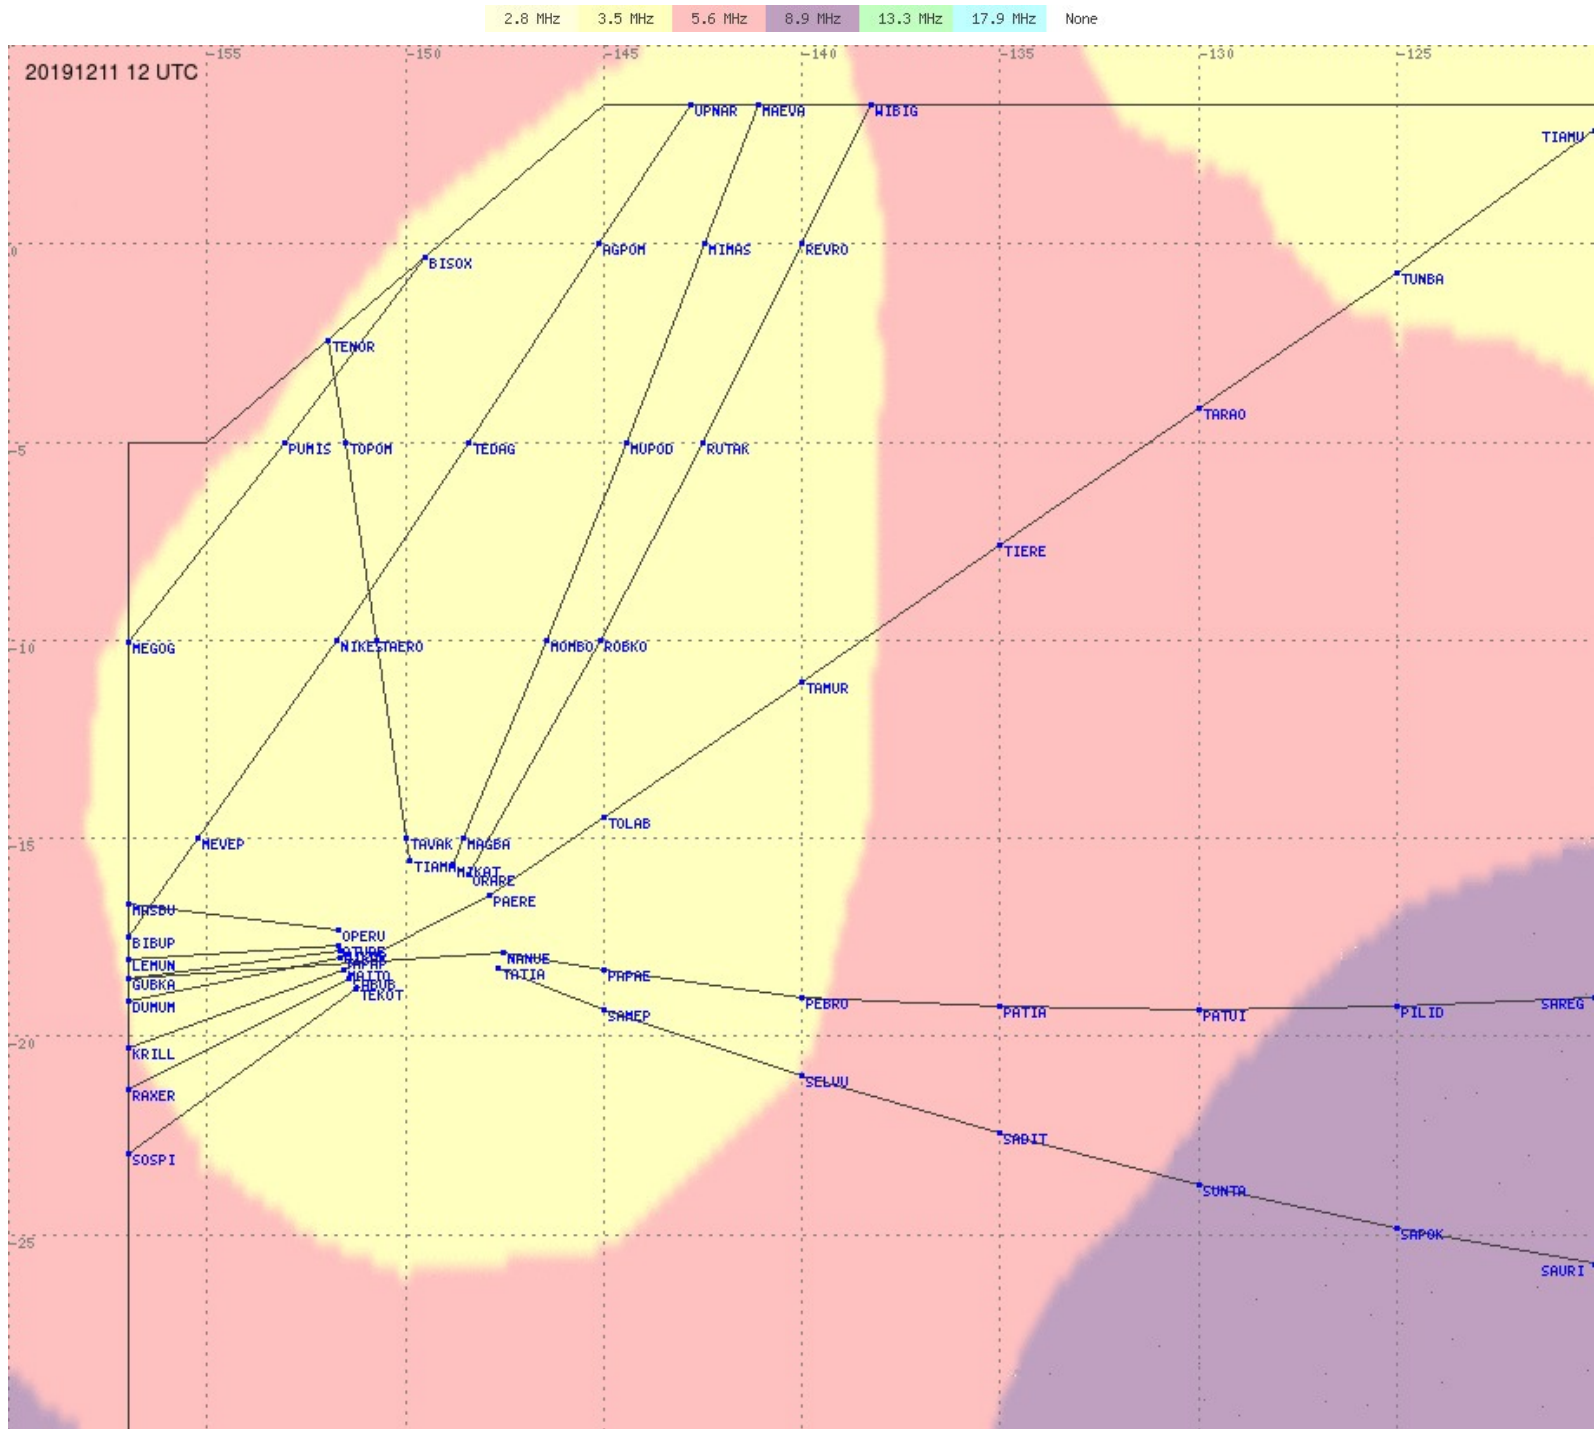

Tahiti FIR - HF Propag - 20191211