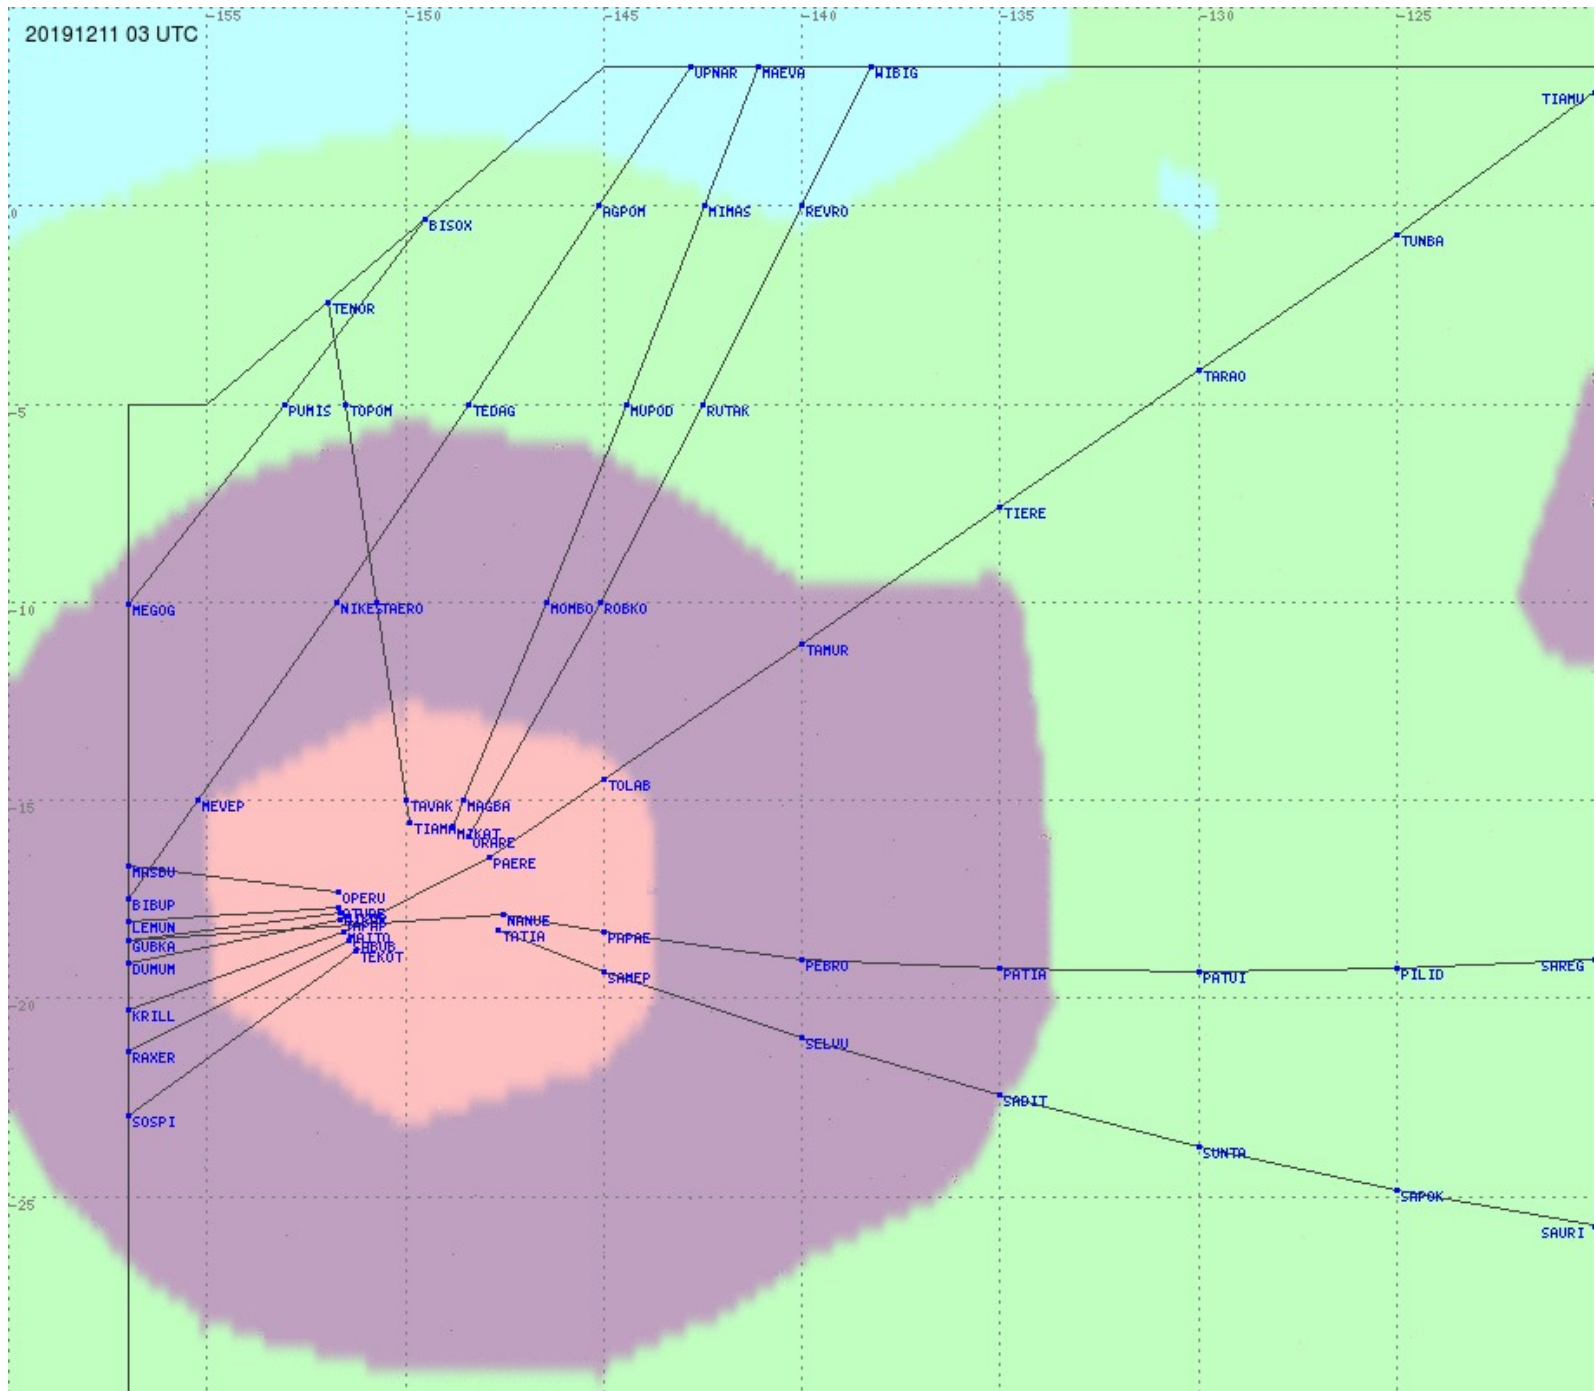

# Tahiti FIR - HF Propag - 20191211

2.8 MHz 3.5 MHz 5.6 MHz 8.9 MHz 13.3 MHz 17.9 MHz None