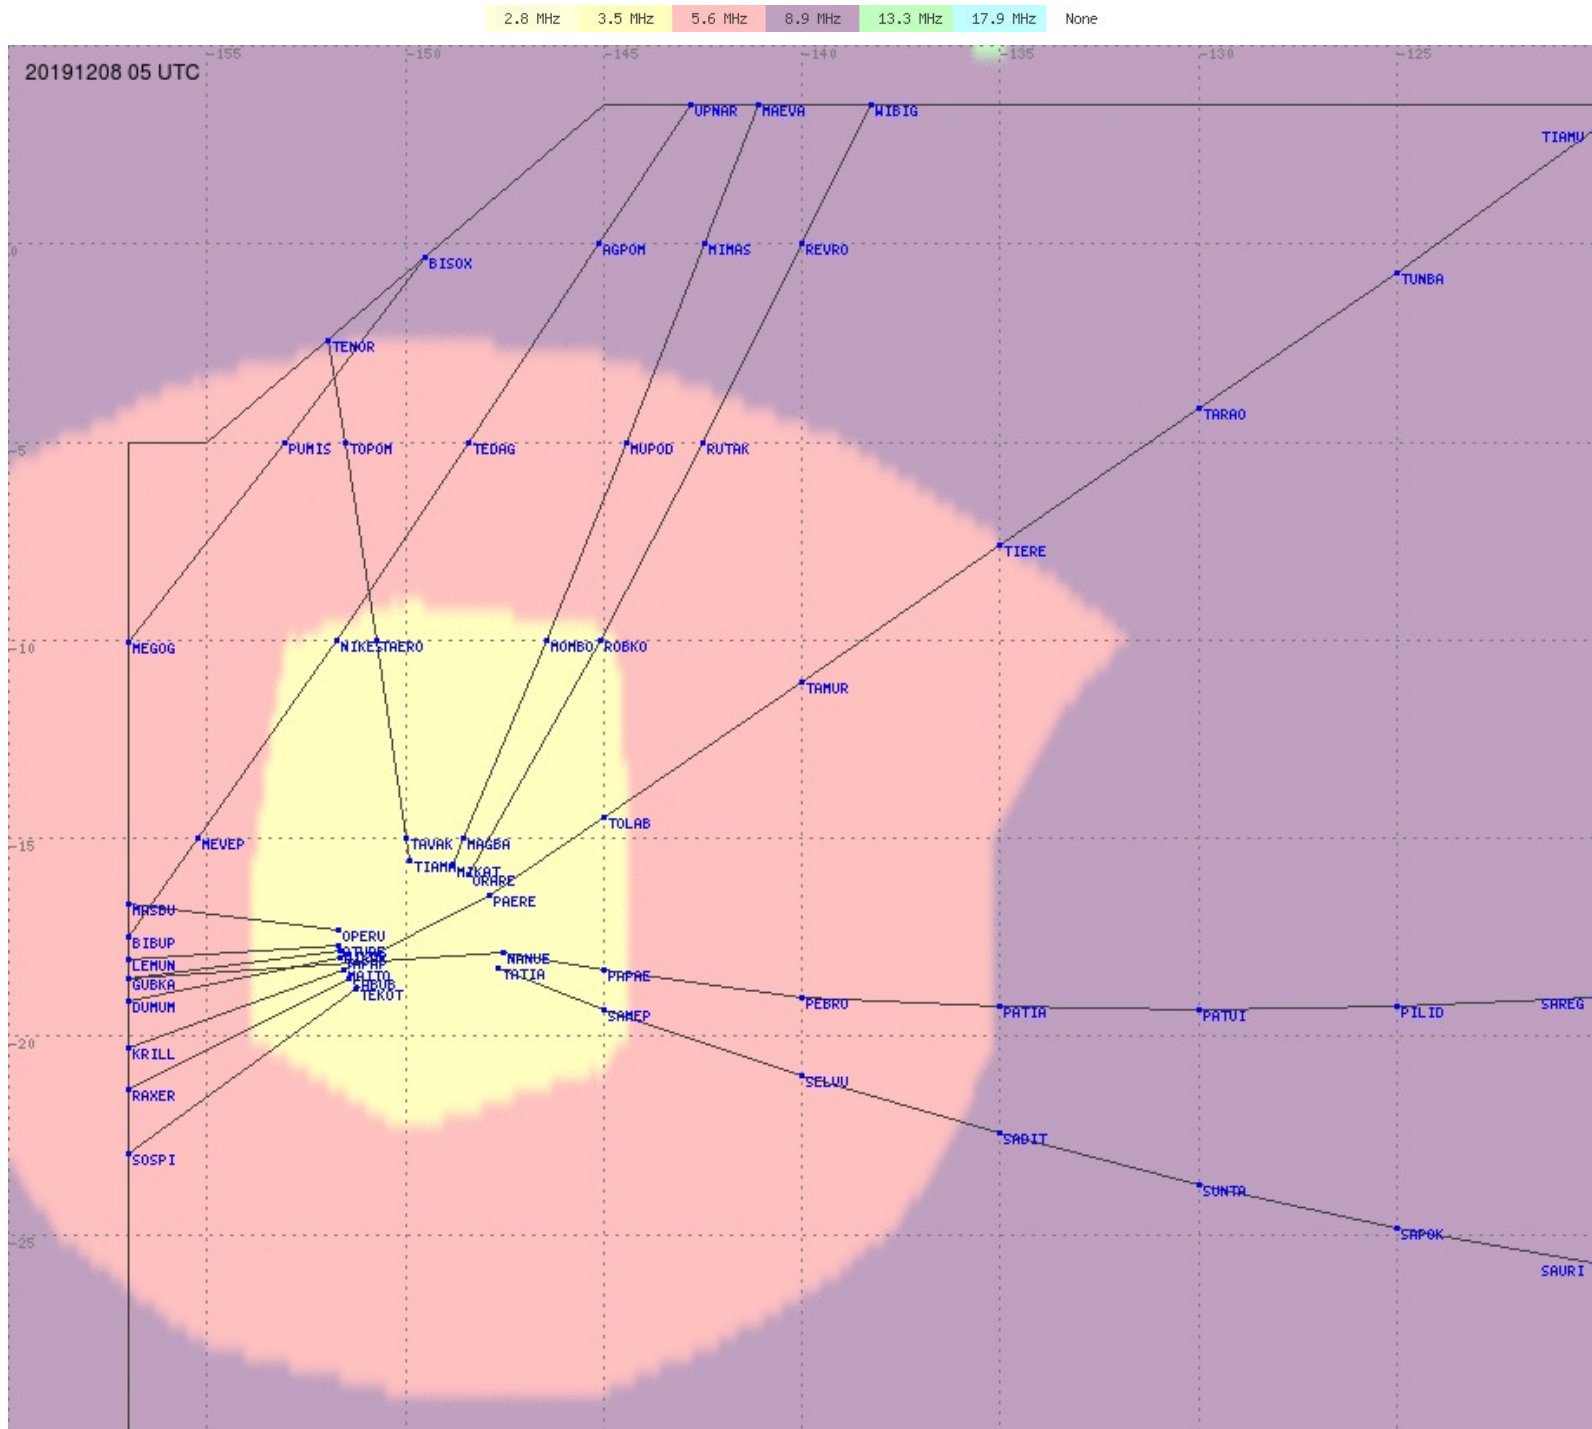

Tahiti FIR - HF Propag - 20191208

Tahiti FIR - HF Propag - 20191208

2.8 MHz 3.5 MHz 5.6 MHz 8.9 MHz 13.3 MHz 17.9 MHz None

Tahiti FIR - HF Propag - 20191208

2.8 MHz
3.5 MHz
5.6 MHz
8.9 MHz
13.3 MHz
17.9 MHz
None

Tahiti FIR - HF Propag - 20191208

2.8 MHz
3.5 MHz
5.6 MHz
8.9 MHz
13.3 MHz
17.9 MHz
None

Tahiti FIR - HF Propag - 20191208

Tahiti FIR - HF Propag - 20191208

Tahiti FIR - HF Propag - 20191208

2.8 MHz 3.5 MHz 5.6 MHz 8.9 MHz 13.3 MHz 17.9 MHz None