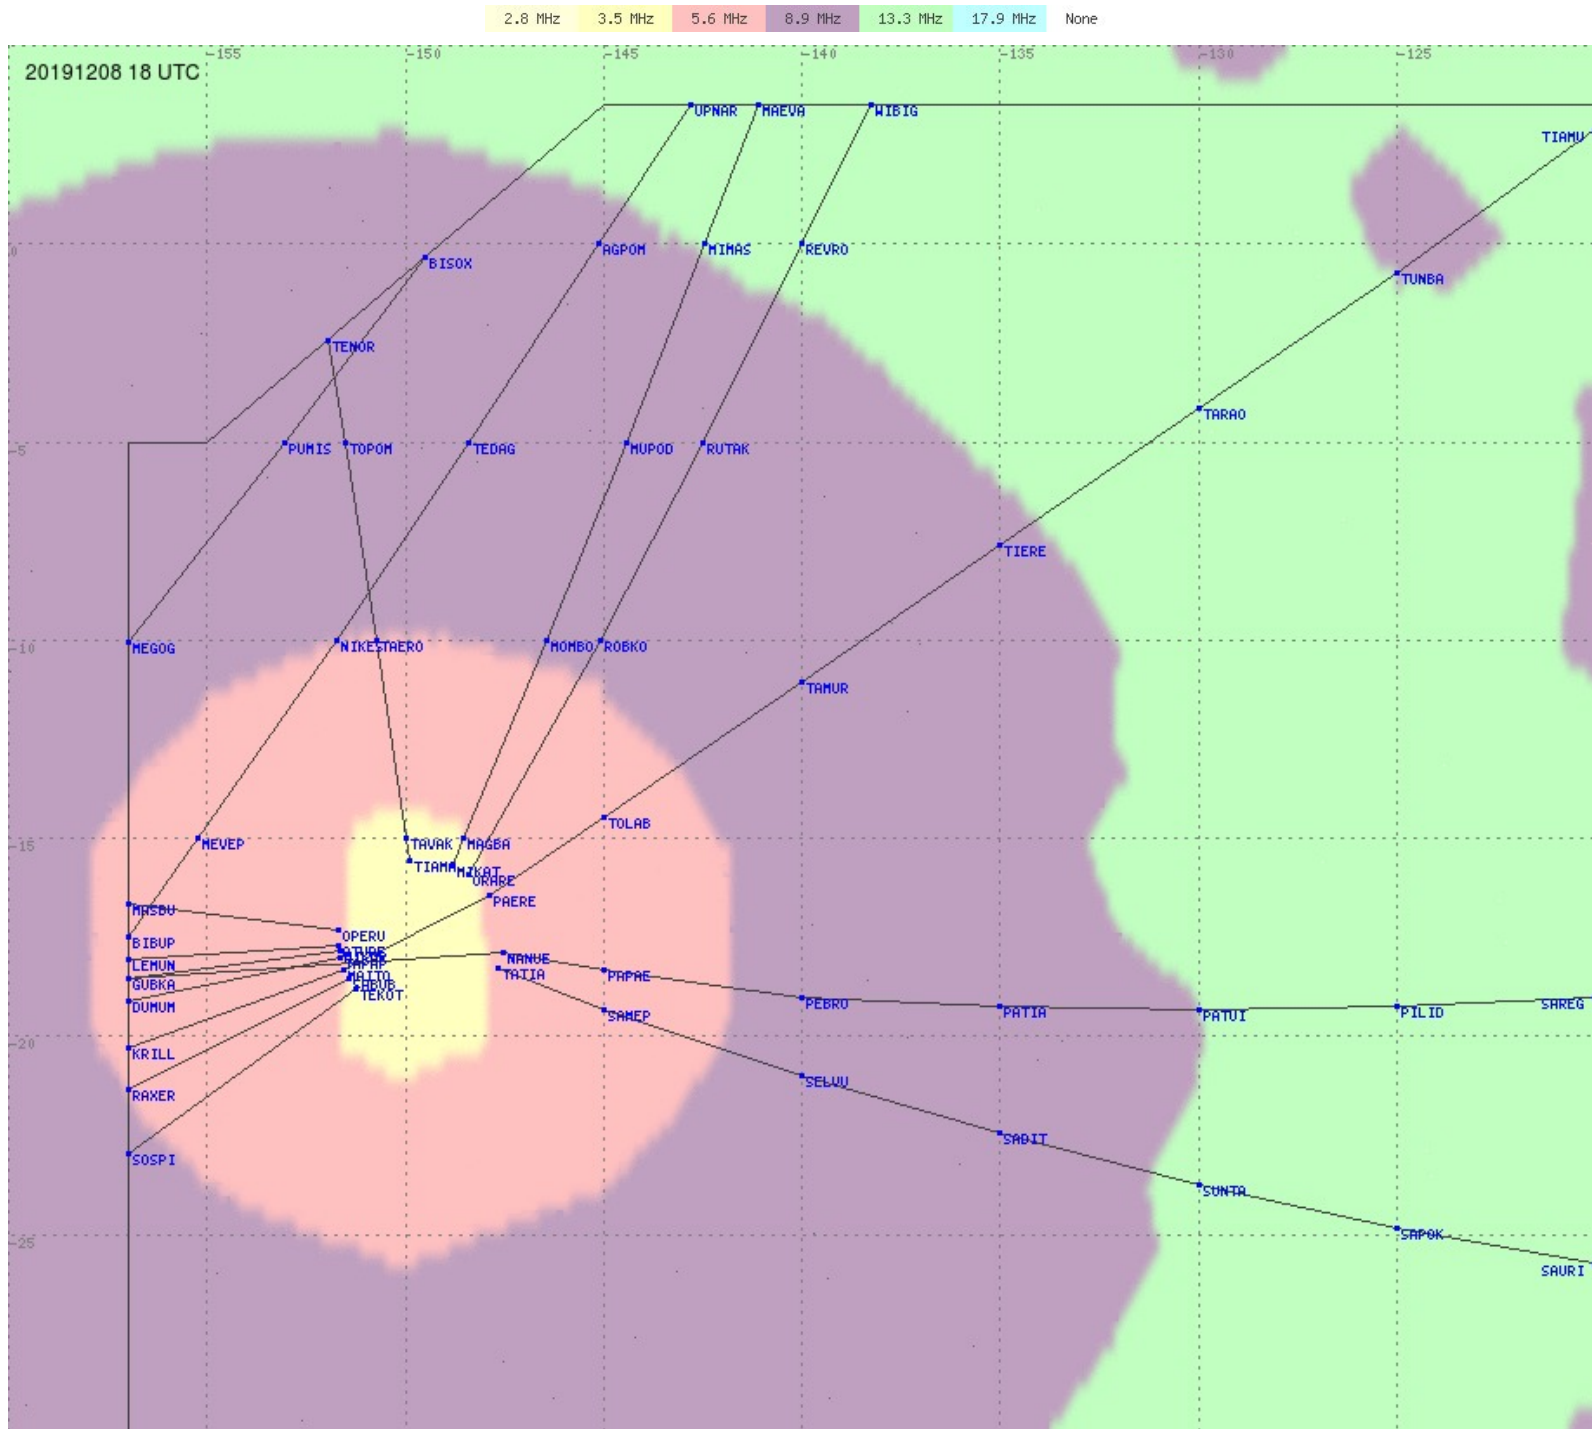

Tahiti FIR - HF Propag - 20191208

Tahiti FIR - HF Propag - 20191208

2.8 MHz 3.5 MHz 5.6 MHz 8.9 MHz 13.3 MHz 17.9 MHz None

Tahiti FIR - HF Propag - 20191208

2.8 MHz
3.5 MHz
5.6 MHz
8.9 MHz
13.3 MHz
17.9 MHz
None

Tahiti FIR - HF Propag - 20191208

2.8 MHz
3.5 MHz
5.6 MHz
8.9 MHz
13.3 MHz
17.9 MHz
None

Tahiti FIR - HF Propag - 20191208

Tahiti FIR - HF Propag - 20191208

Tahiti FIR - HF Propag - 20191208

2.8 MHz 3.5 MHz 5.6 MHz 8.9 MHz 13.3 MHz 17.9 MHz None

Tahiti FIR - HF Propag - 20191208

Tahiti FIR - HF Propag - 20191208

Tahiti FIR - HF Propag - 20191208

2.8 MHz 3.5 MHz 5.6 MHz 8.9 MHz 13.3 MHz 17.9 MHz None

Tahiti FIR - HF Propag - 20191208

2.8 MHz 3.5 MHz 5.6 MHz 8.9 MHz 13.3 MHz 17.9 MHz None