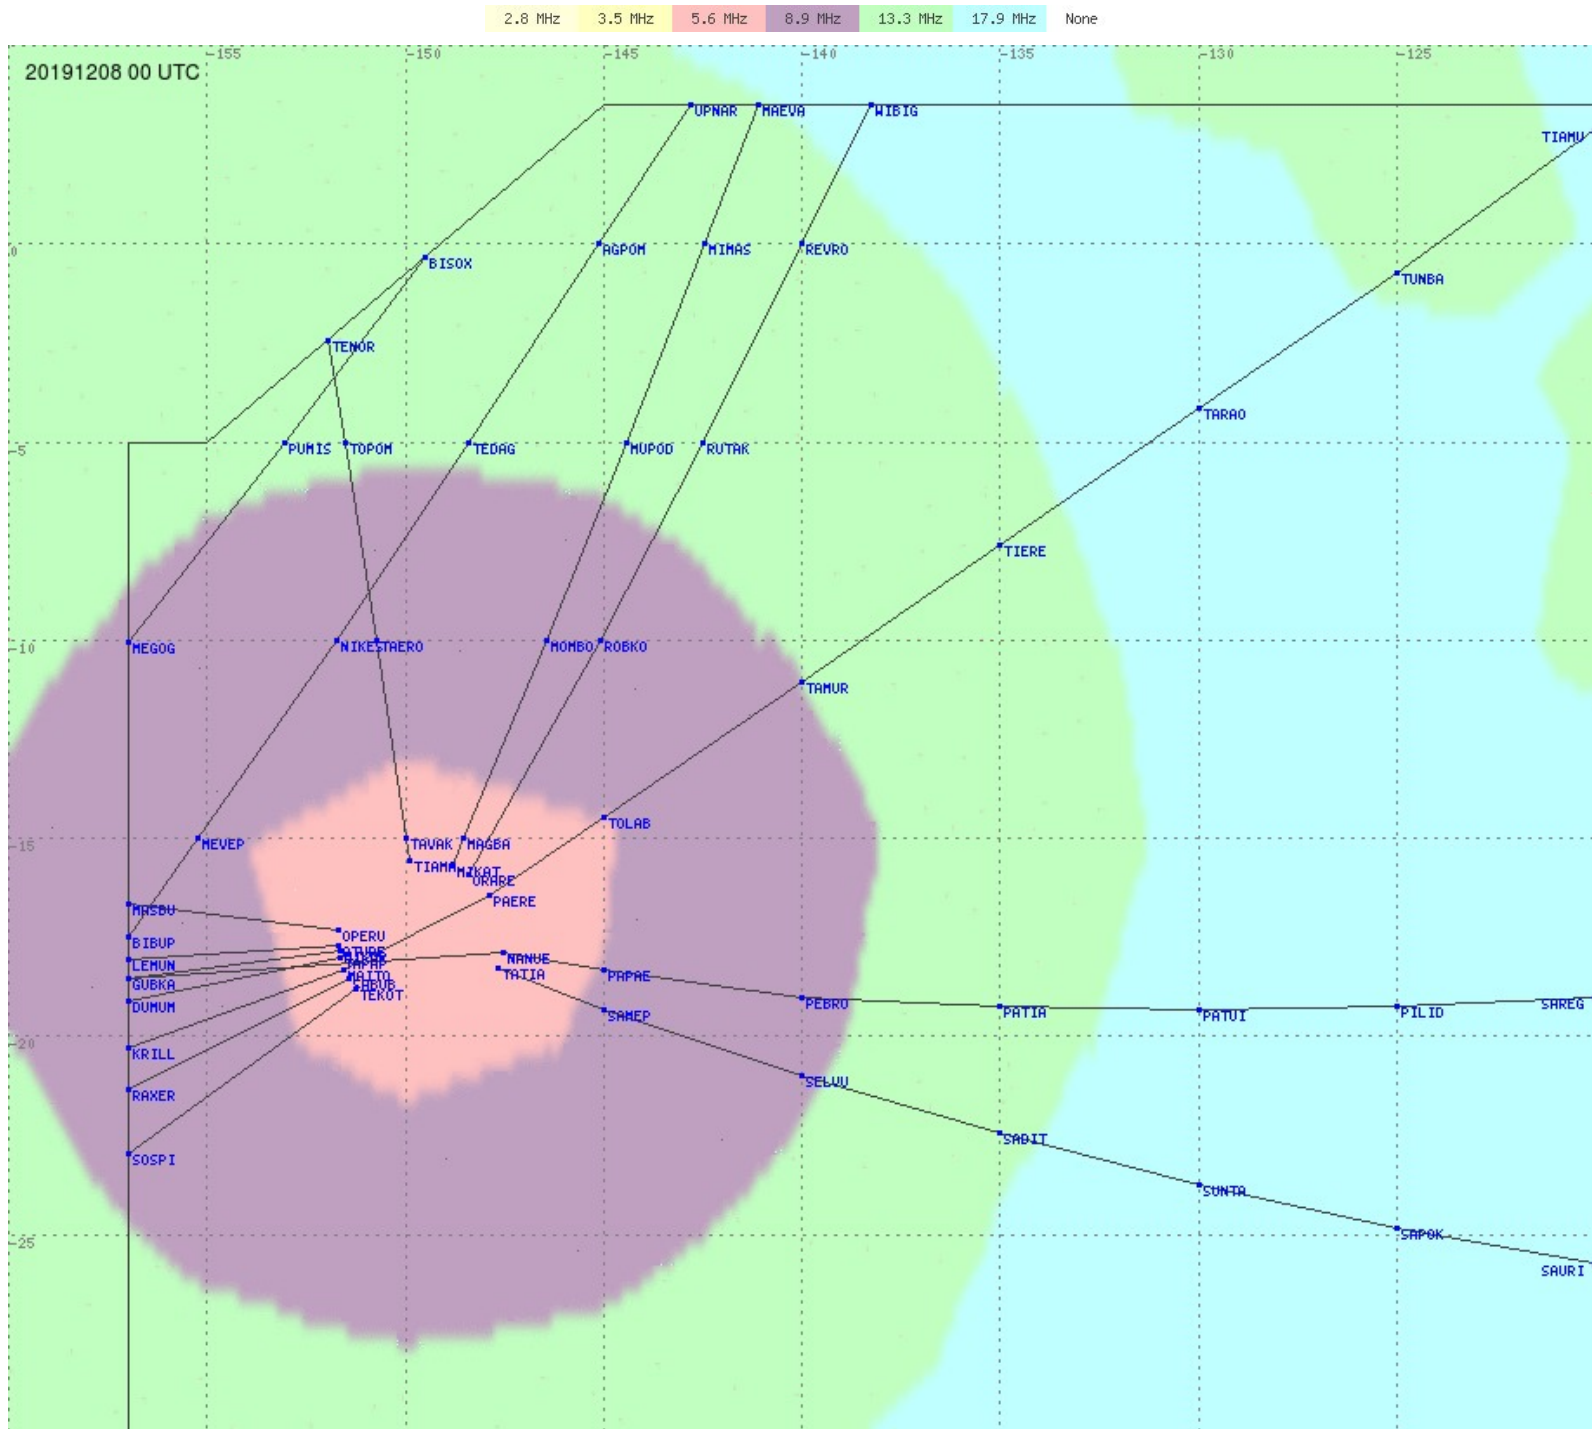

Tahiti FIR - HF Propag - 20191208

Tahiti FIR - HF Propag - 20191208

2.8 MHz 3.5 MHz 5.6 MHz 8.9 MHz 13.3 MHz 17.9 MHz None

Tahiti FIR - HF Propag - 20191208

2.8 MHz
3.5 MHz
5.6 MHz
8.9 MHz
13.3 MHz
17.9 MHz
None

Tahiti FIR - HF Propag - 20191208

2.8 MHz
3.5 MHz
5.6 MHz
8.9 MHz
13.3 MHz
17.9 MHz
None

Tahiti FIR - HF Propag - 20191208

Tahiti FIR - HF Propag - 20191208

Tahiti FIR - HF Propag - 20191208

2.8 MHz 3.5 MHz 5.6 MHz 8.9 MHz 13.3 MHz 17.9 MHz None