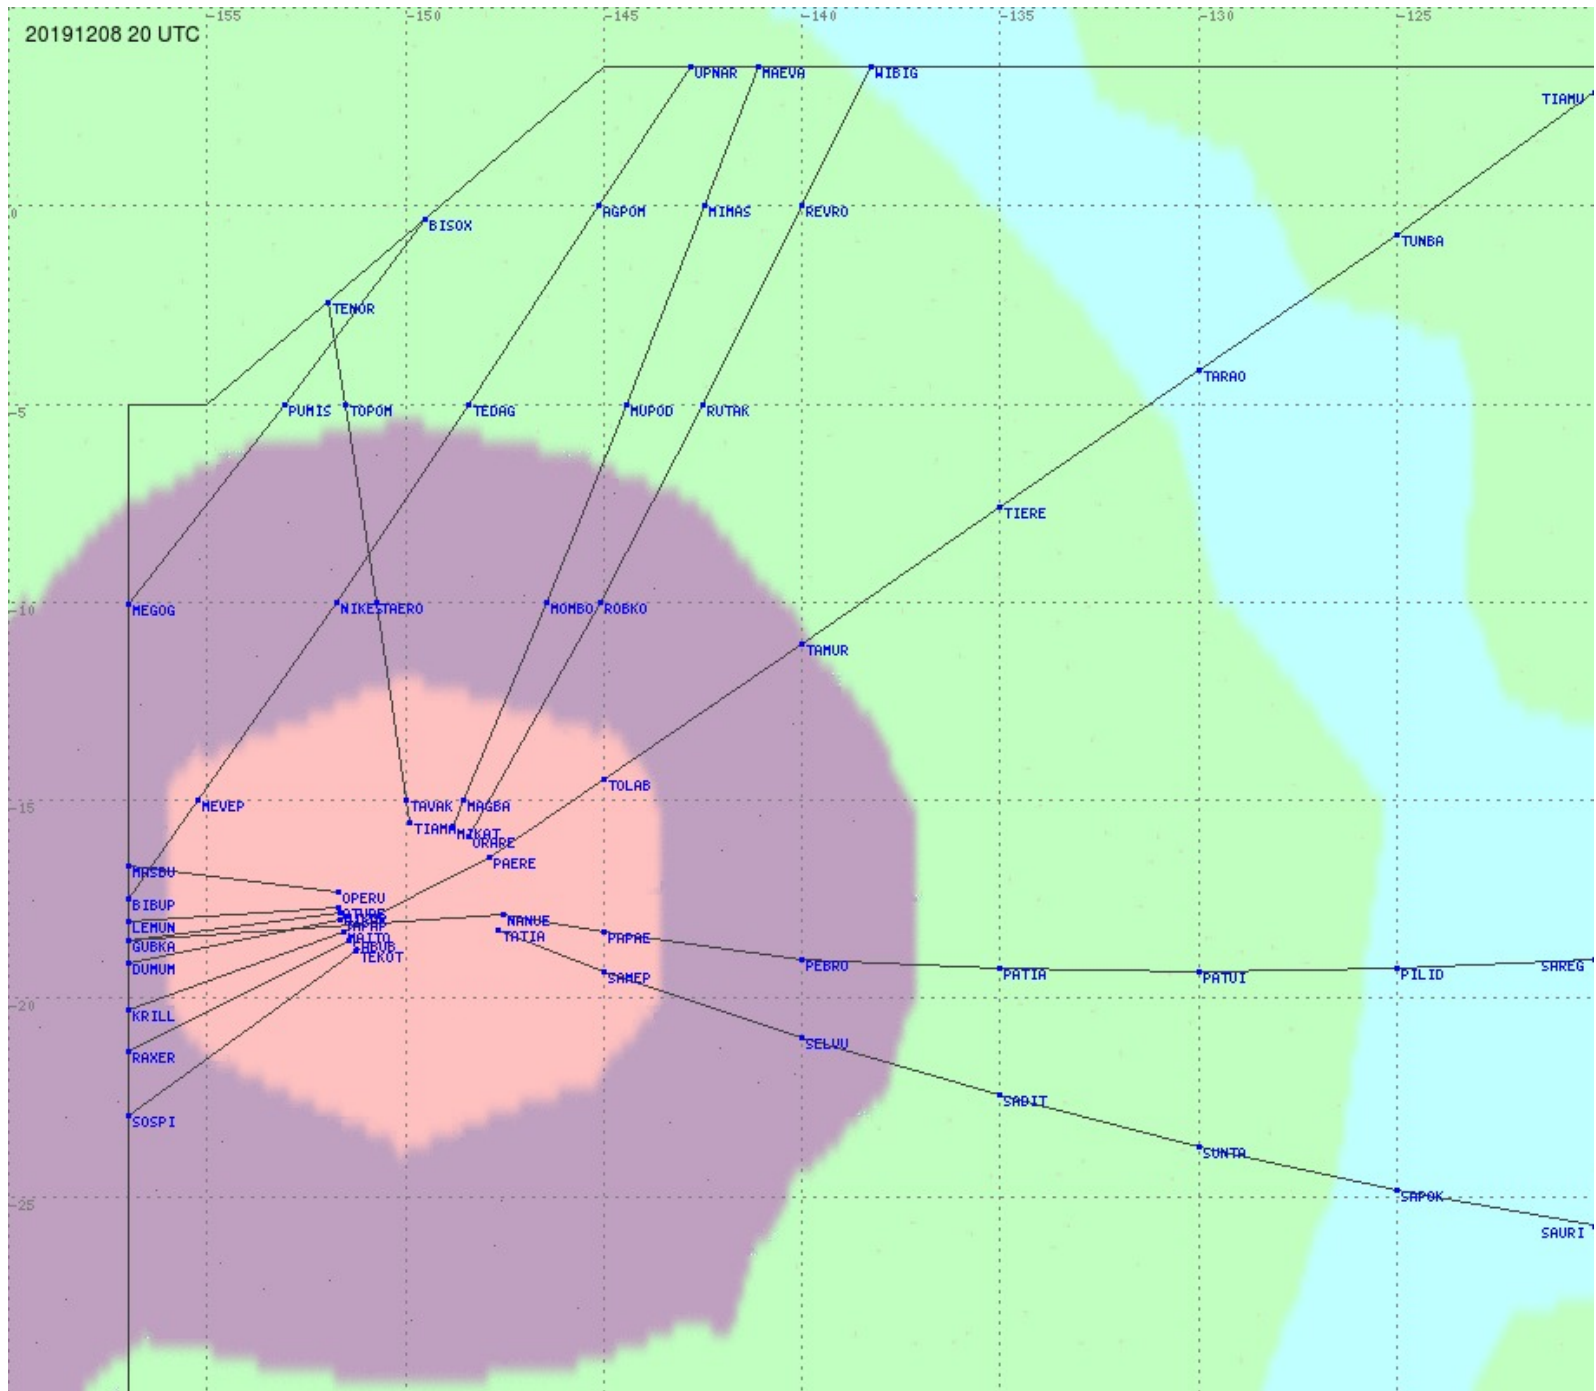

Tahiti FIR - HF Propag - 20191208

Tahiti FIR - HF Propag - 20191208

2.8 MHz 3.5 MHz 5.6 MHz 8.9 MHz 13.3 MHz 17.9 MHz None

Tahiti FIR - HF Propag - 20191208

2.8 MHz
3.5 MHz
5.6 MHz
8.9 MHz
13.3 MHz
17.9 MHz
None

Tahiti FIR - HF Propag - 20191208

2.8 MHz 3.5 MHz 5.6 MHz 8.9 MHz 13.3 MHz 17.9 MHz None

Tahiti FIR - HF Propag - 20191208

Tahiti FIR - HF Propag - 20191208

Tahiti FIR - HF Propag - 20191208

2.8 MHz
3.5 MHz
5.6 MHz
8.9 MHz
13.3 MHz
17.9 MHz
None

Tahiti FIR - HF Propag - 20191208

Tahiti FIR - HF Propag - 20191208

Tahiti FIR - HF Propag - 20191208

2.8 MHz 3.5 MHz 5.6 MHz 8.9 MHz 13.3 MHz 17.9 MHz None

Tahiti FIR - HF Propag - 20191208

2.8 MHz 3.5 MHz 5.6 MHz 8.9 MHz 13.3 MHz 17.9 MHz None

Tahiti FIR - HF Propag - 20191208

Tahiti FIR - HF Propag - 20191208

2.8 MHz 3.5 MHz 5.6 MHz 8.9 MHz 13.3 MHz 17.9 MHz None