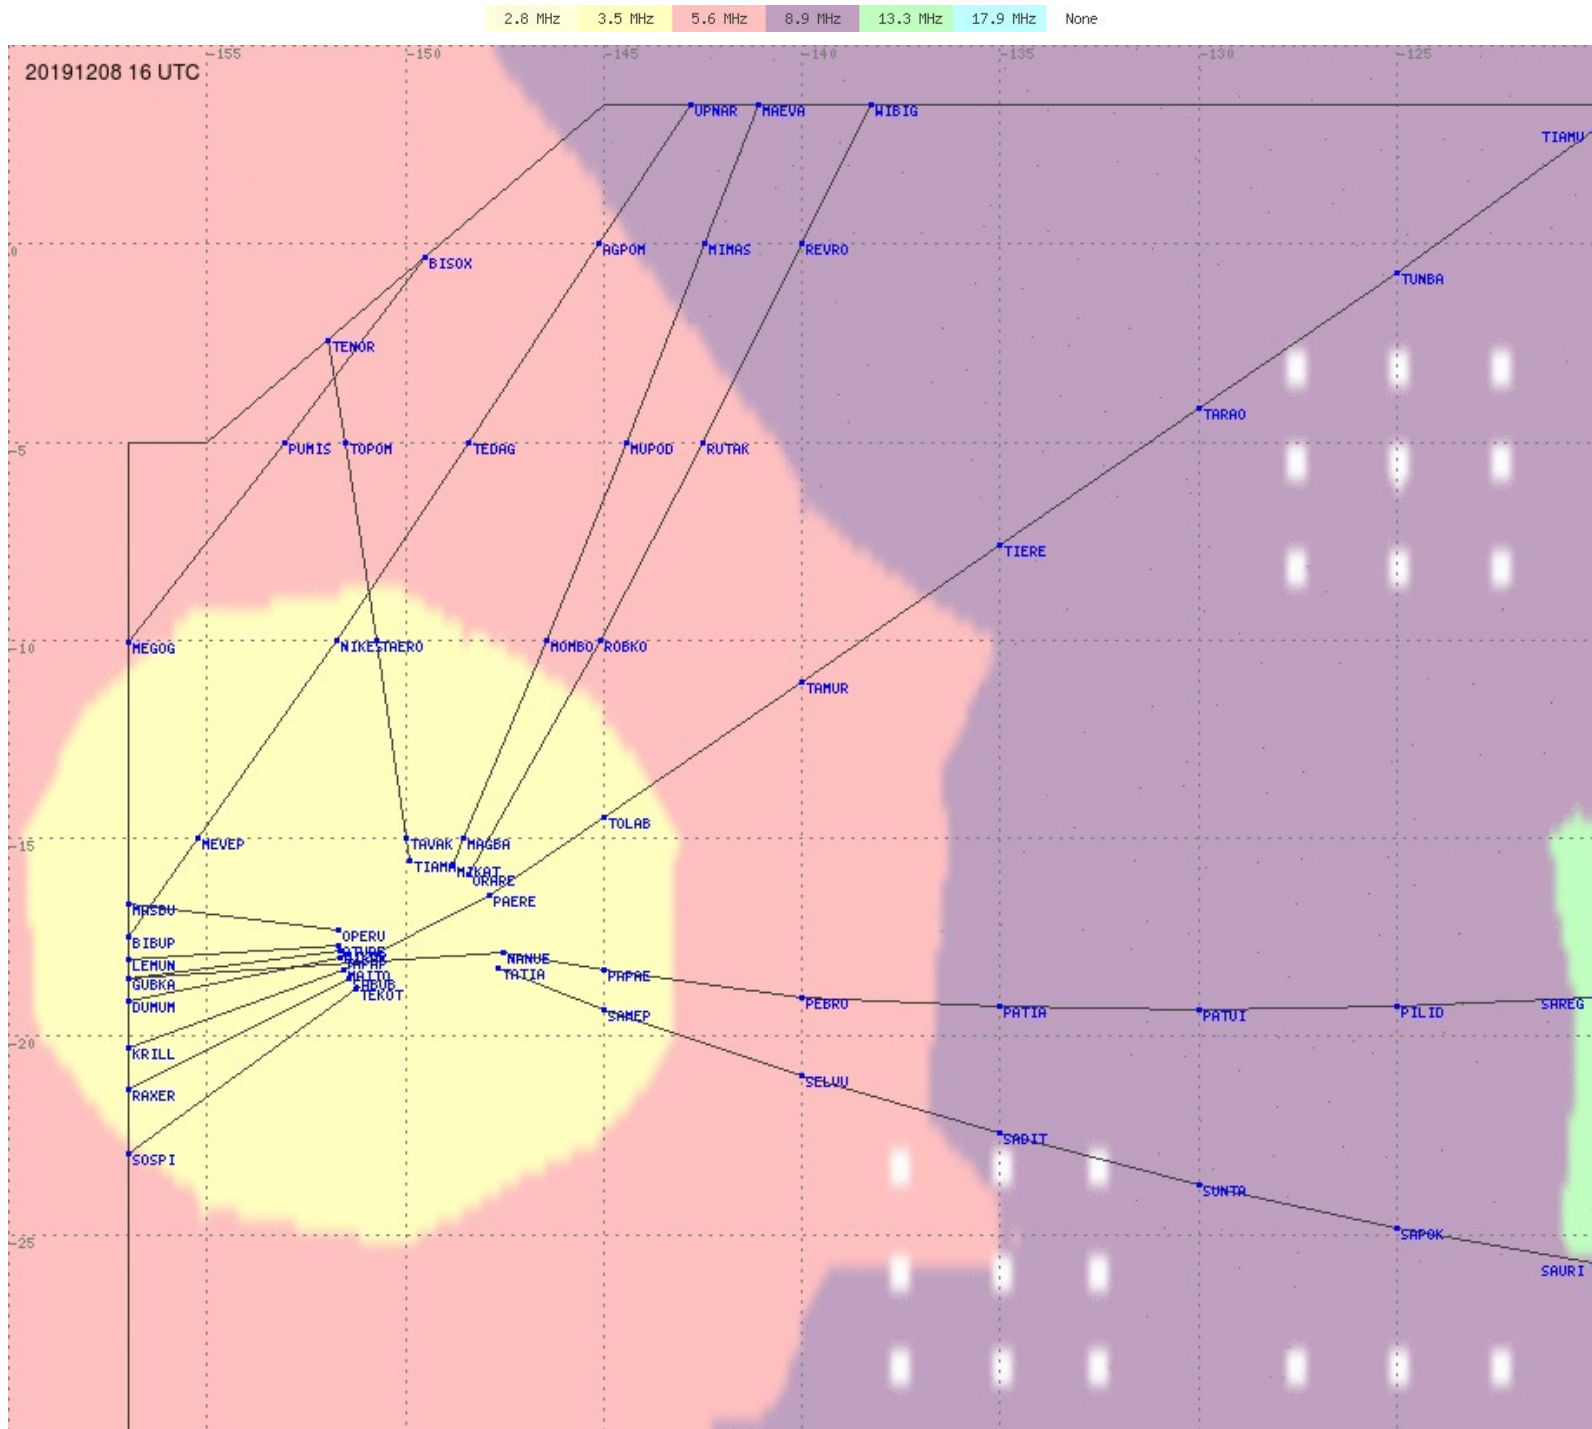

Tahiti FIR - HF Propag - 20191208

Tahiti FIR - HF Propag - 20191208

2.8 MHz 3.5 MHz 5.6 MHz 8.9 MHz 13.3 MHz 17.9 MHz None

Tahiti FIR - HF Propag - 20191208

2.8 MHz
3.5 MHz
5.6 MHz
8.9 MHz
13.3 MHz
17.9 MHz
None

Tahiti FIR - HF Propag - 20191208

2.8 MHz
3.5 MHz
5.6 MHz
8.9 MHz
13.3 MHz
17.9 MHz
None

Tahiti FIR - HF Propag - 20191208

Tahiti FIR - HF Propag - 20191208

Tahiti FIR - HF Propag - 20191208

2.8 MHz 3.5 MHz 5.6 MHz 8.9 MHz 13.3 MHz 17.9 MHz None

Tahiti FIR - HF Propag - 20191208

Tahiti FIR - HF Propag - 20191208

Tahiti FIR - HF Propag - 20191208

2.8 MHz 3.5 MHz 5.6 MHz 8.9 MHz 13.3 MHz 17.9 MHz None

Tahiti FIR - HF Propag - 20191208

2.8 MHz 3.5 MHz 5.6 MHz 8.9 MHz 13.3 MHz 17.9 MHz None