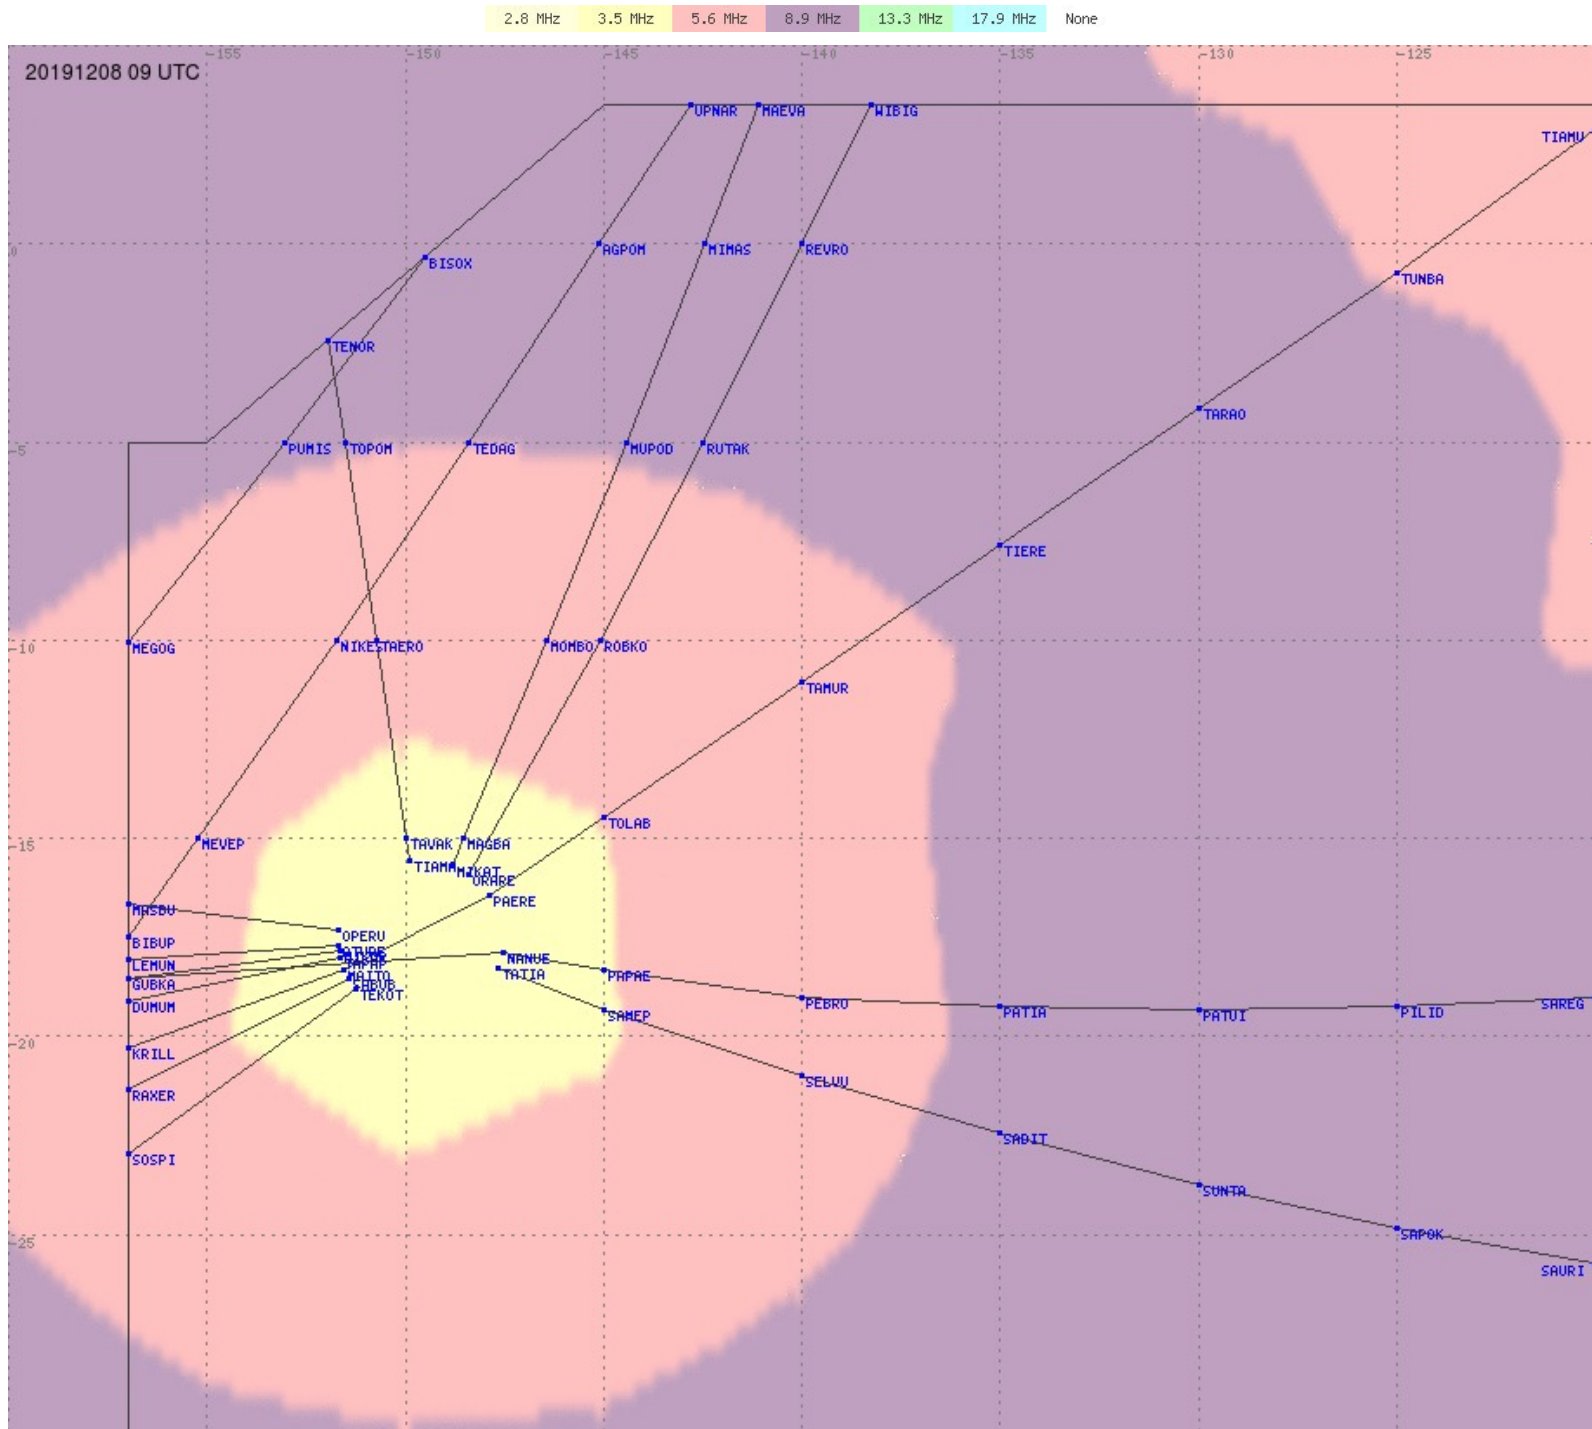

Tahiti FIR - HF Propag - 20191208