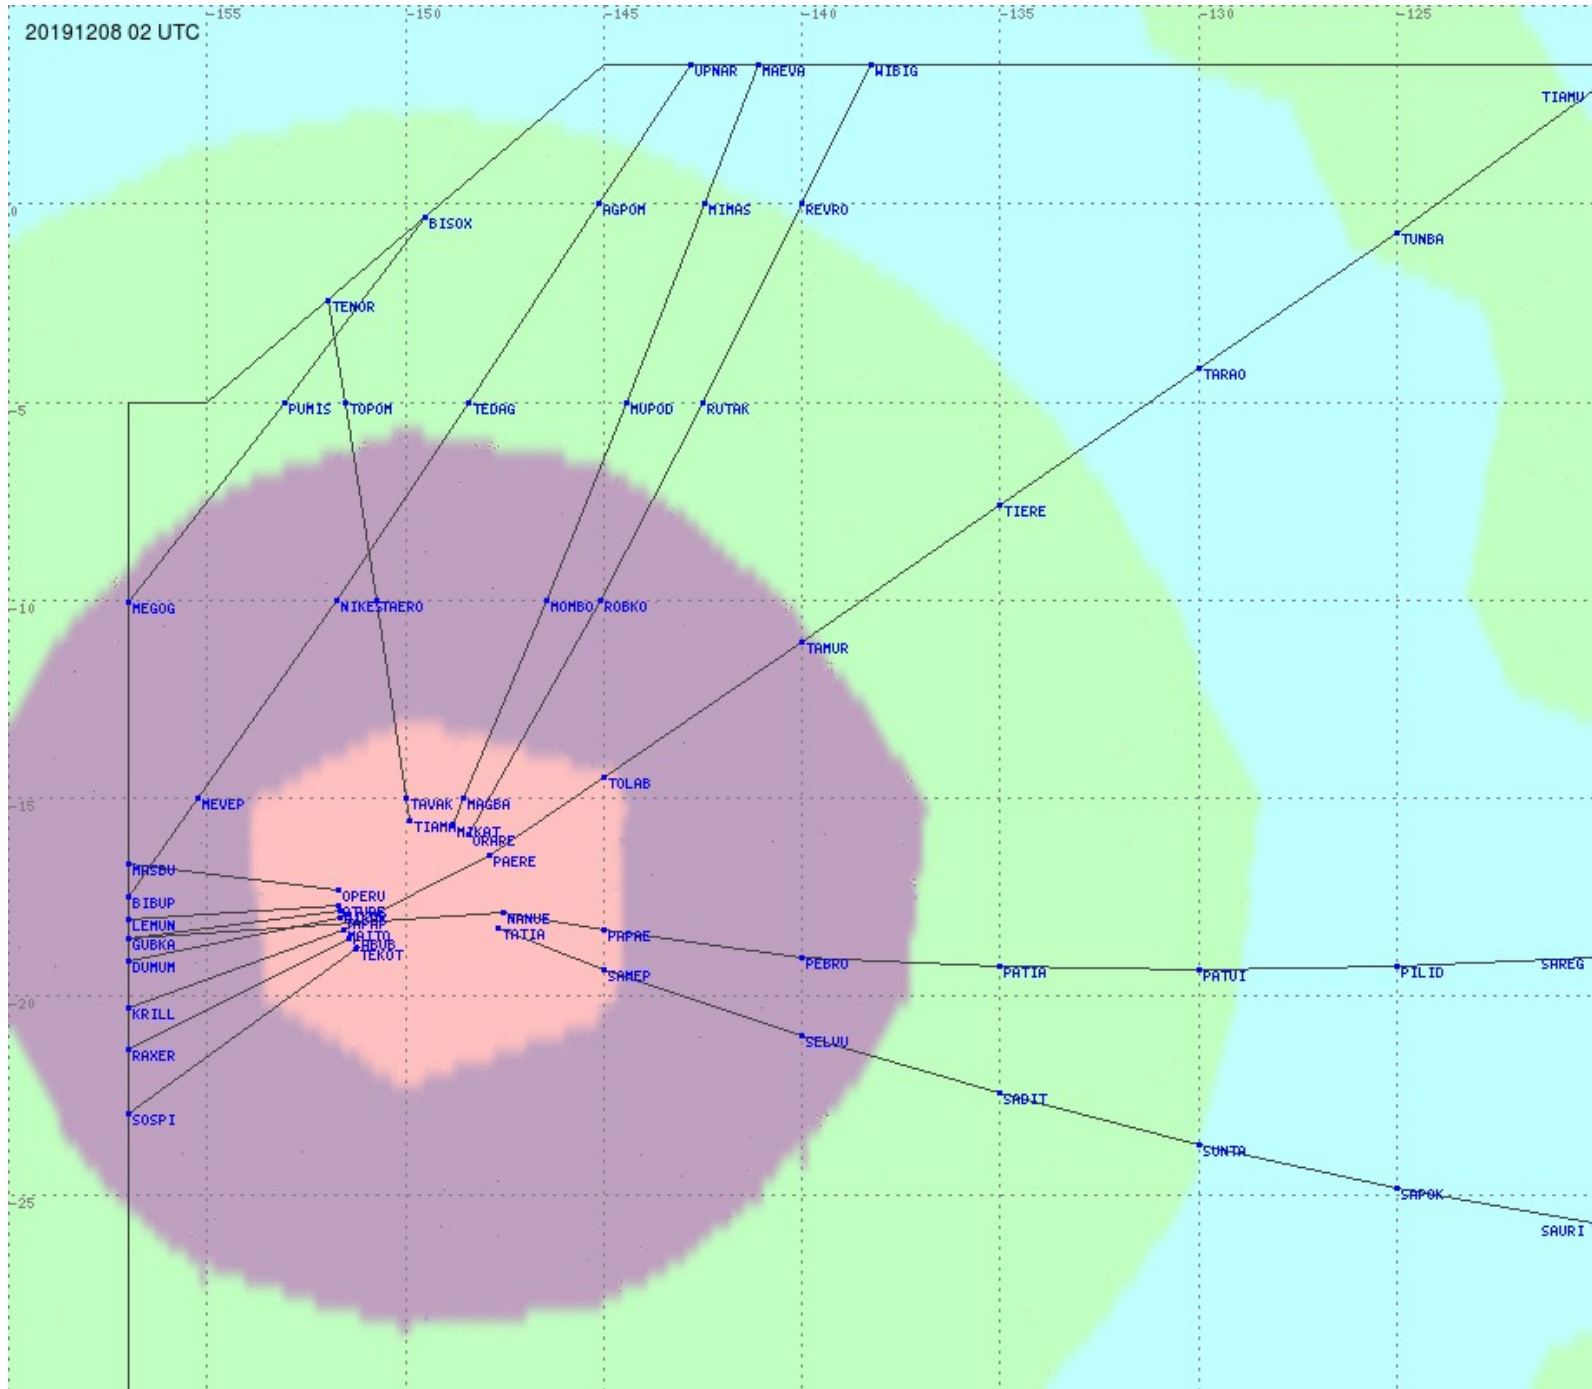

Tahiti FIR - HF Propag - 20191208

Tahiti FIR - HF Propag - 20191208

2.8 MHz 3.5 MHz 5.6 MHz 8.9 MHz 13.3 MHz 17.9 MHz None

Tahiti FIR - HF Propag - 20191208

2.8 MHz
3.5 MHz
5.6 MHz
8.9 MHz
13.3 MHz
17.9 MHz
None

Tahiti FIR - HF Propag - 20191208

2.8 MHz
3.5 MHz
5.6 MHz
8.9 MHz
13.3 MHz
17.9 MHz
None

Tahiti FIR - HF Propag - 20191208

Tahiti FIR - HF Propag - 20191208

Tahiti FIR - HF Propag - 20191208

2.8 MHz 3.5 MHz 5.6 MHz 8.9 MHz 13.3 MHz 17.9 MHz None