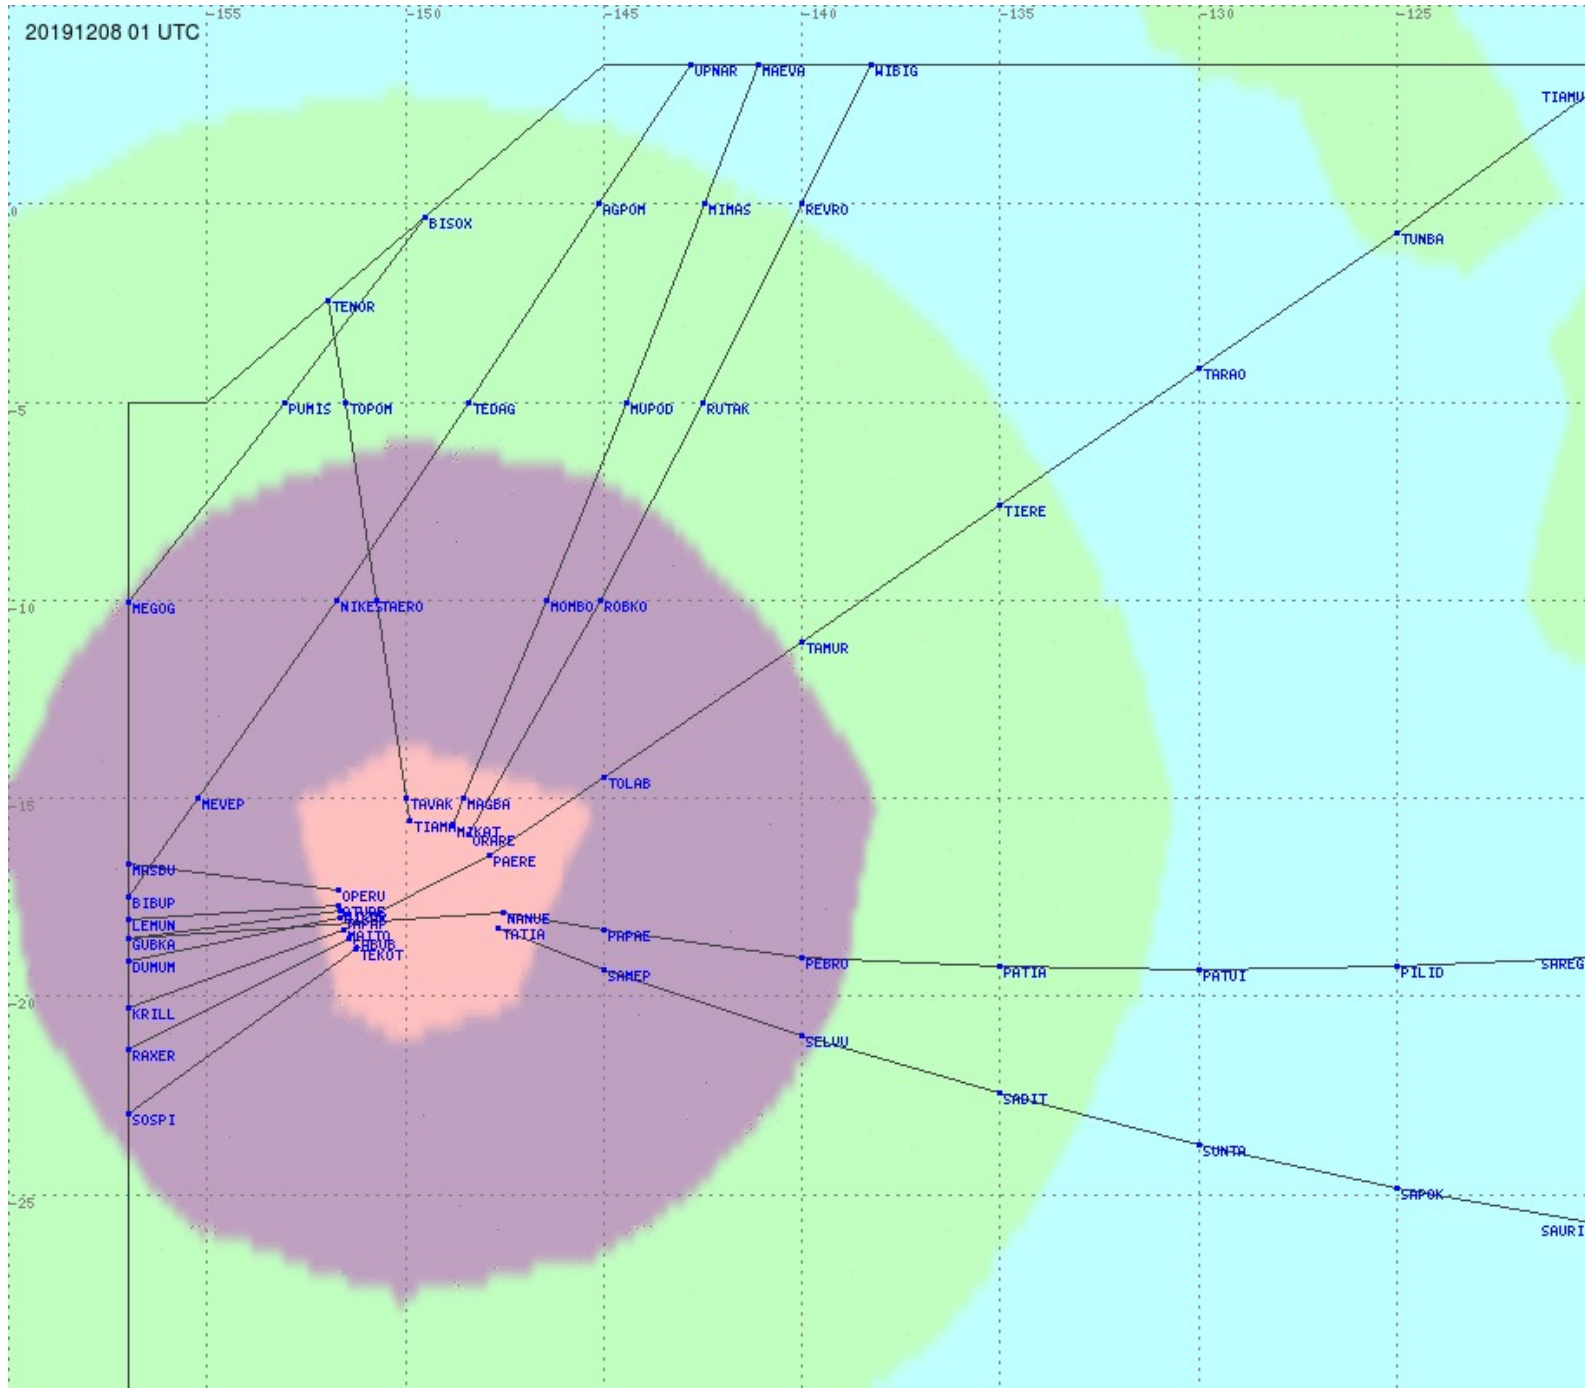

Tahiti FIR - HF Propag - 20191208

Tahiti FIR - HF Propag - 20191208

2.8 MHz 3.5 MHz 5.6 MHz 8.9 MHz 13.3 MHz 17.9 MHz None

Tahiti FIR - HF Propag - 20191208

2.8 MHz
3.5 MHz
5.6 MHz
8.9 MHz
13.3 MHz
17.9 MHz
None

Tahiti FIR - HF Propag - 20191208

2.8 MHz
3.5 MHz
5.6 MHz
8.9 MHz
13.3 MHz
17.9 MHz
None

Tahiti FIR - HF Propag - 20191208

Tahiti FIR - HF Propag - 20191208

Tahiti FIR - HF Propag - 20191208

2.8 MHz 3.5 MHz 5.6 MHz 8.9 MHz 13.3 MHz 17.9 MHz None