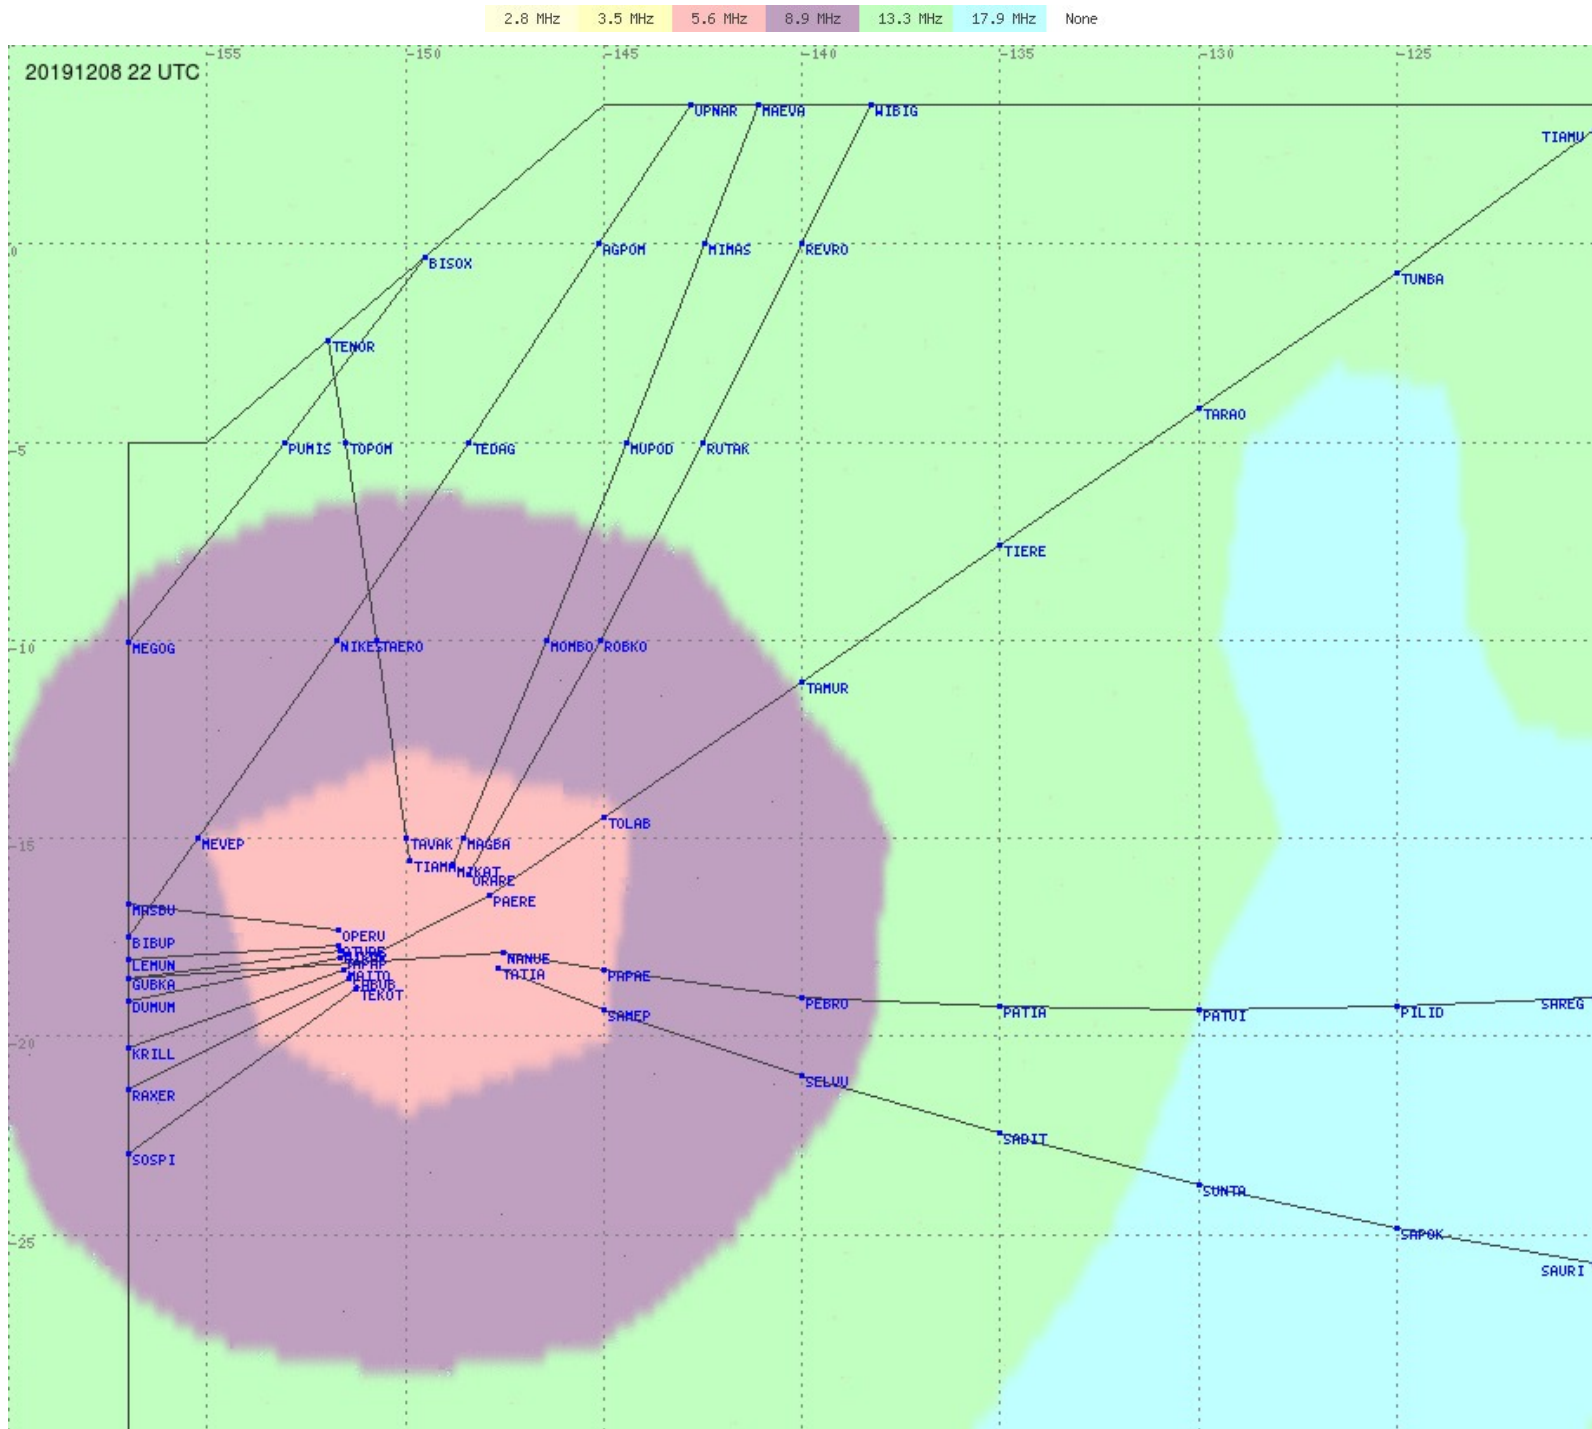

Tahiti FIR - HF Propag - 20191208