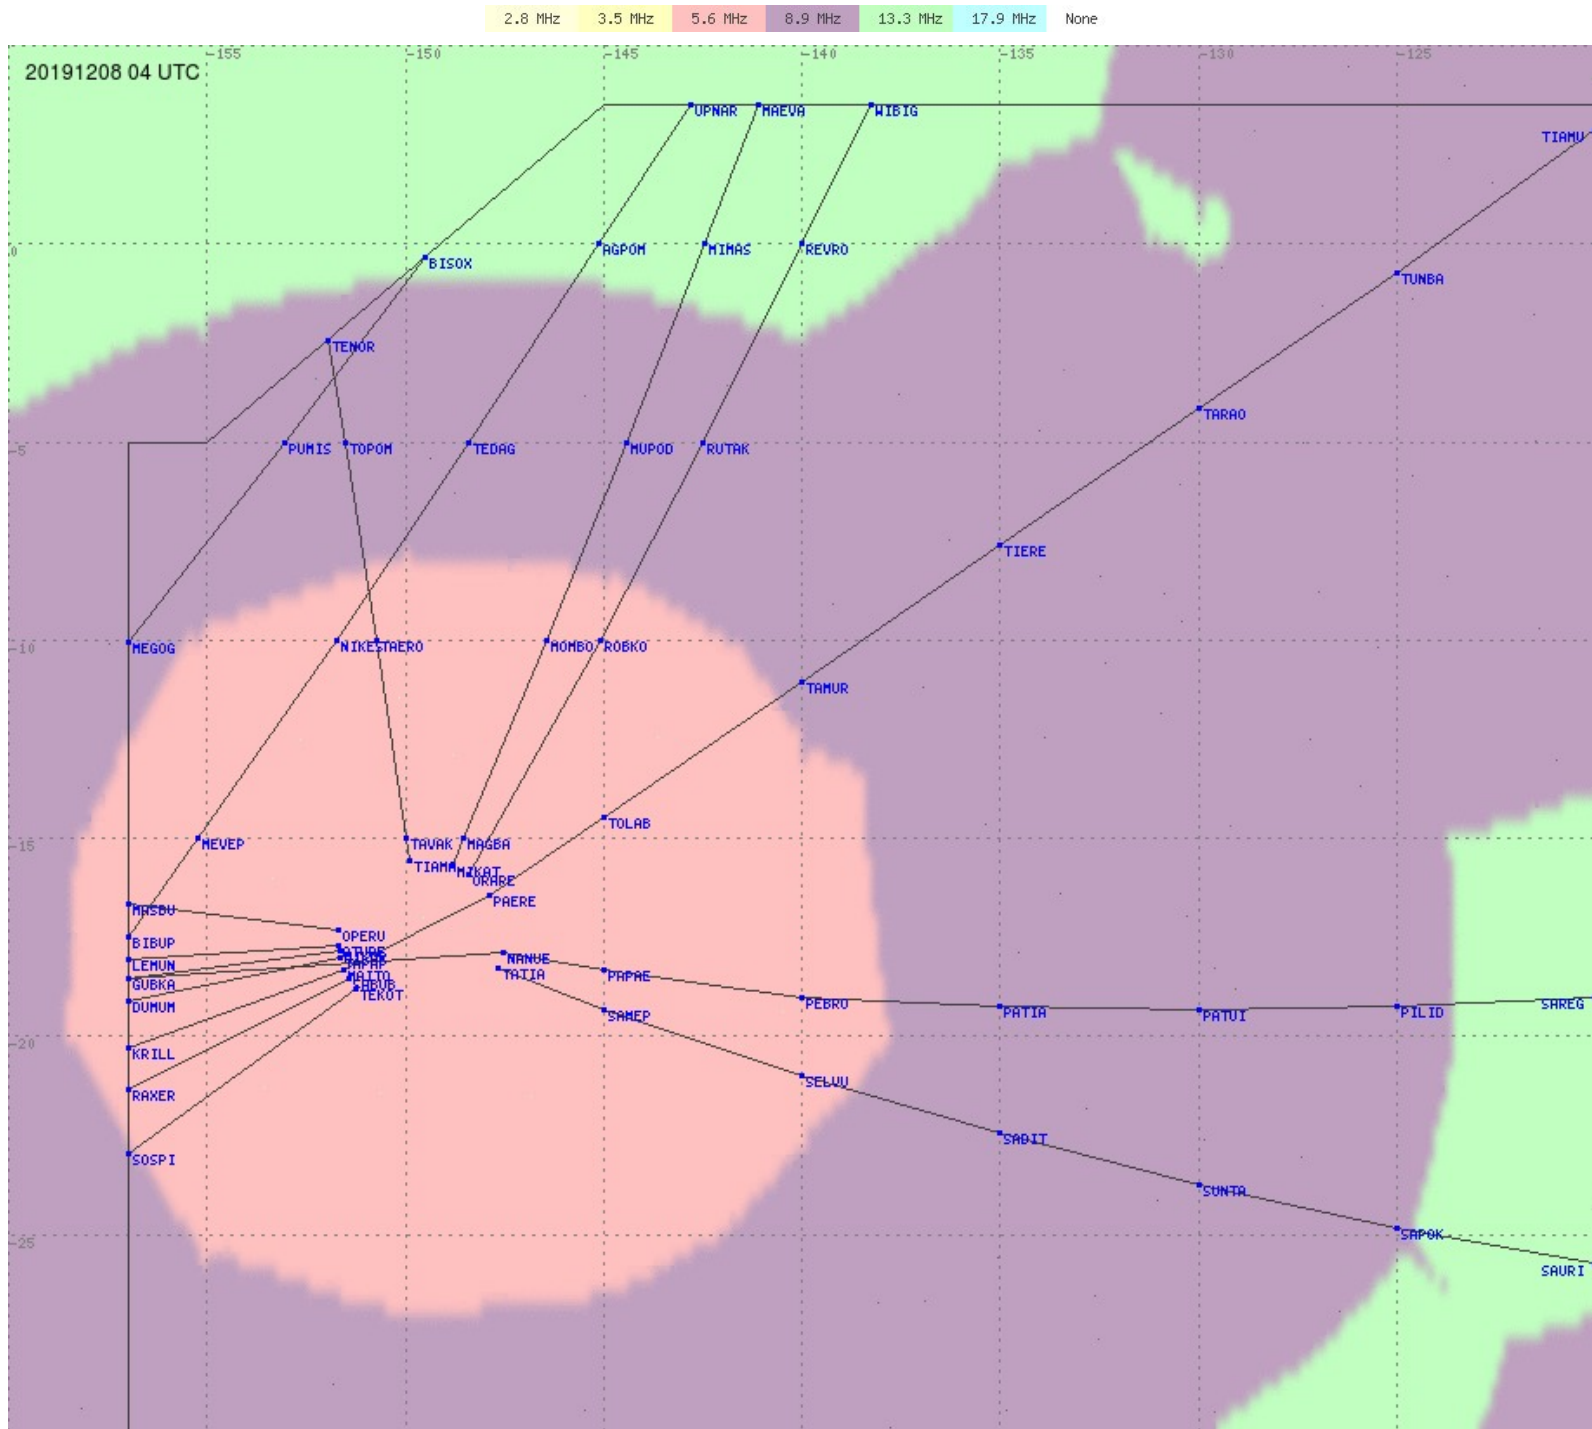

Tahiti FIR - HF Propag - 20191208

Tahiti FIR - HF Propag - 20191208

2.8 MHz 3.5 MHz 5.6 MHz 8.9 MHz 13.3 MHz 17.9 MHz None

Tahiti FIR - HF Propag - 20191208

2.8 MHz
3.5 MHz
5.6 MHz
8.9 MHz
13.3 MHz
17.9 MHz
None

Tahiti FIR - HF Propag - 20191208

2.8 MHz
3.5 MHz
5.6 MHz
8.9 MHz
13.3 MHz
17.9 MHz
None

Tahiti FIR - HF Propag - 20191208

Tahiti FIR - HF Propag - 20191208

Tahiti FIR - HF Propag - 20191208

2.8 MHz 3.5 MHz 5.6 MHz 8.9 MHz 13.3 MHz 17.9 MHz None