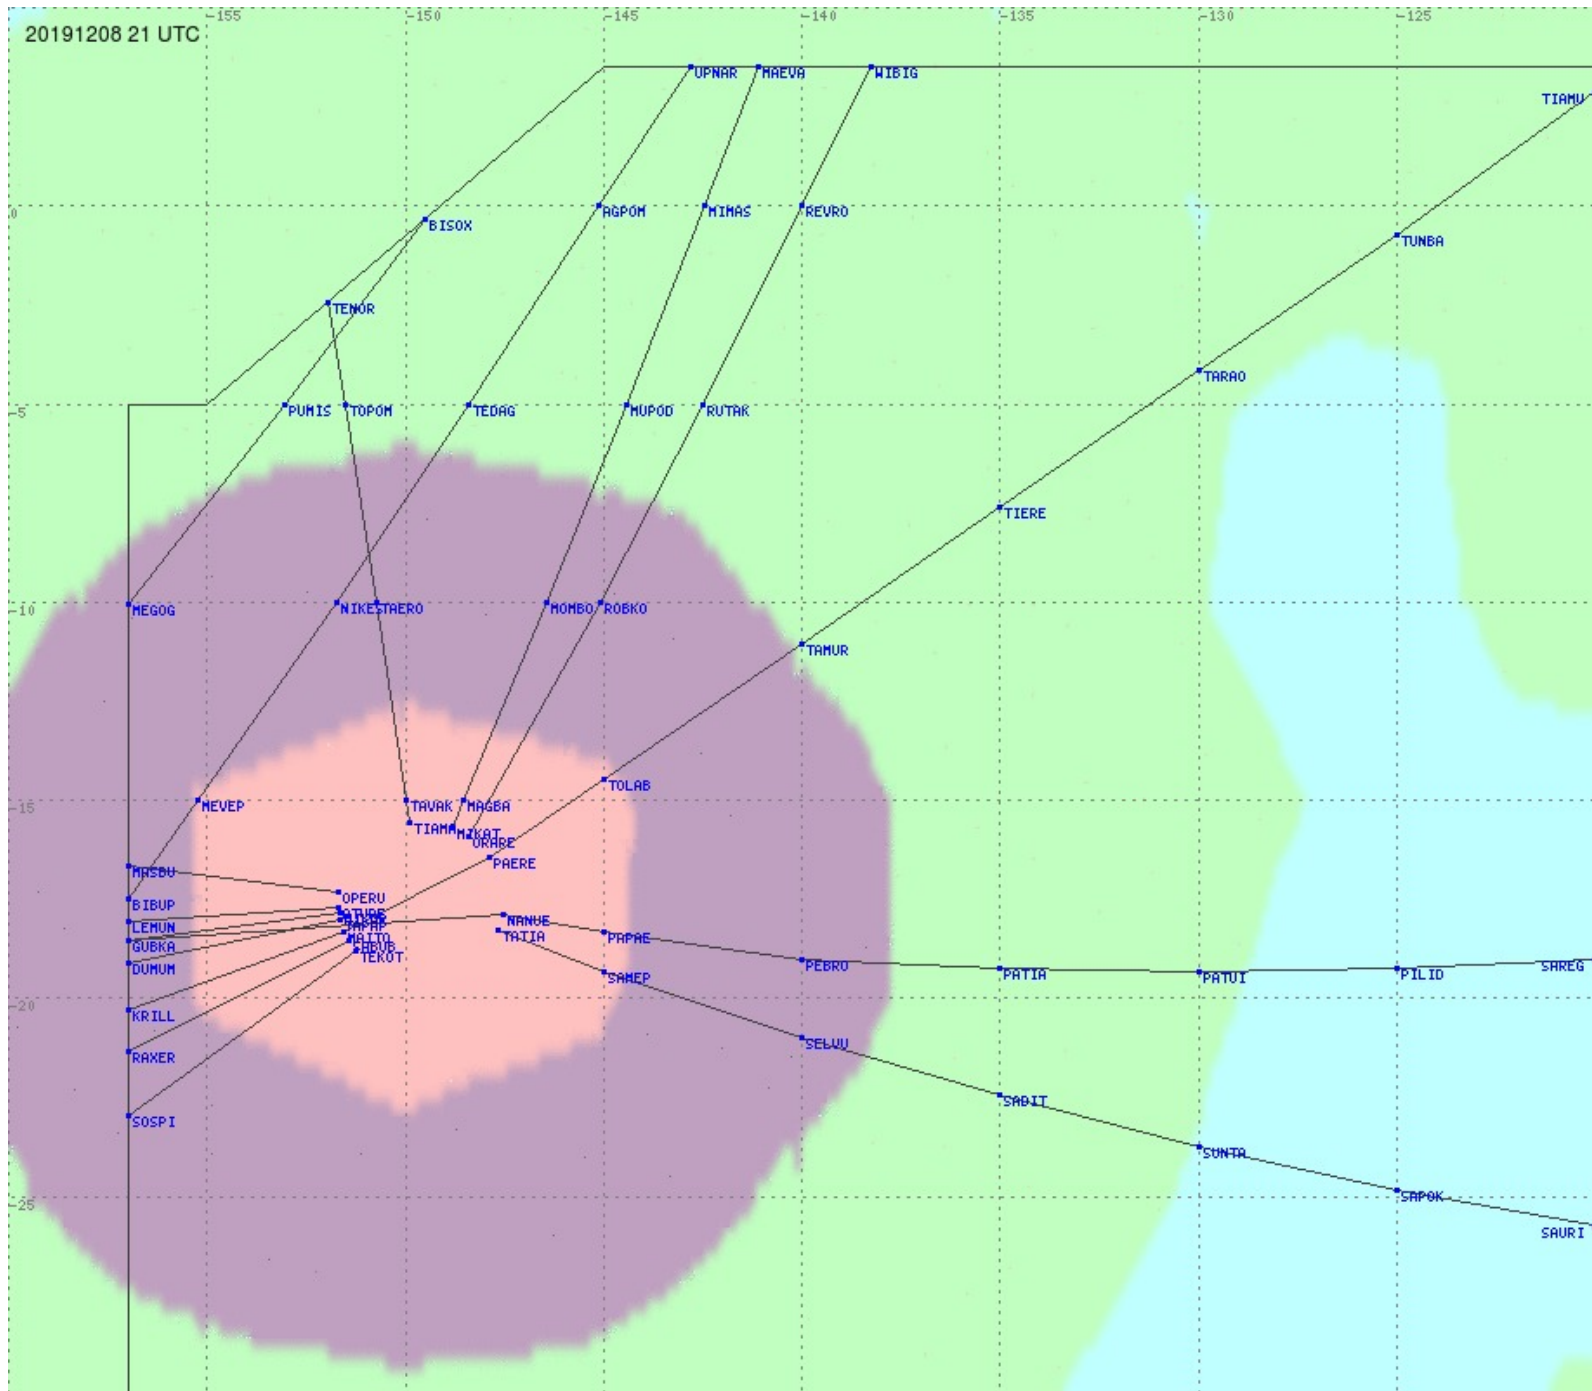

Tahiti FIR - HF Propag - 20191208

Tahiti FIR - HF Propag - 20191208

2.8 MHz 3.5 MHz 5.6 MHz 8.9 MHz 13.3 MHz 17.9 MHz None

Tahiti FIR - HF Propag - 20191208

2.8 MHz
3.5 MHz
5.6 MHz
8.9 MHz
13.3 MHz
17.9 MHz
None

Tahiti FIR - HF Propag - 20191208

2.8 MHz 3.5 MHz 5.6 MHz 8.9 MHz 13.3 MHz 17.9 MHz None

Tahiti FIR - HF Propag - 20191208

Tahiti FIR - HF Propag - 20191208

Tahiti FIR - HF Propag - 20191208

2.8 MHz
3.5 MHz
5.6 MHz
8.9 MHz
13.3 MHz
17.9 MHz
None

Tahiti FIR - HF Propag - 20191208

Tahiti FIR - HF Propag - 20191208

Tahiti FIR - HF Propag - 20191208

2.8 MHz 3.5 MHz 5.6 MHz 8.9 MHz 13.3 MHz 17.9 MHz None

Tahiti FIR - HF Propag - 20191208

2.8 MHz 3.5 MHz 5.6 MHz 8.9 MHz 13.3 MHz 17.9 MHz None

Tahiti FIR - HF Propag - 20191208

Tahiti FIR - HF Propag - 20191208

2.8 MHz 3.5 MHz 5.6 MHz 8.9 MHz 13.3 MHz 17.9 MHz None