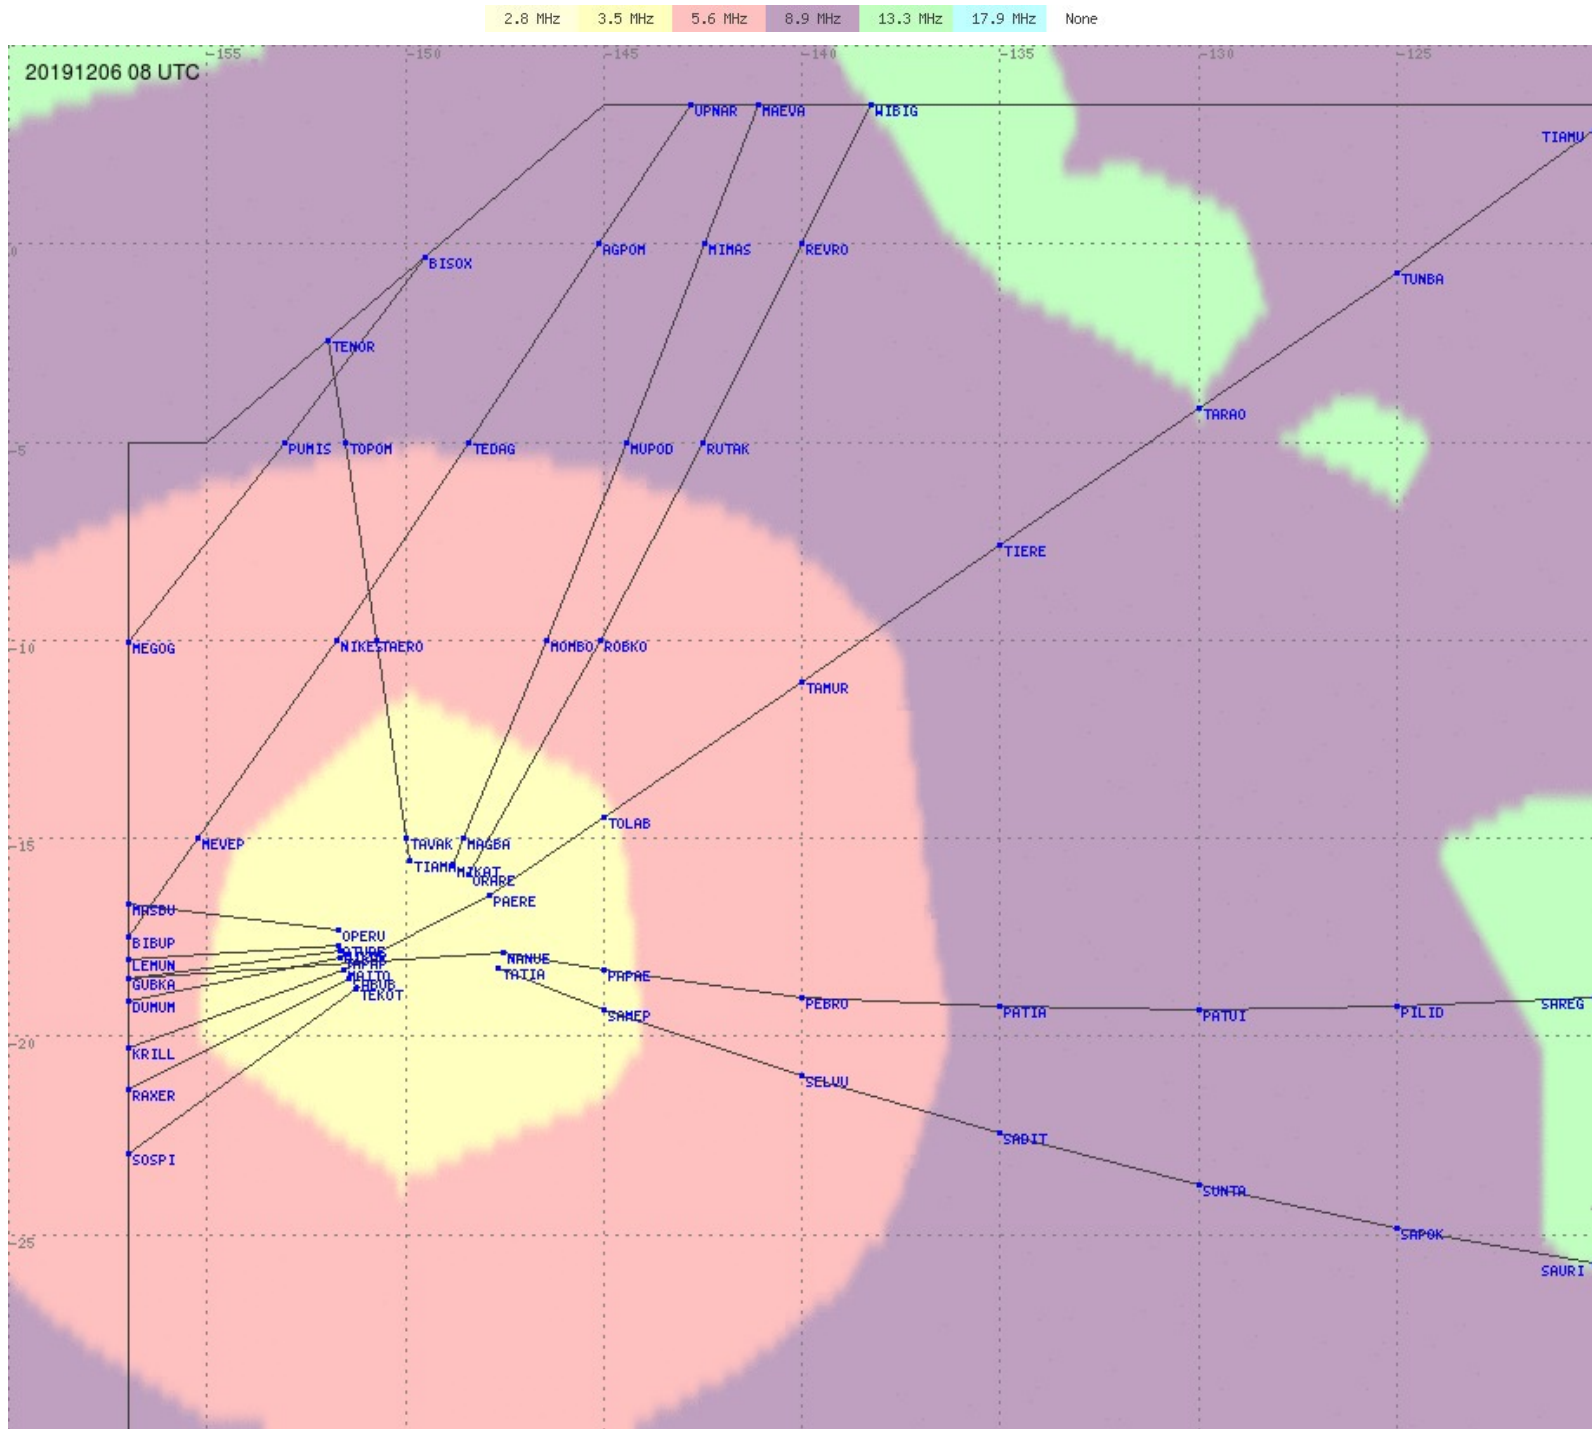

Tahiti FIR - HF Propag - 20191206