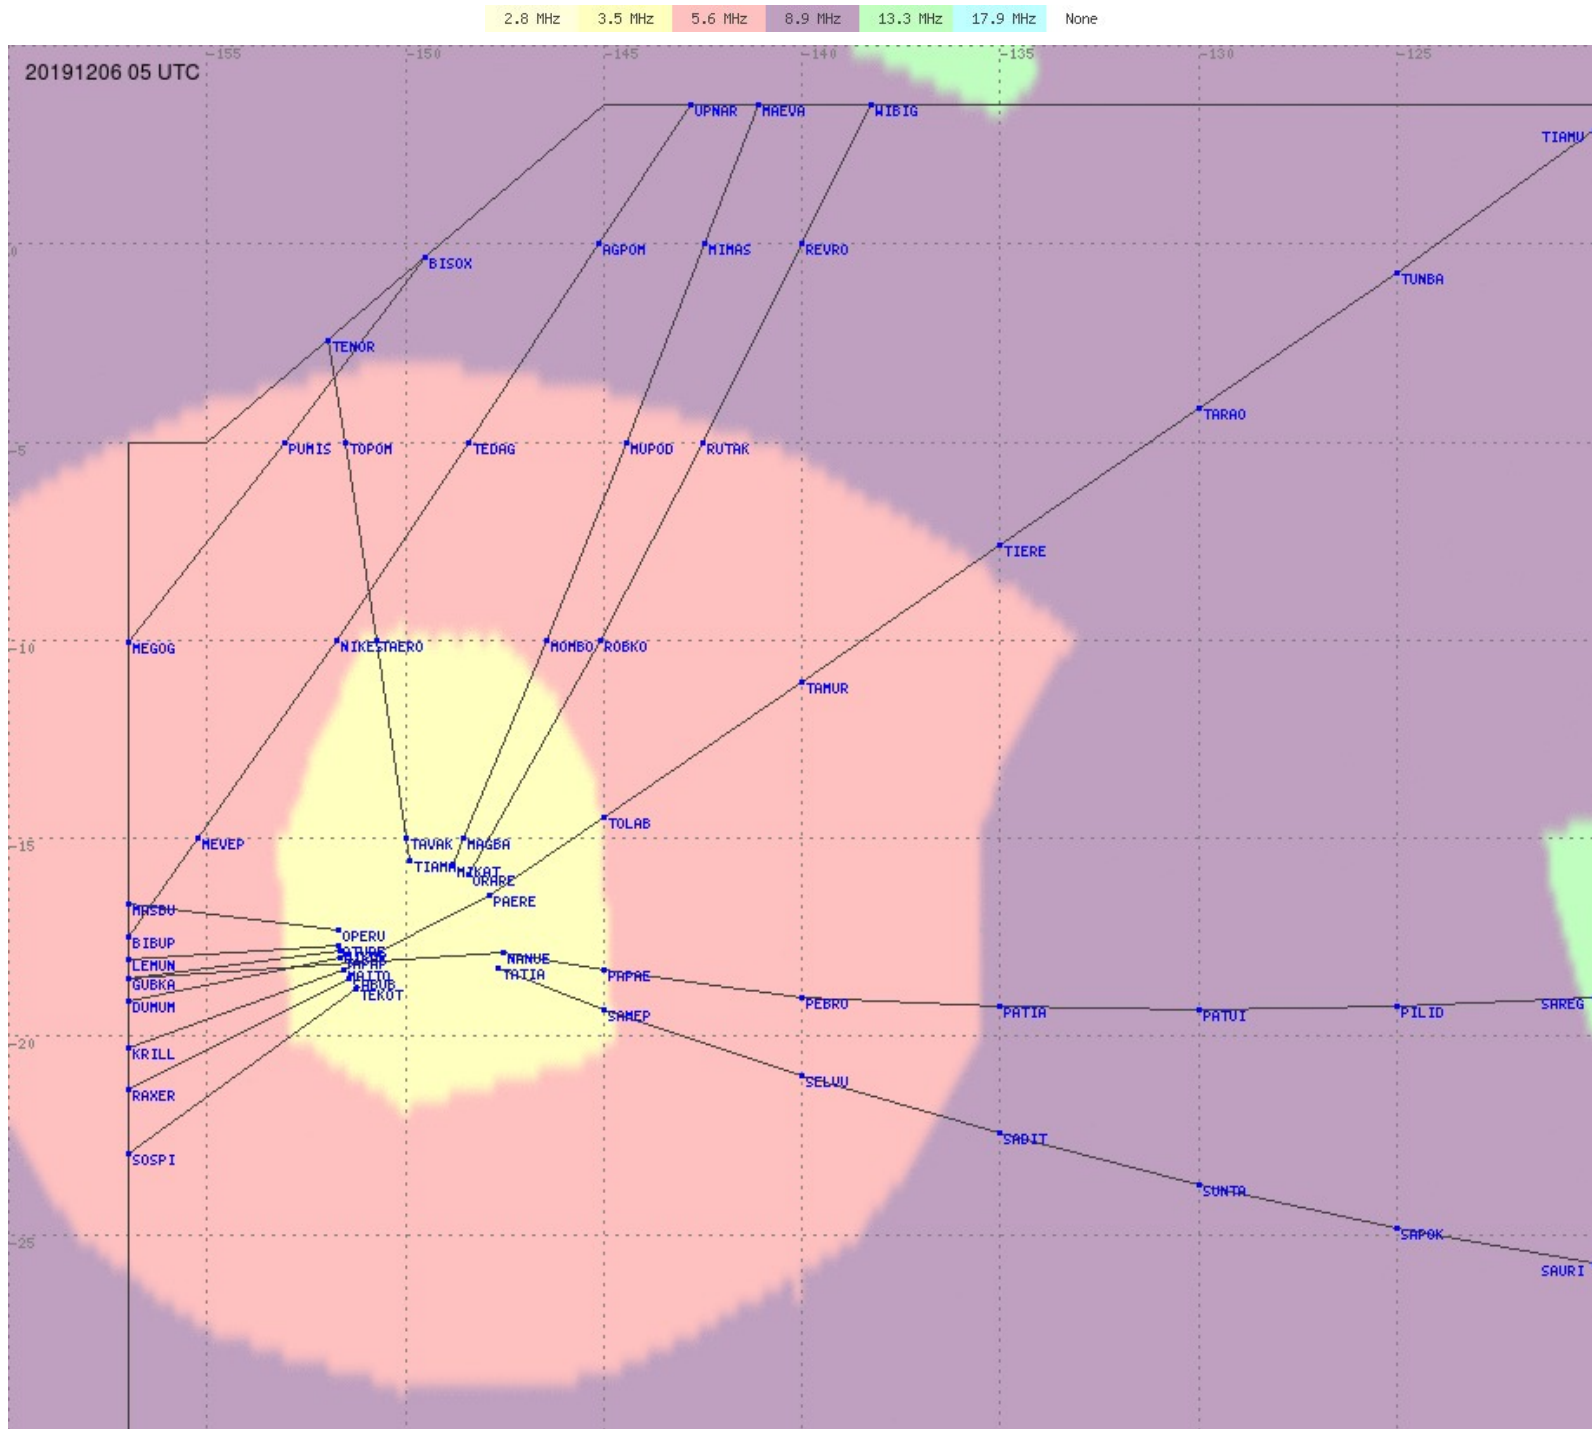

Tahiti FIR - HF Propag - 20191206

Tahiti FIR - HF Propag - 20191206

2.8 MHz 3.5 MHz 5.6 MHz 8.9 MHz 13.3 MHz 17.9 MHz None

Tahiti FIR - HF Propag - 20191206

2.8 MHz 3.5 MHz 5.6 MHz 8.9 MHz 13.3 MHz 17.9 MHz None

Tahiti FIR - HF Propag - 20191206

2.8 MHz 3.5 MHz 5.6 MHz 8.9 MHz 13.3 MHz 17.9 MHz None

Tahiti FIR - HF Propag - 20191206

Tahiti FIR - HF Propag - 20191206

Tahiti FIR - HF Propag - 20191206

2.8 MHz 3.5 MHz 5.6 MHz 8.9 MHz 13.3 MHz 17.9 MHz None