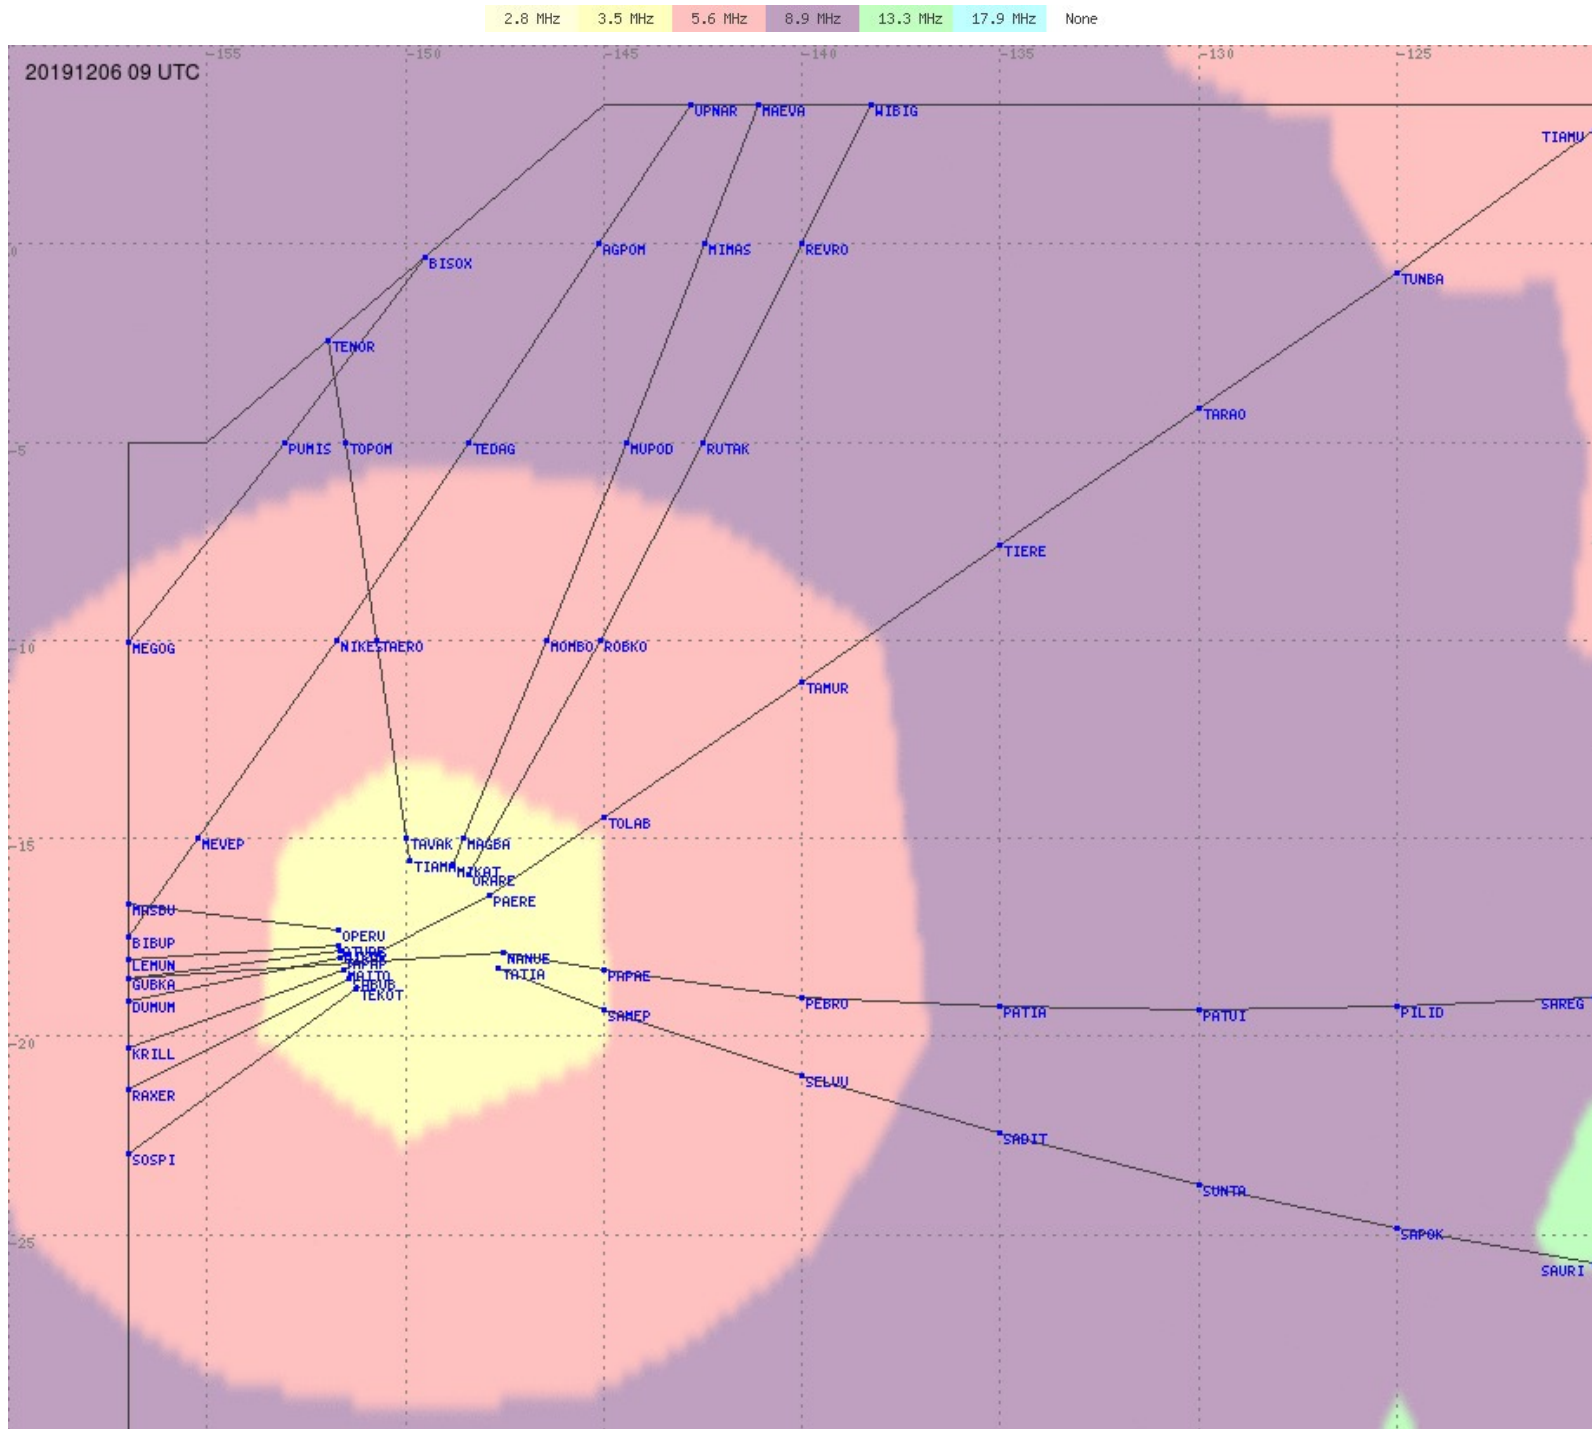

Tahiti FIR - HF Propag - 20191206