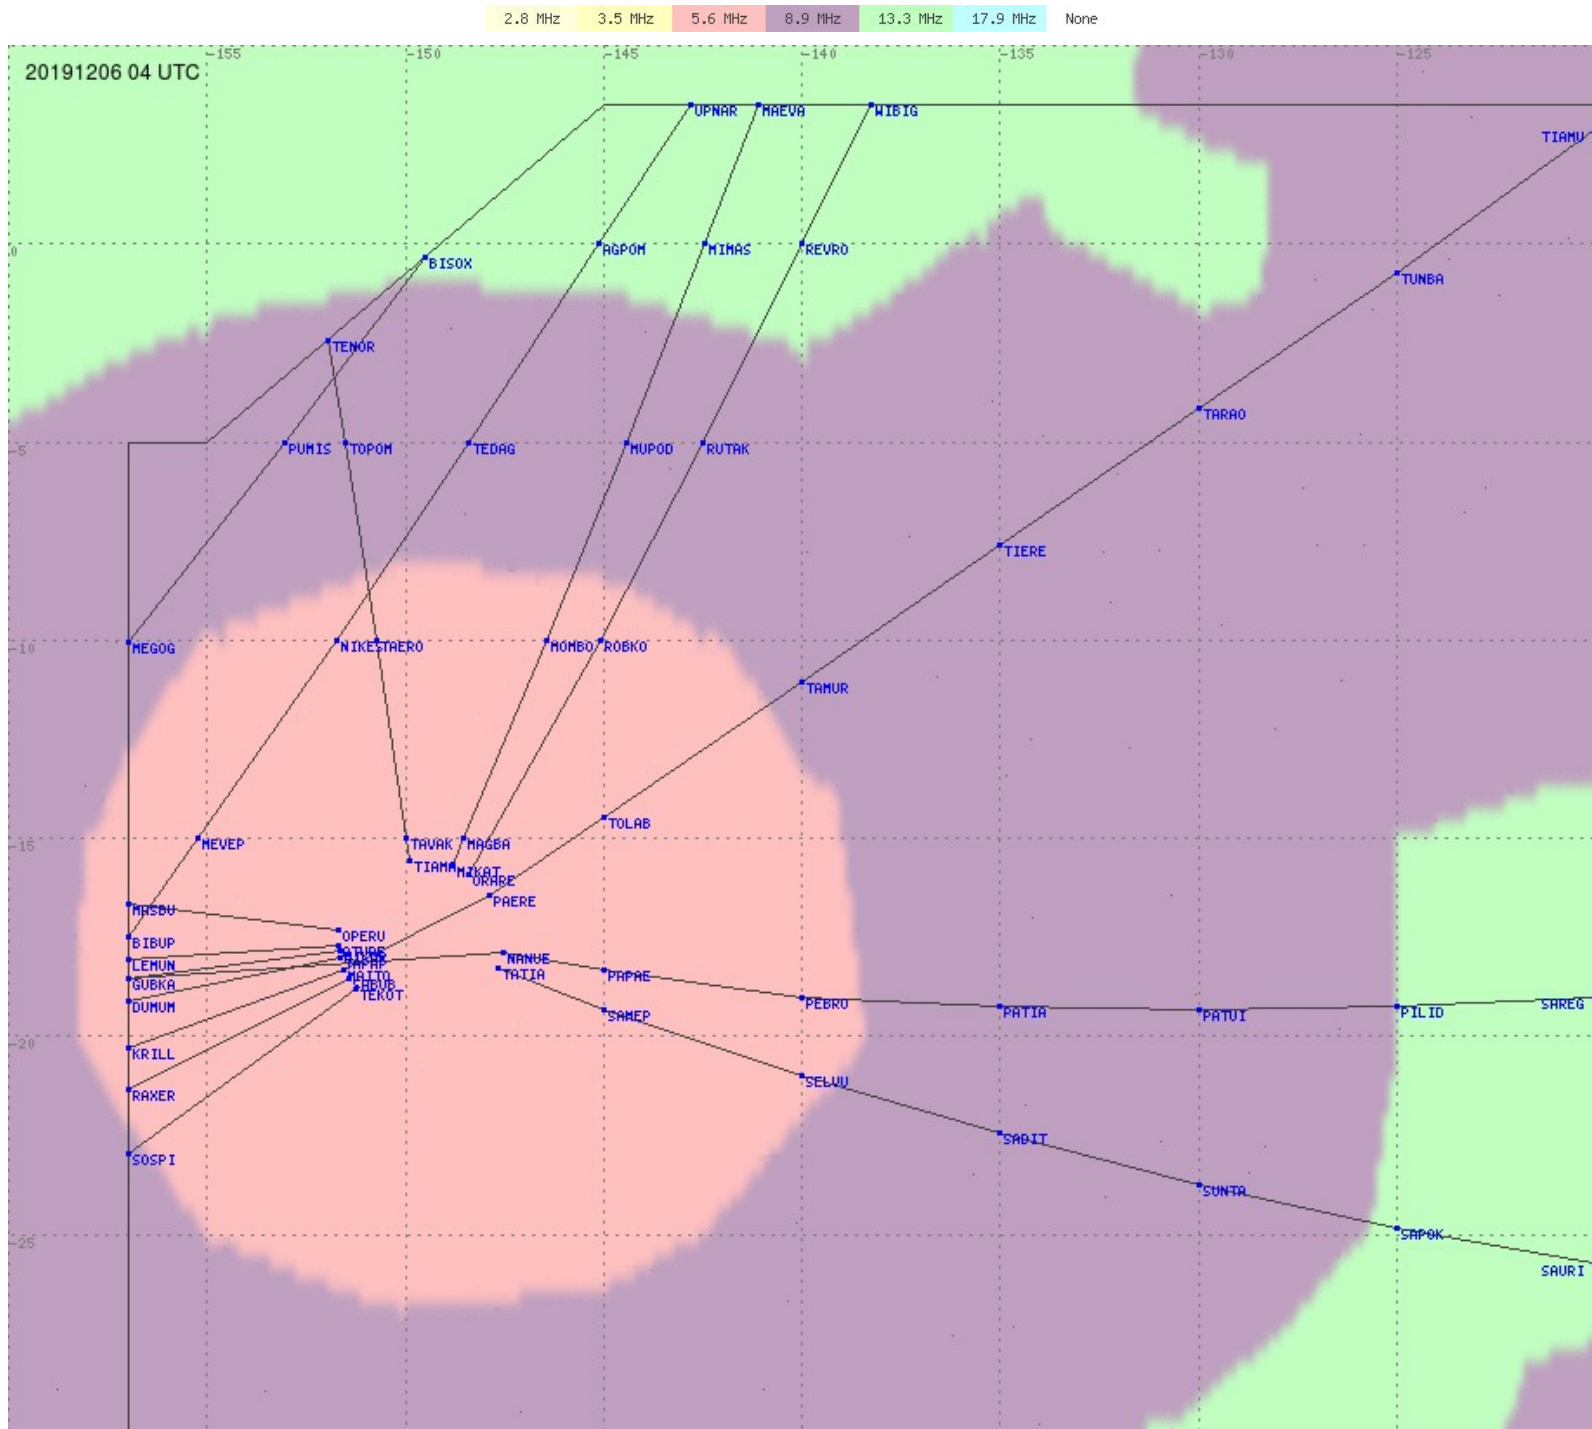

Tahiti FIR - HF Propag - 20191206

Tahiti FIR - HF Propag - 20191206

2.8 MHz 3.5 MHz 5.6 MHz 8.9 MHz 13.3 MHz 17.9 MHz None

Tahiti FIR - HF Propag - 20191206

2.8 MHz 3.5 MHz 5.6 MHz 8.9 MHz 13.3 MHz 17.9 MHz None

Tahiti FIR - HF Propag - 20191206

2.8 MHz 3.5 MHz 5.6 MHz 8.9 MHz 13.3 MHz 17.9 MHz None

Tahiti FIR - HF Propag - 20191206

Tahiti FIR - HF Propag - 20191206

Tahiti FIR - HF Propag - 20191206

2.8 MHz 3.5 MHz 5.6 MHz 8.9 MHz 13.3 MHz 17.9 MHz None