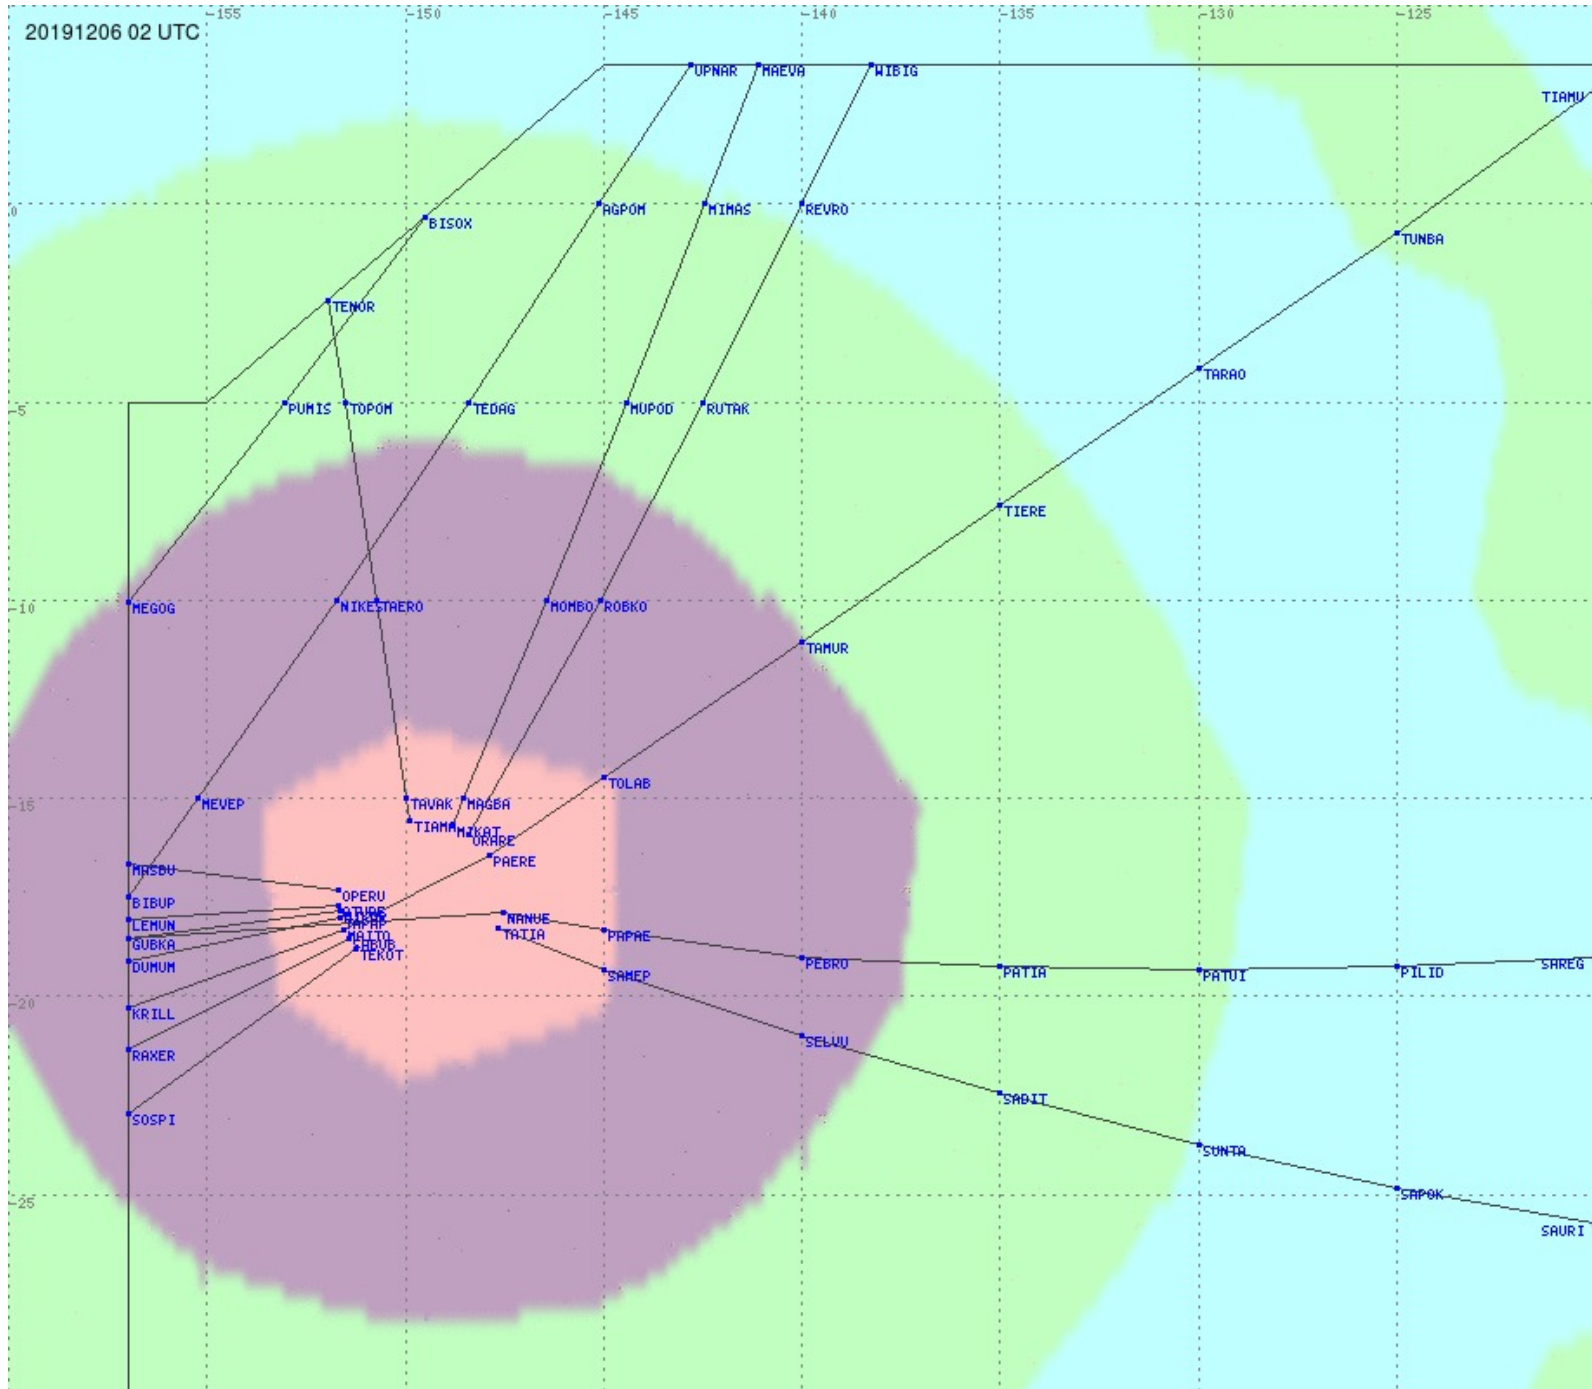

Tahiti FIR - HF Propag - 20191206

Tahiti FIR - HF Propag - 20191206

2.8 MHz 3.5 MHz 5.6 MHz 8.9 MHz 13.3 MHz 17.9 MHz None

Tahiti FIR - HF Propag - 20191206

2.8 MHz 3.5 MHz 5.6 MHz 8.9 MHz 13.3 MHz 17.9 MHz None

Tahiti FIR - HF Propag - 20191206

2.8 MHz 3.5 MHz 5.6 MHz 8.9 MHz 13.3 MHz 17.9 MHz None

Tahiti FIR - HF Propag - 20191206

Tahiti FIR - HF Propag - 20191206

Tahiti FIR - HF Propag - 20191206

2.8 MHz 3.5 MHz 5.6 MHz 8.9 MHz 13.3 MHz 17.9 MHz None