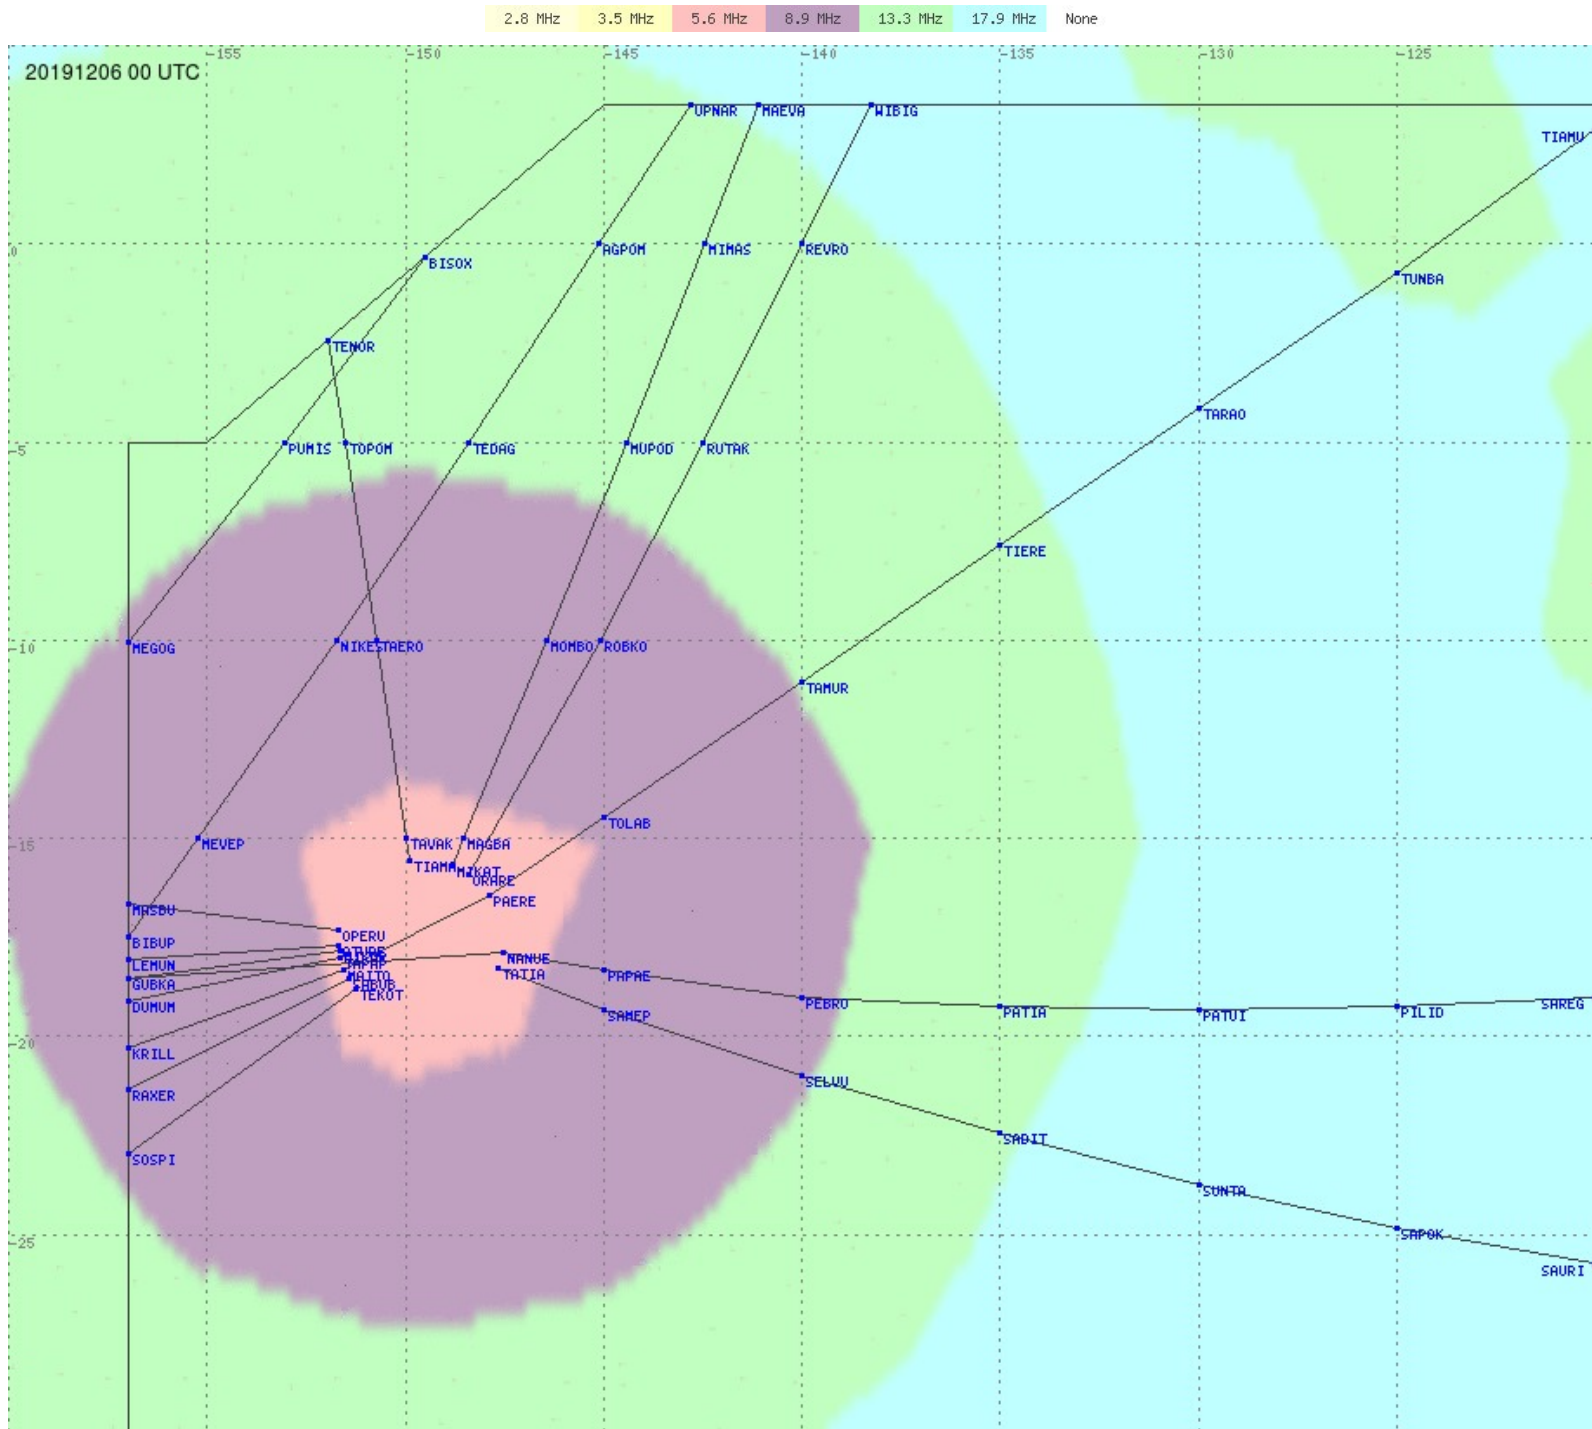

Tahiti FIR - HF Propag - 20191206

Tahiti FIR - HF Propag - 20191206

2.8 MHz 3.5 MHz 5.6 MHz 8.9 MHz 13.3 MHz 17.9 MHz None

Tahiti FIR - HF Propag - 20191206

2.8 MHz 3.5 MHz 5.6 MHz 8.9 MHz 13.3 MHz 17.9 MHz None

Tahiti FIR - HF Propag - 20191206

2.8 MHz 3.5 MHz 5.6 MHz 8.9 MHz 13.3 MHz 17.9 MHz None

Tahiti FIR - HF Propag - 20191206

Tahiti FIR - HF Propag - 20191206

Tahiti FIR - HF Propag - 20191206

2.8 MHz 3.5 MHz 5.6 MHz 8.9 MHz 13.3 MHz 17.9 MHz None