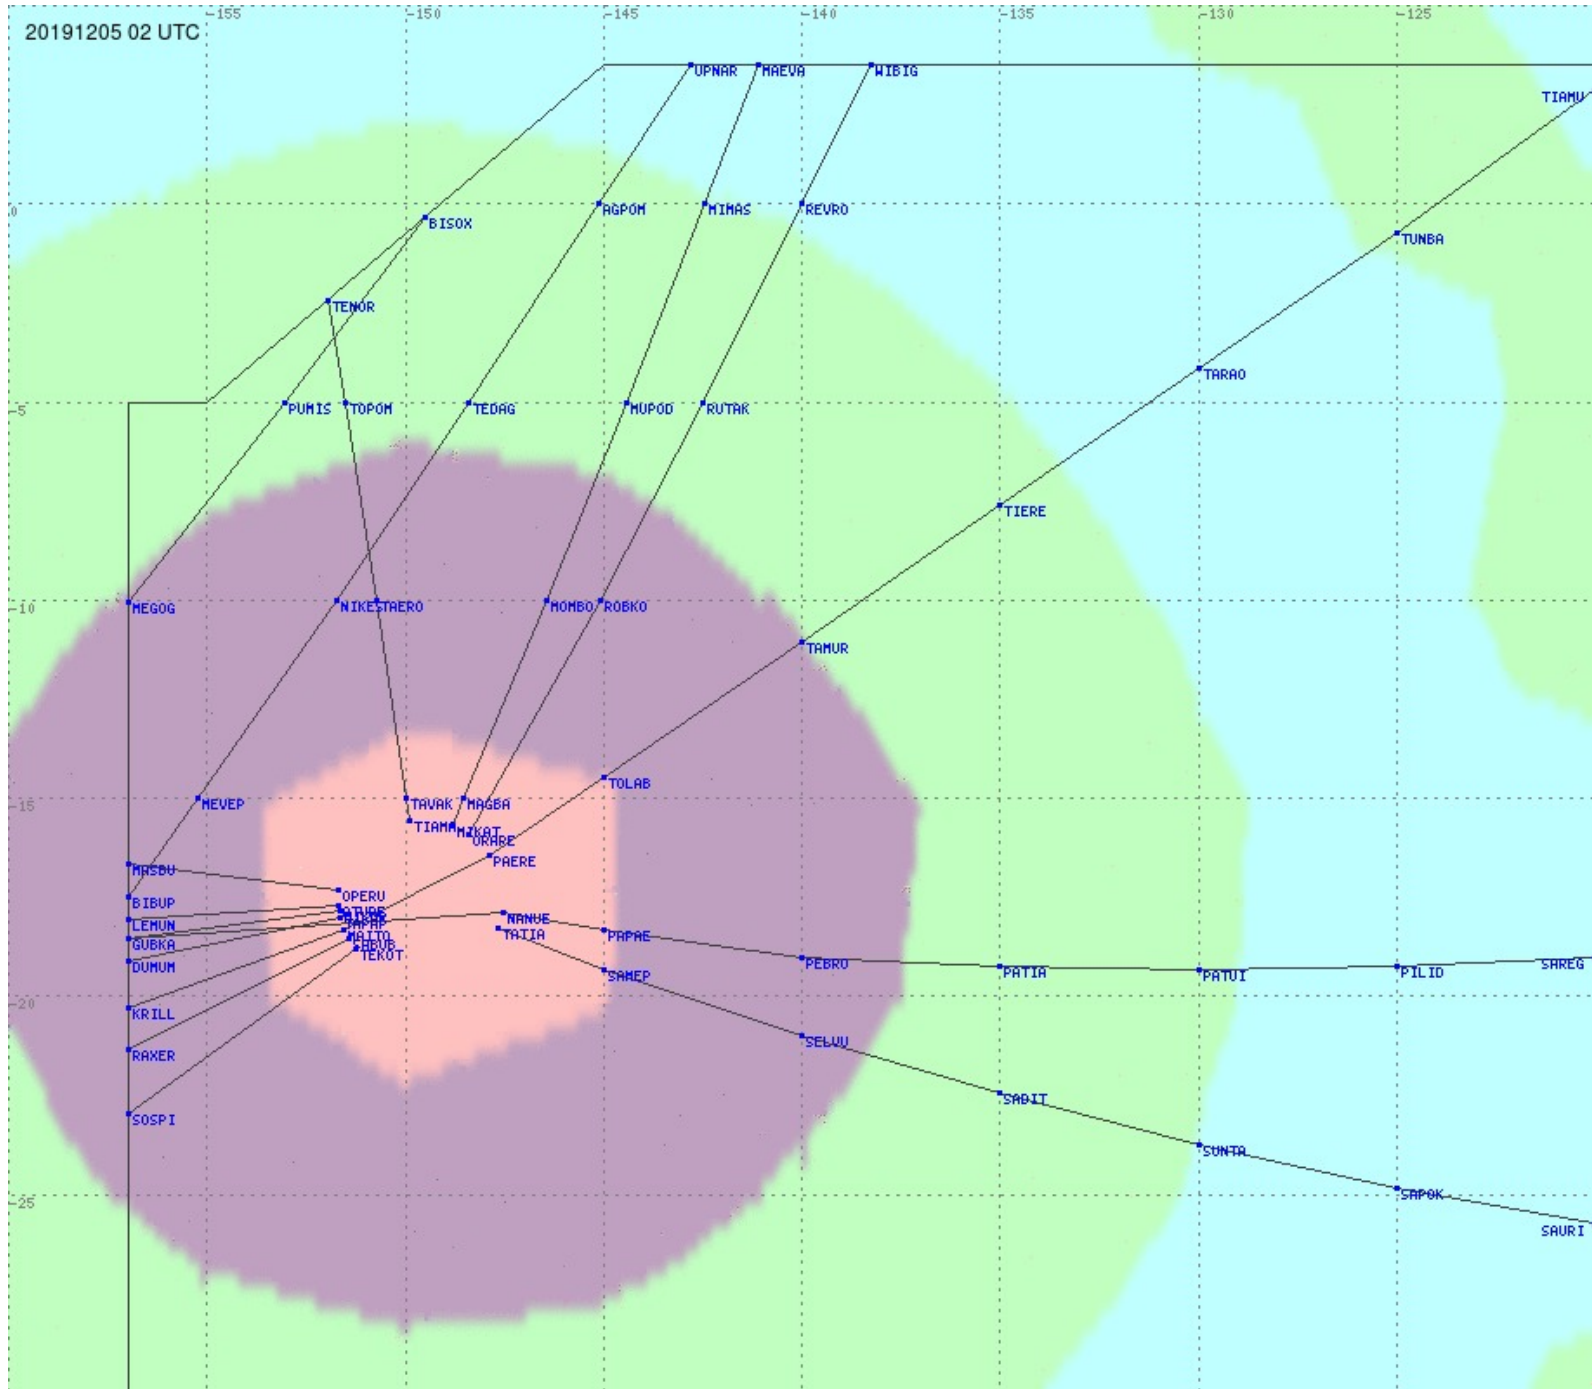

Tahiti FIR - HF Propag - 20191205

2.8 MHz 3.5 MHz 5.6 MHz 8.9 MHz 13.3 MHz 17.9 MHz None

Tahiti FIR - HF Propag - 20191205

2.8 MHz 3.5 MHz 5.6 MHz 8.9 MHz 13.3 MHz 17.9 MHz None

Tahiti FIR - HF Propag - 20191205

2.8 MHz 3.5 MHz 5.6 MHz 8.9 MHz 13.3 MHz 17.9 MHz None

Tahiti FIR - HF Propag - 20191205

2.8 MHz 3.5 MHz 5.6 MHz 8.9 MHz 13.3 MHz 17.9 MHz None

Tahiti FIR - HF Propag - 20191205

Tahiti FIR - HF Propag - 20191205