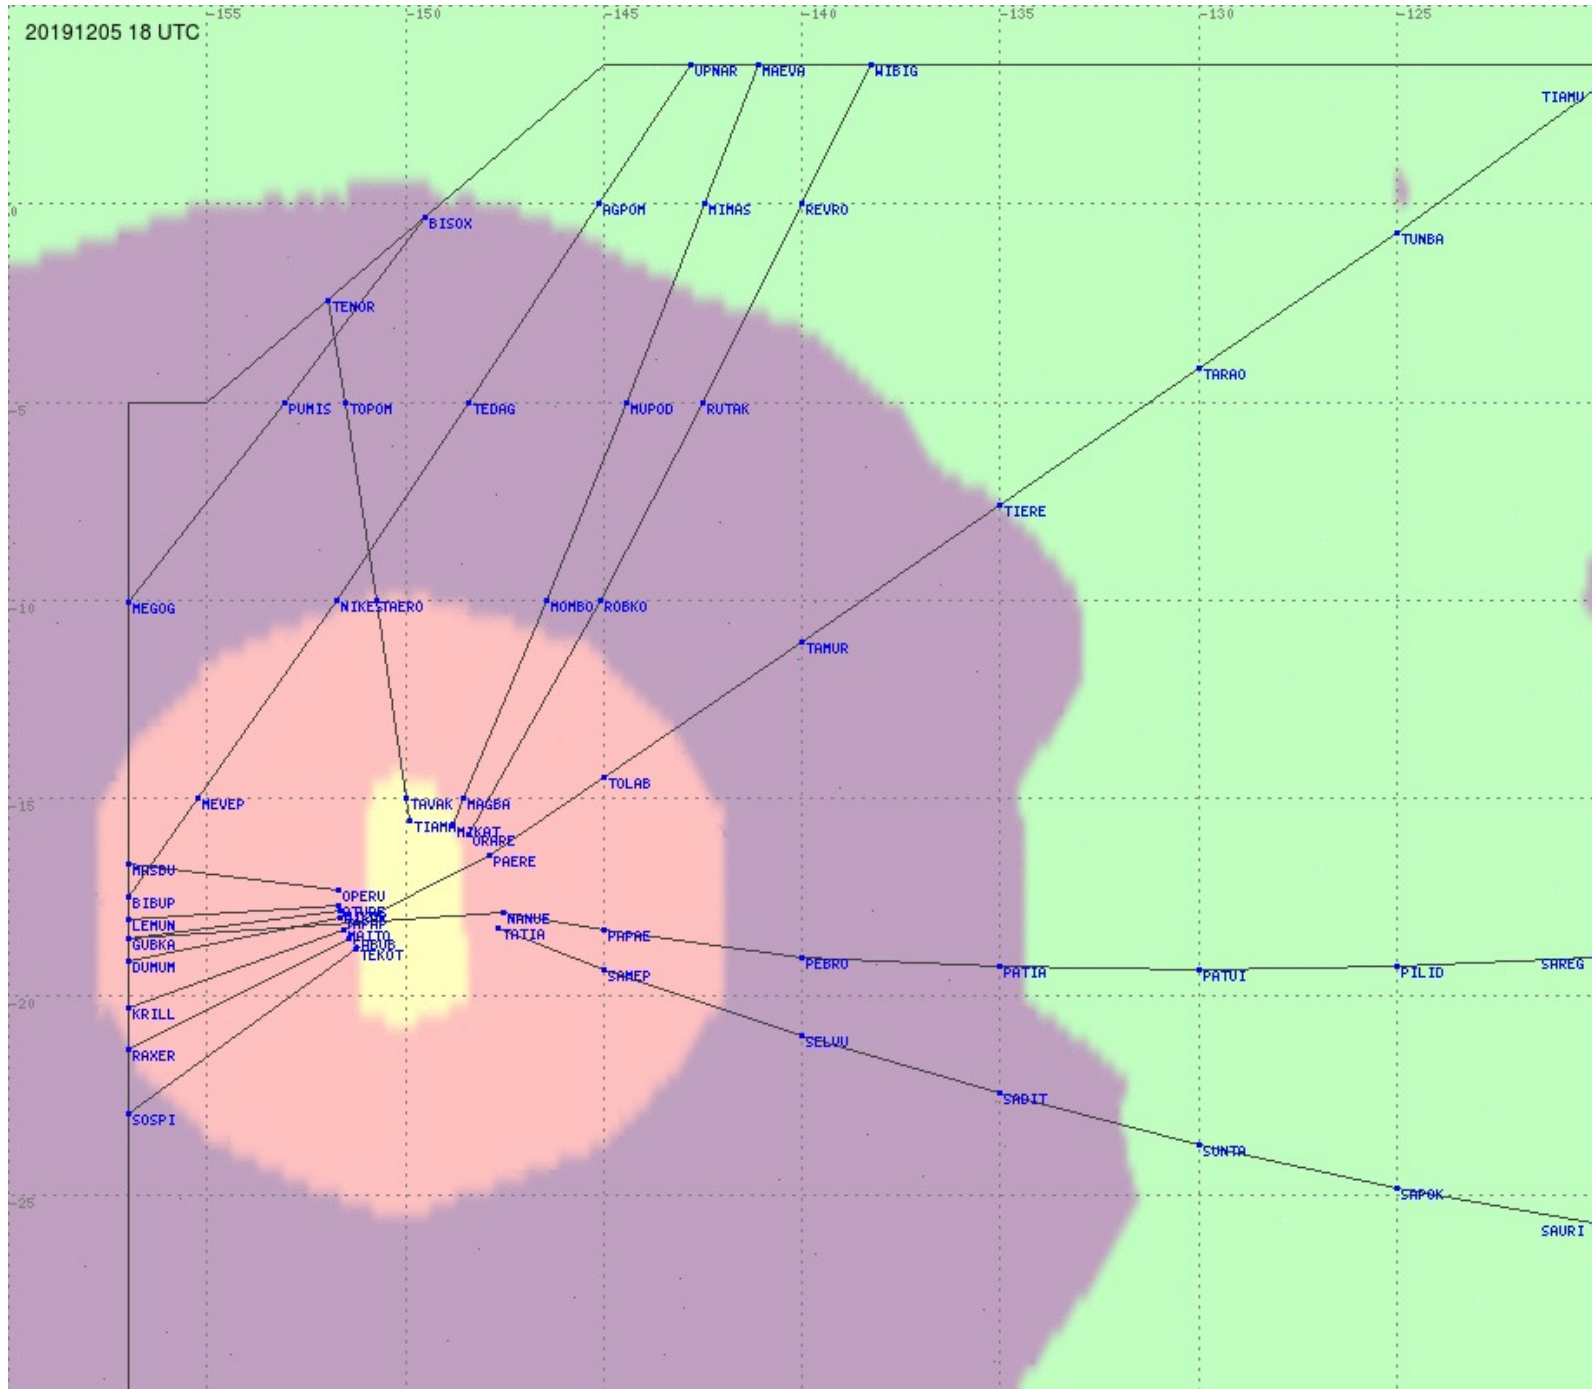

Tahiti FIR - HF Propag - 20191205

2.8 MHz
3.5 MHz
5.6 MHz
8.9 MHz
13.3 MHz
17.9 MHz
None