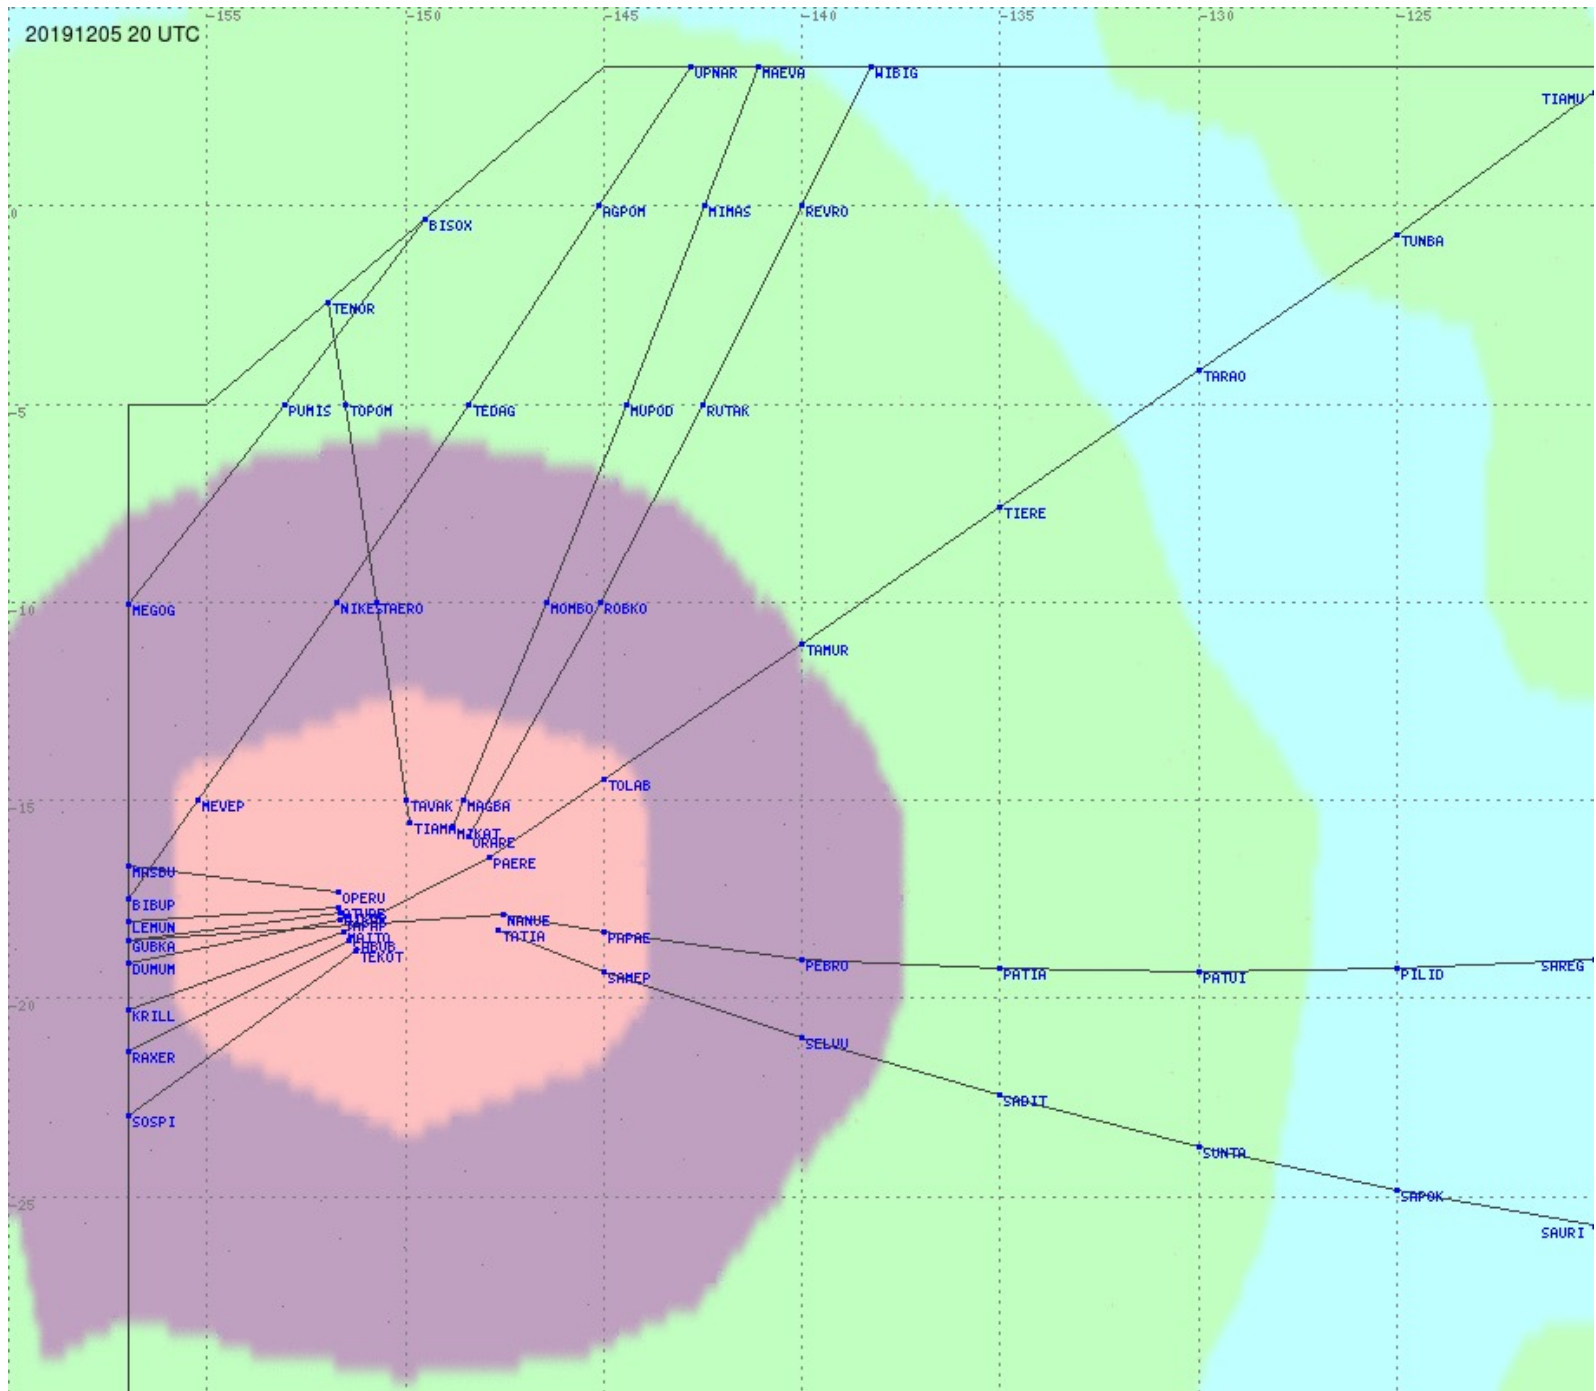

Tahiti FIR - HF Propag - 20191205

2.8 MHz
3.5 MHz
5.6 MHz
8.9 MHz
13.3 MHz
17.9 MHz
None