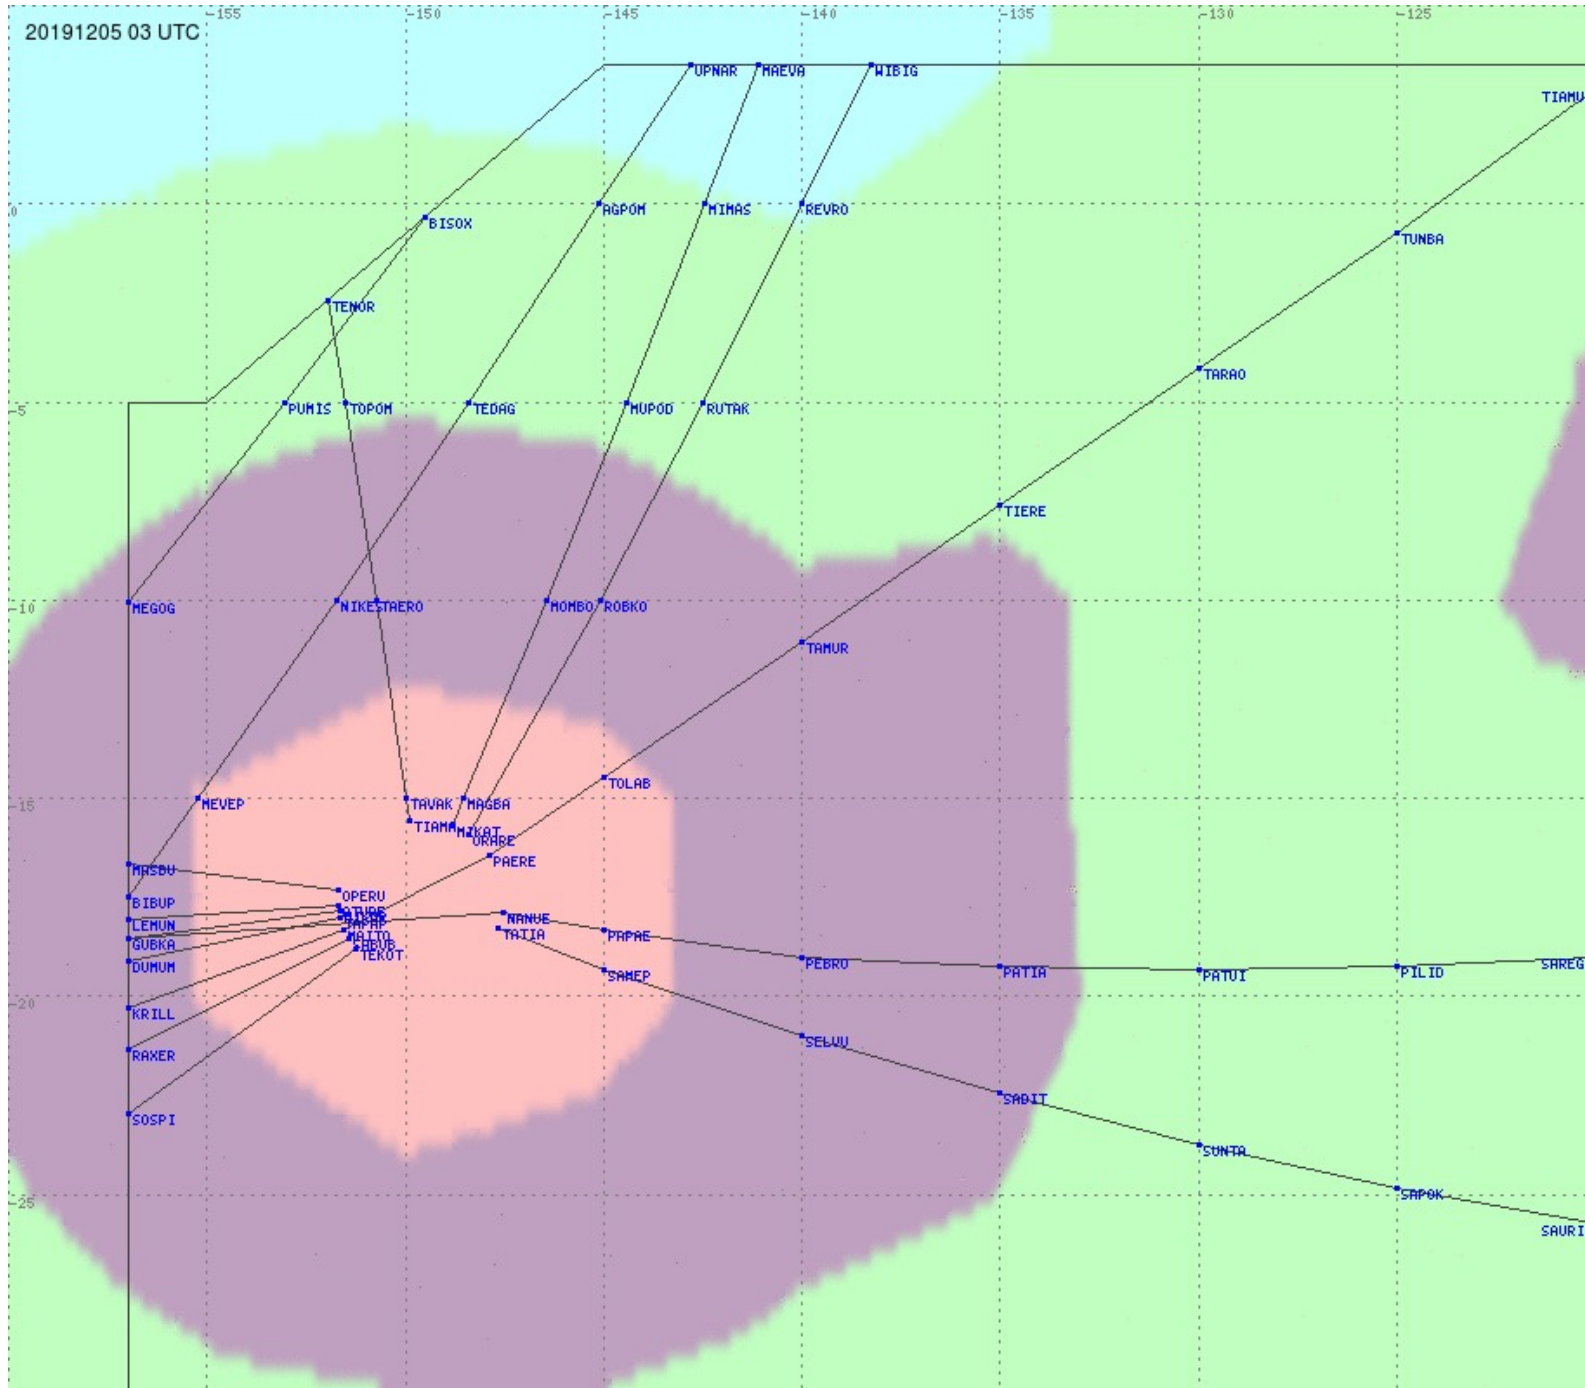

Tahiti FIR - HF Propag - 20191205

2.8 MHz 3.5 MHz 5.6 MHz 8.9 MHz 13.3 MHz 17.9 MHz None