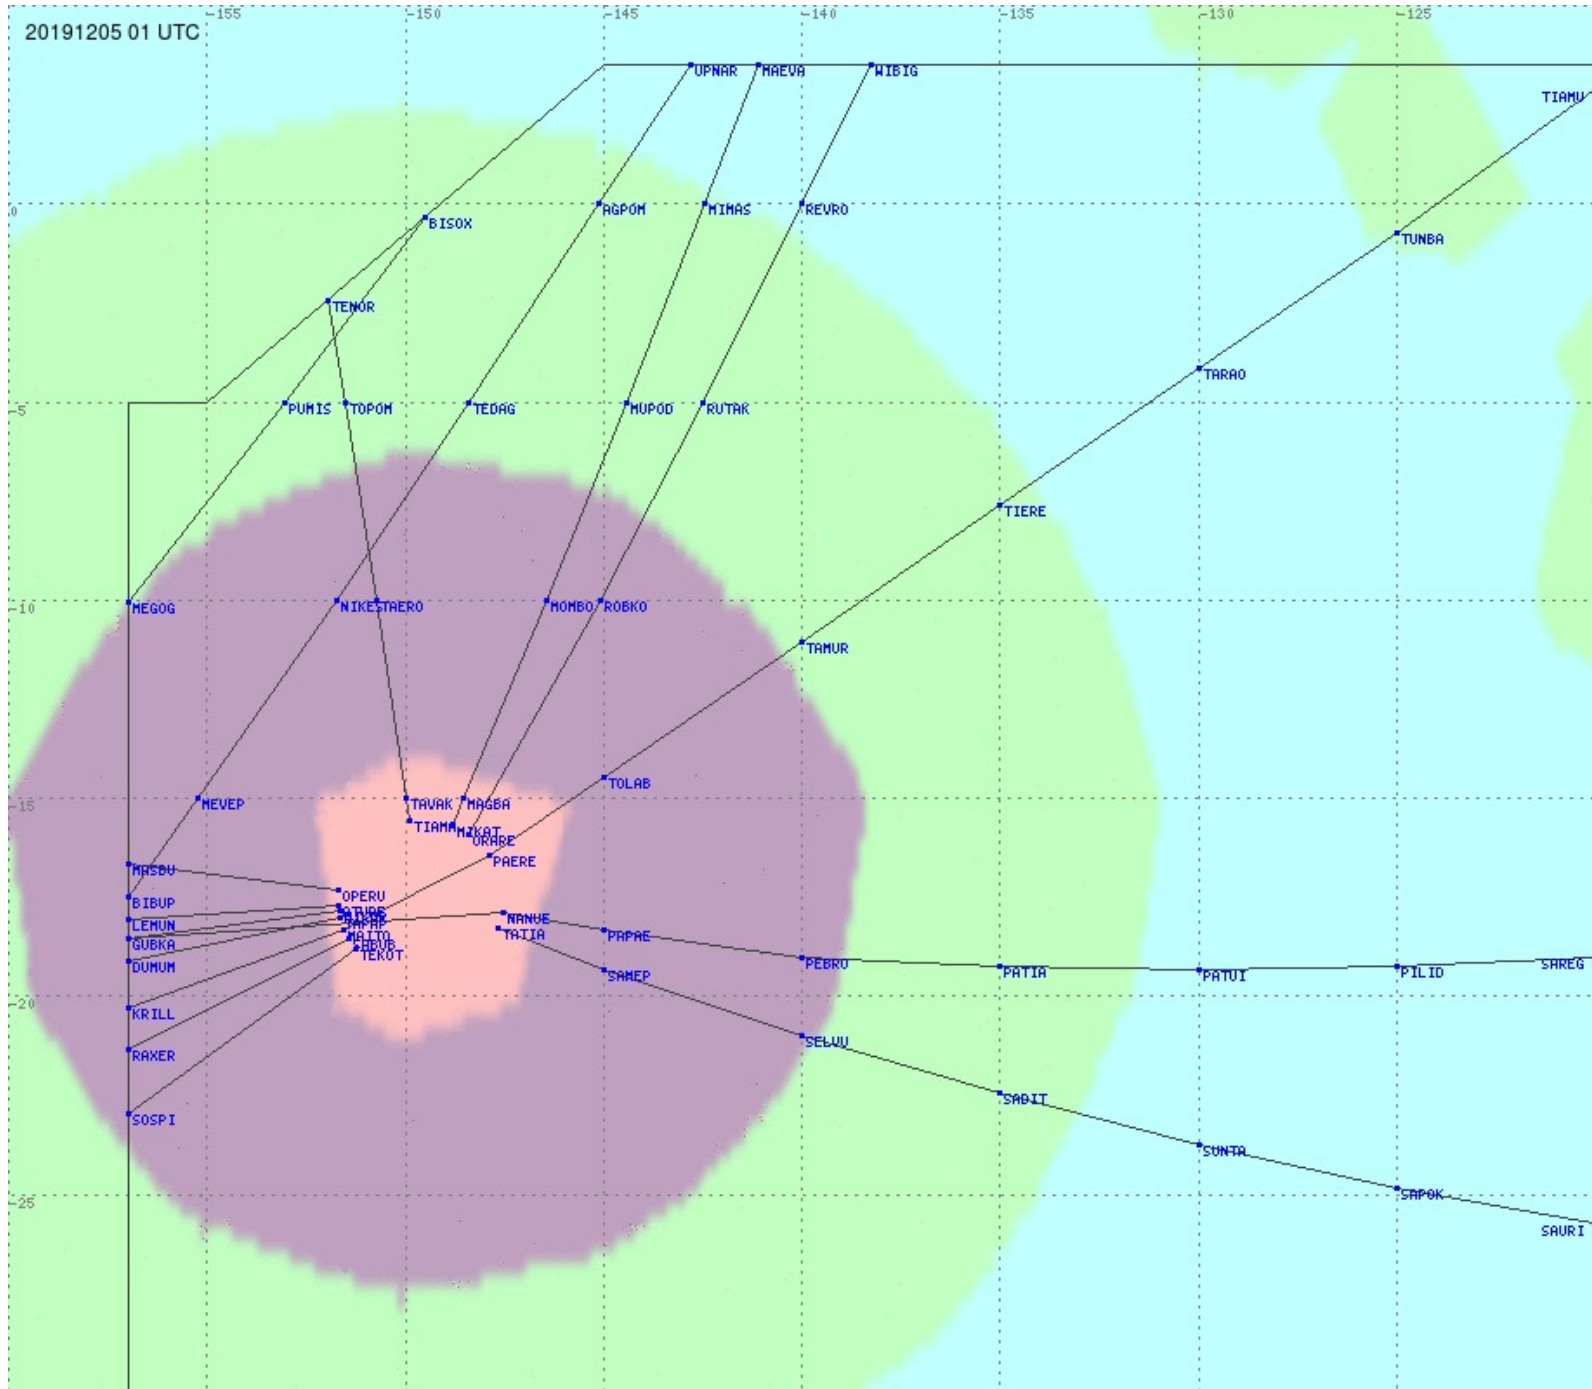

Tahiti FIR - HF Propag - 20191205

2.8 MHz 3.5 MHz 5.6 MHz 8.9 MHz 13.3 MHz 17.9 MHz None

Tahiti FIR - HF Propag - 20191205

2.8 MHz 3.5 MHz 5.6 MHz 8.9 MHz 13.3 MHz 17.9 MHz None

Tahiti FIR - HF Propag - 20191205

2.8 MHz 3.5 MHz 5.6 MHz 8.9 MHz 13.3 MHz 17.9 MHz None

Tahiti FIR - HF Propag - 20191205

2.8 MHz 3.5 MHz 5.6 MHz 8.9 MHz 13.3 MHz 17.9 MHz None

Tahiti FIR - HF Propag - 20191205

Tahiti FIR - HF Propag - 20191205