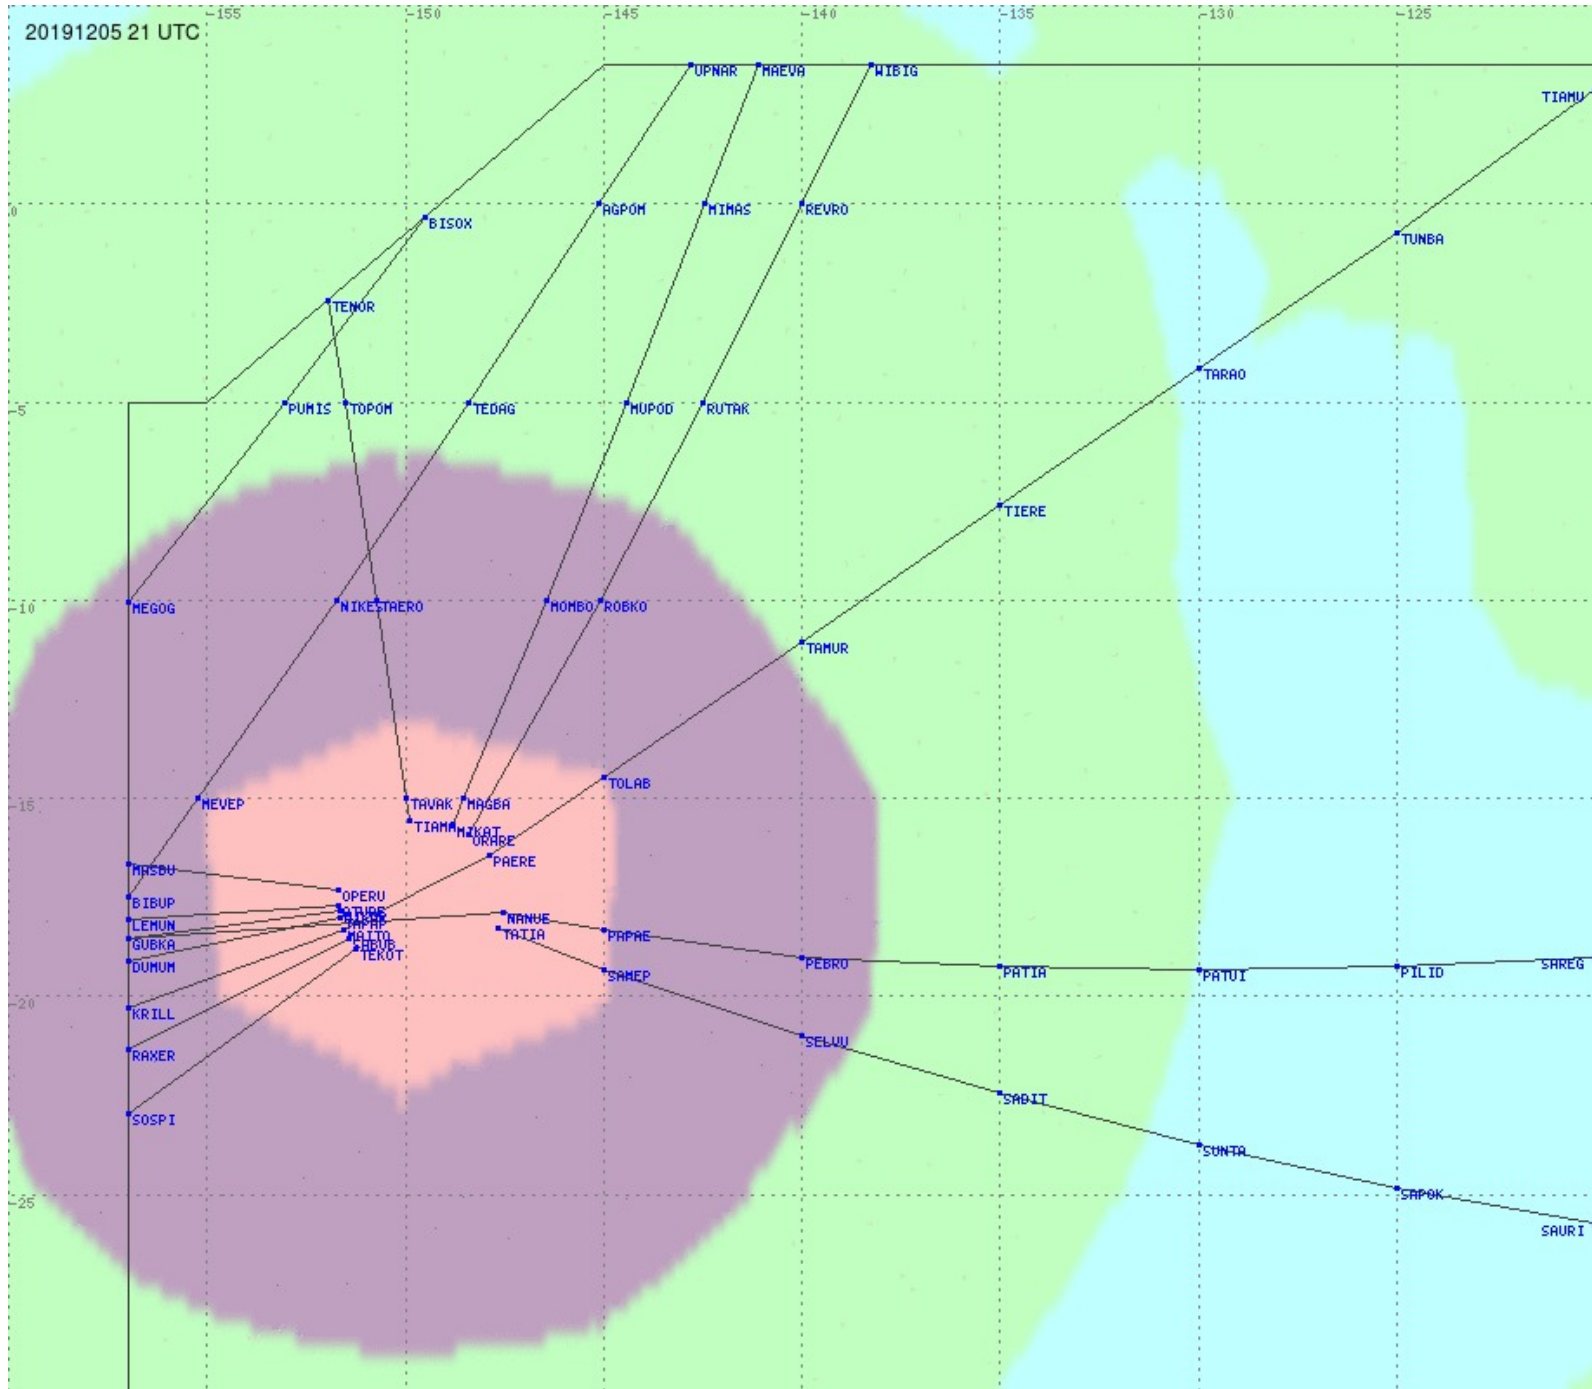

Tahiti FIR - HF Propag - 20191205

2.8 MHz
3.5 MHz
5.6 MHz
8.9 MHz
13.3 MHz
17.9 MHz
None