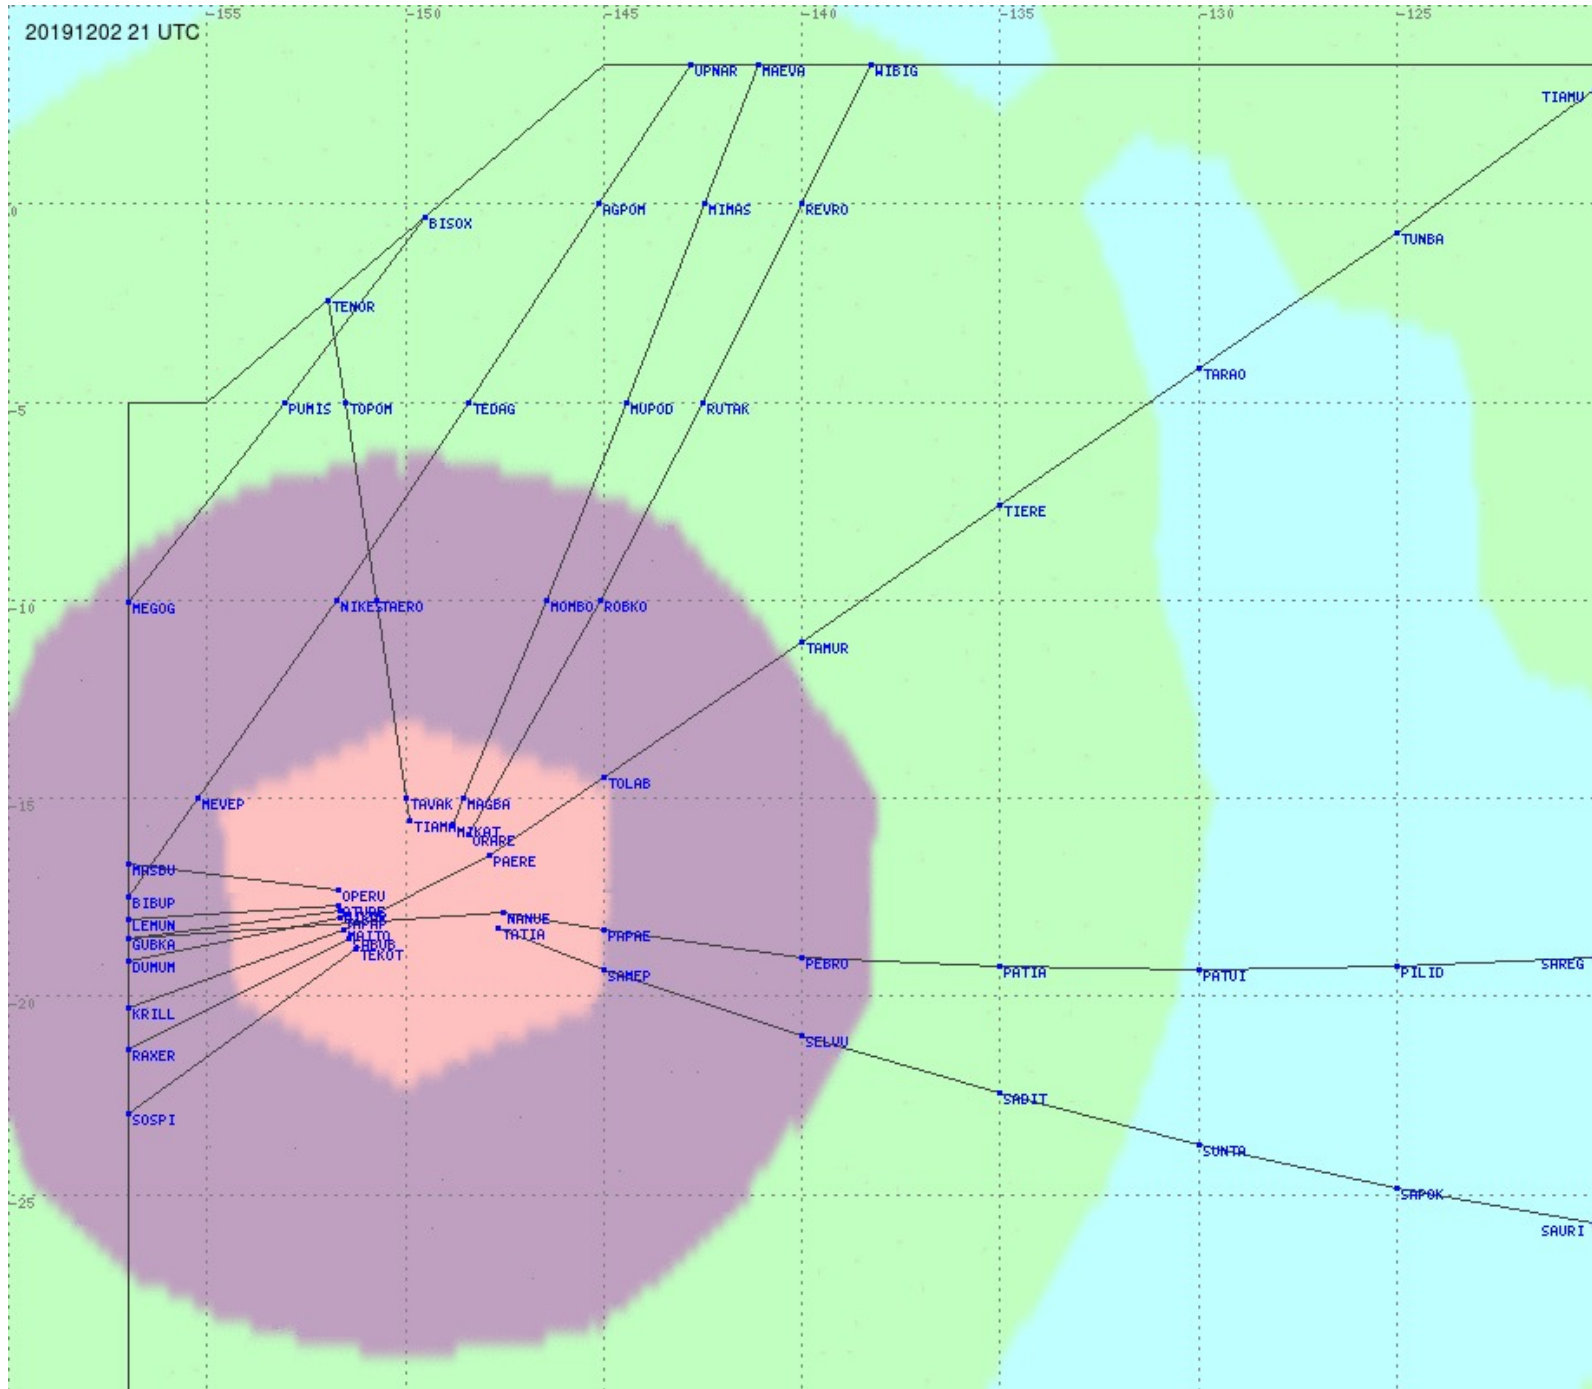

Tahiti FIR - HF Propag - 20191202

2.8 MHz 3.5 MHz 5.6 MHz 8.9 MHz 13.3 MHz 17.9 MHz None