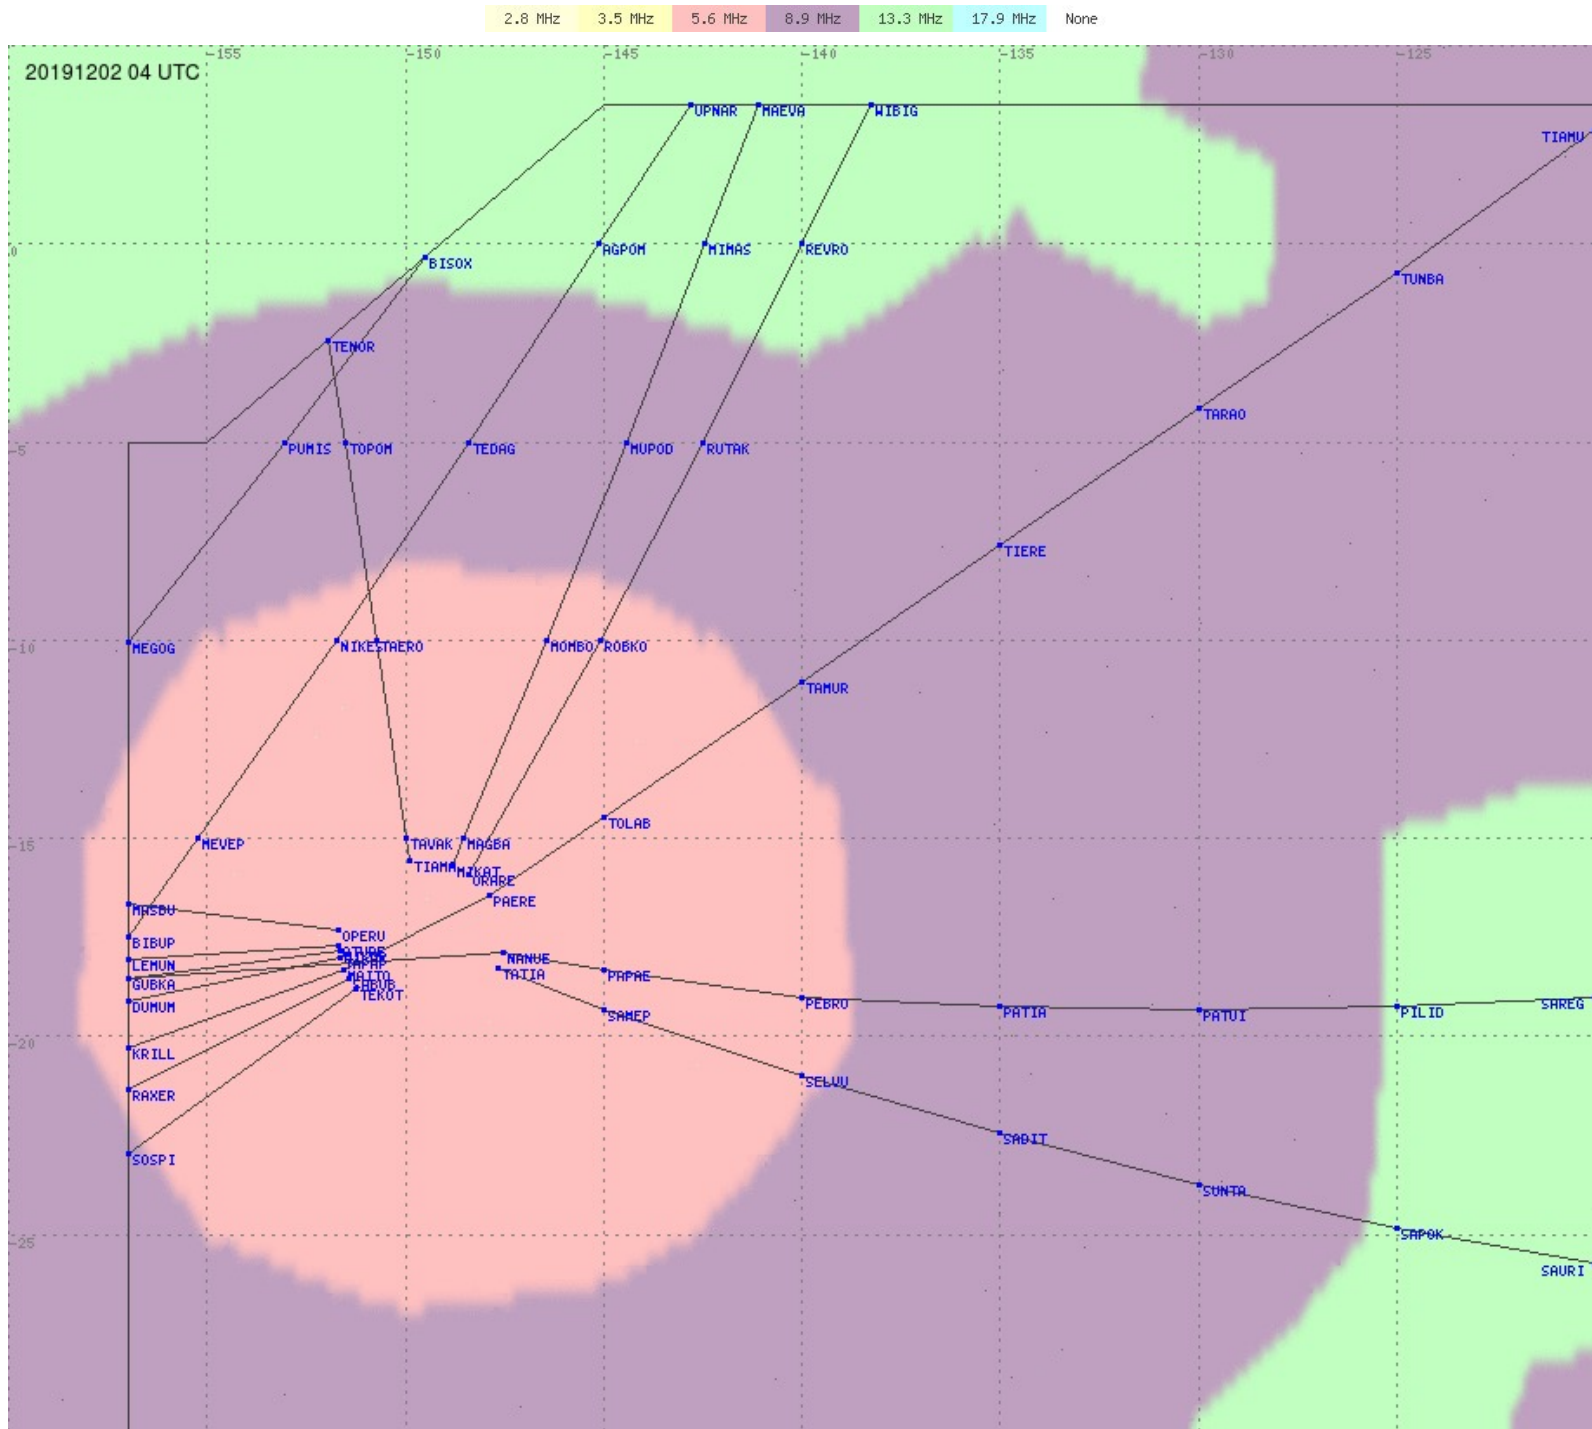

Tahiti FIR - HF Propag - 20191202