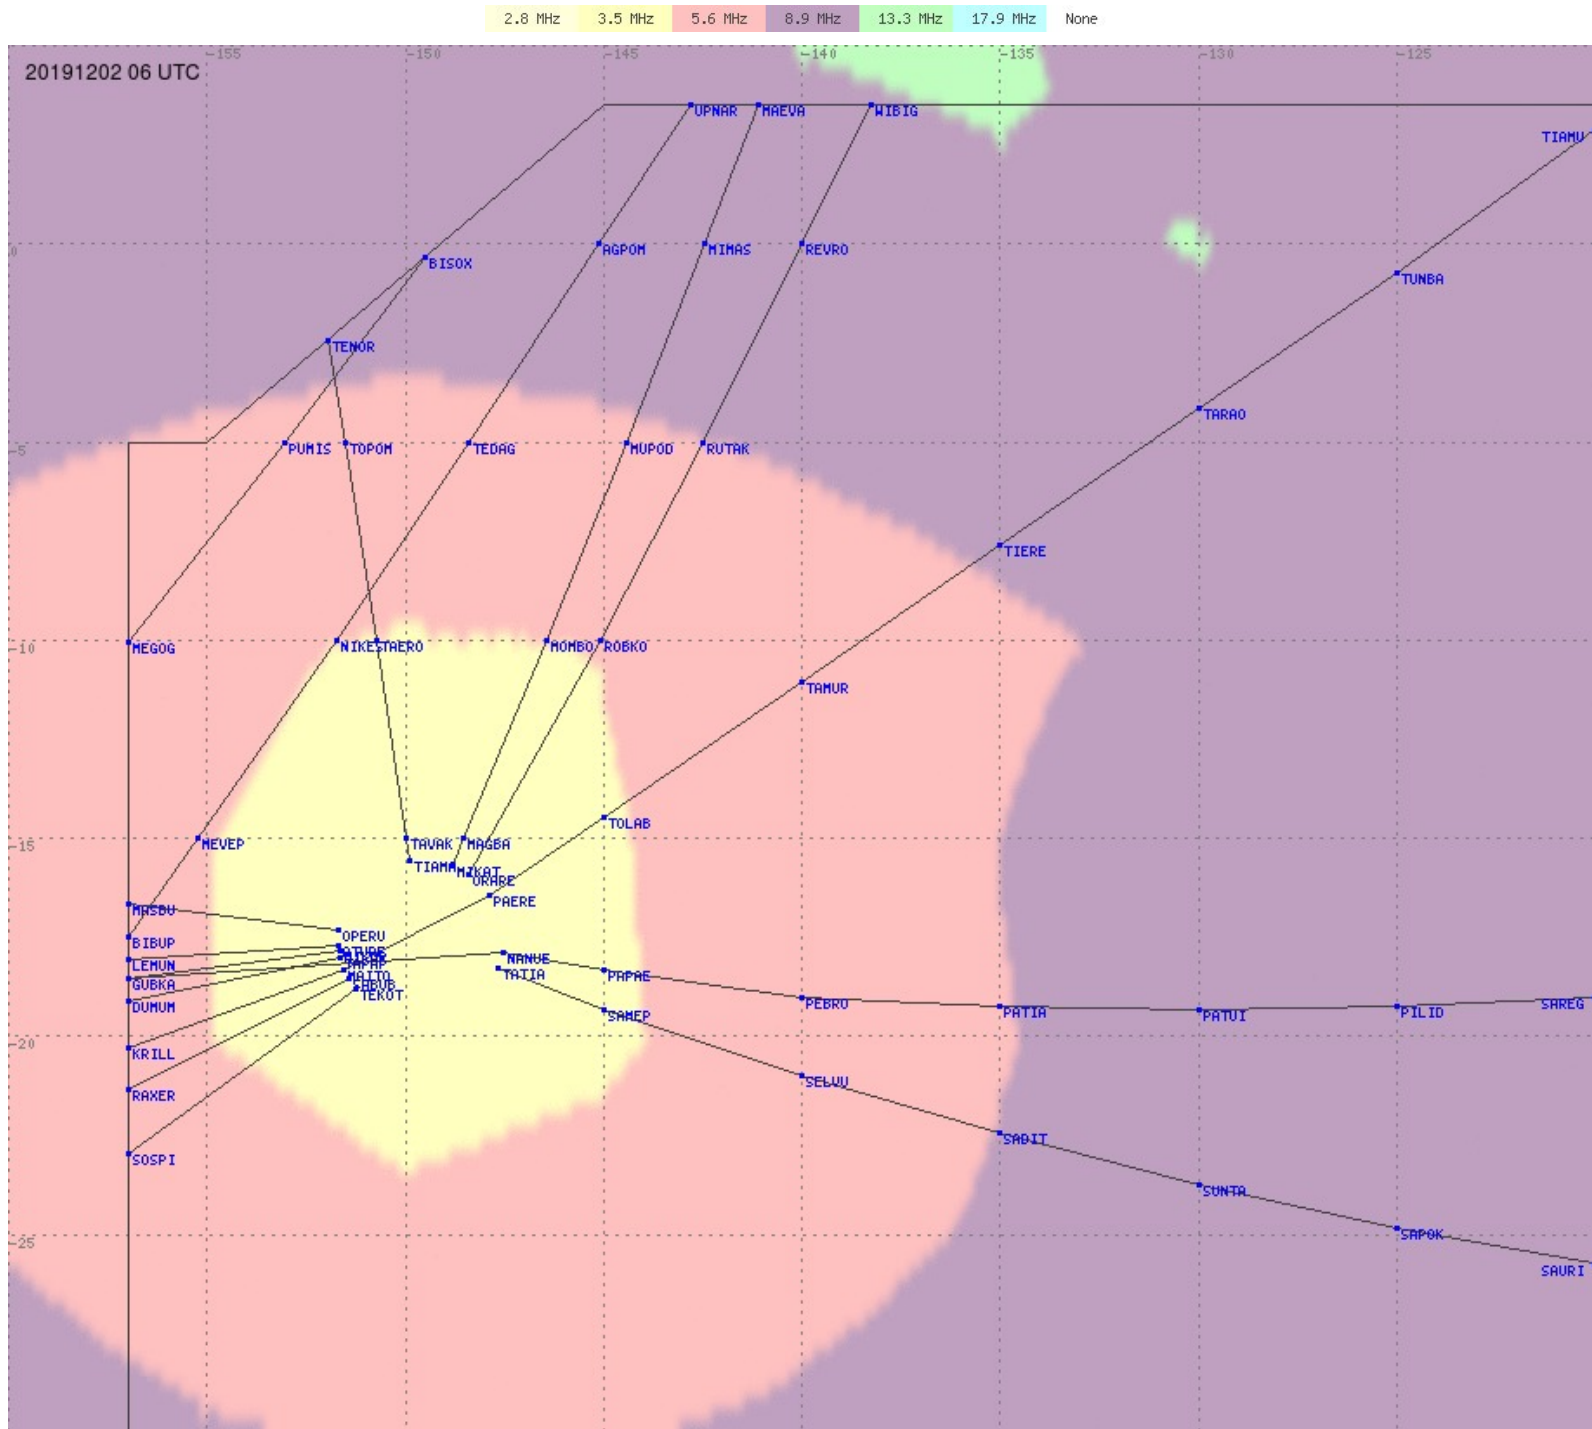

Tahiti FIR - HF Propag - 20191202