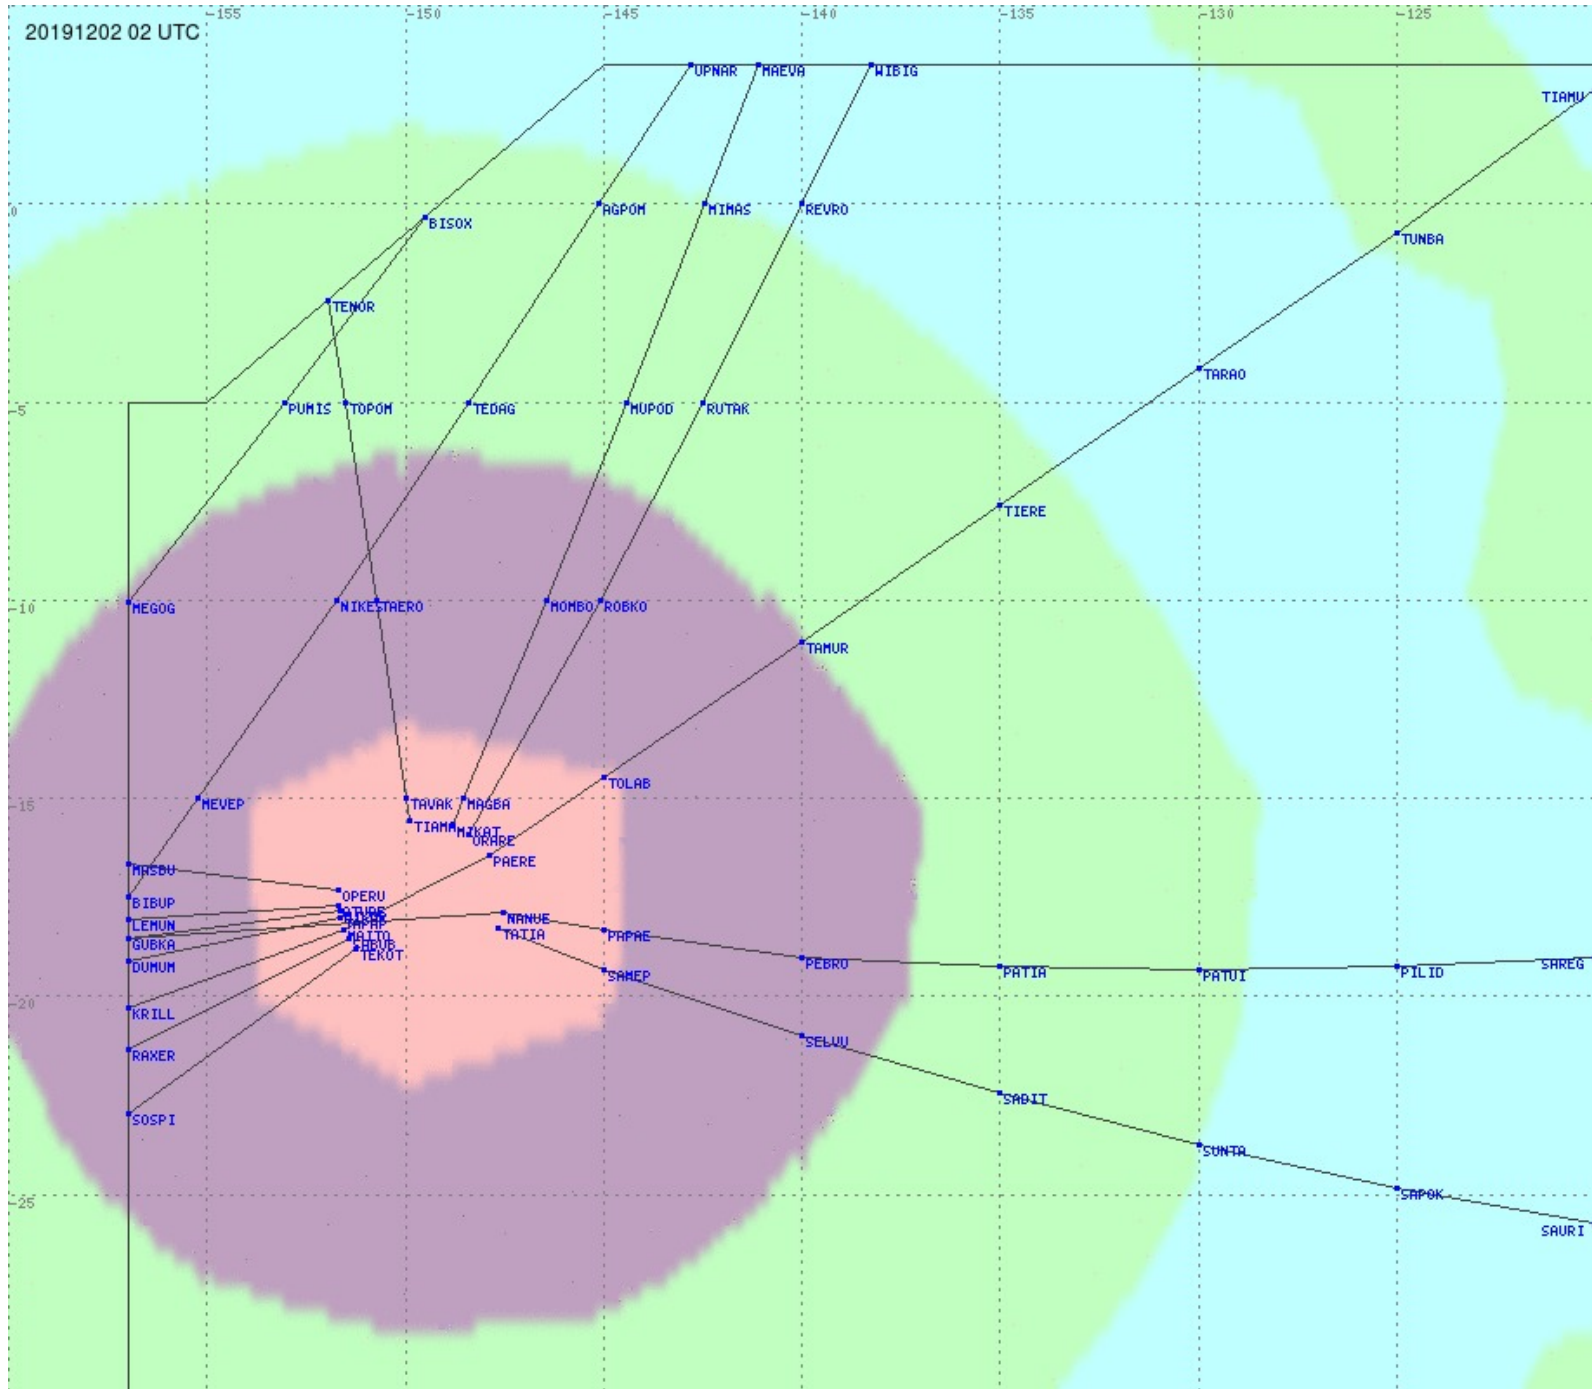

Tahiti FIR - HF Propag - 20191202

2.8 MHz 3.5 MHz 5.6 MHz 8.9 MHz 13.3 MHz 17.9 MHz None