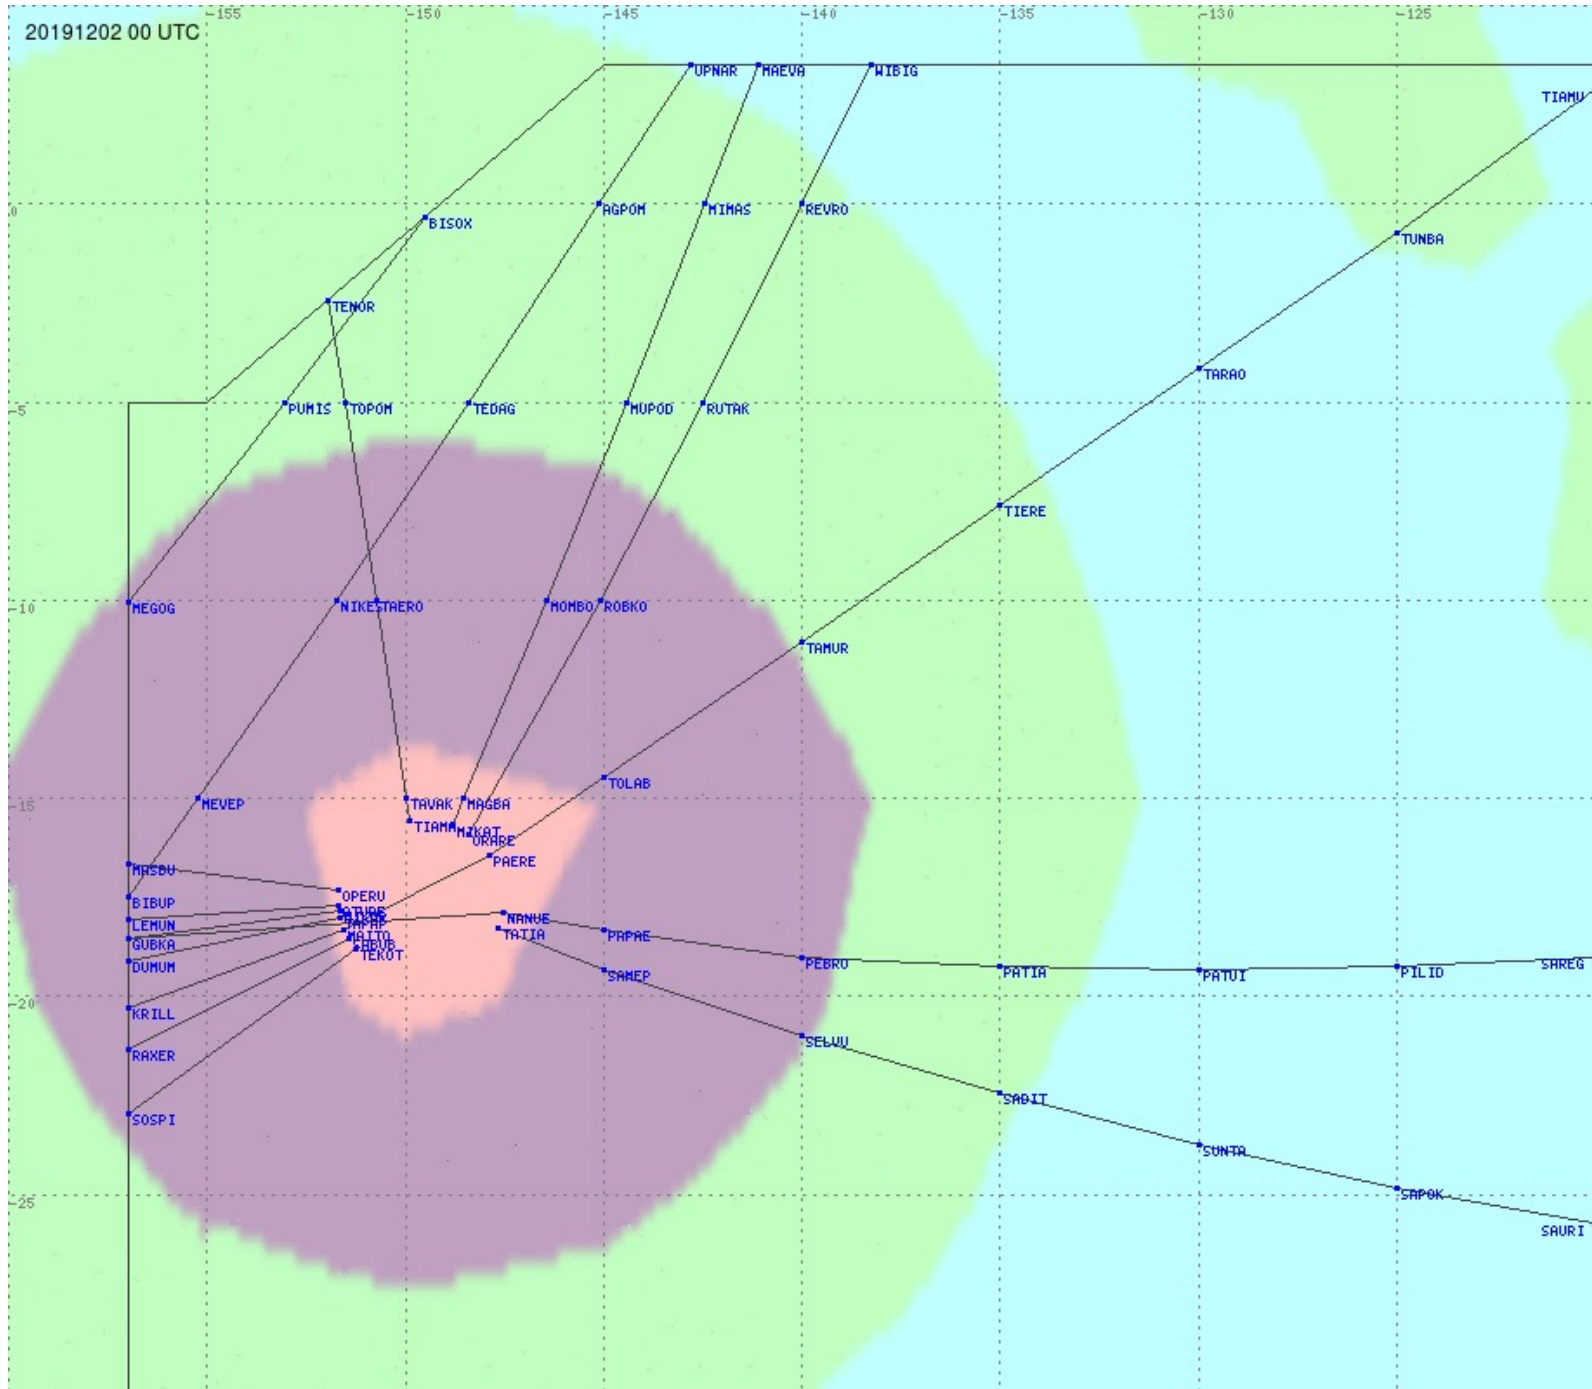

# Tahiti FIR - HF Propag - 20191202

2.8 MHz
3.5 MHz
5.6 MHz
8.9 MHz
13.3 MHz
17.9 MHz
None