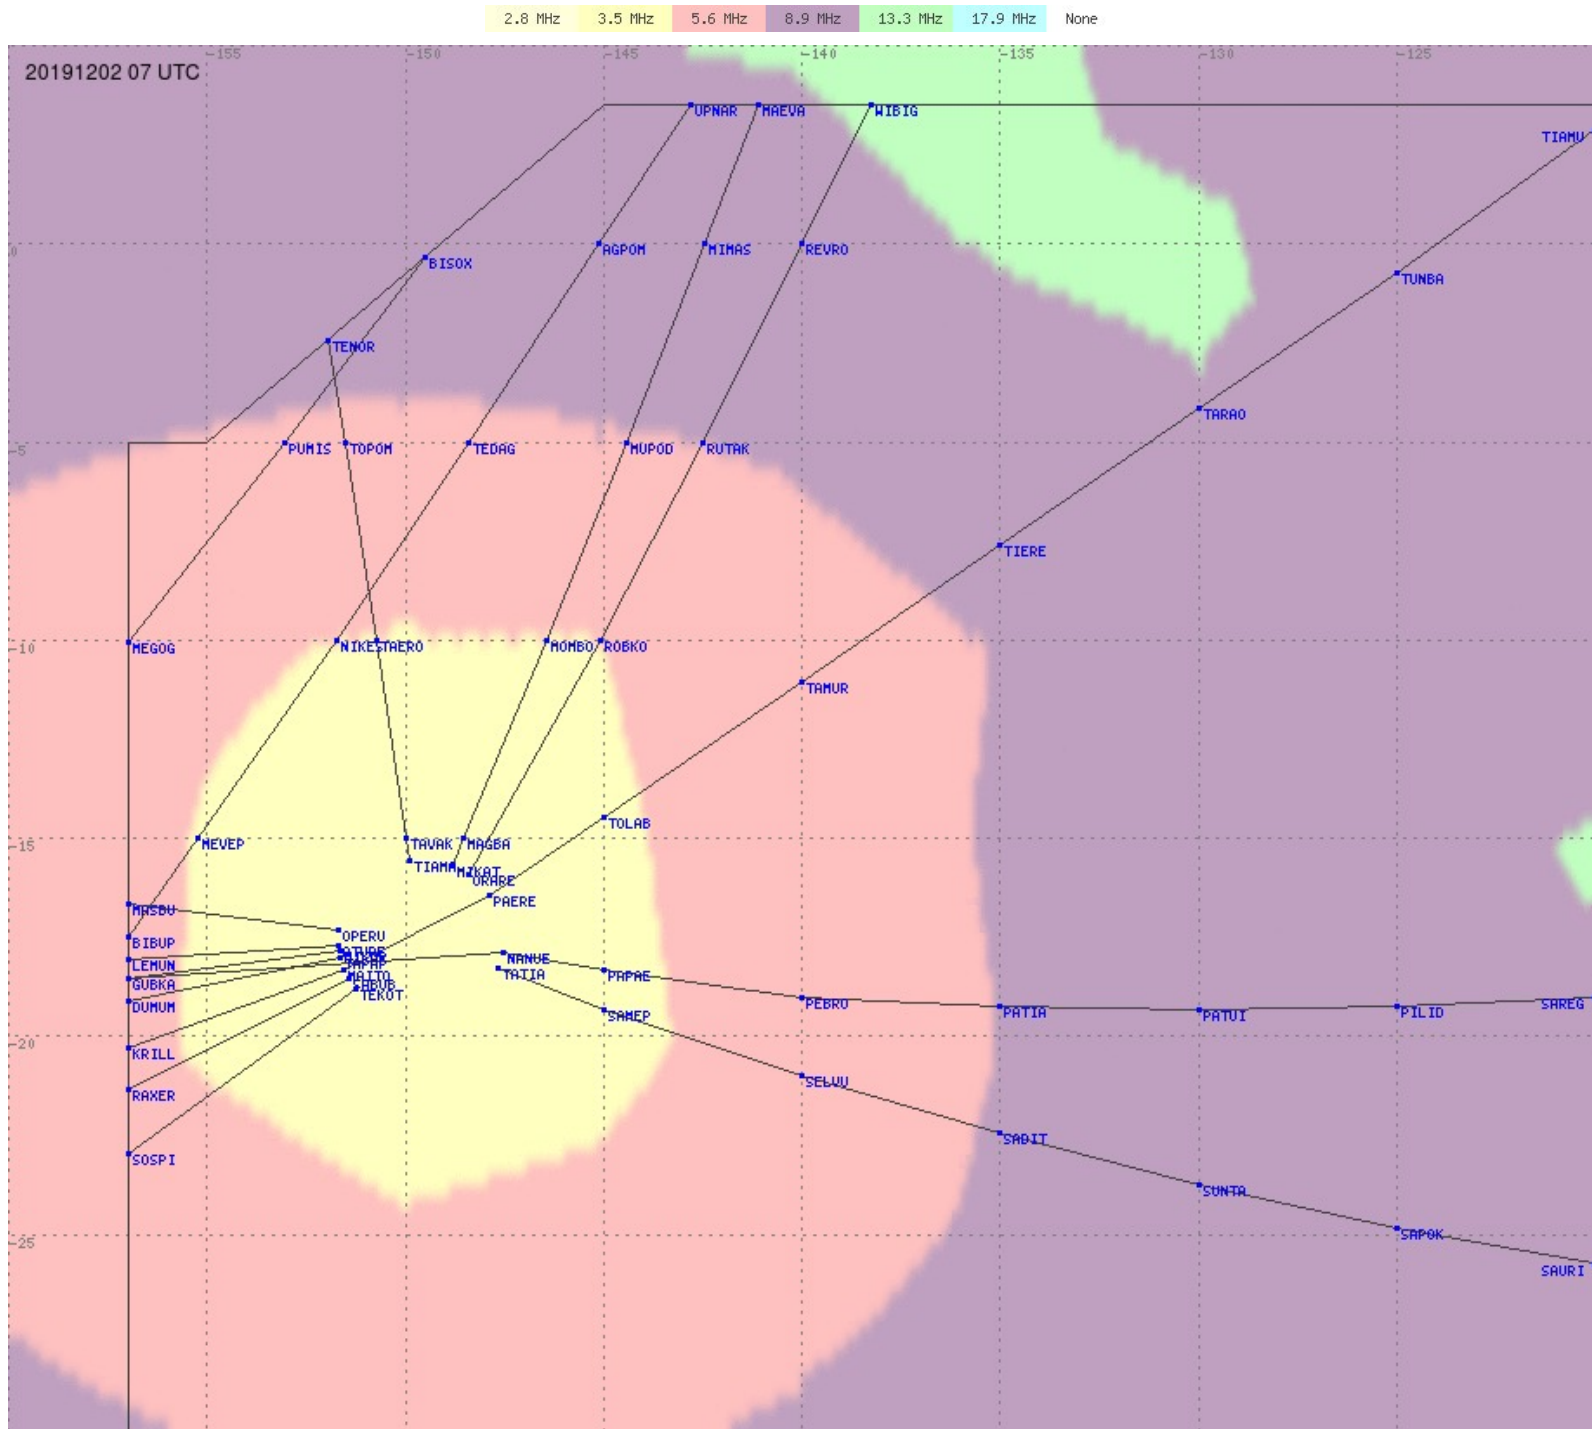

Tahiti FIR - HF Propag - 20191202