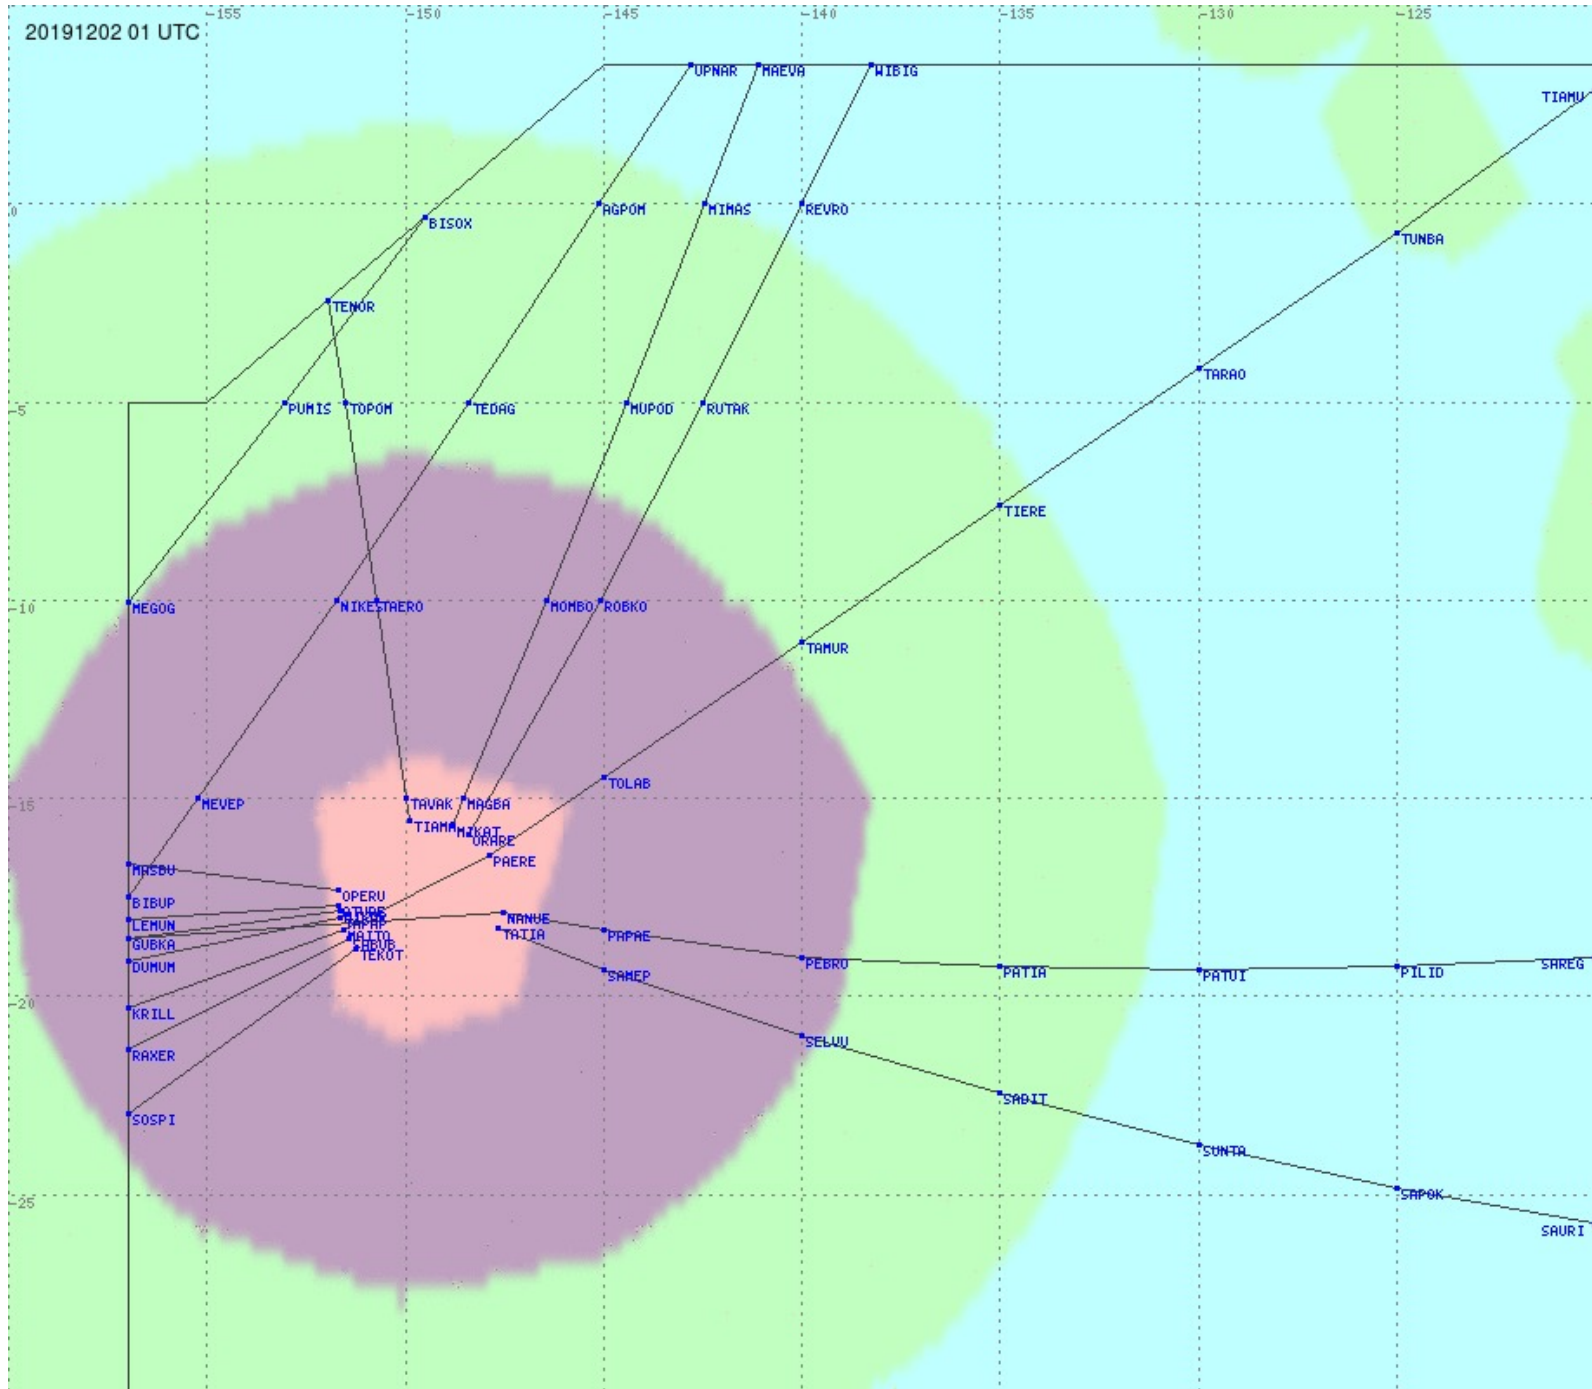

# Tahiti FIR - HF Propag - 20191202

2.8 MHz
3.5 MHz
5.6 MHz
8.9 MHz
13.3 MHz
17.9 MHz
None