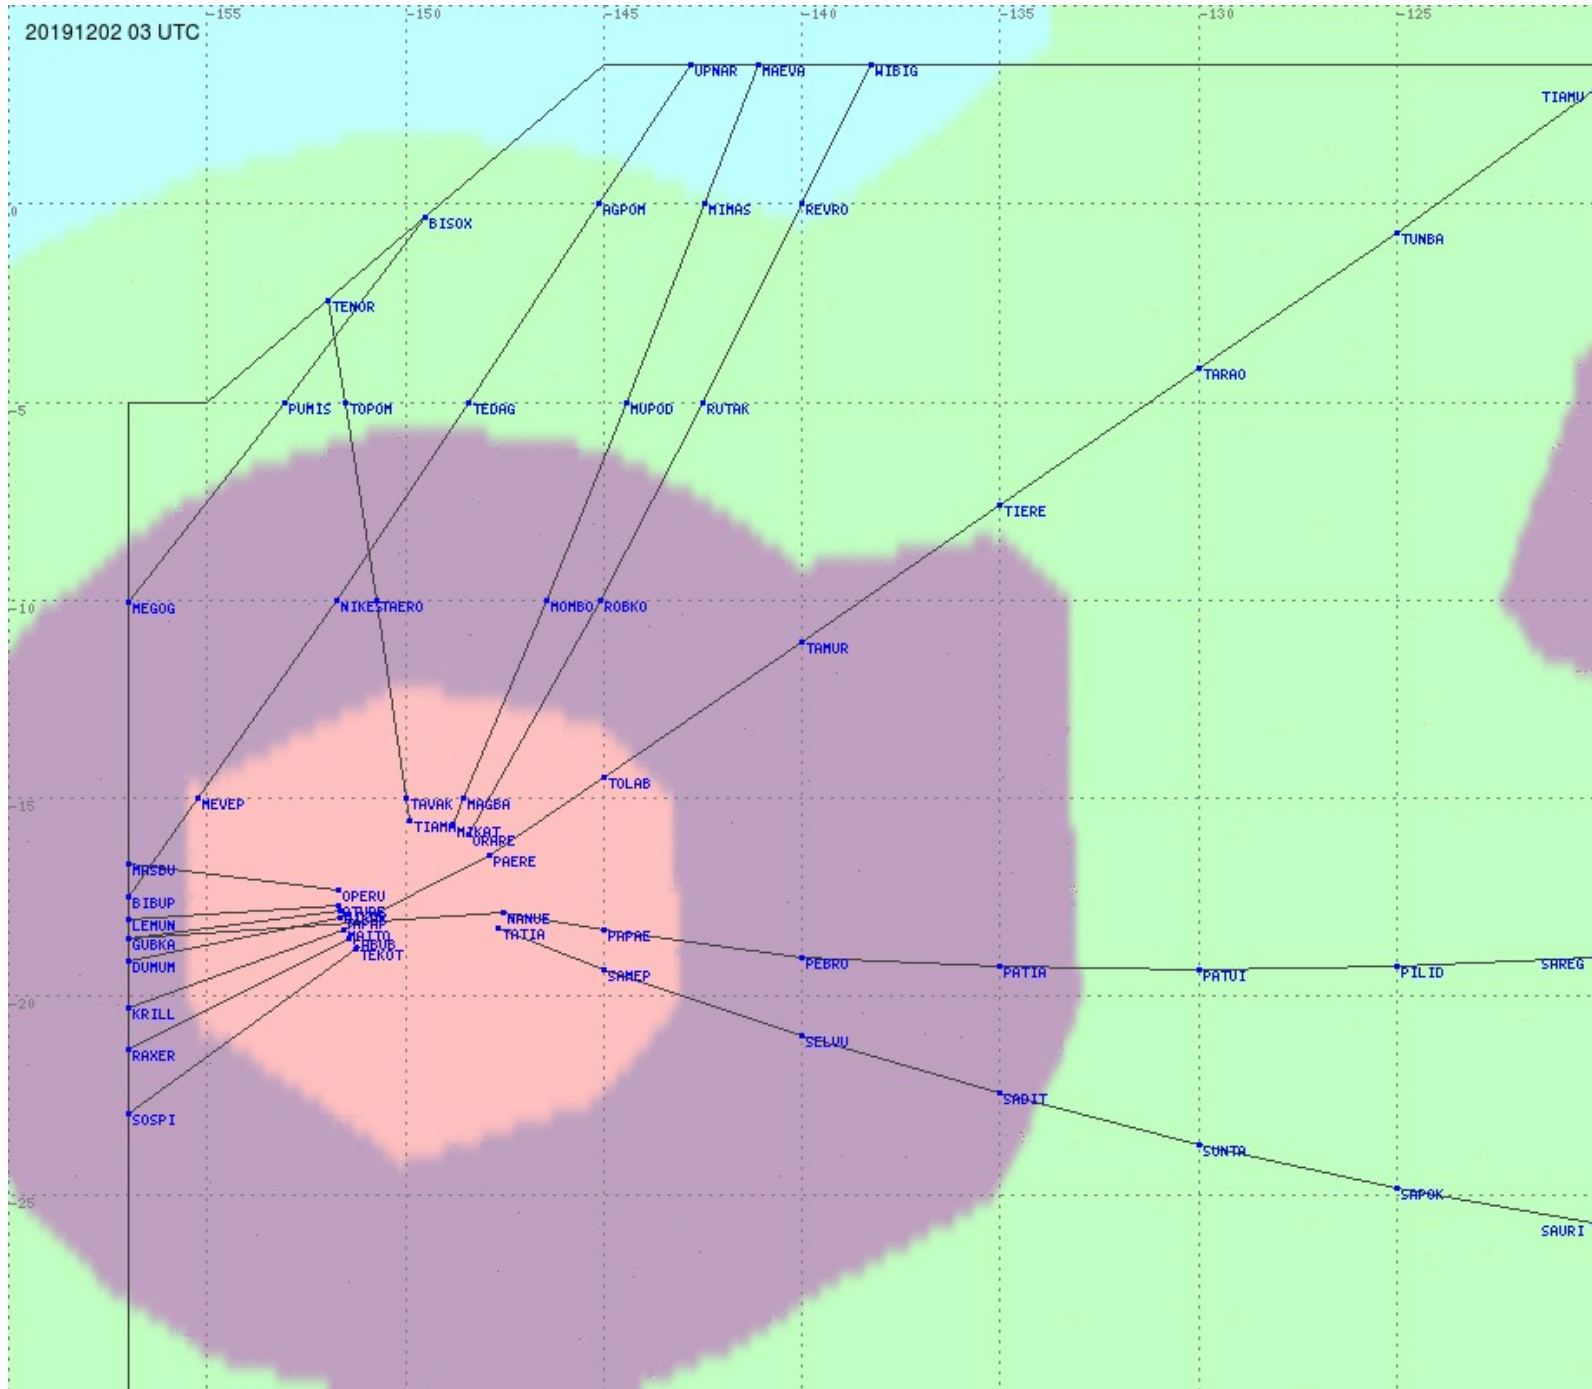

Tahiti FIR - HF Propag - 20191202

2.8 MHz 3.5 MHz 5.6 MHz 8.9 MHz 13.3 MHz 17.9 MHz None