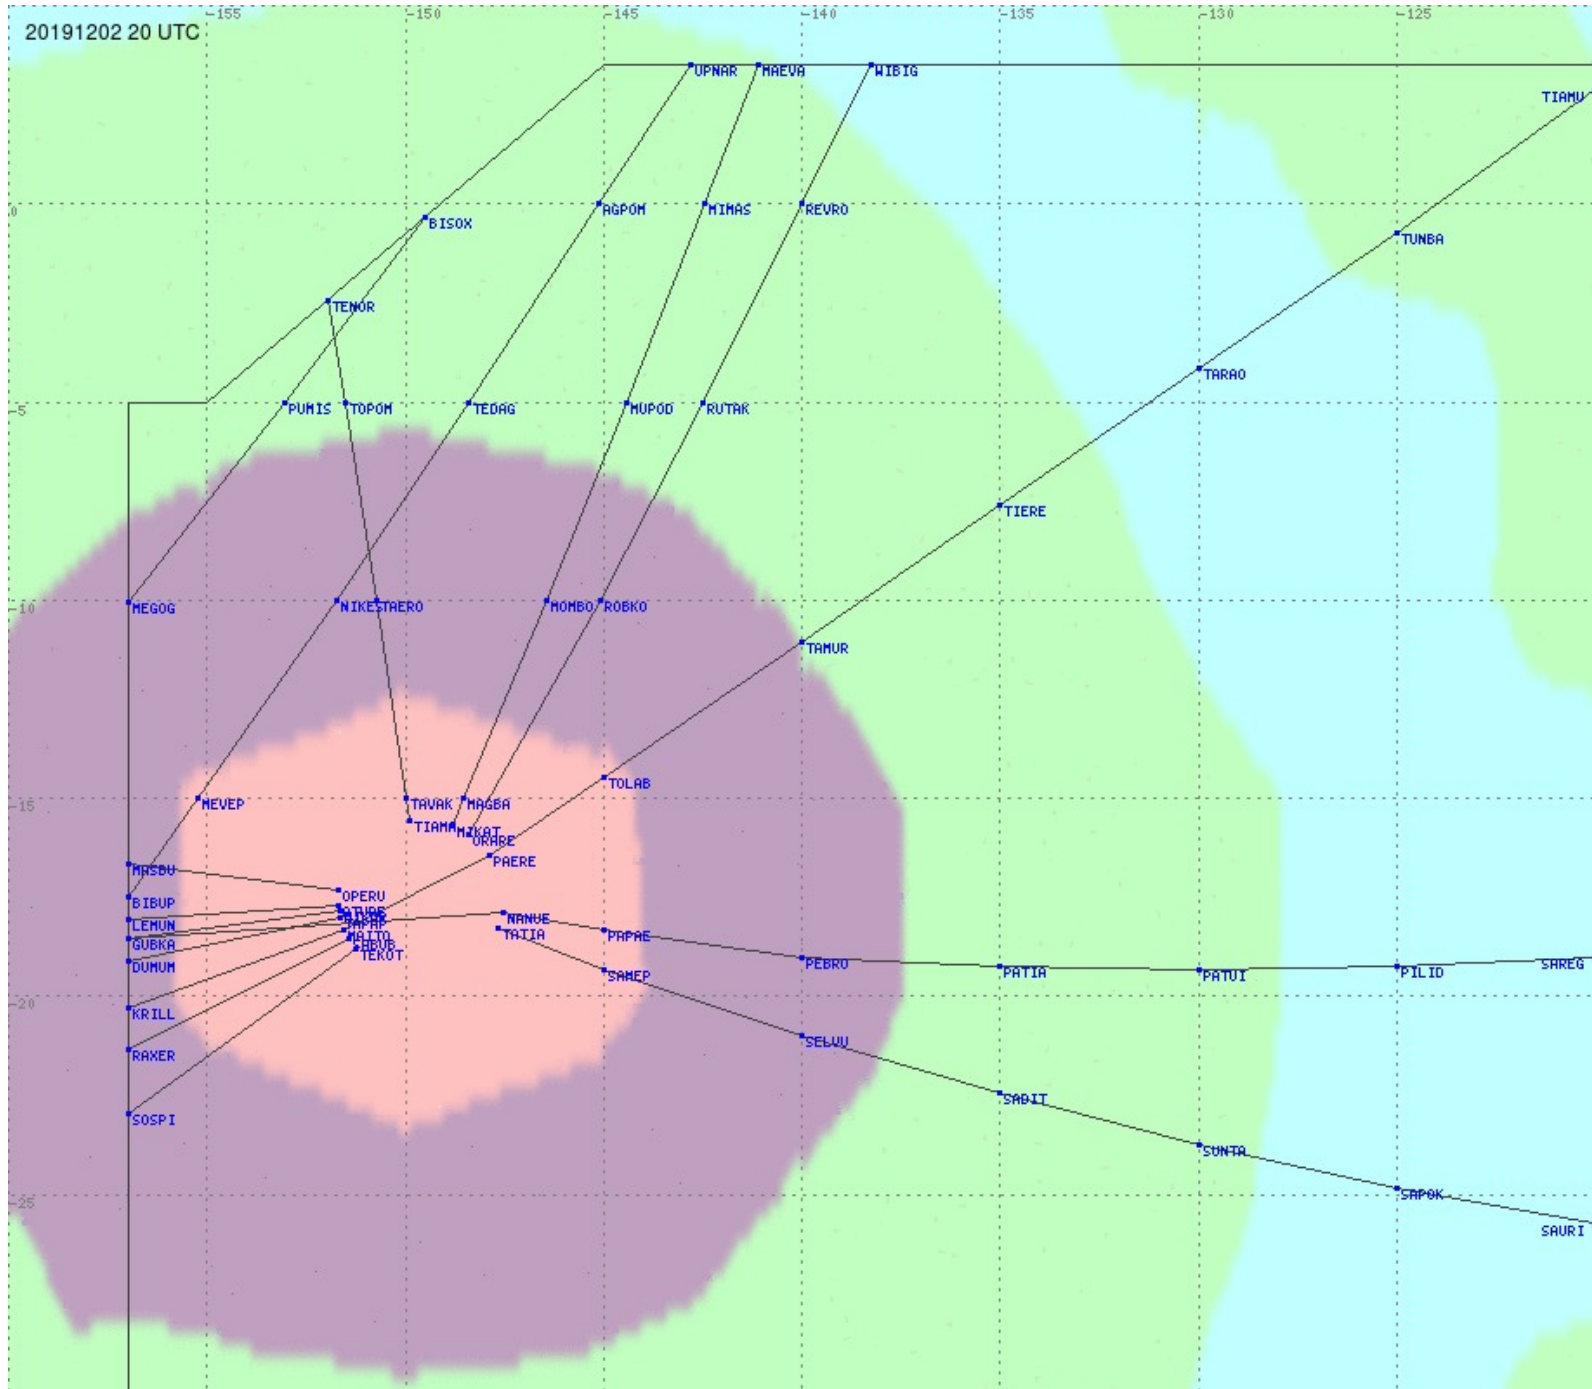

Tahiti FIR - HF Propag - 20191202

2.8 MHz 3.5 MHz 5.6 MHz 8.9 MHz 13.3 MHz 17.9 MHz None