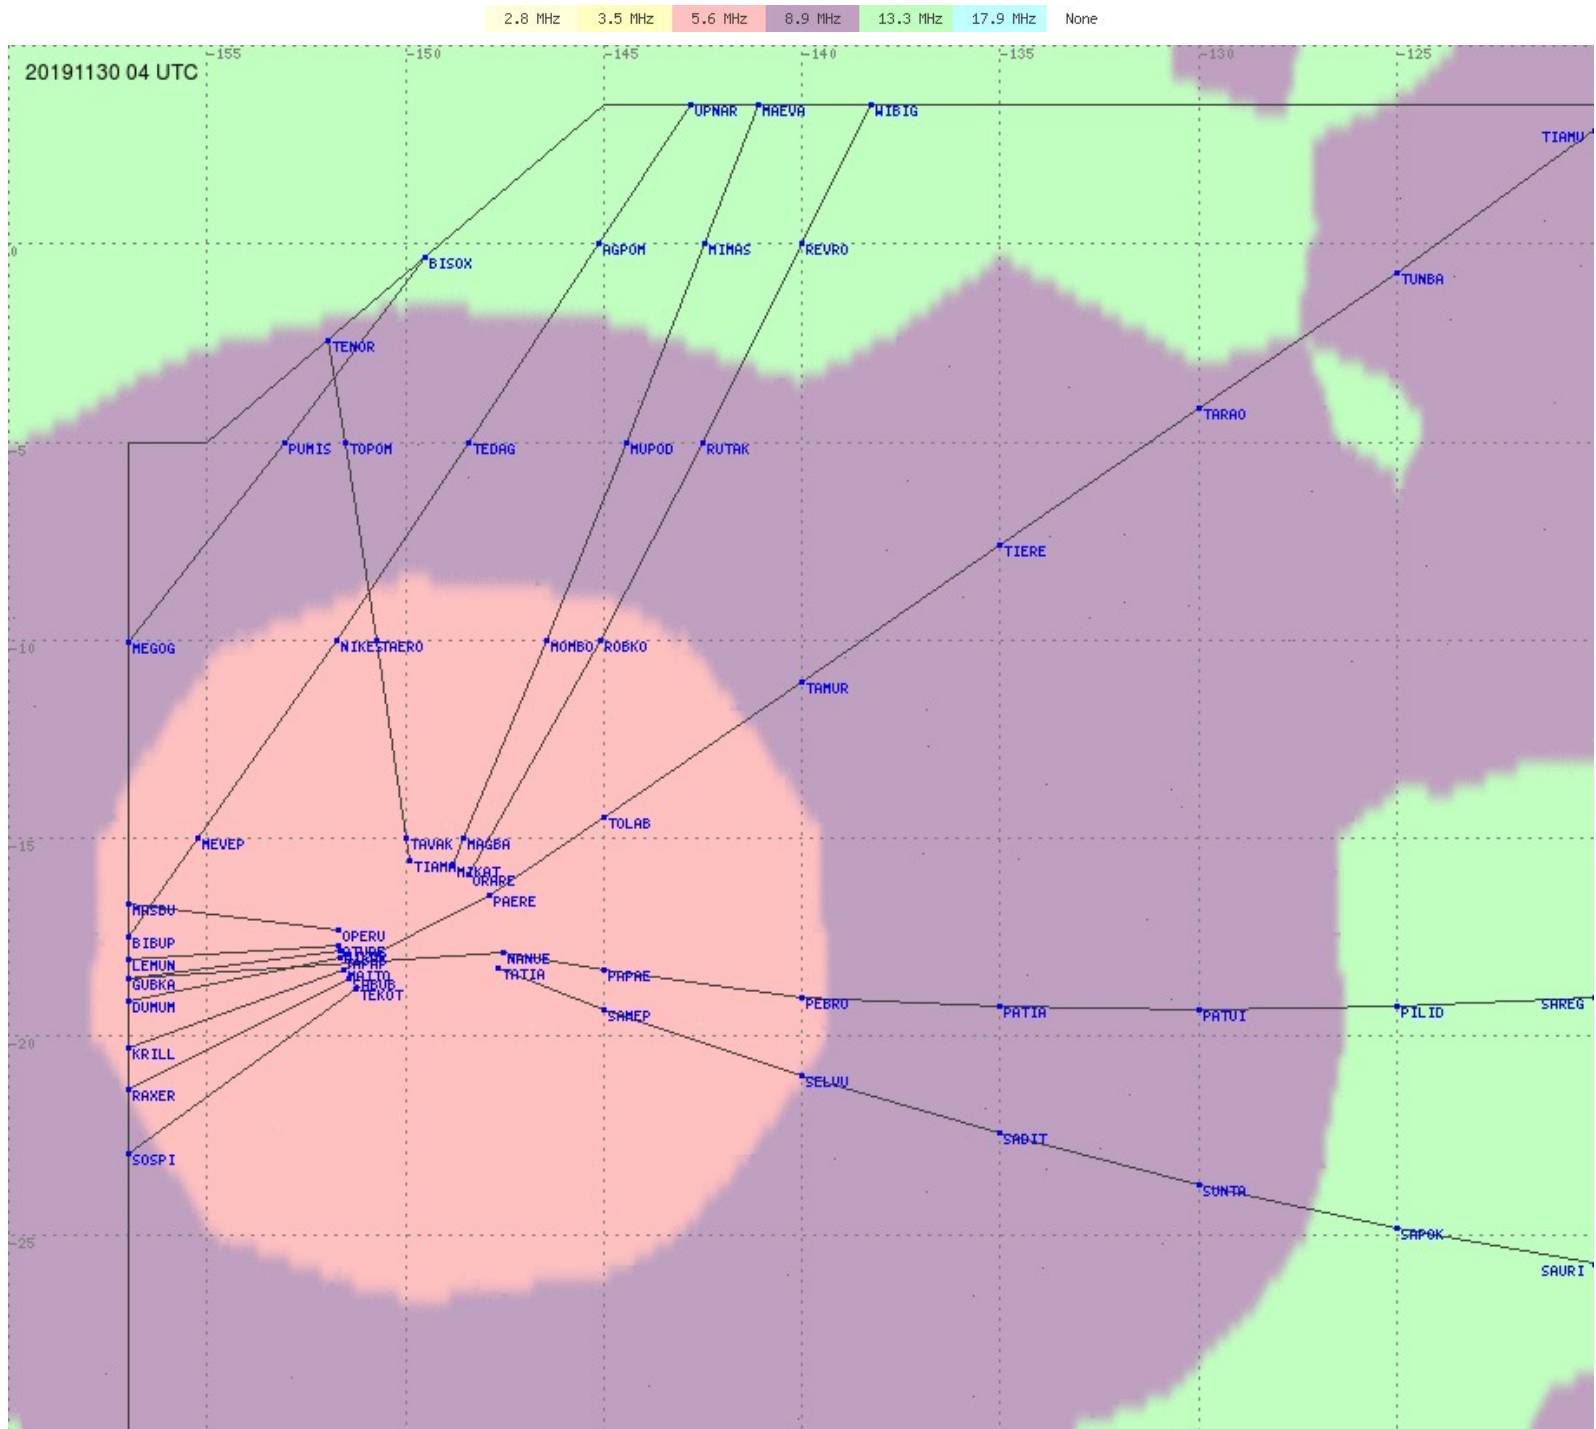

Tahiti FIR - HF Propag - 20191130