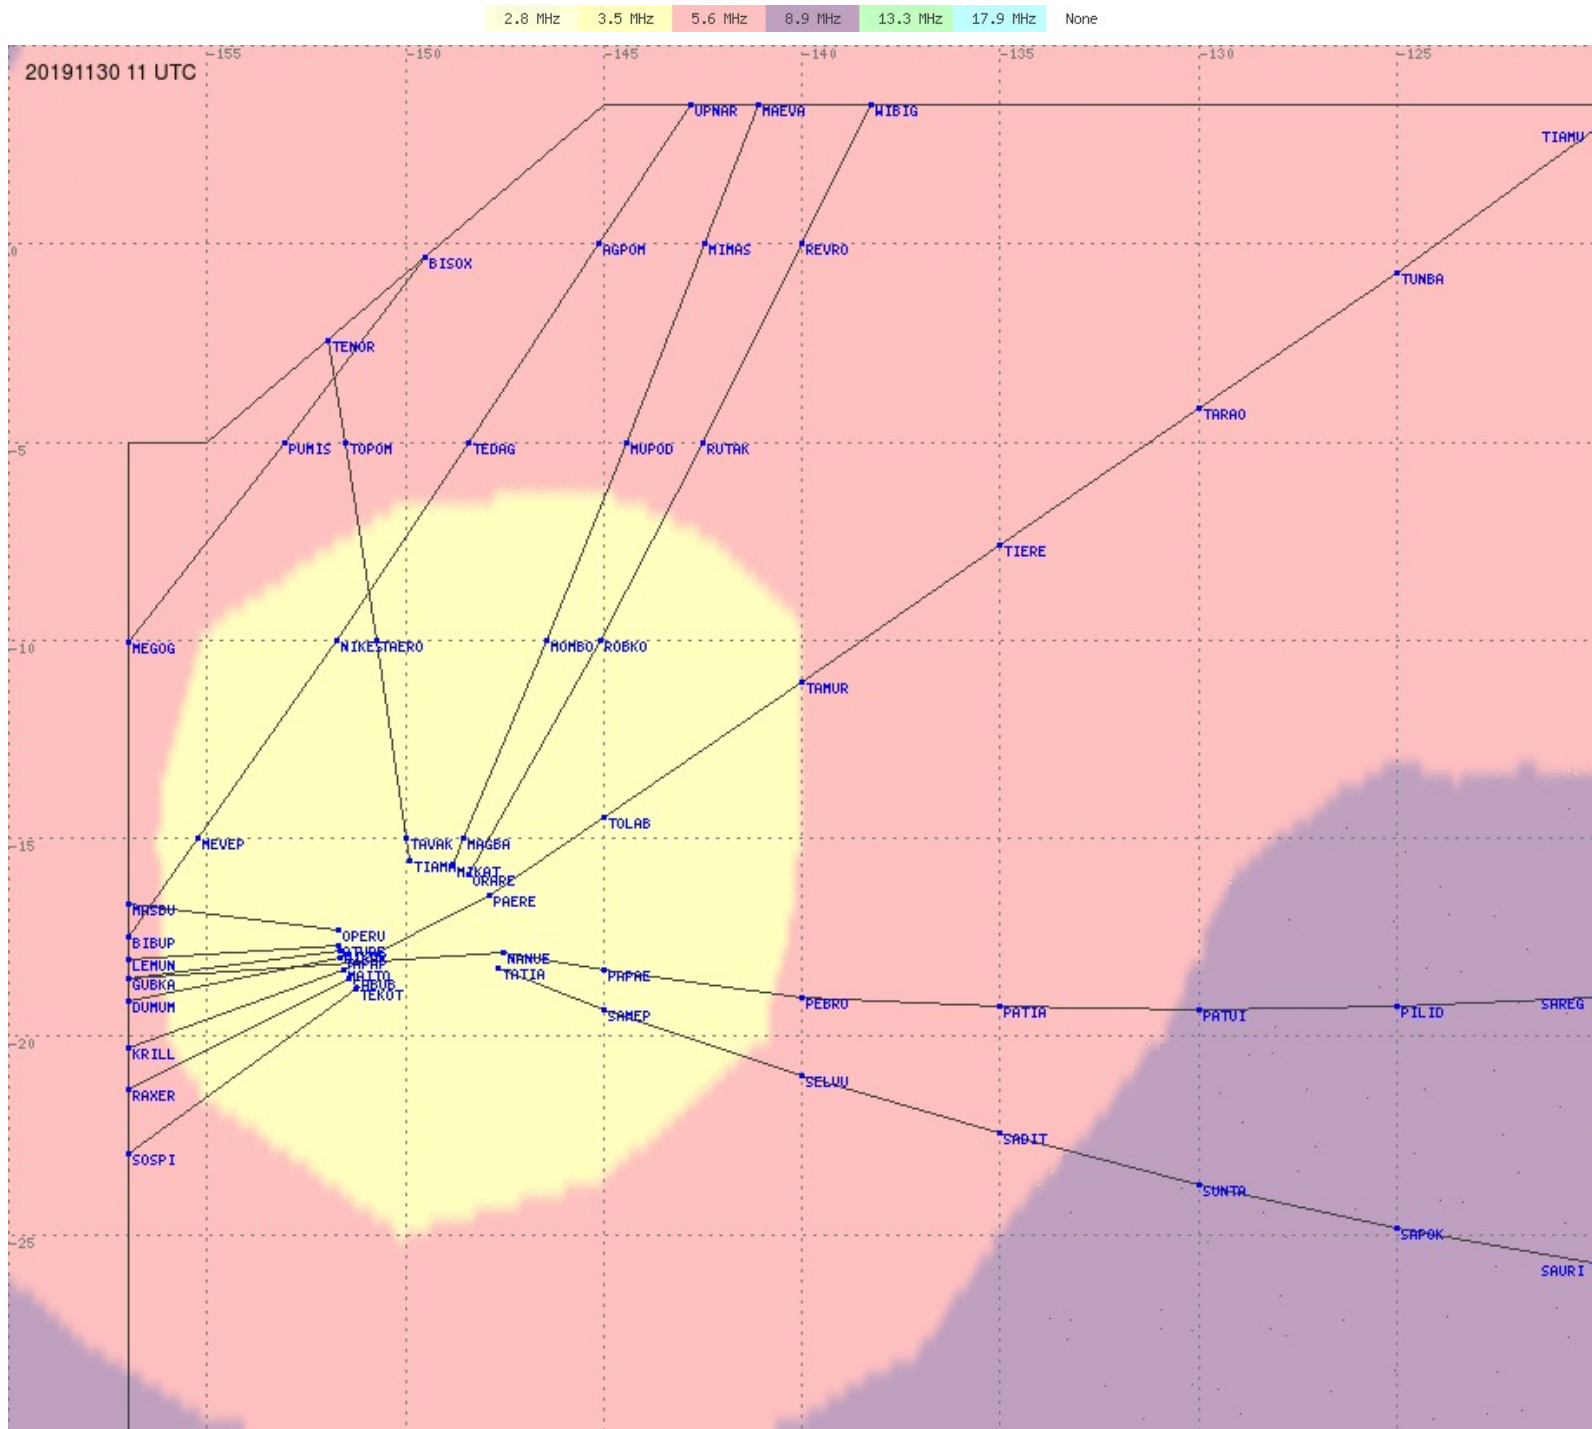

Tahiti FIR - HF Propag - 20191130