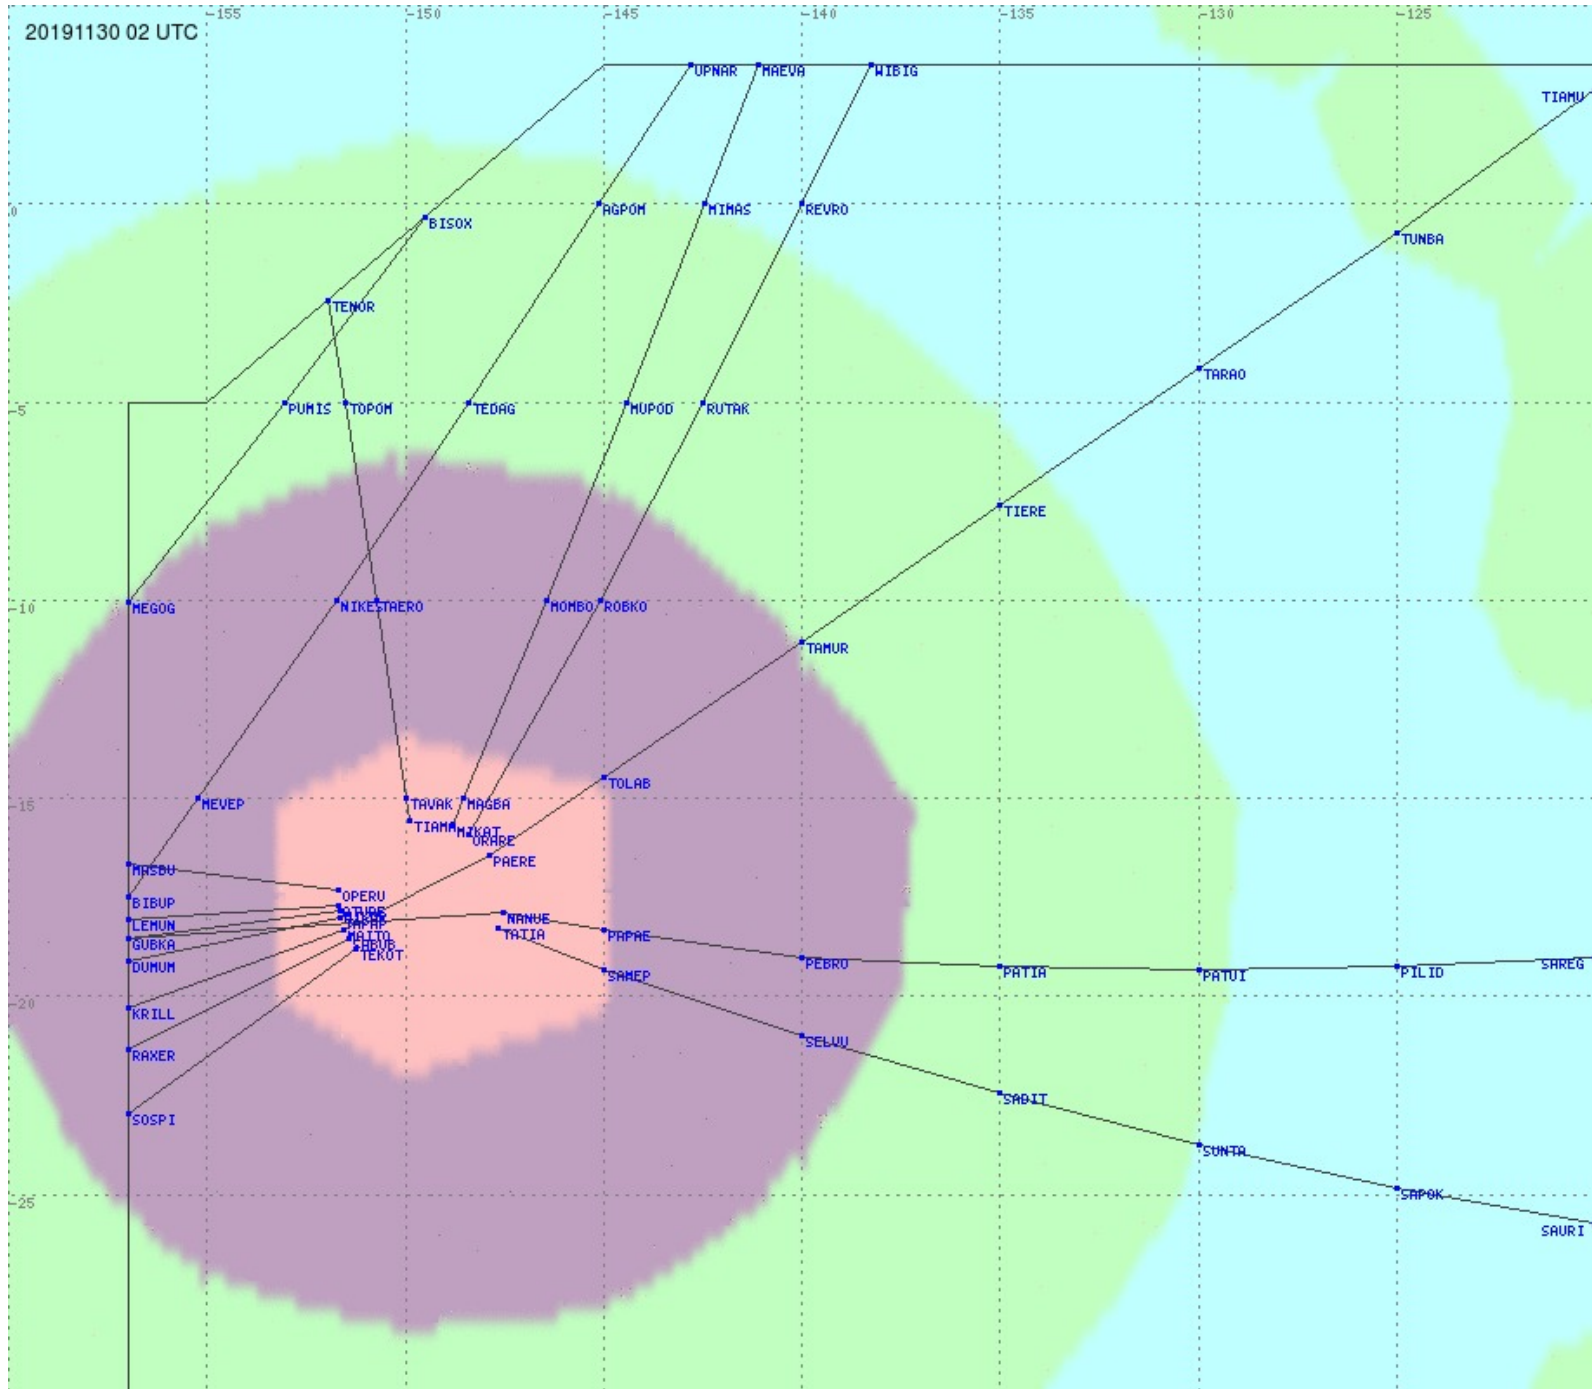

Tahiti FIR - HF Propag - 20191130

2.8 MHz 3.5 MHz 5.6 MHz 8.9 MHz 13.3 MHz 17.9 MHz None