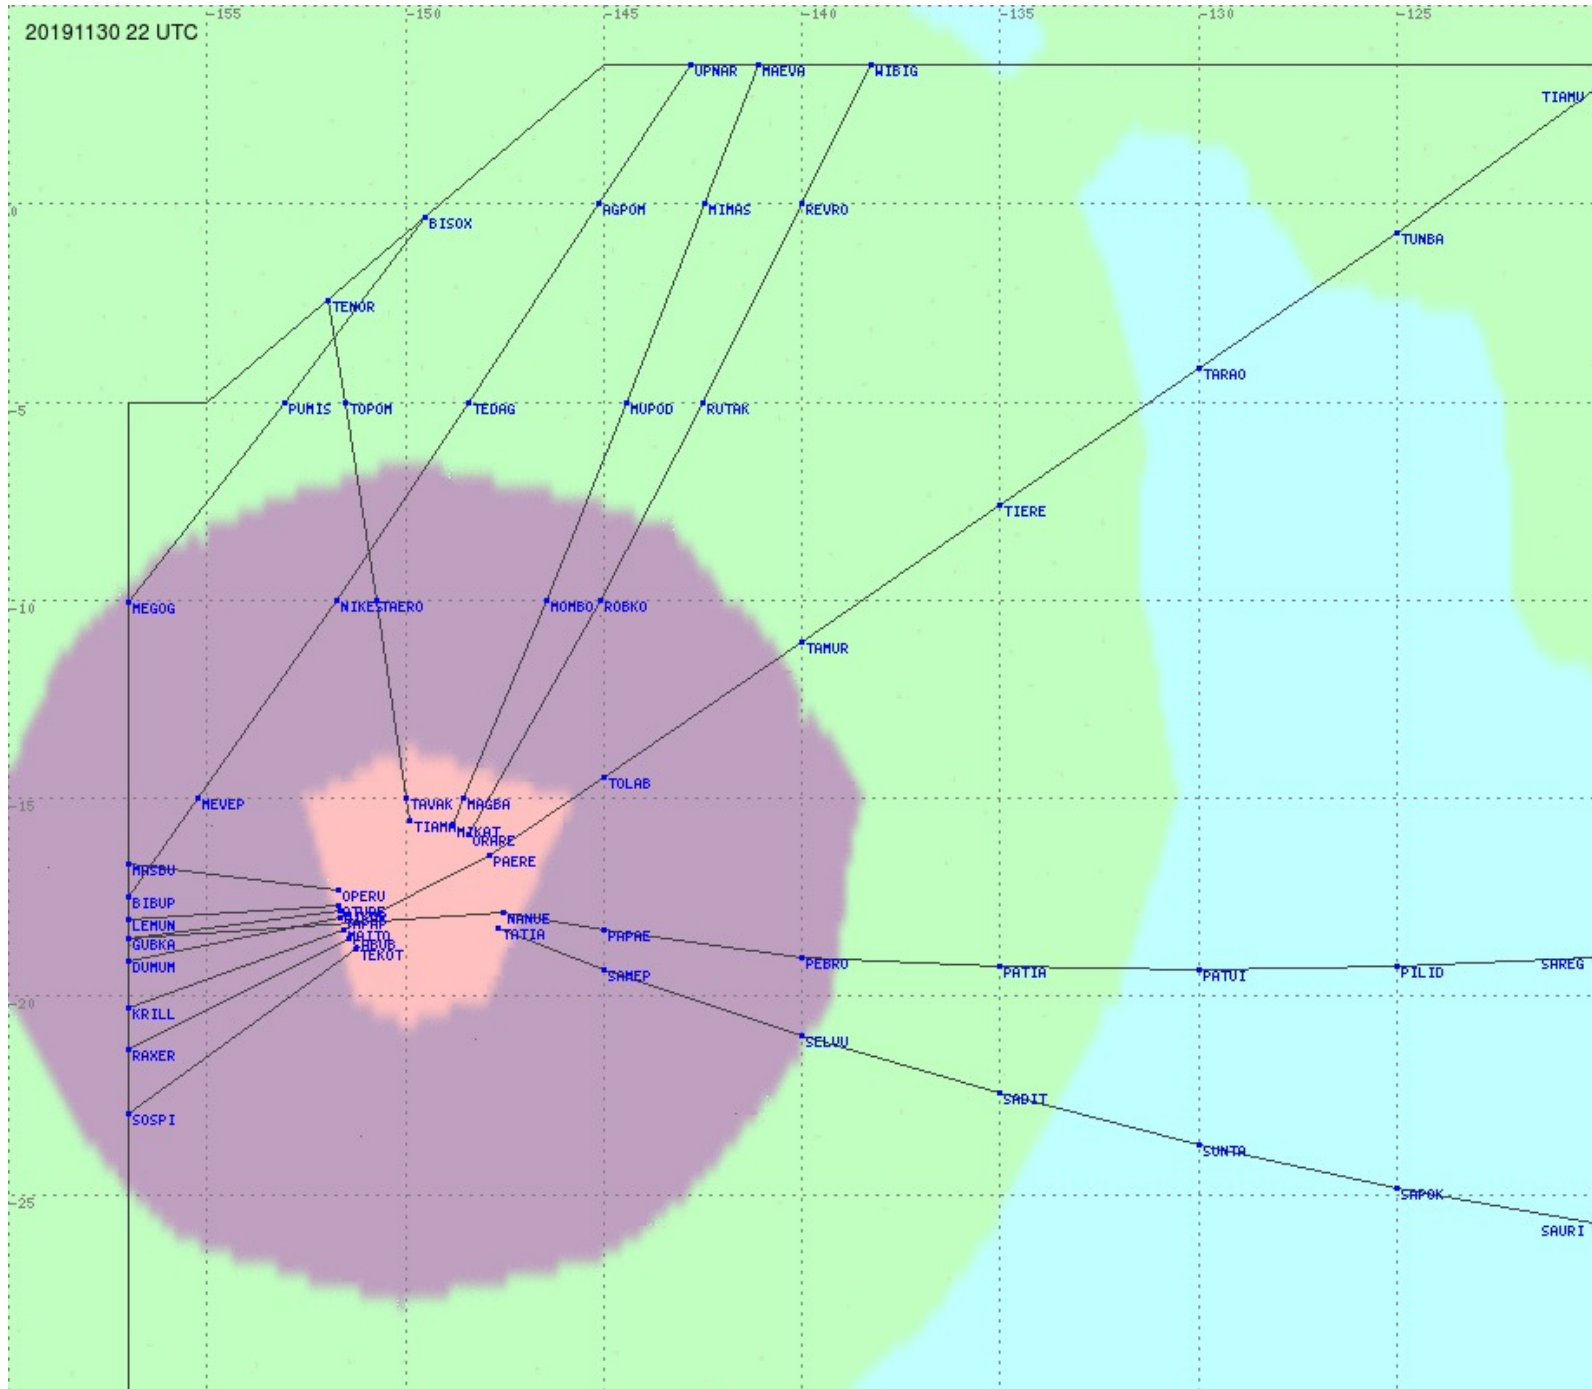

Tahiti FIR - HF Propag - 20191130

2.8 MHz 3.5 MHz 5.6 MHz 8.9 MHz 13.3 MHz 17.9 MHz None