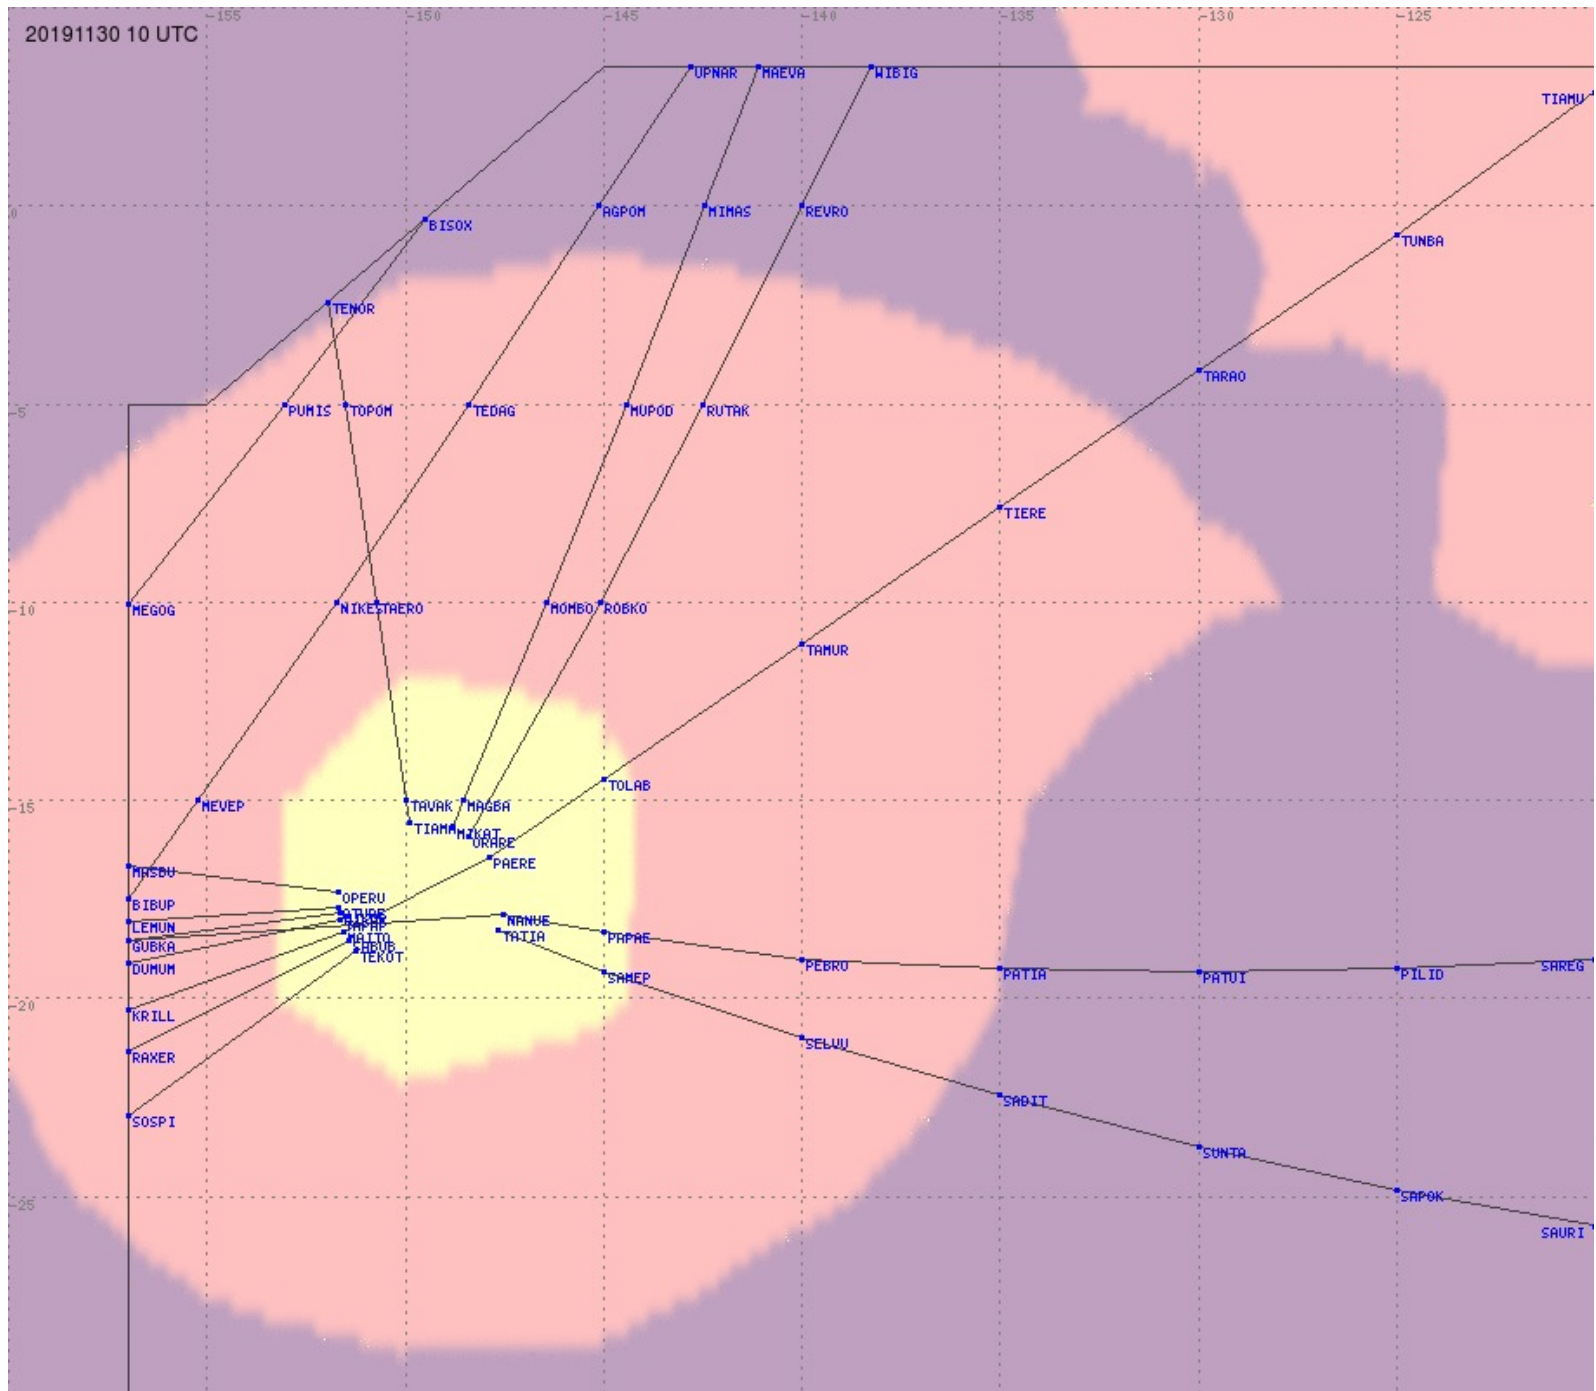

Tahiti FIR - HF Propag - 20191130

2.8 MHz 3.5 MHz 5.6 MHz 8.9 MHz 13.3 MHz 17.9 MHz None