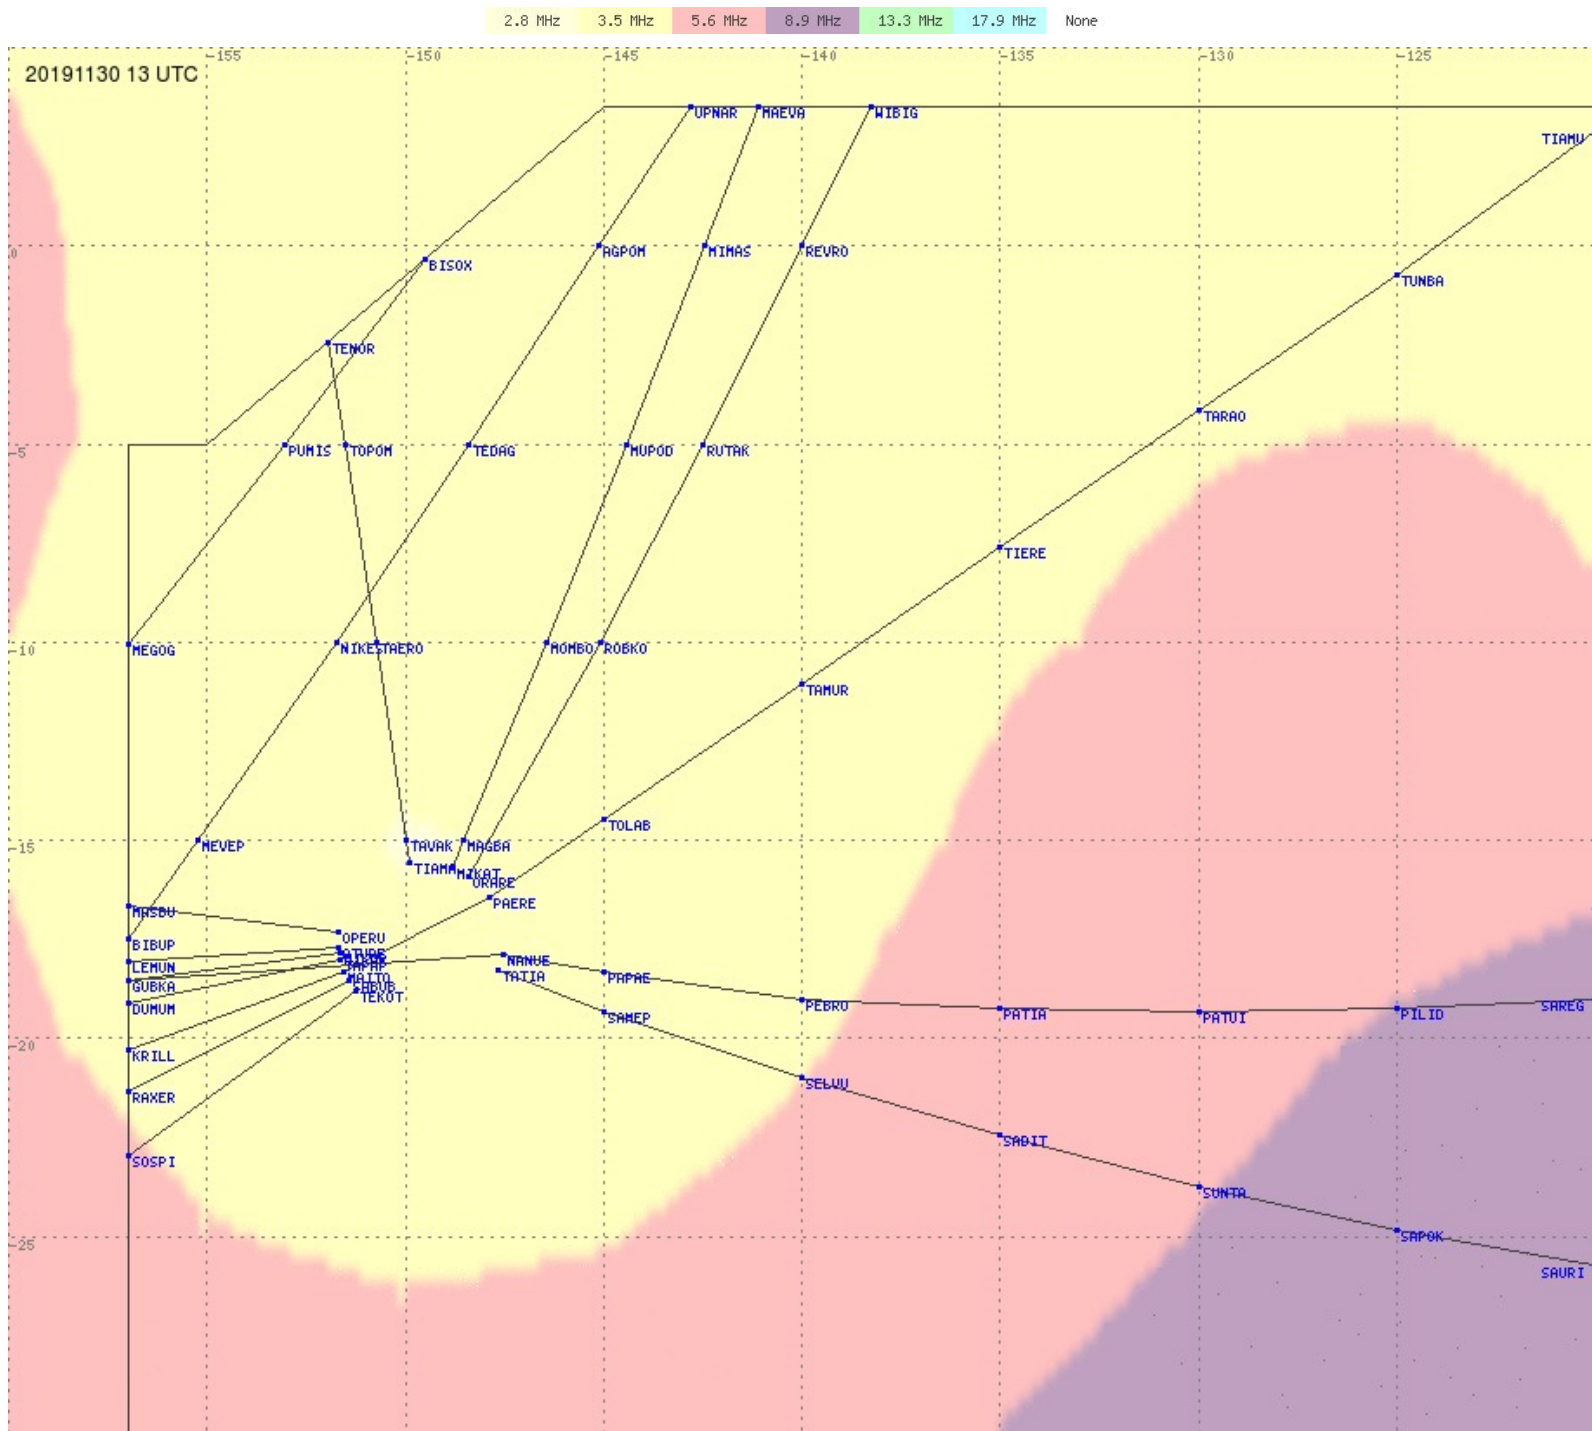

Tahiti FIR - HF Propag - 20191130