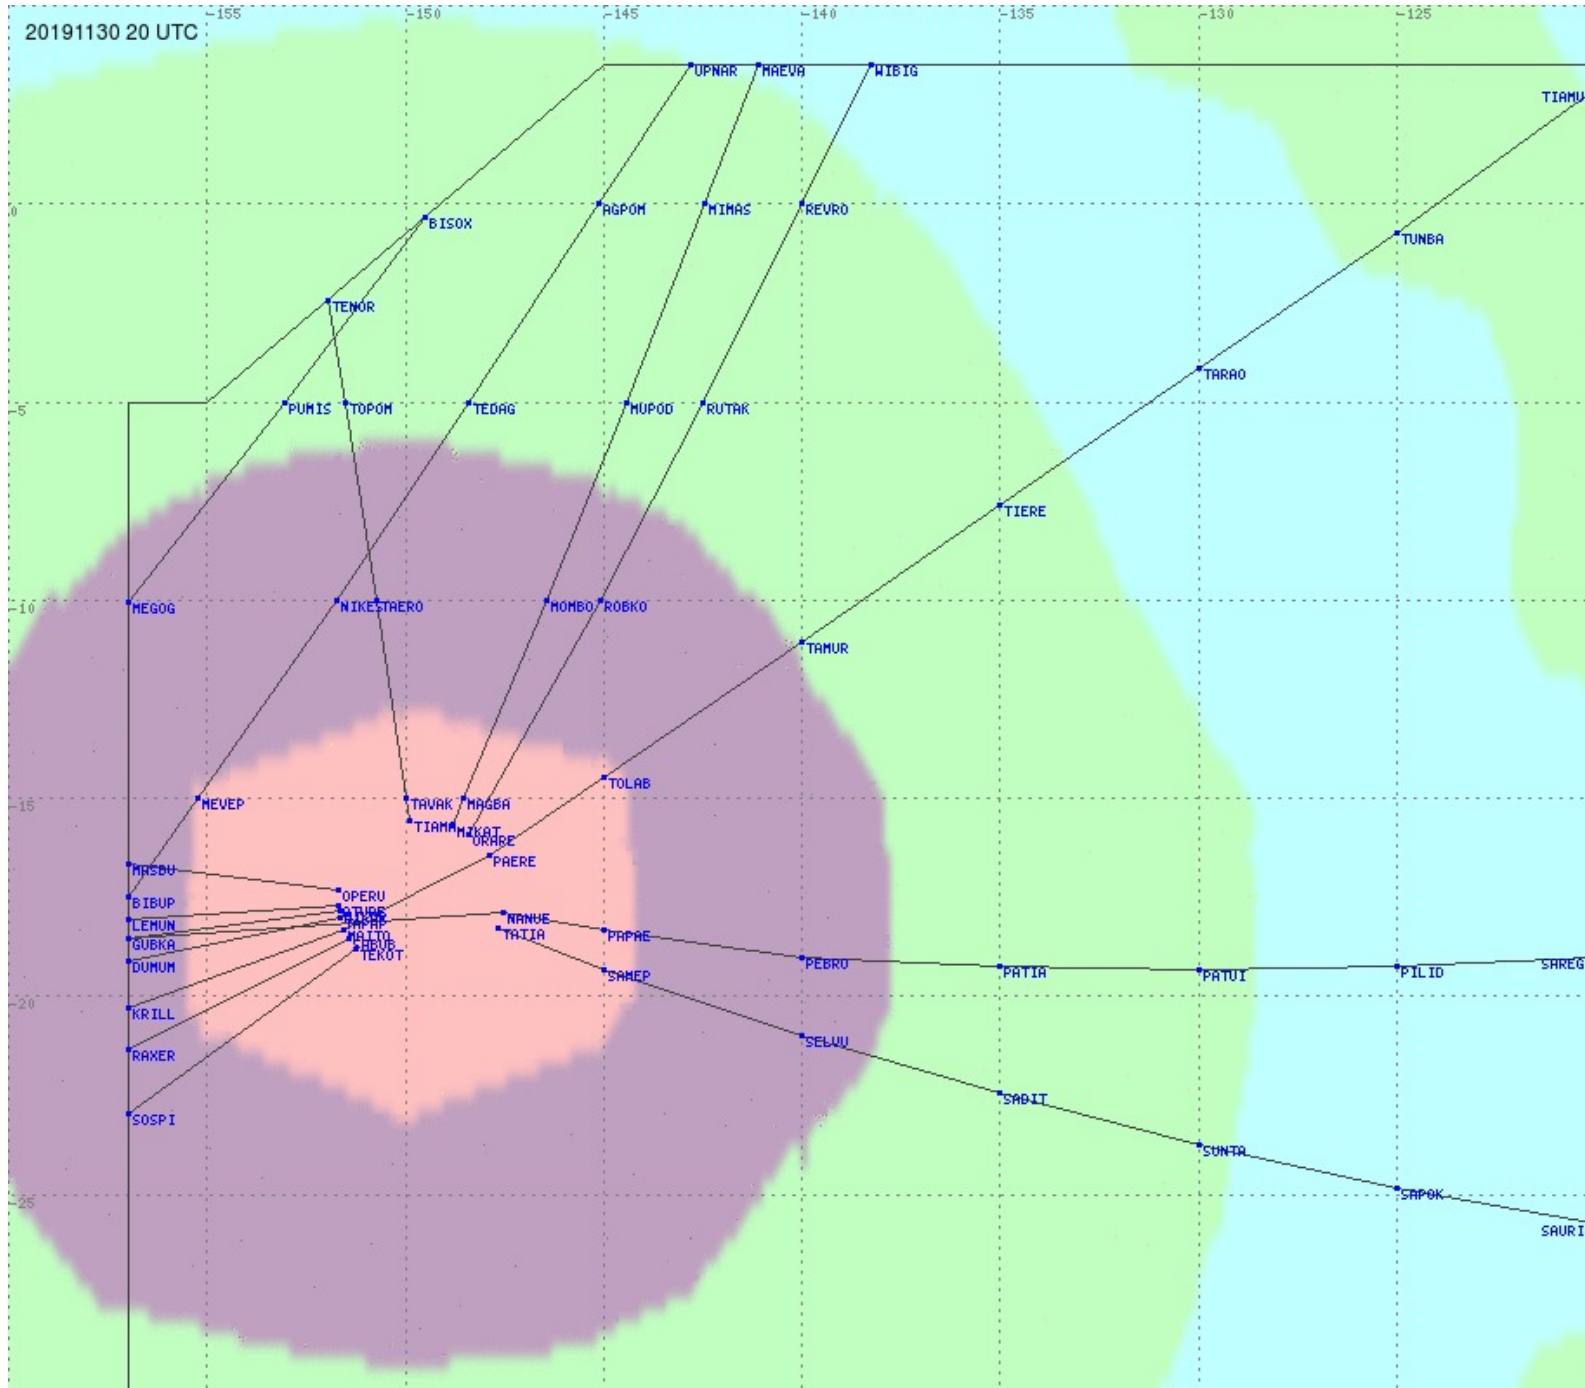

Tahiti FIR - HF Propag - 20191130

2.8 MHz 3.5 MHz 5.6 MHz 8.9 MHz 13.3 MHz 17.9 MHz None