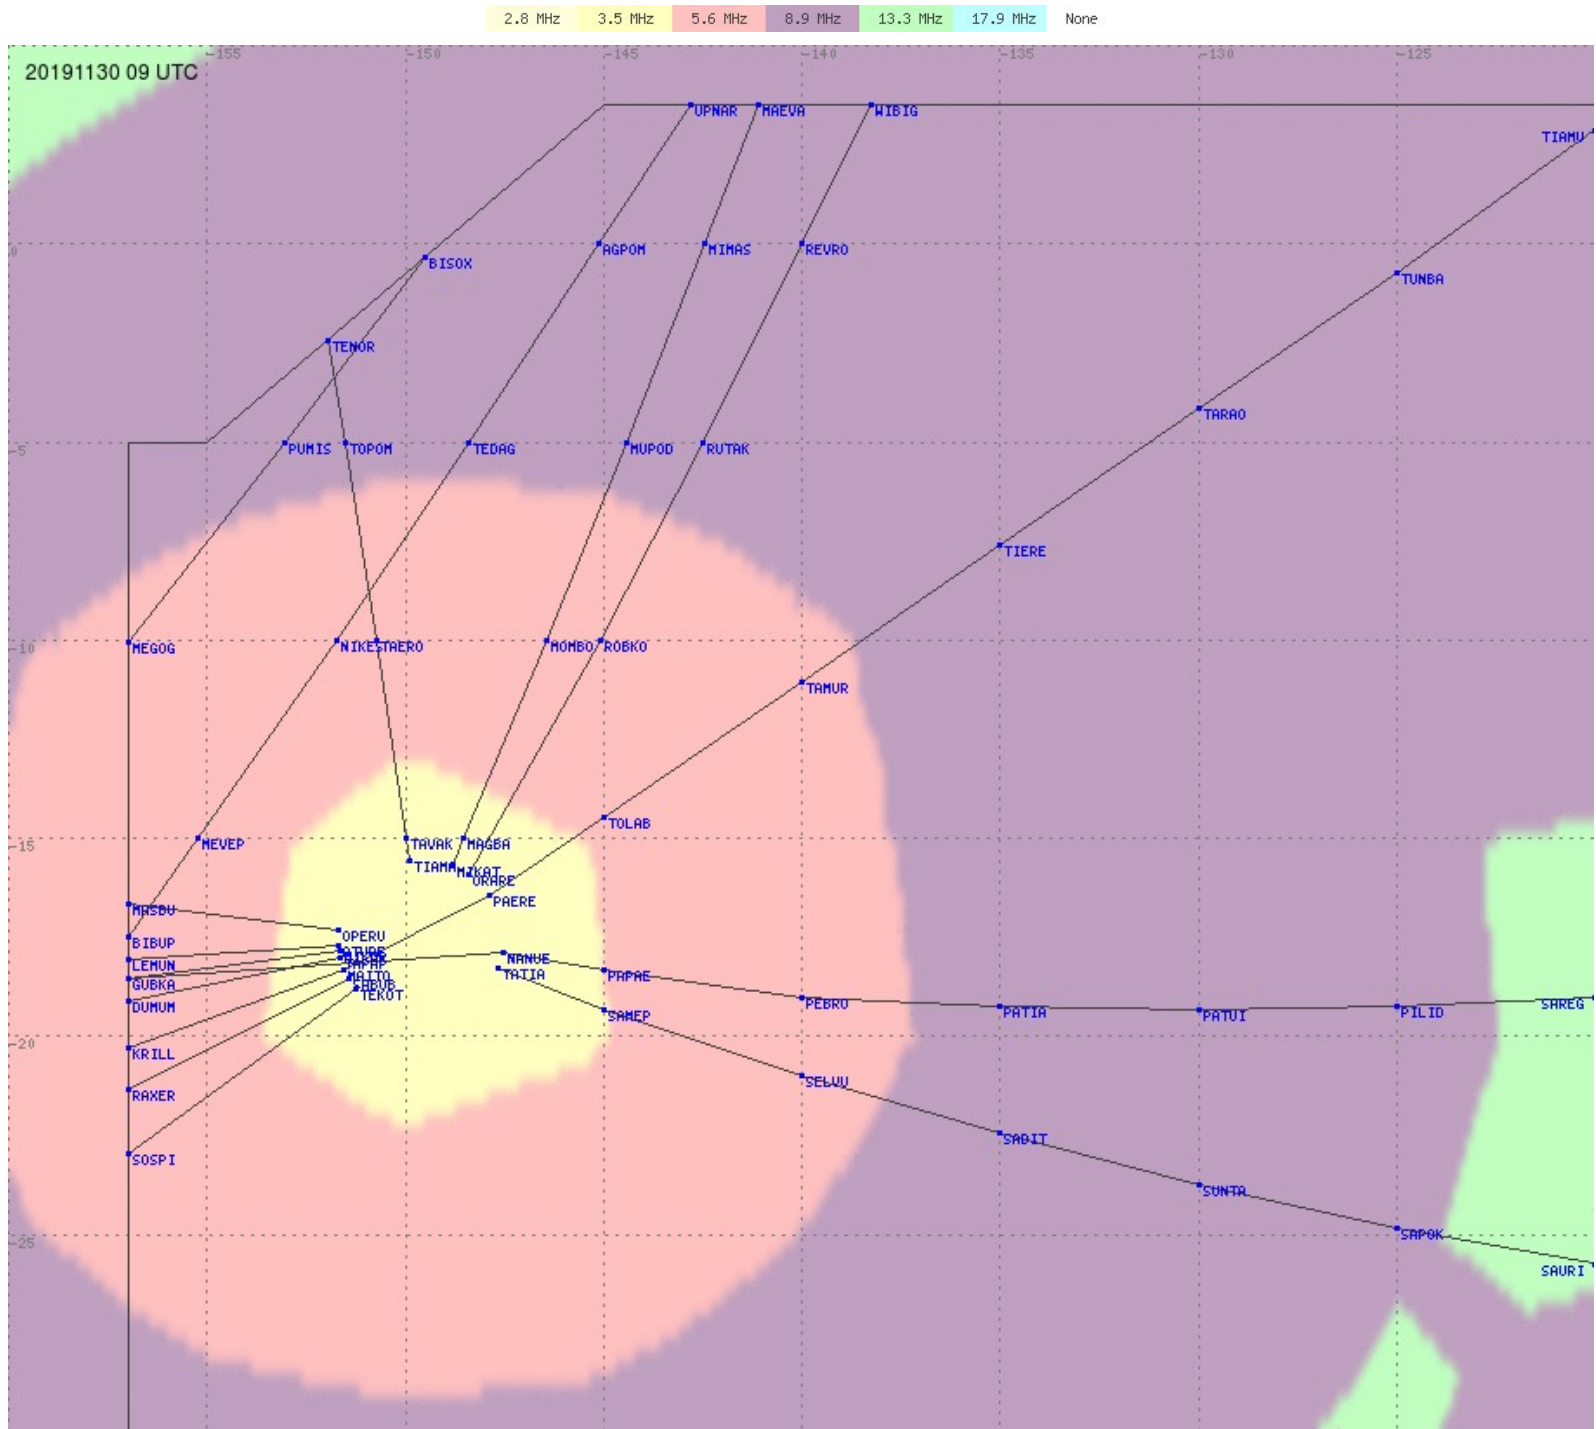

Tahiti FIR - HF Propag - 20191130