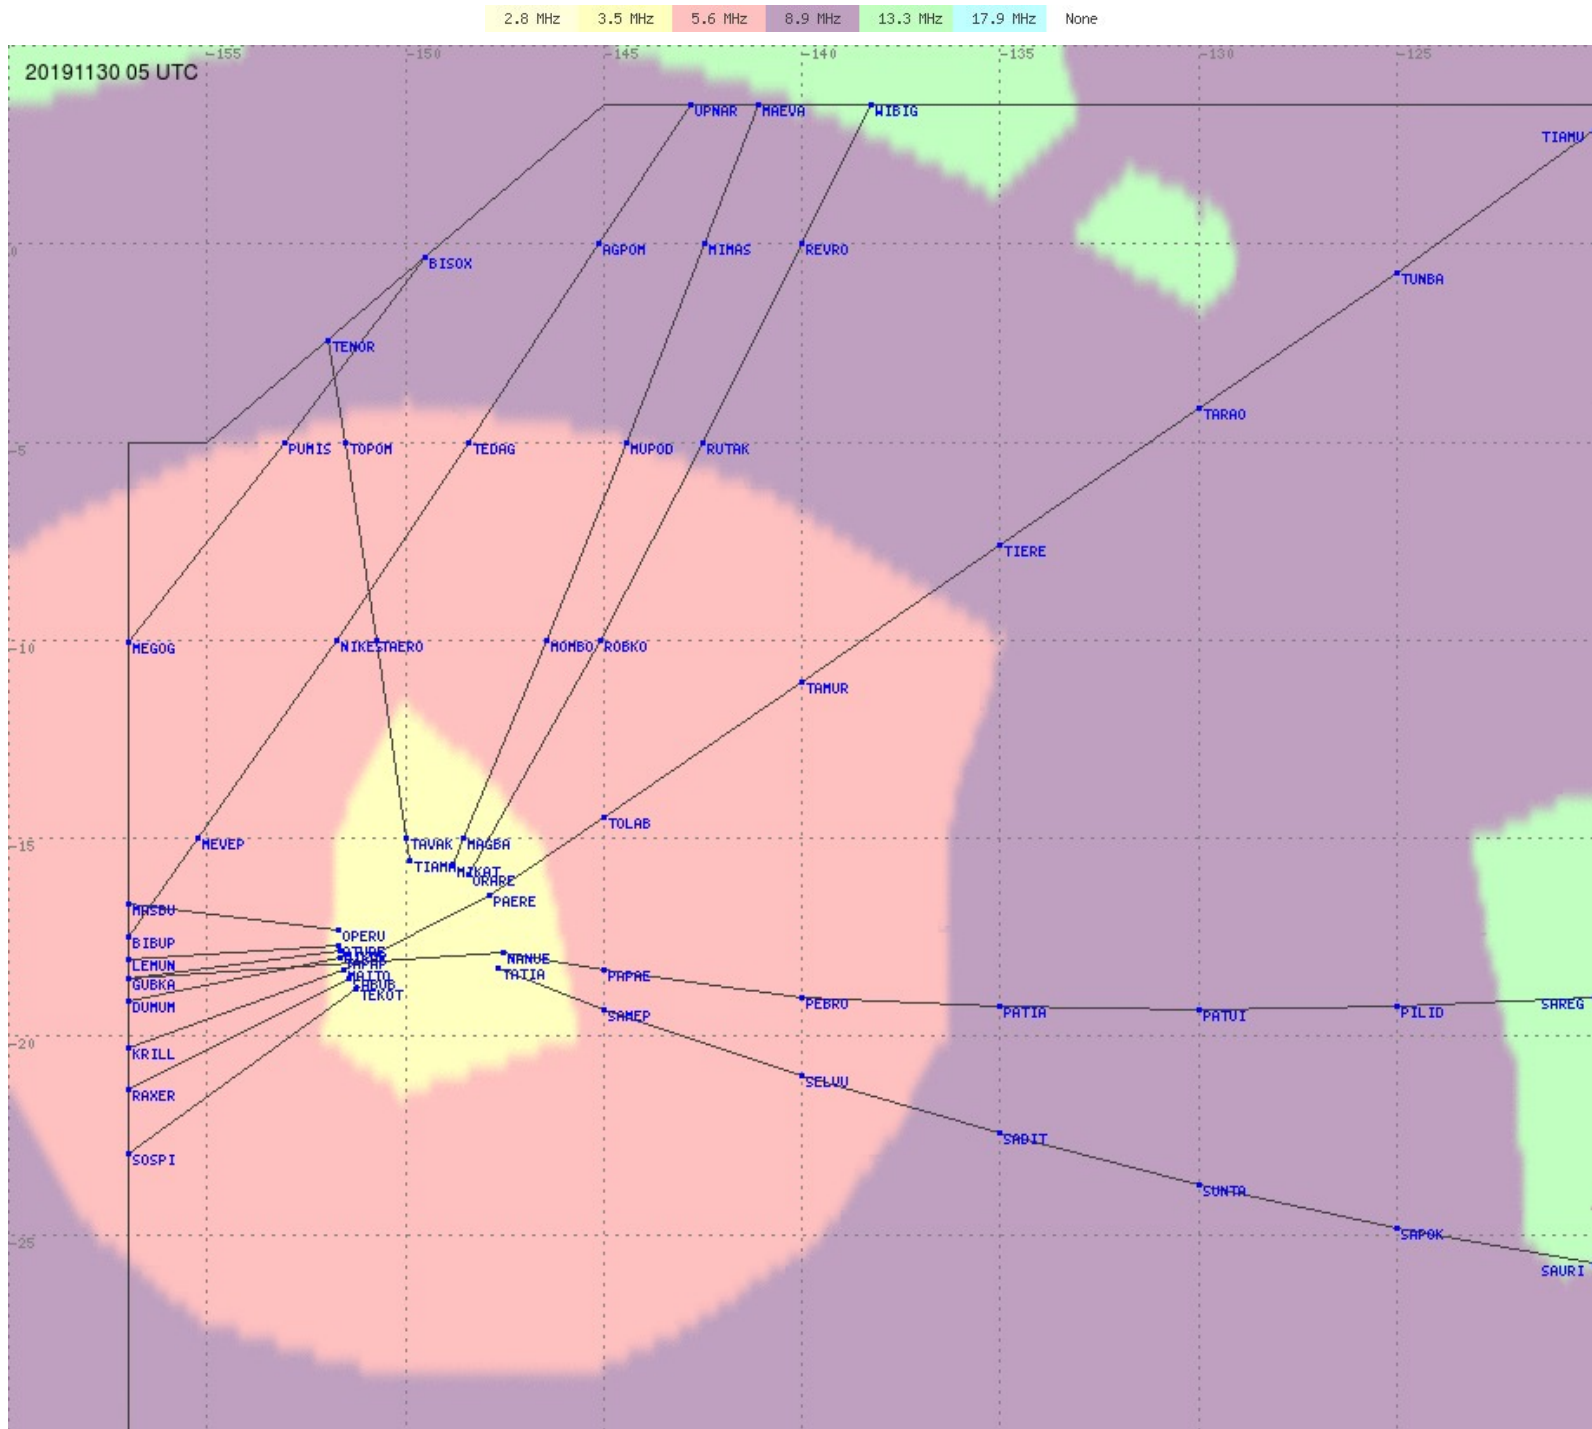

Tahiti FIR - HF Propag - 20191130