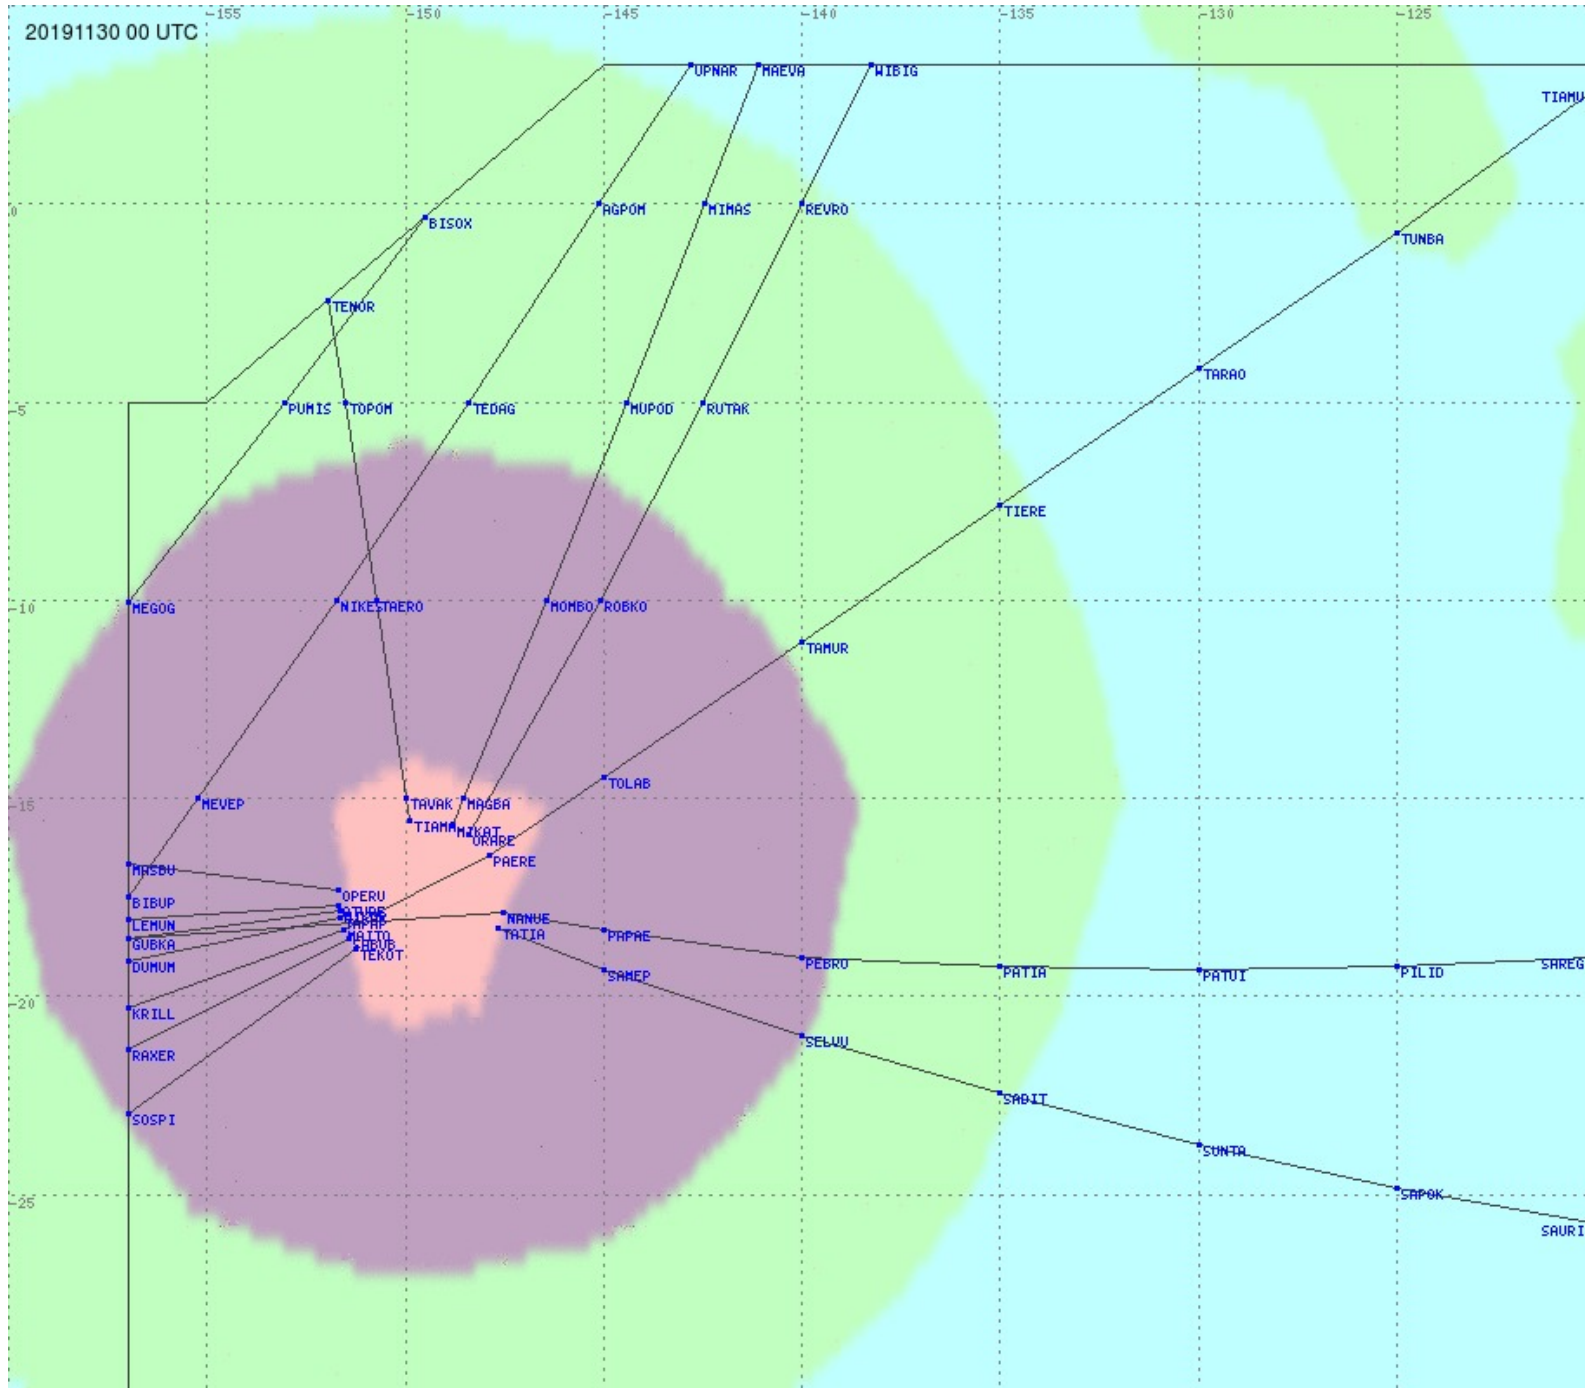

# Tahiti FIR - HF Propag - 20191130

2.8 MHz 3.5 MHz 5.6 MHz 8.9 MHz 13.3 MHz 17.9 MHz None