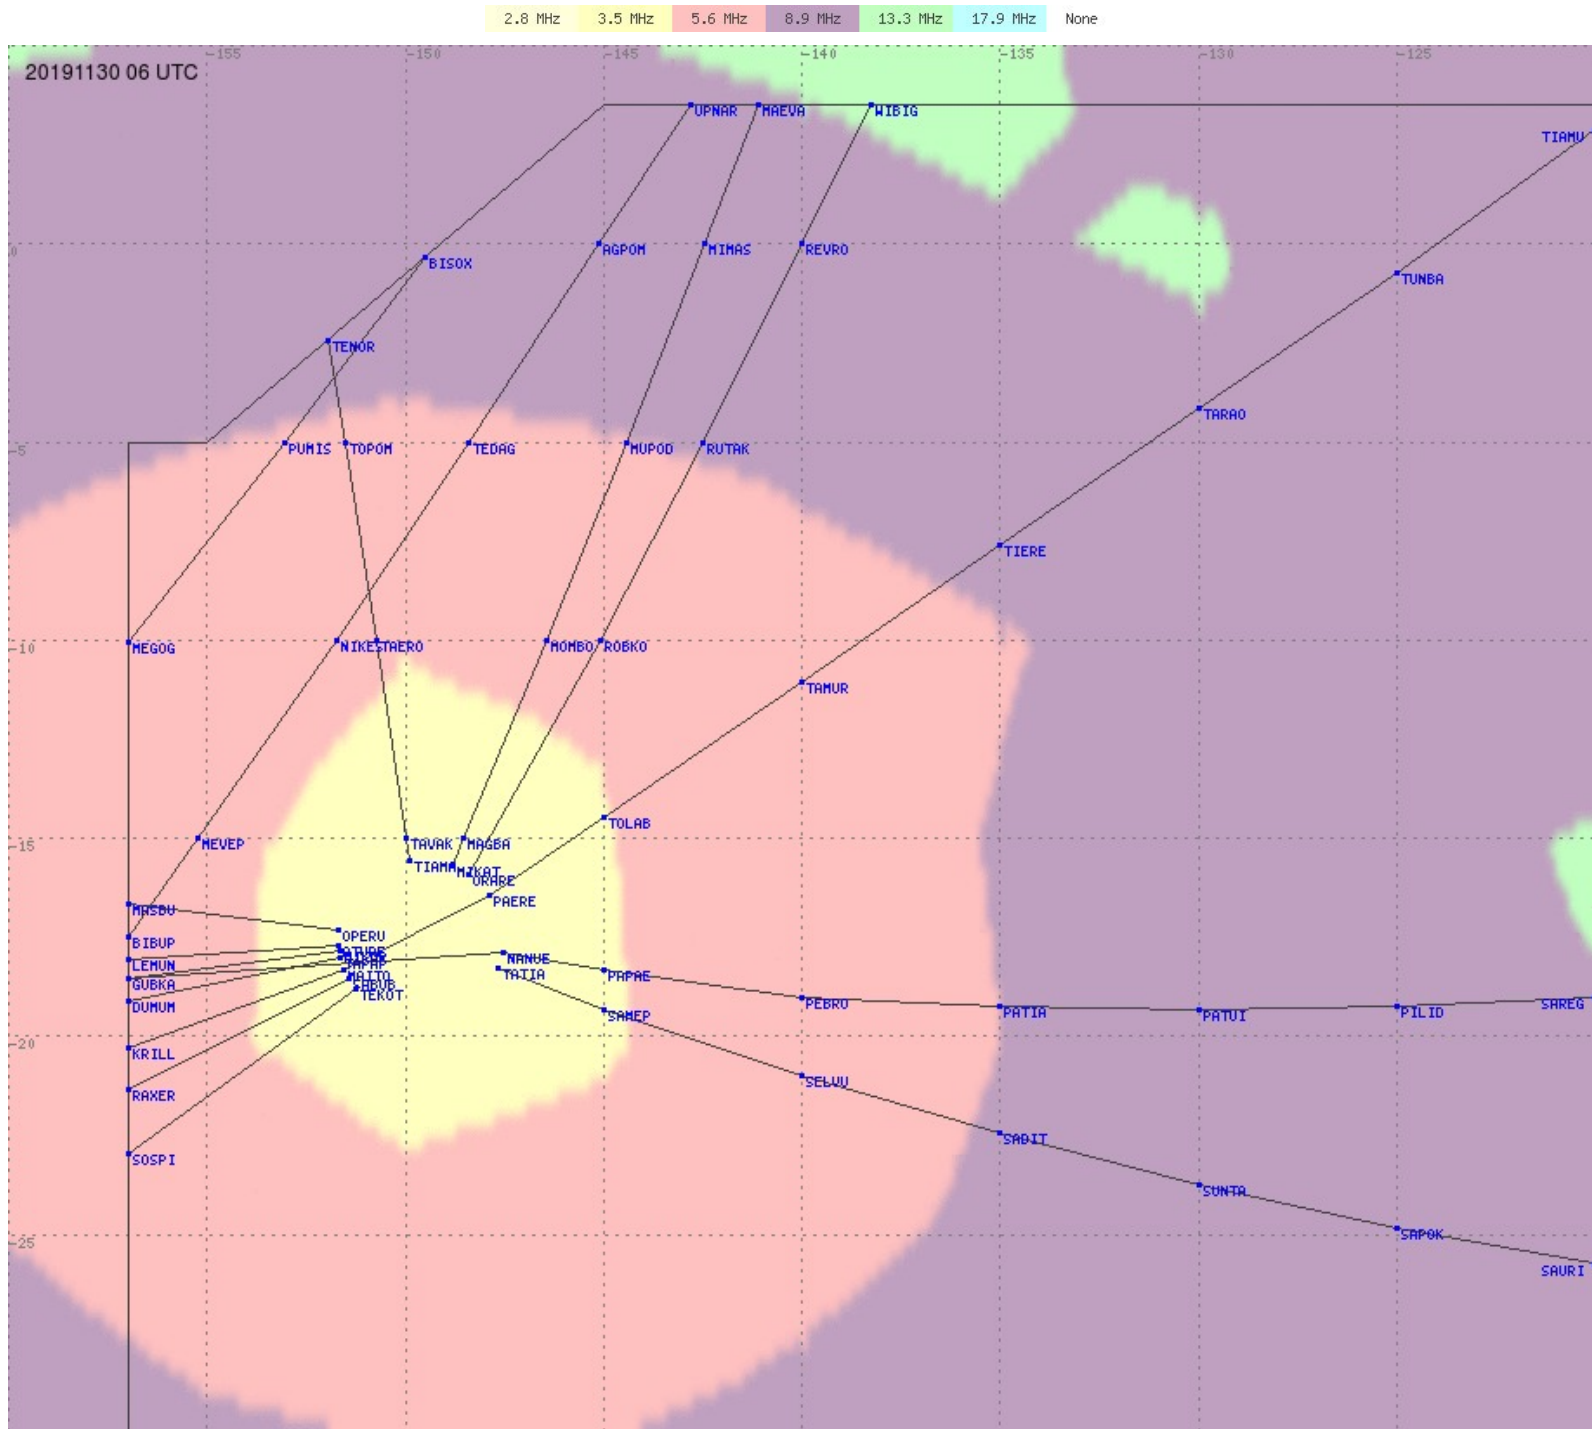

Tahiti FIR - HF Propag - 20191130