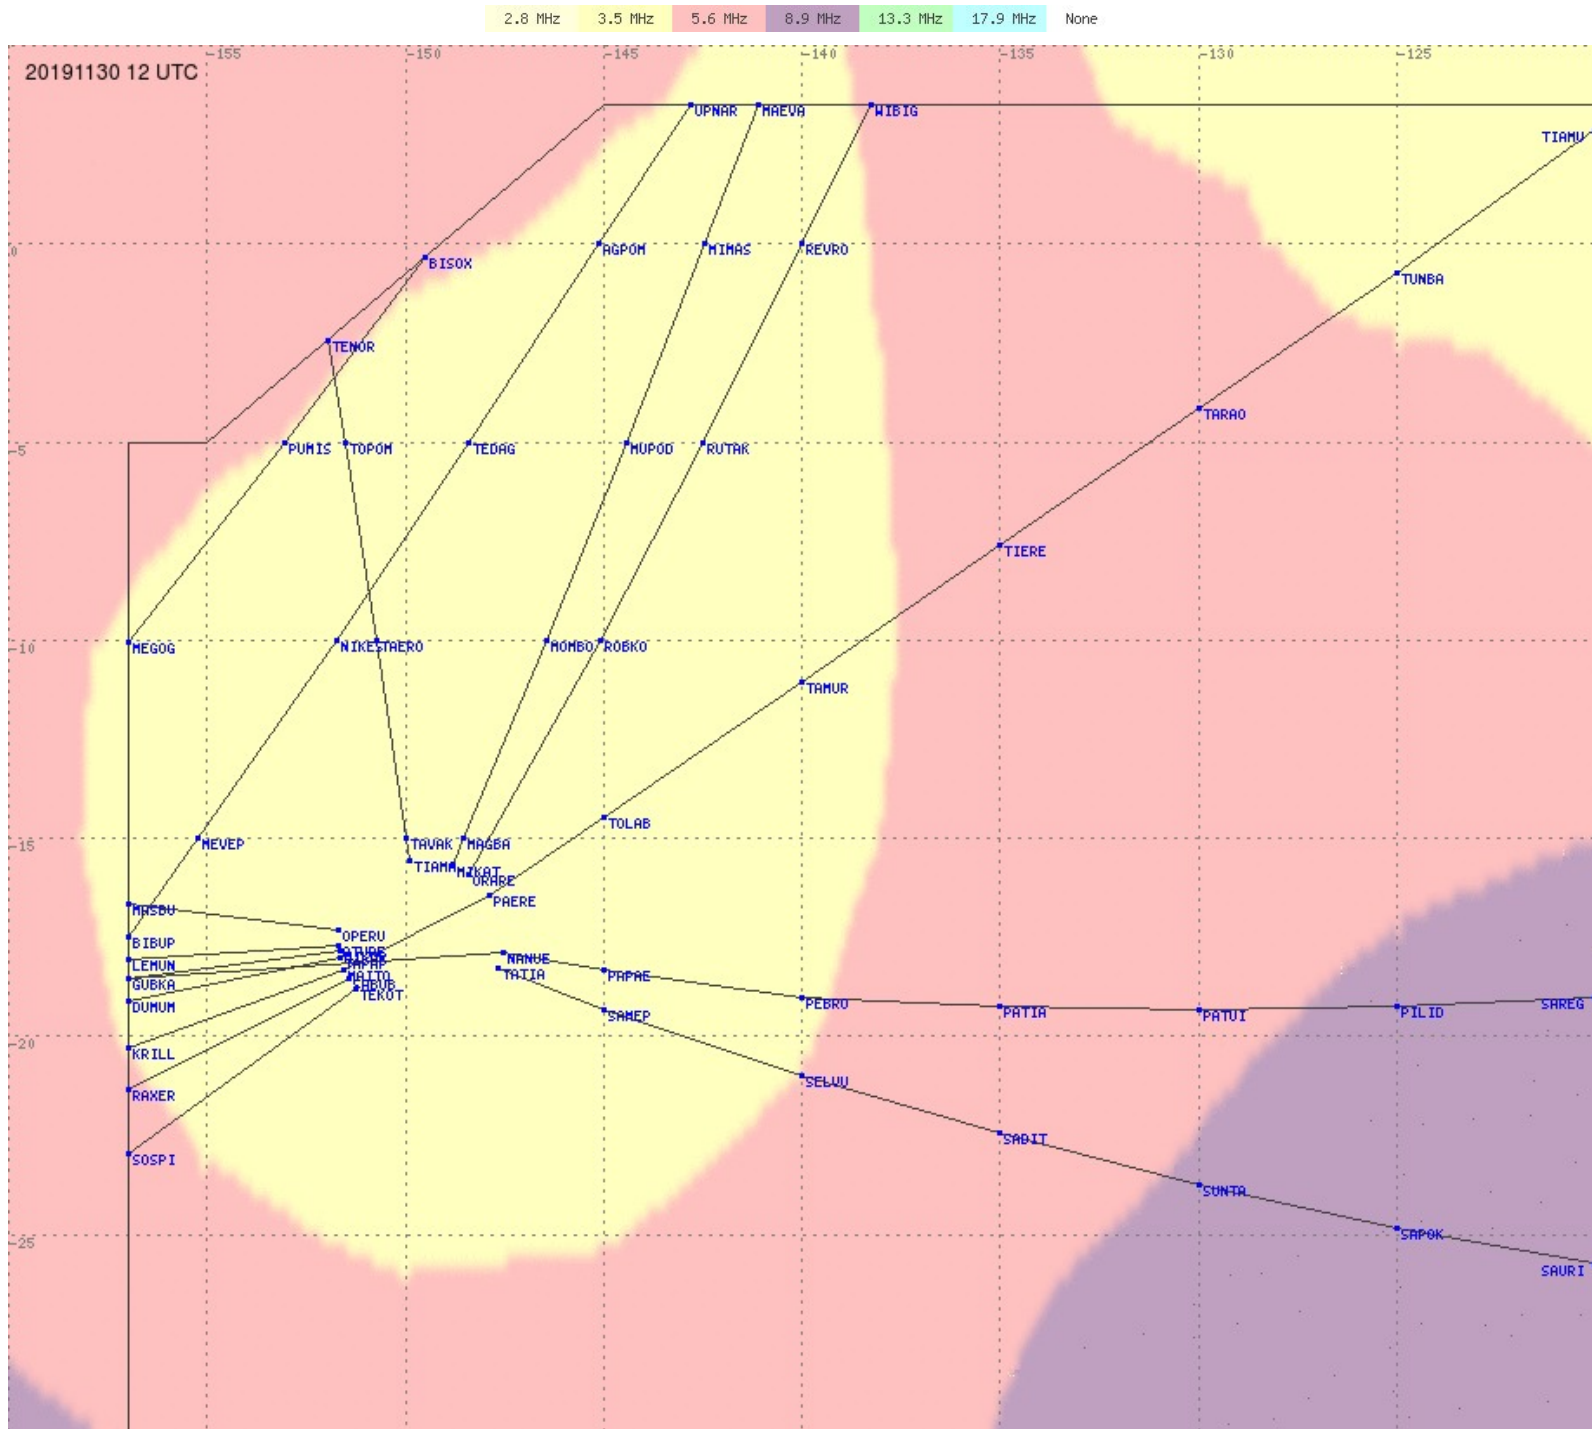

Tahiti FIR - HF Propag - 20191130