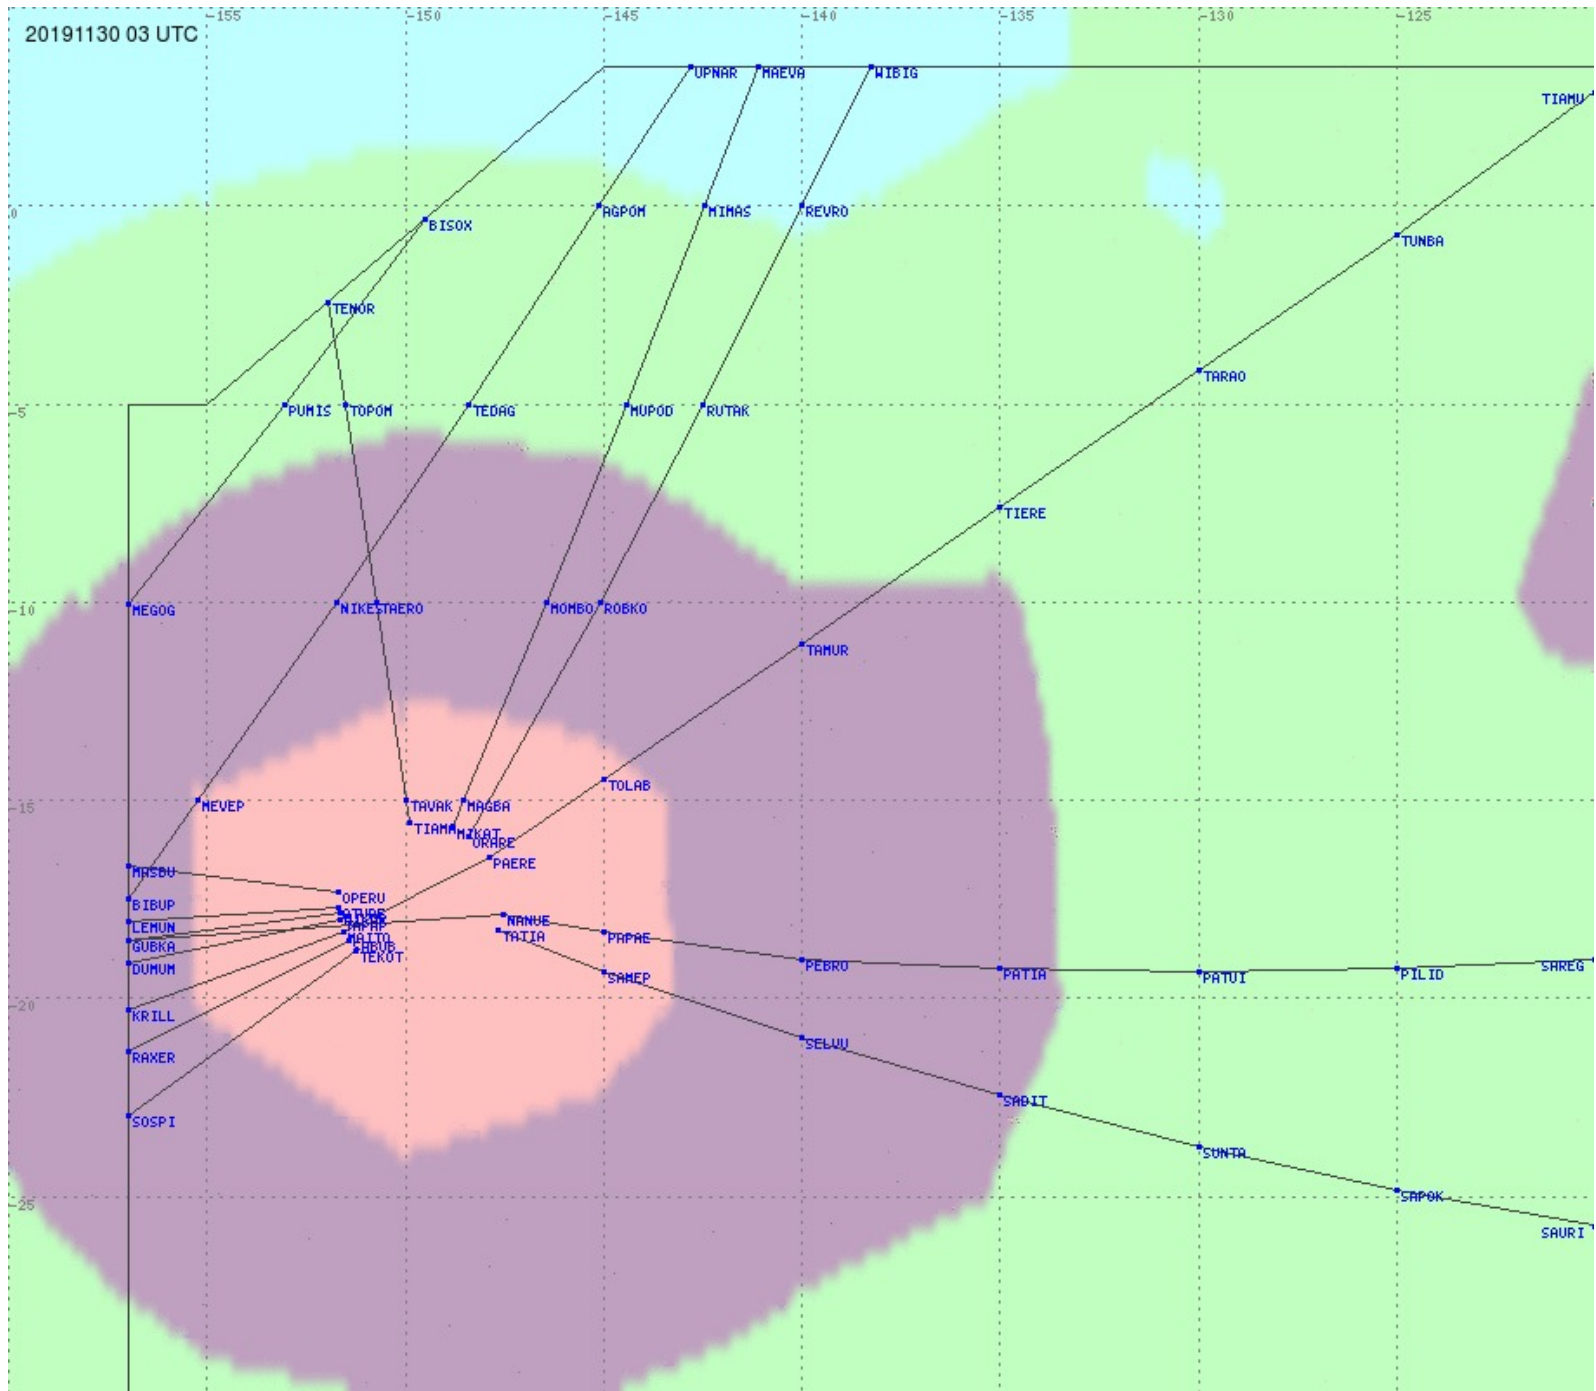

Tahiti FIR - HF Propag - 20191130

2.8 MHz
3.5 MHz
5.6 MHz
8.9 MHz
13.3 MHz
17.9 MHz
None