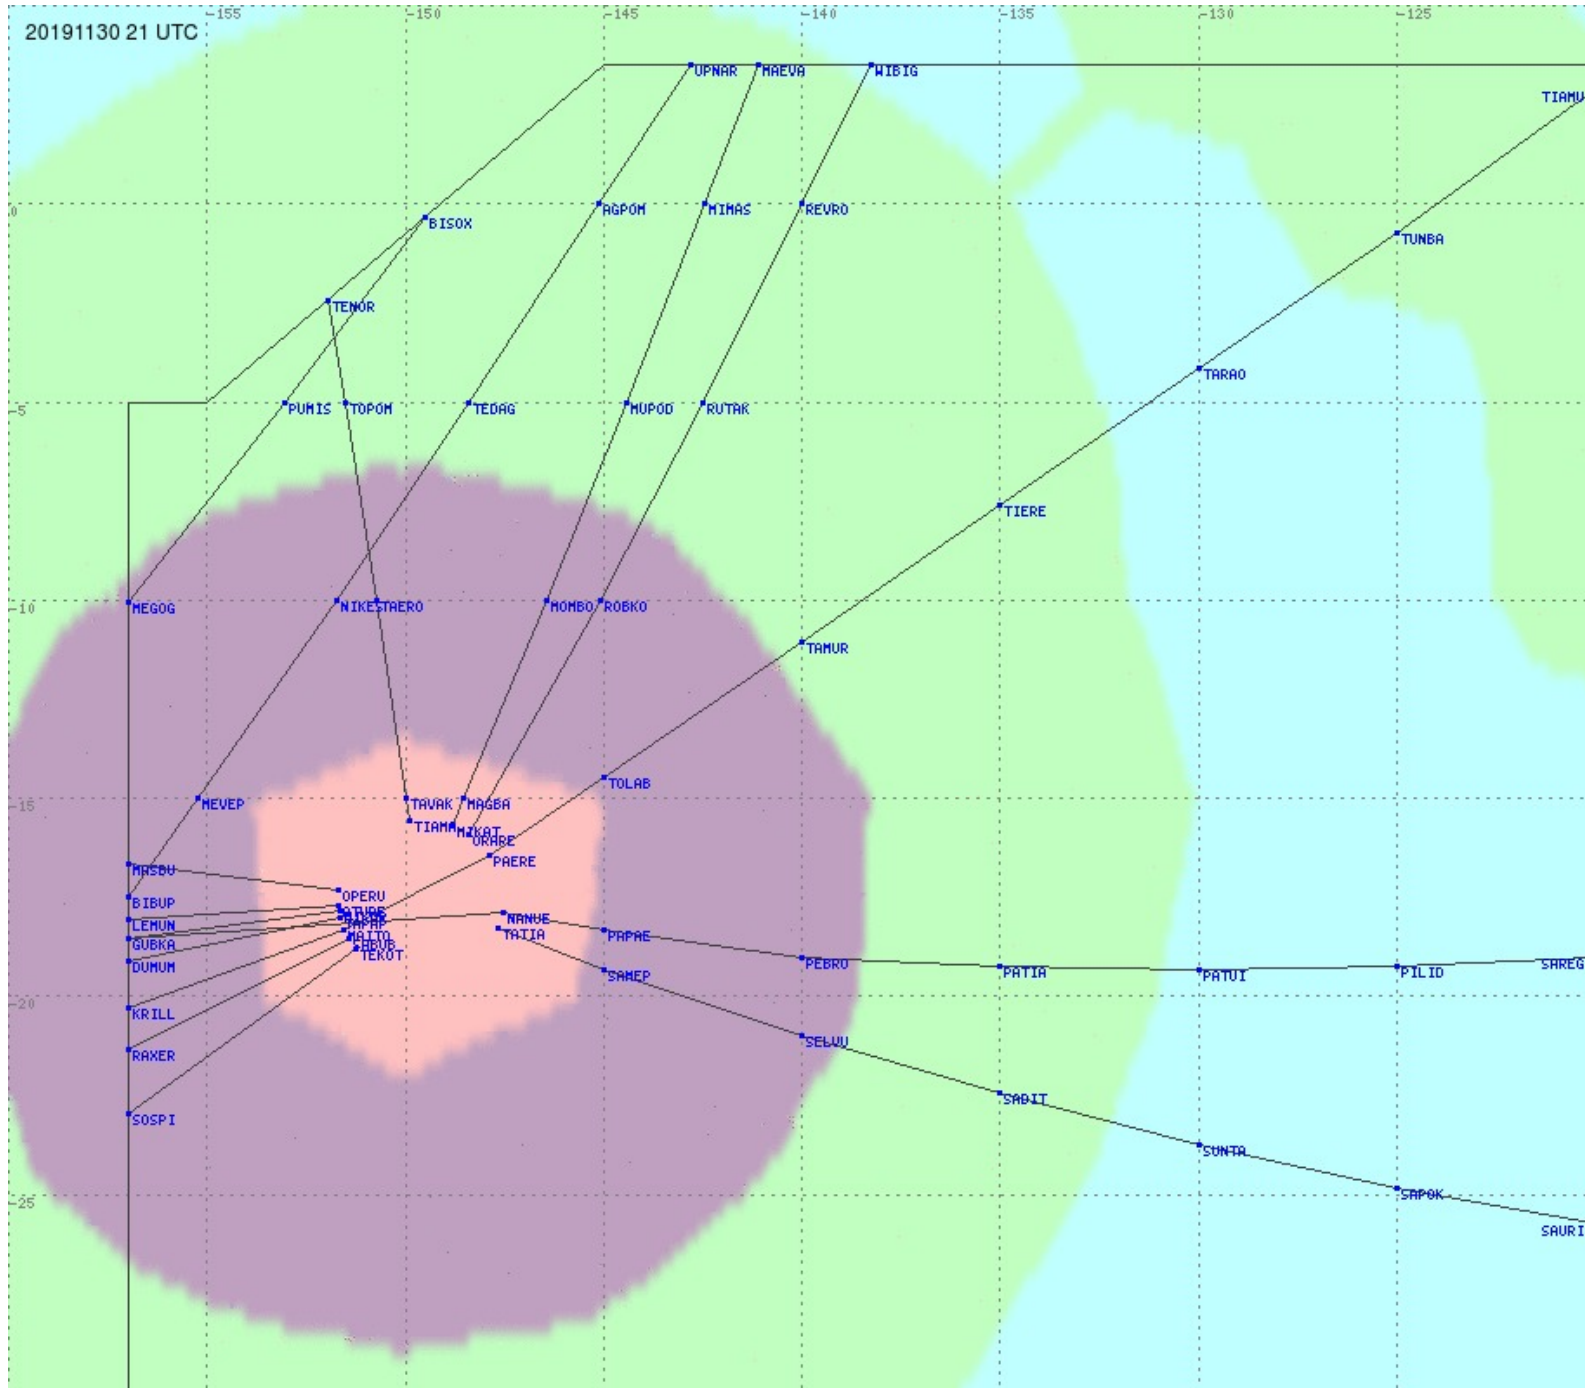

Tahiti FIR - HF Propag - 20191130

2.8 MHz 3.5 MHz 5.6 MHz 8.9 MHz 13.3 MHz 17.9 MHz None