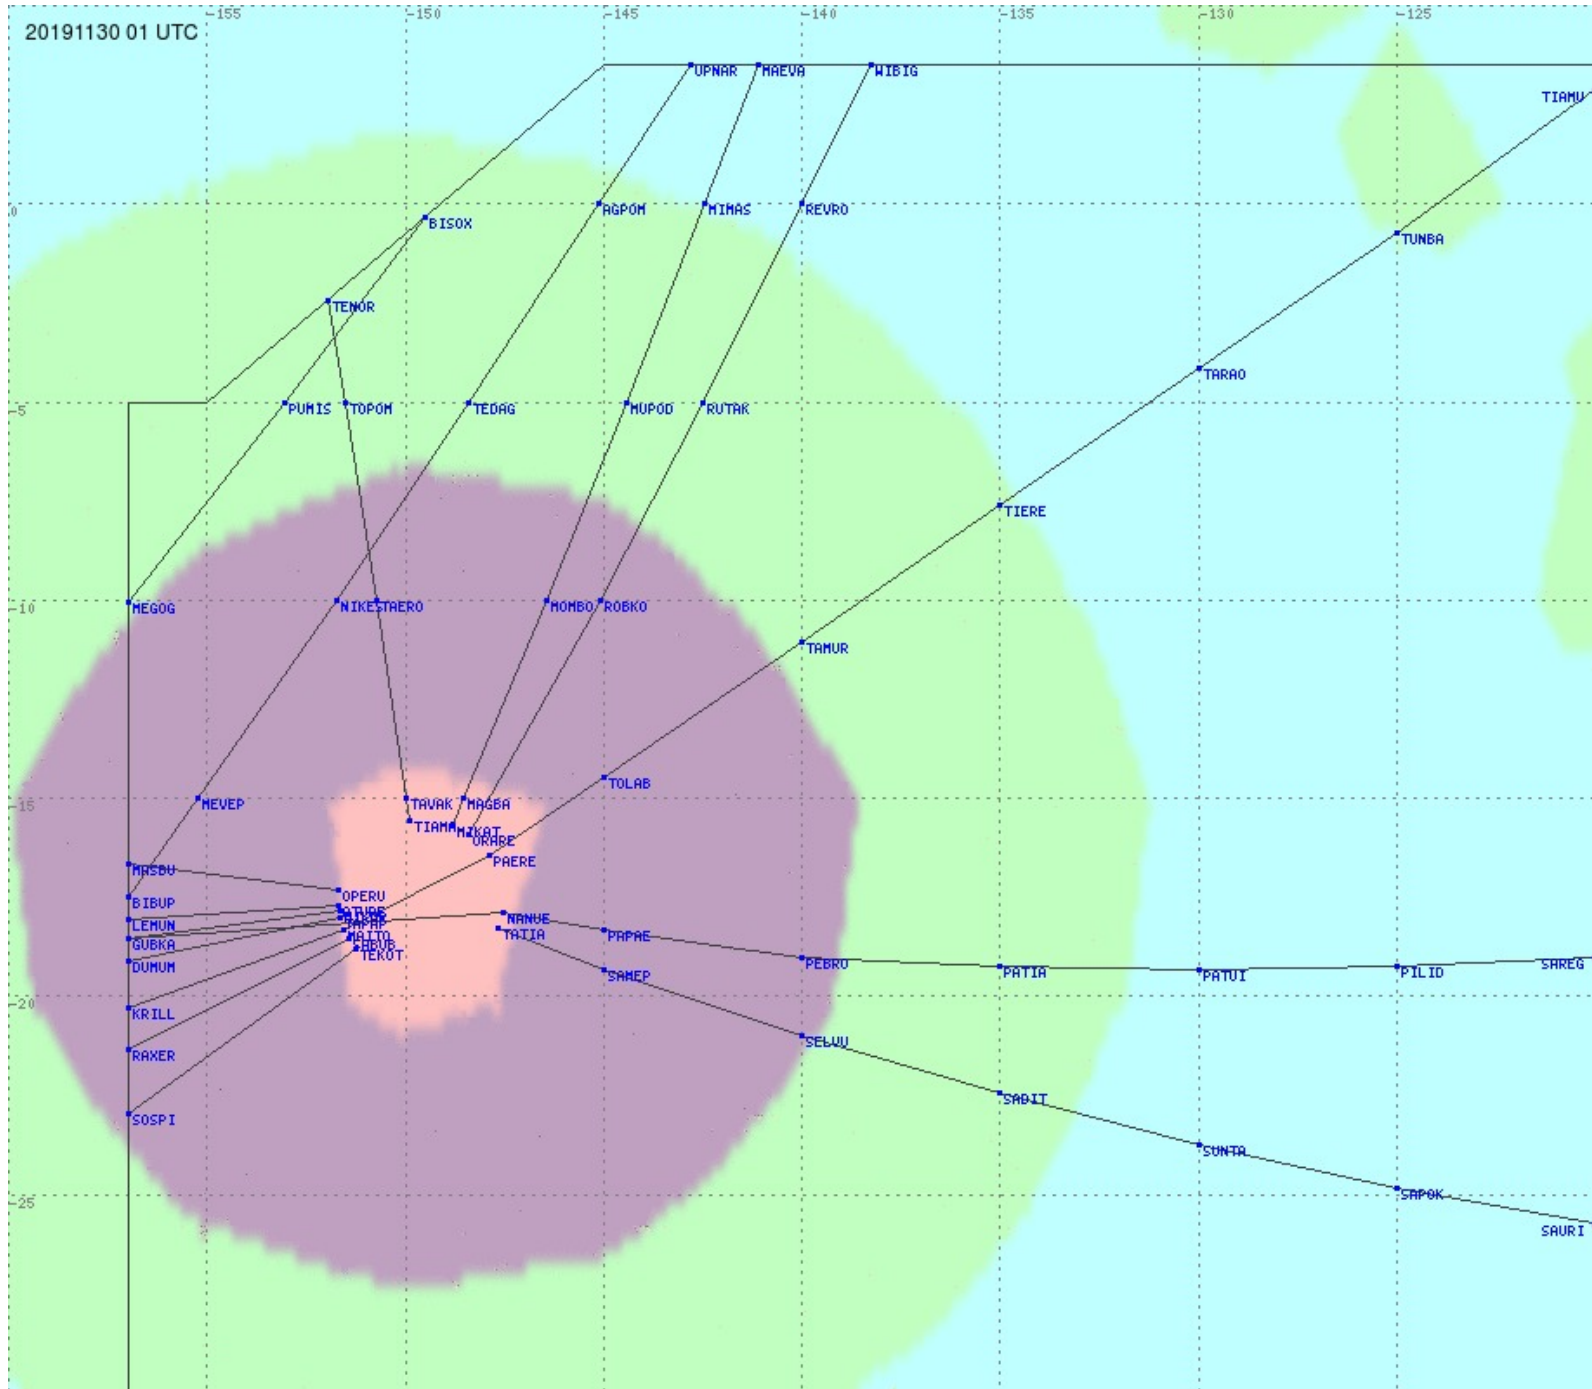

# Tahiti FIR - HF Propag - 20191130

2.8 MHz 3.5 MHz 5.6 MHz 8.9 MHz 13.3 MHz 17.9 MHz None