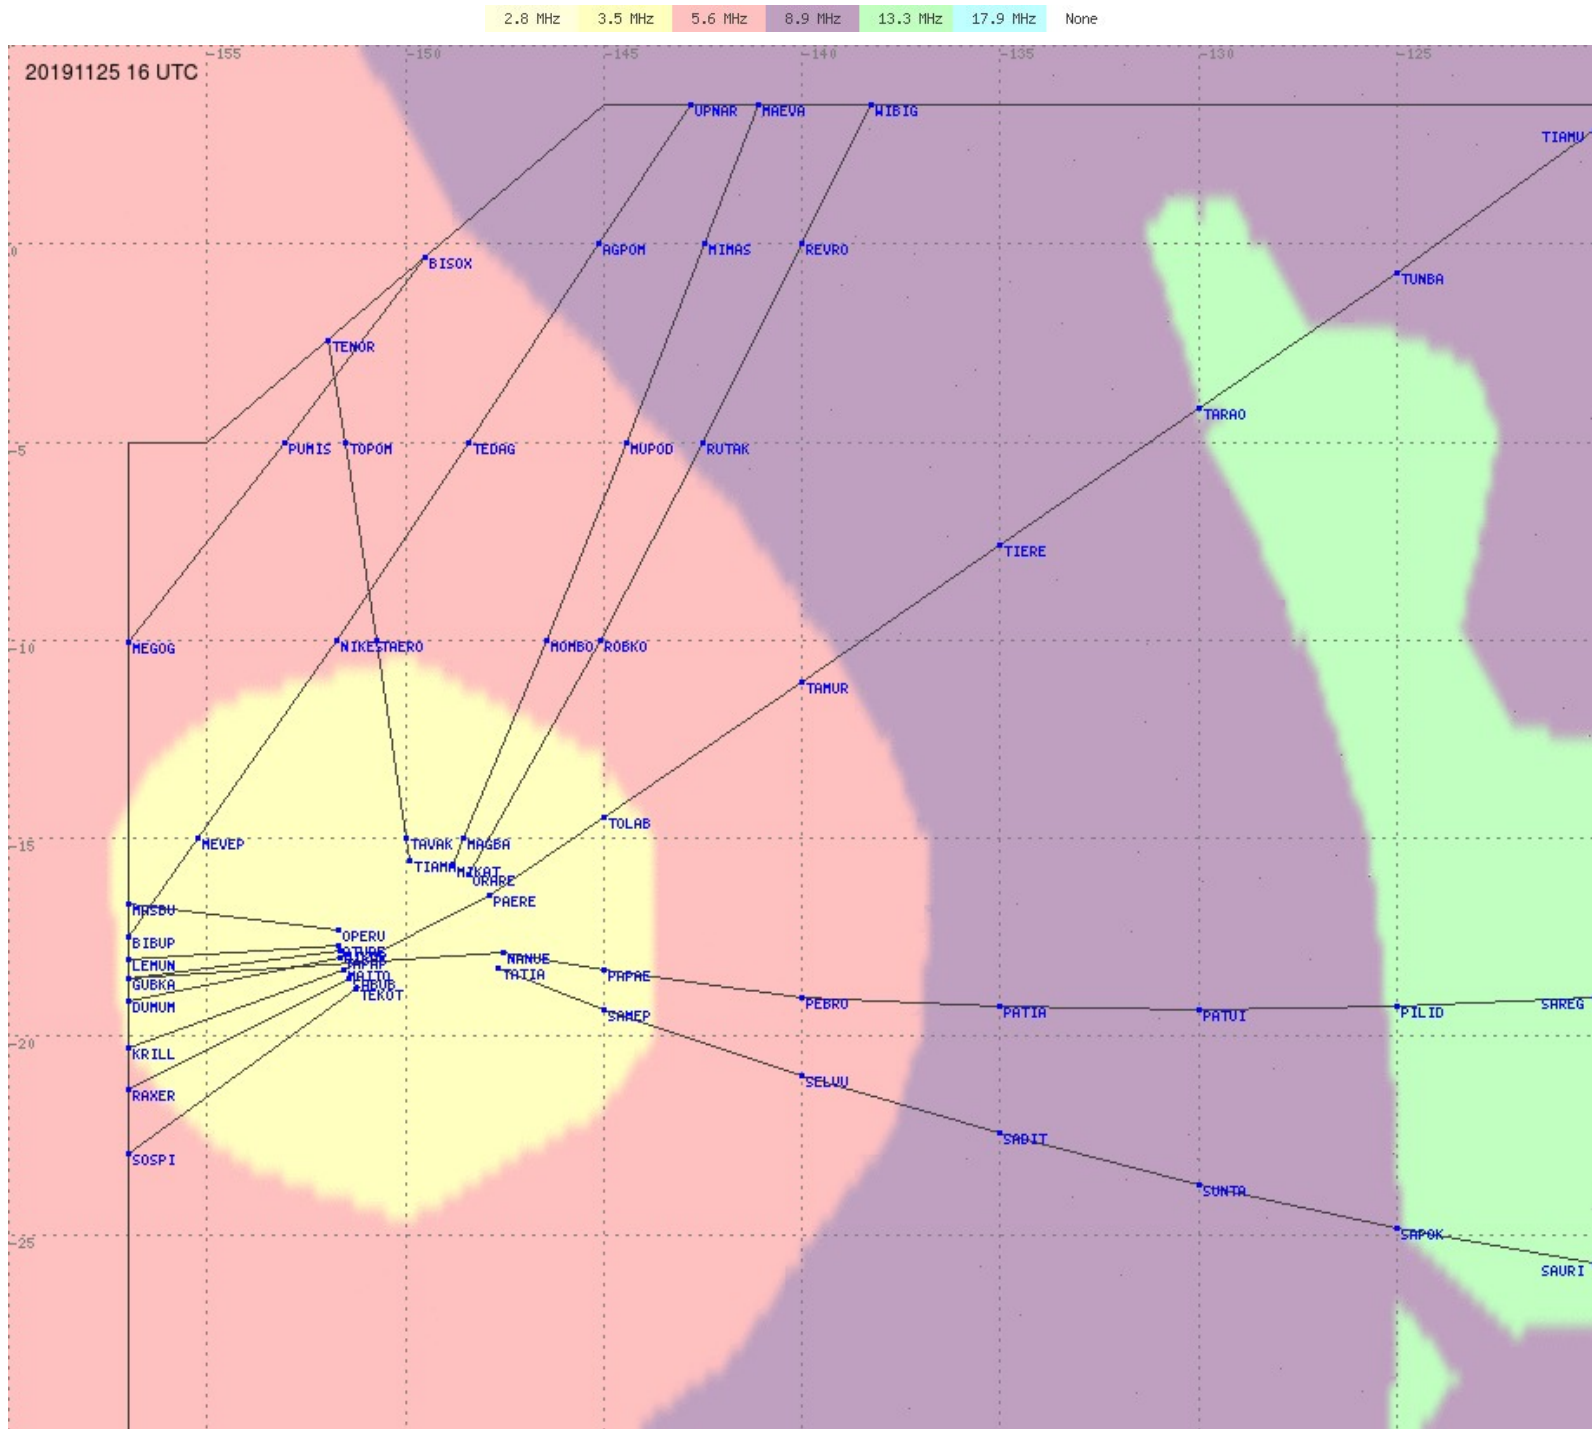

Tahiti FIR - HF Propag - 20191125