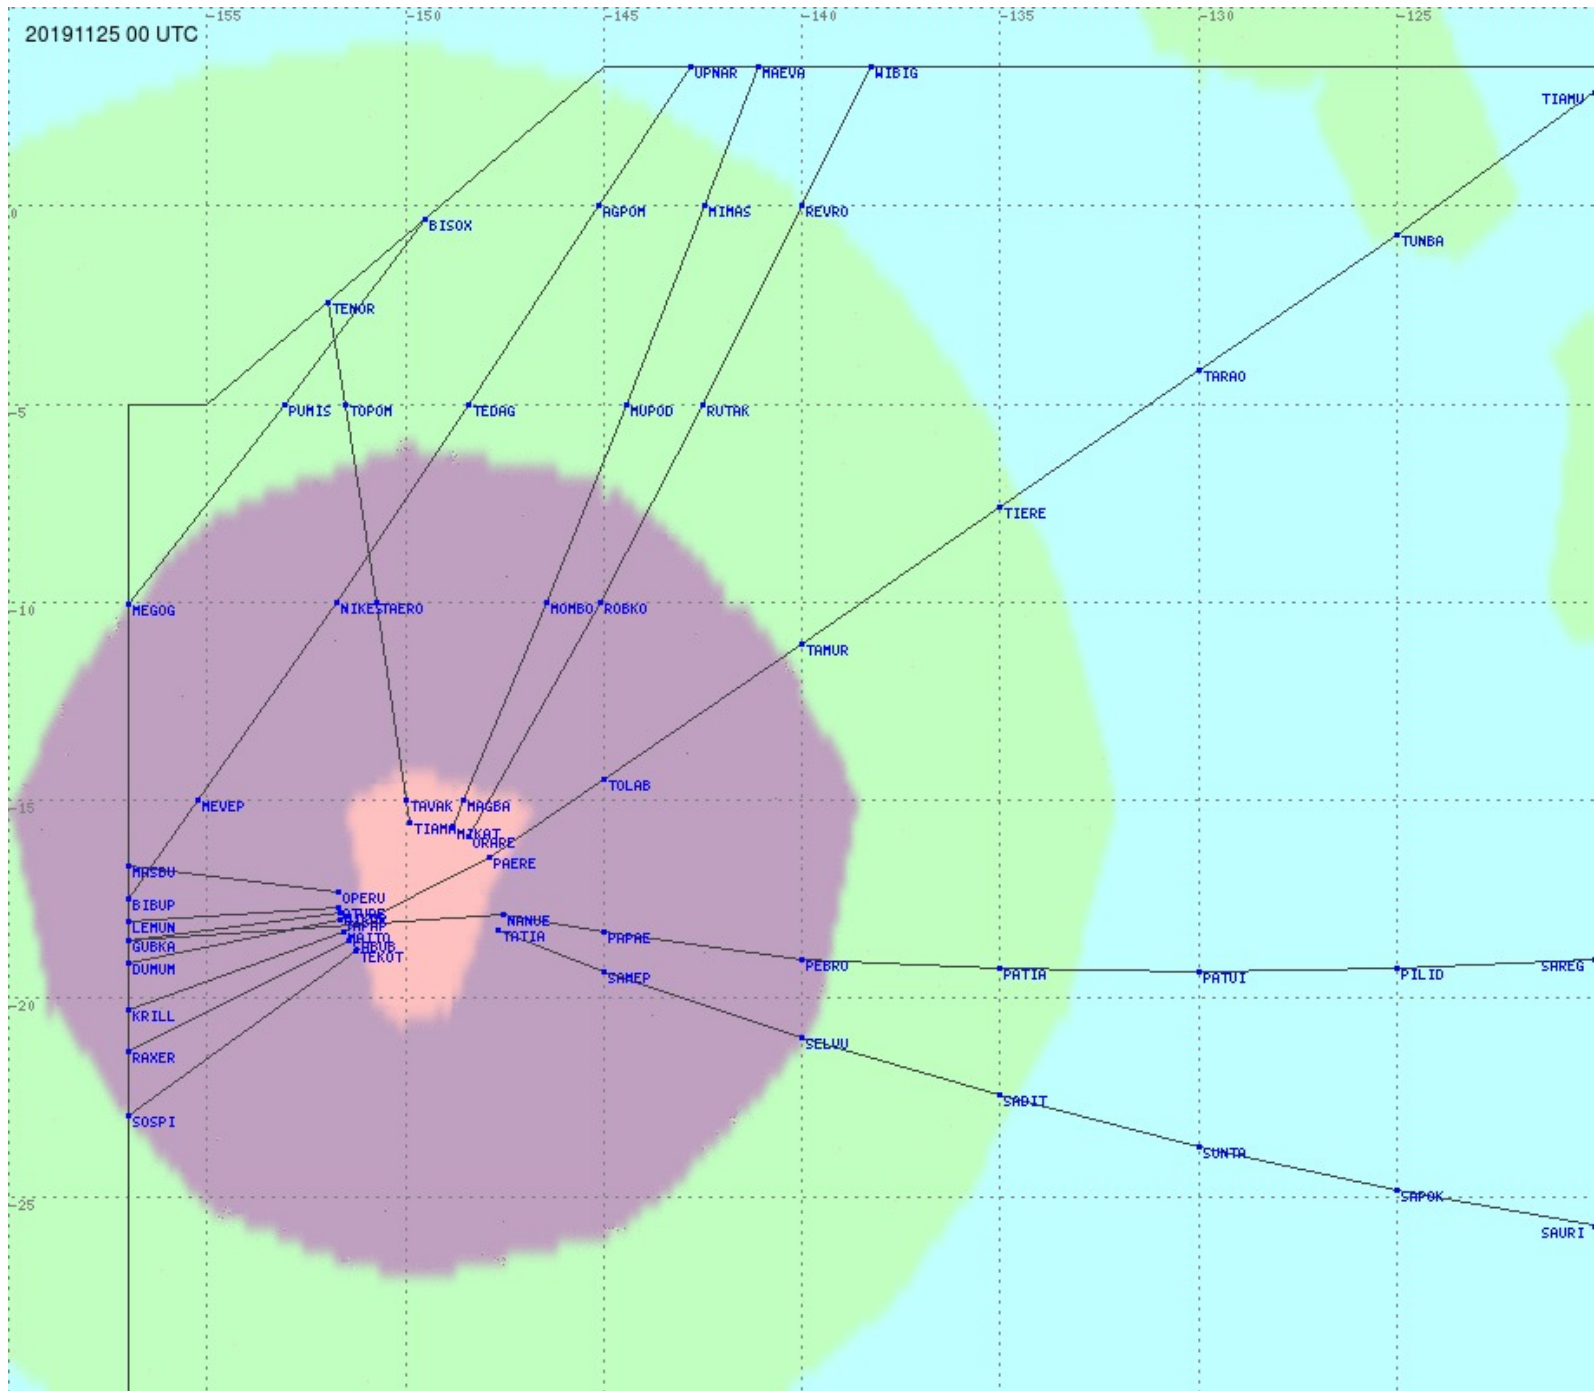

# Tahiti FIR - HF Propag - 20191125

2.8 MHz 3.5 MHz 5.6 MHz 8.9 MHz 13.3 MHz 17.9 MHz None