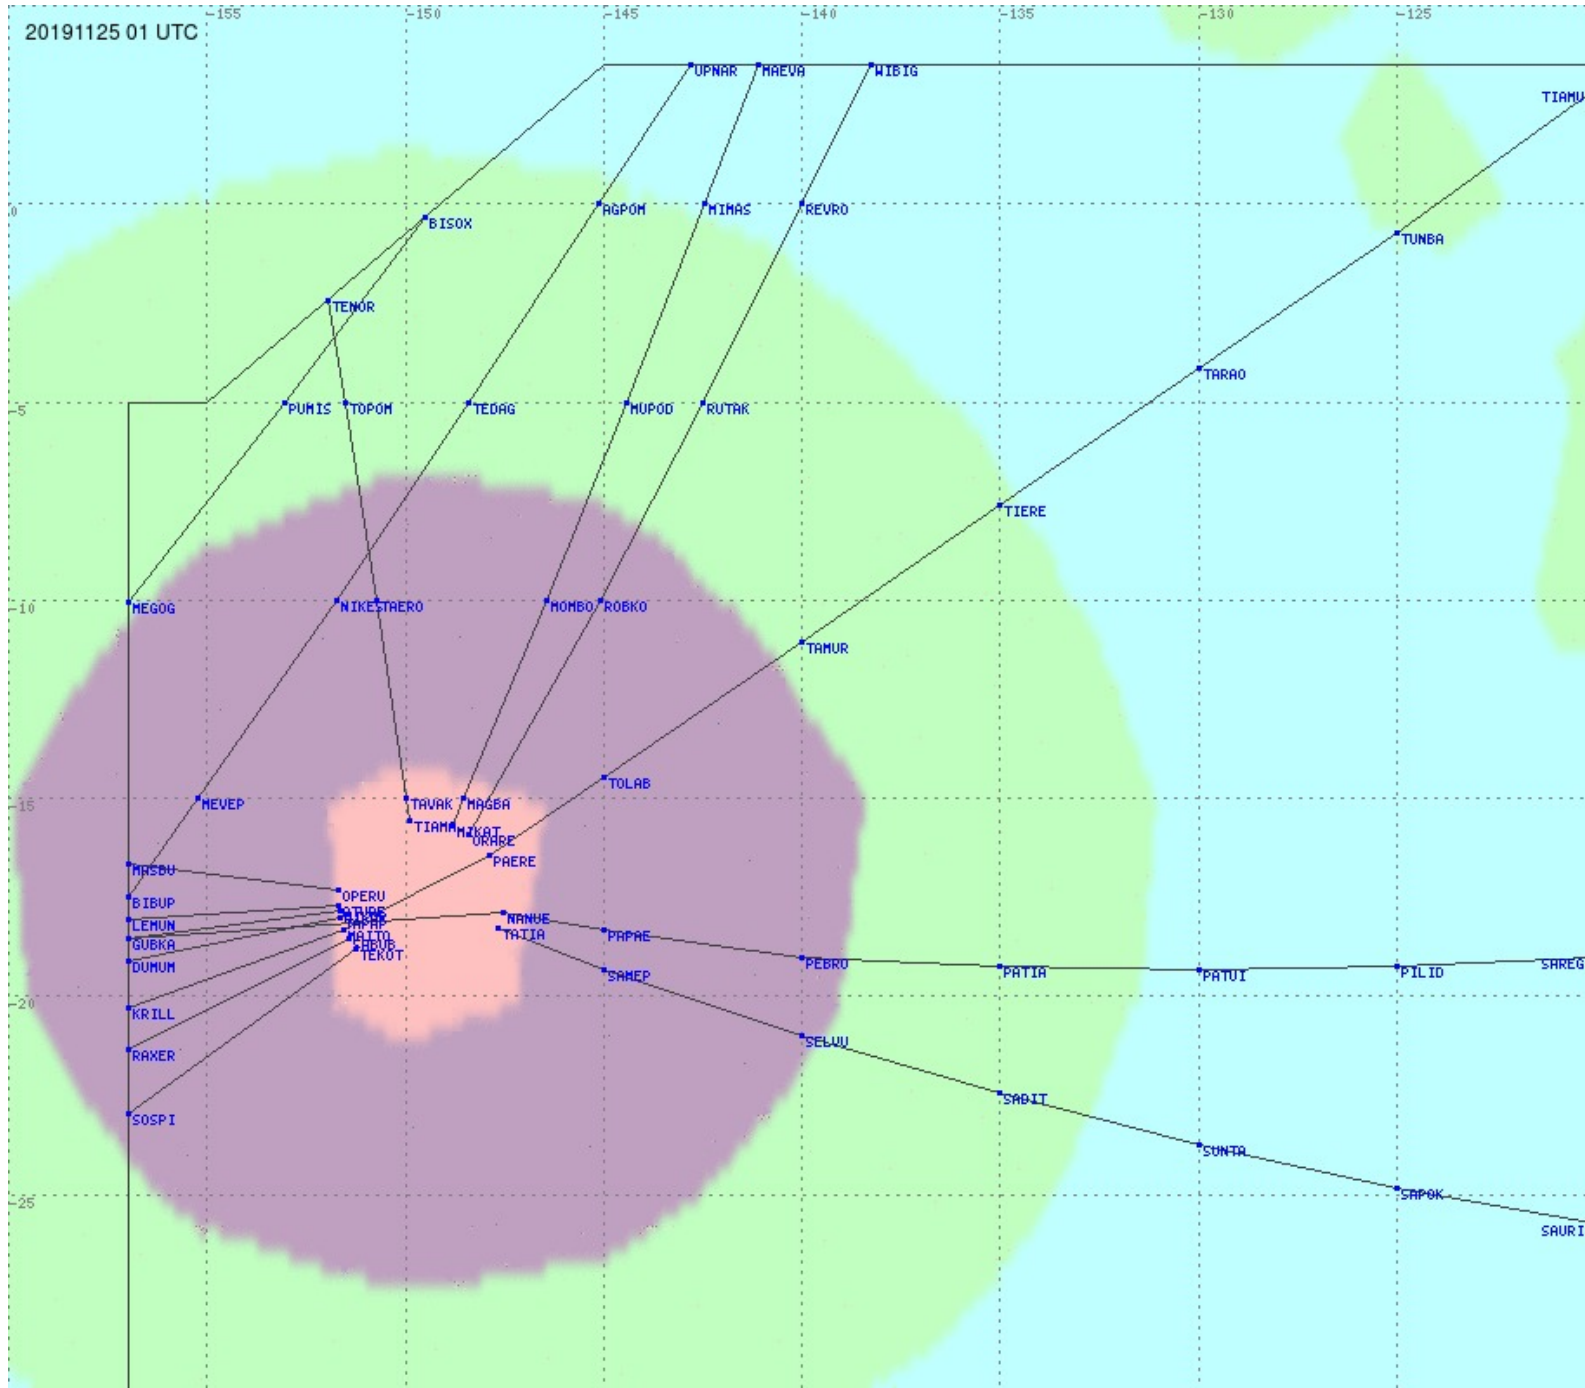

# Tahiti FIR - HF Propag - 20191125

2.8 MHz 3.5 MHz 5.6 MHz 8.9 MHz 13.3 MHz 17.9 MHz None