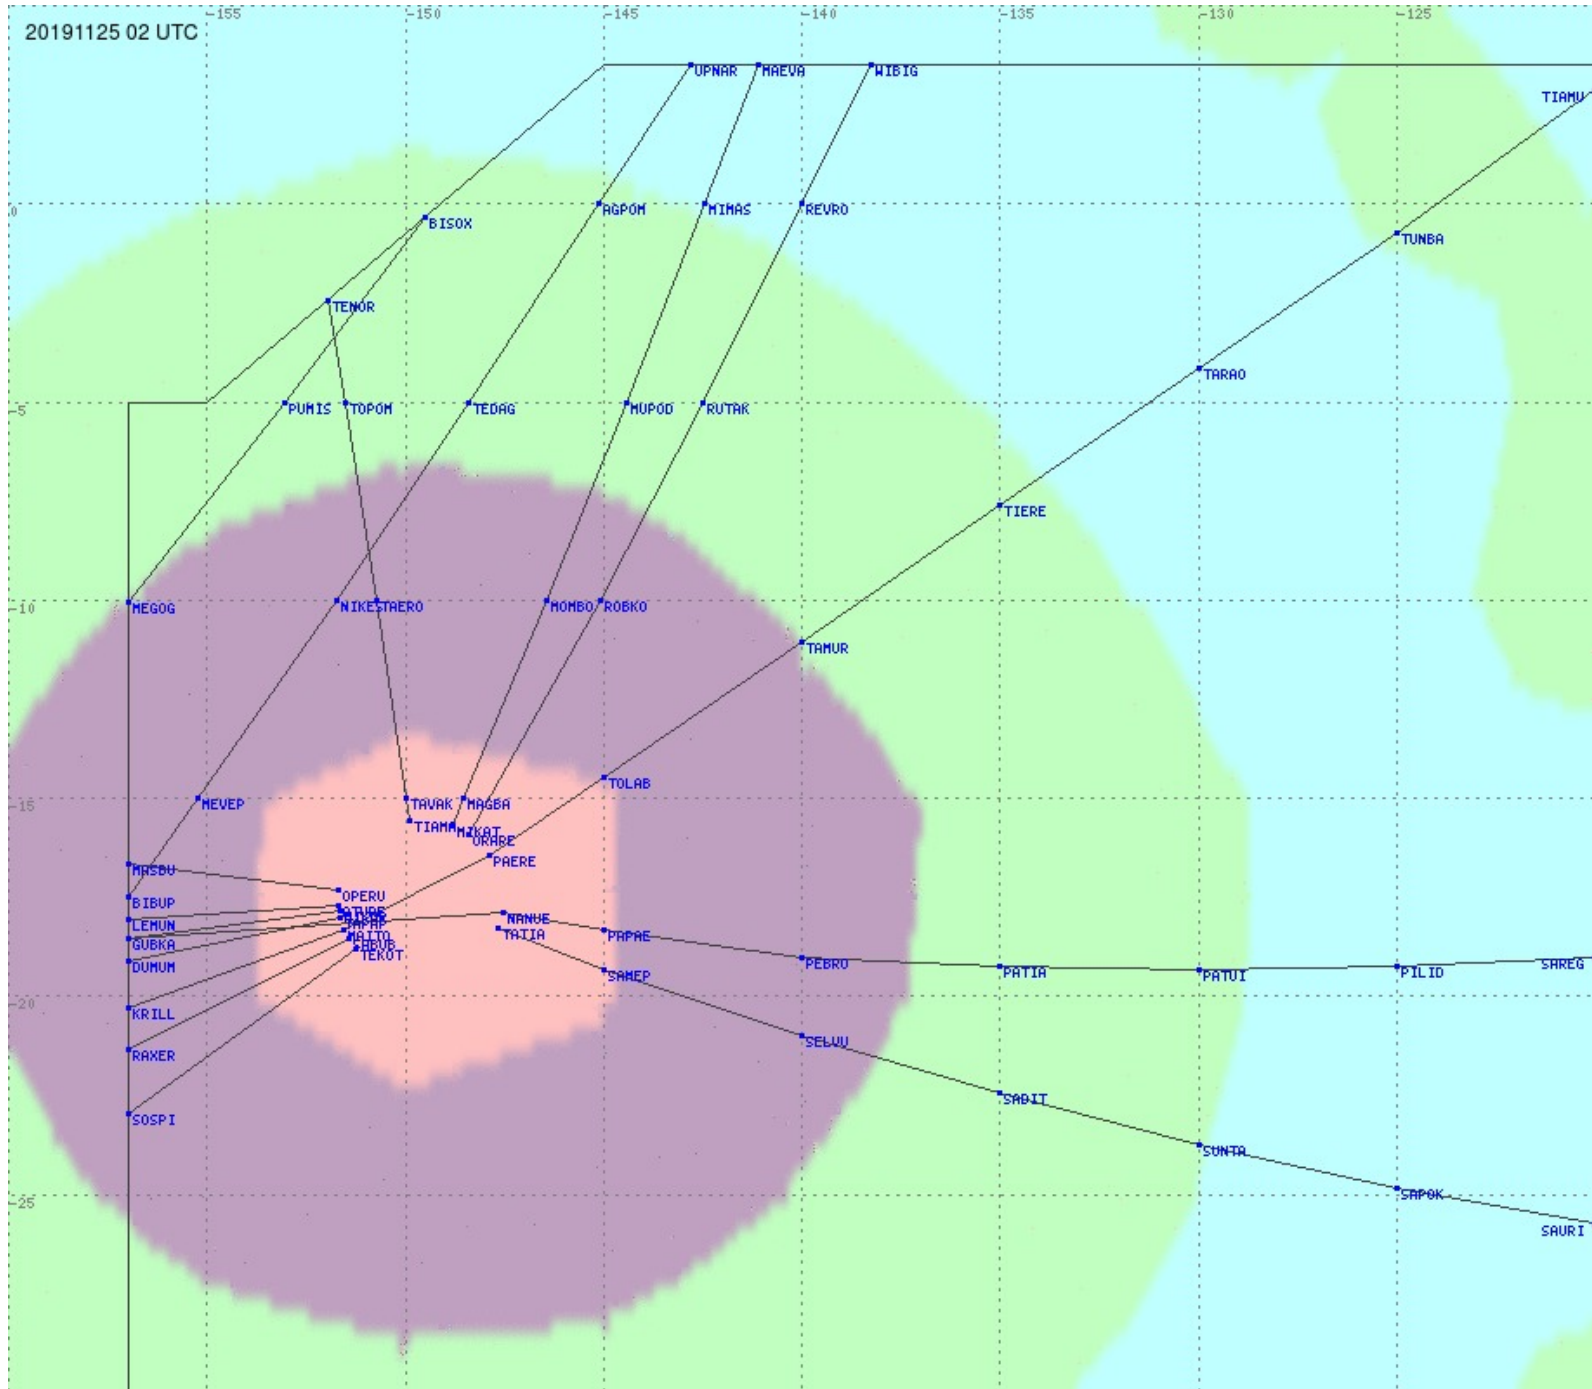

Tahiti FIR - HF Propag - 20191125

2.8 MHz 3.5 MHz 5.6 MHz 8.9 MHz 13.3 MHz 17.9 MHz None