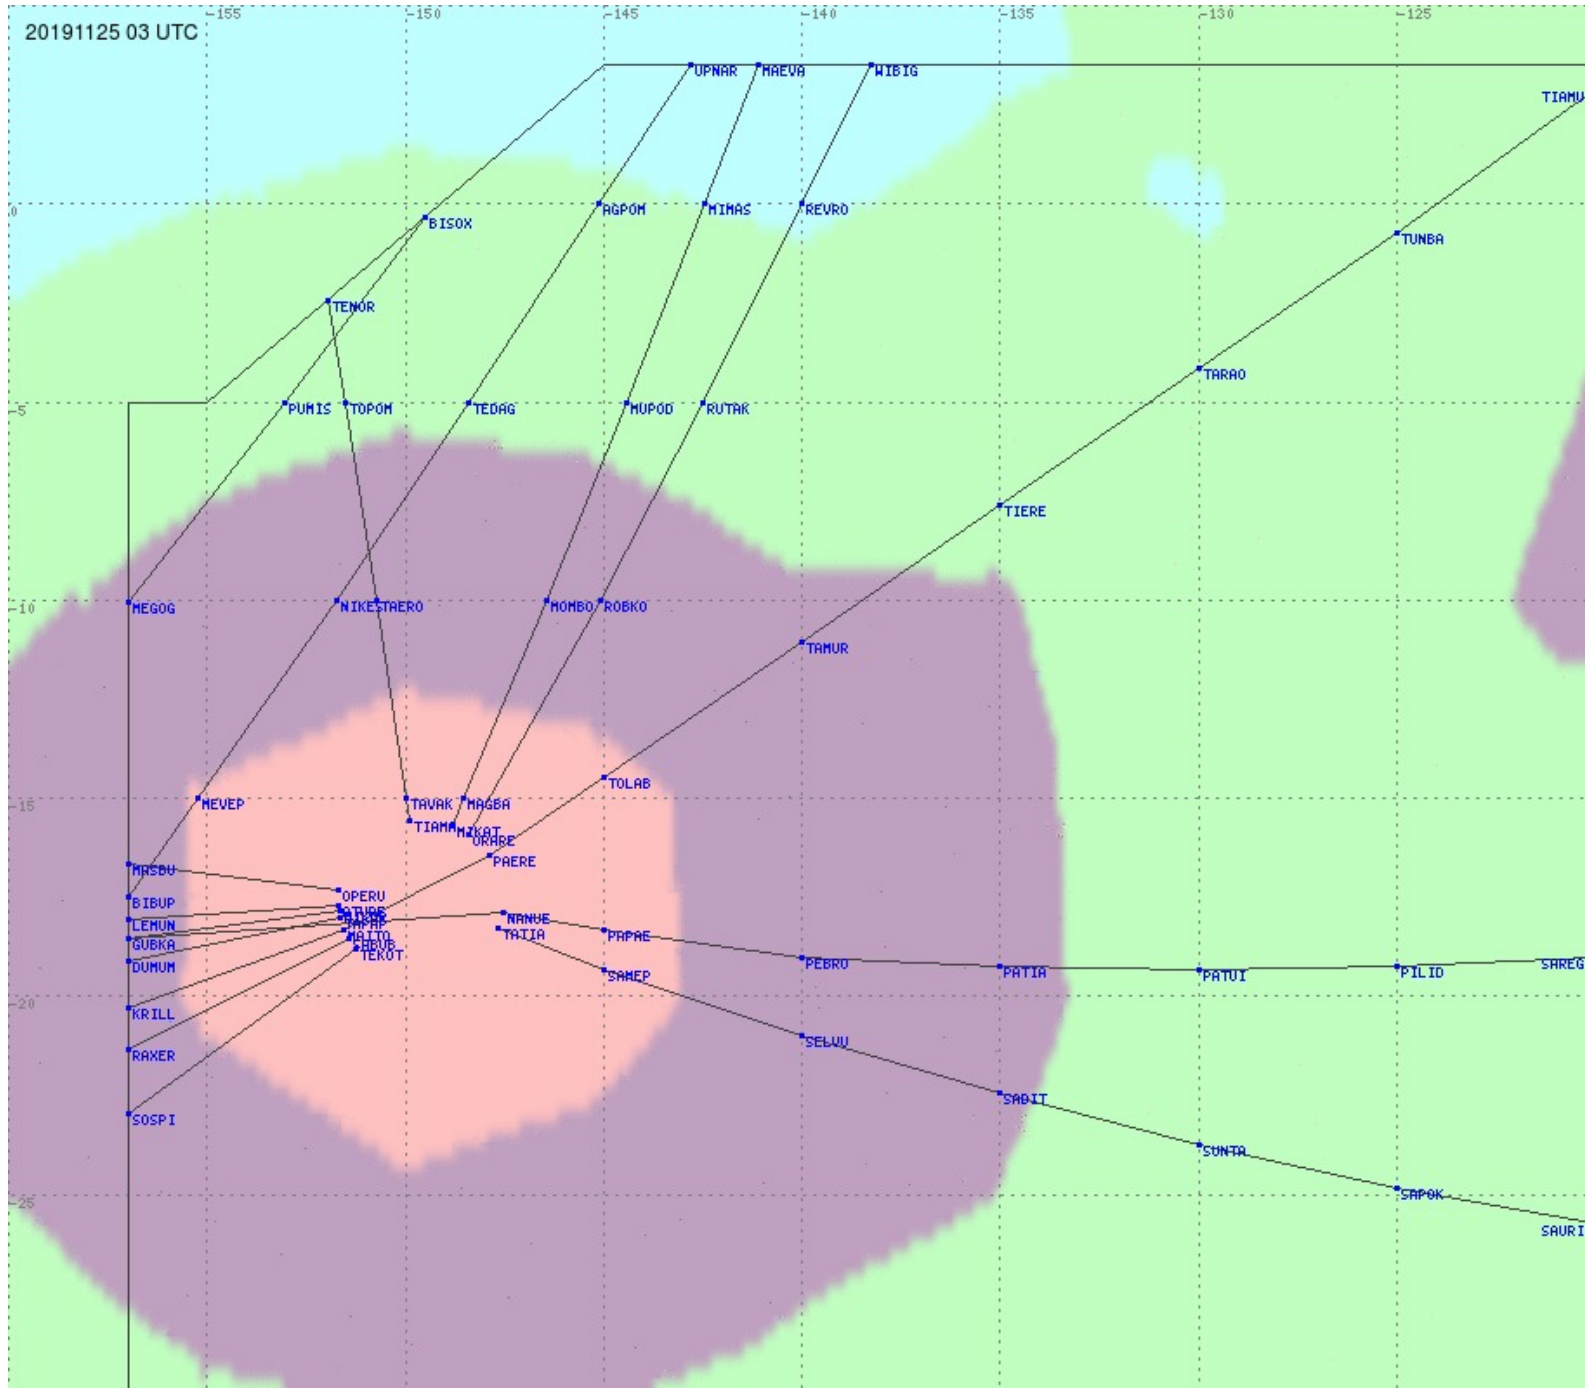

# Tahiti FIR - HF Propag - 20191125

2.8 MHz 3.5 MHz 5.6 MHz 8.9 MHz 13.3 MHz 17.9 MHz None