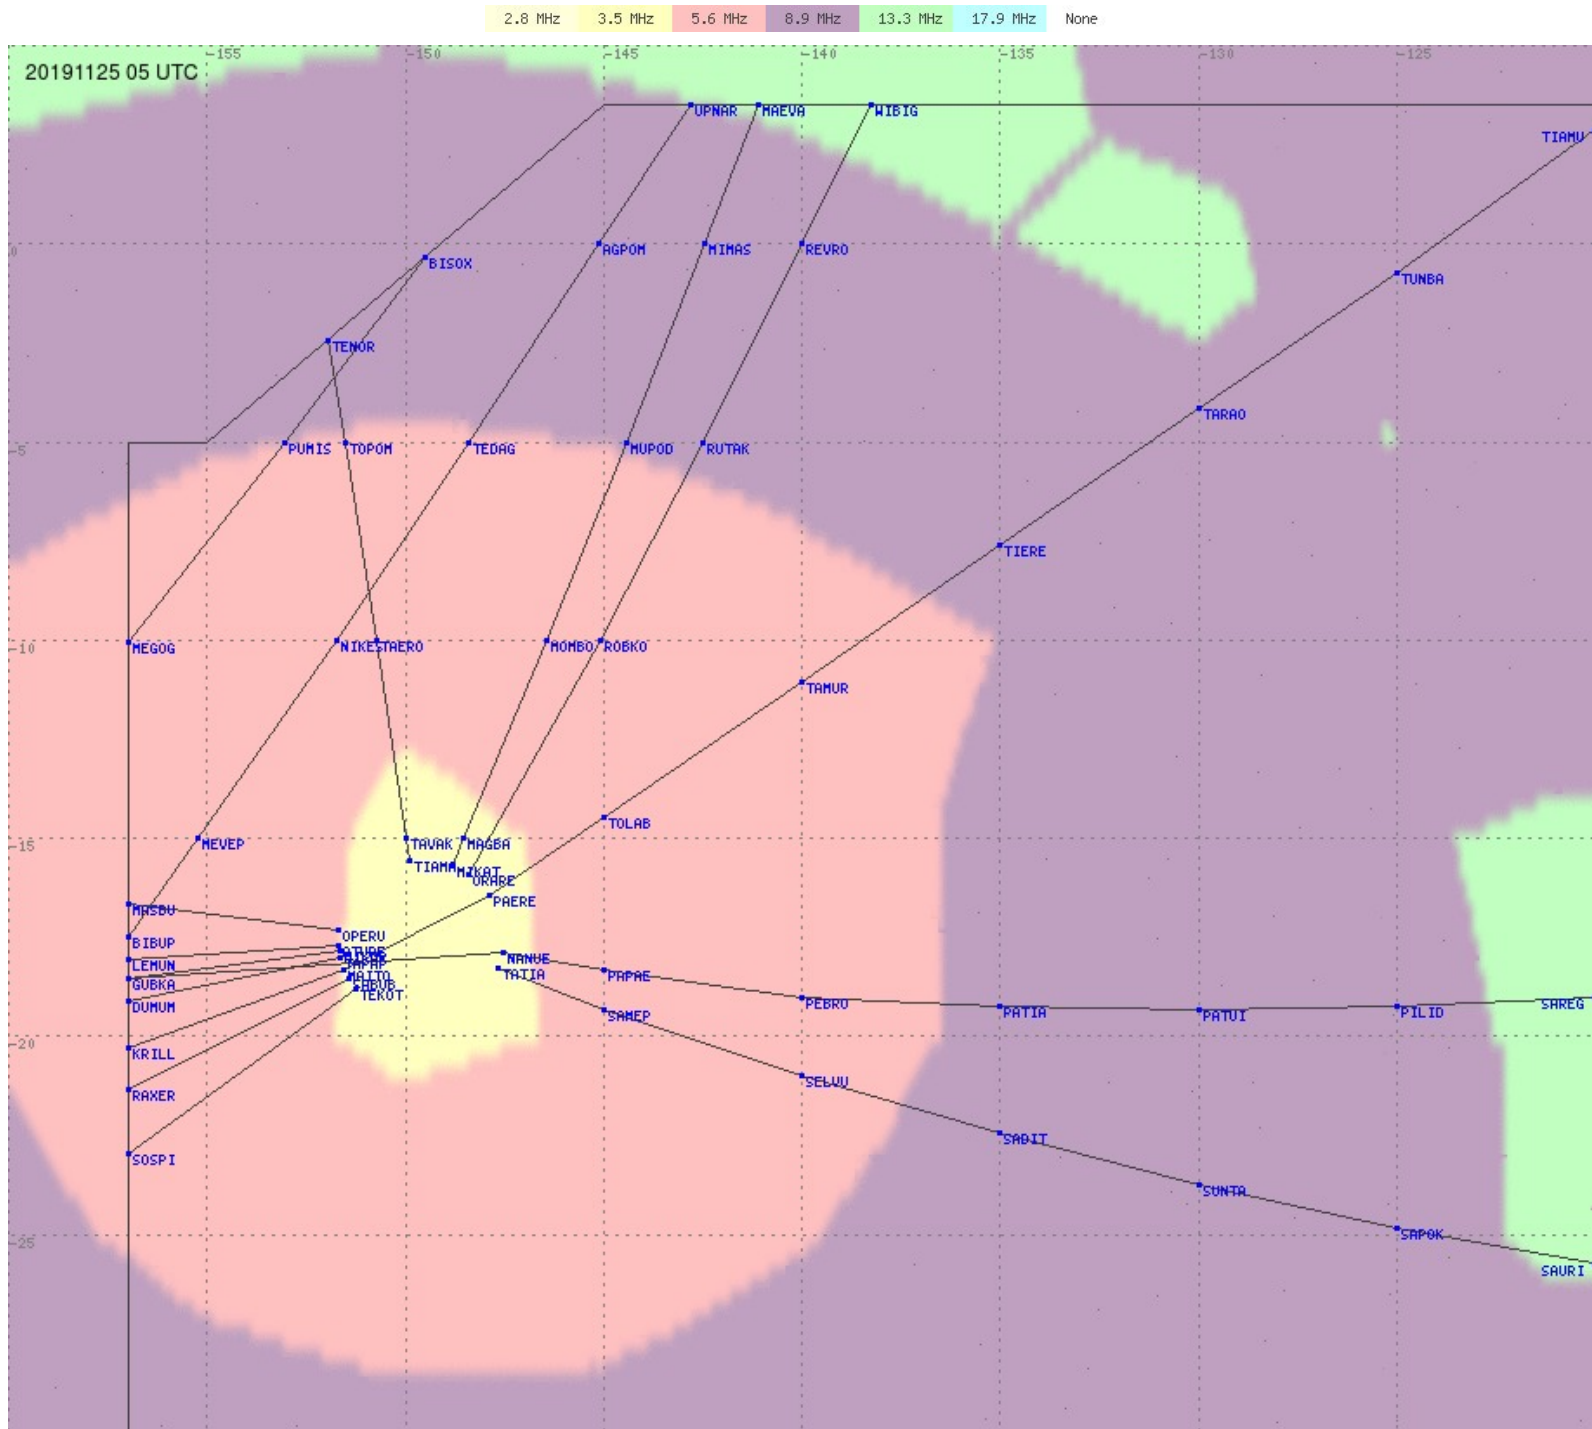

Tahiti FIR - HF Propag - 20191125