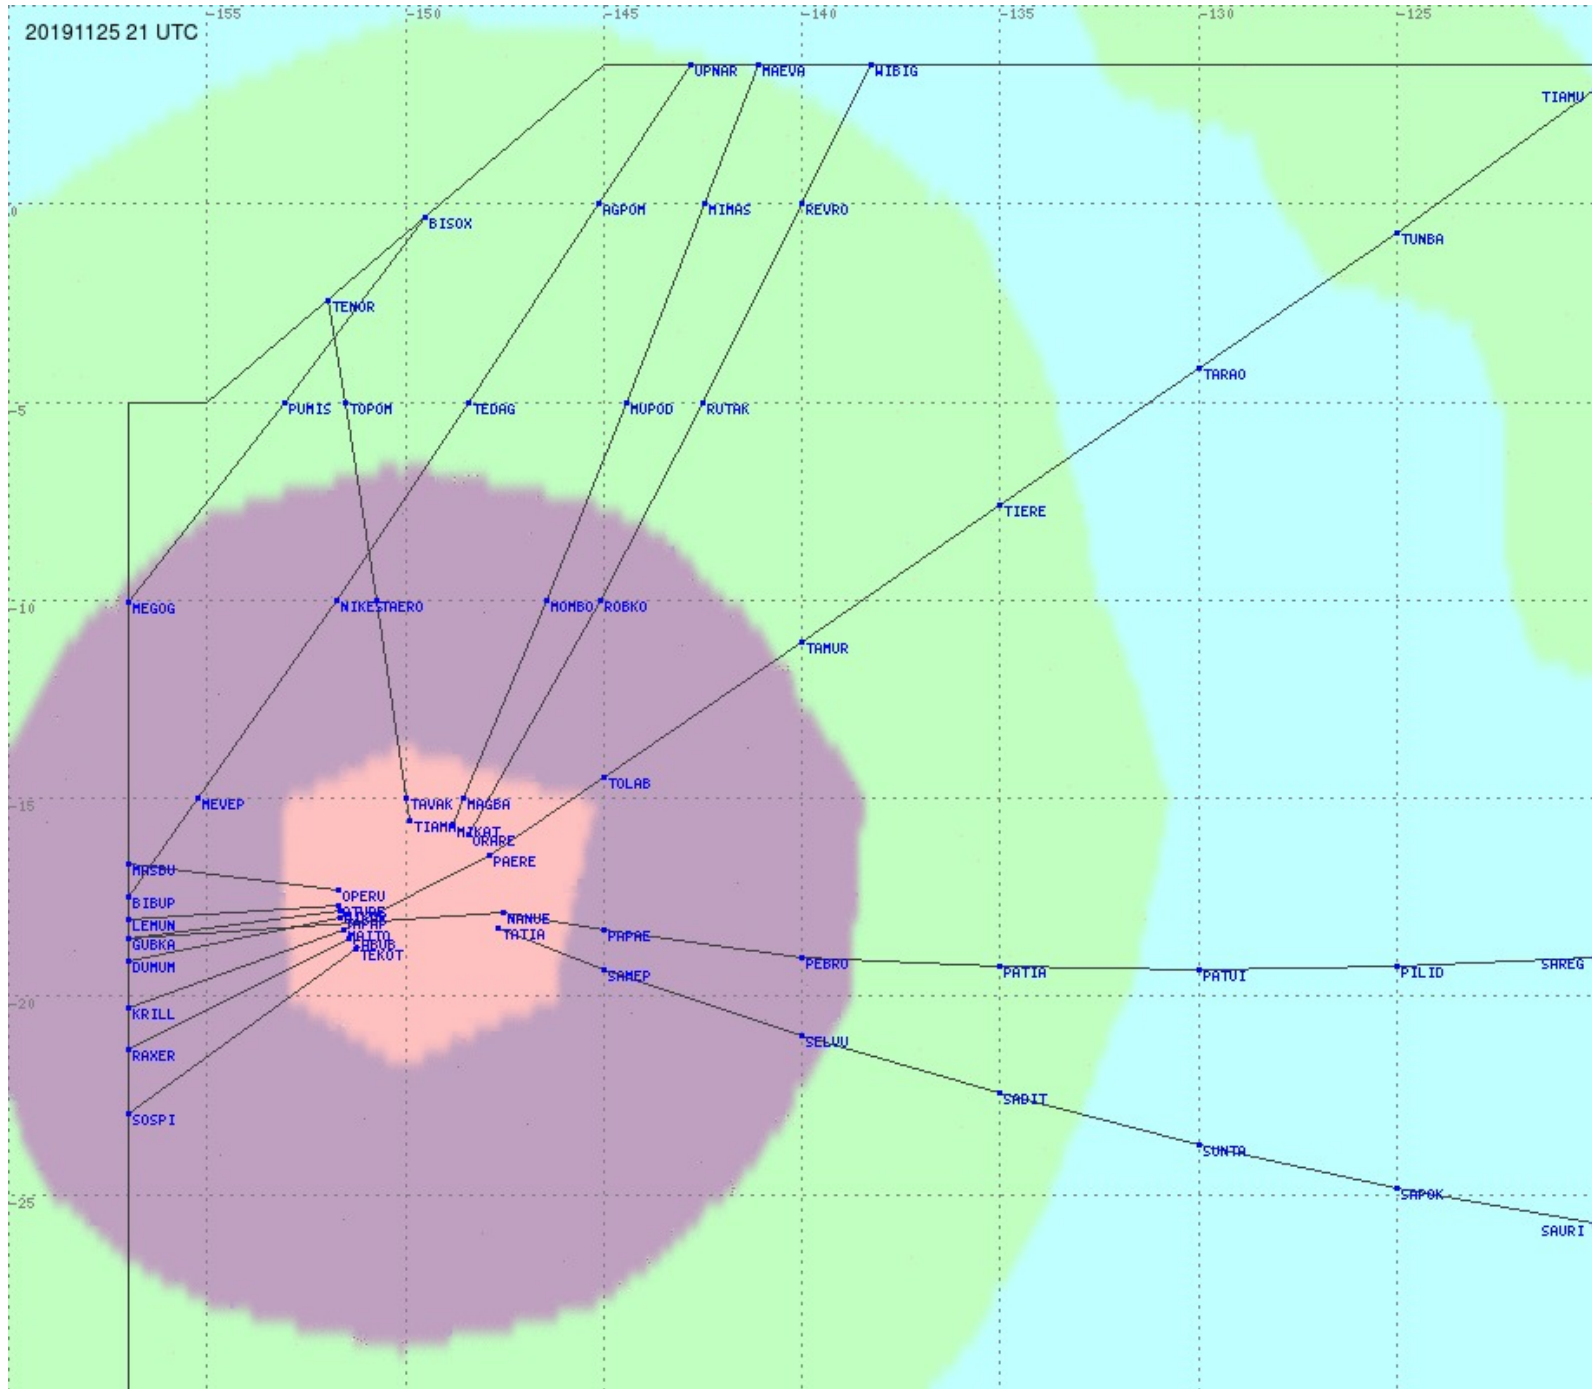

Tahiti FIR - HF Propag - 20191125

2.8 MHz 3.5 MHz 5.6 MHz 8.9 MHz 13.3 MHz 17.9 MHz None