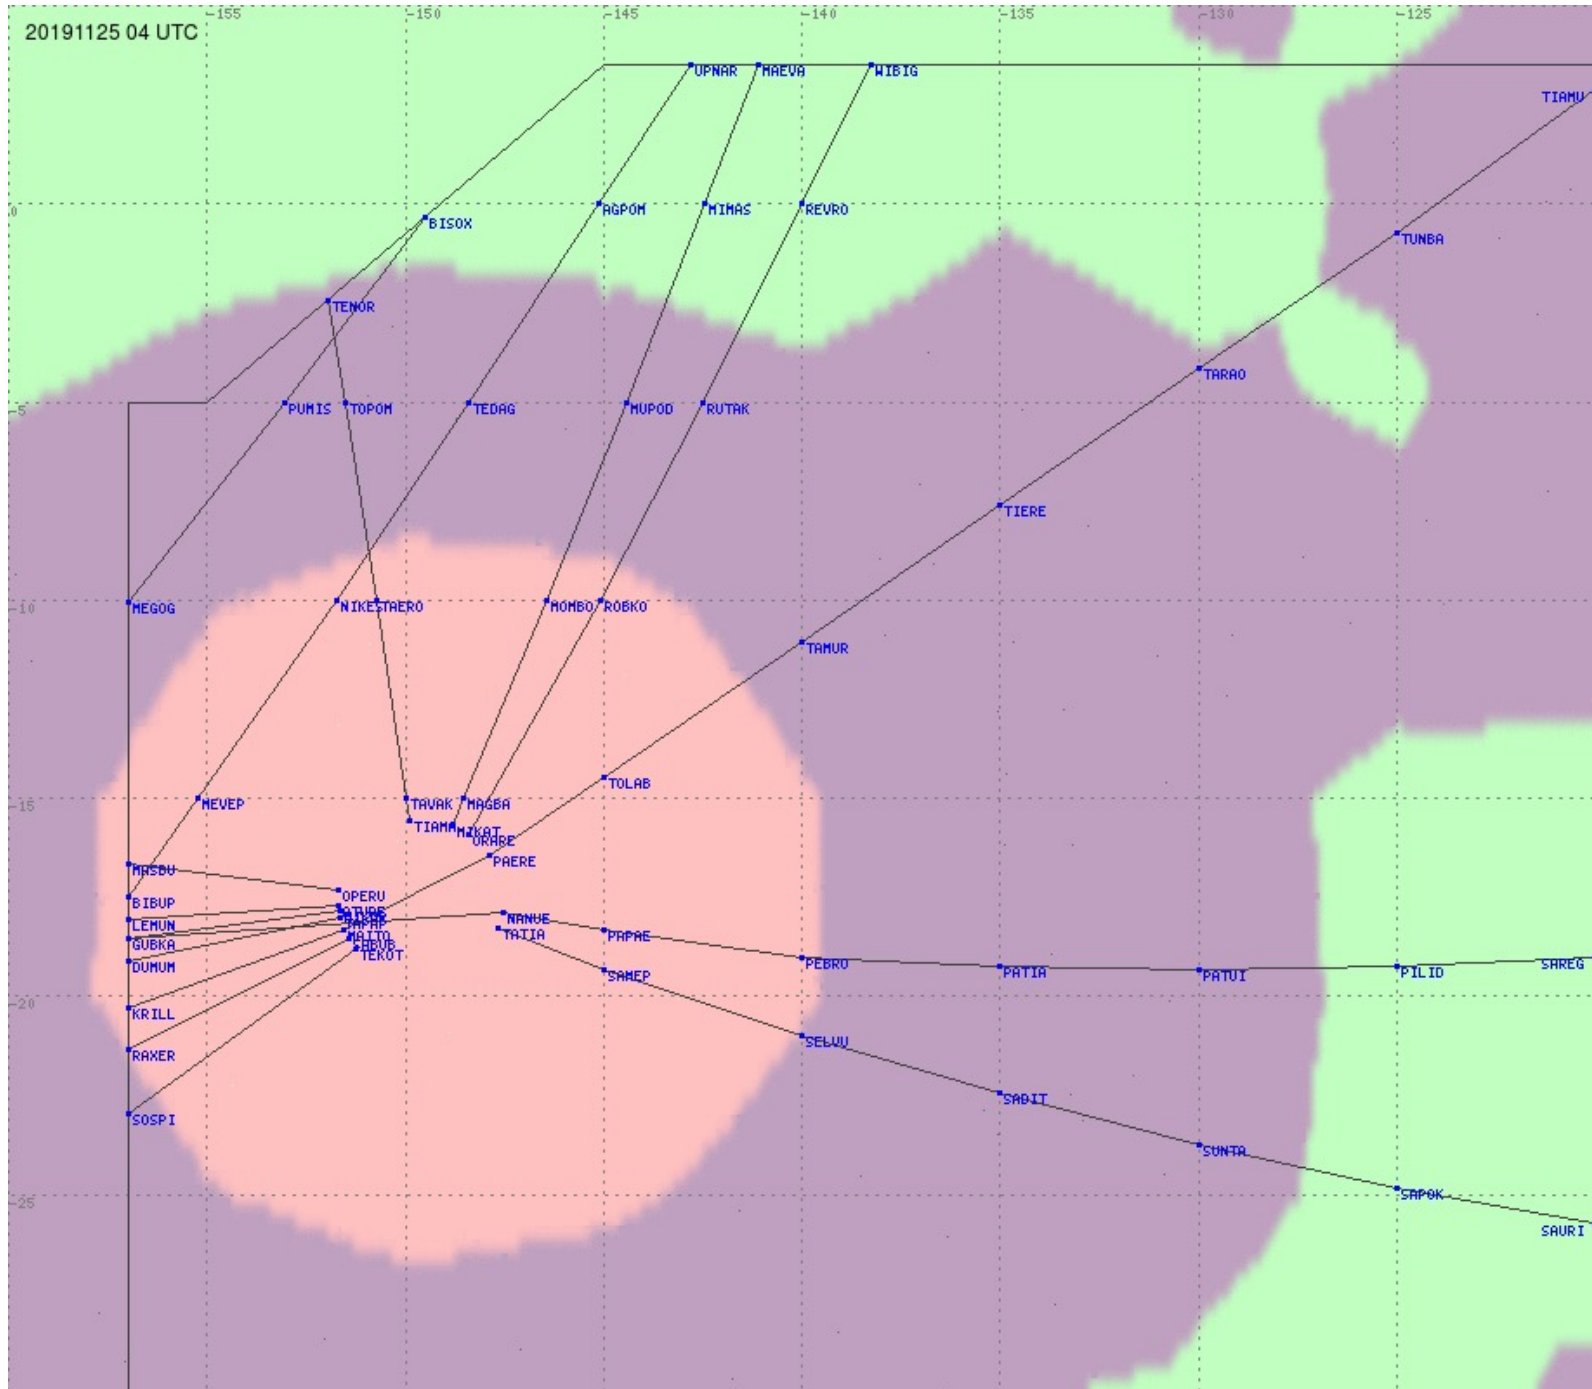

Tahiti FIR - HF Propag - 20191125

2.8 MHz 3.5 MHz 5.6 MHz 8.9 MHz 13.3 MHz 17.9 MHz None