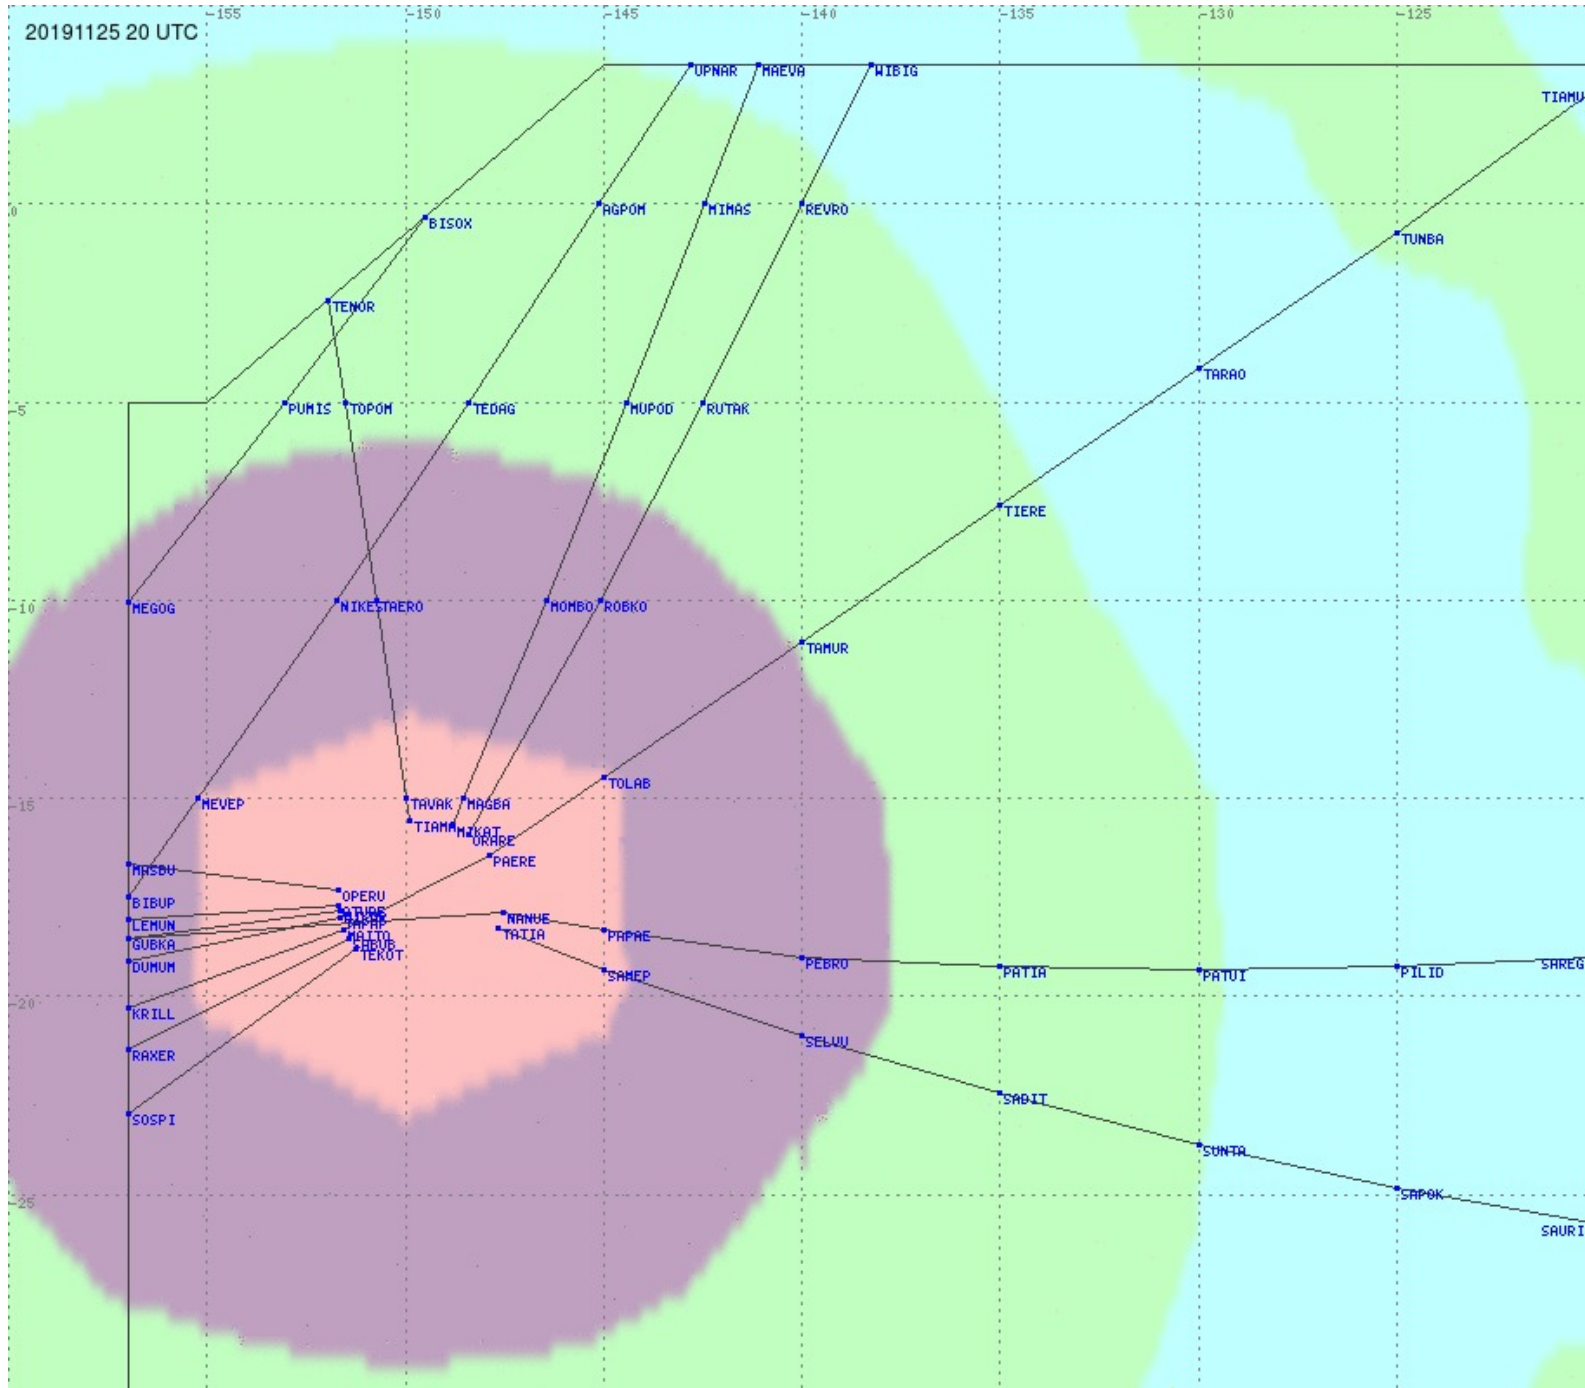

Tahiti FIR - HF Propag - 20191125

2.8 MHz 3.5 MHz 5.6 MHz 8.9 MHz 13.3 MHz 17.9 MHz None