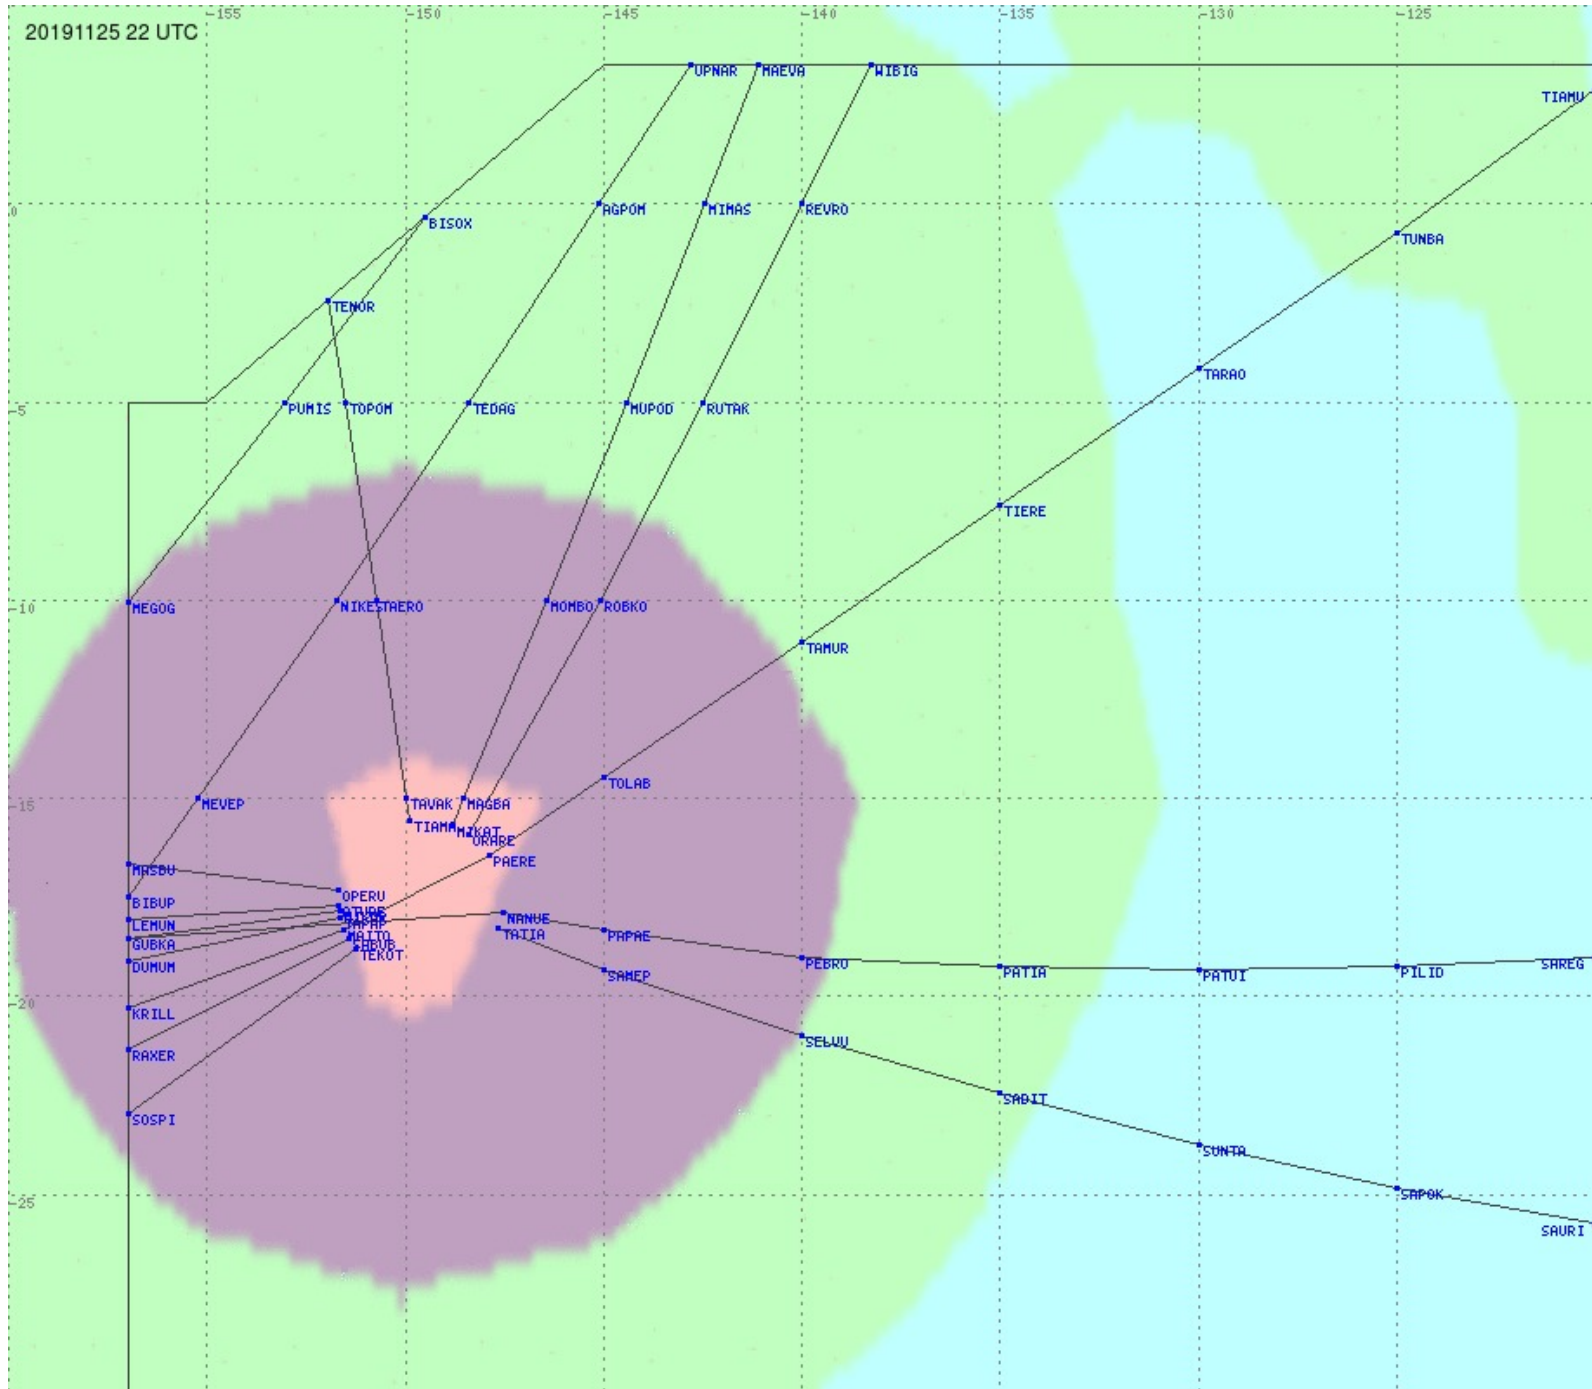

Tahiti FIR - HF Propag - 20191125

2.8 MHz 3.5 MHz 5.6 MHz 8.9 MHz 13.3 MHz 17.9 MHz None