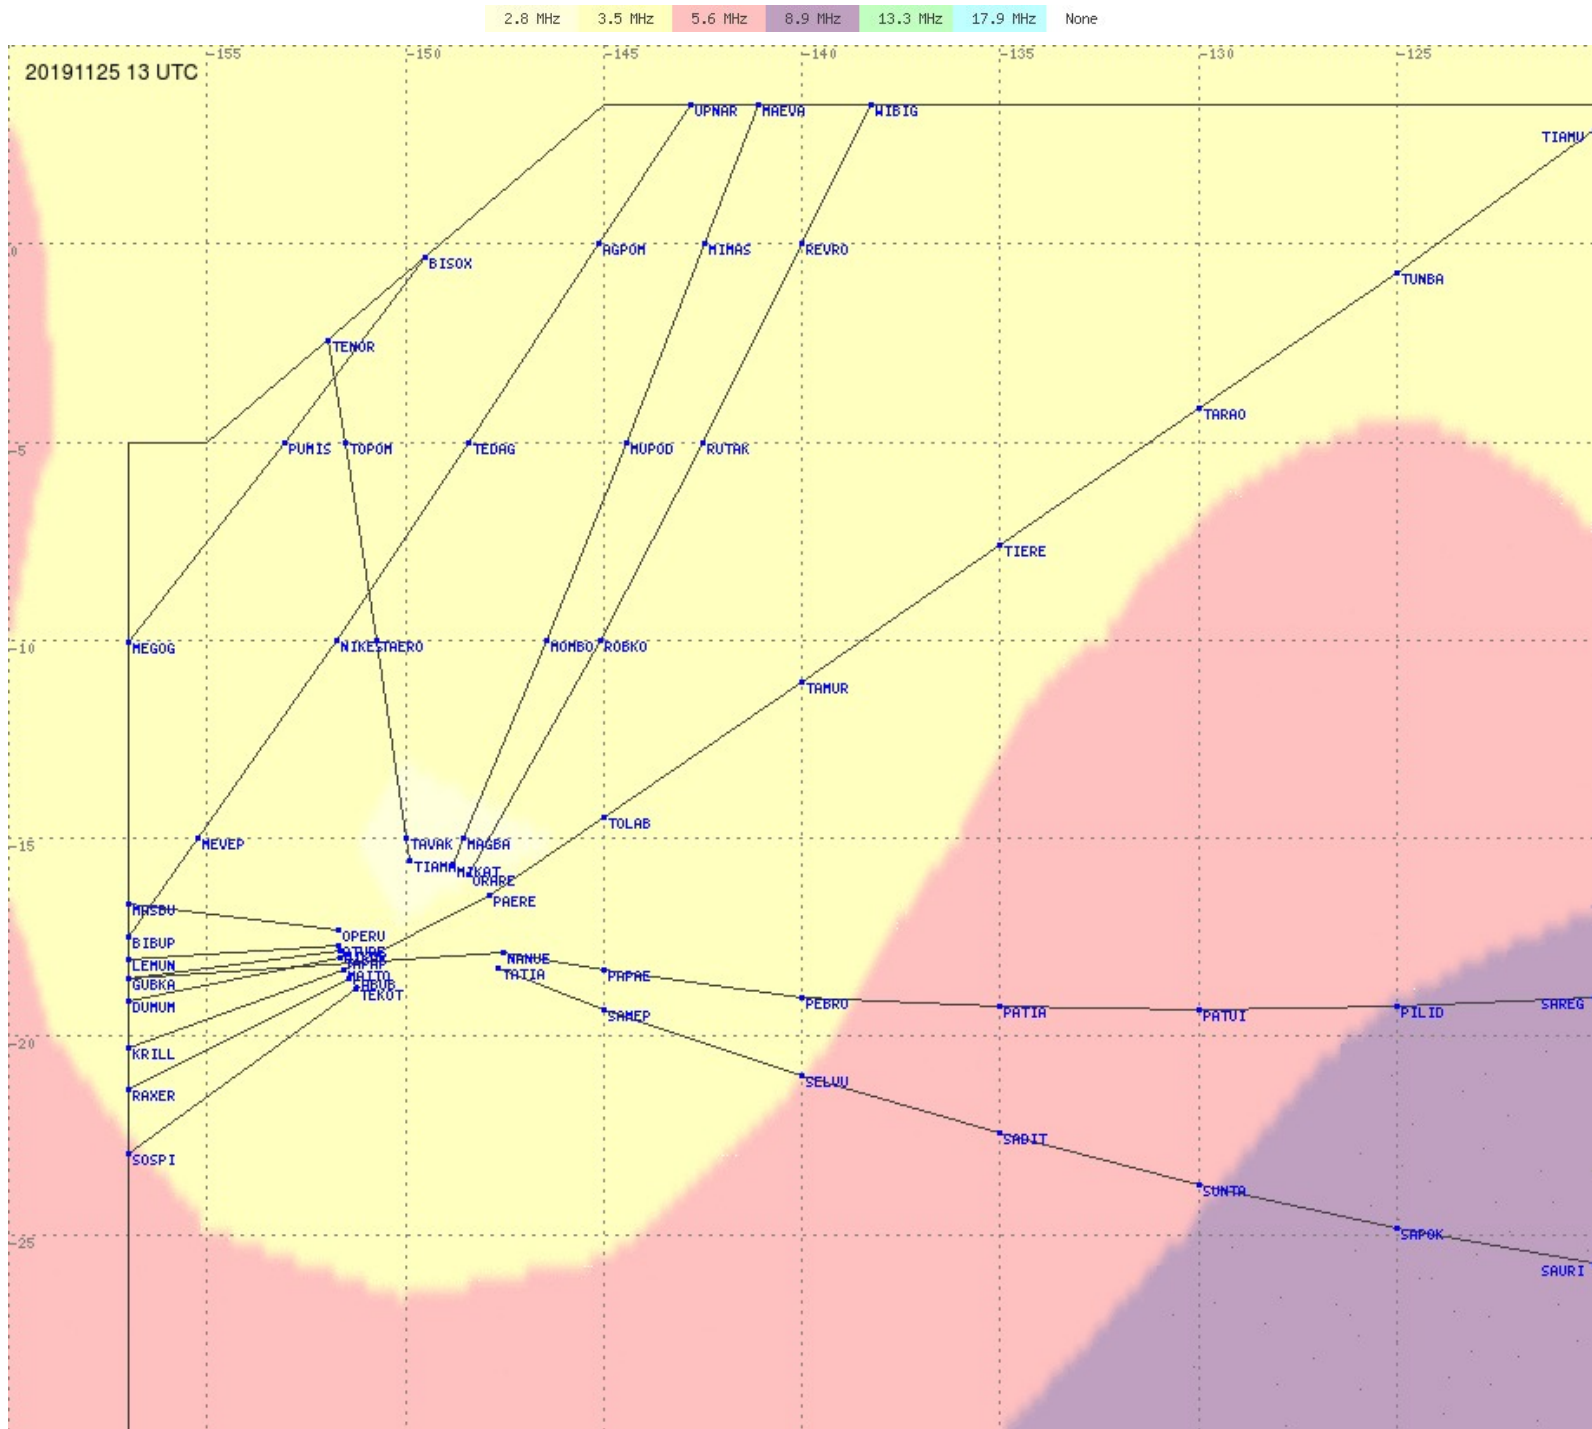

Tahiti FIR - HF Propag - 20191125