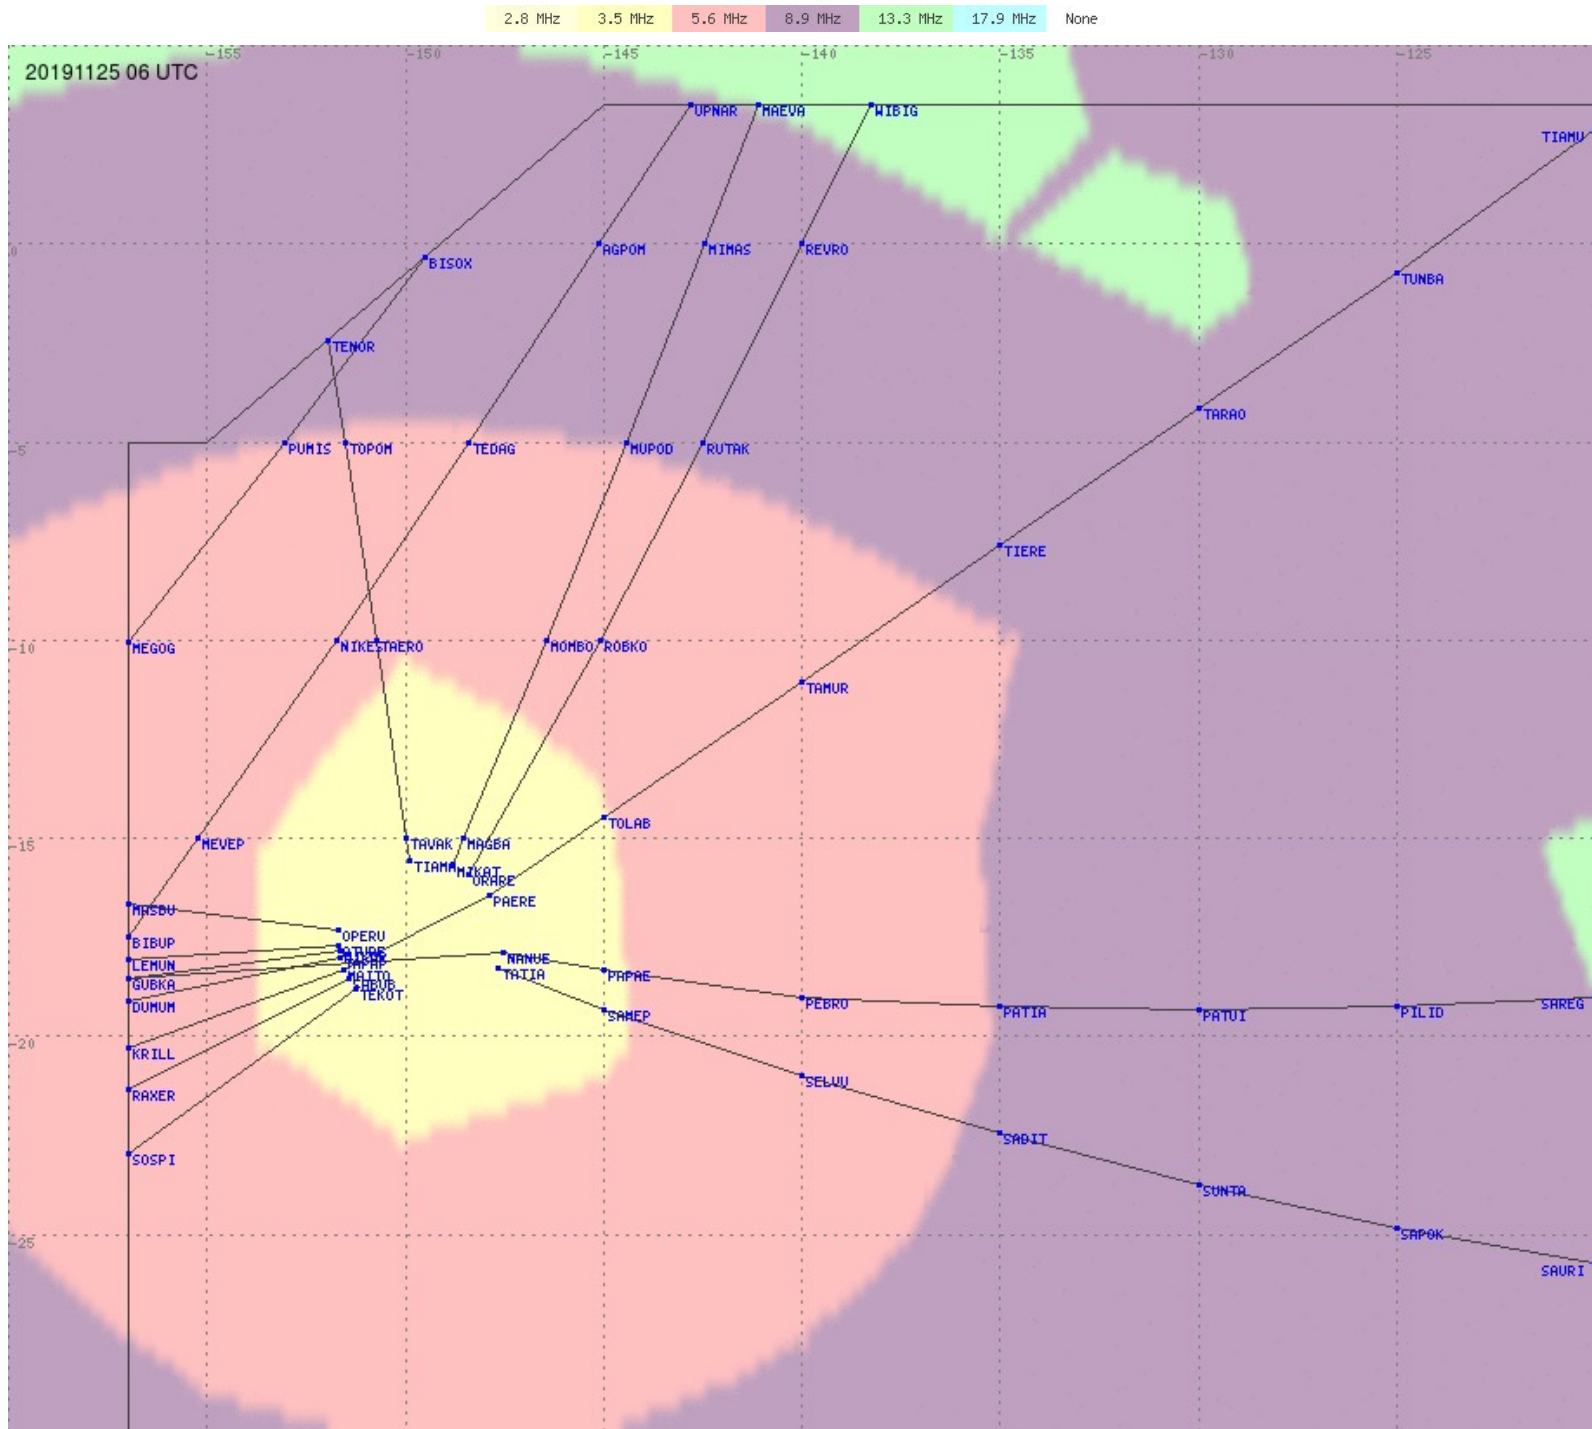

Tahiti FIR - HF Propag - 20191125