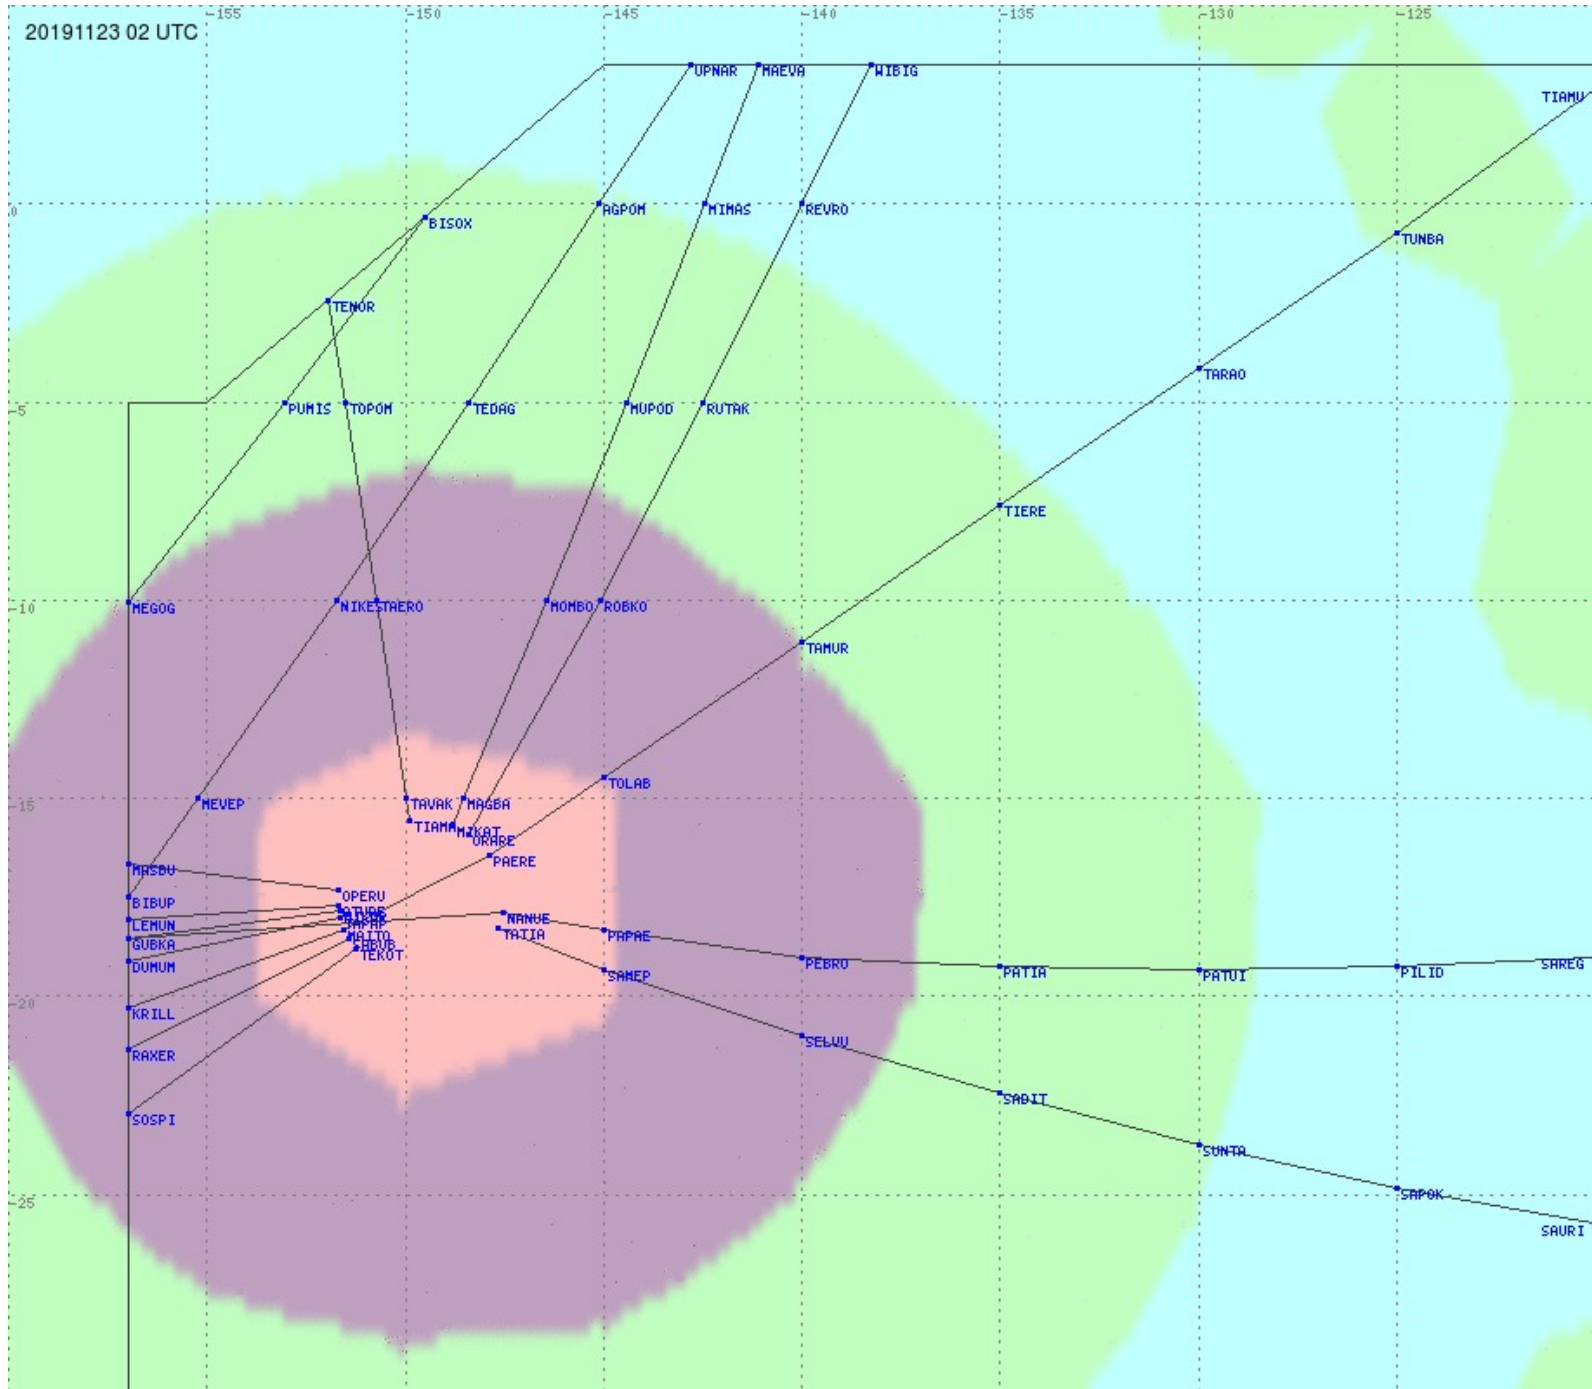

Tahiti FIR - HF Propag - 20191123

2.8 MHz 3.5 MHz 5.6 MHz 8.9 MHz 13.3 MHz 17.9 MHz None

Tahiti FIR - HF Propag - 20191123

2.8 MHz 3.5 MHz 5.6 MHz 8.9 MHz 13.3 MHz 17.9 MHz None

Tahiti FIR - HF Propag - 20191123

2.8 MHz 3.5 MHz 5.6 MHz 8.9 MHz 13.3 MHz 17.9 MHz None

Tahiti FIR - HF Propag - 20191123

2.8 MHz 3.5 MHz 5.6 MHz 8.9 MHz 13.3 MHz 17.9 MHz None

Tahiti FIR - HF Propag - 20191123

Tahiti FIR - HF Propag - 20191123