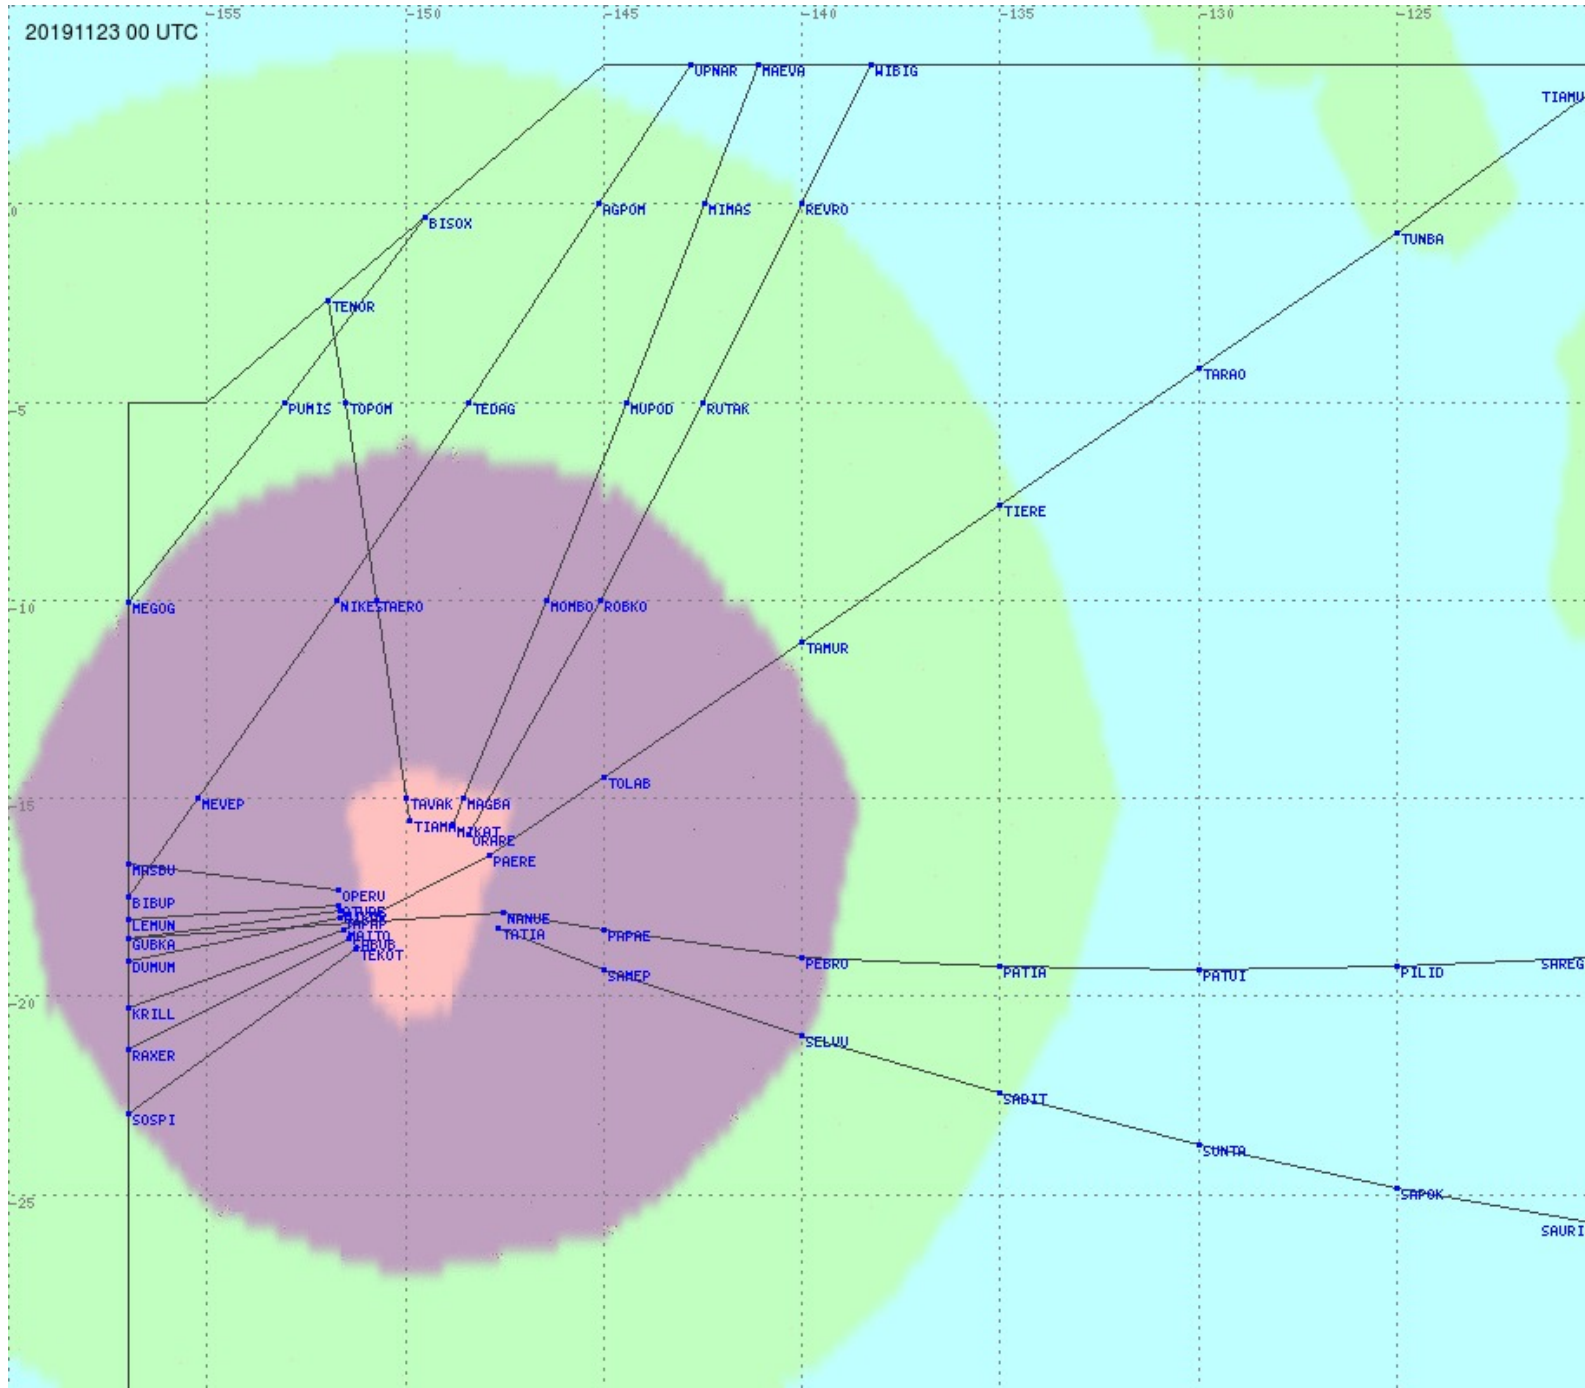

Tahiti FIR - HF Propag - 20191123

2.8 MHz 3.5 MHz 5.6 MHz 8.9 MHz 13.3 MHz 17.9 MHz None

Tahiti FIR - HF Propag - 20191123

2.8 MHz 3.5 MHz 5.6 MHz 8.9 MHz 13.3 MHz 17.9 MHz None

Tahiti FIR - HF Propag - 20191123

2.8 MHz 3.5 MHz 5.6 MHz 8.9 MHz 13.3 MHz 17.9 MHz None

Tahiti FIR - HF Propag - 20191123

2.8 MHz 3.5 MHz 5.6 MHz 8.9 MHz 13.3 MHz 17.9 MHz None

Tahiti FIR - HF Propag - 20191123

Tahiti FIR - HF Propag - 20191123