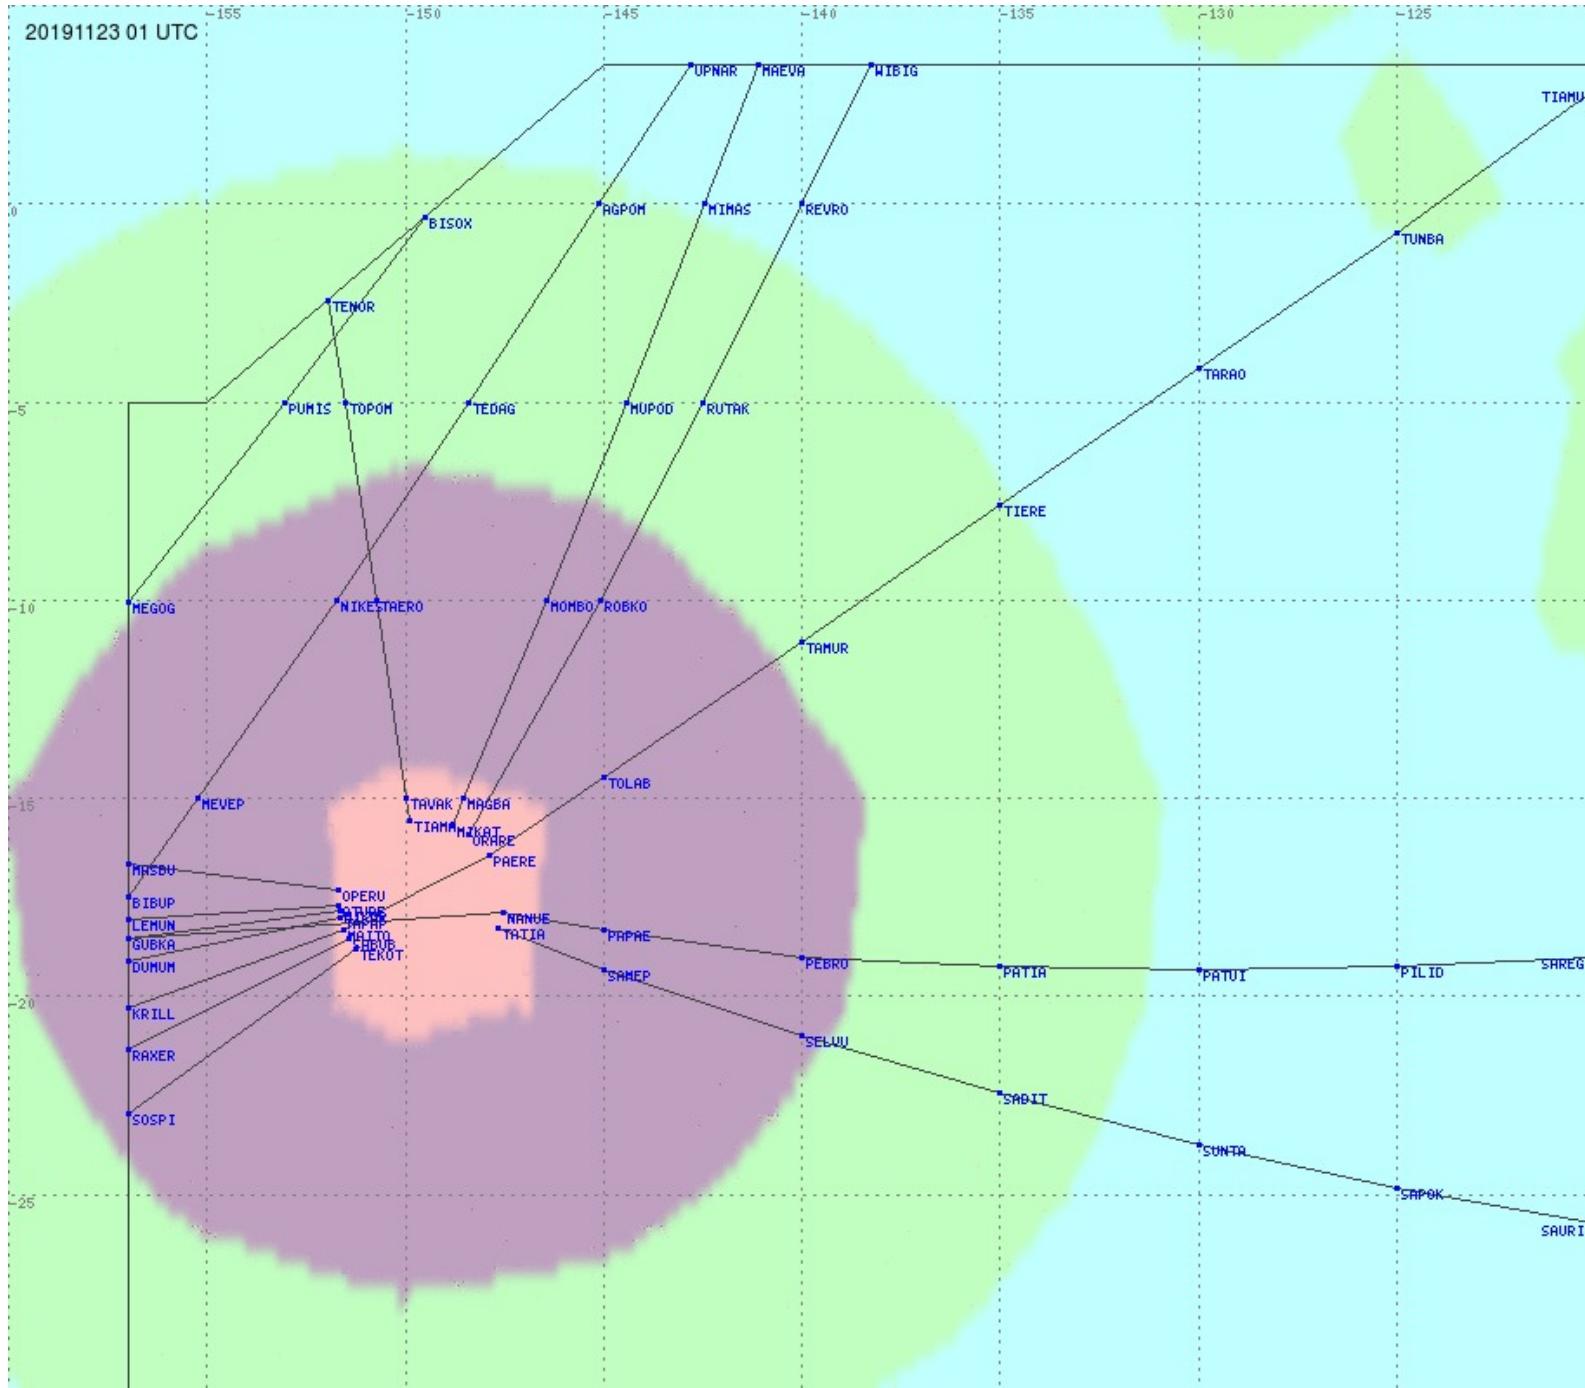

Tahiti FIR - HF Propag - 20191123

2.8 MHz 3.5 MHz 5.6 MHz 8.9 MHz 13.3 MHz 17.9 MHz None

Tahiti FIR - HF Propag - 20191123

2.8 MHz 3.5 MHz 5.6 MHz 8.9 MHz 13.3 MHz 17.9 MHz None

Tahiti FIR - HF Propag - 20191123

2.8 MHz 3.5 MHz 5.6 MHz 8.9 MHz 13.3 MHz 17.9 MHz None

Tahiti FIR - HF Propag - 20191123

2.8 MHz 3.5 MHz 5.6 MHz 8.9 MHz 13.3 MHz 17.9 MHz None

Tahiti FIR - HF Propag - 20191123

Tahiti FIR - HF Propag - 20191123