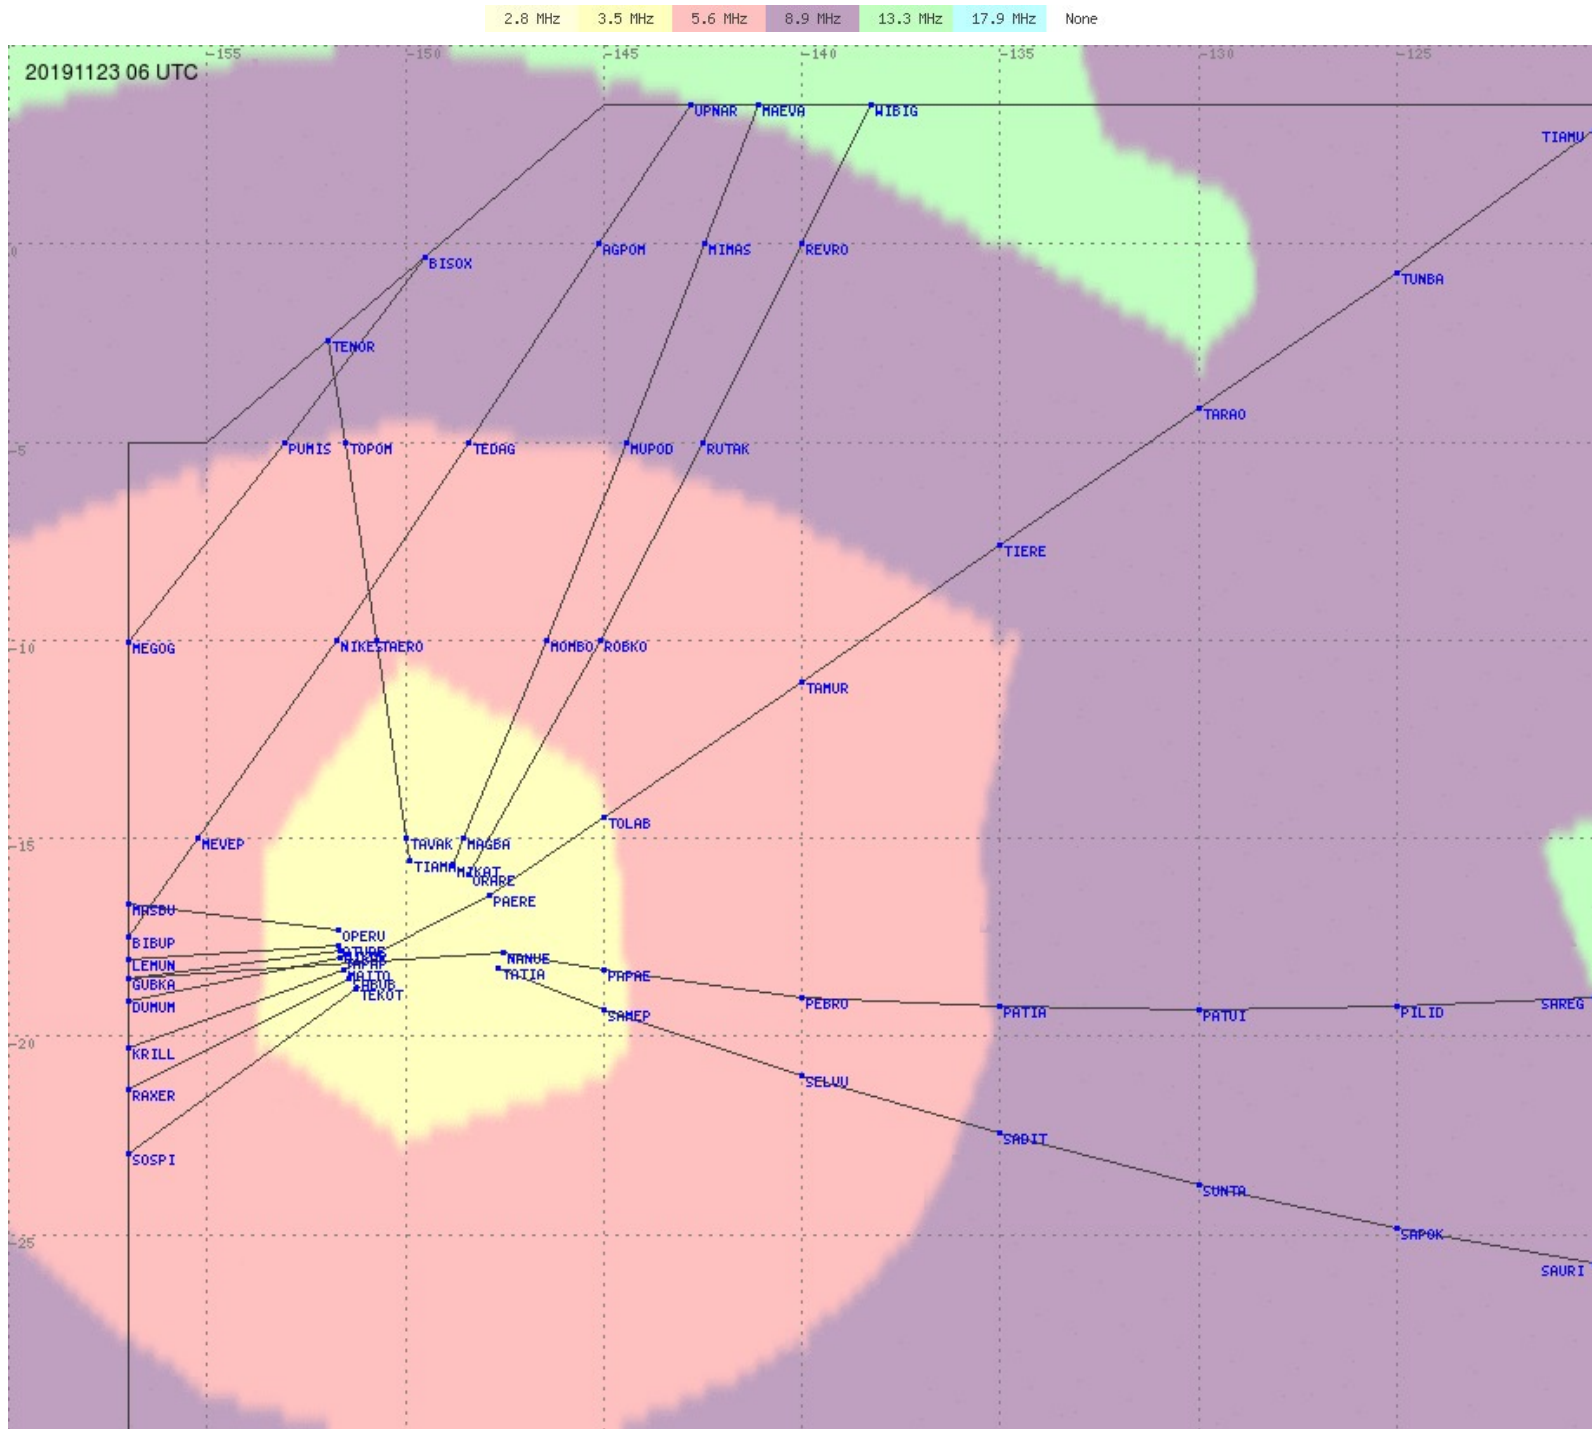

Tahiti FIR - HF Propag - 20191123