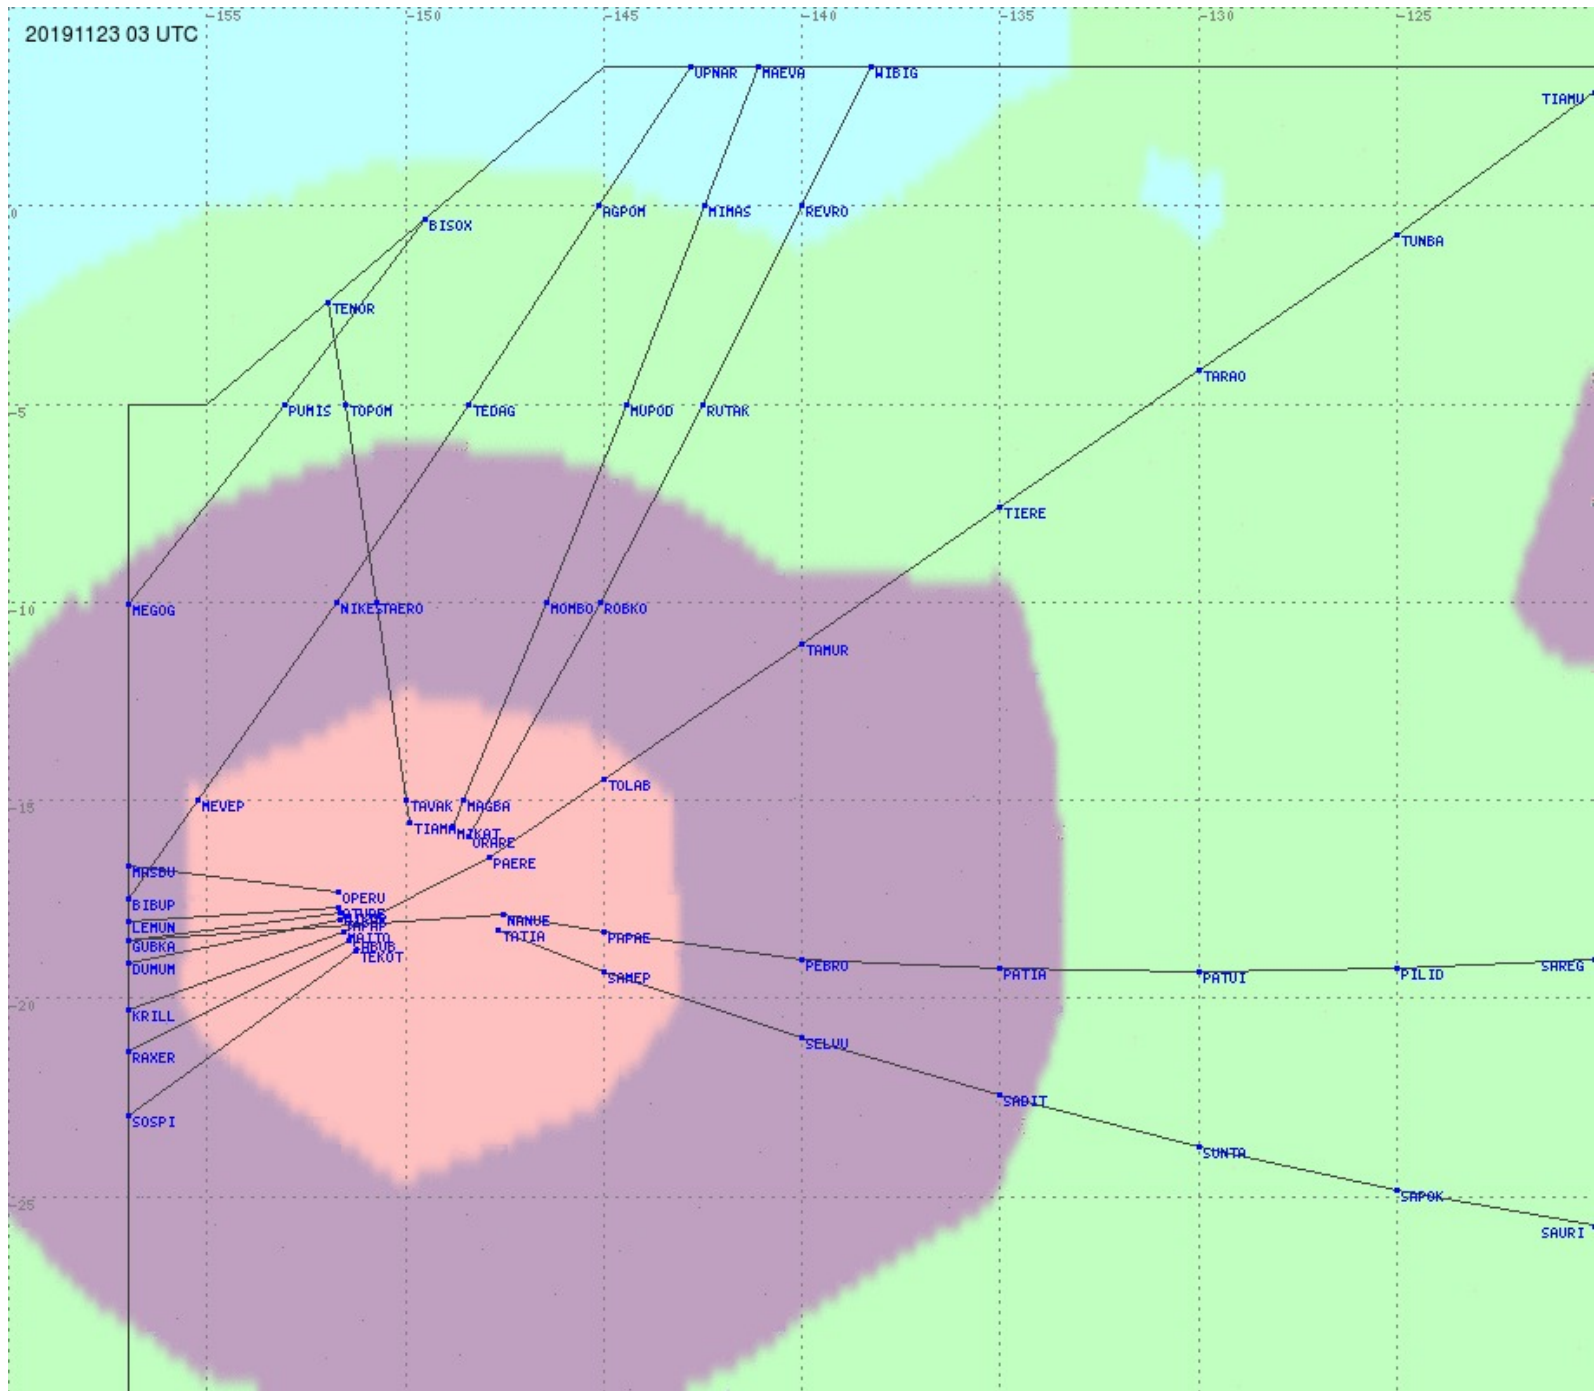

Tahiti FIR - HF Propag - 20191123

2.8 MHz 3.5 MHz 5.6 MHz 8.9 MHz 13.3 MHz 17.9 MHz None

Tahiti FIR - HF Propag - 20191123

2.8 MHz 3.5 MHz 5.6 MHz 8.9 MHz 13.3 MHz 17.9 MHz None

Tahiti FIR - HF Propag - 20191123

2.8 MHz 3.5 MHz 5.6 MHz 8.9 MHz 13.3 MHz 17.9 MHz None

Tahiti FIR - HF Propag - 20191123

2.8 MHz 3.5 MHz 5.6 MHz 8.9 MHz 13.3 MHz 17.9 MHz None

Tahiti FIR - HF Propag - 20191123

Tahiti FIR - HF Propag - 20191123