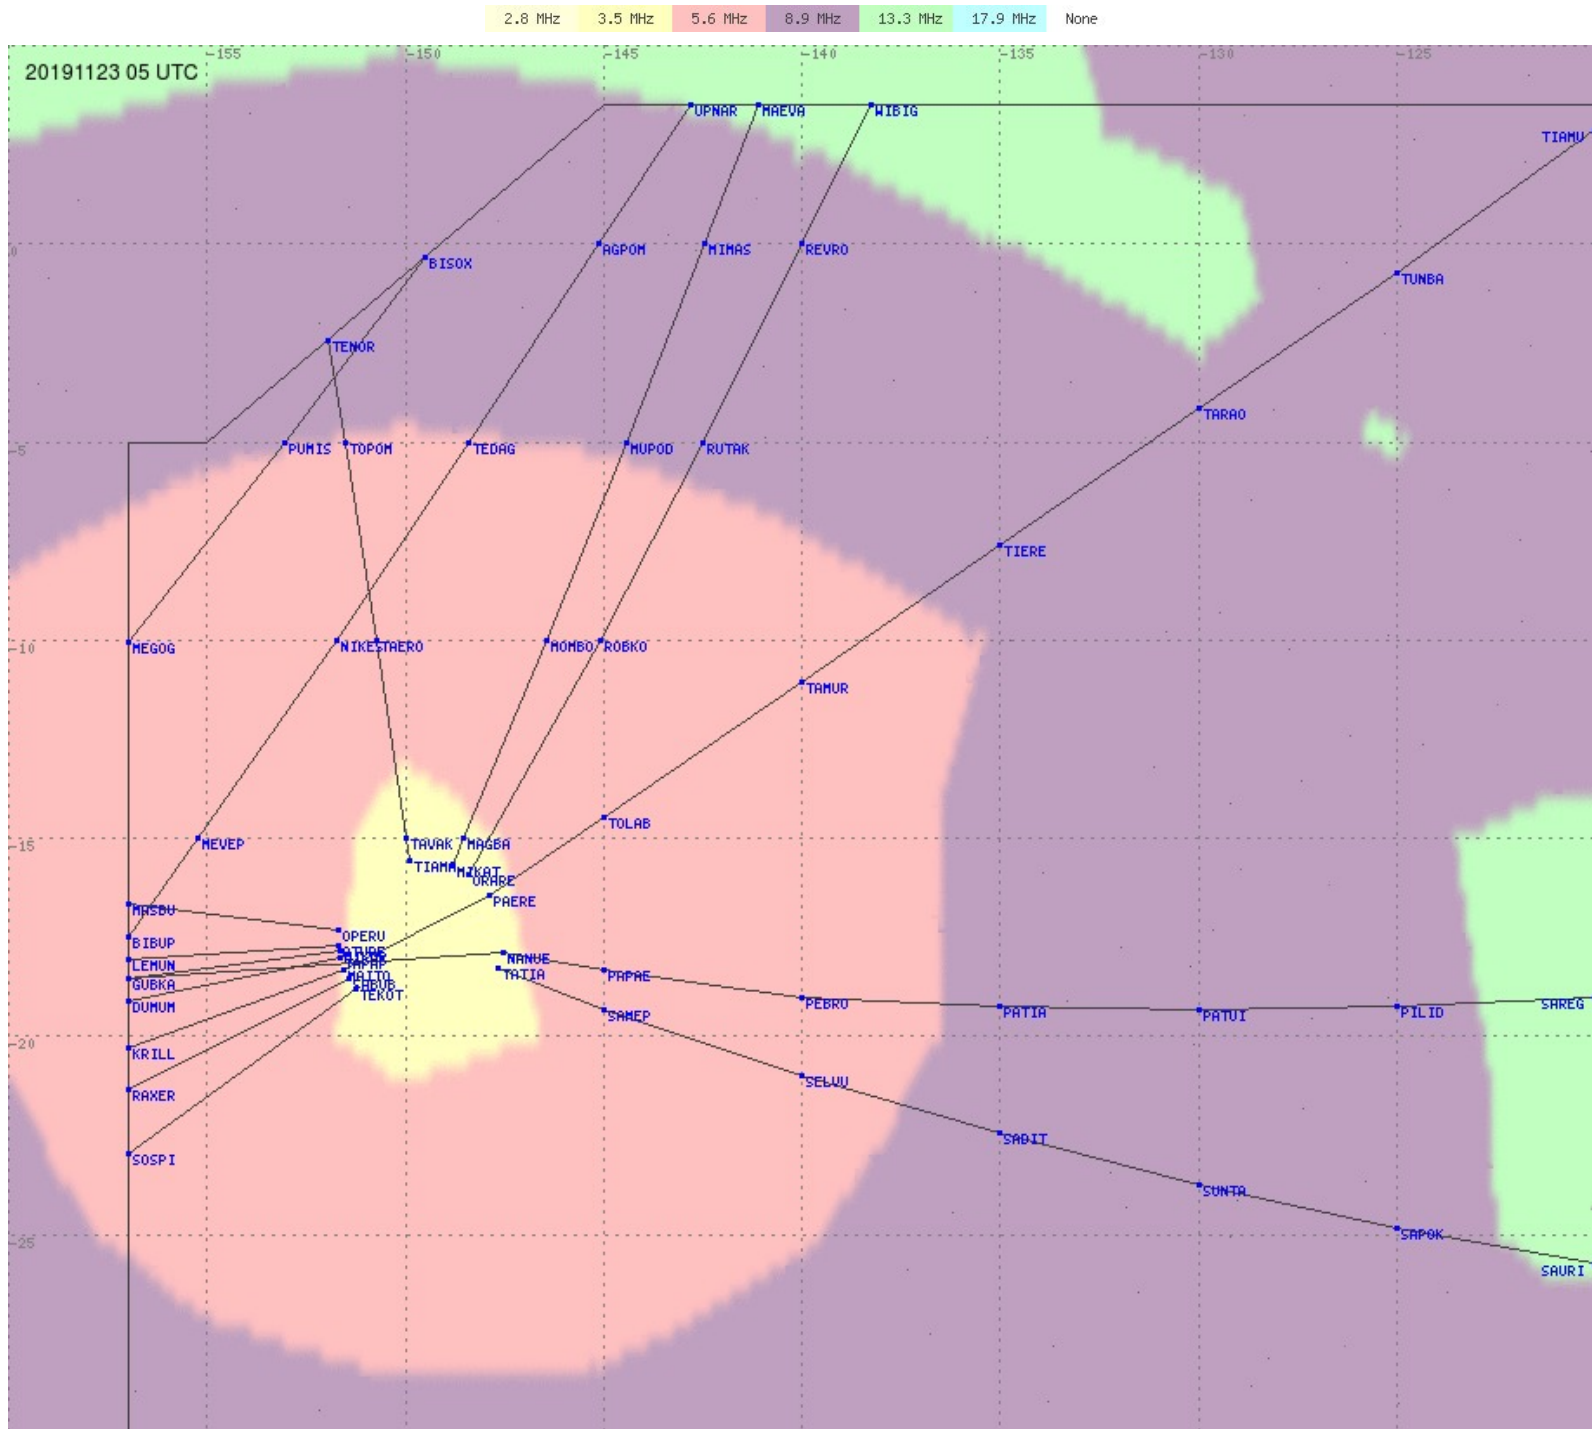

Tahiti FIR - HF Propag - 20191123

2.8 MHz 3.5 MHz 5.6 MHz 8.9 MHz 13.3 MHz 17.9 MHz None

Tahiti FIR - HF Propag - 20191123

2.8 MHz 3.5 MHz 5.6 MHz 8.9 MHz 13.3 MHz 17.9 MHz None

Tahiti FIR - HF Propag - 20191123

2.8 MHz 3.5 MHz 5.6 MHz 8.9 MHz 13.3 MHz 17.9 MHz None

Tahiti FIR - HF Propag - 20191123

2.8 MHz 3.5 MHz 5.6 MHz 8.9 MHz 13.3 MHz 17.9 MHz None

Tahiti FIR - HF Propag - 20191123

Tahiti FIR - HF Propag - 20191123