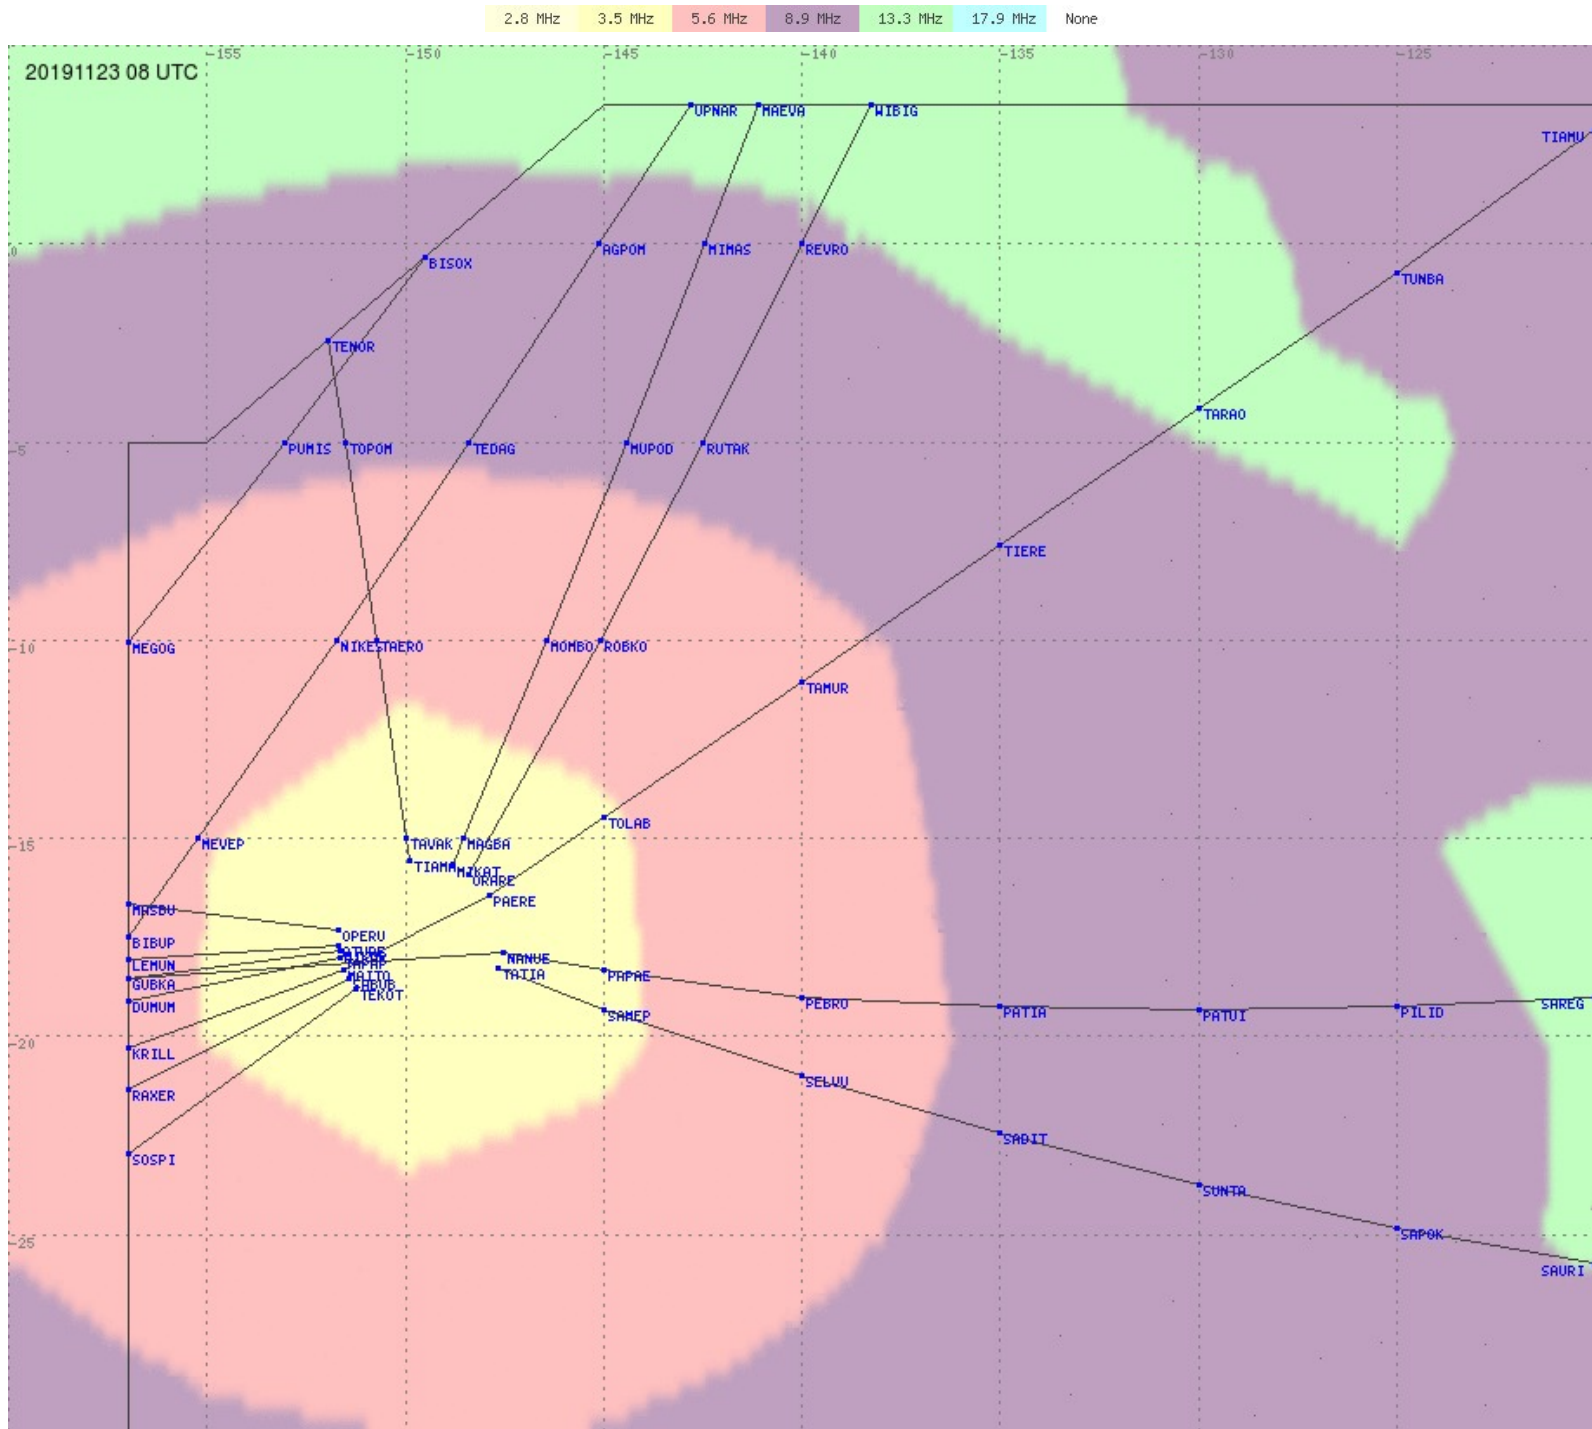

Tahiti FIR - HF Propag - 20191123