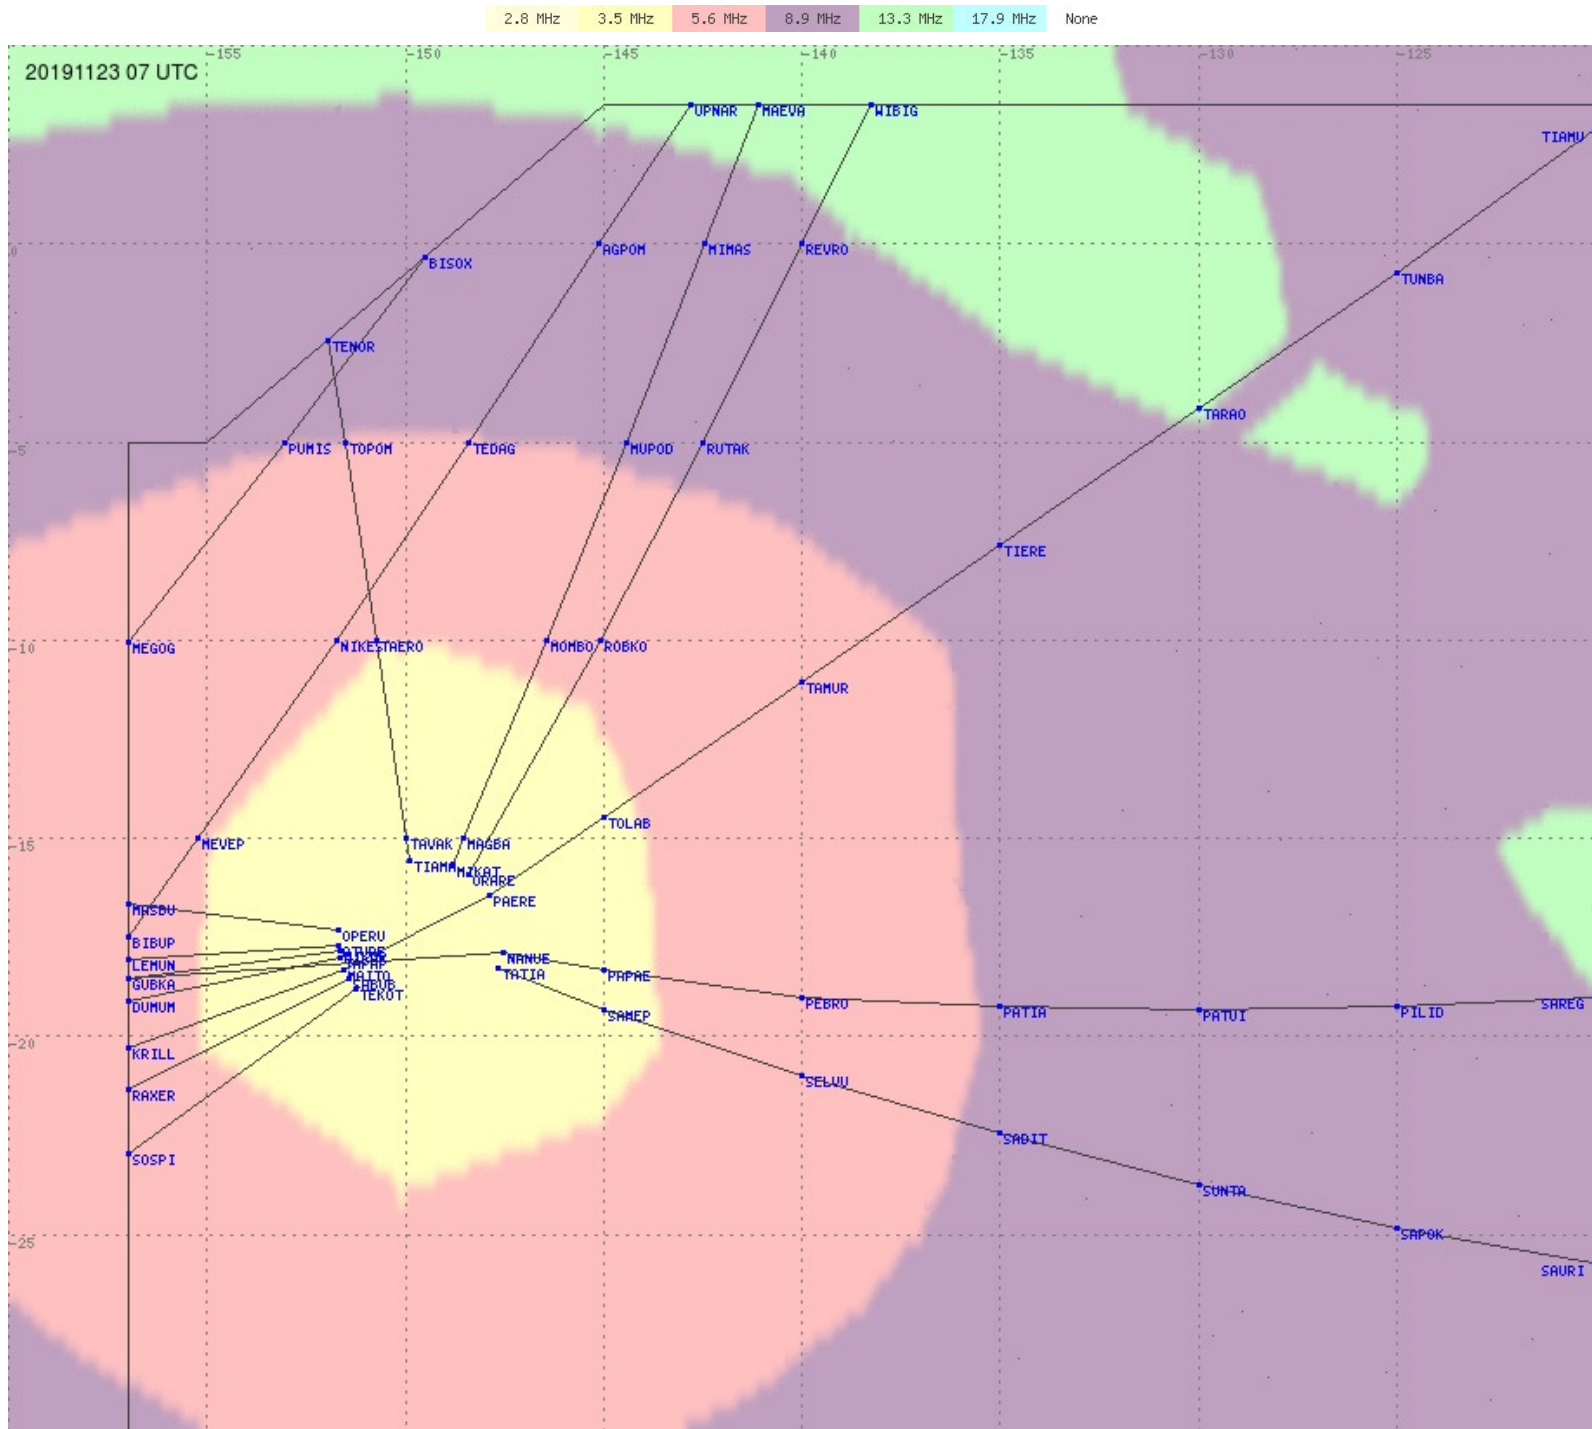

Tahiti FIR - HF Propag - 20191123