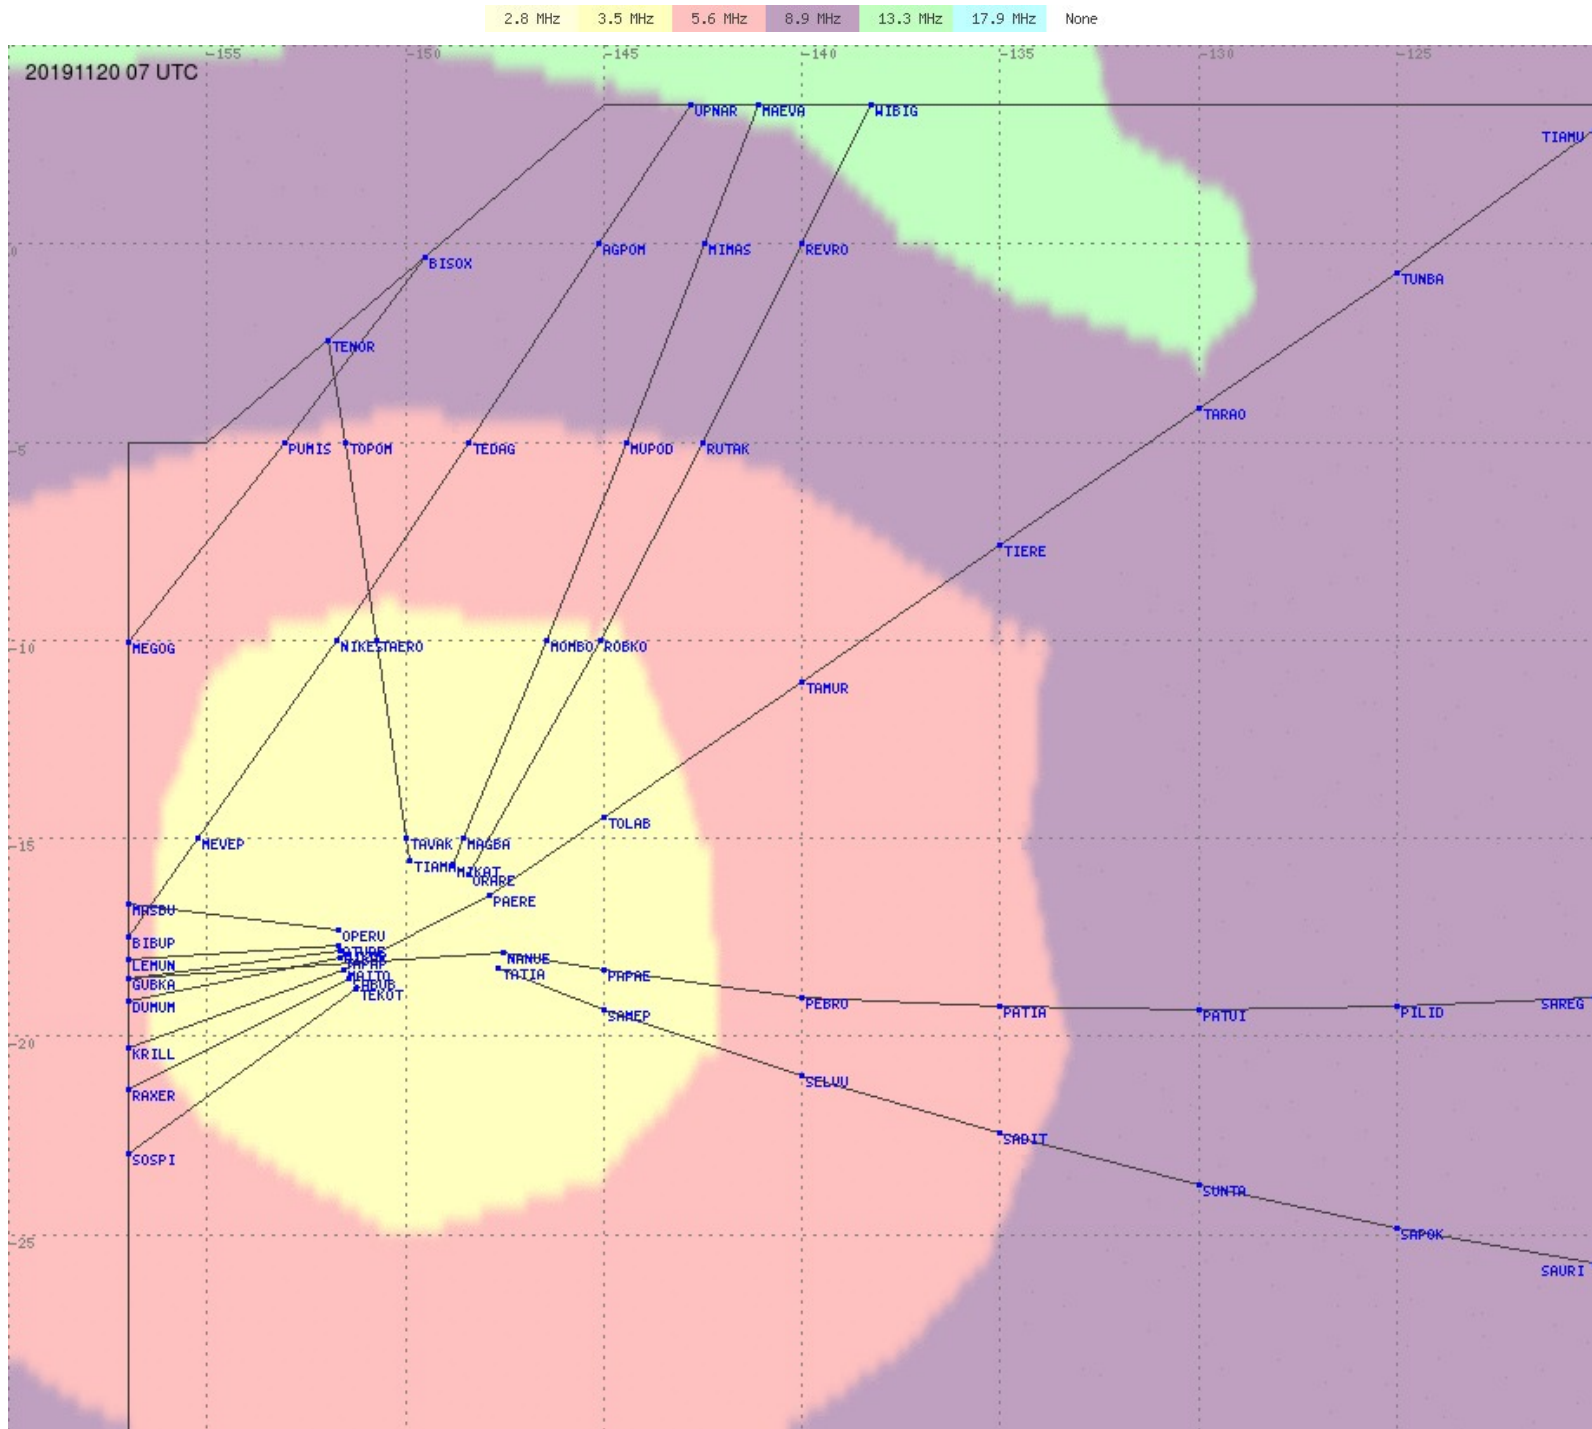

Tahiti FIR - HF Propag - 20191120