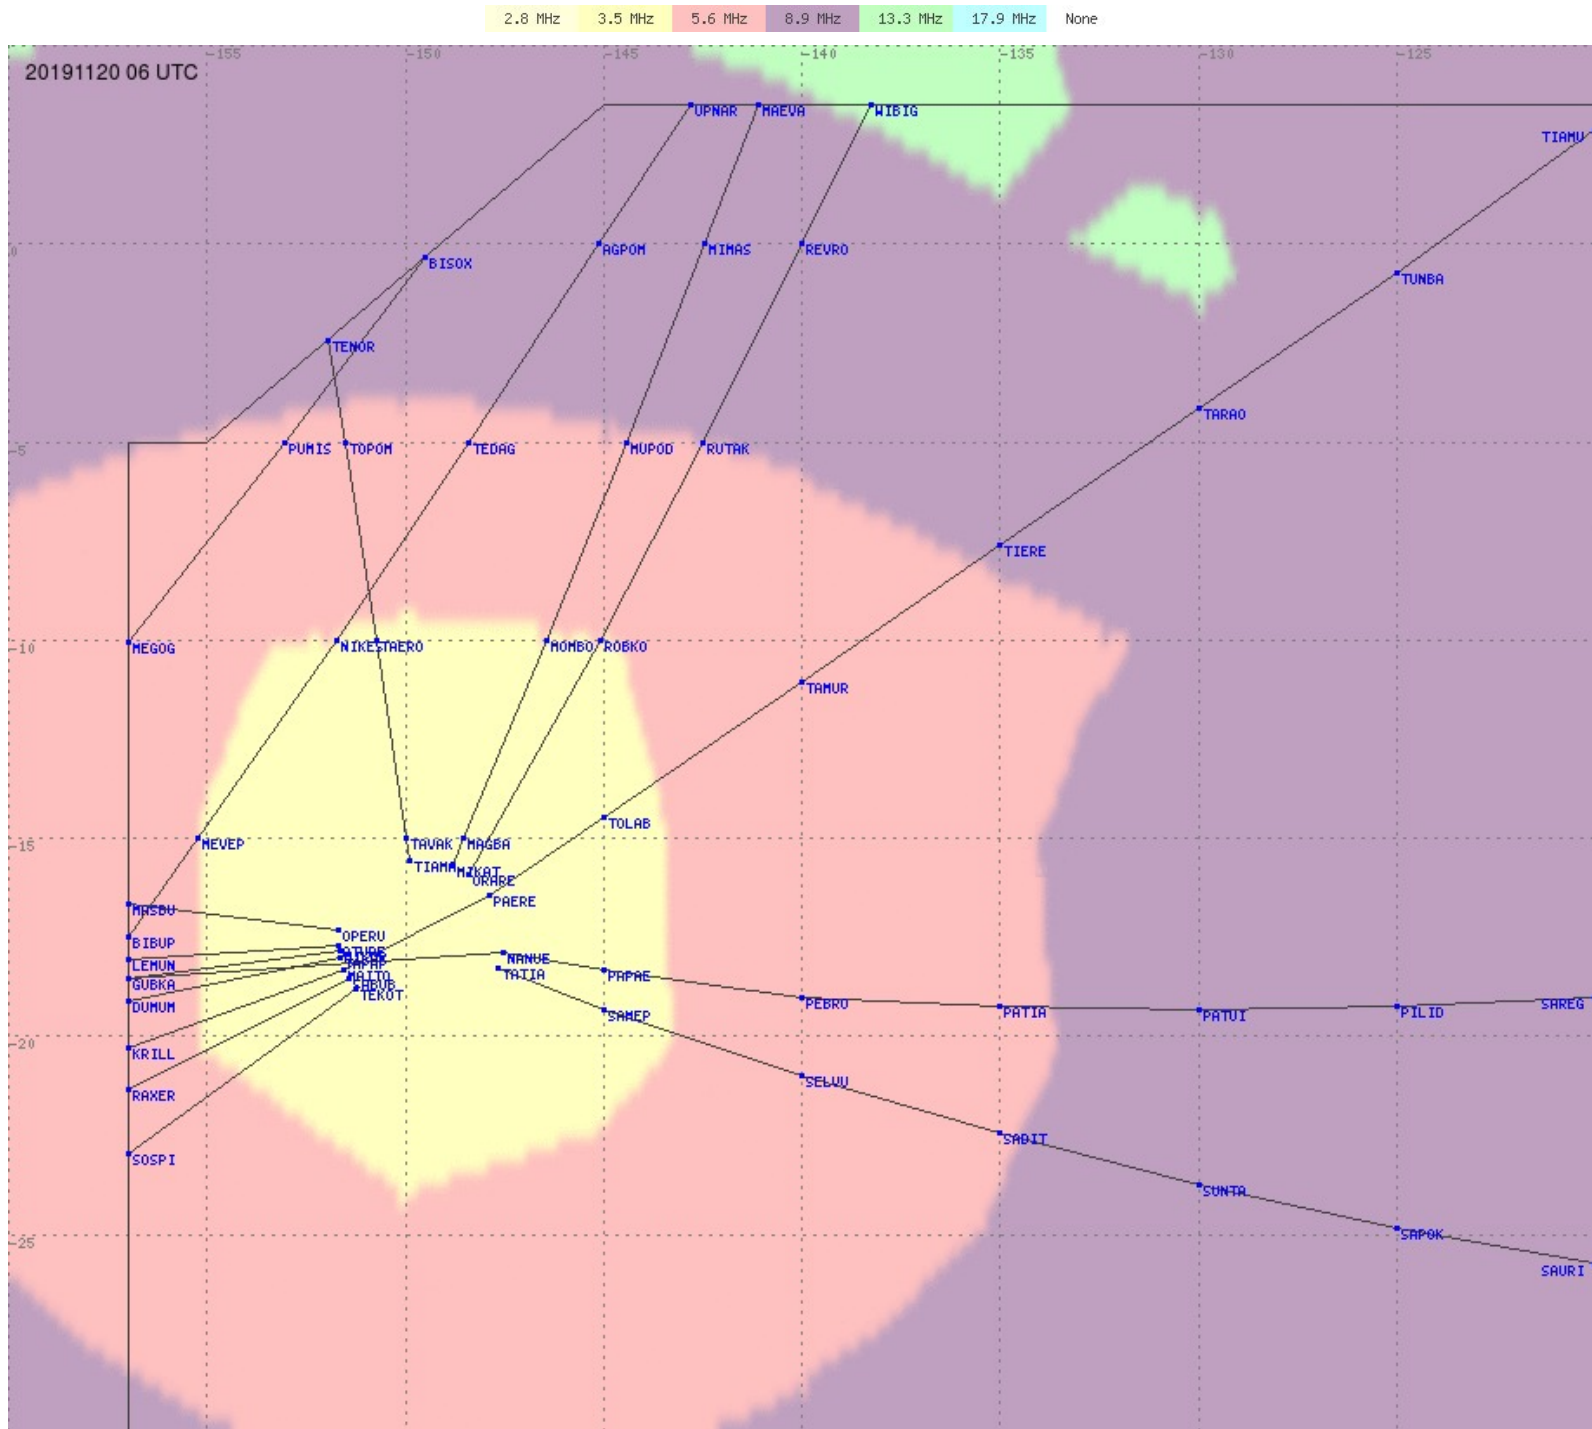

Tahiti FIR - HF Propag - 20191120