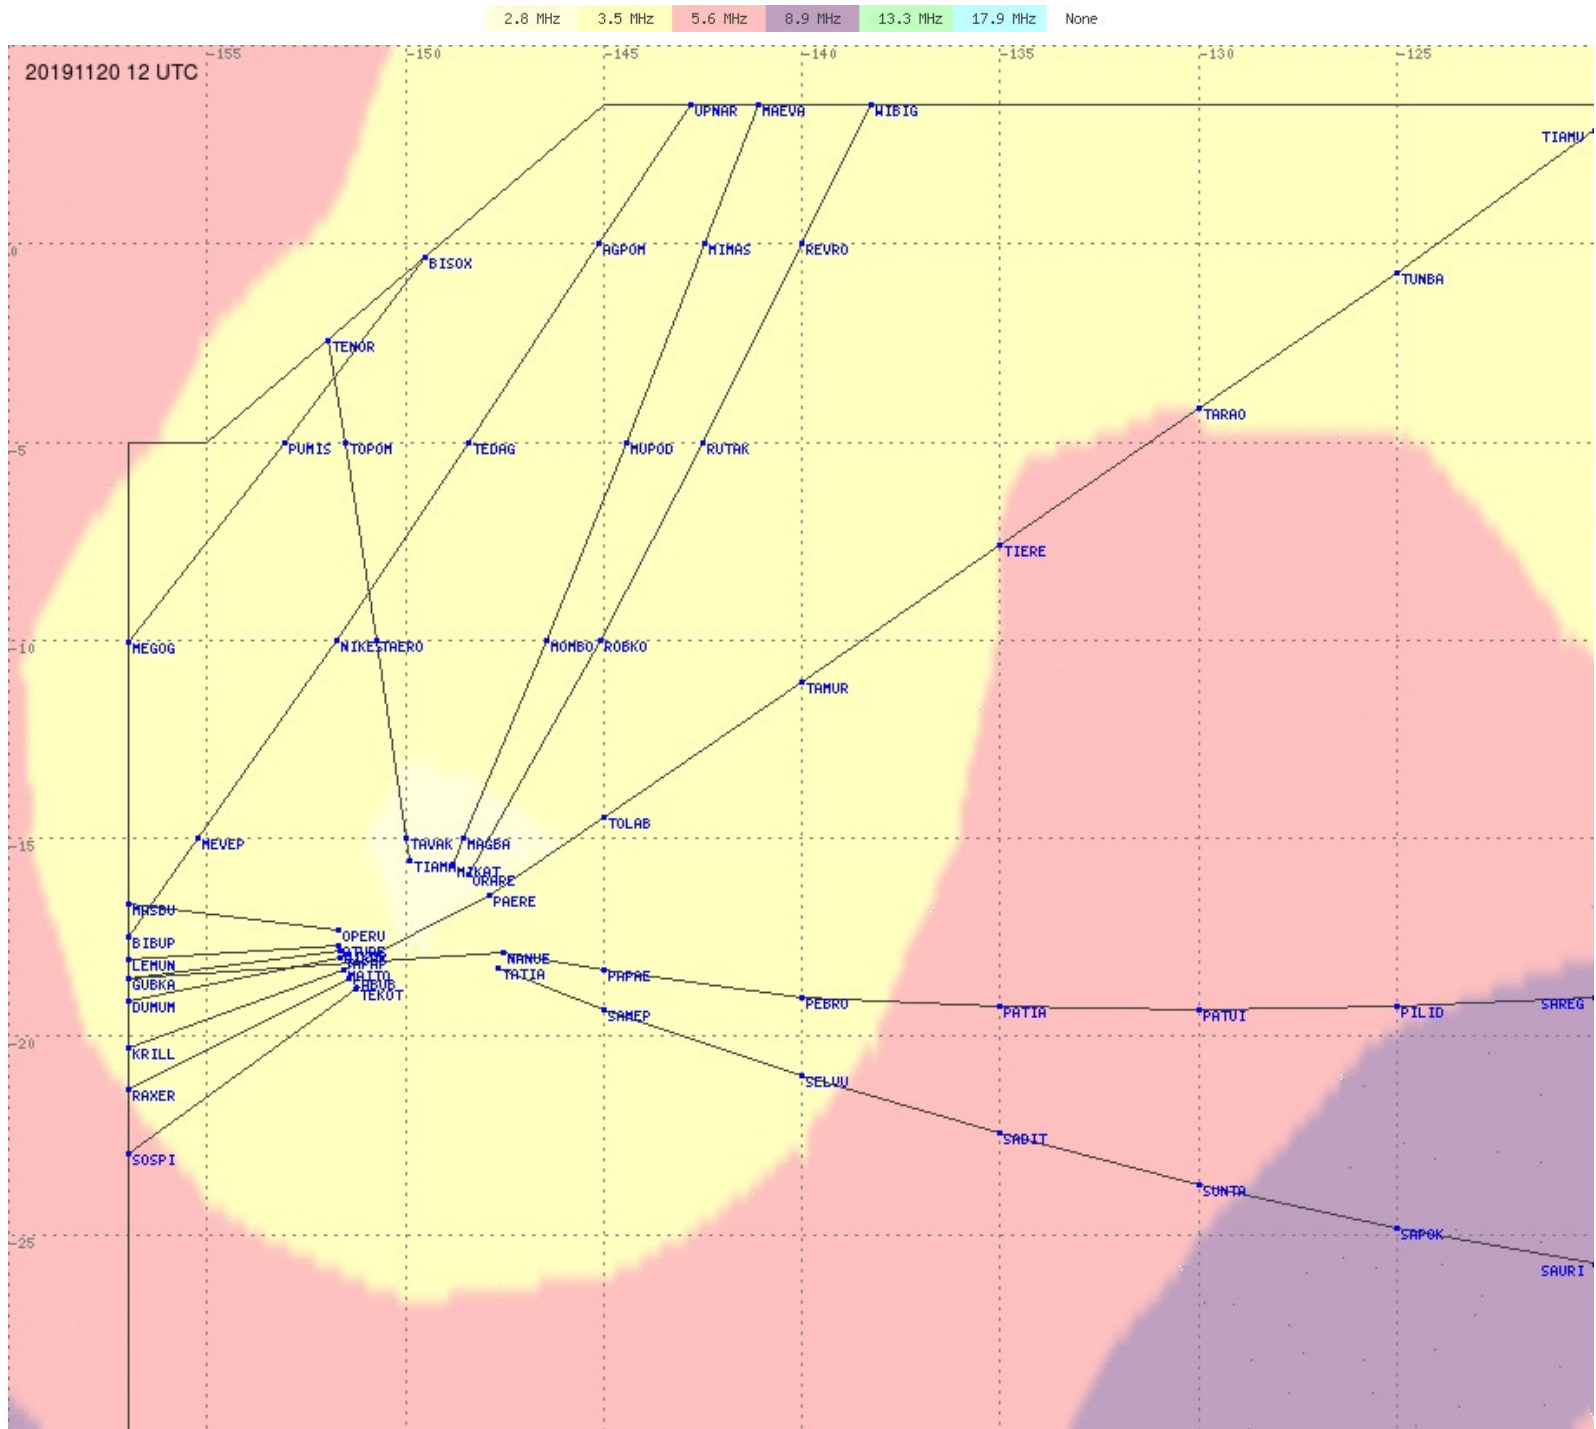

Tahiti FIR - HF Propag - 20191120