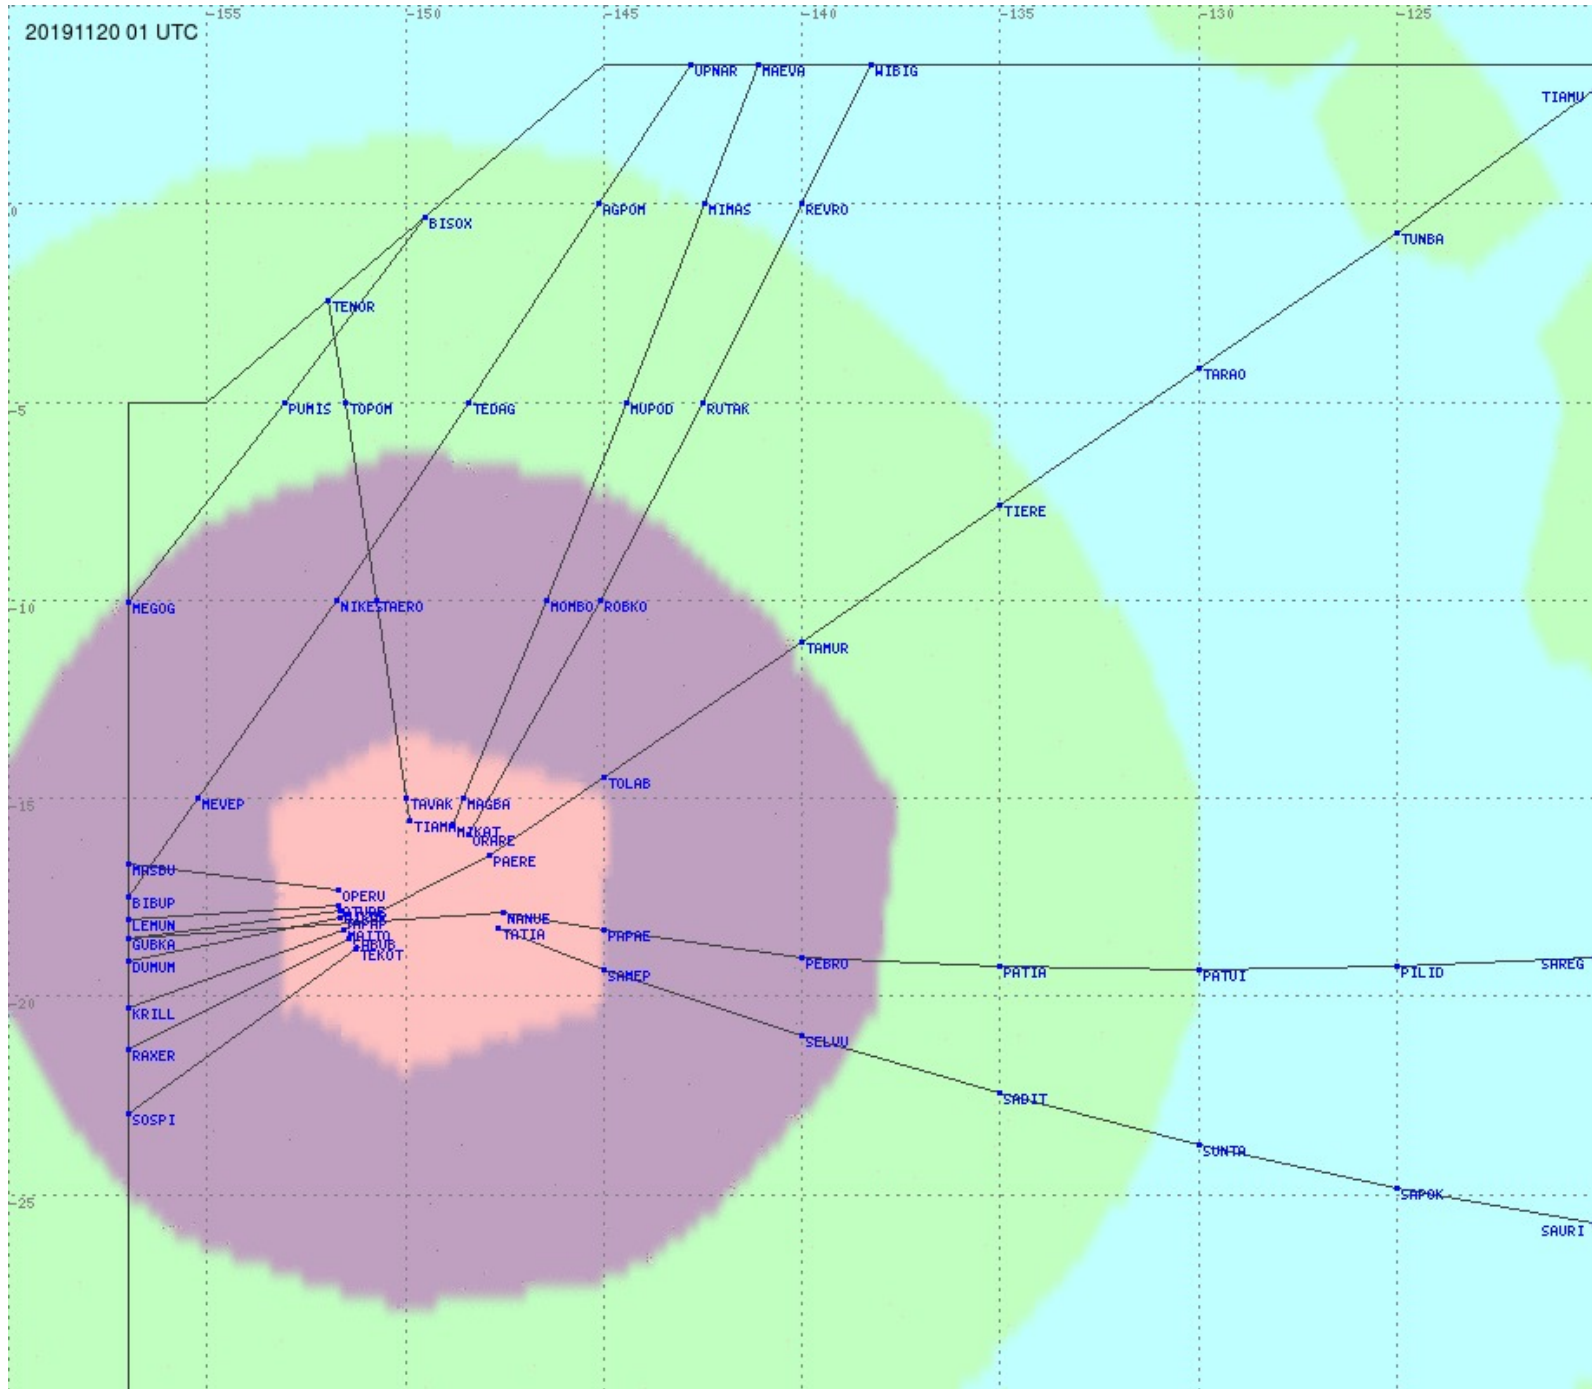

# Tahiti FIR - HF Propag - 20191120

2.8 MHz 3.5 MHz 5.6 MHz 8.9 MHz 13.3 MHz 17.9 MHz None