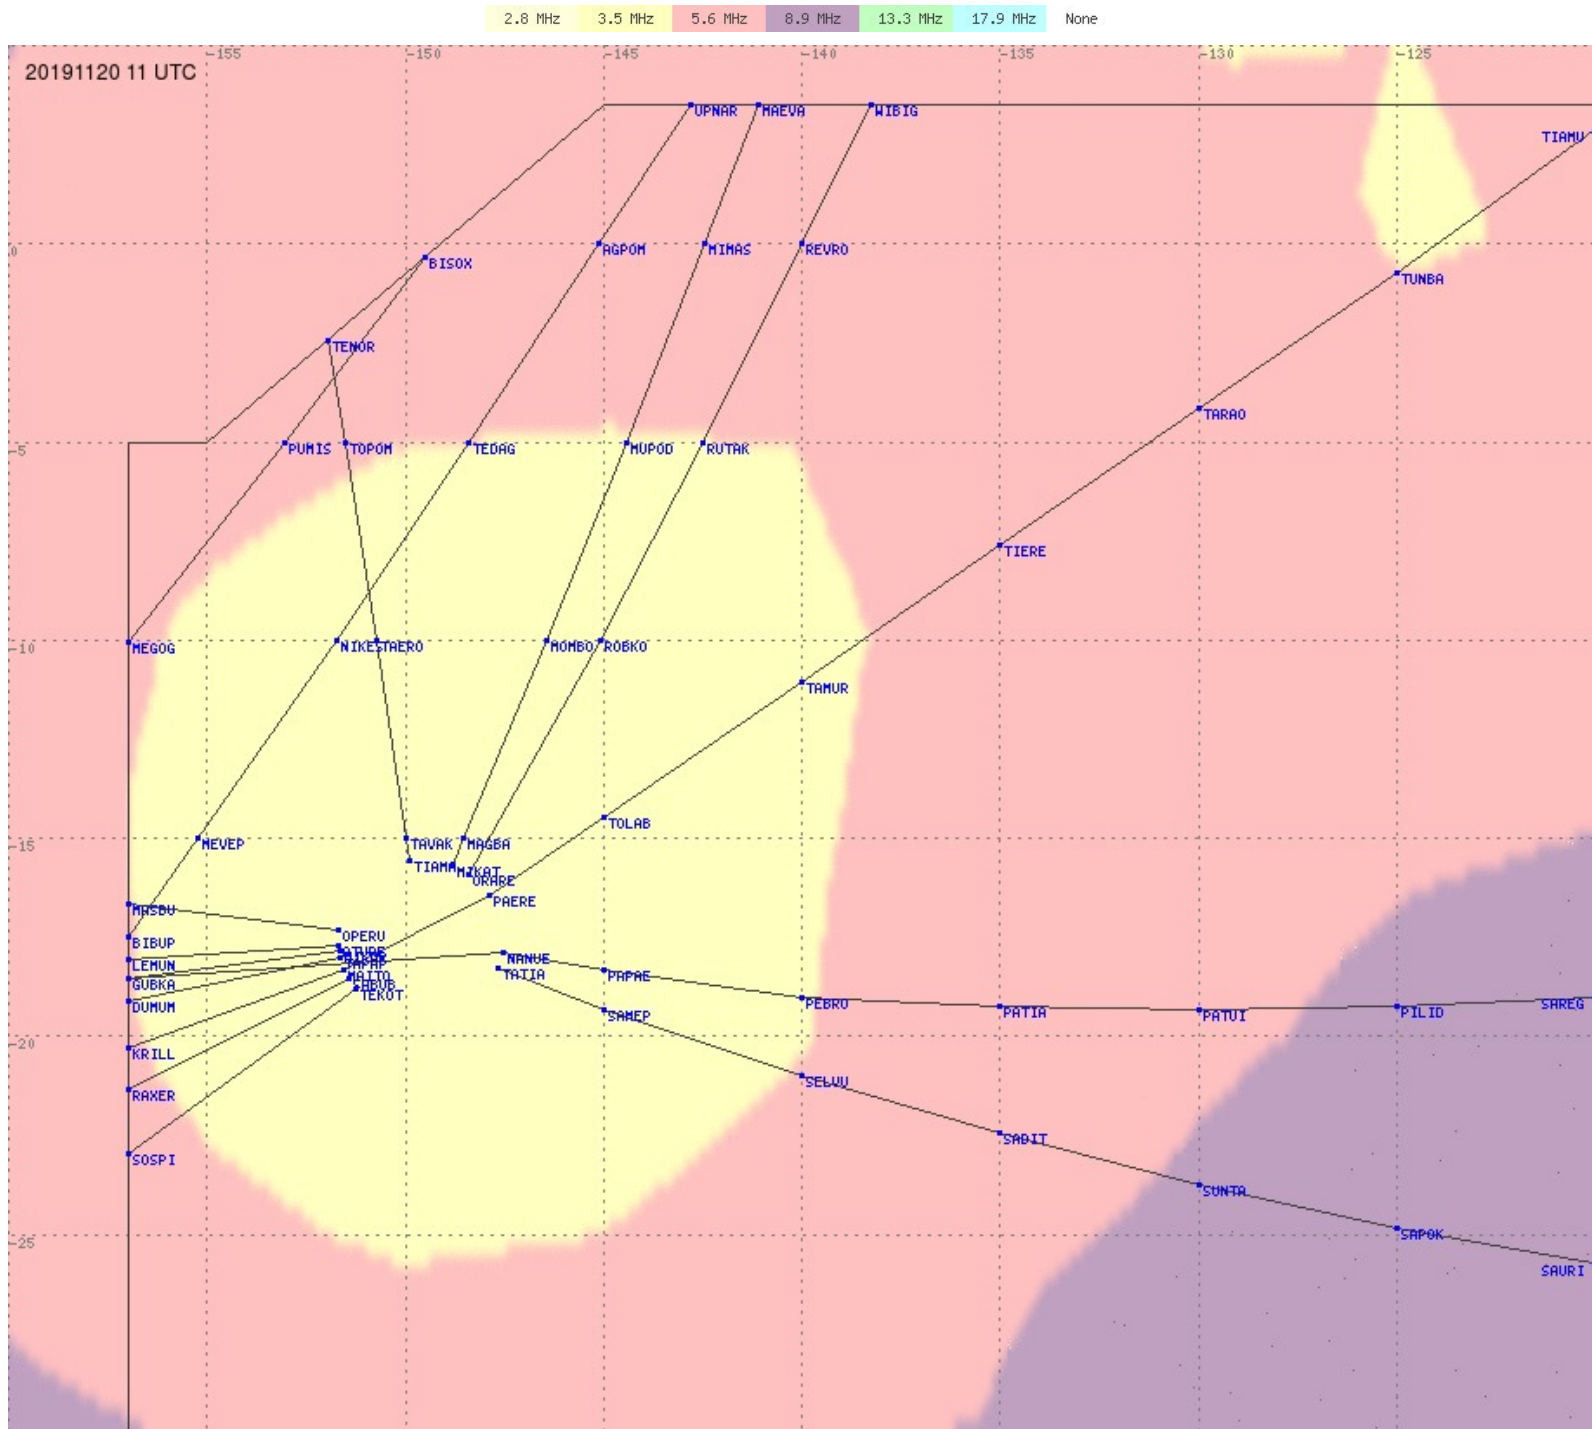

Tahiti FIR - HF Propag - 20191120