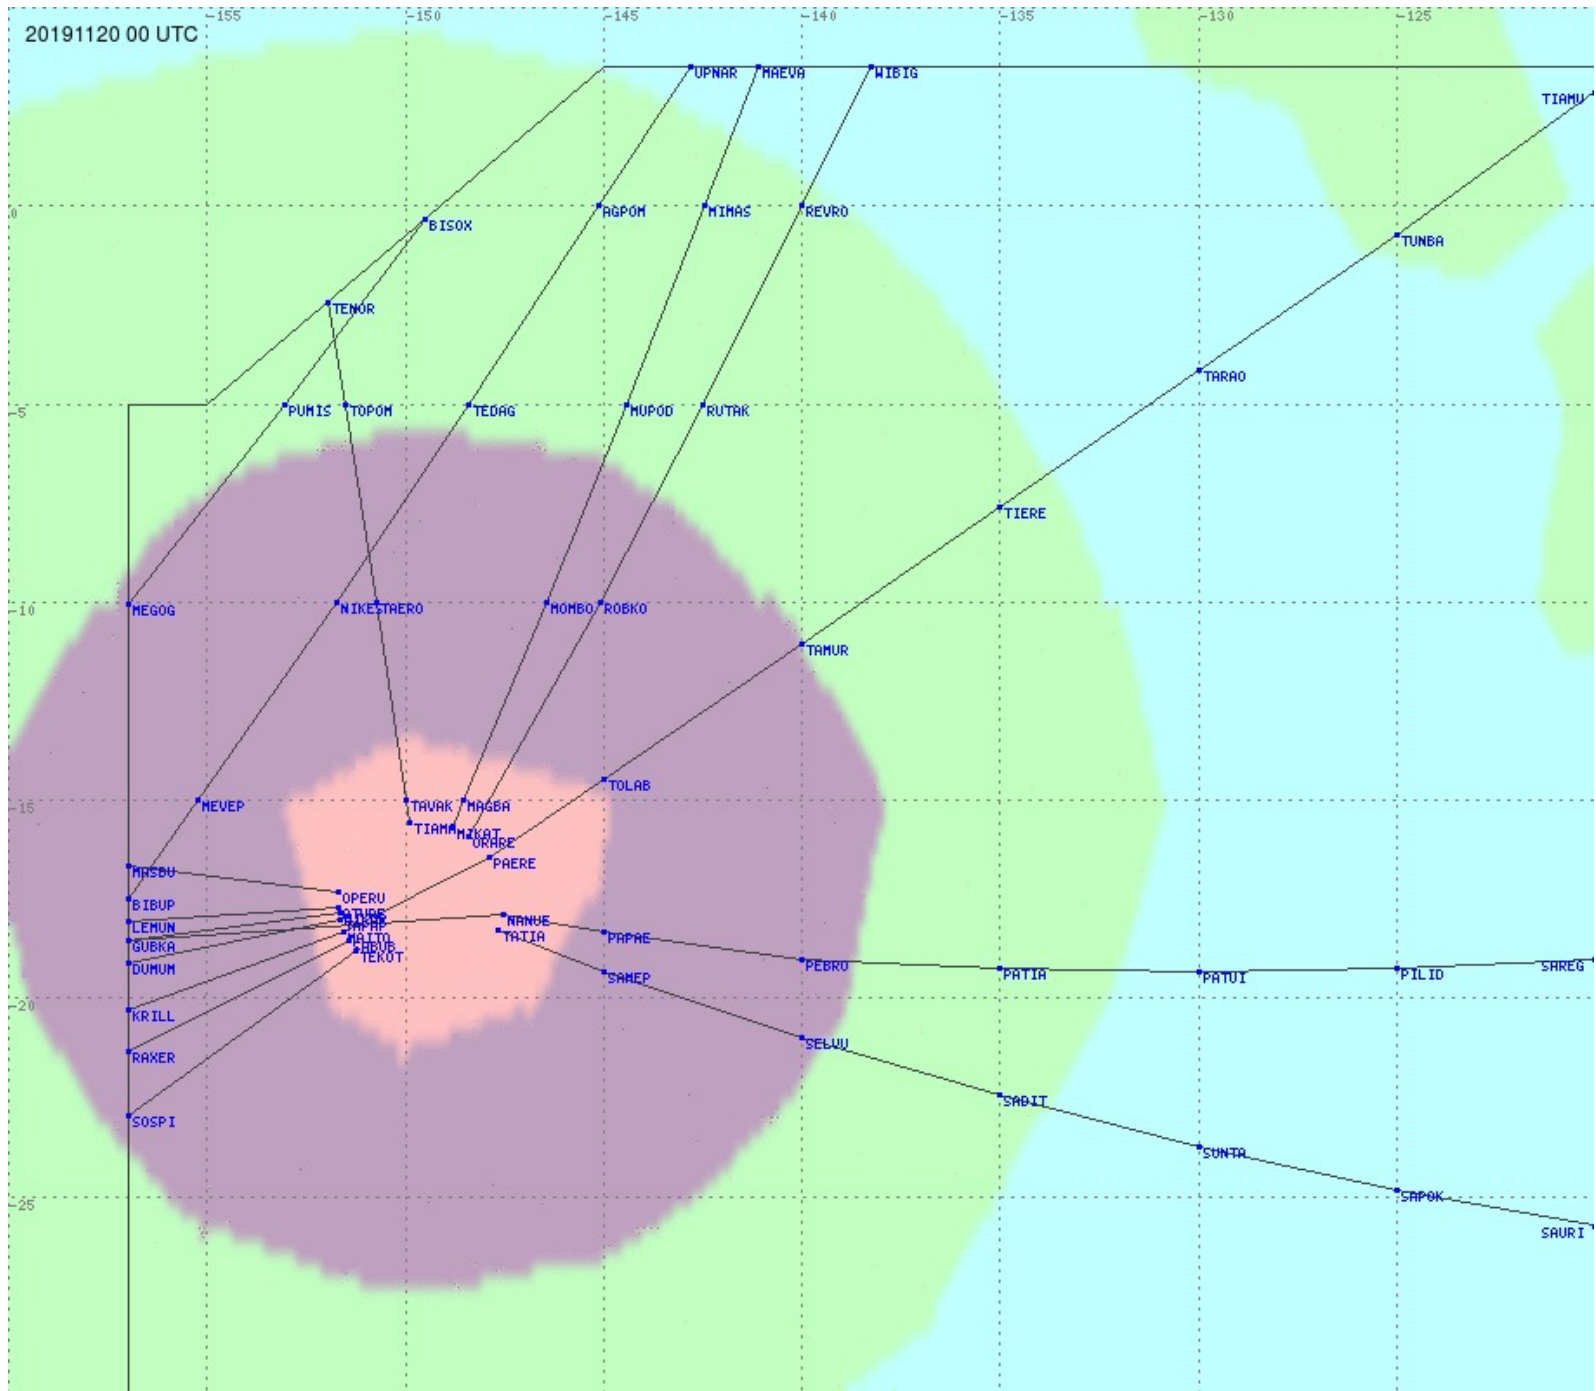

# Tahiti FIR - HF Propag - 20191120

2.8 MHz 3.5 MHz 5.6 MHz 8.9 MHz 13.3 MHz 17.9 MHz None