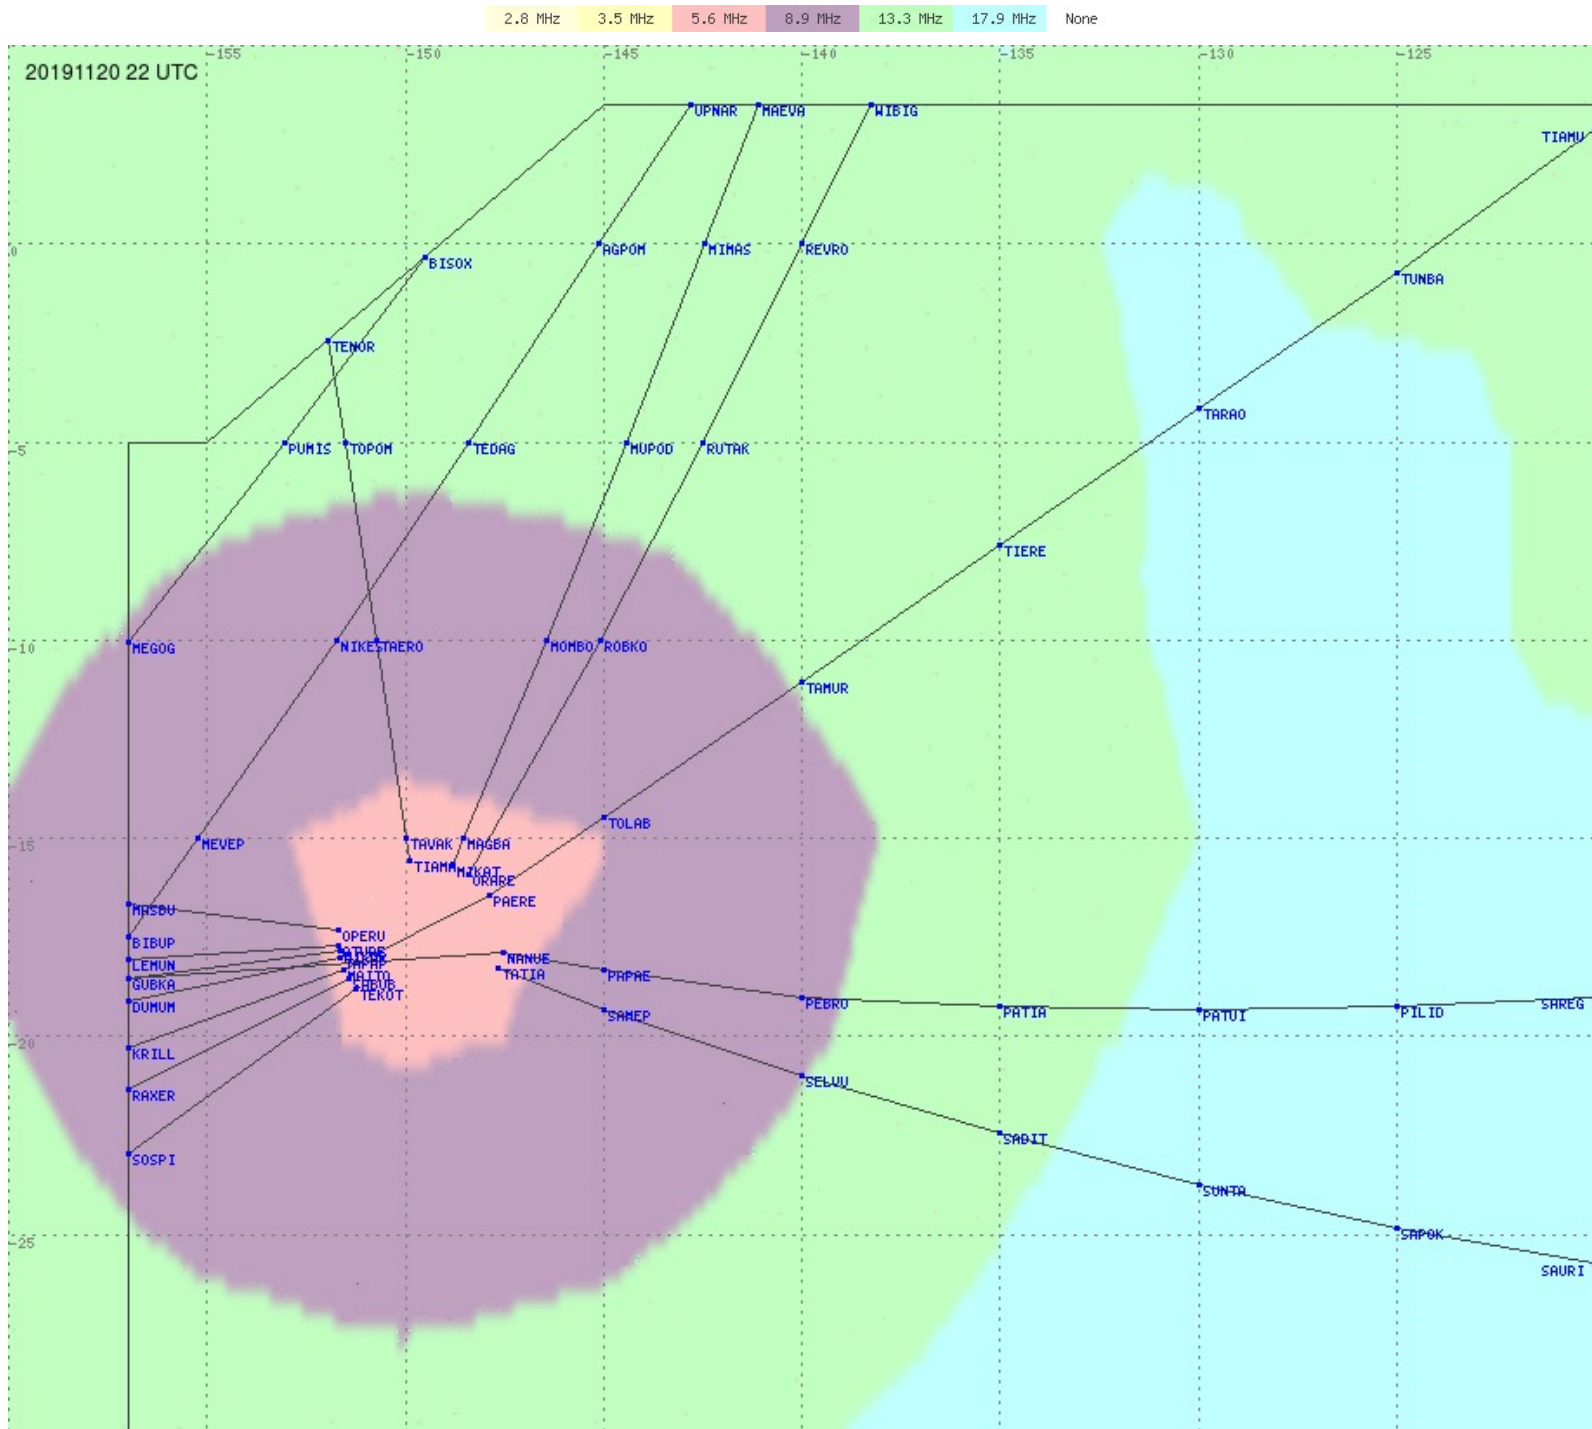

Tahiti FIR - HF Propag - 20191120