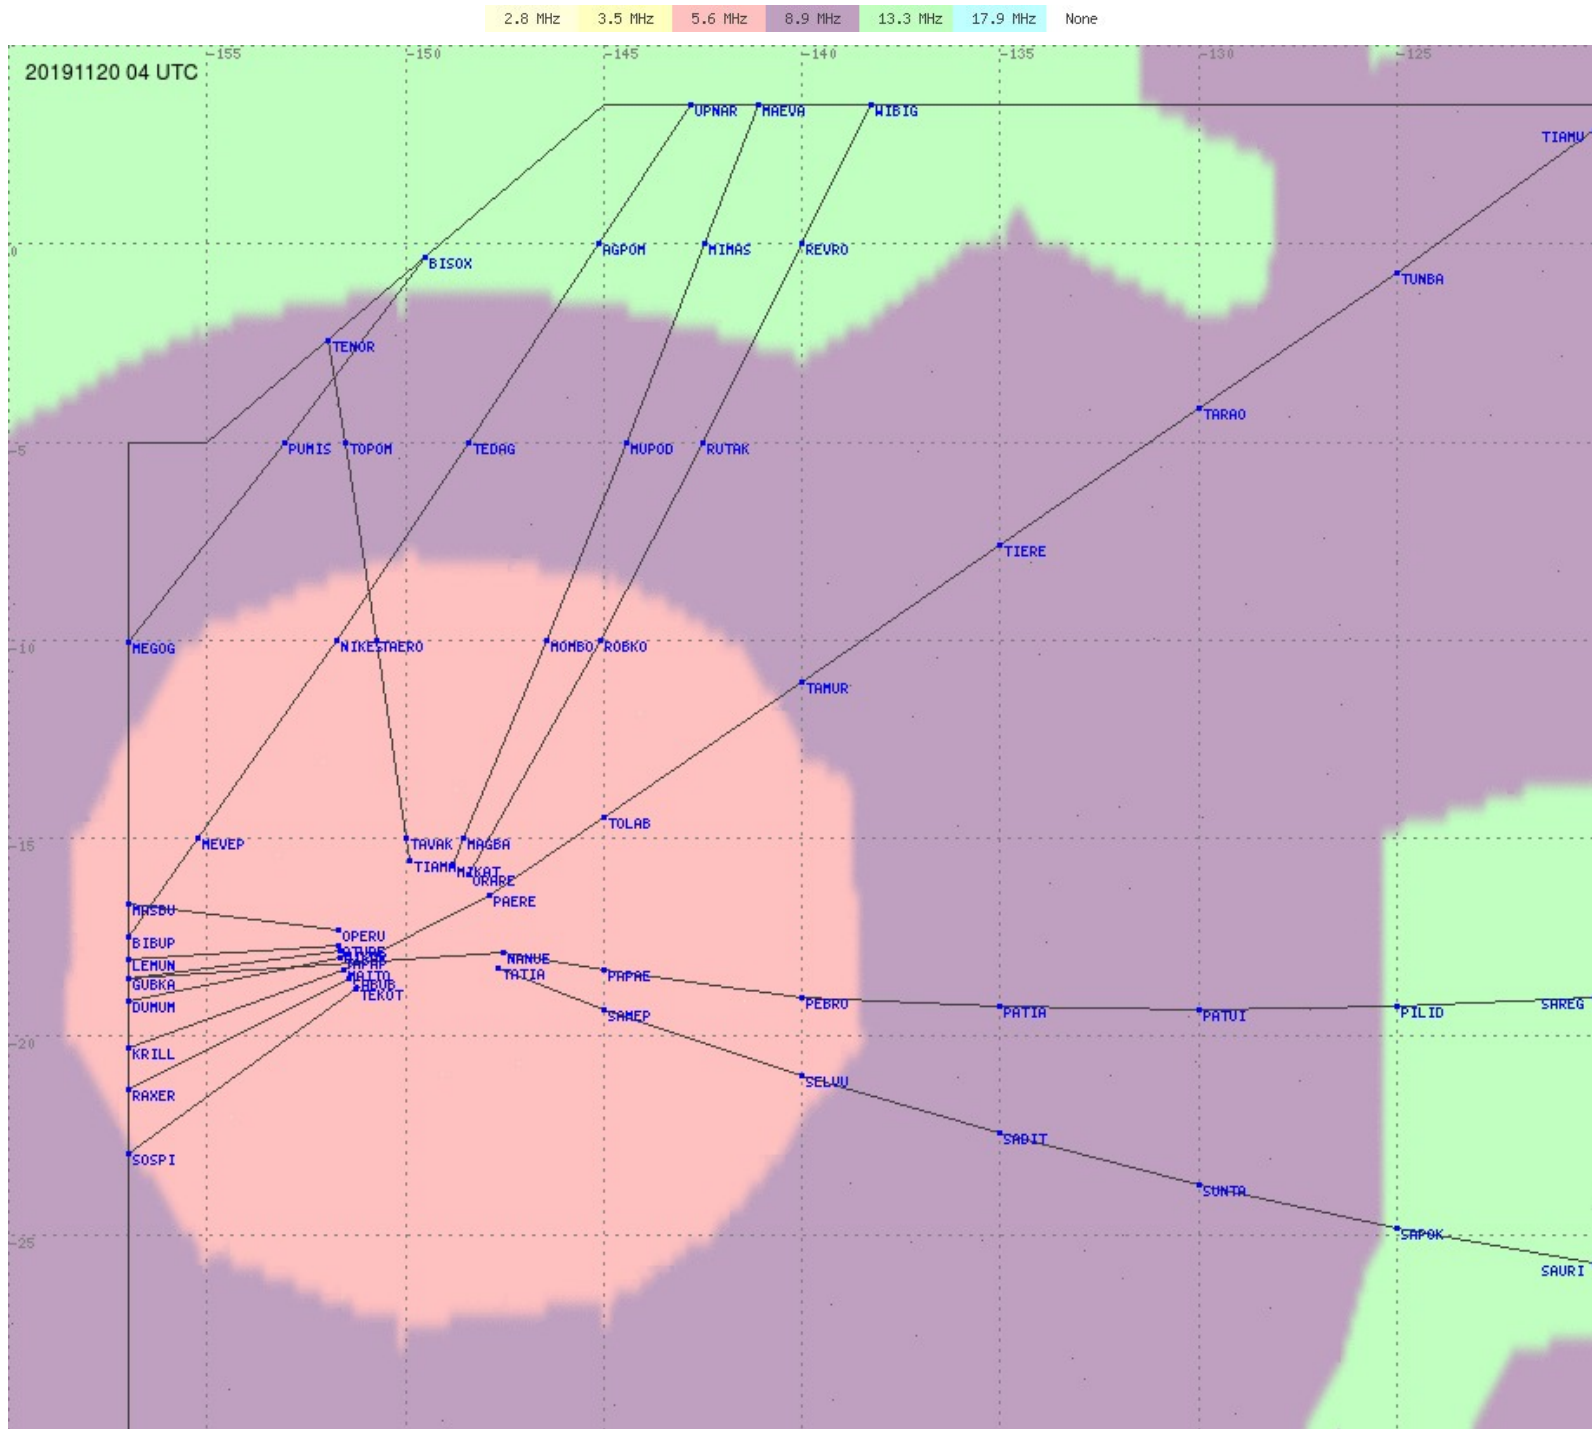

# Tahiti FIR - HF Propag - 20191120

2.8 MHz
3.5 MHz
5.6 MHz
8.9 MHz
13.3 MHz
17.9 MHz
None

# Tahiti FIR - HF Propag - 20191120