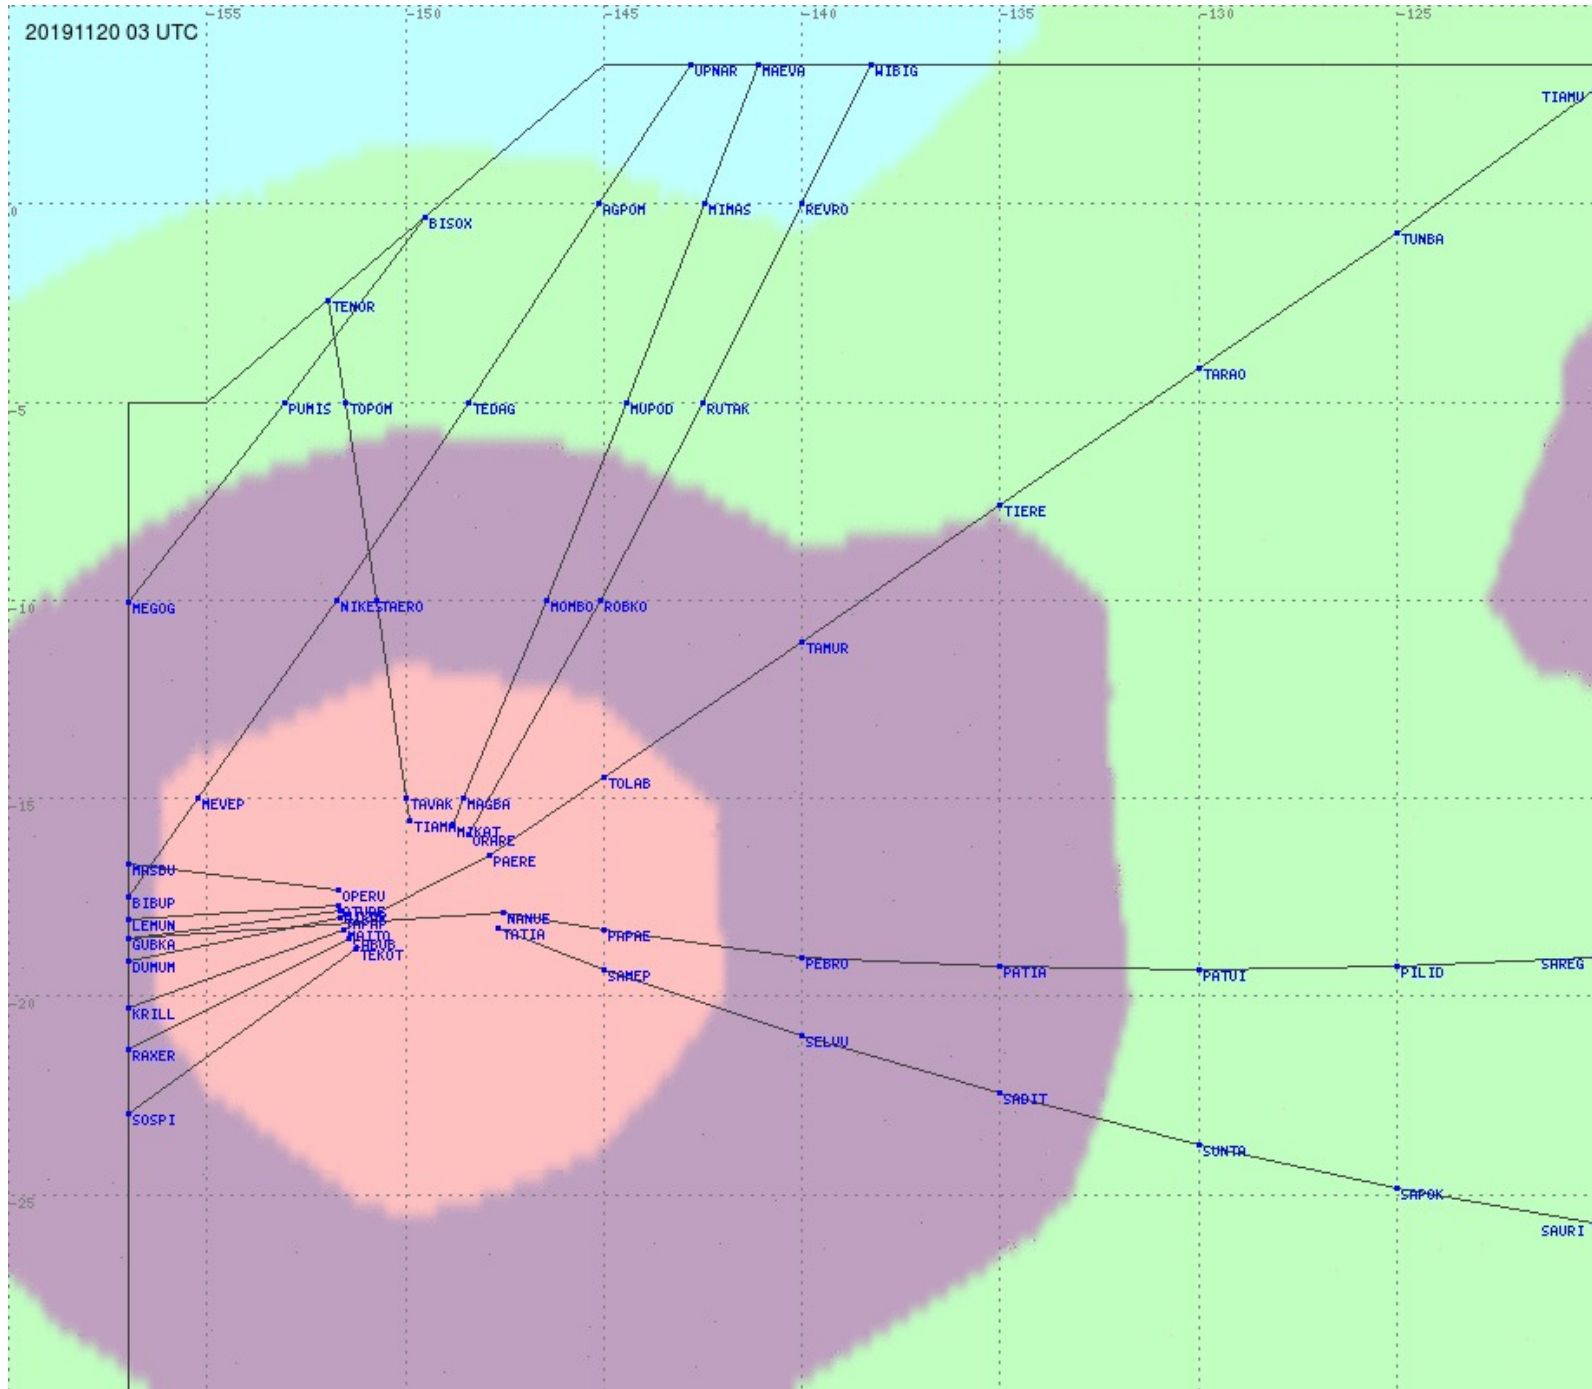

Tahiti FIR - HF Propag - 20191120

2.8 MHz 3.5 MHz 5.6 MHz 8.9 MHz 13.3 MHz 17.9 MHz None