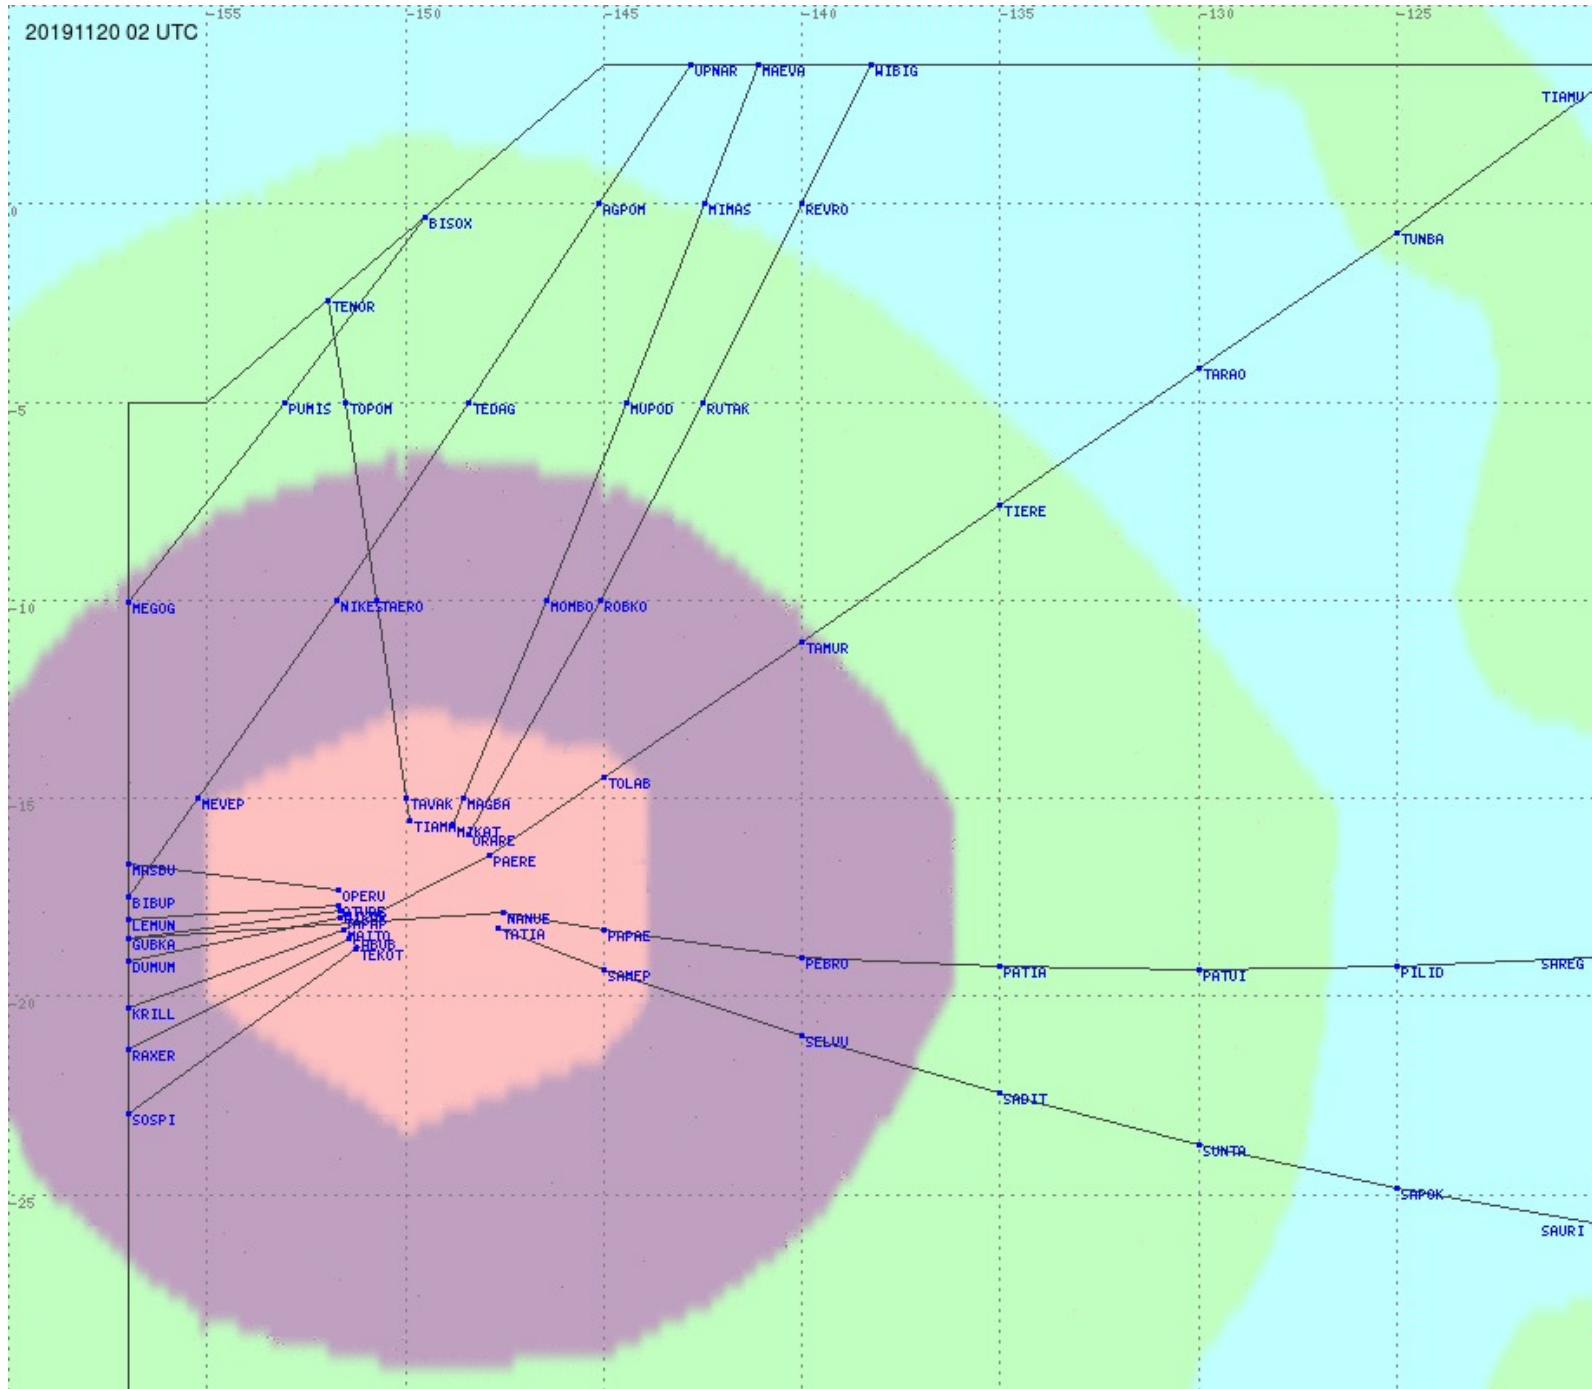

Tahiti FIR - HF Propag - 20191120

2.8 MHz 3.5 MHz 5.6 MHz 8.9 MHz 13.3 MHz 17.9 MHz None