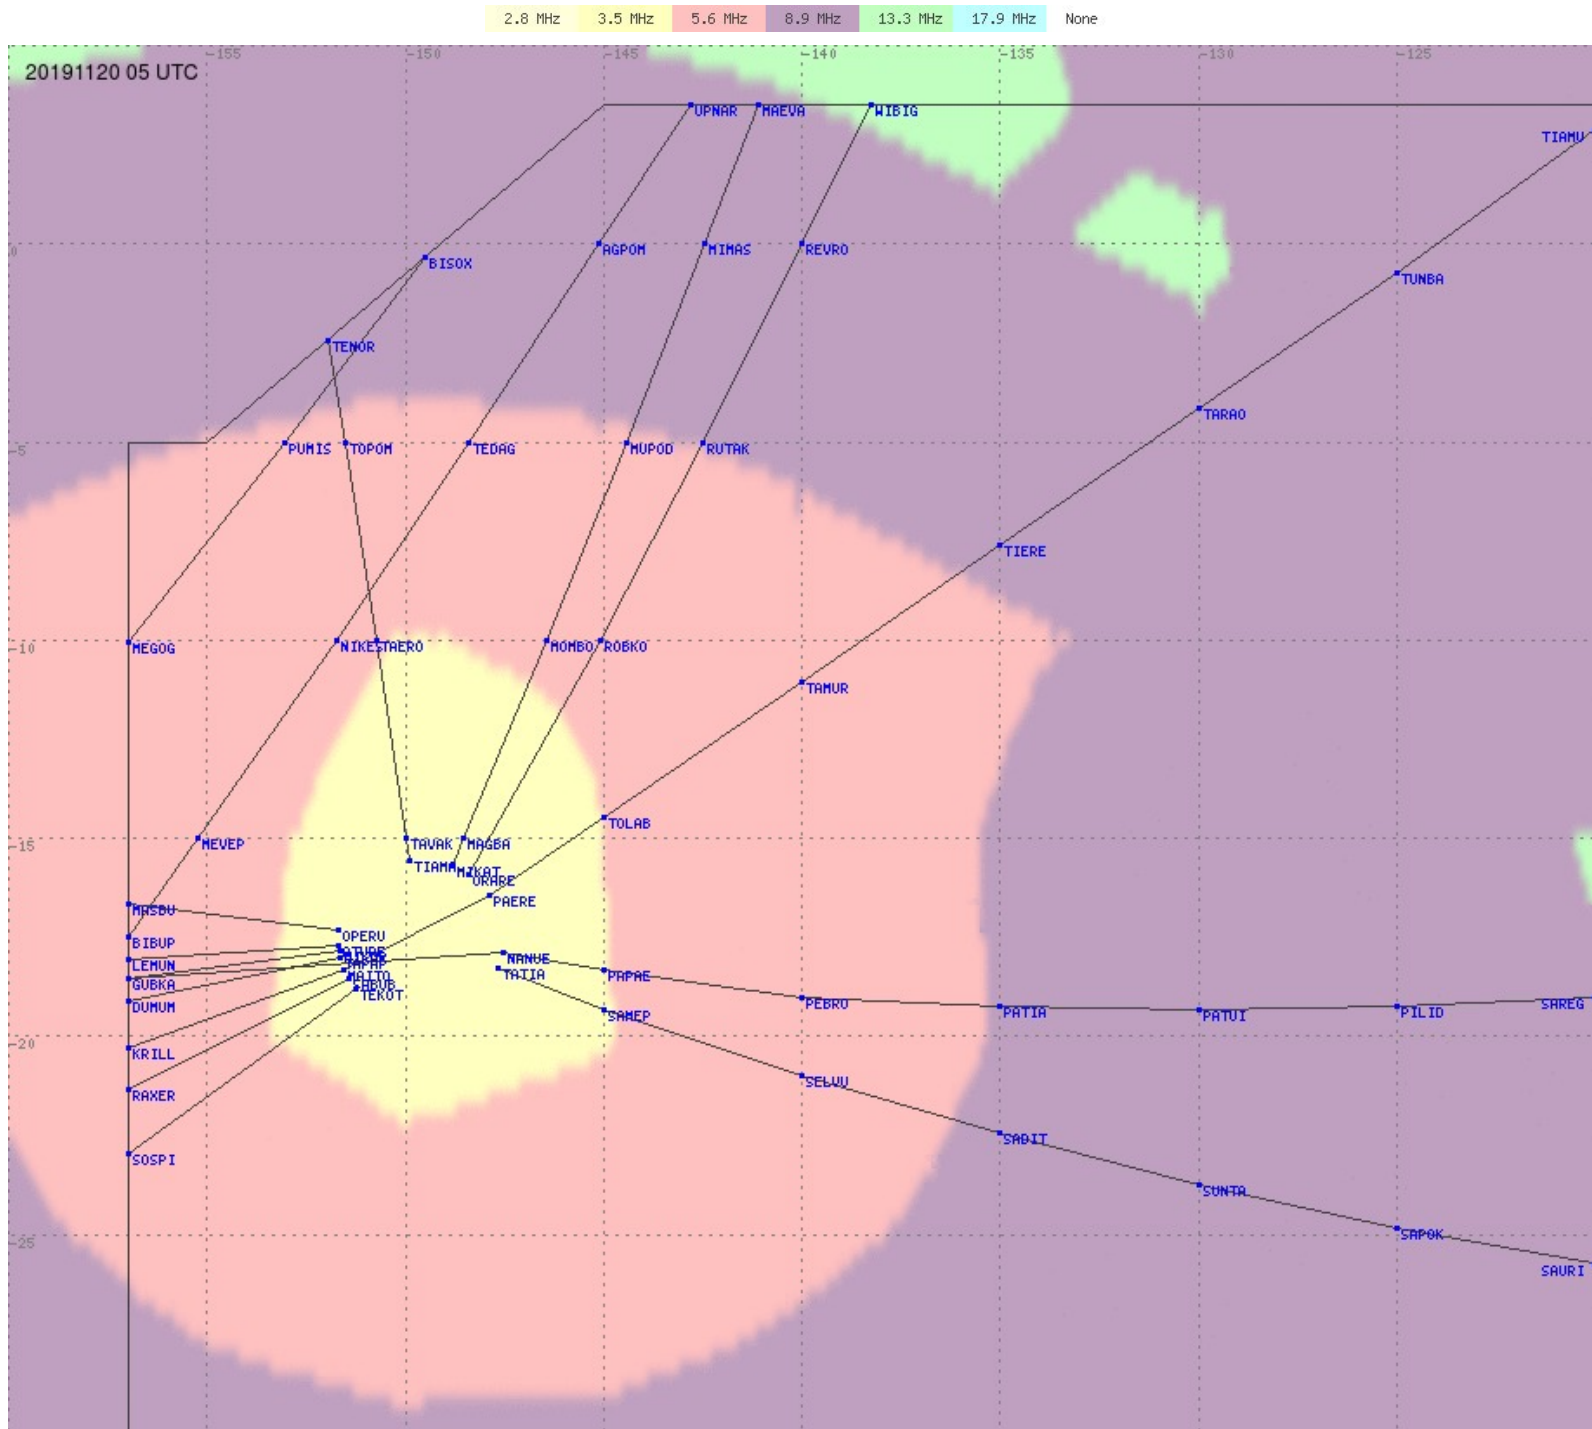

Tahiti FIR - HF Propag - 20191120