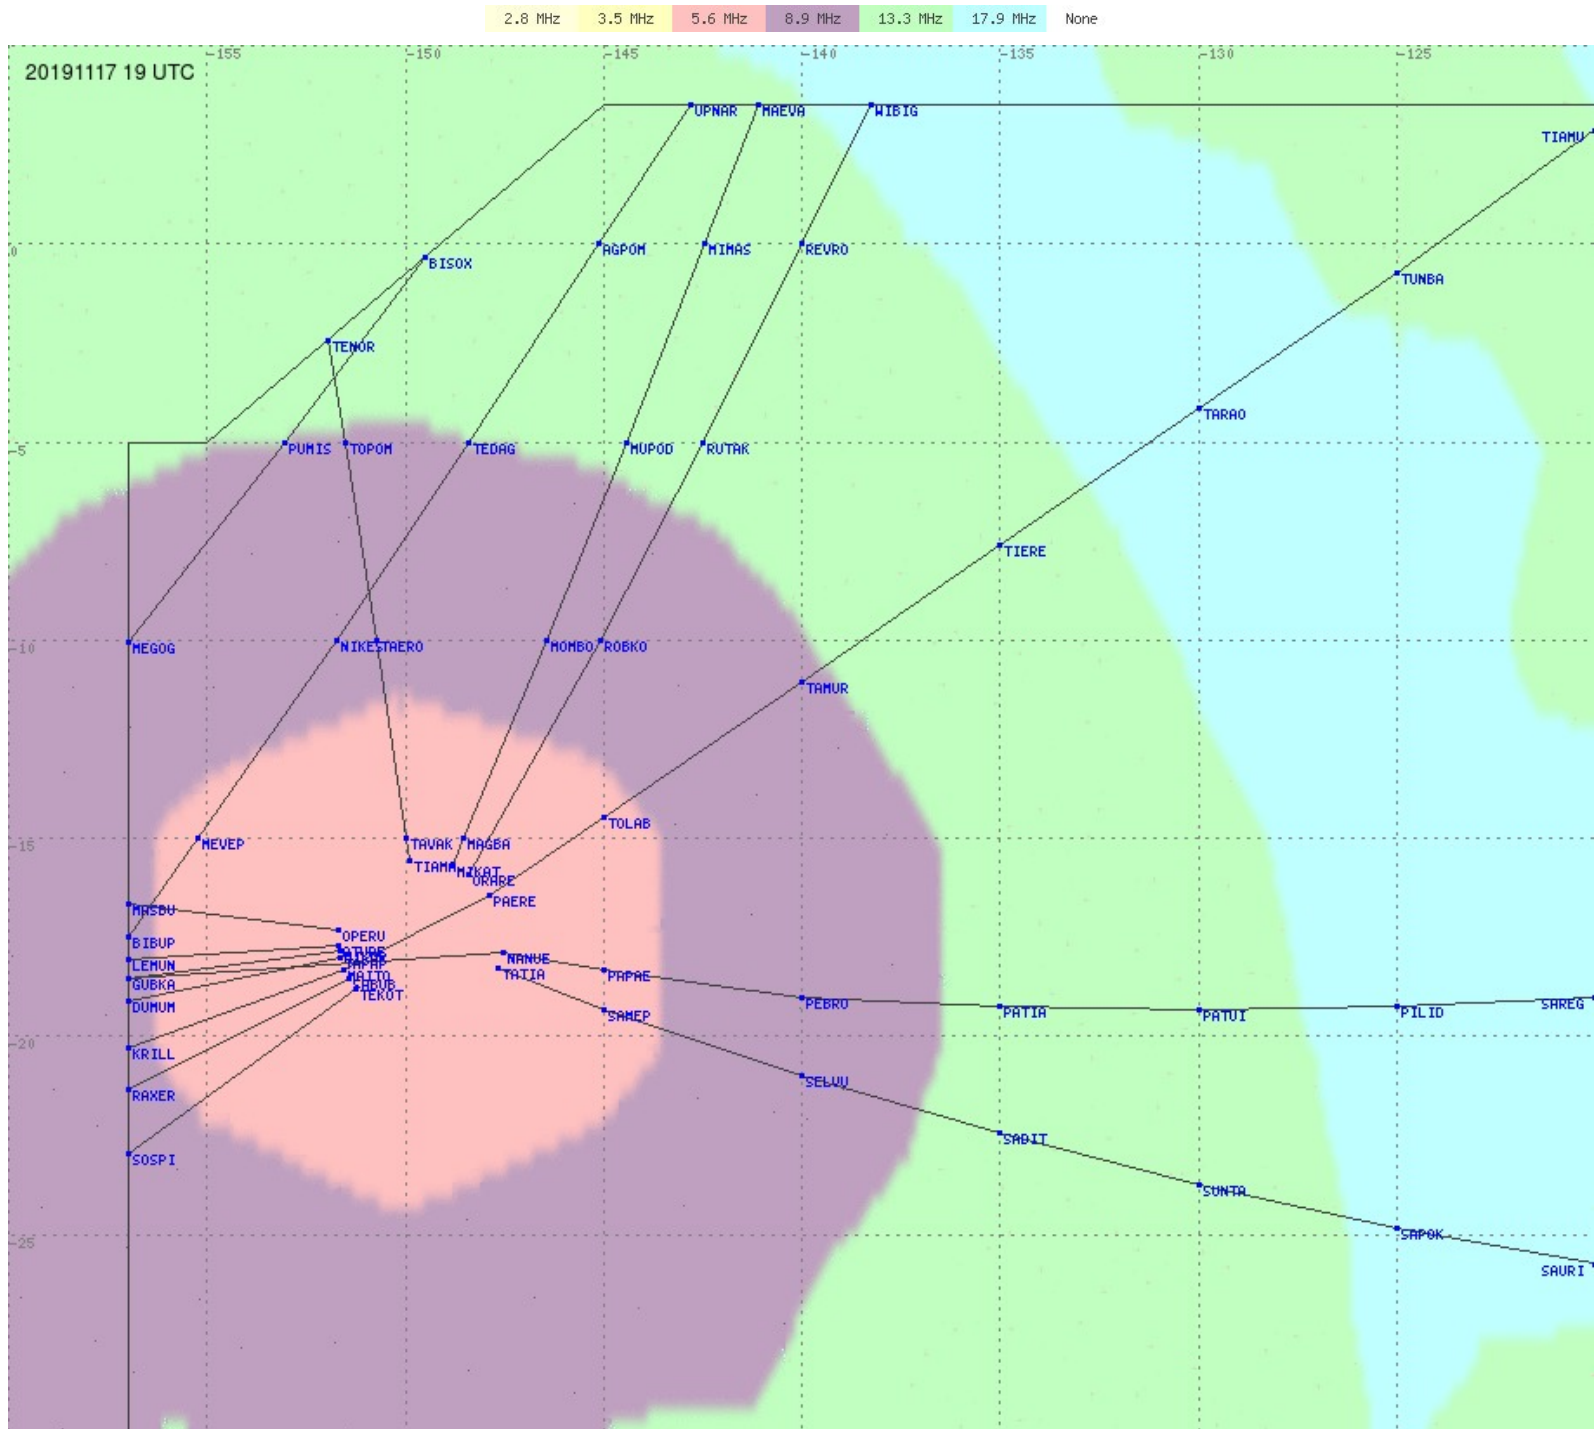

Tahiti FIR - HF Propag - 20191117

2.8 MHz
3.5 MHz
5.6 MHz
8.9 MHz
13.3 MHz
17.9 MHz
None

Tahiti FIR - HF Propag - 20191117

2.8 MHz 3.5 MHz 5.6 MHz 8.9 MHz 13.3 MHz 17.9 MHz None

Tahiti FIR - HF Propag - 20191117

2.8 MHz 3.5 MHz 5.6 MHz 8.9 MHz 13.3 MHz 17.9 MHz None

Tahiti FIR - HF Propag - 20191117

2.8 MHz
3.5 MHz
5.6 MHz
8.9 MHz
13.3 MHz
17.9 MHz
None

Tahiti FIR - HF Propag - 20191117

2.8 MHz 3.5 MHz 5.6 MHz 8.9 MHz 13.3 MHz 17.9 MHz None

Tahiti FIR - HF Propag - 20191117

Tahiti FIR - HF Propag - 20191117

Tahiti FIR - HF Propag - 20191117

Tahiti FIR - HF Propag - 20191117

Tahiti FIR - HF Propag - 20191117

Tahiti FIR - HF Propag - 20191117

Tahiti FIR - HF Propag - 20191117

Tahiti FIR - HF Propag - 20191117

Tahiti FIR - HF Propag - 20191117

2.8 MHz 3.5 MHz 5.6 MHz 8.9 MHz 13.3 MHz 17.9 MHz None

Tahiti FIR - HF Propag - 20191117

2.8 MHz 3.5 MHz 5.6 MHz 8.9 MHz 13.3 MHz 17.9 MHz None