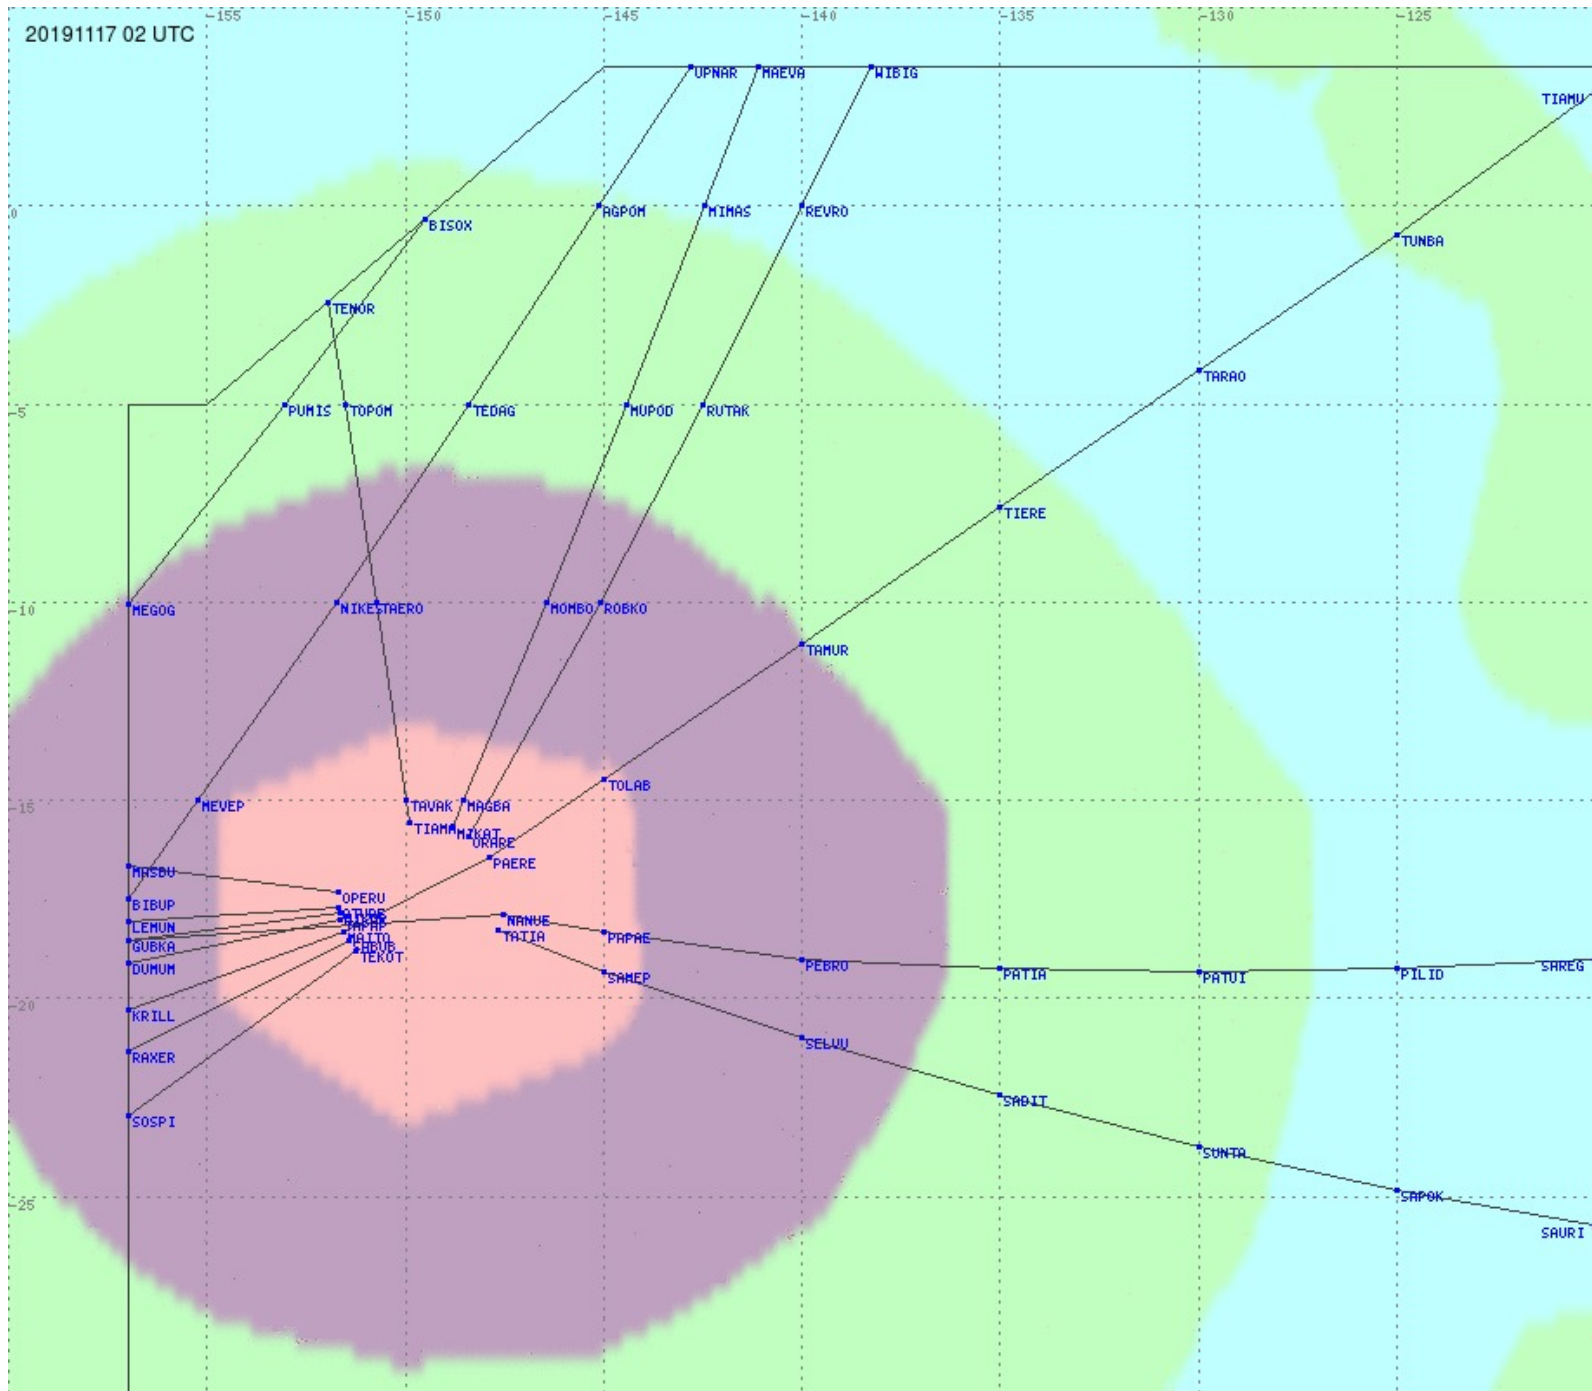

Tahiti FIR - HF Propag - 20191117

2.8 MHz
3.5 MHz
5.6 MHz
8.9 MHz
13.3 MHz
17.9 MHz
None

Tahiti FIR - HF Propag - 20191117

2.8 MHz 3.5 MHz 5.6 MHz 8.9 MHz 13.3 MHz 17.9 MHz None

Tahiti FIR - HF Propag - 20191117

2.8 MHz 3.5 MHz 5.6 MHz 8.9 MHz 13.3 MHz 17.9 MHz None

Tahiti FIR - HF Propag - 20191117

2.8 MHz
3.5 MHz
5.6 MHz
8.9 MHz
13.3 MHz
17.9 MHz
None

Tahiti FIR - HF Propag - 20191117

2.8 MHz 3.5 MHz 5.6 MHz 8.9 MHz 13.3 MHz 17.9 MHz None