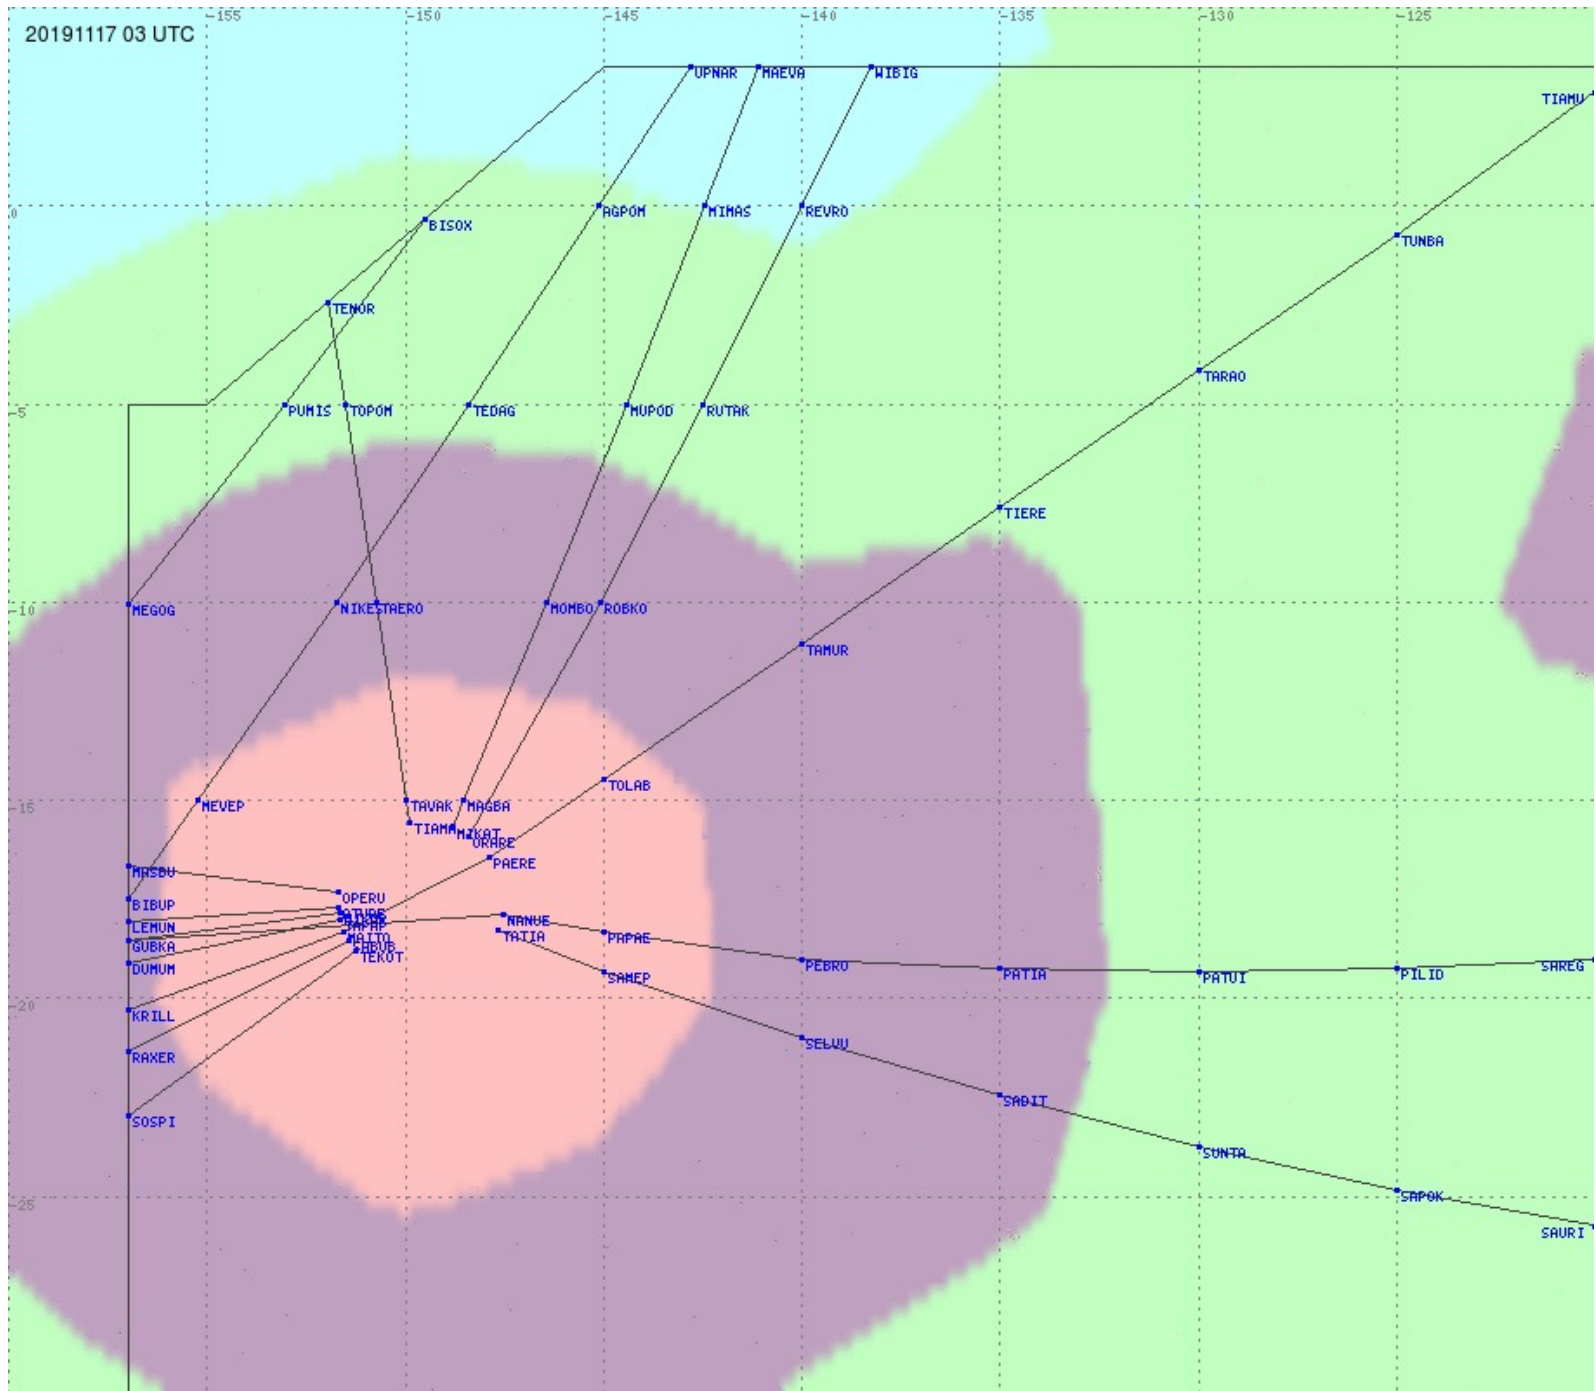

Tahiti FIR - HF Propag - 20191117

2.8 MHz
3.5 MHz
5.6 MHz
8.9 MHz
13.3 MHz
17.9 MHz
None

Tahiti FIR - HF Propag - 20191117

2.8 MHz 3.5 MHz 5.6 MHz 8.9 MHz 13.3 MHz 17.9 MHz None

Tahiti FIR - HF Propag - 20191117

2.8 MHz 3.5 MHz 5.6 MHz 8.9 MHz 13.3 MHz 17.9 MHz None

Tahiti FIR - HF Propag - 20191117

2.8 MHz
3.5 MHz
5.6 MHz
8.9 MHz
13.3 MHz
17.9 MHz
None

Tahiti FIR - HF Propag - 20191117

2.8 MHz 3.5 MHz 5.6 MHz 8.9 MHz 13.3 MHz 17.9 MHz None