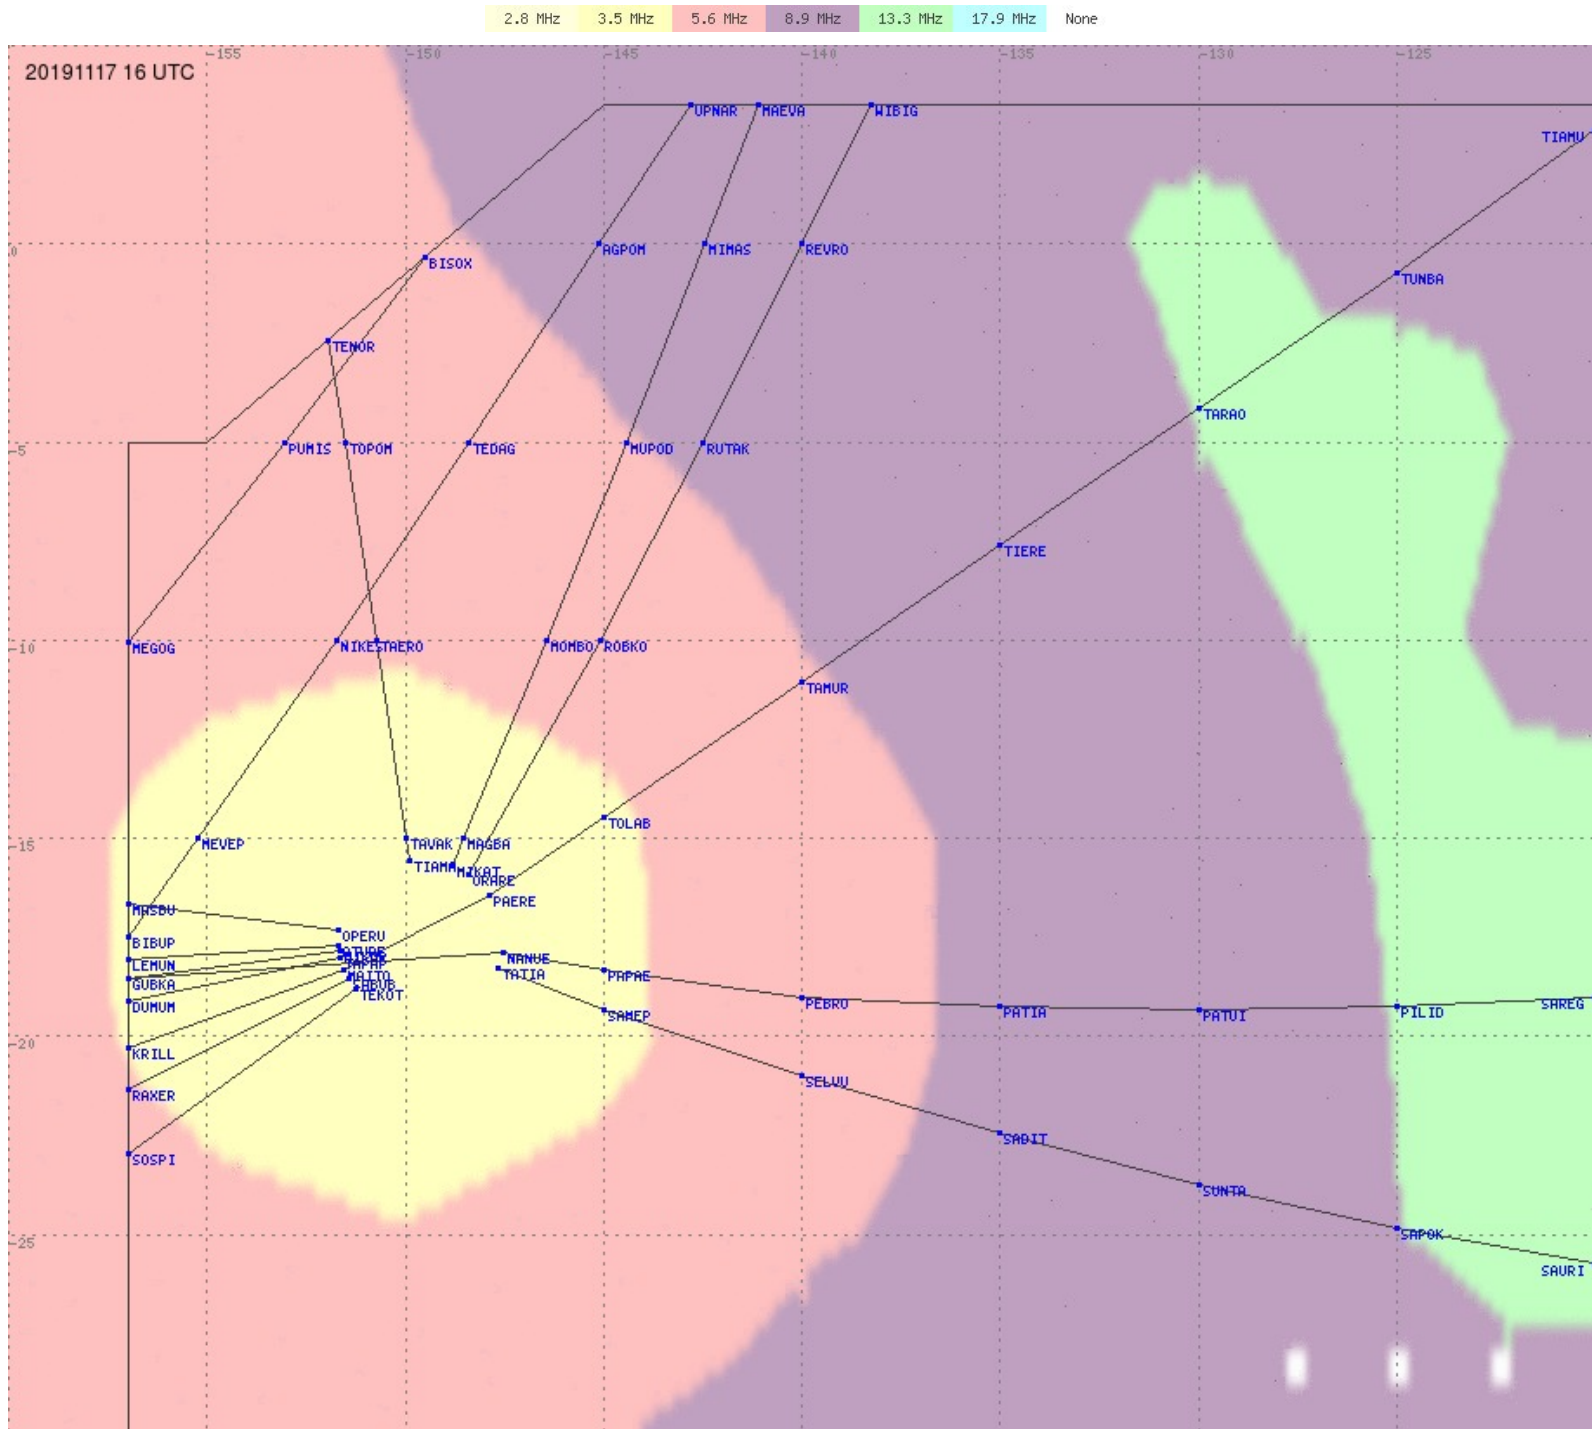

Tahiti FIR - HF Propag - 20191117

2.8 MHz
3.5 MHz
5.6 MHz
8.9 MHz
13.3 MHz
17.9 MHz
None

Tahiti FIR - HF Propag - 20191117

2.8 MHz 3.5 MHz 5.6 MHz 8.9 MHz 13.3 MHz 17.9 MHz None

Tahiti FIR - HF Propag - 20191117

2.8 MHz 3.5 MHz 5.6 MHz 8.9 MHz 13.3 MHz 17.9 MHz None

Tahiti FIR - HF Propag - 20191117

2.8 MHz
3.5 MHz
5.6 MHz
8.9 MHz
13.3 MHz
17.9 MHz
None

Tahiti FIR - HF Propag - 20191117

2.8 MHz 3.5 MHz 5.6 MHz 8.9 MHz 13.3 MHz 17.9 MHz None

Tahiti FIR - HF Propag - 20191117

Tahiti FIR - HF Propag - 20191117

Tahiti FIR - HF Propag - 20191117

Tahiti FIR - HF Propag - 20191117

Tahiti FIR - HF Propag - 20191117

Tahiti FIR - HF Propag - 20191117

Tahiti FIR - HF Propag - 20191117

Tahiti FIR - HF Propag - 20191117

Tahiti FIR - HF Propag - 20191117

2.8 MHz 3.5 MHz 5.6 MHz 8.9 MHz 13.3 MHz 17.9 MHz None

Tahiti FIR - HF Propag - 20191117

2.8 MHz 3.5 MHz 5.6 MHz 8.9 MHz 13.3 MHz 17.9 MHz None