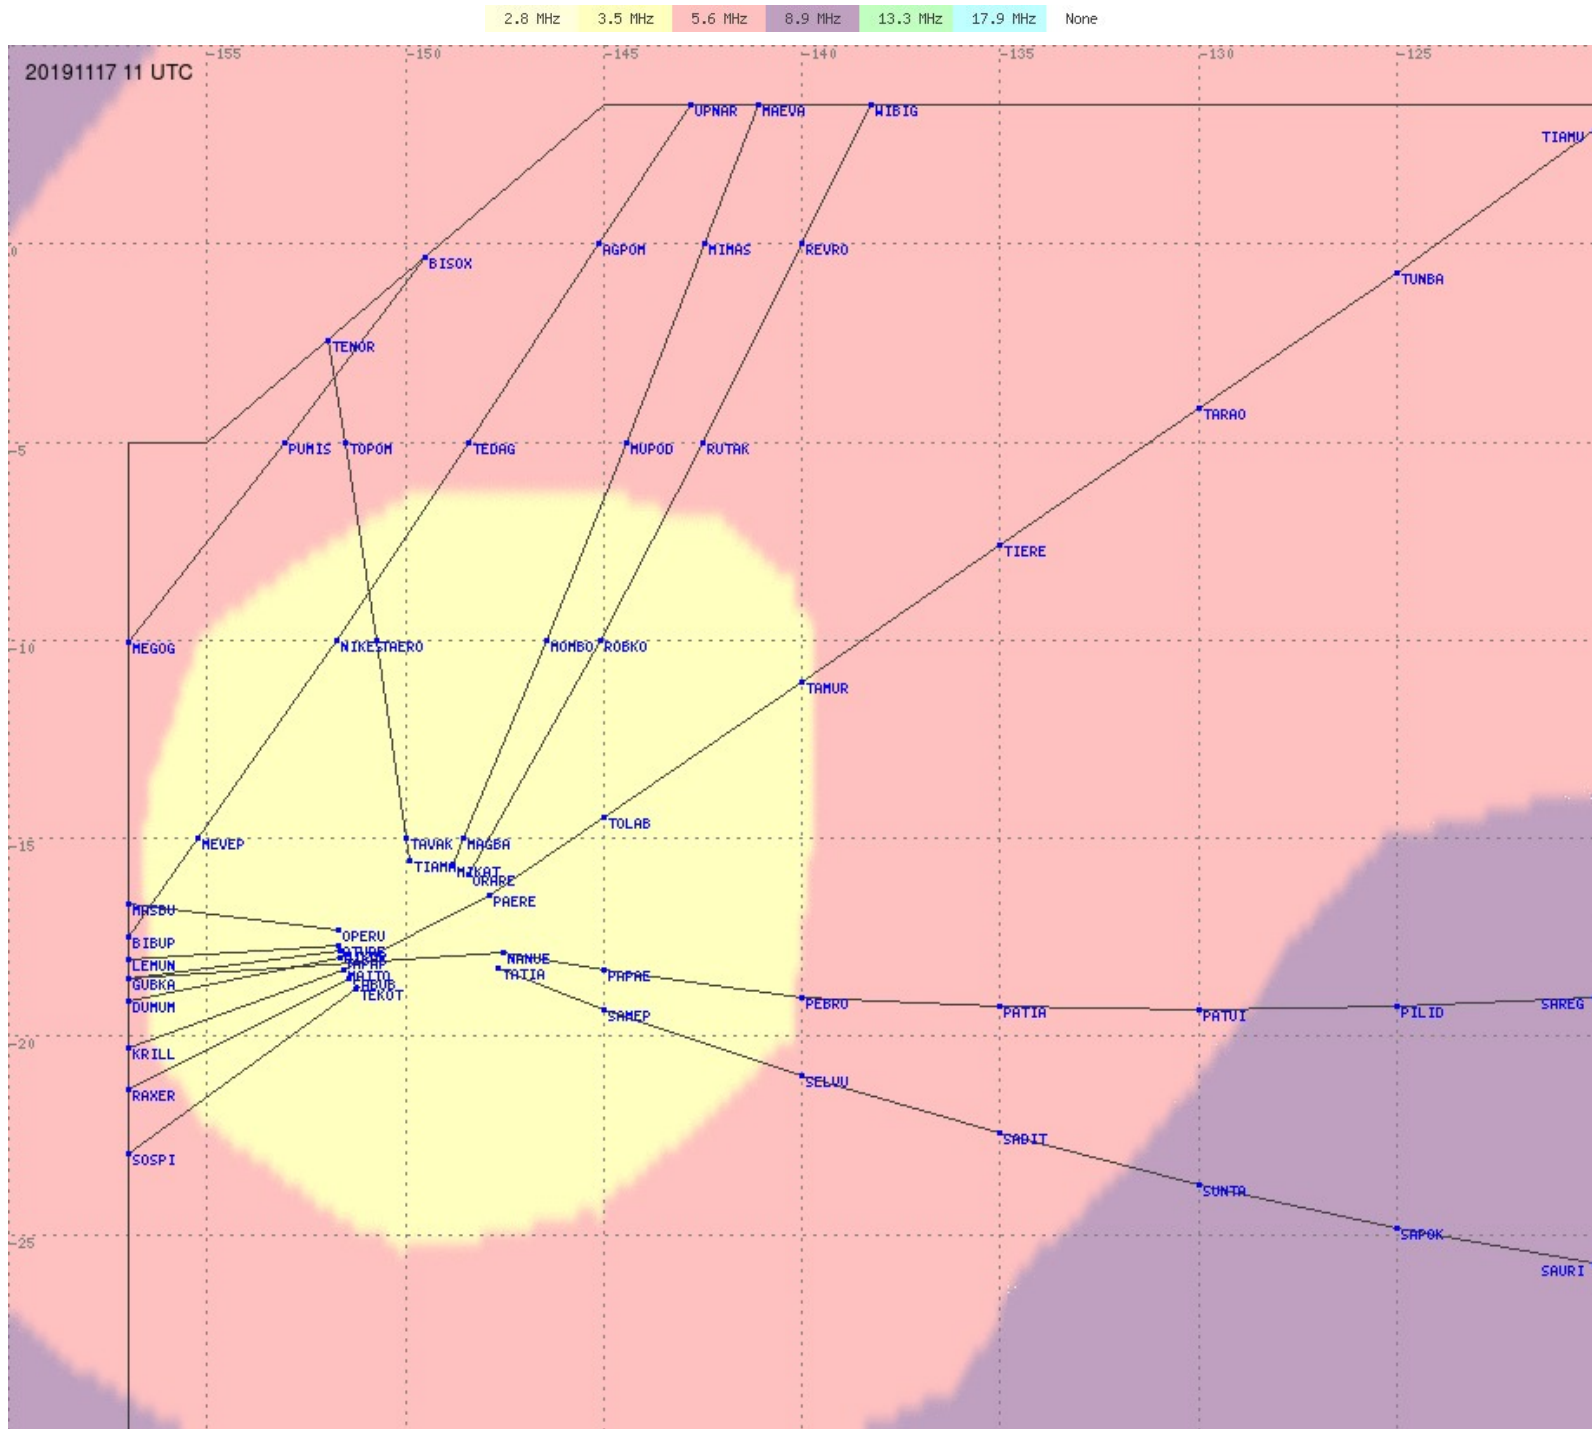

Tahiti FIR - HF Propag - 20191117

2.8 MHz
3.5 MHz
5.6 MHz
8.9 MHz
13.3 MHz
17.9 MHz
None

Tahiti FIR - HF Propag - 20191117

2.8 MHz 3.5 MHz 5.6 MHz 8.9 MHz 13.3 MHz 17.9 MHz None

Tahiti FIR - HF Propag - 20191117

2.8 MHz 3.5 MHz 5.6 MHz 8.9 MHz 13.3 MHz 17.9 MHz None

Tahiti FIR - HF Propag - 20191117

2.8 MHz
3.5 MHz
5.6 MHz
8.9 MHz
13.3 MHz
17.9 MHz
None

Tahiti FIR - HF Propag - 20191117

2.8 MHz 3.5 MHz 5.6 MHz 8.9 MHz 13.3 MHz 17.9 MHz None

Tahiti FIR - HF Propag - 20191117

Tahiti FIR - HF Propag - 20191117

Tahiti FIR - HF Propag - 20191117

Tahiti FIR - HF Propag - 20191117

Tahiti FIR - HF Propag - 20191117

Tahiti FIR - HF Propag - 20191117

Tahiti FIR - HF Propag - 20191117