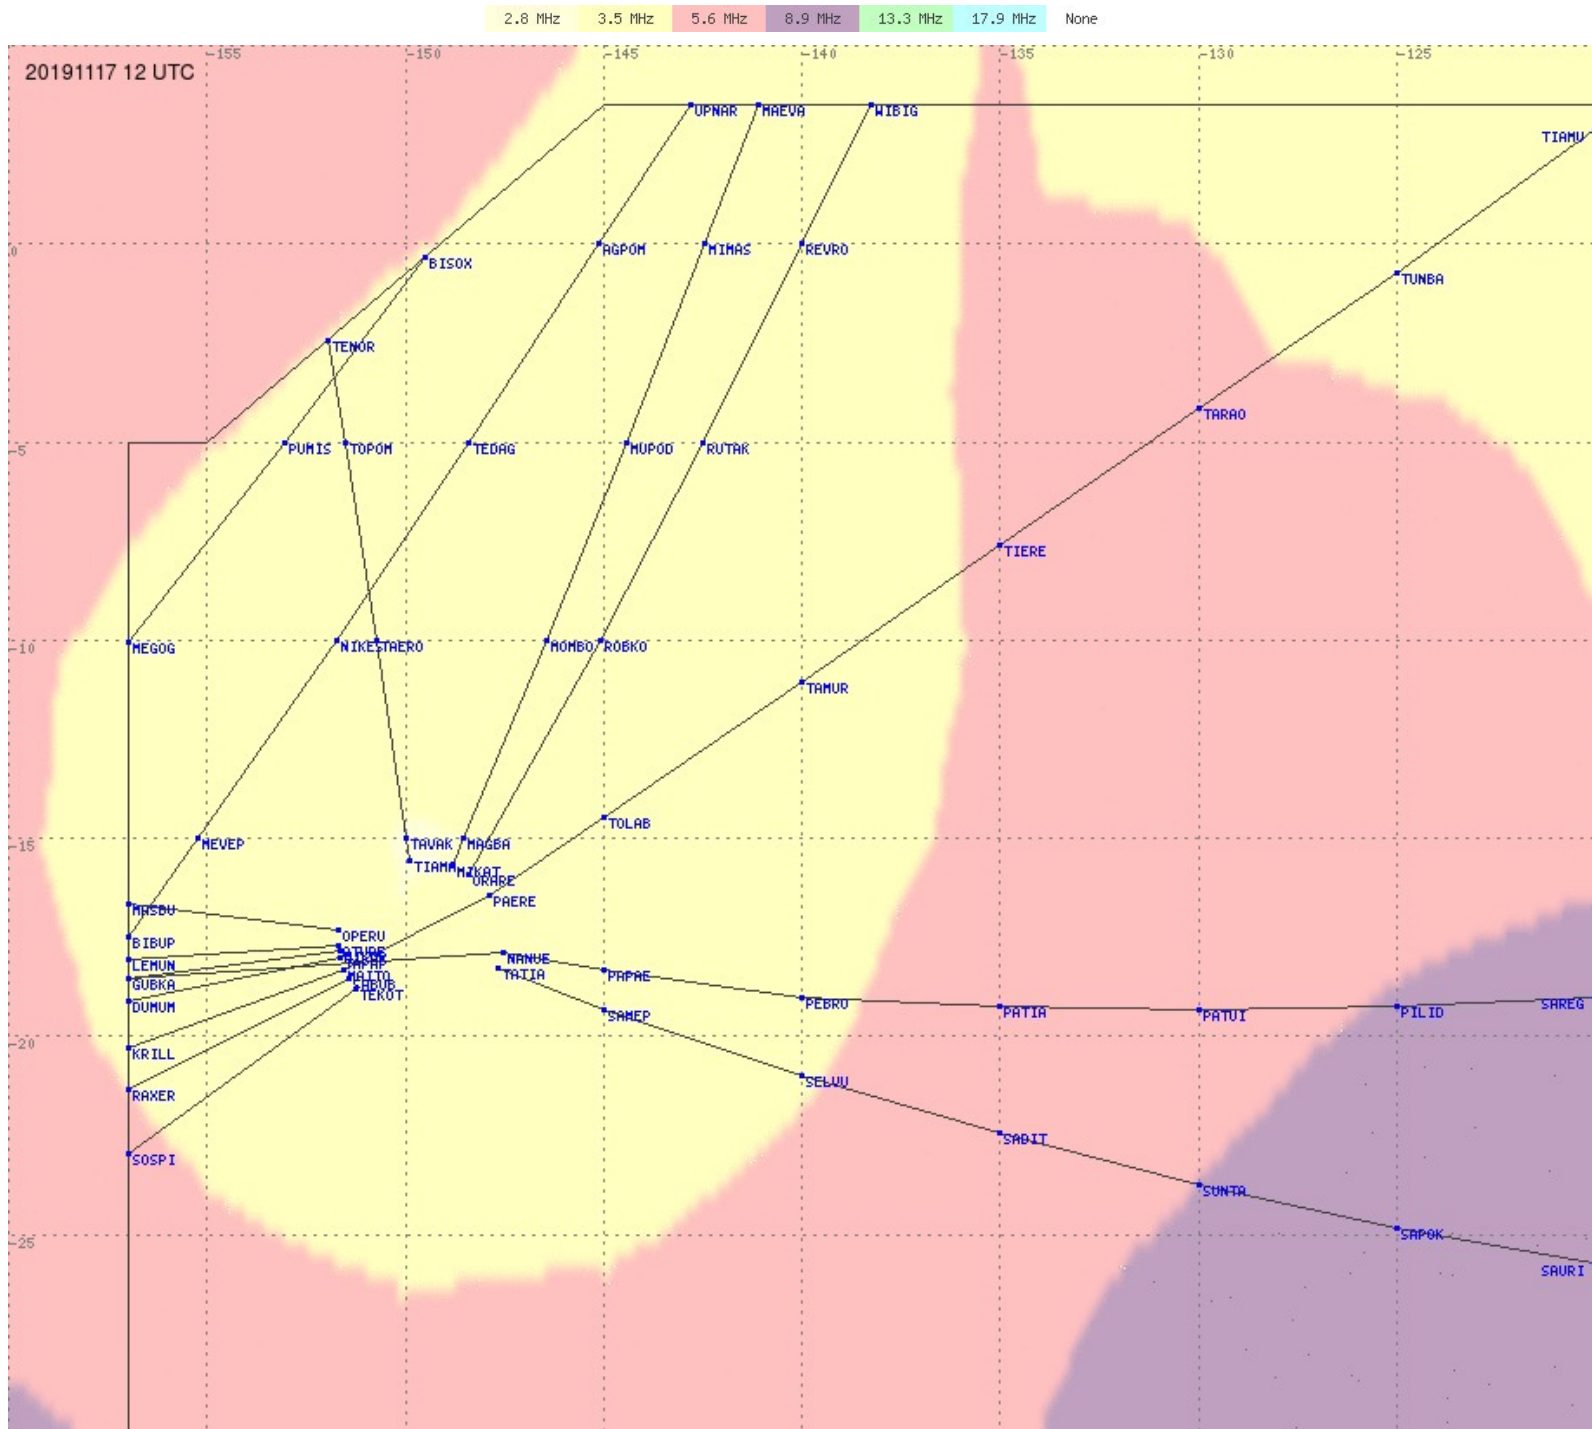

Tahiti FIR - HF Propag - 20191117