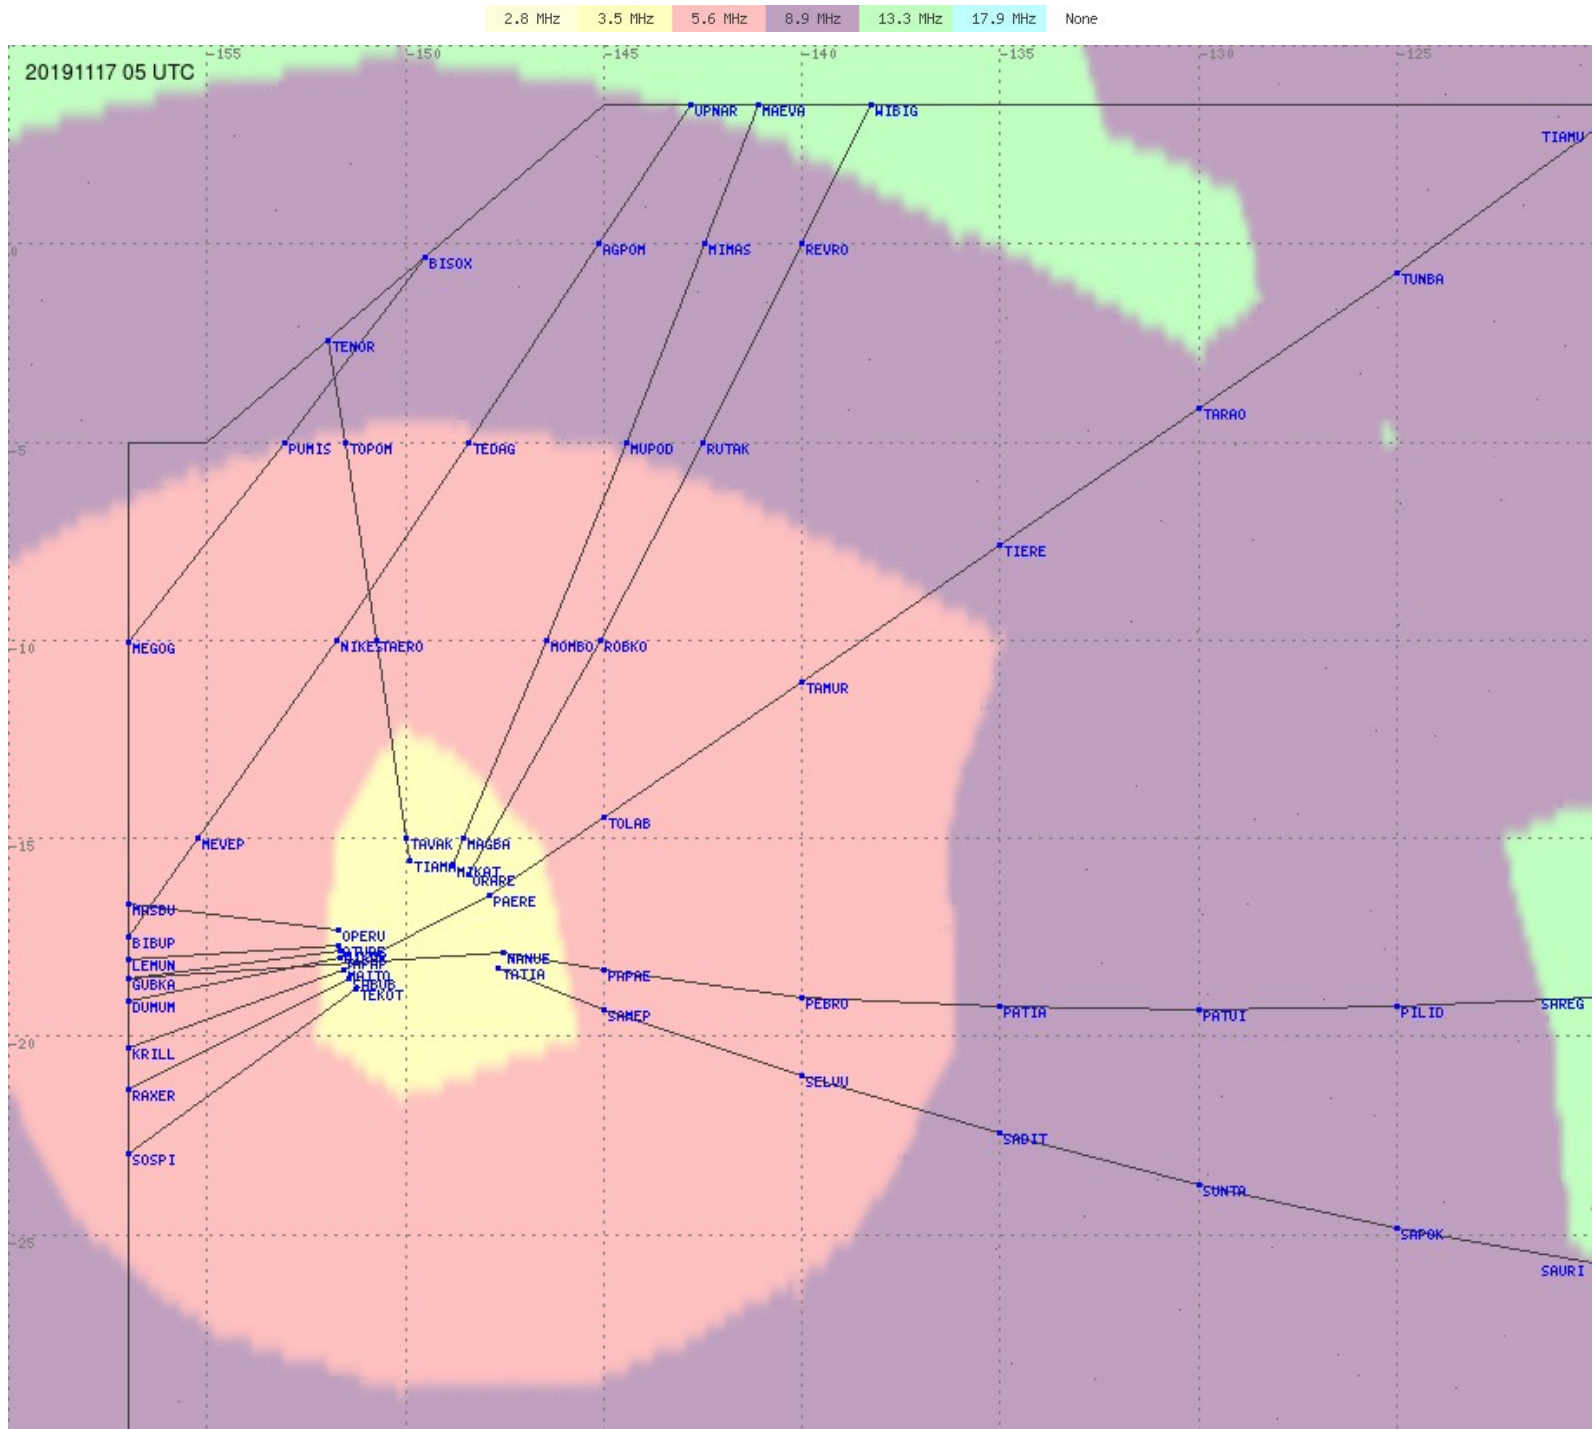

Tahiti FIR - HF Propag - 20191117