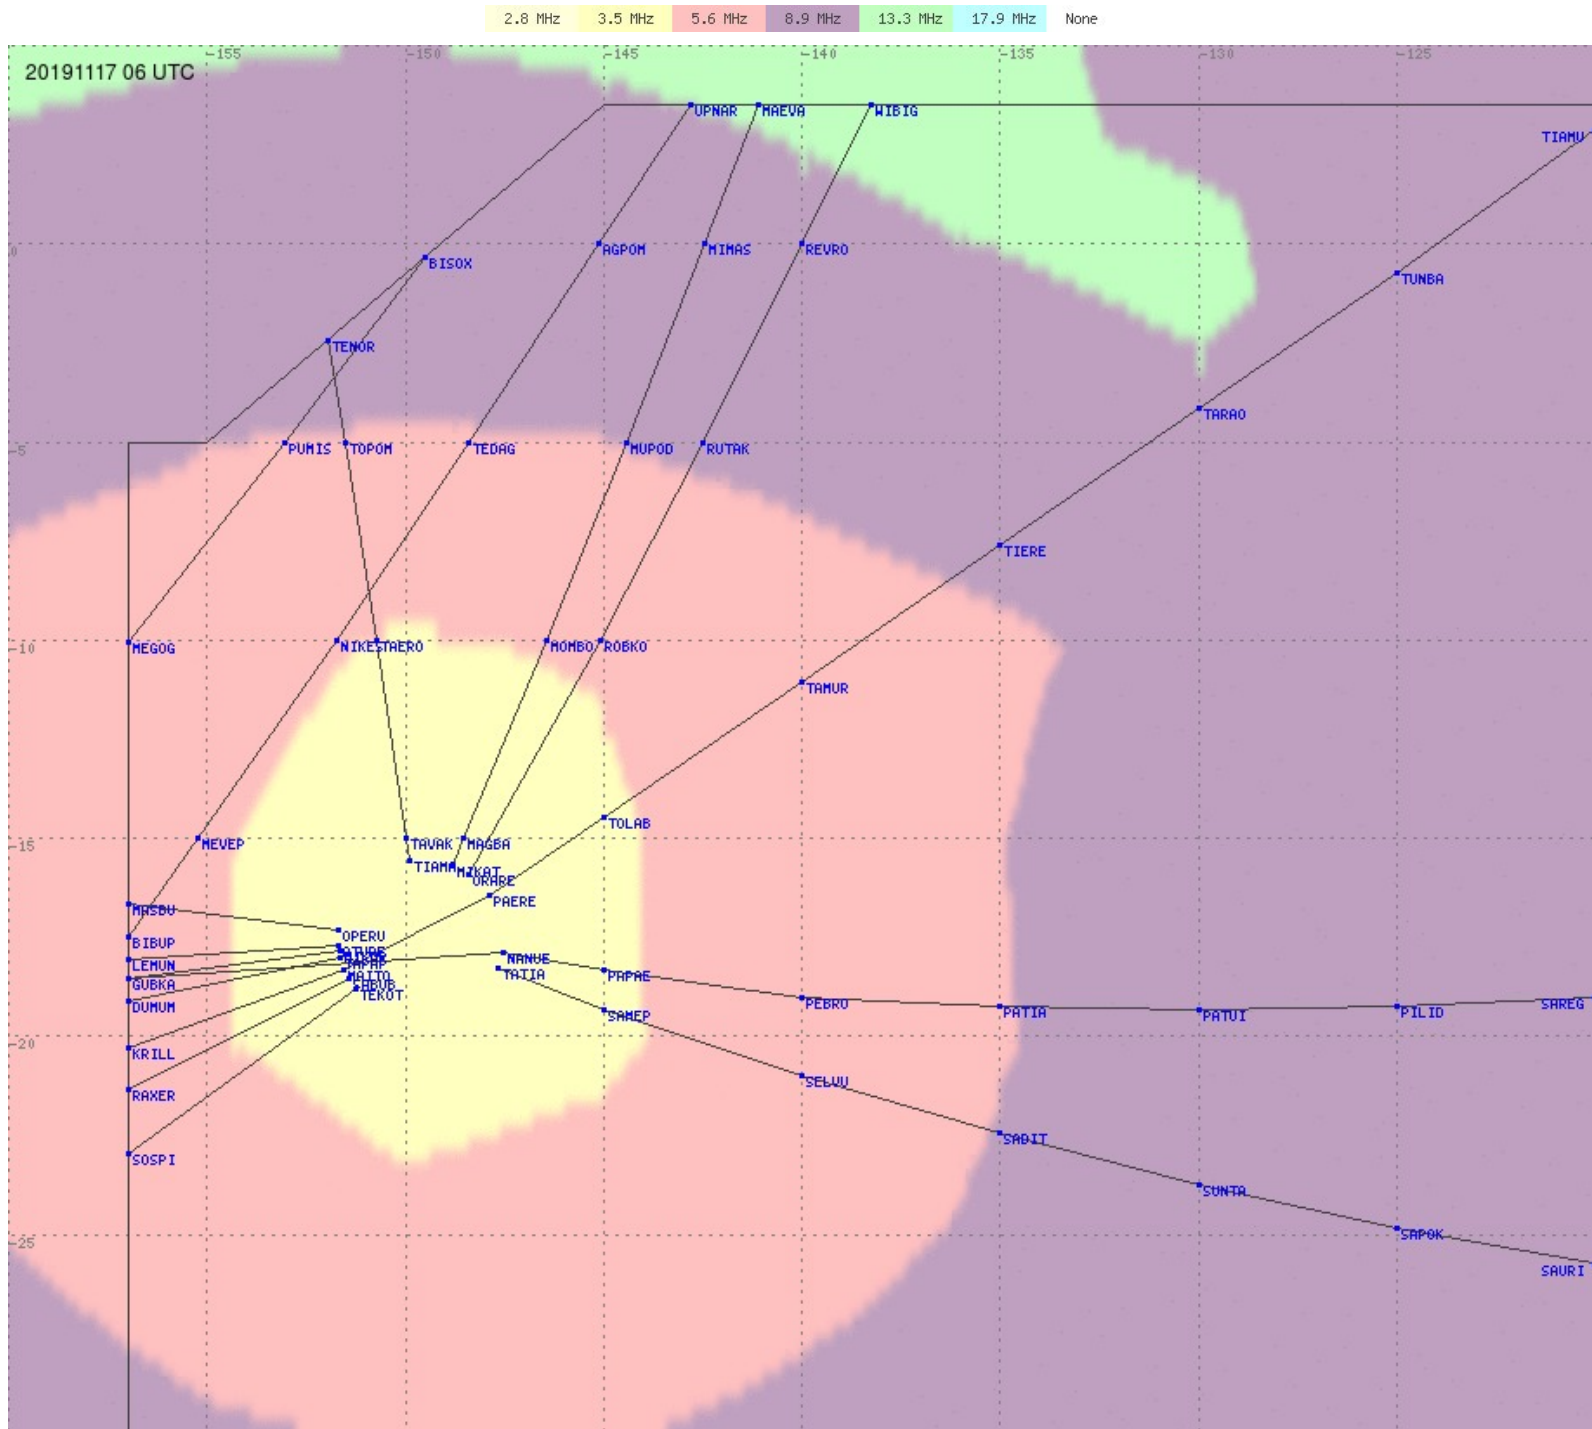

Tahiti FIR - HF Propag - 20191117