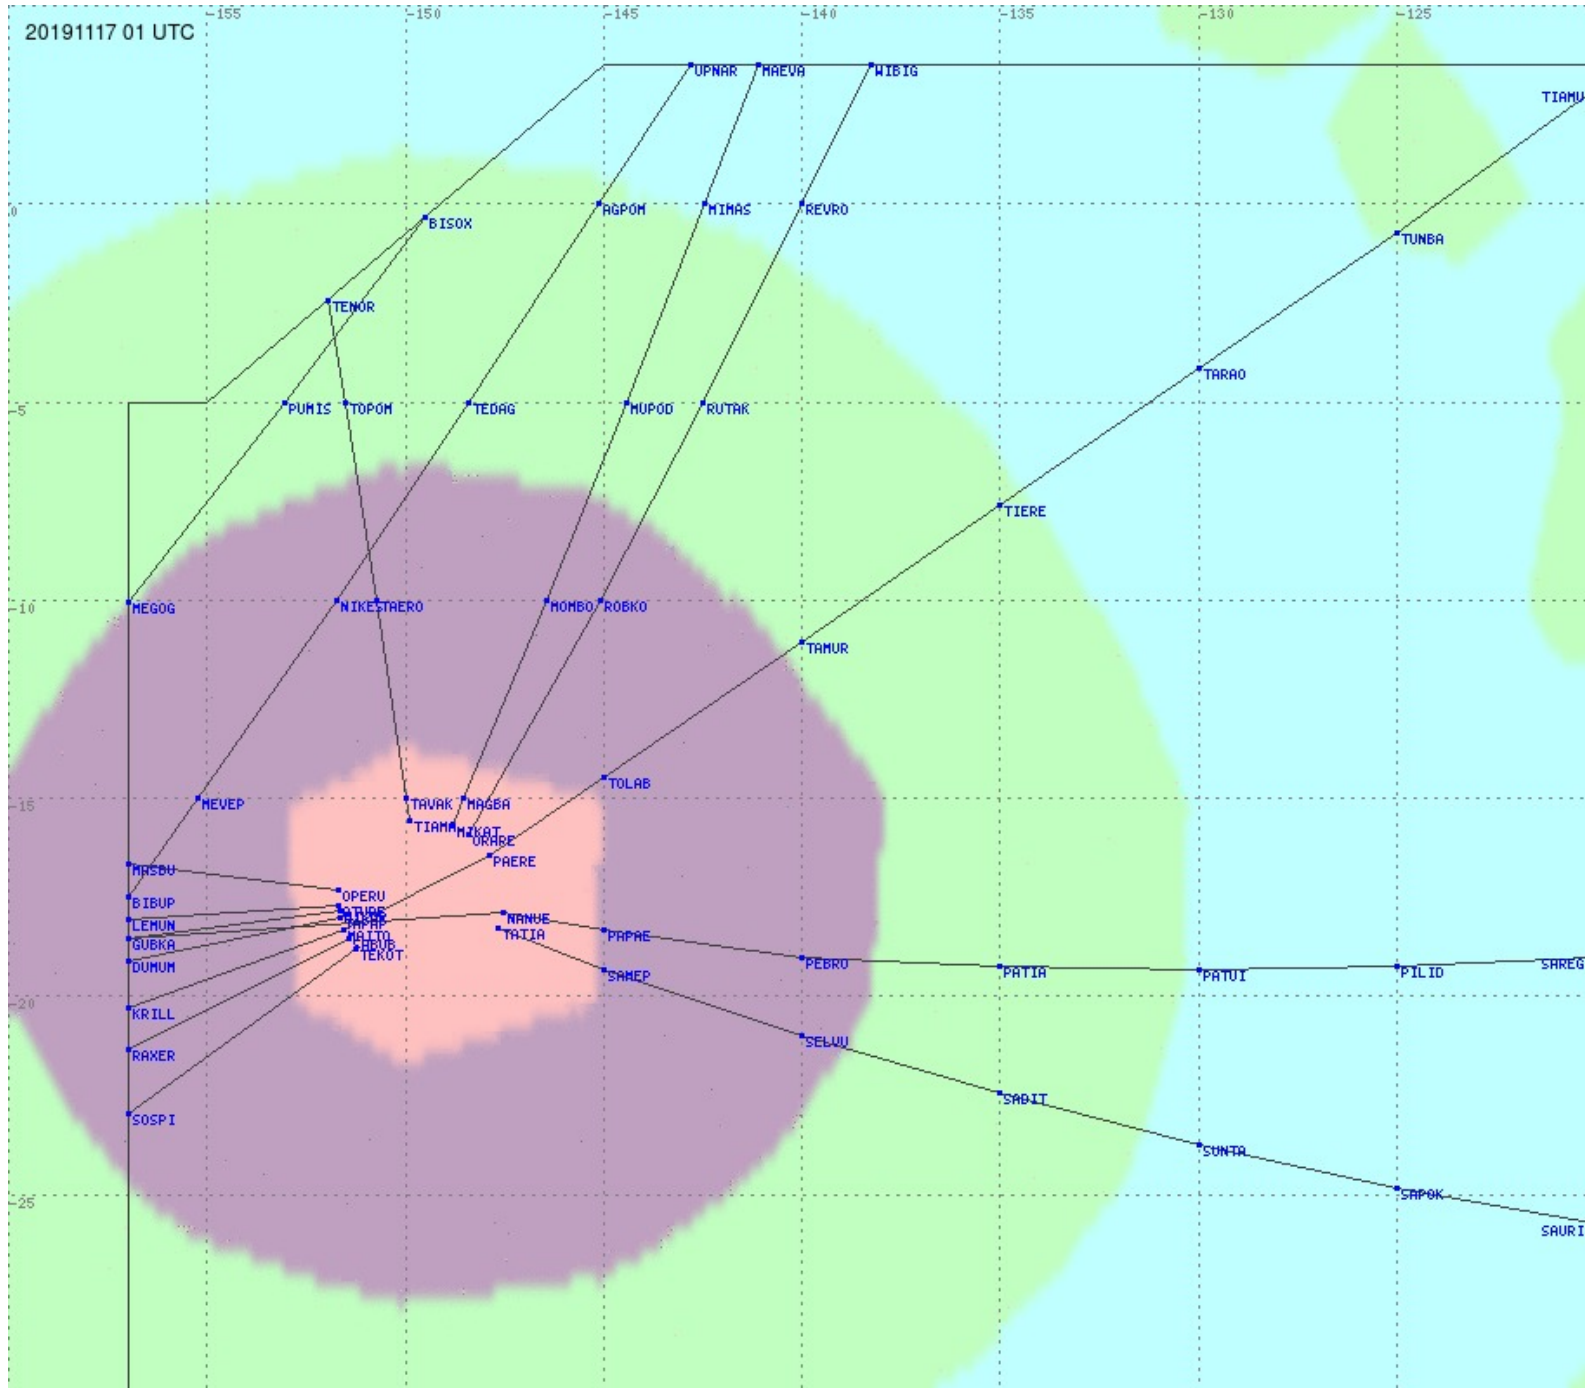

Tahiti FIR - HF Propag - 20191117

2.8 MHz
3.5 MHz
5.6 MHz
8.9 MHz
13.3 MHz
17.9 MHz
None

Tahiti FIR - HF Propag - 20191117

2.8 MHz 3.5 MHz 5.6 MHz 8.9 MHz 13.3 MHz 17.9 MHz None

Tahiti FIR - HF Propag - 20191117

2.8 MHz 3.5 MHz 5.6 MHz 8.9 MHz 13.3 MHz 17.9 MHz None

Tahiti FIR - HF Propag - 20191117

2.8 MHz
3.5 MHz
5.6 MHz
8.9 MHz
13.3 MHz
17.9 MHz
None

Tahiti FIR - HF Propag - 20191117

2.8 MHz 3.5 MHz 5.6 MHz 8.9 MHz 13.3 MHz 17.9 MHz None