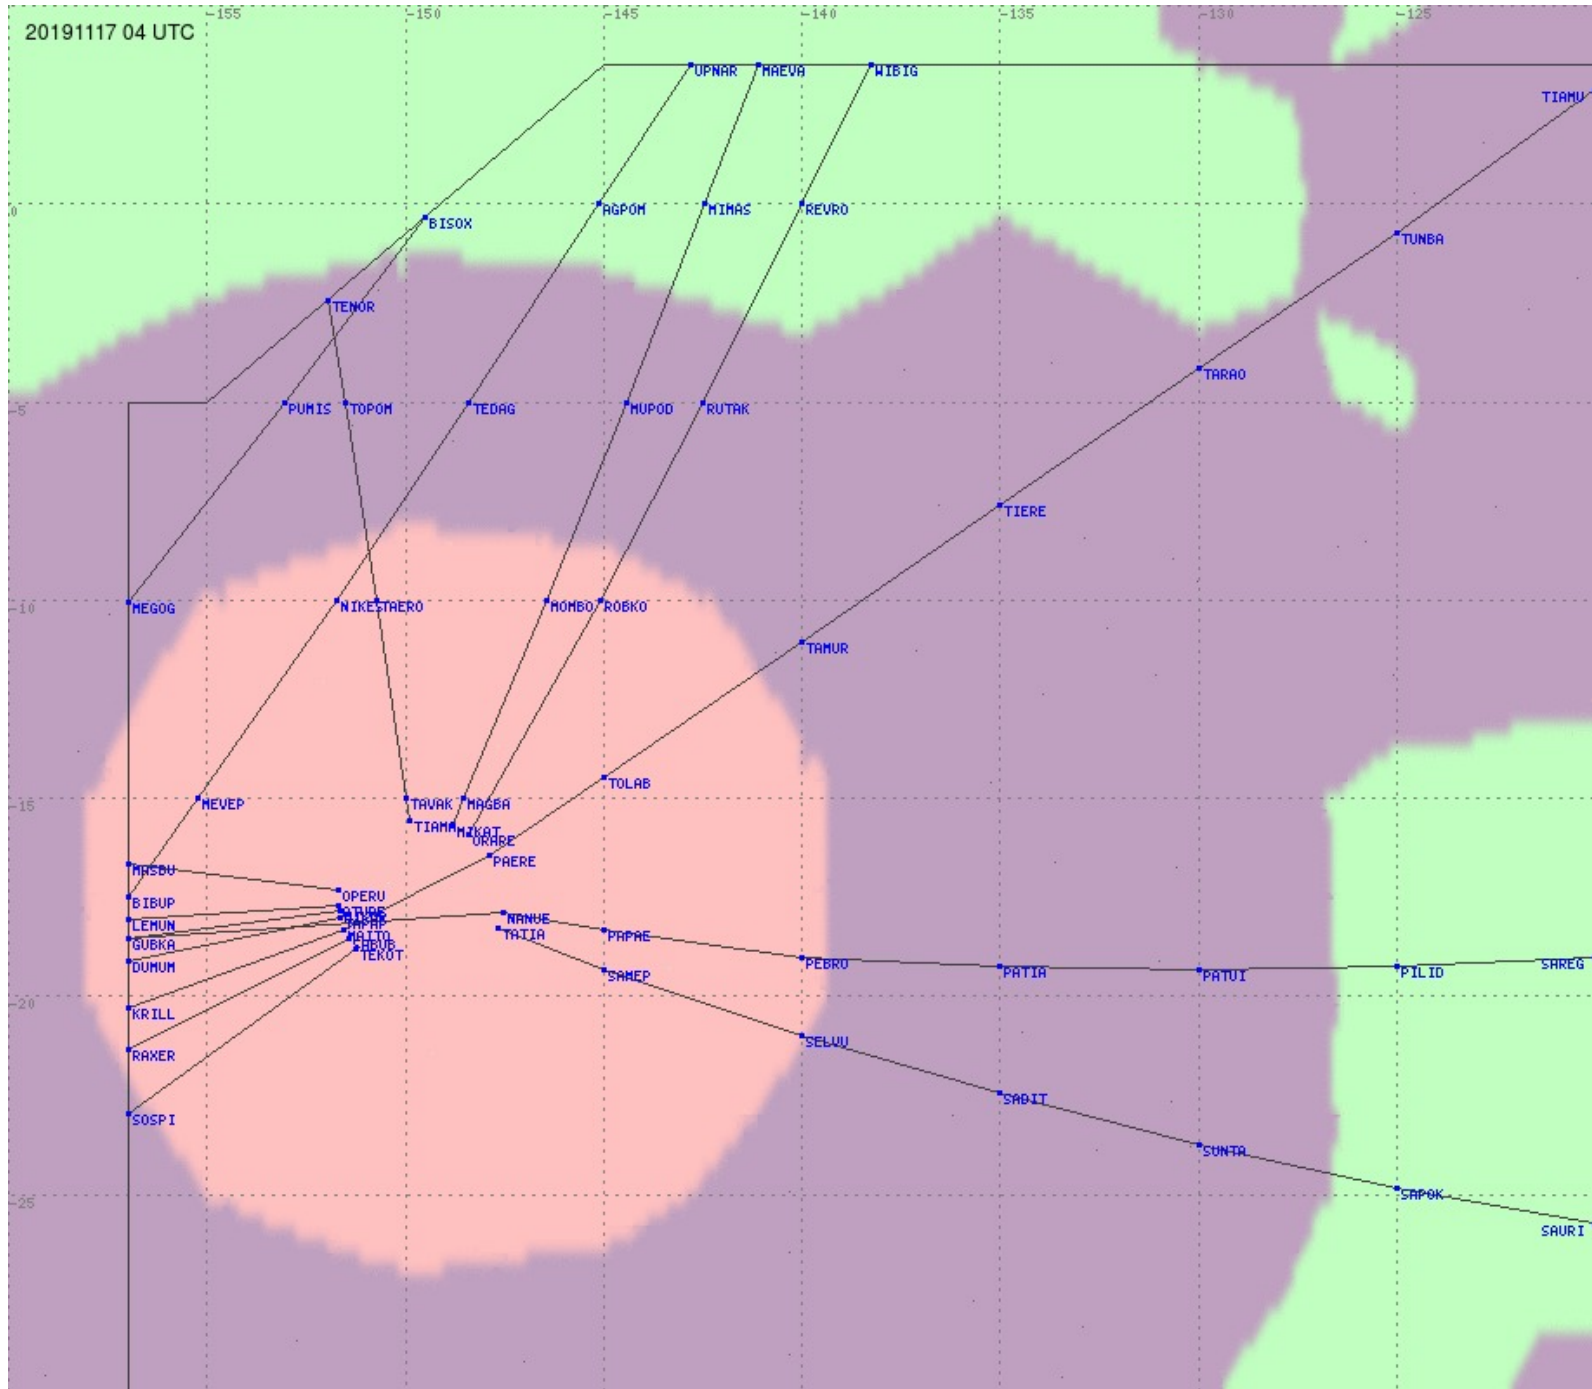

Tahiti FIR - HF Propag - 20191117

2.8 MHz
3.5 MHz
5.6 MHz
8.9 MHz
13.3 MHz
17.9 MHz
None

Tahiti FIR - HF Propag - 20191117

2.8 MHz 3.5 MHz 5.6 MHz 8.9 MHz 13.3 MHz 17.9 MHz None

Tahiti FIR - HF Propag - 20191117

2.8 MHz 3.5 MHz 5.6 MHz 8.9 MHz 13.3 MHz 17.9 MHz None

Tahiti FIR - HF Propag - 20191117

2.8 MHz
3.5 MHz
5.6 MHz
8.9 MHz
13.3 MHz
17.9 MHz
None

Tahiti FIR - HF Propag - 20191117

2.8 MHz 3.5 MHz 5.6 MHz 8.9 MHz 13.3 MHz 17.9 MHz None

Tahiti FIR - HF Propag - 20191117

Tahiti FIR - HF Propag - 20191117

Tahiti FIR - HF Propag - 20191117

Tahiti FIR - HF Propag - 20191117

Tahiti FIR - HF Propag - 20191117

Tahiti FIR - HF Propag - 20191117

Tahiti FIR - HF Propag - 20191117