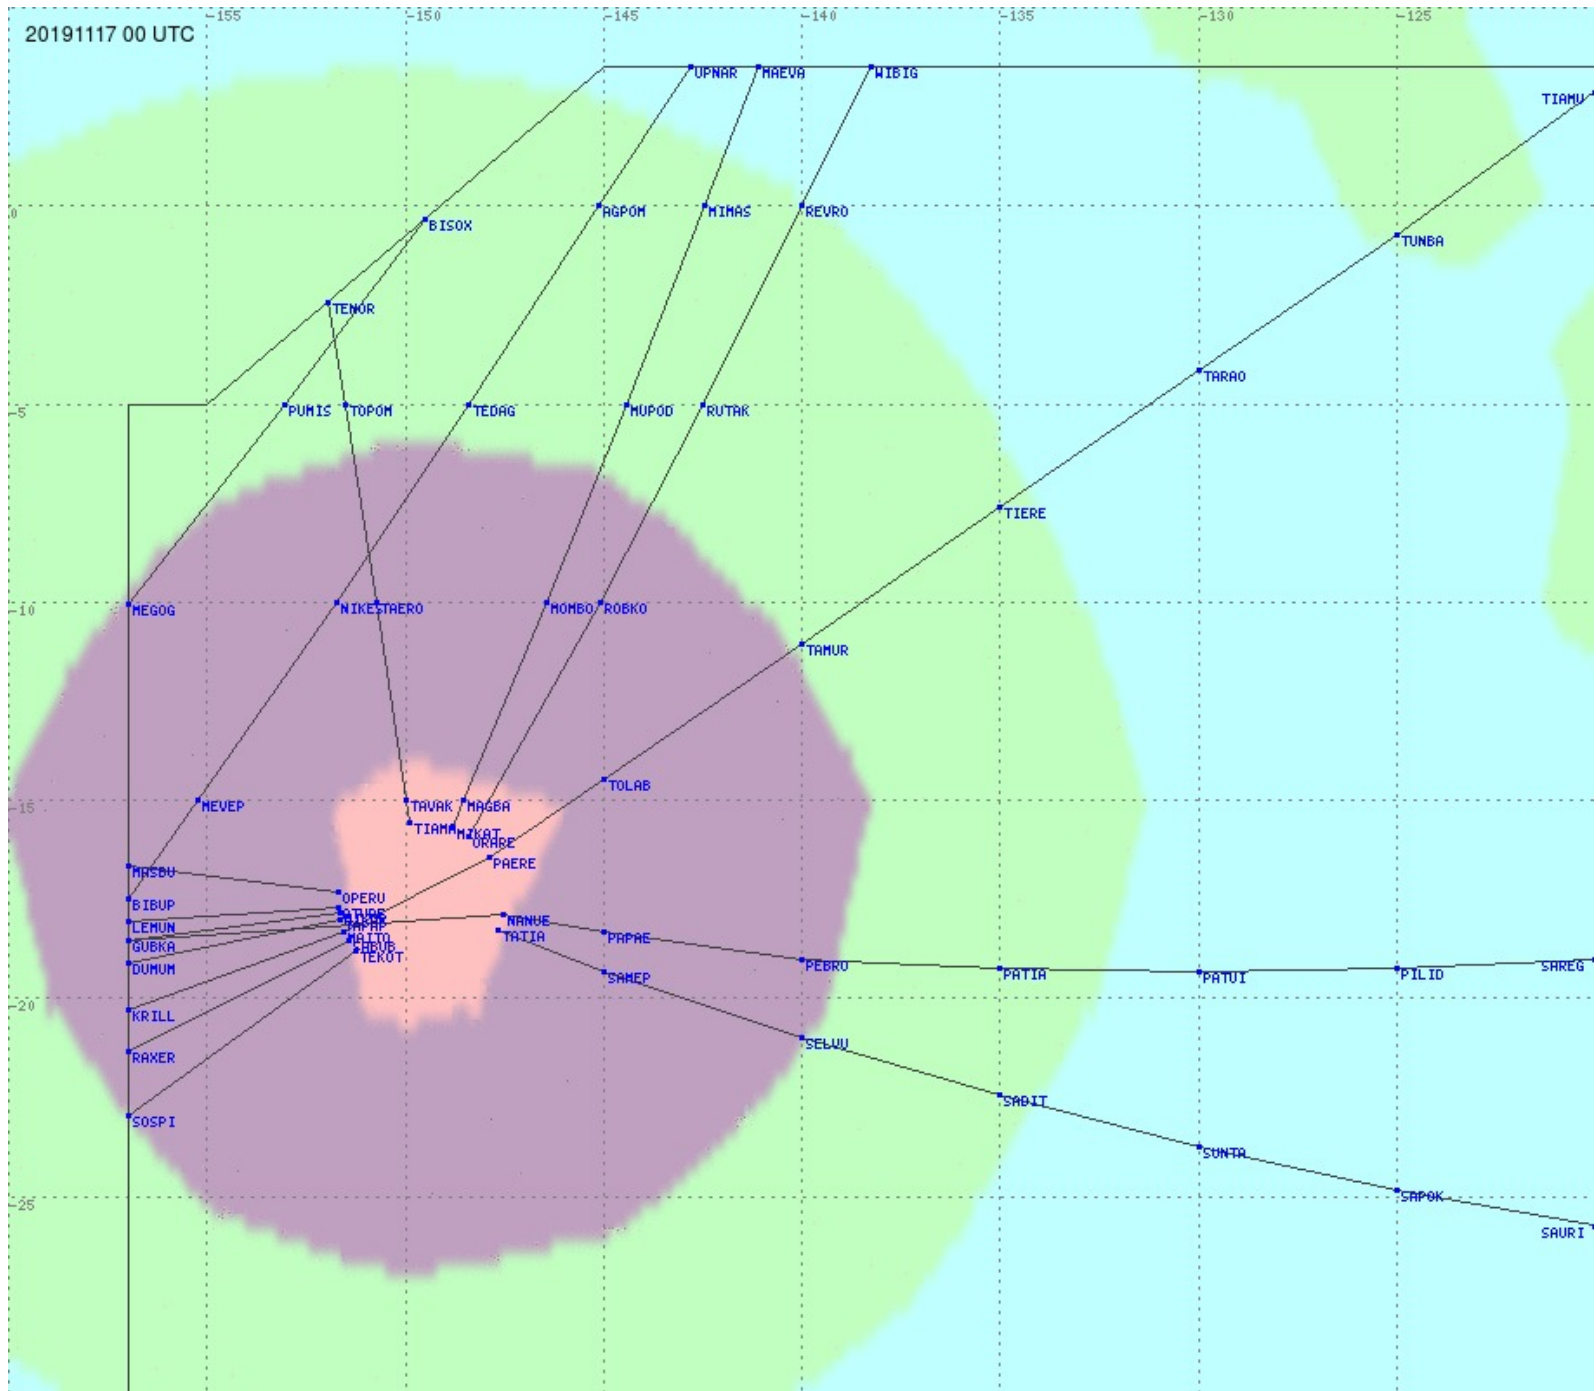

Tahiti FIR - HF Propag - 20191117

2.8 MHz
3.5 MHz
5.6 MHz
8.9 MHz
13.3 MHz
17.9 MHz
None

Tahiti FIR - HF Propag - 20191117

2.8 MHz 3.5 MHz 5.6 MHz 8.9 MHz 13.3 MHz 17.9 MHz None

Tahiti FIR - HF Propag - 20191117

2.8 MHz 3.5 MHz 5.6 MHz 8.9 MHz 13.3 MHz 17.9 MHz None

Tahiti FIR - HF Propag - 20191117

2.8 MHz
3.5 MHz
5.6 MHz
8.9 MHz
13.3 MHz
17.9 MHz
None

Tahiti FIR - HF Propag - 20191117

2.8 MHz 3.5 MHz 5.6 MHz 8.9 MHz 13.3 MHz 17.9 MHz None