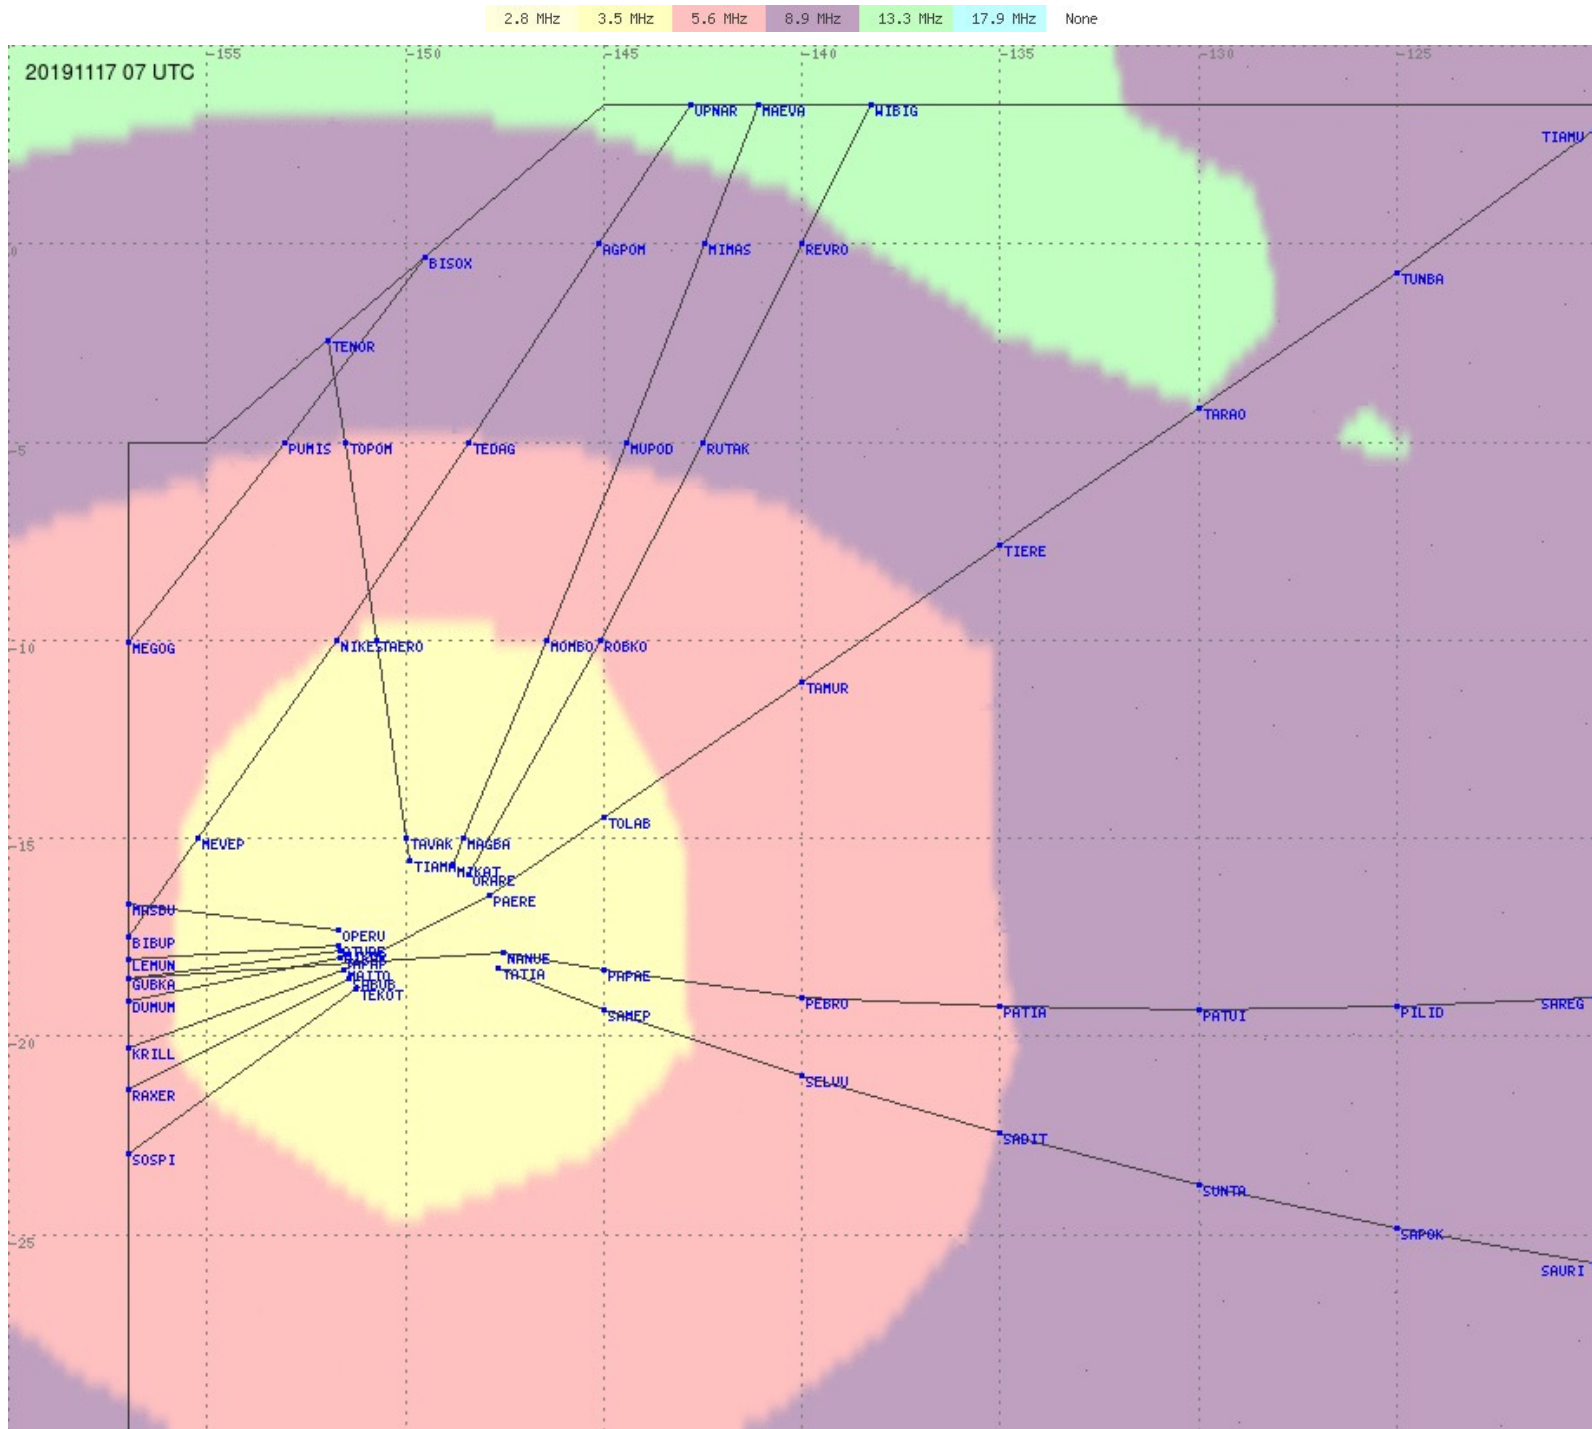

Tahiti FIR - HF Propag - 20191117

2.8 MHz
3.5 MHz
5.6 MHz
8.9 MHz
13.3 MHz
17.9 MHz
None

Tahiti FIR - HF Propag - 20191117

2.8 MHz 3.5 MHz 5.6 MHz 8.9 MHz 13.3 MHz 17.9 MHz None

Tahiti FIR - HF Propag - 20191117

2.8 MHz 3.5 MHz 5.6 MHz 8.9 MHz 13.3 MHz 17.9 MHz None

Tahiti FIR - HF Propag - 20191117

2.8 MHz
3.5 MHz
5.6 MHz
8.9 MHz
13.3 MHz
17.9 MHz
None

Tahiti FIR - HF Propag - 20191117

2.8 MHz 3.5 MHz 5.6 MHz 8.9 MHz 13.3 MHz 17.9 MHz None

Tahiti FIR - HF Propag - 20191117

Tahiti FIR - HF Propag - 20191117

Tahiti FIR - HF Propag - 20191117

Tahiti FIR - HF Propag - 20191117

Tahiti FIR - HF Propag - 20191117

Tahiti FIR - HF Propag - 20191117

Tahiti FIR - HF Propag - 20191117