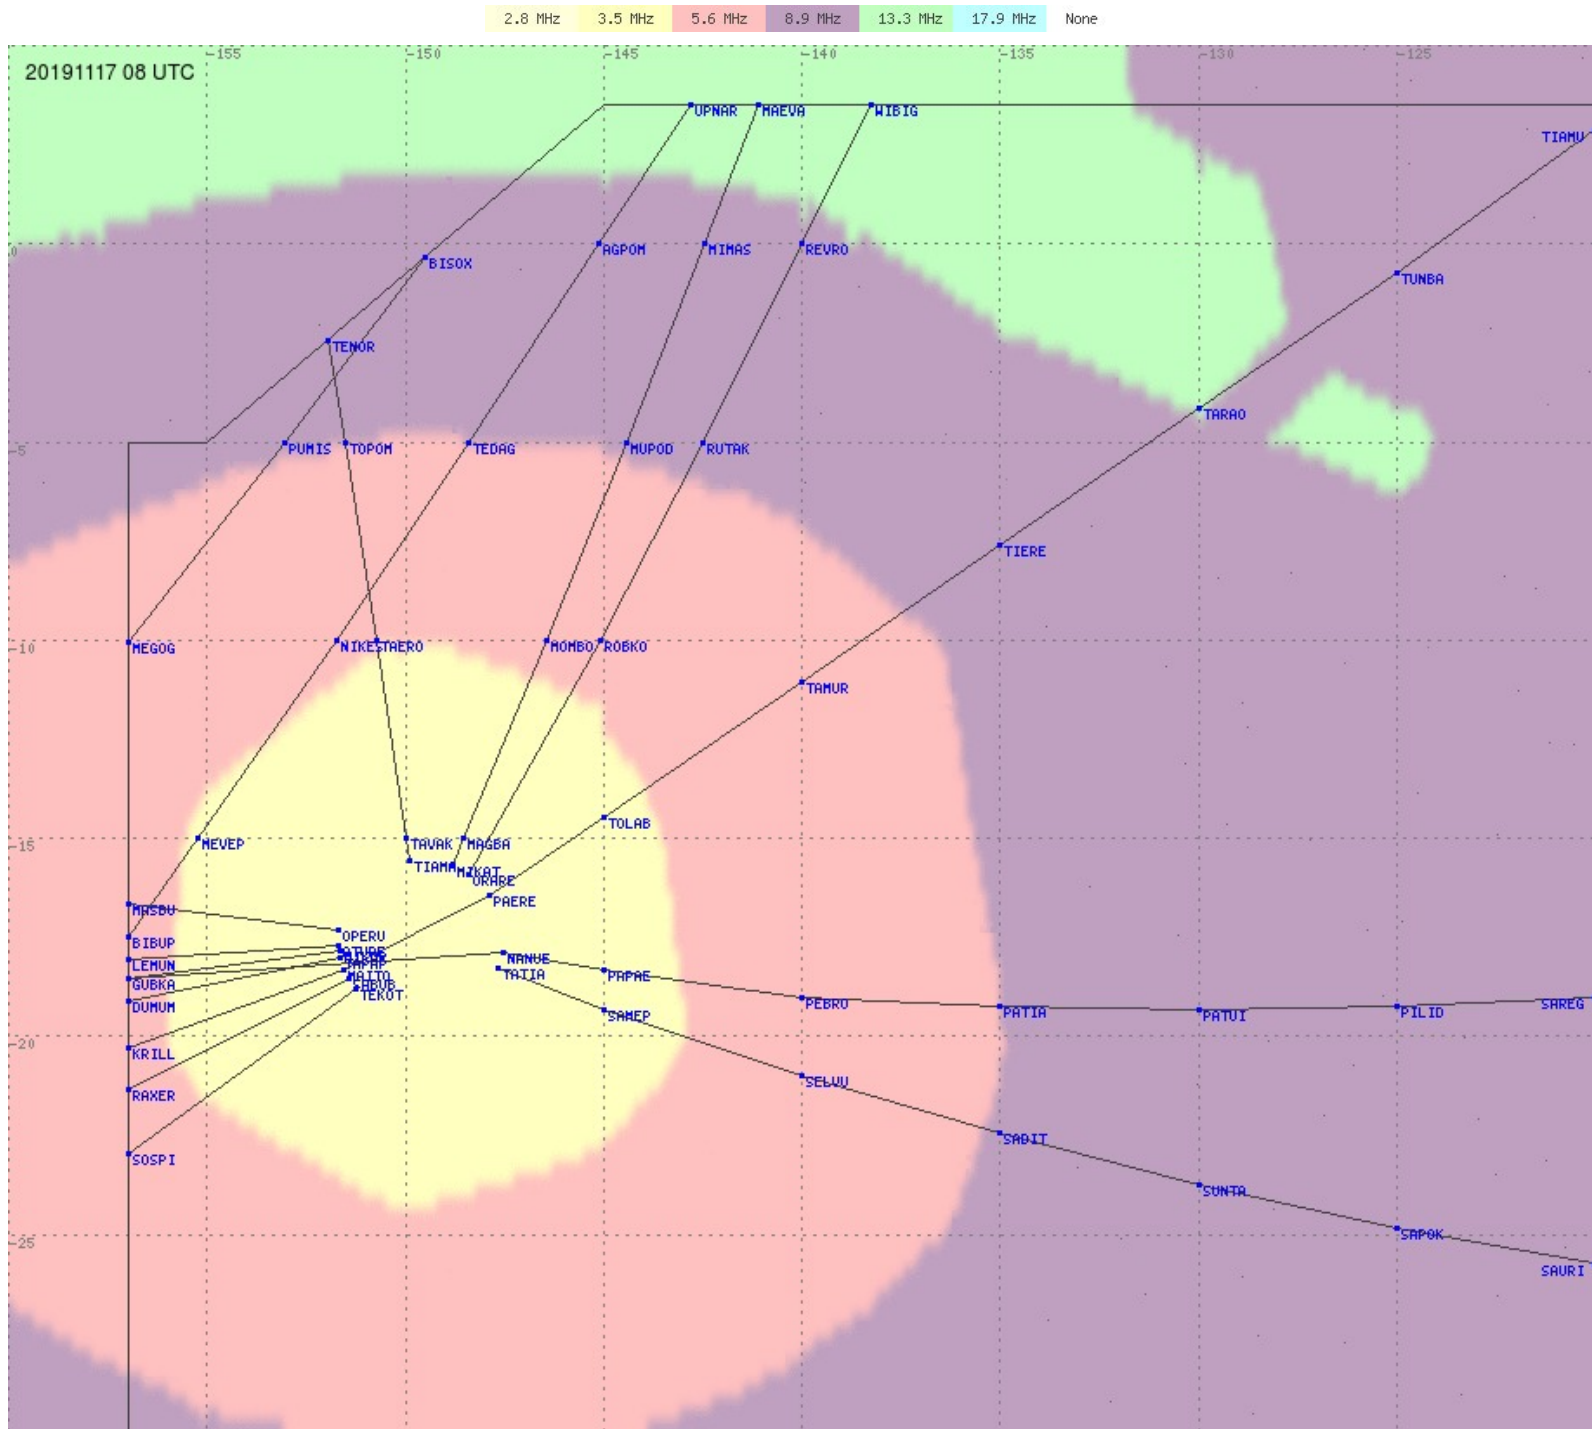

Tahiti FIR - HF Propag - 20191117

2.8 MHz
3.5 MHz
5.6 MHz
8.9 MHz
13.3 MHz
17.9 MHz
None

Tahiti FIR - HF Propag - 20191117

2.8 MHz 3.5 MHz 5.6 MHz 8.9 MHz 13.3 MHz 17.9 MHz None

Tahiti FIR - HF Propag - 20191117

2.8 MHz 3.5 MHz 5.6 MHz 8.9 MHz 13.3 MHz 17.9 MHz None

Tahiti FIR - HF Propag - 20191117

2.8 MHz
3.5 MHz
5.6 MHz
8.9 MHz
13.3 MHz
17.9 MHz
None

Tahiti FIR - HF Propag - 20191117

2.8 MHz 3.5 MHz 5.6 MHz 8.9 MHz 13.3 MHz 17.9 MHz None

Tahiti FIR - HF Propag - 20191117

Tahiti FIR - HF Propag - 20191117

Tahiti FIR - HF Propag - 20191117

Tahiti FIR - HF Propag - 20191117

Tahiti FIR - HF Propag - 20191117

Tahiti FIR - HF Propag - 20191117

Tahiti FIR - HF Propag - 20191117