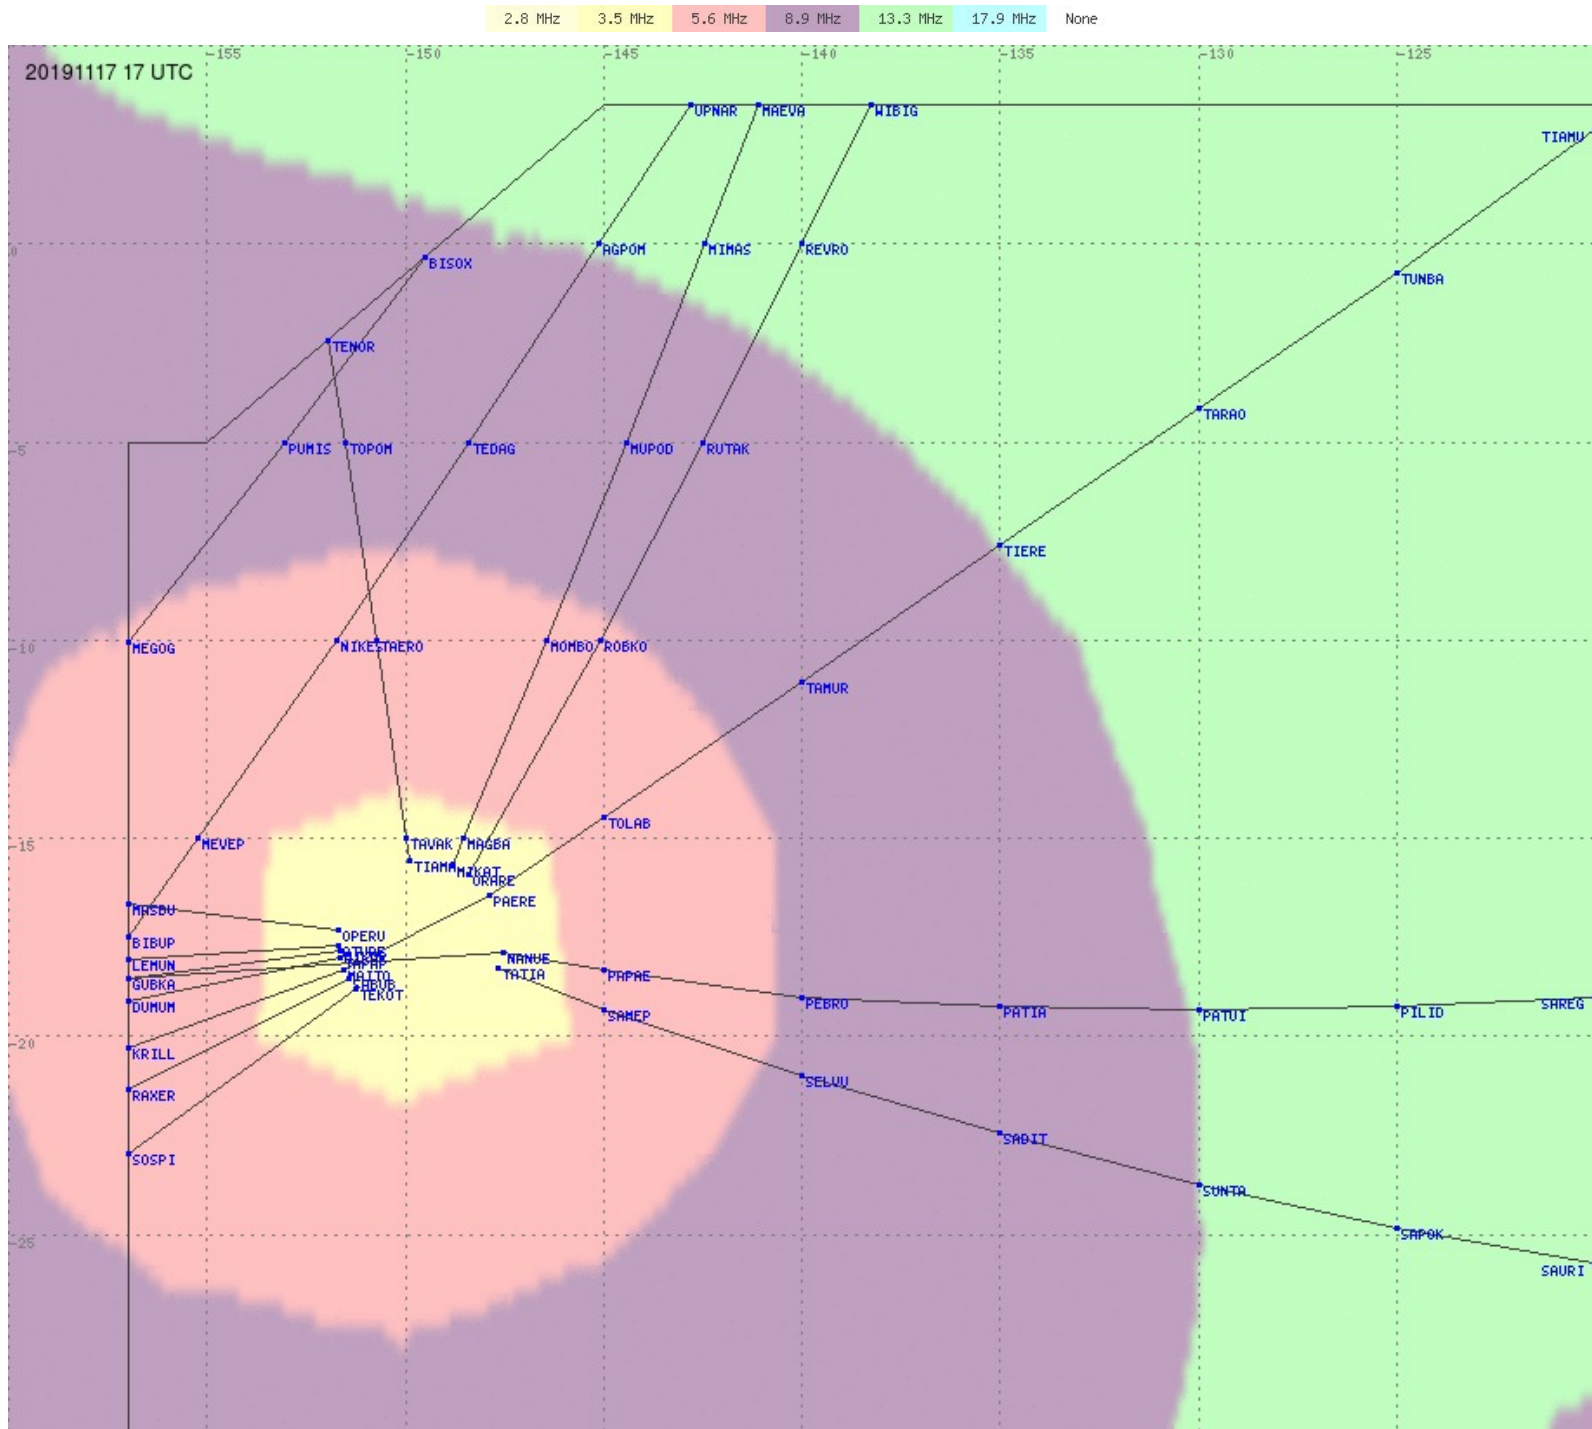

Tahiti FIR - HF Propag - 20191117

2.8 MHz
3.5 MHz
5.6 MHz
8.9 MHz
13.3 MHz
17.9 MHz
None

Tahiti FIR - HF Propag - 20191117

2.8 MHz 3.5 MHz 5.6 MHz 8.9 MHz 13.3 MHz 17.9 MHz None

Tahiti FIR - HF Propag - 20191117

2.8 MHz 3.5 MHz 5.6 MHz 8.9 MHz 13.3 MHz 17.9 MHz None

Tahiti FIR - HF Propag - 20191117

2.8 MHz
3.5 MHz
5.6 MHz
8.9 MHz
13.3 MHz
17.9 MHz
None

Tahiti FIR - HF Propag - 20191117

2.8 MHz 3.5 MHz 5.6 MHz 8.9 MHz 13.3 MHz 17.9 MHz None

Tahiti FIR - HF Propag - 20191117

Tahiti FIR - HF Propag - 20191117

Tahiti FIR - HF Propag - 20191117

Tahiti FIR - HF Propag - 20191117

Tahiti FIR - HF Propag - 20191117

Tahiti FIR - HF Propag - 20191117

Tahiti FIR - HF Propag - 20191117

Tahiti FIR - HF Propag - 20191117

Tahiti FIR - HF Propag - 20191117

2.8 MHz 3.5 MHz 5.6 MHz 8.9 MHz 13.3 MHz 17.9 MHz None

Tahiti FIR - HF Propag - 20191117

2.8 MHz 3.5 MHz 5.6 MHz 8.9 MHz 13.3 MHz 17.9 MHz None