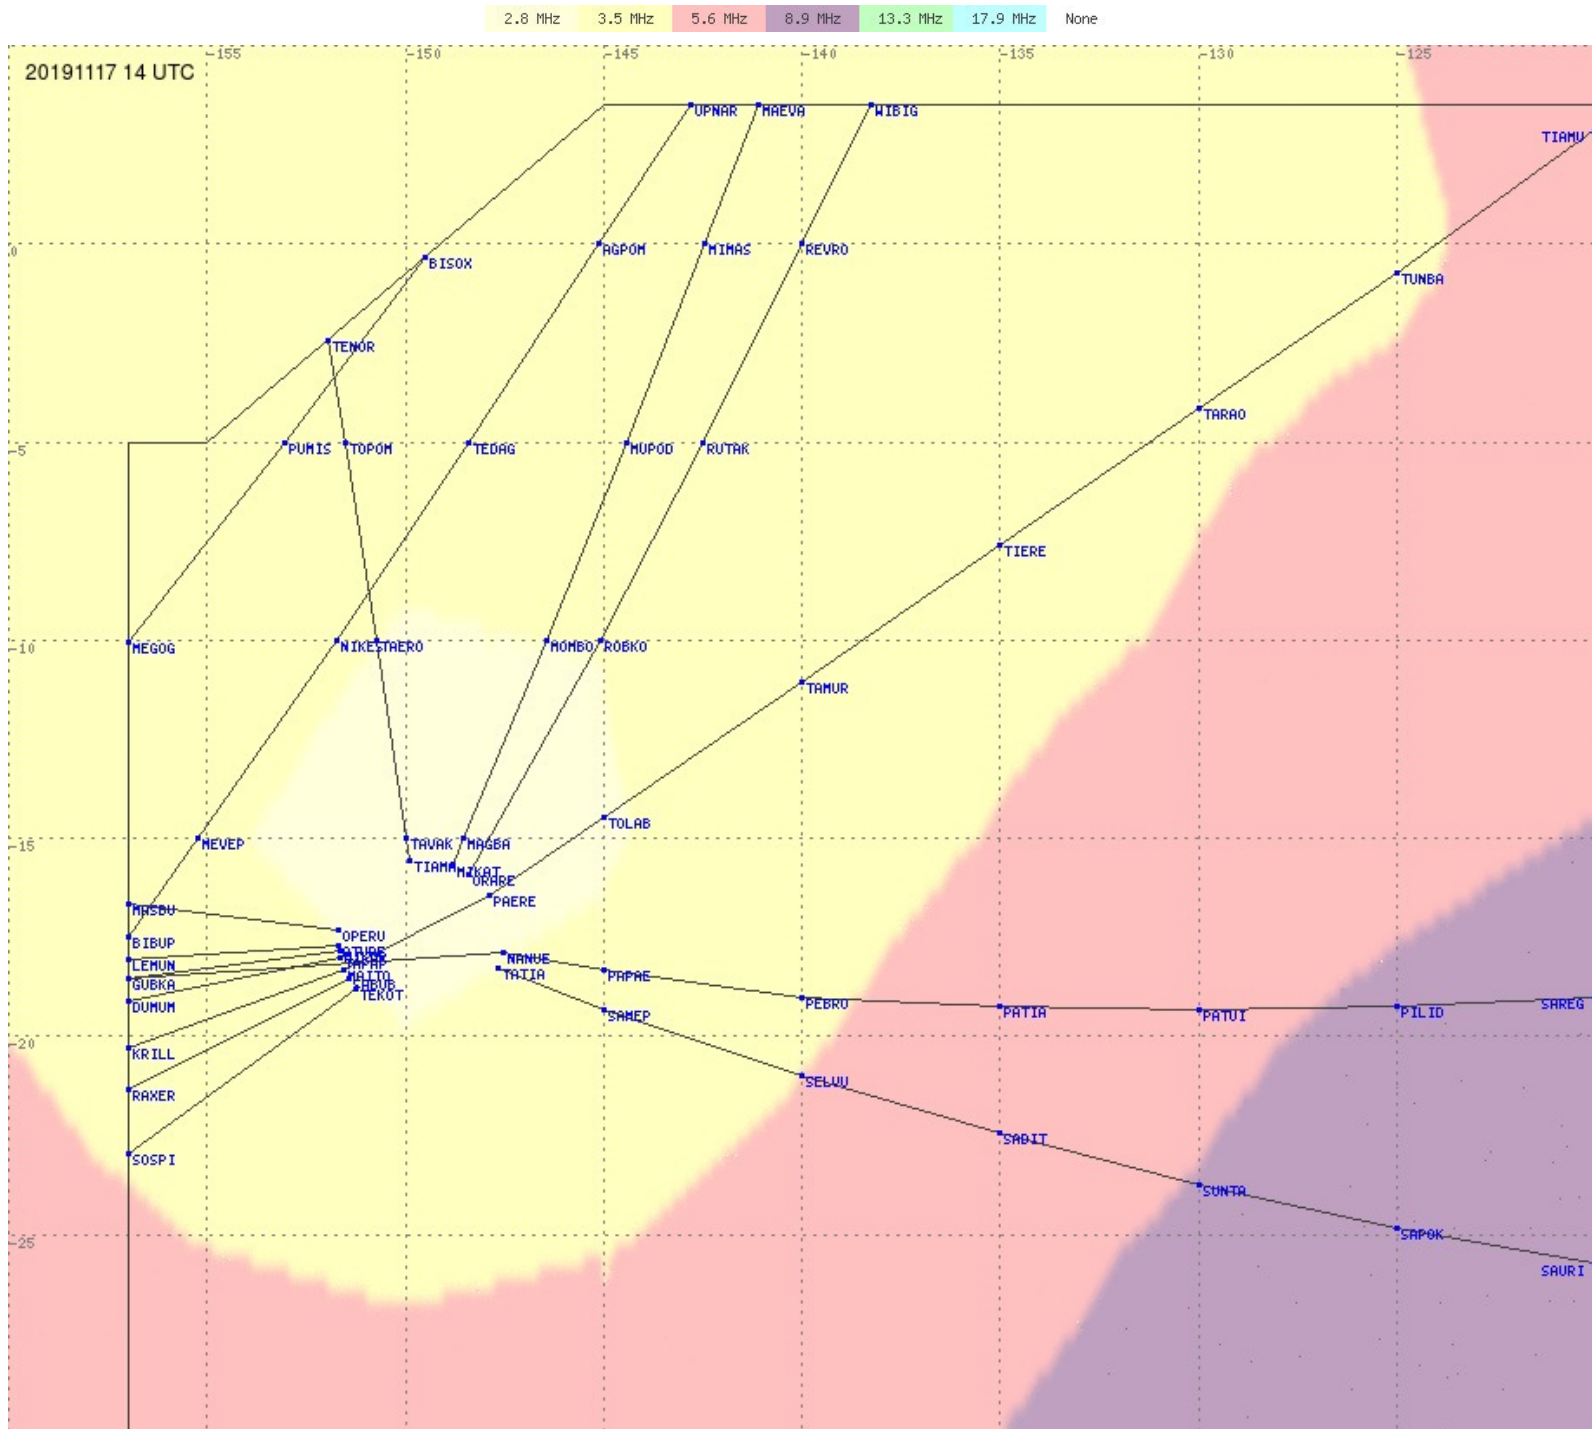

Tahiti FIR - HF Propag - 20191117