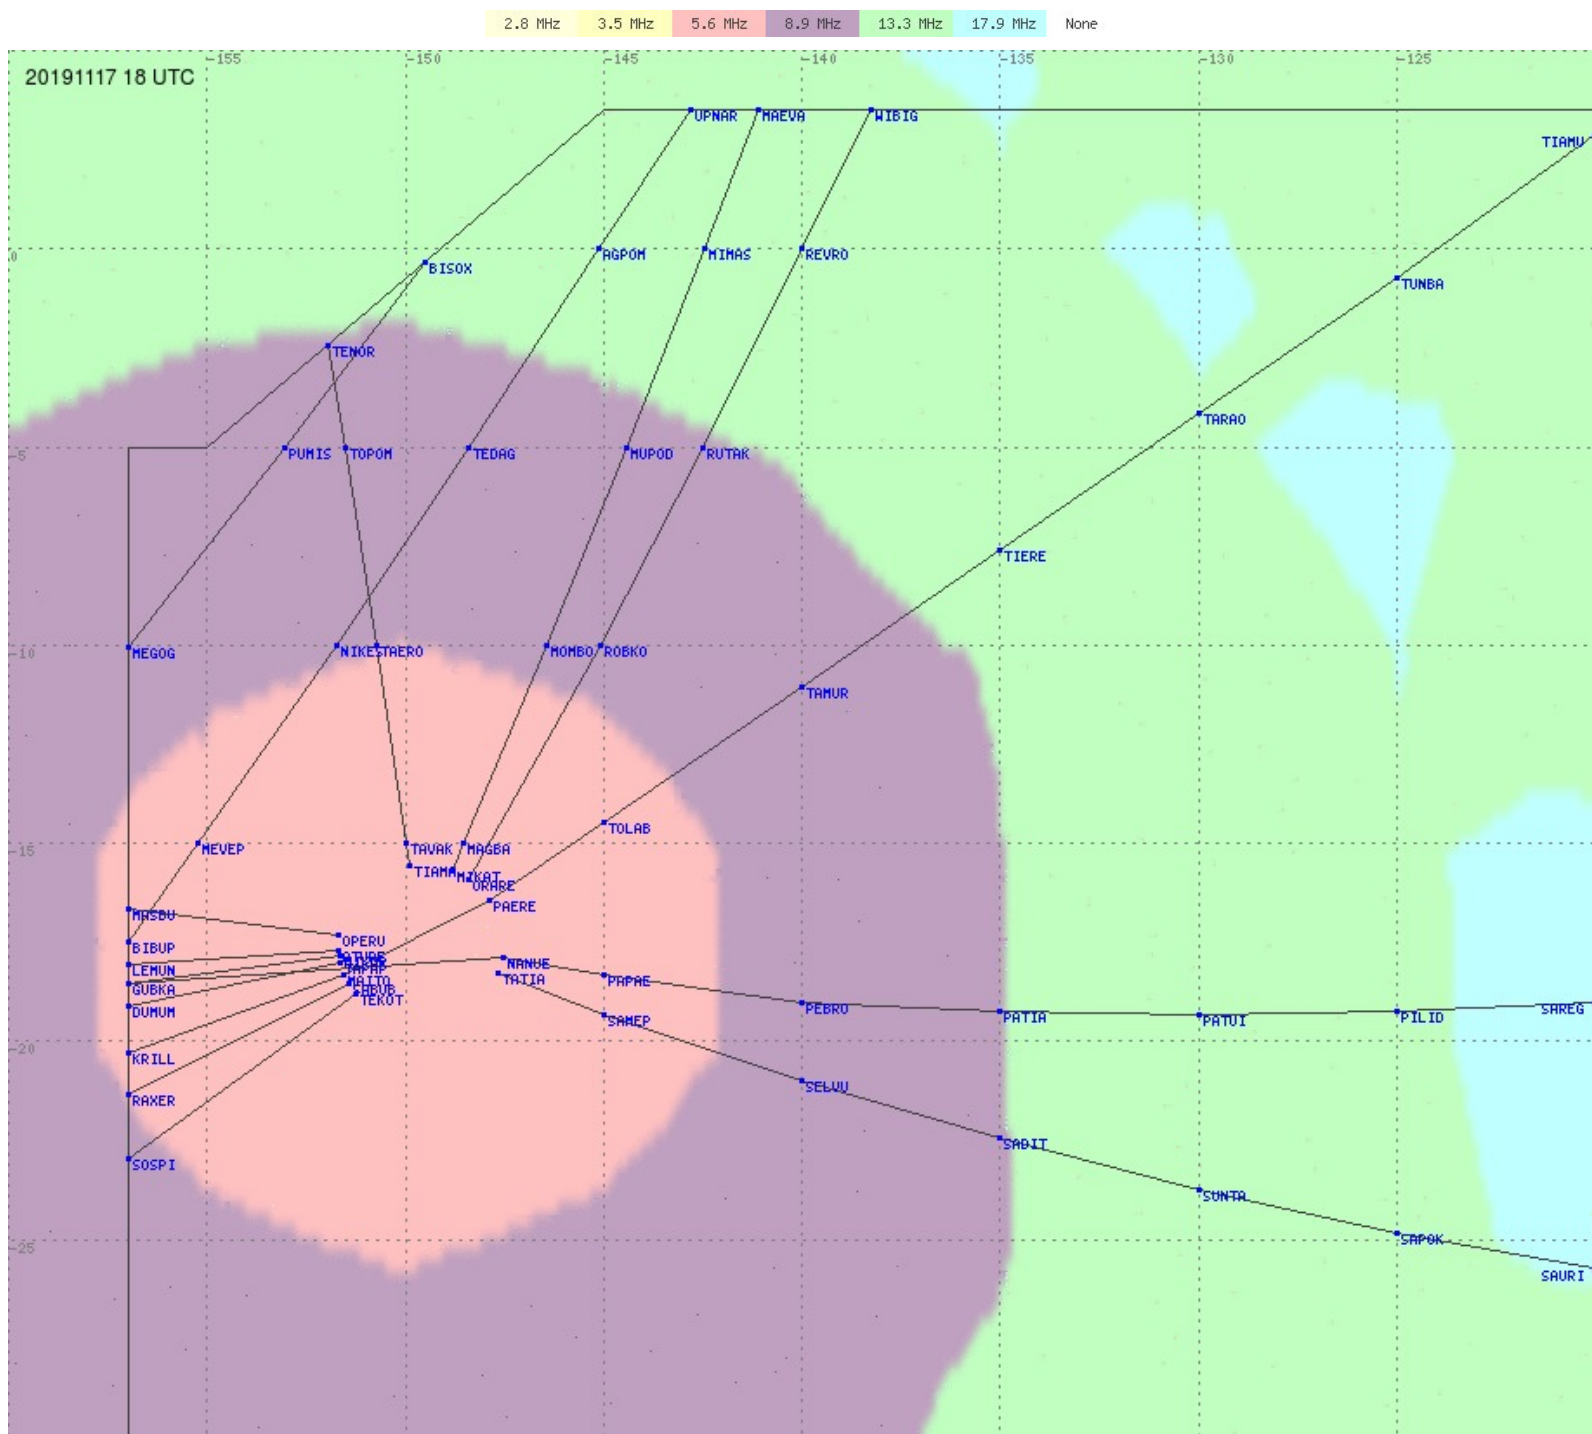

Tahiti FIR - HF Propag - 20191117

2.8 MHz
3.5 MHz
5.6 MHz
8.9 MHz
13.3 MHz
17.9 MHz
None

Tahiti FIR - HF Propag - 20191117

2.8 MHz 3.5 MHz 5.6 MHz 8.9 MHz 13.3 MHz 17.9 MHz None

Tahiti FIR - HF Propag - 20191117

2.8 MHz 3.5 MHz 5.6 MHz 8.9 MHz 13.3 MHz 17.9 MHz None

Tahiti FIR - HF Propag - 20191117

2.8 MHz
3.5 MHz
5.6 MHz
8.9 MHz
13.3 MHz
17.9 MHz
None

Tahiti FIR - HF Propag - 20191117

2.8 MHz 3.5 MHz 5.6 MHz 8.9 MHz 13.3 MHz 17.9 MHz None

Tahiti FIR - HF Propag - 20191117

Tahiti FIR - HF Propag - 20191117

Tahiti FIR - HF Propag - 20191117

Tahiti FIR - HF Propag - 20191117

Tahiti FIR - HF Propag - 20191117

Tahiti FIR - HF Propag - 20191117

Tahiti FIR - HF Propag - 20191117

Tahiti FIR - HF Propag - 20191117

Tahiti FIR - HF Propag - 20191117

2.8 MHz 3.5 MHz 5.6 MHz 8.9 MHz 13.3 MHz 17.9 MHz None

Tahiti FIR - HF Propag - 20191117

2.8 MHz 3.5 MHz 5.6 MHz 8.9 MHz 13.3 MHz 17.9 MHz None