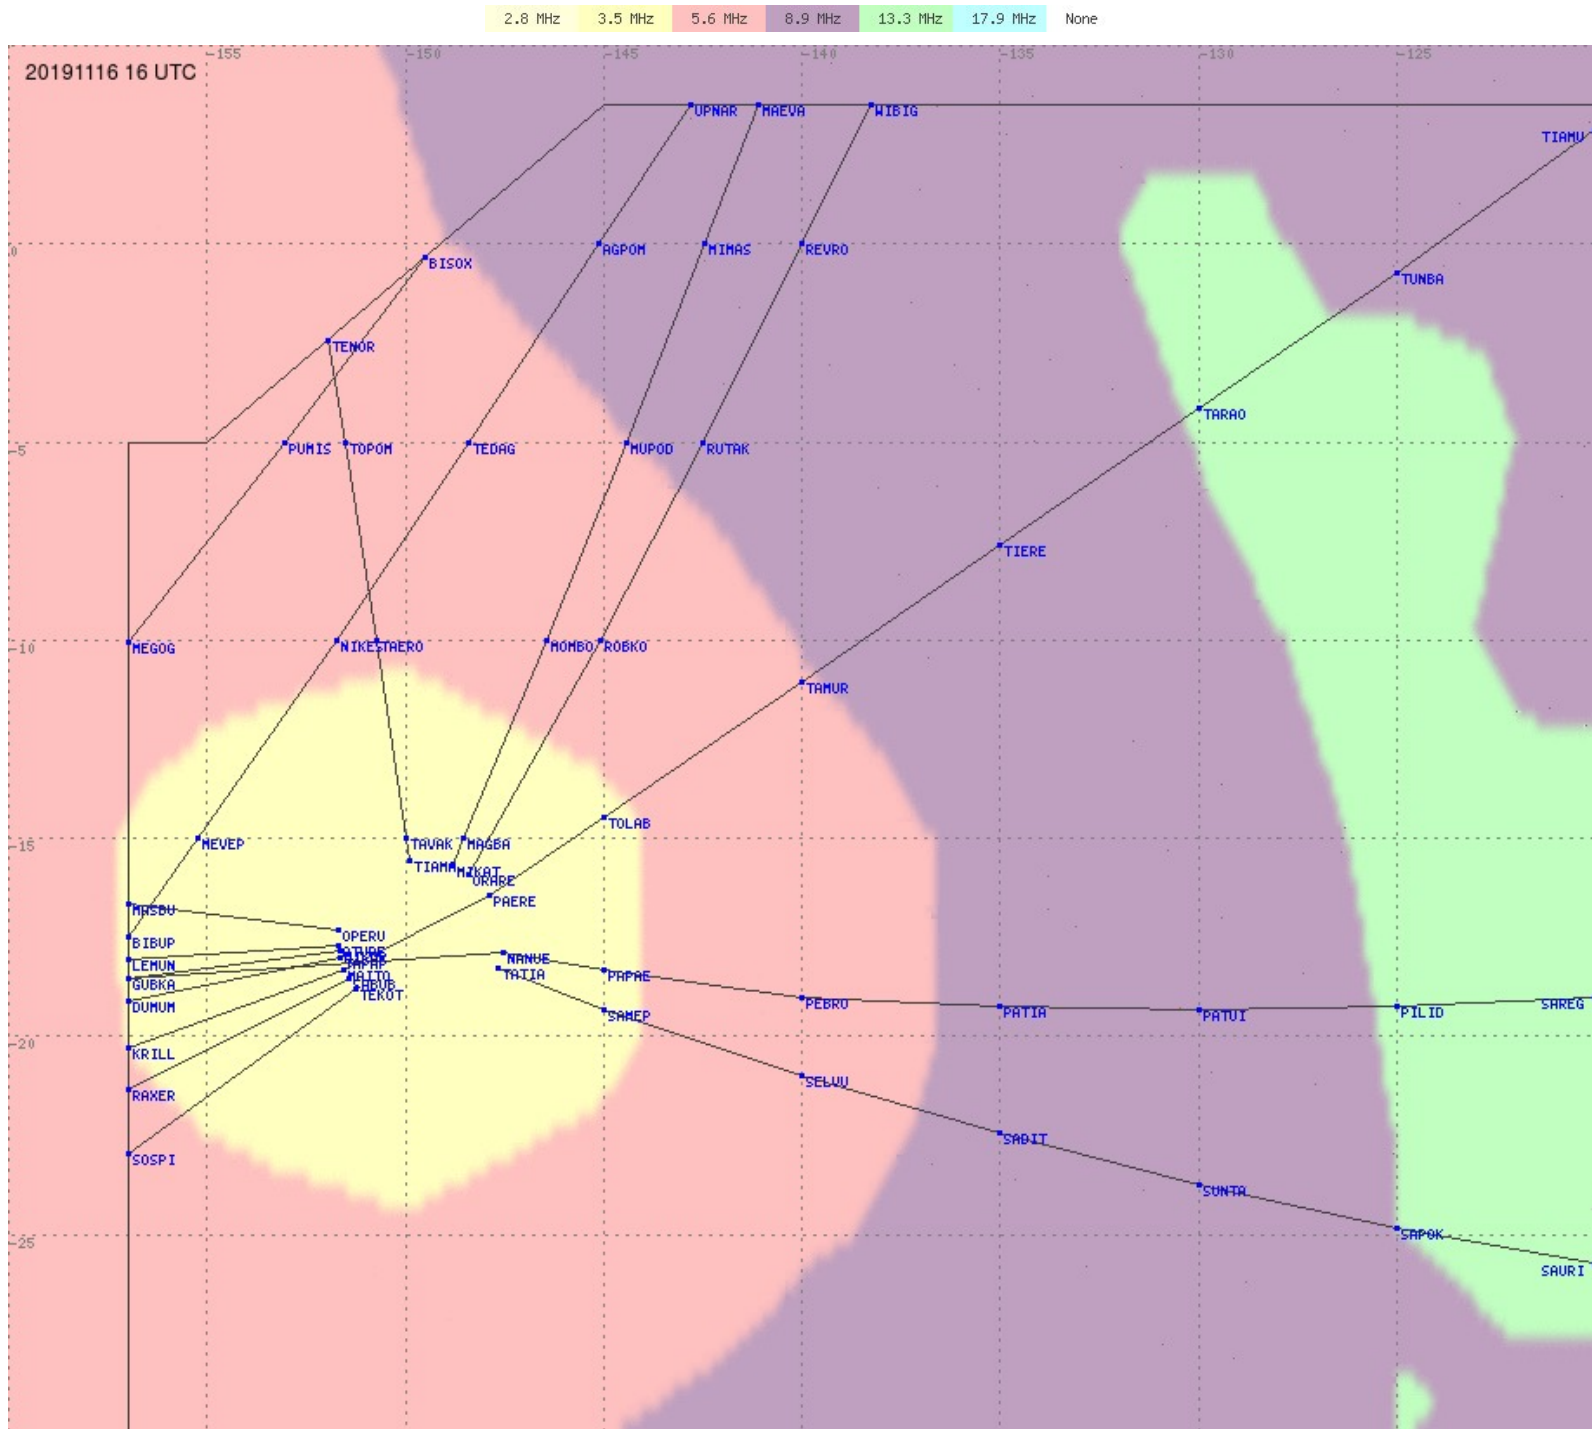

Tahiti FIR - HF Propag - 20191116

2.8 MHz 3.5 MHz 5.6 MHz 8.9 MHz 13.3 MHz 17.9 MHz None

Tahiti FIR - HF Propag - 20191116

2.8 MHz 3.5 MHz 5.6 MHz 8.9 MHz 13.3 MHz 17.9 MHz None

Tahiti FIR - HF Propag - 20191116

2.8 MHz 3.5 MHz 5.6 MHz 8.9 MHz 13.3 MHz 17.9 MHz None

Tahiti FIR - HF Propag - 20191116

2.8 MHz 3.5 MHz 5.6 MHz 8.9 MHz 13.3 MHz 17.9 MHz None

Tahiti FIR - HF Propag - 20191116

2.8 MHz 3.5 MHz 5.6 MHz 8.9 MHz 13.3 MHz 17.9 MHz None

Tahiti FIR - HF Propag - 20191116

Tahiti FIR - HF Propag - 20191116

Tahiti FIR - HF Propag - 20191116

Tahiti FIR - HF Propag - 20191116

Tahiti FIR - HF Propag - 20191116

Tahiti FIR - HF Propag - 20191116

2.8 MHz 3.5 MHz 5.6 MHz 8.9 MHz 13.3 MHz 17.9 MHz None

Tahiti FIR - HF Propag - 20191116

Tahiti FIR - HF Propag - 20191116

Tahiti FIR - HF Propag - 20191116

2.8 MHz 3.5 MHz 5.6 MHz 8.9 MHz 13.3 MHz 17.9 MHz None

Tahiti FIR - HF Propag - 20191116

2.8 MHz 3.5 MHz 5.6 MHz 8.9 MHz 13.3 MHz 17.9 MHz None