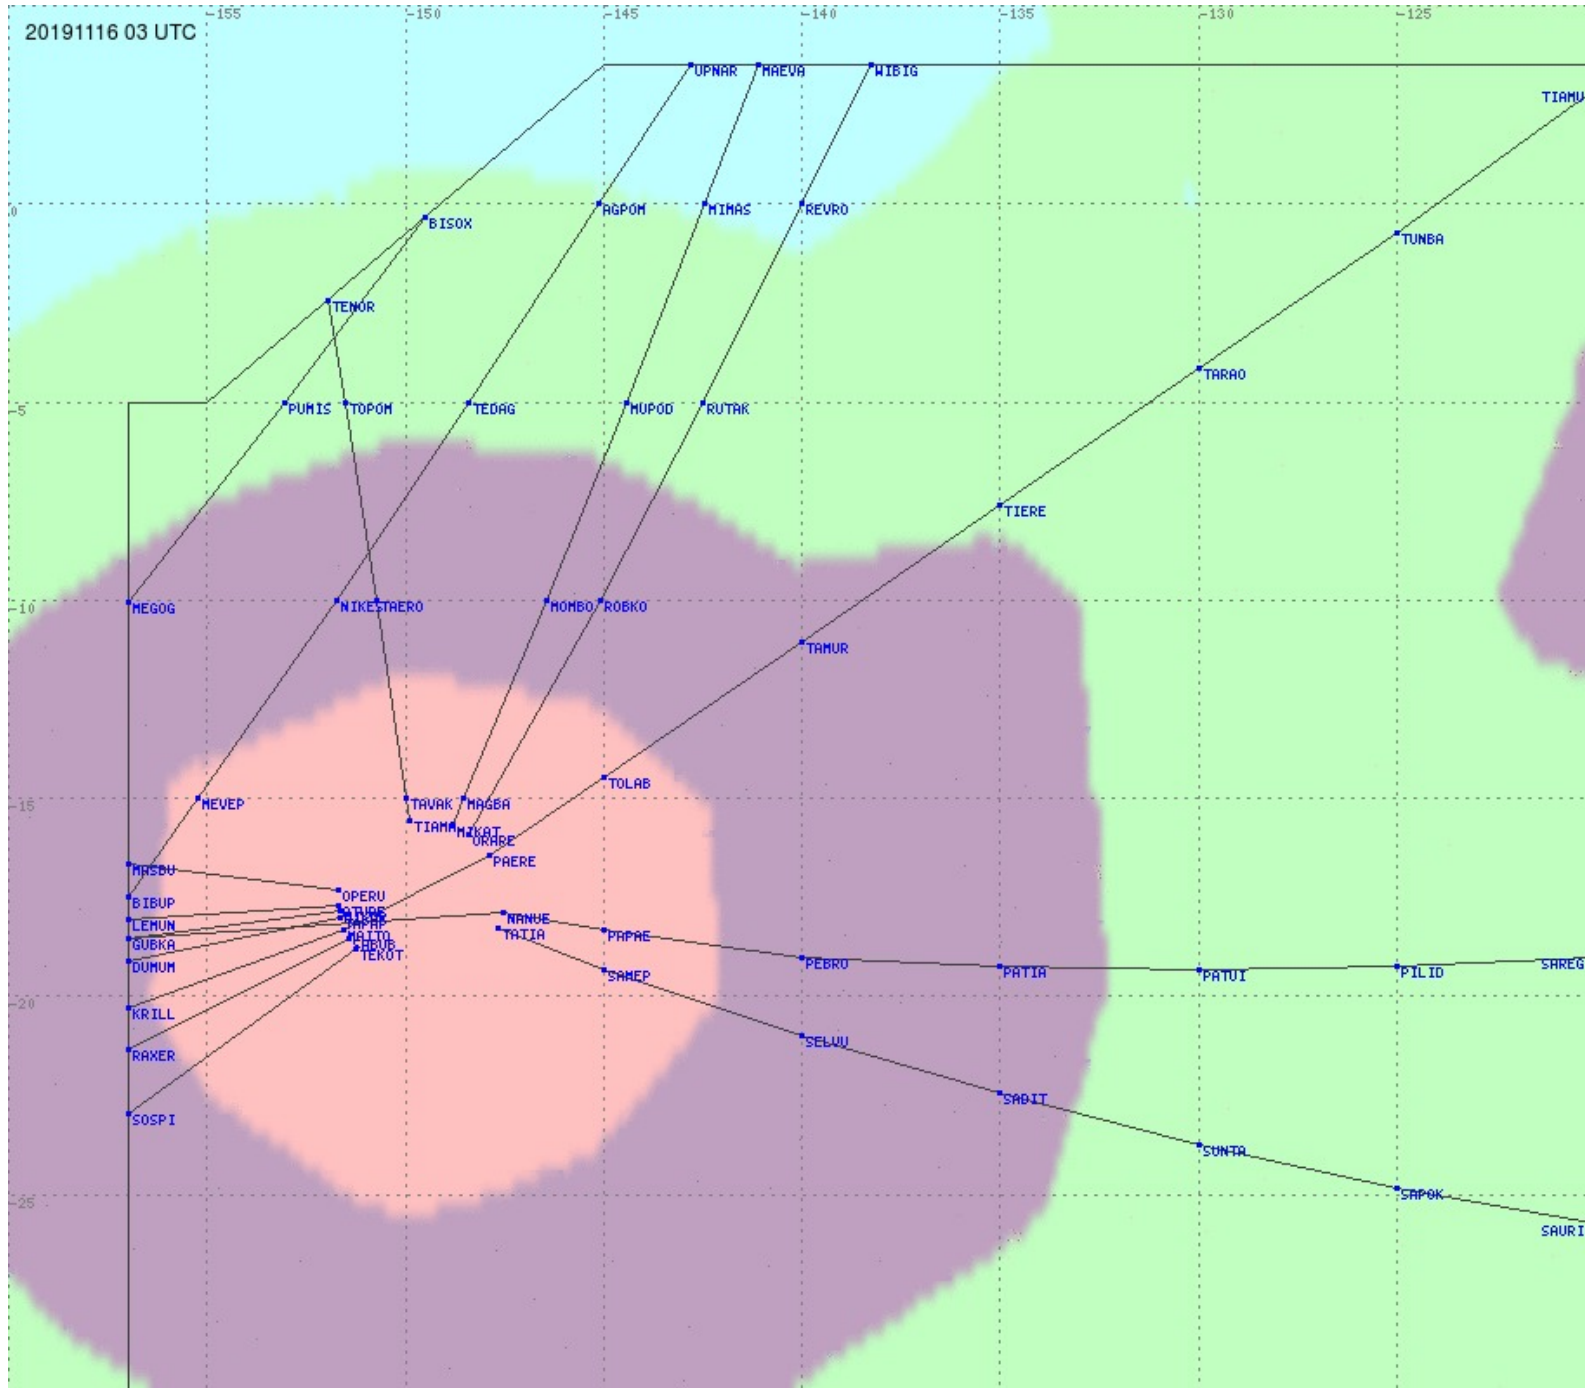

Tahiti FIR - HF Propag - 20191116

2.8 MHz 3.5 MHz 5.6 MHz 8.9 MHz 13.3 MHz 17.9 MHz None

Tahiti FIR - HF Propag - 20191116

2.8 MHz 3.5 MHz 5.6 MHz 8.9 MHz 13.3 MHz 17.9 MHz None

Tahiti FIR - HF Propag - 20191116

2.8 MHz 3.5 MHz 5.6 MHz 8.9 MHz 13.3 MHz 17.9 MHz None

Tahiti FIR - HF Propag - 20191116

2.8 MHz 3.5 MHz 5.6 MHz 8.9 MHz 13.3 MHz 17.9 MHz None

Tahiti FIR - HF Propag - 20191116

2.8 MHz 3.5 MHz 5.6 MHz 8.9 MHz 13.3 MHz 17.9 MHz None