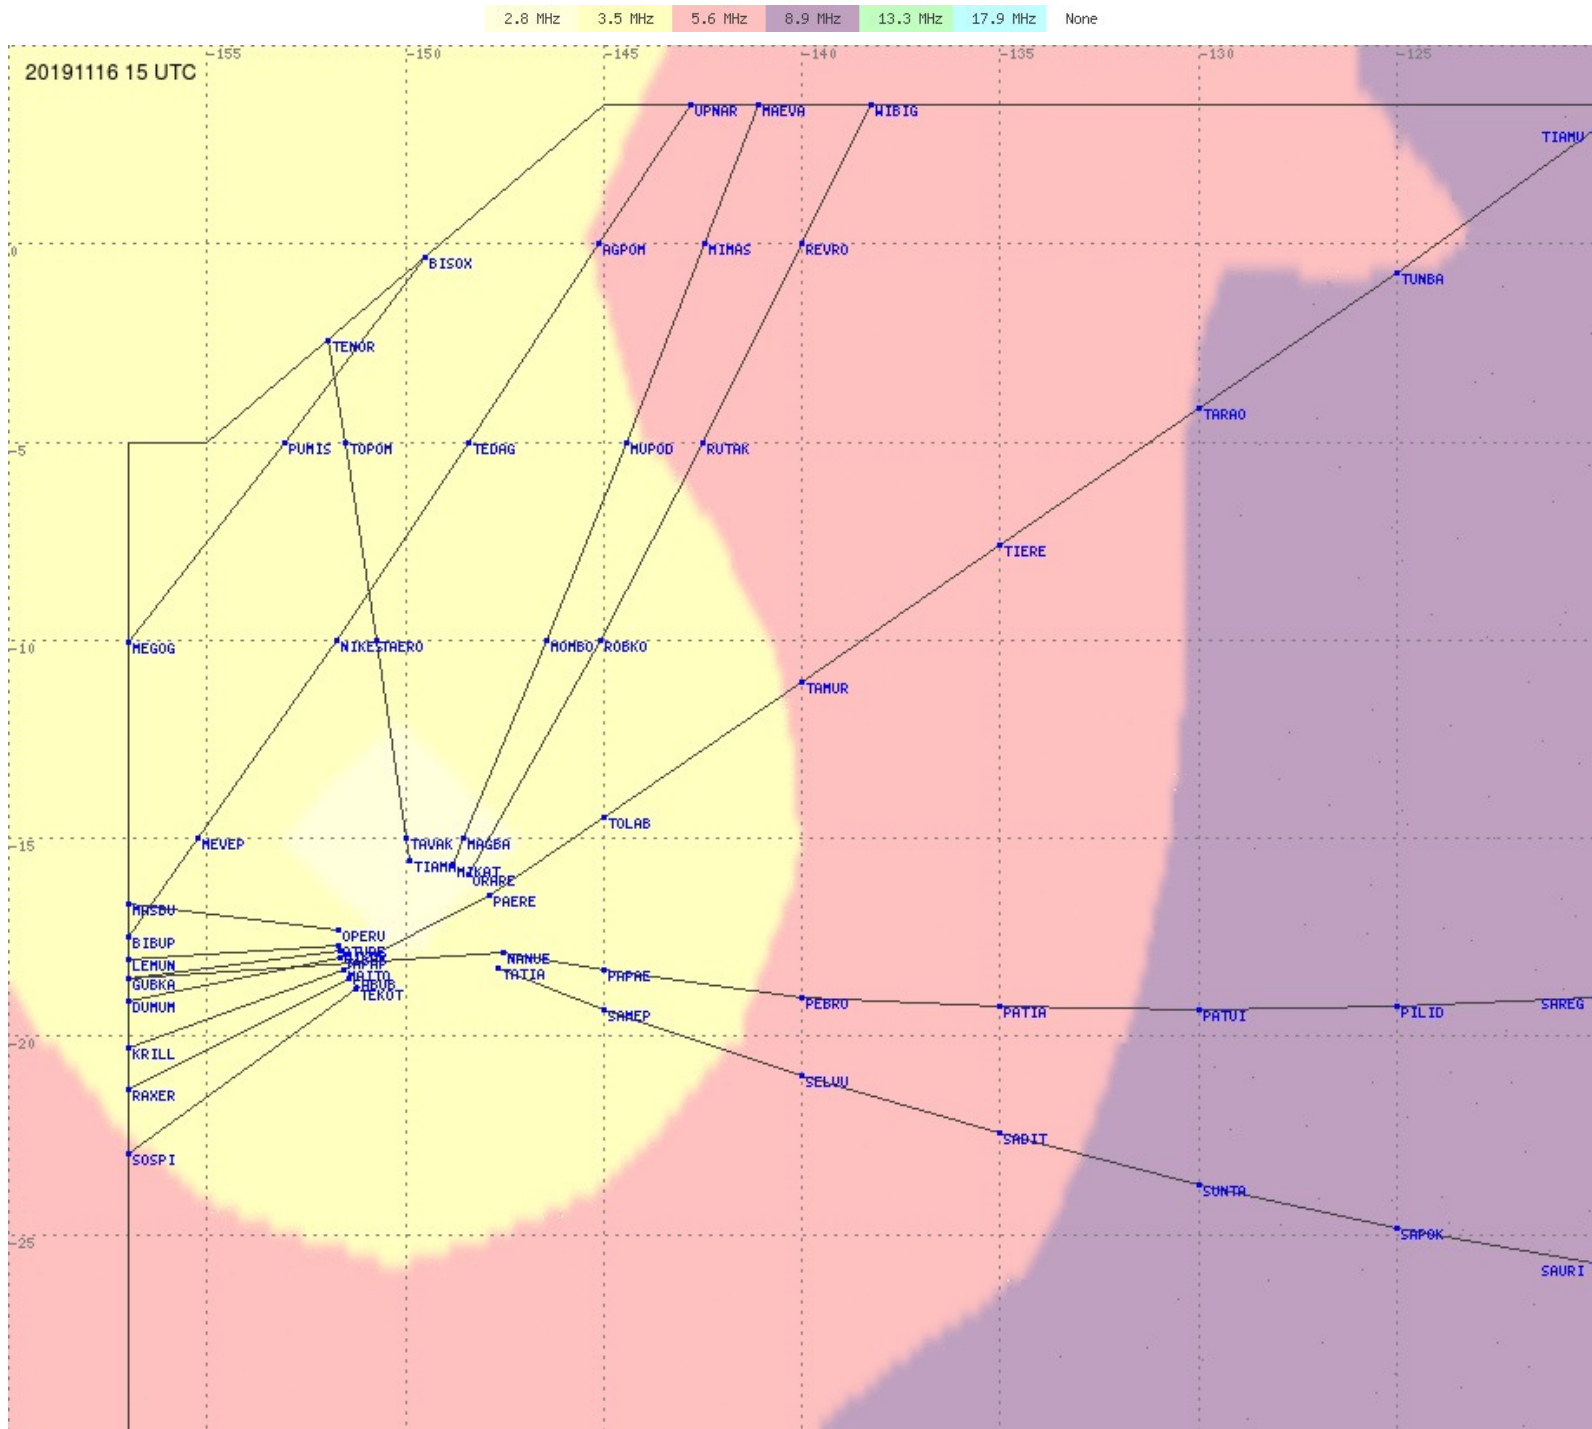

Tahiti FIR - HF Propag - 20191116

2.8 MHz 3.5 MHz 5.6 MHz 8.9 MHz 13.3 MHz 17.9 MHz None

Tahiti FIR - HF Propag - 20191116

2.8 MHz 3.5 MHz 5.6 MHz 8.9 MHz 13.3 MHz 17.9 MHz None

Tahiti FIR - HF Propag - 20191116

2.8 MHz 3.5 MHz 5.6 MHz 8.9 MHz 13.3 MHz 17.9 MHz None

Tahiti FIR - HF Propag - 20191116

2.8 MHz 3.5 MHz 5.6 MHz 8.9 MHz 13.3 MHz 17.9 MHz None

Tahiti FIR - HF Propag - 20191116

2.8 MHz 3.5 MHz 5.6 MHz 8.9 MHz 13.3 MHz 17.9 MHz None

Tahiti FIR - HF Propag - 20191116

Tahiti FIR - HF Propag - 20191116

Tahiti FIR - HF Propag - 20191116

Tahiti FIR - HF Propag - 20191116

Tahiti FIR - HF Propag - 20191116

Tahiti FIR - HF Propag - 20191116

2.8 MHz 3.5 MHz 5.6 MHz 8.9 MHz 13.3 MHz 17.9 MHz None

Tahiti FIR - HF Propag - 20191116

Tahiti FIR - HF Propag - 20191116

Tahiti FIR - HF Propag - 20191116

2.8 MHz 3.5 MHz 5.6 MHz 8.9 MHz 13.3 MHz 17.9 MHz None

Tahiti FIR - HF Propag - 20191116

2.8 MHz 3.5 MHz 5.6 MHz 8.9 MHz 13.3 MHz 17.9 MHz None