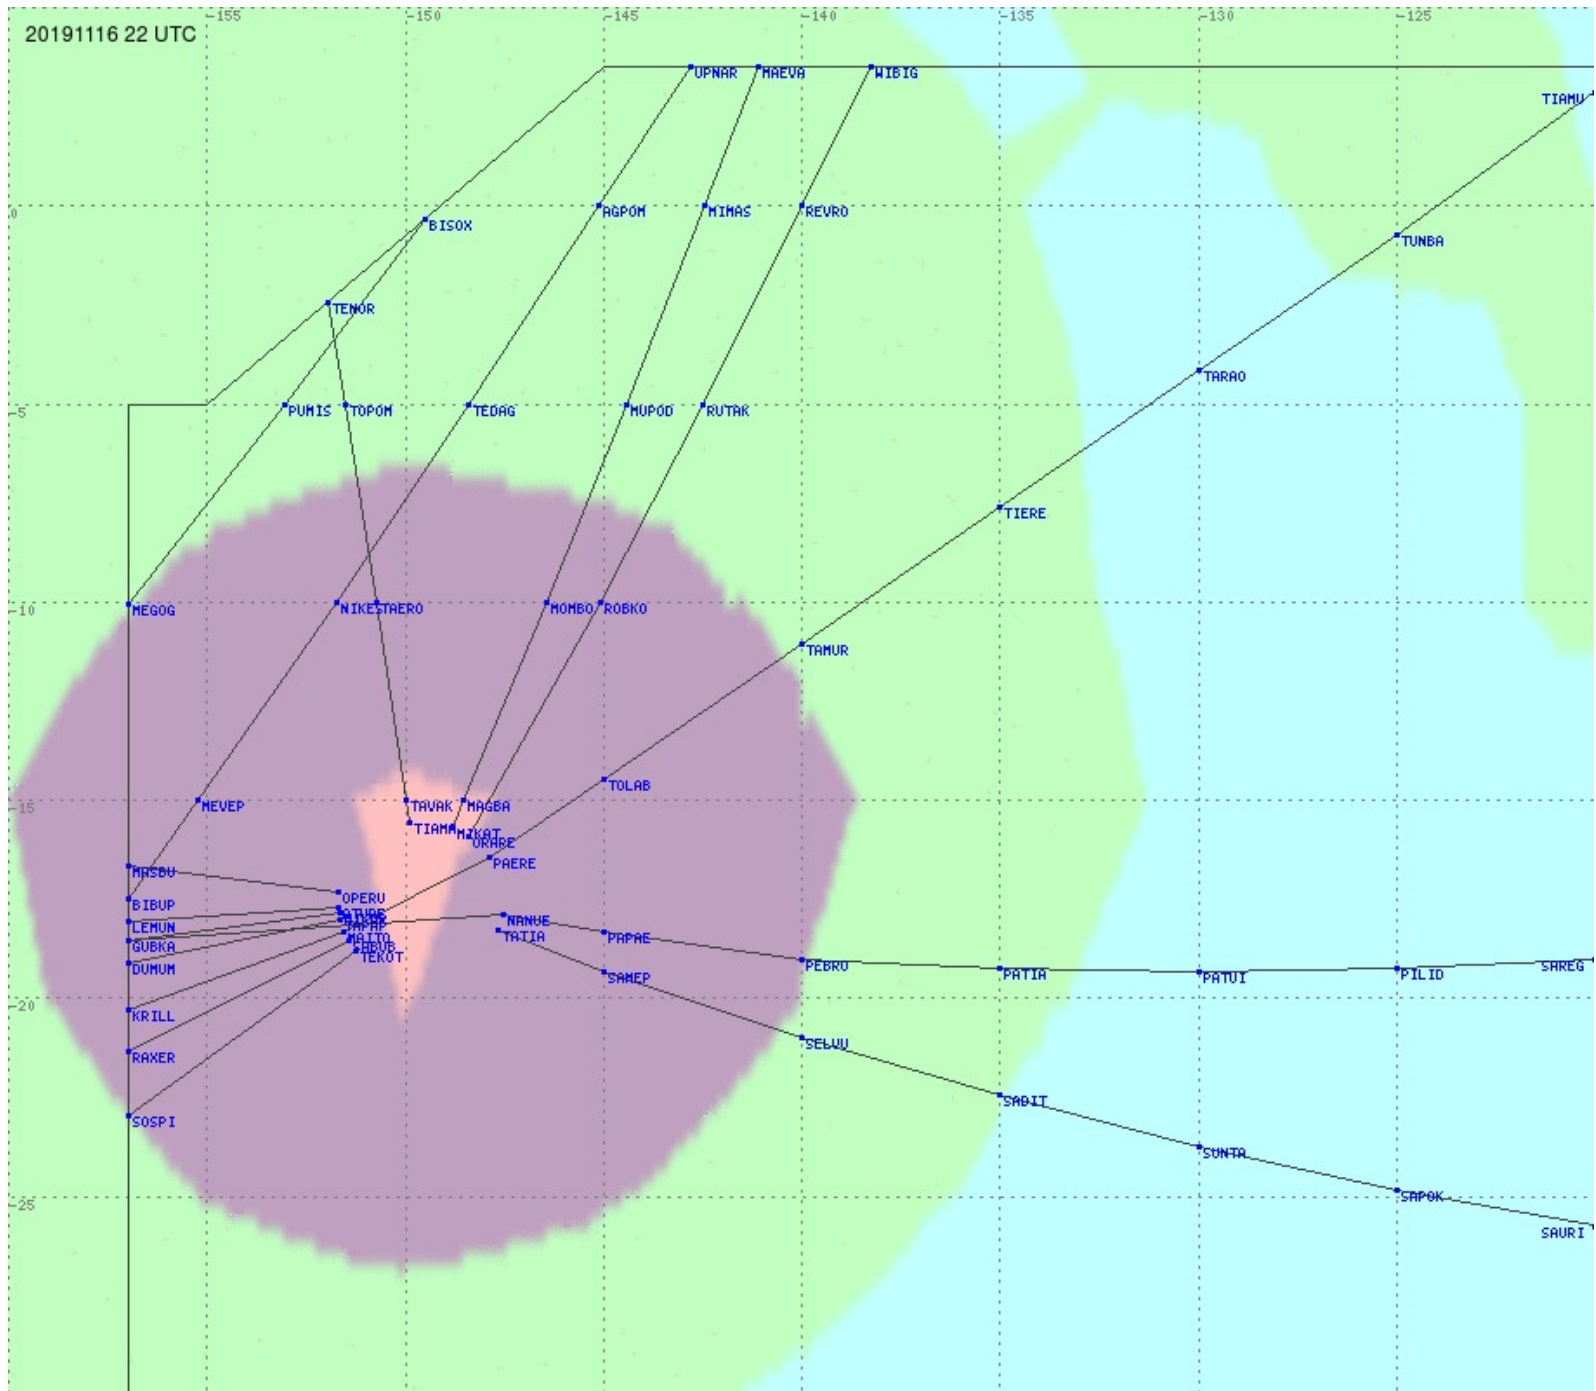

Tahiti FIR - HF Propag - 20191116

2.8 MHz 3.5 MHz 5.6 MHz 8.9 MHz 13.3 MHz 17.9 MHz None

Tahiti FIR - HF Propag - 20191116

2.8 MHz 3.5 MHz 5.6 MHz 8.9 MHz 13.3 MHz 17.9 MHz None

Tahiti FIR - HF Propag - 20191116

Tahiti FIR - HF Propag - 20191116

Tahiti FIR - HF Propag - 20191116

Tahiti FIR - HF Propag - 20191116

Tahiti FIR - HF Propag - 20191116

Tahiti FIR - HF Propag - 20191116

Tahiti FIR - HF Propag - 20191116

2.8 MHz 3.5 MHz 5.6 MHz 8.9 MHz 13.3 MHz 17.9 MHz None

Tahiti FIR - HF Propag - 20191116

Tahiti FIR - HF Propag - 20191116

Tahiti FIR - HF Propag - 20191116

2.8 MHz 3.5 MHz 5.6 MHz 8.9 MHz 13.3 MHz 17.9 MHz None

Tahiti FIR - HF Propag - 20191116

2.8 MHz 3.5 MHz 5.6 MHz 8.9 MHz 13.3 MHz 17.9 MHz None

Tahiti FIR - HF Propag - 20191116

2.8 MHz 3.5 MHz 5.6 MHz 8.9 MHz 13.3 MHz 17.9 MHz None

Tahiti FIR - HF Propag - 20191116

2.8 MHz 3.5 MHz 5.6 MHz 8.9 MHz 13.3 MHz 17.9 MHz None