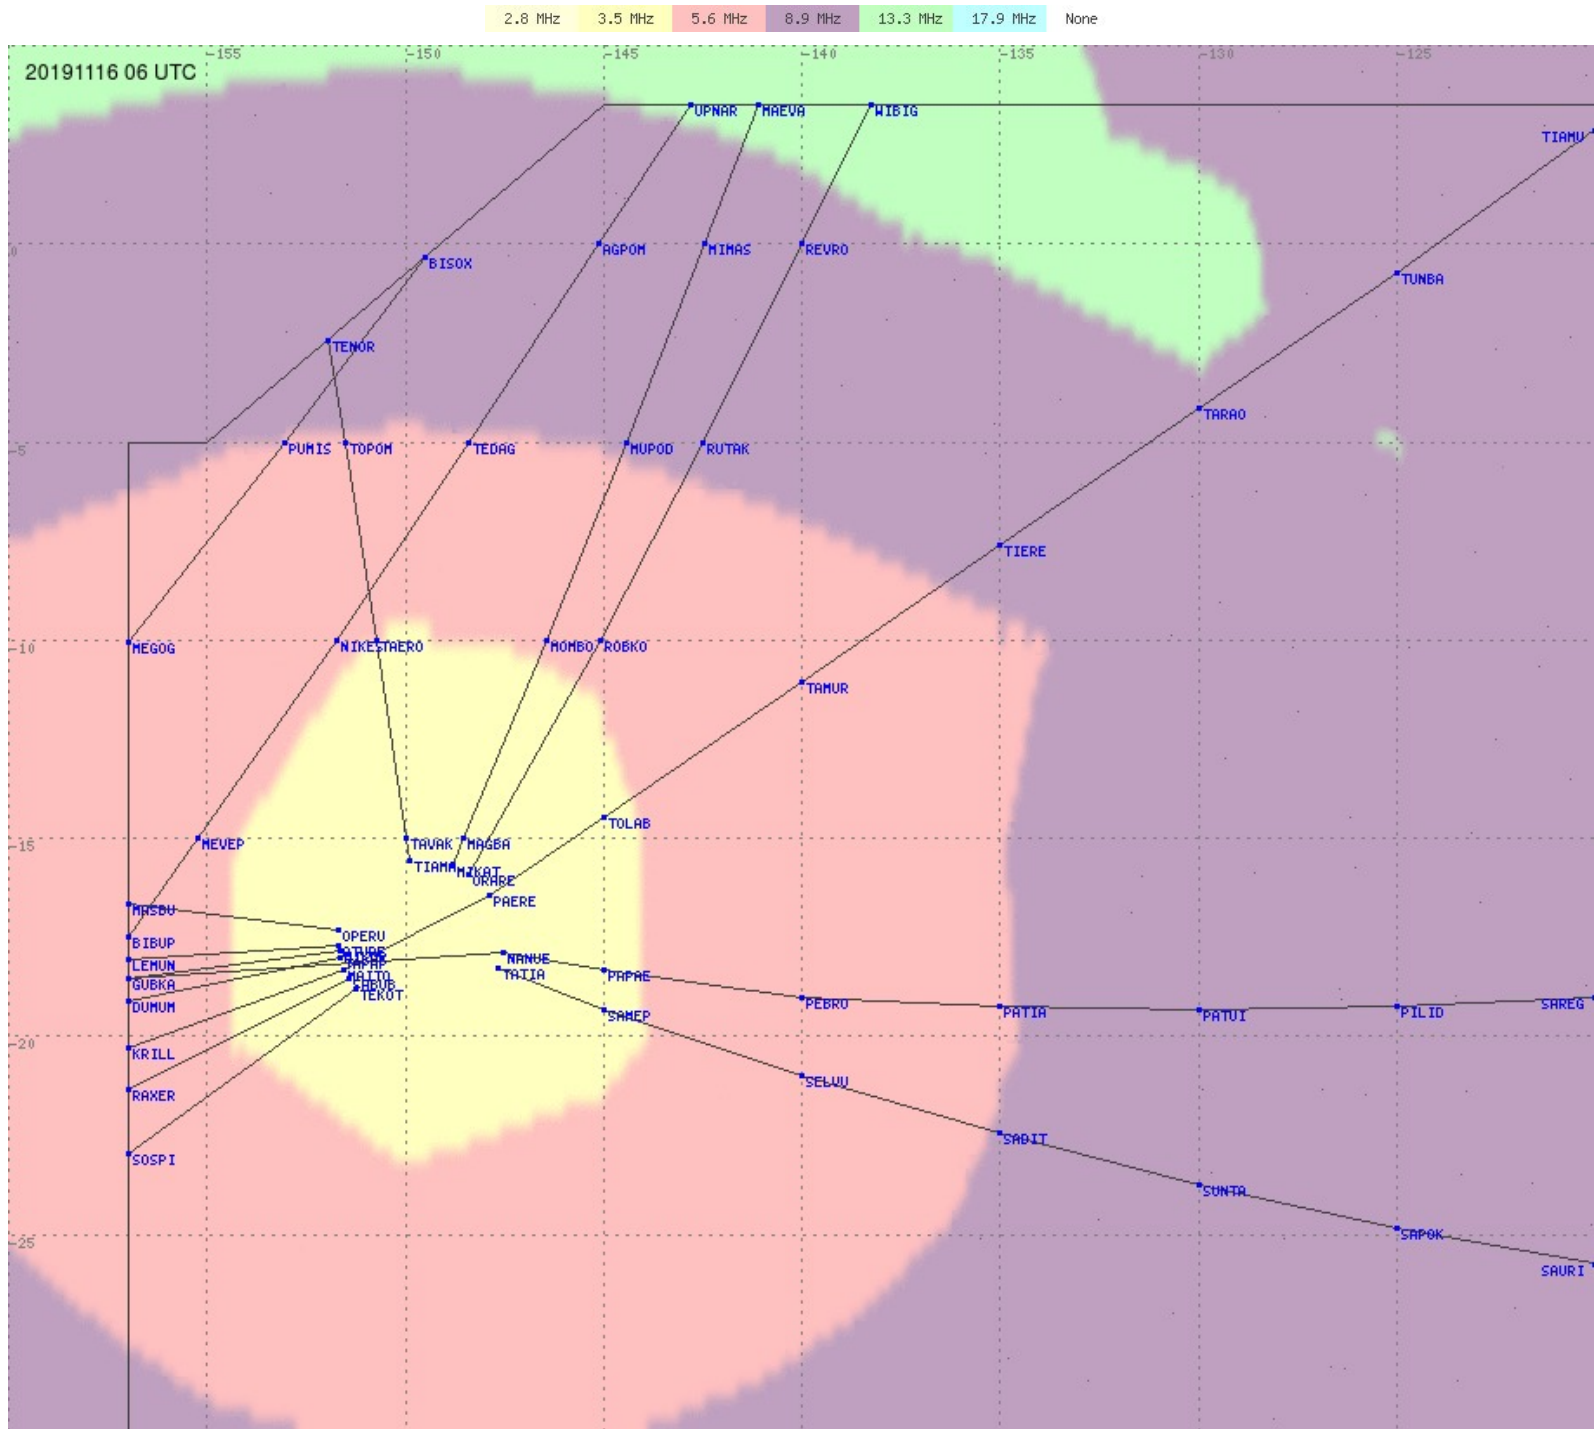

Tahiti FIR - HF Propag - 20191116