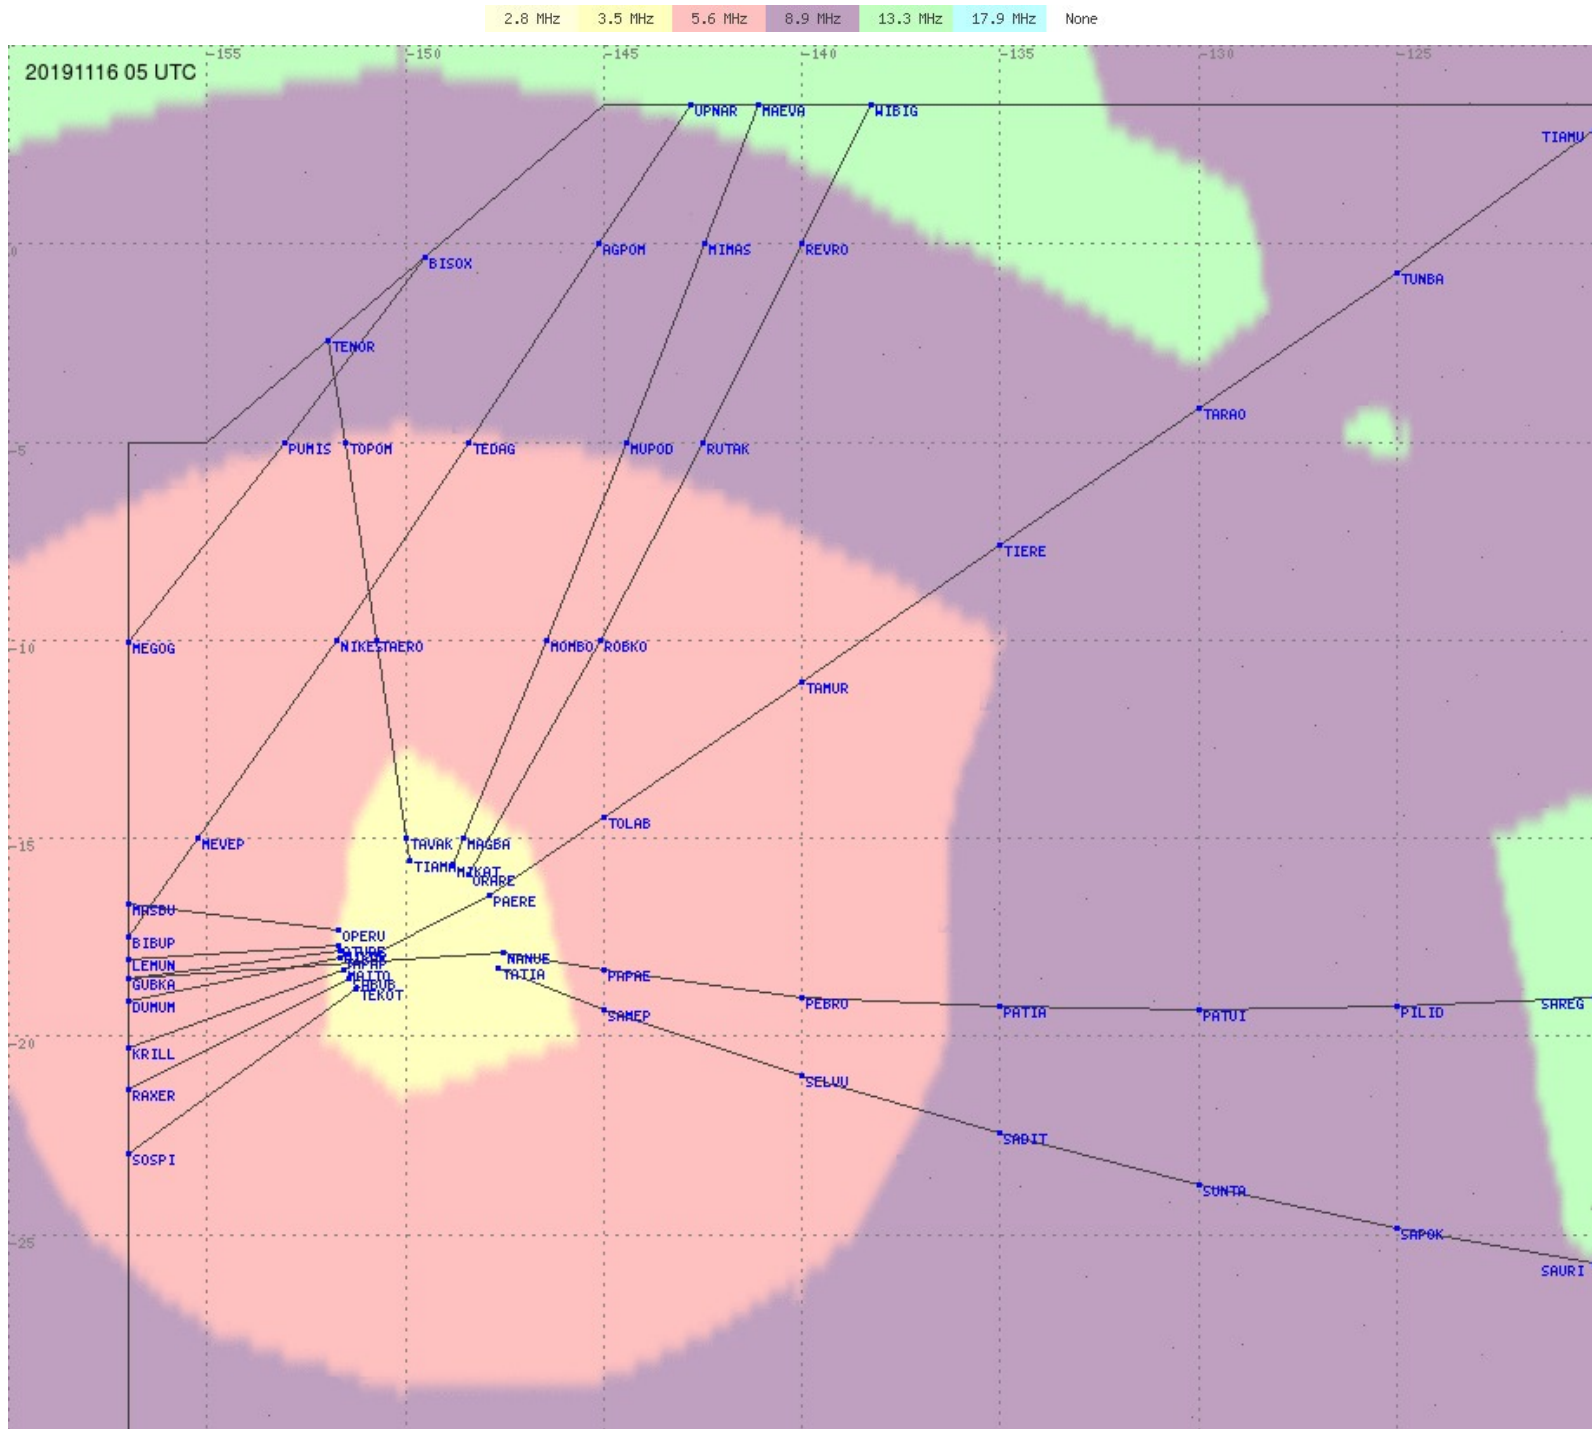

Tahiti FIR - HF Propag - 20191116