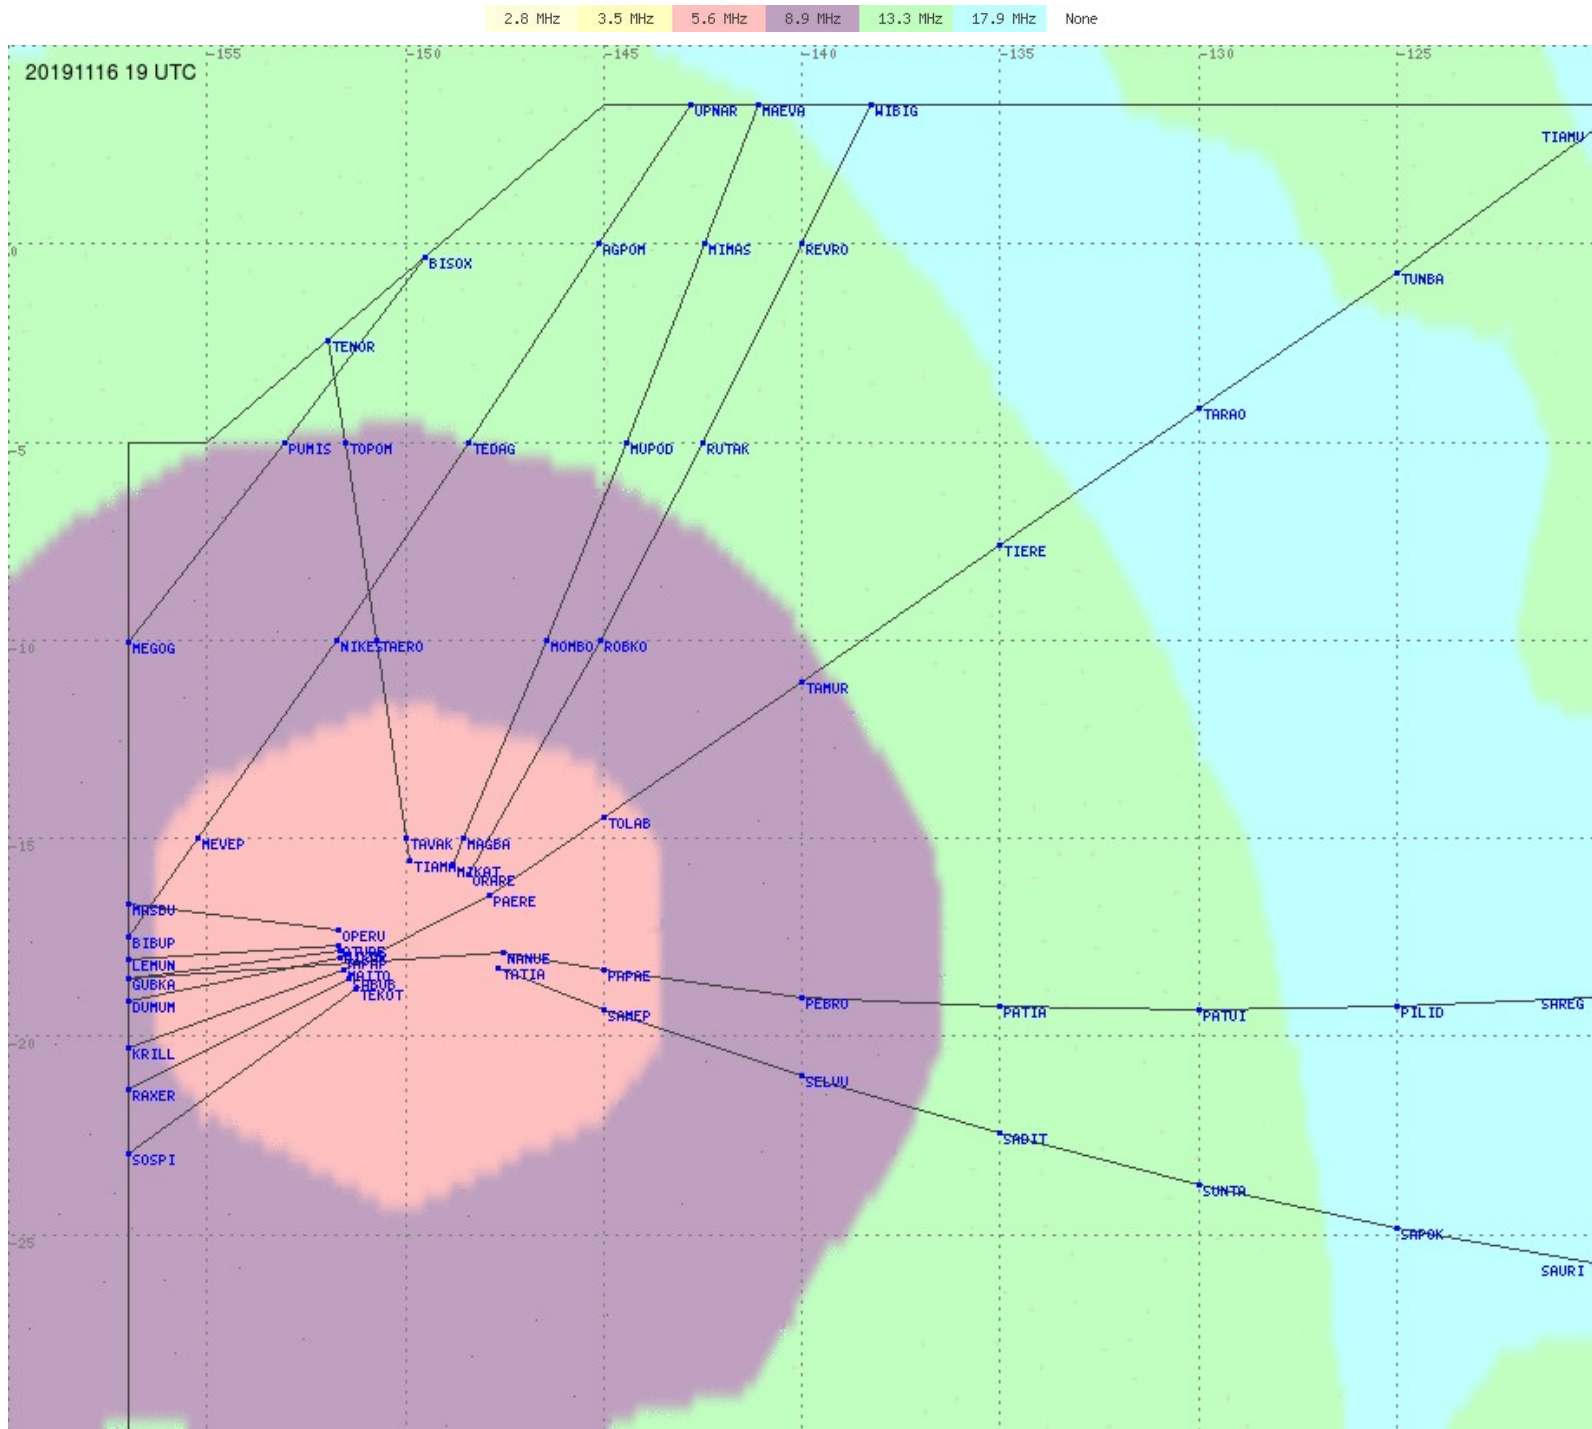

Tahiti FIR - HF Propag - 20191116

2.8 MHz 3.5 MHz 5.6 MHz 8.9 MHz 13.3 MHz 17.9 MHz None

Tahiti FIR - HF Propag - 20191116

2.8 MHz 3.5 MHz 5.6 MHz 8.9 MHz 13.3 MHz 17.9 MHz None

Tahiti FIR - HF Propag - 20191116

2.8 MHz 3.5 MHz 5.6 MHz 8.9 MHz 13.3 MHz 17.9 MHz None

Tahiti FIR - HF Propag - 20191116

2.8 MHz 3.5 MHz 5.6 MHz 8.9 MHz 13.3 MHz 17.9 MHz None

Tahiti FIR - HF Propag - 20191116

2.8 MHz 3.5 MHz 5.6 MHz 8.9 MHz 13.3 MHz 17.9 MHz None

Tahiti FIR - HF Propag - 20191116

Tahiti FIR - HF Propag - 20191116

Tahiti FIR - HF Propag - 20191116

Tahiti FIR - HF Propag - 20191116

Tahiti FIR - HF Propag - 20191116

Tahiti FIR - HF Propag - 20191116

2.8 MHz 3.5 MHz 5.6 MHz 8.9 MHz 13.3 MHz 17.9 MHz None

Tahiti FIR - HF Propag - 20191116

Tahiti FIR - HF Propag - 20191116

Tahiti FIR - HF Propag - 20191116

2.8 MHz 3.5 MHz 5.6 MHz 8.9 MHz 13.3 MHz 17.9 MHz None

Tahiti FIR - HF Propag - 20191116

2.8 MHz 3.5 MHz 5.6 MHz 8.9 MHz 13.3 MHz 17.9 MHz None