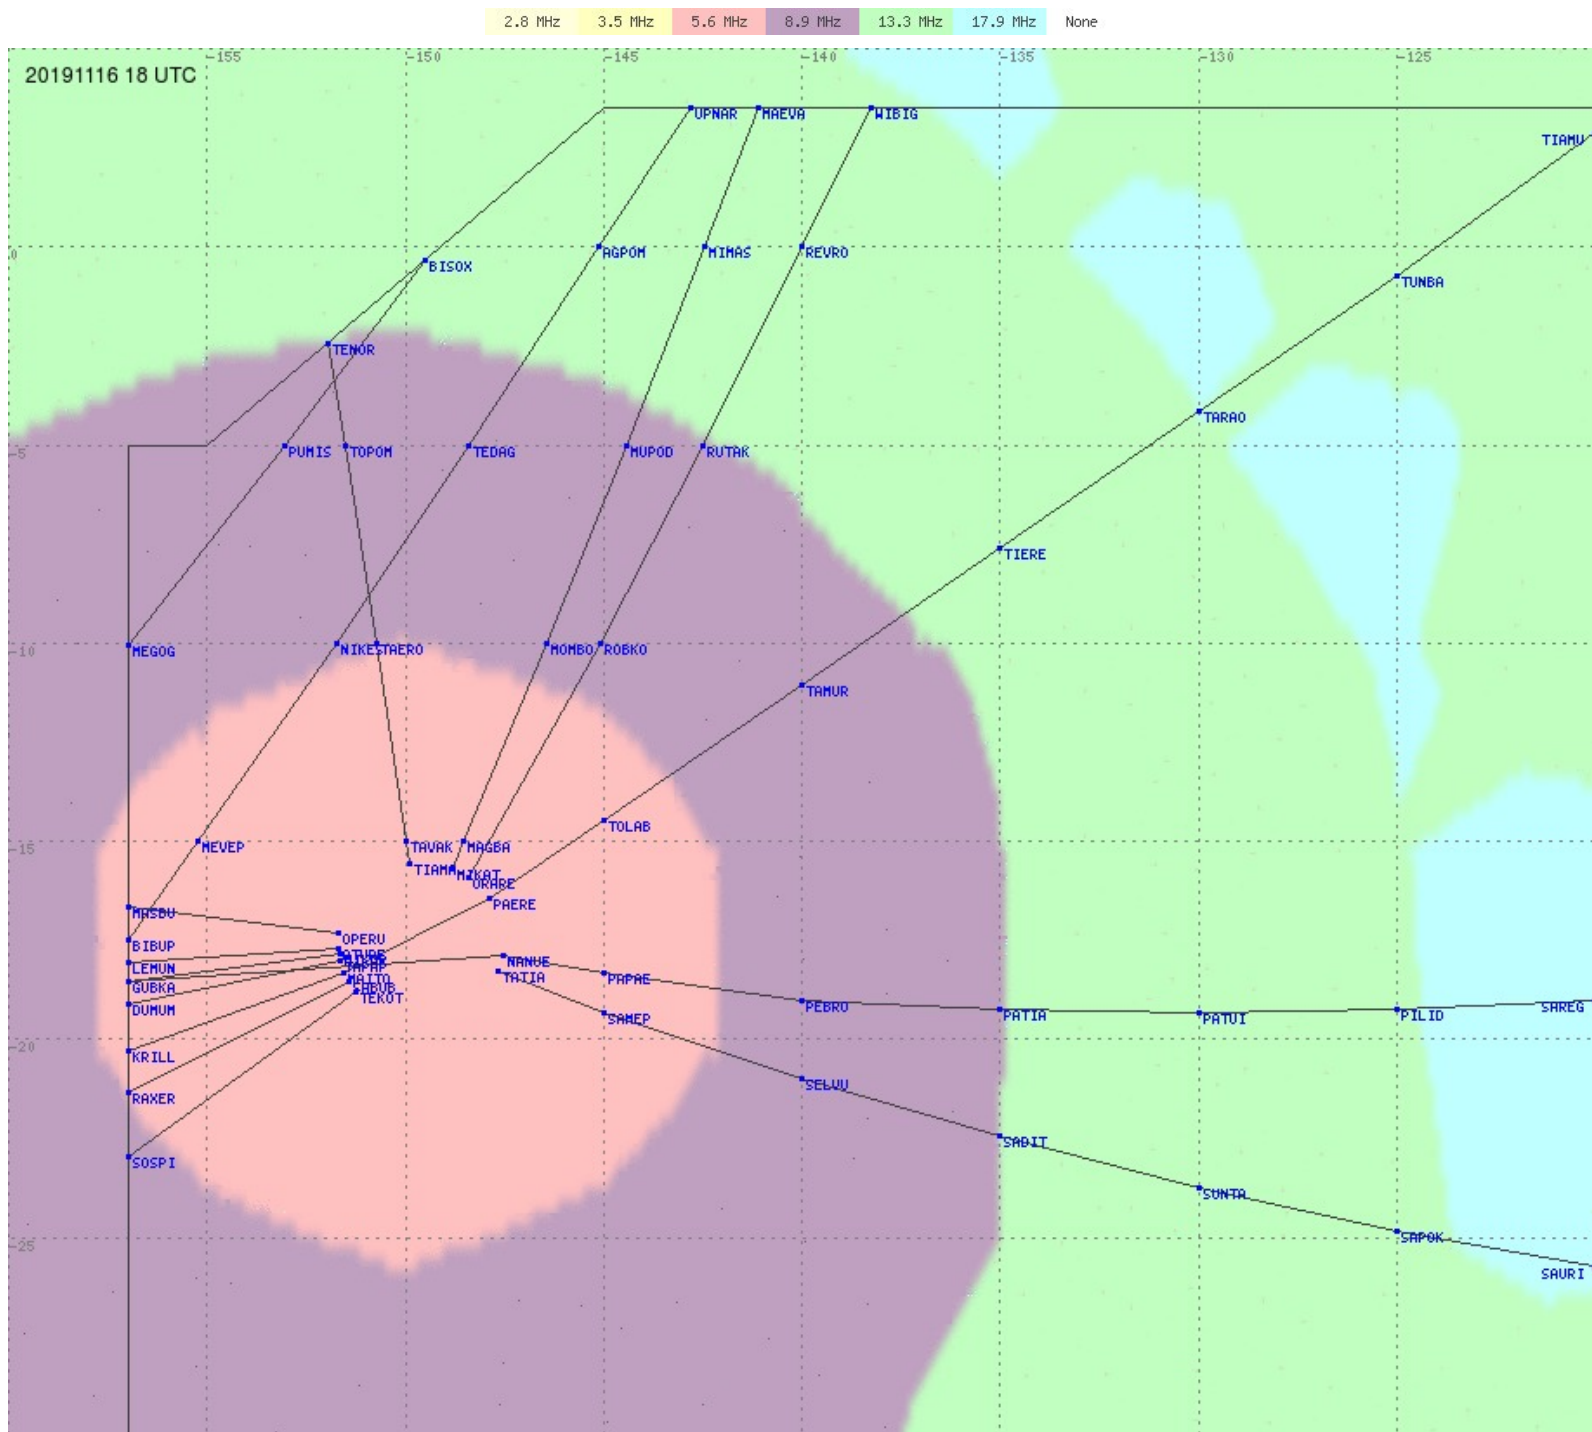

Tahiti FIR - HF Propag - 20191116

2.8 MHz 3.5 MHz 5.6 MHz 8.9 MHz 13.3 MHz 17.9 MHz None

Tahiti FIR - HF Propag - 20191116

2.8 MHz 3.5 MHz 5.6 MHz 8.9 MHz 13.3 MHz 17.9 MHz None

Tahiti FIR - HF Propag - 20191116

2.8 MHz 3.5 MHz 5.6 MHz 8.9 MHz 13.3 MHz 17.9 MHz None

Tahiti FIR - HF Propag - 20191116

2.8 MHz 3.5 MHz 5.6 MHz 8.9 MHz 13.3 MHz 17.9 MHz None

Tahiti FIR - HF Propag - 20191116

2.8 MHz 3.5 MHz 5.6 MHz 8.9 MHz 13.3 MHz 17.9 MHz None

Tahiti FIR - HF Propag - 20191116

Tahiti FIR - HF Propag - 20191116

Tahiti FIR - HF Propag - 20191116

Tahiti FIR - HF Propag - 20191116

Tahiti FIR - HF Propag - 20191116

Tahiti FIR - HF Propag - 20191116

2.8 MHz 3.5 MHz 5.6 MHz 8.9 MHz 13.3 MHz 17.9 MHz None

Tahiti FIR - HF Propag - 20191116

Tahiti FIR - HF Propag - 20191116

Tahiti FIR - HF Propag - 20191116

2.8 MHz 3.5 MHz 5.6 MHz 8.9 MHz 13.3 MHz 17.9 MHz None

Tahiti FIR - HF Propag - 20191116

2.8 MHz 3.5 MHz 5.6 MHz 8.9 MHz 13.3 MHz 17.9 MHz None