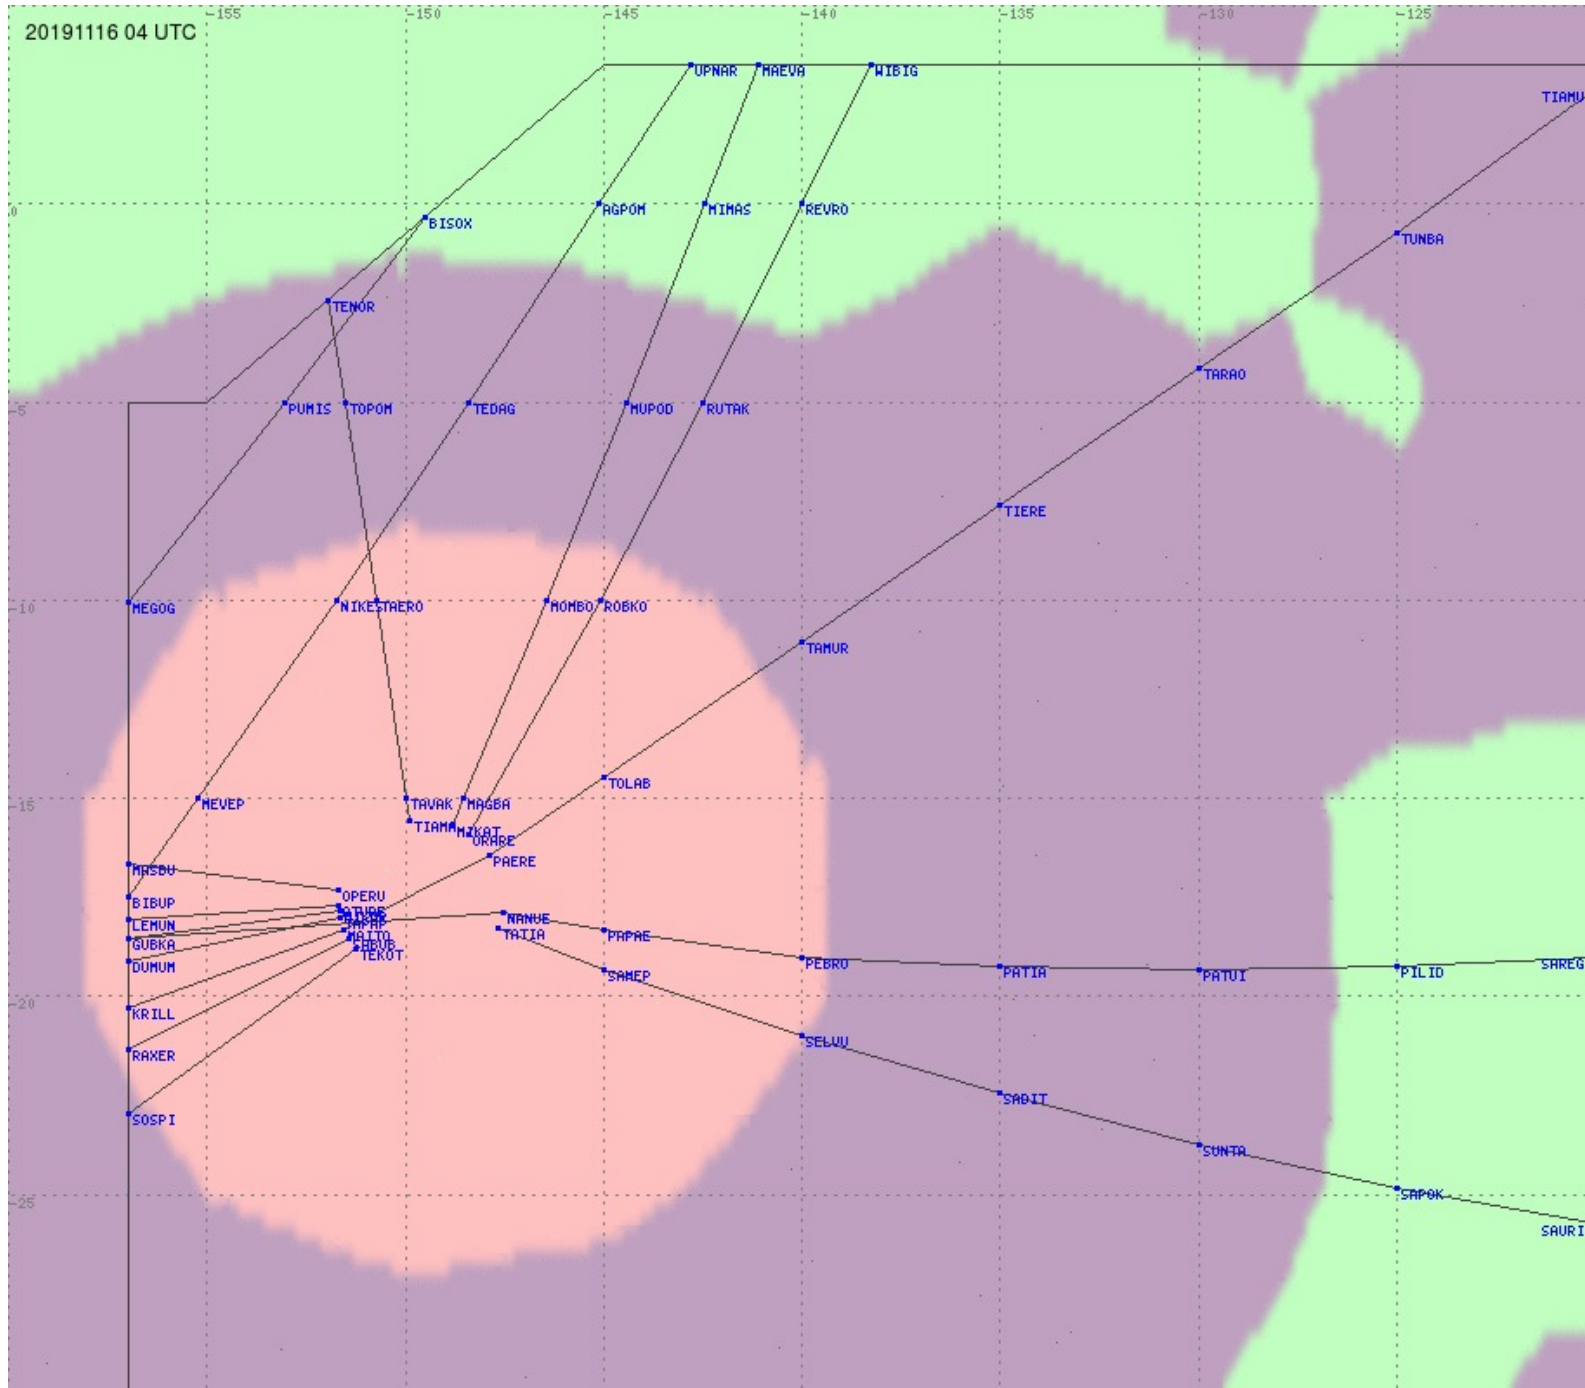

Tahiti FIR - HF Propag - 20191116

2.8 MHz 3.5 MHz 5.6 MHz 8.9 MHz 13.3 MHz 17.9 MHz None

Tahiti FIR - HF Propag - 20191116

2.8 MHz 3.5 MHz 5.6 MHz 8.9 MHz 13.3 MHz 17.9 MHz None

Tahiti FIR - HF Propag - 20191116

2.8 MHz 3.5 MHz 5.6 MHz 8.9 MHz 13.3 MHz 17.9 MHz None

Tahiti FIR - HF Propag - 20191116

2.8 MHz 3.5 MHz 5.6 MHz 8.9 MHz 13.3 MHz 17.9 MHz None

Tahiti FIR - HF Propag - 20191116

2.8 MHz 3.5 MHz 5.6 MHz 8.9 MHz 13.3 MHz 17.9 MHz None

Tahiti FIR - HF Propag - 20191116

Tahiti FIR - HF Propag - 20191116

Tahiti FIR - HF Propag - 20191116

Tahiti FIR - HF Propag - 20191116

Tahiti FIR - HF Propag - 20191116

Tahiti FIR - HF Propag - 20191116

Tahiti FIR - HF Propag - 20191116