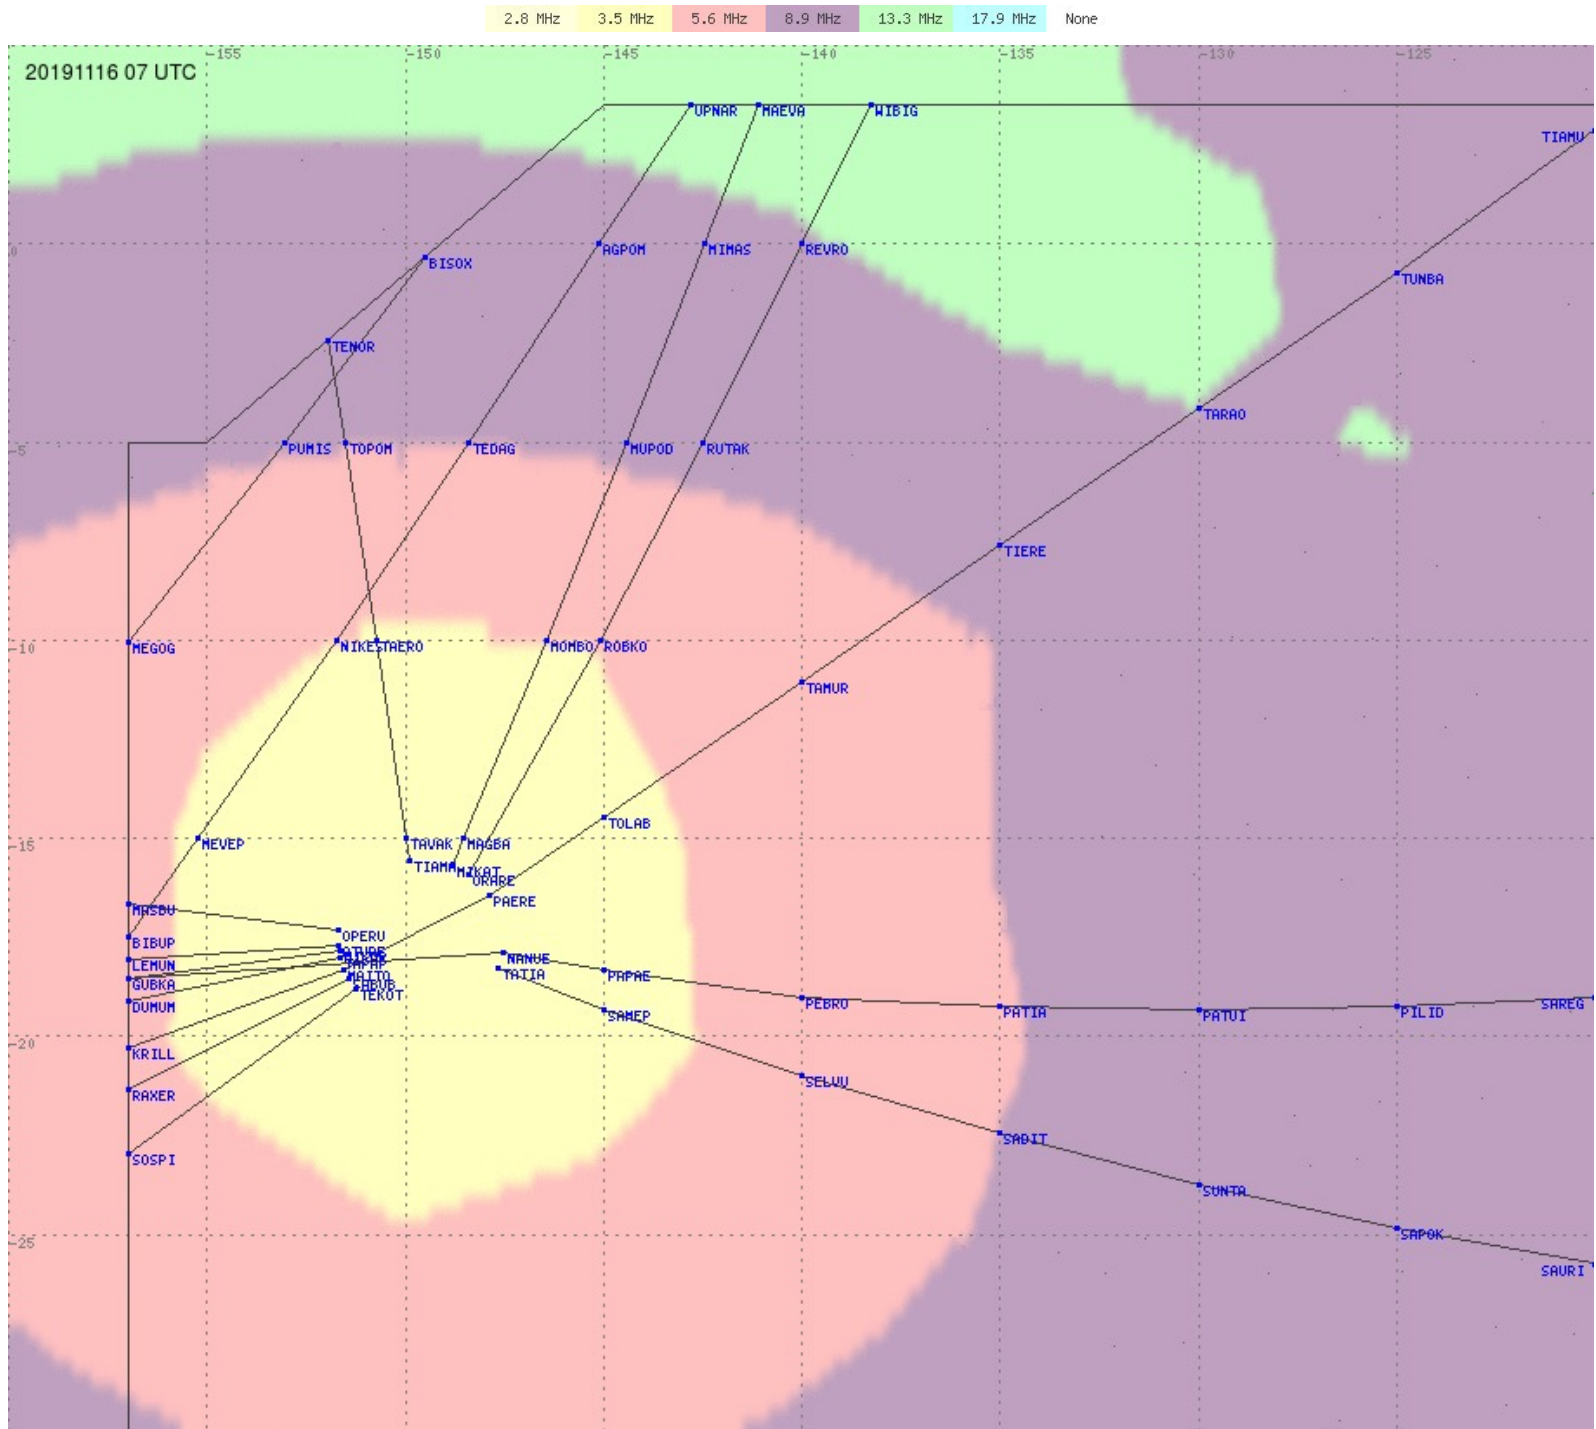

Tahiti FIR - HF Propag - 20191116