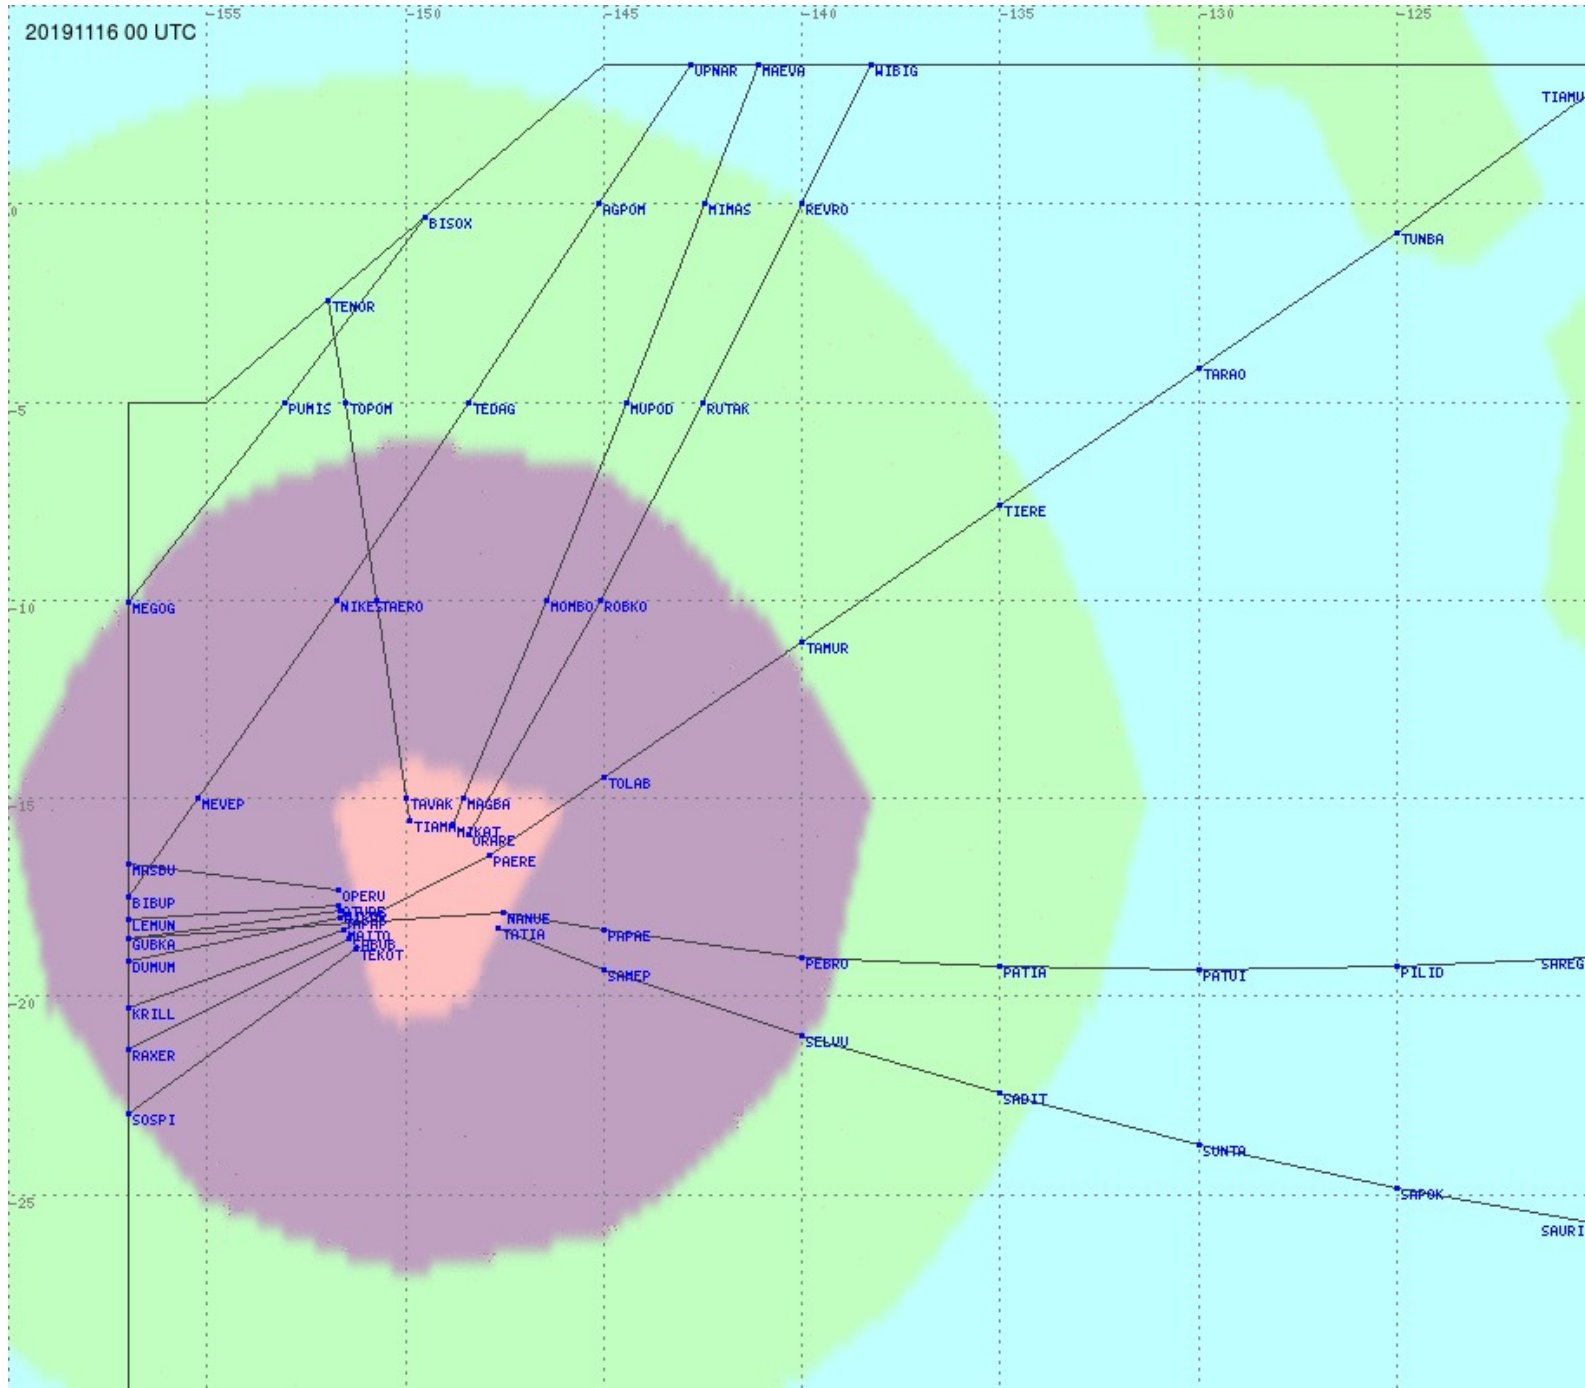

Tahiti FIR - HF Propag - 20191116

2.8 MHz 3.5 MHz 5.6 MHz 8.9 MHz 13.3 MHz 17.9 MHz None

Tahiti FIR - HF Propag - 20191116

2.8 MHz 3.5 MHz 5.6 MHz 8.9 MHz 13.3 MHz 17.9 MHz None

Tahiti FIR - HF Propag - 20191116

2.8 MHz 3.5 MHz 5.6 MHz 8.9 MHz 13.3 MHz 17.9 MHz None

Tahiti FIR - HF Propag - 20191116

2.8 MHz 3.5 MHz 5.6 MHz 8.9 MHz 13.3 MHz 17.9 MHz None

Tahiti FIR - HF Propag - 20191116

2.8 MHz 3.5 MHz 5.6 MHz 8.9 MHz 13.3 MHz 17.9 MHz None