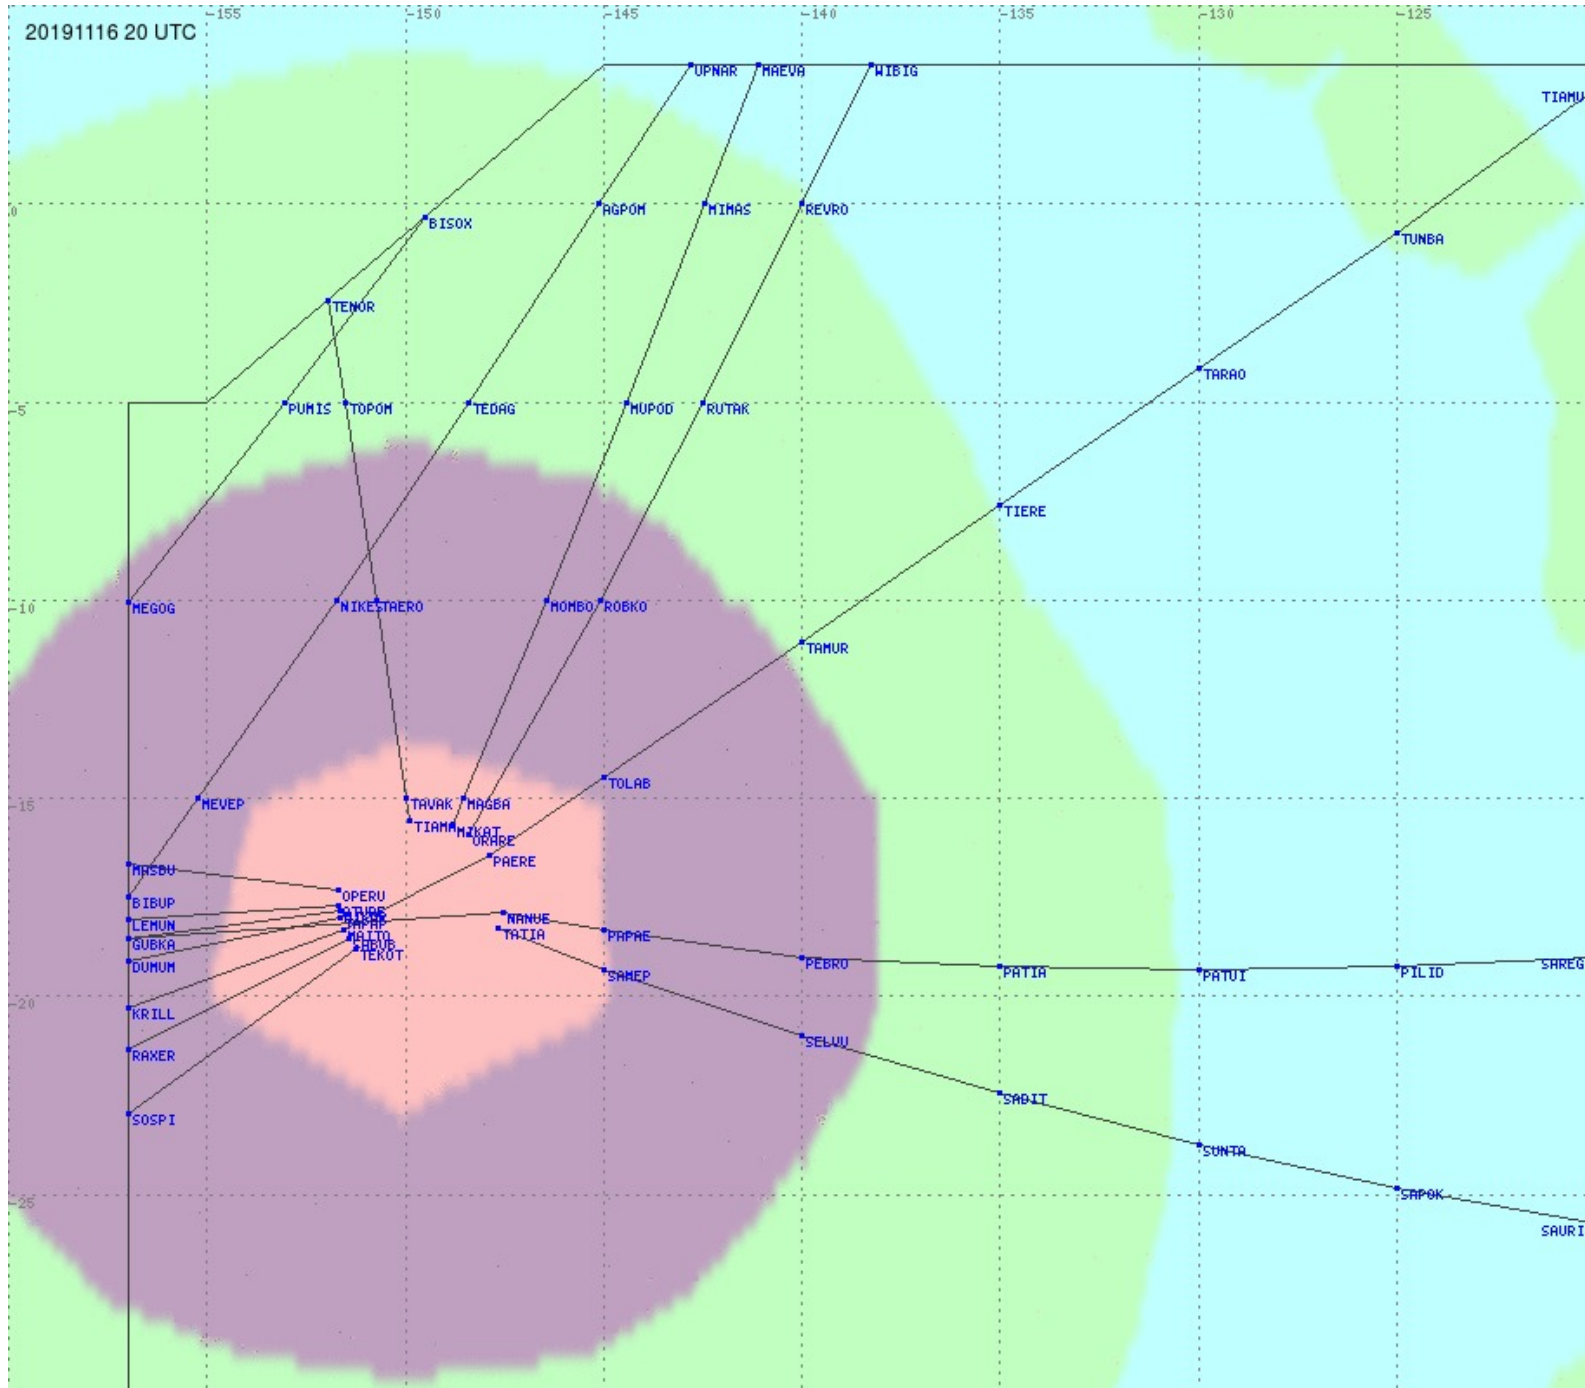

Tahiti FIR - HF Propag - 20191116

2.8 MHz 3.5 MHz 5.6 MHz 8.9 MHz 13.3 MHz 17.9 MHz None

Tahiti FIR - HF Propag - 20191116

2.8 MHz 3.5 MHz 5.6 MHz 8.9 MHz 13.3 MHz 17.9 MHz None

Tahiti FIR - HF Propag - 20191116

Tahiti FIR - HF Propag - 20191116

Tahiti FIR - HF Propag - 20191116

Tahiti FIR - HF Propag - 20191116

Tahiti FIR - HF Propag - 20191116

Tahiti FIR - HF Propag - 20191116

Tahiti FIR - HF Propag - 20191116

2.8 MHz 3.5 MHz 5.6 MHz 8.9 MHz 13.3 MHz 17.9 MHz None

Tahiti FIR - HF Propag - 20191116

Tahiti FIR - HF Propag - 20191116

Tahiti FIR - HF Propag - 20191116

2.8 MHz 3.5 MHz 5.6 MHz 8.9 MHz 13.3 MHz 17.9 MHz None

Tahiti FIR - HF Propag - 20191116

2.8 MHz 3.5 MHz 5.6 MHz 8.9 MHz 13.3 MHz 17.9 MHz None

Tahiti FIR - HF Propag - 20191116

2.8 MHz 3.5 MHz 5.6 MHz 8.9 MHz 13.3 MHz 17.9 MHz None

Tahiti FIR - HF Propag - 20191116

2.8 MHz 3.5 MHz 5.6 MHz 8.9 MHz 13.3 MHz 17.9 MHz None