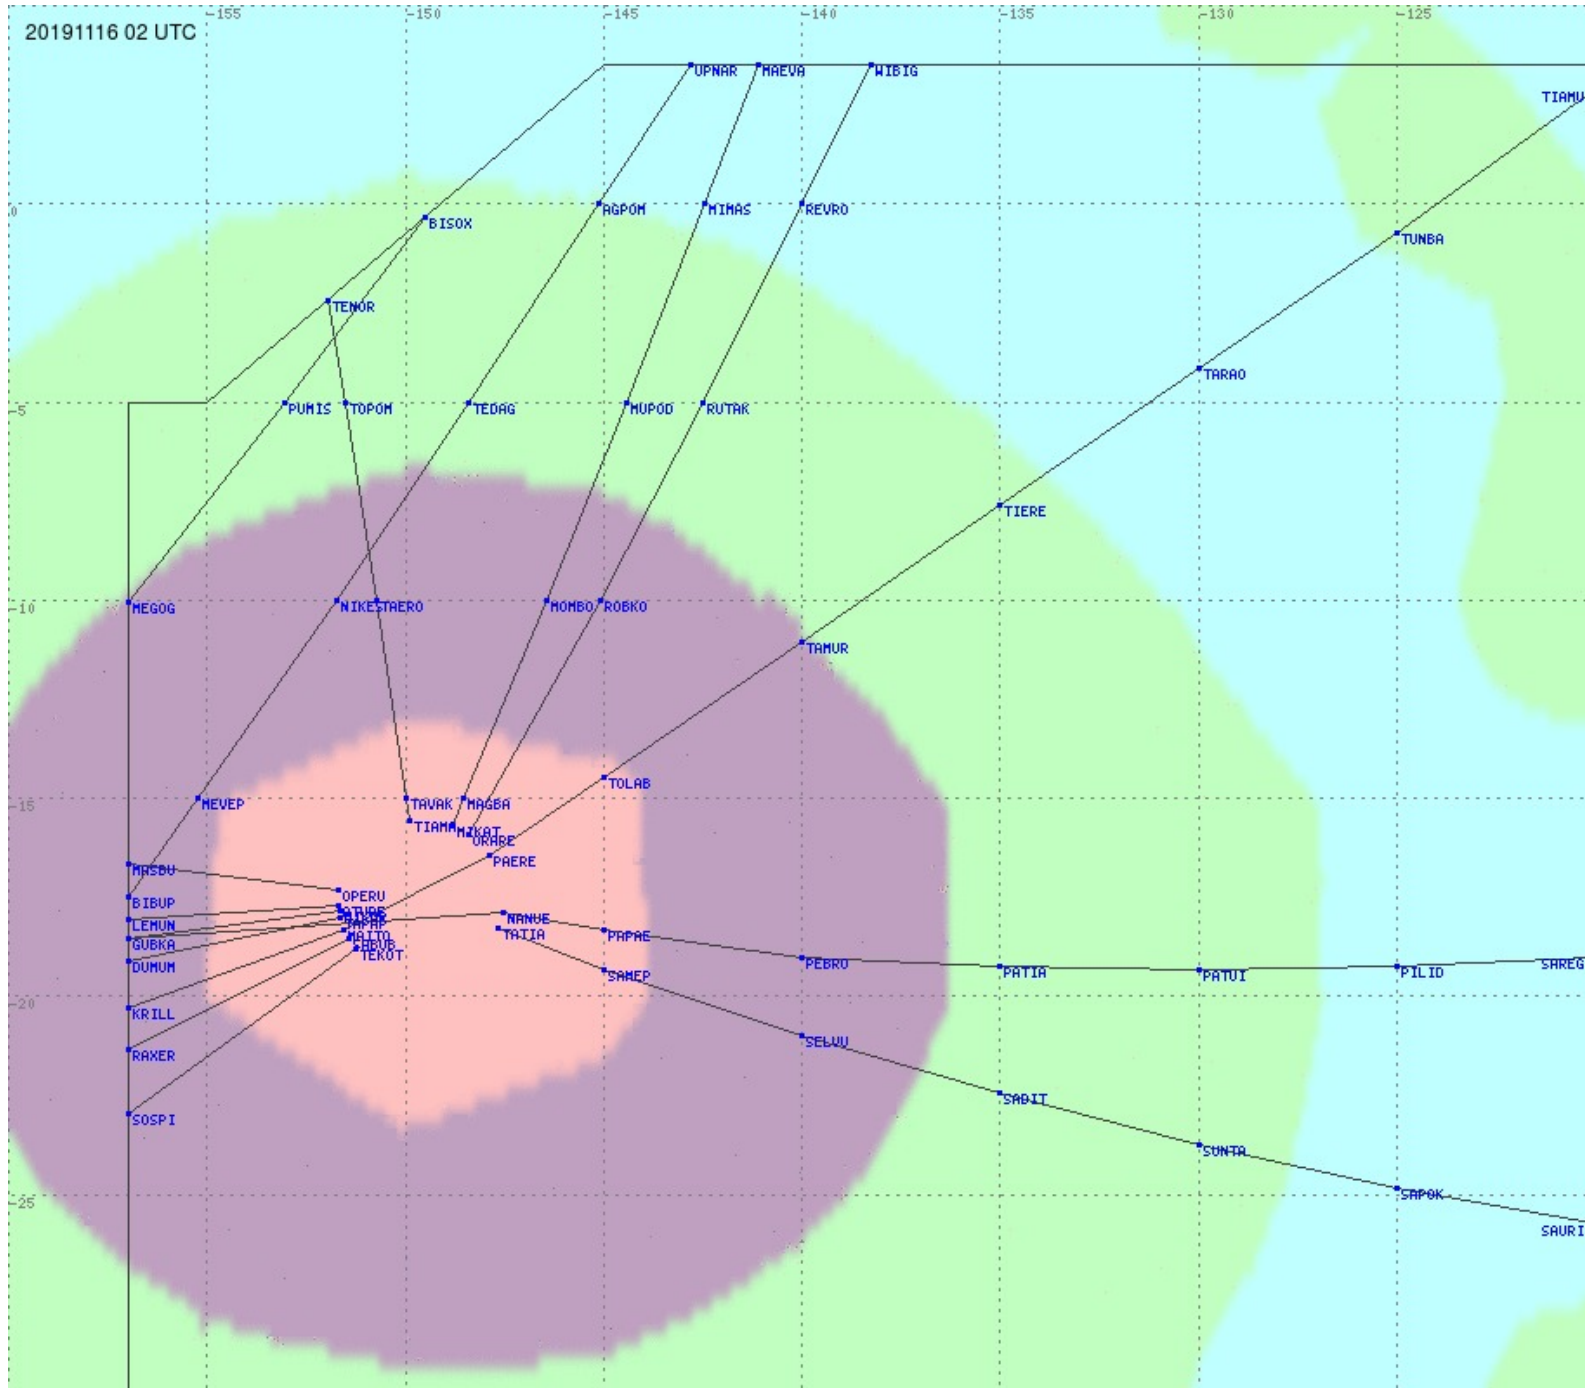

Tahiti FIR - HF Propag - 20191116

2.8 MHz 3.5 MHz 5.6 MHz 8.9 MHz 13.3 MHz 17.9 MHz None

Tahiti FIR - HF Propag - 20191116

2.8 MHz 3.5 MHz 5.6 MHz 8.9 MHz 13.3 MHz 17.9 MHz None

Tahiti FIR - HF Propag - 20191116

2.8 MHz 3.5 MHz 5.6 MHz 8.9 MHz 13.3 MHz 17.9 MHz None

Tahiti FIR - HF Propag - 20191116

2.8 MHz 3.5 MHz 5.6 MHz 8.9 MHz 13.3 MHz 17.9 MHz None

Tahiti FIR - HF Propag - 20191116

2.8 MHz 3.5 MHz 5.6 MHz 8.9 MHz 13.3 MHz 17.9 MHz None