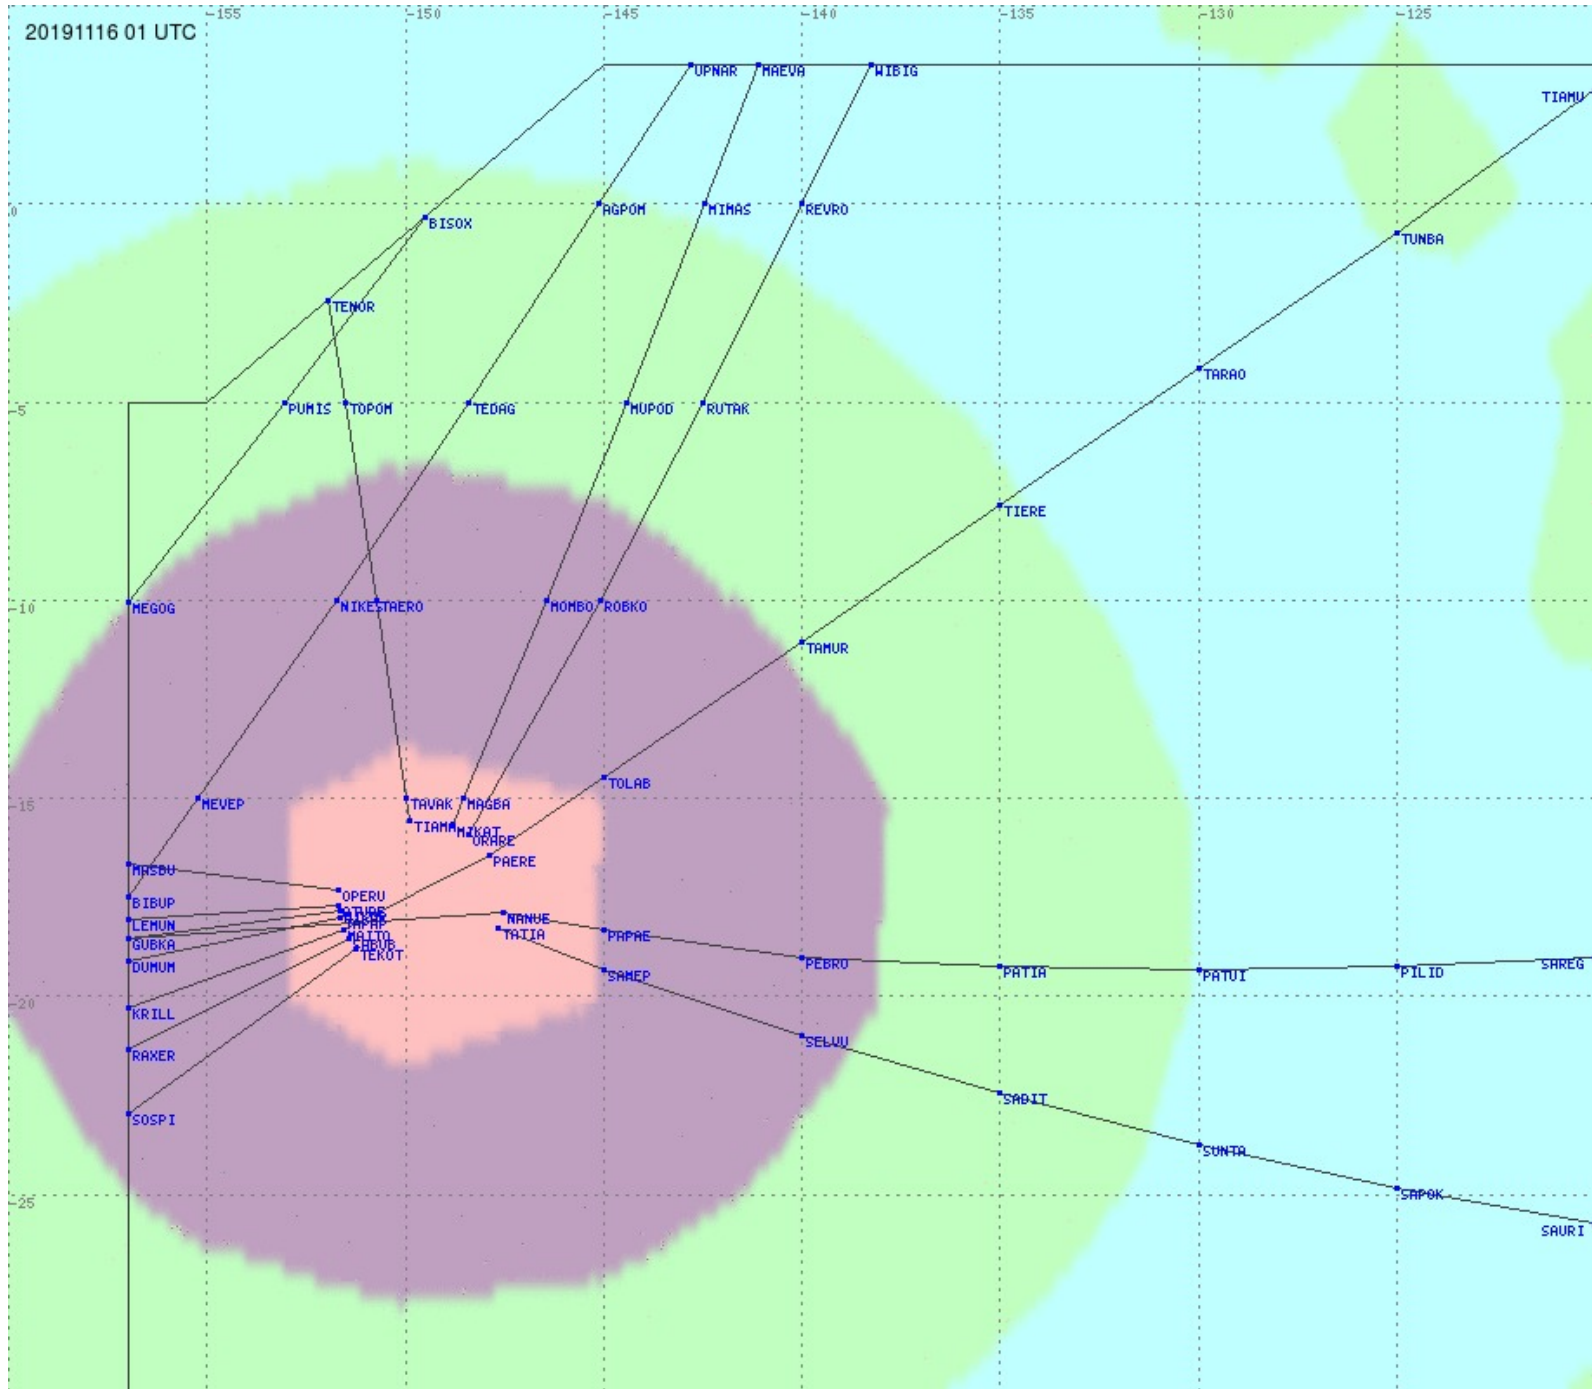

Tahiti FIR - HF Propag - 20191116

2.8 MHz 3.5 MHz 5.6 MHz 8.9 MHz 13.3 MHz 17.9 MHz None

Tahiti FIR - HF Propag - 20191116

2.8 MHz 3.5 MHz 5.6 MHz 8.9 MHz 13.3 MHz 17.9 MHz None

Tahiti FIR - HF Propag - 20191116

2.8 MHz 3.5 MHz 5.6 MHz 8.9 MHz 13.3 MHz 17.9 MHz None

Tahiti FIR - HF Propag - 20191116

2.8 MHz 3.5 MHz 5.6 MHz 8.9 MHz 13.3 MHz 17.9 MHz None

Tahiti FIR - HF Propag - 20191116

2.8 MHz 3.5 MHz 5.6 MHz 8.9 MHz 13.3 MHz 17.9 MHz None