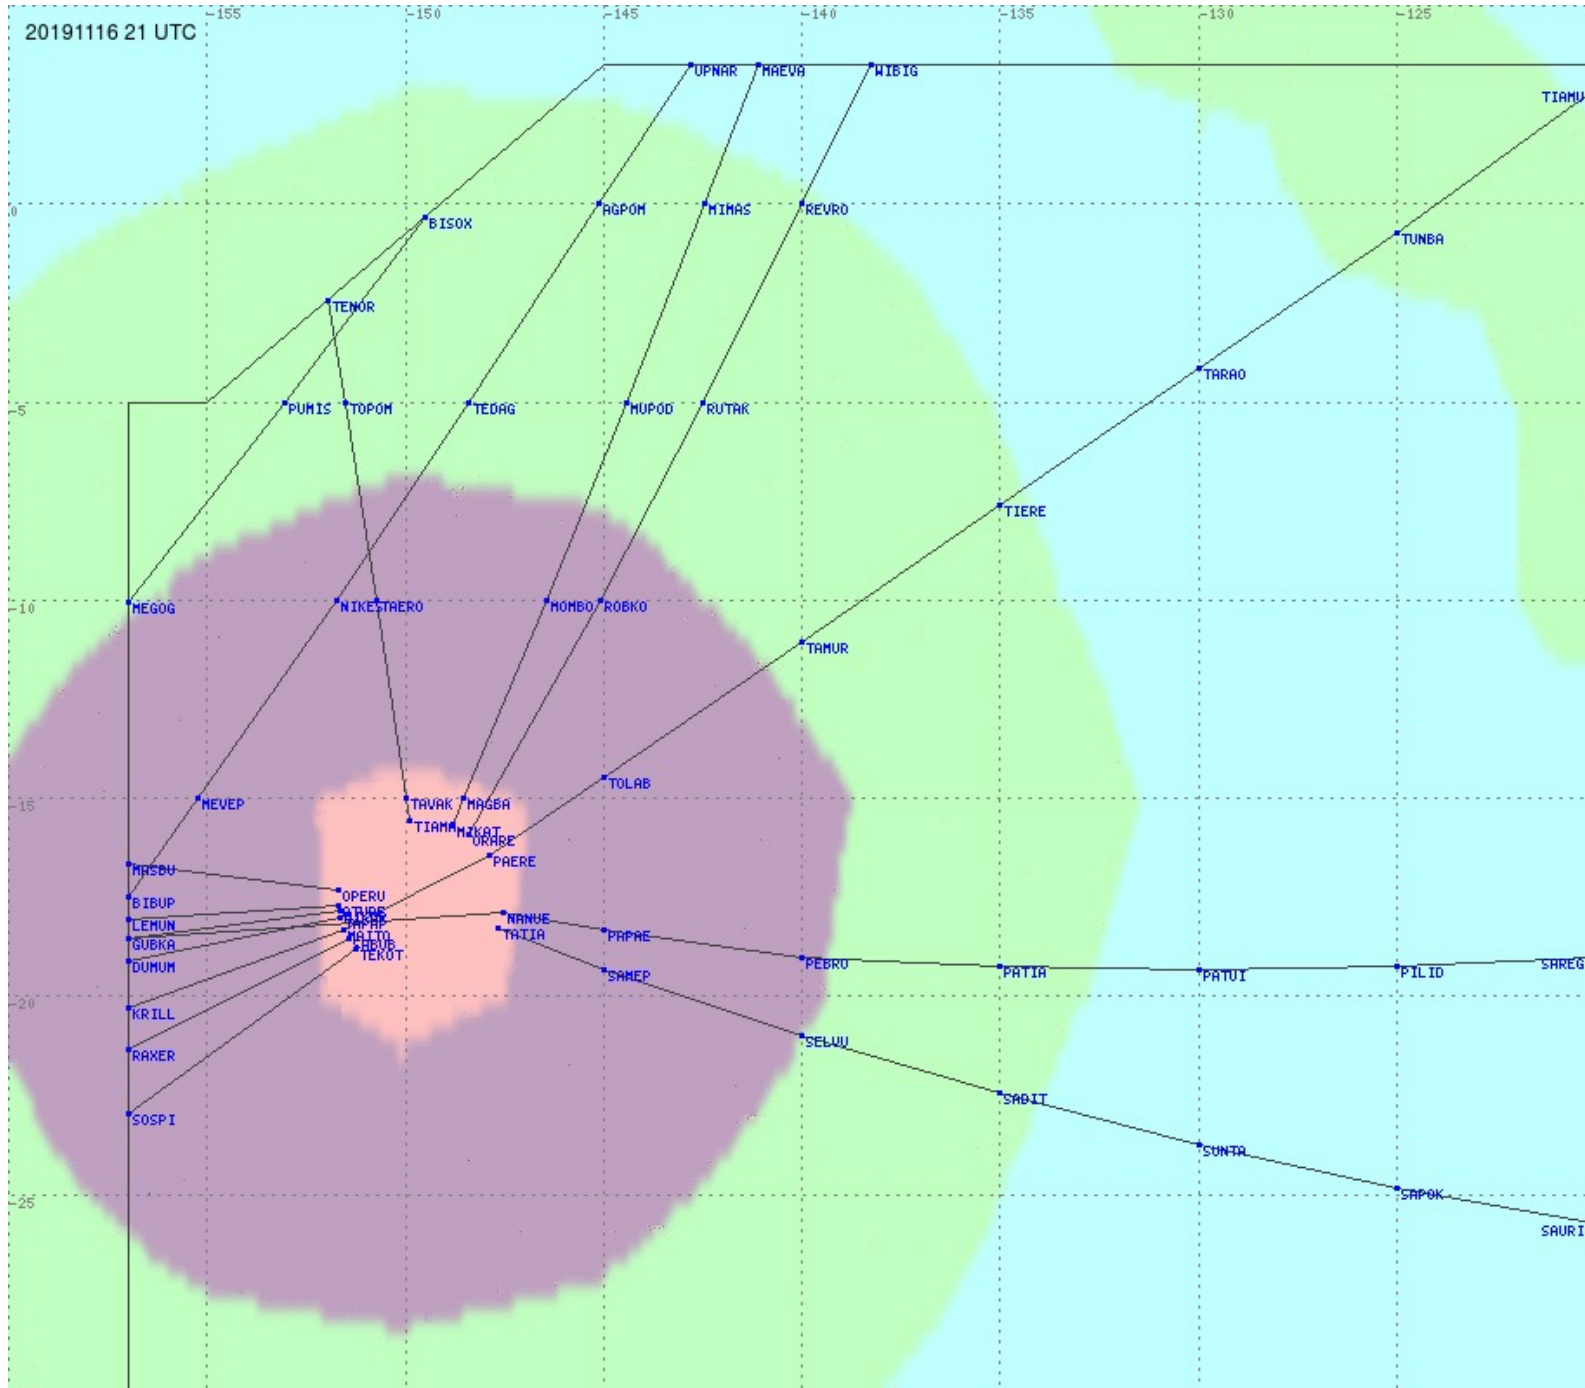

Tahiti FIR - HF Propag - 20191116

2.8 MHz 3.5 MHz 5.6 MHz 8.9 MHz 13.3 MHz 17.9 MHz None

Tahiti FIR - HF Propag - 20191116

2.8 MHz 3.5 MHz 5.6 MHz 8.9 MHz 13.3 MHz 17.9 MHz None

Tahiti FIR - HF Propag - 20191116

Tahiti FIR - HF Propag - 20191116

Tahiti FIR - HF Propag - 20191116

Tahiti FIR - HF Propag - 20191116

Tahiti FIR - HF Propag - 20191116

Tahiti FIR - HF Propag - 20191116

Tahiti FIR - HF Propag - 20191116

2.8 MHz 3.5 MHz 5.6 MHz 8.9 MHz 13.3 MHz 17.9 MHz None

Tahiti FIR - HF Propag - 20191116

Tahiti FIR - HF Propag - 20191116

Tahiti FIR - HF Propag - 20191116

2.8 MHz 3.5 MHz 5.6 MHz 8.9 MHz 13.3 MHz 17.9 MHz None

Tahiti FIR - HF Propag - 20191116

2.8 MHz 3.5 MHz 5.6 MHz 8.9 MHz 13.3 MHz 17.9 MHz None

Tahiti FIR - HF Propag - 20191116

2.8 MHz 3.5 MHz 5.6 MHz 8.9 MHz 13.3 MHz 17.9 MHz None

Tahiti FIR - HF Propag - 20191116

2.8 MHz 3.5 MHz 5.6 MHz 8.9 MHz 13.3 MHz 17.9 MHz None