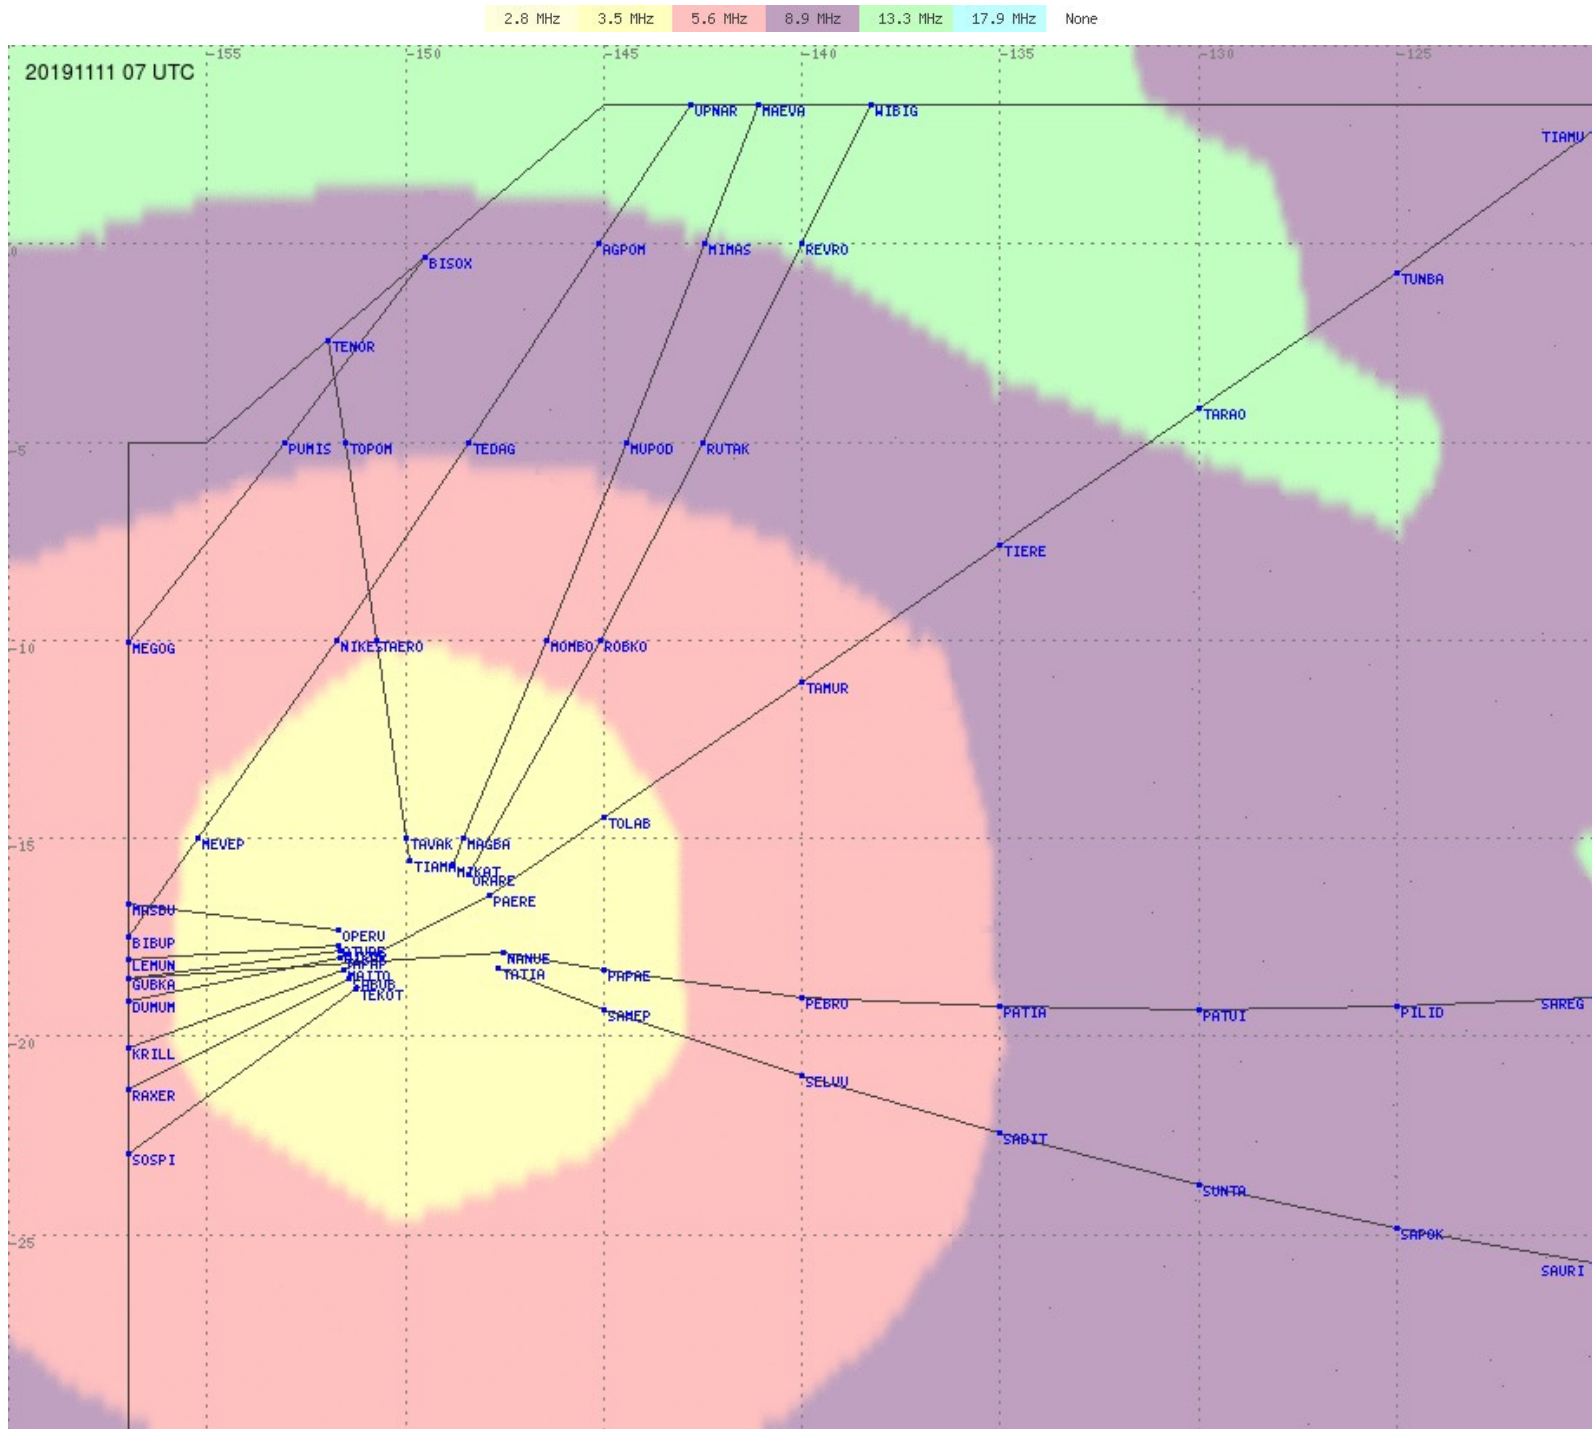

Tahiti FIR - HF Propag - 20191111

2.8 MHz 3.5 MHz 5.6 MHz 8.9 MHz 13.3 MHz 17.9 MHz None

Tahiti FIR - HF Propag - 20191111

2.8 MHz 3.5 MHz 5.6 MHz 8.9 MHz 13.3 MHz 17.9 MHz None

Tahiti FIR - HF Propag - 20191111

2.8 MHz 3.5 MHz 5.6 MHz 8.9 MHz 13.3 MHz 17.9 MHz None

Tahiti FIR - HF Propag - 20191111

2.8 MHz
3.5 MHz
5.6 MHz
8.9 MHz
13.3 MHz
17.9 MHz
None

Tahiti FIR - HF Propag - 20191111

Tahiti FIR - HF Propag - 20191111

2.8 MHz
3.5 MHz
5.6 MHz
8.9 MHz
13.3 MHz
17.9 MHz
None

Tahiti FIR - HF Propag - 20191111

Tahiti FIR - HF Propag - 20191111

Tahiti FIR - HF Propag - 20191111

2.8 MHz 3.5 MHz 5.6 MHz 8.9 MHz 13.3 MHz 17.9 MHz None