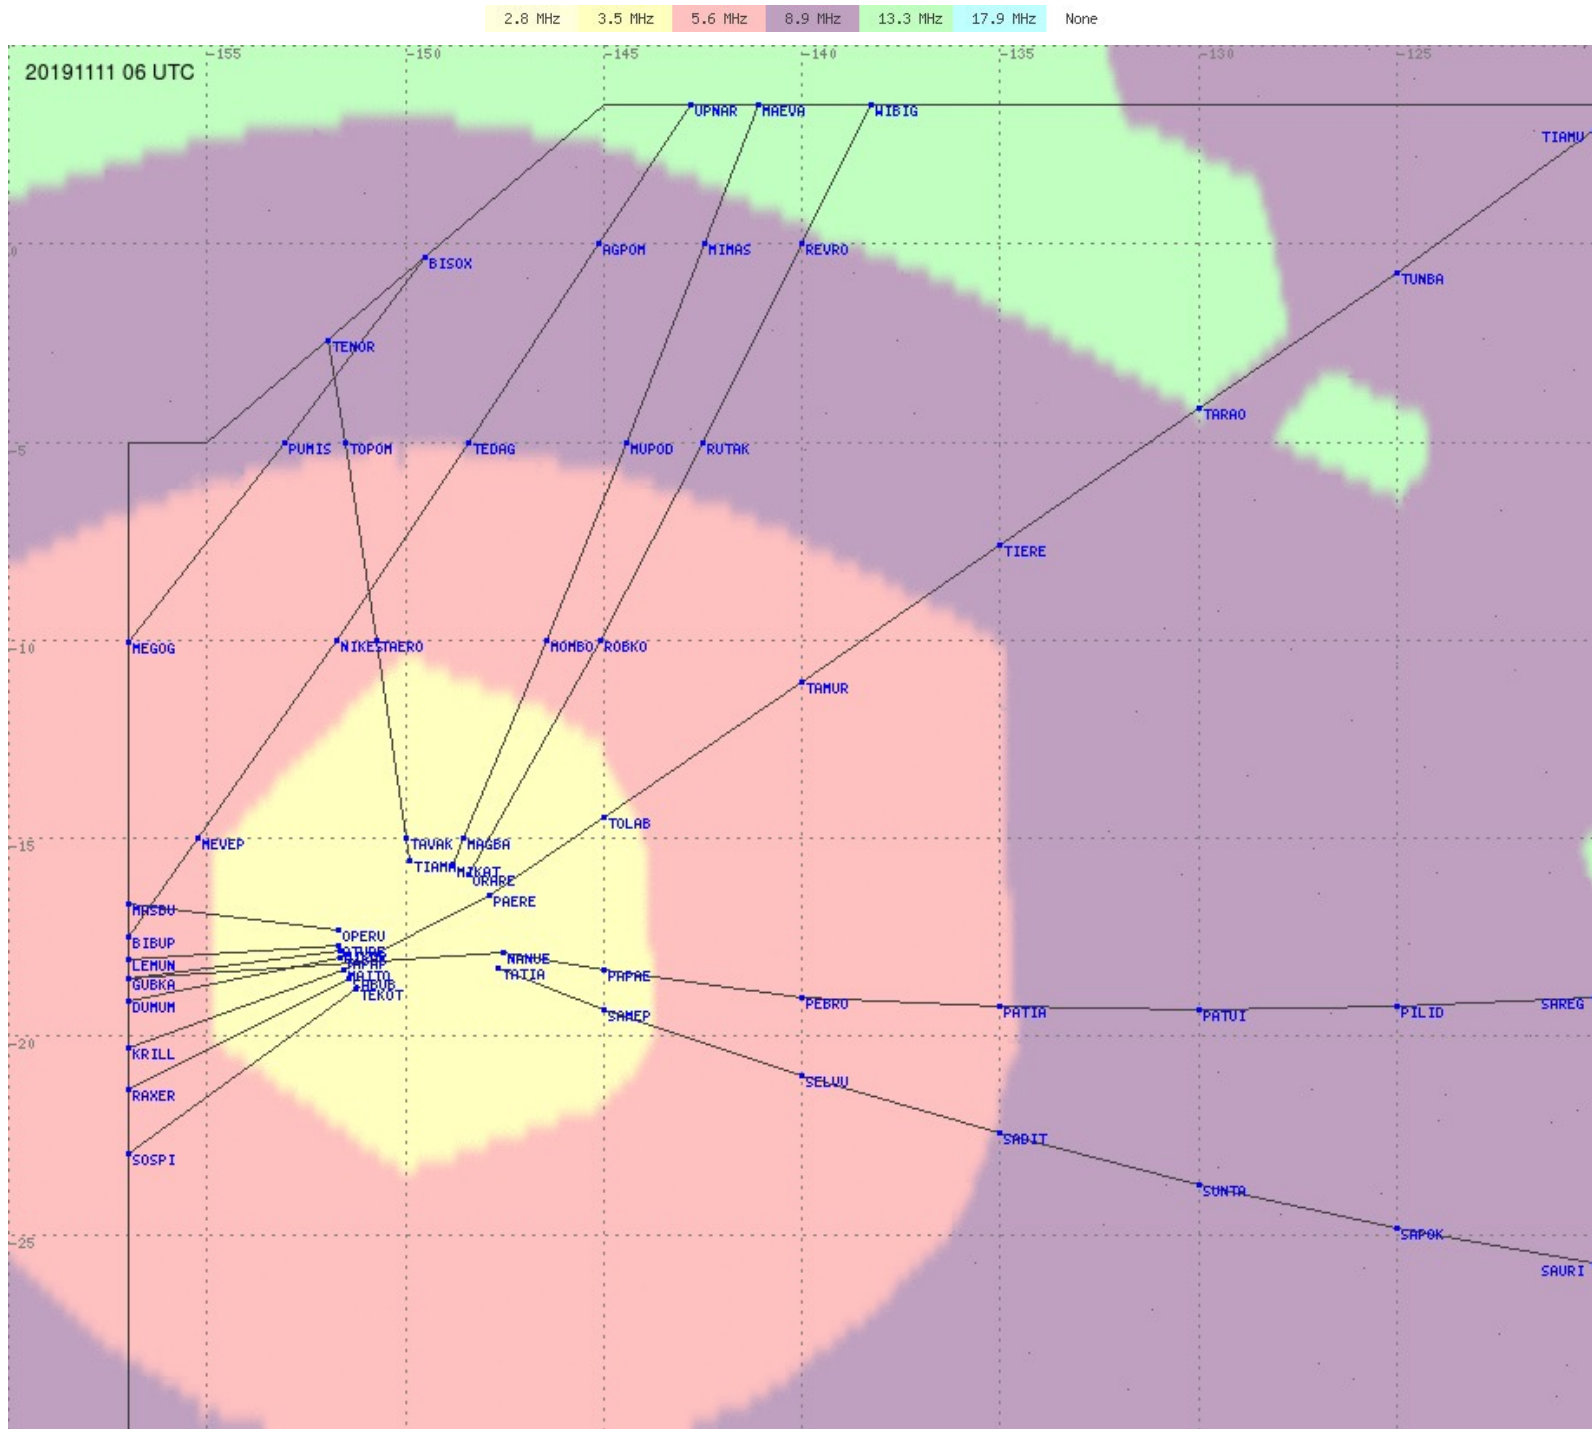

Tahiti FIR - HF Propag - 20191111

2.8 MHz 3.5 MHz 5.6 MHz 8.9 MHz 13.3 MHz 17.9 MHz None

Tahiti FIR - HF Propag - 20191111

2.8 MHz 3.5 MHz 5.6 MHz 8.9 MHz 13.3 MHz 17.9 MHz None

Tahiti FIR - HF Propag - 20191111

2.8 MHz 3.5 MHz 5.6 MHz 8.9 MHz 13.3 MHz 17.9 MHz None

Tahiti FIR - HF Propag - 20191111

2.8 MHz
3.5 MHz
5.6 MHz
8.9 MHz
13.3 MHz
17.9 MHz
None

Tahiti FIR - HF Propag - 20191111

Tahiti FIR - HF Propag - 20191111

2.8 MHz
3.5 MHz
5.6 MHz
8.9 MHz
13.3 MHz
17.9 MHz
None

Tahiti FIR - HF Propag - 20191111

Tahiti FIR - HF Propag - 20191111

Tahiti FIR - HF Propag - 20191111

2.8 MHz 3.5 MHz 5.6 MHz 8.9 MHz 13.3 MHz 17.9 MHz None