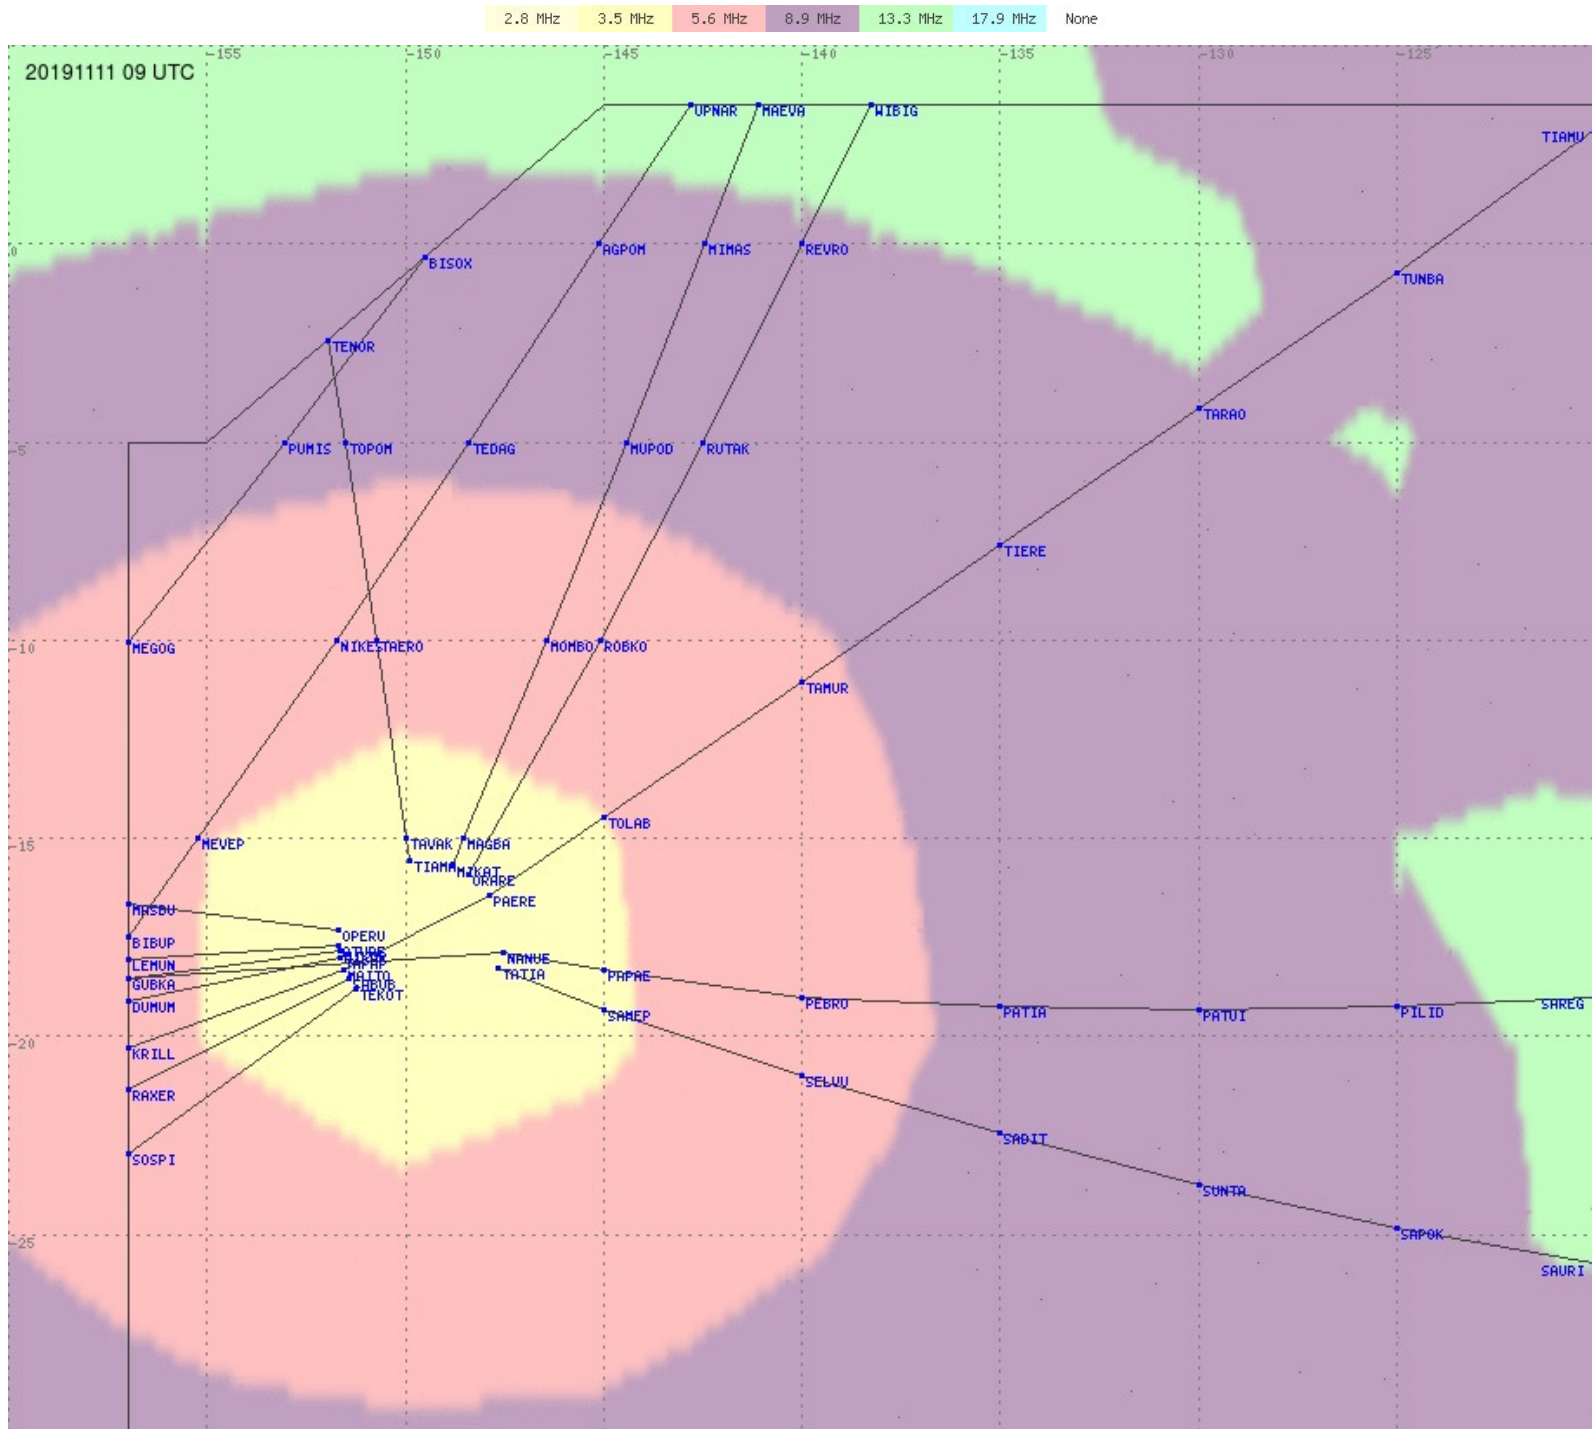

Tahiti FIR - HF Propag - 20191111