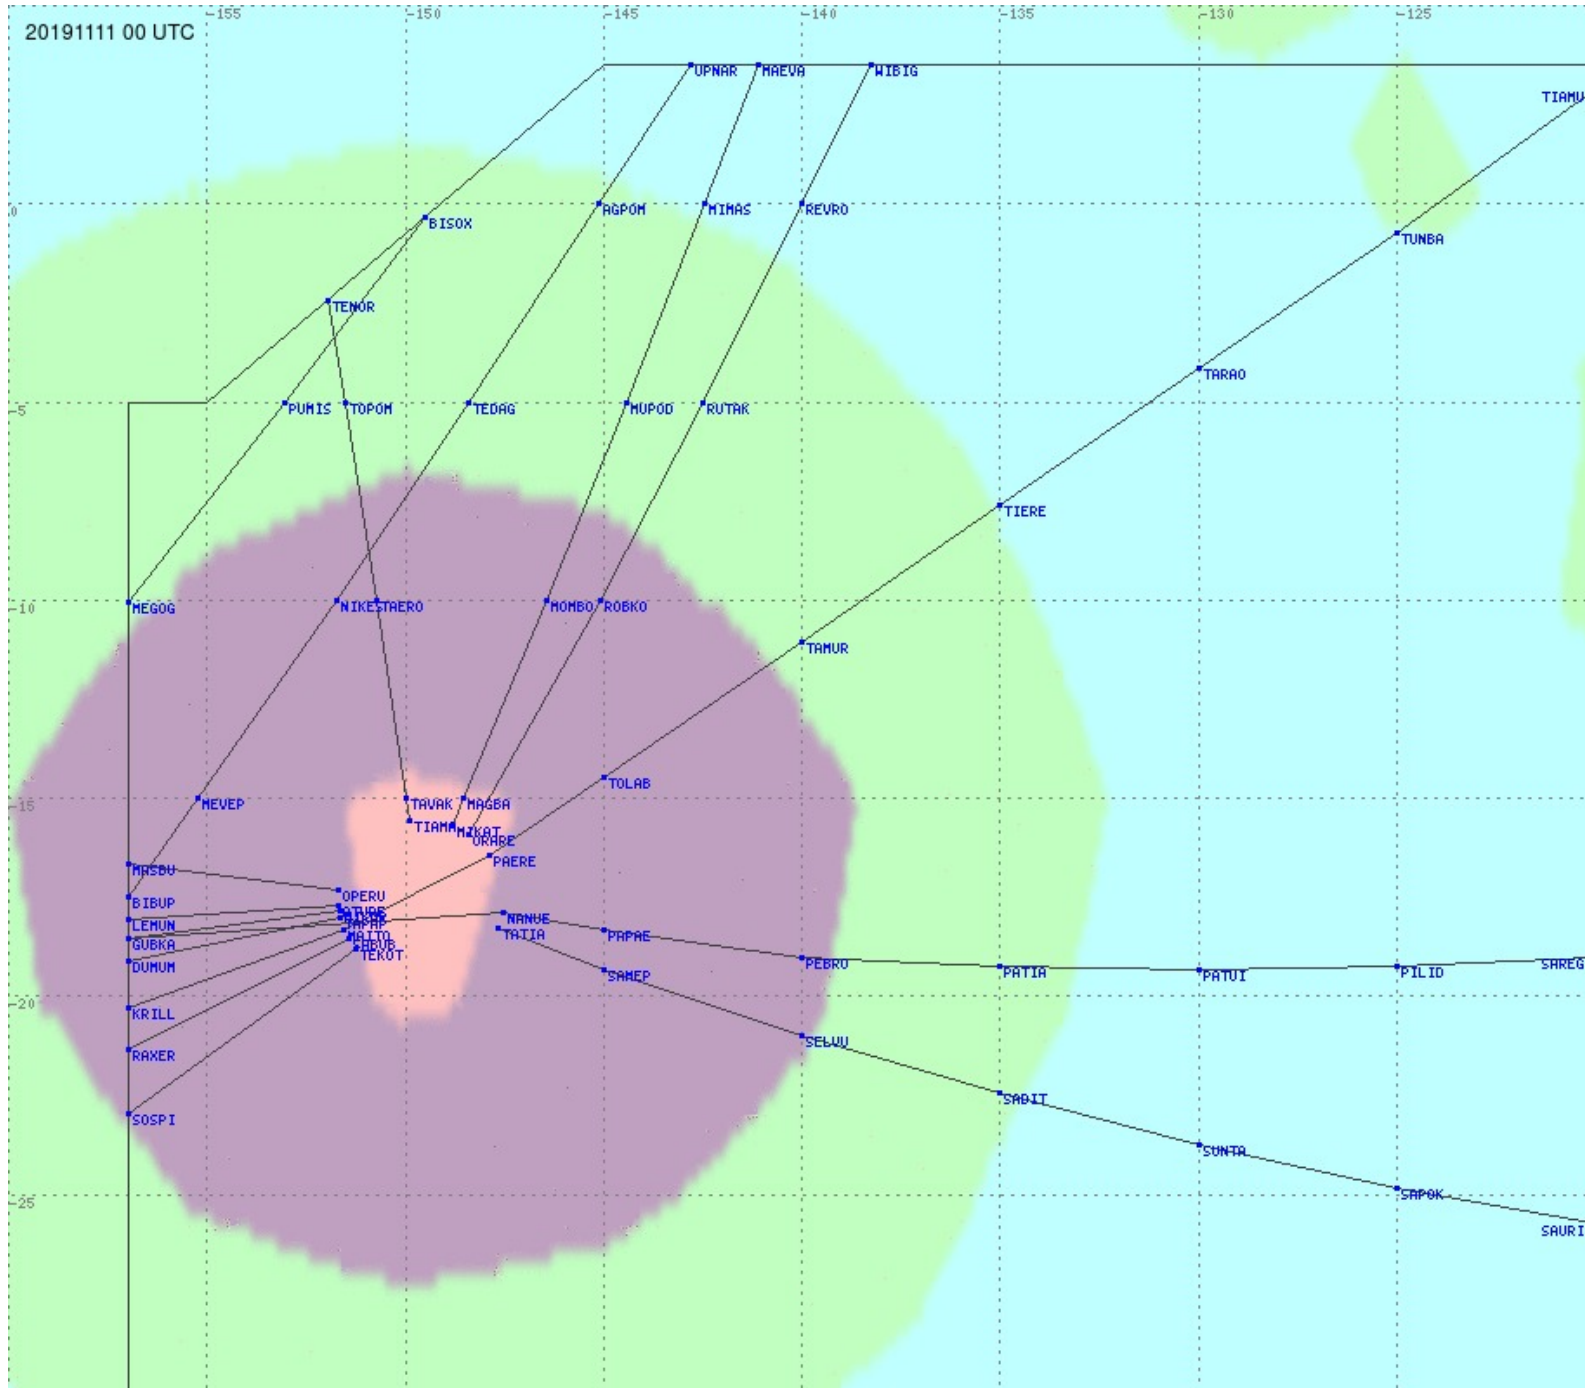

Tahiti FIR - HF Propag - 20191111

2.8 MHz 3.5 MHz 5.6 MHz 8.9 MHz 13.3 MHz 17.9 MHz None

Tahiti FIR - HF Propag - 20191111

2.8 MHz 3.5 MHz 5.6 MHz 8.9 MHz 13.3 MHz 17.9 MHz None

Tahiti FIR - HF Propag - 20191111

2.8 MHz 3.5 MHz 5.6 MHz 8.9 MHz 13.3 MHz 17.9 MHz None

Tahiti FIR - HF Propag - 20191111

2.8 MHz
3.5 MHz
5.6 MHz
8.9 MHz
13.3 MHz
17.9 MHz
None

Tahiti FIR - HF Propag - 20191111

Tahiti FIR - HF Propag - 20191111

2.8 MHz
3.5 MHz
5.6 MHz
8.9 MHz
13.3 MHz
17.9 MHz
None

Tahiti FIR - HF Propag - 20191111

Tahiti FIR - HF Propag - 20191111

Tahiti FIR - HF Propag - 20191111

2.8 MHz 3.5 MHz 5.6 MHz 8.9 MHz 13.3 MHz 17.9 MHz None