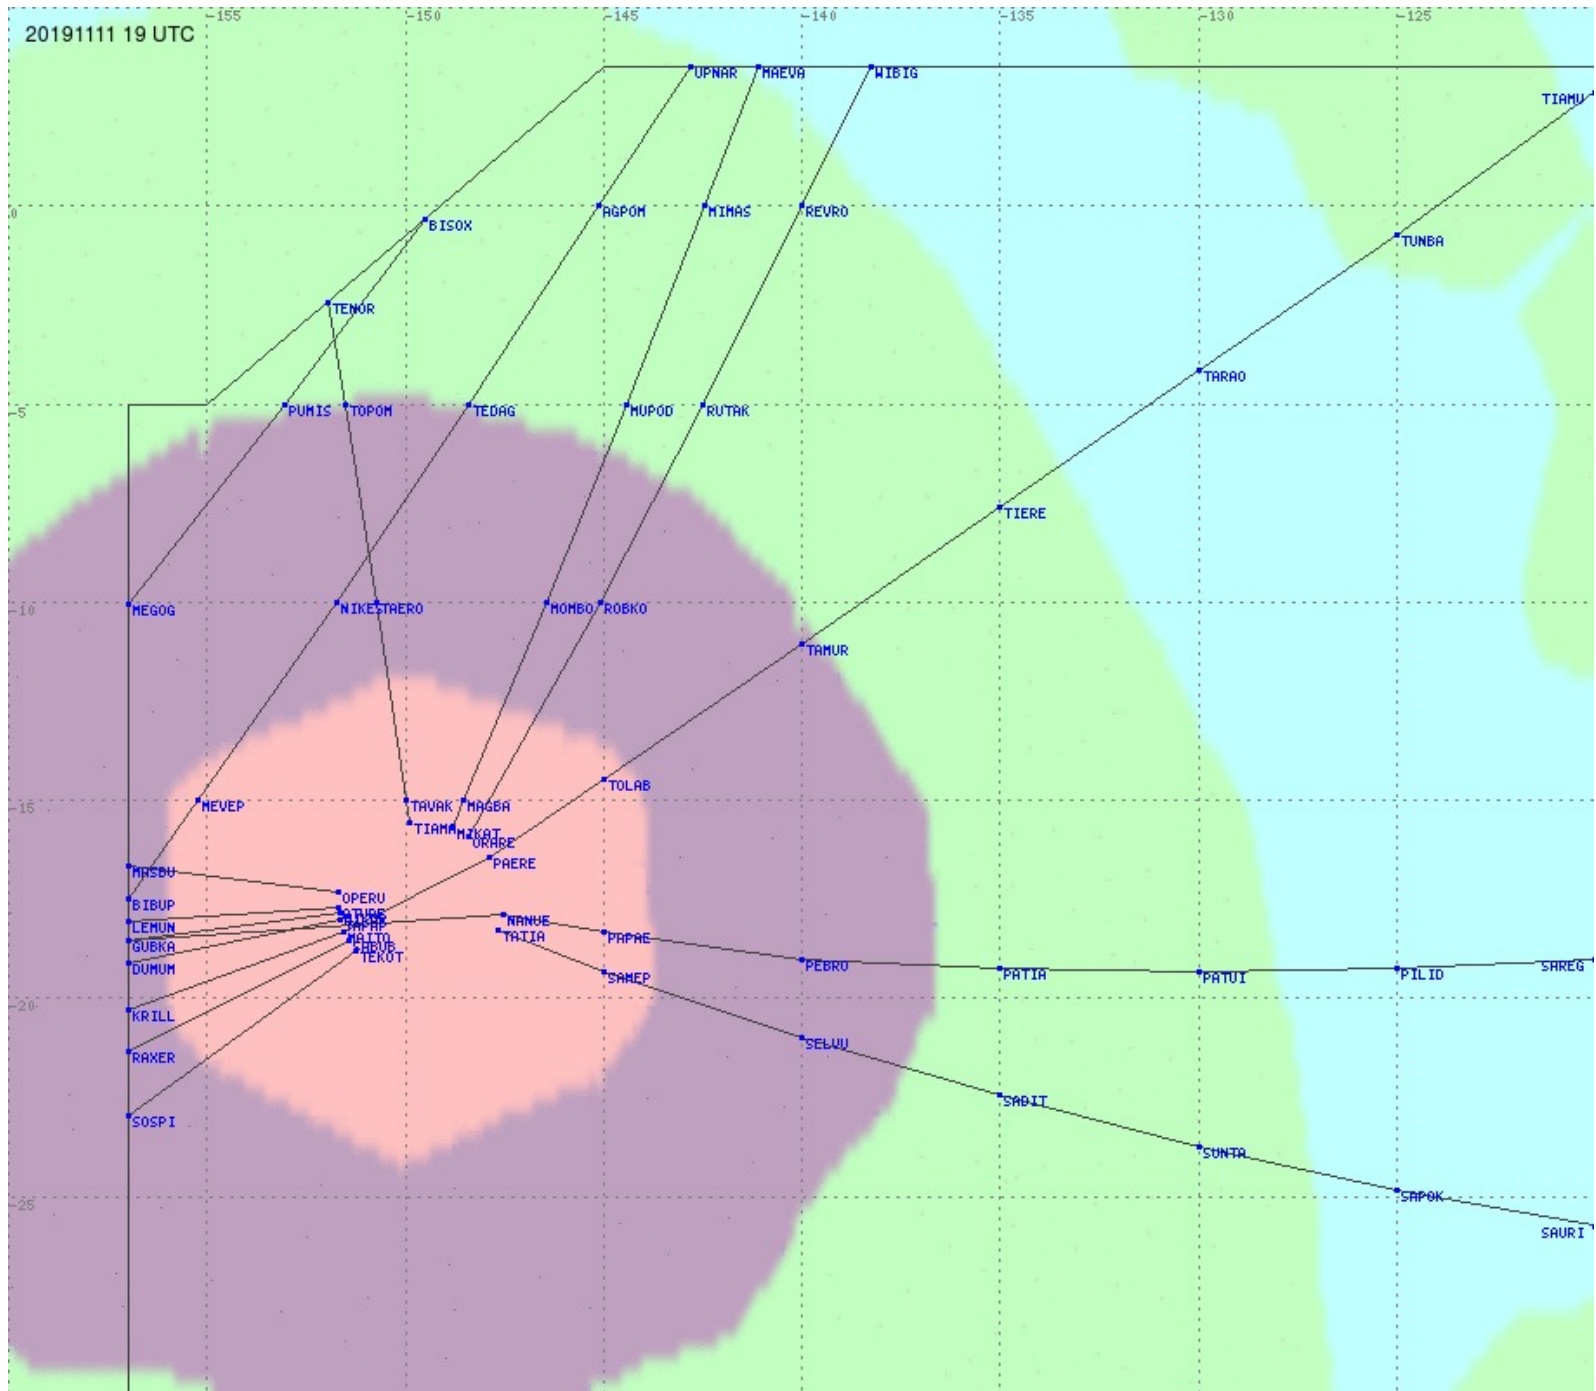

Tahiti FIR - HF Propag - 20191111

2.8 MHz 3.5 MHz 5.6 MHz 8.9 MHz 13.3 MHz 17.9 MHz None

Tahiti FIR - HF Propag - 20191111

2.8 MHz 3.5 MHz 5.6 MHz 8.9 MHz 13.3 MHz 17.9 MHz None

Tahiti FIR - HF Propag - 20191111

2.8 MHz 3.5 MHz 5.6 MHz 8.9 MHz 13.3 MHz 17.9 MHz None

Tahiti FIR - HF Propag - 20191111

2.8 MHz 3.5 MHz 5.6 MHz 8.9 MHz 13.3 MHz 17.9 MHz None

Tahiti FIR - HF Propag - 20191111

2.8 MHz 3.5 MHz 5.6 MHz 8.9 MHz 13.3 MHz 17.9 MHz None