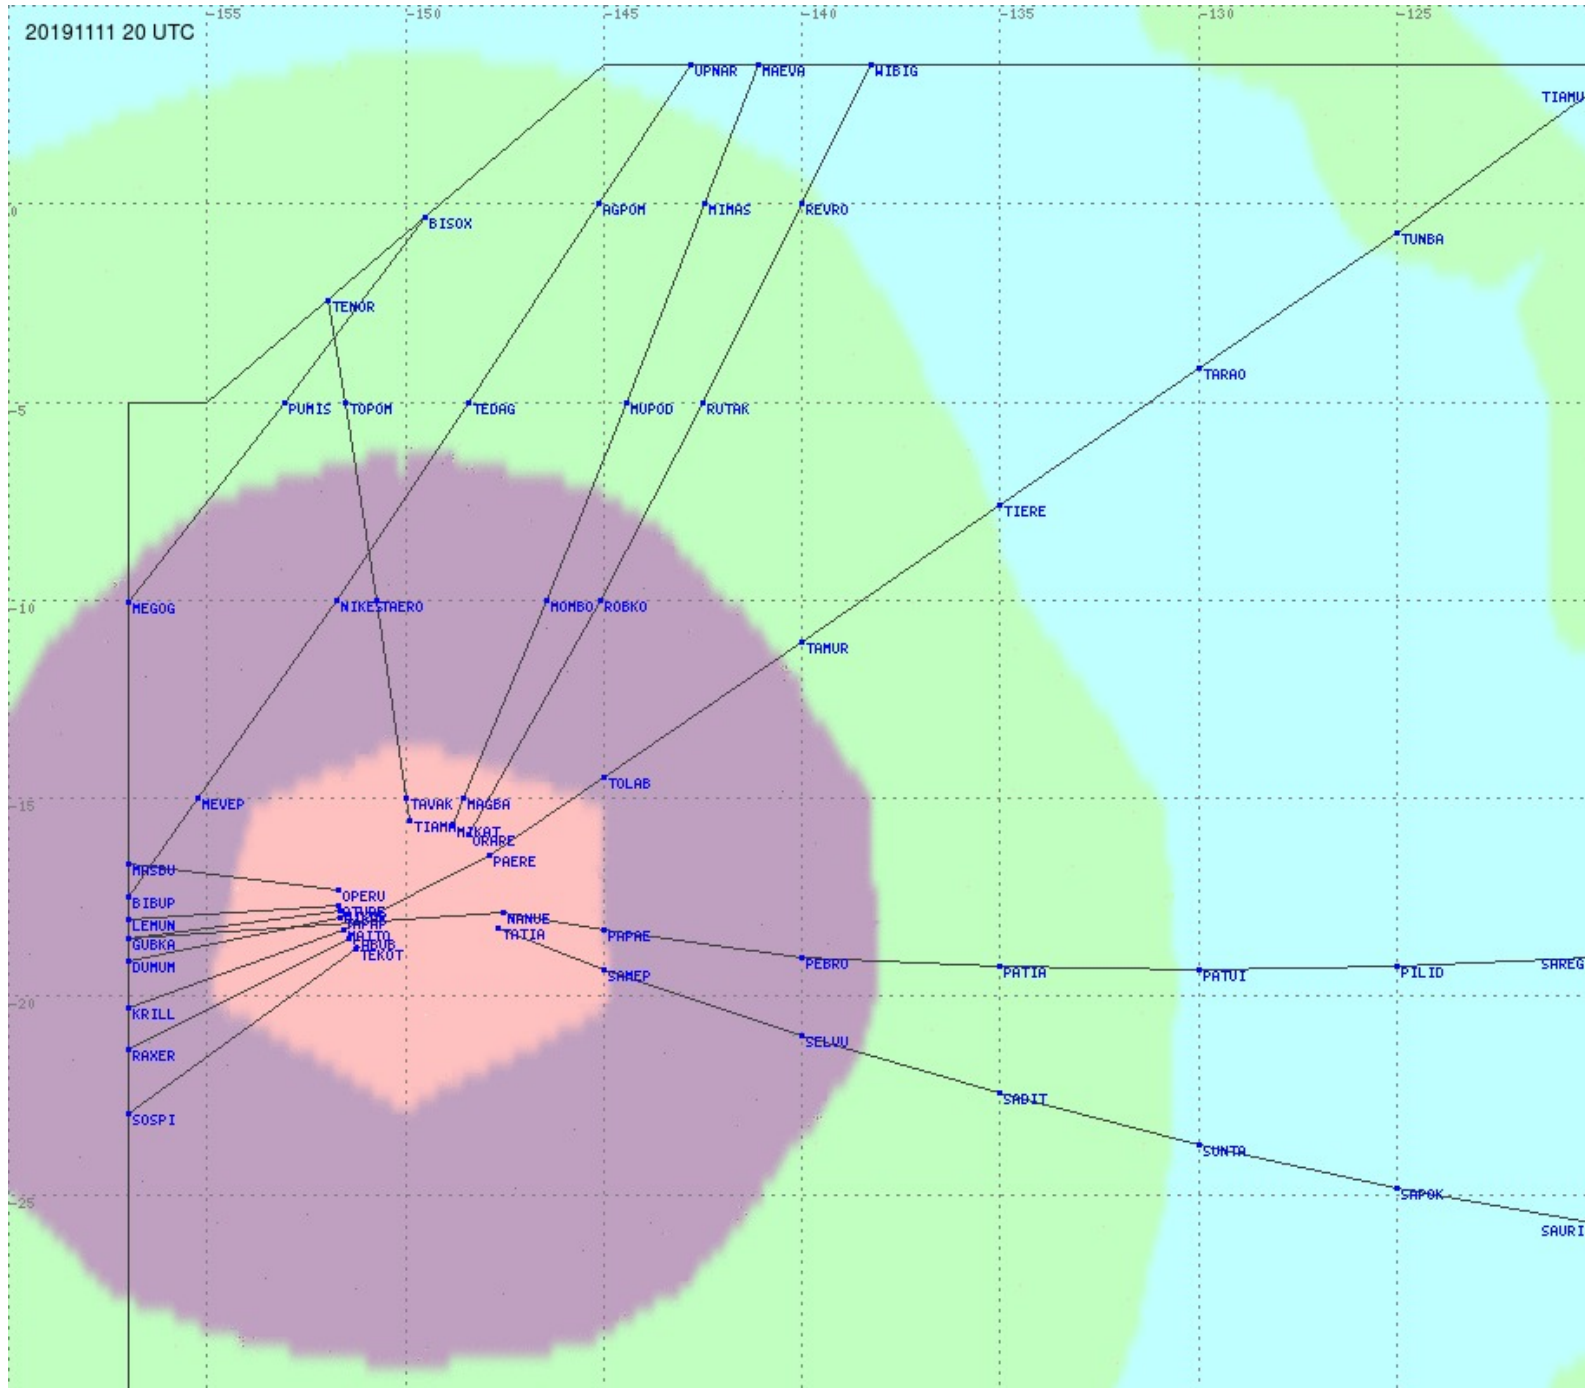

Tahiti FIR - HF Propag - 20191111

2.8 MHz 3.5 MHz 5.6 MHz 8.9 MHz 13.3 MHz 17.9 MHz None

Tahiti FIR - HF Propag - 20191111

2.8 MHz 3.5 MHz 5.6 MHz 8.9 MHz 13.3 MHz 17.9 MHz None

Tahiti FIR - HF Propag - 20191111

2.8 MHz 3.5 MHz 5.6 MHz 8.9 MHz 13.3 MHz 17.9 MHz None

Tahiti FIR - HF Propag - 20191111

2.8 MHz 3.5 MHz 5.6 MHz 8.9 MHz 13.3 MHz 17.9 MHz None

Tahiti FIR - HF Propag - 20191111

2.8 MHz 3.5 MHz 5.6 MHz 8.9 MHz 13.3 MHz 17.9 MHz None