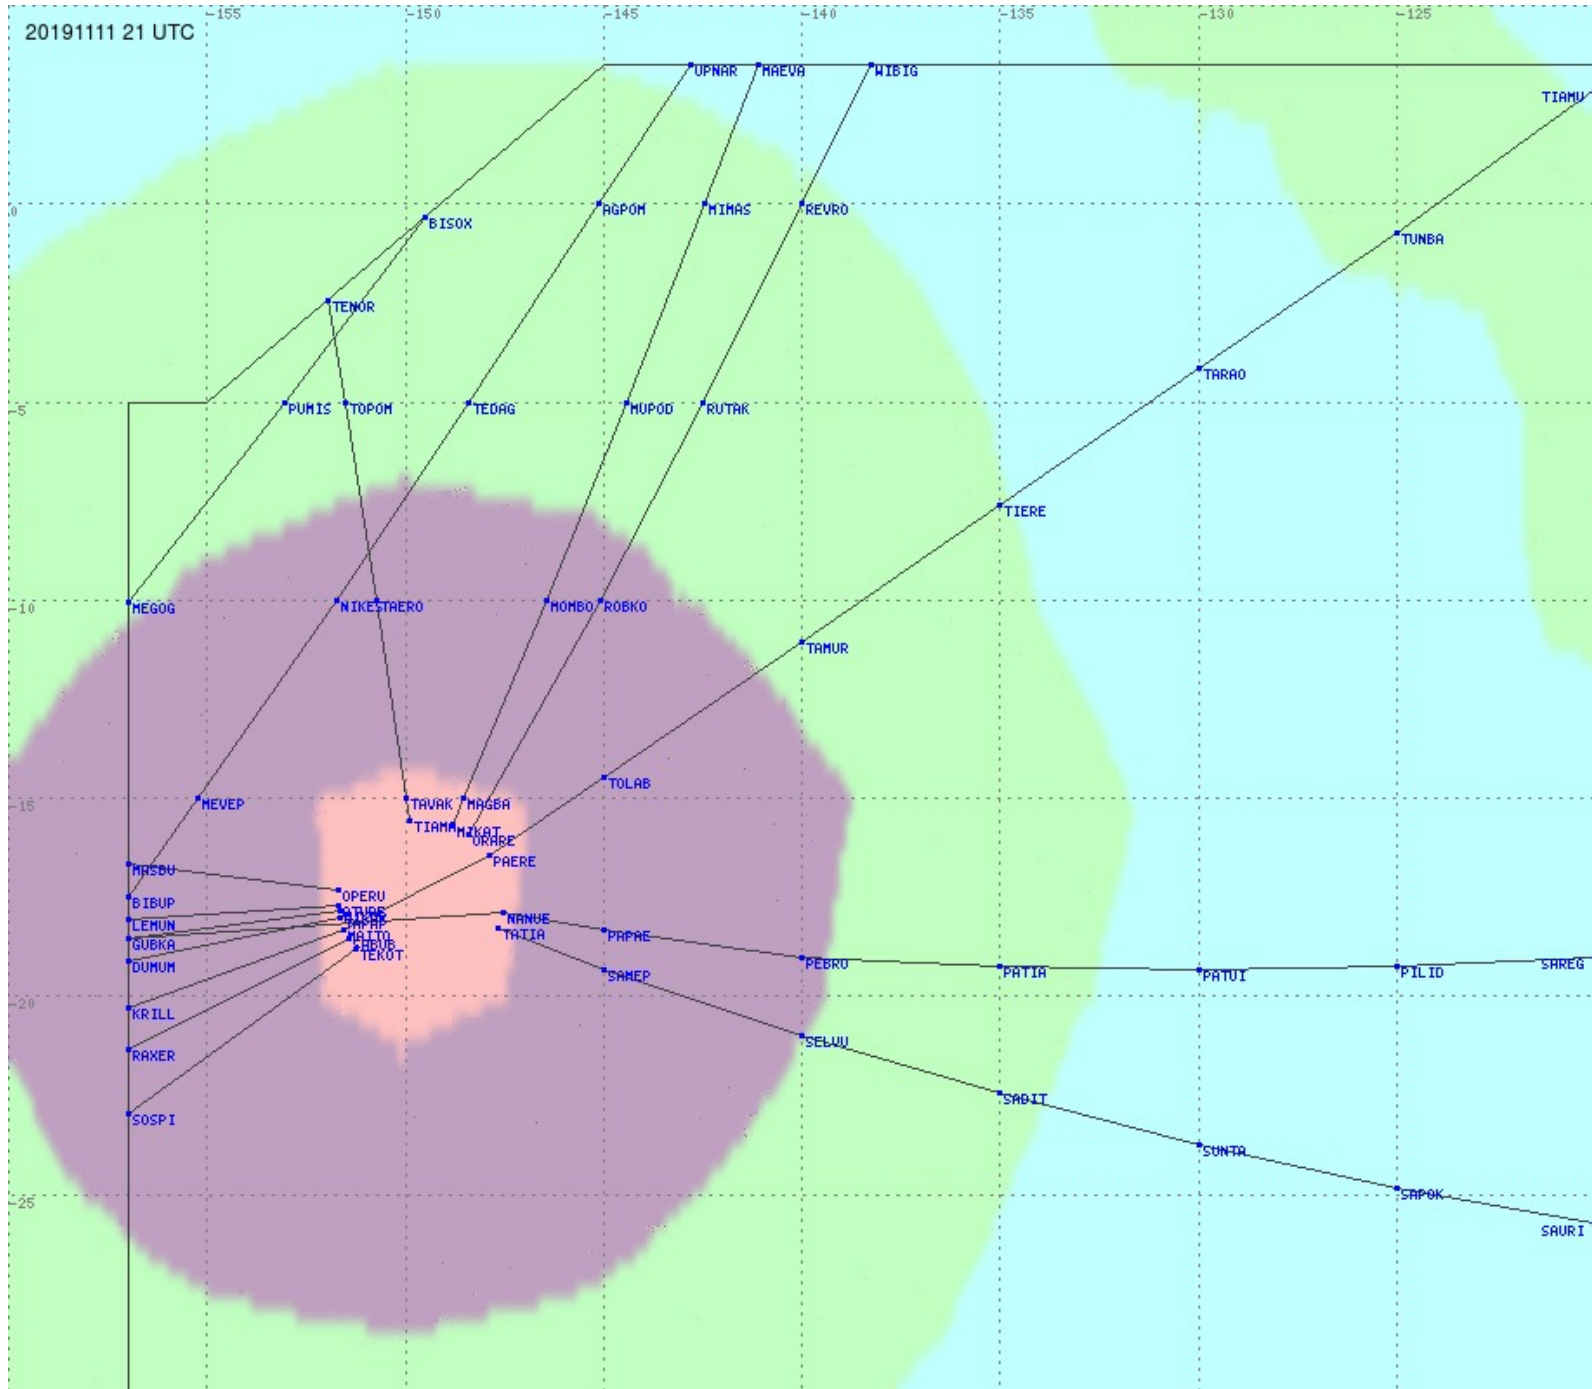

Tahiti FIR - HF Propag - 20191111

2.8 MHz 3.5 MHz 5.6 MHz 8.9 MHz 13.3 MHz 17.9 MHz None

Tahiti FIR - HF Propag - 20191111

2.8 MHz 3.5 MHz 5.6 MHz 8.9 MHz 13.3 MHz 17.9 MHz None

Tahiti FIR - HF Propag - 20191111

2.8 MHz 3.5 MHz 5.6 MHz 8.9 MHz 13.3 MHz 17.9 MHz None

Tahiti FIR - HF Propag - 20191111

2.8 MHz 3.5 MHz 5.6 MHz 8.9 MHz 13.3 MHz 17.9 MHz None

Tahiti FIR - HF Propag - 20191111

2.8 MHz 3.5 MHz 5.6 MHz 8.9 MHz 13.3 MHz 17.9 MHz None

Tahiti FIR - HF Propag - 20191111

2.8 MHz 3.5 MHz 5.6 MHz 8.9 MHz 13.3 MHz 17.9 MHz None

Tahiti FIR - HF Propag - 20191111

2.8 MHz 3.5 MHz 5.6 MHz 8.9 MHz 13.3 MHz 17.9 MHz None