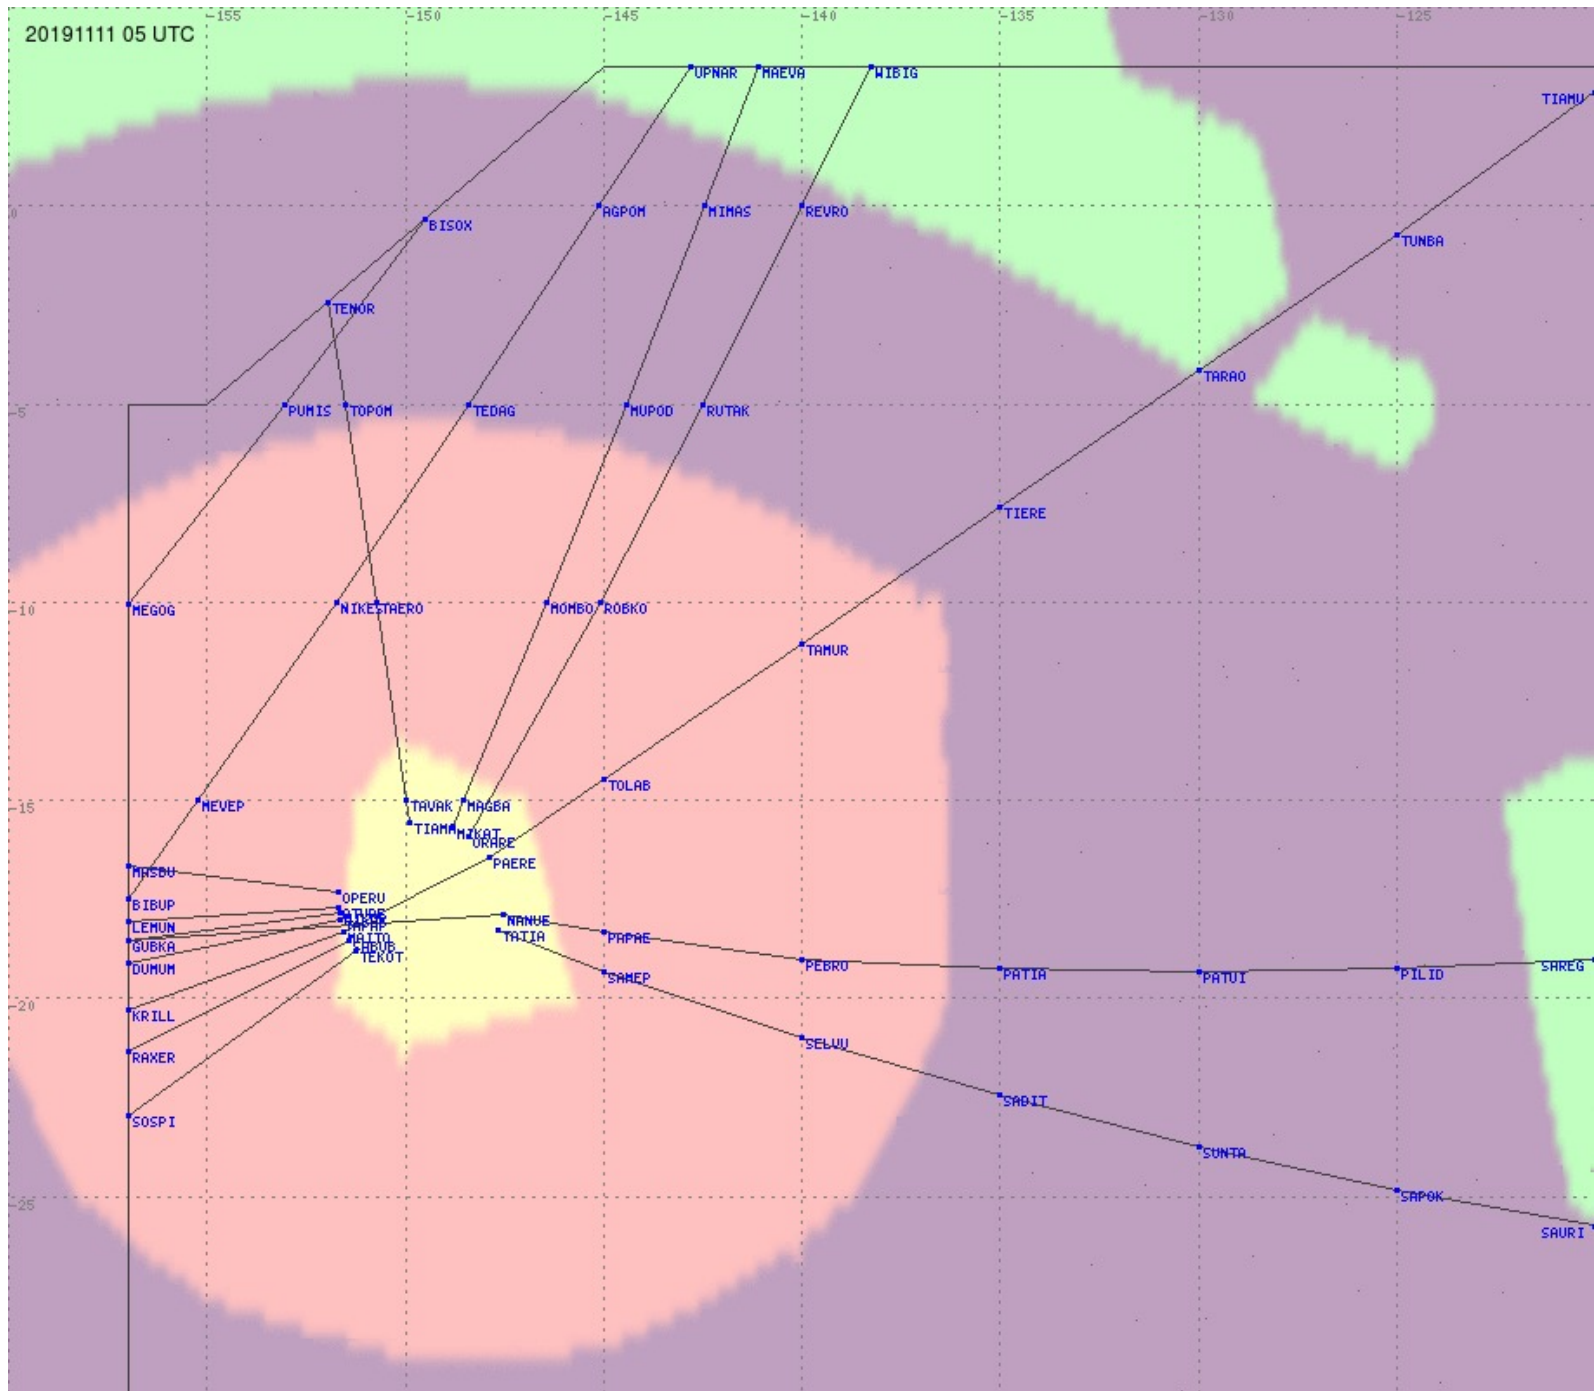

Tahiti FIR - HF Propag - 20191111

2.8 MHz 3.5 MHz 5.6 MHz 8.9 MHz 13.3 MHz 17.9 MHz None

Tahiti FIR - HF Propag - 20191111

2.8 MHz 3.5 MHz 5.6 MHz 8.9 MHz 13.3 MHz 17.9 MHz None

Tahiti FIR - HF Propag - 20191111

2.8 MHz 3.5 MHz 5.6 MHz 8.9 MHz 13.3 MHz 17.9 MHz None

Tahiti FIR - HF Propag - 20191111

2.8 MHz
3.5 MHz
5.6 MHz
8.9 MHz
13.3 MHz
17.9 MHz
None

Tahiti FIR - HF Propag - 20191111

Tahiti FIR - HF Propag - 20191111

2.8 MHz
3.5 MHz
5.6 MHz
8.9 MHz
13.3 MHz
17.9 MHz
None

Tahiti FIR - HF Propag - 20191111

Tahiti FIR - HF Propag - 20191111

Tahiti FIR - HF Propag - 20191111

2.8 MHz 3.5 MHz 5.6 MHz 8.9 MHz 13.3 MHz 17.9 MHz None