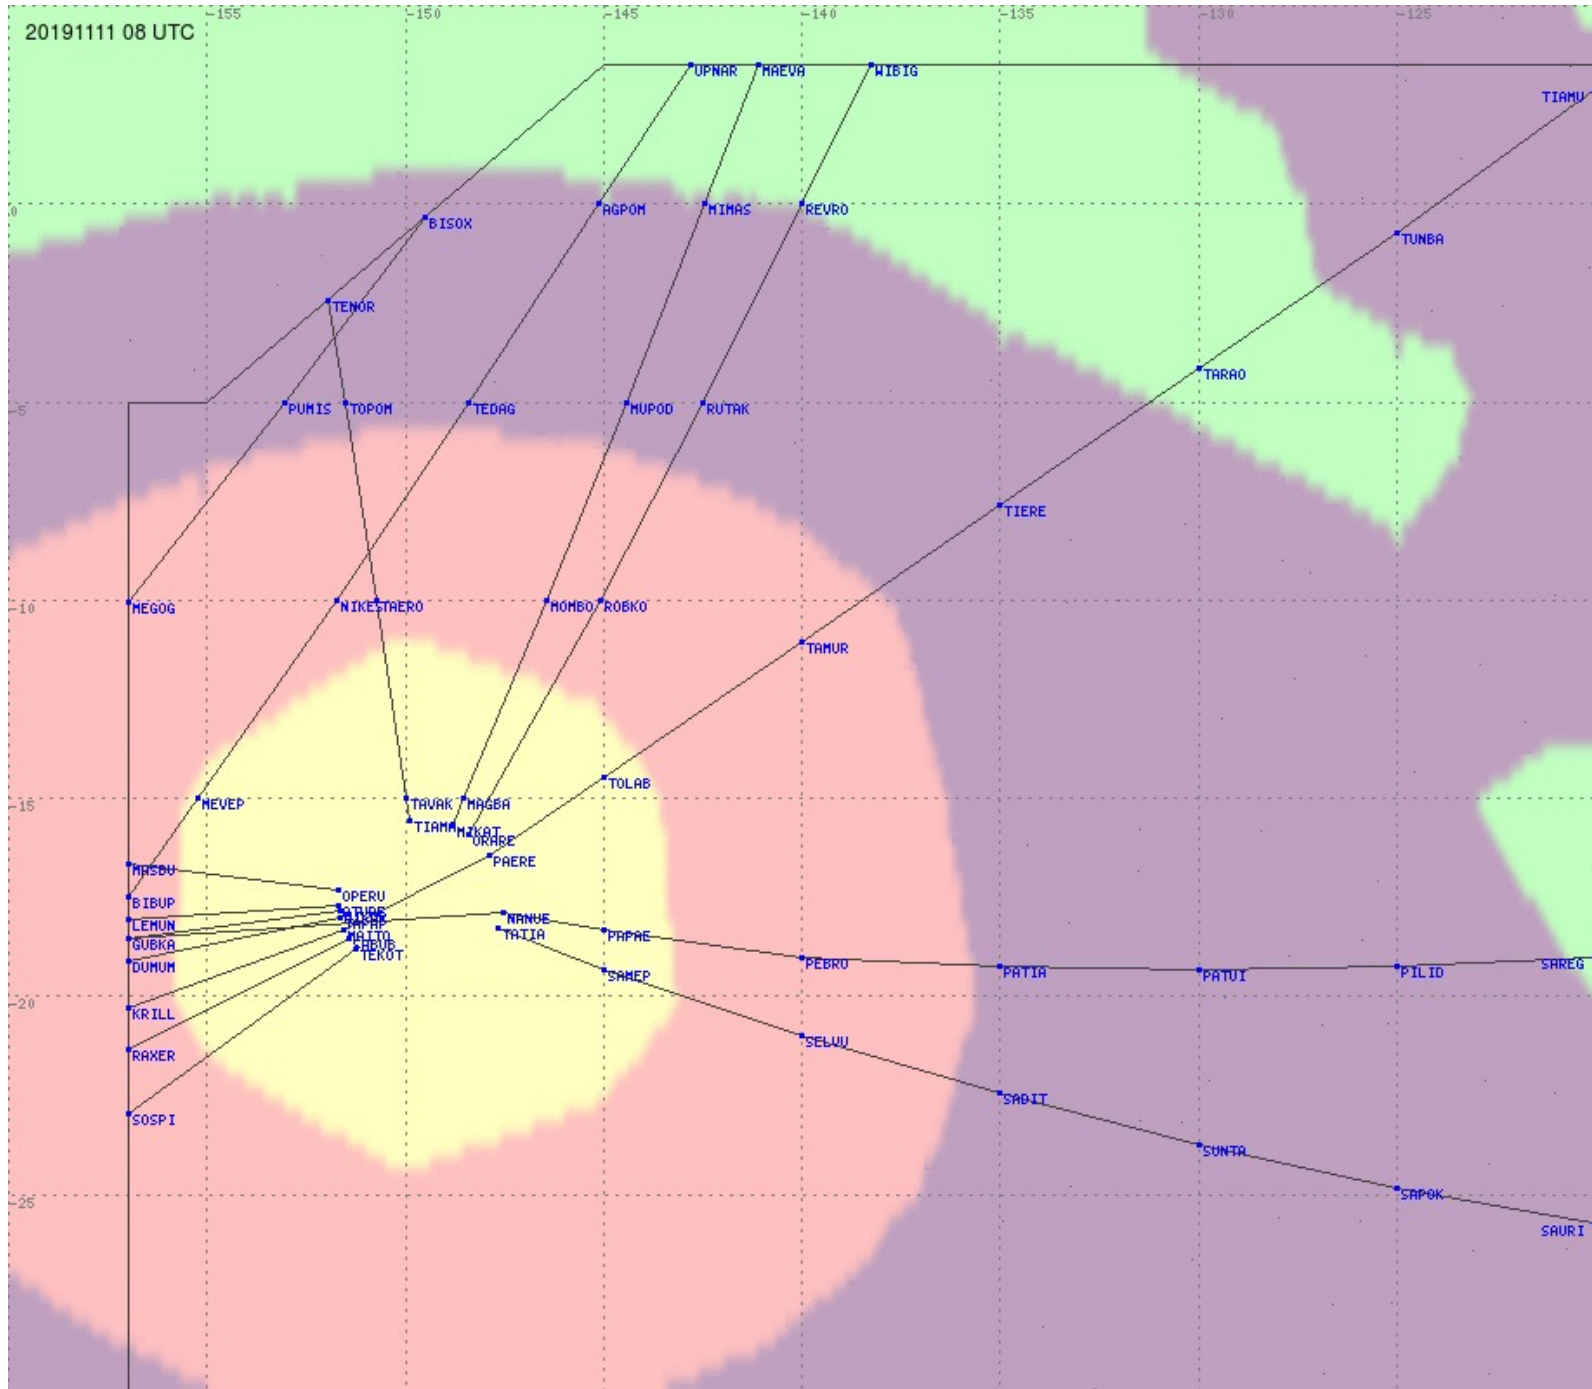

2.8 MHz 3.5 MHz 5.6 MHz 8.9 MHz 13.3 MHz 17.9 MHz None

Tahiti FIR - HF Propag - 20191111

2.8 MHz
3.5 MHz
5.6 MHz
8.9 MHz
13.3 MHz
17.9 MHz
None

Tahiti FIR - HF Propag - 20191111

Tahiti FIR - HF Propag - 20191111

2.8 MHz
3.5 MHz
5.6 MHz
8.9 MHz
13.3 MHz
17.9 MHz
None

Tahiti FIR - HF Propag - 20191111

Tahiti FIR - HF Propag - 20191111

Tahiti FIR - HF Propag - 20191111

2.8 MHz 3.5 MHz 5.6 MHz 8.9 MHz 13.3 MHz 17.9 MHz None