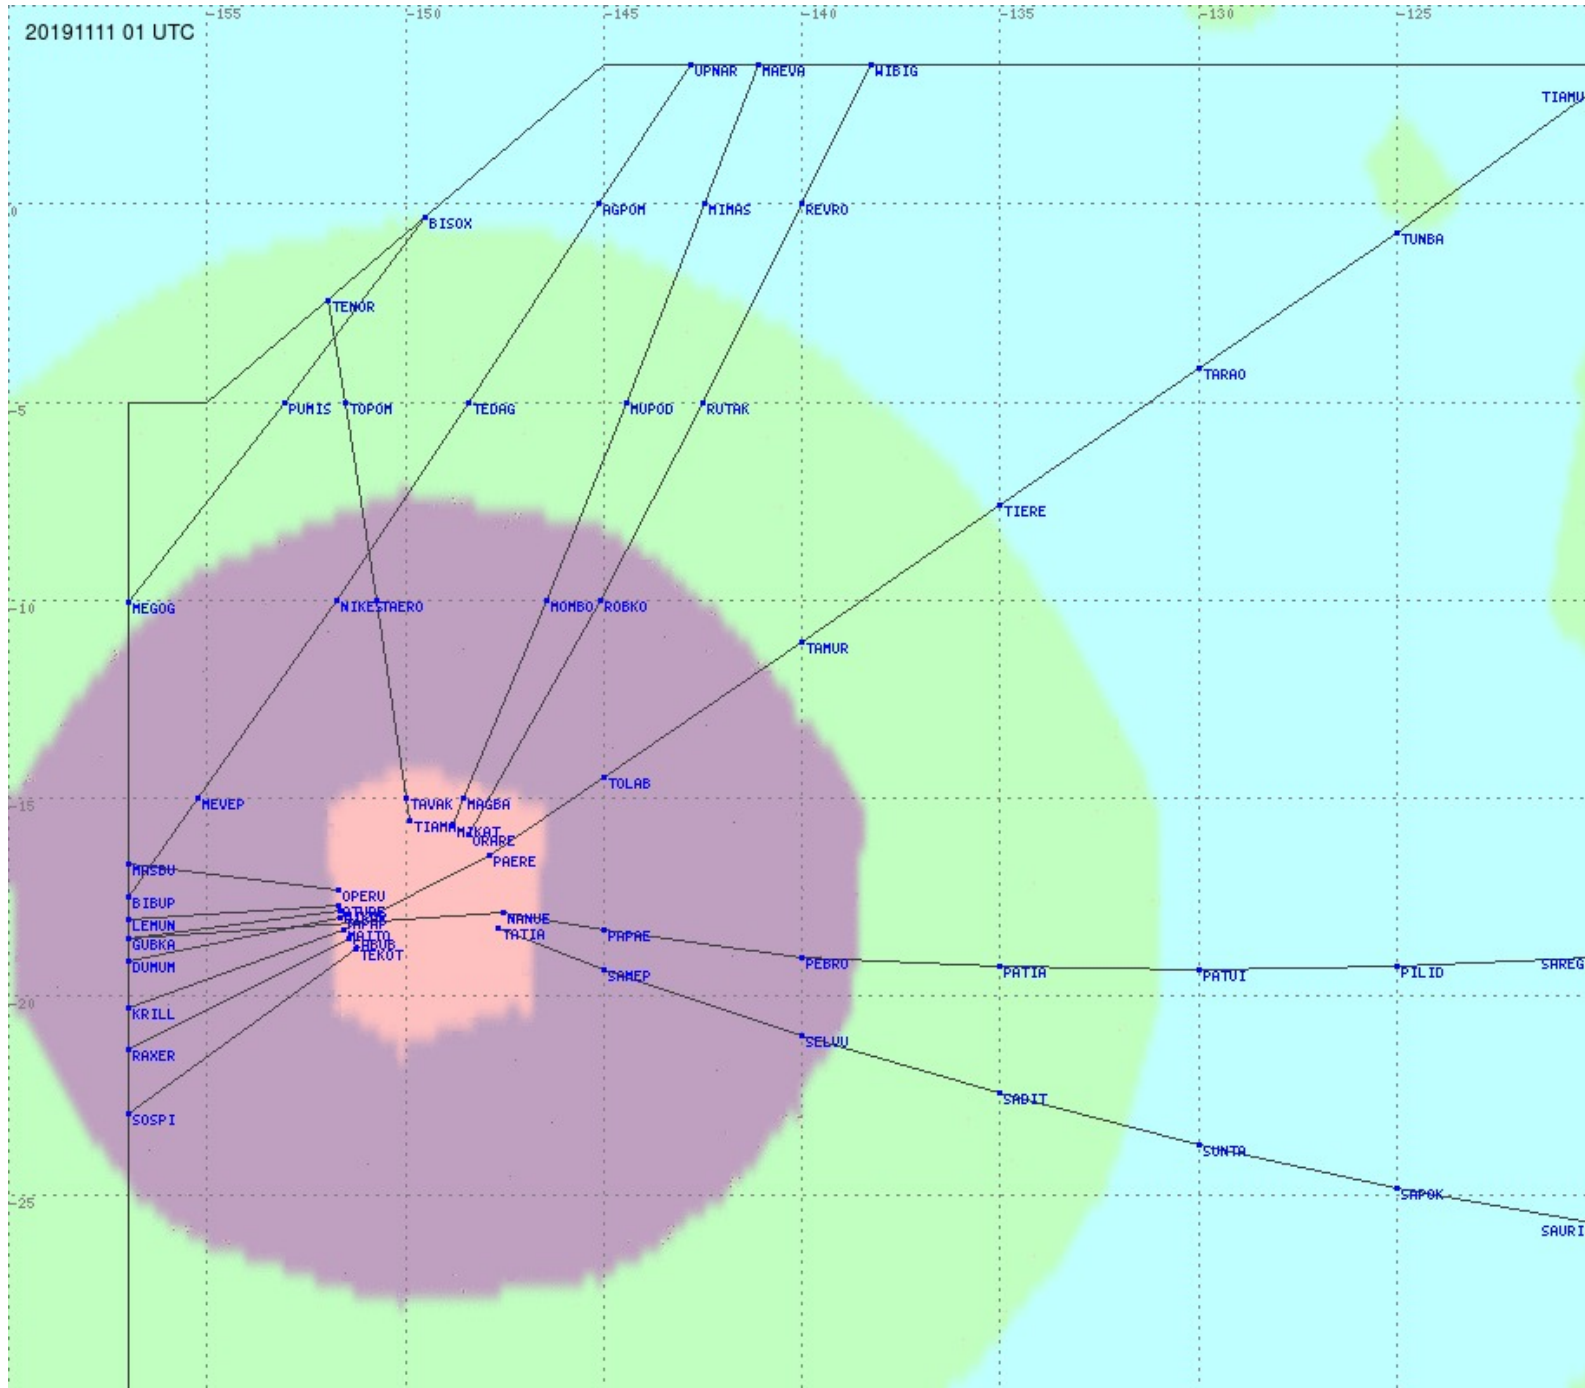

Tahiti FIR - HF Propag - 20191111

2.8 MHz 3.5 MHz 5.6 MHz 8.9 MHz 13.3 MHz 17.9 MHz None

Tahiti FIR - HF Propag - 20191111

2.8 MHz 3.5 MHz 5.6 MHz 8.9 MHz 13.3 MHz 17.9 MHz None

Tahiti FIR - HF Propag - 20191111

2.8 MHz 3.5 MHz 5.6 MHz 8.9 MHz 13.3 MHz 17.9 MHz None

Tahiti FIR - HF Propag - 20191111

2.8 MHz
3.5 MHz
5.6 MHz
8.9 MHz
13.3 MHz
17.9 MHz
None

Tahiti FIR - HF Propag - 20191111

Tahiti FIR - HF Propag - 20191111