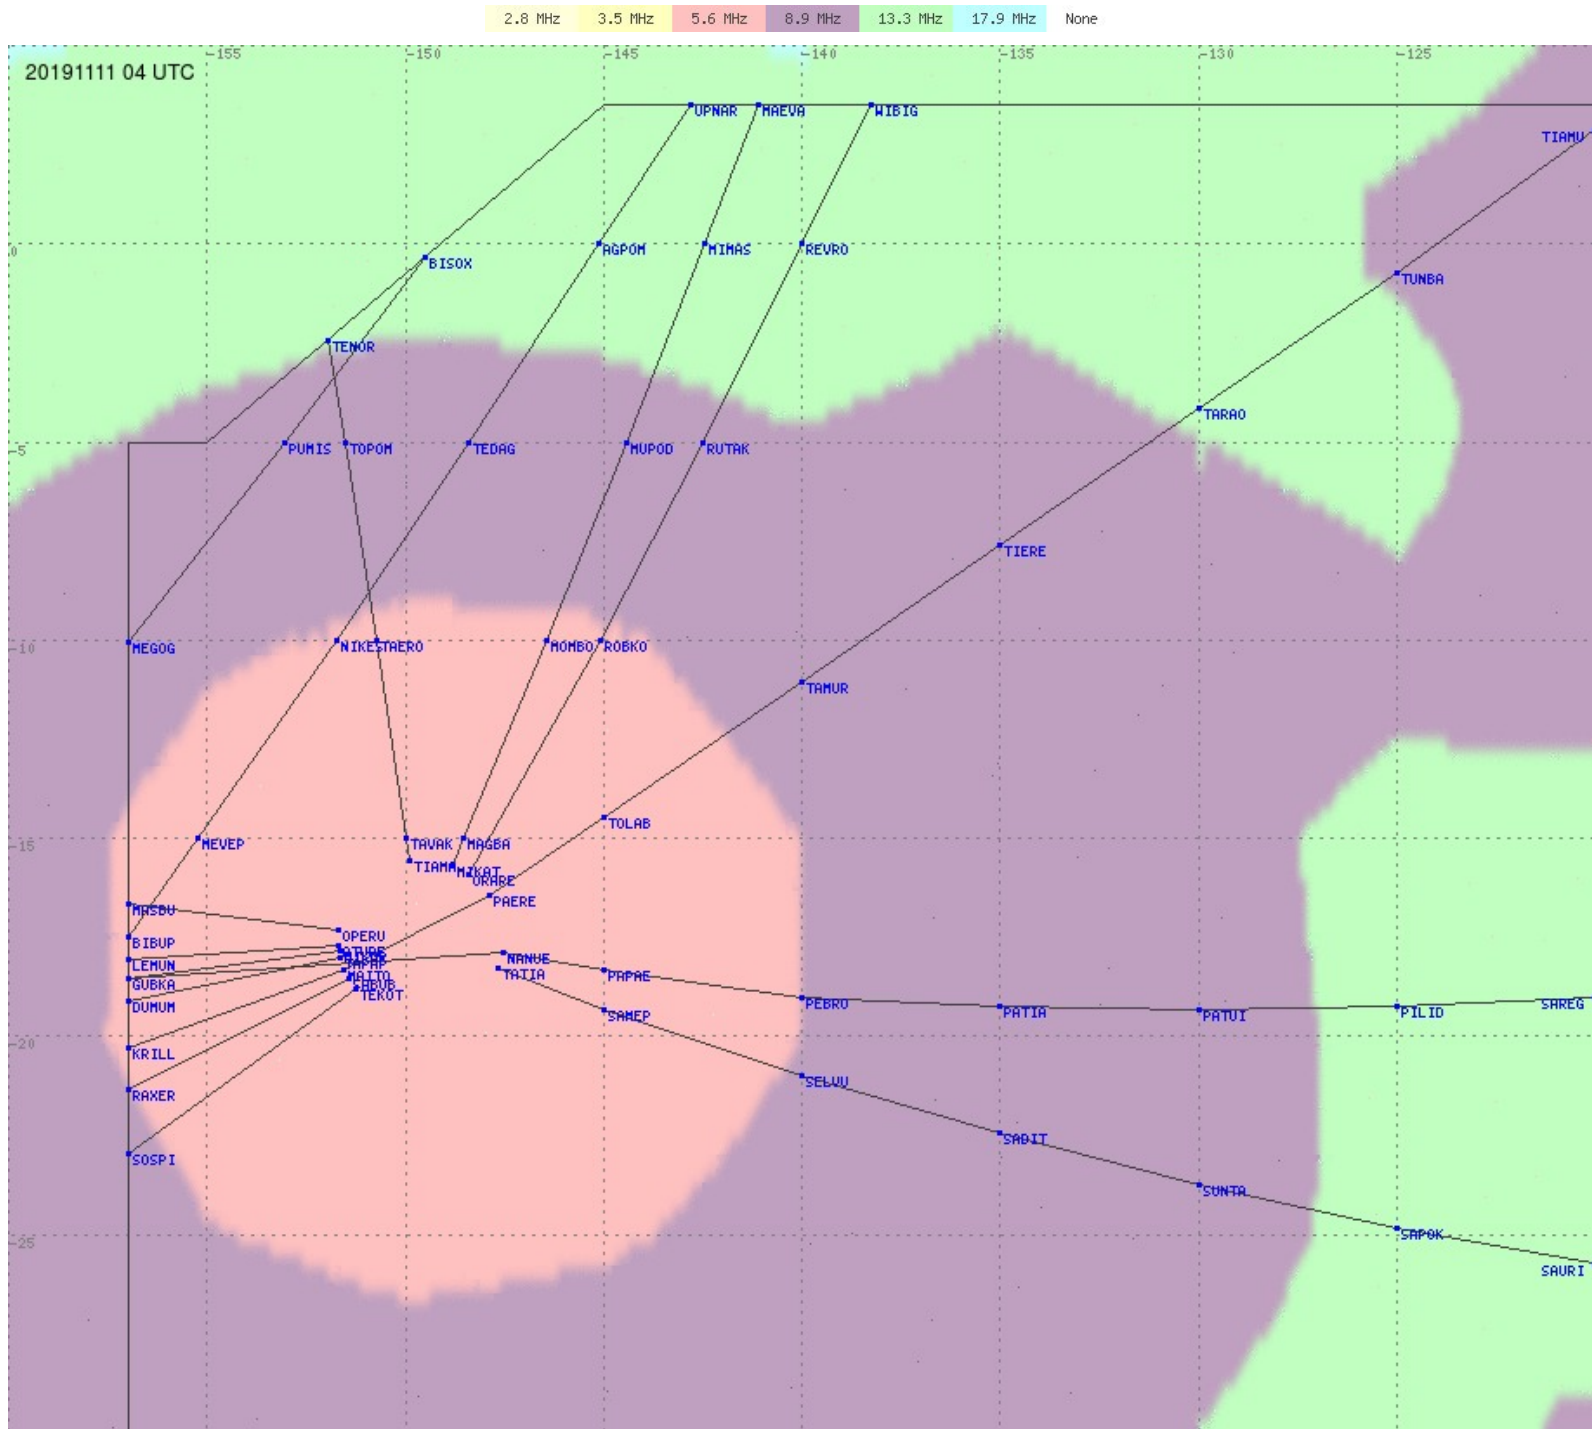

Tahiti FIR - HF Propag - 20191111

2.8 MHz 3.5 MHz 5.6 MHz 8.9 MHz 13.3 MHz 17.9 MHz None

Tahiti FIR - HF Propag - 20191111

2.8 MHz 3.5 MHz 5.6 MHz 8.9 MHz 13.3 MHz 17.9 MHz None

Tahiti FIR - HF Propag - 20191111

2.8 MHz 3.5 MHz 5.6 MHz 8.9 MHz 13.3 MHz 17.9 MHz None

Tahiti FIR - HF Propag - 20191111

2.8 MHz
3.5 MHz
5.6 MHz
8.9 MHz
13.3 MHz
17.9 MHz
None

Tahiti FIR - HF Propag - 20191111

Tahiti FIR - HF Propag - 20191111

2.8 MHz
3.5 MHz
5.6 MHz
8.9 MHz
13.3 MHz
17.9 MHz
None

Tahiti FIR - HF Propag - 20191111

Tahiti FIR - HF Propag - 20191111

Tahiti FIR - HF Propag - 20191111

2.8 MHz 3.5 MHz 5.6 MHz 8.9 MHz 13.3 MHz 17.9 MHz None