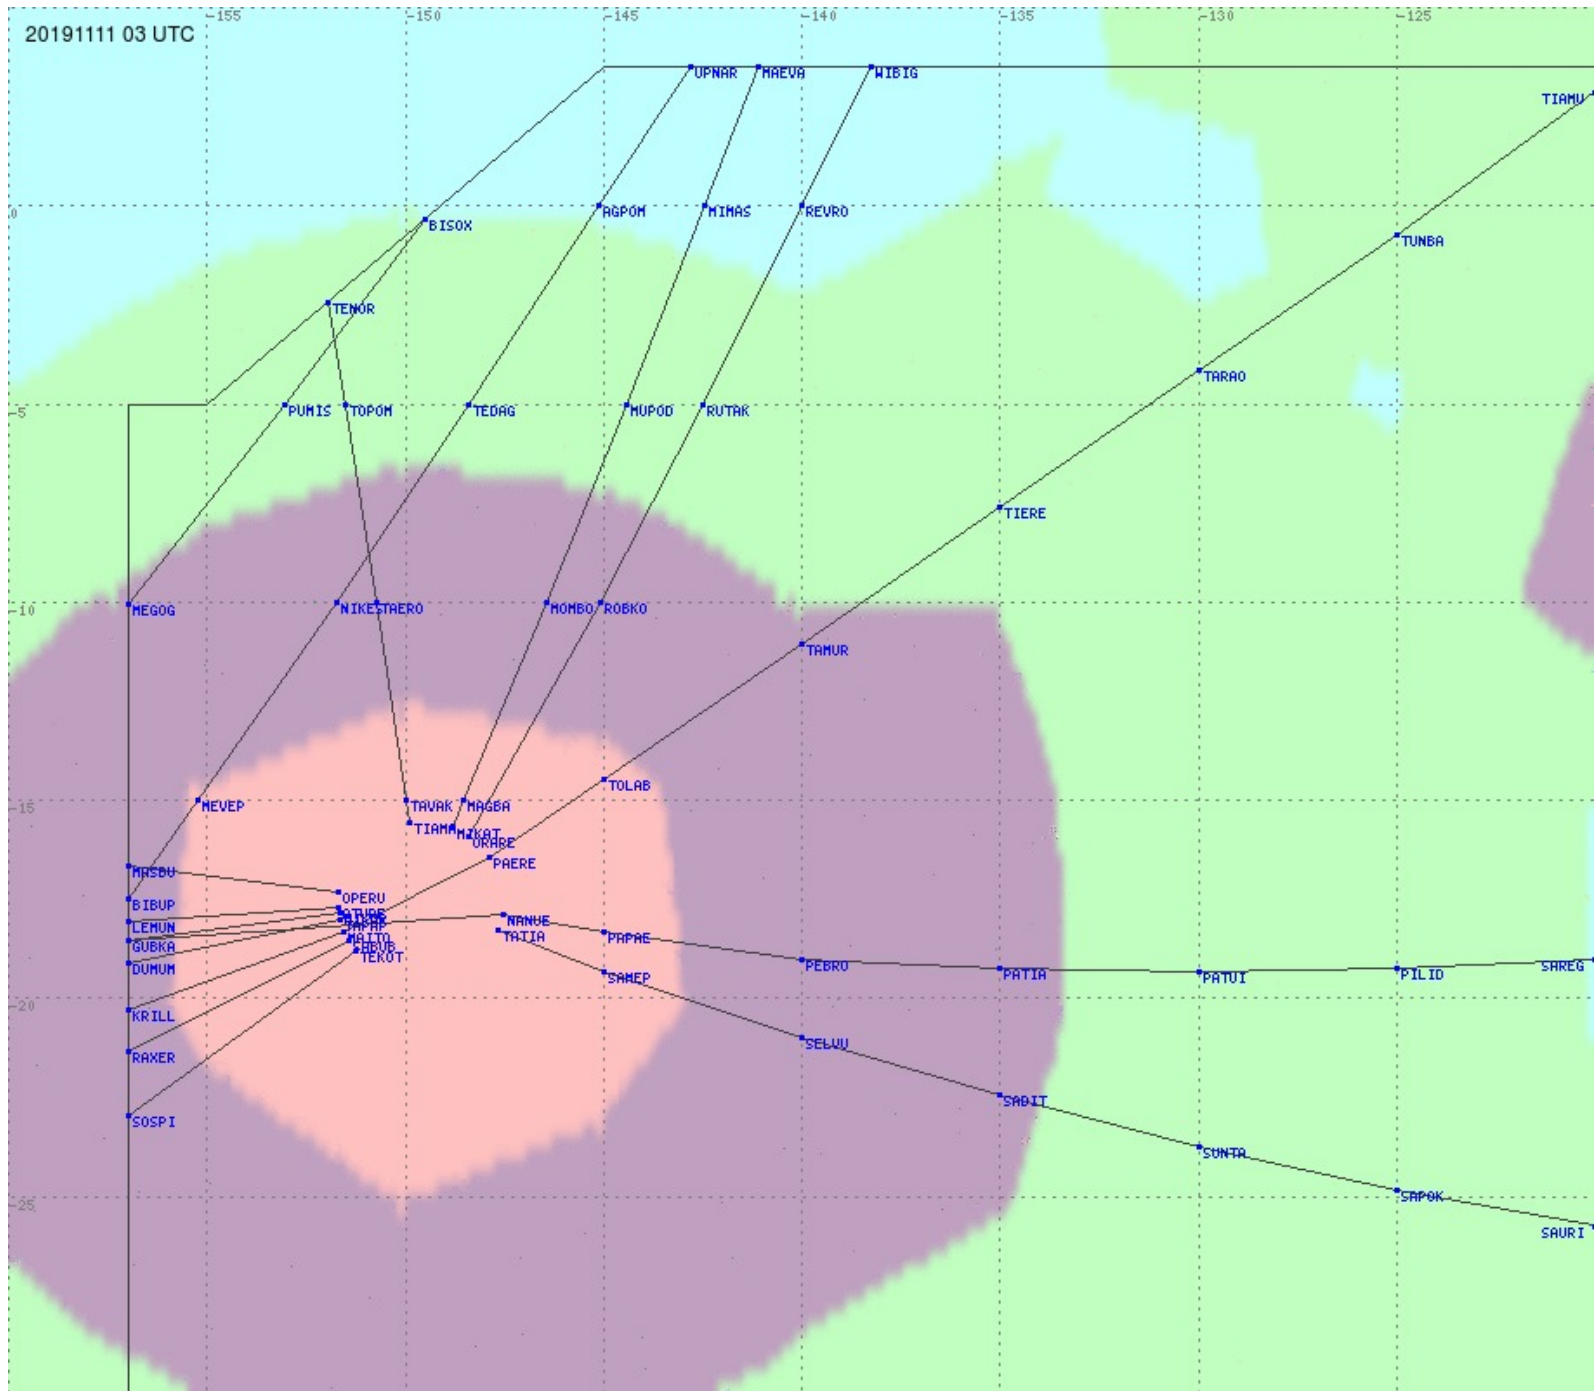

Tahiti FIR - HF Propag - 20191111

2.8 MHz 3.5 MHz 5.6 MHz 8.9 MHz 13.3 MHz 17.9 MHz None

Tahiti FIR - HF Propag - 20191111

2.8 MHz 3.5 MHz 5.6 MHz 8.9 MHz 13.3 MHz 17.9 MHz None

Tahiti FIR - HF Propag - 20191111

2.8 MHz 3.5 MHz 5.6 MHz 8.9 MHz 13.3 MHz 17.9 MHz None

Tahiti FIR - HF Propag - 20191111

2.8 MHz
3.5 MHz
5.6 MHz
8.9 MHz
13.3 MHz
17.9 MHz
None

Tahiti FIR - HF Propag - 20191111

Tahiti FIR - HF Propag - 20191111

2.8 MHz
3.5 MHz
5.6 MHz
8.9 MHz
13.3 MHz
17.9 MHz
None

Tahiti FIR - HF Propag - 20191111

Tahiti FIR - HF Propag - 20191111

Tahiti FIR - HF Propag - 20191111

2.8 MHz 3.5 MHz 5.6 MHz 8.9 MHz 13.3 MHz 17.9 MHz None