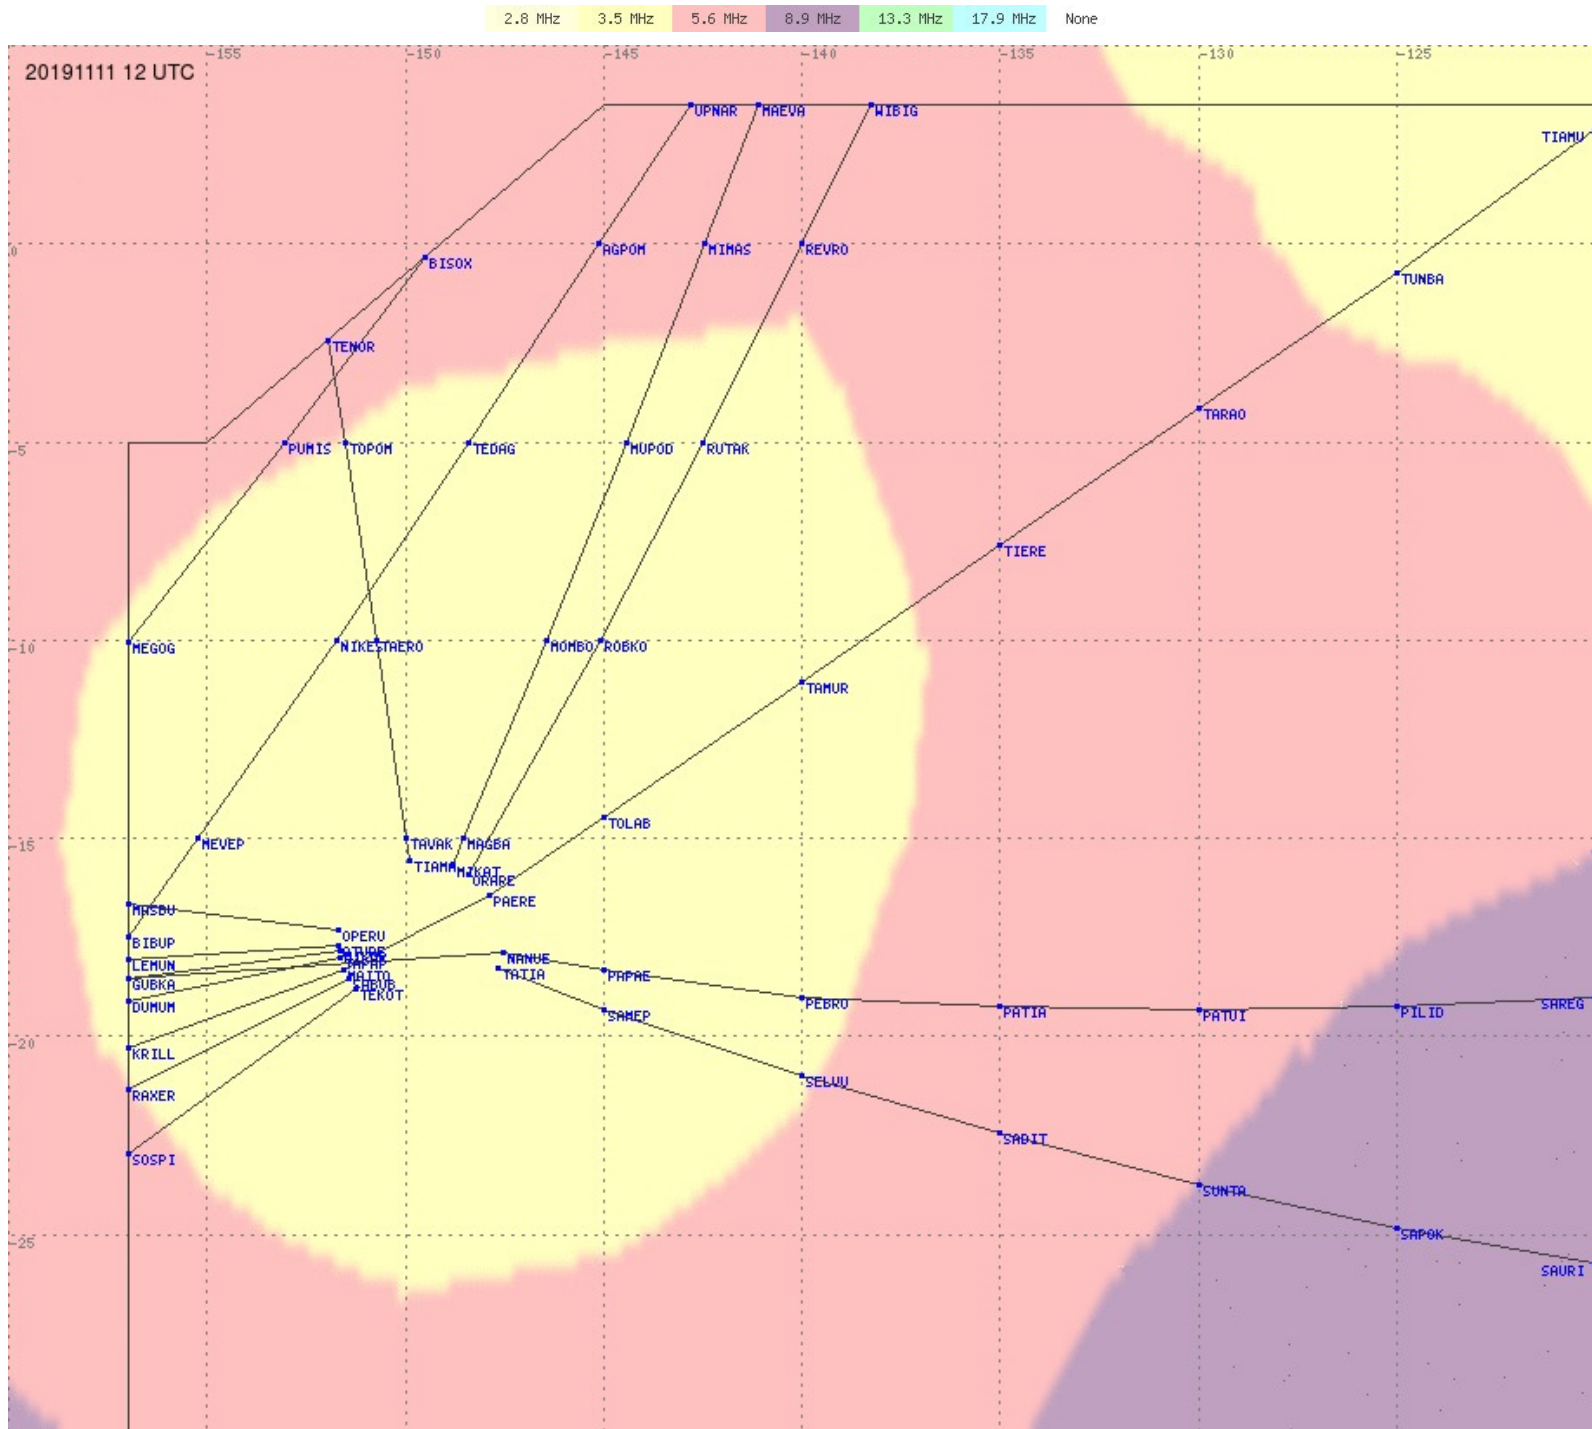

Tahiti FIR - HF Propag - 20191111