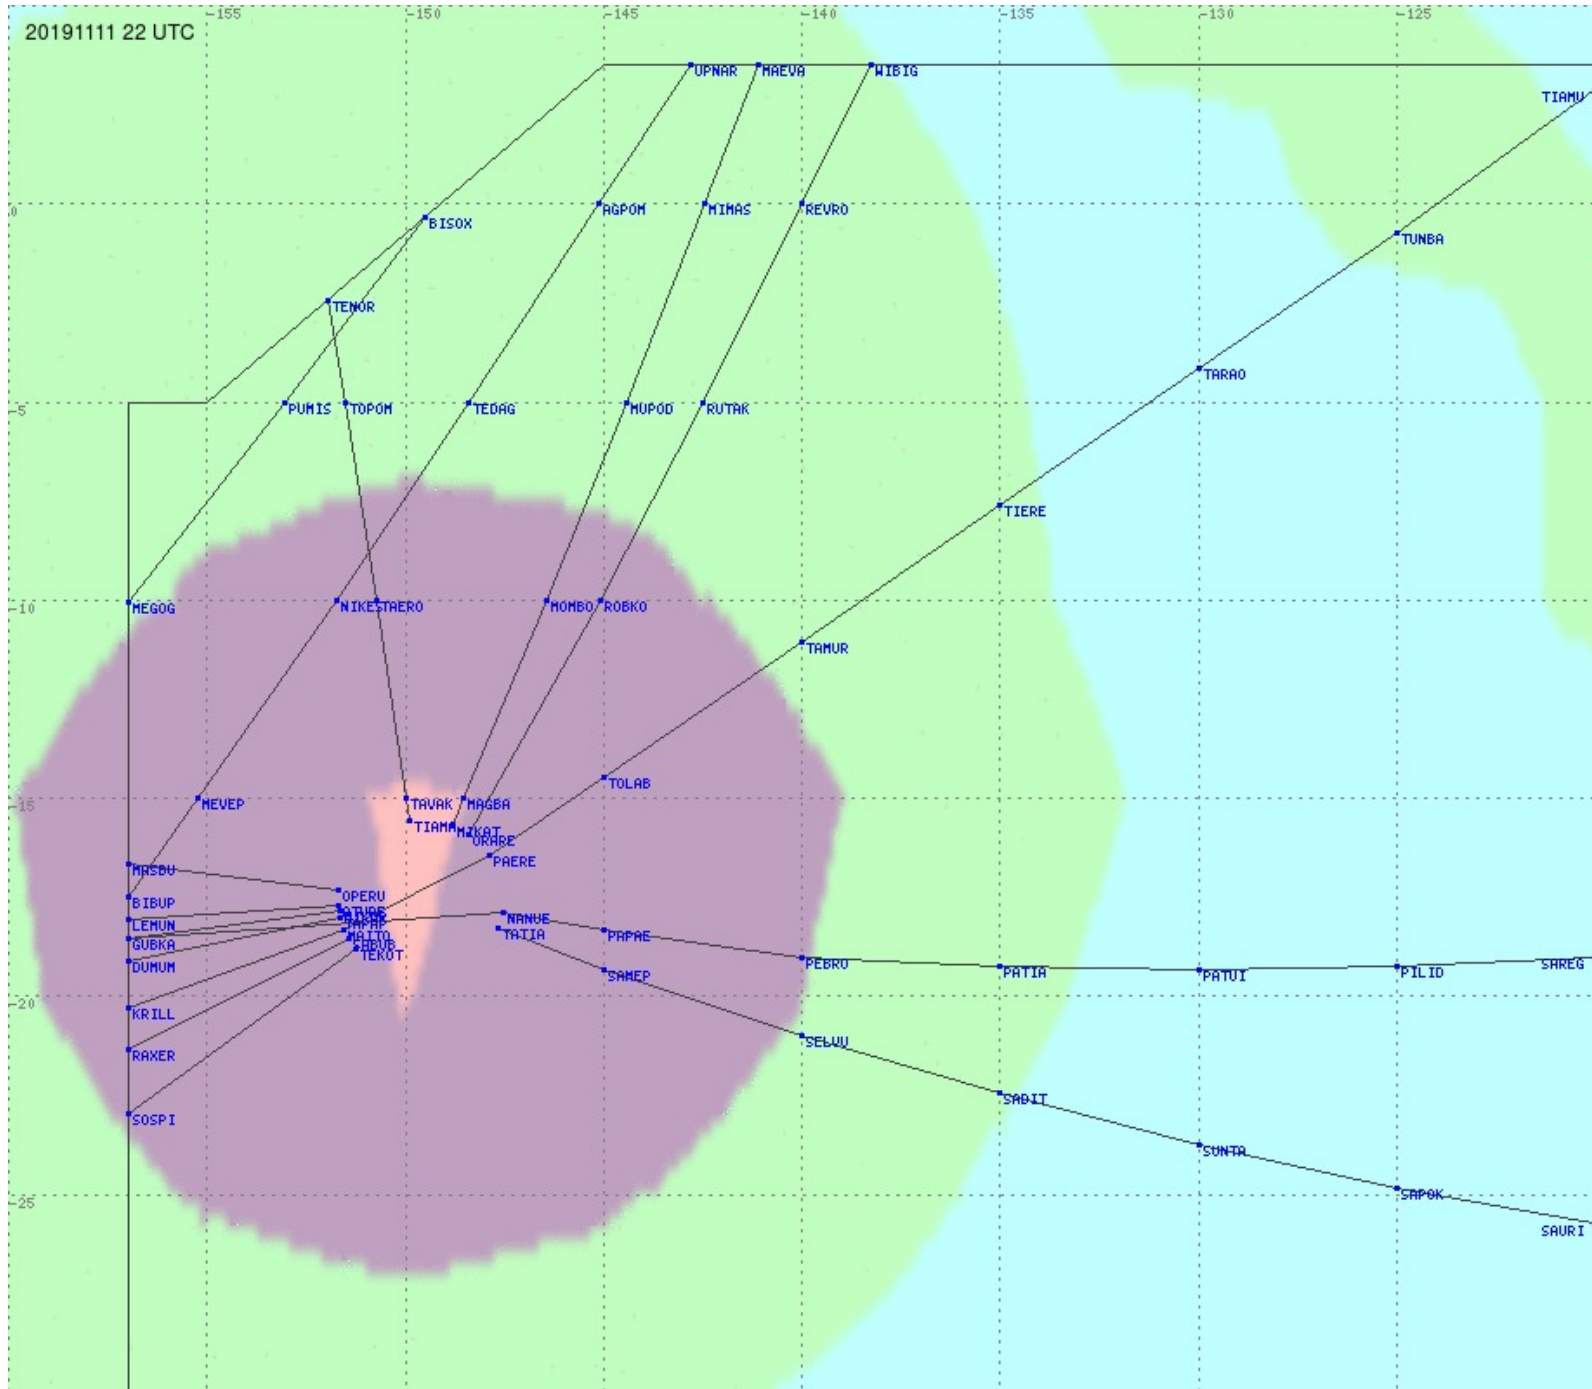

Tahiti FIR - HF Propag - 20191111

2.8 MHz 3.5 MHz 5.6 MHz 8.9 MHz 13.3 MHz 17.9 MHz None

Tahiti FIR - HF Propag - 20191111

2.8 MHz 3.5 MHz 5.6 MHz 8.9 MHz 13.3 MHz 17.9 MHz None

Tahiti FIR - HF Propag - 20191111

2.8 MHz 3.5 MHz 5.6 MHz 8.9 MHz 13.3 MHz 17.9 MHz None

Tahiti FIR - HF Propag - 20191111

2.8 MHz 3.5 MHz 5.6 MHz 8.9 MHz 13.3 MHz 17.9 MHz None

Tahiti FIR - HF Propag - 20191111

2.8 MHz 3.5 MHz 5.6 MHz 8.9 MHz 13.3 MHz 17.9 MHz None

Tahiti FIR - HF Propag - 20191111

2.8 MHz 3.5 MHz 5.6 MHz 8.9 MHz 13.3 MHz 17.9 MHz None

Tahiti FIR - HF Propag - 20191111

2.8 MHz 3.5 MHz 5.6 MHz 8.9 MHz 13.3 MHz 17.9 MHz None