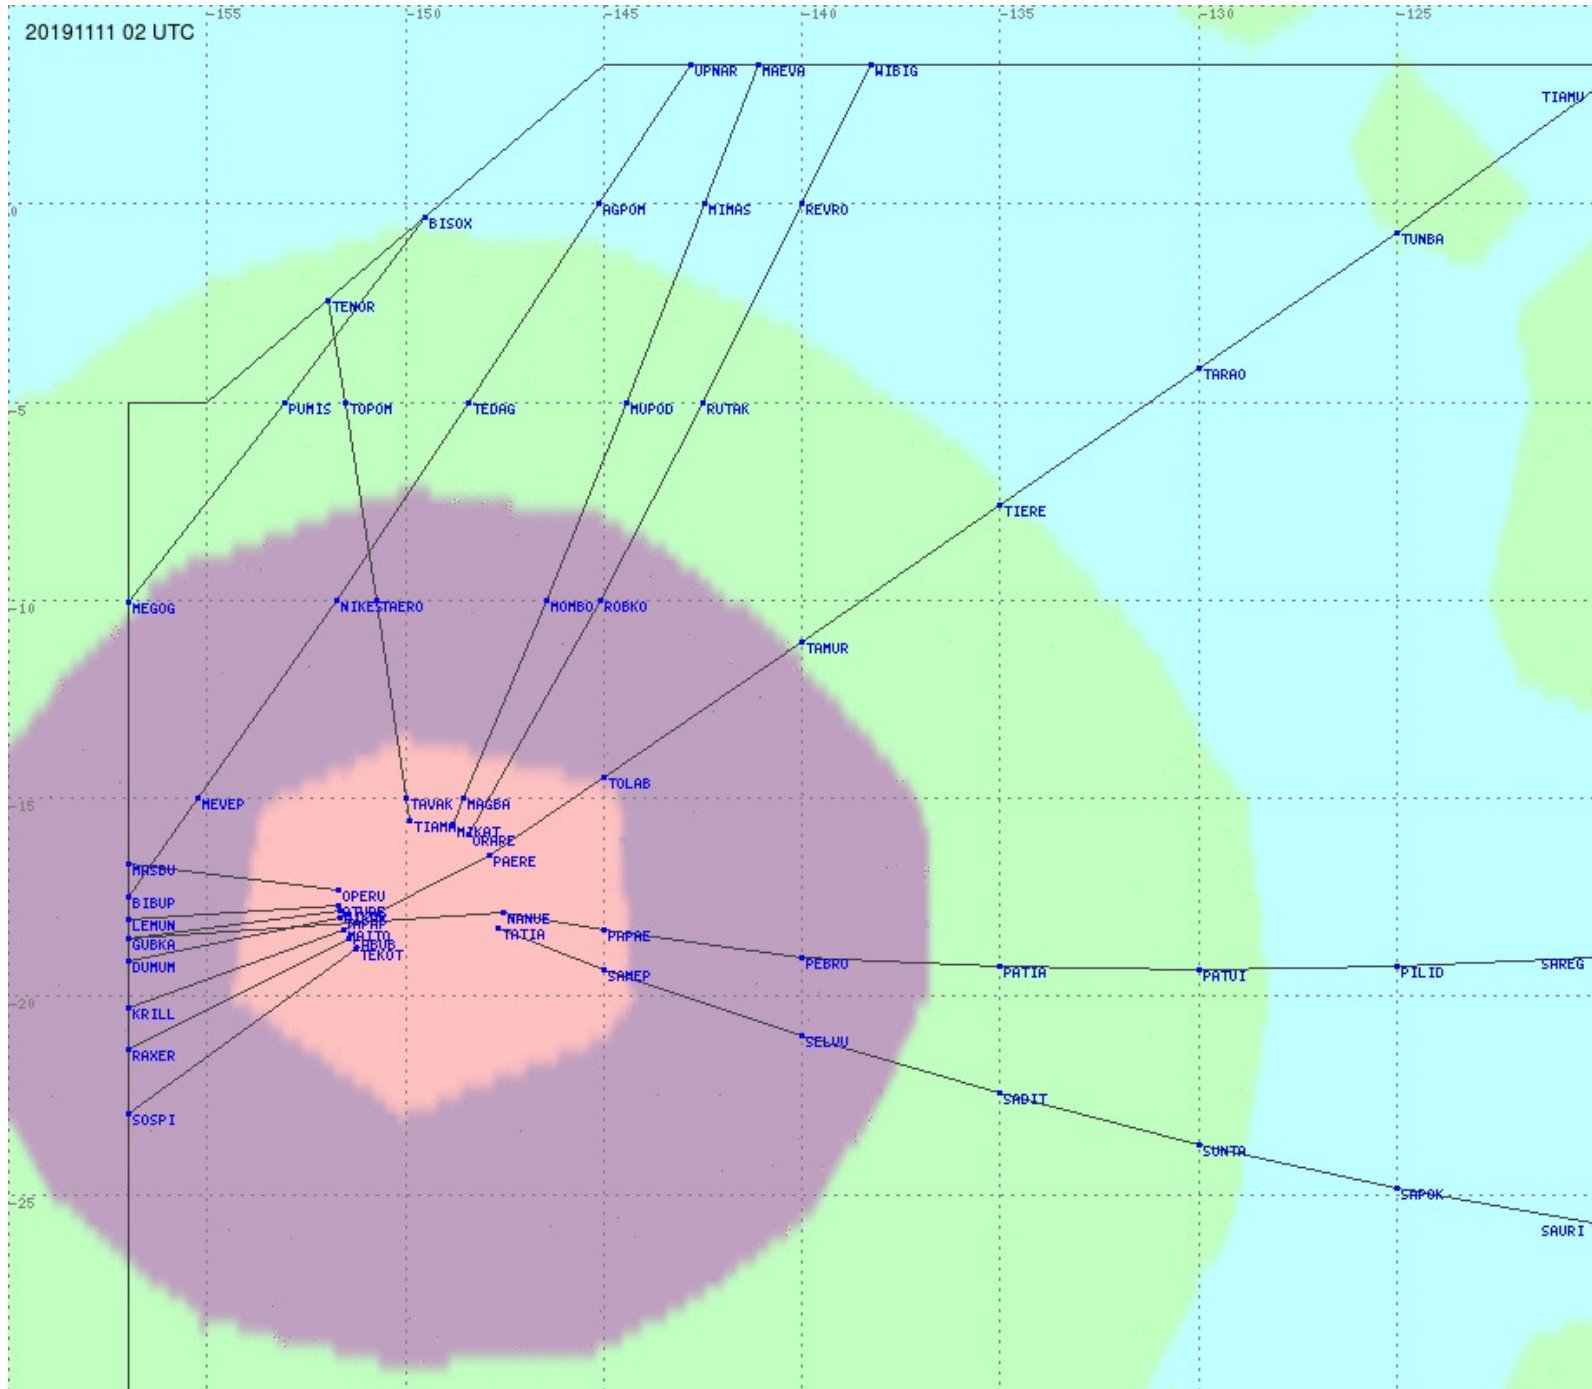

Tahiti FIR - HF Propag - 20191111

2.8 MHz 3.5 MHz 5.6 MHz 8.9 MHz 13.3 MHz 17.9 MHz None

Tahiti FIR - HF Propag - 20191111

2.8 MHz 3.5 MHz 5.6 MHz 8.9 MHz 13.3 MHz 17.9 MHz None

Tahiti FIR - HF Propag - 20191111

2.8 MHz 3.5 MHz 5.6 MHz 8.9 MHz 13.3 MHz 17.9 MHz None

Tahiti FIR - HF Propag - 20191111

2.8 MHz
3.5 MHz
5.6 MHz
8.9 MHz
13.3 MHz
17.9 MHz
None

Tahiti FIR - HF Propag - 20191111

Tahiti FIR - HF Propag - 20191111