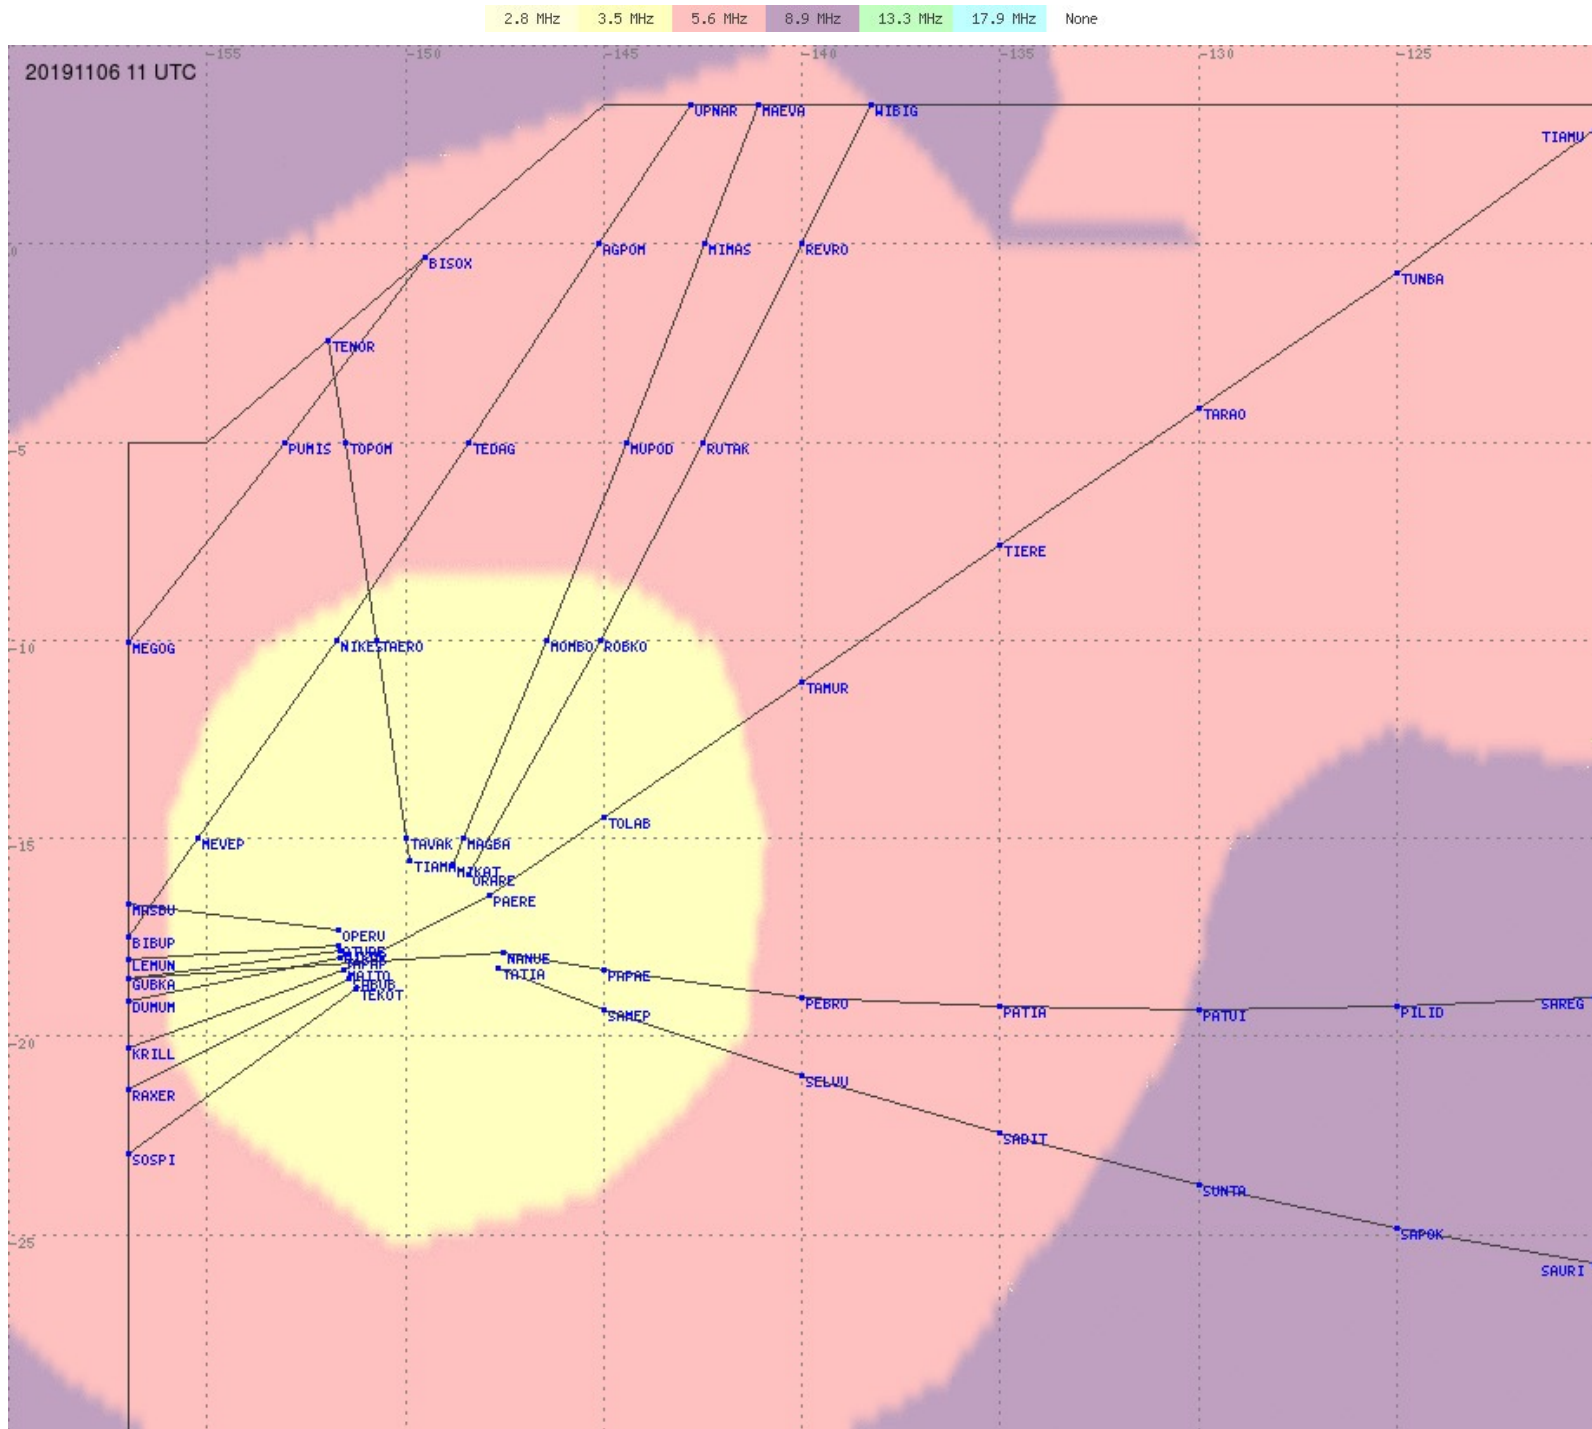

2.8 MHz 3.5 MHz 5.6 MHz 8.9 MHz 13.3 MHz 17.9 MHz None

Tahiti FIR - HF Propag - 20191106

2.8 MHz
3.5 MHz
5.6 MHz
8.9 MHz
13.3 MHz
17.9 MHz
None

Tahiti FIR - HF Propag - 20191106

2.8 MHz
3.5 MHz
5.6 MHz
8.9 MHz
13.3 MHz
17.9 MHz
None

Tahiti FIR - HF Propag - 20191106

2.8 MHz 3.5 MHz 5.6 MHz 8.9 MHz 13.3 MHz 17.9 MHz None

Tahiti FIR - HF Propag - 20191106

Tahiti FIR - HF Propag - 20191106

Tahiti FIR - HF Propag - 20191106

2.8 MHz 3.5 MHz 5.6 MHz 8.9 MHz 13.3 MHz 17.9 MHz None

Tahiti FIR - HF Propag - 20191106

Tahiti FIR - HF Propag - 20191106

Tahiti FIR - HF Propag - 20191106

Tahiti FIR - HF Propag - 20191106

Tahiti FIR - HF Propag - 20191106

Tahiti FIR - HF Propag - 20191106

Tahiti FIR - HF Propag - 20191106