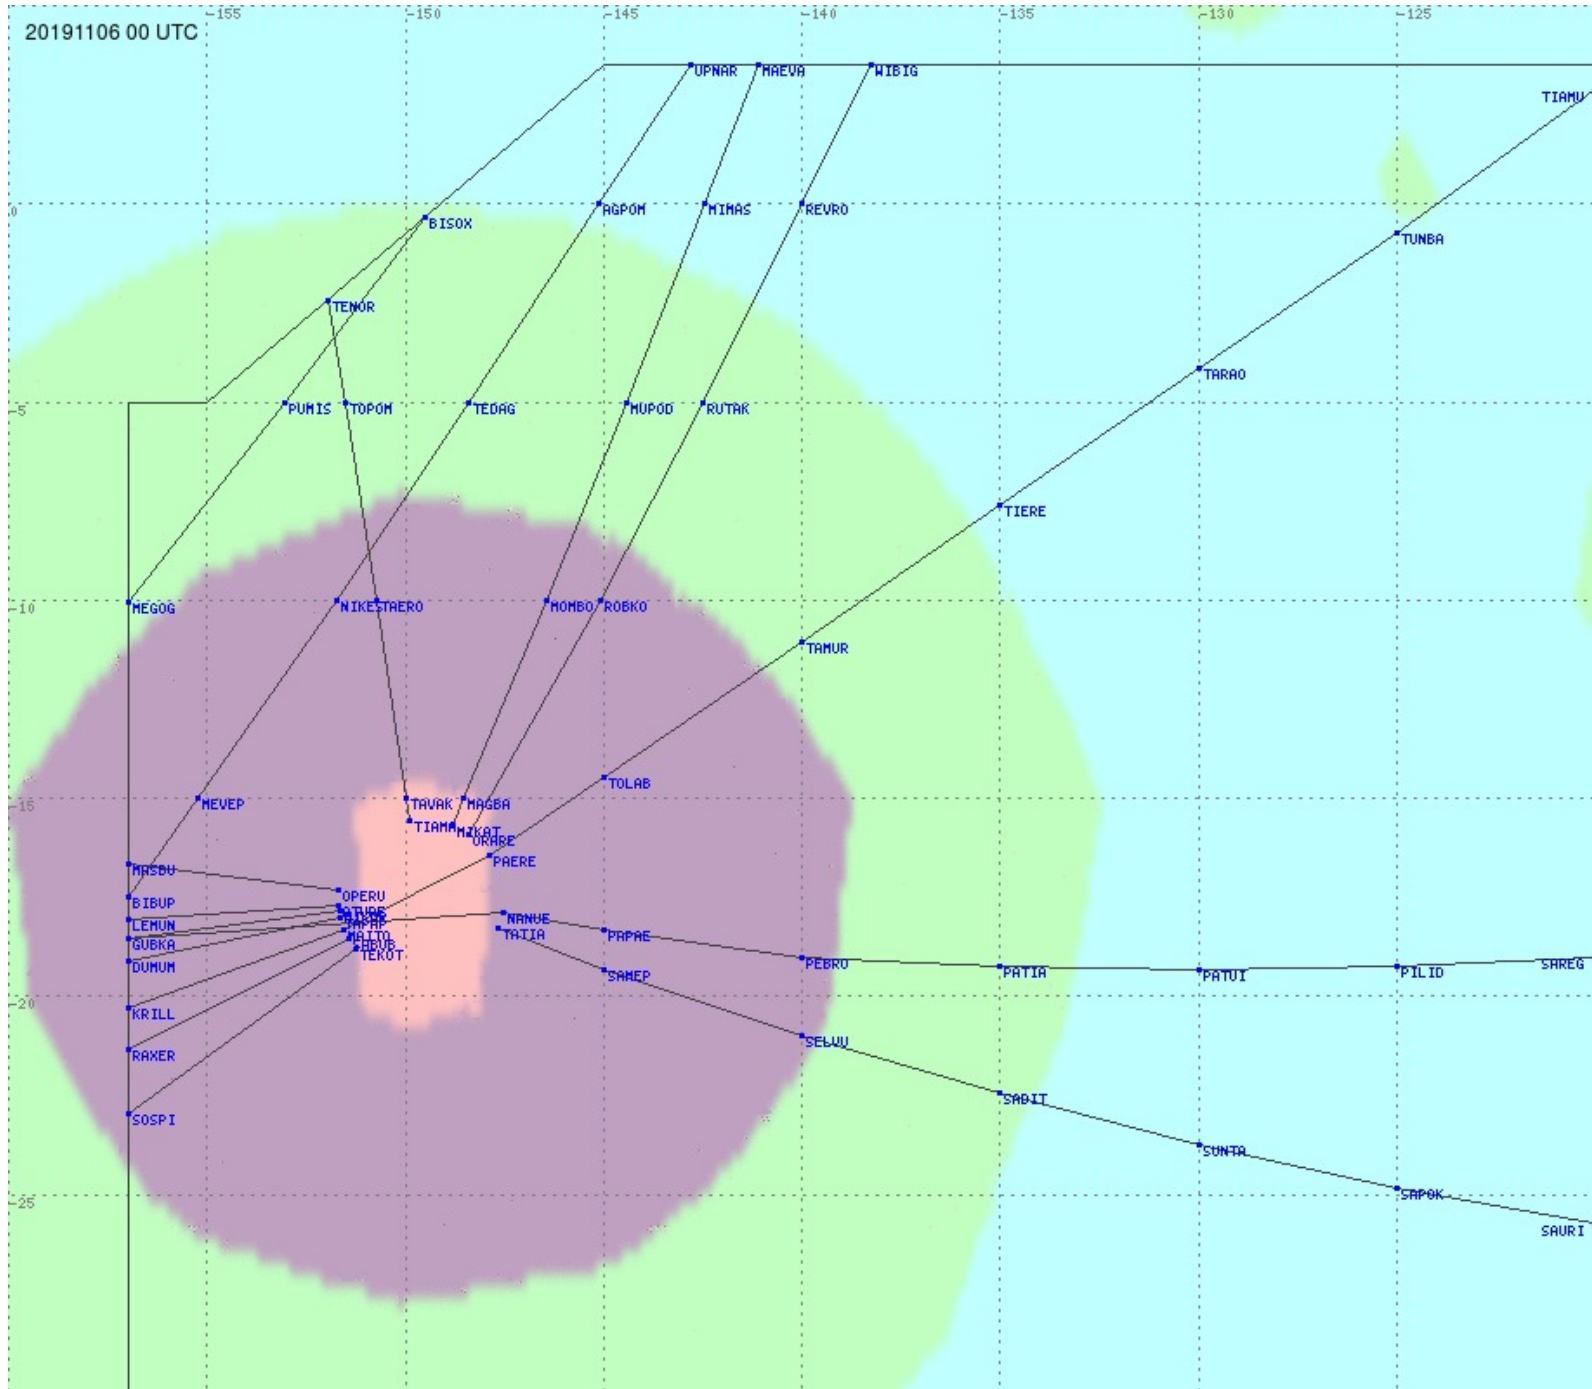

Tahiti FIR - HF Propag - 20191106

2.8 MHz 3.5 MHz 5.6 MHz 8.9 MHz 13.3 MHz 17.9 MHz None

Tahiti FIR - HF Propag - 20191106

2.8 MHz 3.5 MHz 5.6 MHz 8.9 MHz 13.3 MHz 17.9 MHz None

Tahiti FIR - HF Propag - 20191106

2.8 MHz 3.5 MHz 5.6 MHz 8.9 MHz 13.3 MHz 17.9 MHz None

Tahiti FIR - HF Propag - 20191106

2.8 MHz
3.5 MHz
5.6 MHz
8.9 MHz
13.3 MHz
17.9 MHz
None

Tahiti FIR - HF Propag - 20191106

2.8 MHz
3.5 MHz
5.6 MHz
8.9 MHz
13.3 MHz
17.9 MHz
None

Tahiti FIR - HF Propag - 20191106

2.8 MHz 3.5 MHz 5.6 MHz 8.9 MHz 13.3 MHz 17.9 MHz None

Tahiti FIR - HF Propag - 20191106

Tahiti FIR - HF Propag - 20191106

Tahiti FIR - HF Propag - 20191106

2.8 MHz 3.5 MHz 5.6 MHz 8.9 MHz 13.3 MHz 17.9 MHz None