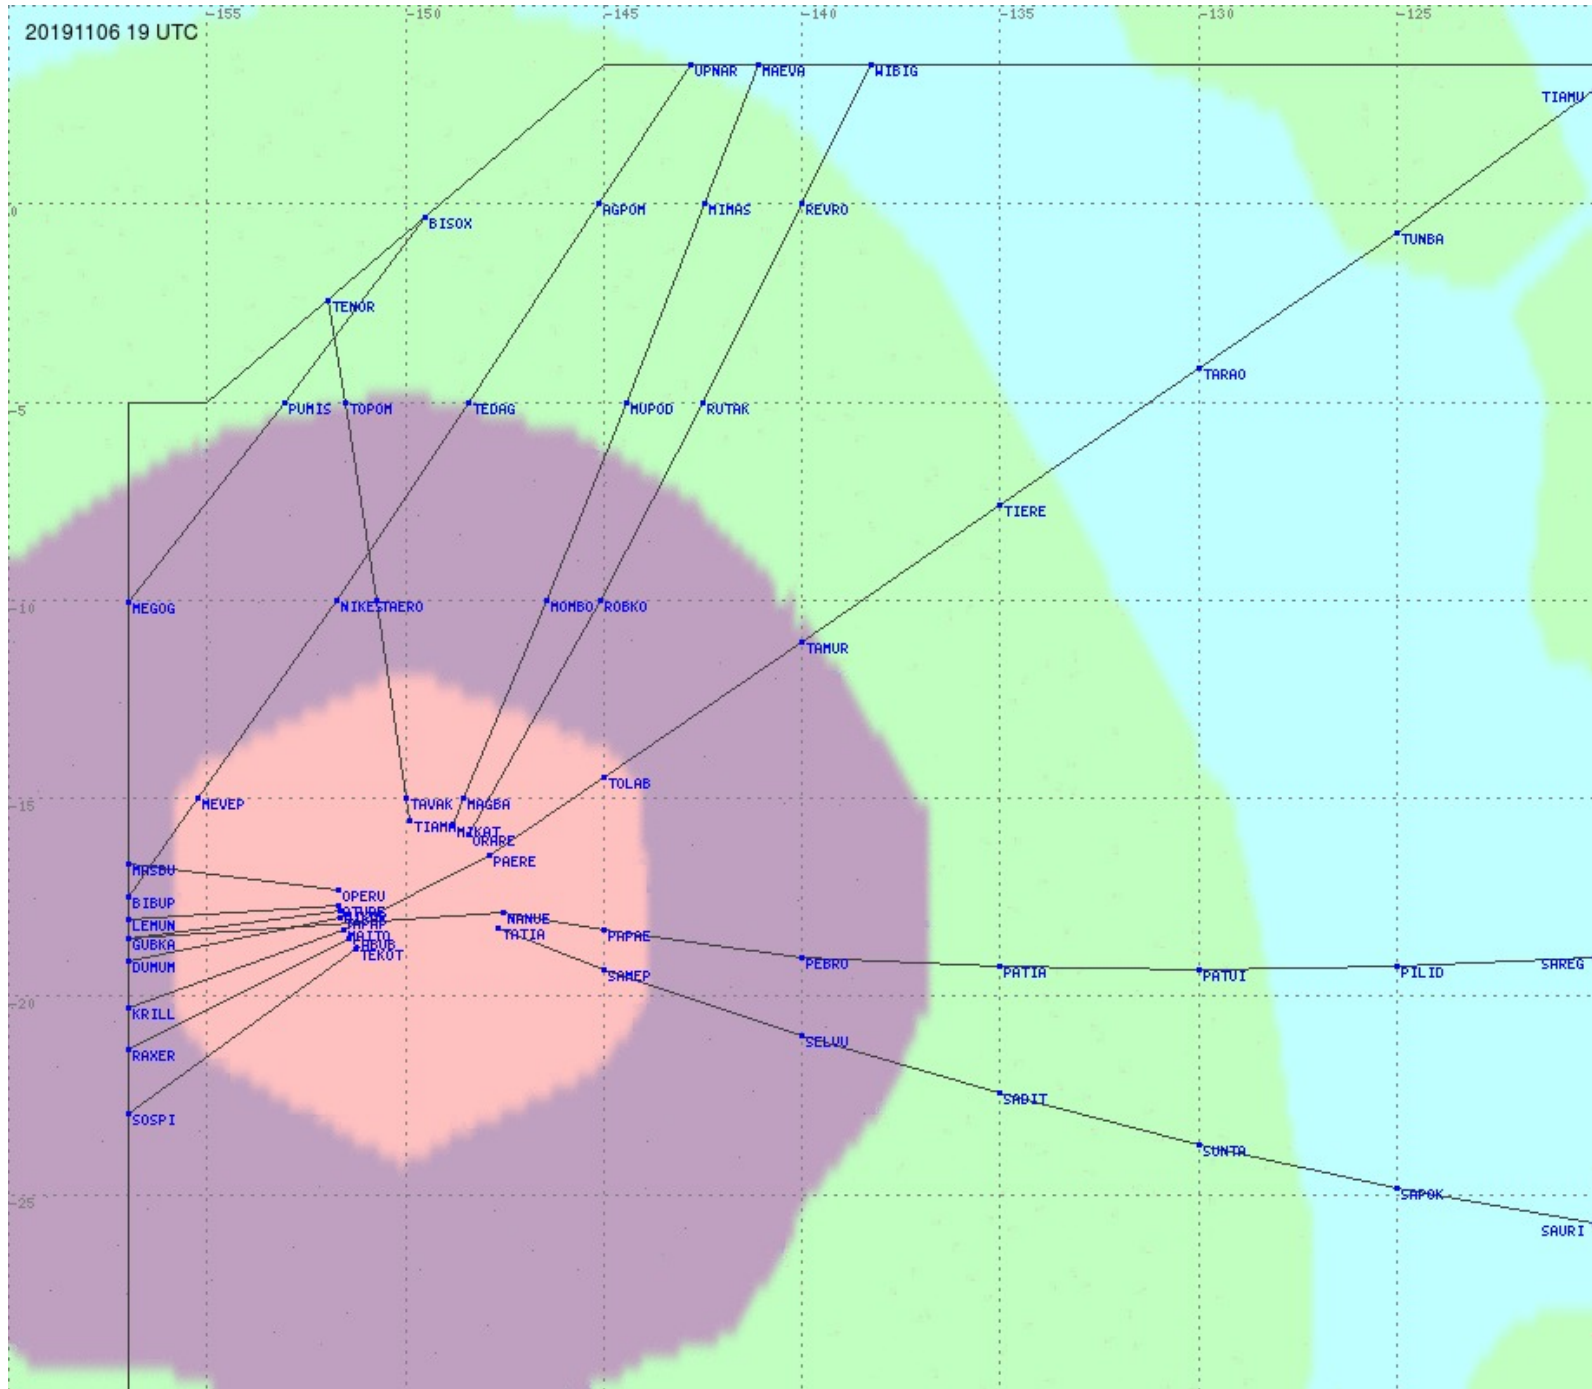

Tahiti FIR - HF Propag - 20191106

2.8 MHz 3.5 MHz 5.6 MHz 8.9 MHz 13.3 MHz 17.9 MHz None