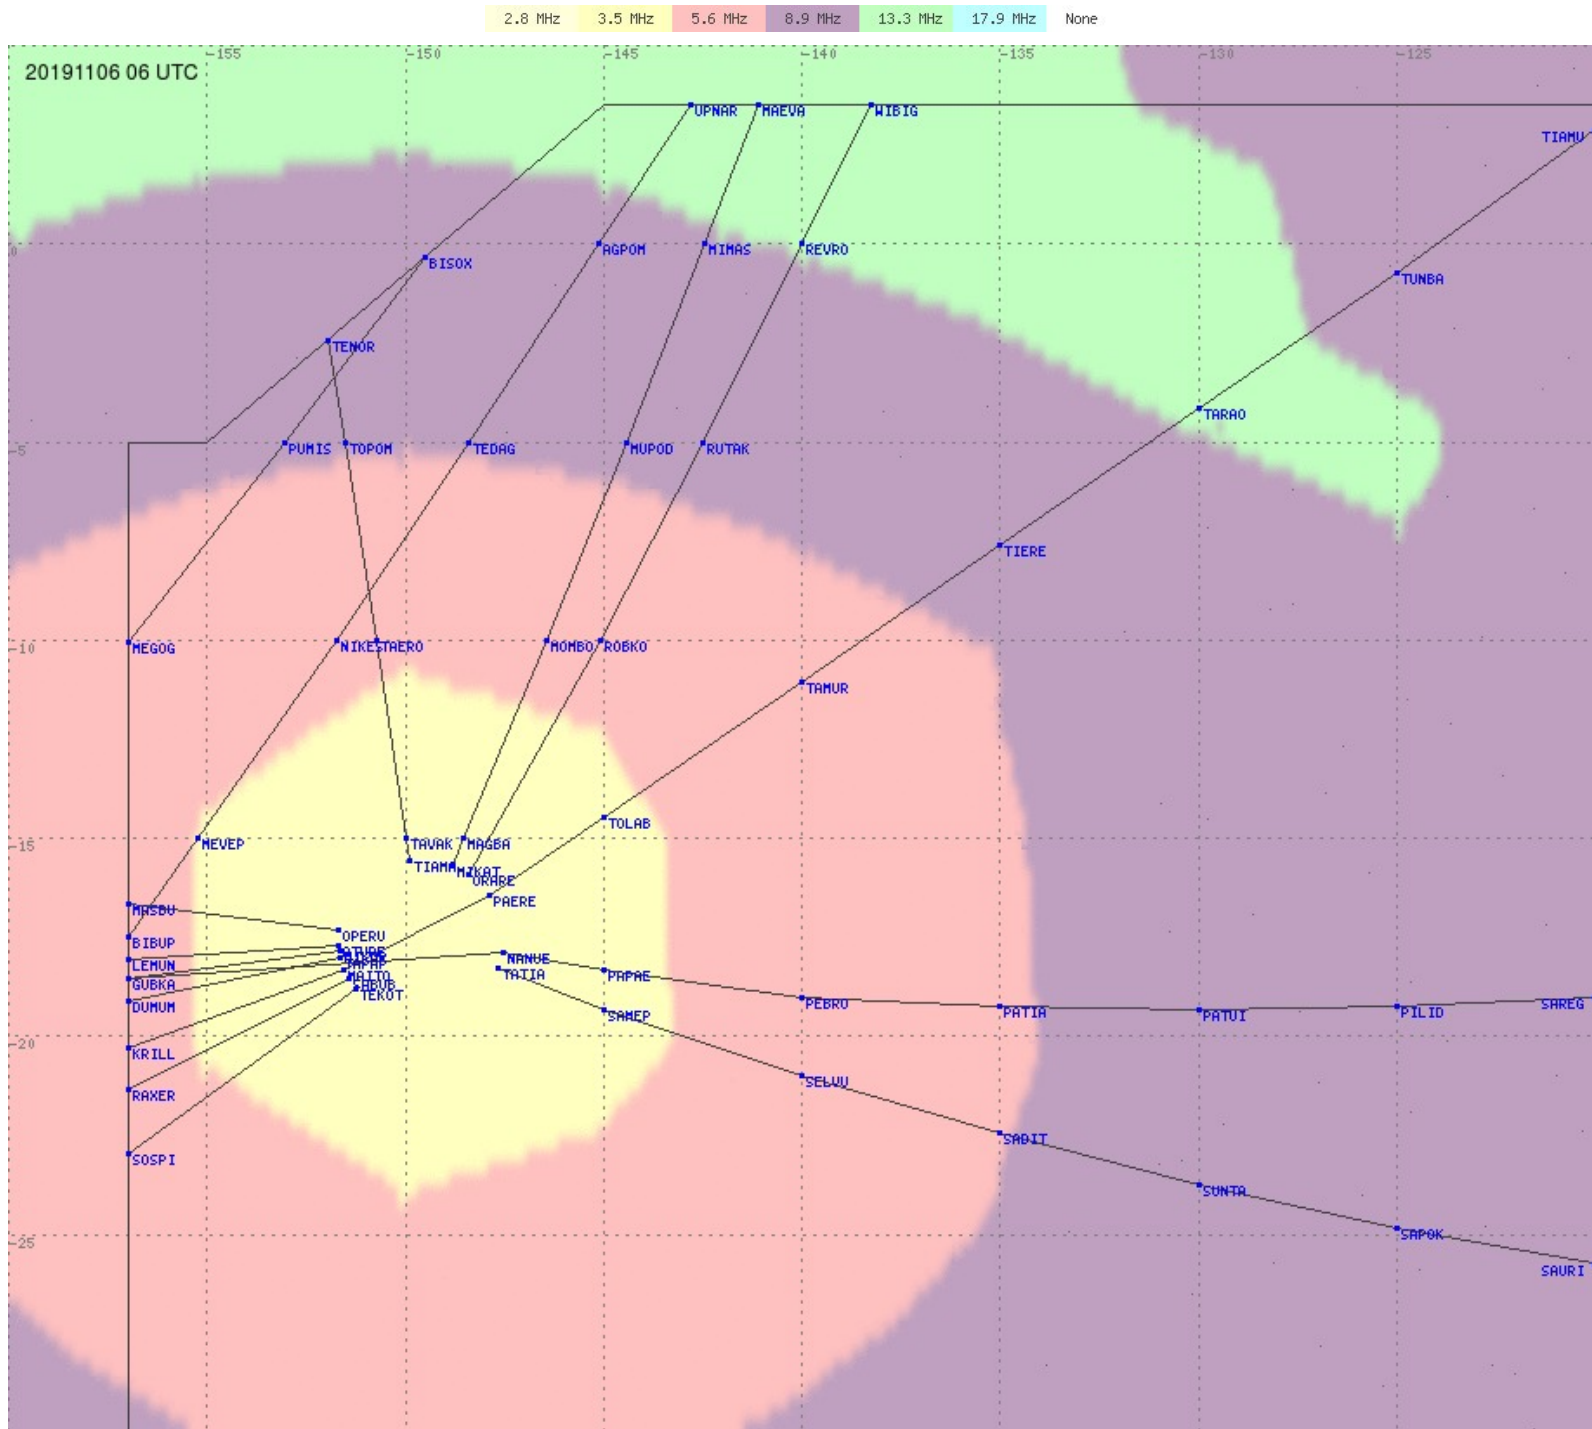

Tahiti FIR - HF Propag - 20191106

2.8 MHz 3.5 MHz 5.6 MHz 8.9 MHz 13.3 MHz 17.9 MHz None

Tahiti FIR - HF Propag - 20191106

2.8 MHz 3.5 MHz 5.6 MHz 8.9 MHz 13.3 MHz 17.9 MHz None

Tahiti FIR - HF Propag - 20191106

2.8 MHz 3.5 MHz 5.6 MHz 8.9 MHz 13.3 MHz 17.9 MHz None

Tahiti FIR - HF Propag - 20191106

2.8 MHz
3.5 MHz
5.6 MHz
8.9 MHz
13.3 MHz
17.9 MHz
None

Tahiti FIR - HF Propag - 20191106

2.8 MHz
3.5 MHz
5.6 MHz
8.9 MHz
13.3 MHz
17.9 MHz
None

Tahiti FIR - HF Propag - 20191106

2.8 MHz 3.5 MHz 5.6 MHz 8.9 MHz 13.3 MHz 17.9 MHz None

Tahiti FIR - HF Propag - 20191106

Tahiti FIR - HF Propag - 20191106

Tahiti FIR - HF Propag - 20191106

2.8 MHz 3.5 MHz 5.6 MHz 8.9 MHz 13.3 MHz 17.9 MHz None