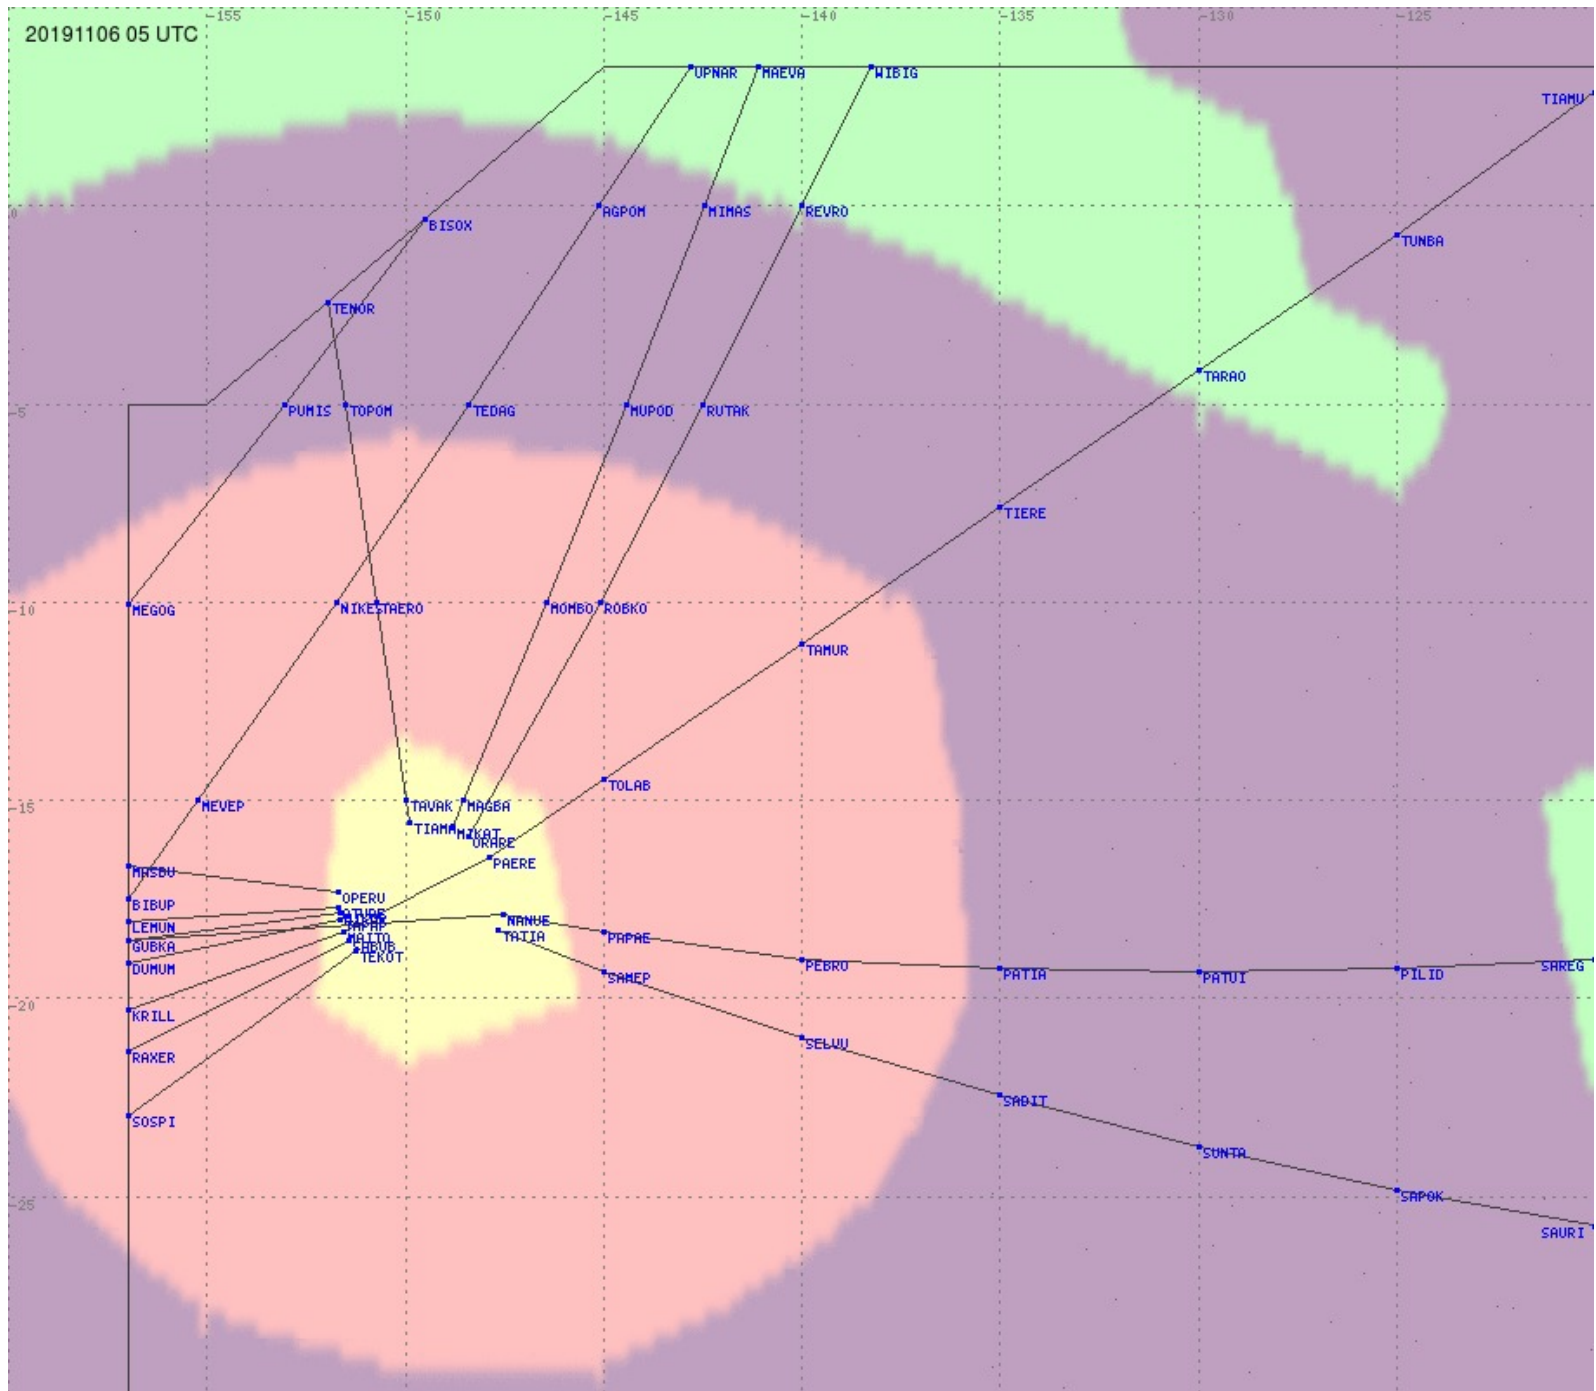

Tahiti FIR - HF Propag - 20191106

2.8 MHz 3.5 MHz 5.6 MHz 8.9 MHz 13.3 MHz 17.9 MHz None

Tahiti FIR - HF Propag - 20191106

2.8 MHz 3.5 MHz 5.6 MHz 8.9 MHz 13.3 MHz 17.9 MHz None

Tahiti FIR - HF Propag - 20191106

2.8 MHz 3.5 MHz 5.6 MHz 8.9 MHz 13.3 MHz 17.9 MHz None

Tahiti FIR - HF Propag - 20191106

2.8 MHz
3.5 MHz
5.6 MHz
8.9 MHz
13.3 MHz
17.9 MHz
None

Tahiti FIR - HF Propag - 20191106

2.8 MHz
3.5 MHz
5.6 MHz
8.9 MHz
13.3 MHz
17.9 MHz
None

Tahiti FIR - HF Propag - 20191106

2.8 MHz 3.5 MHz 5.6 MHz 8.9 MHz 13.3 MHz 17.9 MHz None

Tahiti FIR - HF Propag - 20191106

Tahiti FIR - HF Propag - 20191106

Tahiti FIR - HF Propag - 20191106

2.8 MHz 3.5 MHz 5.6 MHz 8.9 MHz 13.3 MHz 17.9 MHz None