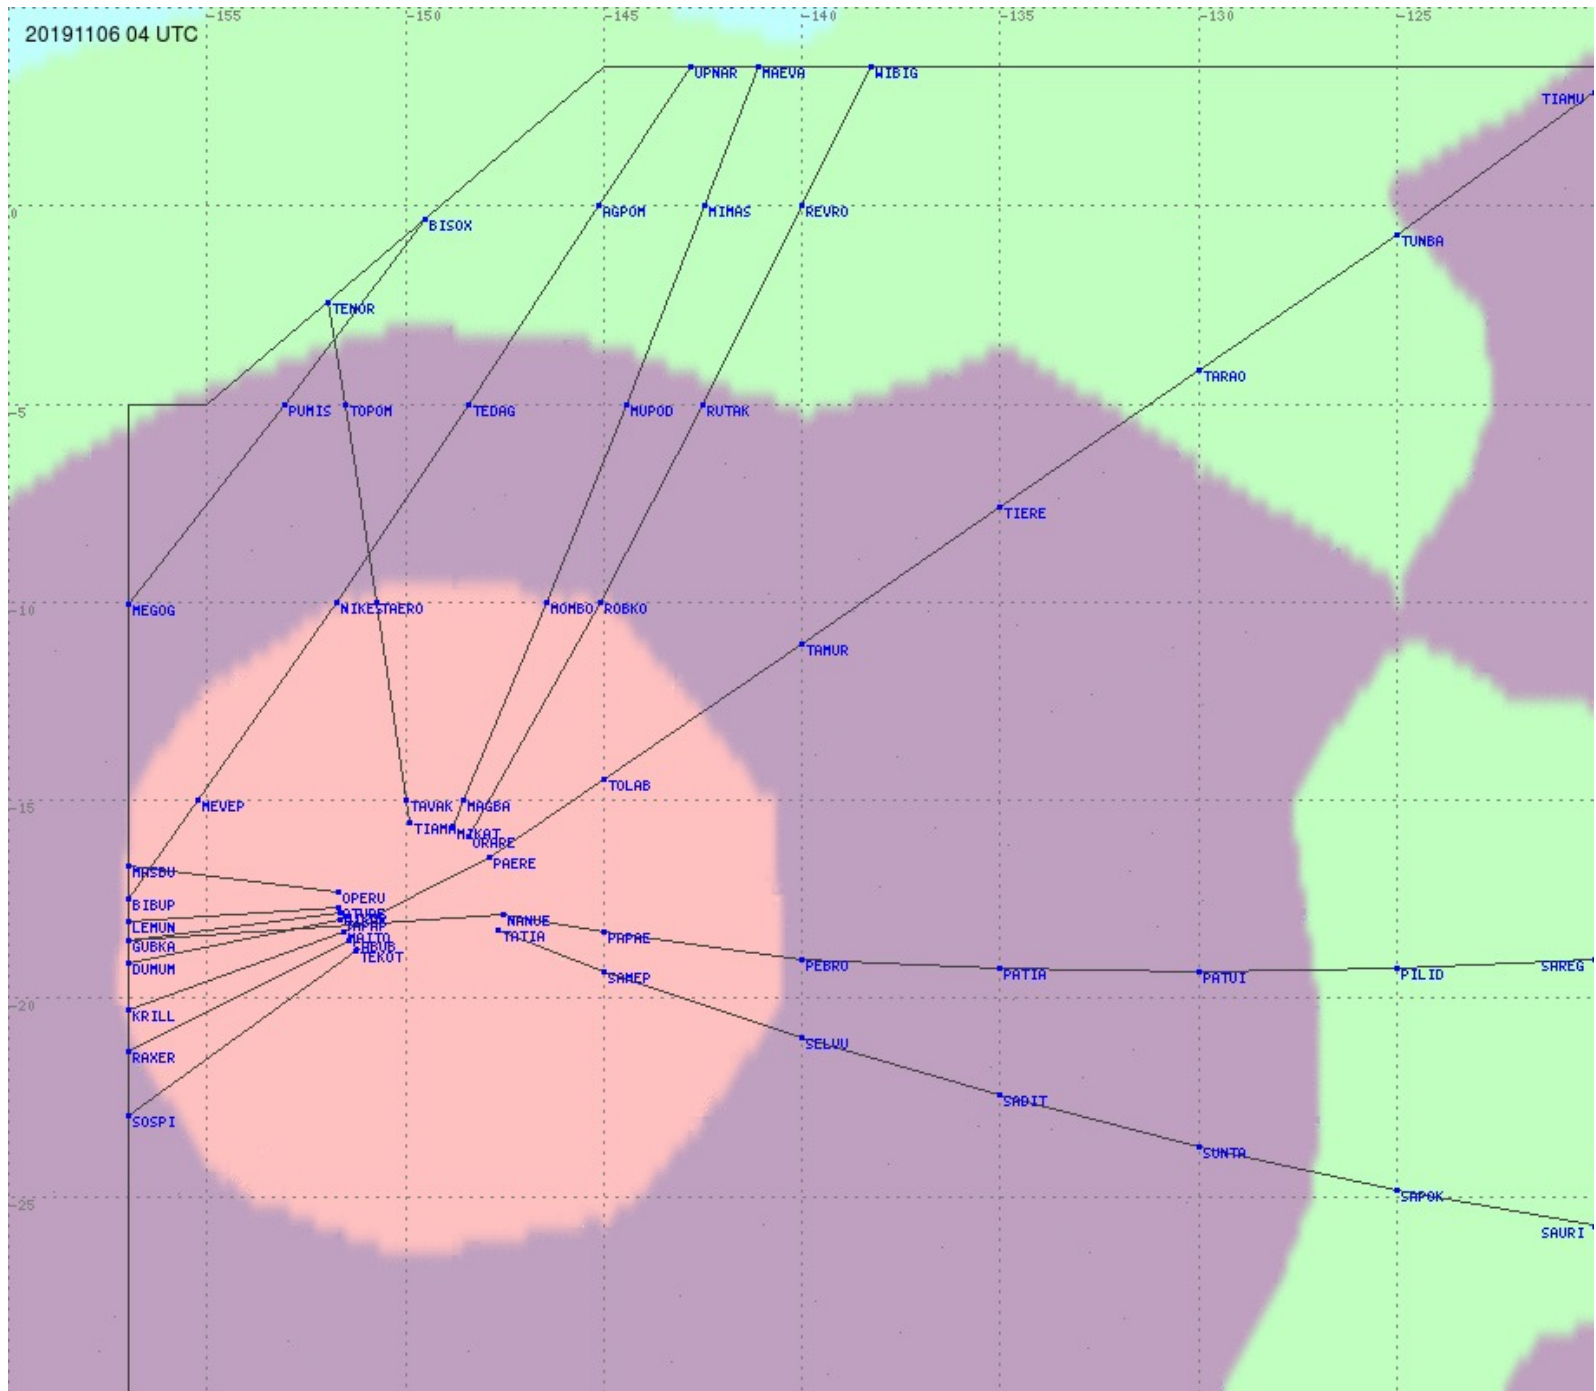

Tahiti FIR - HF Propag - 20191106

2.8 MHz 3.5 MHz 5.6 MHz 8.9 MHz 13.3 MHz 17.9 MHz None

Tahiti FIR - HF Propag - 20191106

2.8 MHz 3.5 MHz 5.6 MHz 8.9 MHz 13.3 MHz 17.9 MHz None

Tahiti FIR - HF Propag - 20191106

2.8 MHz 3.5 MHz 5.6 MHz 8.9 MHz 13.3 MHz 17.9 MHz None

Tahiti FIR - HF Propag - 20191106

2.8 MHz
3.5 MHz
5.6 MHz
8.9 MHz
13.3 MHz
17.9 MHz
None

Tahiti FIR - HF Propag - 20191106

2.8 MHz
3.5 MHz
5.6 MHz
8.9 MHz
13.3 MHz
17.9 MHz
None

Tahiti FIR - HF Propag - 20191106

2.8 MHz 3.5 MHz 5.6 MHz 8.9 MHz 13.3 MHz 17.9 MHz None

Tahiti FIR - HF Propag - 20191106

Tahiti FIR - HF Propag - 20191106

Tahiti FIR - HF Propag - 20191106

2.8 MHz 3.5 MHz 5.6 MHz 8.9 MHz 13.3 MHz 17.9 MHz None