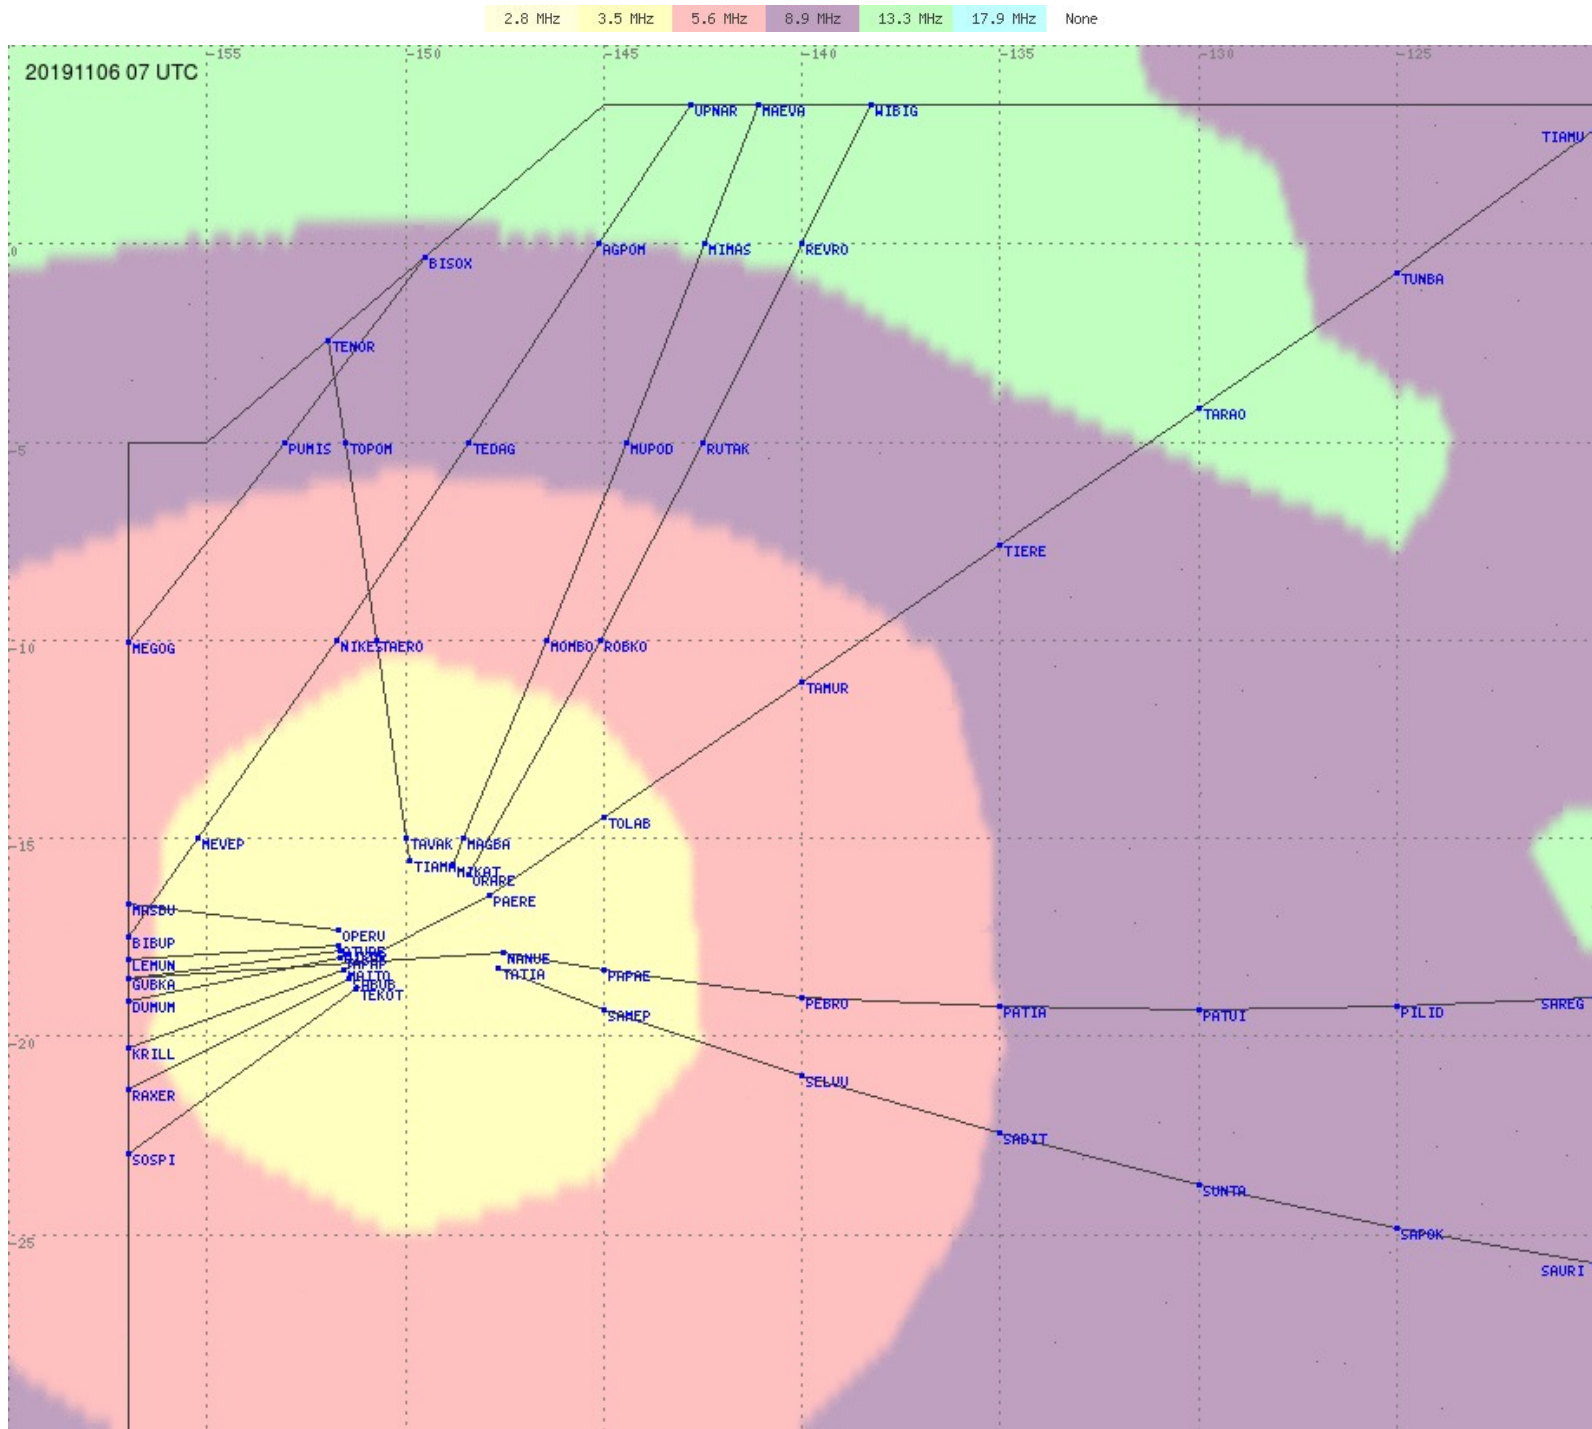

Tahiti FIR - HF Propag - 20191106

2.8 MHz 3.5 MHz 5.6 MHz 8.9 MHz 13.3 MHz 17.9 MHz None

Tahiti FIR - HF Propag - 20191106

2.8 MHz 3.5 MHz 5.6 MHz 8.9 MHz 13.3 MHz 17.9 MHz None

Tahiti FIR - HF Propag - 20191106

2.8 MHz 3.5 MHz 5.6 MHz 8.9 MHz 13.3 MHz 17.9 MHz None

Tahiti FIR - HF Propag - 20191106

2.8 MHz
3.5 MHz
5.6 MHz
8.9 MHz
13.3 MHz
17.9 MHz
None

Tahiti FIR - HF Propag - 20191106

2.8 MHz
3.5 MHz
5.6 MHz
8.9 MHz
13.3 MHz
17.9 MHz
None

Tahiti FIR - HF Propag - 20191106

2.8 MHz 3.5 MHz 5.6 MHz 8.9 MHz 13.3 MHz 17.9 MHz None

Tahiti FIR - HF Propag - 20191106

Tahiti FIR - HF Propag - 20191106

Tahiti FIR - HF Propag - 20191106

2.8 MHz 3.5 MHz 5.6 MHz 8.9 MHz 13.3 MHz 17.9 MHz None

Tahiti FIR - HF Propag - 20191106

Tahiti FIR - HF Propag - 20191106

Tahiti FIR - HF Propag - 20191106

Tahiti FIR - HF Propag - 20191106

Tahiti FIR - HF Propag - 20191106

Tahiti FIR - HF Propag - 20191106

Tahiti FIR - HF Propag - 20191106