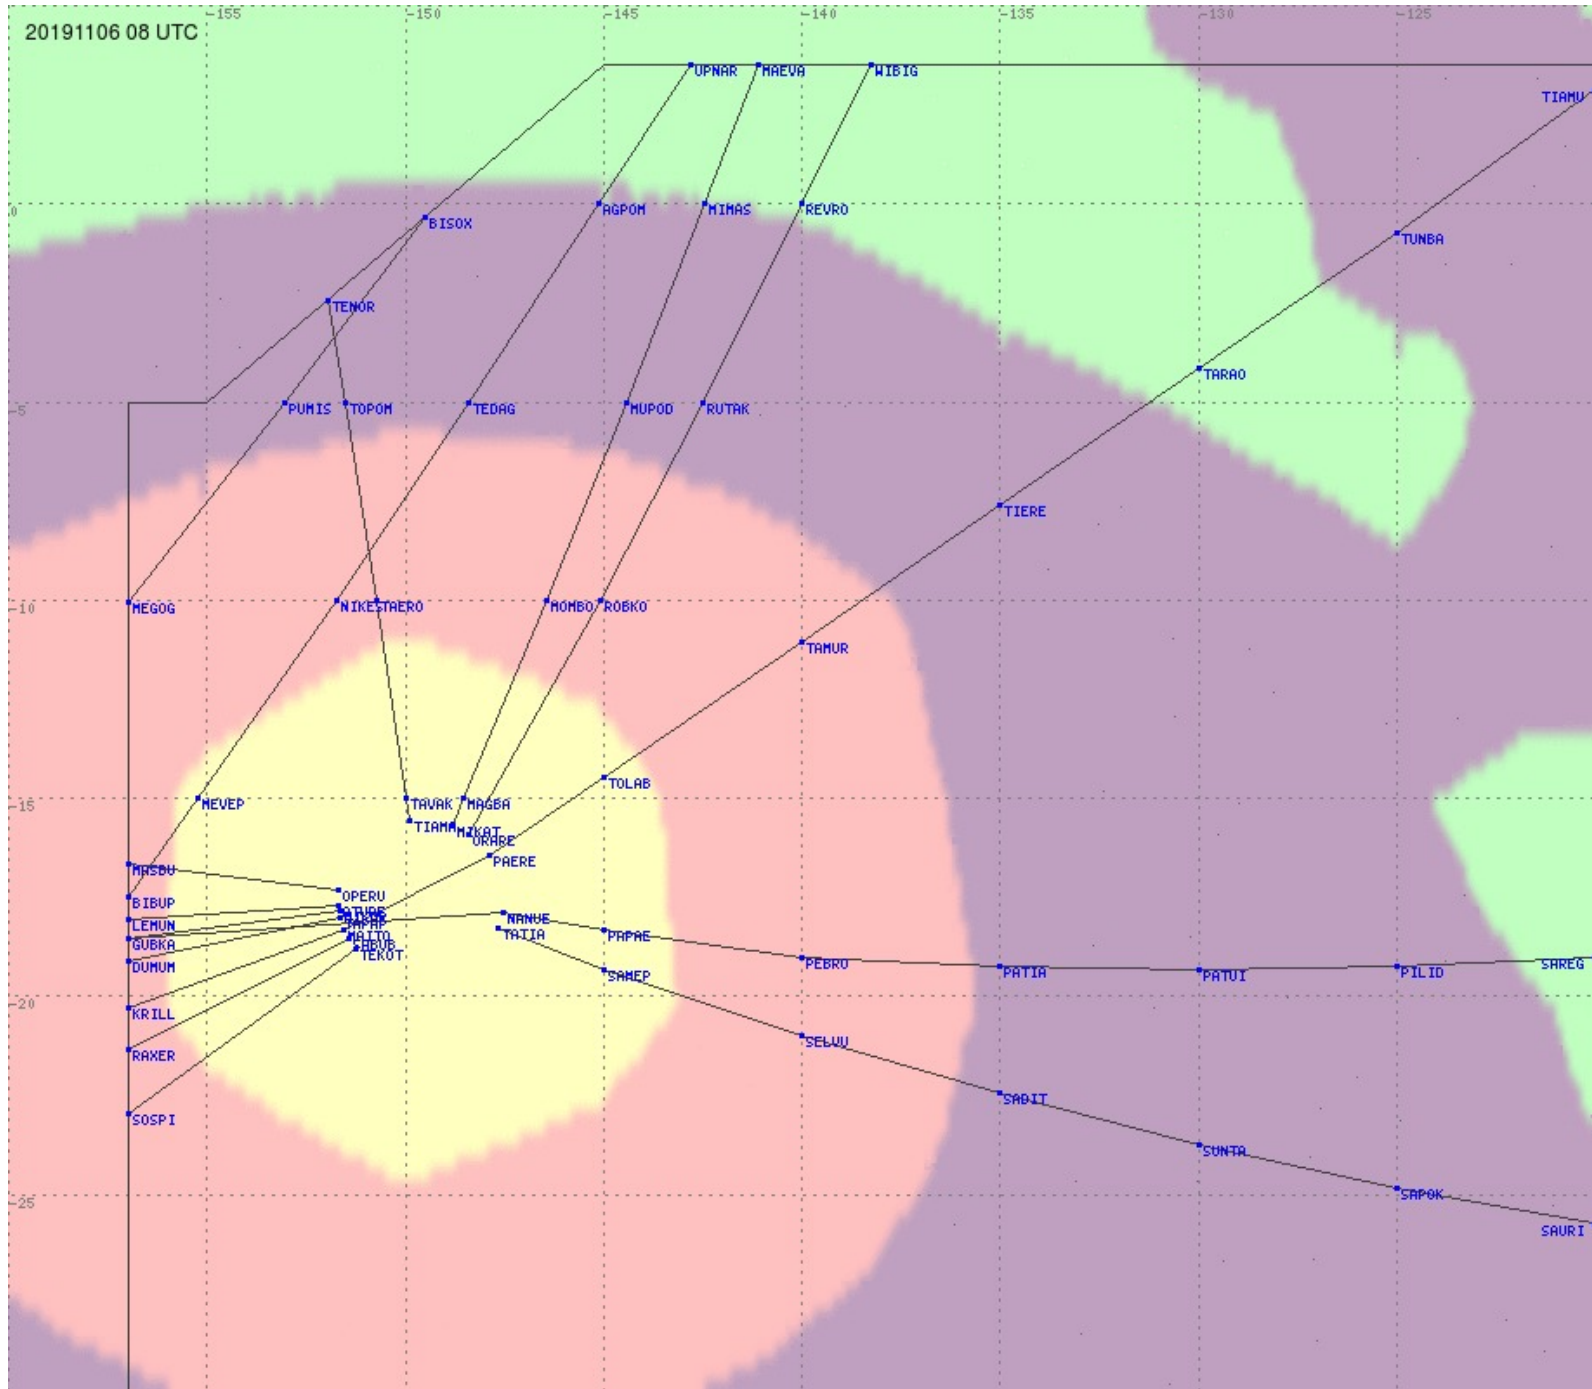

2.8 MHz 3.5 MHz 5.6 MHz 8.9 MHz 13.3 MHz 17.9 MHz None

Tahiti FIR - HF Propag - 20191106

2.8 MHz
3.5 MHz
5.6 MHz
8.9 MHz
13.3 MHz
17.9 MHz
None

Tahiti FIR - HF Propag - 20191106

2.8 MHz
3.5 MHz
5.6 MHz
8.9 MHz
13.3 MHz
17.9 MHz
None

Tahiti FIR - HF Propag - 20191106

2.8 MHz 3.5 MHz 5.6 MHz 8.9 MHz 13.3 MHz 17.9 MHz None

Tahiti FIR - HF Propag - 20191106

Tahiti FIR - HF Propag - 20191106

Tahiti FIR - HF Propag - 20191106

2.8 MHz 3.5 MHz 5.6 MHz 8.9 MHz 13.3 MHz 17.9 MHz None

Tahiti FIR - HF Propag - 20191106

Tahiti FIR - HF Propag - 20191106

Tahiti FIR - HF Propag - 20191106

Tahiti FIR - HF Propag - 20191106

Tahiti FIR - HF Propag - 20191106

Tahiti FIR - HF Propag - 20191106

Tahiti FIR - HF Propag - 20191106