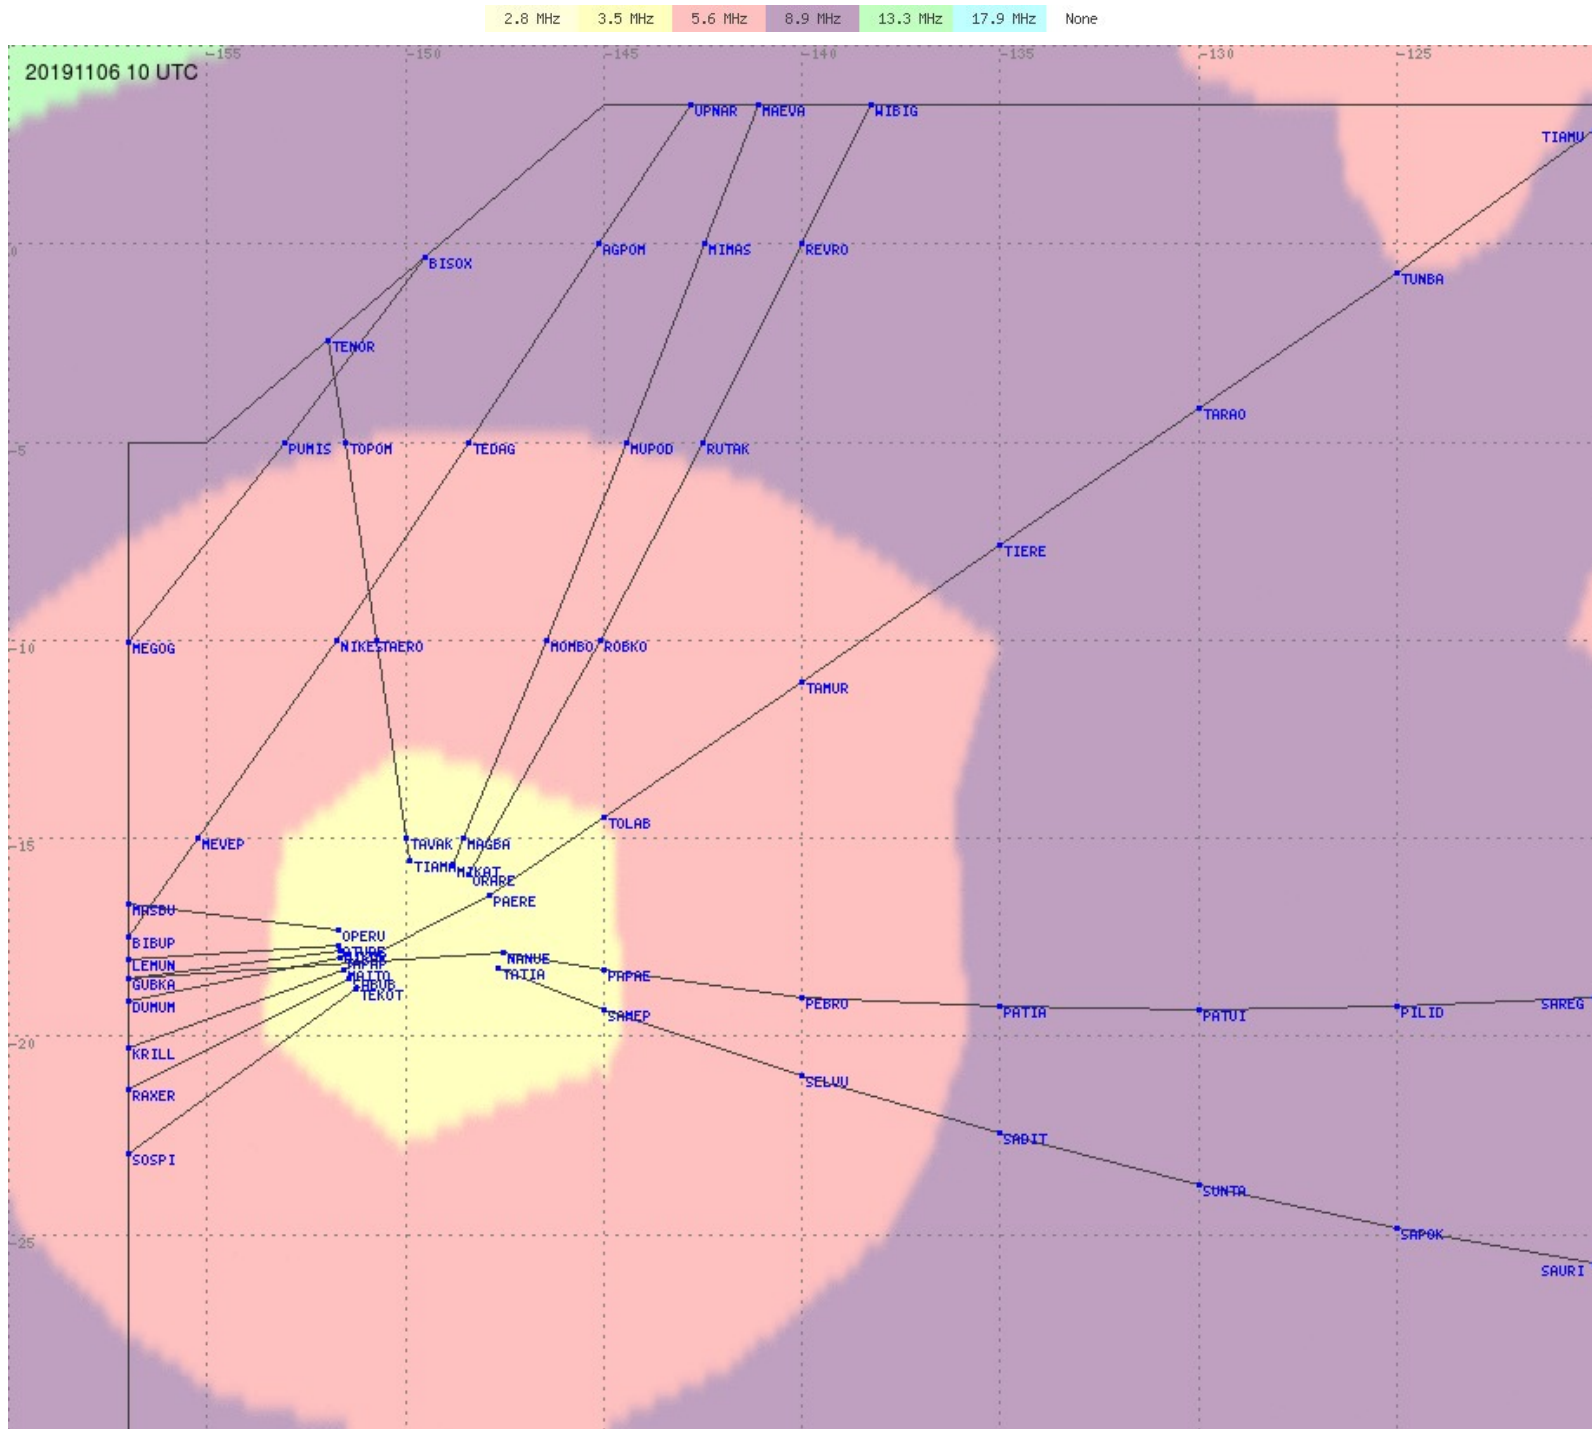

Tahiti FIR - HF Propag - 20191106