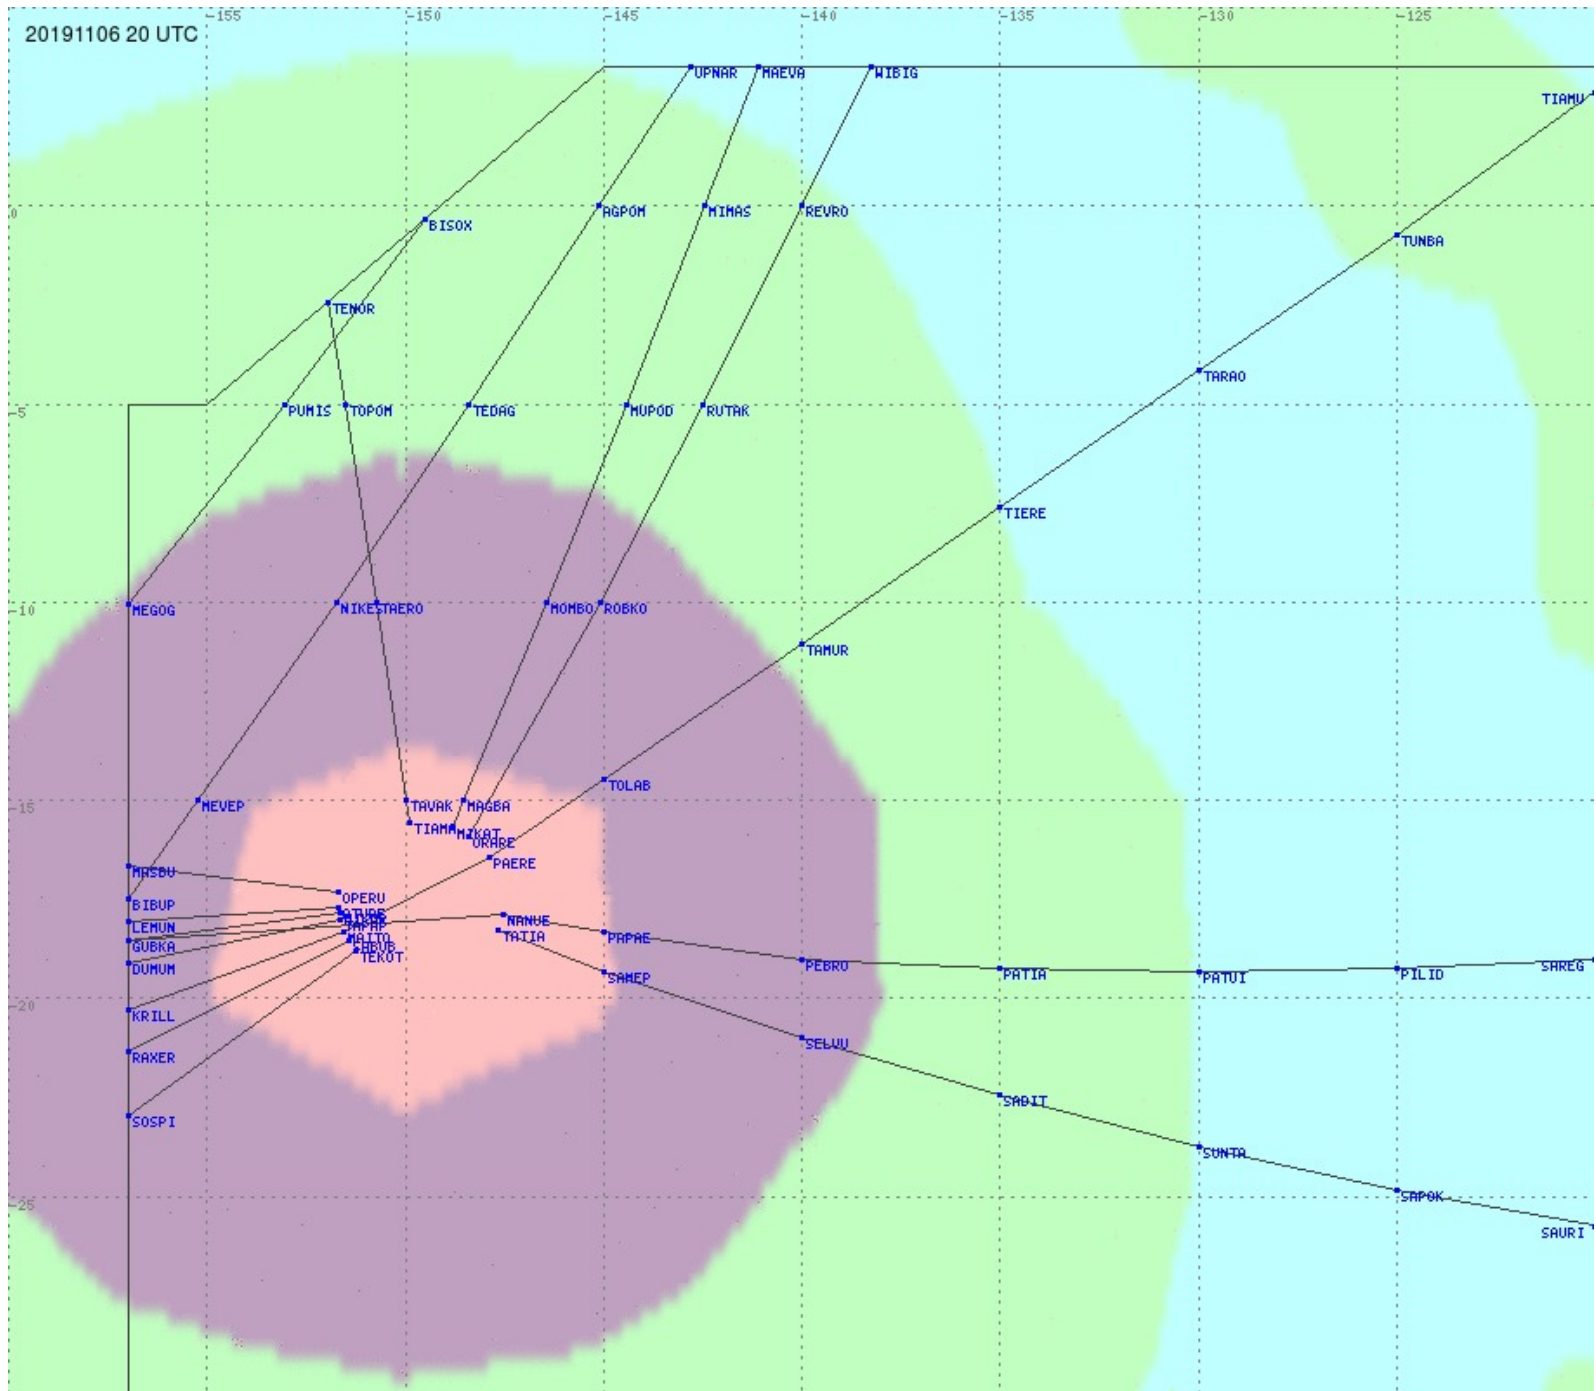

Tahiti FIR - HF Propag - 20191106

2.8 MHz
3.5 MHz
5.6 MHz
8.9 MHz
13.3 MHz
17.9 MHz
None