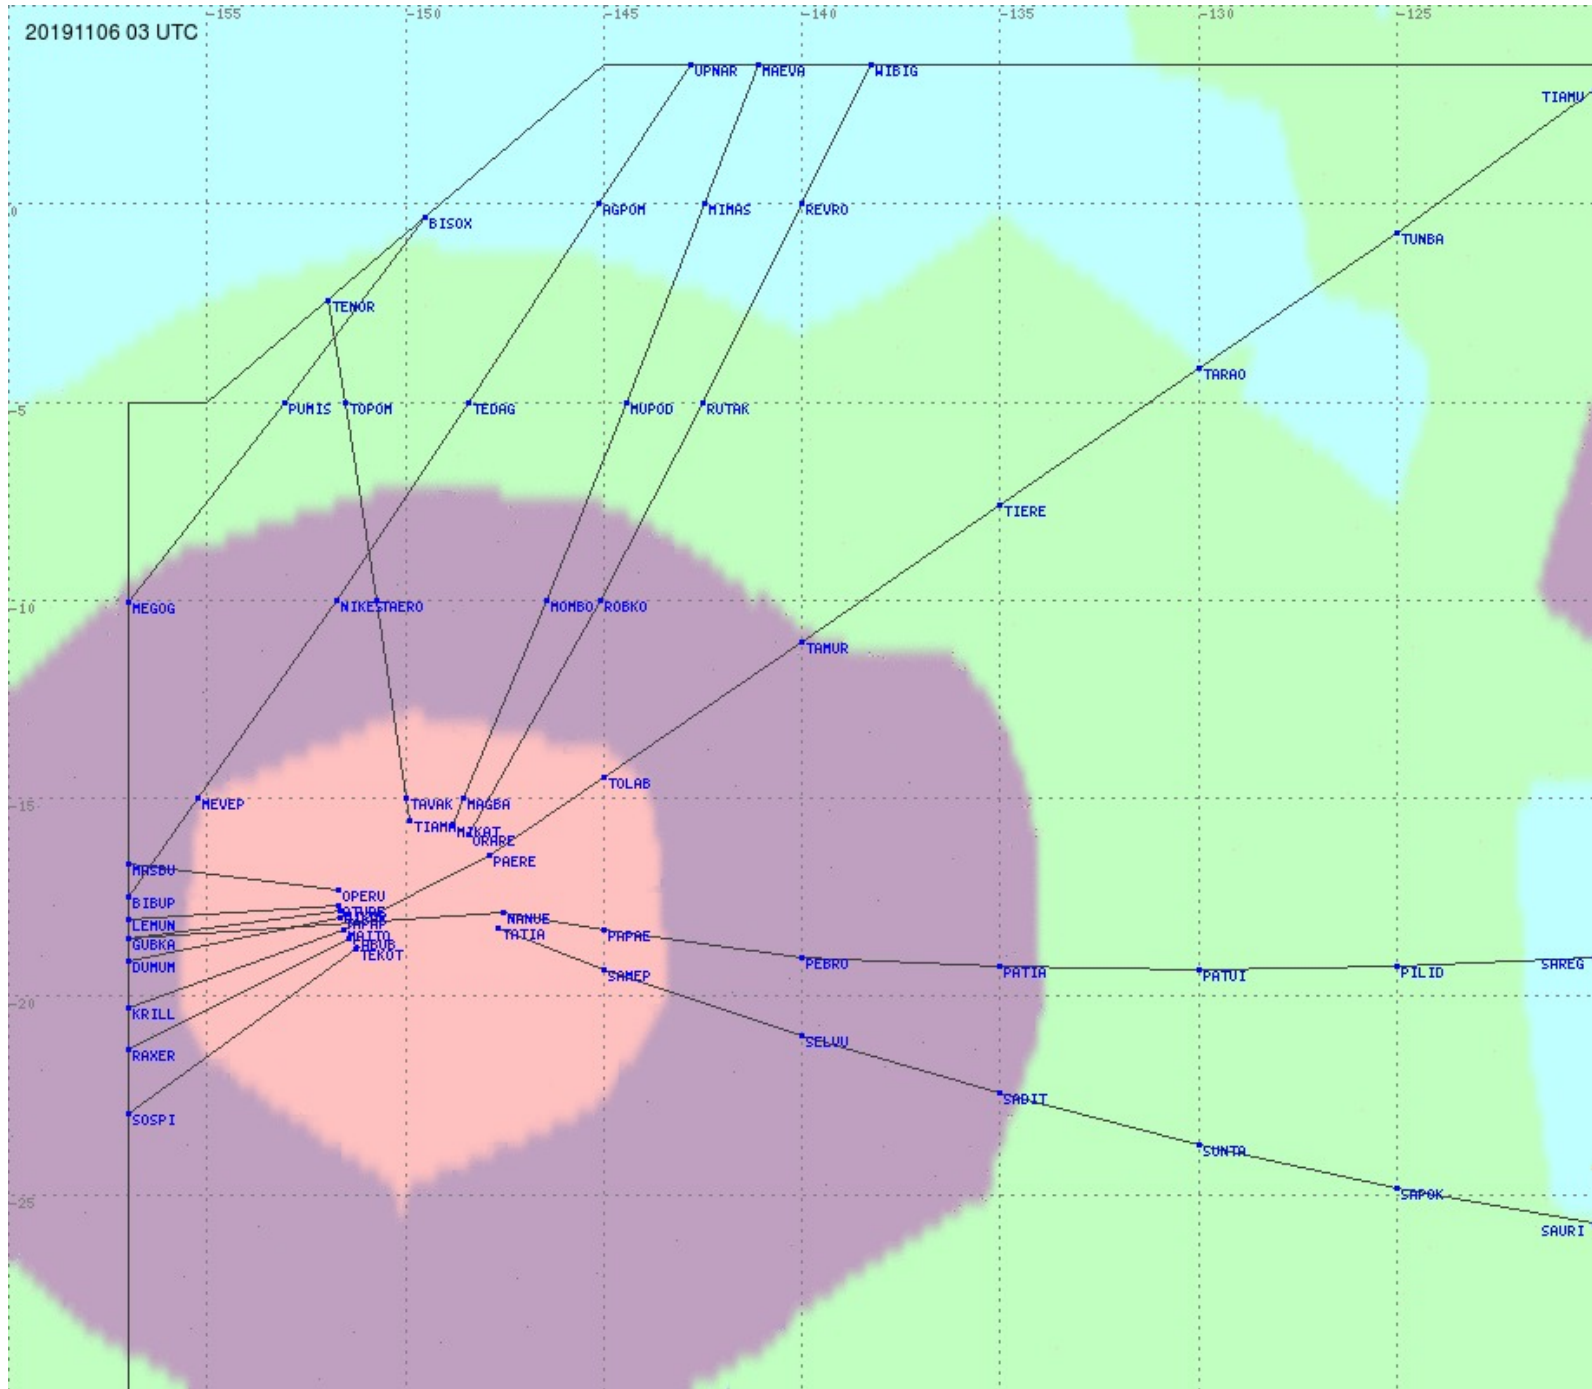

Tahiti FIR - HF Propag - 20191106

2.8 MHz 3.5 MHz 5.6 MHz 8.9 MHz 13.3 MHz 17.9 MHz None

Tahiti FIR - HF Propag - 20191106

2.8 MHz 3.5 MHz 5.6 MHz 8.9 MHz 13.3 MHz 17.9 MHz None

Tahiti FIR - HF Propag - 20191106

2.8 MHz 3.5 MHz 5.6 MHz 8.9 MHz 13.3 MHz 17.9 MHz None

Tahiti FIR - HF Propag - 20191106

2.8 MHz
3.5 MHz
5.6 MHz
8.9 MHz
13.3 MHz
17.9 MHz
None

Tahiti FIR - HF Propag - 20191106

2.8 MHz
3.5 MHz
5.6 MHz
8.9 MHz
13.3 MHz
17.9 MHz
None

Tahiti FIR - HF Propag - 20191106

2.8 MHz 3.5 MHz 5.6 MHz 8.9 MHz 13.3 MHz 17.9 MHz None

Tahiti FIR - HF Propag - 20191106

Tahiti FIR - HF Propag - 20191106

Tahiti FIR - HF Propag - 20191106

2.8 MHz 3.5 MHz 5.6 MHz 8.9 MHz 13.3 MHz 17.9 MHz None