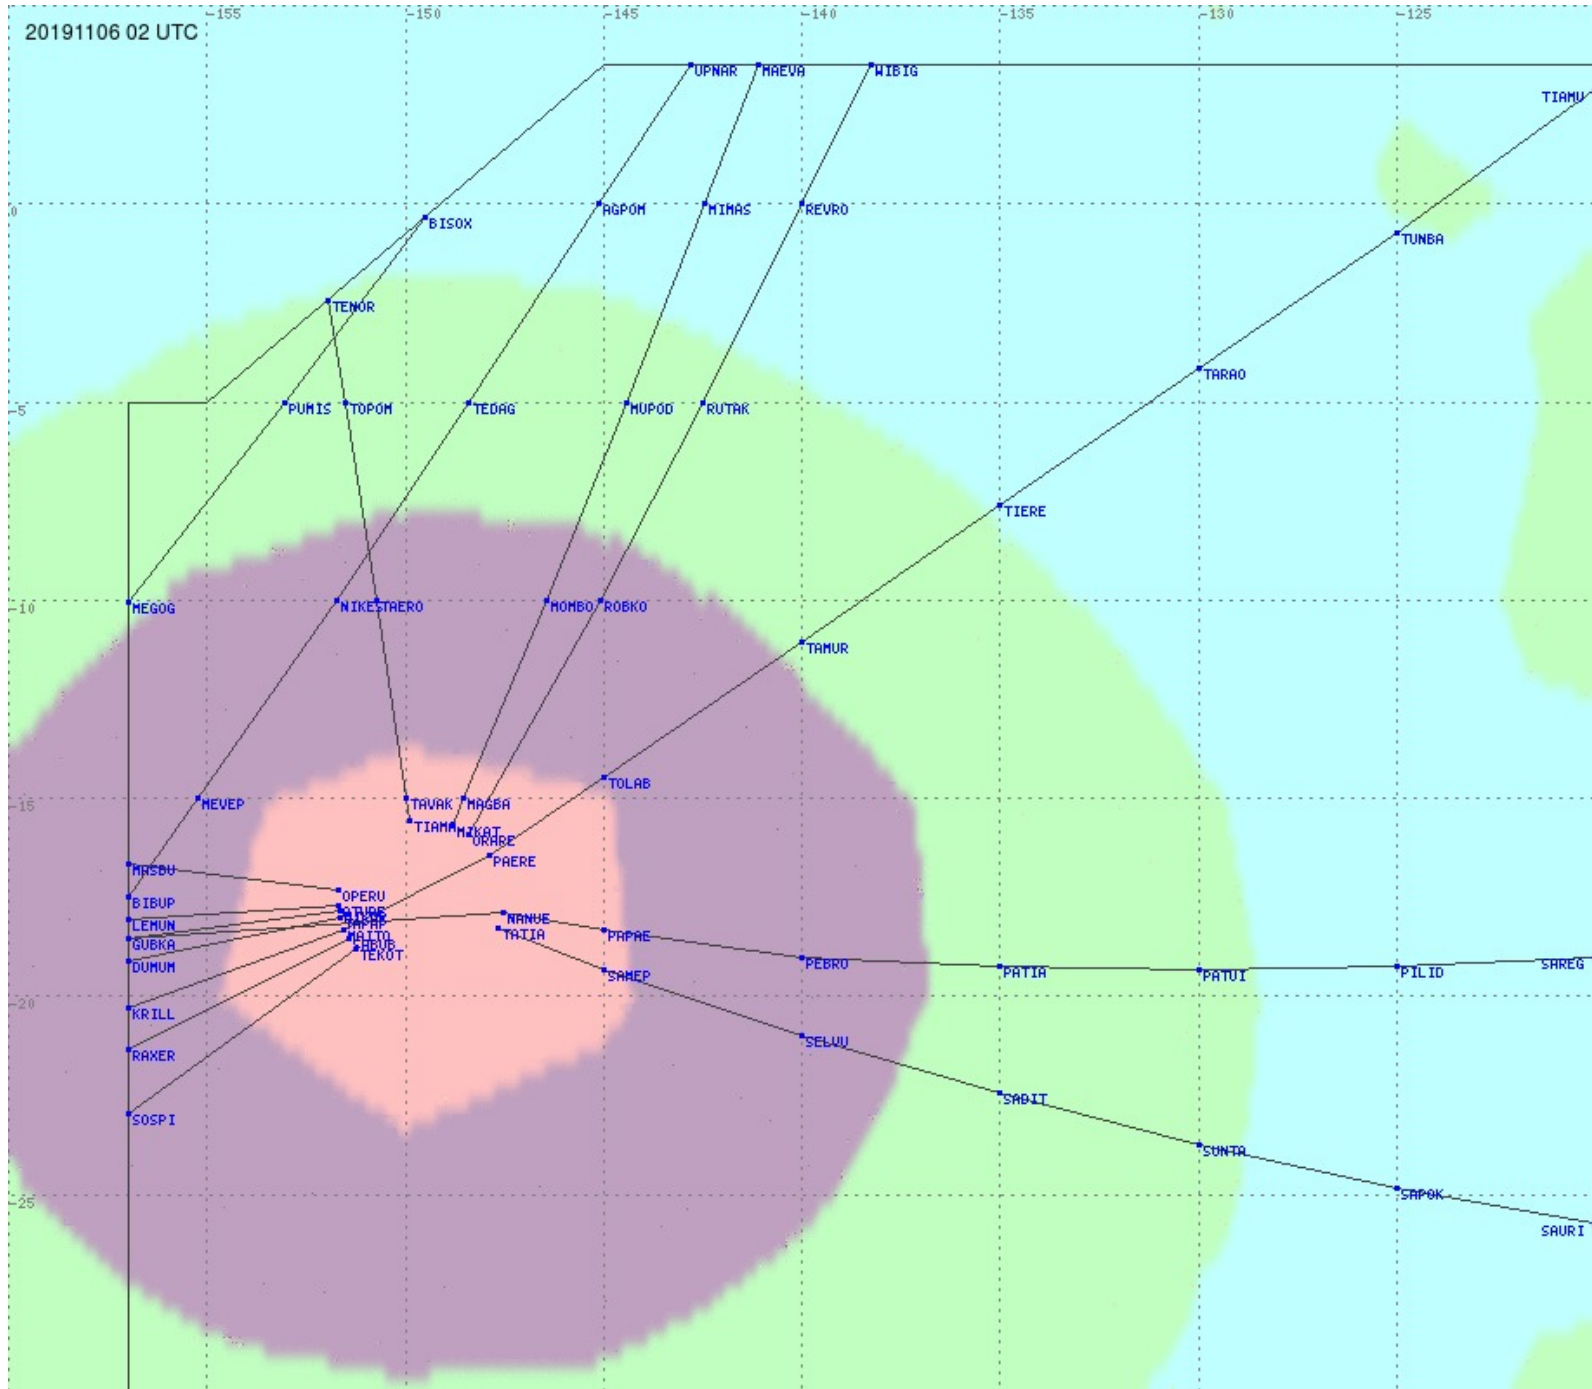

Tahiti FIR - HF Propag - 20191106

2.8 MHz 3.5 MHz 5.6 MHz 8.9 MHz 13.3 MHz 17.9 MHz None

Tahiti FIR - HF Propag - 20191106

2.8 MHz 3.5 MHz 5.6 MHz 8.9 MHz 13.3 MHz 17.9 MHz None

Tahiti FIR - HF Propag - 20191106

2.8 MHz 3.5 MHz 5.6 MHz 8.9 MHz 13.3 MHz 17.9 MHz None

Tahiti FIR - HF Propag - 20191106

2.8 MHz
3.5 MHz
5.6 MHz
8.9 MHz
13.3 MHz
17.9 MHz
None

Tahiti FIR - HF Propag - 20191106

2.8 MHz
3.5 MHz
5.6 MHz
8.9 MHz
13.3 MHz
17.9 MHz
None