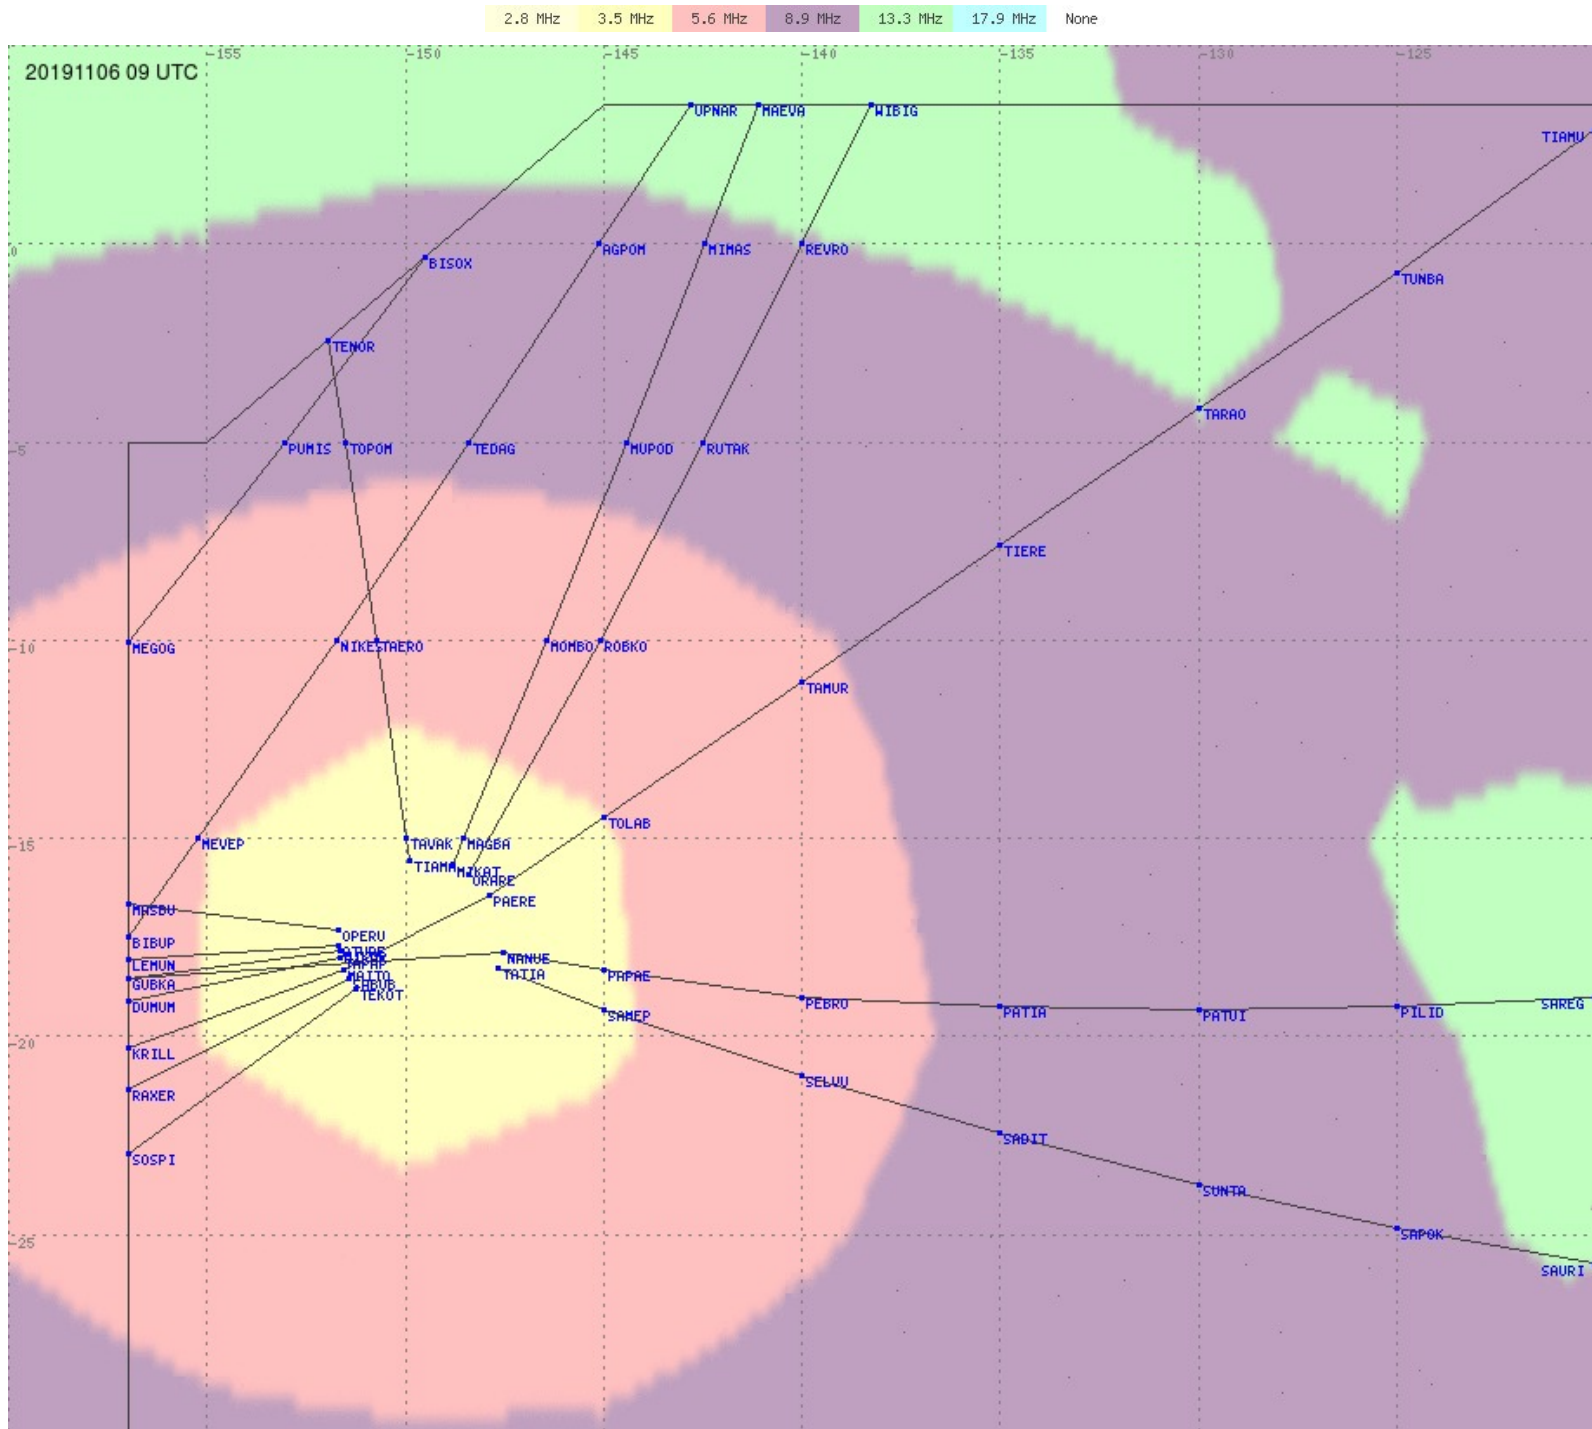

Tahiti FIR - HF Propag - 20191106