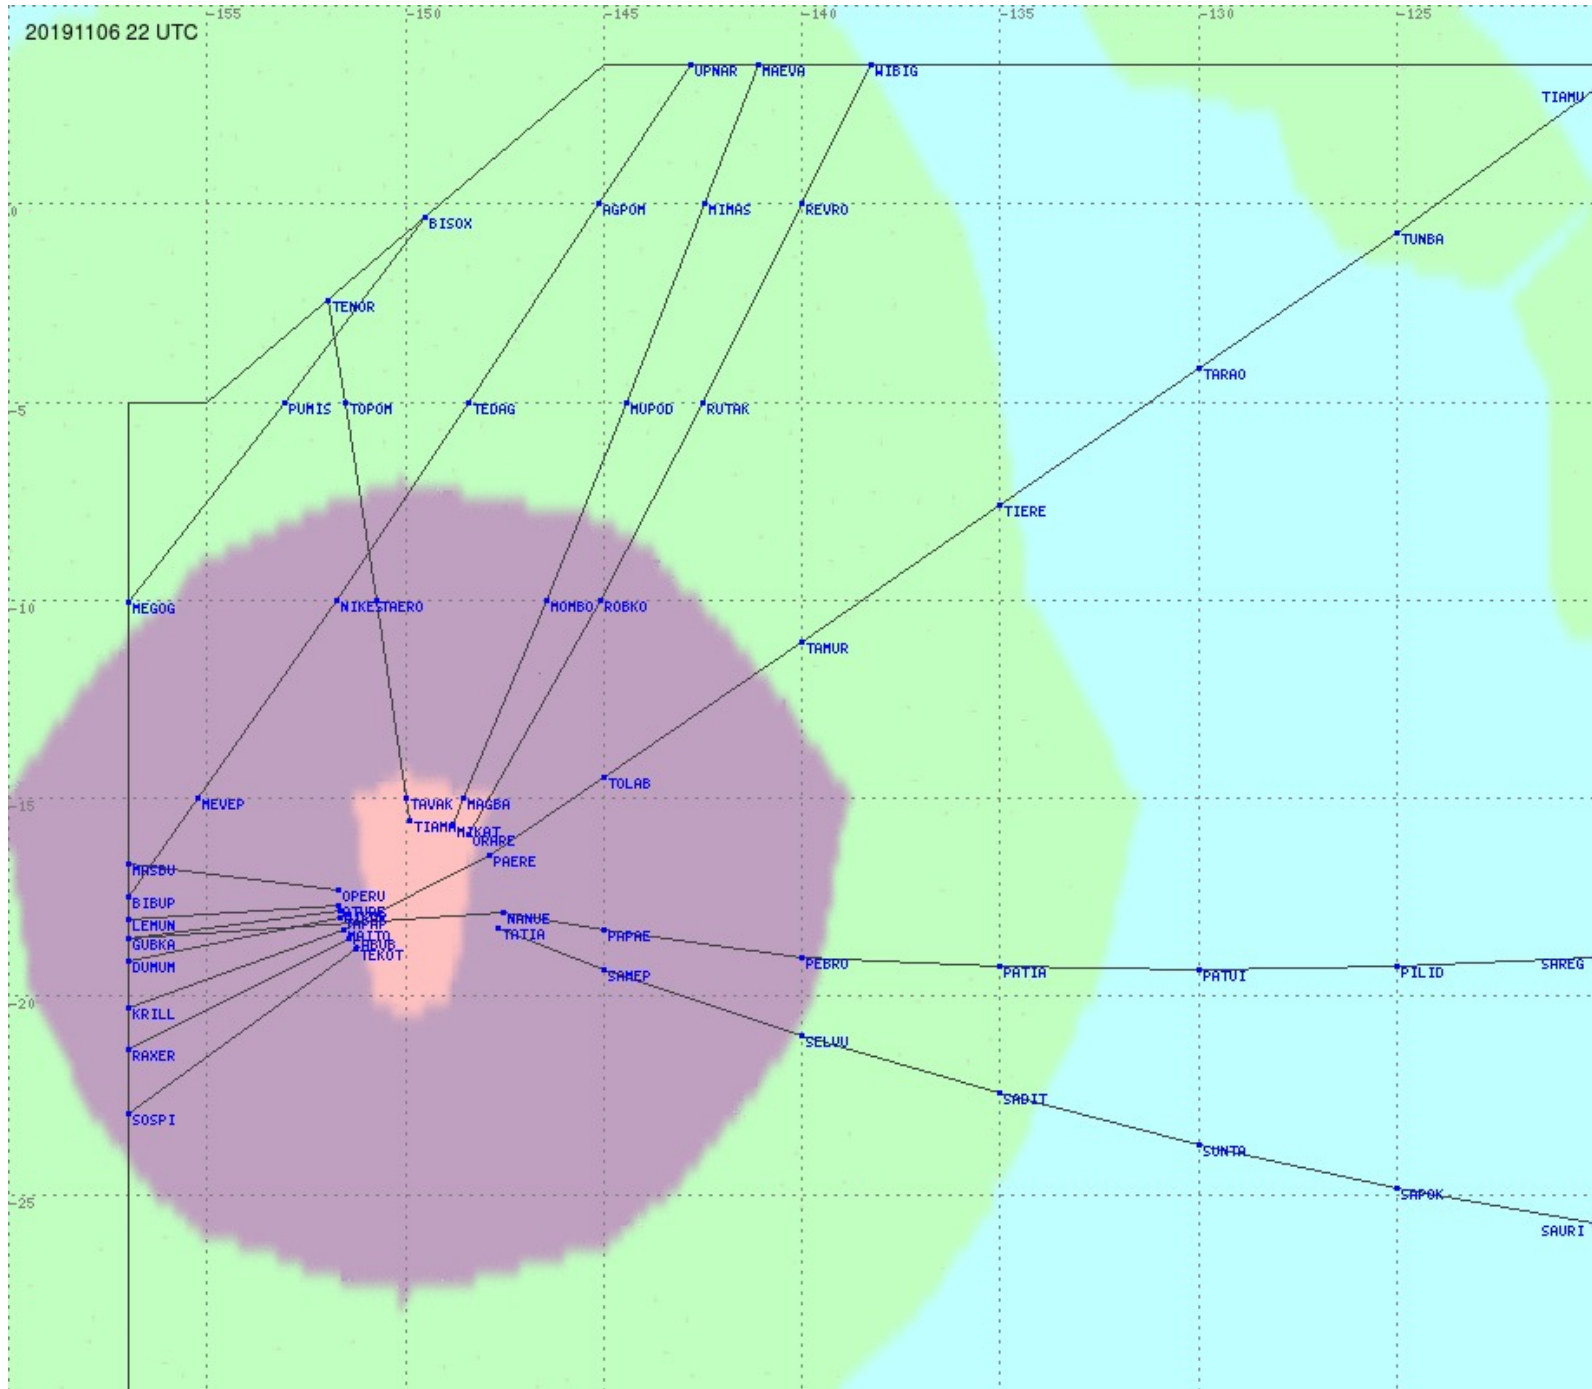

Tahiti FIR - HF Propag - 20191106

2.8 MHz 3.5 MHz 5.6 MHz 8.9 MHz 13.3 MHz 17.9 MHz None

Tahiti FIR - HF Propag - 20191106

2.8 MHz 3.5 MHz 5.6 MHz 8.9 MHz 13.3 MHz 17.9 MHz None

Tahiti FIR - HF Propag - 20191106

Tahiti FIR - HF Propag - 20191106

Tahiti FIR - HF Propag - 20191106

Tahiti FIR - HF Propag - 20191106

Tahiti FIR - HF Propag - 20191106

2.8 MHz 3.5 MHz 5.6 MHz 8.9 MHz 13.3 MHz 17.9 MHz None

Tahiti FIR - HF Propag - 20191106

2.8 MHz
3.5 MHz
5.6 MHz
8.9 MHz
13.3 MHz
17.9 MHz
None

Tahiti FIR - HF Propag - 20191106

Tahiti FIR - HF Propag - 20191106

2.8 MHz 3.5 MHz 5.6 MHz 8.9 MHz 13.3 MHz 17.9 MHz None

Tahiti FIR - HF Propag - 20191106

2.8 MHz 3.5 MHz 5.6 MHz 8.9 MHz 13.3 MHz 17.9 MHz None