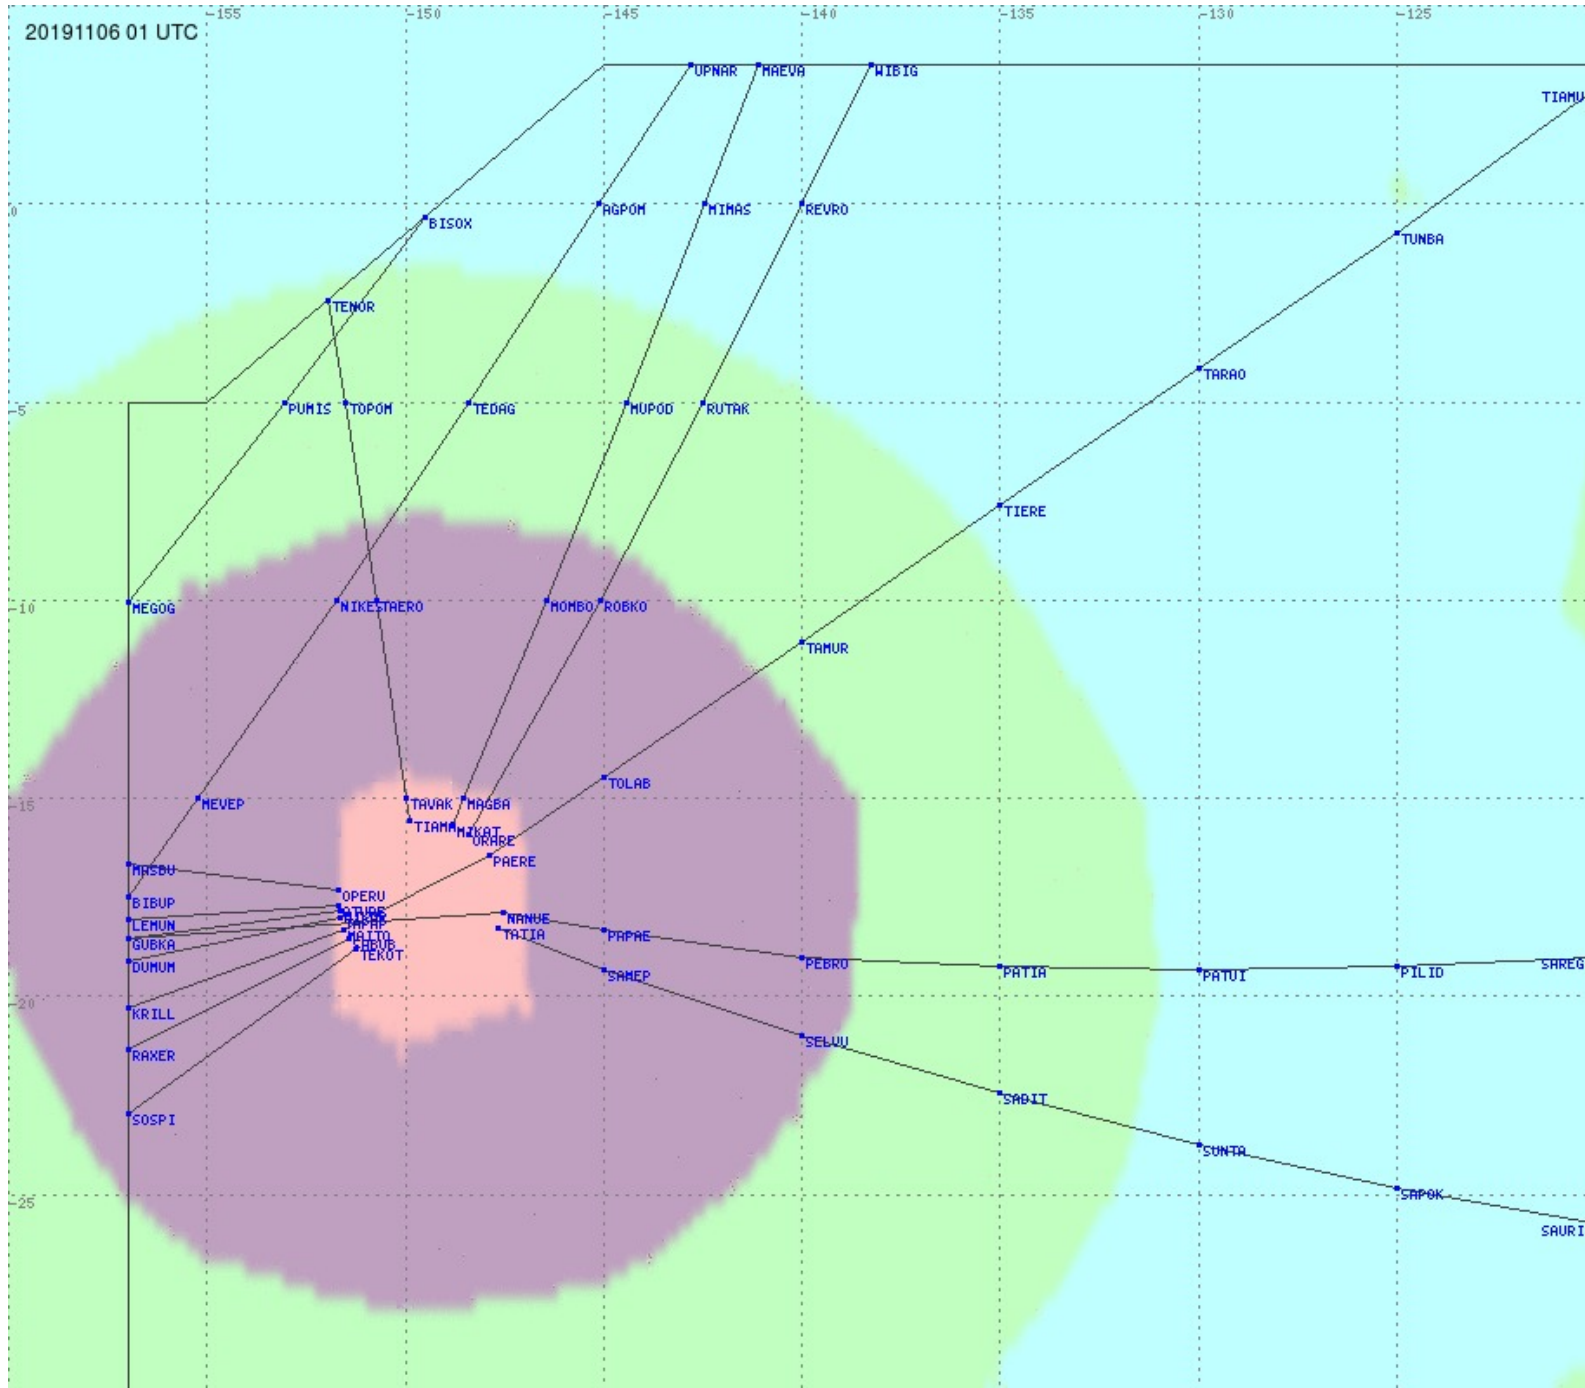

Tahiti FIR - HF Propag - 20191106

2.8 MHz 3.5 MHz 5.6 MHz 8.9 MHz 13.3 MHz 17.9 MHz None

Tahiti FIR - HF Propag - 20191106

2.8 MHz 3.5 MHz 5.6 MHz 8.9 MHz 13.3 MHz 17.9 MHz None

Tahiti FIR - HF Propag - 20191106

2.8 MHz 3.5 MHz 5.6 MHz 8.9 MHz 13.3 MHz 17.9 MHz None

Tahiti FIR - HF Propag - 20191106

2.8 MHz
3.5 MHz
5.6 MHz
8.9 MHz
13.3 MHz
17.9 MHz
None

Tahiti FIR - HF Propag - 20191106

2.8 MHz
3.5 MHz
5.6 MHz
8.9 MHz
13.3 MHz
17.9 MHz
None

Tahiti FIR - HF Propag - 20191106

2.8 MHz 3.5 MHz 5.6 MHz 8.9 MHz 13.3 MHz 17.9 MHz None

Tahiti FIR - HF Propag - 20191106

Tahiti FIR - HF Propag - 20191106

Tahiti FIR - HF Propag - 20191106

2.8 MHz 3.5 MHz 5.6 MHz 8.9 MHz 13.3 MHz 17.9 MHz None