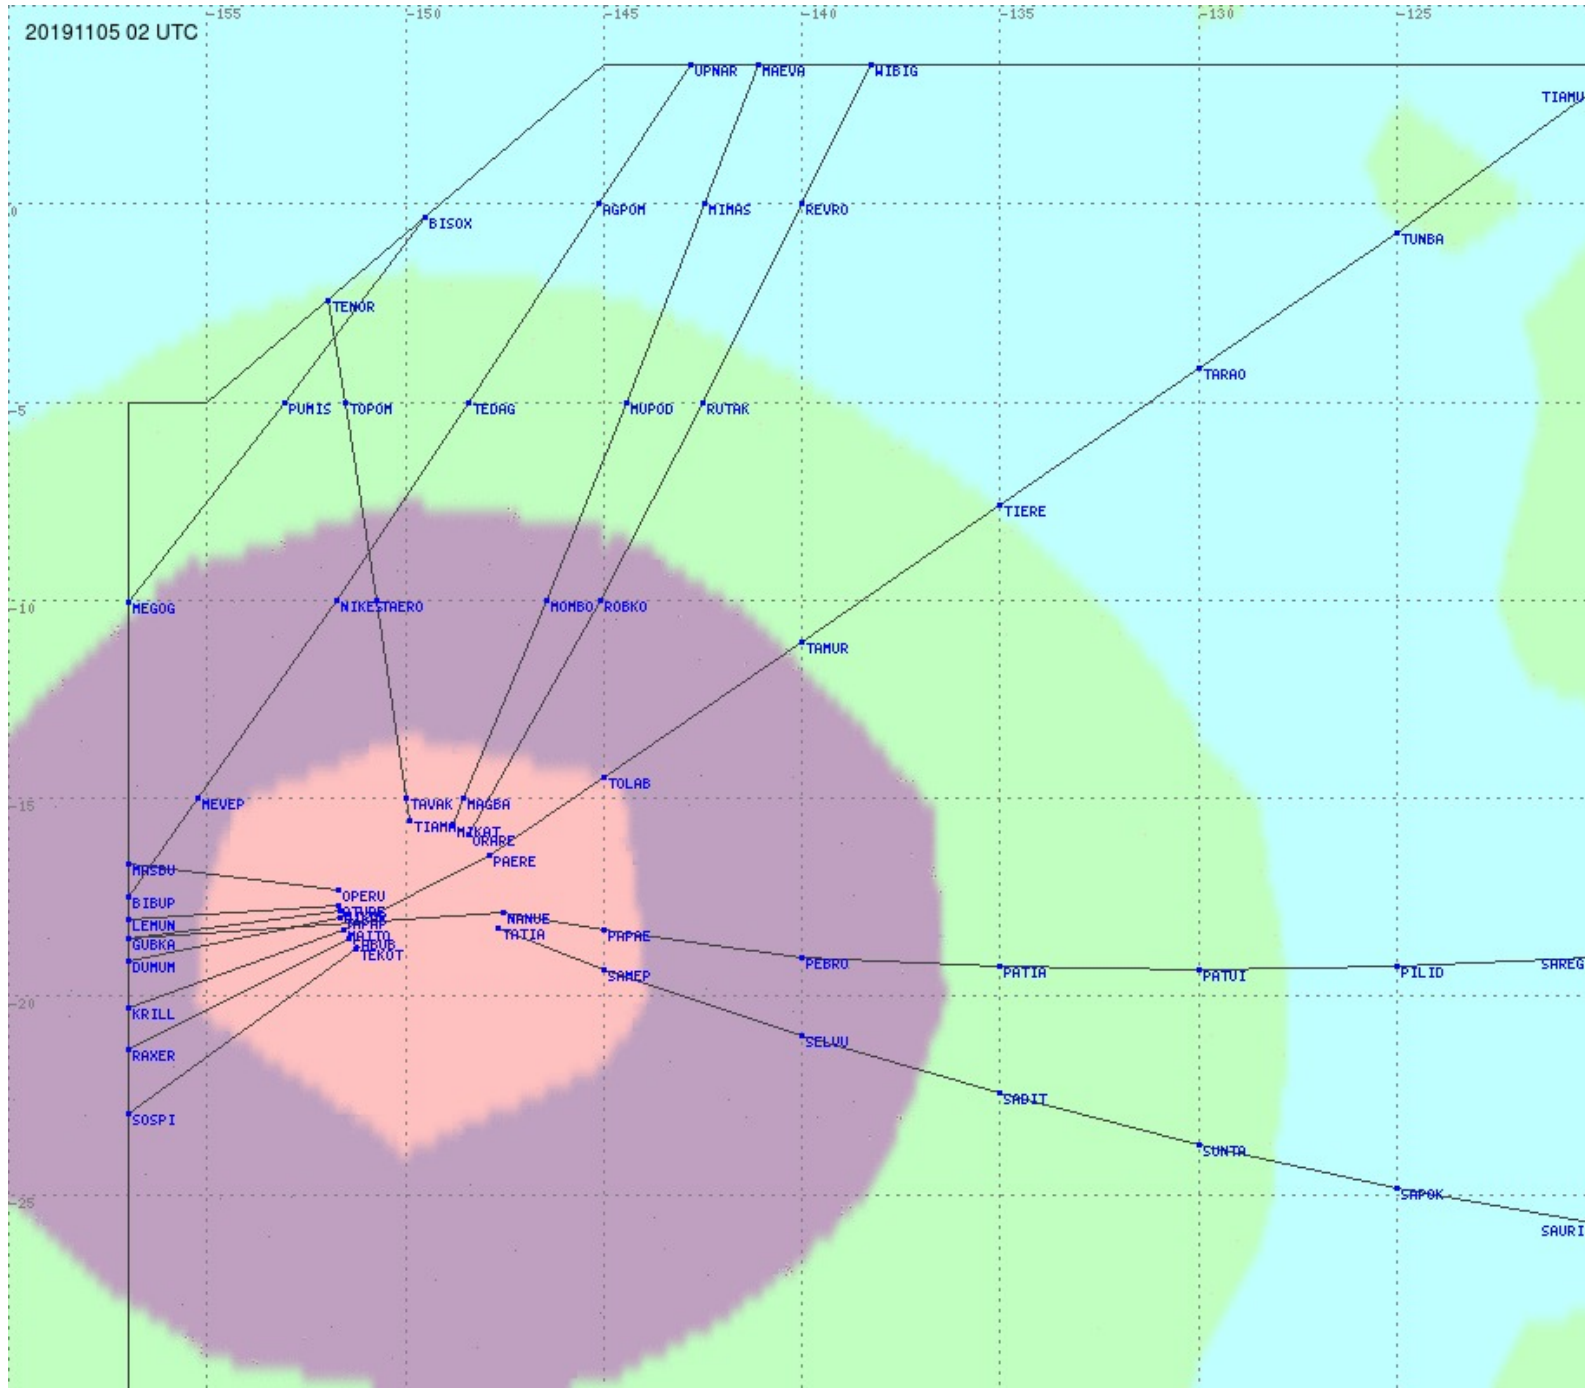

Tahiti FIR - HF Propag - 20191105

2.8 MHz 3.5 MHz 5.6 MHz 8.9 MHz 13.3 MHz 17.9 MHz None

Tahiti FIR - HF Propag - 20191105

2.8 MHz 3.5 MHz 5.6 MHz 8.9 MHz 13.3 MHz 17.9 MHz None

Tahiti FIR - HF Propag - 20191105

2.8 MHz 3.5 MHz 5.6 MHz 8.9 MHz 13.3 MHz 17.9 MHz None

Tahiti FIR - HF Propag - 20191105

2.8 MHz
3.5 MHz
5.6 MHz
8.9 MHz
13.3 MHz
17.9 MHz
None

Tahiti FIR - HF Propag - 20191105

2.8 MHz 3.5 MHz 5.6 MHz 8.9 MHz 13.3 MHz 17.9 MHz None