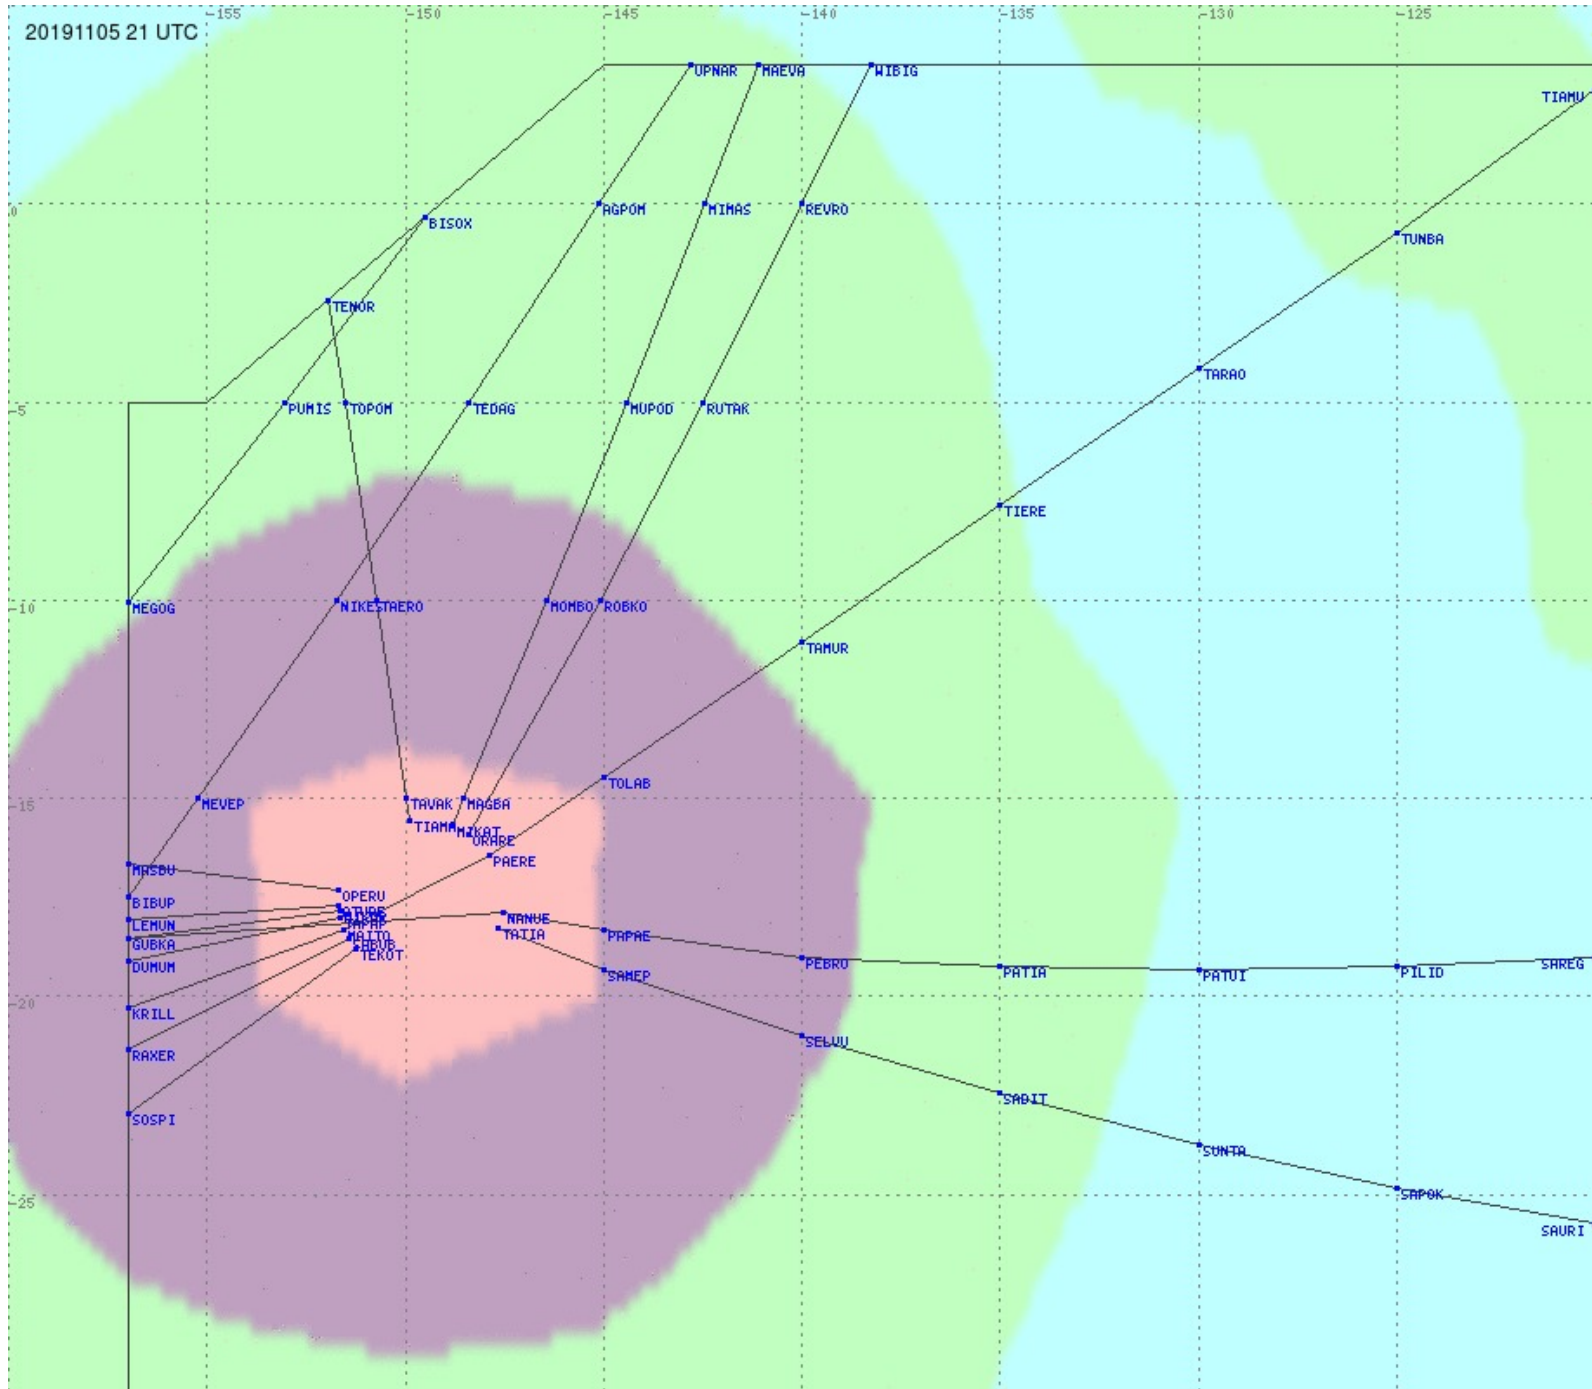

Tahiti FIR - HF Propag - 20191105

2.8 MHz 3.5 MHz 5.6 MHz 8.9 MHz 13.3 MHz 17.9 MHz None

Tahiti FIR - HF Propag - 20191105

2.8 MHz 3.5 MHz 5.6 MHz 8.9 MHz 13.3 MHz 17.9 MHz None

Tahiti FIR - HF Propag - 20191105

Tahiti FIR - HF Propag - 20191105

Tahiti FIR - HF Propag - 20191105

Tahiti FIR - HF Propag - 20191105

Tahiti FIR - HF Propag - 20191105

Tahiti FIR - HF Propag - 20191105

Tahiti FIR - HF Propag - 20191105

2.8 MHz 3.5 MHz 5.6 MHz 8.9 MHz 13.3 MHz 17.9 MHz None

Tahiti FIR - HF Propag - 20191105

Tahiti FIR - HF Propag - 20191105

Tahiti FIR - HF Propag - 20191105

Tahiti FIR - HF Propag - 20191105

2.8 MHz 3.5 MHz 5.6 MHz 8.9 MHz 13.3 MHz 17.9 MHz None

Tahiti FIR - HF Propag - 20191105

Tahiti FIR - HF Propag - 20191105

2.8 MHz 3.5 MHz 5.6 MHz 8.9 MHz 13.3 MHz 17.9 MHz None