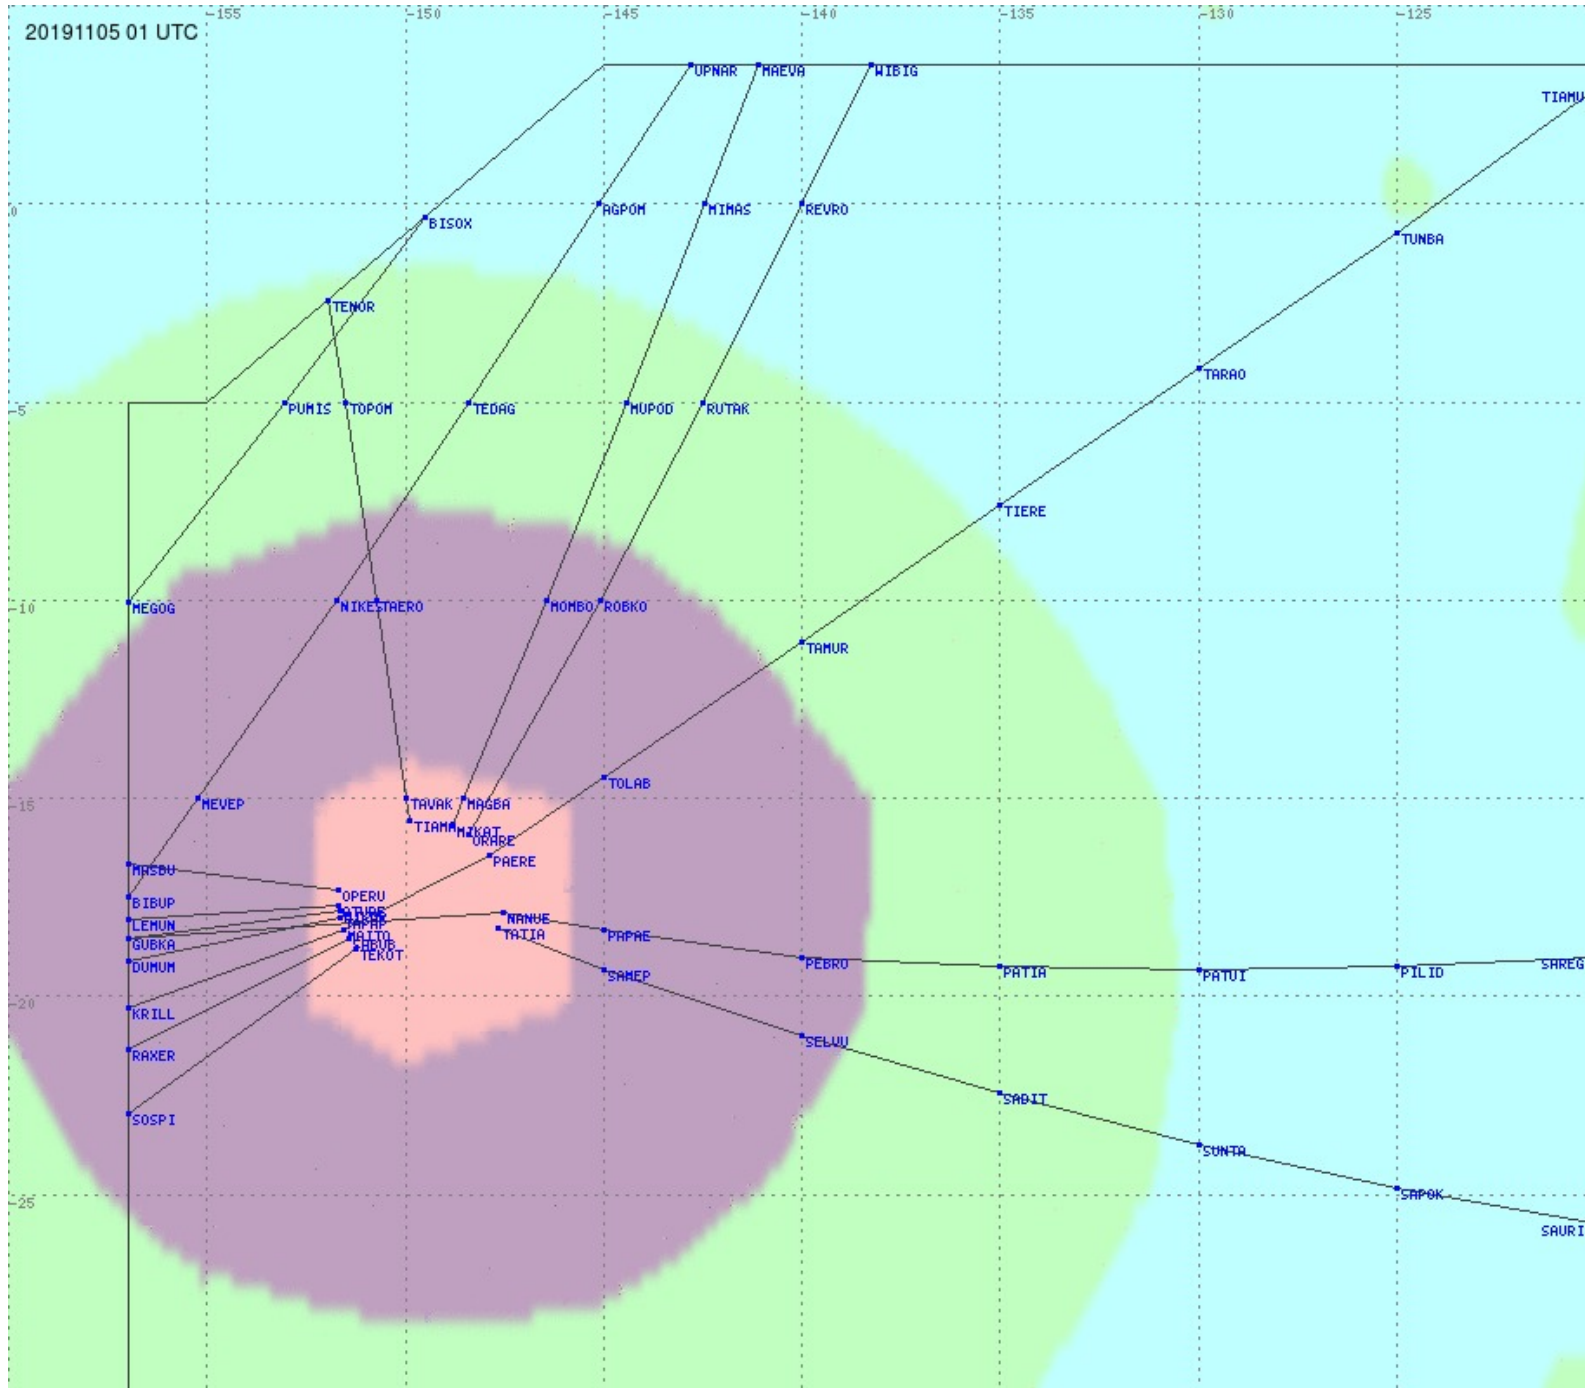

Tahiti FIR - HF Propag - 20191105

2.8 MHz 3.5 MHz 5.6 MHz 8.9 MHz 13.3 MHz 17.9 MHz None

Tahiti FIR - HF Propag - 20191105

2.8 MHz 3.5 MHz 5.6 MHz 8.9 MHz 13.3 MHz 17.9 MHz None

Tahiti FIR - HF Propag - 20191105

2.8 MHz 3.5 MHz 5.6 MHz 8.9 MHz 13.3 MHz 17.9 MHz None

Tahiti FIR - HF Propag - 20191105

2.8 MHz
3.5 MHz
5.6 MHz
8.9 MHz
13.3 MHz
17.9 MHz
None

Tahiti FIR - HF Propag - 20191105

2.8 MHz 3.5 MHz 5.6 MHz 8.9 MHz 13.3 MHz 17.9 MHz None