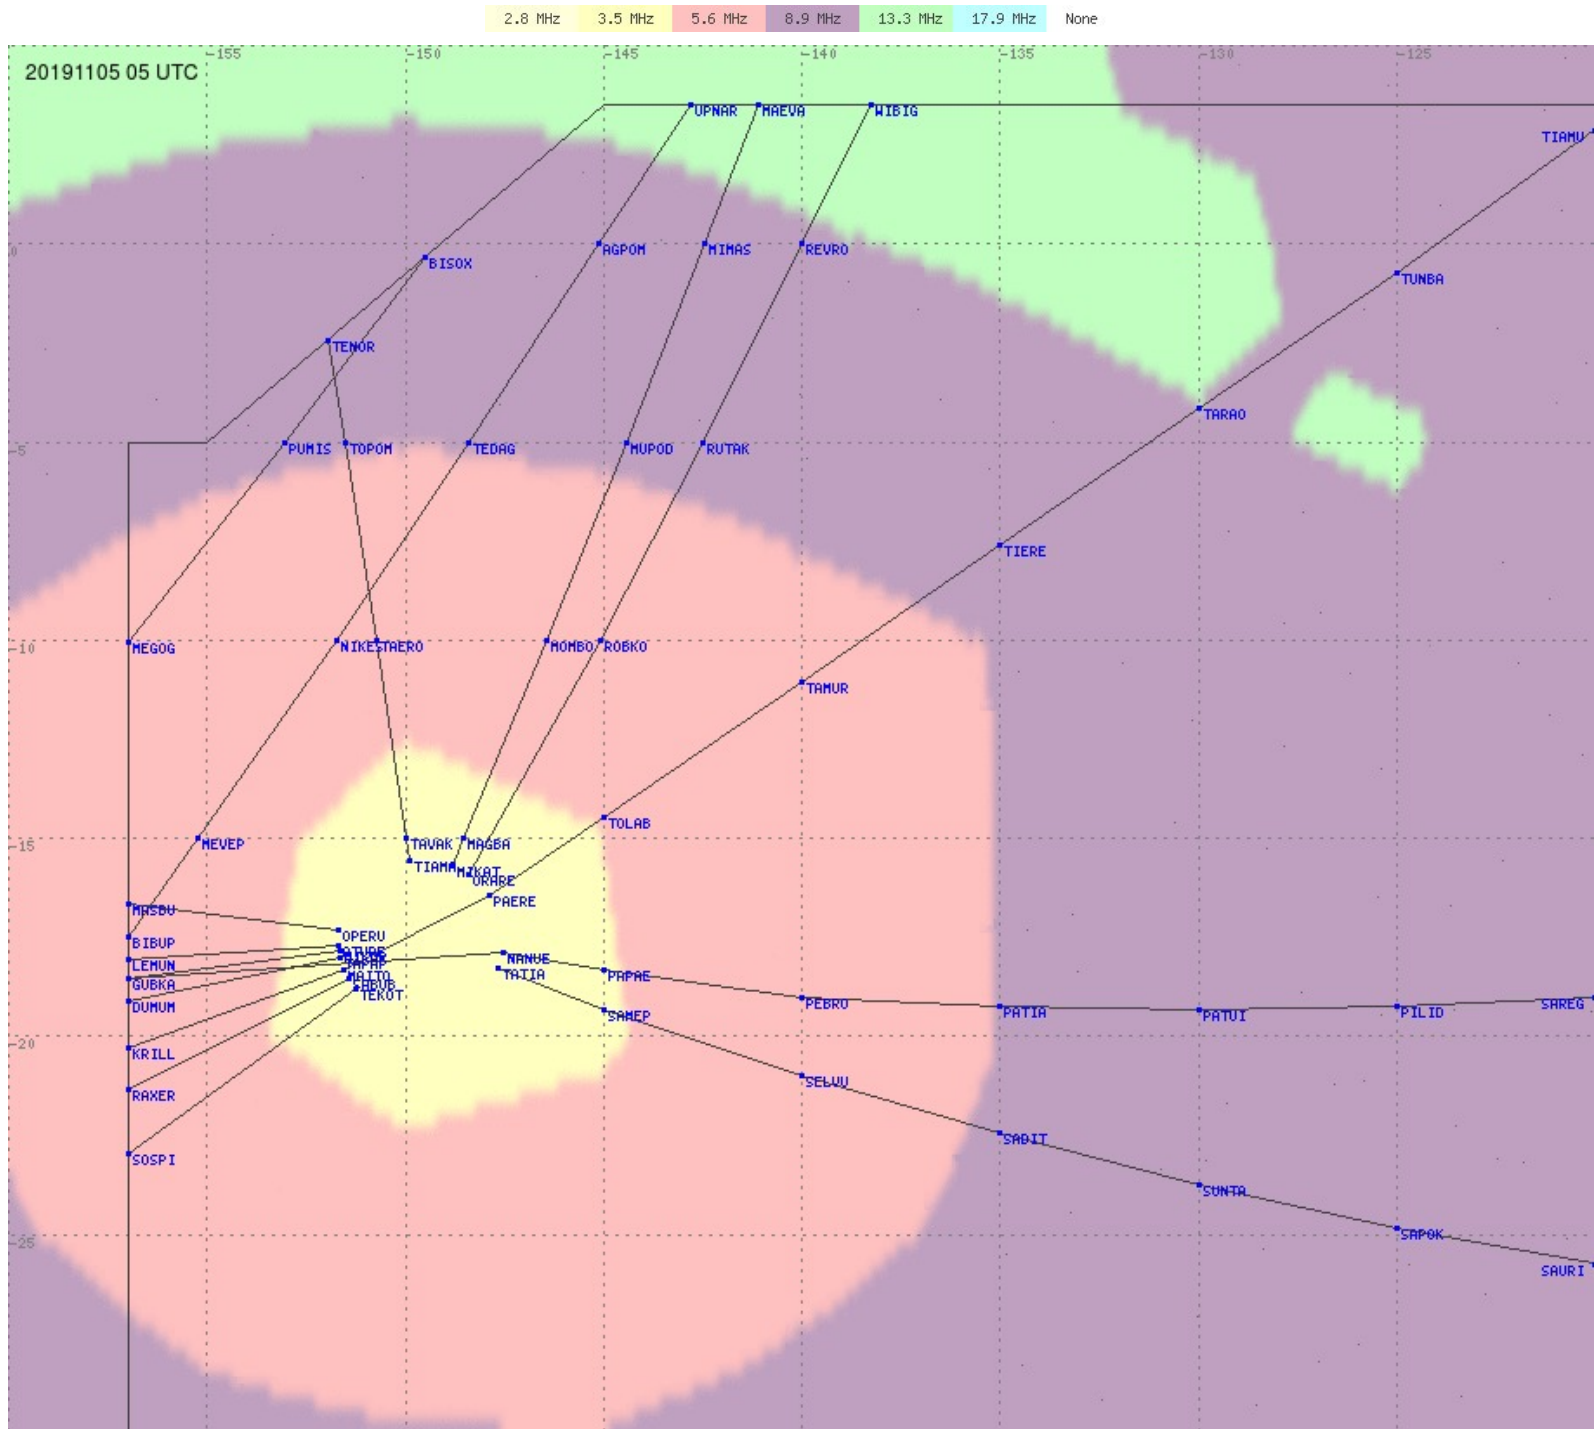

Tahiti FIR - HF Propag - 20191105