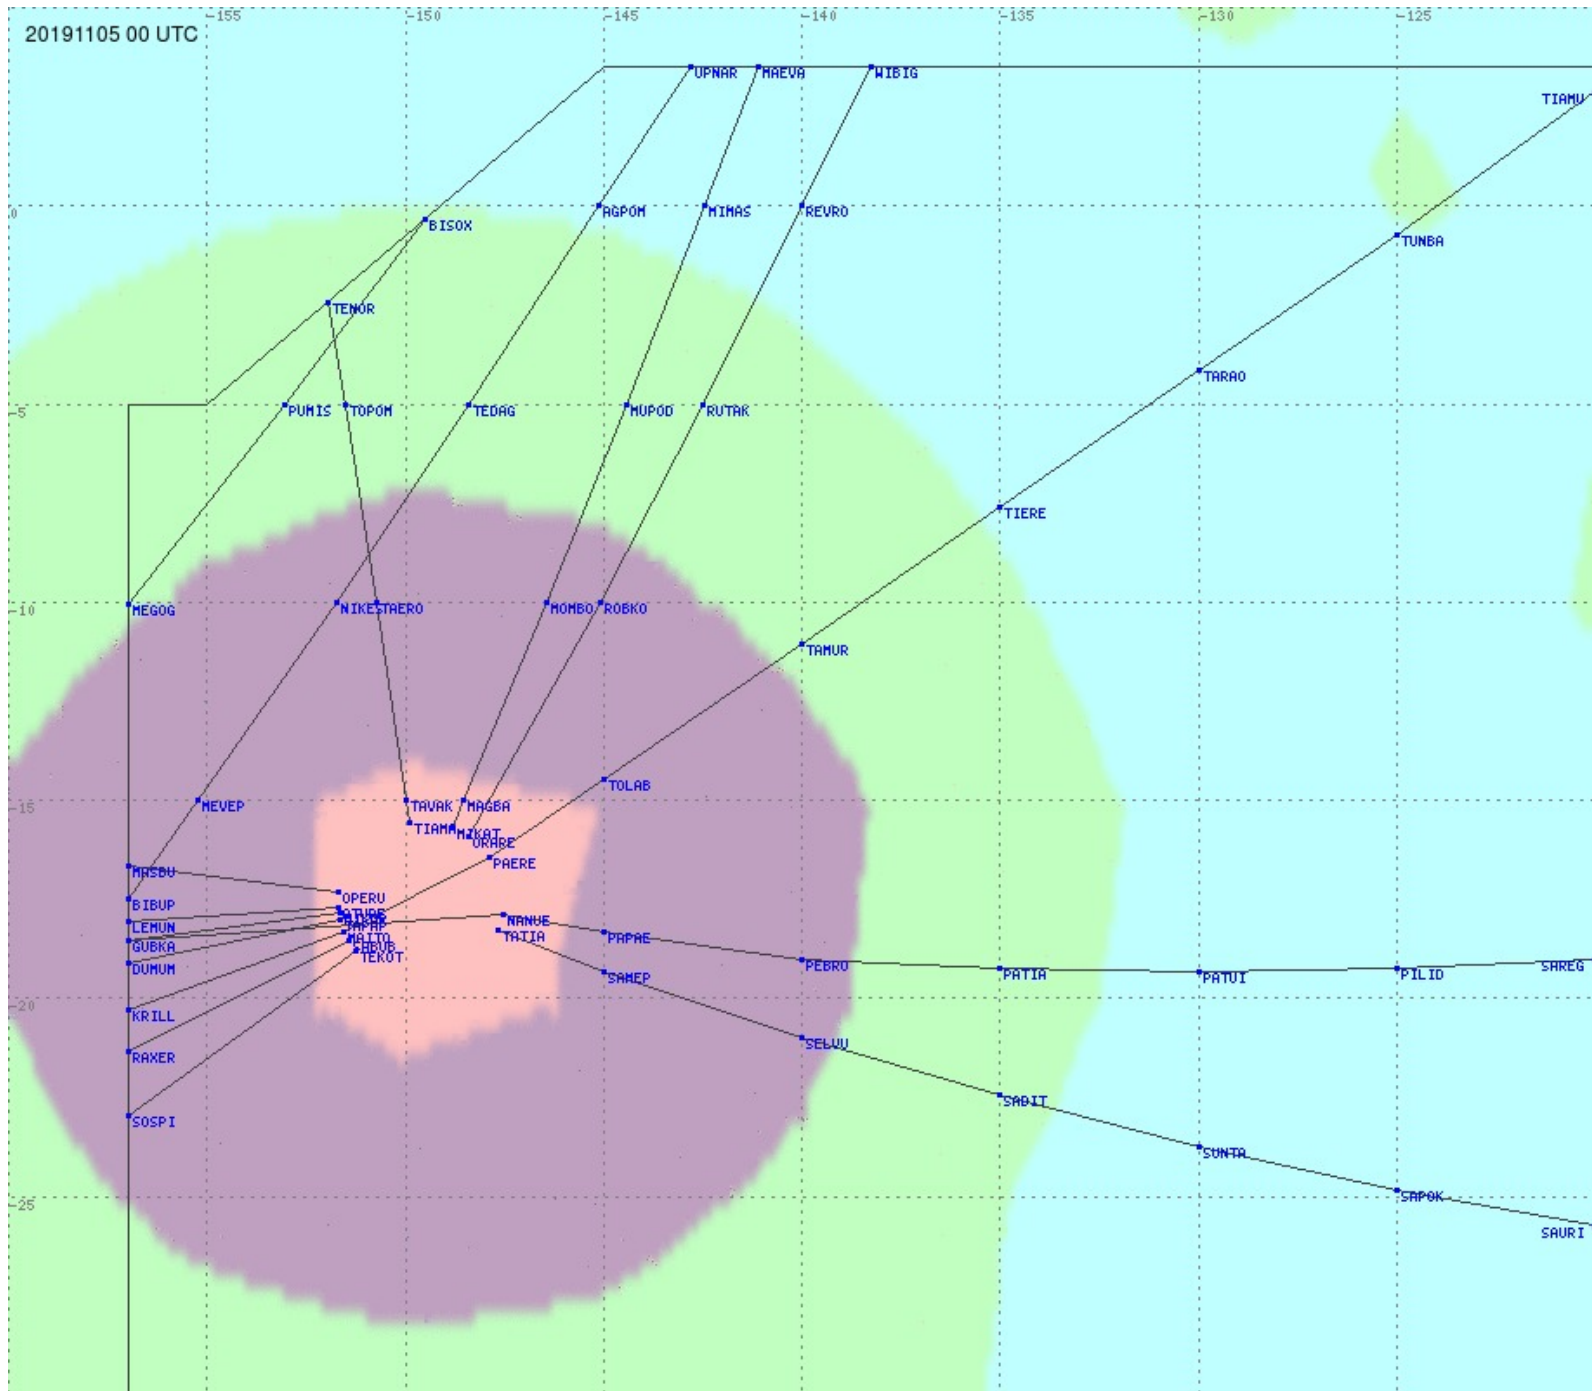

Tahiti FIR - HF Propag - 20191105

2.8 MHz 3.5 MHz 5.6 MHz 8.9 MHz 13.3 MHz 17.9 MHz None

Tahiti FIR - HF Propag - 20191105

2.8 MHz 3.5 MHz 5.6 MHz 8.9 MHz 13.3 MHz 17.9 MHz None

Tahiti FIR - HF Propag - 20191105

2.8 MHz 3.5 MHz 5.6 MHz 8.9 MHz 13.3 MHz 17.9 MHz None

Tahiti FIR - HF Propag - 20191105

2.8 MHz
3.5 MHz
5.6 MHz
8.9 MHz
13.3 MHz
17.9 MHz
None

Tahiti FIR - HF Propag - 20191105

2.8 MHz 3.5 MHz 5.6 MHz 8.9 MHz 13.3 MHz 17.9 MHz None