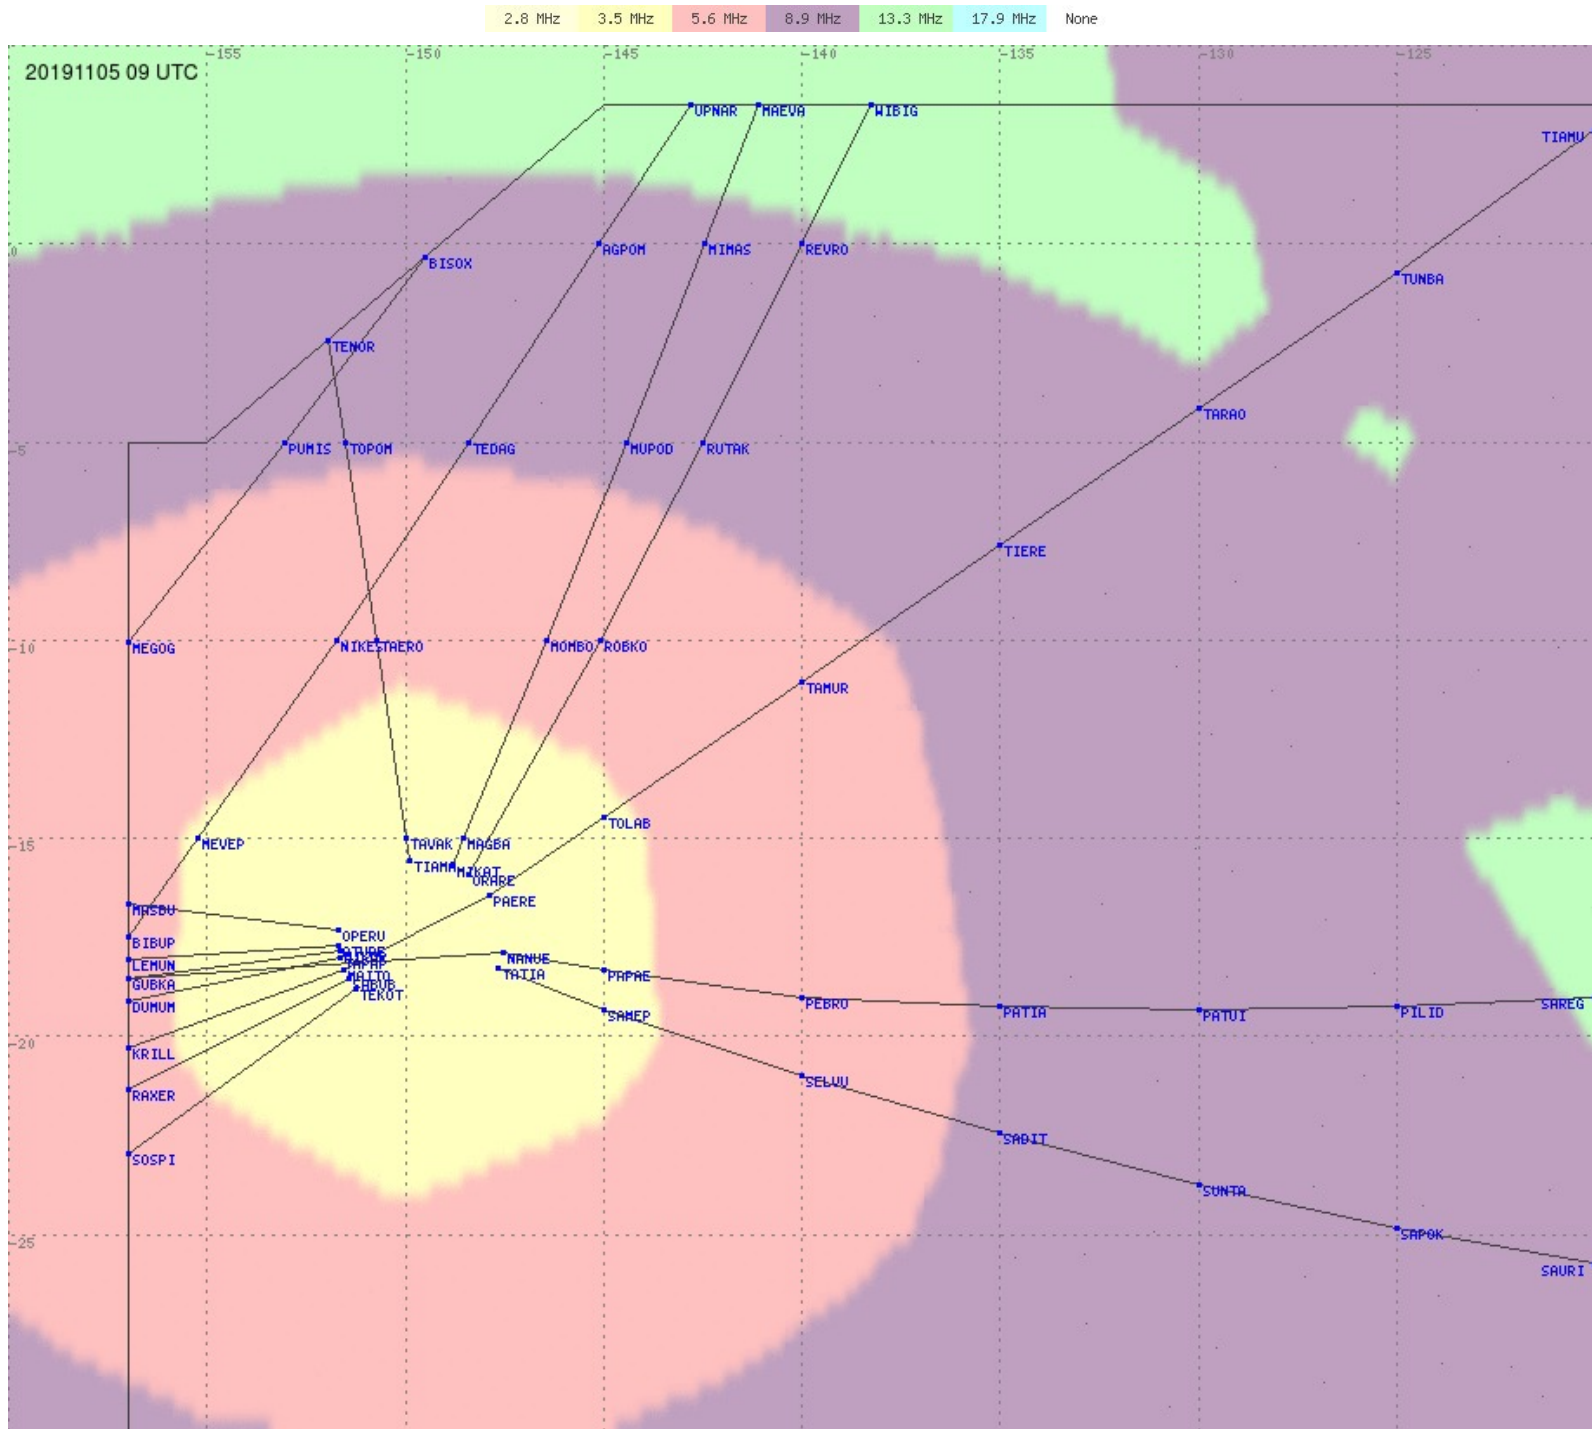

Tahiti FIR - HF Propag - 20191105