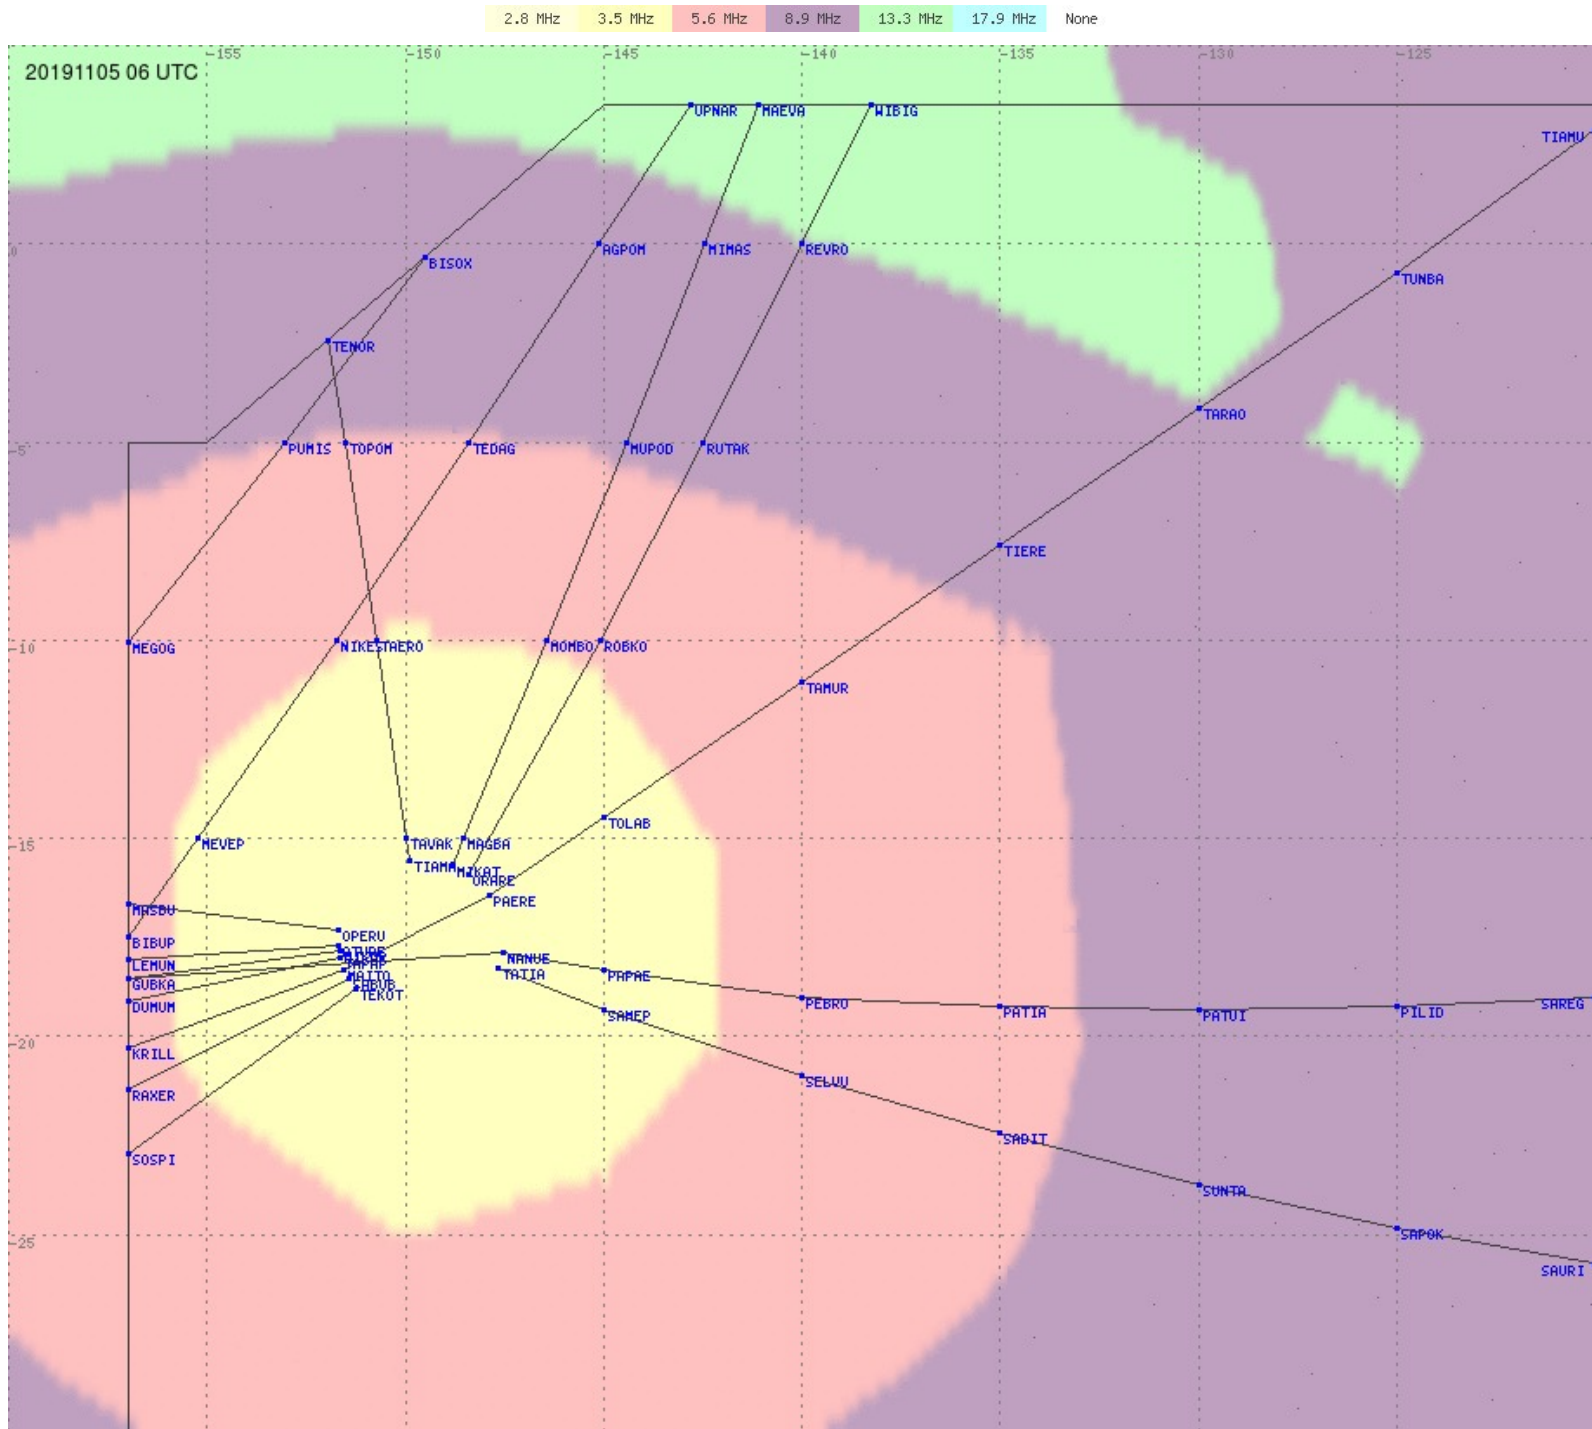

Tahiti FIR - HF Propag - 20191105

2.8 MHz 3.5 MHz 5.6 MHz 8.9 MHz 13.3 MHz 17.9 MHz None

Tahiti FIR - HF Propag - 20191105

2.8 MHz 3.5 MHz 5.6 MHz 8.9 MHz 13.3 MHz 17.9 MHz None

Tahiti FIR - HF Propag - 20191105

2.8 MHz 3.5 MHz 5.6 MHz 8.9 MHz 13.3 MHz 17.9 MHz None

Tahiti FIR - HF Propag - 20191105

2.8 MHz
3.5 MHz
5.6 MHz
8.9 MHz
13.3 MHz
17.9 MHz
None

Tahiti FIR - HF Propag - 20191105

2.8 MHz 3.5 MHz 5.6 MHz 8.9 MHz 13.3 MHz 17.9 MHz None

Tahiti FIR - HF Propag - 20191105

Tahiti FIR - HF Propag - 20191105

Tahiti FIR - HF Propag - 20191105

Tahiti FIR - HF Propag - 20191105

Tahiti FIR - HF Propag - 20191105

Tahiti FIR - HF Propag - 20191105

Tahiti FIR - HF Propag - 20191105