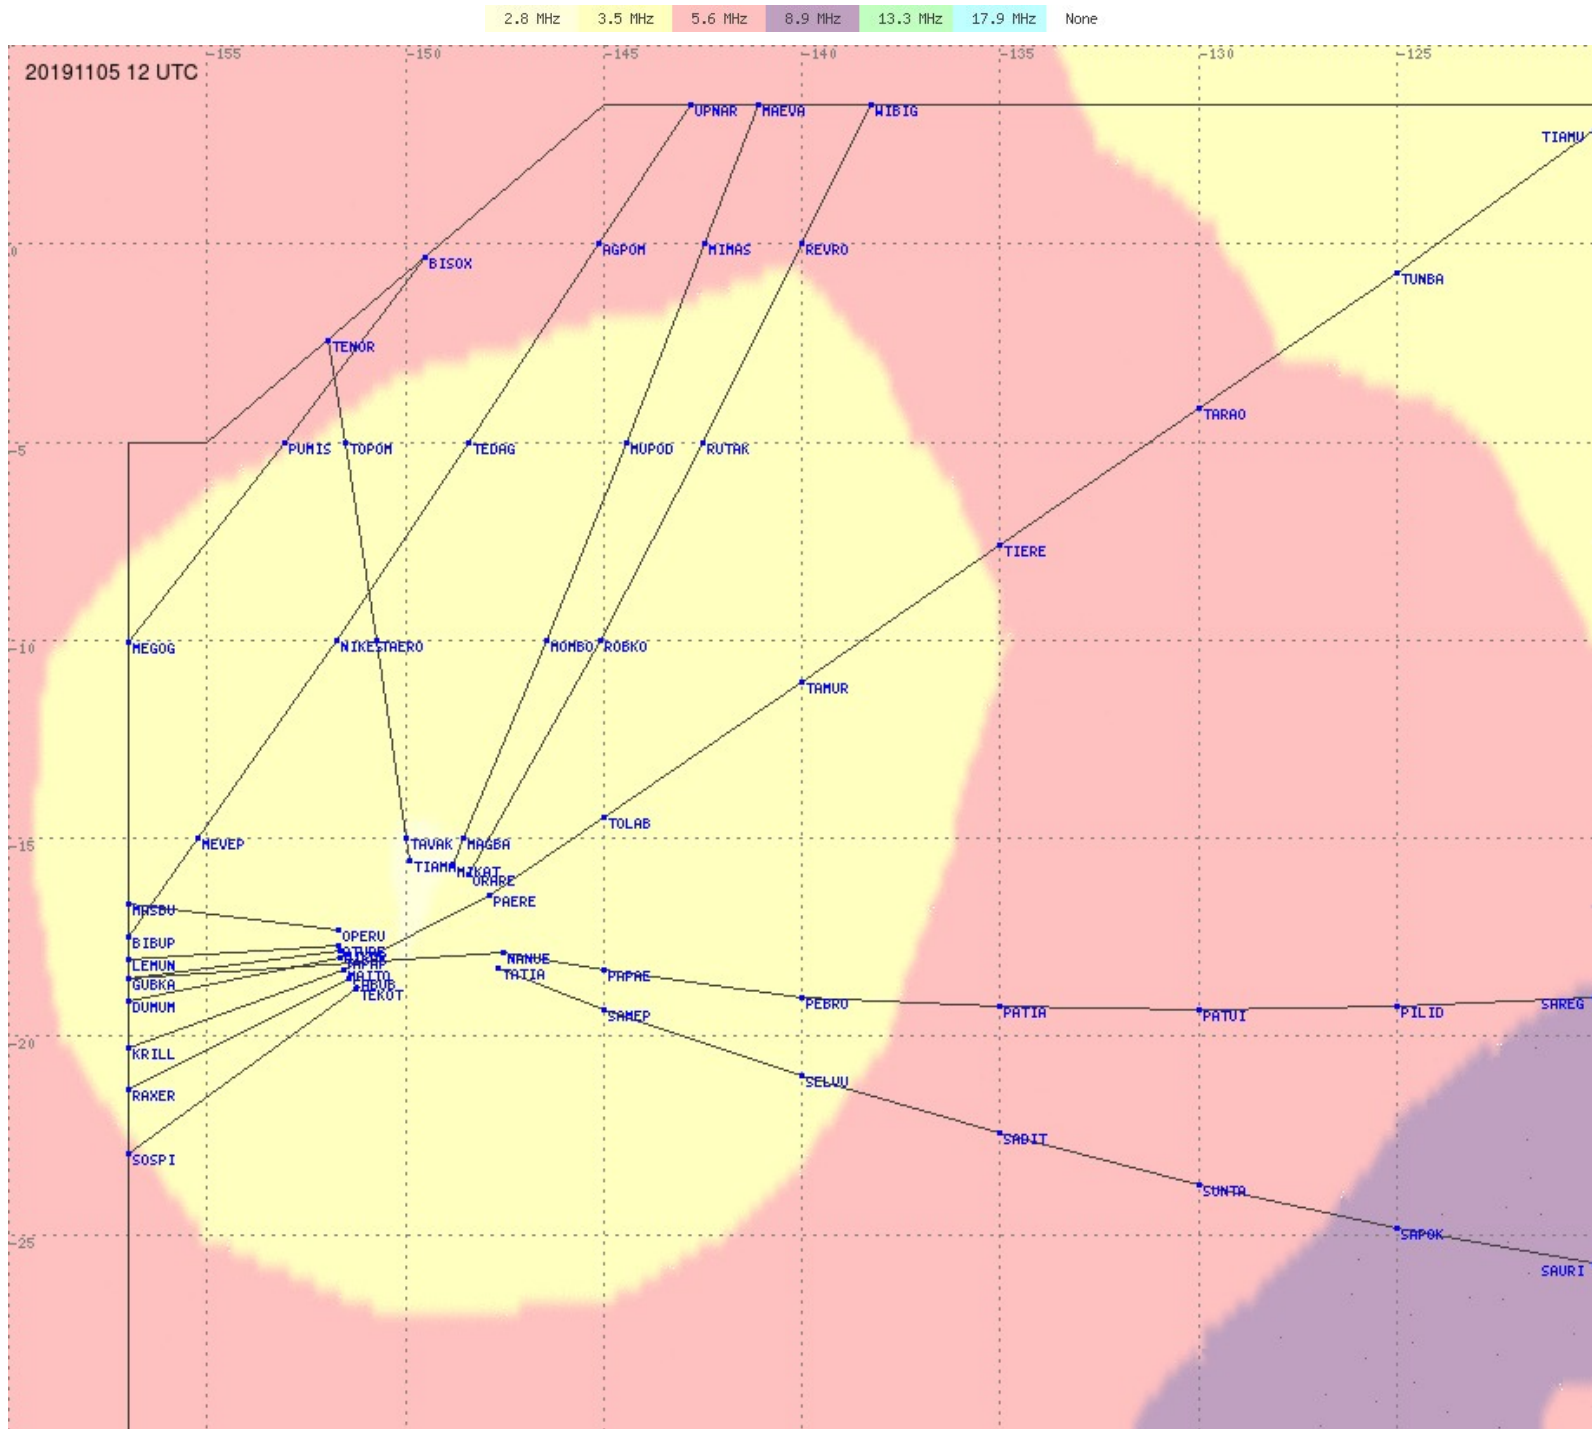

Tahiti FIR - HF Propag - 20191105