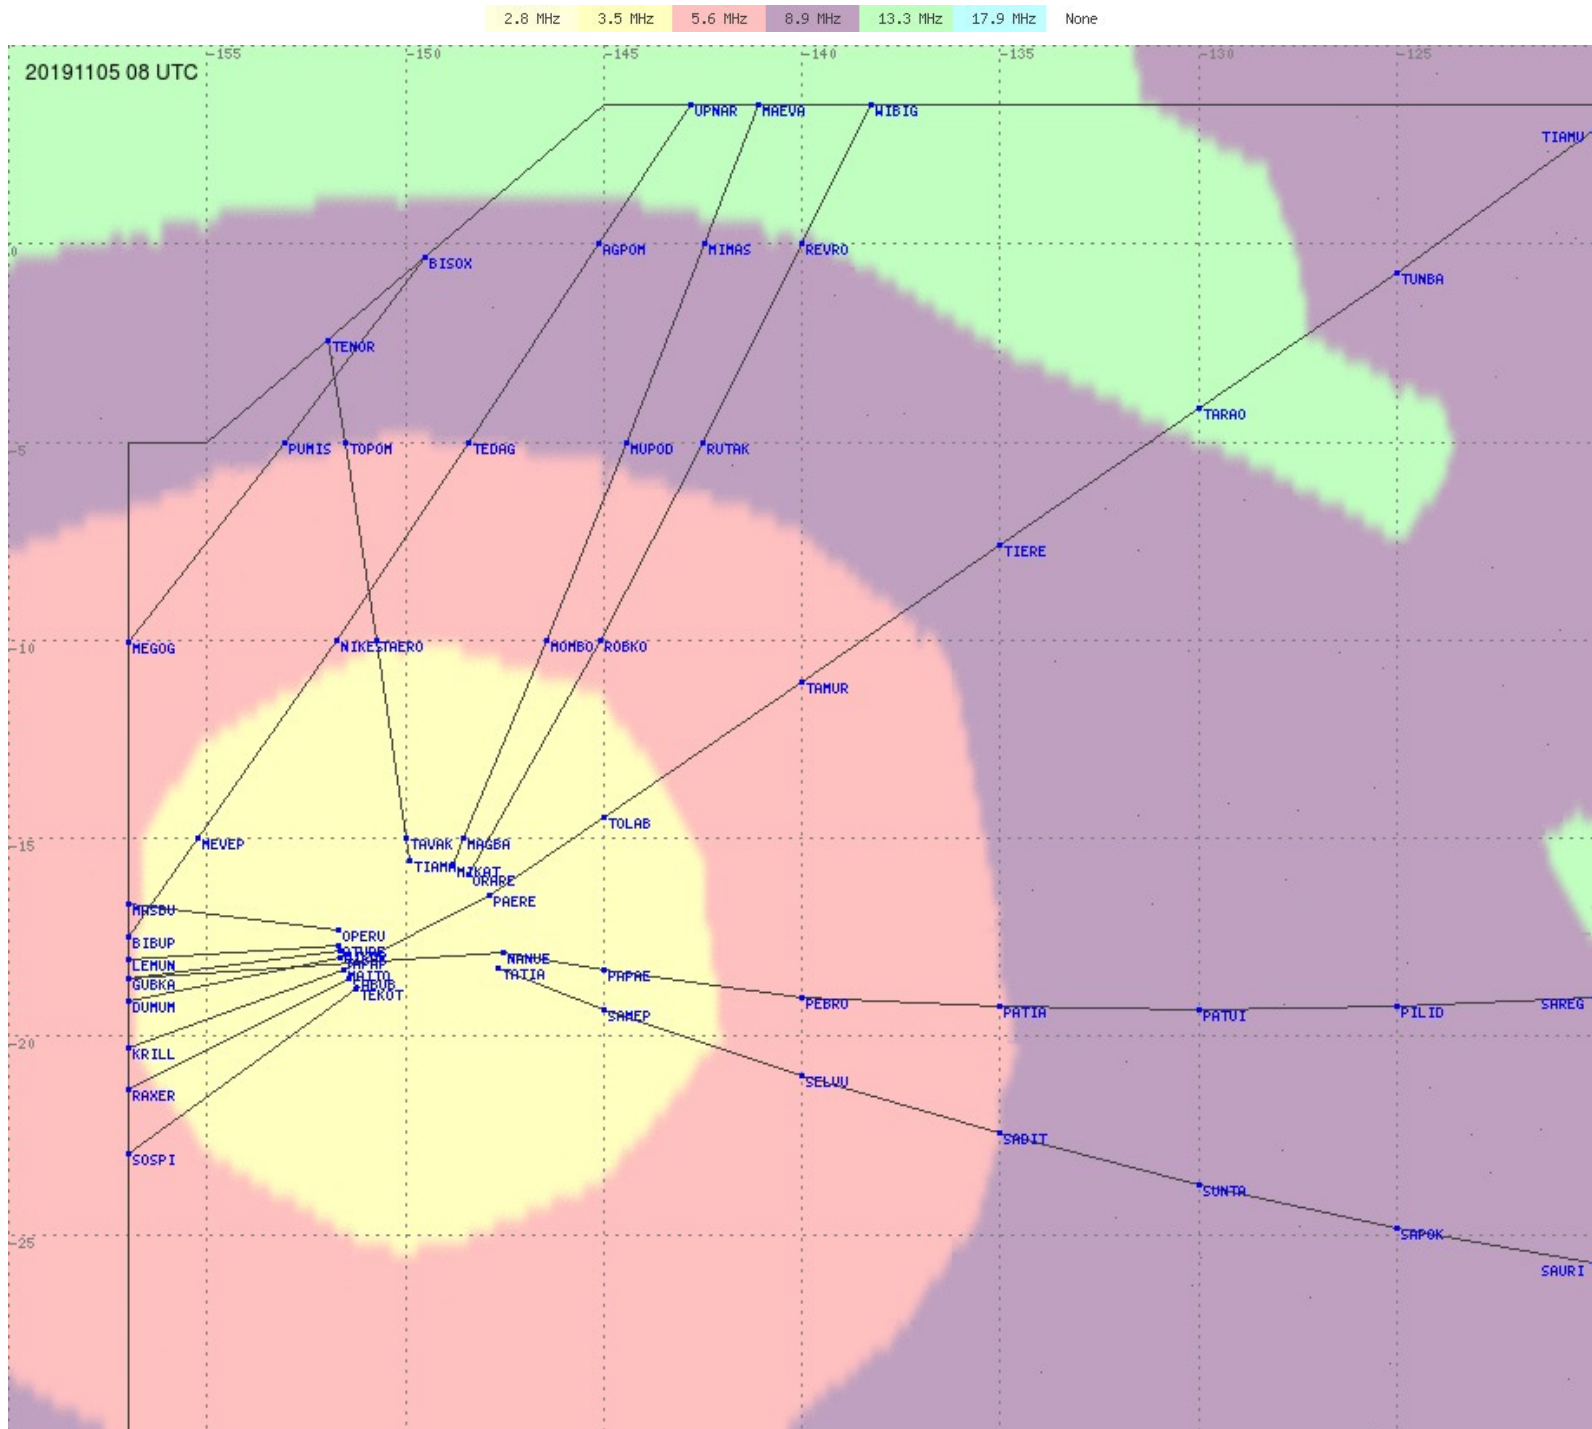

Tahiti FIR - HF Propag - 20191105