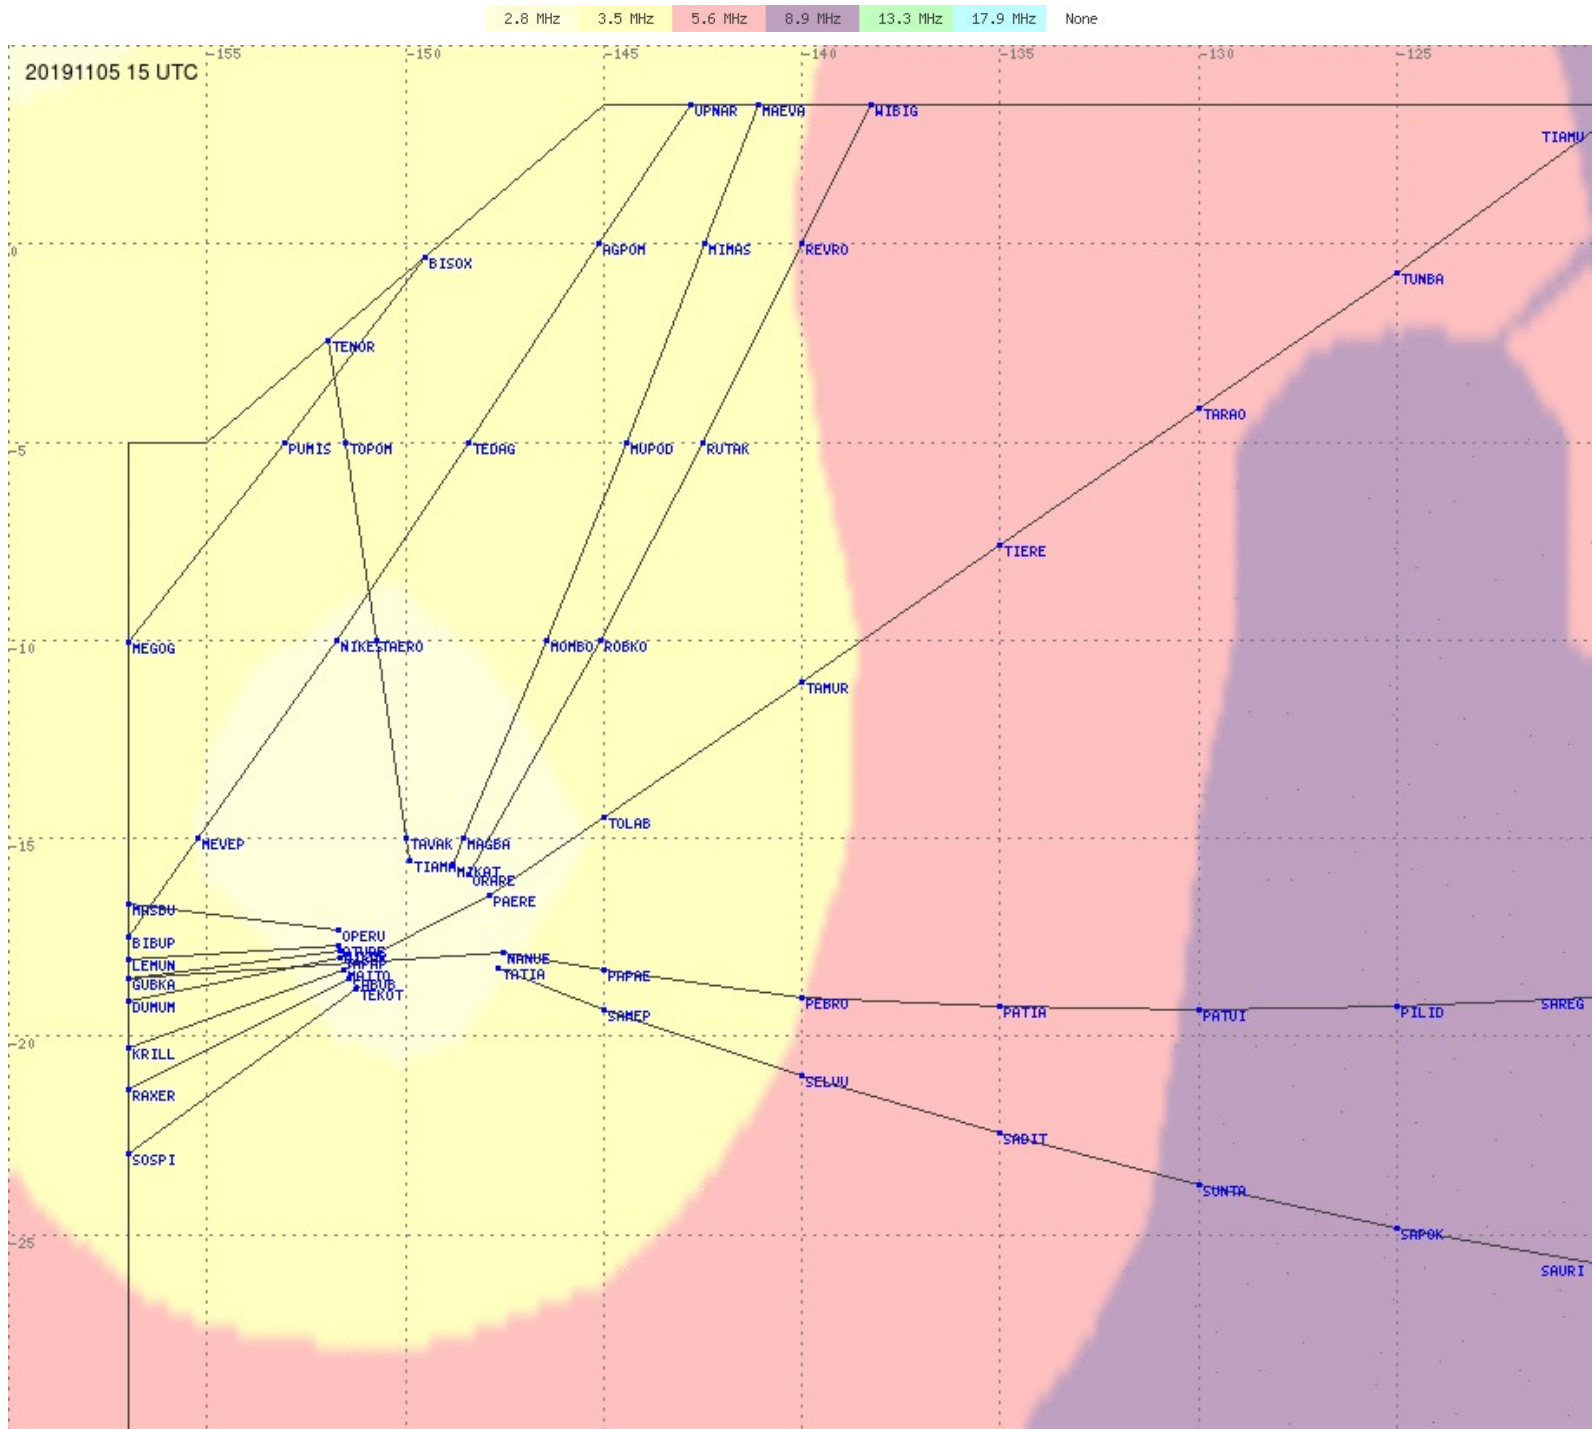

Tahiti FIR - HF Propag - 20191105

2.8 MHz 3.5 MHz 5.6 MHz 8.9 MHz 13.3 MHz 17.9 MHz None

Tahiti FIR - HF Propag - 20191105

2.8 MHz 3.5 MHz 5.6 MHz 8.9 MHz 13.3 MHz 17.9 MHz None

Tahiti FIR - HF Propag - 20191105

2.8 MHz 3.5 MHz 5.6 MHz 8.9 MHz 13.3 MHz 17.9 MHz None

Tahiti FIR - HF Propag - 20191105

2.8 MHz
3.5 MHz
5.6 MHz
8.9 MHz
13.3 MHz
17.9 MHz
None

Tahiti FIR - HF Propag - 20191105

2.8 MHz 3.5 MHz 5.6 MHz 8.9 MHz 13.3 MHz 17.9 MHz None

Tahiti FIR - HF Propag - 20191105

Tahiti FIR - HF Propag - 20191105

Tahiti FIR - HF Propag - 20191105

Tahiti FIR - HF Propag - 20191105

Tahiti FIR - HF Propag - 20191105

Tahiti FIR - HF Propag - 20191105

2.8 MHz 3.5 MHz 5.6 MHz 8.9 MHz 13.3 MHz 17.9 MHz None

Tahiti FIR - HF Propag - 20191105

Tahiti FIR - HF Propag - 20191105

Tahiti FIR - HF Propag - 20191105

Tahiti FIR - HF Propag - 20191105

2.8 MHz 3.5 MHz 5.6 MHz 8.9 MHz 13.3 MHz 17.9 MHz None

Tahiti FIR - HF Propag - 20191105