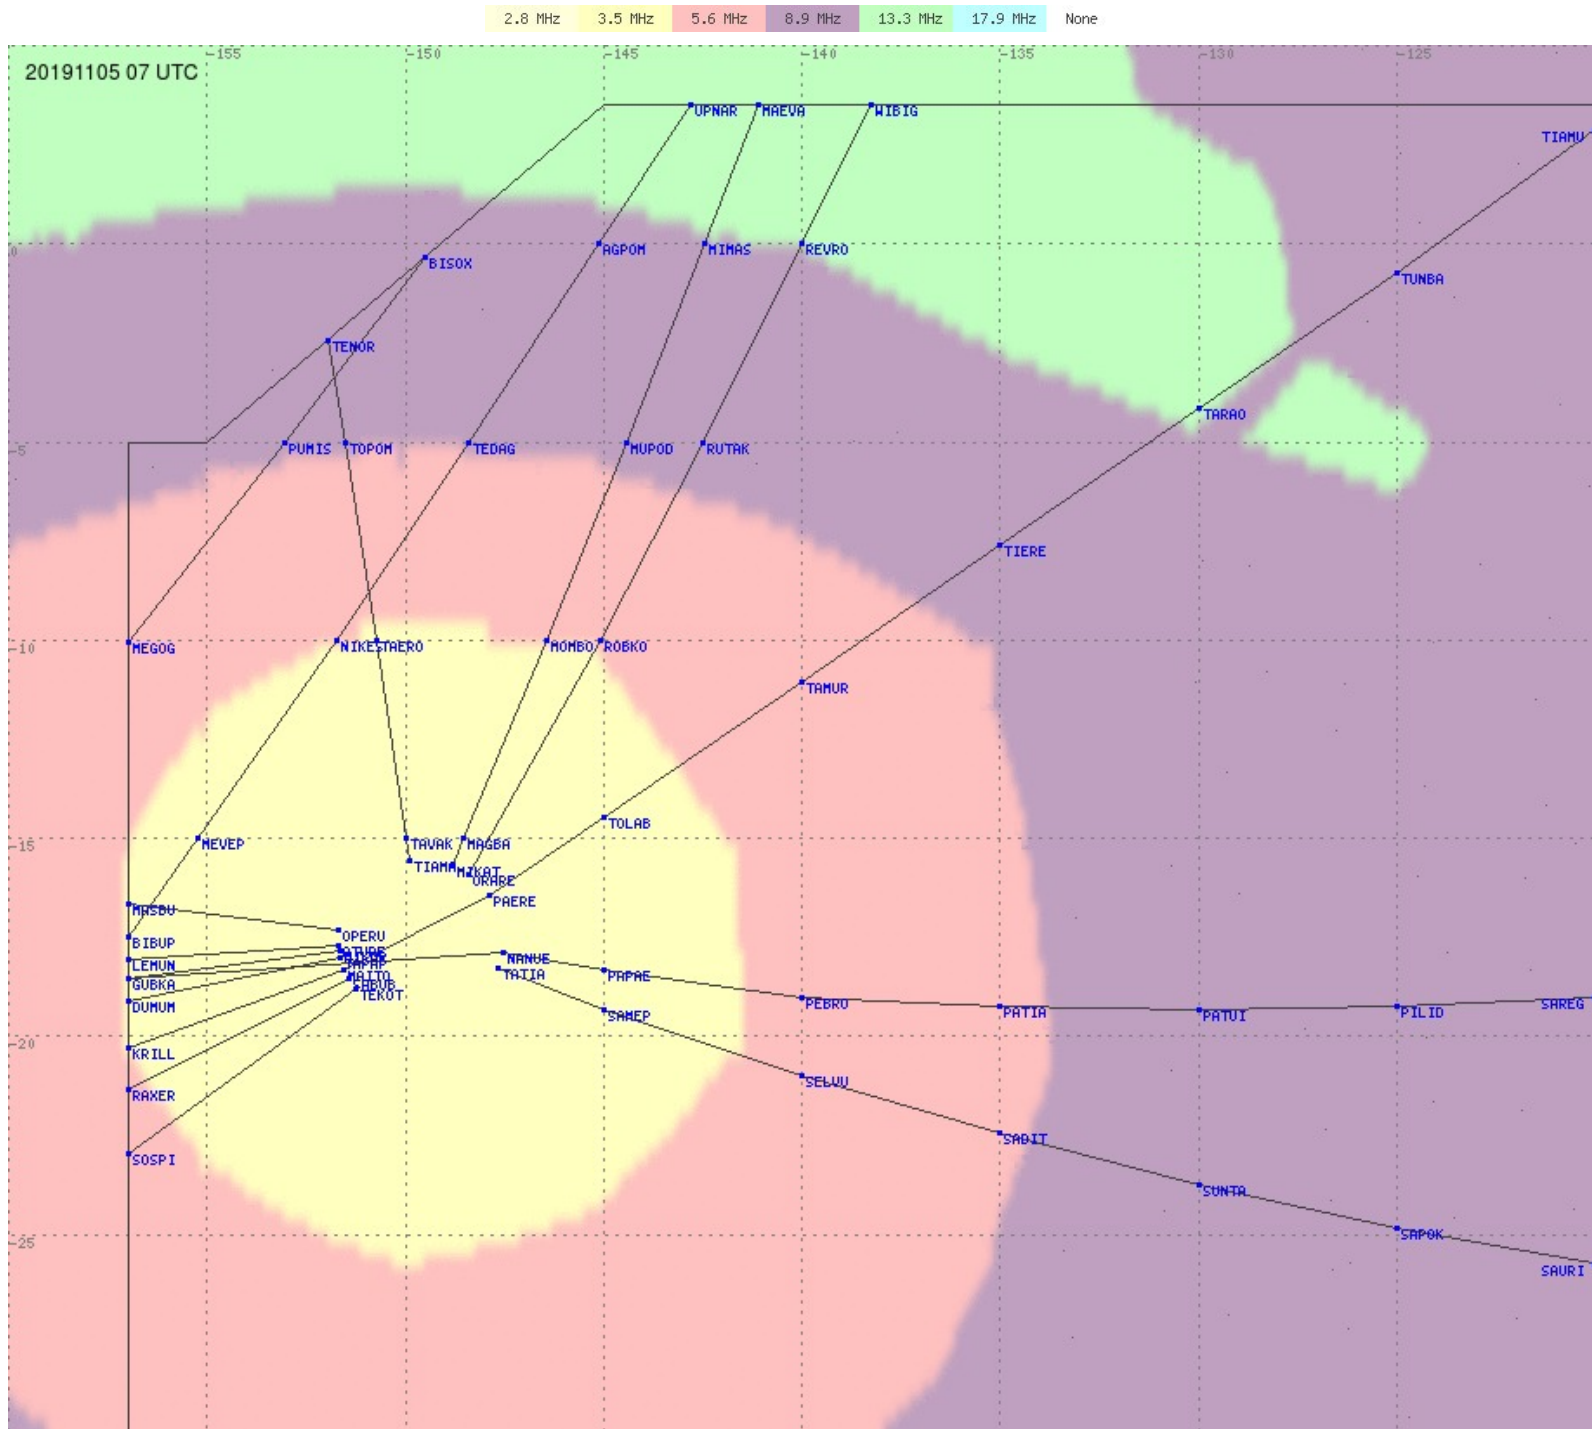

Tahiti FIR - HF Propag - 20191105