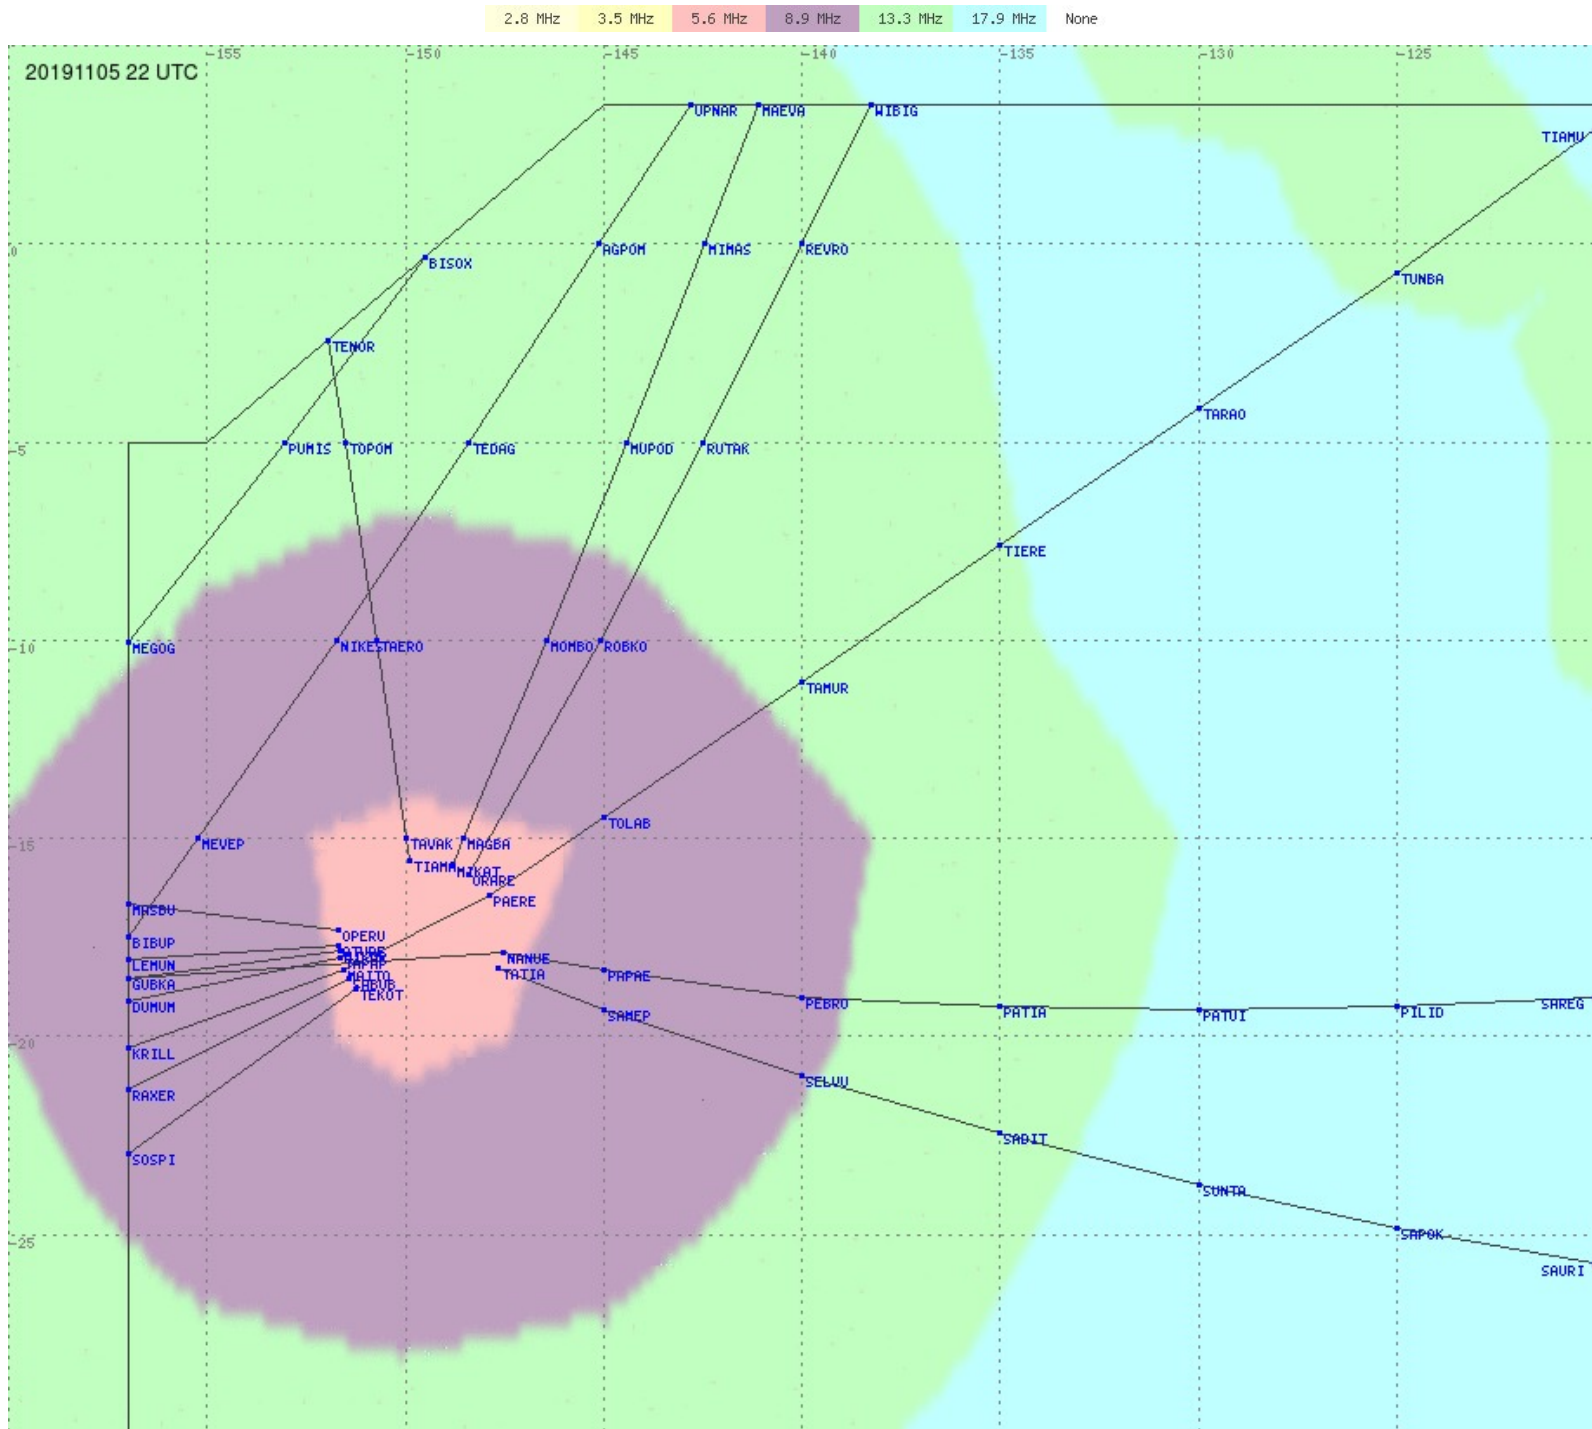

Tahiti FIR - HF Propag - 20191105

2.8 MHz 3.5 MHz 5.6 MHz 8.9 MHz 13.3 MHz 17.9 MHz None

Tahiti FIR - HF Propag - 20191105

2.8 MHz 3.5 MHz 5.6 MHz 8.9 MHz 13.3 MHz 17.9 MHz None

Tahiti FIR - HF Propag - 20191105

Tahiti FIR - HF Propag - 20191105

Tahiti FIR - HF Propag - 20191105

Tahiti FIR - HF Propag - 20191105

Tahiti FIR - HF Propag - 20191105

Tahiti FIR - HF Propag - 20191105

Tahiti FIR - HF Propag - 20191105

2.8 MHz 3.5 MHz 5.6 MHz 8.9 MHz 13.3 MHz 17.9 MHz None

Tahiti FIR - HF Propag - 20191105

Tahiti FIR - HF Propag - 20191105

Tahiti FIR - HF Propag - 20191105

Tahiti FIR - HF Propag - 20191105

2.8 MHz 3.5 MHz 5.6 MHz 8.9 MHz 13.3 MHz 17.9 MHz None

Tahiti FIR - HF Propag - 20191105

Tahiti FIR - HF Propag - 20191105

2.8 MHz 3.5 MHz 5.6 MHz 8.9 MHz 13.3 MHz 17.9 MHz None