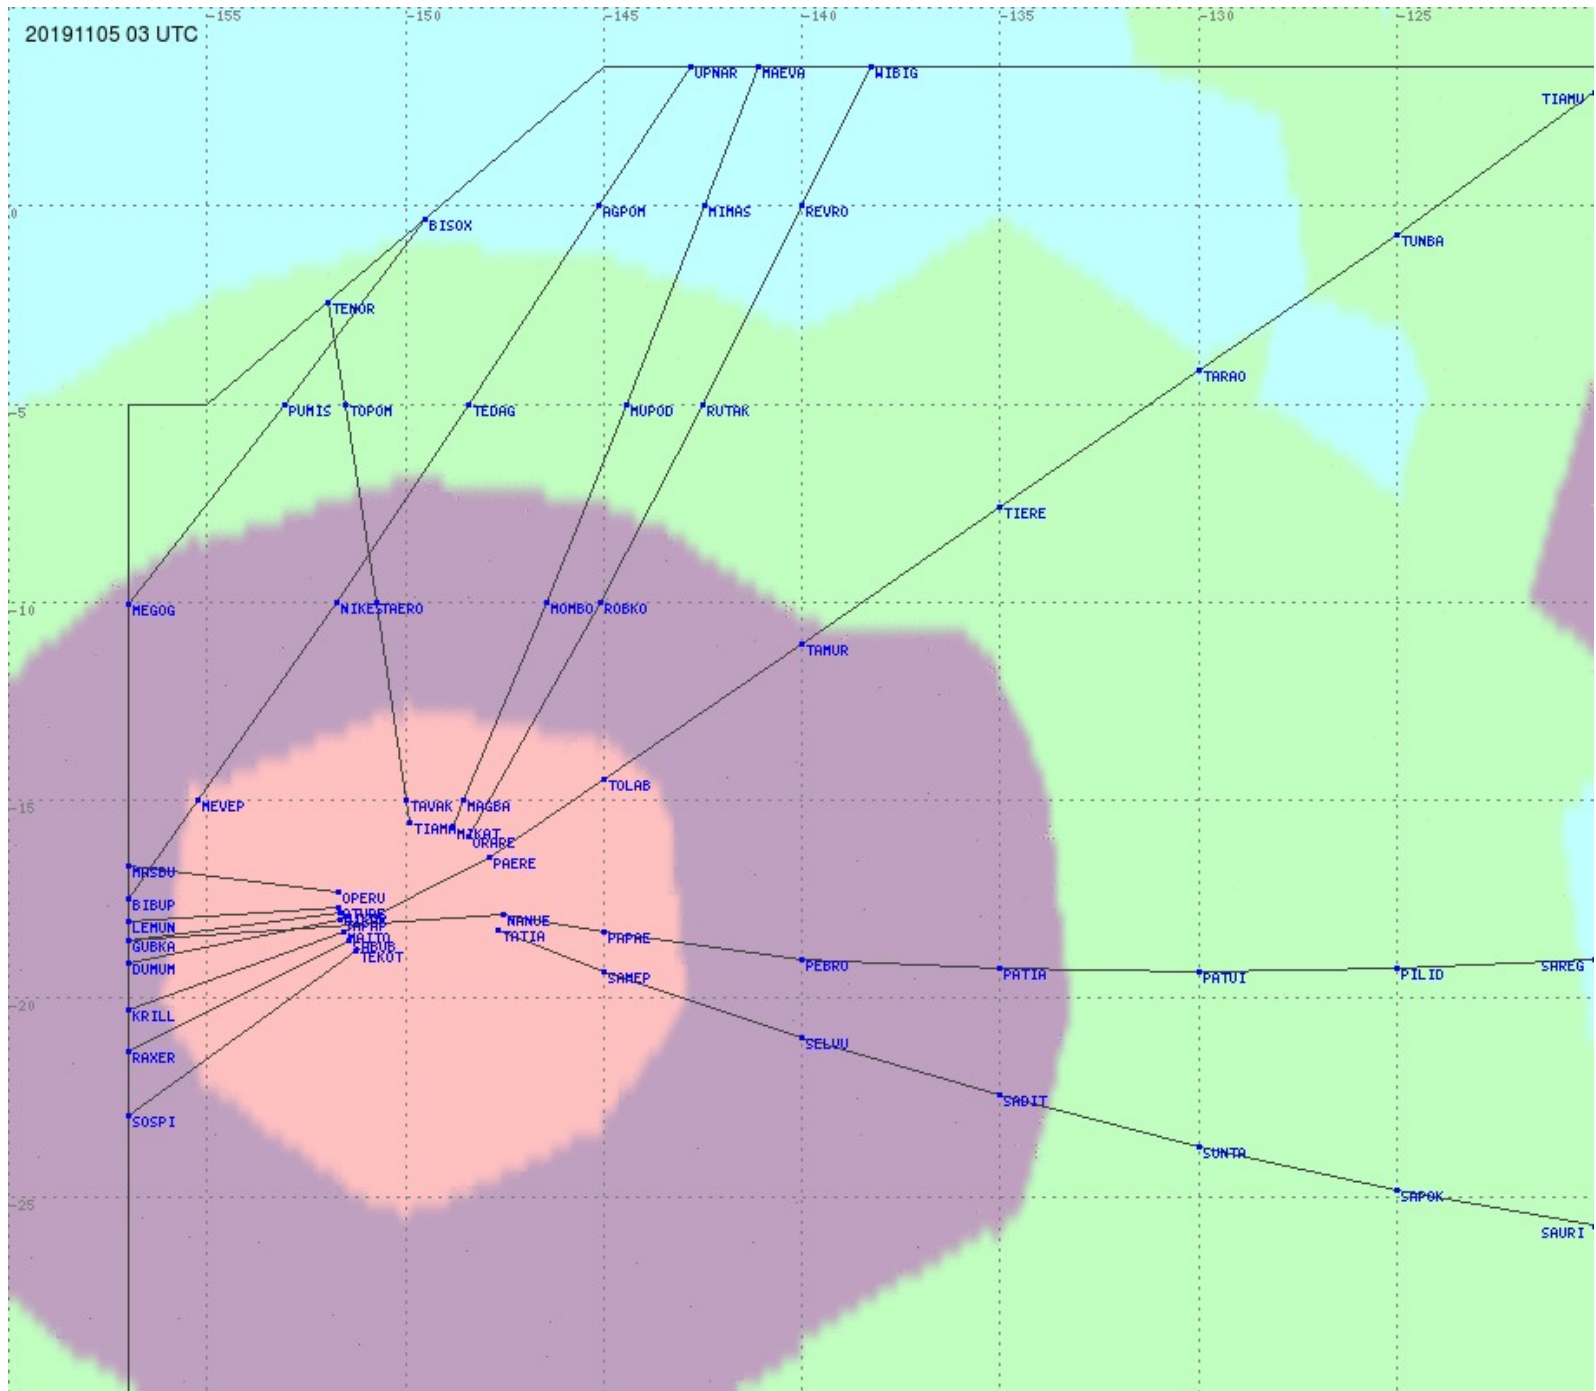

Tahiti FIR - HF Propag - 20191105

2.8 MHz 3.5 MHz 5.6 MHz 8.9 MHz 13.3 MHz 17.9 MHz None

Tahiti FIR - HF Propag - 20191105

2.8 MHz 3.5 MHz 5.6 MHz 8.9 MHz 13.3 MHz 17.9 MHz None

Tahiti FIR - HF Propag - 20191105

2.8 MHz 3.5 MHz 5.6 MHz 8.9 MHz 13.3 MHz 17.9 MHz None

Tahiti FIR - HF Propag - 20191105

2.8 MHz
3.5 MHz
5.6 MHz
8.9 MHz
13.3 MHz
17.9 MHz
None

Tahiti FIR - HF Propag - 20191105

2.8 MHz 3.5 MHz 5.6 MHz 8.9 MHz 13.3 MHz 17.9 MHz None