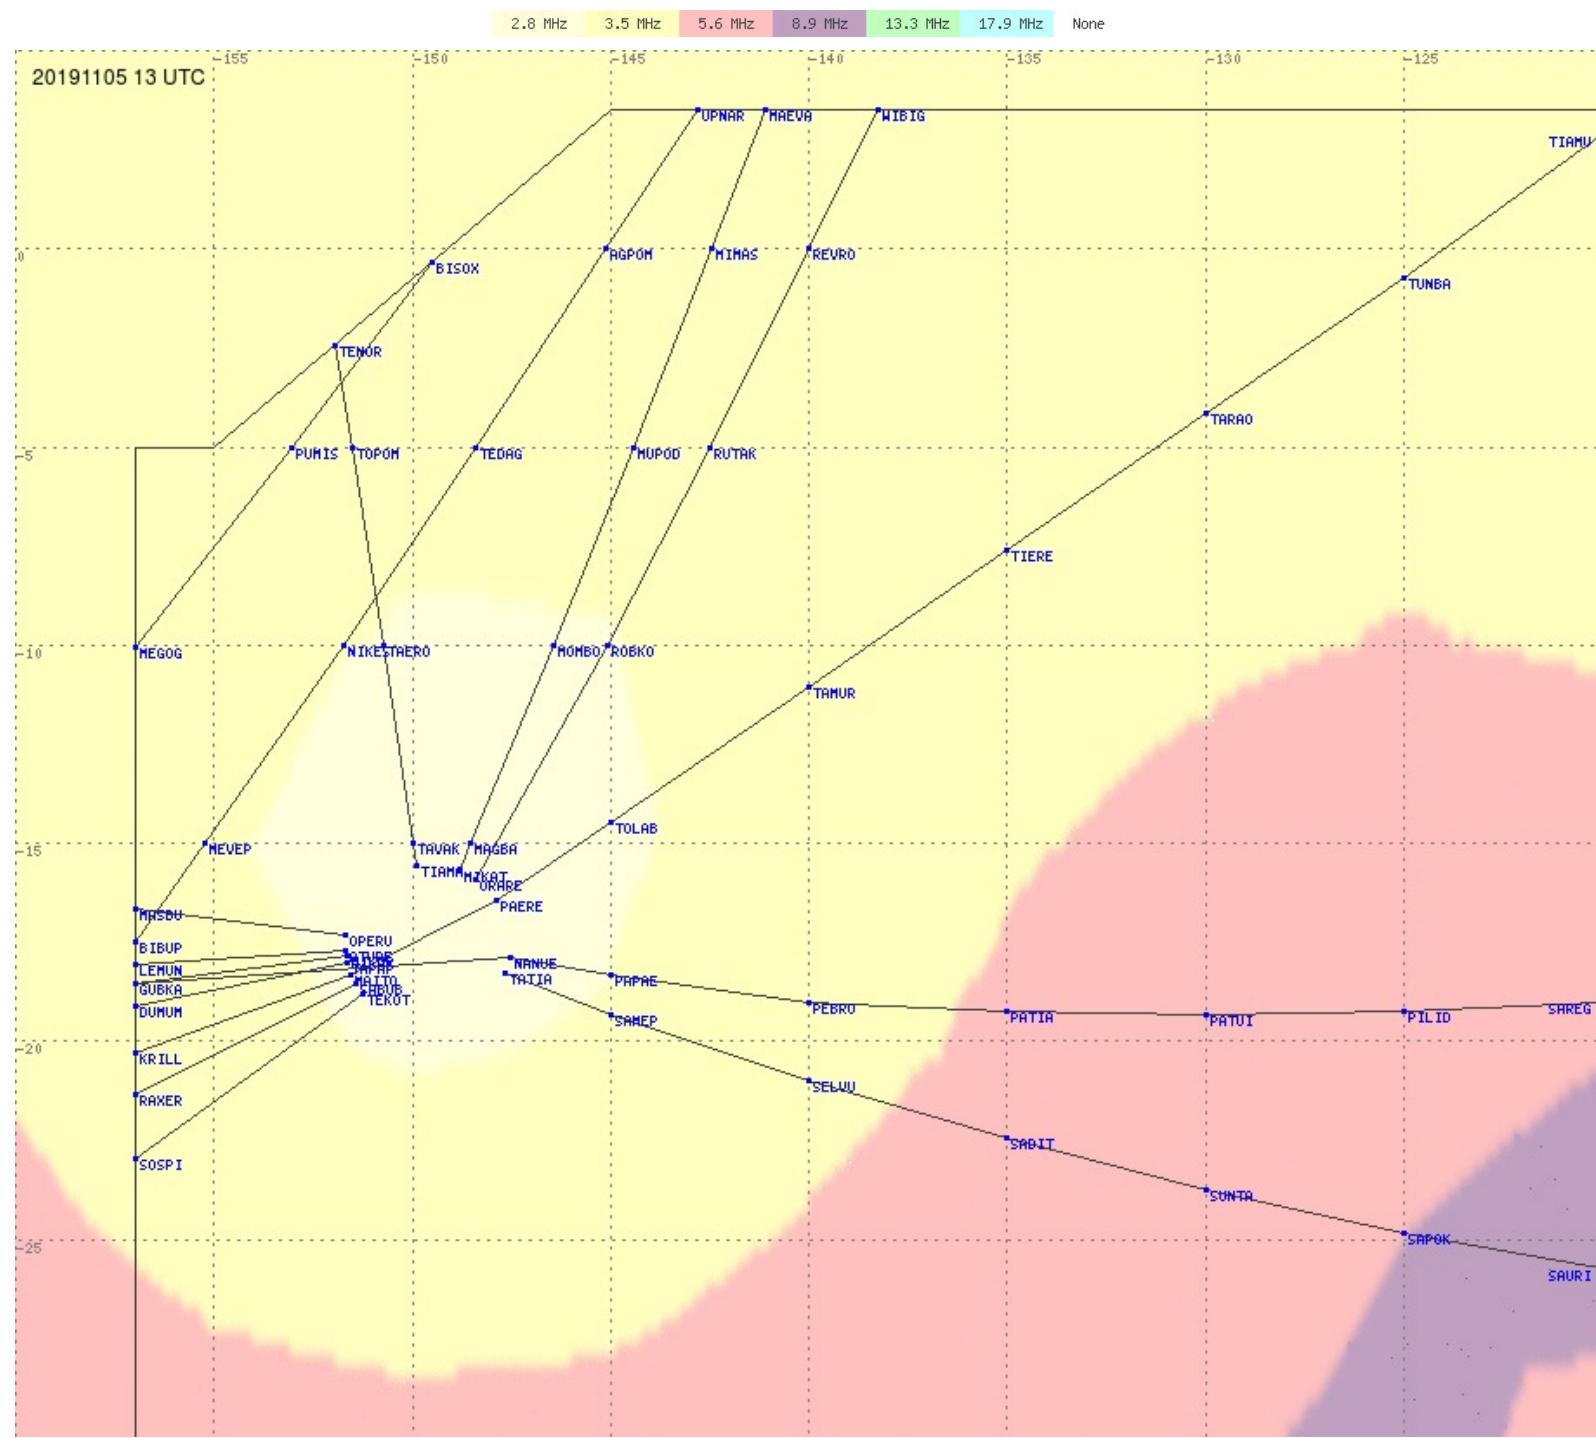

Tahiti FIR - HF Propag - 20191105