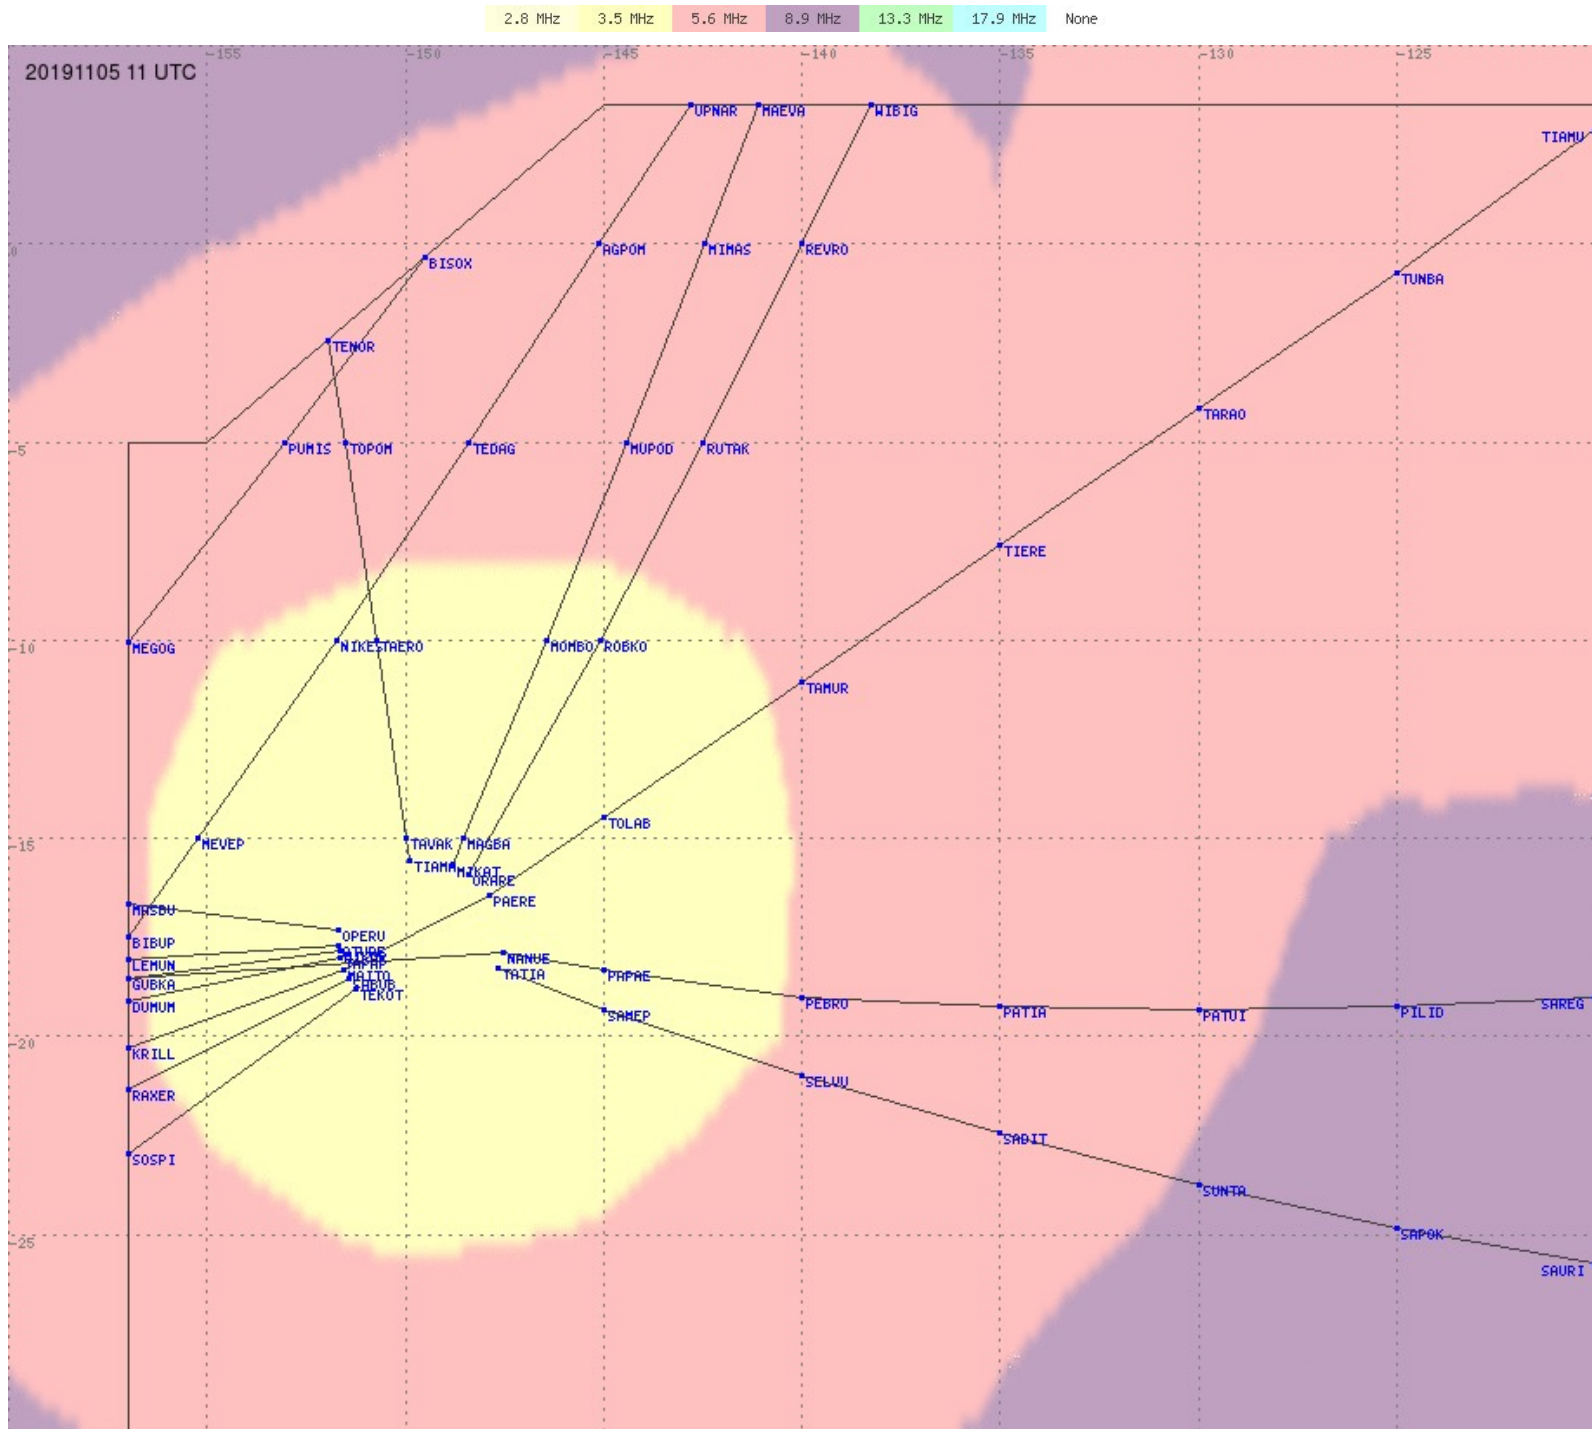

Tahiti FIR - HF Propag - 20191105