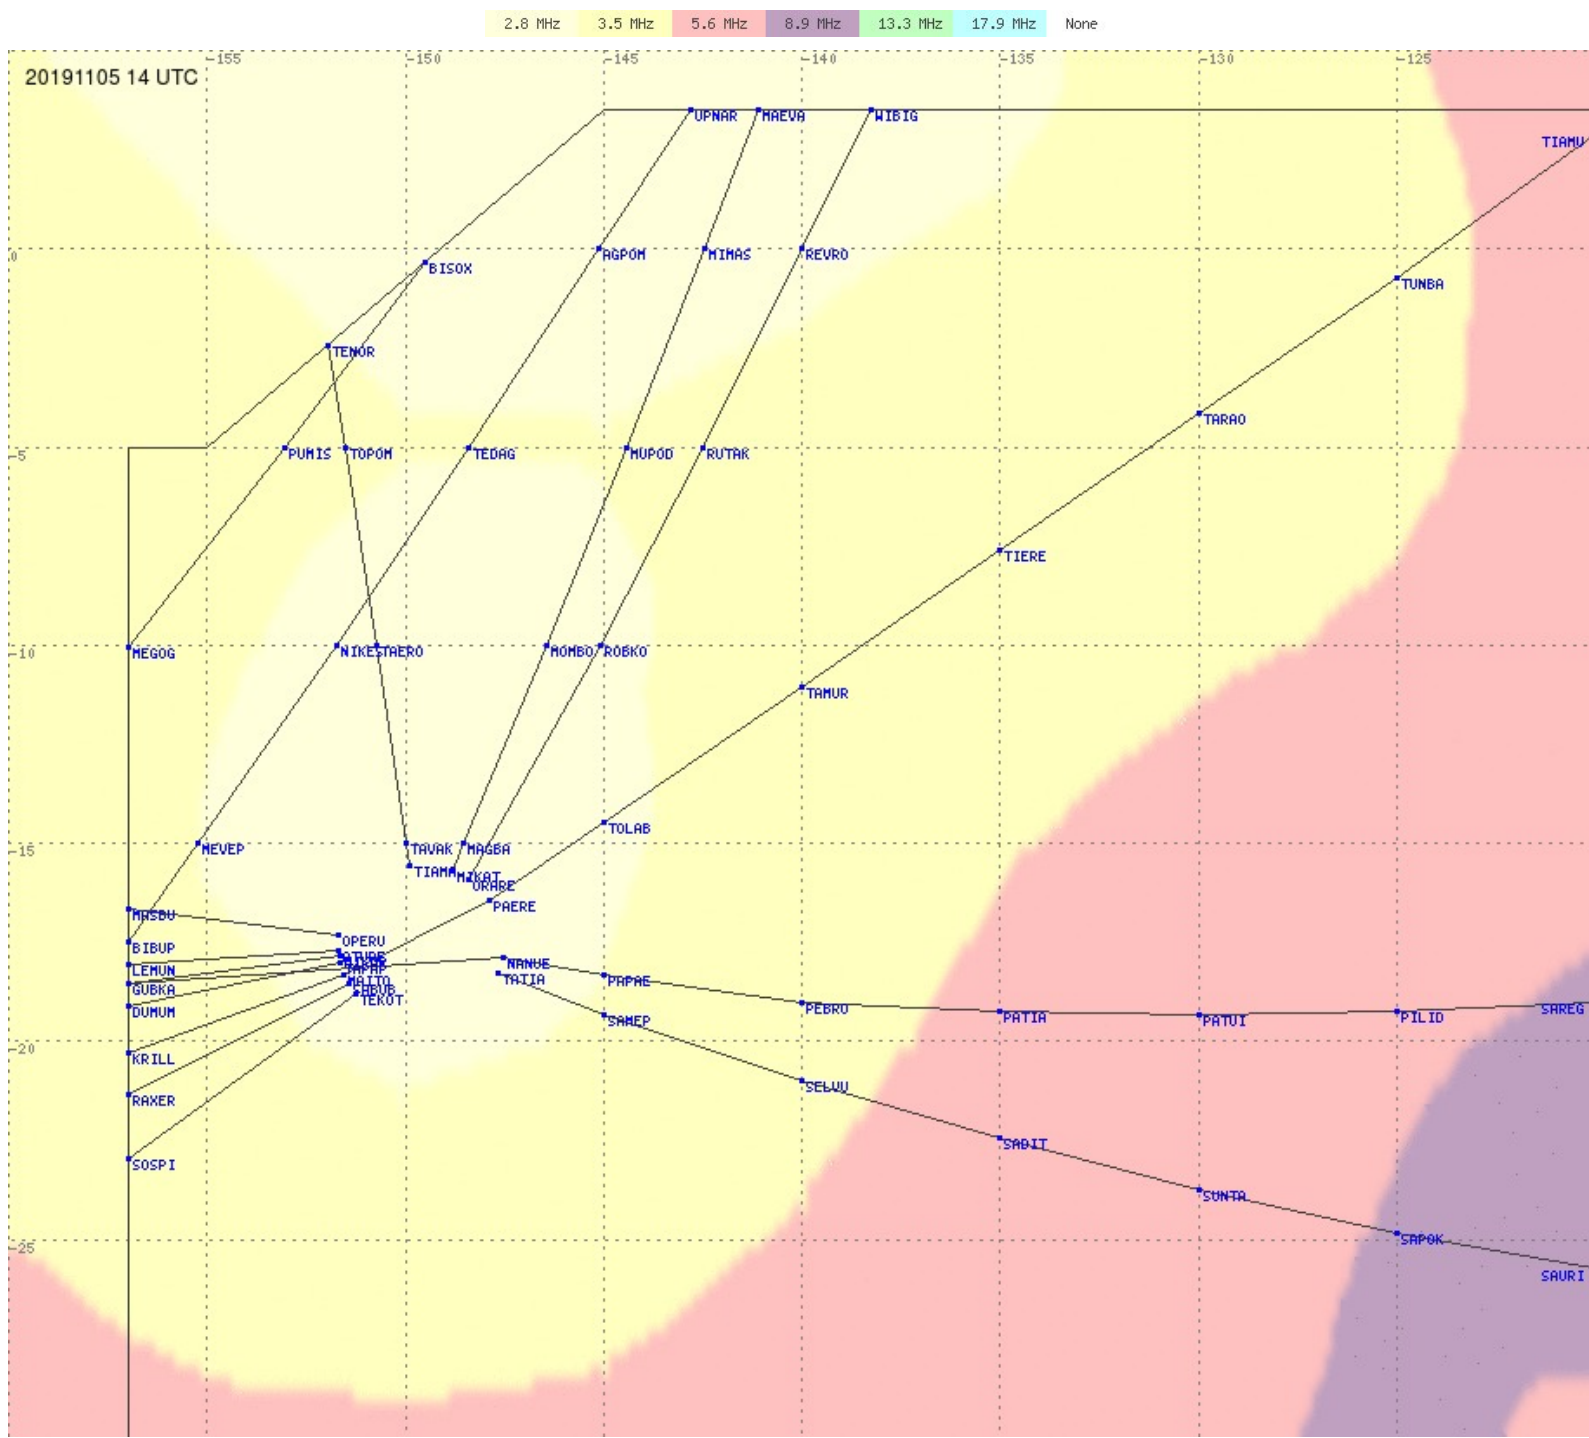

Tahiti FIR - HF Propag - 20191105