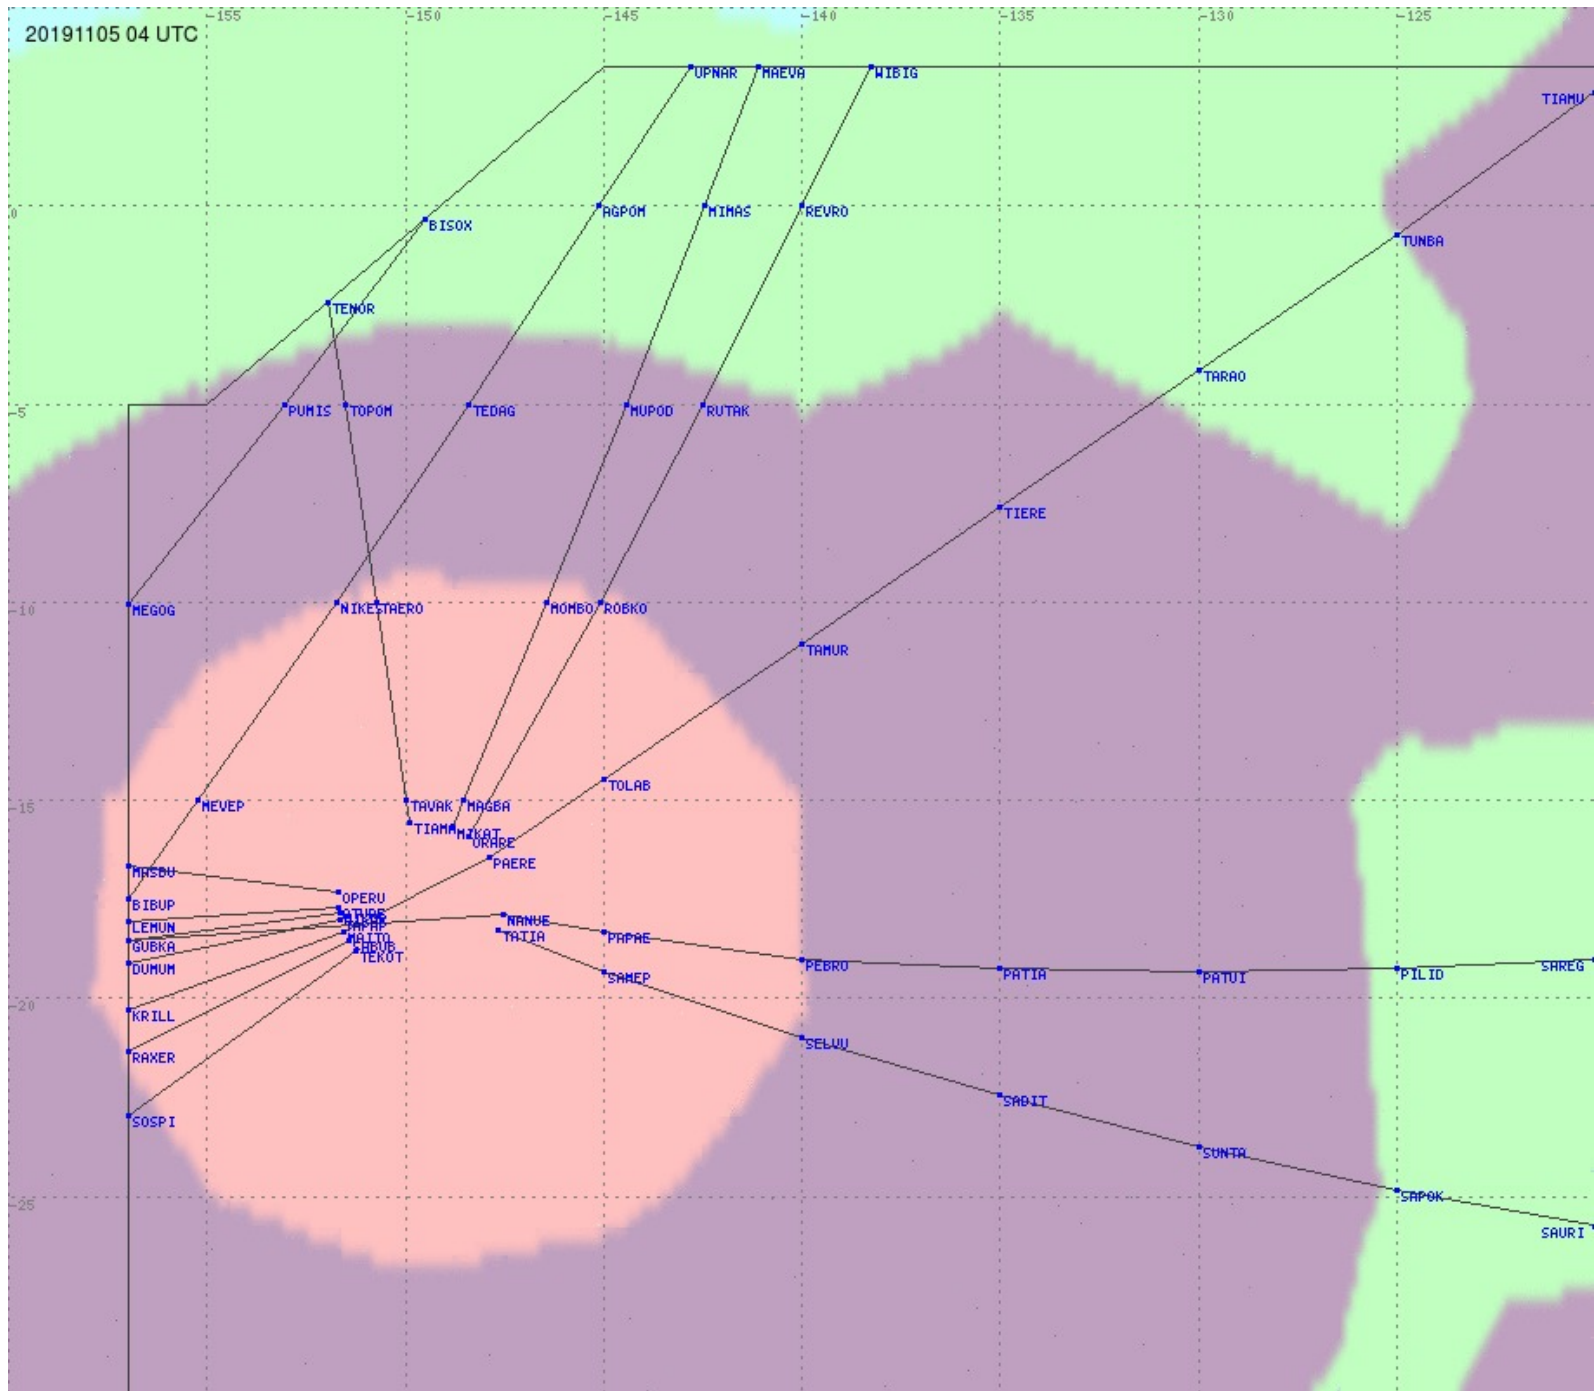

Tahiti FIR - HF Propag - 20191105

2.8 MHz 3.5 MHz 5.6 MHz 8.9 MHz 13.3 MHz 17.9 MHz None

Tahiti FIR - HF Propag - 20191105

2.8 MHz 3.5 MHz 5.6 MHz 8.9 MHz 13.3 MHz 17.9 MHz None

Tahiti FIR - HF Propag - 20191105

2.8 MHz 3.5 MHz 5.6 MHz 8.9 MHz 13.3 MHz 17.9 MHz None

Tahiti FIR - HF Propag - 20191105

2.8 MHz
3.5 MHz
5.6 MHz
8.9 MHz
13.3 MHz
17.9 MHz
None

Tahiti FIR - HF Propag - 20191105

2.8 MHz 3.5 MHz 5.6 MHz 8.9 MHz 13.3 MHz 17.9 MHz None

Tahiti FIR - HF Propag - 20191105

Tahiti FIR - HF Propag - 20191105

Tahiti FIR - HF Propag - 20191105

Tahiti FIR - HF Propag - 20191105

Tahiti FIR - HF Propag - 20191105

Tahiti FIR - HF Propag - 20191105

Tahiti FIR - HF Propag - 20191105