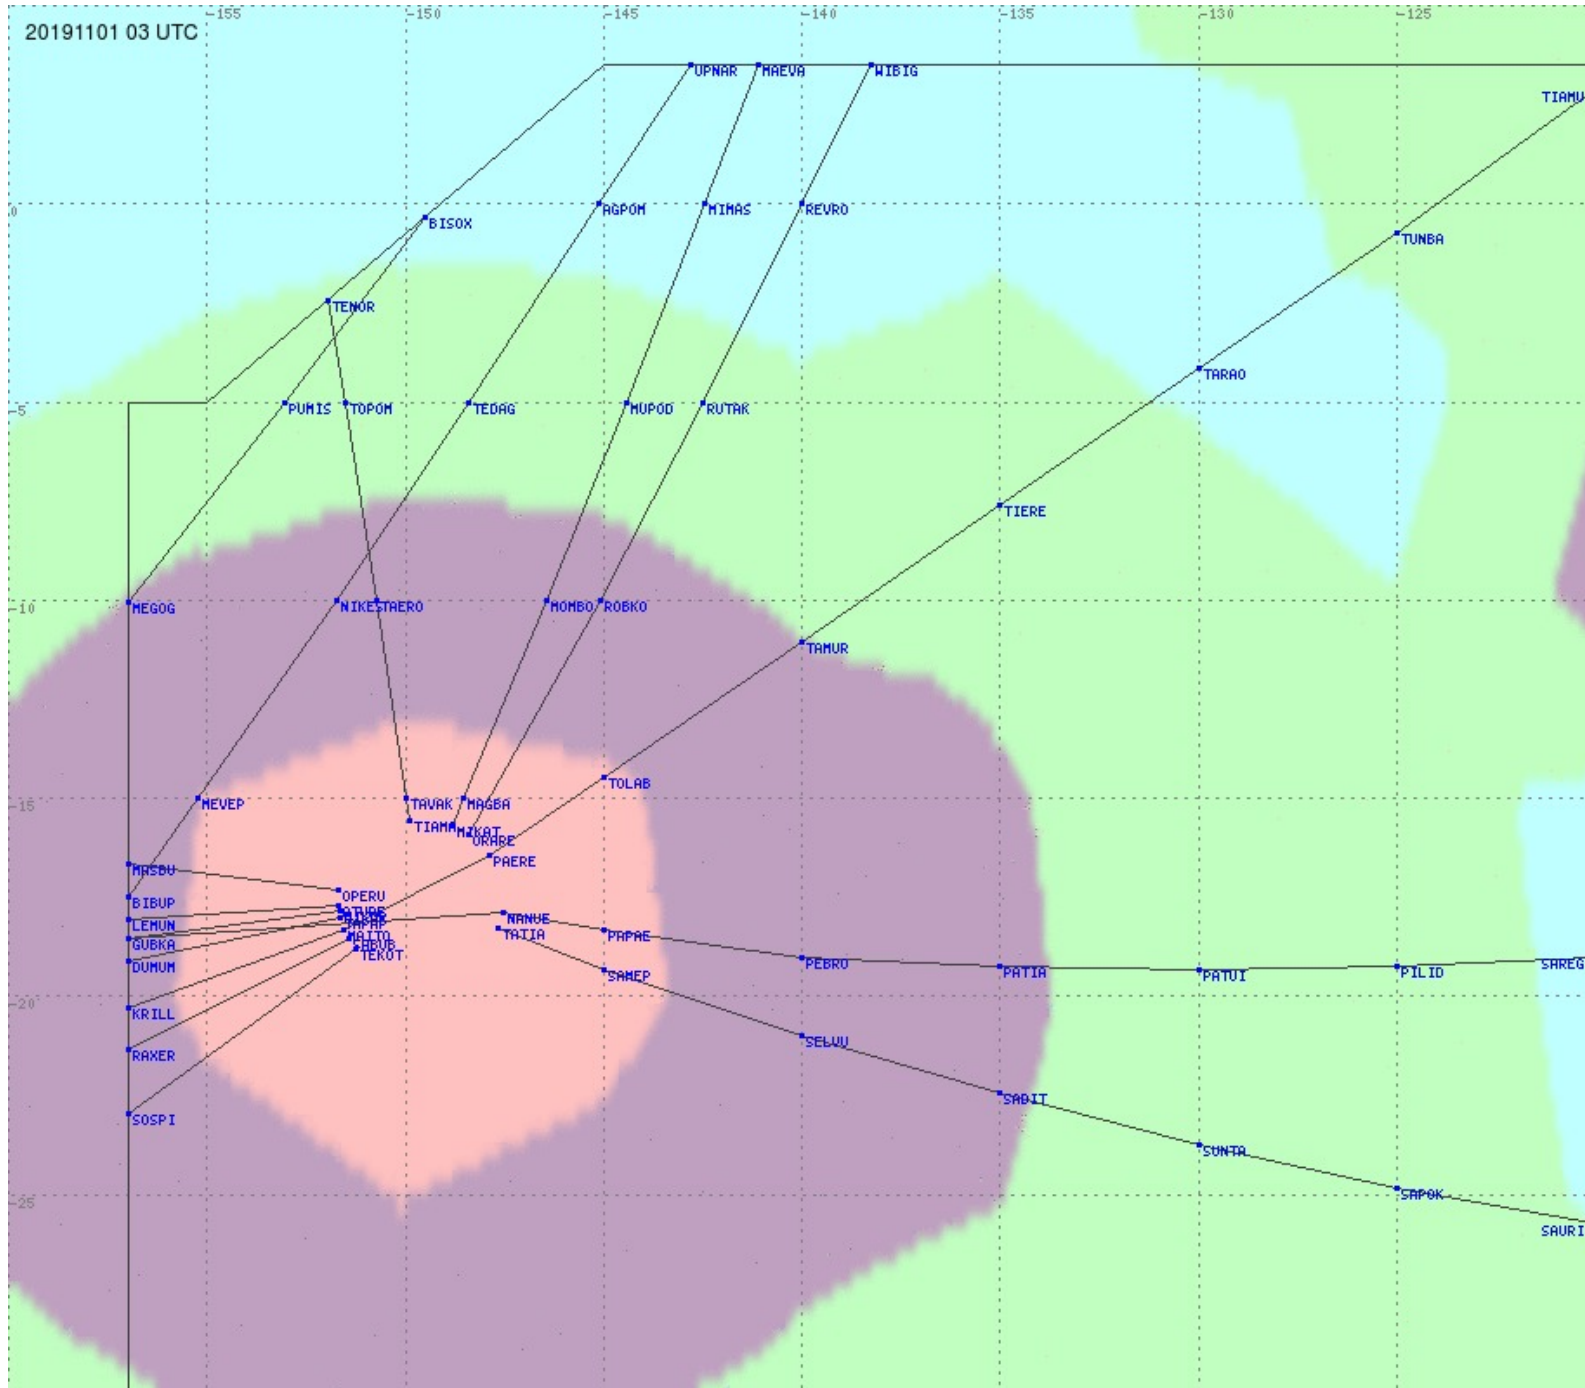

Tahiti FIR - HF Propag - 20191101

2.8 MHz 3.5 MHz 5.6 MHz 8.9 MHz 13.3 MHz 17.9 MHz None

Tahiti FIR - HF Propag - 20191101

2.8 MHz 3.5 MHz 5.6 MHz 8.9 MHz 13.3 MHz 17.9 MHz None

Tahiti FIR - HF Propag - 20191101

2.8 MHz
3.5 MHz
5.6 MHz
8.9 MHz
13.3 MHz
17.9 MHz
None

Tahiti FIR - HF Propag - 20191101

2.8 MHz 3.5 MHz 5.6 MHz 8.9 MHz 13.3 MHz 17.9 MHz None

Tahiti FIR - HF Propag - 20191101

2.8 MHz 3.5 MHz 5.6 MHz 8.9 MHz 13.3 MHz 17.9 MHz None

Tahiti FIR - HF Propag - 20191101

Tahiti FIR - HF Propag - 20191101

Tahiti FIR - HF Propag - 20191101

2.8 MHz 3.5 MHz 5.6 MHz 8.9 MHz 13.3 MHz 17.9 MHz None

Tahiti FIR - HF Propag - 20191101

2.8 MHz 3.5 MHz 5.6 MHz 8.9 MHz 13.3 MHz 17.9 MHz None