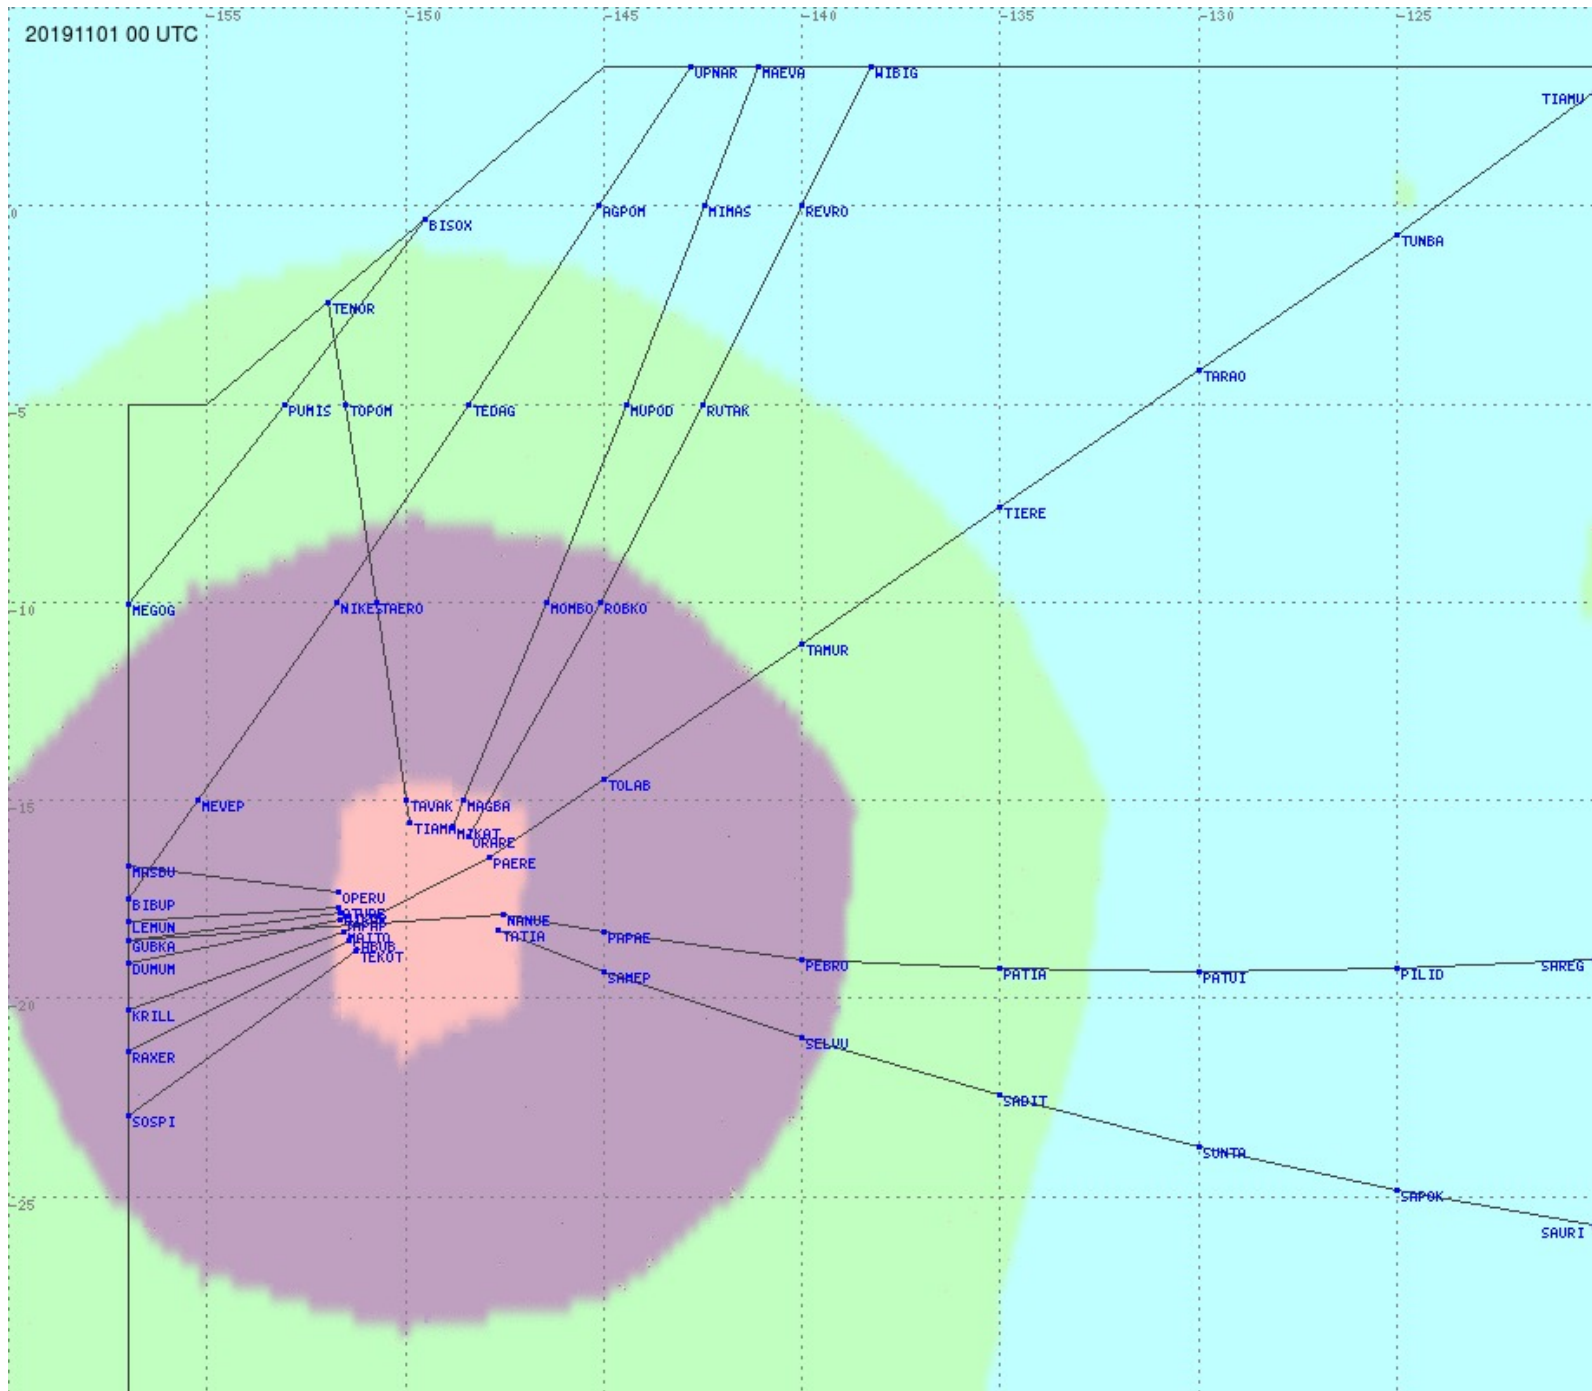

Tahiti FIR - HF Propag - 20191101

2.8 MHz 3.5 MHz 5.6 MHz 8.9 MHz 13.3 MHz 17.9 MHz None

Tahiti FIR - HF Propag - 20191101

2.8 MHz 3.5 MHz 5.6 MHz 8.9 MHz 13.3 MHz 17.9 MHz None

Tahiti FIR - HF Propag - 20191101

2.8 MHz
3.5 MHz
5.6 MHz
8.9 MHz
13.3 MHz
17.9 MHz
None

Tahiti FIR - HF Propag - 20191101

2.8 MHz 3.5 MHz 5.6 MHz 8.9 MHz 13.3 MHz 17.9 MHz None

Tahiti FIR - HF Propag - 20191101

2.8 MHz 3.5 MHz 5.6 MHz 8.9 MHz 13.3 MHz 17.9 MHz None

Tahiti FIR - HF Propag - 20191101

Tahiti FIR - HF Propag - 20191101

Tahiti FIR - HF Propag - 20191101

2.8 MHz 3.5 MHz 5.6 MHz 8.9 MHz 13.3 MHz 17.9 MHz None

Tahiti FIR - HF Propag - 20191101

2.8 MHz 3.5 MHz 5.6 MHz 8.9 MHz 13.3 MHz 17.9 MHz None