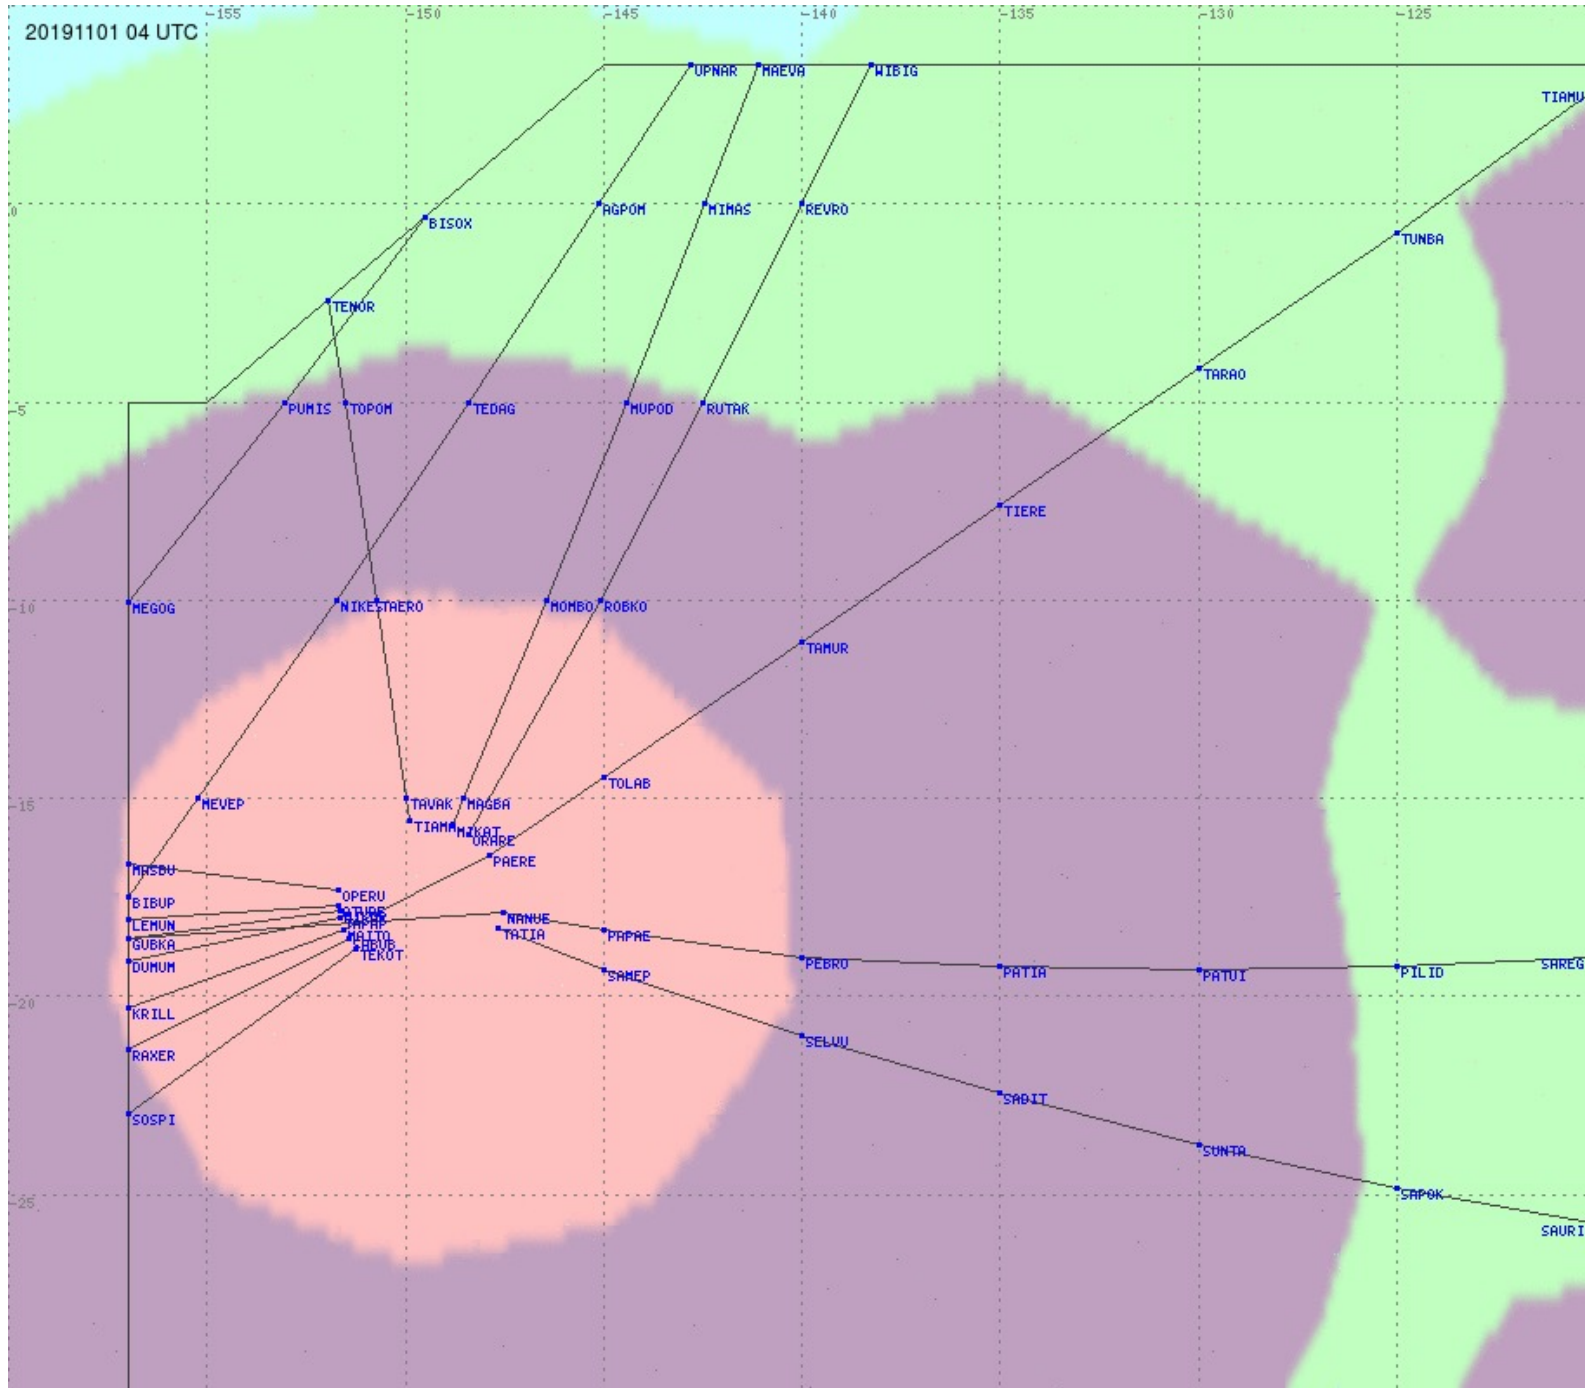

Tahiti FIR - HF Propag - 20191101

2.8 MHz 3.5 MHz 5.6 MHz 8.9 MHz 13.3 MHz 17.9 MHz None

Tahiti FIR - HF Propag - 20191101

2.8 MHz 3.5 MHz 5.6 MHz 8.9 MHz 13.3 MHz 17.9 MHz None

Tahiti FIR - HF Propag - 20191101

2.8 MHz
3.5 MHz
5.6 MHz
8.9 MHz
13.3 MHz
17.9 MHz
None

Tahiti FIR - HF Propag - 20191101

2.8 MHz 3.5 MHz 5.6 MHz 8.9 MHz 13.3 MHz 17.9 MHz None

Tahiti FIR - HF Propag - 20191101

2.8 MHz 3.5 MHz 5.6 MHz 8.9 MHz 13.3 MHz 17.9 MHz None

Tahiti FIR - HF Propag - 20191101

Tahiti FIR - HF Propag - 20191101

Tahiti FIR - HF Propag - 20191101

2.8 MHz 3.5 MHz 5.6 MHz 8.9 MHz 13.3 MHz 17.9 MHz None

Tahiti FIR - HF Propag - 20191101

2.8 MHz 3.5 MHz 5.6 MHz 8.9 MHz 13.3 MHz 17.9 MHz None