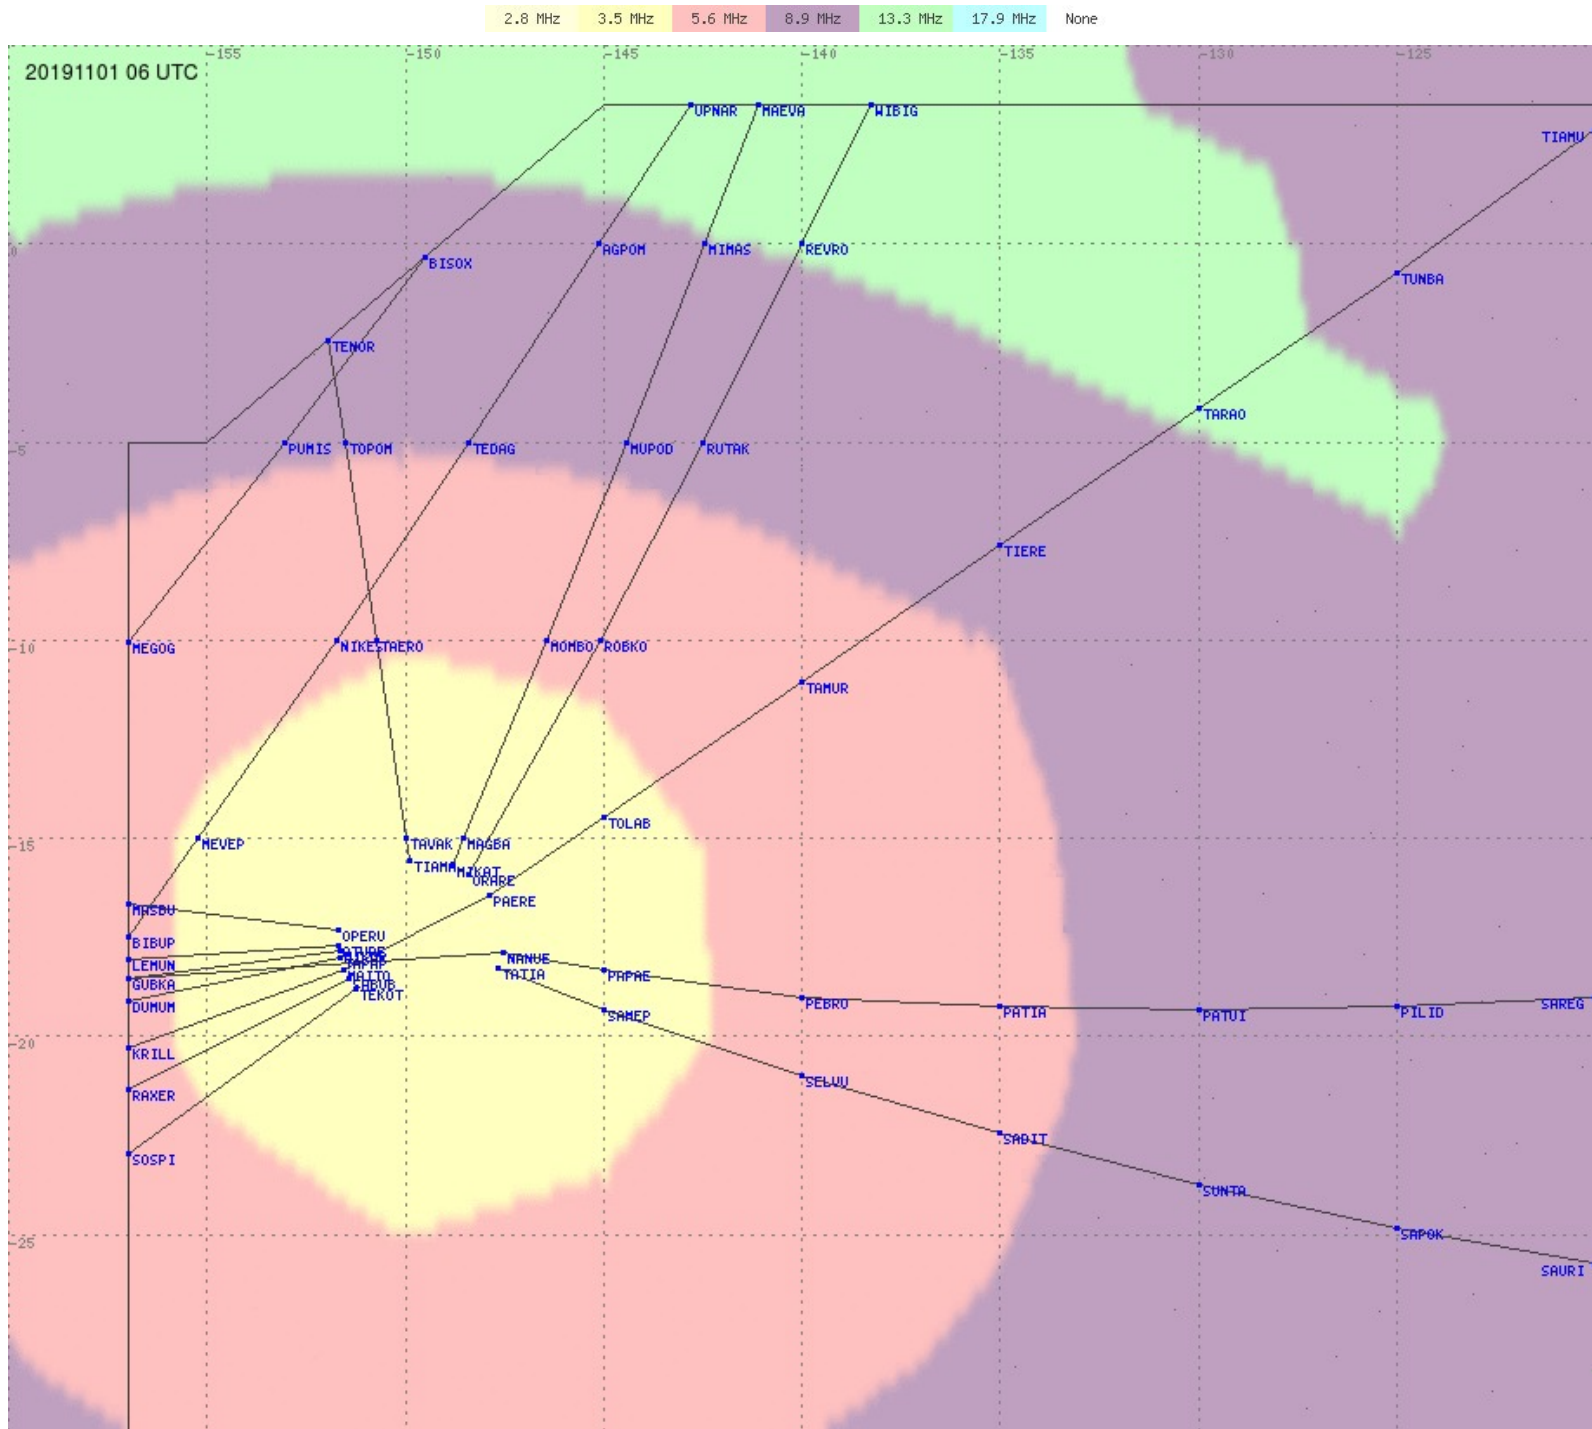

Tahiti FIR - HF Propag - 20191101

2.8 MHz 3.5 MHz 5.6 MHz 8.9 MHz 13.3 MHz 17.9 MHz None

Tahiti FIR - HF Propag - 20191101

2.8 MHz 3.5 MHz 5.6 MHz 8.9 MHz 13.3 MHz 17.9 MHz None

Tahiti FIR - HF Propag - 20191101

2.8 MHz
3.5 MHz
5.6 MHz
8.9 MHz
13.3 MHz
17.9 MHz
None

Tahiti FIR - HF Propag - 20191101

2.8 MHz 3.5 MHz 5.6 MHz 8.9 MHz 13.3 MHz 17.9 MHz None

Tahiti FIR - HF Propag - 20191101

2.8 MHz 3.5 MHz 5.6 MHz 8.9 MHz 13.3 MHz 17.9 MHz None

Tahiti FIR - HF Propag - 20191101

Tahiti FIR - HF Propag - 20191101

Tahiti FIR - HF Propag - 20191101

2.8 MHz 3.5 MHz 5.6 MHz 8.9 MHz 13.3 MHz 17.9 MHz None

Tahiti FIR - HF Propag - 20191101

2.8 MHz 3.5 MHz 5.6 MHz 8.9 MHz 13.3 MHz 17.9 MHz None