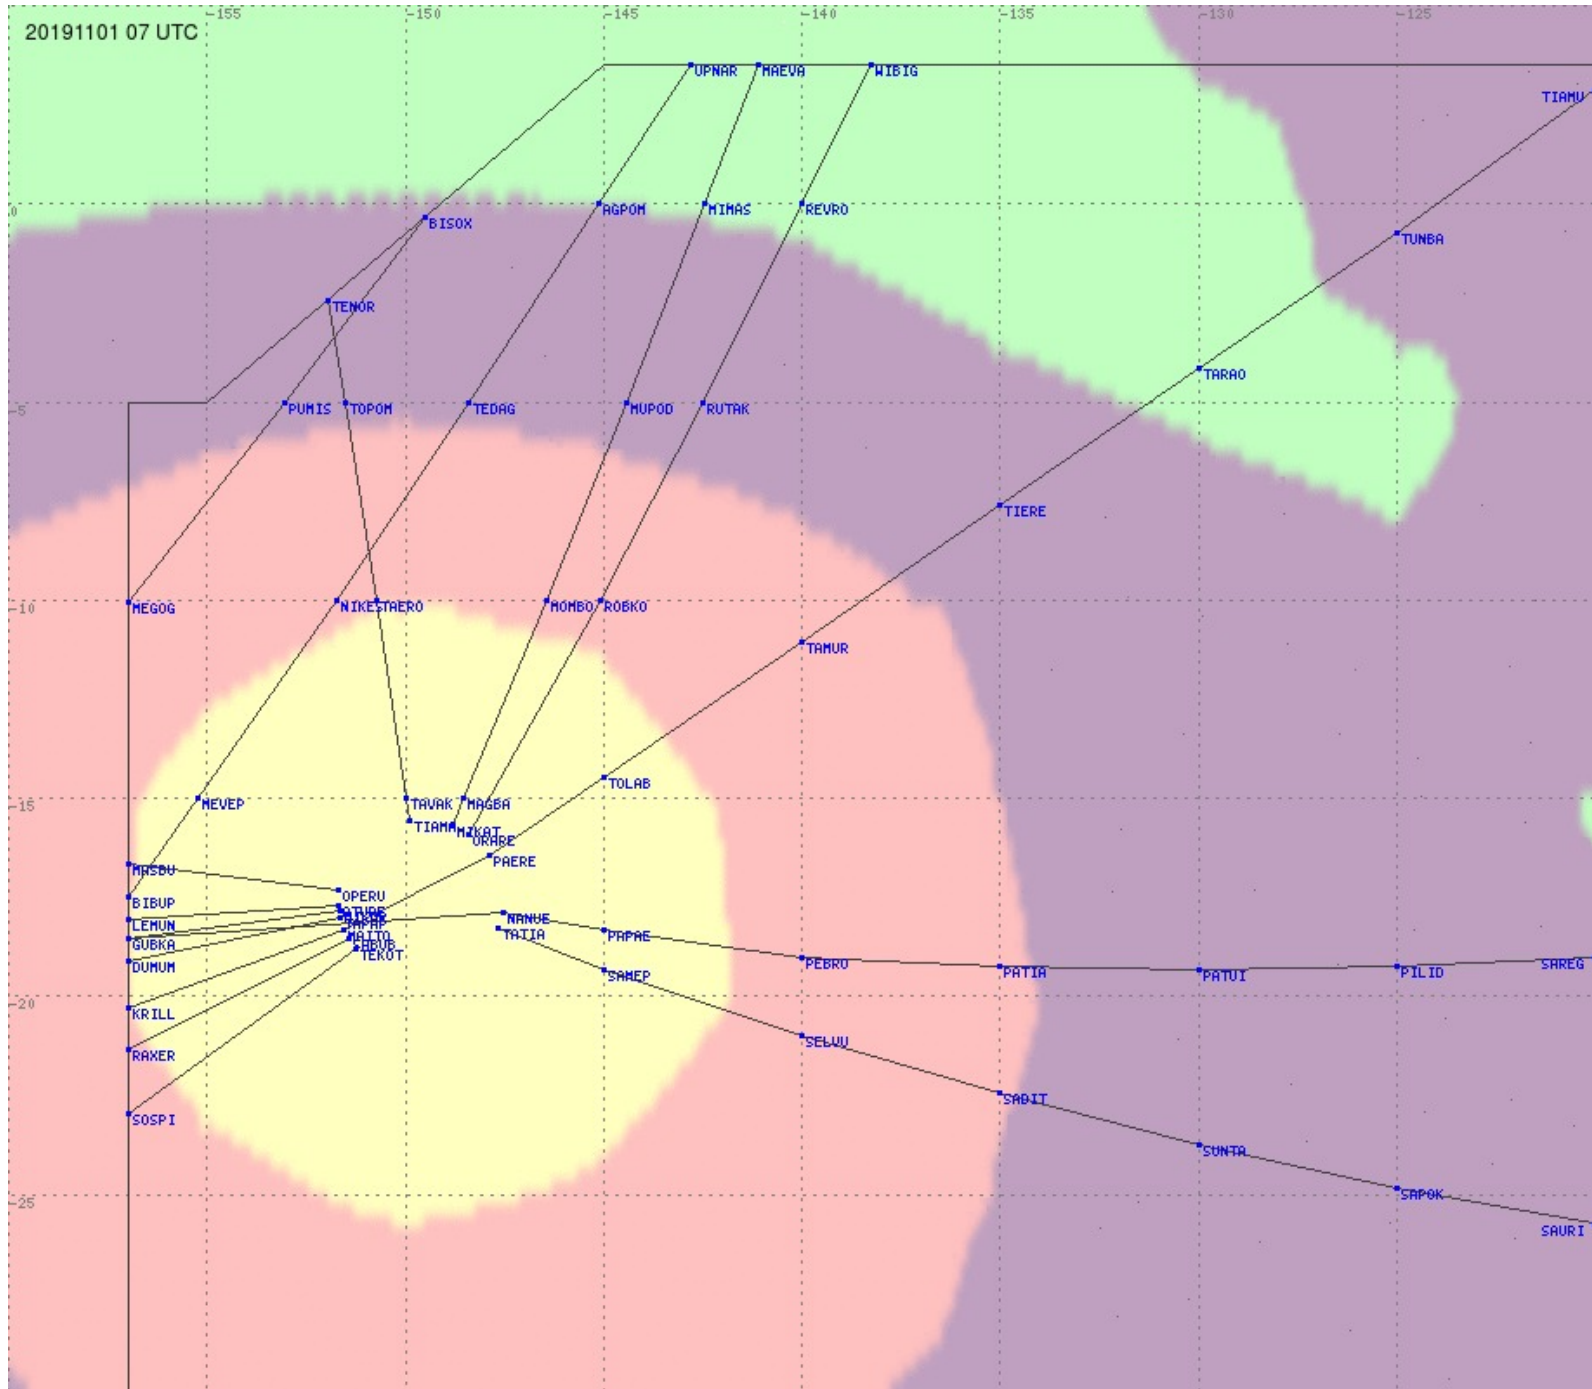

2.8 MHz
3.5 MHz
5.6 MHz
8.9 MHz
13.3 MHz
17.9 MHz
None

Tahiti FIR - HF Propag - 20191101

2.8 MHz 3.5 MHz 5.6 MHz 8.9 MHz 13.3 MHz 17.9 MHz None

Tahiti FIR - HF Propag - 20191101

2.8 MHz 3.5 MHz 5.6 MHz 8.9 MHz 13.3 MHz 17.9 MHz None

Tahiti FIR - HF Propag - 20191101

Tahiti FIR - HF Propag - 20191101

Tahiti FIR - HF Propag - 20191101

2.8 MHz 3.5 MHz 5.6 MHz 8.9 MHz 13.3 MHz 17.9 MHz None

Tahiti FIR - HF Propag - 20191101

2.8 MHz 3.5 MHz 5.6 MHz 8.9 MHz 13.3 MHz 17.9 MHz None

Tahiti FIR - HF Propag - 20191101

2.8 MHz 3.5 MHz 5.6 MHz 8.9 MHz 13.3 MHz 17.9 MHz None

Tahiti FIR - HF Propag - 20191101

Tahiti FIR - HF Propag - 20191101

Tahiti FIR - HF Propag - 20191101

Tahiti FIR - HF Propag - 20191101