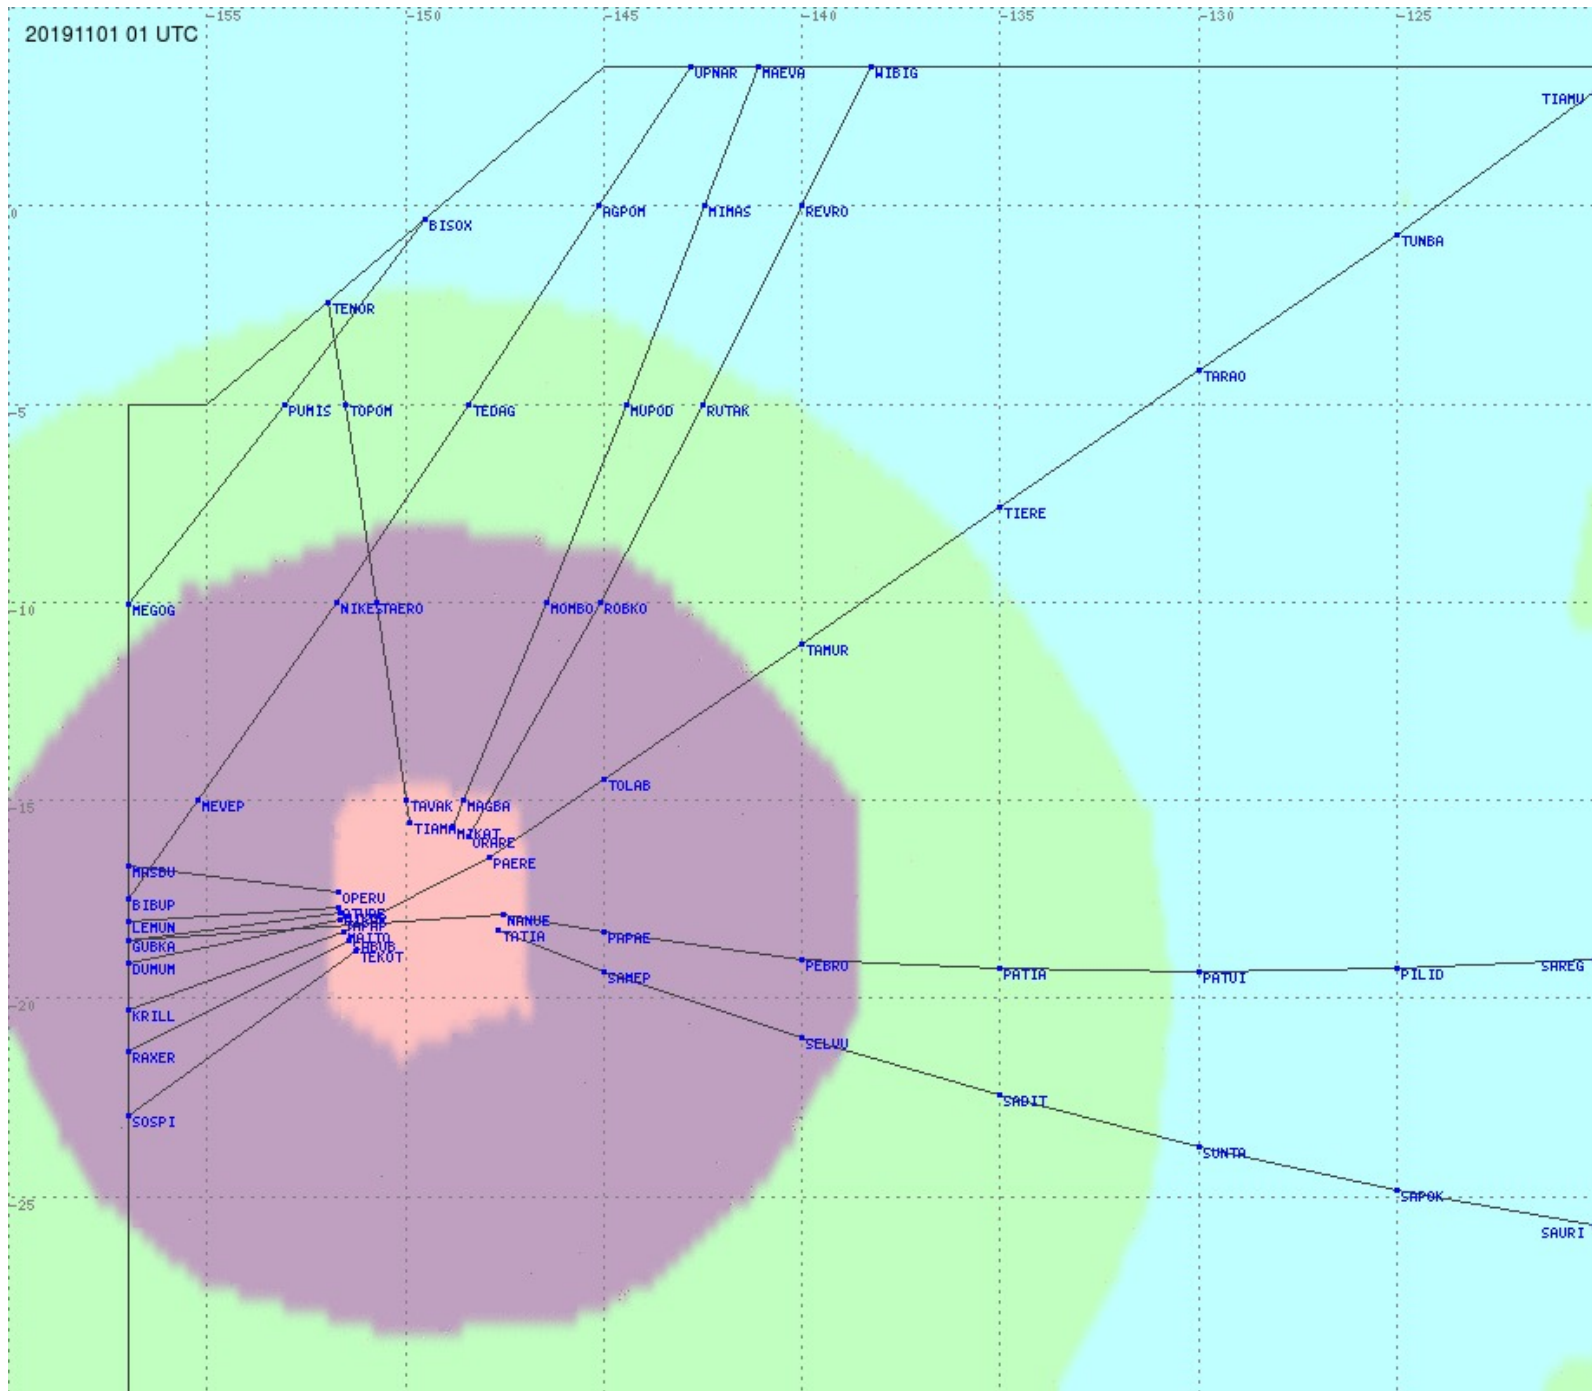

Tahiti FIR - HF Propag - 20191101

2.8 MHz 3.5 MHz 5.6 MHz 8.9 MHz 13.3 MHz 17.9 MHz None

Tahiti FIR - HF Propag - 20191101

2.8 MHz 3.5 MHz 5.6 MHz 8.9 MHz 13.3 MHz 17.9 MHz None

Tahiti FIR - HF Propag - 20191101

2.8 MHz
3.5 MHz
5.6 MHz
8.9 MHz
13.3 MHz
17.9 MHz
None

Tahiti FIR - HF Propag - 20191101

2.8 MHz 3.5 MHz 5.6 MHz 8.9 MHz 13.3 MHz 17.9 MHz None

Tahiti FIR - HF Propag - 20191101

2.8 MHz 3.5 MHz 5.6 MHz 8.9 MHz 13.3 MHz 17.9 MHz None

Tahiti FIR - HF Propag - 20191101

Tahiti FIR - HF Propag - 20191101

Tahiti FIR - HF Propag - 20191101

2.8 MHz 3.5 MHz 5.6 MHz 8.9 MHz 13.3 MHz 17.9 MHz None

Tahiti FIR - HF Propag - 20191101

2.8 MHz 3.5 MHz 5.6 MHz 8.9 MHz 13.3 MHz 17.9 MHz None