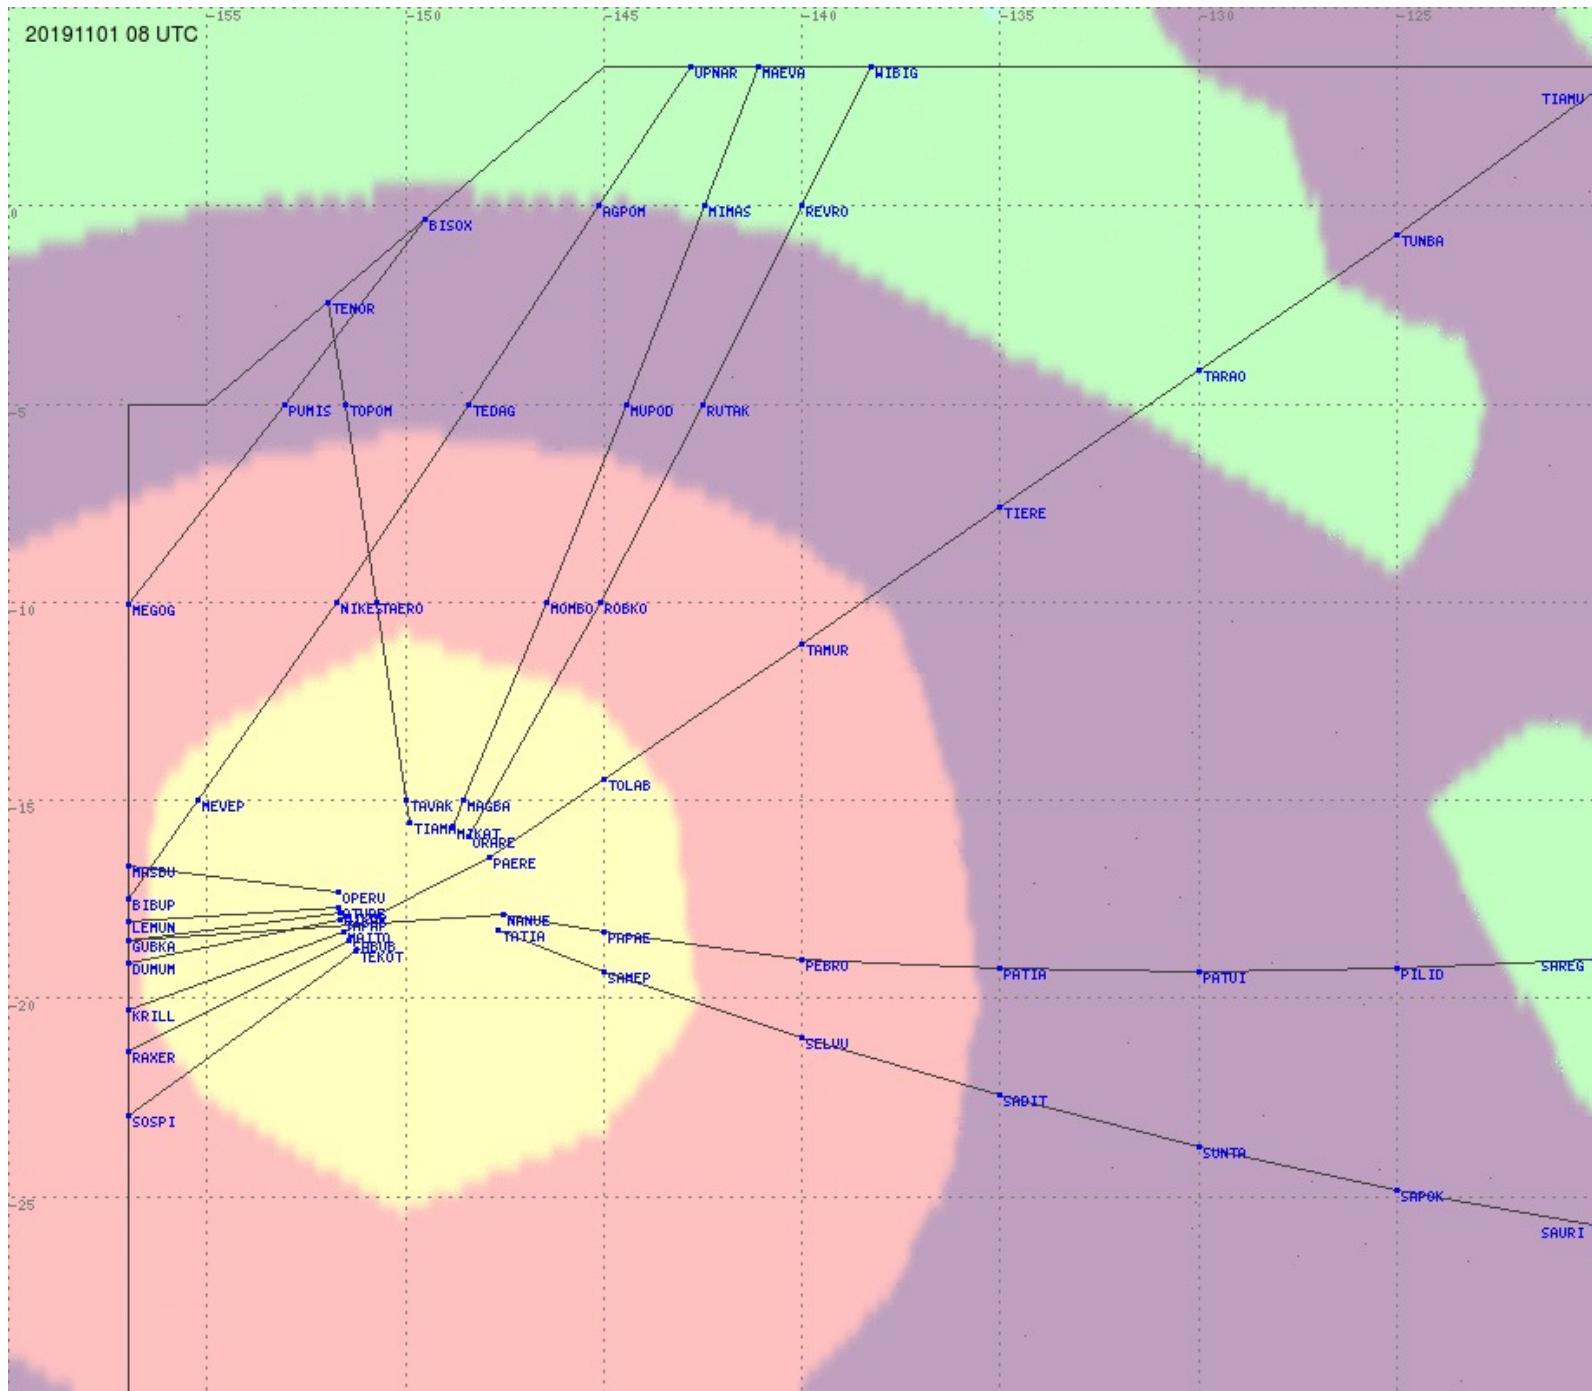

Tahiti FIR - HF Propag - 20191101

2.8 MHz 3.5 MHz 5.6 MHz 8.9 MHz 13.3 MHz 17.9 MHz None

Tahiti FIR - HF Propag - 20191101

2.8 MHz 3.5 MHz 5.6 MHz 8.9 MHz 13.3 MHz 17.9 MHz None

Tahiti FIR - HF Propag - 20191101

2.8 MHz
3.5 MHz
5.6 MHz
8.9 MHz
13.3 MHz
17.9 MHz
None

Tahiti FIR - HF Propag - 20191101

2.8 MHz 3.5 MHz 5.6 MHz 8.9 MHz 13.3 MHz 17.9 MHz None

Tahiti FIR - HF Propag - 20191101

2.8 MHz 3.5 MHz 5.6 MHz 8.9 MHz 13.3 MHz 17.9 MHz None

Tahiti FIR - HF Propag - 20191101

Tahiti FIR - HF Propag - 20191101

Tahiti FIR - HF Propag - 20191101

2.8 MHz 3.5 MHz 5.6 MHz 8.9 MHz 13.3 MHz 17.9 MHz None

Tahiti FIR - HF Propag - 20191101

2.8 MHz 3.5 MHz 5.6 MHz 8.9 MHz 13.3 MHz 17.9 MHz None

Tahiti FIR - HF Propag - 20191101

2.8 MHz 3.5 MHz 5.6 MHz 8.9 MHz 13.3 MHz 17.9 MHz None

Tahiti FIR - HF Propag - 20191101

Tahiti FIR - HF Propag - 20191101

Tahiti FIR - HF Propag - 20191101

Tahiti FIR - HF Propag - 20191101