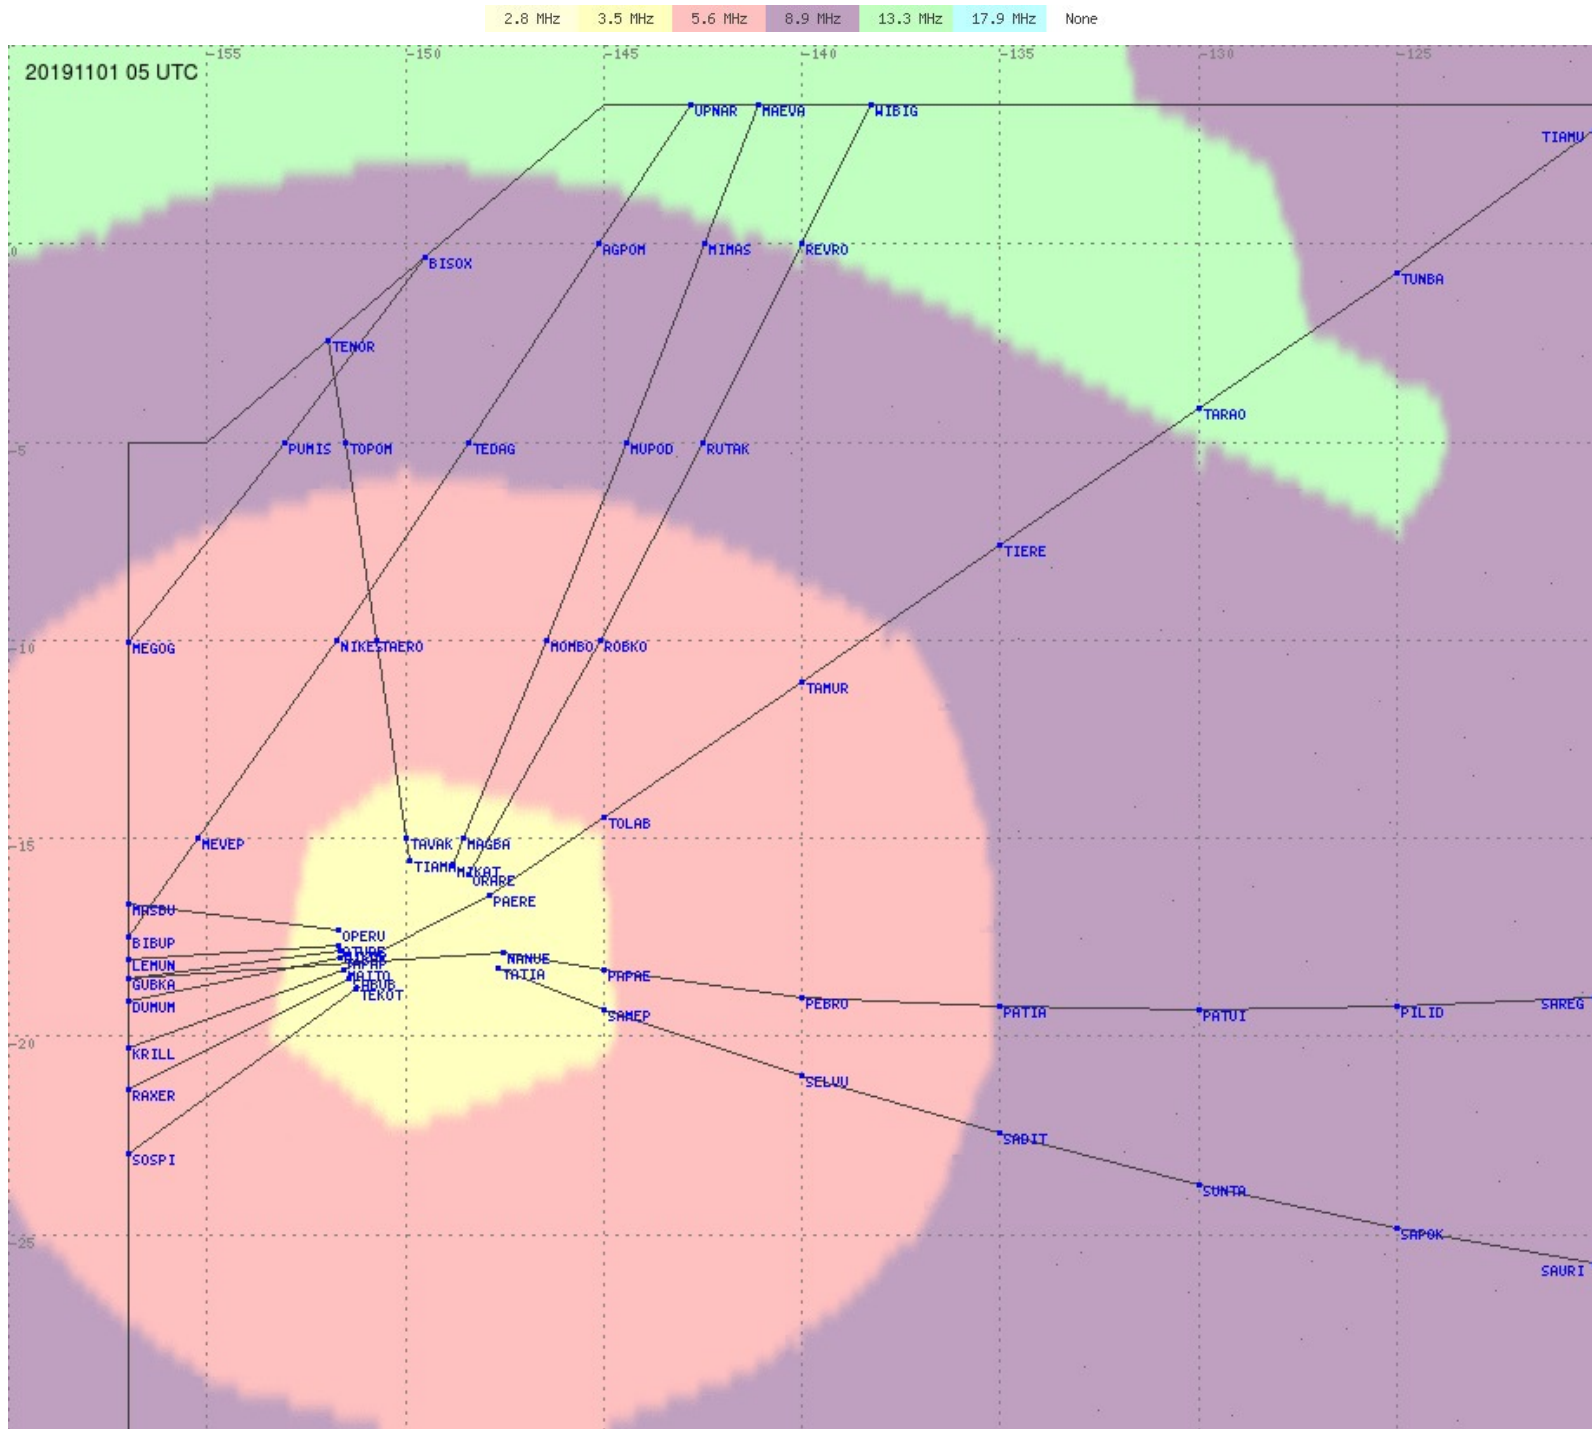

Tahiti FIR - HF Propag - 20191101

2.8 MHz 3.5 MHz 5.6 MHz 8.9 MHz 13.3 MHz 17.9 MHz None

Tahiti FIR - HF Propag - 20191101

2.8 MHz 3.5 MHz 5.6 MHz 8.9 MHz 13.3 MHz 17.9 MHz None

Tahiti FIR - HF Propag - 20191101

2.8 MHz
3.5 MHz
5.6 MHz
8.9 MHz
13.3 MHz
17.9 MHz
None

Tahiti FIR - HF Propag - 20191101

2.8 MHz 3.5 MHz 5.6 MHz 8.9 MHz 13.3 MHz 17.9 MHz None

Tahiti FIR - HF Propag - 20191101

2.8 MHz 3.5 MHz 5.6 MHz 8.9 MHz 13.3 MHz 17.9 MHz None

Tahiti FIR - HF Propag - 20191101

Tahiti FIR - HF Propag - 20191101

Tahiti FIR - HF Propag - 20191101

2.8 MHz 3.5 MHz 5.6 MHz 8.9 MHz 13.3 MHz 17.9 MHz None

Tahiti FIR - HF Propag - 20191101

2.8 MHz 3.5 MHz 5.6 MHz 8.9 MHz 13.3 MHz 17.9 MHz None