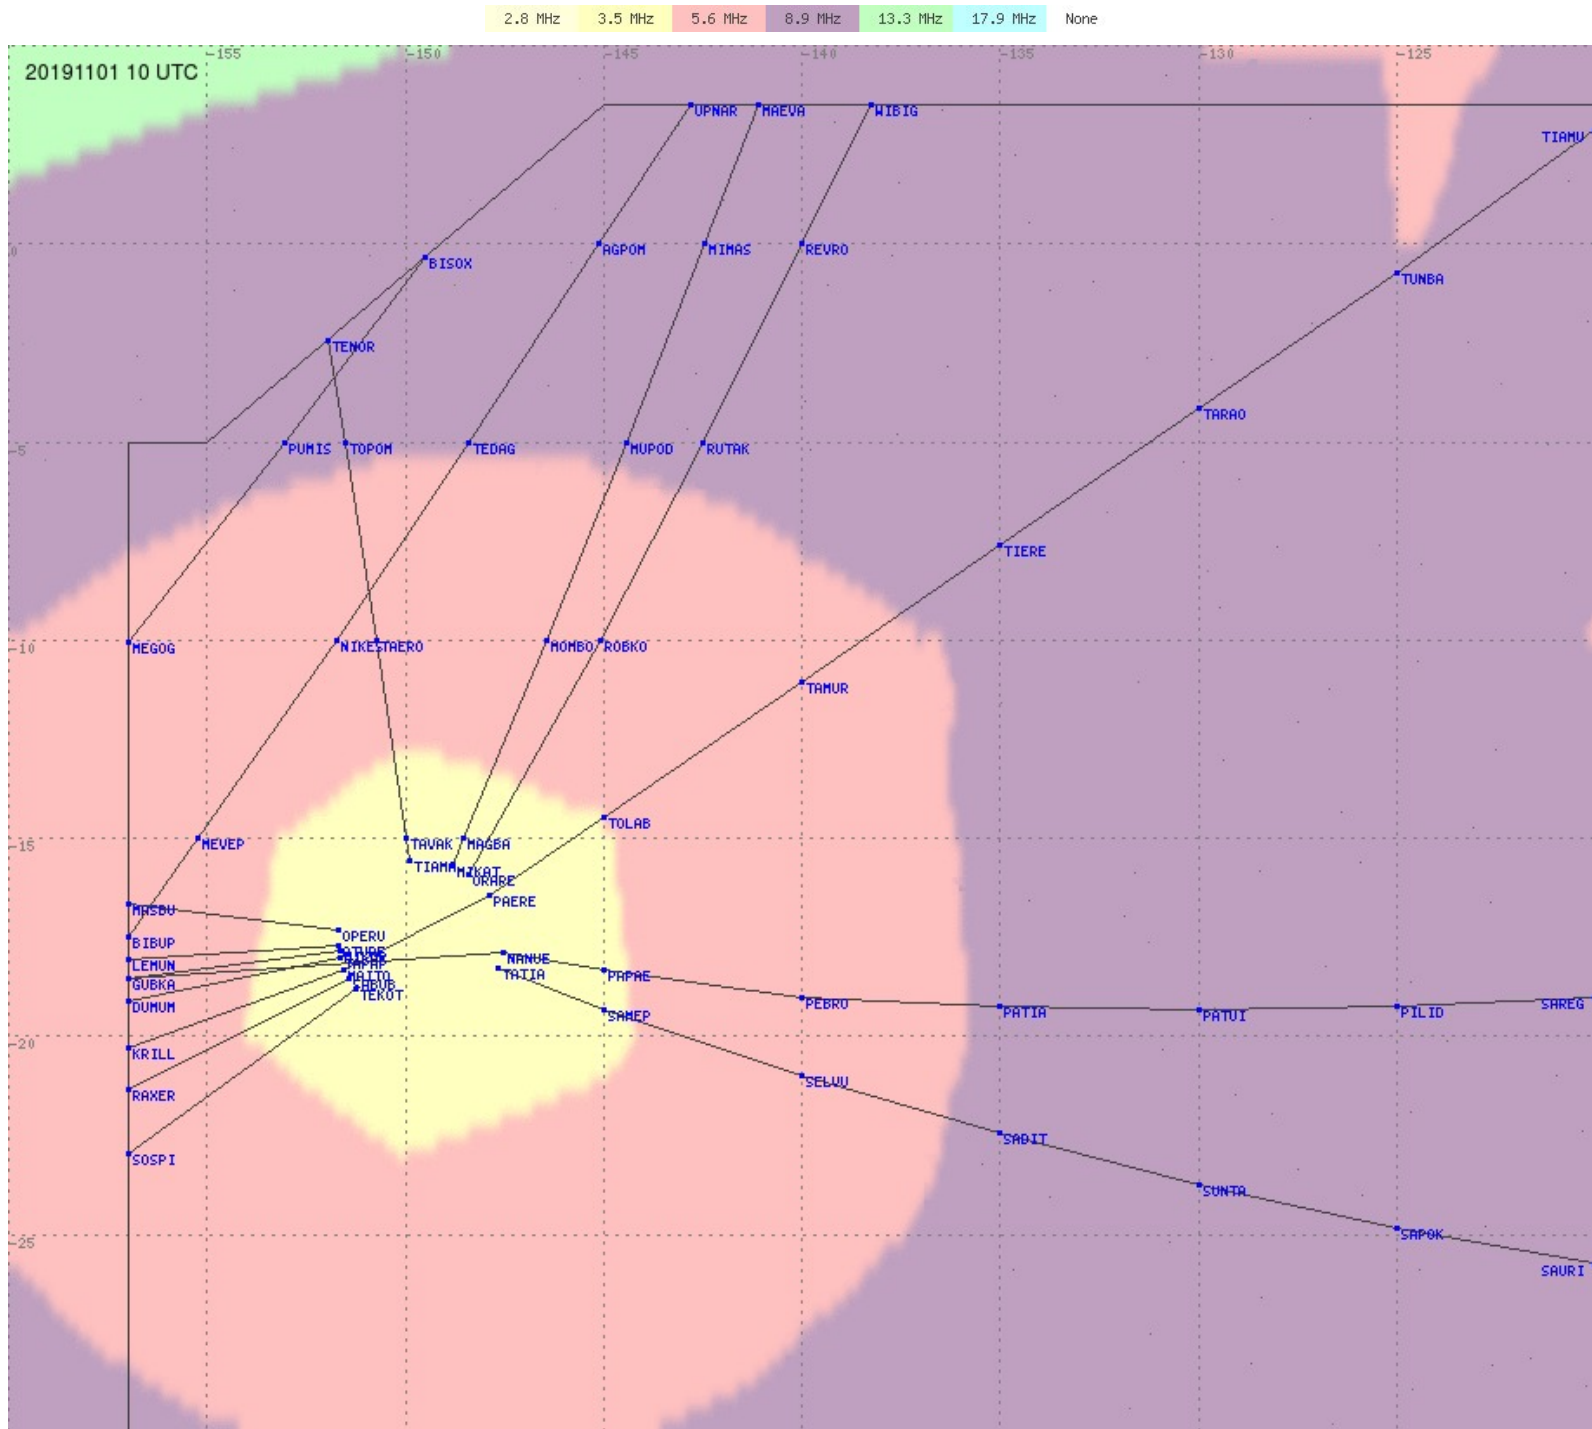

2.8 MHz
3.5 MHz
5.6 MHz
8.9 MHz
13.3 MHz
17.9 MHz
None

Tahiti FIR - HF Propag - 20191101

2.8 MHz 3.5 MHz 5.6 MHz 8.9 MHz 13.3 MHz 17.9 MHz None

Tahiti FIR - HF Propag - 20191101

2.8 MHz 3.5 MHz 5.6 MHz 8.9 MHz 13.3 MHz 17.9 MHz None

Tahiti FIR - HF Propag - 20191101

Tahiti FIR - HF Propag - 20191101

Tahiti FIR - HF Propag - 20191101

2.8 MHz 3.5 MHz 5.6 MHz 8.9 MHz 13.3 MHz 17.9 MHz None

Tahiti FIR - HF Propag - 20191101

2.8 MHz 3.5 MHz 5.6 MHz 8.9 MHz 13.3 MHz 17.9 MHz None

Tahiti FIR - HF Propag - 20191101

2.8 MHz 3.5 MHz 5.6 MHz 8.9 MHz 13.3 MHz 17.9 MHz None

Tahiti FIR - HF Propag - 20191101

Tahiti FIR - HF Propag - 20191101

Tahiti FIR - HF Propag - 20191101

Tahiti FIR - HF Propag - 20191101