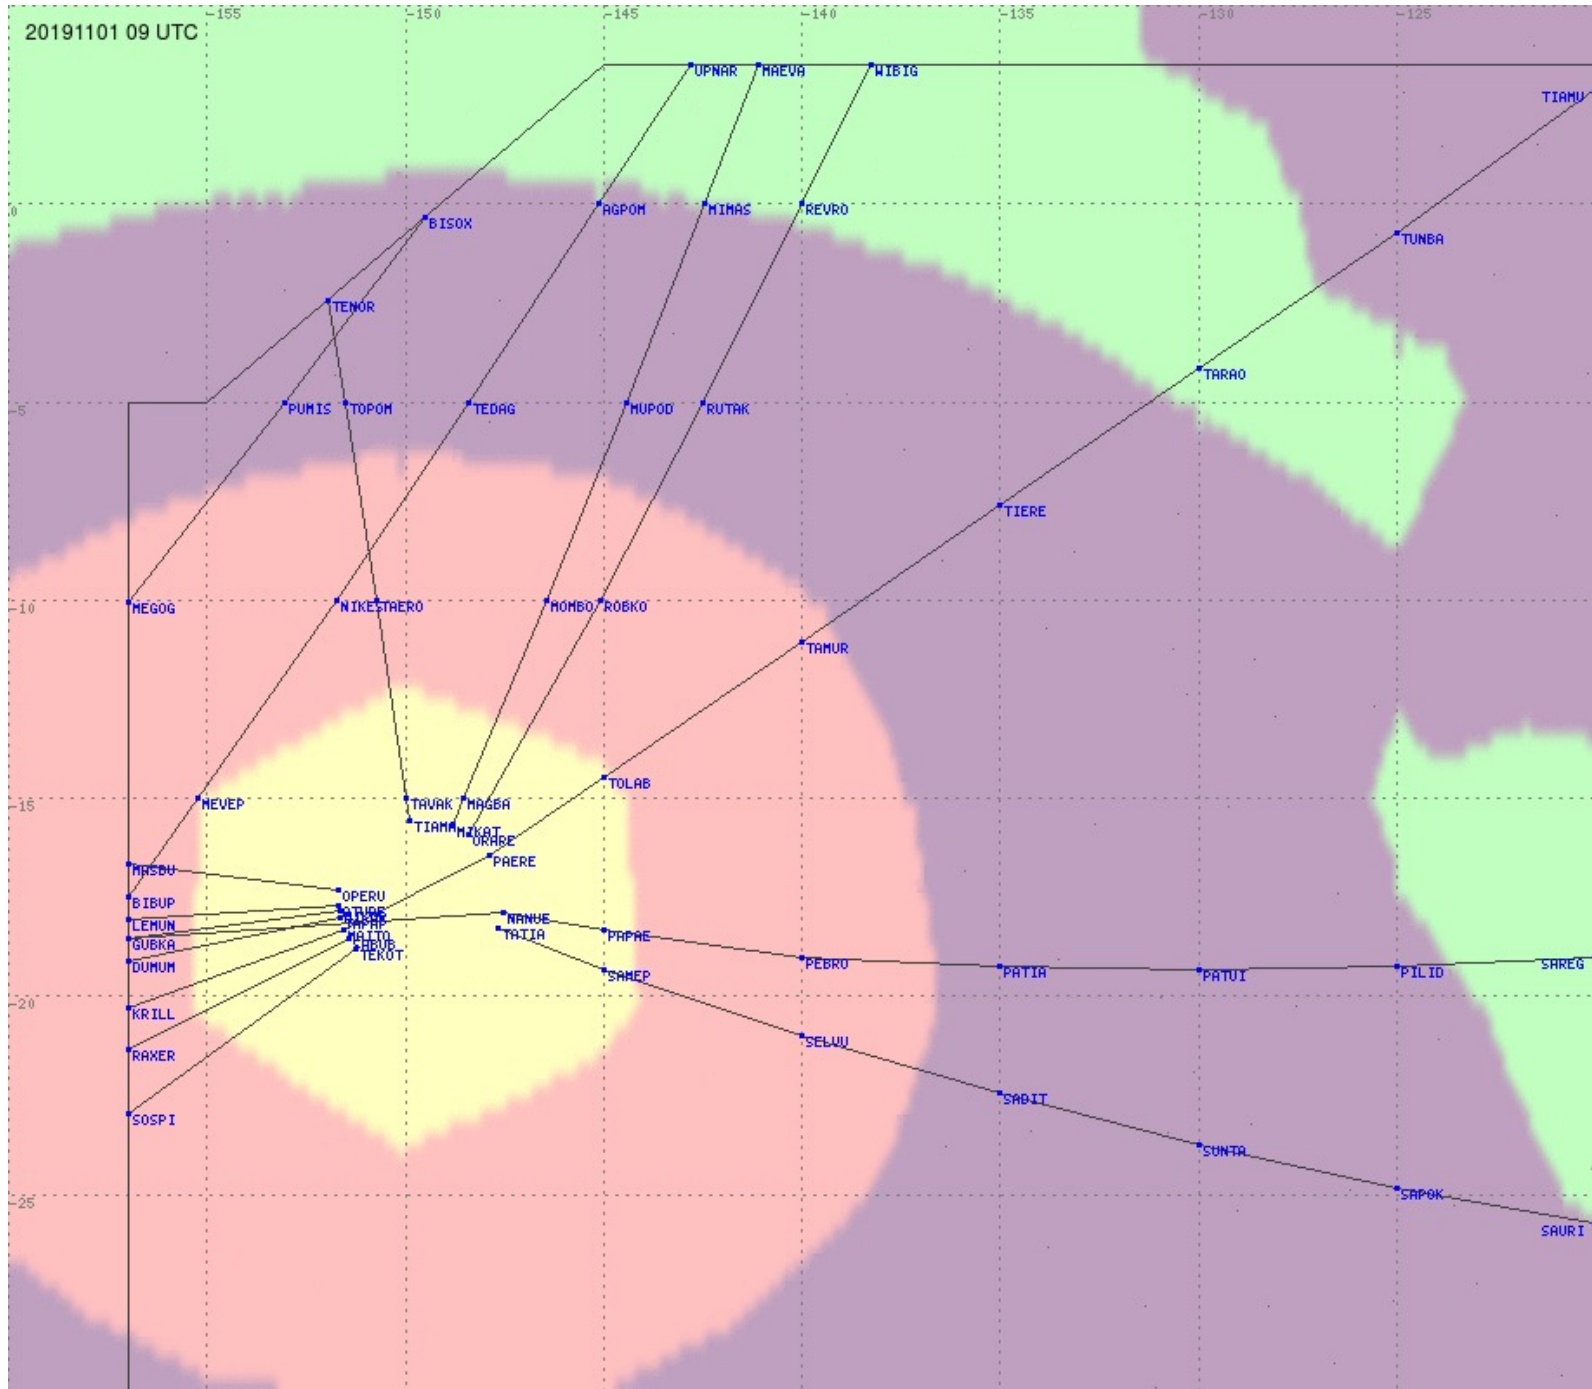

2.8 MHz
3.5 MHz
5.6 MHz
8.9 MHz
13.3 MHz
17.9 MHz
None

Tahiti FIR - HF Propag - 20191101

2.8 MHz 3.5 MHz 5.6 MHz 8.9 MHz 13.3 MHz 17.9 MHz None

Tahiti FIR - HF Propag - 20191101

2.8 MHz 3.5 MHz 5.6 MHz 8.9 MHz 13.3 MHz 17.9 MHz None

Tahiti FIR - HF Propag - 20191101

Tahiti FIR - HF Propag - 20191101

Tahiti FIR - HF Propag - 20191101

2.8 MHz 3.5 MHz 5.6 MHz 8.9 MHz 13.3 MHz 17.9 MHz None

Tahiti FIR - HF Propag - 20191101

2.8 MHz 3.5 MHz 5.6 MHz 8.9 MHz 13.3 MHz 17.9 MHz None

Tahiti FIR - HF Propag - 20191101

2.8 MHz 3.5 MHz 5.6 MHz 8.9 MHz 13.3 MHz 17.9 MHz None

Tahiti FIR - HF Propag - 20191101

Tahiti FIR - HF Propag - 20191101

Tahiti FIR - HF Propag - 20191101

Tahiti FIR - HF Propag - 20191101