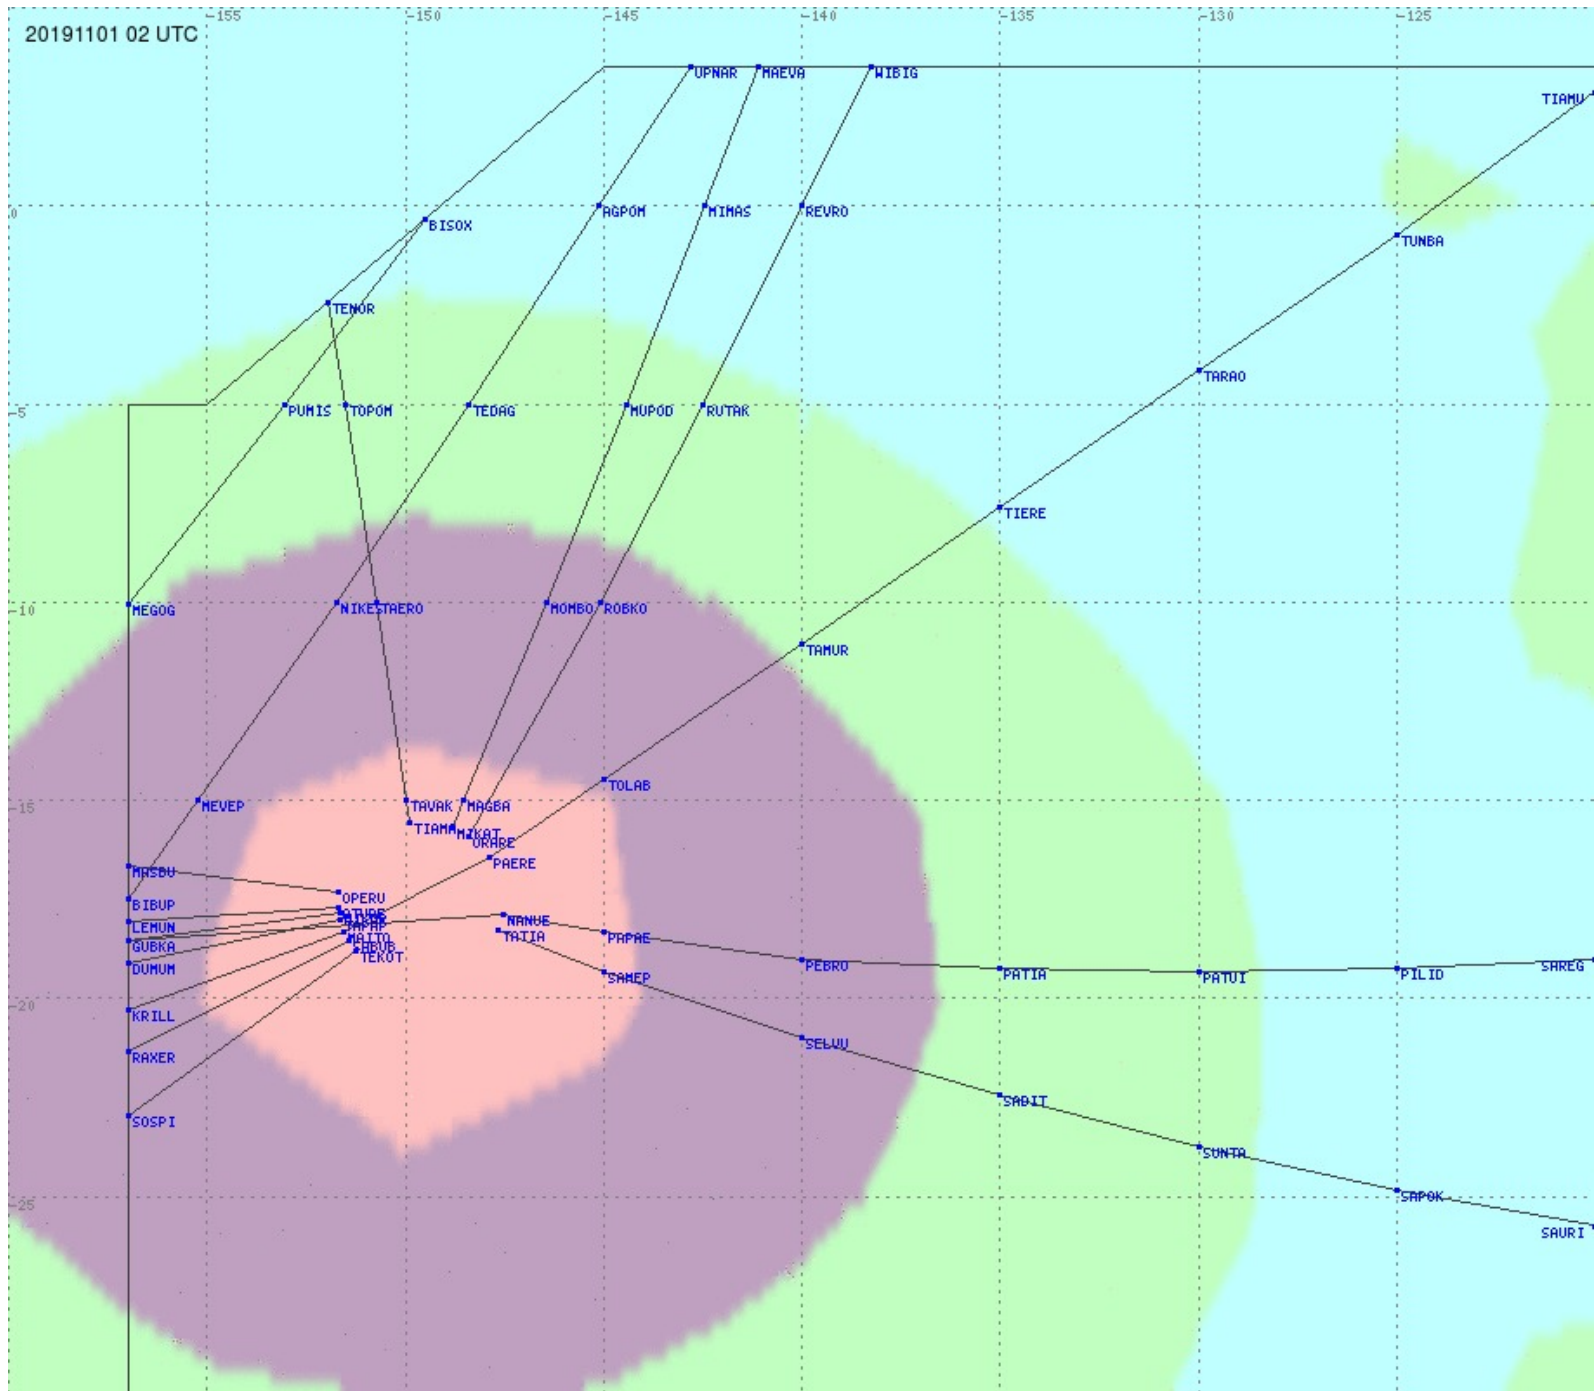

Tahiti FIR - HF Propag - 20191101

2.8 MHz 3.5 MHz 5.6 MHz 8.9 MHz 13.3 MHz 17.9 MHz None

Tahiti FIR - HF Propag - 20191101

2.8 MHz 3.5 MHz 5.6 MHz 8.9 MHz 13.3 MHz 17.9 MHz None

Tahiti FIR - HF Propag - 20191101

2.8 MHz
3.5 MHz
5.6 MHz
8.9 MHz
13.3 MHz
17.9 MHz
None

Tahiti FIR - HF Propag - 20191101

2.8 MHz 3.5 MHz 5.6 MHz 8.9 MHz 13.3 MHz 17.9 MHz None

Tahiti FIR - HF Propag - 20191101

2.8 MHz 3.5 MHz 5.6 MHz 8.9 MHz 13.3 MHz 17.9 MHz None

Tahiti FIR - HF Propag - 20191101

Tahiti FIR - HF Propag - 20191101

Tahiti FIR - HF Propag - 20191101

2.8 MHz 3.5 MHz 5.6 MHz 8.9 MHz 13.3 MHz 17.9 MHz None

Tahiti FIR - HF Propag - 20191101

2.8 MHz 3.5 MHz 5.6 MHz 8.9 MHz 13.3 MHz 17.9 MHz None