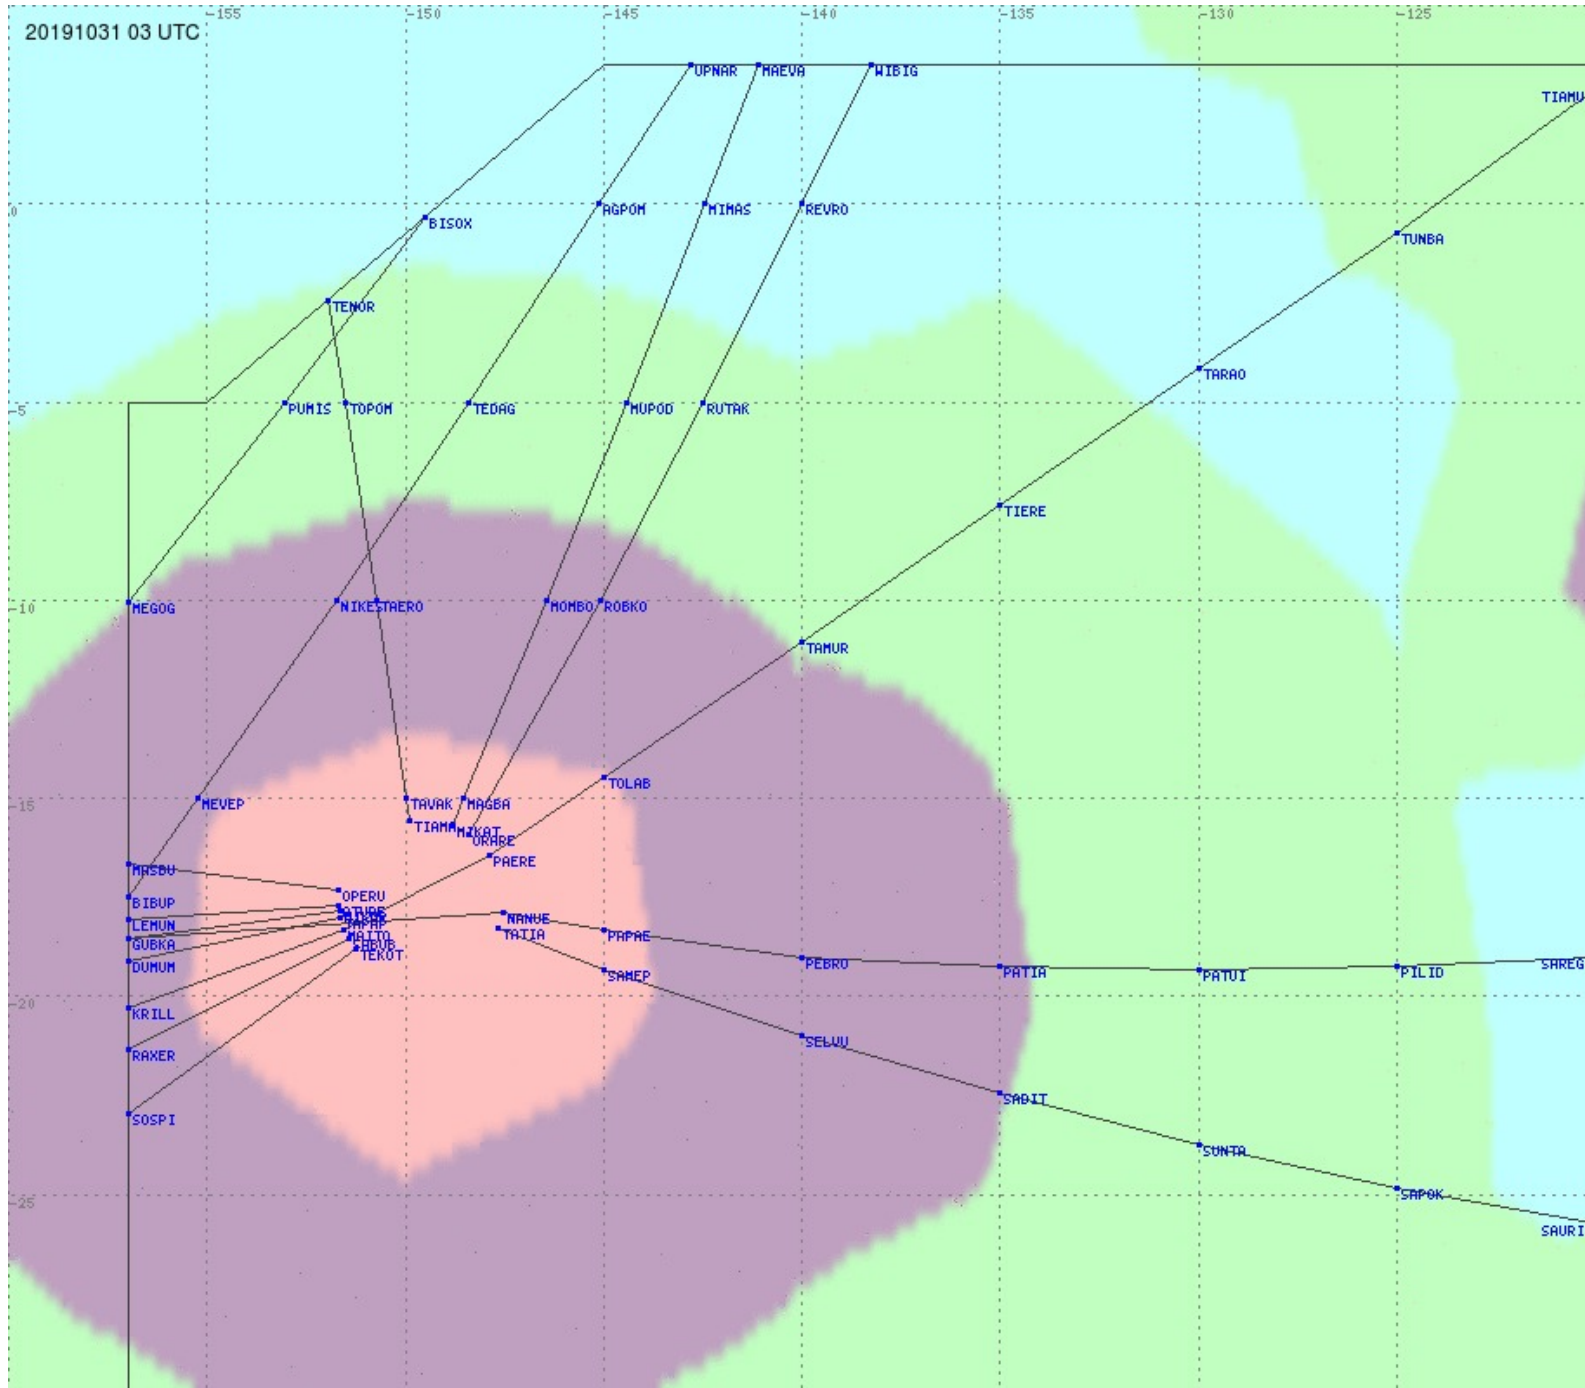

Tahiti FIR - HF Propag - 20191031

2.8 MHz 3.5 MHz 5.6 MHz 8.9 MHz 13.3 MHz 17.9 MHz None