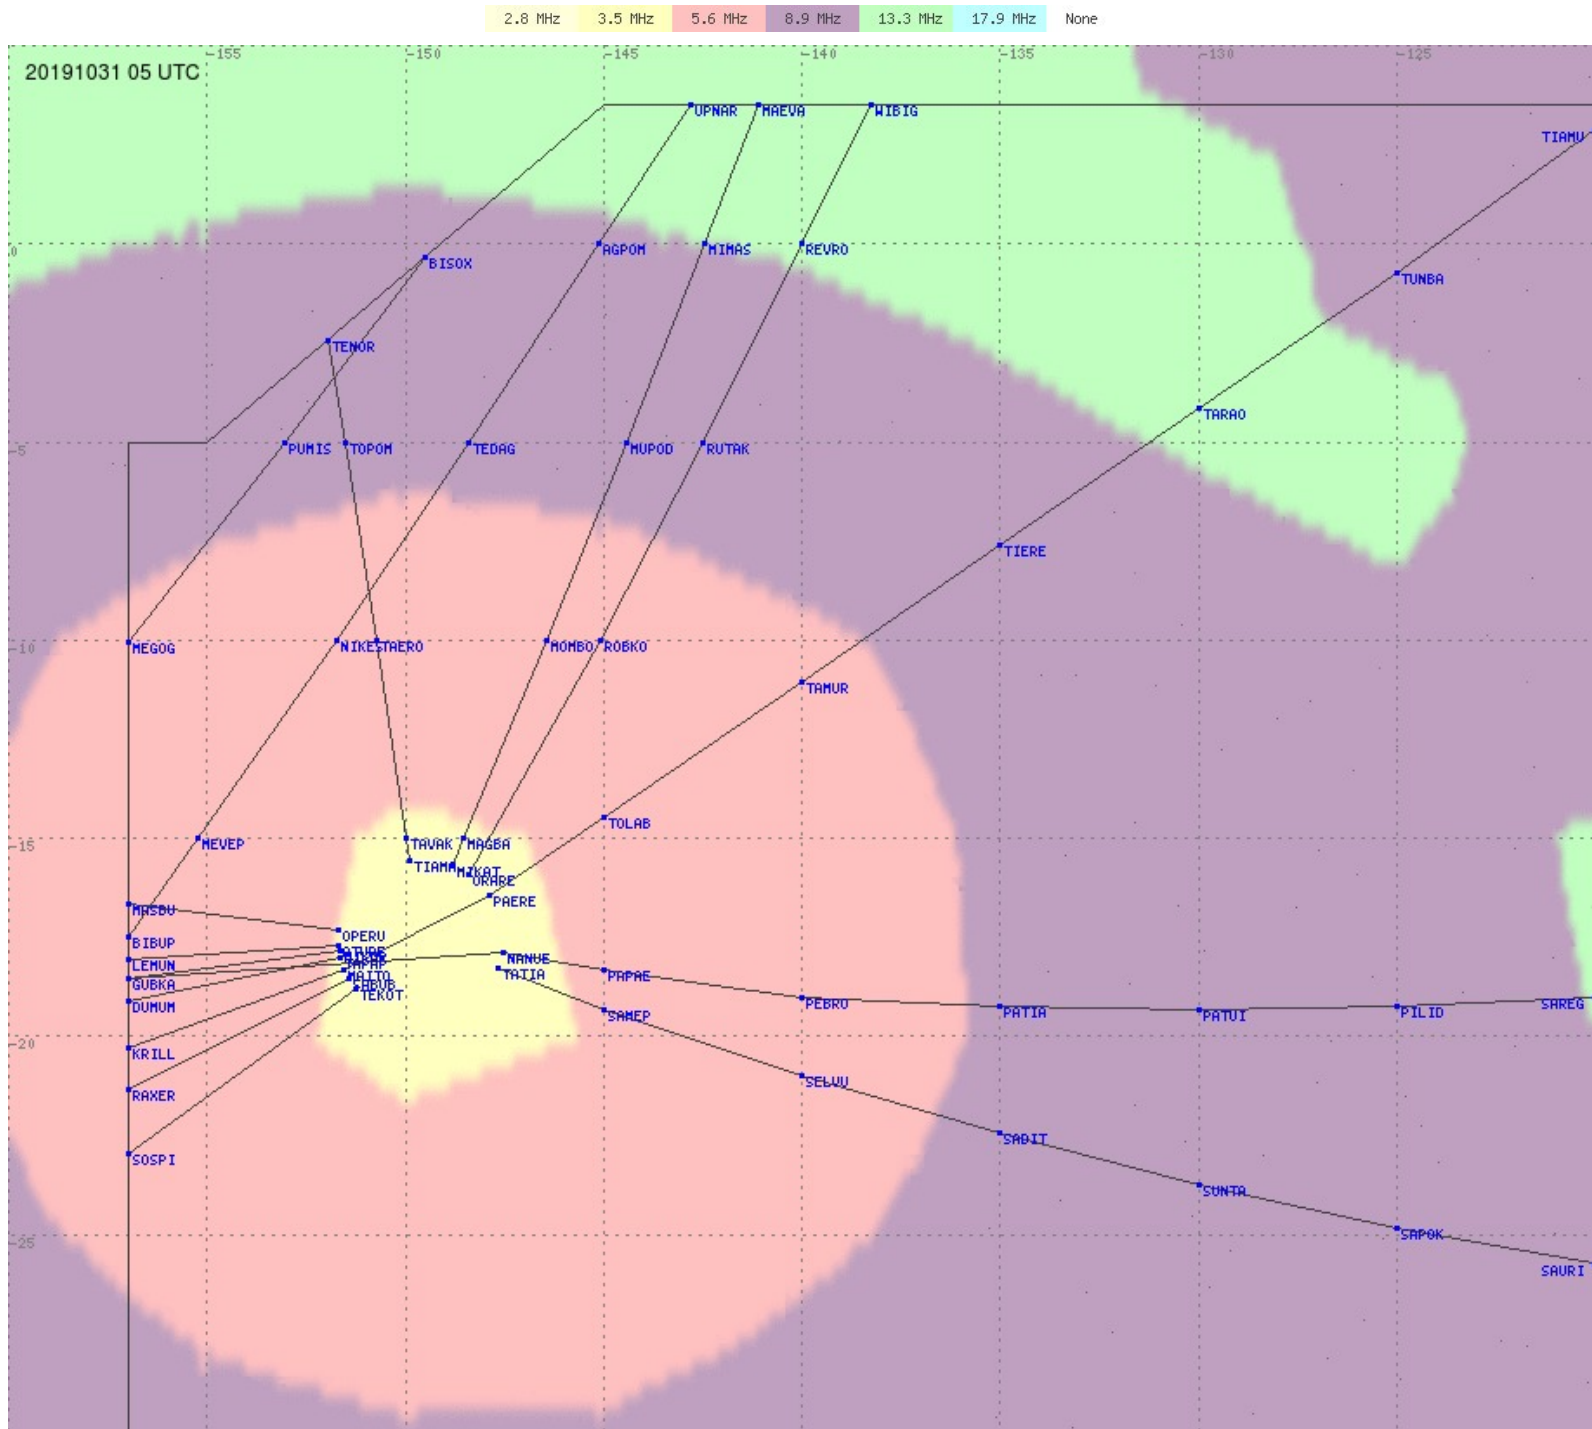

Tahiti FIR - HF Propag - 20191031