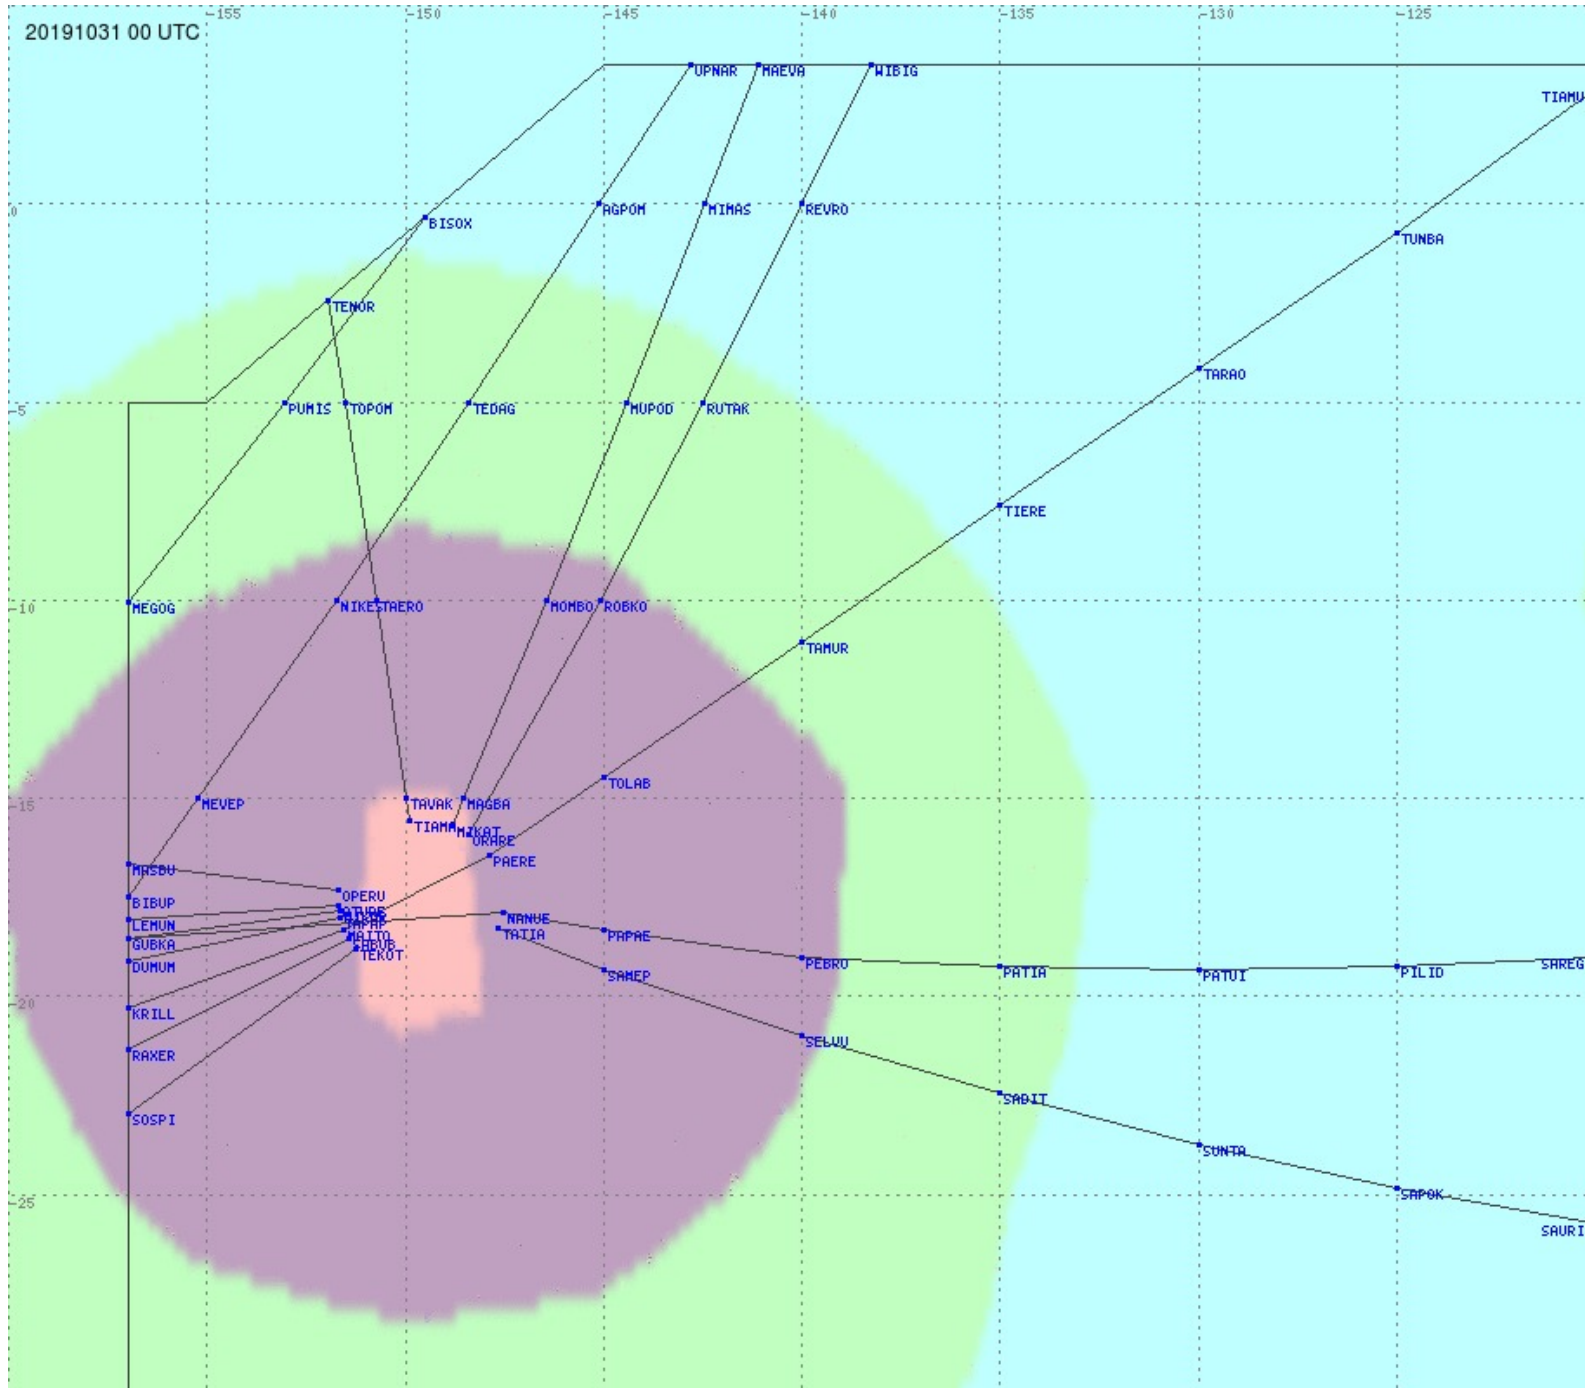

# Tahiti FIR - HF Propag - 20191031

2.8 MHz 3.5 MHz 5.6 MHz 8.9 MHz 13.3 MHz 17.9 MHz None