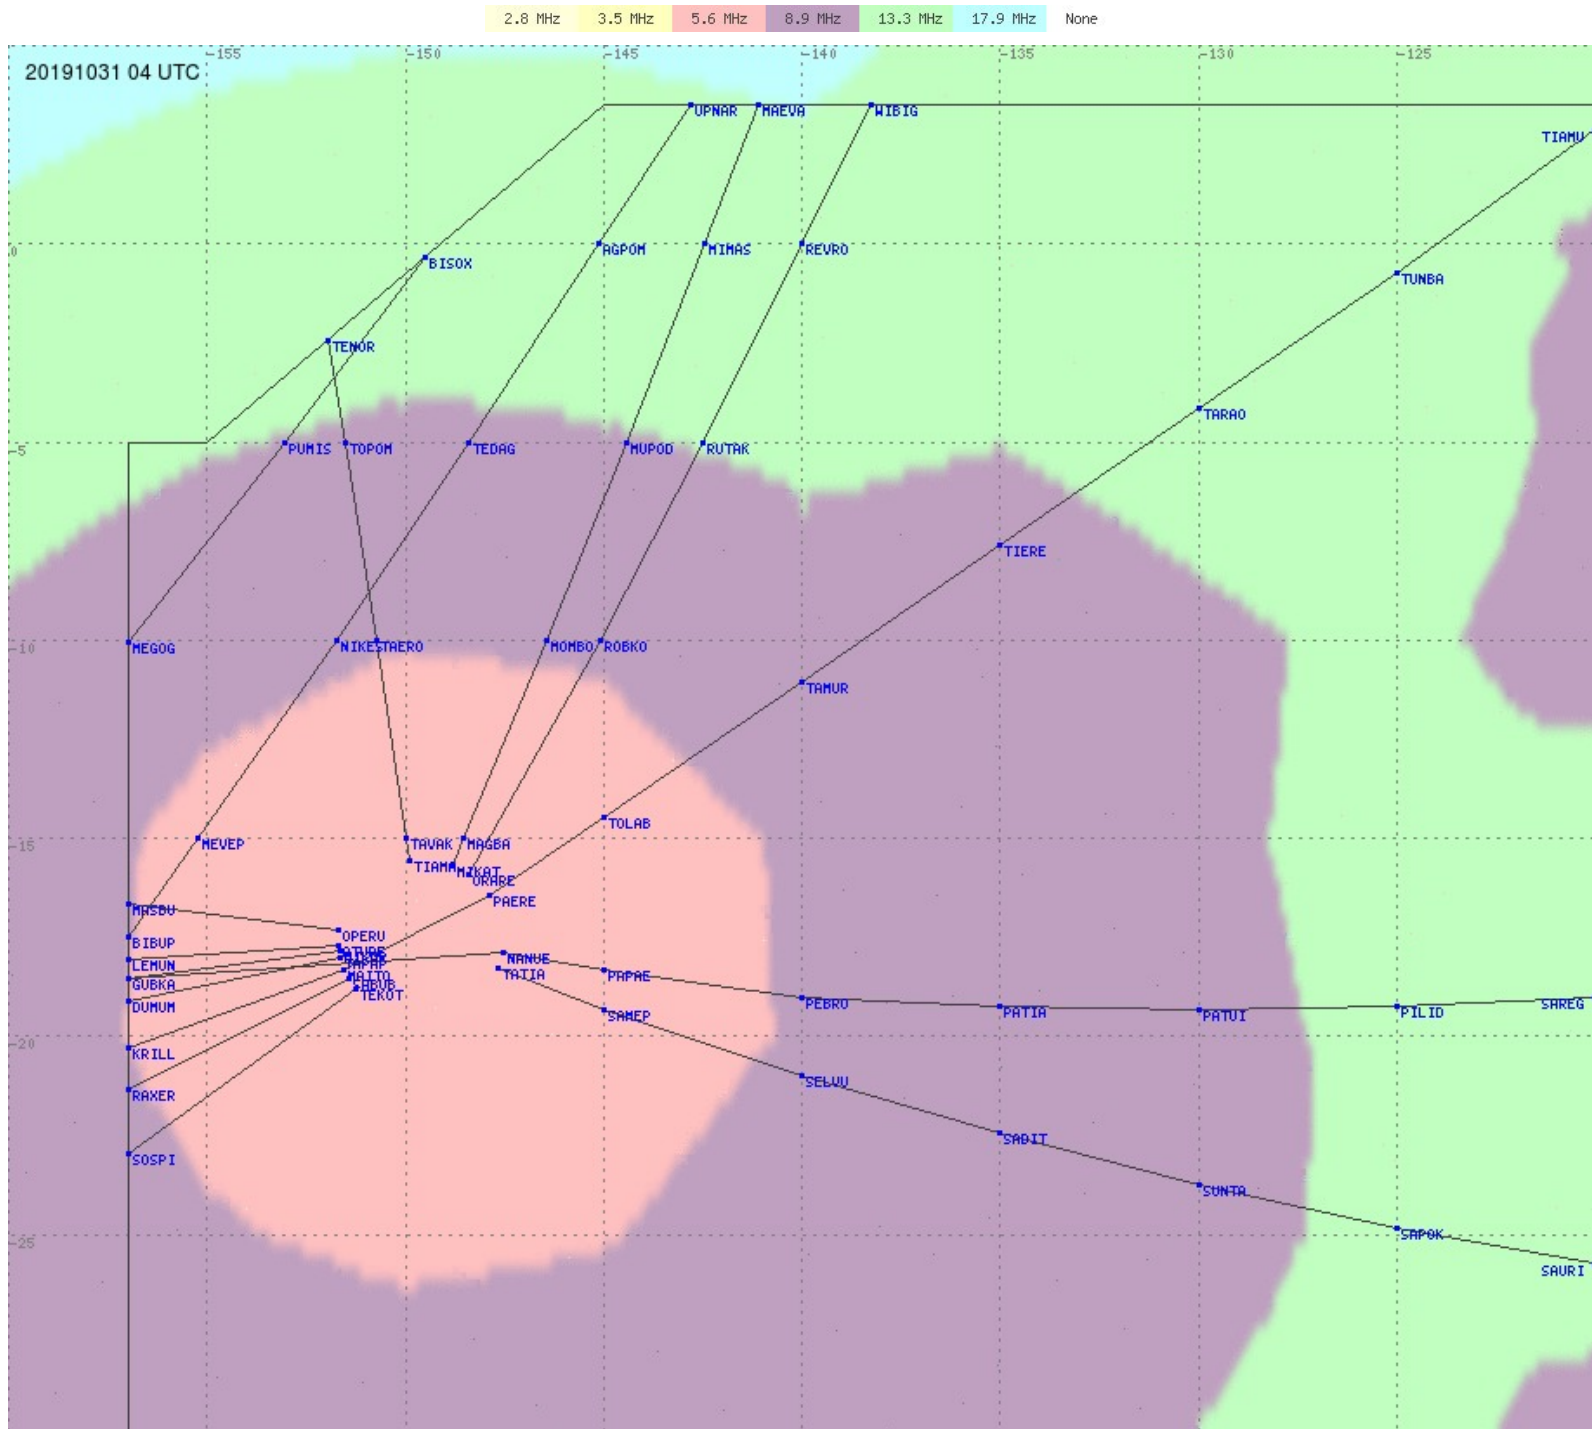

Tahiti FIR - HF Propag - 20191031