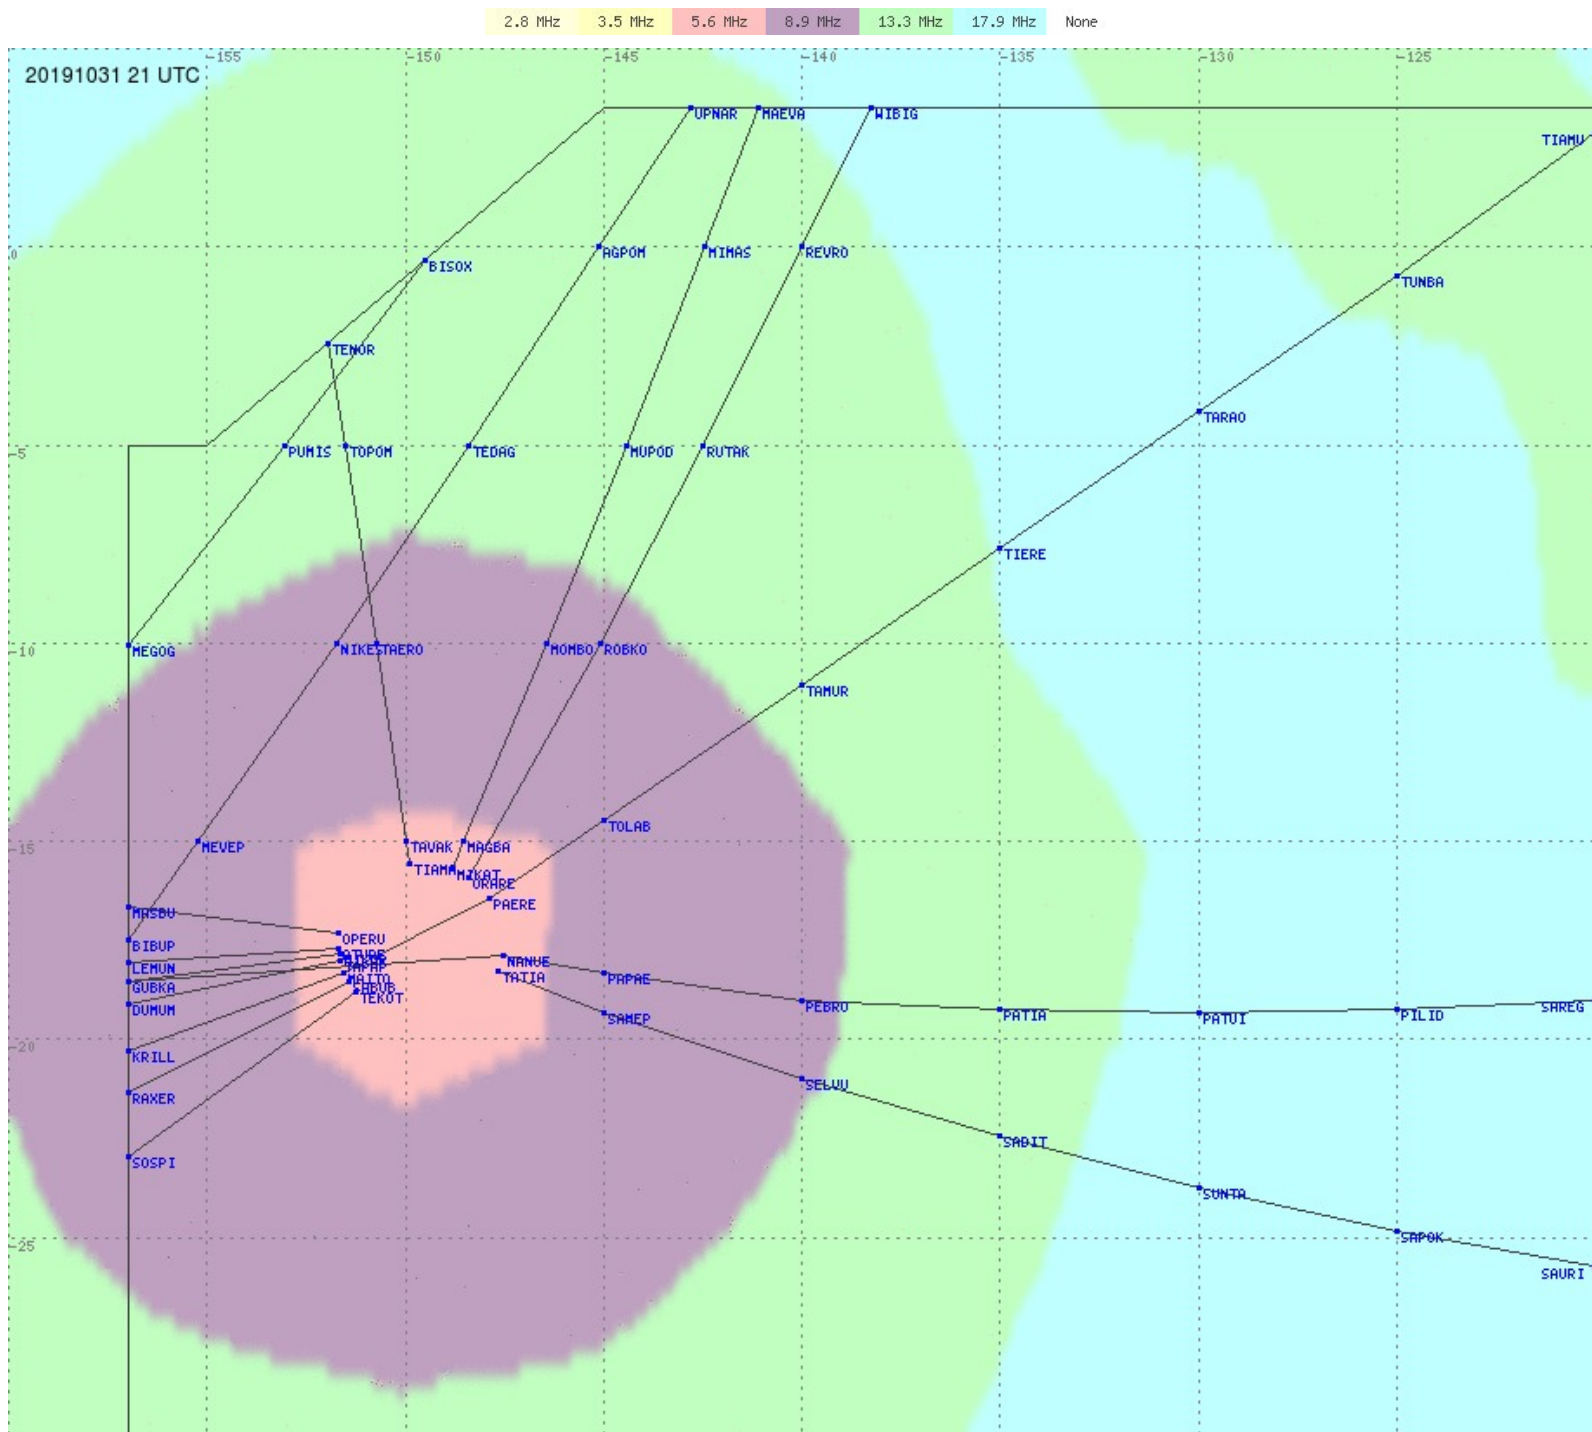

Tahiti FIR - HF Propag - 20191031