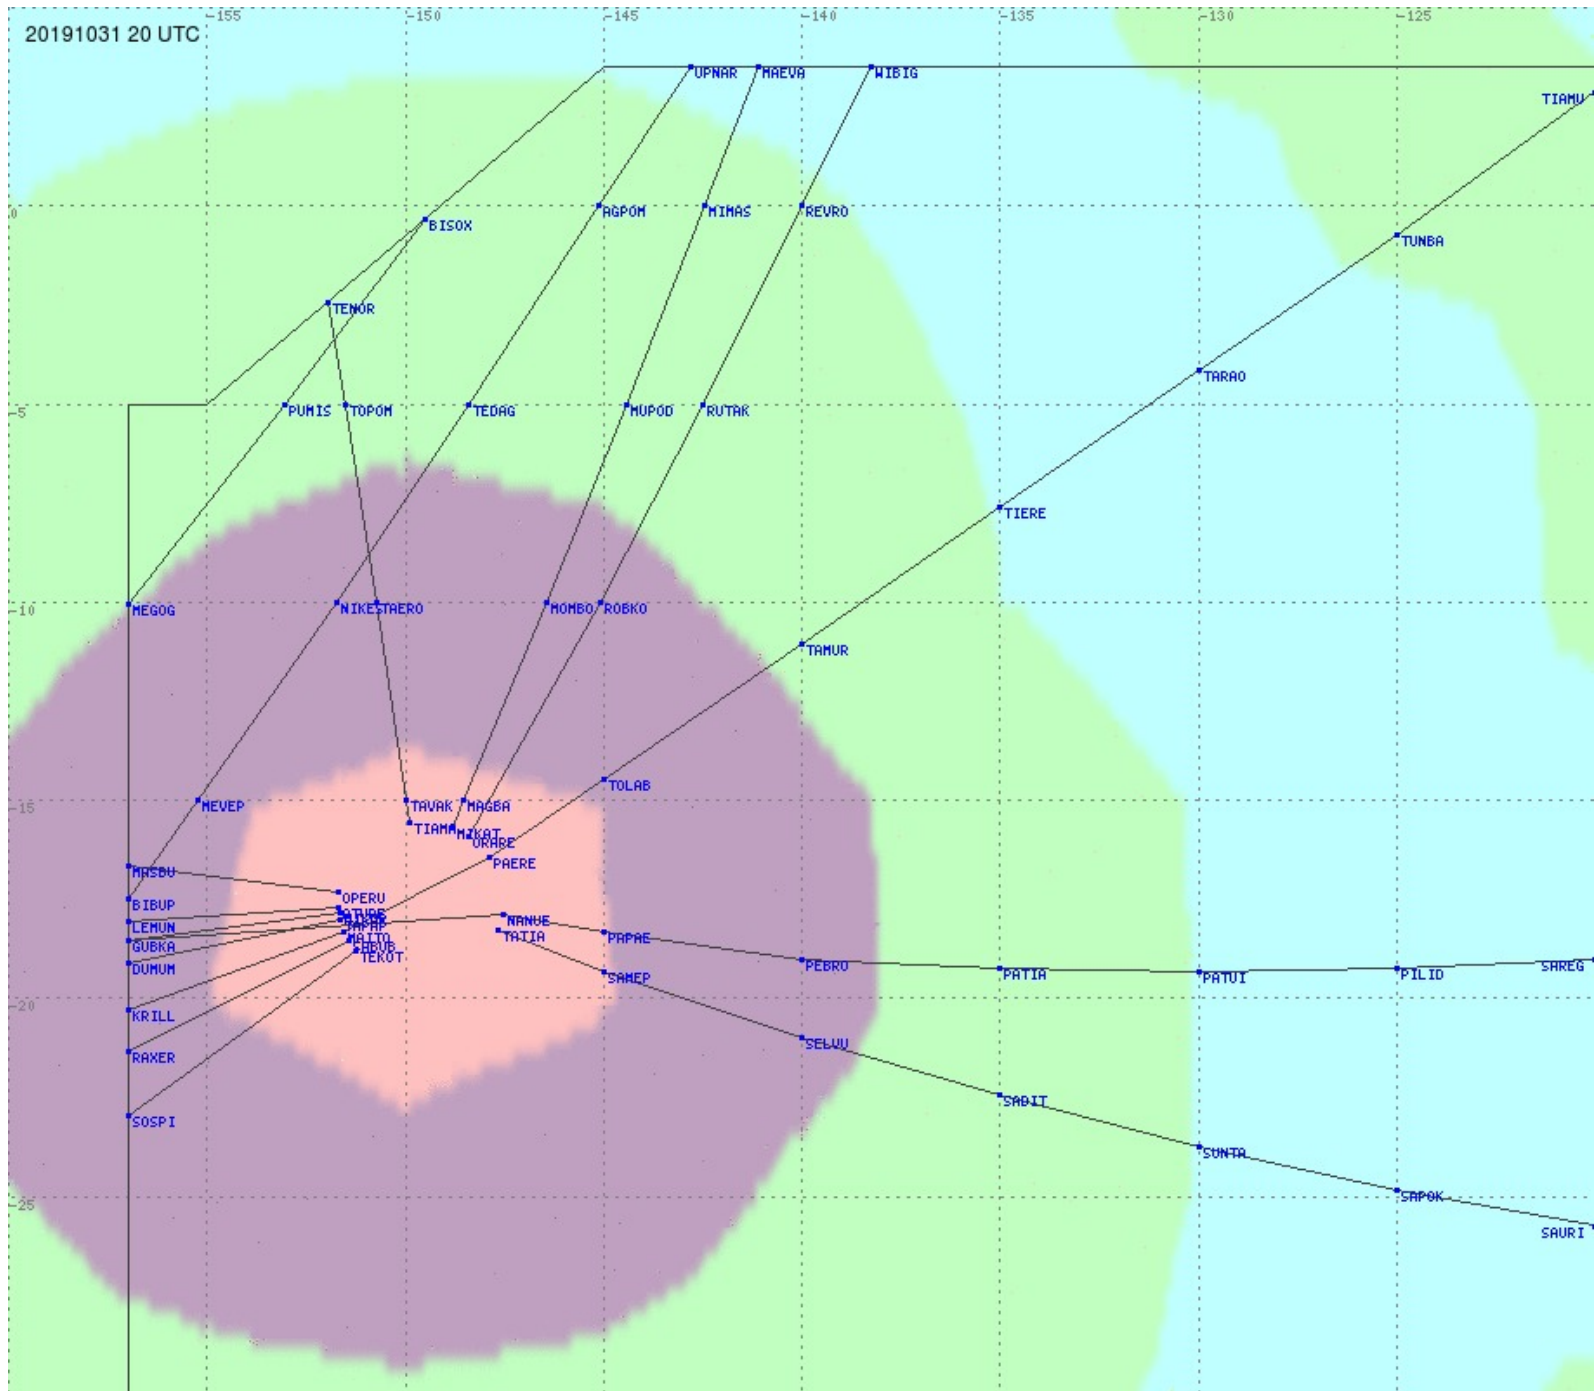

Tahiti FIR - HF Propag - 20191031

2.8 MHz
3.5 MHz
5.6 MHz
8.9 MHz
13.3 MHz
17.9 MHz
None