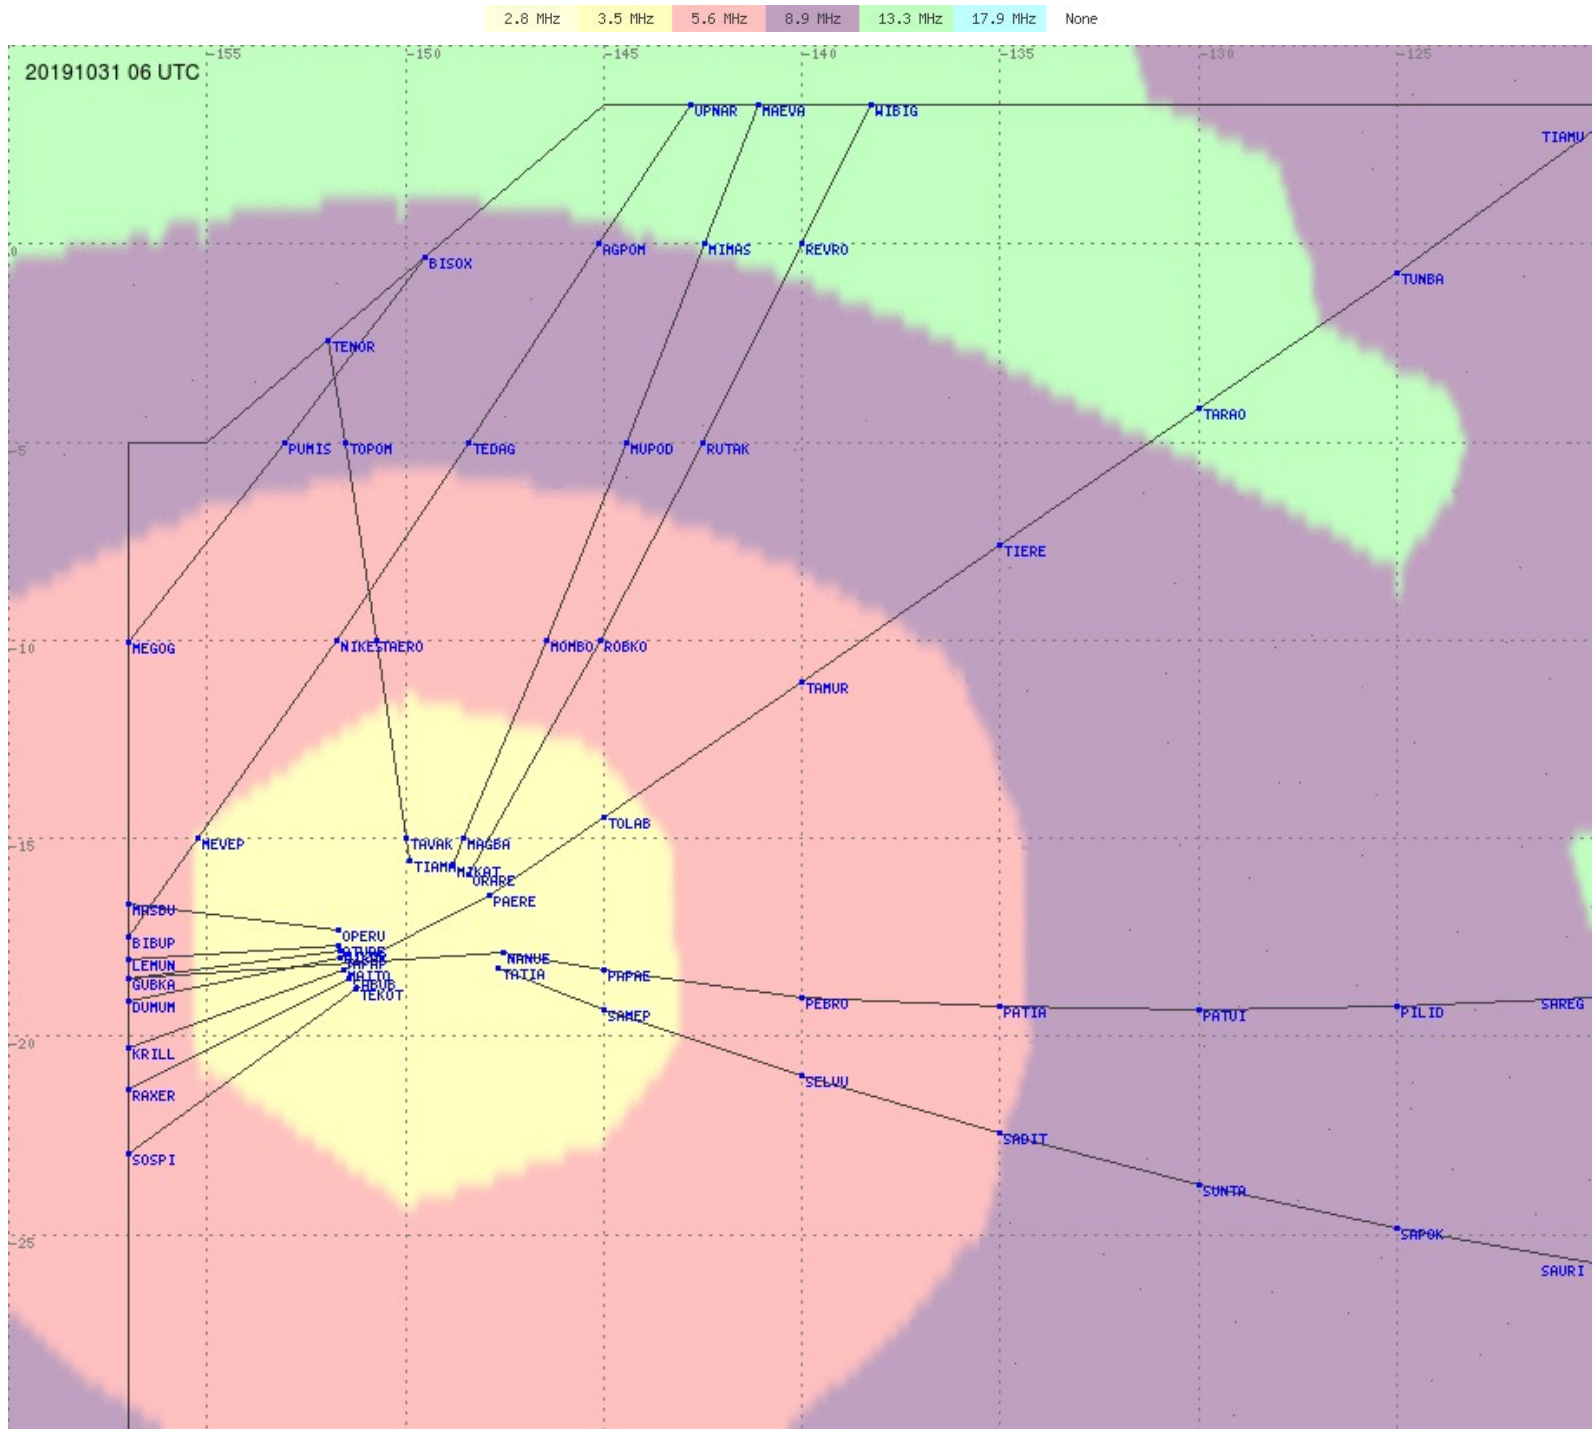

Tahiti FIR - HF Propag - 20191031