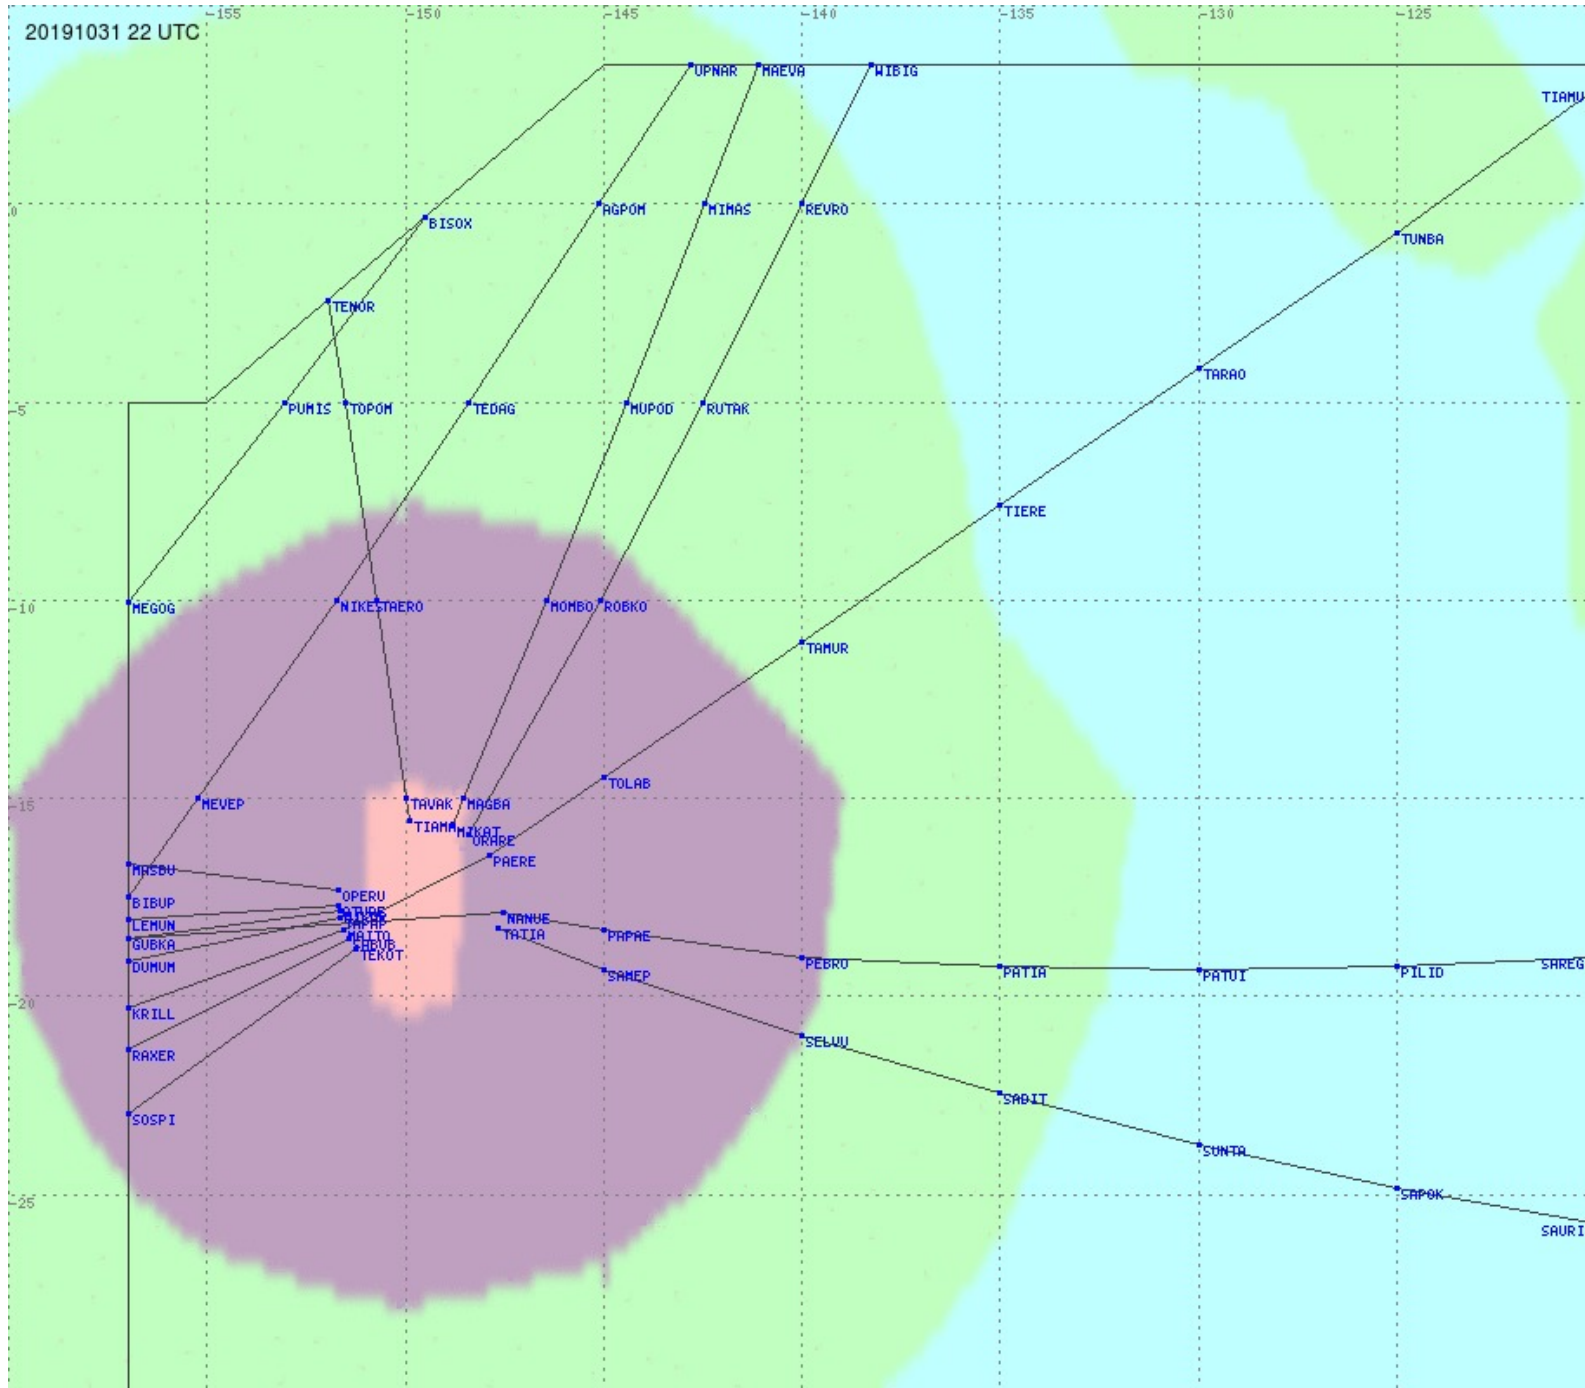

Tahiti FIR - HF Propag - 20191031

2.8 MHz 3.5 MHz 5.6 MHz 8.9 MHz 13.3 MHz 17.9 MHz None