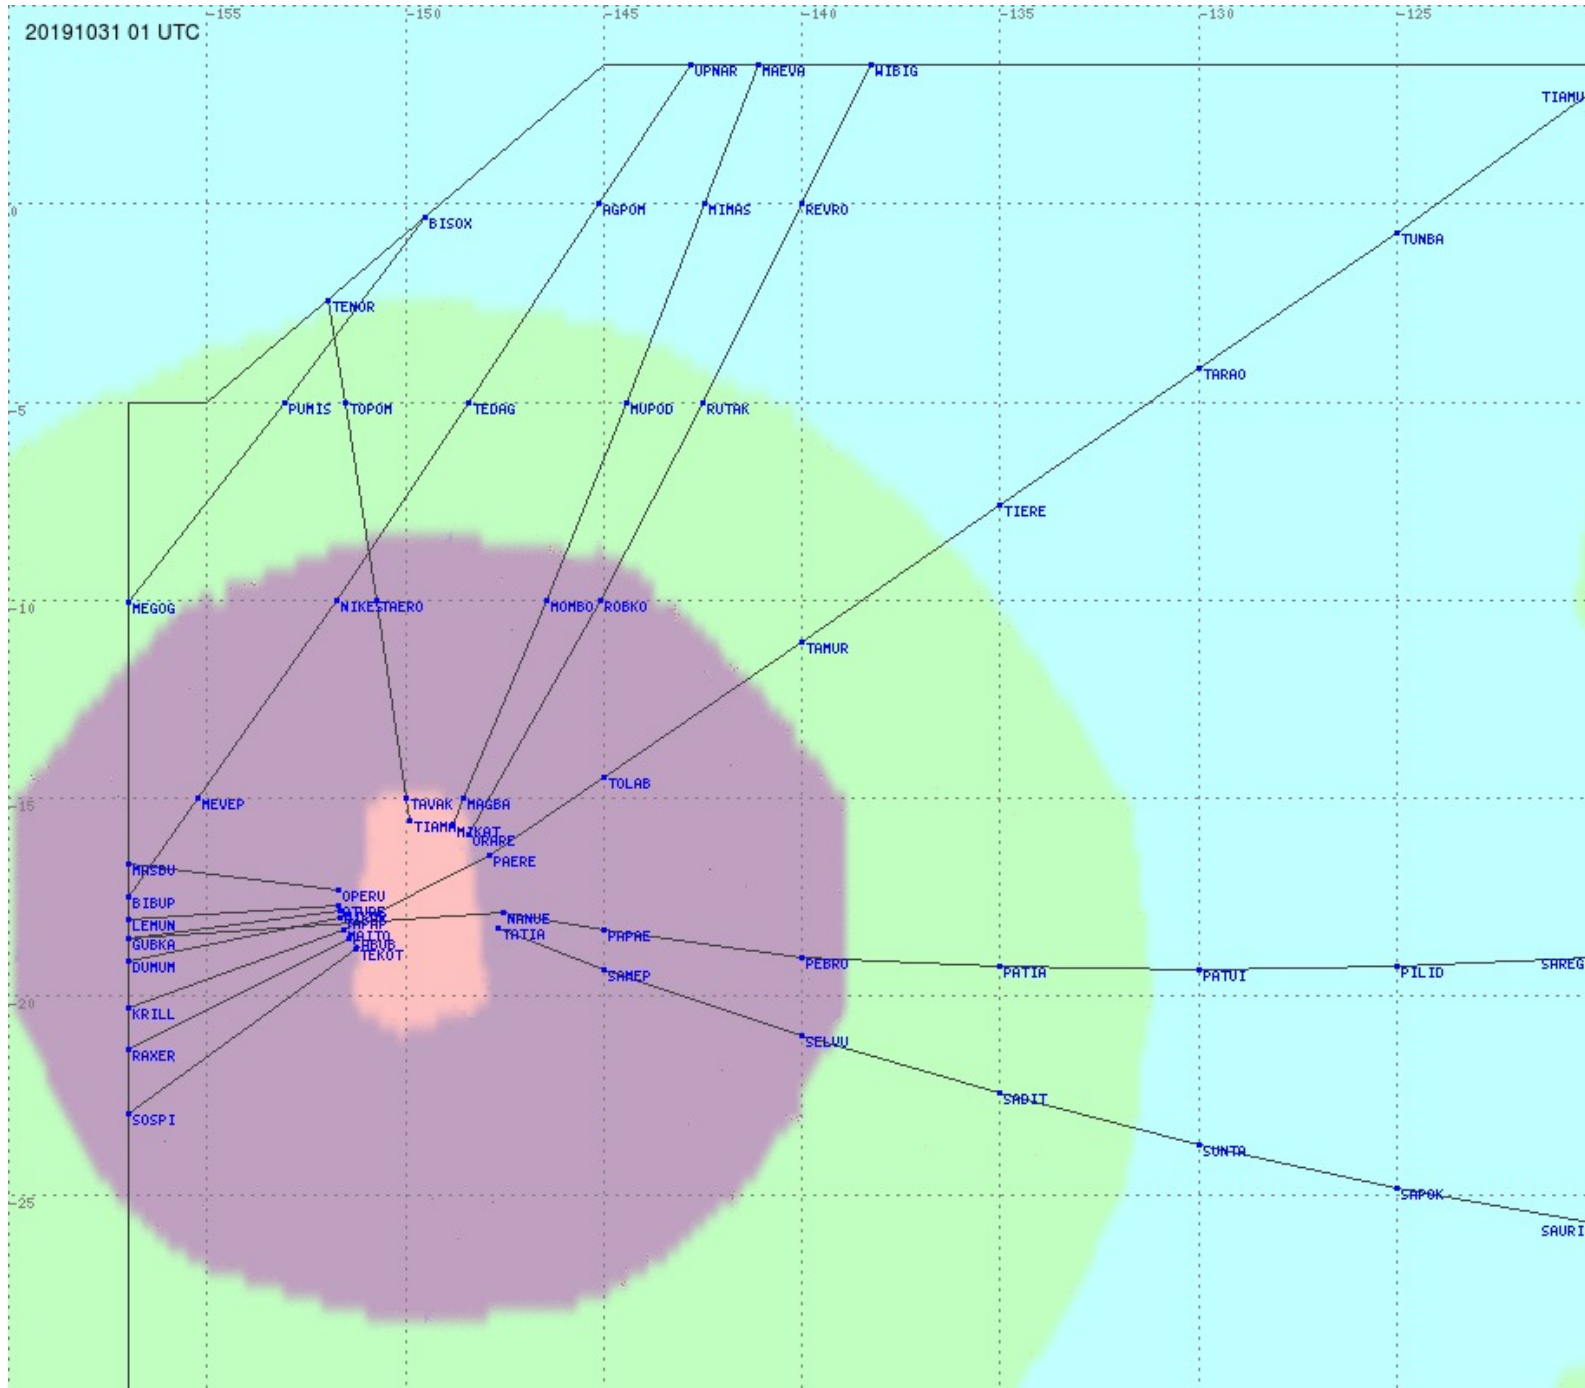

# Tahiti FIR - HF Propag - 20191031

2.8 MHz 3.5 MHz 5.6 MHz 8.9 MHz 13.3 MHz 17.9 MHz None