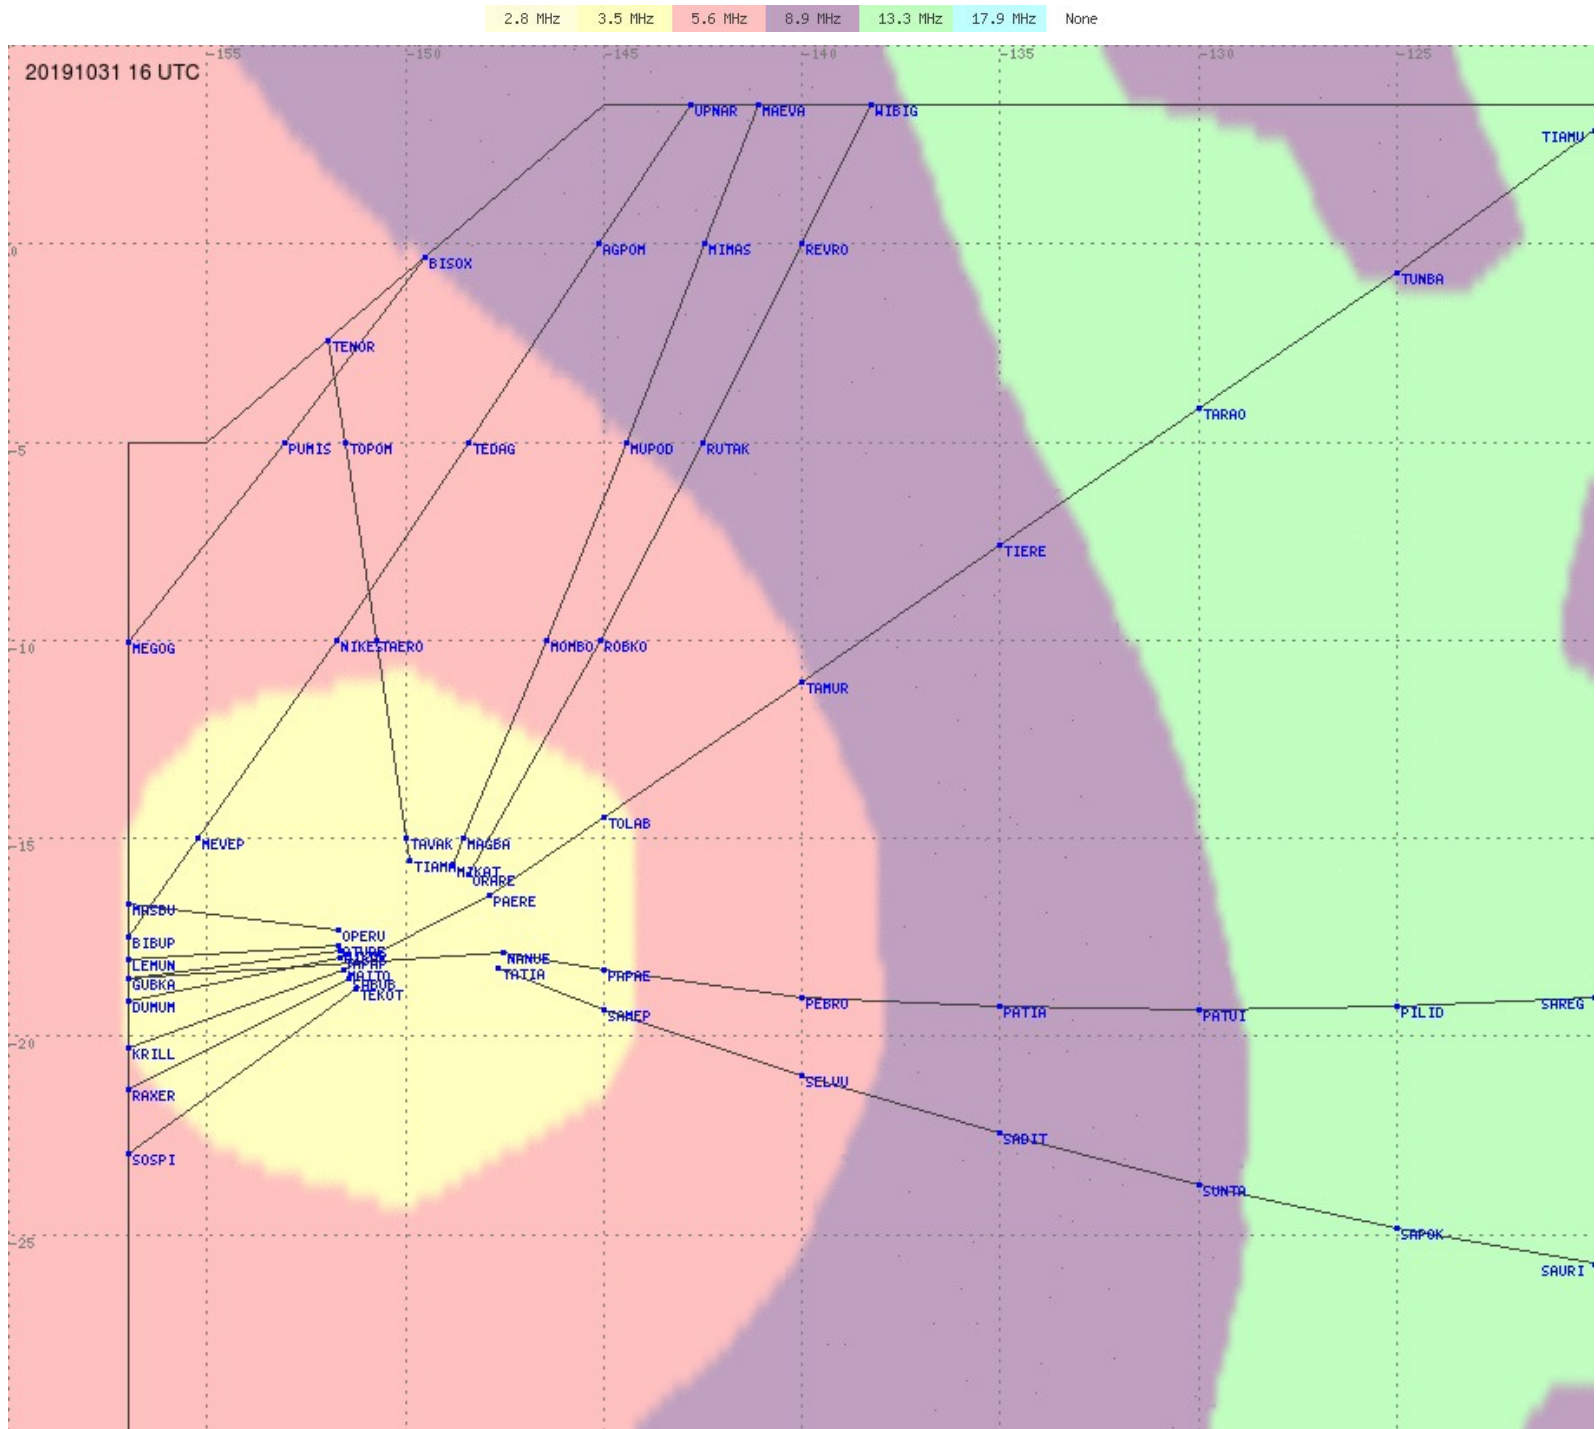

Tahiti FIR - HF Propag - 20191031