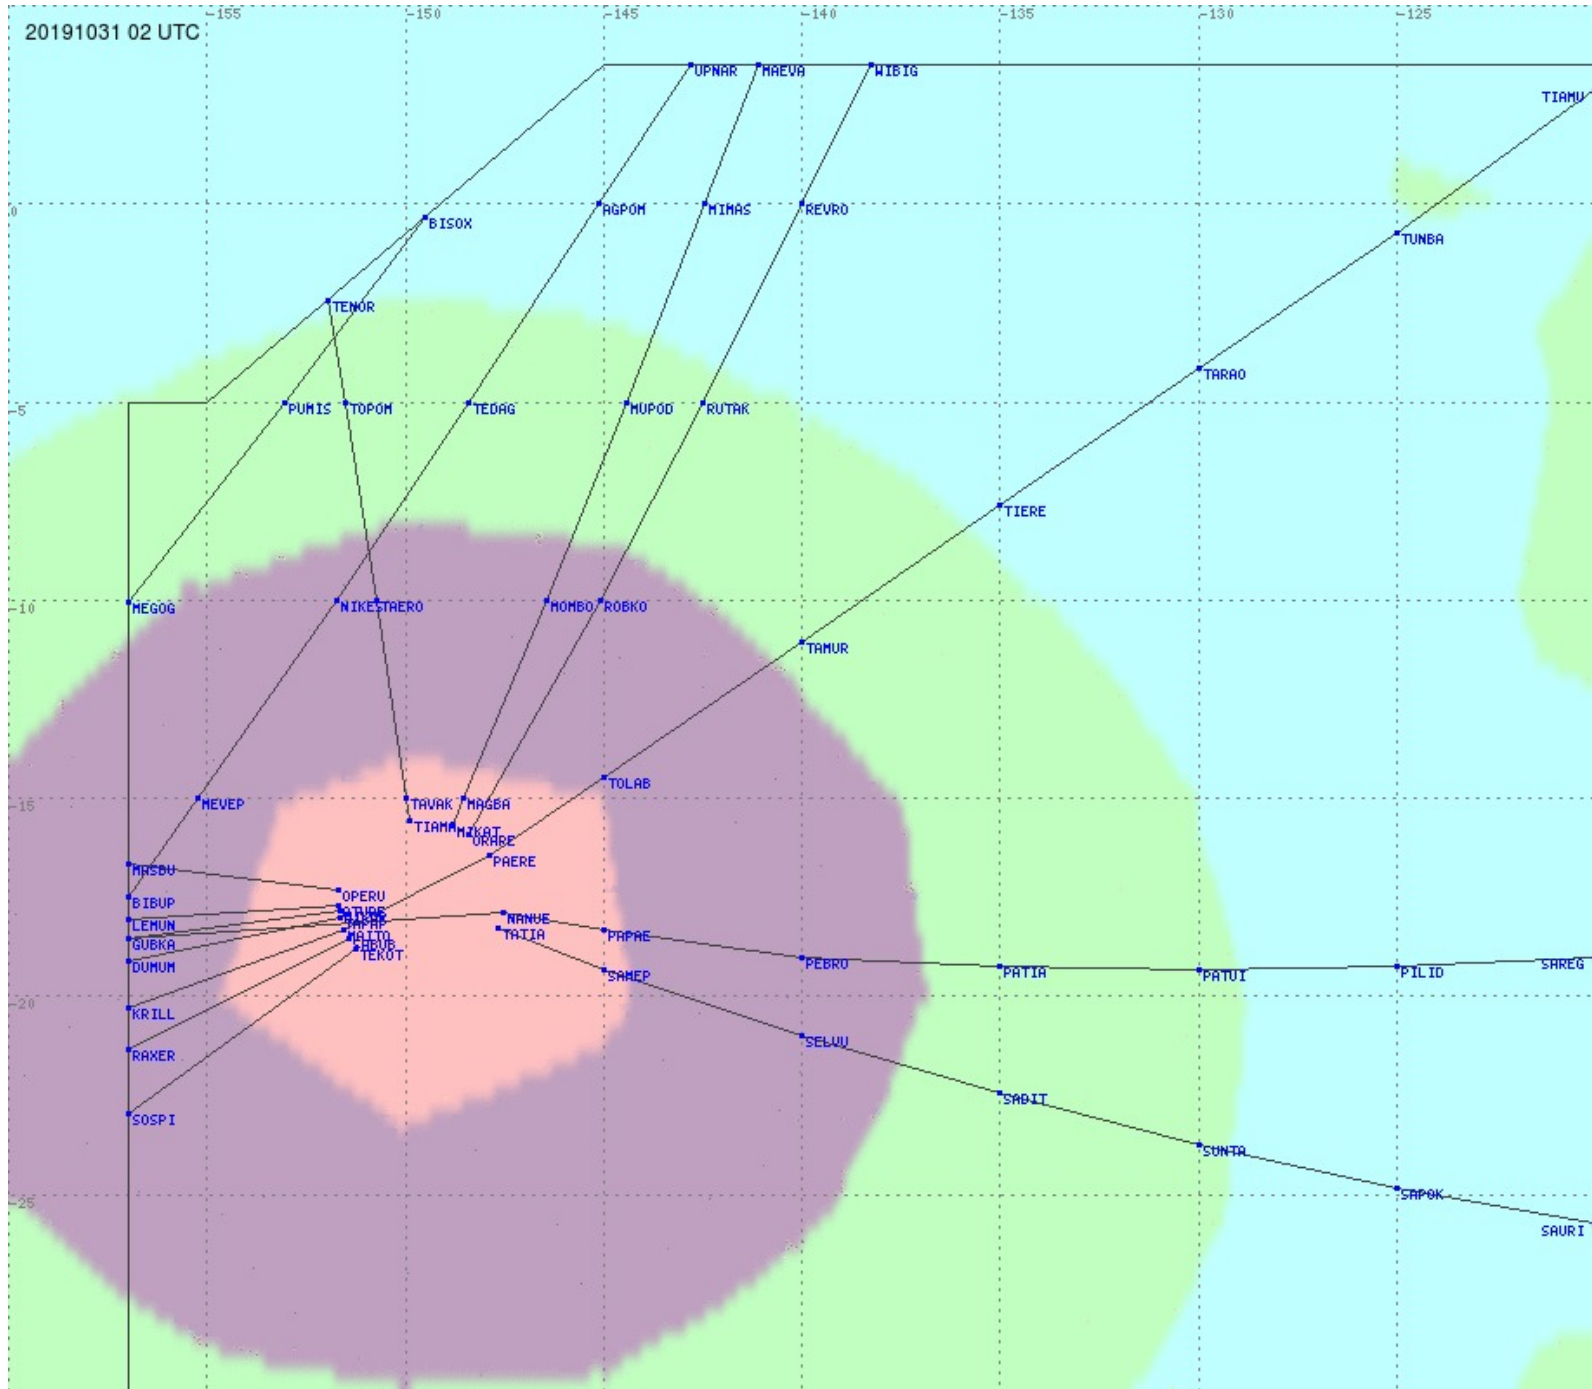

Tahiti FIR - HF Propag - 20191031

2.8 MHz 3.5 MHz 5.6 MHz 8.9 MHz 13.3 MHz 17.9 MHz None