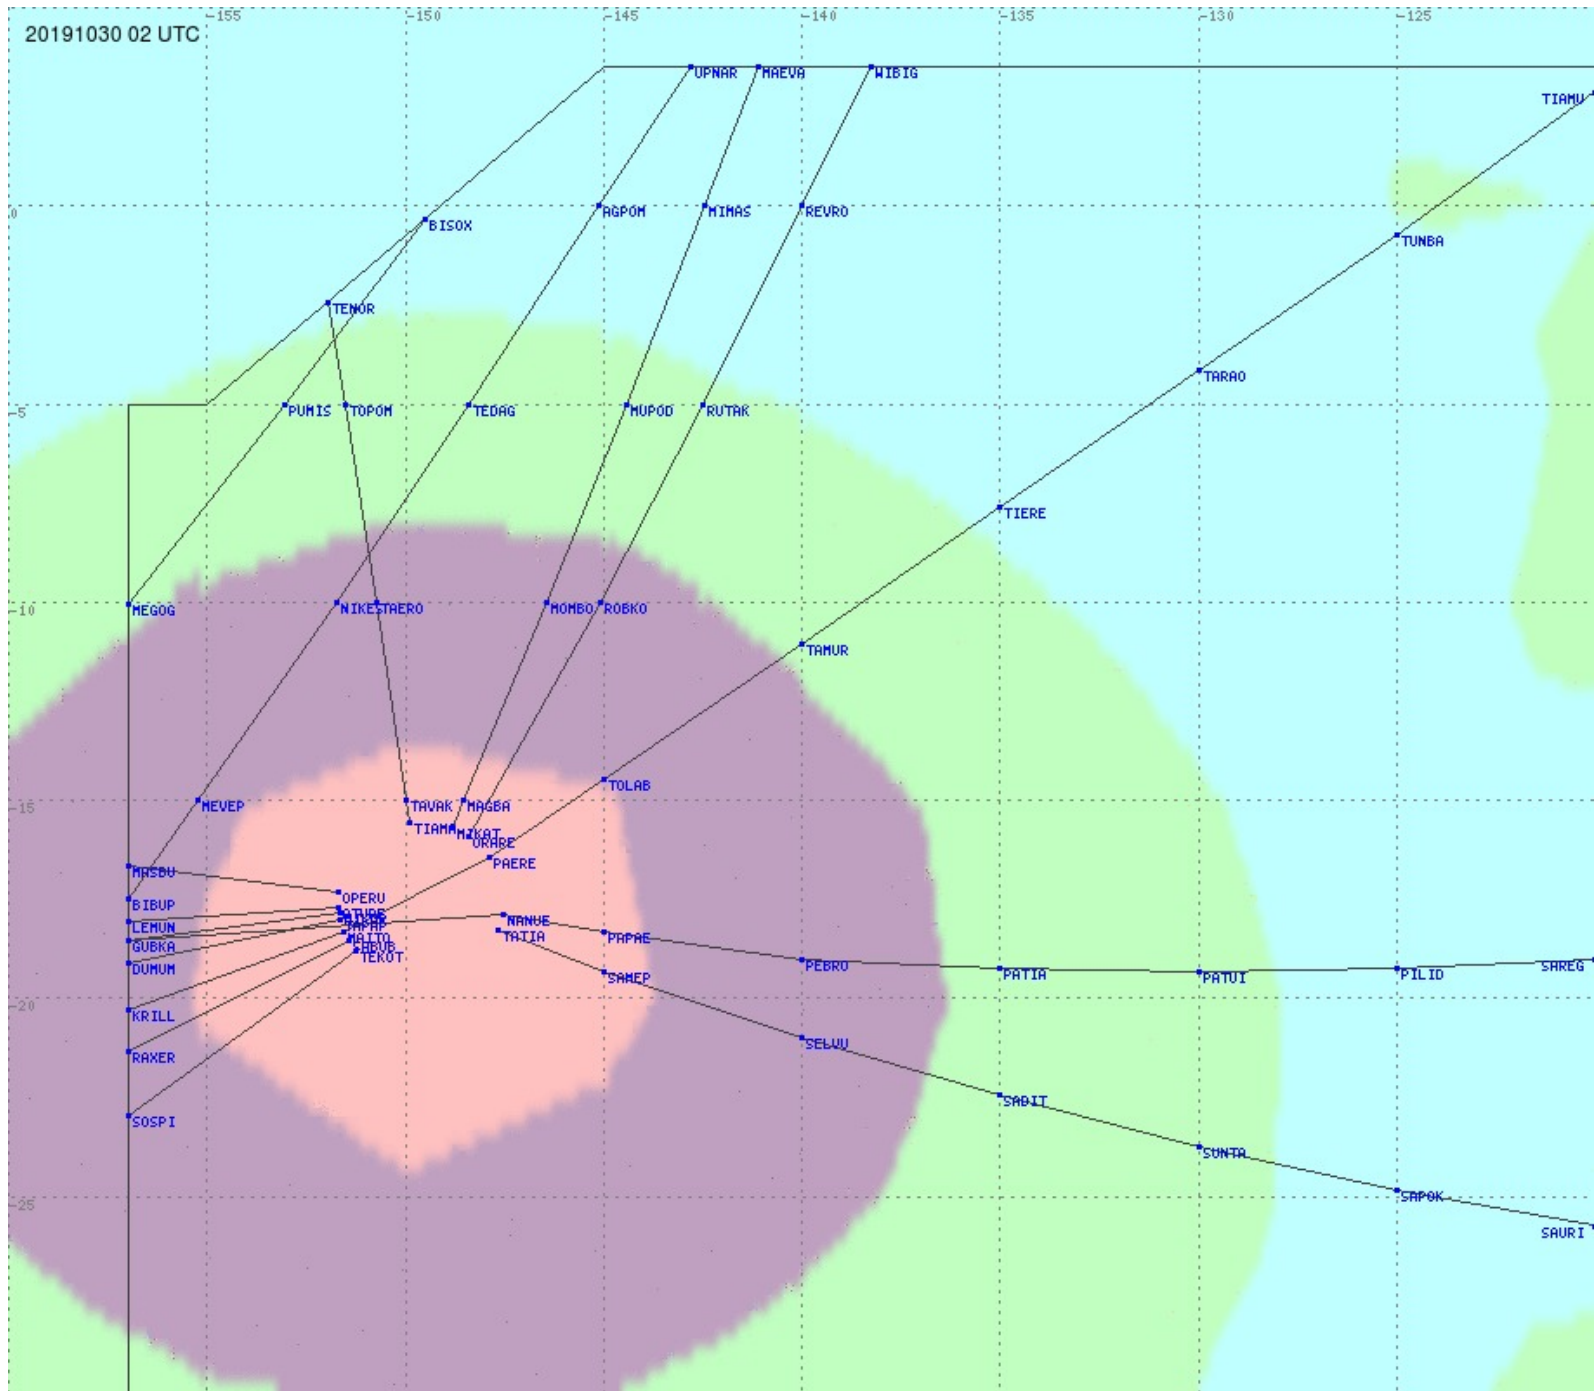

Tahiti FIR - HF Propag - 20191030

2.8 MHz 3.5 MHz 5.6 MHz 8.9 MHz 13.3 MHz 17.9 MHz None

Tahiti FIR - HF Propag - 20191030

2.8 MHz 3.5 MHz 5.6 MHz 8.9 MHz 13.3 MHz 17.9 MHz None

Tahiti FIR - HF Propag - 20191030

2.8 MHz
3.5 MHz
5.6 MHz
8.9 MHz
13.3 MHz
17.9 MHz
None

Tahiti FIR - HF Propag - 20191030

2.8 MHz 3.5 MHz 5.6 MHz 8.9 MHz 13.3 MHz 17.9 MHz None

Tahiti FIR - HF Propag - 20191030

Tahiti FIR - HF Propag - 20191030