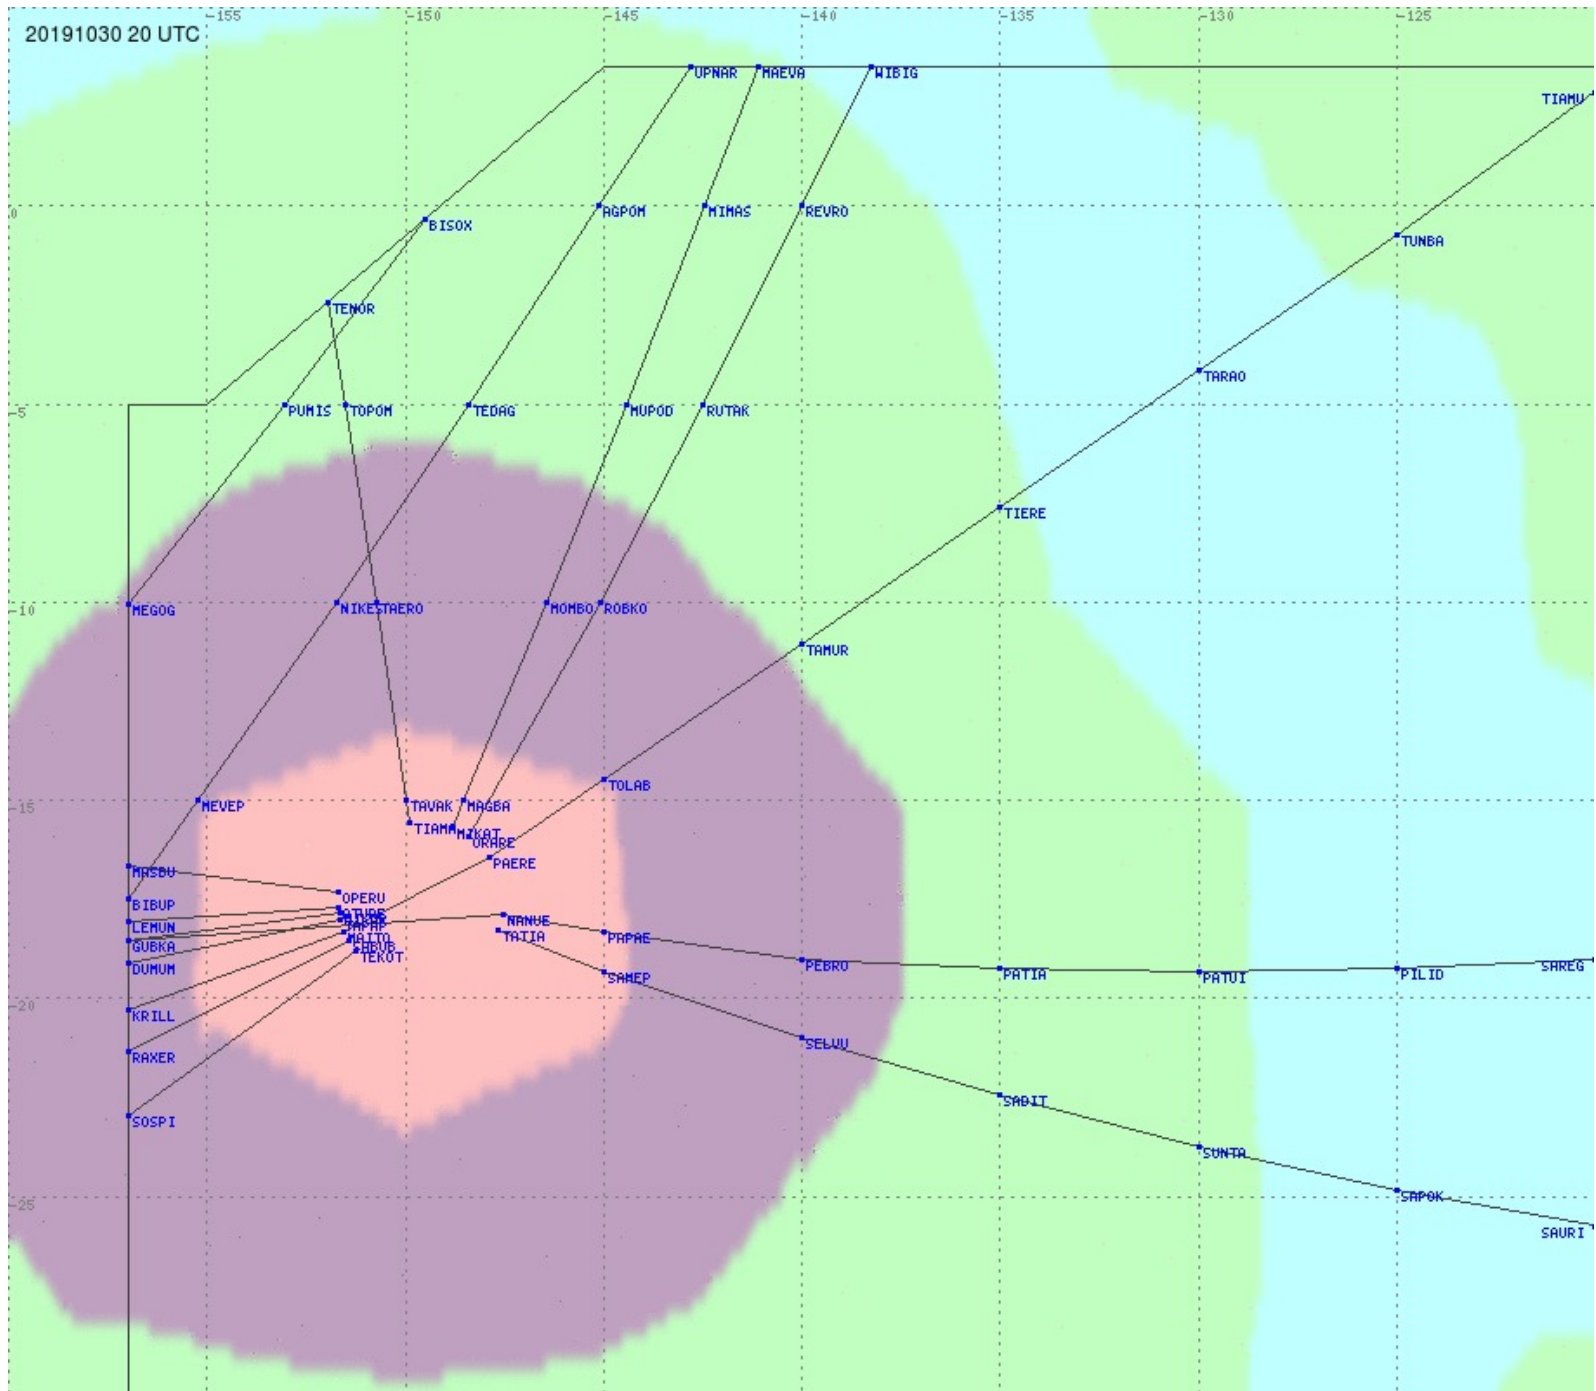

Tahiti FIR - HF Propag - 20191030

2.8 MHz 3.5 MHz 5.6 MHz 8.9 MHz 13.3 MHz 17.9 MHz None