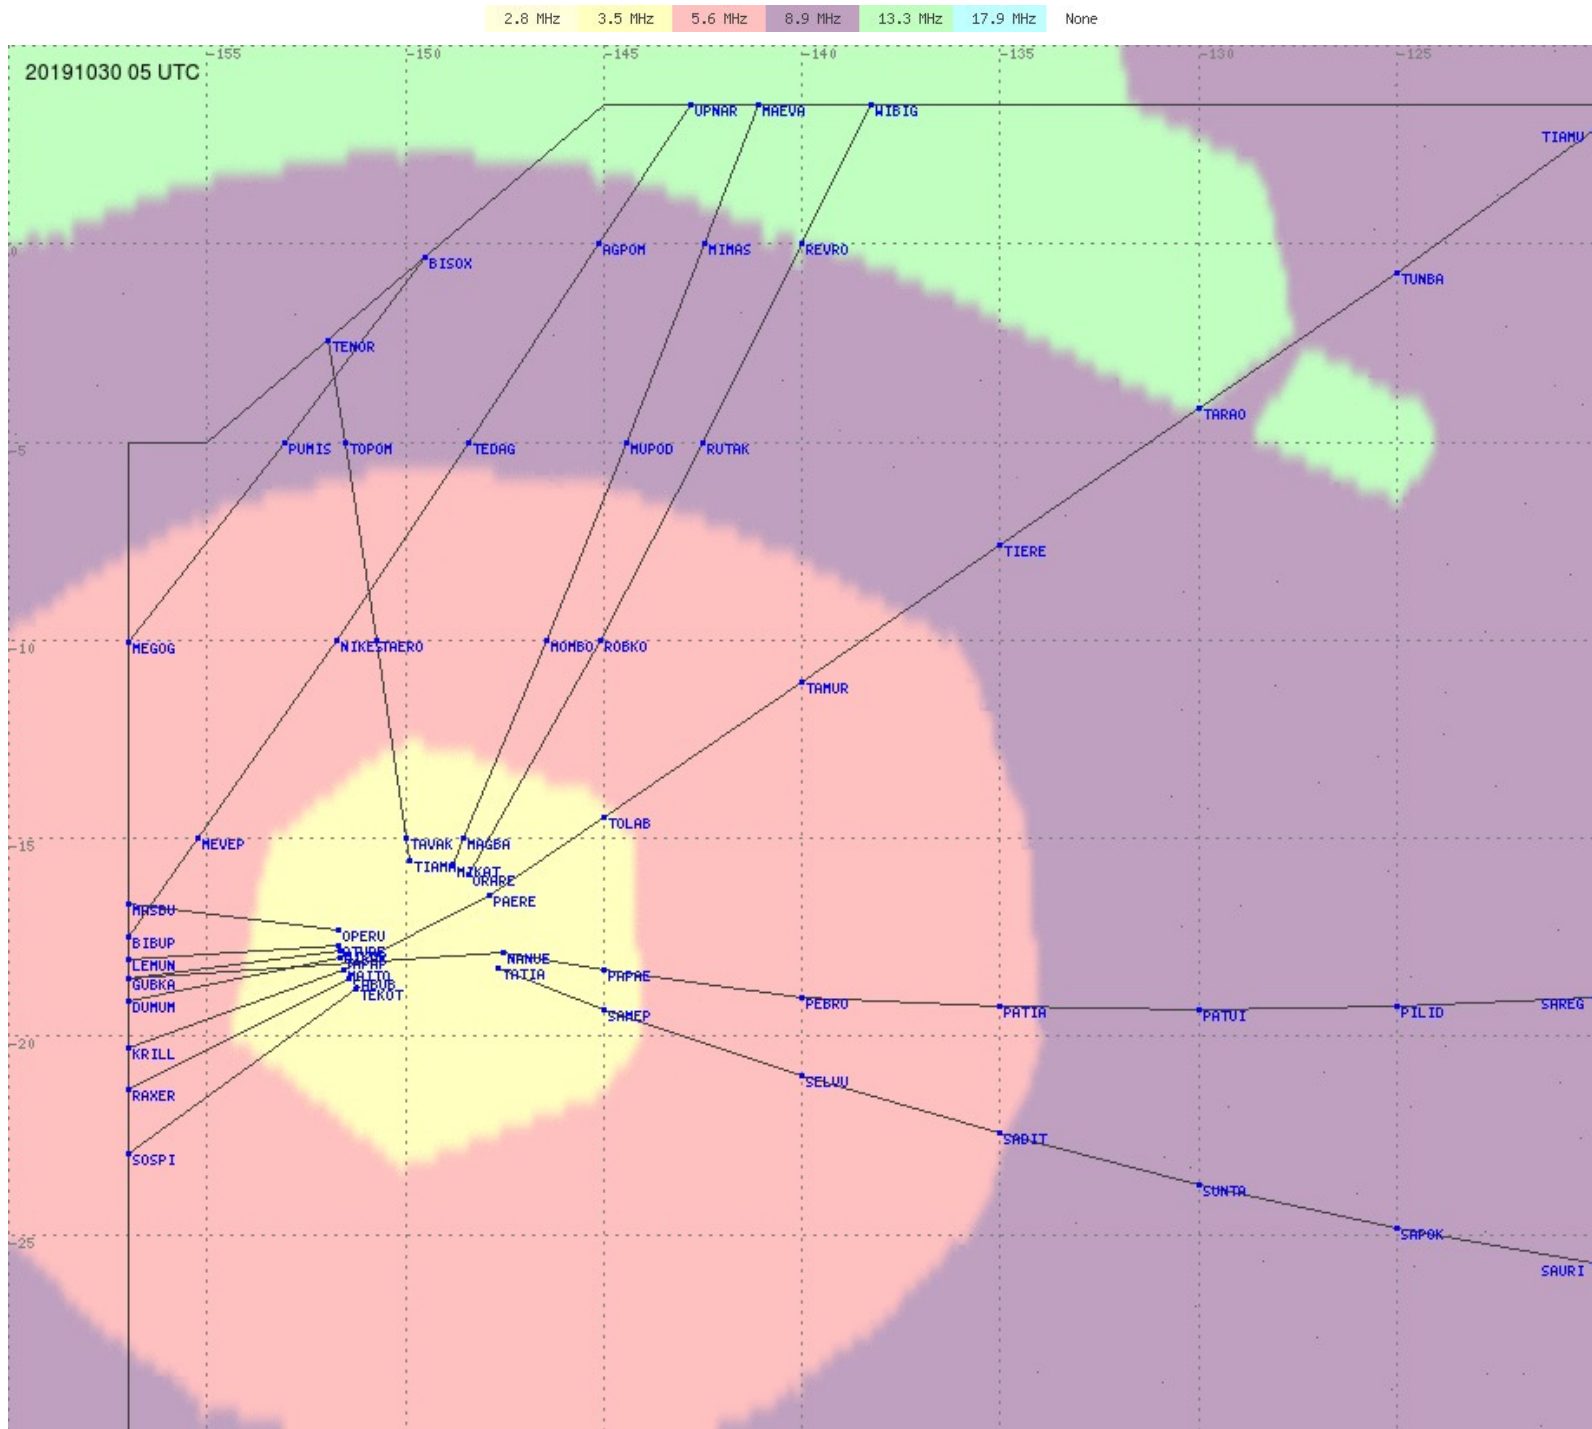

Tahiti FIR - HF Propag - 20191030

2.8 MHz 3.5 MHz 5.6 MHz 8.9 MHz 13.3 MHz 17.9 MHz None

Tahiti FIR - HF Propag - 20191030

2.8 MHz 3.5 MHz 5.6 MHz 8.9 MHz 13.3 MHz 17.9 MHz None

Tahiti FIR - HF Propag - 20191030

2.8 MHz
3.5 MHz
5.6 MHz
8.9 MHz
13.3 MHz
17.9 MHz
None

Tahiti FIR - HF Propag - 20191030

2.8 MHz 3.5 MHz 5.6 MHz 8.9 MHz 13.3 MHz 17.9 MHz None

Tahiti FIR - HF Propag - 20191030

Tahiti FIR - HF Propag - 20191030