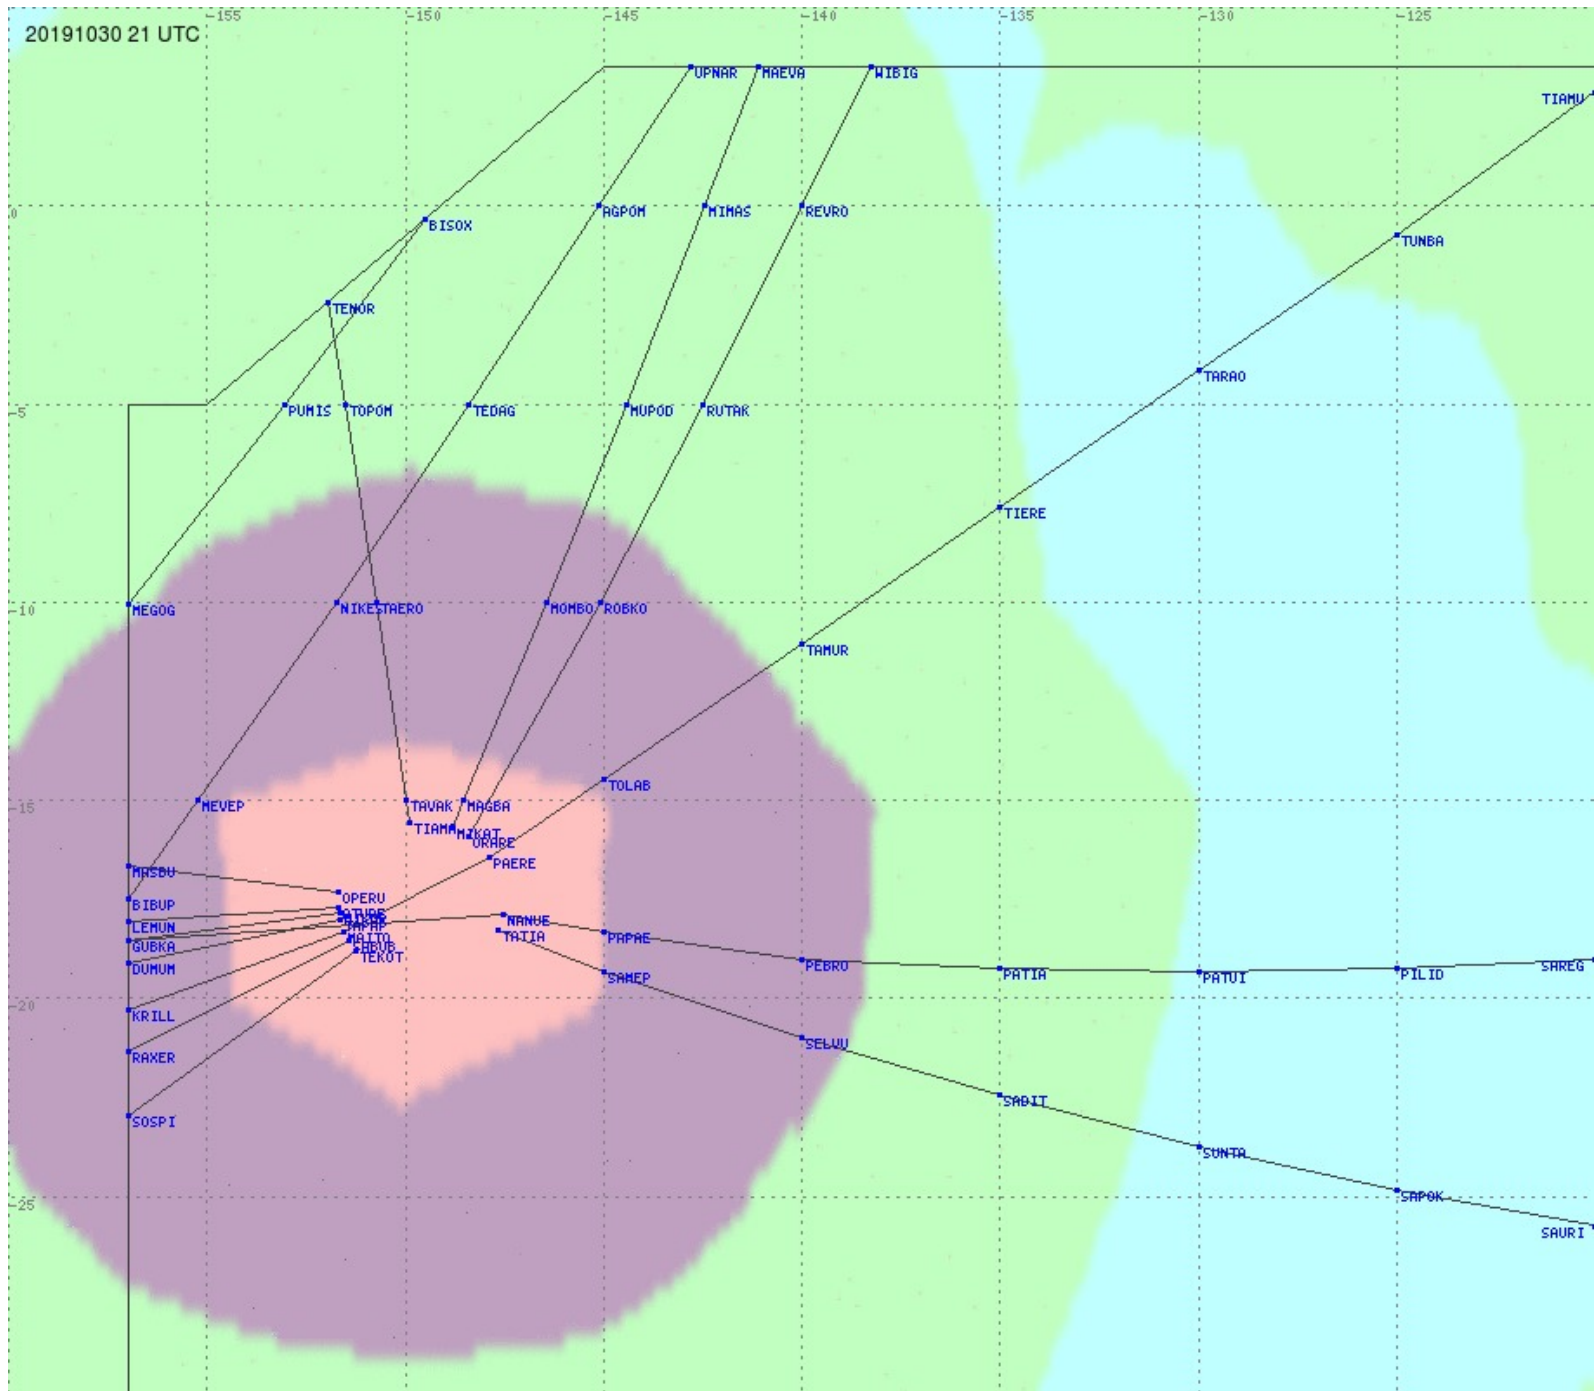

Tahiti FIR - HF Propag - 20191030

2.8 MHz
3.5 MHz
5.6 MHz
8.9 MHz
13.3 MHz
17.9 MHz
None