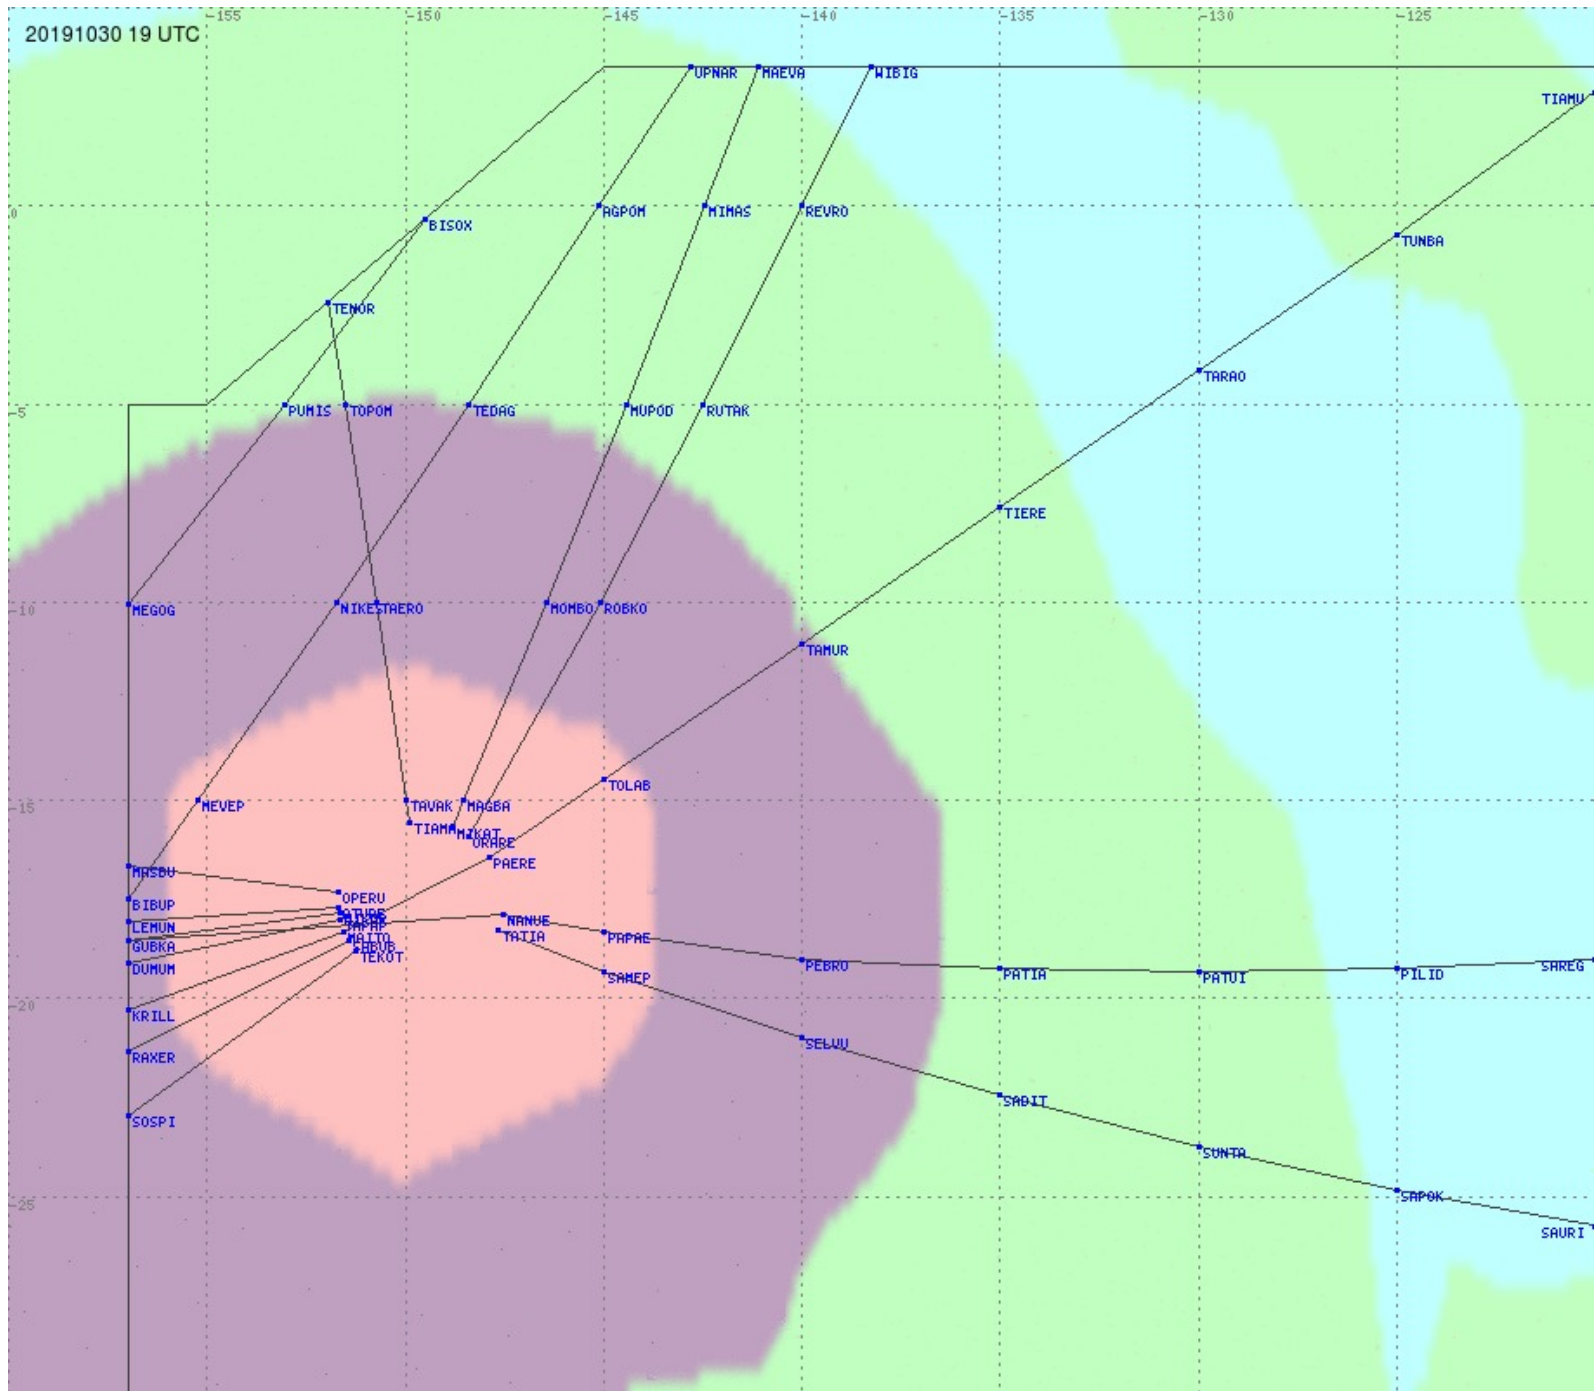

Tahiti FIR - HF Propag - 20191030

2.8 MHz 3.5 MHz 5.6 MHz 8.9 MHz 13.3 MHz 17.9 MHz None