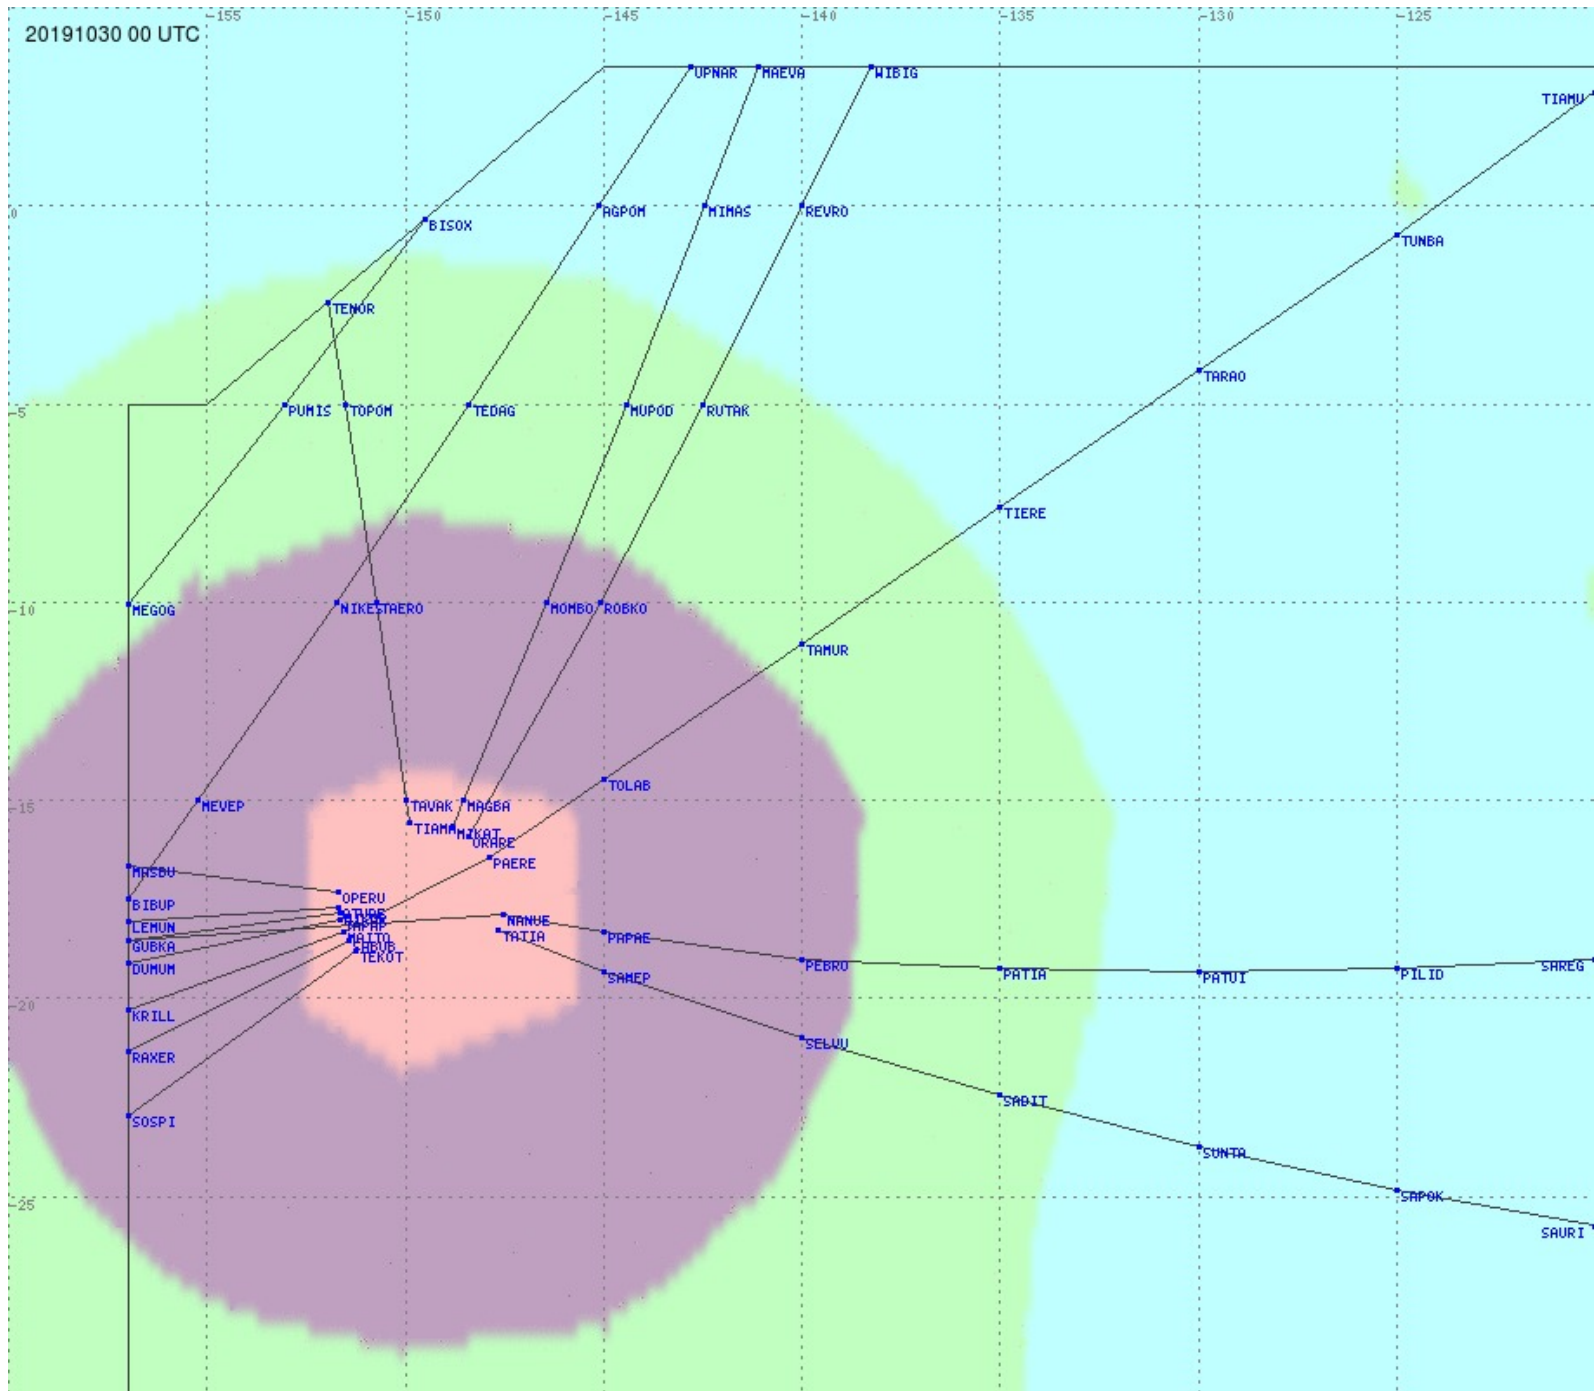

Tahiti FIR - HF Propag - 20191030

2.8 MHz 3.5 MHz 5.6 MHz 8.9 MHz 13.3 MHz 17.9 MHz None

Tahiti FIR - HF Propag - 20191030

2.8 MHz 3.5 MHz 5.6 MHz 8.9 MHz 13.3 MHz 17.9 MHz None

Tahiti FIR - HF Propag - 20191030

2.8 MHz
3.5 MHz
5.6 MHz
8.9 MHz
13.3 MHz
17.9 MHz
None

Tahiti FIR - HF Propag - 20191030

2.8 MHz 3.5 MHz 5.6 MHz 8.9 MHz 13.3 MHz 17.9 MHz None

Tahiti FIR - HF Propag - 20191030

Tahiti FIR - HF Propag - 20191030